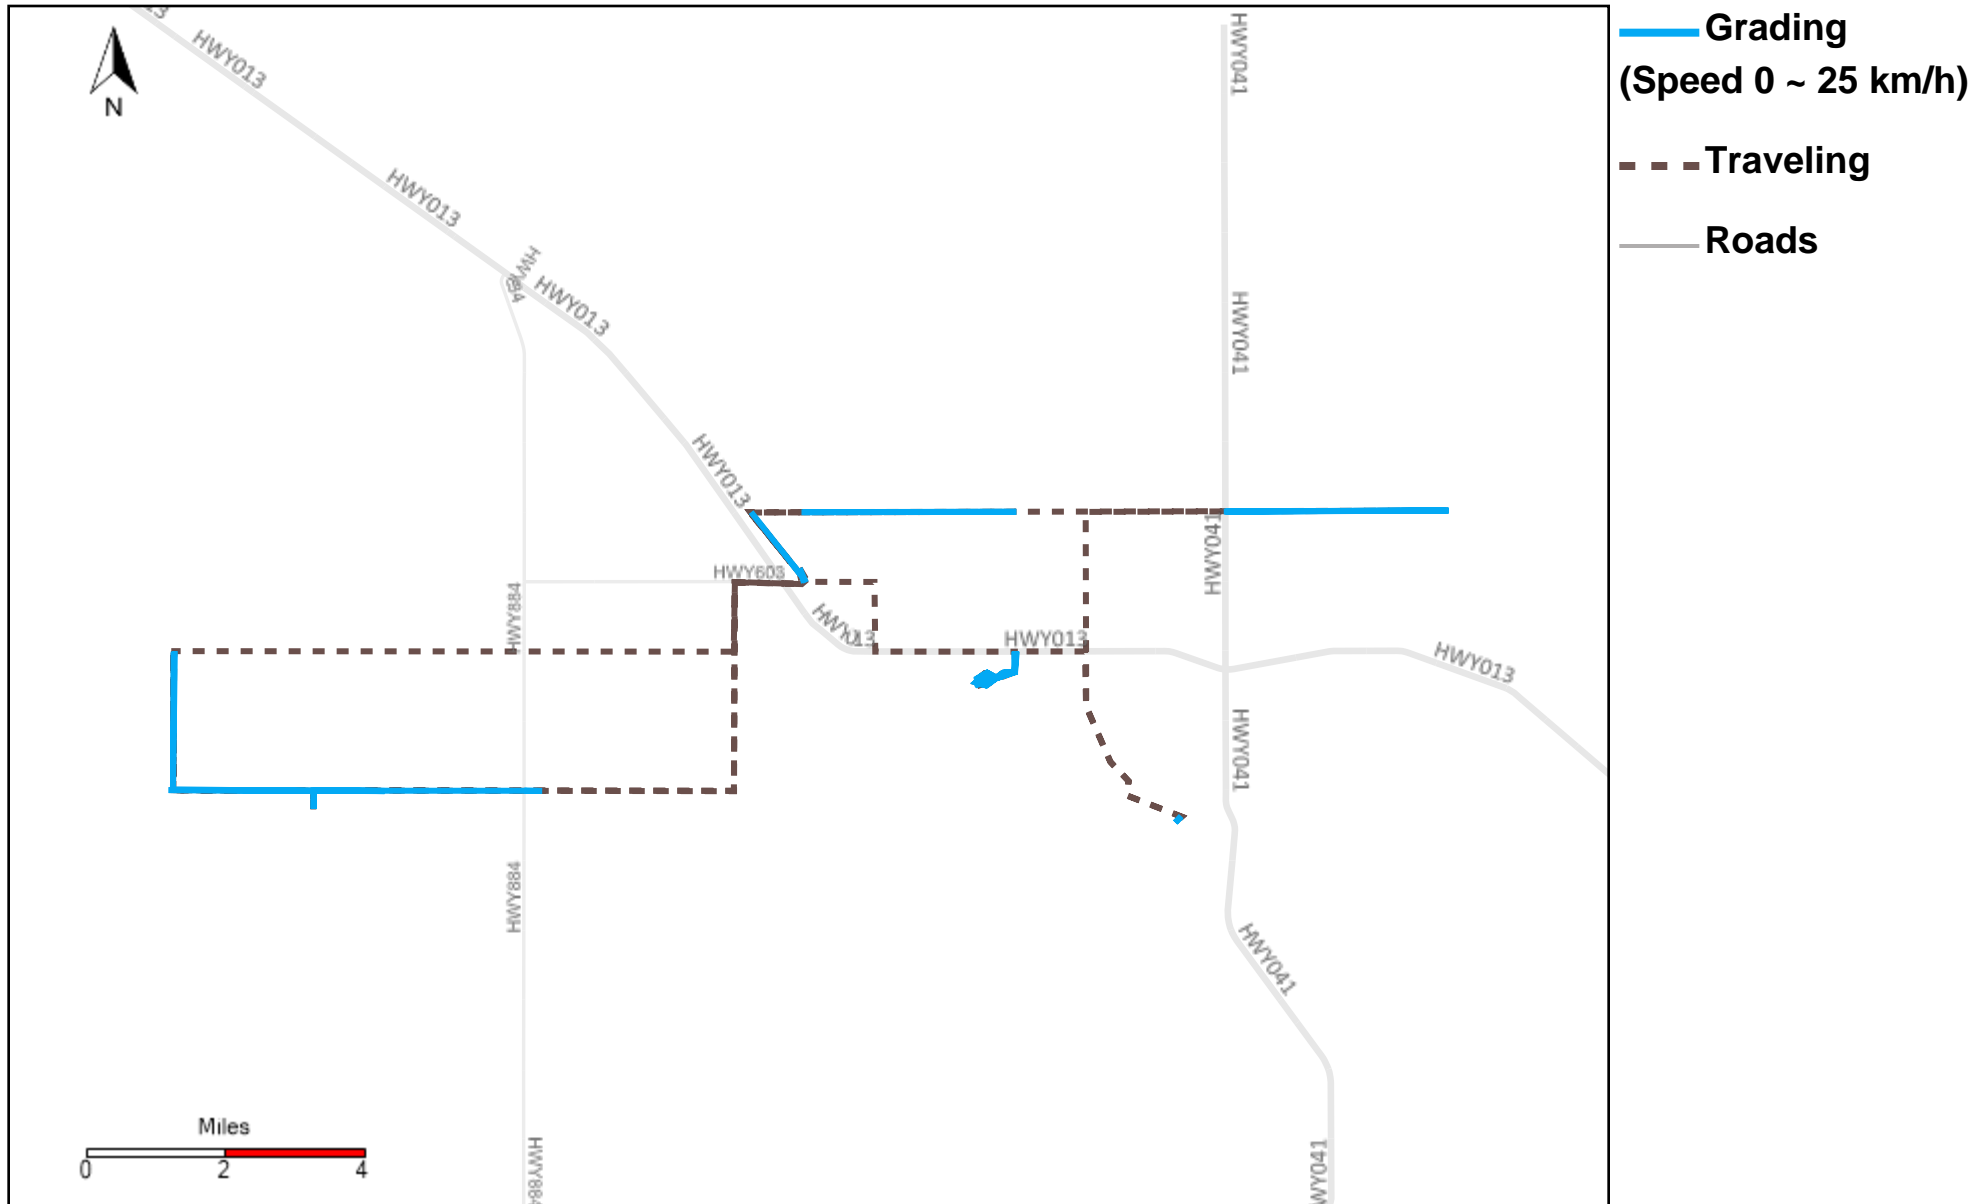

43-173_2023-11-05 ~ 2023-11-11 Tracking

Total Distance(km)	Total Hours	Work Distance(km)	Work Hours
373.17	36 hrs 35 min 46 sec	262.17	31 hrs 44 min 4 sec