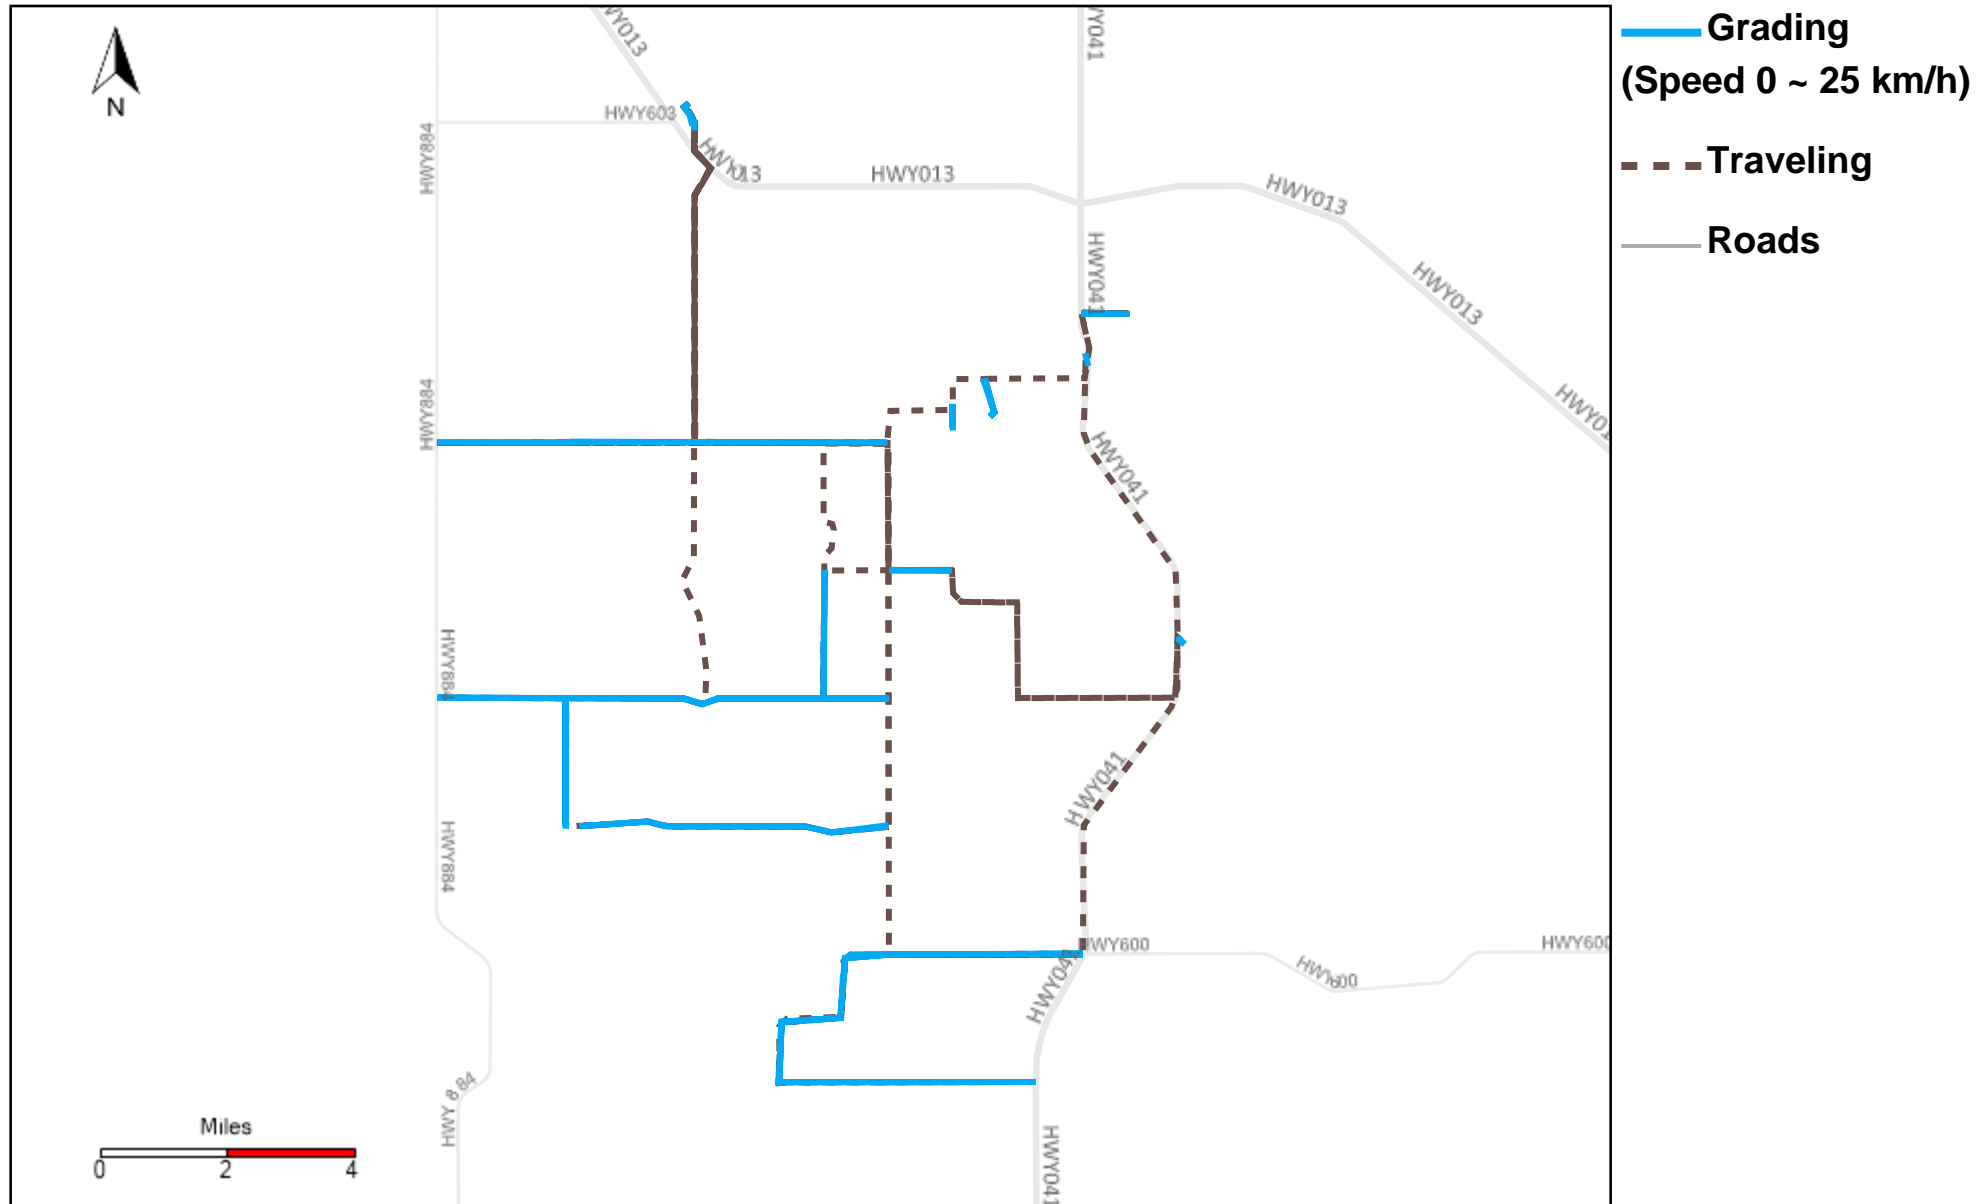

43-169_2023-11-05 ~ 2023-11-11 Tracking

Total Distance(km)	Total Hours	Work Distance(km)	Work Hours
470.86	36 hrs 36 min 3 sec	218.24	25 hrs 43 min 20 sec