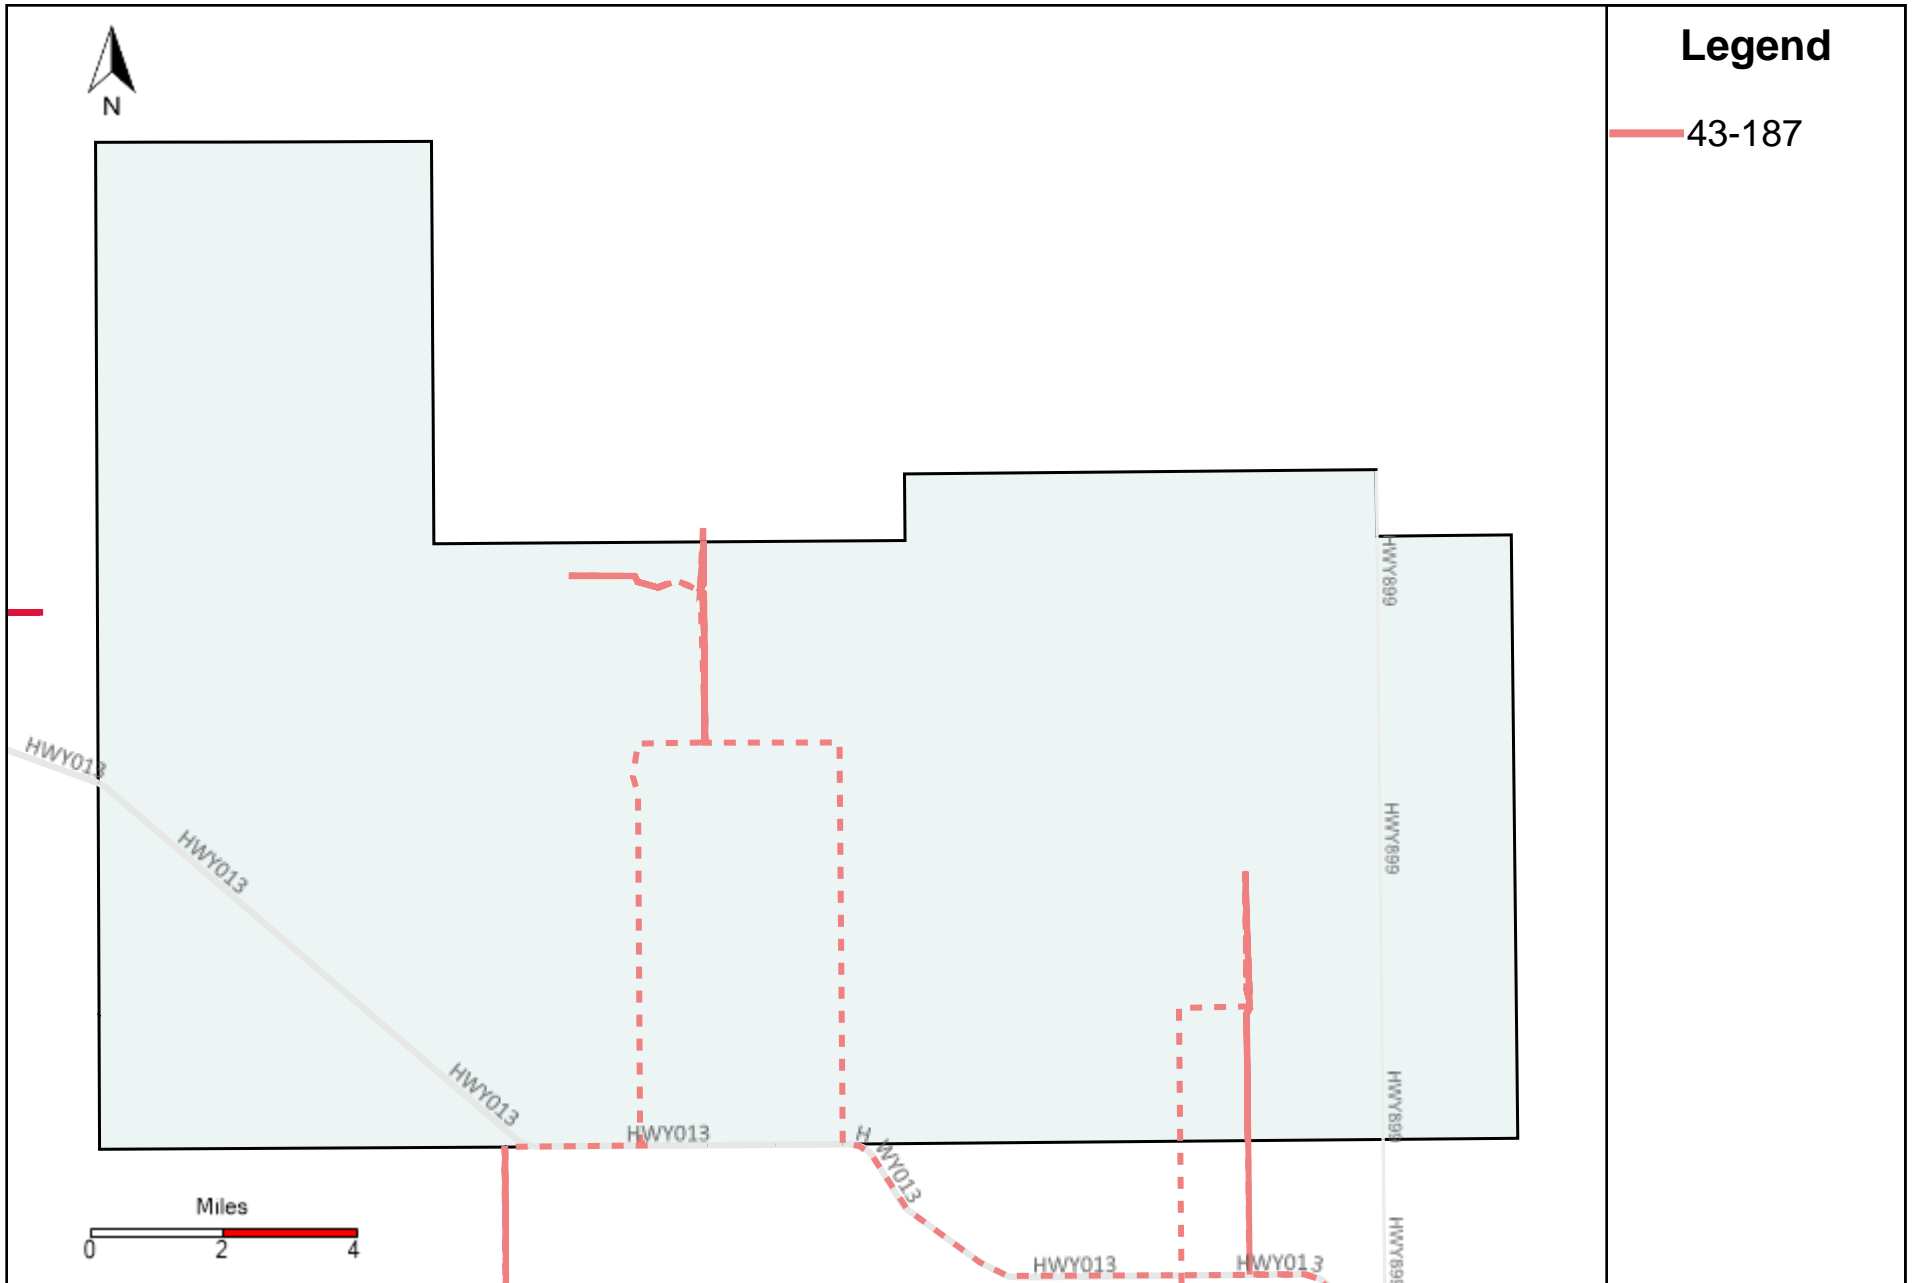

Division: 4 Grader Report(2023-11-05 ~ 2023-11-11)

Vehicle Name List	Total Distance(km)	Total Hours
43-187	367.08	34 hrs 51 min 5 sec