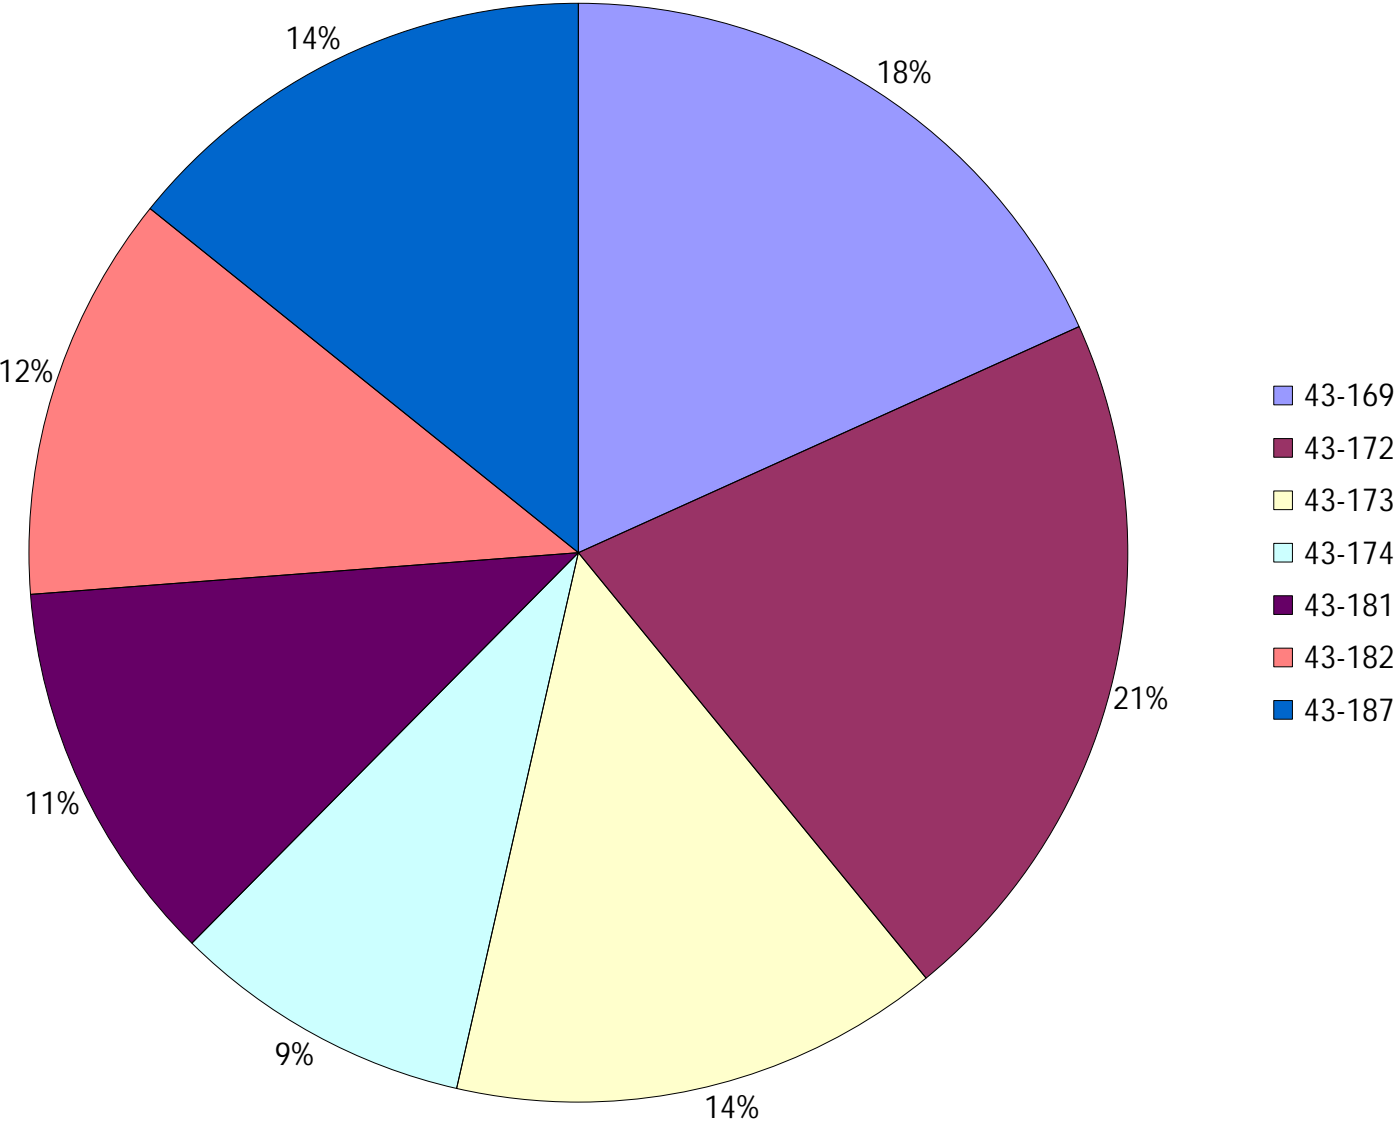

Provost Weekly Grader Report

From 11/5/2023 To 11/11/2023

11/11/2023

Vehicle	Total Distance(km)	Total Hours	Work Distance(km)	Work Hours
43-169	470.86	36 hrs 36 min 3 sec	218.24	25 hrs 43 min 20 sec
43-172	537.8	36 hrs 6 min 34 sec	262.3	27 hrs 12 min 54 sec
43-173	373.17	36 hrs 35 min 46 sec	262.17	31 hrs 44 min 4 sec
43-174	228.65	19 hrs 26 min 25 sec	83.3	11 hrs 34 min 21 sec
43-181	293.41	28 hrs 30 min 34 sec	153.18	23 hrs 6 min 22 sec
43-182	309.16	39 hrs 59 min 47 sec	219	36 hrs 23 min 8 sec
43-187	367.08	34 hrs 51 min 5 sec	169.66	28 hrs 45 min 27 sec
Total:	2580.13	232 hrs 6 min 14 sec	1367.85	184 hrs 29 min 36 sec

Vehicle Distance Vs Total Distance (%) From 11/5/2023 To 11/11/2023

Provost Weekly Grader Report