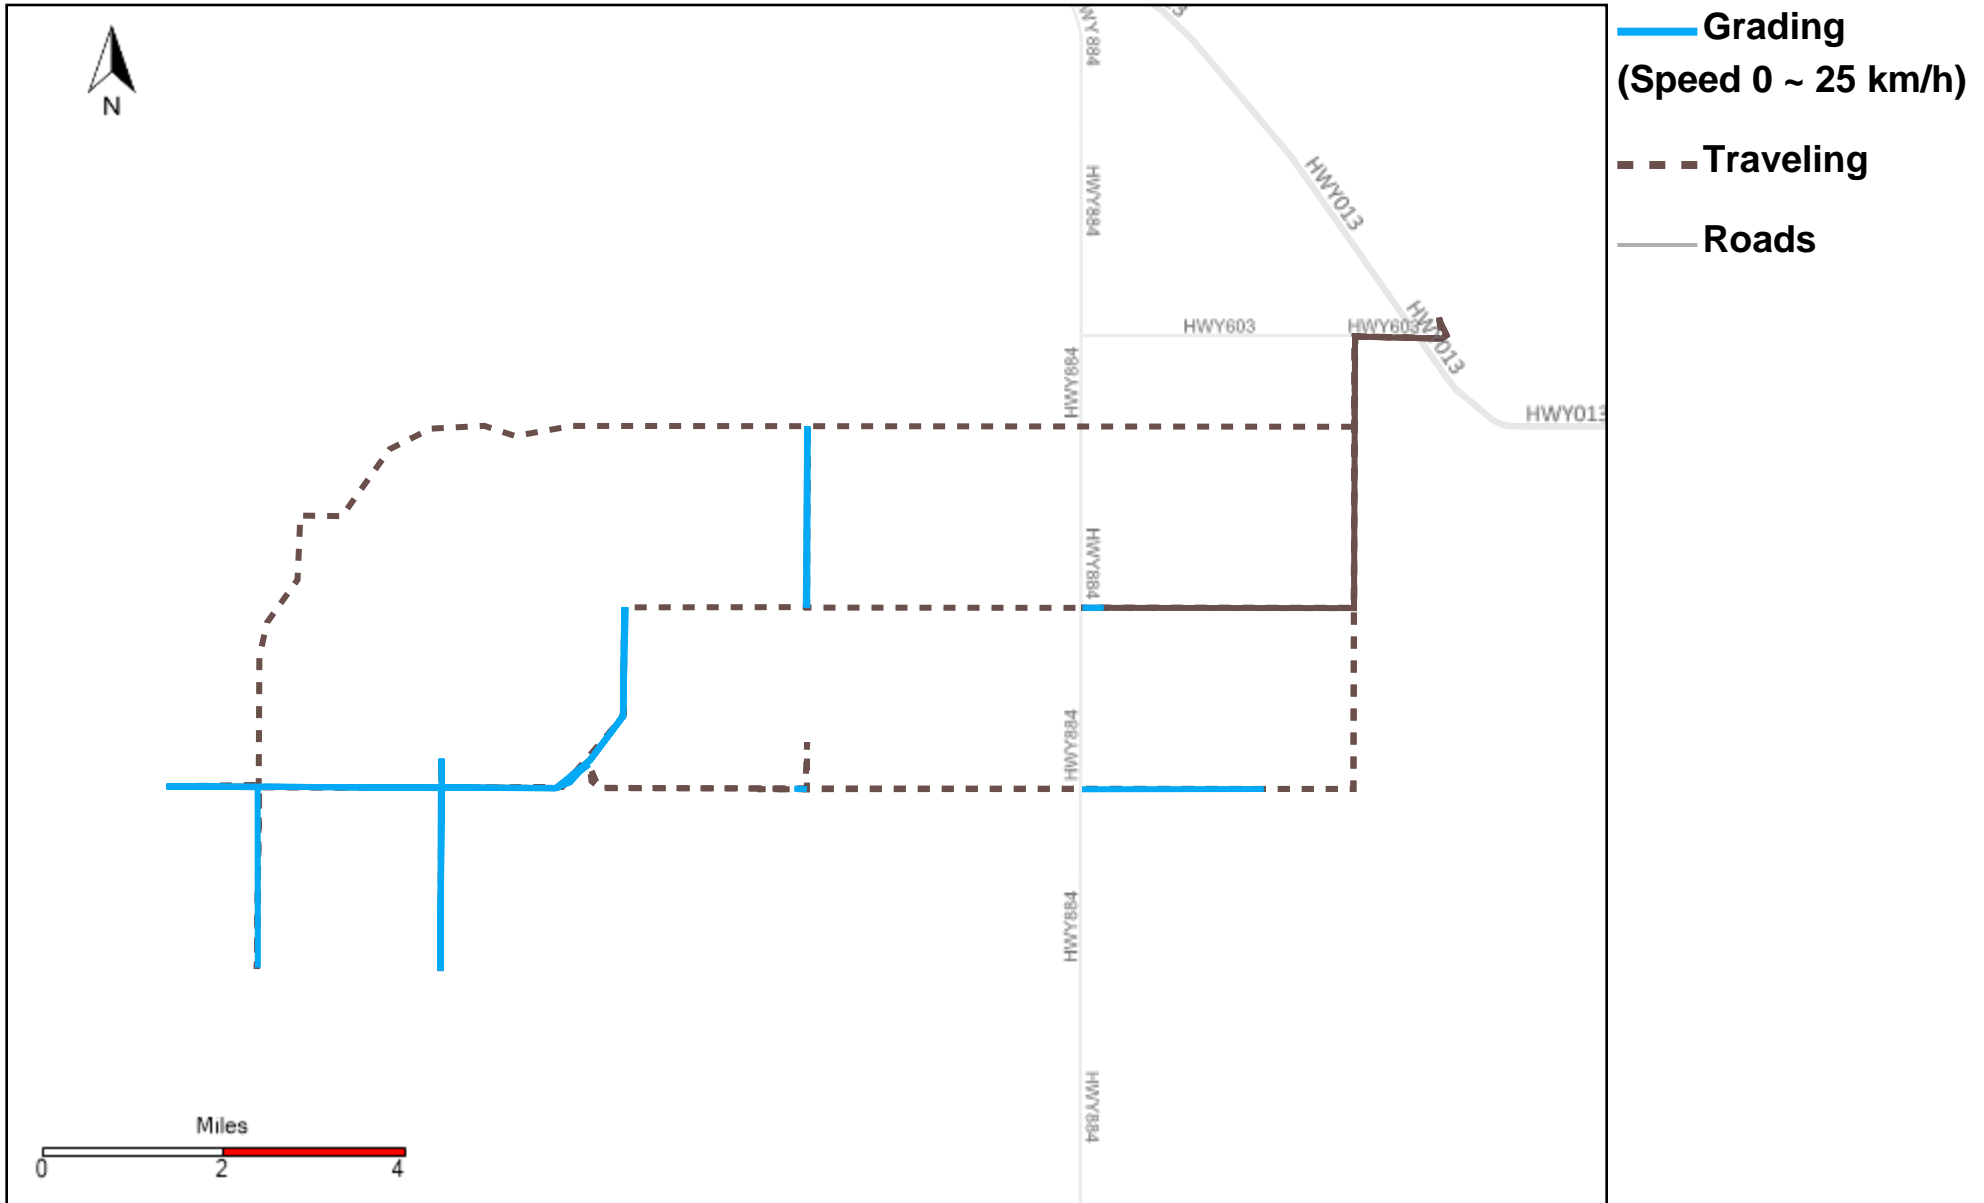

43-174_2023-11-05 ~ 2023-11-11 Tracking

Total Distance(km)	Total Hours	Work Distance(km)	Work Hours
228.65	19 hrs 26 min 25 sec	83.3	11 hrs 34 min 21 sec