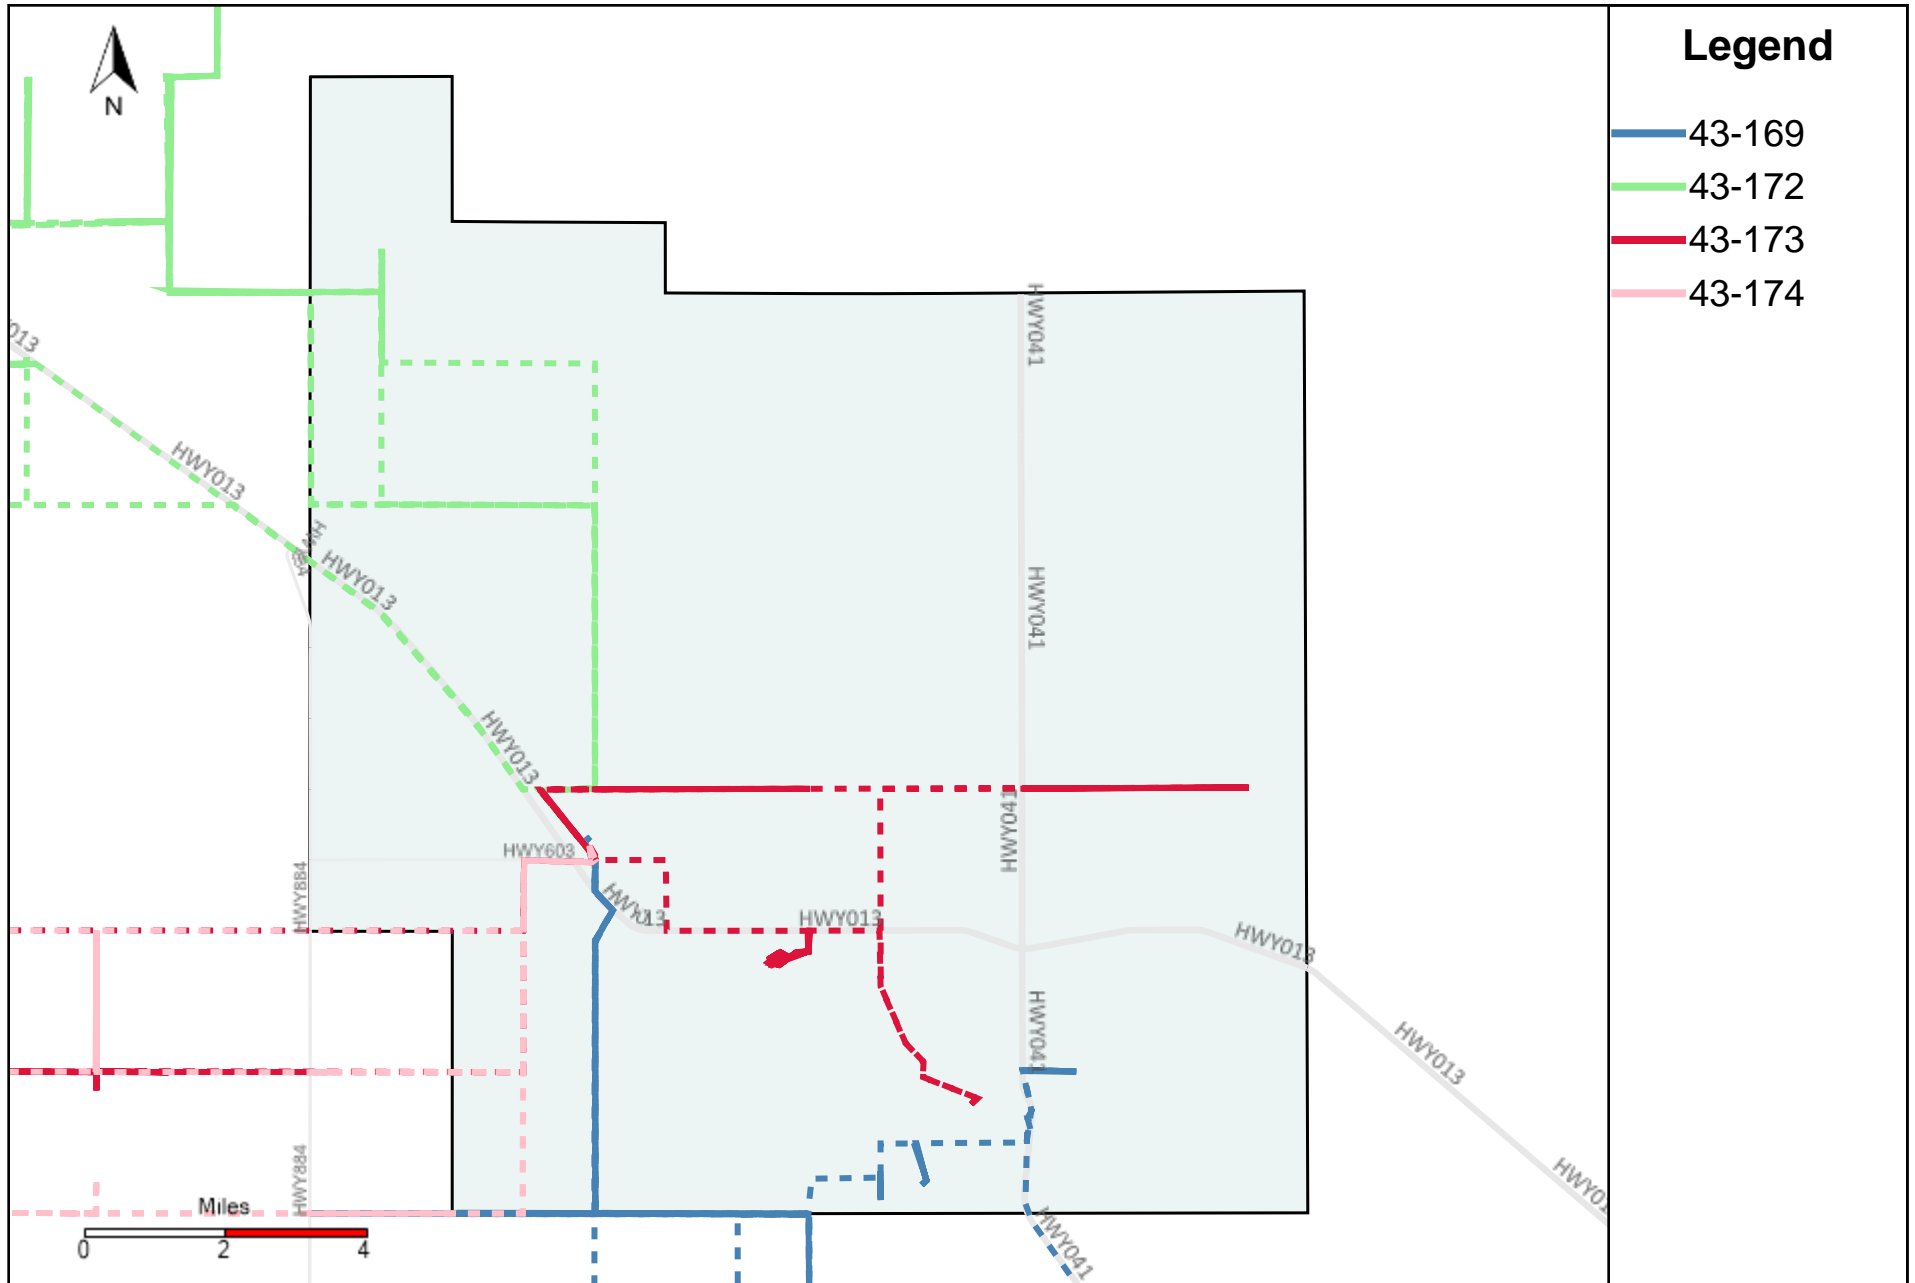

Division: 6 Grader Report(2023-11-05 ~ 2023-11-11)

Vehicle Name List	Total Distance(km)	Total Hours
43-169, 43-172, 43-173, 43-174	1610.49	128 hrs 44 min 48 sec