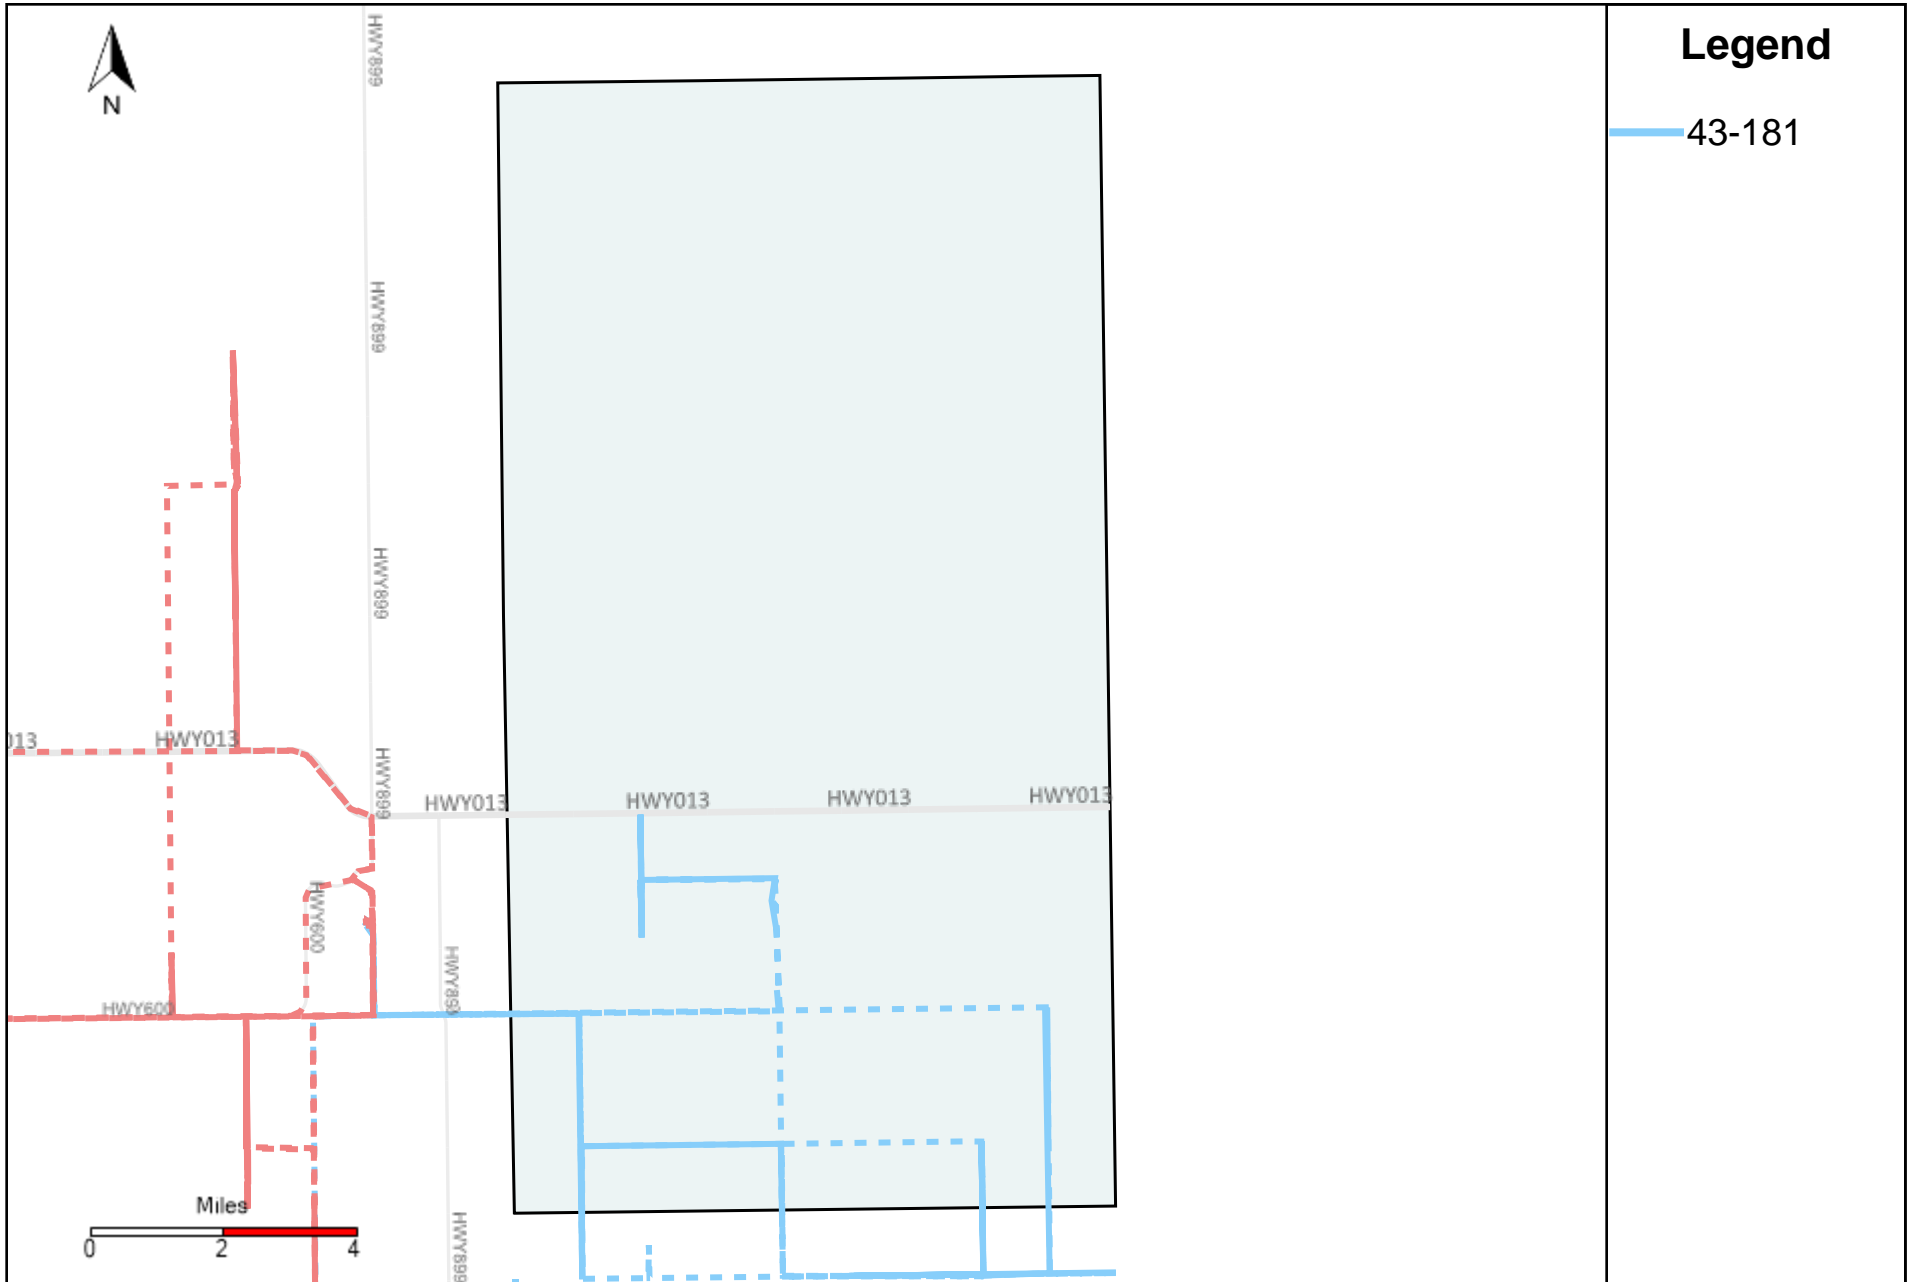

Vehicle Name List	Total Distance(km)	Total Hours
43-181	293.41	28 hrs 30 min 34 sec

Division: 3 Grader Report(2023-11-05 ~ 2023-11-11)

Vehicle Name List	Total Distance(km)	Total Hours
43-181, 43-187	660.48	63 hrs 21 min 39 sec