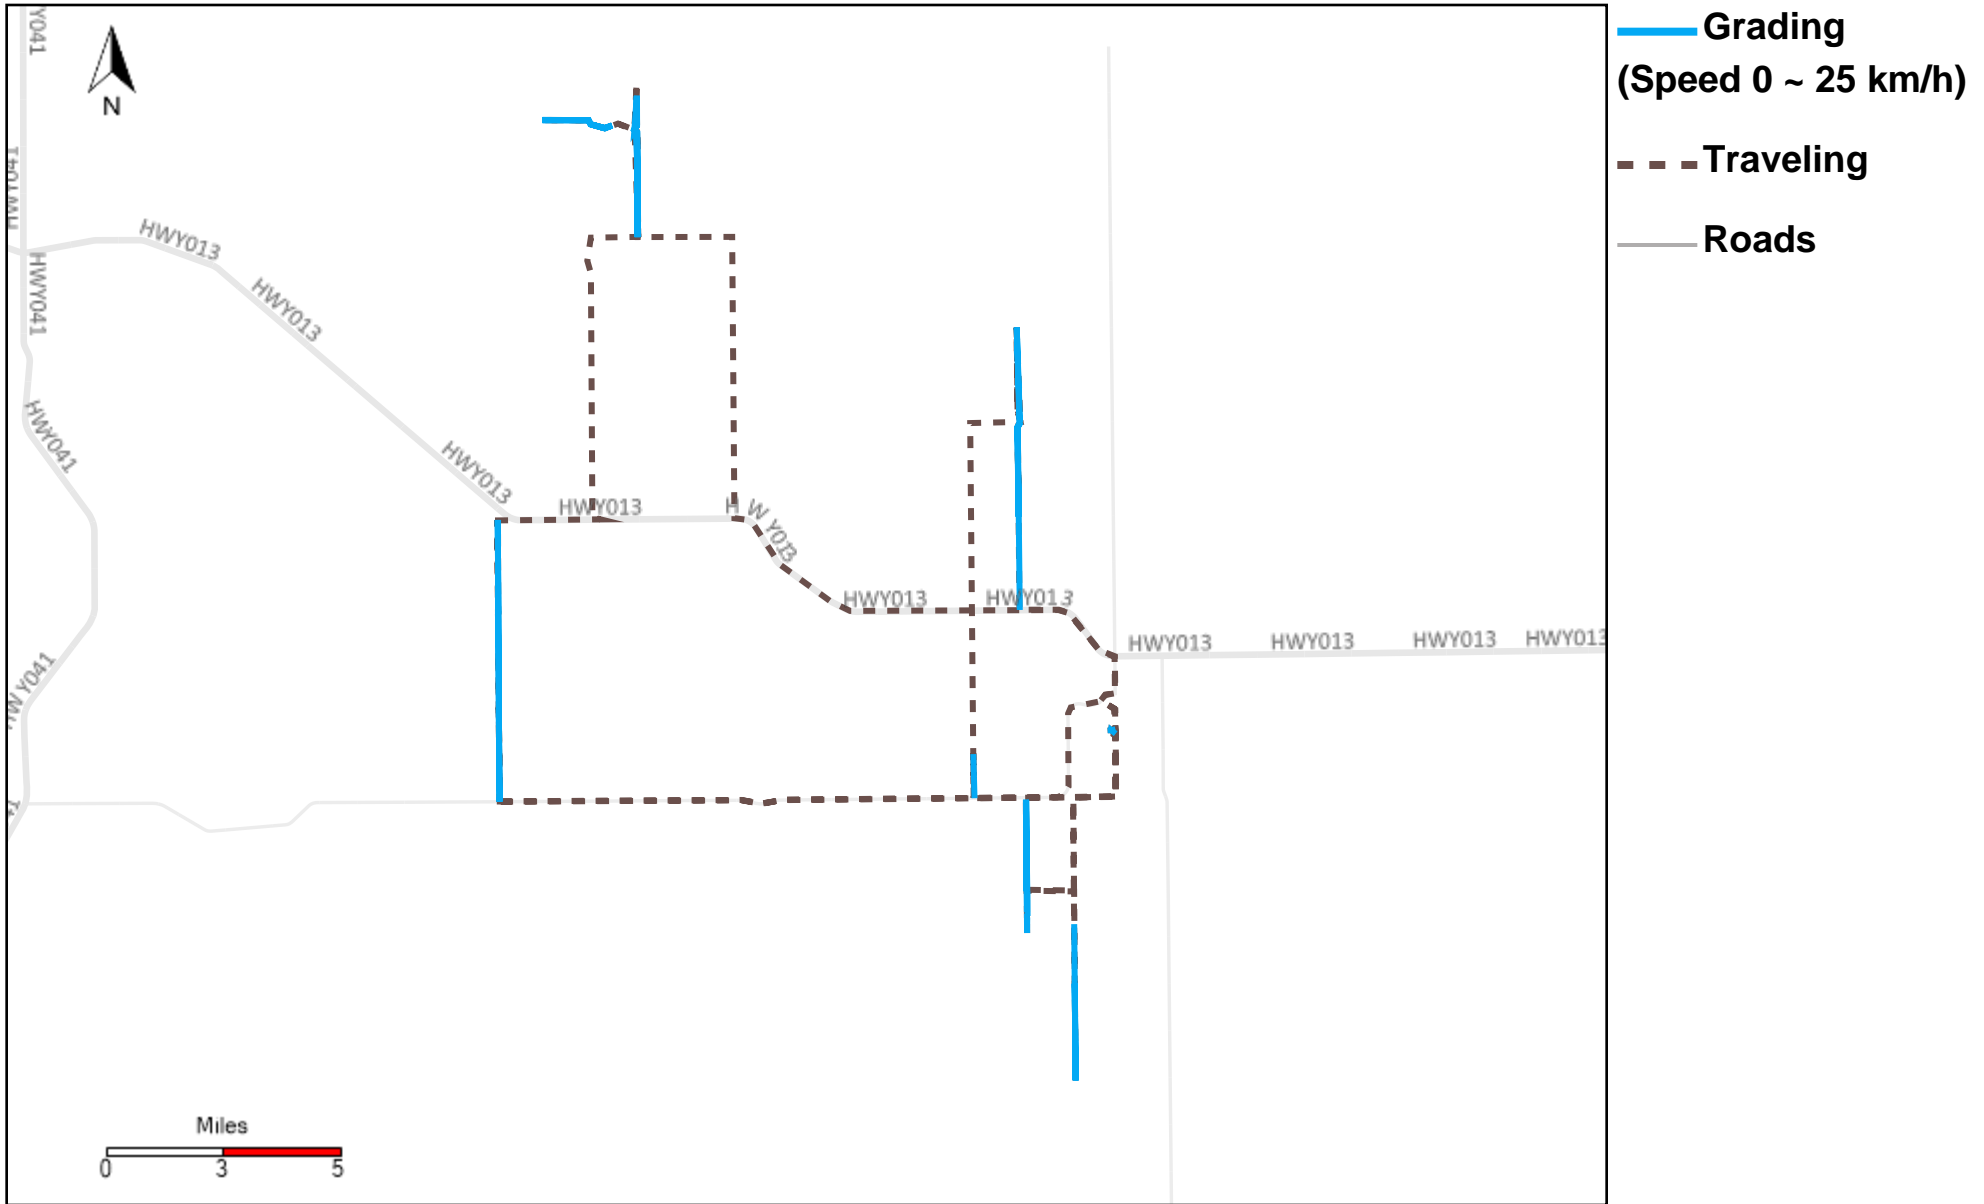

43-187_2023-11-05 ~ 2023-11-11 Tracking

Total Distance(km)	Total Hours	Work Distance(km)	Work Hours
367.08	34 hrs 51 min 5 sec	169.66	28 hrs 45 min 27 sec