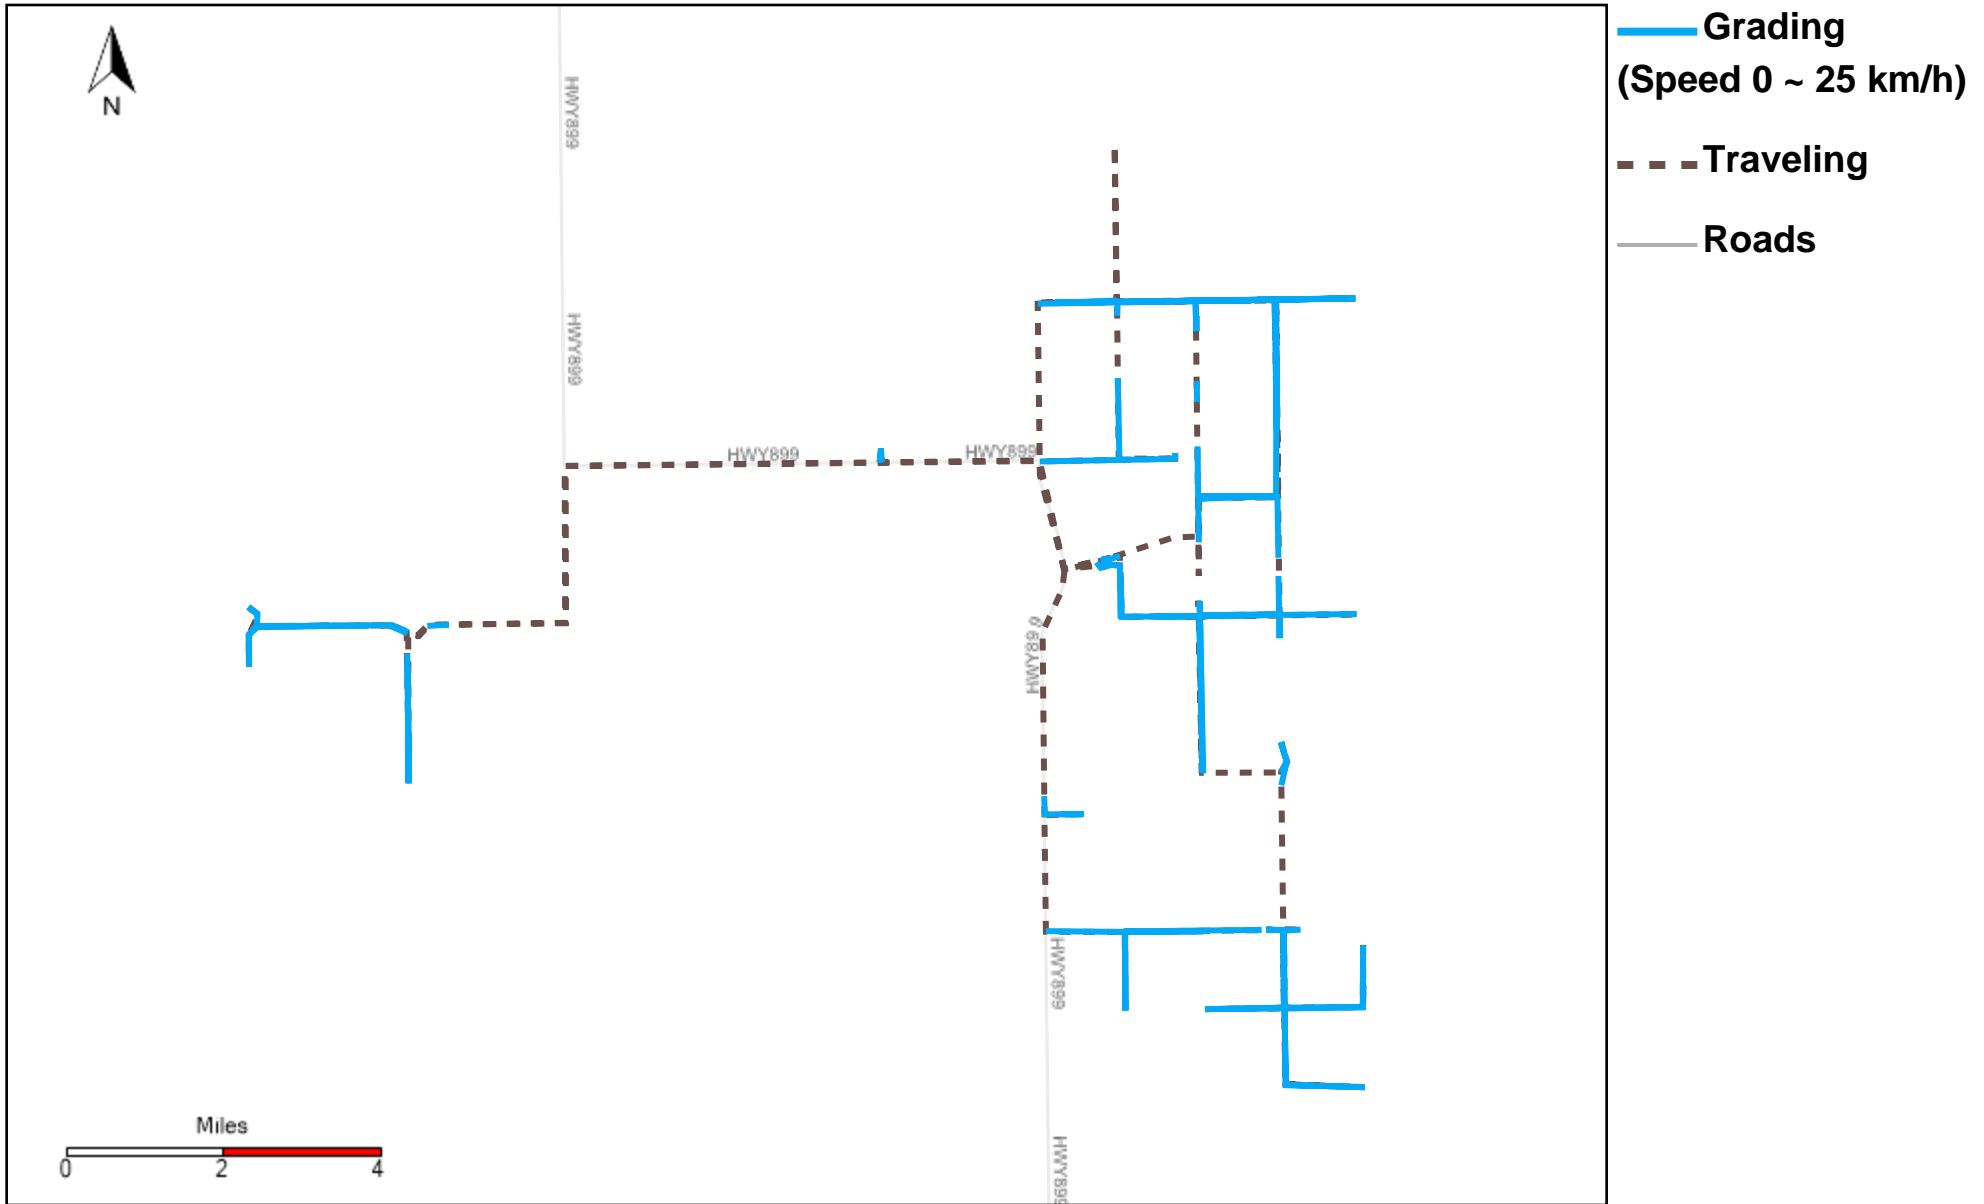

43-174_2023-11-05 ~ 2023-11-11 Tracking

Total Distance(km)	Total Hours	Work Distance(km)	Work Hours
228.65	19 hrs 26 min 25 sec	83.3	11 hrs 34 min 21 sec

43-181_2023-11-05 ~ 2023-11-11 Tracking

Total Distance(km)	Total Hours	Work Distance(km)	Work Hours
293.41	28 hrs 30 min 34 sec	153.18	23 hrs 6 min 22 sec

43-182_2023-11-05 ~ 2023-11-11 Tracking

Total Distance(km)	Total Hours	Work Distance(km)	Work Hours
309.16	39 hrs 59 min 47 sec	219	36 hrs 23 min 8 sec

43-187_2023-11-05 ~ 2023-11-11 Tracking

Total Distance(km)	Total Hours	Work Distance(km)	Work Hours
367.08	34 hrs 51 min 5 sec	169.66	28 hrs 45 min 27 sec