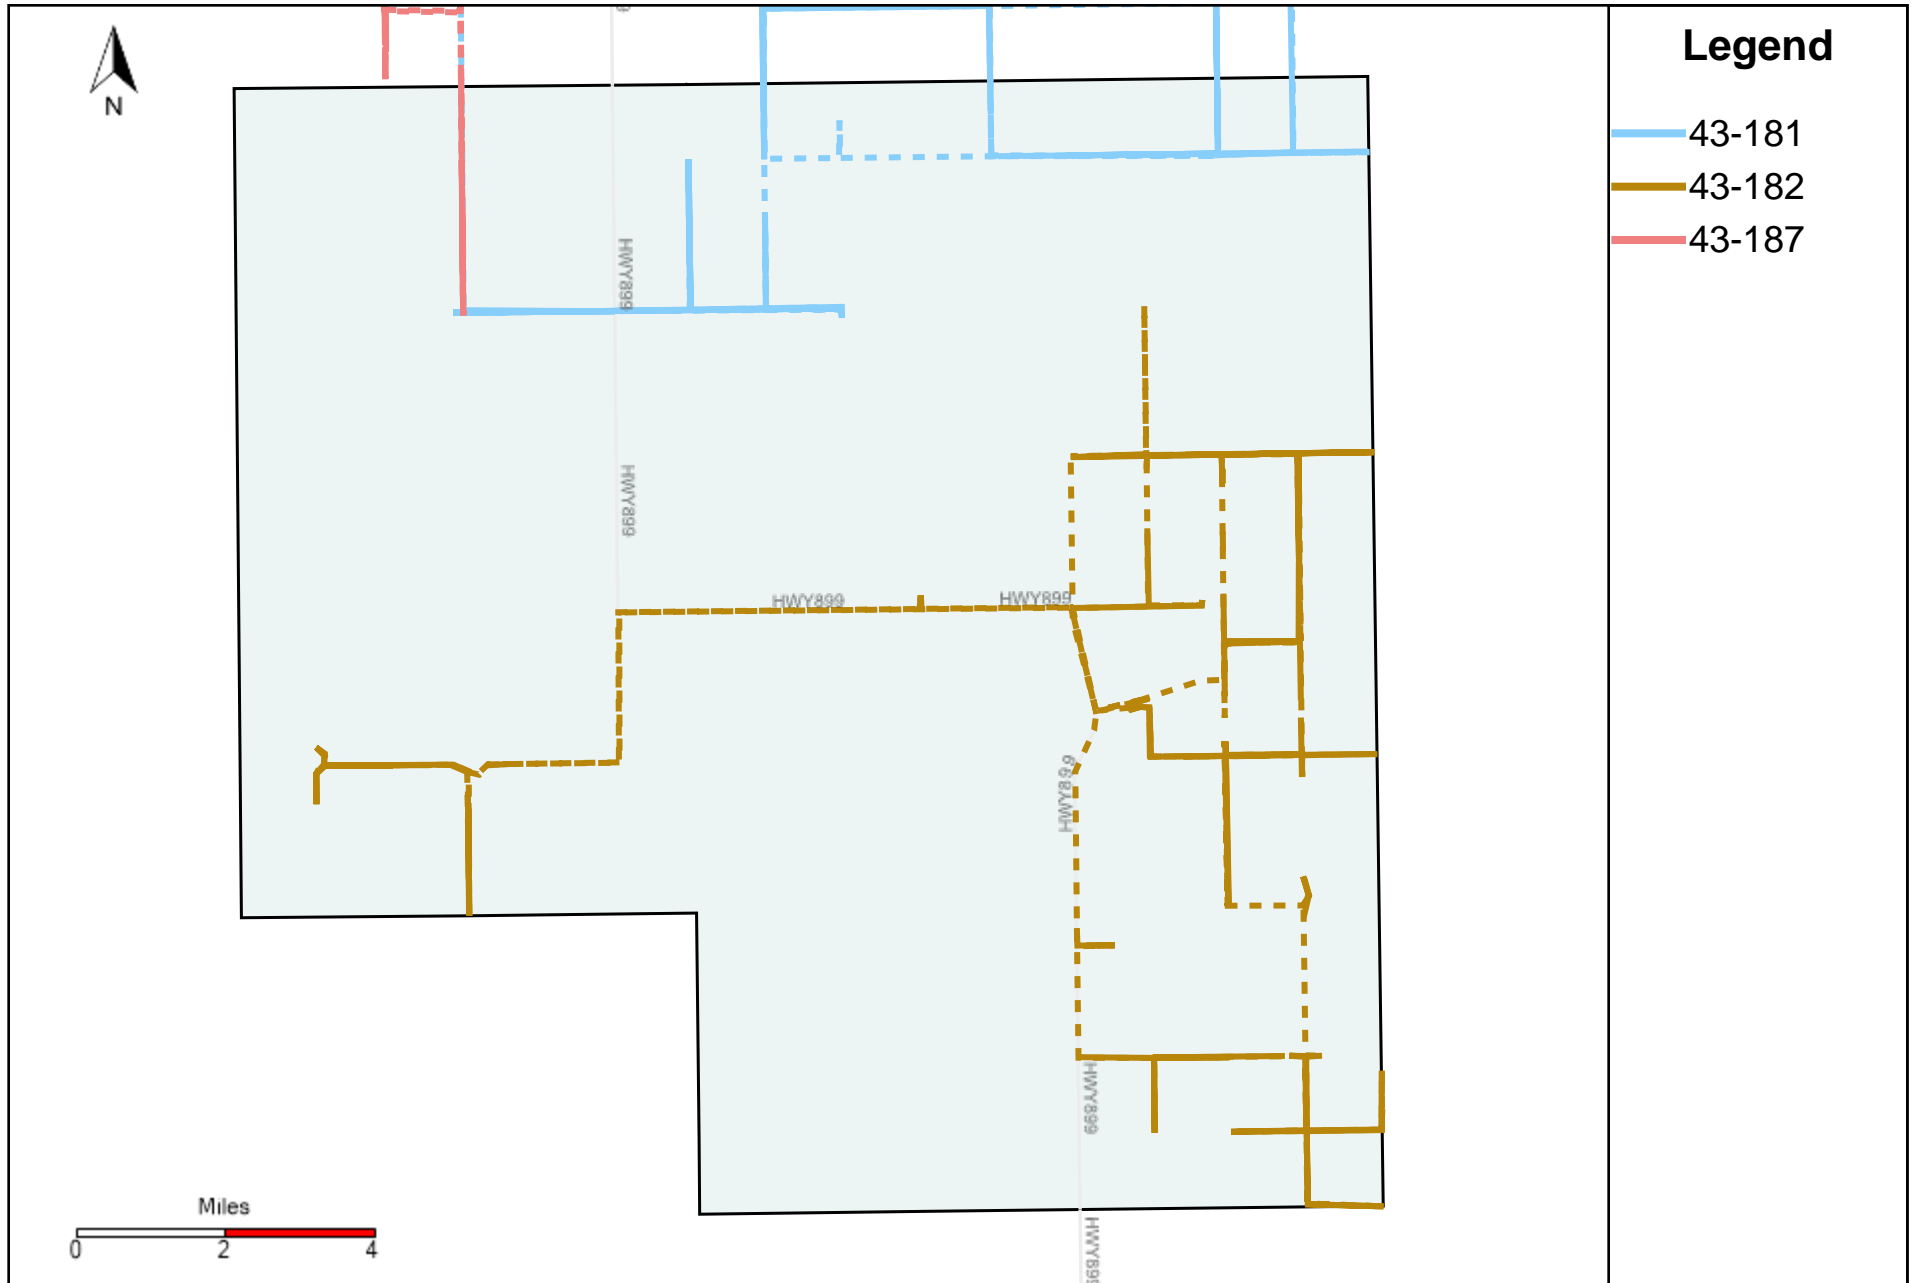

Division: 1 Grader Report(2023-11-05 ~ 2023-11-11)

Vehicle Name List	Total Distance(km)	Total Hours
43-181, 43-182, 43-187	969.65	103 hrs 21 min 26 sec

Division: 2 Grader Report(2023-11-05 ~ 2023-11-11)

Vehicle Name List	Total Distance(km)	Total Hours
43-181	293.41	28 hrs 30 min 34 sec

Division: 3 Grader Report(2023-11-05 ~ 2023-11-11)

Vehicle Name List	Total Distance(km)	Total Hours
43-181, 43-187	660.48	63 hrs 21 min 39 sec

Division: 4 Grader Report(2023-11-05 ~ 2023-11-11)

Vehicle Name List	Total Distance(km)	Total Hours
43-187	367.08	34 hrs 51 min 5 sec

Division: 5 Grader Report(2023-11-05 ~ 2023-11-11)

Vehicle Name List	Total Distance(km)	Total Hours
43-169, 43-187	837.93	71 hrs 27 min 8 sec

43-182_2023-11-05 ~ 2023-11-11 Tracking

Total Distance(km)	Total Hours	Work Distance(km)	Work Hours
309.16	39 hrs 59 min 47 sec	219	36 hrs 23 min 8 sec

43-187_2023-11-05 ~ 2023-11-11 Tracking

Total Distance(km)	Total Hours	Work Distance(km)	Work Hours
367.08	34 hrs 51 min 5 sec	169.66	28 hrs 45 min 27 sec