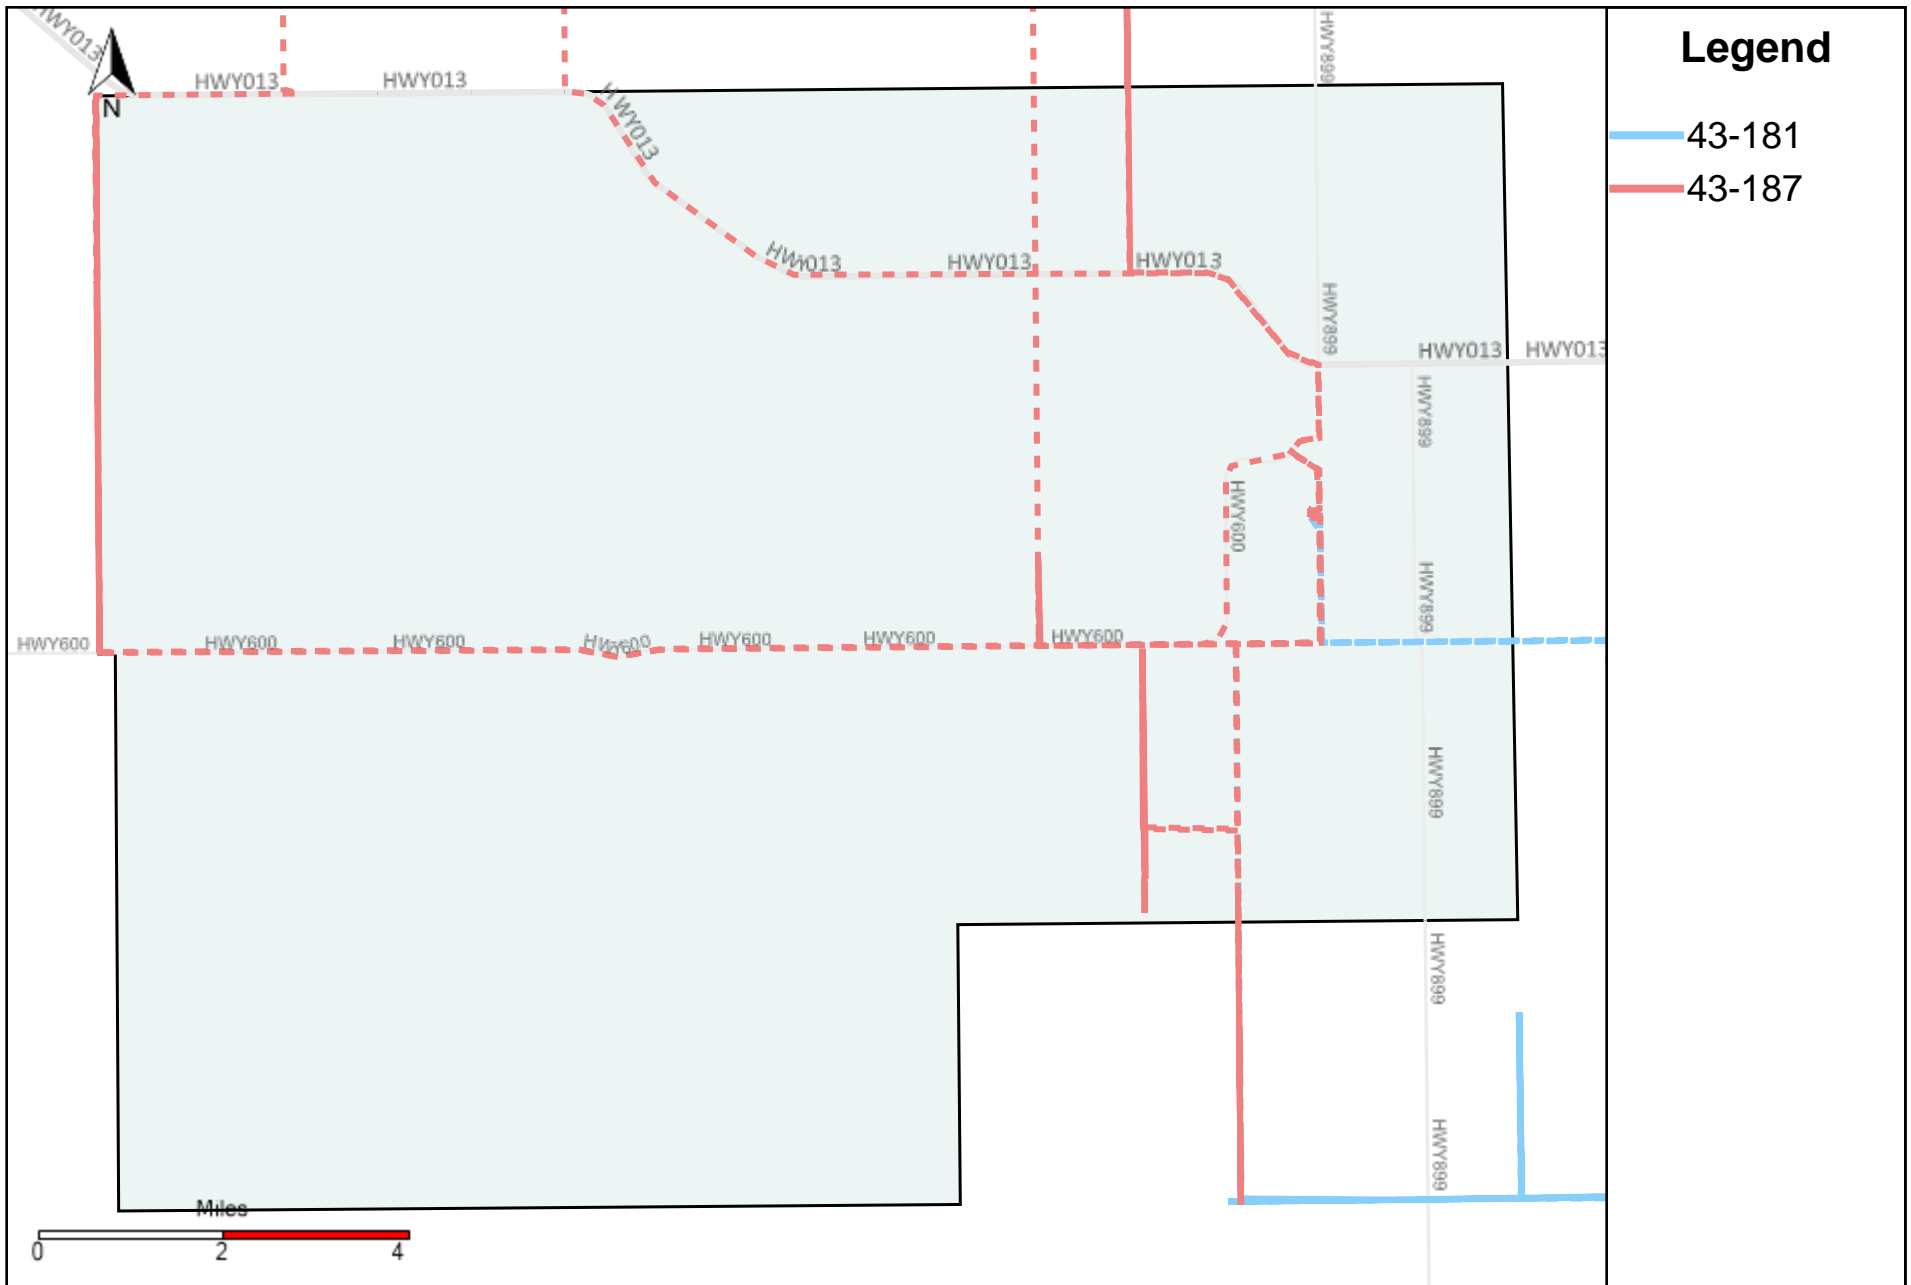

Vehicle Name List	Total Distance(km)	Total Hours
43-181	293.41	28 hrs 30 min 34 sec

Division: 3 Grader Report(2023-11-05 ~ 2023-11-11)

Vehicle Name List	Total Distance(km)	Total Hours
43-181, 43-187	660.48	63 hrs 21 min 39 sec