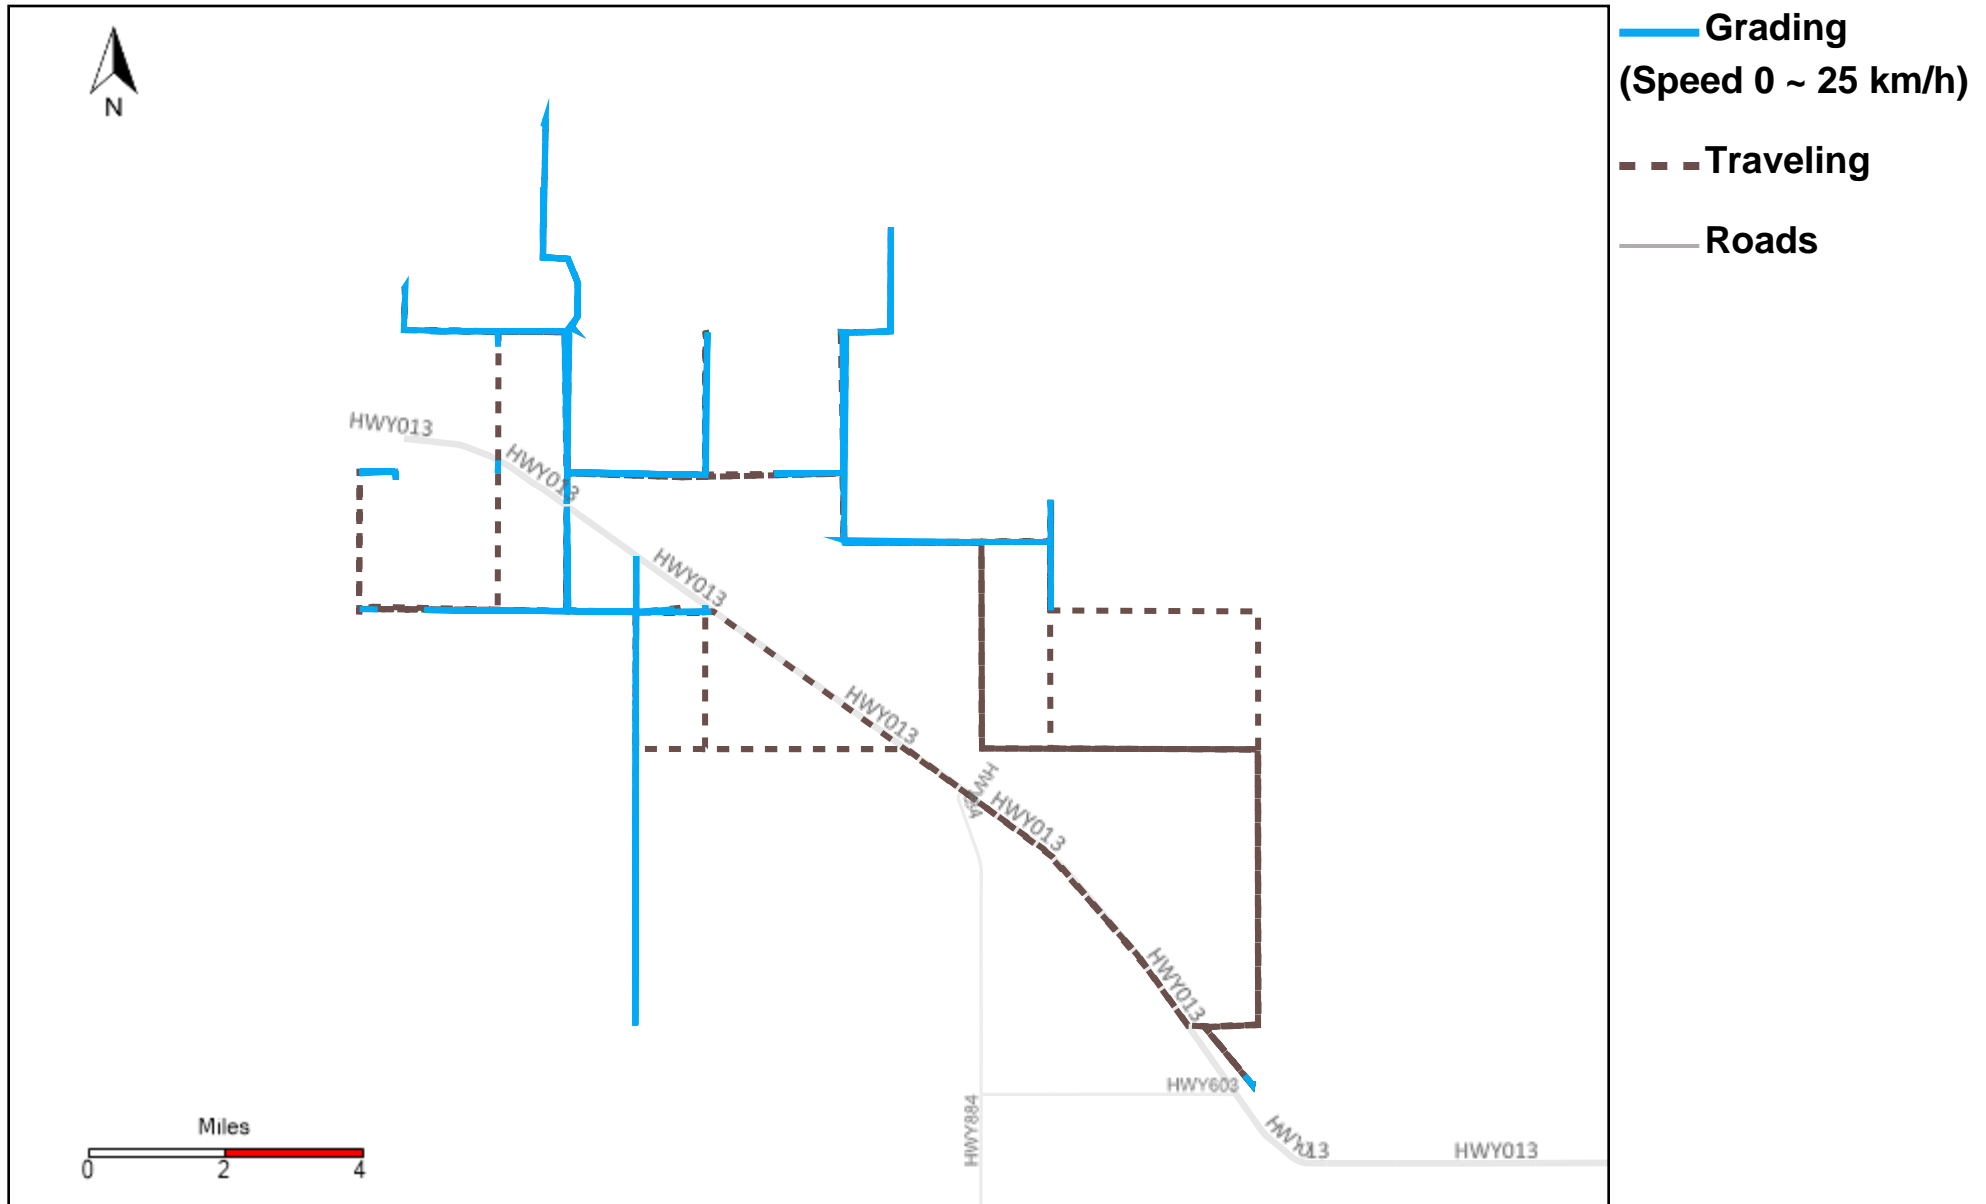

43-172_2023-11-05 ~ 2023-11-11 Tracking

Total Distance(km)	Total Hours	Work Distance(km)	Work Hours
537.8	36 hrs 6 min 34 sec	262.3	27 hrs 12 min 54 sec