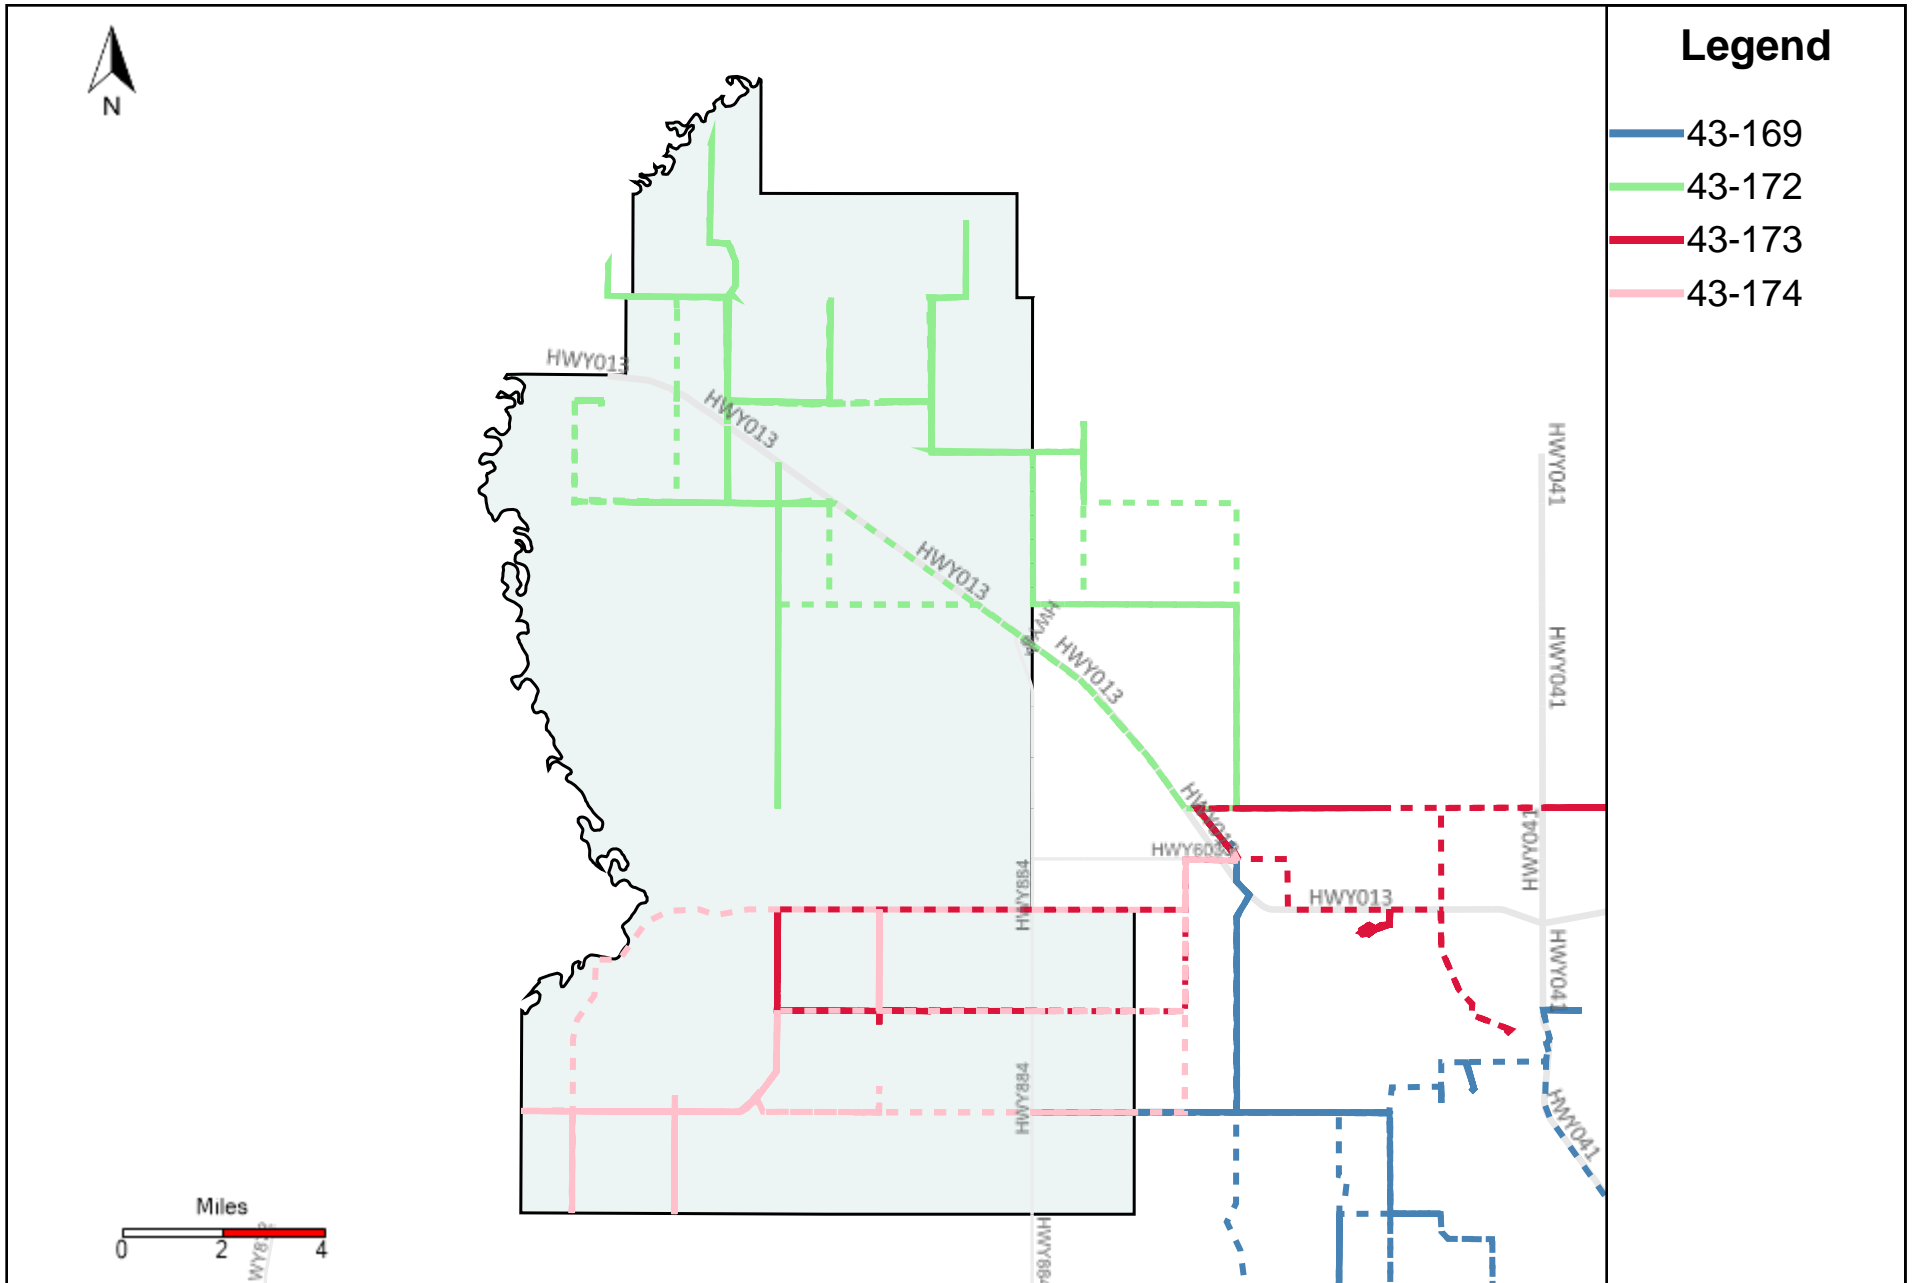

Vehicle Name List	Total Distance(km)	Total Hours
43-181	293.41	28 hrs 30 min 34 sec

Division: 3 Grader Report(2023-11-05 ~ 2023-11-11)

Vehicle Name List	Total Distance(km)	Total Hours
43-181, 43-187	660.48	63 hrs 21 min 39 sec

Division: 4 Grader Report(2023-11-05 ~ 2023-11-11)

Vehicle Name List	Total Distance(km)	Total Hours
43-187	367.08	34 hrs 51 min 5 sec

Division: 5 Grader Report(2023-11-05 ~ 2023-11-11)

Vehicle Name List	Total Distance(km)	Total Hours
43-169, 43-187	837.93	71 hrs 27 min 8 sec

Vehicle Name List	Total Distance(km)	Total Hours
43-169, 43-172, 43-173, 43-174	1610.49	128 hrs 44 min 48 sec

Provost Weekly Grader Report

From 11/5/2023 To 11/11/2023

11/11/2023

Vehicle	Total Distance(km)	Total Hours	Work Distance(km)	Work Hours
43-169	470.86	36 hrs 36 min 3 sec	218.24	25 hrs 43 min 20 sec
43-172	537.8	36 hrs 6 min 34 sec	262.3	27 hrs 12 min 54 sec
43-173	373.17	36 hrs 35 min 46 sec	262.17	31 hrs 44 min 4 sec
43-174	228.65	19 hrs 26 min 25 sec	83.3	11 hrs 34 min 21 sec
43-181	293.41	28 hrs 30 min 34 sec	153.18	23 hrs 6 min 22 sec
43-182	309.16	39 hrs 59 min 47 sec	219	36 hrs 23 min 8 sec
43-187	367.08	34 hrs 51 min 5 sec	169.66	28 hrs 45 min 27 sec
Total:	2580.13	232 hrs 6 min 14 sec	1367.85	184 hrs 29 min 36 sec