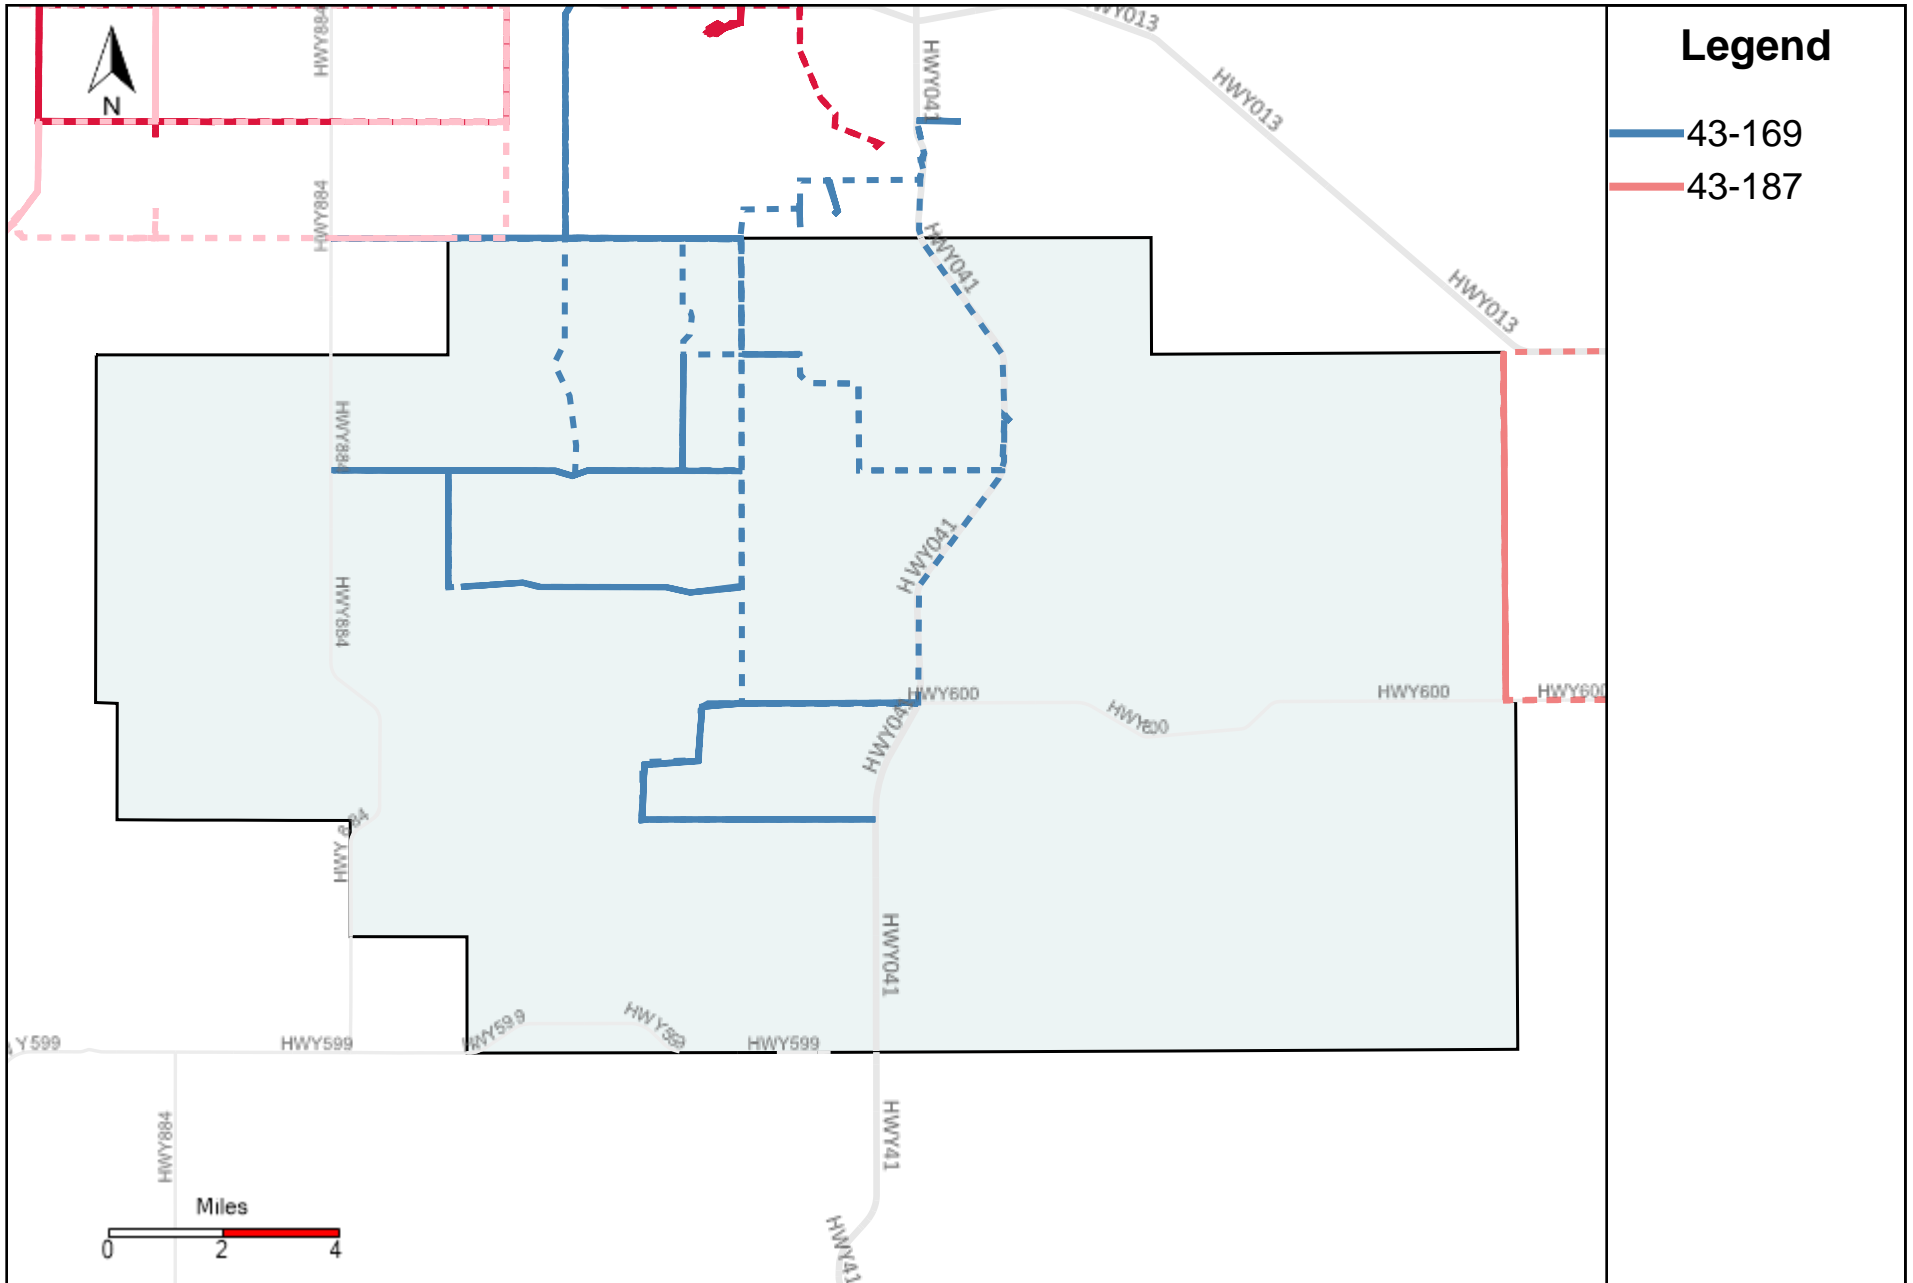

Vehicle Name List	Total Distance(km)	Total Hours
43-181	293.41	28 hrs 30 min 34 sec

Division: 3 Grader Report(2023-11-05 ~ 2023-11-11)

Vehicle Name List	Total Distance(km)	Total Hours
43-181, 43-187	660.48	63 hrs 21 min 39 sec

Division: 4 Grader Report(2023-11-05 ~ 2023-11-11)

Vehicle Name List	Total Distance(km)	Total Hours
43-187	367.08	34 hrs 51 min 5 sec

Division: 5 Grader Report(2023-11-05 ~ 2023-11-11)

Vehicle Name List	Total Distance(km)	Total Hours
43-169, 43-187	837.93	71 hrs 27 min 8 sec