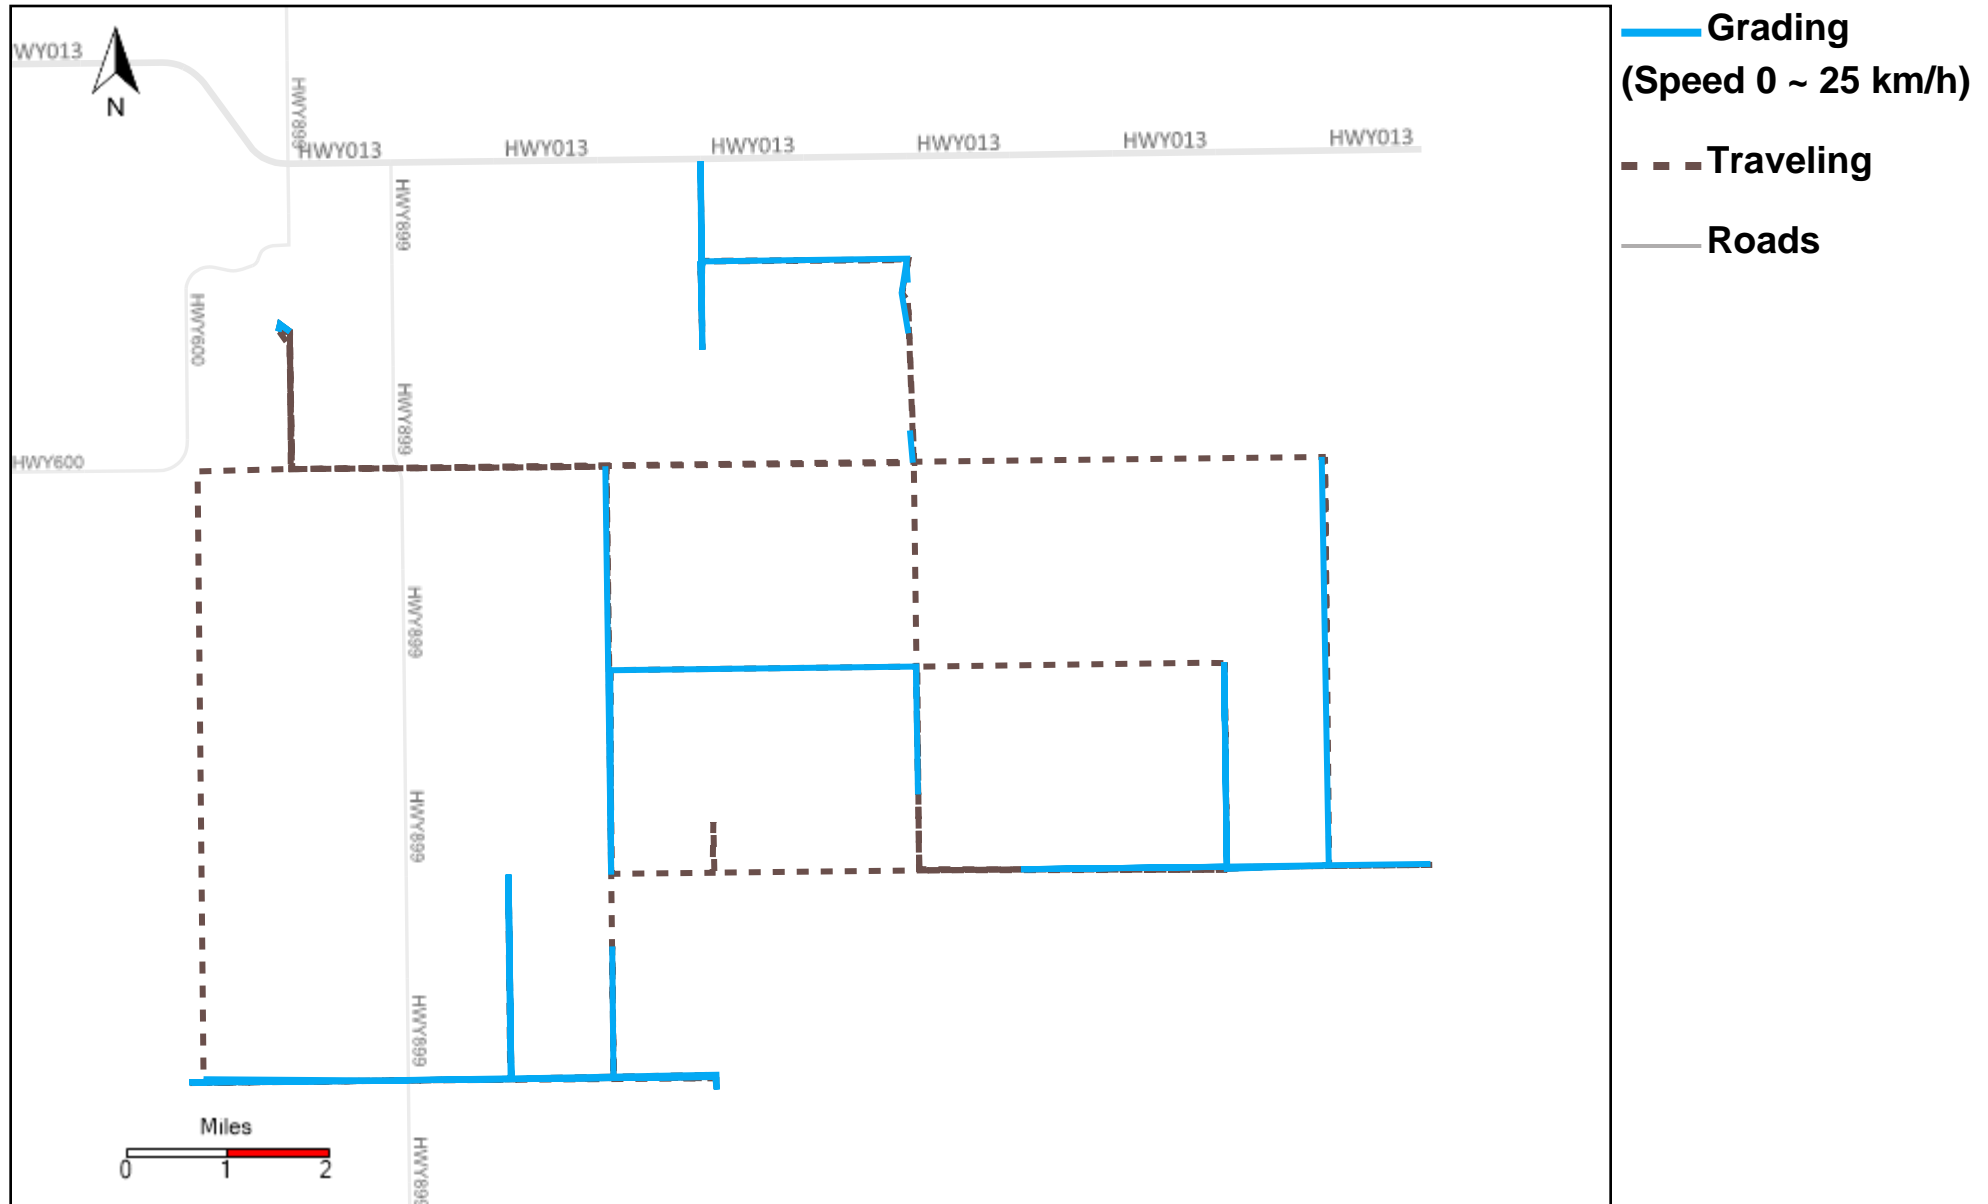

43-181_2023-11-05 ~ 2023-11-11 Tracking

Total Distance(km)	Total Hours	Work Distance(km)	Work Hours
293.41	28 hrs 30 min 34 sec	153.18	23 hrs 6 min 22 sec