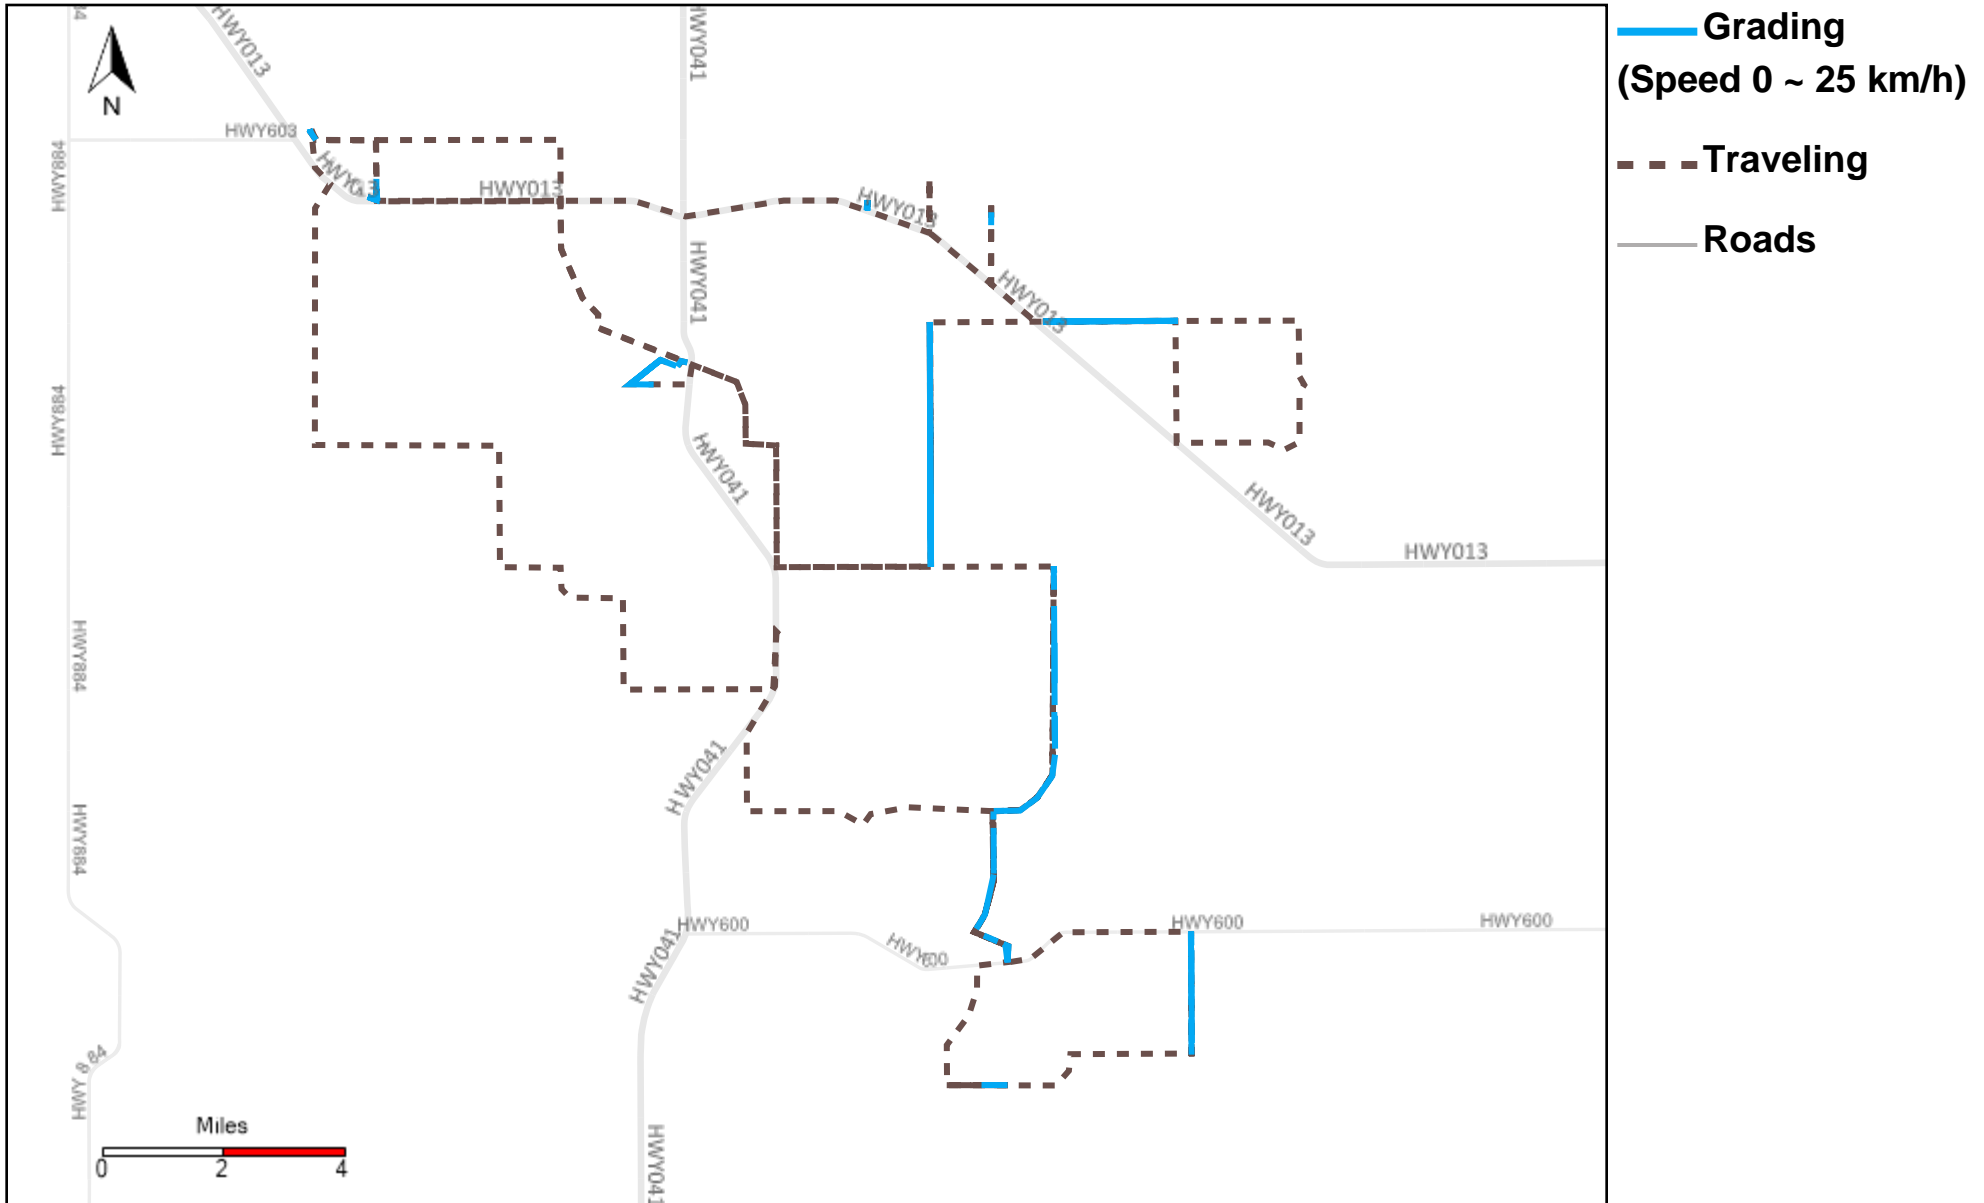

43-171_2023-10-29 ~ 2023-11-04 Tracking

Total Distance(km)	Total Hours	Work Distance(km)	Work Hours
275.85	20 hrs 12 min 58 sec	70.5	10 hrs 4 min 29 sec