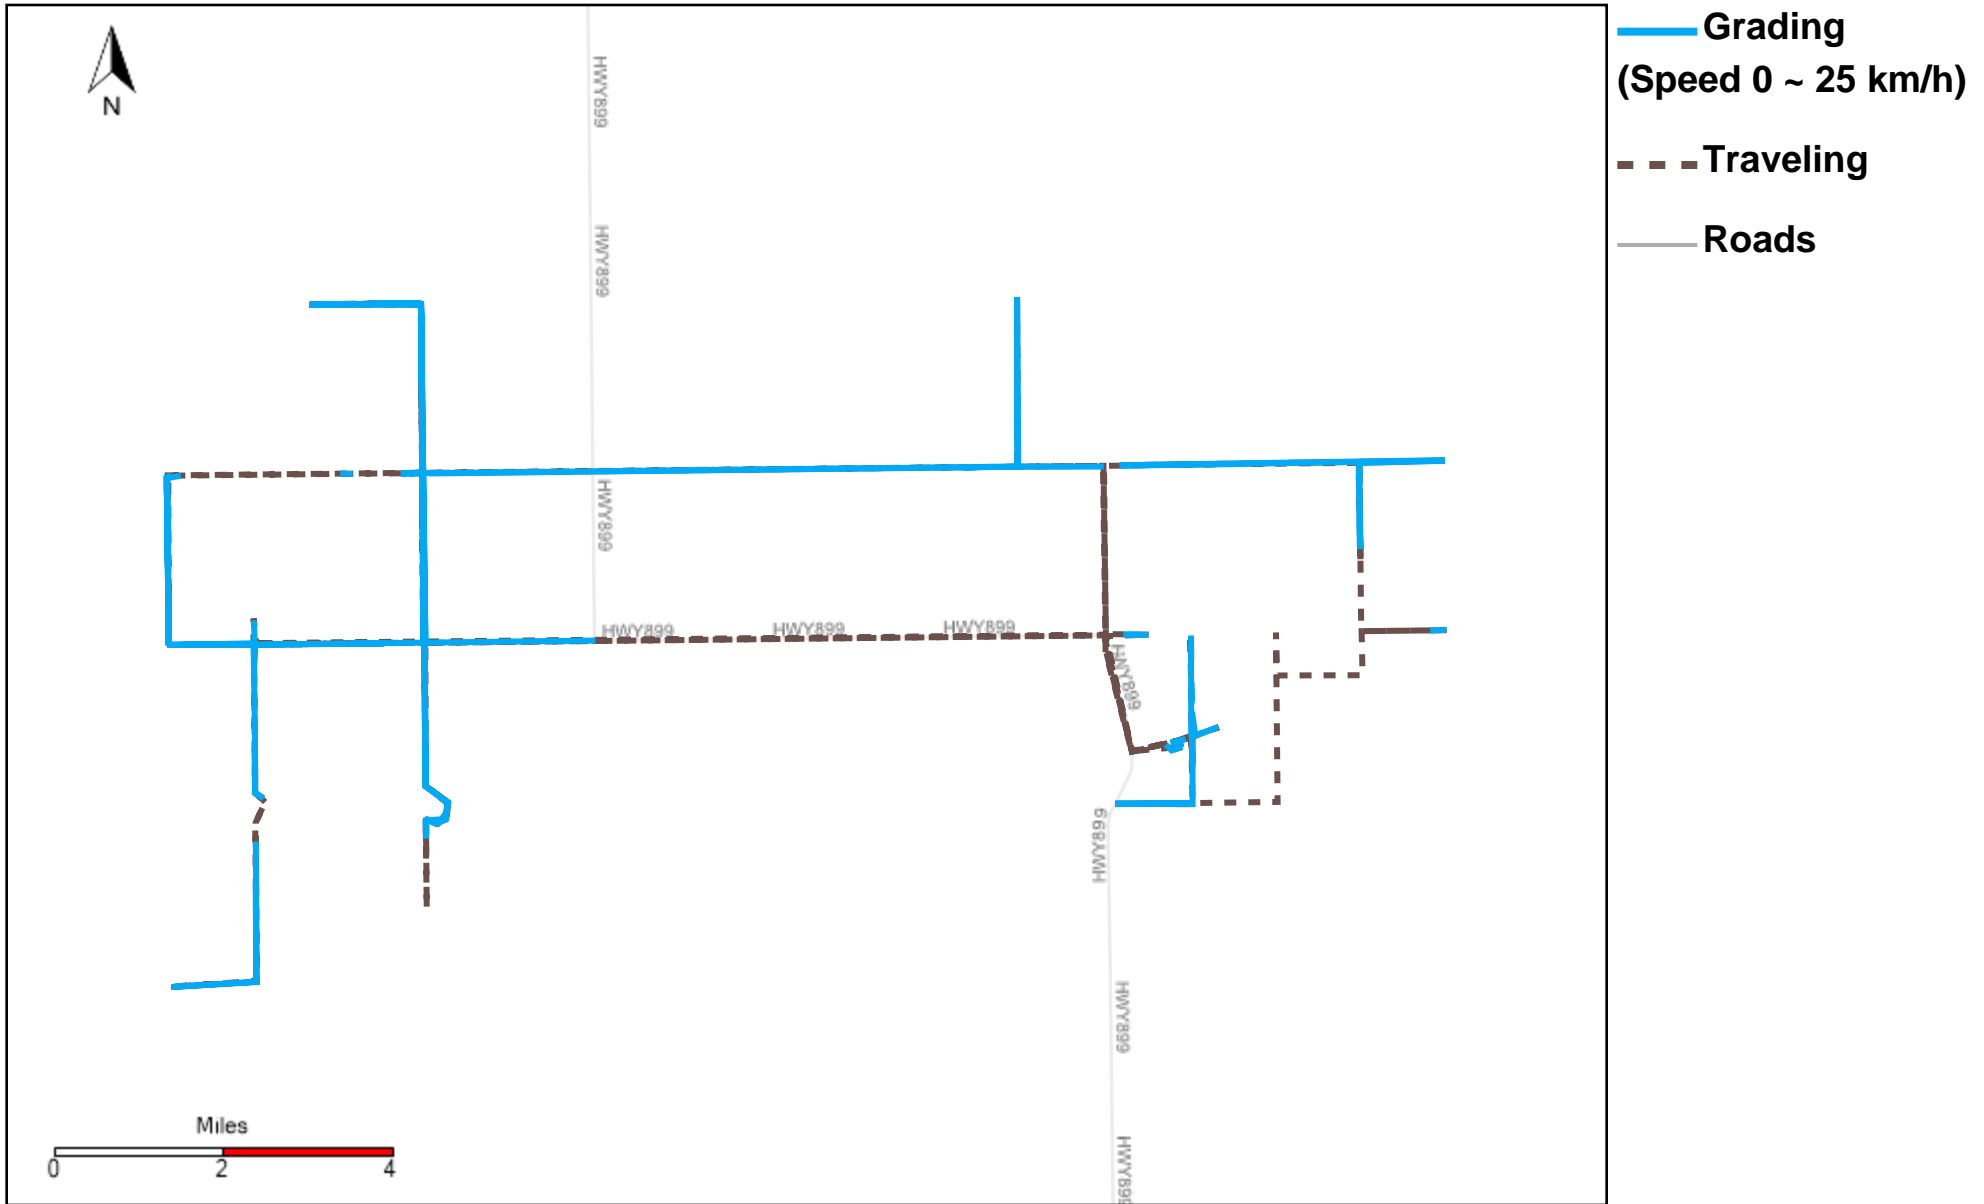

43-182_2023-10-29 ~ 2023-11-04 Tracking

Total Distance(km)	Total Hours	Work Distance(km)	Work Hours
349.33	41 hrs 23 min 13 sec	215.49	33 hrs 42 min 2 sec