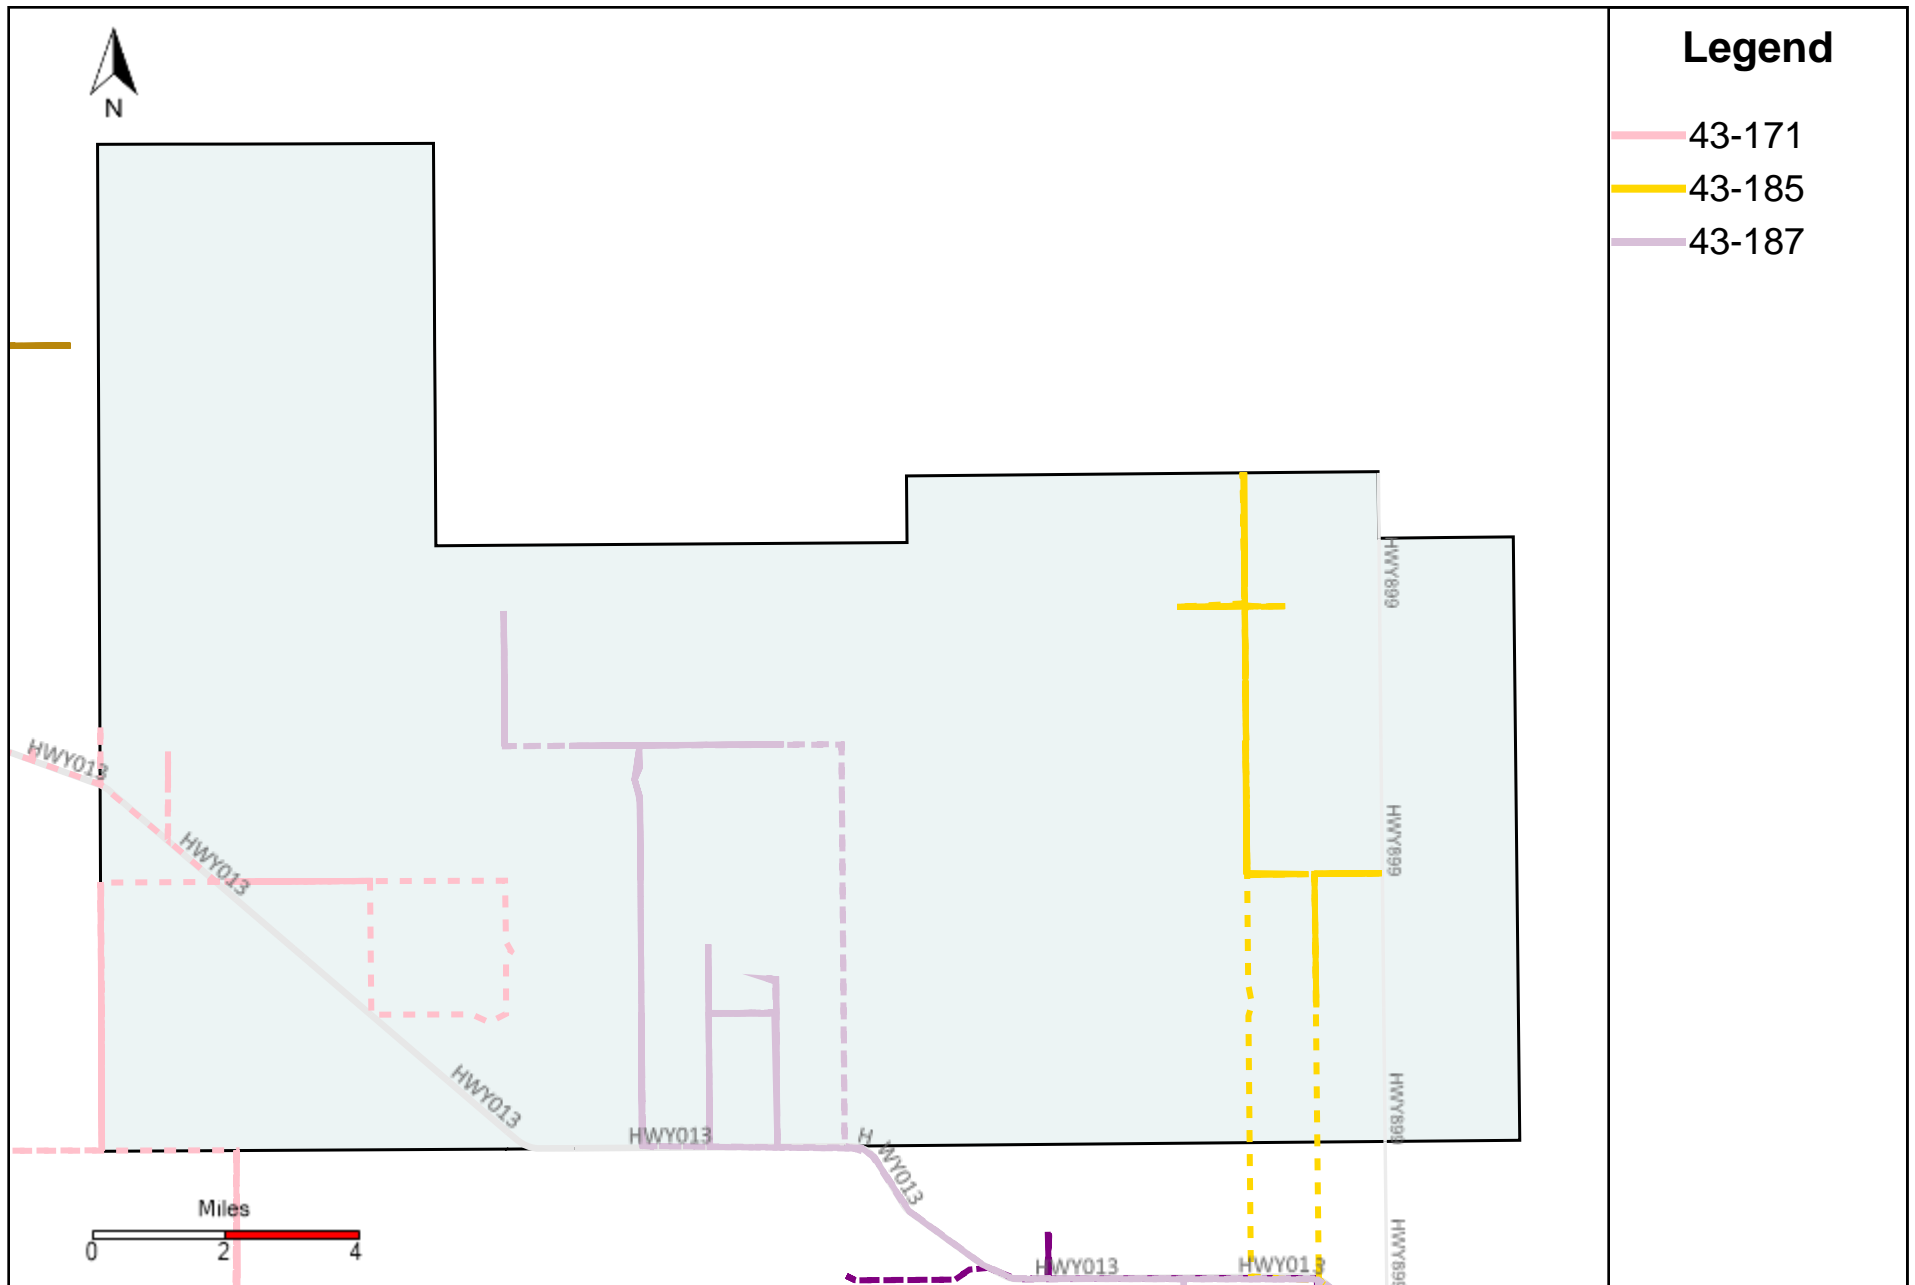

Division: 4 Grader Report(2023-10-29 ~ 2023-11-04)

Vehicle Name List	Total Distance(km)	Total Hours
43-171, 43-185, 43-187	762.61	71 hrs 59 min 9 sec