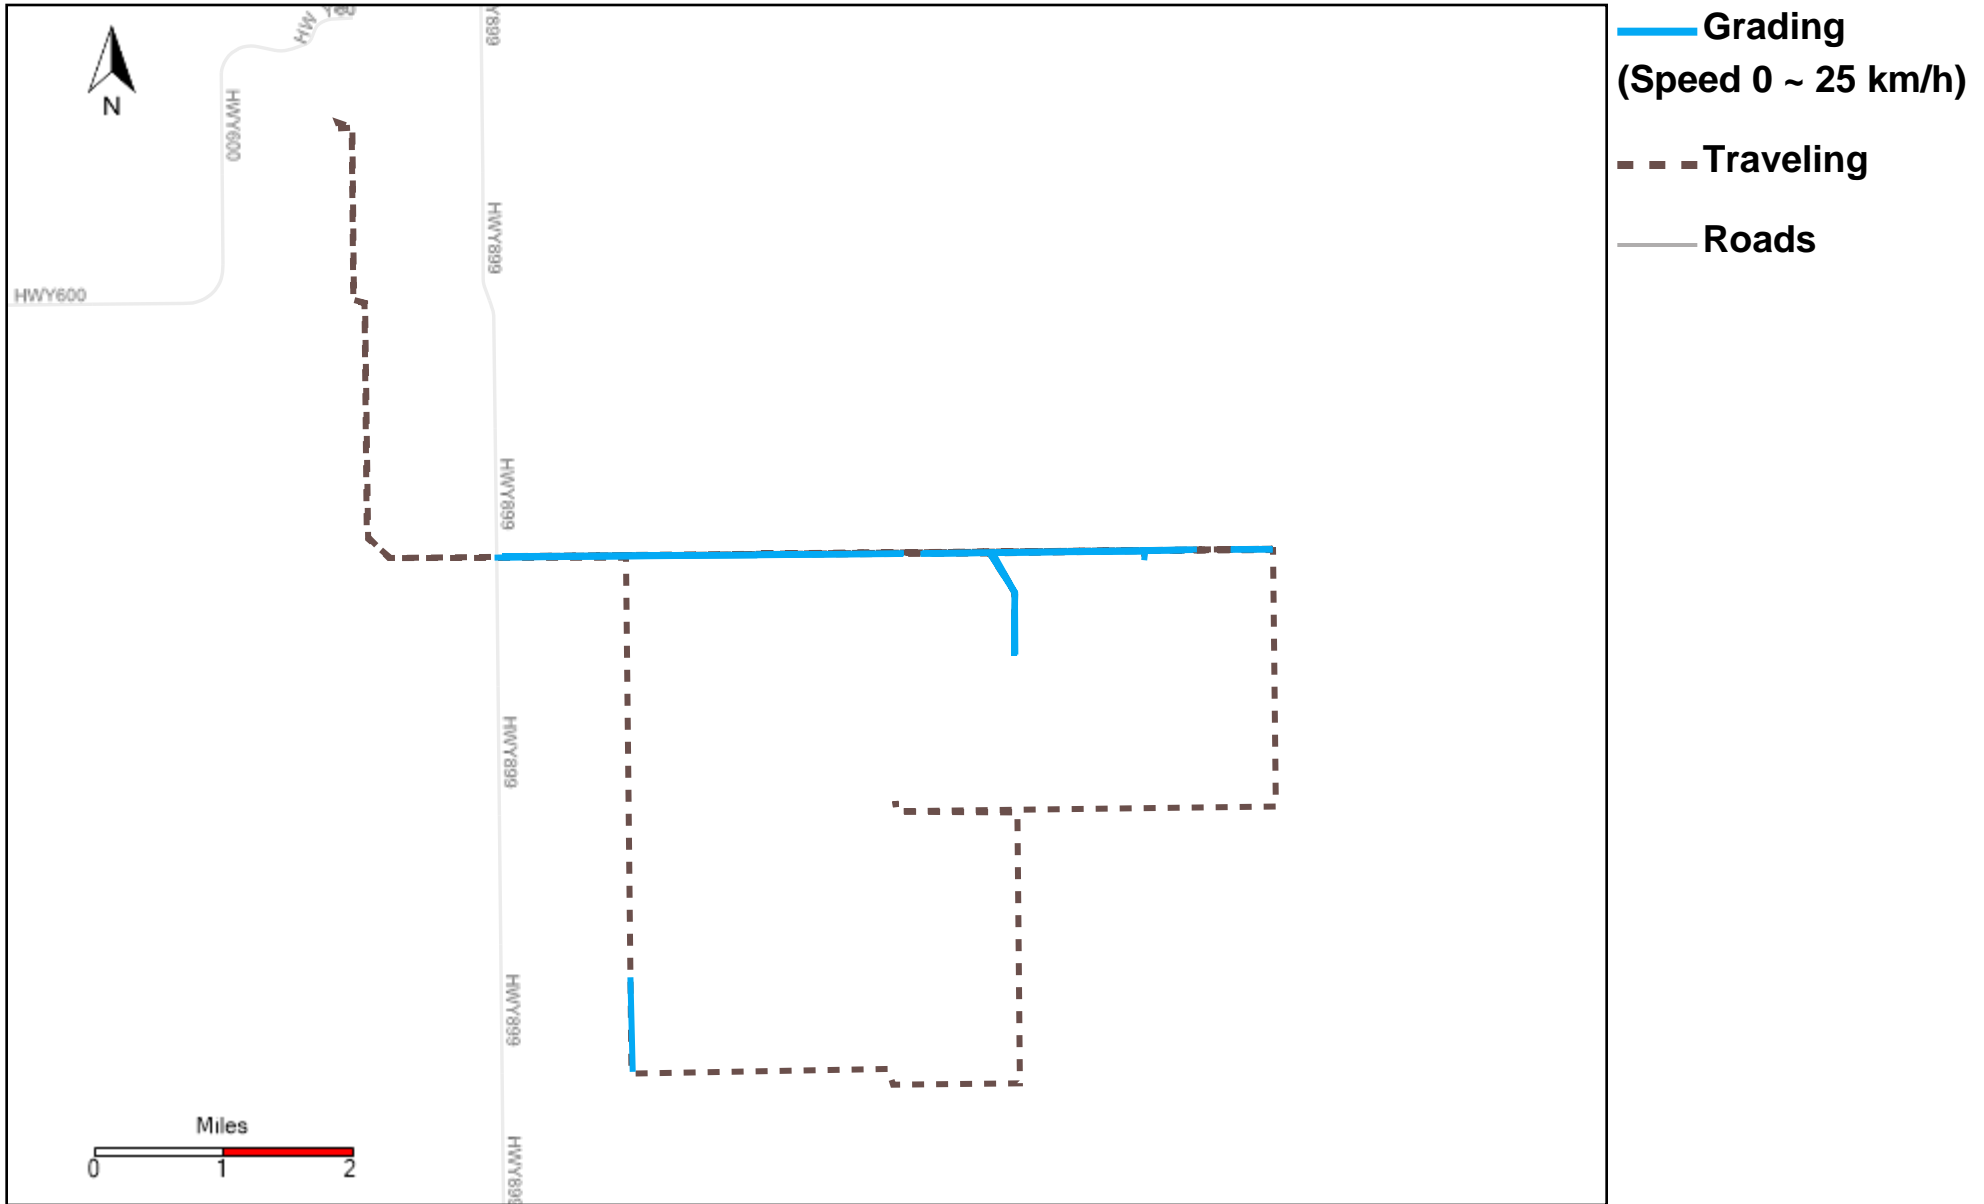

43-186_2023-10-29 ~ 2023-11-04 Tracking

Total Distance(km)	Total Hours	Work Distance(km)	Work Hours
98.5	10 hrs 14 min 15 sec	43.42	6 hrs 12 min 42 sec