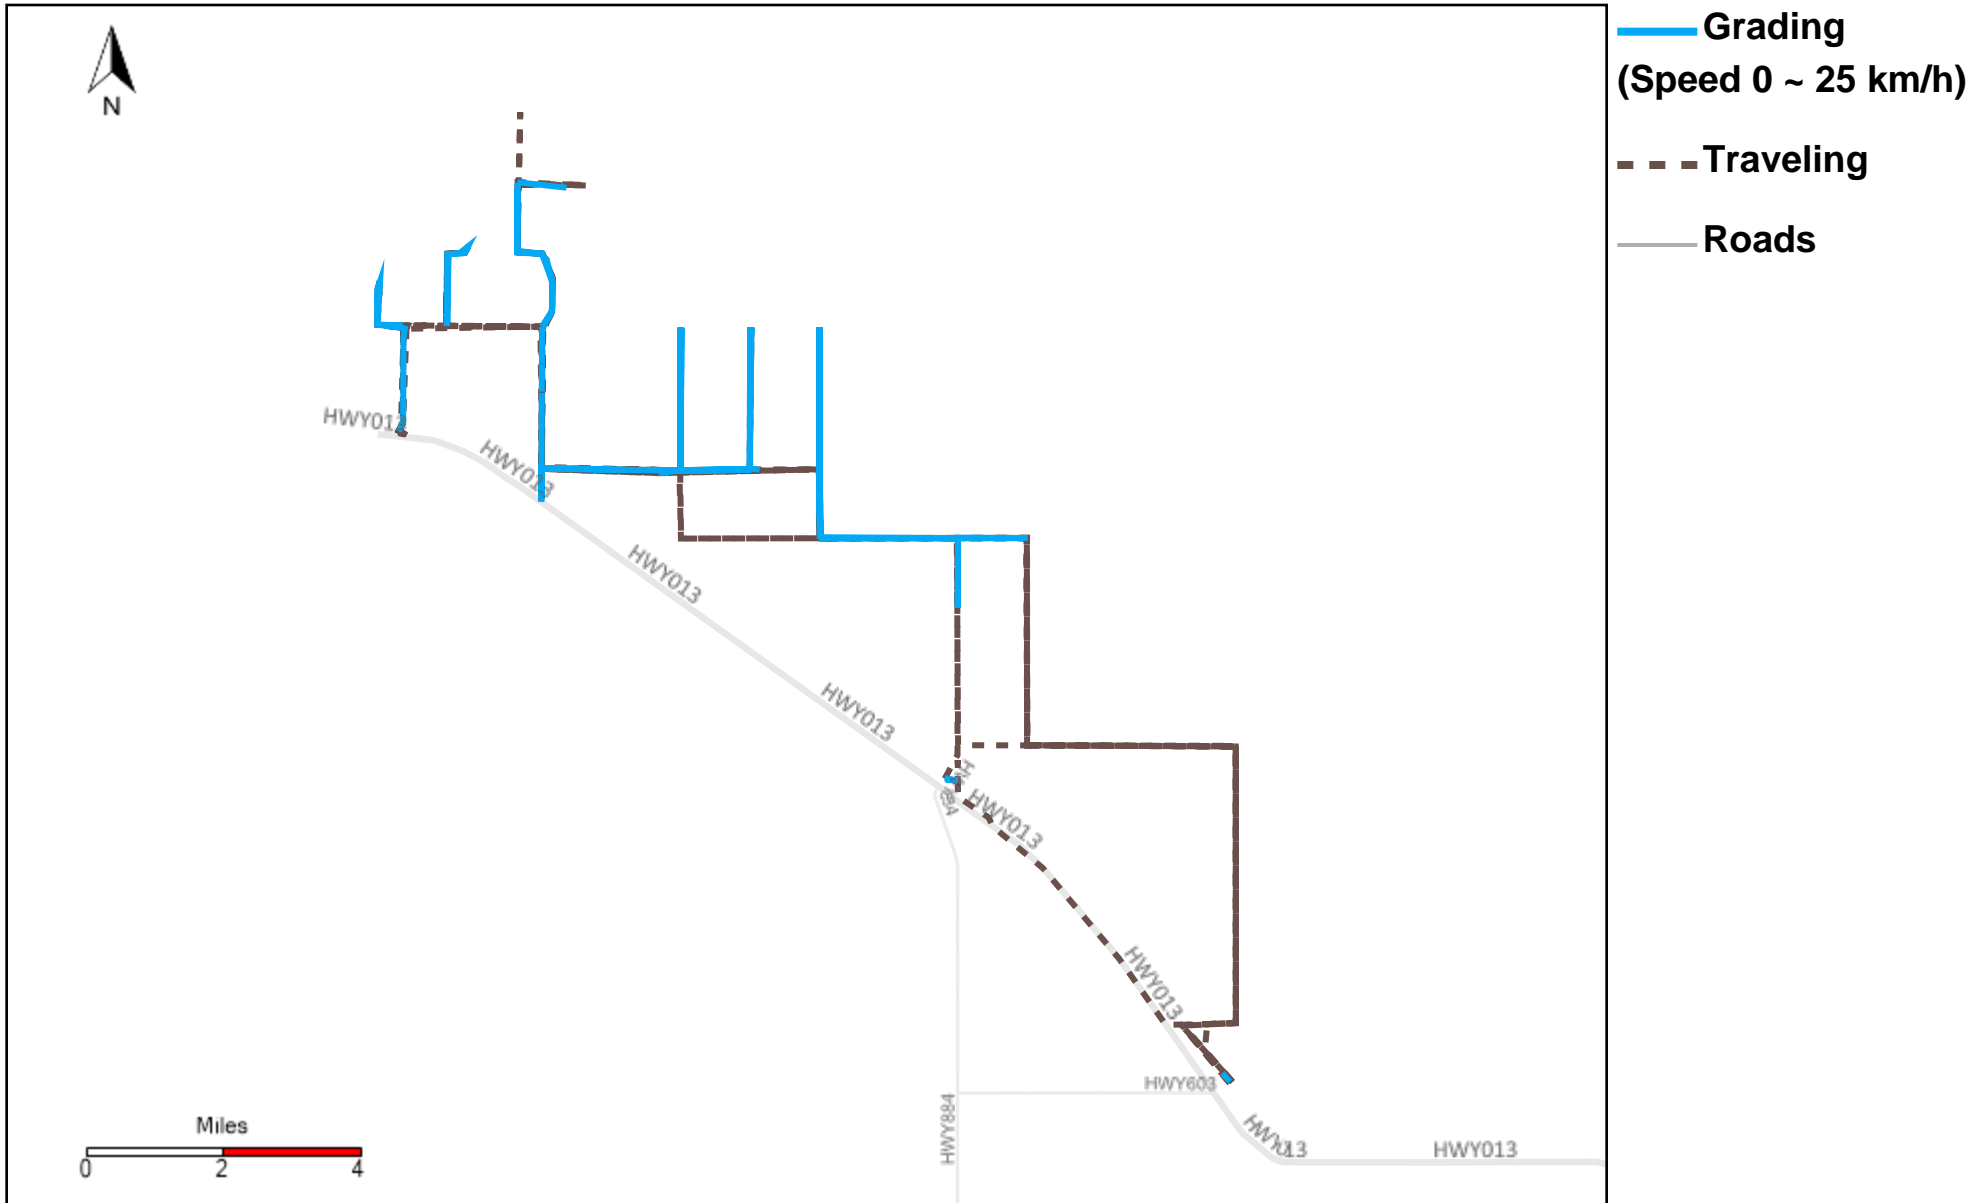

43-172_2023-10-29 ~ 2023-11-04 Tracking

Total Distance(km)	Total Hours	Work Distance(km)	Work Hours
487.56	33 hrs 54 min 3 sec	153.69	18 hrs 24 min 1 sec