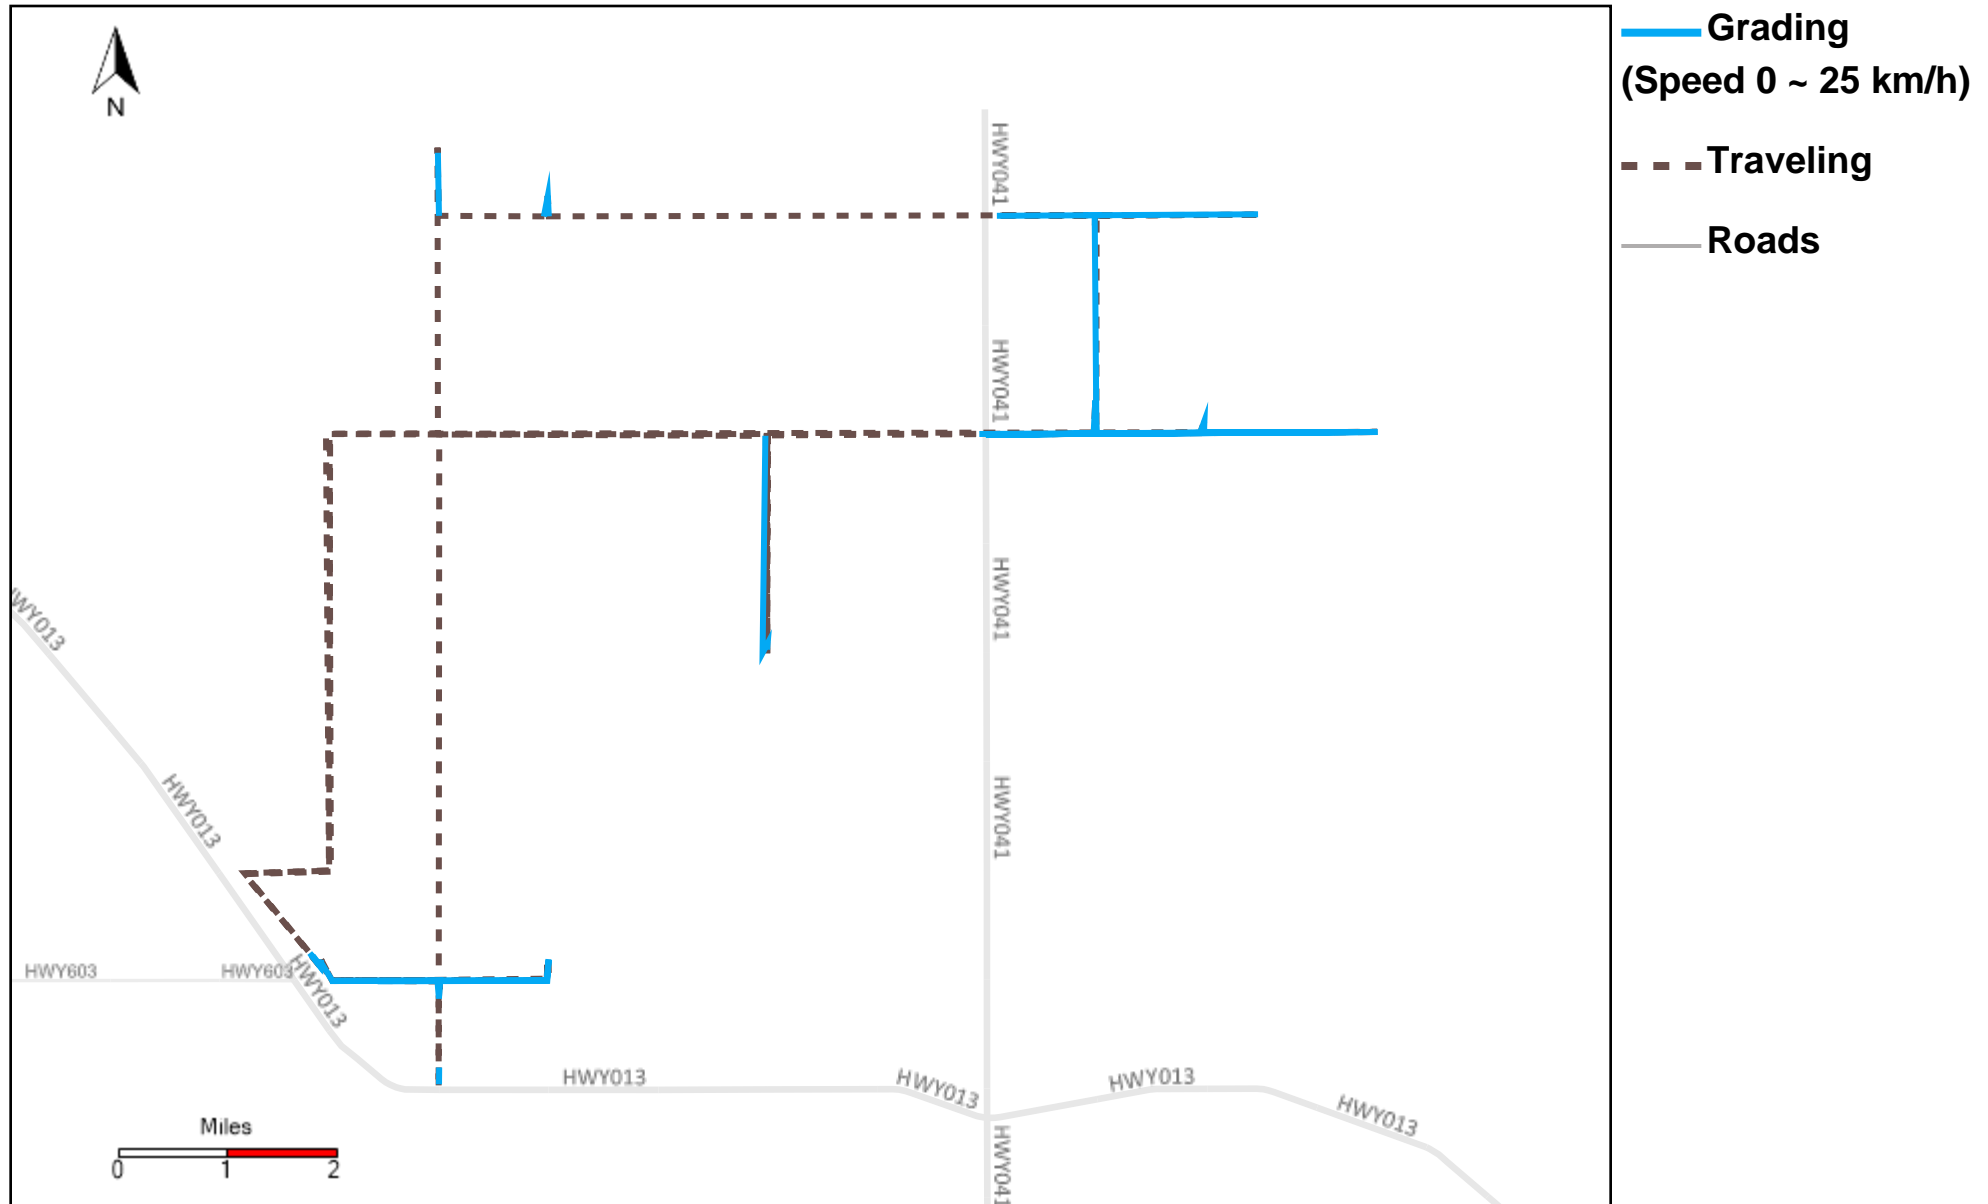

43-173_2023-10-29 ~ 2023-11-04 Tracking

Total Distance(km)	Total Hours	Work Distance(km)	Work Hours
224.54	23 hrs 29 min 47 sec	120.82	17 hrs 17 min 31 sec