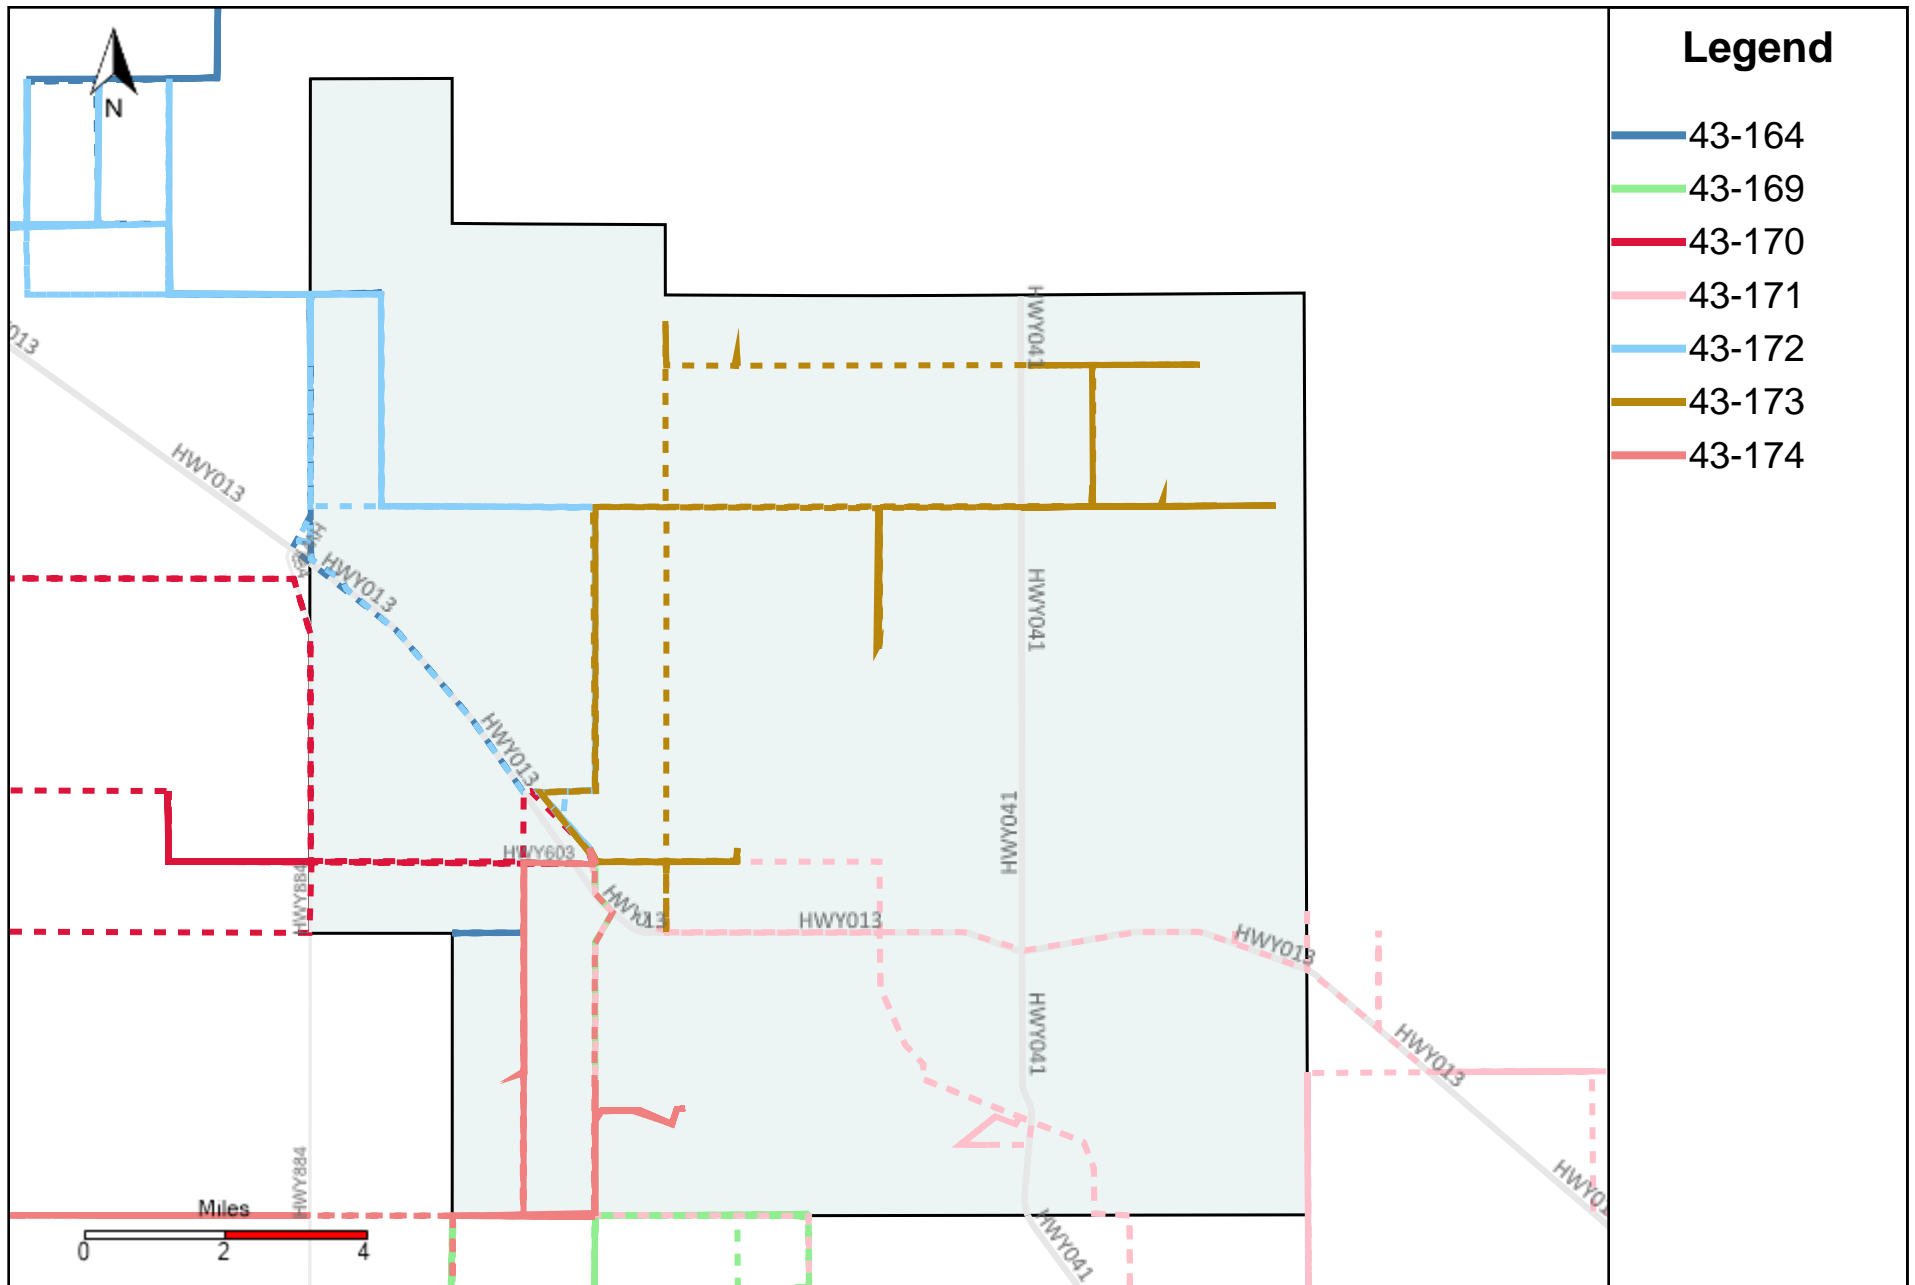

Division: 6 Grader Report(2023-10-29 ~ 2023-11-04)

Vehicle Name List	Total Distance(km)	Total Hours
43-164, 43-169, 43-170, 43-171, 43-172, 43-173, 43-174	1924.49	157 hrs 7 min 10 sec