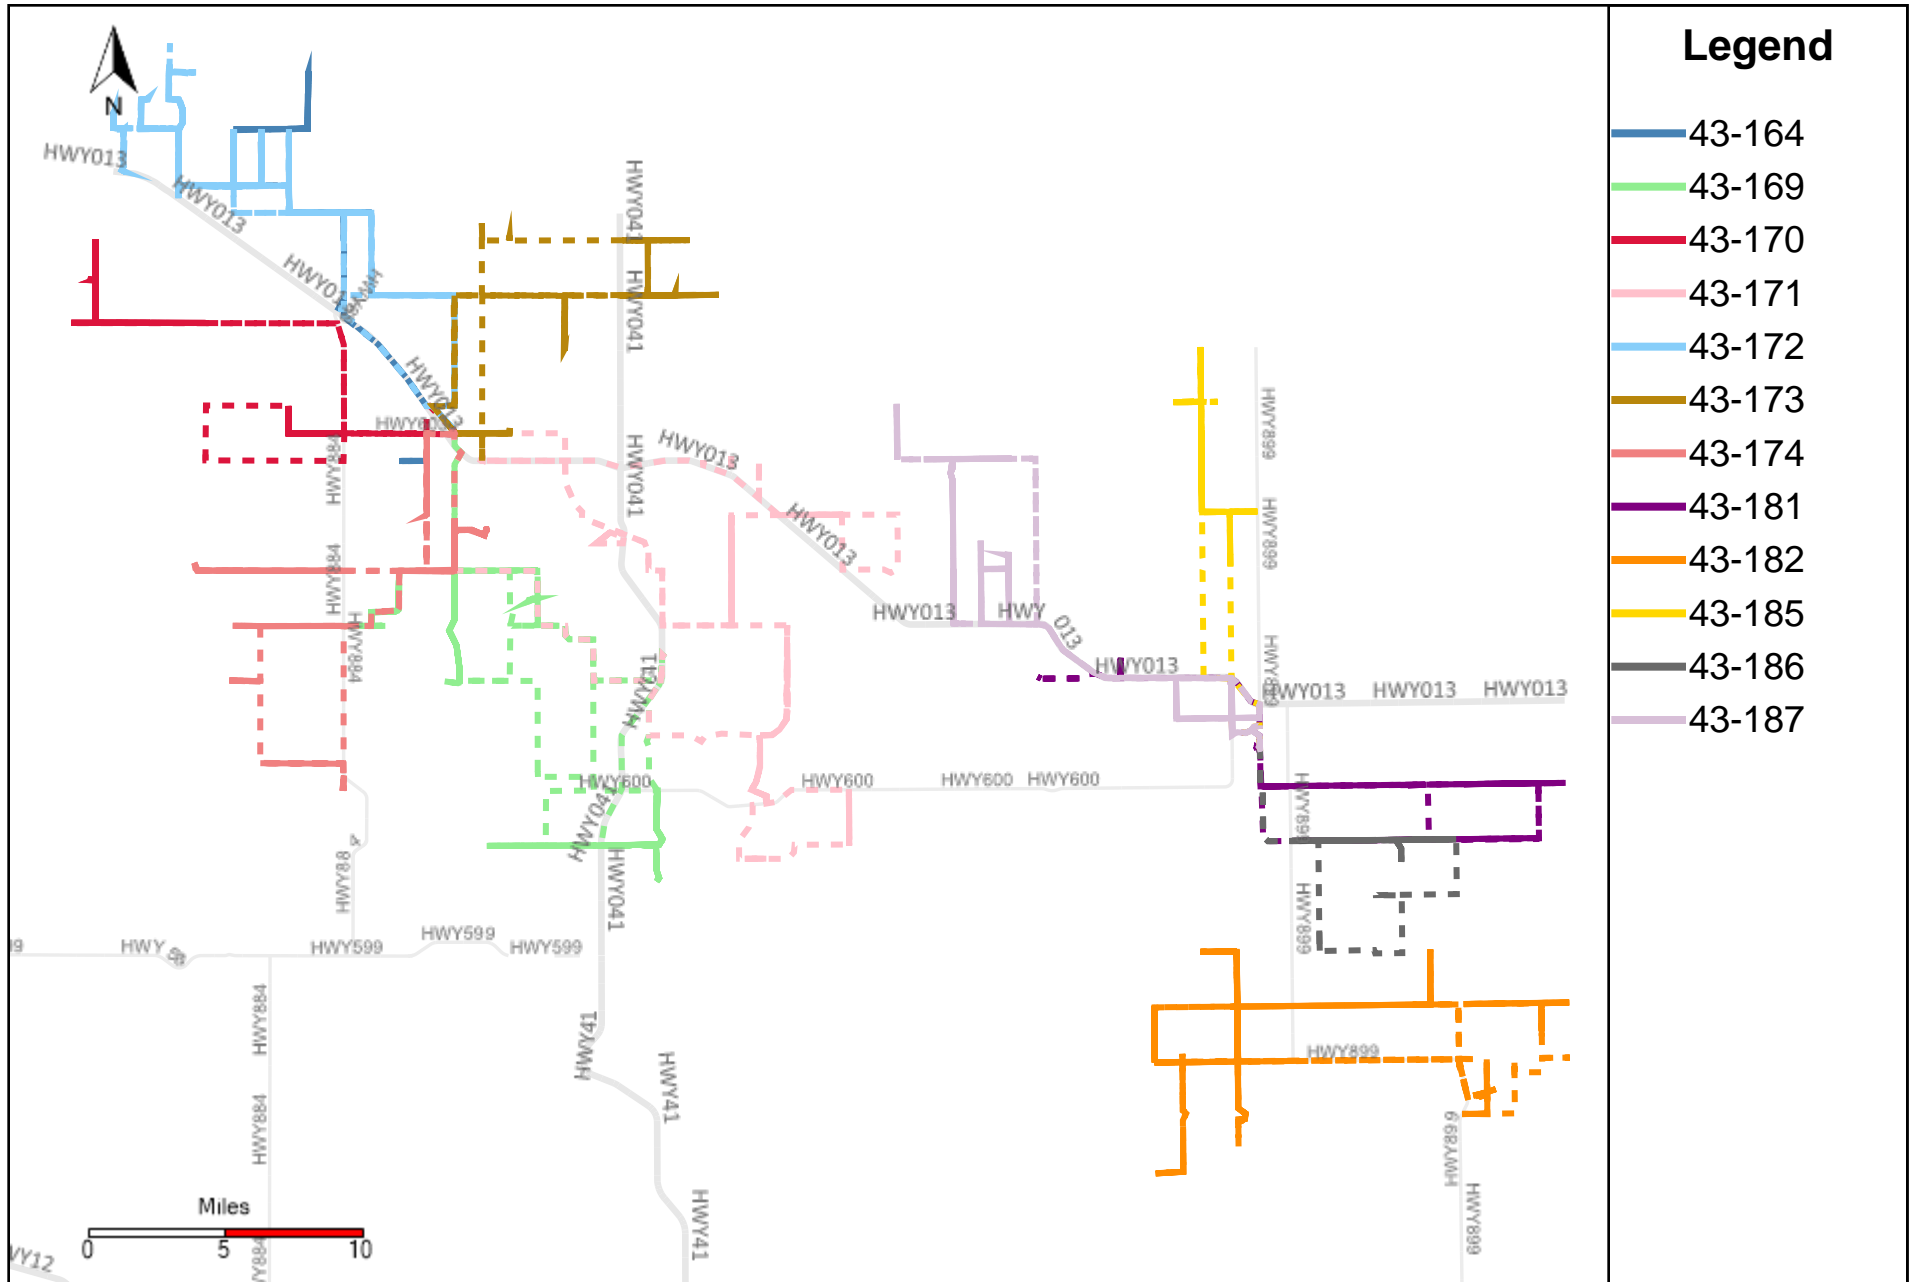

Provost Weekly Grader Report (2023-10-29 ~ 2023-11-04)

Division: 1 Grader Report(2023-10-29 ~ 2023-11-04)

Vehicle Name List	Total Distance(km)	Total Hours
43-182, 43-186	447.83	51 hrs 37 min 28 sec

Division: 2 Grader Report(2023-10-29 ~ 2023-11-04)

Vehicle Name List	Total Distance(km)	Total Hours
43-181, 43-186	308.19	39 hrs 9 min 19 sec

Division: 3 Grader Report(2023-10-29 ~ 2023-11-04)

Vehicle Name List	Total Distance(km)	Total Hours
43-181, 43-185, 43-186, 43-187	794.94	90 hrs 55 min 30 sec

Division: 4 Grader Report(2023-10-29 ~ 2023-11-04)

Vehicle Name List	Total Distance(km)	Total Hours
43-171, 43-185, 43-187	762.61	71 hrs 59 min 9 sec

Division: 5 Grader Report(2023-10-29 ~ 2023-11-04)

Vehicle Name List	Total Distance(km)	Total Hours
43-169, 43-171, 43-174	883.21	71 hrs 0 min 5 sec

Division: 6 Grader Report(2023-10-29 ~ 2023-11-04)

Vehicle Name List	Total Distance(km)	Total Hours
43-164, 43-169, 43-170, 43-171, 43-172, 43-173, 43-174	1924.49	157 hrs 7 min 10 sec

Division: 7 Grader Report(2023-10-29 ~ 2023-11-04)