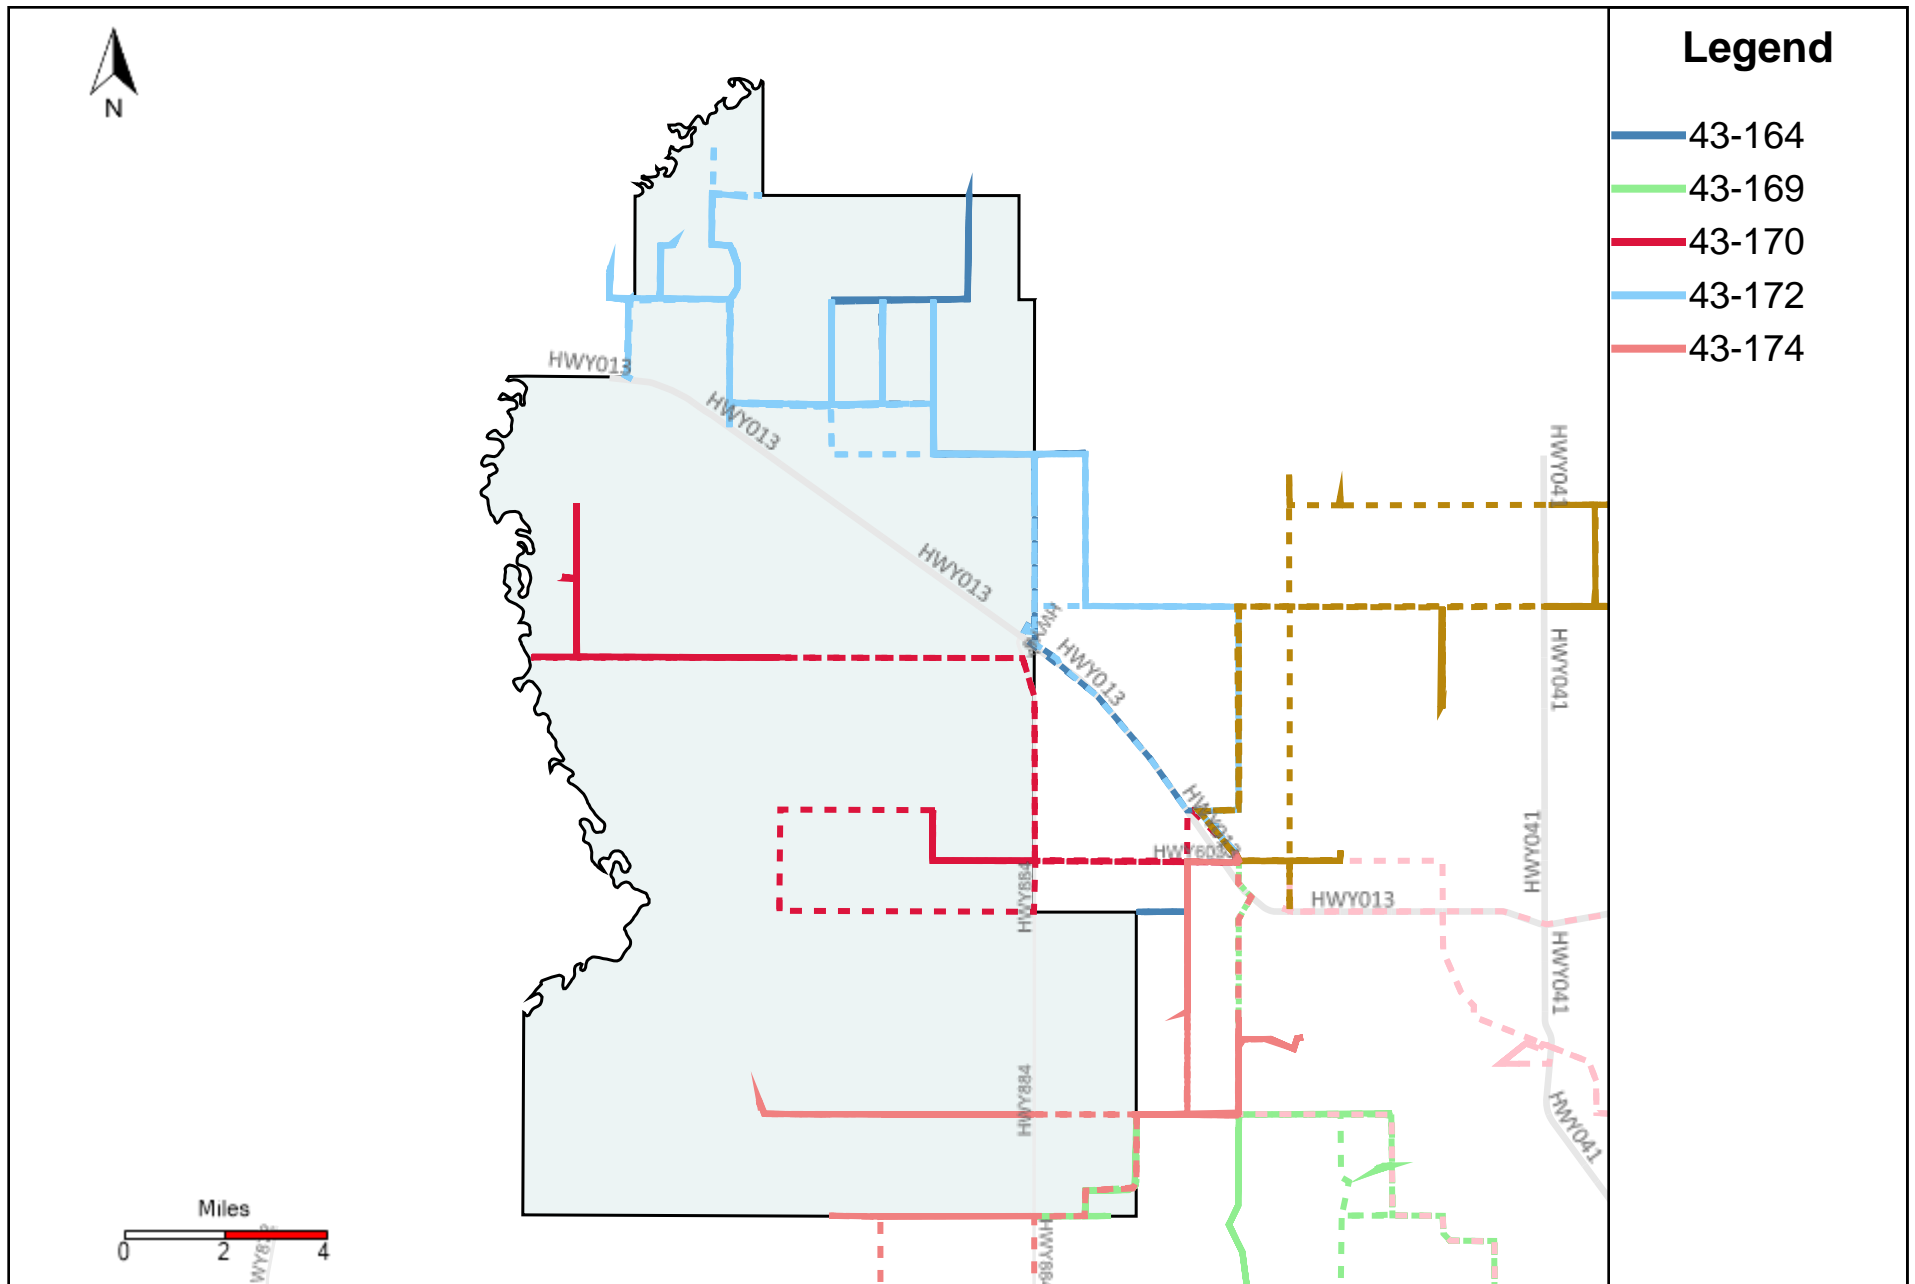

Vehicle Name List	Total Distance(km)	Total Hours
43-181, 43-186	308.19	39 hrs 9 min 19 sec

Division: 3 Grader Report(2023-10-29 ~ 2023-11-04)

Vehicle Name List	Total Distance(km)	Total Hours
43-181, 43-185, 43-186, 43-187	794.94	90 hrs 55 min 30 sec

Division: 4 Grader Report(2023-10-29 ~ 2023-11-04)

Vehicle Name List	Total Distance(km)	Total Hours
43-171, 43-185, 43-187	762.61	71 hrs 59 min 9 sec

Division: 5 Grader Report(2023-10-29 ~ 2023-11-04)

Vehicle Name List	Total Distance(km)	Total Hours
43-169, 43-171, 43-174	883.21	71 hrs 0 min 5 sec

Vehicle Name List	Total Distance(km)	Total Hours
43-164, 43-169, 43-170, 43-172, 43-174	1424.09	113 hrs 24 min 25 sec

Provost Weekly Grader Report

From 10/29/2023 To 11/4/2023

11/4/2023

Vehicle	Total Distance(km)	Total Hours	Work Distance(km)	Work Hours
43-164	114.53	11 hrs 0 min 7 sec	53.09	7 hrs 13 min 8 sec
43-169	351.12	26 hrs 23 min 4 sec	117.19	16 hrs 41 min 41 sec
43-170	214.64	17 hrs 43 min 8 sec	112.9	13 hrs 16 min 0 sec
43-171	275.85	20 hrs 12 min 58 sec	70.5	10 hrs 4 min 29 sec
43-172	487.56	33 hrs 54 min 3 sec	153.69	18 hrs 24 min 1 sec
43-173	224.54	23 hrs 29 min 47 sec	120.82	17 hrs 17 min 31 sec
43-174	256.24	24 hrs 24 min 3 sec	117.61	16 hrs 40 min 43 sec
43-181	209.68	28 hrs 55 min 4 sec	115.51	24 hrs 0 min 15 sec
43-182	349.33	41 hrs 23 min 13 sec	215.49	33 hrs 42 min 2 sec
43-185	101.6	11 hrs 0 min 23 sec	57.54	8 hrs 54 min 22 sec
43-186	98.5	10 hrs 14 min 15 sec	43.42	6 hrs 12 min 42 sec
43-187	385.15	40 hrs 45 min 48 sec	188.08	34 hrs 7 min 40 sec
Total:	3068.76	289 hrs 25 min 53 sec	1365.84	206 hrs 34 min 34 sec

43-186_2023-10-29 ~ 2023-11-04 Tracking

Total Distance(km)	Total Hours	Work Distance(km)	Work Hours
98.5	10 hrs 14 min 15 sec	43.42	6 hrs 12 min 42 sec

43-187_2023-10-29 ~ 2023-11-04 Tracking

Total Distance(km)	Total Hours	Work Distance(km)	Work Hours
385.15	40 hrs 45 min 48 sec	188.08	34 hrs 7 min 40 sec