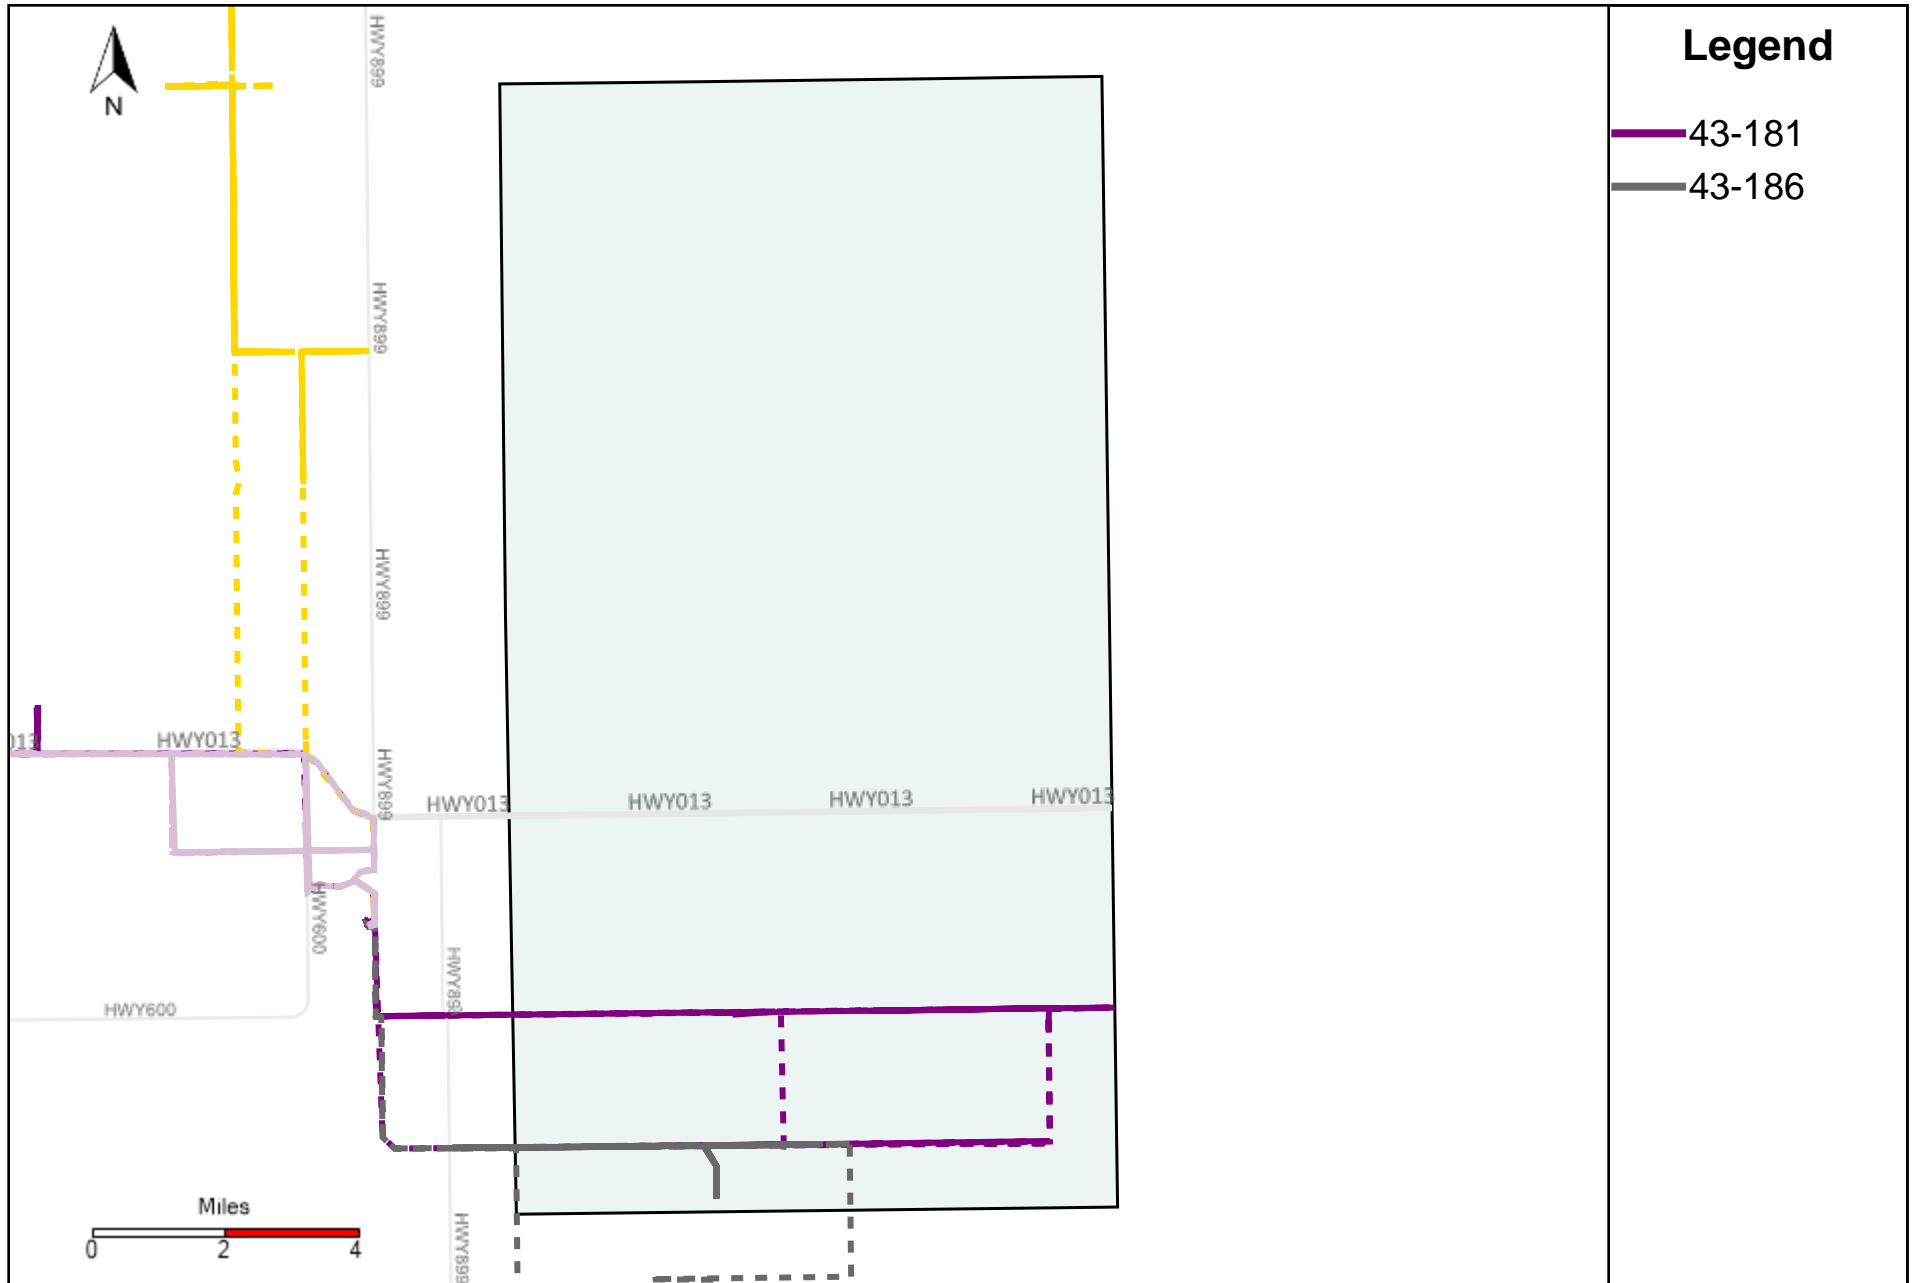

Provost Weekly Grader Report (2023-10-29 ~ 2023-11-04)

Division: 1 Grader Report(2023-10-29 ~ 2023-11-04)

Vehicle Name List	Total Distance(km)	Total Hours
43-182, 43-186	447.83	51 hrs 37 min 28 sec

Division: 2 Grader Report(2023-10-29 ~ 2023-11-04)