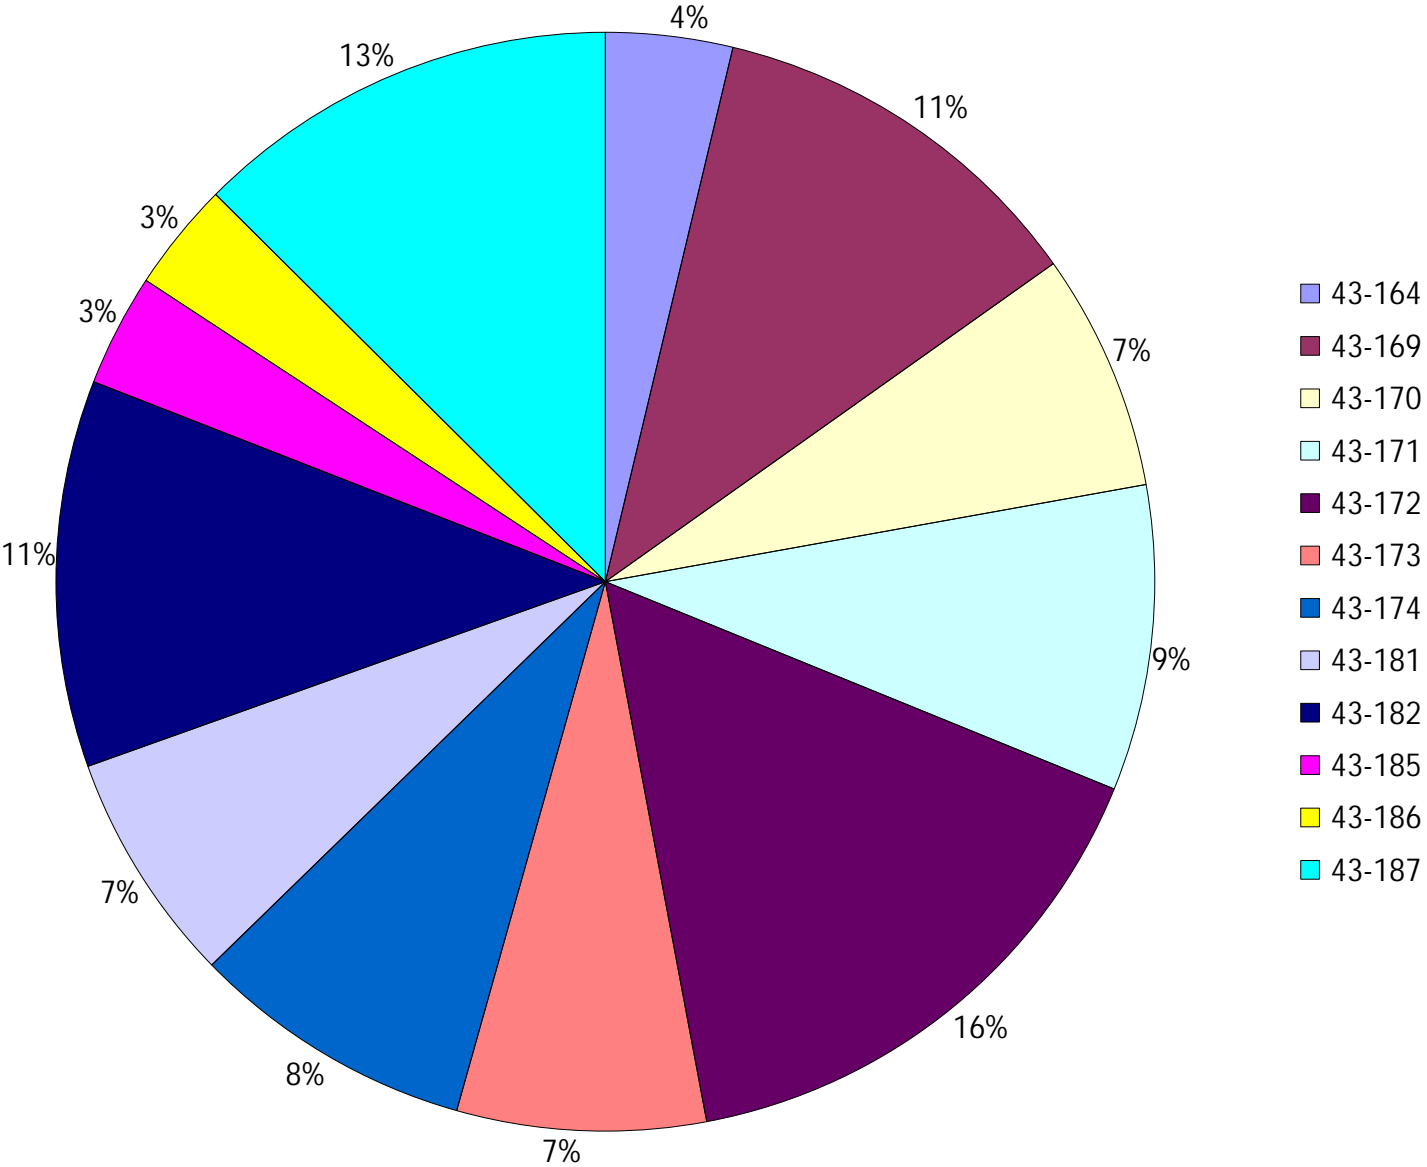

Provost Weekly Grader Report

From 10/29/2023 To 11/4/2023

11/4/2023

Vehicle	Total Distance(km)	Total Hours	Work Distance(km)	Work Hours
43-164	114.53	11 hrs 0 min 7 sec	53.09	7 hrs 13 min 8 sec
43-169	351.12	26 hrs 23 min 4 sec	117.19	16 hrs 41 min 41 sec
43-170	214.64	17 hrs 43 min 8 sec	112.9	13 hrs 16 min 0 sec
43-171	275.85	20 hrs 12 min 58 sec	70.5	10 hrs 4 min 29 sec
43-172	487.56	33 hrs 54 min 3 sec	153.69	18 hrs 24 min 1 sec
43-173	224.54	23 hrs 29 min 47 sec	120.82	17 hrs 17 min 31 sec
43-174	256.24	24 hrs 24 min 3 sec	117.61	16 hrs 40 min 43 sec
43-181	209.68	28 hrs 55 min 4 sec	115.51	24 hrs 0 min 15 sec
43-182	349.33	41 hrs 23 min 13 sec	215.49	33 hrs 42 min 2 sec
43-185	101.6	11 hrs 0 min 23 sec	57.54	8 hrs 54 min 22 sec
43-186	98.5	10 hrs 14 min 15 sec	43.42	6 hrs 12 min 42 sec
43-187	385.15	40 hrs 45 min 48 sec	188.08	34 hrs 7 min 40 sec
Total:	3068.76	289 hrs 25 min 53 sec	1365.84	206 hrs 34 min 34 sec

Vehicle Distance Vs Total Distance (%) From 10/29/2023 To 11/4/2023

Provost Weekly Grader Report