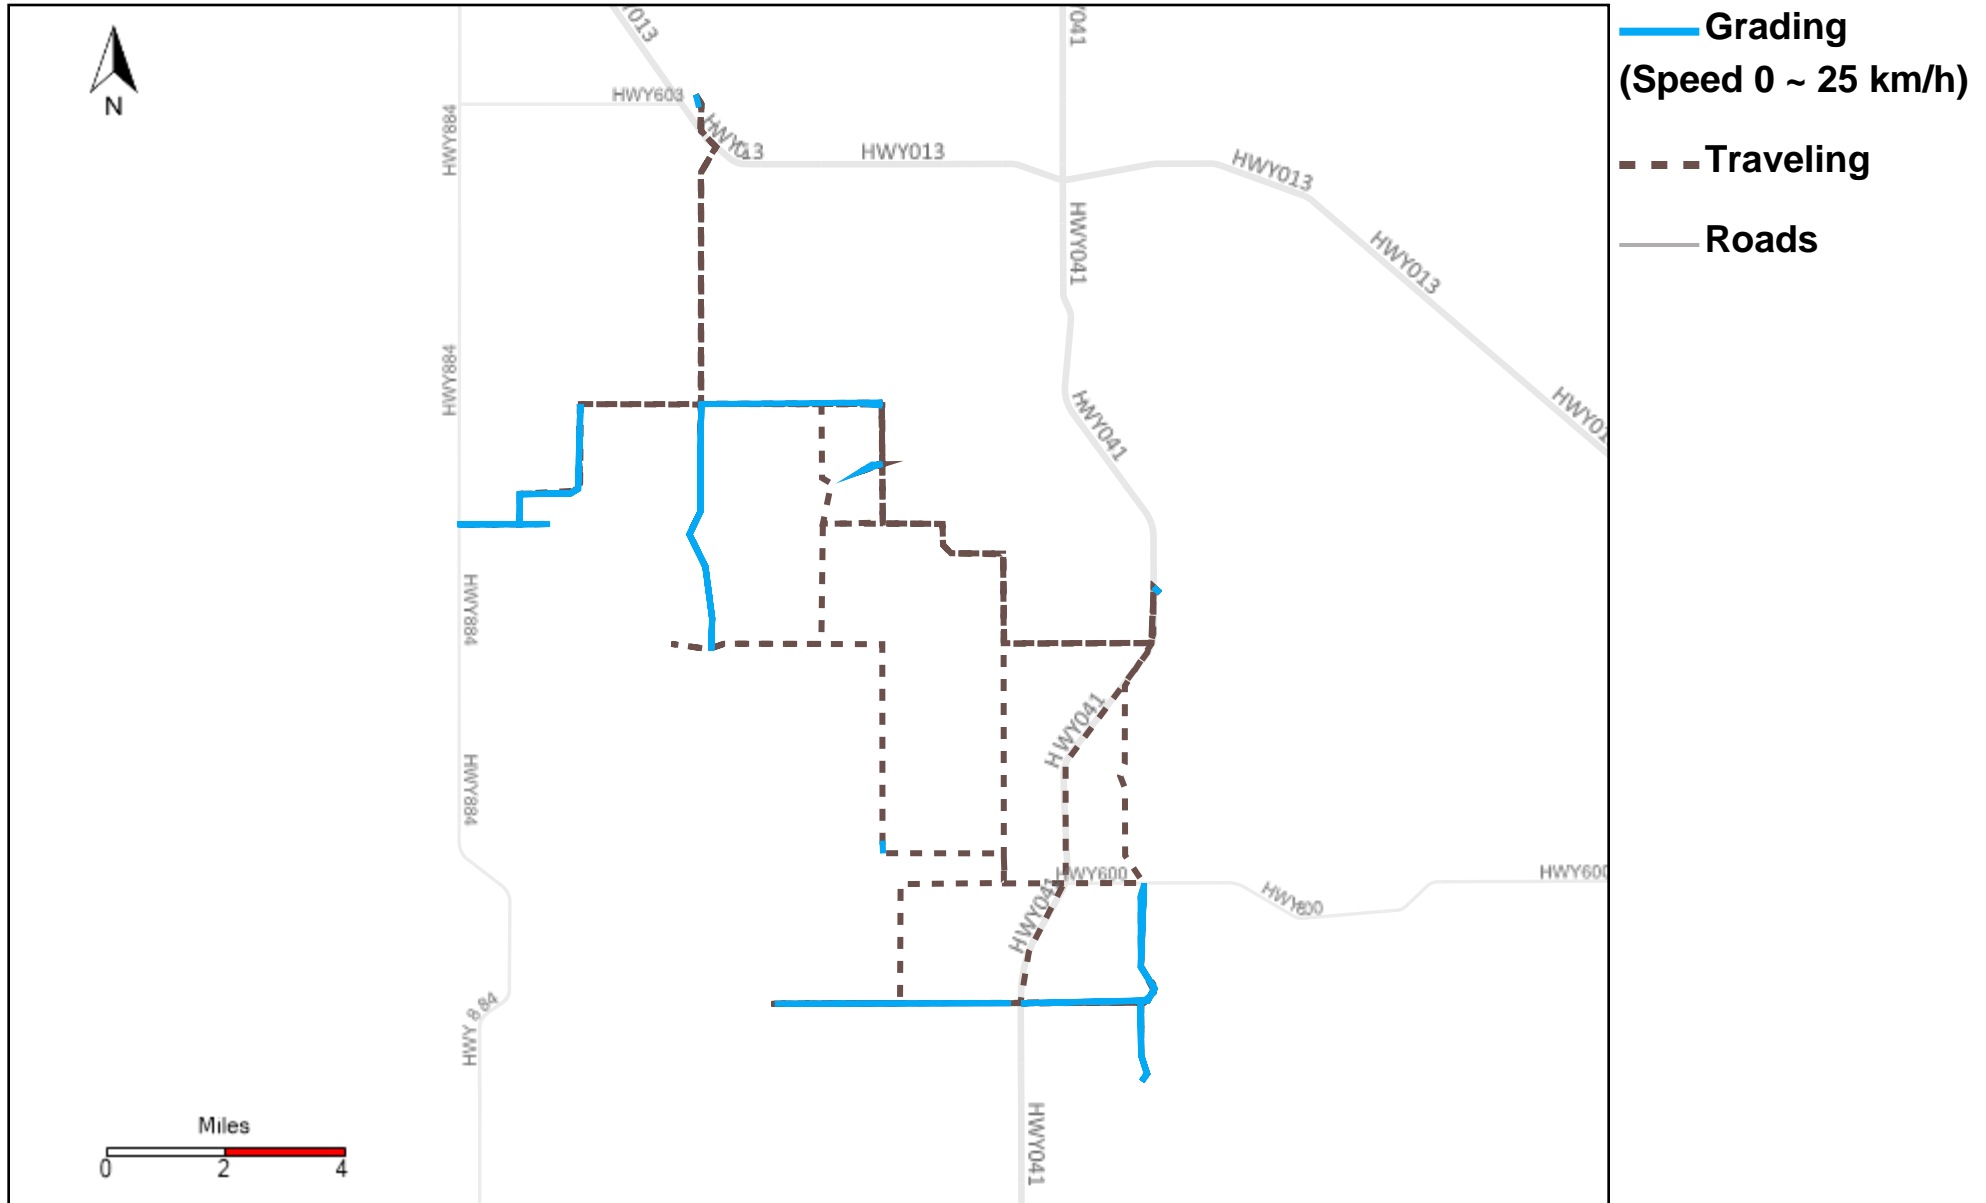

43-169_2023-10-29 ~ 2023-11-04 Tracking

Total Distance(km)	Total Hours	Work Distance(km)	Work Hours
351.12	26 hrs 23 min 4 sec	117.19	16 hrs 41 min 41 sec