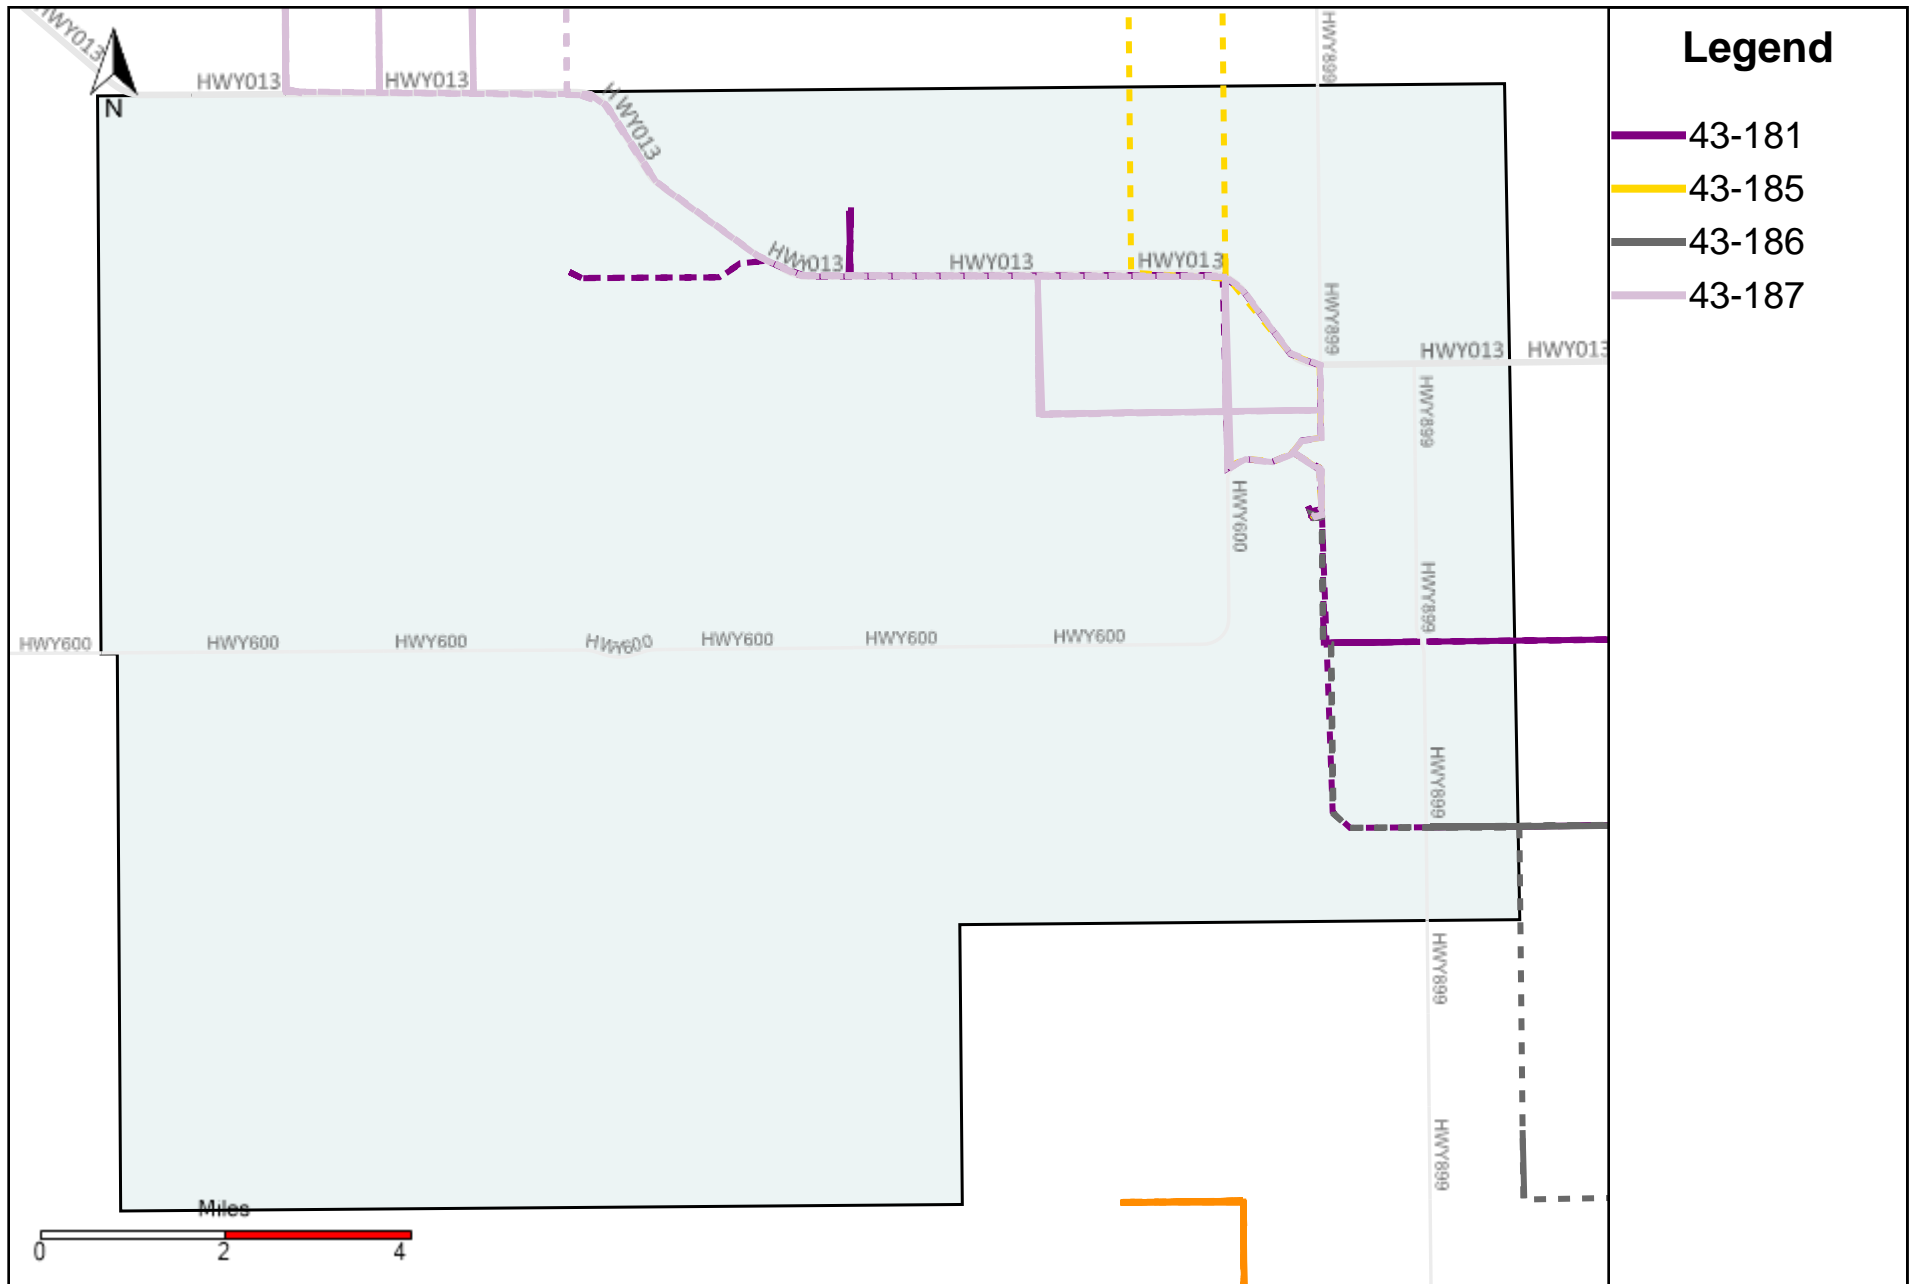

Provost Weekly Grader Report (2023-10-29 ~ 2023-11-04)

Division: 1 Grader Report(2023-10-29 ~ 2023-11-04)

Vehicle Name List	Total Distance(km)	Total Hours
43-182, 43-186	447.83	51 hrs 37 min 28 sec

Division: 2 Grader Report(2023-10-29 ~ 2023-11-04)

Vehicle Name List	Total Distance(km)	Total Hours
43-181, 43-186	308.19	39 hrs 9 min 19 sec

Division: 3 Grader Report(2023-10-29 ~ 2023-11-04)

Vehicle Name List	Total Distance(km)	Total Hours
43-181, 43-185, 43-186, 43-187	794.94	90 hrs 55 min 30 sec