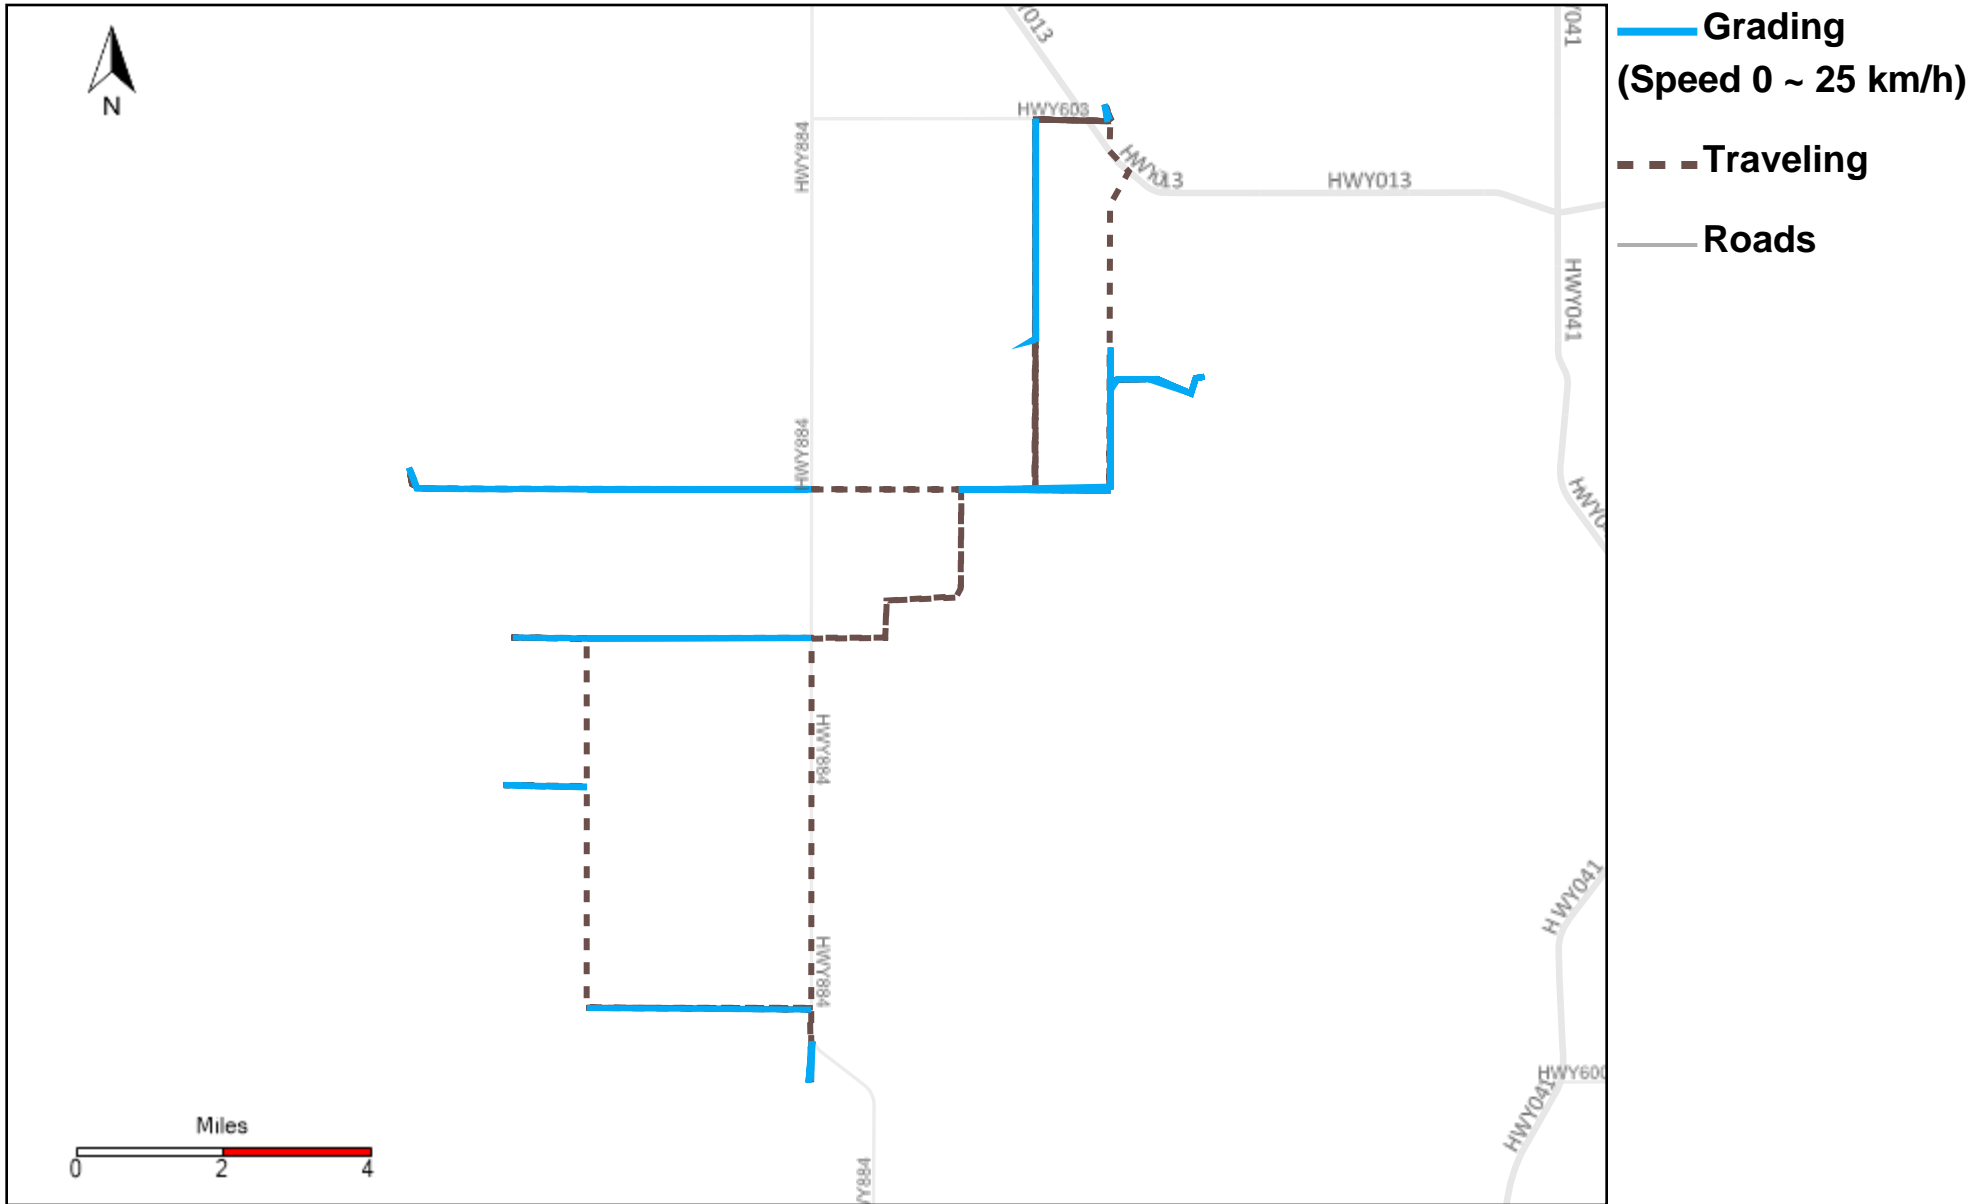

43-174_2023-10-29 ~ 2023-11-04 Tracking

Total Distance(km)	Total Hours	Work Distance(km)	Work Hours
256.24	24 hrs 24 min 3 sec	117.61	16 hrs 40 min 43 sec