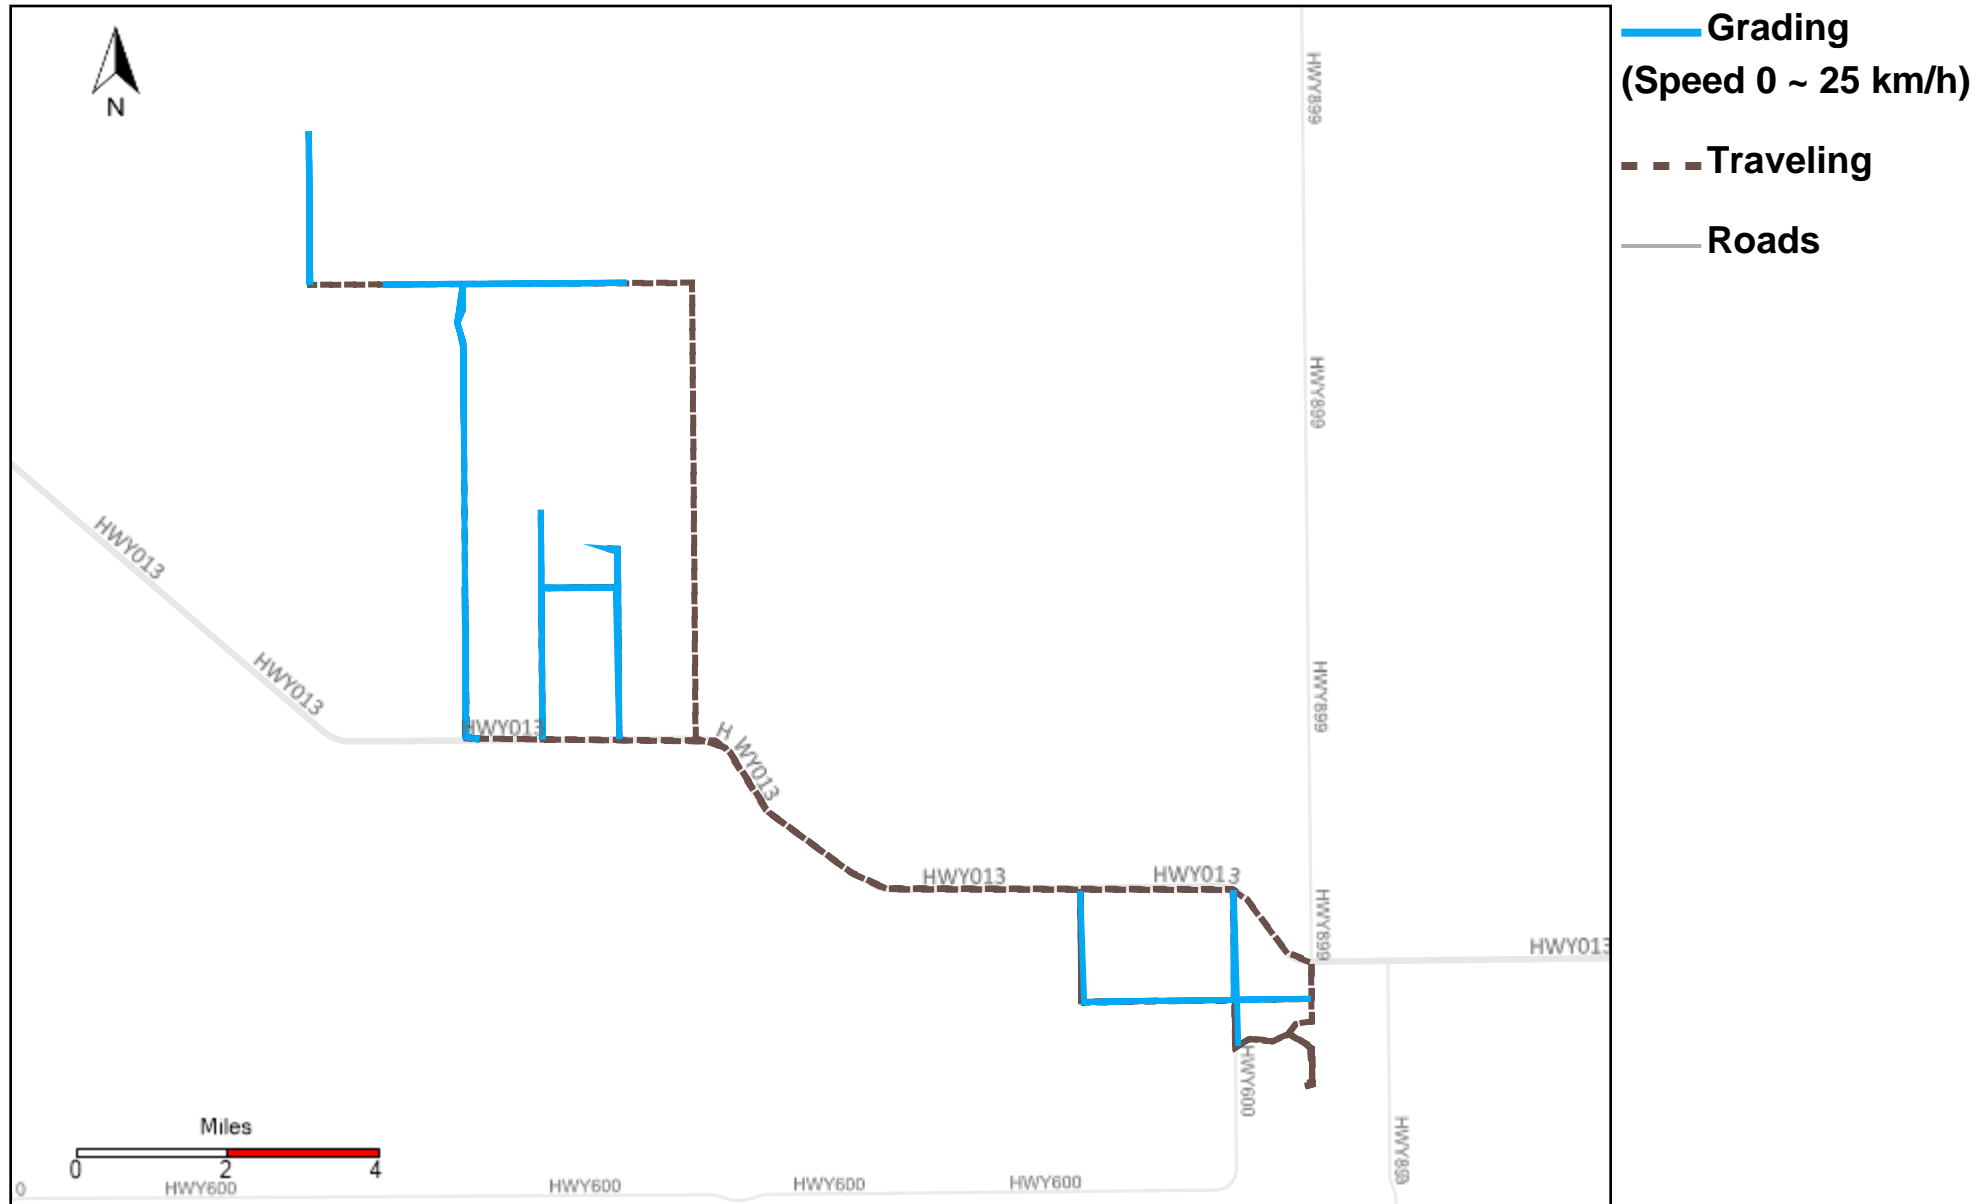

43-186_2023-10-29 ~ 2023-11-04 Tracking

Total Distance(km)	Total Hours	Work Distance(km)	Work Hours
98.5	10 hrs 14 min 15 sec	43.42	6 hrs 12 min 42 sec

43-187_2023-10-29 ~ 2023-11-04 Tracking

Total Distance(km)	Total Hours	Work Distance(km)	Work Hours
385.15	40 hrs 45 min 48 sec	188.08	34 hrs 7 min 40 sec