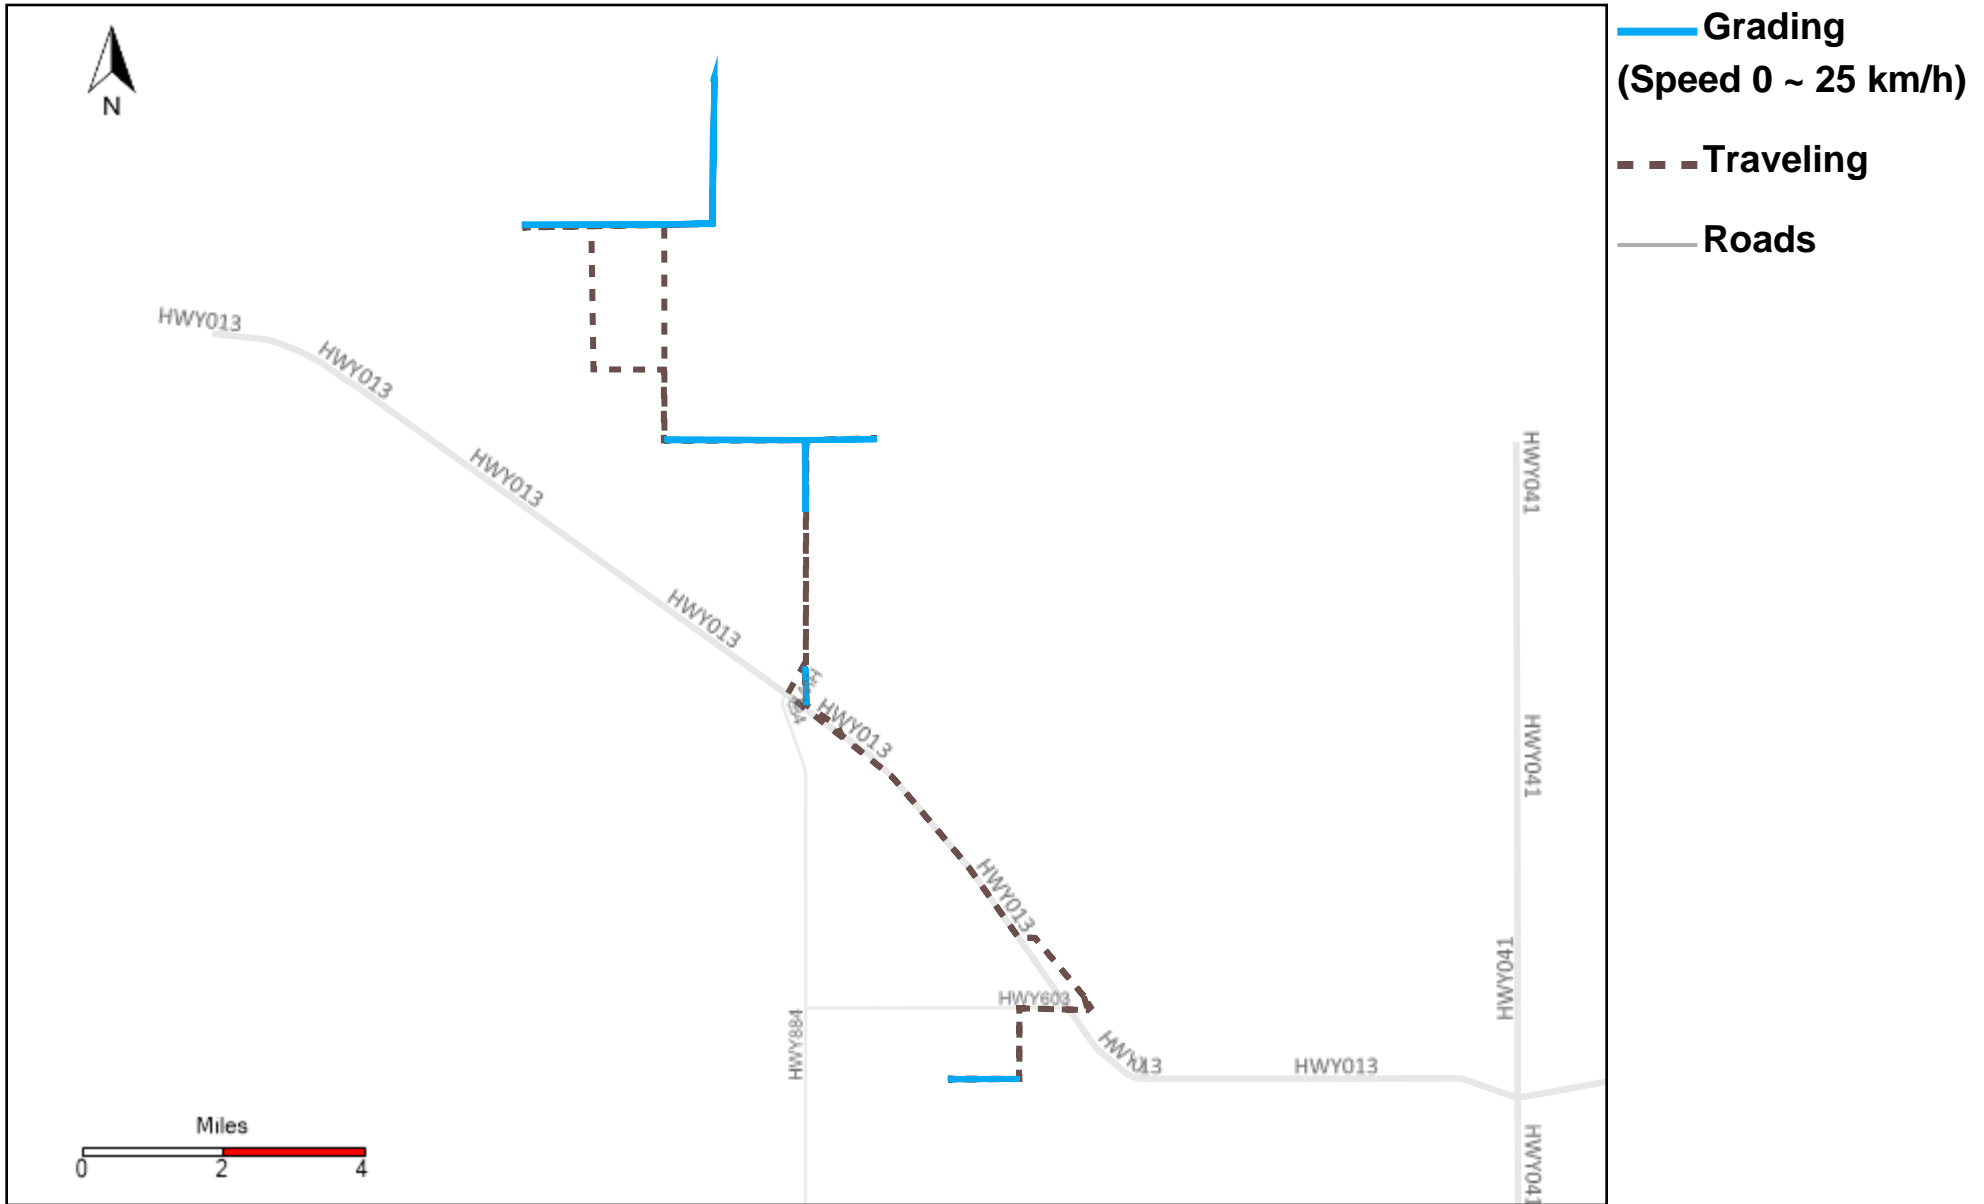

43-164_2023-10-29 ~ 2023-11-04 Tracking

Total Distance(km)	Total Hours	Work Distance(km)	Work Hours
114.53	11 hrs 0 min 7 sec	53.09	7 hrs 13 min 8 sec