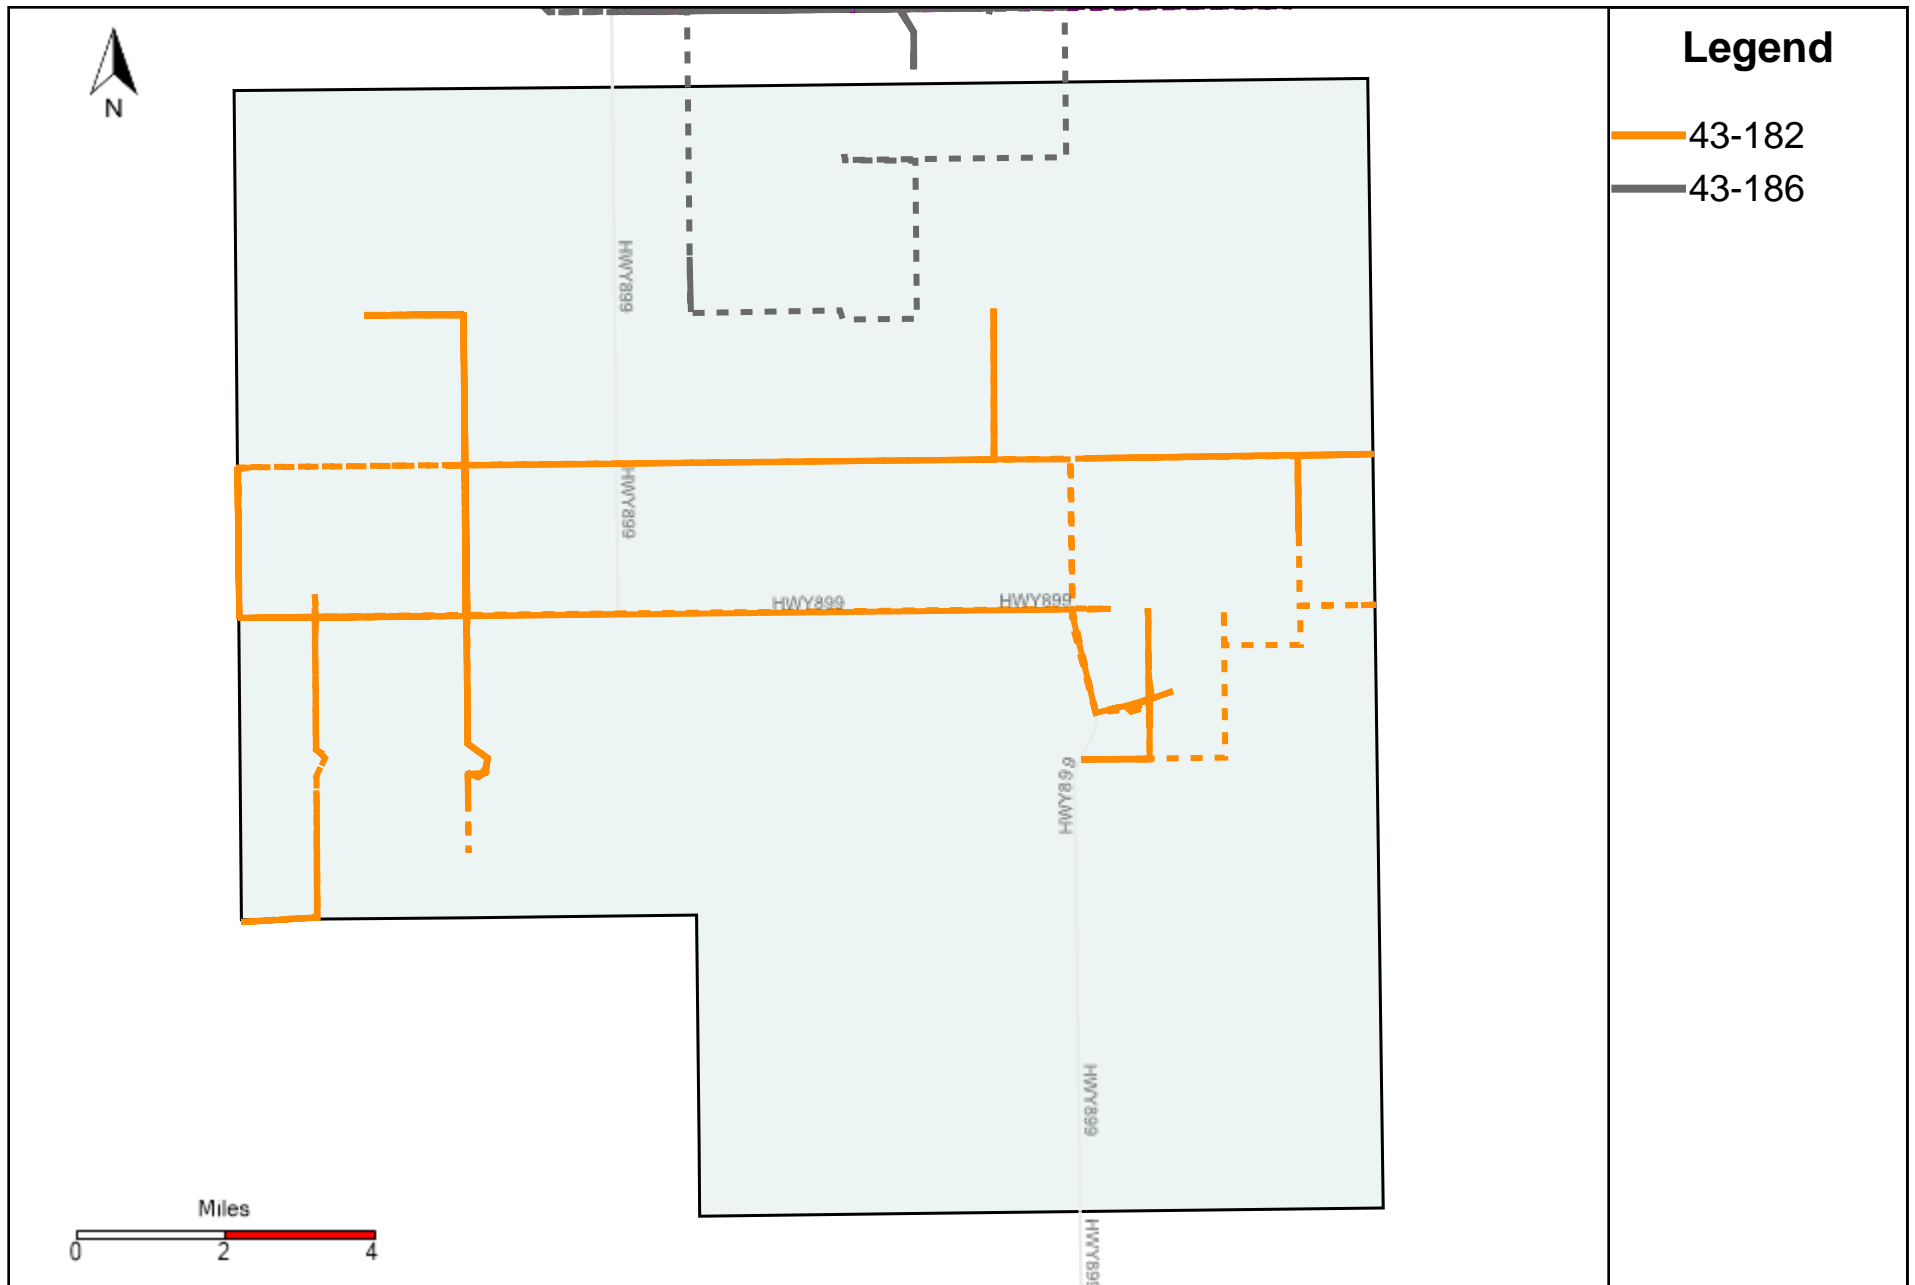

Provost Weekly Grader Report (2023-10-29 ~ 2023-11-04)

Division: 1 Grader Report(2023-10-29 ~ 2023-11-04)

Vehicle Name List	Total Distance(km)	Total Hours
43-182, 43-186	447.83	51 hrs 37 min 28 sec

Division: 2 Grader Report(2023-10-29 ~ 2023-11-04)

Vehicle Name List	Total Distance(km)	Total Hours
43-181, 43-186	308.19	39 hrs 9 min 19 sec

Division: 3 Grader Report(2023-10-29 ~ 2023-11-04)

Vehicle Name List	Total Distance(km)	Total Hours
43-181, 43-185, 43-186, 43-187	794.94	90 hrs 55 min 30 sec