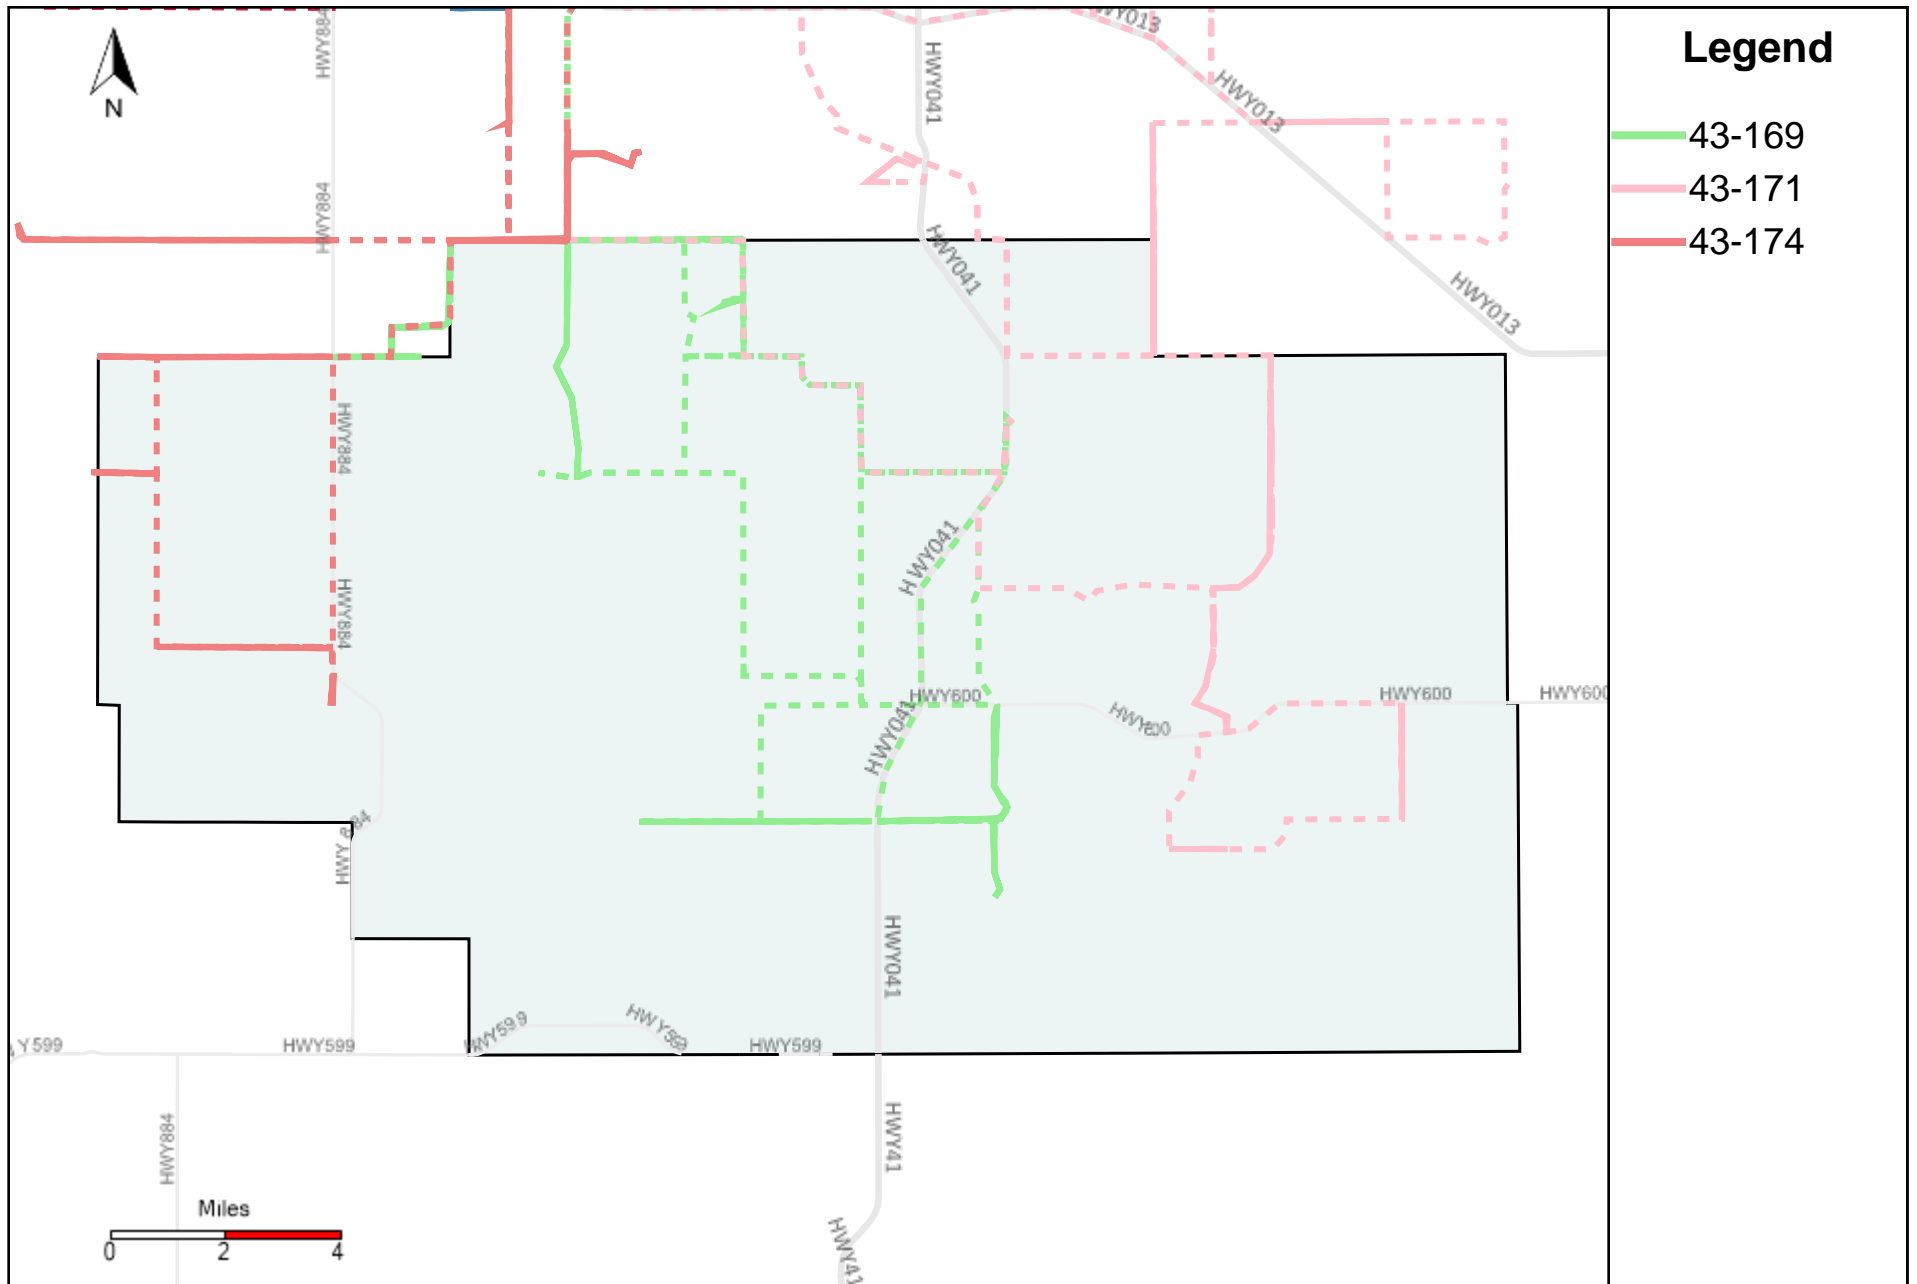

Provost Weekly Grader Report (2023-10-29 ~ 2023-11-04)

Division: 1 Grader Report(2023-10-29 ~ 2023-11-04)

Vehicle Name List	Total Distance(km)	Total Hours
43-182, 43-186	447.83	51 hrs 37 min 28 sec

Division: 2 Grader Report(2023-10-29 ~ 2023-11-04)

Vehicle Name List	Total Distance(km)	Total Hours
43-181, 43-186	308.19	39 hrs 9 min 19 sec

Division: 3 Grader Report(2023-10-29 ~ 2023-11-04)

Vehicle Name List	Total Distance(km)	Total Hours
43-181, 43-185, 43-186, 43-187	794.94	90 hrs 55 min 30 sec

Division: 4 Grader Report(2023-10-29 ~ 2023-11-04)

Vehicle Name List	Total Distance(km)	Total Hours
43-171, 43-185, 43-187	762.61	71 hrs 59 min 9 sec

Division: 5 Grader Report(2023-10-29 ~ 2023-11-04)

Vehicle Name List	Total Distance(km)	Total Hours
43-169, 43-171, 43-174	883.21	71 hrs 0 min 5 sec