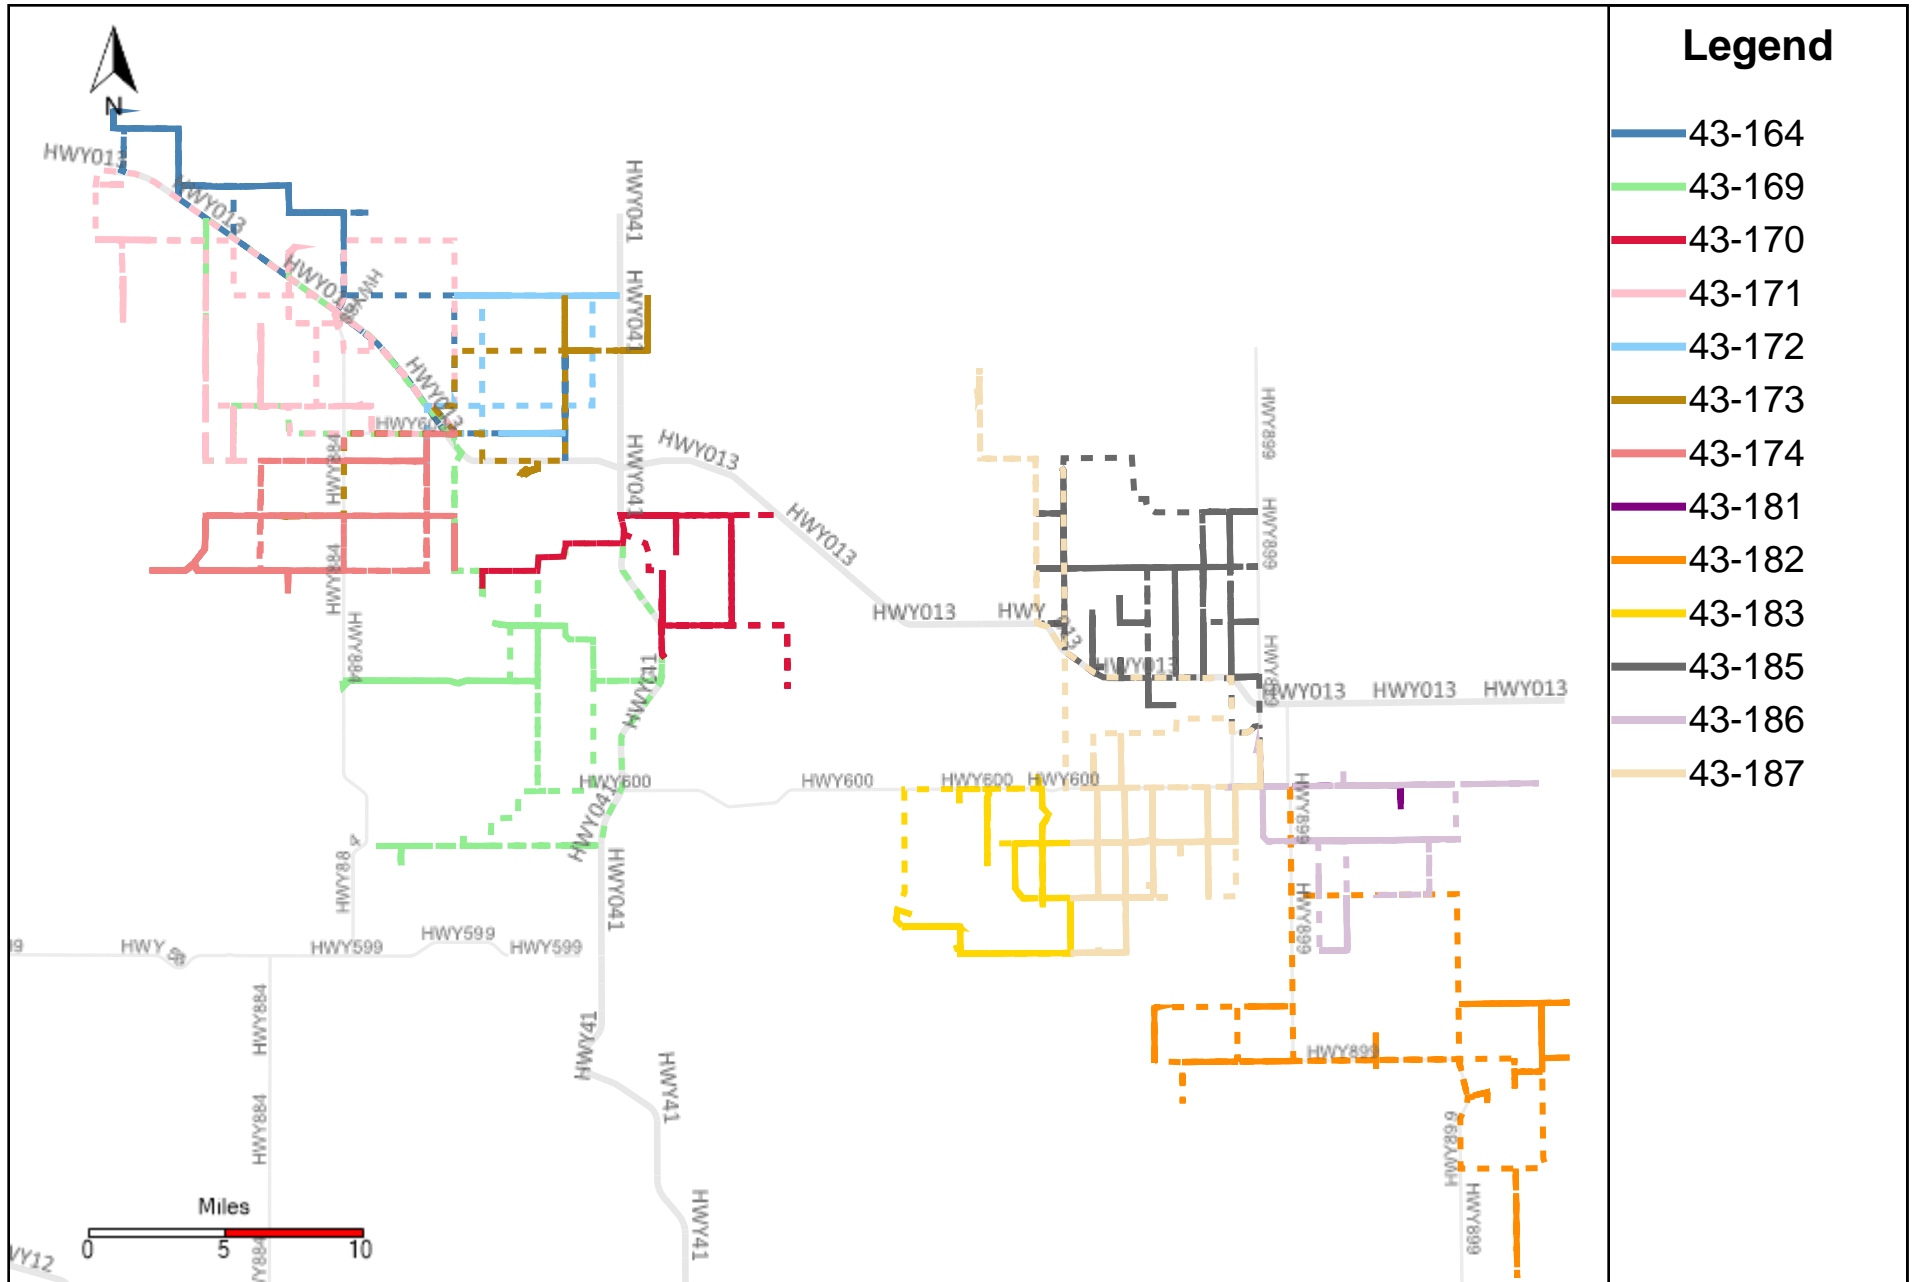

# Provost Weekly Grader Report (2023-09-17 ~ 2023-09-23)

# Division: 1 Grader Report(2023-09-17 ~ 2023-09-23)

Vehicle Name List	Total Distance(km)	Total Hours
43-182, 43-186, 43-187	1060.6	107 hrs 8 min 39 sec

# Division: 2 Grader Report(2023-09-17 ~ 2023-09-23)

Vehicle Name List	Total Distance(km)	Total Hours
43-181, 43-186	331.39	35 hrs 2 min 52 sec

# Division: 3 Grader Report(2023-09-17 ~ 2023-09-23)

Vehicle Name List	Total Distance(km)	Total Hours
43-181, 43-182, 43-183, 43-185, 43-186, 43-187	1763.96	185 hrs 39 min 39 sec