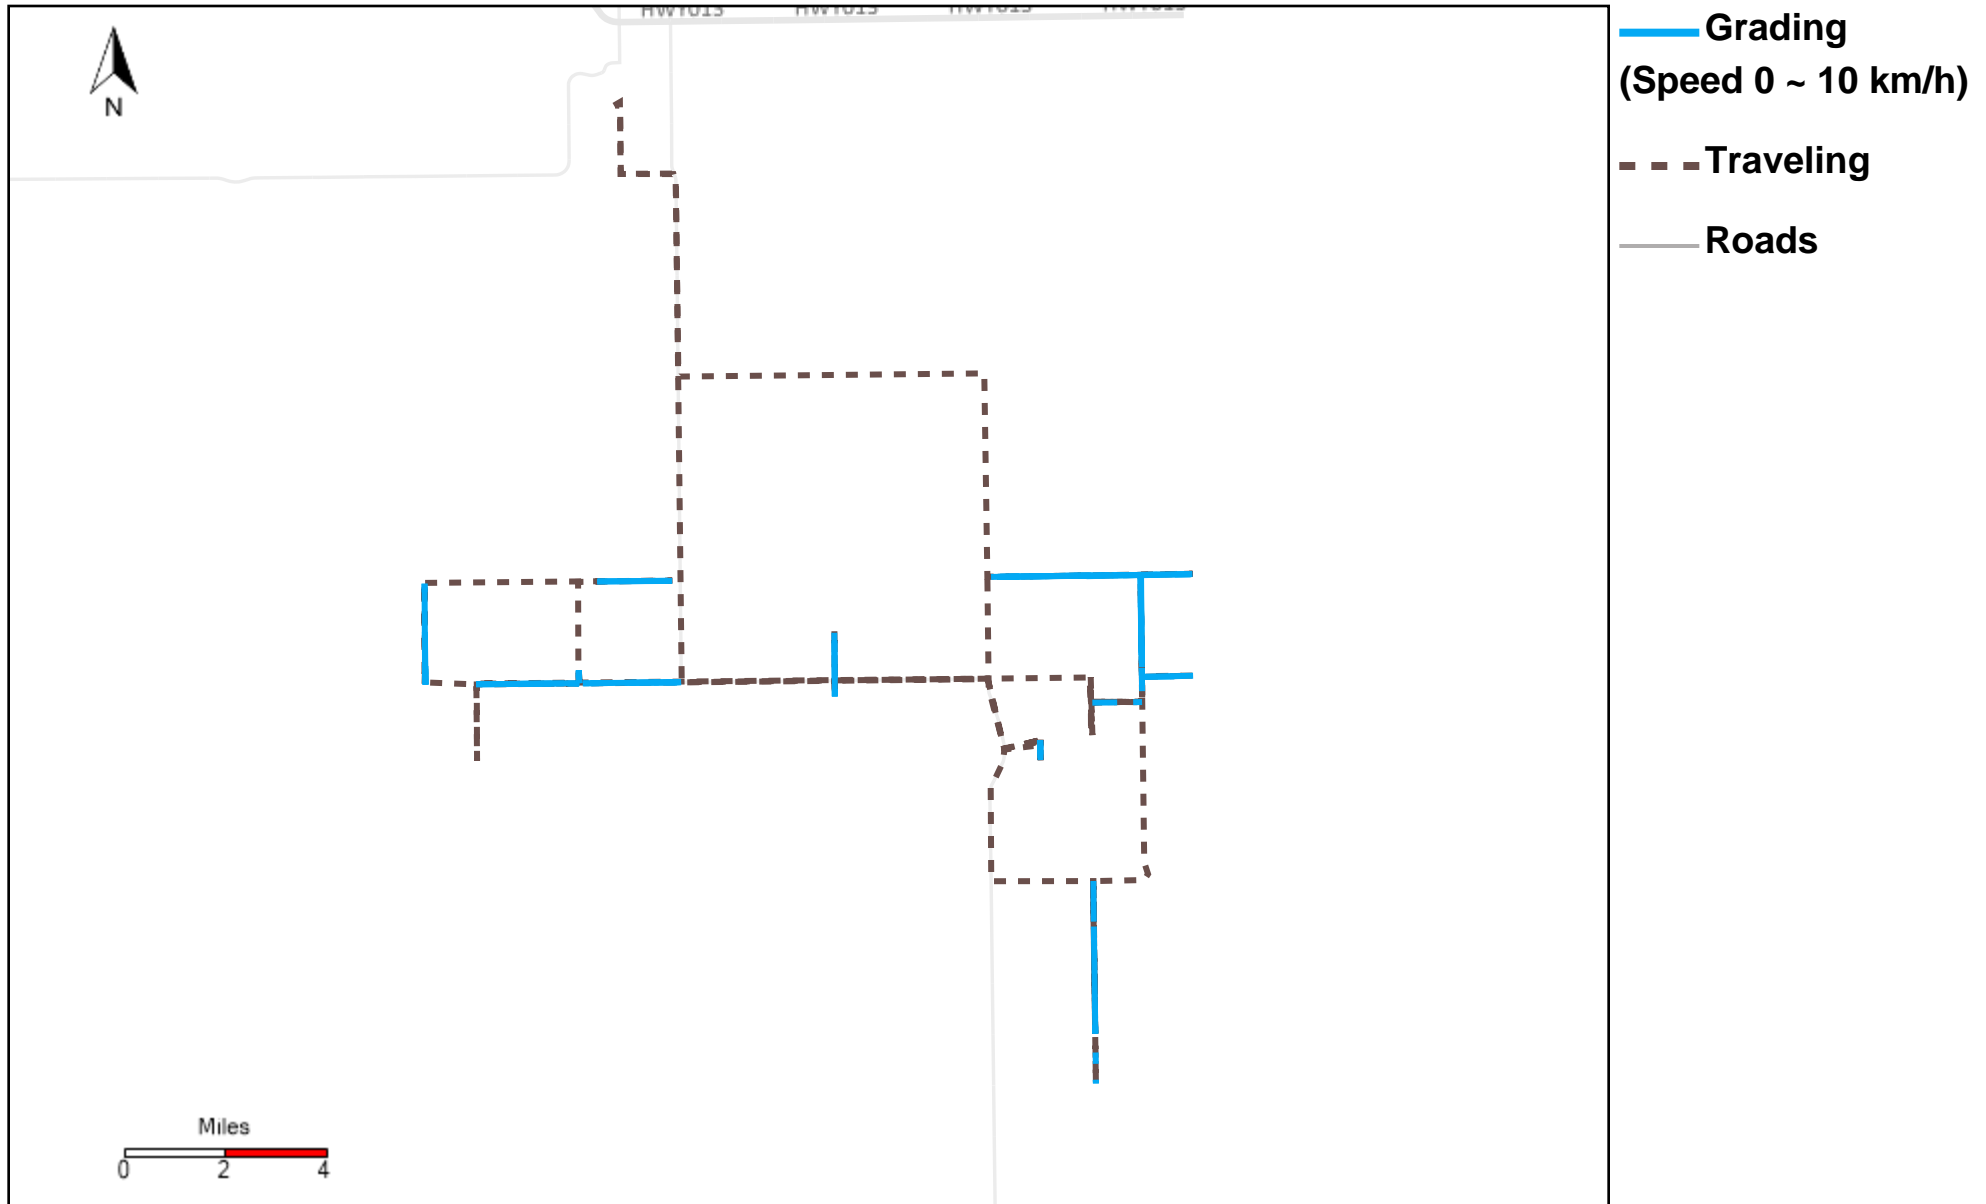

43-182_2023-09-17 ~ 2023-09-23 Tracking

Total Distance(km)	Total Hours	Work Distance(km)	Work Hours
303.51	28 hrs 19 min 20 sec	83.18	13 hrs 8 min 9 sec