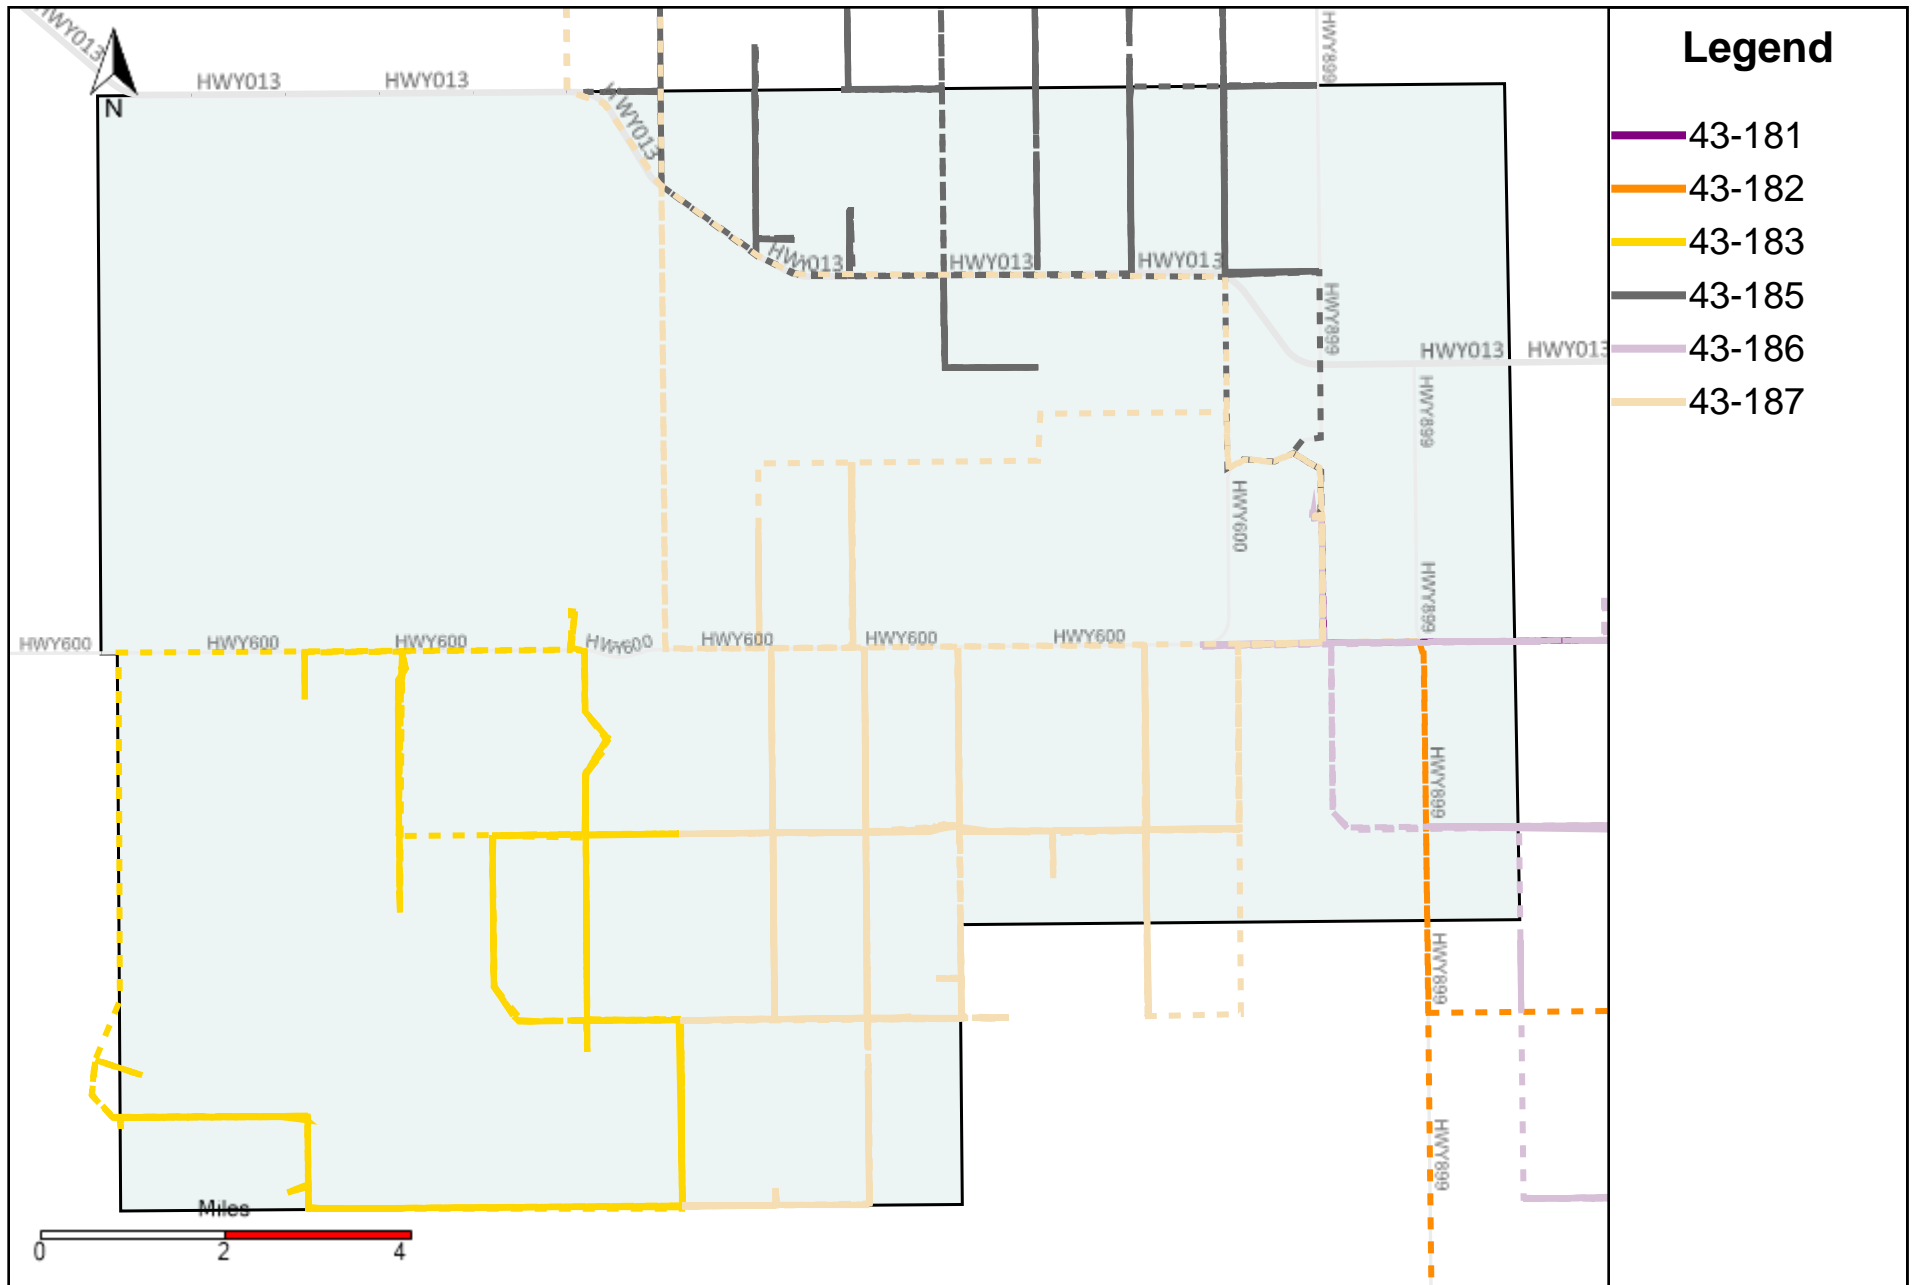

Division: 3 Grader Report(2023-09-17 ~ 2023-09-23)

Vehicle Name List	Total Distance(km)	Total Hours
43-181, 43-182, 43-183, 43-185, 43-186, 43-187	1763.96	185 hrs 39 min 39 sec