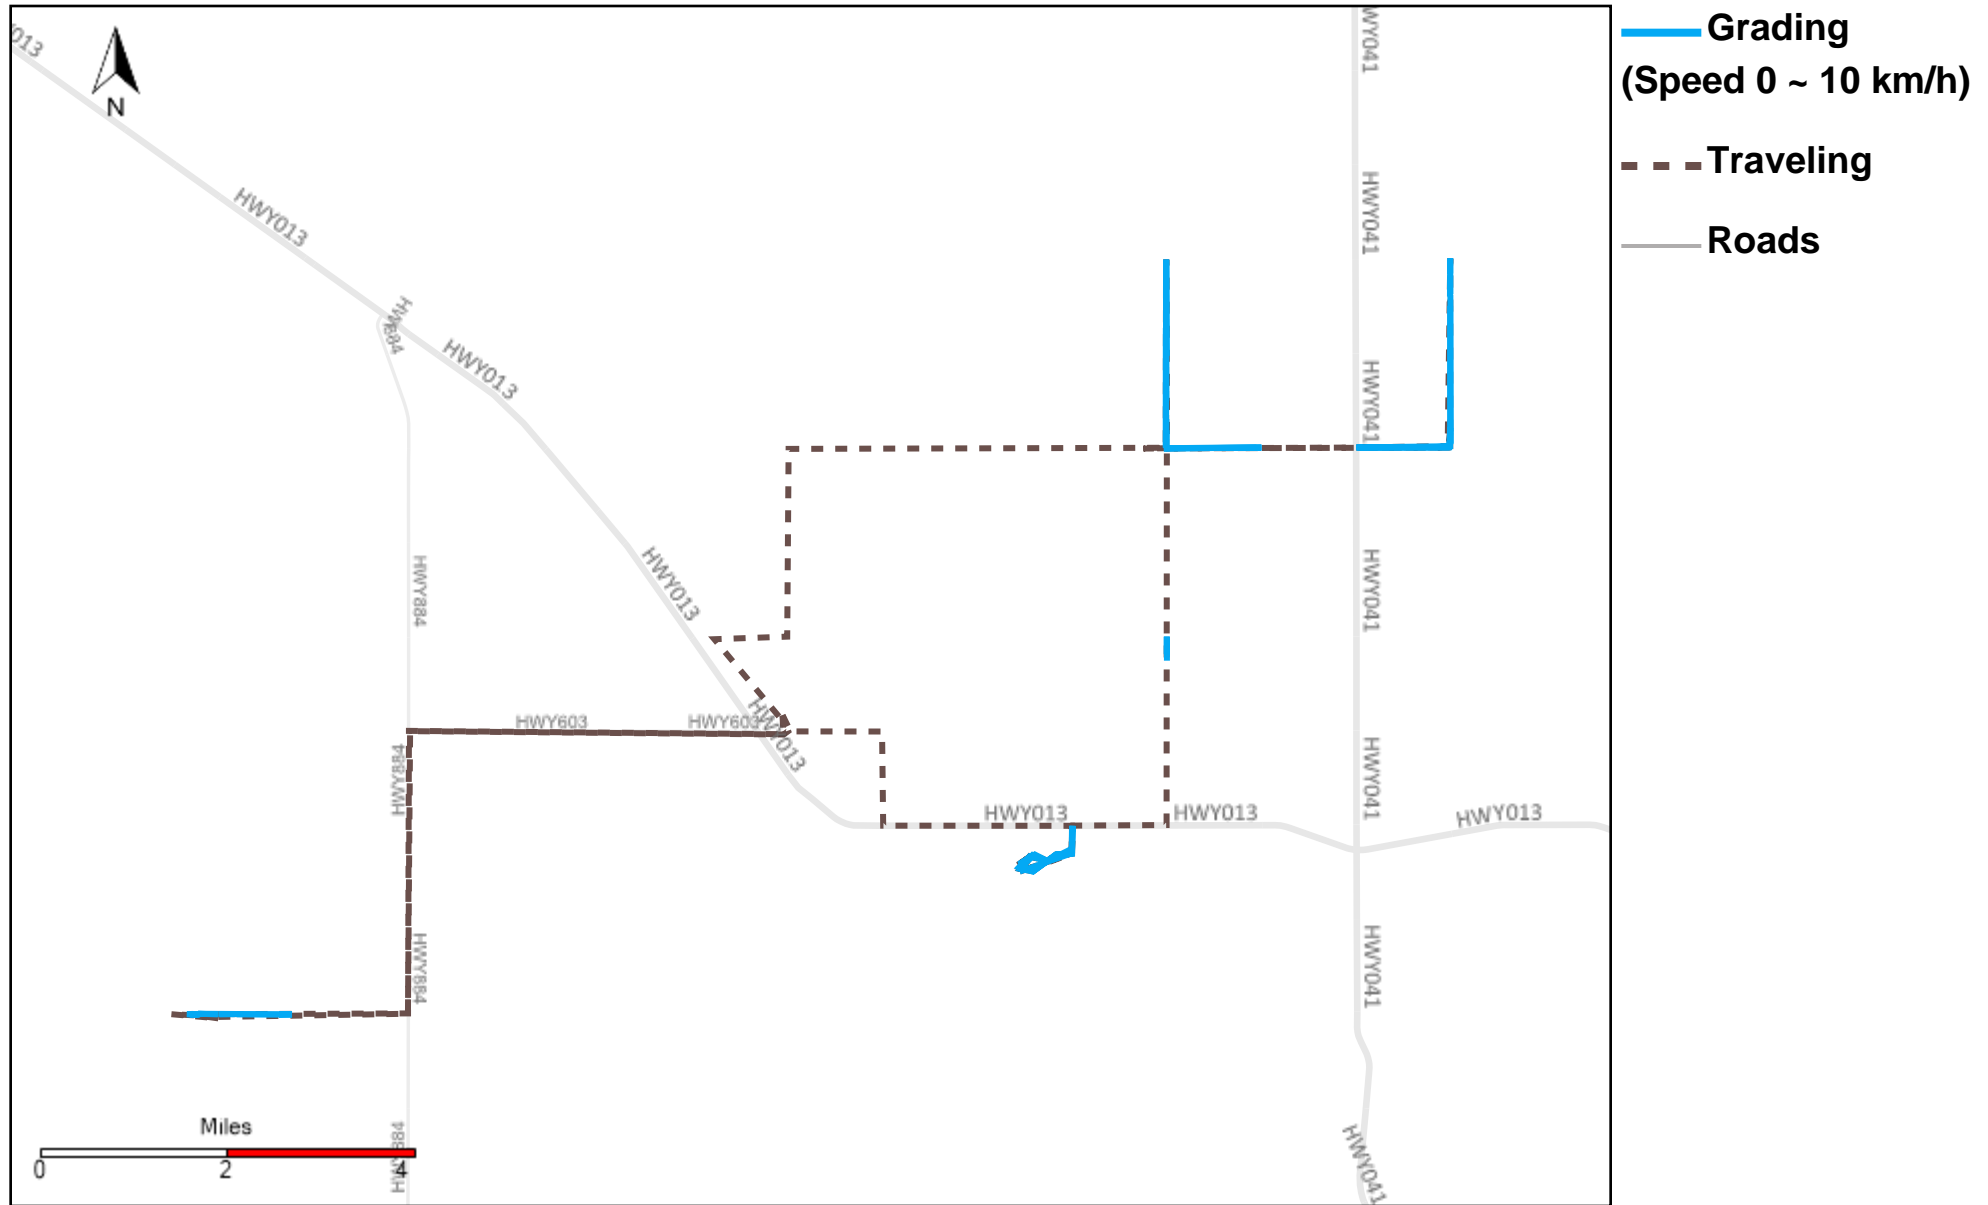

43-173_2023-09-17 ~ 2023-09-23 Tracking

Total Distance(km)	Total Hours	Work Distance(km)	Work Hours
160.52	31 hrs 53 min 33 sec	51.71	9 hrs 19 min 23 sec