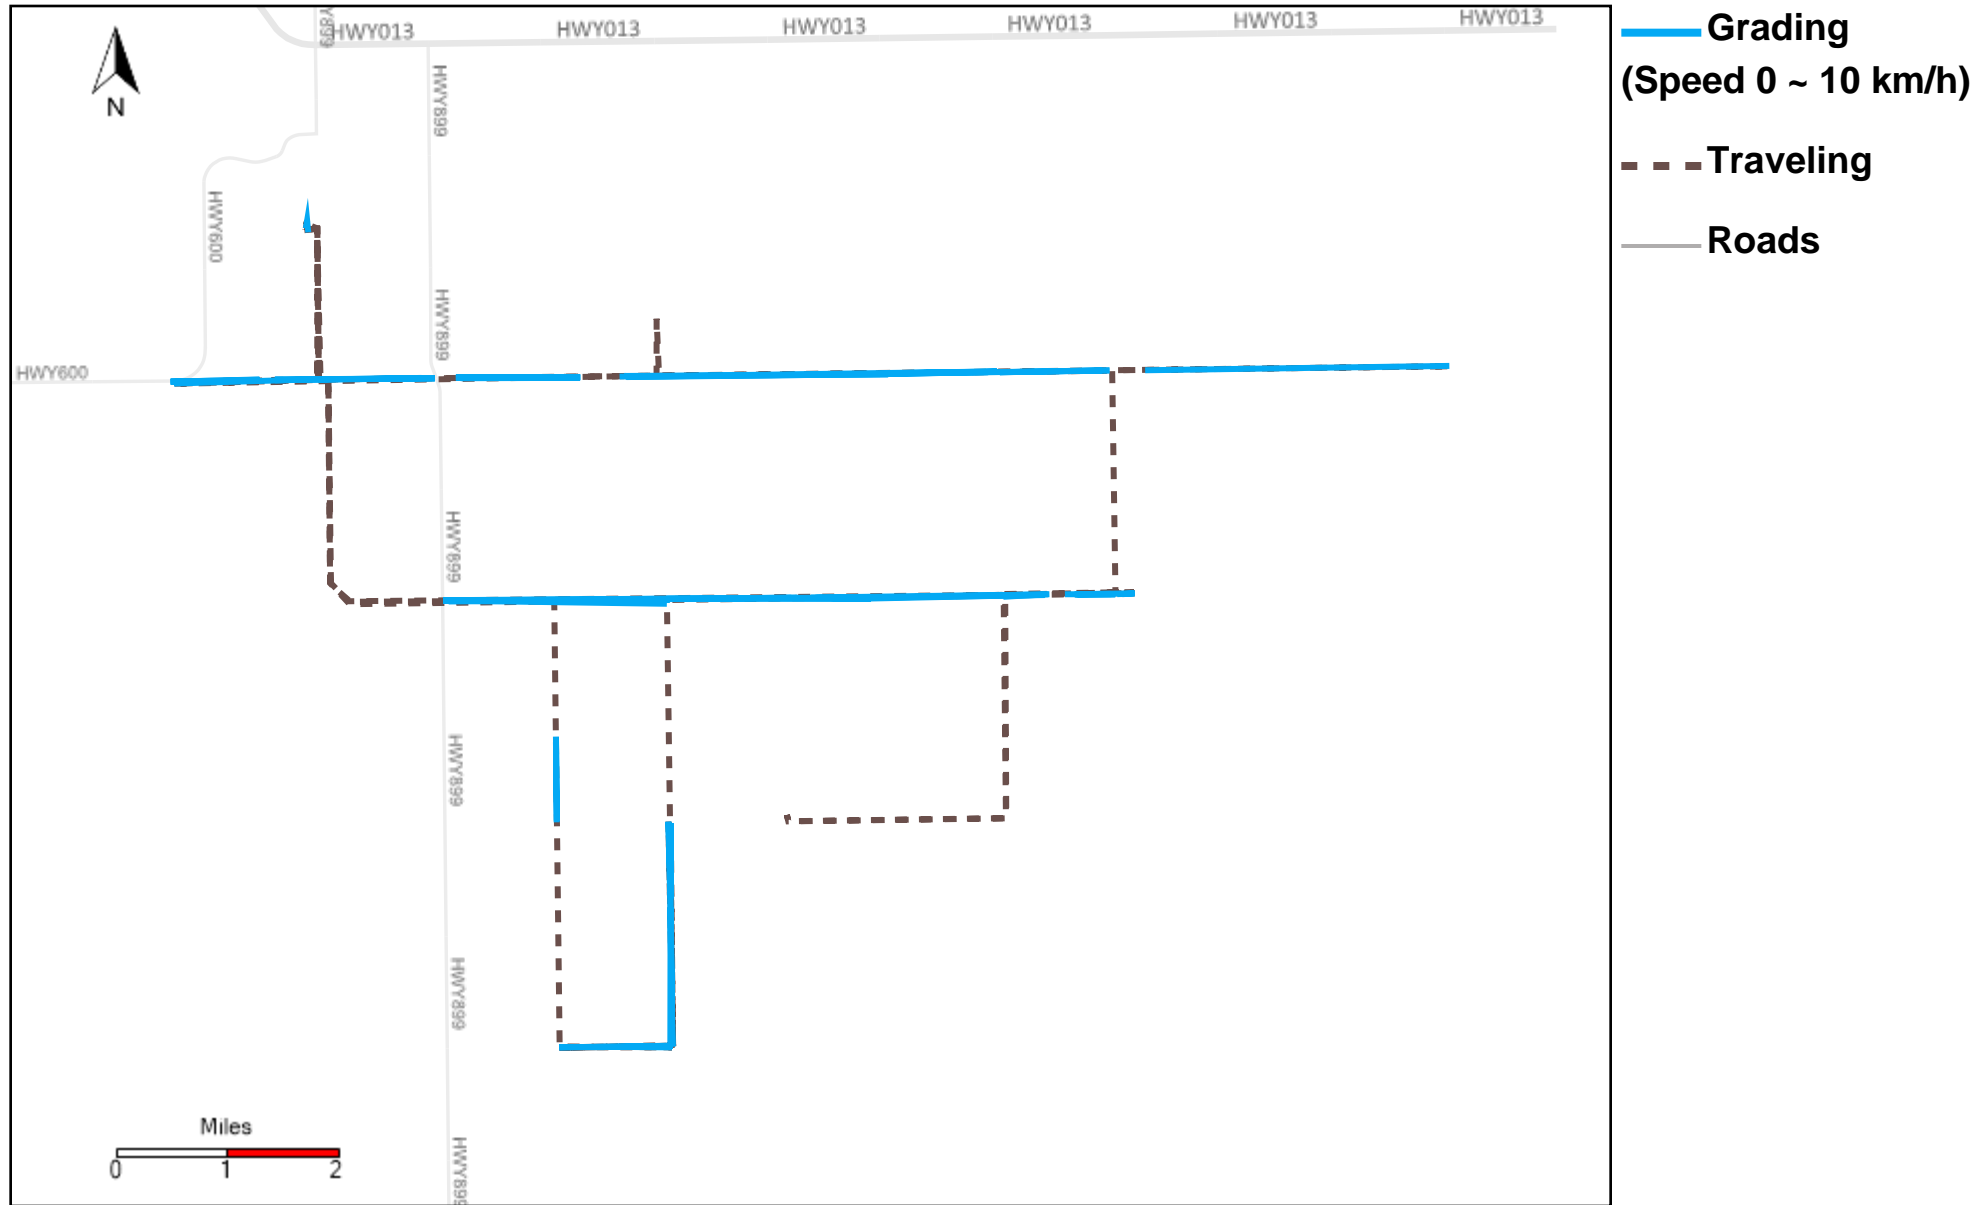

43-186_2023-09-17 ~ 2023-09-23 Tracking

Total Distance(km)	Total Hours	Work Distance(km)	Work Hours
266.4	29 hrs 13 min 37 sec	163.54	22 hrs 34 min 6 sec