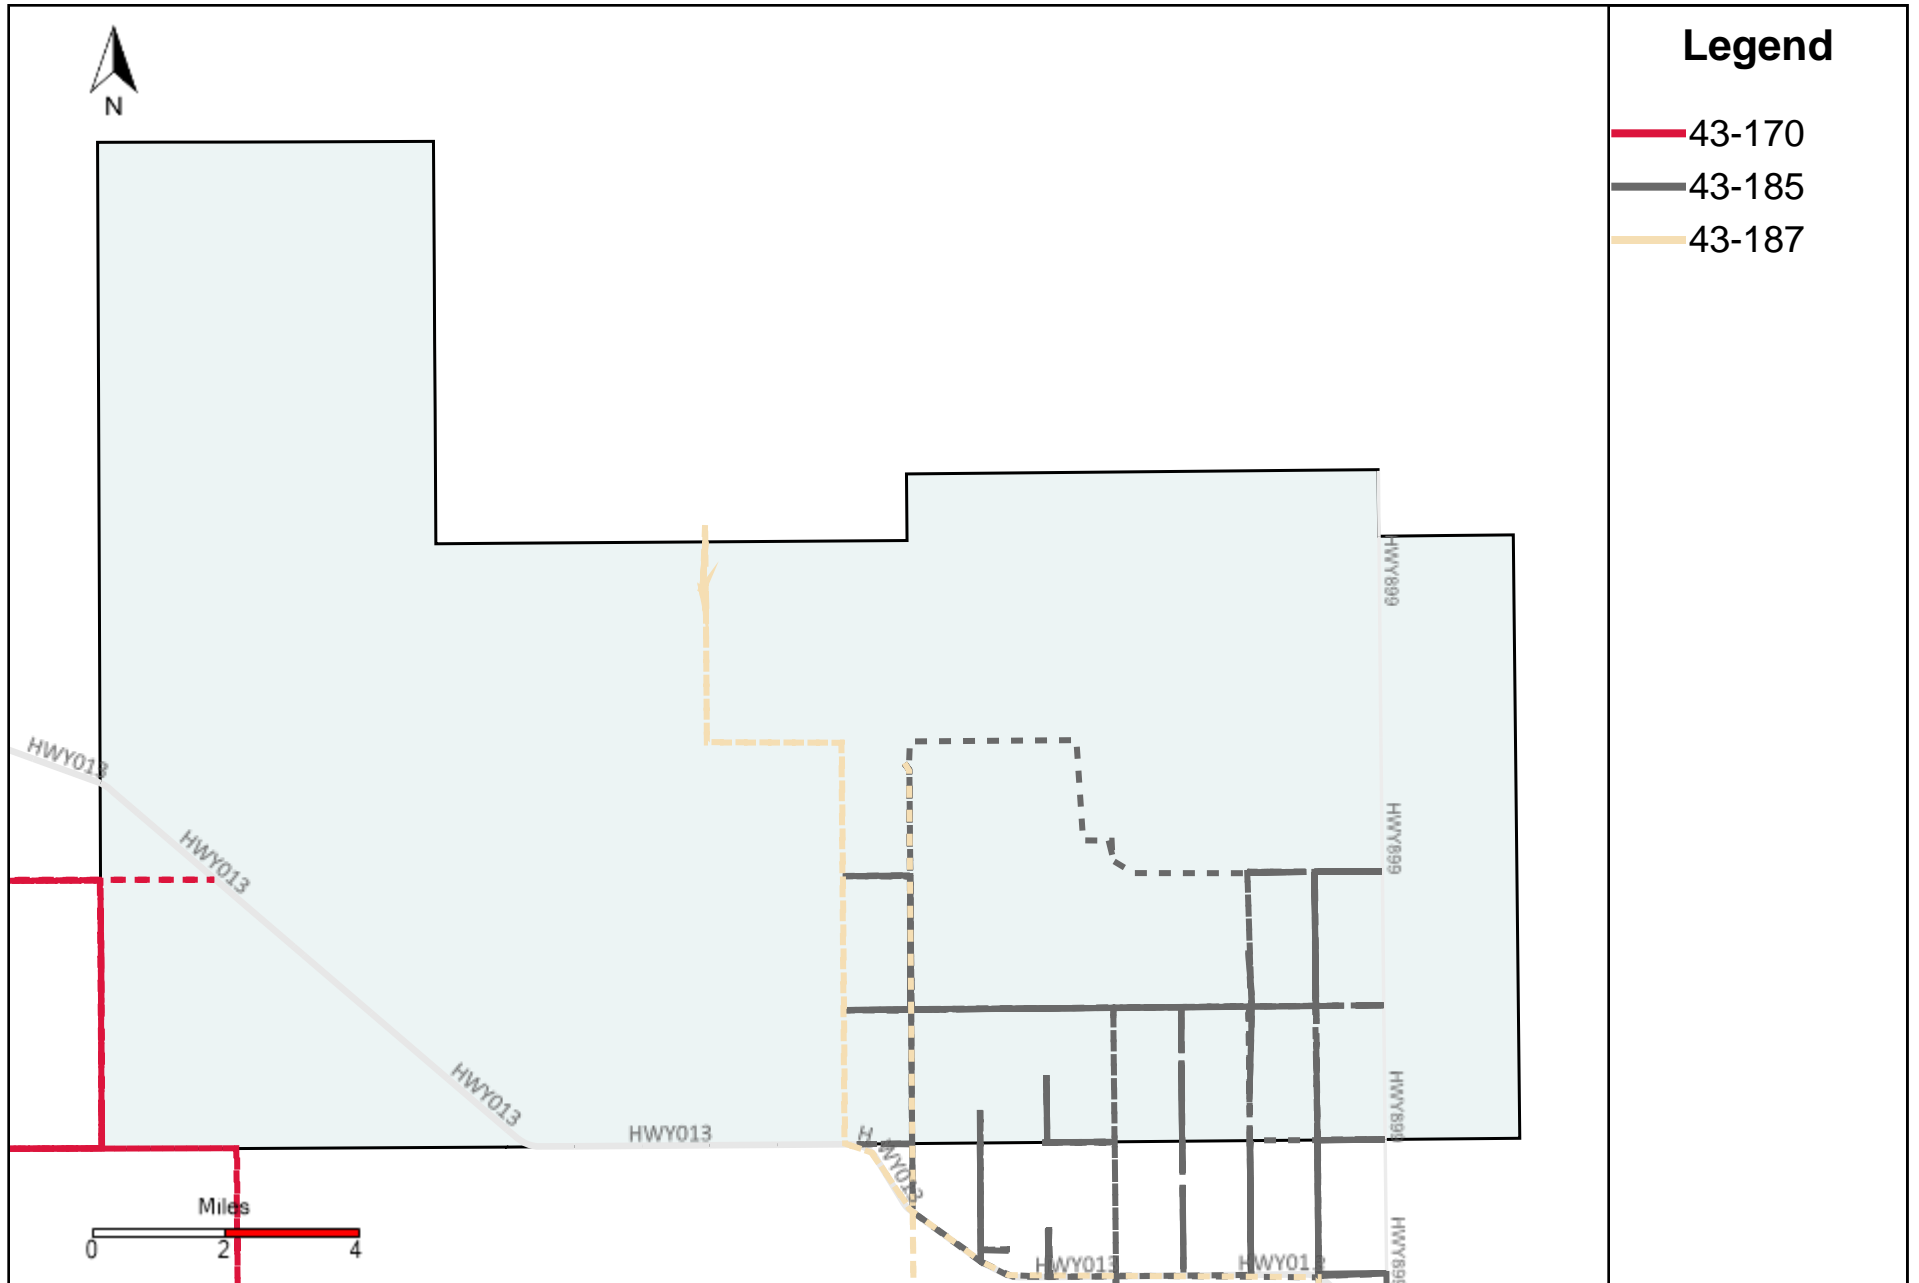

Division: 4 Grader Report(2023-09-17 ~ 2023-09-23)

Vehicle Name List	Total Distance(km)	Total Hours
43-170, 43-185, 43-187	1224.21	131 hrs 4 min 49 sec