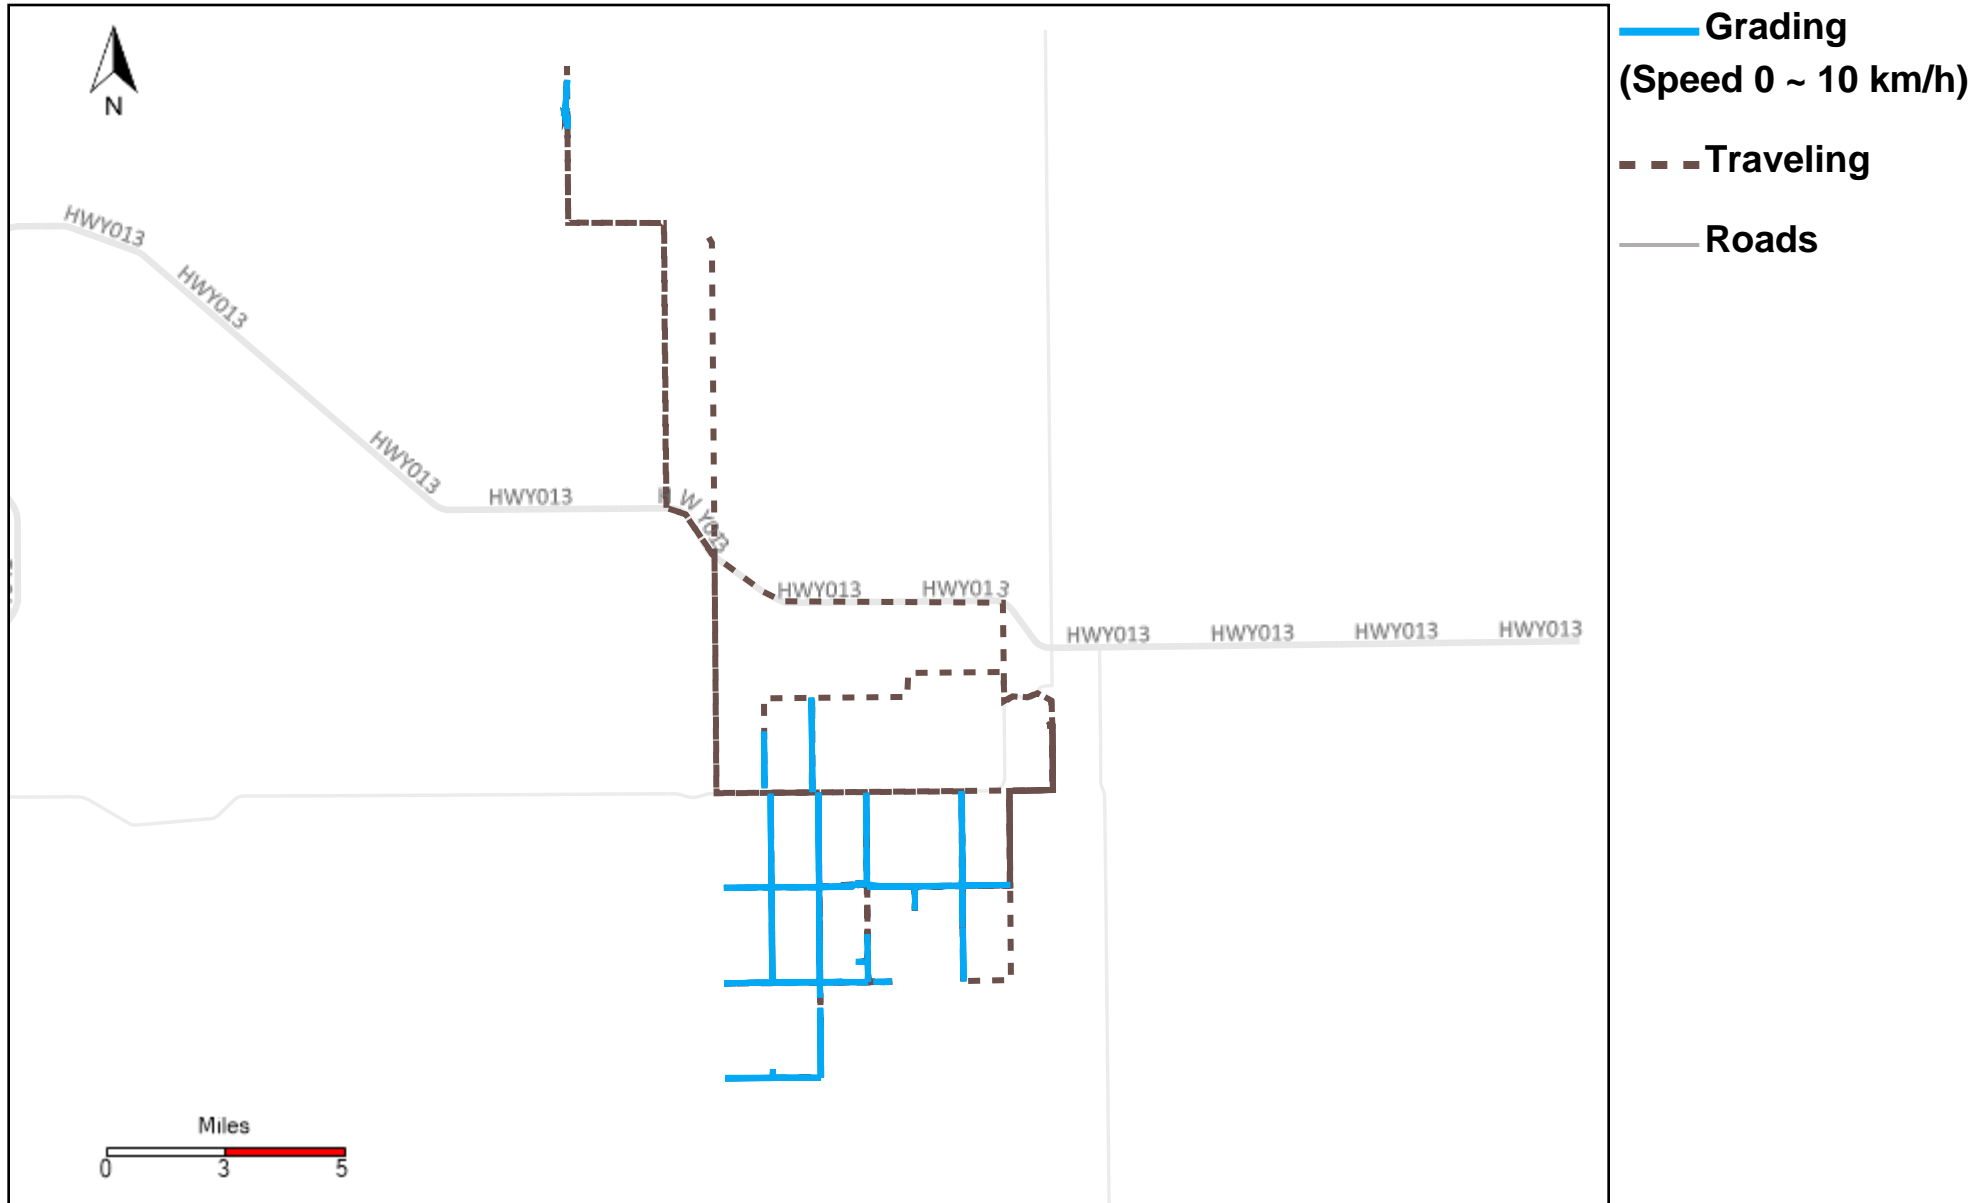

43-187_2023-09-17 ~ 2023-09-23 Tracking

Total Distance(km)	Total Hours	Work Distance(km)	Work Hours
490.7	49 hrs 35 min 42 sec	225.98	38 hrs 28 min 20 sec