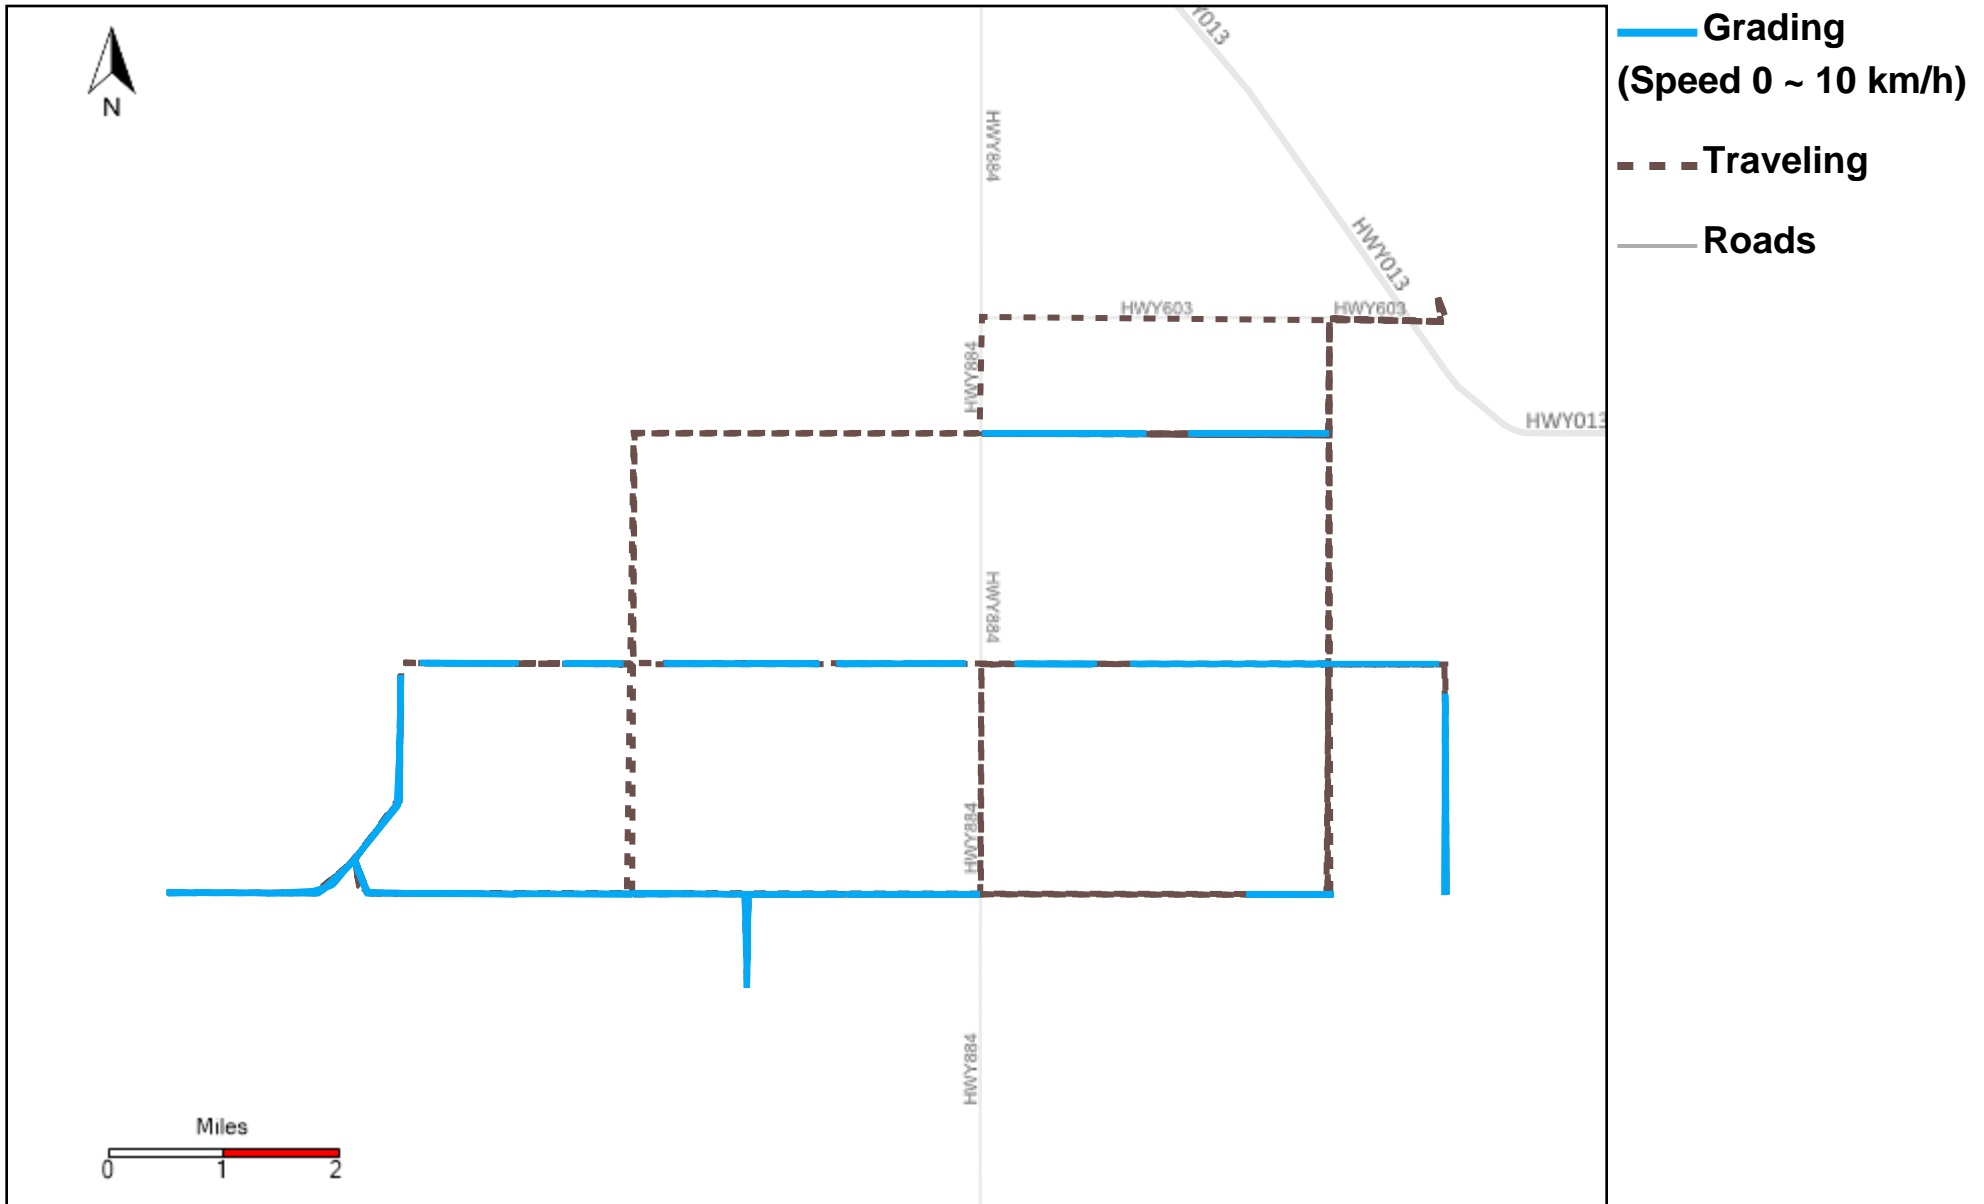

43-174_2023-09-17 ~ 2023-09-23 Tracking

Total Distance(km)	Total Hours	Work Distance(km)	Work Hours
425.78	42 hrs 46 min 32 sec	196.67	27 hrs 24 min 55 sec