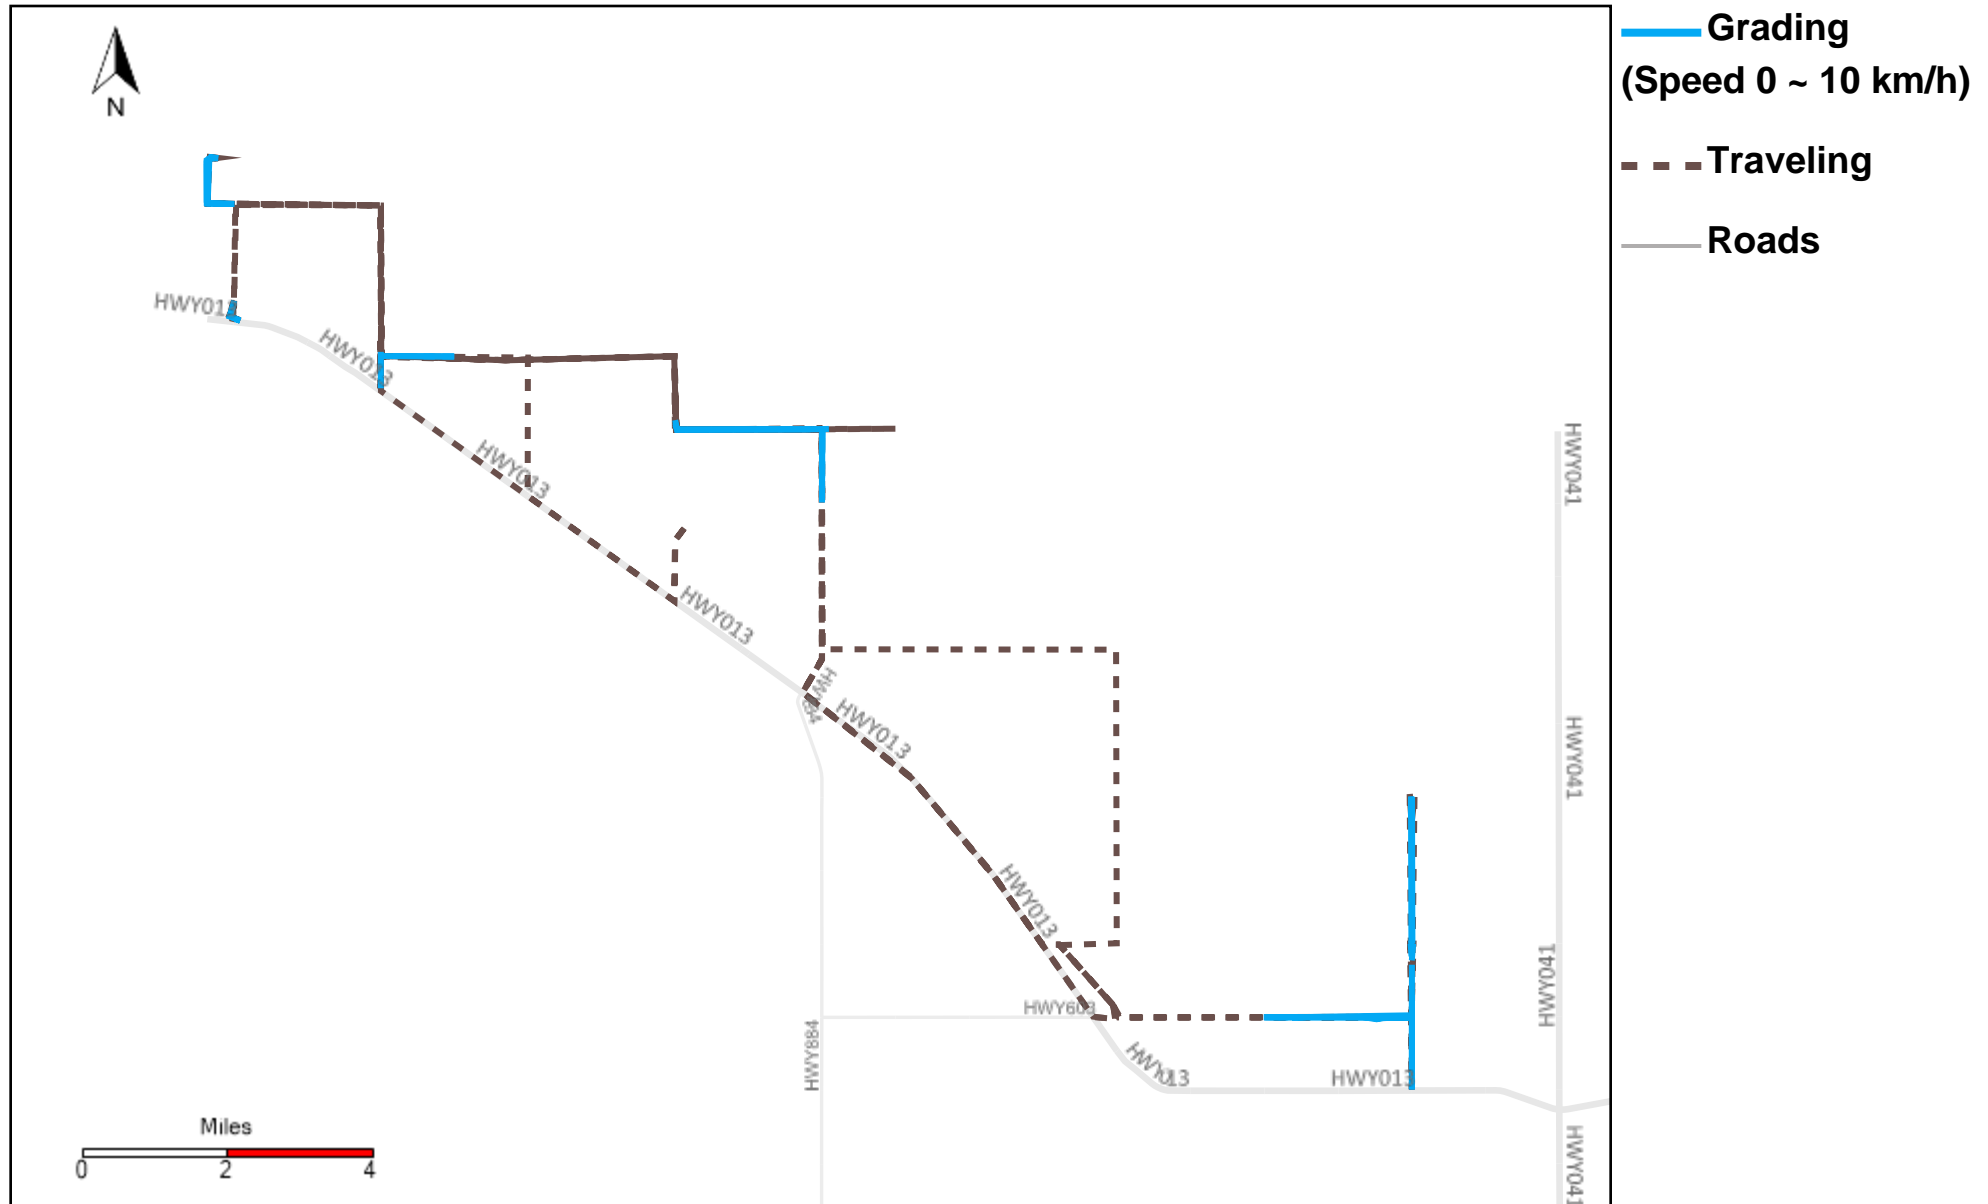

43-164_2023-09-17 ~ 2023-09-23 Tracking

Total Distance(km)	Total Hours	Work Distance(km)	Work Hours
460.5	45 hrs 35 min 38 sec	98.82	18 hrs 26 min 34 sec