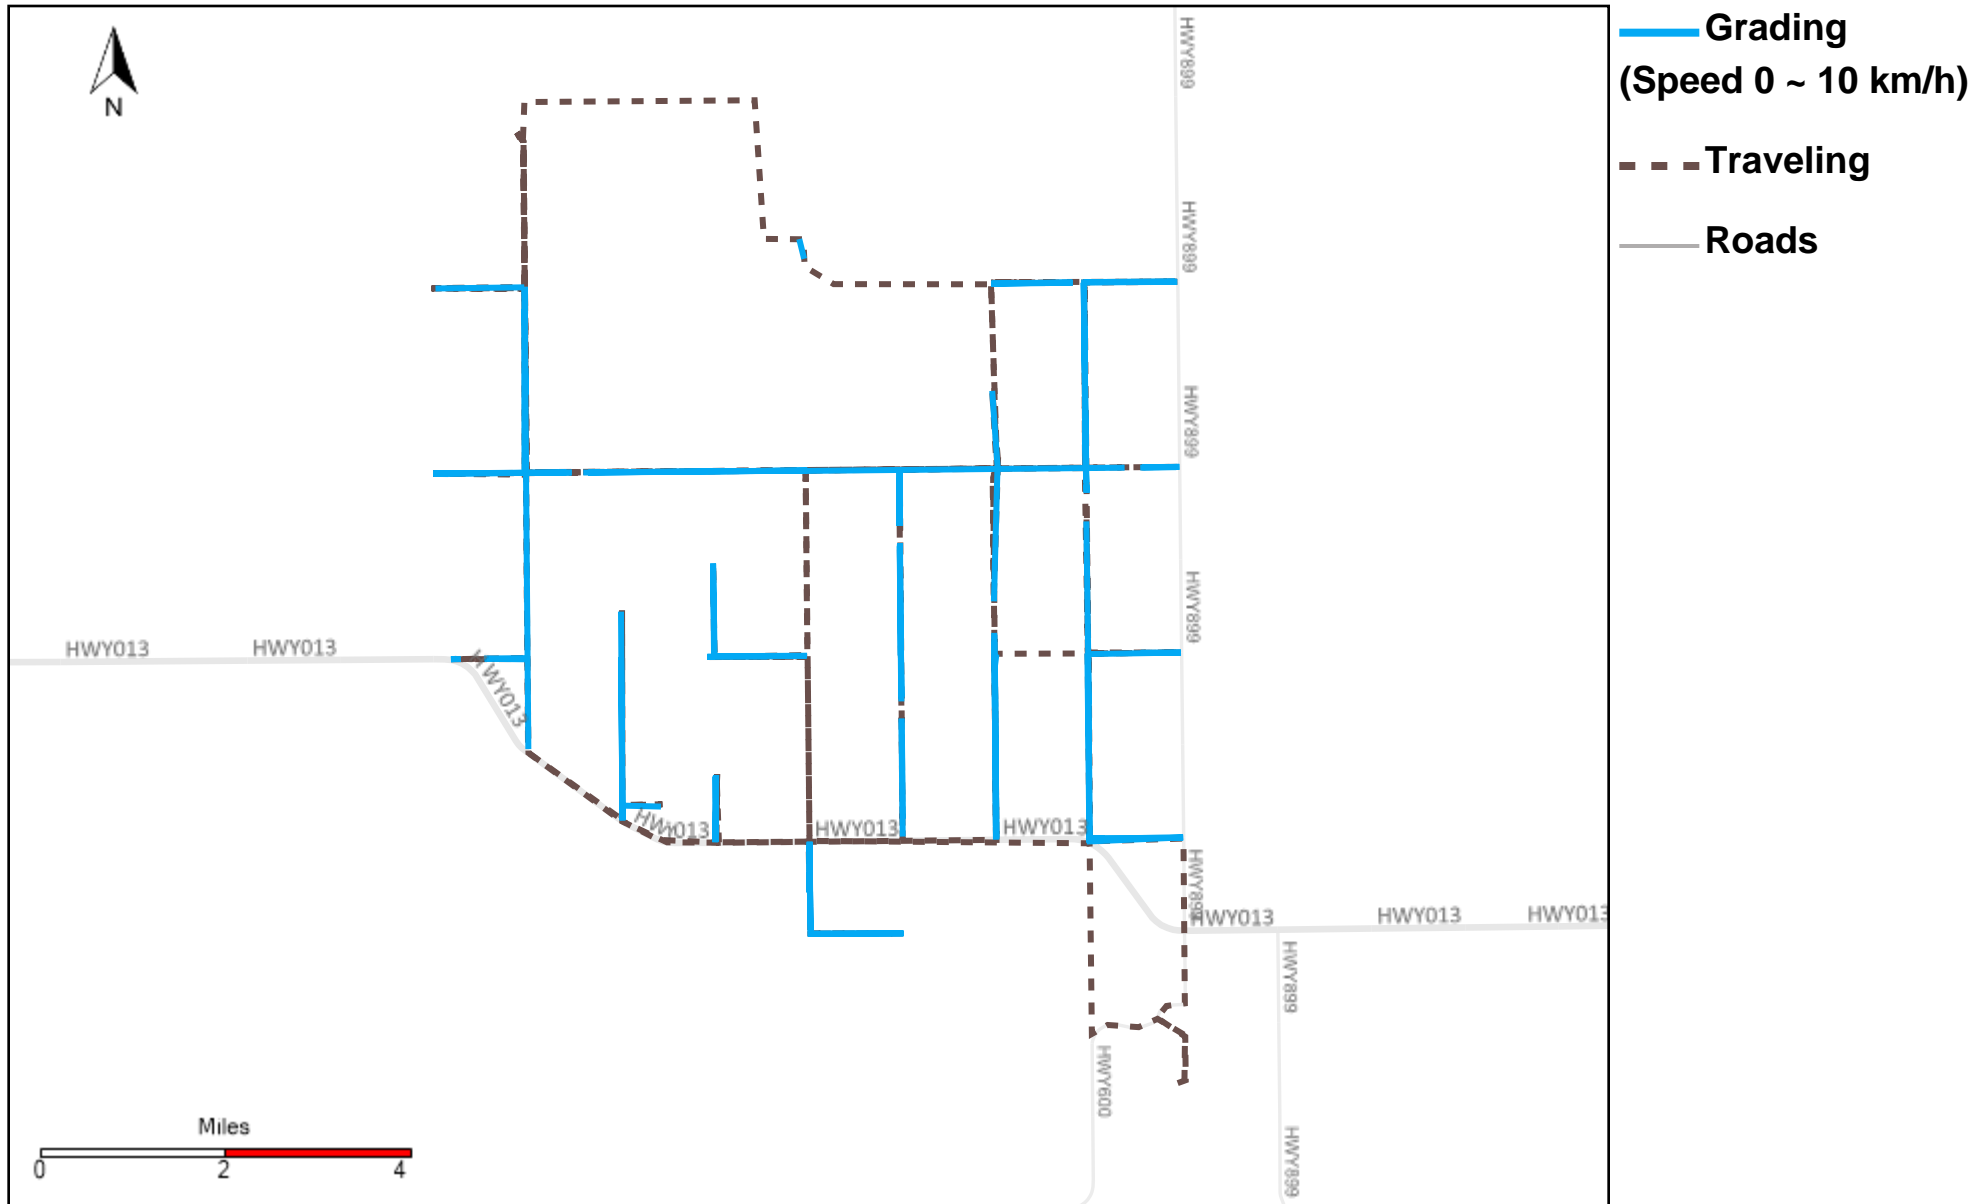

43-185_2023-09-17 ~ 2023-09-23 Tracking

Total Distance(km)	Total Hours	Work Distance(km)	Work Hours
395.64	43 hrs 23 min 47 sec	221.57	34 hrs 5 min 1 sec