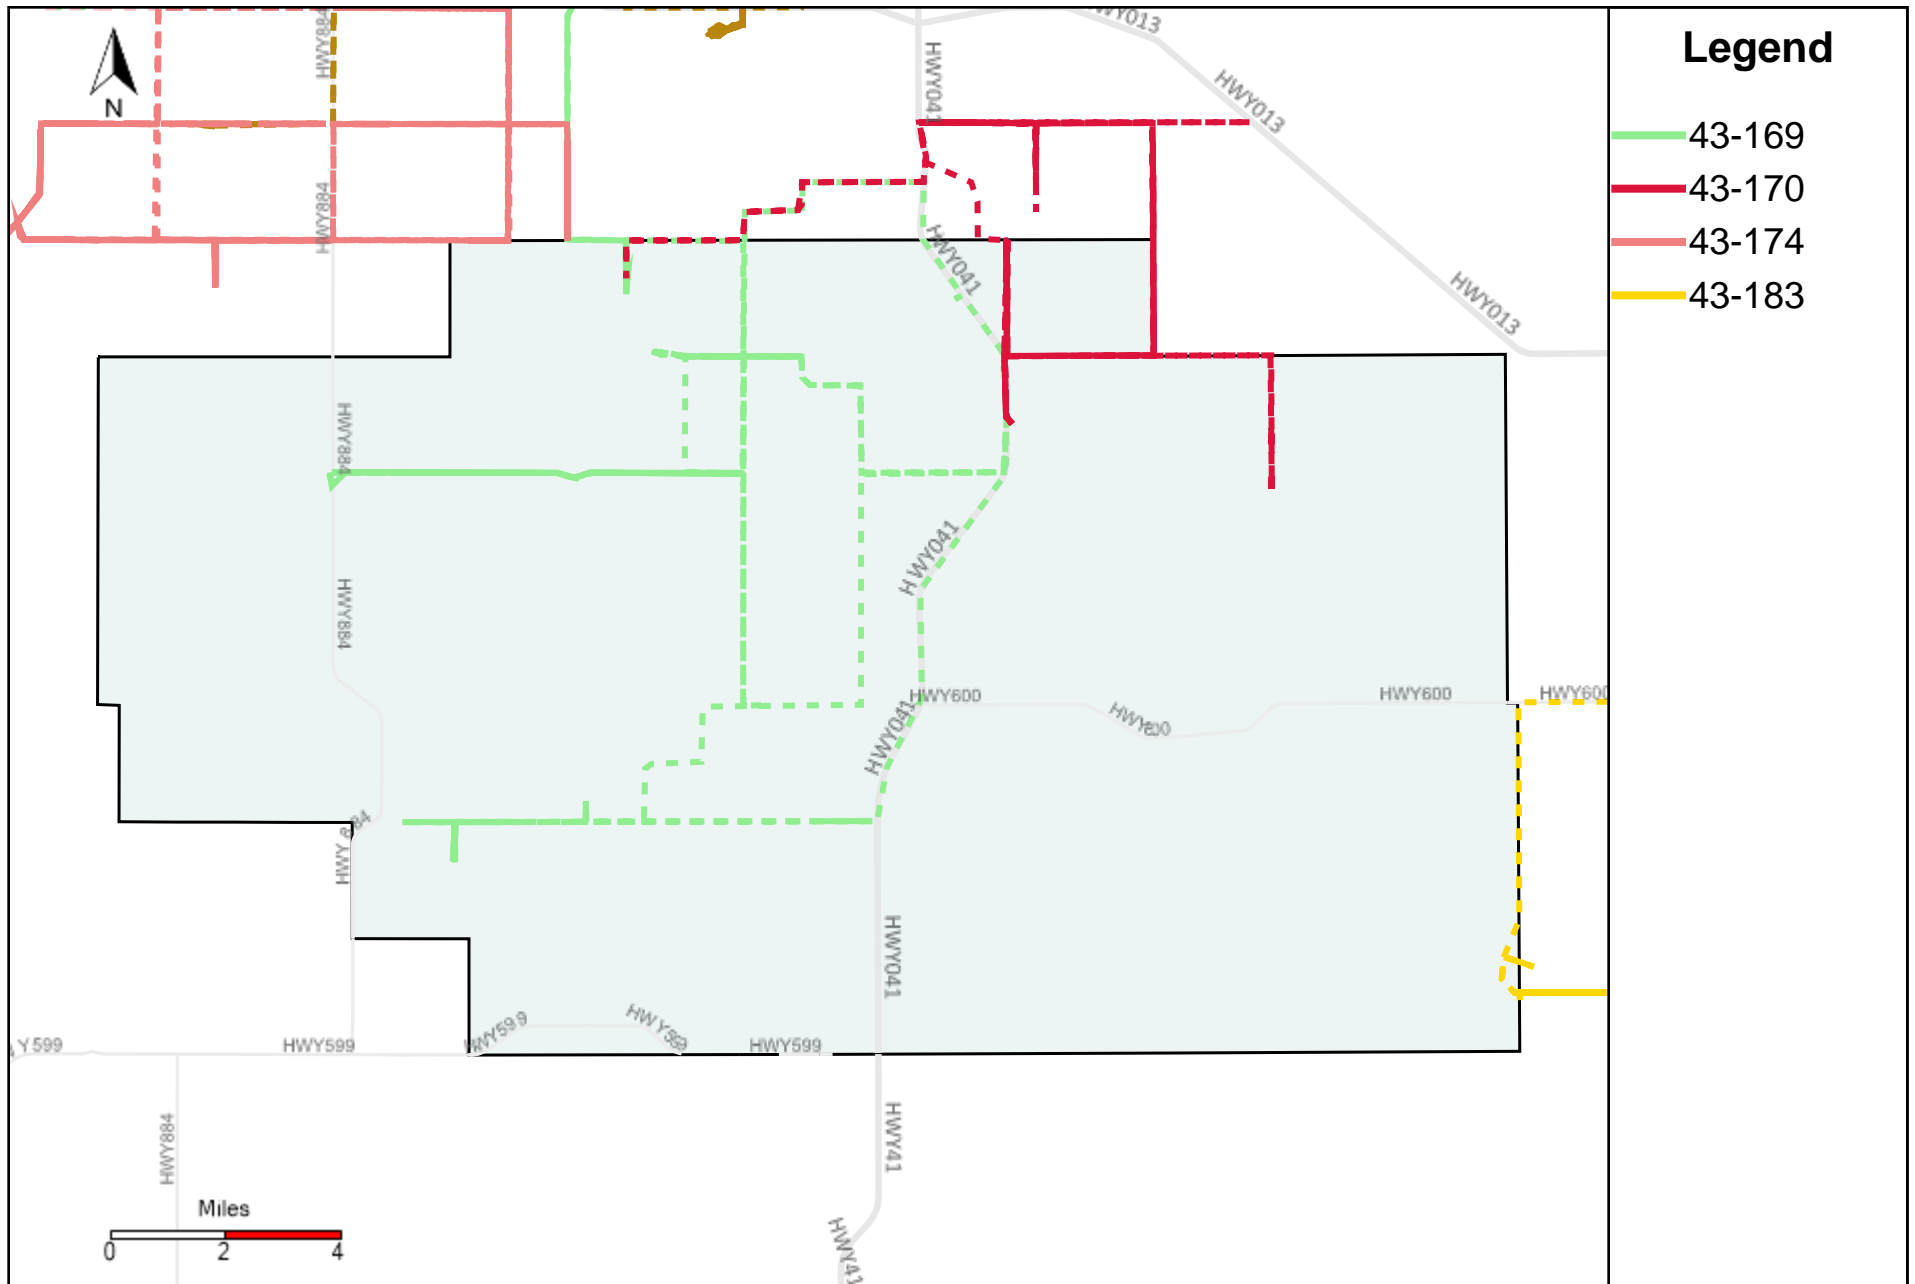

Division: 5 Grader Report(2023-09-17 ~ 2023-09-23)

Vehicle Name List	Total Distance(km)	Total Hours
43-169, 43-170, 43-174, 43-183	1458.96	149 hrs 16 min 6 sec