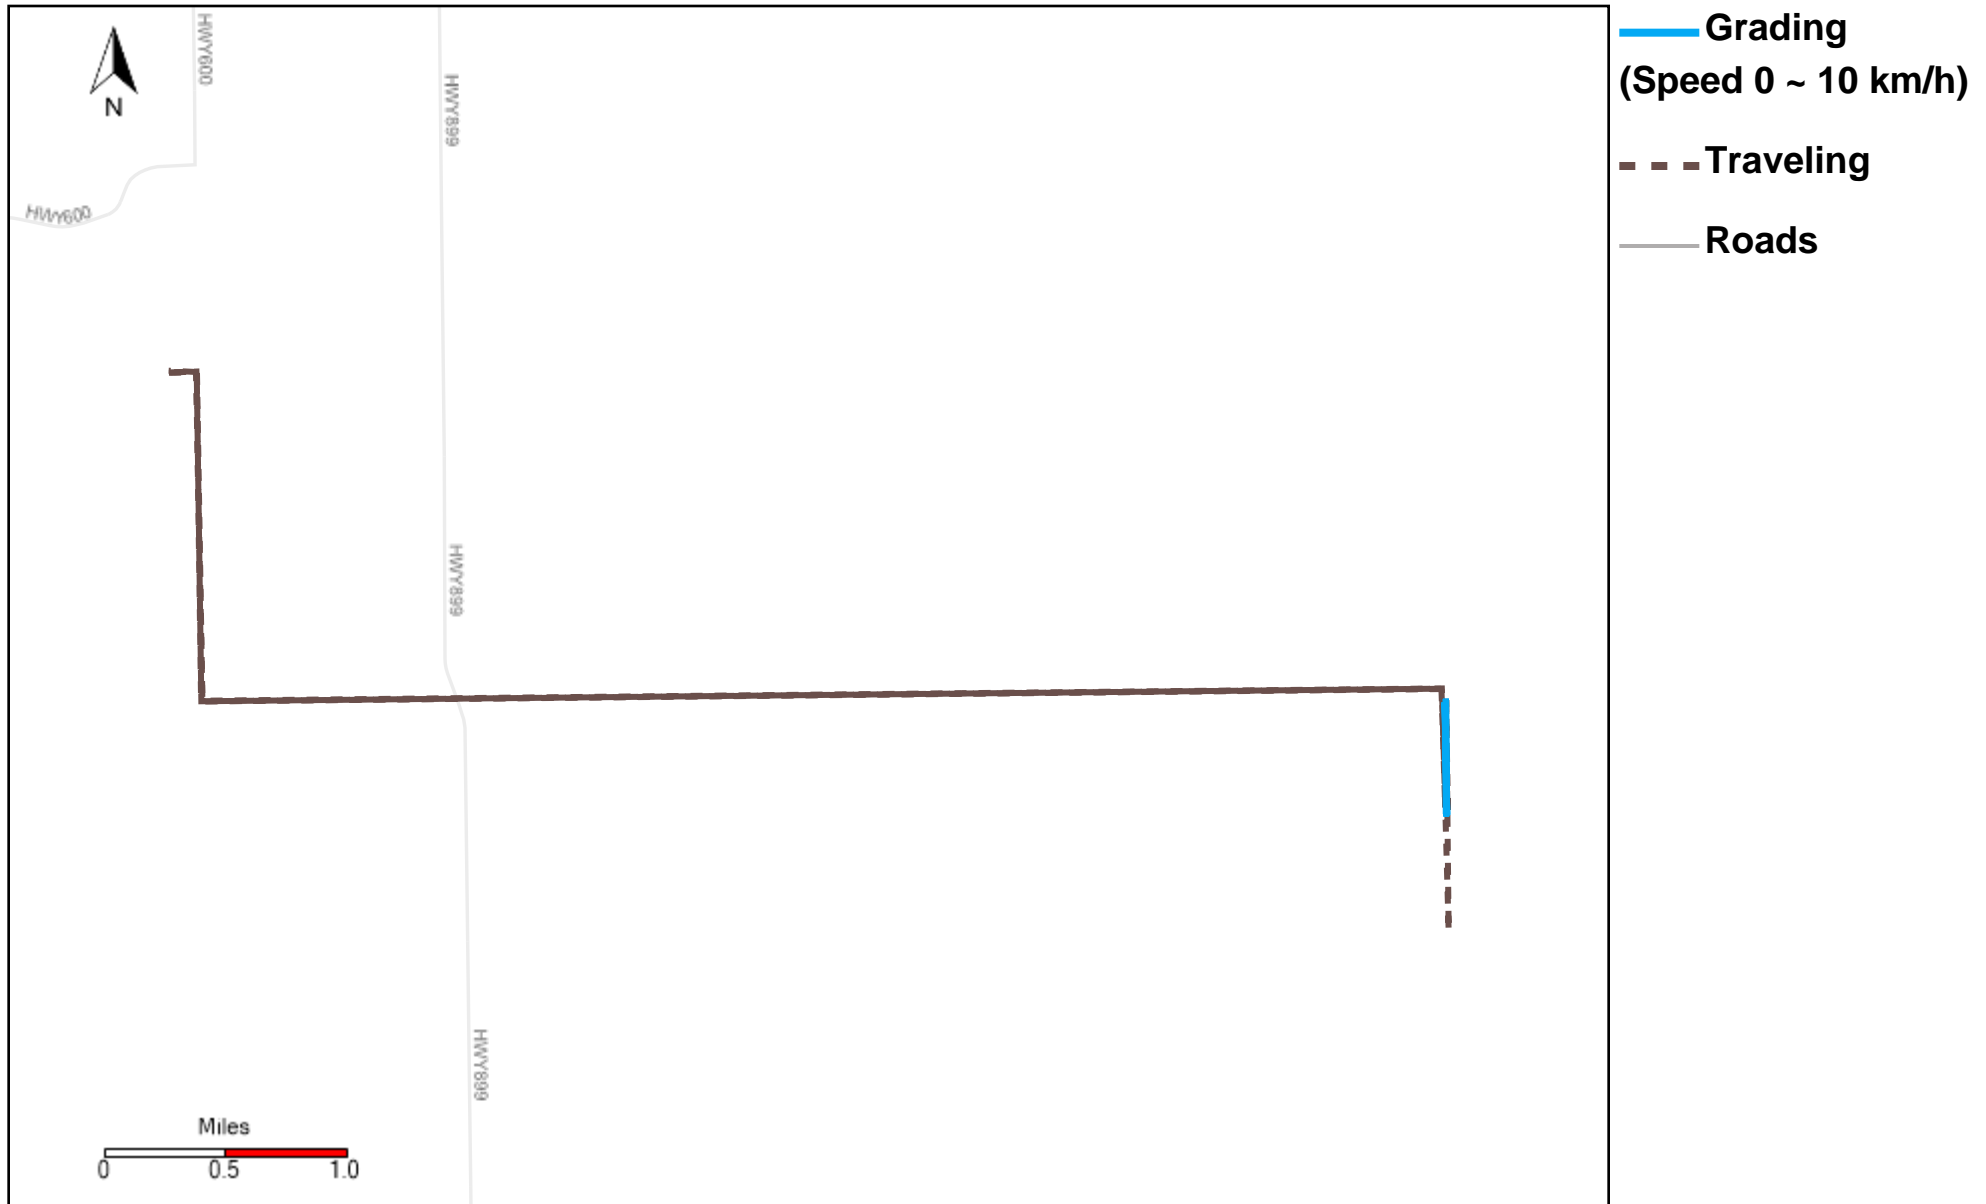

43-181_2023-09-17 ~ 2023-09-23 Tracking

Total Distance(km)	Total Hours	Work Distance(km)	Work Hours
64.99	5 hrs 49 min 15 sec	14.01	3 hrs 2 min 59 sec