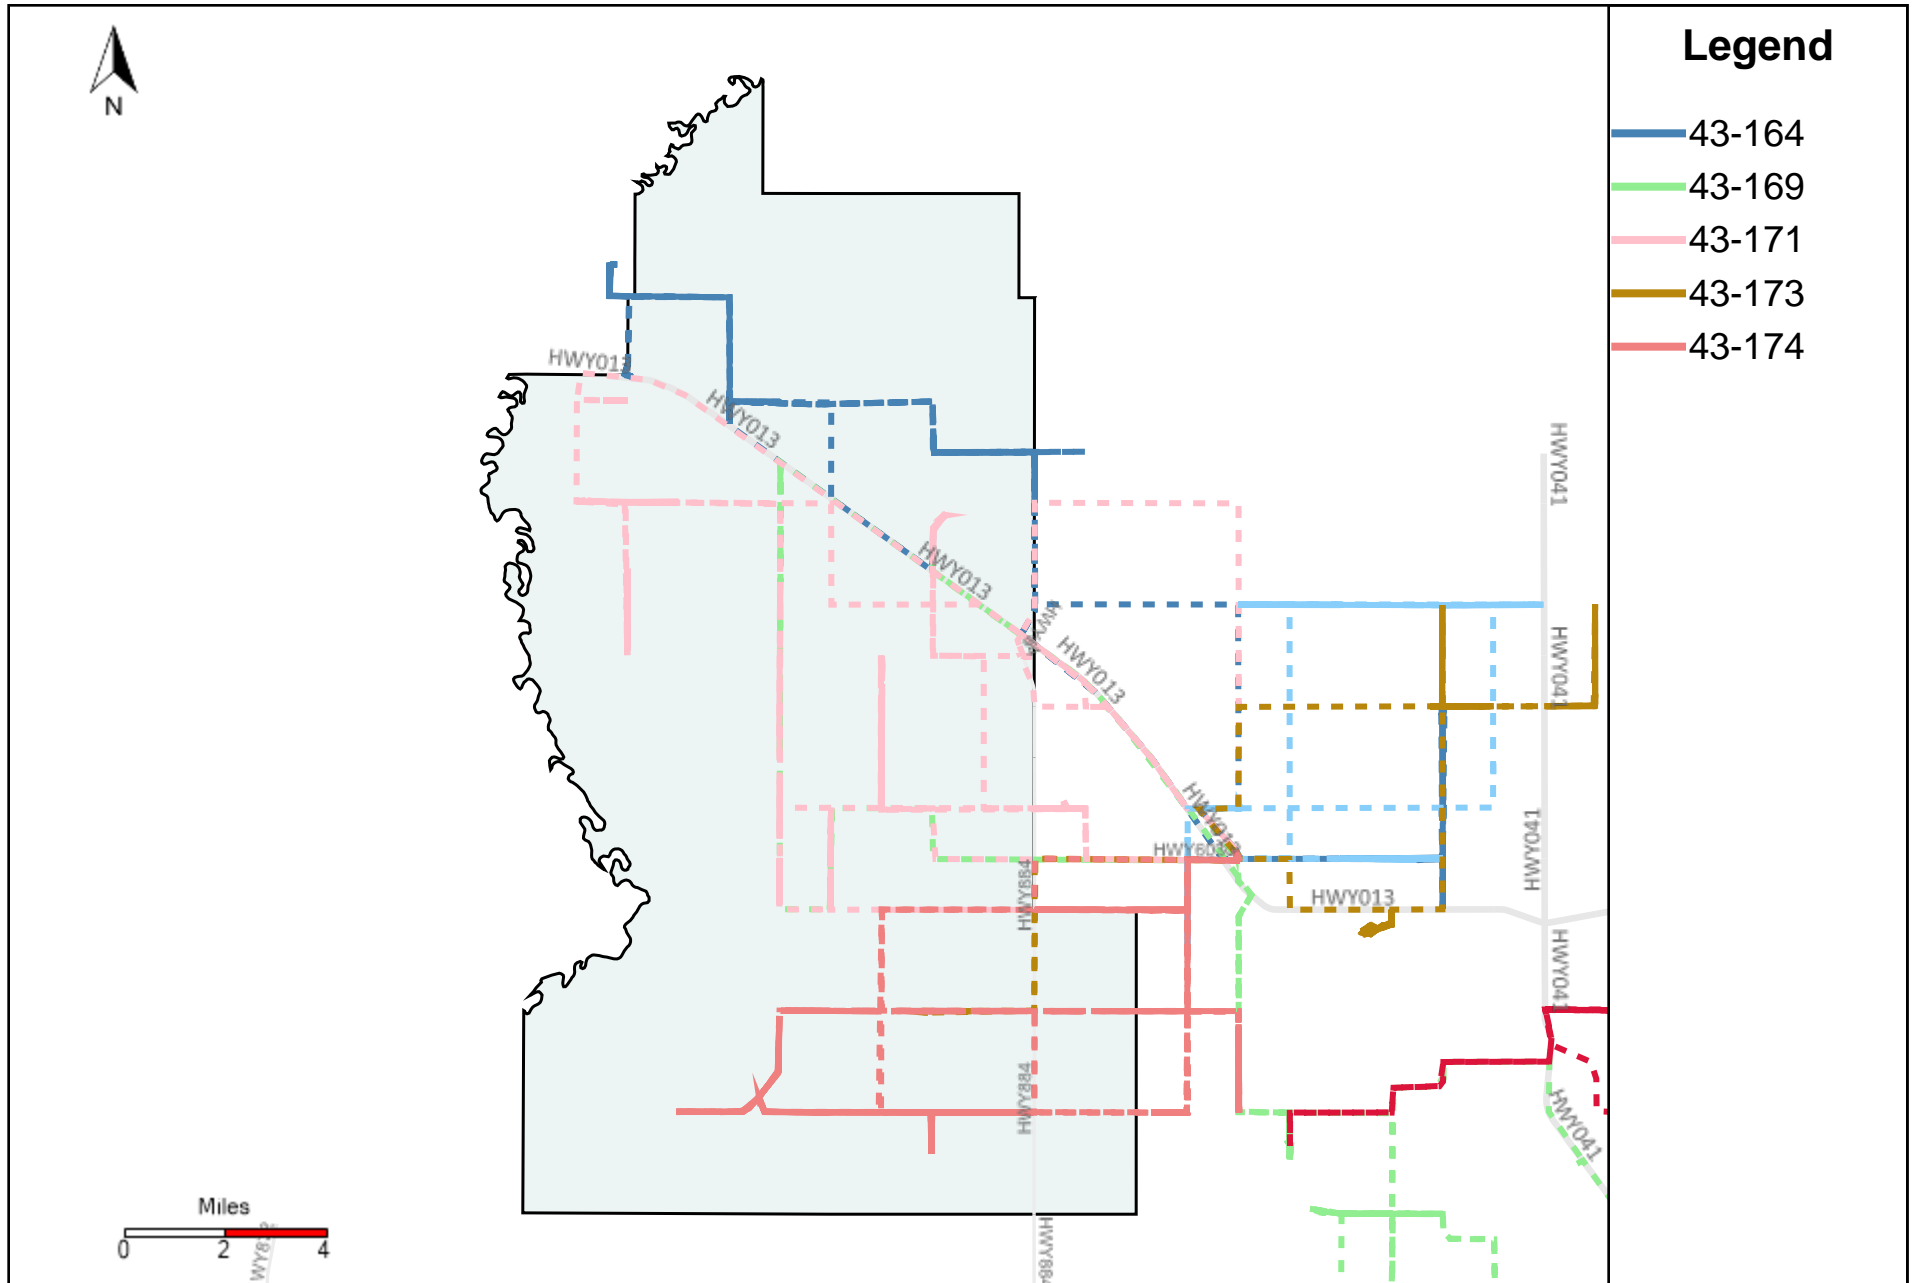

Division: 7 Grader Report(2023-09-17 ~ 2023-09-23)

Vehicle Name List	Total Distance(km)	Total Hours
43-164, 43-169, 43-171, 43-173, 43-174	1936.07	204 hrs 14 min 21 sec