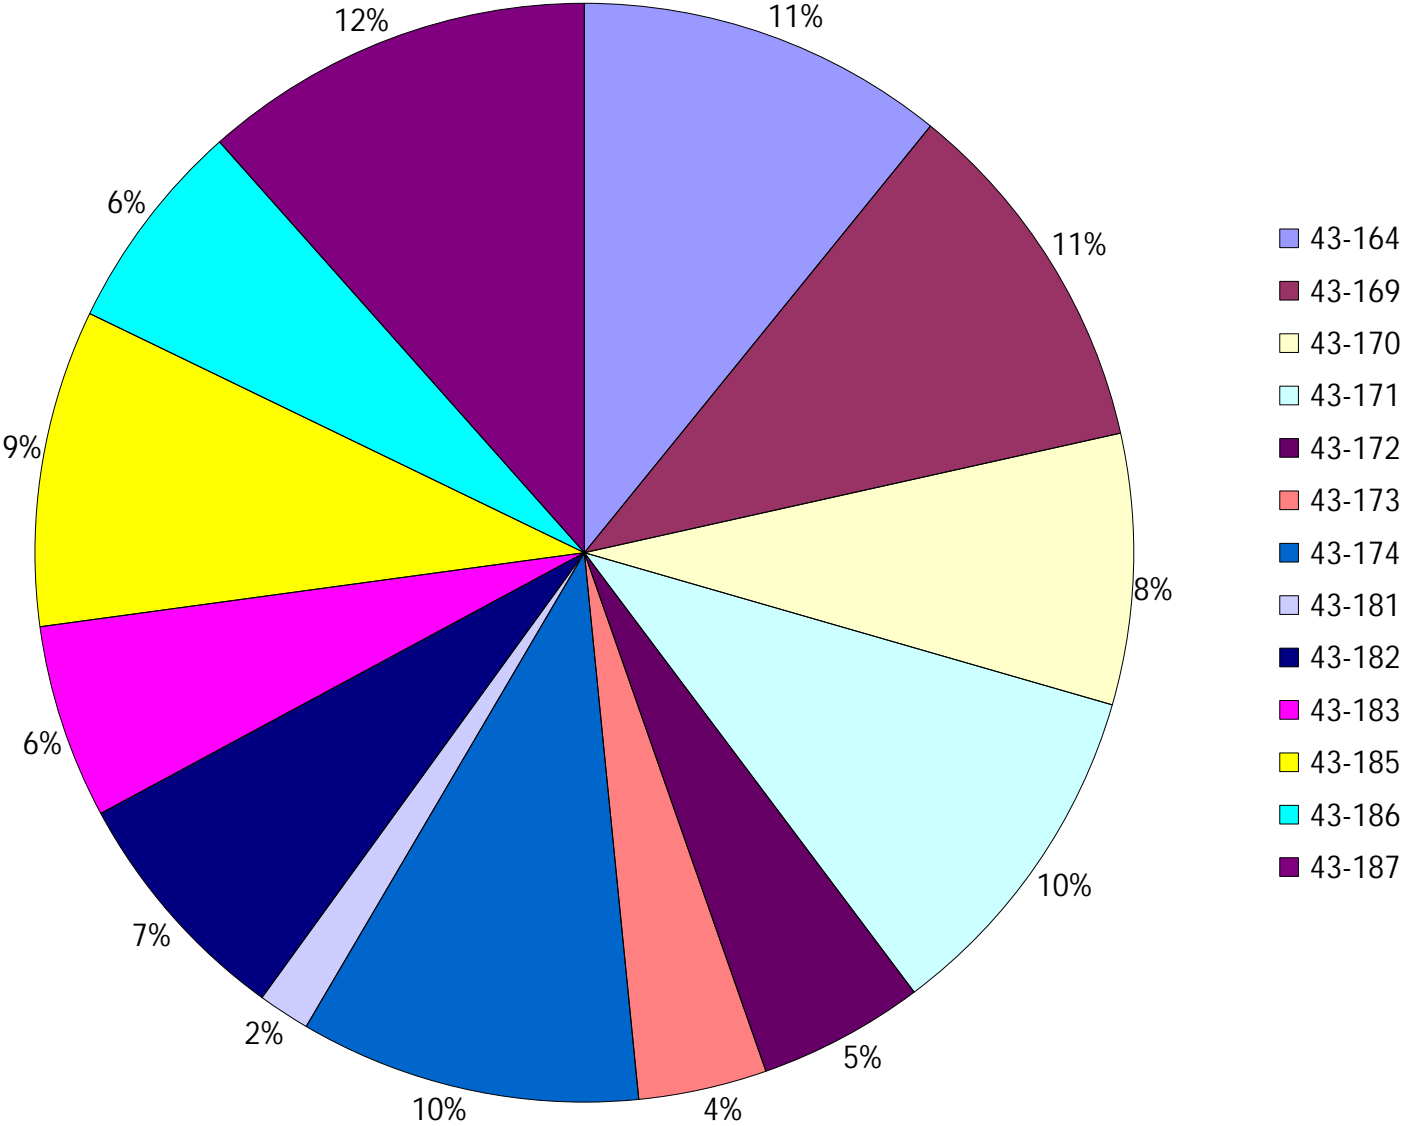

Provost Weekly Grader Report

From 9/17/2023 To 9/23/2023

9/23/2023

Vehicle	Total Distance(km)	Total Hours	Work Distance(km)	Work Hours
43-164	460.5	45 hrs 35 min 38 sec	98.82	18 hrs 26 min 34 sec
43-169	452.58	39 hrs 6 min 16 sec	68.98	11 hrs 8 min 26 sec
43-170	337.87	38 hrs 5 min 20 sec	30.72	6 hrs 19 min 46 sec
43-171	436.69	44 hrs 52 min 22 sec	142.48	19 hrs 47 min 40 sec
43-172	207.45	22 hrs 38 min 31 sec	83.11	11 hrs 34 min 58 sec
43-173	160.52	31 hrs 53 min 33 sec	51.71	9 hrs 19 min 23 sec
43-174	425.78	42 hrs 46 min 32 sec	196.67	27 hrs 24 min 55 sec
43-181	64.99	5 hrs 49 min 15 sec	14.01	3 hrs 2 min 59 sec
43-182	303.51	28 hrs 19 min 20 sec	83.18	13 hrs 8 min 9 sec
43-183	242.73	29 hrs 17 min 58 sec	103.46	17 hrs 45 min 30 sec
43-185	395.64	43 hrs 23 min 47 sec	221.57	34 hrs 5 min 1 sec
43-186	266.4	29 hrs 13 min 37 sec	163.54	22 hrs 34 min 6 sec
43-187	490.7	49 hrs 35 min 42 sec	225.98	38 hrs 28 min 20 sec
Total:	4245.35	450 hrs 37 min 51 sec	1484.22	233 hrs 5 min 47 sec

Vehicle Distance Vs Total Distance (%) From 9/17/2023 To 9/23/2023

Provost Weekly Grader Report