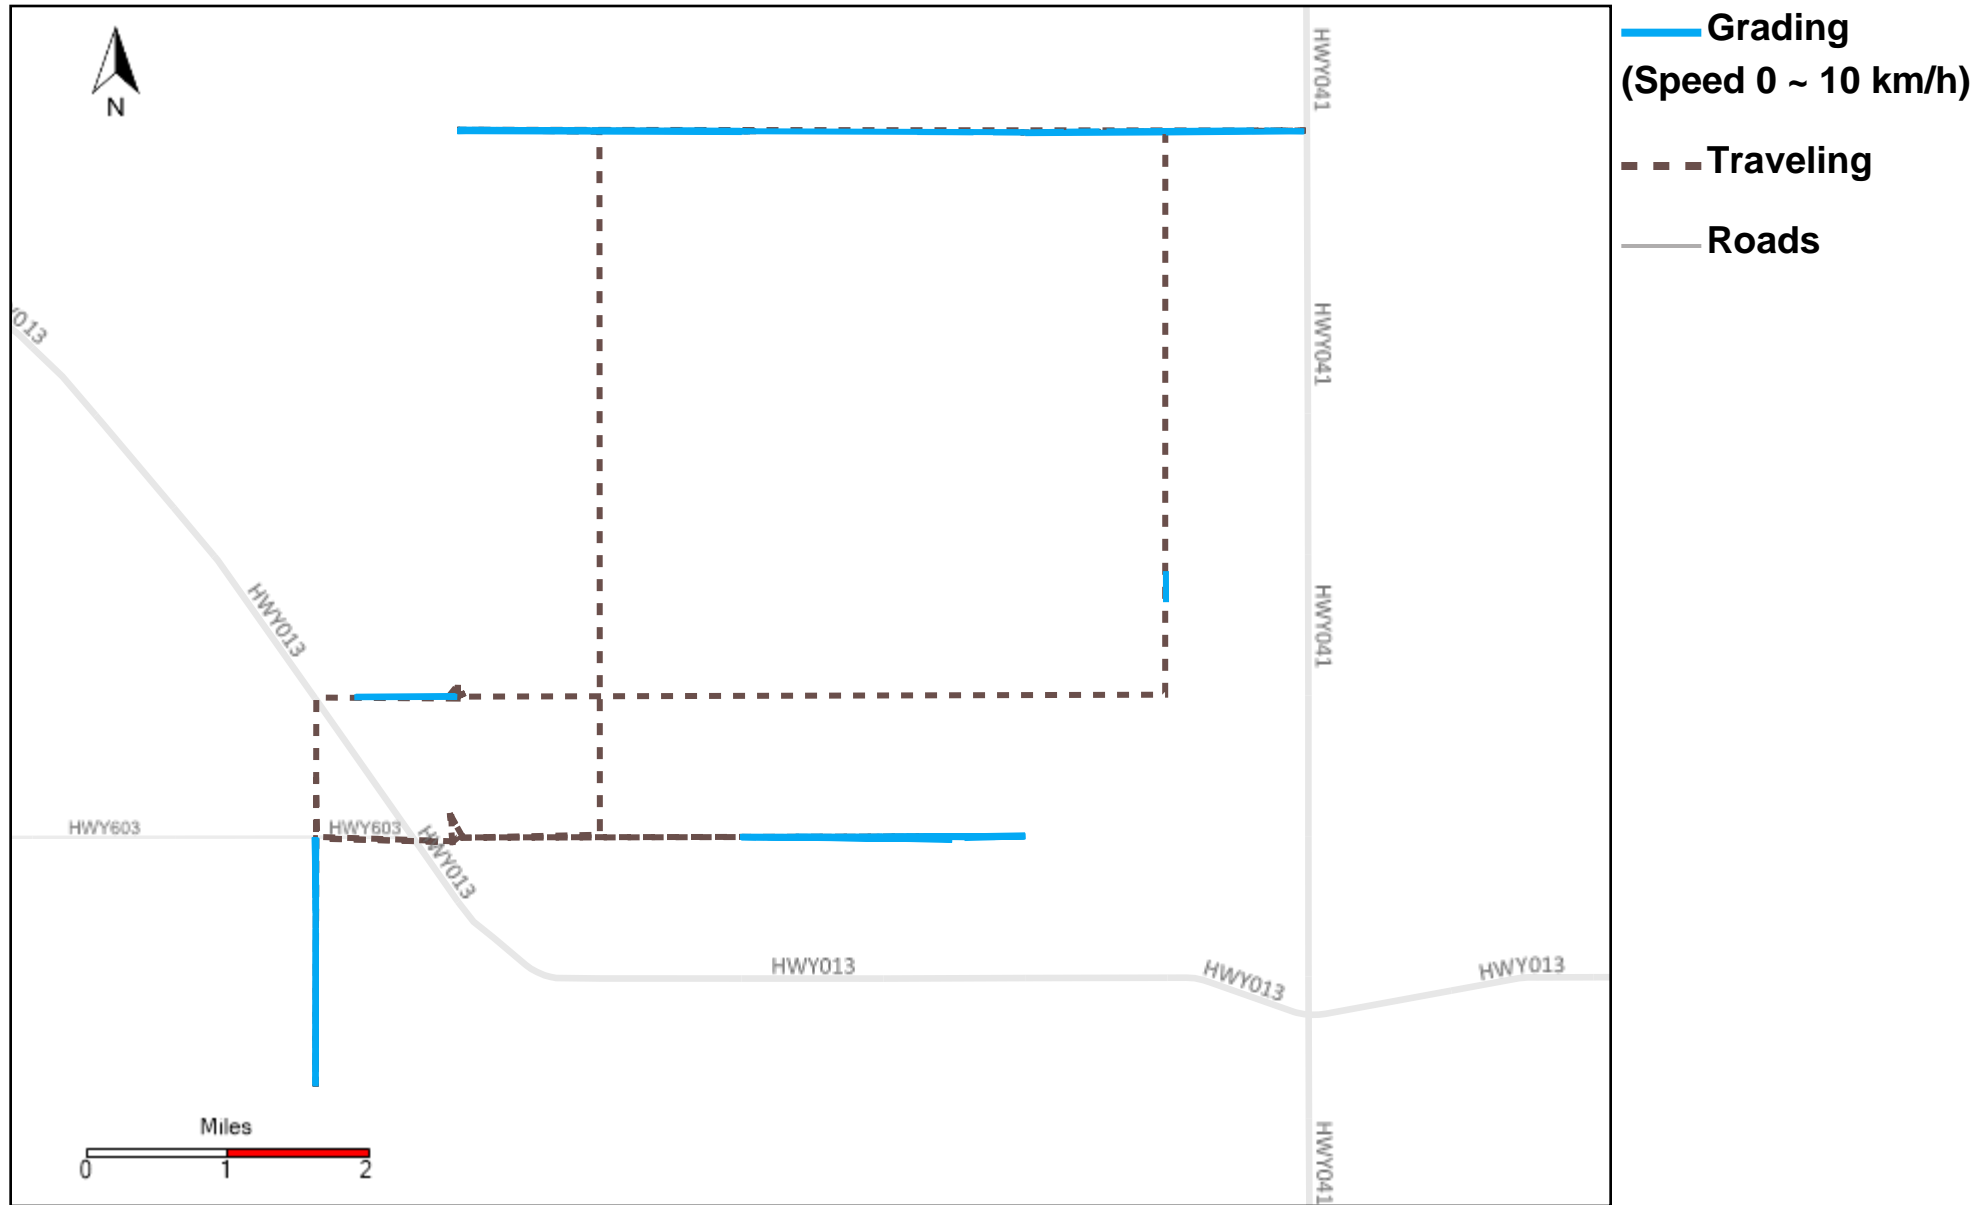

43-172_2023-09-17 ~ 2023-09-23 Tracking

Total Distance(km)	Total Hours	Work Distance(km)	Work Hours
207.45	22 hrs 38 min 31 sec	83.11	11 hrs 34 min 58 sec