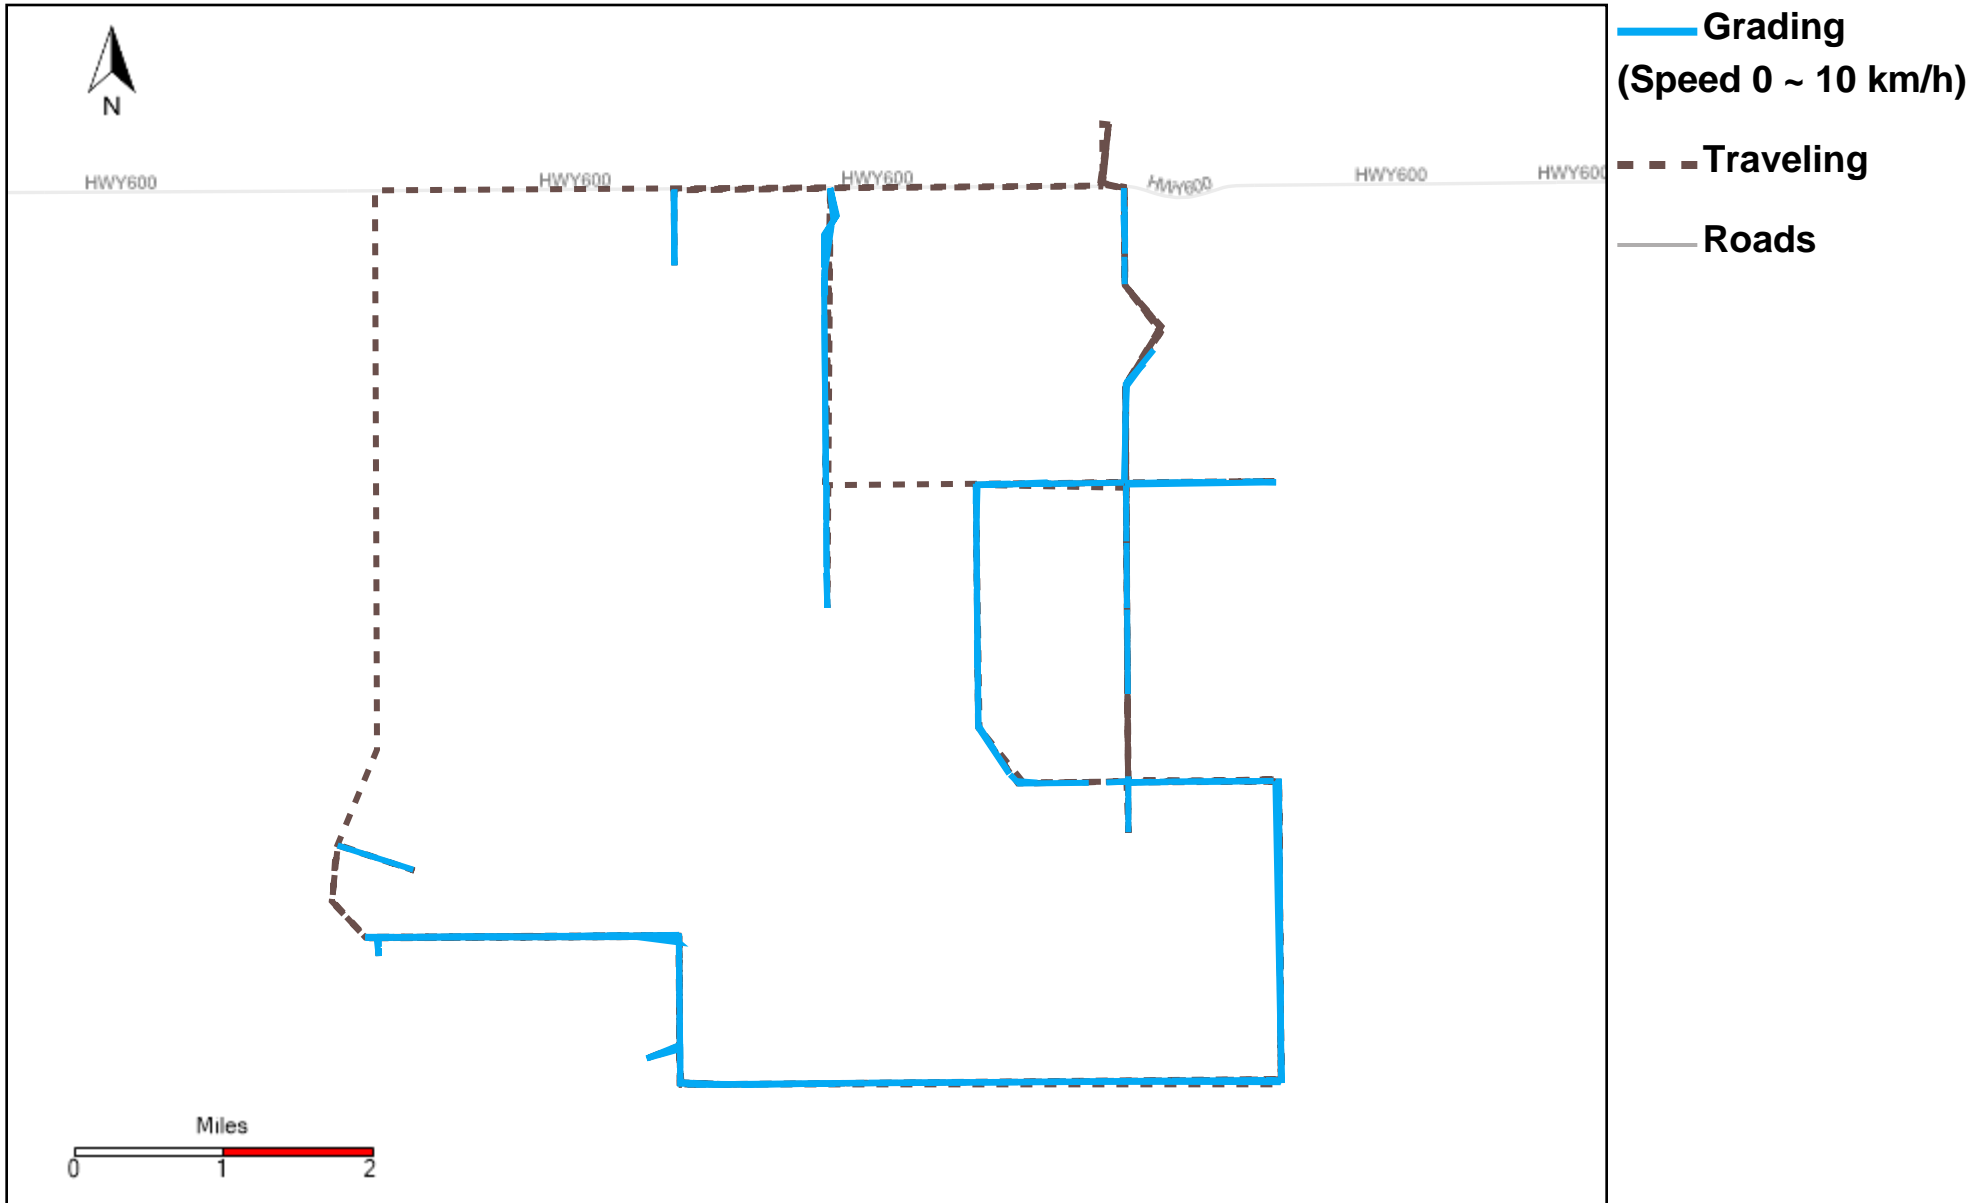

43-183_2023-09-17 ~ 2023-09-23 Tracking

Total Distance(km)	Total Hours	Work Distance(km)	Work Hours
242.73	29 hrs 17 min 58 sec	103.46	17 hrs 45 min 30 sec