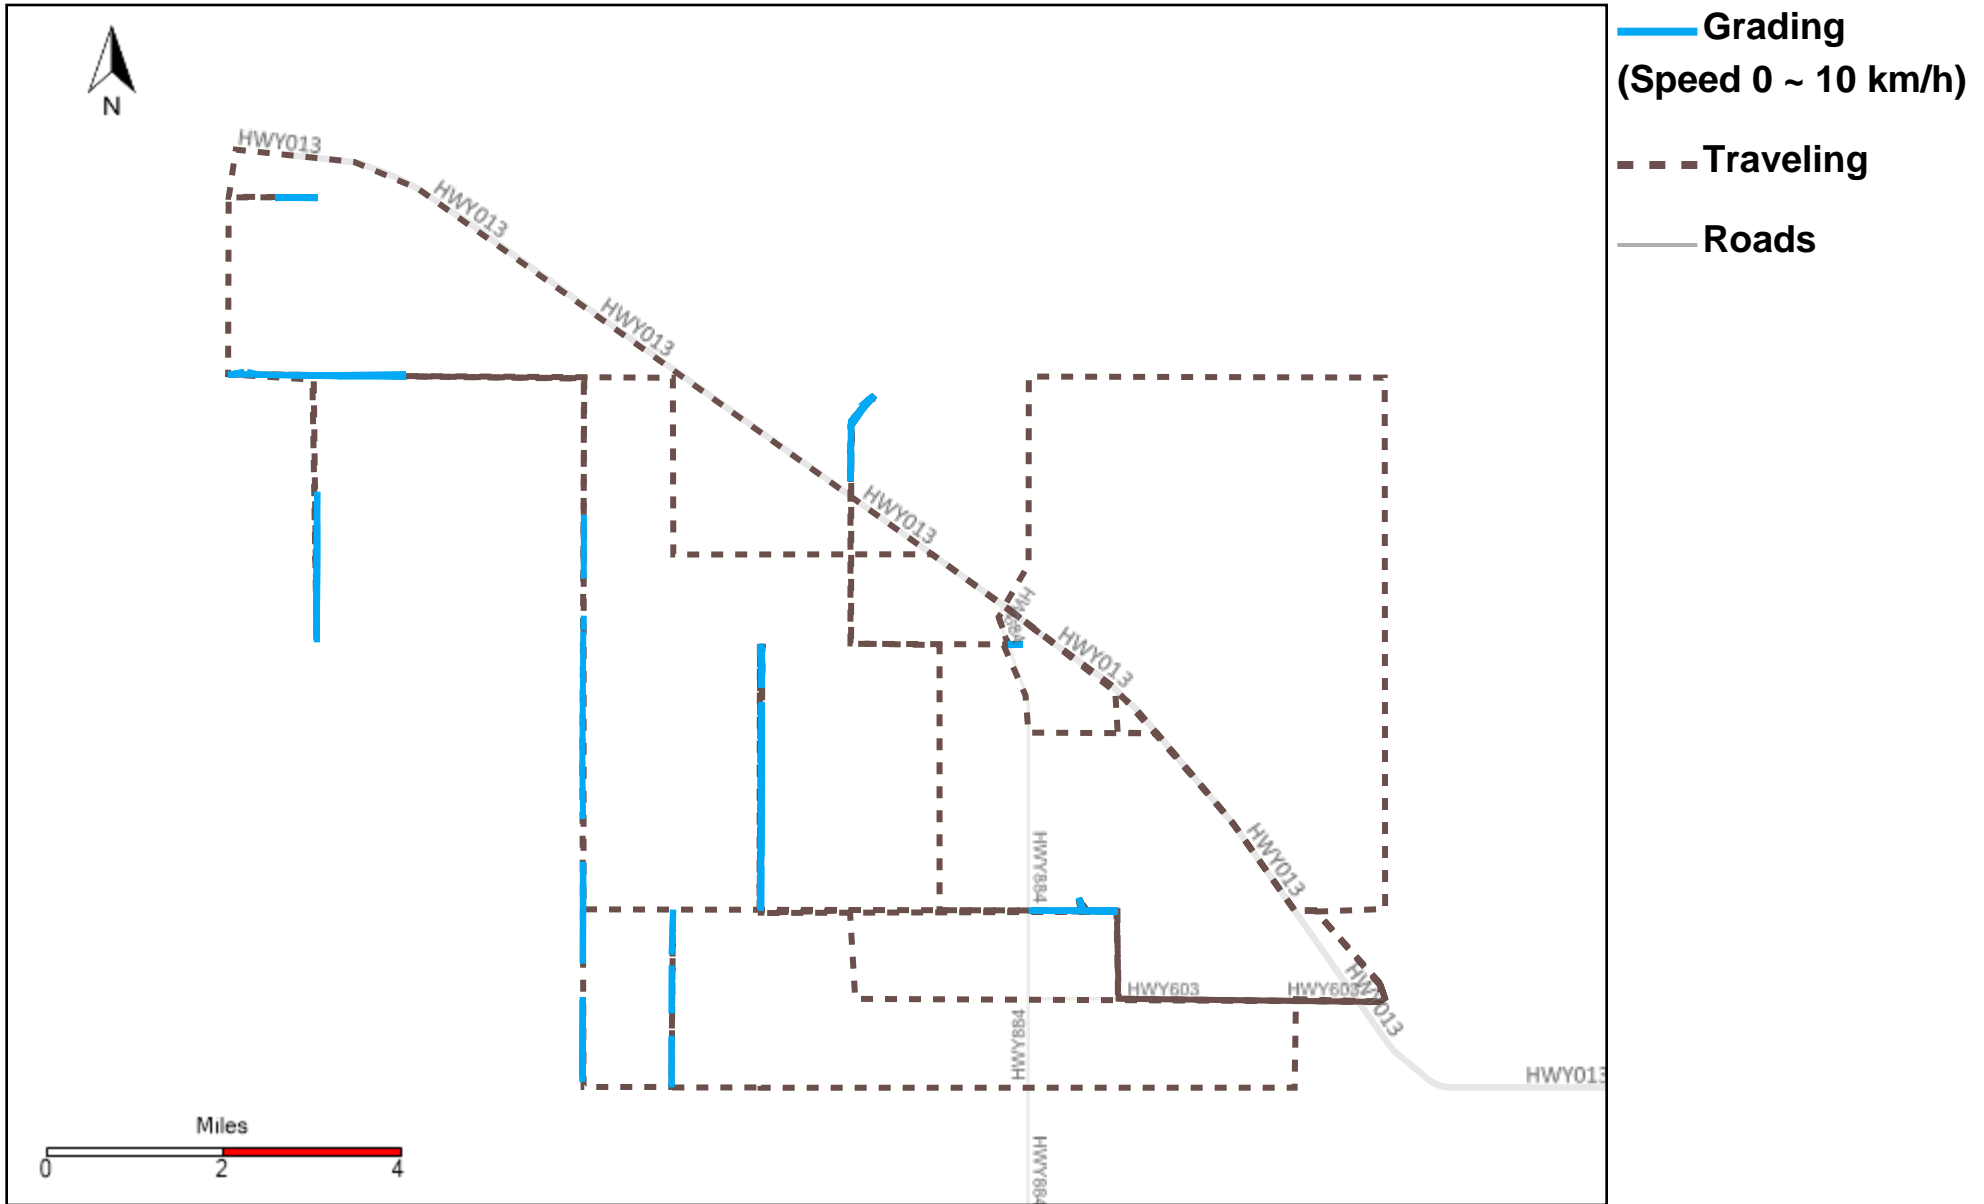

43-171_2023-09-17 ~ 2023-09-23 Tracking

Total Distance(km)	Total Hours	Work Distance(km)	Work Hours
436.69	44 hrs 52 min 22 sec	142.48	19 hrs 47 min 40 sec