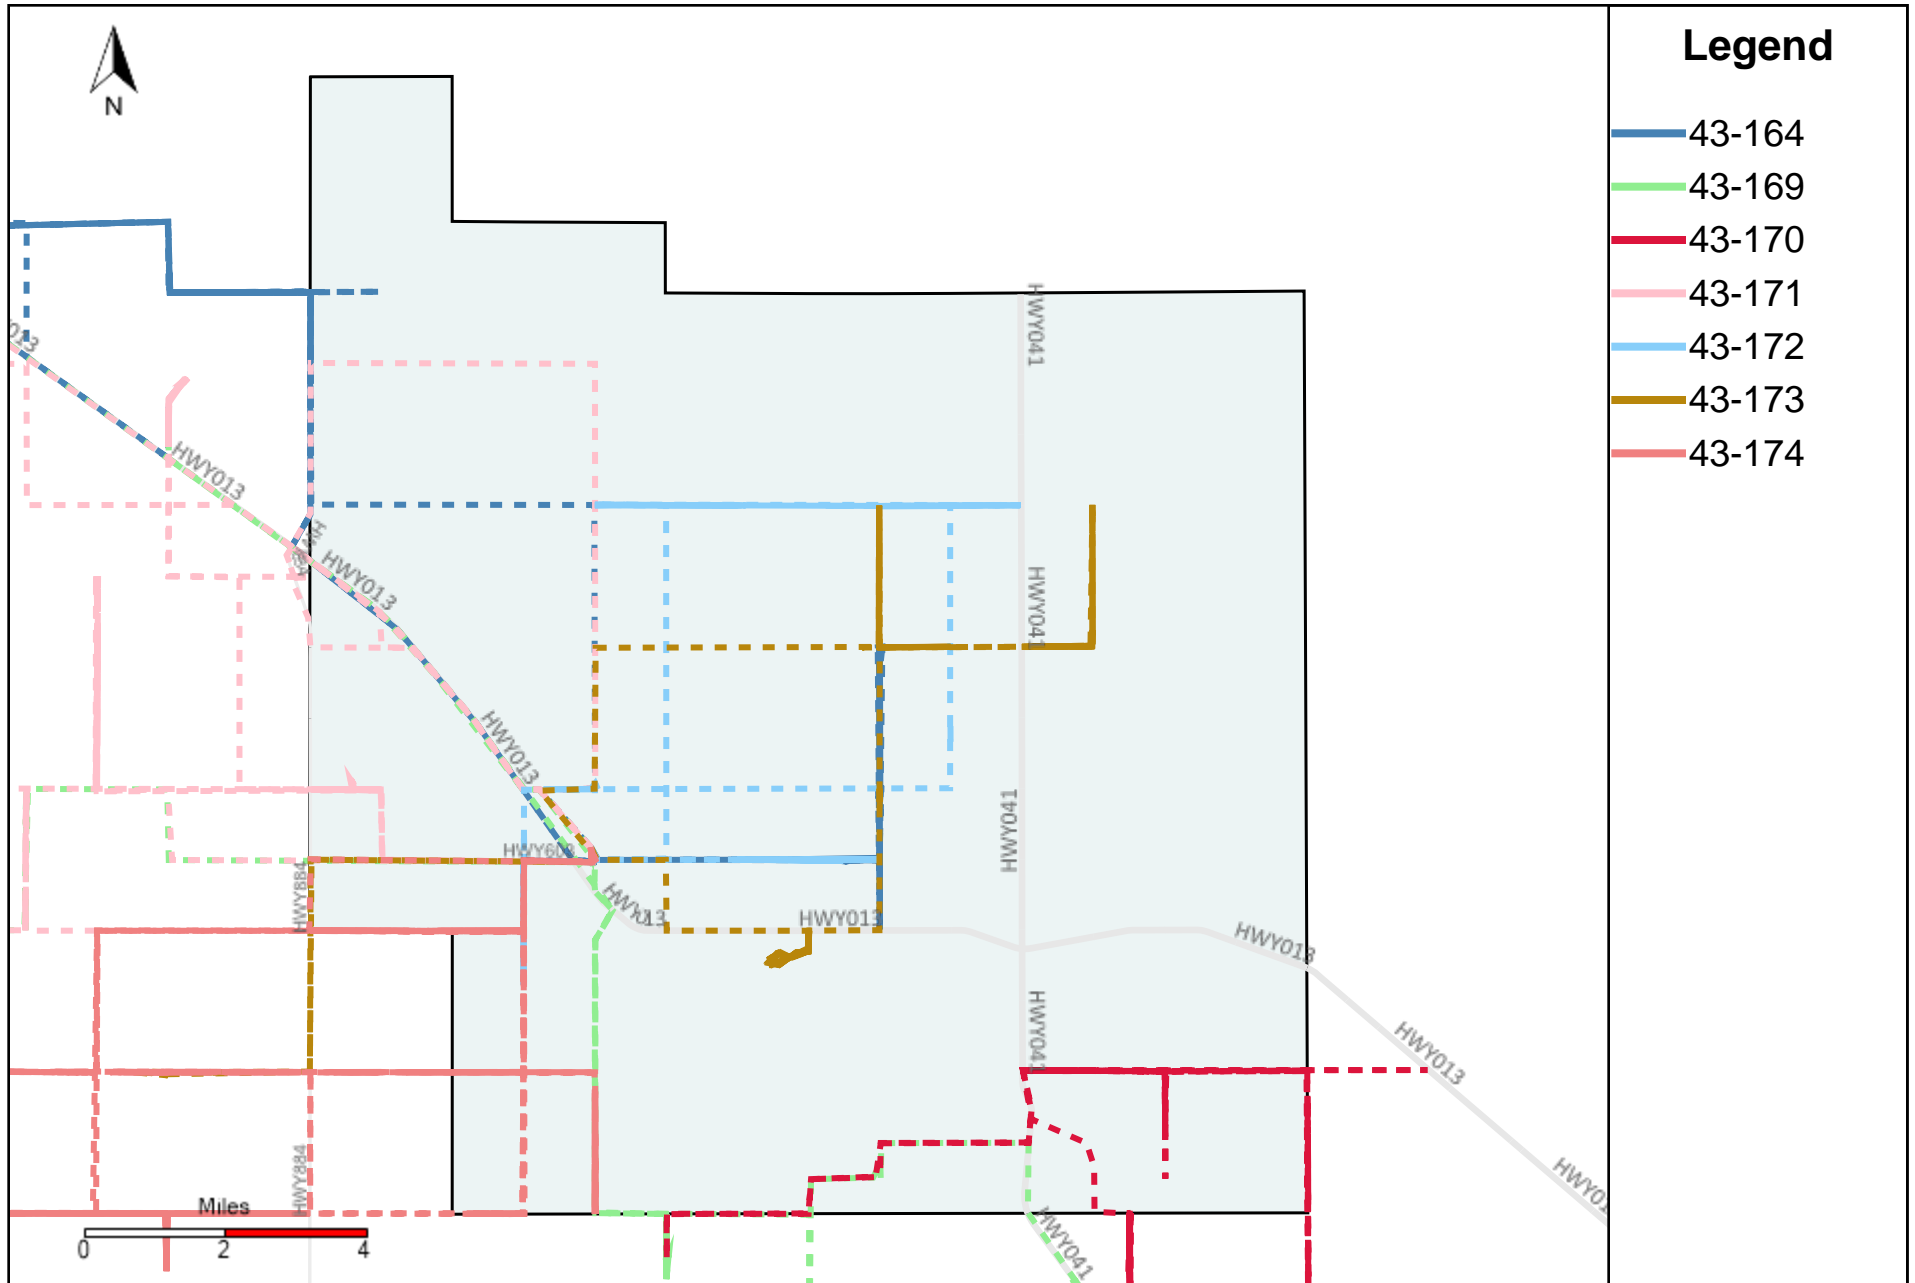

Division: 6 Grader Report(2023-09-17 ~ 2023-09-23)

Vehicle Name List	Total Distance(km)	Total Hours
43-164, 43-169, 43-170, 43-171, 43-172, 43-173, 43-174	2481.39	264 hrs 58 min 12 sec