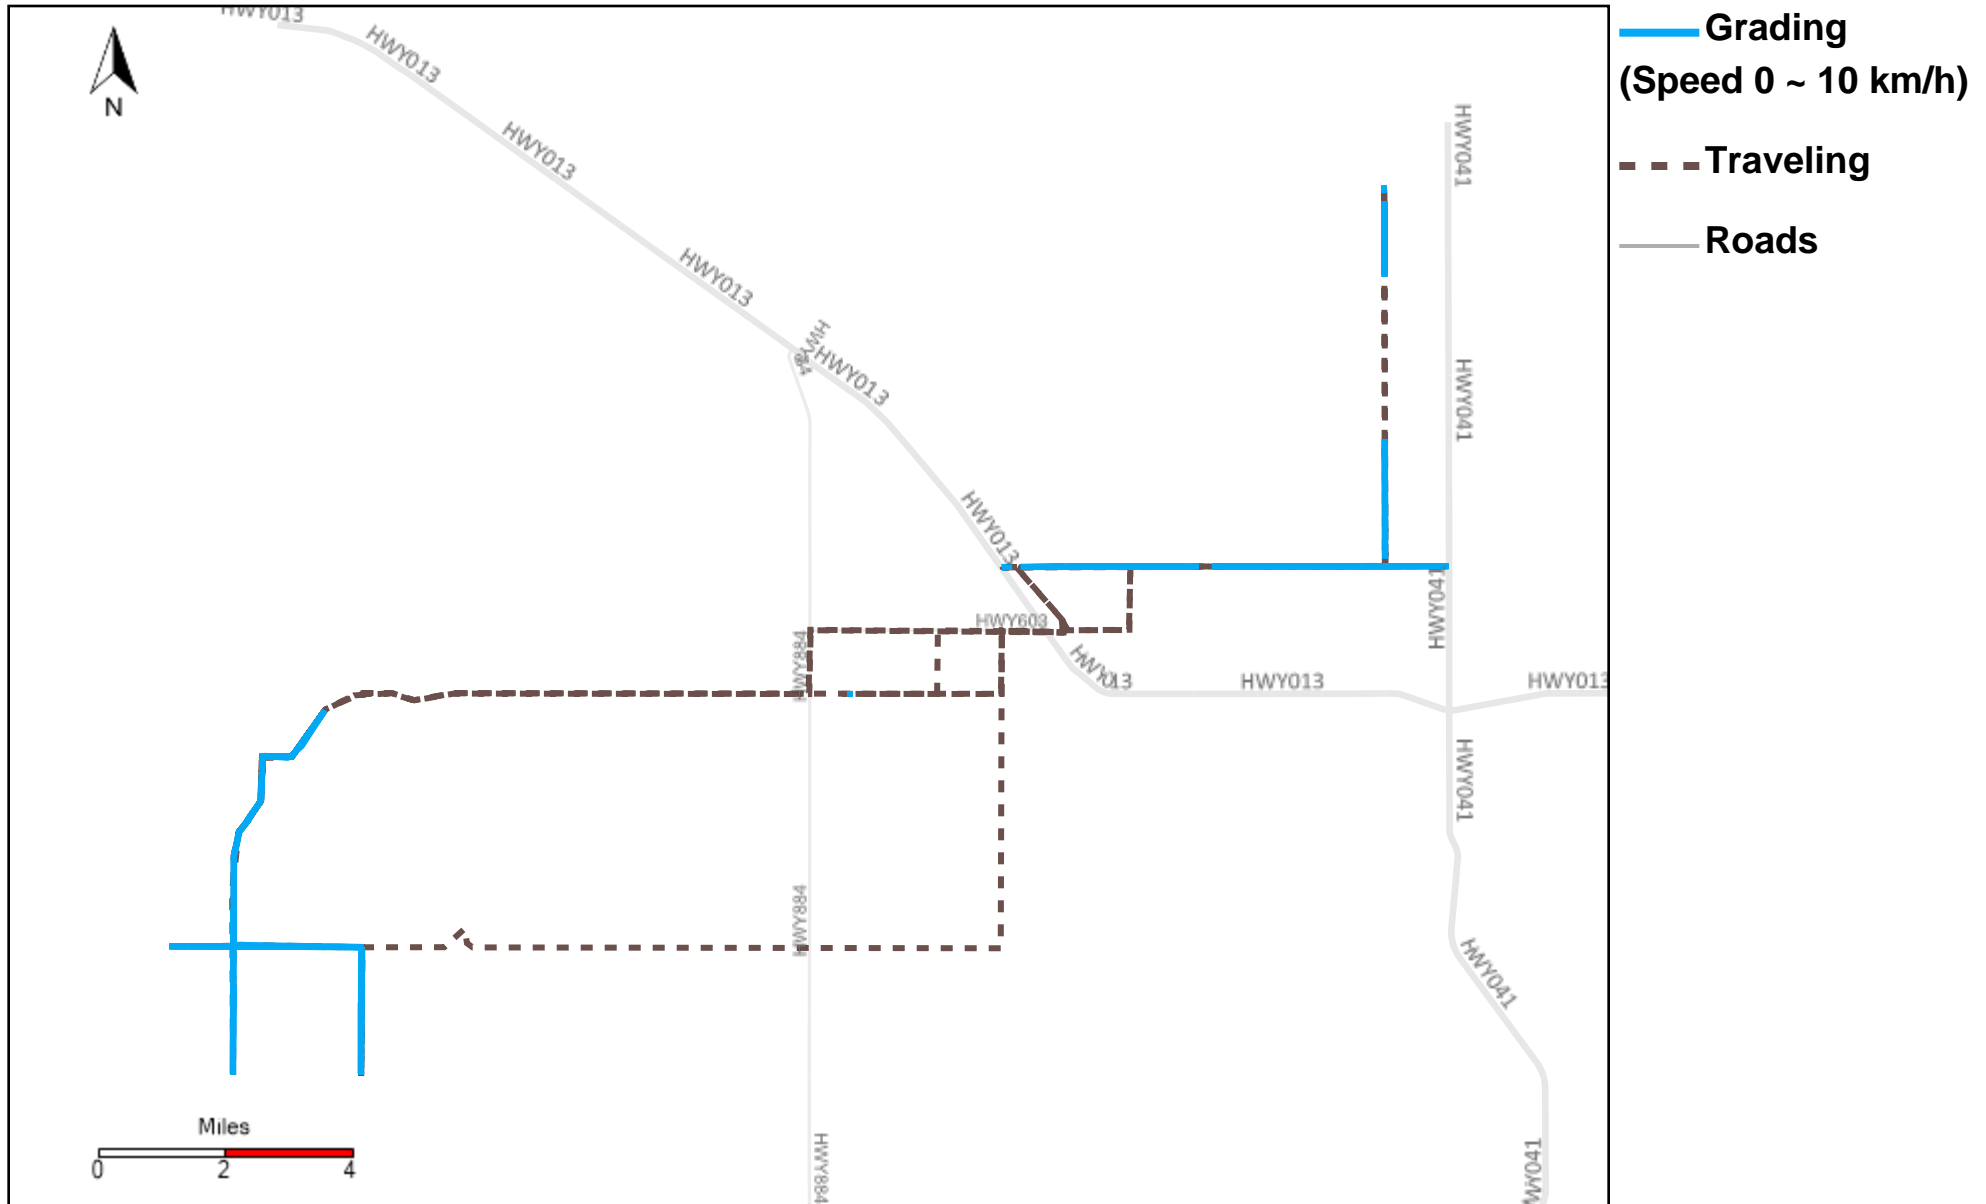

43-174_2023-09-10 ~ 2023-09-16 Tracking

Total Distance(km)	Total Hours	Work Distance(km)	Work Hours
395.38	43 hrs 22 min 15 sec	178.5	28 hrs 24 min 14 sec