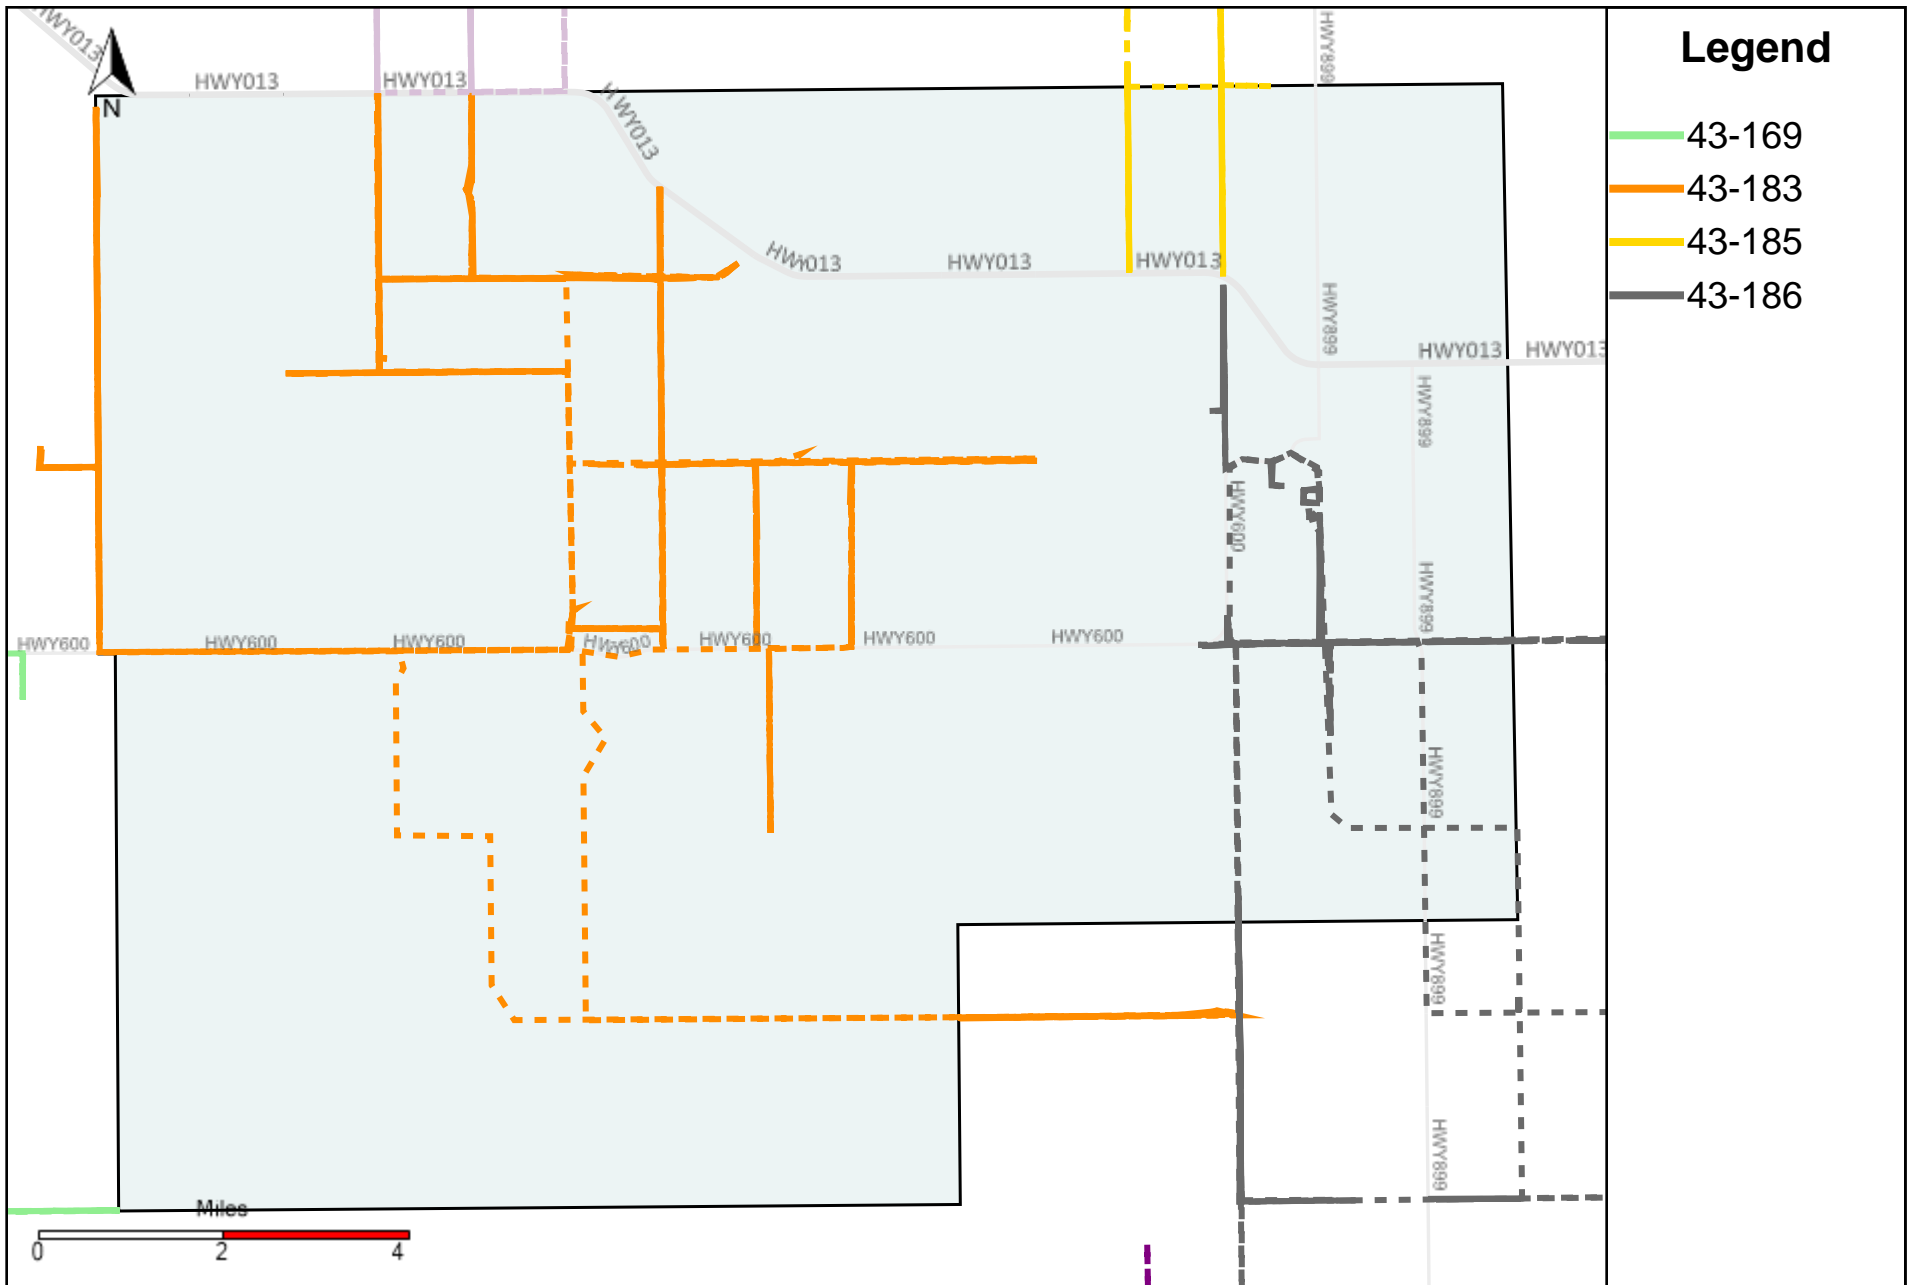

Vehicle Name List	Total Distance(km)	Total Hours
43-186	471.15	50 hrs 9 min 28 sec

Division: 3 Grader Report(2023-09-10 ~ 2023-09-16)

Vehicle Name List	Total Distance(km)	Total Hours
43-169, 43-183, 43-185, 43-186	2069.53	207 hrs 0 min 33 sec