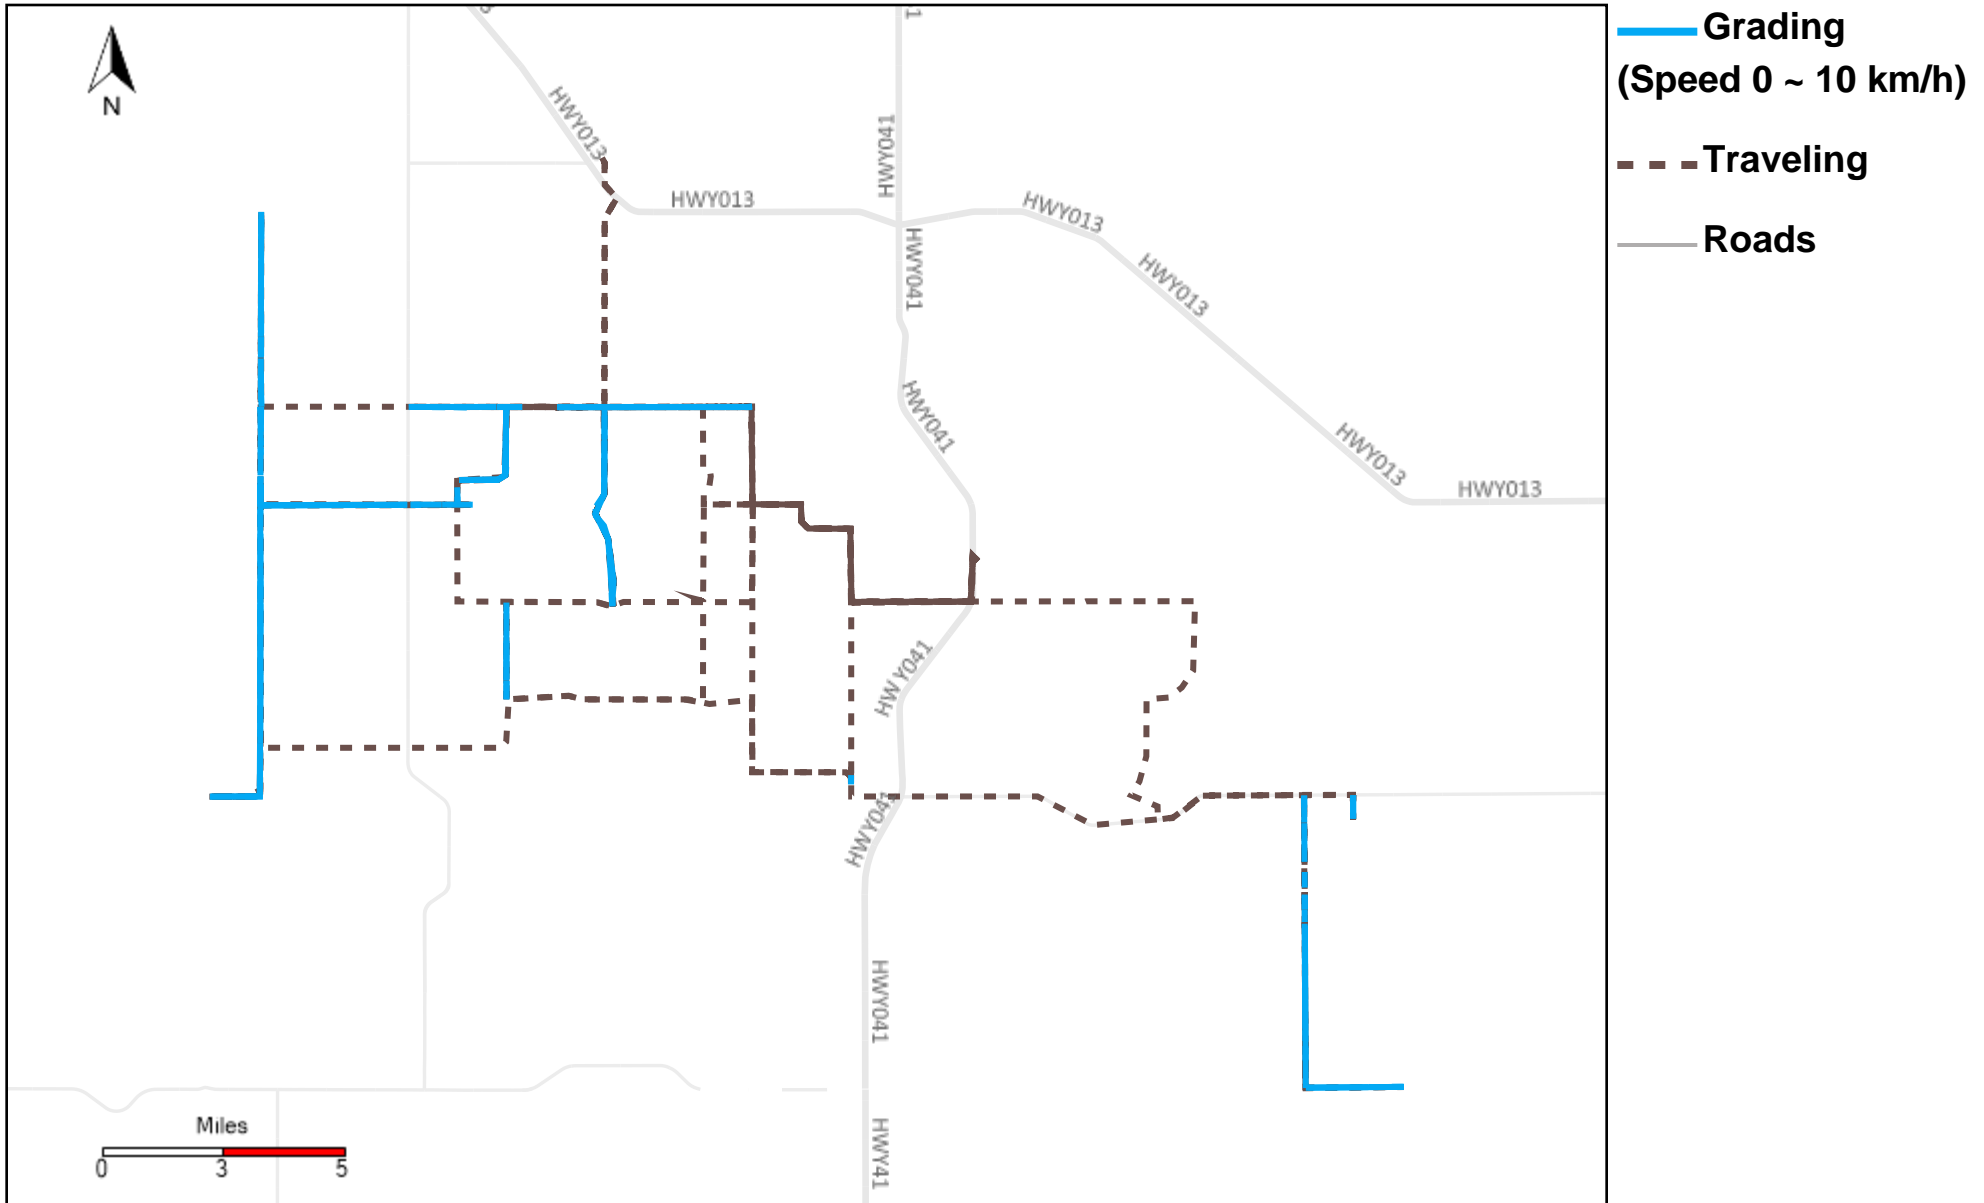

43-169_2023-09-10 ~ 2023-09-16 Tracking

Total Distance(km)	Total Hours	Work Distance(km)	Work Hours
695.19	52 hrs 36 min 14 sec	129.12	19 hrs 24 min 40 sec