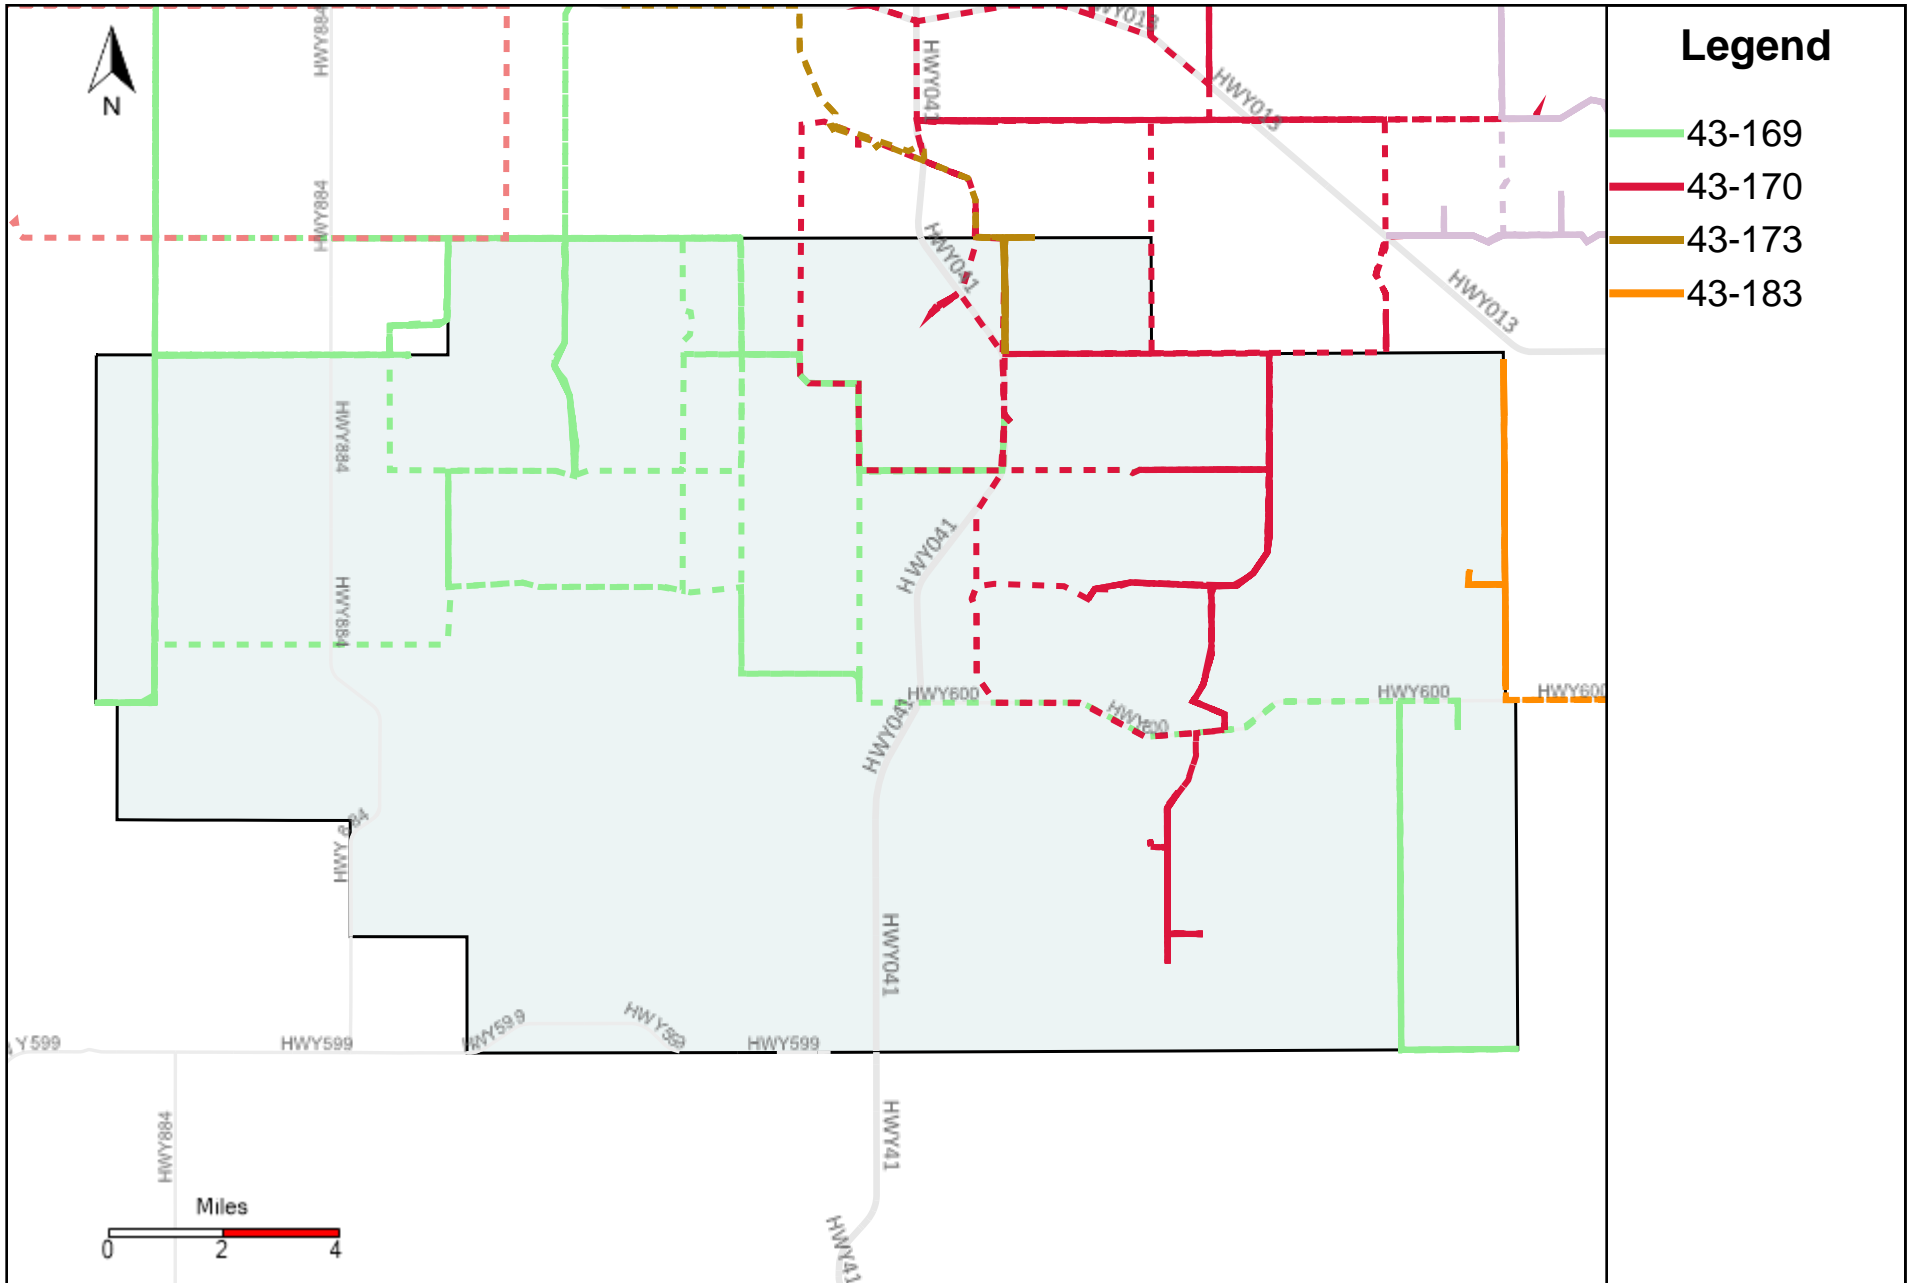

Vehicle Name List	Total Distance(km)	Total Hours
43-186	471.15	50 hrs 9 min 28 sec

Division: 3 Grader Report(2023-09-10 ~ 2023-09-16)

Vehicle Name List	Total Distance(km)	Total Hours
43-169, 43-183, 43-185, 43-186	2069.53	207 hrs 0 min 33 sec

Division: 4 Grader Report(2023-09-10 ~ 2023-09-16)

Vehicle Name List	Total Distance(km)	Total Hours
43-170, 43-185, 43-187	1335.46	137 hrs 18 min 38 sec

Division: 5 Grader Report(2023-09-10 ~ 2023-09-16)

Division: 7 Grader Report(2023-09-10 ~ 2023-09-16)

Vehicle Name List	Total Distance(km)	Total Hours
43-164, 43-169, 43-171, 43-174	2003.24	192 hrs 6 min 46 sec

Provost Weekly Grader Report

From 9/10/2023 To 9/16/2023