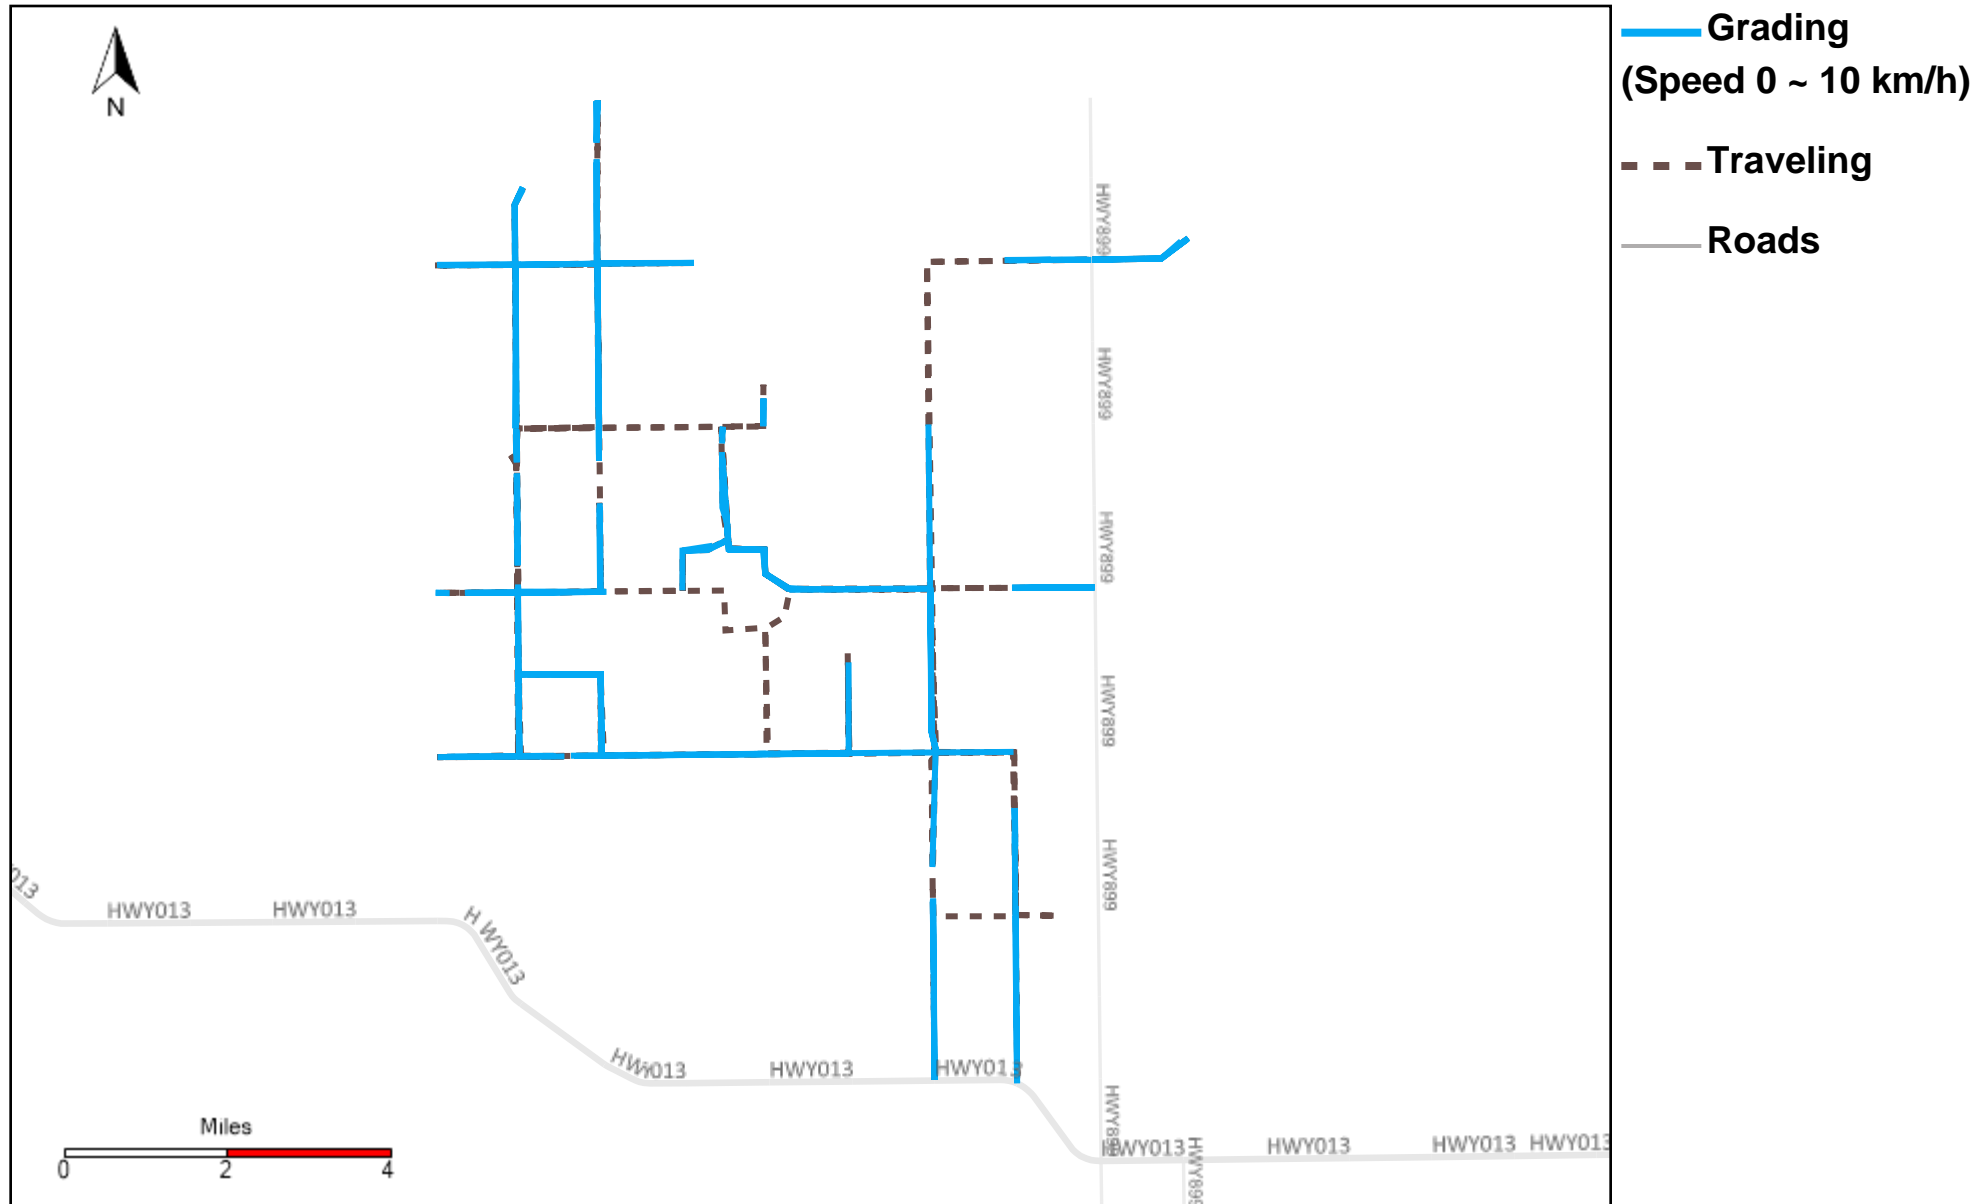

43-185_2023-09-10 ~ 2023-09-16 Tracking

Total Distance(km)	Total Hours	Work Distance(km)	Work Hours
469.26	55 hrs 53 min 42 sec	268.97	42 hrs 49 min 57 sec