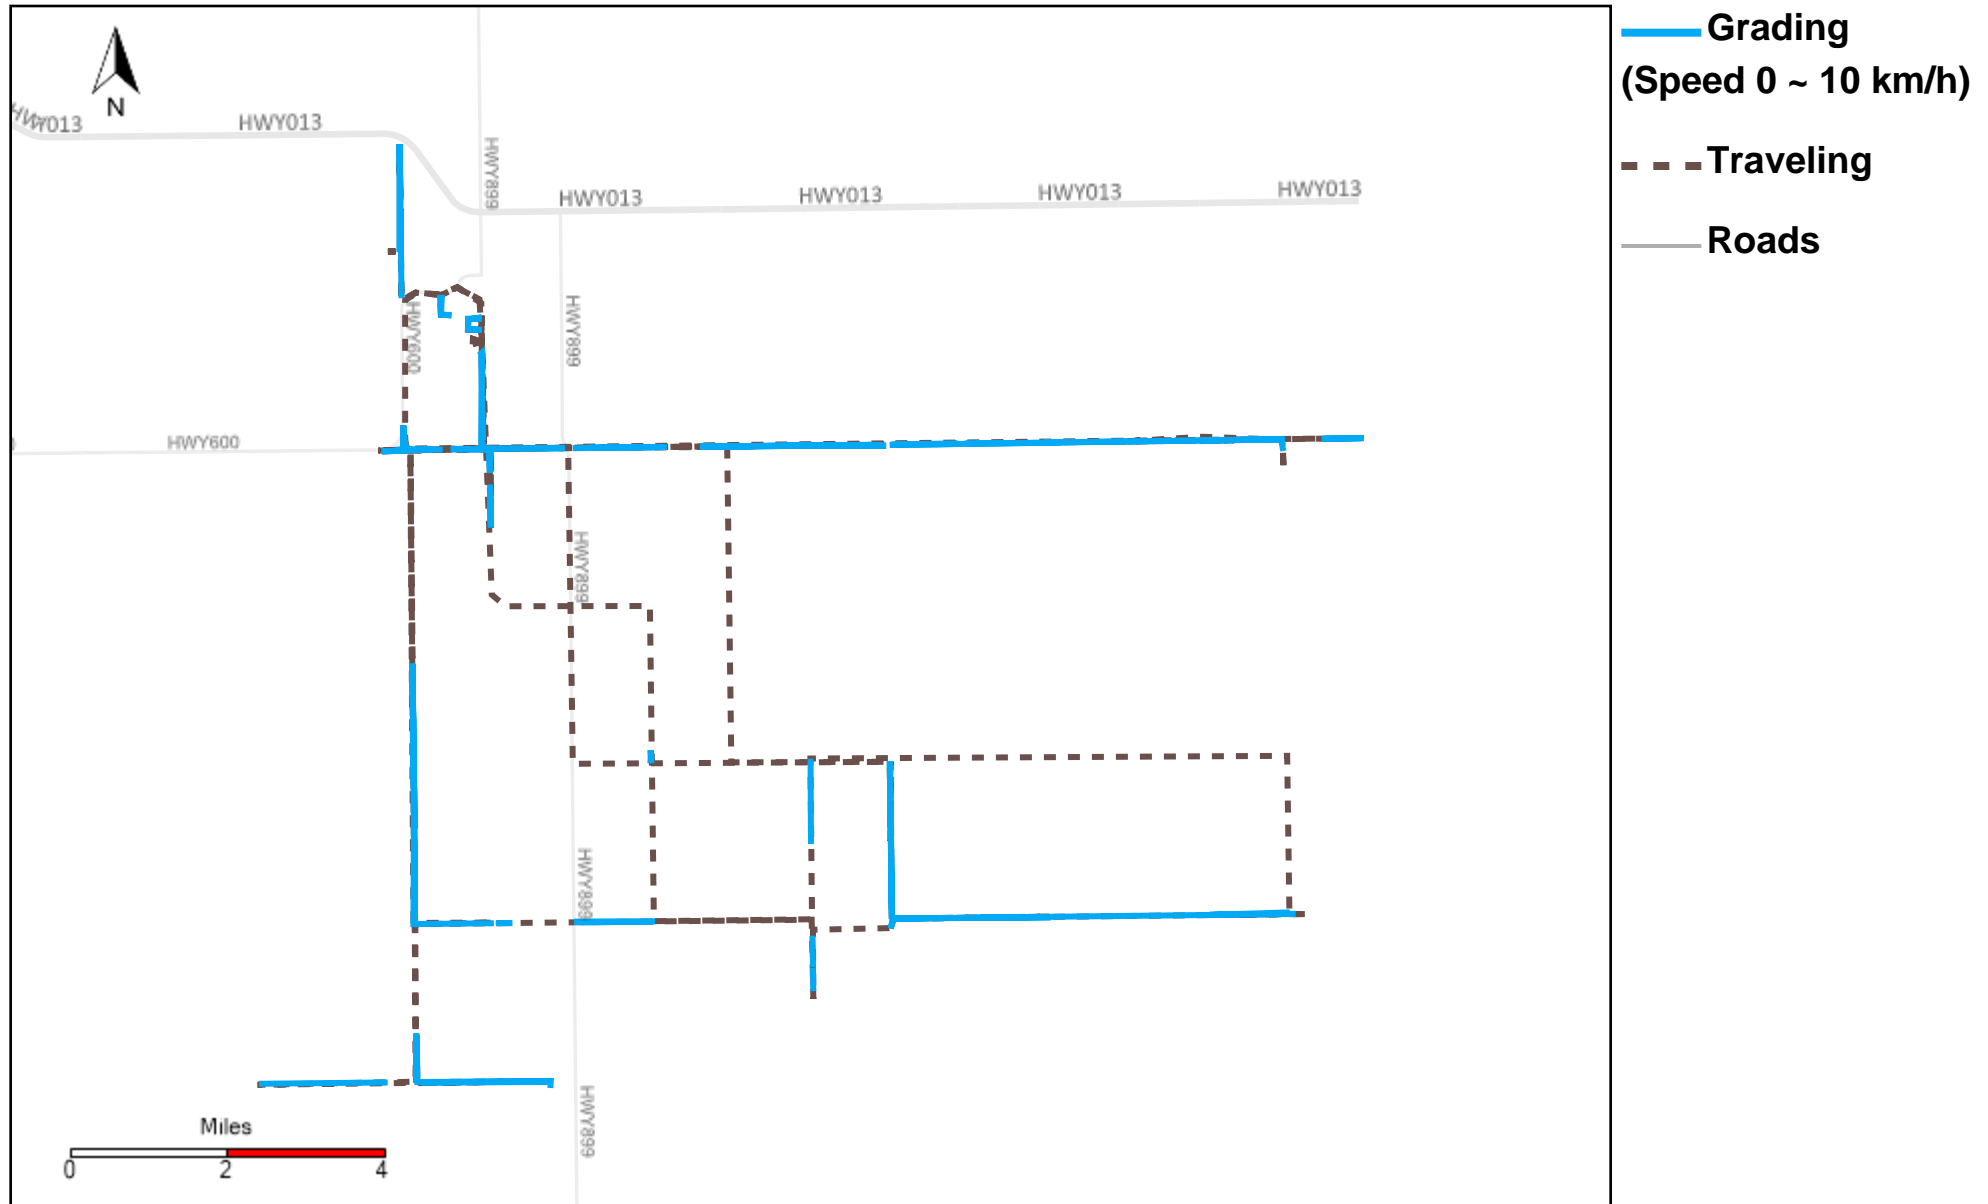

43-186_2023-09-10 ~ 2023-09-16 Tracking

Total Distance(km)	Total Hours	Work Distance(km)	Work Hours
471.15	50 hrs 9 min 28 sec	249.38	36 hrs 31 min 28 sec