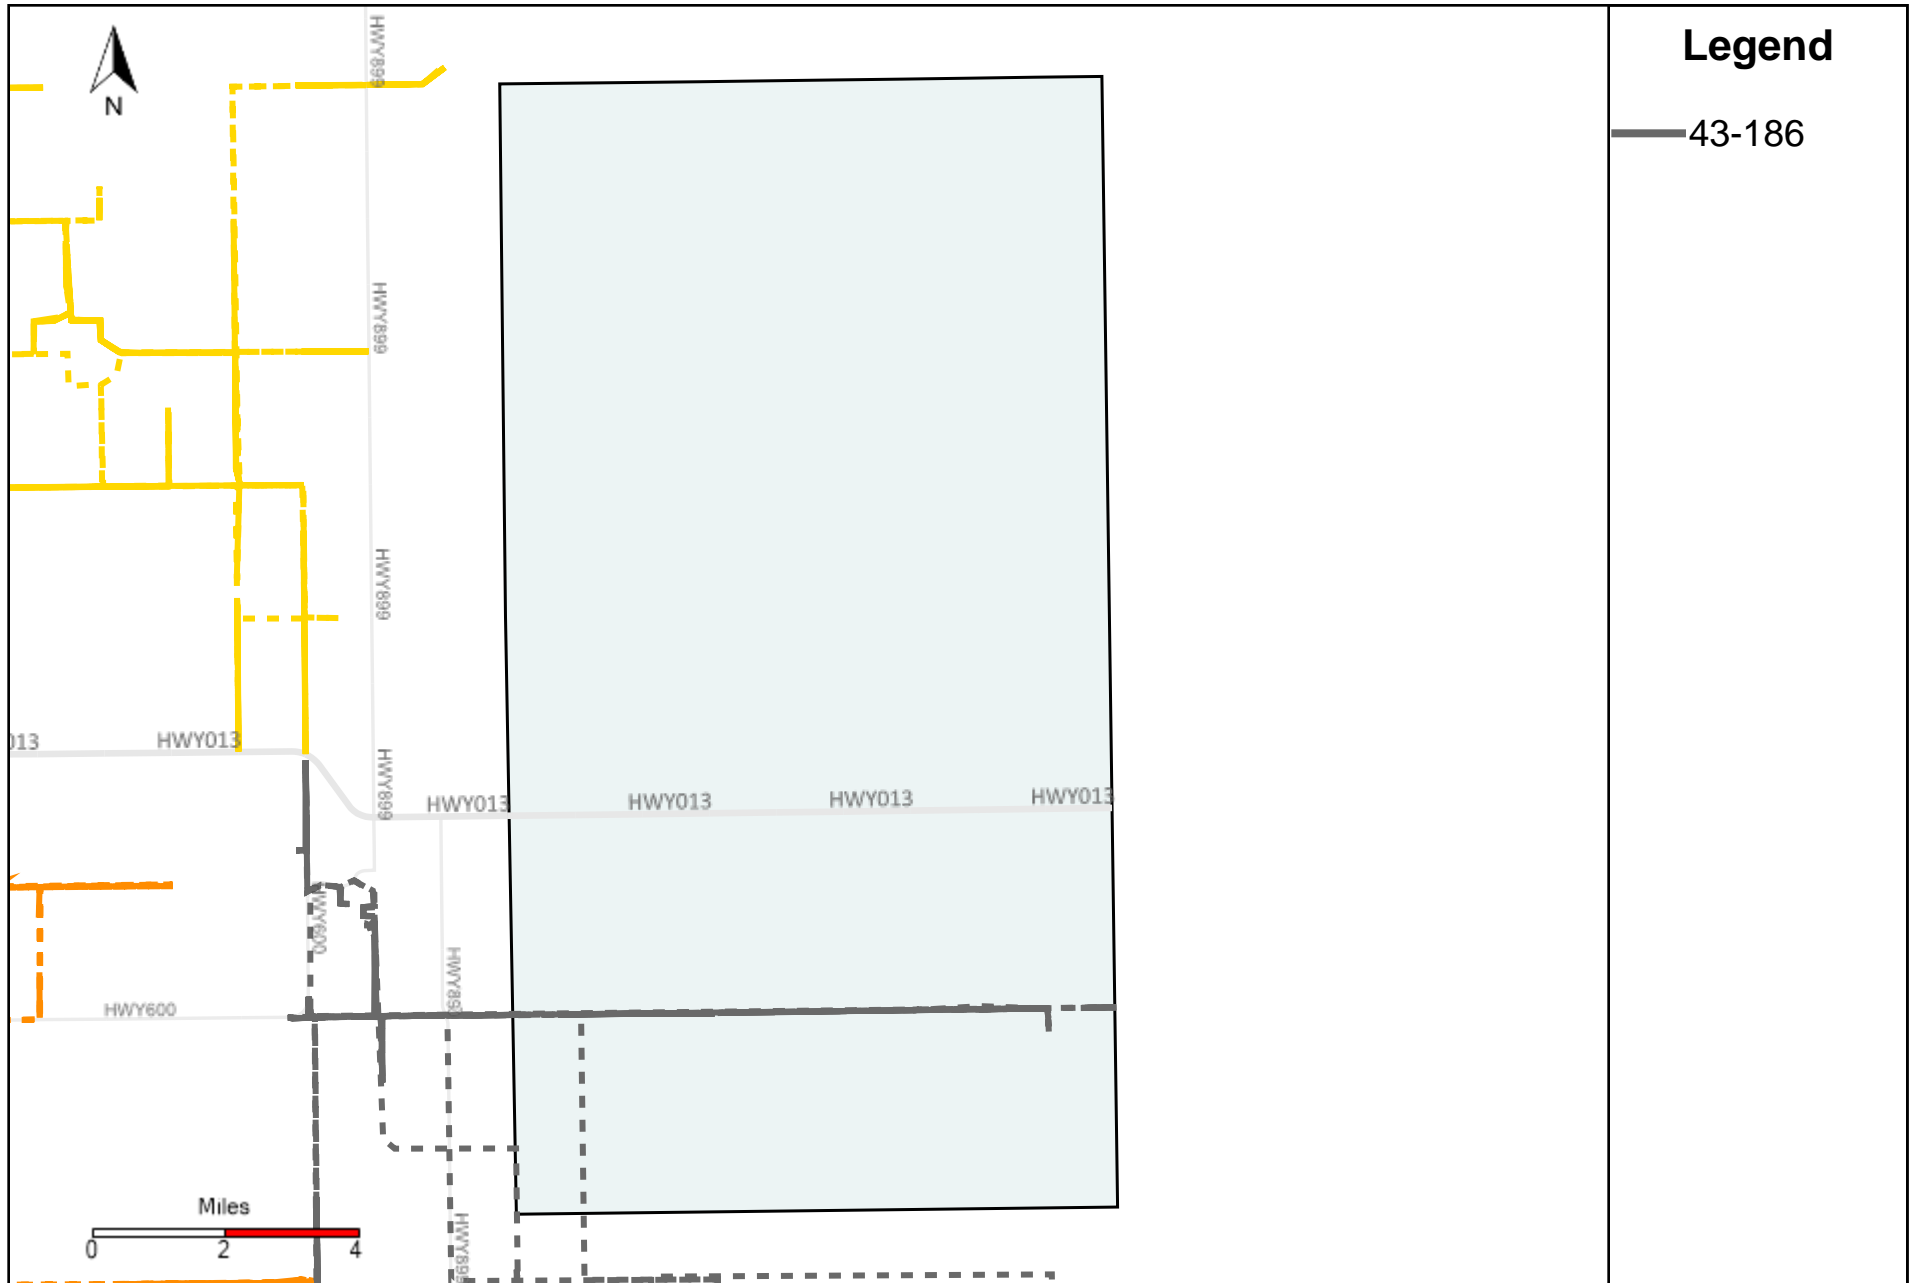

Vehicle Name List	Total Distance(km)	Total Hours
43-186	471.15	50 hrs 9 min 28 sec

Division: 3 Grader Report(2023-09-10 ~ 2023-09-16)

Vehicle Name List	Total Distance(km)	Total Hours
43-169, 43-183, 43-185, 43-186	2069.53	207 hrs 0 min 33 sec