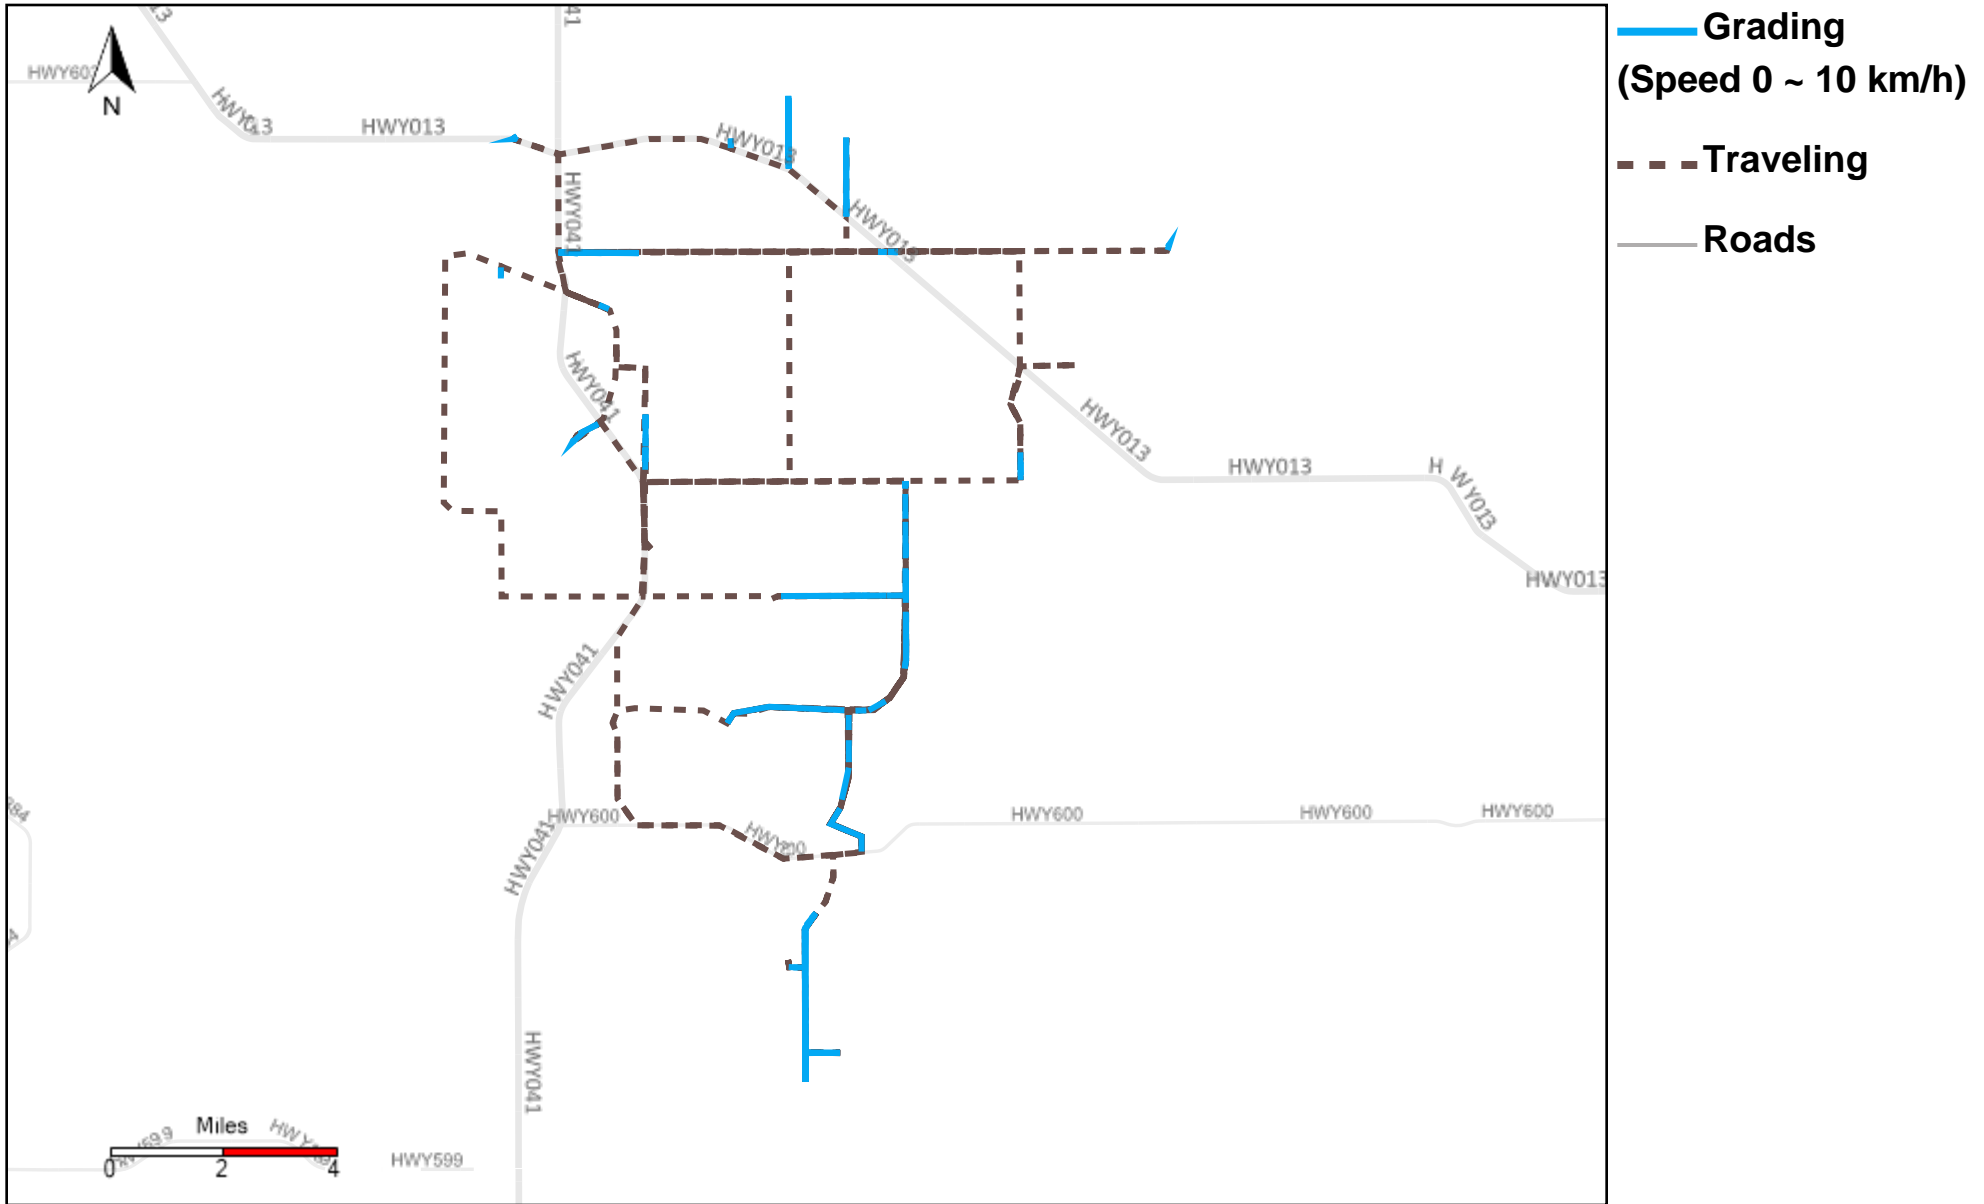

43-170_2023-09-10 ~ 2023-09-16 Tracking

Total Distance(km)	Total Hours	Work Distance(km)	Work Hours
537.18	40 hrs 38 min 32 sec	84.39	11 hrs 37 min 58 sec