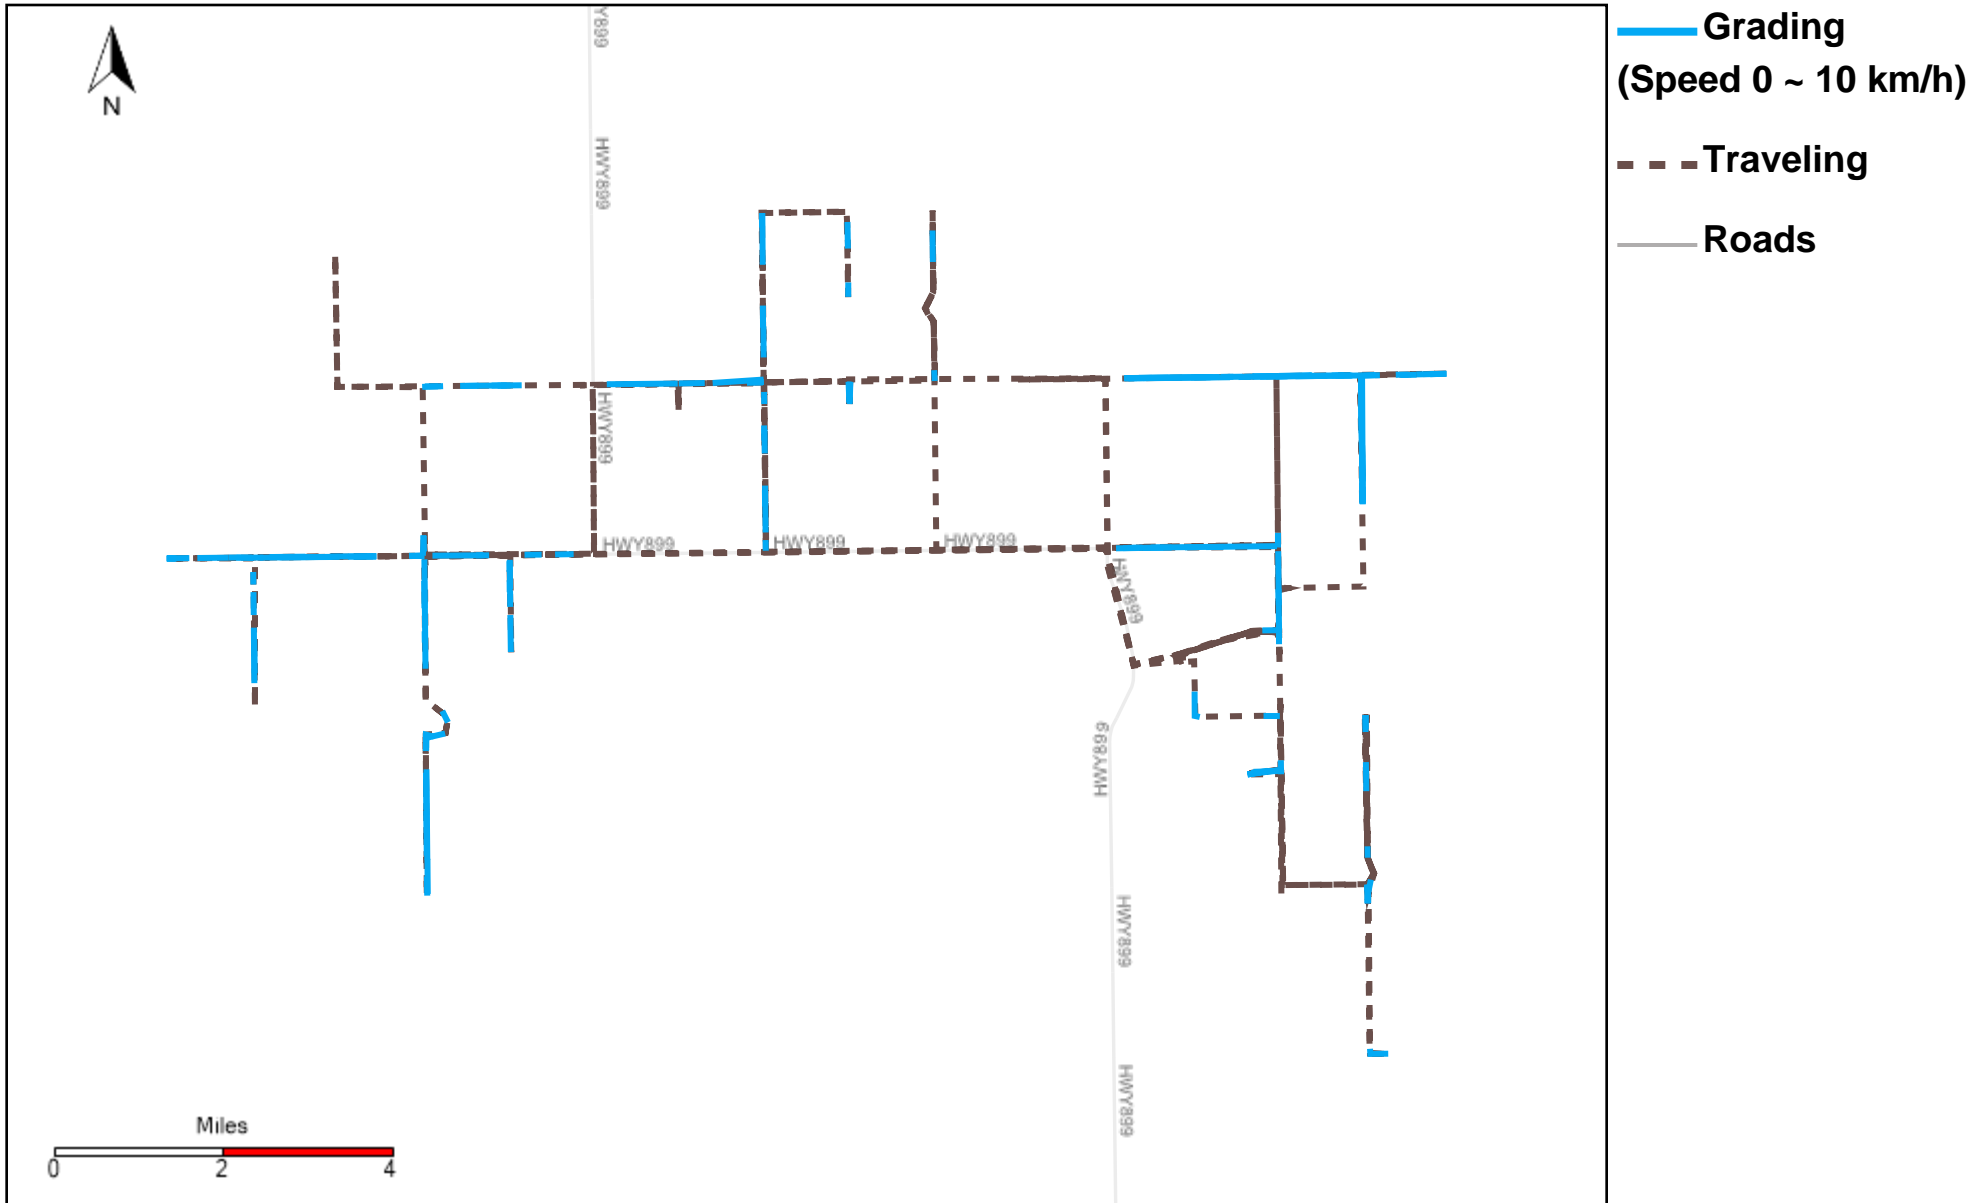

43-182_2023-09-10 ~ 2023-09-16 Tracking

Total Distance(km)	Total Hours	Work Distance(km)	Work Hours
464.85	49 hrs 32 min 5 sec	92.7	13 hrs 44 min 20 sec