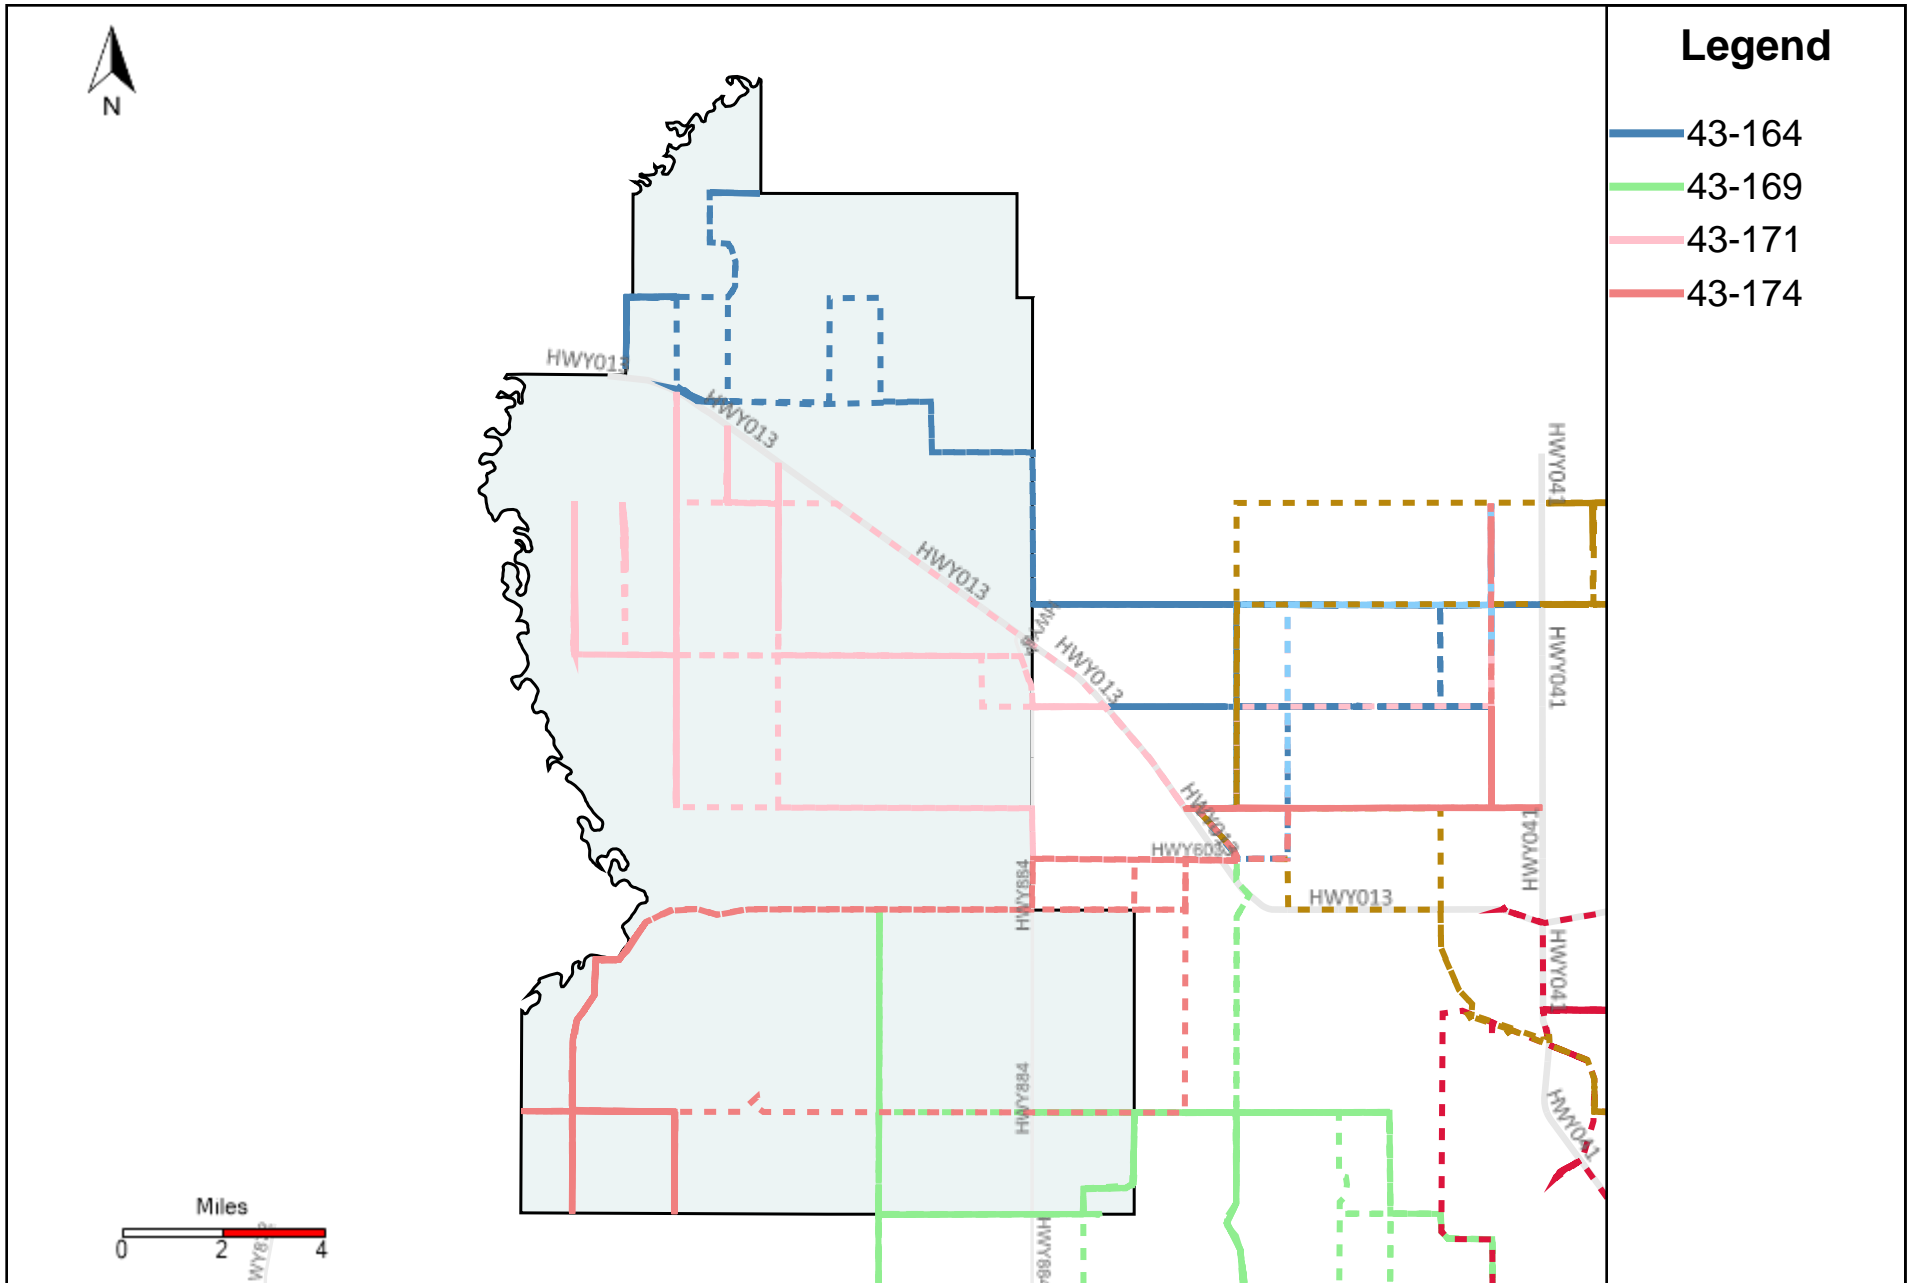

Division: 7 Grader Report(2023-09-10 ~ 2023-09-16)

Vehicle Name List	Total Distance(km)	Total Hours
43-164, 43-169, 43-171, 43-174	2003.24	192 hrs 6 min 46 sec