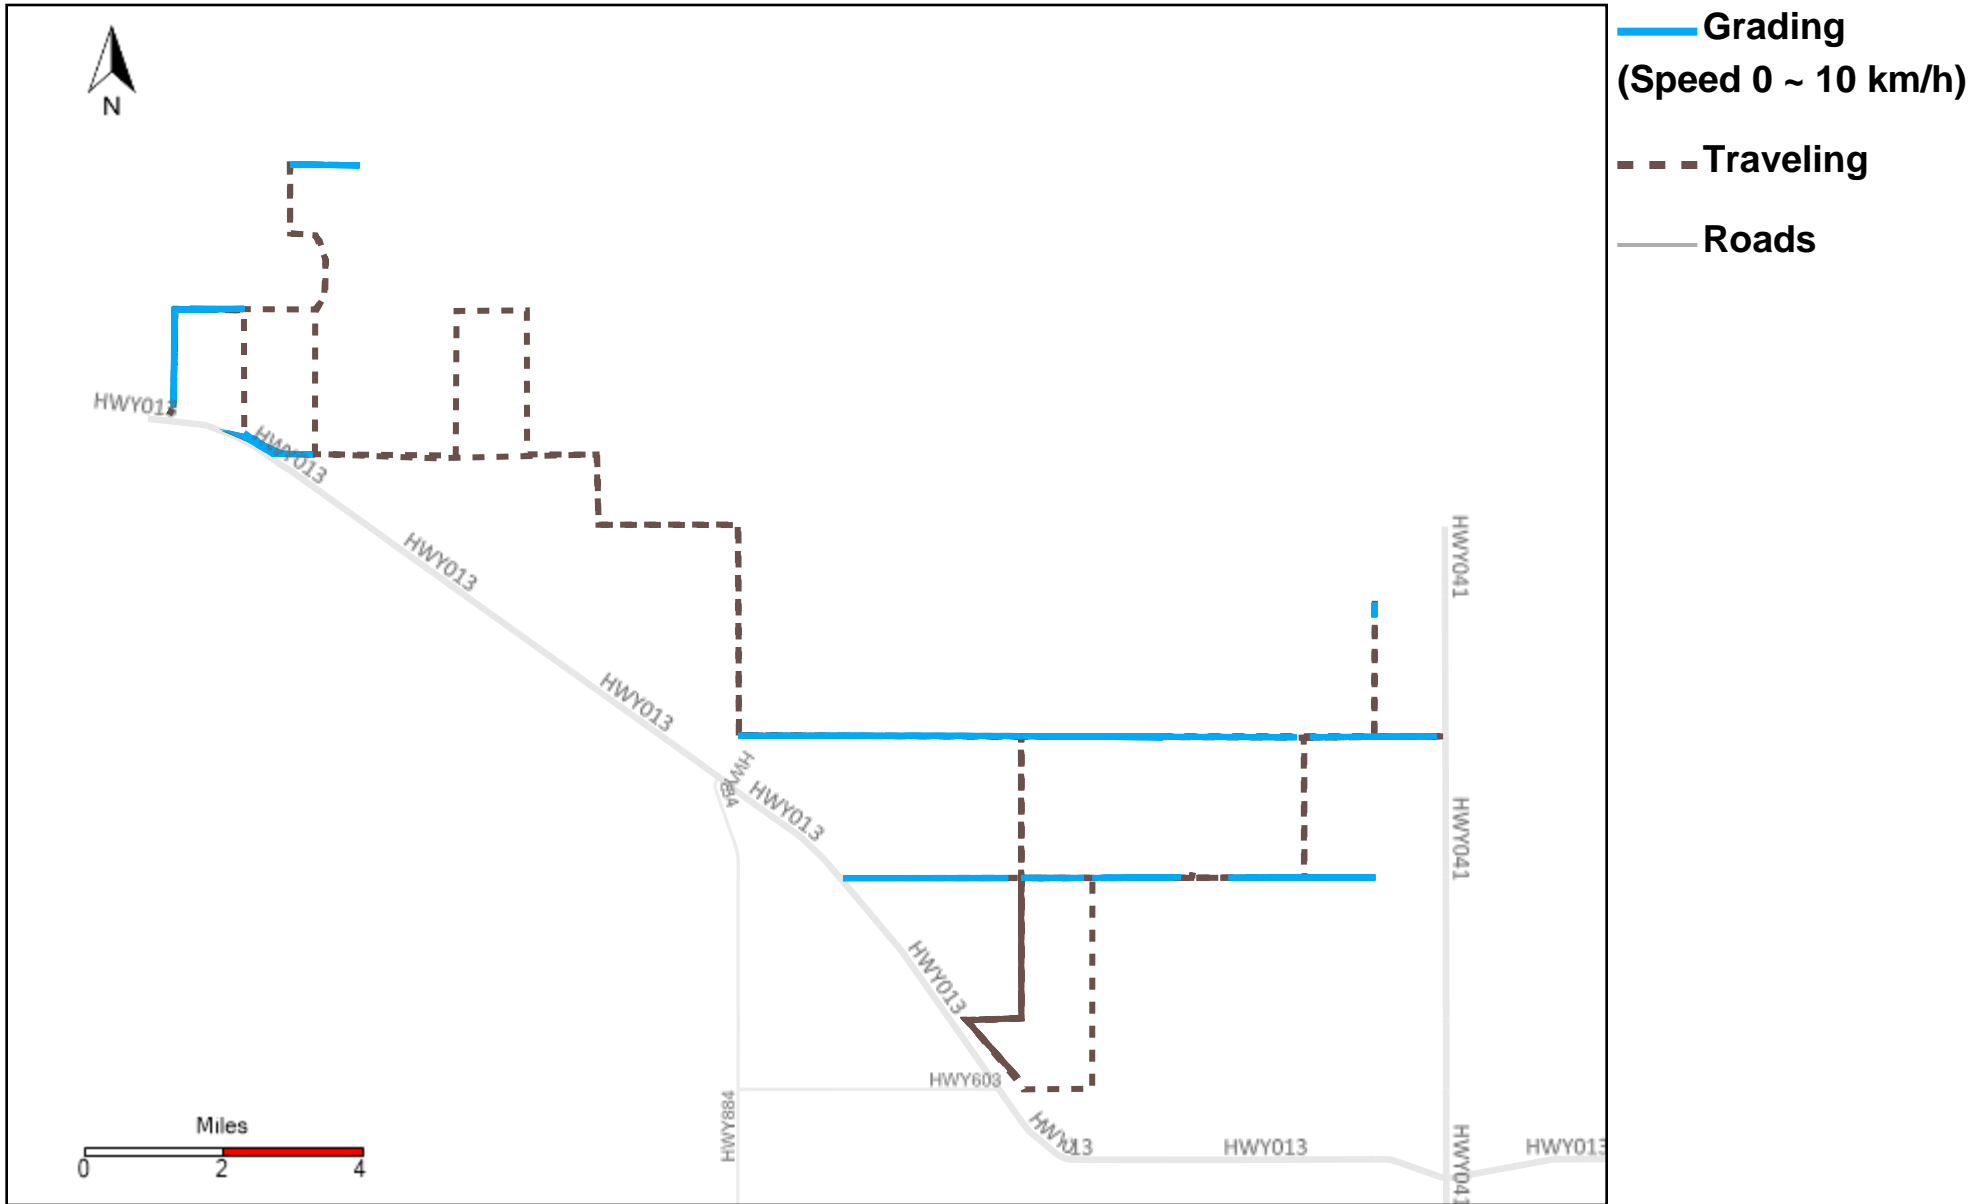

43-164_2023-09-10 ~ 2023-09-16 Tracking

Total Distance(km)	Total Hours	Work Distance(km)	Work Hours
433.21	50 hrs 25 min 32 sec	153.5	31 hrs 38 min 31 sec