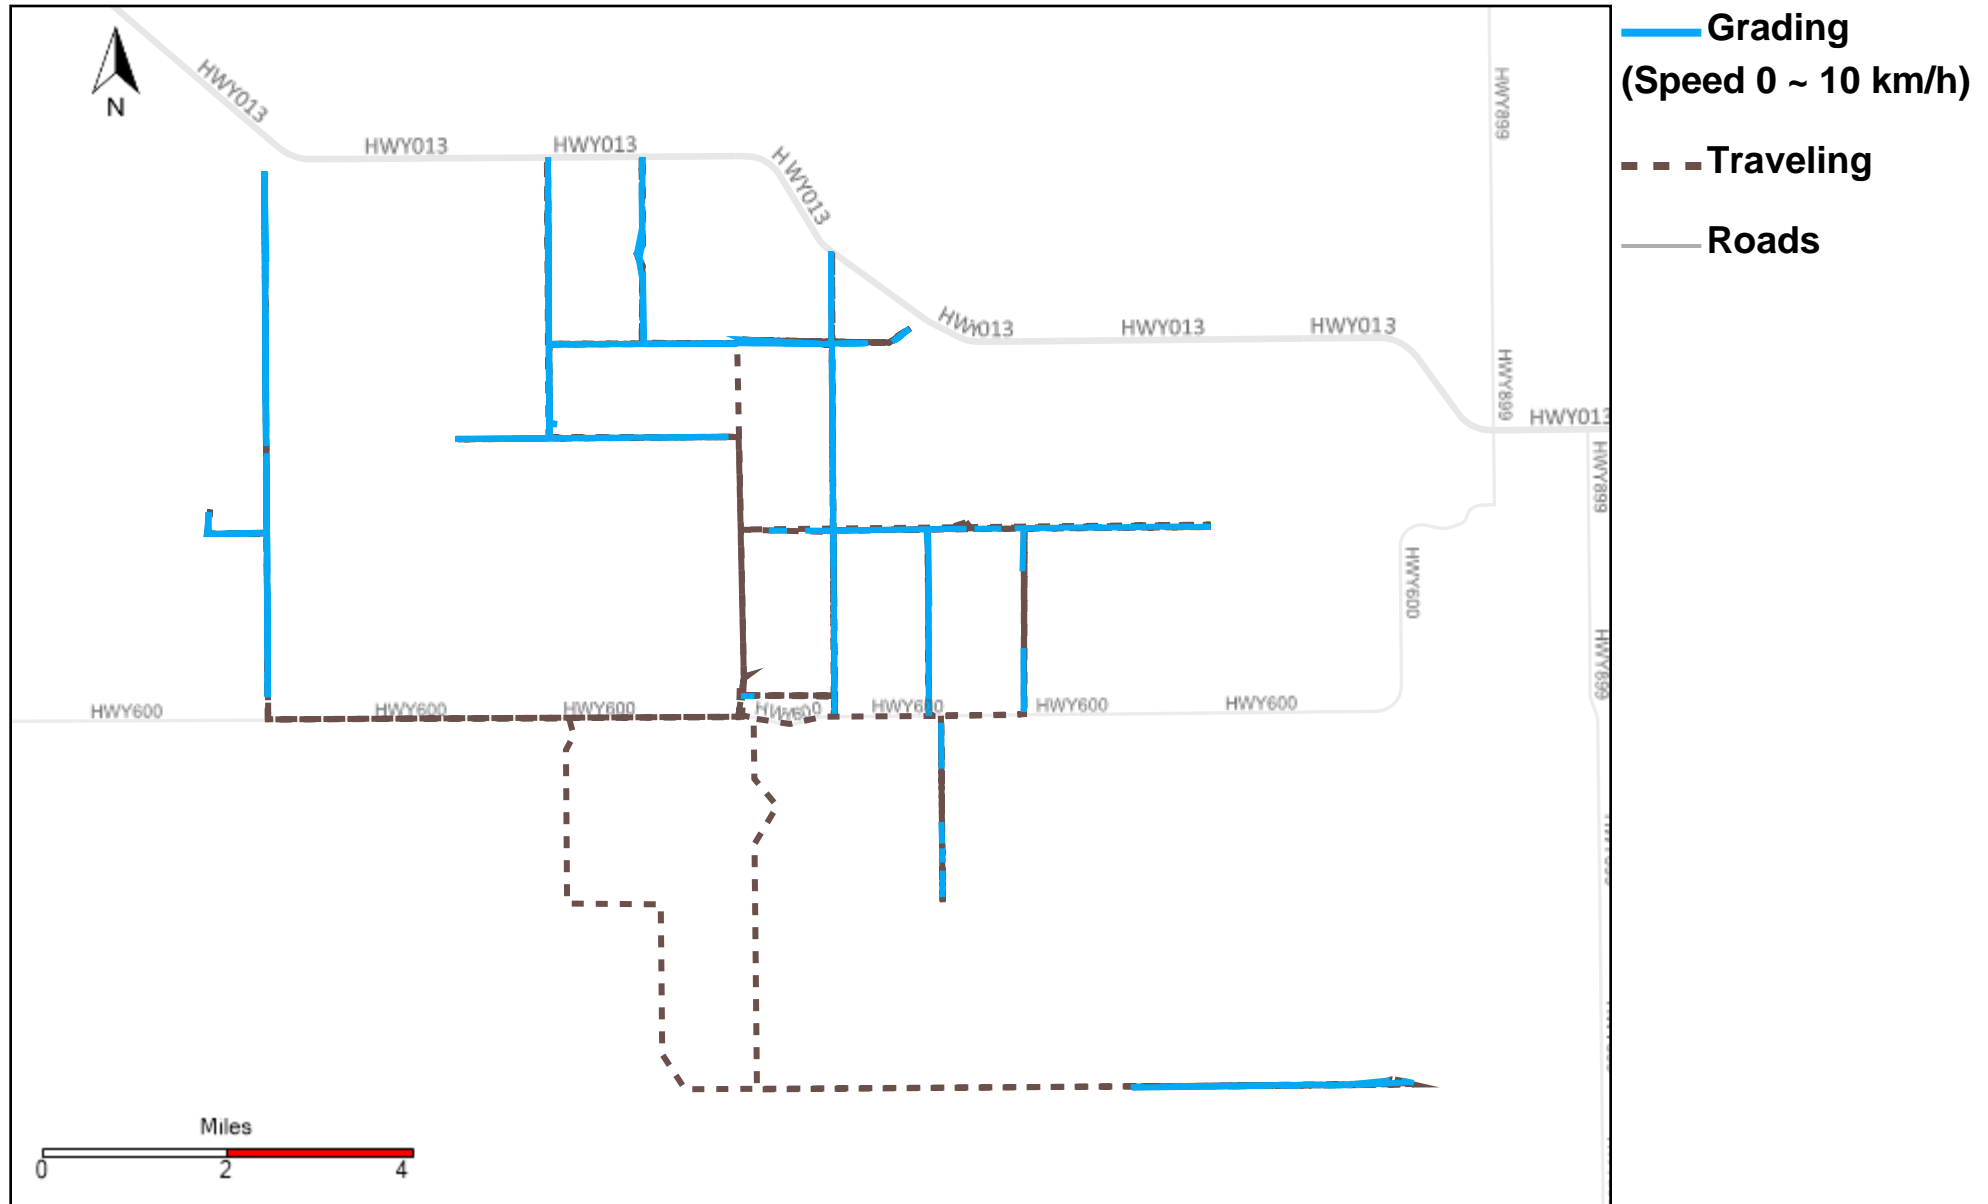

43-183_2023-09-10 ~ 2023-09-16 Tracking

Total Distance(km)	Total Hours	Work Distance(km)	Work Hours
433.93	48 hrs 21 min 9 sec	146.53	22 hrs 57 min 29 sec