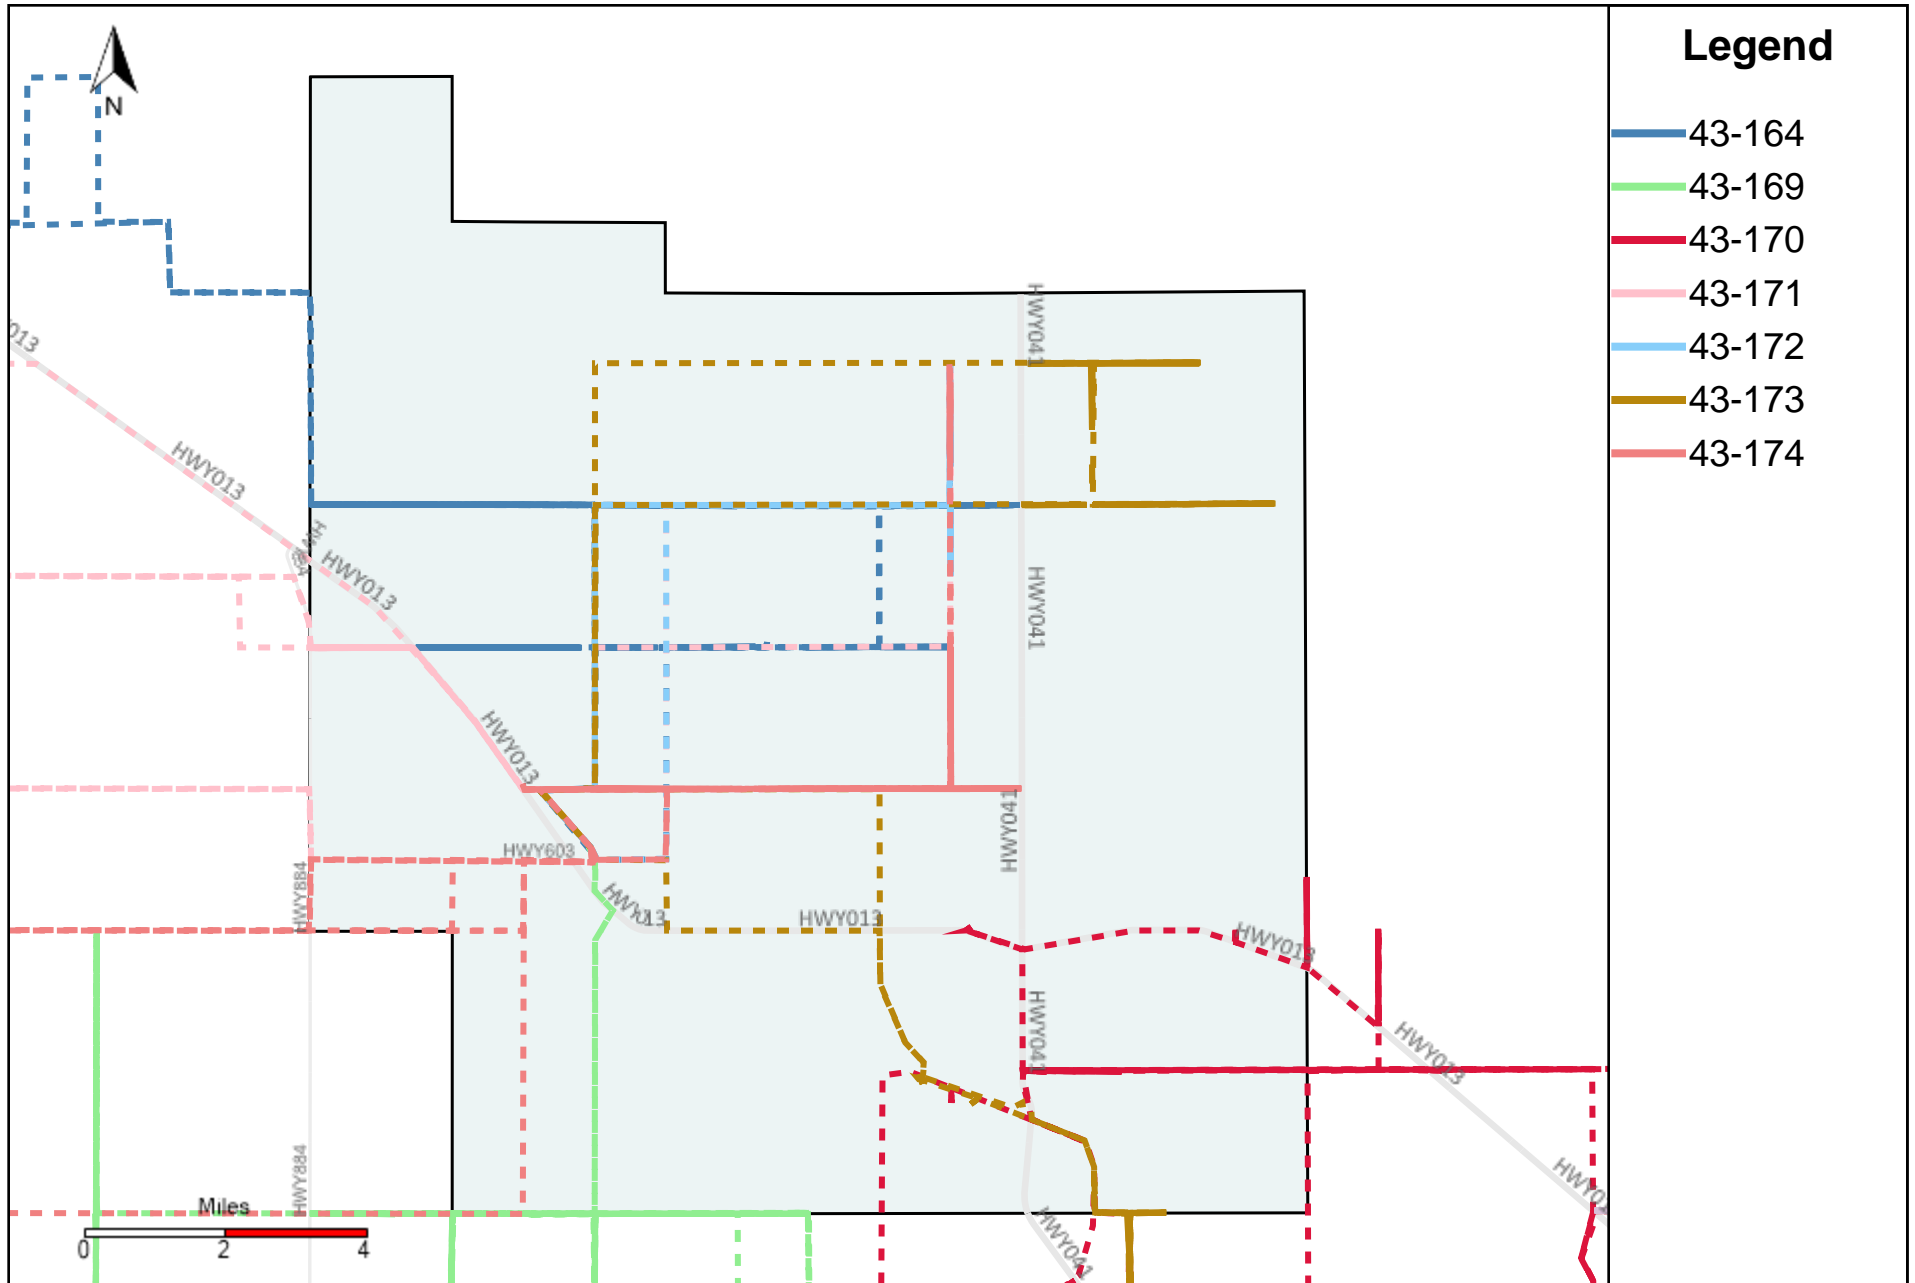

Division: 4 Grader Report(2023-09-10 ~ 2023-09-16)

Vehicle Name List	Total Distance(km)	Total Hours
43-170, 43-185, 43-187	1335.46	137 hrs 18 min 38 sec

Division: 5 Grader Report(2023-09-10 ~ 2023-09-16)

Vehicle Name List	Total Distance(km)	Total Hours
43-169, 43-170, 43-173, 43-183	1953.53	186 hrs 36 min 42 sec

Division: 6 Grader Report(2023-09-10 ~ 2023-09-16)

Vehicle Name List	Total Distance(km)	Total Hours
43-164, 43-169, 43-170, 43-171, 43-172, 43-173, 43-174	2972.23	294 hrs 56 min 22 sec