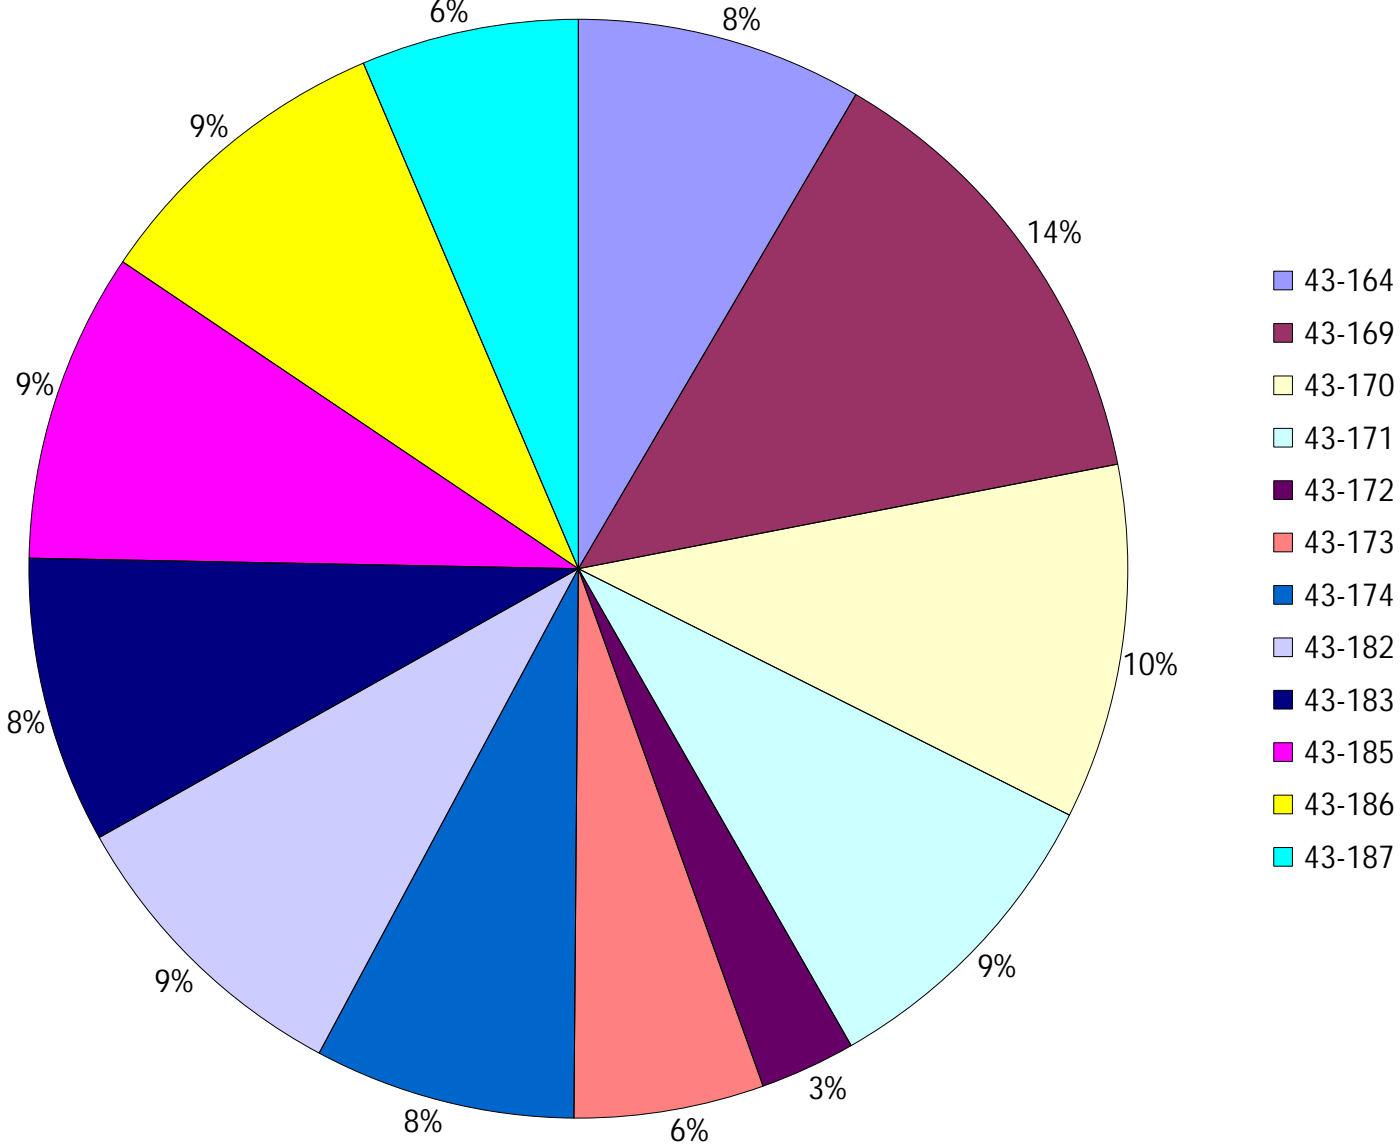

Provost Weekly Grader Report

From 9/10/2023 To 9/16/2023

9/16/2023

Vehicle	Total Distance(km)	Total Hours	Work Distance(km)	Work Hours
43-164	433.21	50 hrs 25 min 32 sec	153.5	31 hrs 38 min 31 sec
43-169	695.19	52 hrs 36 min 14 sec	129.12	19 hrs 24 min 40 sec
43-170	537.18	40 hrs 38 min 32 sec	84.39	11 hrs 37 min 58 sec
43-171	479.47	45 hrs 42 min 45 sec	182.43	28 hrs 42 min 27 sec
43-172	144.58	17 hrs 10 min 17 sec	49.65	9 hrs 25 min 9 sec
43-173	287.23	45 hrs 0 min 47 sec	134.73	32 hrs 31 min 52 sec
43-174	395.38	43 hrs 22 min 15 sec	178.5	28 hrs 24 min 14 sec
43-182	464.85	49 hrs 32 min 5 sec	92.7	13 hrs 44 min 20 sec
43-183	433.93	48 hrs 21 min 9 sec	146.53	22 hrs 57 min 29 sec
43-185	469.26	55 hrs 53 min 42 sec	268.97	42 hrs 49 min 57 sec
43-186	471.15	50 hrs 9 min 28 sec	249.38	36 hrs 31 min 28 sec
43-187	329.03	40 hrs 46 min 24 sec	197.88	34 hrs 10 min 17 sec
Total:	5140.45	539 hrs 39 min 10 sec	1867.77	311 hrs 58 min 22 sec

Vehicle Distance Vs Total Distance (%) From 9/10/2023 To 9/16/2023

Provost Weekly Grader Report