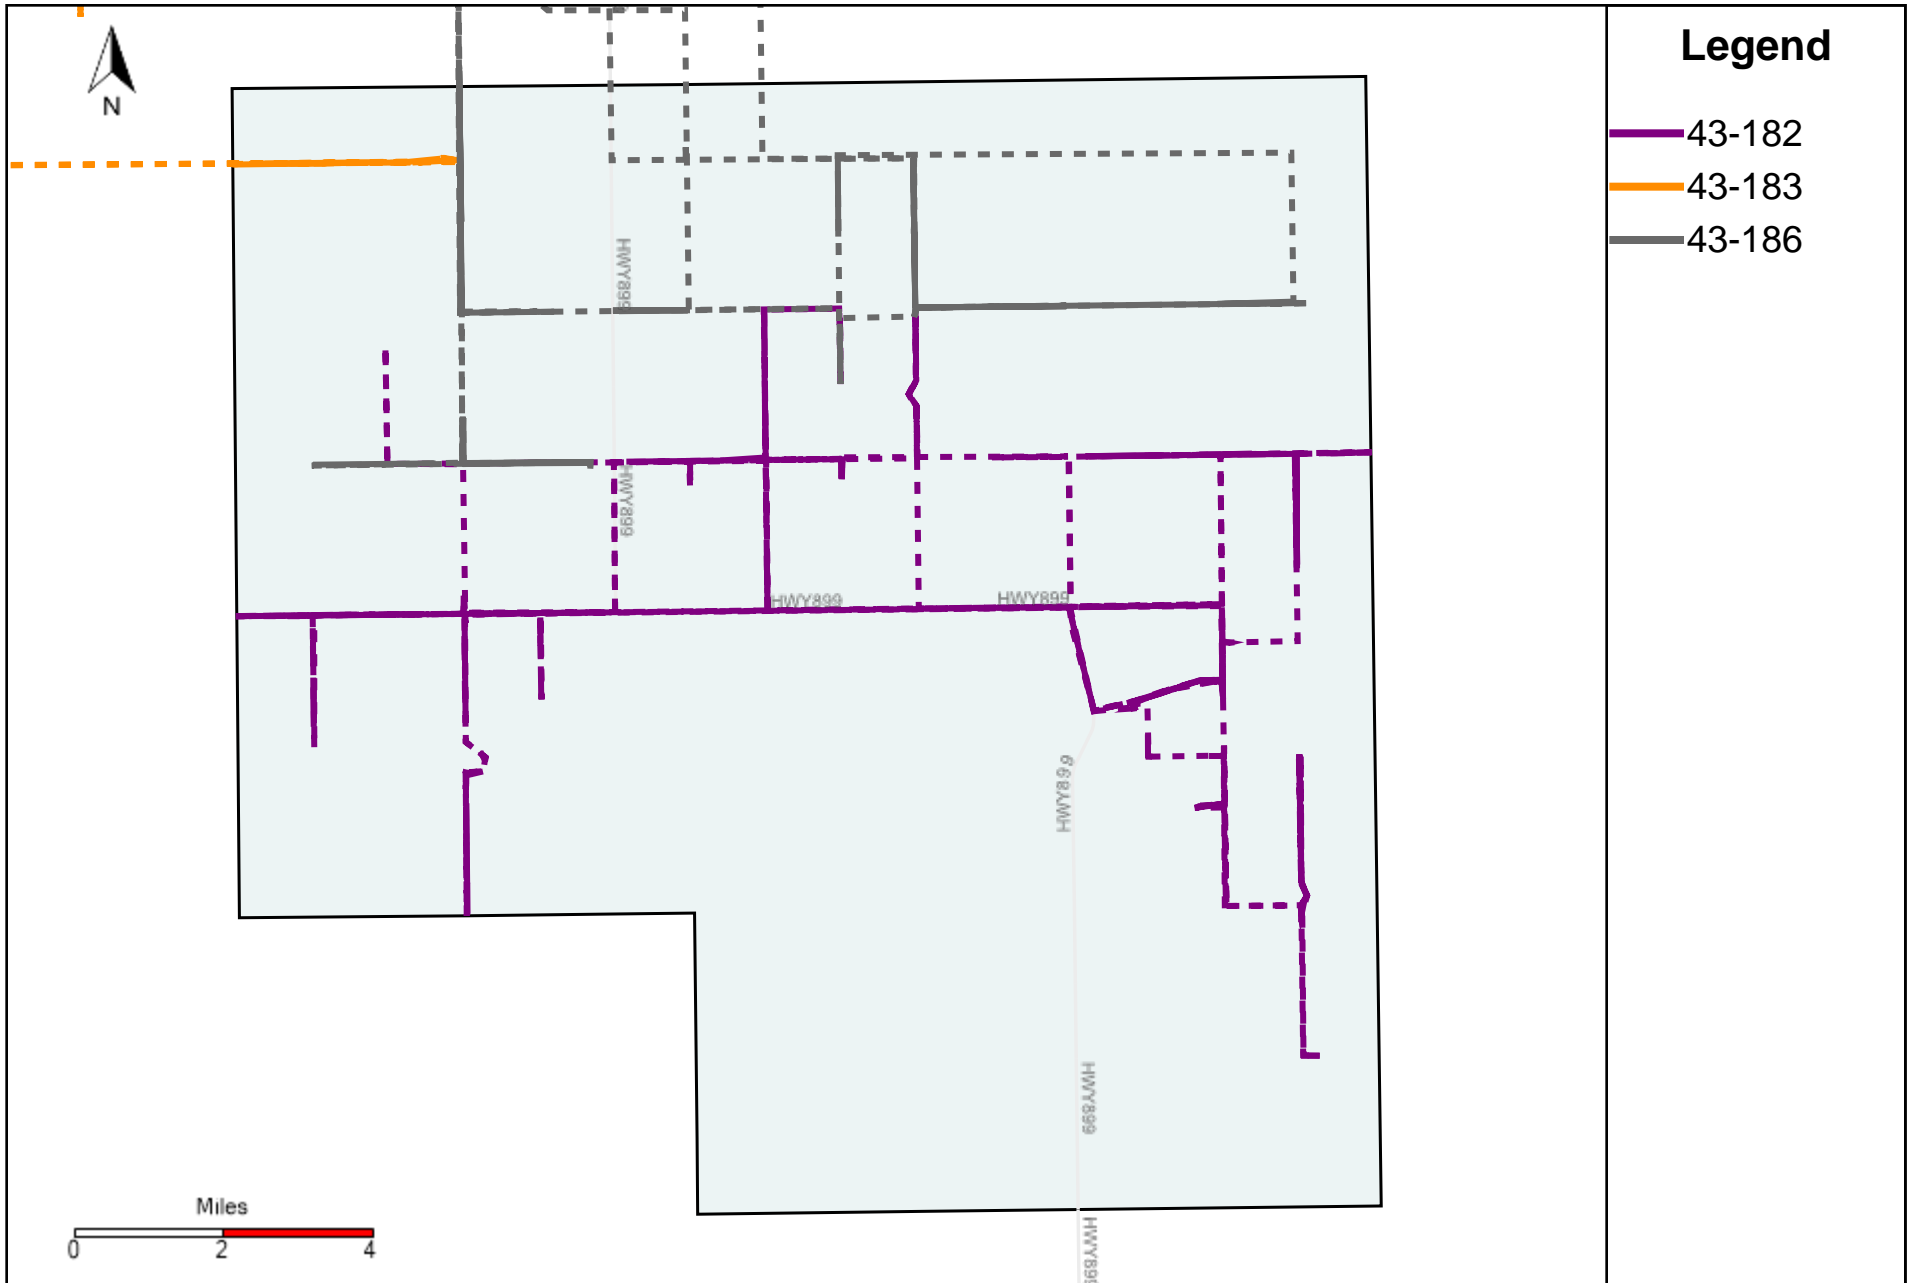

Division: 1 Grader Report(2023-09-10 ~ 2023-09-16)

Vehicle Name List	Total Distance(km)	Total Hours
43-182, 43-183, 43-186	1369.93	148 hrs 2 min 42 sec