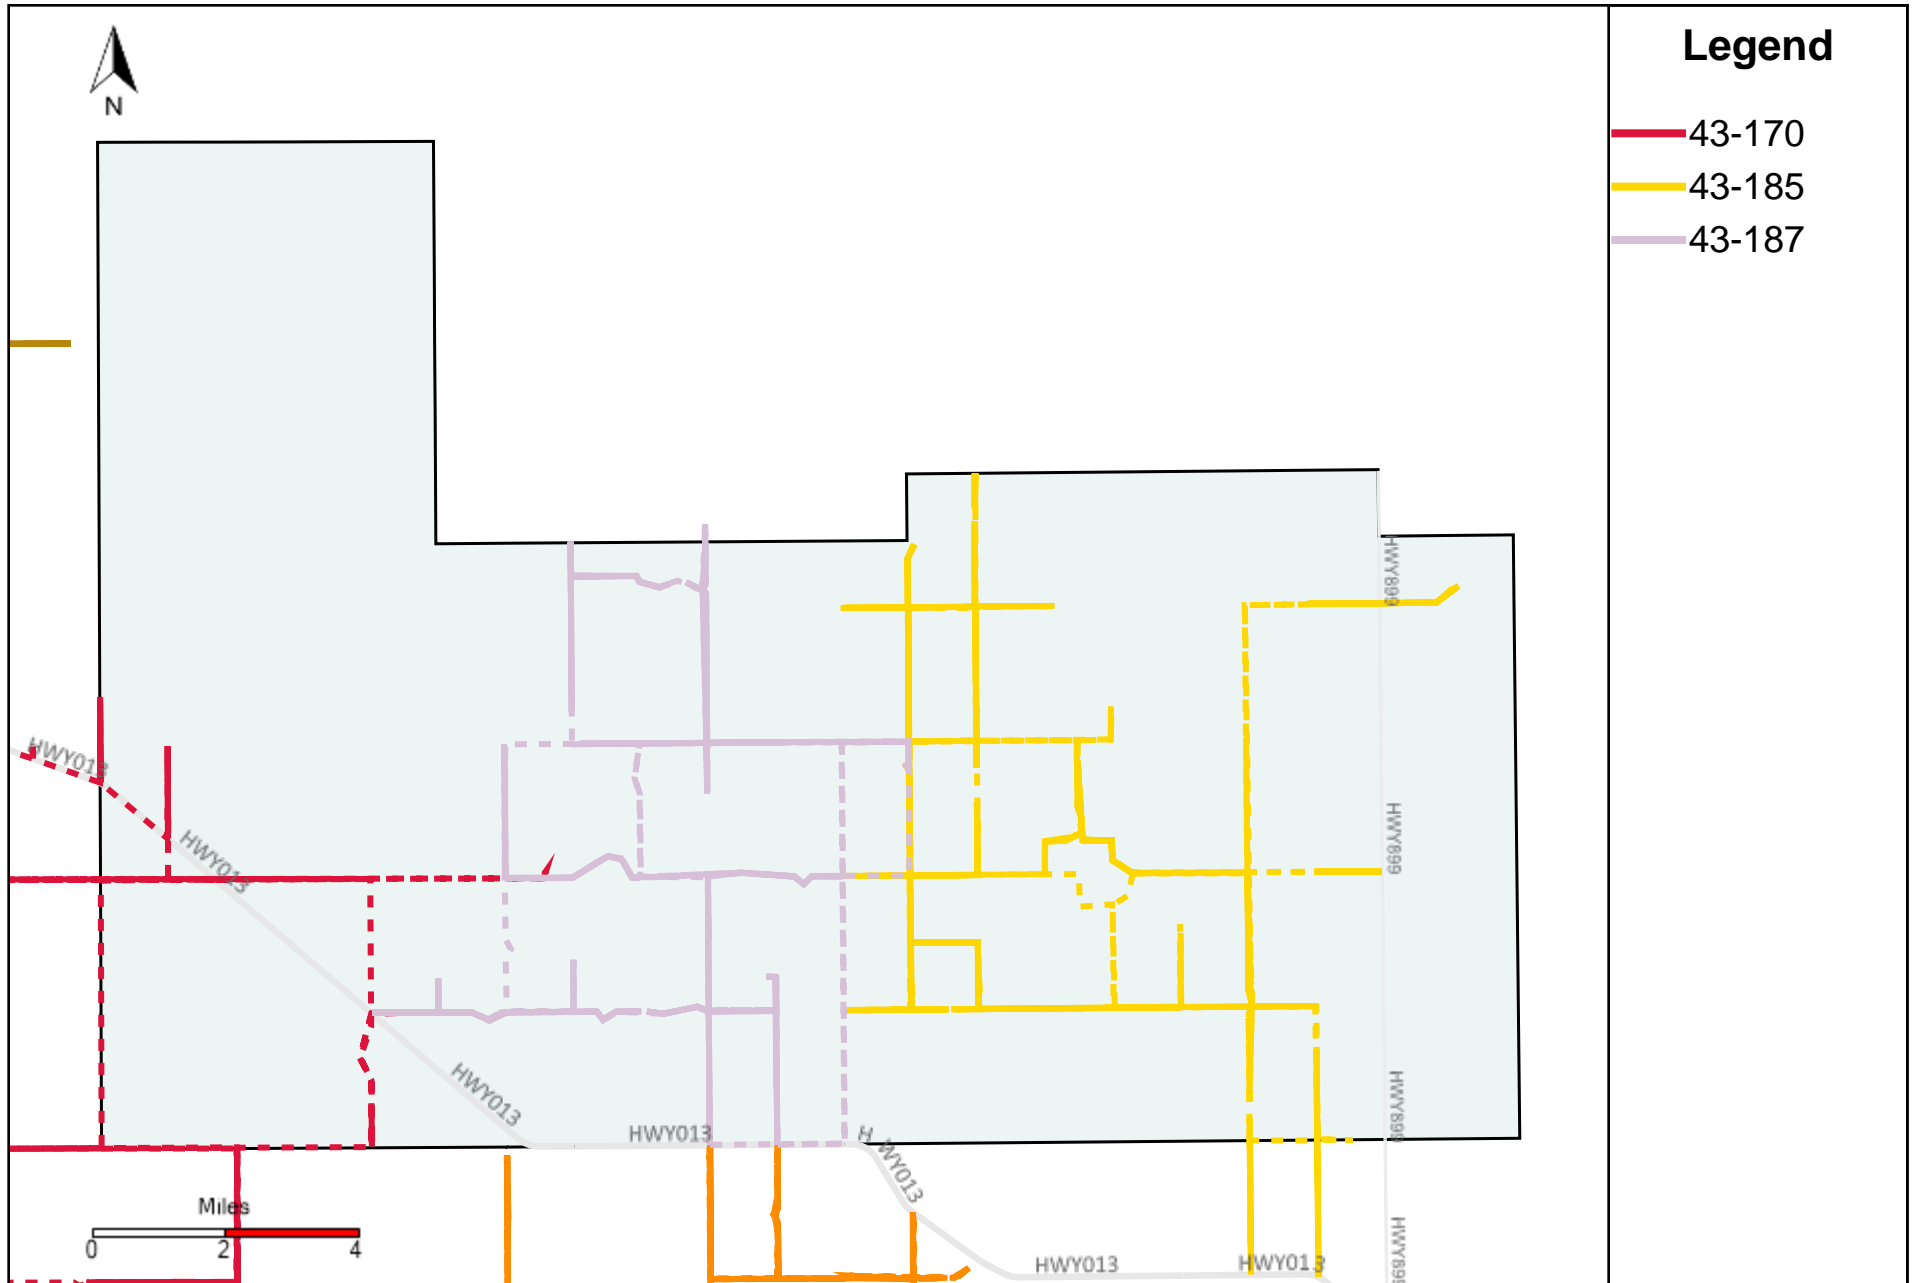

Division: 1 Grader Report(2023-09-10 ~ 2023-09-16)

Vehicle Name List	Total Distance(km)	Total Hours
43-182, 43-183, 43-186	1369.93	148 hrs 2 min 42 sec

Division: 2 Grader Report(2023-09-10 ~ 2023-09-16)

Vehicle Name List	Total Distance(km)	Total Hours
43-186	471.15	50 hrs 9 min 28 sec

Division: 3 Grader Report(2023-09-10 ~ 2023-09-16)

Vehicle Name List	Total Distance(km)	Total Hours
43-169, 43-183, 43-185, 43-186	2069.53	207 hrs 0 min 33 sec

Division: 4 Grader Report(2023-09-10 ~ 2023-09-16)

Vehicle Name List	Total Distance(km)	Total Hours
43-170, 43-185, 43-187	1335.46	137 hrs 18 min 38 sec

Division: 5 Grader Report(2023-09-10 ~ 2023-09-16)

Vehicle Name List	Total Distance(km)	Total Hours
43-169, 43-170, 43-173, 43-183	1953.53	186 hrs 36 min 42 sec

Division: 6 Grader Report(2023-09-10 ~ 2023-09-16)

Vehicle Name List	Total Distance(km)	Total Hours
43-164, 43-169, 43-170, 43-171, 43-172, 43-173, 43-174	2972.23	294 hrs 56 min 22 sec