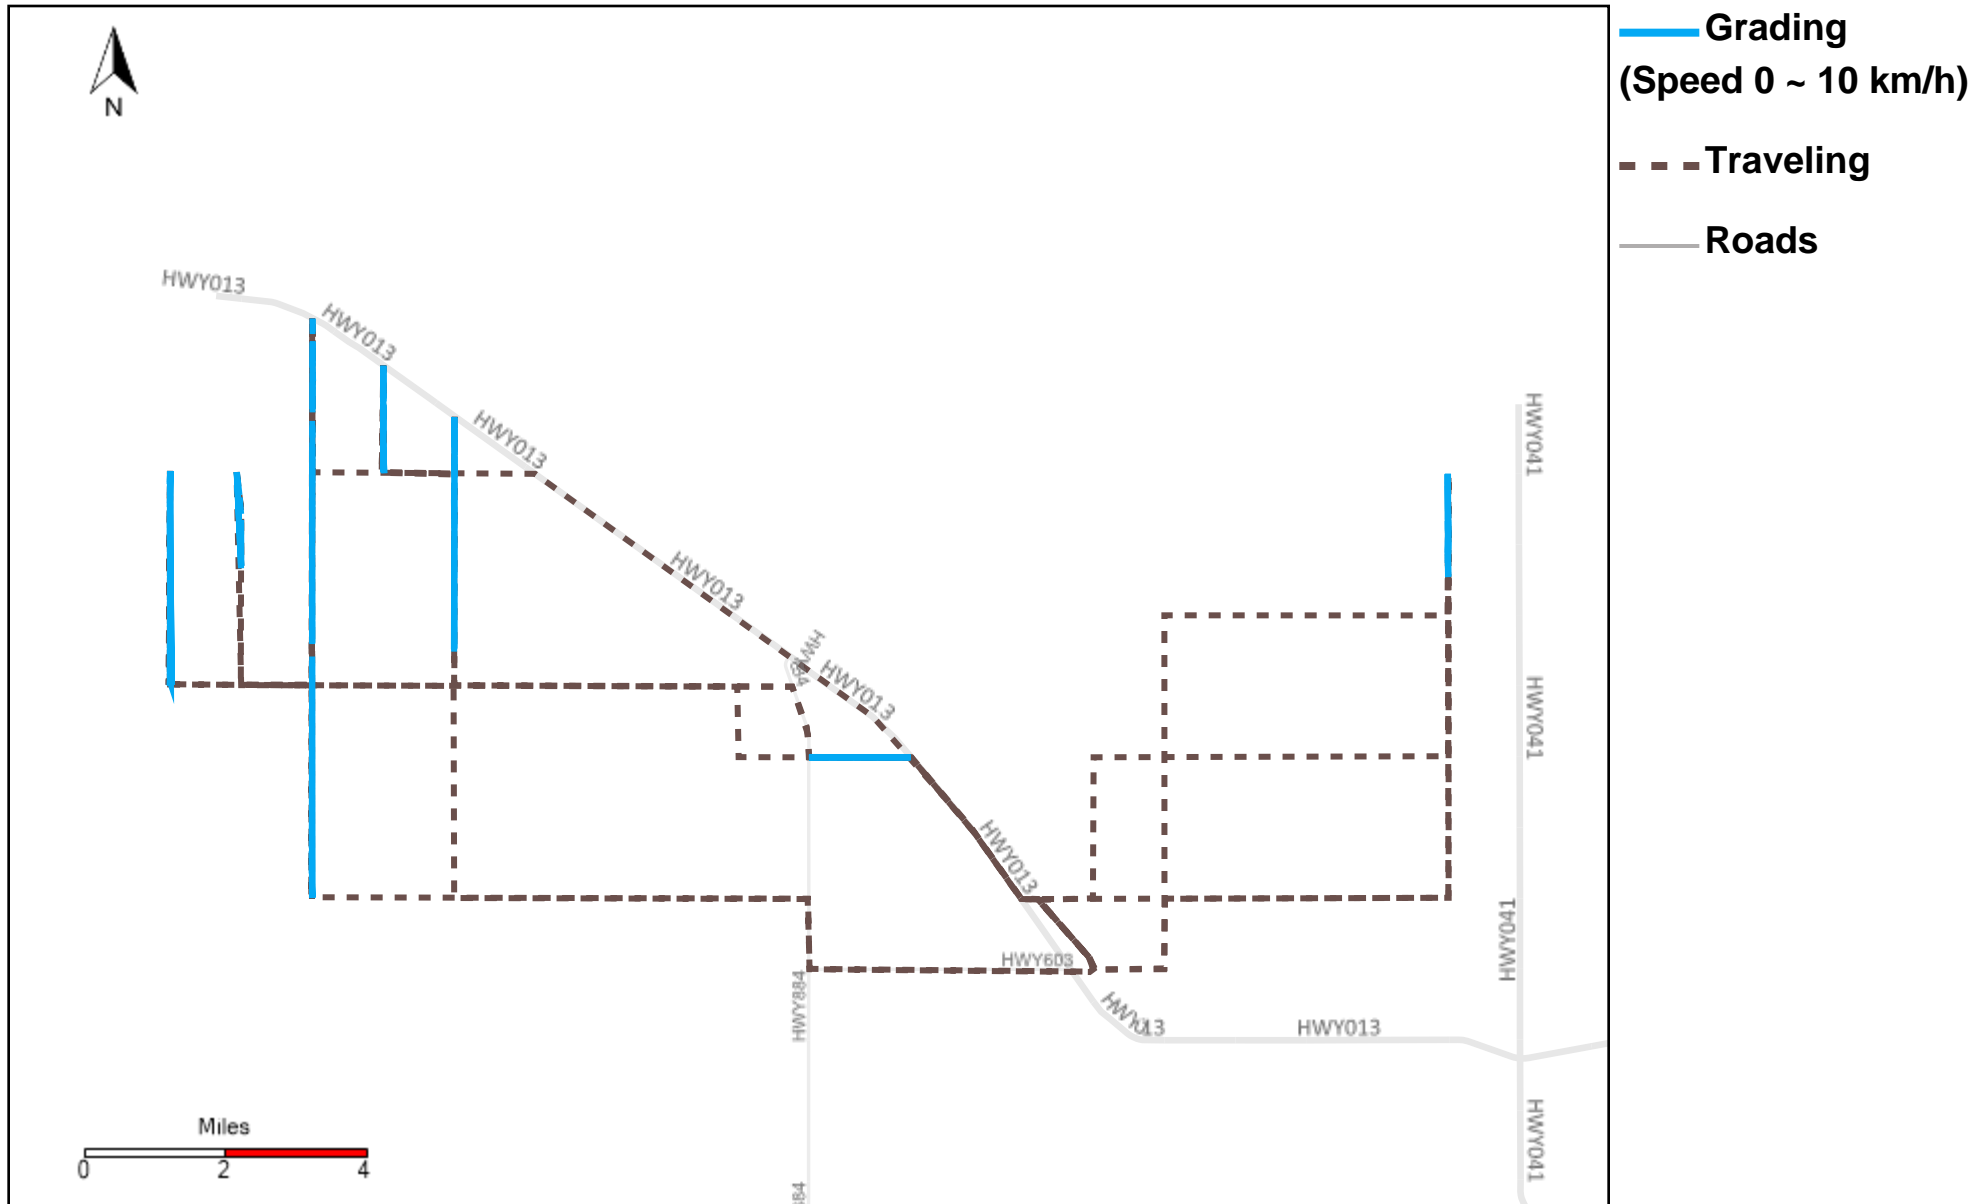

43-171_2023-09-10 ~ 2023-09-16 Tracking

Total Distance(km)	Total Hours	Work Distance(km)	Work Hours
479.47	45 hrs 42 min 45 sec	182.43	28 hrs 42 min 27 sec