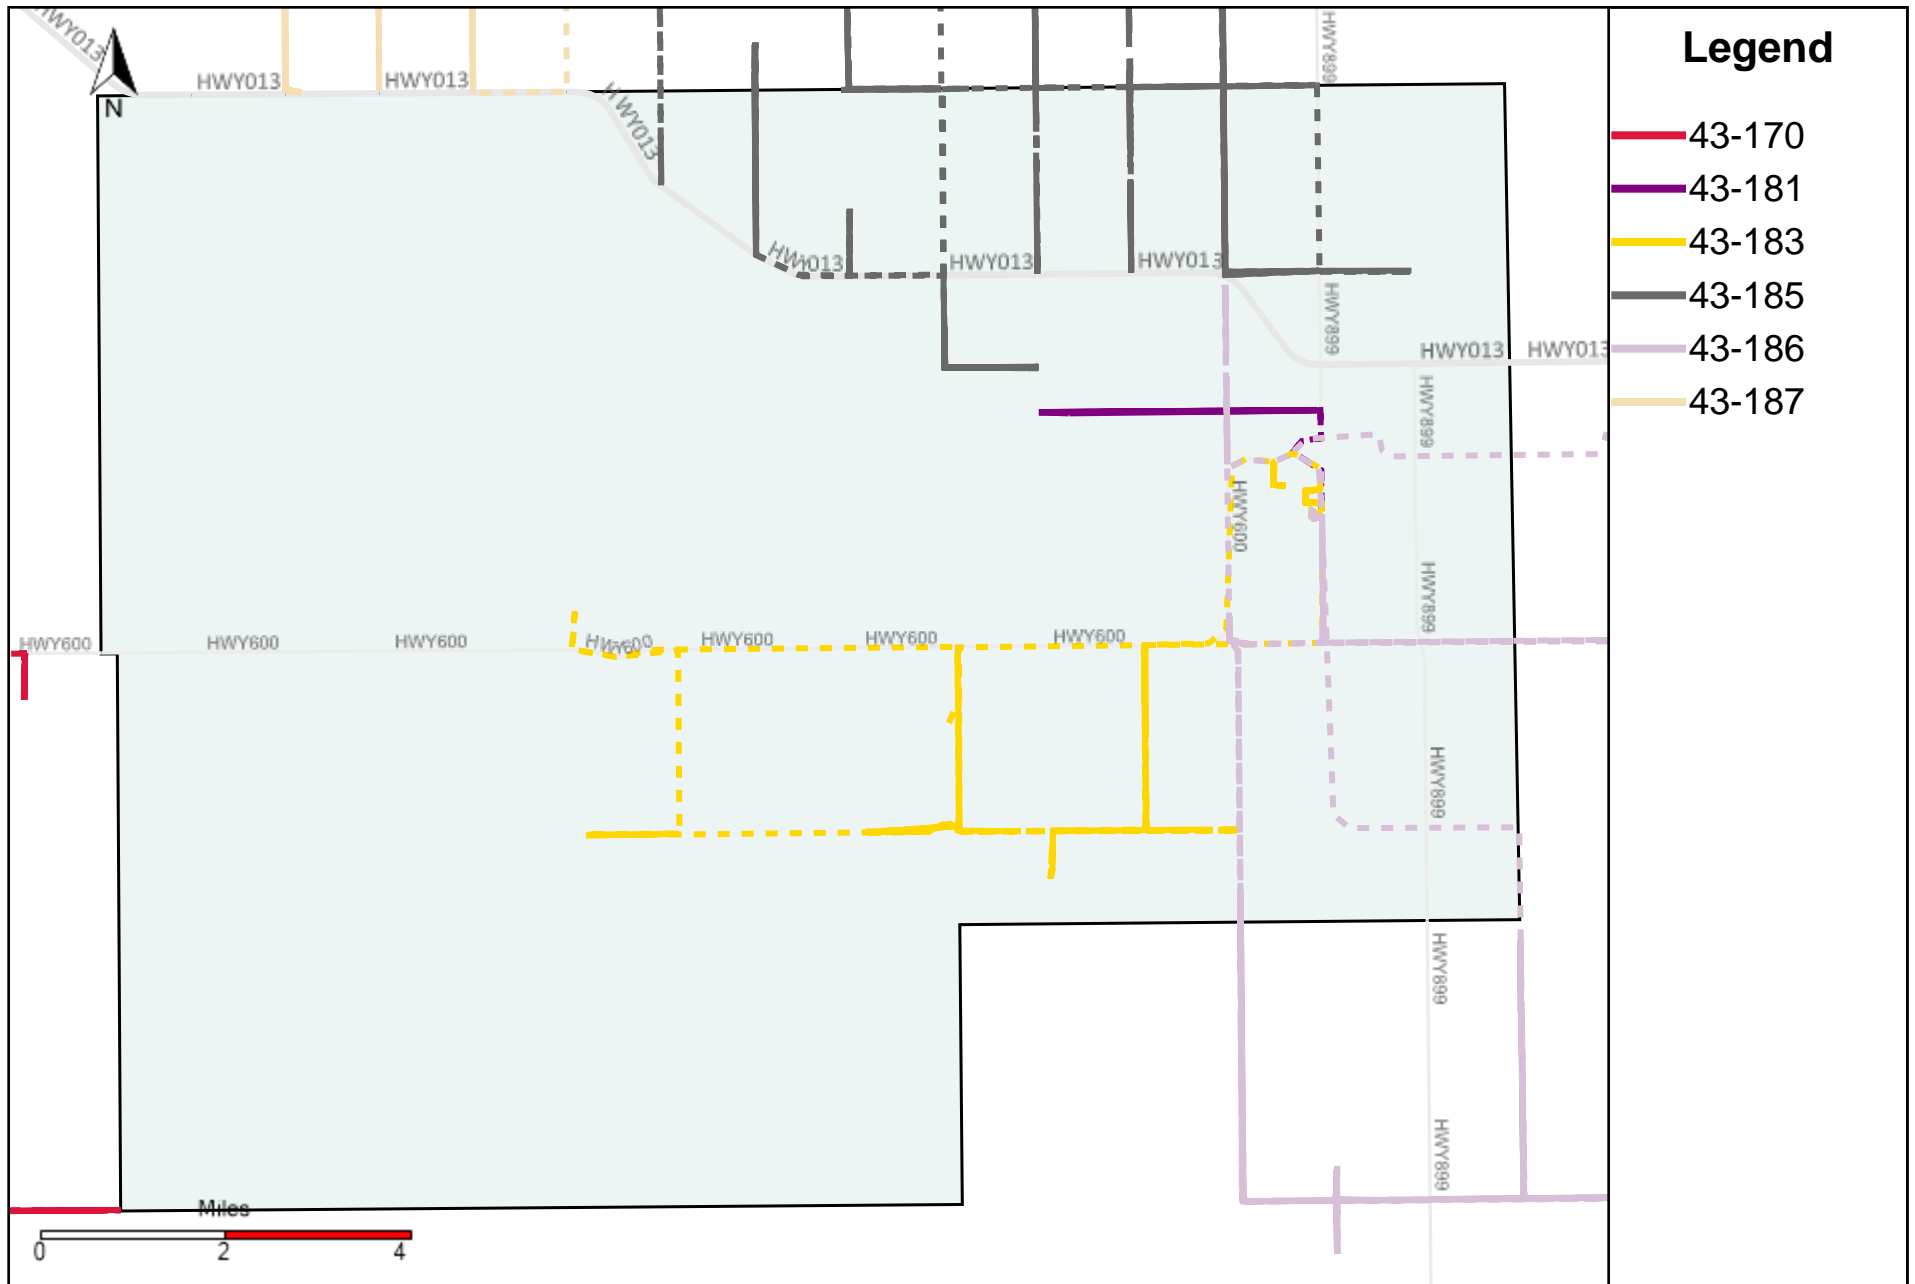

Division: 3 Grader Report(2023-08-27 ~ 2023-09-02)

Vehicle Name List	Total Distance(km)	Total Hours
43-170, 43-181, 43-183, 43-185, 43-186, 43-187	1875.04	211 hrs 49 min 0 sec