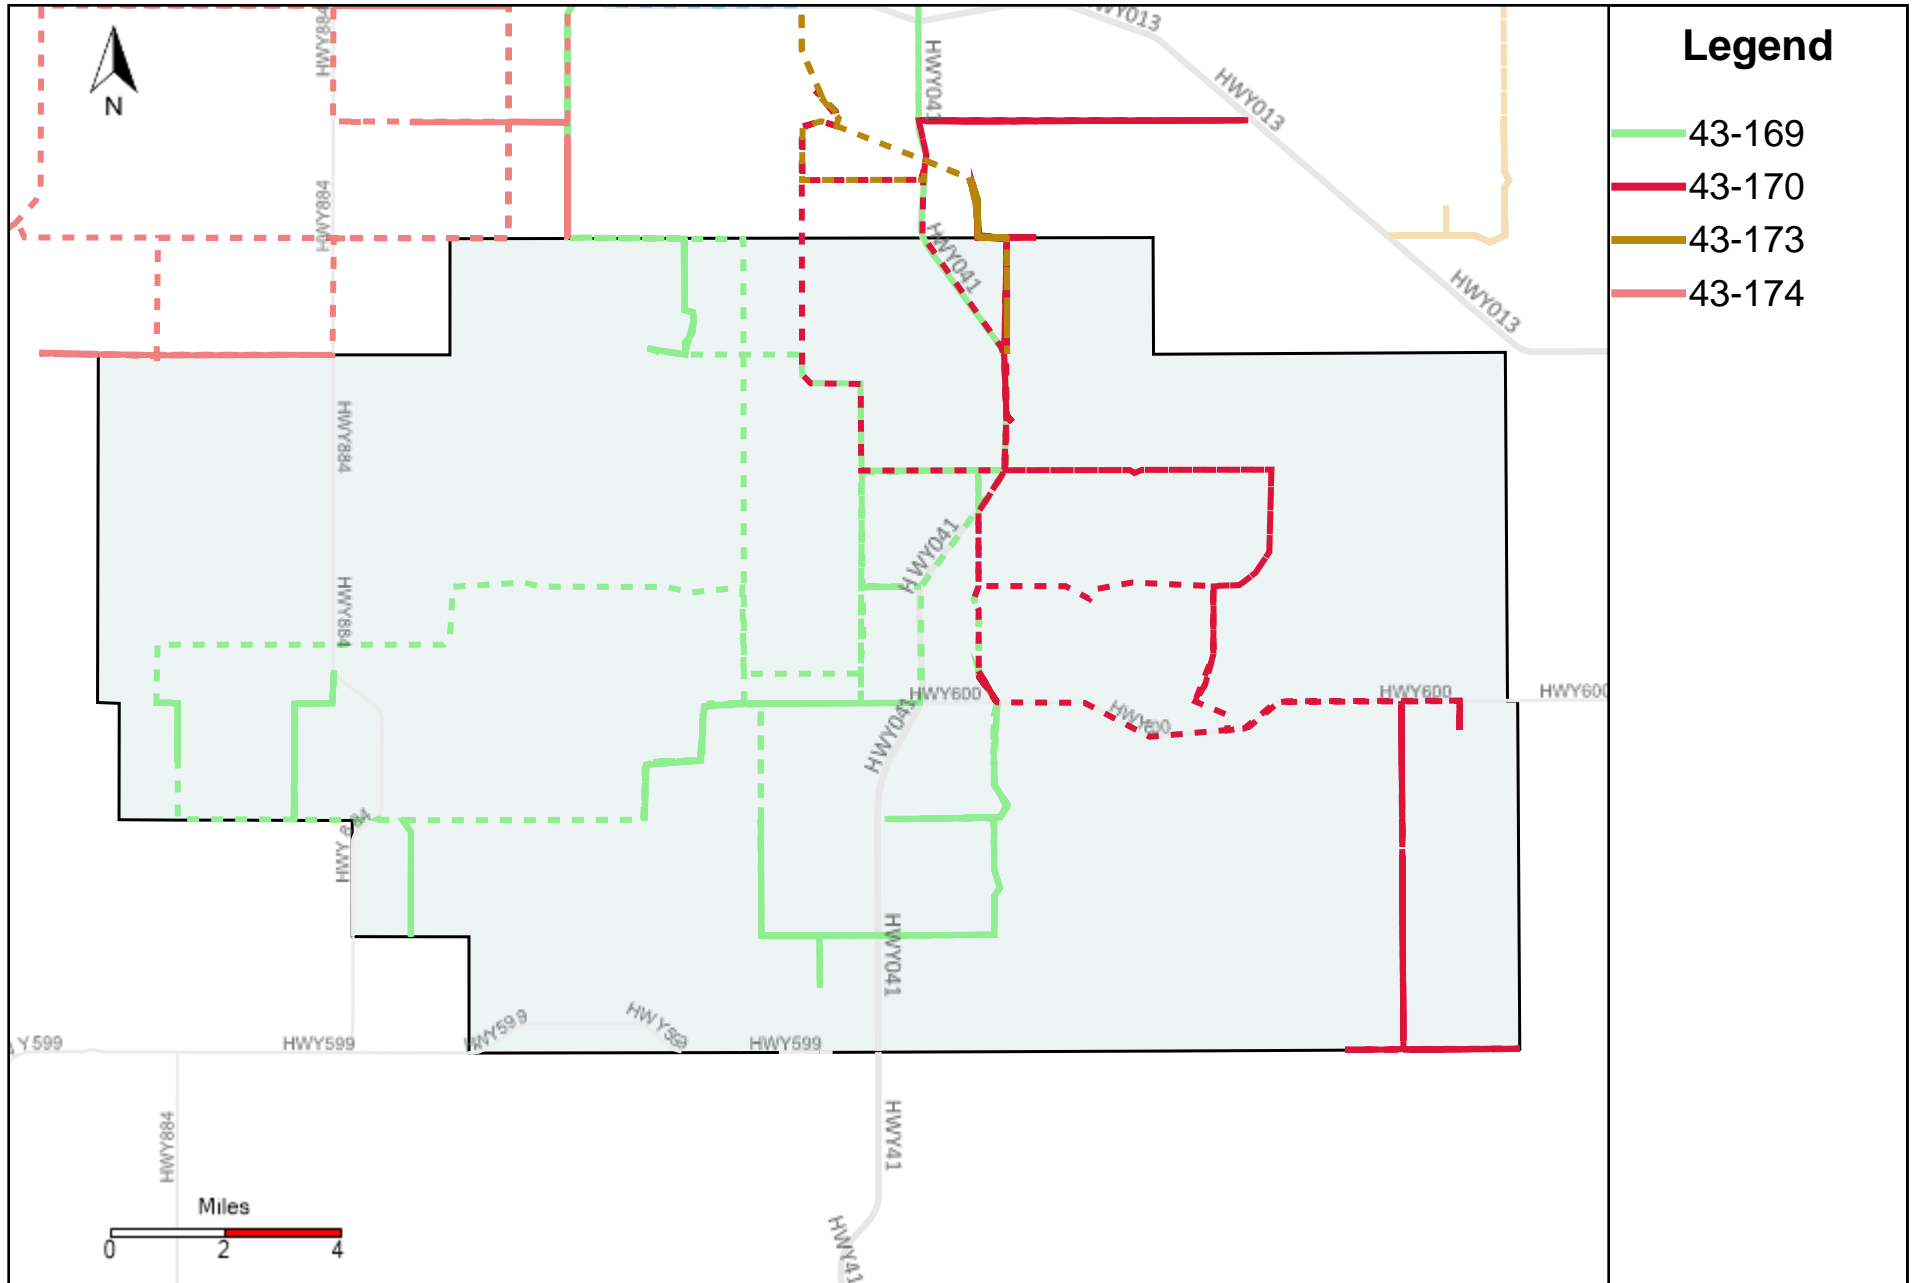

Division: 3 Grader Report(2023-08-27 ~ 2023-09-02)

Vehicle Name List	Total Distance(km)	Total Hours
43-170, 43-181, 43-183, 43-185, 43-186, 43-187	1875.04	211 hrs 49 min 0 sec

Division: 4 Grader Report(2023-08-27 ~ 2023-09-02)

Vehicle Name List	Total Distance(km)	Total Hours
43-170, 43-185, 43-187	1220.07	144 hrs 30 min 1 sec

Division: 5 Grader Report(2023-08-27 ~ 2023-09-02)

Vehicle Name List	Total Distance(km)	Total Hours
43-169, 43-170, 43-173, 43-174	1496.53	165 hrs 41 min 54 sec