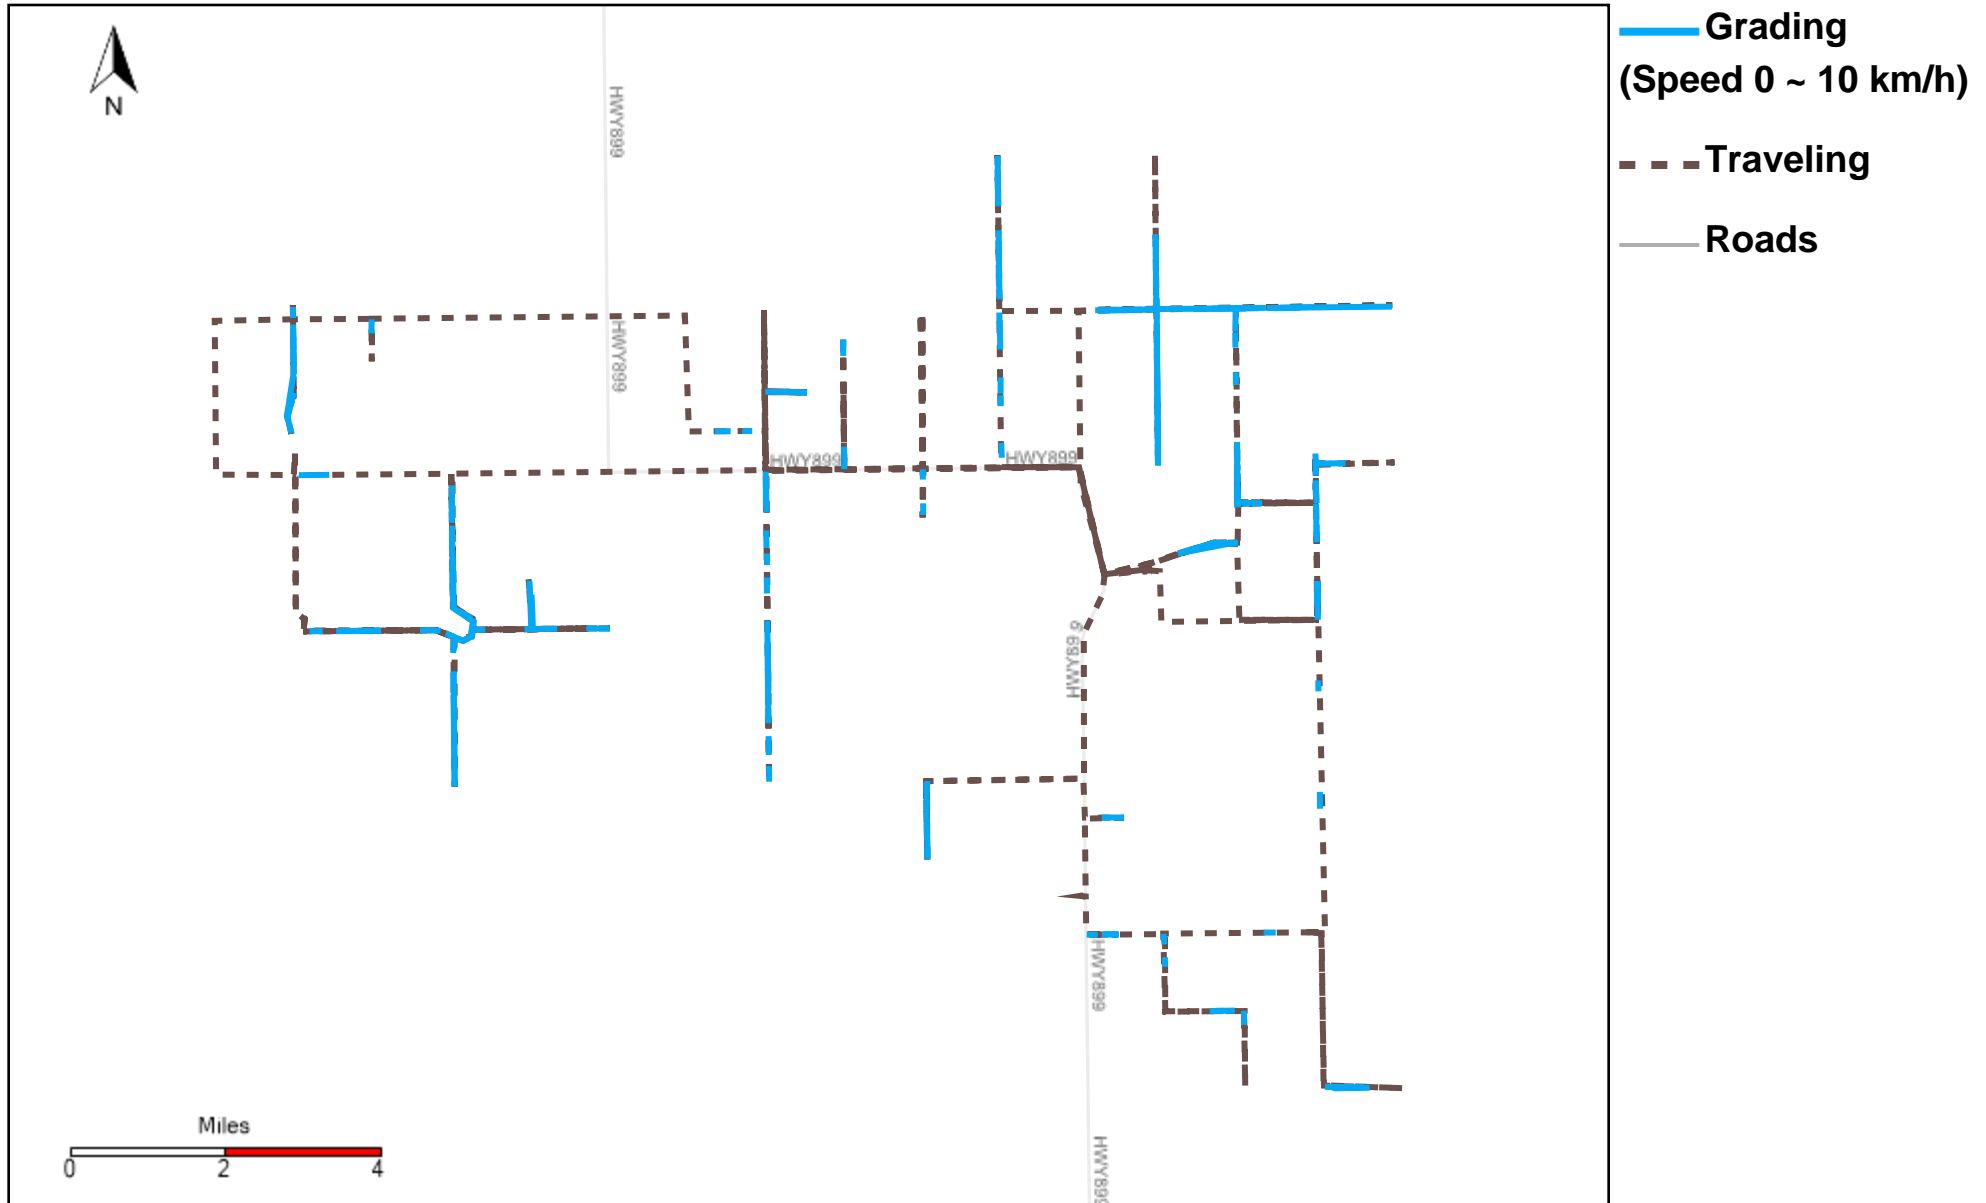

43-173_2023-08-27 ~ 2023-09-02 Tracking

Total Distance(km)	Total Hours	Work Distance(km)	Work Hours
92.24	17 hrs 52 min 6 sec	41.41	13 hrs 1 min 26 sec

43-174_2023-08-27 ~ 2023-09-02 Tracking

Total Distance(km)	Total Hours	Work Distance(km)	Work Hours
440.39	51 hrs 0 min 37 sec	242.59	37 hrs 5 min 35 sec

43-181_2023-08-27 ~ 2023-09-02 Tracking

Total Distance(km)	Total Hours	Work Distance(km)	Work Hours
25.48	3 hrs 34 min 36 sec	19.77	2 hrs 35 min 51 sec

43-182_2023-08-27 ~ 2023-09-02 Tracking

Total Distance(km)	Total Hours	Work Distance(km)	Work Hours
438.67	51 hrs 6 min 25 sec	92.51	15 hrs 40 min 10 sec