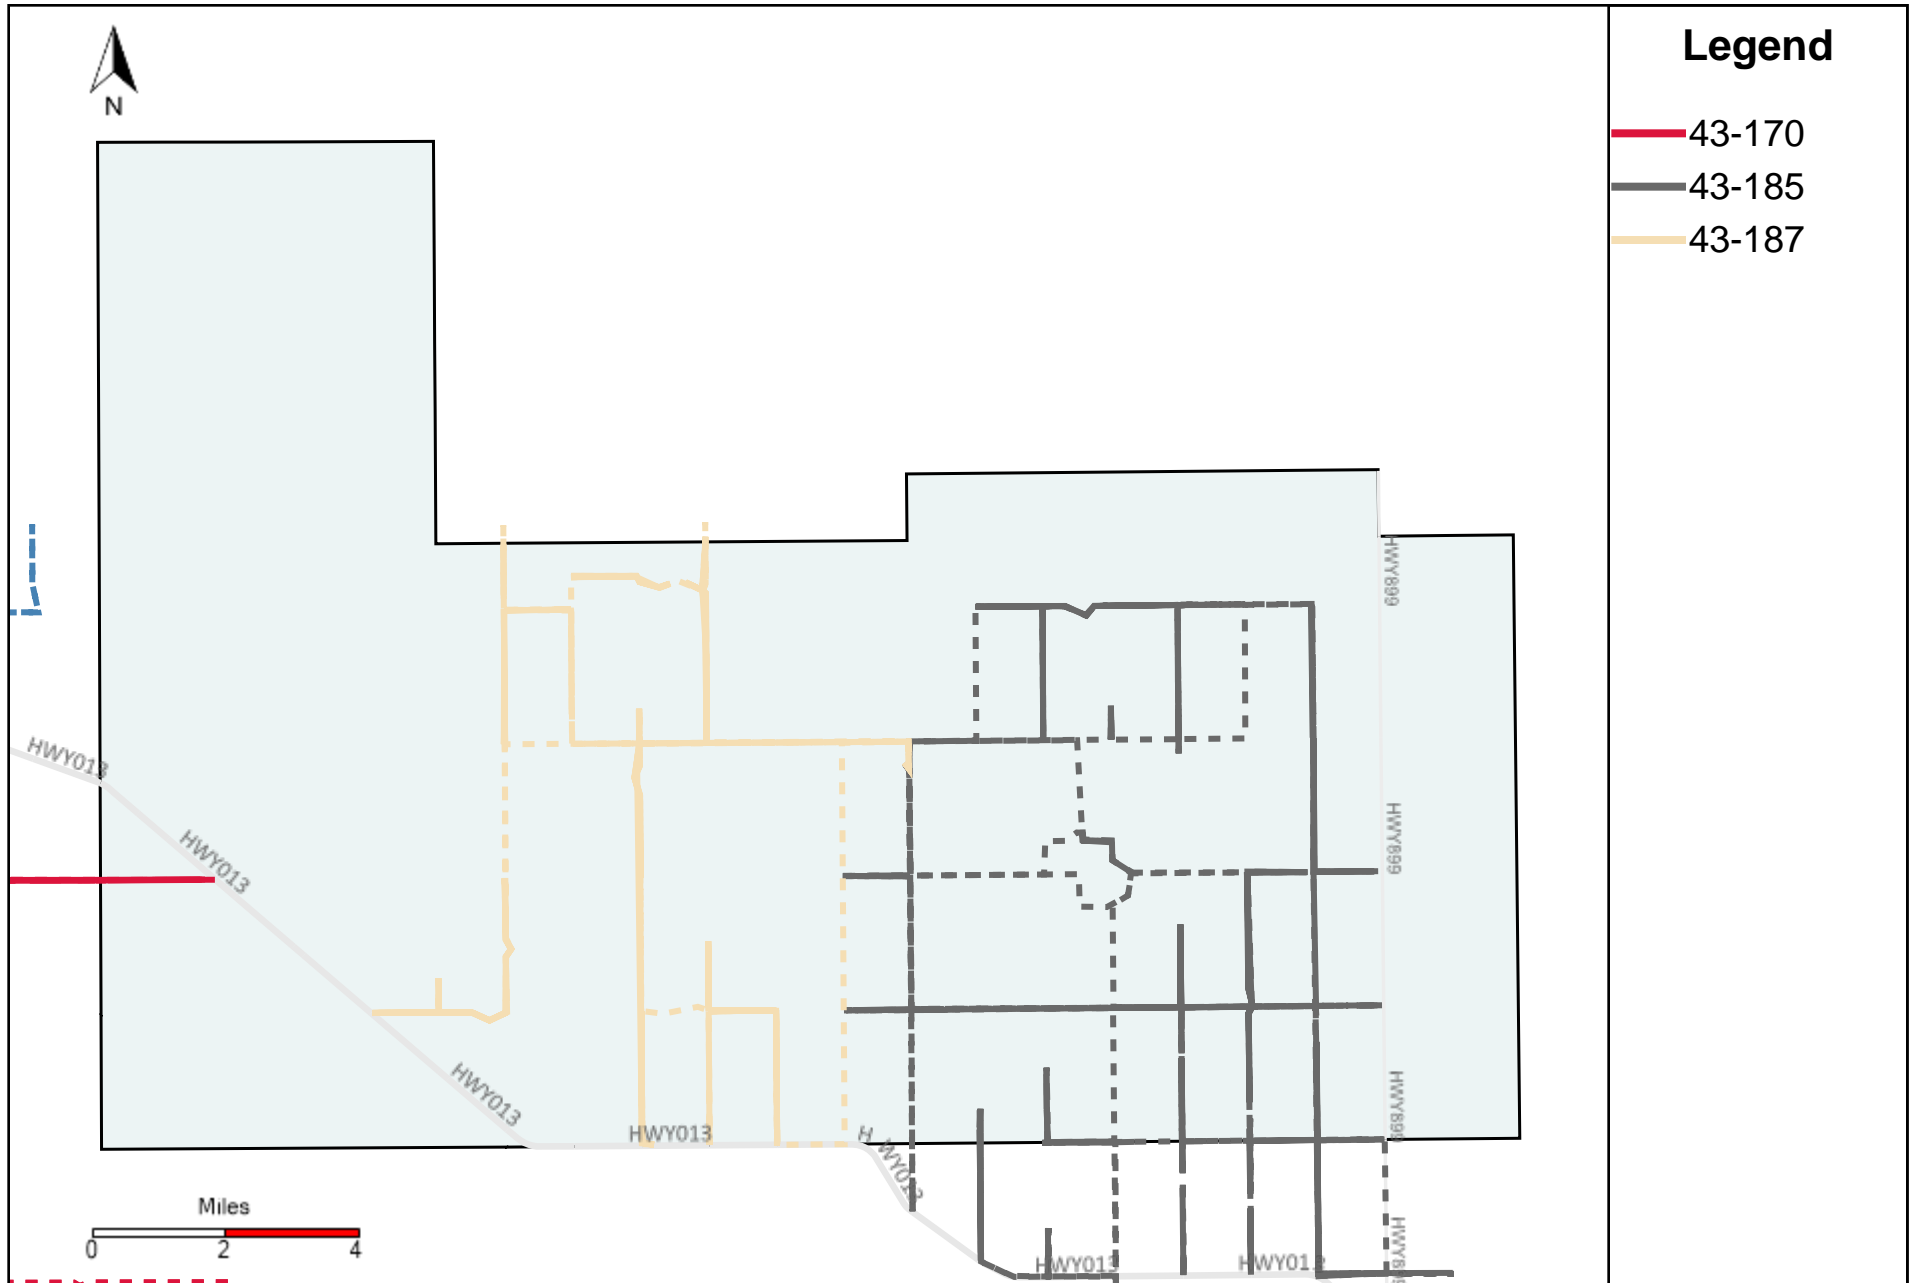

Division: 4 Grader Report(2023-08-27 ~ 2023-09-02)

Vehicle Name List	Total Distance(km)	Total Hours
43-170, 43-185, 43-187	1220.07	144 hrs 30 min 1 sec