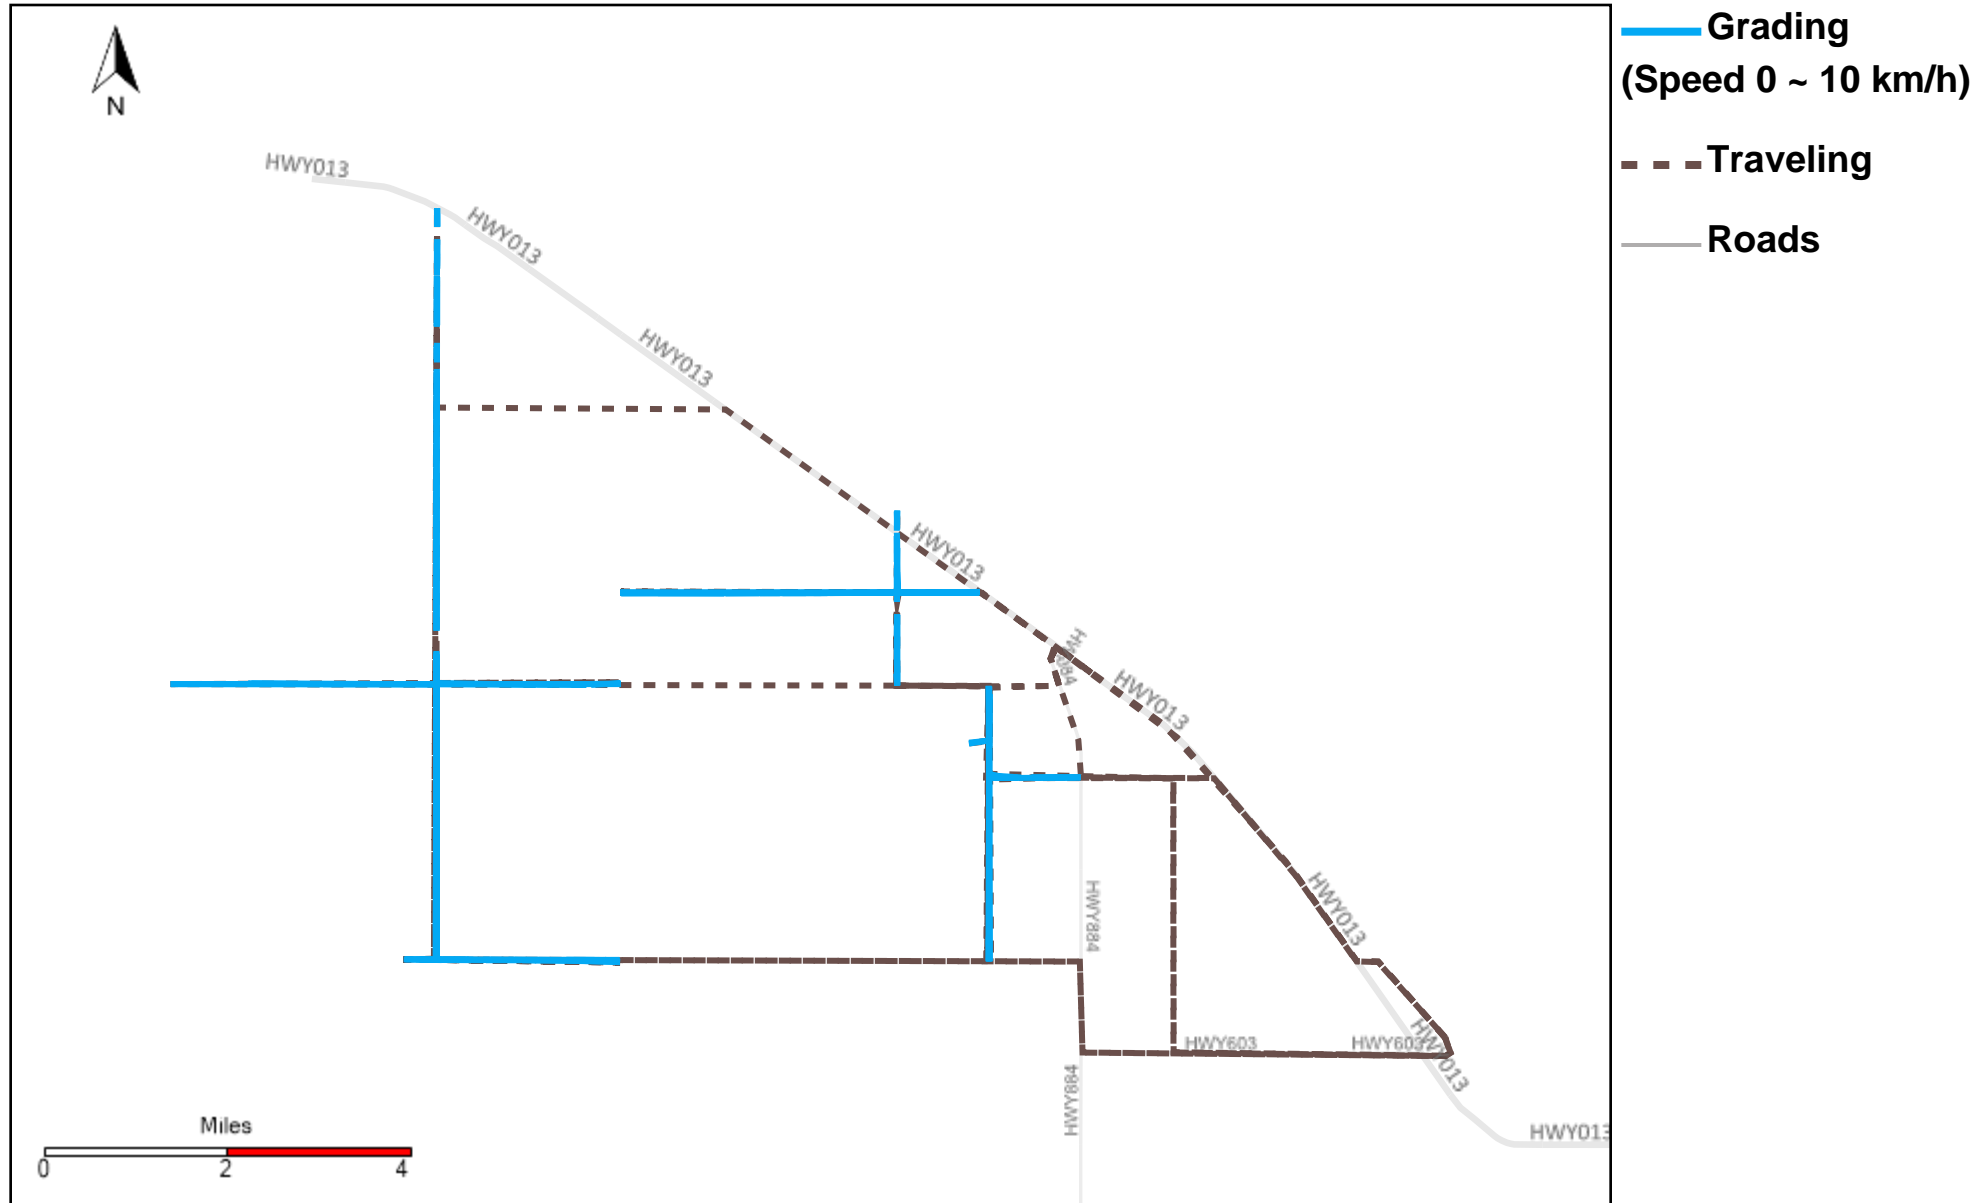

43-171_2023-08-27 ~ 2023-09-02 Tracking

Total Distance(km)	Total Hours	Work Distance(km)	Work Hours
407.56	41 hrs 18 min 7 sec	209.17	29 hrs 17 min 56 sec