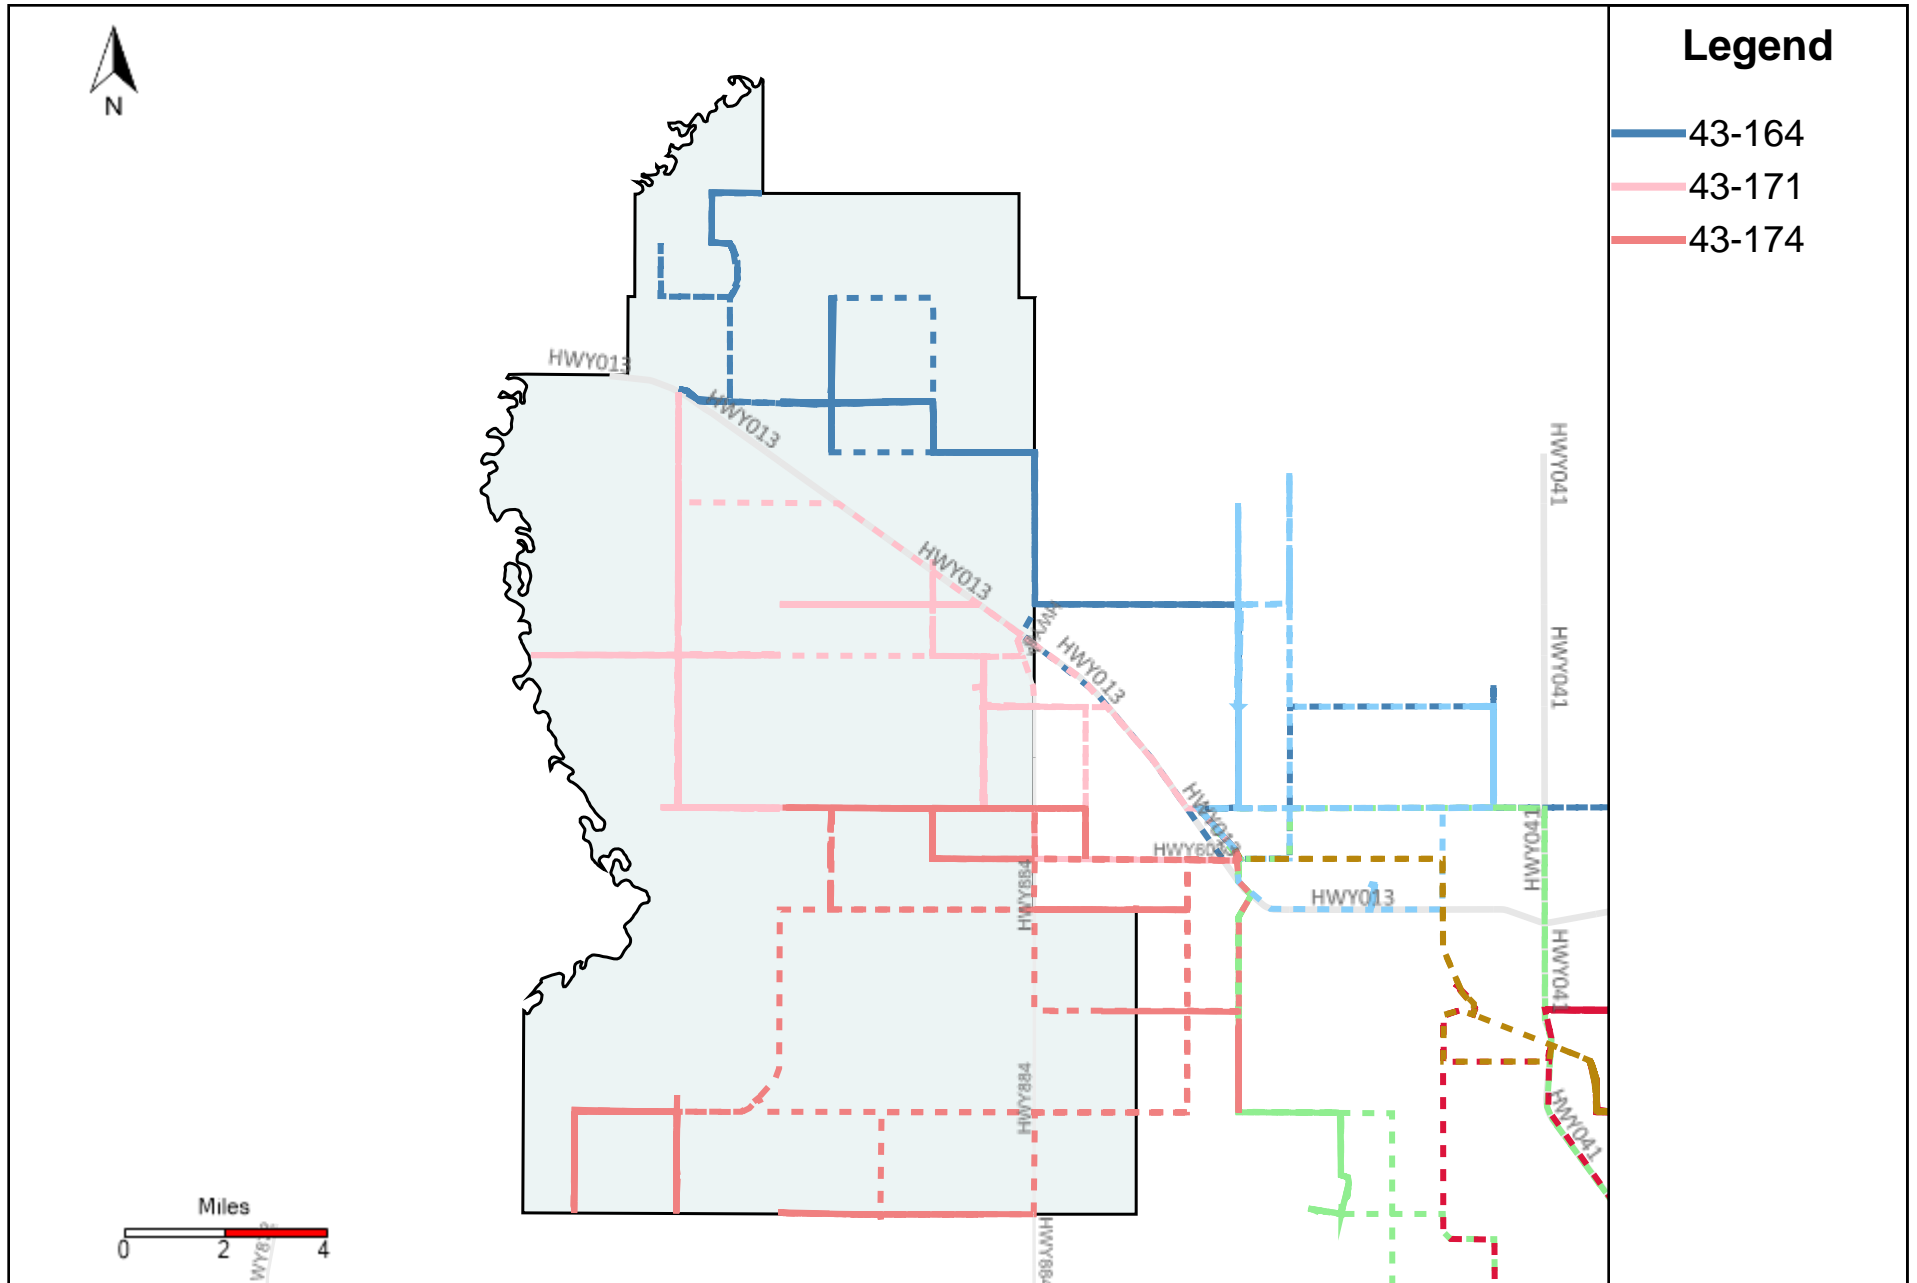

Vehicle Name List	Total Distance(km)	Total Hours
43-170, 43-185, 43-187	1220.07	144 hrs 30 min 1 sec

Division: 5 Grader Report(2023-08-27 ~ 2023-09-02)

Vehicle Name List	Total Distance(km)	Total Hours
43-169, 43-170, 43-173, 43-174	1496.53	165 hrs 41 min 54 sec

Vehicle Name List	Total Distance(km)	Total Hours
43-164, 43-171, 43-174	1345.05	142 hrs 1 min 11 sec

Provost Weekly Grader Report

From 8/27/2023 To 9/2/2023

9/2/2023

Vehicle	Total Distance(km)	Total Hours	Work Distance(km)	Work Hours
43-164	497.09	49 hrs 42 min 27 sec	124.5	24 hrs 44 min 32 sec
43-169	552.27	49 hrs 50 min 57 sec	124.06	21 hrs 23 min 35 sec
43-170	411.63	46 hrs 58 min 14 sec	177.08	30 hrs 12 min 22 sec
43-171	407.56	41 hrs 18 min 7 sec	209.17	29 hrs 17 min 56 sec
43-172	236.93	29 hrs 58 min 2 sec	44.32	10 hrs 7 min 42 sec
43-173	92.24	17 hrs 52 min 6 sec	41.41	13 hrs 1 min 26 sec
43-174	440.39	51 hrs 0 min 37 sec	242.59	37 hrs 5 min 35 sec
43-181	25.48	3 hrs 34 min 36 sec	19.77	2 hrs 35 min 51 sec
43-182	438.67	51 hrs 6 min 25 sec	92.51	15 hrs 40 min 10 sec
43-183	118.33	13 hrs 44 min 12 sec	28.33	5 hrs 2 min 17 sec
43-185	480.54	55 hrs 52 min 43 sec	268.24	43 hrs 34 min 40 sec
43-186	511.16	50 hrs 0 min 11 sec	222.62	34 hrs 4 min 9 sec
43-187	327.9	41 hrs 39 min 4 sec	208.17	36 hrs 4 min 22 sec
Total:	4540.2	502 hrs 37 min 41 sec	1802.77	302 hrs 54 min 37 sec