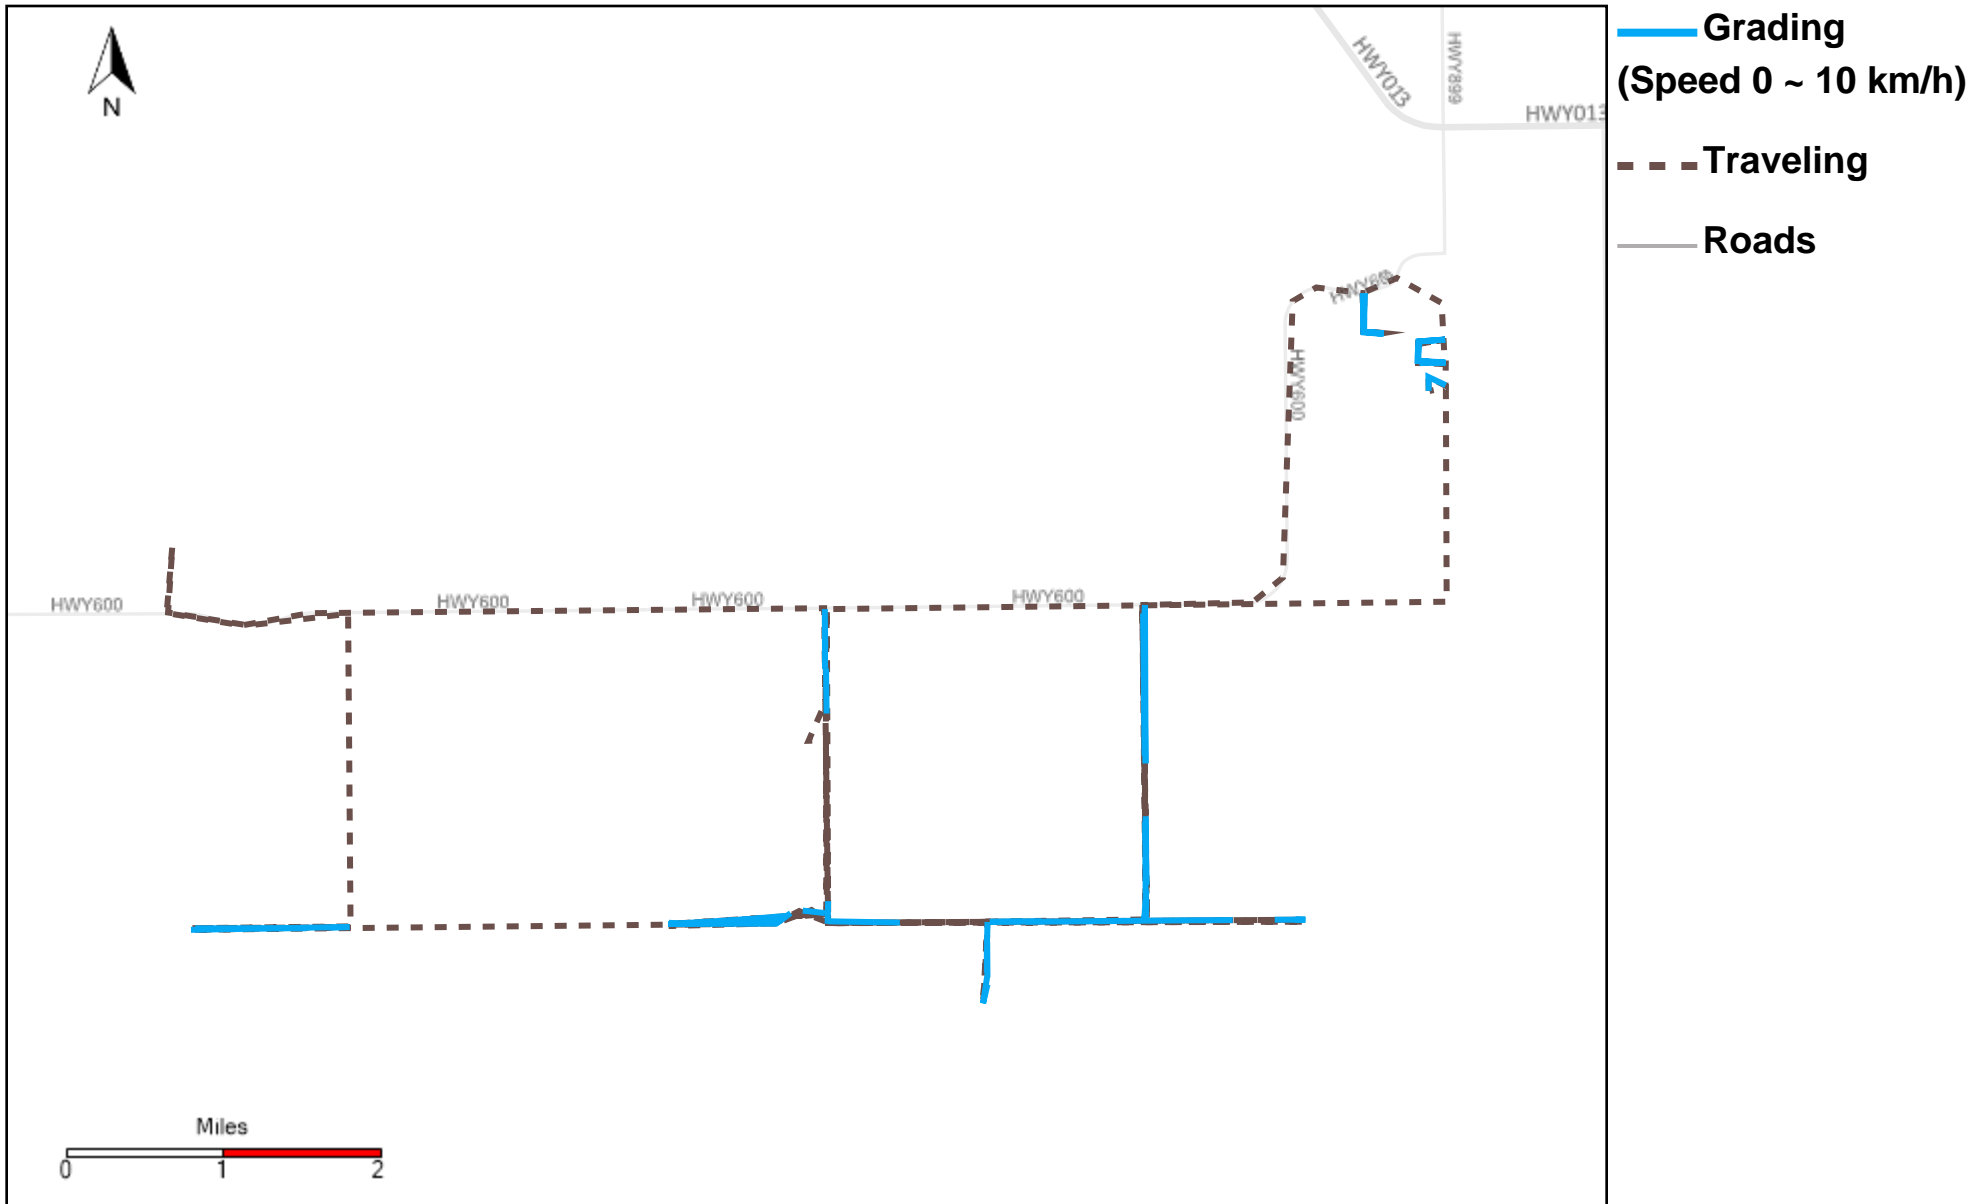

43-183_2023-08-27 ~ 2023-09-02 Tracking

Total Distance(km)	Total Hours	Work Distance(km)	Work Hours
118.33	13 hrs 44 min 12 sec	28.33	5 hrs 2 min 17 sec