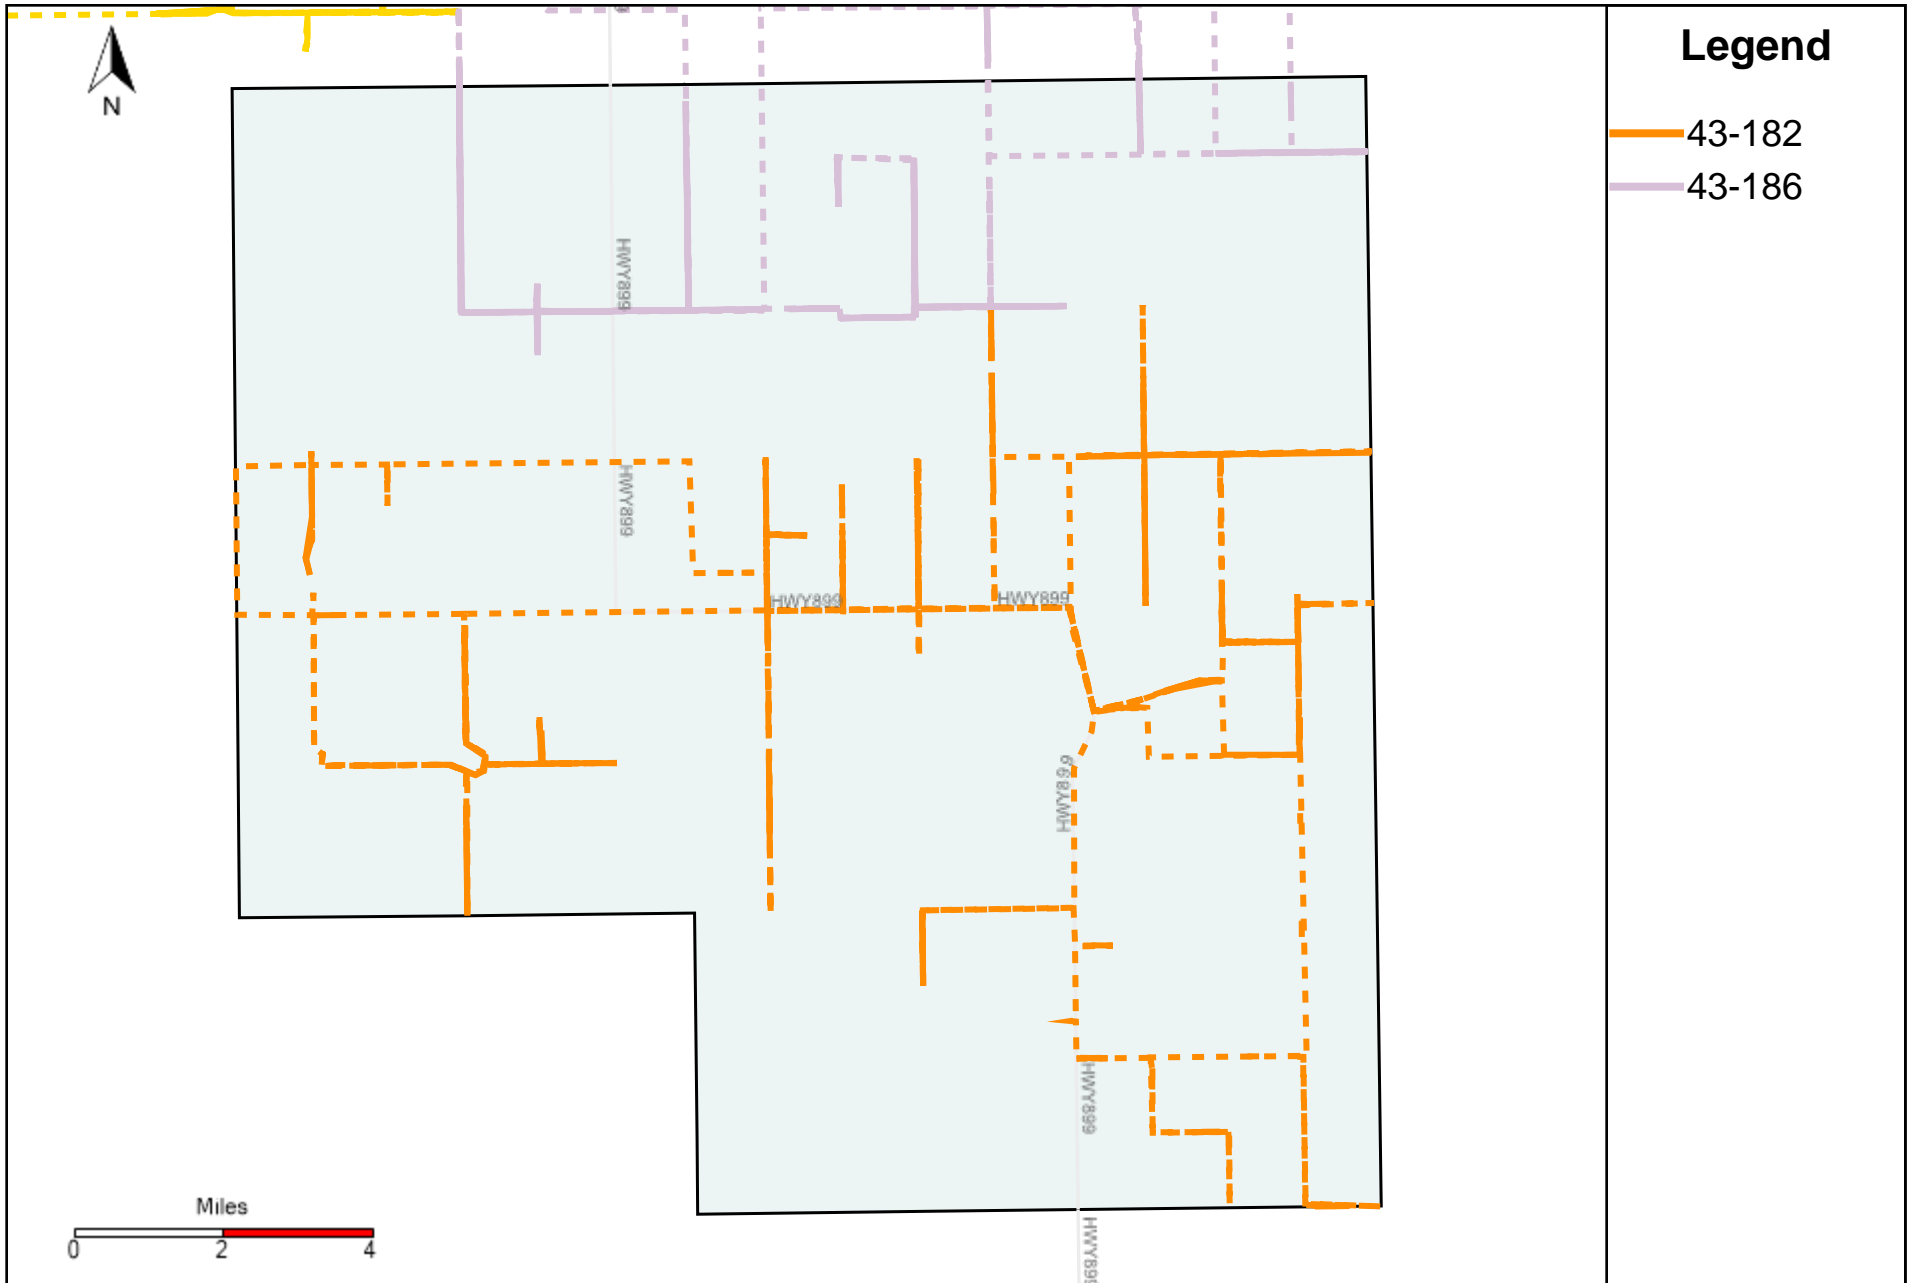

Division: 1 Grader Report(2023-08-27 ~ 2023-09-02)

Vehicle Name List	Total Distance(km)	Total Hours
43-182, 43-186	949.83	101 hrs 6 min 36 sec

Division: 2 Grader Report(2023-08-27 ~ 2023-09-02)

Vehicle Name List	Total Distance(km)	Total Hours
43-186	511.16	50 hrs 0 min 11 sec

Division: 3 Grader Report(2023-08-27 ~ 2023-09-02)

Vehicle Name List	Total Distance(km)	Total Hours
43-170, 43-181, 43-183, 43-185, 43-186, 43-187	1875.04	211 hrs 49 min 0 sec

Division: 4 Grader Report(2023-08-27 ~ 2023-09-02)

Vehicle Name List	Total Distance(km)	Total Hours
43-170, 43-185, 43-187	1220.07	144 hrs 30 min 1 sec

Division: 5 Grader Report(2023-08-27 ~ 2023-09-02)

Vehicle Name List	Total Distance(km)	Total Hours
43-169, 43-170, 43-173, 43-174	1496.53	165 hrs 41 min 54 sec