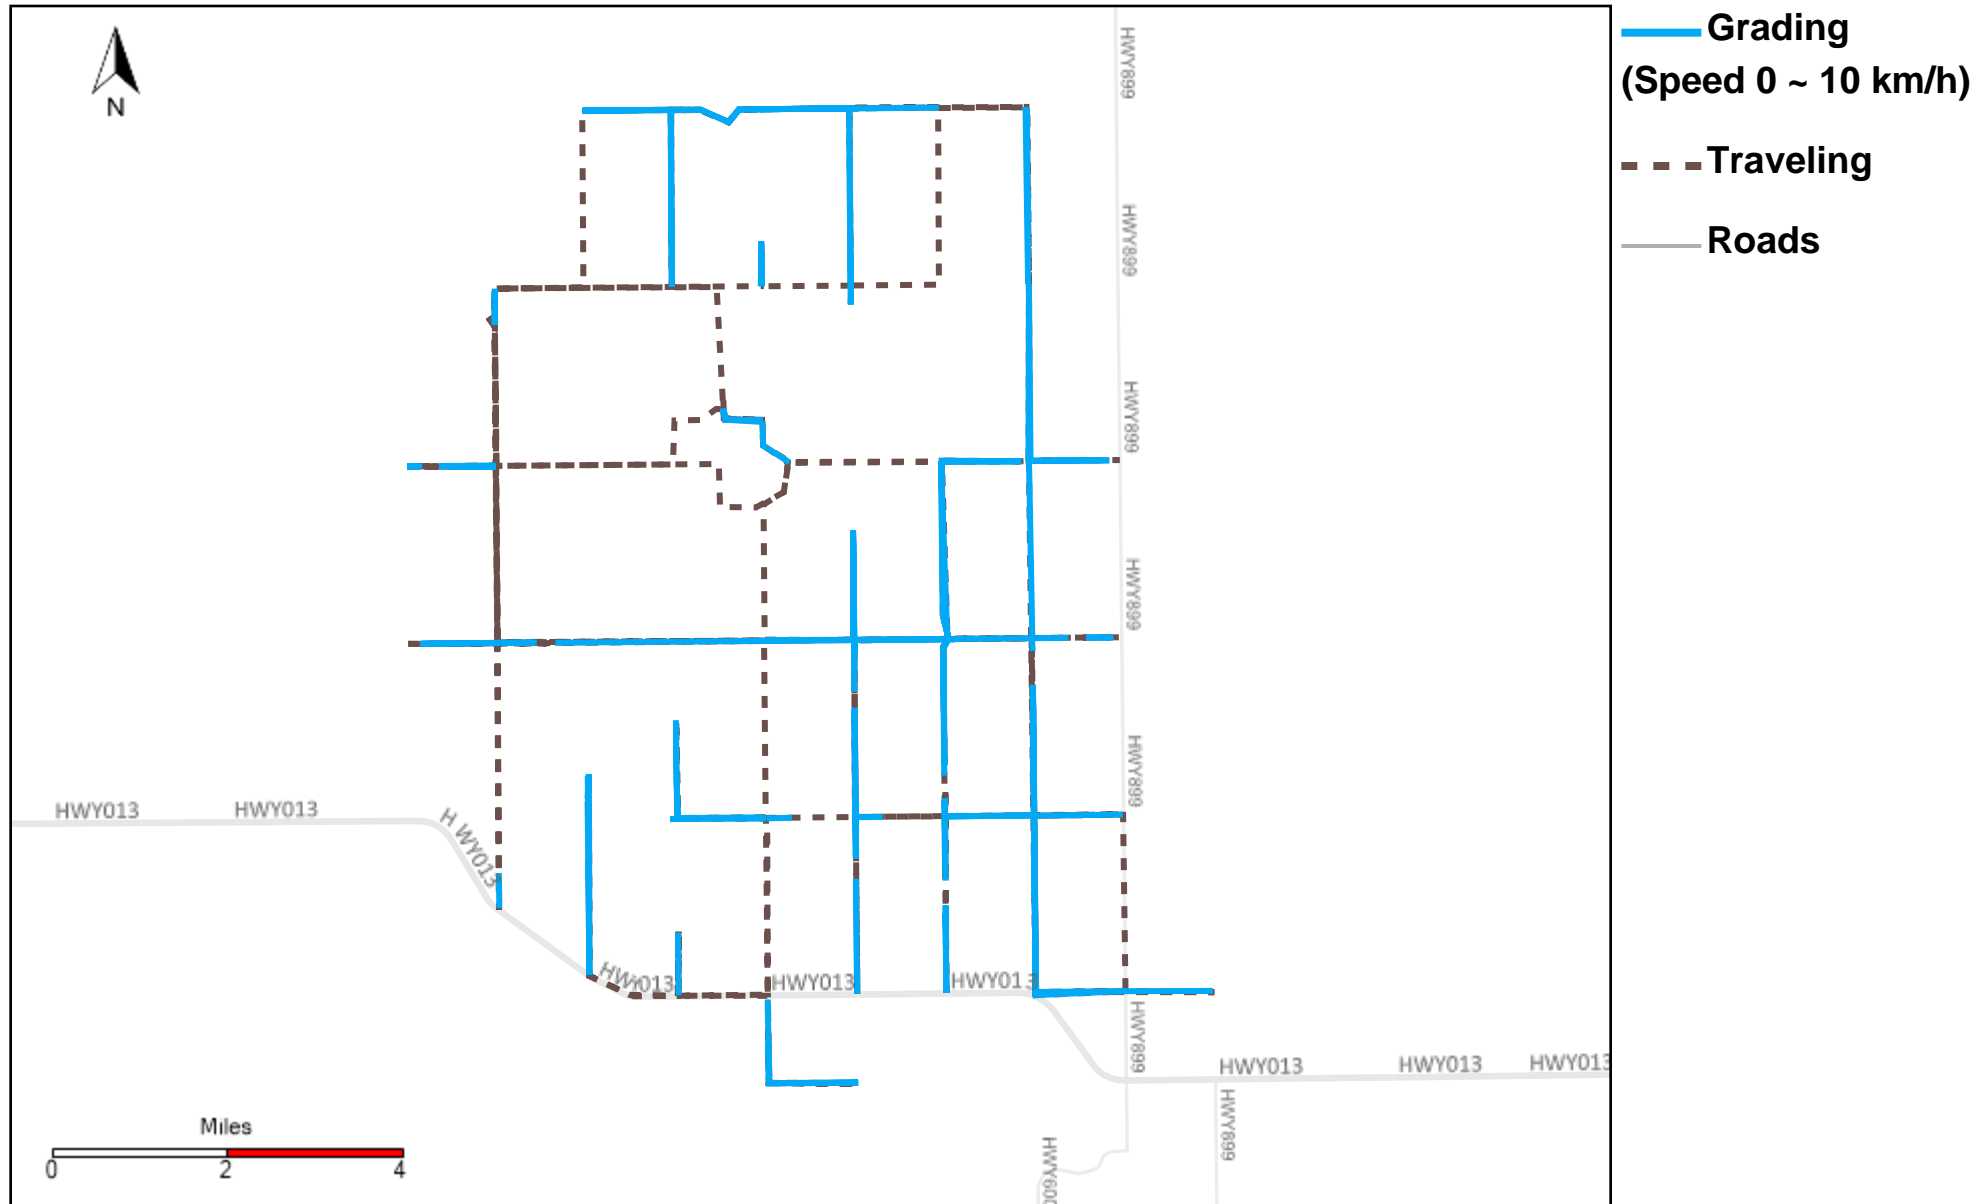

43-185_2023-08-27 ~ 2023-09-02 Tracking

Total Distance(km)	Total Hours	Work Distance(km)	Work Hours
480.54	55 hrs 52 min 43 sec	268.24	43 hrs 34 min 40 sec