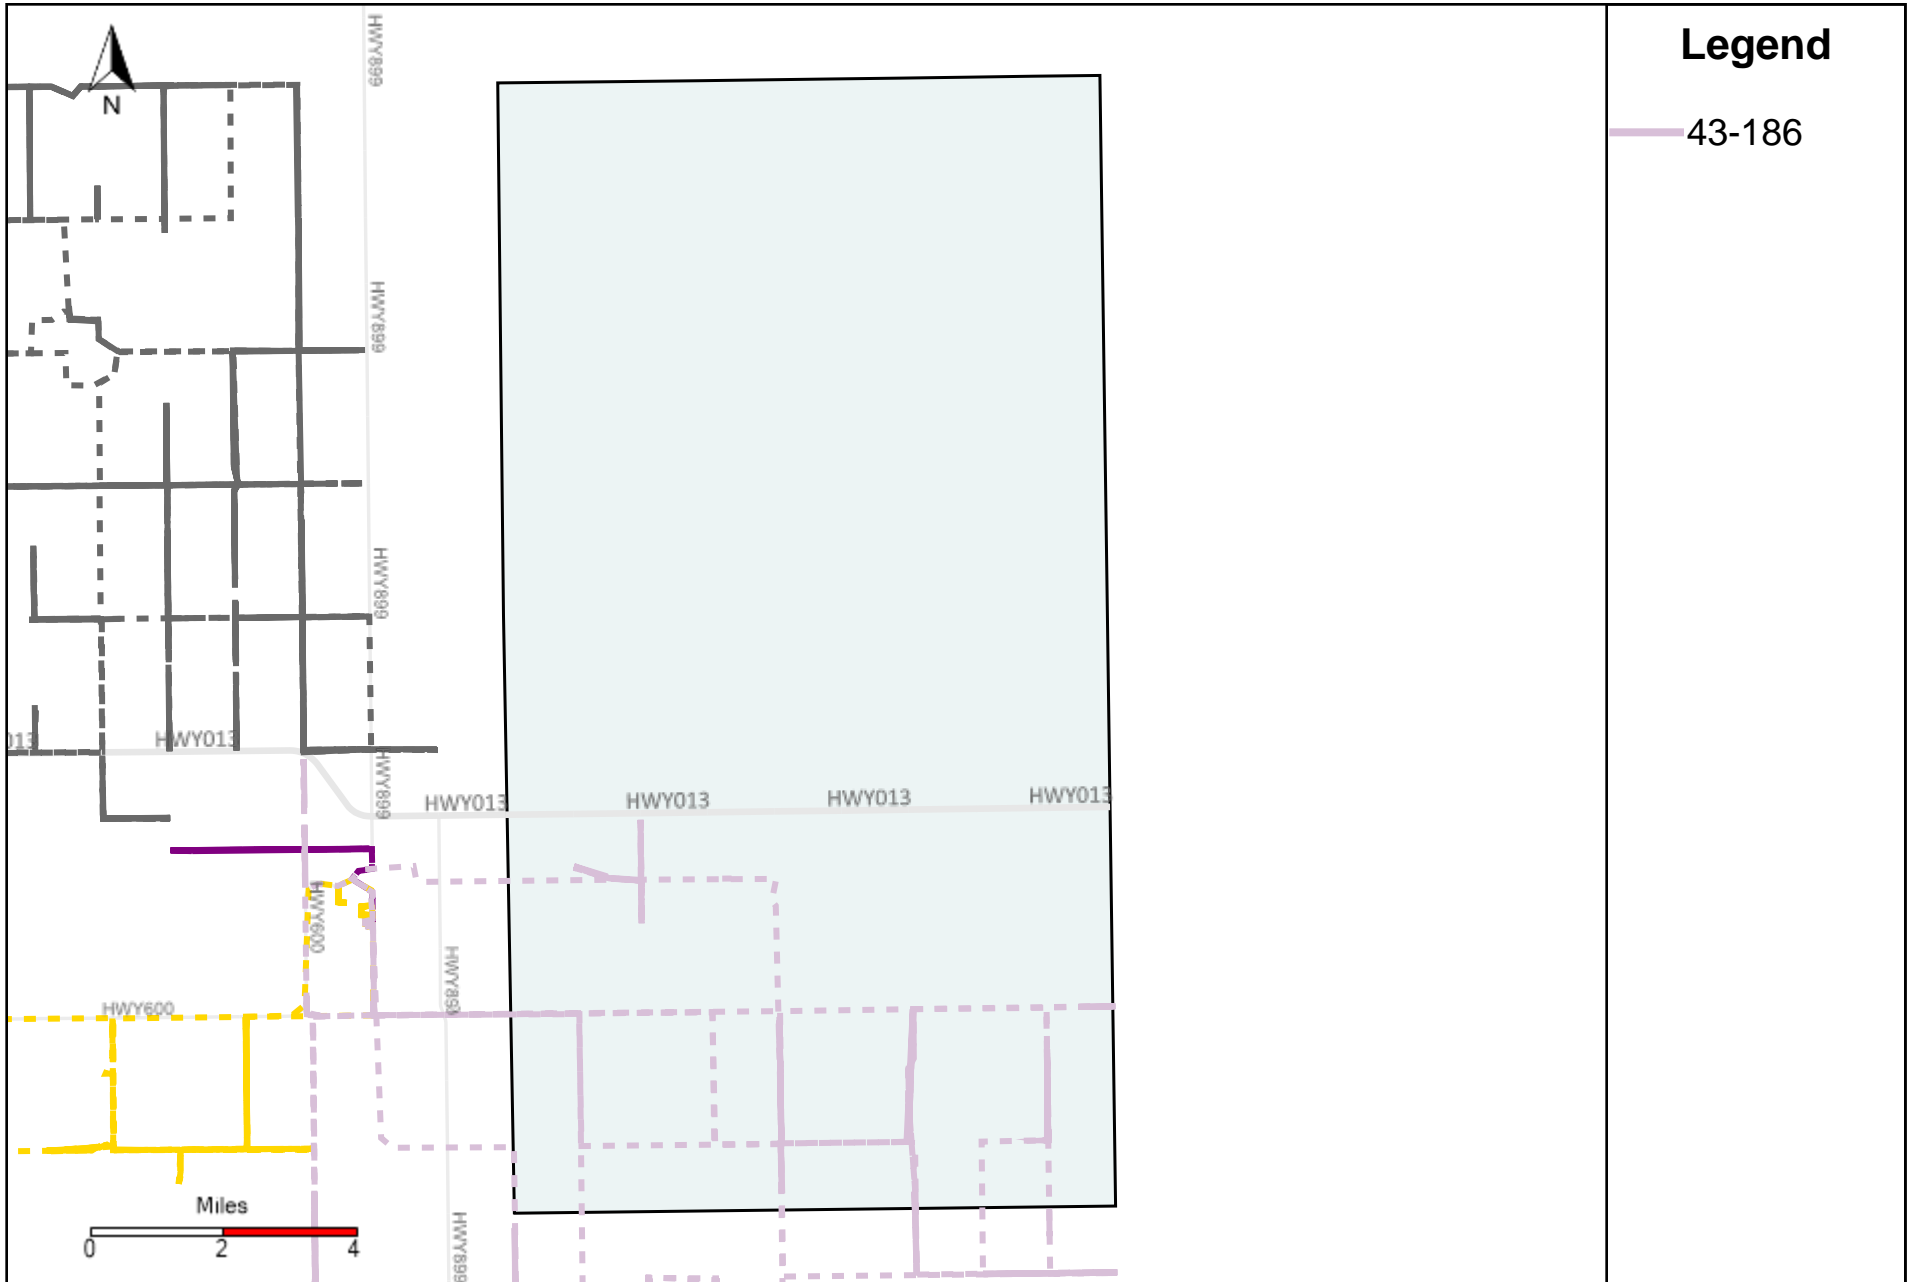

Division: 2 Grader Report(2023-08-27 ~ 2023-09-02)

Vehicle Name List	Total Distance(km)	Total Hours
43-186	511.16	50 hrs 0 min 11 sec