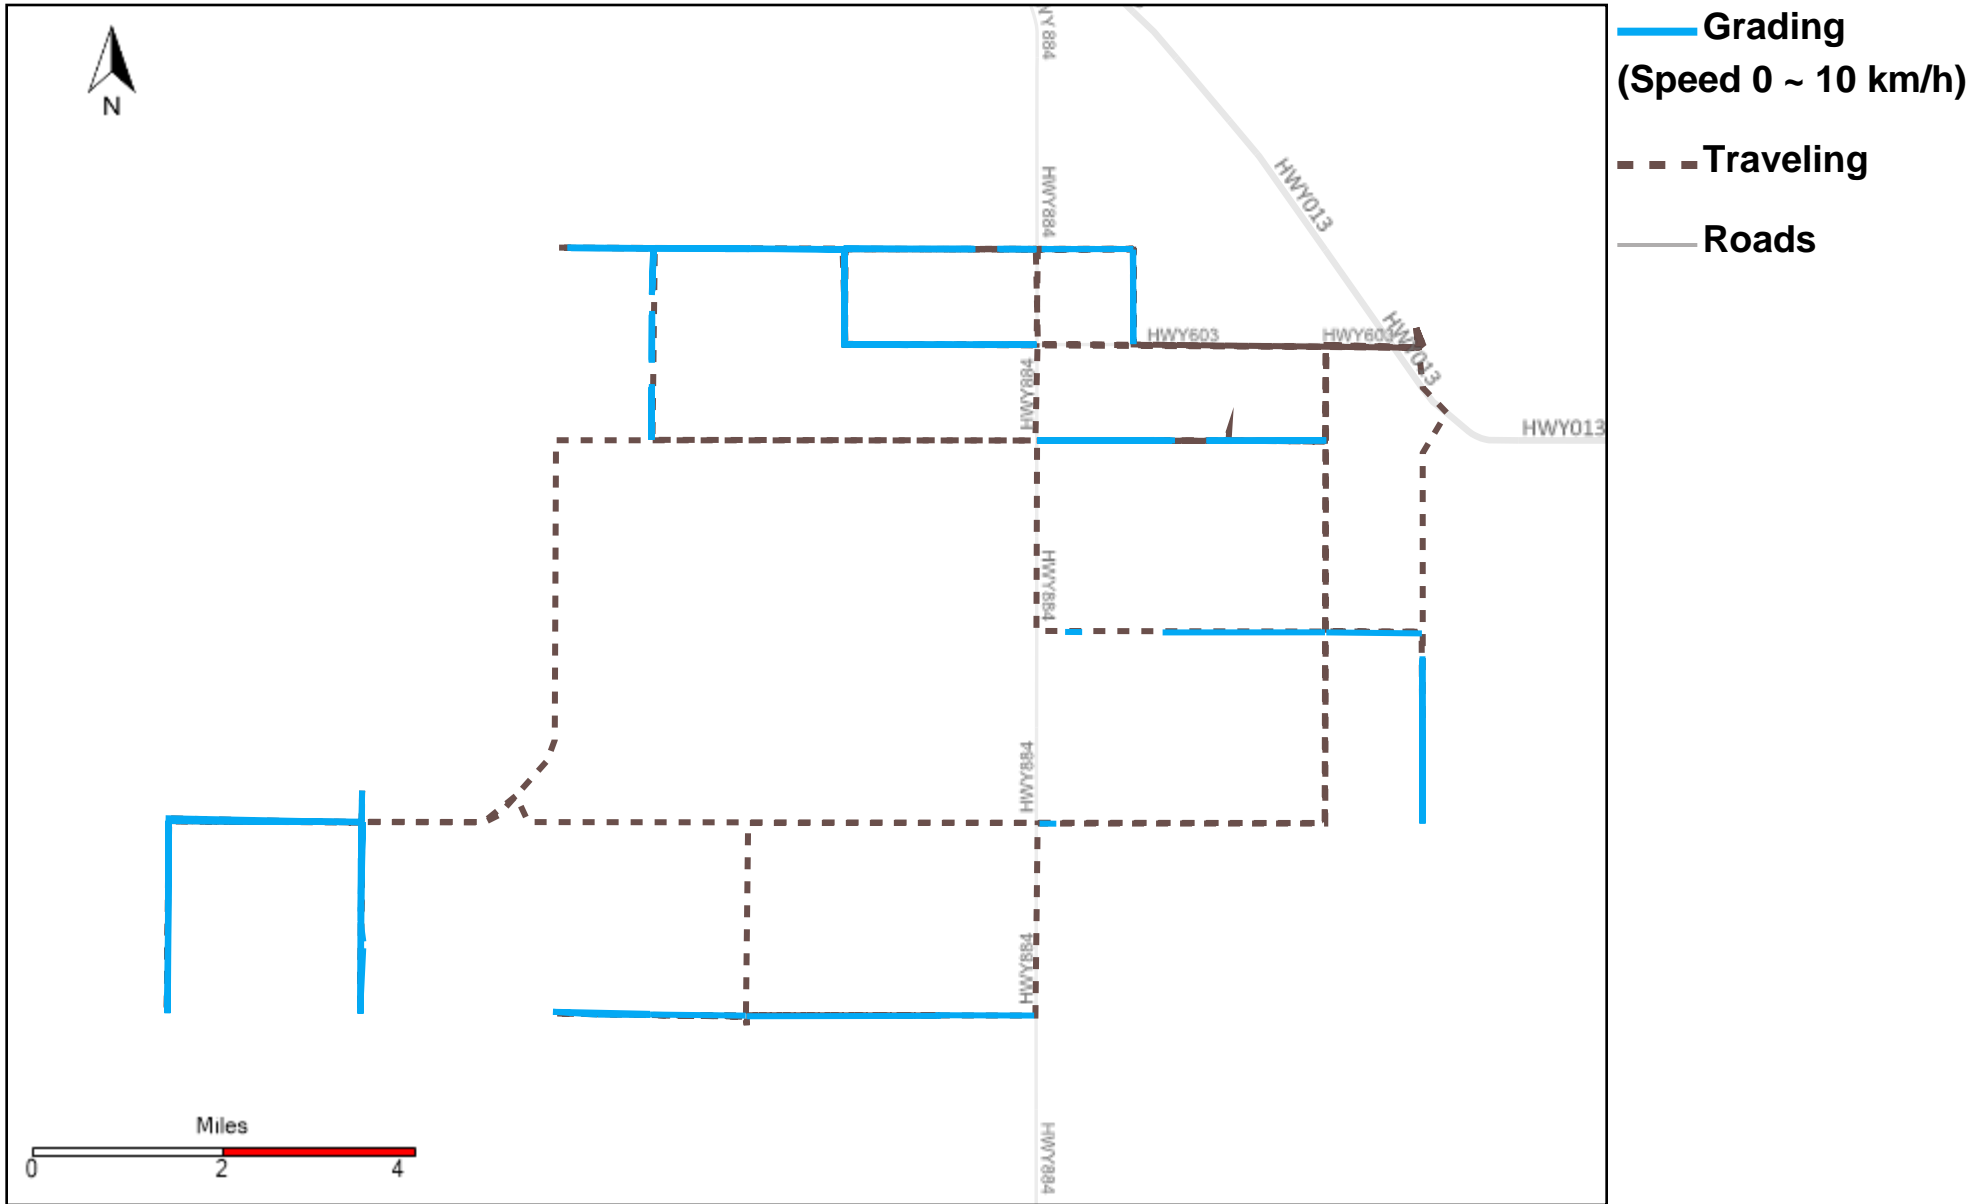

43-174_2023-08-27 ~ 2023-09-02 Tracking

Total Distance(km)	Total Hours	Work Distance(km)	Work Hours
440.39	51 hrs 0 min 37 sec	242.59	37 hrs 5 min 35 sec