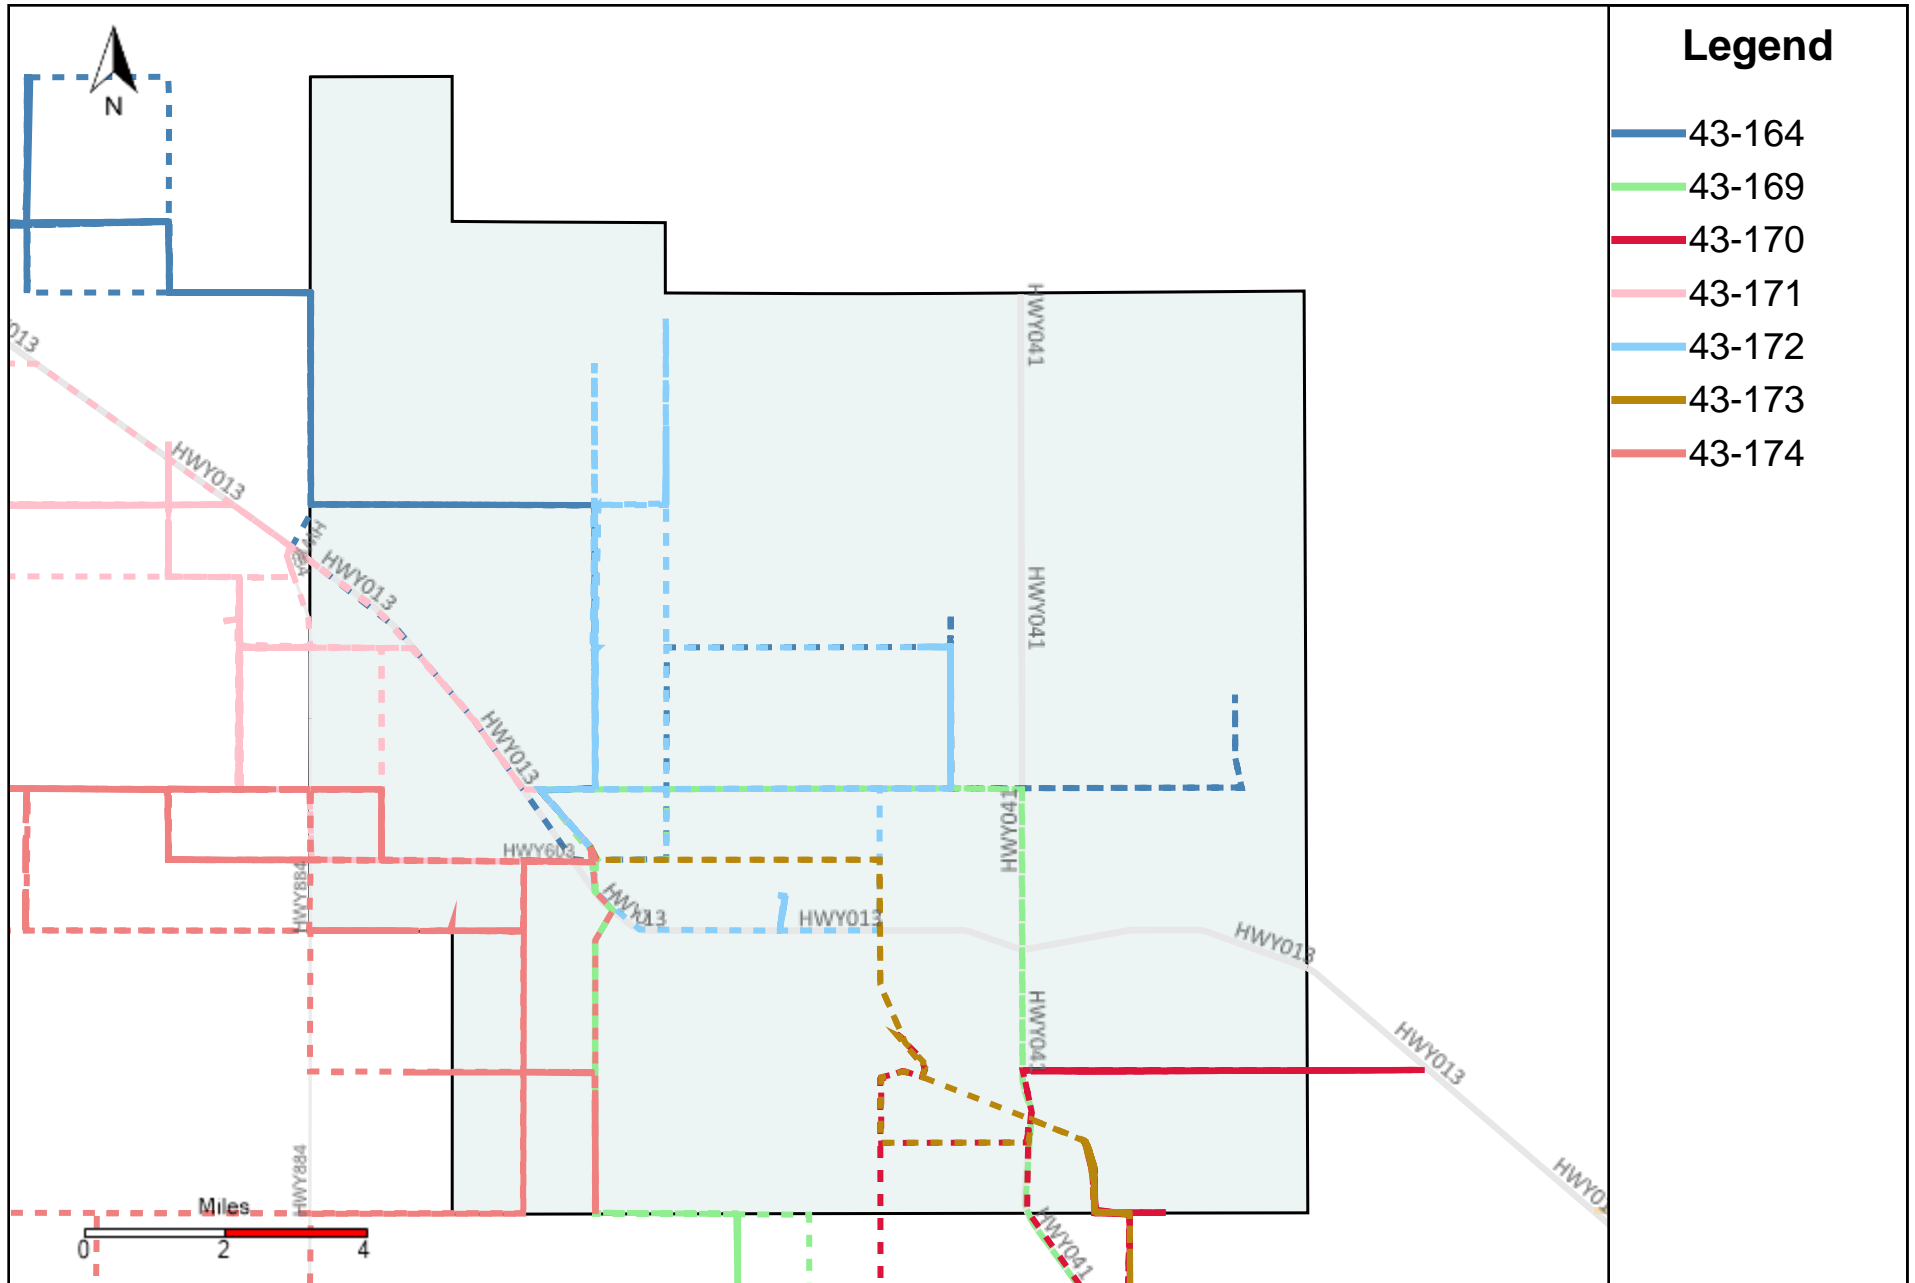

Division: 6 Grader Report(2023-08-27 ~ 2023-09-02)

Vehicle Name List	Total Distance(km)	Total Hours
43-164, 43-169, 43-170, 43-171, 43-172, 43-173, 43-174	2638.11	286 hrs 40 min 30 sec