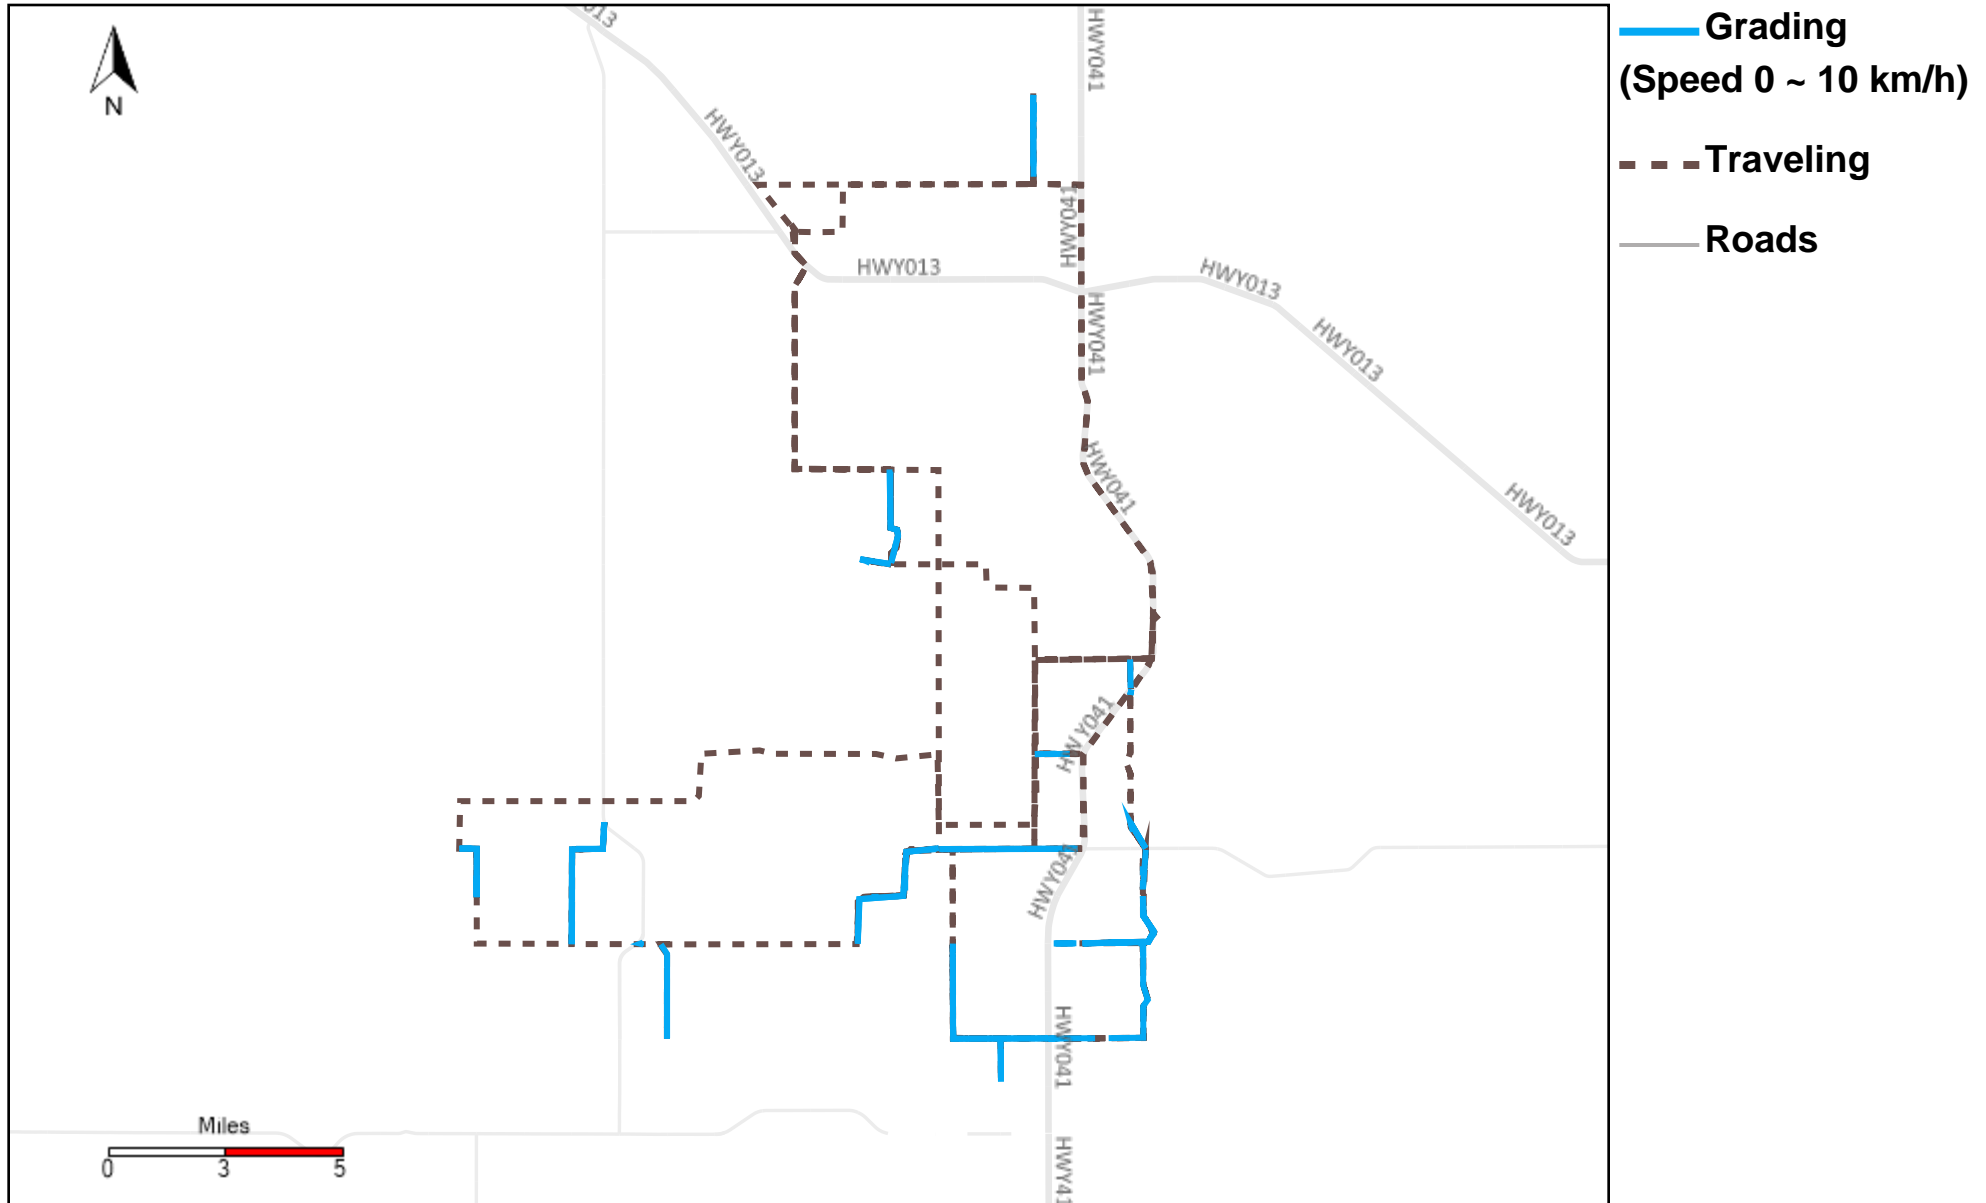

43-169_2023-08-27 ~ 2023-09-02 Tracking

Total Distance(km)	Total Hours	Work Distance(km)	Work Hours
552.27	49 hrs 50 min 57 sec	124.06	21 hrs 23 min 35 sec