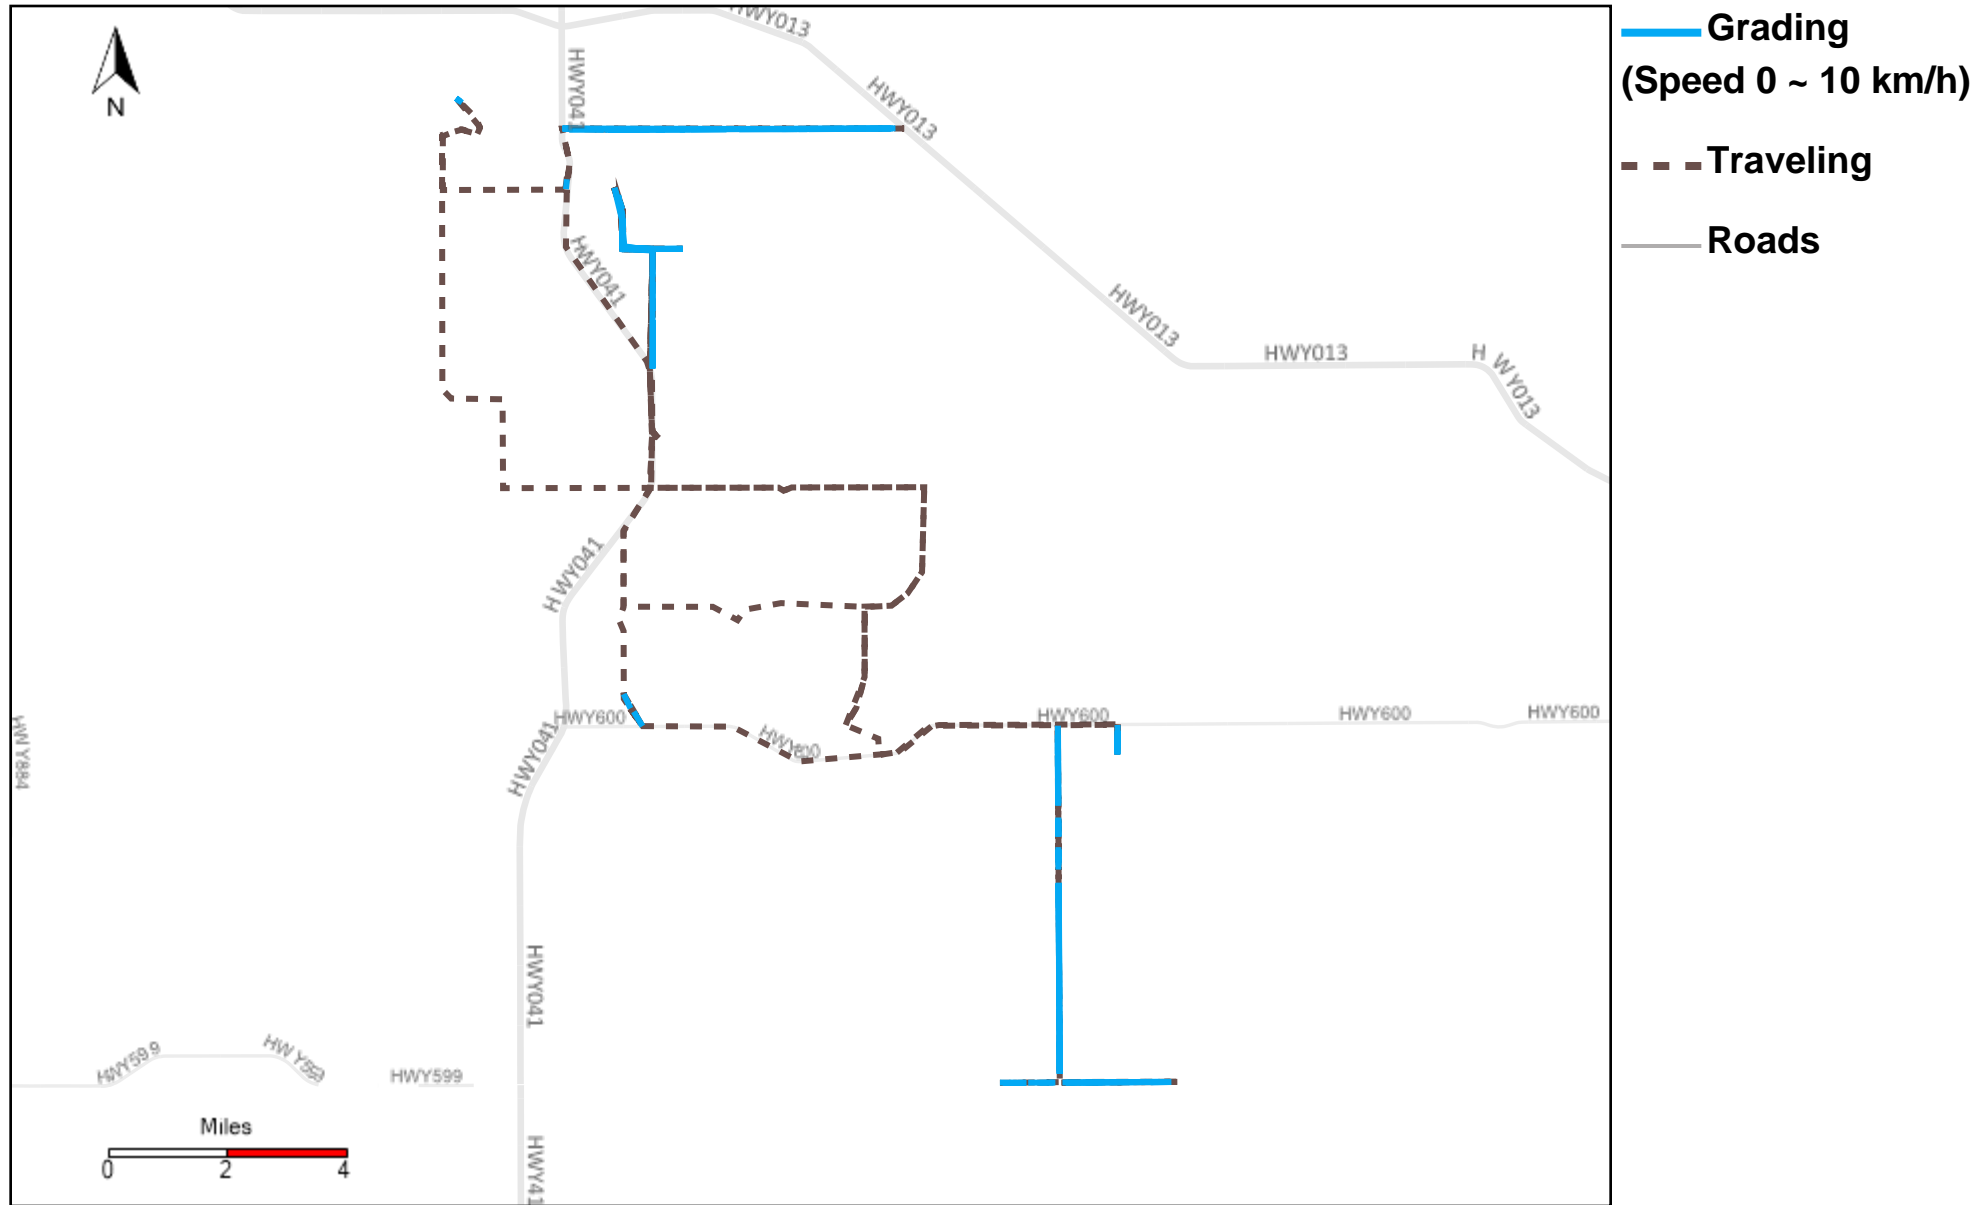

43-170_2023-08-27 ~ 2023-09-02 Tracking

Total Distance(km)	Total Hours	Work Distance(km)	Work Hours
411.63	46 hrs 58 min 14 sec	177.08	30 hrs 12 min 22 sec