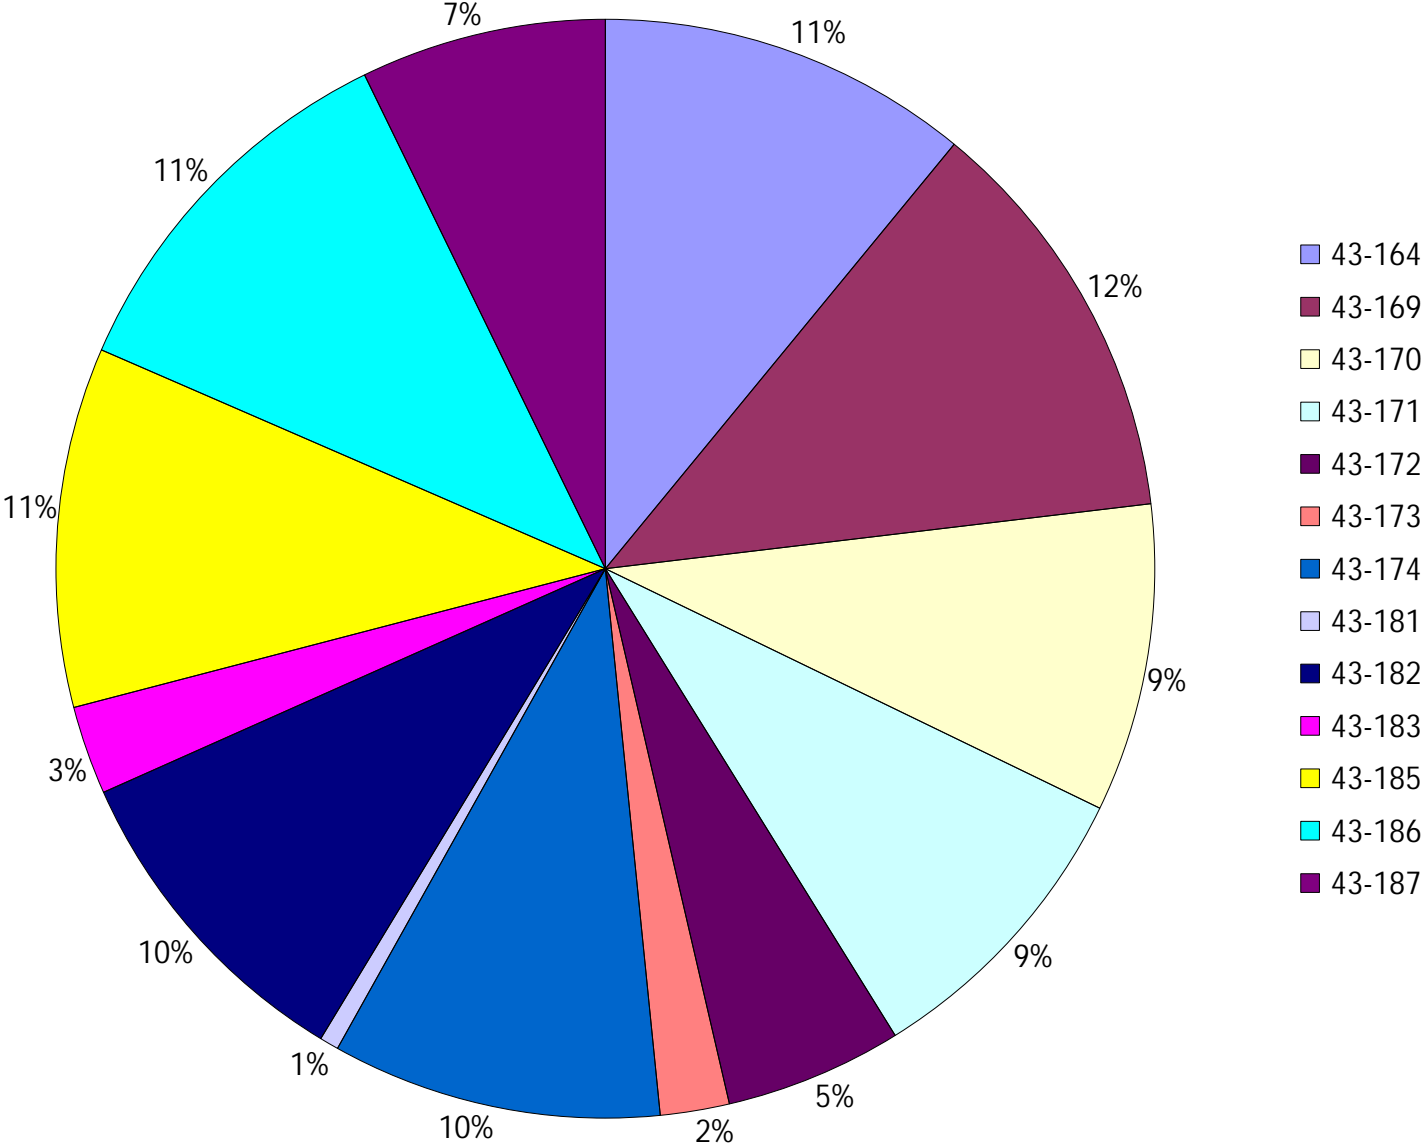

Provost Weekly Grader Report

From 8/27/2023 To 9/2/2023

9/2/2023

Vehicle	Total Distance(km)	Total Hours	Work Distance(km)	Work Hours
43-164	497.09	49 hrs 42 min 27 sec	124.5	24 hrs 44 min 32 sec
43-169	552.27	49 hrs 50 min 57 sec	124.06	21 hrs 23 min 35 sec
43-170	411.63	46 hrs 58 min 14 sec	177.08	30 hrs 12 min 22 sec
43-171	407.56	41 hrs 18 min 7 sec	209.17	29 hrs 17 min 56 sec
43-172	236.93	29 hrs 58 min 2 sec	44.32	10 hrs 7 min 42 sec
43-173	92.24	17 hrs 52 min 6 sec	41.41	13 hrs 1 min 26 sec
43-174	440.39	51 hrs 0 min 37 sec	242.59	37 hrs 5 min 35 sec
43-181	25.48	3 hrs 34 min 36 sec	19.77	2 hrs 35 min 51 sec
43-182	438.67	51 hrs 6 min 25 sec	92.51	15 hrs 40 min 10 sec
43-183	118.33	13 hrs 44 min 12 sec	28.33	5 hrs 2 min 17 sec
43-185	480.54	55 hrs 52 min 43 sec	268.24	43 hrs 34 min 40 sec
43-186	511.16	50 hrs 0 min 11 sec	222.62	34 hrs 4 min 9 sec
43-187	327.9	41 hrs 39 min 4 sec	208.17	36 hrs 4 min 22 sec
Total:	4540.2	502 hrs 37 min 41 sec	1802.77	302 hrs 54 min 37 sec

Vehicle Distance Vs Total Distance (%) From 8/27/2023 To 9/2/2023

Provost Weekly Grader Report