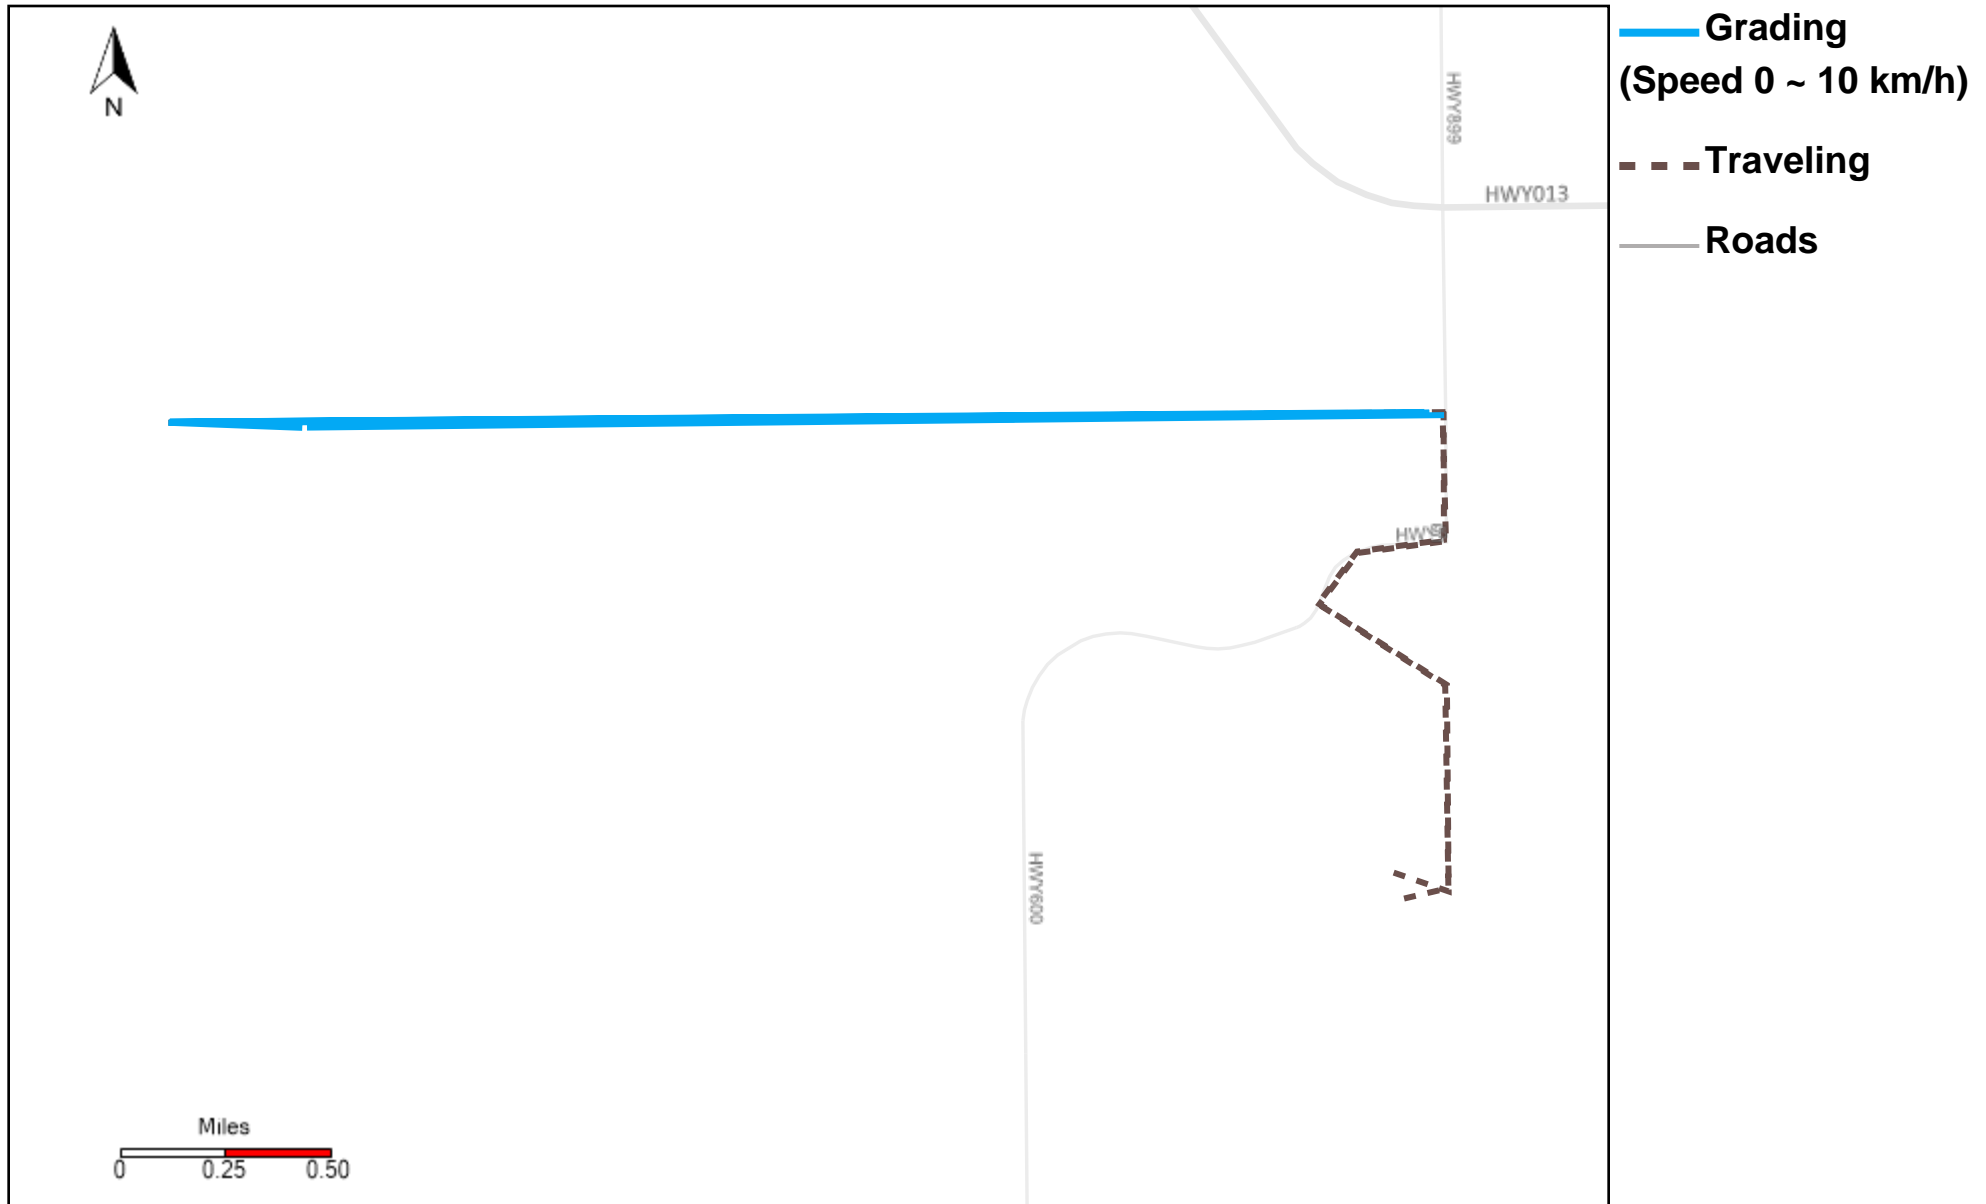

43-181_2023-08-27 ~ 2023-09-02 Tracking

Total Distance(km)	Total Hours	Work Distance(km)	Work Hours
25.48	3 hrs 34 min 36 sec	19.77	2 hrs 35 min 51 sec