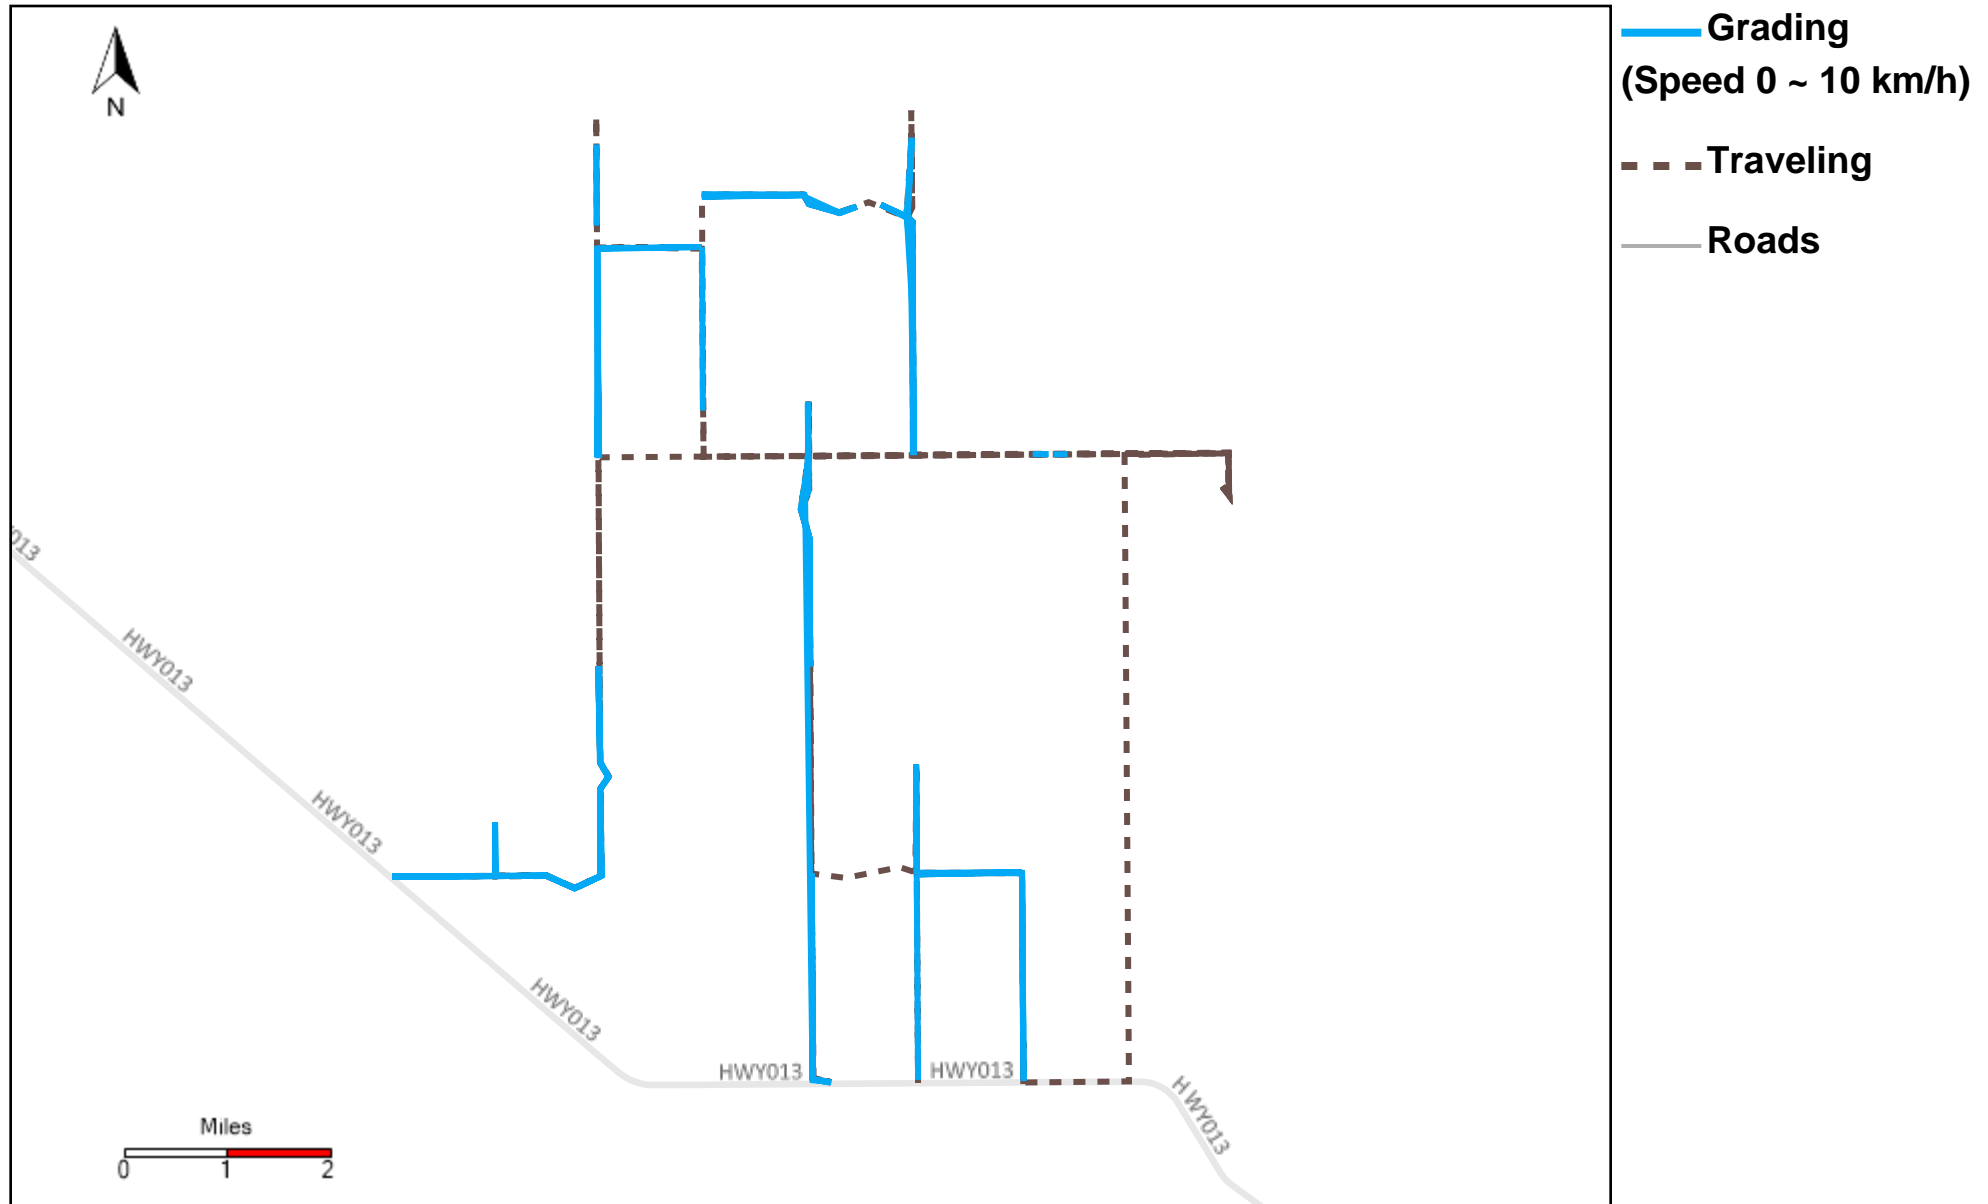

43-183_2023-08-27 ~ 2023-09-02 Tracking

Total Distance(km)	Total Hours	Work Distance(km)	Work Hours
118.33	13 hrs 44 min 12 sec	28.33	5 hrs 2 min 17 sec

43-185_2023-08-27 ~ 2023-09-02 Tracking

Total Distance(km)	Total Hours	Work Distance(km)	Work Hours
480.54	55 hrs 52 min 43 sec	268.24	43 hrs 34 min 40 sec

43-186_2023-08-27 ~ 2023-09-02 Tracking

Total Distance(km)	Total Hours	Work Distance(km)	Work Hours
511.16	50 hrs 0 min 11 sec	222.62	34 hrs 4 min 9 sec

43-187_2023-08-27 ~ 2023-09-02 Tracking

Total Distance(km)	Total Hours	Work Distance(km)	Work Hours
327.9	41 hrs 39 min 4 sec	208.17	36 hrs 4 min 22 sec