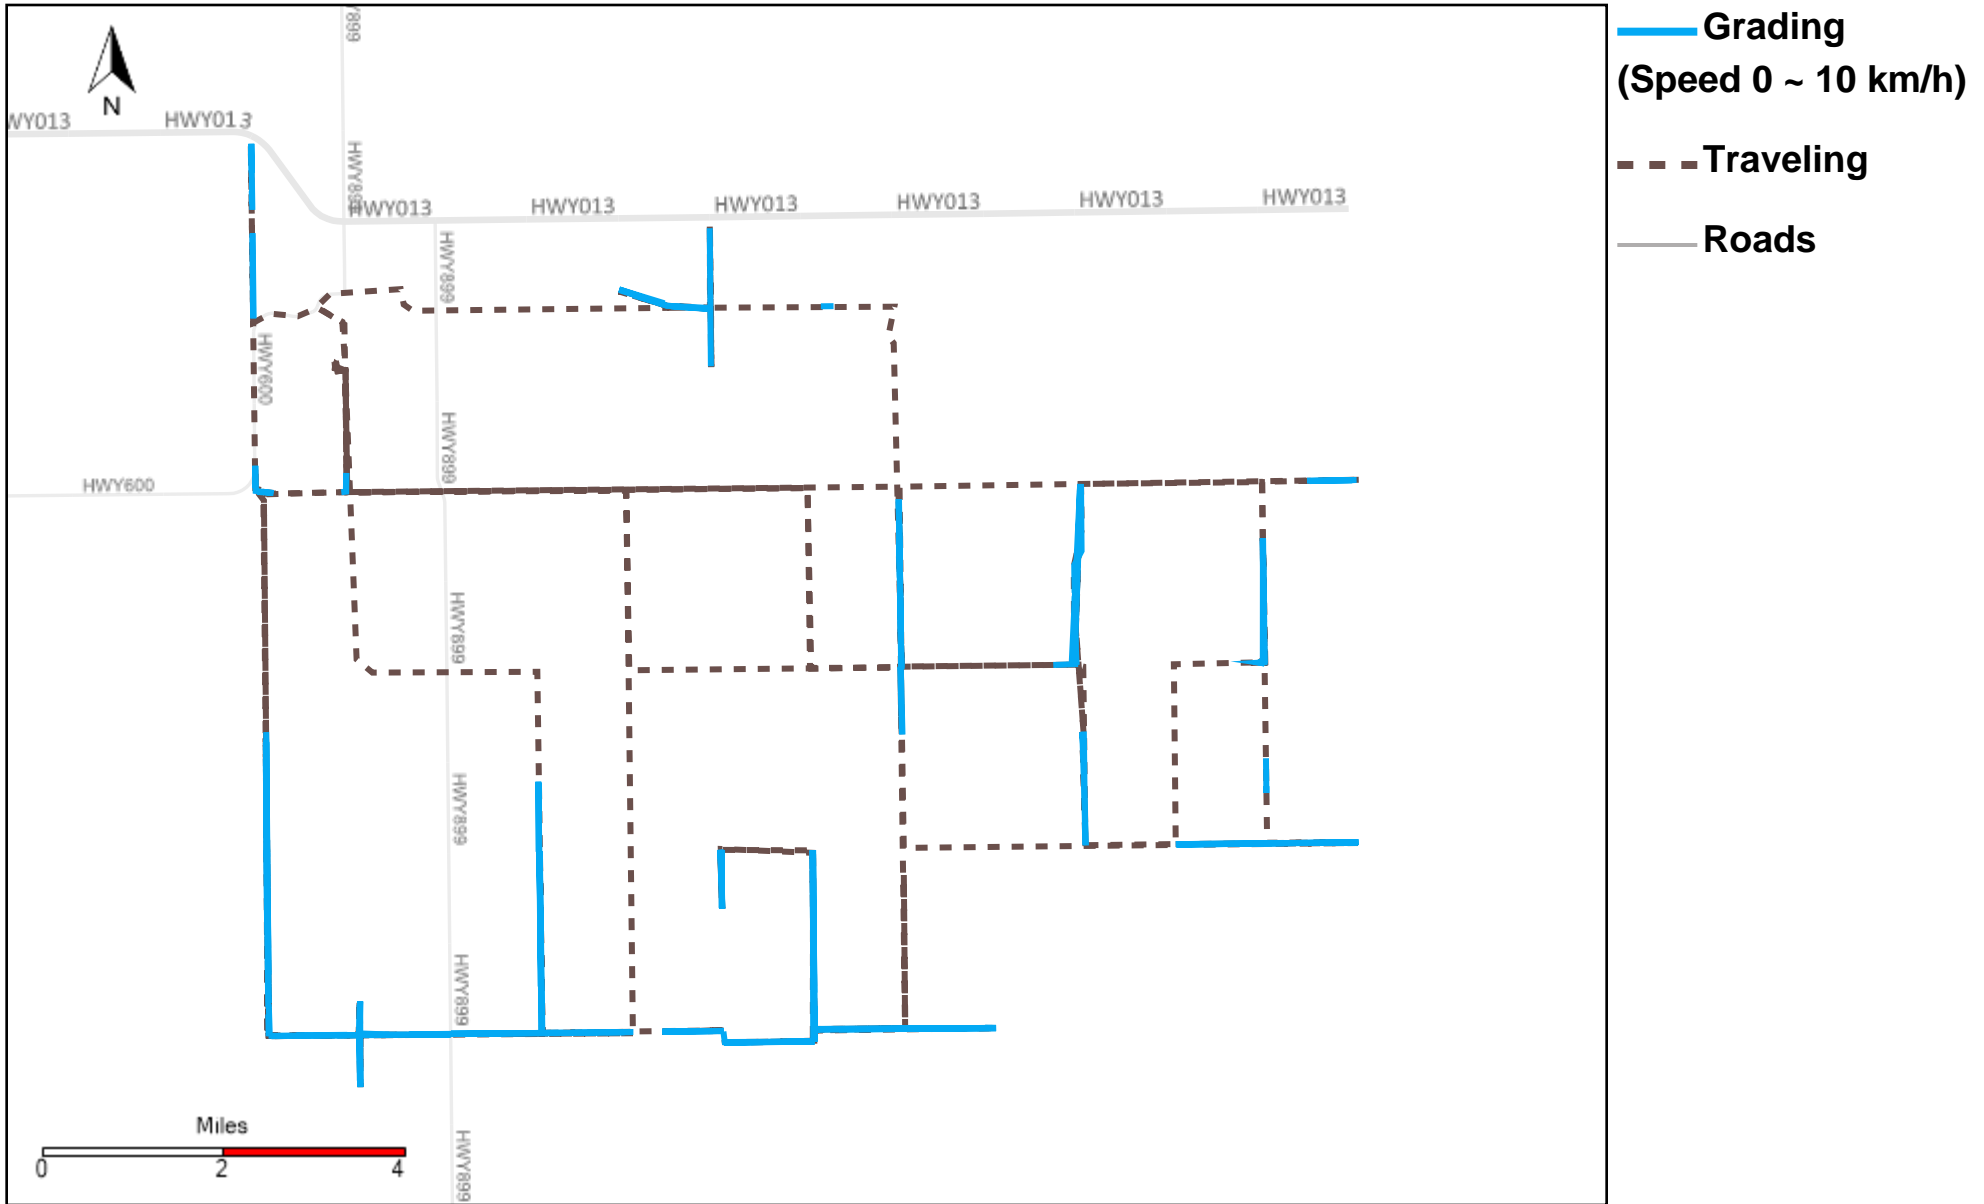

43-186_2023-08-27 ~ 2023-09-02 Tracking

Total Distance(km)	Total Hours	Work Distance(km)	Work Hours
511.16	50 hrs 0 min 11 sec	222.62	34 hrs 4 min 9 sec