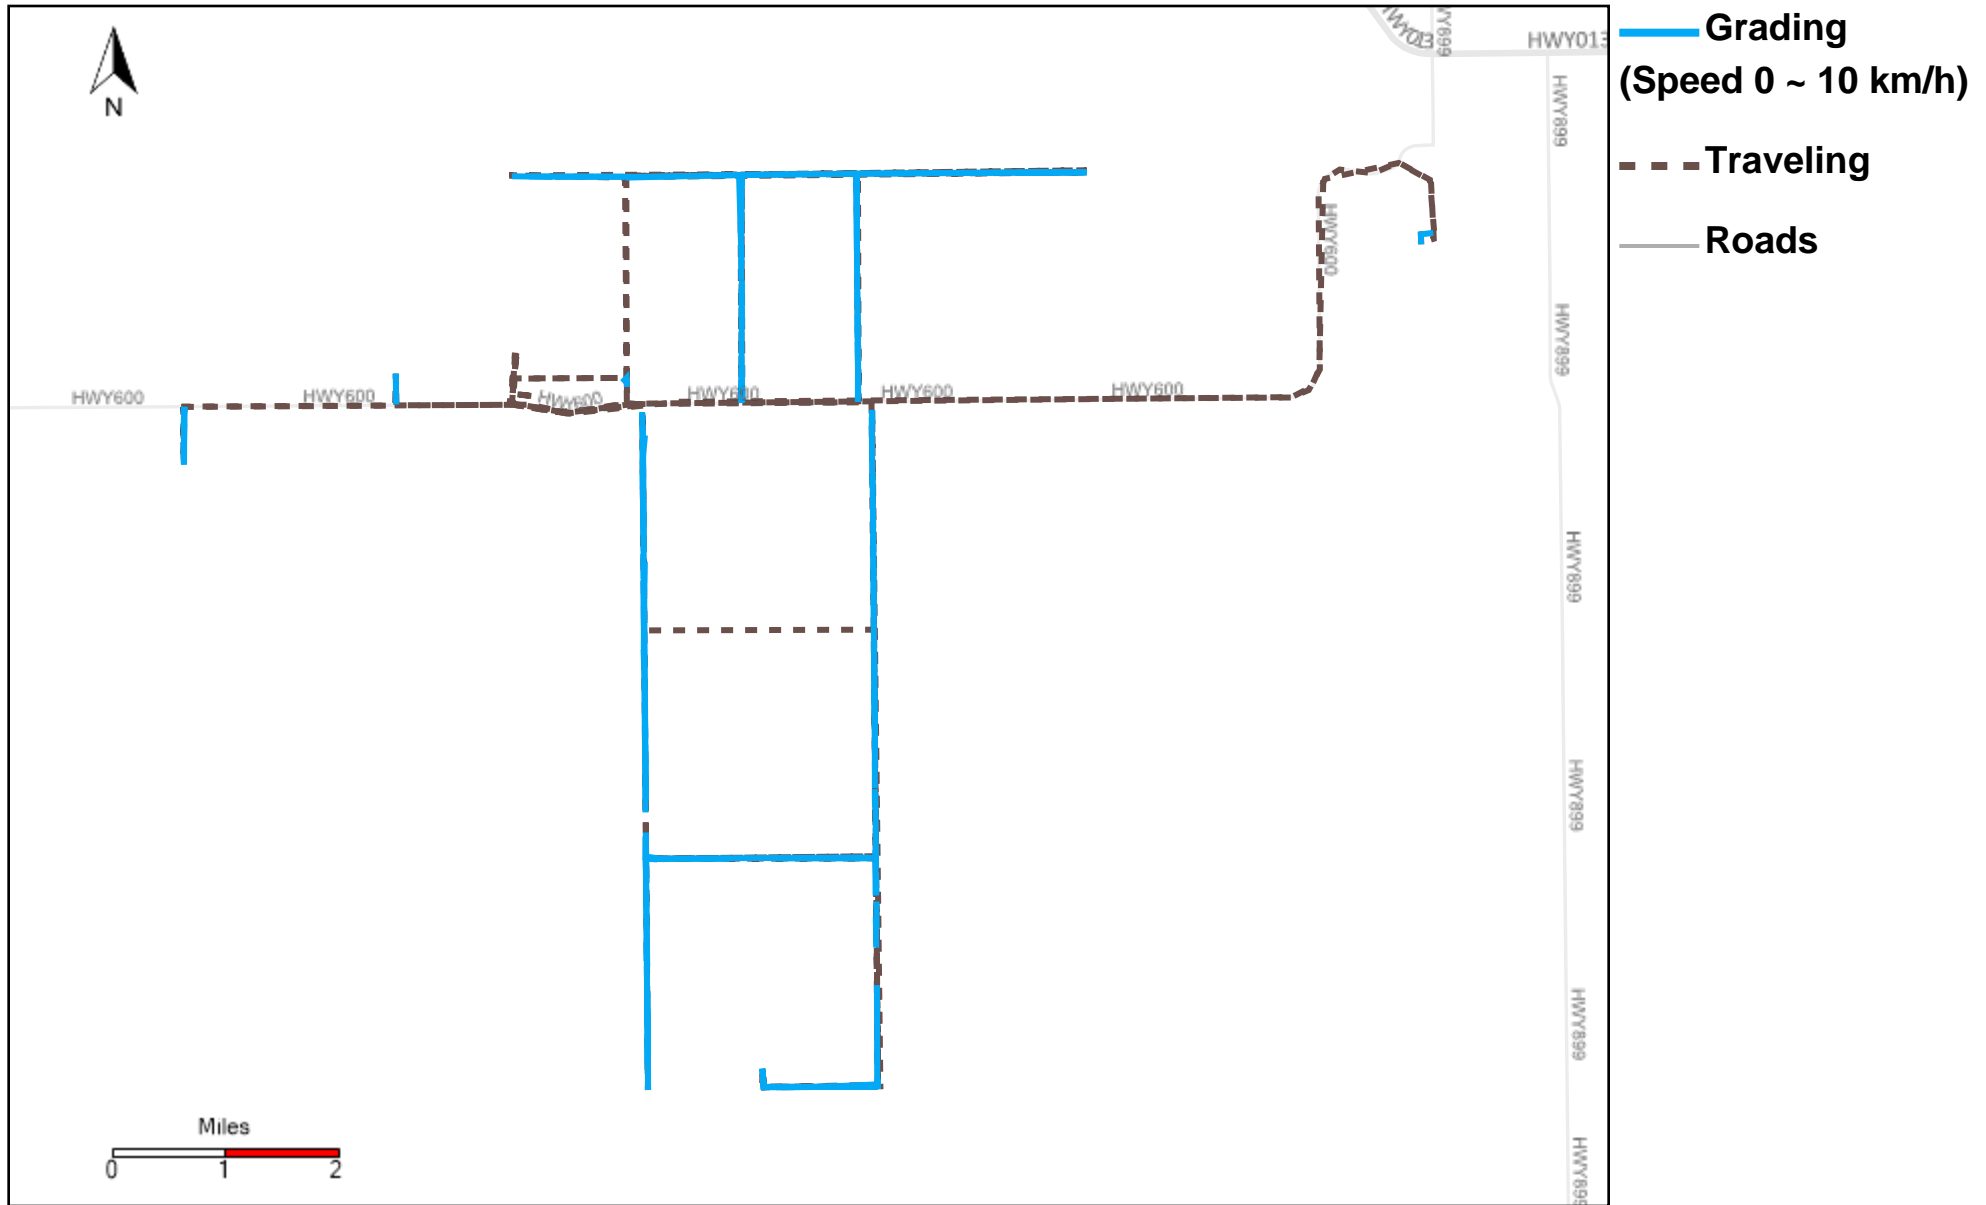

43-183_2023-07-16 ~ 2023-07-22 Tracking

Total Distance(km)	Total Hours	Work Distance(km)	Work Hours
270.43	29 hrs 14 min 7 sec	87.27	15 hrs 9 min 51 sec