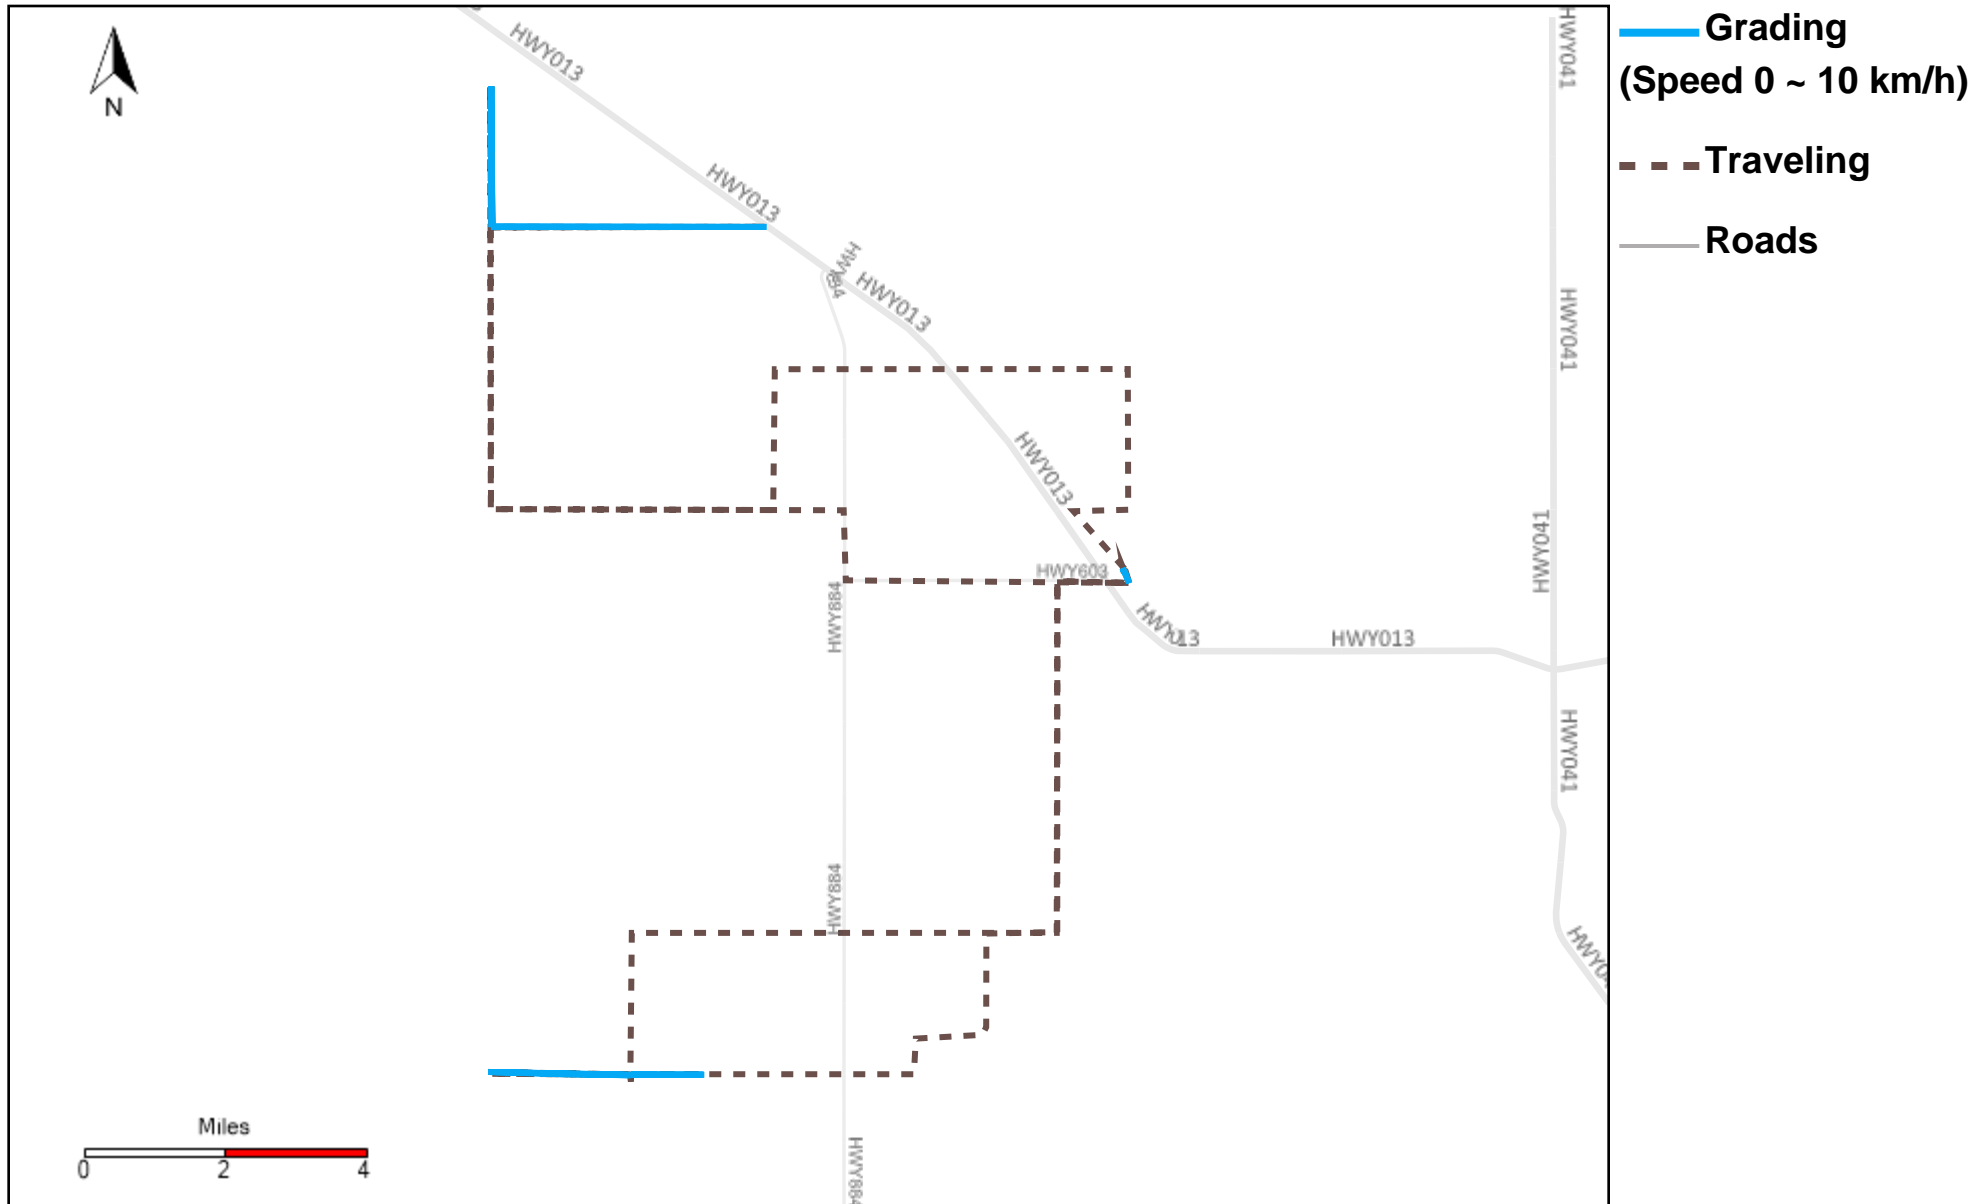

43-164_2023-07-16 ~ 2023-07-22 Tracking

Total Distance(km)	Total Hours	Work Distance(km)	Work Hours
165.11	16 hrs 55 min 1 sec	47.71	11 hrs 28 min 46 sec