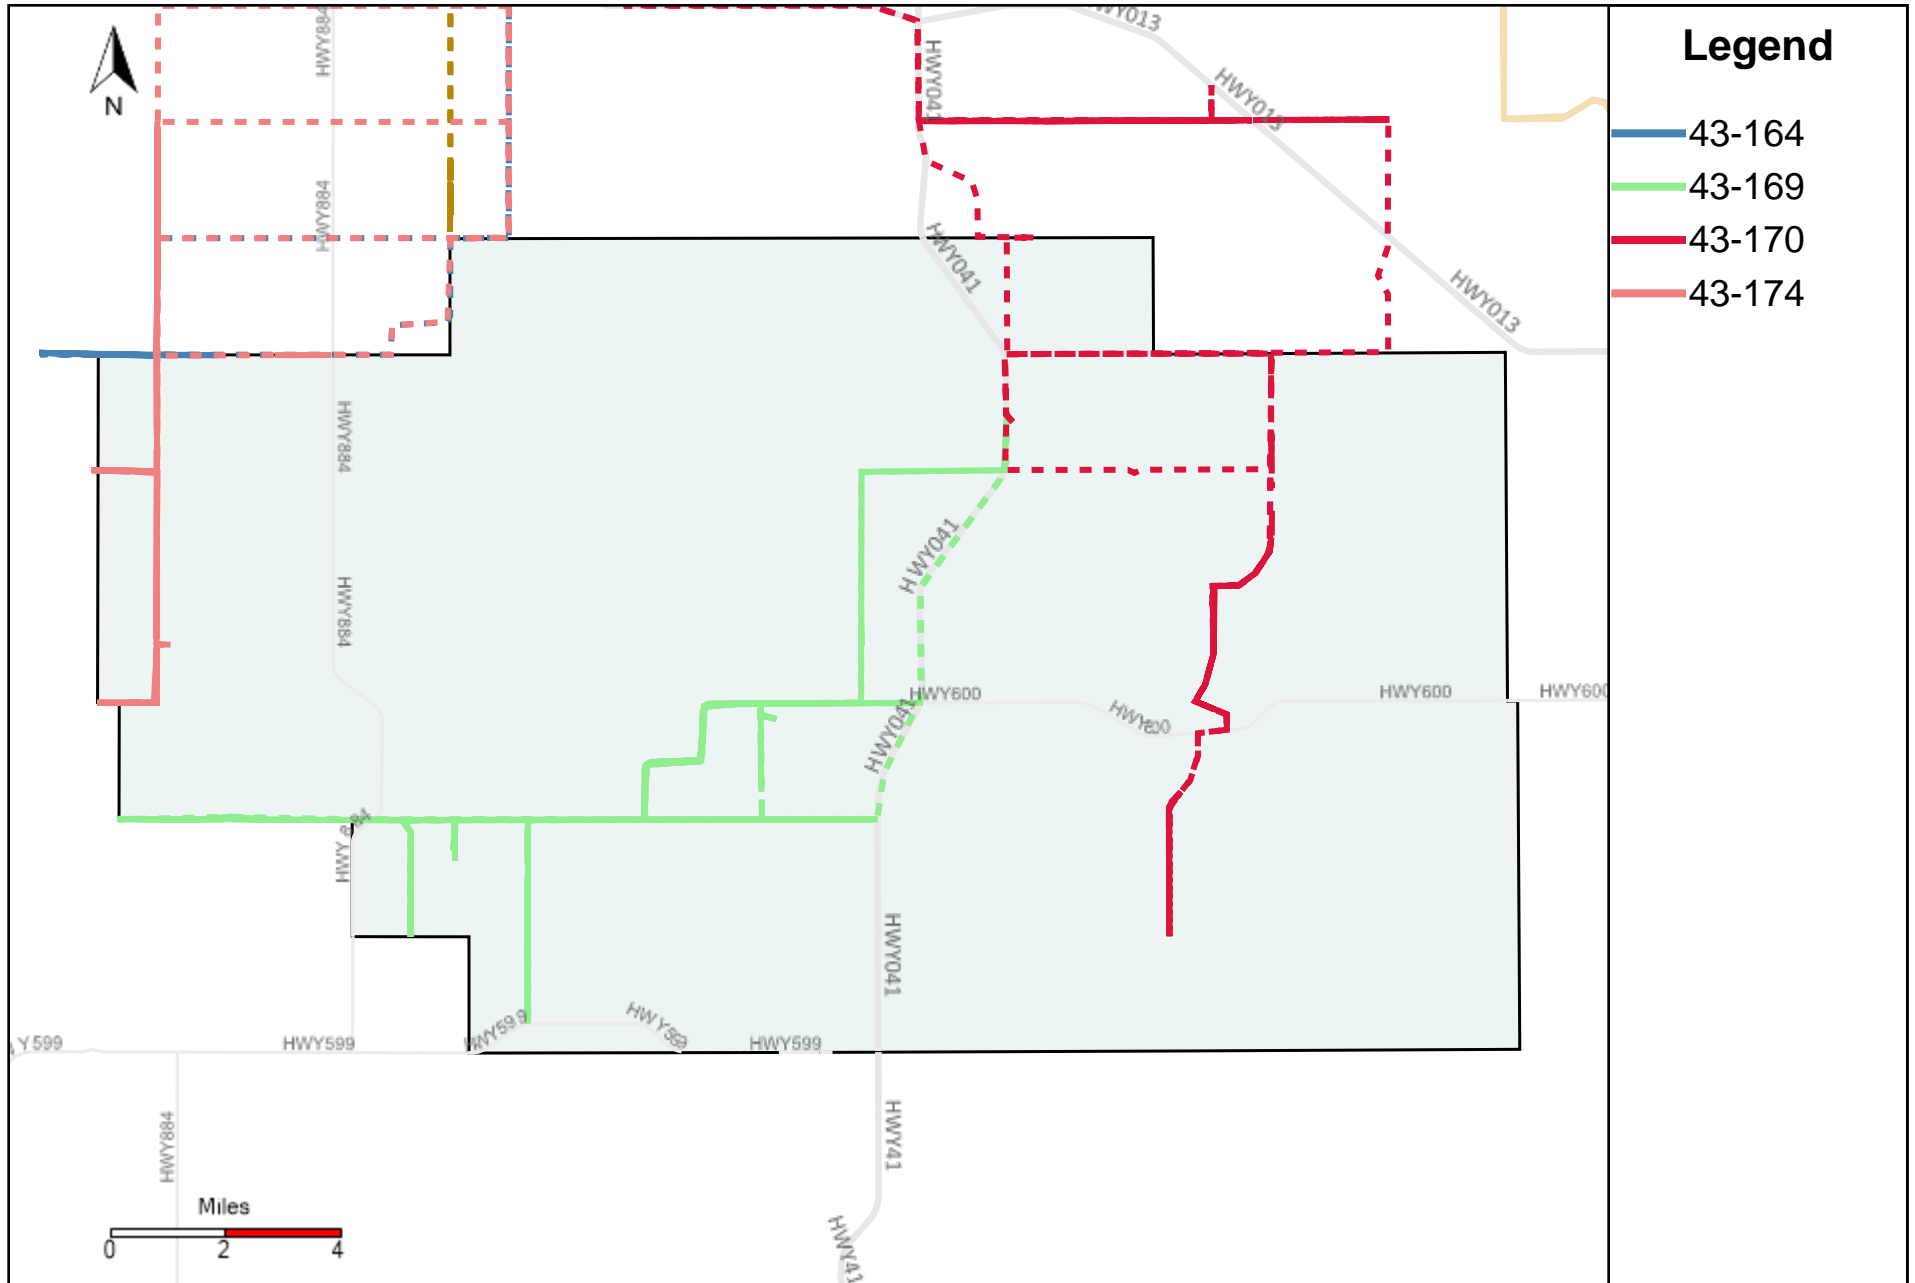

Division: 5 Grader Report(2023-07-16 ~ 2023-07-22)

Vehicle Name List	Total Distance(km)	Total Hours
43-164, 43-169, 43-170, 43-174	1091.28	100 hrs 23 min 39 sec