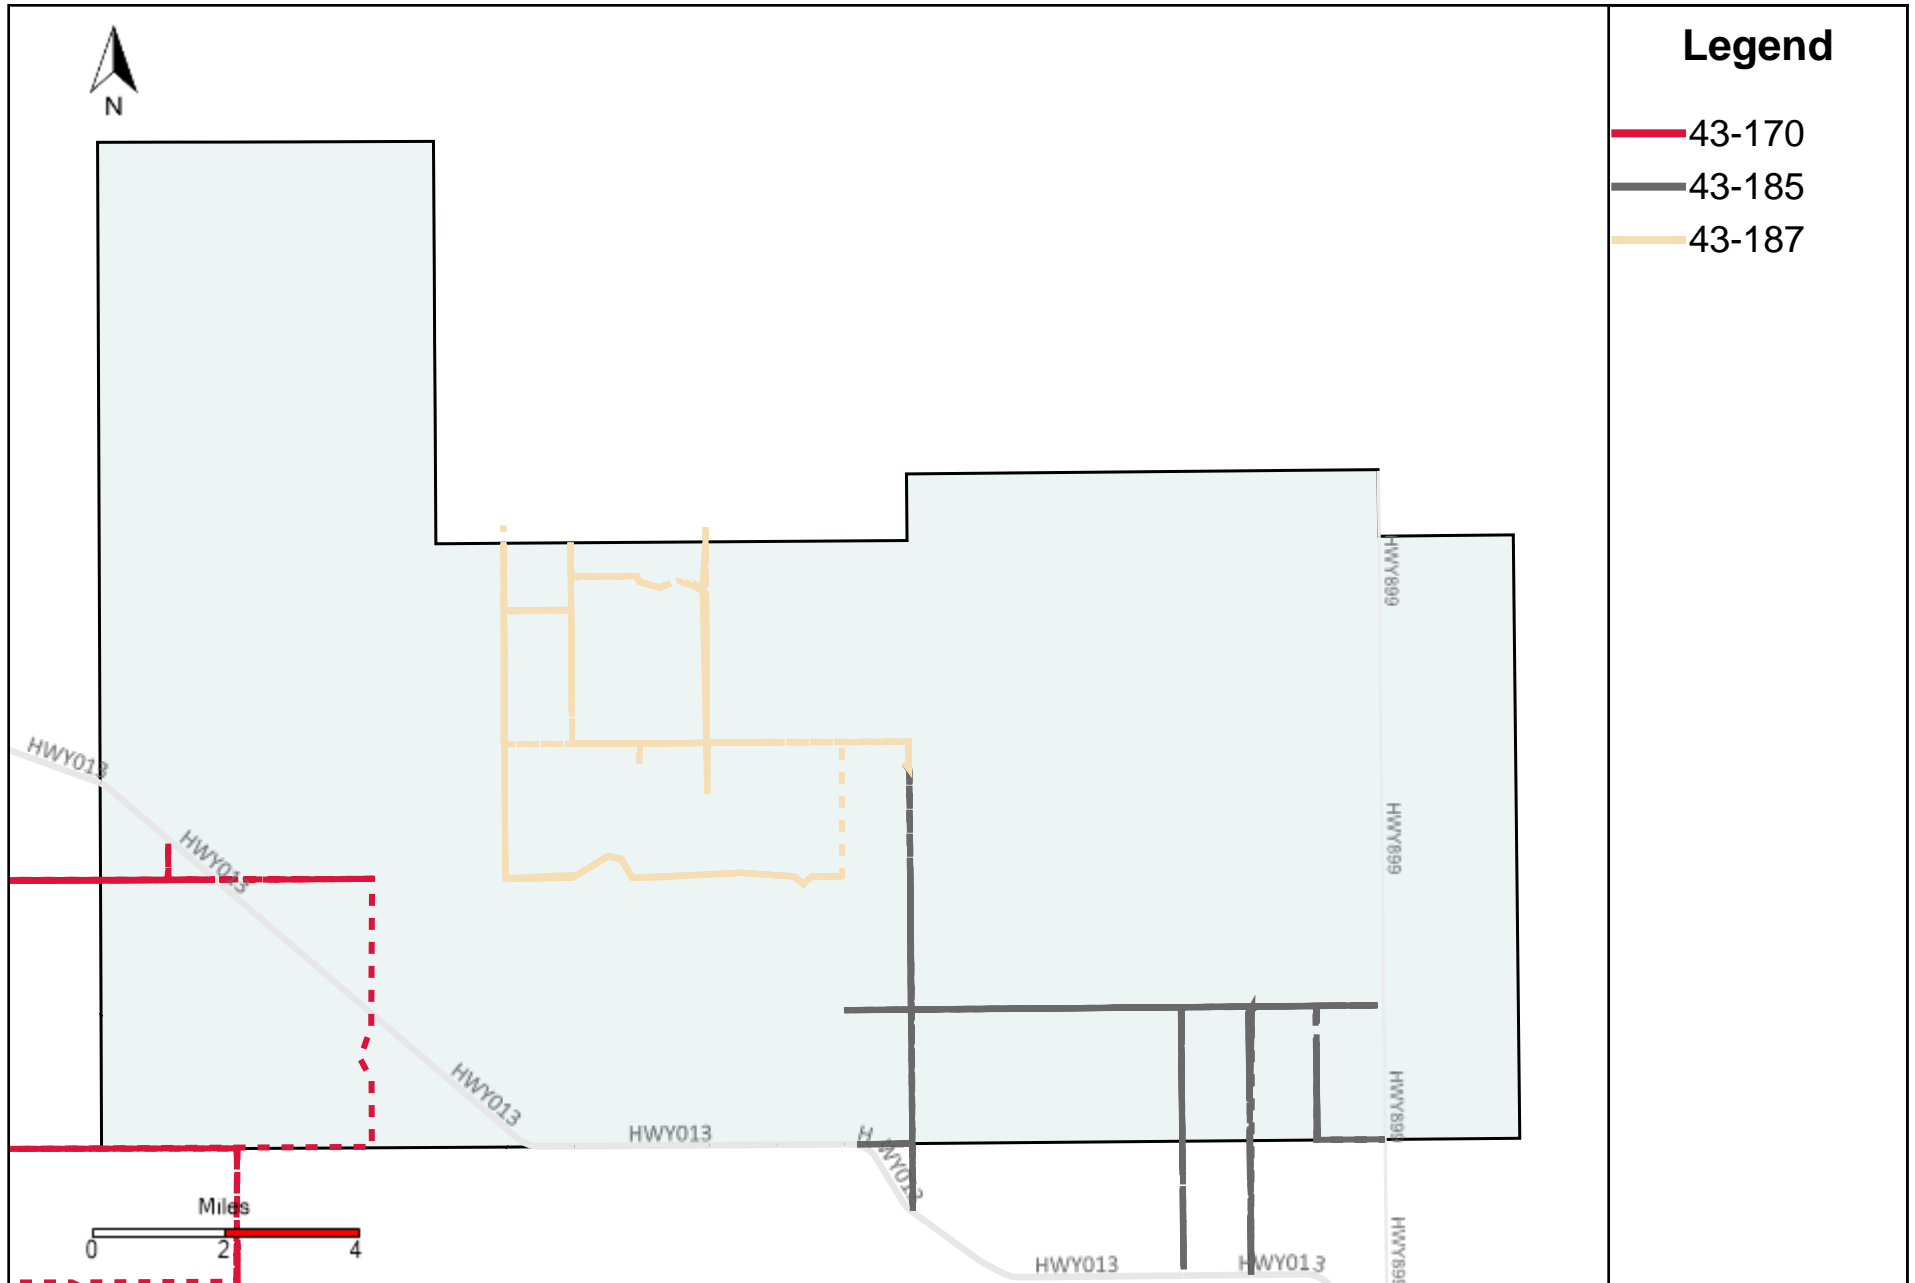

Division: 4 Grader Report(2023-07-16 ~ 2023-07-22)

Vehicle Name List	Total Distance(km)	Total Hours
43-170, 43-185, 43-187	883.62	91 hrs 47 min 41 sec