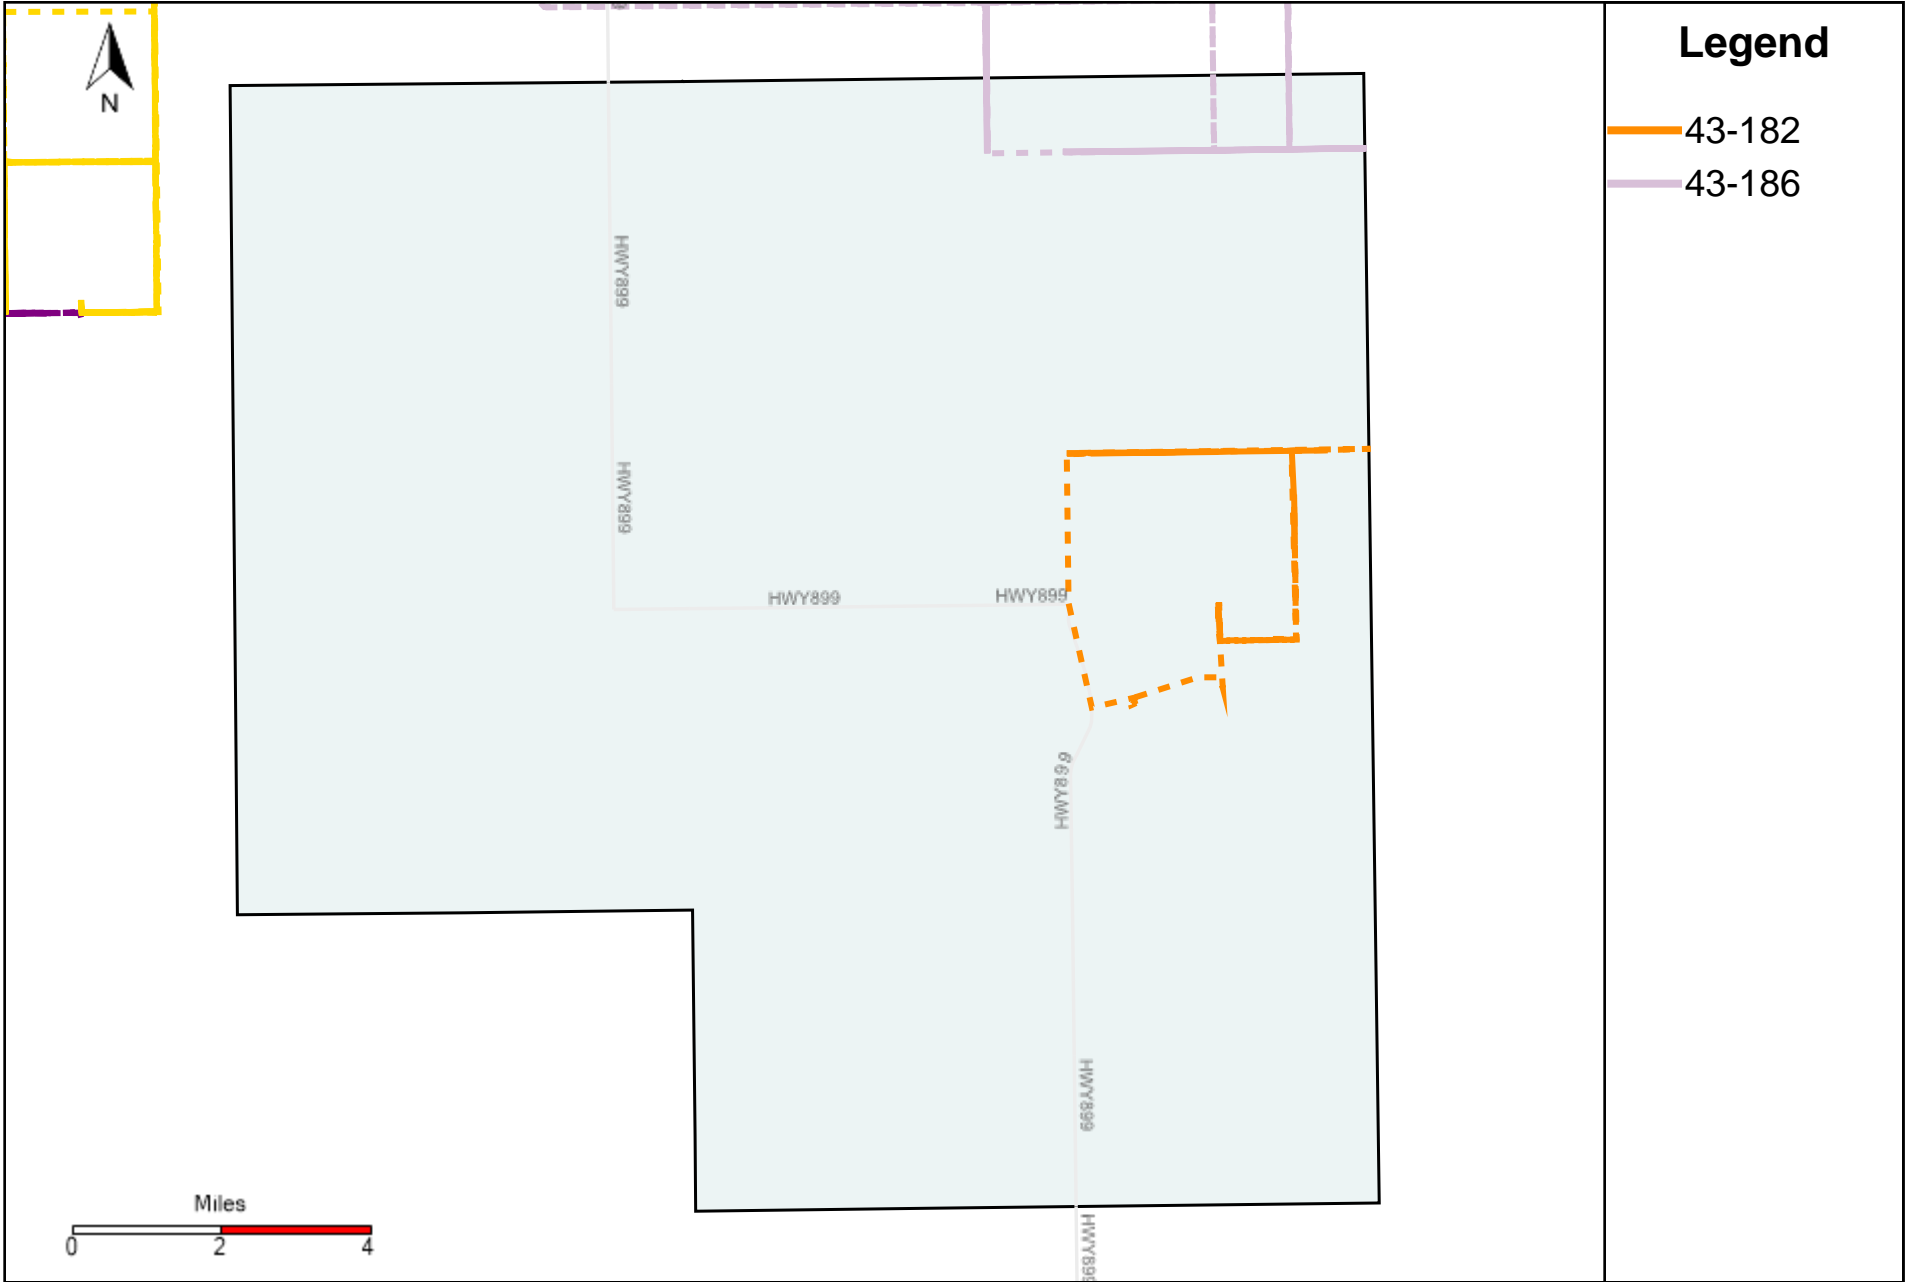

Provost Weekly Grader Report (2023-07-16 ~ 2023-07-22)

Division: 1 Grader Report(2023-07-16 ~ 2023-07-22)

Vehicle Name List	Total Distance(km)	Total Hours
43-182, 43-186	389.02	40 hrs 17 min 14 sec

Division: 2 Grader Report(2023-07-16 ~ 2023-07-22)

Legend

— 43-186

Vehicle Name List	Total Distance(km)	Total Hours
43-186	310.63	29 hrs 56 min 48 sec

Division: 3 Grader Report(2023-07-16 ~ 2023-07-22)

Vehicle Name List	Total Distance(km)	Total Hours
43-181, 43-183, 43-185, 43-186	925.58	103 hrs 52 min 13 sec