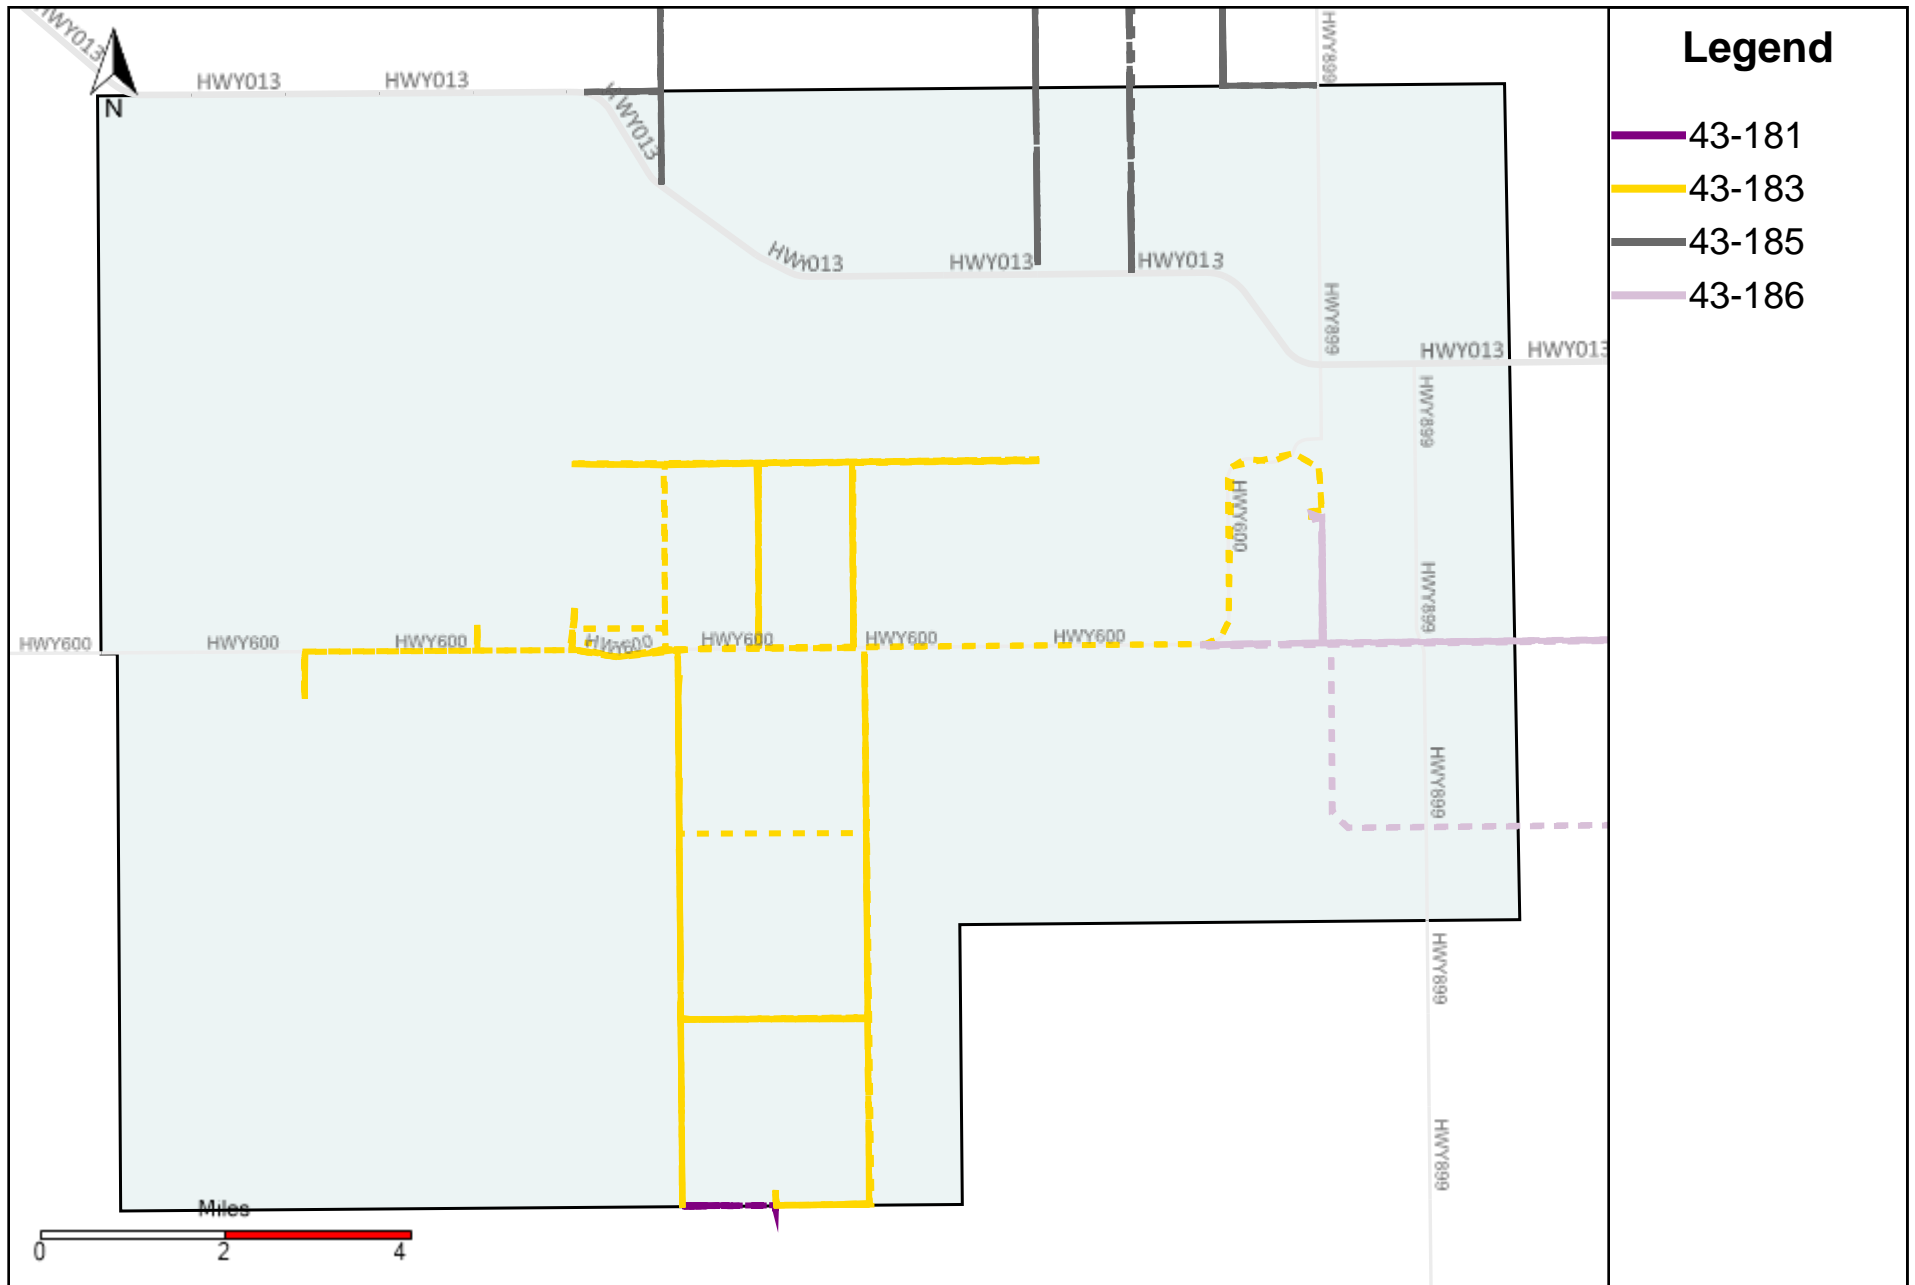

Legend

— 43-186

Vehicle Name List	Total Distance(km)	Total Hours
43-186	310.63	29 hrs 56 min 48 sec

Division: 3 Grader Report(2023-07-16 ~ 2023-07-22)

Vehicle Name List	Total Distance(km)	Total Hours
43-181, 43-183, 43-185, 43-186	925.58	103 hrs 52 min 13 sec