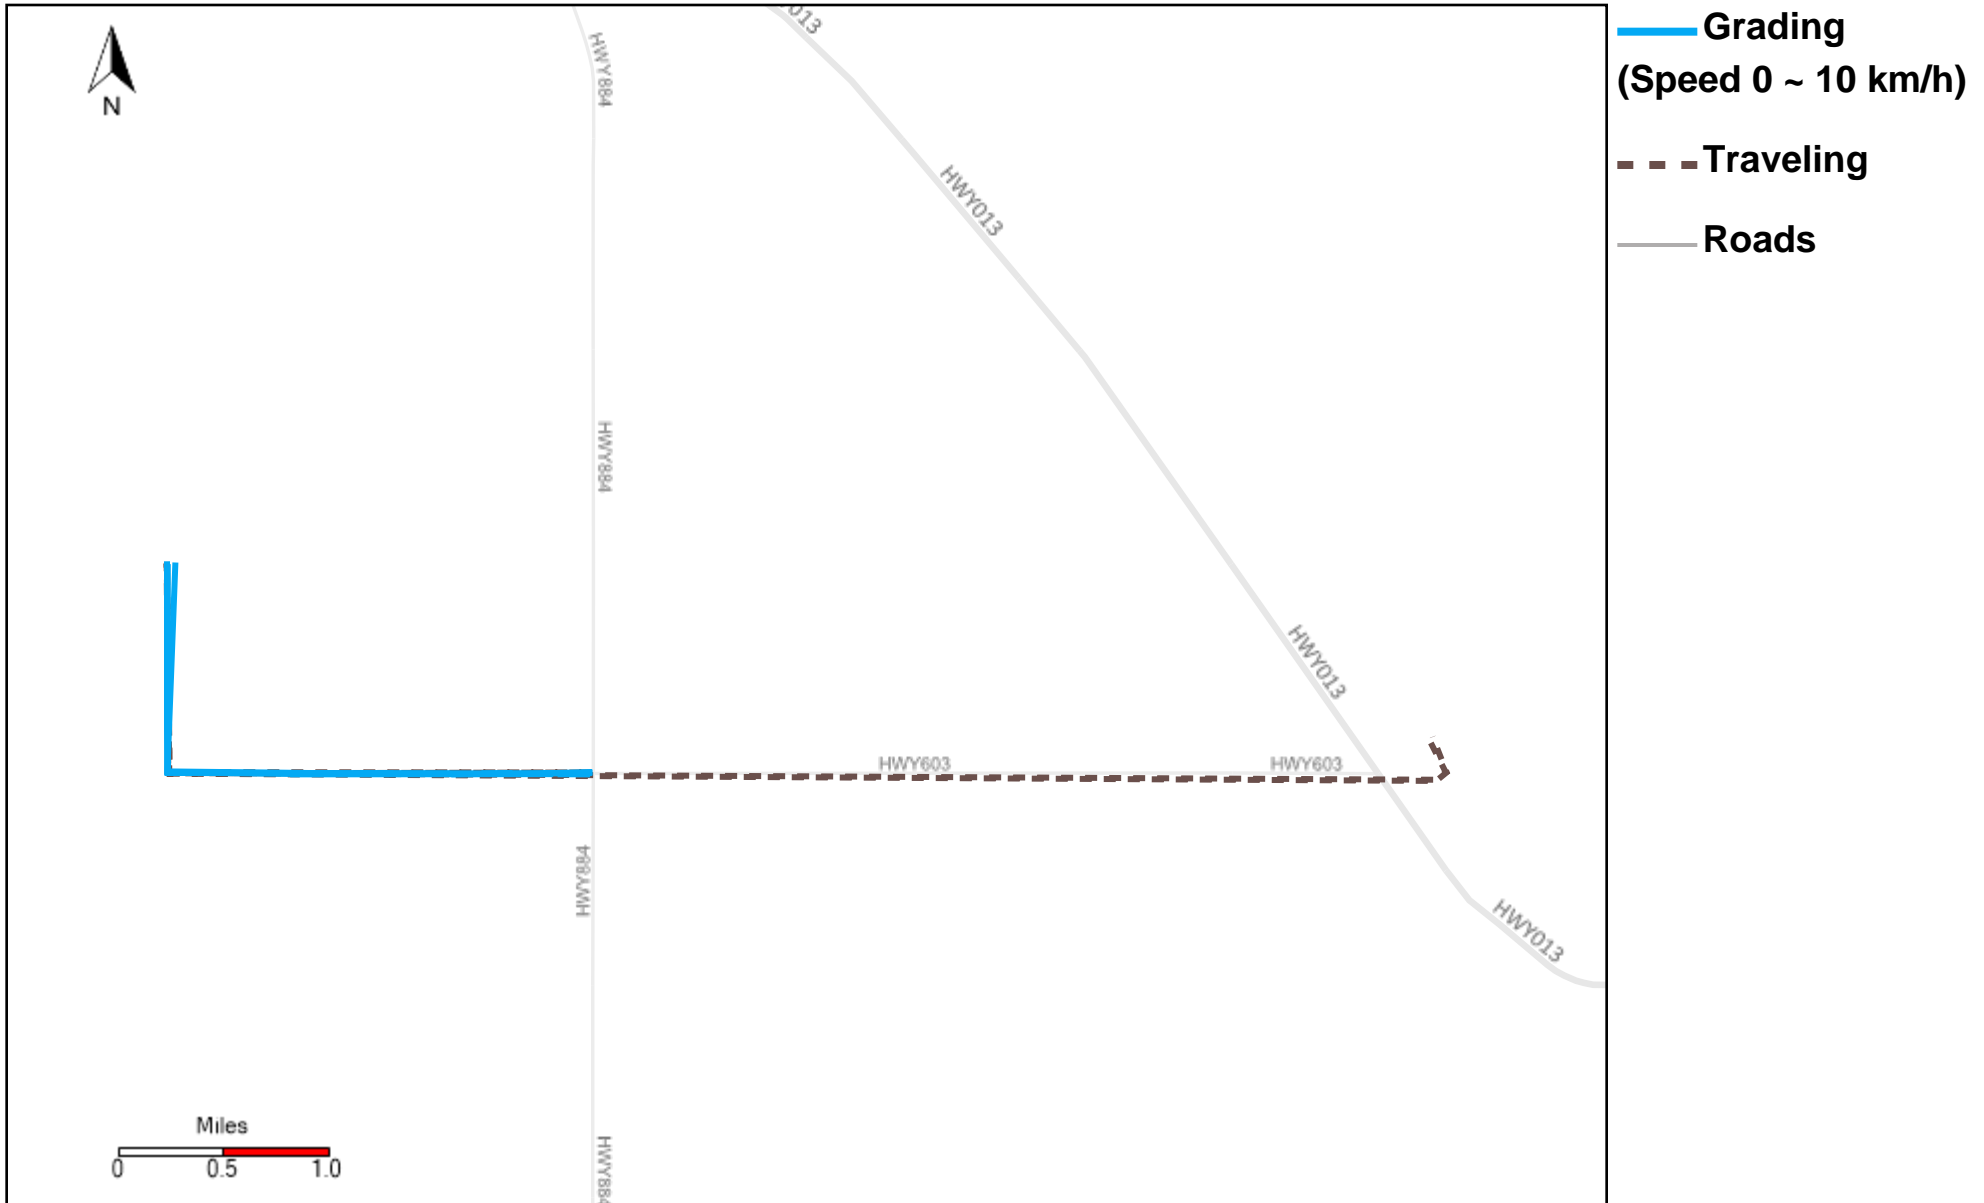

43-171_2023-07-16 ~ 2023-07-22 Tracking

Total Distance(km)	Total Hours	Work Distance(km)	Work Hours
34.05	3 hrs 27 min 45 sec	18.66	2 hrs 29 min 8 sec