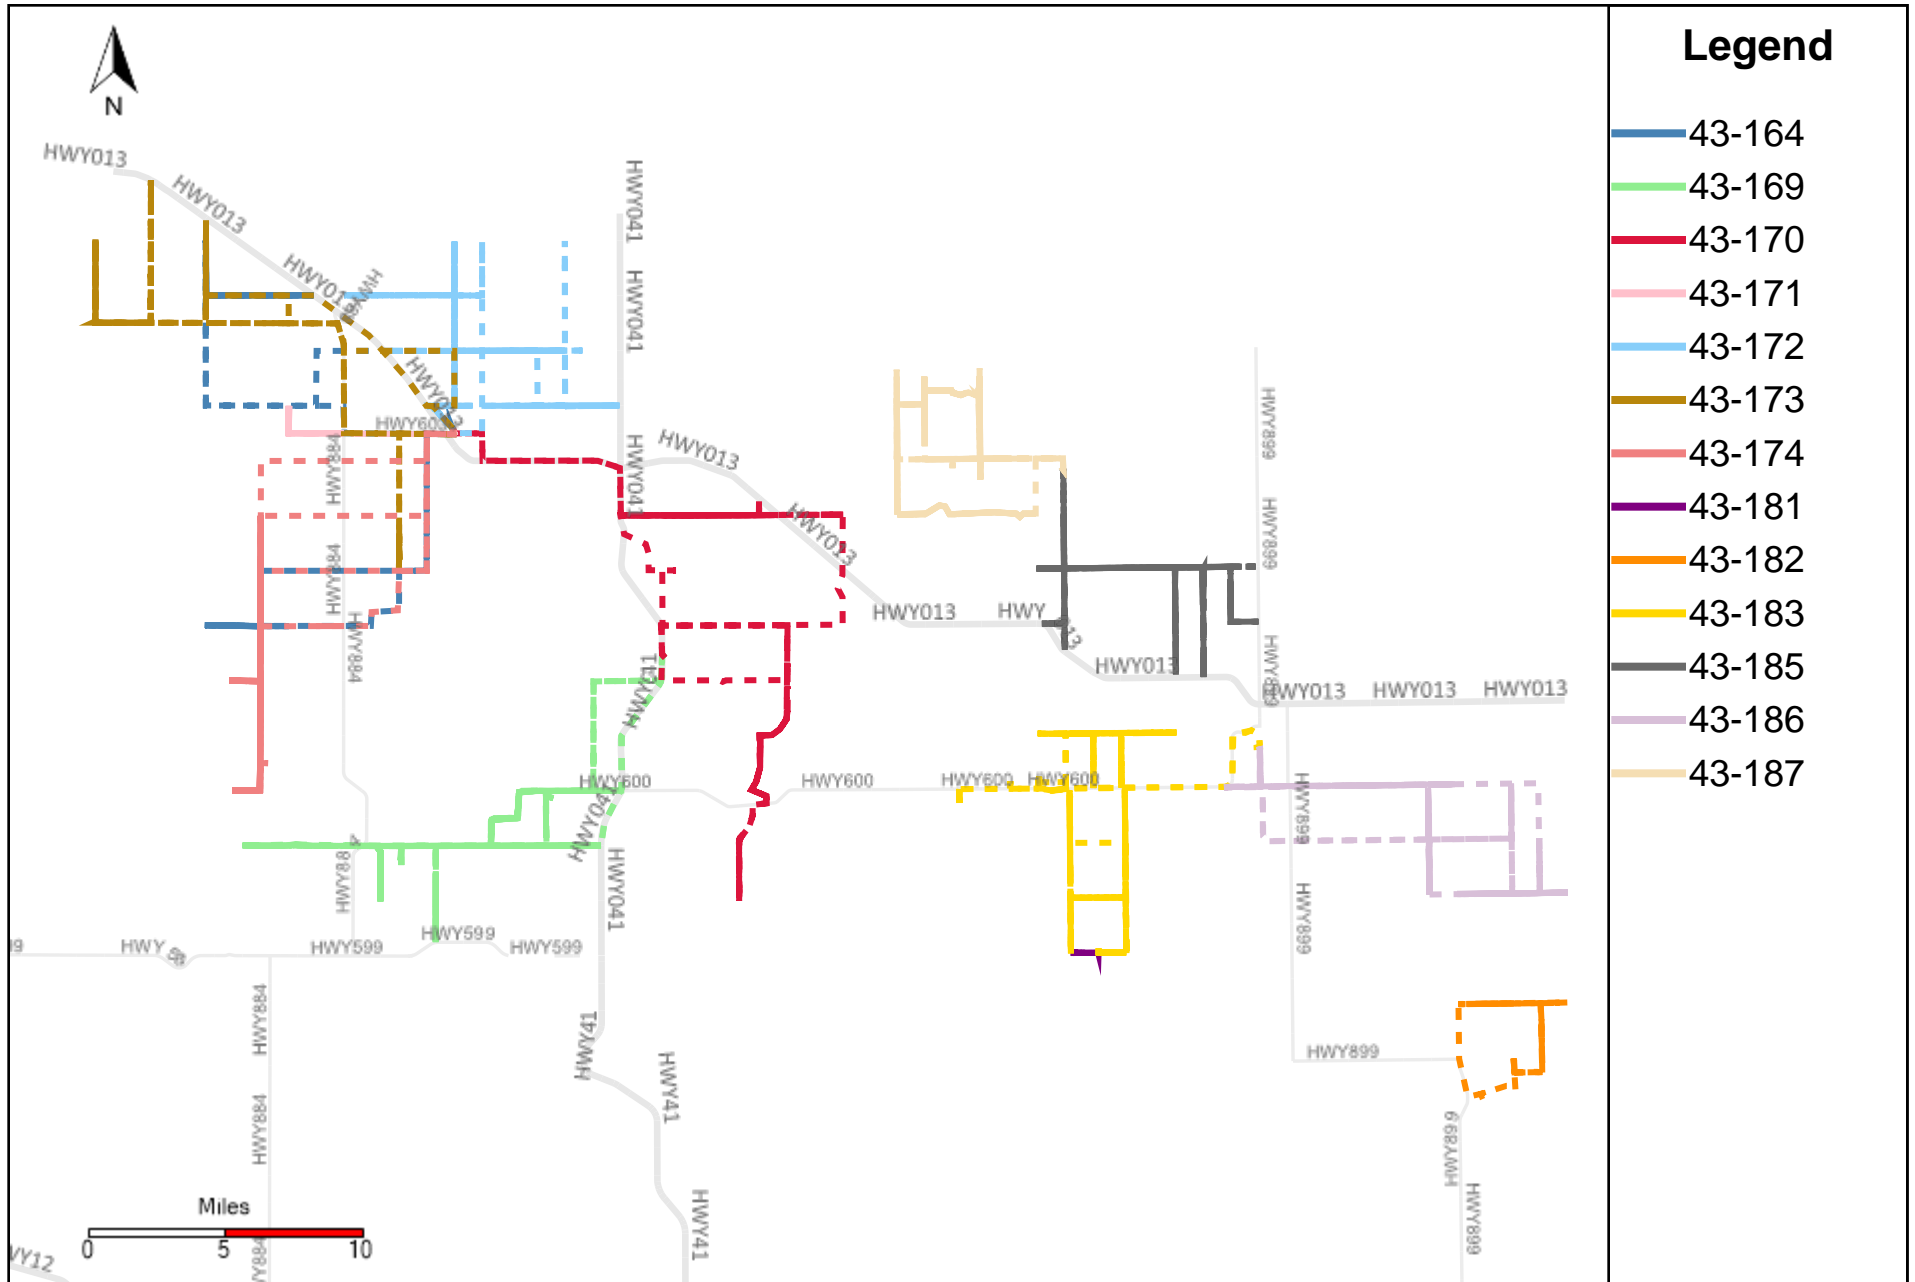

Provost Weekly Grader Report (2023-07-16 ~ 2023-07-22)

Division: 1 Grader Report(2023-07-16 ~ 2023-07-22)

Vehicle Name List	Total Distance(km)	Total Hours
43-182, 43-186	389.02	40 hrs 17 min 14 sec

Division: 2 Grader Report(2023-07-16 ~ 2023-07-22)

Legend

— 43-186

Vehicle Name List	Total Distance(km)	Total Hours
43-186	310.63	29 hrs 56 min 48 sec

Division: 3 Grader Report(2023-07-16 ~ 2023-07-22)

Vehicle Name List	Total Distance(km)	Total Hours
43-181, 43-183, 43-185, 43-186	925.58	103 hrs 52 min 13 sec

Division: 4 Grader Report(2023-07-16 ~ 2023-07-22)

Vehicle Name List	Total Distance(km)	Total Hours
43-170, 43-185, 43-187	883.62	91 hrs 47 min 41 sec

Division: 5 Grader Report(2023-07-16 ~ 2023-07-22)

Vehicle Name List	Total Distance(km)	Total Hours
43-164, 43-169, 43-170, 43-174	1091.28	100 hrs 23 min 39 sec

43-186_2023-07-16 ~ 2023-07-22 Tracking

Total Distance(km)	Total Hours	Work Distance(km)	Work Hours
310.63	29 hrs 56 min 48 sec	128.18	17 hrs 34 min 8 sec

43-187_2023-07-16 ~ 2023-07-22 Tracking

Total Distance(km)	Total Hours	Work Distance(km)	Work Hours
234.94	30 hrs 3 min 33 sec	147.91	25 hrs 21 min 58 sec