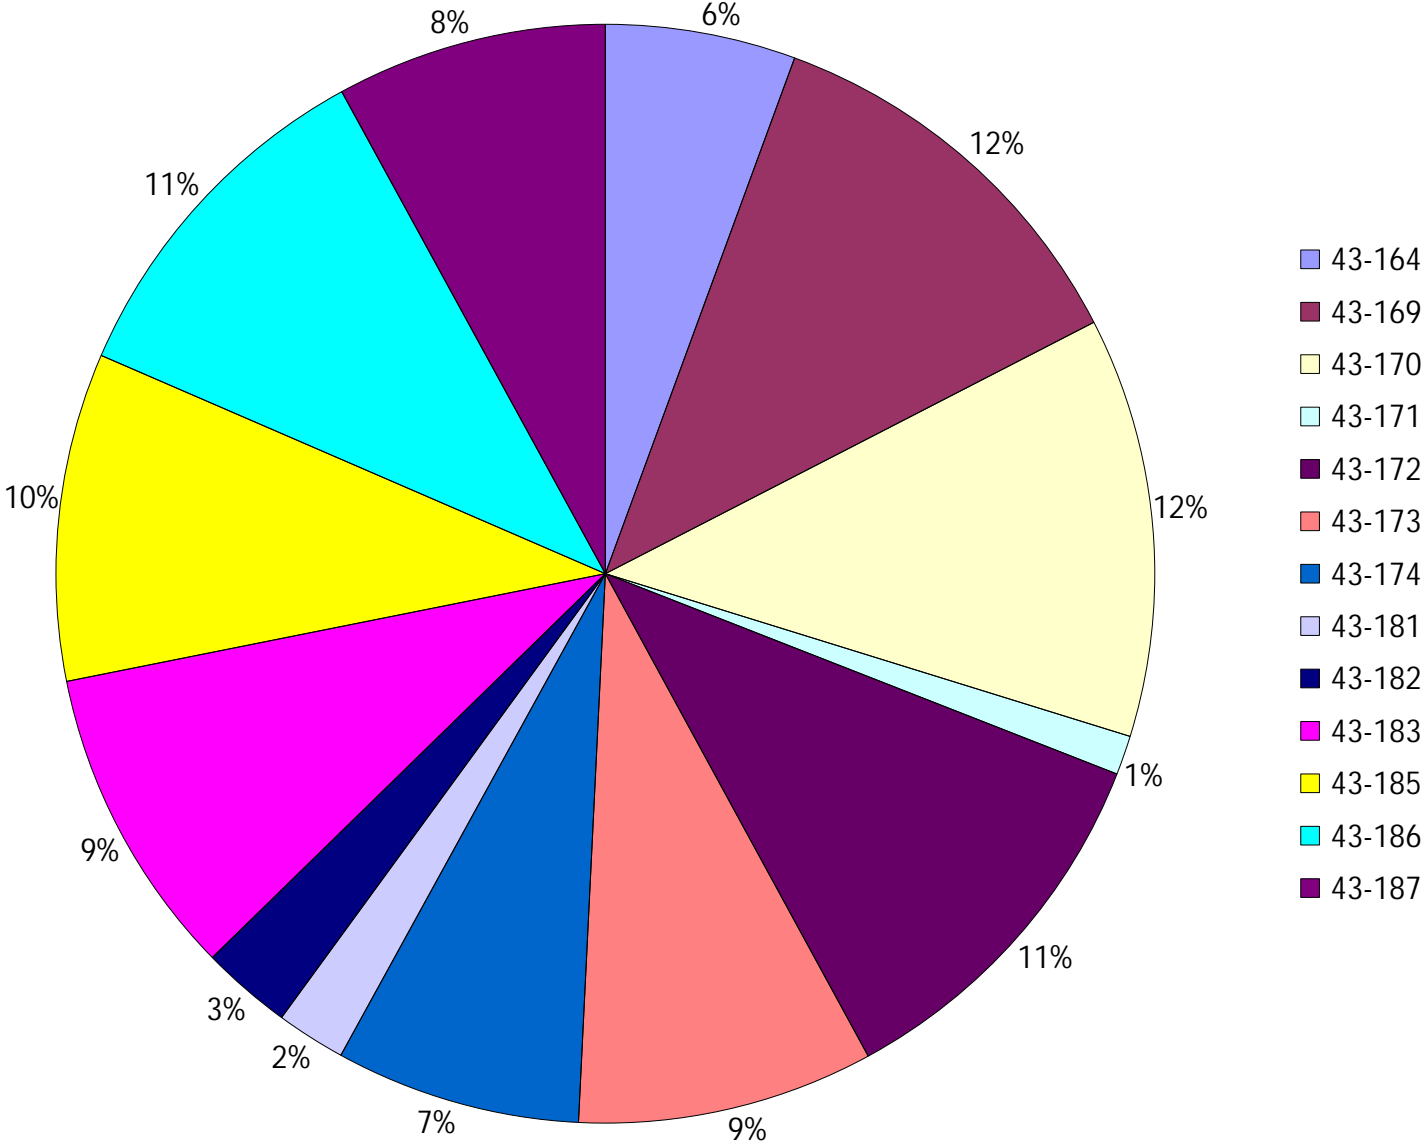

Provost Weekly Grader Report

From 7/16/2023 To 7/22/2023

7/22/2023

Vehicle	Total Distance(km)	Total Hours	Work Distance(km)	Work Hours
43-164	165.11	16 hrs 55 min 1 sec	47.71	11 hrs 28 min 46 sec
43-169	349.14	32 hrs 1 min 3 sec	161.12	22 hrs 16 min 42 sec
43-170	364.24	29 hrs 31 min 59 sec	38.78	4 hrs 59 min 5 sec
43-171	34.05	3 hrs 27 min 45 sec	18.66	2 hrs 29 min 8 sec
43-172	327.97	29 hrs 21 min 48 sec	63.86	9 hrs 9 min 5 sec
43-173	257.18	23 hrs 49 min 44 sec	53.36	9 hrs 46 min 24 sec
43-174	212.8	21 hrs 55 min 36 sec	102.31	13 hrs 43 min 37 sec
43-181	60.08	12 hrs 29 min 9 sec	25.07	6 hrs 10 min 10 sec
43-182	78.39	10 hrs 20 min 26 sec	20.3	3 hrs 44 min 15 sec
43-183	270.43	29 hrs 14 min 7 sec	87.27	15 hrs 9 min 51 sec
43-185	284.44	32 hrs 12 min 9 sec	167.31	25 hrs 47 min 53 sec
43-186	310.63	29 hrs 56 min 48 sec	128.18	17 hrs 34 min 8 sec
43-187	234.94	30 hrs 3 min 33 sec	147.91	25 hrs 21 min 58 sec
Total:	2949.4	301 hrs 19 min 8 sec	1061.84	167 hrs 41 min 2 sec

Vehicle Distance Vs Total Distance (%) From 7/16/2023 To 7/22/2023

Provost Weekly Grader Report