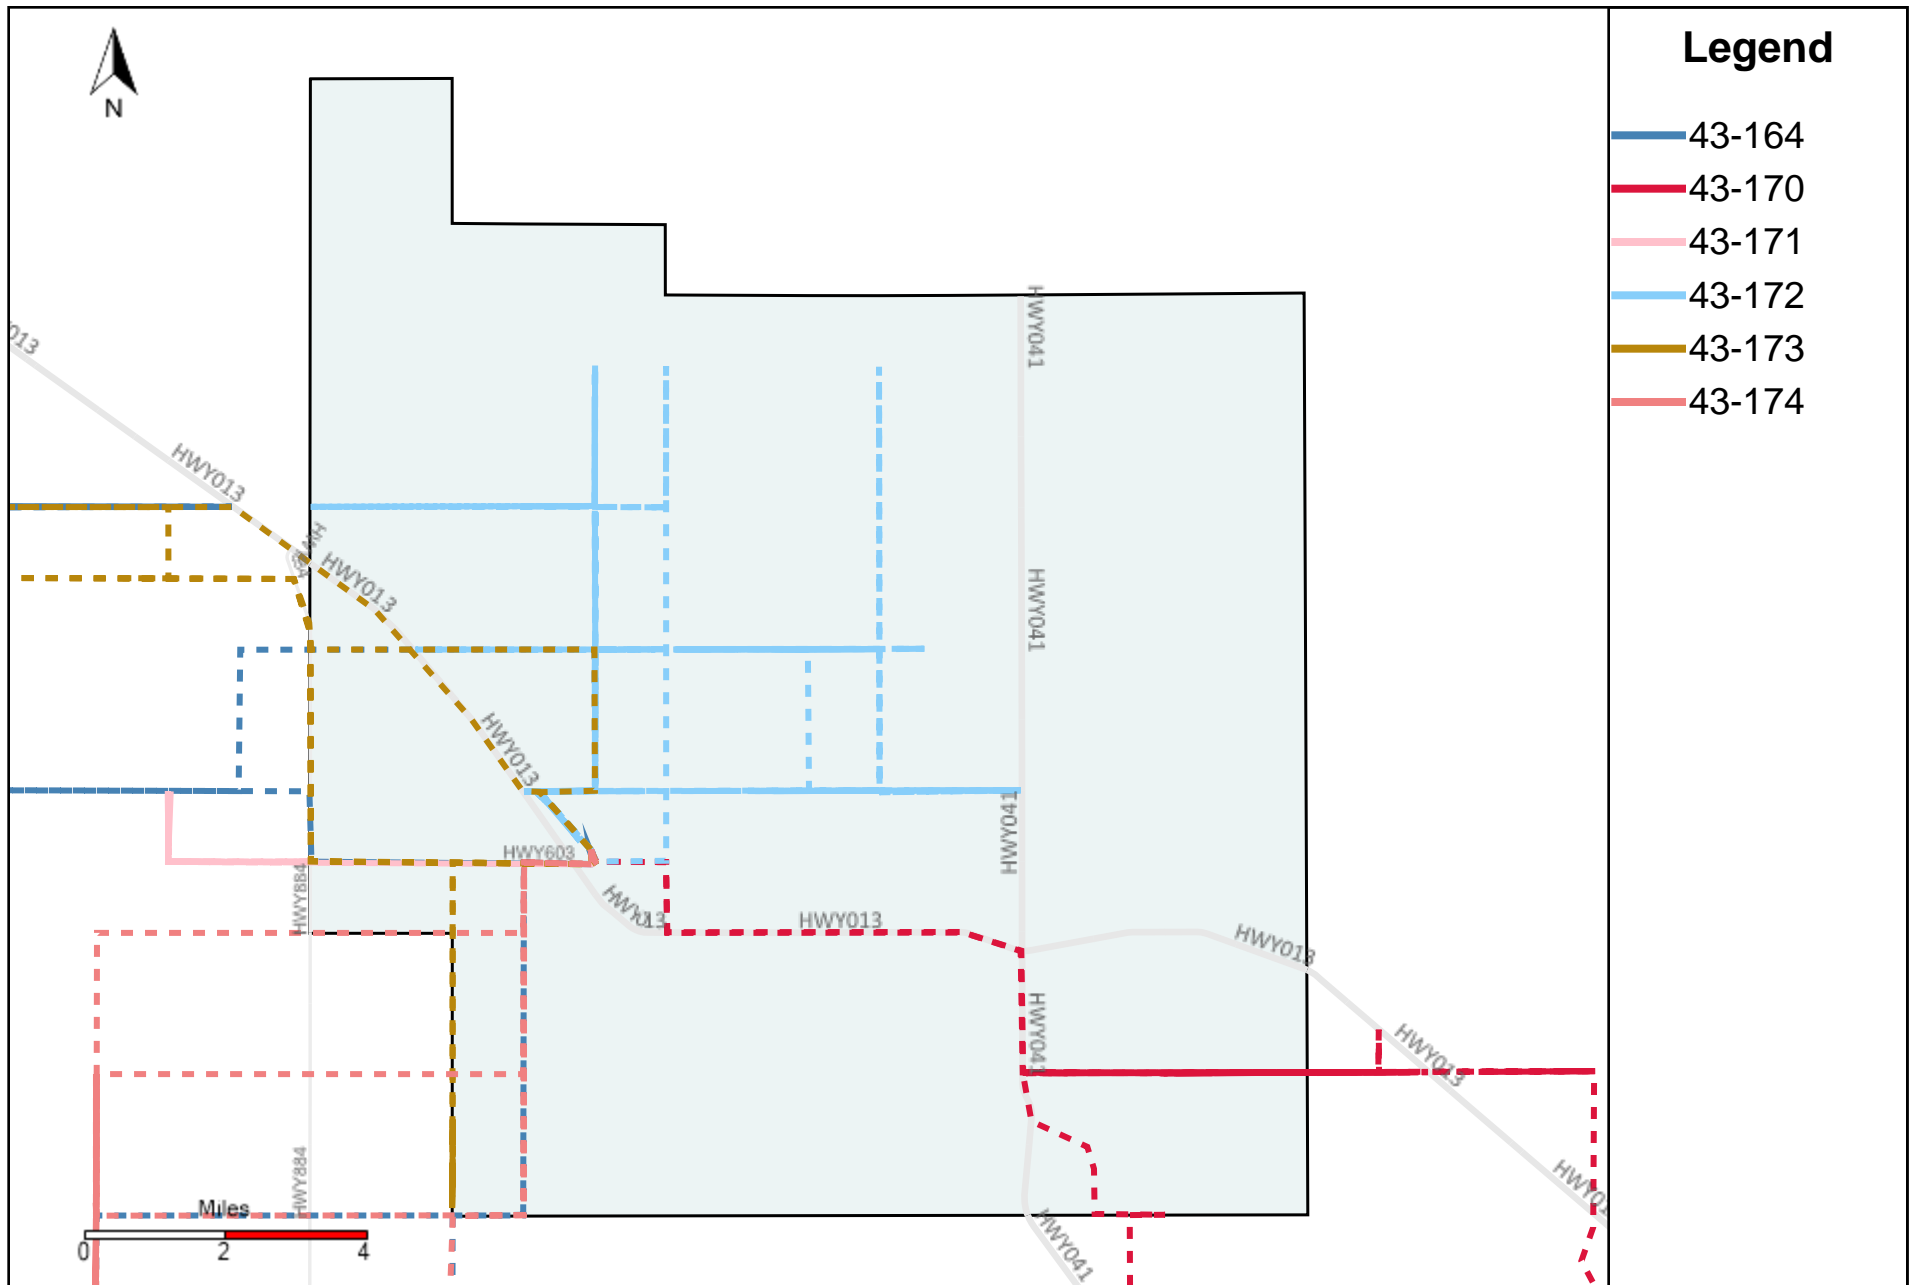

Division: 6 Grader Report(2023-07-16 ~ 2023-07-22)

Vehicle Name List	Total Distance(km)	Total Hours
43-164, 43-170, 43-171, 43-172, 43-173, 43-174	1361.34	125 hrs 1 min 53 sec