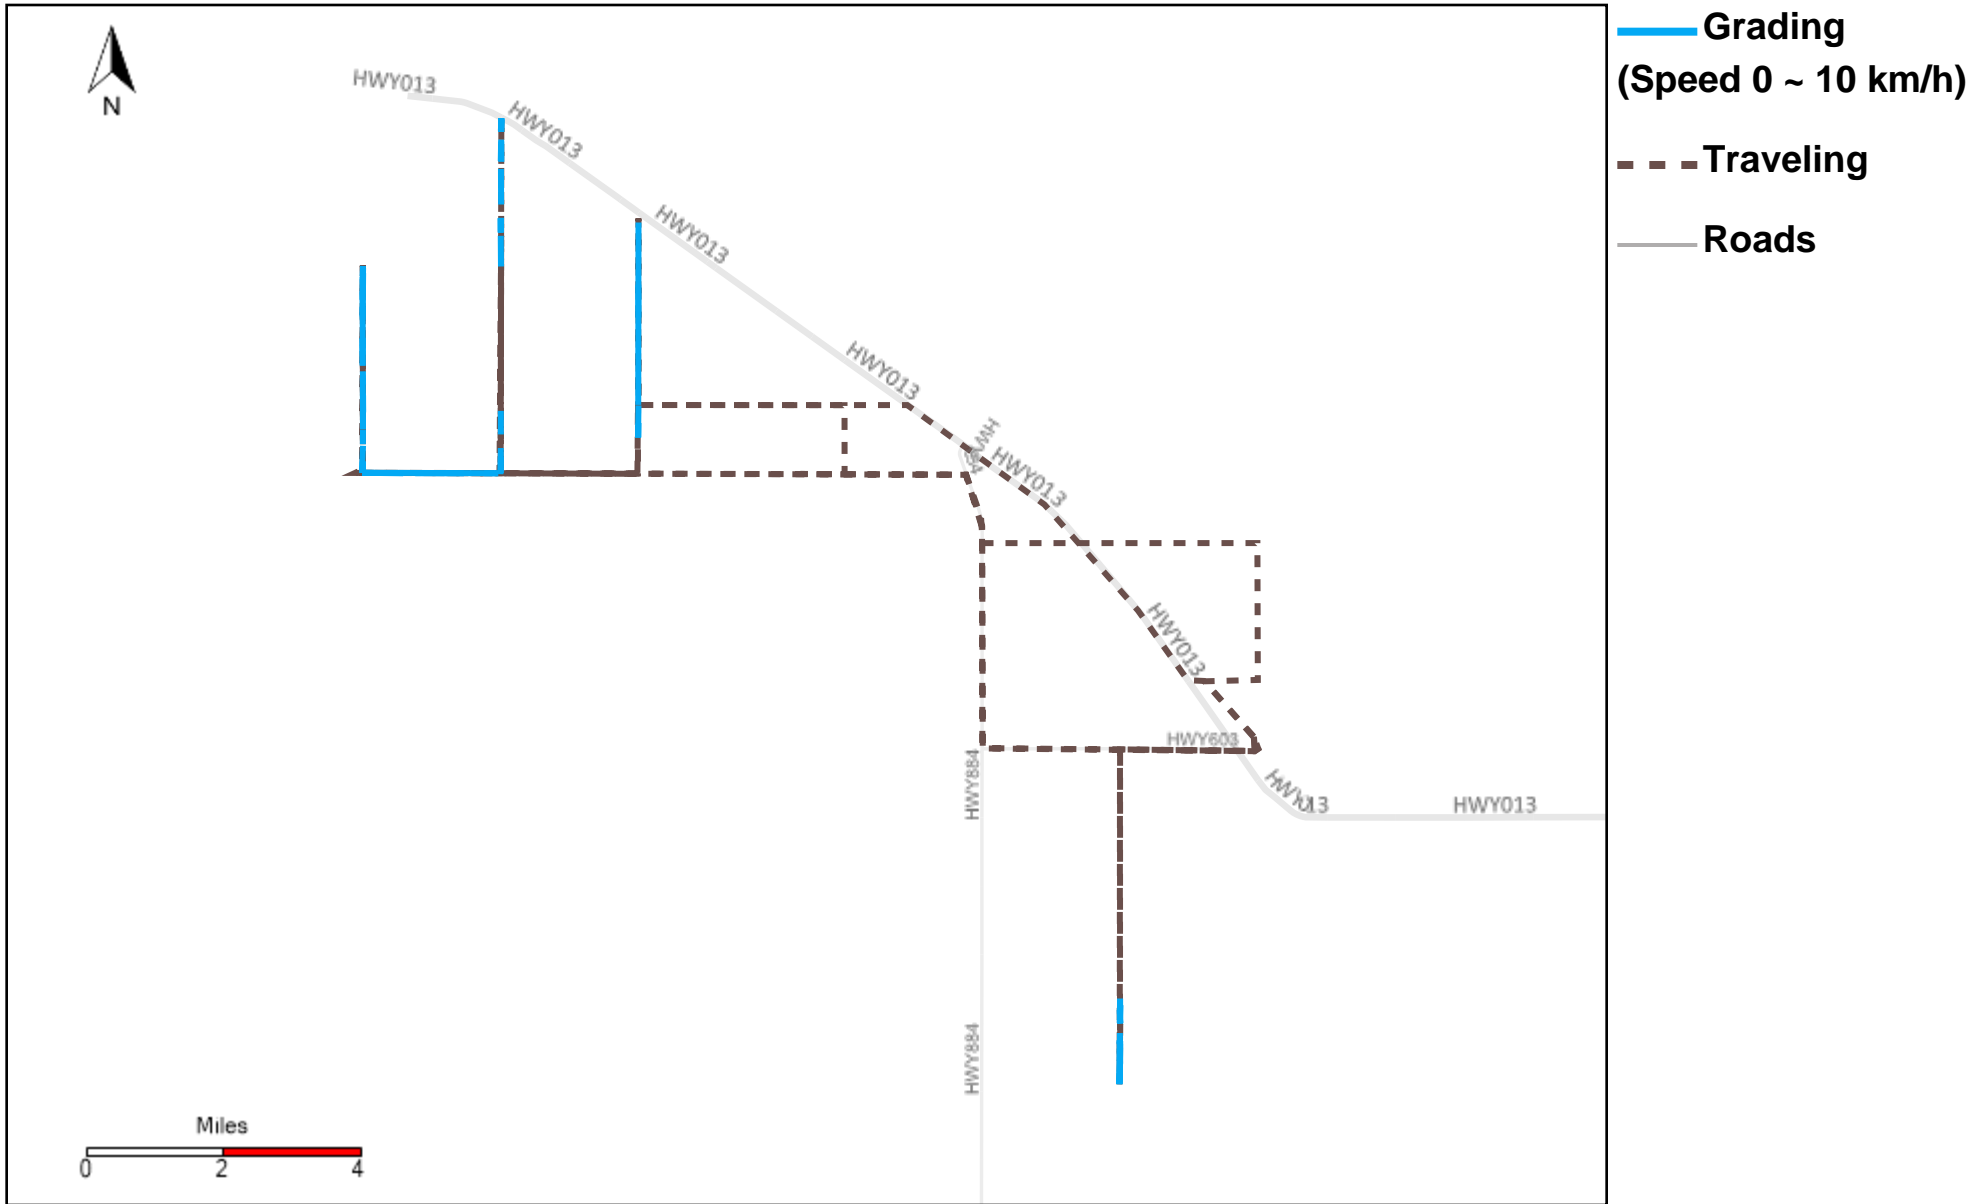

43-173_2023-07-16 ~ 2023-07-22 Tracking

Total Distance(km)	Total Hours	Work Distance(km)	Work Hours
257.18	23 hrs 49 min 44 sec	53.36	9 hrs 46 min 24 sec