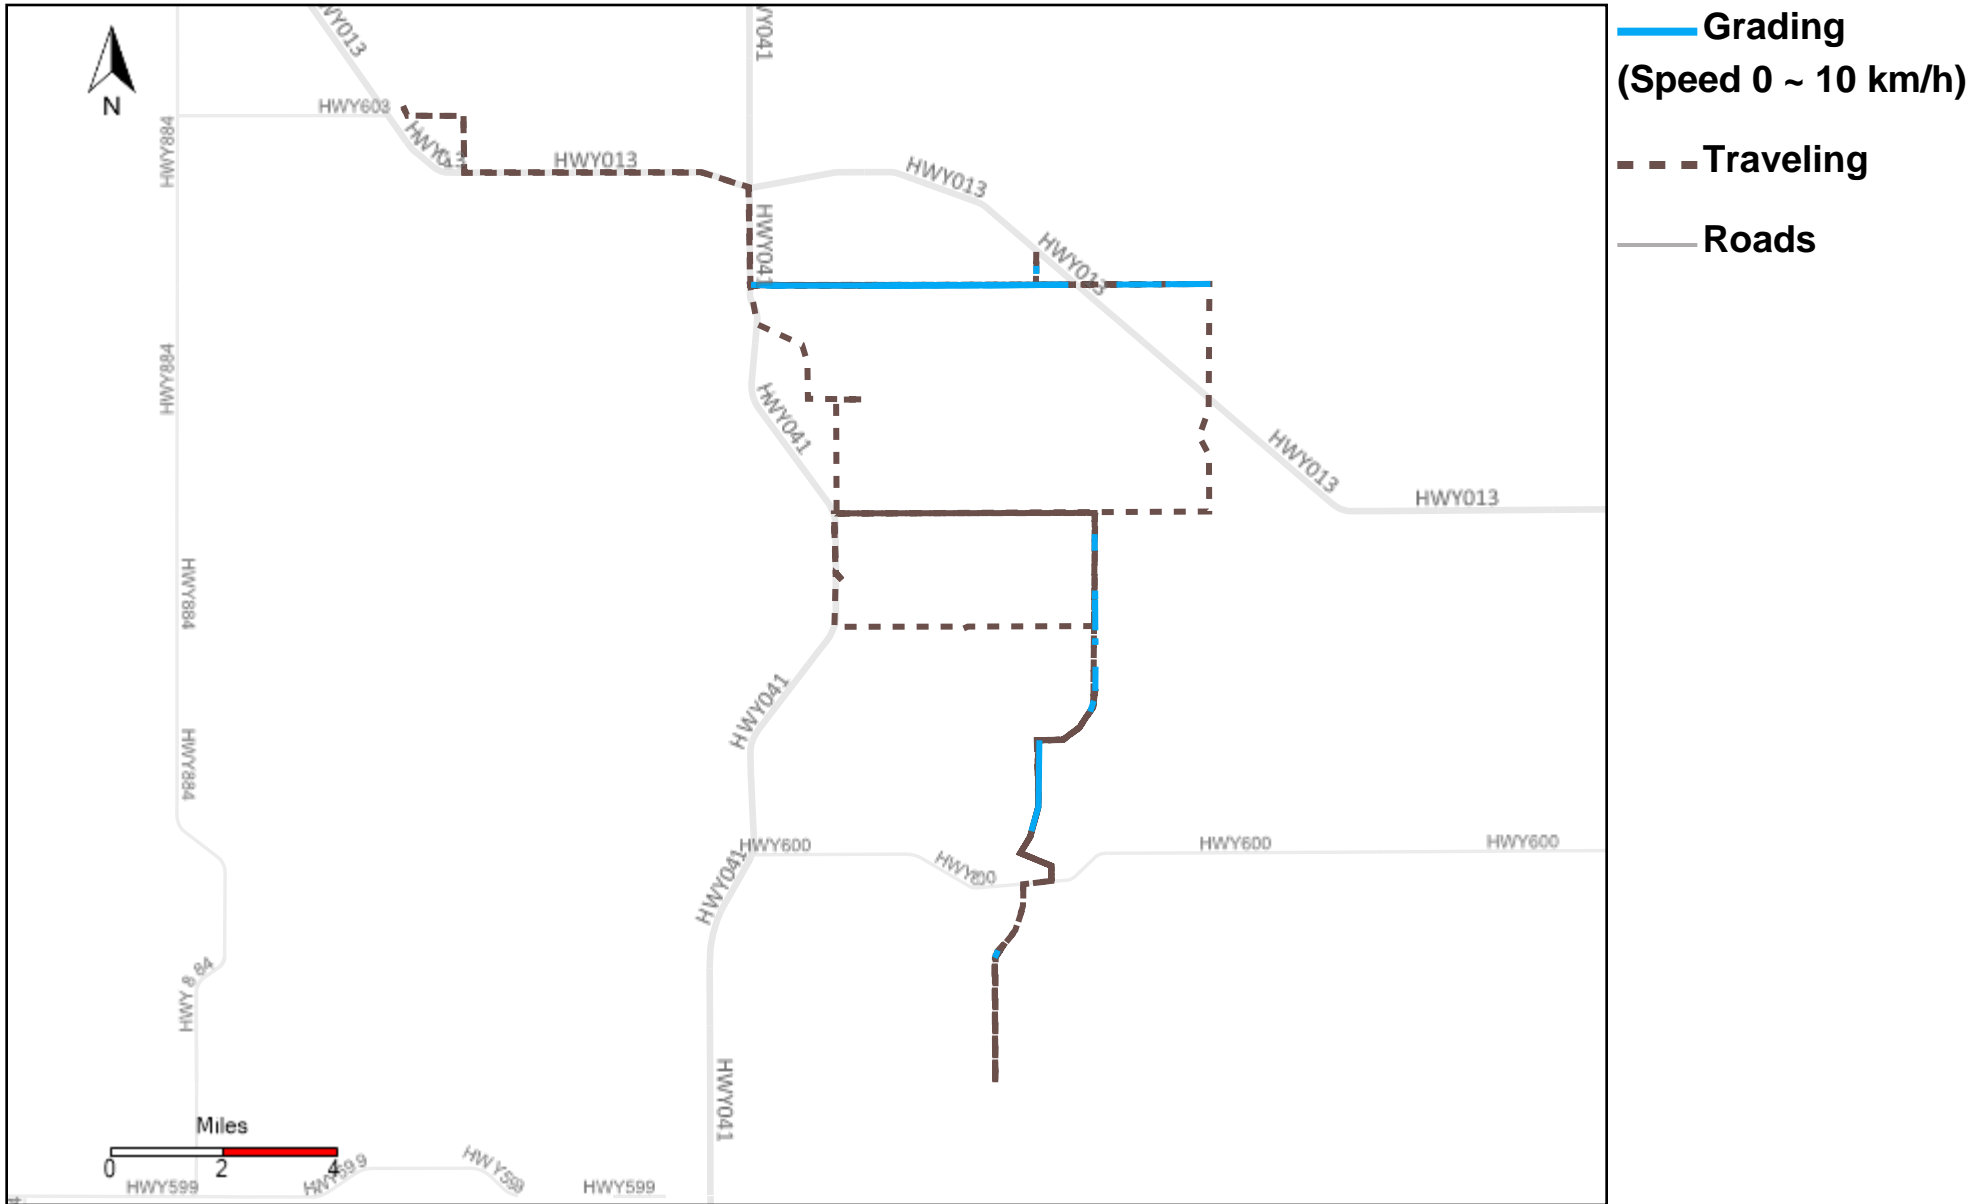

43-170_2023-07-16 ~ 2023-07-22 Tracking

Total Distance(km)	Total Hours	Work Distance(km)	Work Hours
364.24	29 hrs 31 min 59 sec	38.78	4 hrs 59 min 5 sec