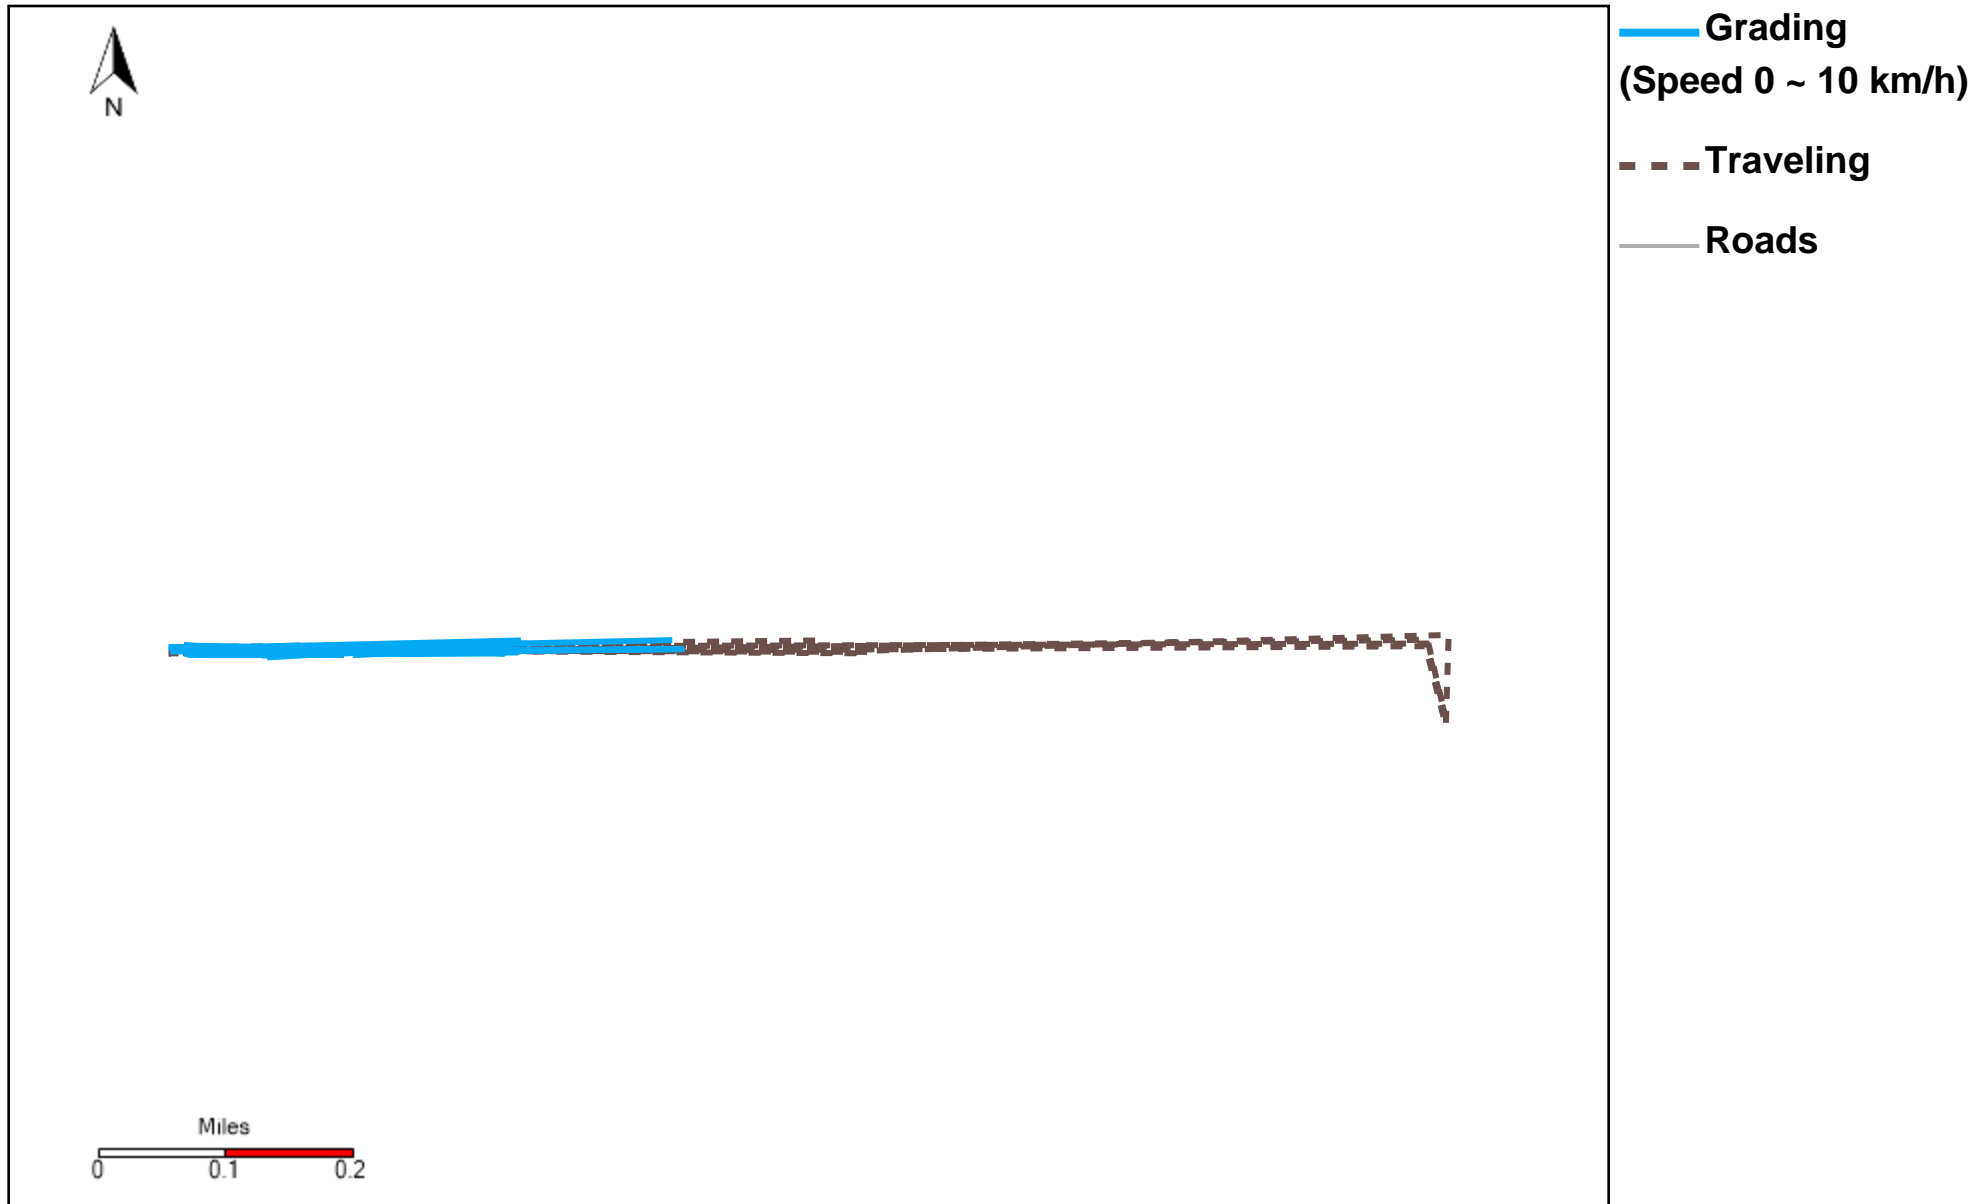

43-181_2023-07-16 ~ 2023-07-22 Tracking

Total Distance(km)	Total Hours	Work Distance(km)	Work Hours
60.08	12 hrs 29 min 9 sec	25.07	6 hrs 10 min 10 sec