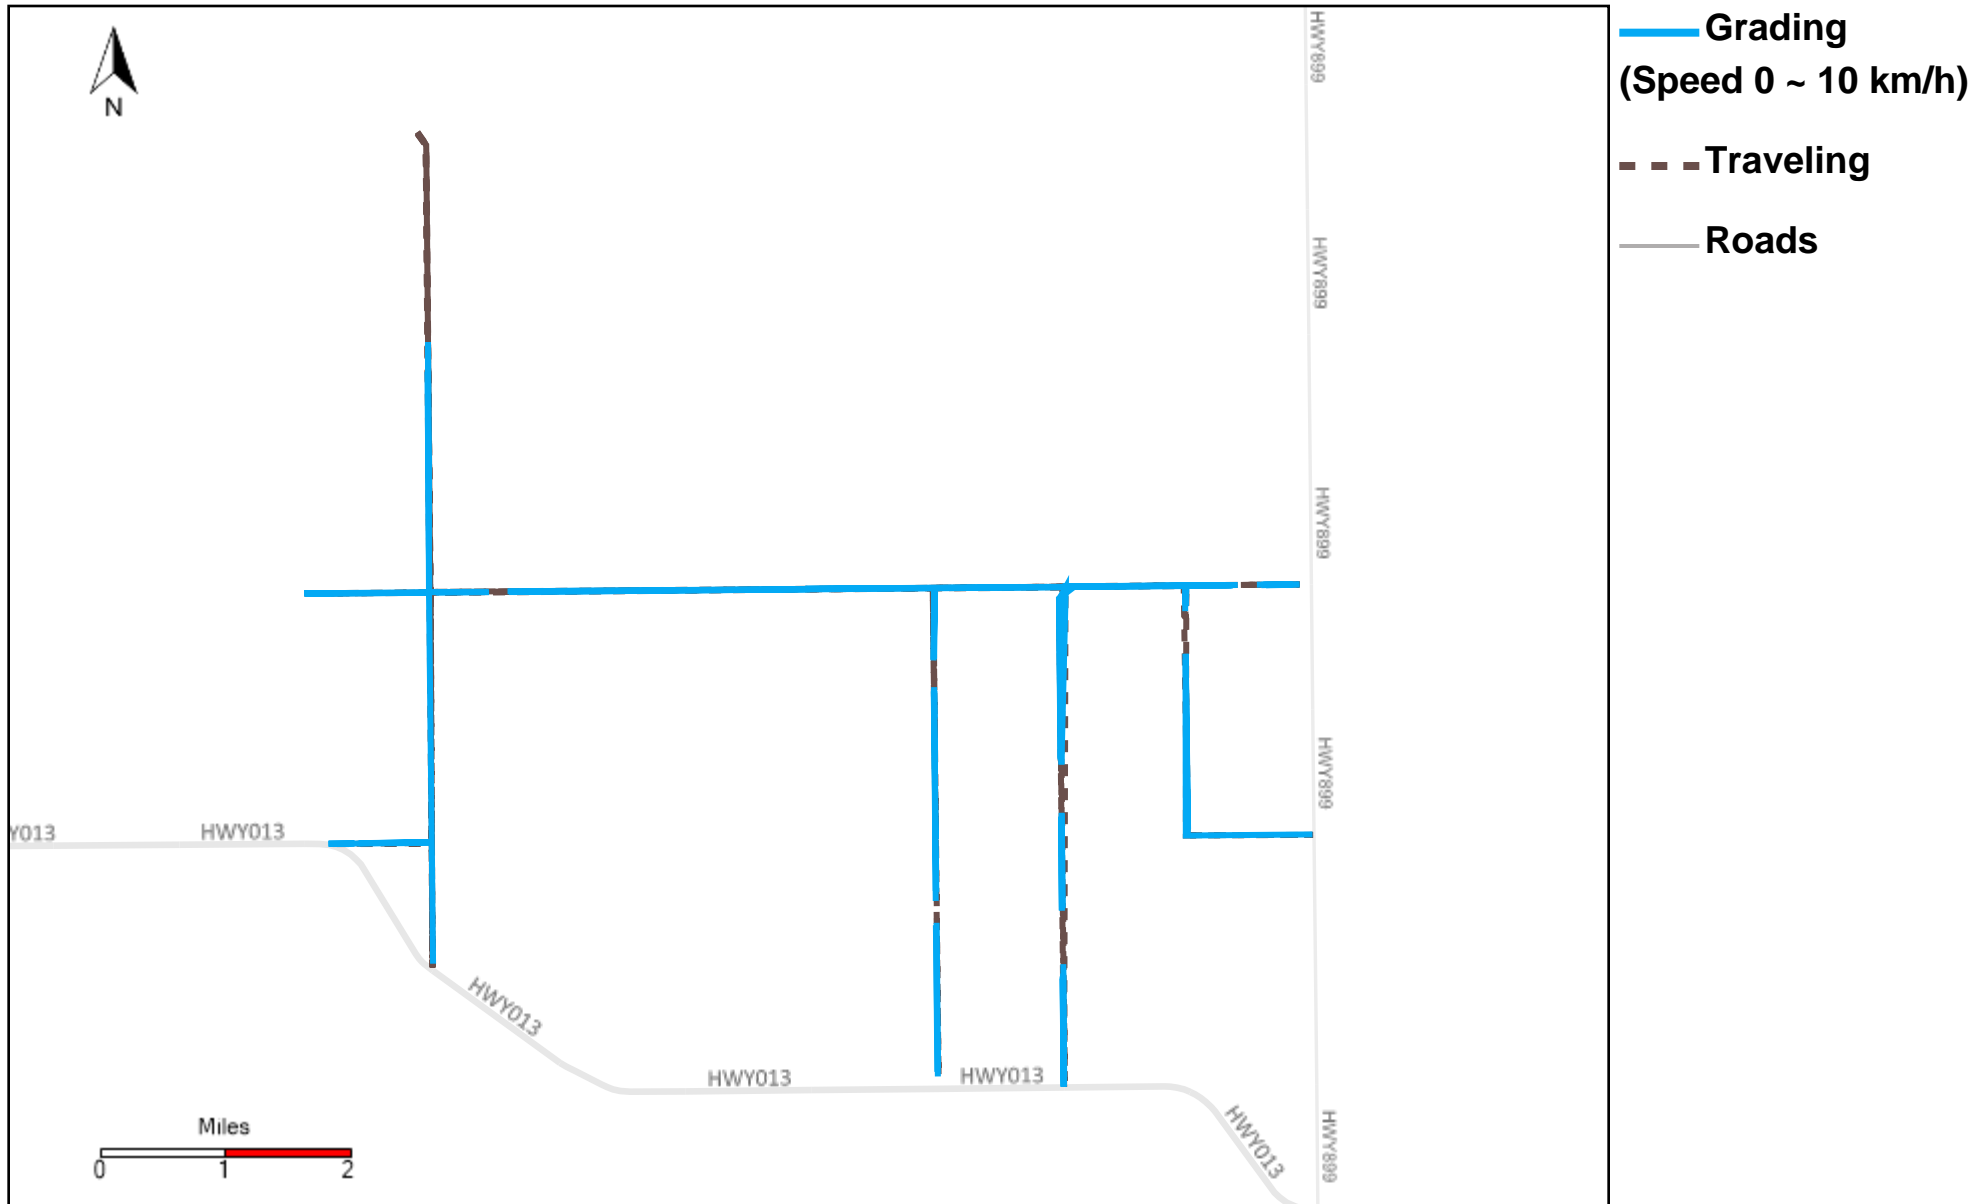

43-185_2023-07-16 ~ 2023-07-22 Tracking

Total Distance(km)	Total Hours	Work Distance(km)	Work Hours
284.44	32 hrs 12 min 9 sec	167.31	25 hrs 47 min 53 sec