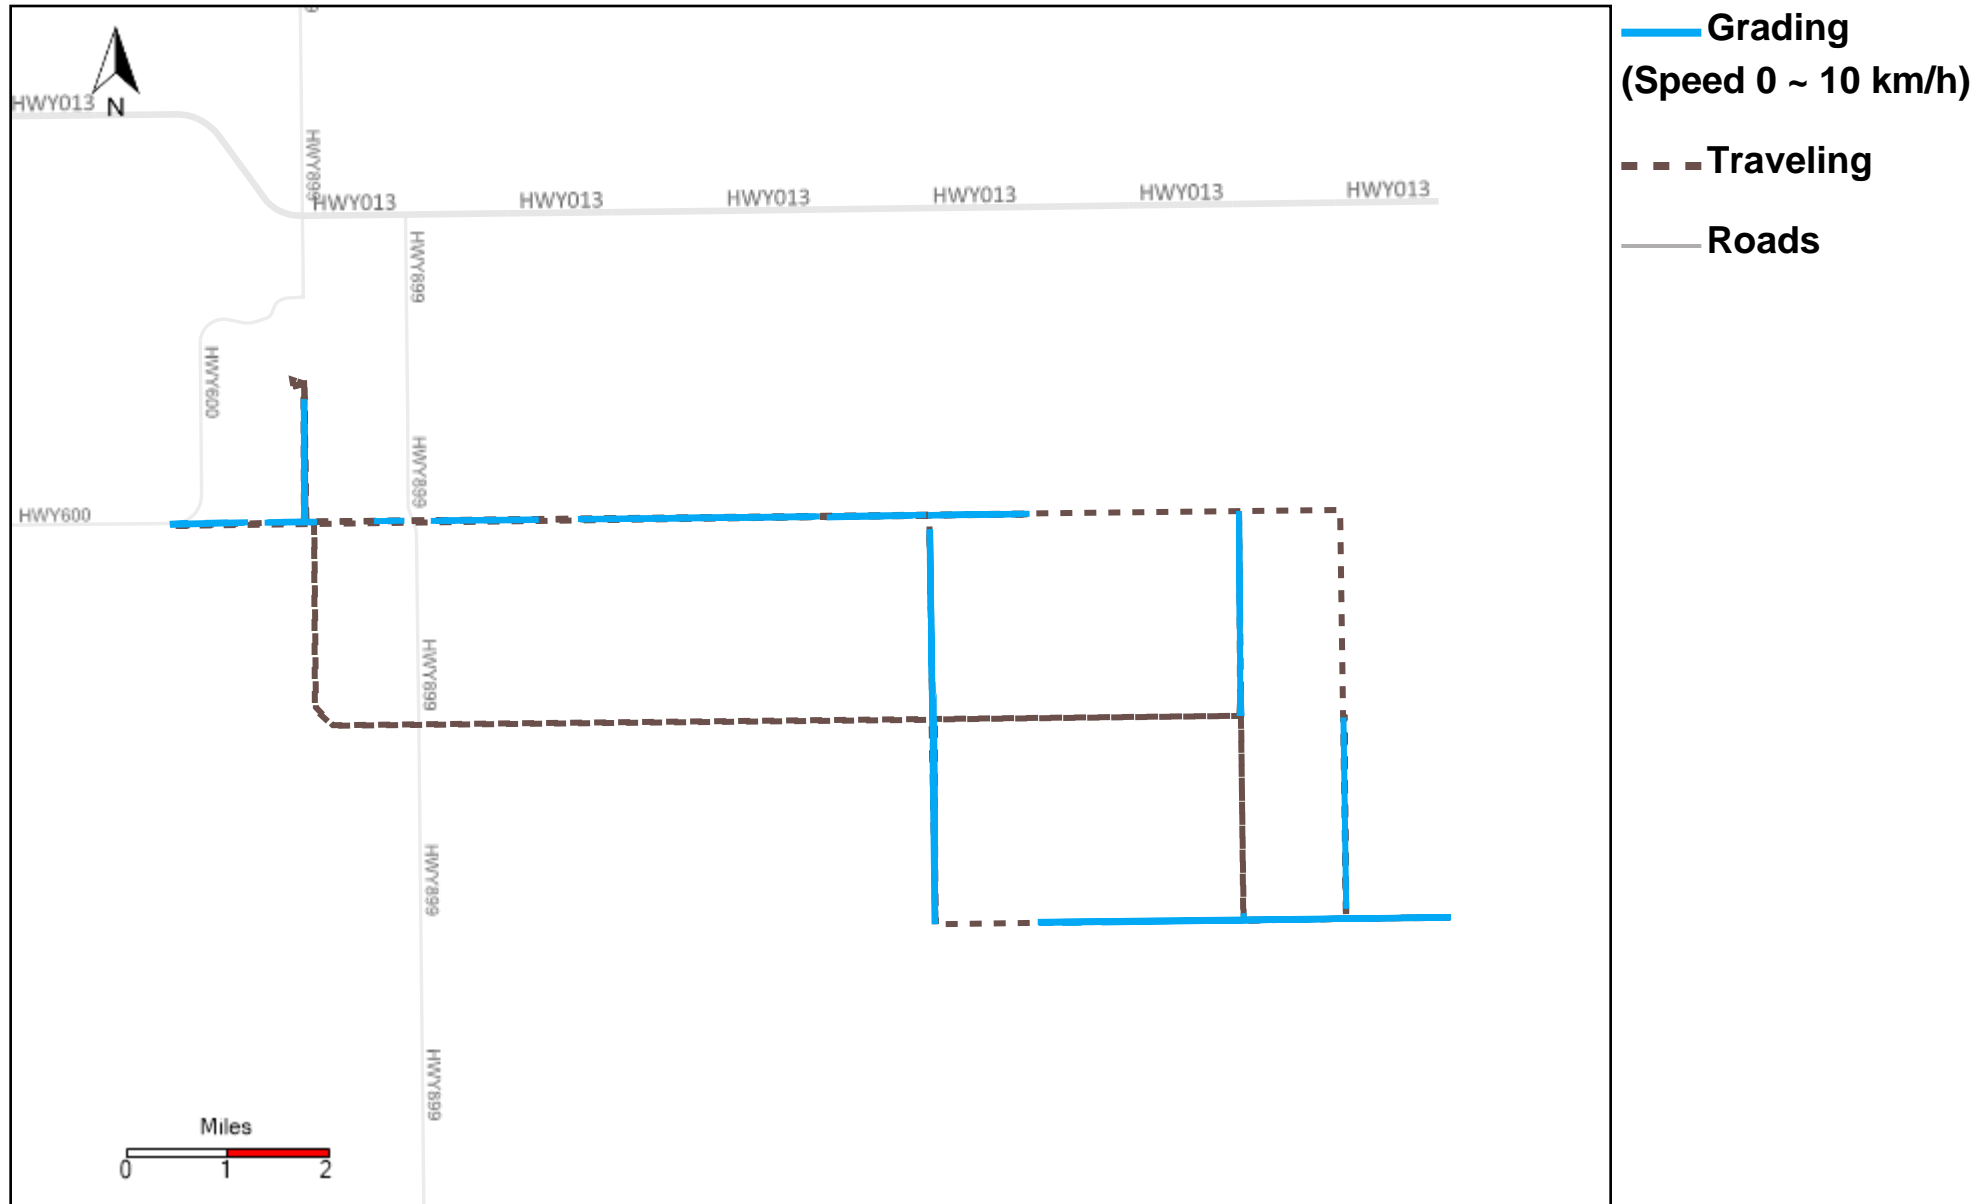

43-186_2023-07-16 ~ 2023-07-22 Tracking

Total Distance(km)	Total Hours	Work Distance(km)	Work Hours
310.63	29 hrs 56 min 48 sec	128.18	17 hrs 34 min 8 sec