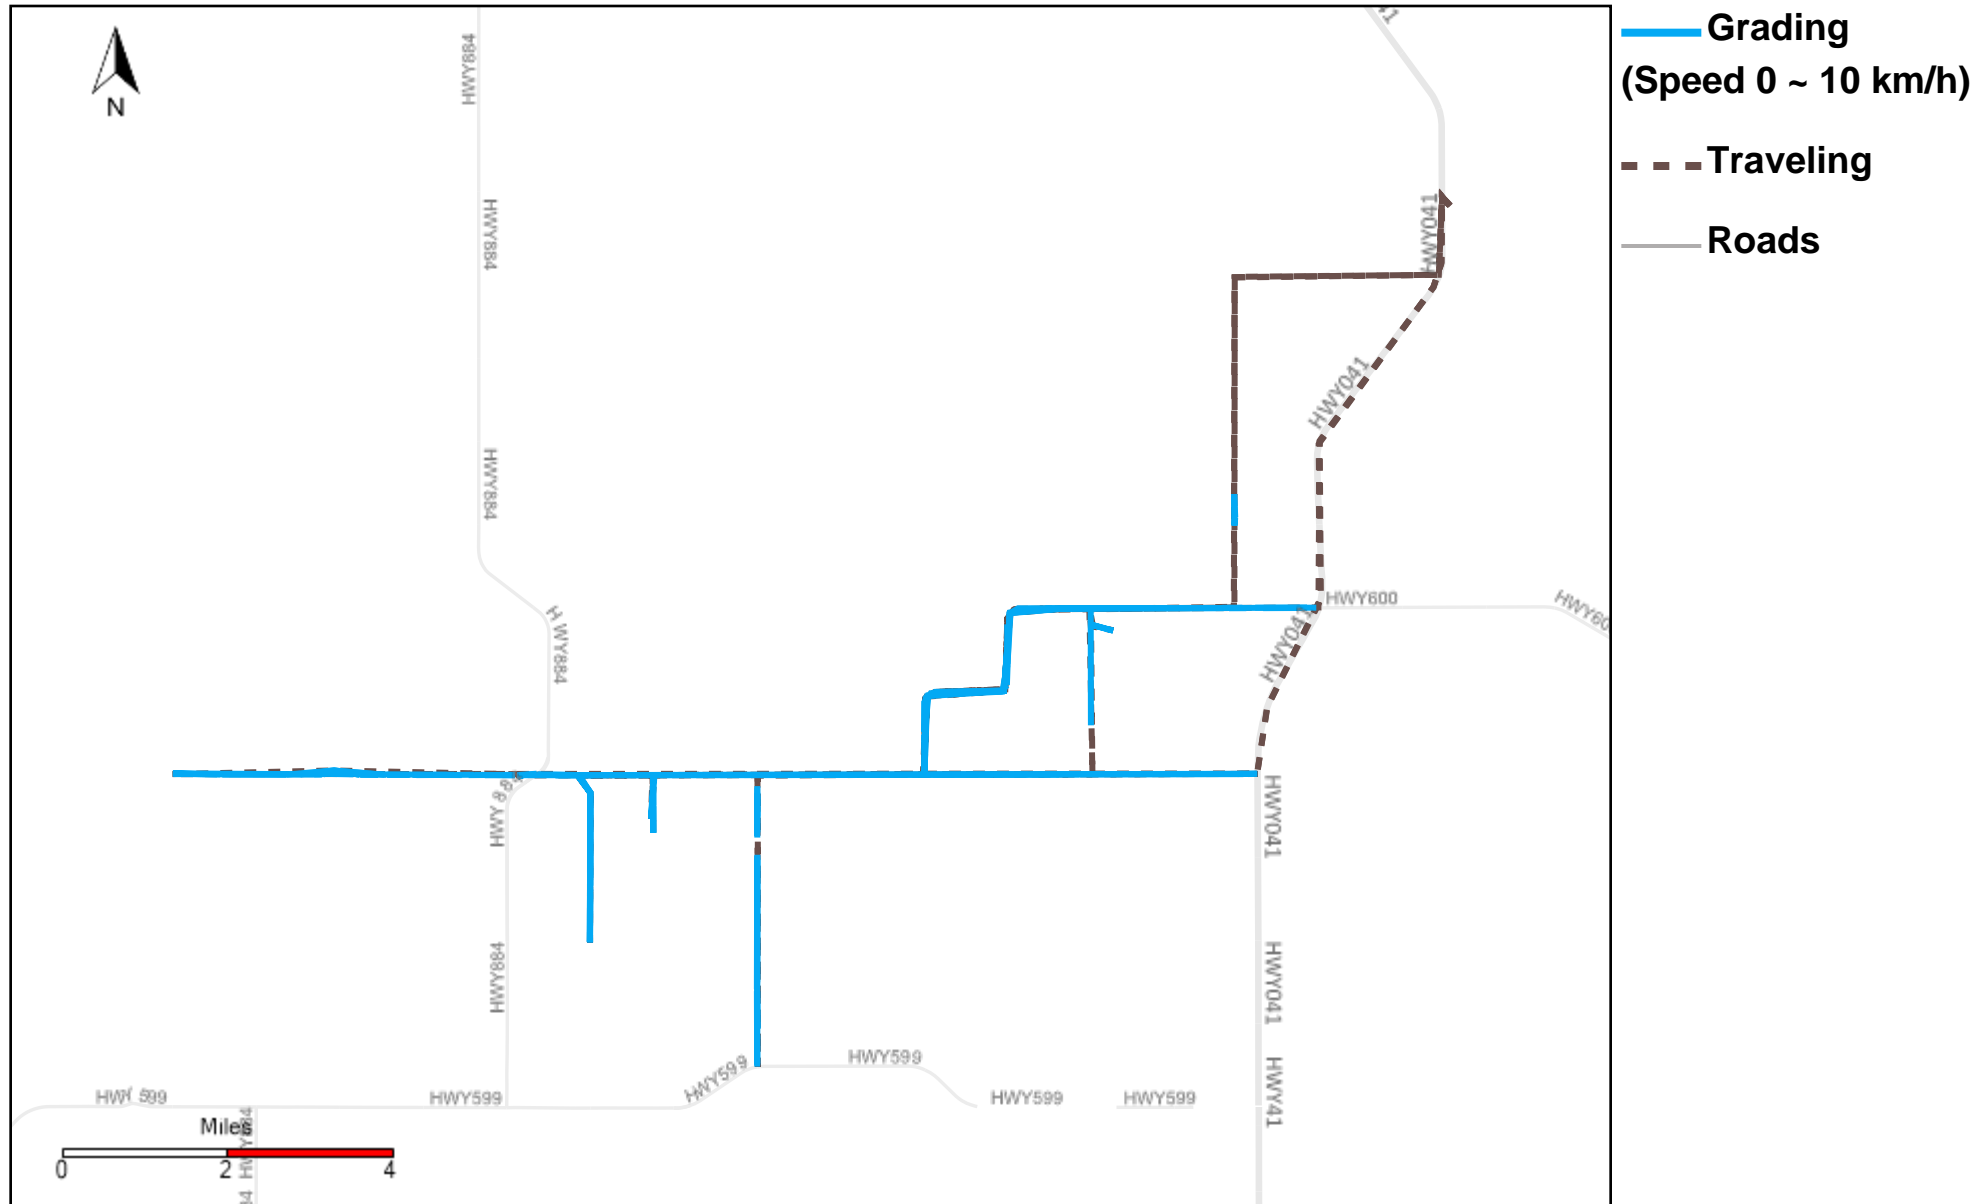

43-169_2023-07-16 ~ 2023-07-22 Tracking

Total Distance(km)	Total Hours	Work Distance(km)	Work Hours
349.14	32 hrs 1 min 3 sec	161.12	22 hrs 16 min 42 sec