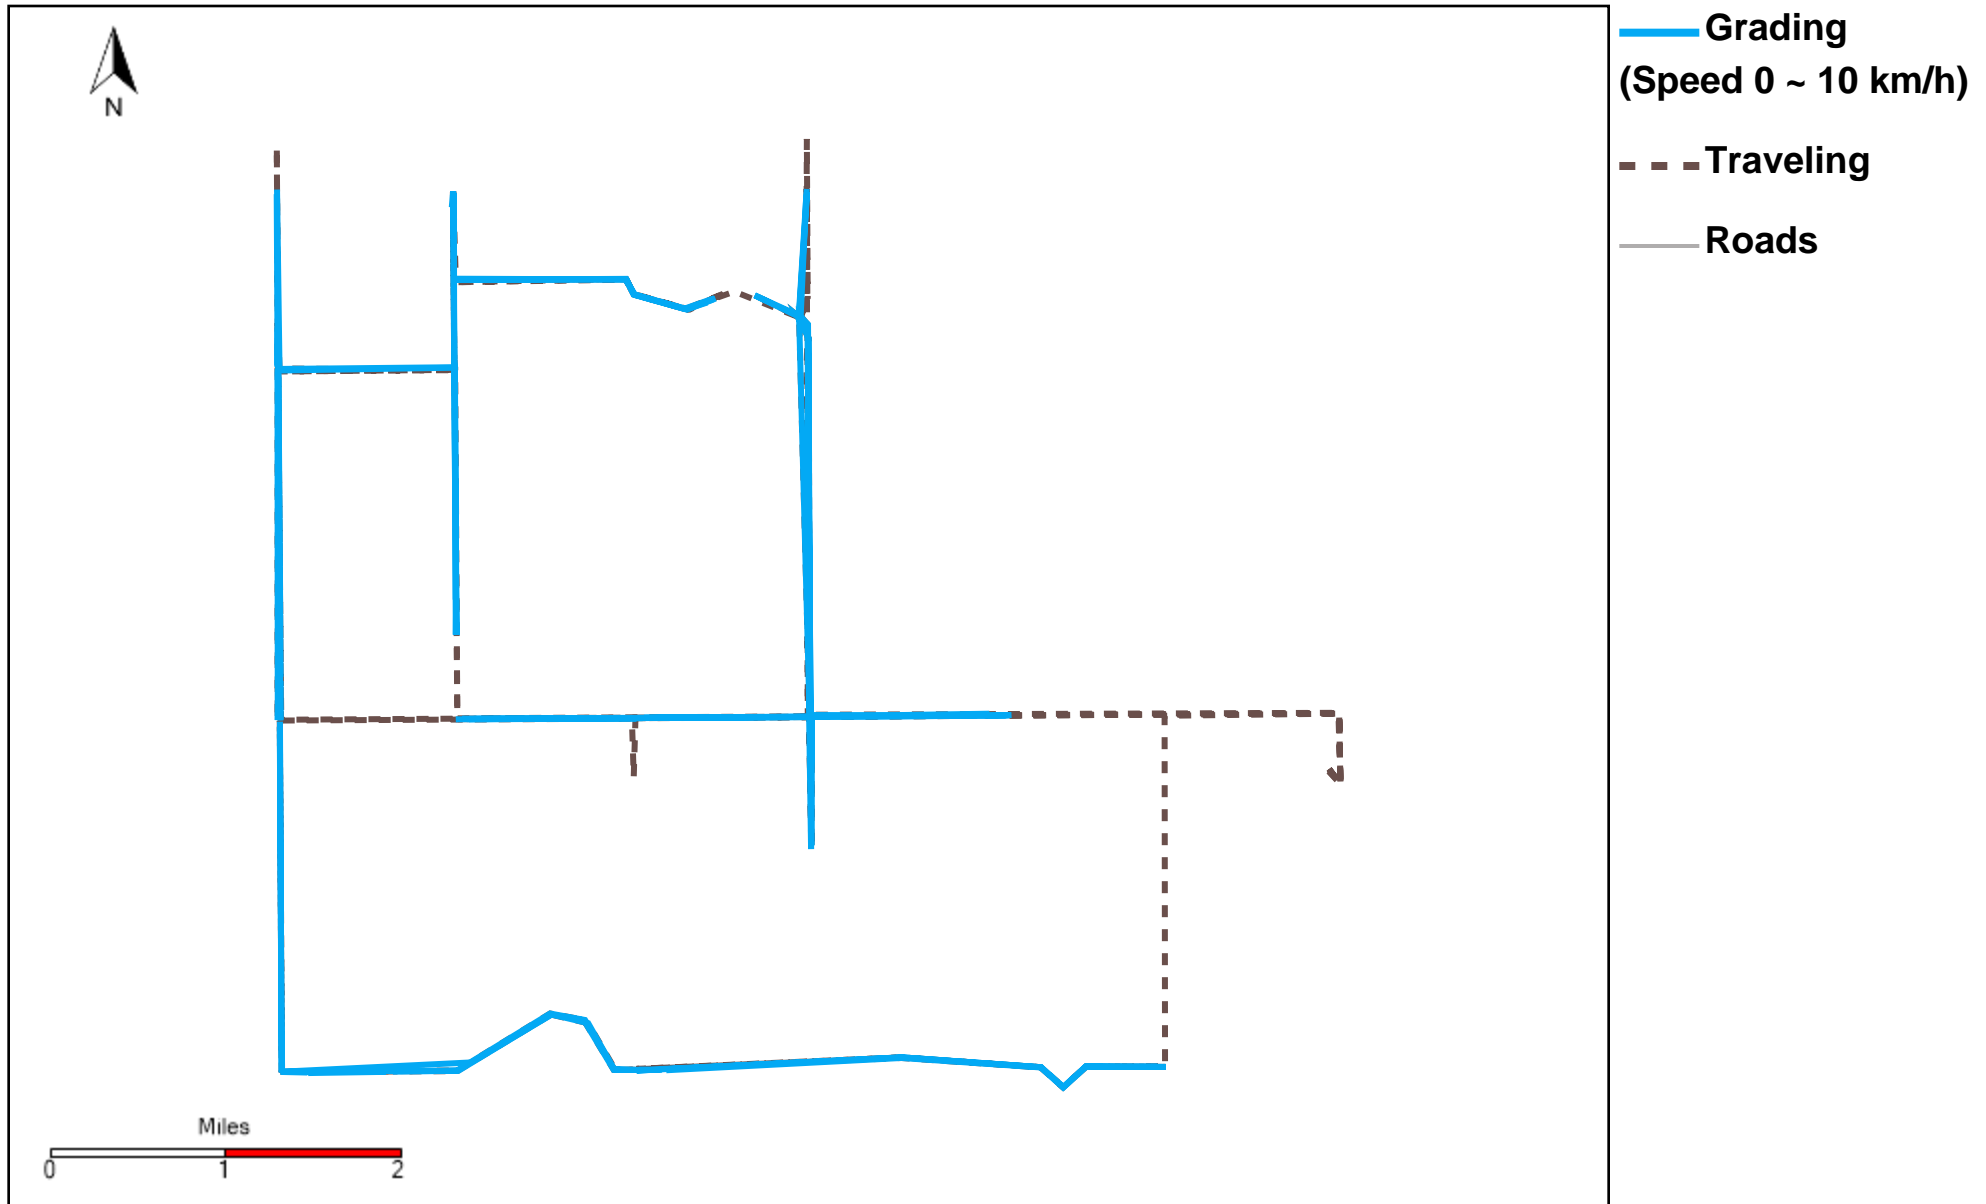

43-187_2023-07-16 ~ 2023-07-22 Tracking

Total Distance(km)	Total Hours	Work Distance(km)	Work Hours
234.94	30 hrs 3 min 33 sec	147.91	25 hrs 21 min 58 sec