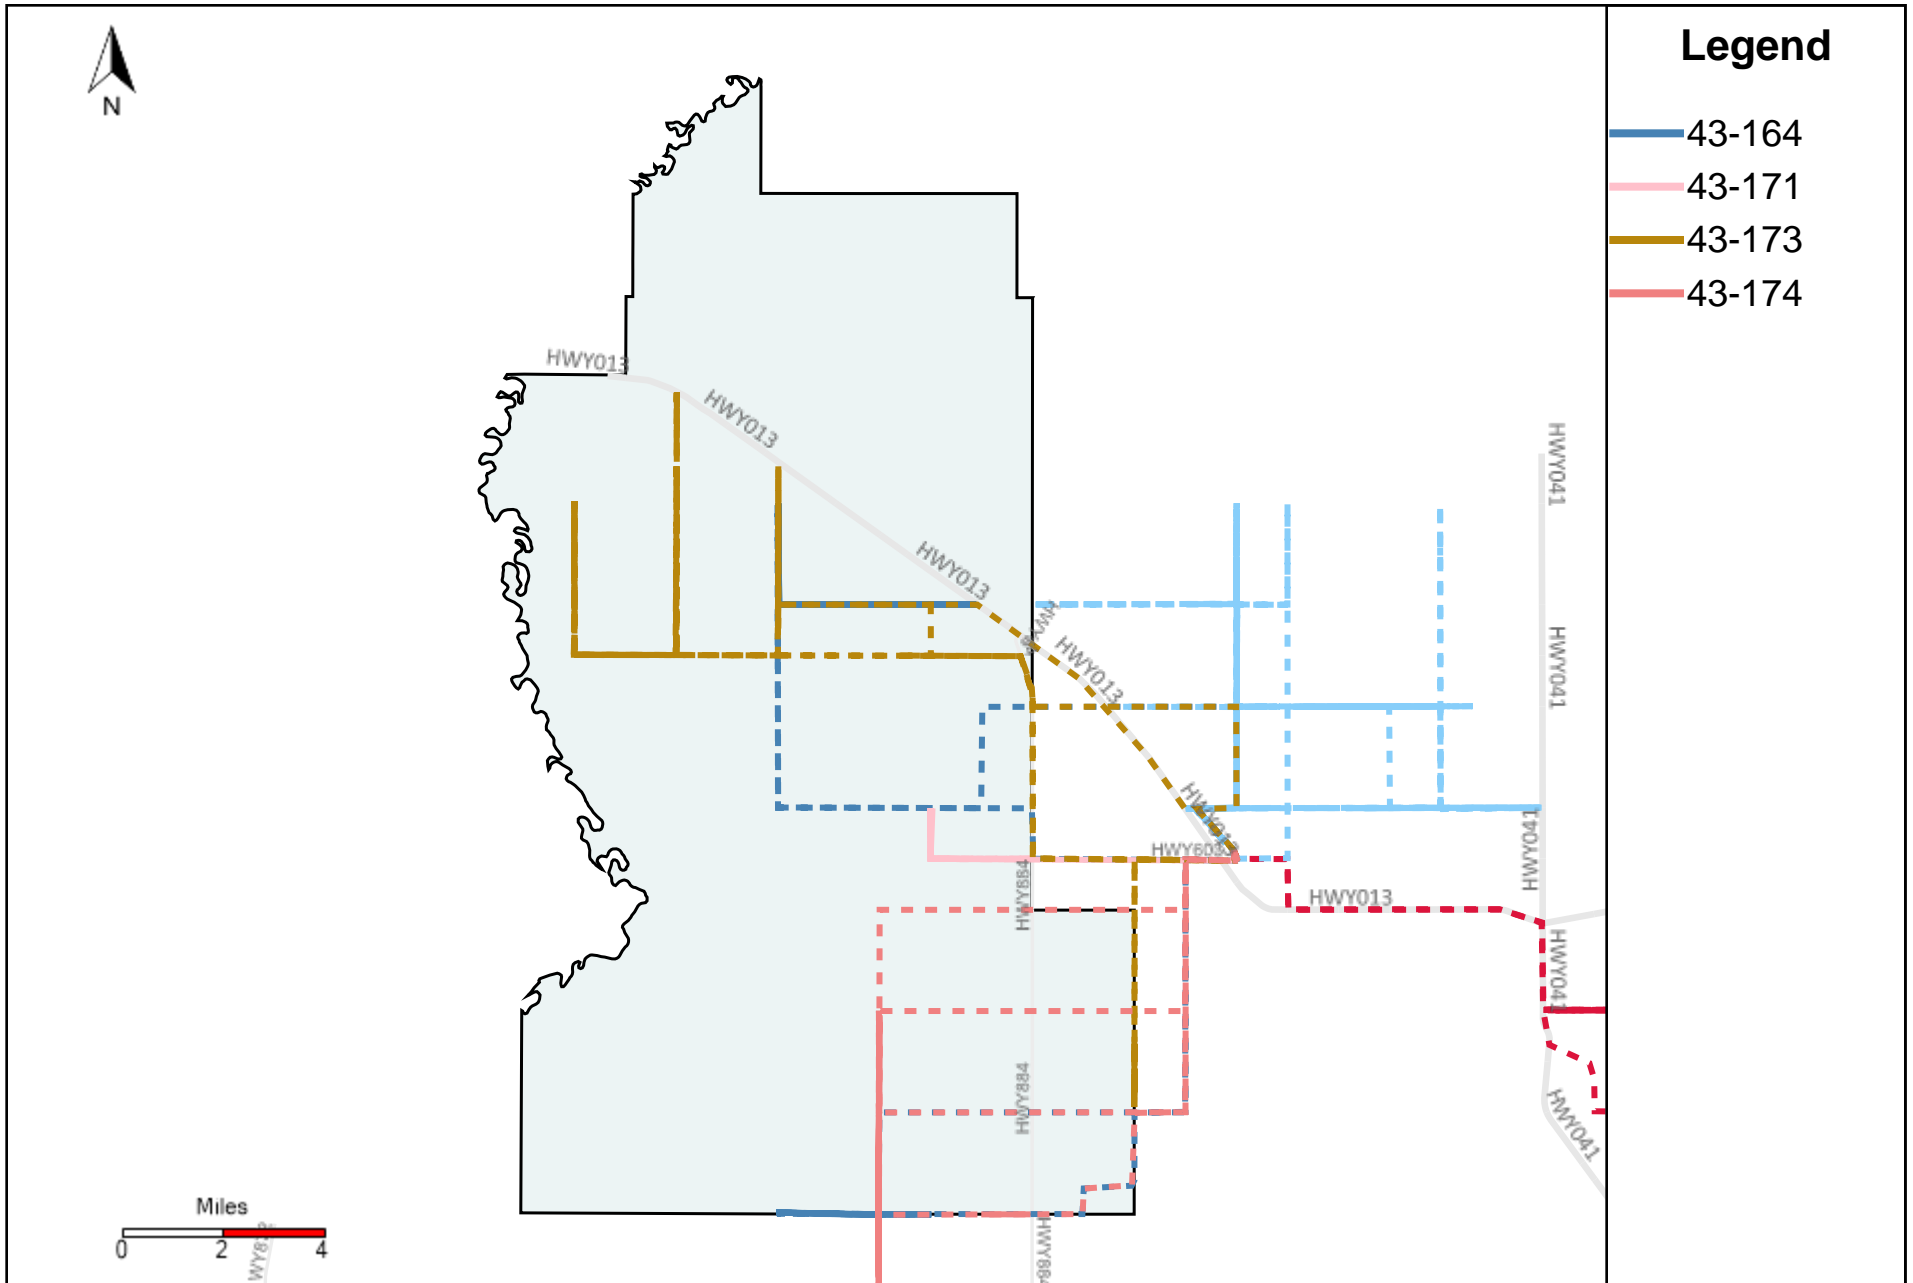

Division: 7 Grader Report(2023-07-16 ~ 2023-07-22)

Vehicle Name List	Total Distance(km)	Total Hours
43-164, 43-171, 43-173, 43-174	669.14	66 hrs 8 min 6 sec