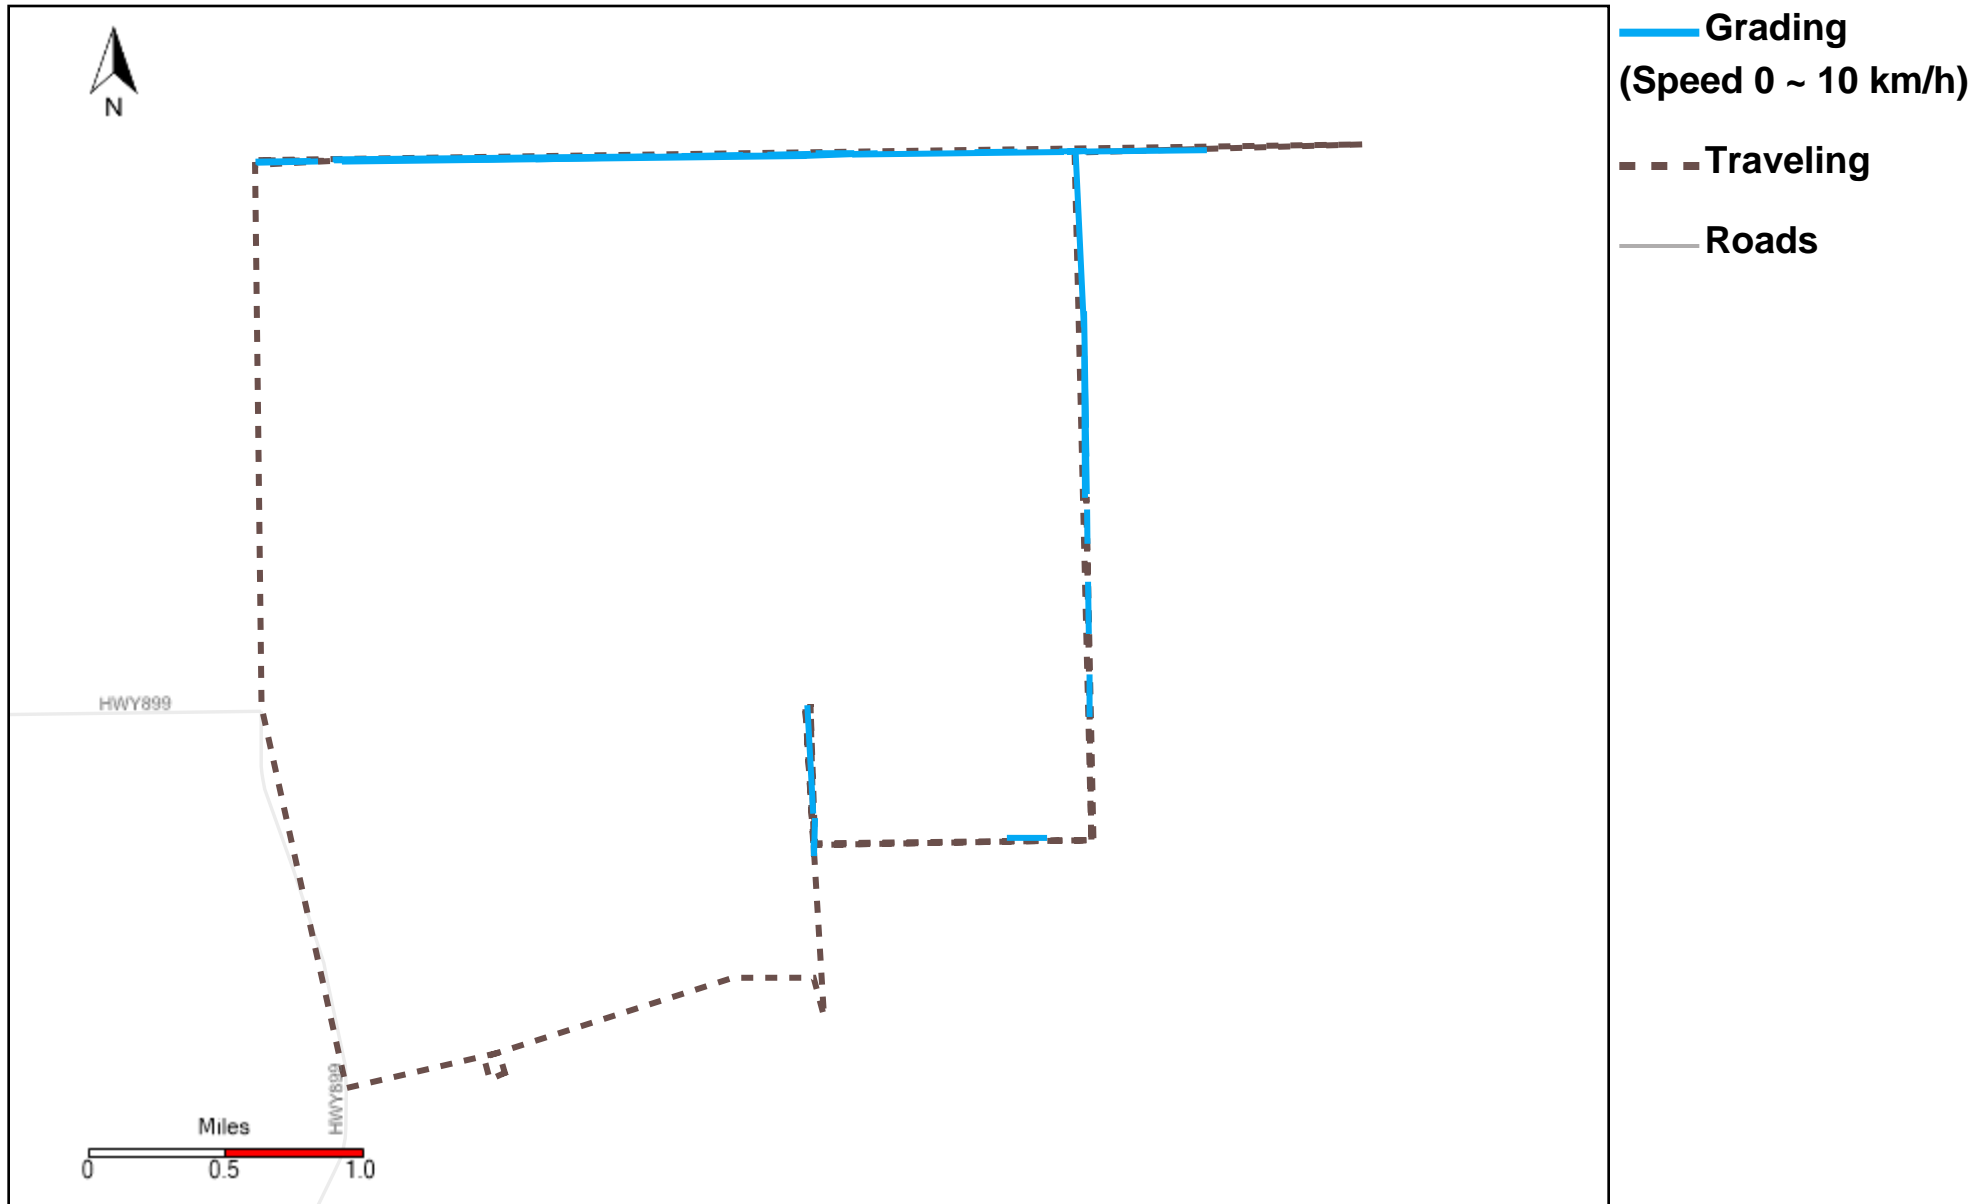

43-182_2023-07-16 ~ 2023-07-22 Tracking

Total Distance(km)	Total Hours	Work Distance(km)	Work Hours
78.39	10 hrs 20 min 26 sec	20.3	3 hrs 44 min 15 sec