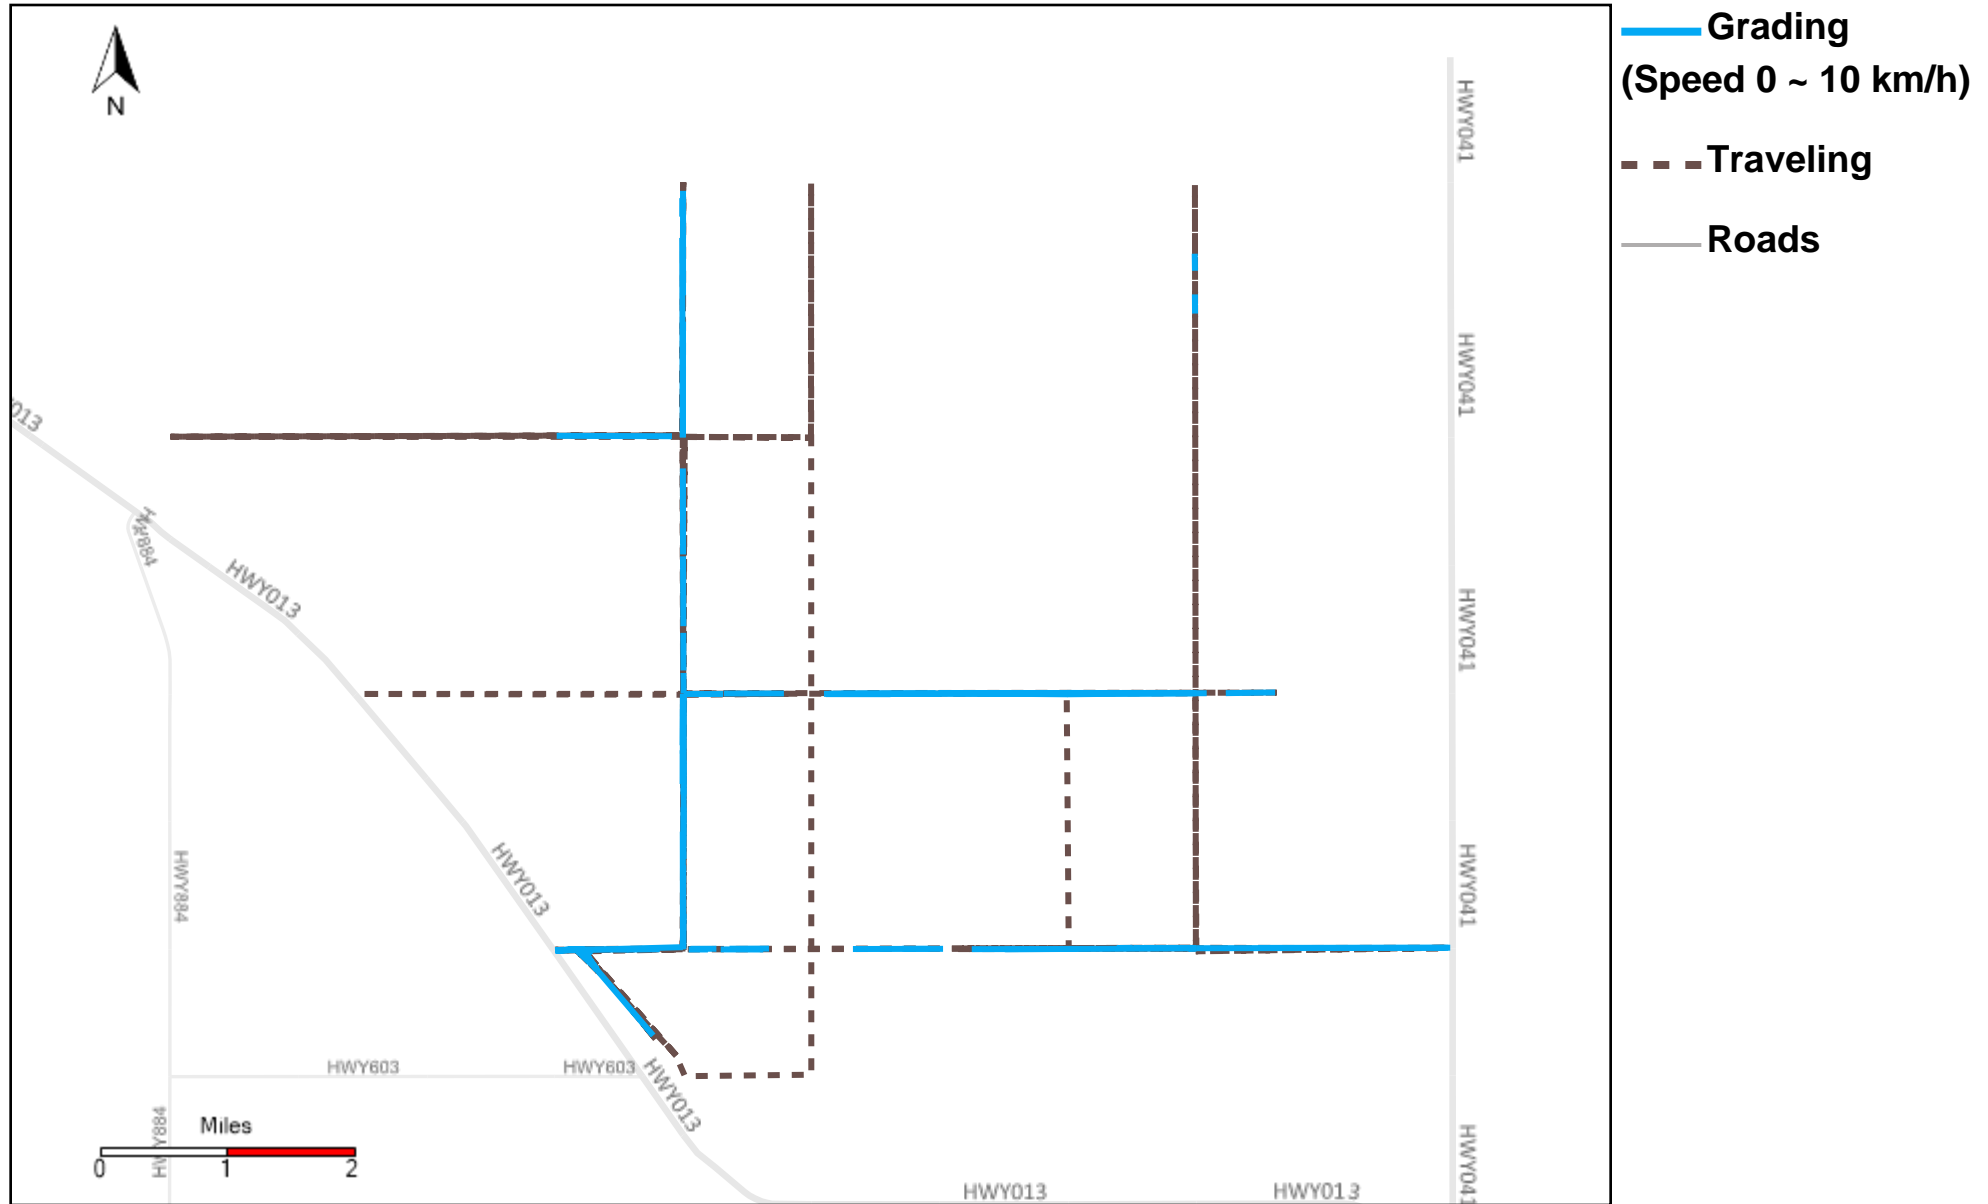

43-172_2023-07-16 ~ 2023-07-22 Tracking

Total Distance(km)	Total Hours	Work Distance(km)	Work Hours
327.97	29 hrs 21 min 48 sec	63.86	9 hrs 9 min 5 sec