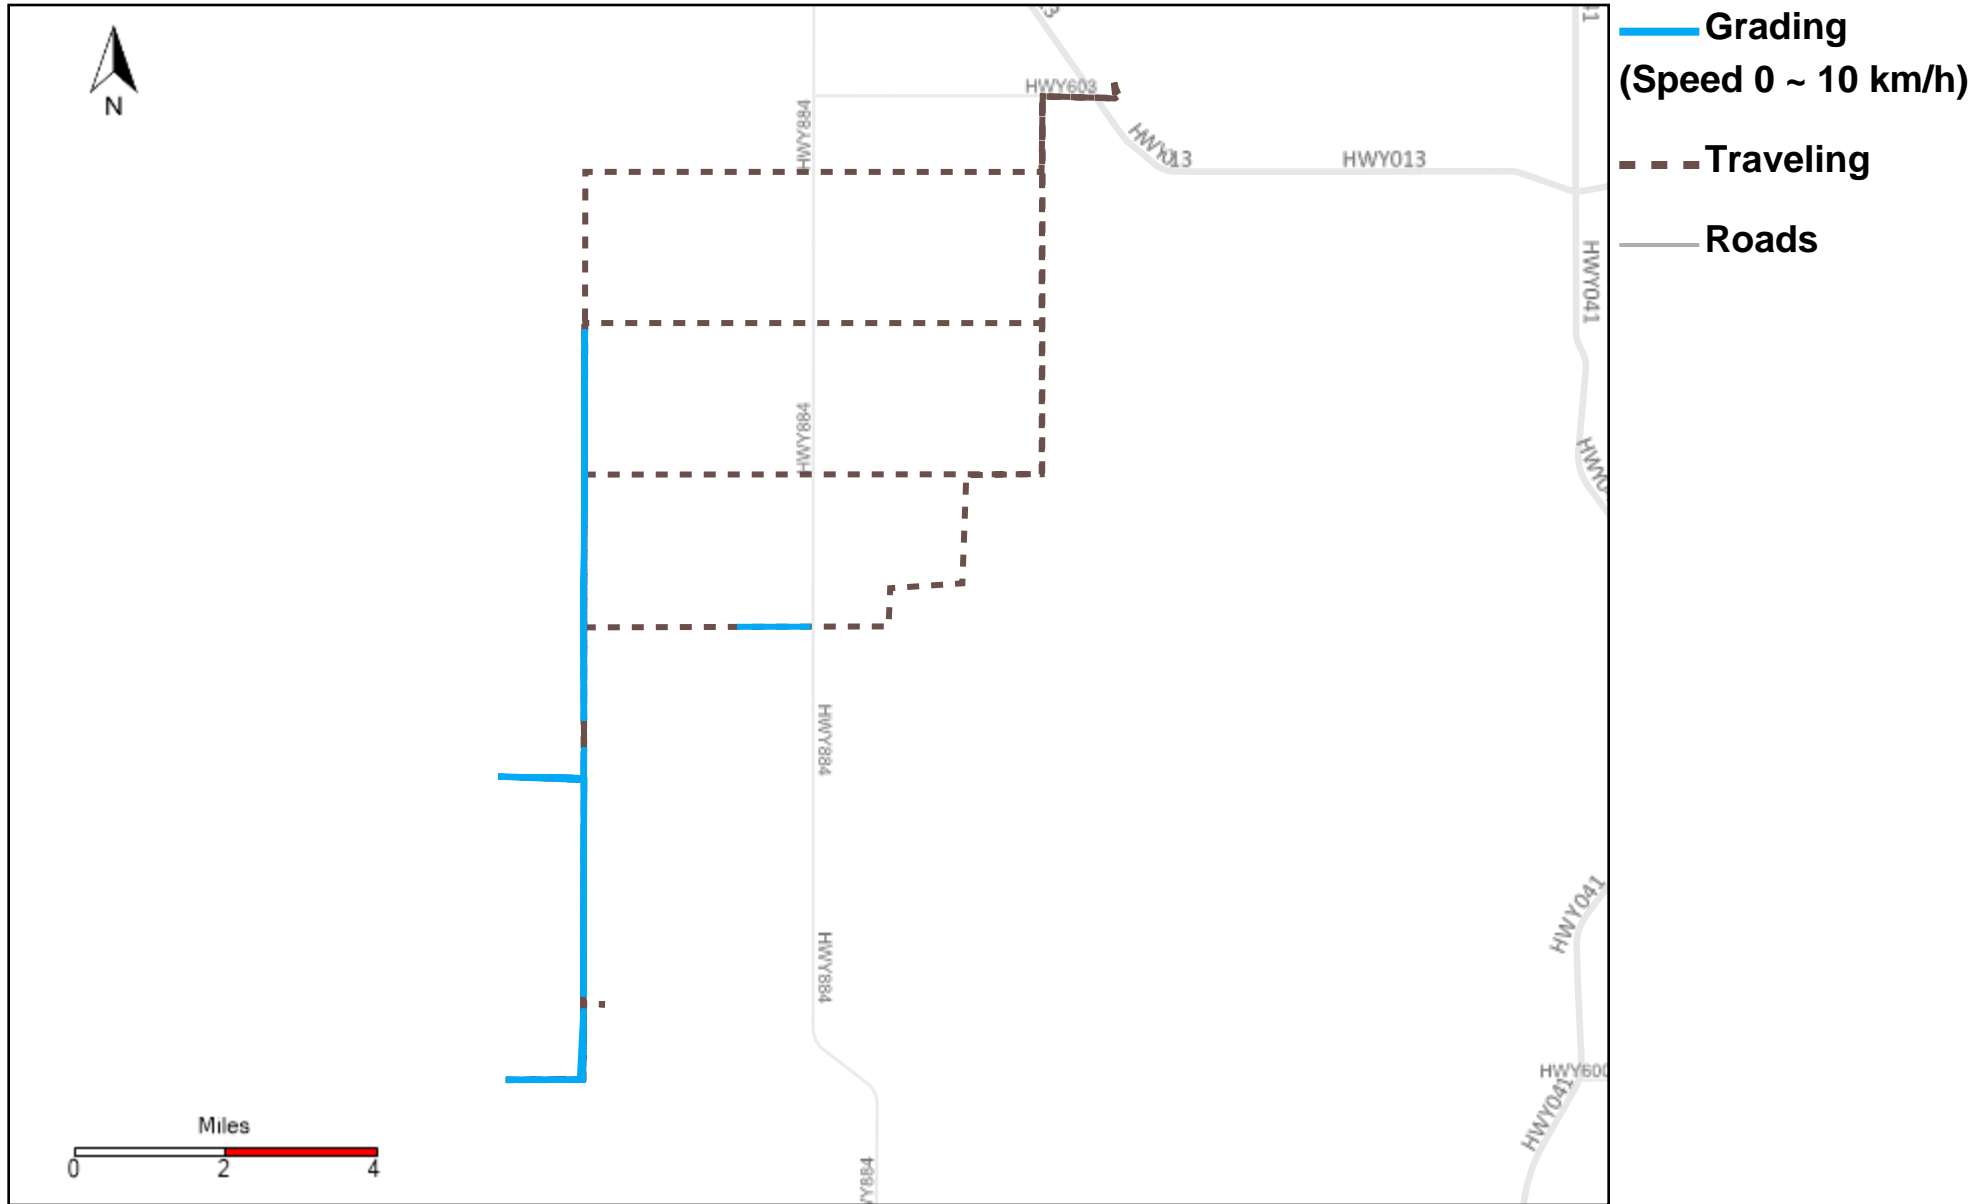

43-174_2023-07-16 ~ 2023-07-22 Tracking

Total Distance(km)	Total Hours	Work Distance(km)	Work Hours
212.8	21 hrs 55 min 36 sec	102.31	13 hrs 43 min 37 sec