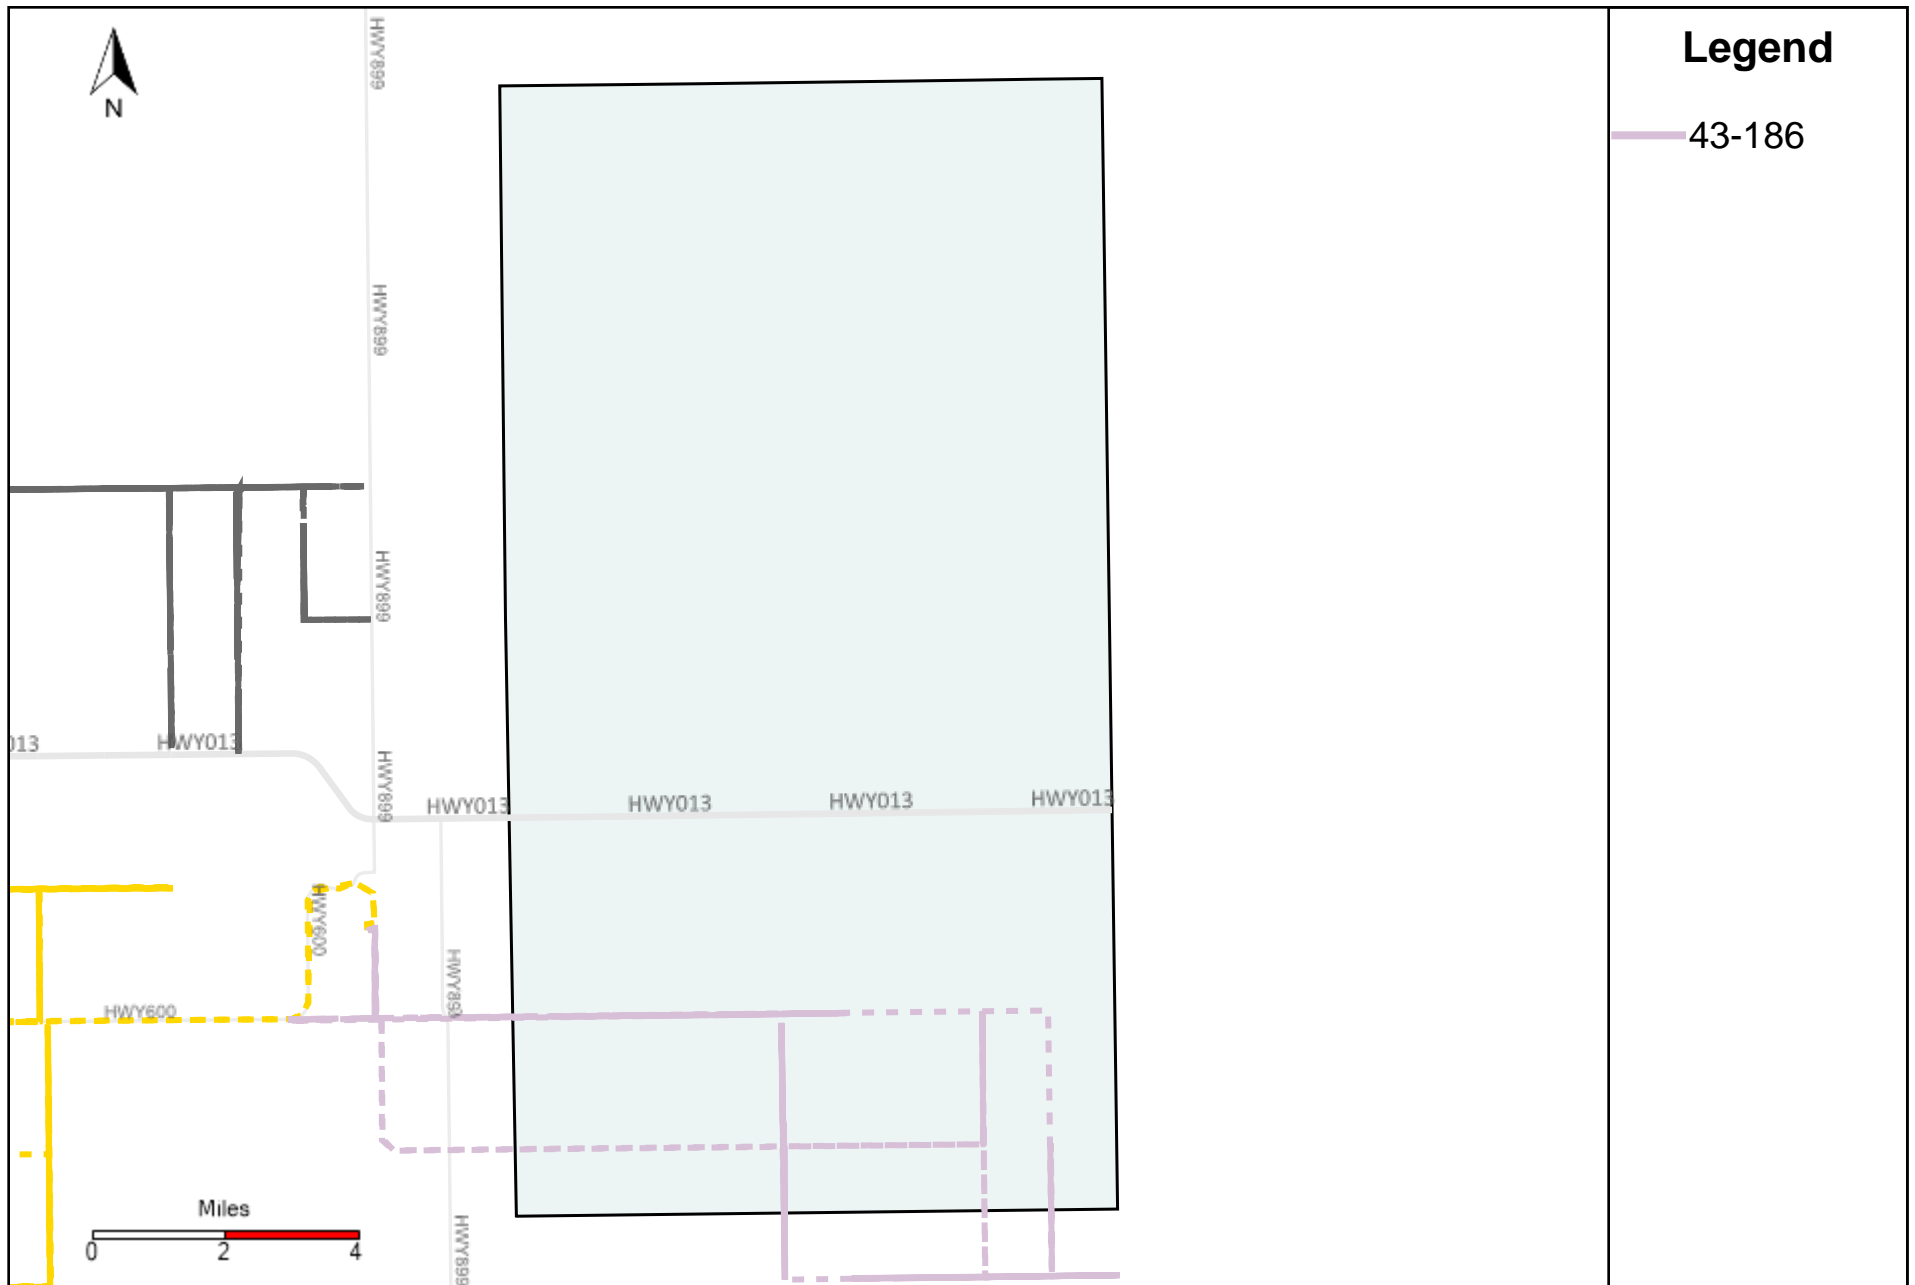

Legend

— 43-186

Vehicle Name List	Total Distance(km)	Total Hours
43-186	310.63	29 hrs 56 min 48 sec

Division: 3 Grader Report(2023-07-16 ~ 2023-07-22)

Vehicle Name List	Total Distance(km)	Total Hours
43-181, 43-183, 43-185, 43-186	925.58	103 hrs 52 min 13 sec