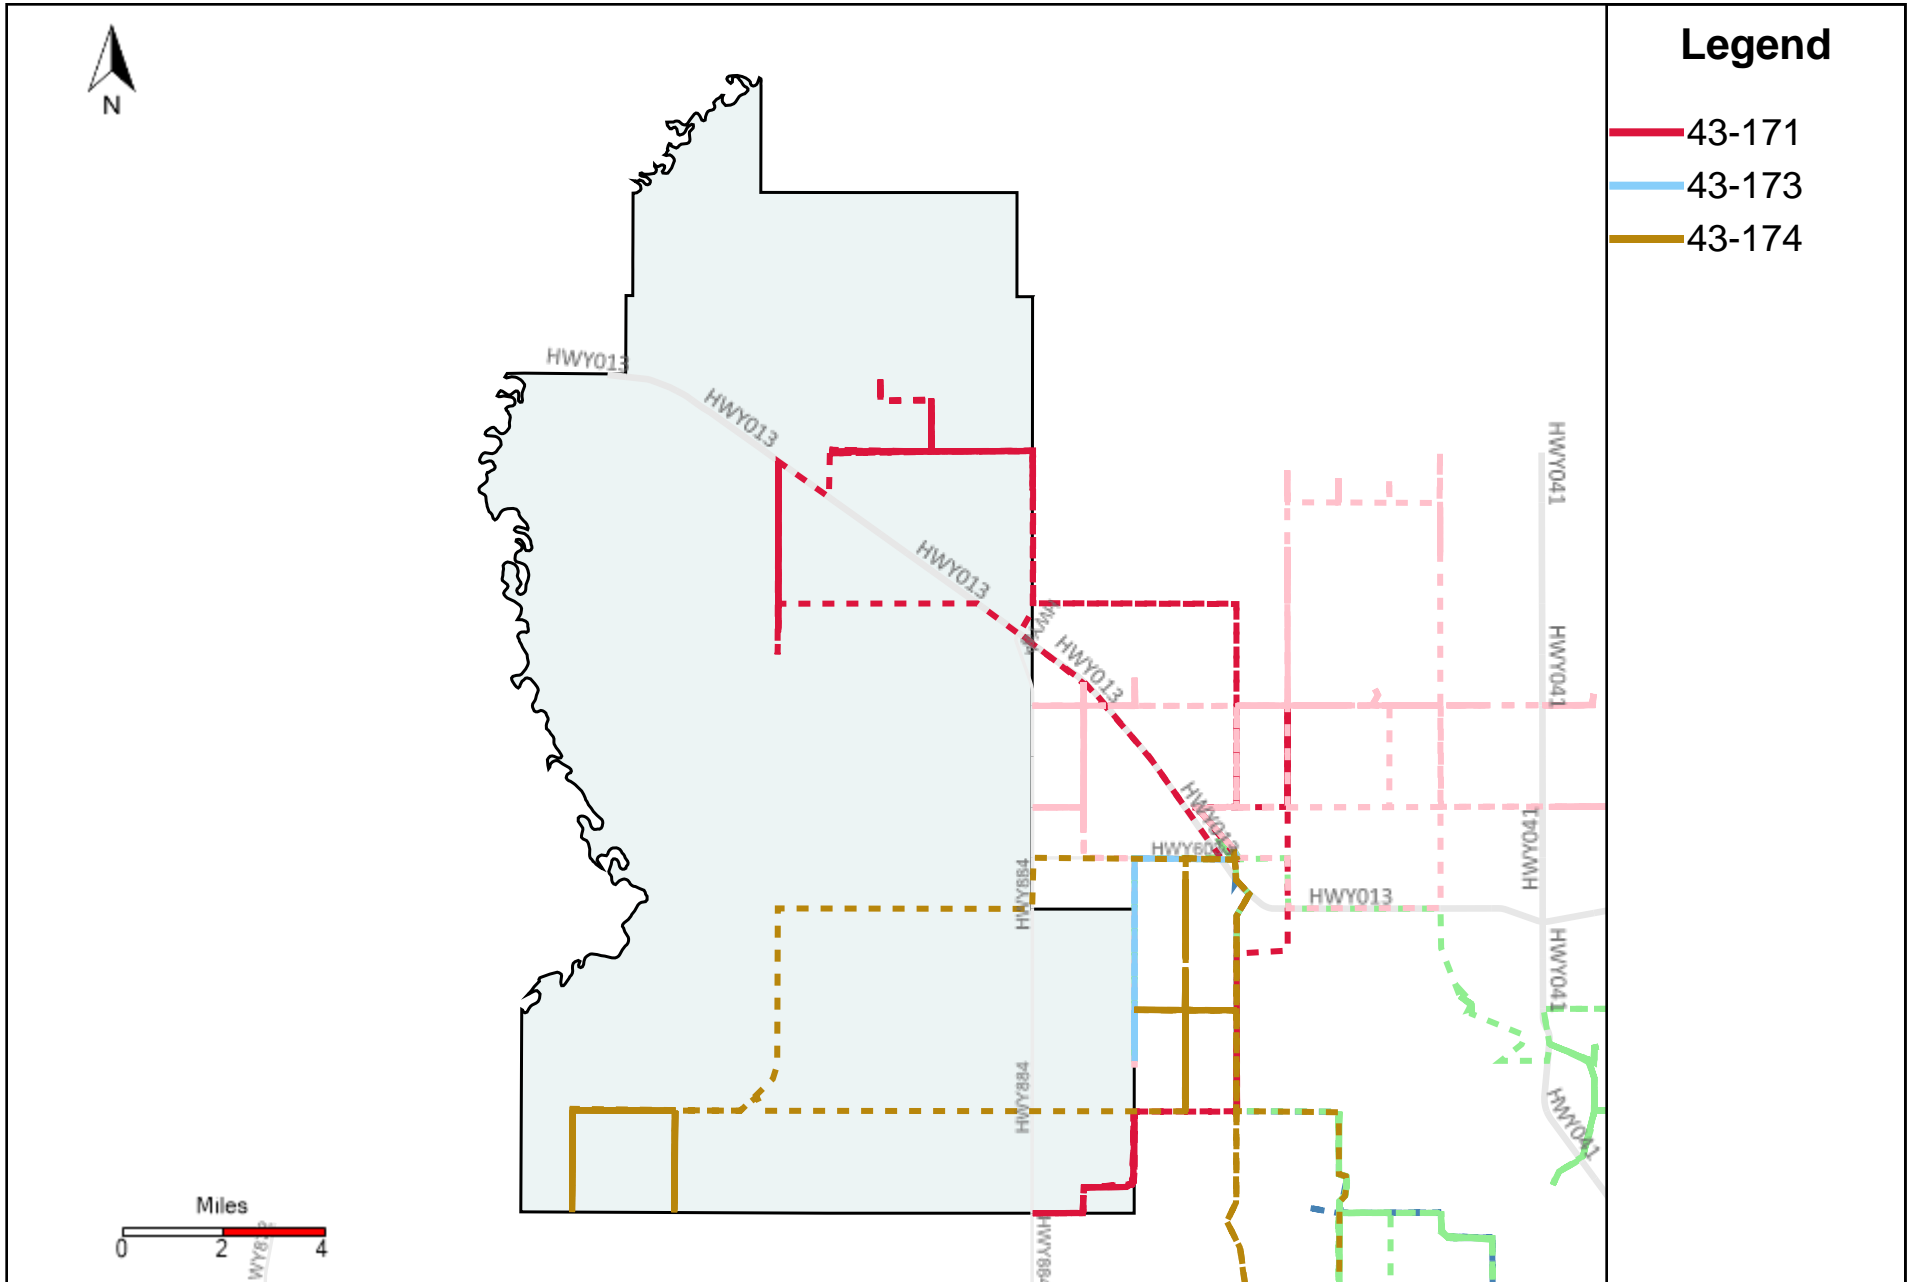

Division: 7 Grader Report(2023-07-09 ~ 2023-07-15)

Vehicle Name List	Total Distance(km)	Total Hours
43-171, 43-173, 43-174	784.83	85 hrs 1 min 36 sec