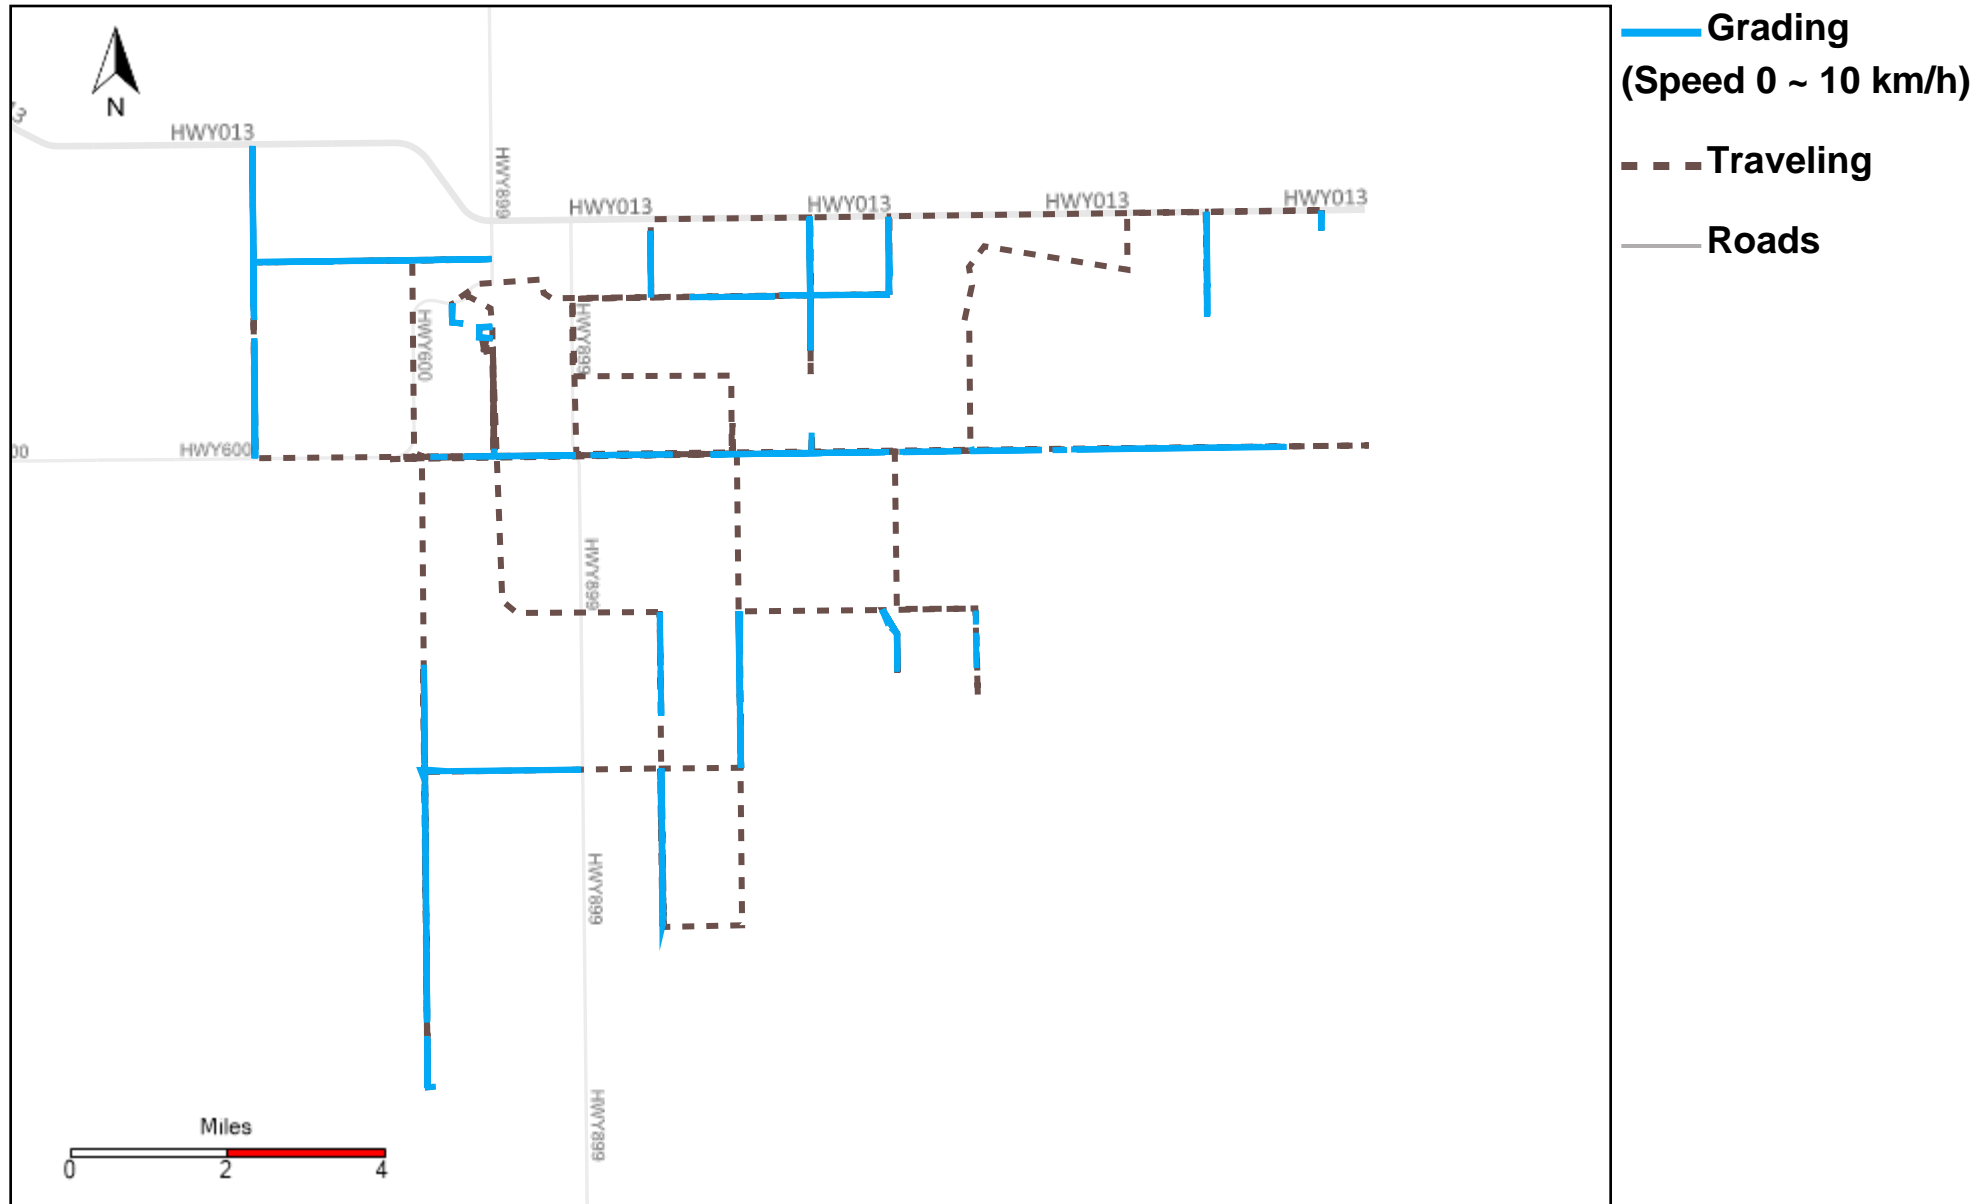

43-182_2023-07-09 ~ 2023-07-15 Tracking

Total Distance(km)	Total Hours	Work Distance(km)	Work Hours
299.86	30 hrs 33 min 0 sec	31.73	4 hrs 34 min 5 sec

43-183_2023-07-09 ~ 2023-07-15 Tracking

Total Distance(km)	Total Hours	Work Distance(km)	Work Hours
391.49	48 hrs 37 min 14 sec	168.64	29 hrs 5 min 53 sec

43-185_2023-07-09 ~ 2023-07-15 Tracking

Total Distance(km)	Total Hours	Work Distance(km)	Work Hours
468.06	54 hrs 54 min 50 sec	278.54	43 hrs 40 min 7 sec

43-186_2023-07-09 ~ 2023-07-15 Tracking

Total Distance(km)	Total Hours	Work Distance(km)	Work Hours
477.05	49 hrs 27 min 49 sec	214.26	31 hrs 43 min 26 sec

43-187_2023-07-09 ~ 2023-07-15 Tracking

Total Distance(km)	Total Hours	Work Distance(km)	Work Hours
328.56	44 hrs 4 min 50 sec	191.02	34 hrs 43 min 31 sec