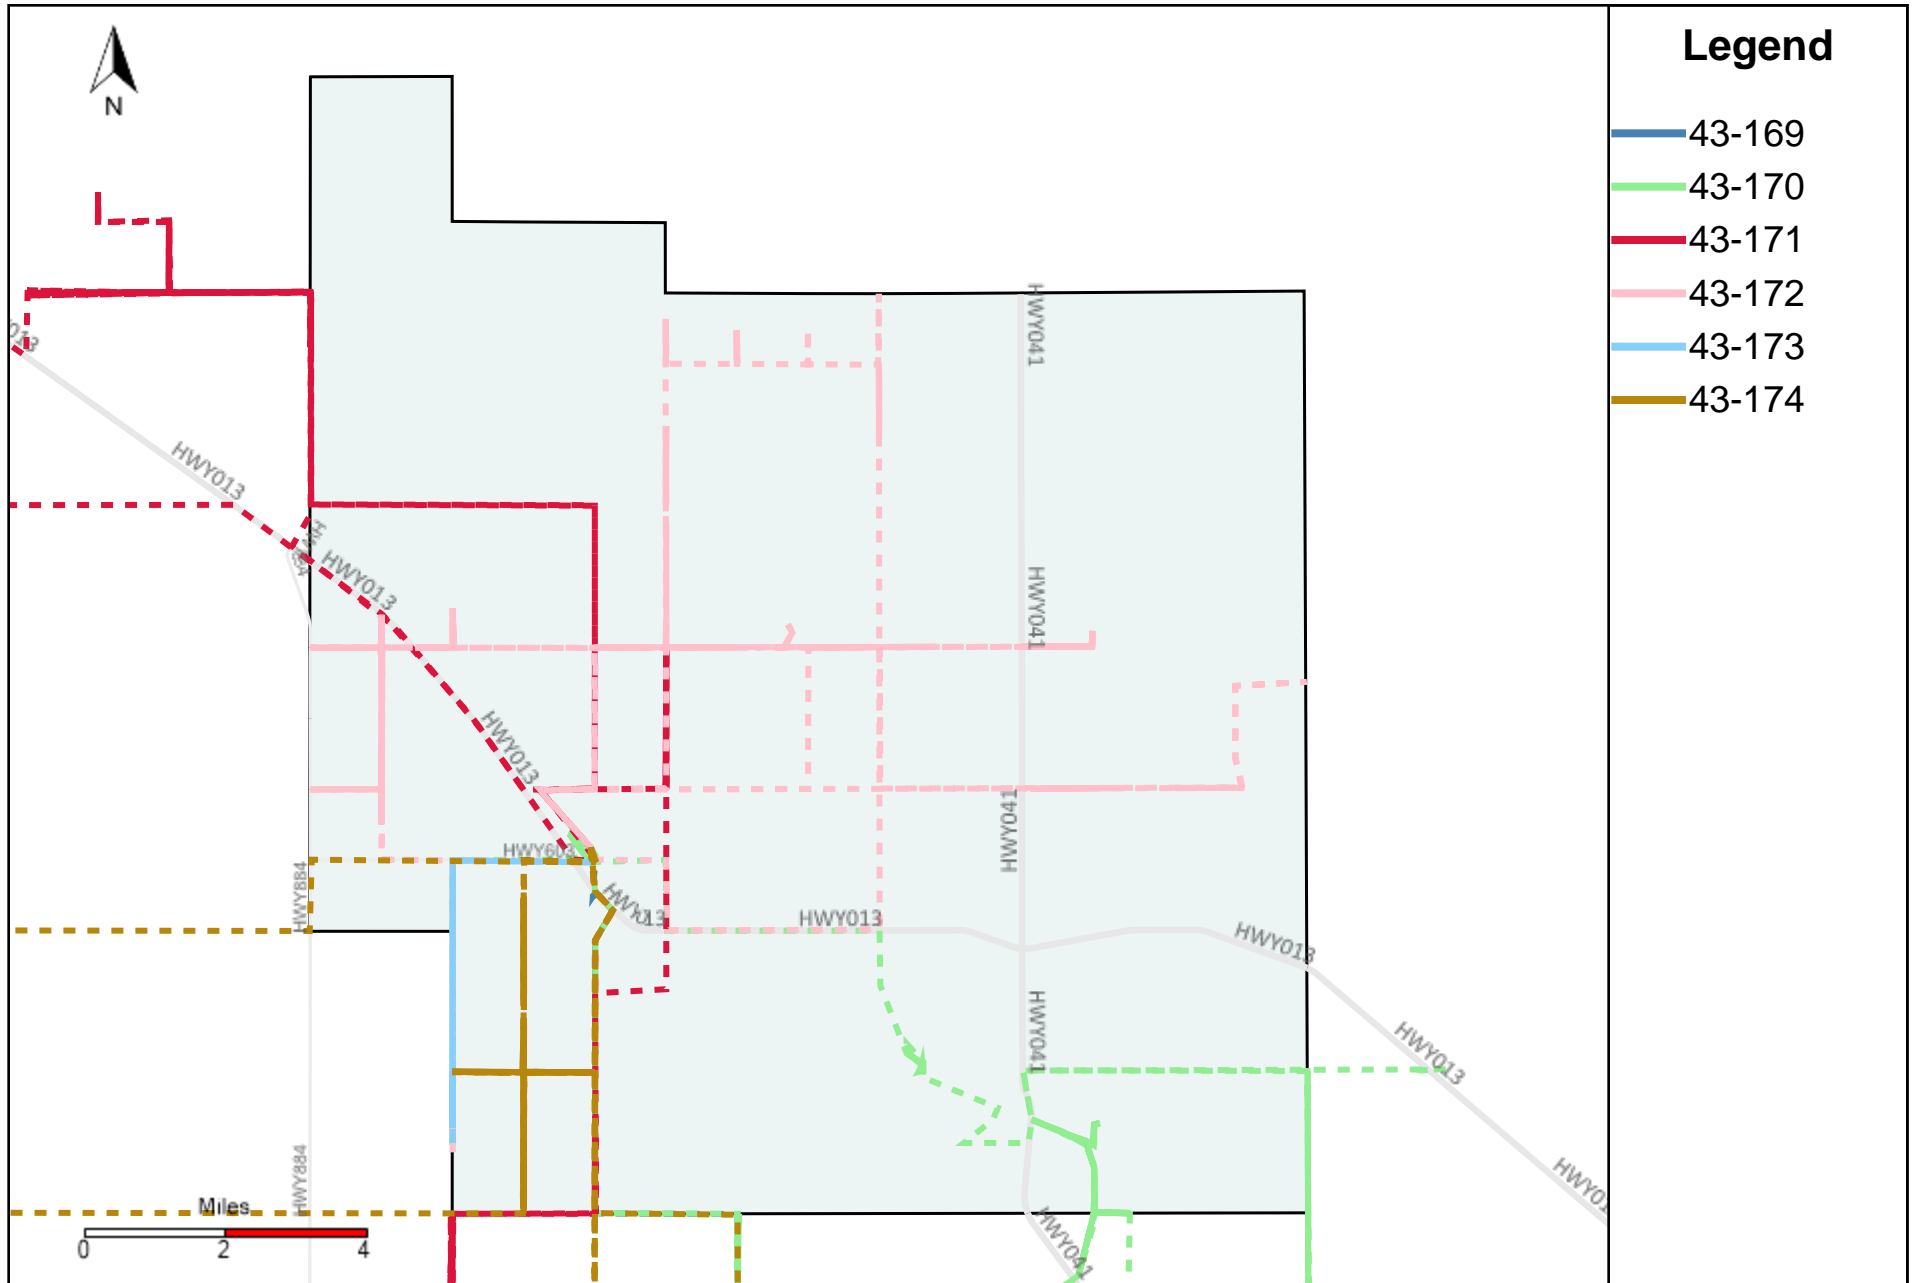

Division: 6 Grader Report(2023-07-09 ~ 2023-07-15)

Vehicle Name List	Total Distance(km)	Total Hours
43-169, 43-170, 43-171, 43-172, 43-173, 43-174	1845.95	196 hrs 40 min 42 sec