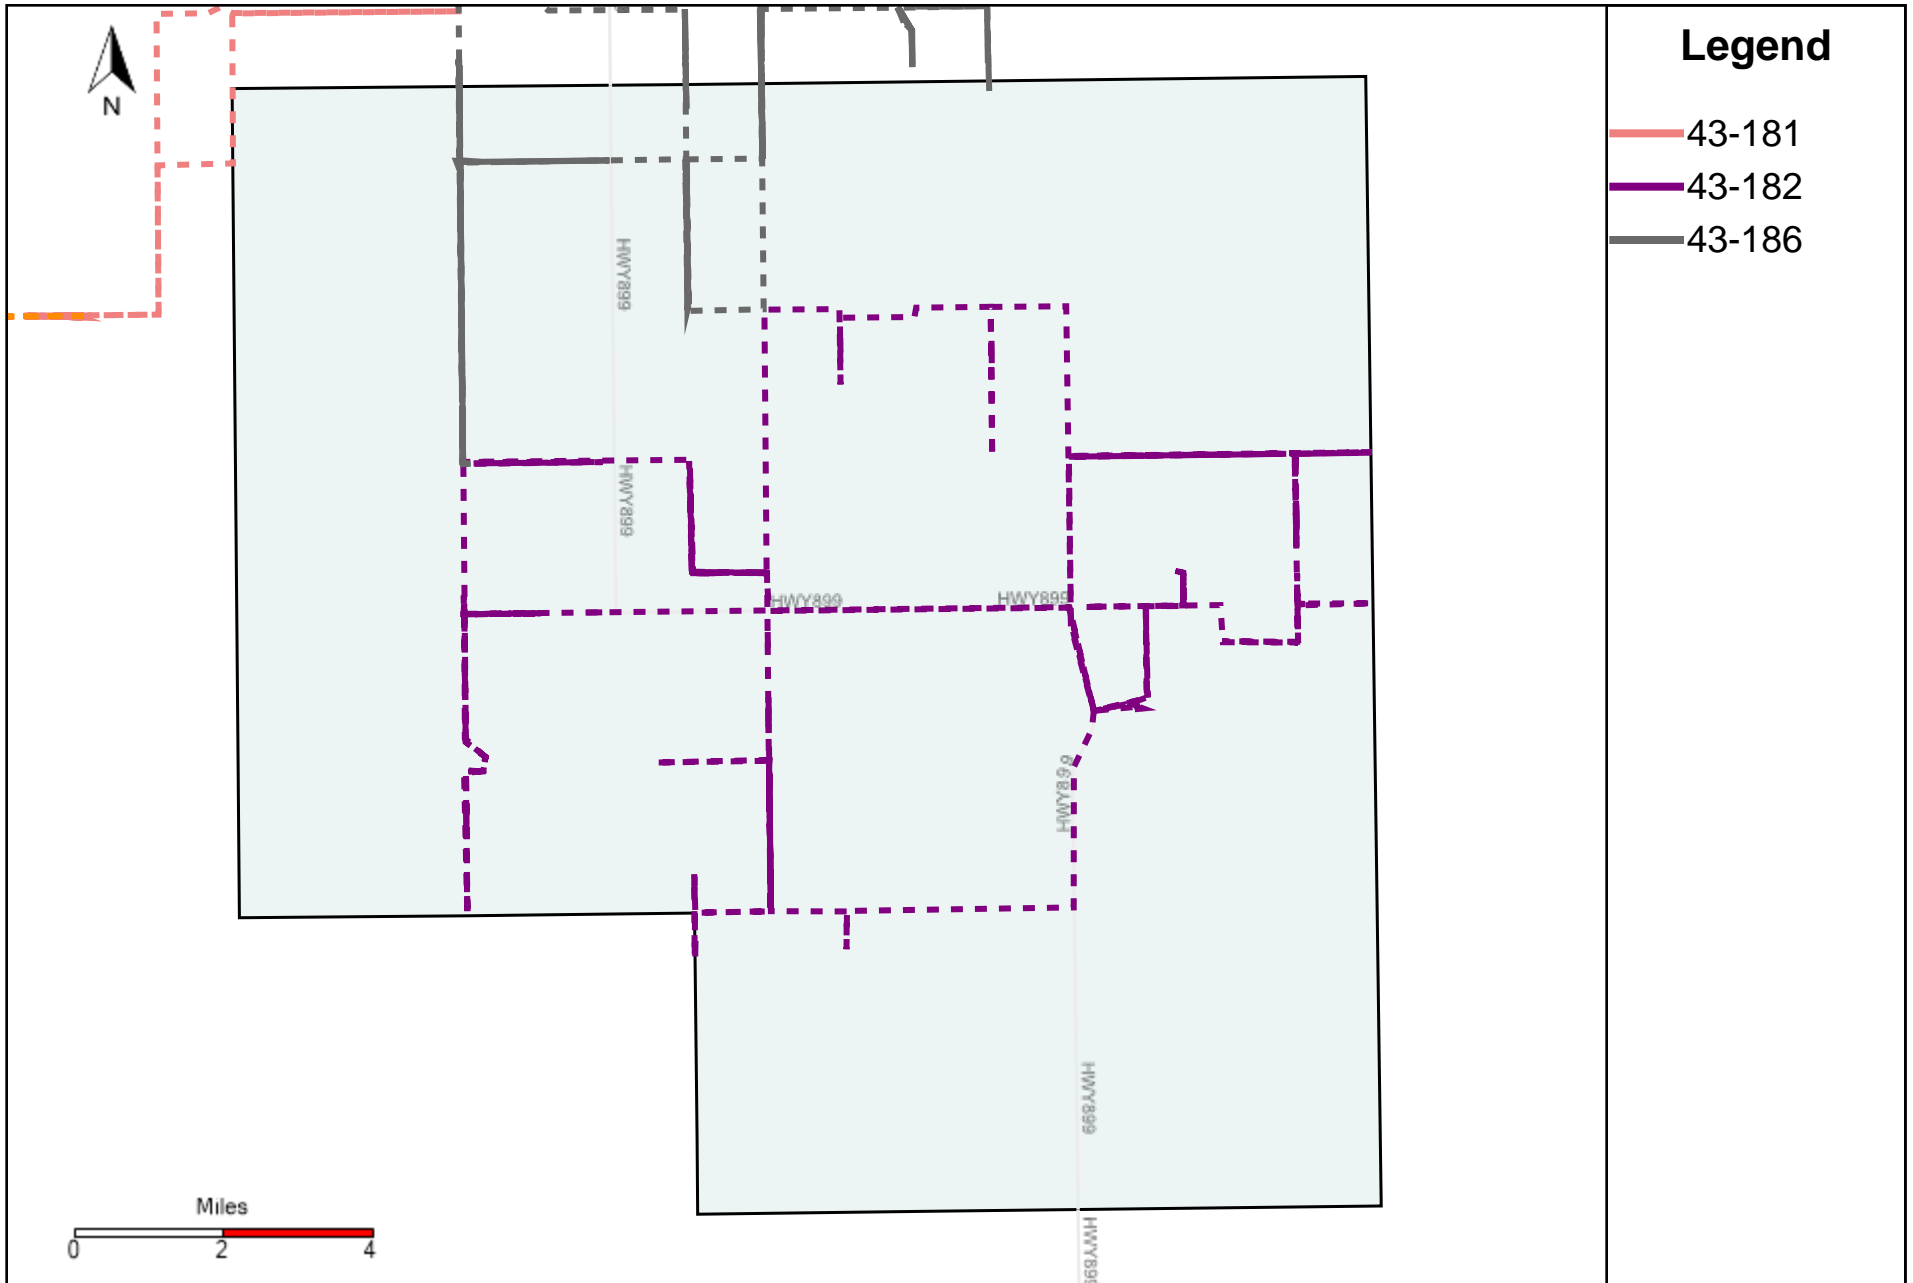

Division: 1 Grader Report(2023-07-09 ~ 2023-07-15)

Vehicle Name List	Total Distance(km)	Total Hours
43-181, 43-182, 43-186	935.16	104 hrs 54 min 23 sec