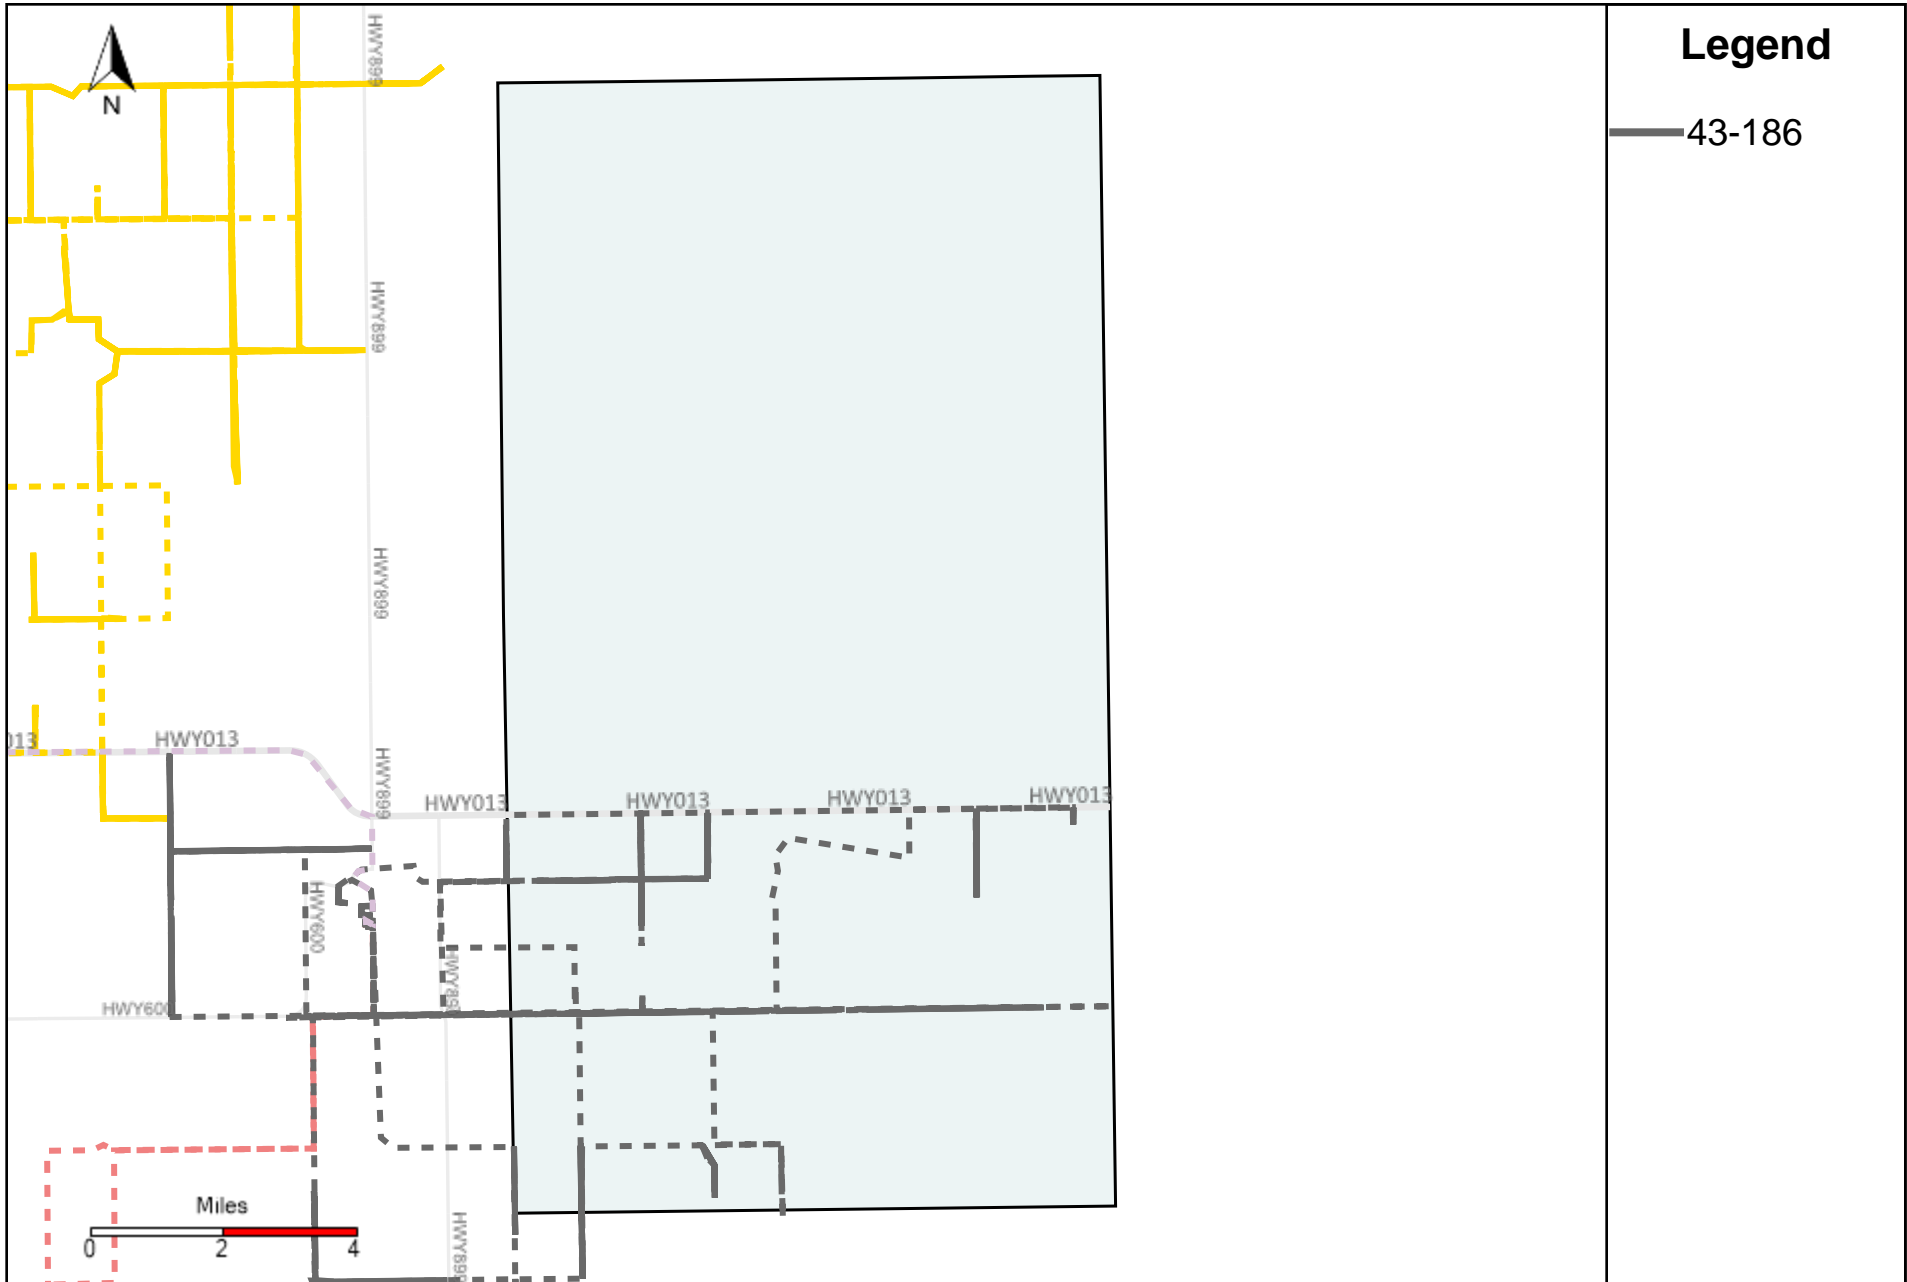

Legend

— 43-186

Vehicle Name List	Total Distance(km)	Total Hours
43-186	477.05	49 hrs 27 min 49 sec

Division: 3 Grader Report(2023-07-09 ~ 2023-07-15)

Vehicle Name List	Total Distance(km)	Total Hours
43-181, 43-183, 43-185, 43-186, 43-187	1823.41	221 hrs 58 min 17 sec