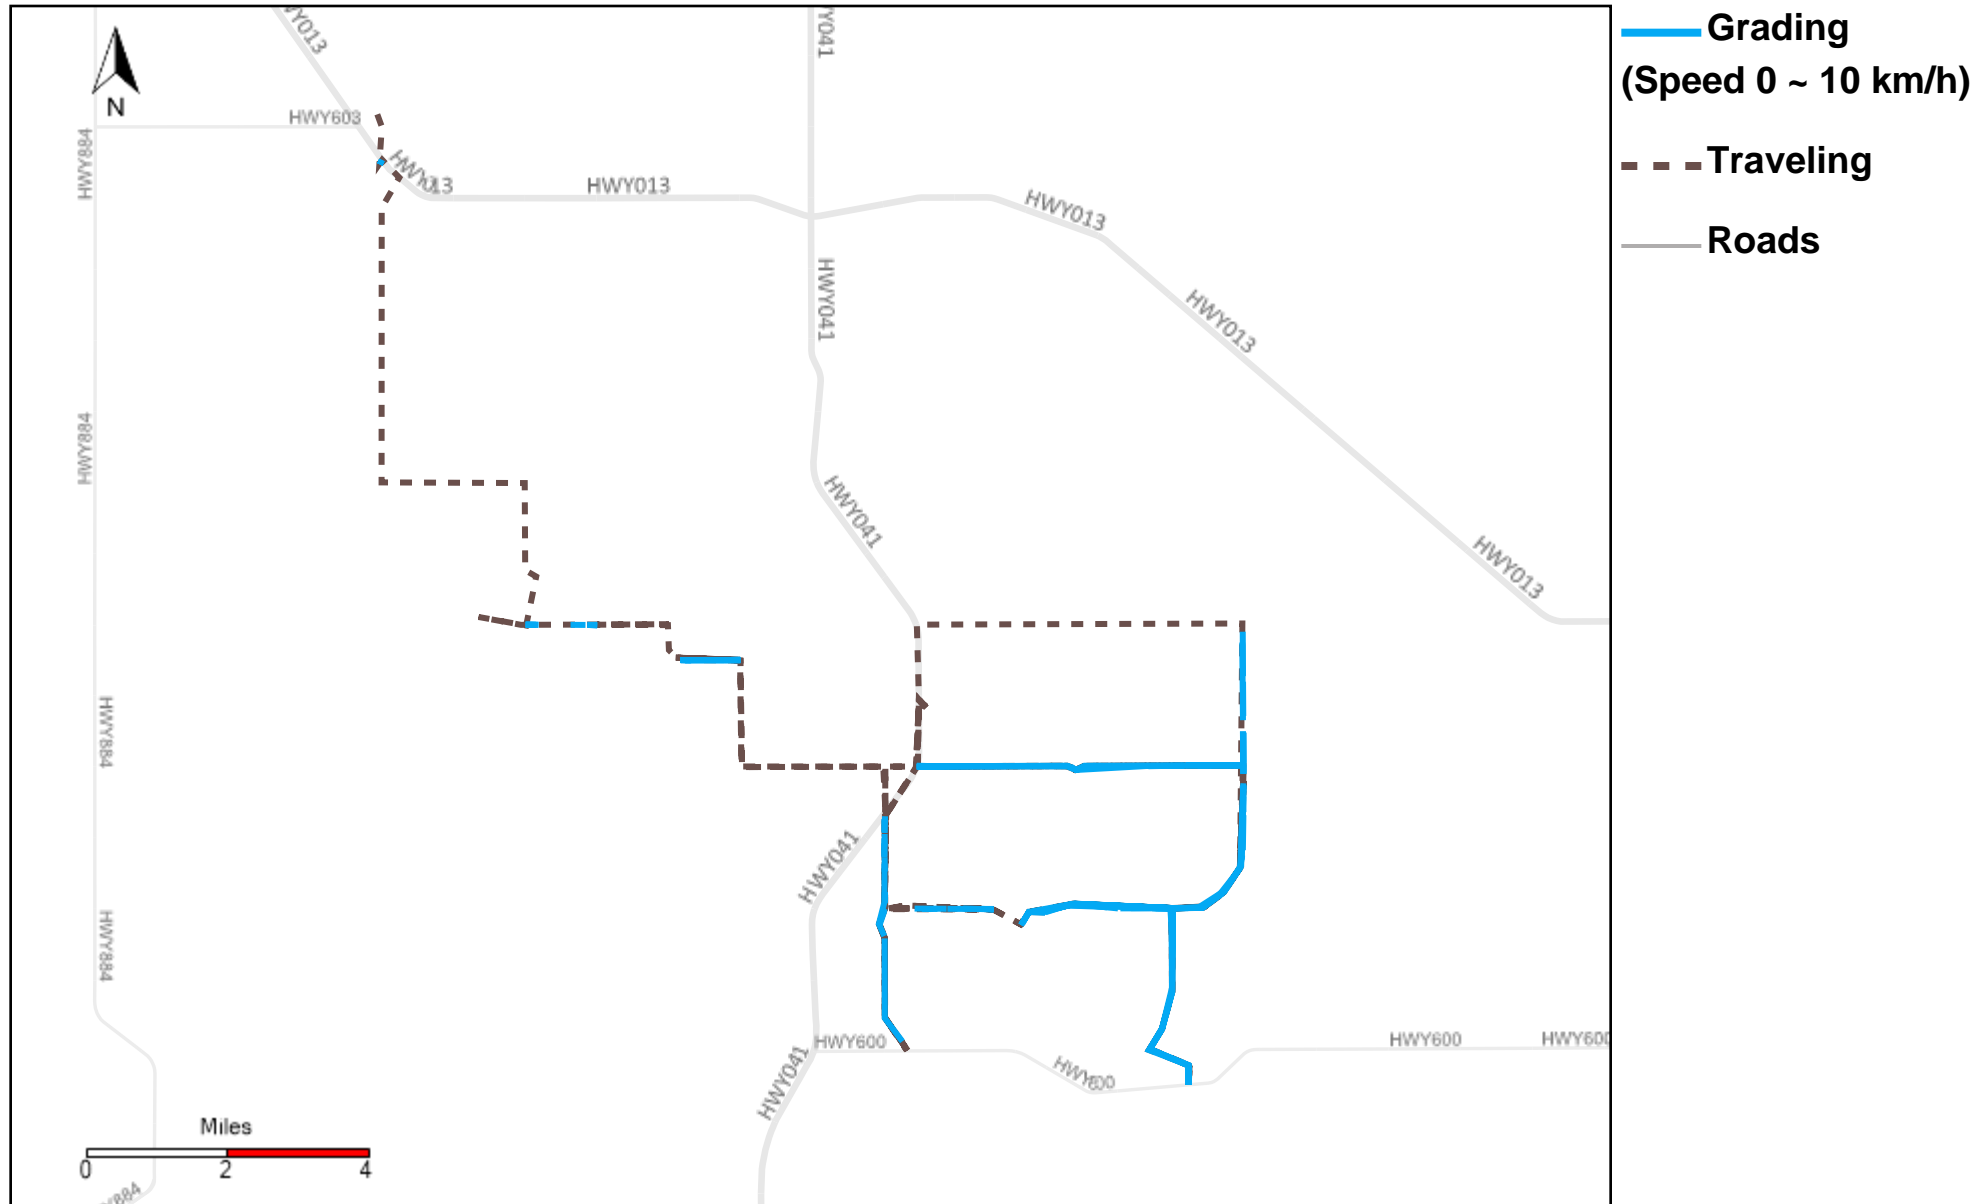

43-169_2023-07-09 ~ 2023-07-15 Tracking

Total Distance(km)	Total Hours	Work Distance(km)	Work Hours
383.99	41 hrs 59 min 9 sec	152.73	23 hrs 43 min 45 sec