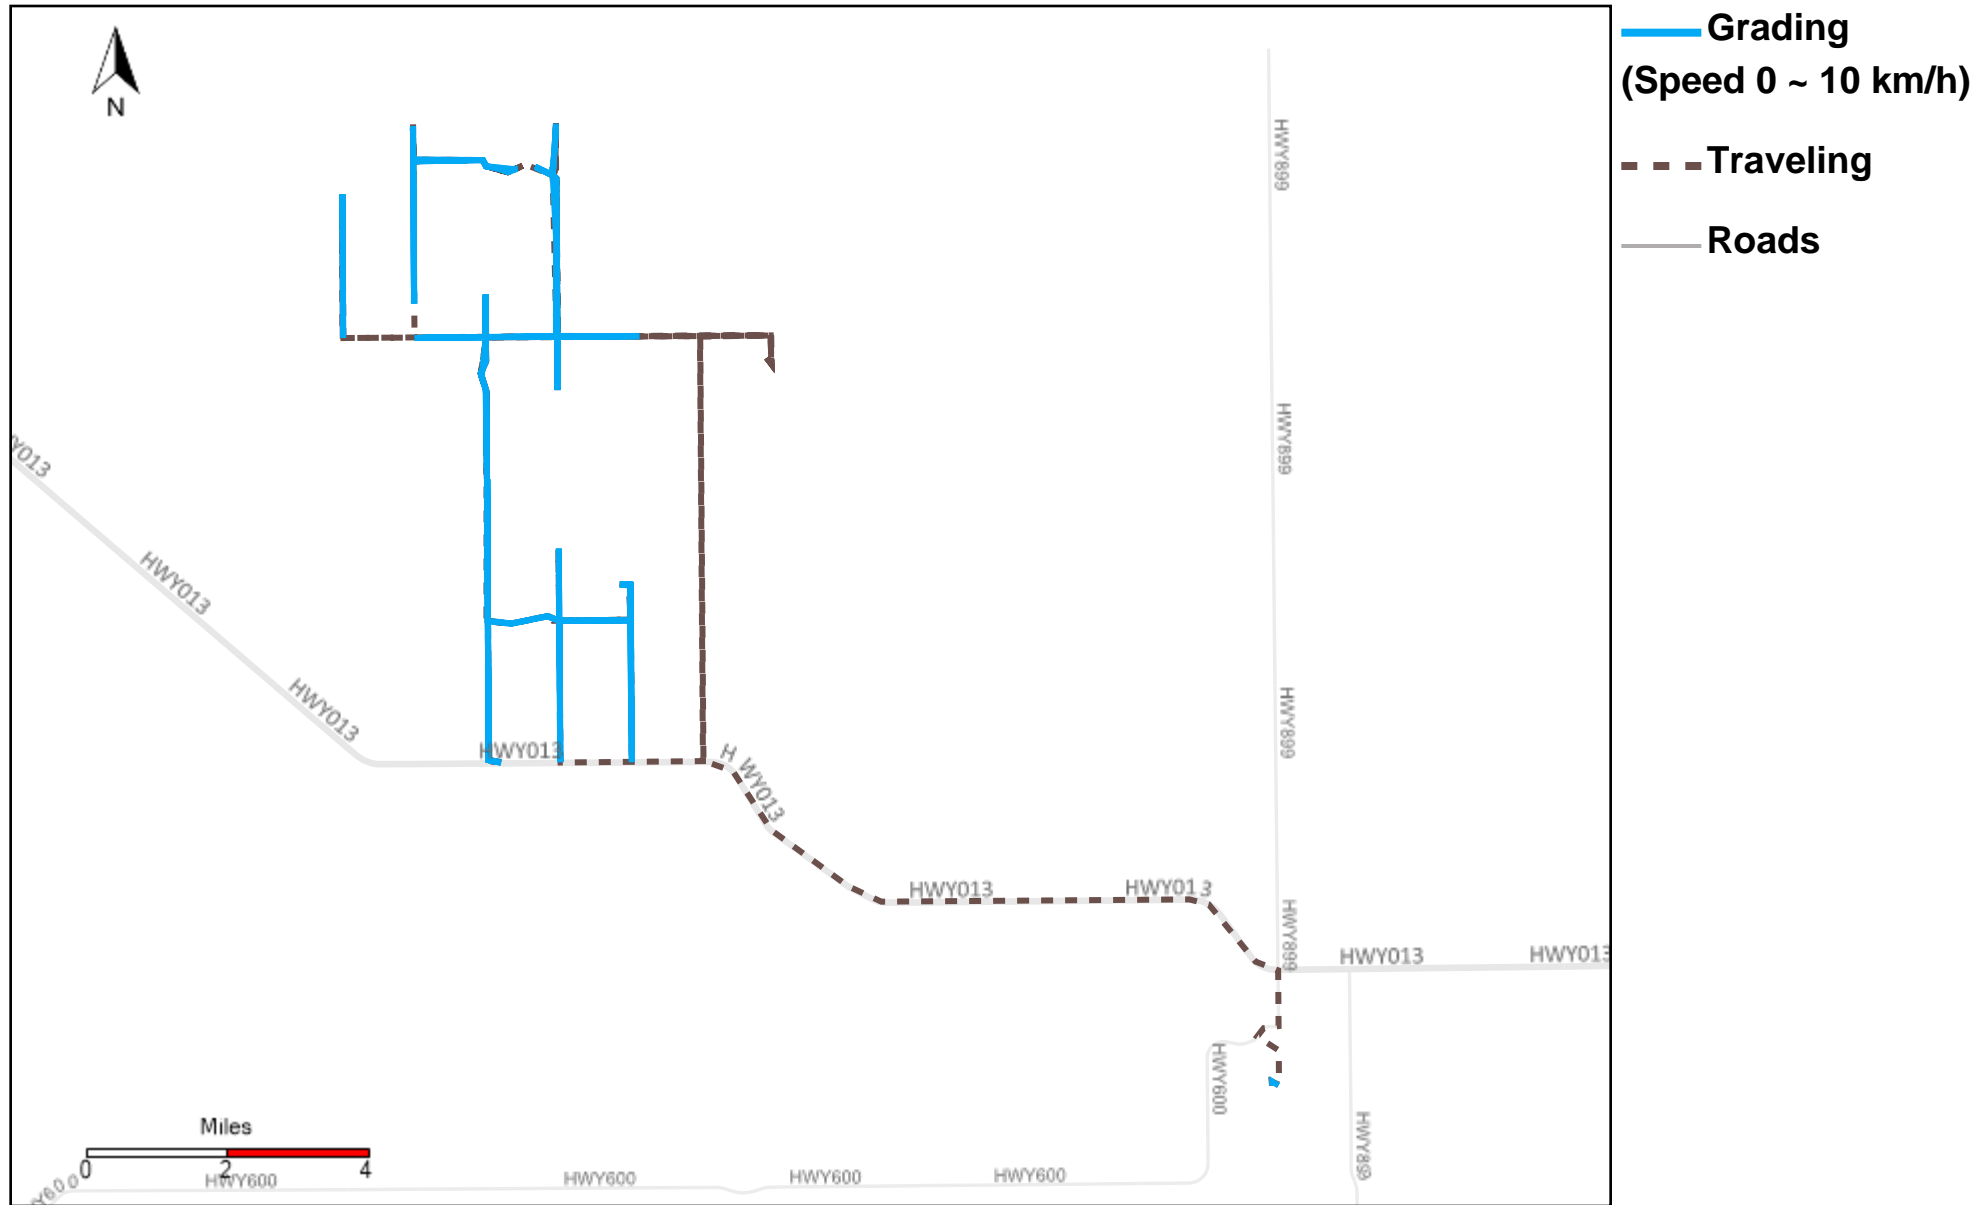

43-185_2023-07-09 ~ 2023-07-15 Tracking

Total Distance(km)	Total Hours	Work Distance(km)	Work Hours
468.06	54 hrs 54 min 50 sec	278.54	43 hrs 40 min 7 sec

43-186_2023-07-09 ~ 2023-07-15 Tracking

Total Distance(km)	Total Hours	Work Distance(km)	Work Hours
477.05	49 hrs 27 min 49 sec	214.26	31 hrs 43 min 26 sec

43-187_2023-07-09 ~ 2023-07-15 Tracking

Total Distance(km)	Total Hours	Work Distance(km)	Work Hours
328.56	44 hrs 4 min 50 sec	191.02	34 hrs 43 min 31 sec