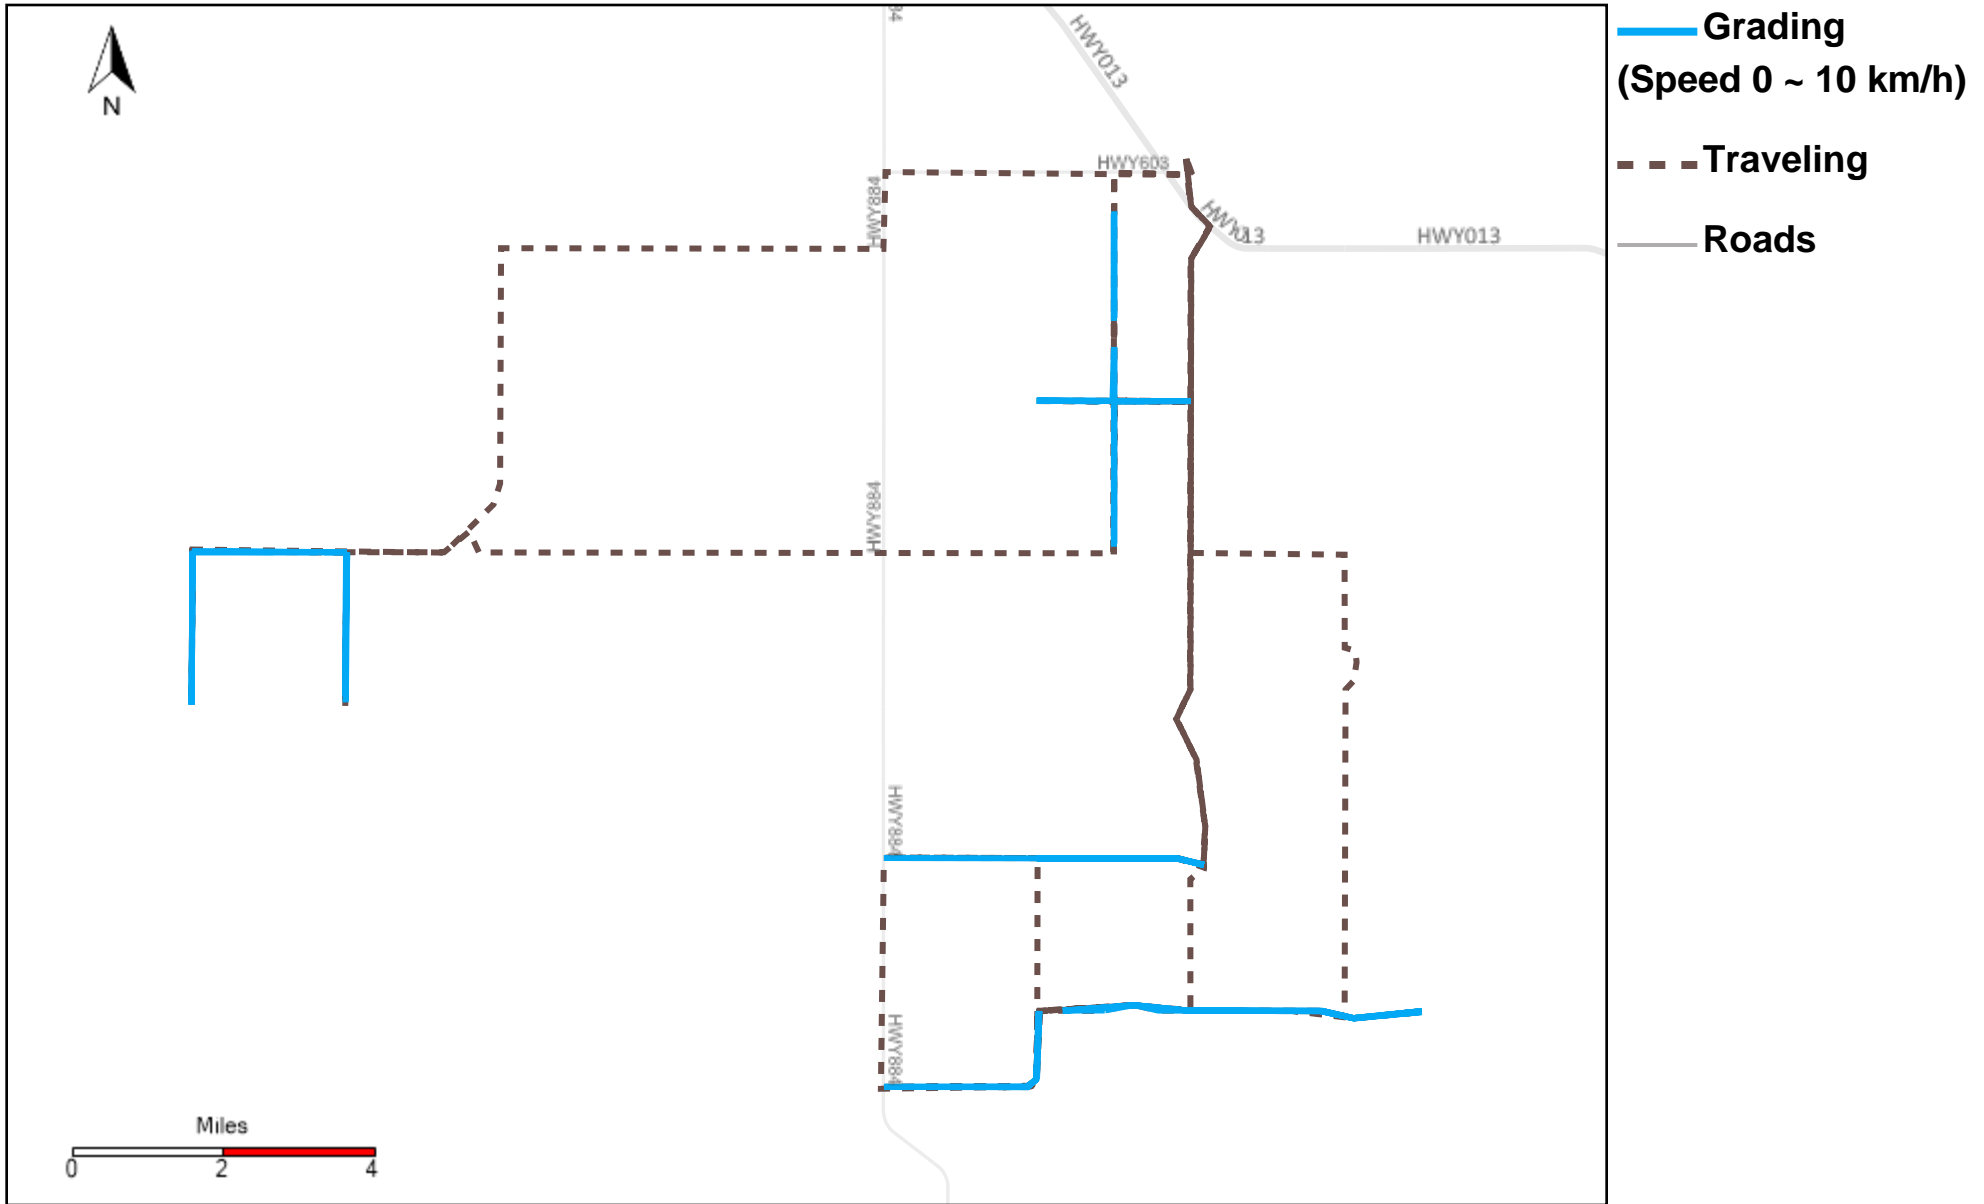

43-174_2023-07-09 ~ 2023-07-15 Tracking

Total Distance(km)	Total Hours	Work Distance(km)	Work Hours
383.67	39 hrs 52 min 22 sec	195.9	29 hrs 0 min 45 sec