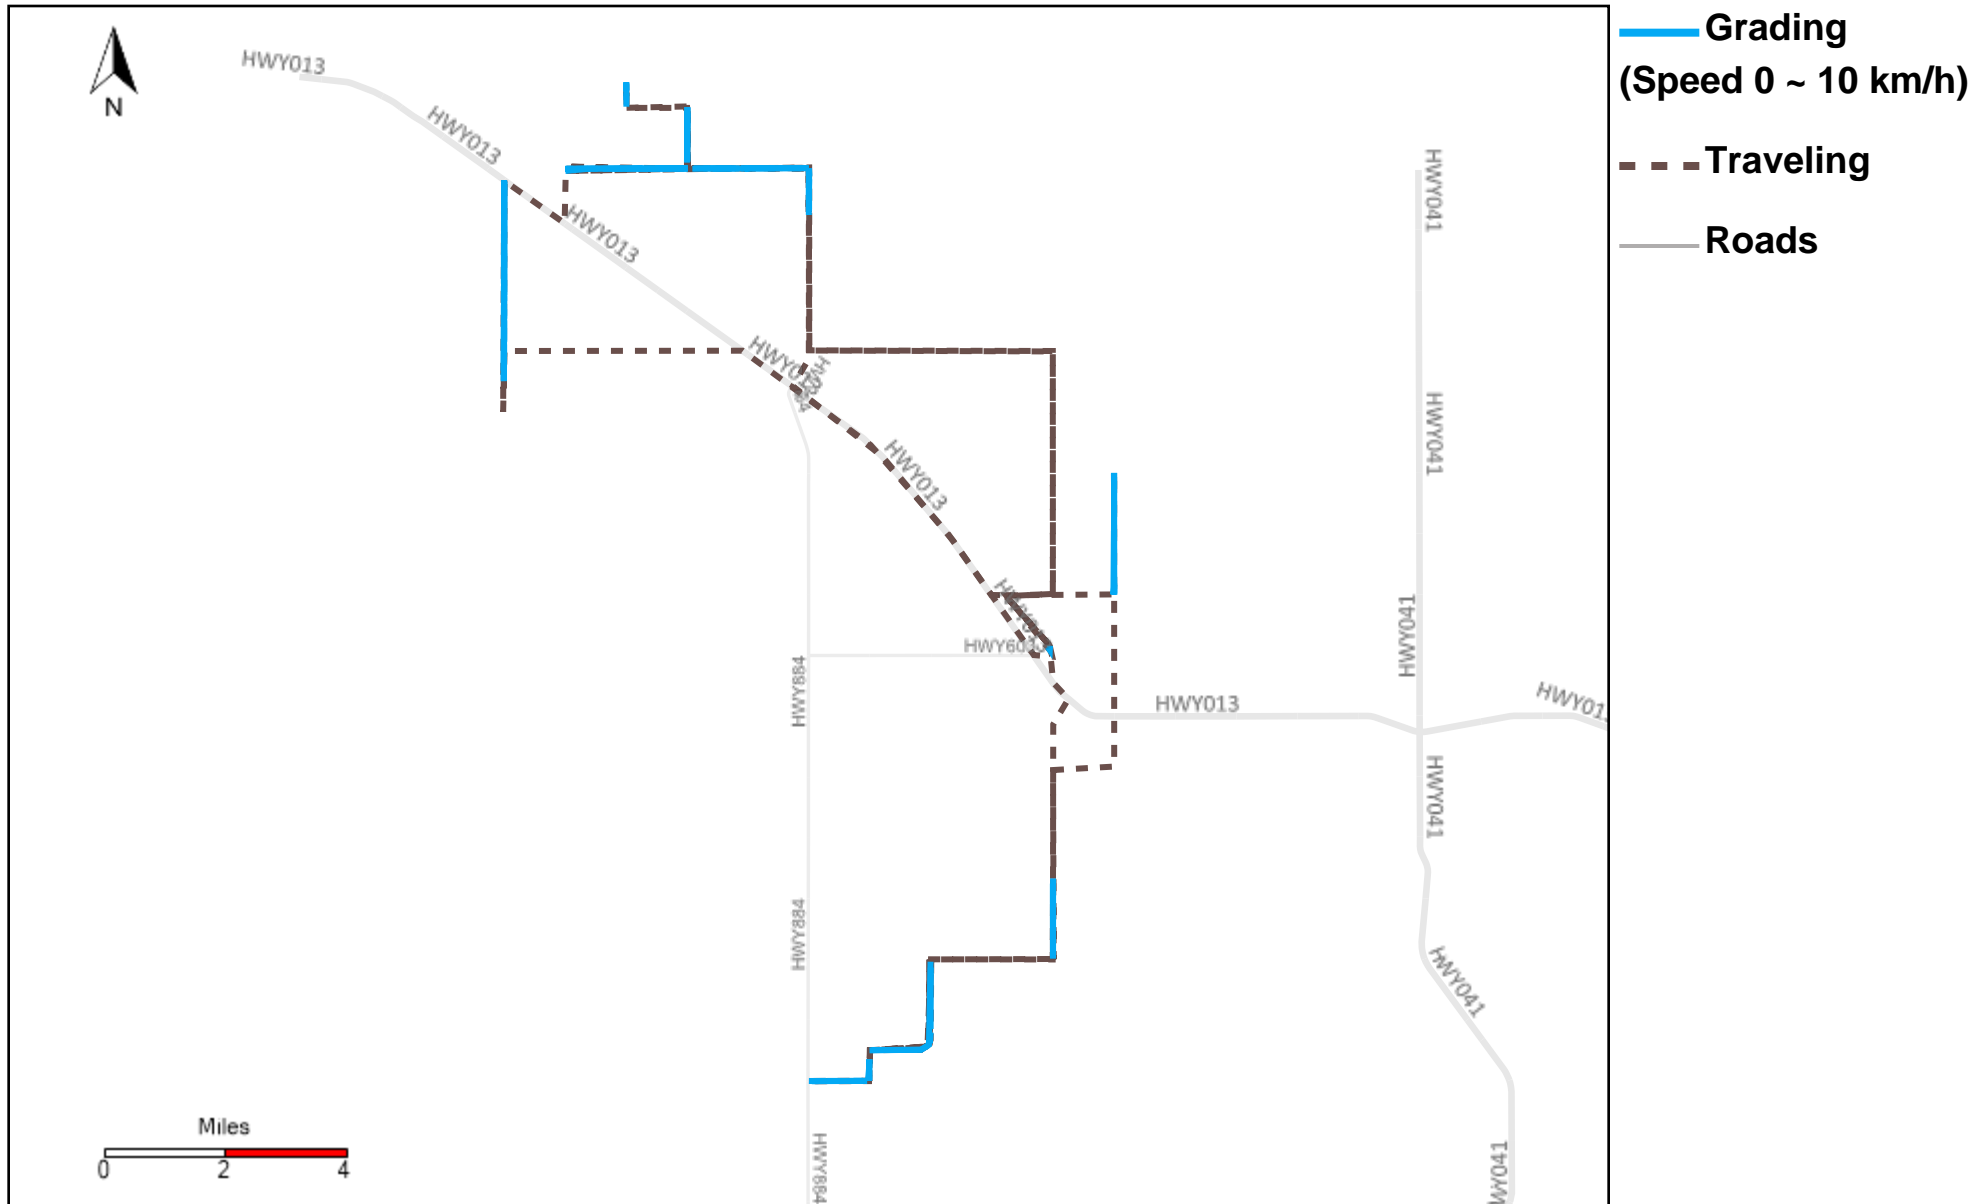

43-171_2023-07-09 ~ 2023-07-15 Tracking

Total Distance(km)	Total Hours	Work Distance(km)	Work Hours
295.61	27 hrs 24 min 40 sec	90.85	14 hrs 34 min 1 sec