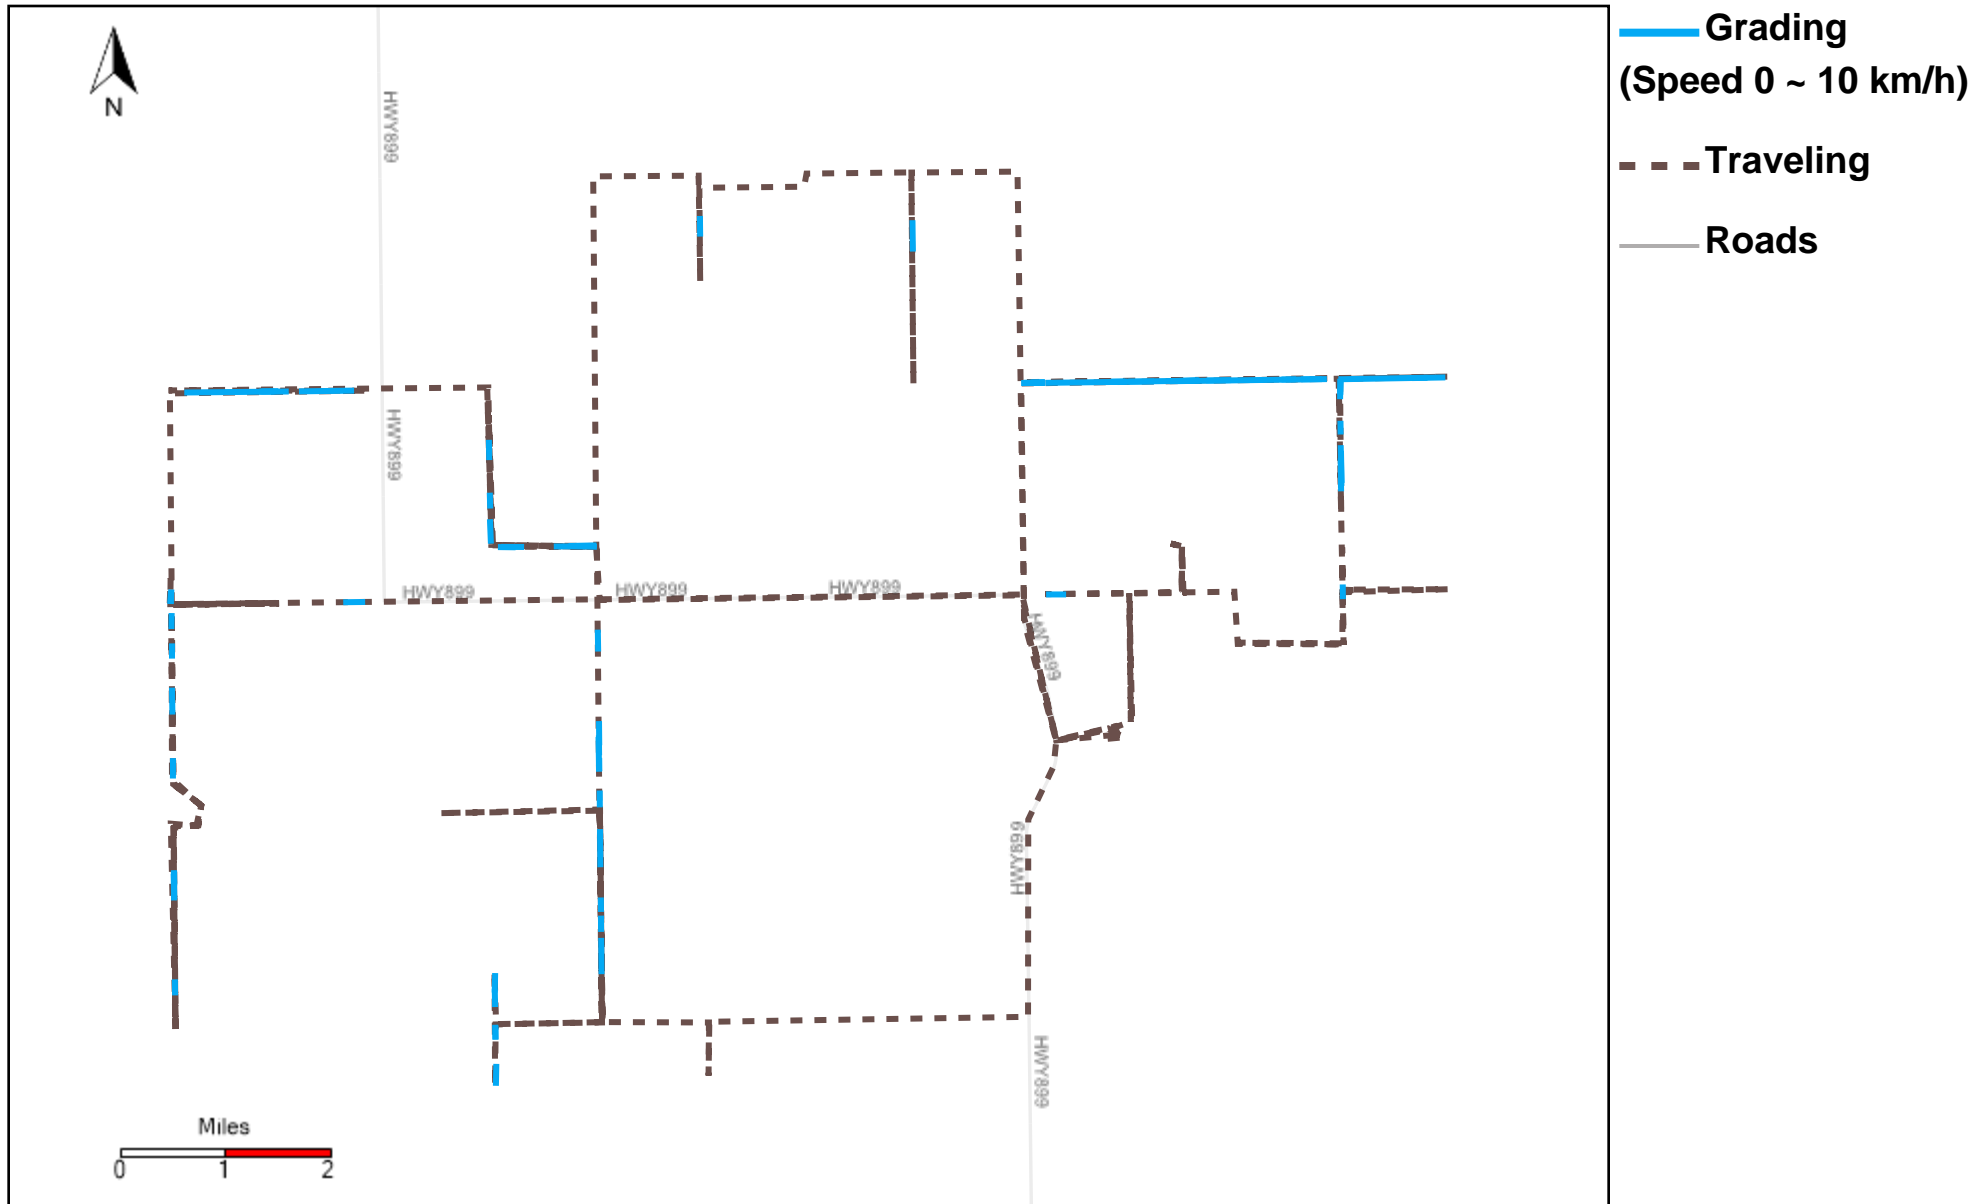

43-182_2023-07-09 ~ 2023-07-15 Tracking

Total Distance(km)	Total Hours	Work Distance(km)	Work Hours
299.86	30 hrs 33 min 0 sec	31.73	4 hrs 34 min 5 sec