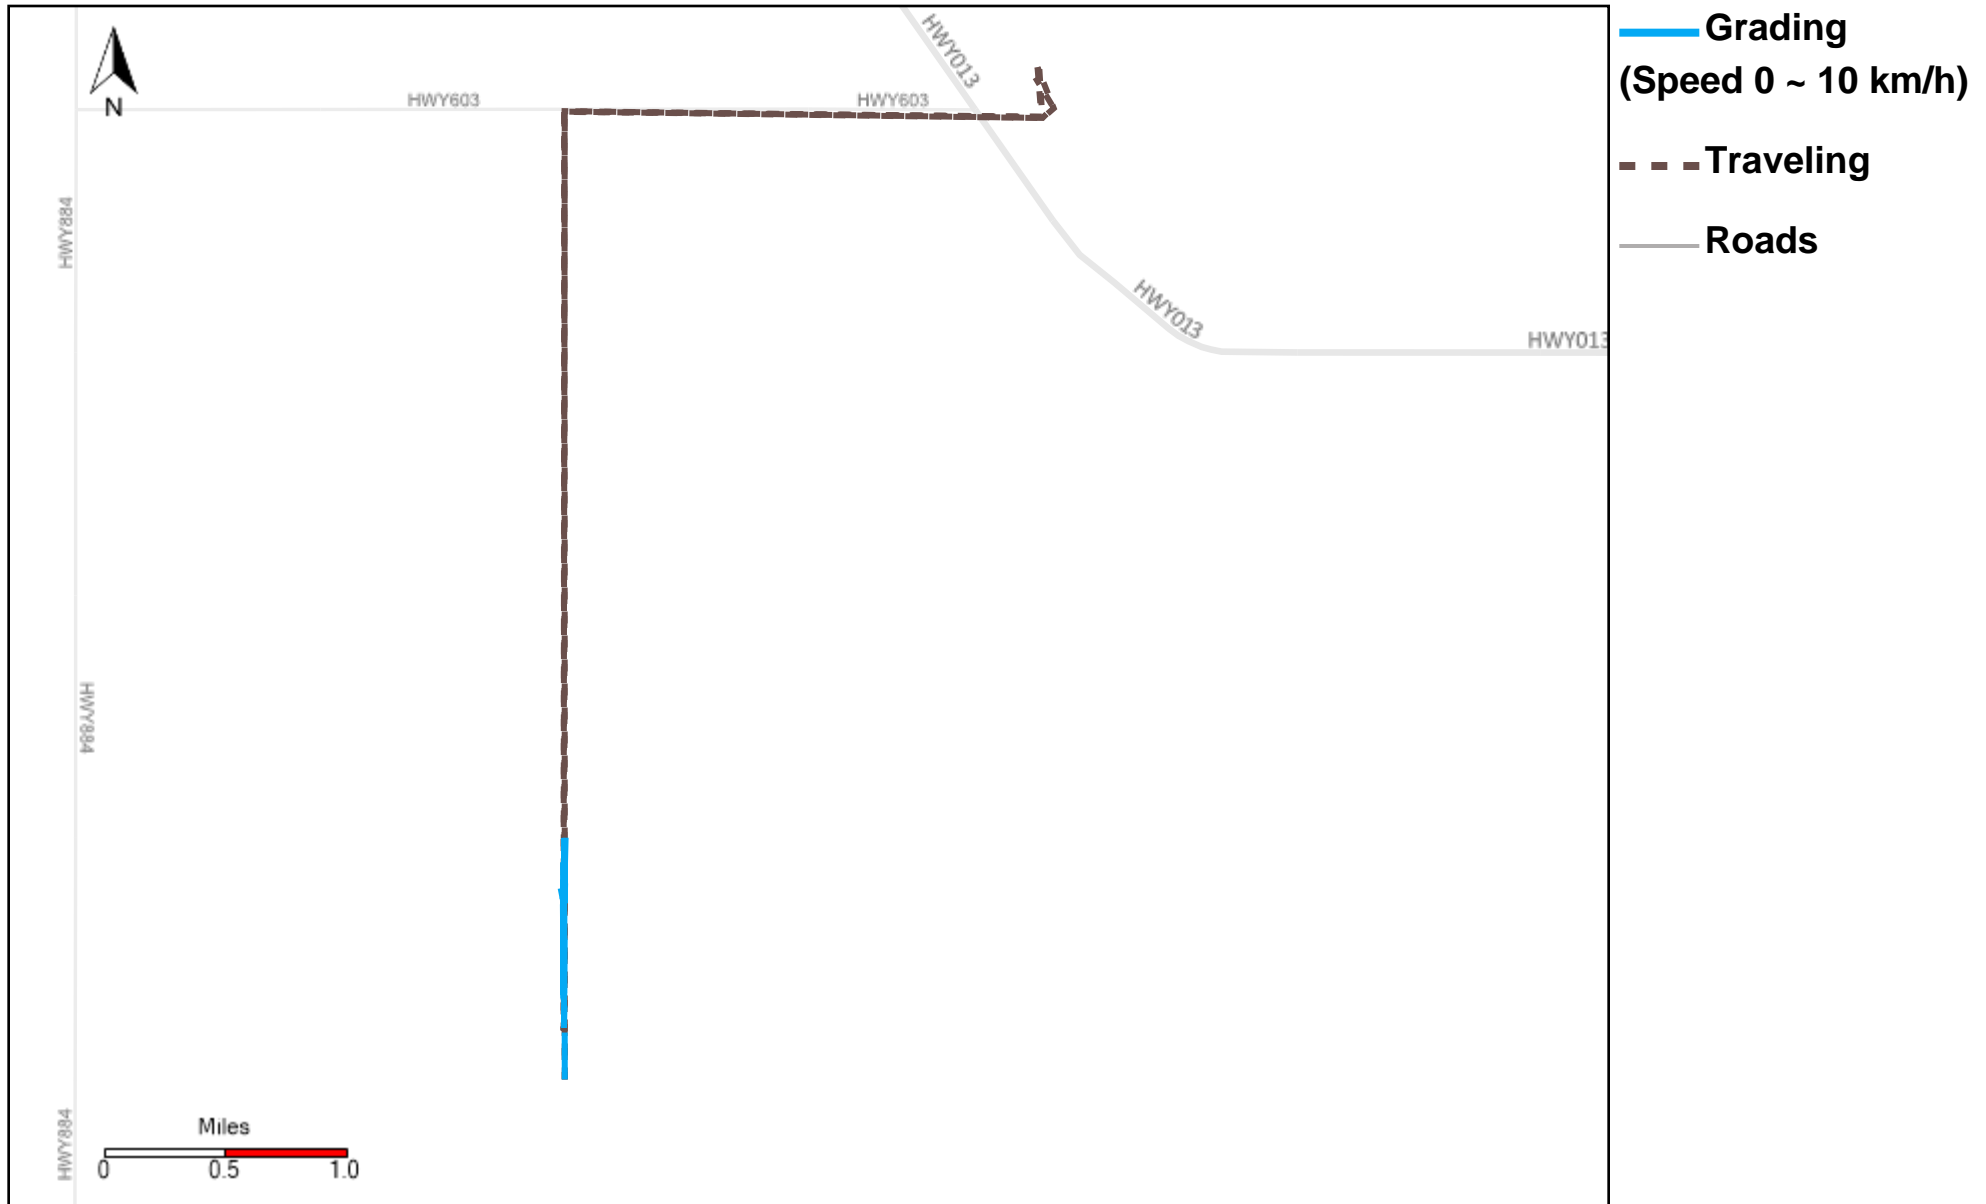

43-173_2023-07-09 ~ 2023-07-15 Tracking

Total Distance(km)	Total Hours	Work Distance(km)	Work Hours
105.55	17 hrs 44 min 34 sec	29.09	6 hrs 33 min 26 sec