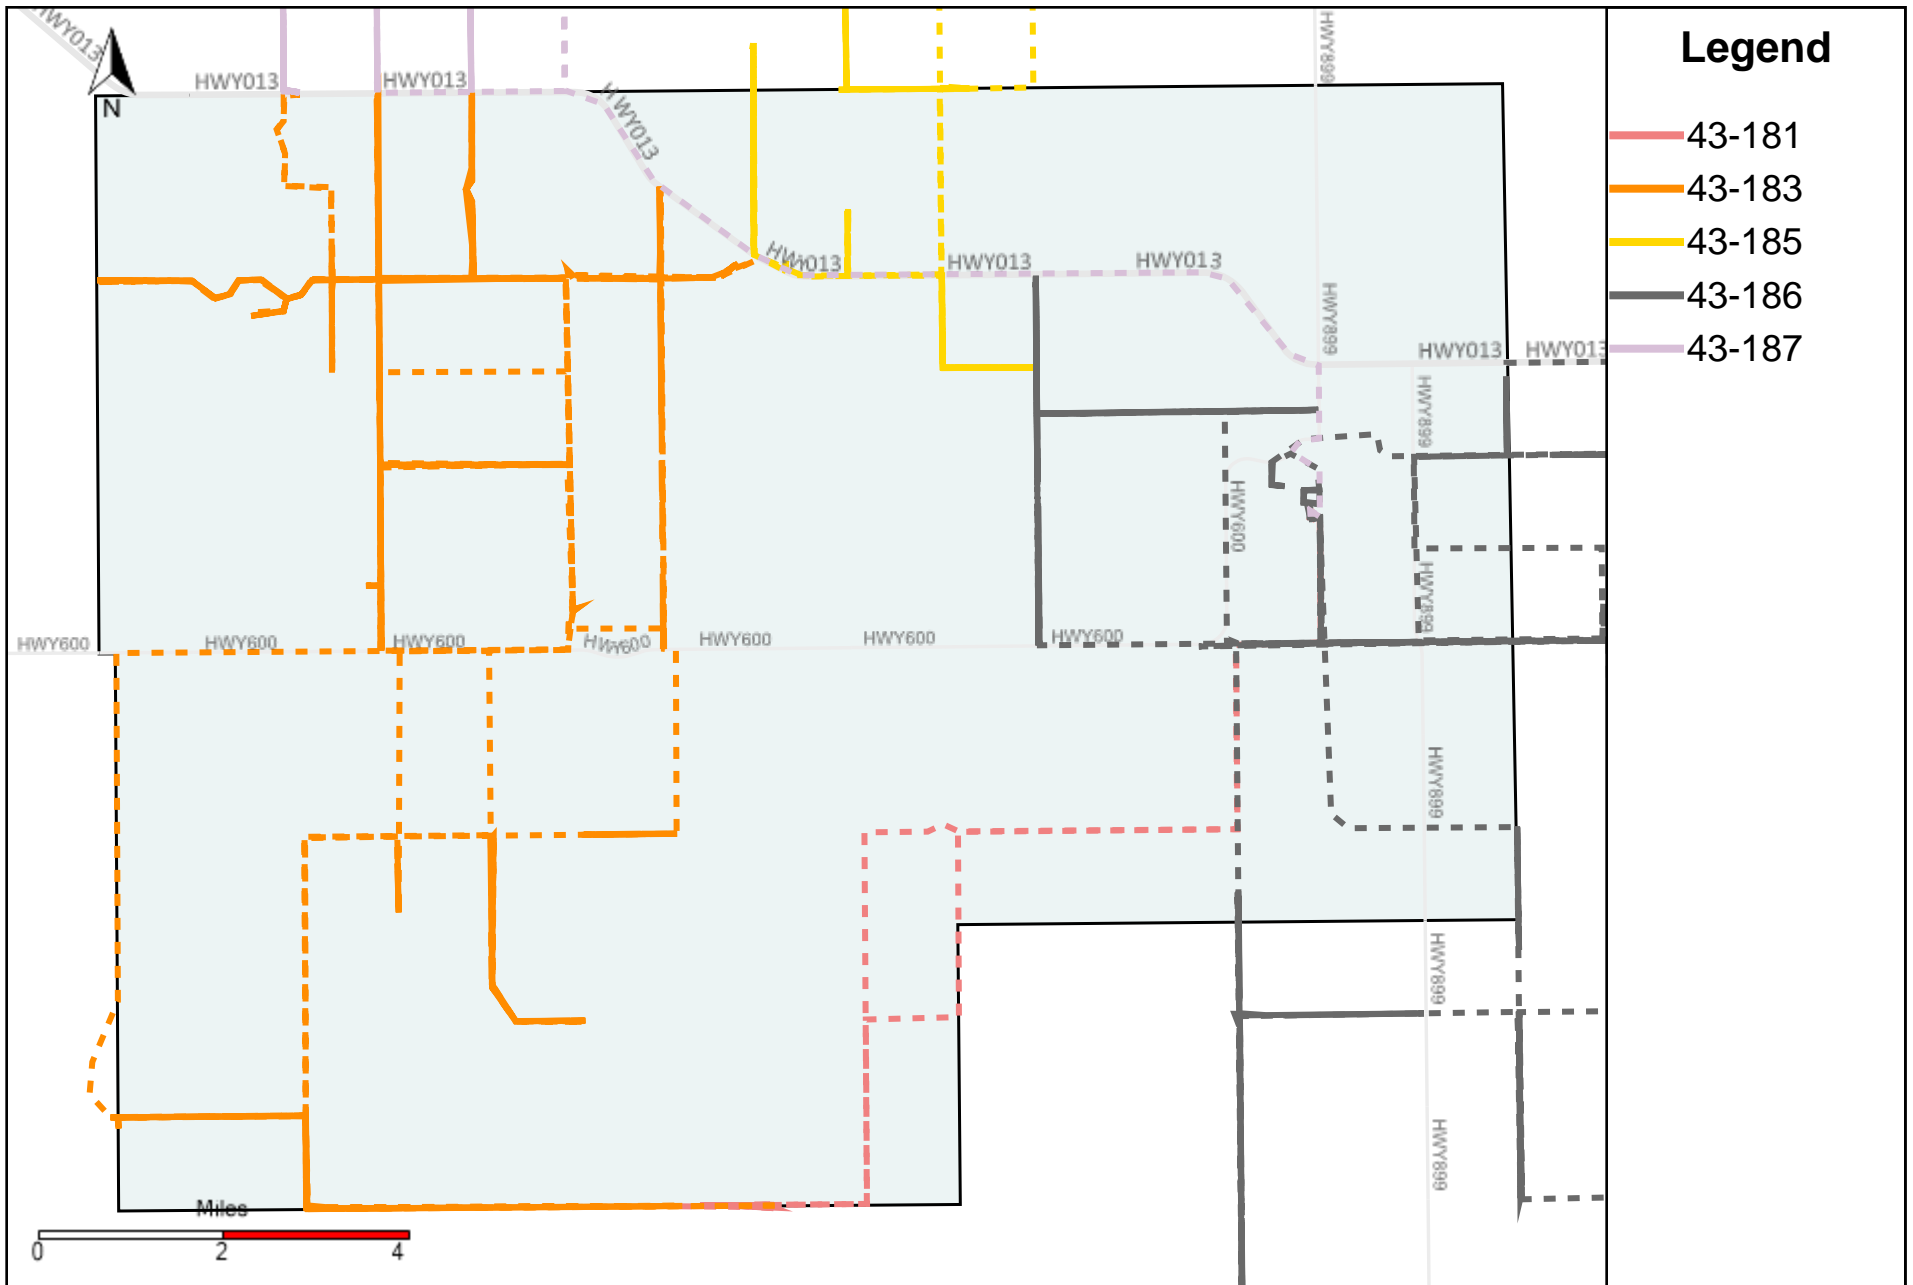

Legend

— 43-186

Vehicle Name List	Total Distance(km)	Total Hours
43-186	477.05	49 hrs 27 min 49 sec

Division: 3 Grader Report(2023-07-09 ~ 2023-07-15)

Vehicle Name List	Total Distance(km)	Total Hours
43-181, 43-183, 43-185, 43-186, 43-187	1823.41	221 hrs 58 min 17 sec