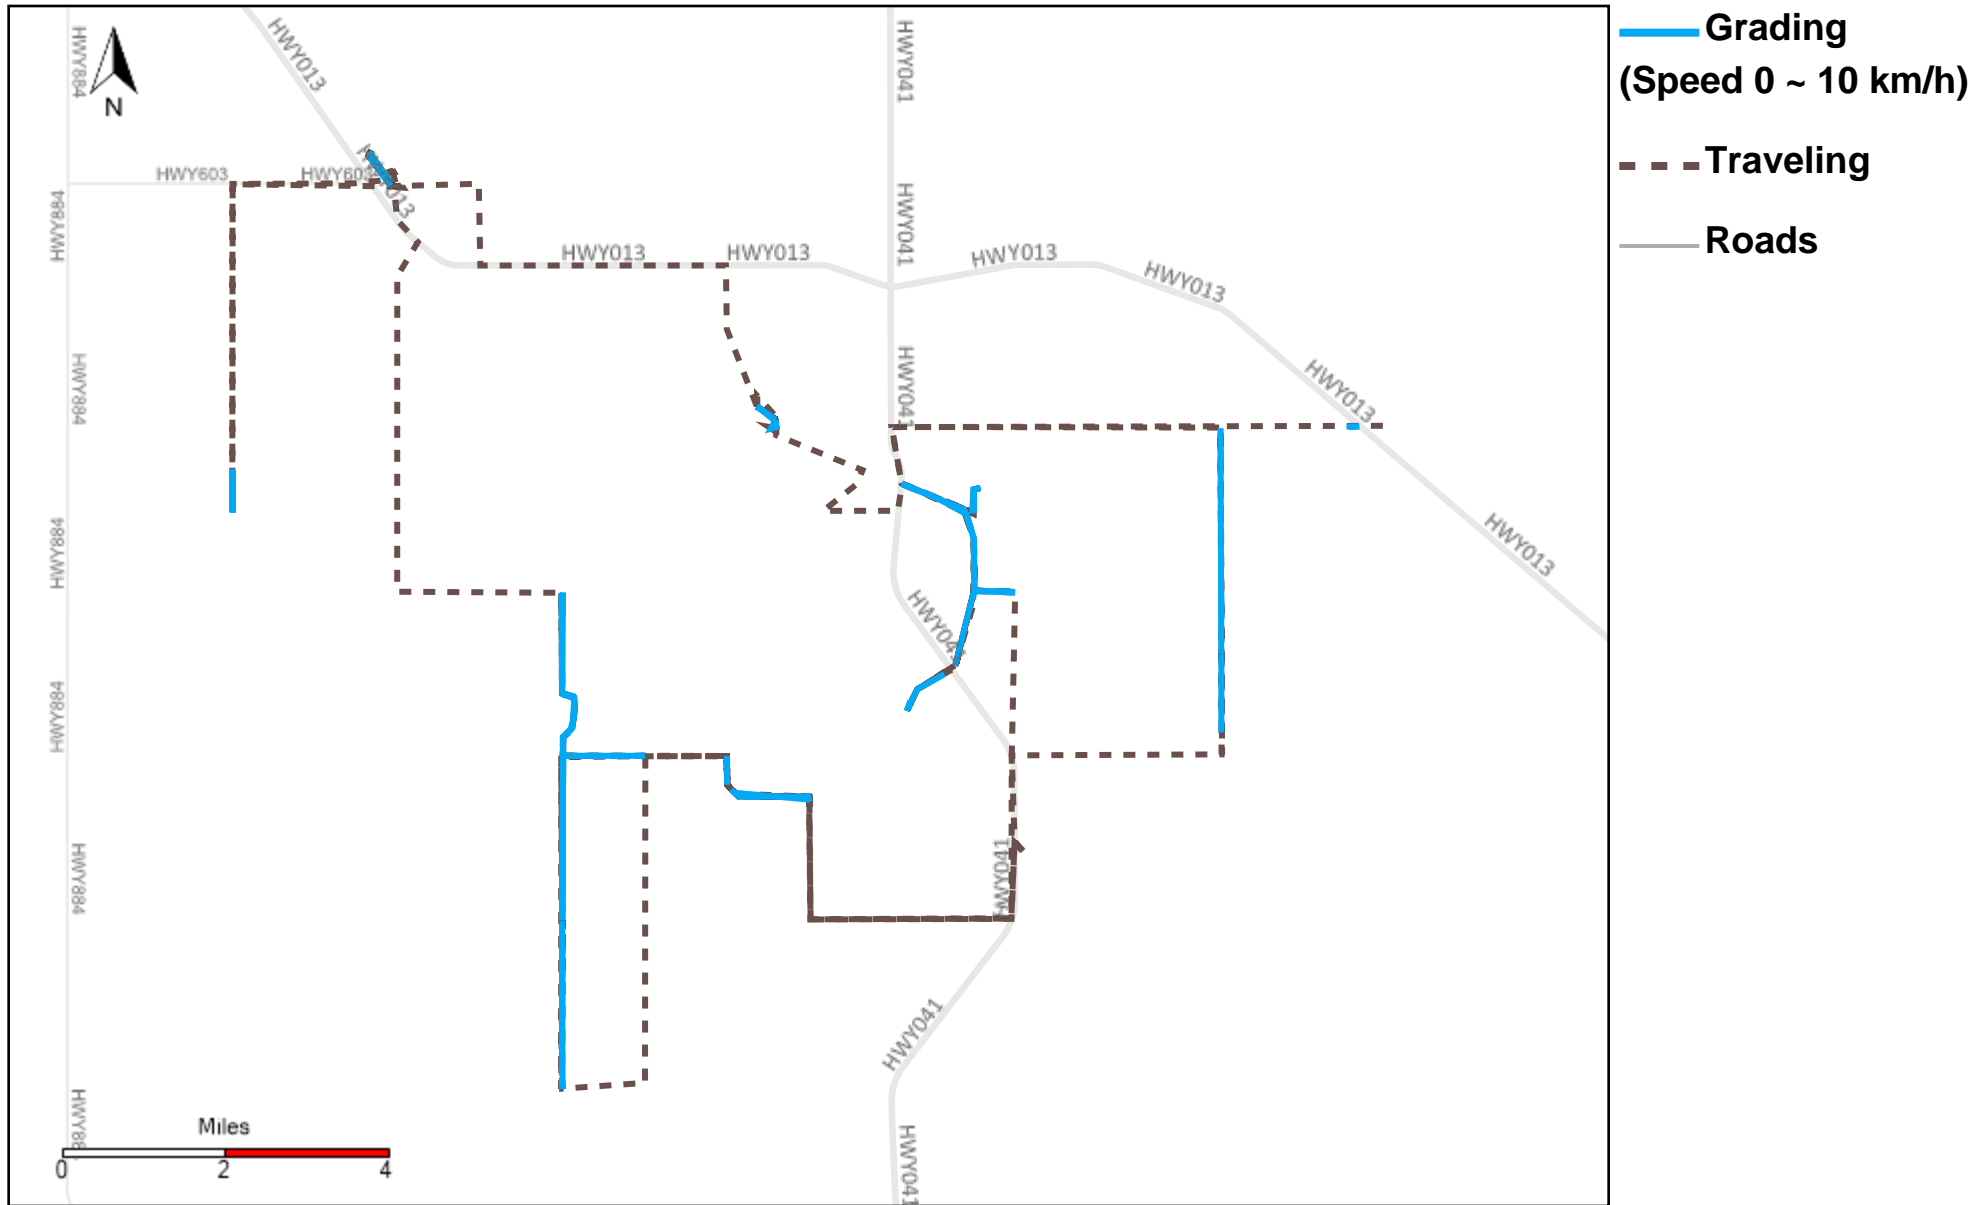

43-170_2023-07-09 ~ 2023-07-15 Tracking

Total Distance(km)	Total Hours	Work Distance(km)	Work Hours
324.24	30 hrs 42 min 32 sec	94.27	14 hrs 16 min 31 sec