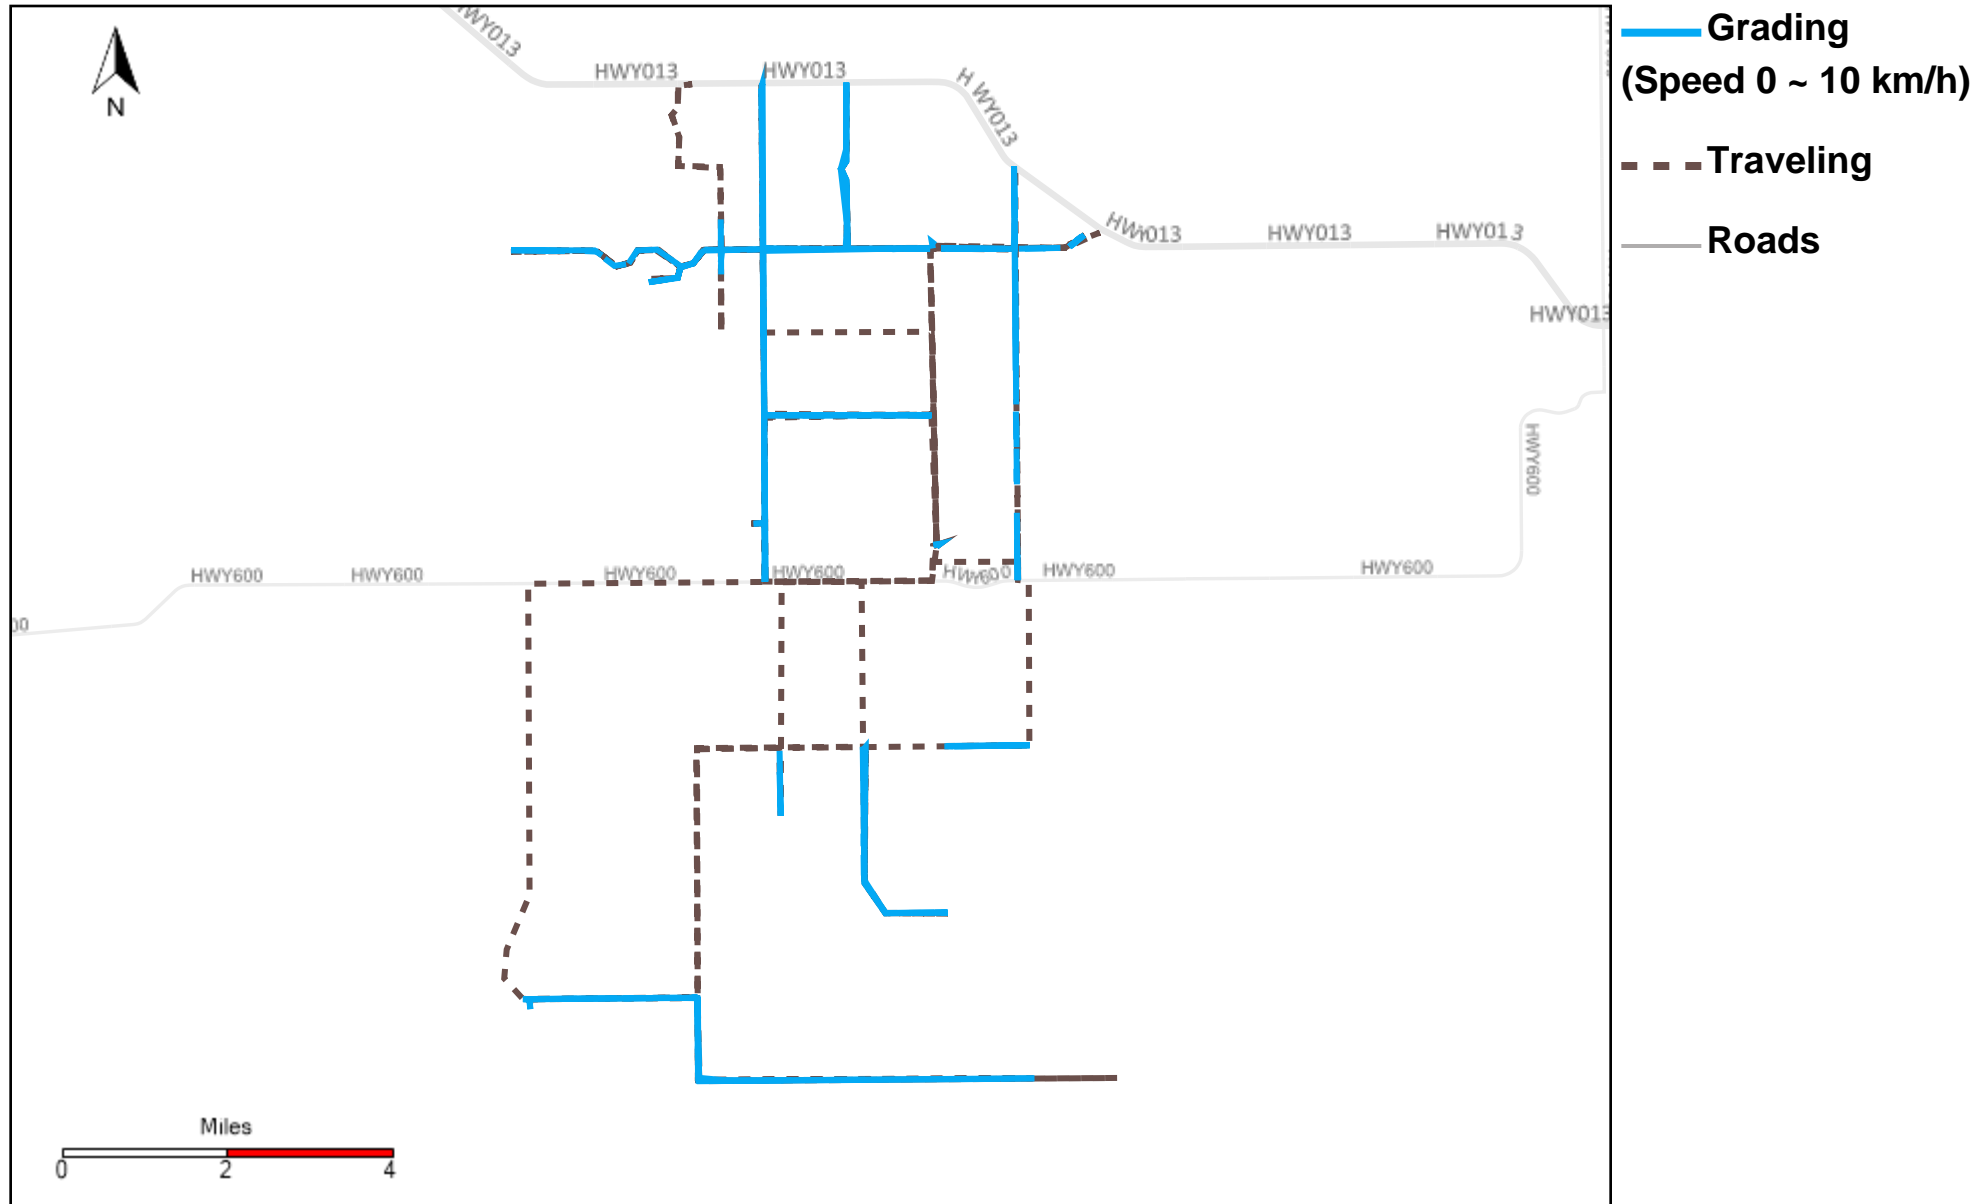

43-183_2023-07-09 ~ 2023-07-15 Tracking

Total Distance(km)	Total Hours	Work Distance(km)	Work Hours
391.49	48 hrs 37 min 14 sec	168.64	29 hrs 5 min 53 sec