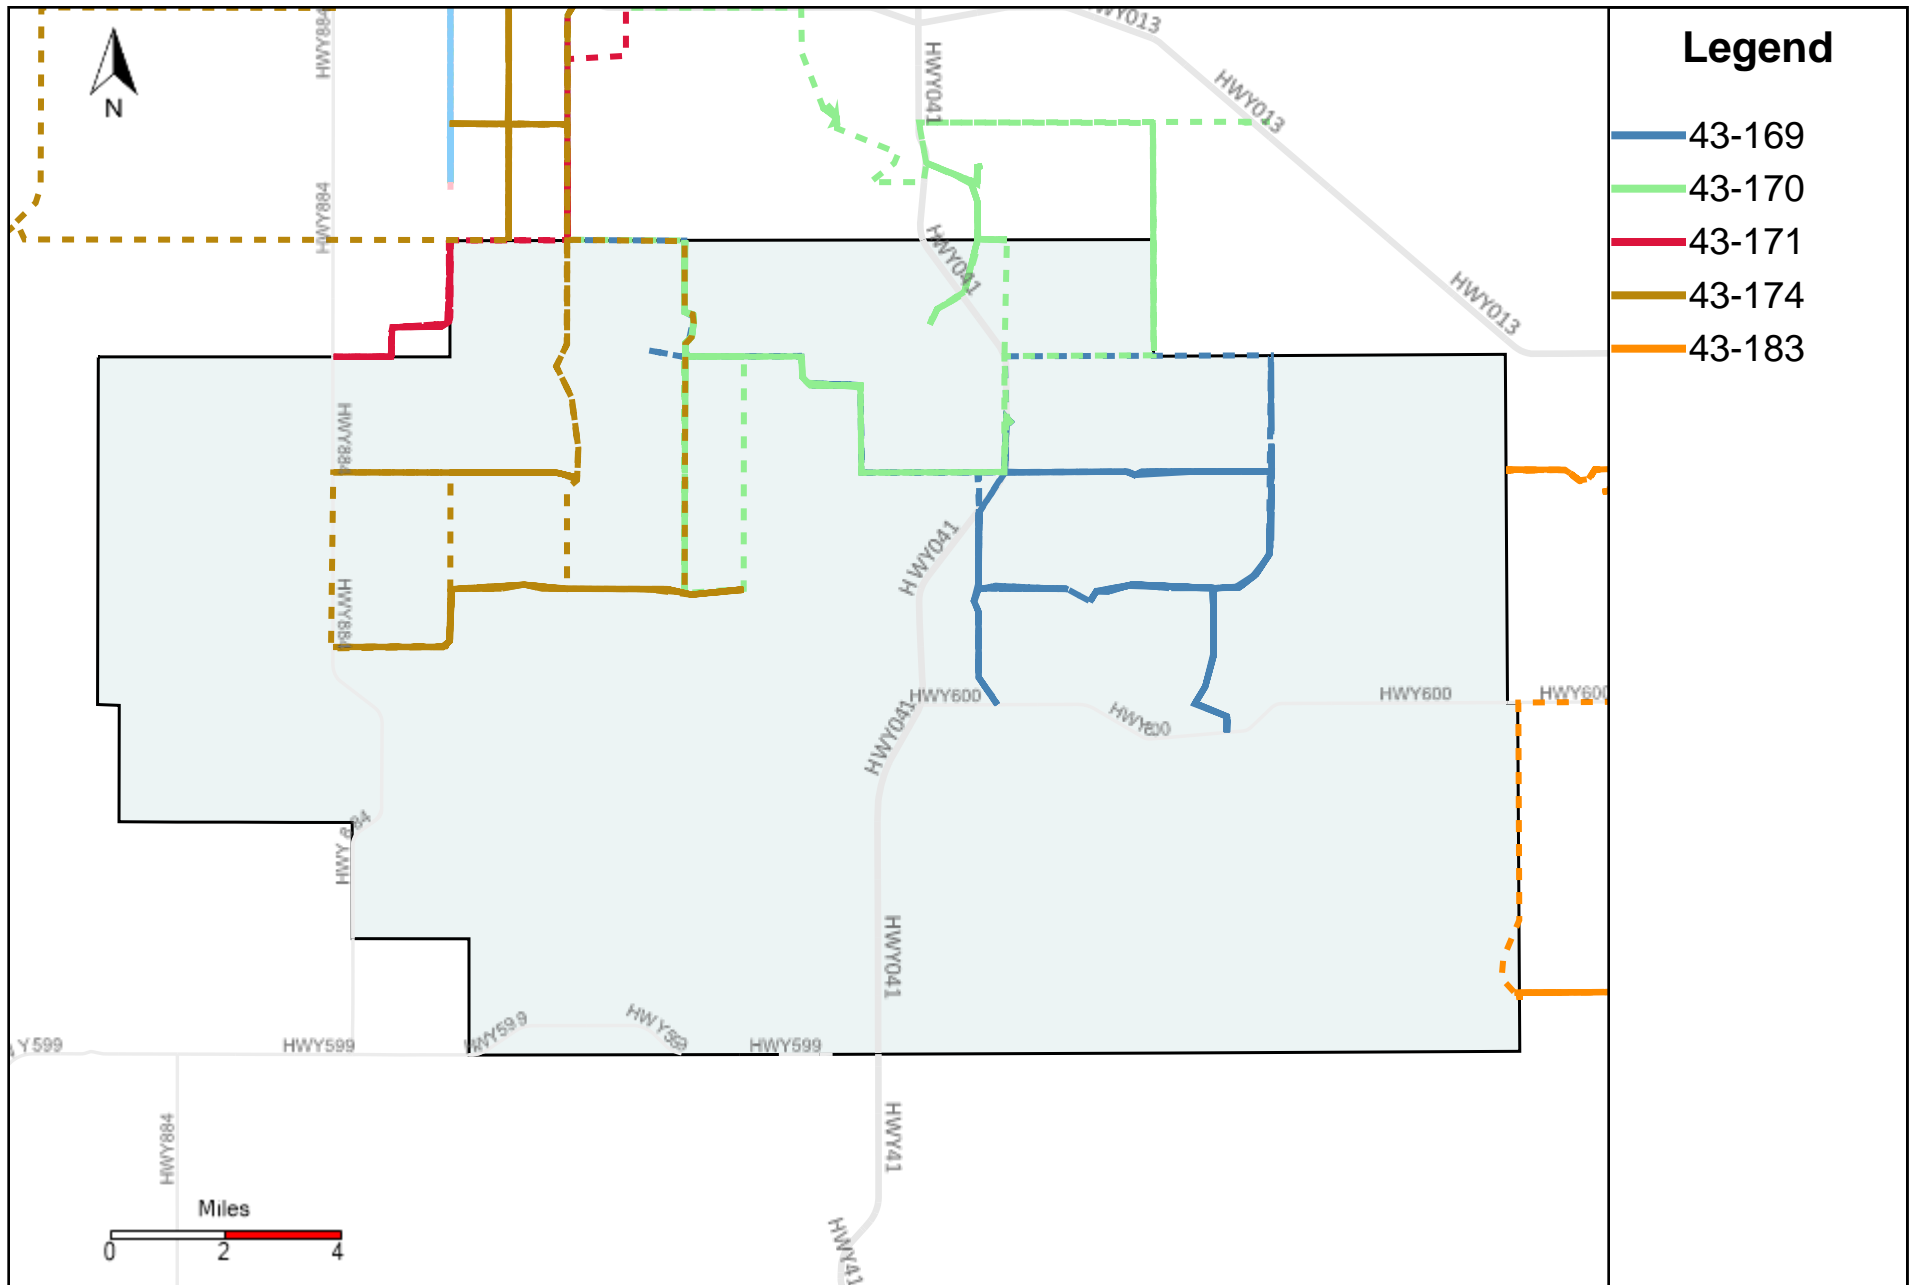

Legend

— 43-186

Vehicle Name List	Total Distance(km)	Total Hours
43-186	477.05	49 hrs 27 min 49 sec

Division: 3 Grader Report(2023-07-09 ~ 2023-07-15)

Vehicle Name List	Total Distance(km)	Total Hours
43-181, 43-183, 43-185, 43-186, 43-187	1823.41	221 hrs 58 min 17 sec

Division: 4 Grader Report(2023-07-09 ~ 2023-07-15)

Vehicle Name List	Total Distance(km)	Total Hours
43-169, 43-170, 43-172, 43-185, 43-187	1857.74	210 hrs 38 min 46 sec

Division: 5 Grader Report(2023-07-09 ~ 2023-07-15)