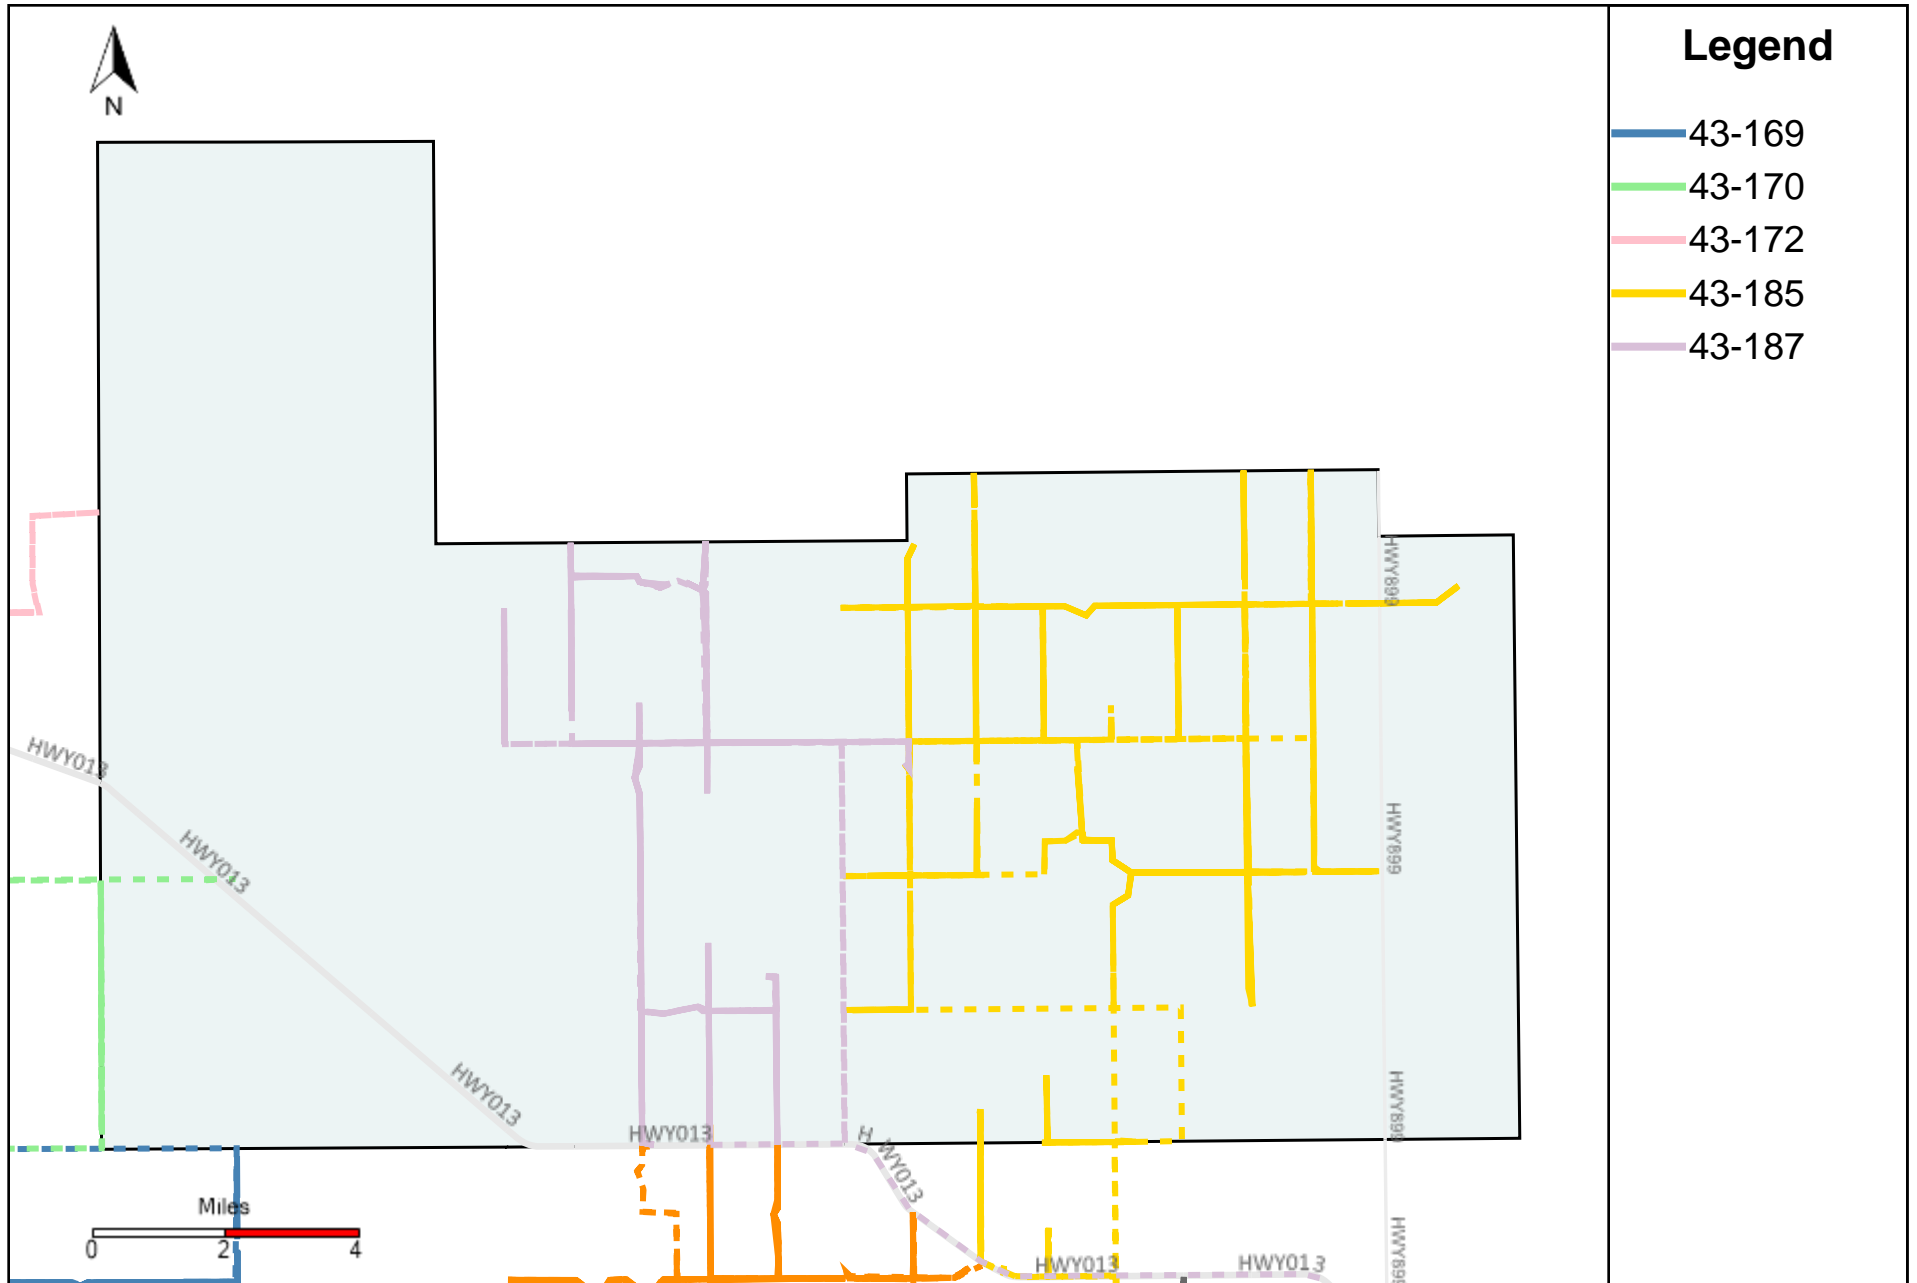

Legend

— 43-186

Vehicle Name List	Total Distance(km)	Total Hours
43-186	477.05	49 hrs 27 min 49 sec

Division: 3 Grader Report(2023-07-09 ~ 2023-07-15)

Vehicle Name List	Total Distance(km)	Total Hours
43-181, 43-183, 43-185, 43-186, 43-187	1823.41	221 hrs 58 min 17 sec

Division: 4 Grader Report(2023-07-09 ~ 2023-07-15)

Vehicle Name List	Total Distance(km)	Total Hours
43-169, 43-170, 43-172, 43-185, 43-187	1857.74	210 hrs 38 min 46 sec

Division: 5 Grader Report(2023-07-09 ~ 2023-07-15)