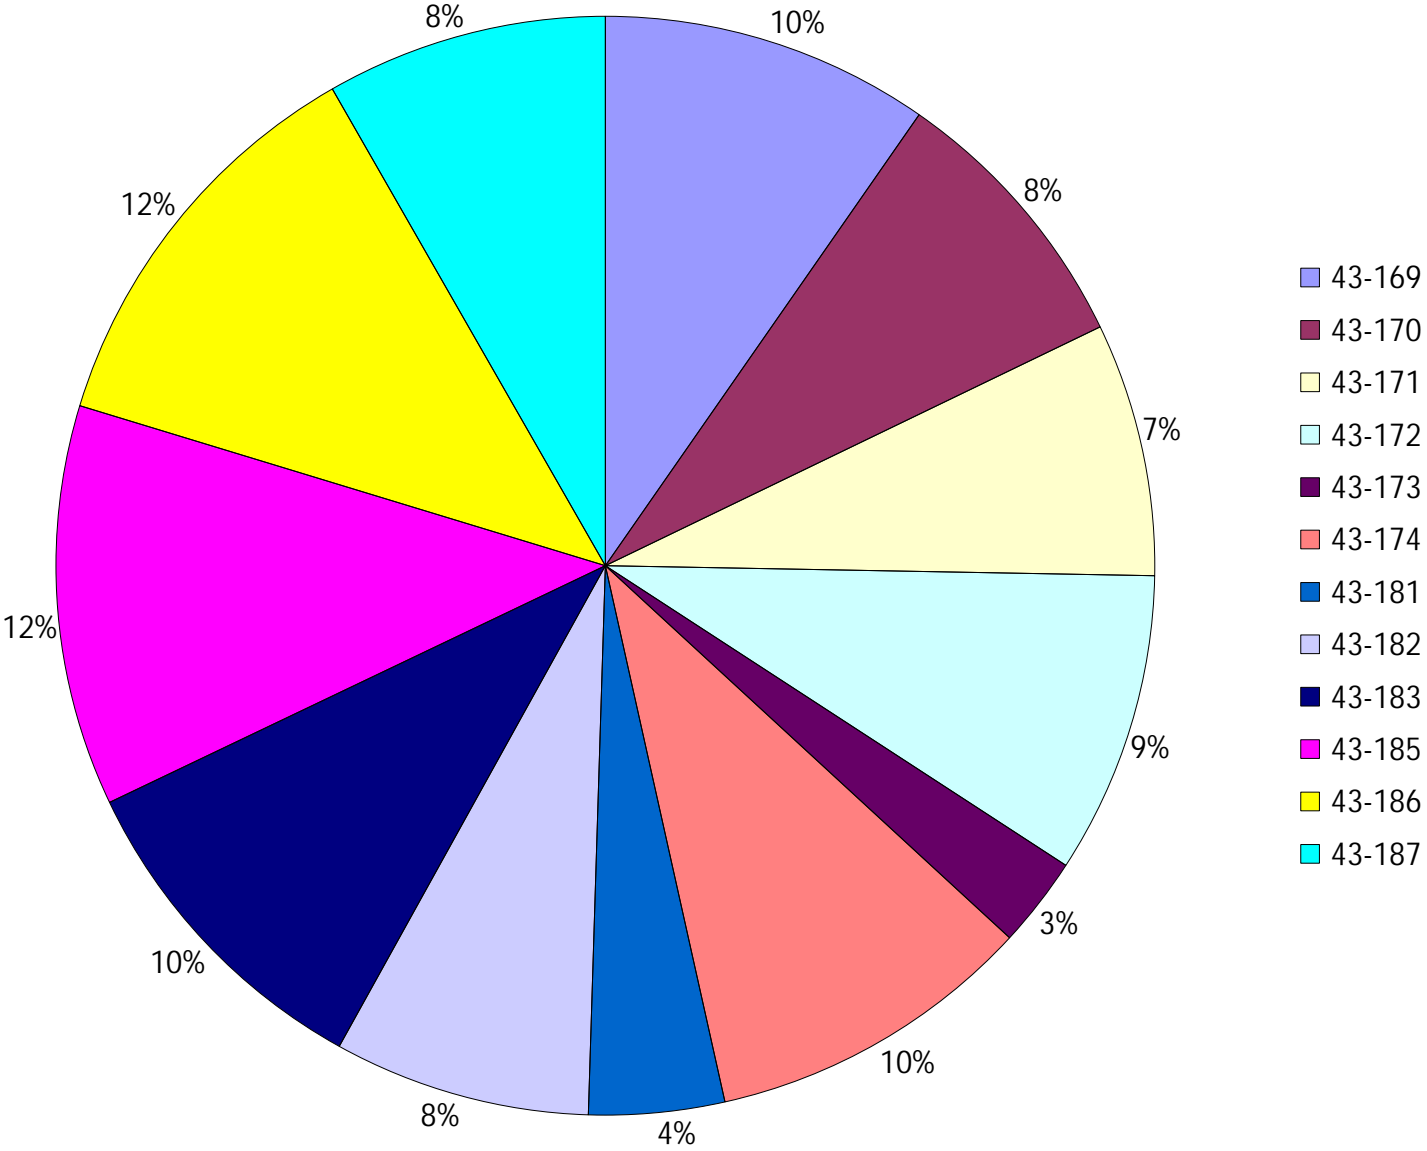

Provost Weekly Grader Report

From 7/9/2023 To 7/15/2023

7/15/2023

Vehicle	Total Distance(km)	Total Hours	Work Distance(km)	Work Hours
43-169	383.99	41 hrs 59 min 9 sec	152.73	23 hrs 43 min 45 sec
43-170	324.24	30 hrs 42 min 32 sec	94.27	14 hrs 16 min 31 sec
43-171	295.61	27 hrs 24 min 40 sec	90.85	14 hrs 34 min 1 sec
43-172	352.9	38 hrs 57 min 25 sec	115.4	20 hrs 3 min 59 sec
43-173	105.55	17 hrs 44 min 34 sec	29.09	6 hrs 33 min 26 sec
43-174	383.67	39 hrs 52 min 22 sec	195.9	29 hrs 0 min 45 sec
43-181	158.24	24 hrs 53 min 34 sec	49.28	12 hrs 49 min 43 sec
43-182	299.86	30 hrs 33 min 0 sec	31.73	4 hrs 34 min 5 sec
43-183	391.49	48 hrs 37 min 14 sec	168.64	29 hrs 5 min 53 sec
43-185	468.06	54 hrs 54 min 50 sec	278.54	43 hrs 40 min 7 sec
43-186	477.05	49 hrs 27 min 49 sec	214.26	31 hrs 43 min 26 sec
43-187	328.56	44 hrs 4 min 50 sec	191.02	34 hrs 43 min 31 sec
Total:	3969.22	449 hrs 11 min 59 sec	1611.71	264 hrs 49 min 12 sec

Vehicle Distance Vs Total Distance (%) From 7/9/2023 To 7/15/2023

Provost Weekly Grader Report