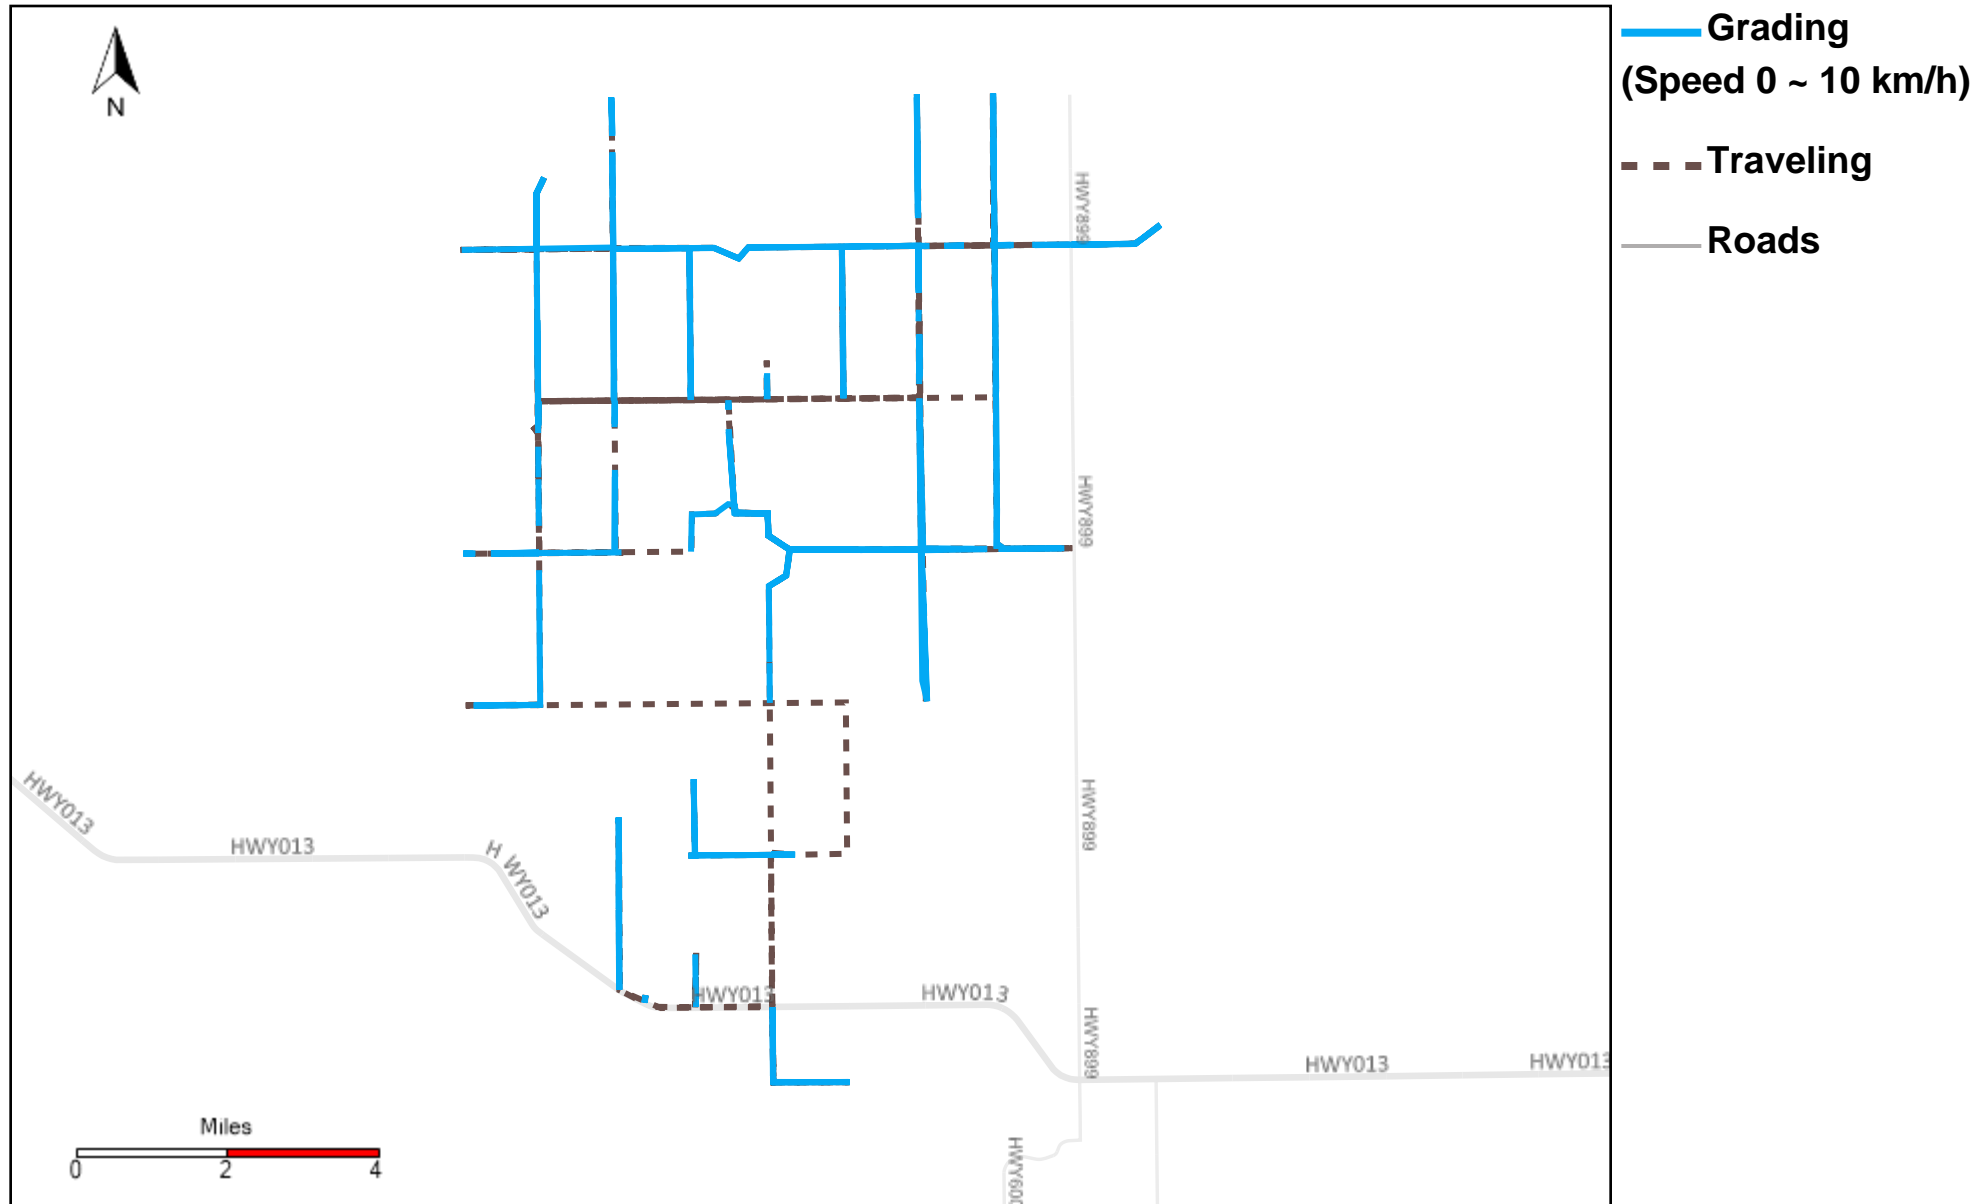

43-185_2023-07-09 ~ 2023-07-15 Tracking

Total Distance(km)	Total Hours	Work Distance(km)	Work Hours
468.06	54 hrs 54 min 50 sec	278.54	43 hrs 40 min 7 sec