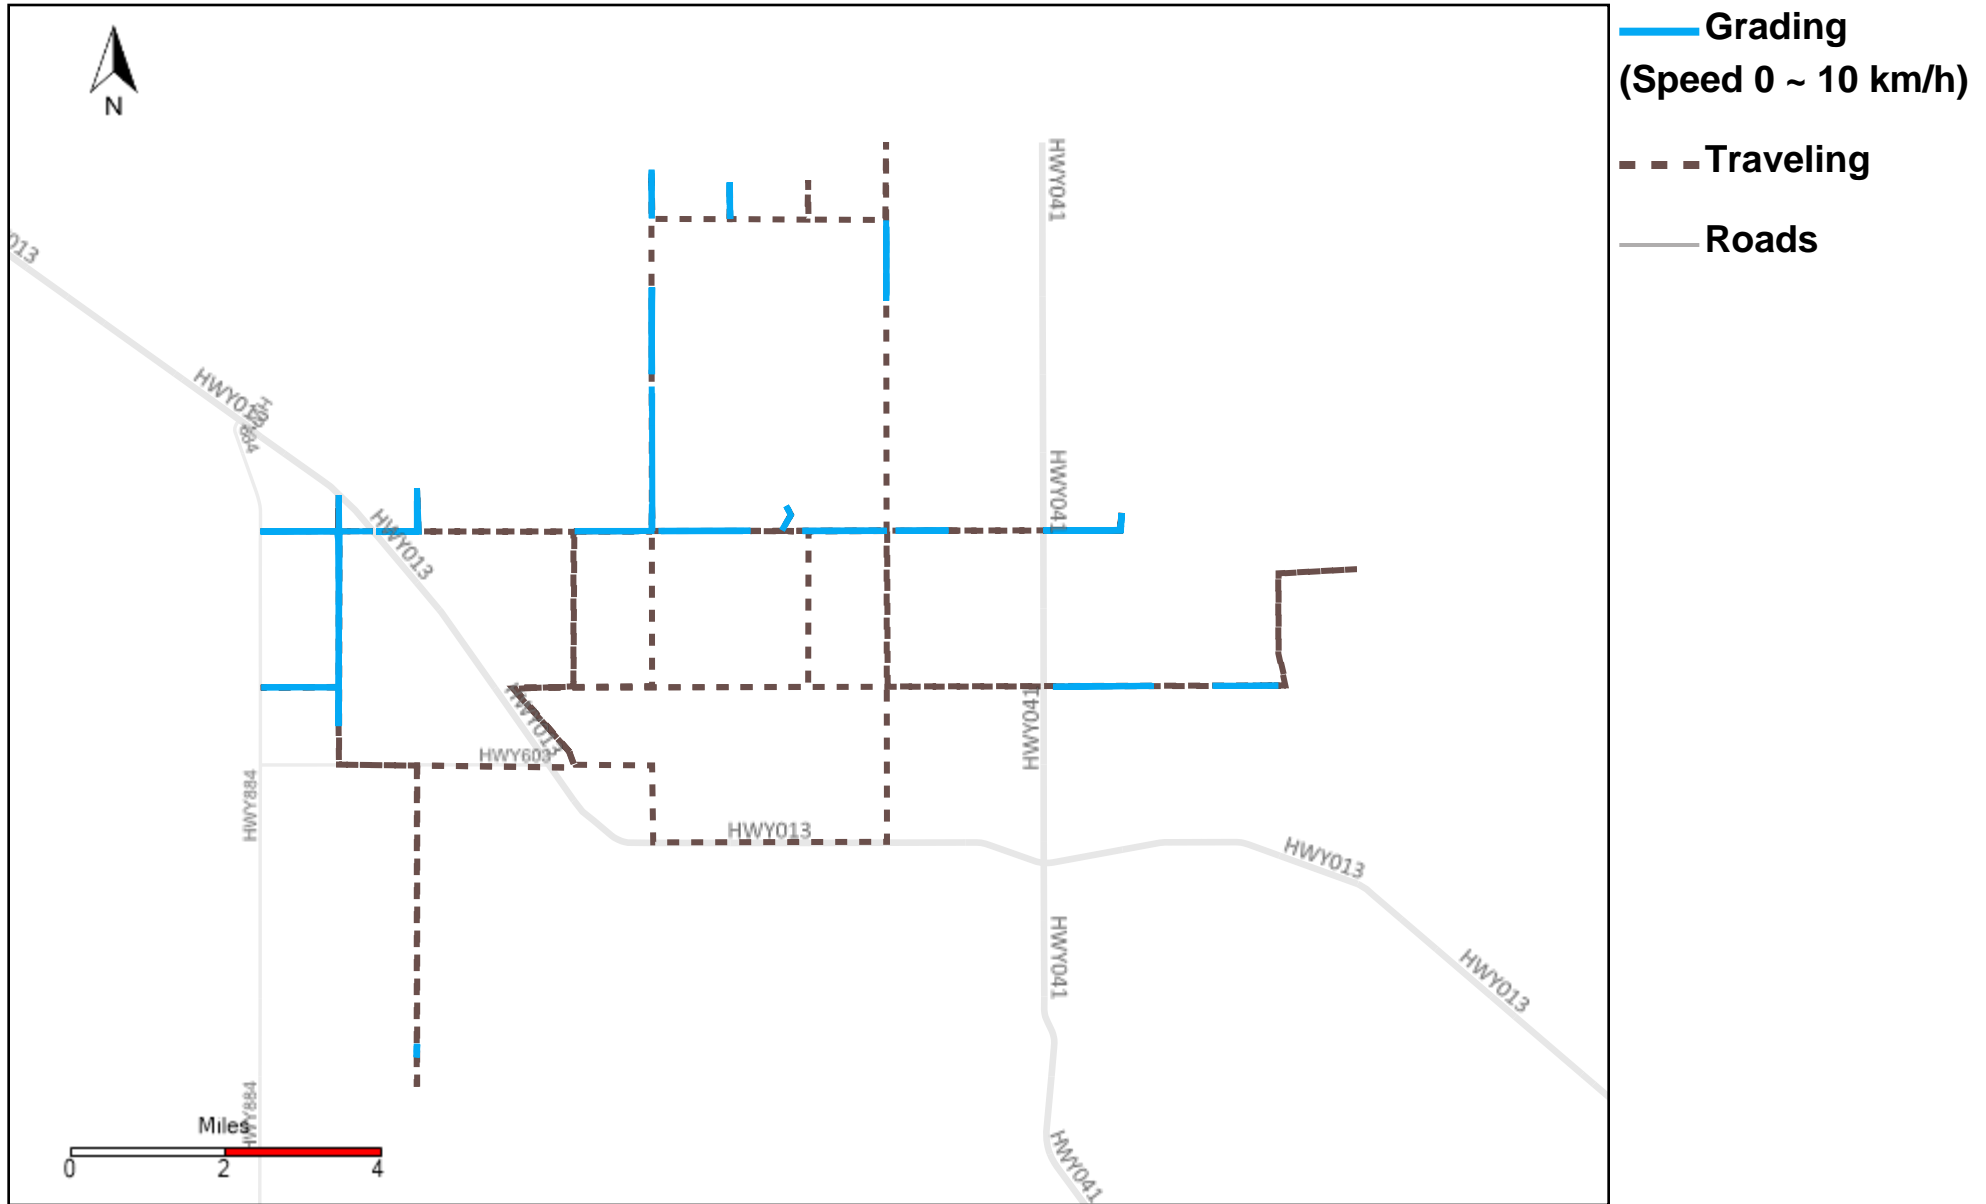

43-172_2023-07-09 ~ 2023-07-15 Tracking

Total Distance(km)	Total Hours	Work Distance(km)	Work Hours
352.9	38 hrs 57 min 25 sec	115.4	20 hrs 3 min 59 sec