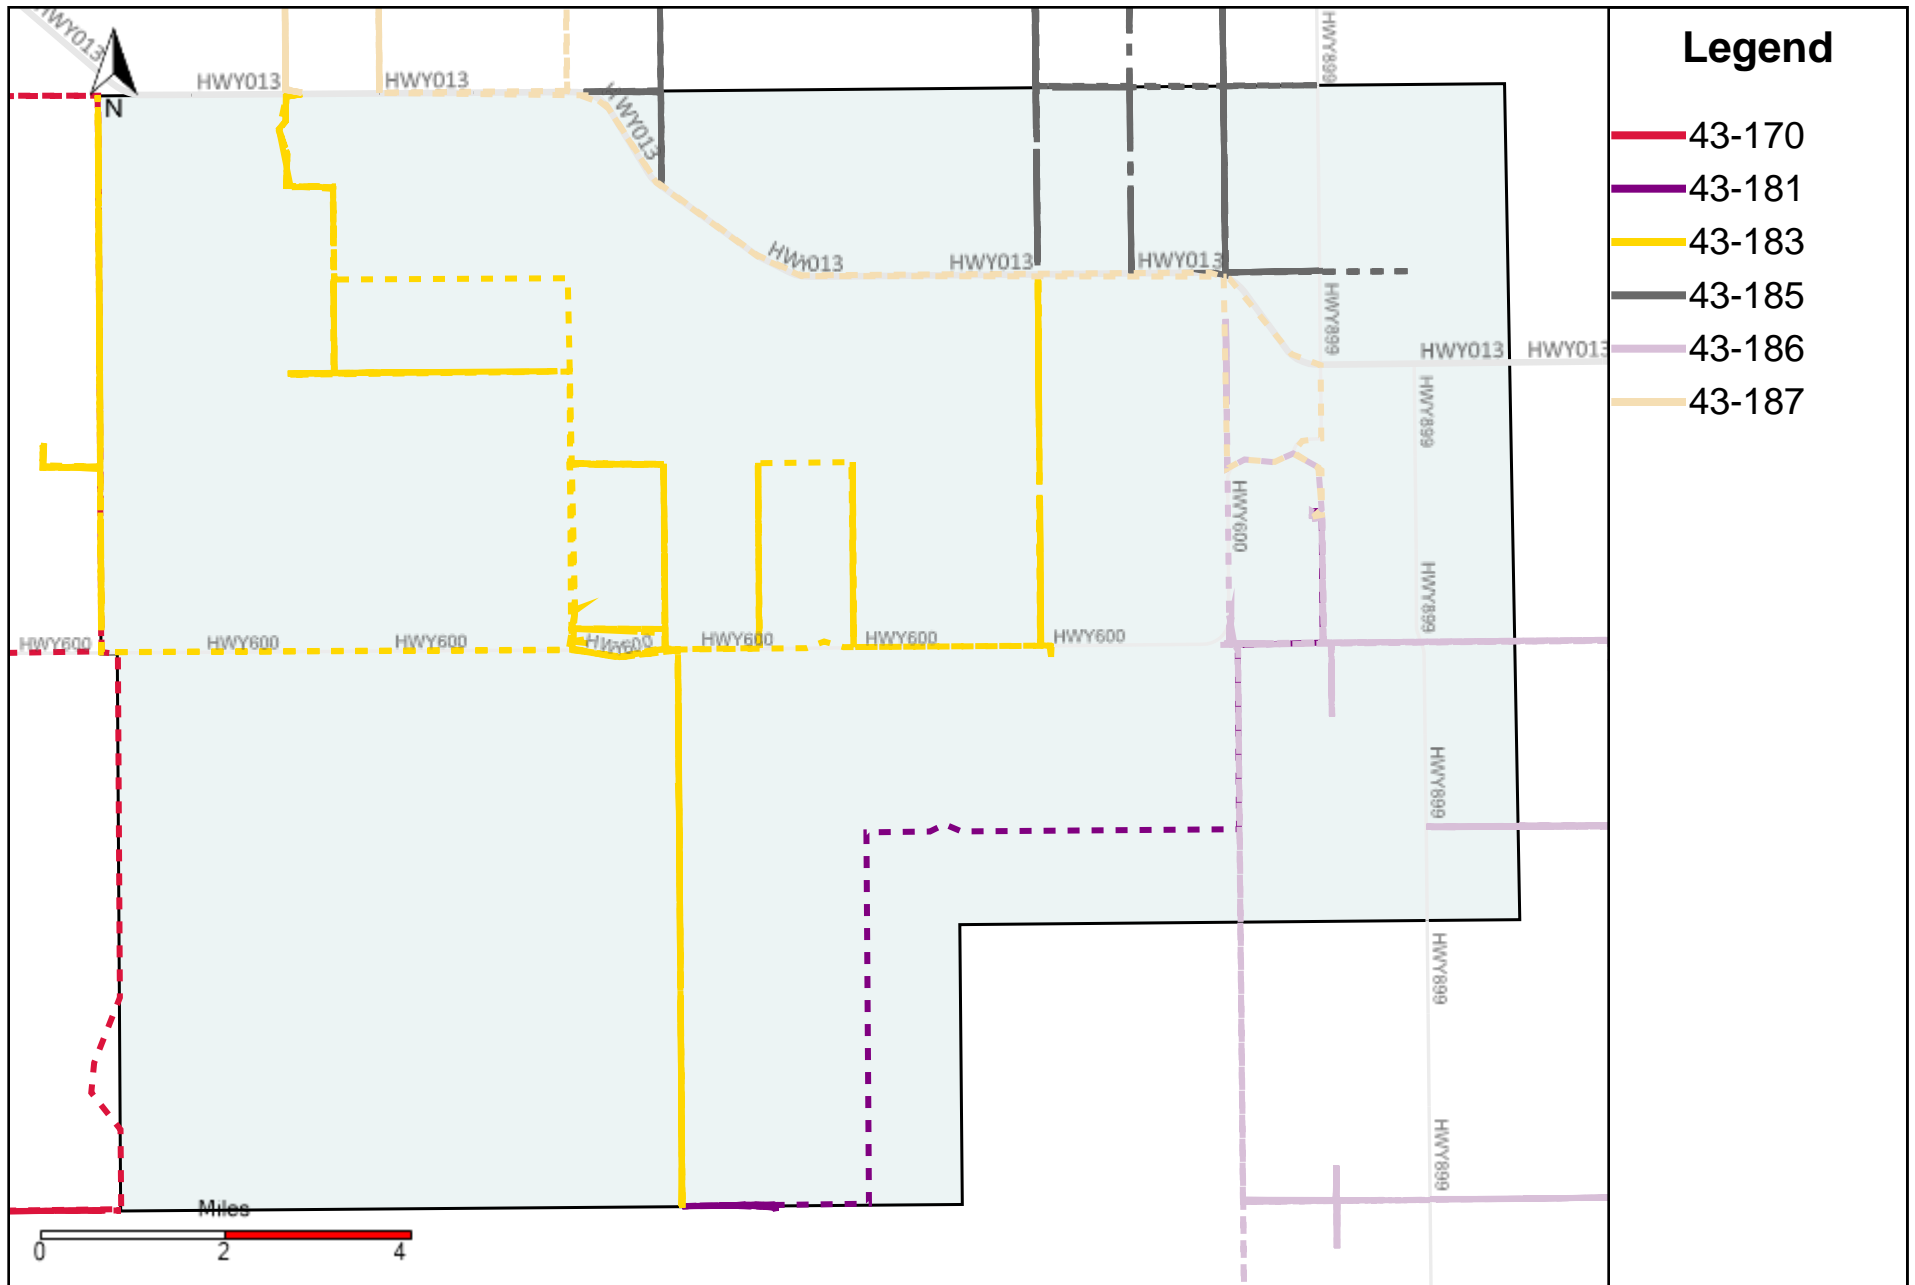

Provost Weekly Grader Report (2023-07-02 ~ 2023-07-08)

Division: 1 Grader Report(2023-07-02 ~ 2023-07-08)

Vehicle Name List	Total Distance(km)	Total Hours
43-182, 43-186	712.51	69 hrs 56 min 45 sec

Division: 2 Grader Report(2023-07-02 ~ 2023-07-08)

Legend

— 43-186

Vehicle Name List	Total Distance(km)	Total Hours
43-186	444.16	39 hrs 45 min 41 sec

Division: 3 Grader Report(2023-07-02 ~ 2023-07-08)

Vehicle Name List	Total Distance(km)	Total Hours
43-170, 43-181, 43-183, 43-185, 43-186, 43-187	2160.72	217 hrs 53 min 44 sec