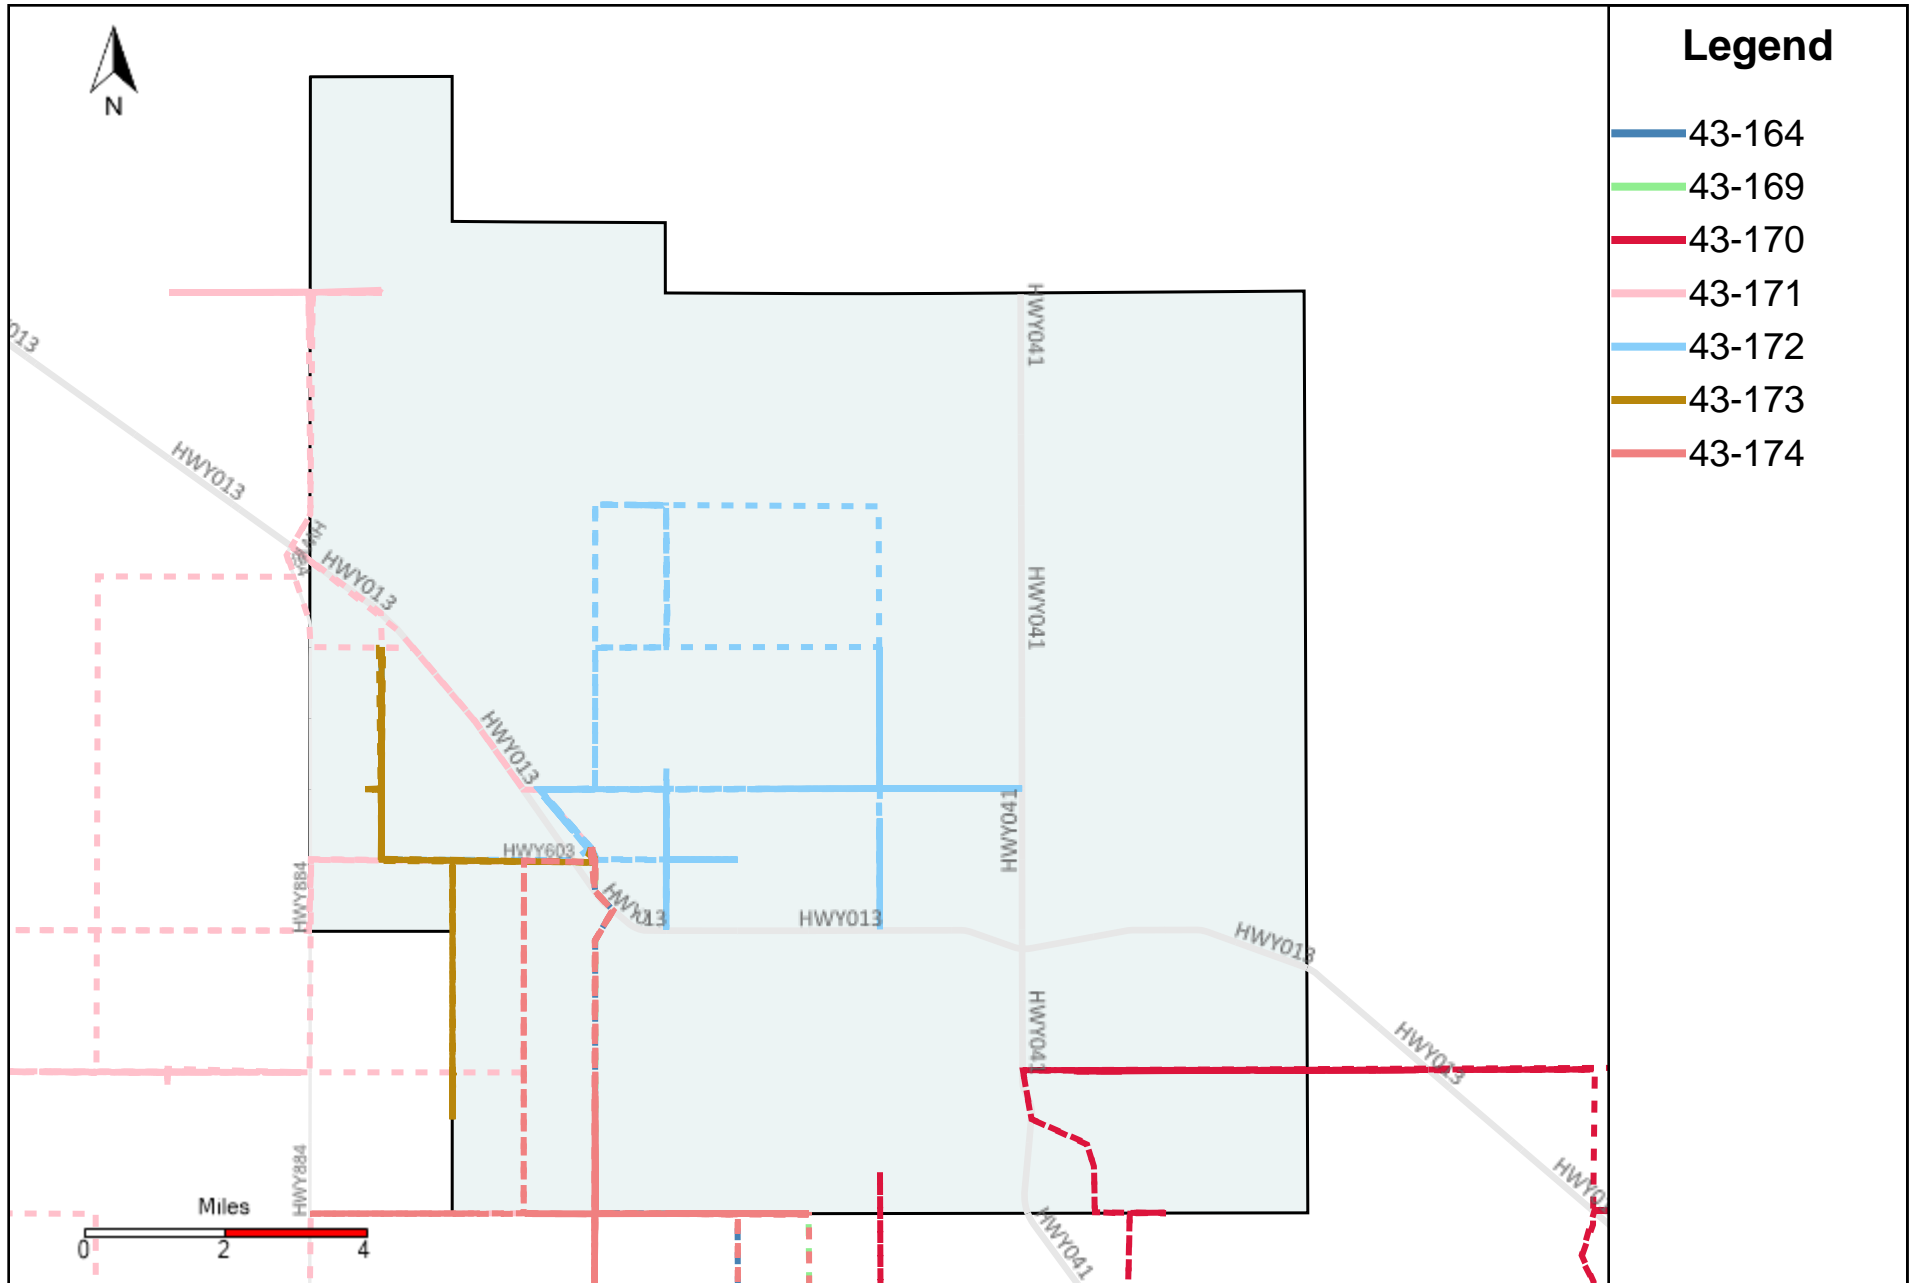

Division: 6 Grader Report(2023-07-02 ~ 2023-07-08)

Vehicle Name List	Total Distance(km)	Total Hours
43-164, 43-169, 43-170, 43-171, 43-172, 43-173, 43-174	2335.19	264 hrs 37 min 11 sec