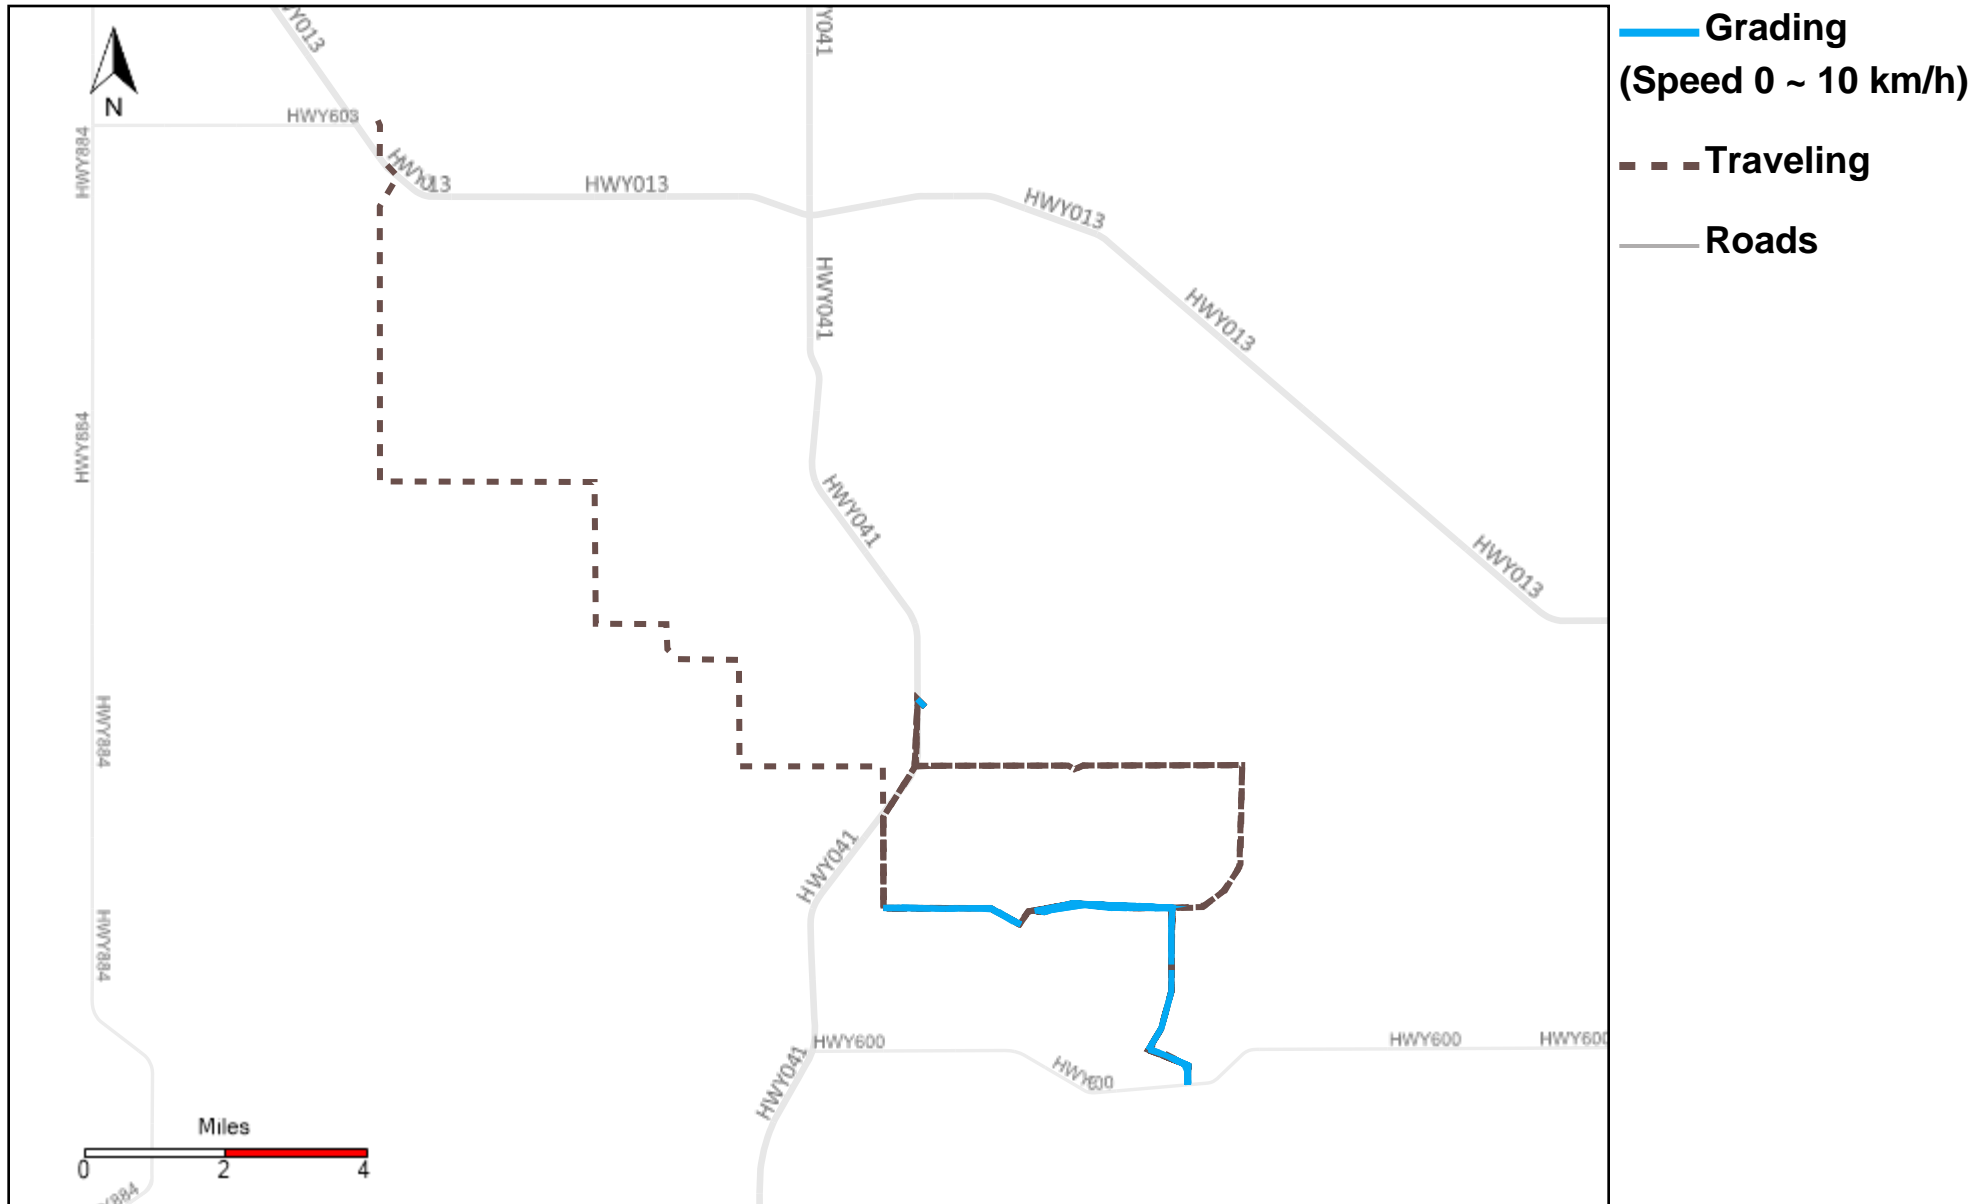

43-169_2023-07-02 ~ 2023-07-08 Tracking

Total Distance(km)	Total Hours	Work Distance(km)	Work Hours
340.83	39 hrs 5 min 48 sec	148.79	26 hrs 21 min 30 sec