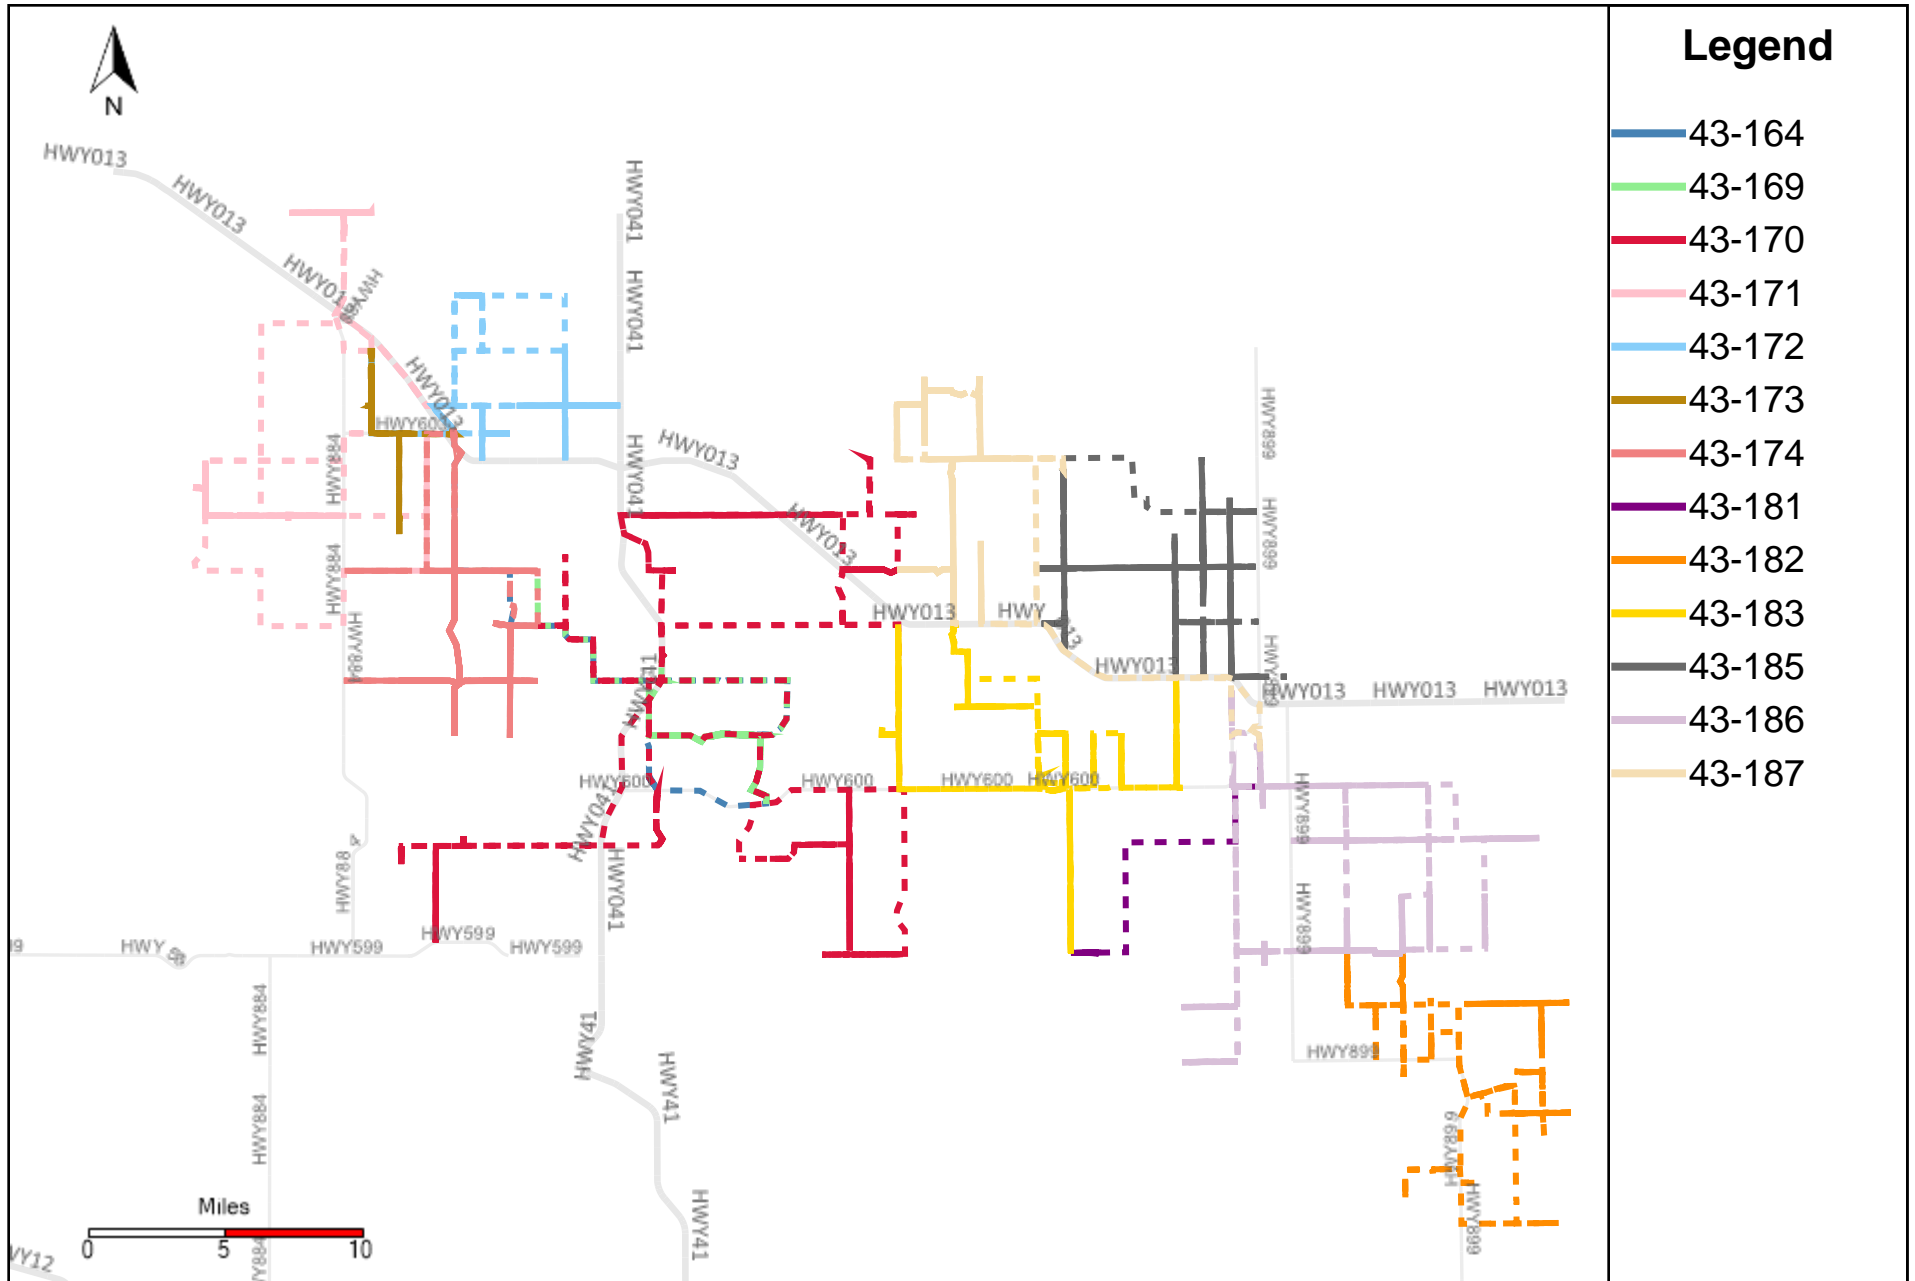

Provost Weekly Grader Report (2023-07-02 ~ 2023-07-08)

Division: 1 Grader Report(2023-07-02 ~ 2023-07-08)

Vehicle Name List	Total Distance(km)	Total Hours
43-182, 43-186	712.51	69 hrs 56 min 45 sec

Division: 2 Grader Report(2023-07-02 ~ 2023-07-08)

Legend

— 43-186

Vehicle Name List	Total Distance(km)	Total Hours
43-186	444.16	39 hrs 45 min 41 sec

Division: 3 Grader Report(2023-07-02 ~ 2023-07-08)

Vehicle Name List	Total Distance(km)	Total Hours
43-170, 43-181, 43-183, 43-185, 43-186, 43-187	2160.72	217 hrs 53 min 44 sec

Division: 4 Grader Report(2023-07-02 ~ 2023-07-08)

Vehicle Name List	Total Distance(km)	Total Hours
43-170, 43-183, 43-185, 43-187	1583.46	154 hrs 11 min 9 sec

Division: 5 Grader Report(2023-07-02 ~ 2023-07-08)

Vehicle Name List	Total Distance(km)	Total Hours
43-164, 43-169, 43-170, 43-171, 43-174, 43-183	2146.86	227 hrs 16 min 42 sec

Division: 6 Grader Report(2023-07-02 ~ 2023-07-08)

Vehicle Name List	Total Distance(km)	Total Hours
43-164, 43-169, 43-170, 43-171, 43-172, 43-173, 43-174	2335.19	264 hrs 37 min 11 sec