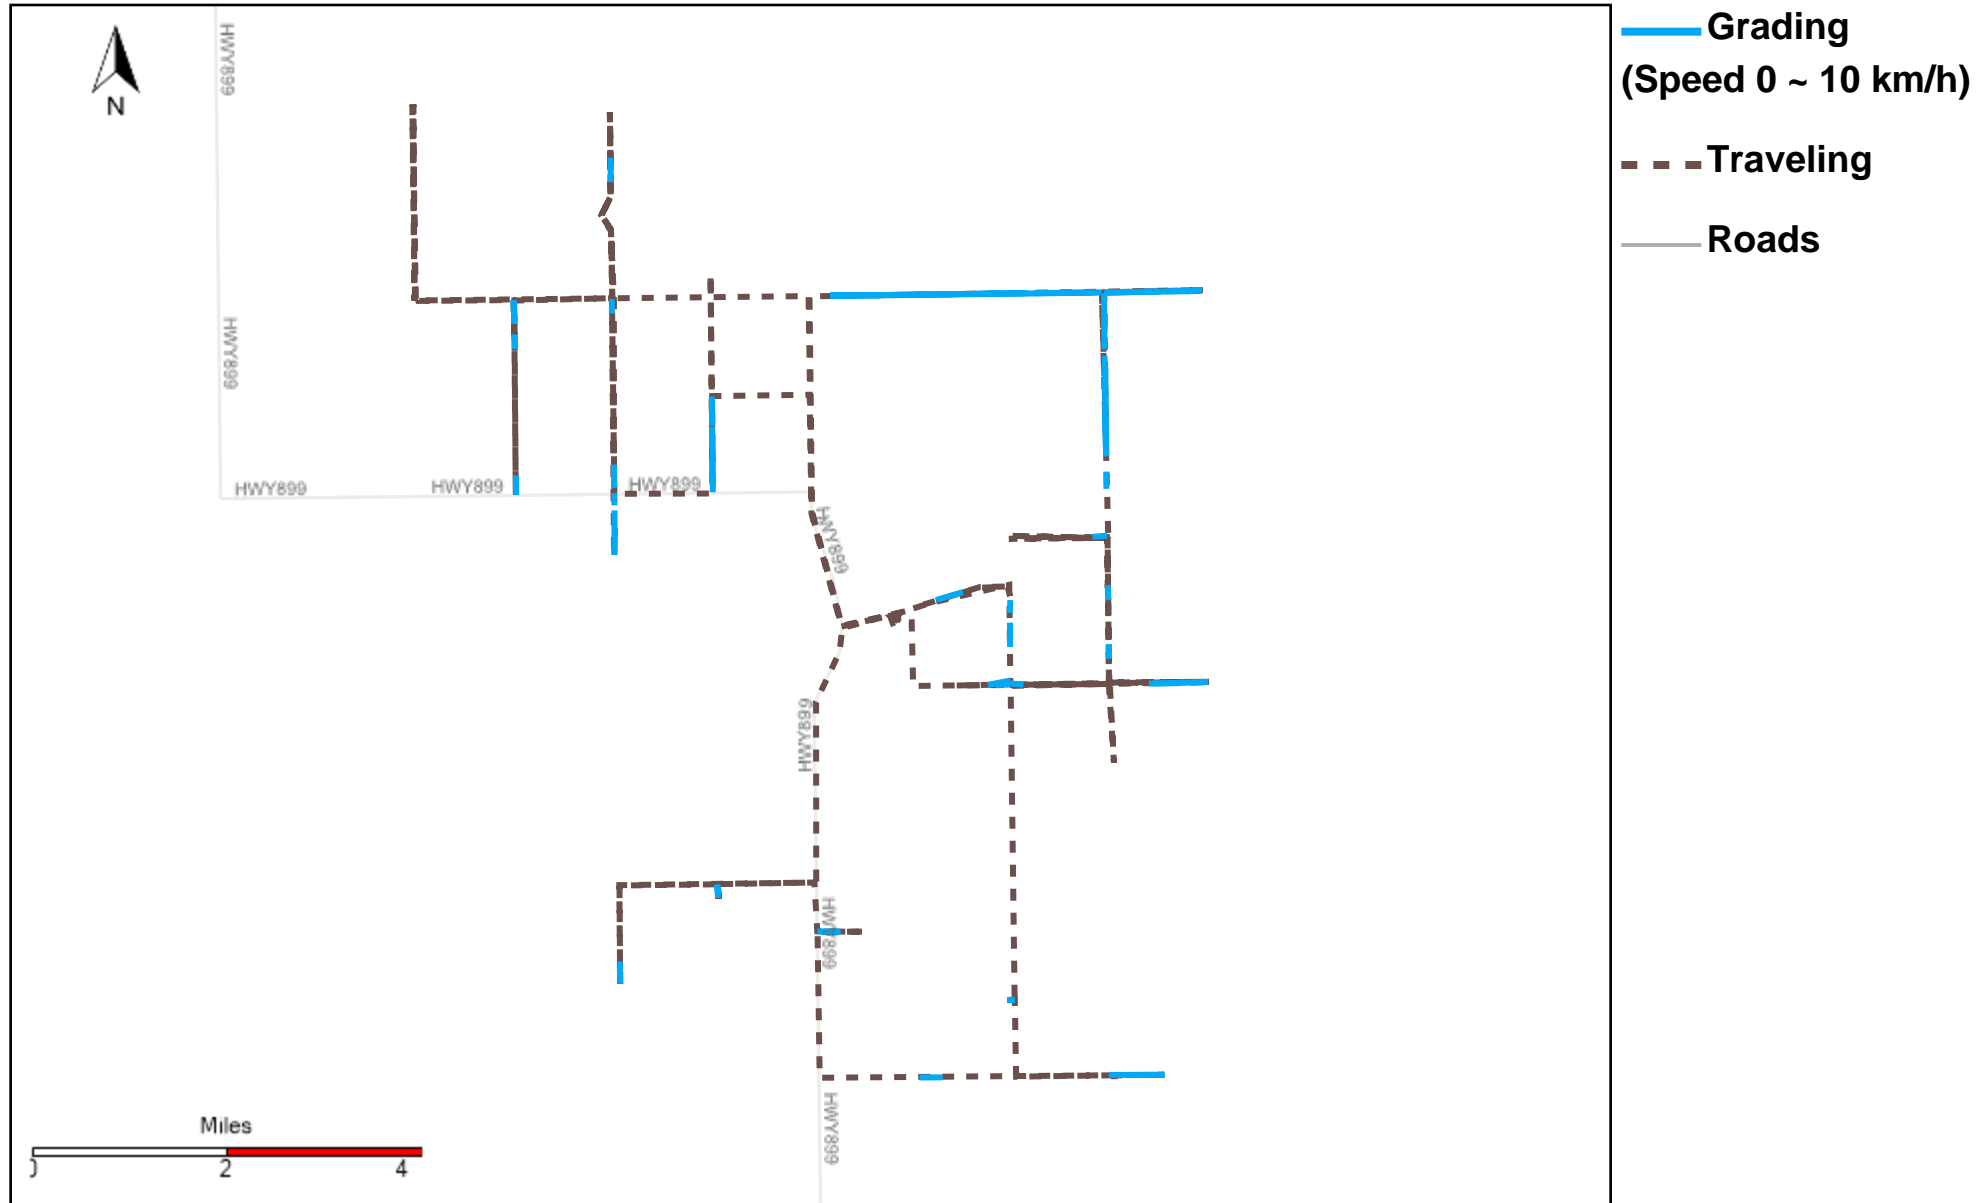

43-173_2023-07-02 ~ 2023-07-08 Tracking

Total Distance(km)	Total Hours	Work Distance(km)	Work Hours
227.99	38 hrs 48 min 19 sec	83.77	18 hrs 39 min 40 sec

43-174_2023-07-02 ~ 2023-07-08 Tracking

Total Distance(km)	Total Hours	Work Distance(km)	Work Hours
351.41	38 hrs 53 min 17 sec	204.22	31 hrs 26 min 34 sec

43-181_2023-07-02 ~ 2023-07-08 Tracking

Total Distance(km)	Total Hours	Work Distance(km)	Work Hours
133.09	23 hrs 56 min 54 sec	49.68	10 hrs 50 min 30 sec

43-182_2023-07-02 ~ 2023-07-08 Tracking

Total Distance(km)	Total Hours	Work Distance(km)	Work Hours
268.35	30 hrs 11 min 4 sec	43.97	5 hrs 58 min 6 sec