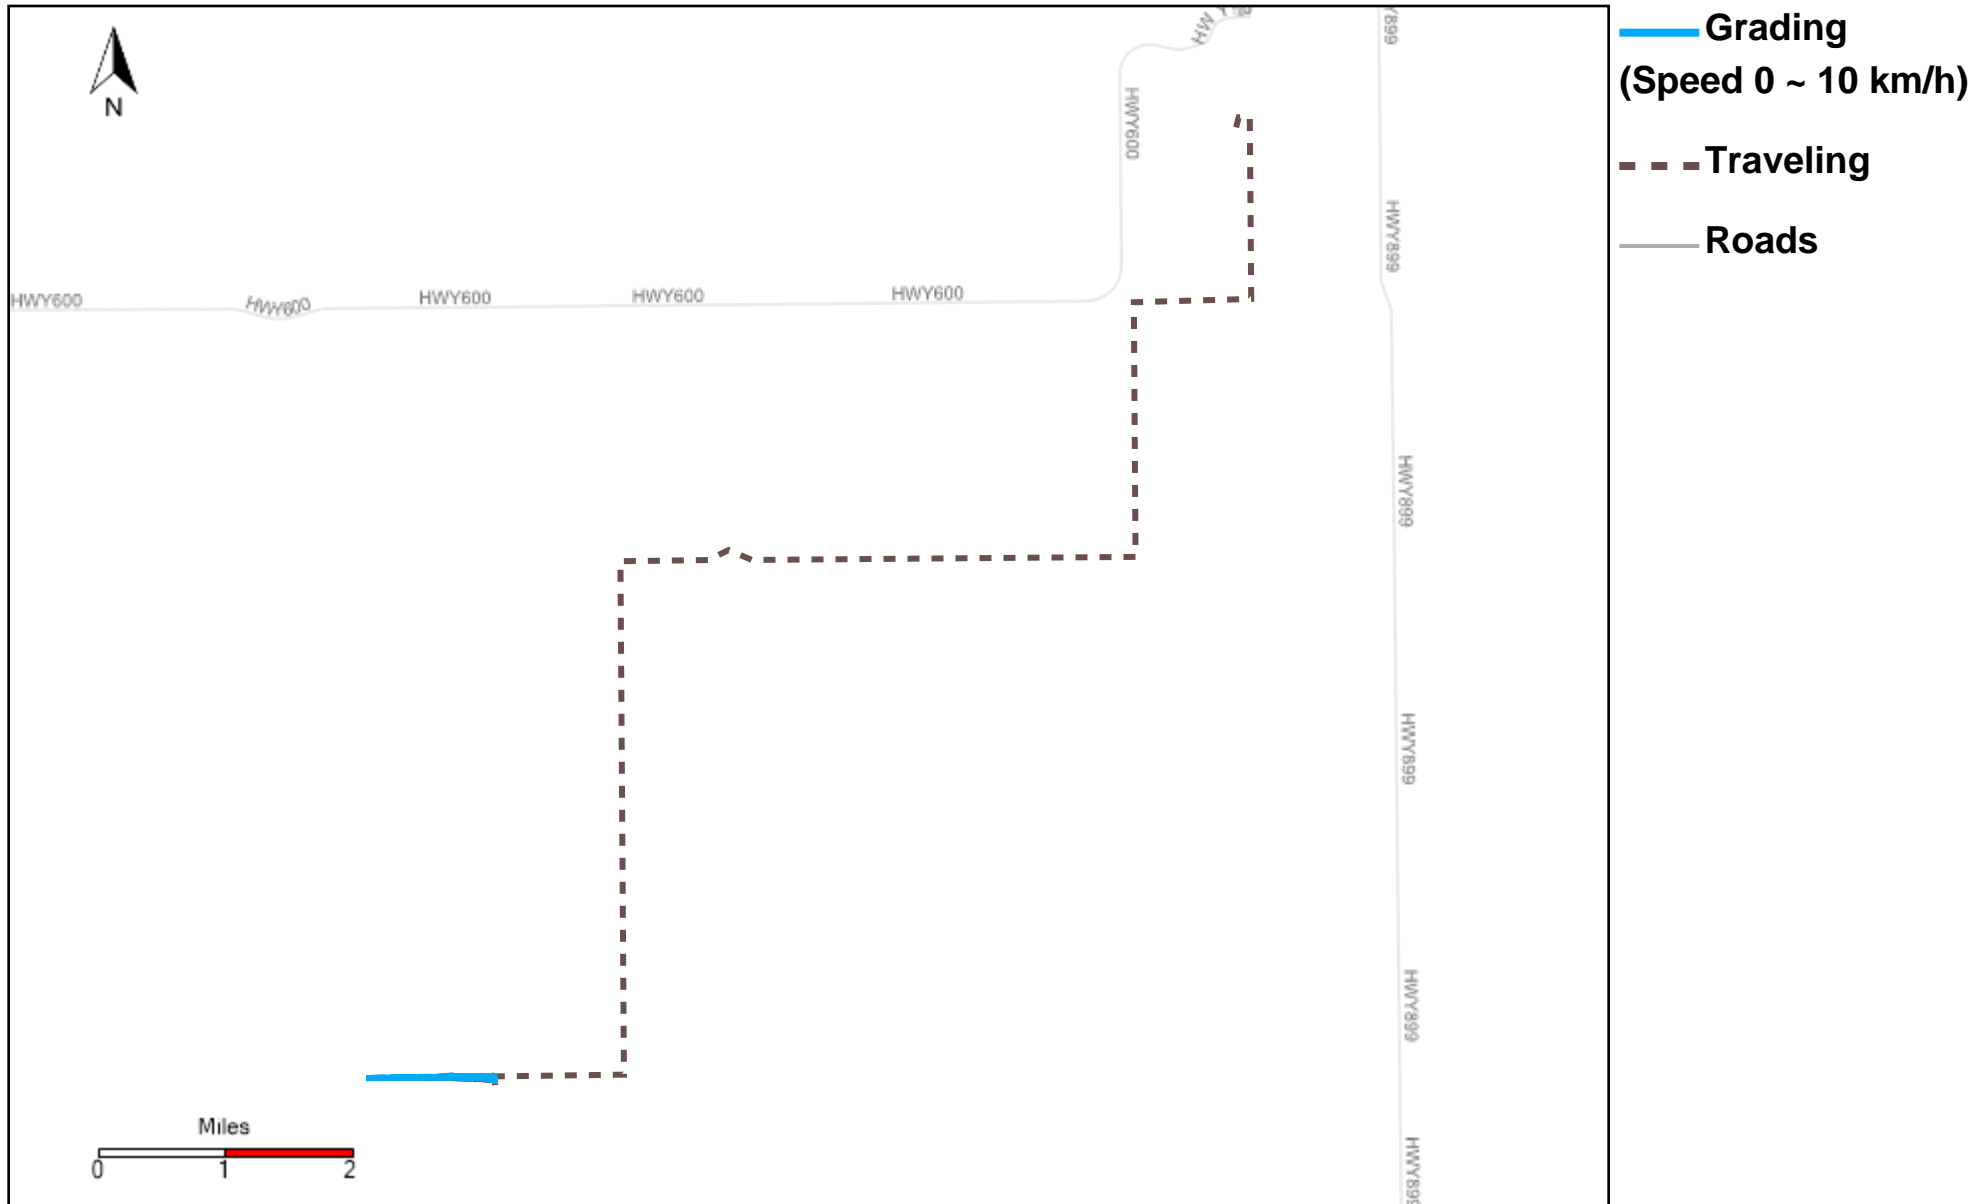

43-181_2023-07-02 ~ 2023-07-08 Tracking

Total Distance(km)	Total Hours	Work Distance(km)	Work Hours
133.09	23 hrs 56 min 54 sec	49.68	10 hrs 50 min 30 sec