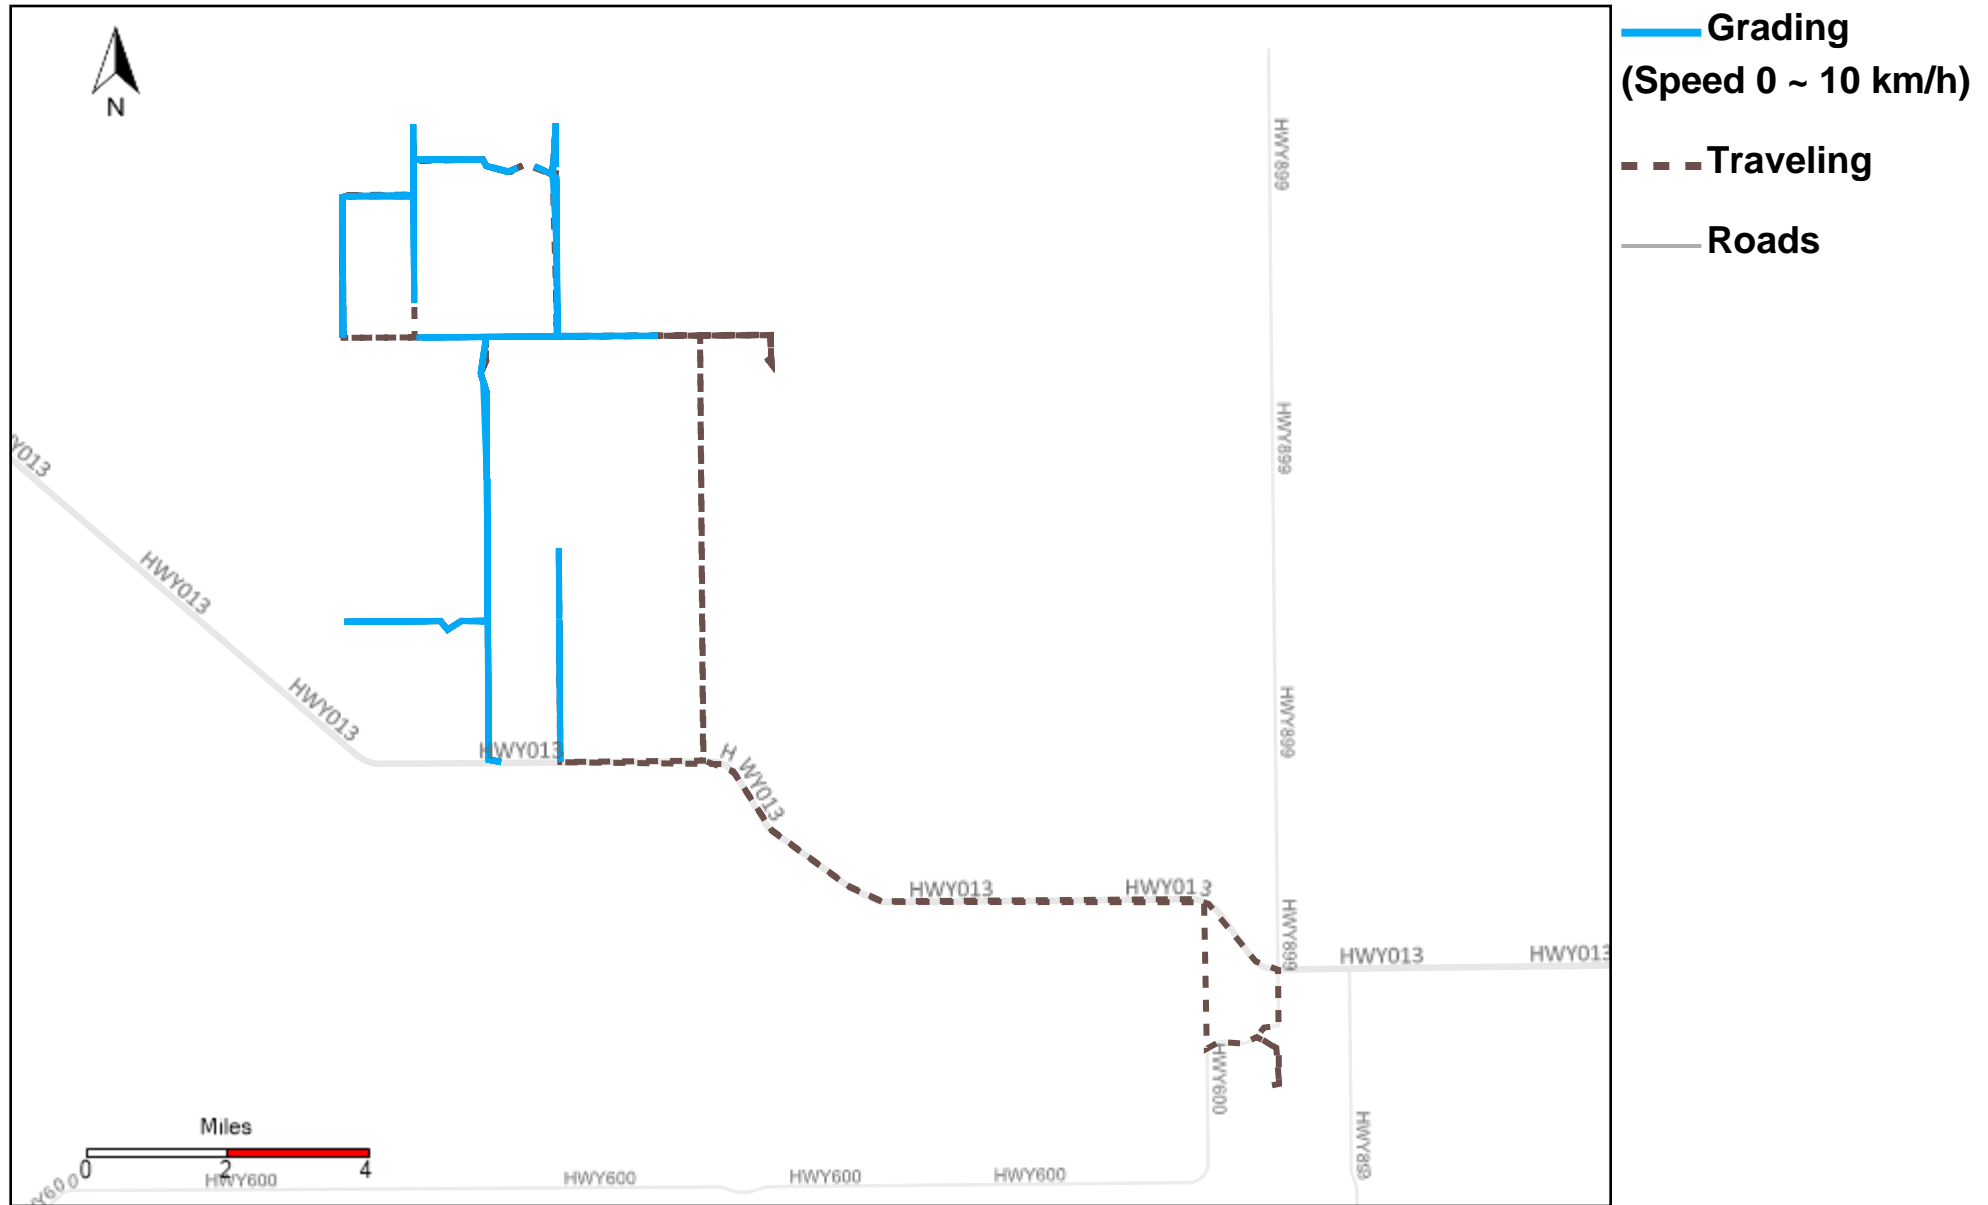

43-187_2023-07-02 ~ 2023-07-08 Tracking

Total Distance(km)	Total Hours	Work Distance(km)	Work Hours
321.62	35 hrs 3 min 39 sec	171.59	28 hrs 46 min 10 sec