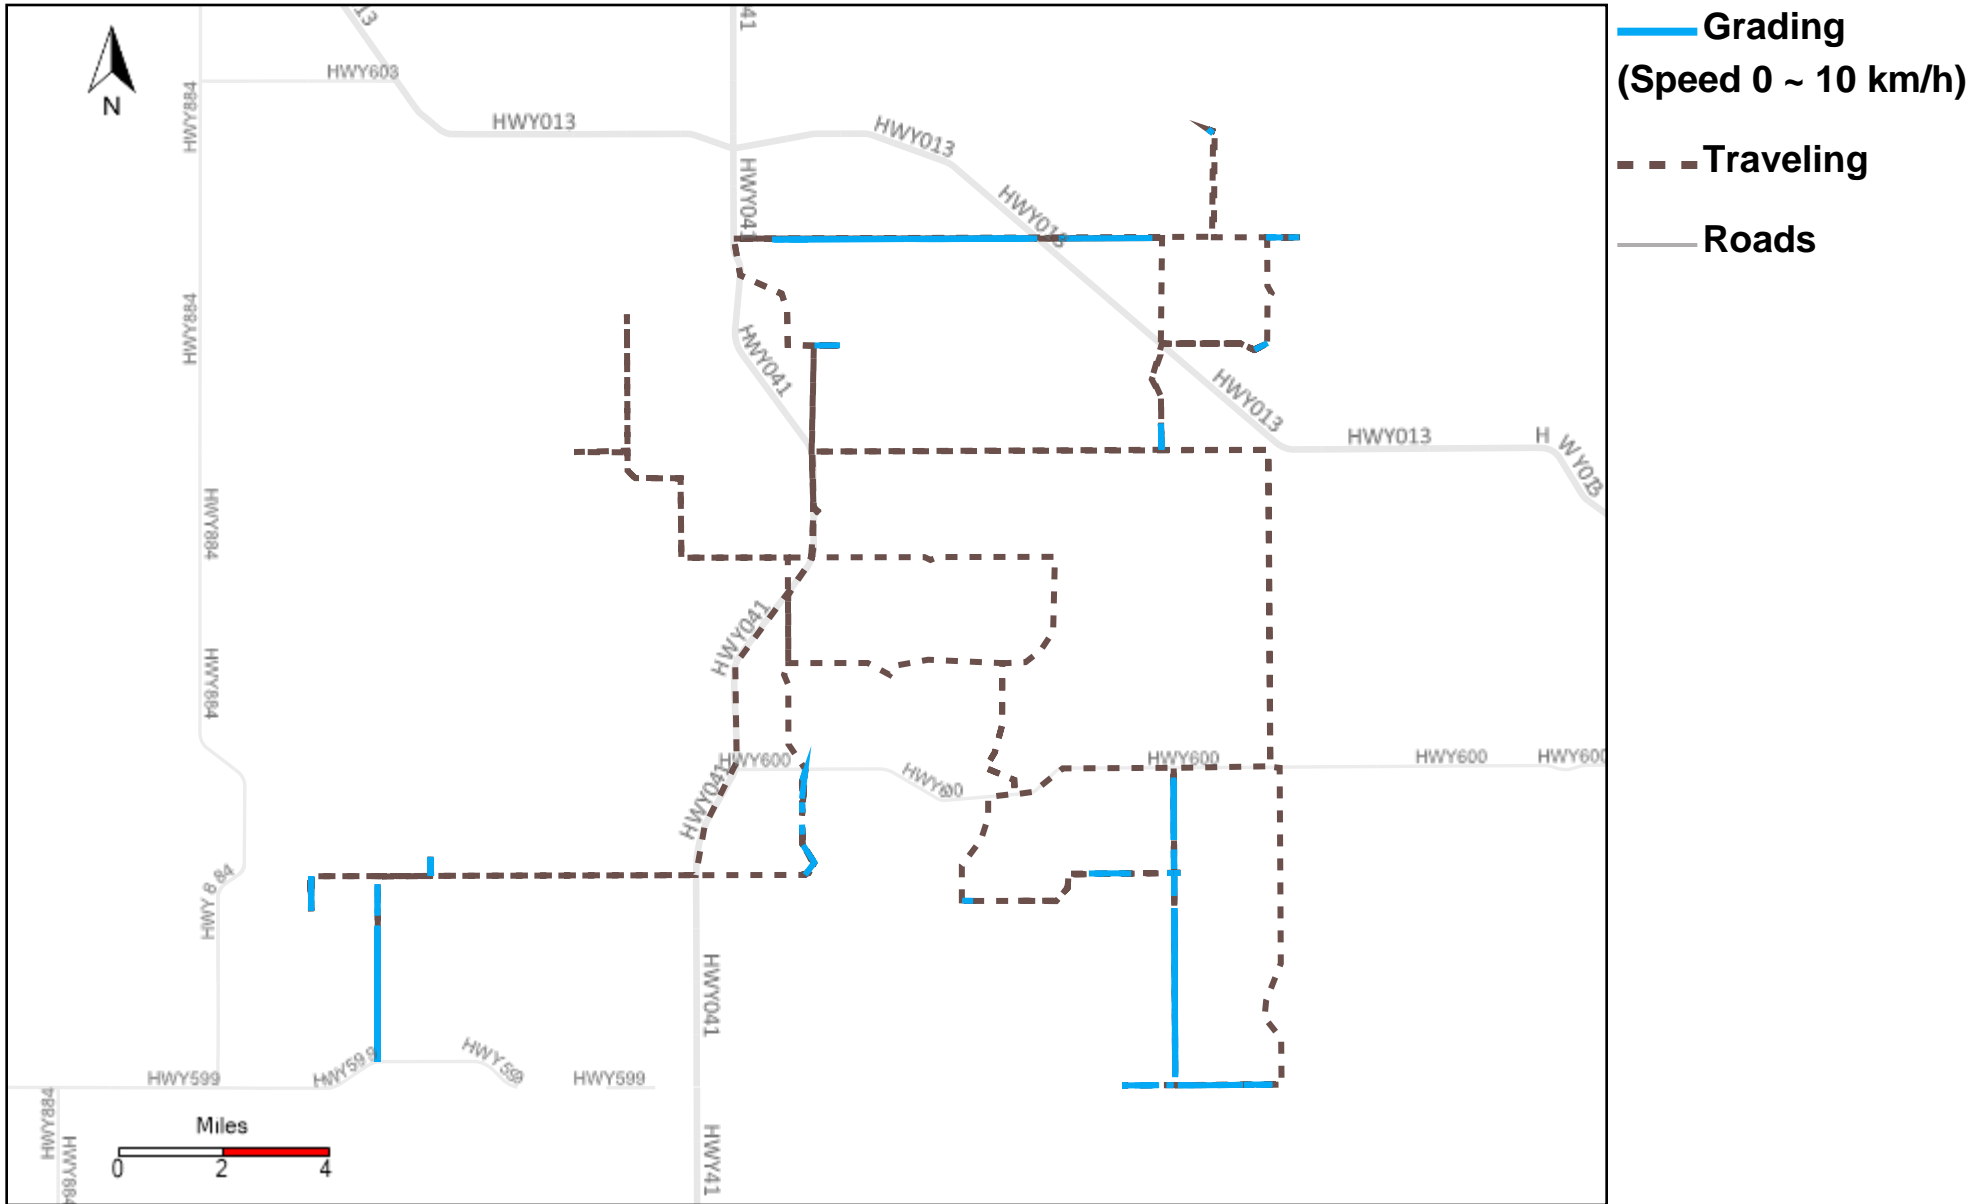

43-170_2023-07-02 ~ 2023-07-08 Tracking

Total Distance(km)	Total Hours	Work Distance(km)	Work Hours
560.3	41 hrs 10 min 36 sec	107.73	13 hrs 18 min 32 sec