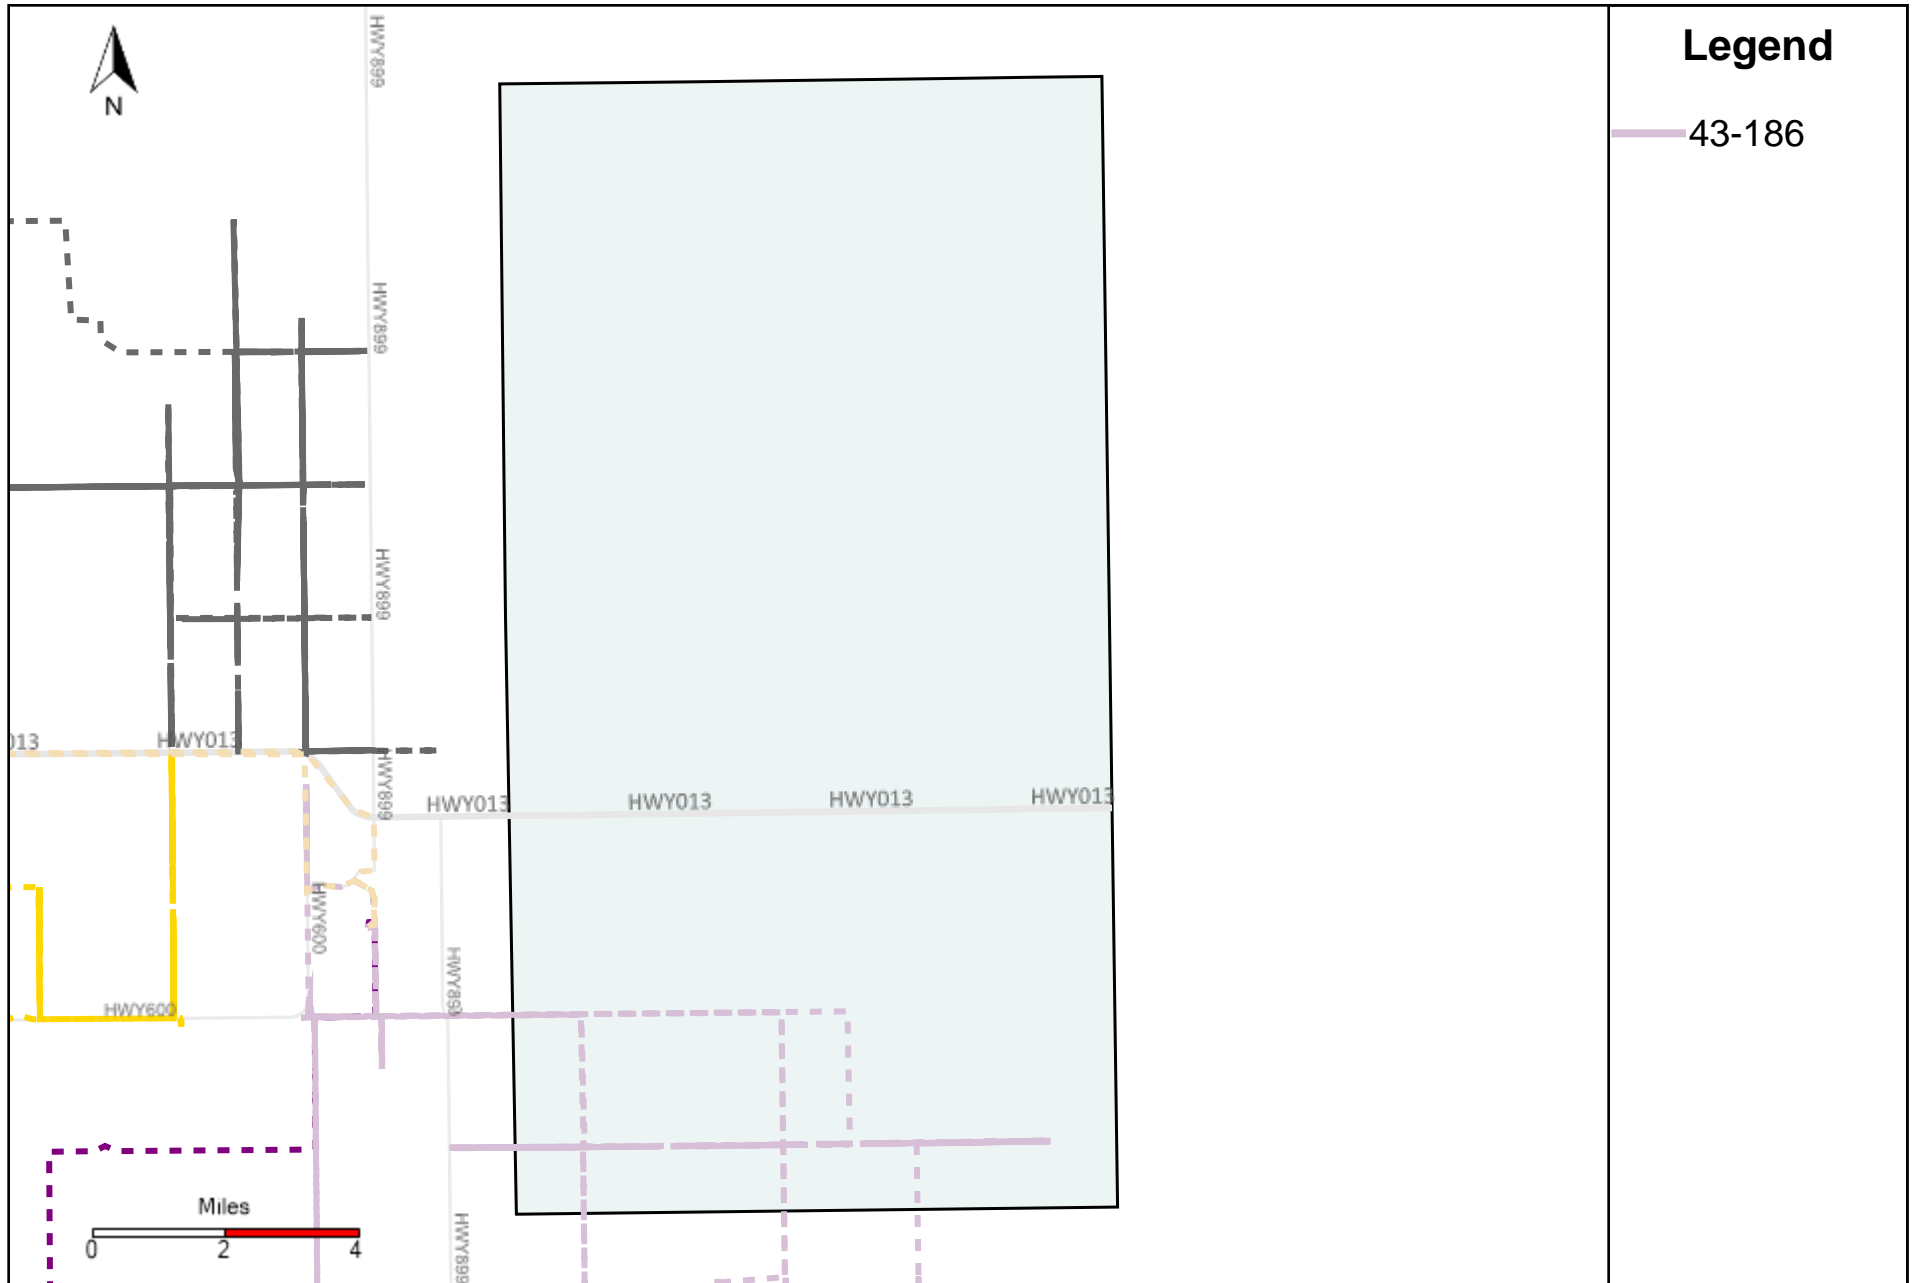

Legend

— 43-186

Vehicle Name List	Total Distance(km)	Total Hours
43-186	444.16	39 hrs 45 min 41 sec

Division: 3 Grader Report(2023-07-02 ~ 2023-07-08)

Vehicle Name List	Total Distance(km)	Total Hours
43-170, 43-181, 43-183, 43-185, 43-186, 43-187	2160.72	217 hrs 53 min 44 sec