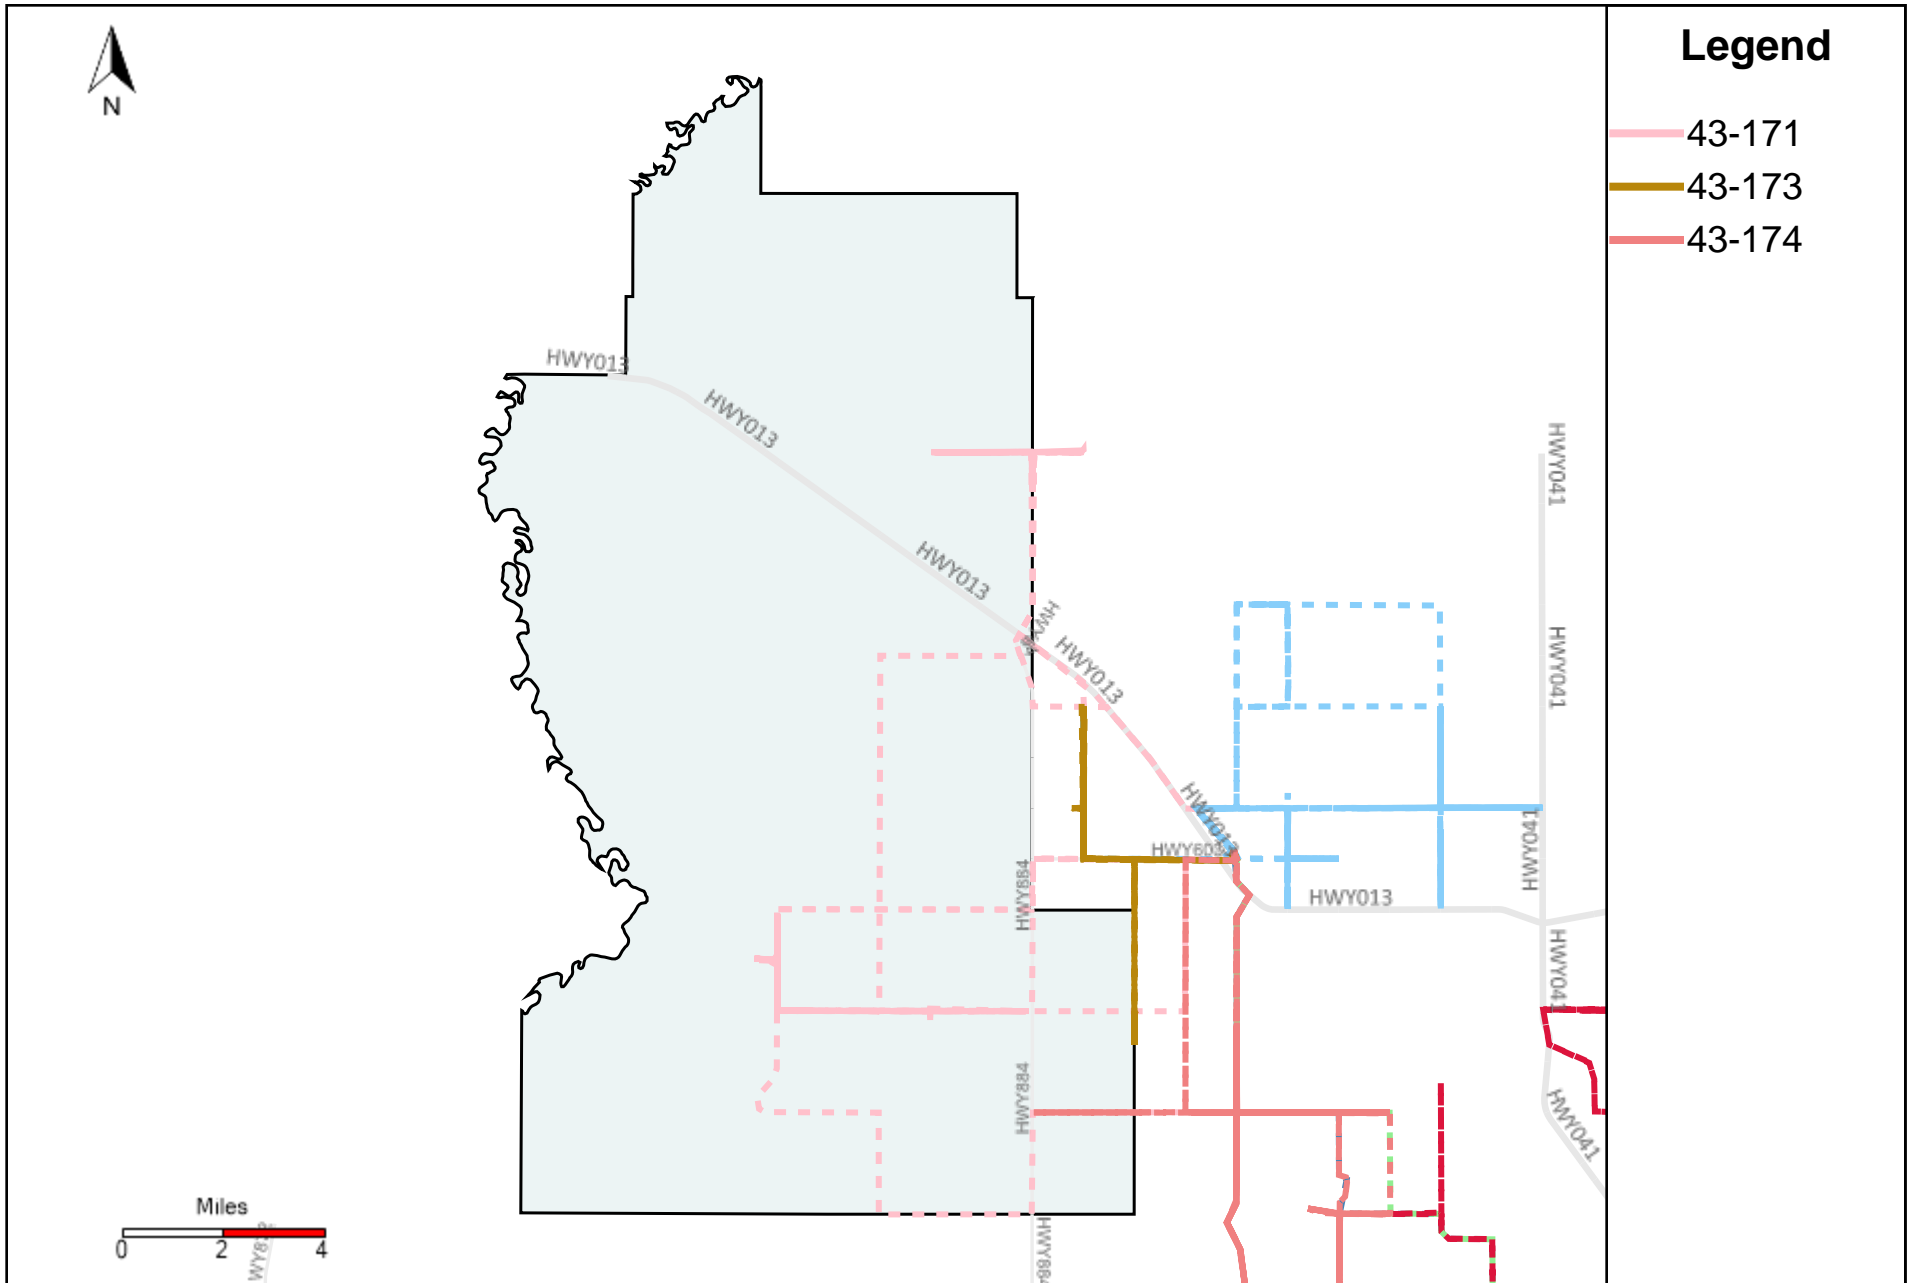

Division: 7 Grader Report(2023-07-02 ~ 2023-07-08)

Vehicle Name List	Total Distance(km)	Total Hours
43-171, 43-173, 43-174	973.26	120 hrs 4 min 22 sec