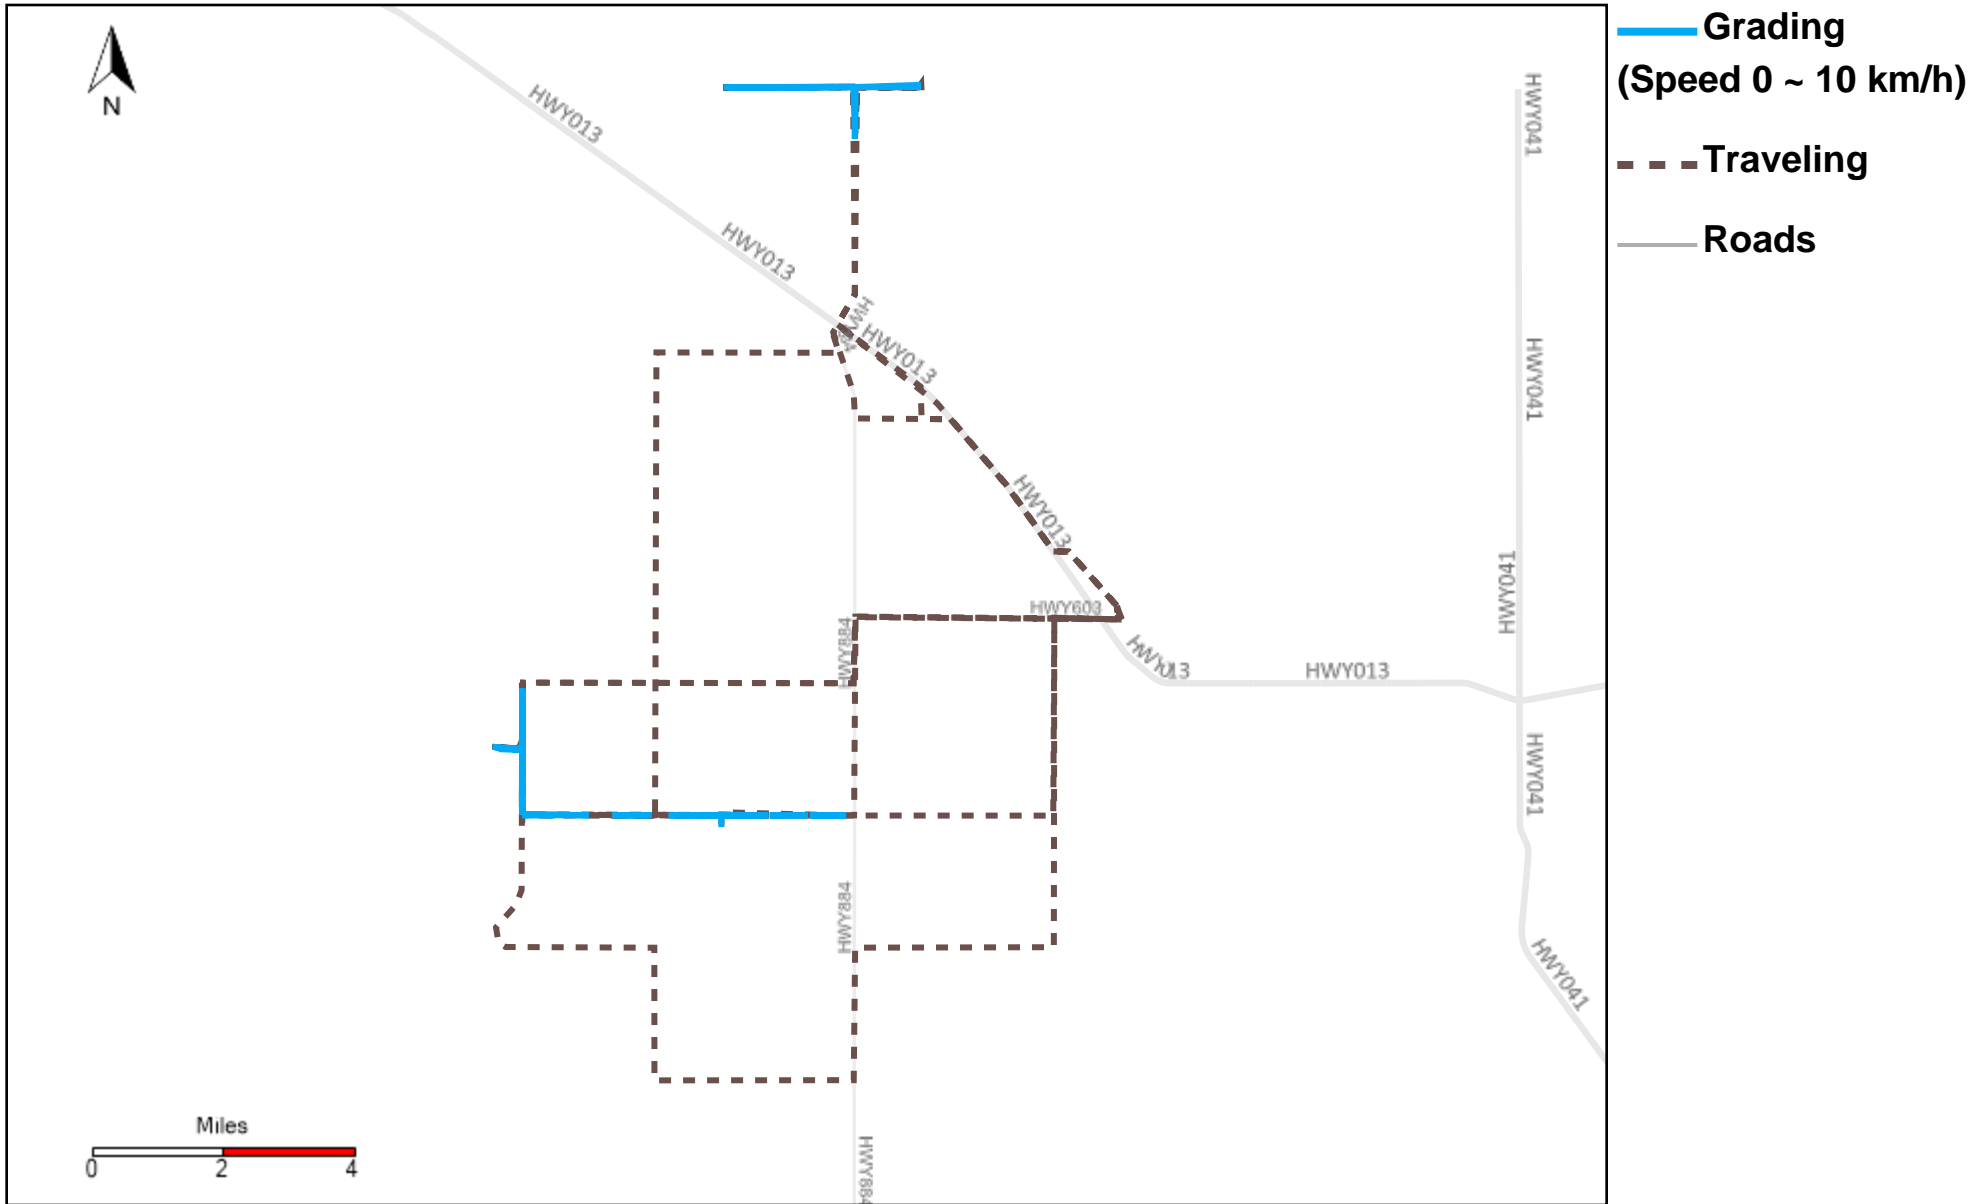

43-171_2023-07-02 ~ 2023-07-08 Tracking

Total Distance(km)	Total Hours	Work Distance(km)	Work Hours
393.86	42 hrs 22 min 46 sec	163.03	23 hrs 18 min 26 sec