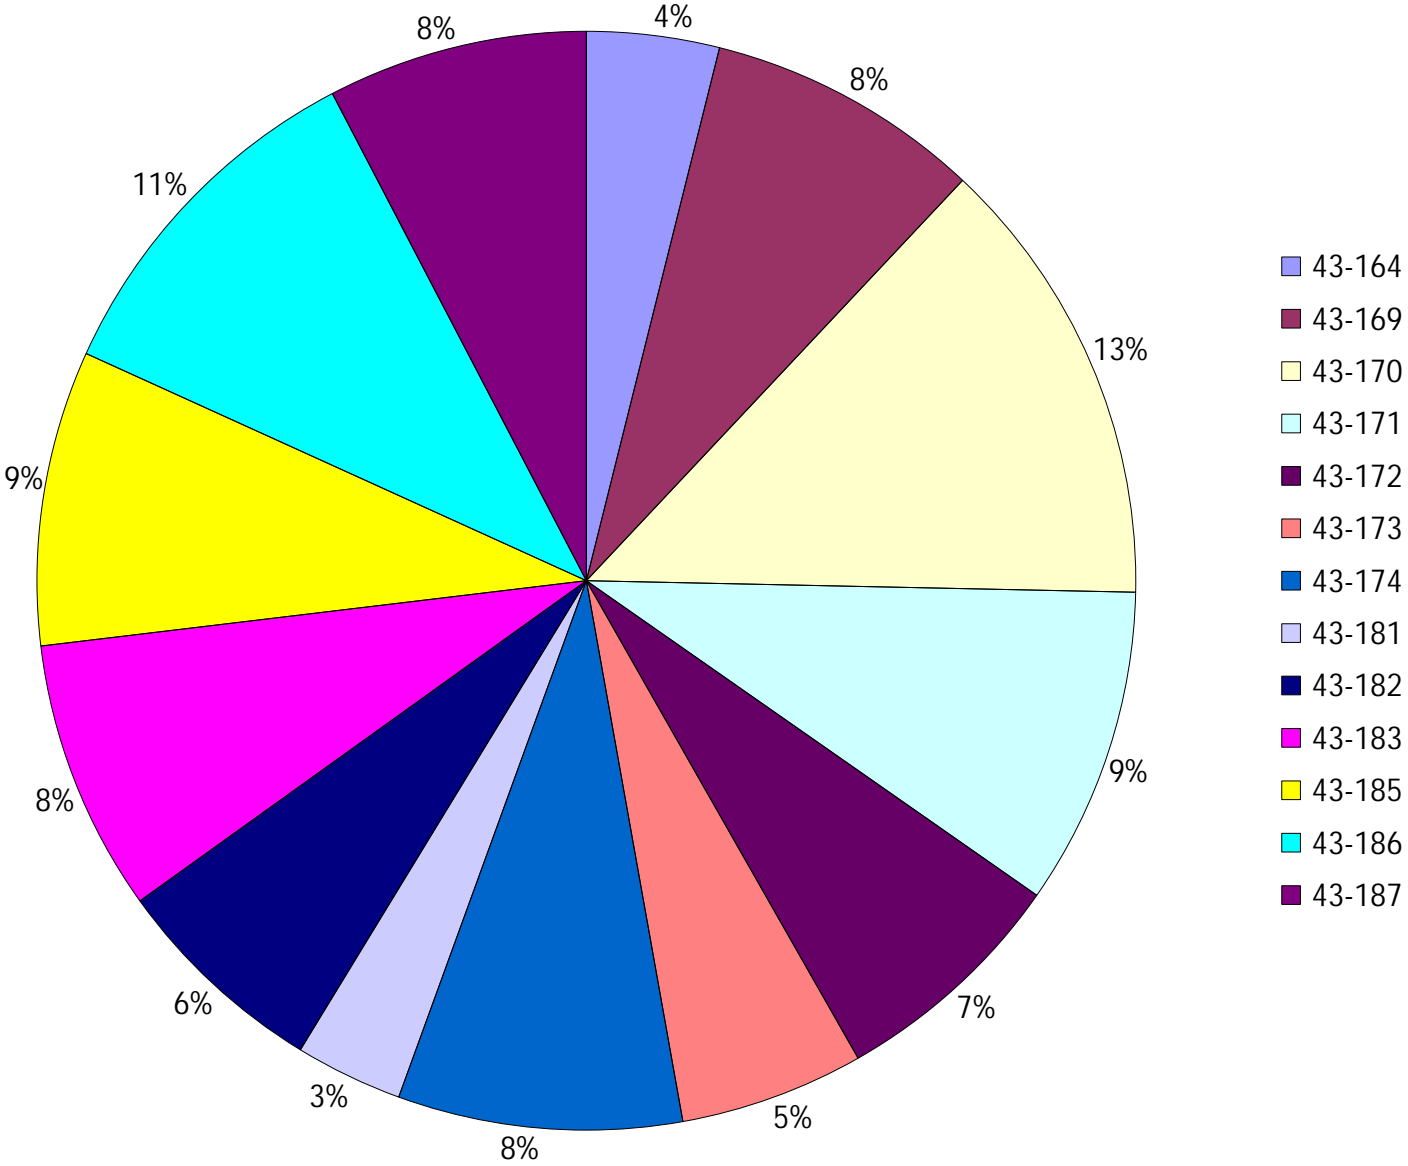

Provost Weekly Grader Report

From 7/2/2023 To 7/8/2023

7/8/2023

Vehicle	Total Distance(km)	Total Hours	Work Distance(km)	Work Hours
43-164	163.9	26 hrs 15 min 38 sec	74.2	20 hrs 3 min 50 sec
43-169	340.83	39 hrs 5 min 48 sec	148.79	26 hrs 21 min 30 sec
43-170	560.3	41 hrs 10 min 36 sec	107.73	13 hrs 18 min 32 sec
43-171	393.86	42 hrs 22 min 46 sec	163.03	23 hrs 18 min 26 sec
43-172	296.9	38 hrs 0 min 47 sec	125.1	23 hrs 21 min 15 sec
43-173	227.99	38 hrs 48 min 19 sec	83.77	18 hrs 39 min 40 sec
43-174	351.41	38 hrs 53 min 17 sec	204.22	31 hrs 26 min 34 sec
43-181	133.09	23 hrs 56 min 54 sec	49.68	10 hrs 50 min 30 sec
43-182	268.35	30 hrs 11 min 4 sec	43.97	5 hrs 58 min 6 sec
43-183	336.55	39 hrs 28 min 37 sec	133.24	20 hrs 53 min 24 sec
43-185	364.99	38 hrs 28 min 17 sec	196.37	27 hrs 50 min 31 sec
43-186	444.16	39 hrs 45 min 41 sec	180.34	25 hrs 9 min 39 sec
43-187	321.62	35 hrs 3 min 39 sec	171.59	28 hrs 46 min 10 sec
Total:	4203.95	471 hrs 31 min 23 sec	1682.03	275 hrs 58 min 7 sec

Vehicle Distance Vs Total Distance (%) From 7/2/2023 To 7/8/2023

Provost Weekly Grader Report