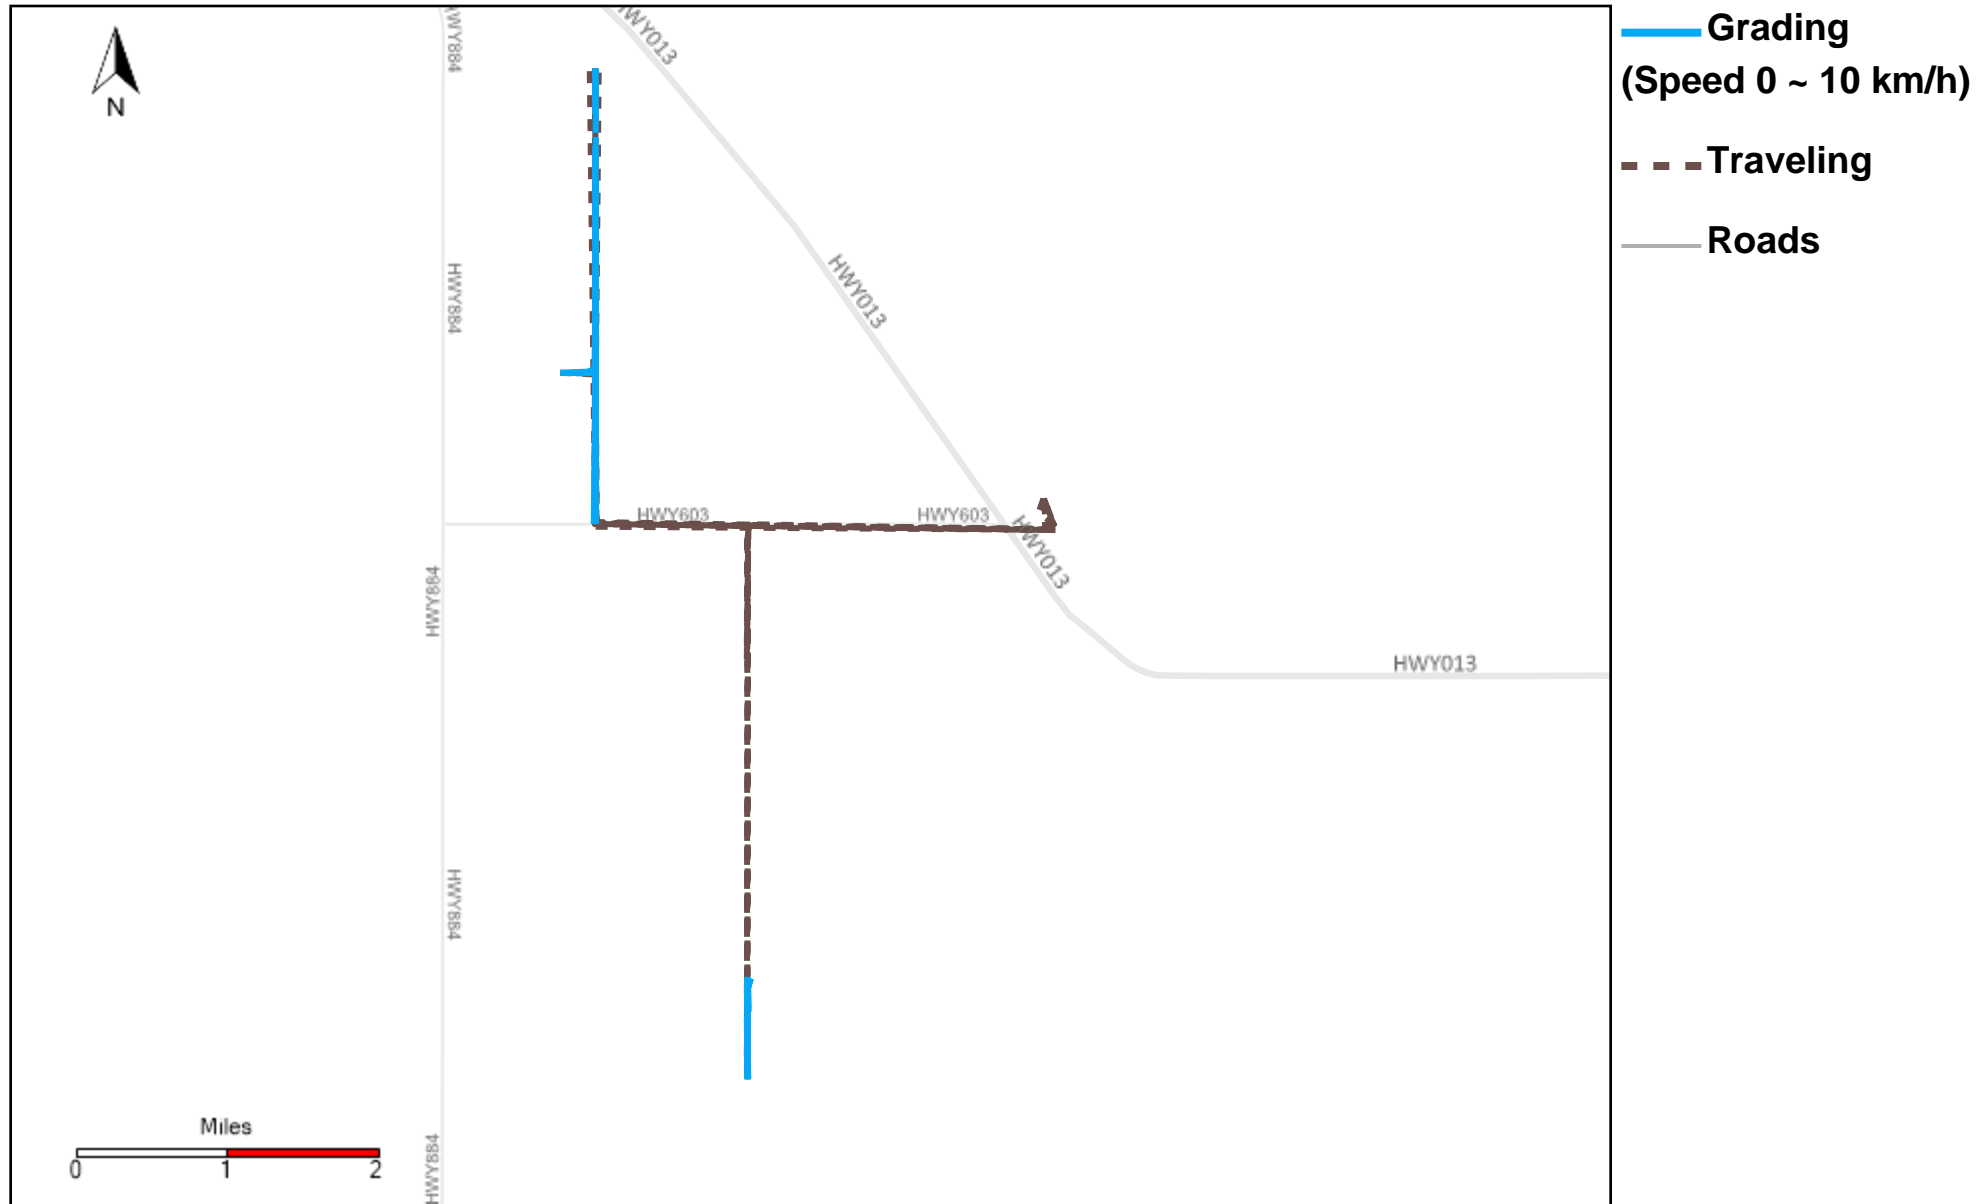

43-173_2023-07-02 ~ 2023-07-08 Tracking

Total Distance(km)	Total Hours	Work Distance(km)	Work Hours
227.99	38 hrs 48 min 19 sec	83.77	18 hrs 39 min 40 sec