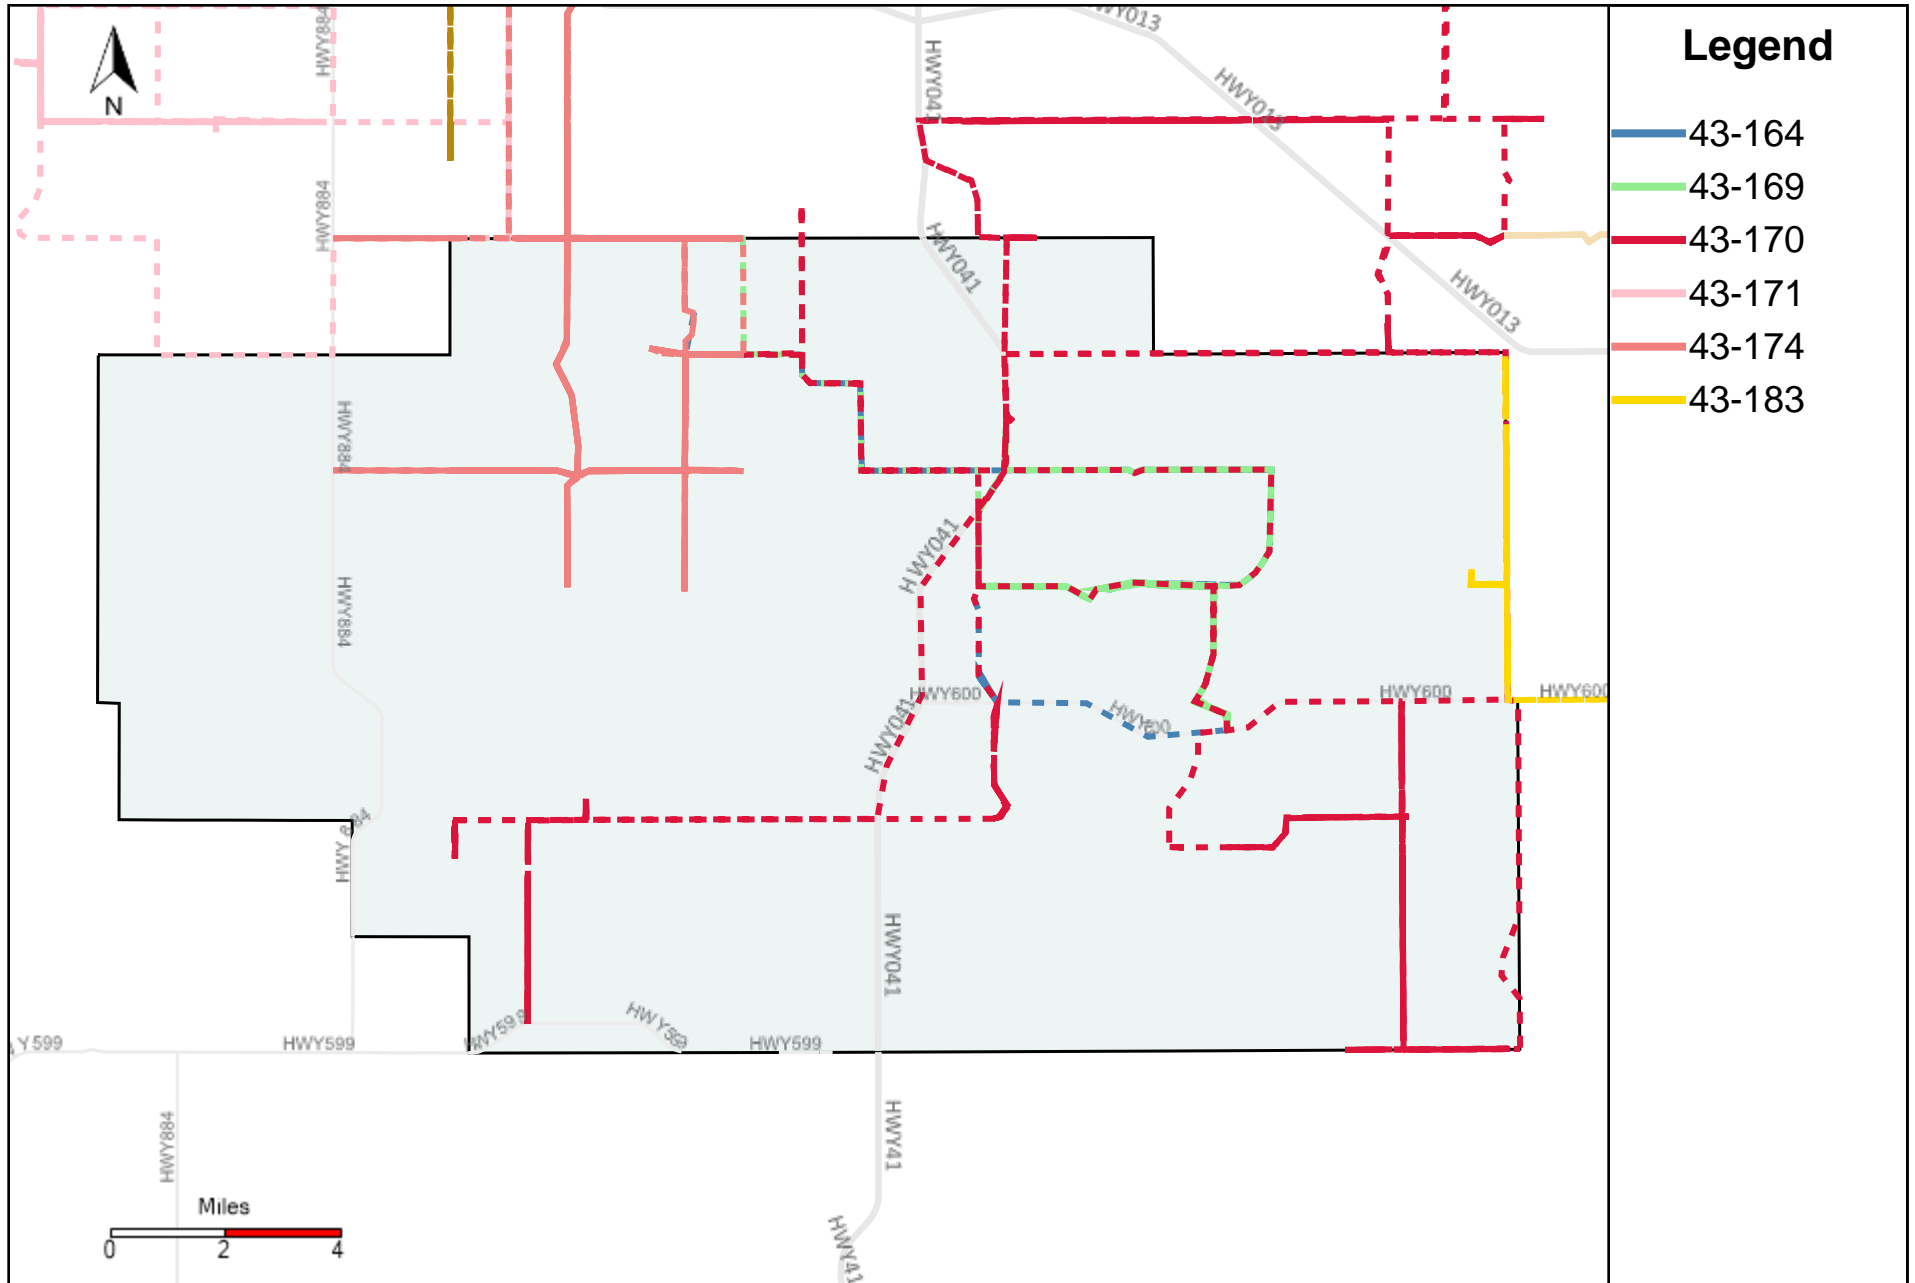

Division: 5 Grader Report(2023-07-02 ~ 2023-07-08)

Vehicle Name List	Total Distance(km)	Total Hours
43-164, 43-169, 43-170, 43-171, 43-174, 43-183	2146.86	227 hrs 16 min 42 sec