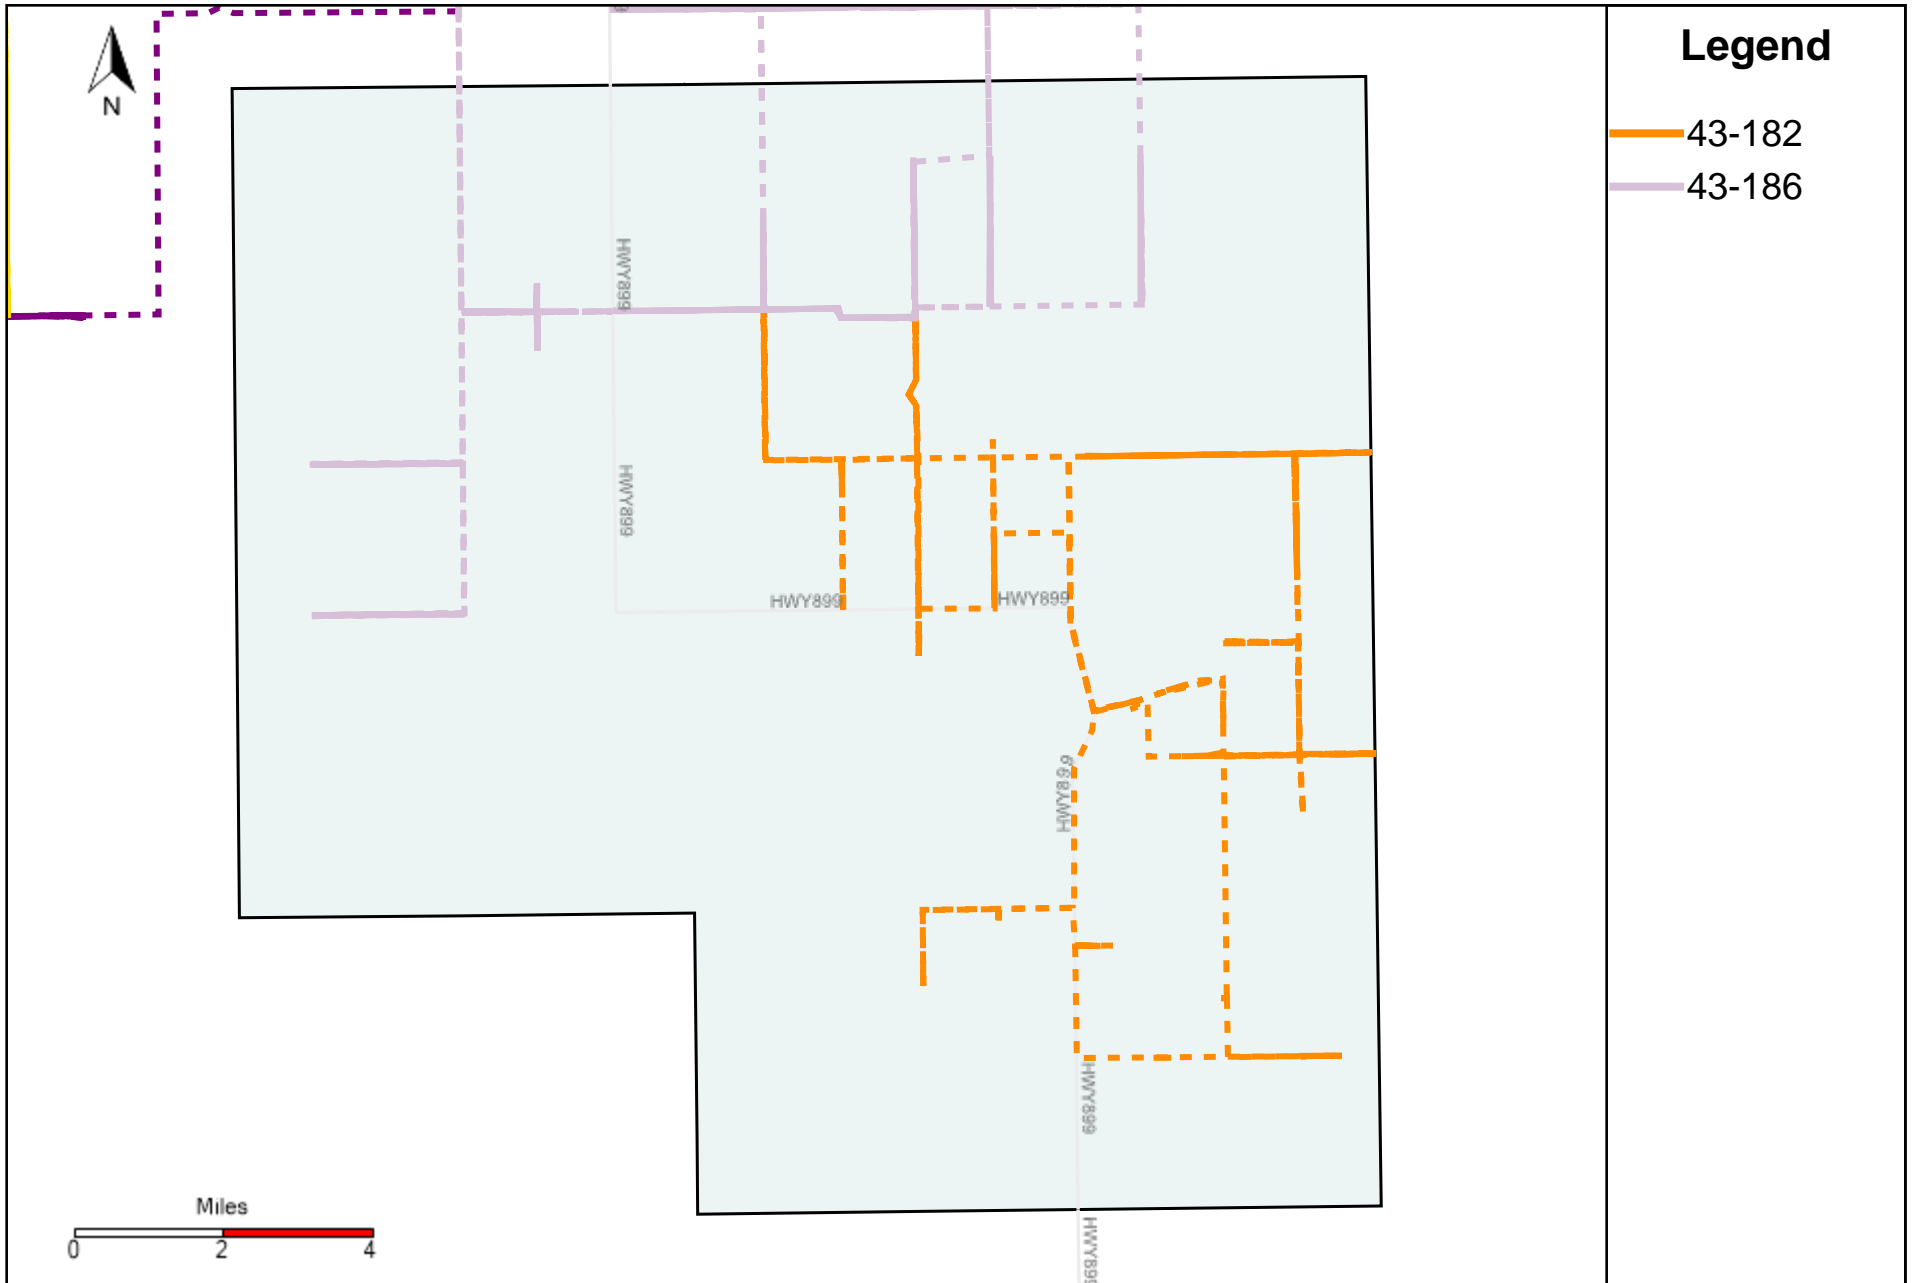

Provost Weekly Grader Report (2023-07-02 ~ 2023-07-08)

Division: 1 Grader Report(2023-07-02 ~ 2023-07-08)

Vehicle Name List	Total Distance(km)	Total Hours
43-182, 43-186	712.51	69 hrs 56 min 45 sec

Division: 2 Grader Report(2023-07-02 ~ 2023-07-08)

Legend

— 43-186

Vehicle Name List	Total Distance(km)	Total Hours
43-186	444.16	39 hrs 45 min 41 sec

Division: 3 Grader Report(2023-07-02 ~ 2023-07-08)

Vehicle Name List	Total Distance(km)	Total Hours
43-170, 43-181, 43-183, 43-185, 43-186, 43-187	2160.72	217 hrs 53 min 44 sec

Division: 4 Grader Report(2023-07-02 ~ 2023-07-08)

Vehicle Name List	Total Distance(km)	Total Hours
43-170, 43-183, 43-185, 43-187	1583.46	154 hrs 11 min 9 sec

Division: 5 Grader Report(2023-07-02 ~ 2023-07-08)