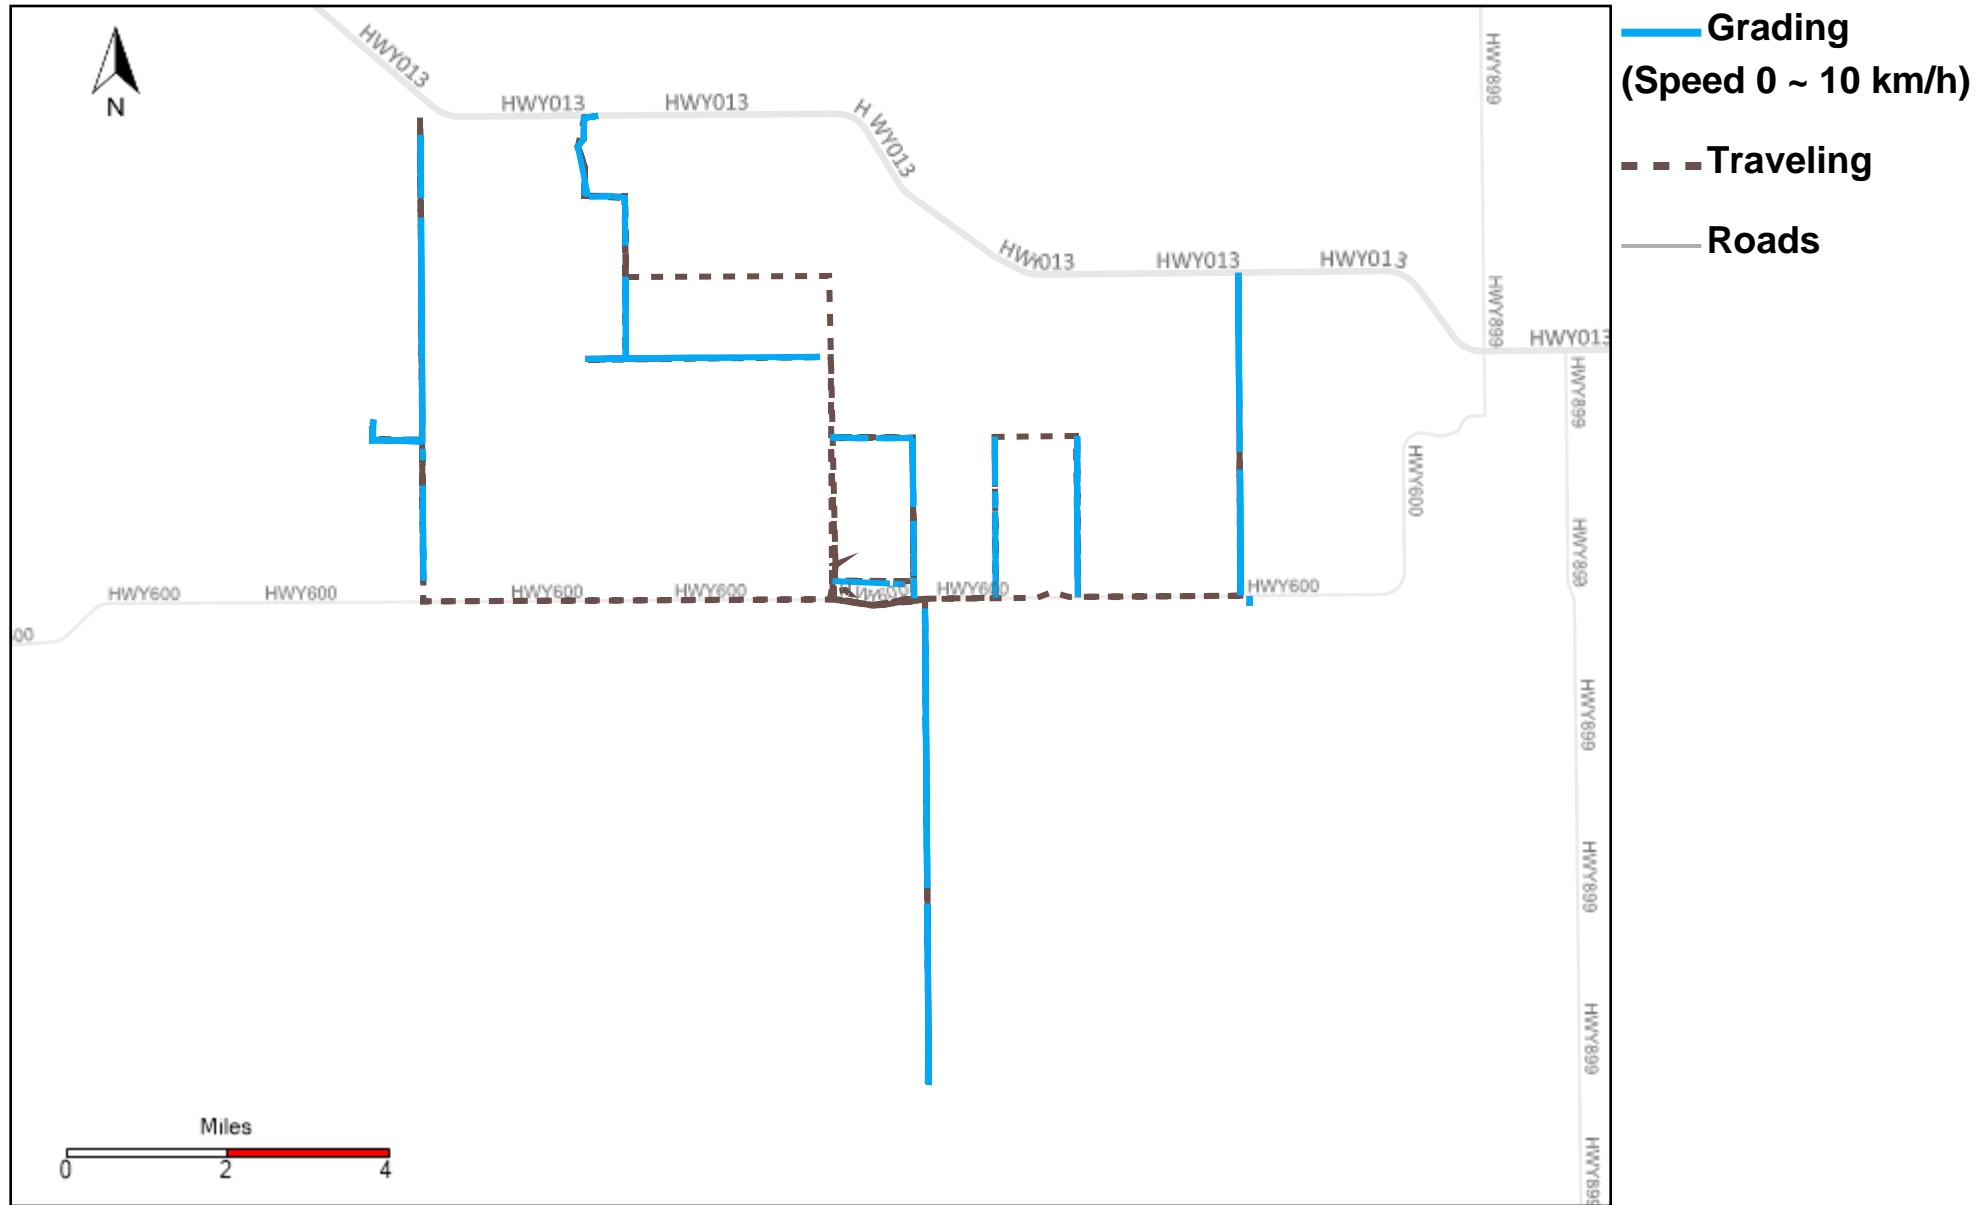

43-181_2023-07-02 ~ 2023-07-08 Tracking

Total Distance(km)	Total Hours	Work Distance(km)	Work Hours
133.09	23 hrs 56 min 54 sec	49.68	10 hrs 50 min 30 sec

43-182_2023-07-02 ~ 2023-07-08 Tracking

Total Distance(km)	Total Hours	Work Distance(km)	Work Hours
268.35	30 hrs 11 min 4 sec	43.97	5 hrs 58 min 6 sec

43-183_2023-07-02 ~ 2023-07-08 Tracking

Total Distance(km)	Total Hours	Work Distance(km)	Work Hours
336.55	39 hrs 28 min 37 sec	133.24	20 hrs 53 min 24 sec

43-185_2023-07-02 ~ 2023-07-08 Tracking

Total Distance(km)	Total Hours	Work Distance(km)	Work Hours
364.99	38 hrs 28 min 17 sec	196.37	27 hrs 50 min 31 sec