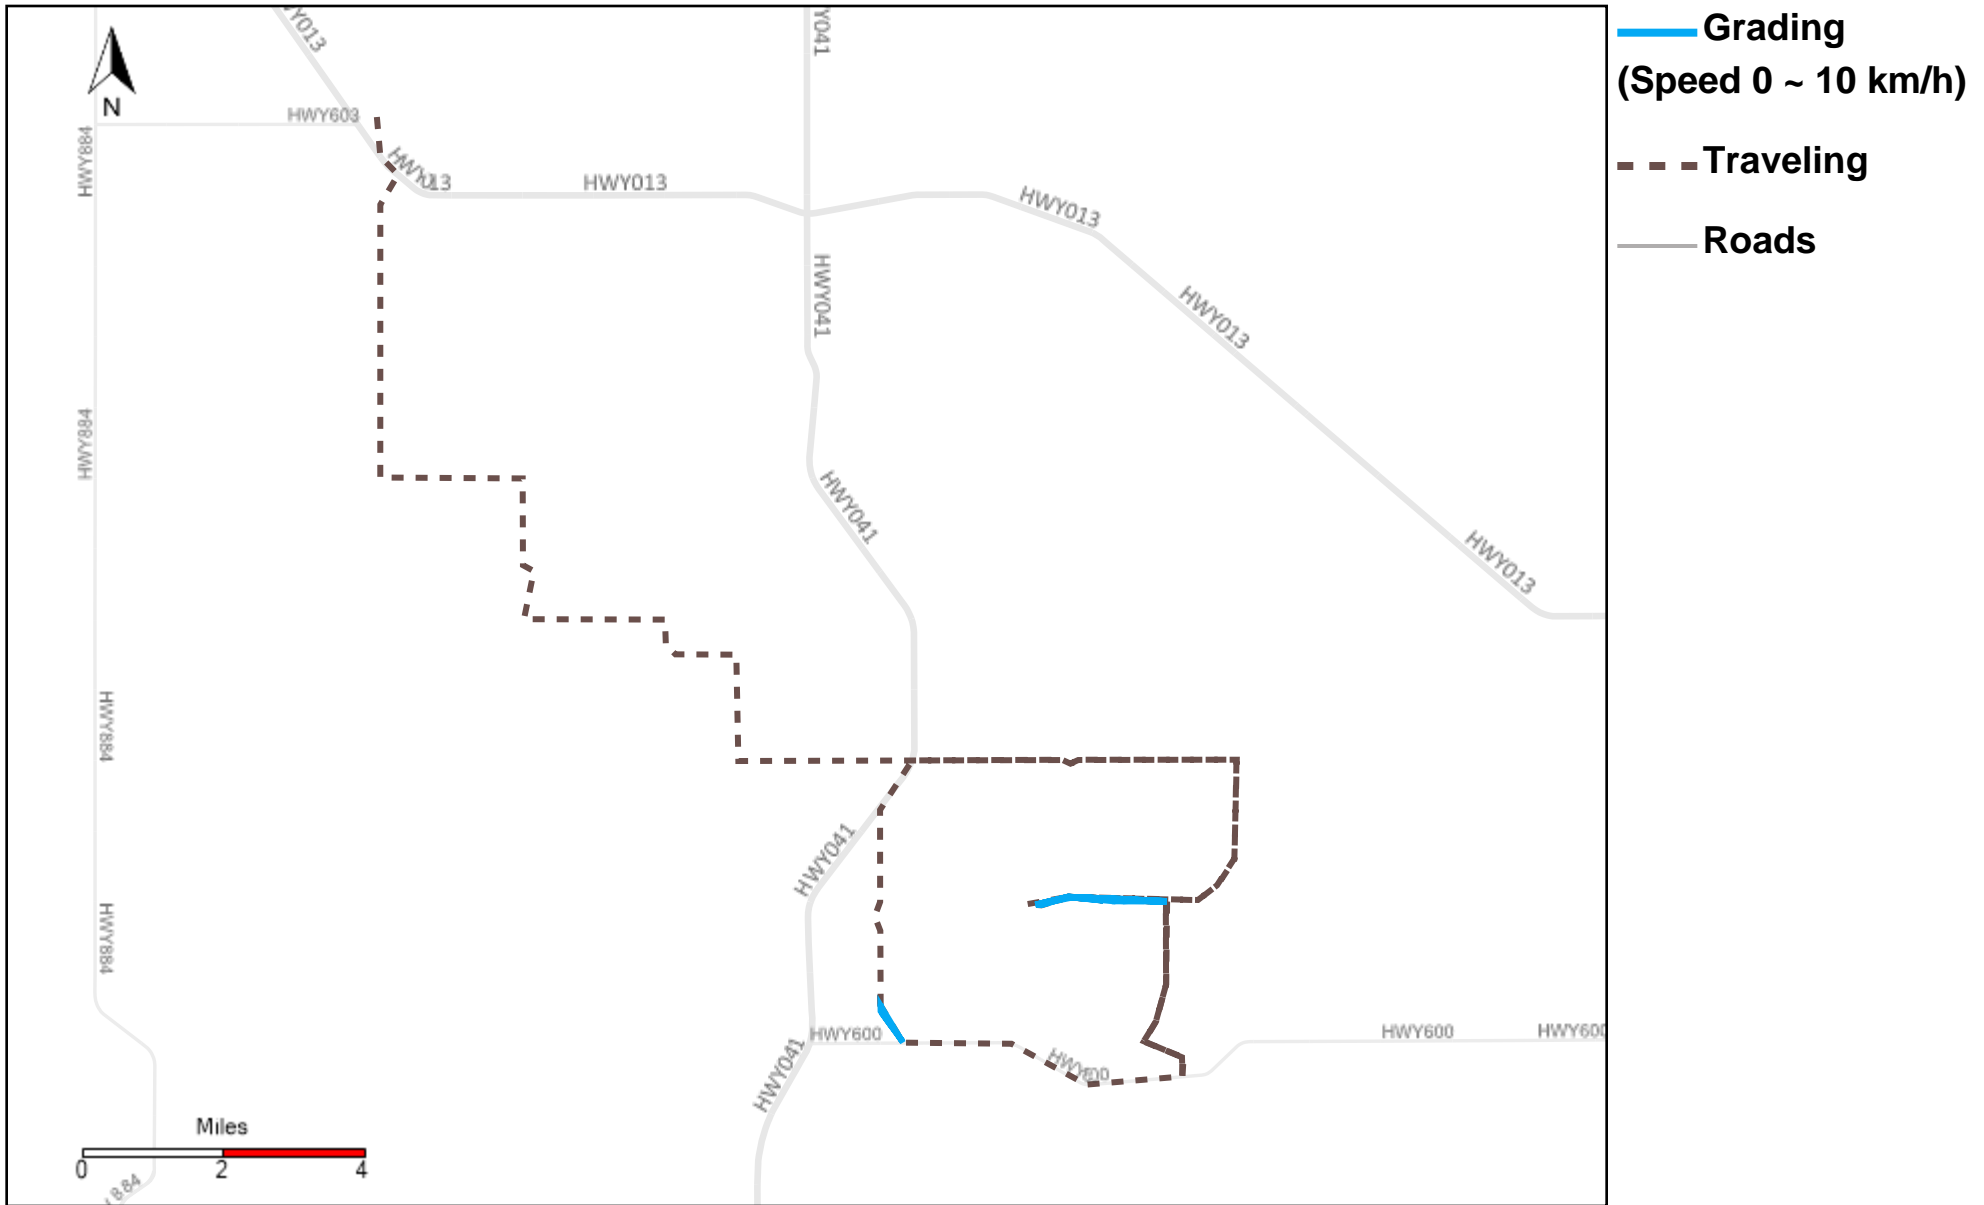

43-164_2023-07-02 ~ 2023-07-08 Tracking

Total Distance(km)	Total Hours	Work Distance(km)	Work Hours
163.9	26 hrs 15 min 38 sec	74.2	20 hrs 3 min 50 sec