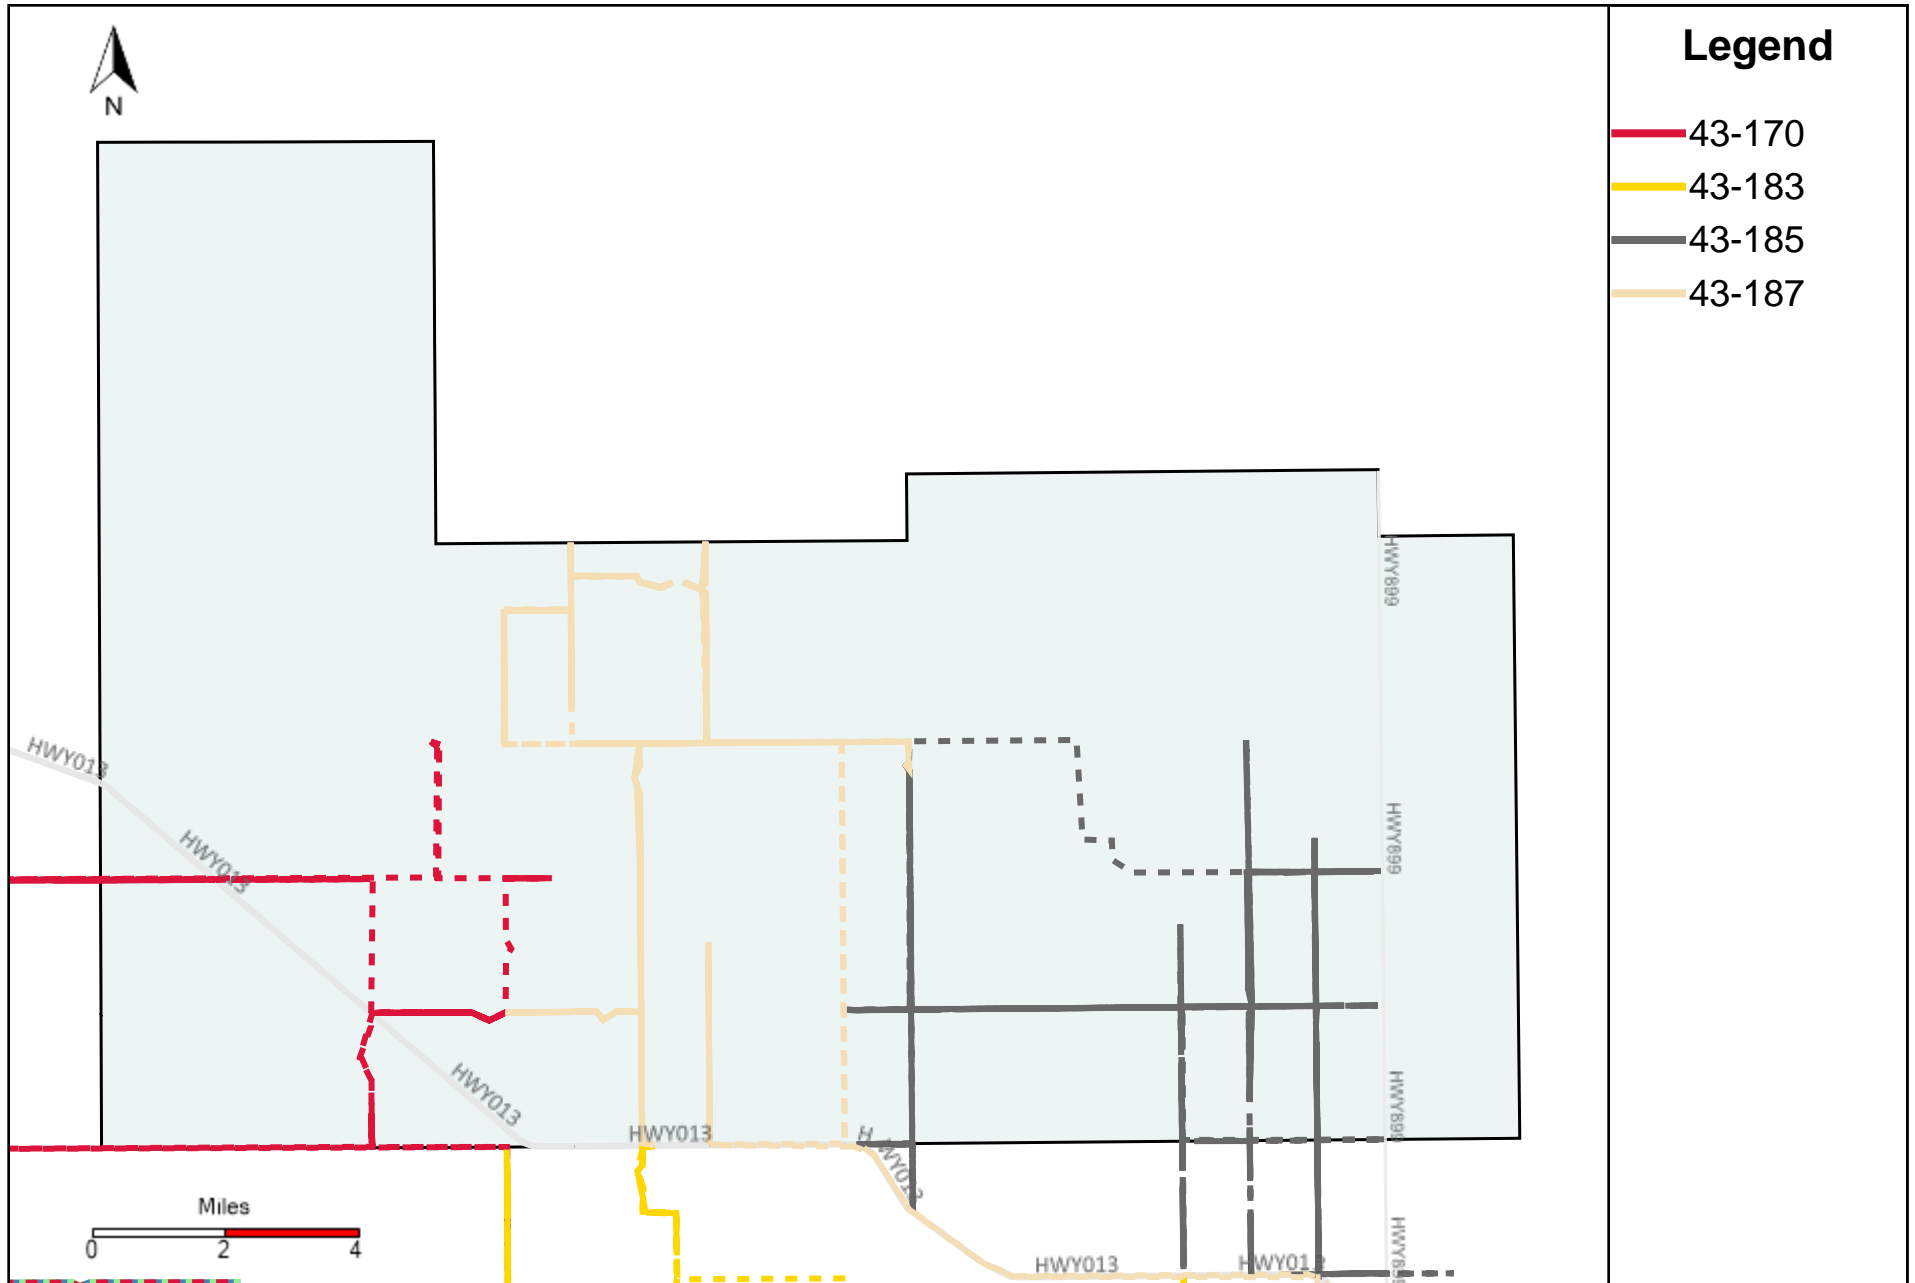

Division: 4 Grader Report(2023-07-02 ~ 2023-07-08)

Vehicle Name List	Total Distance(km)	Total Hours
43-170, 43-183, 43-185, 43-187	1583.46	154 hrs 11 min 9 sec