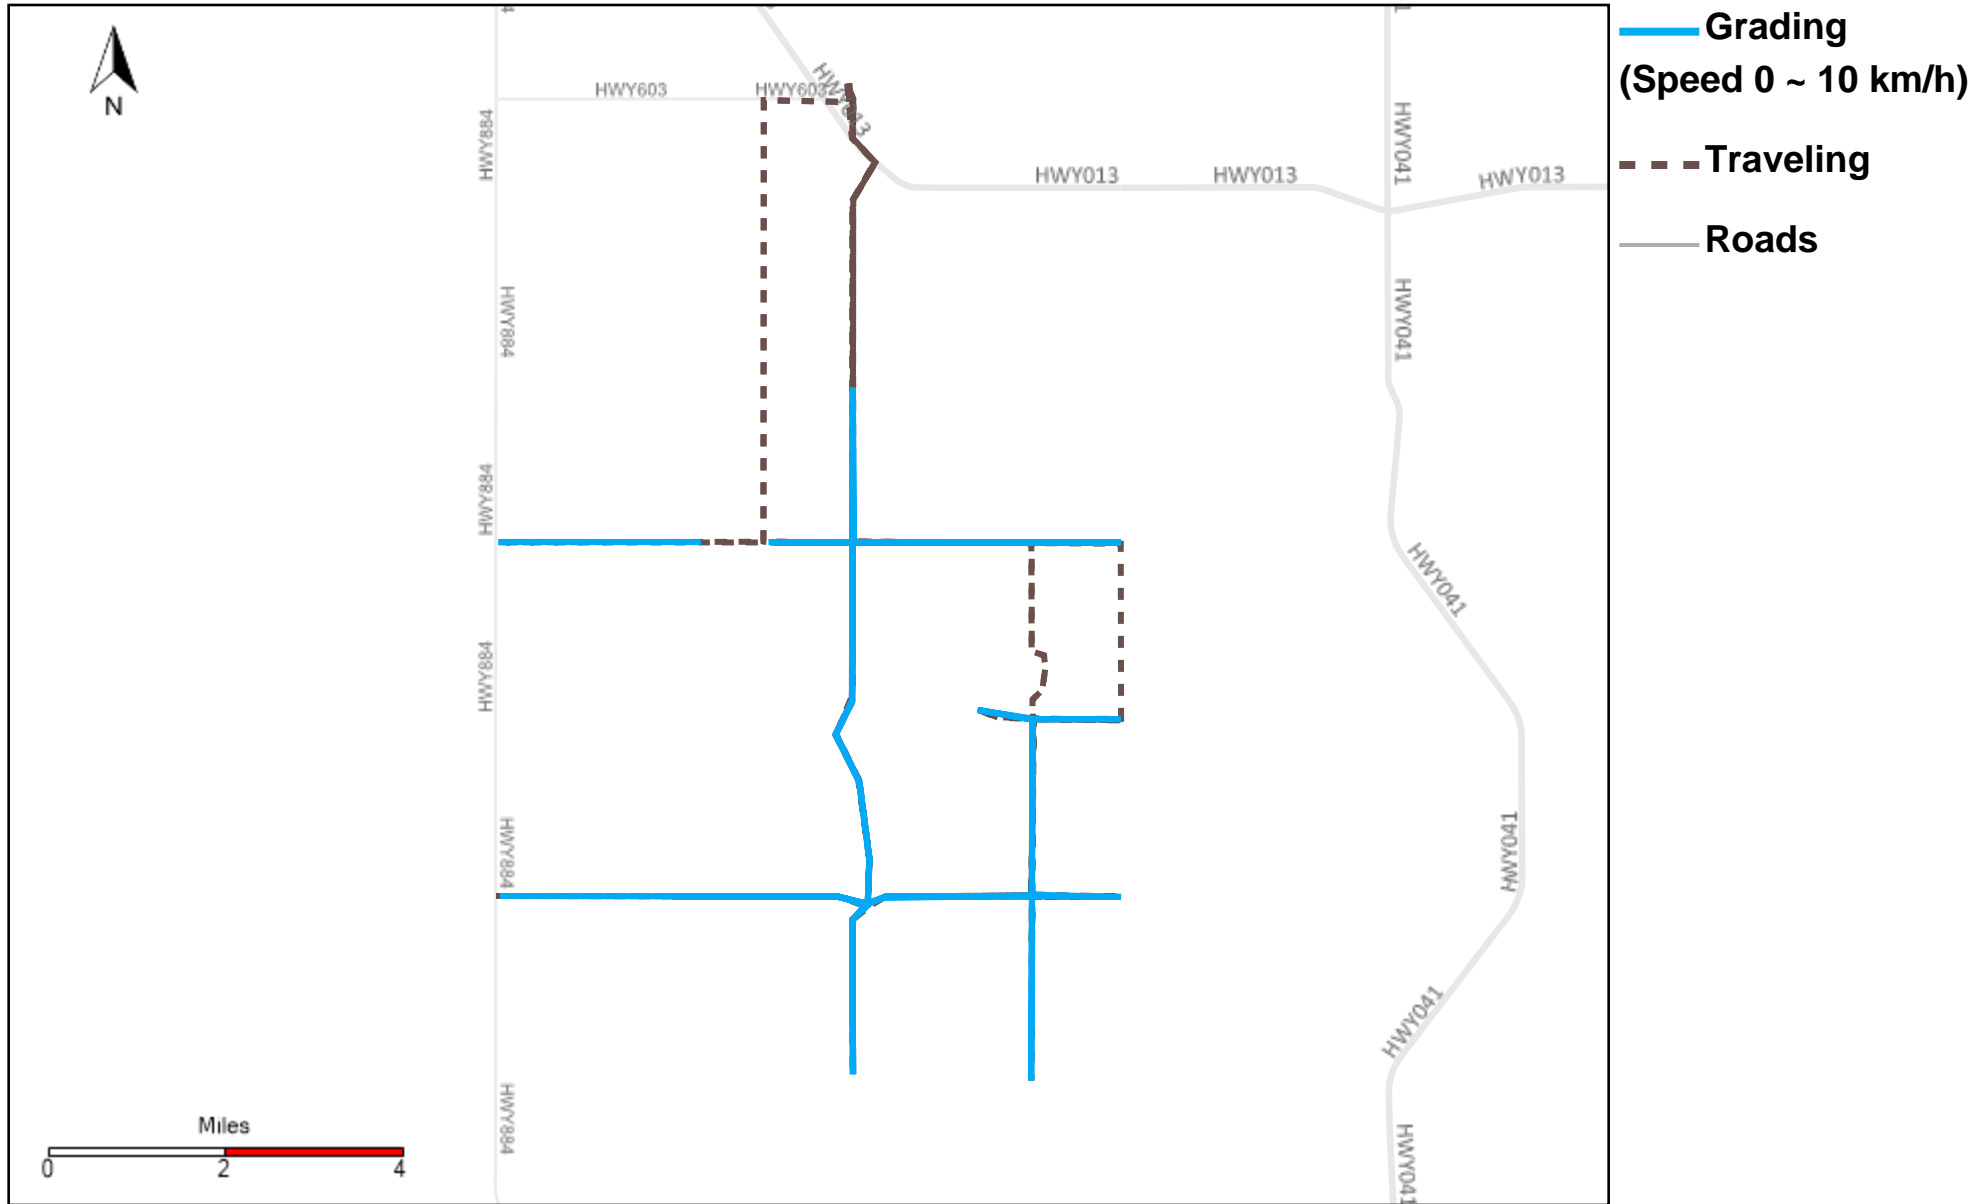

43-174_2023-07-02 ~ 2023-07-08 Tracking

Total Distance(km)	Total Hours	Work Distance(km)	Work Hours
351.41	38 hrs 53 min 17 sec	204.22	31 hrs 26 min 34 sec