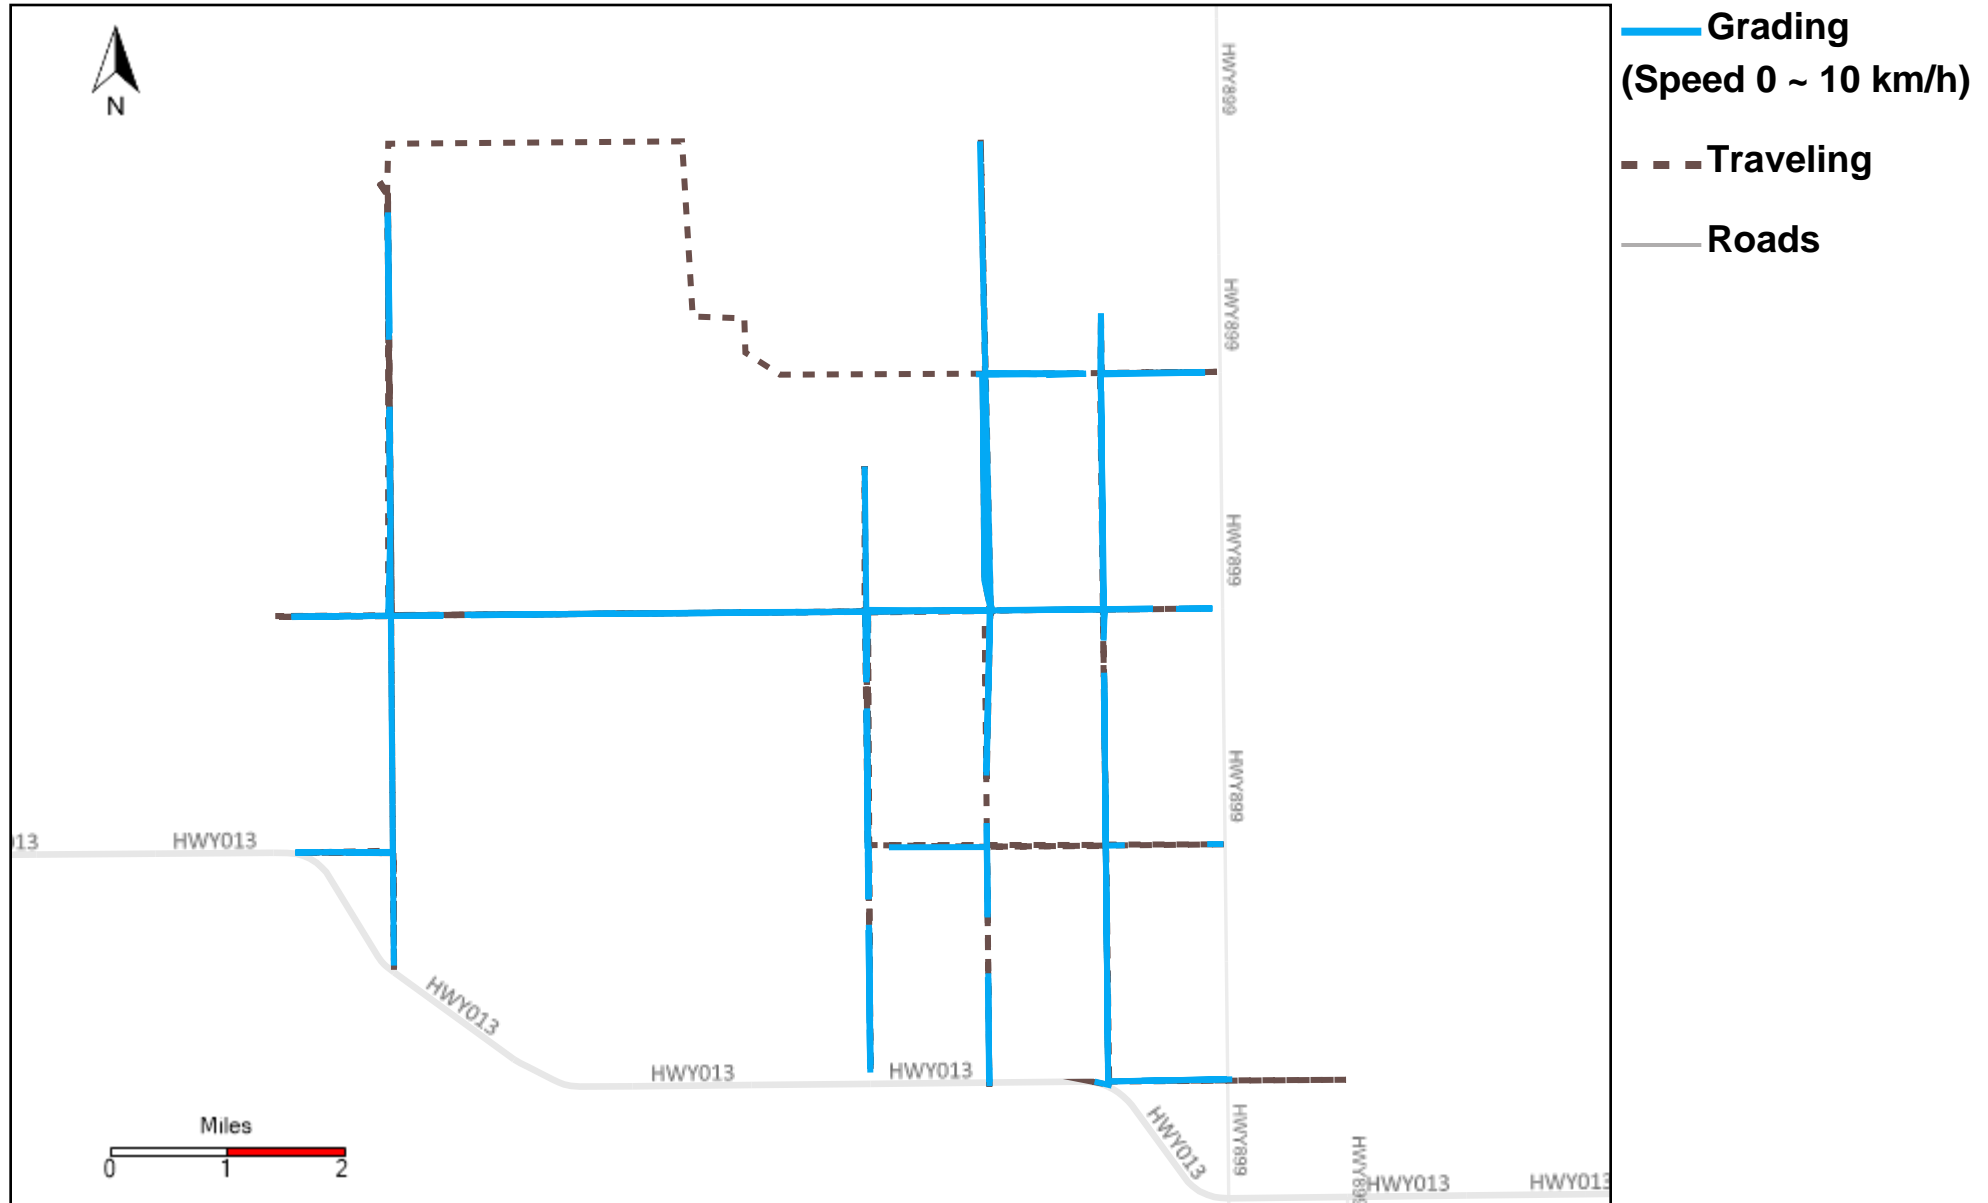

43-181_2023-07-02 ~ 2023-07-08 Tracking

Total Distance(km)	Total Hours	Work Distance(km)	Work Hours
133.09	23 hrs 56 min 54 sec	49.68	10 hrs 50 min 30 sec

43-182_2023-07-02 ~ 2023-07-08 Tracking

Total Distance(km)	Total Hours	Work Distance(km)	Work Hours
268.35	30 hrs 11 min 4 sec	43.97	5 hrs 58 min 6 sec

43-183_2023-07-02 ~ 2023-07-08 Tracking

Total Distance(km)	Total Hours	Work Distance(km)	Work Hours
336.55	39 hrs 28 min 37 sec	133.24	20 hrs 53 min 24 sec

43-185_2023-07-02 ~ 2023-07-08 Tracking

Total Distance(km)	Total Hours	Work Distance(km)	Work Hours
364.99	38 hrs 28 min 17 sec	196.37	27 hrs 50 min 31 sec

43-186_2023-07-02 ~ 2023-07-08 Tracking

Total Distance(km)	Total Hours	Work Distance(km)	Work Hours
444.16	39 hrs 45 min 41 sec	180.34	25 hrs 9 min 39 sec

43-187_2023-07-02 ~ 2023-07-08 Tracking

Total Distance(km)	Total Hours	Work Distance(km)	Work Hours
321.62	35 hrs 3 min 39 sec	171.59	28 hrs 46 min 10 sec