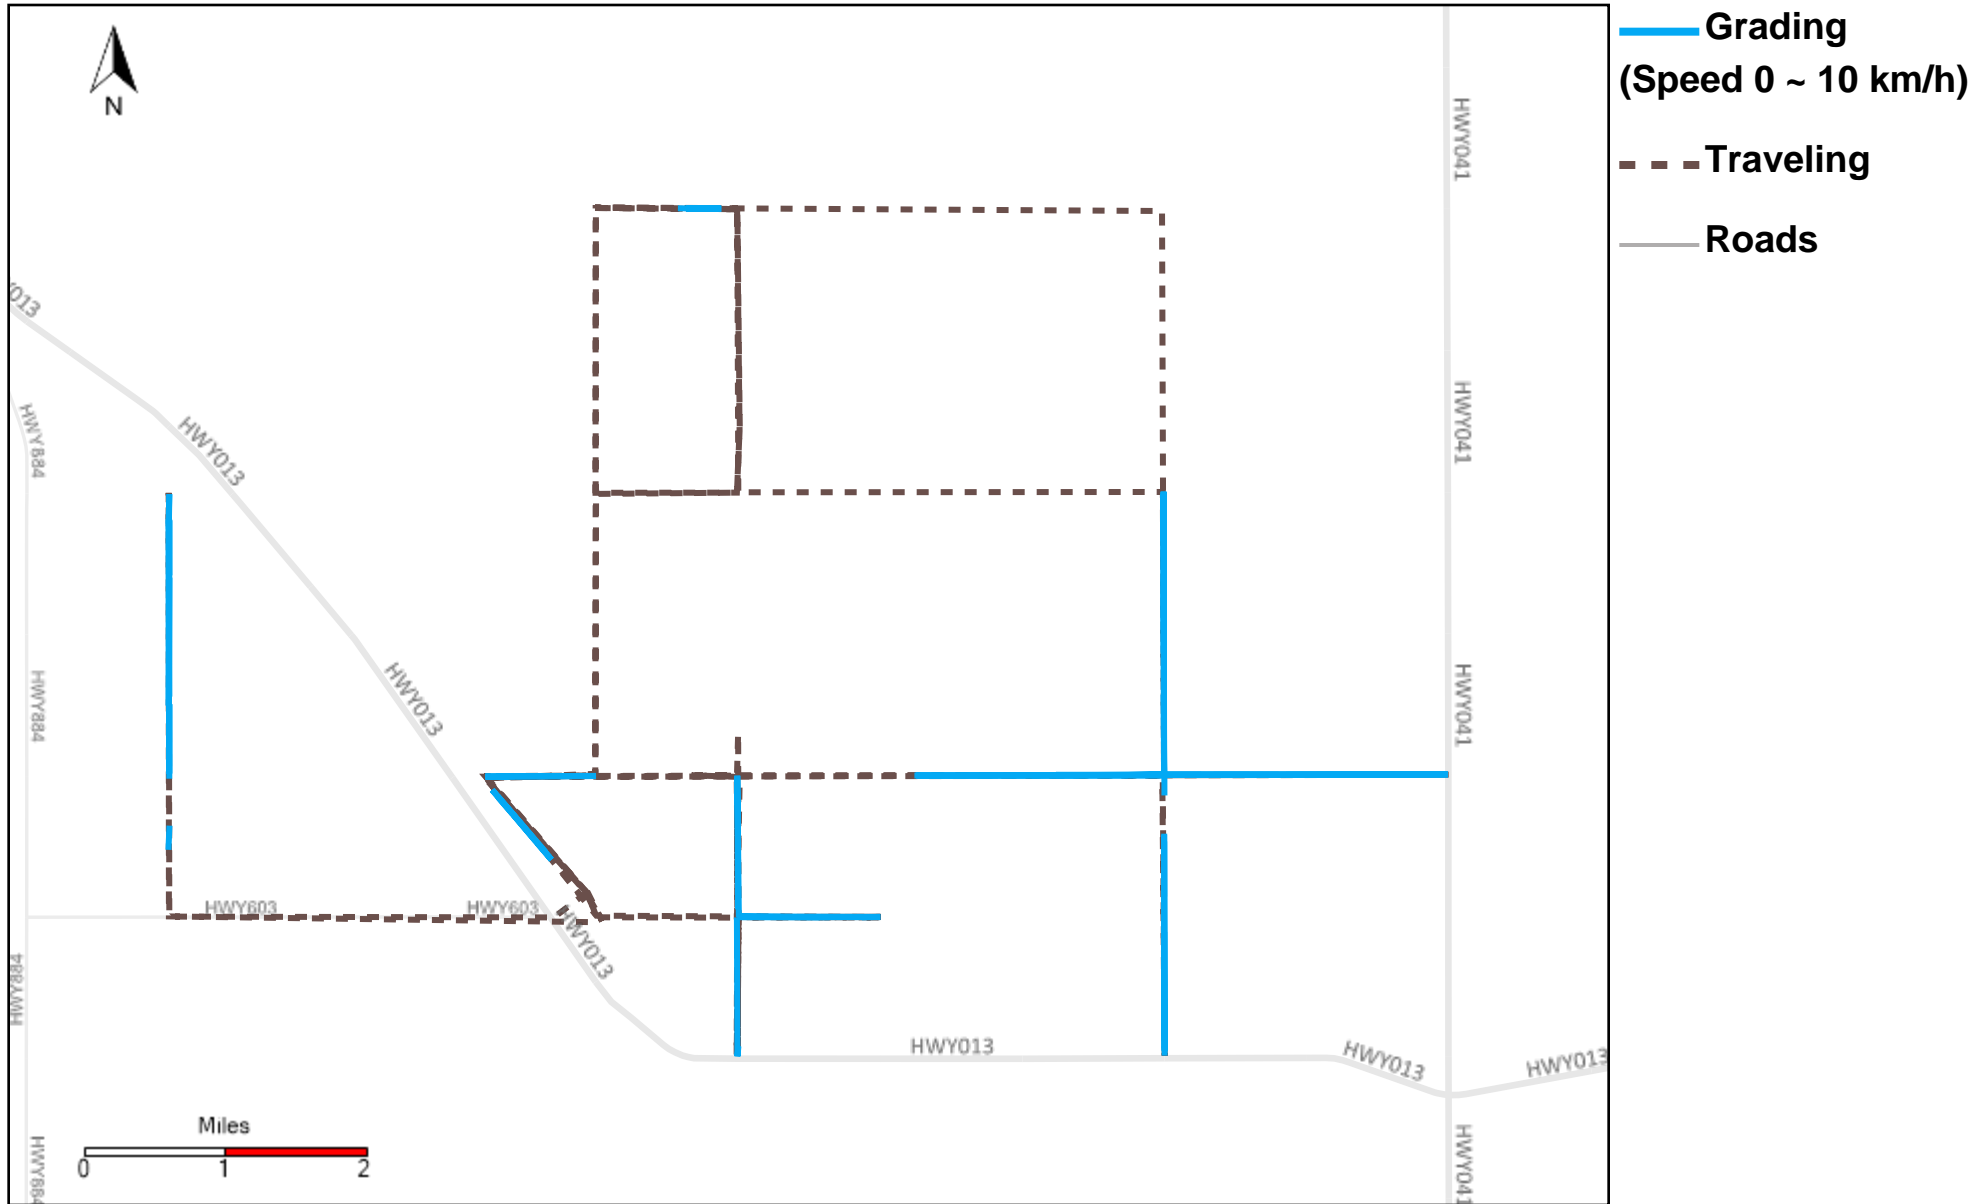

43-172_2023-07-02 ~ 2023-07-08 Tracking

Total Distance(km)	Total Hours	Work Distance(km)	Work Hours
296.9	38 hrs 0 min 47 sec	125.1	23 hrs 21 min 15 sec