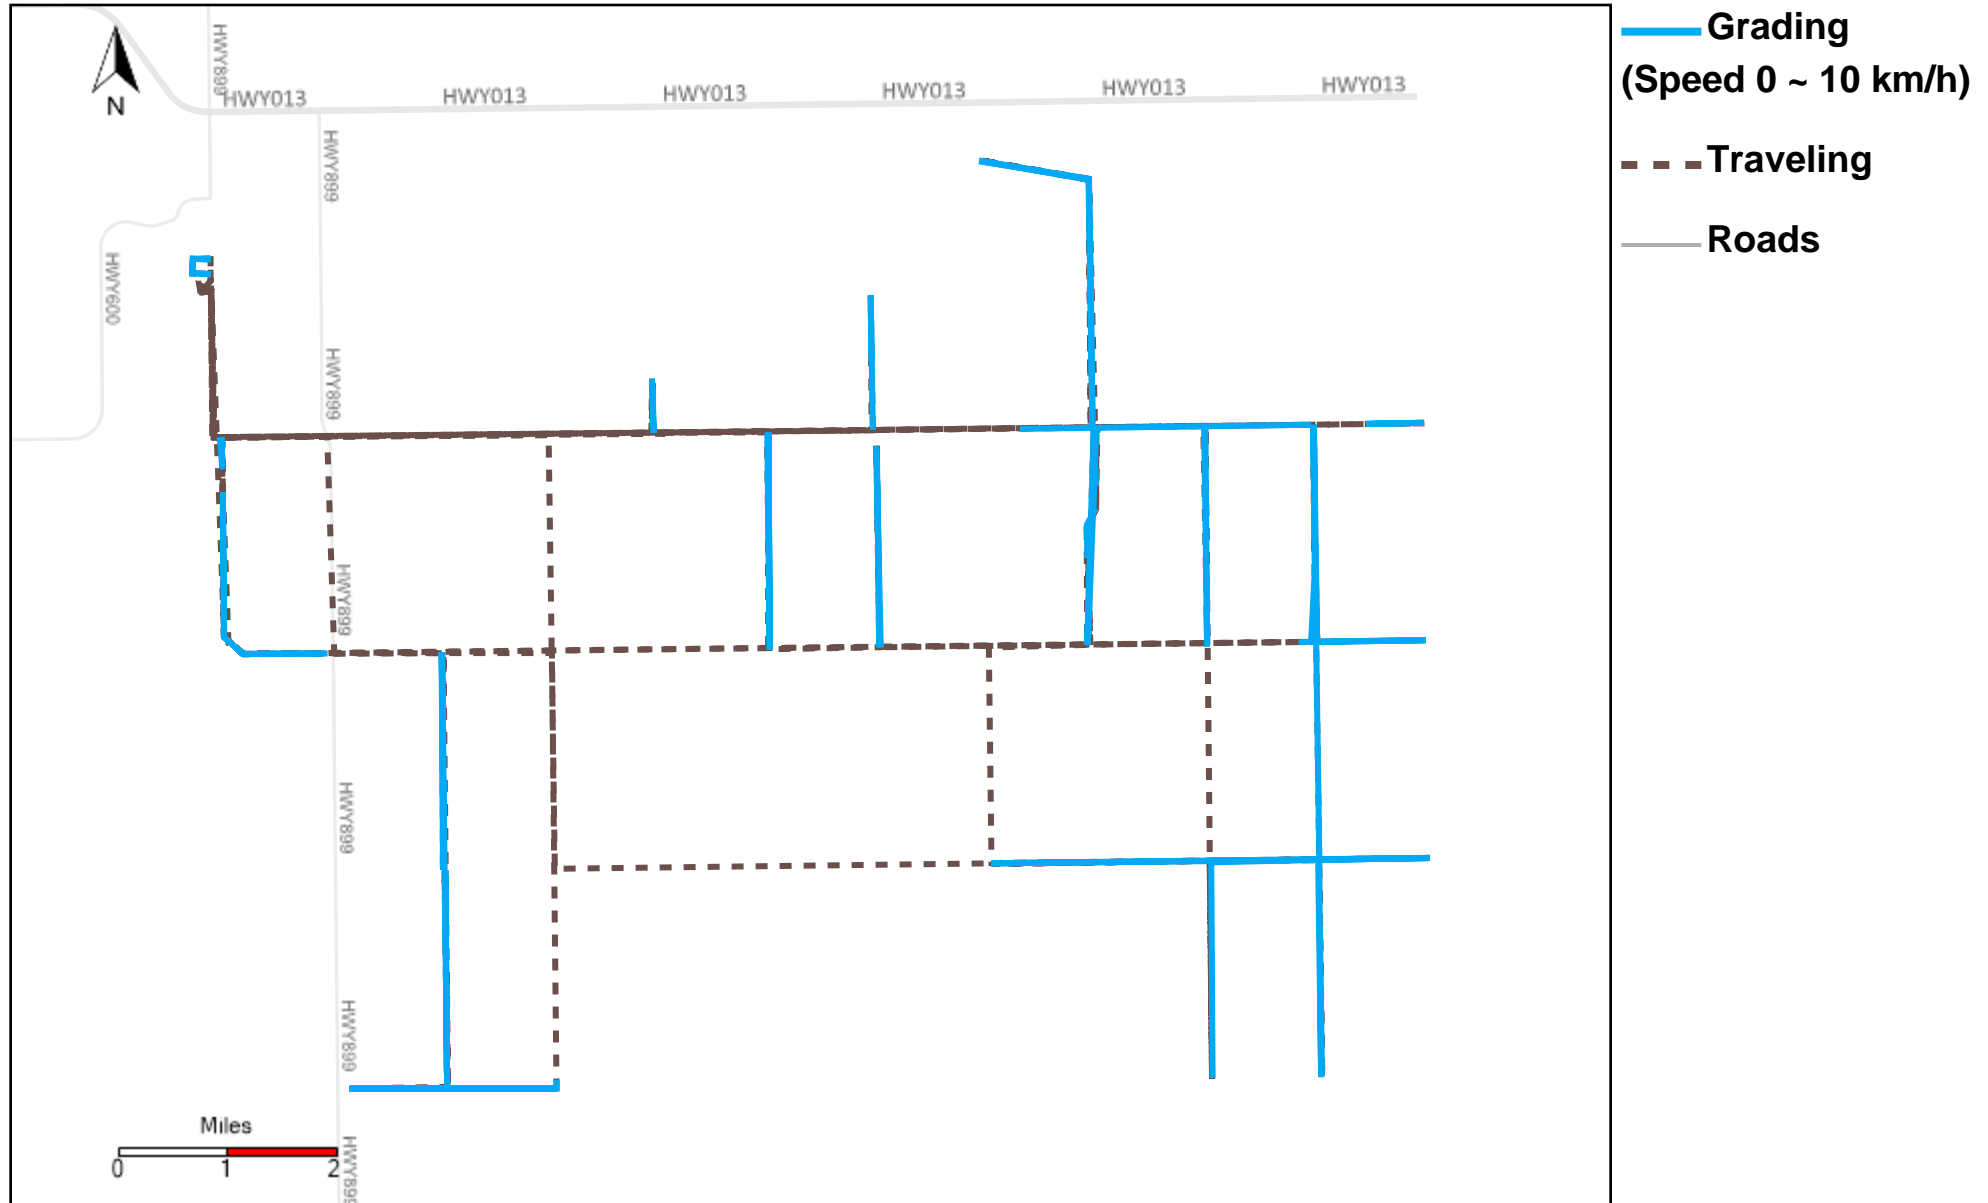

43-186_2023-06-25 ~ 2023-07-01 Tracking

Total Distance(km)	Total Hours	Work Distance(km)	Work Hours
467.54	49 hrs 51 min 51 sec	249.18	39 hrs 55 min 14 sec