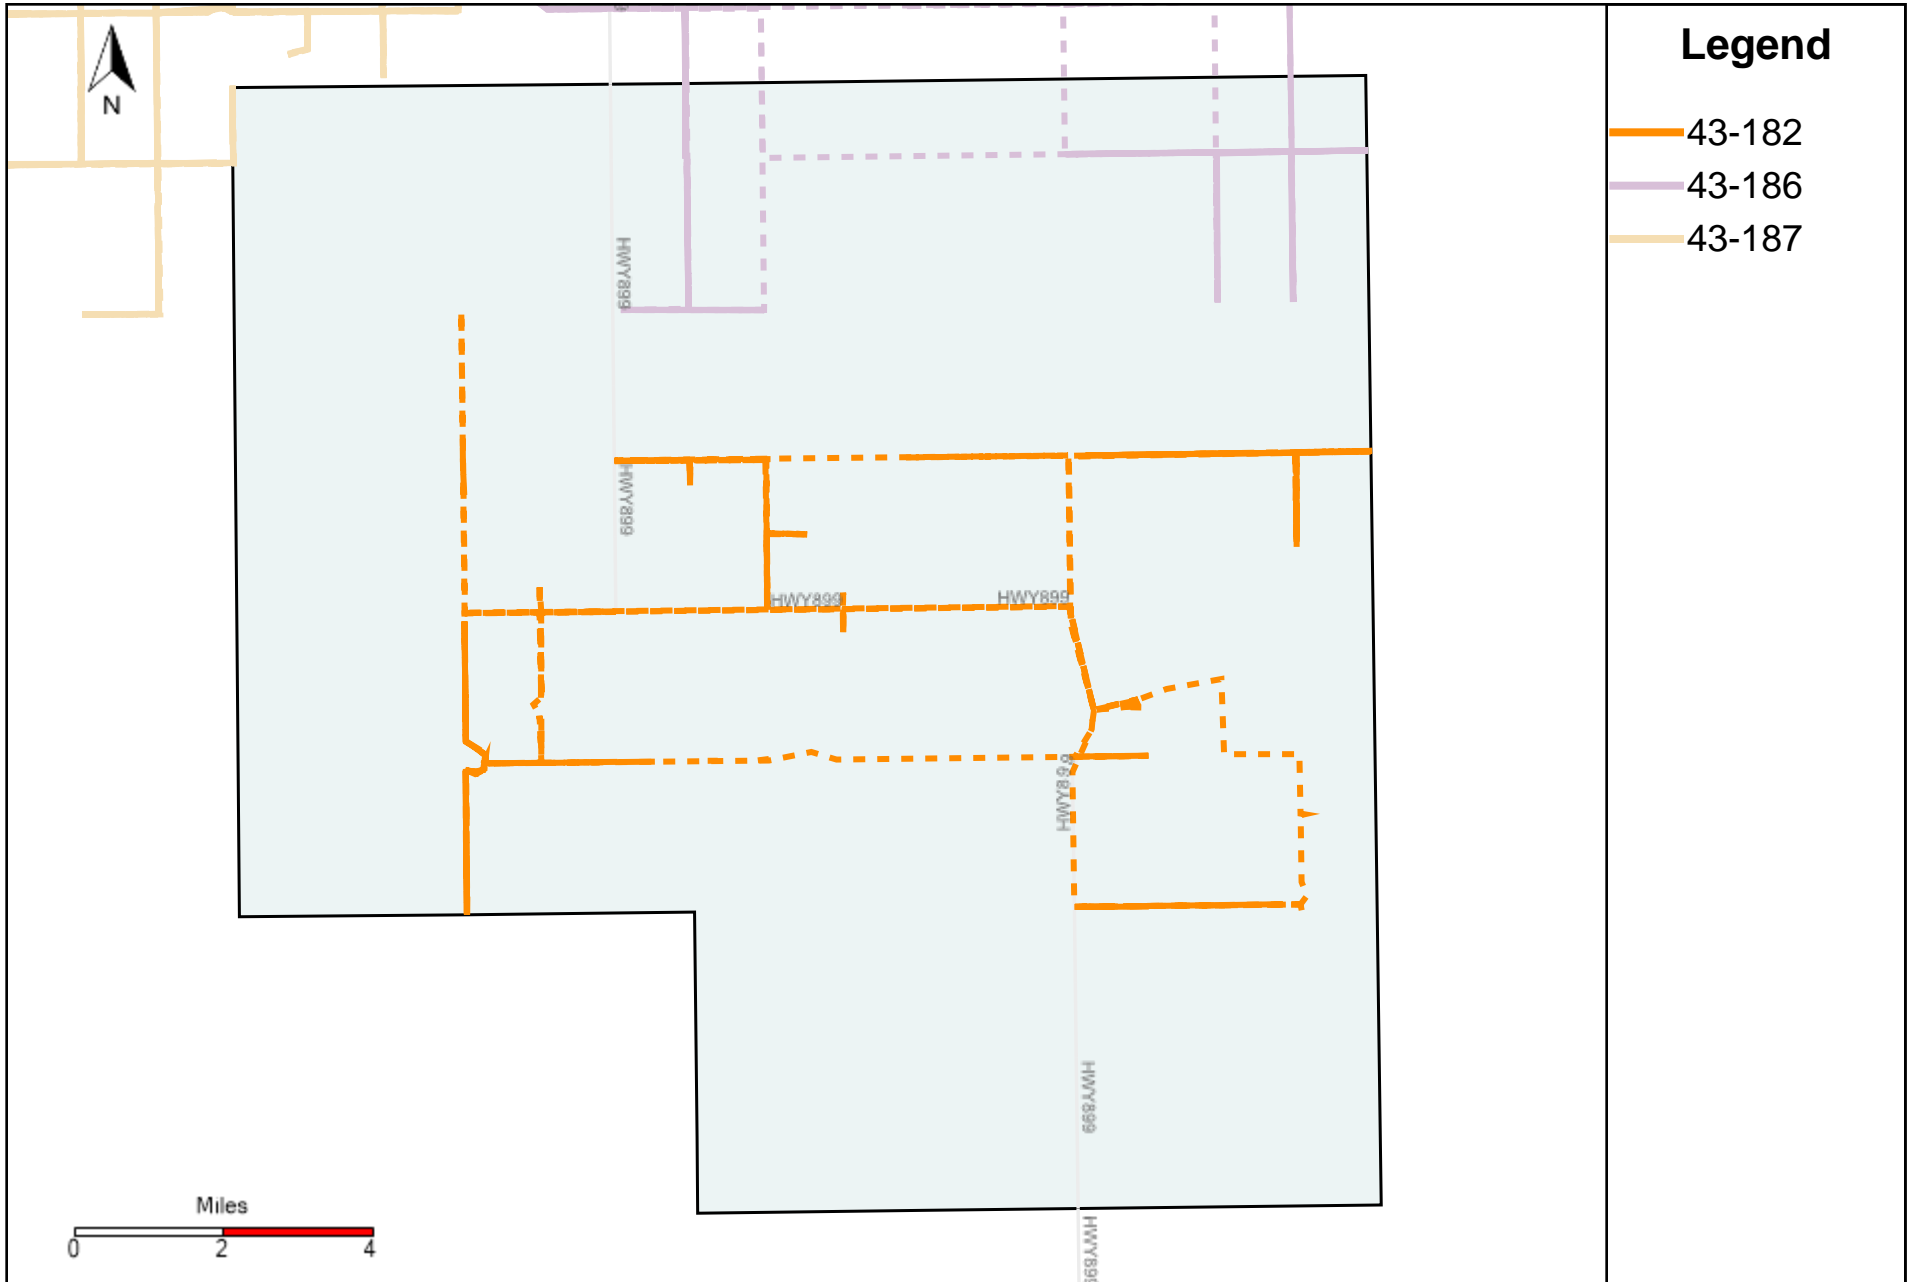

Division: 1 Grader Report(2023-06-25 ~ 2023-07-01)

Vehicle Name List	Total Distance(km)	Total Hours
43-182, 43-186, 43-187	1283.54	139 hrs 53 min 29 sec