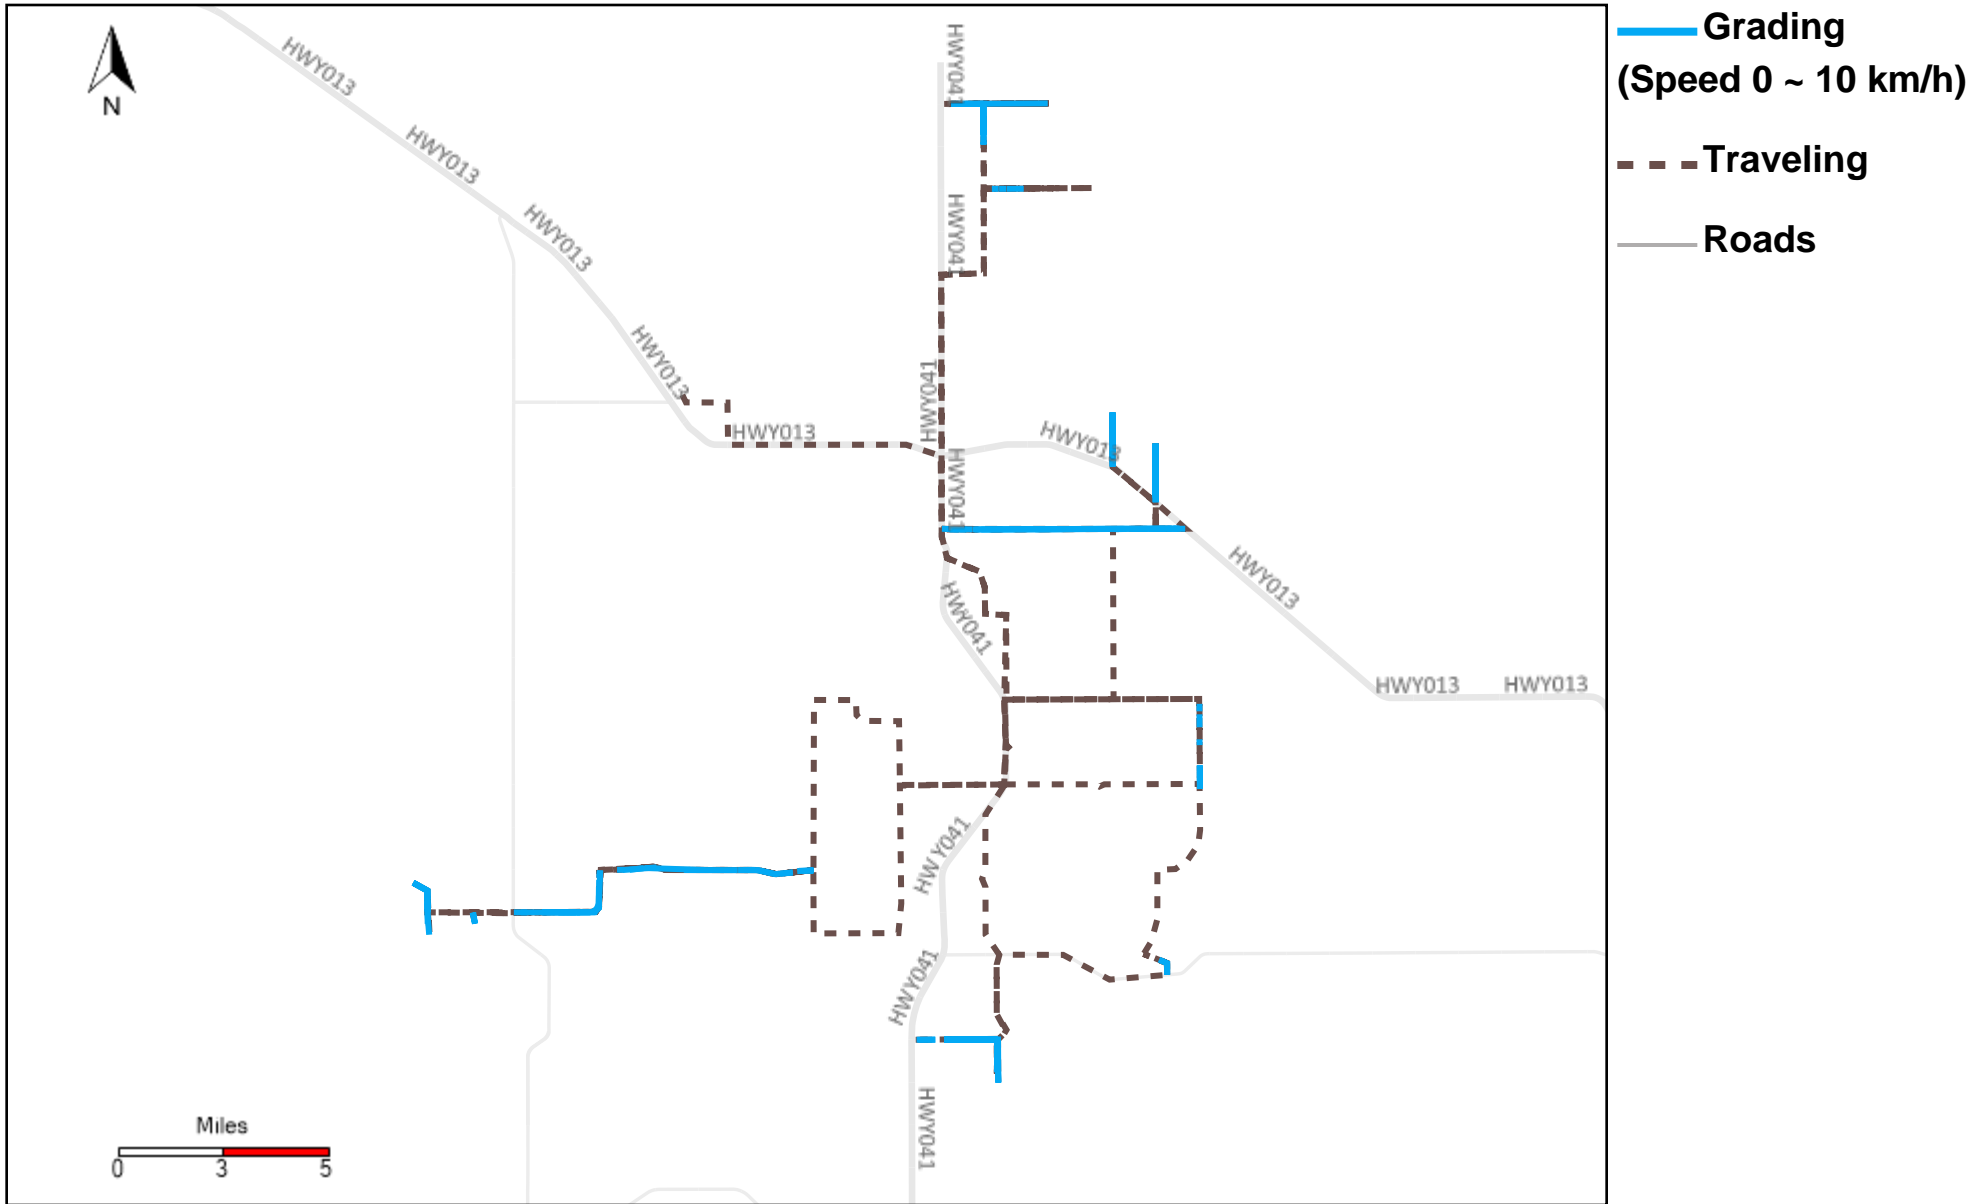

43-170_2023-06-25 ~ 2023-07-01 Tracking

Total Distance(km)	Total Hours	Work Distance(km)	Work Hours
451.82	35 hrs 36 min 36 sec	135.58	17 hrs 6 min 59 sec