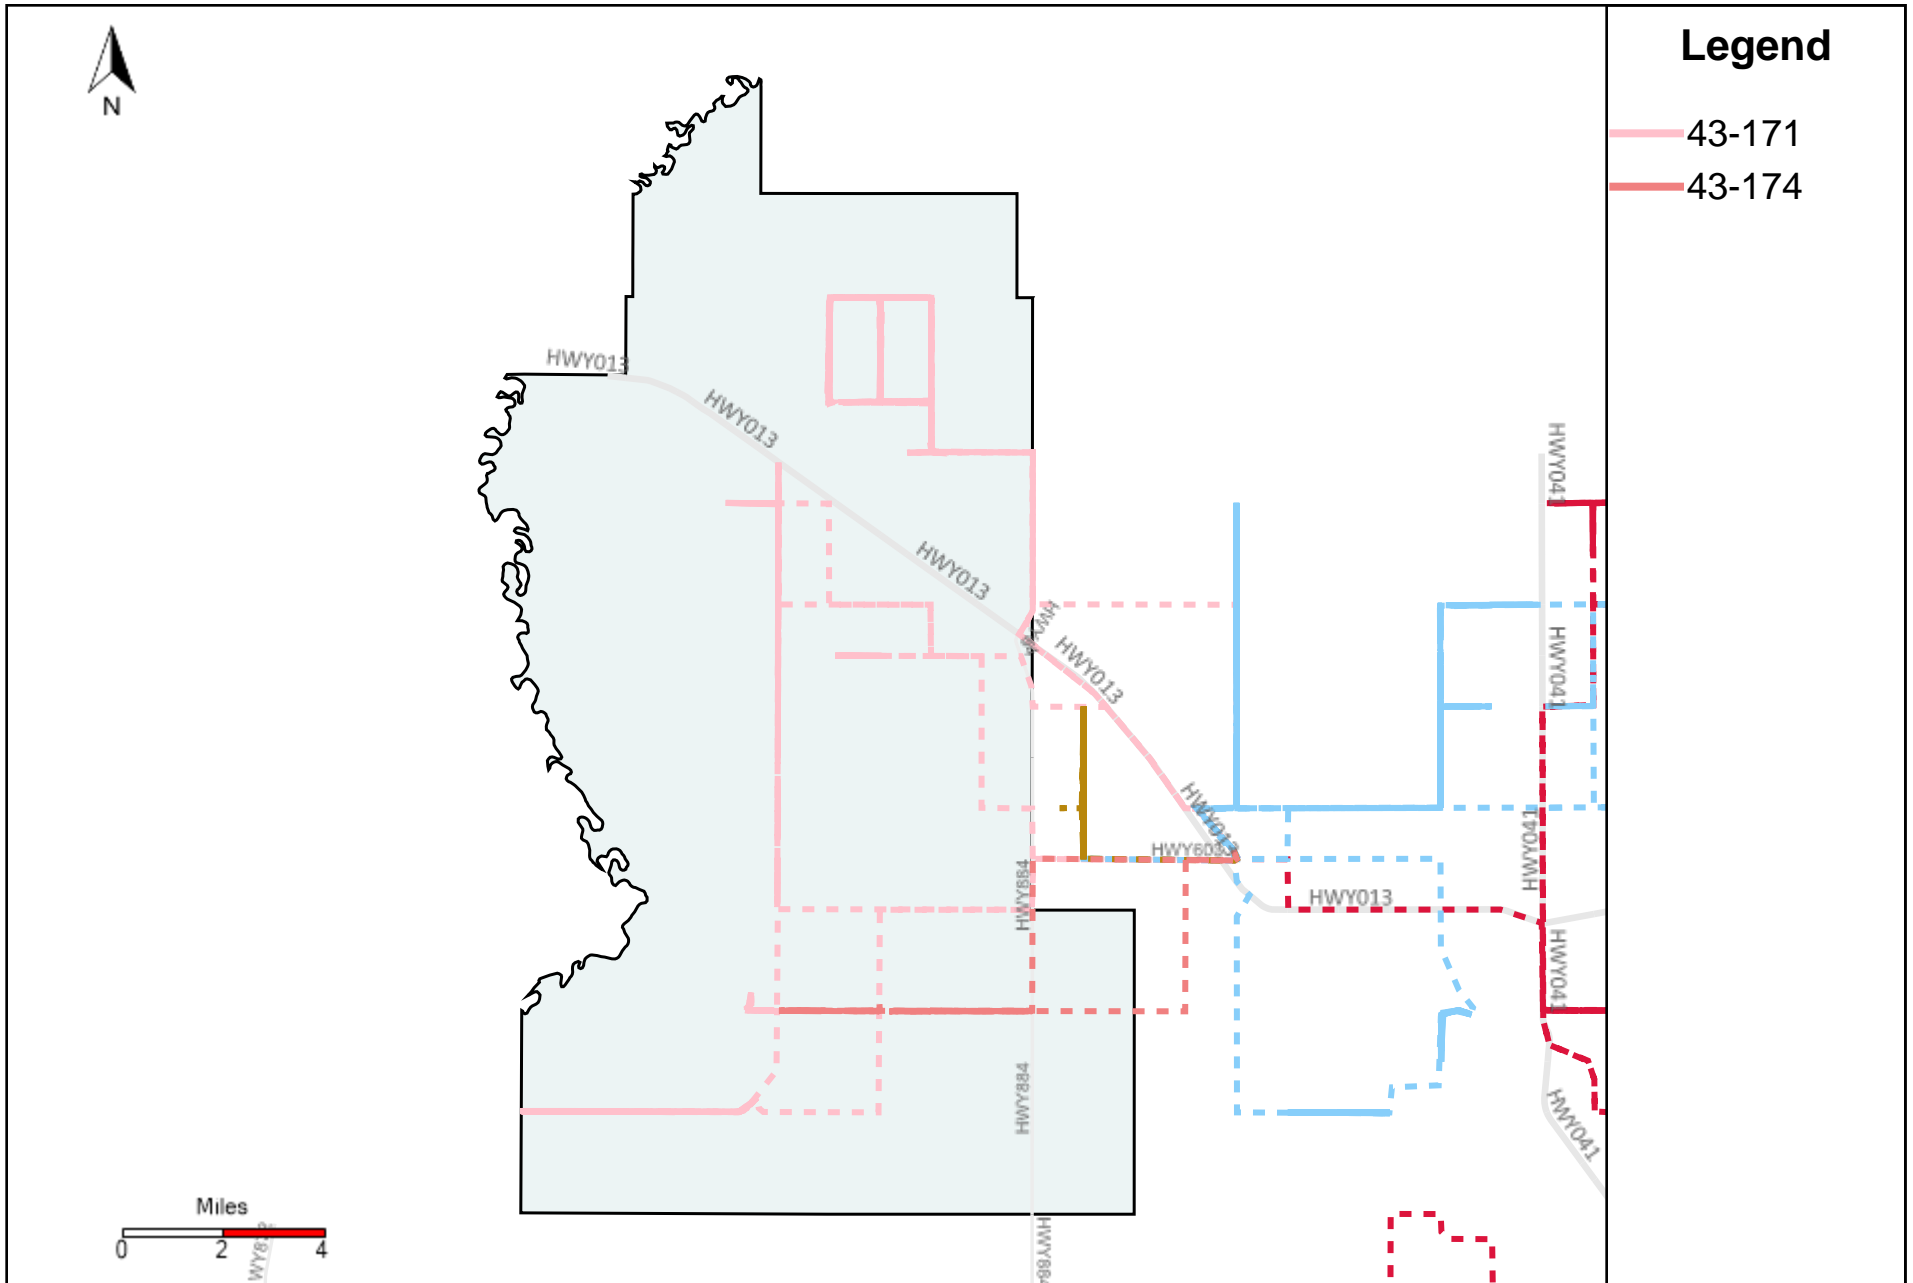

Division: 7 Grader Report(2023-06-25 ~ 2023-07-01)

Vehicle Name List	Total Distance(km)	Total Hours
43-171, 43-174	543.24	51 hrs 55 min 13 sec