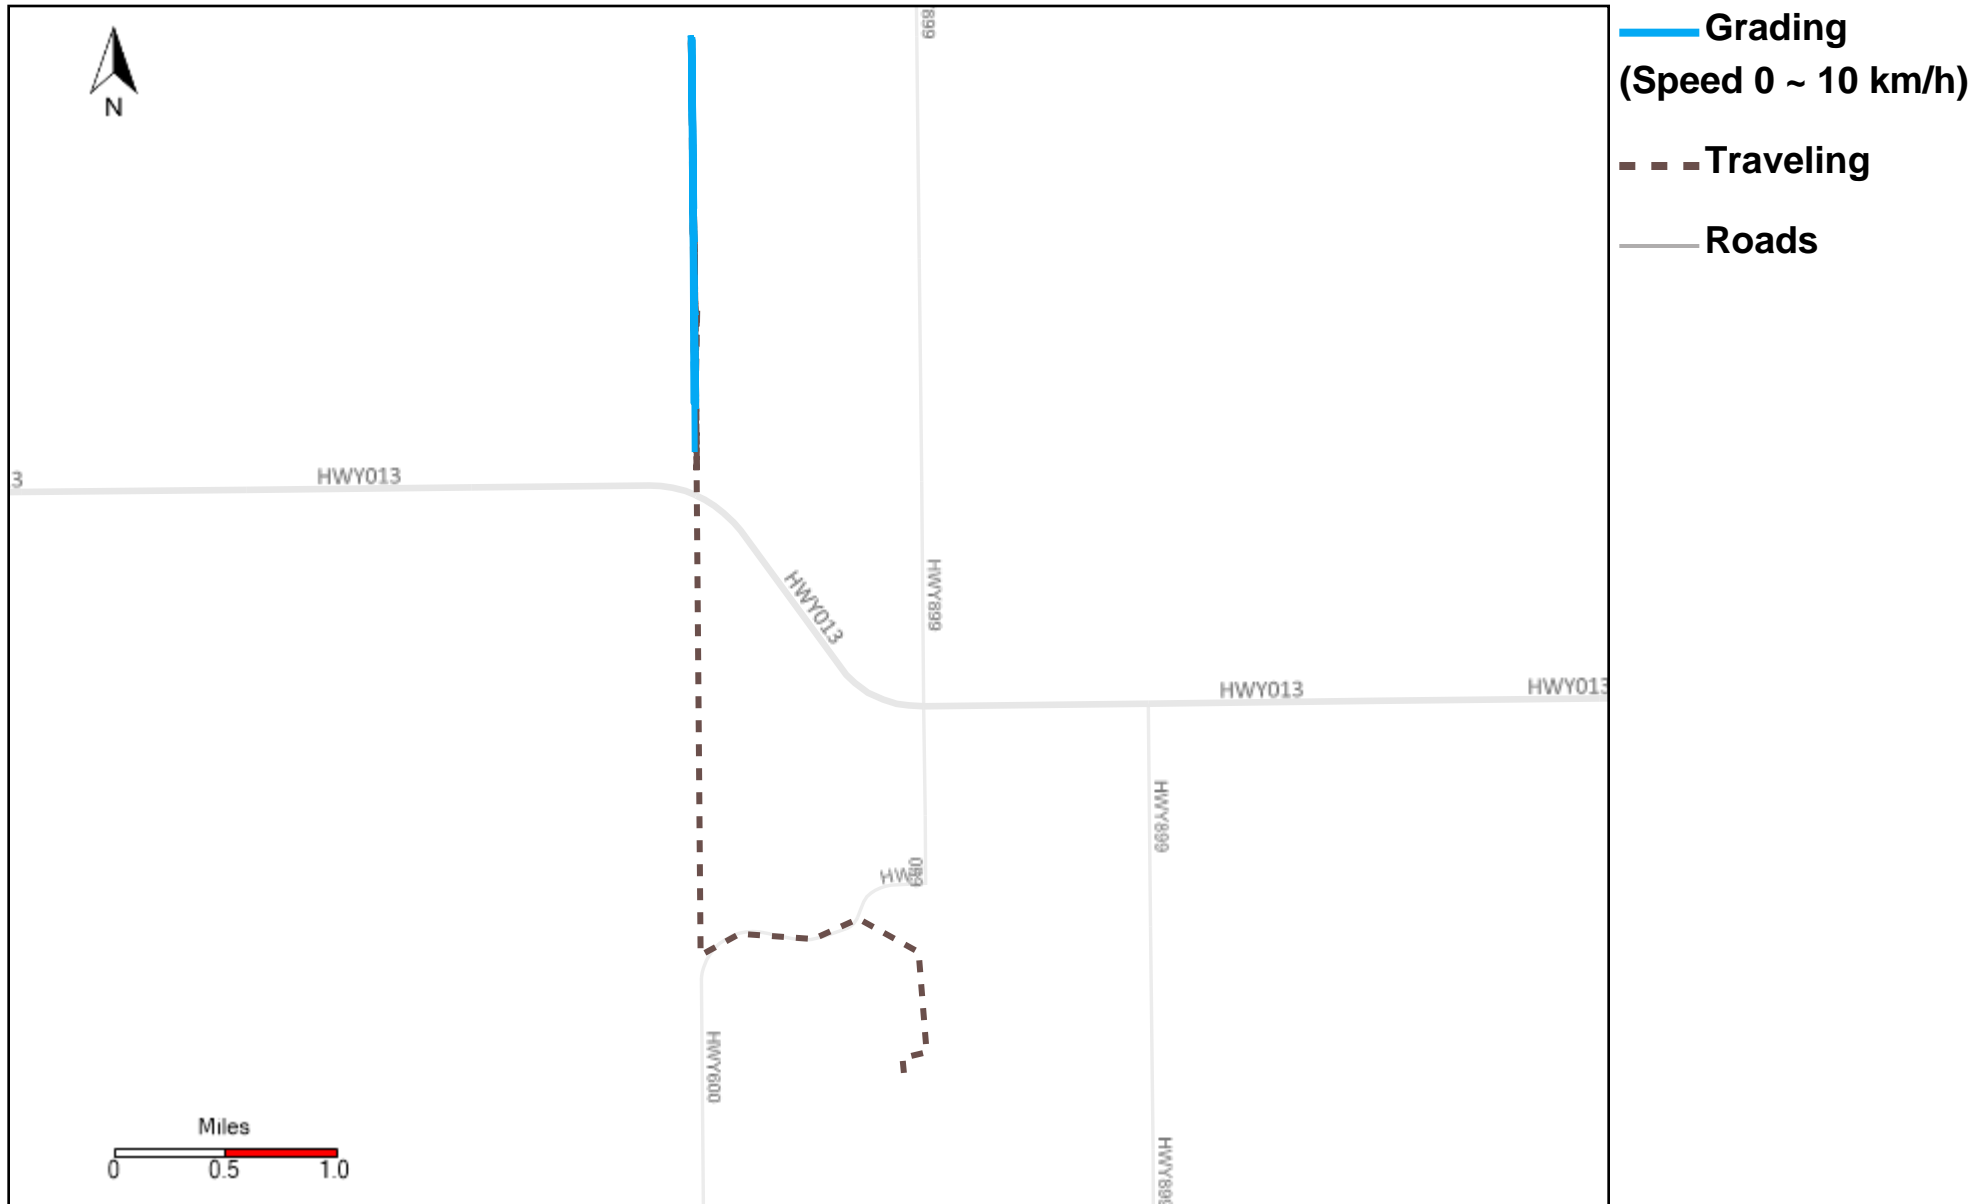

43-181_2023-06-25 ~ 2023-07-01 Tracking

Total Distance(km)	Total Hours	Work Distance(km)	Work Hours
177.01	40 hrs 42 min 27 sec	127.03	32 hrs 30 min 57 sec