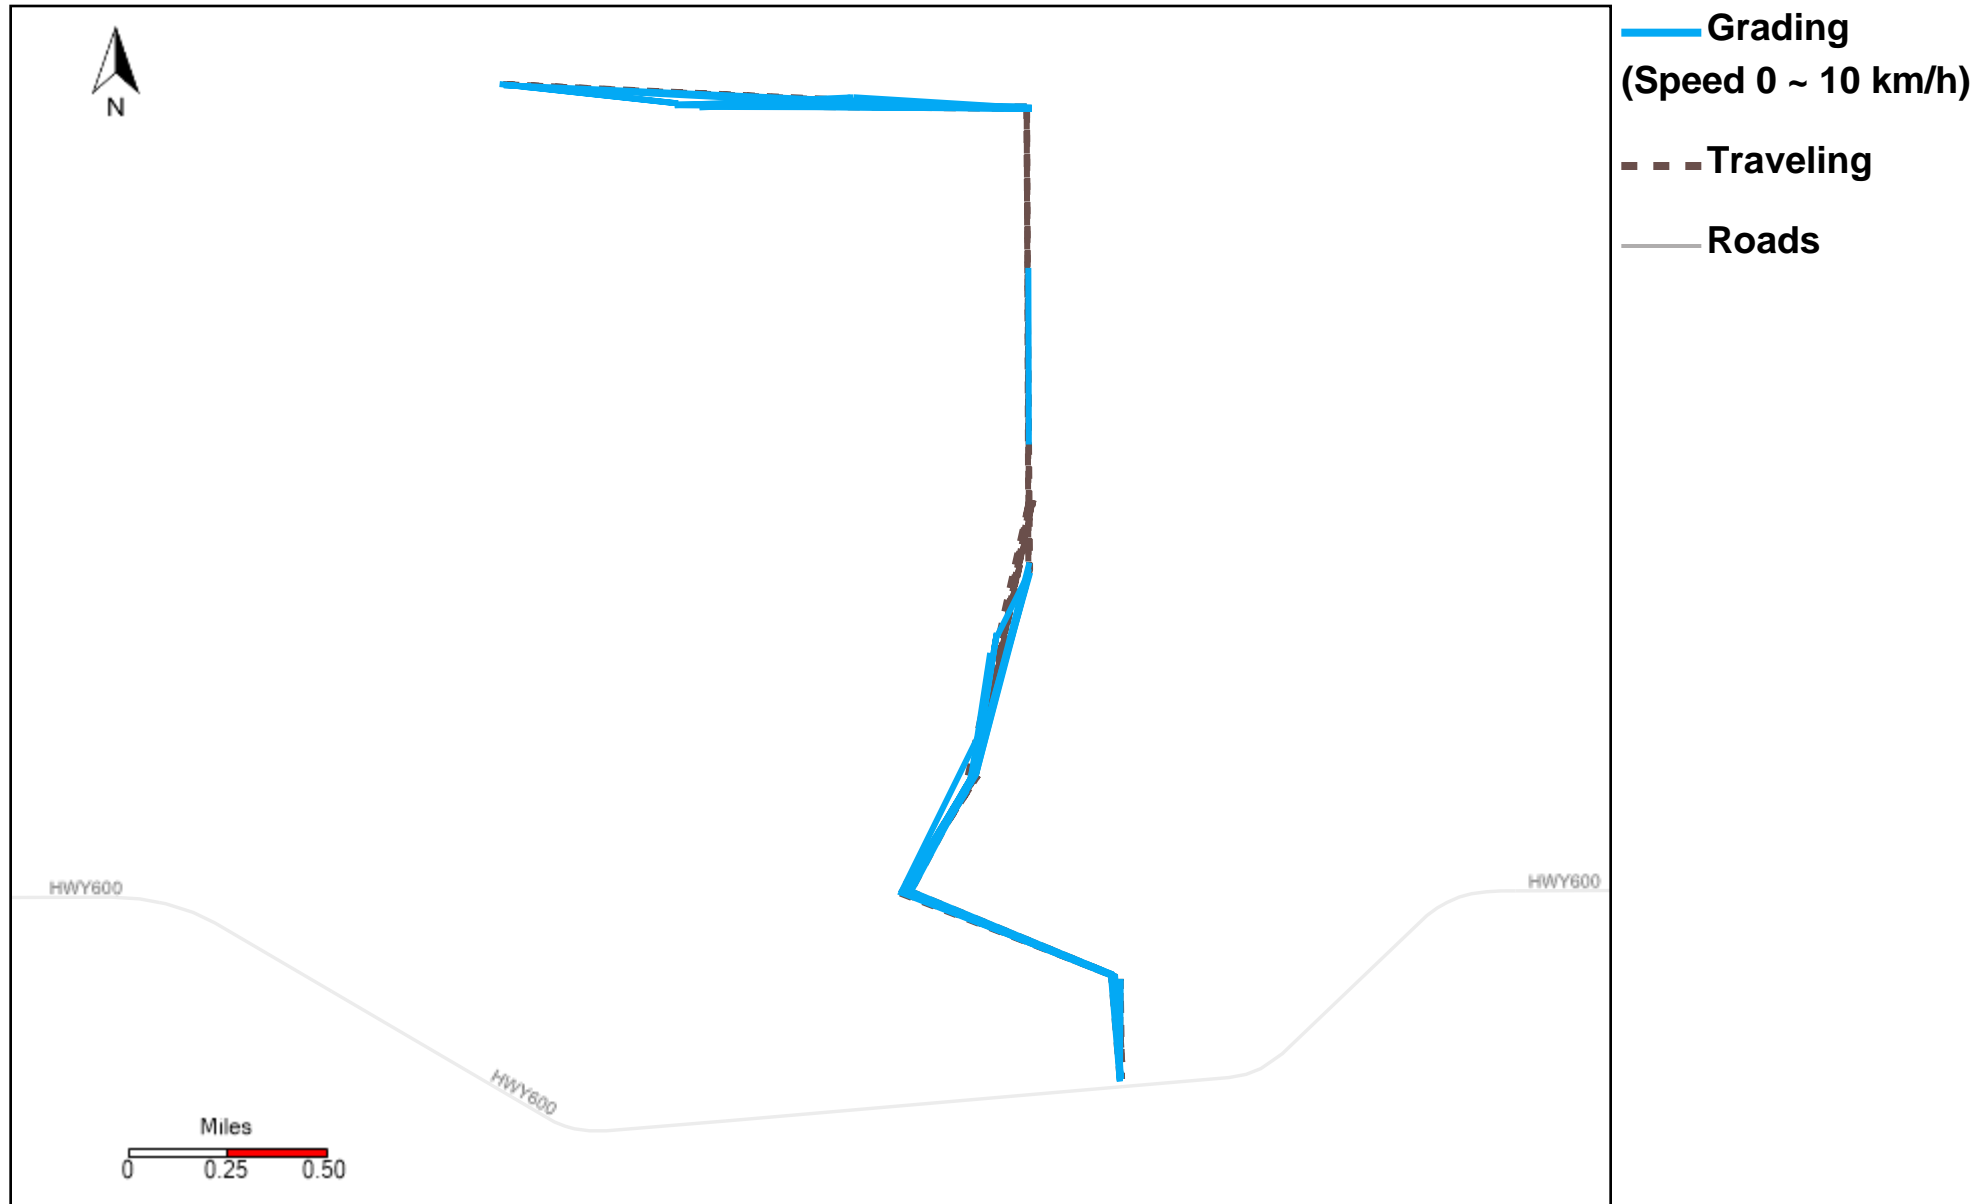

43-164_2023-06-25 ~ 2023-07-01 Tracking

Total Distance(km)	Total Hours	Work Distance(km)	Work Hours
82.76	20 hrs 58 min 14 sec	56.02	18 hrs 53 min 31 sec