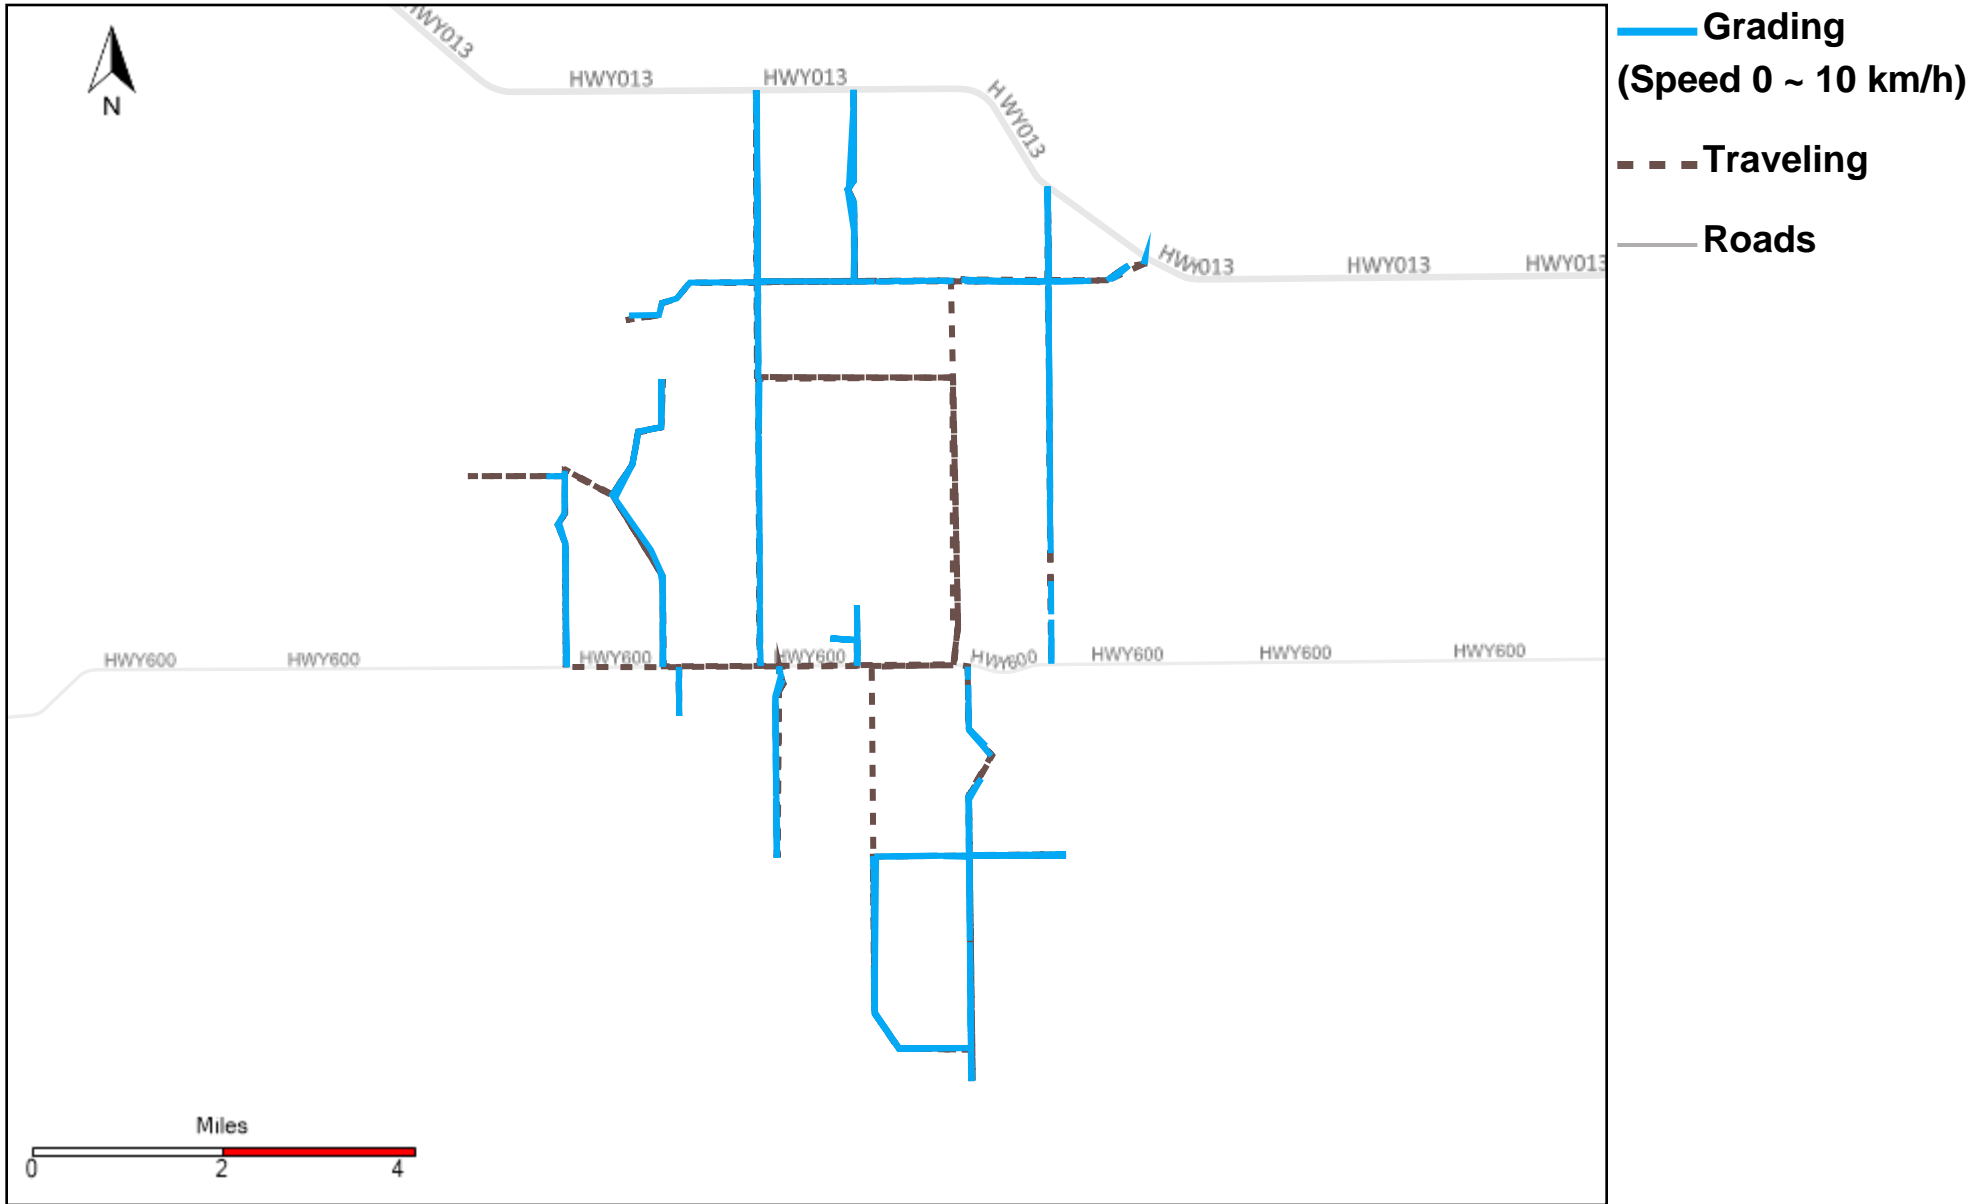

43-183_2023-06-25 ~ 2023-07-01 Tracking

Total Distance(km)	Total Hours	Work Distance(km)	Work Hours
301.61	39 hrs 23 min 11 sec	149.74	25 hrs 26 min 15 sec