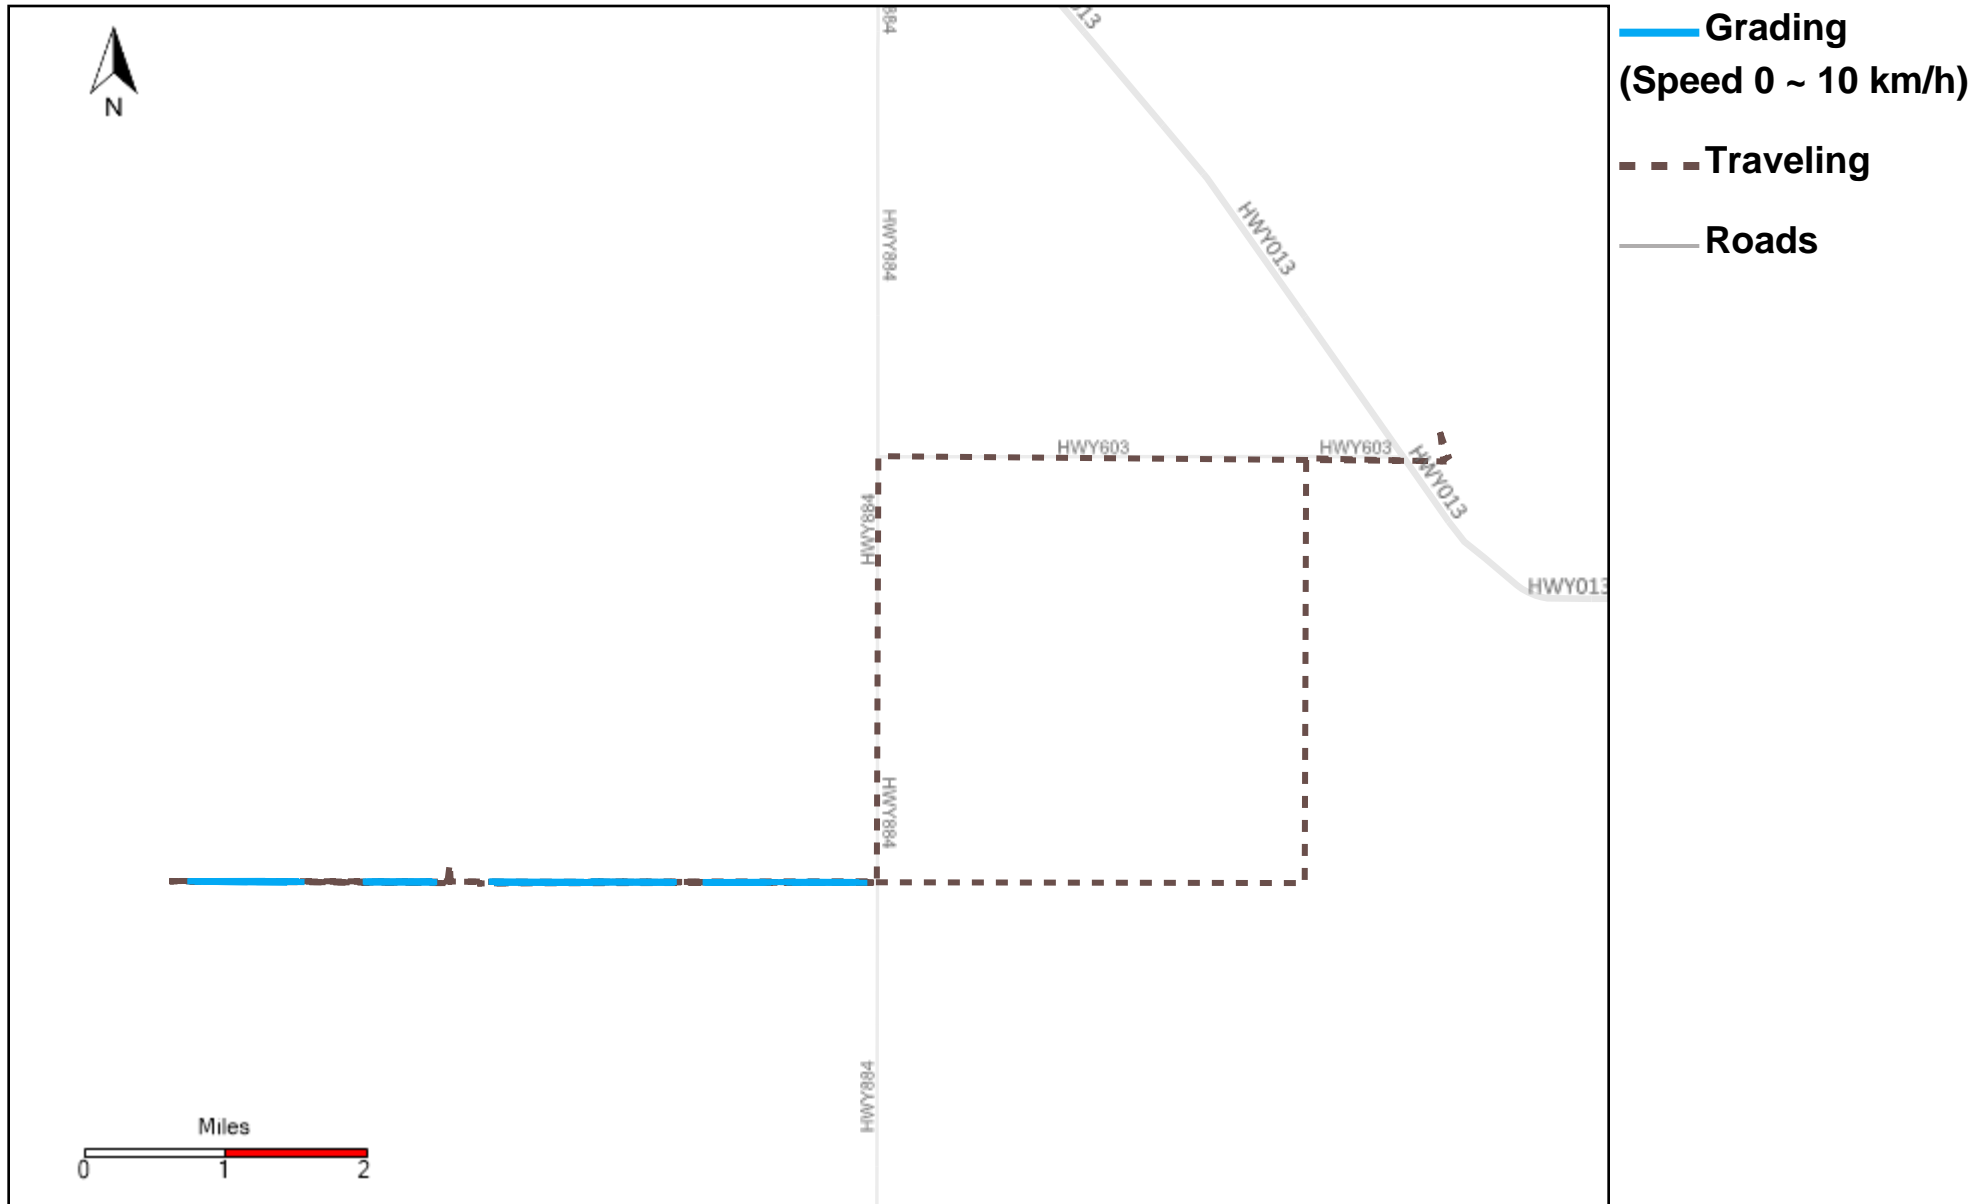

43-174_2023-06-25 ~ 2023-07-01 Tracking

Total Distance(km)	Total Hours	Work Distance(km)	Work Hours
88.98	9 hrs 34 min 36 sec	43.85	5 hrs 37 min 42 sec