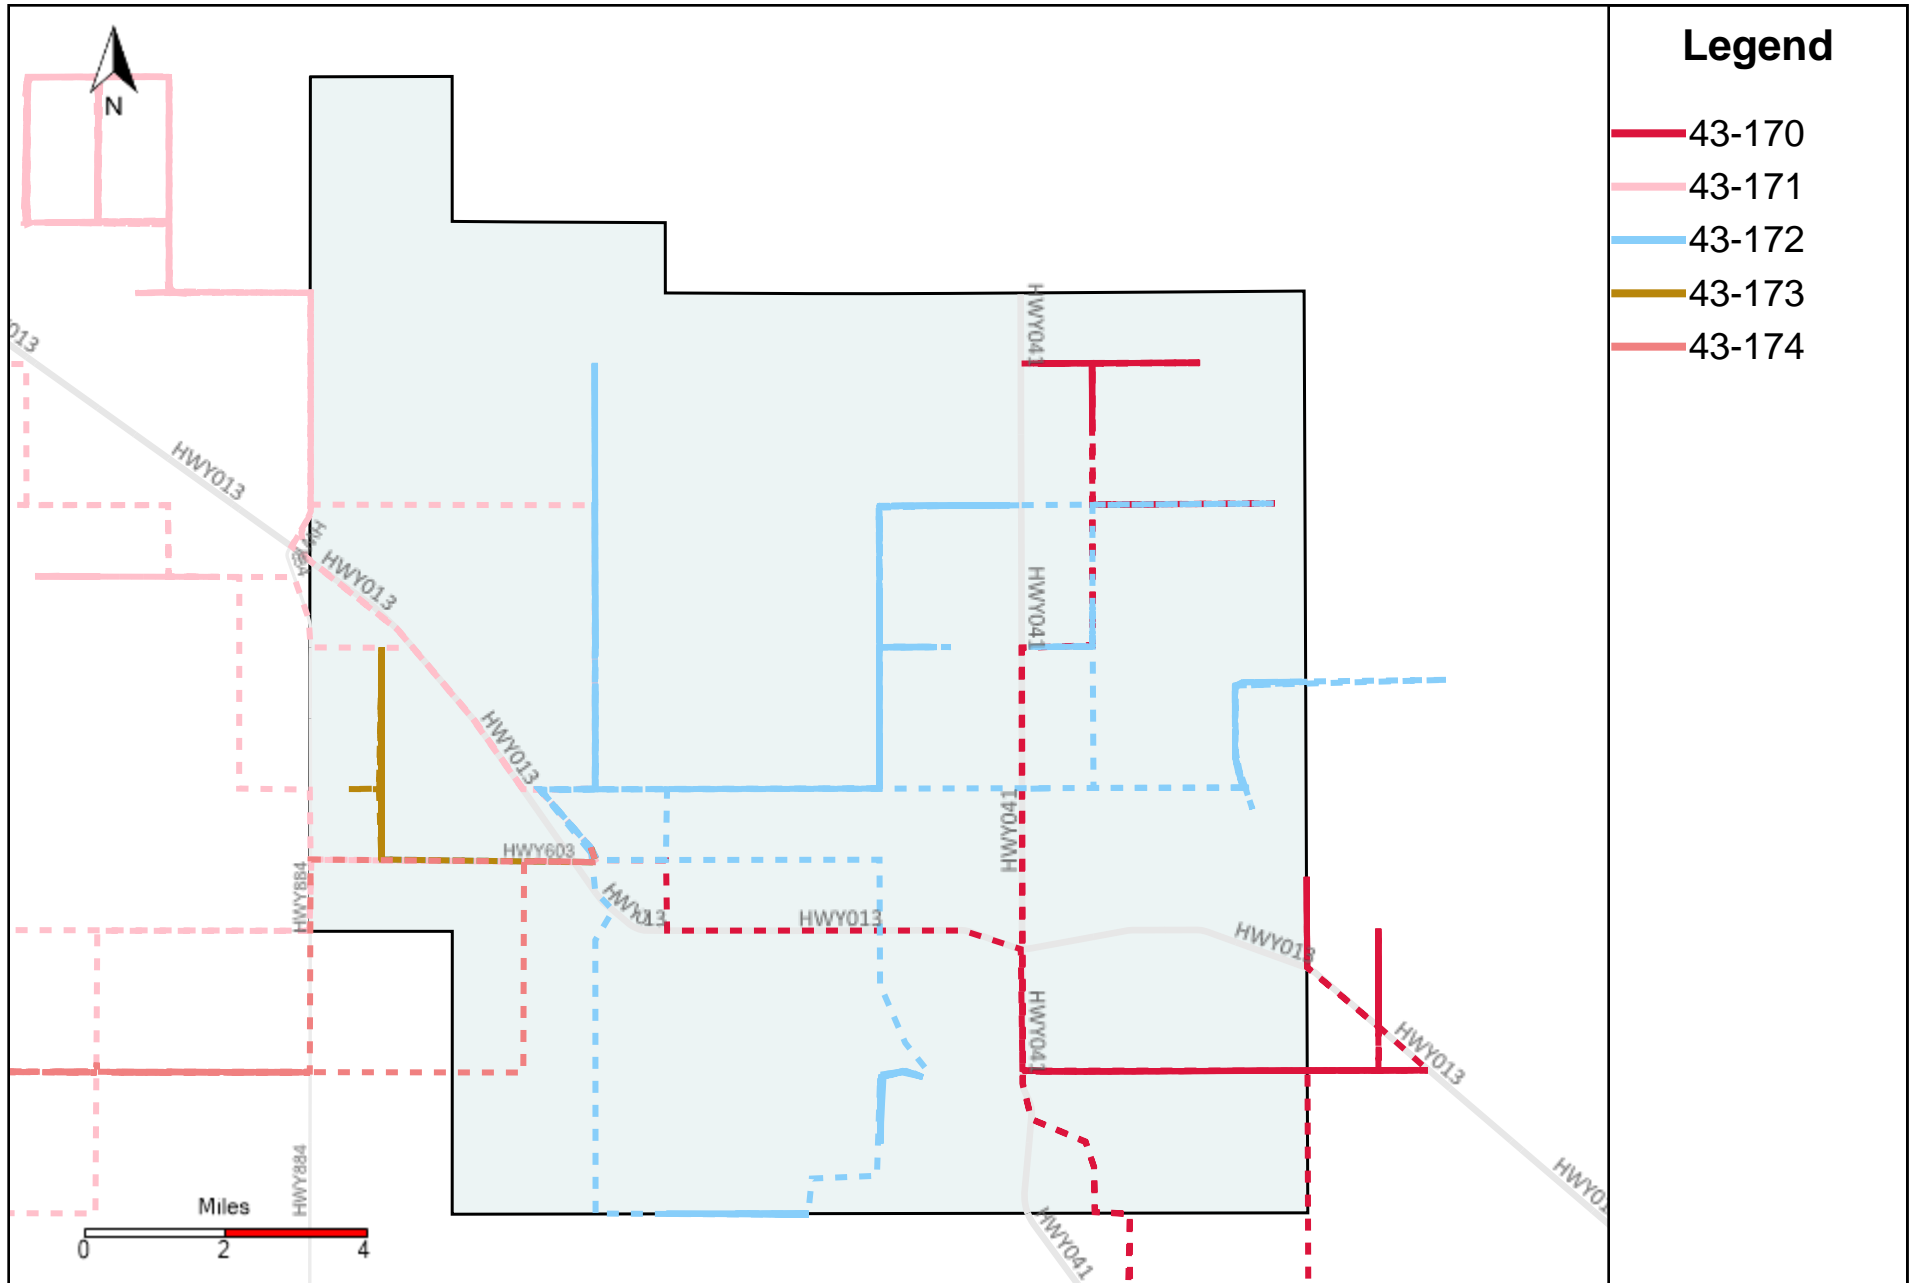

Division: 6 Grader Report(2023-06-25 ~ 2023-07-01)

Vehicle Name List	Total Distance(km)	Total Hours
43-170, 43-171, 43-172, 43-173, 43-174	1581.71	172 hrs 0 min 55 sec