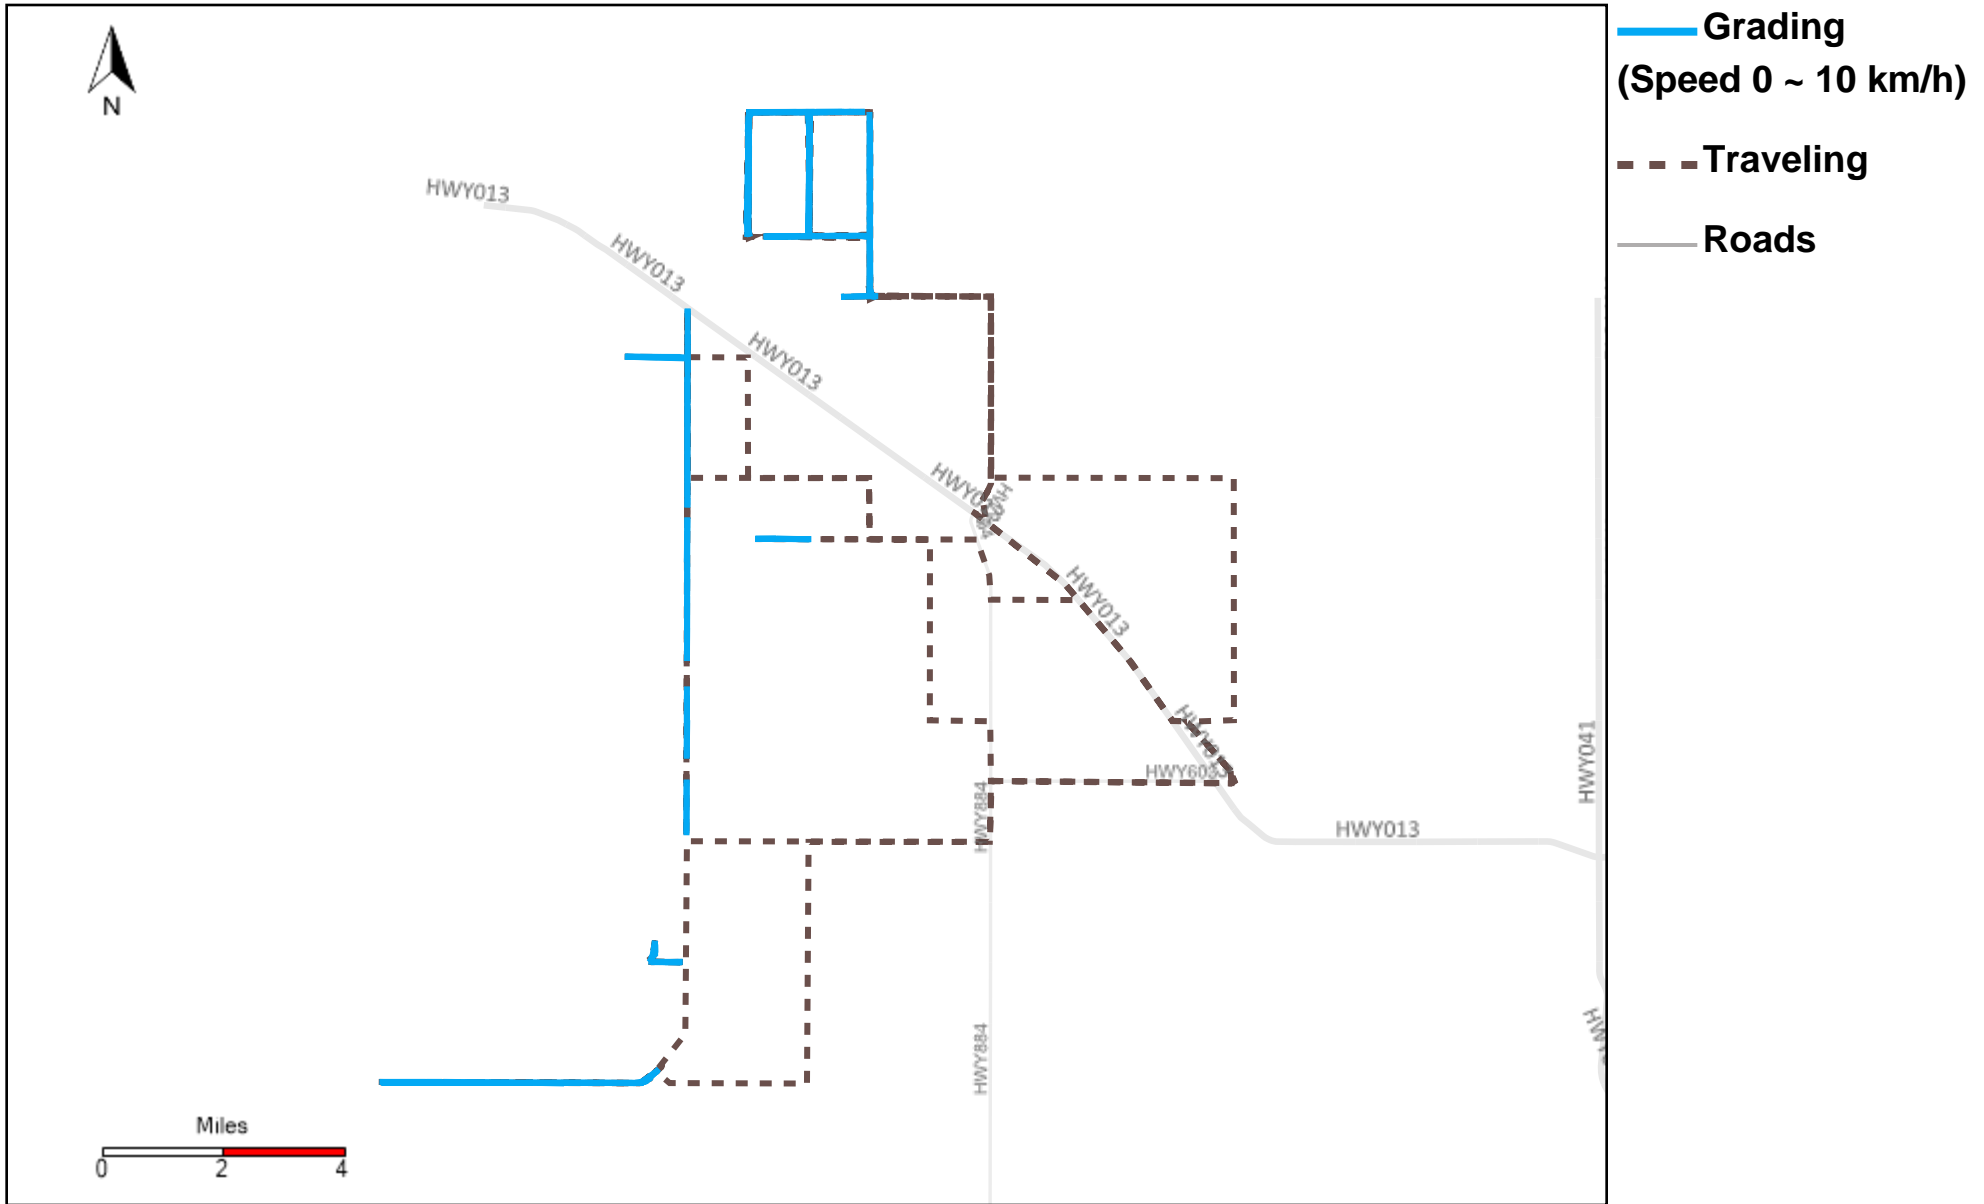

43-171_2023-06-25 ~ 2023-07-01 Tracking

Total Distance(km)	Total Hours	Work Distance(km)	Work Hours
454.27	42 hrs 20 min 37 sec	164.67	23 hrs 42 min 56 sec