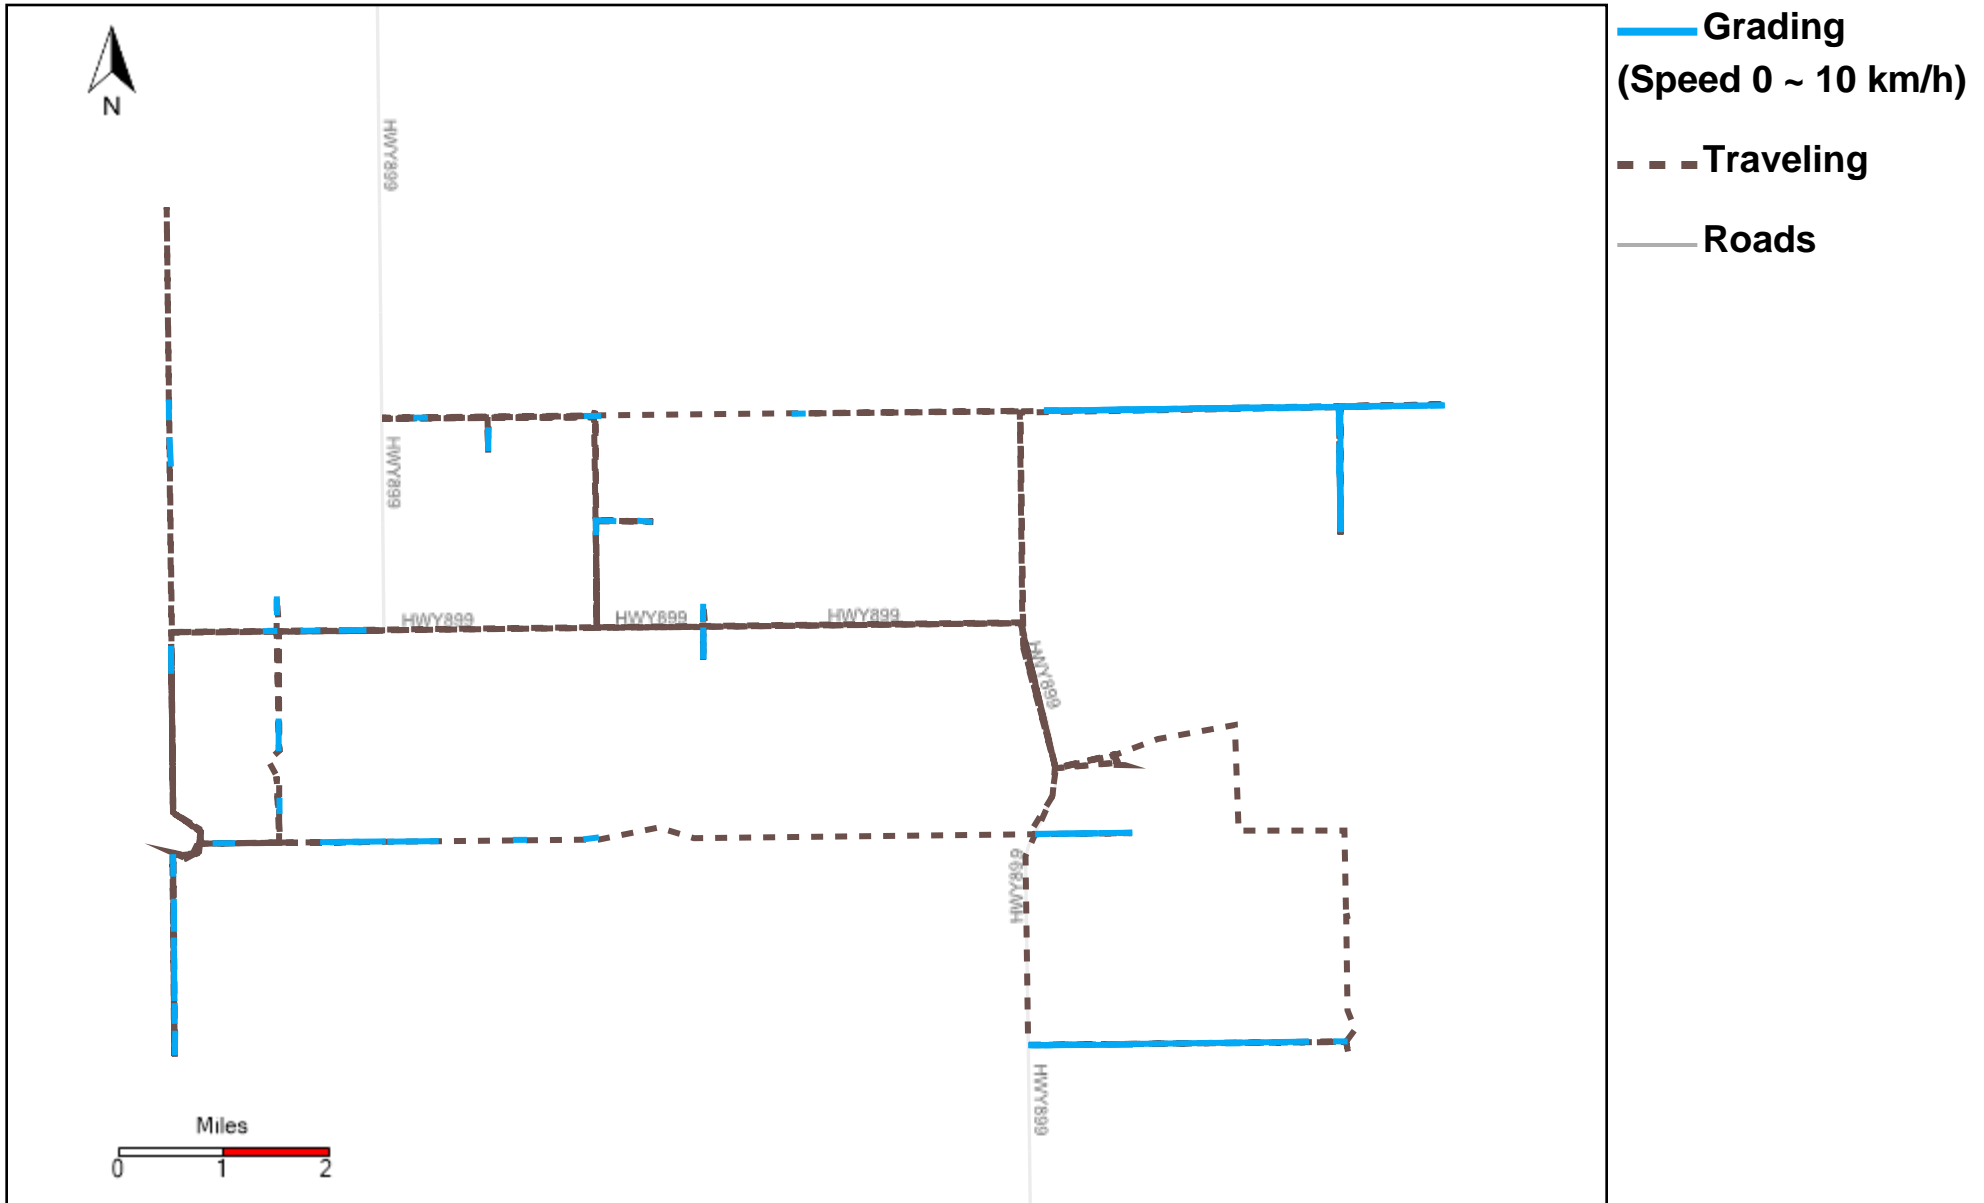

43-182_2023-06-25 ~ 2023-07-01 Tracking

Total Distance(km)	Total Hours	Work Distance(km)	Work Hours
384.57	40 hrs 48 min 24 sec	53.27	9 hrs 23 min 47 sec