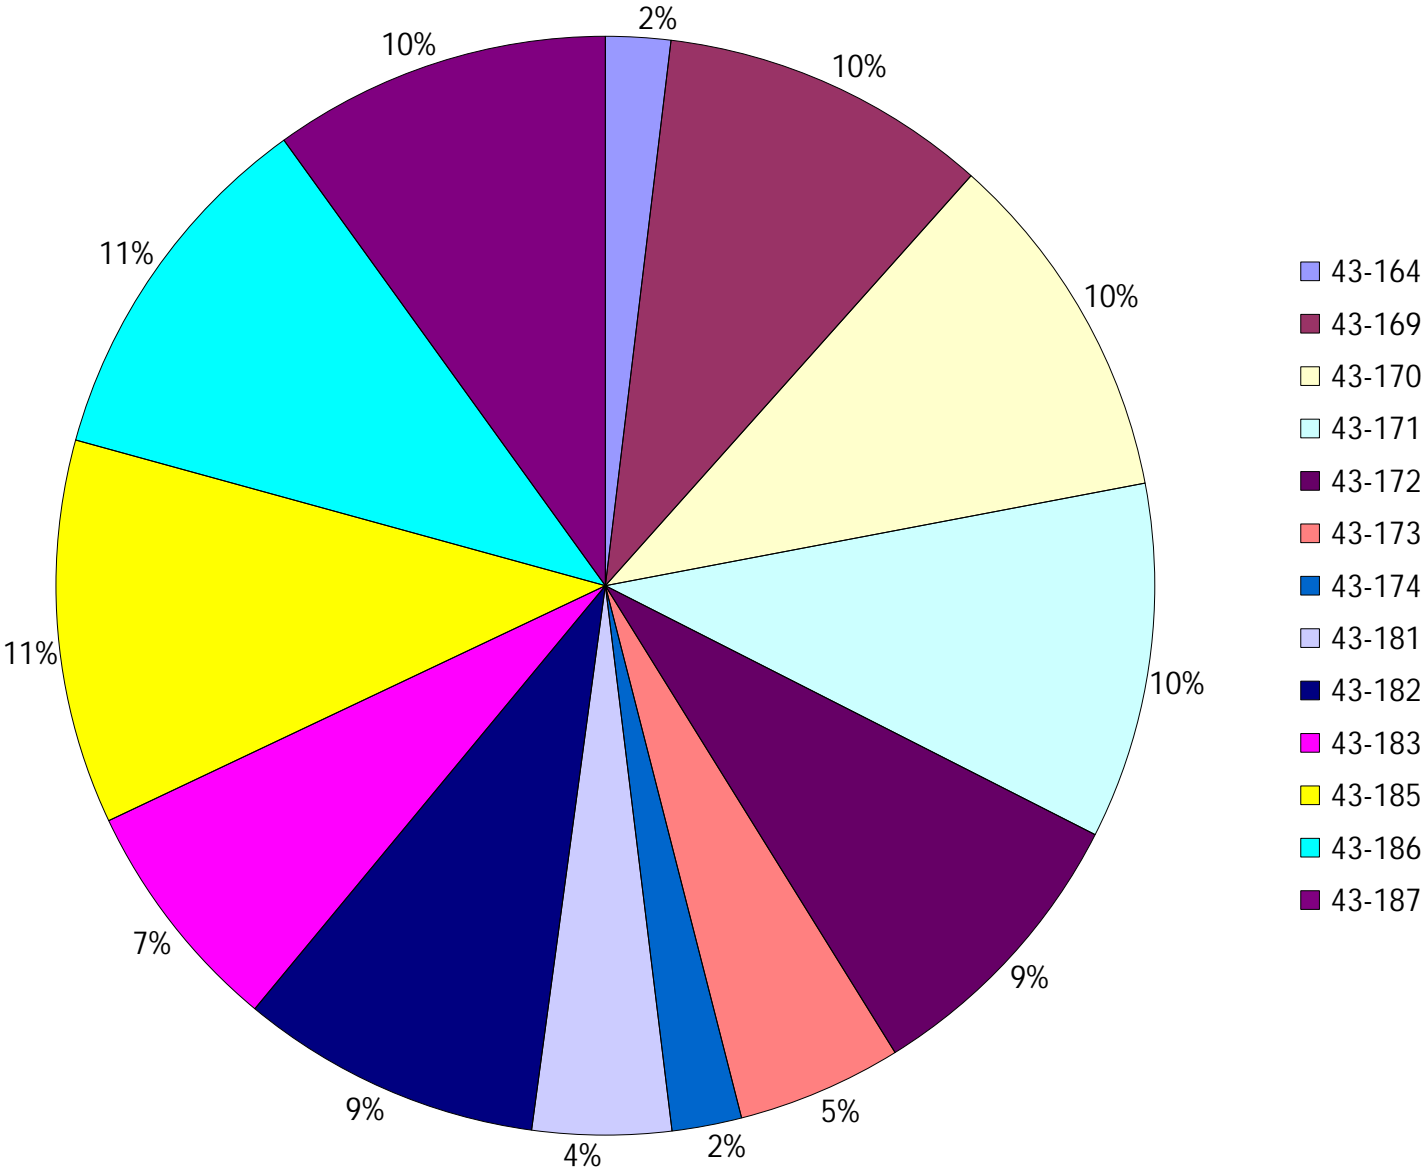

Provost Weekly Grader Report

From 6/25/2023 To 7/1/2023

7/1/2023

Vehicle	Total Distance(km)	Total Hours	Work Distance(km)	Work Hours
43-164	82.76	20 hrs 58 min 14 sec	56.02	18 hrs 53 min 31 sec
43-169	419.98	45 hrs 33 min 26 sec	163.8	26 hrs 4 min 28 sec
43-170	451.82	35 hrs 36 min 36 sec	135.58	17 hrs 6 min 59 sec
43-171	454.27	42 hrs 20 min 37 sec	164.67	23 hrs 42 min 56 sec
43-172	376.23	40 hrs 17 min 18 sec	132.19	21 hrs 40 min 32 sec
43-173	210.42	44 hrs 11 min 48 sec	70.71	20 hrs 13 min 15 sec
43-174	88.98	9 hrs 34 min 36 sec	43.85	5 hrs 37 min 42 sec
43-181	177.01	40 hrs 42 min 27 sec	127.03	32 hrs 30 min 57 sec
43-182	384.57	40 hrs 48 min 24 sec	53.27	9 hrs 23 min 47 sec
43-183	301.61	39 hrs 23 min 11 sec	149.74	25 hrs 26 min 15 sec
43-185	490.32	52 hrs 58 min 17 sec	270.2	38 hrs 38 min 16 sec
43-186	467.54	49 hrs 51 min 51 sec	249.18	39 hrs 55 min 14 sec
43-187	431.43	49 hrs 13 min 14 sec	239.76	39 hrs 38 min 11 sec
Total:	4336.93	511 hrs 29 min 59 sec	1856	318 hrs 52 min 3 sec

Vehicle Distance Vs Total Distance (%) From 6/25/2023 To 7/1/2023

Provost Weekly Grader Report