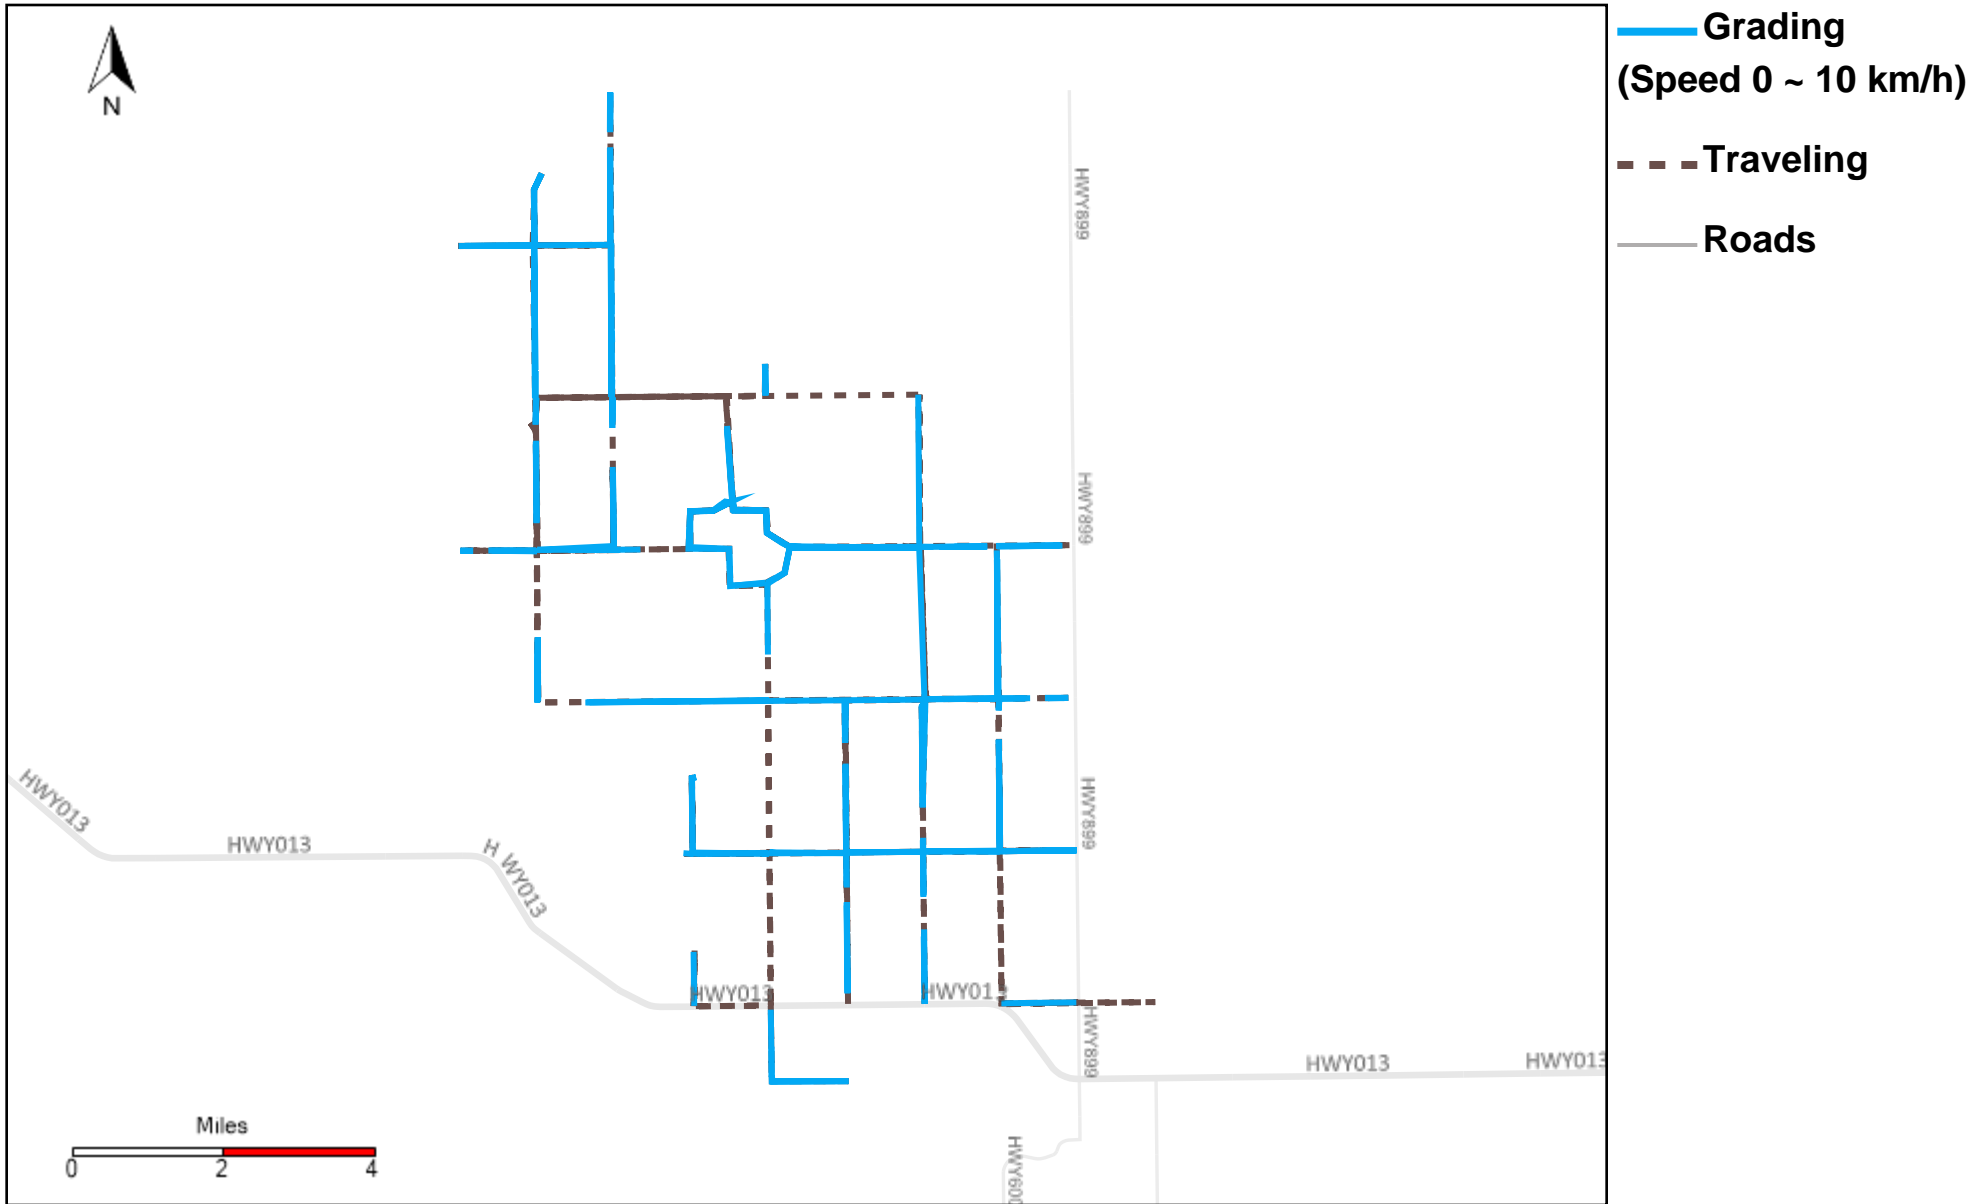

43-185_2023-06-25 ~ 2023-07-01 Tracking

Total Distance(km)	Total Hours	Work Distance(km)	Work Hours
490.32	52 hrs 58 min 17 sec	270.2	38 hrs 38 min 16 sec