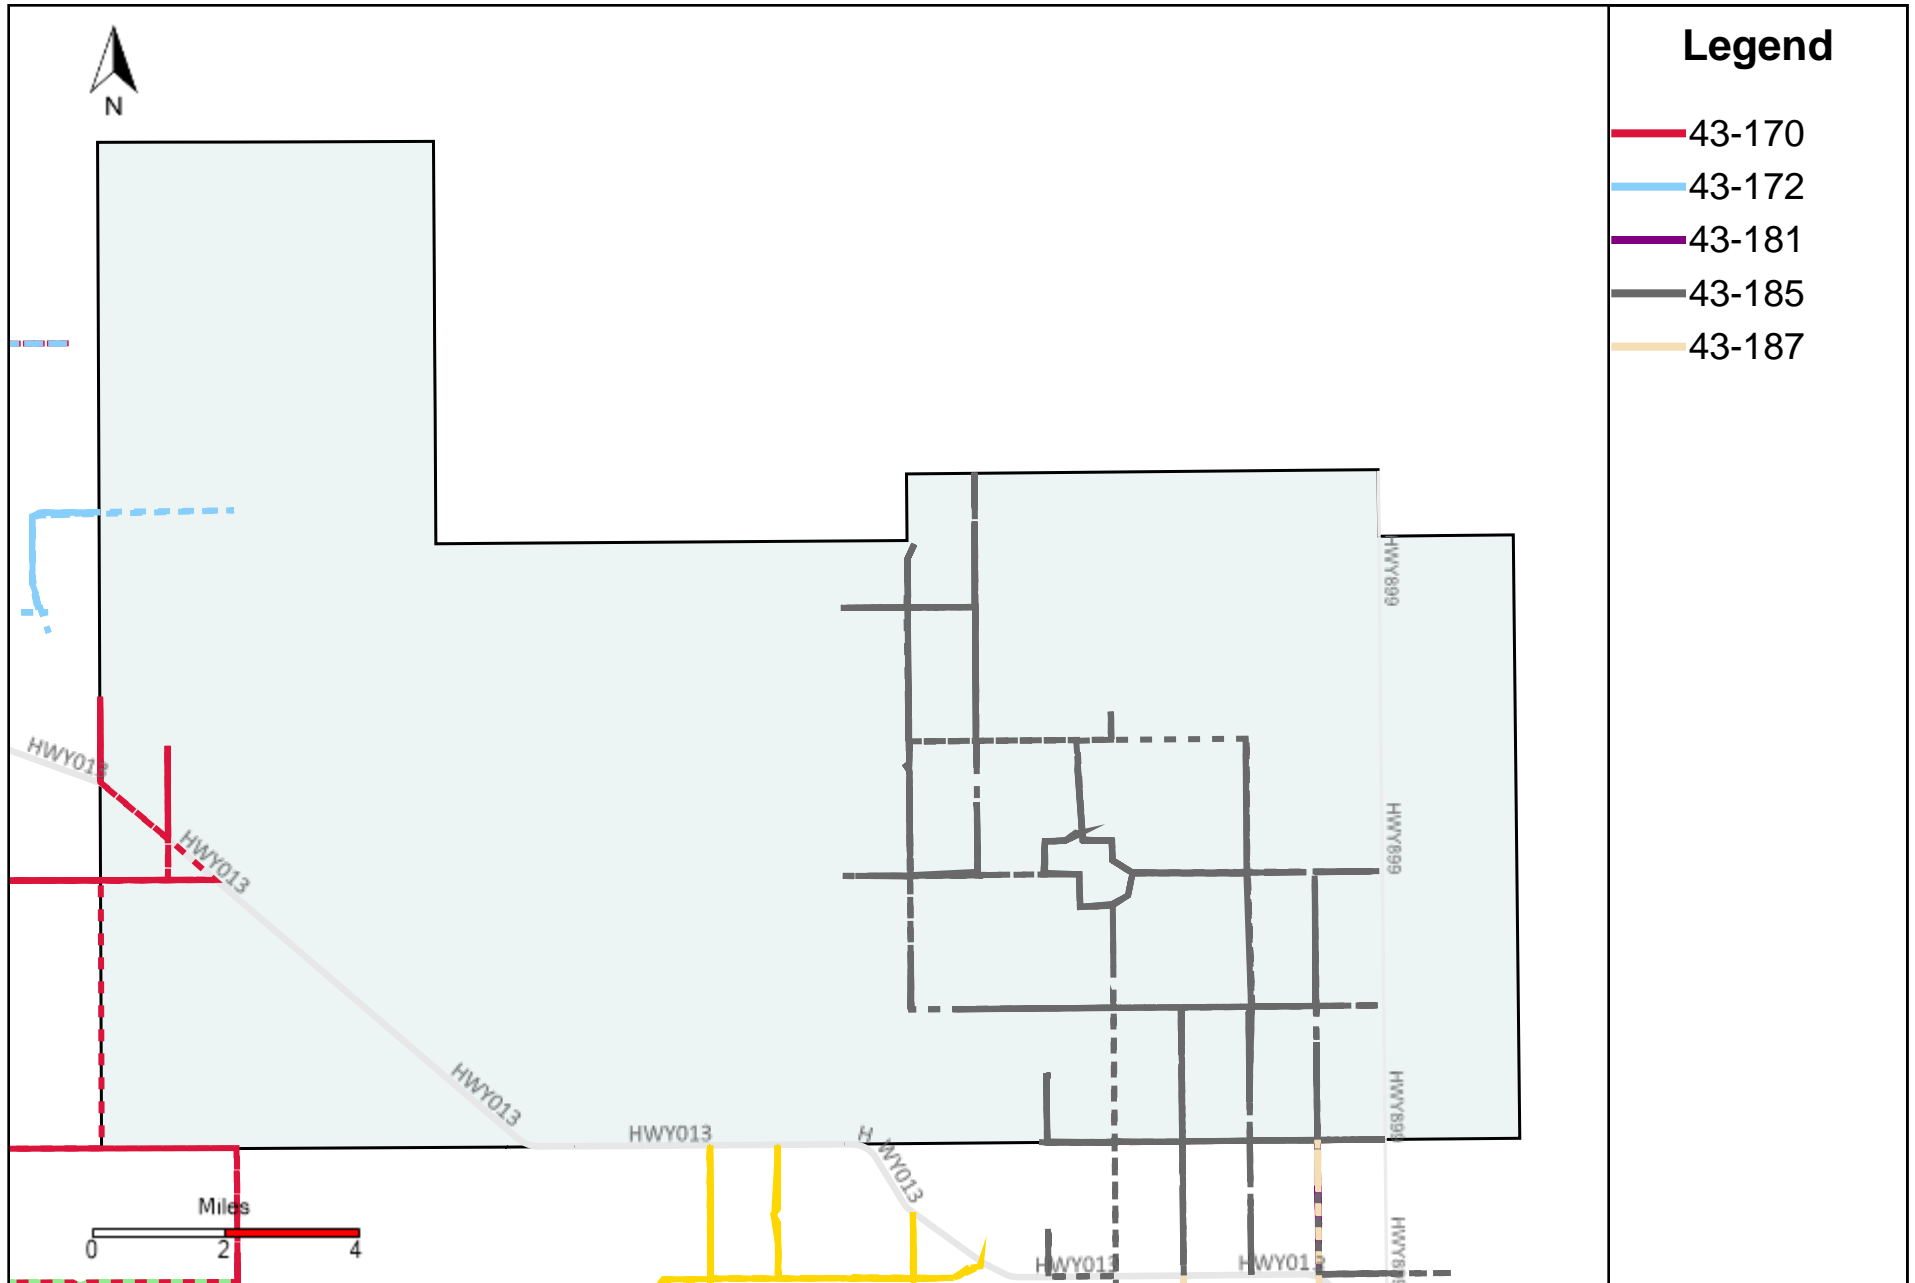

Division: 4 Grader Report(2023-06-25 ~ 2023-07-01)

Vehicle Name List	Total Distance(km)	Total Hours
43-170, 43-172, 43-181, 43-185, 43-187	1926.8	218 hrs 47 min 52 sec