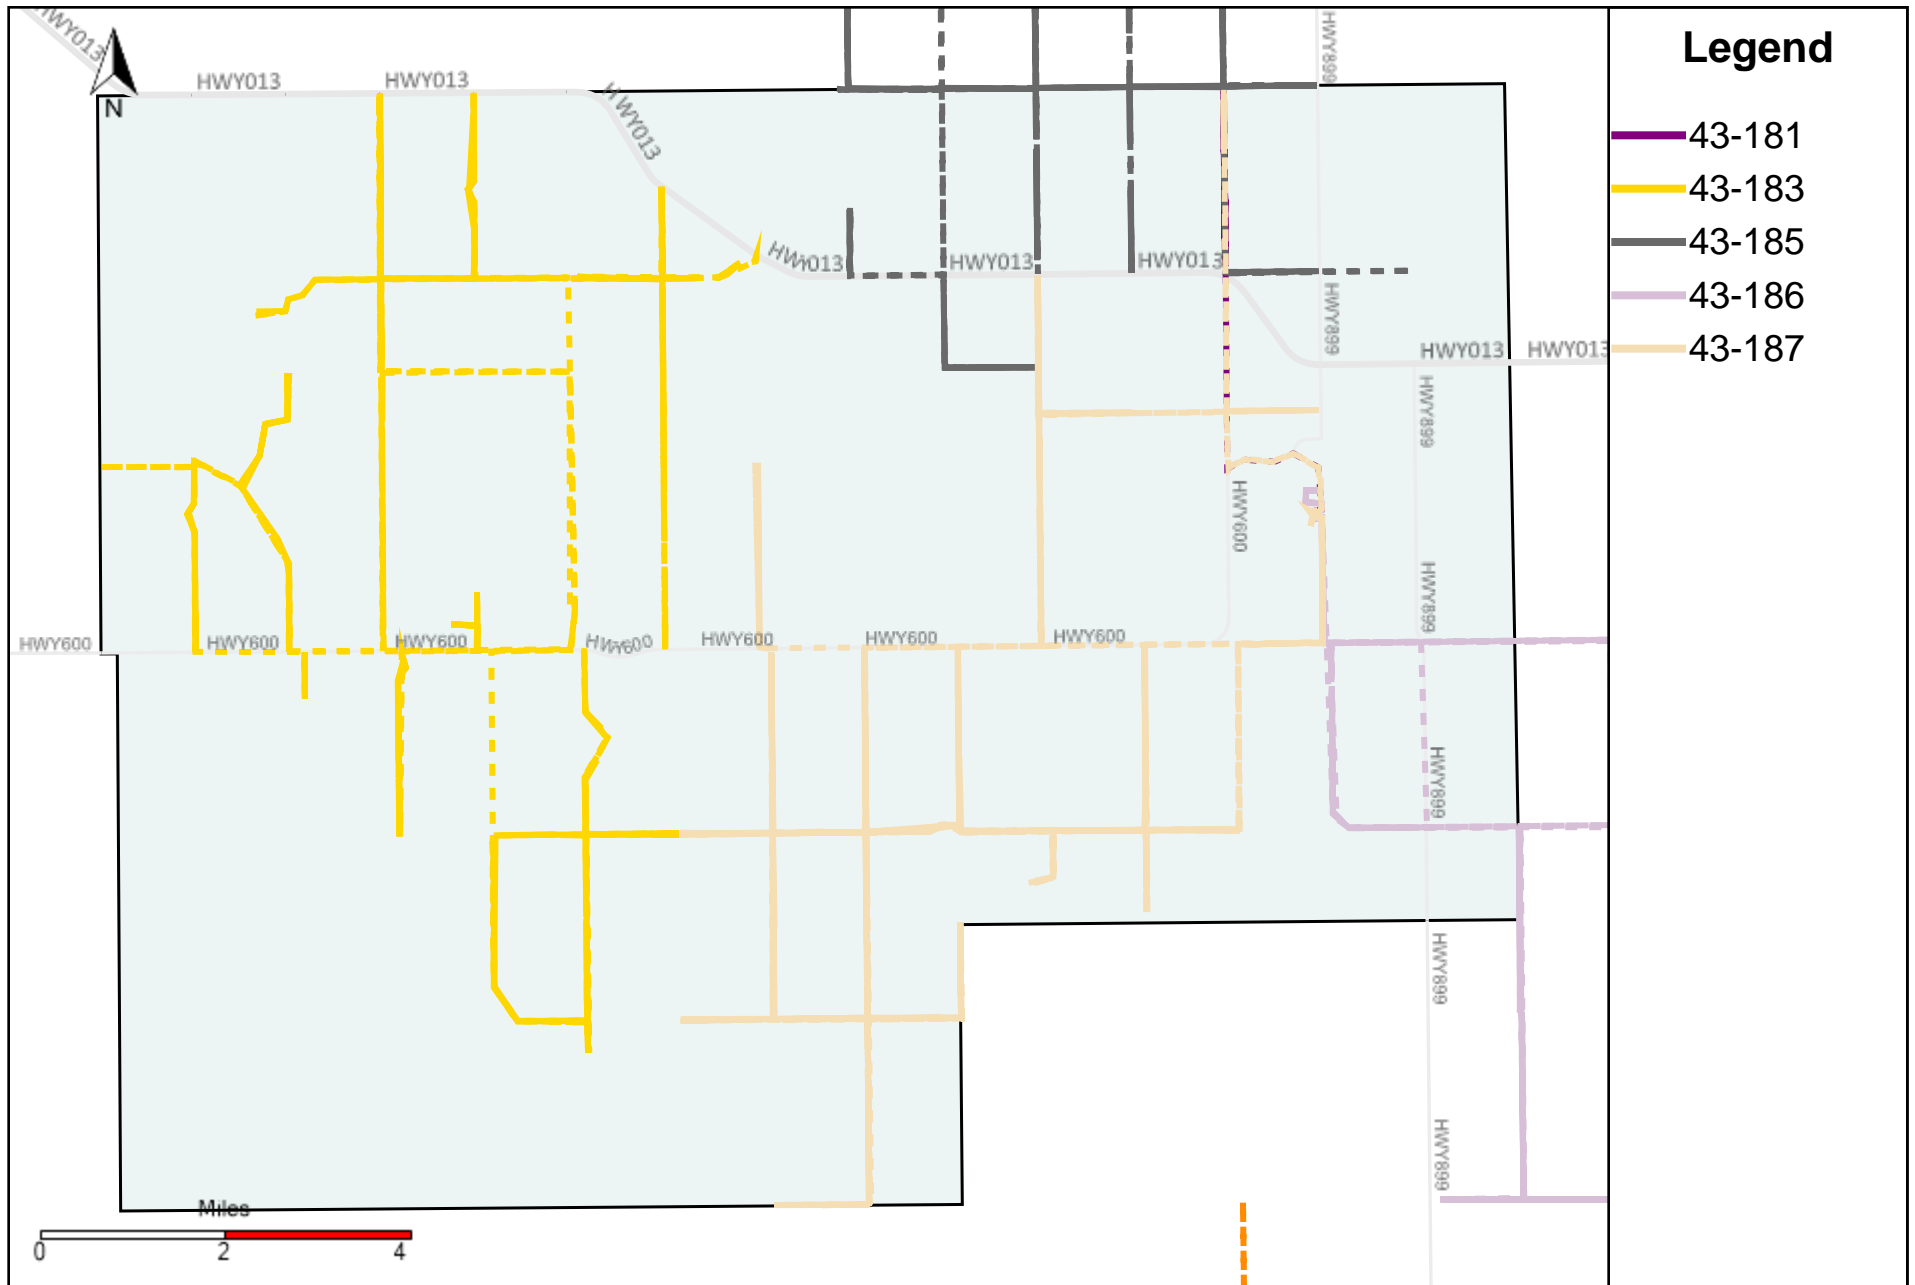

Division: 1 Grader Report(2023-06-25 ~ 2023-07-01)

Vehicle Name List	Total Distance(km)	Total Hours
43-182, 43-186, 43-187	1283.54	139 hrs 53 min 29 sec

Division: 2 Grader Report(2023-06-25 ~ 2023-07-01)

Vehicle Name List	Total Distance(km)	Total Hours
43-186	467.54	49 hrs 51 min 51 sec

Division: 3 Grader Report(2023-06-25 ~ 2023-07-01)

Vehicle Name List	Total Distance(km)	Total Hours
43-181, 43-183, 43-185, 43-186, 43-187	1867.91	232 hrs 9 min 0 sec

Division: 4 Grader Report(2023-06-25 ~ 2023-07-01)

Vehicle Name List	Total Distance(km)	Total Hours
43-170, 43-172, 43-181, 43-185, 43-187	1926.8	218 hrs 47 min 52 sec

Division: 5 Grader Report(2023-06-25 ~ 2023-07-01)