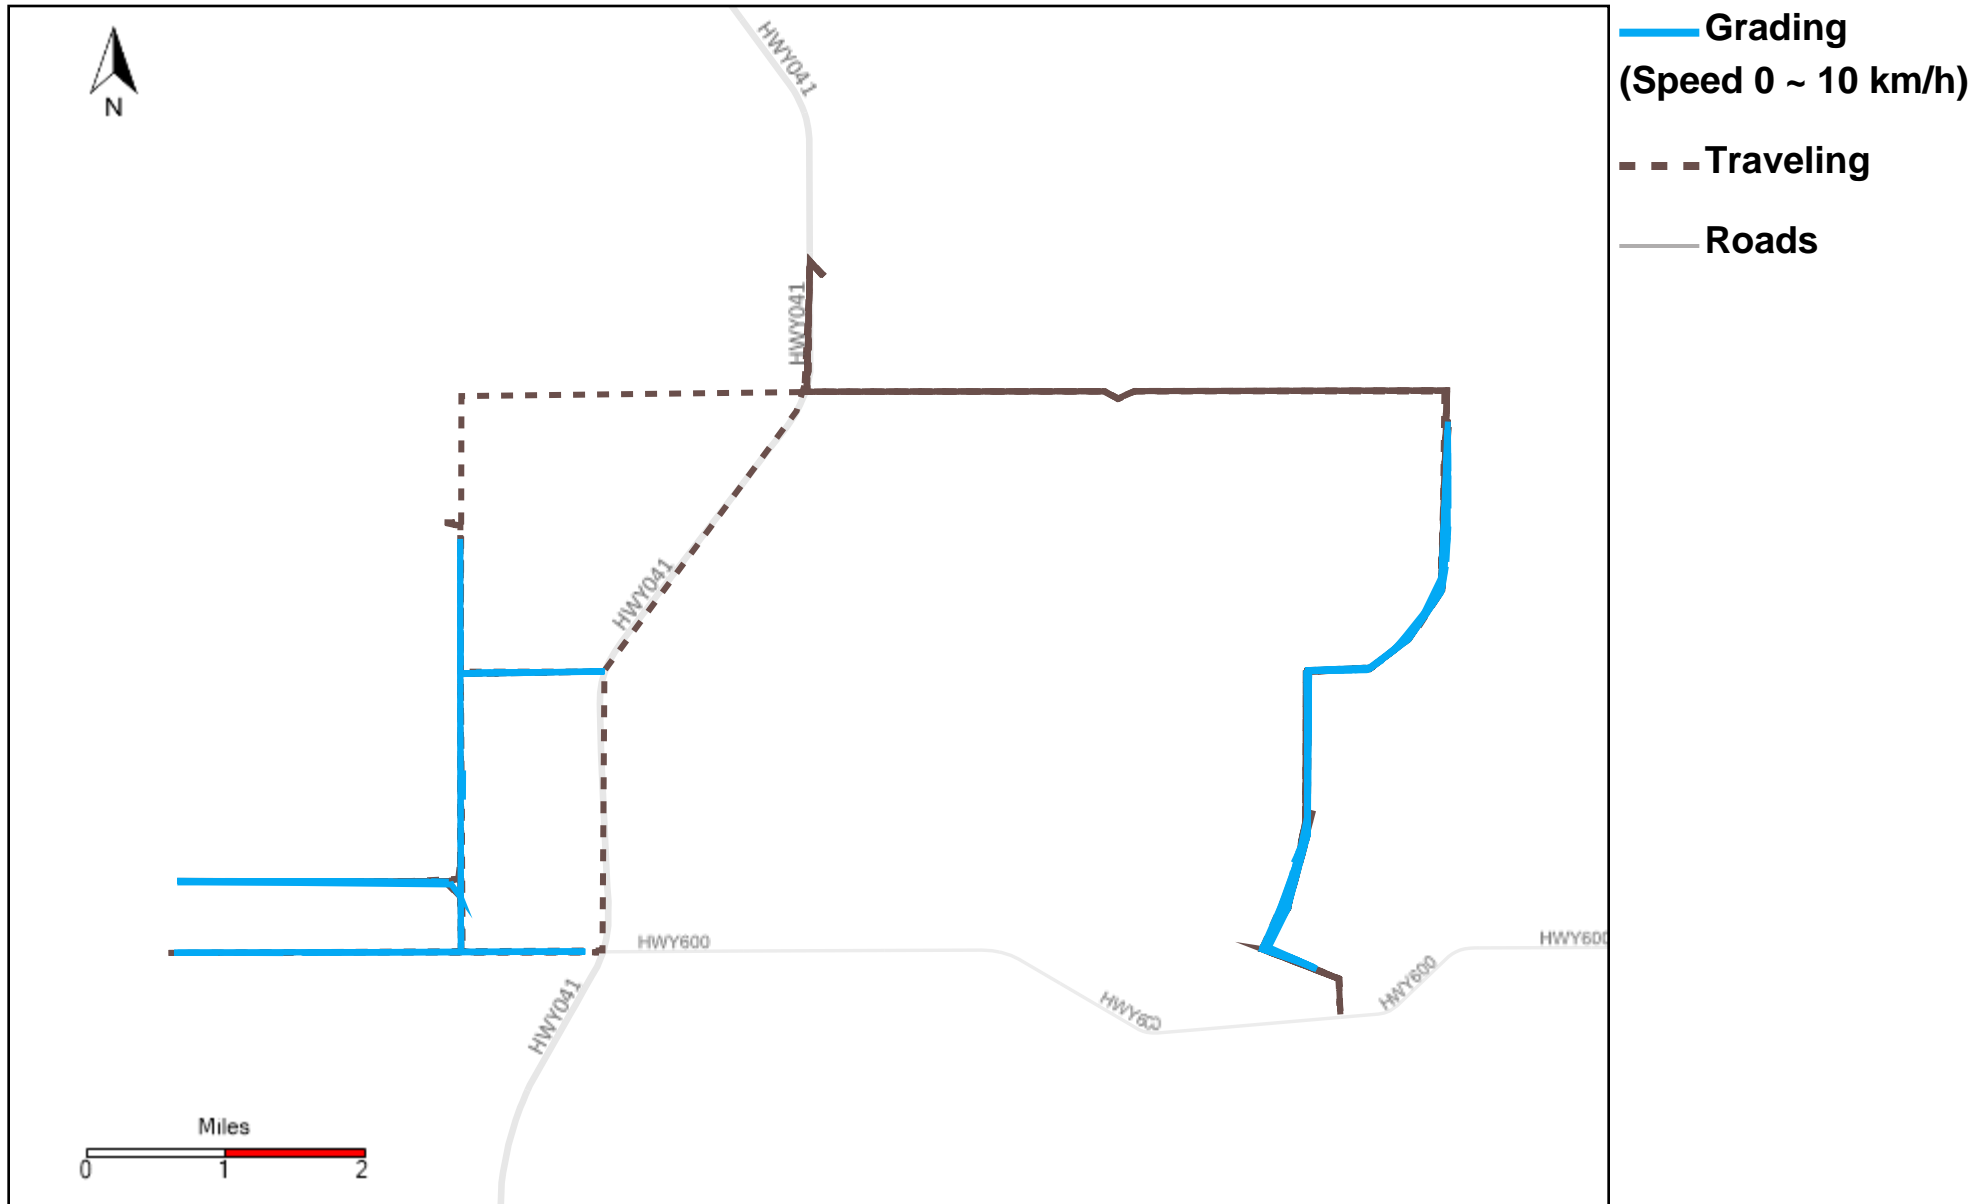

43-169_2023-06-25 ~ 2023-07-01 Tracking

Total Distance(km)	Total Hours	Work Distance(km)	Work Hours
419.98	45 hrs 33 min 26 sec	163.8	26 hrs 4 min 28 sec