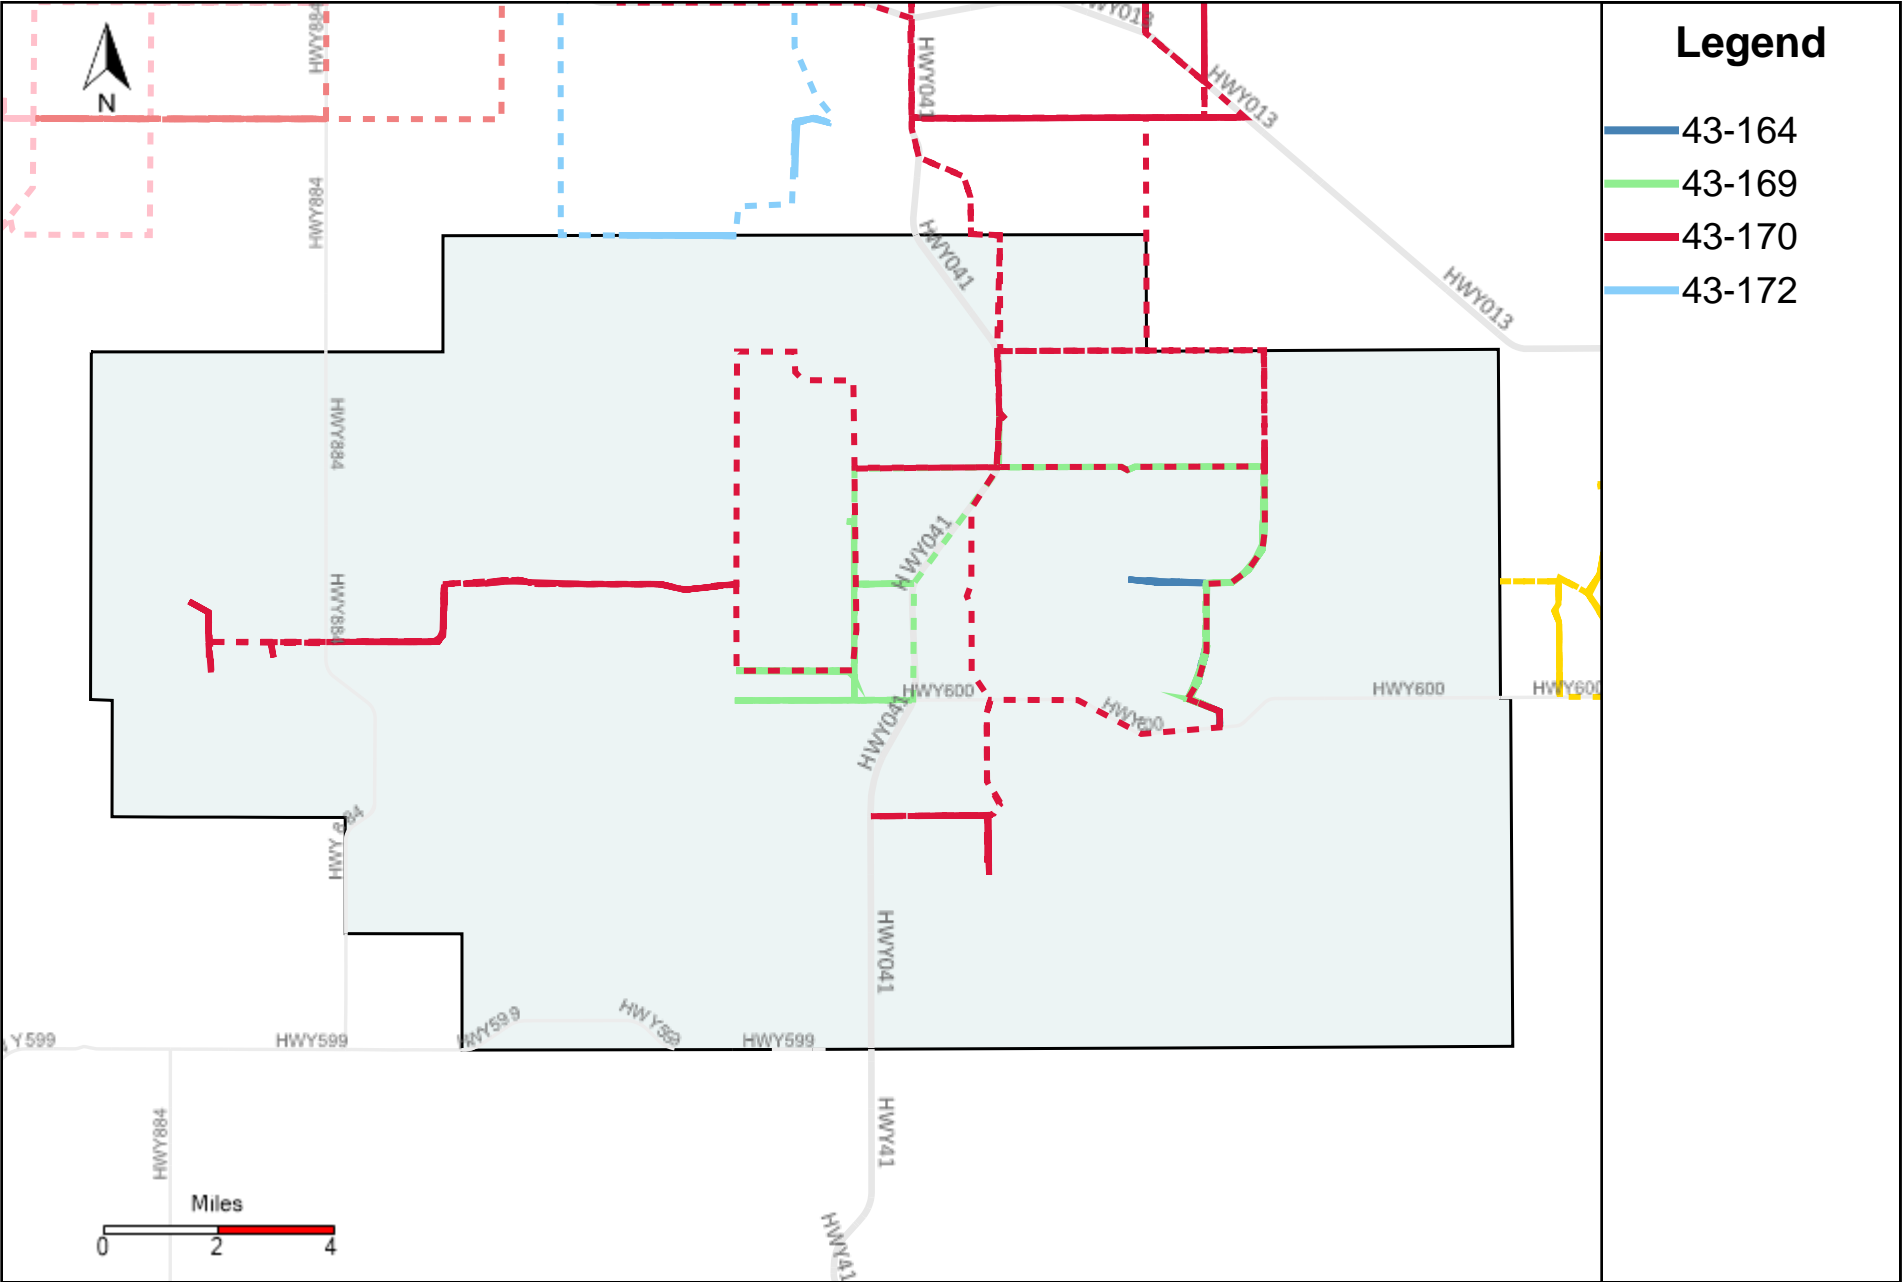

Division: 5 Grader Report(2023-06-25 ~ 2023-07-01)

Vehicle Name List	Total Distance(km)	Total Hours
43-164, 43-169, 43-170, 43-172	1330.78	142 hrs 25 min 34 sec