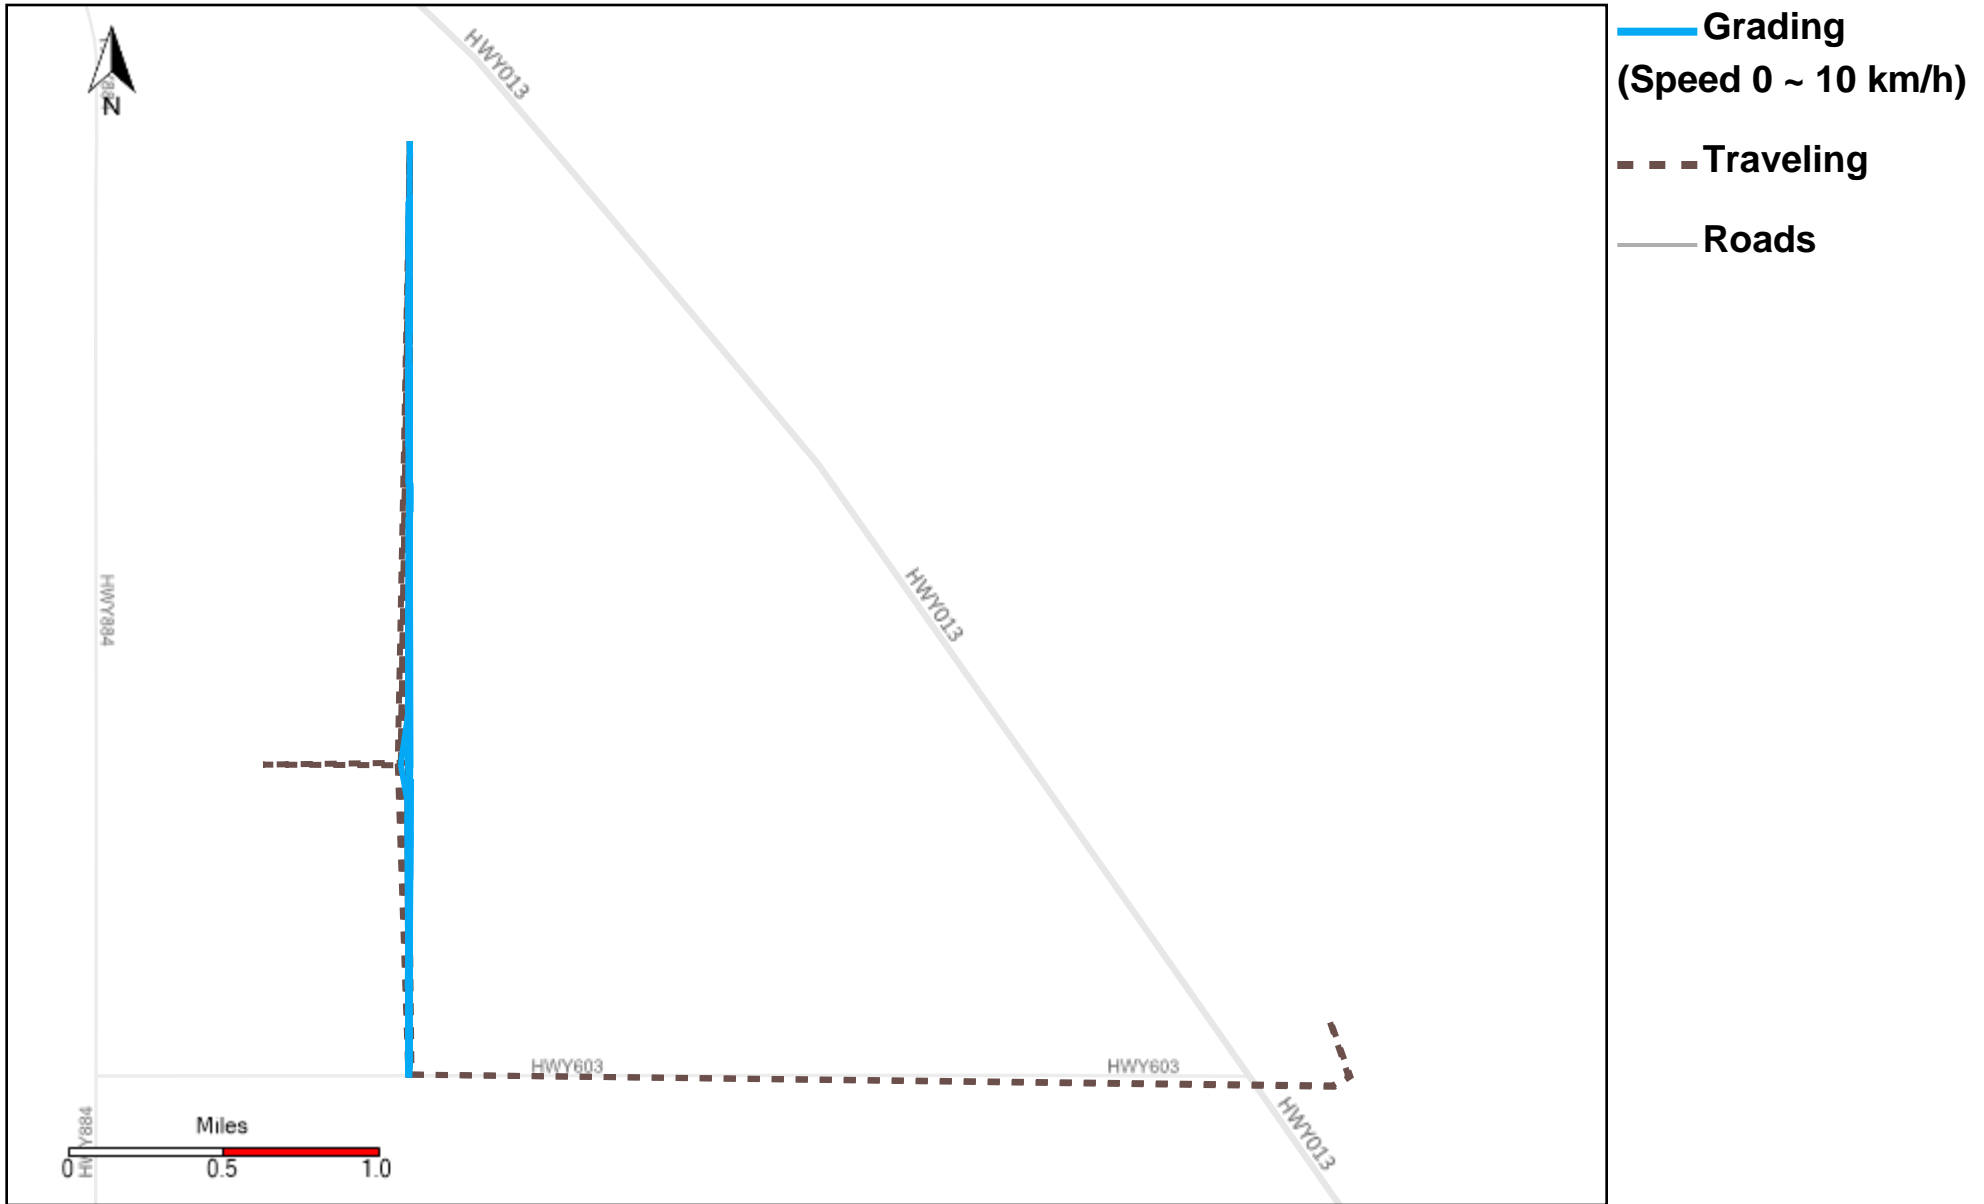

43-173_2023-06-25 ~ 2023-07-01 Tracking

Total Distance(km)	Total Hours	Work Distance(km)	Work Hours
210.42	44 hrs 11 min 48 sec	70.71	20 hrs 13 min 15 sec