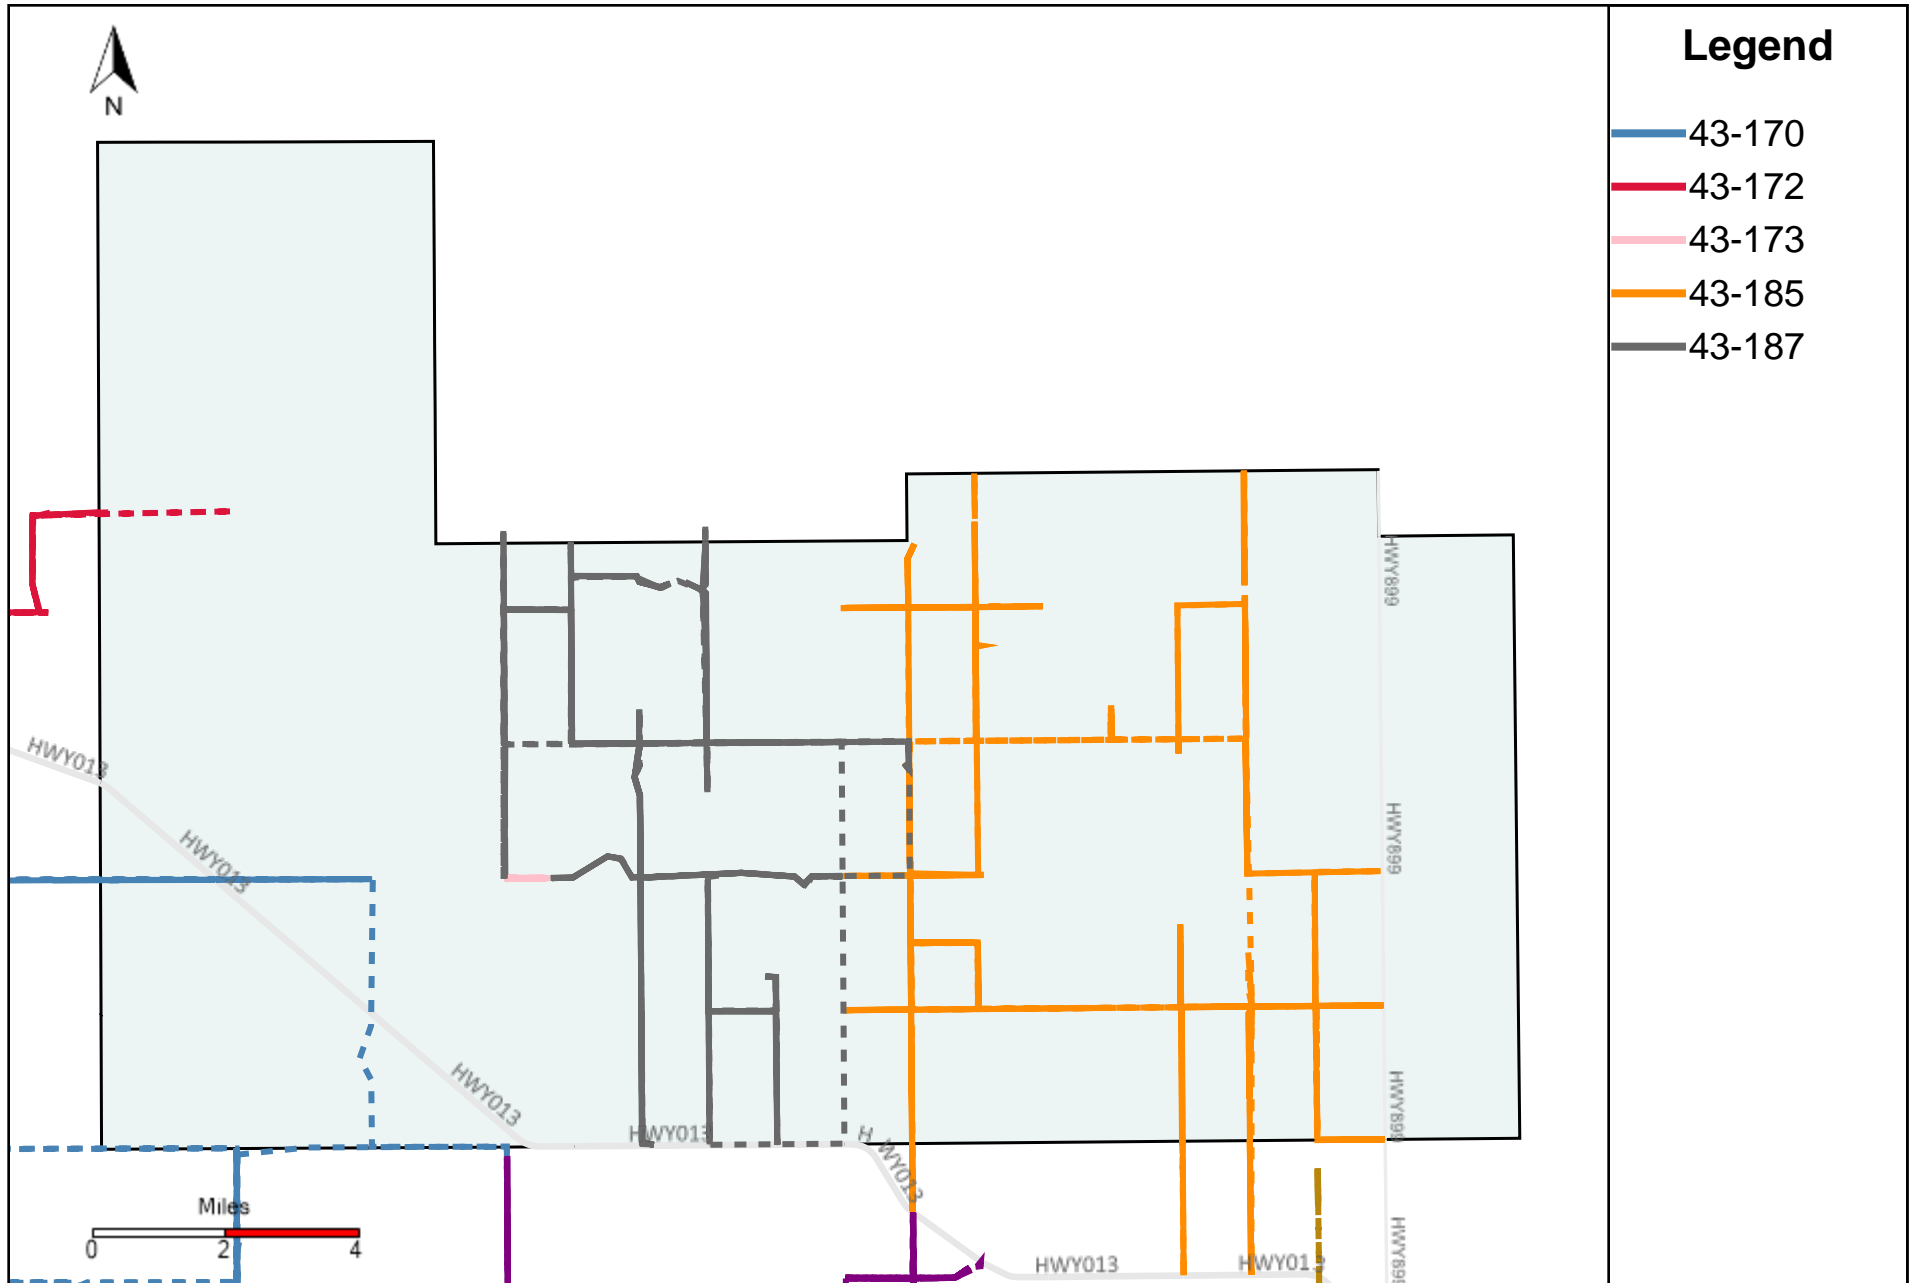

Division: 1 Grader Report(2023-05-07 ~ 2023-05-13)

Vehicle Name List	Total Distance(km)	Total Hours
43-181, 43-182, 43-186	1419.9	136 hrs 19 min 1 sec

Division: 2 Grader Report(2023-05-07 ~ 2023-05-13)

Vehicle Name List	Total Distance(km)	Total Hours
43-181, 43-186	1032.96	93 hrs 50 min 19 sec

Division: 3 Grader Report(2023-05-07 ~ 2023-05-13)

Vehicle Name List	Total Distance(km)	Total Hours
43-170, 43-181, 43-183, 43-185, 43-186	2345.92	229 hrs 3 min 37 sec

Division: 4 Grader Report(2023-05-07 ~ 2023-05-13)

Vehicle Name List	Total Distance(km)	Total Hours
43-170, 43-172, 43-173, 43-185, 43-187	1964.47	228 hrs 42 min 30 sec

Division: 5 Grader Report(2023-05-07 ~ 2023-05-13)

Vehicle Name List	Total Distance(km)	Total Hours
43-170, 43-183	868.72	82 hrs 41 min 50 sec