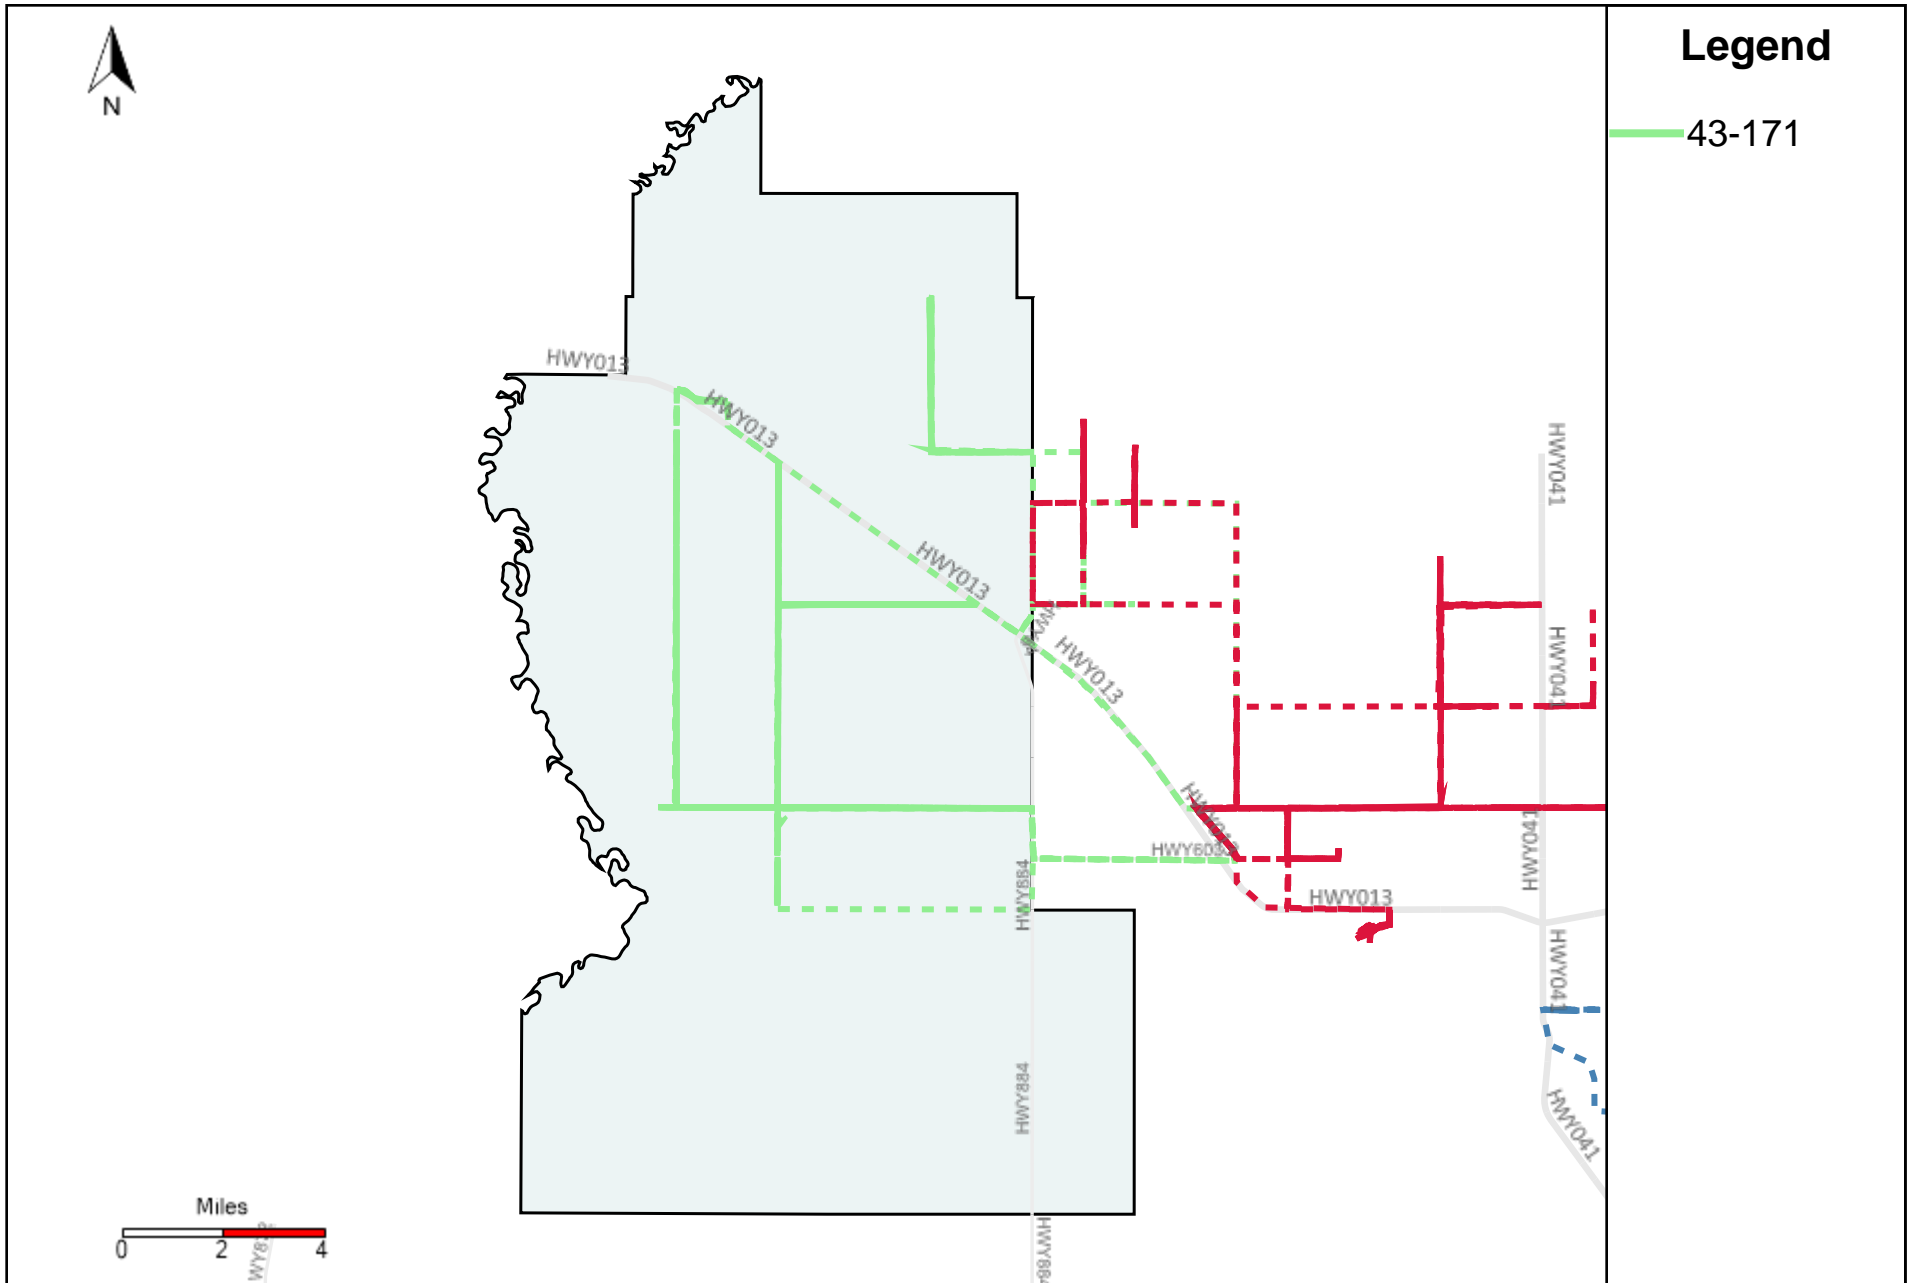

Vehicle Name List	Total Distance(km)	Total Hours
43-170, 43-172, 43-173, 43-185, 43-187	1964.47	228 hrs 42 min 30 sec

Division: 5 Grader Report(2023-05-07 ~ 2023-05-13)

Vehicle Name List	Total Distance(km)	Total Hours
43-170, 43-183	868.72	82 hrs 41 min 50 sec

Division: 6 Grader Report(2023-05-07 ~ 2023-05-13)

Vehicle Name List	Total Distance(km)	Total Hours
43-170, 43-171, 43-172	1509.23	144 hrs 42 min 54 sec

Division: 7 Grader Report(2023-05-07 ~ 2023-05-13)

43-183_2023-05-07 ~ 2023-05-13 Tracking

Total Distance(km)	Total Hours	Work Distance(km)	Work Hours
315.72	35 hrs 39 min 12 sec	126.49	21 hrs 5 min 46 sec

43-185_2023-05-07 ~ 2023-05-13 Tracking

Total Distance(km)	Total Hours	Work Distance(km)	Work Hours
444.25	52 hrs 31 min 28 sec	285.85	43 hrs 33 min 0 sec

43-186_2023-05-07 ~ 2023-05-13 Tracking

Total Distance(km)	Total Hours	Work Distance(km)	Work Hours
475.69	46 hrs 24 min 24 sec	224.42	30 hrs 30 min 15 sec

43-187_2023-05-07 ~ 2023-05-13 Tracking

Total Distance(km)	Total Hours	Work Distance(km)	Work Hours
402.87	49 hrs 15 min 6 sec	240.12	39 hrs 25 min 59 sec