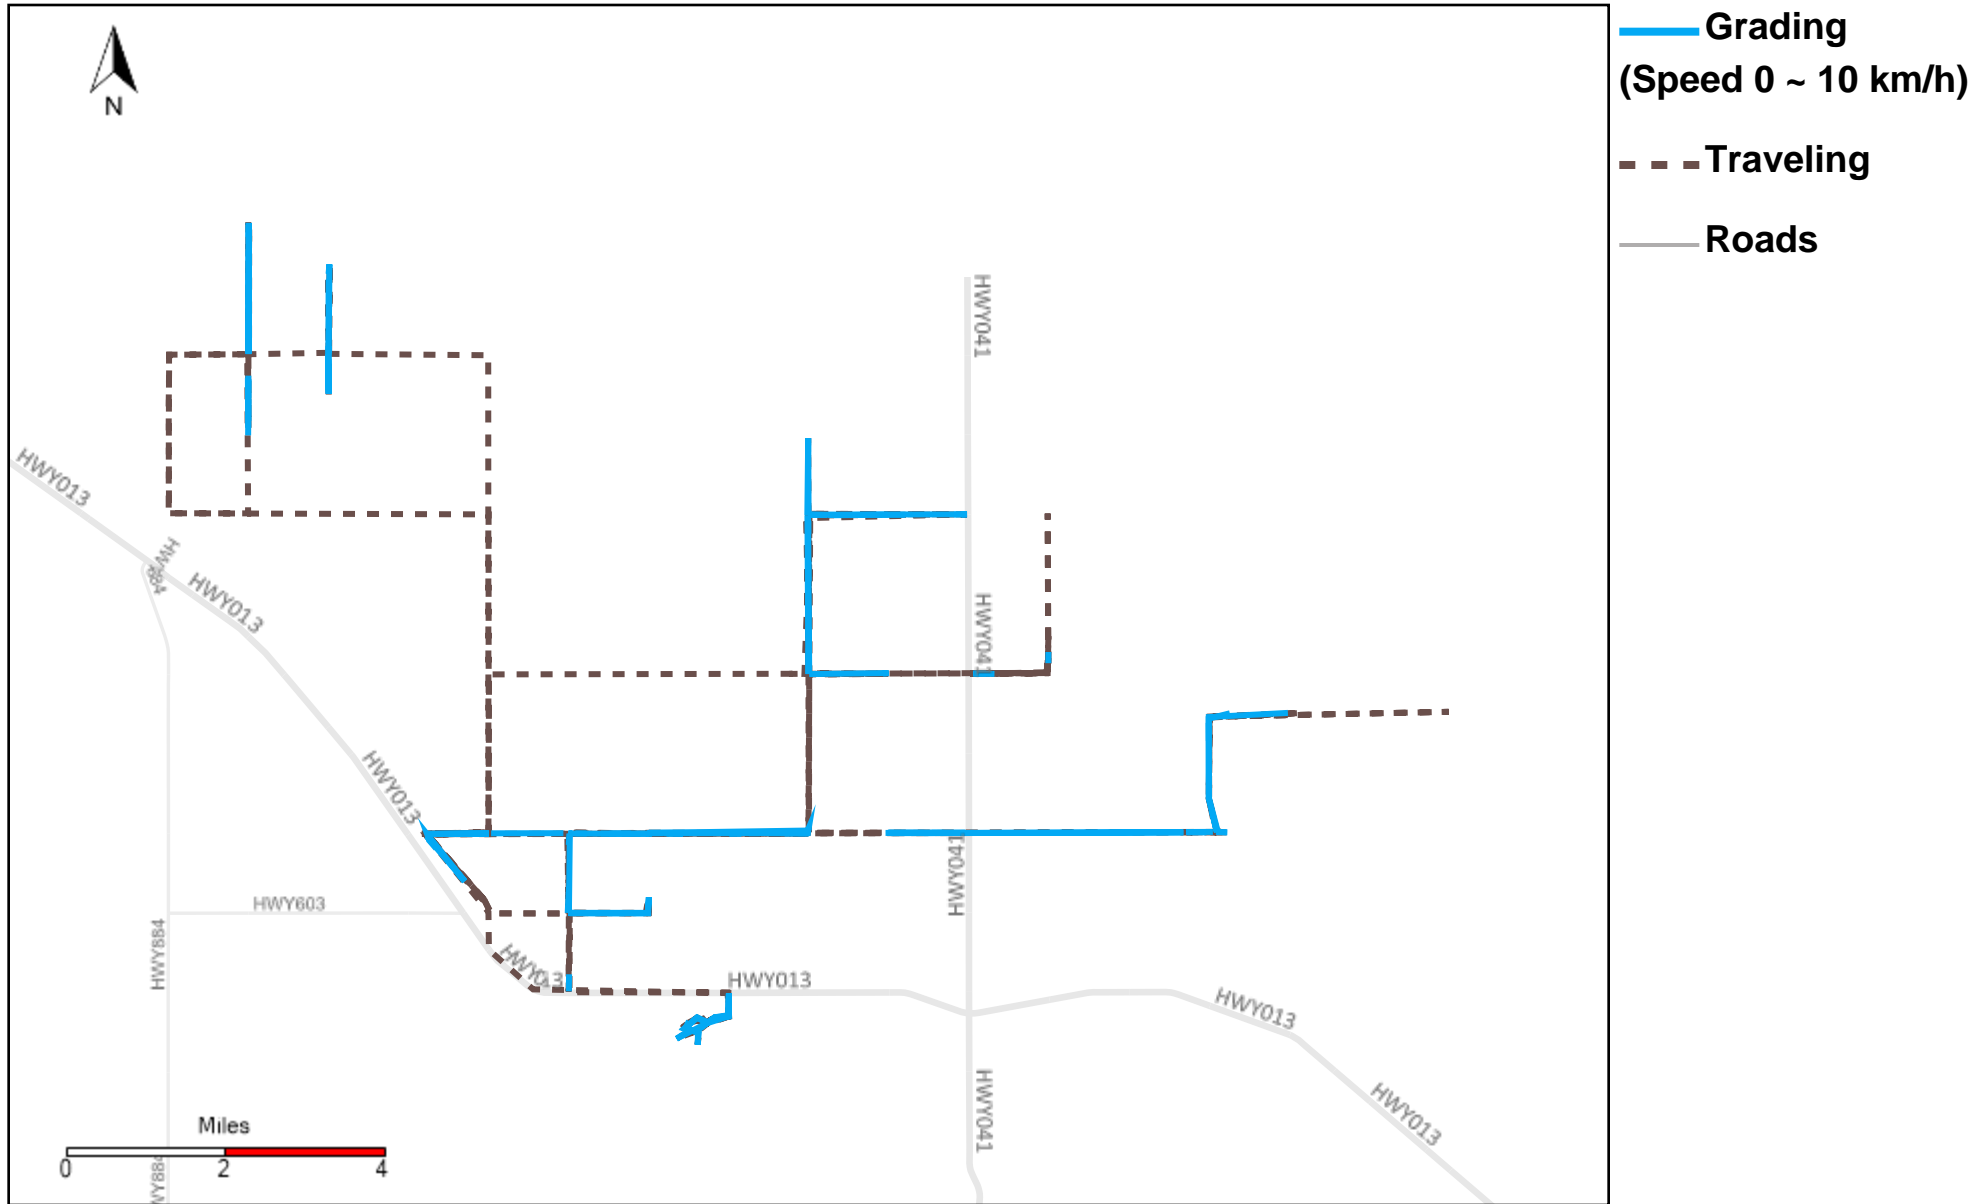

43-172_2023-05-07 ~ 2023-05-13 Tracking

Total Distance(km)	Total Hours	Work Distance(km)	Work Hours
450.52	48 hrs 36 min 42 sec	131.64	21 hrs 6 min 28 sec