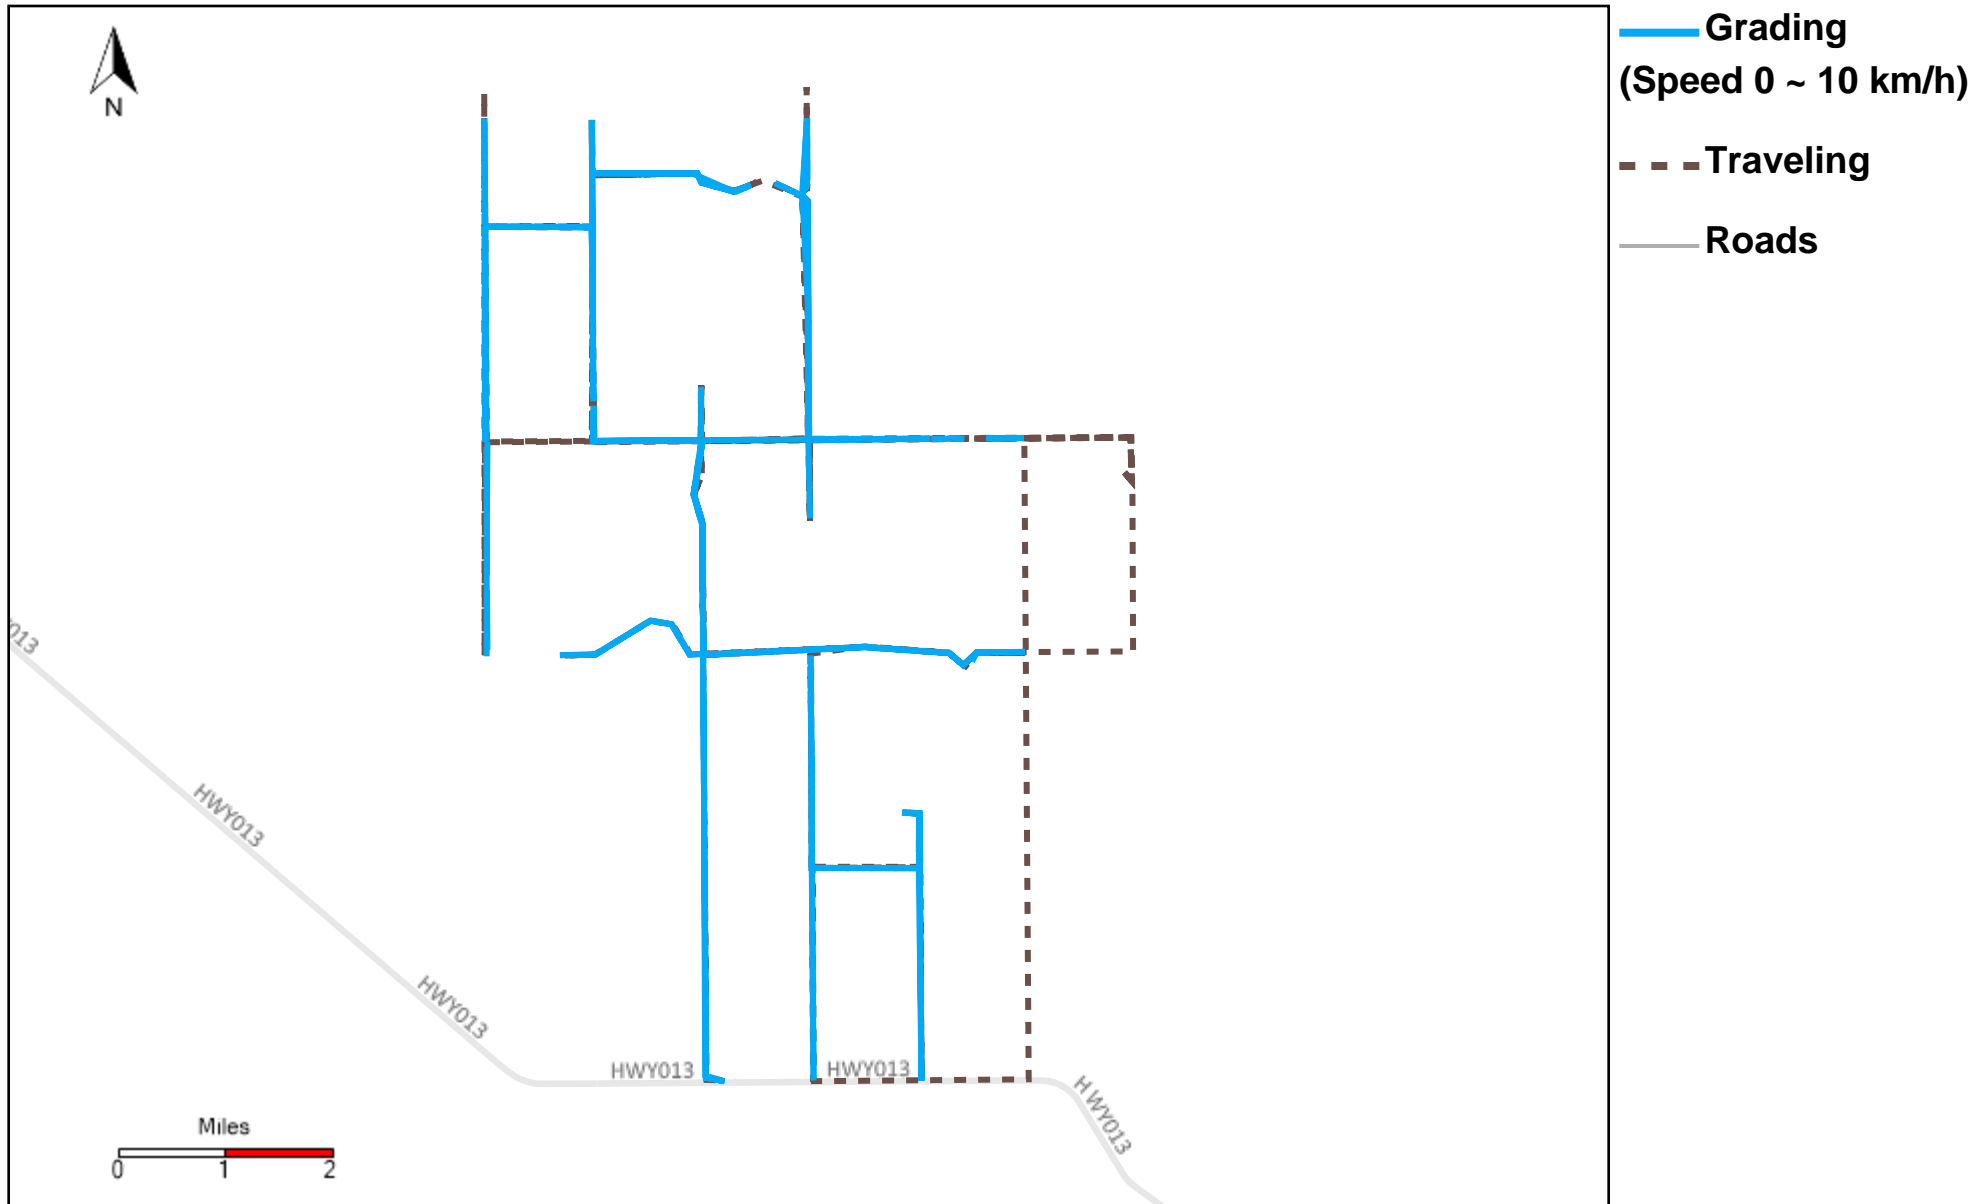

43-187_2023-05-07 ~ 2023-05-13 Tracking

Total Distance(km)	Total Hours	Work Distance(km)	Work Hours
402.87	49 hrs 15 min 6 sec	240.12	39 hrs 25 min 59 sec