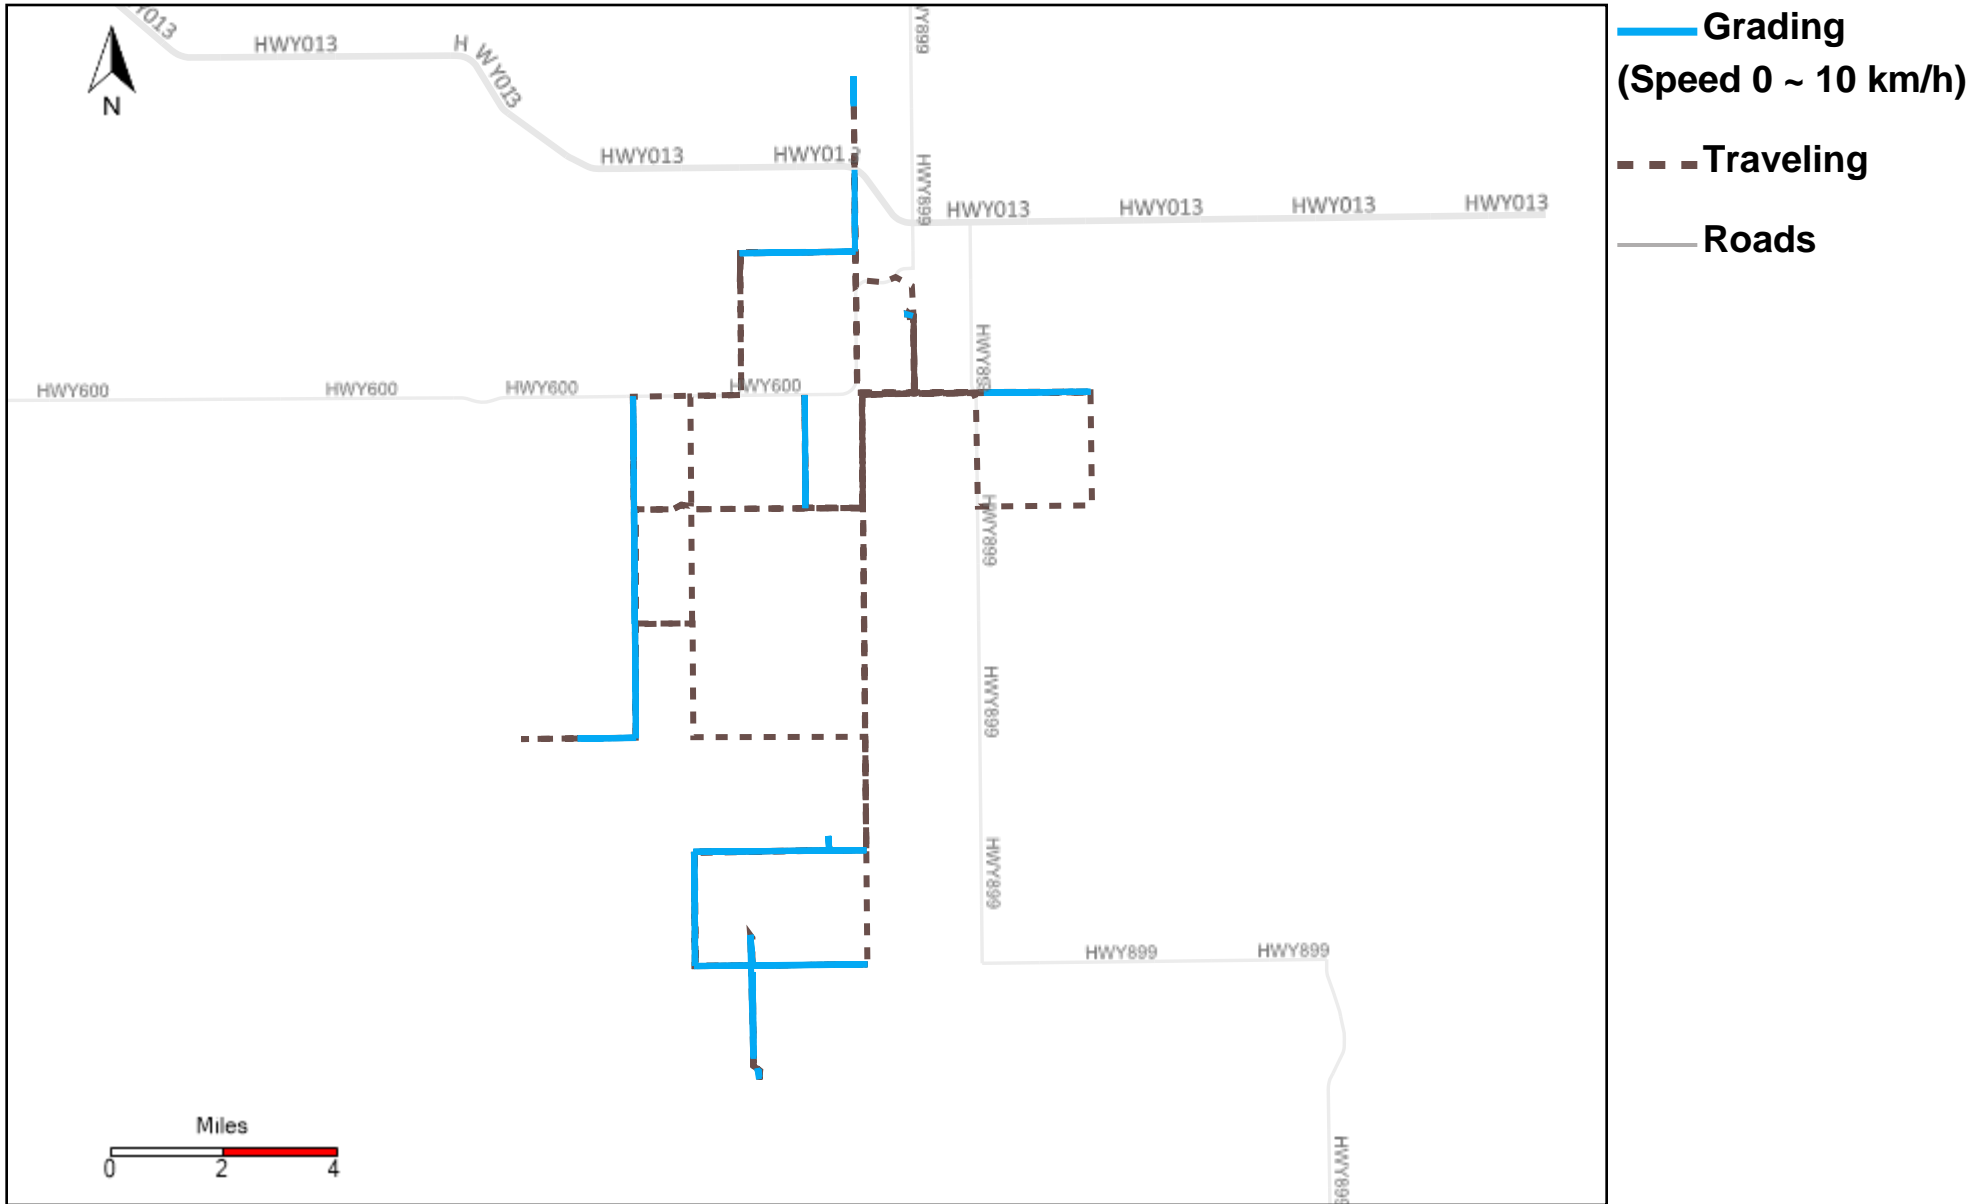

43-181_2023-05-07 ~ 2023-05-13 Tracking

Total Distance(km)	Total Hours	Work Distance(km)	Work Hours
557.27	47 hrs 25 min 55 sec	215.63	30 hrs 22 min 25 sec