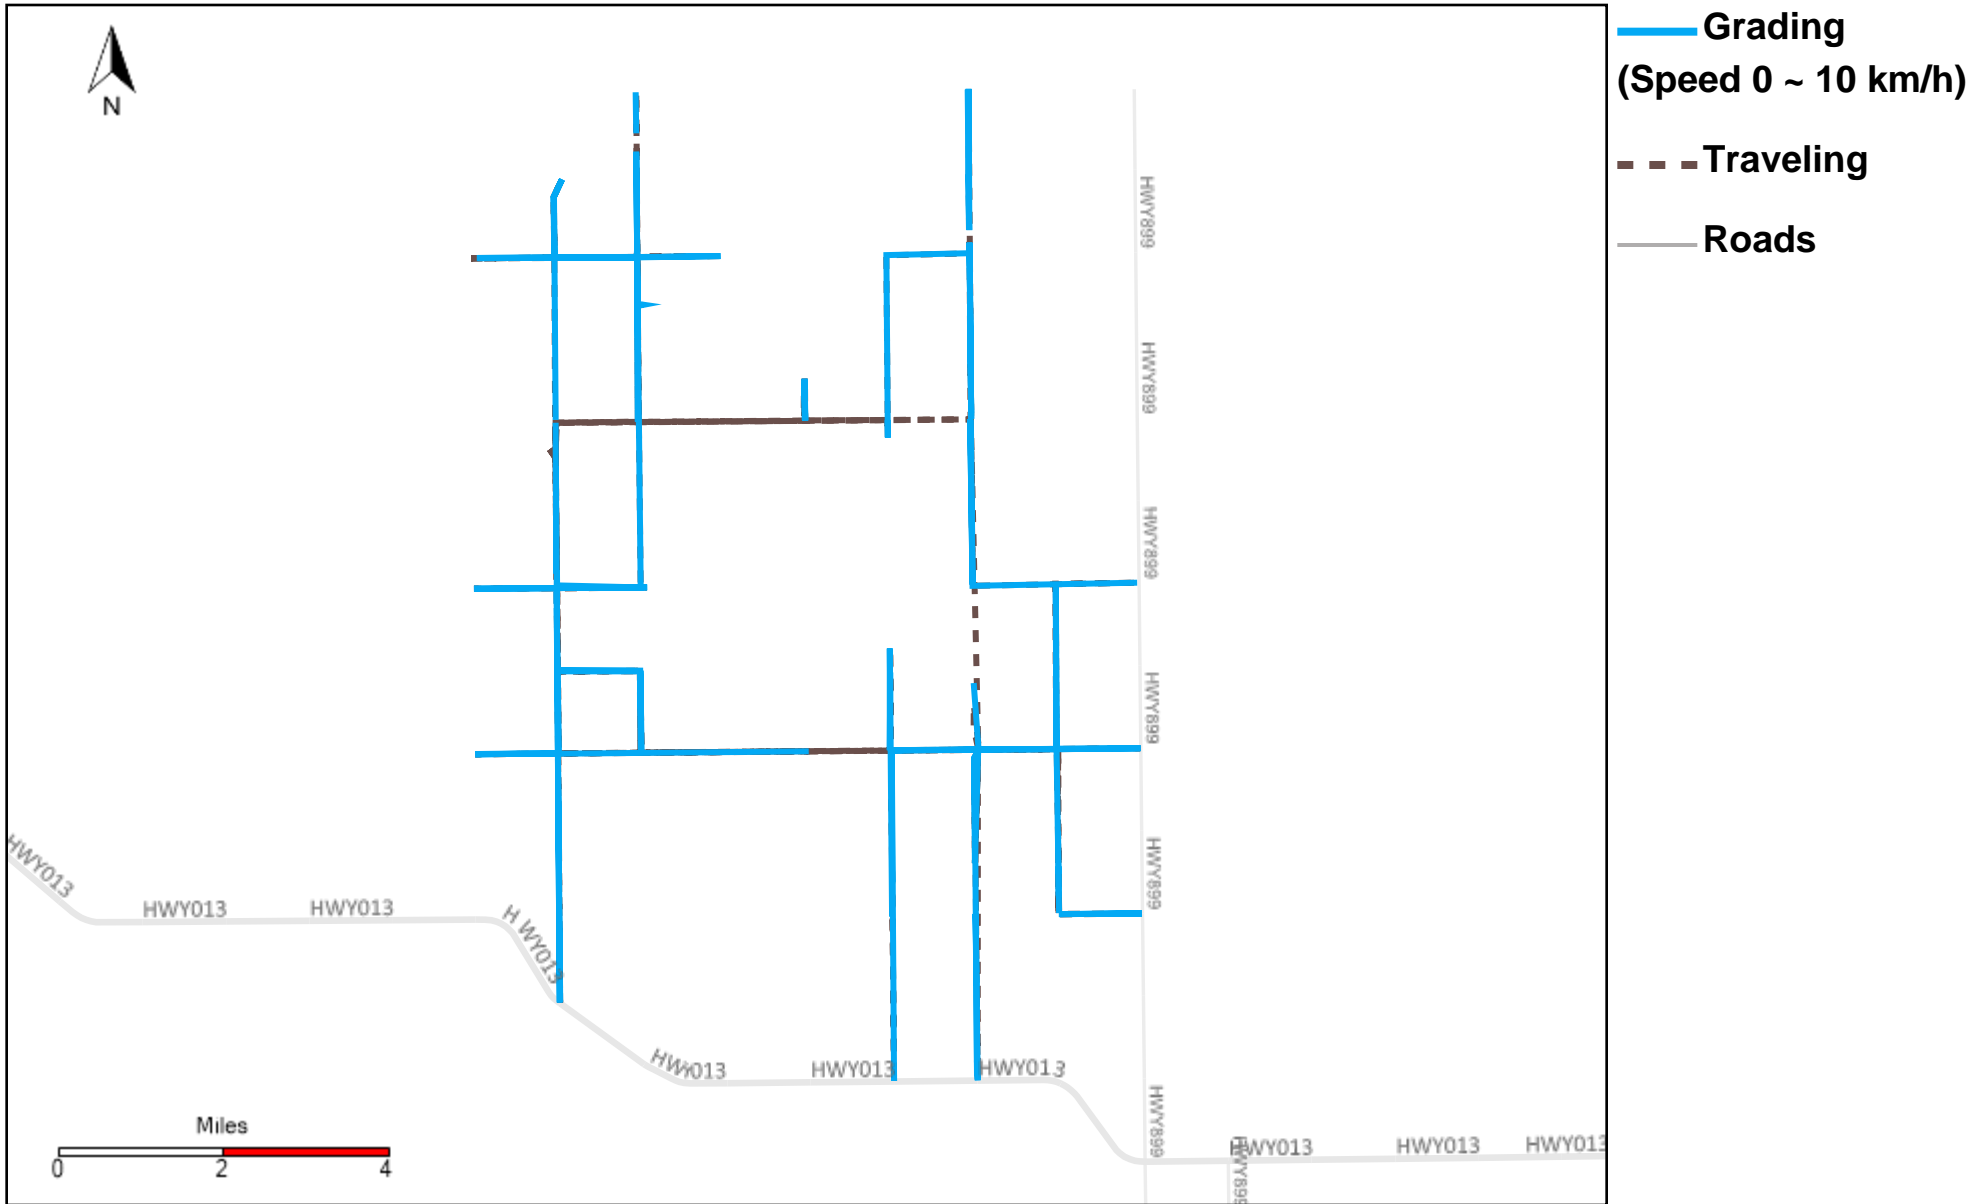

43-174_2023-05-07 ~ 2023-05-13 Tracking

Total Distance(km)	Total Hours	Work Distance(km)	Work Hours
3.8	2 hrs 34 min 56 sec	0.53	0 hrs 6 min 1 sec

43-181_2023-05-07 ~ 2023-05-13 Tracking

Total Distance(km)	Total Hours	Work Distance(km)	Work Hours
557.27	47 hrs 25 min 55 sec	215.63	30 hrs 22 min 25 sec

43-183_2023-05-07 ~ 2023-05-13 Tracking

Total Distance(km)	Total Hours	Work Distance(km)	Work Hours
315.72	35 hrs 39 min 12 sec	126.49	21 hrs 5 min 46 sec

43-185_2023-05-07 ~ 2023-05-13 Tracking

Total Distance(km)	Total Hours	Work Distance(km)	Work Hours
444.25	52 hrs 31 min 28 sec	285.85	43 hrs 33 min 0 sec

43-186_2023-05-07 ~ 2023-05-13 Tracking

Total Distance(km)	Total Hours	Work Distance(km)	Work Hours
475.69	46 hrs 24 min 24 sec	224.42	30 hrs 30 min 15 sec

43-187_2023-05-07 ~ 2023-05-13 Tracking

Total Distance(km)	Total Hours	Work Distance(km)	Work Hours
402.87	49 hrs 15 min 6 sec	240.12	39 hrs 25 min 59 sec