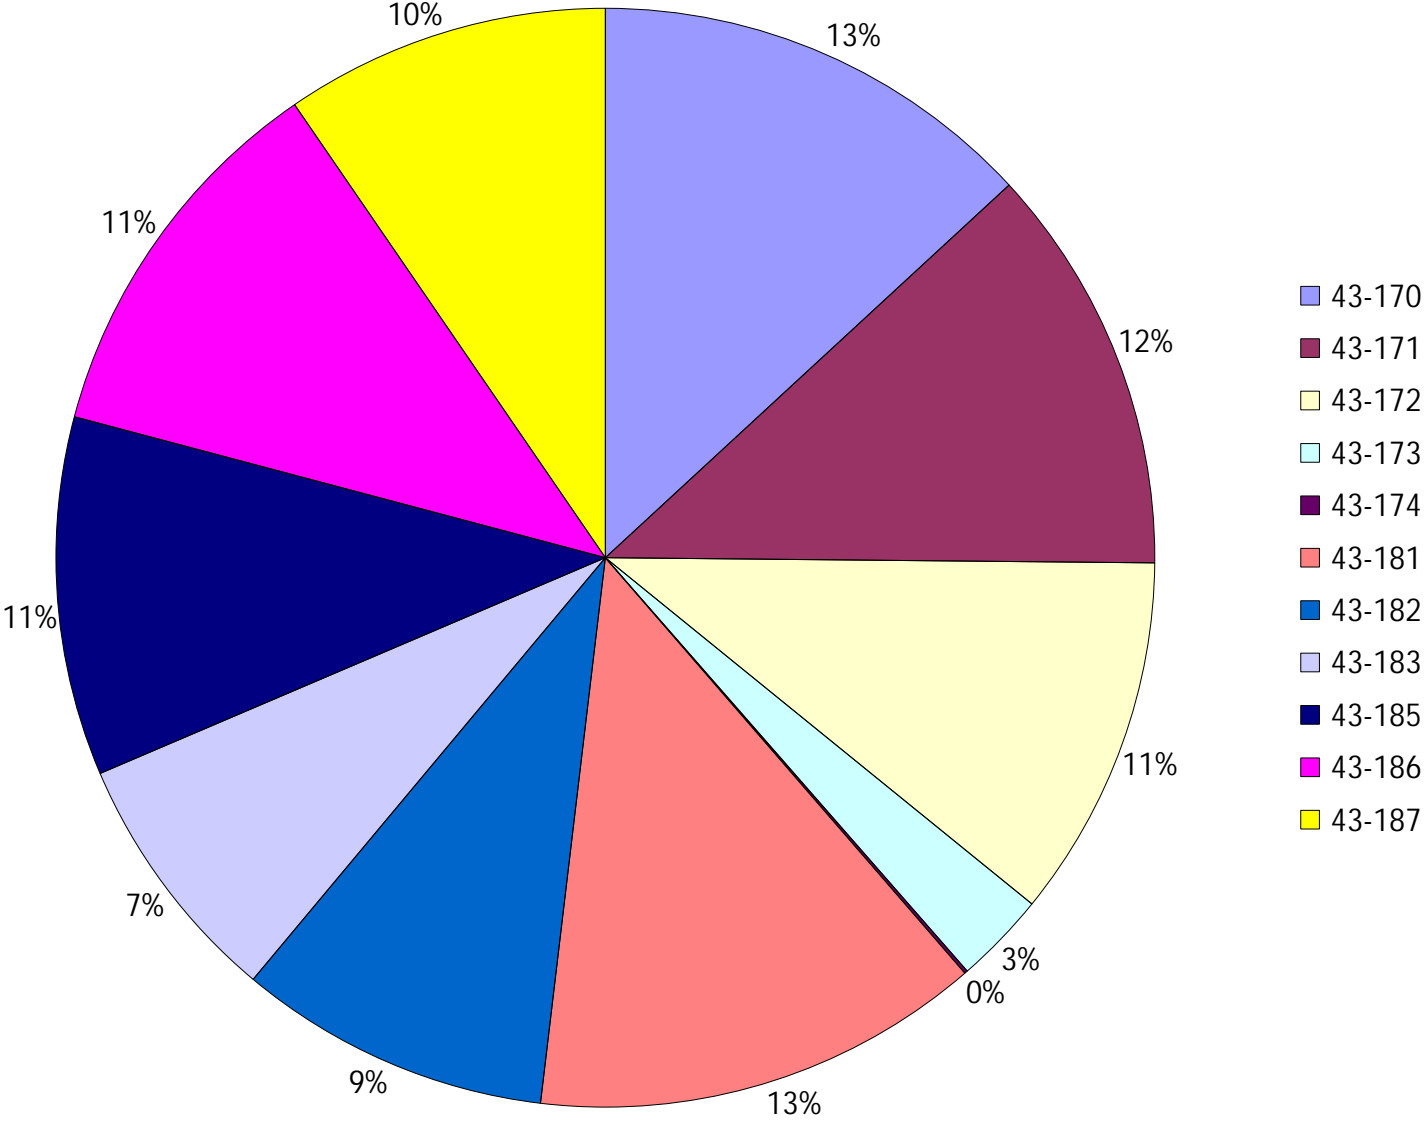

Provost Weekly Grader Report

From 5/7/2023 To 5/13/2023

5/13/2023

Vehicle	Total Distance(km)	Total Hours	Work Distance(km)	Work Hours
43-170	553	47 hrs 2 min 38 sec	153.12	20 hrs 3 min 16 sec
43-171	505.72	49 hrs 3 min 34 sec	231.74	32 hrs 45 min 3 sec
43-172	450.52	48 hrs 36 min 42 sec	131.64	21 hrs 6 min 28 sec
43-173	113.84	31 hrs 16 min 36 sec	73.51	18 hrs 53 min 38 sec
43-174	3.8	2 hrs 34 min 56 sec	0.53	0 hrs 6 min 1 sec
43-181	557.27	47 hrs 25 min 55 sec	215.63	30 hrs 22 min 25 sec
43-182	386.94	42 hrs 28 min 42 sec	39.33	5 hrs 10 min 17 sec
43-183	315.72	35 hrs 39 min 12 sec	126.49	21 hrs 5 min 46 sec
43-185	444.25	52 hrs 31 min 28 sec	285.85	43 hrs 33 min 0 sec
43-186	475.69	46 hrs 24 min 24 sec	224.42	30 hrs 30 min 15 sec
43-187	402.87	49 hrs 15 min 6 sec	240.12	39 hrs 25 min 59 sec
Total:	4209.61	452 hrs 19 min 13 sec	1722.39	263 hrs 2 min 8 sec

Vehicle Distance Vs Total Distance (%) From 5/7/2023 To 5/13/2023

Provost Weekly Grader Report