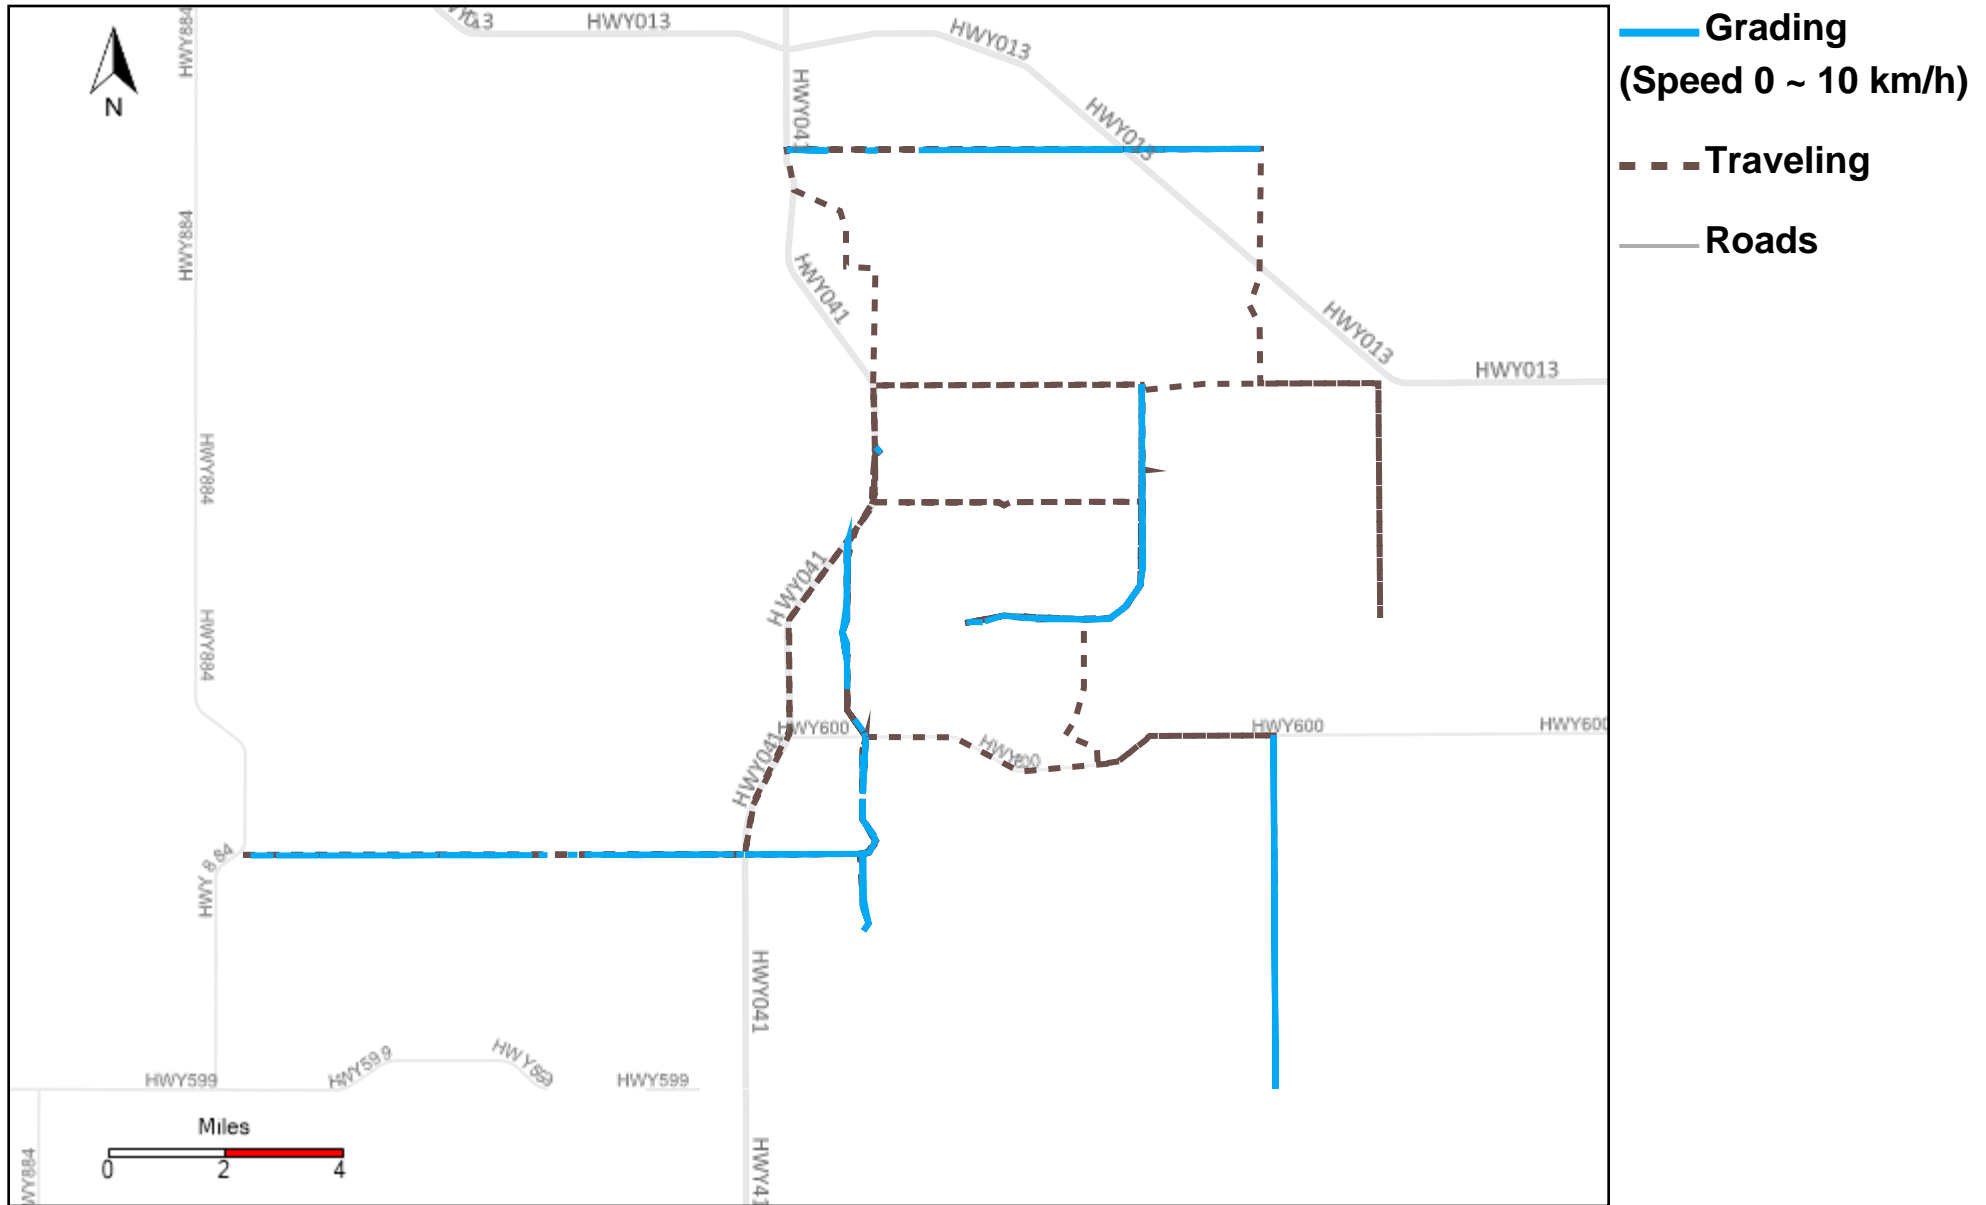

43-170_2023-05-07 ~ 2023-05-13 Tracking

Total Distance(km)	Total Hours	Work Distance(km)	Work Hours
553	47 hrs 2 min 38 sec	153.12	20 hrs 3 min 16 sec