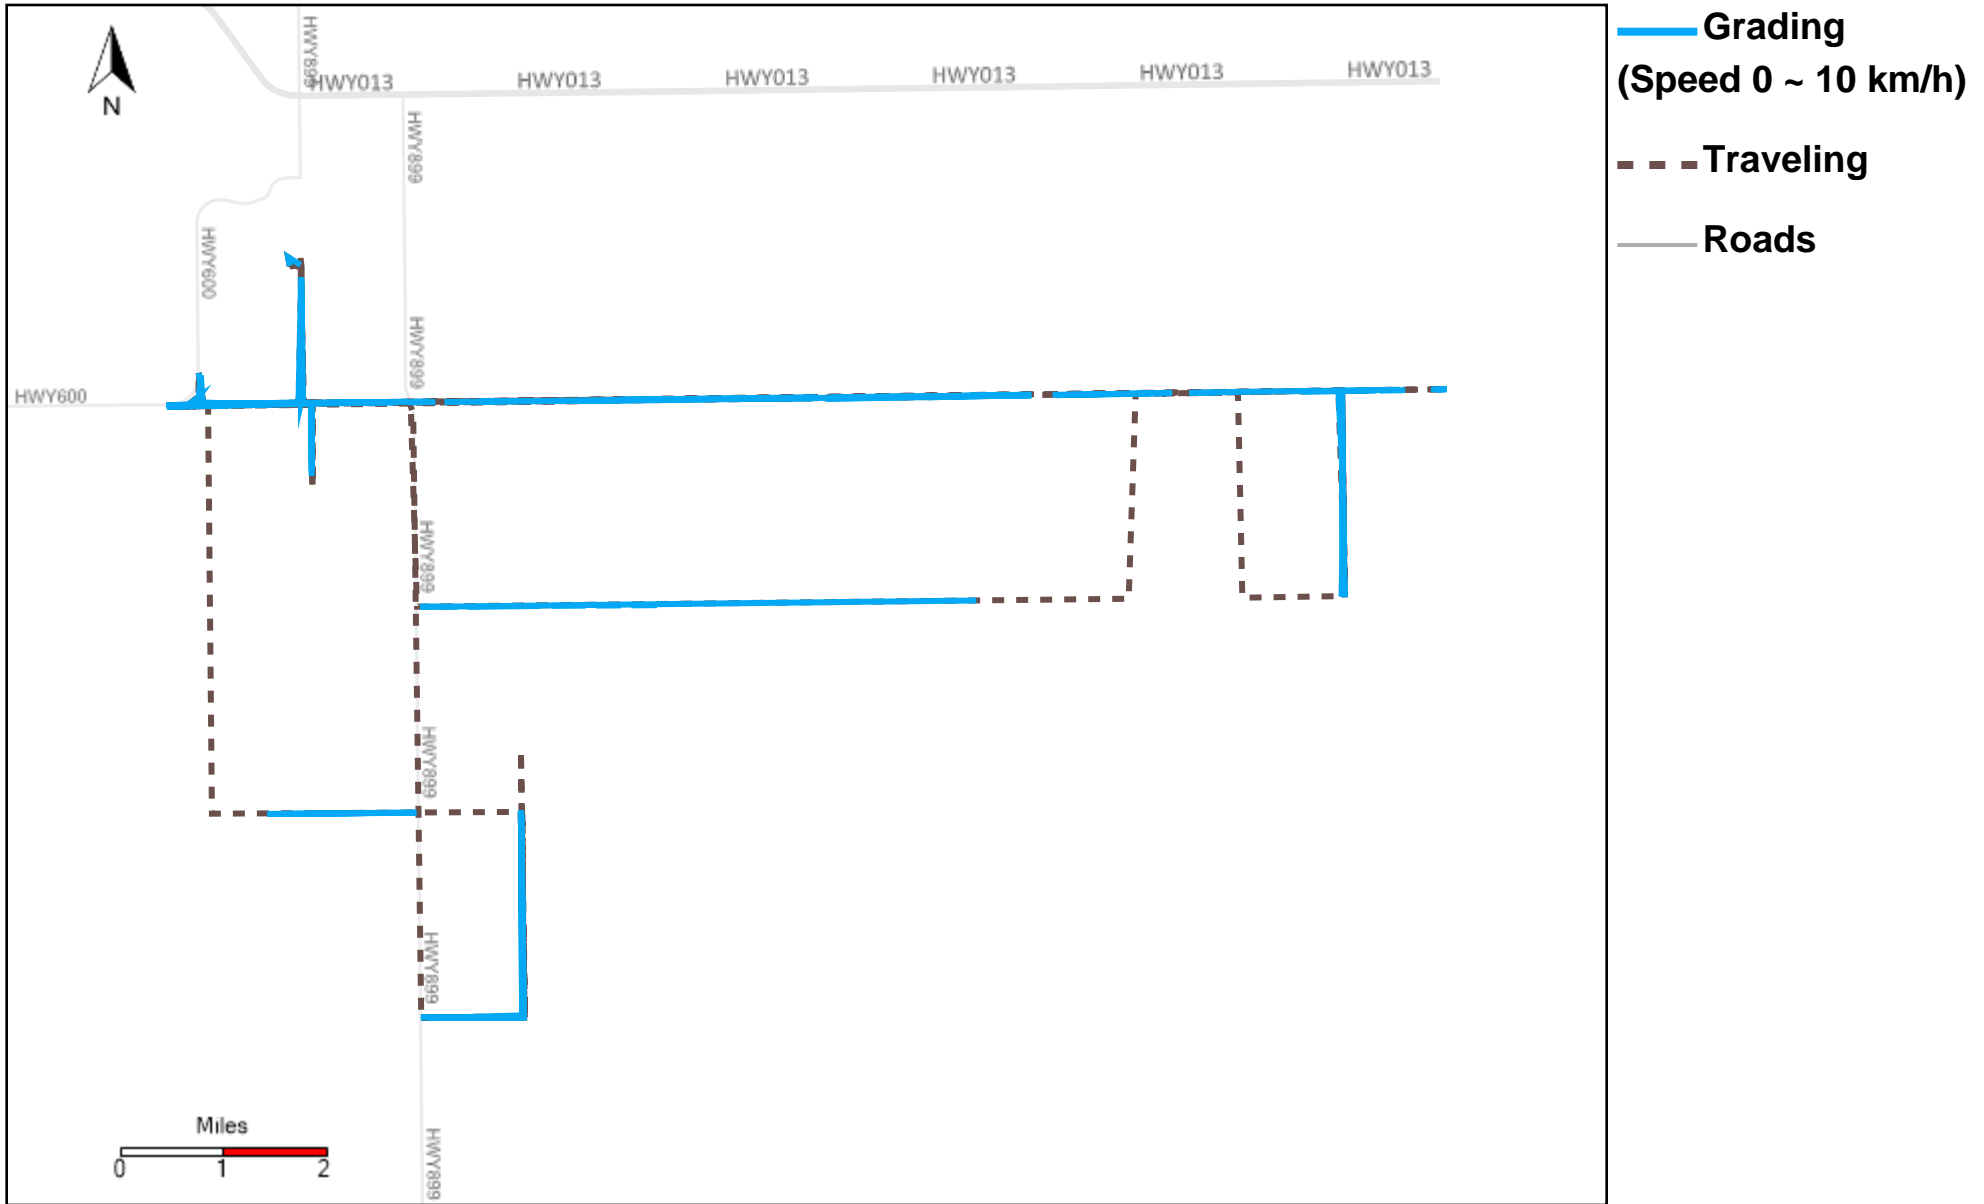

43-186_2023-05-07 ~ 2023-05-13 Tracking

Total Distance(km)	Total Hours	Work Distance(km)	Work Hours
475.69	46 hrs 24 min 24 sec	224.42	30 hrs 30 min 15 sec