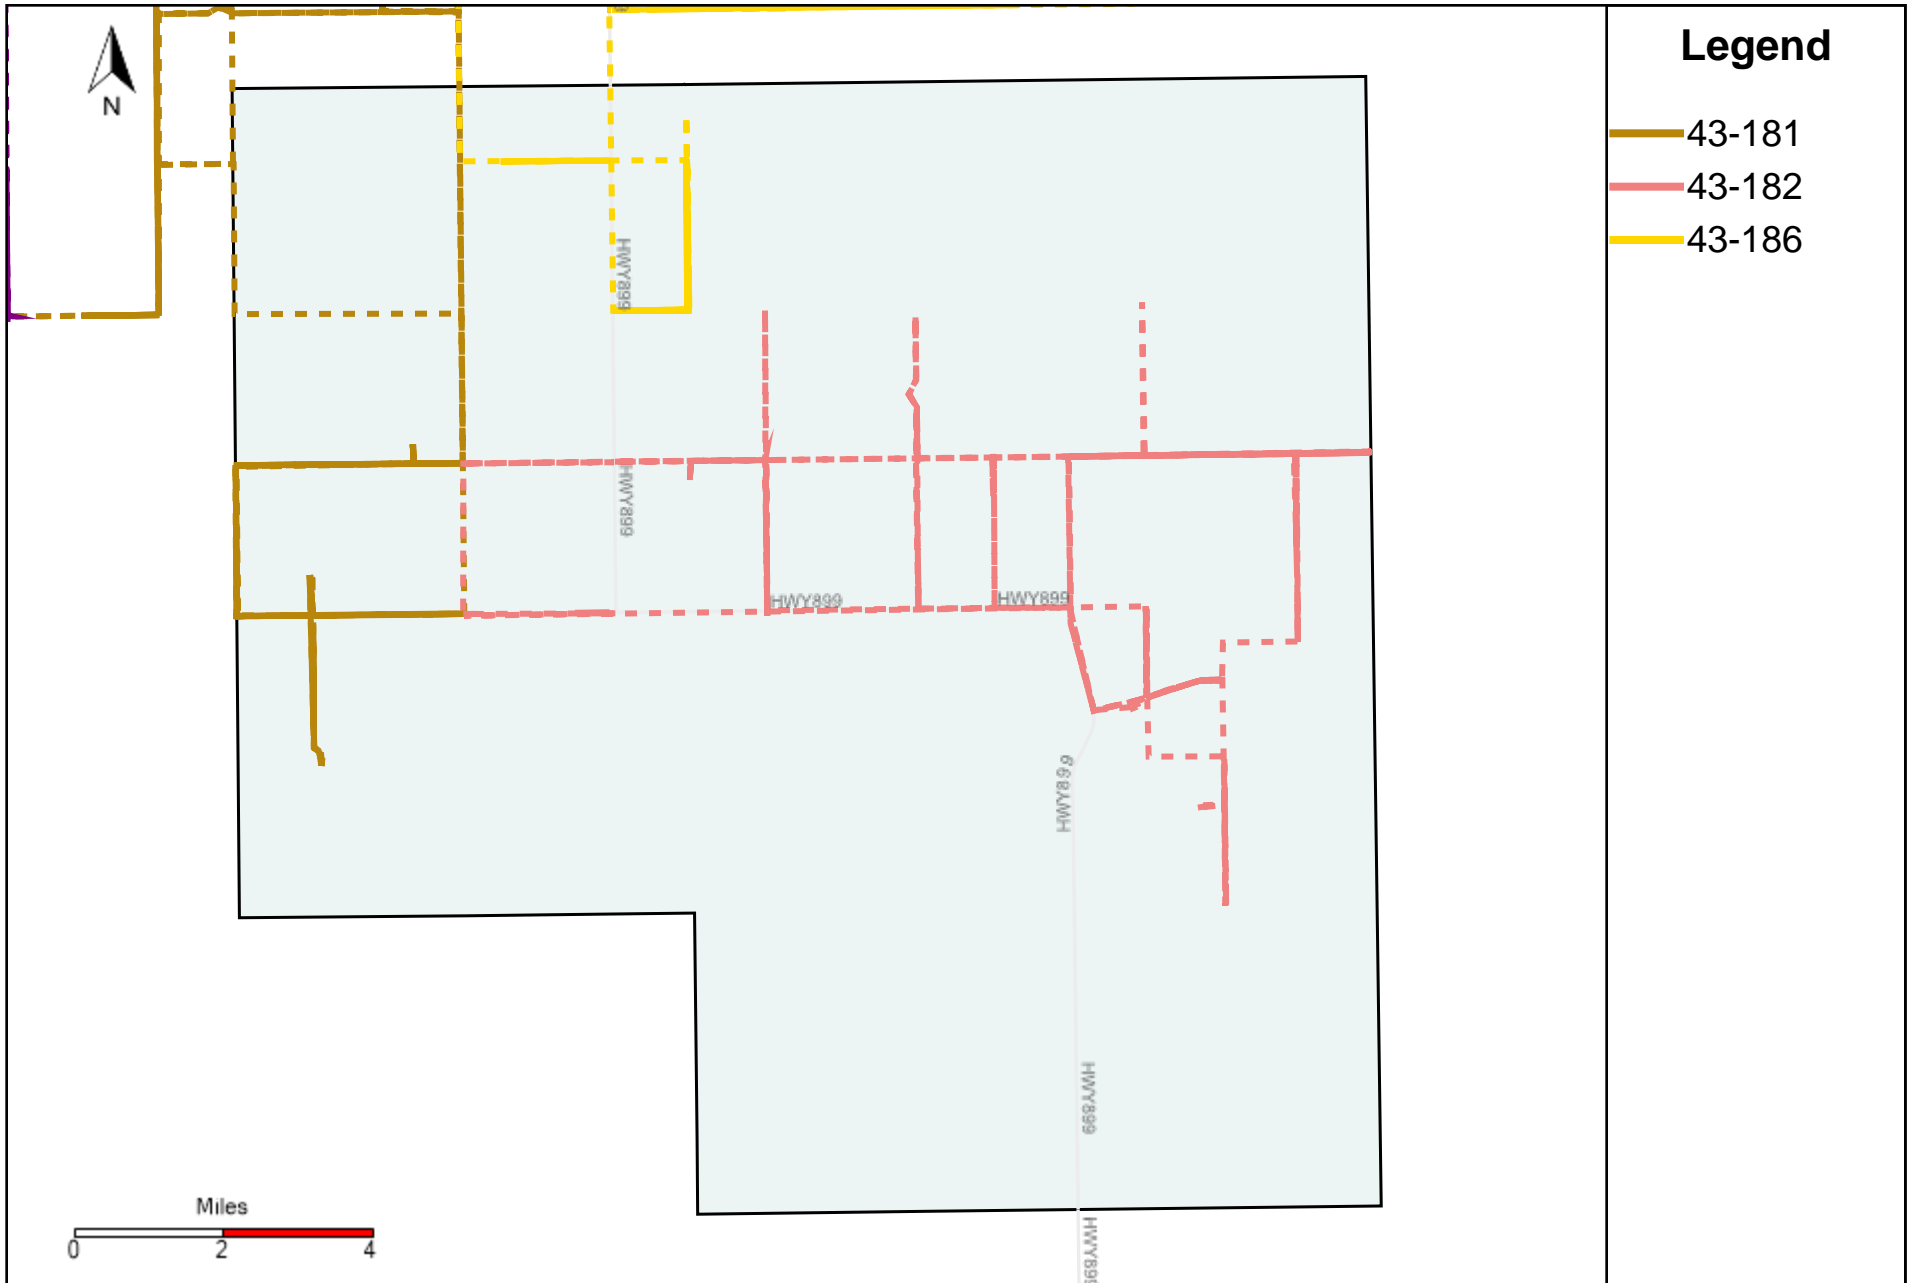

Division: 1 Grader Report(2023-05-07 ~ 2023-05-13)

Vehicle Name List	Total Distance(km)	Total Hours
43-181, 43-182, 43-186	1419.9	136 hrs 19 min 1 sec

Division: 2 Grader Report(2023-05-07 ~ 2023-05-13)

Vehicle Name List	Total Distance(km)	Total Hours
43-181, 43-186	1032.96	93 hrs 50 min 19 sec

Division: 3 Grader Report(2023-05-07 ~ 2023-05-13)

Vehicle Name List	Total Distance(km)	Total Hours
43-170, 43-181, 43-183, 43-185, 43-186	2345.92	229 hrs 3 min 37 sec

Division: 4 Grader Report(2023-05-07 ~ 2023-05-13)

Vehicle Name List	Total Distance(km)	Total Hours
43-170, 43-172, 43-173, 43-185, 43-187	1964.47	228 hrs 42 min 30 sec

Division: 5 Grader Report(2023-05-07 ~ 2023-05-13)

Vehicle Name List	Total Distance(km)	Total Hours
43-170, 43-183	868.72	82 hrs 41 min 50 sec

43-186_2023-05-07 ~ 2023-05-13 Tracking

Total Distance(km)	Total Hours	Work Distance(km)	Work Hours
475.69	46 hrs 24 min 24 sec	224.42	30 hrs 30 min 15 sec

43-187_2023-05-07 ~ 2023-05-13 Tracking

Total Distance(km)	Total Hours	Work Distance(km)	Work Hours
402.87	49 hrs 15 min 6 sec	240.12	39 hrs 25 min 59 sec