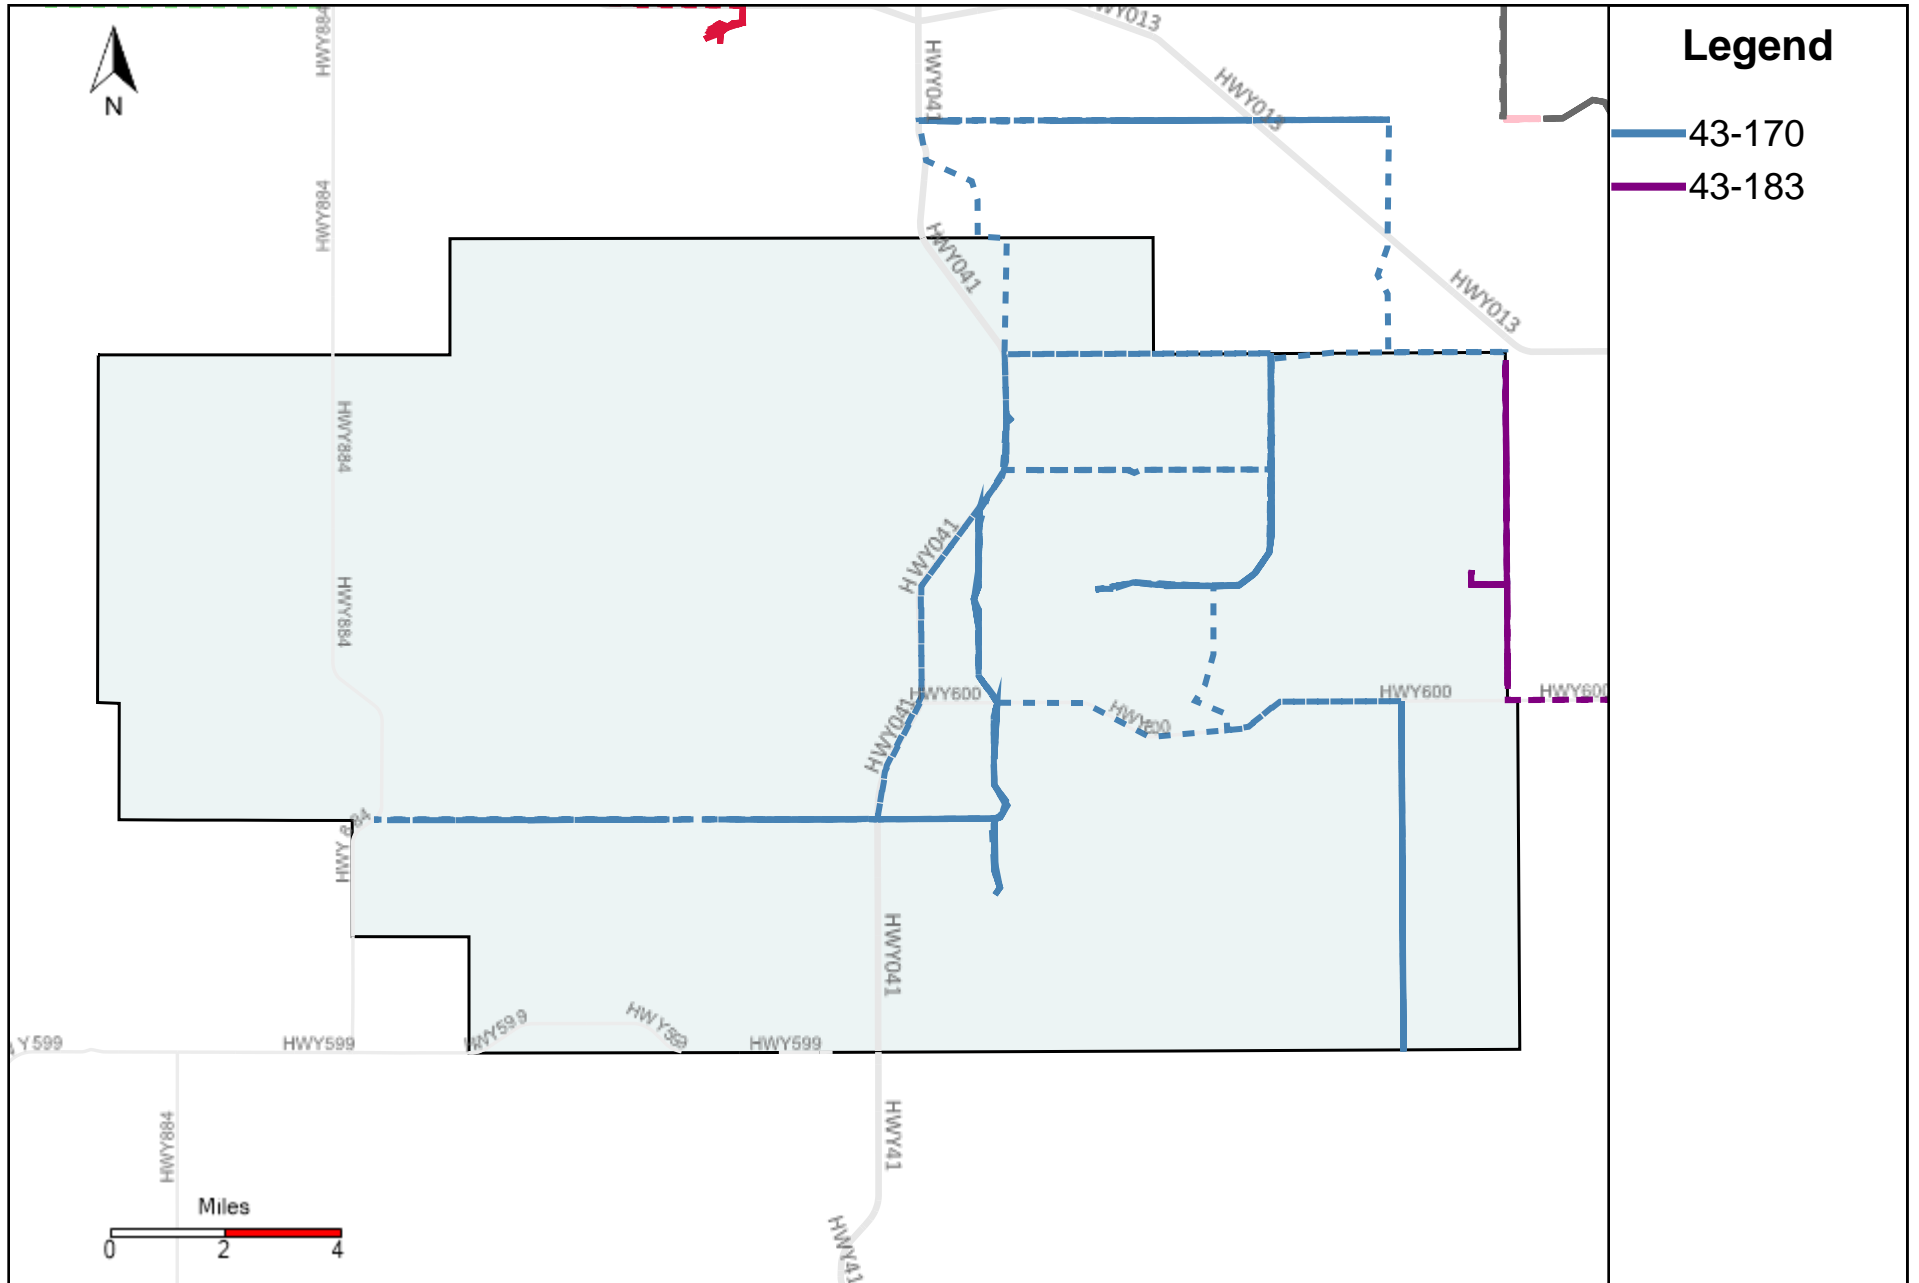

Vehicle Name List	Total Distance(km)	Total Hours
43-170, 43-172, 43-173, 43-185, 43-187	1964.47	228 hrs 42 min 30 sec

Division: 5 Grader Report(2023-05-07 ~ 2023-05-13)

Vehicle Name List	Total Distance(km)	Total Hours
43-170, 43-183	868.72	82 hrs 41 min 50 sec