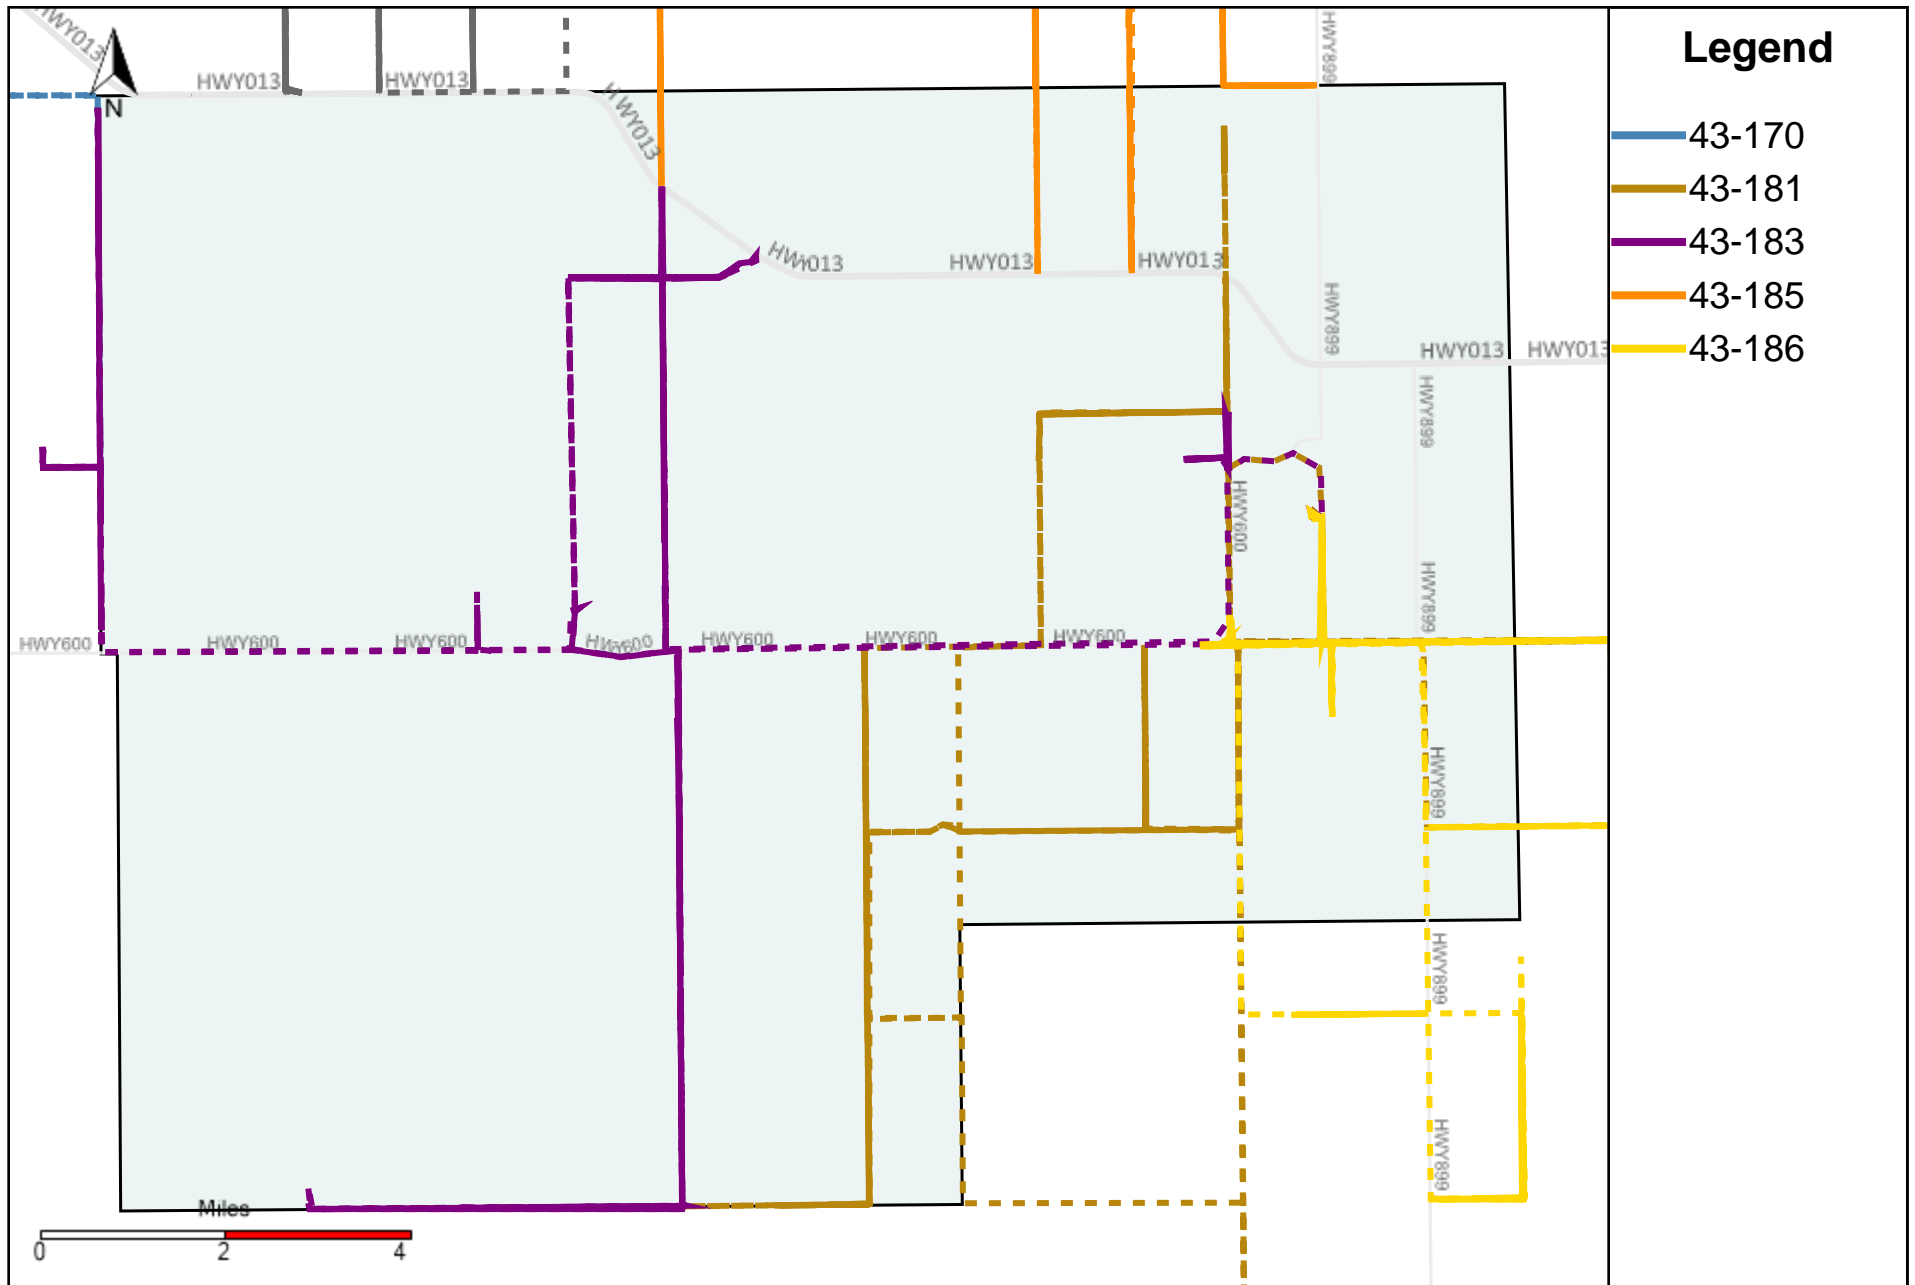

Division: 3 Grader Report(2023-05-07 ~ 2023-05-13)

Vehicle Name List	Total Distance(km)	Total Hours
43-170, 43-181, 43-183, 43-185, 43-186	2345.92	229 hrs 3 min 37 sec