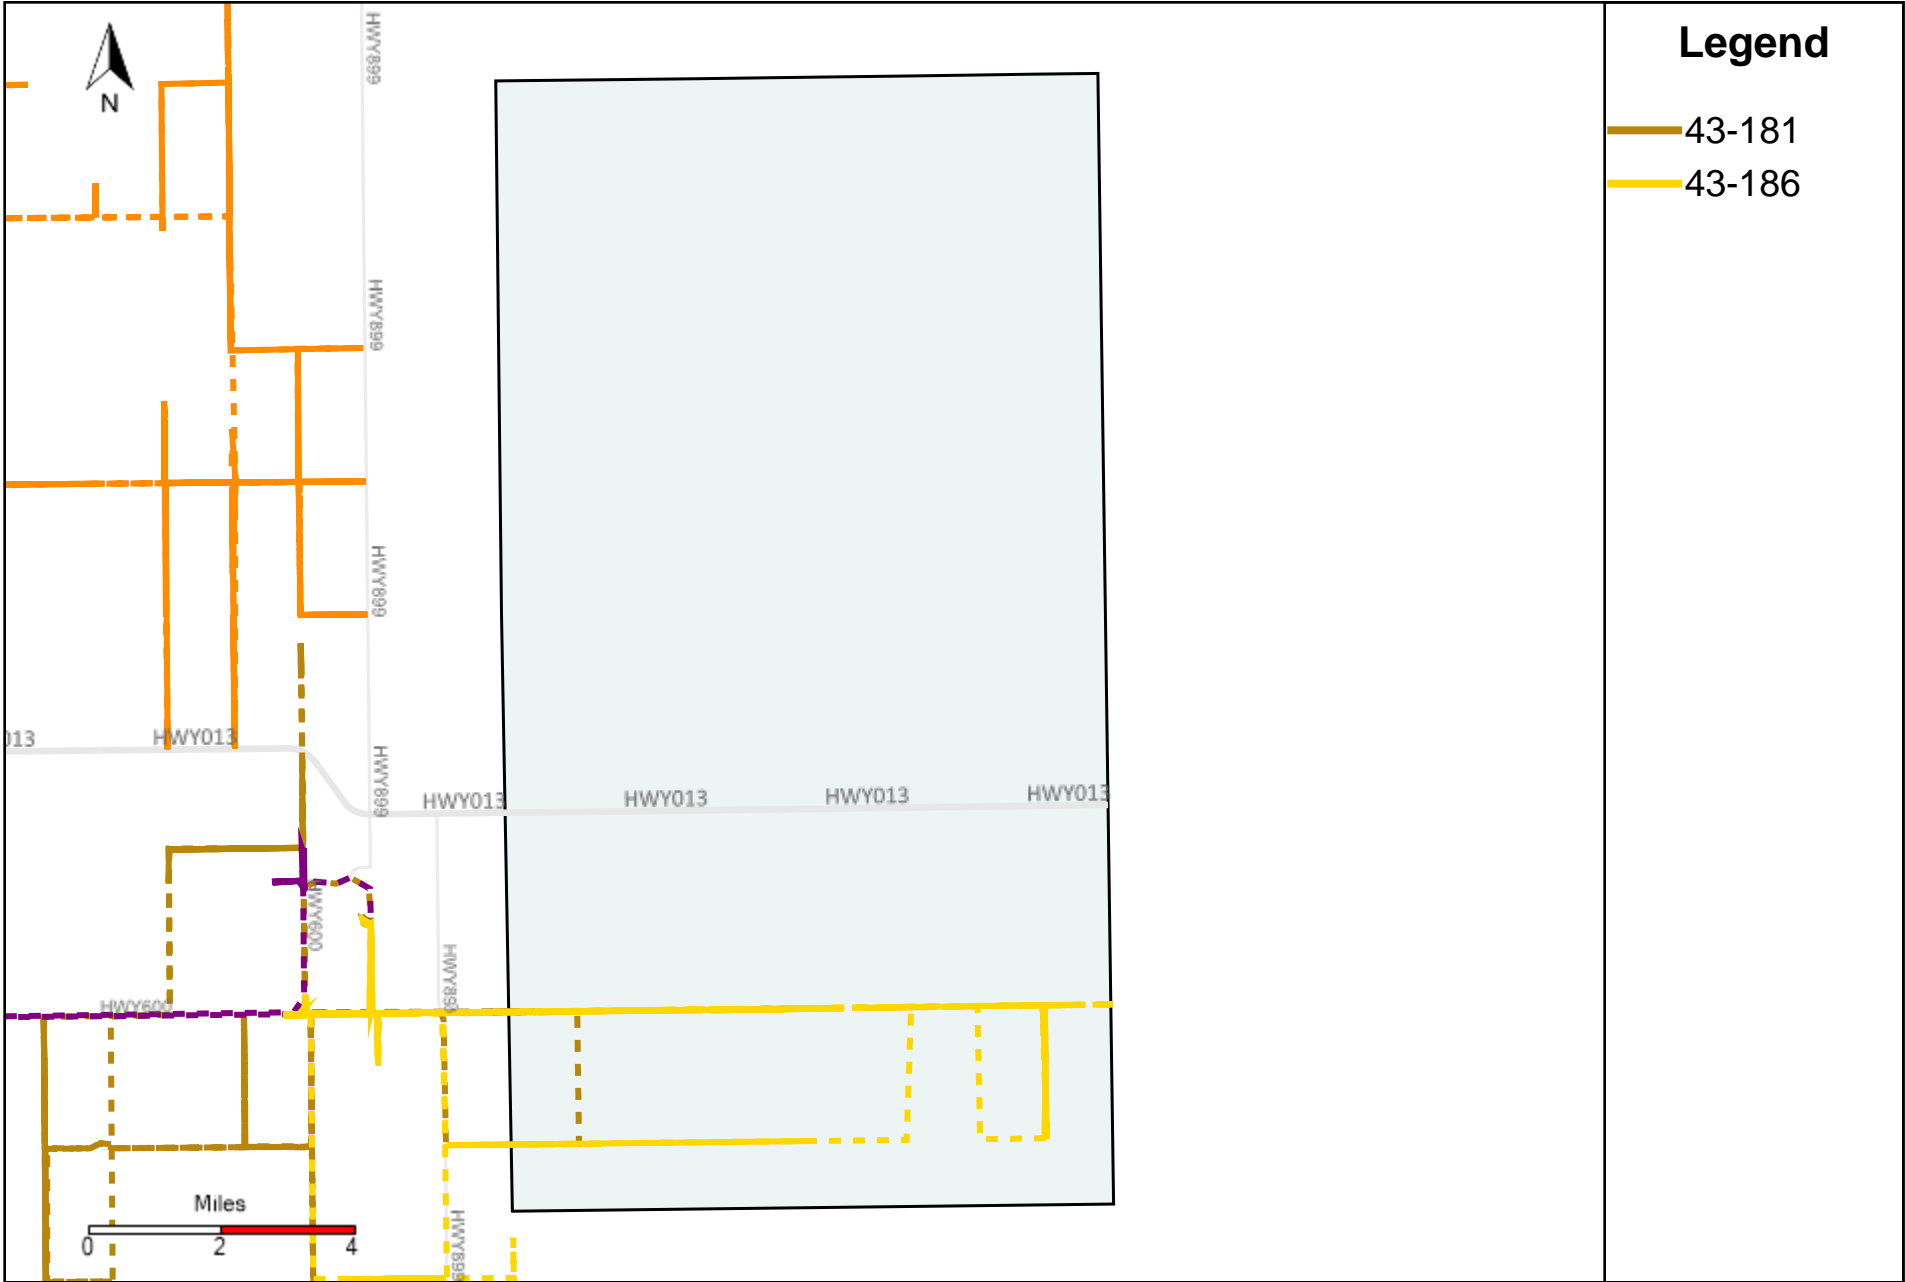

Division: 2 Grader Report(2023-05-07 ~ 2023-05-13)

Vehicle Name List	Total Distance(km)	Total Hours
43-181, 43-186	1032.96	93 hrs 50 min 19 sec