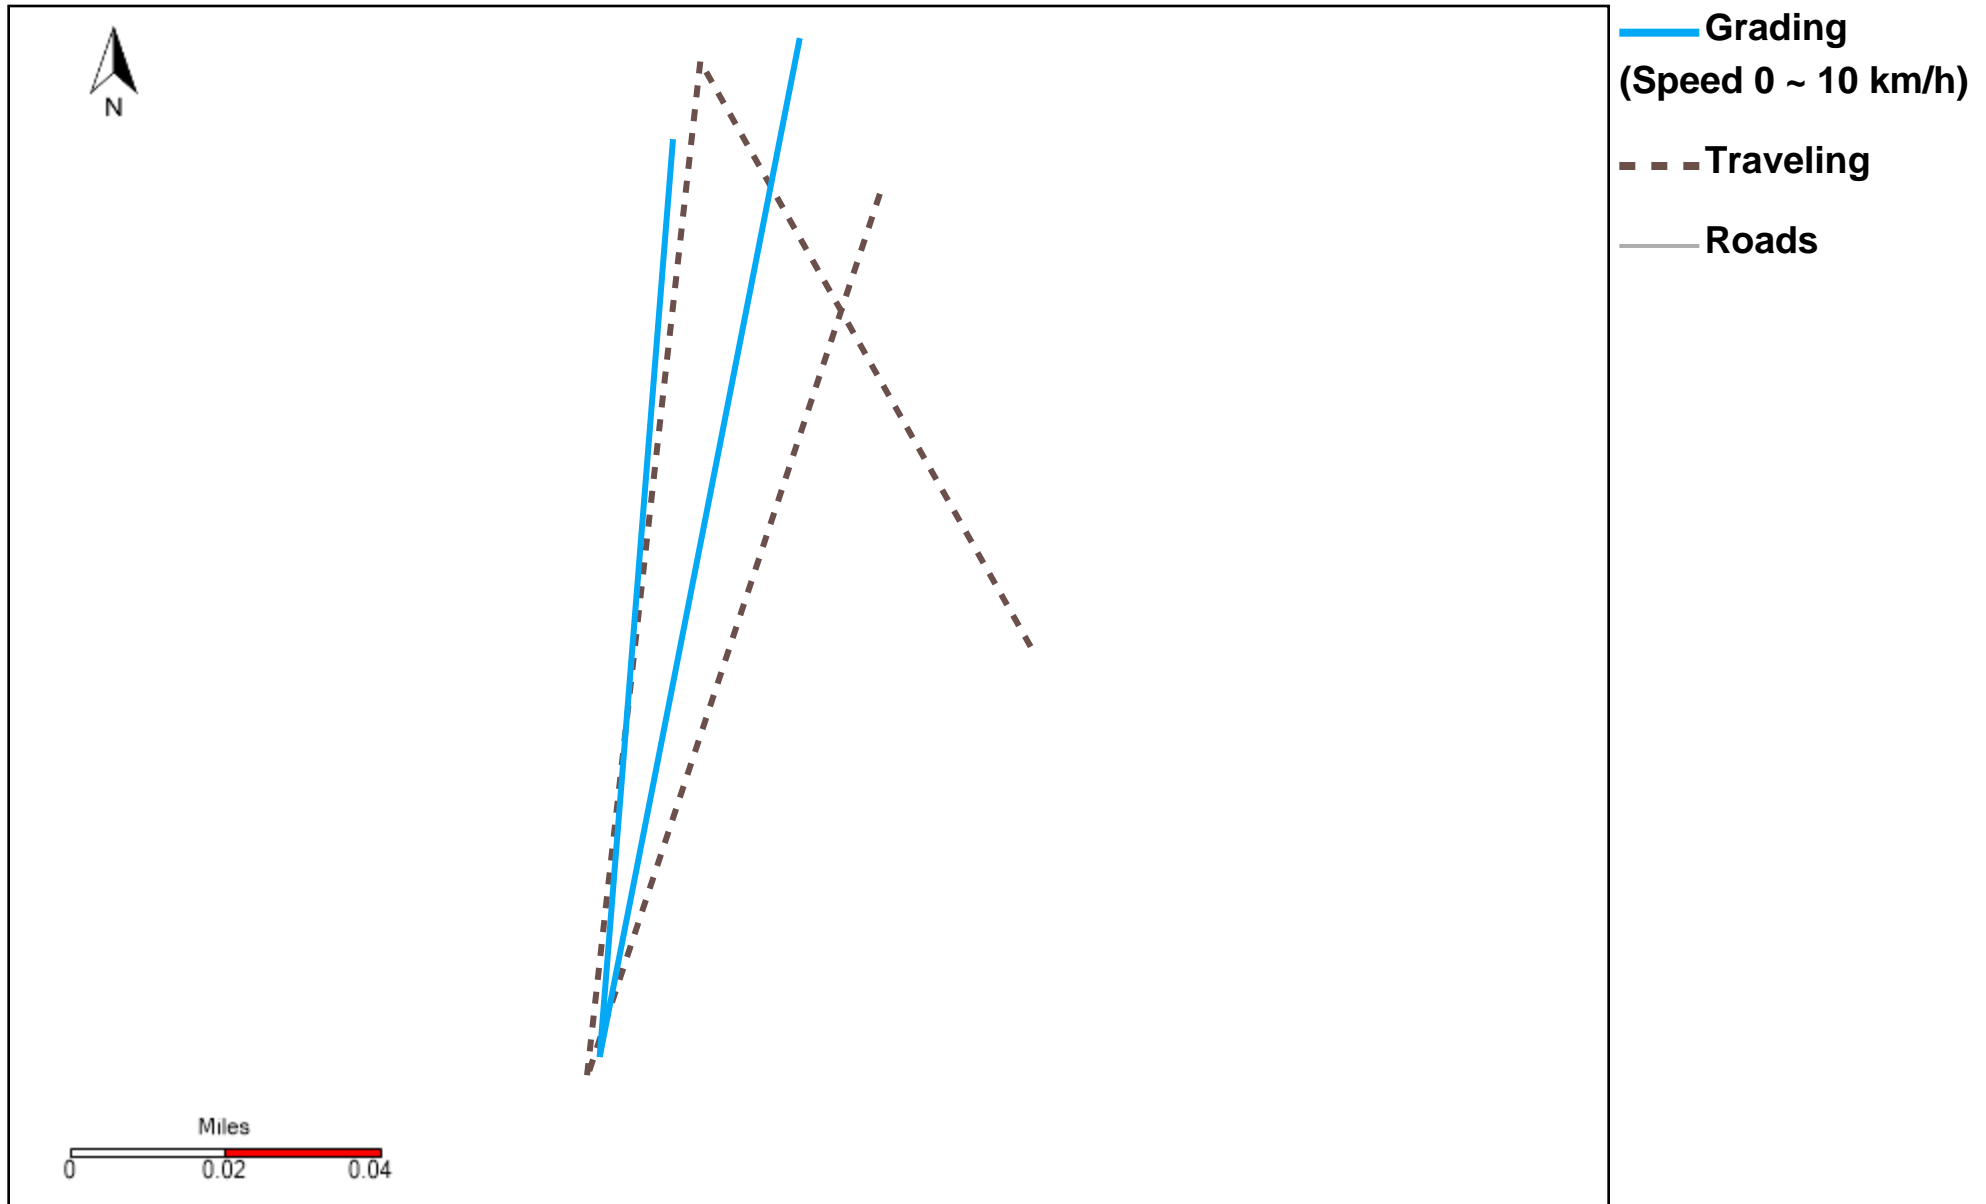

43-174_2023-05-07 ~ 2023-05-13 Tracking

Total Distance(km)	Total Hours	Work Distance(km)	Work Hours
3.8	2 hrs 34 min 56 sec	0.53	0 hrs 6 min 1 sec