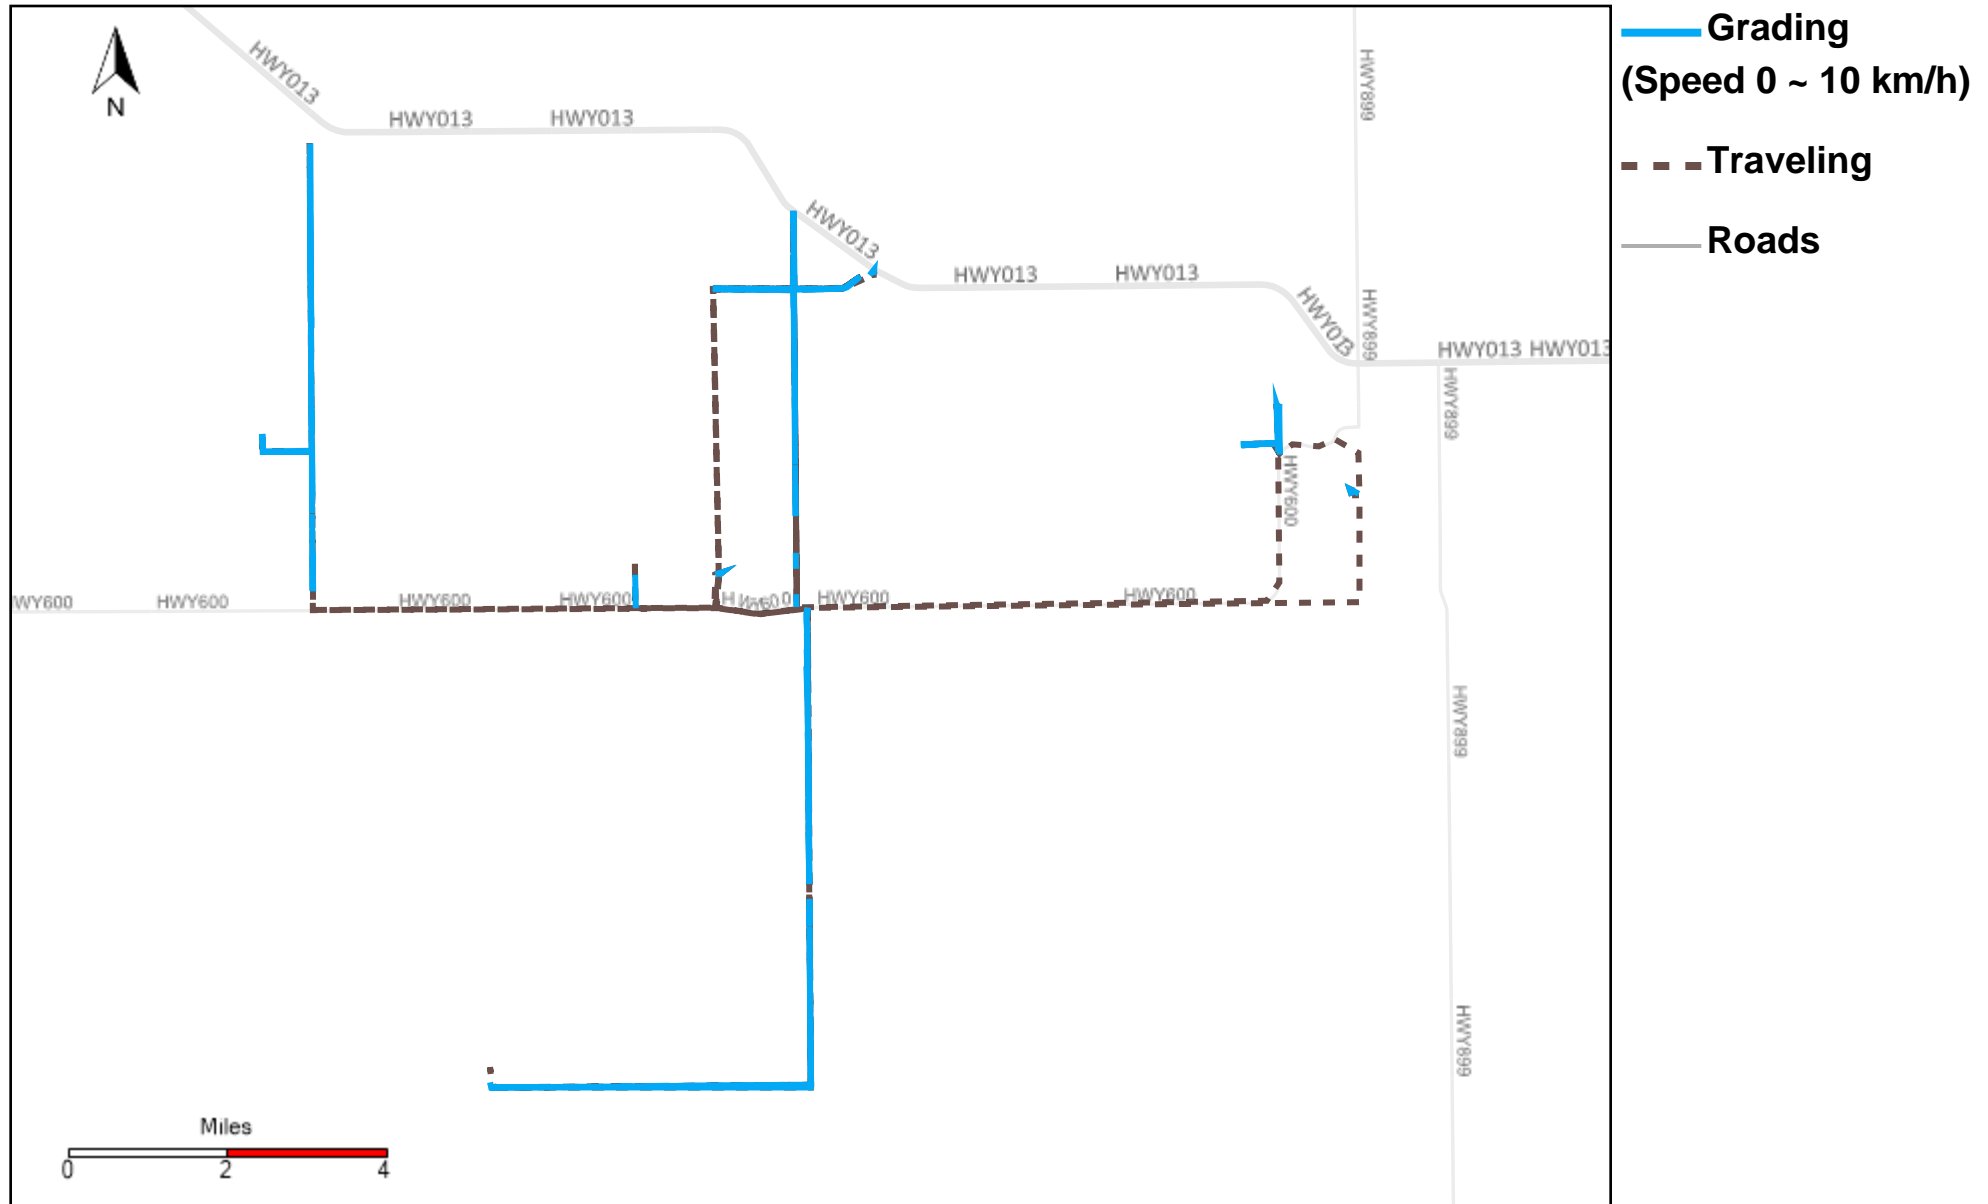

43-183_2023-05-07 ~ 2023-05-13 Tracking

Total Distance(km)	Total Hours	Work Distance(km)	Work Hours
315.72	35 hrs 39 min 12 sec	126.49	21 hrs 5 min 46 sec