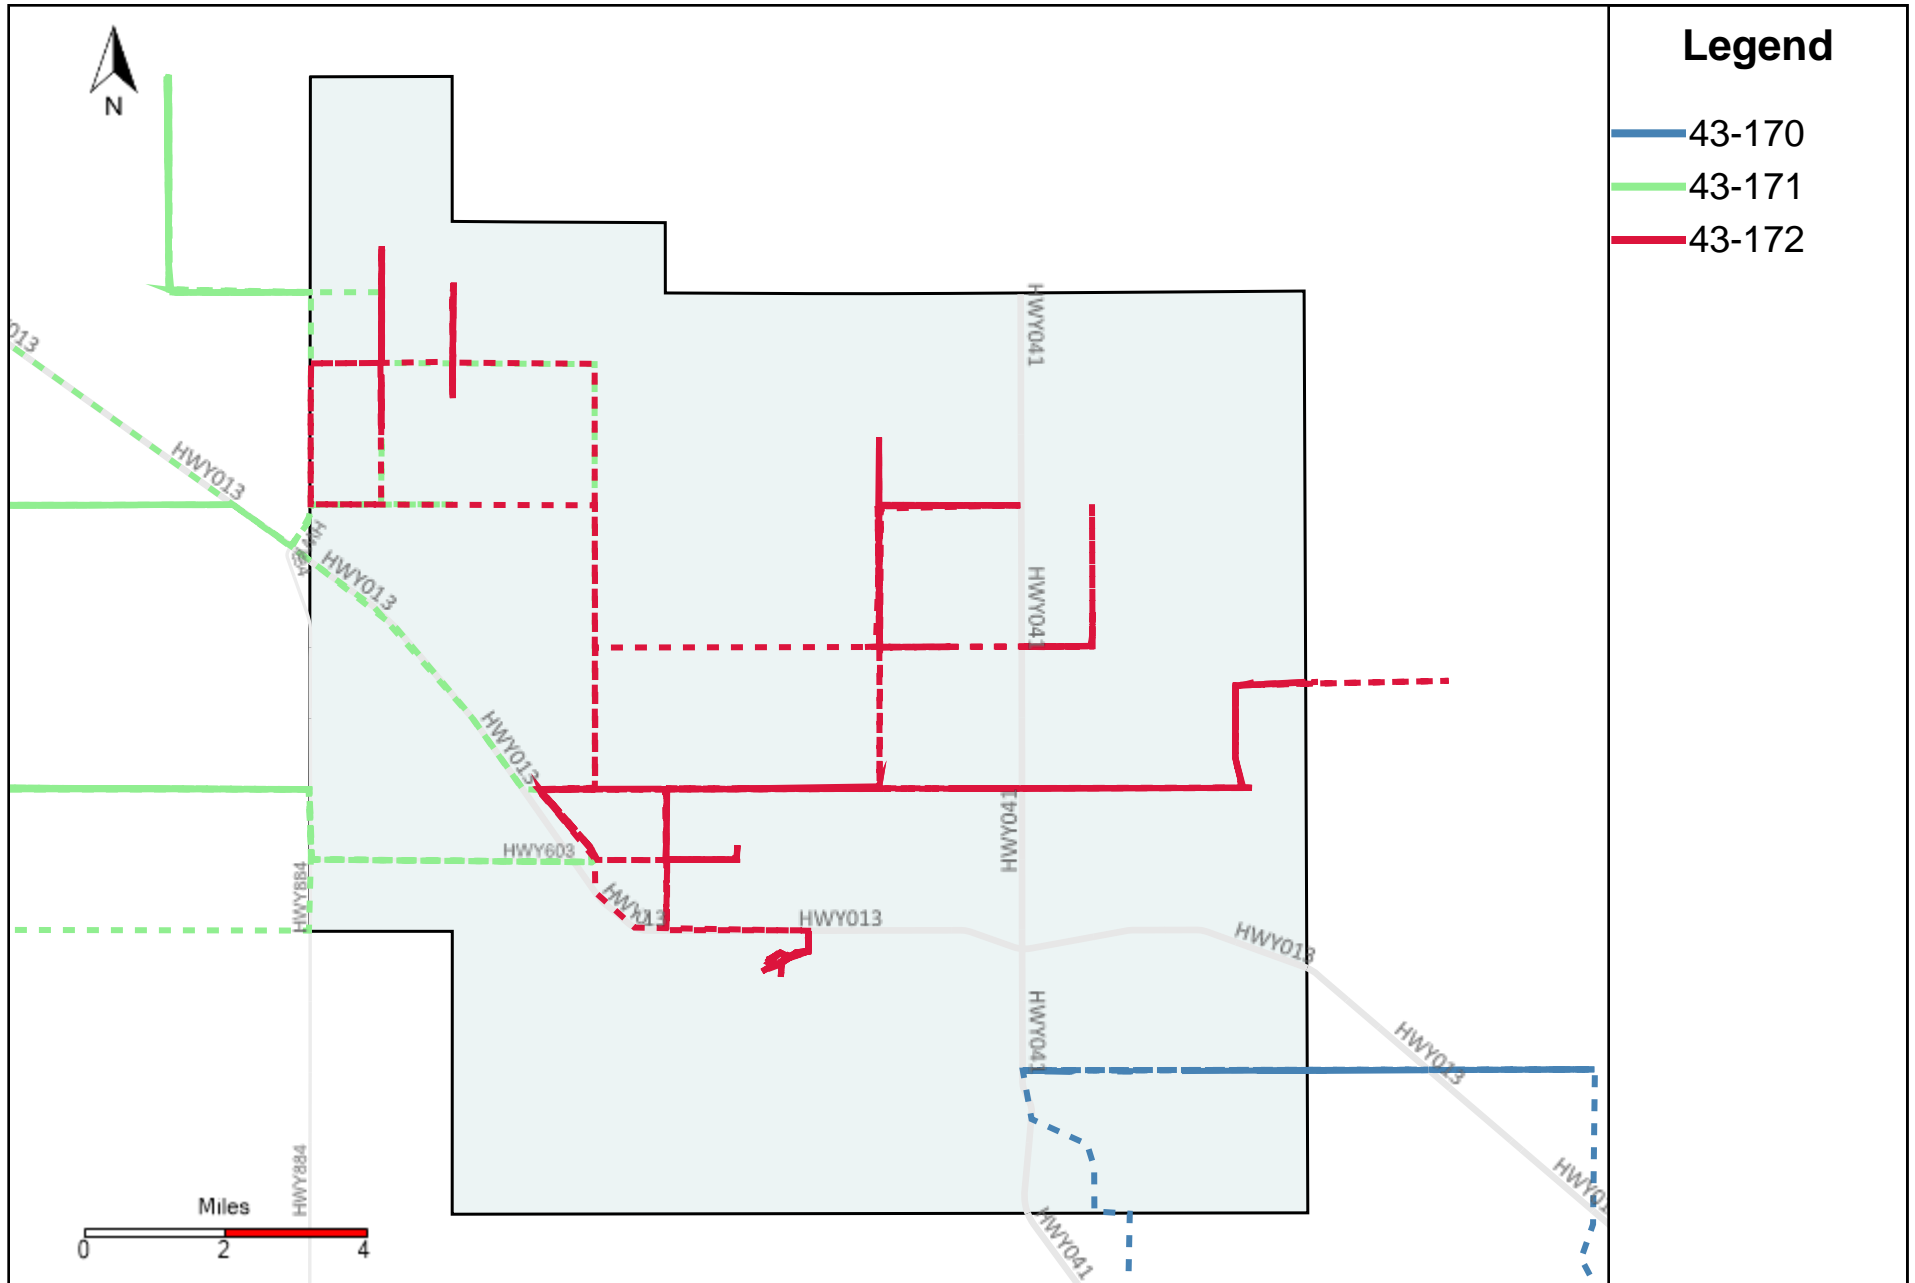

Division: 3 Grader Report(2023-05-07 ~ 2023-05-13)

Vehicle Name List	Total Distance(km)	Total Hours
43-170, 43-181, 43-183, 43-185, 43-186	2345.92	229 hrs 3 min 37 sec

Division: 4 Grader Report(2023-05-07 ~ 2023-05-13)

Vehicle Name List	Total Distance(km)	Total Hours
43-170, 43-172, 43-173, 43-185, 43-187	1964.47	228 hrs 42 min 30 sec

Division: 5 Grader Report(2023-05-07 ~ 2023-05-13)

Vehicle Name List	Total Distance(km)	Total Hours
43-170, 43-183	868.72	82 hrs 41 min 50 sec

Division: 6 Grader Report(2023-05-07 ~ 2023-05-13)

Vehicle Name List	Total Distance(km)	Total Hours
43-170, 43-171, 43-172	1509.23	144 hrs 42 min 54 sec

Division: 7 Grader Report(2023-05-07 ~ 2023-05-13)