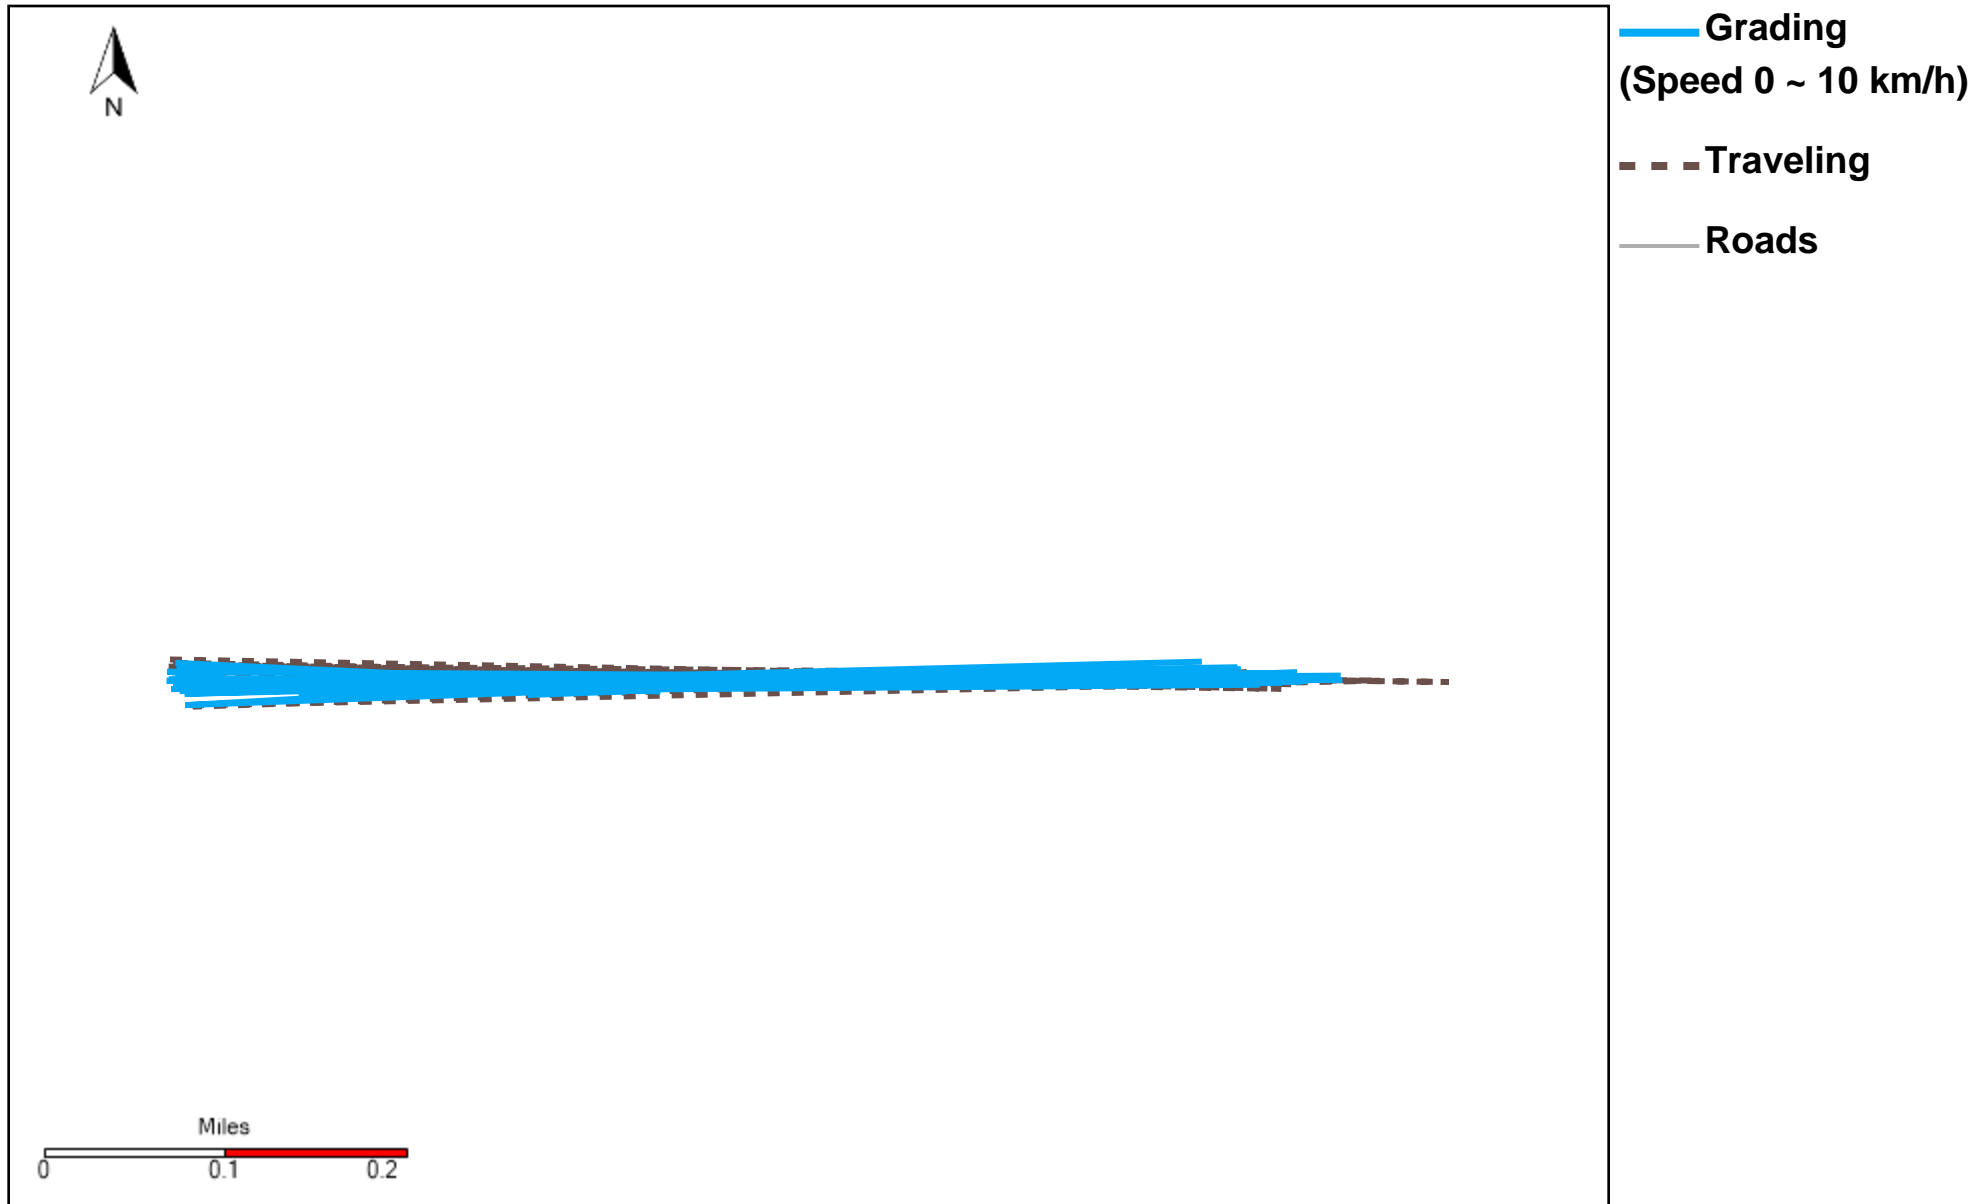

43-173_2023-05-07 ~ 2023-05-13 Tracking

Total Distance(km)	Total Hours	Work Distance(km)	Work Hours
113.84	31 hrs 16 min 36 sec	73.51	18 hrs 53 min 38 sec