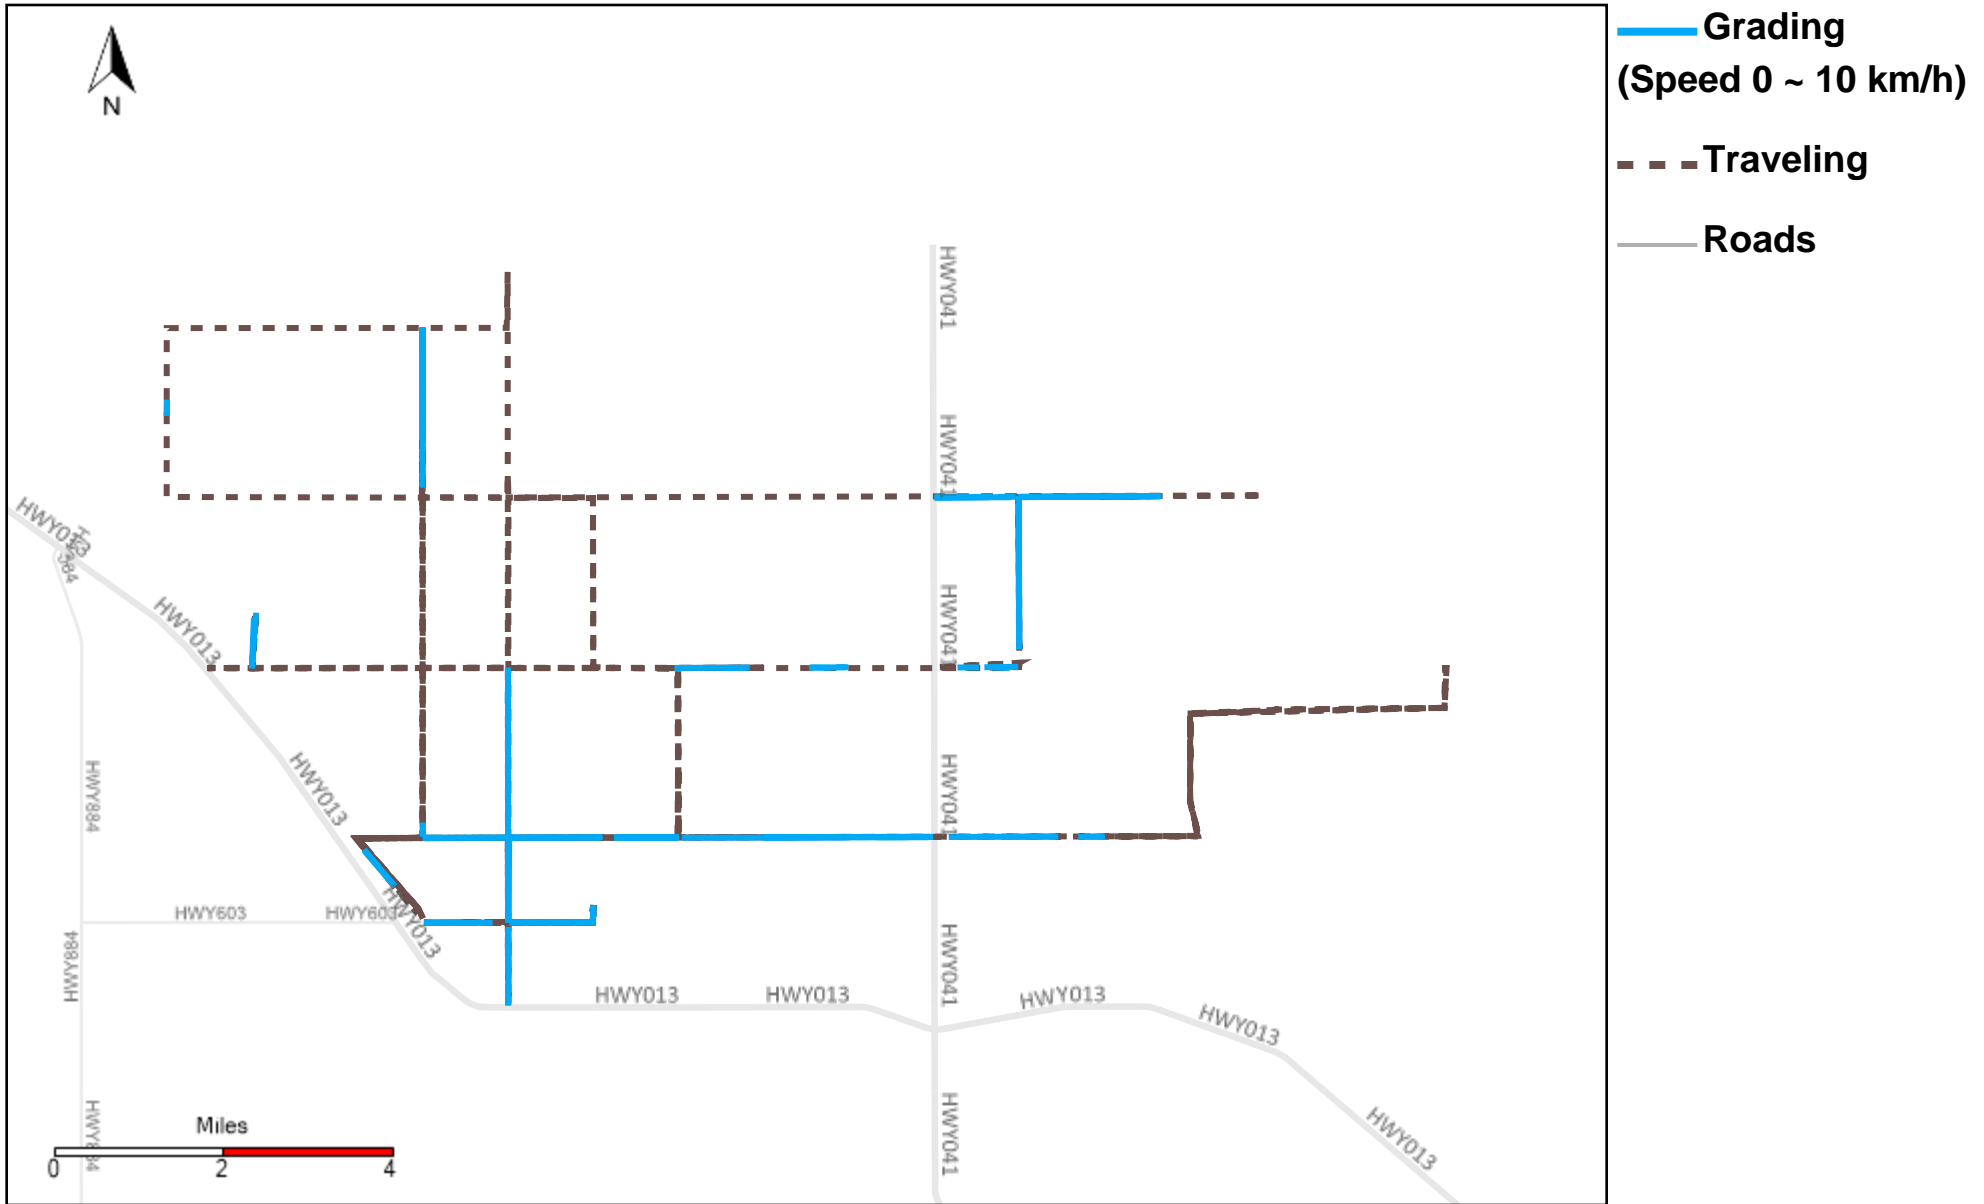

43-172_2023-05-28 ~ 2023-06-03 Tracking

Total Distance(km)	Total Hours	Work Distance(km)	Work Hours
514.78	47 hrs 7 min 5 sec	106.66	15 hrs 8 min 48 sec