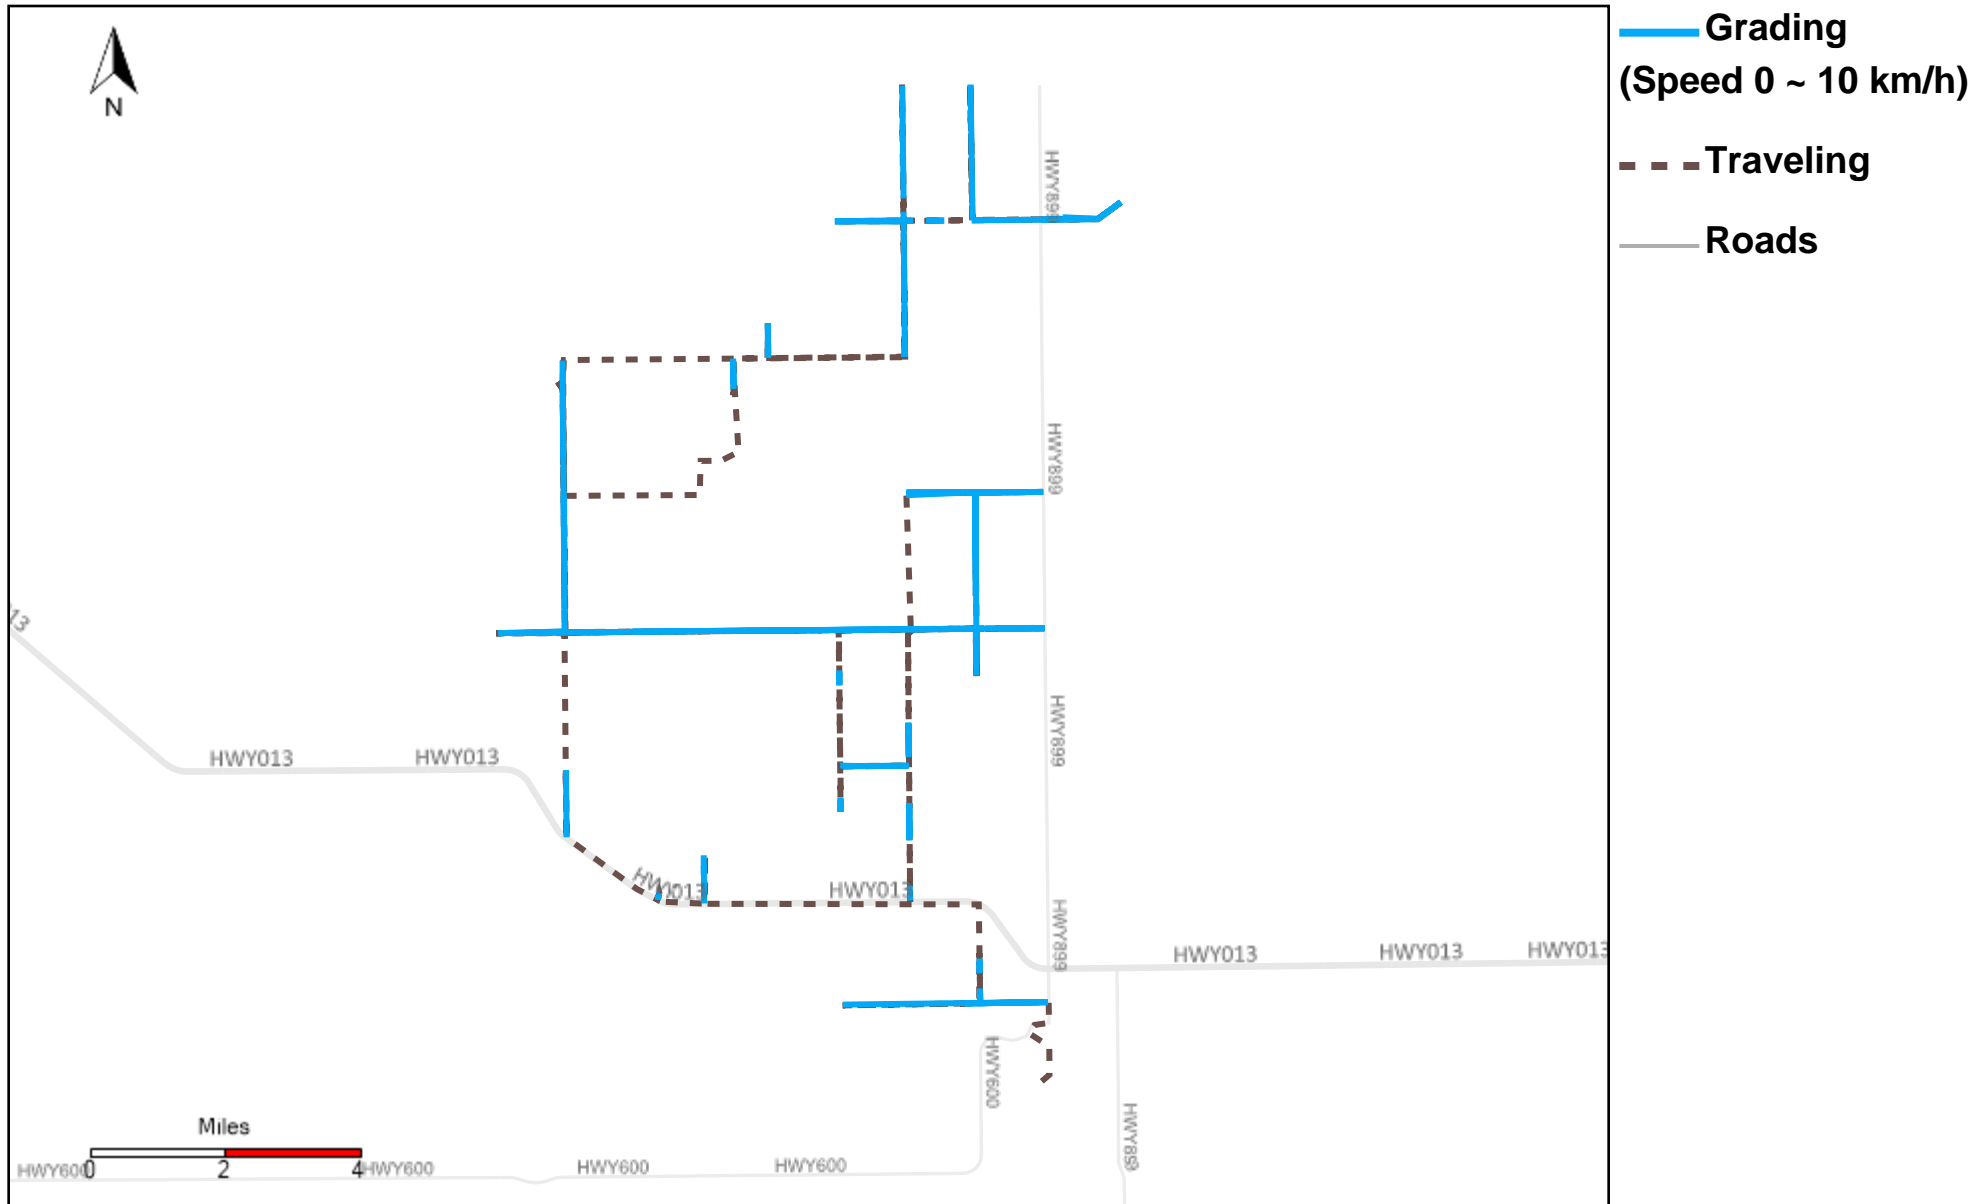

43-185_2023-05-28 ~ 2023-06-03 Tracking

Total Distance(km)	Total Hours	Work Distance(km)	Work Hours
358.75	43 hrs 44 min 45 sec	207.01	34 hrs 22 min 49 sec