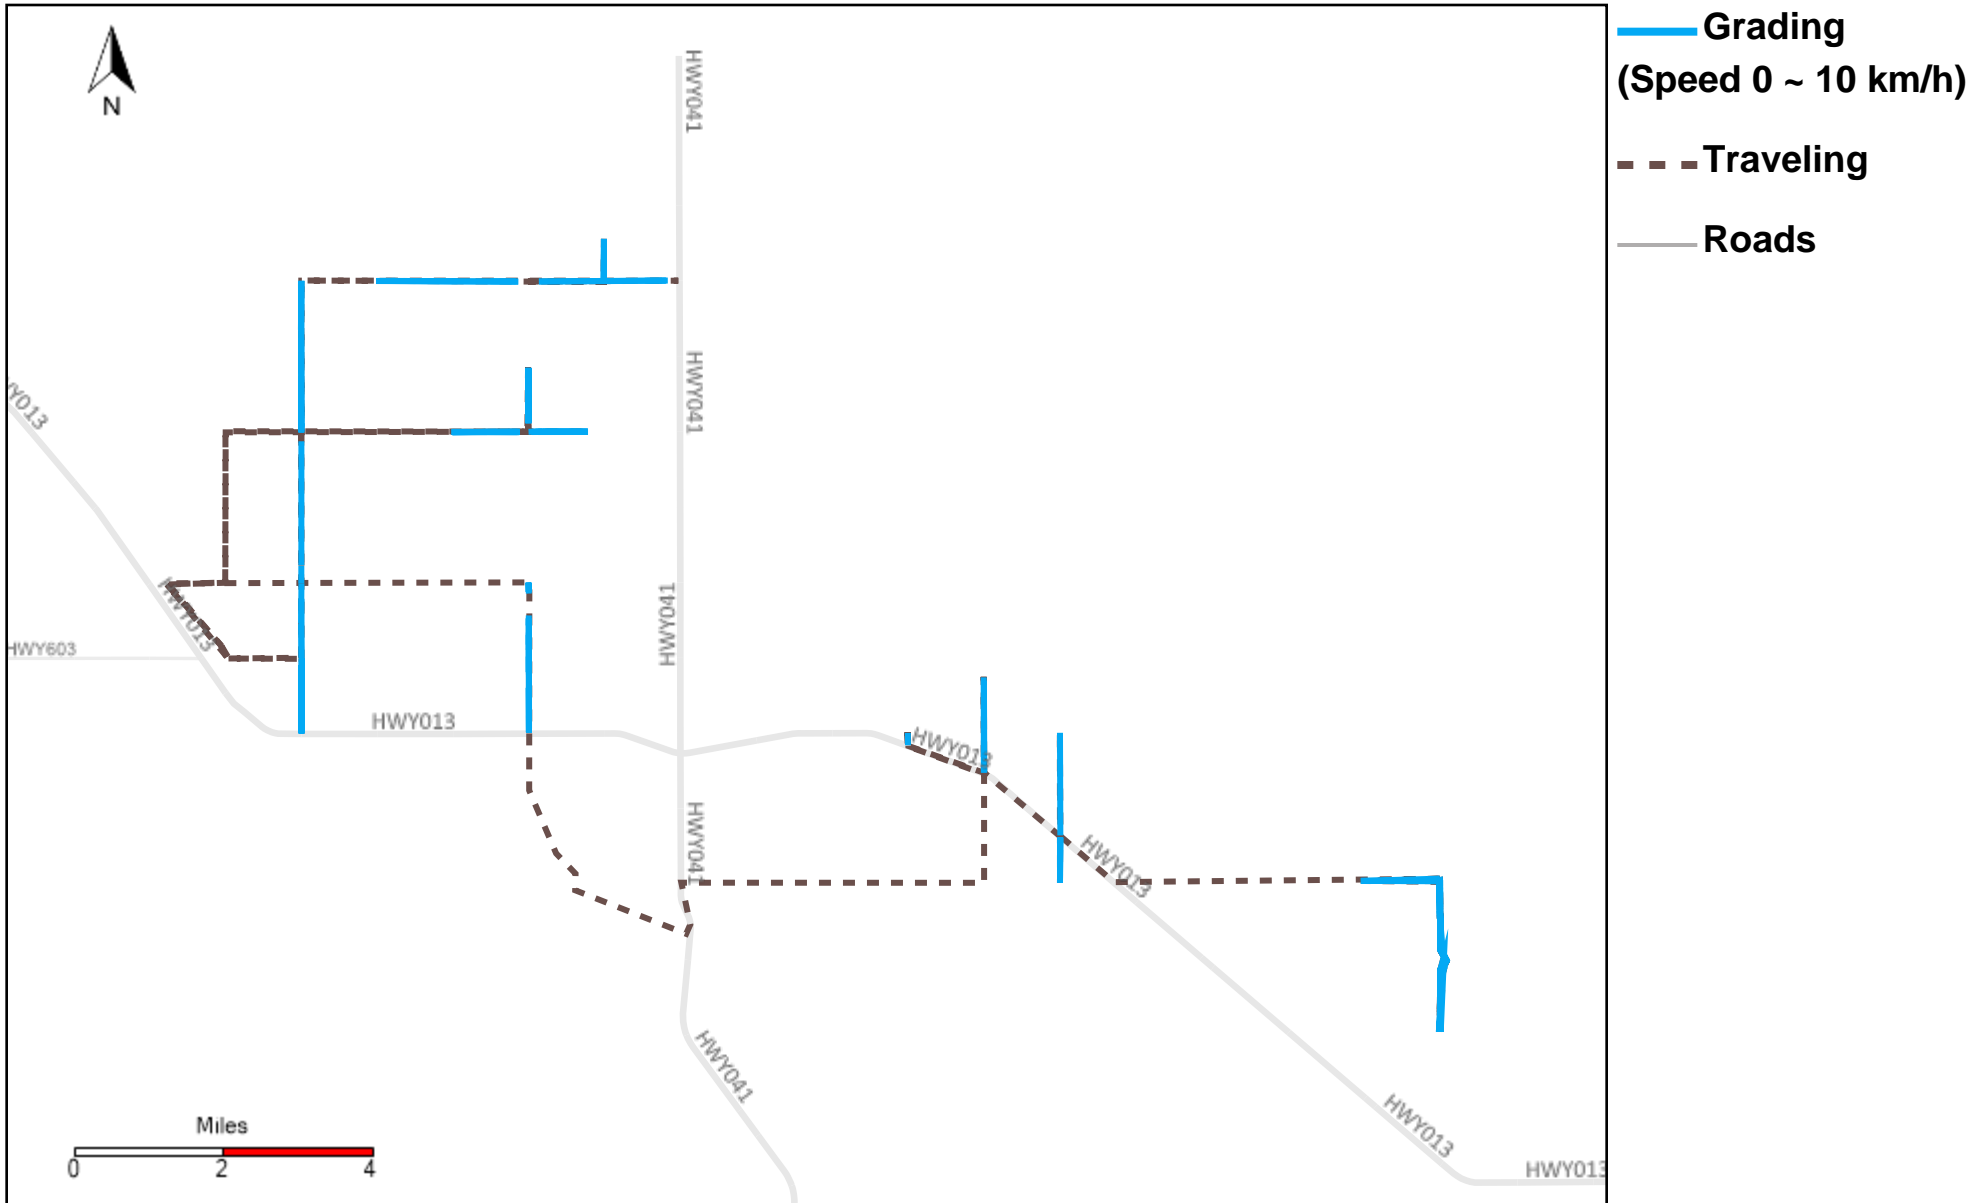

43-173_2023-05-28 ~ 2023-06-03 Tracking

Total Distance(km)	Total Hours	Work Distance(km)	Work Hours
330.97	41 hrs 53 min 27 sec	171.06	28 hrs 39 min 17 sec