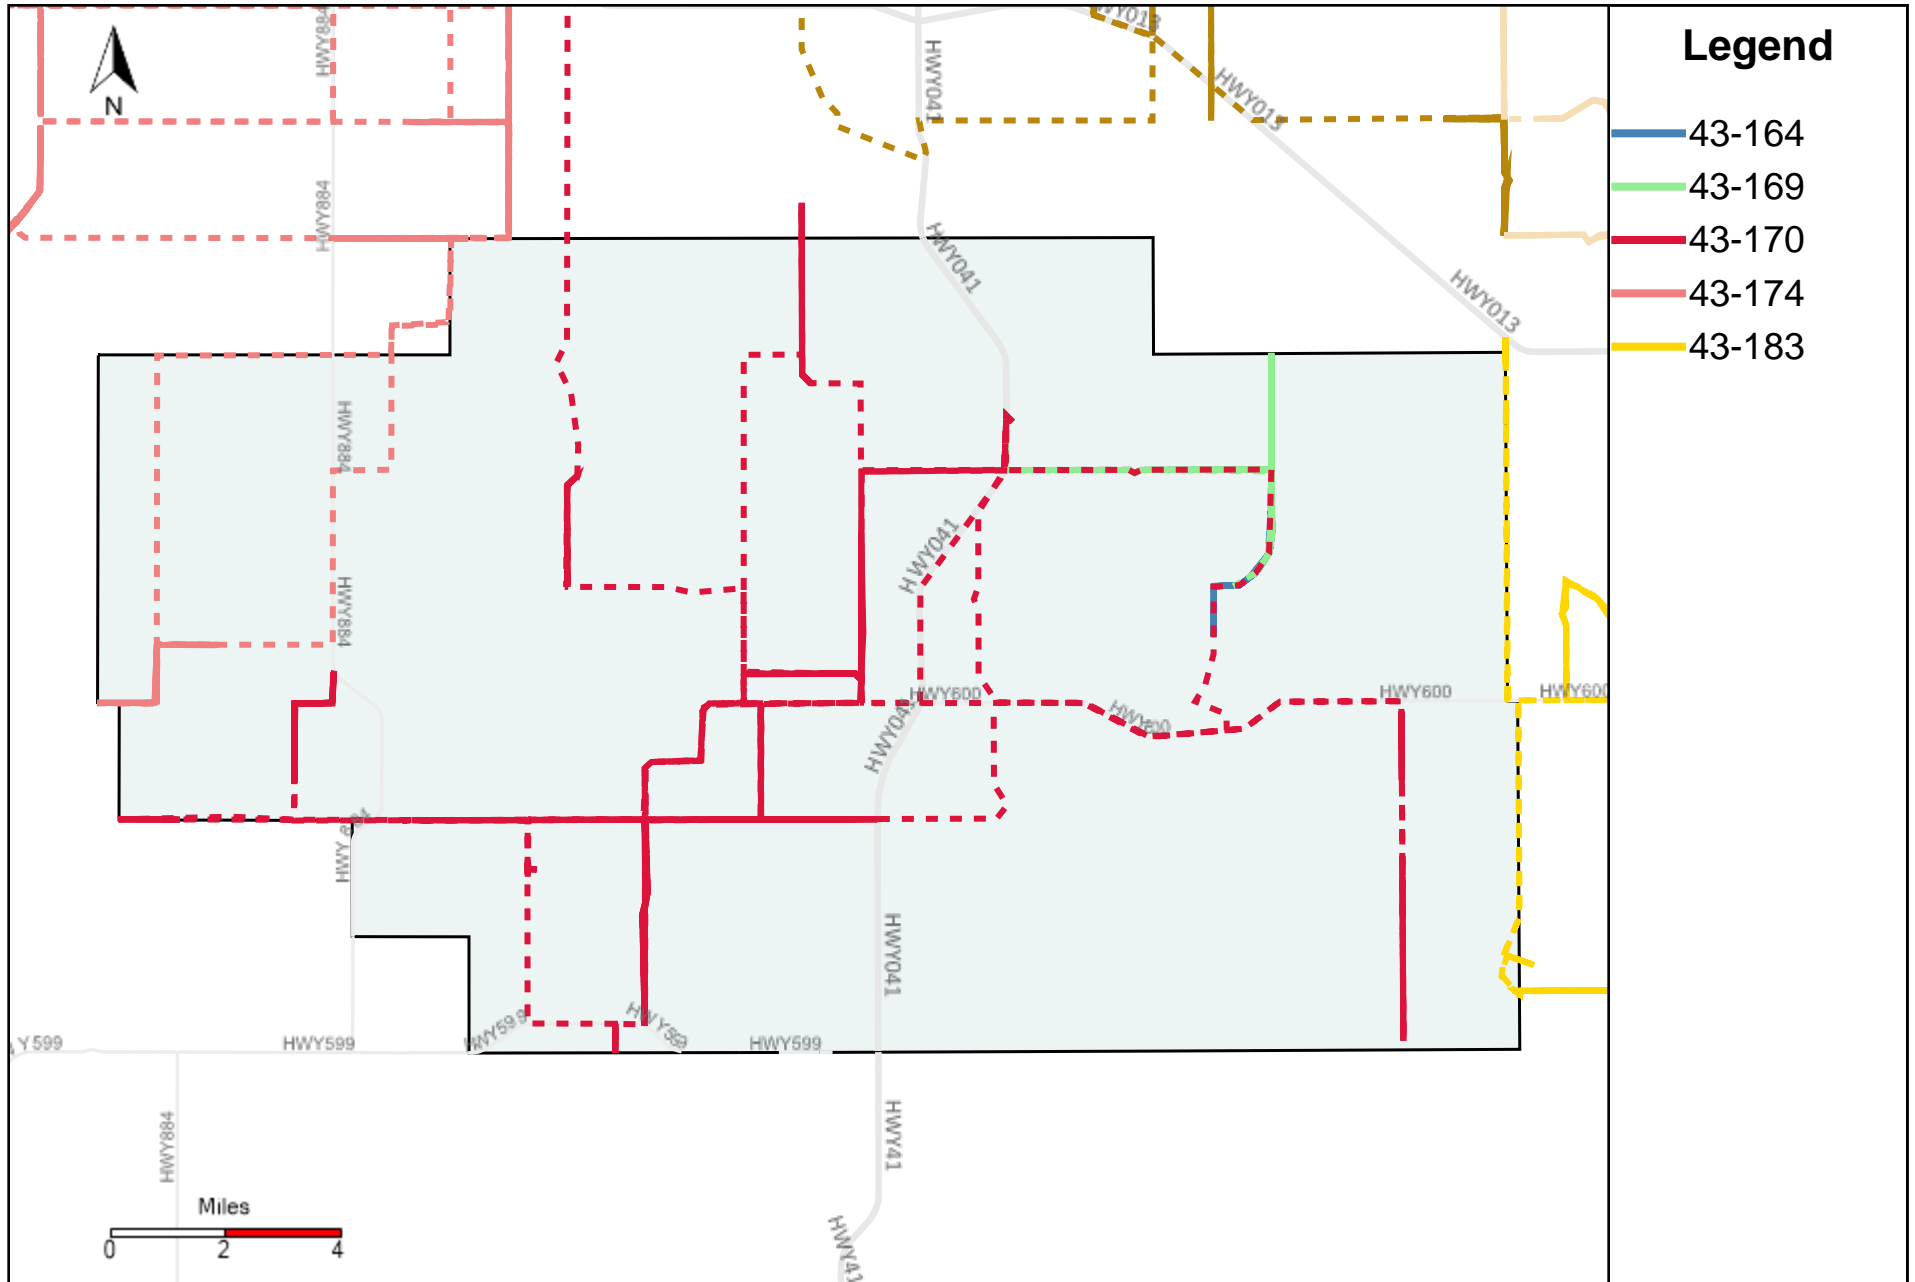

Division: 5 Grader Report(2023-05-28 ~ 2023-06-03)

Vehicle Name List	Total Distance(km)	Total Hours
43-164, 43-169, 43-170, 43-174, 43-183	1717.91	185 hrs 31 min 38 sec