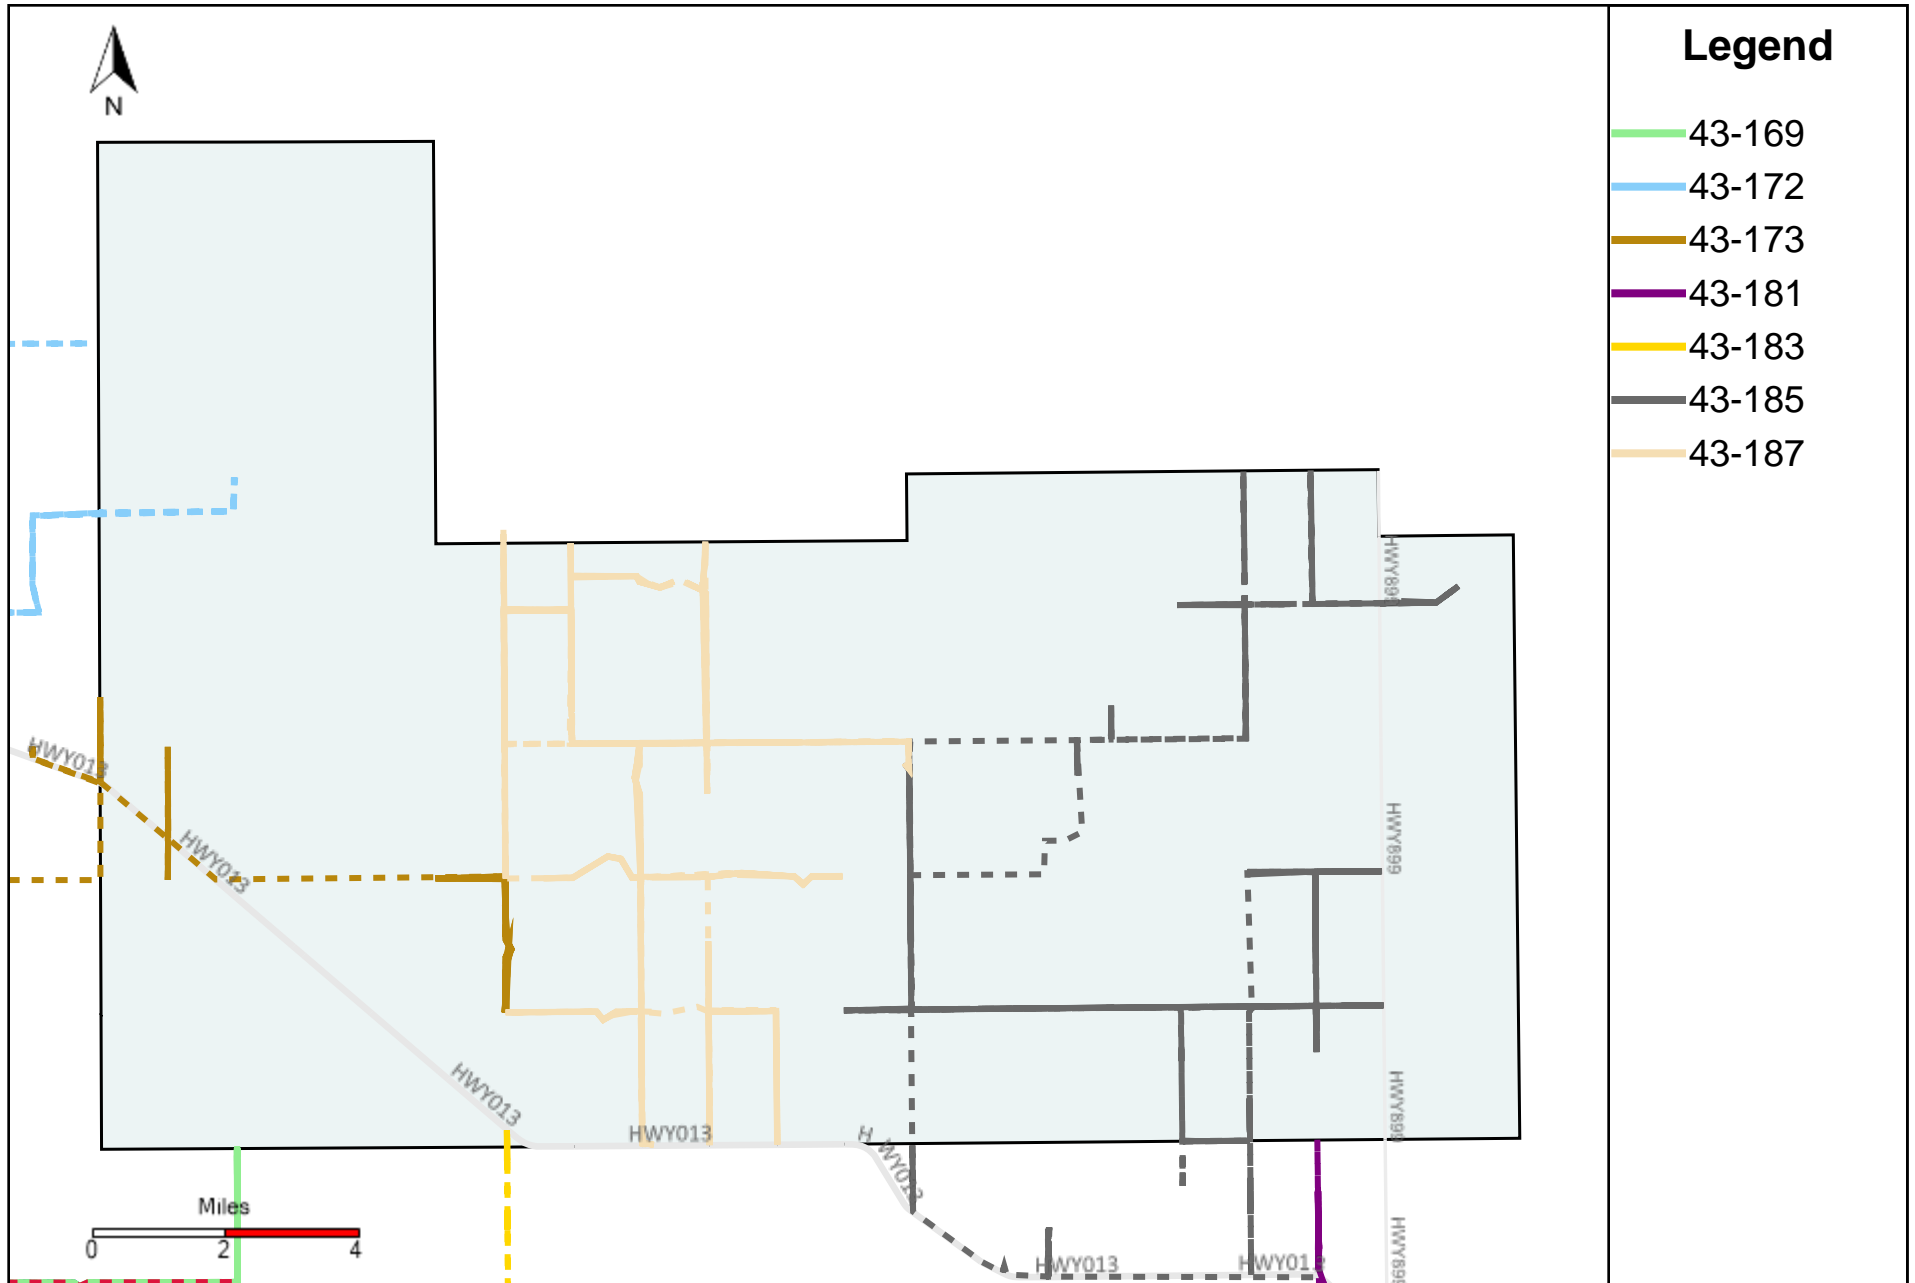

Division: 4 Grader Report(2023-05-28 ~ 2023-06-03)

Vehicle Name List	Total Distance(km)	Total Hours
43-169, 43-172, 43-173, 43-181, 43-183, 43-185, 43-187	2339.49	285 hrs 20 min 56 sec