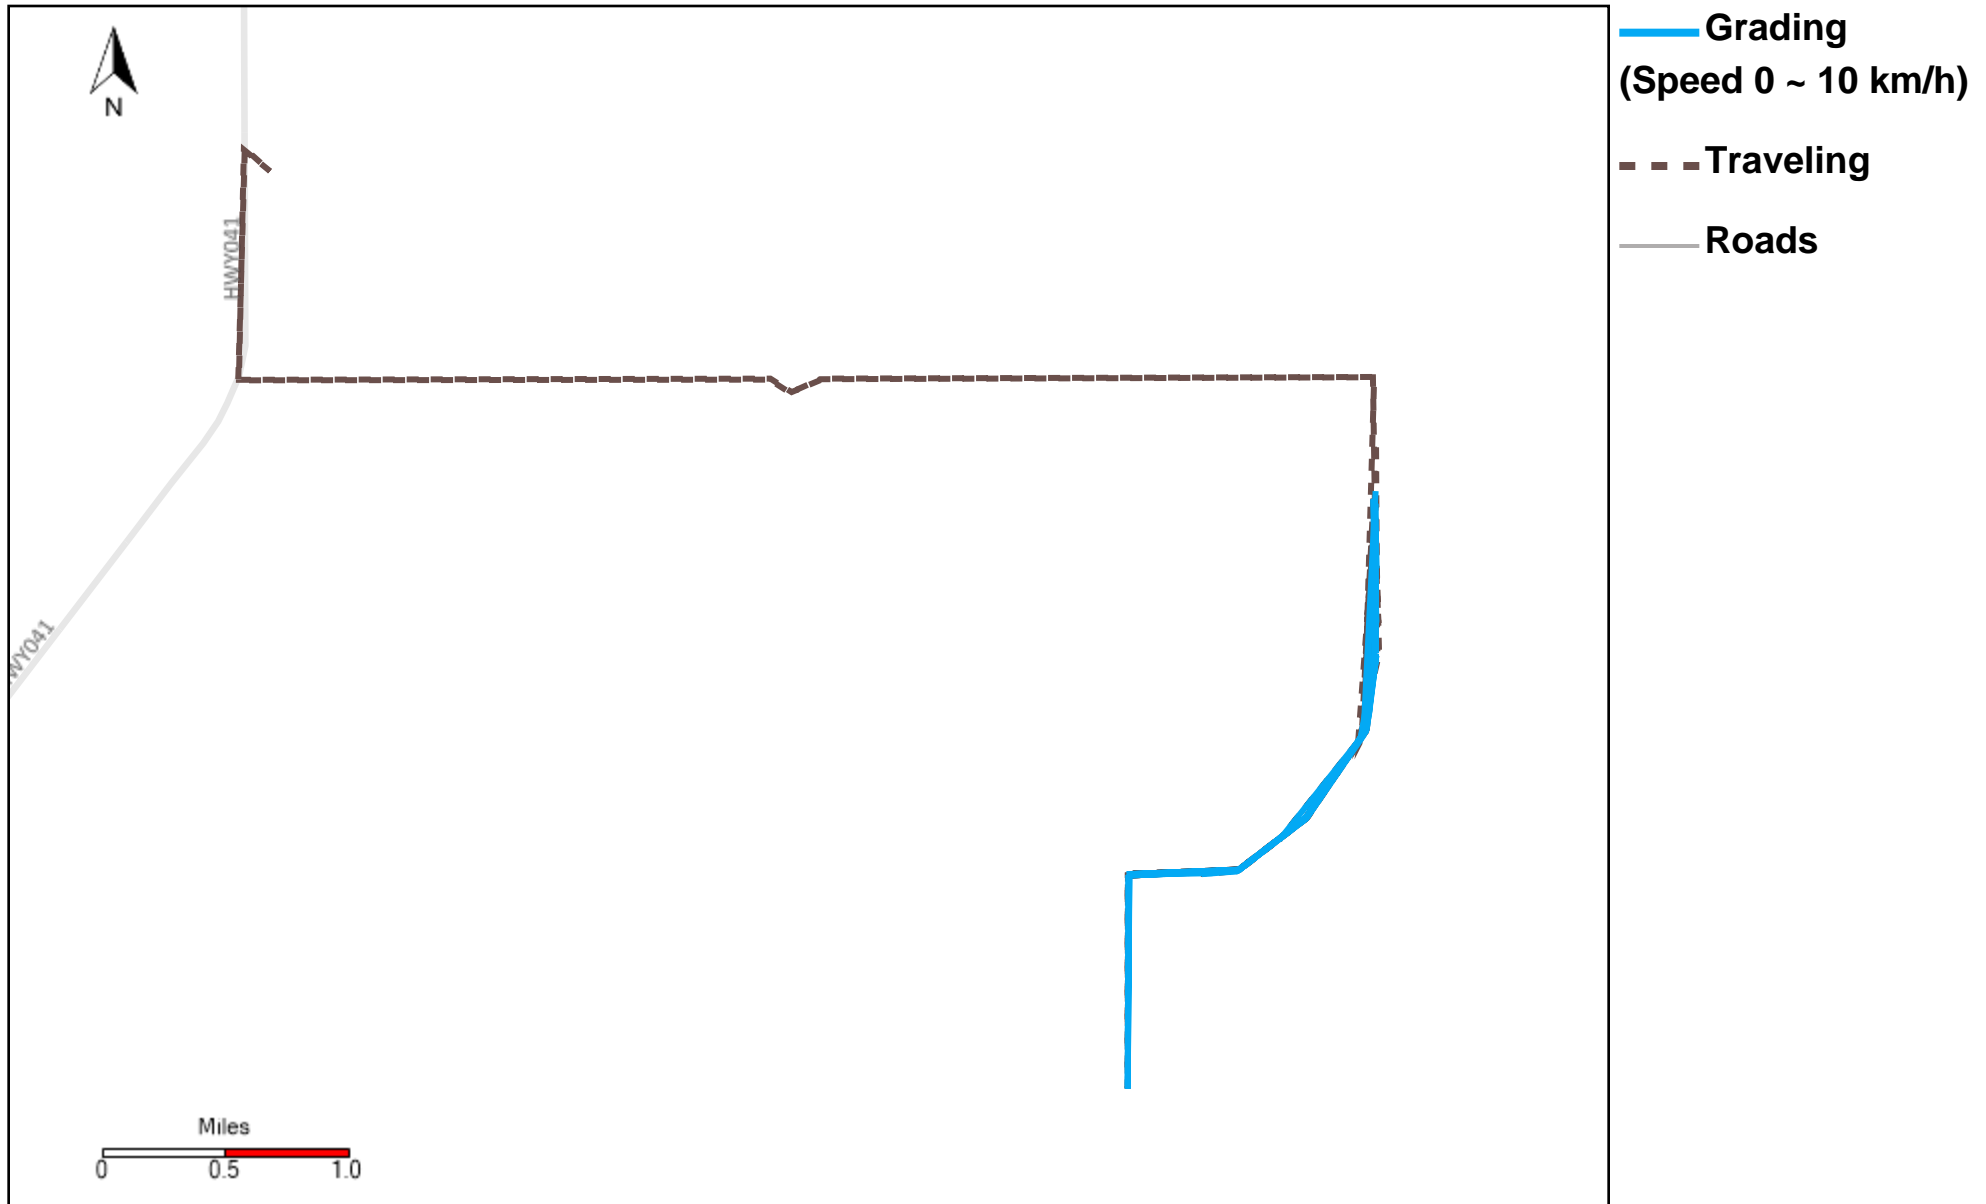

43-164_2023-05-28 ~ 2023-06-03 Tracking

Total Distance(km)	Total Hours	Work Distance(km)	Work Hours
84.13	28 hrs 50 min 17 sec	37.1	23 hrs 58 min 31 sec