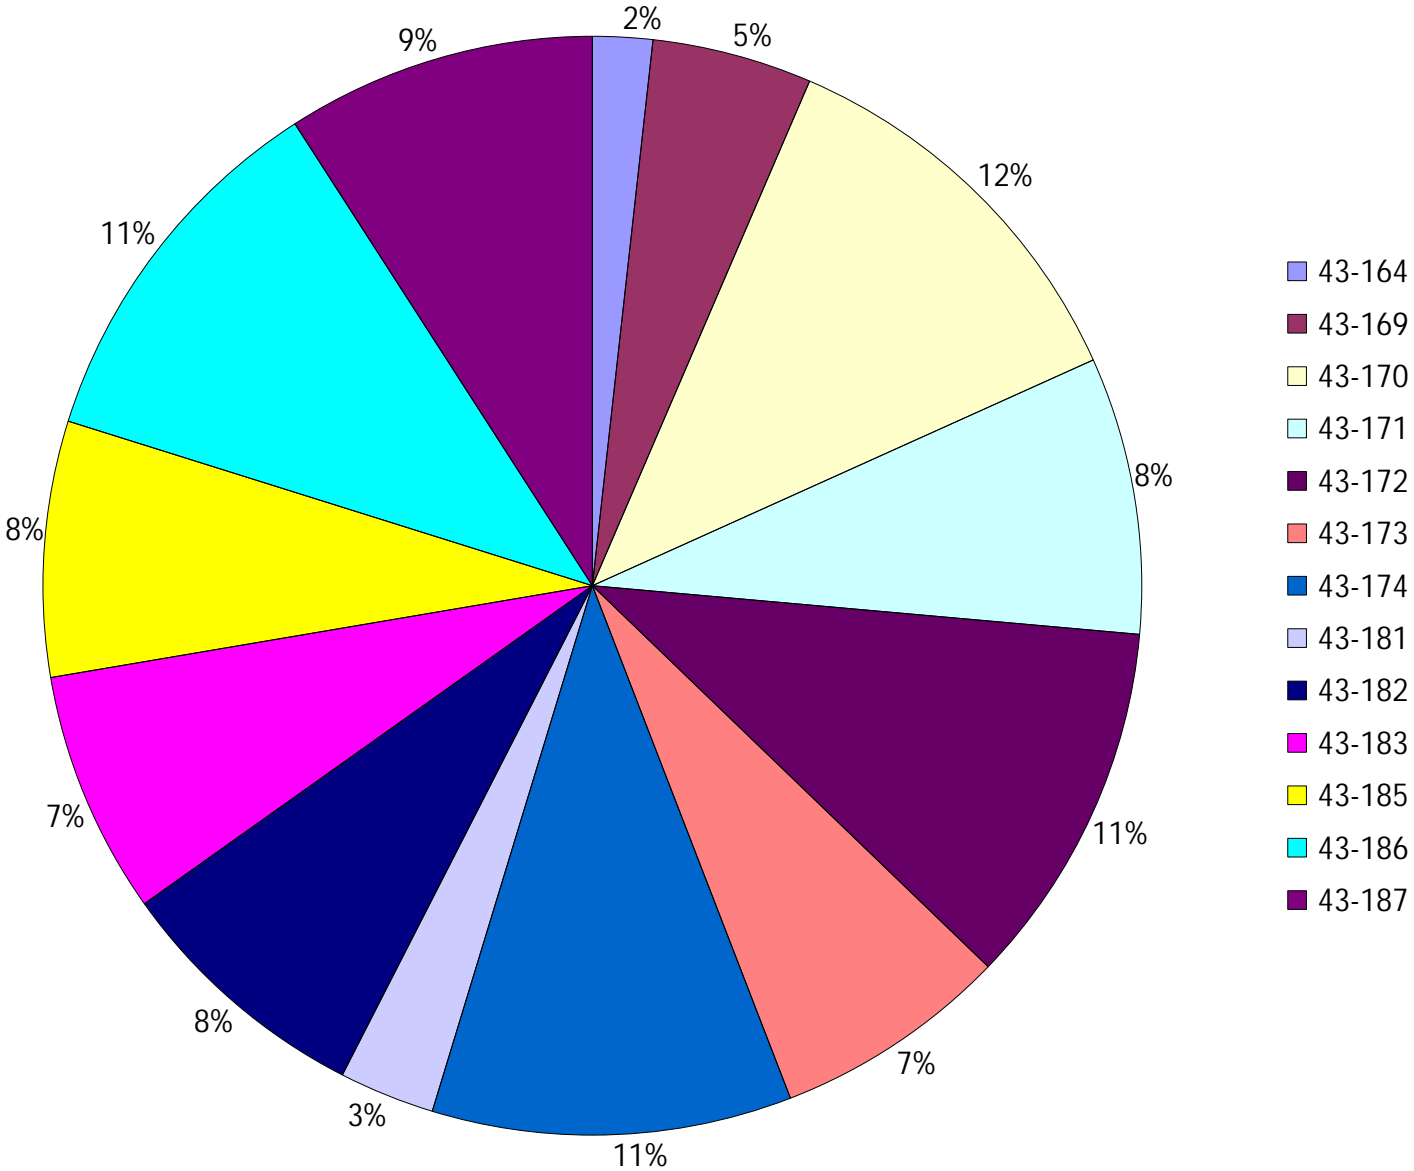

Provost Weekly Grader Report

From 5/28/2023 To 6/3/2023

6/3/2023

Vehicle	Total Distance(km)	Total Hours	Work Distance(km)	Work Hours
43-164	84.13	28 hrs 50 min 17 sec	37.1	23 hrs 58 min 31 sec
43-169	224.75	26 hrs 57 min 19 sec	100.34	20 hrs 41 min 2 sec
43-170	562.8	40 hrs 41 min 29 sec	221.11	26 hrs 16 min 36 sec
43-171	389.15	40 hrs 50 min 18 sec	148.64	23 hrs 17 min 56 sec
43-172	514.78	47 hrs 7 min 5 sec	106.66	15 hrs 8 min 48 sec
43-173	330.97	41 hrs 53 min 27 sec	171.06	28 hrs 39 min 17 sec
43-174	504.88	48 hrs 44 min 33 sec	242.2	34 hrs 17 min 36 sec
43-181	134.22	33 hrs 50 min 47 sec	85.14	23 hrs 18 min 48 sec
43-182	365.45	40 hrs 2 min 8 sec	57.66	7 hrs 26 min 27 sec
43-183	341.36	40 hrs 18 min 0 sec	158.94	27 hrs 54 min 22 sec
43-185	358.75	43 hrs 44 min 45 sec	207.01	34 hrs 22 min 49 sec
43-186	527.66	51 hrs 2 min 52 sec	253.47	36 hrs 19 min 52 sec
43-187	434.66	51 hrs 29 min 33 sec	260.07	42 hrs 3 min 23 sec
Total:	4773.56	535 hrs 32 min 33 sec	2049.41	343 hrs 45 min 27 sec

Vehicle Distance Vs Total Distance (%) From 5/28/2023 To 6/3/2023

Provost Weekly Grader Report