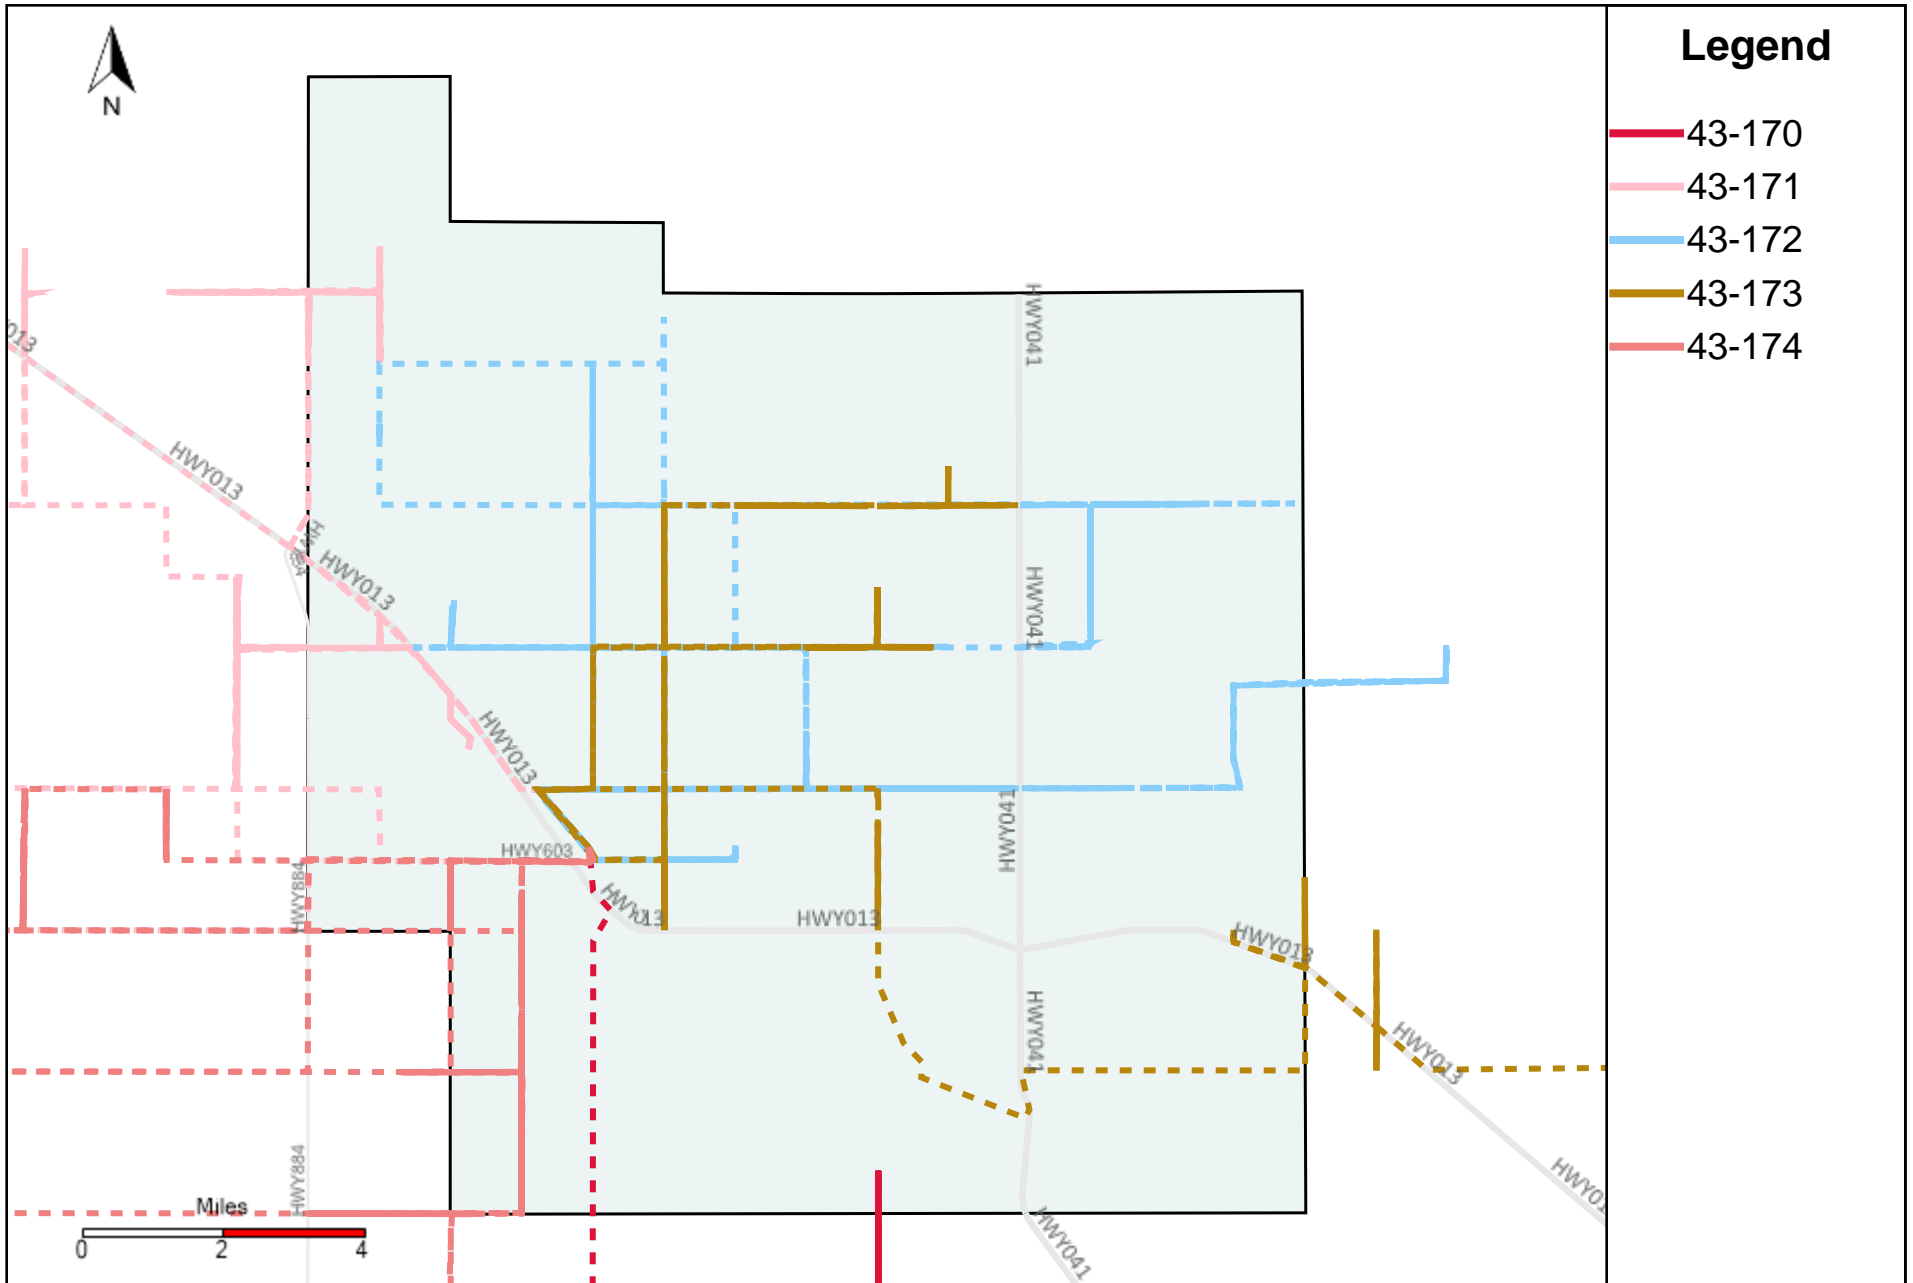

Division: 6 Grader Report(2023-05-28 ~ 2023-06-03)

Vehicle Name List	Total Distance(km)	Total Hours
43-170, 43-171, 43-172, 43-173, 43-174	2302.58	219 hrs 16 min 52 sec