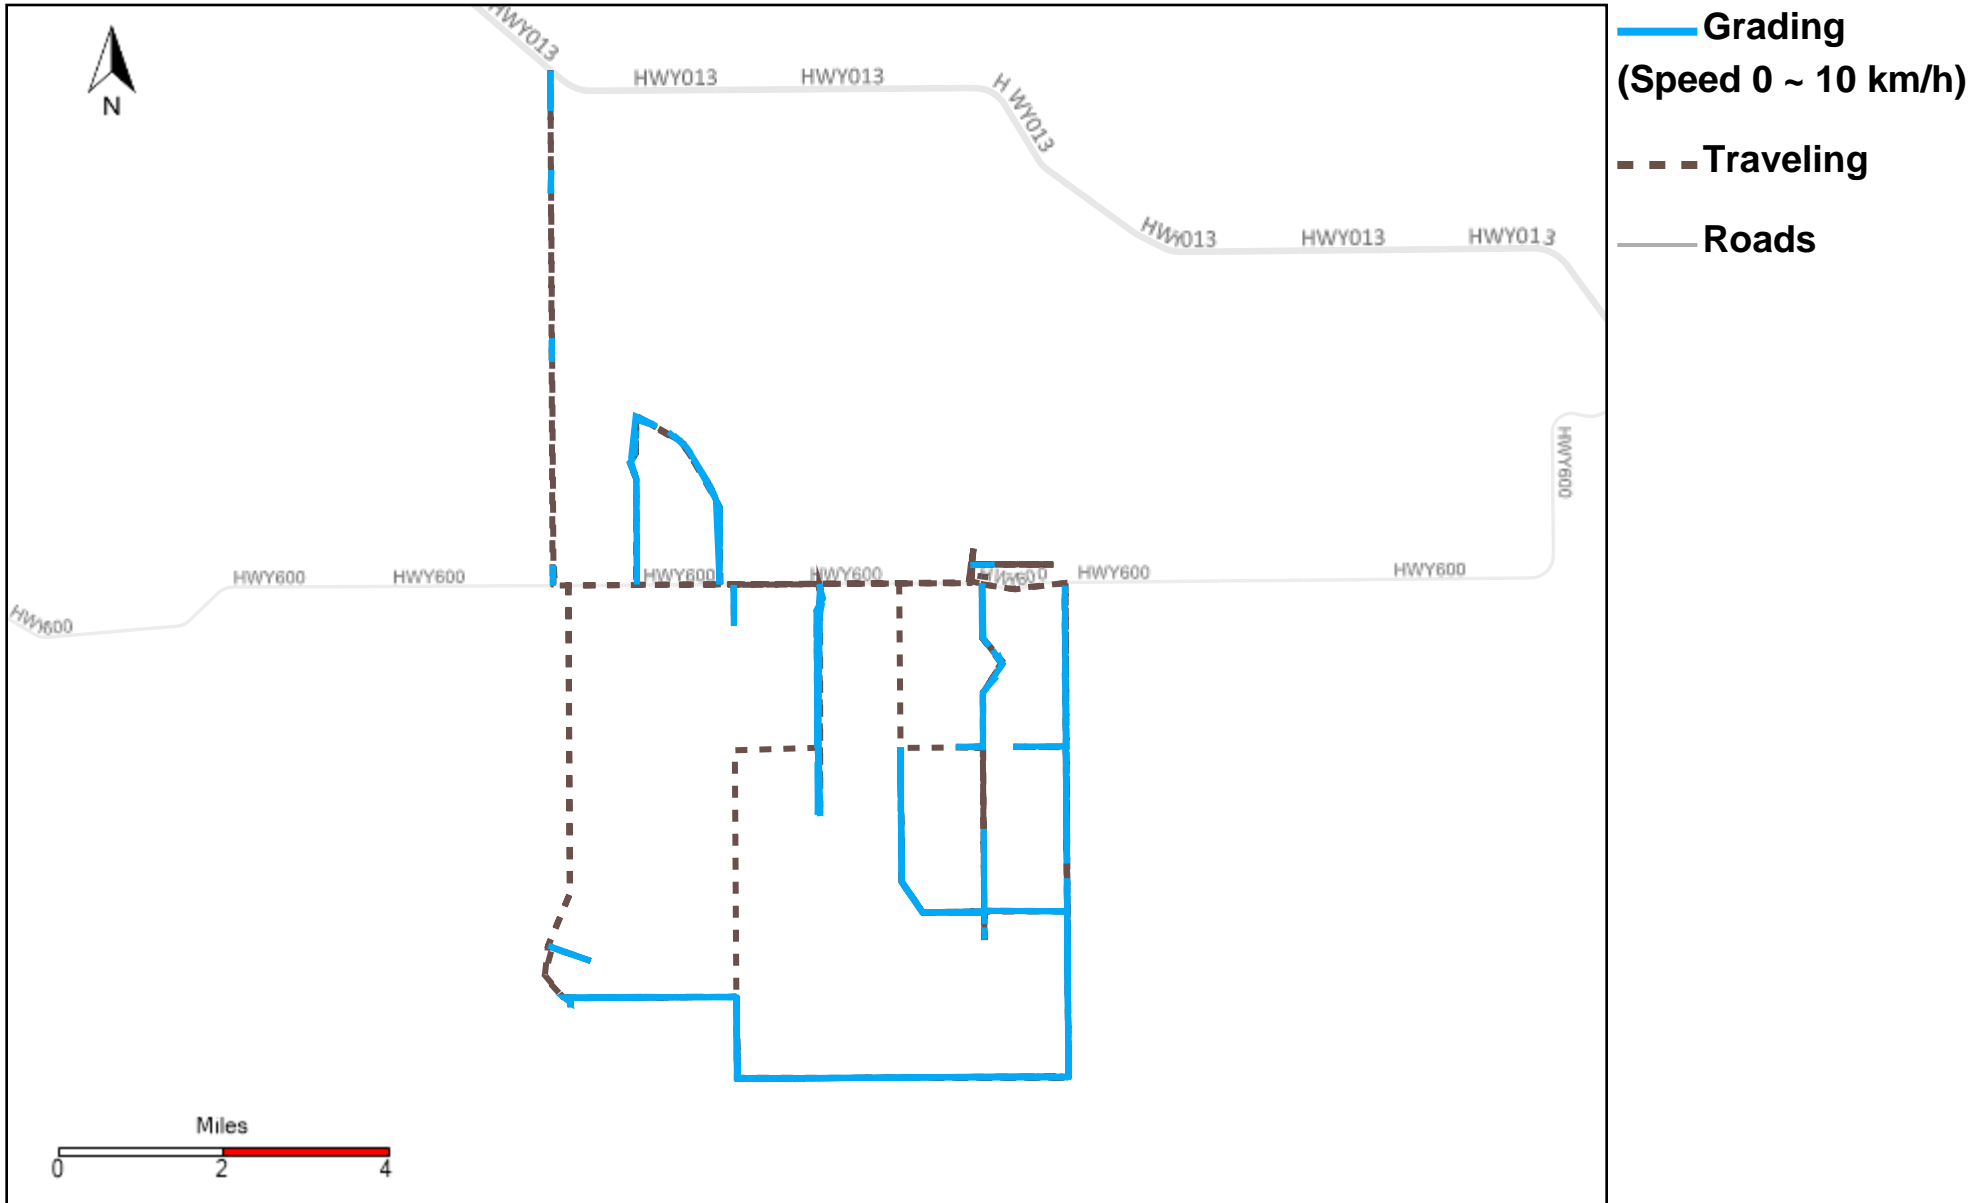

43-183_2023-05-28 ~ 2023-06-03 Tracking

Total Distance(km)	Total Hours	Work Distance(km)	Work Hours
341.36	40 hrs 18 min 0 sec	158.94	27 hrs 54 min 22 sec