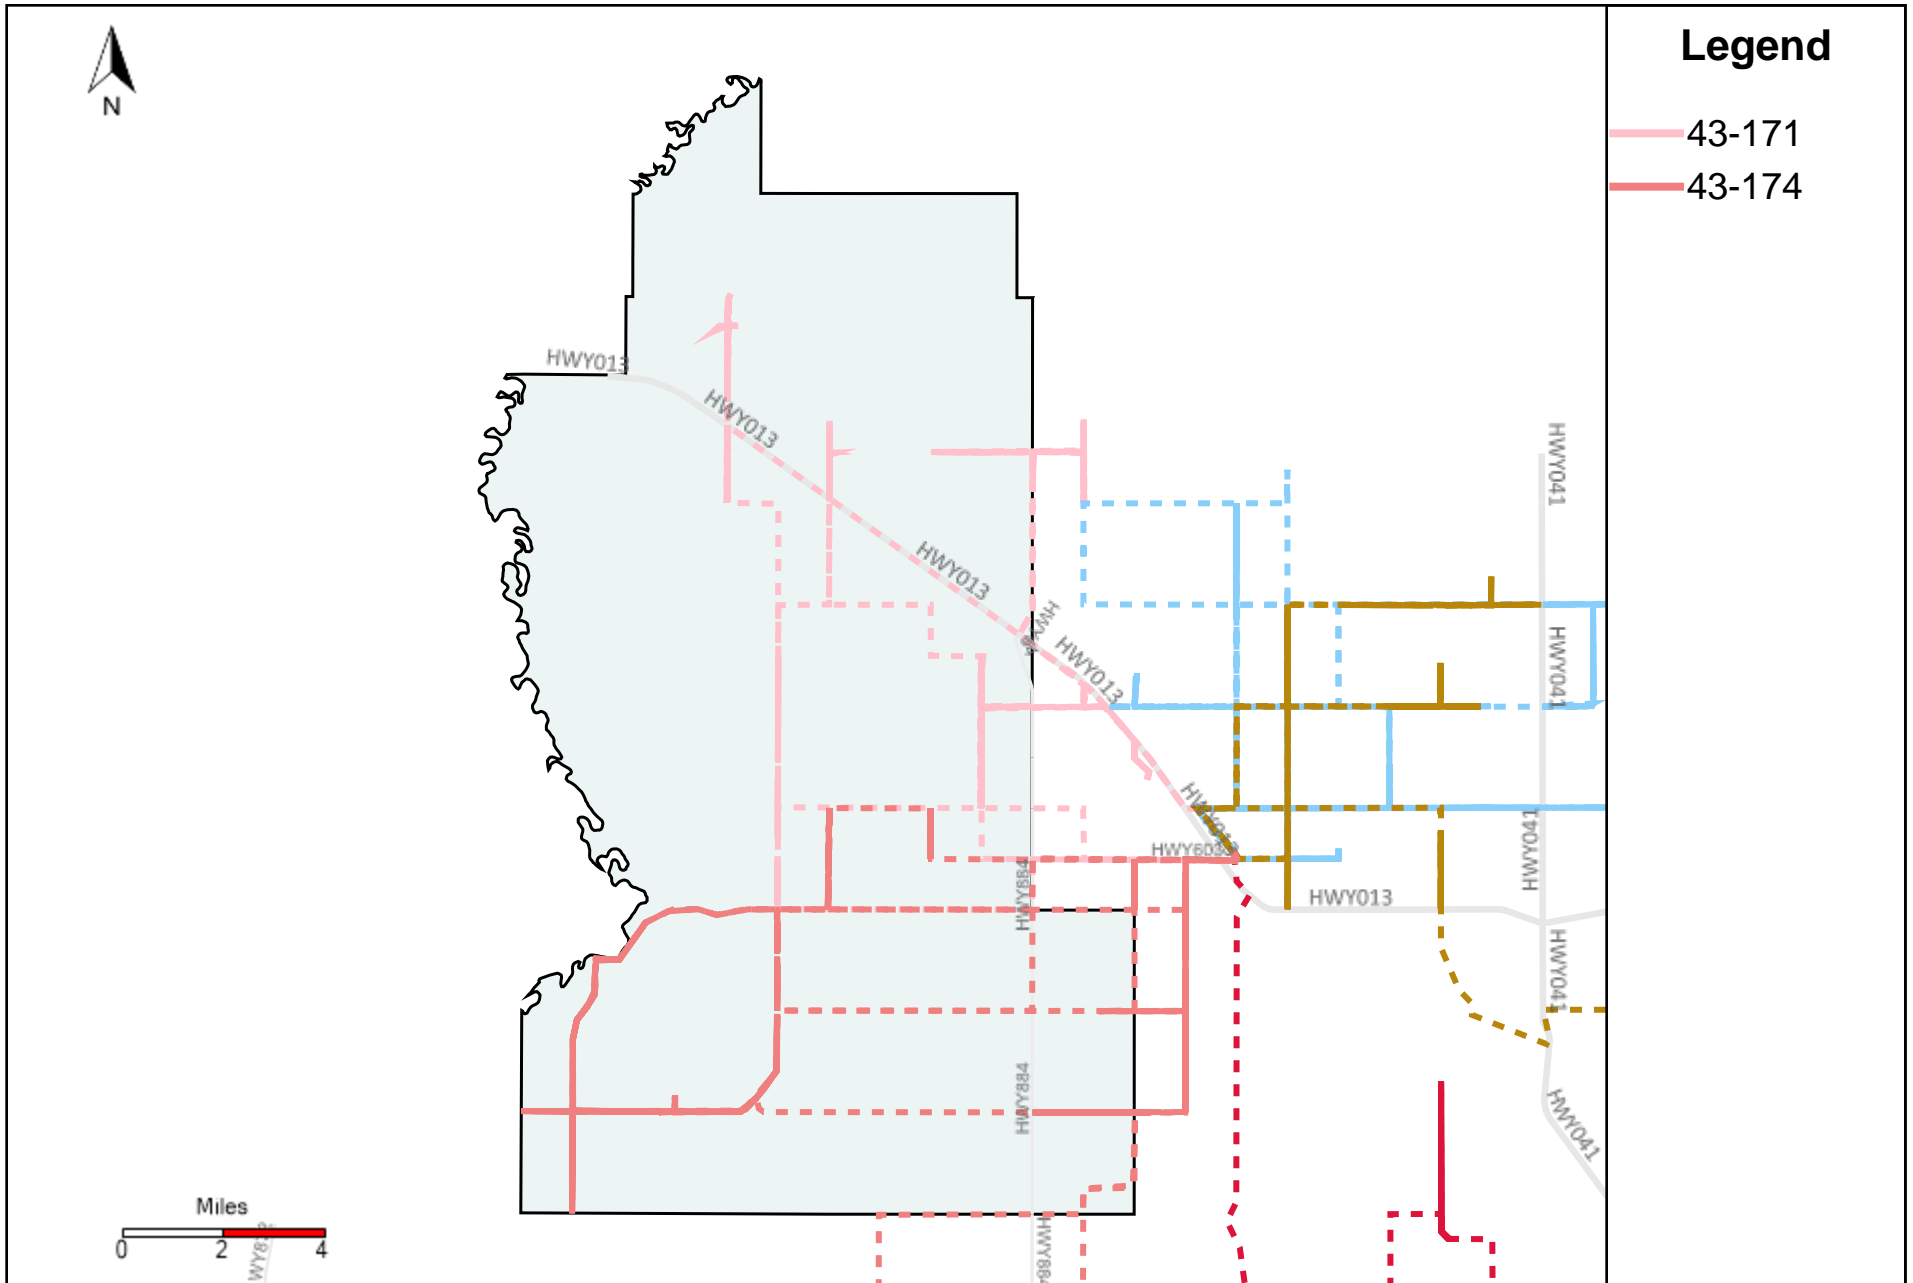

Division: 7 Grader Report(2023-05-28 ~ 2023-06-03)

Vehicle Name List	Total Distance(km)	Total Hours
43-171, 43-174	894.03	89 hrs 34 min 51 sec