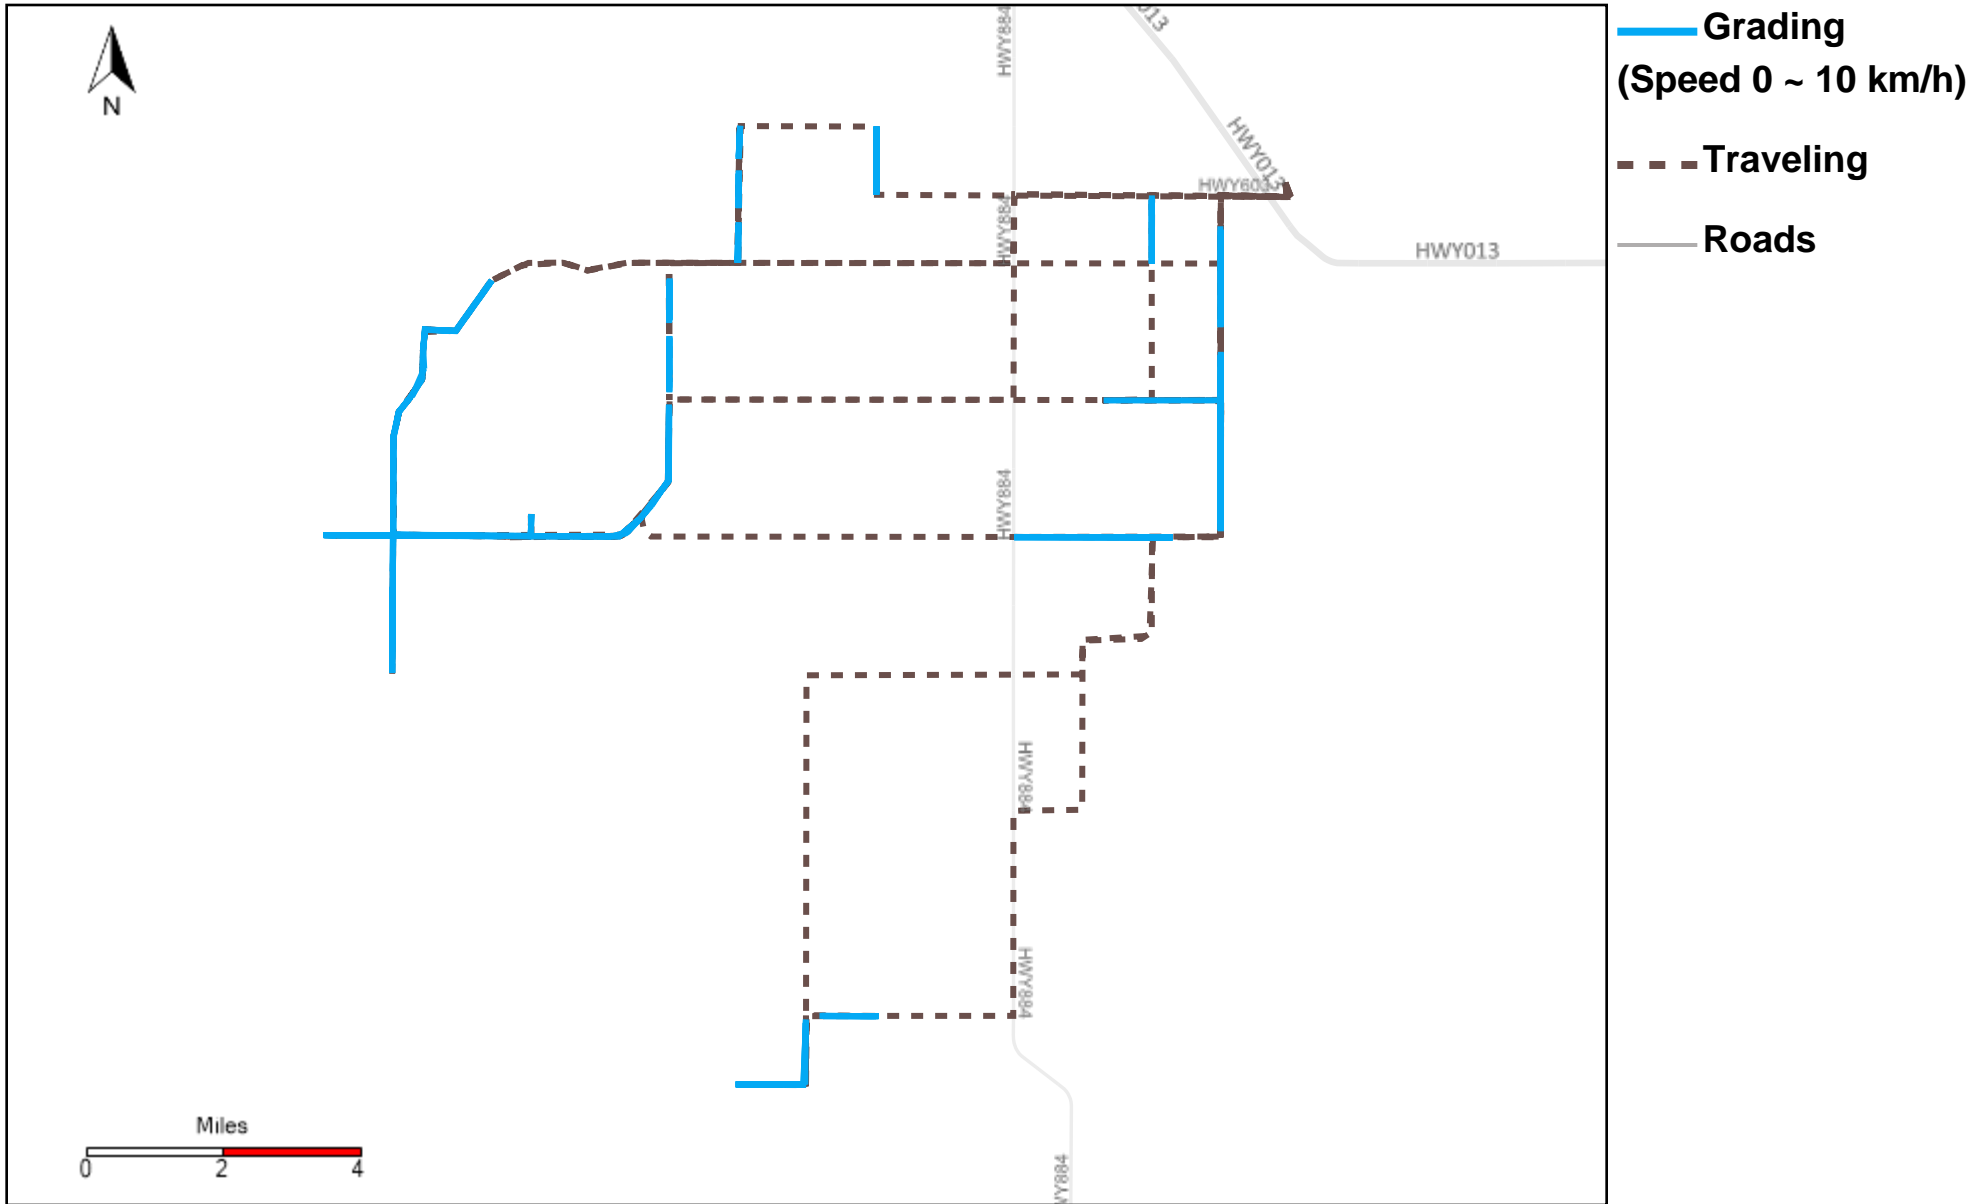

43-174_2023-05-28 ~ 2023-06-03 Tracking

Total Distance(km)	Total Hours	Work Distance(km)	Work Hours
504.88	48 hrs 44 min 33 sec	242.2	34 hrs 17 min 36 sec