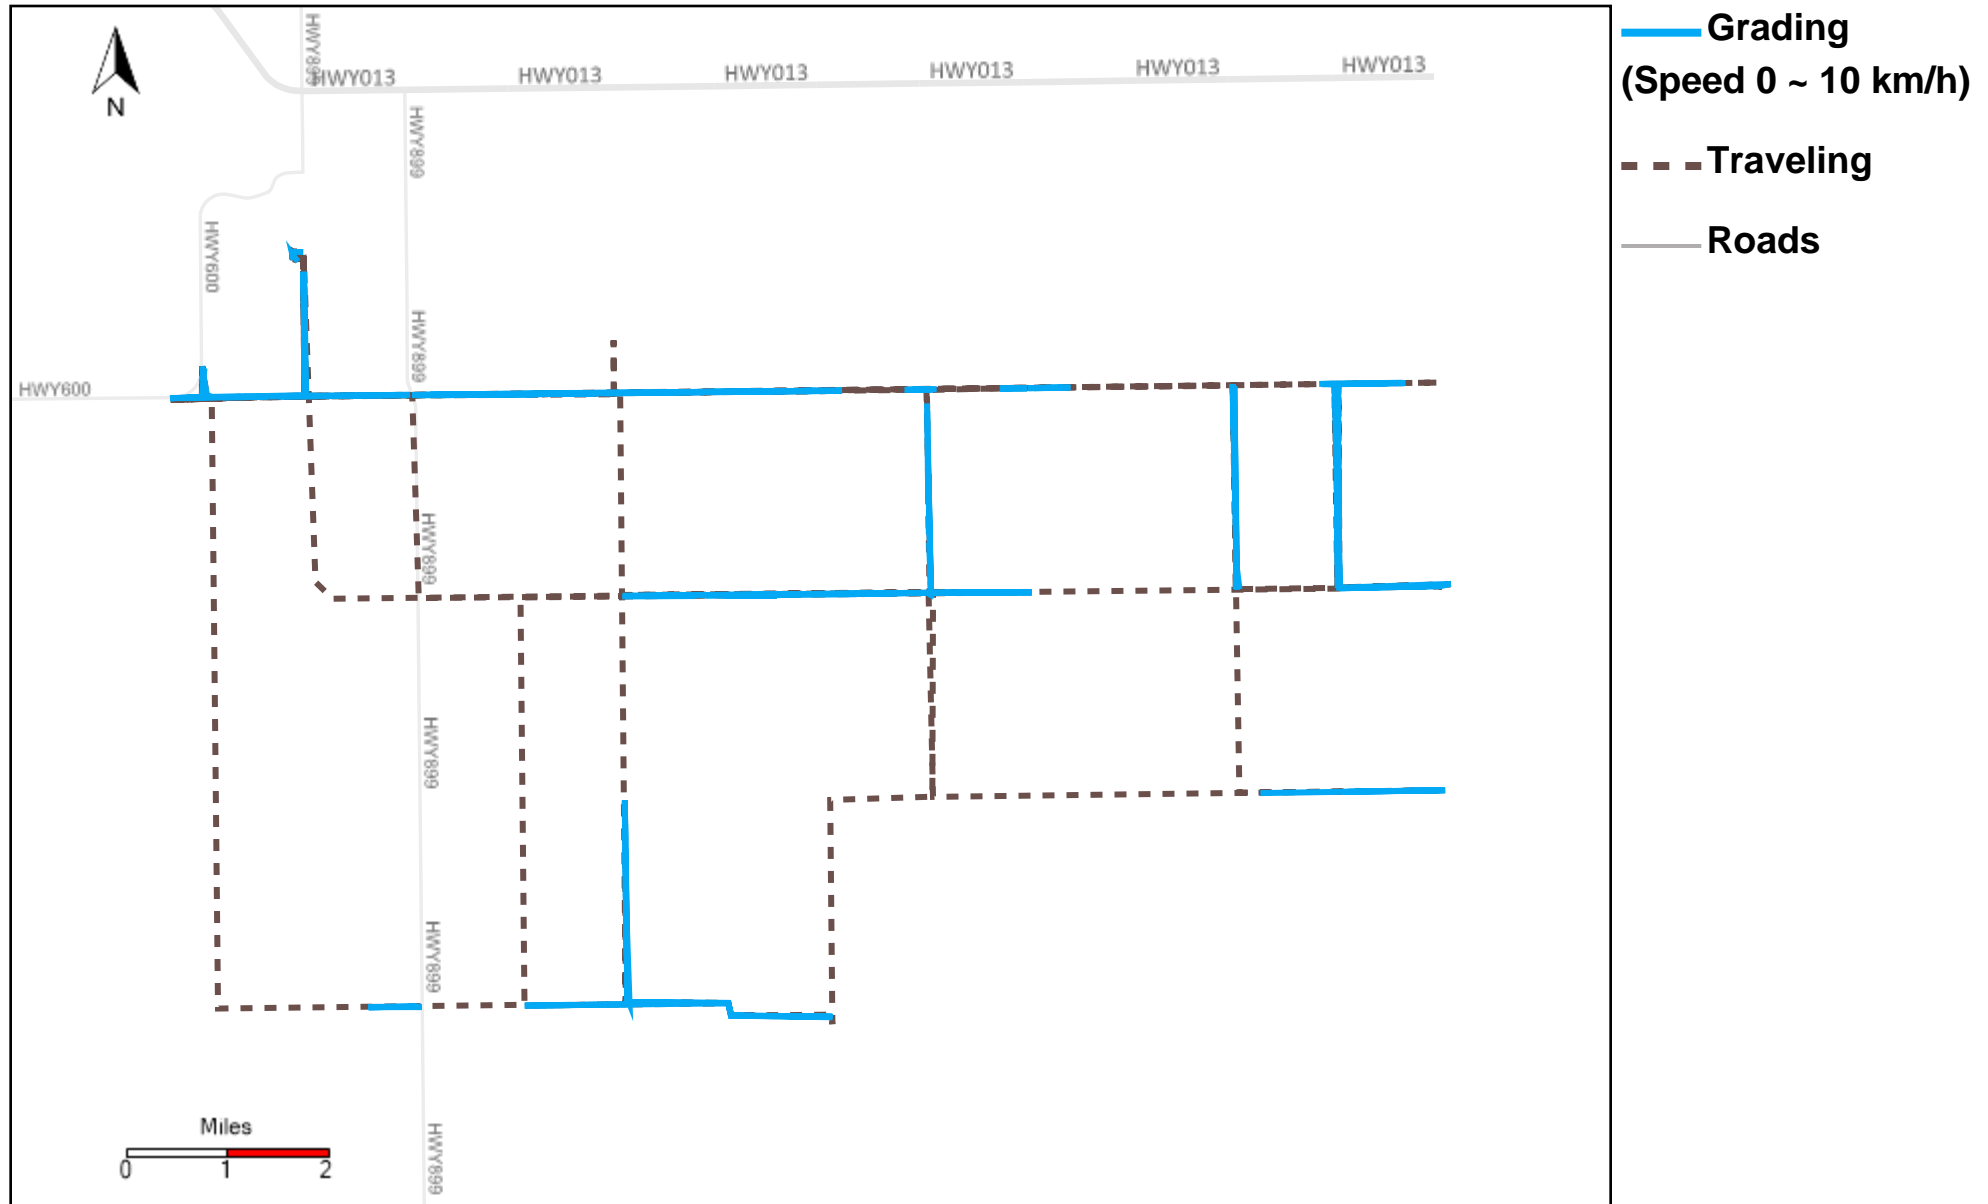

43-186_2023-05-28 ~ 2023-06-03 Tracking

Total Distance(km)	Total Hours	Work Distance(km)	Work Hours
527.66	51 hrs 2 min 52 sec	253.47	36 hrs 19 min 52 sec