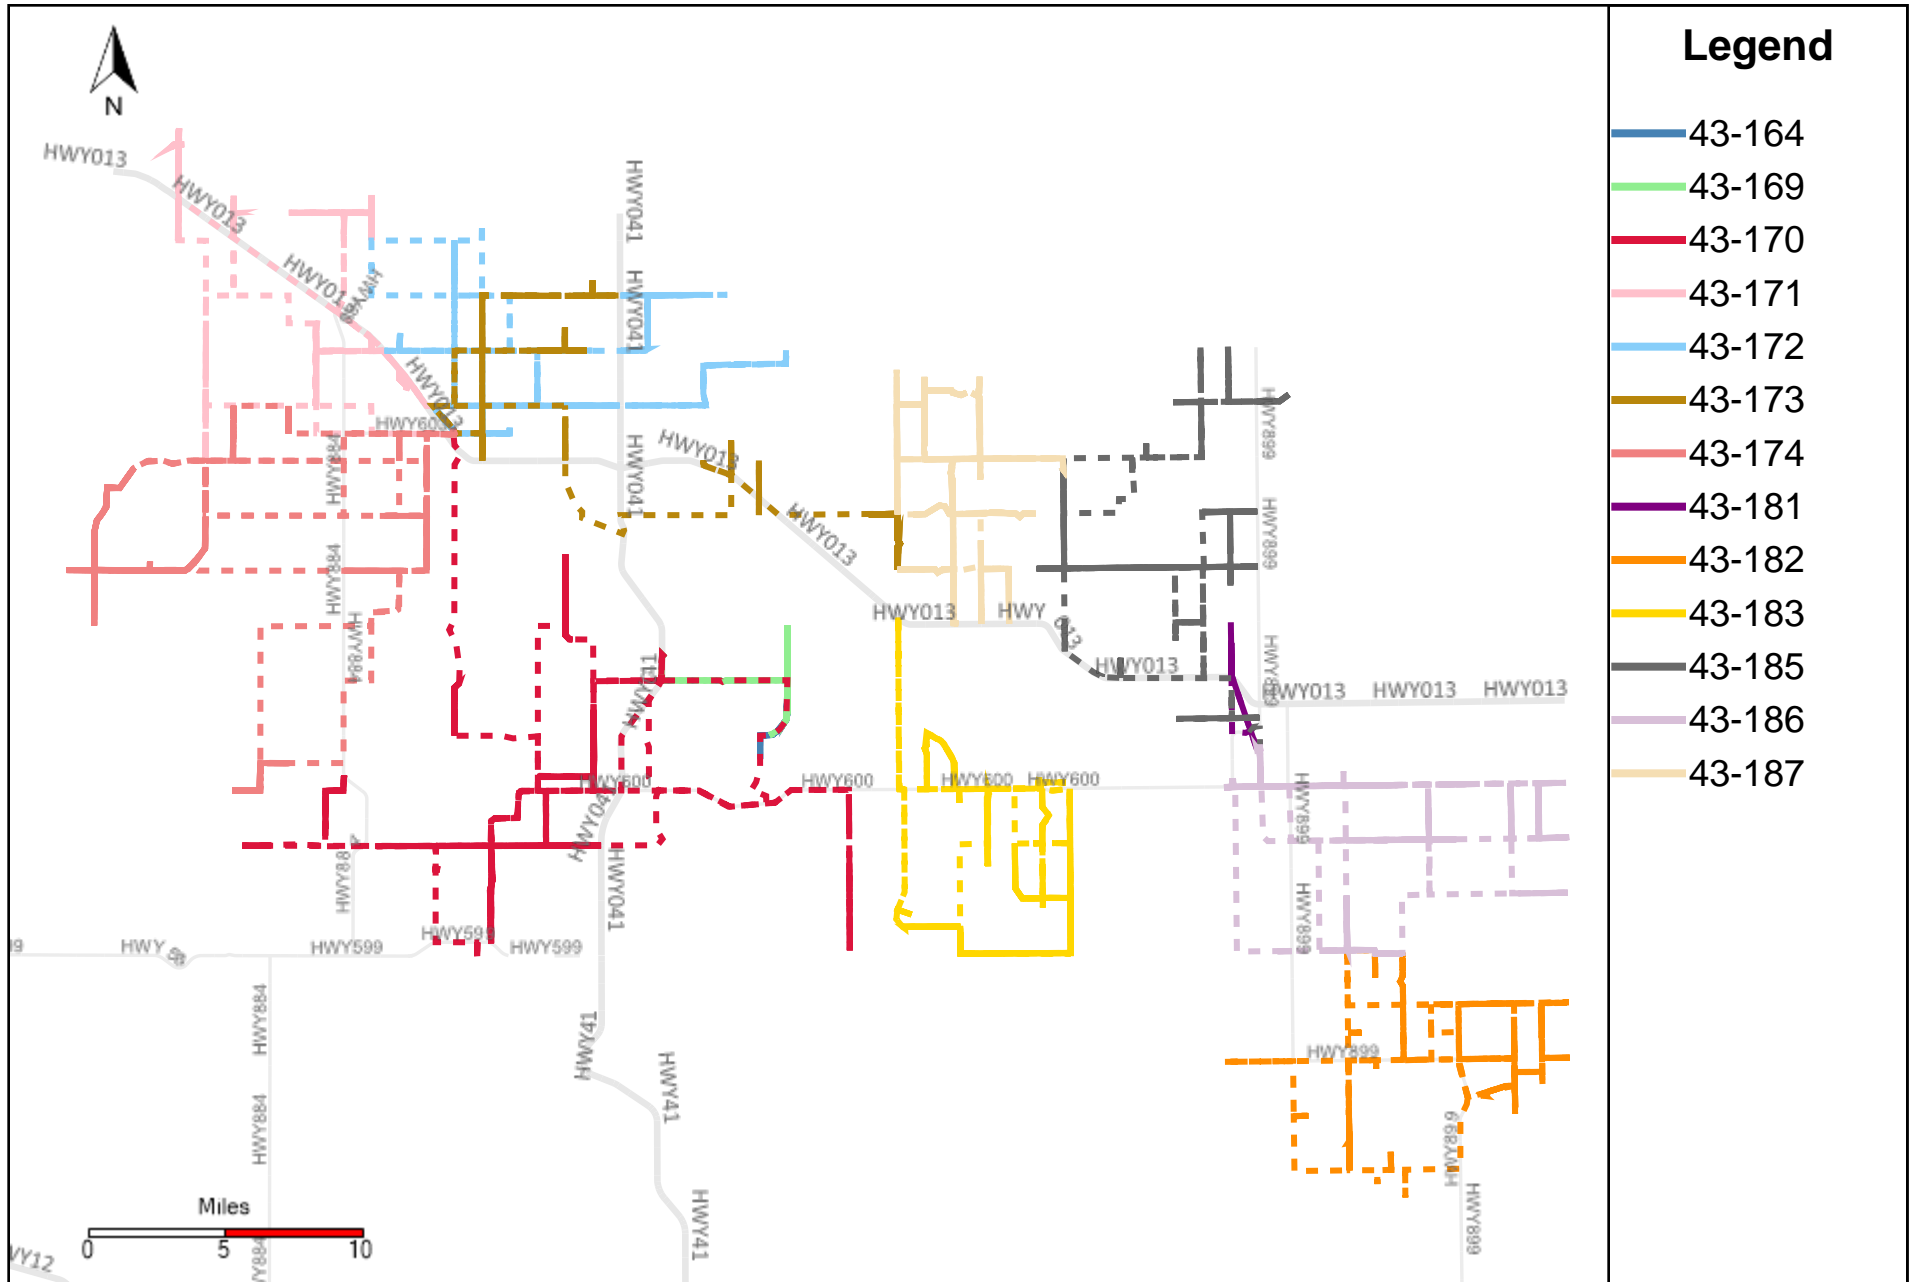

Provost Weekly Grader Report (2023-05-28 ~ 2023-06-03)

Division: 1 Grader Report(2023-05-28 ~ 2023-06-03)

Vehicle Name List	Total Distance(km)	Total Hours
43-182, 43-186	893.11	91 hrs 5 min 0 sec

Division: 2 Grader Report(2023-05-28 ~ 2023-06-03)

Legend

— 43-186

Vehicle Name List	Total Distance(km)	Total Hours
43-186	527.66	51 hrs 2 min 52 sec

Division: 3 Grader Report(2023-05-28 ~ 2023-06-03)

Vehicle Name List	Total Distance(km)	Total Hours
43-181, 43-183, 43-185, 43-186	1361.99	168 hrs 56 min 24 sec

Division: 4 Grader Report(2023-05-28 ~ 2023-06-03)

Vehicle Name List	Total Distance(km)	Total Hours
43-169, 43-172, 43-173, 43-181, 43-183, 43-185, 43-187	2339.49	285 hrs 20 min 56 sec

Division: 5 Grader Report(2023-05-28 ~ 2023-06-03)

Vehicle	Total Distance(km)	Total Hours	Work Distance(km)	Work Hours
43-164	84.13	28 hrs 50 min 17 sec	37.1	23 hrs 58 min 31 sec
43-169	224.75	26 hrs 57 min 19 sec	100.34	20 hrs 41 min 2 sec
43-170	562.8	40 hrs 41 min 29 sec	221.11	26 hrs 16 min 36 sec
43-171	389.15	40 hrs 50 min 18 sec	148.64	23 hrs 17 min 56 sec
43-172	514.78	47 hrs 7 min 5 sec	106.66	15 hrs 8 min 48 sec
43-173	330.97	41 hrs 53 min 27 sec	171.06	28 hrs 39 min 17 sec
43-174	504.88	48 hrs 44 min 33 sec	242.2	34 hrs 17 min 36 sec
43-181	134.22	33 hrs 50 min 47 sec	85.14	23 hrs 18 min 48 sec
43-182	365.45	40 hrs 2 min 8 sec	57.66	7 hrs 26 min 27 sec
43-183	341.36	40 hrs 18 min 0 sec	158.94	27 hrs 54 min 22 sec
43-185	358.75	43 hrs 44 min 45 sec	207.01	34 hrs 22 min 49 sec
43-186	527.66	51 hrs 2 min 52 sec	253.47	36 hrs 19 min 52 sec
43-187	434.66	51 hrs 29 min 33 sec	260.07	42 hrs 3 min 23 sec
Total:	4773.56	535 hrs 32 min 33 sec	2049.41	343 hrs 45 min 27 sec