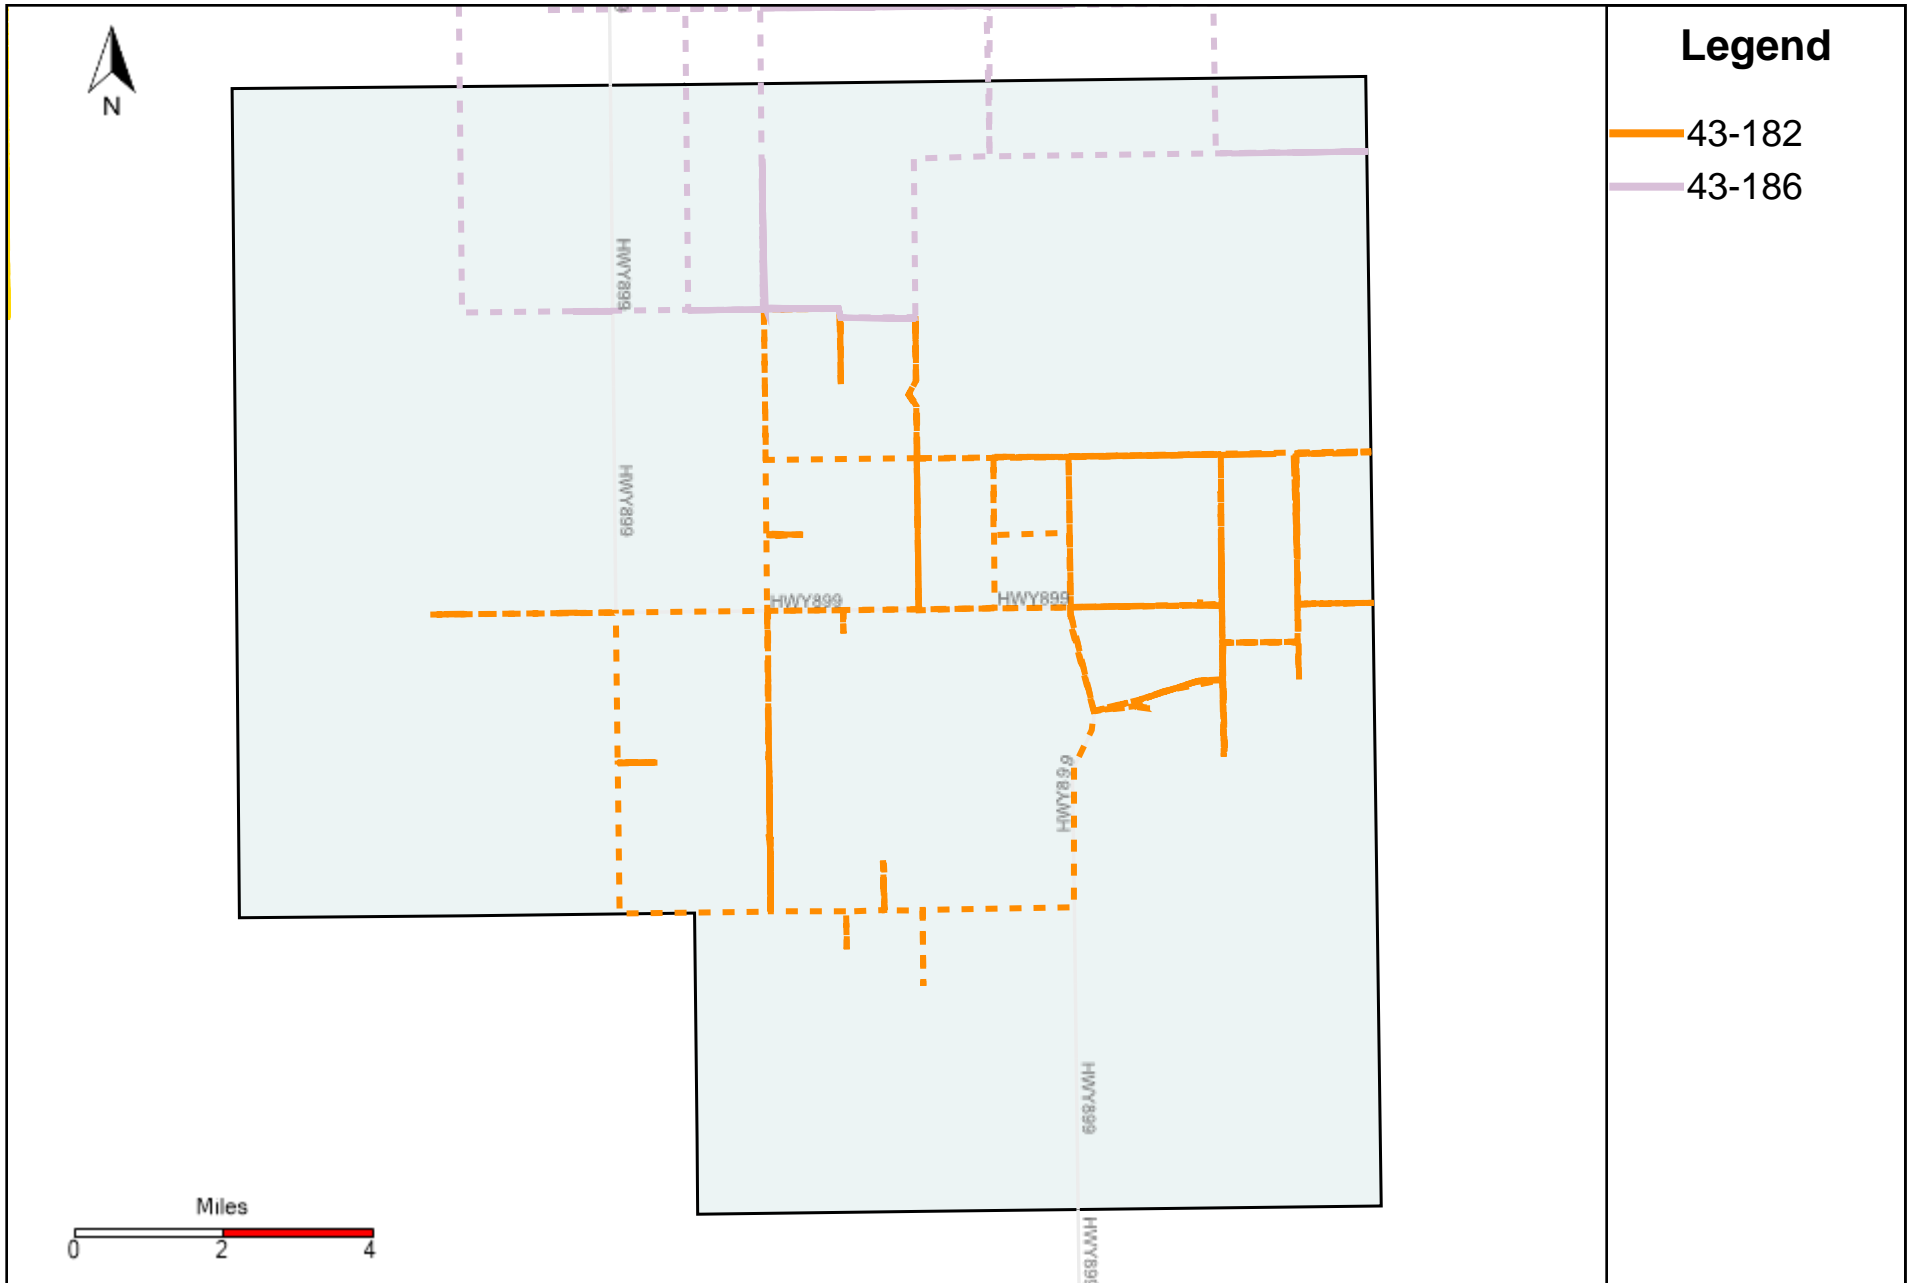

Provost Weekly Grader Report (2023-05-28 ~ 2023-06-03)

Division: 1 Grader Report(2023-05-28 ~ 2023-06-03)

Vehicle Name List	Total Distance(km)	Total Hours
43-182, 43-186	893.11	91 hrs 5 min 0 sec

Division: 2 Grader Report(2023-05-28 ~ 2023-06-03)

Legend

— 43-186

Vehicle Name List	Total Distance(km)	Total Hours
43-186	527.66	51 hrs 2 min 52 sec

Division: 3 Grader Report(2023-05-28 ~ 2023-06-03)

Vehicle Name List	Total Distance(km)	Total Hours
43-181, 43-183, 43-185, 43-186	1361.99	168 hrs 56 min 24 sec

Division: 4 Grader Report(2023-05-28 ~ 2023-06-03)

Vehicle Name List	Total Distance(km)	Total Hours
43-169, 43-172, 43-173, 43-181, 43-183, 43-185, 43-187	2339.49	285 hrs 20 min 56 sec

Division: 5 Grader Report(2023-05-28 ~ 2023-06-03)

Division: 7 Grader Report(2023-05-28 ~ 2023-06-03)

Vehicle Name List	Total Distance(km)	Total Hours
43-171, 43-174	894.03	89 hrs 34 min 51 sec

Provost Weekly Grader Report

From 5/28/2023 To 6/3/2023

6/3/2023