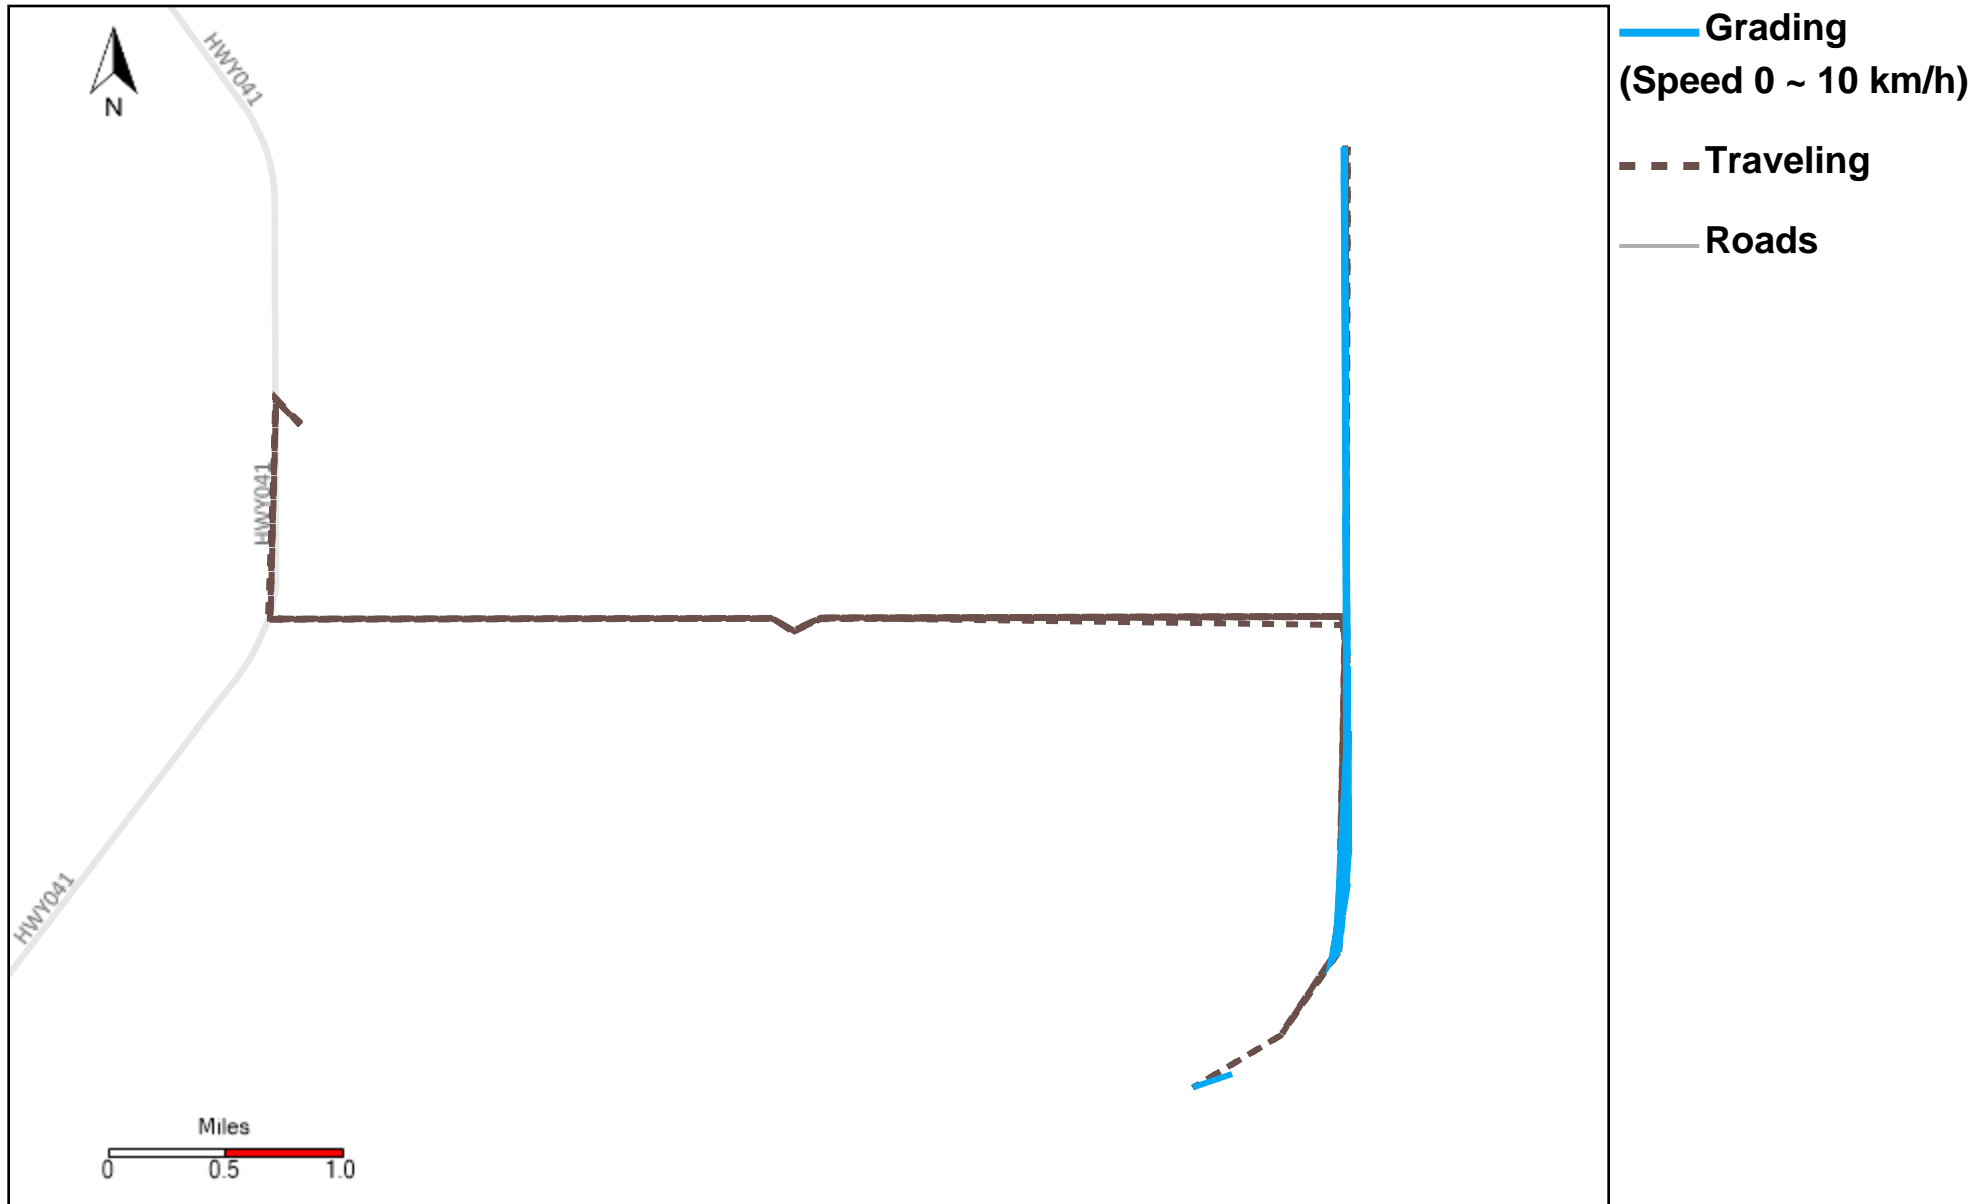

43-169_2023-05-28 ~ 2023-06-03 Tracking

Total Distance(km)	Total Hours	Work Distance(km)	Work Hours
224.75	26 hrs 57 min 19 sec	100.34	20 hrs 41 min 2 sec

43-170_2023-05-28 ~ 2023-06-03 Tracking

Total Distance(km)	Total Hours	Work Distance(km)	Work Hours
562.8	40 hrs 41 min 29 sec	221.11	26 hrs 16 min 36 sec