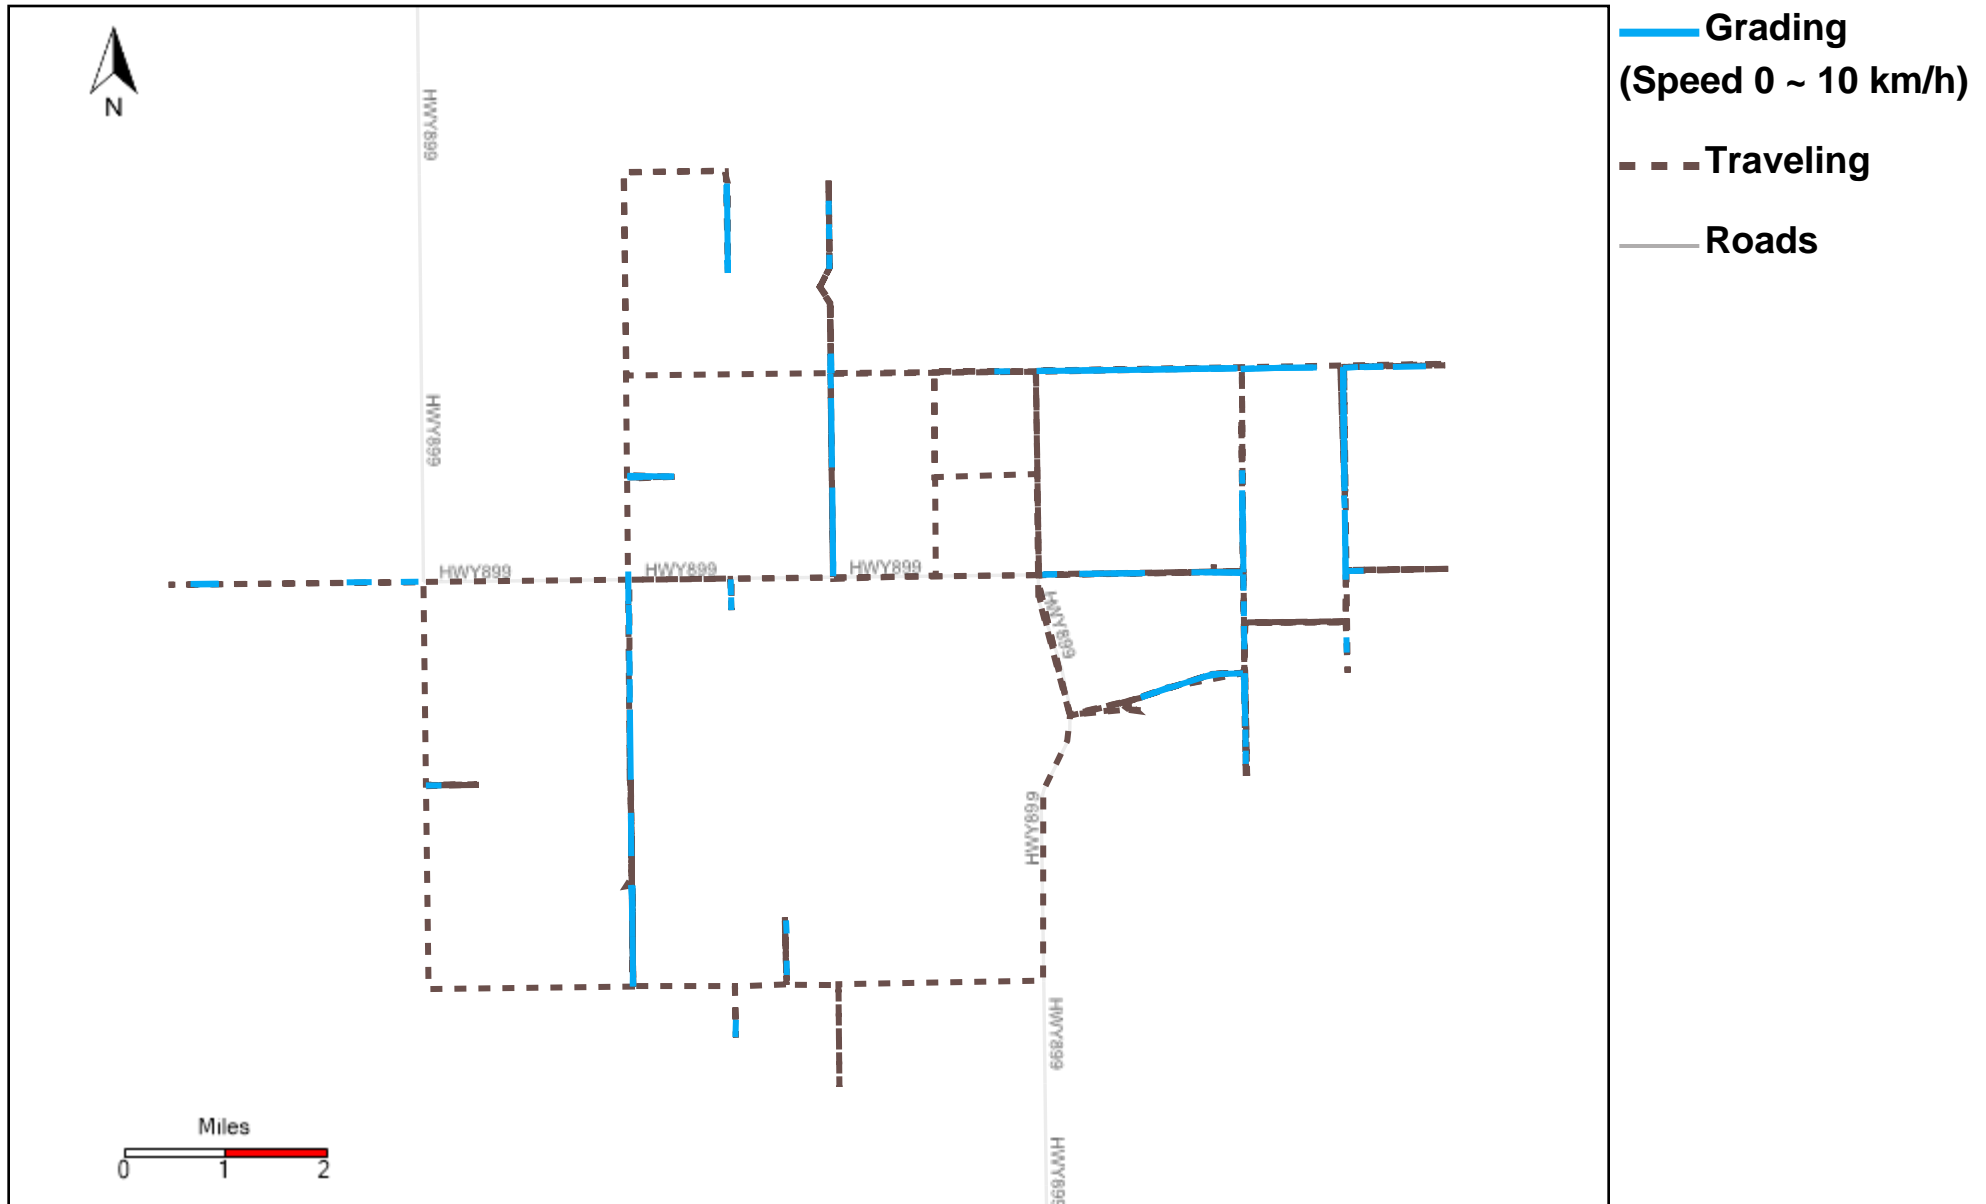

43-182_2023-05-28 ~ 2023-06-03 Tracking

Total Distance(km)	Total Hours	Work Distance(km)	Work Hours
365.45	40 hrs 2 min 8 sec	57.66	7 hrs 26 min 27 sec