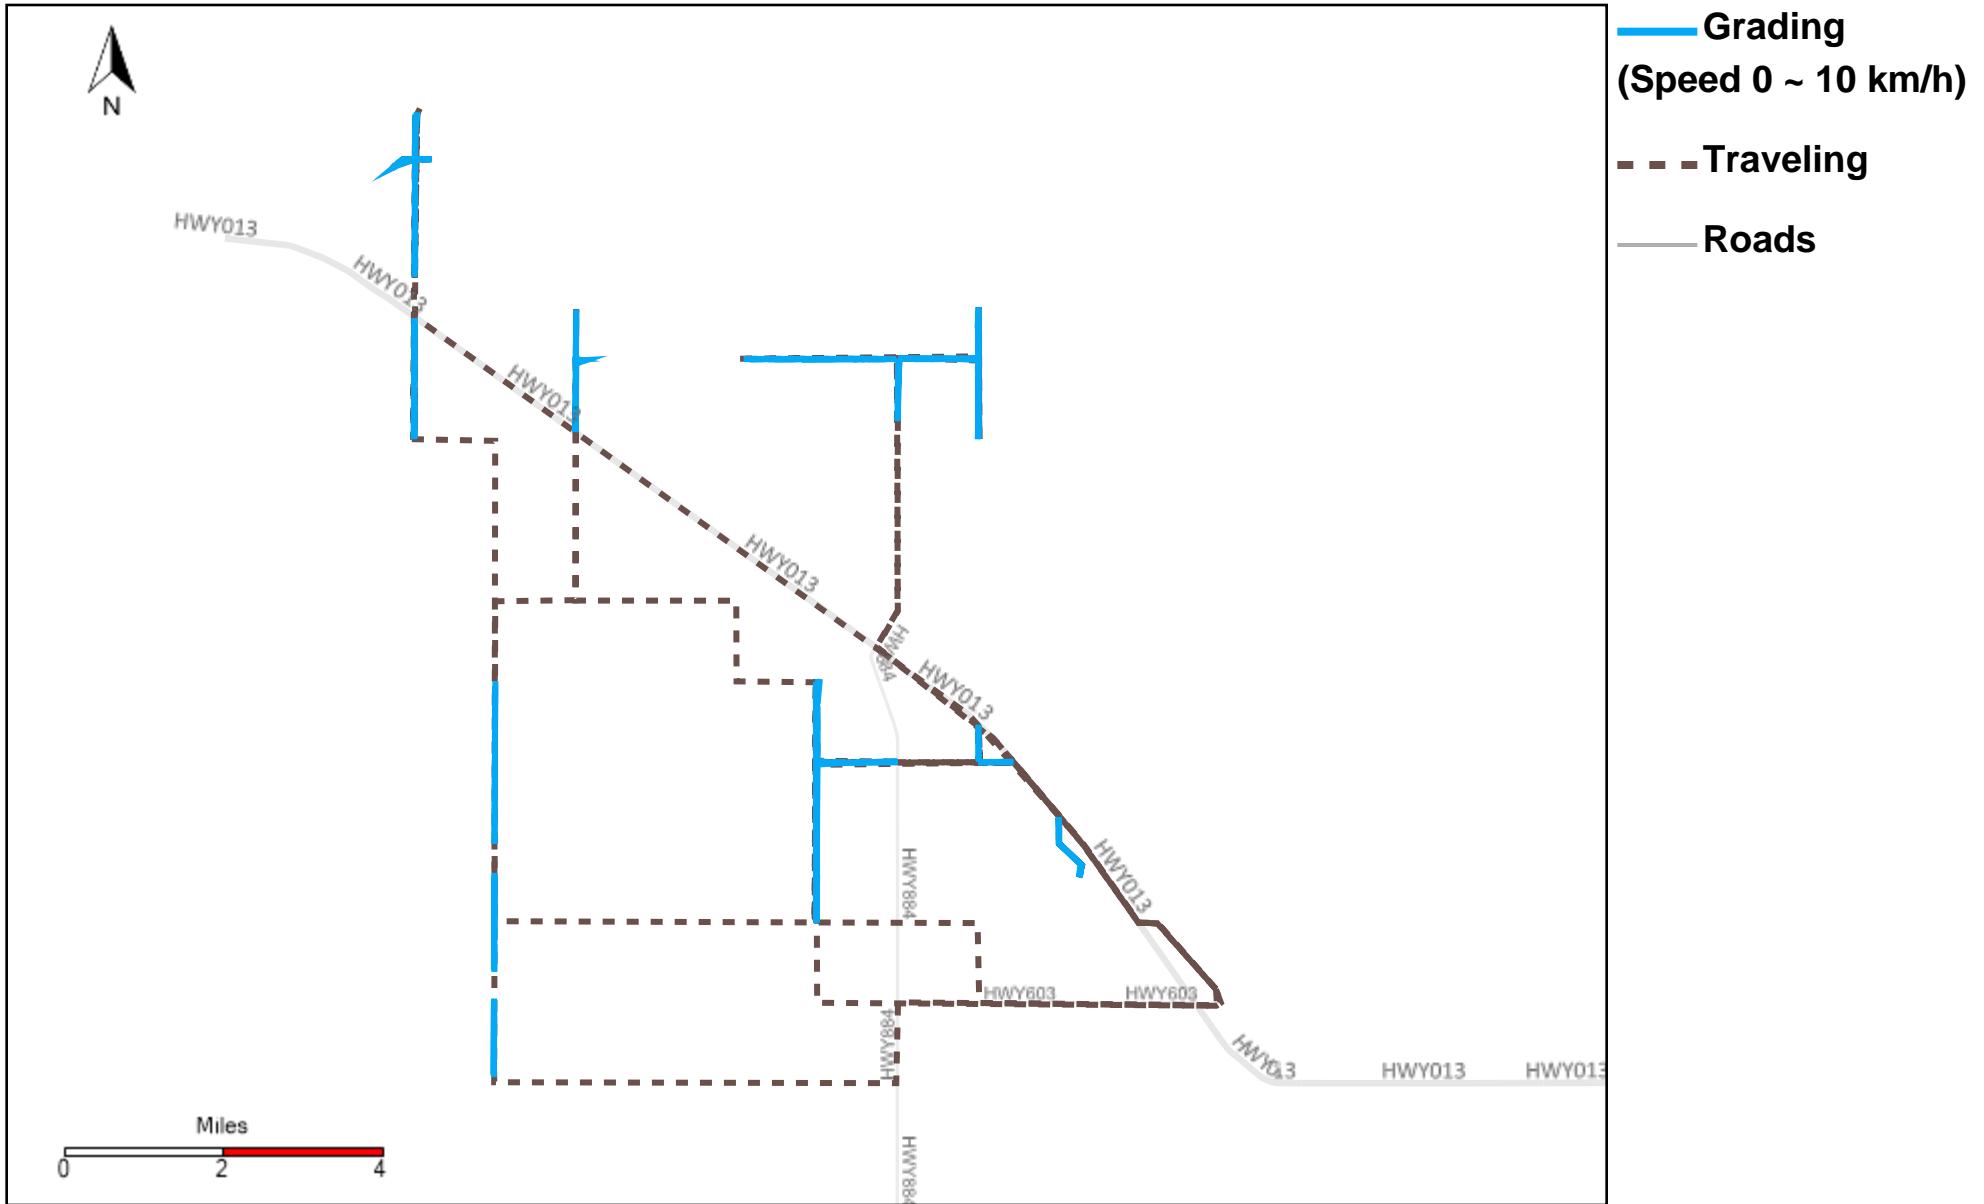

43-171_2023-05-28 ~ 2023-06-03 Tracking

Total Distance(km)	Total Hours	Work Distance(km)	Work Hours
389.15	40 hrs 50 min 18 sec	148.64	23 hrs 17 min 56 sec