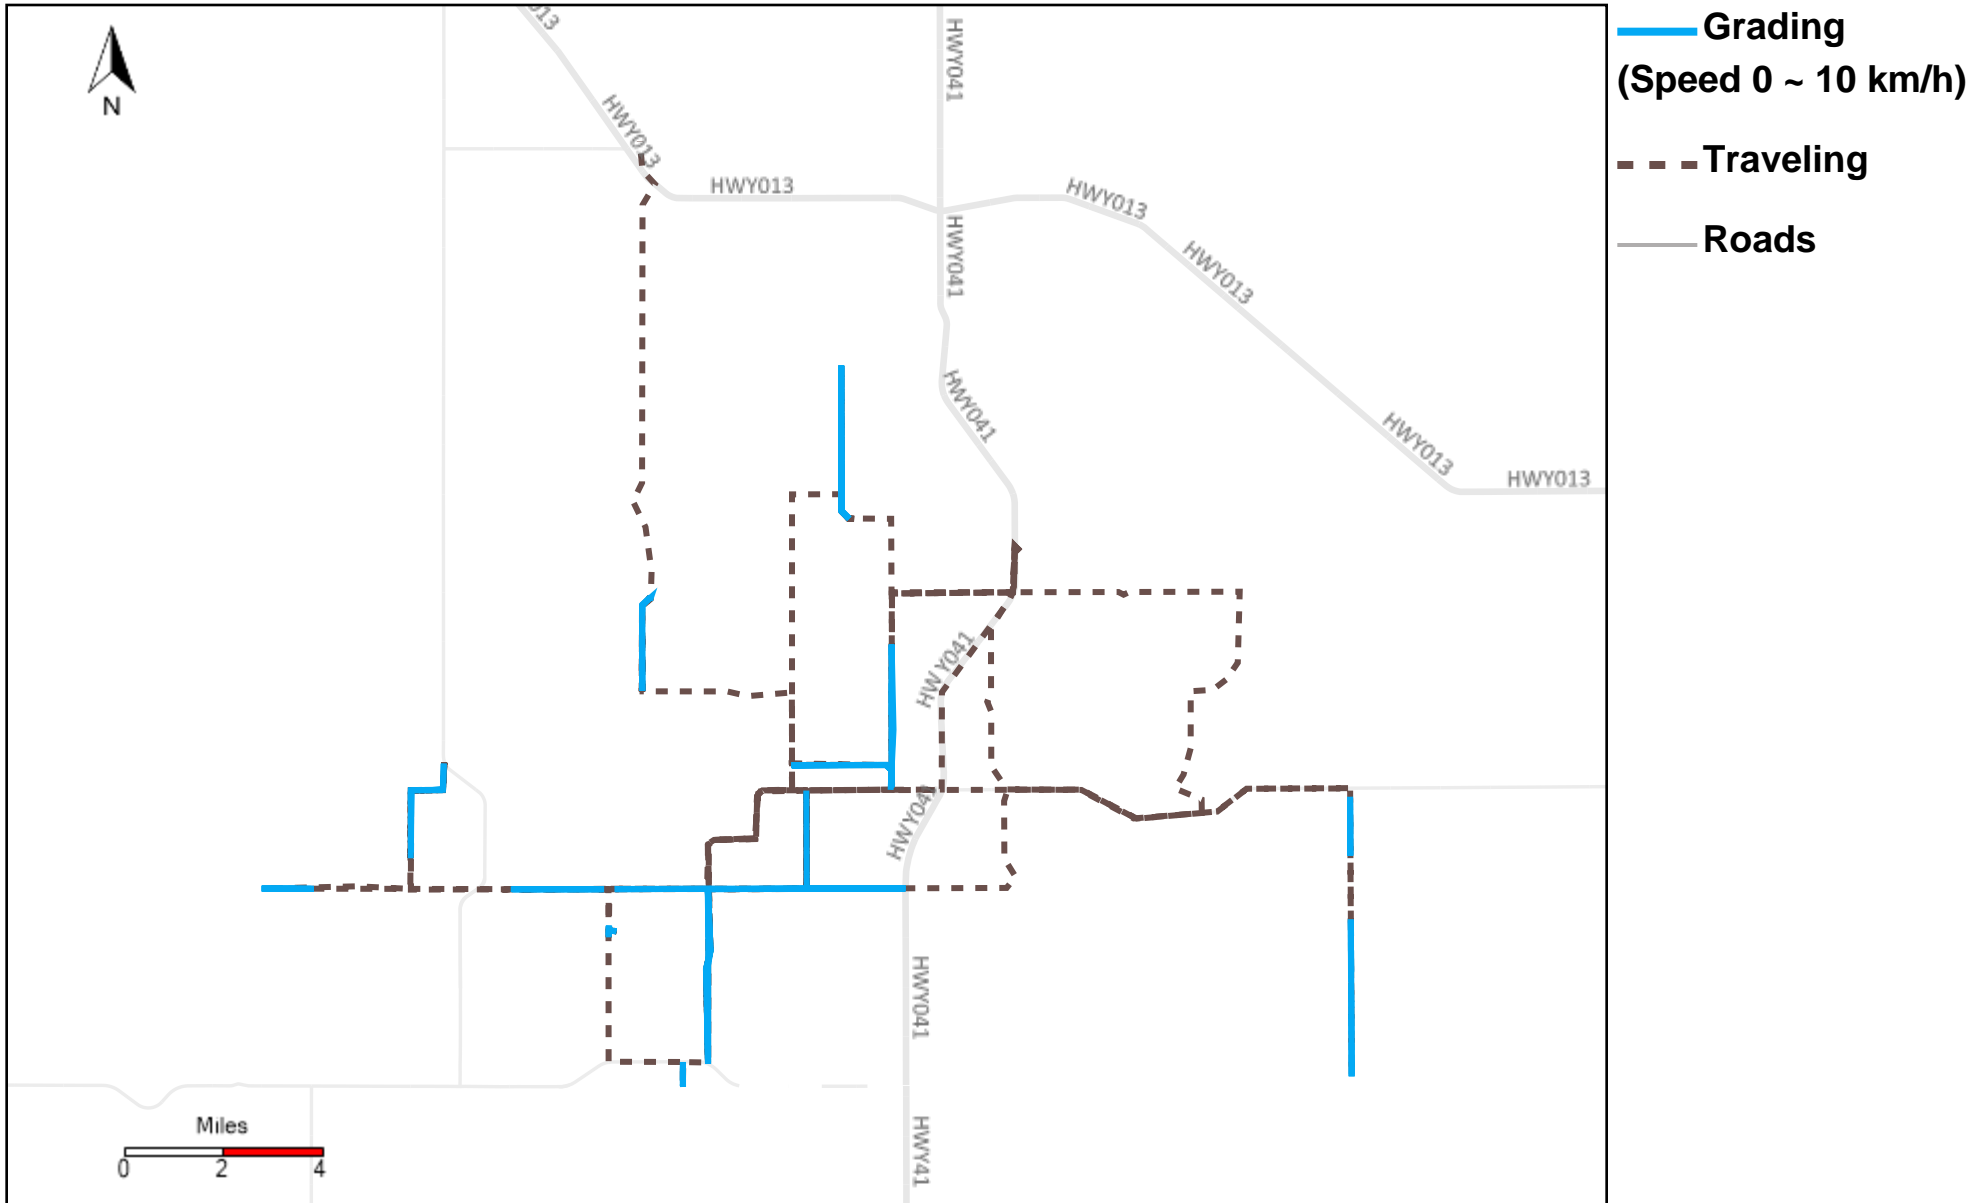

43-170_2023-05-28 ~ 2023-06-03 Tracking

Total Distance(km)	Total Hours	Work Distance(km)	Work Hours
562.8	40 hrs 41 min 29 sec	221.11	26 hrs 16 min 36 sec