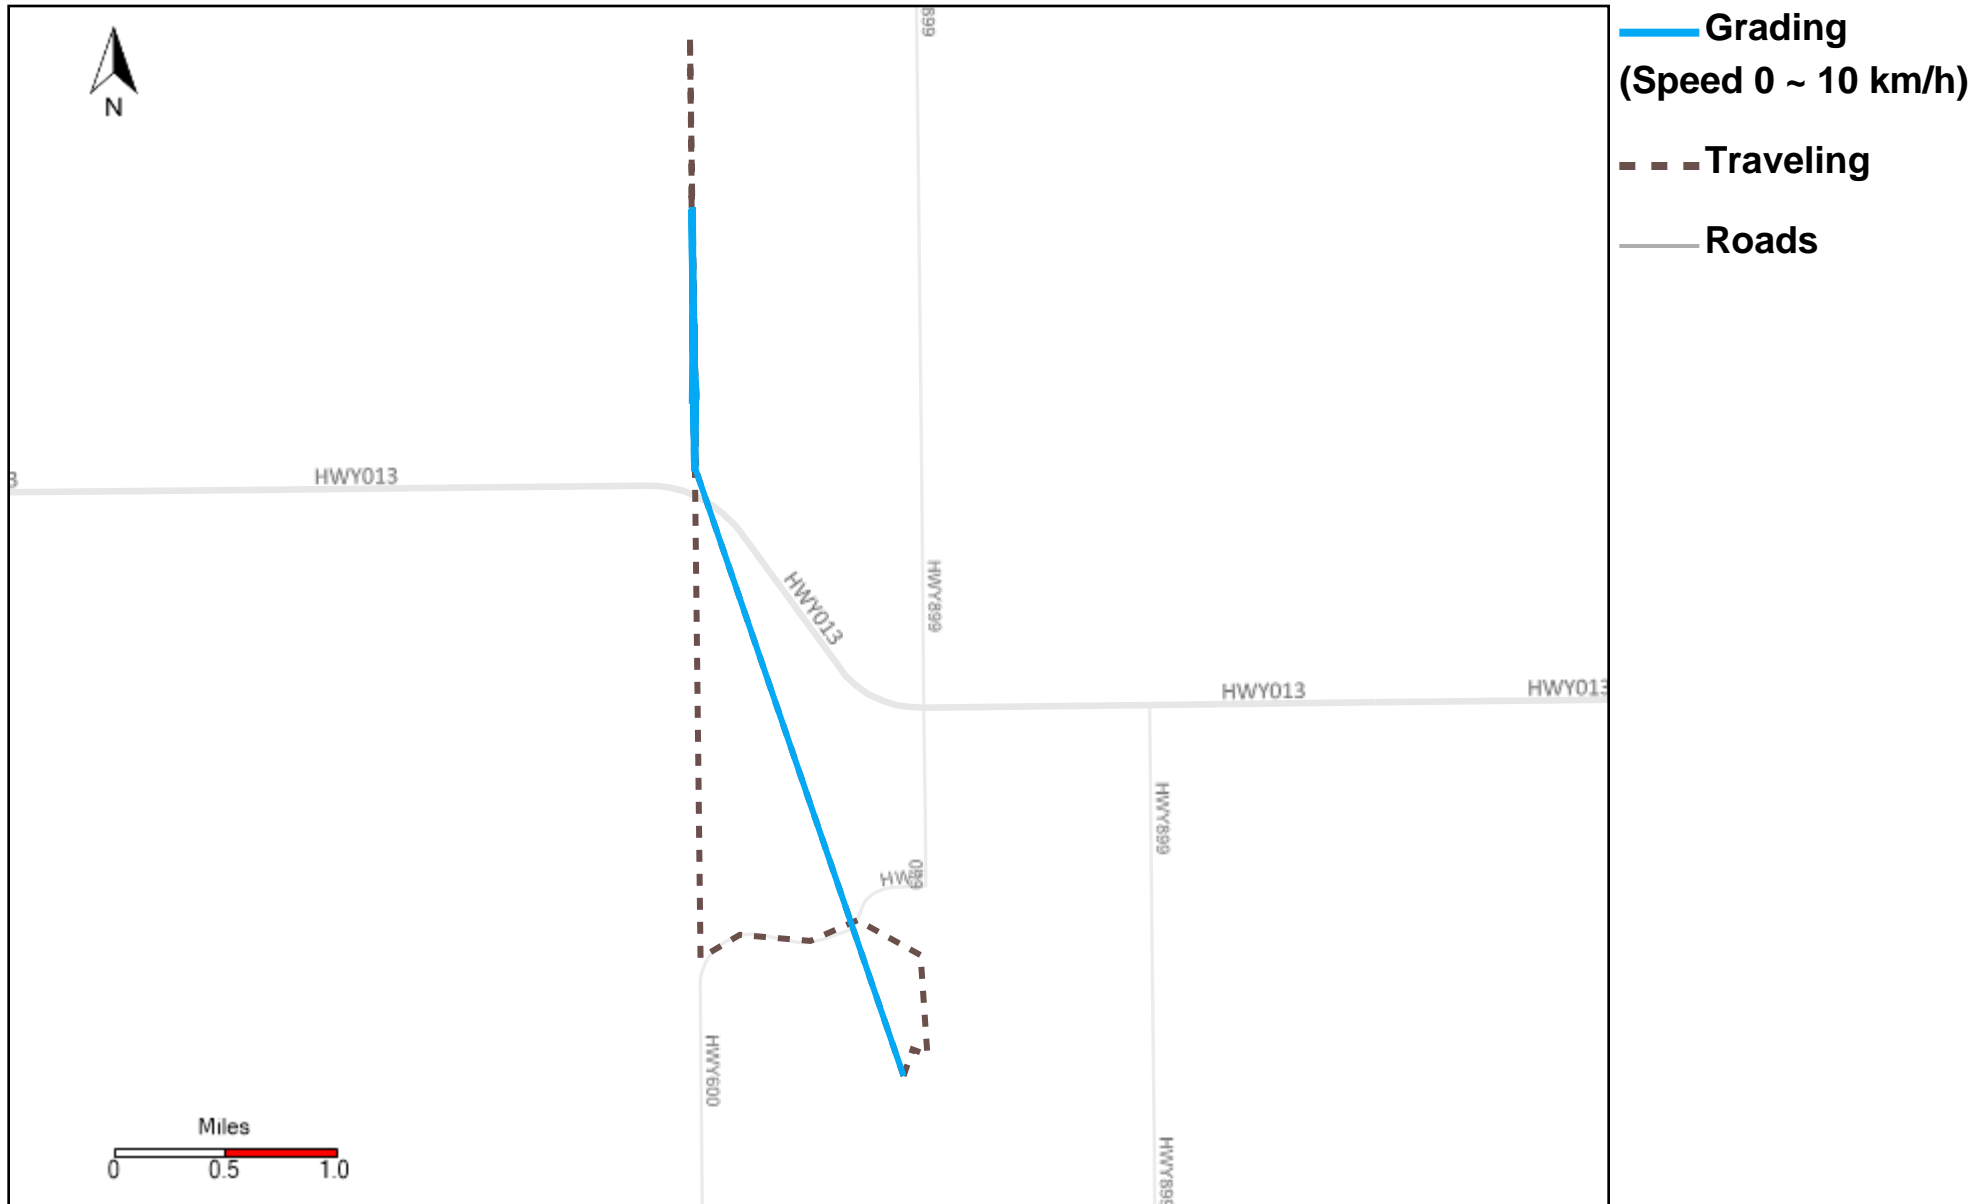

43-181_2023-05-28 ~ 2023-06-03 Tracking

Total Distance(km)	Total Hours	Work Distance(km)	Work Hours
134.22	33 hrs 50 min 47 sec	85.14	23 hrs 18 min 48 sec