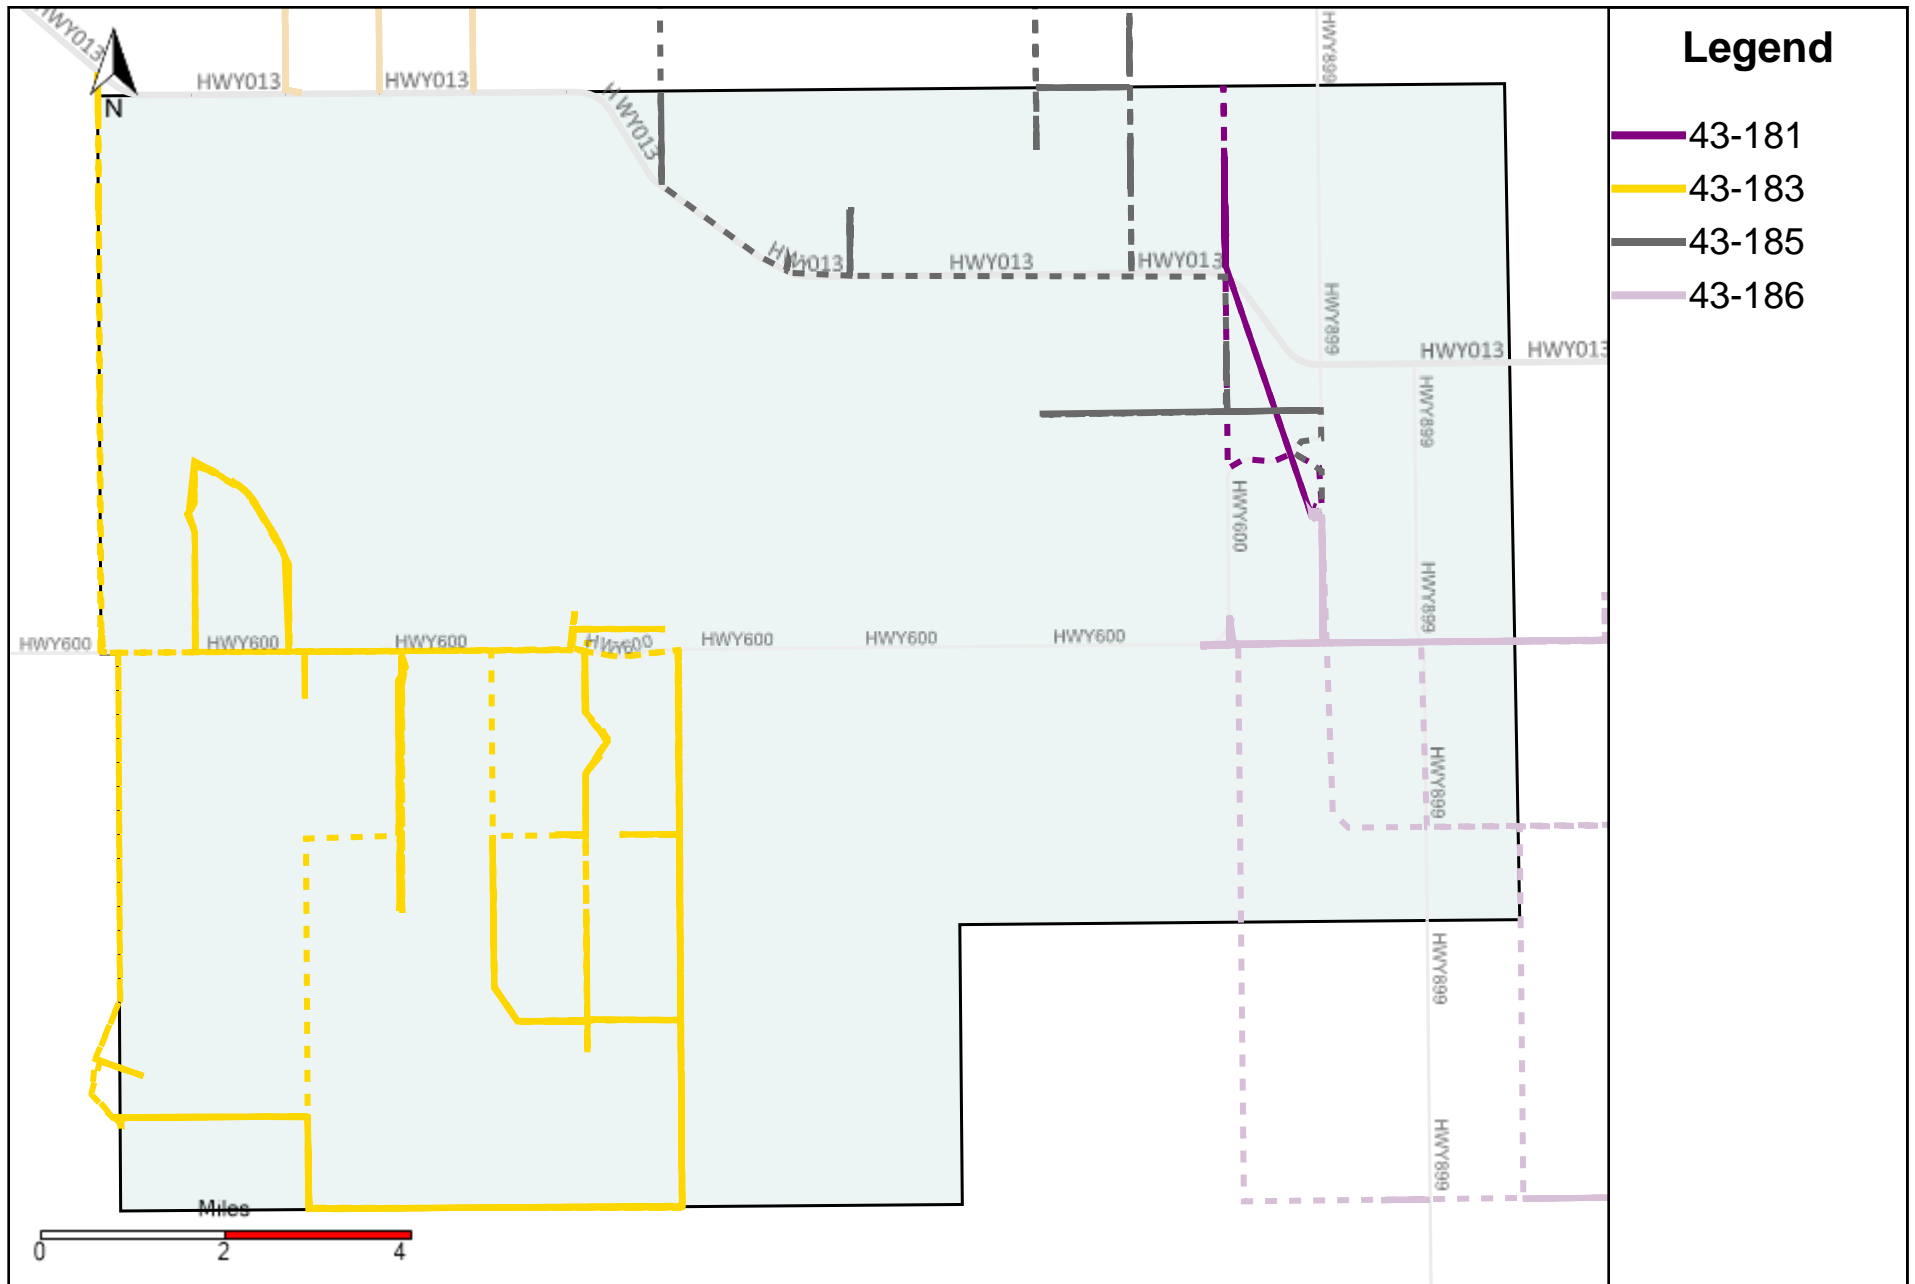

Legend

— 43-186

Vehicle Name List	Total Distance(km)	Total Hours
43-186	527.66	51 hrs 2 min 52 sec

Division: 3 Grader Report(2023-05-28 ~ 2023-06-03)

Vehicle Name List	Total Distance(km)	Total Hours
43-181, 43-183, 43-185, 43-186	1361.99	168 hrs 56 min 24 sec