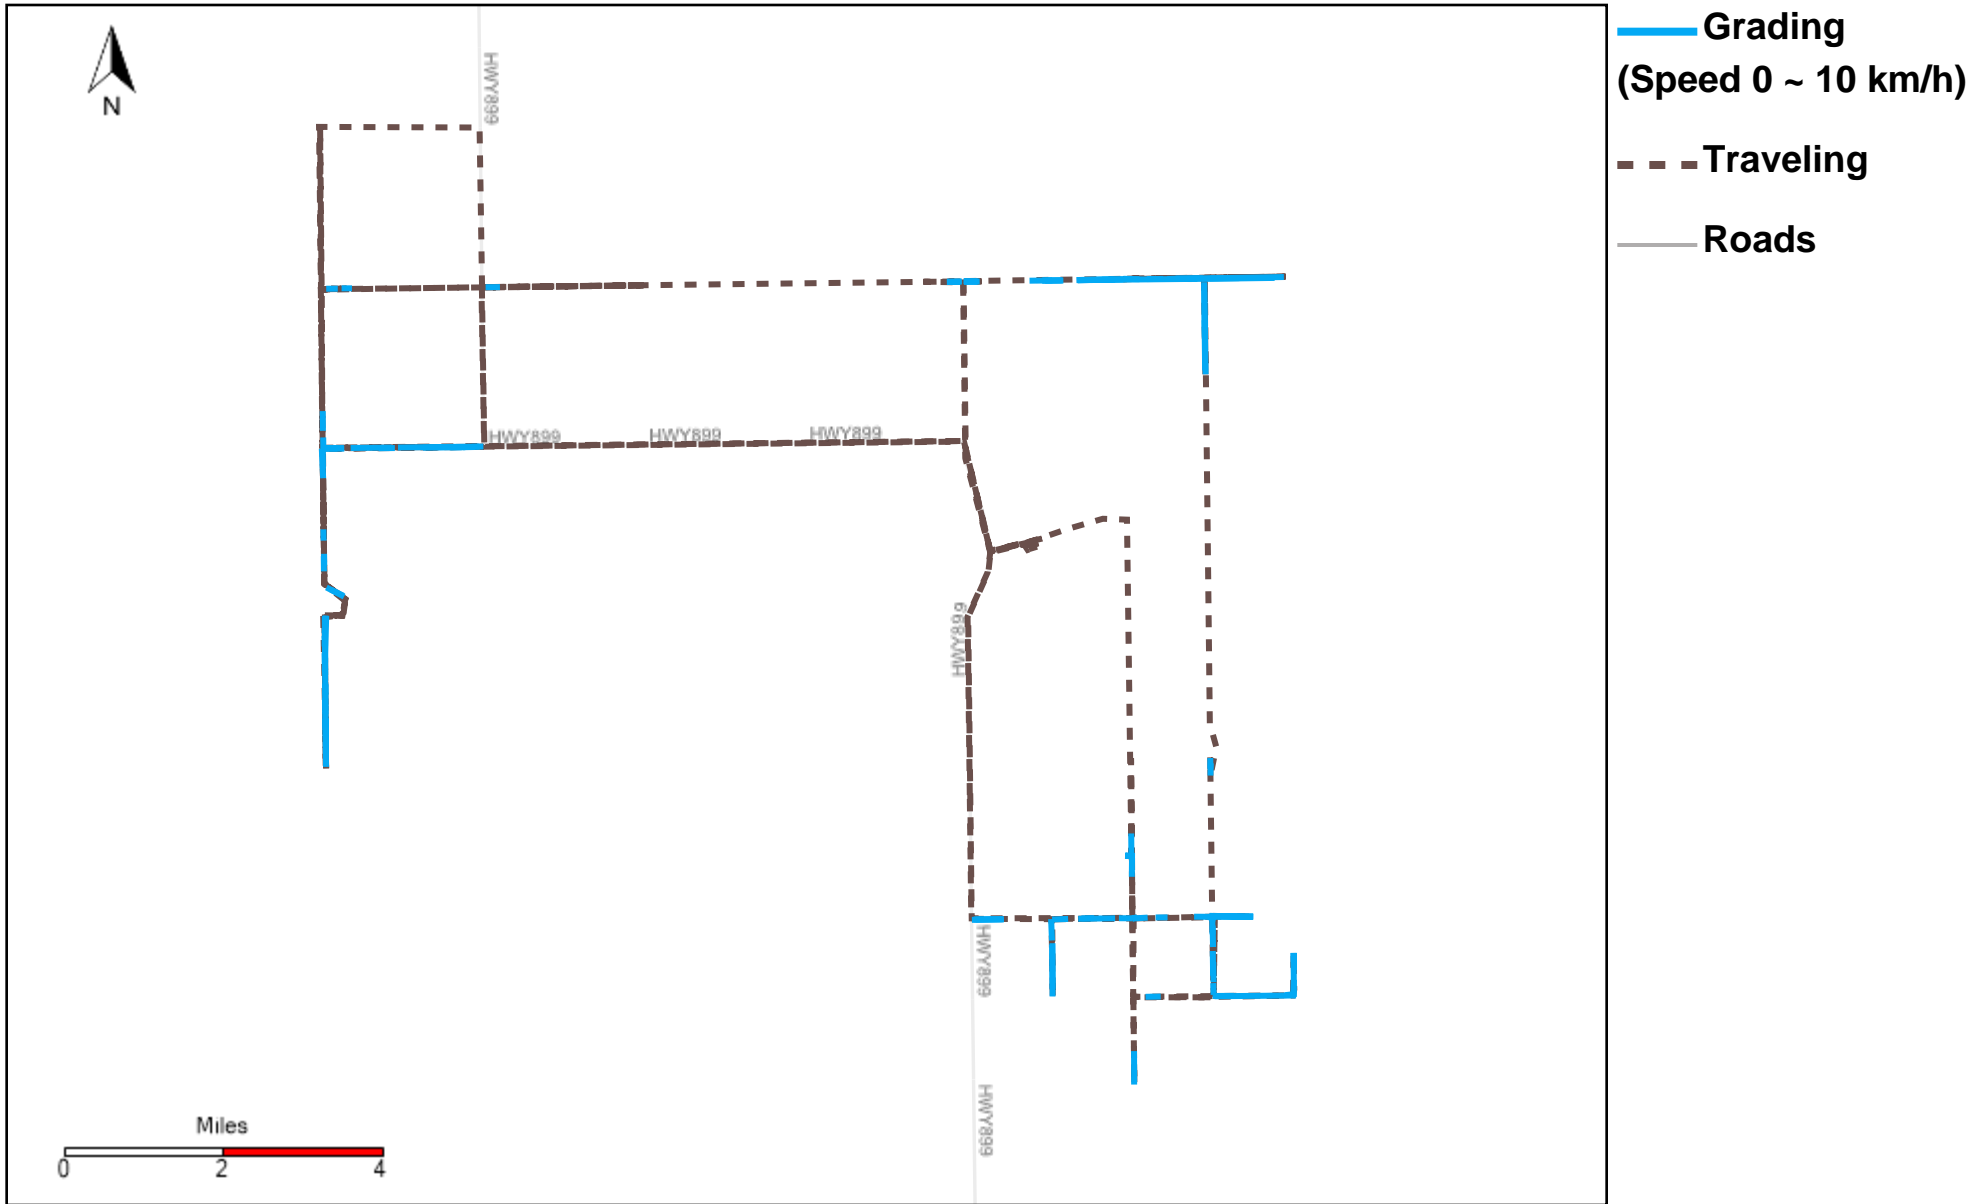

43-182_2023-05-21 ~ 2023-05-27 Tracking

Total Distance(km)	Total Hours	Work Distance(km)	Work Hours
349.78	36 hrs 22 min 1 sec	61.98	9 hrs 25 min 3 sec