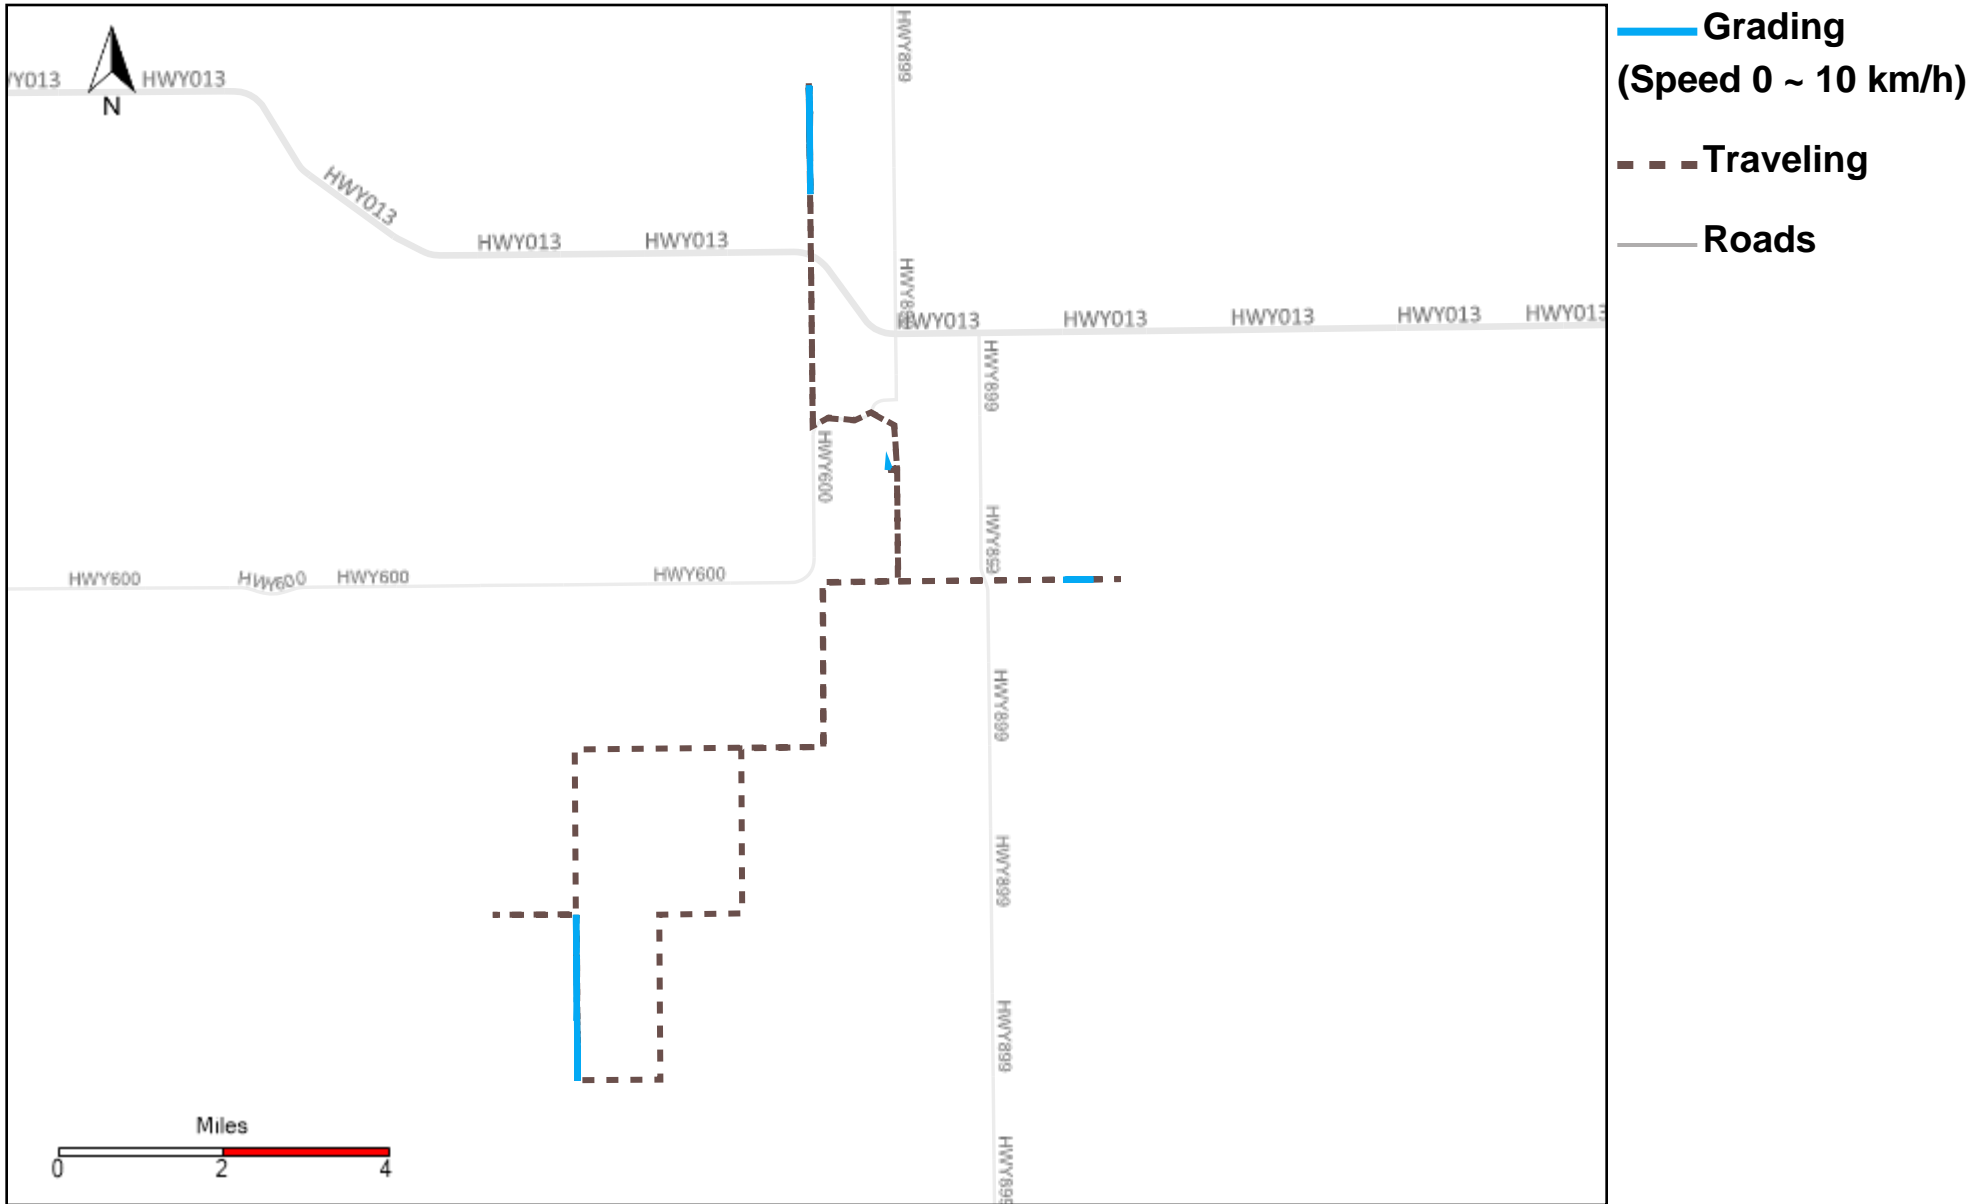

43-181_2023-05-21 ~ 2023-05-27 Tracking

Total Distance(km)	Total Hours	Work Distance(km)	Work Hours
128.81	13 hrs 11 min 37 sec	42.46	6 hrs 52 min 37 sec