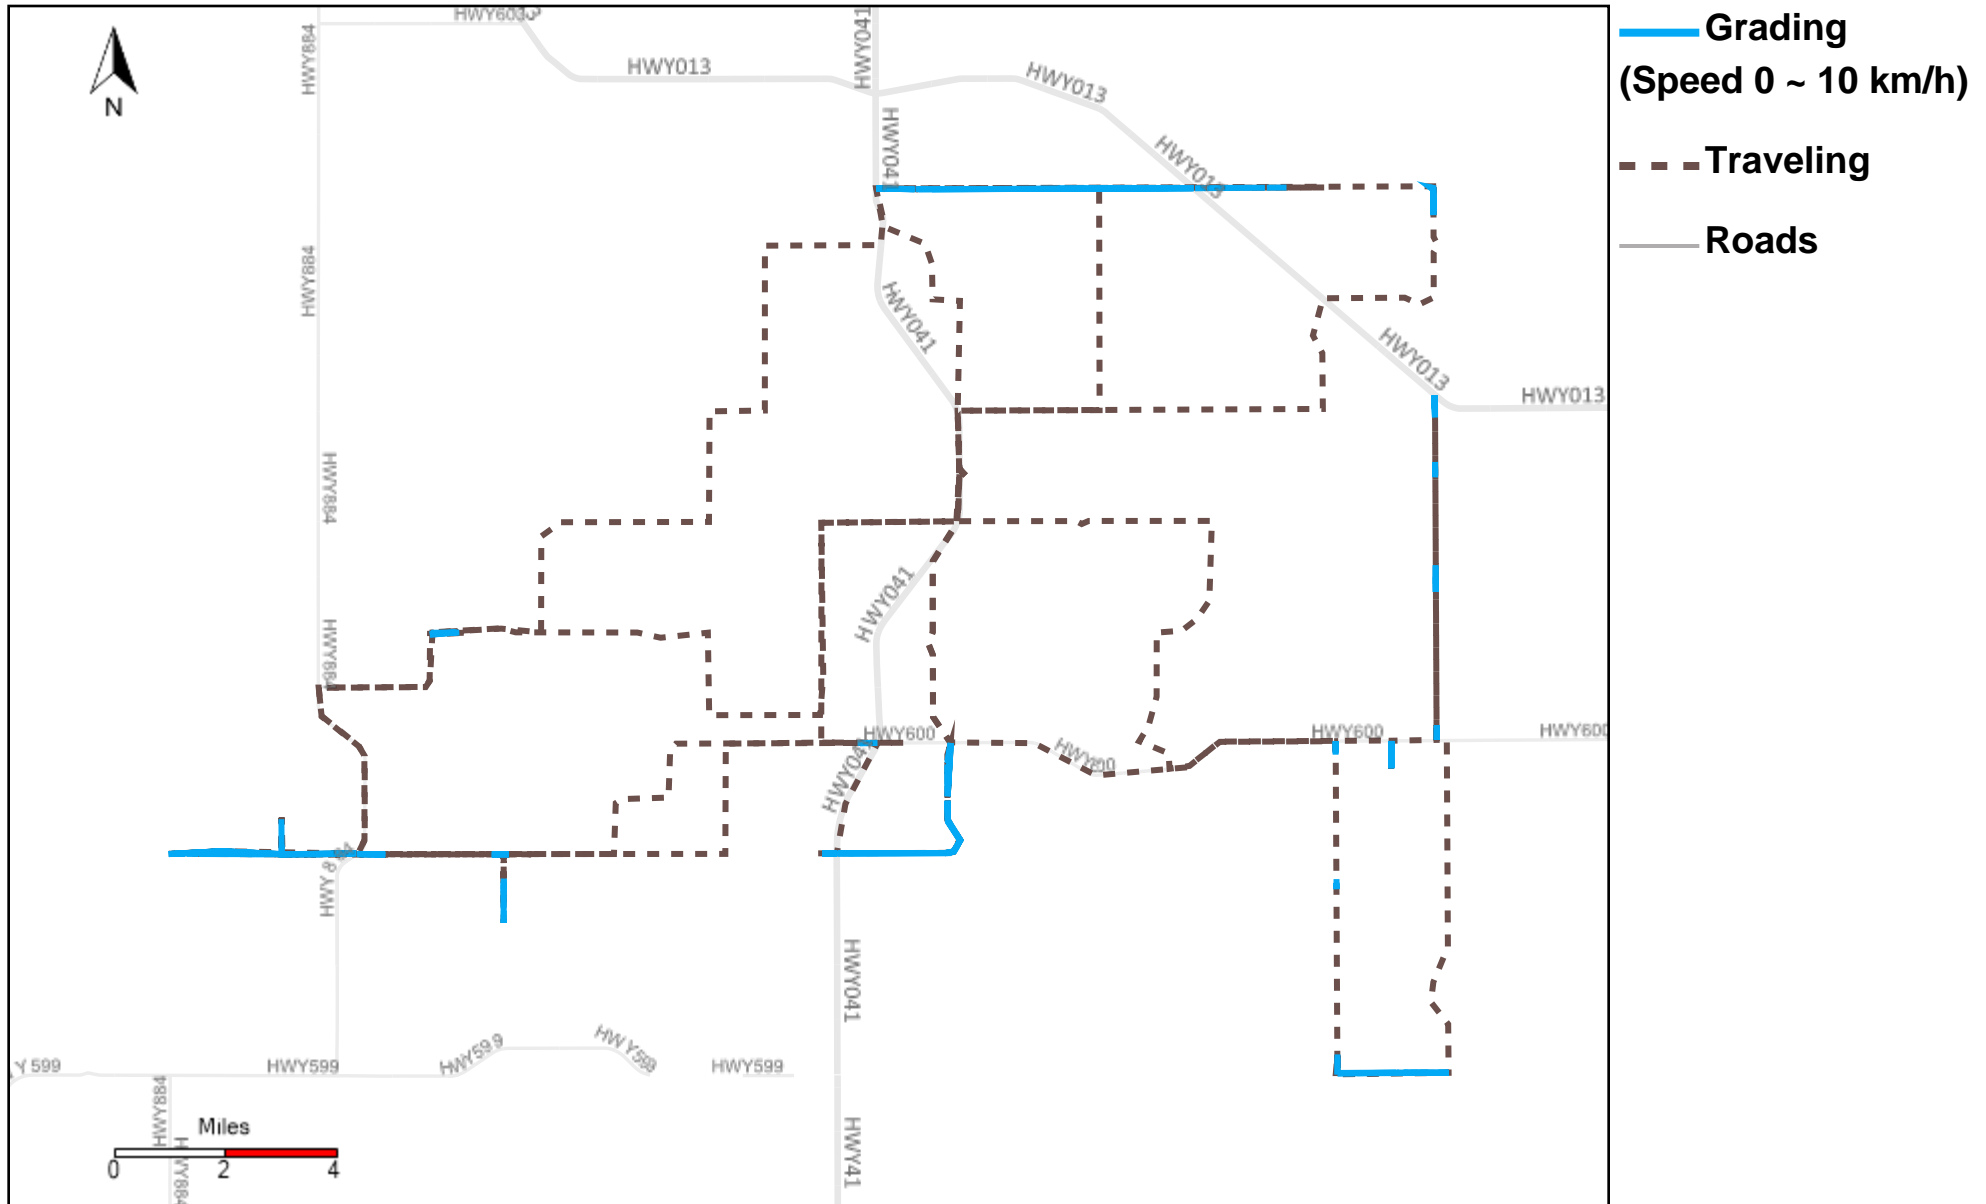

43-170_2023-05-21 ~ 2023-05-27 Tracking

Total Distance(km)	Total Hours	Work Distance(km)	Work Hours
543.44	41 hrs 57 min 13 sec	160.25	23 hrs 5 min 28 sec