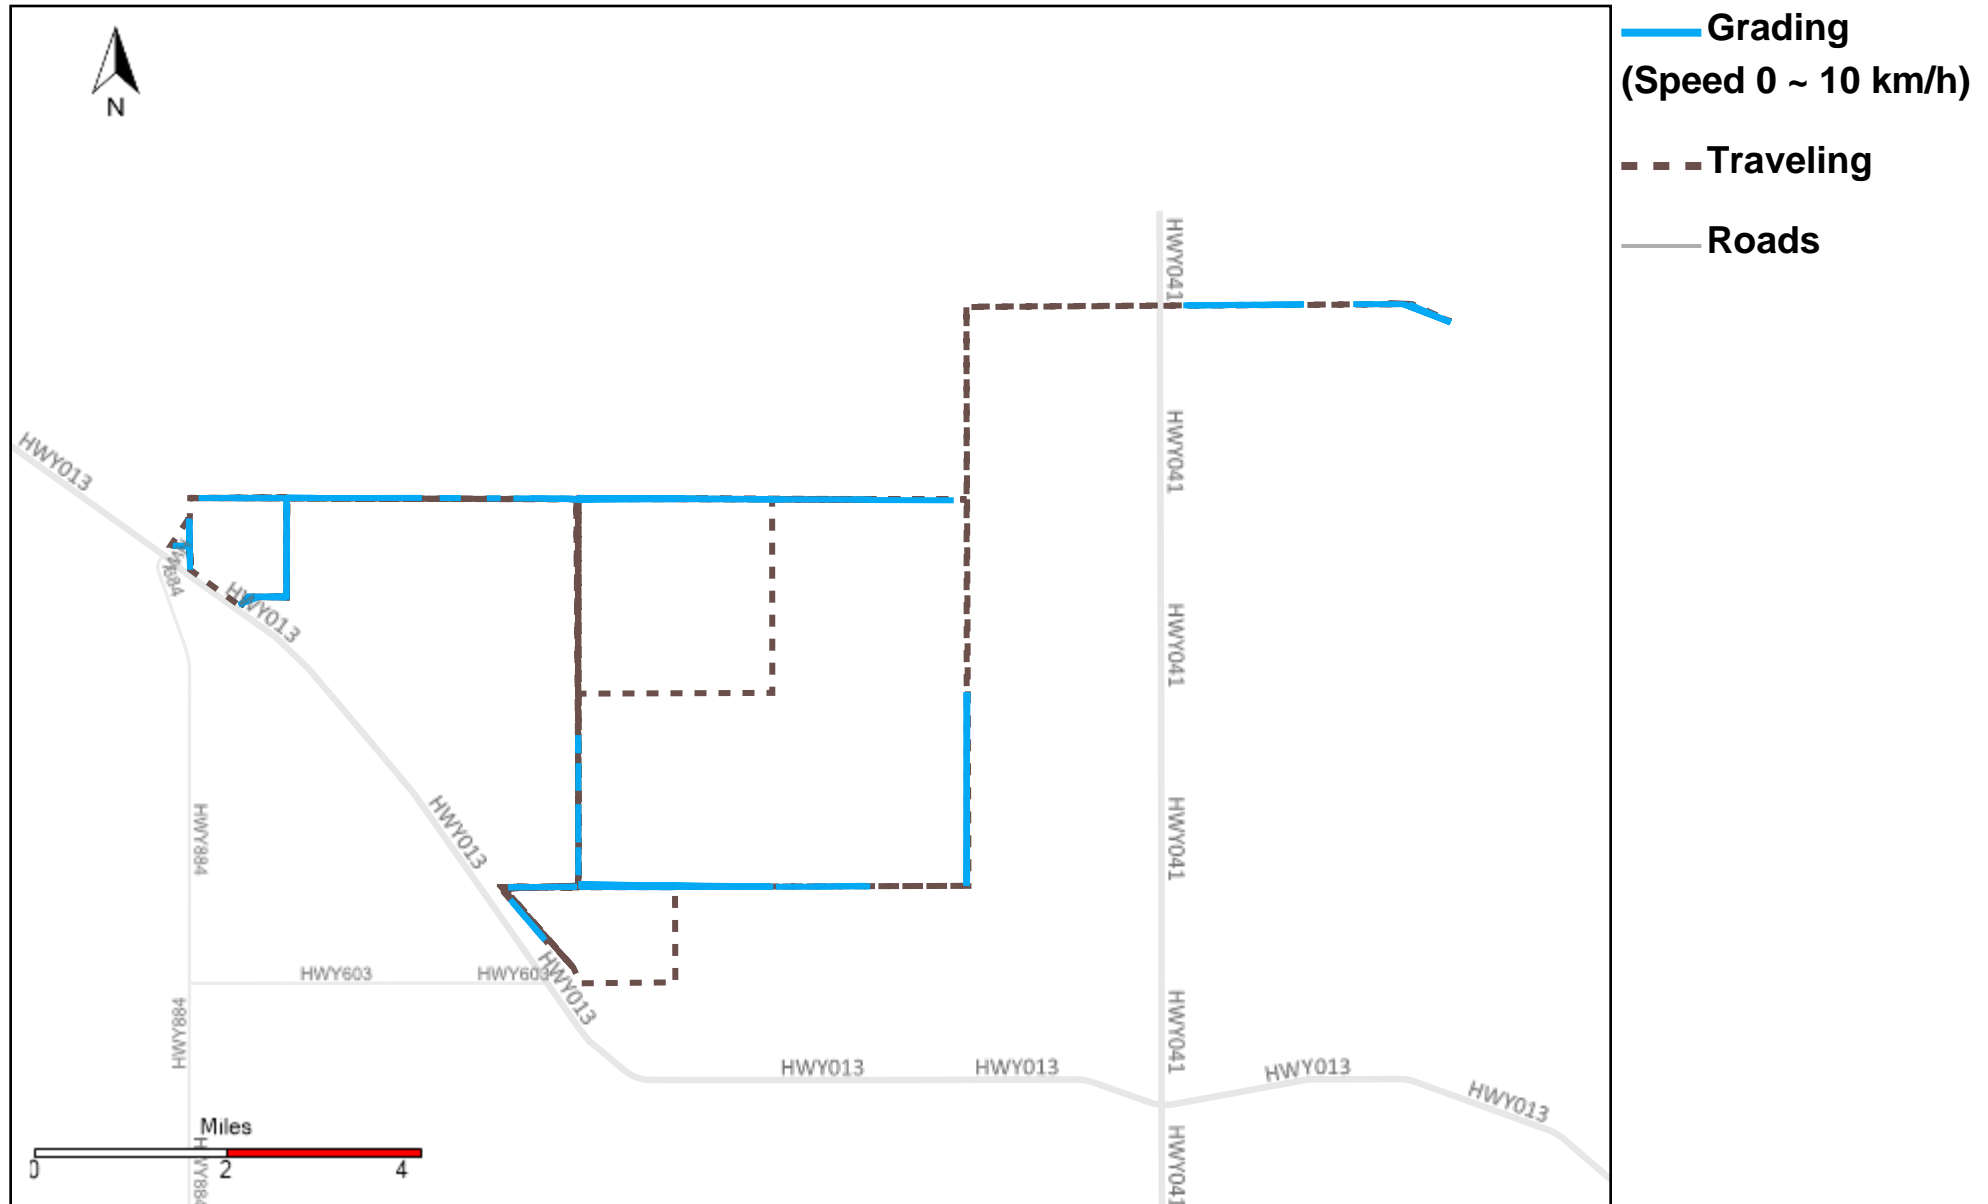

43-172_2023-05-21 ~ 2023-05-27 Tracking

Total Distance(km)	Total Hours	Work Distance(km)	Work Hours
410.88	39 hrs 52 min 40 sec	97.23	14 hrs 31 min 56 sec