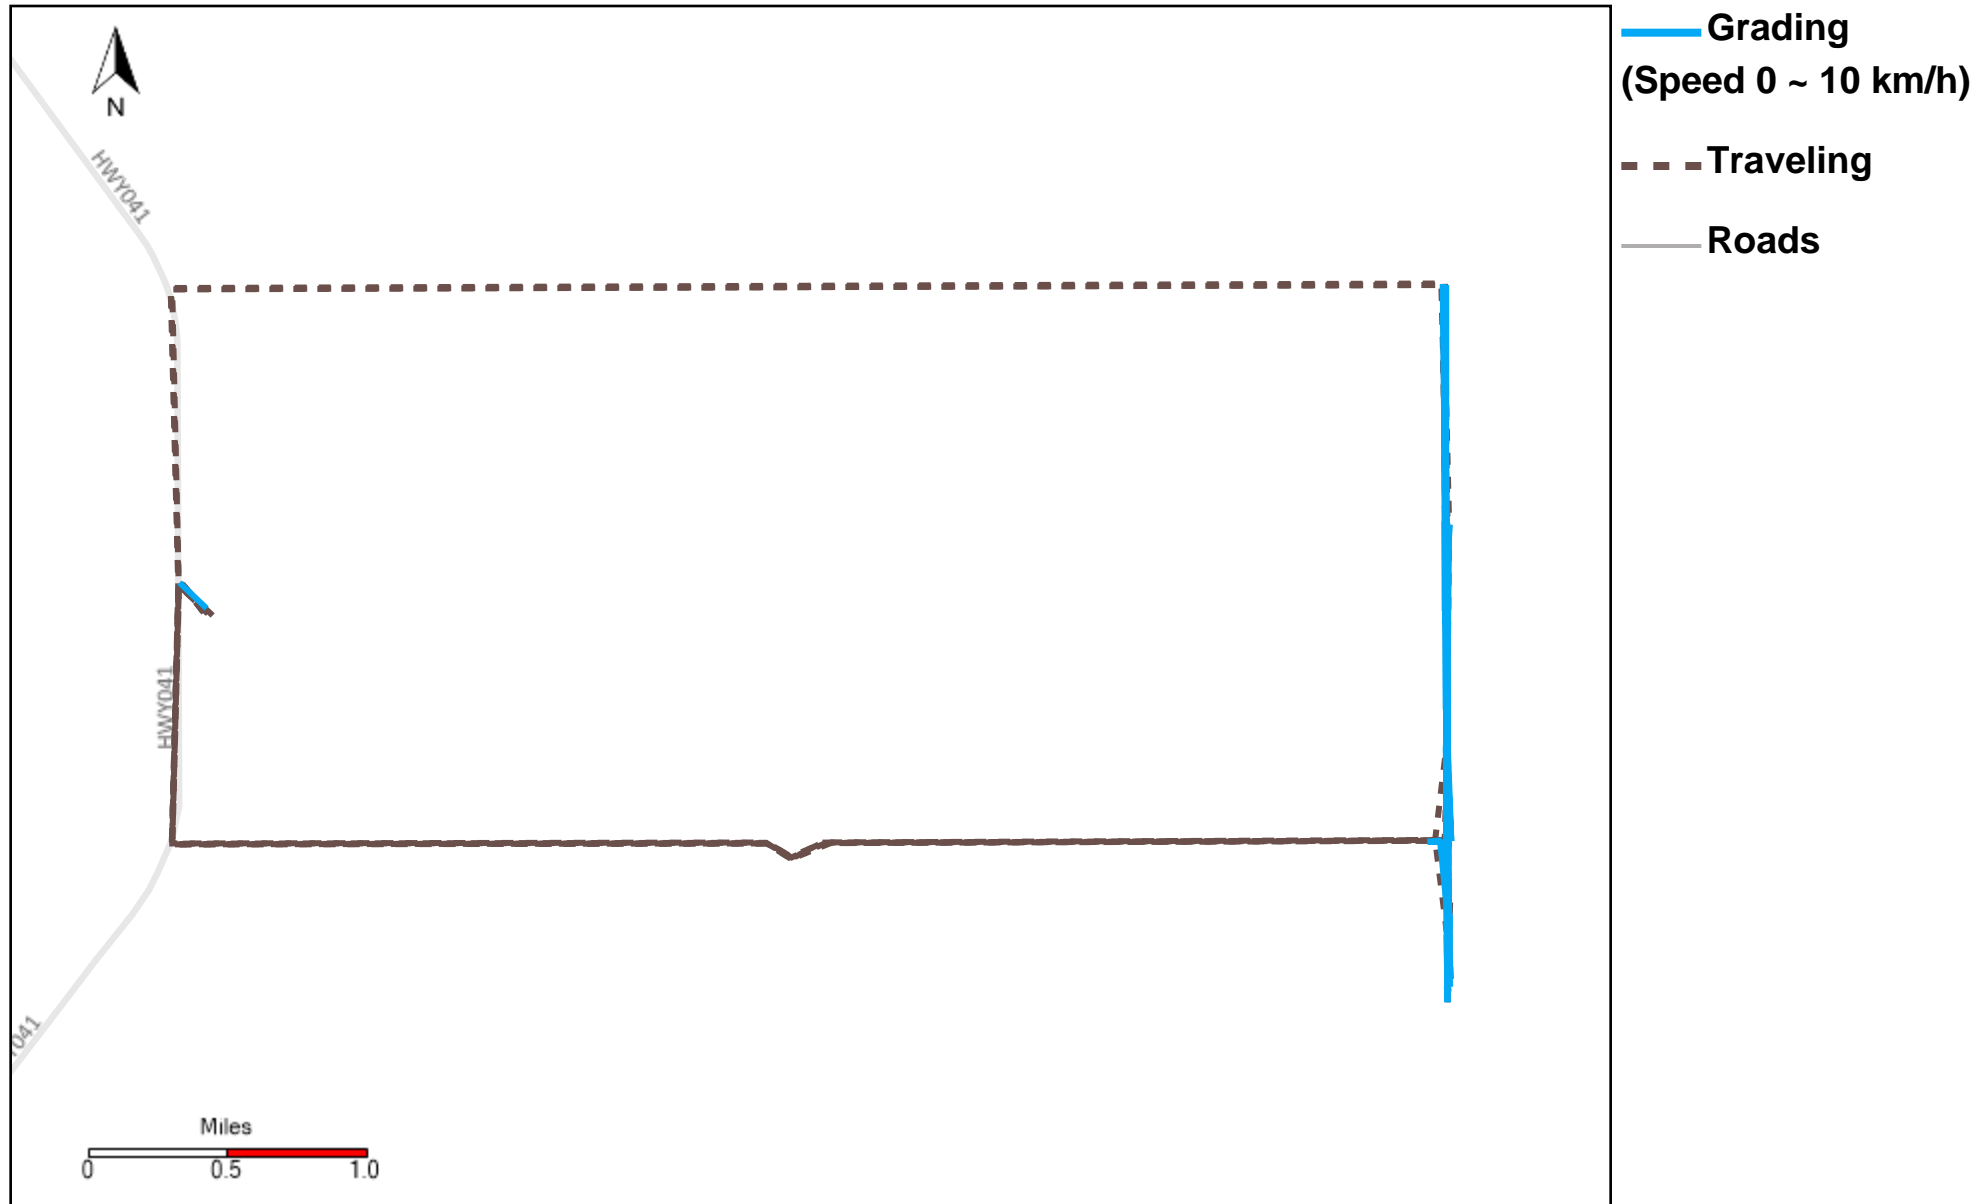

43-169_2023-05-21 ~ 2023-05-27 Tracking

Total Distance(km)	Total Hours	Work Distance(km)	Work Hours
230.18	32 hrs 34 min 42 sec	98.38	22 hrs 30 min 49 sec