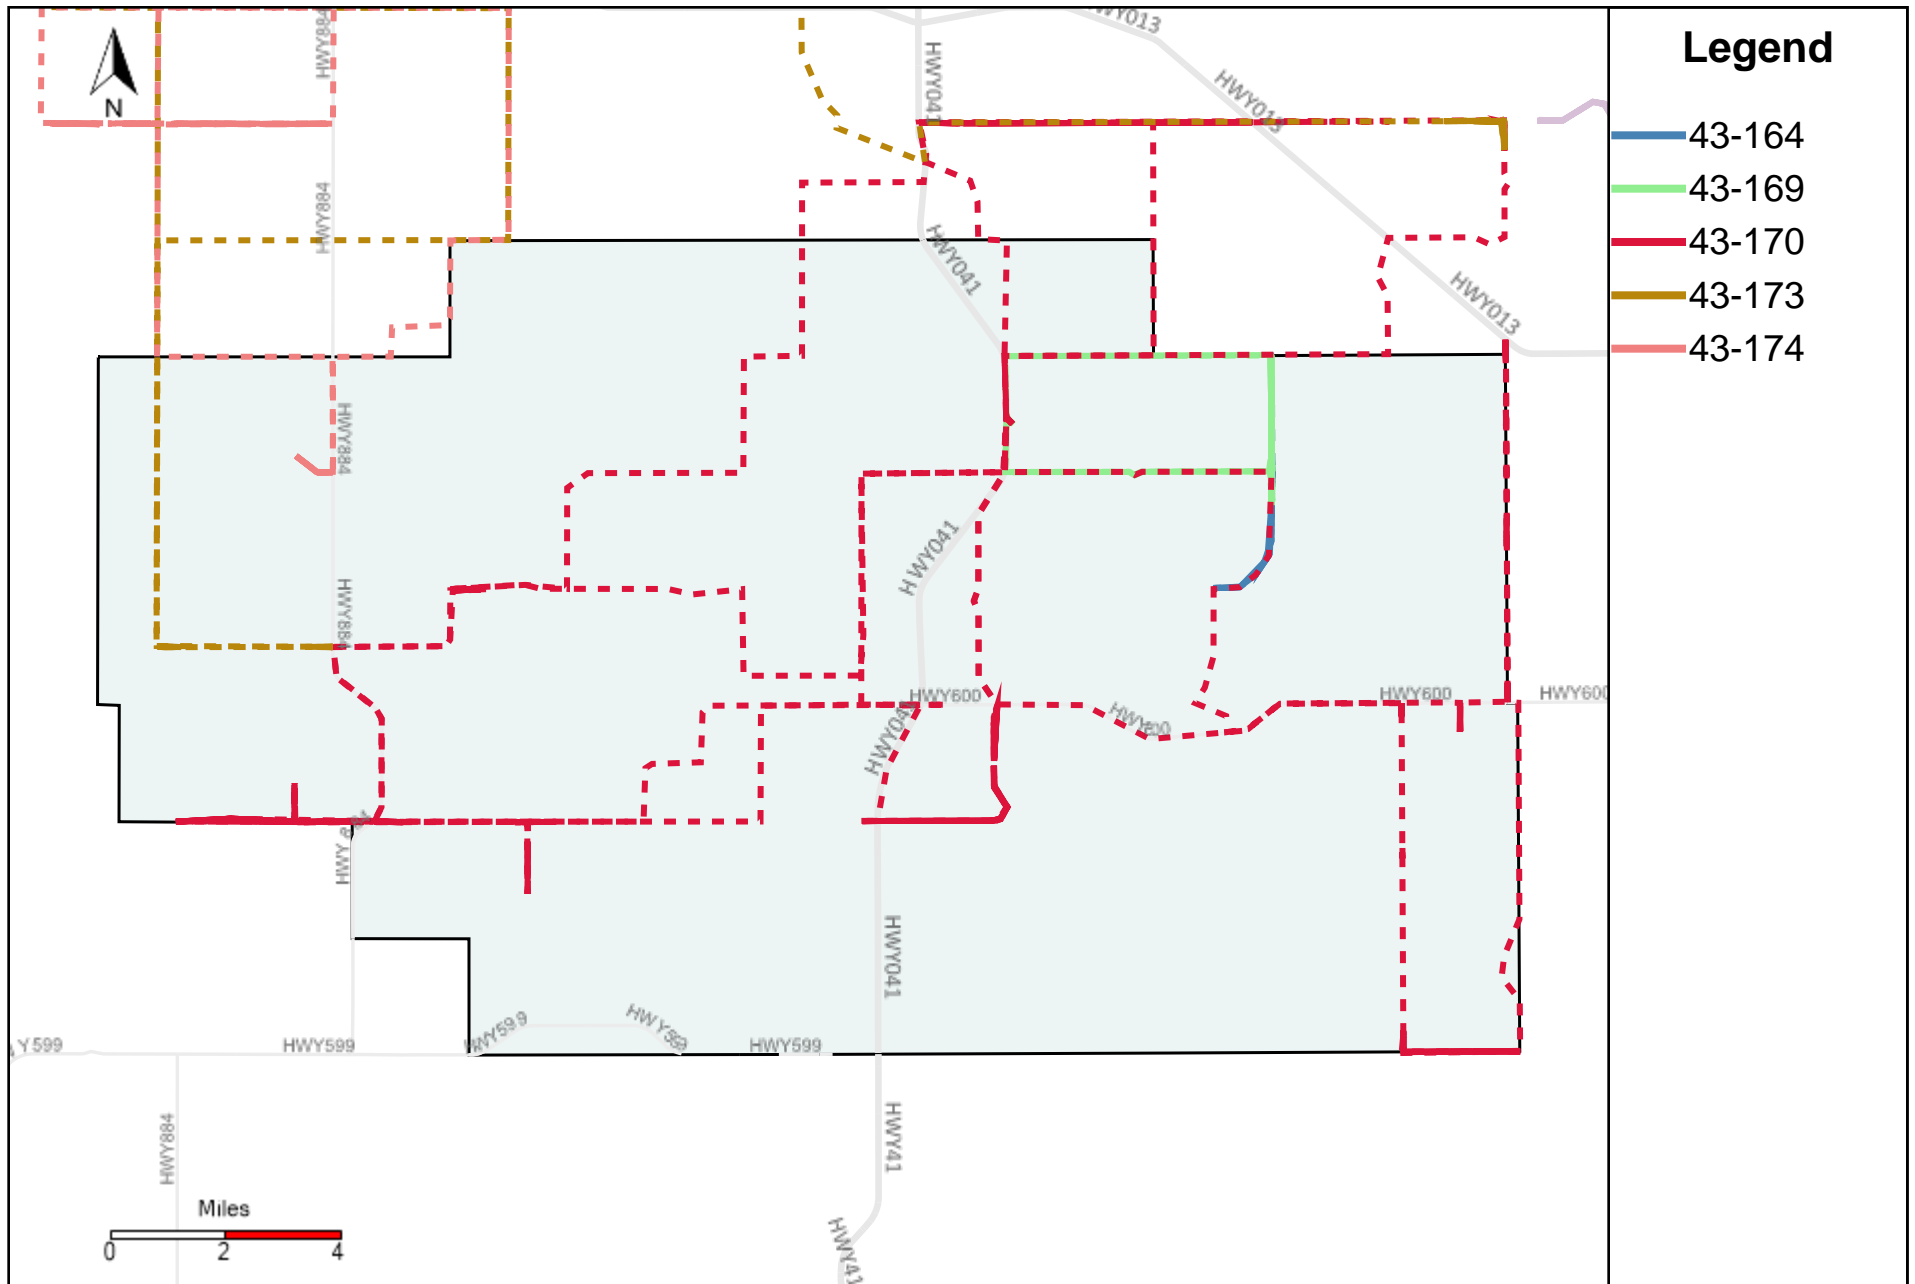

Division: 5 Grader Report(2023-05-21 ~ 2023-05-27)

Vehicle Name List	Total Distance(km)	Total Hours
43-164, 43-169, 43-170, 43-173, 43-174	1306.14	150 hrs 8 min 53 sec