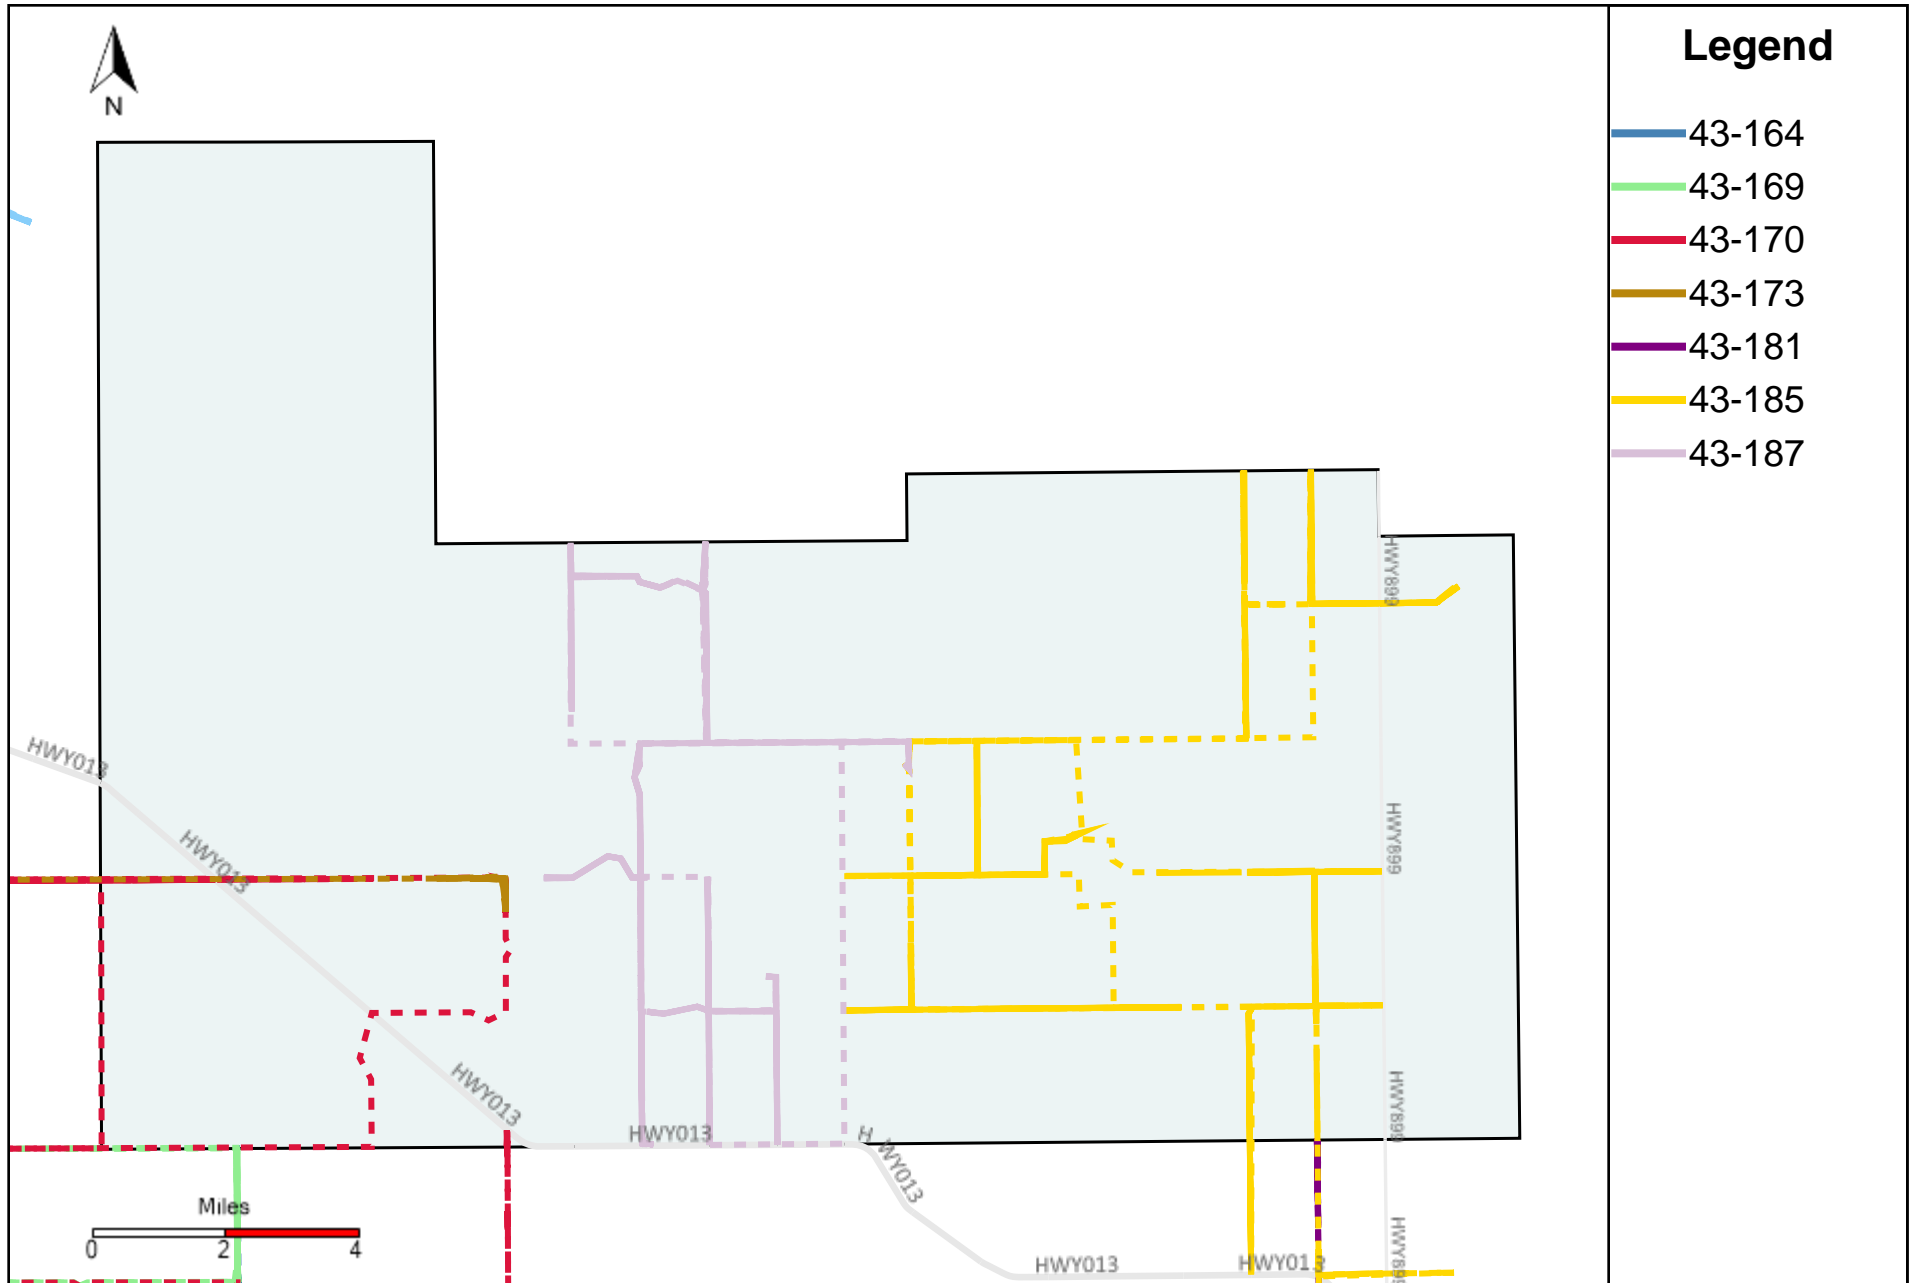

Division: 4 Grader Report(2023-05-21 ~ 2023-05-27)

Vehicle Name List	Total Distance(km)	Total Hours
43-164, 43-169, 43-170, 43-173, 43-181, 43-185, 43-187	1861.61	220 hrs 29 min 23 sec