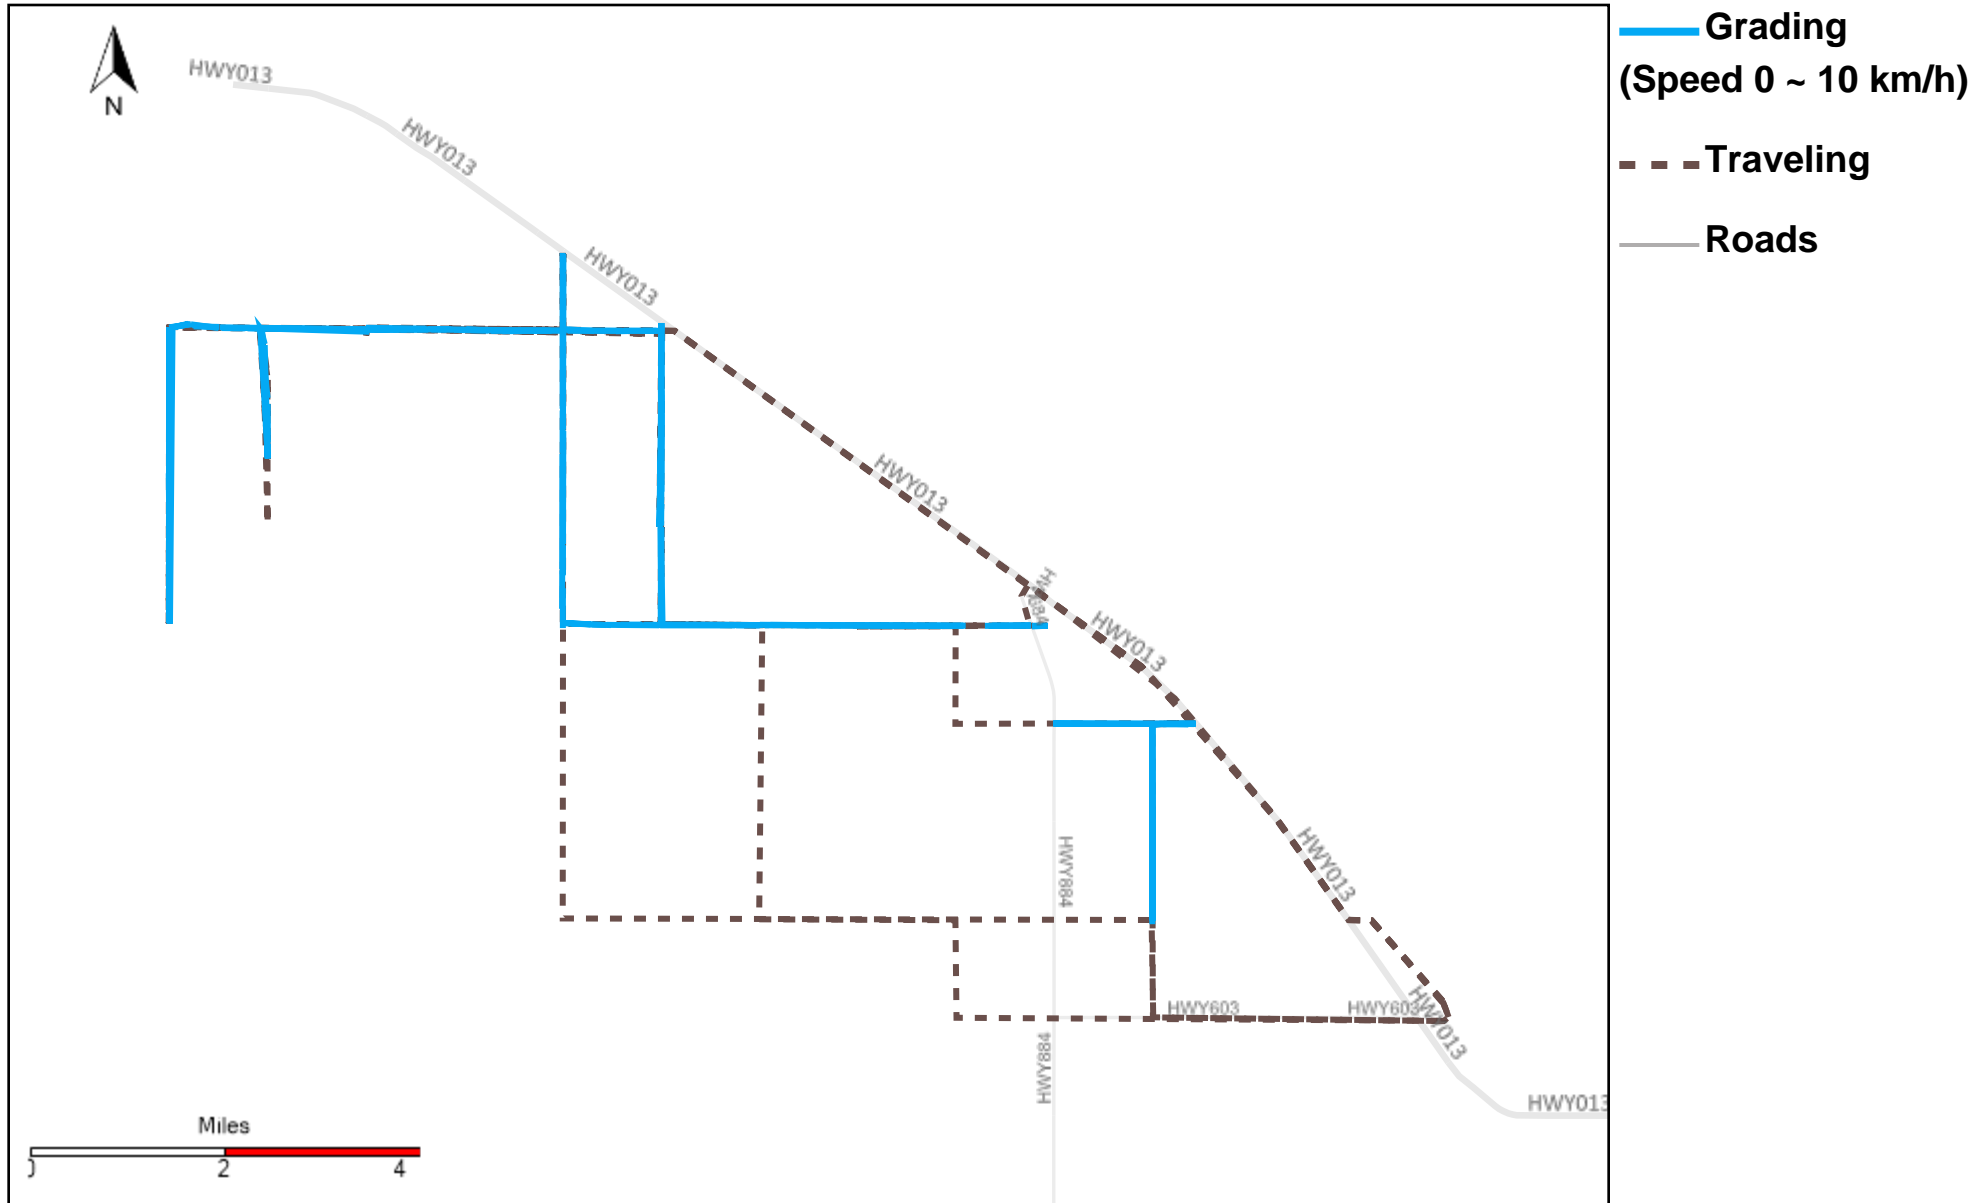

43-171_2023-05-21 ~ 2023-05-27 Tracking

Total Distance(km)	Total Hours	Work Distance(km)	Work Hours
395.82	40 hrs 1 min 29 sec	171.15	24 hrs 14 min 15 sec