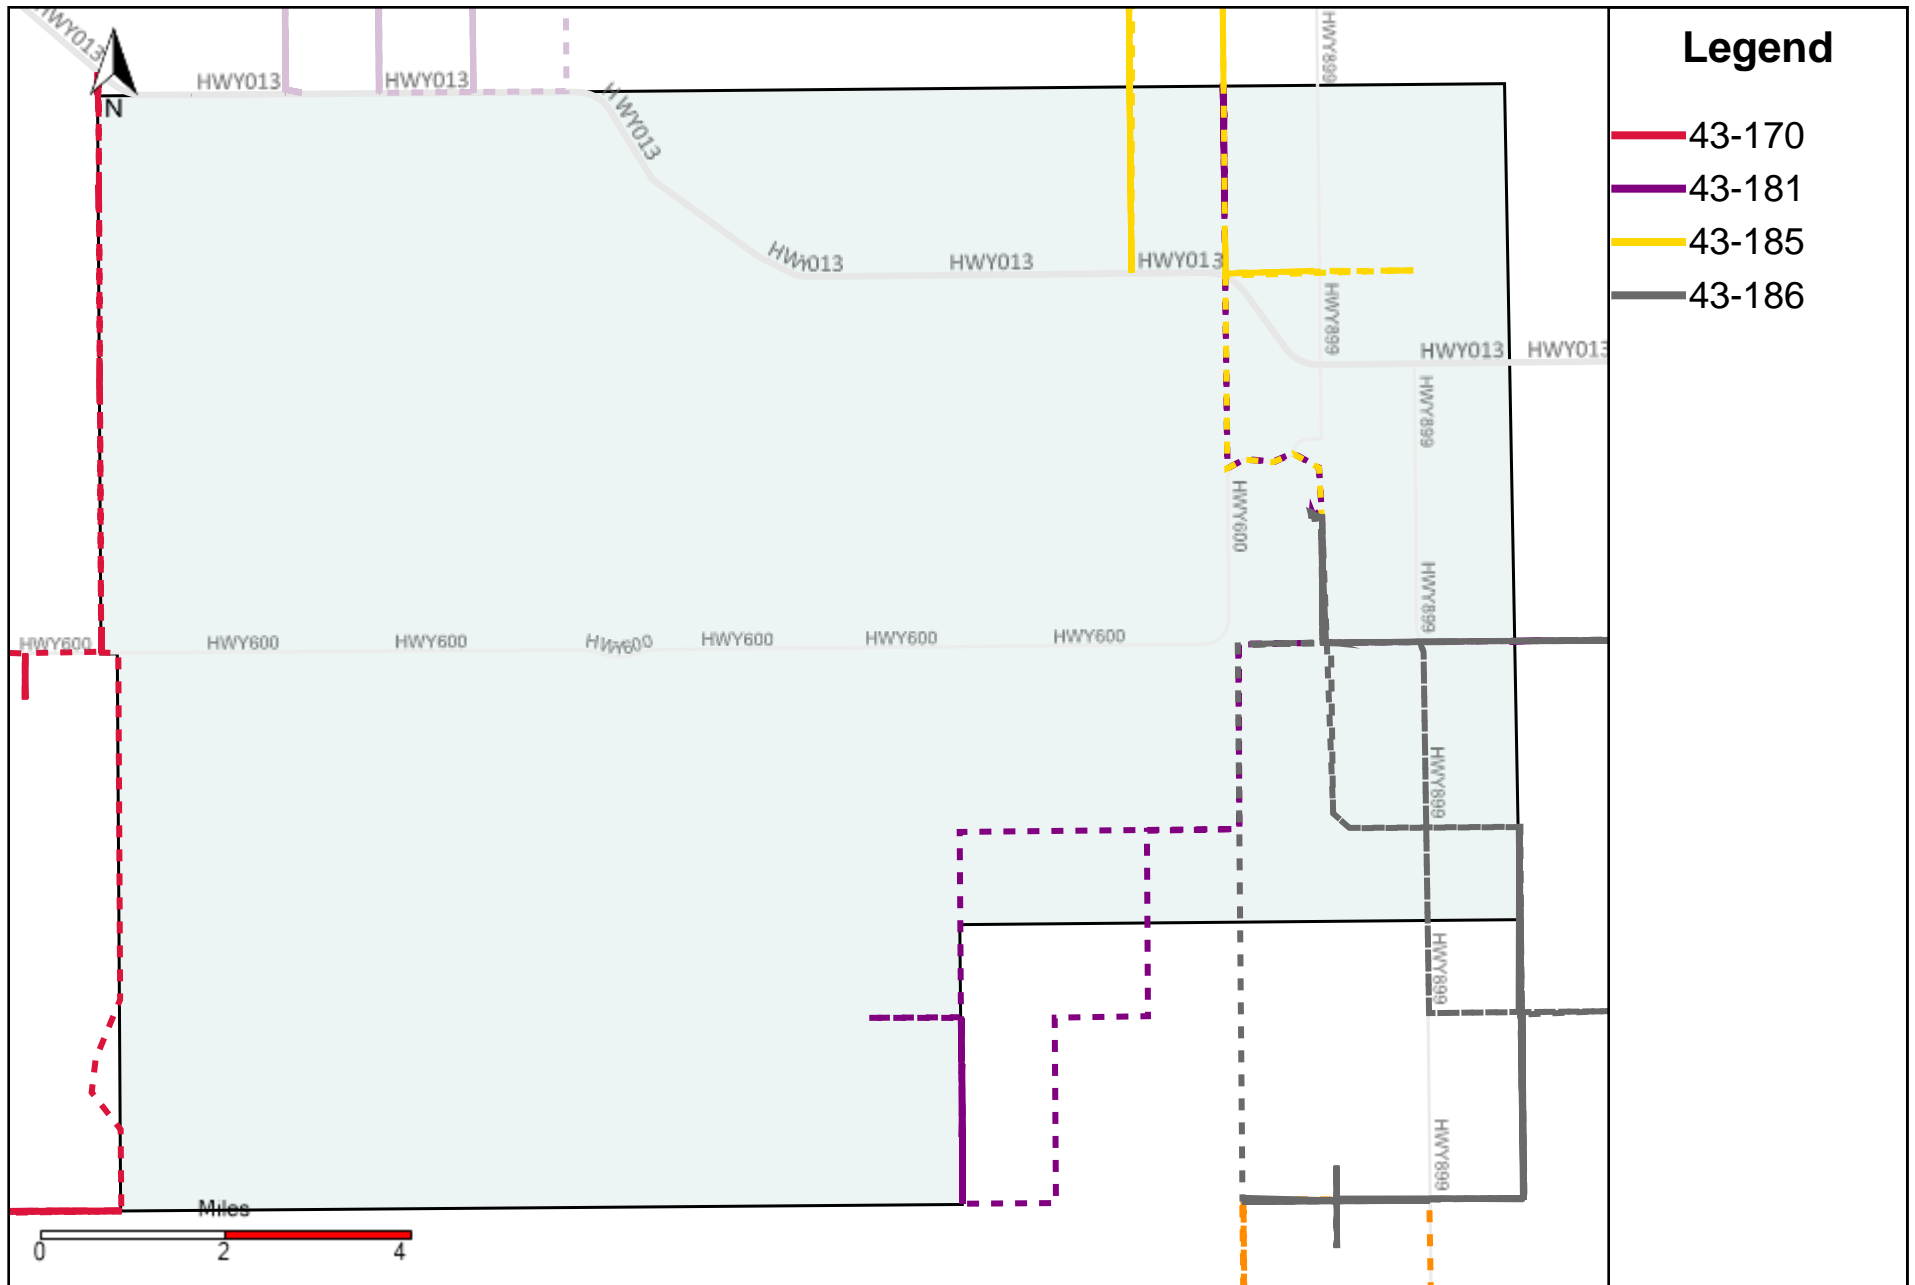

Division: 3 Grader Report(2023-05-21 ~ 2023-05-27)

Vehicle Name List	Total Distance(km)	Total Hours
43-170, 43-181, 43-185, 43-186	1401.16	135 hrs 25 min 2 sec