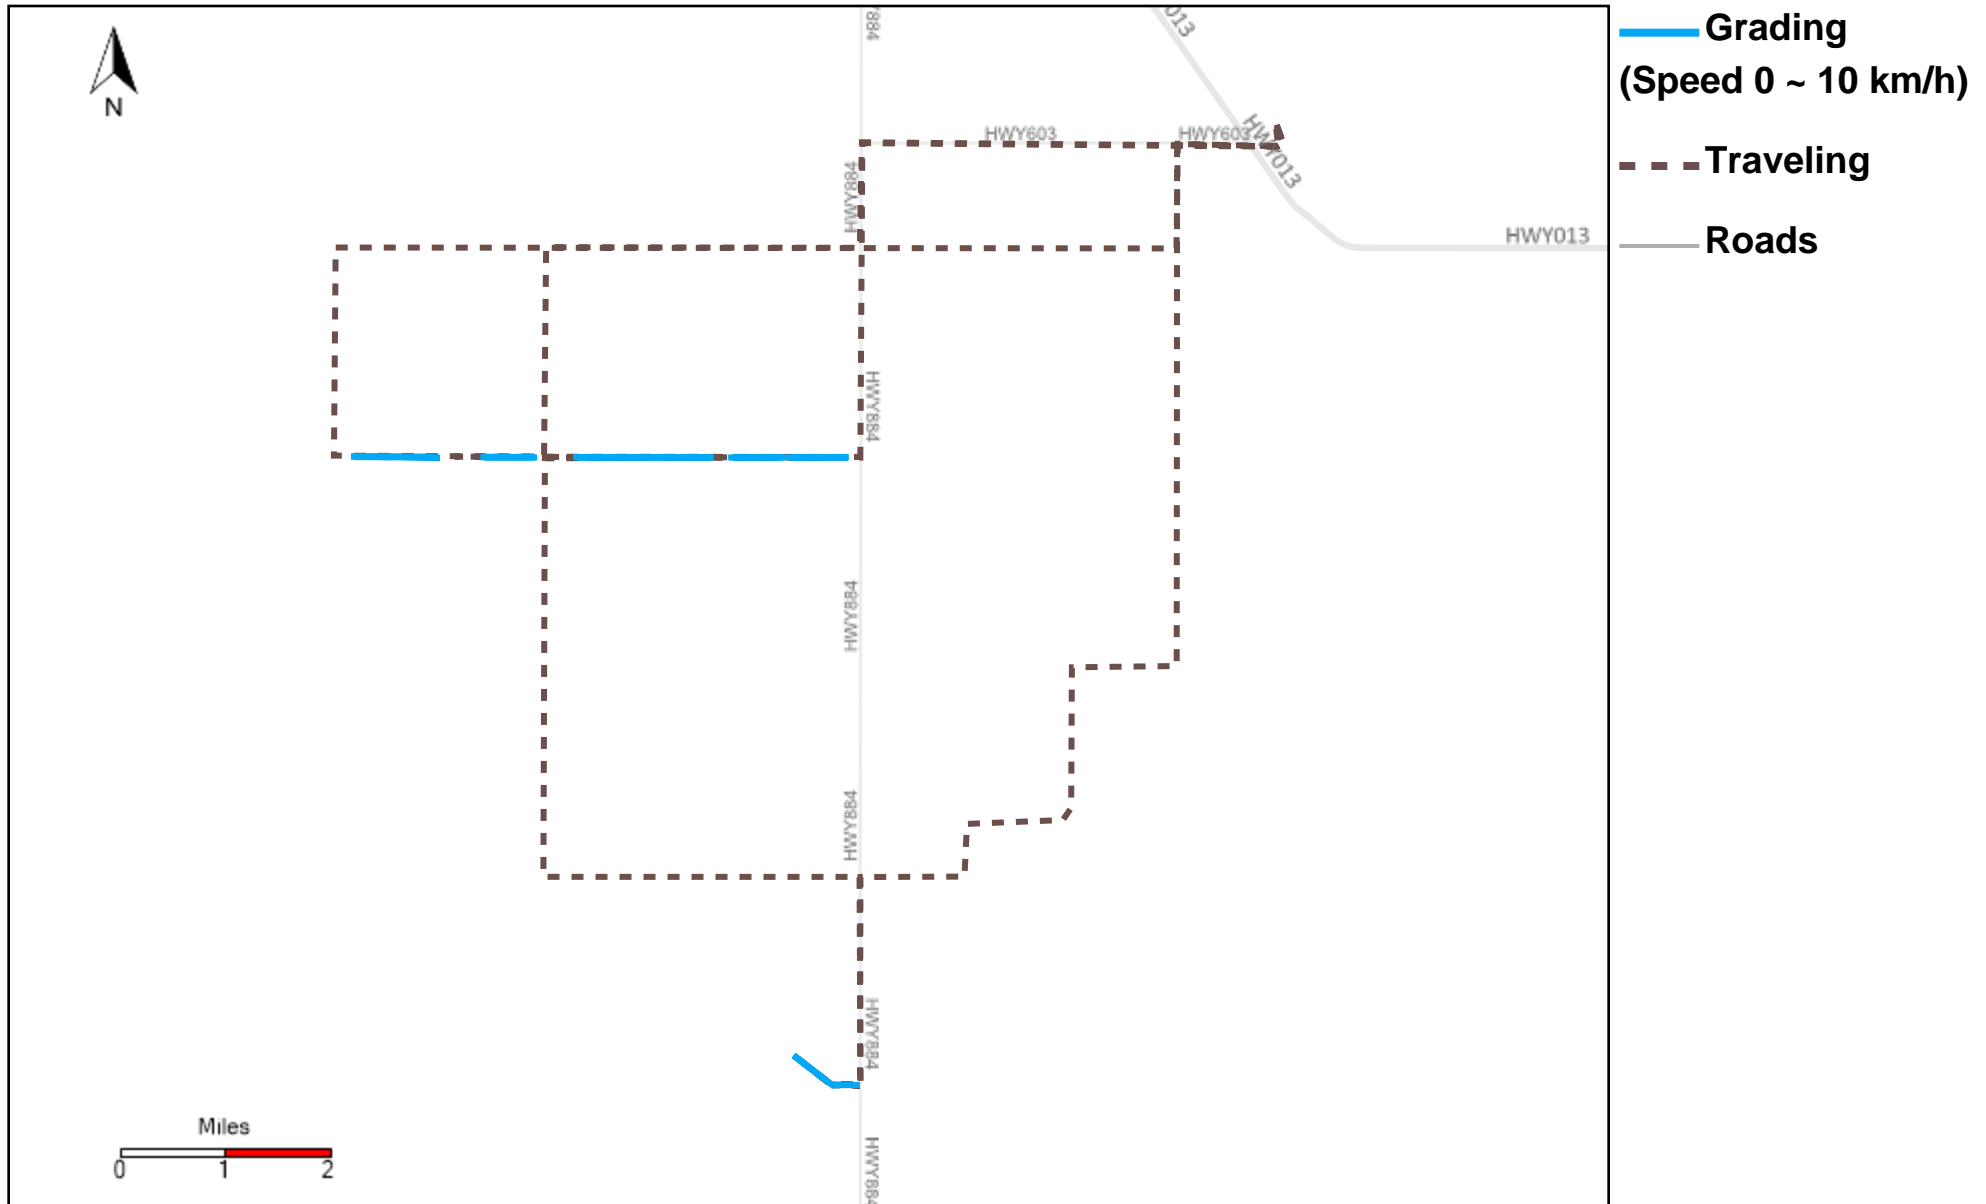

43-174_2023-05-21 ~ 2023-05-27 Tracking

Total Distance(km)	Total Hours	Work Distance(km)	Work Hours
159.16	14 hrs 28 min 5 sec	49.93	7 hrs 52 min 11 sec