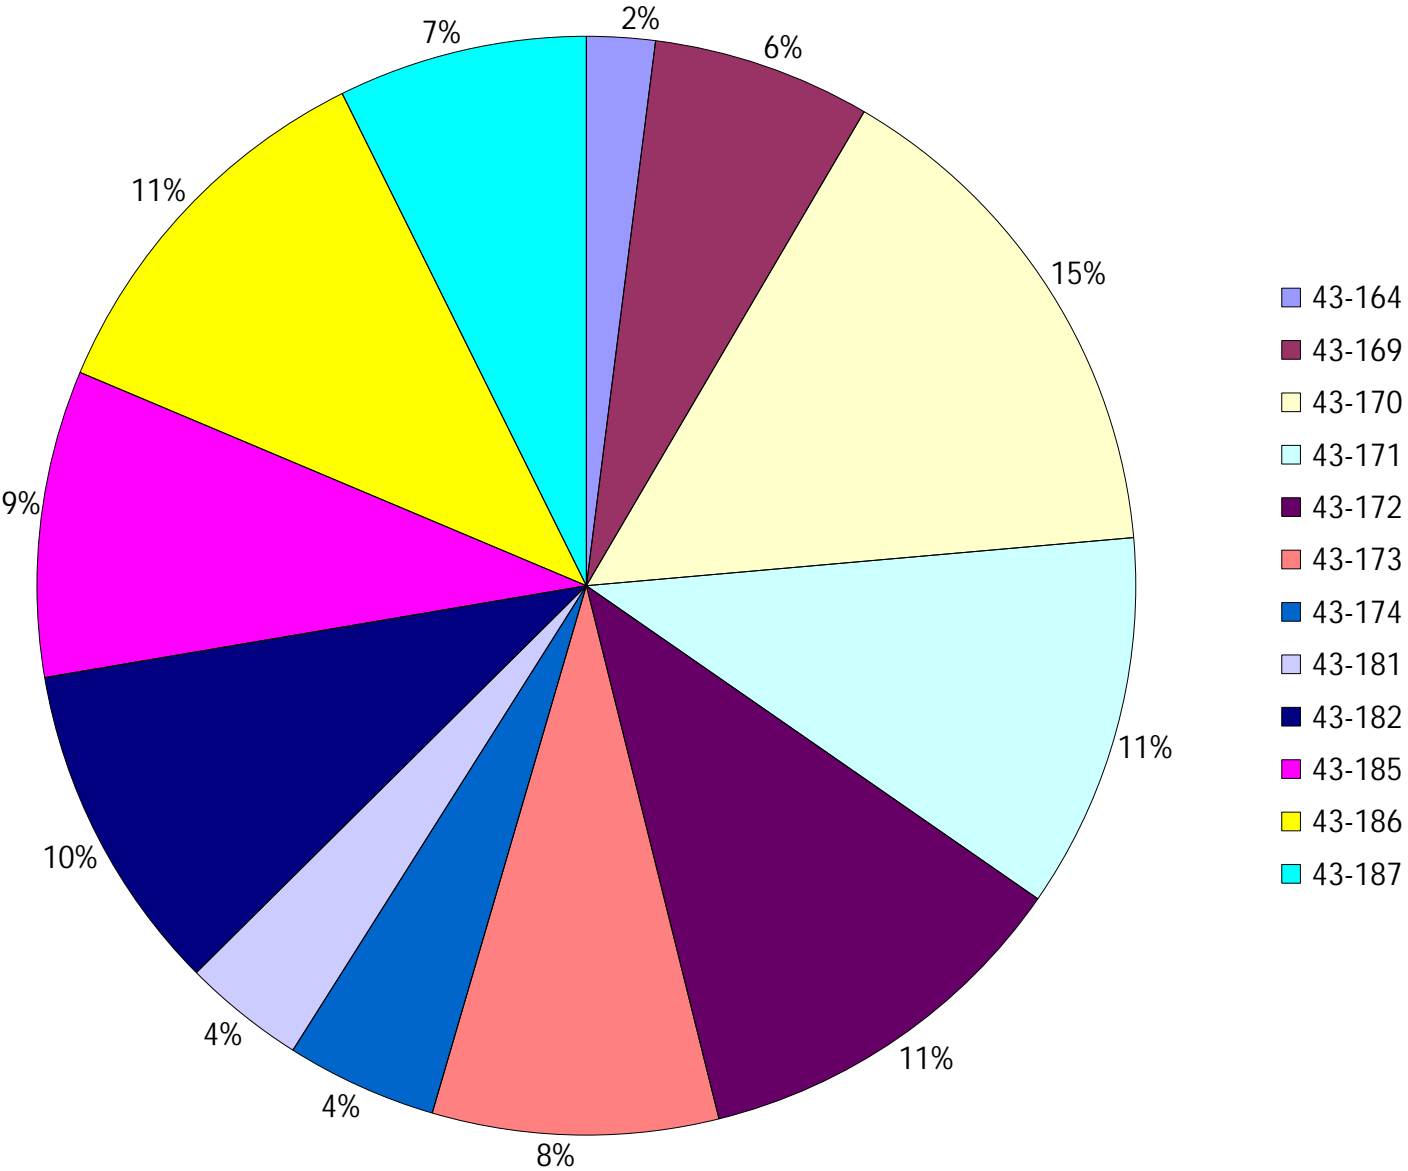

Provost Weekly Grader Report

From 5/21/2023 To 5/27/2023

5/27/2023

Vehicle	Total Distance(km)	Total Hours	Work Distance(km)	Work Hours
43-164	72.1	34 hrs 17 min 52 sec	45.82	28 hrs 43 min 22 sec
43-169	230.18	32 hrs 34 min 42 sec	98.38	22 hrs 30 min 49 sec
43-170	543.44	41 hrs 57 min 13 sec	160.25	23 hrs 5 min 28 sec
43-171	395.82	40 hrs 1 min 29 sec	171.15	24 hrs 14 min 15 sec
43-172	410.88	39 hrs 52 min 40 sec	97.23	14 hrs 31 min 56 sec
43-173	301.26	26 hrs 51 min 1 sec	70.55	17 hrs 14 min 49 sec
43-174	159.16	14 hrs 28 min 5 sec	49.93	7 hrs 52 min 11 sec
43-181	128.81	13 hrs 11 min 37 sec	42.46	6 hrs 52 min 37 sec
43-182	349.78	36 hrs 22 min 1 sec	61.98	9 hrs 25 min 3 sec
43-185	323.17	40 hrs 4 min 44 sec	189.72	32 hrs 17 min 18 sec
43-186	405.74	40 hrs 11 min 28 sec	200.82	28 hrs 47 min 54 sec
43-187	262.65	31 hrs 32 min 14 sec	155.96	26 hrs 6 min 19 sec
Total:	3583	391 hrs 25 min 6 sec	1344.26	241 hrs 42 min 1 sec

Vehicle Distance Vs Total Distance (%) From 5/21/2023 To 5/27/2023

Provost Weekly Grader Report