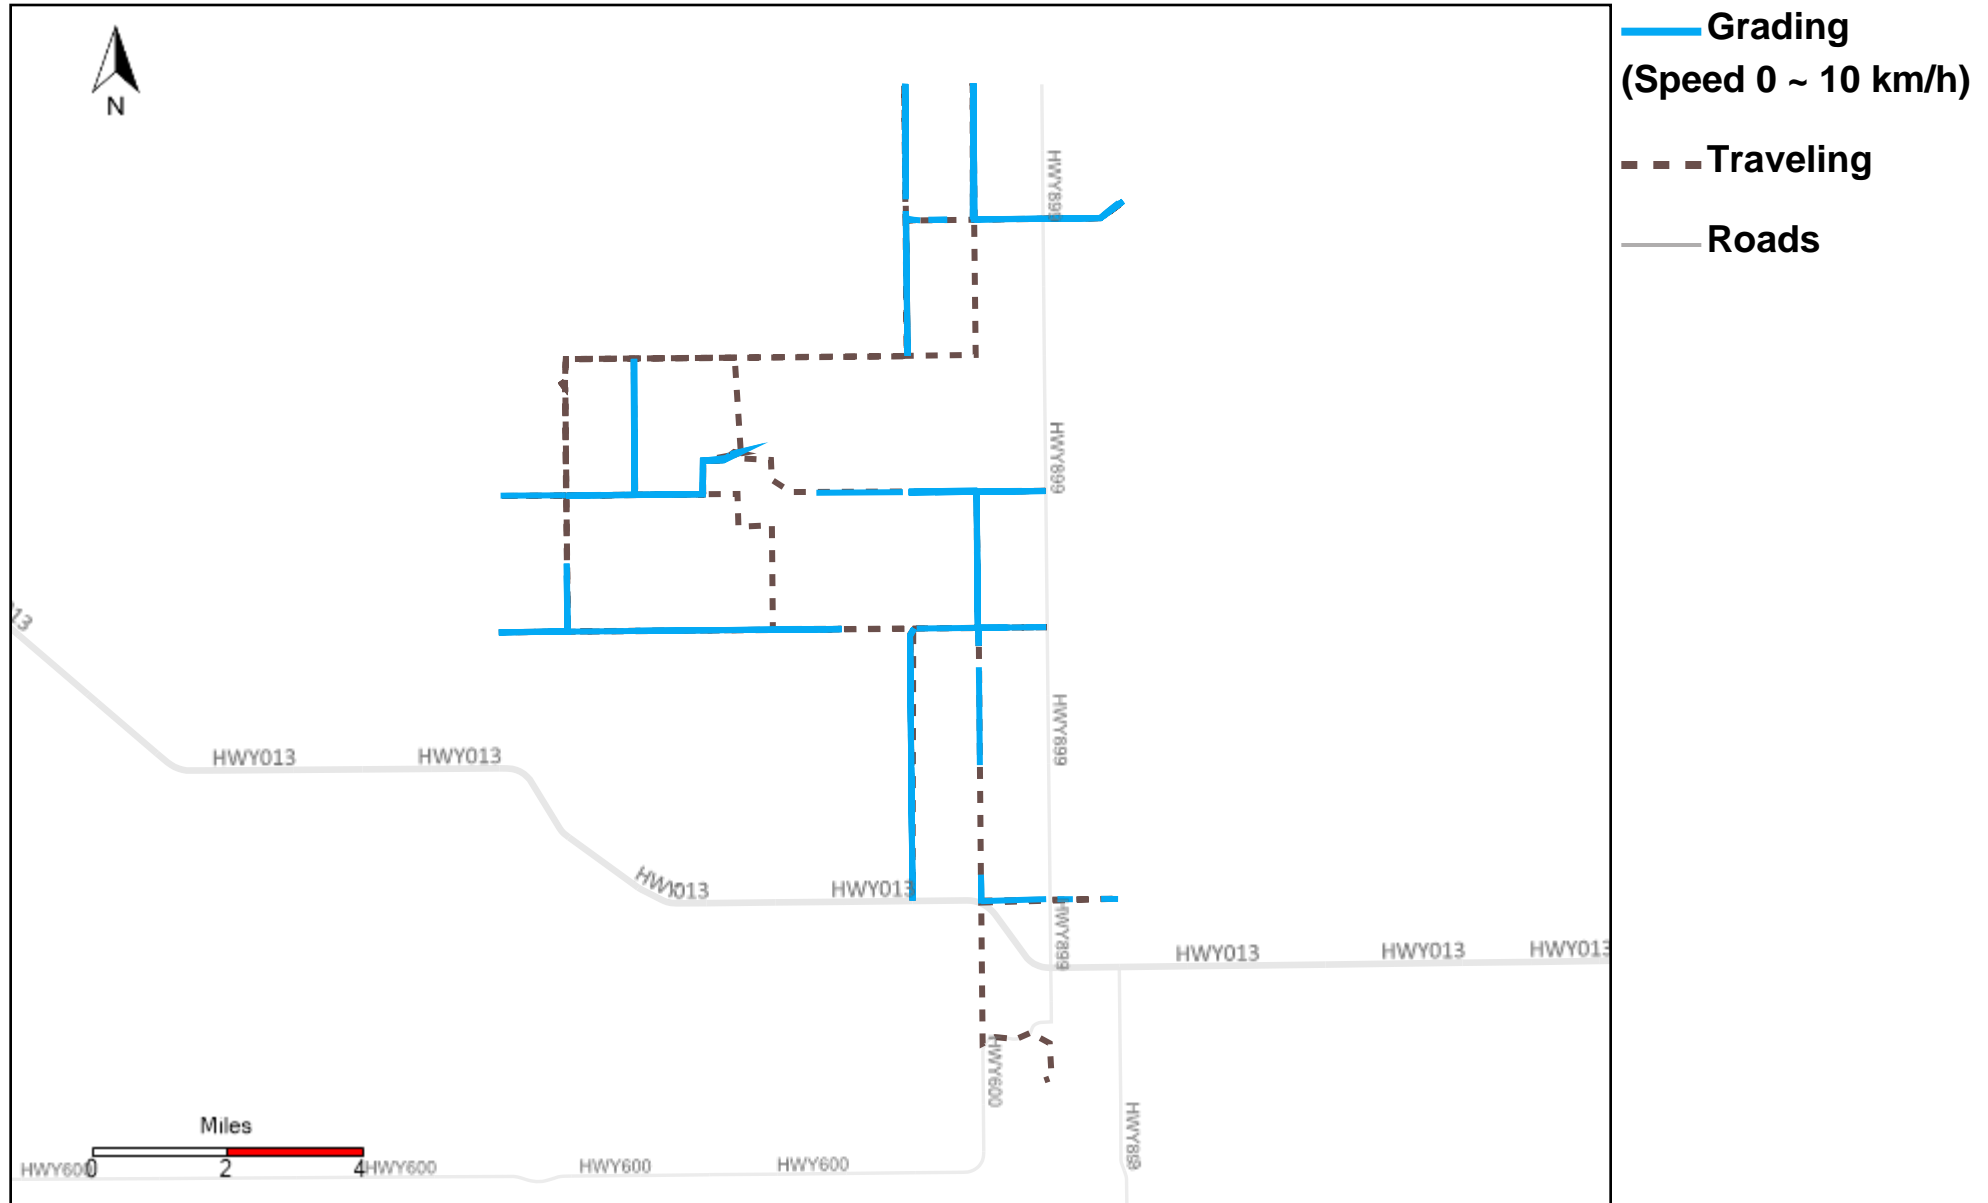

43-185_2023-05-21 ~ 2023-05-27 Tracking

Total Distance(km)	Total Hours	Work Distance(km)	Work Hours
323.17	40 hrs 4 min 44 sec	189.72	32 hrs 17 min 18 sec