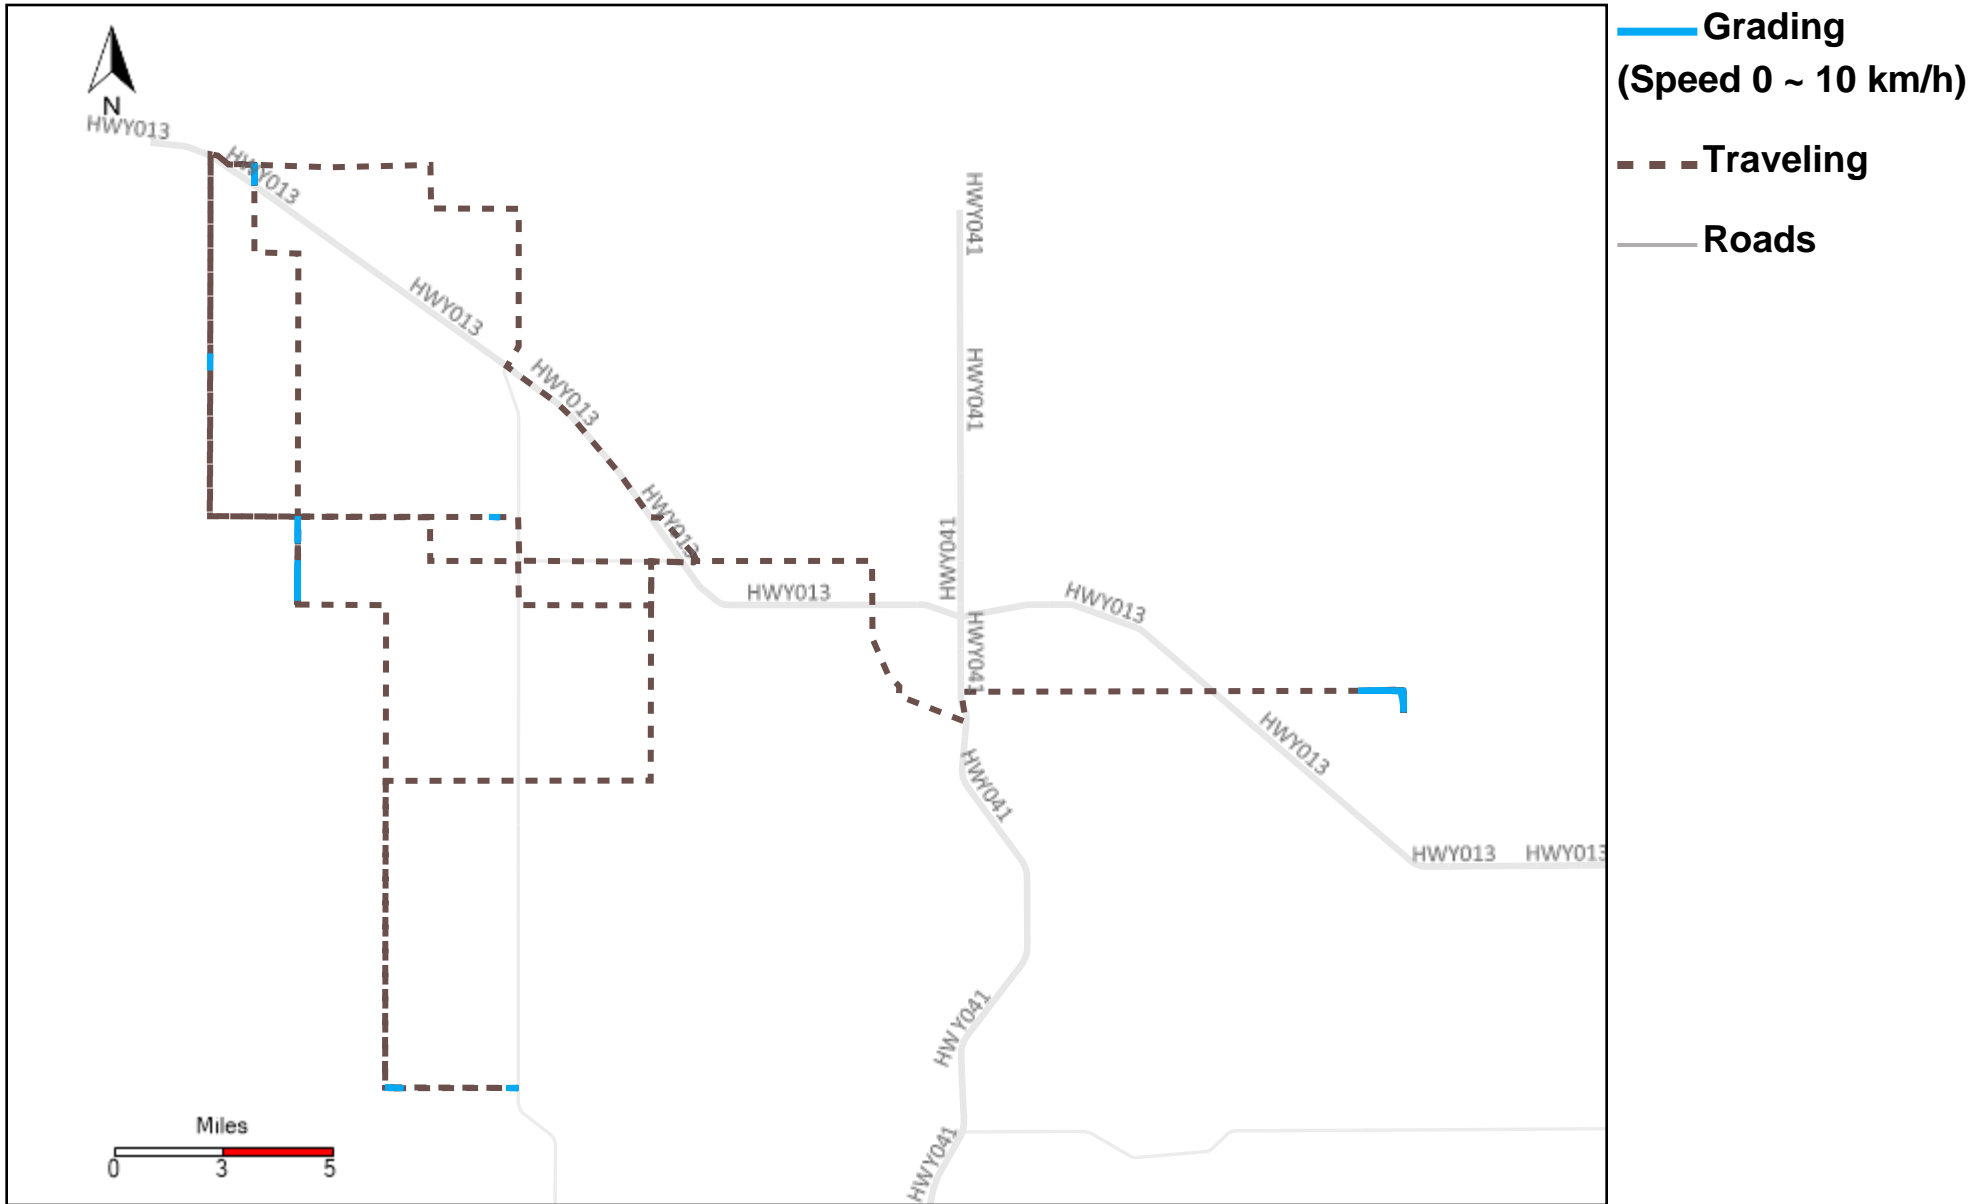

43-173_2023-05-21 ~ 2023-05-27 Tracking

Total Distance(km)	Total Hours	Work Distance(km)	Work Hours
301.26	26 hrs 51 min 1 sec	70.55	17 hrs 14 min 49 sec