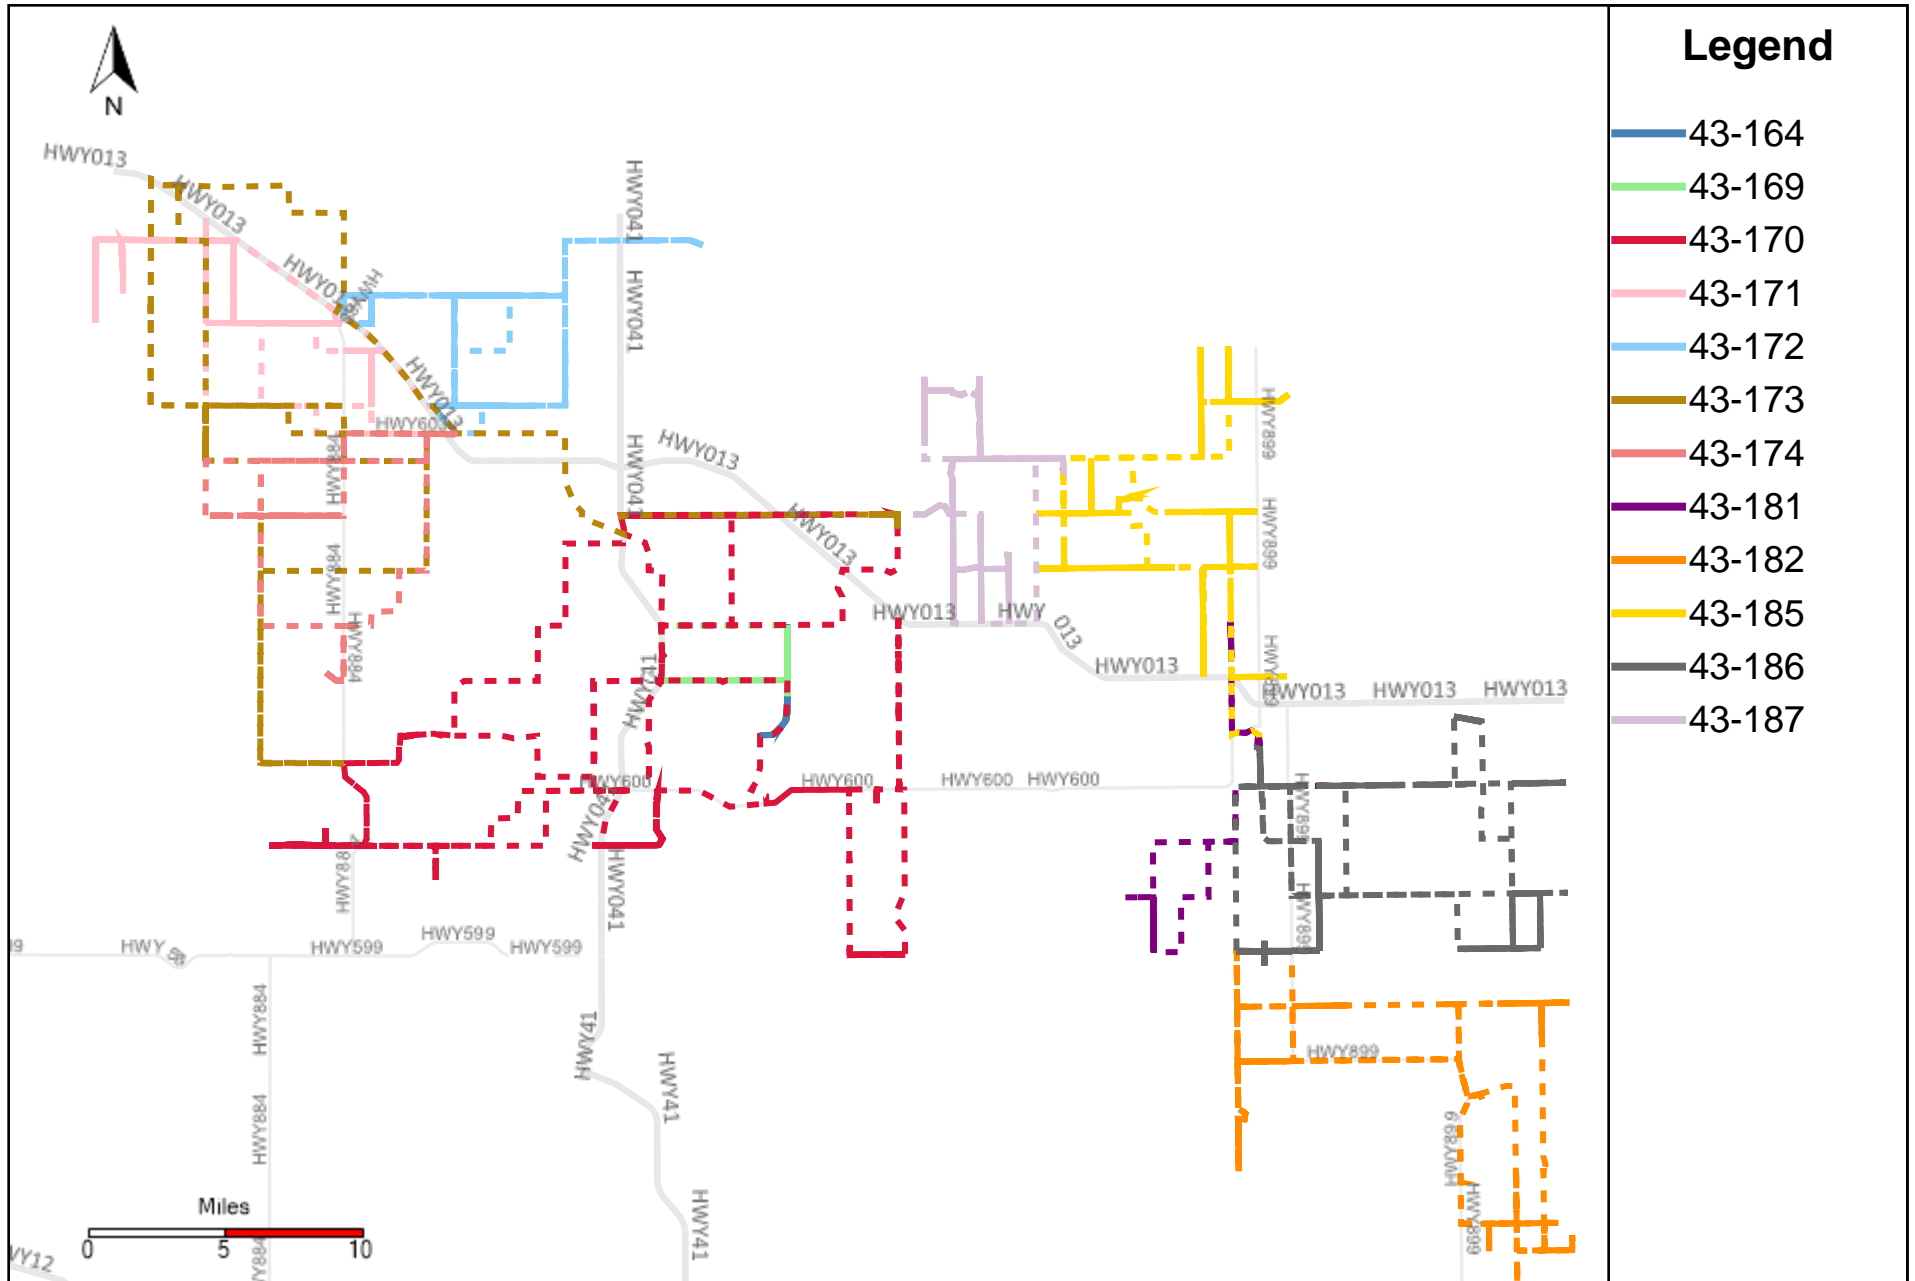

# Provost Weekly Grader Report (2023-05-21 ~ 2023-05-27)

# Division: 1 Grader Report(2023-05-21 ~ 2023-05-27)

Vehicle Name List	Total Distance(km)	Total Hours
43-181, 43-182, 43-186	884.33	89 hrs 45 min 6 sec