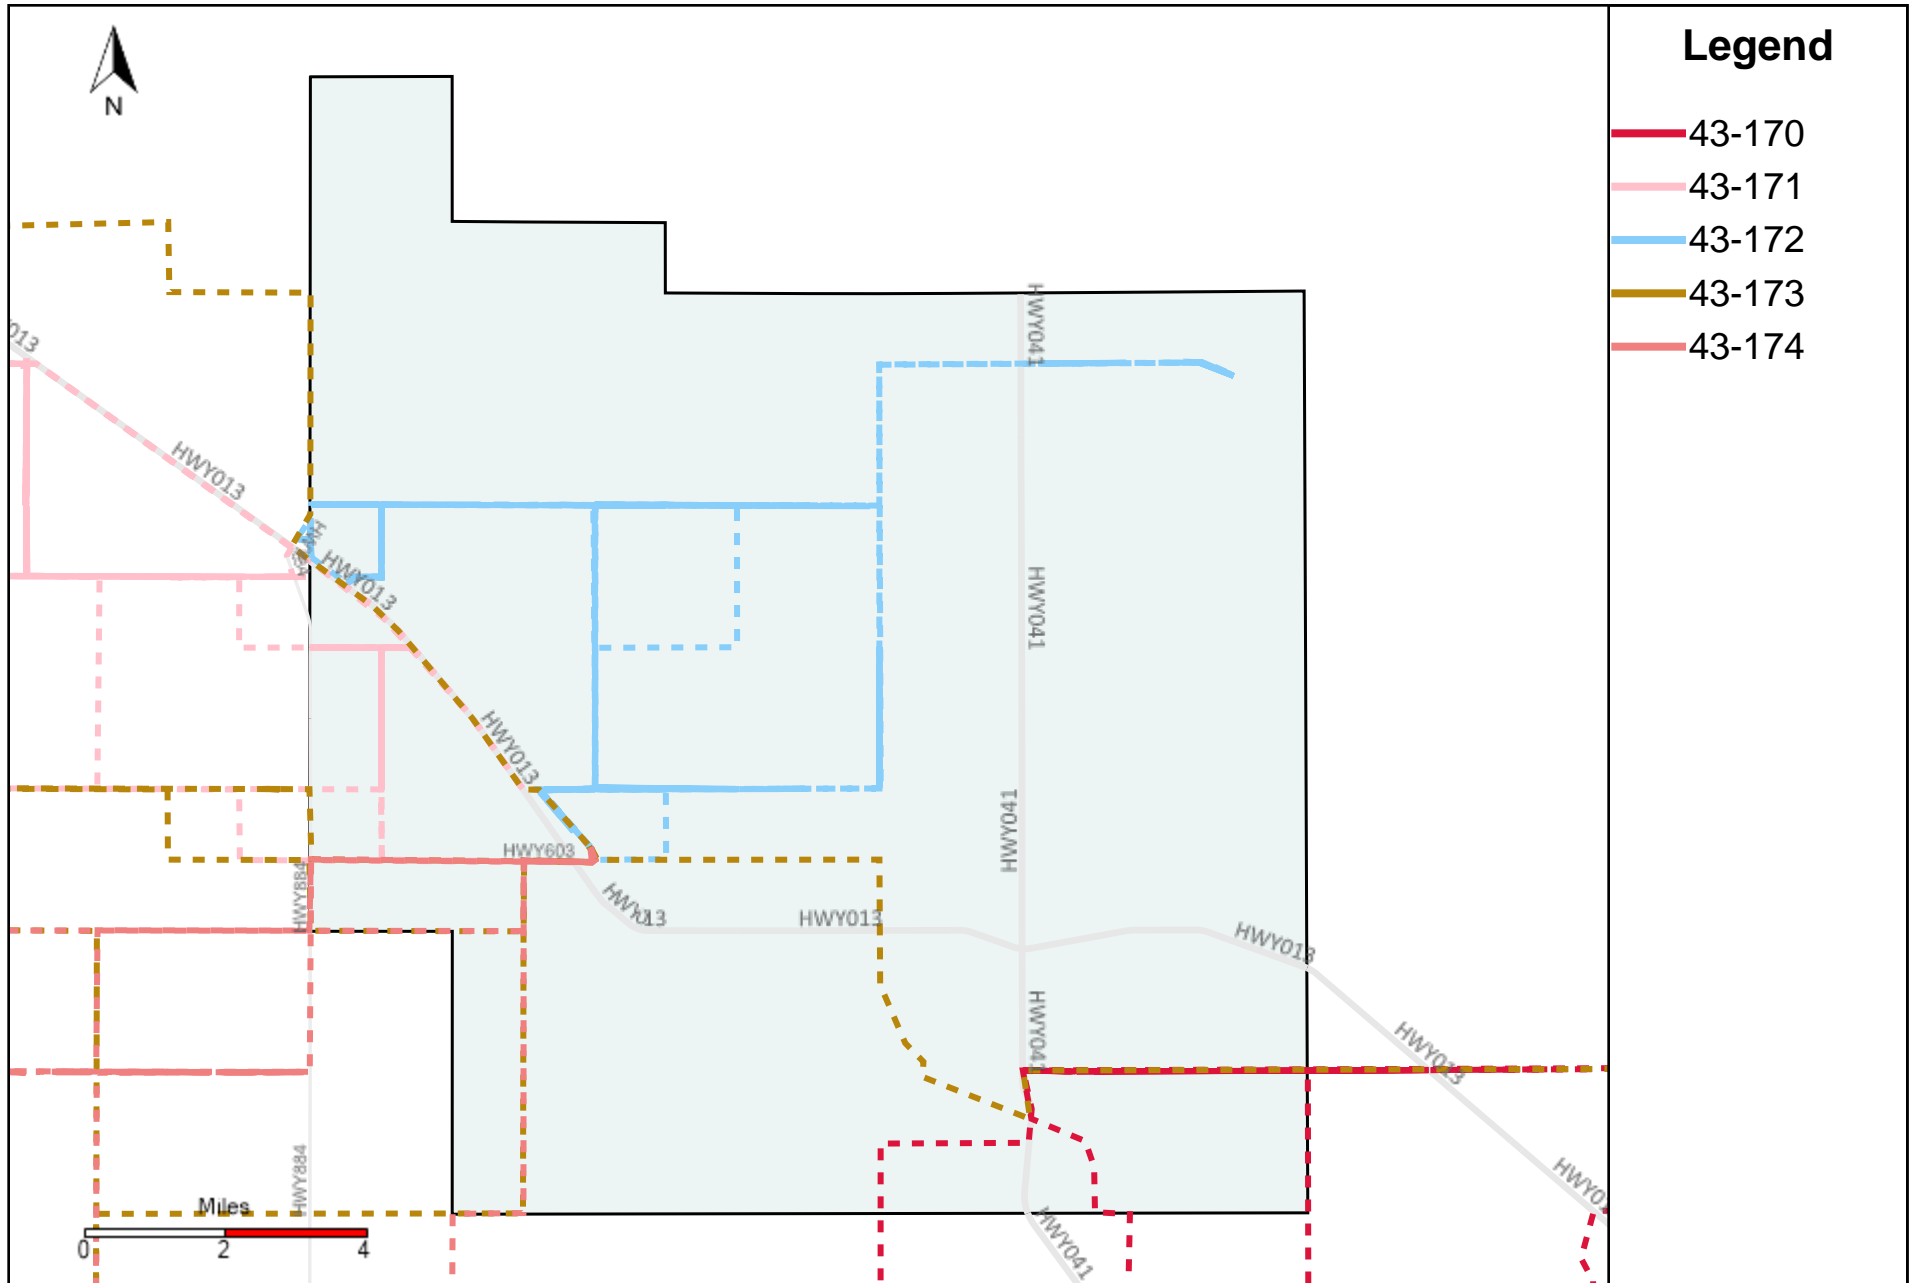

Division: 6 Grader Report(2023-05-21 ~ 2023-05-27)

Vehicle Name List	Total Distance(km)	Total Hours
43-170, 43-171, 43-172, 43-173, 43-174	1810.57	163 hrs 10 min 28 sec