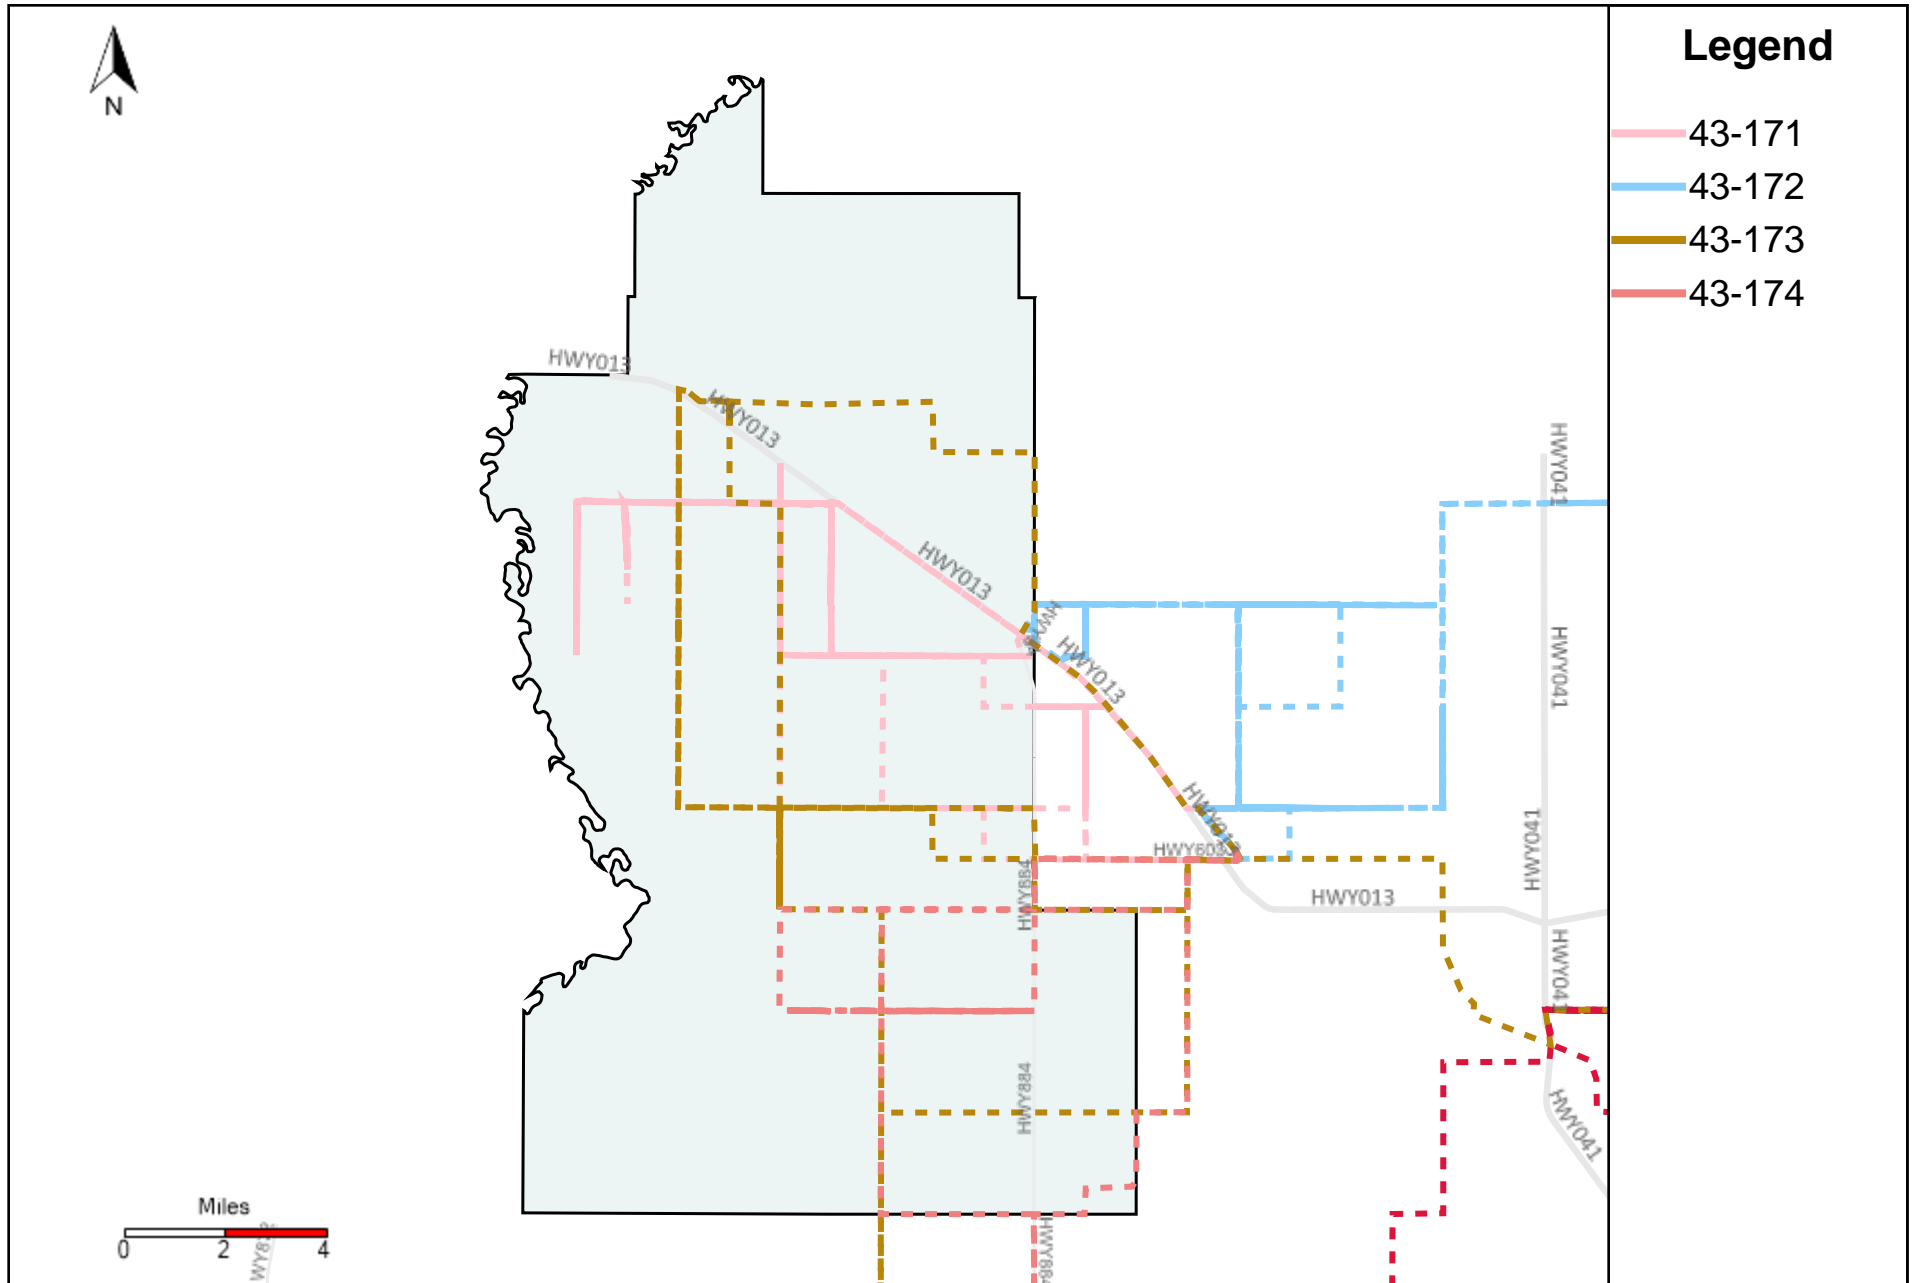

Division: 7 Grader Report(2023-05-21 ~ 2023-05-27)

Vehicle Name List	Total Distance(km)	Total Hours
43-171, 43-172, 43-173, 43-174	1267.13	121 hrs 13 min 15 sec