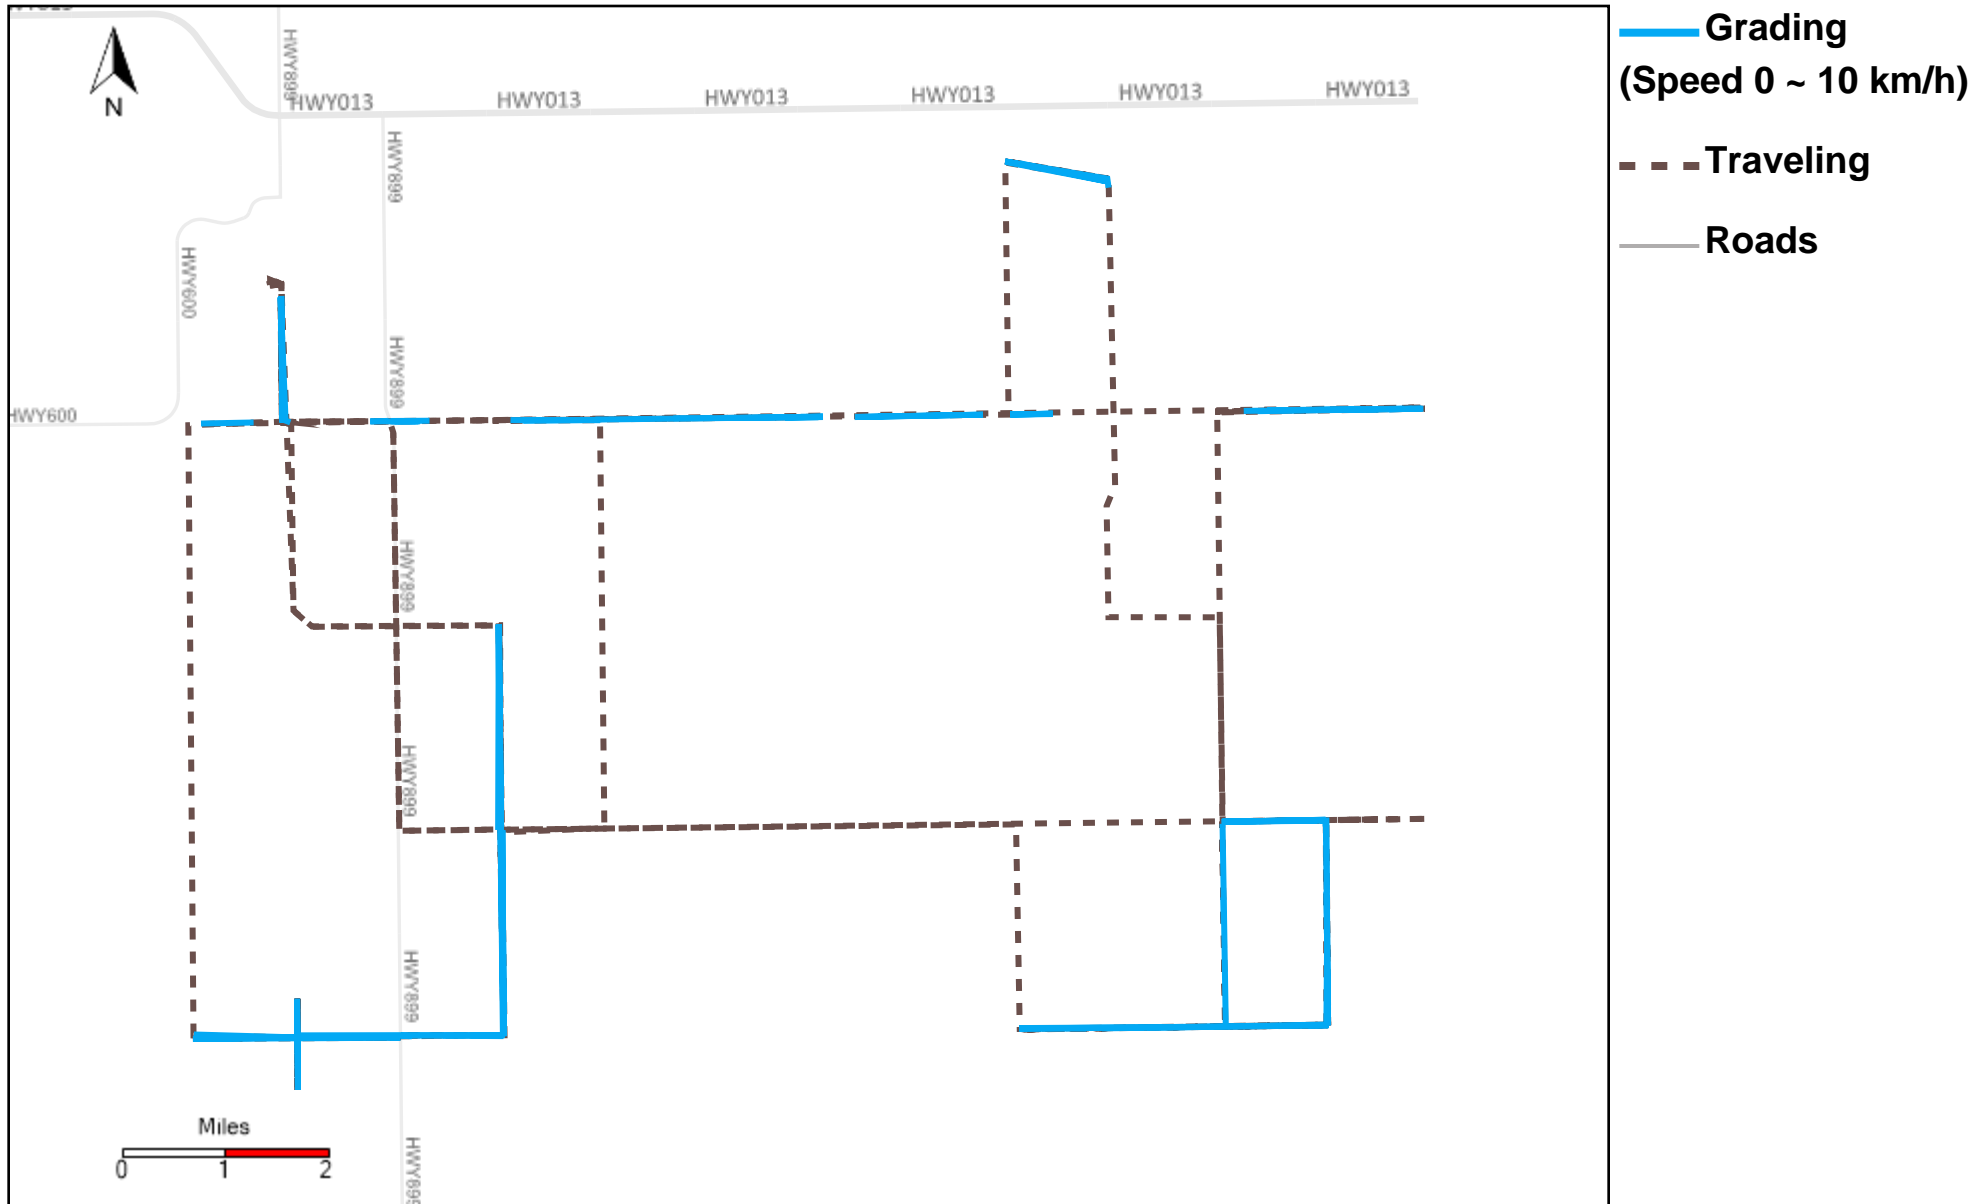

43-186_2023-05-21 ~ 2023-05-27 Tracking

Total Distance(km)	Total Hours	Work Distance(km)	Work Hours
405.74	40 hrs 11 min 28 sec	200.82	28 hrs 47 min 54 sec