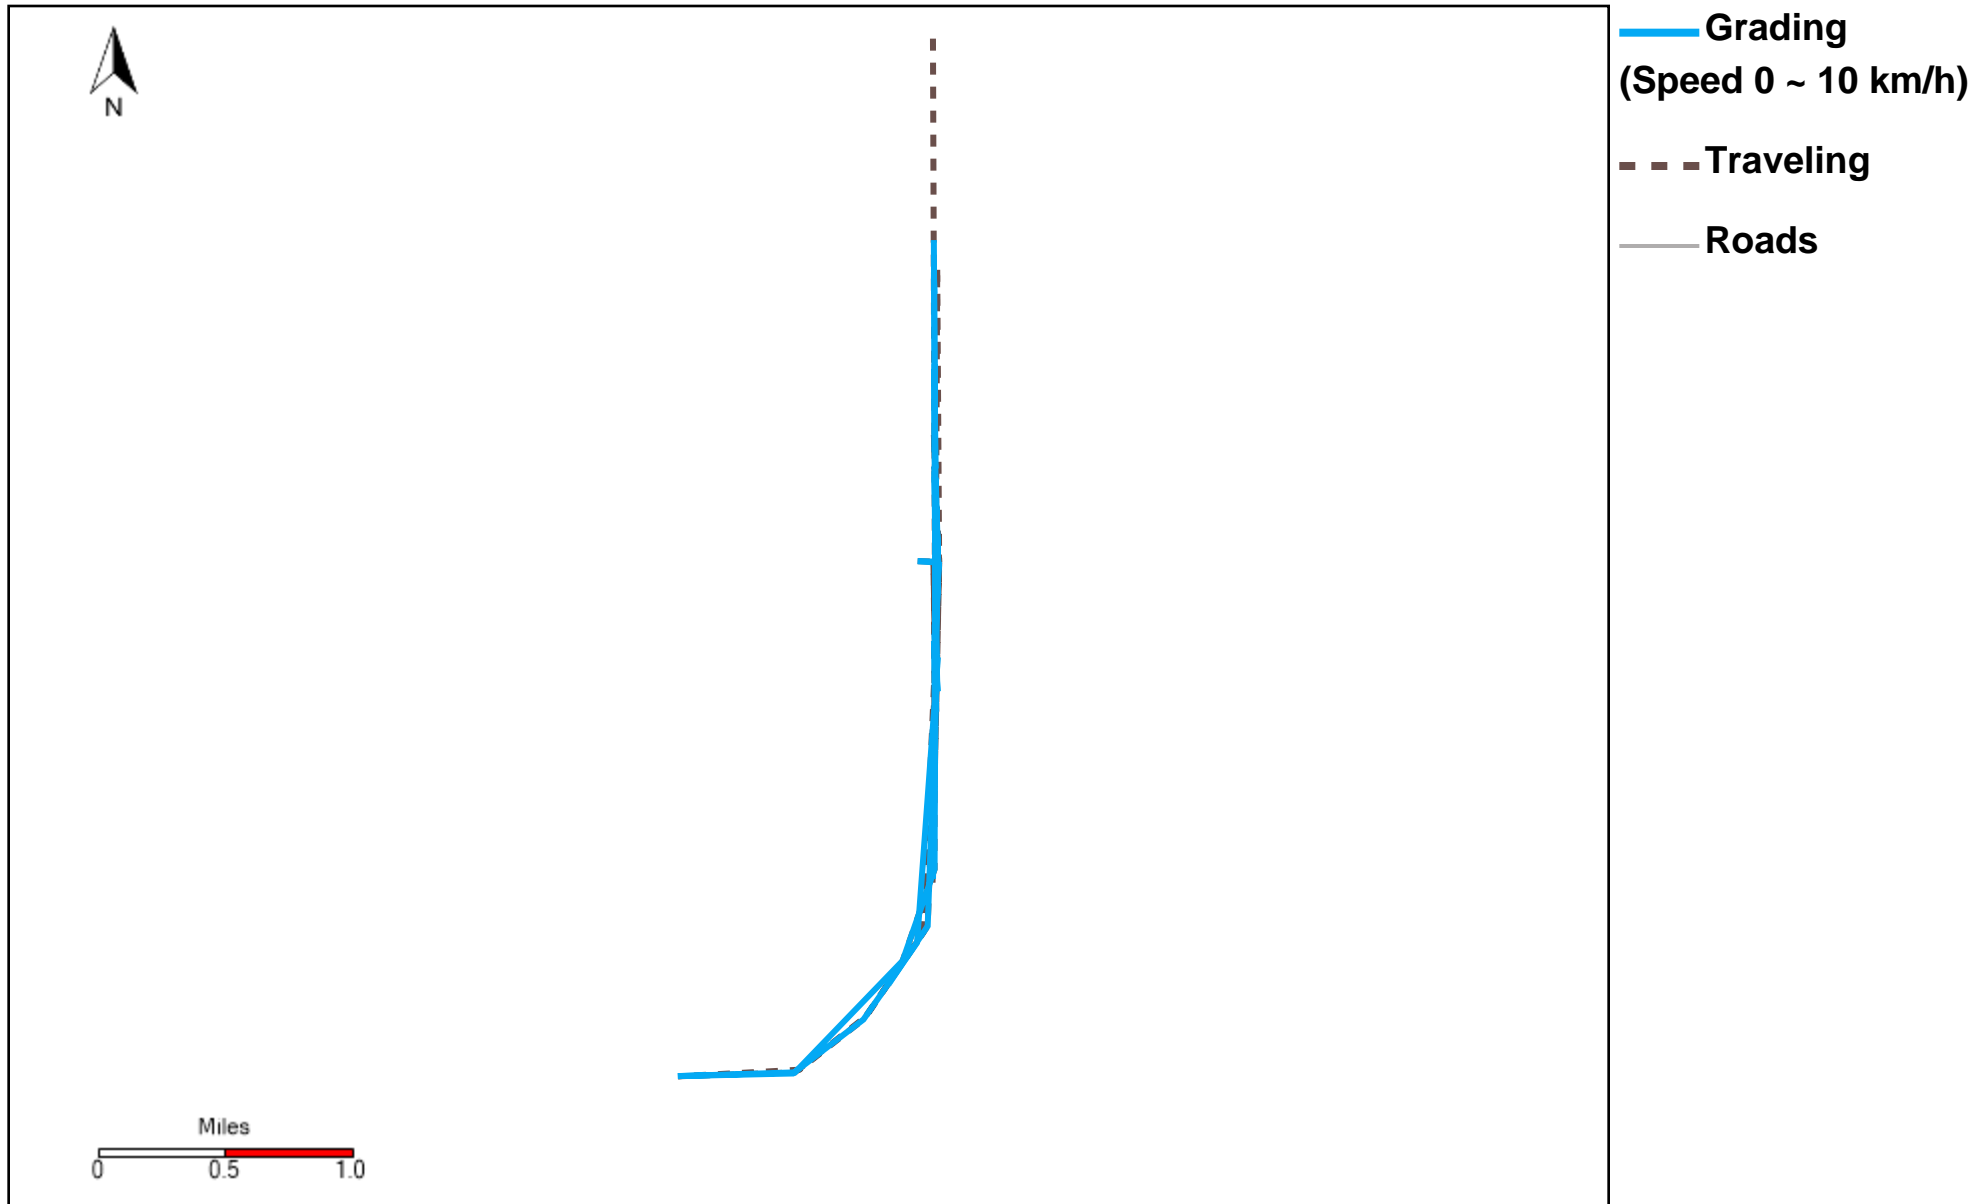

43-164_2023-05-21 ~ 2023-05-27 Tracking

Total Distance(km)	Total Hours	Work Distance(km)	Work Hours
72.1	34 hrs 17 min 52 sec	45.82	28 hrs 43 min 22 sec