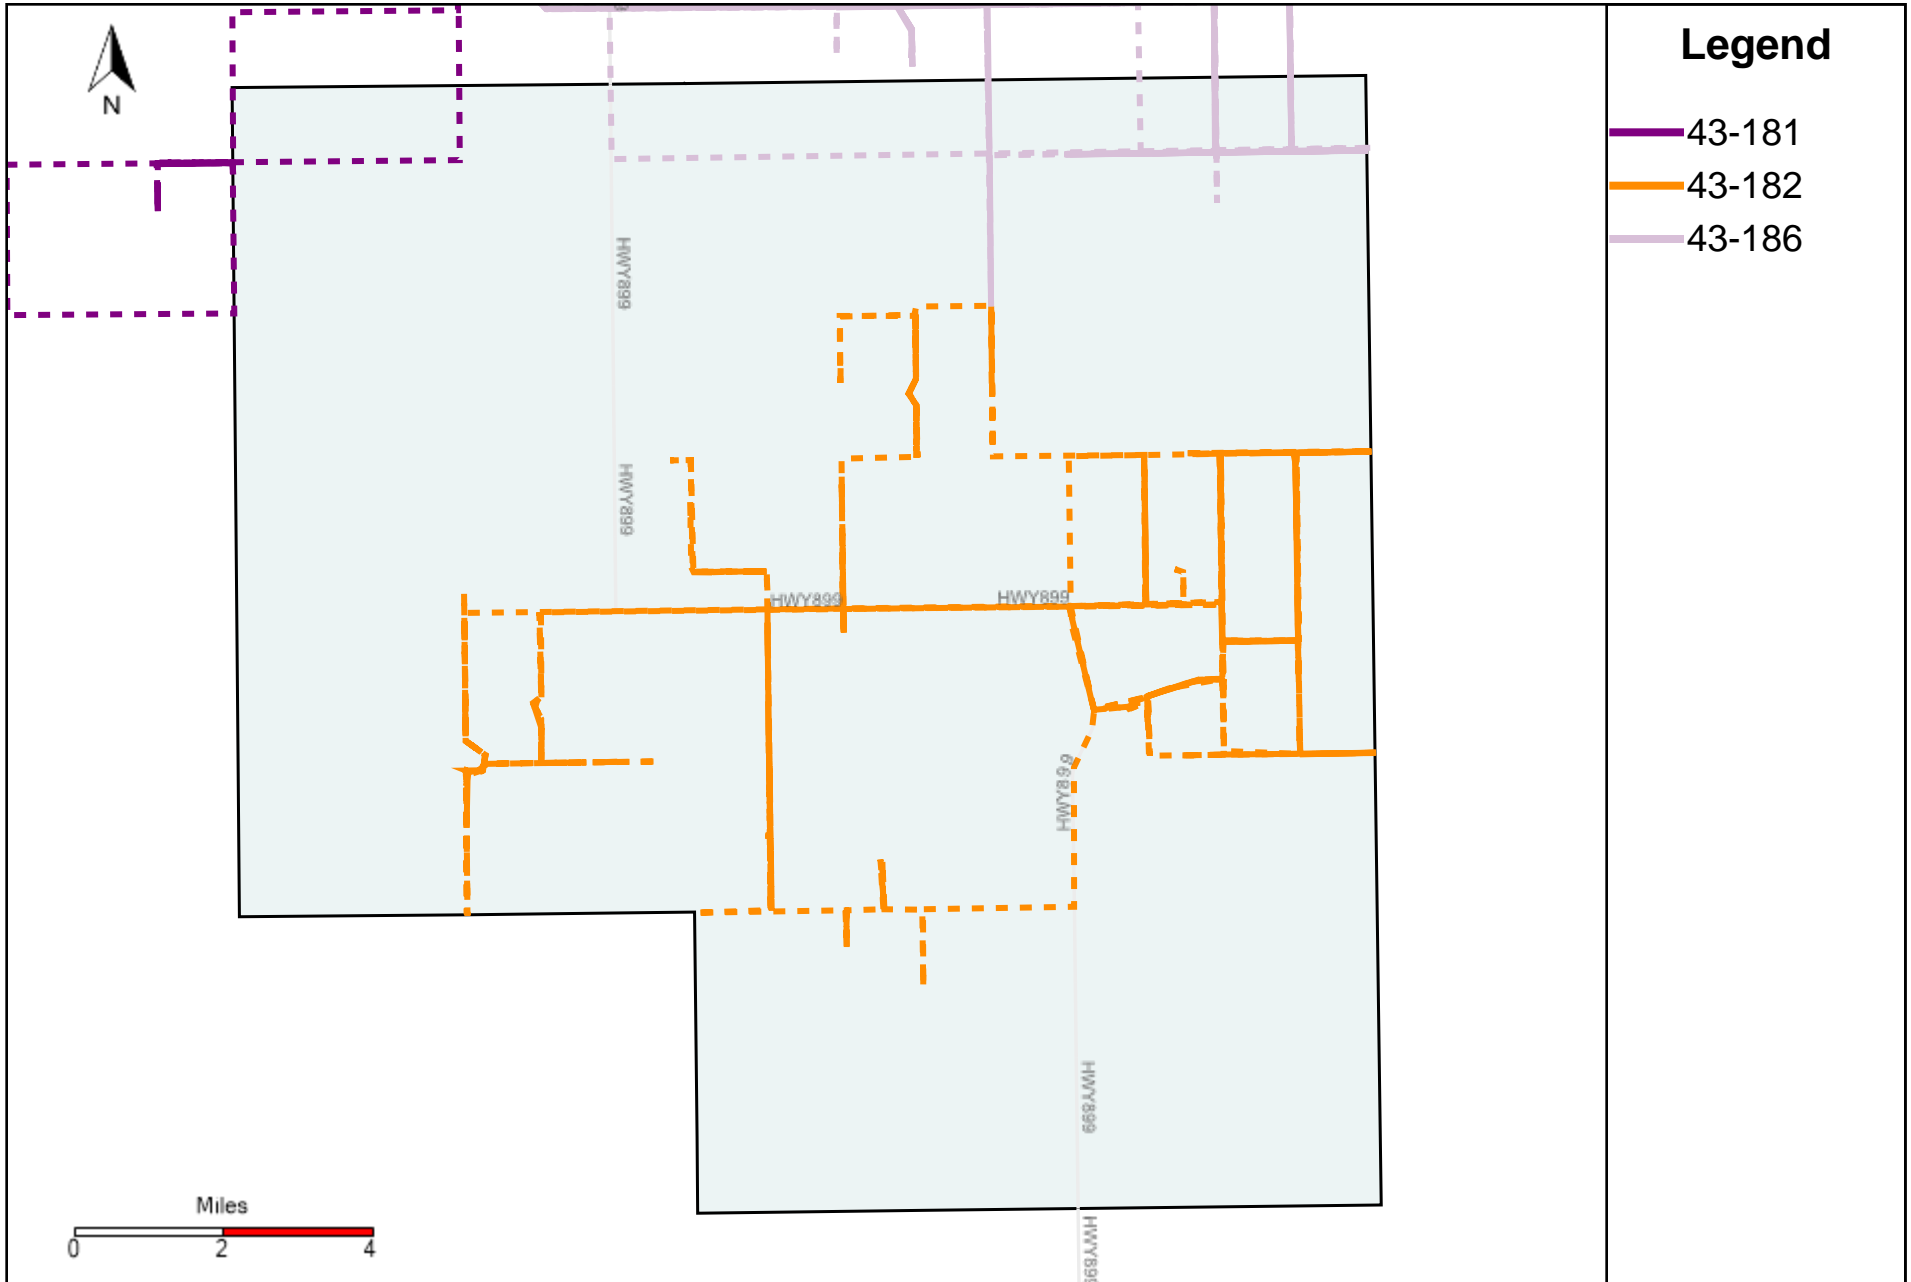

Provost Weekly Grader Report (2023-05-14 ~ 2023-05-20)

Division: 1 Grader Report(2023-05-14 ~ 2023-05-20)

Vehicle Name List	Total Distance(km)	Total Hours
43-181, 43-182, 43-186	1080.51	112 hrs 24 min 55 sec

Division: 2 Grader Report(2023-05-14 ~ 2023-05-20)

Vehicle Name List	Total Distance(km)	Total Hours
43-181, 43-186	635.36	61 hrs 39 min 17 sec

Division: 3 Grader Report(2023-05-14 ~ 2023-05-20)

Vehicle Name List	Total Distance(km)	Total Hours
43-170, 43-181, 43-183, 43-185, 43-186	1990.29	195 hrs 58 min 14 sec

43-187_2023-05-14 ~ 2023-05-20 Tracking

Total Distance(km)	Total Hours	Work Distance(km)	Work Hours
432.89	51 hrs 50 min 26 sec	257.11	41 hrs 58 min 13 sec