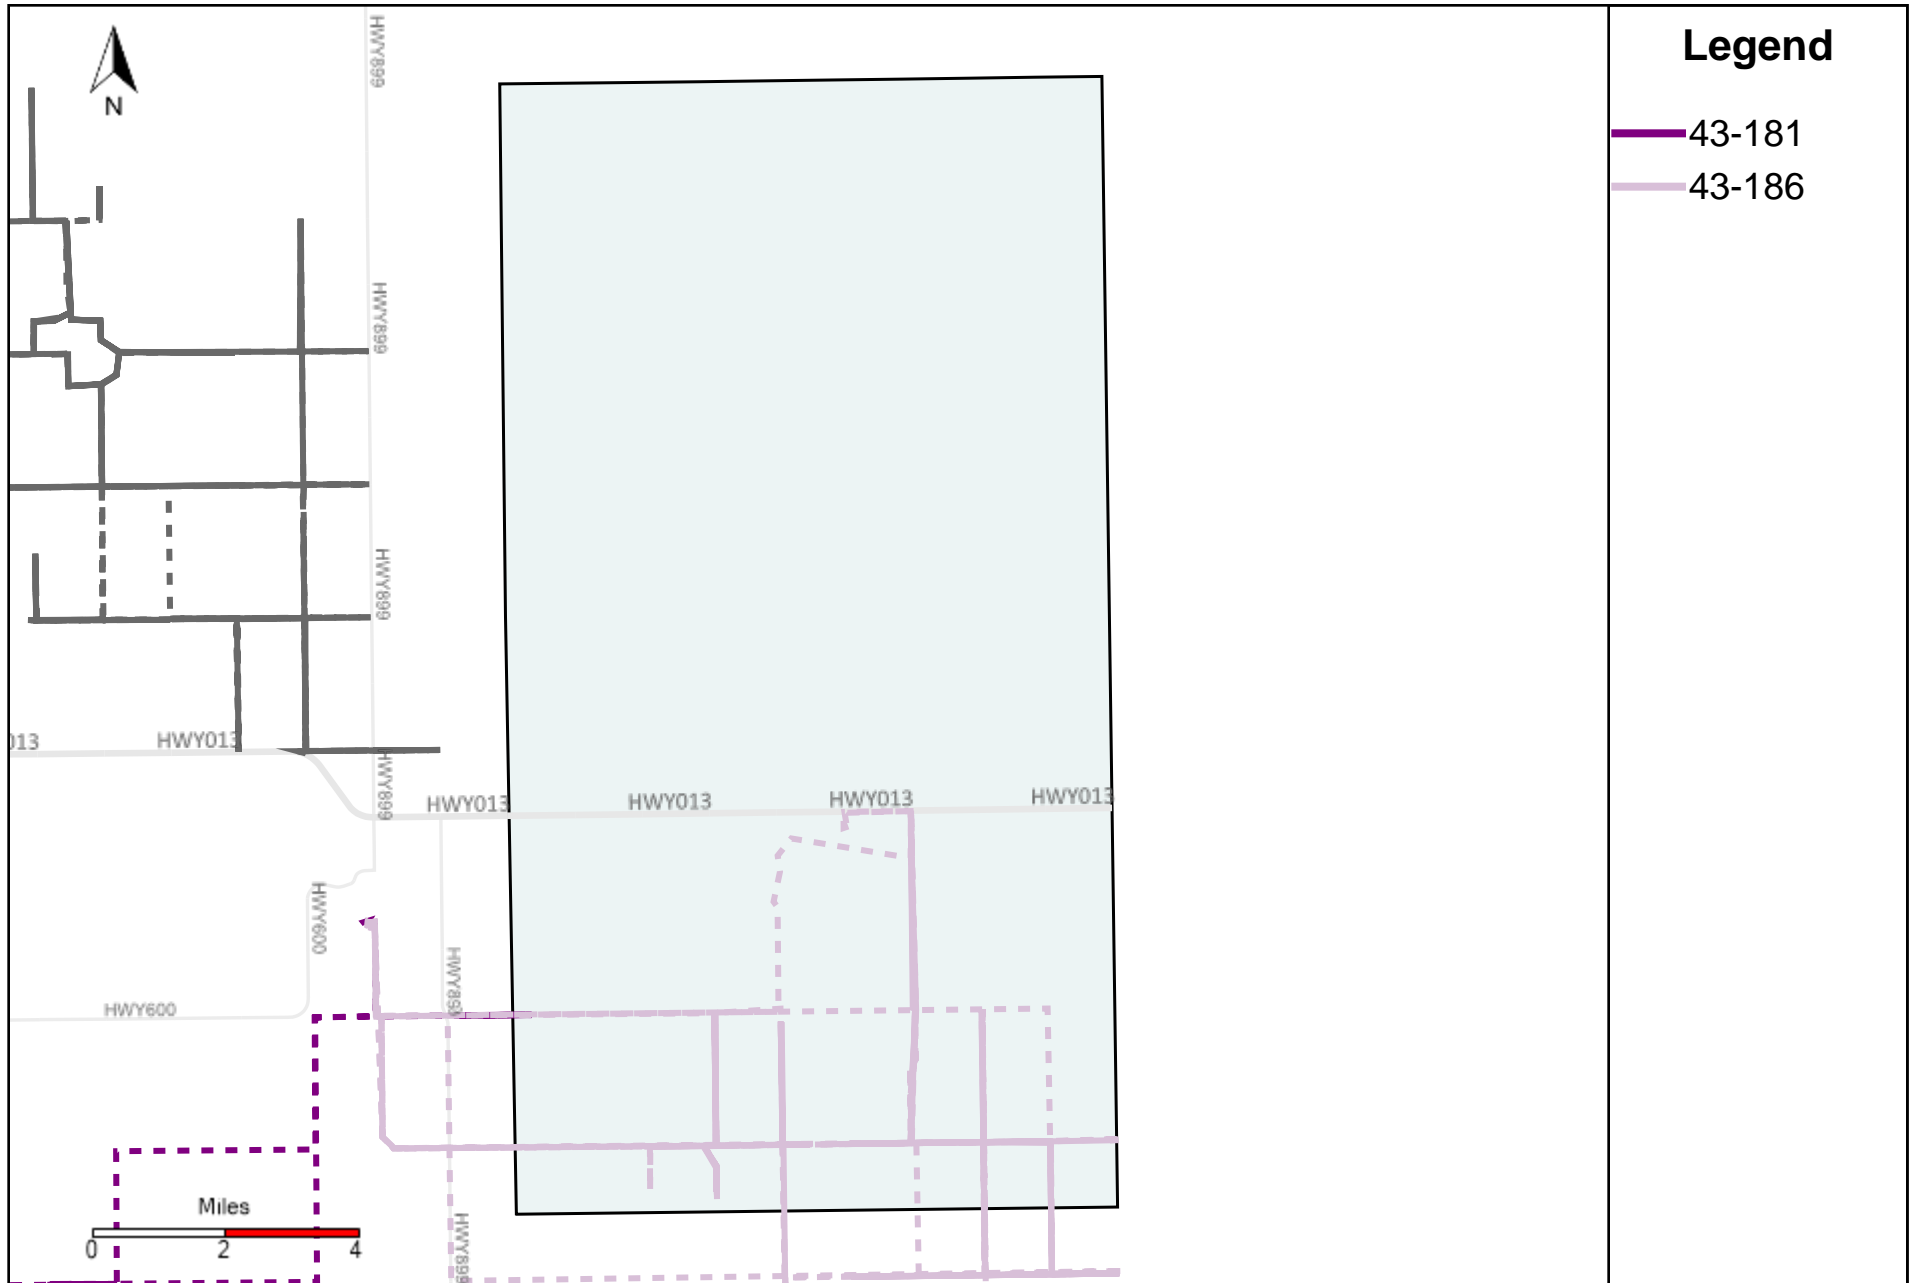

Division: 2 Grader Report(2023-05-14 ~ 2023-05-20)

Vehicle Name List	Total Distance(km)	Total Hours
43-181, 43-186	635.36	61 hrs 39 min 17 sec