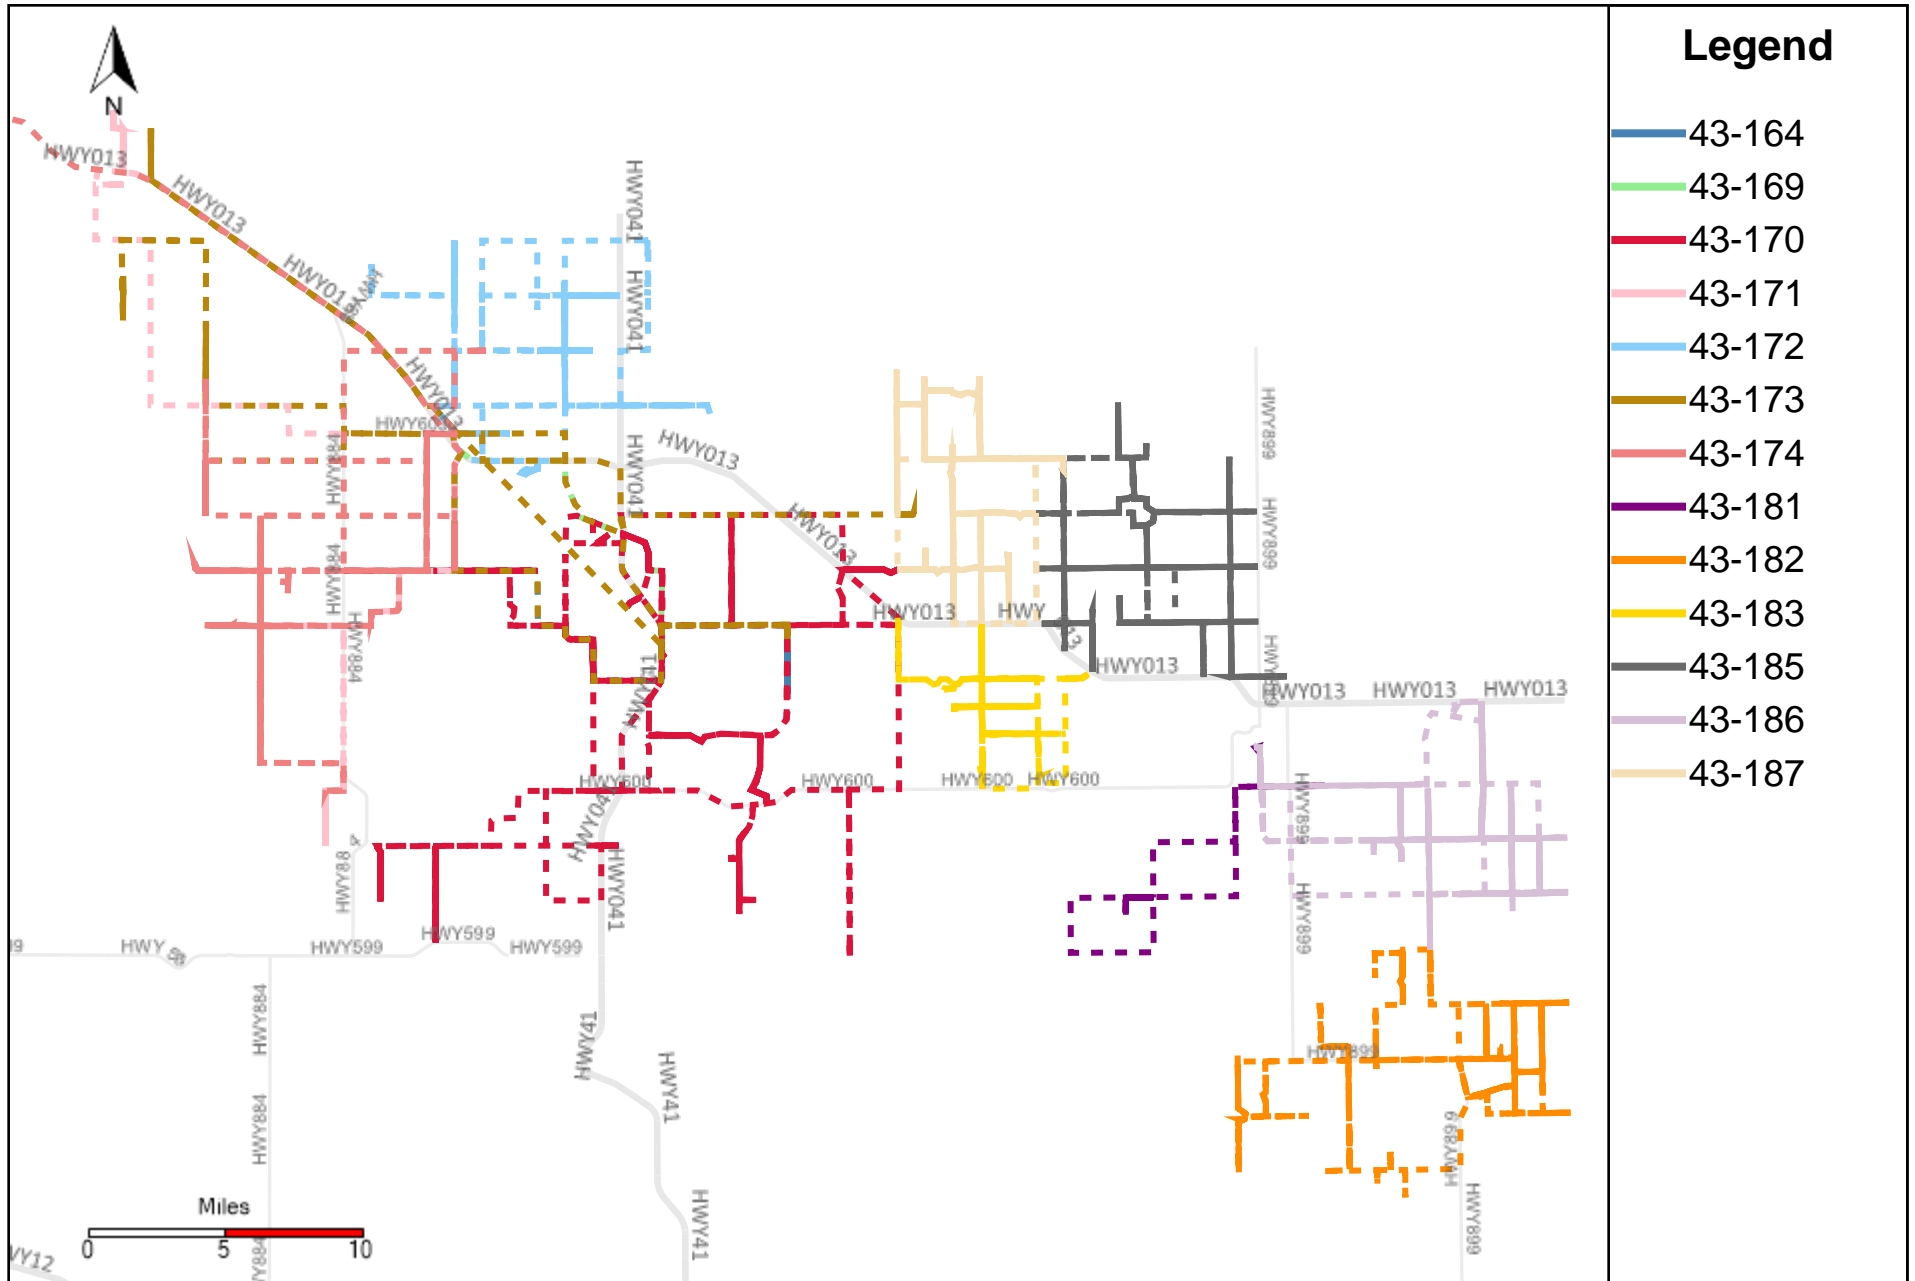

Provost Weekly Grader Report (2023-05-14 ~ 2023-05-20)

Division: 1 Grader Report(2023-05-14 ~ 2023-05-20)

Vehicle Name List	Total Distance(km)	Total Hours
43-181, 43-182, 43-186	1080.51	112 hrs 24 min 55 sec

Division: 2 Grader Report(2023-05-14 ~ 2023-05-20)

Vehicle Name List	Total Distance(km)	Total Hours
43-181, 43-186	635.36	61 hrs 39 min 17 sec

Division: 3 Grader Report(2023-05-14 ~ 2023-05-20)

Vehicle Name List	Total Distance(km)	Total Hours
43-170, 43-181, 43-183, 43-185, 43-186	1990.29	195 hrs 58 min 14 sec

Division: 6 Grader Report(2023-05-14 ~ 2023-05-20)

Vehicle Name List	Total Distance(km)	Total Hours
43-164, 43-169, 43-170, 43-171, 43-172, 43-173, 43-174	2615.87	234 hrs 11 min 18 sec

Division: 7 Grader Report(2023-05-14 ~ 2023-05-20)

43-187_2023-05-14 ~ 2023-05-20 Tracking

Total Distance(km)	Total Hours	Work Distance(km)	Work Hours
432.89	51 hrs 50 min 26 sec	257.11	41 hrs 58 min 13 sec