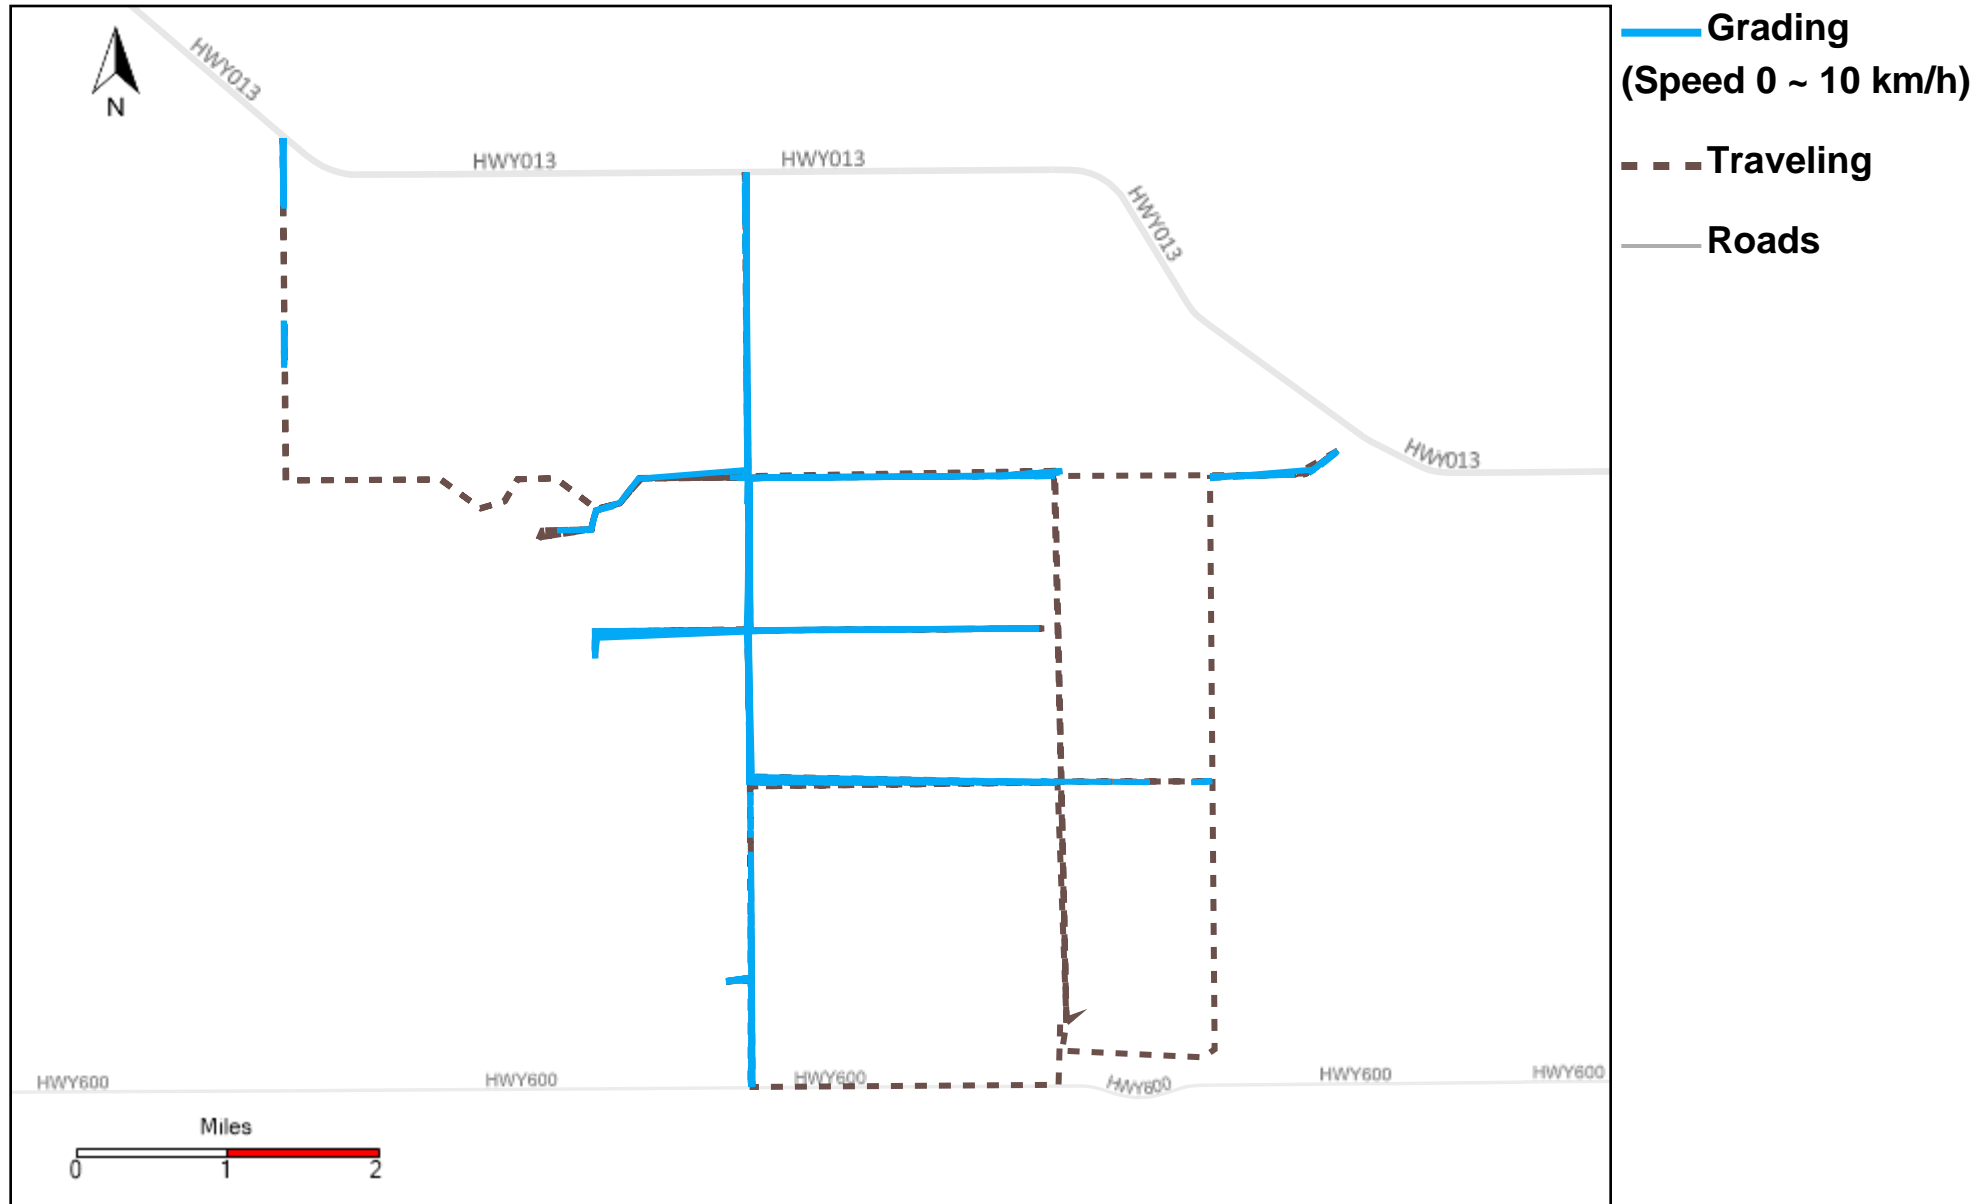

43-183_2023-05-14 ~ 2023-05-20 Tracking

Total Distance(km)	Total Hours	Work Distance(km)	Work Hours
218.64	27 hrs 56 min 13 sec	110.34	18 hrs 25 min 41 sec