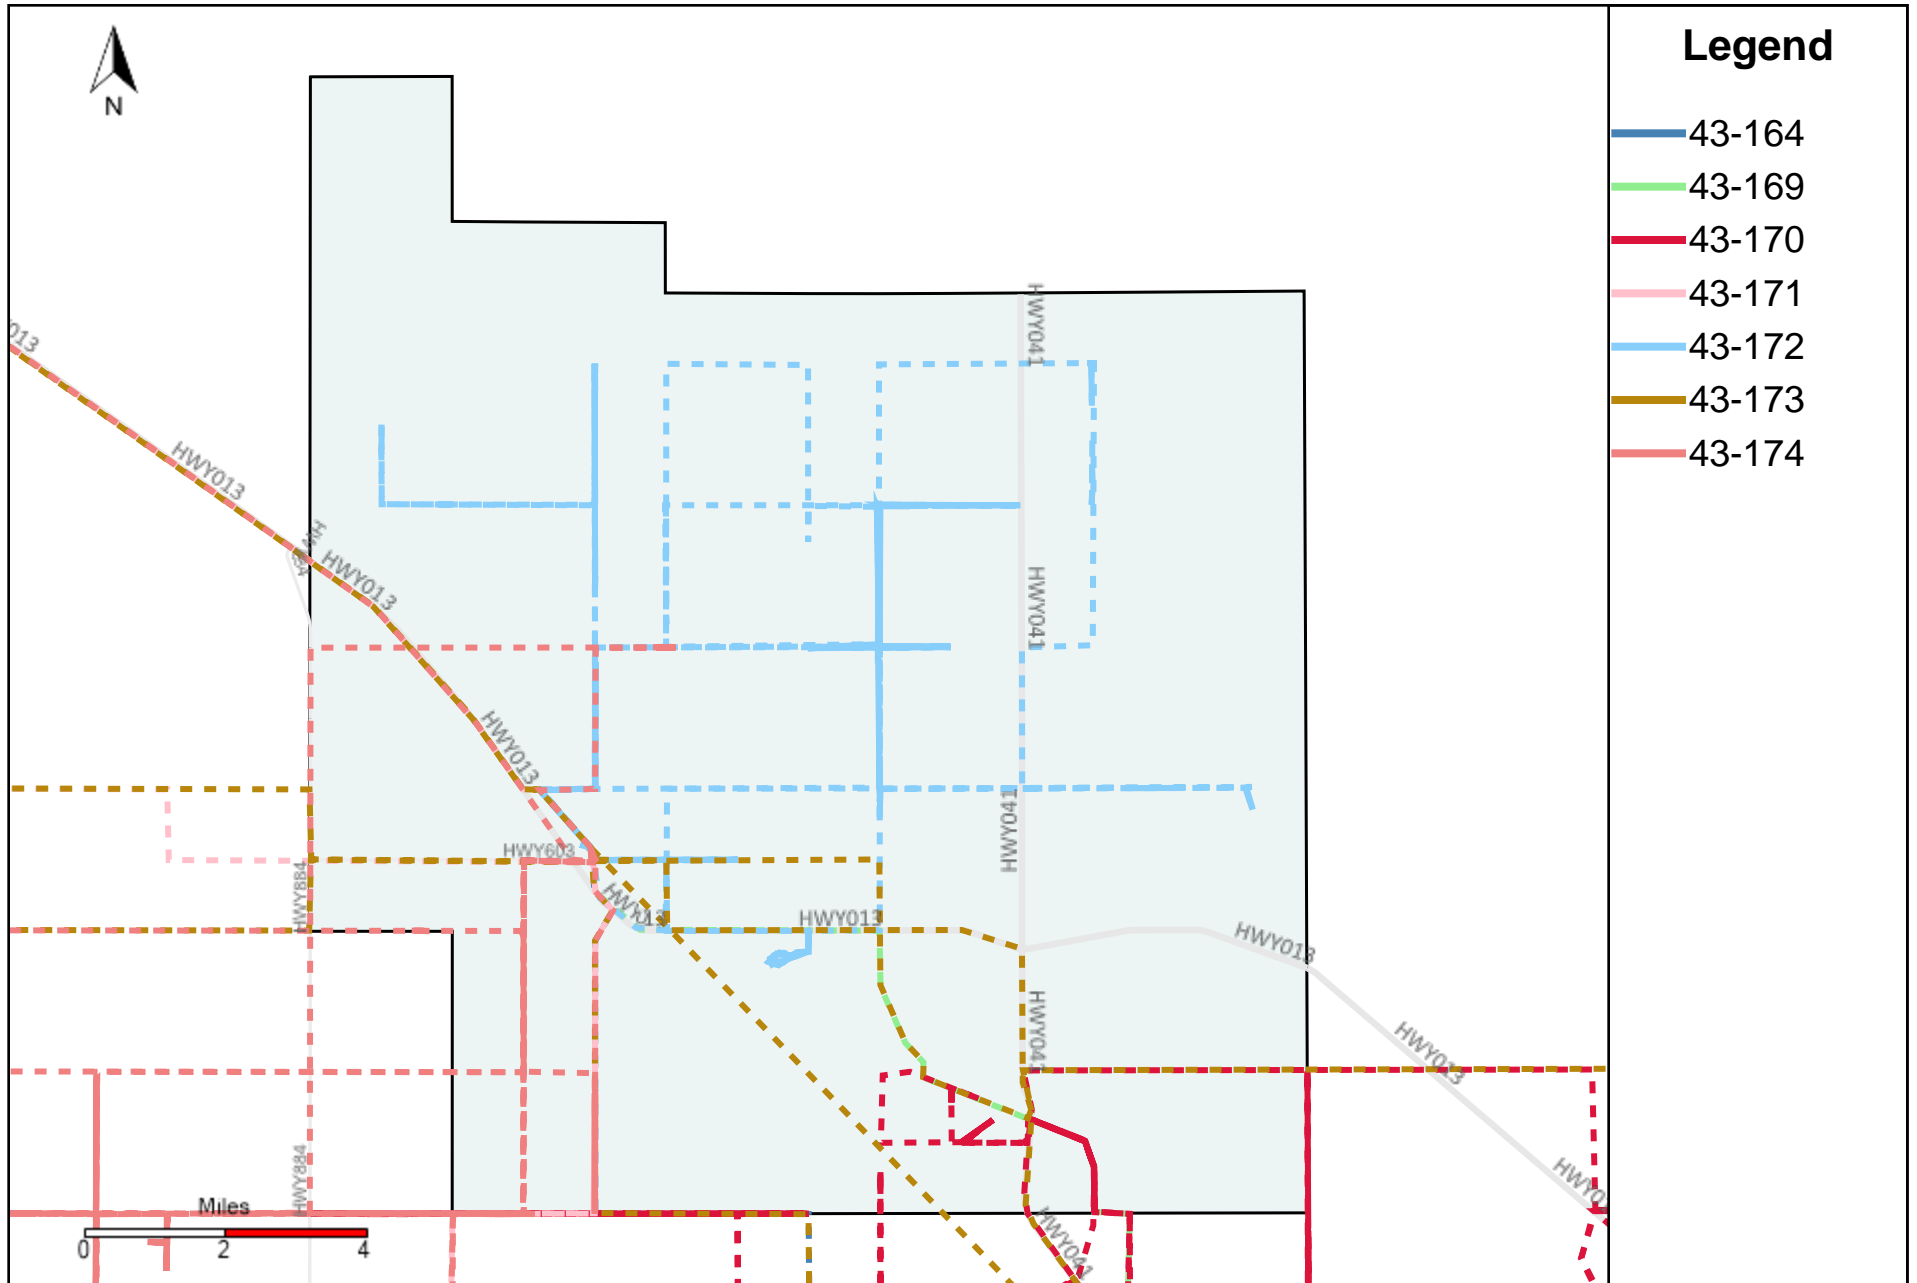

Division: 6 Grader Report(2023-05-14 ~ 2023-05-20)

Vehicle Name List	Total Distance(km)	Total Hours
43-164, 43-169, 43-170, 43-171, 43-172, 43-173, 43-174	2615.87	234 hrs 11 min 18 sec