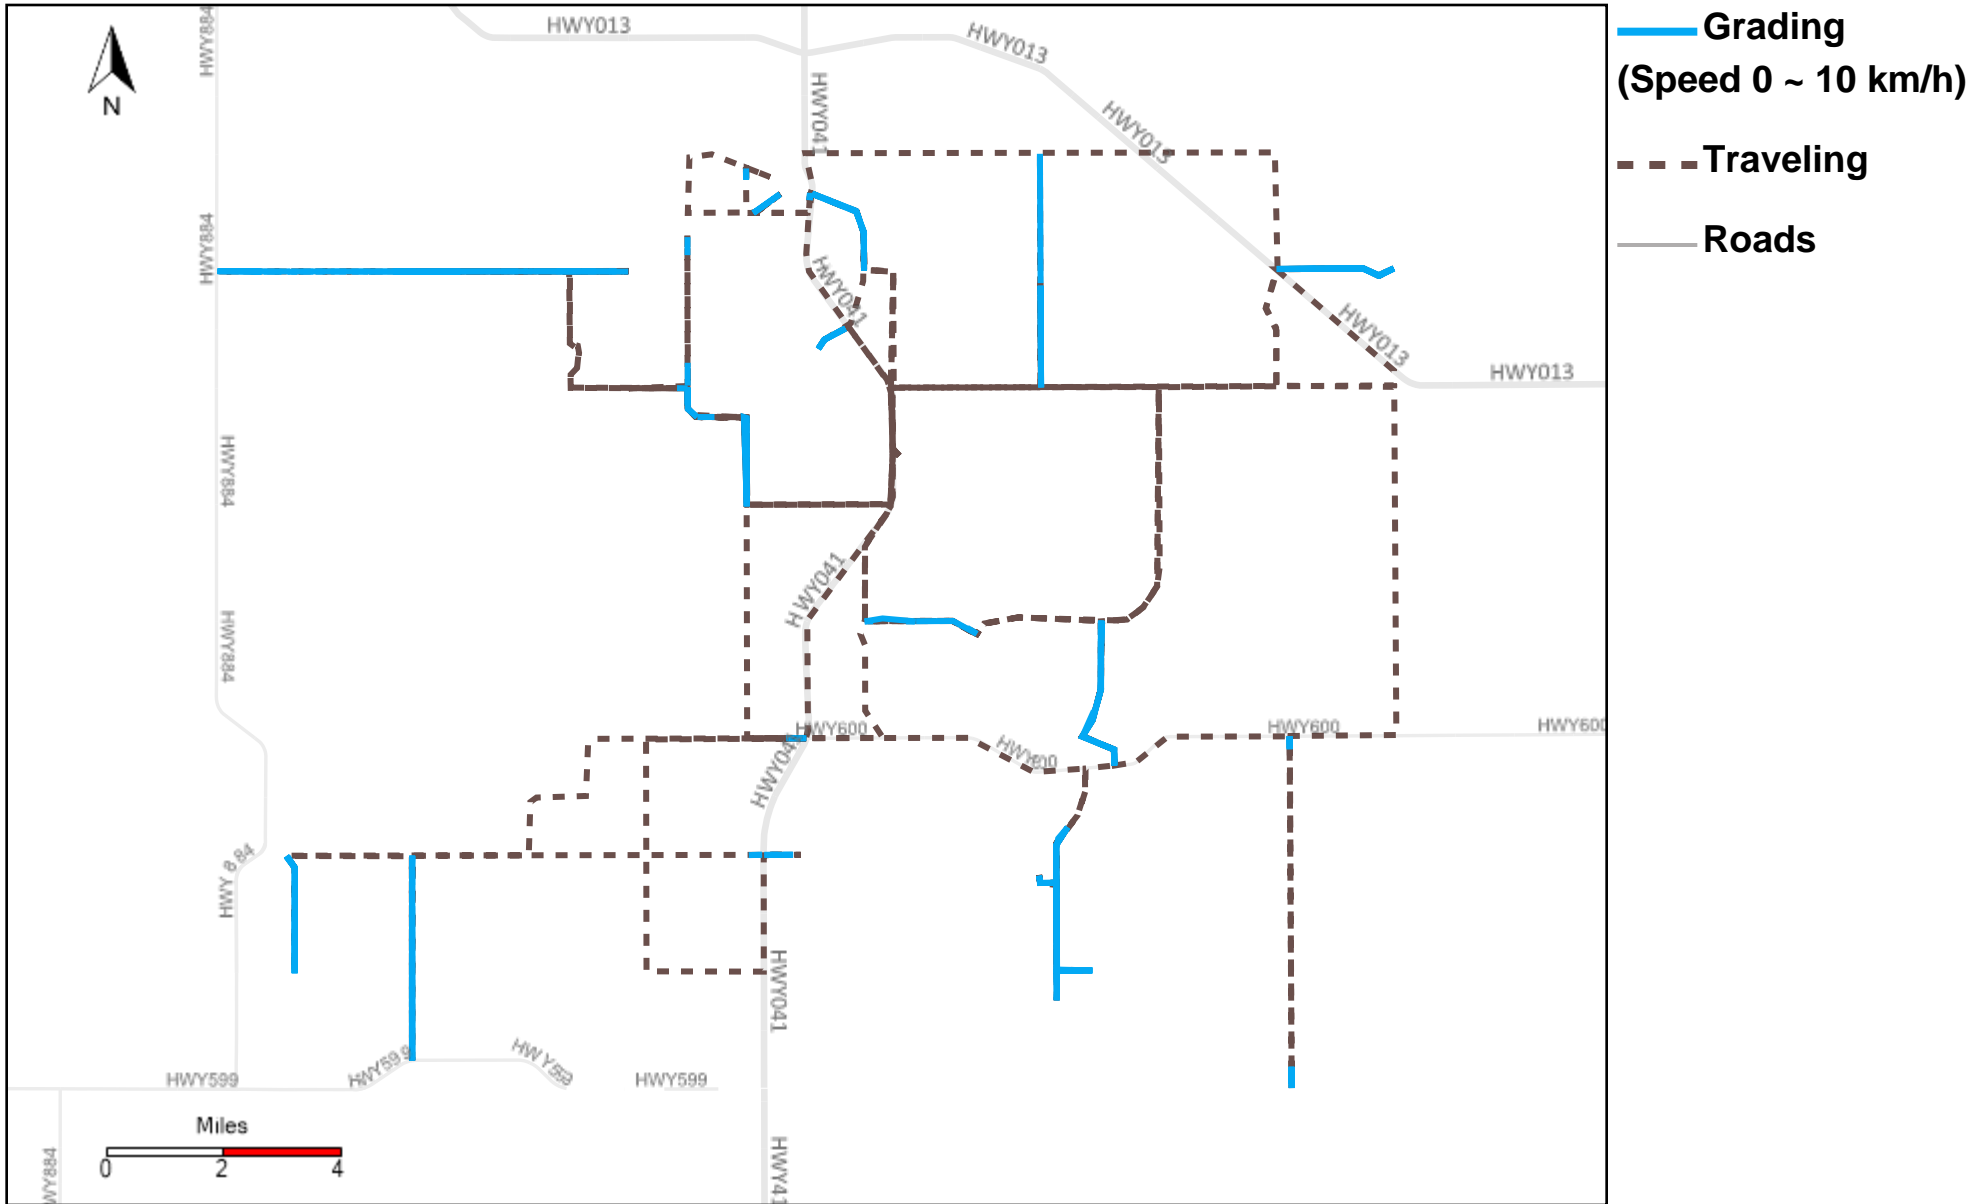

43-170_2023-05-14 ~ 2023-05-20 Tracking

Total Distance(km)	Total Hours	Work Distance(km)	Work Hours
670.77	50 hrs 59 min 10 sec	197.63	28 hrs 4 min 2 sec