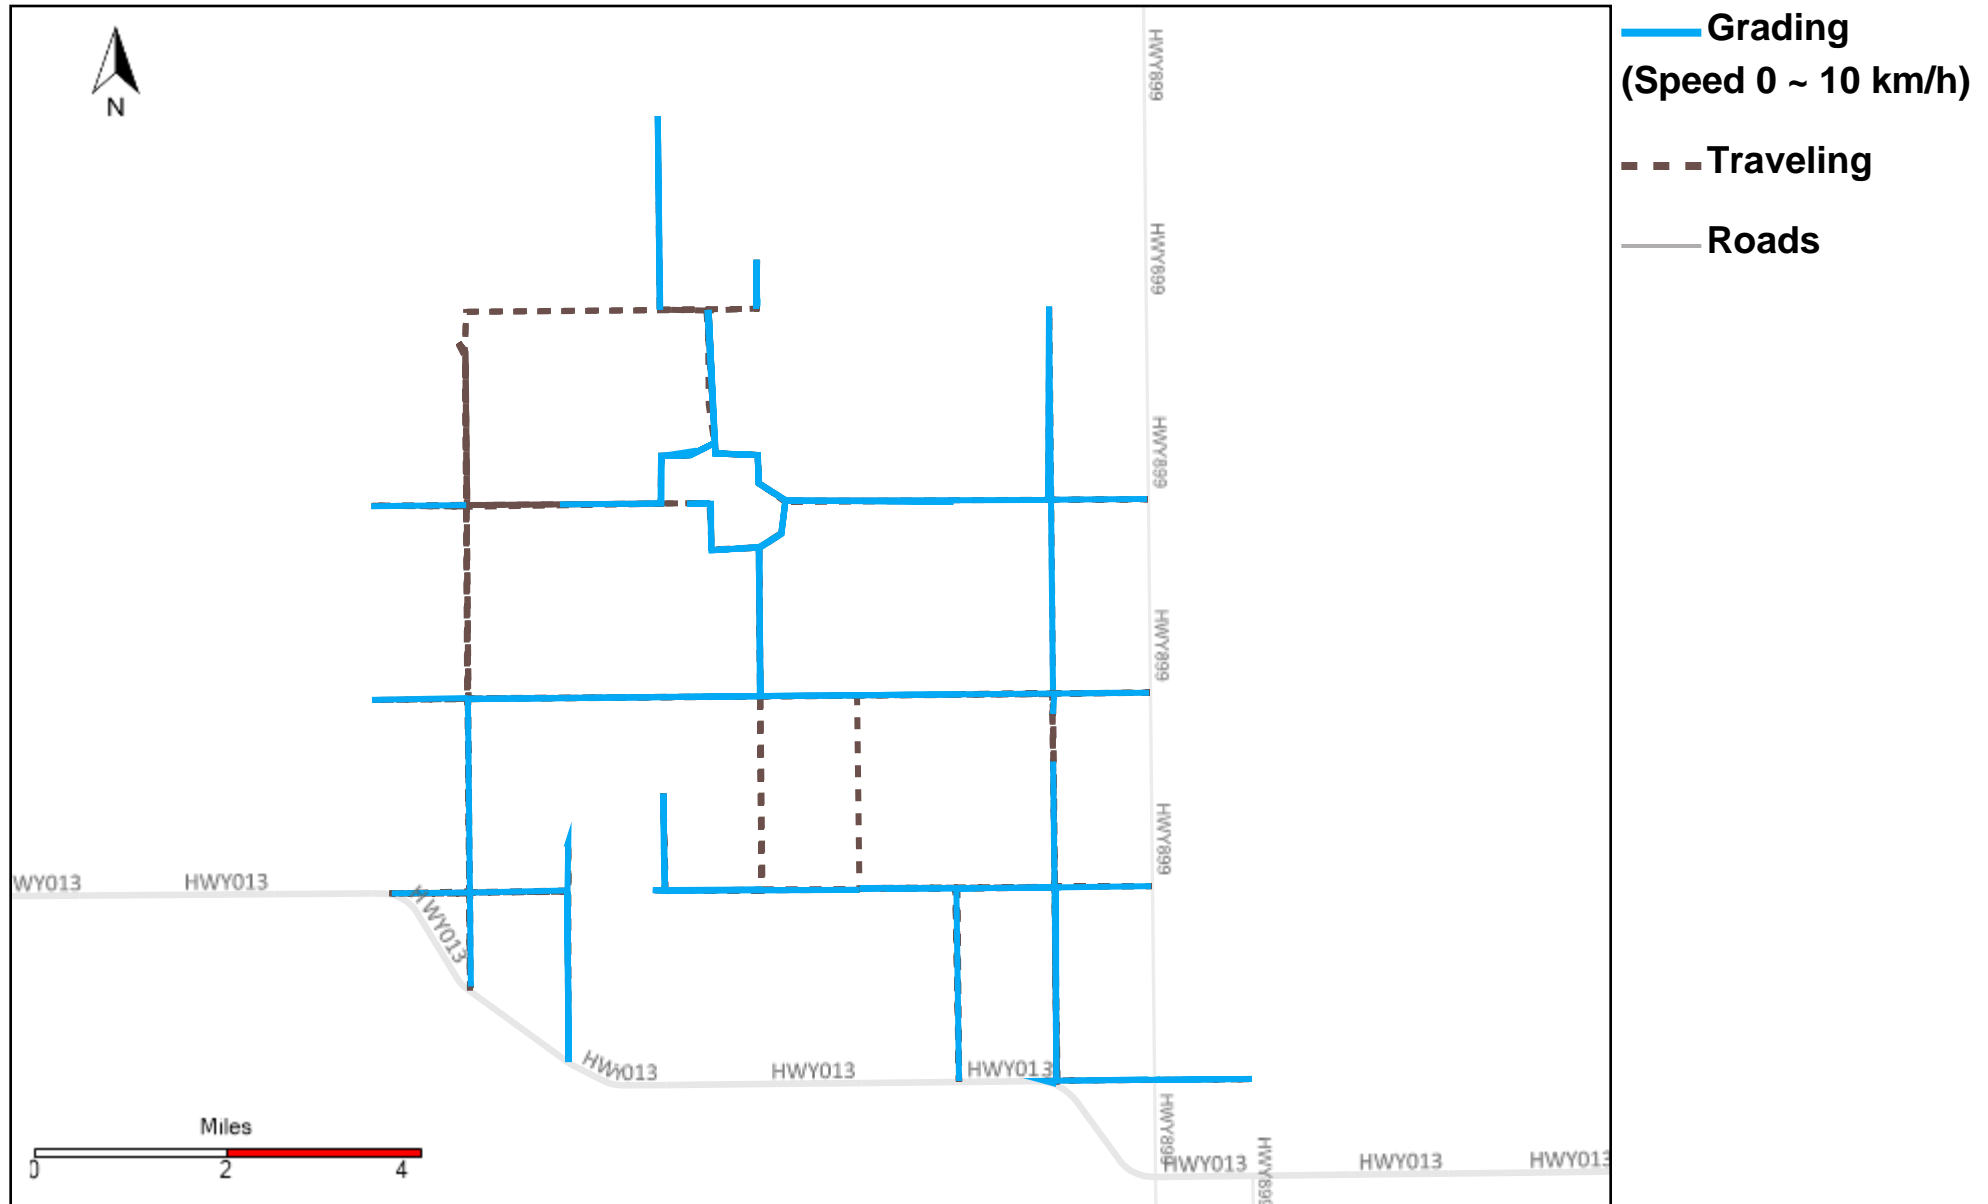

43-182_2023-05-14 ~ 2023-05-20 Tracking

Total Distance(km)	Total Hours	Work Distance(km)	Work Hours
445.15	50 hrs 45 min 38 sec	79.55	14 hrs 25 min 34 sec

43-183_2023-05-14 ~ 2023-05-20 Tracking

Total Distance(km)	Total Hours	Work Distance(km)	Work Hours
218.64	27 hrs 56 min 13 sec	110.34	18 hrs 25 min 41 sec

43-185_2023-05-14 ~ 2023-05-20 Tracking

Total Distance(km)	Total Hours	Work Distance(km)	Work Hours
465.52	55 hrs 23 min 34 sec	266.04	42 hrs 47 min 37 sec

43-186_2023-05-14 ~ 2023-05-20 Tracking

Total Distance(km)	Total Hours	Work Distance(km)	Work Hours
524.74	50 hrs 28 min 26 sec	225.1	32 hrs 34 min 49 sec

43-187_2023-05-14 ~ 2023-05-20 Tracking

Total Distance(km)	Total Hours	Work Distance(km)	Work Hours
432.89	51 hrs 50 min 26 sec	257.11	41 hrs 58 min 13 sec