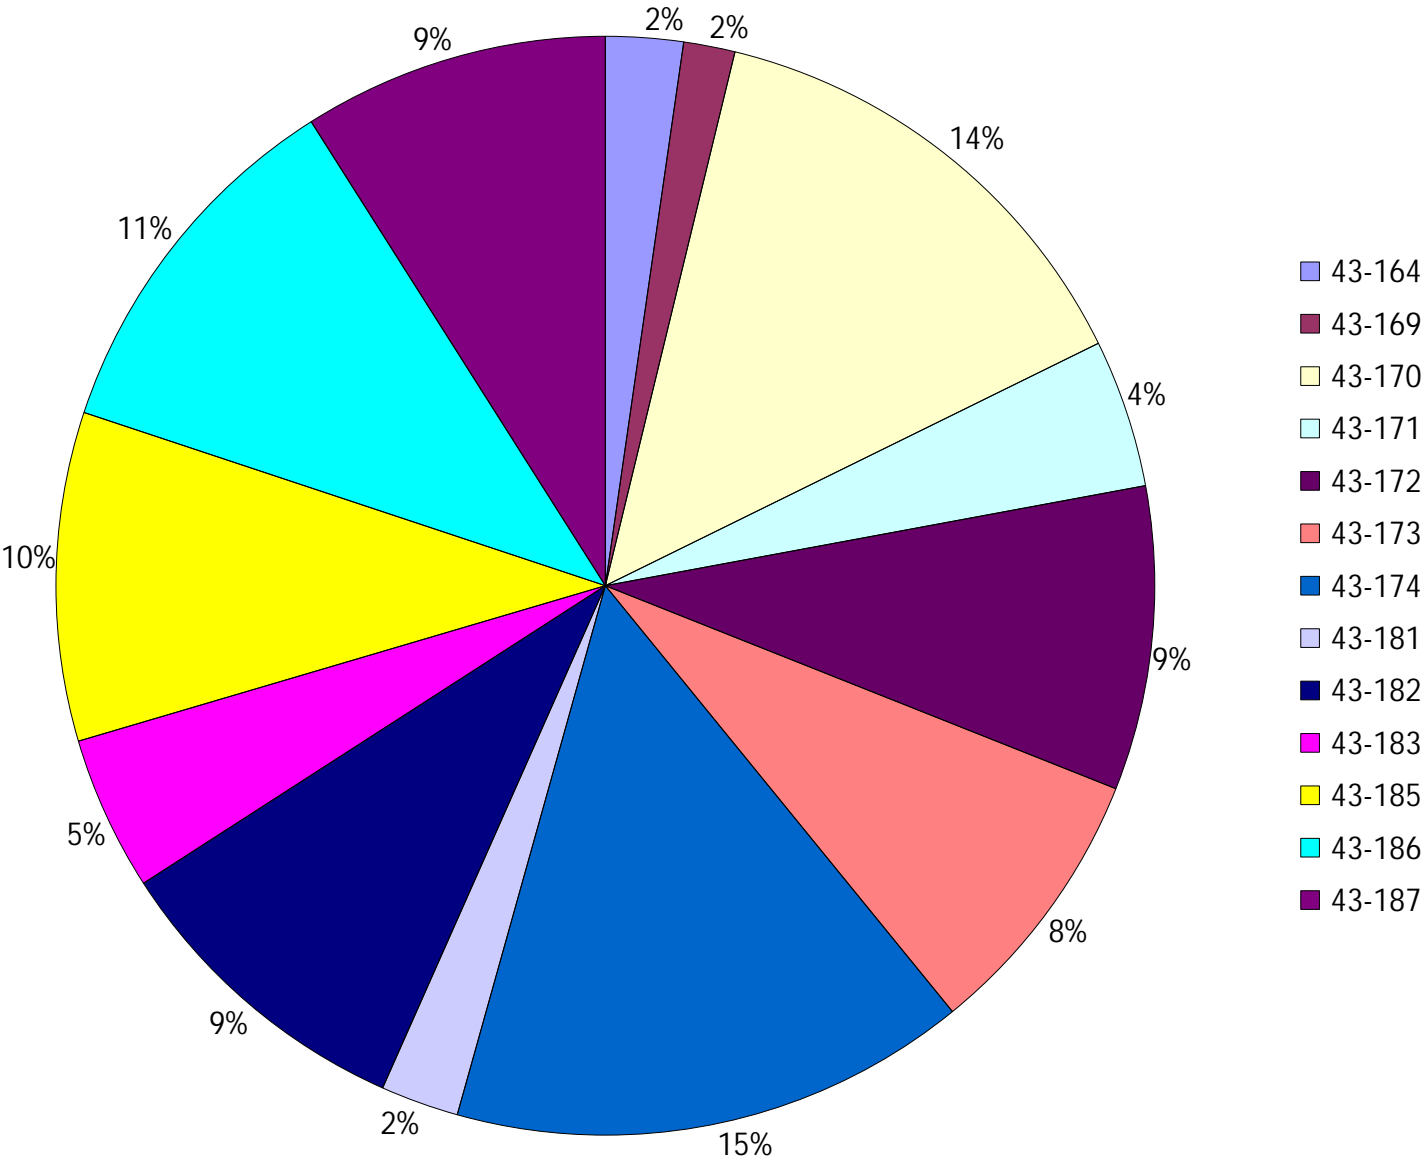

Provost Weekly Grader Report

From 5/14/2023 To 5/20/2023

5/20/2023

Vehicle	Total Distance(km)	Total Hours	Work Distance(km)	Work Hours
43-164	109.71	34 hrs 34 min 29 sec	61.27	28 hrs 44 min 46 sec
43-169	72.79	9 hrs 13 min 32 sec	21.58	5 hrs 10 min 13 sec
43-170	670.77	50 hrs 59 min 10 sec	197.63	28 hrs 4 min 2 sec
43-171	209.7	19 hrs 6 min 12 sec	70.52	11 hrs 26 min 43 sec
43-172	430.32	42 hrs 19 min 5 sec	109.74	17 hrs 42 min 34 sec
43-173	389.57	36 hrs 32 min 4 sec	86.14	19 hrs 49 min 51 sec
43-174	733.02	41 hrs 26 min 46 sec	171.65	24 hrs 49 min 32 sec
43-181	110.62	11 hrs 10 min 51 sec	41.23	6 hrs 4 min 52 sec
43-182	445.15	50 hrs 45 min 38 sec	79.55	14 hrs 25 min 34 sec
43-183	218.64	27 hrs 56 min 13 sec	110.34	18 hrs 25 min 41 sec
43-185	465.52	55 hrs 23 min 34 sec	266.04	42 hrs 47 min 37 sec
43-186	524.74	50 hrs 28 min 26 sec	225.1	32 hrs 34 min 49 sec
43-187	432.89	51 hrs 50 min 26 sec	257.11	41 hrs 58 min 13 sec
Total:	4813.43	481 hrs 46 min 26 sec	1697.89	292 hrs 4 min 27 sec

Vehicle Distance Vs Total Distance (%) From 5/14/2023 To 5/20/2023

Provost Weekly Grader Report