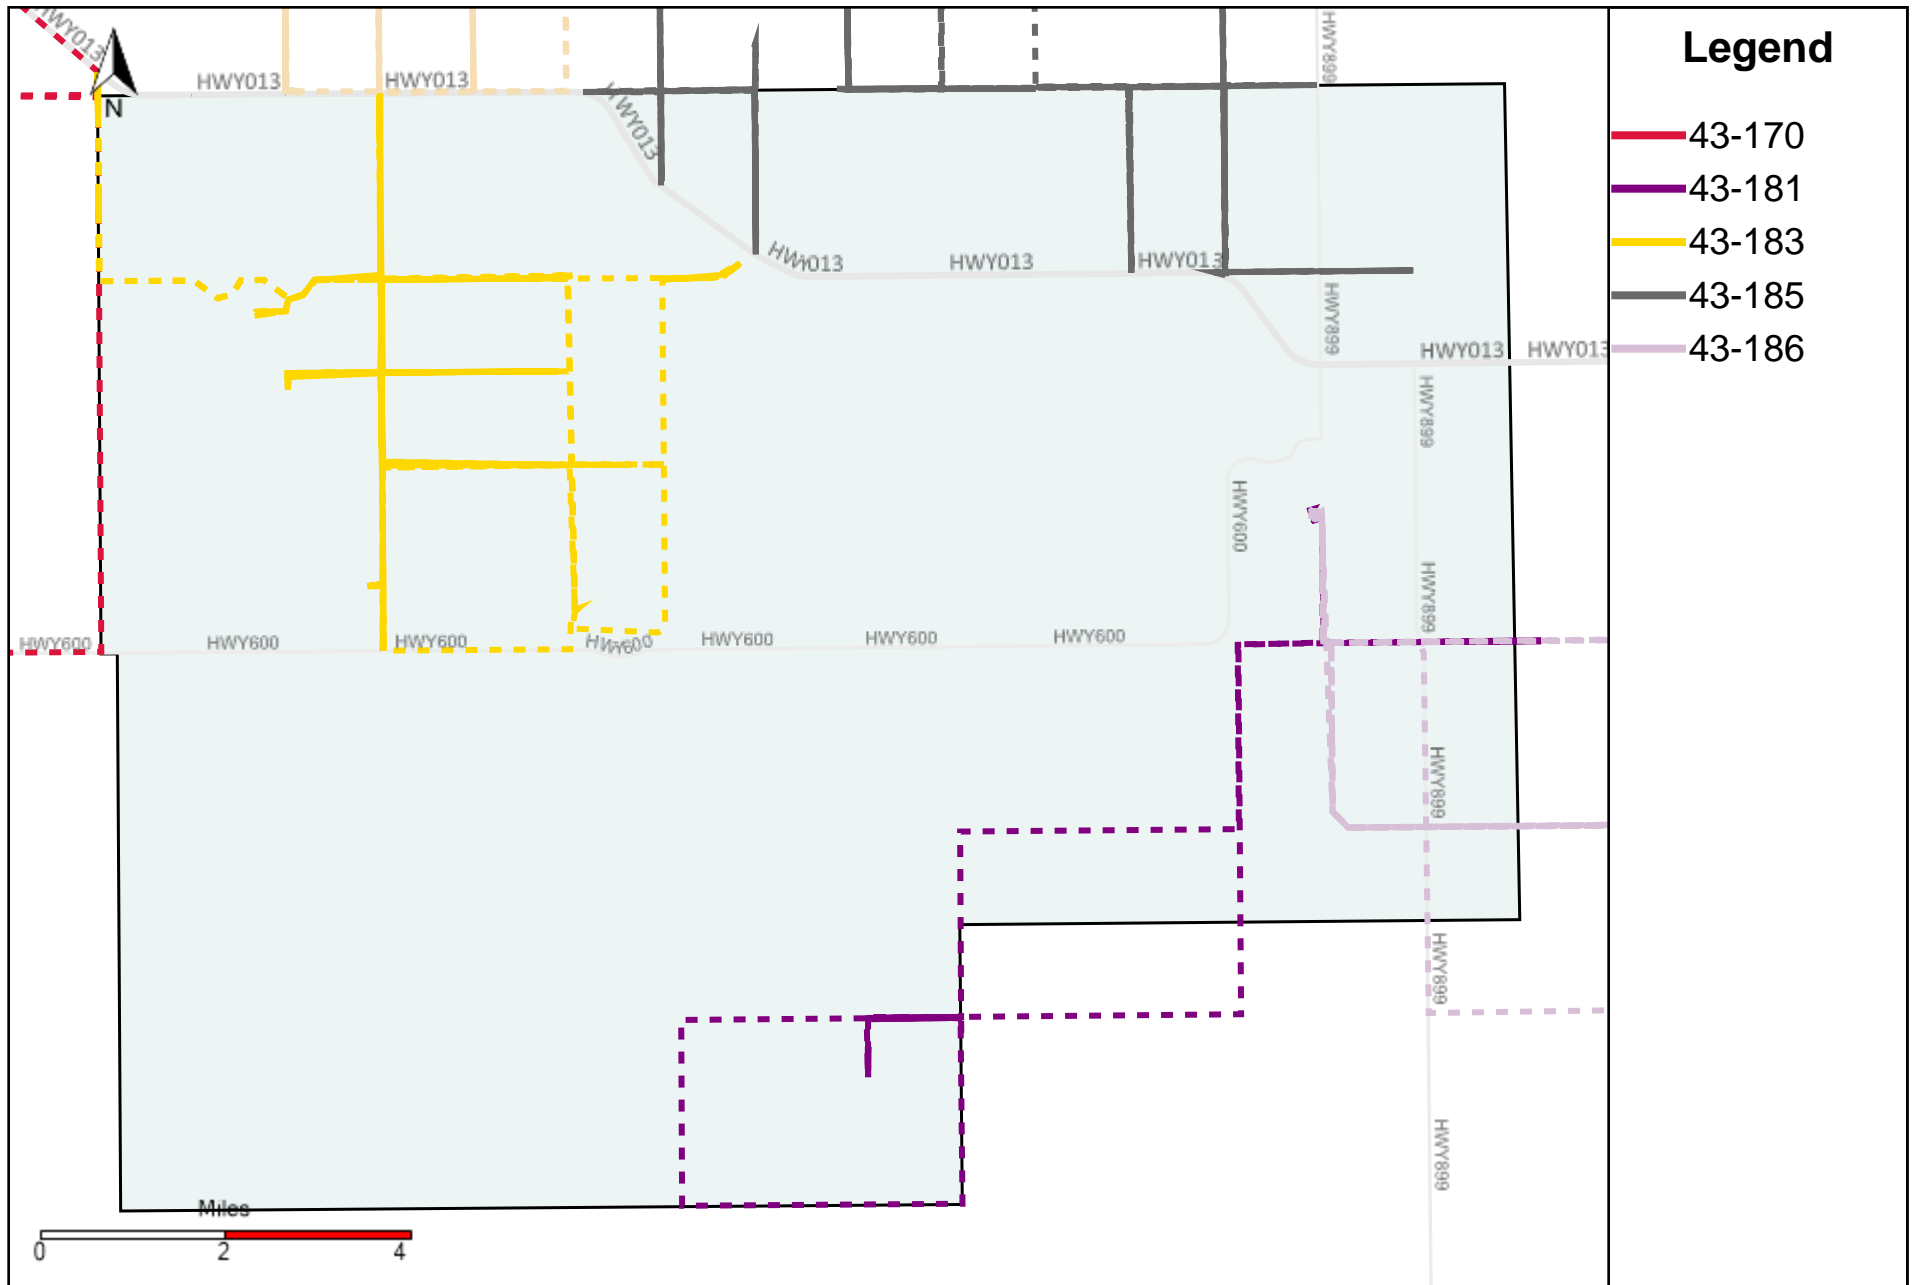

Division: 3 Grader Report(2023-05-14 ~ 2023-05-20)

Vehicle Name List	Total Distance(km)	Total Hours
43-170, 43-181, 43-183, 43-185, 43-186	1990.29	195 hrs 58 min 14 sec