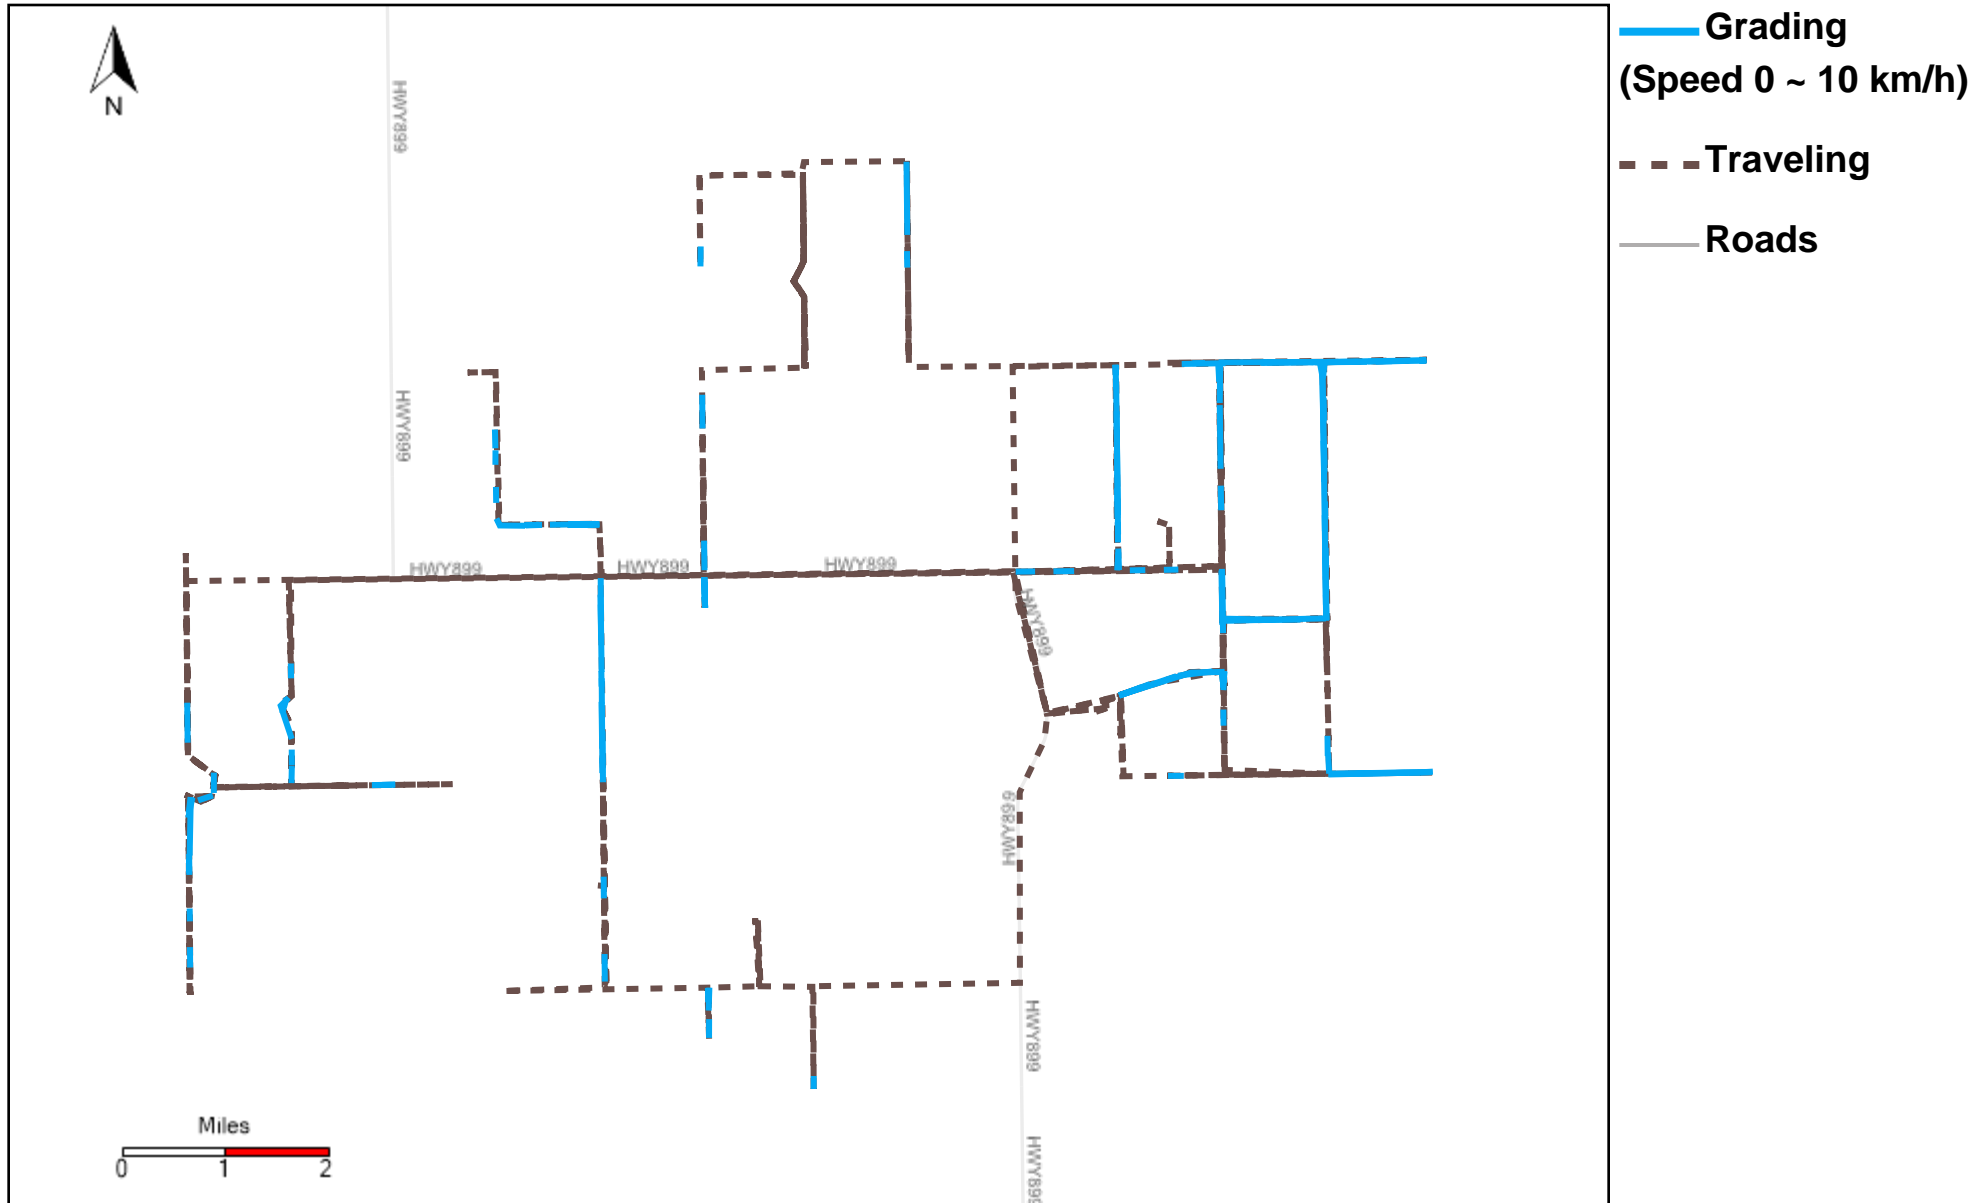

43-182_2023-05-14 ~ 2023-05-20 Tracking

Total Distance(km)	Total Hours	Work Distance(km)	Work Hours
445.15	50 hrs 45 min 38 sec	79.55	14 hrs 25 min 34 sec