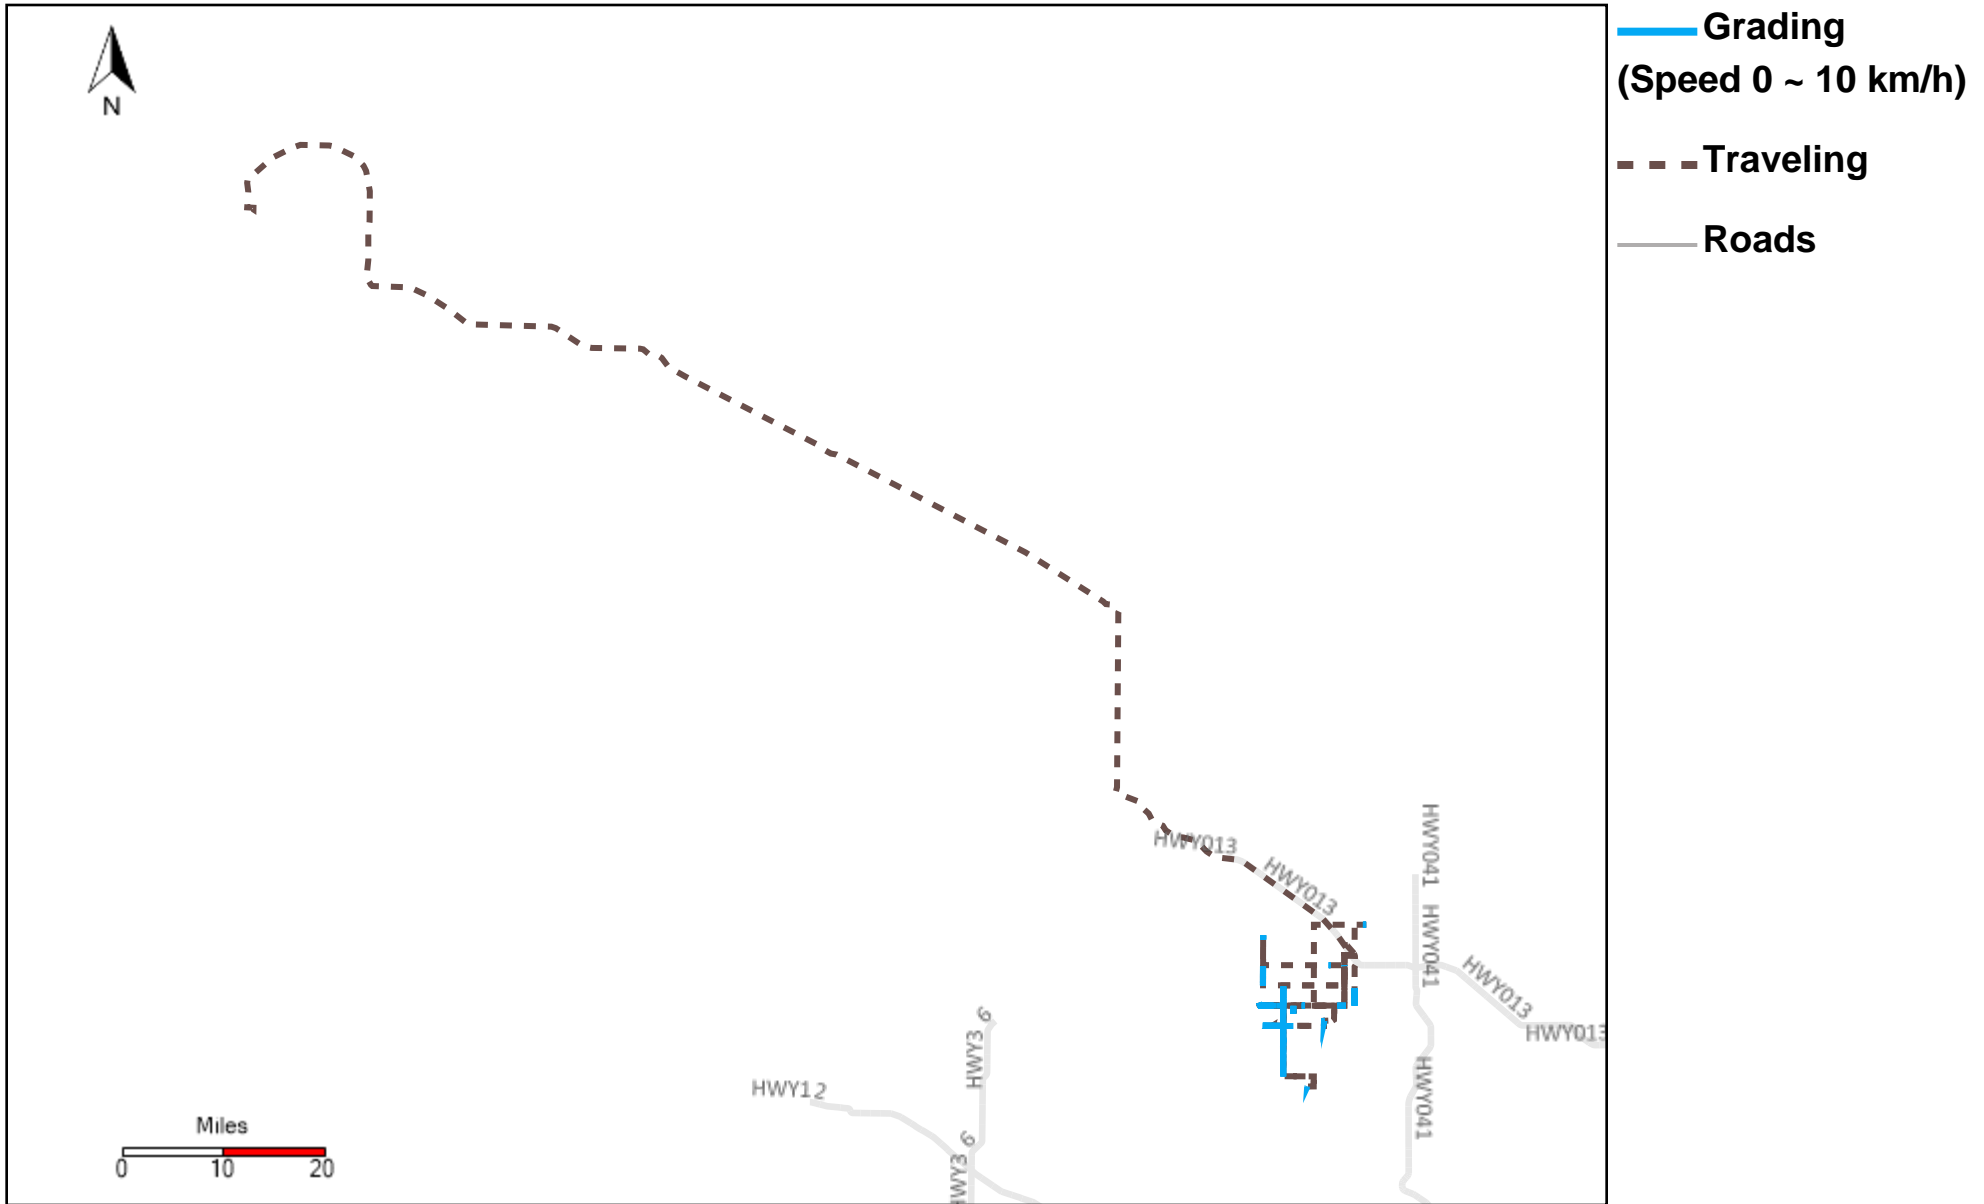

43-174_2023-05-14 ~ 2023-05-20 Tracking

Total Distance(km)	Total Hours	Work Distance(km)	Work Hours
733.02	41 hrs 26 min 46 sec	171.65	24 hrs 49 min 32 sec