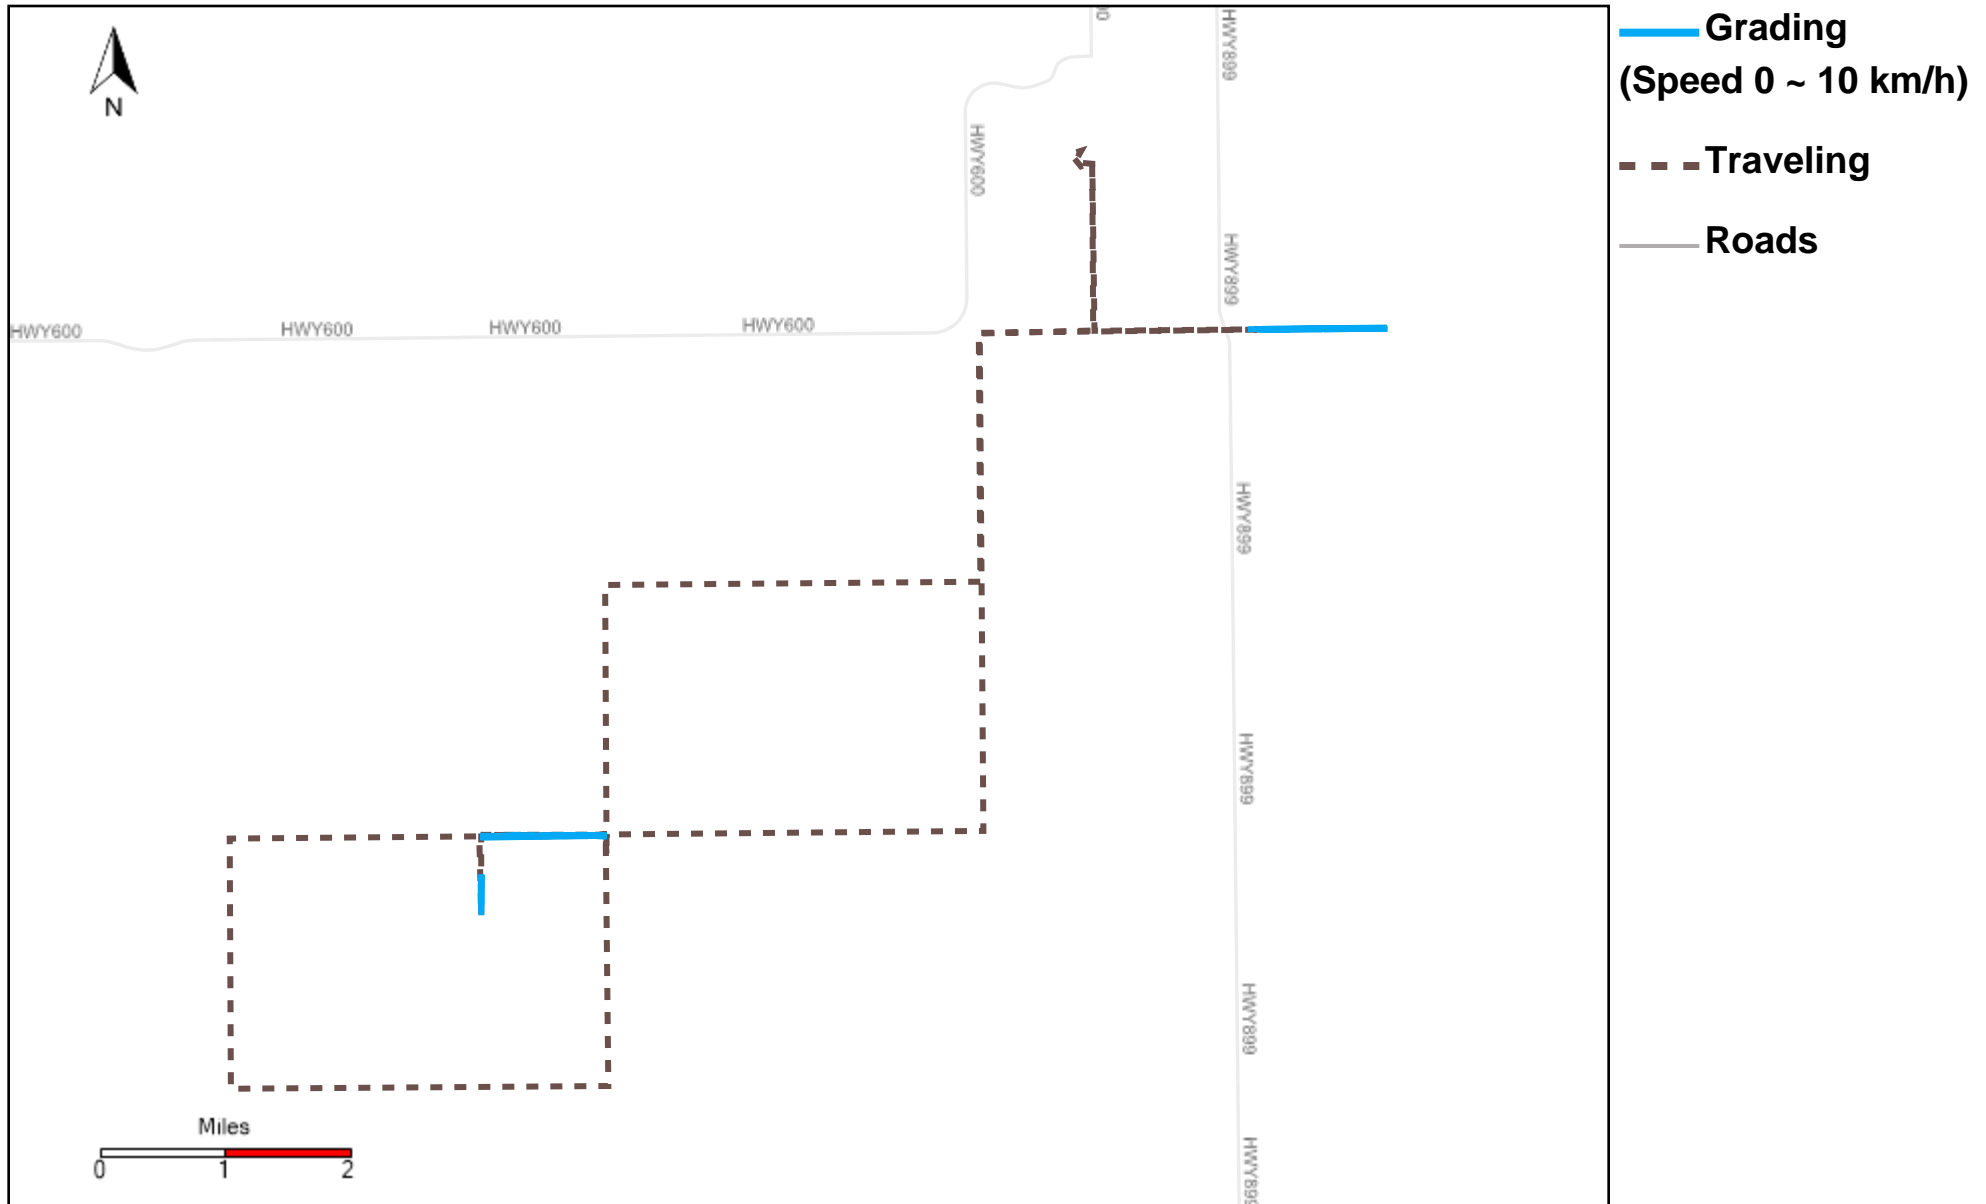

43-181_2023-05-14 ~ 2023-05-20 Tracking

Total Distance(km)	Total Hours	Work Distance(km)	Work Hours
110.62	11 hrs 10 min 51 sec	41.23	6 hrs 4 min 52 sec