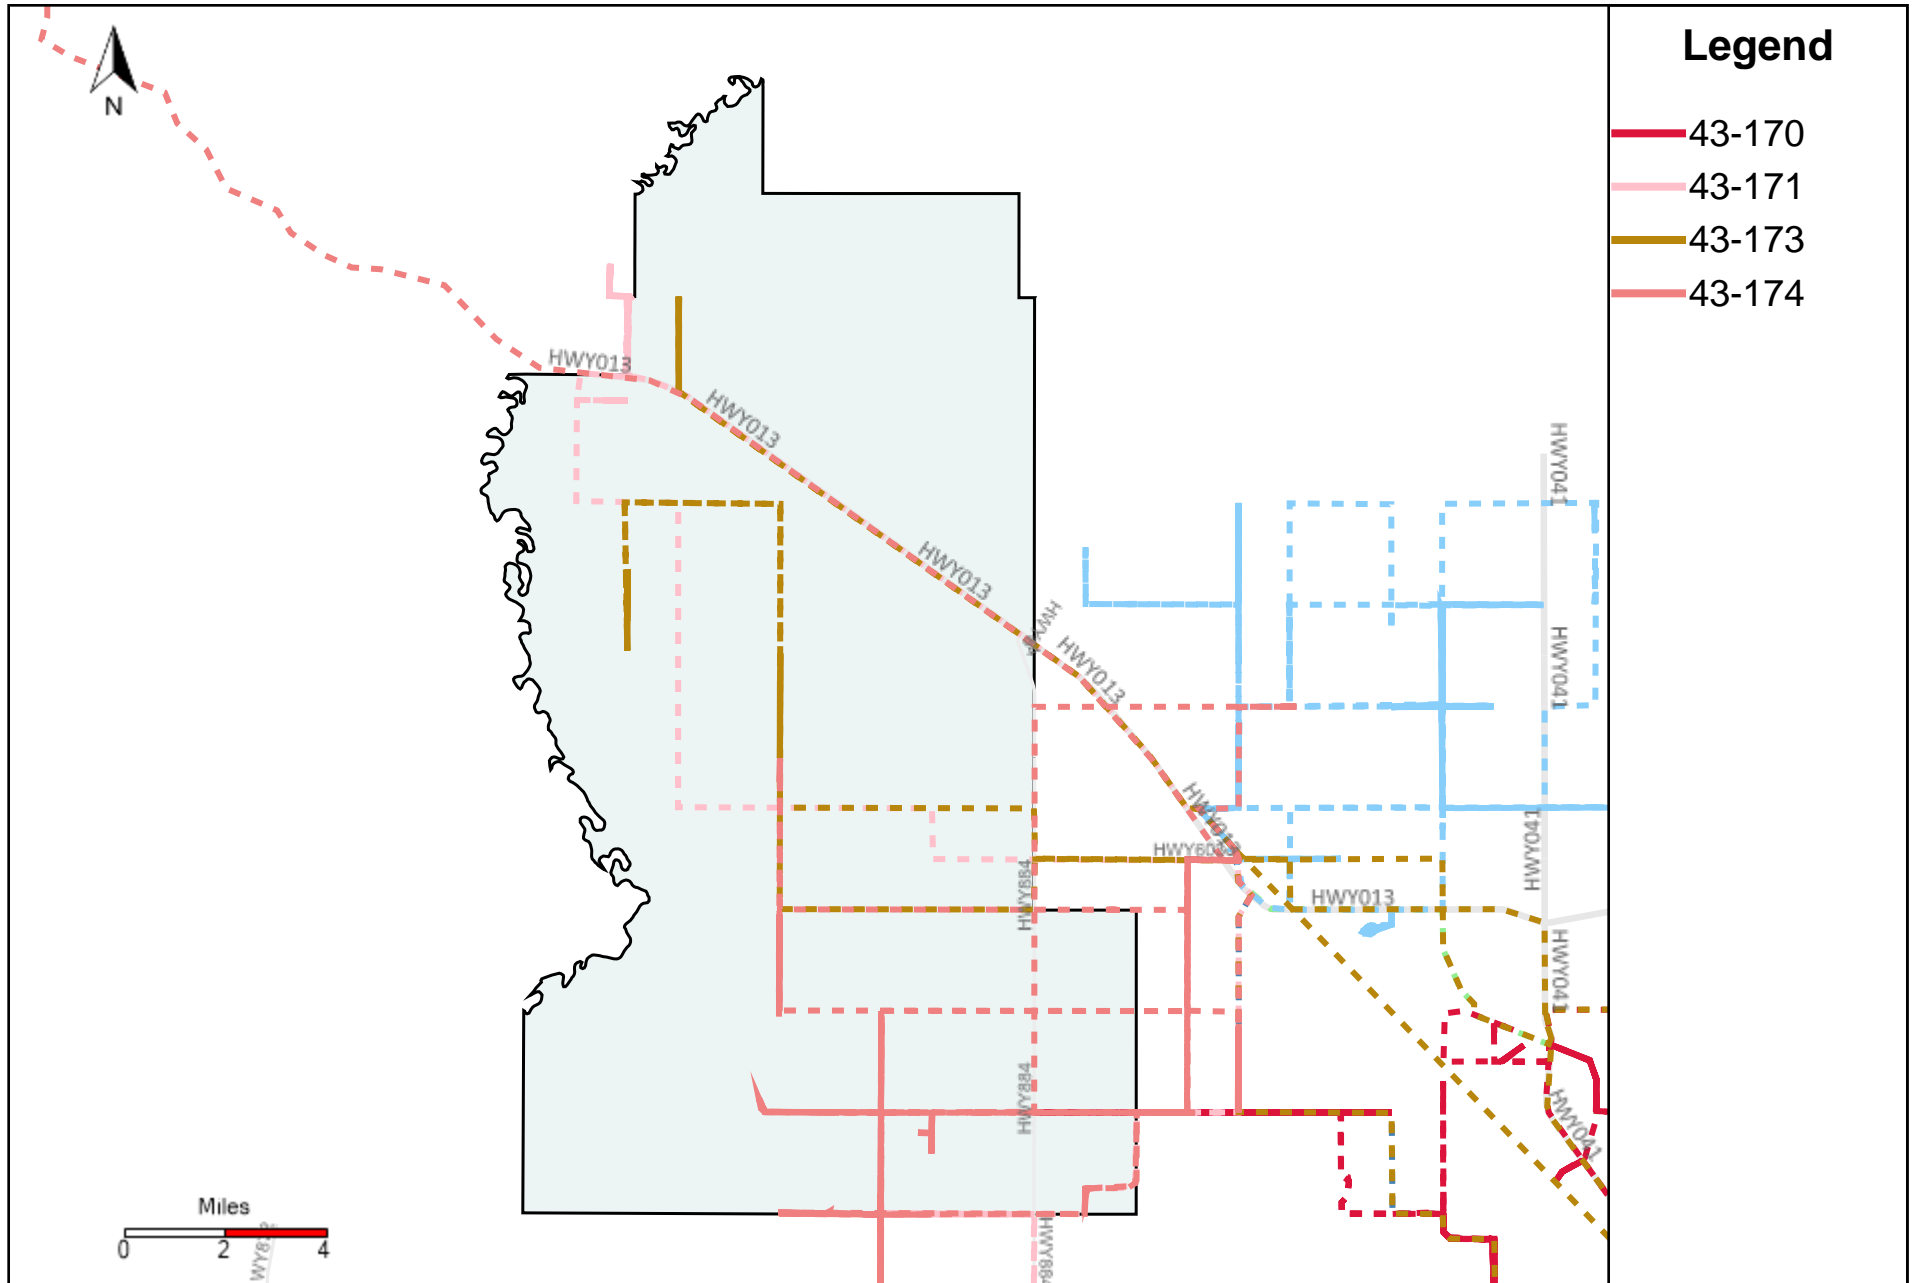

Provost Weekly Grader Report (2023-05-14 ~ 2023-05-20)

Division: 1 Grader Report(2023-05-14 ~ 2023-05-20)

Vehicle Name List	Total Distance(km)	Total Hours
43-181, 43-182, 43-186	1080.51	112 hrs 24 min 55 sec

Division: 2 Grader Report(2023-05-14 ~ 2023-05-20)

Vehicle Name List	Total Distance(km)	Total Hours
43-181, 43-186	635.36	61 hrs 39 min 17 sec

Division: 3 Grader Report(2023-05-14 ~ 2023-05-20)

Vehicle Name List	Total Distance(km)	Total Hours
43-170, 43-181, 43-183, 43-185, 43-186	1990.29	195 hrs 58 min 14 sec

Division: 6 Grader Report(2023-05-14 ~ 2023-05-20)

Vehicle Name List	Total Distance(km)	Total Hours
43-164, 43-169, 43-170, 43-171, 43-172, 43-173, 43-174	2615.87	234 hrs 11 min 18 sec

Division: 7 Grader Report(2023-05-14 ~ 2023-05-20)

43-187_2023-05-14 ~ 2023-05-20 Tracking

Total Distance(km)	Total Hours	Work Distance(km)	Work Hours
432.89	51 hrs 50 min 26 sec	257.11	41 hrs 58 min 13 sec