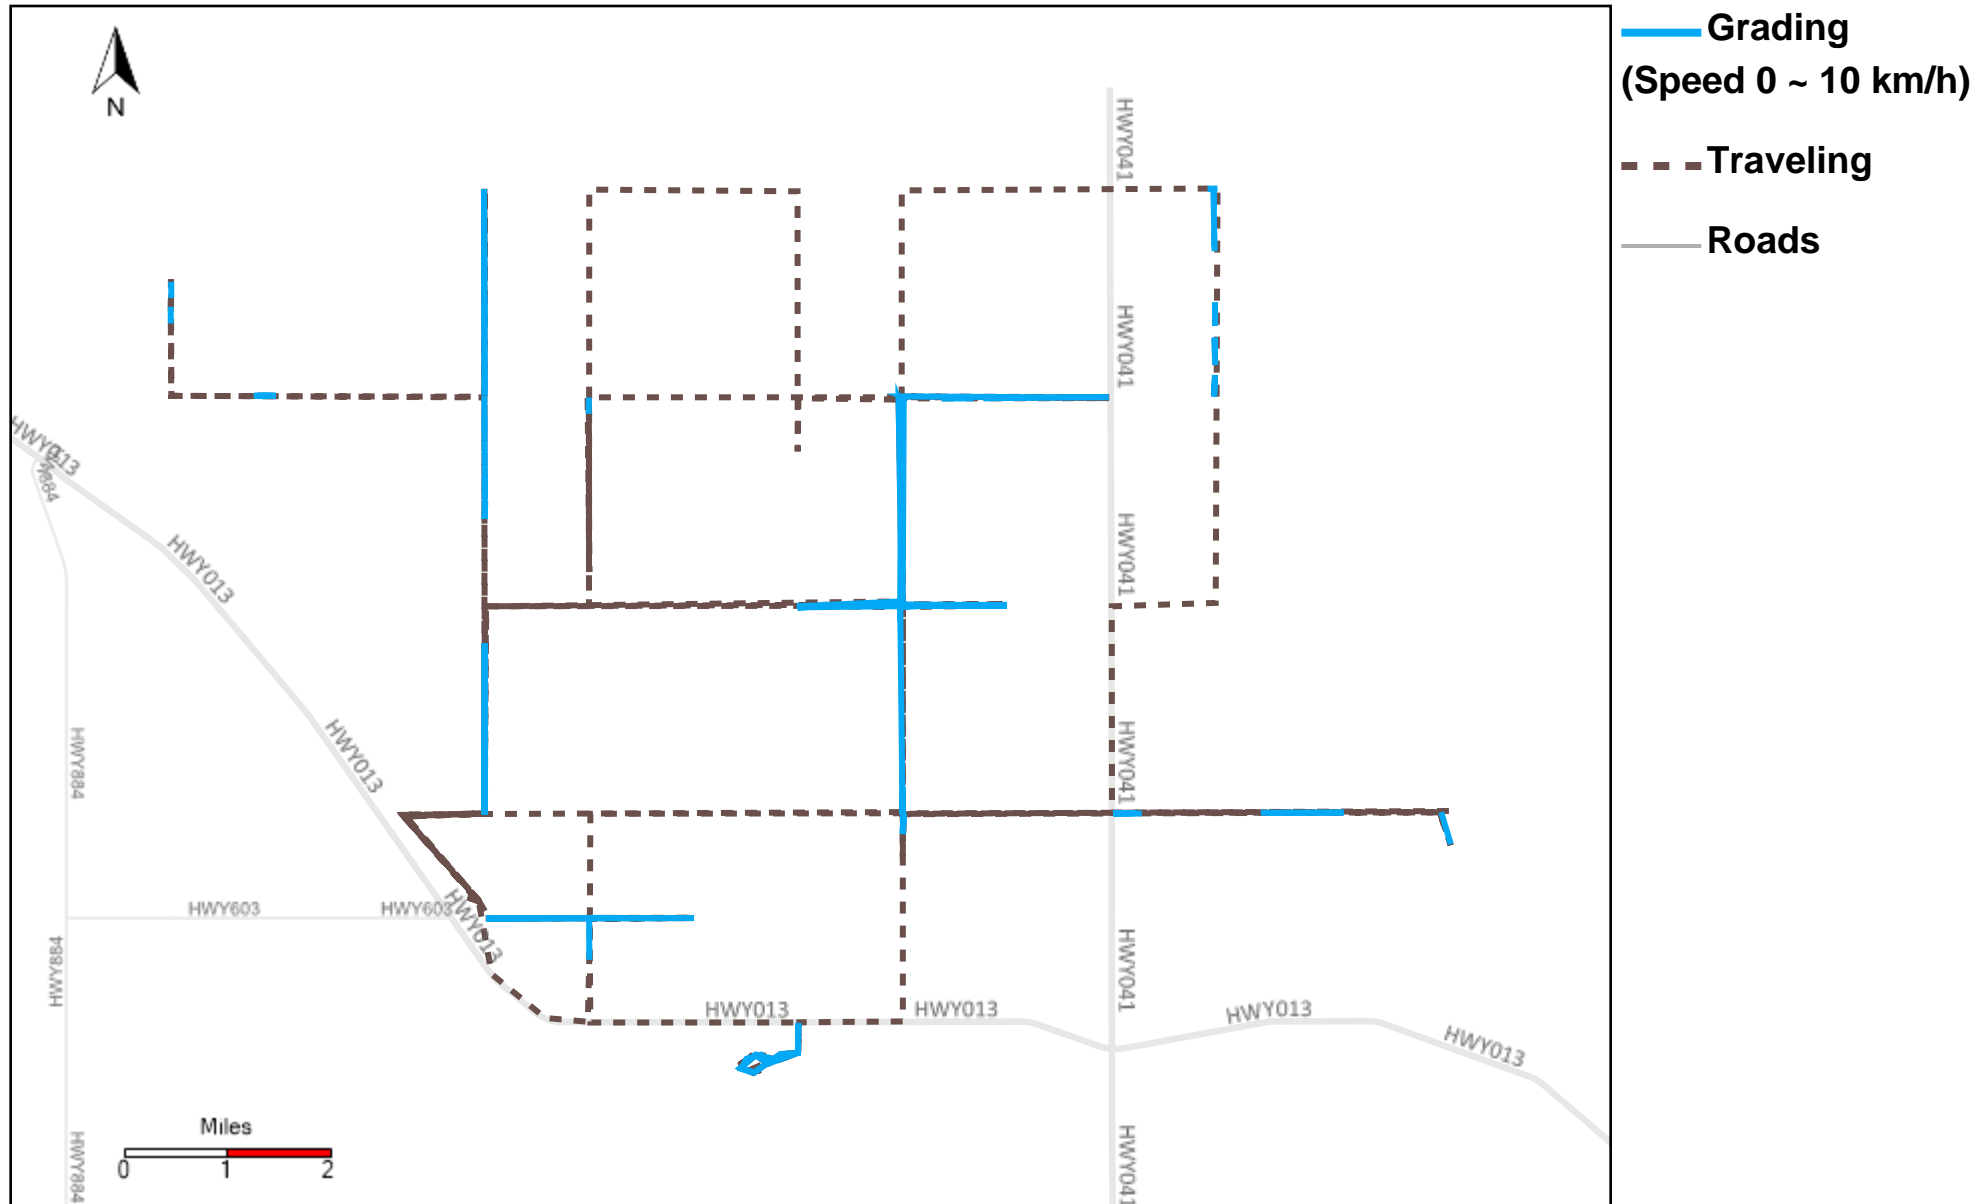

43-172_2023-05-14 ~ 2023-05-20 Tracking

Total Distance(km)	Total Hours	Work Distance(km)	Work Hours
430.32	42 hrs 19 min 5 sec	109.74	17 hrs 42 min 34 sec