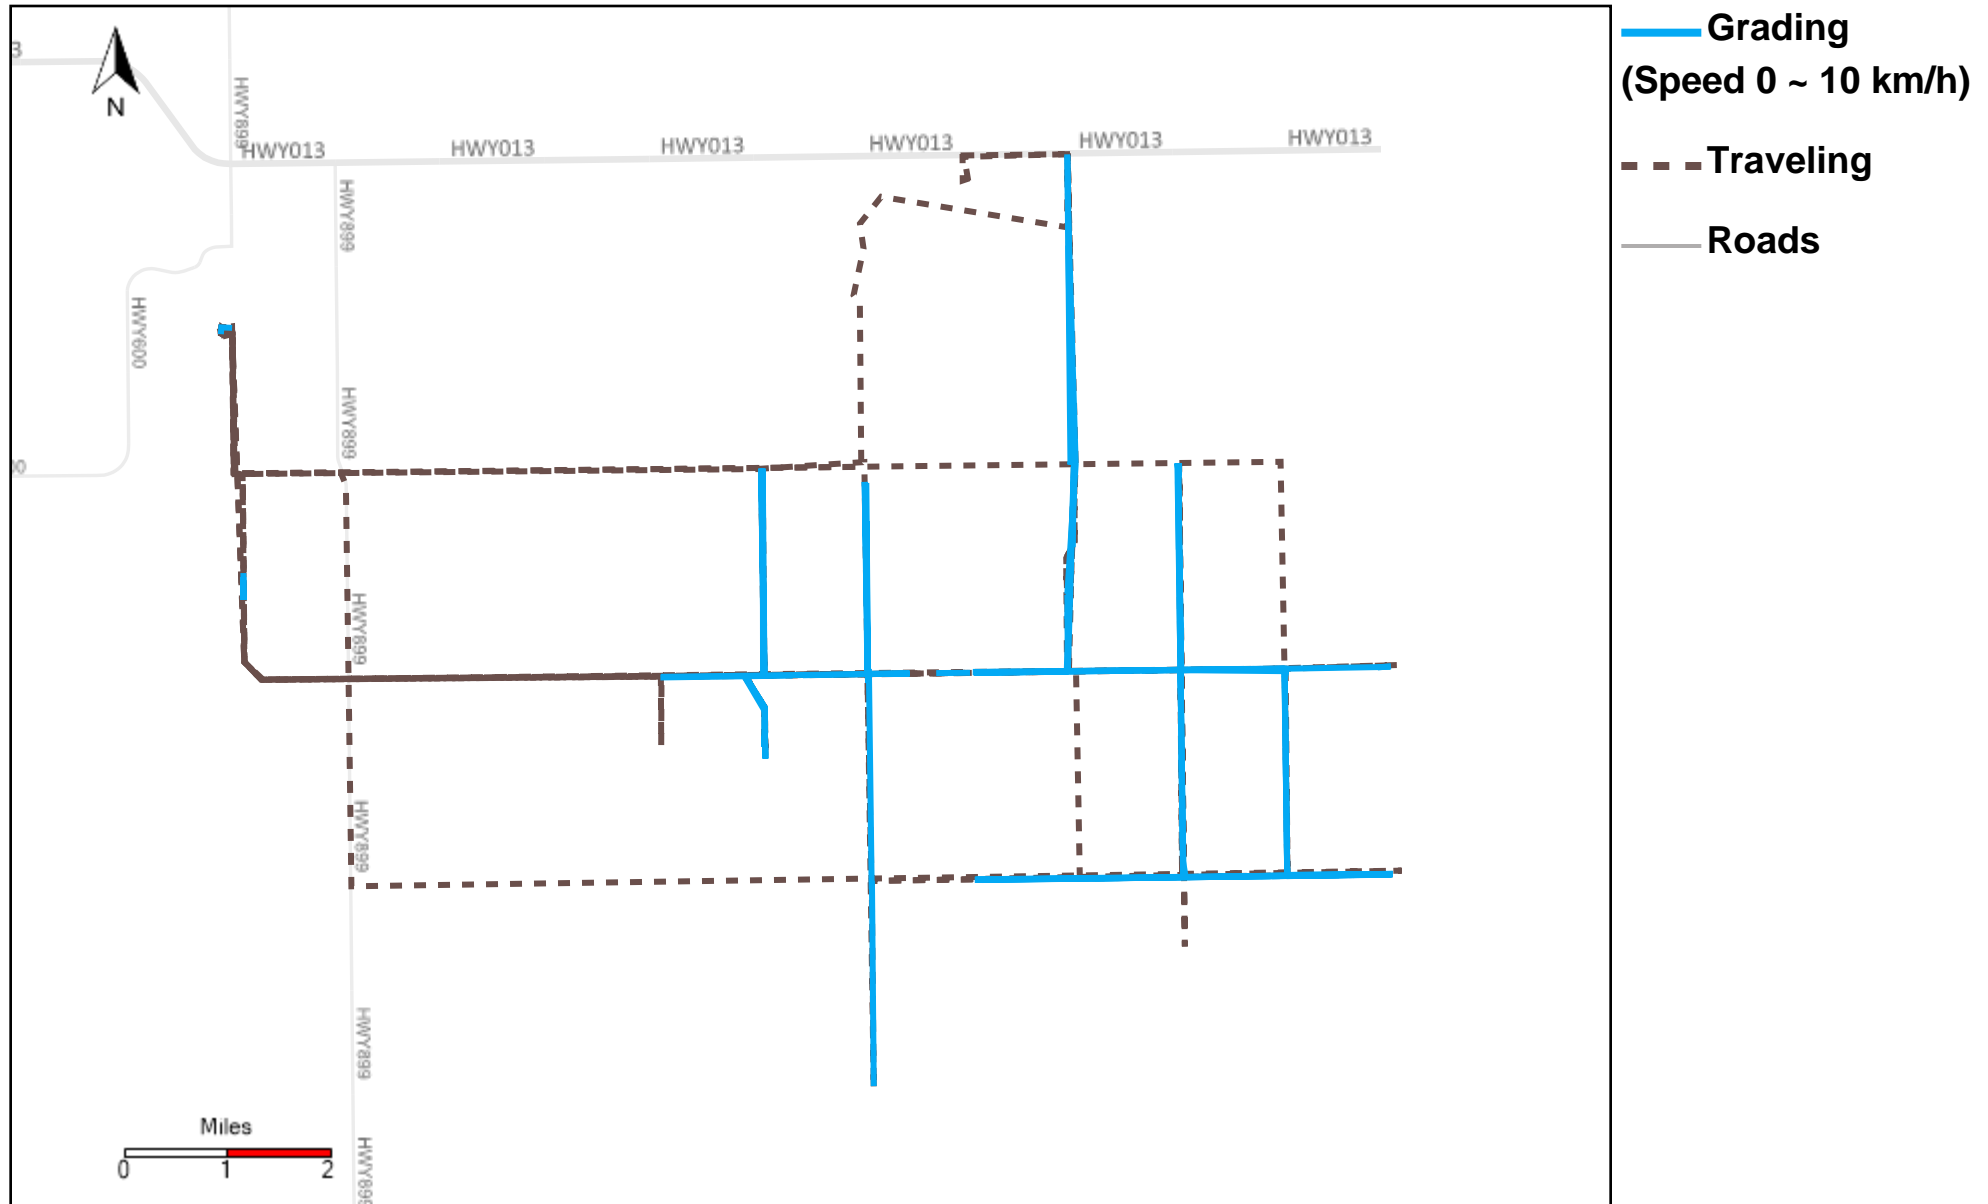

43-186_2023-05-14 ~ 2023-05-20 Tracking

Total Distance(km)	Total Hours	Work Distance(km)	Work Hours
524.74	50 hrs 28 min 26 sec	225.1	32 hrs 34 min 49 sec