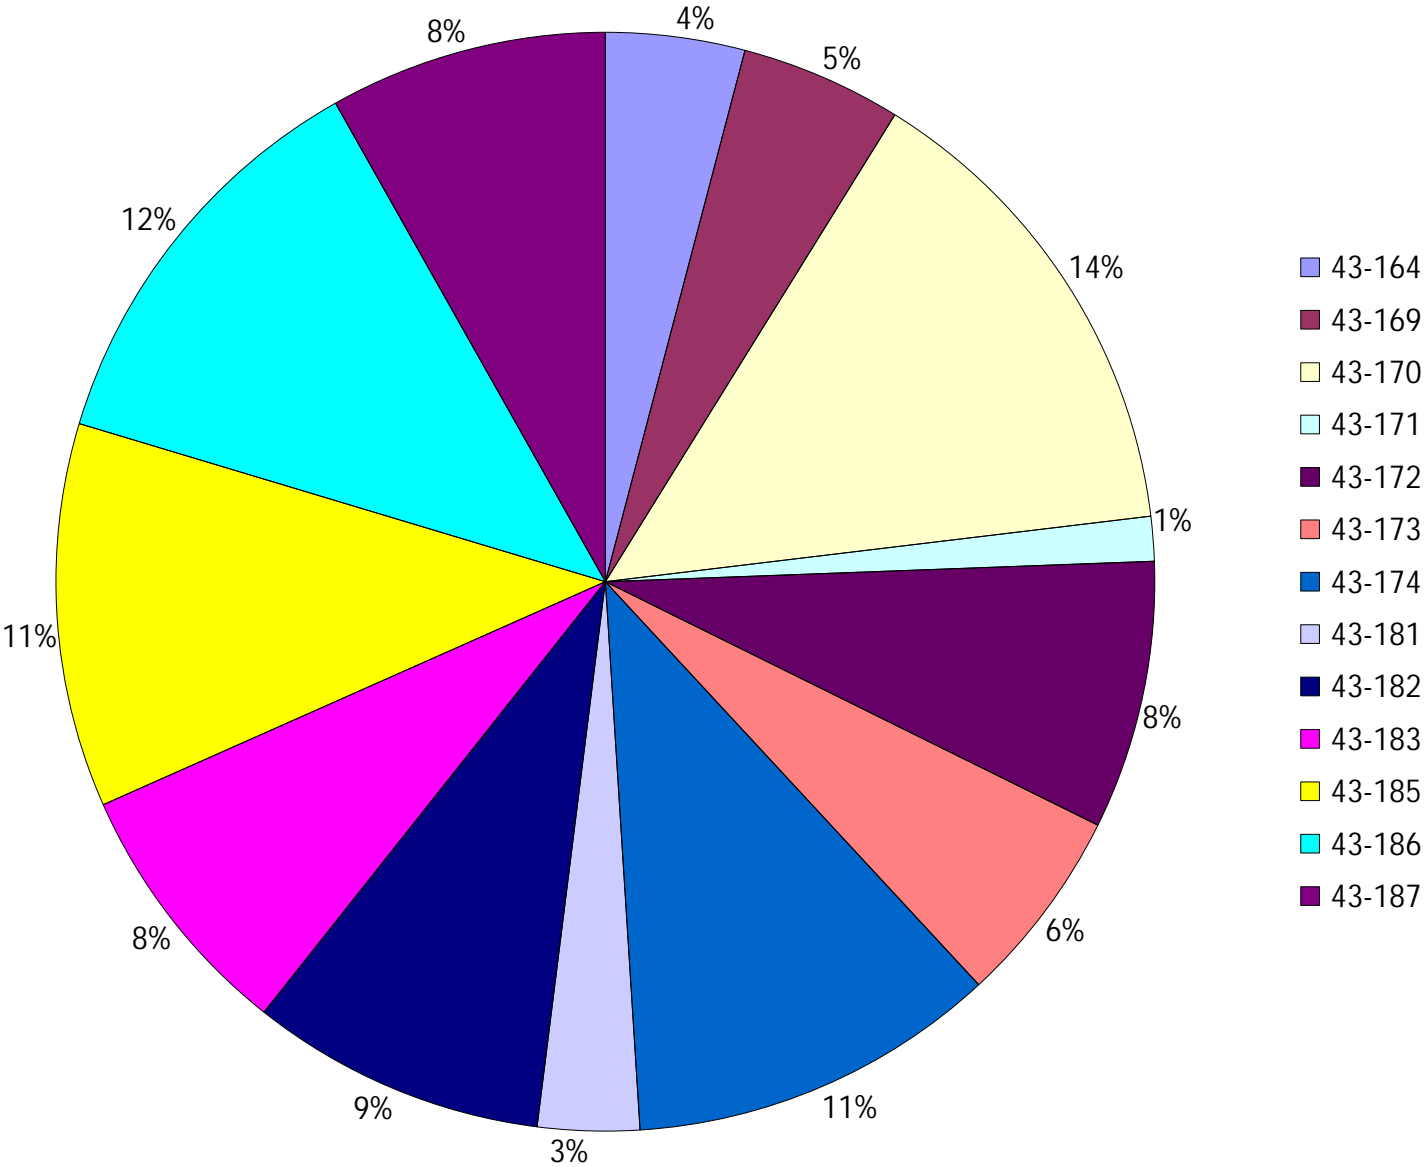

Provost Weekly Grader Report

From 6/11/2023 To 6/17/2023

6/17/2023

Vehicle	Total Distance(km)	Total Hours	Work Distance(km)	Work Hours
43-164	166.83	32 hrs 12 min 3 sec	70.7	24 hrs 44 min 16 sec
43-169	193.49	19 hrs 36 min 26 sec	66.18	14 hrs 31 min 21 sec
43-170	581.77	45 hrs 1 min 43 sec	227.39	29 hrs 14 min 47 sec
43-171	53.48	13 hrs 12 min 45 sec	30.2	11 hrs 27 min 27 sec
43-172	322.28	35 hrs 34 min 12 sec	78.89	20 hrs 47 min 52 sec
43-173	236.6	42 hrs 20 min 30 sec	114.48	29 hrs 26 min 6 sec
43-174	444.04	42 hrs 34 min 47 sec	186.01	27 hrs 46 min 7 sec
43-181	122.01	34 hrs 17 min 31 sec	81.26	26 hrs 8 min 0 sec
43-182	354.29	40 hrs 33 min 45 sec	70.54	9 hrs 59 min 21 sec
43-183	313.19	36 hrs 8 min 1 sec	135.47	21 hrs 25 min 29 sec
43-185	460.86	53 hrs 34 min 51 sec	254.34	42 hrs 22 min 3 sec
43-186	496.9	50 hrs 20 min 21 sec	249.62	35 hrs 4 min 22 sec
43-187	333.38	35 hrs 49 min 32 sec	184.47	29 hrs 3 min 1 sec
Total:	4079.13	481 hrs 16 min 27 sec	1749.56	322 hrs 0 min 12 sec

Vehicle Distance Vs Total Distance (%) From 6/11/2023 To 6/17/2023

Provost Weekly Grader Report