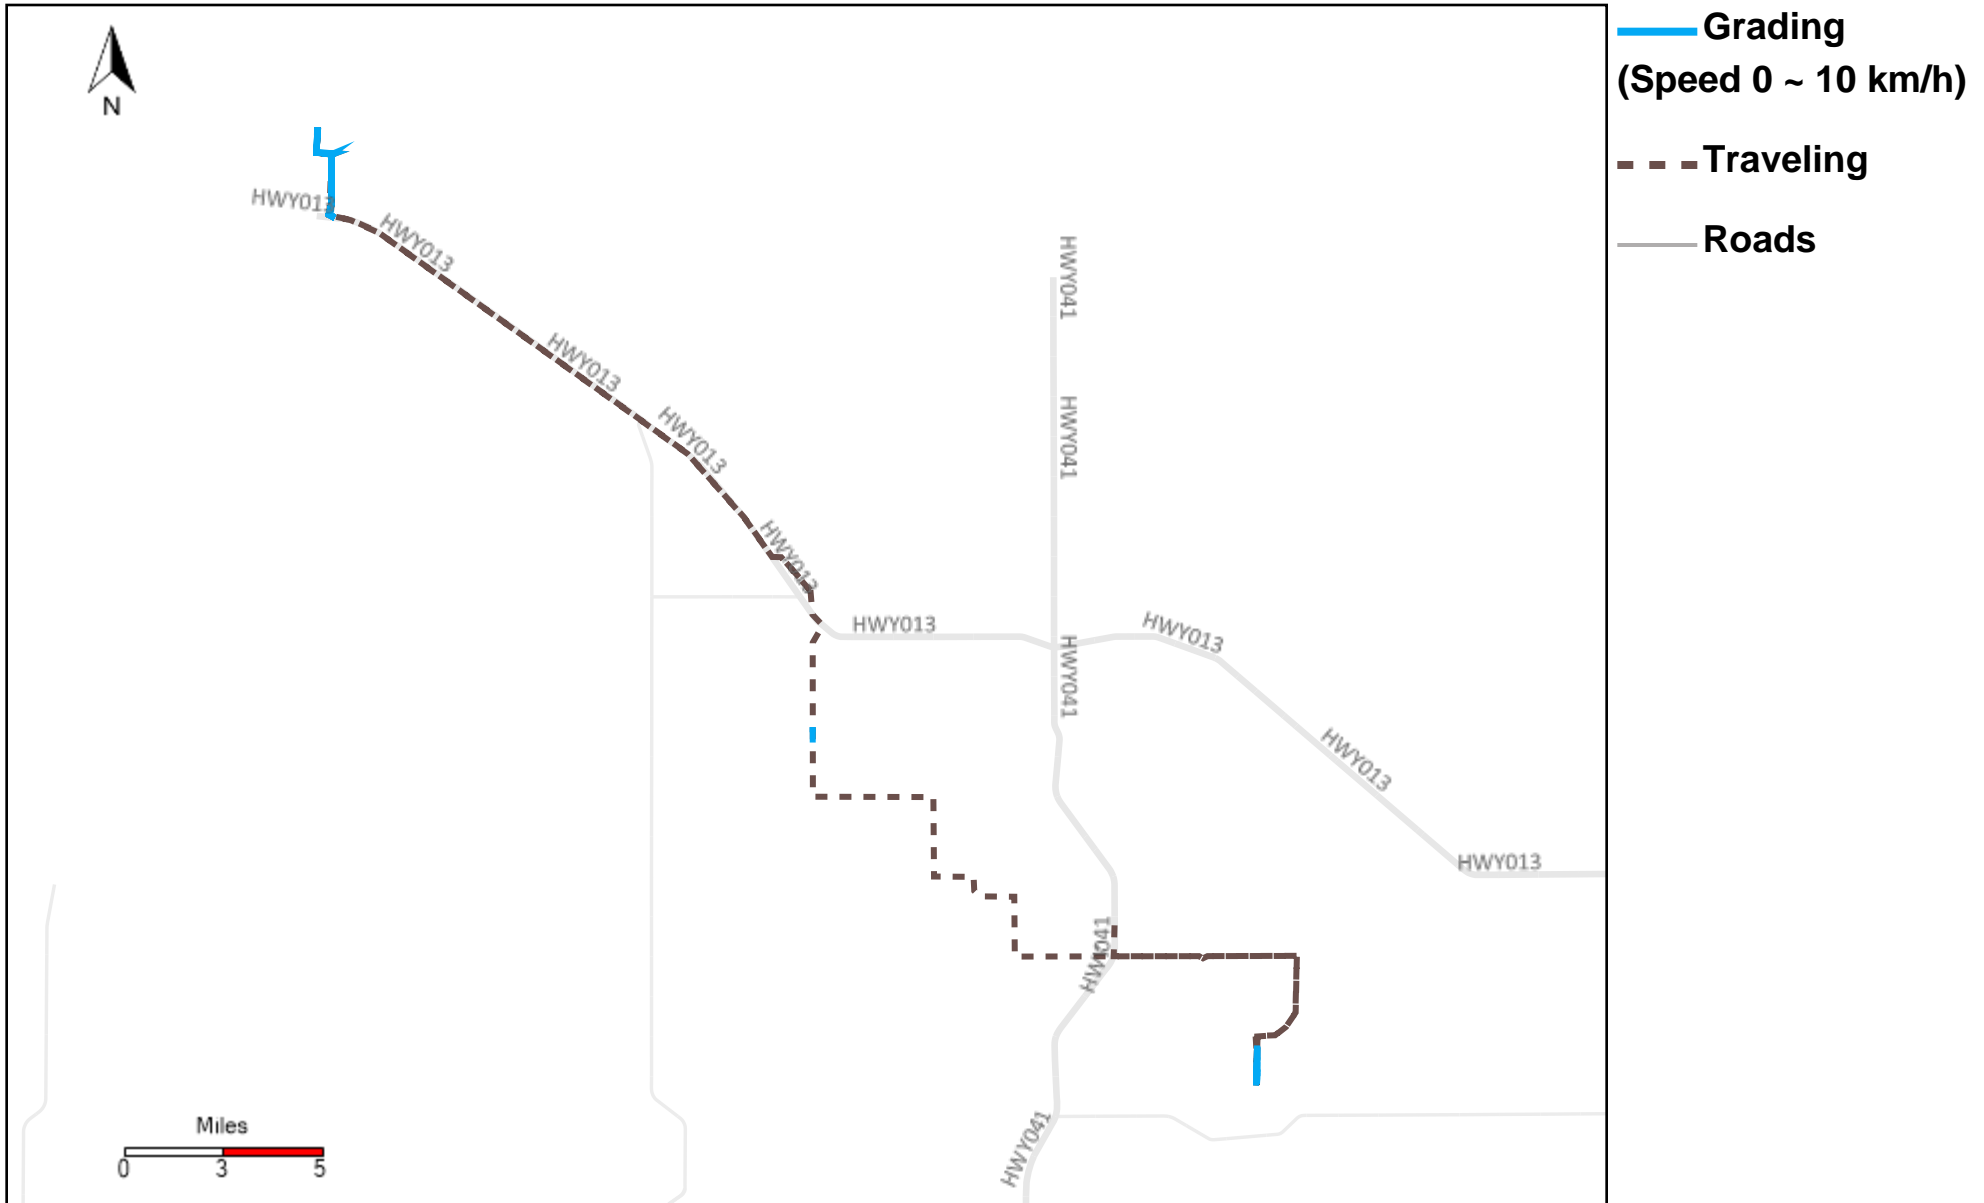

43-169_2023-06-11 ~ 2023-06-17 Tracking

Total Distance(km)	Total Hours	Work Distance(km)	Work Hours
193.49	19 hrs 36 min 26 sec	66.18	14 hrs 31 min 21 sec