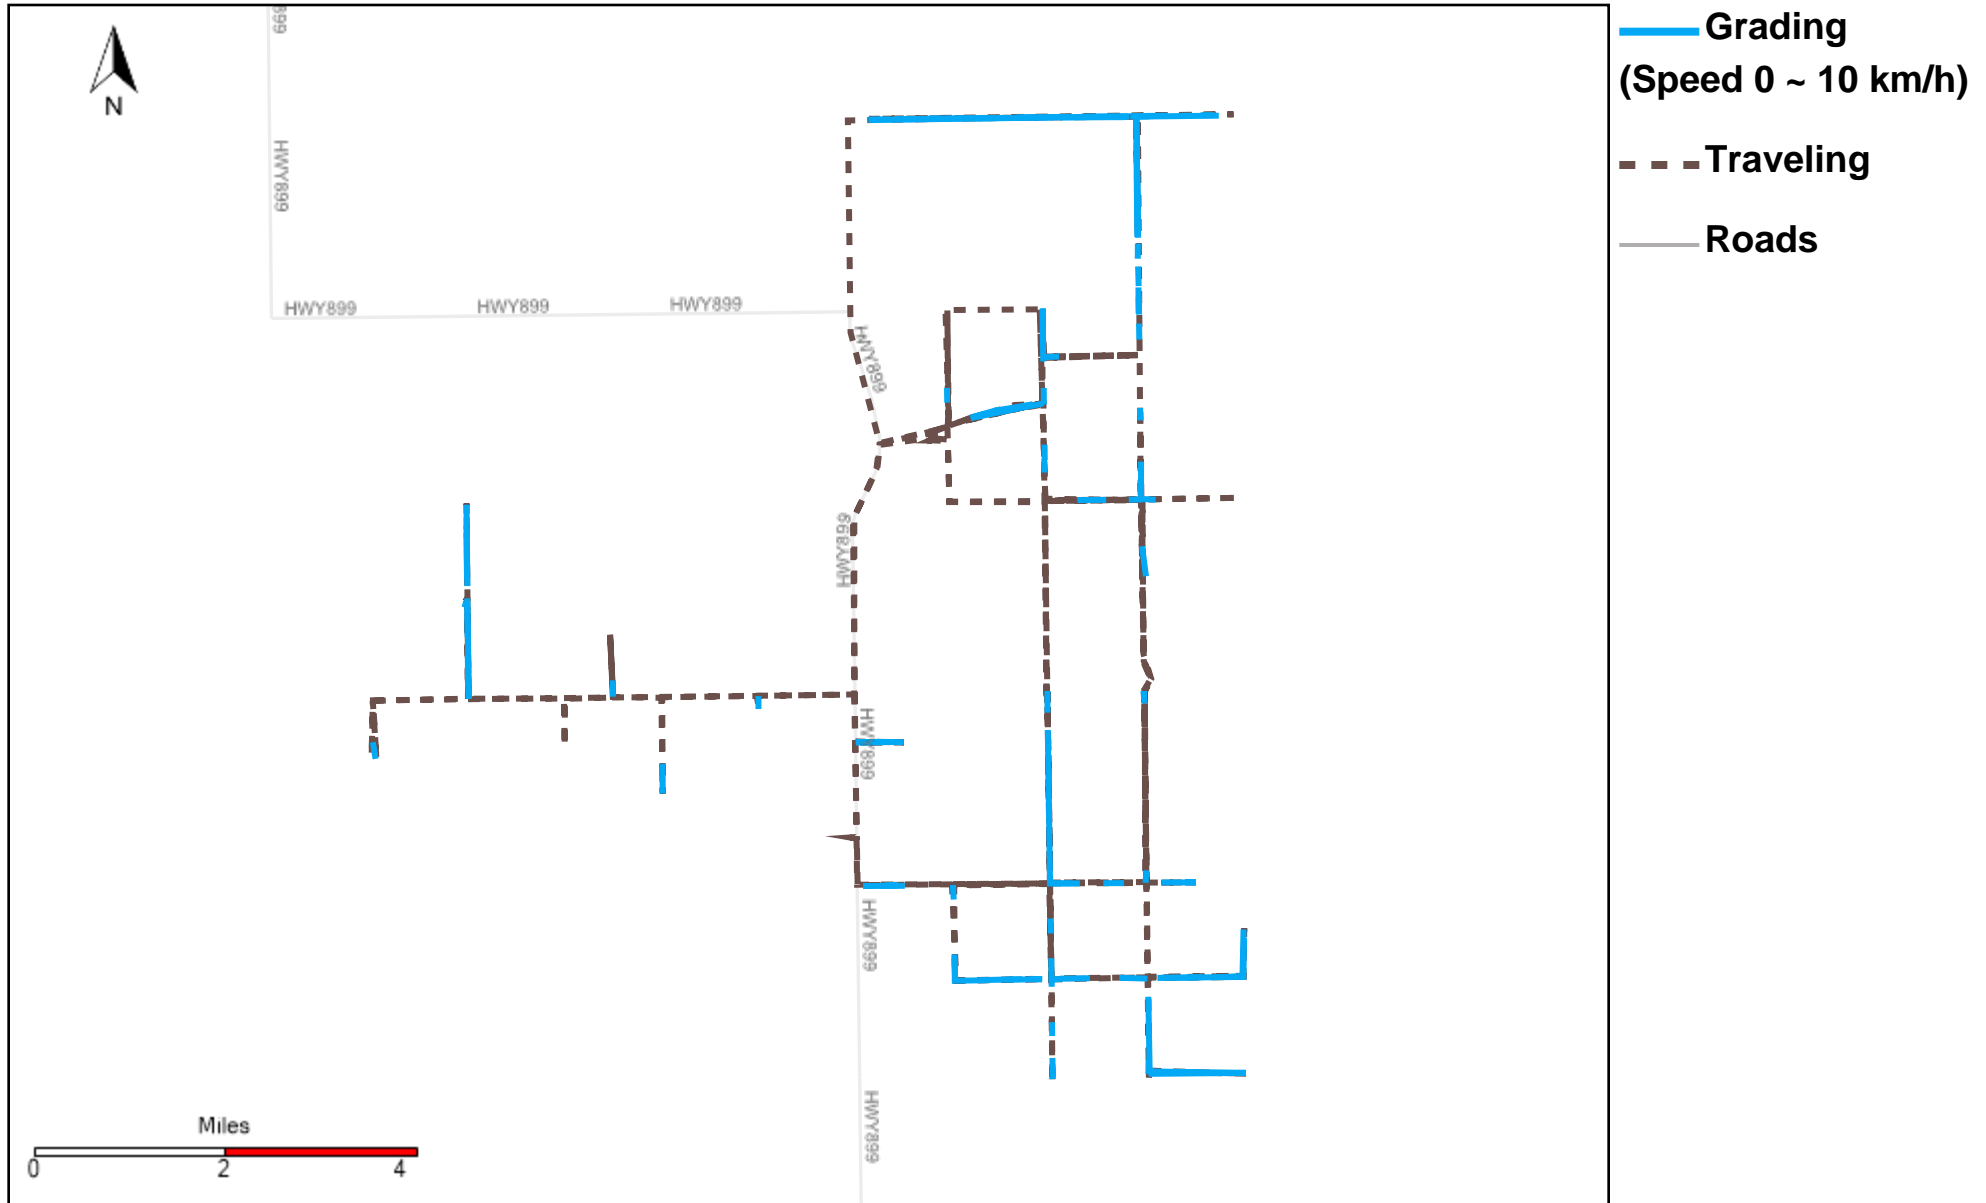

43-173_2023-06-11 ~ 2023-06-17 Tracking

Total Distance(km)	Total Hours	Work Distance(km)	Work Hours
236.6	42 hrs 20 min 30 sec	114.48	29 hrs 26 min 6 sec

43-174_2023-06-11 ~ 2023-06-17 Tracking

Total Distance(km)	Total Hours	Work Distance(km)	Work Hours
444.04	42 hrs 34 min 47 sec	186.01	27 hrs 46 min 7 sec

43-181_2023-06-11 ~ 2023-06-17 Tracking

Total Distance(km)	Total Hours	Work Distance(km)	Work Hours
122.01	34 hrs 17 min 31 sec	81.26	26 hrs 8 min 0 sec

43-182_2023-06-11 ~ 2023-06-17 Tracking

Total Distance(km)	Total Hours	Work Distance(km)	Work Hours
354.29	40 hrs 33 min 45 sec	70.54	9 hrs 59 min 21 sec