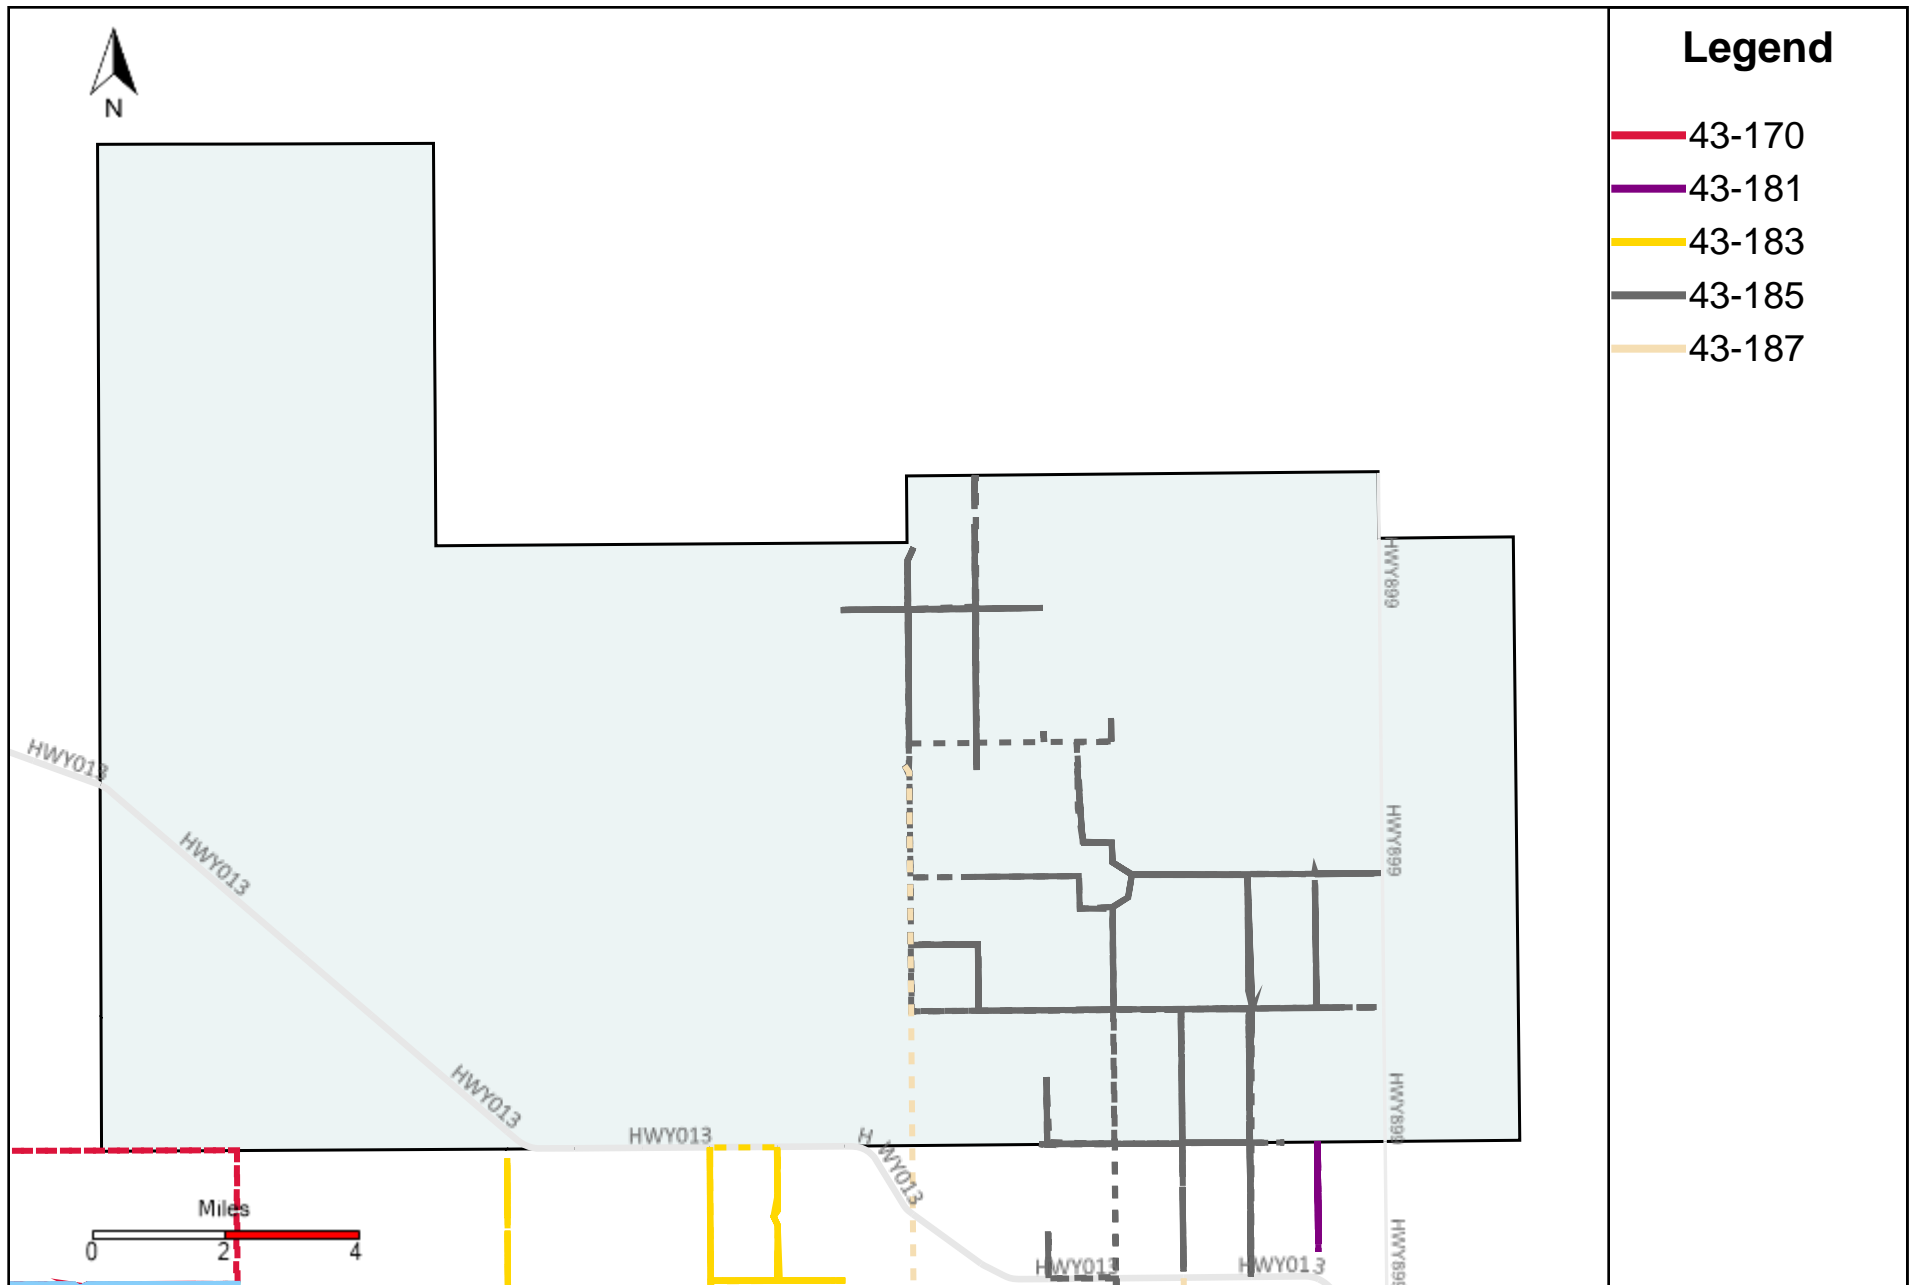

Division: 4 Grader Report(2023-06-11 ~ 2023-06-17)

Vehicle Name List	Total Distance(km)	Total Hours
43-170, 43-181, 43-183, 43-185, 43-187	1811.21	204 hrs 51 min 38 sec