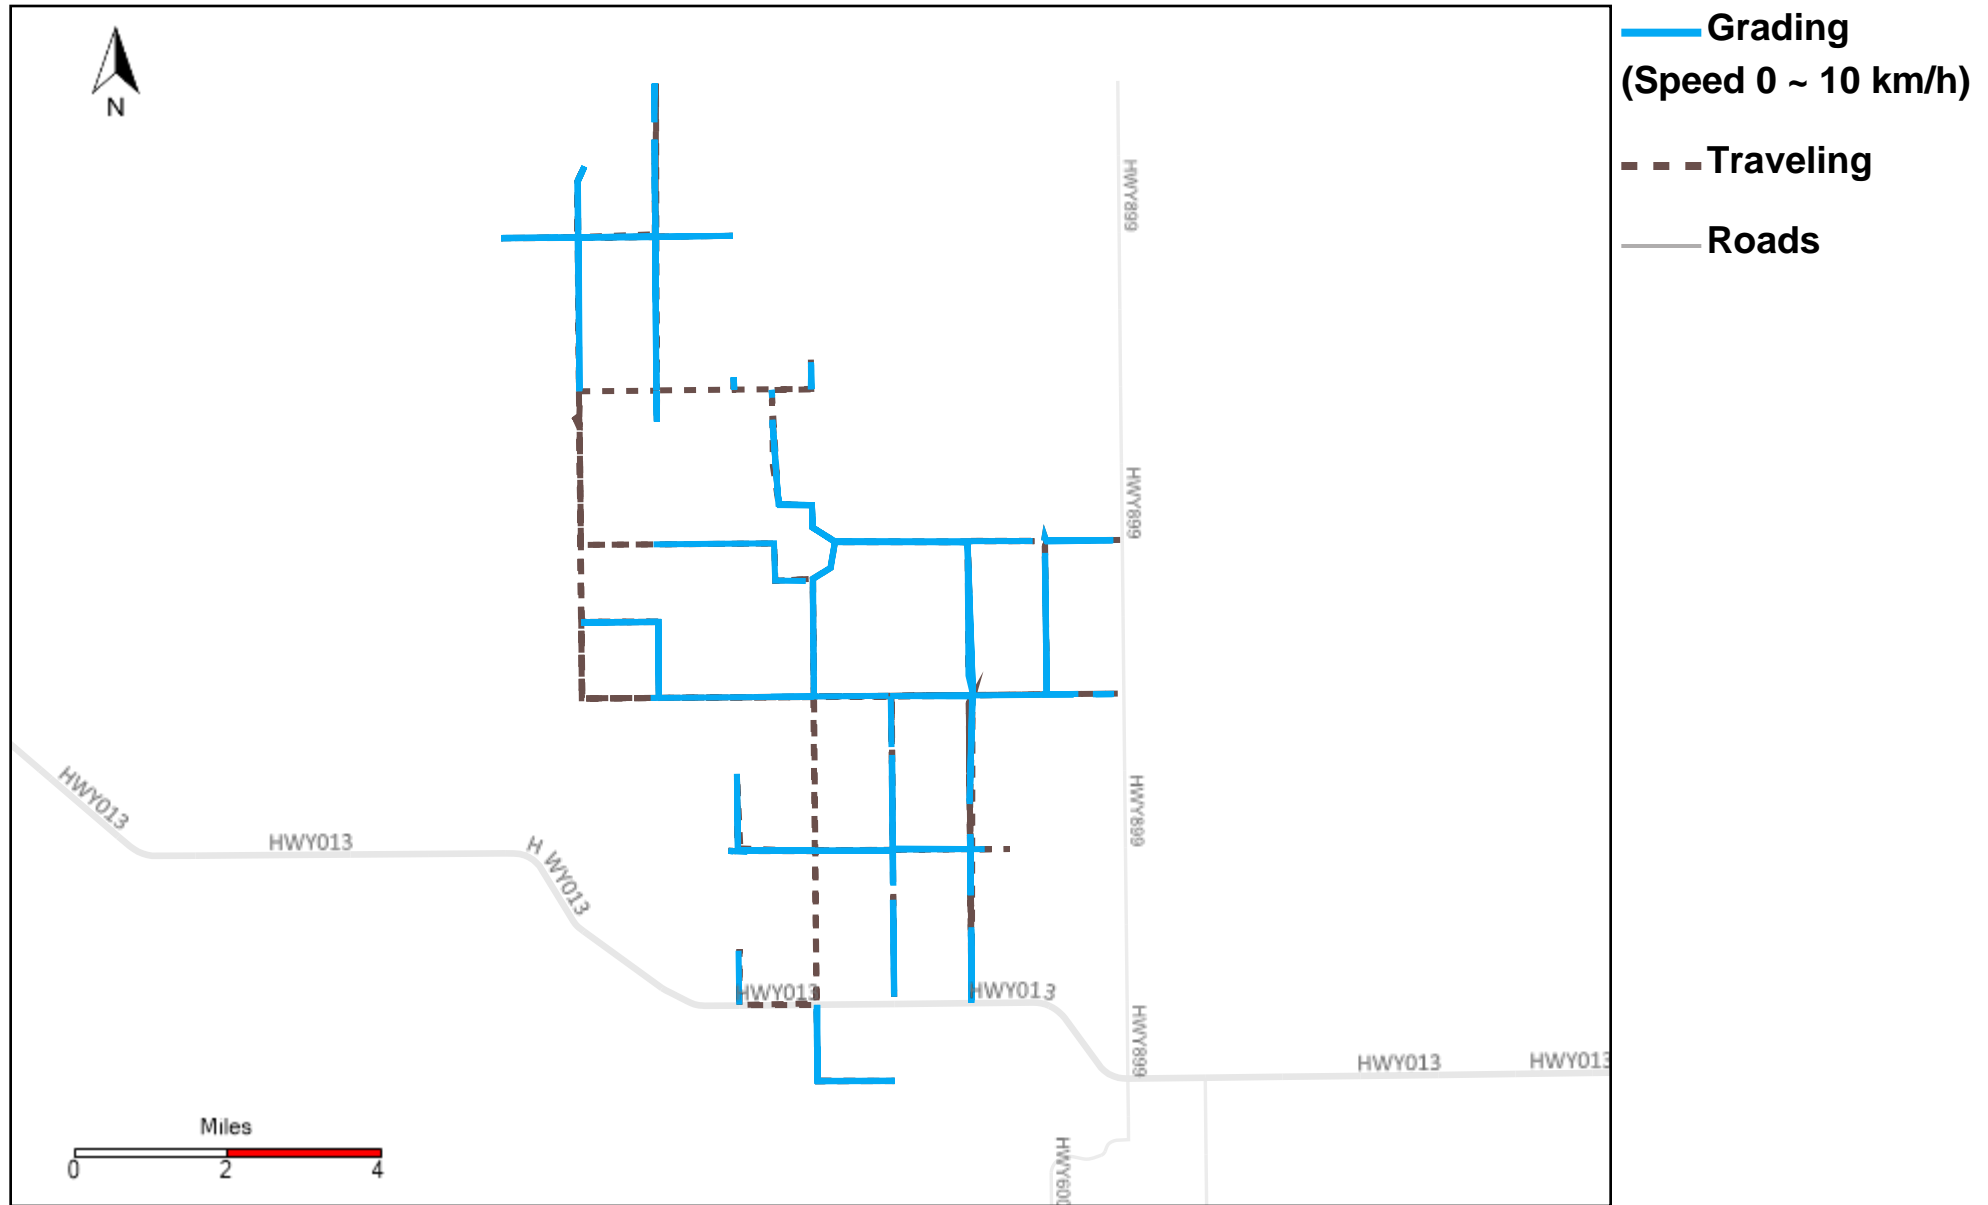

43-181_2023-06-11 ~ 2023-06-17 Tracking

Total Distance(km)	Total Hours	Work Distance(km)	Work Hours
122.01	34 hrs 17 min 31 sec	81.26	26 hrs 8 min 0 sec

43-182_2023-06-11 ~ 2023-06-17 Tracking

Total Distance(km)	Total Hours	Work Distance(km)	Work Hours
354.29	40 hrs 33 min 45 sec	70.54	9 hrs 59 min 21 sec

43-183_2023-06-11 ~ 2023-06-17 Tracking

Total Distance(km)	Total Hours	Work Distance(km)	Work Hours
313.19	36 hrs 8 min 1 sec	135.47	21 hrs 25 min 29 sec

43-185_2023-06-11 ~ 2023-06-17 Tracking

Total Distance(km)	Total Hours	Work Distance(km)	Work Hours
460.86	53 hrs 34 min 51 sec	254.34	42 hrs 22 min 3 sec