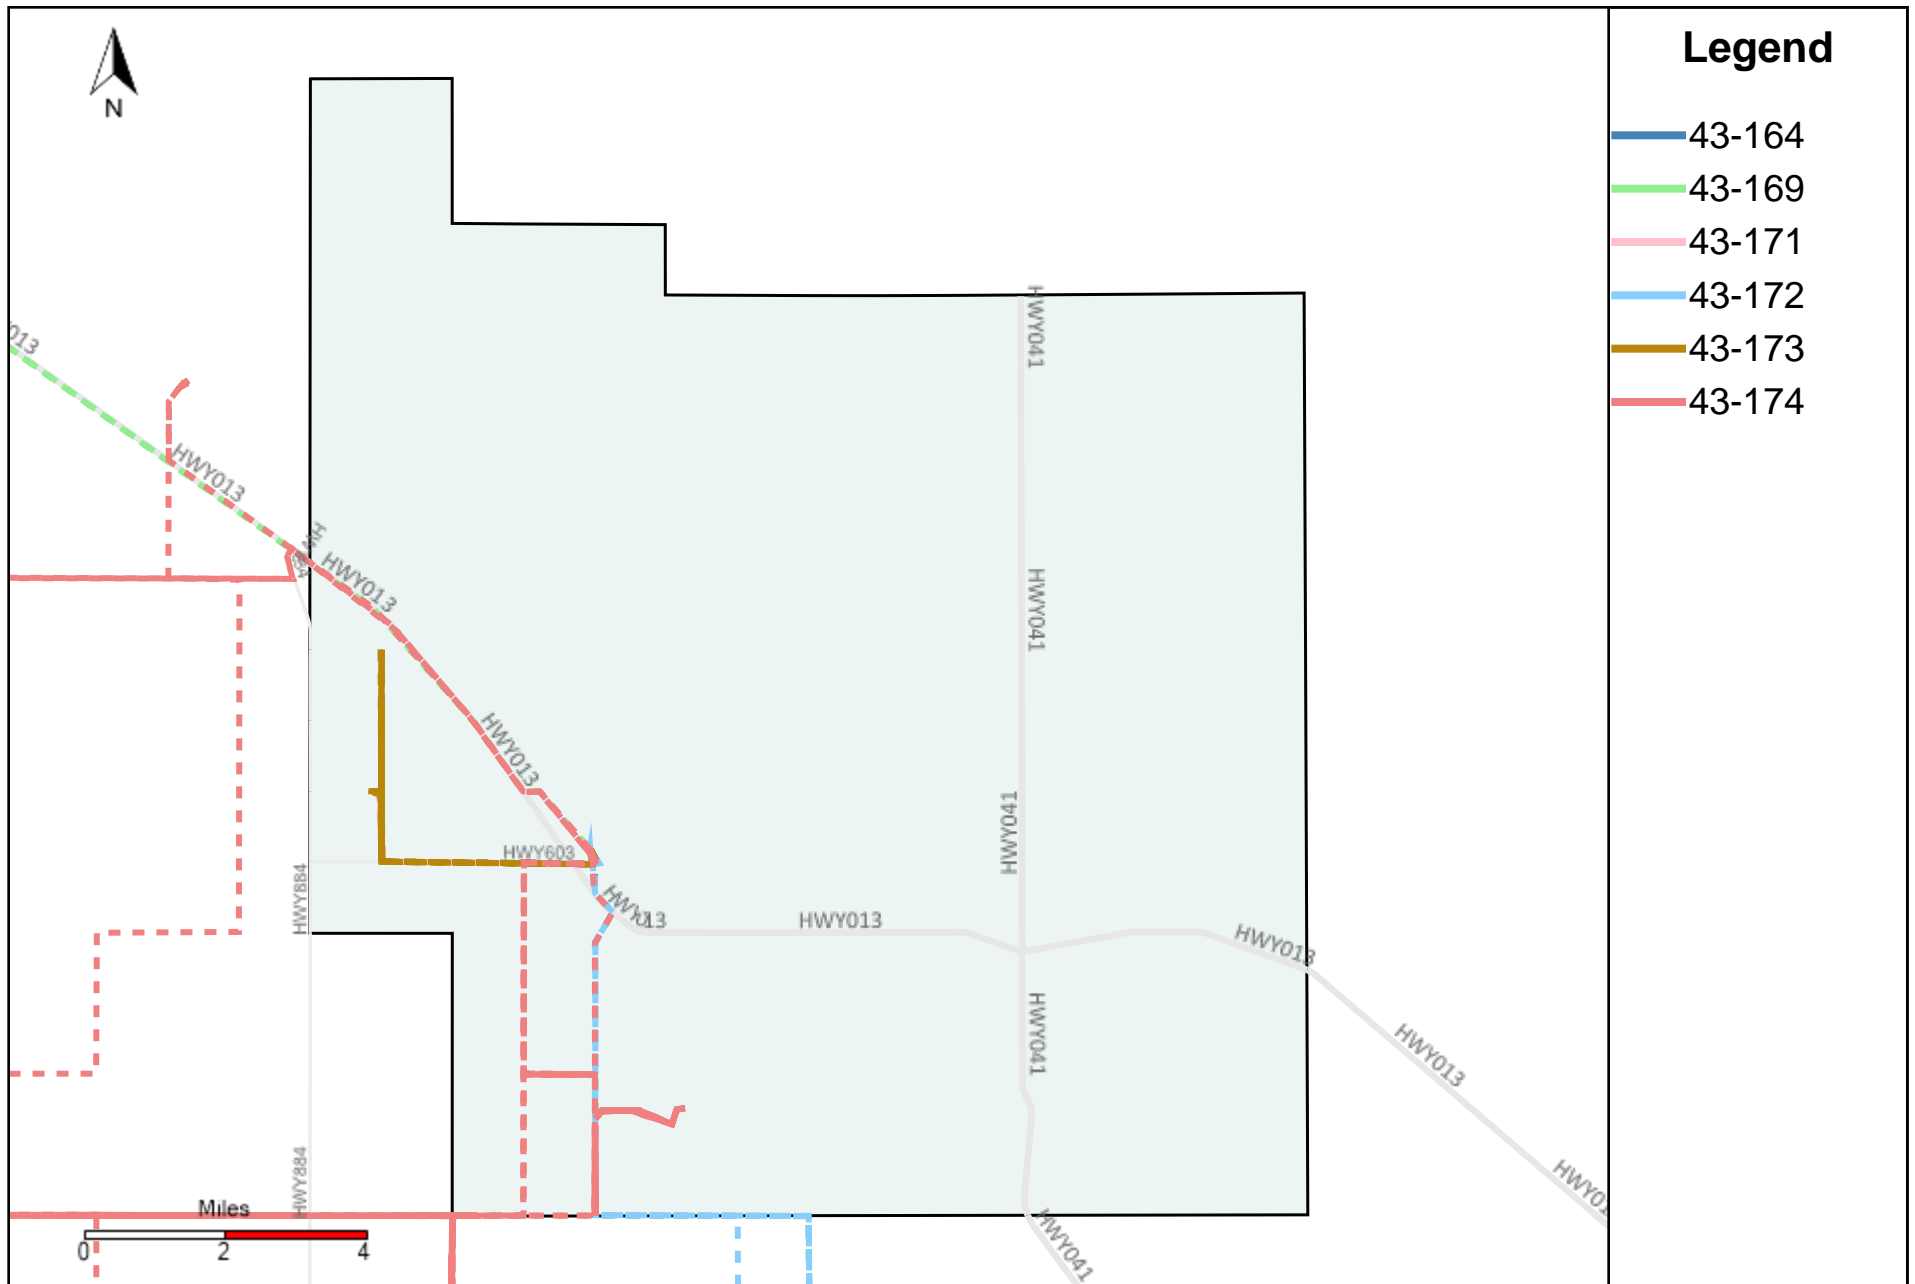

Division: 6 Grader Report(2023-06-11 ~ 2023-06-17)

Vehicle Name List	Total Distance(km)	Total Hours
43-164, 43-169, 43-171, 43-172, 43-173, 43-174	1416.73	185 hrs 30 min 43 sec