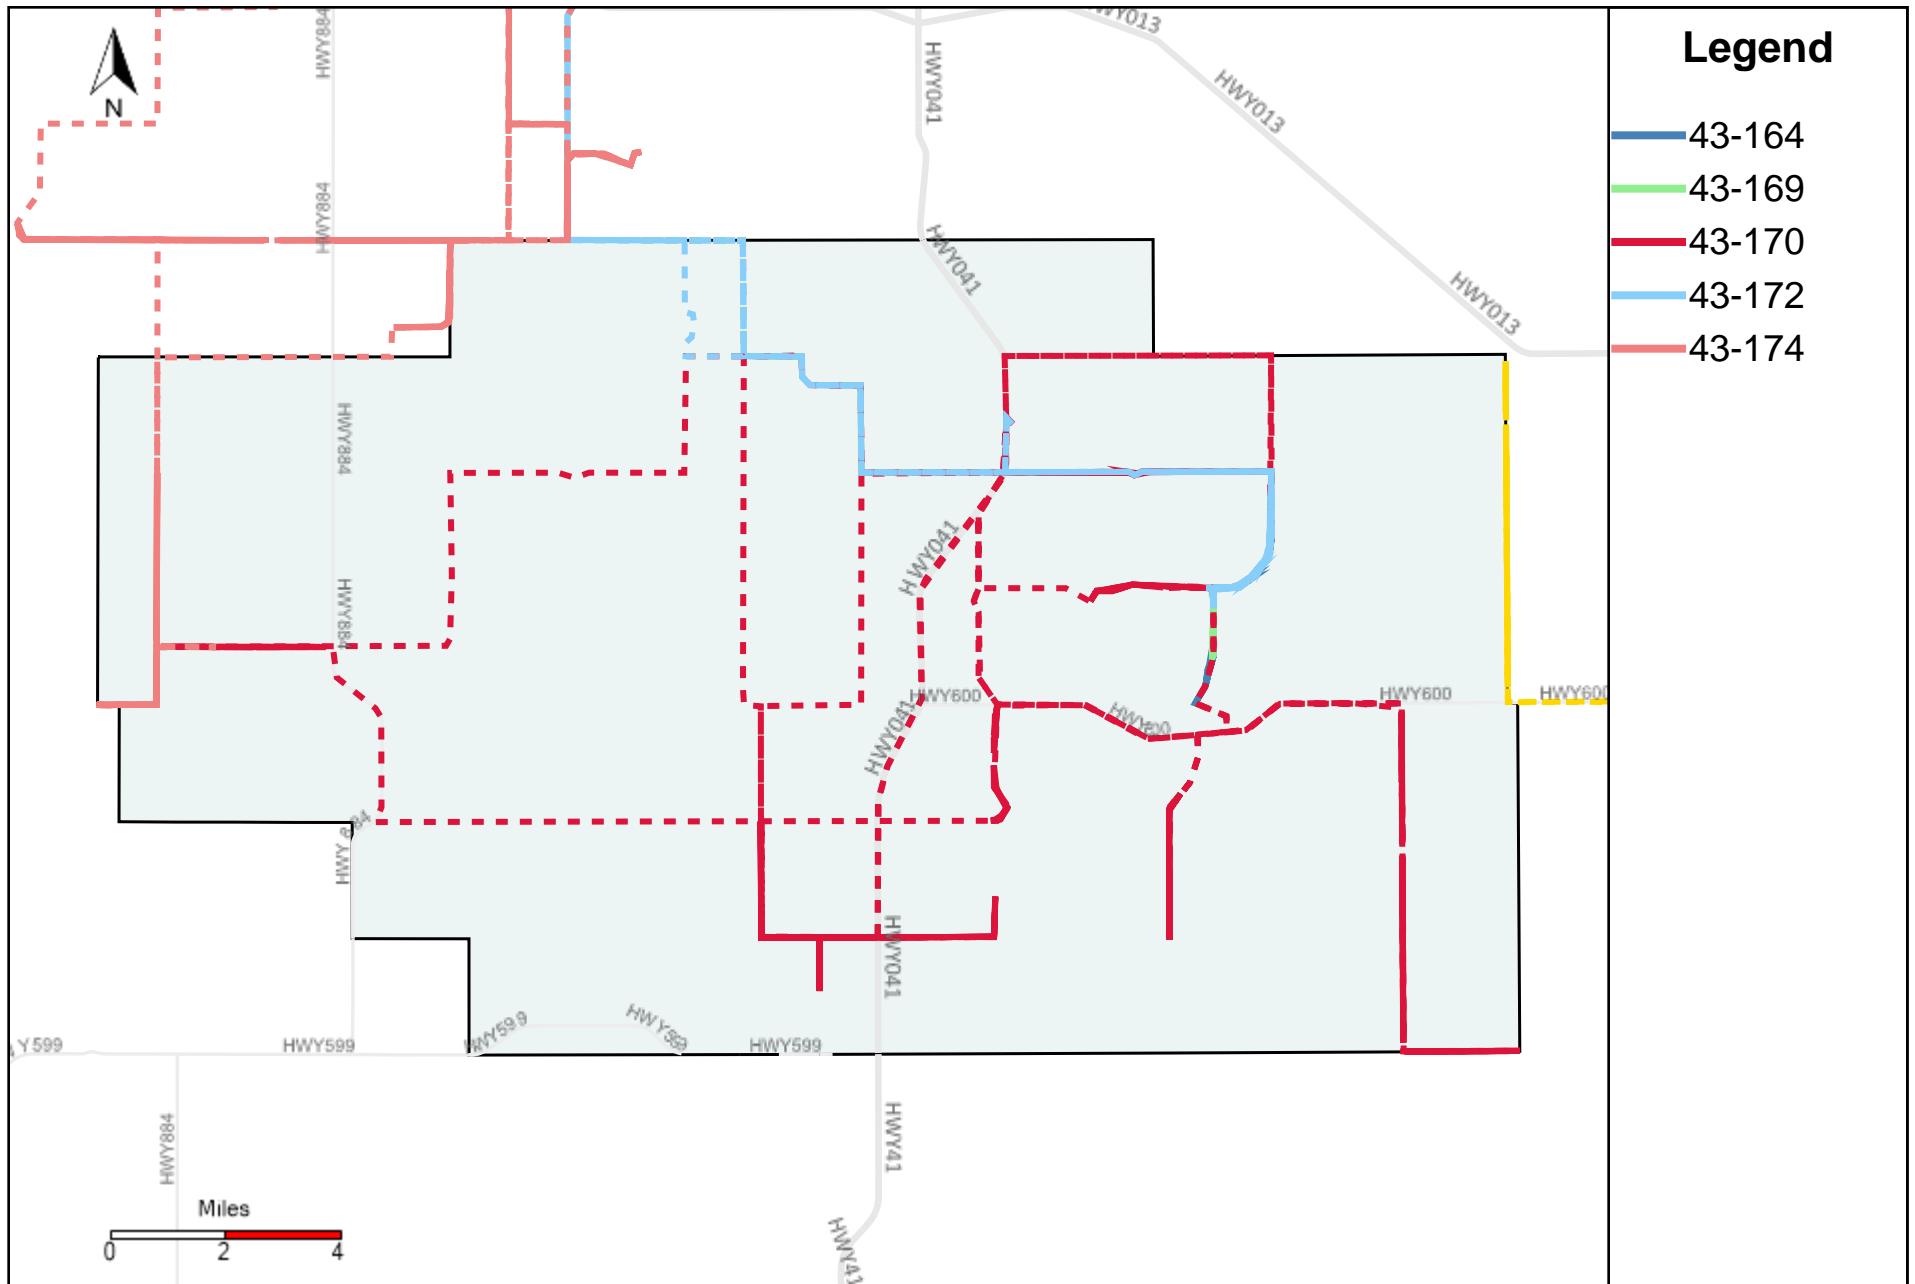

Provost Weekly Grader Report (2023-06-11 ~ 2023-06-17)

Division: 1 Grader Report(2023-06-11 ~ 2023-06-17)

Vehicle Name List	Total Distance(km)	Total Hours
43-182, 43-186, 43-187	1184.57	126 hrs 43 min 38 sec

Division: 2 Grader Report(2023-06-11 ~ 2023-06-17)

Vehicle Name List	Total Distance(km)	Total Hours
43-186	496.9	50 hrs 20 min 21 sec

Division: 3 Grader Report(2023-06-11 ~ 2023-06-17)

Vehicle Name List	Total Distance(km)	Total Hours
43-170, 43-181, 43-183, 43-185, 43-186, 43-187	2308.11	255 hrs 11 min 59 sec

Division: 4 Grader Report(2023-06-11 ~ 2023-06-17)

Vehicle Name List	Total Distance(km)	Total Hours
43-170, 43-181, 43-183, 43-185, 43-187	1811.21	204 hrs 51 min 38 sec

Division: 5 Grader Report(2023-06-11 ~ 2023-06-17)