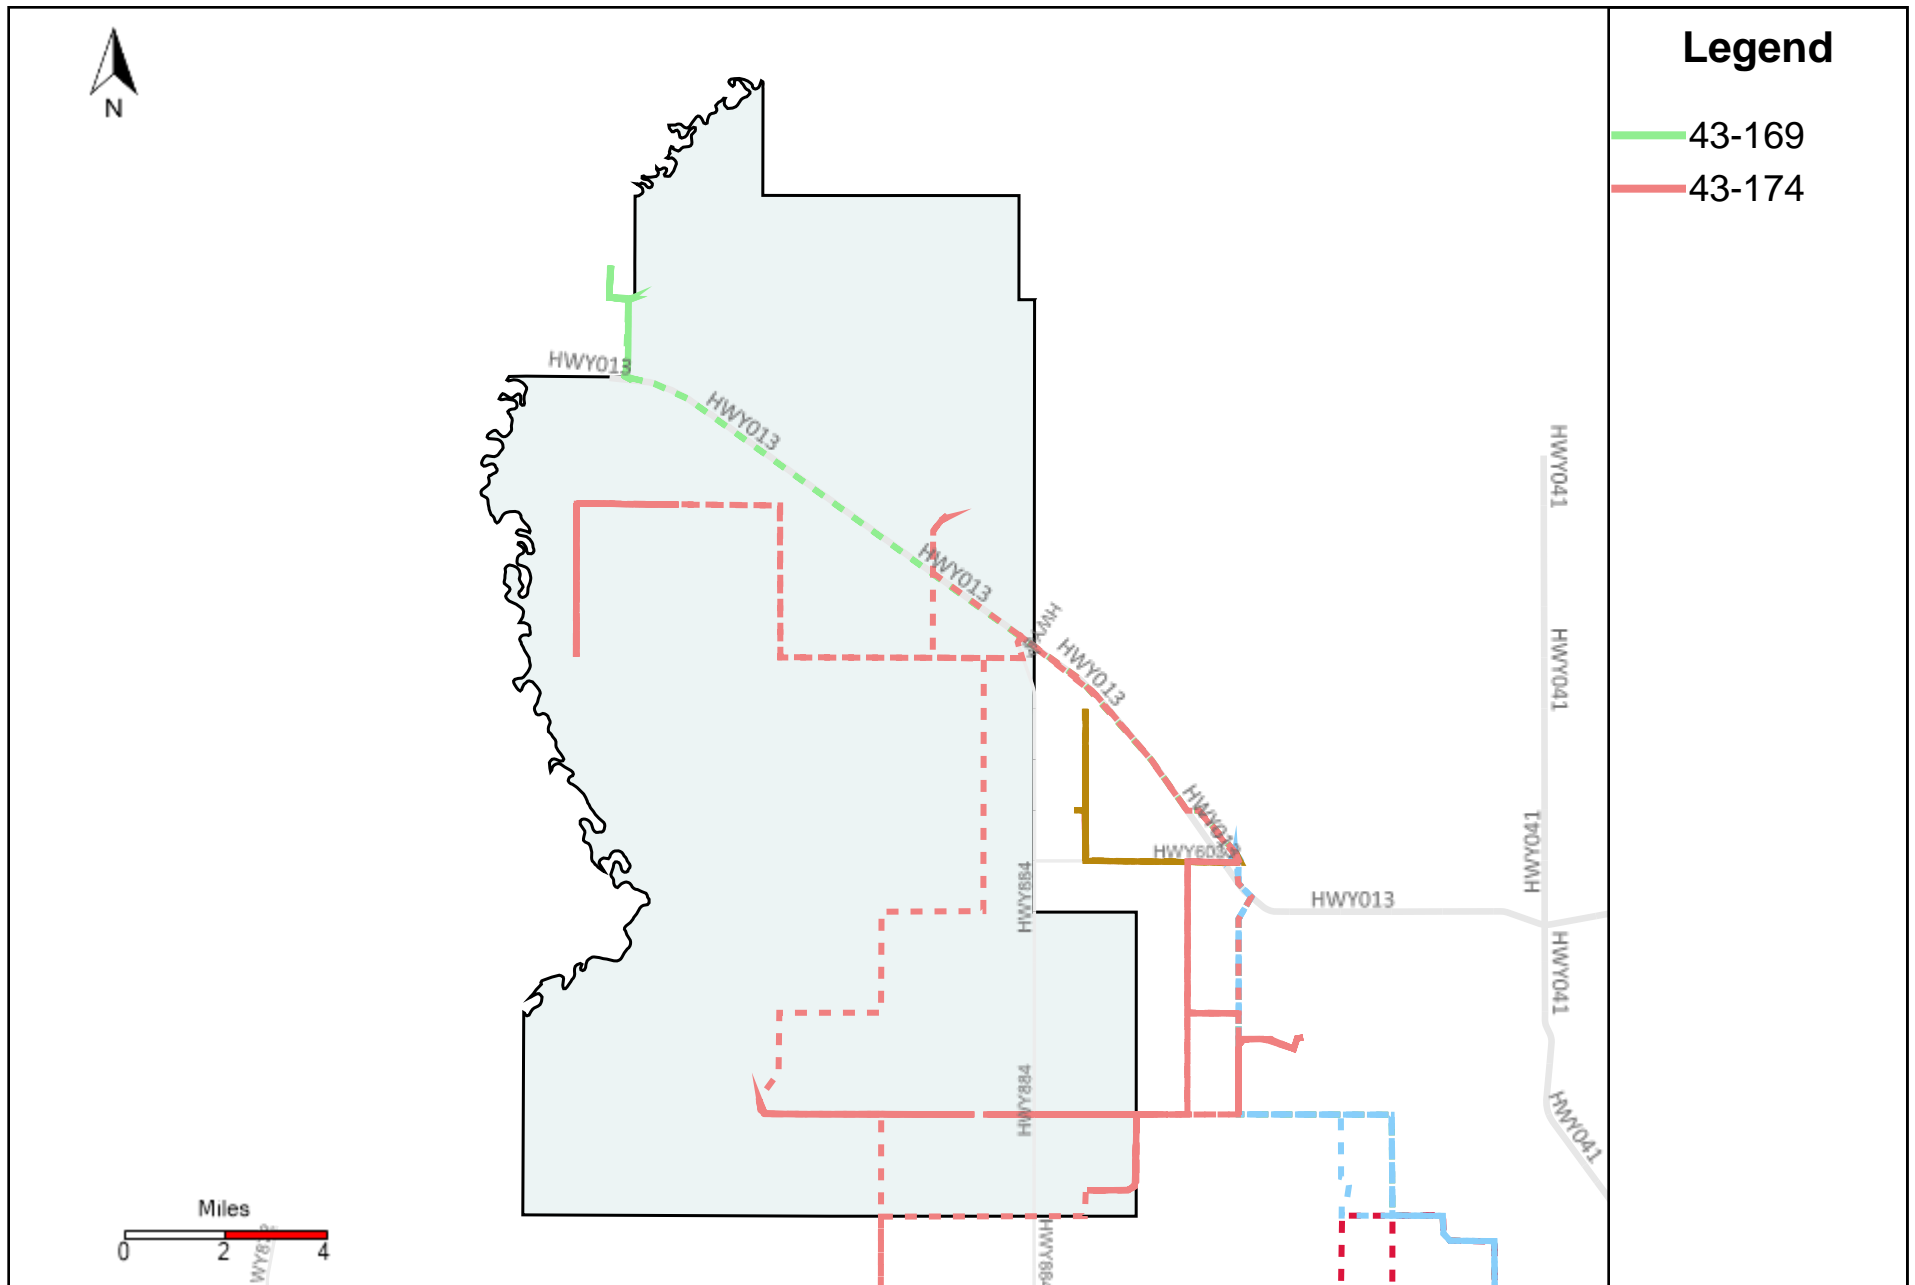

Division: 4 Grader Report(2023-06-11 ~ 2023-06-17)

Vehicle Name List	Total Distance(km)	Total Hours
43-170, 43-181, 43-183, 43-185, 43-187	1811.21	204 hrs 51 min 38 sec

Division: 5 Grader Report(2023-06-11 ~ 2023-06-17)

Division: 7 Grader Report(2023-06-11 ~ 2023-06-17)

Vehicle Name List	Total Distance(km)	Total Hours
43-169, 43-174	637.54	62 hrs 11 min 13 sec

Provost Weekly Grader Report

From 6/11/2023 To 6/17/2023

6/17/2023