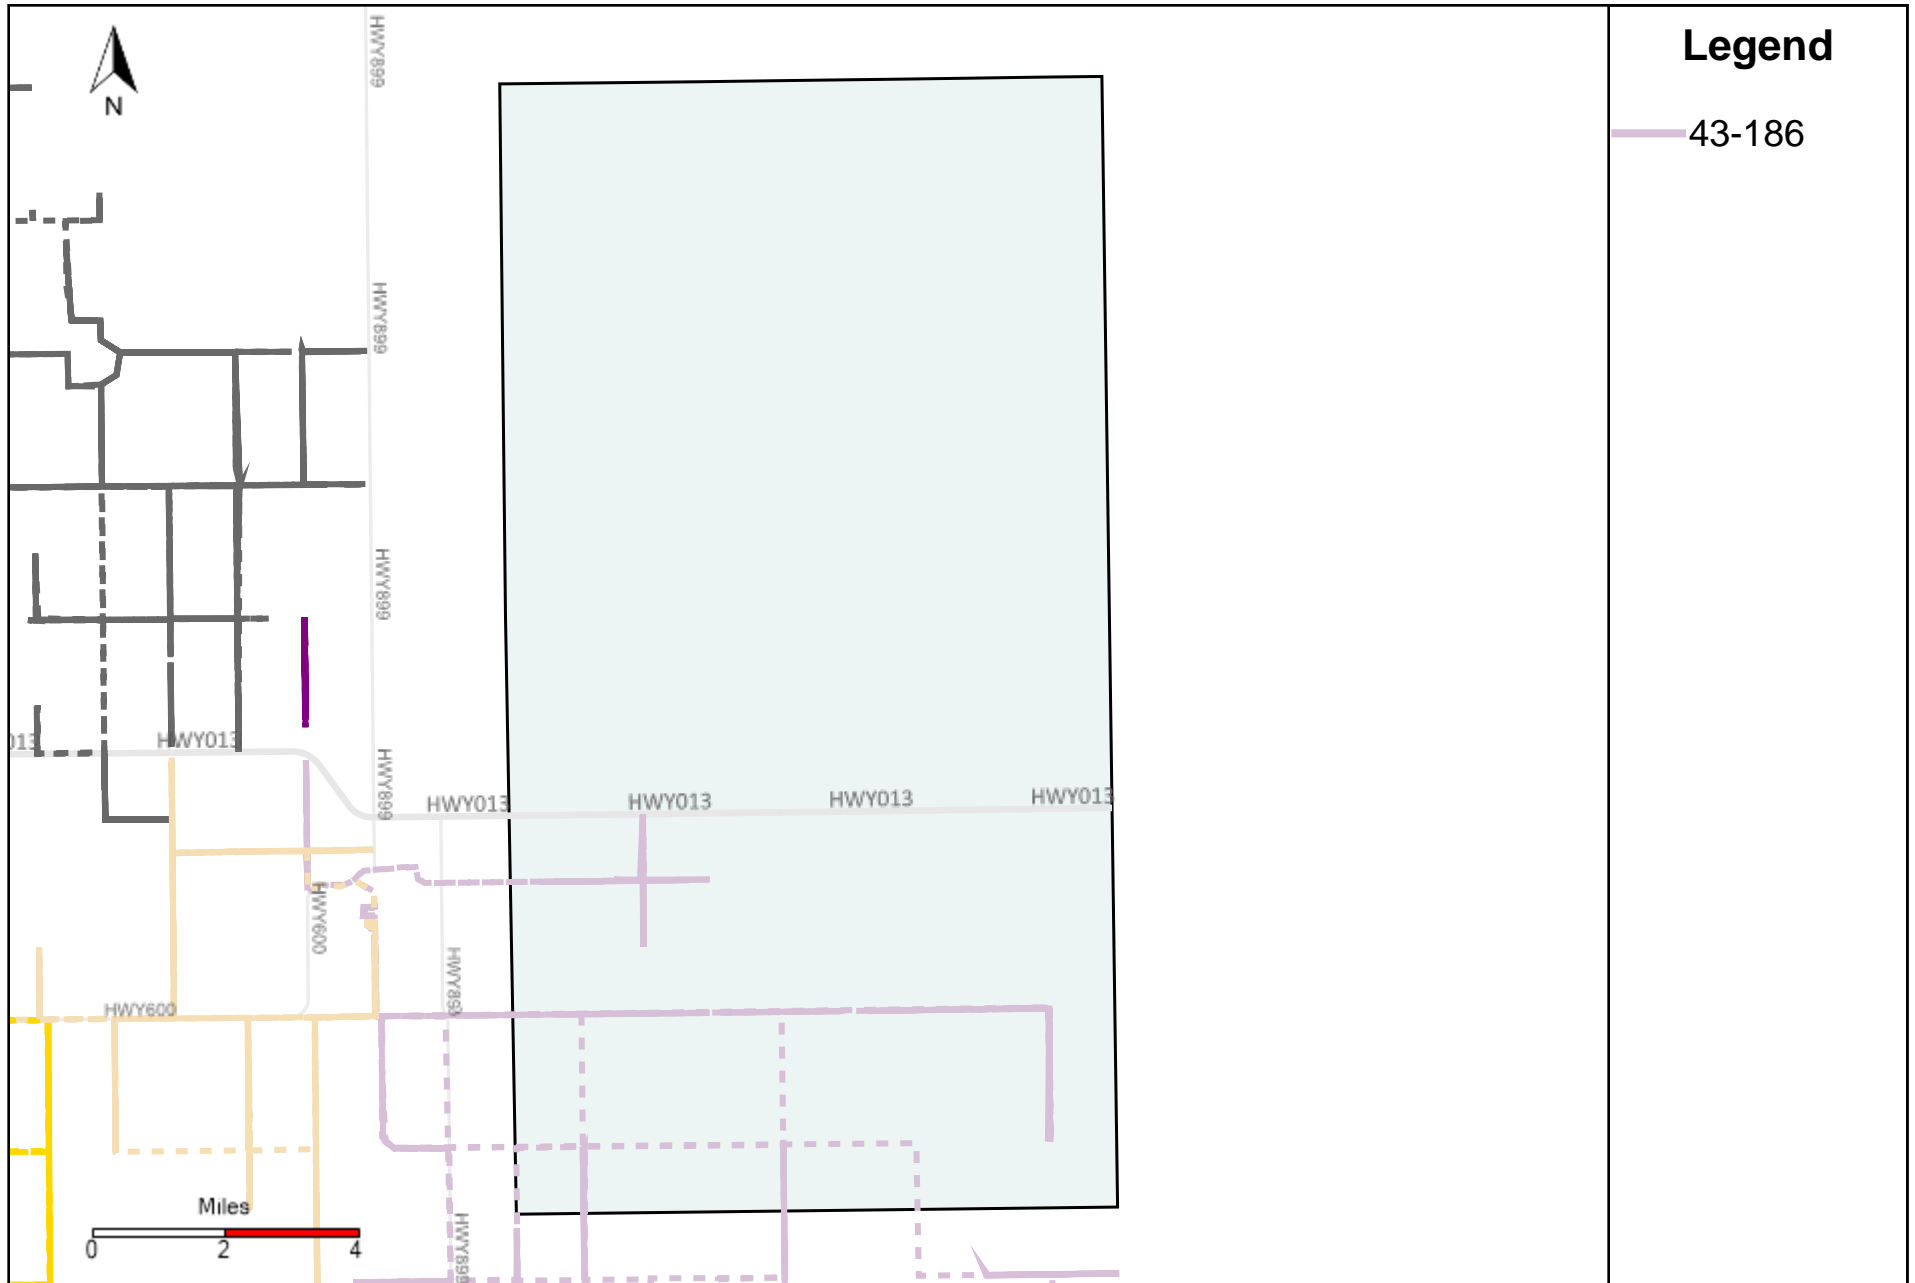

Division: 2 Grader Report(2023-06-11 ~ 2023-06-17)

Vehicle Name List	Total Distance(km)	Total Hours
43-186	496.9	50 hrs 20 min 21 sec