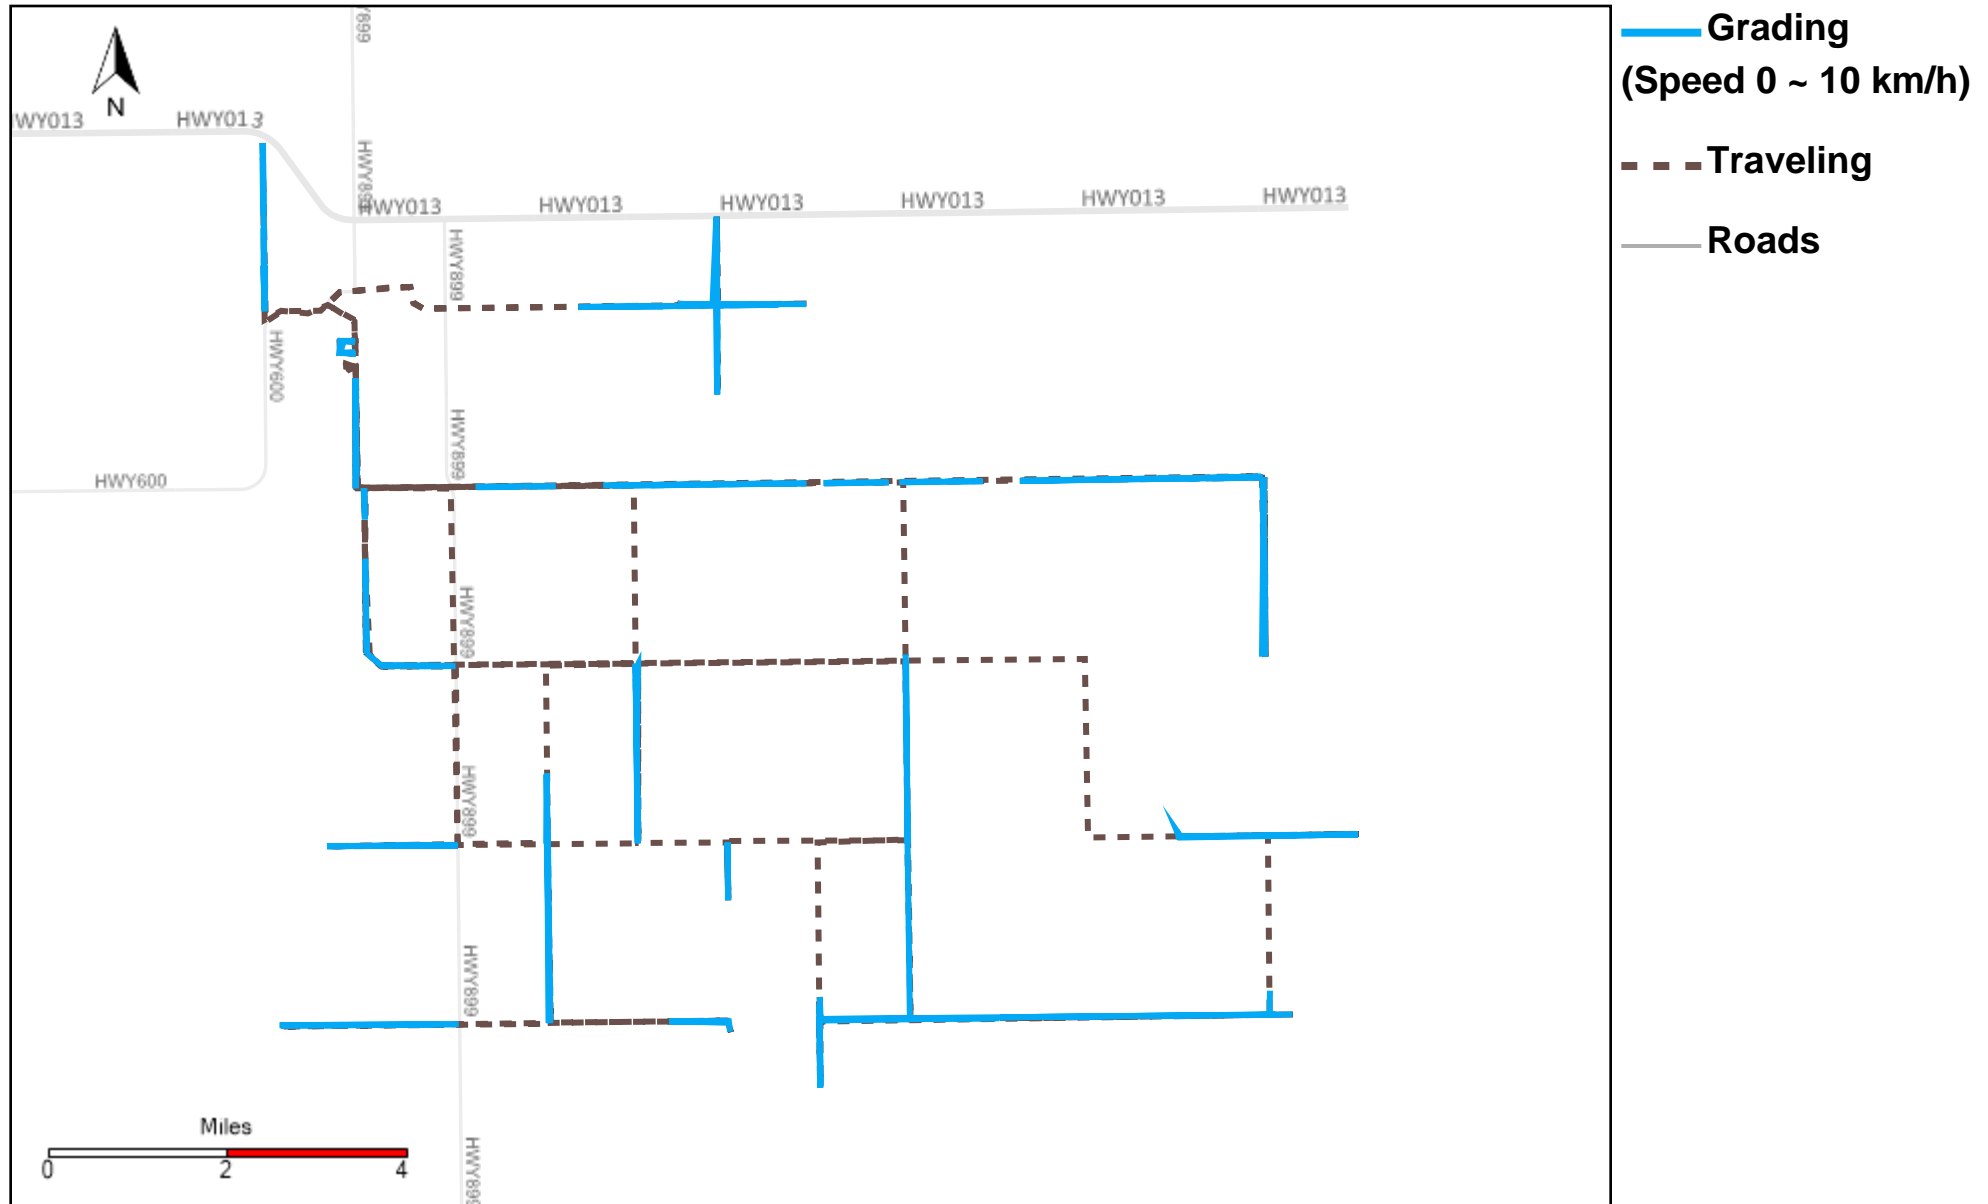

43-183_2023-06-11 ~ 2023-06-17 Tracking

Total Distance(km)	Total Hours	Work Distance(km)	Work Hours
313.19	36 hrs 8 min 1 sec	135.47	21 hrs 25 min 29 sec

43-185_2023-06-11 ~ 2023-06-17 Tracking

Total Distance(km)	Total Hours	Work Distance(km)	Work Hours
460.86	53 hrs 34 min 51 sec	254.34	42 hrs 22 min 3 sec

43-186_2023-06-11 ~ 2023-06-17 Tracking

Total Distance(km)	Total Hours	Work Distance(km)	Work Hours
496.9	50 hrs 20 min 21 sec	249.62	35 hrs 4 min 22 sec

43-187_2023-06-11 ~ 2023-06-17 Tracking

Total Distance(km)	Total Hours	Work Distance(km)	Work Hours
333.38	35 hrs 49 min 32 sec	184.47	29 hrs 3 min 1 sec