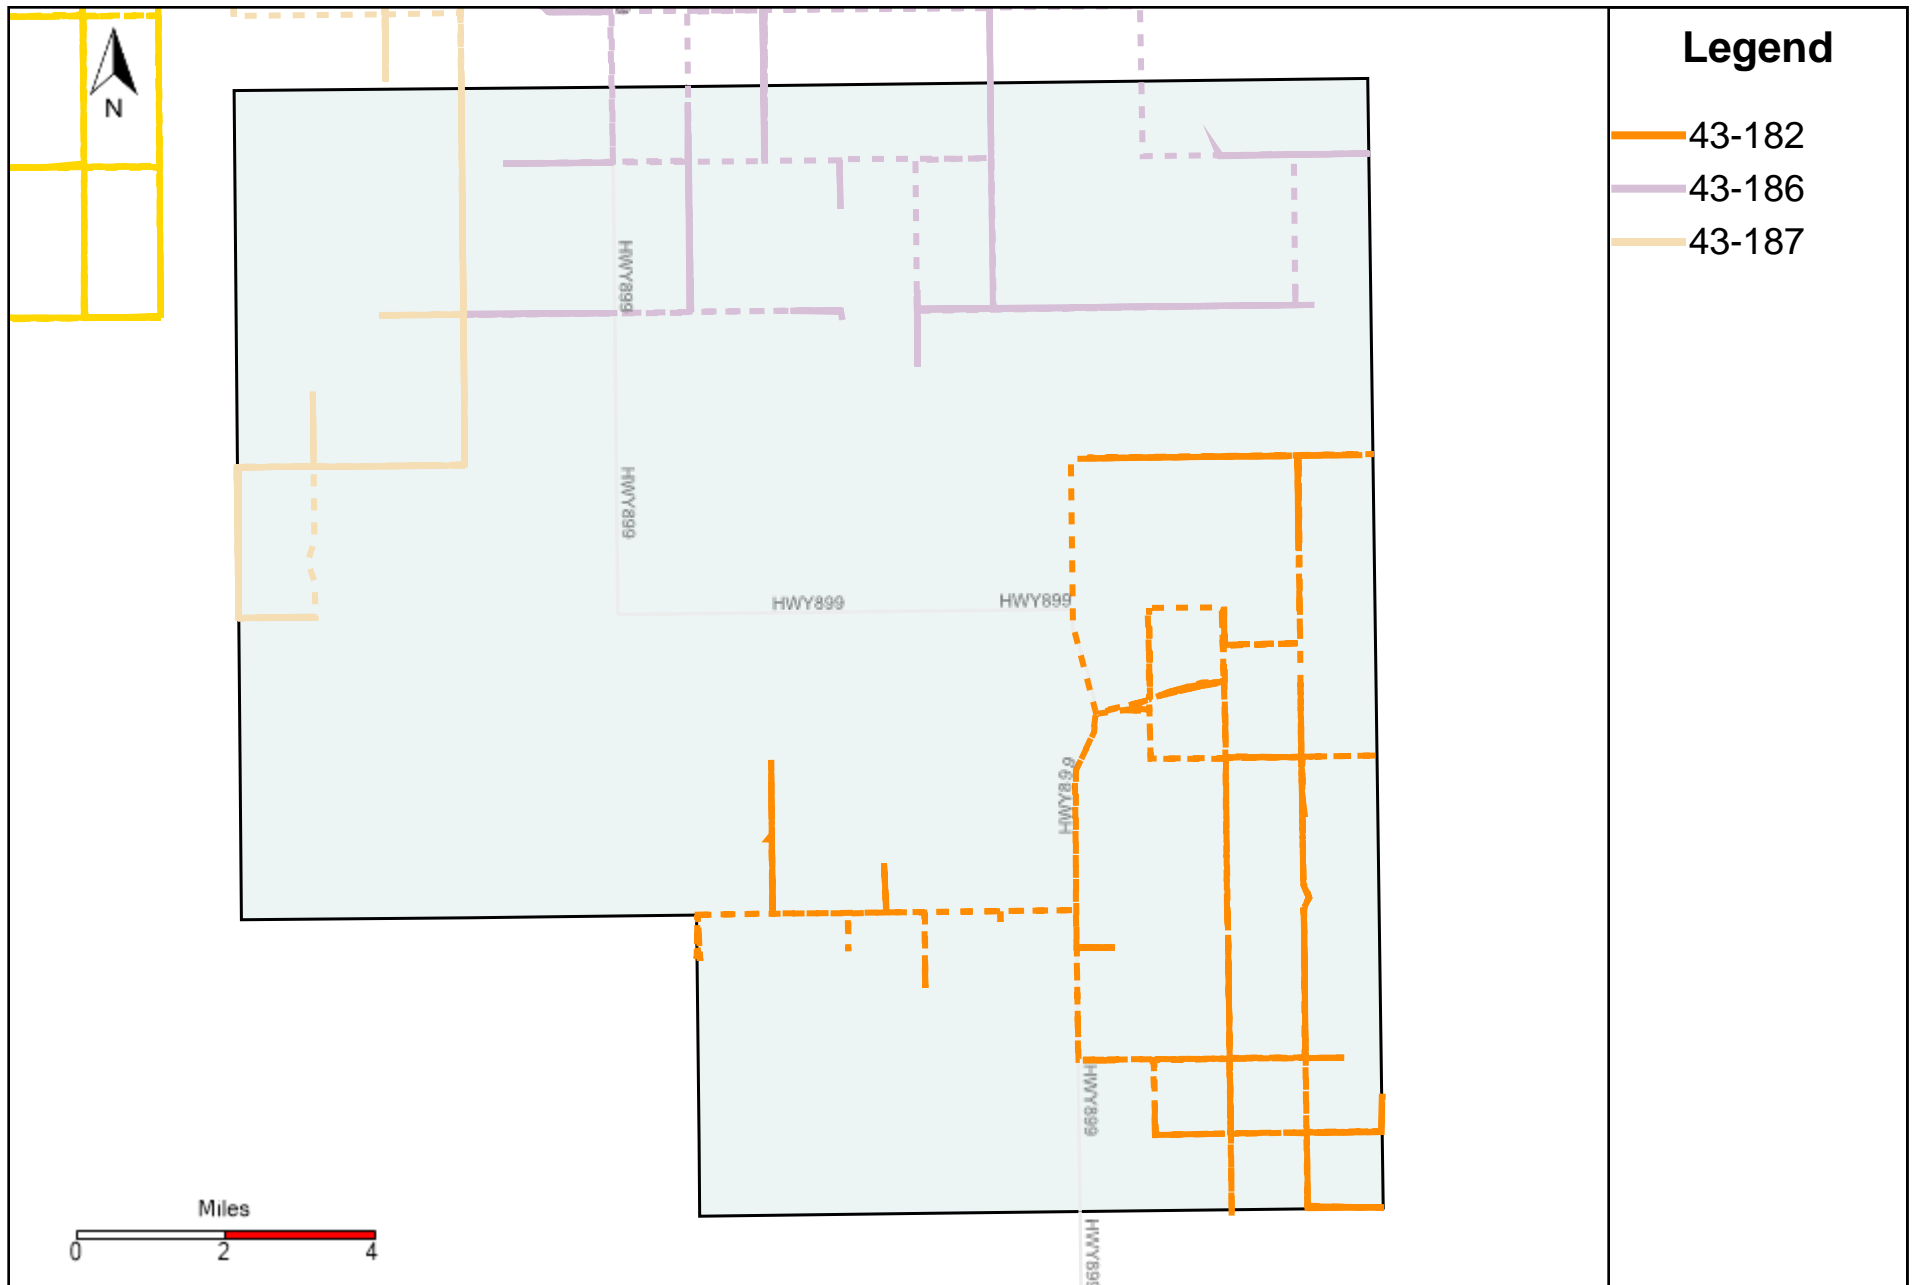

Provost Weekly Grader Report (2023-06-11 ~ 2023-06-17)

Division: 1 Grader Report(2023-06-11 ~ 2023-06-17)

Vehicle Name List	Total Distance(km)	Total Hours
43-182, 43-186, 43-187	1184.57	126 hrs 43 min 38 sec