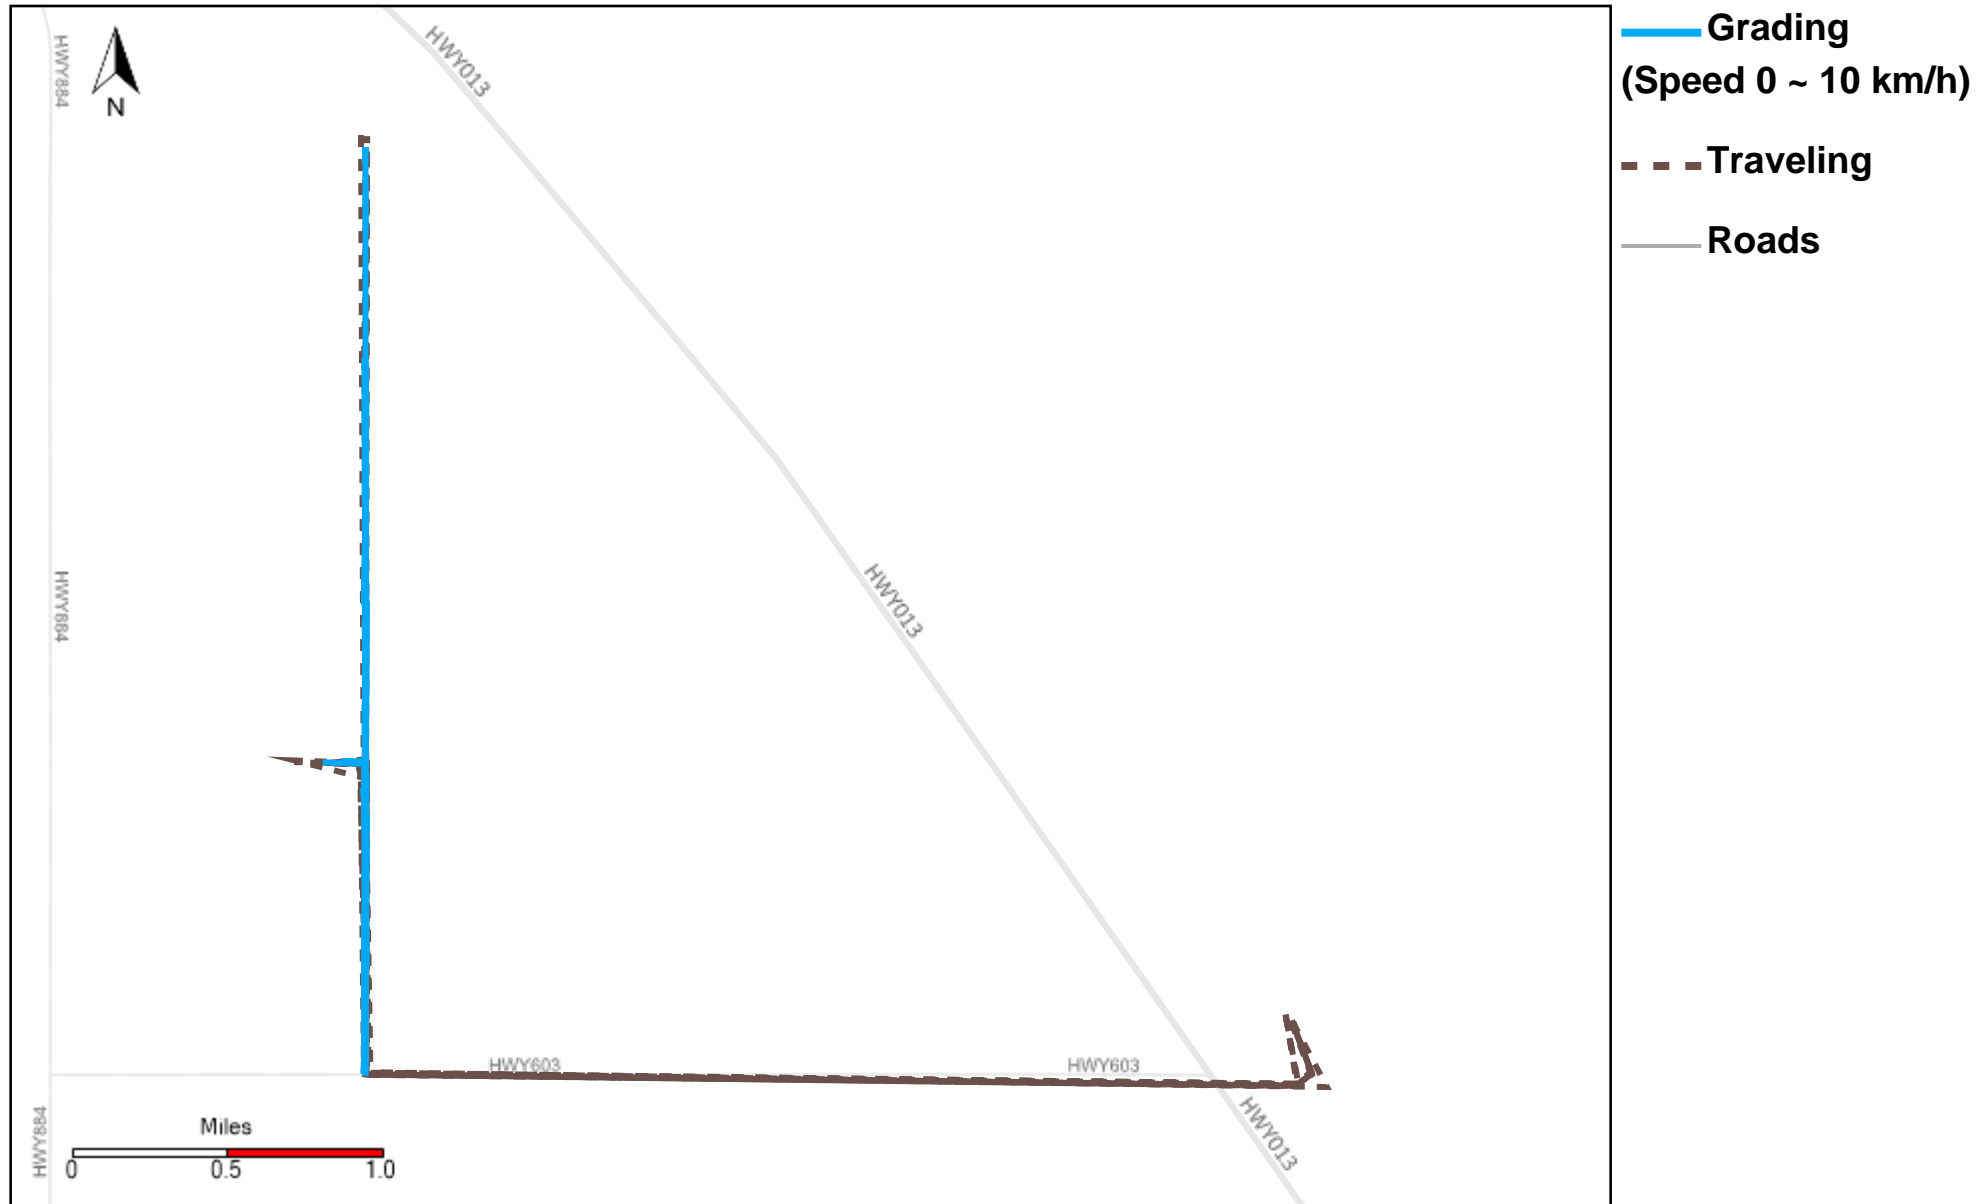

43-173_2023-06-11 ~ 2023-06-17 Tracking

Total Distance(km)	Total Hours	Work Distance(km)	Work Hours
236.6	42 hrs 20 min 30 sec	114.48	29 hrs 26 min 6 sec