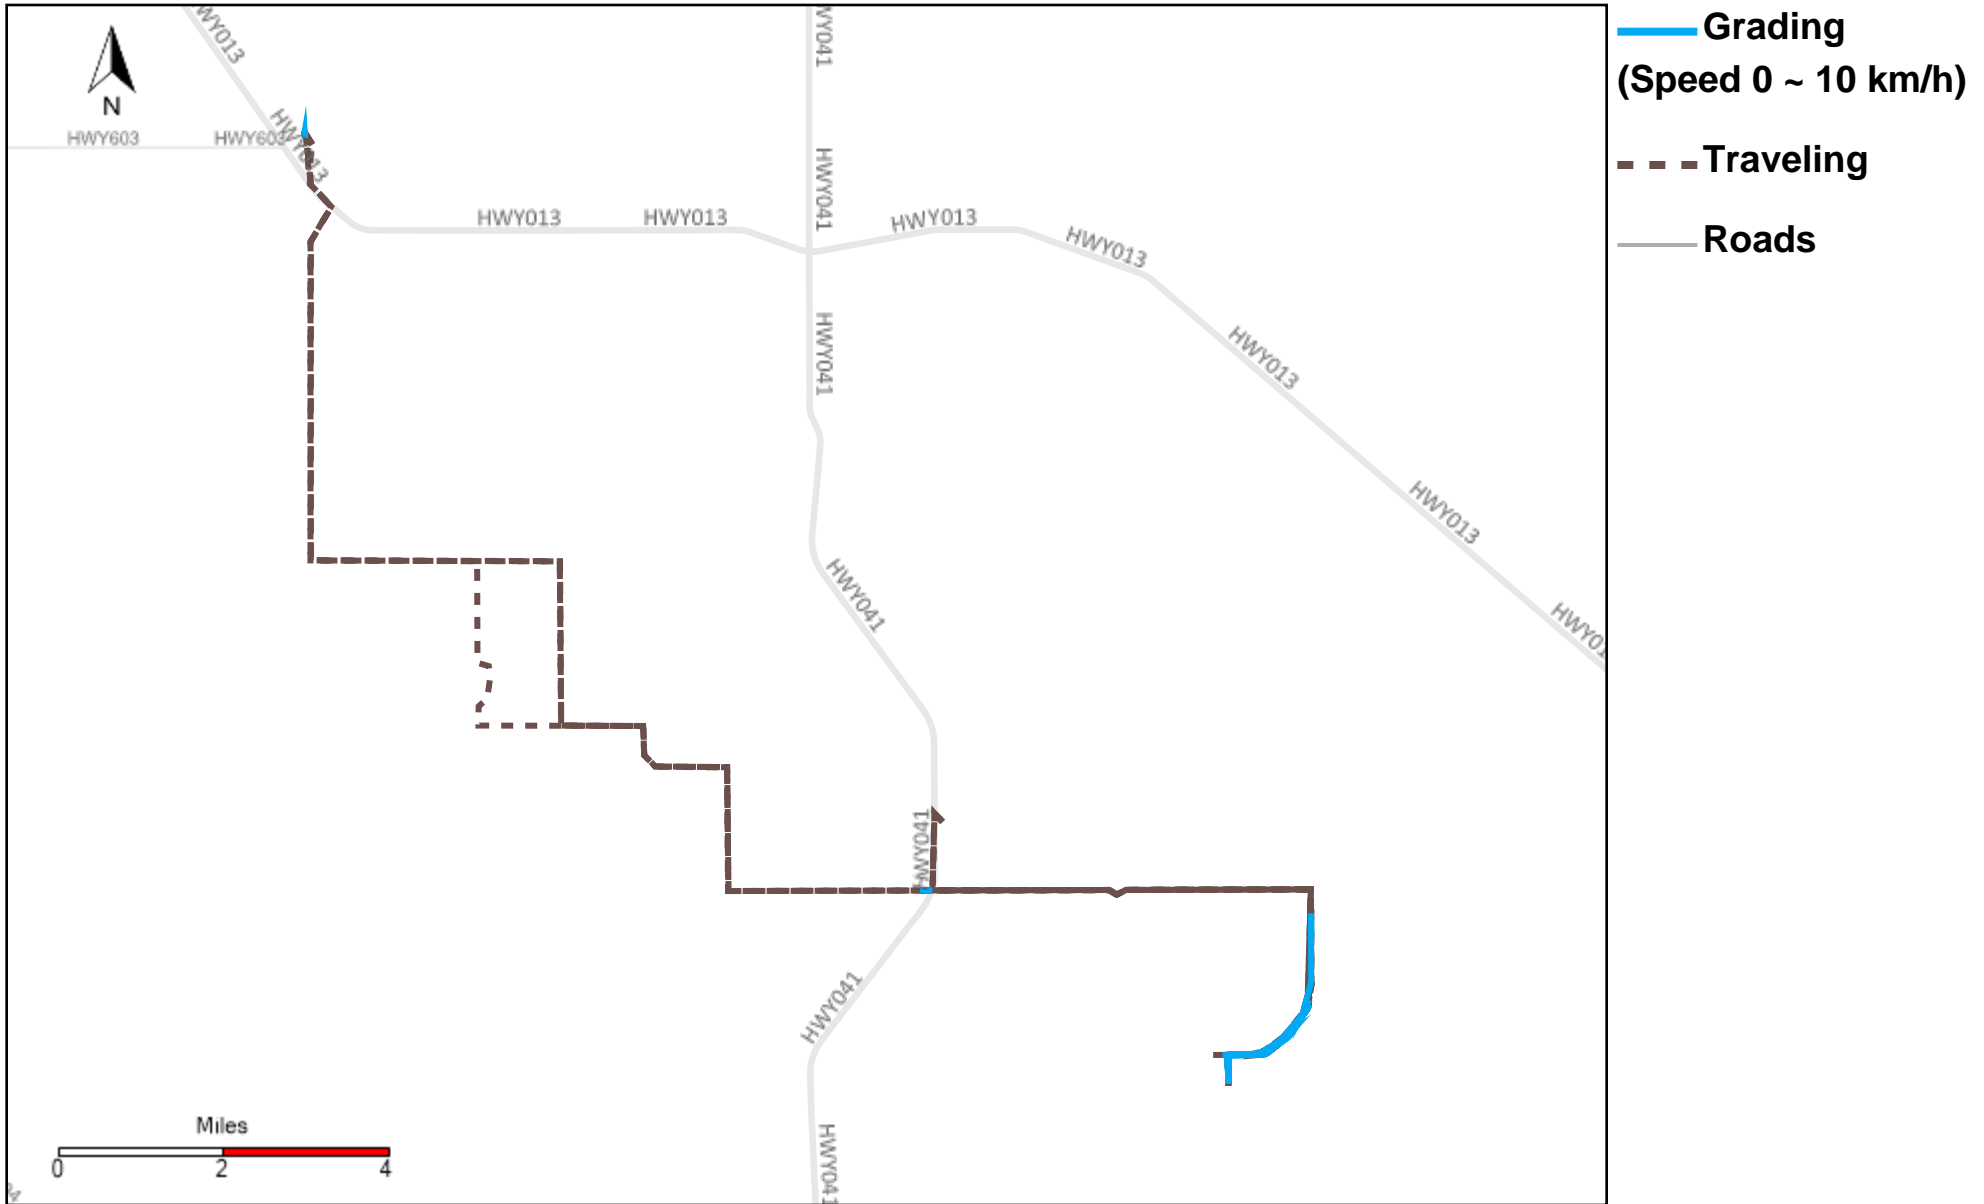

43-172_2023-06-11 ~ 2023-06-17 Tracking

Total Distance(km)	Total Hours	Work Distance(km)	Work Hours
322.28	35 hrs 34 min 12 sec	78.89	20 hrs 47 min 52 sec