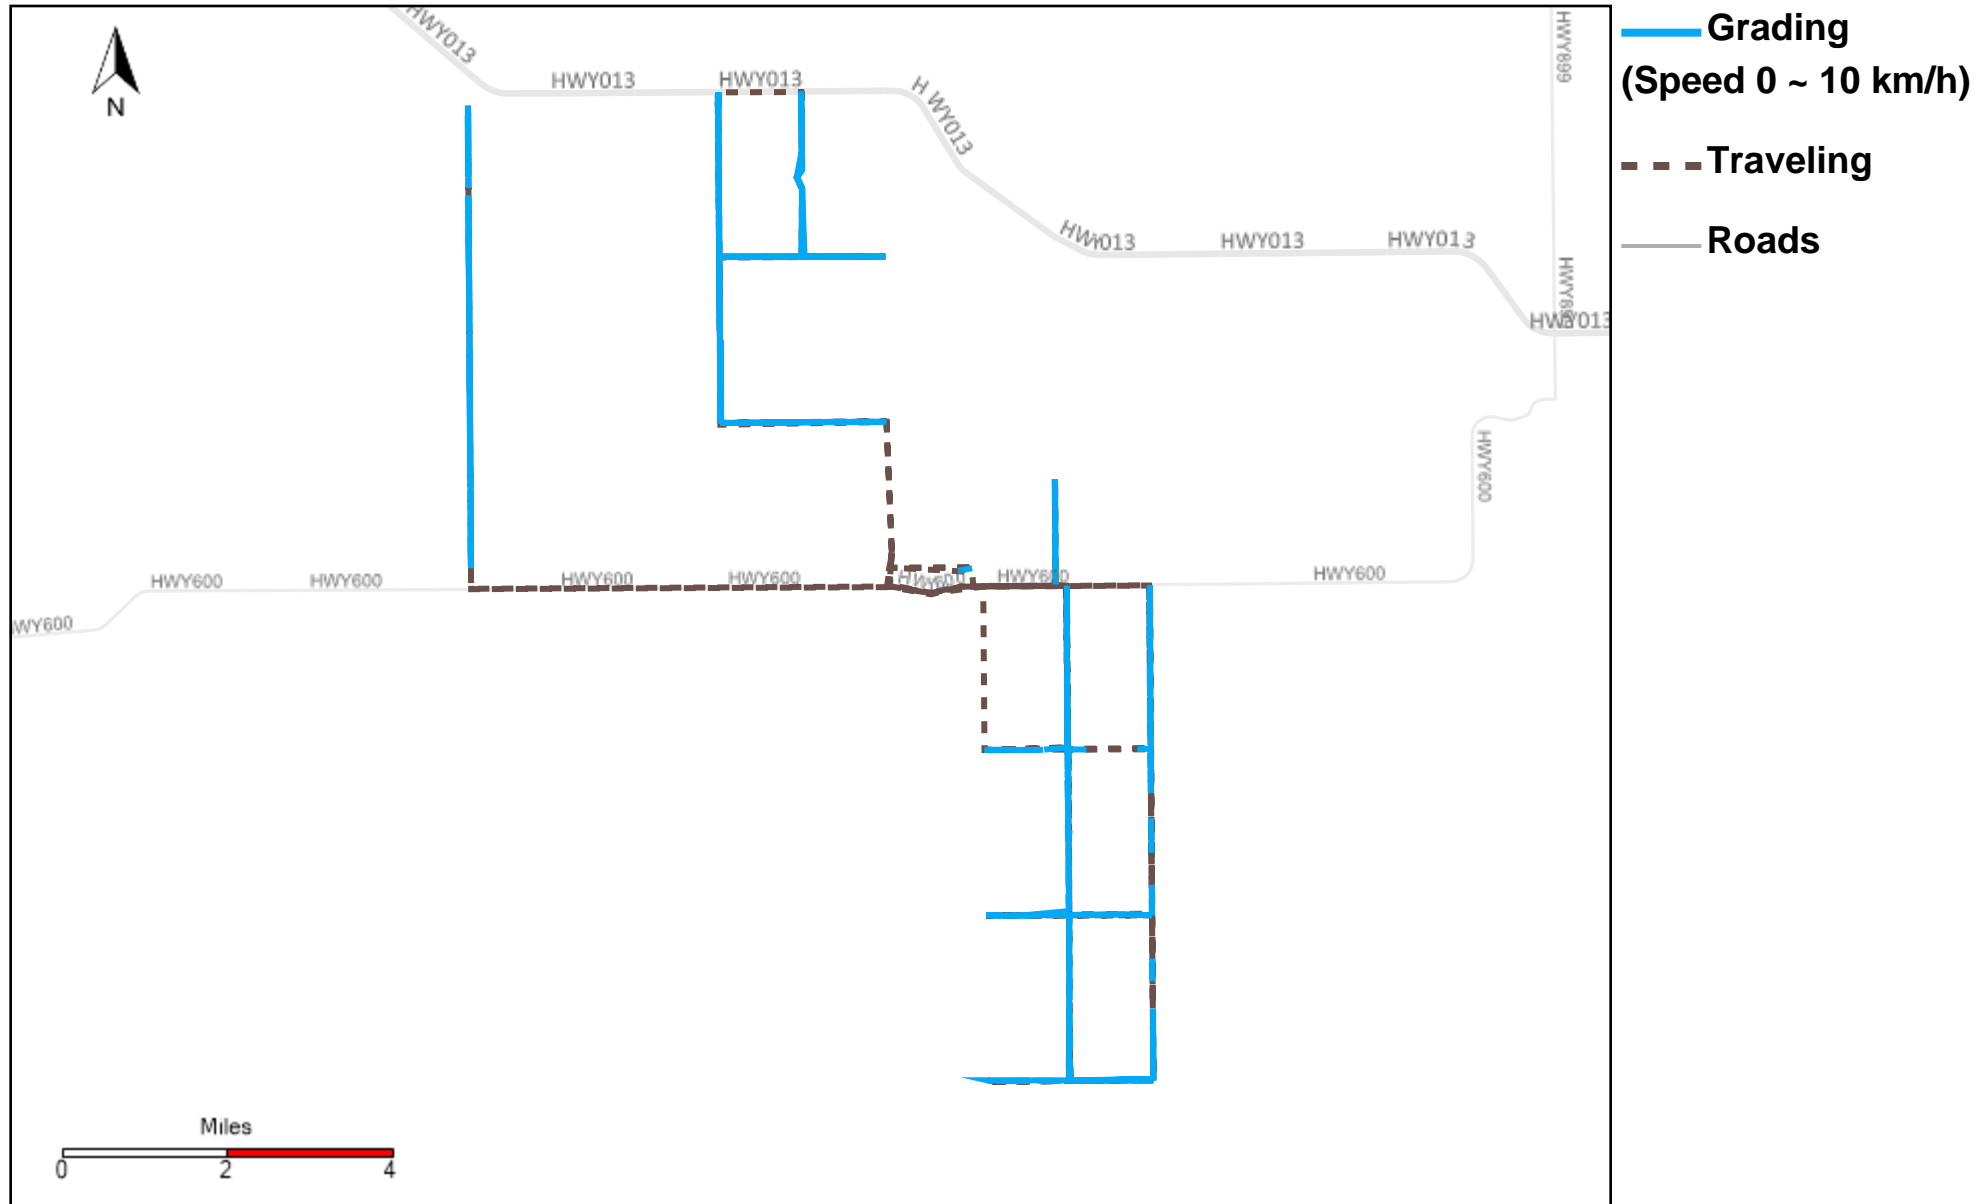

43-183_2023-06-11 ~ 2023-06-17 Tracking

Total Distance(km)	Total Hours	Work Distance(km)	Work Hours
313.19	36 hrs 8 min 1 sec	135.47	21 hrs 25 min 29 sec