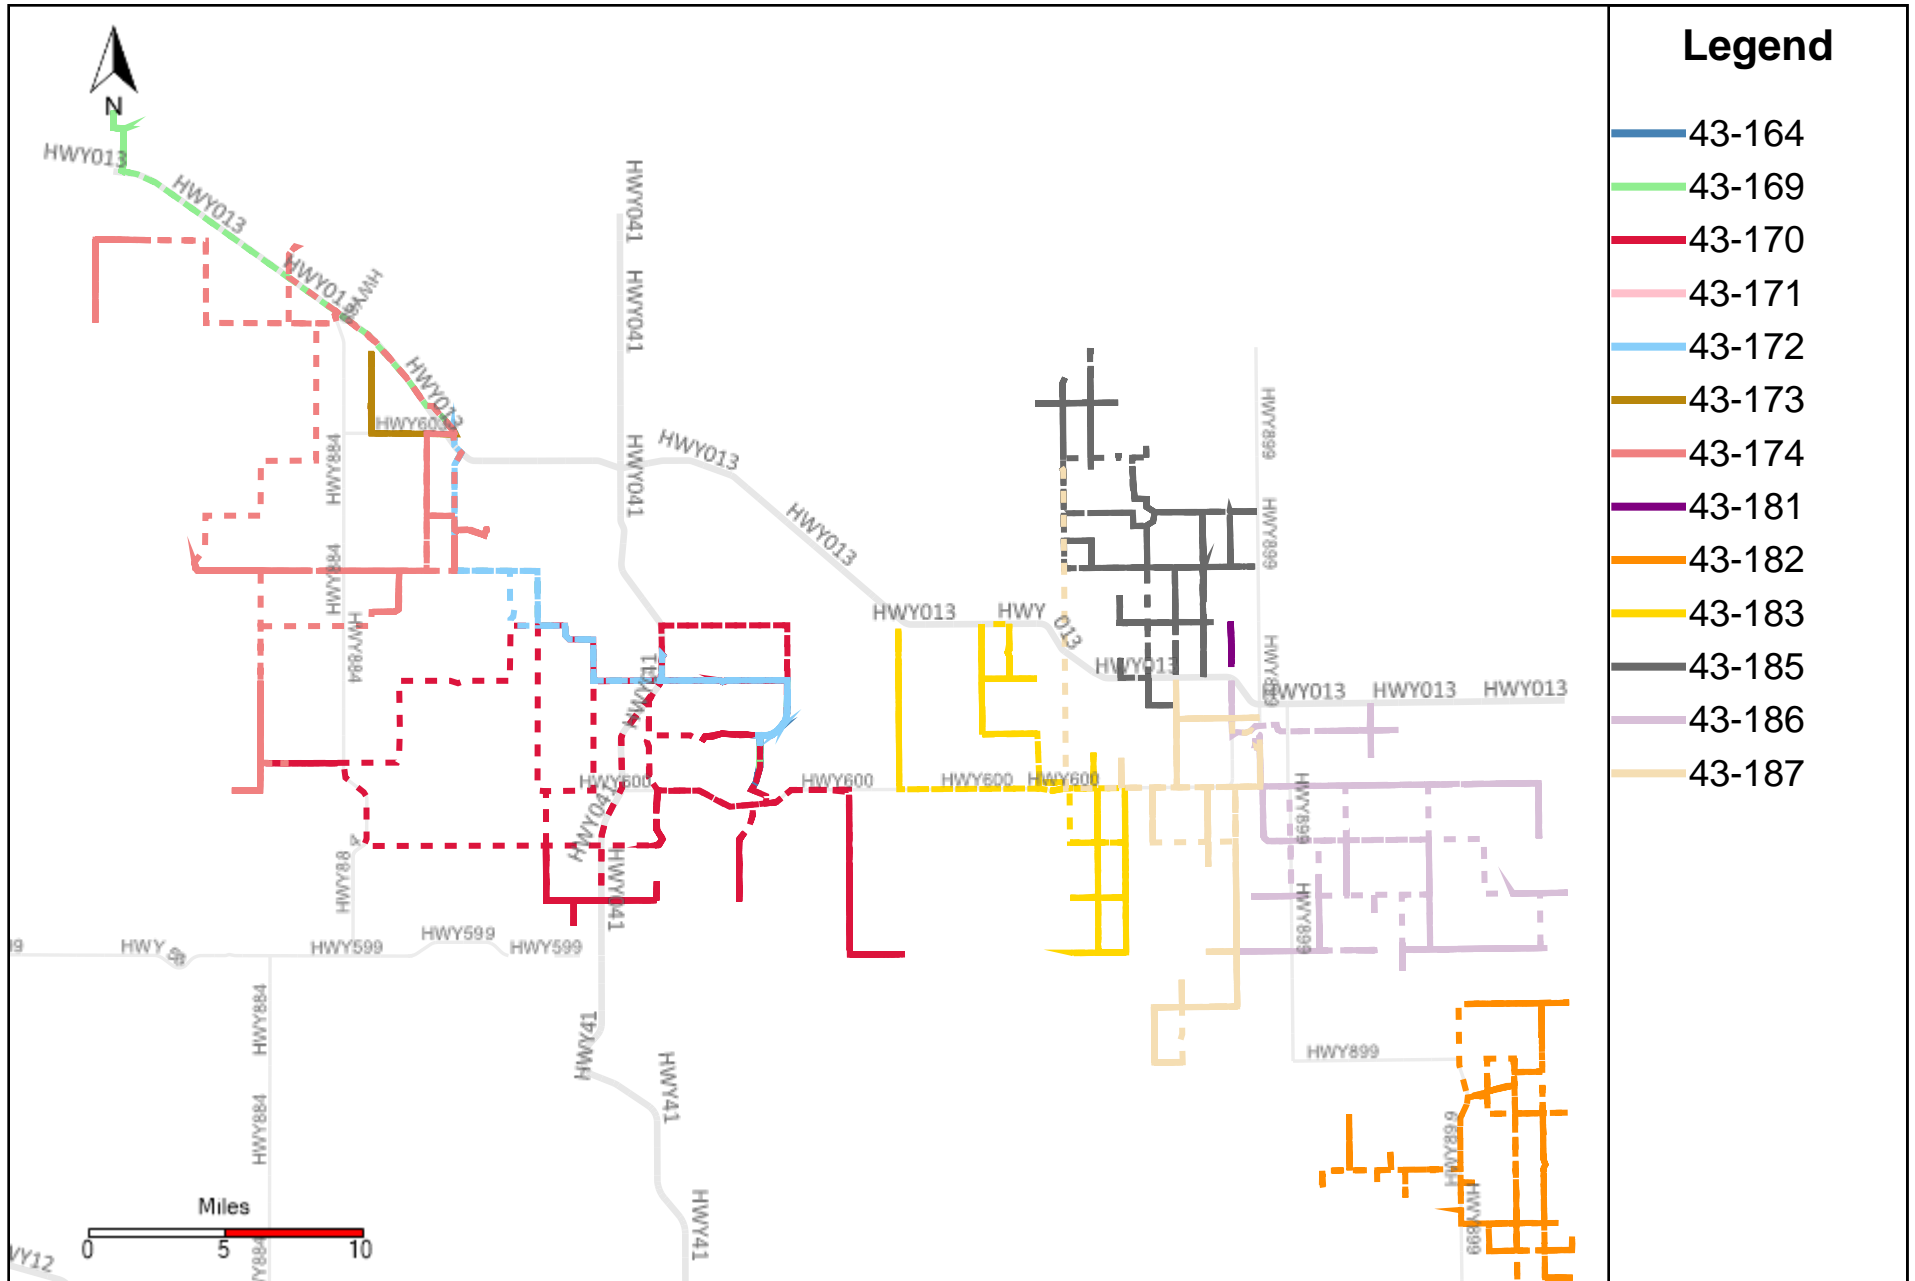

Provost Weekly Grader Report (2023-06-11 ~ 2023-06-17)

Division: 1 Grader Report(2023-06-11 ~ 2023-06-17)

Vehicle Name List	Total Distance(km)	Total Hours
43-182, 43-186, 43-187	1184.57	126 hrs 43 min 38 sec

Division: 2 Grader Report(2023-06-11 ~ 2023-06-17)

Vehicle Name List	Total Distance(km)	Total Hours
43-186	496.9	50 hrs 20 min 21 sec

Division: 3 Grader Report(2023-06-11 ~ 2023-06-17)

Vehicle Name List	Total Distance(km)	Total Hours
43-170, 43-181, 43-183, 43-185, 43-186, 43-187	2308.11	255 hrs 11 min 59 sec

Division: 4 Grader Report(2023-06-11 ~ 2023-06-17)

Vehicle Name List	Total Distance(km)	Total Hours
43-170, 43-181, 43-183, 43-185, 43-187	1811.21	204 hrs 51 min 38 sec

Division: 5 Grader Report(2023-06-11 ~ 2023-06-17)

Vehicle	Total Distance(km)	Total Hours	Work Distance(km)	Work Hours
43-164	166.83	32 hrs 12 min 3 sec	70.7	24 hrs 44 min 16 sec
43-169	193.49	19 hrs 36 min 26 sec	66.18	14 hrs 31 min 21 sec
43-170	581.77	45 hrs 1 min 43 sec	227.39	29 hrs 14 min 47 sec
43-171	53.48	13 hrs 12 min 45 sec	30.2	11 hrs 27 min 27 sec
43-172	322.28	35 hrs 34 min 12 sec	78.89	20 hrs 47 min 52 sec
43-173	236.6	42 hrs 20 min 30 sec	114.48	29 hrs 26 min 6 sec
43-174	444.04	42 hrs 34 min 47 sec	186.01	27 hrs 46 min 7 sec
43-181	122.01	34 hrs 17 min 31 sec	81.26	26 hrs 8 min 0 sec
43-182	354.29	40 hrs 33 min 45 sec	70.54	9 hrs 59 min 21 sec
43-183	313.19	36 hrs 8 min 1 sec	135.47	21 hrs 25 min 29 sec
43-185	460.86	53 hrs 34 min 51 sec	254.34	42 hrs 22 min 3 sec
43-186	496.9	50 hrs 20 min 21 sec	249.62	35 hrs 4 min 22 sec
43-187	333.38	35 hrs 49 min 32 sec	184.47	29 hrs 3 min 1 sec
Total:	4079.13	481 hrs 16 min 27 sec	1749.56	322 hrs 0 min 12 sec