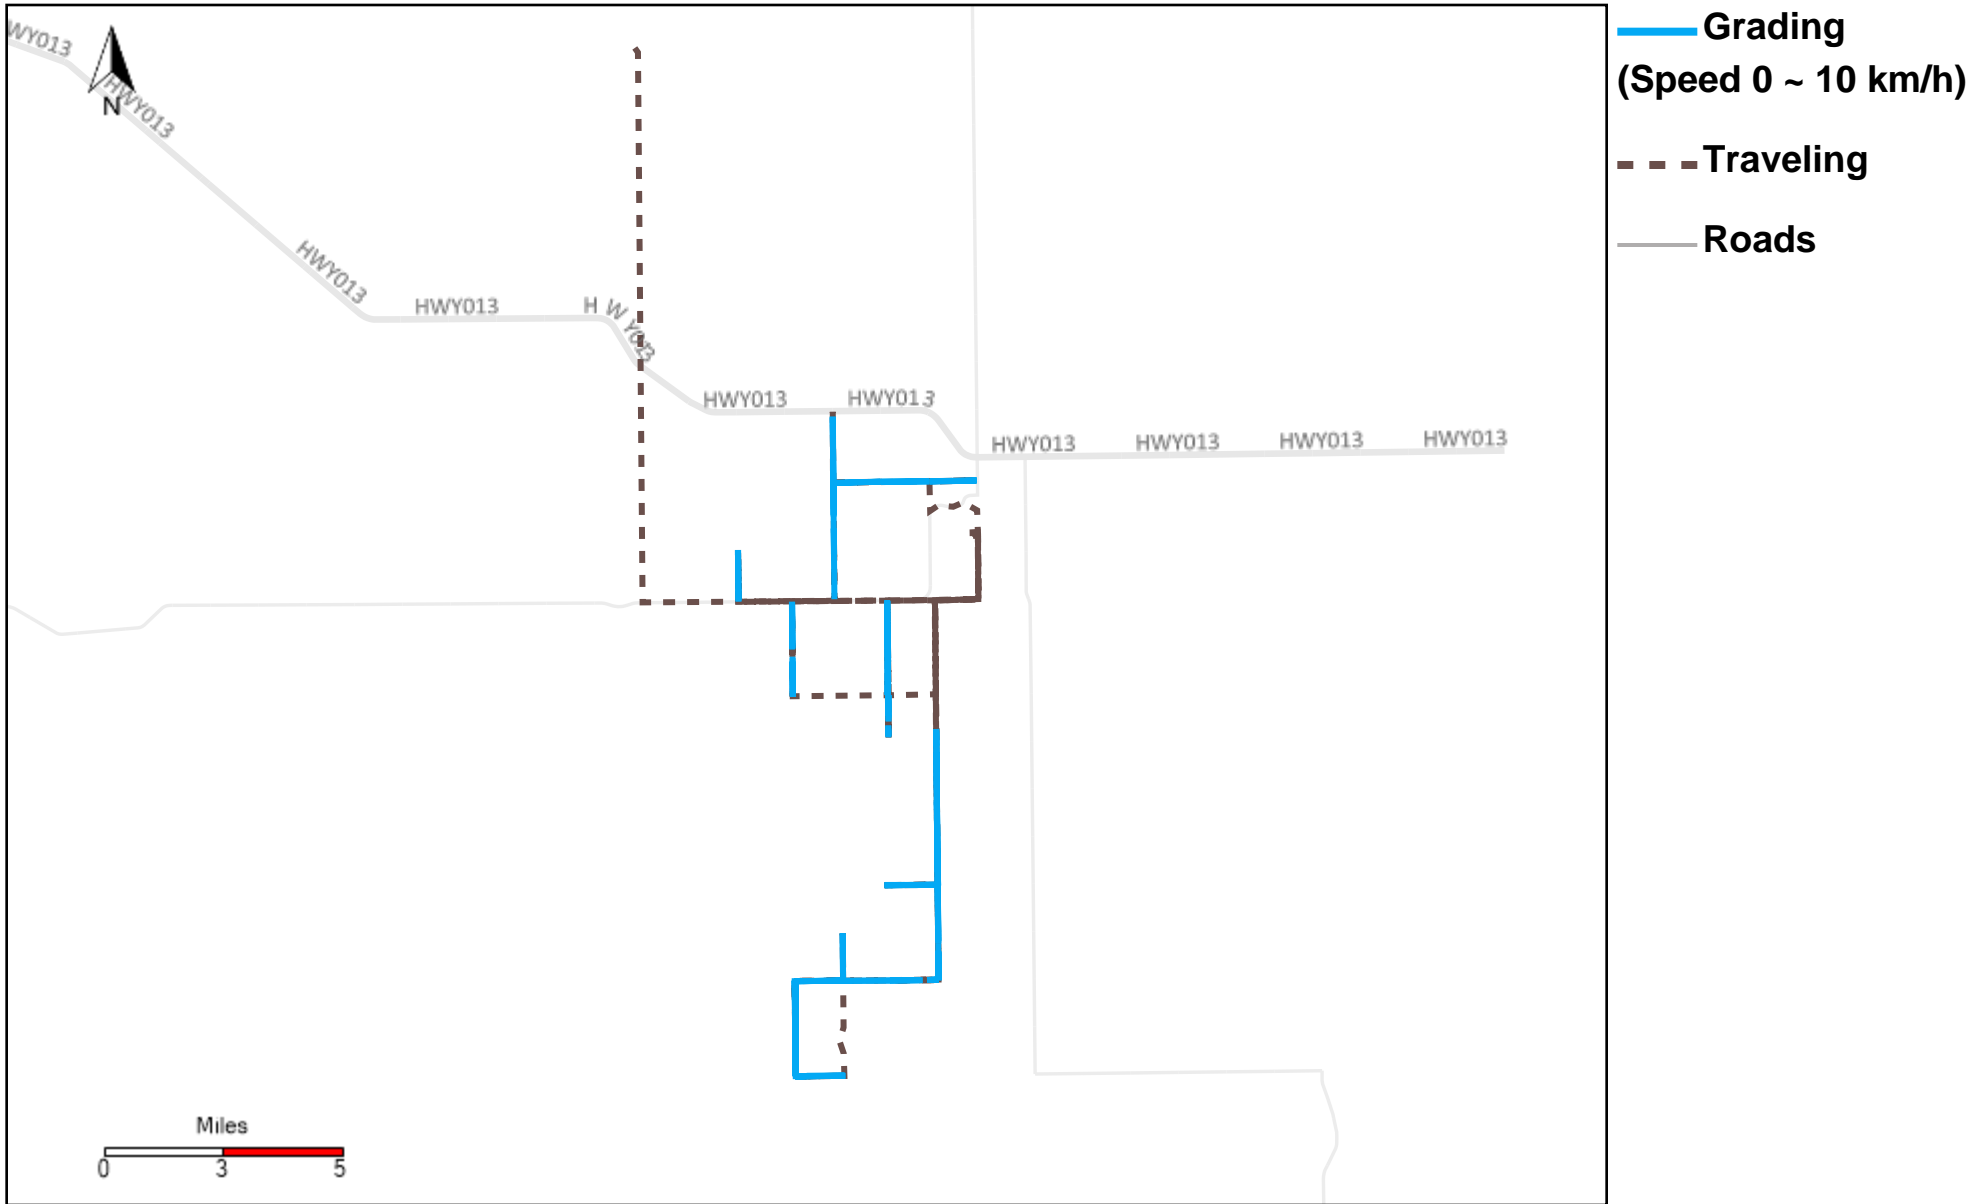

43-187_2023-06-11 ~ 2023-06-17 Tracking

Total Distance(km)	Total Hours	Work Distance(km)	Work Hours
333.38	35 hrs 49 min 32 sec	184.47	29 hrs 3 min 1 sec