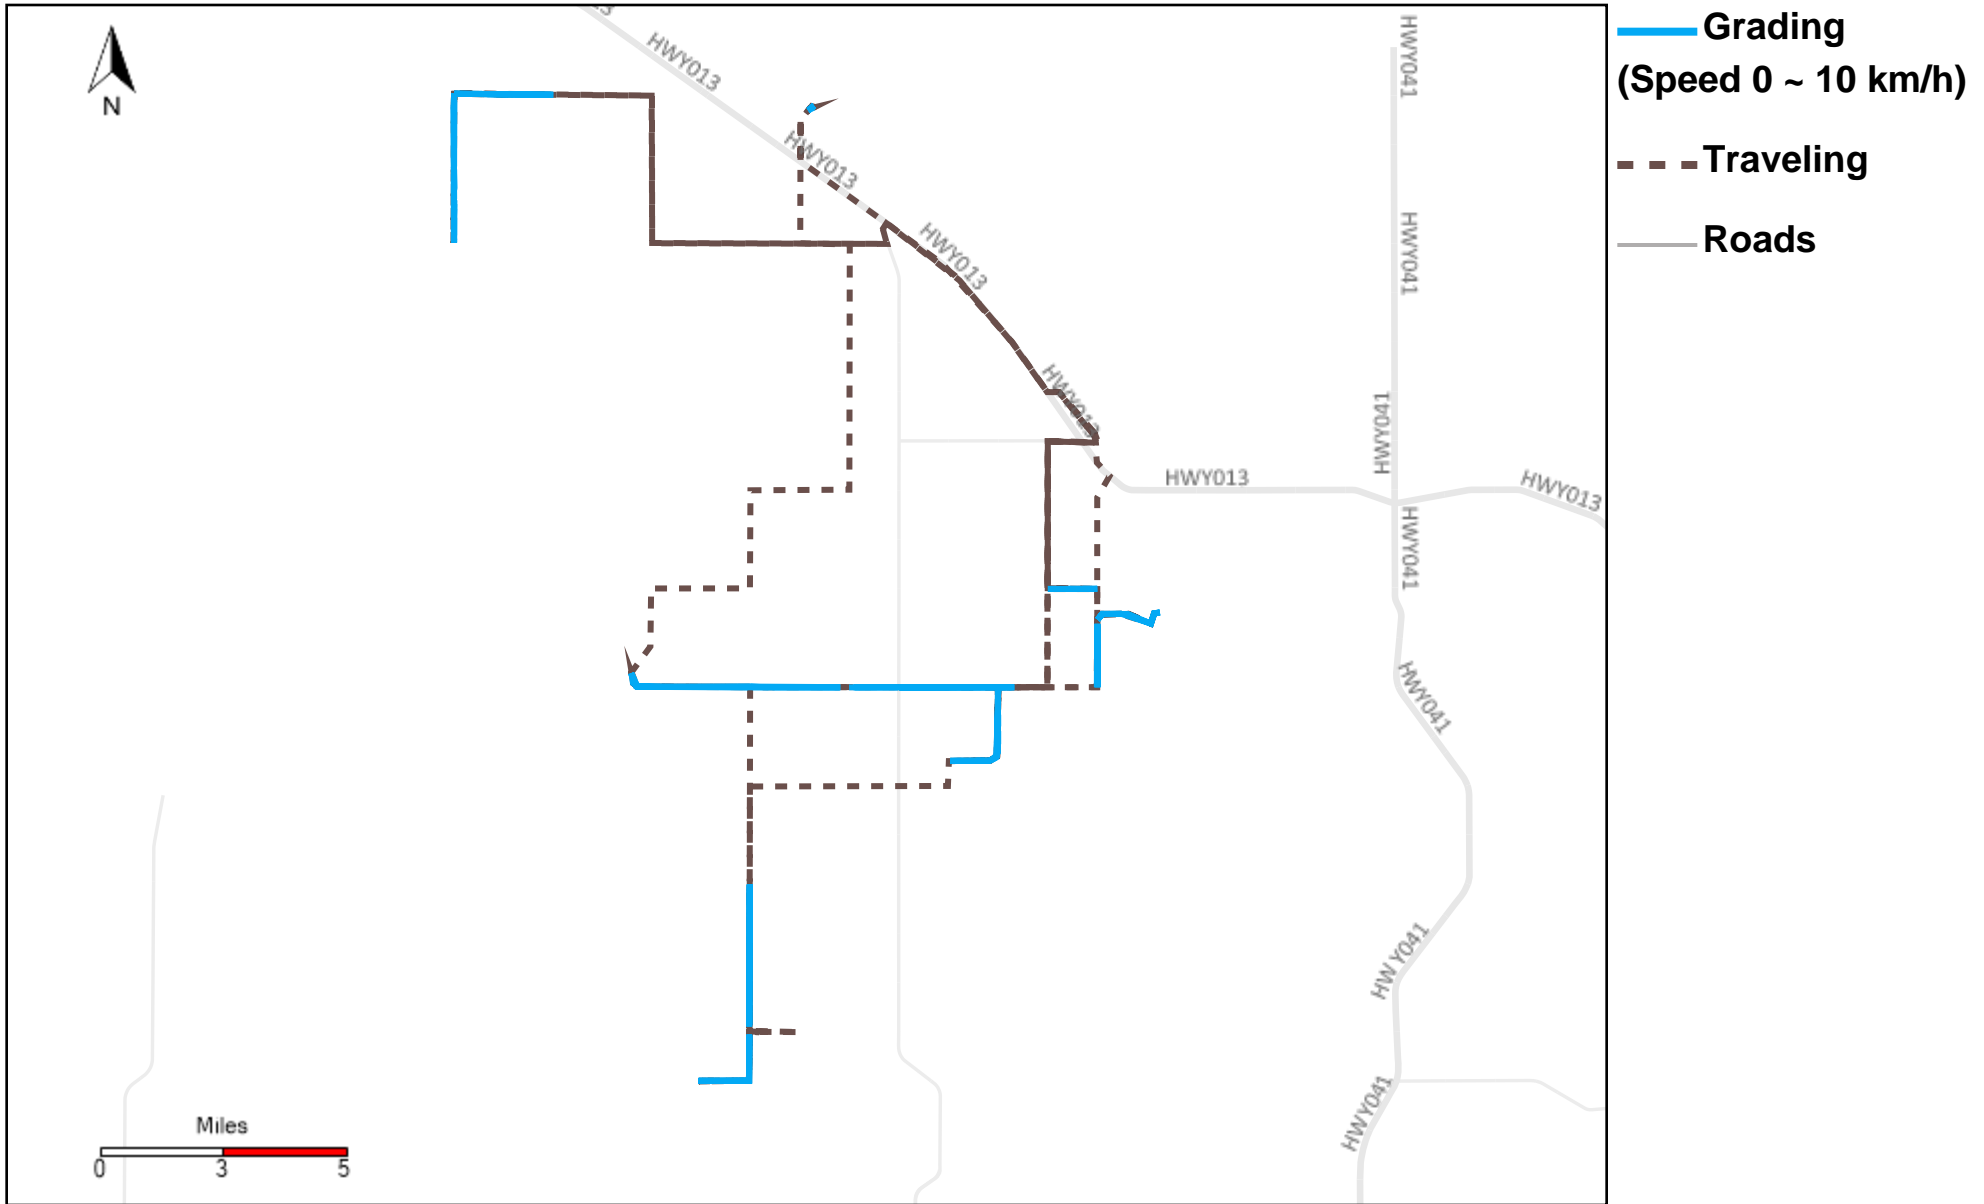

43-174_2023-06-11 ~ 2023-06-17 Tracking

Total Distance(km)	Total Hours	Work Distance(km)	Work Hours
444.04	42 hrs 34 min 47 sec	186.01	27 hrs 46 min 7 sec