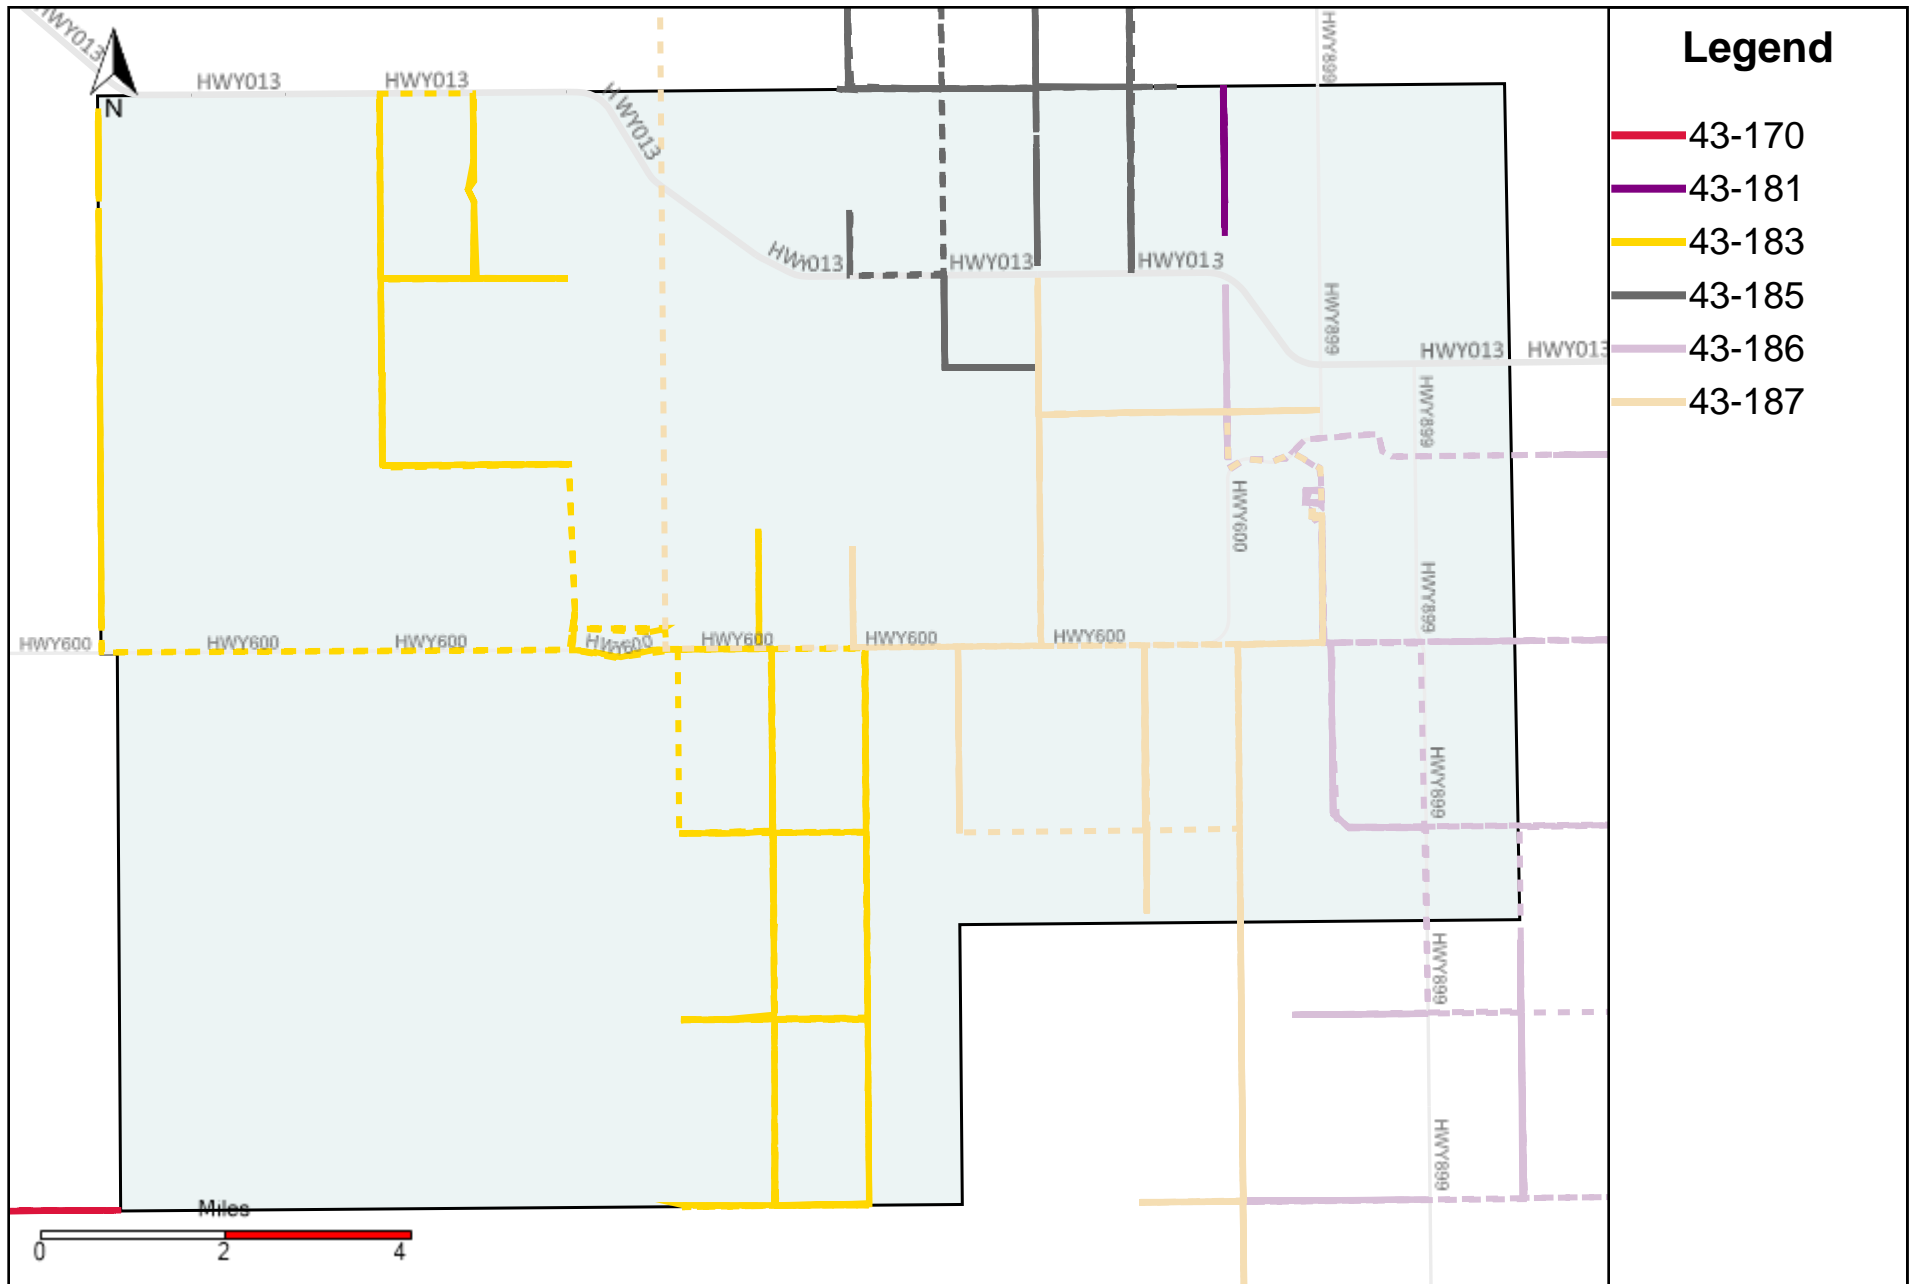

Division: 3 Grader Report(2023-06-11 ~ 2023-06-17)

Vehicle Name List	Total Distance(km)	Total Hours
43-170, 43-181, 43-183, 43-185, 43-186, 43-187	2308.11	255 hrs 11 min 59 sec