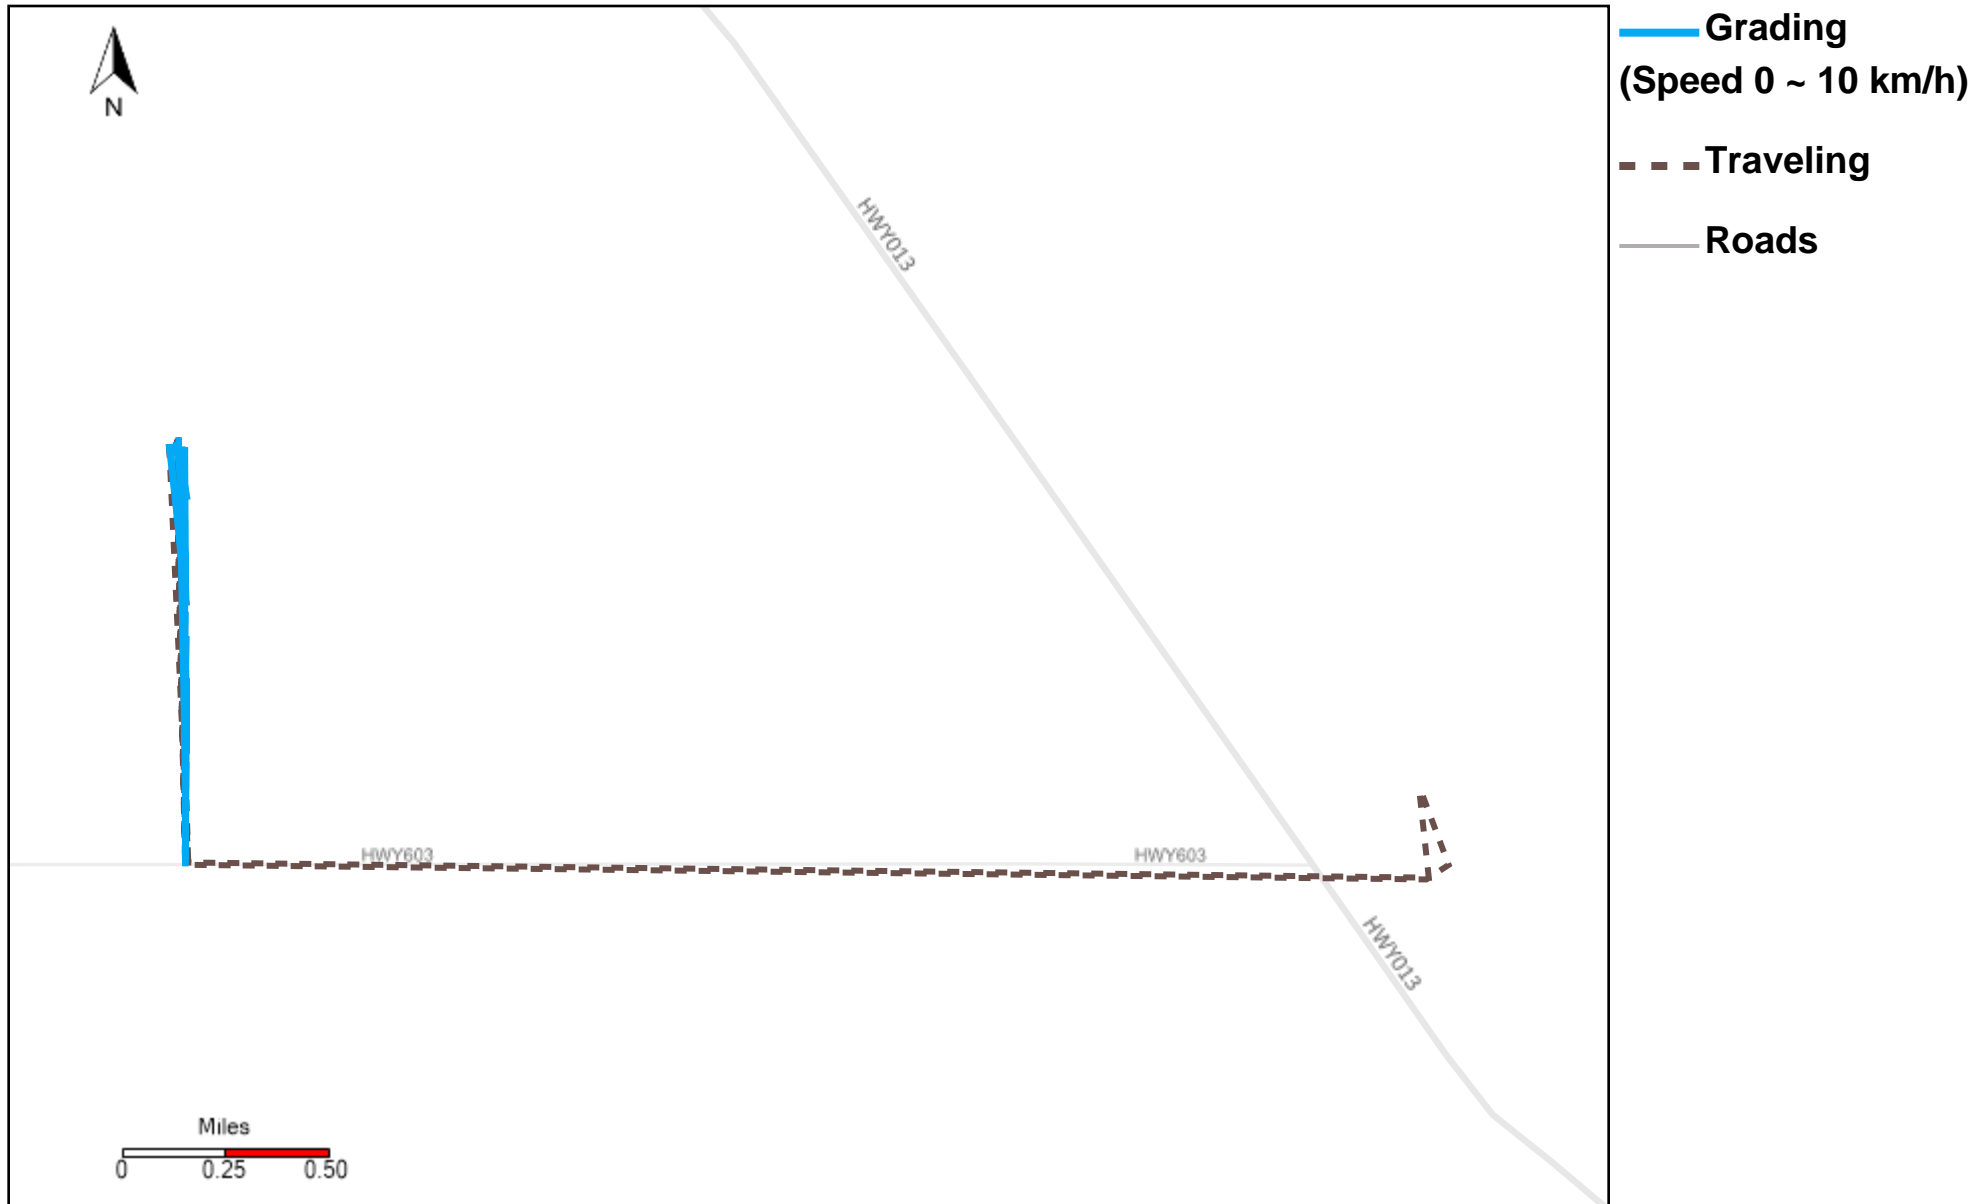

43-171_2023-06-11 ~ 2023-06-17 Tracking

Total Distance(km)	Total Hours	Work Distance(km)	Work Hours
53.48	13 hrs 12 min 45 sec	30.2	11 hrs 27 min 27 sec