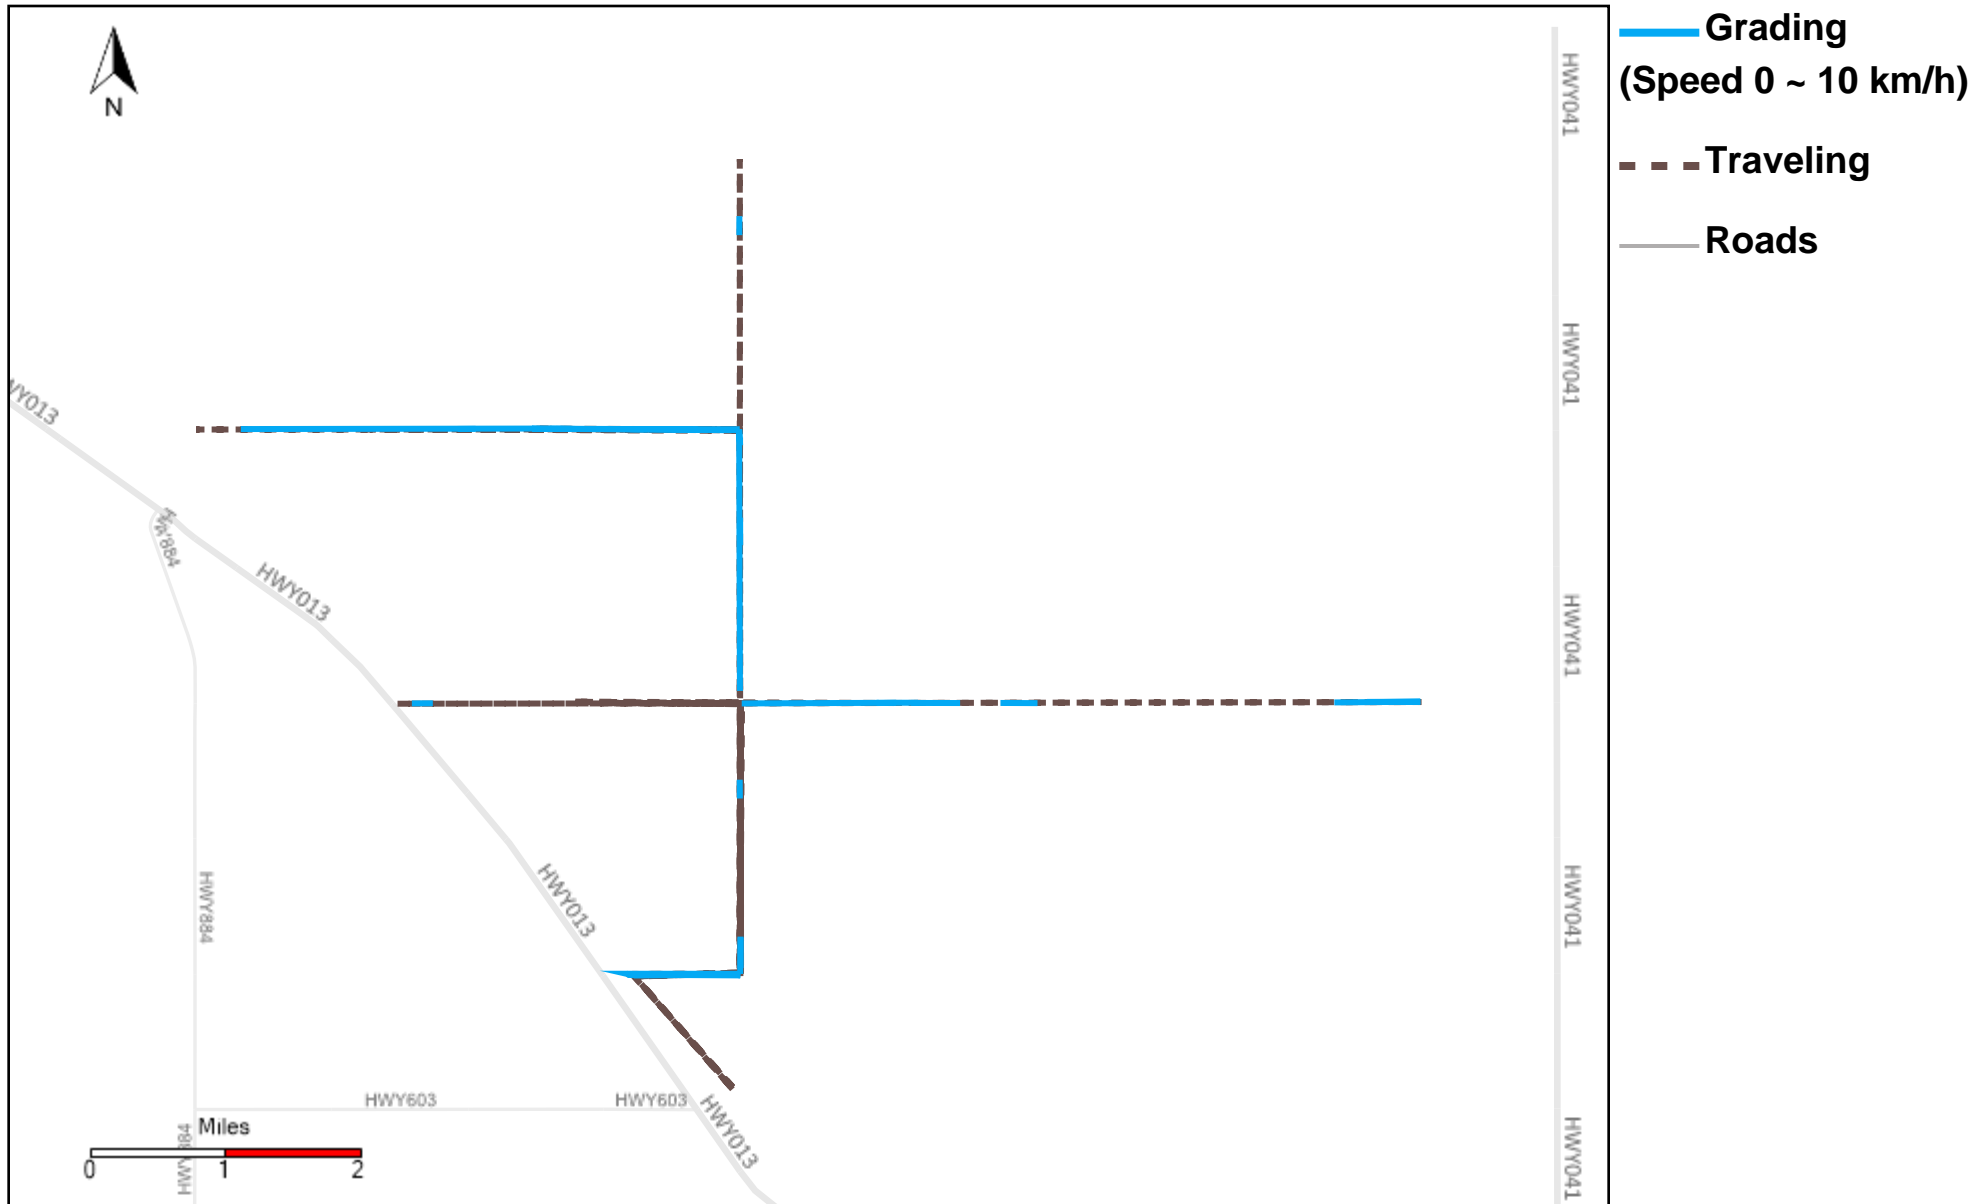

43-172_2023-04-30 ~ 2023-05-06 Tracking

Total Distance(km)	Total Hours	Work Distance(km)	Work Hours
268.21	25 hrs 8 min 35 sec	33.87	5 hrs 18 min 26 sec