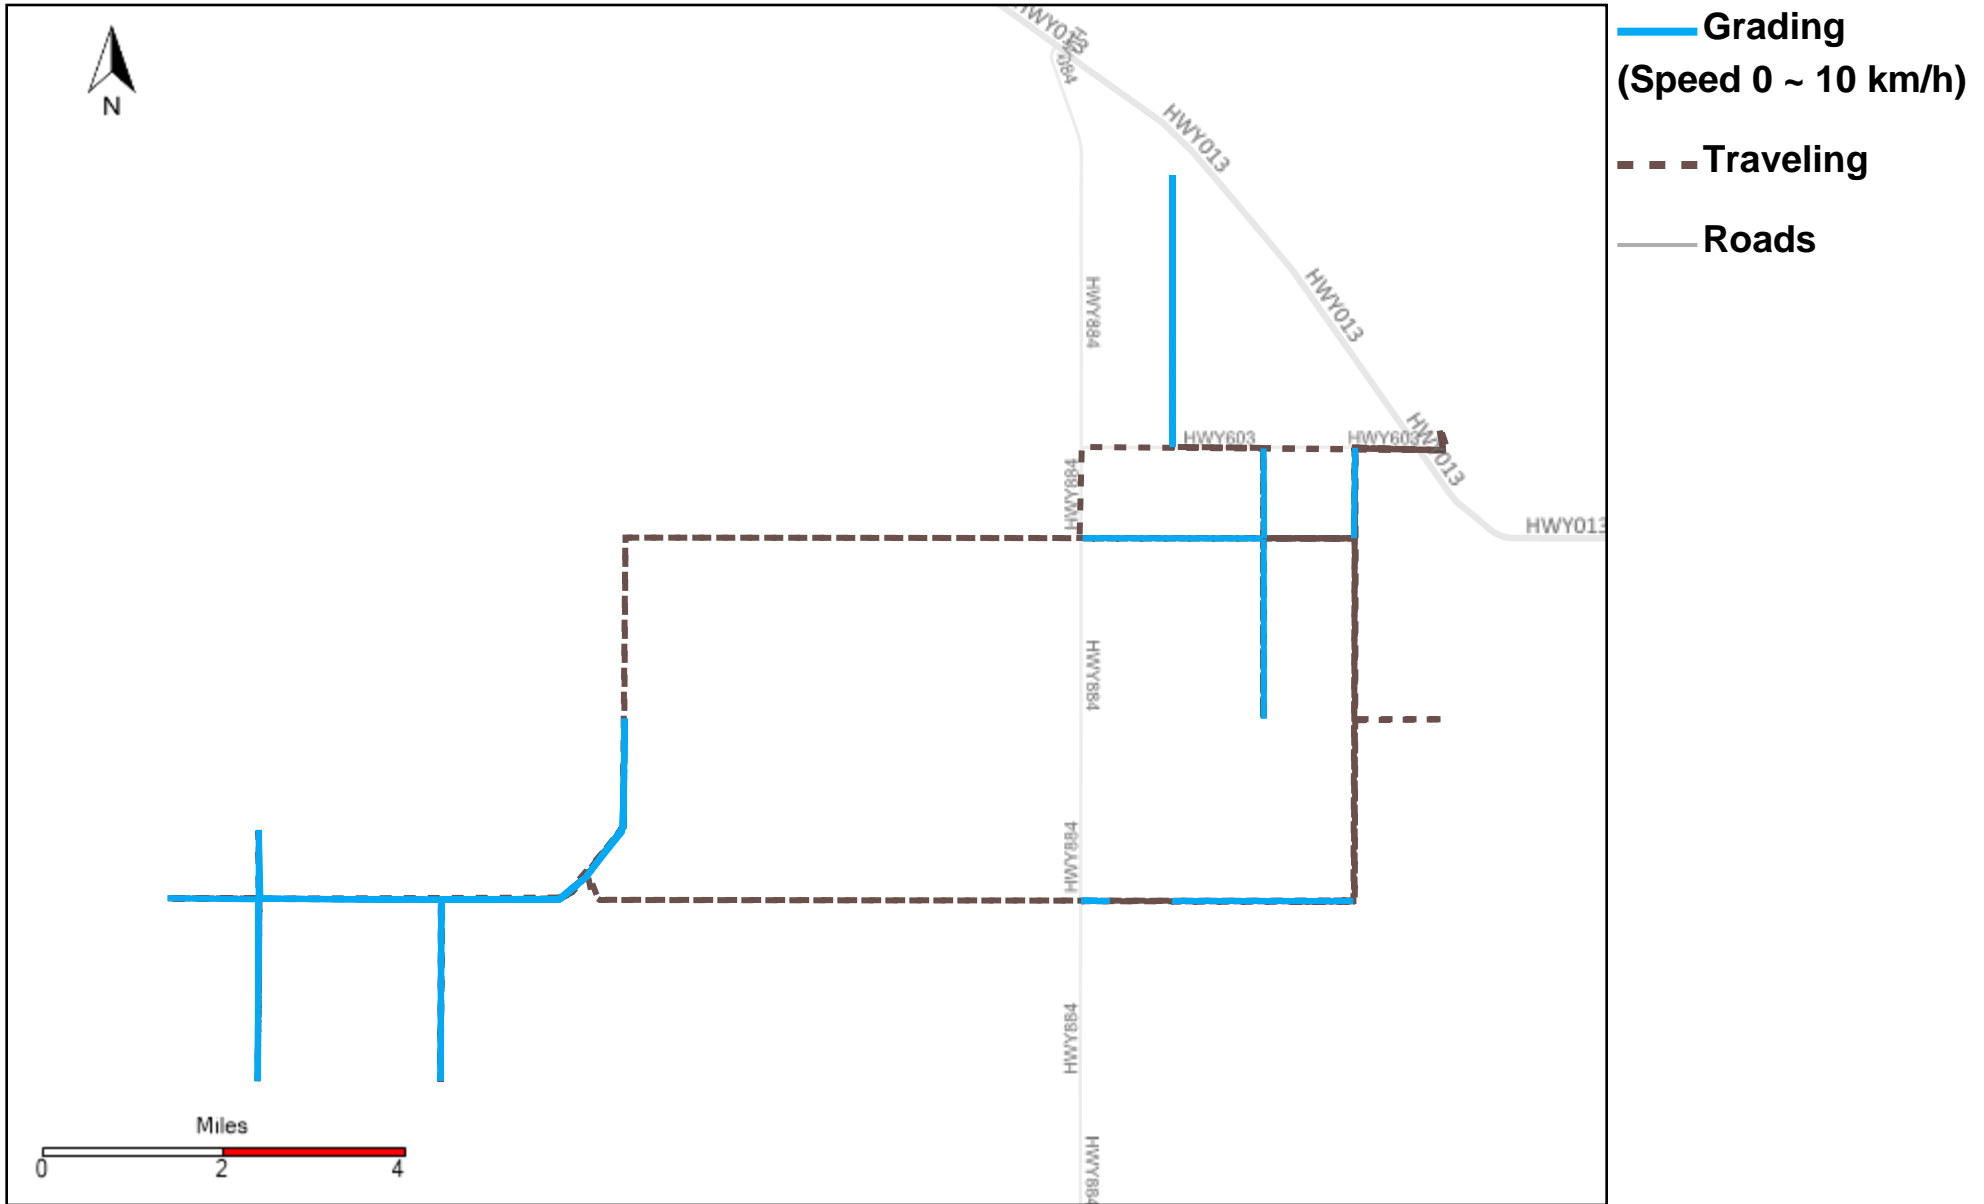

43-164_2023-04-30 ~ 2023-05-06 Tracking

Total Distance(km)	Total Hours	Work Distance(km)	Work Hours
366.6	38 hrs 17 min 21 sec	179.78	28 hrs 26 min 23 sec