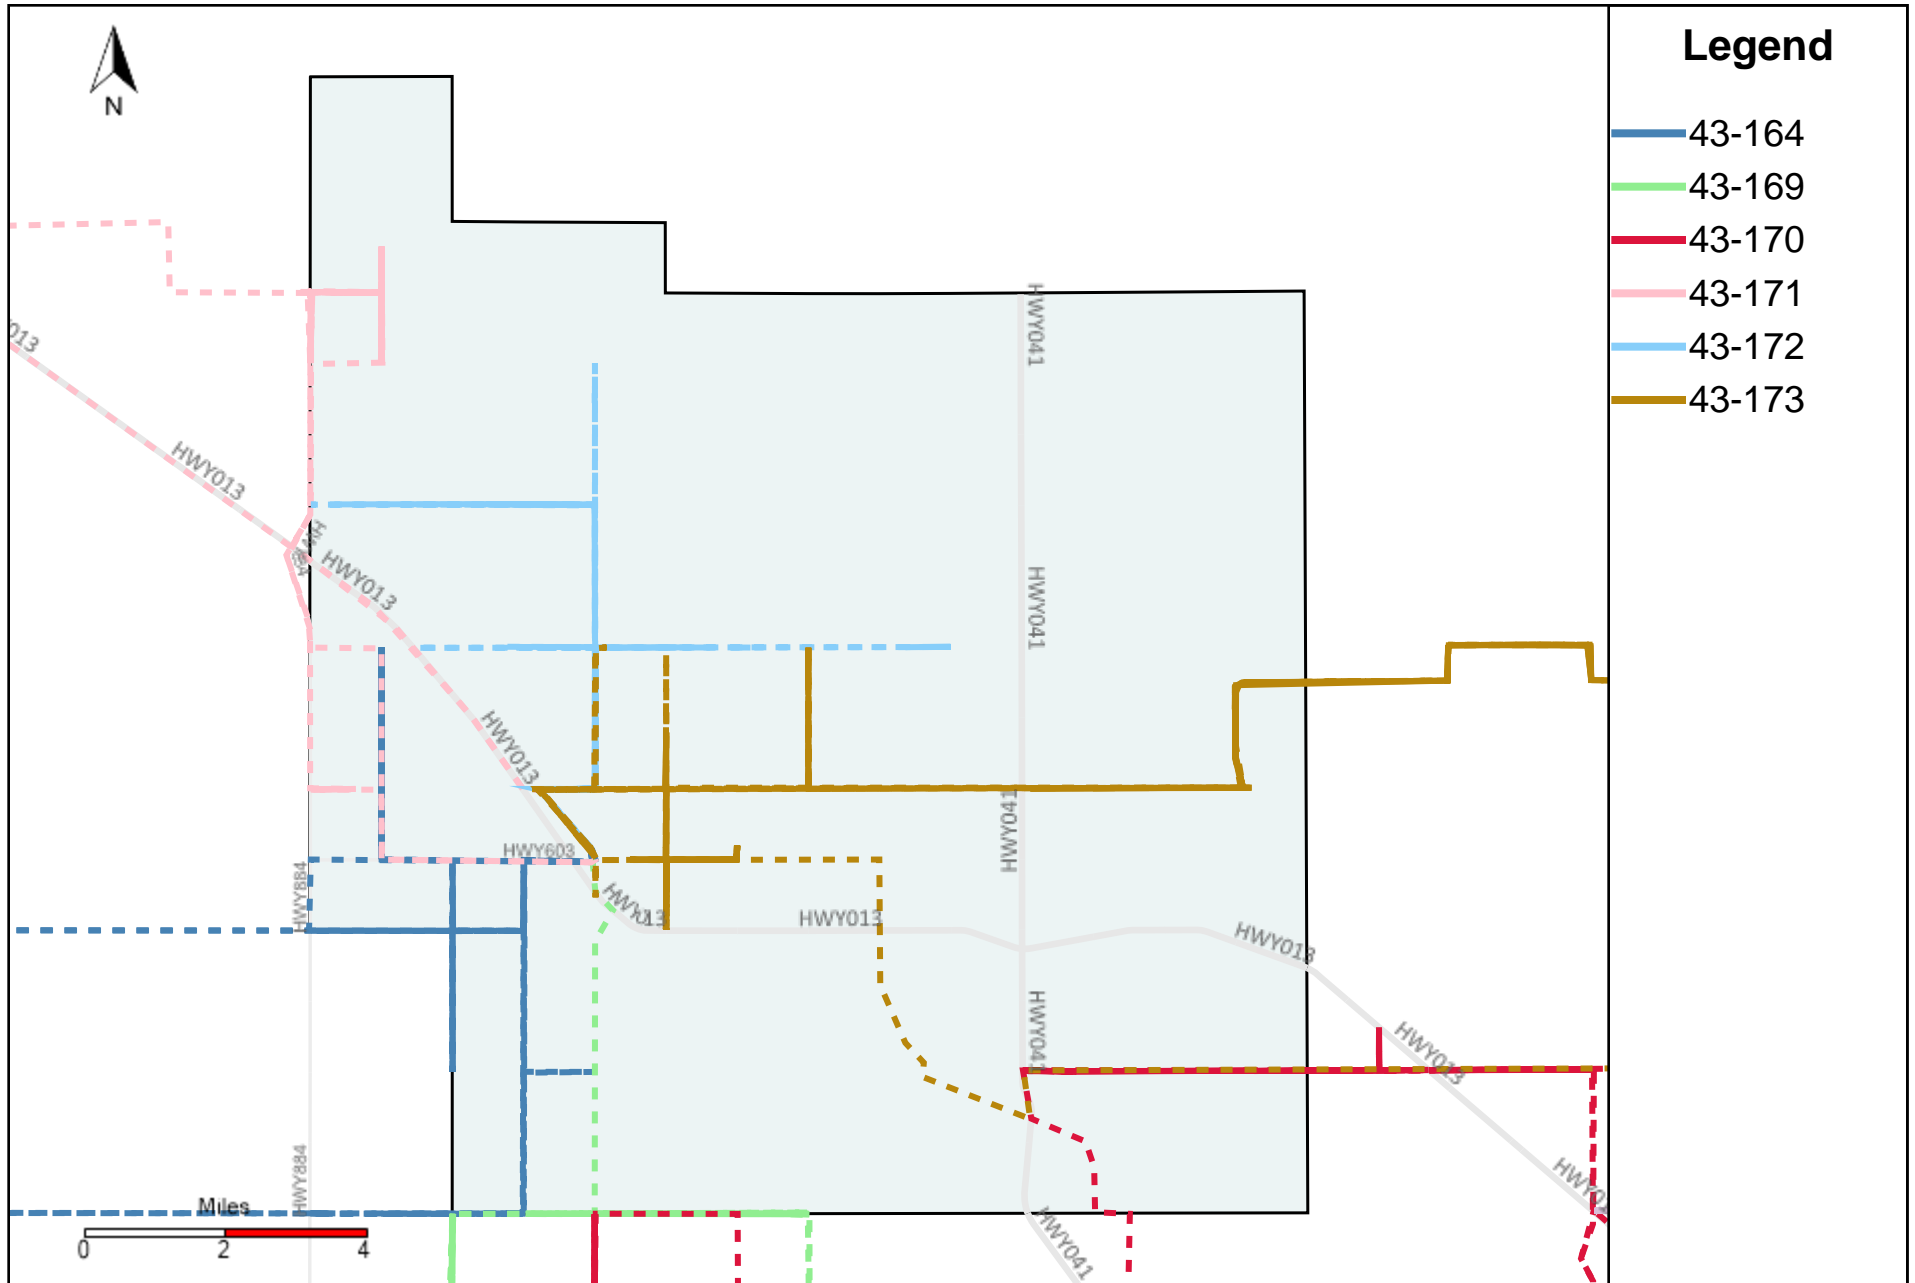

Division: 6 Grader Report(2023-04-30 ~ 2023-05-06)

Vehicle Name List	Total Distance(km)	Total Hours
43-164, 43-169, 43-170, 43-171, 43-172, 43-173	1985.97	195 hrs 30 min 56 sec