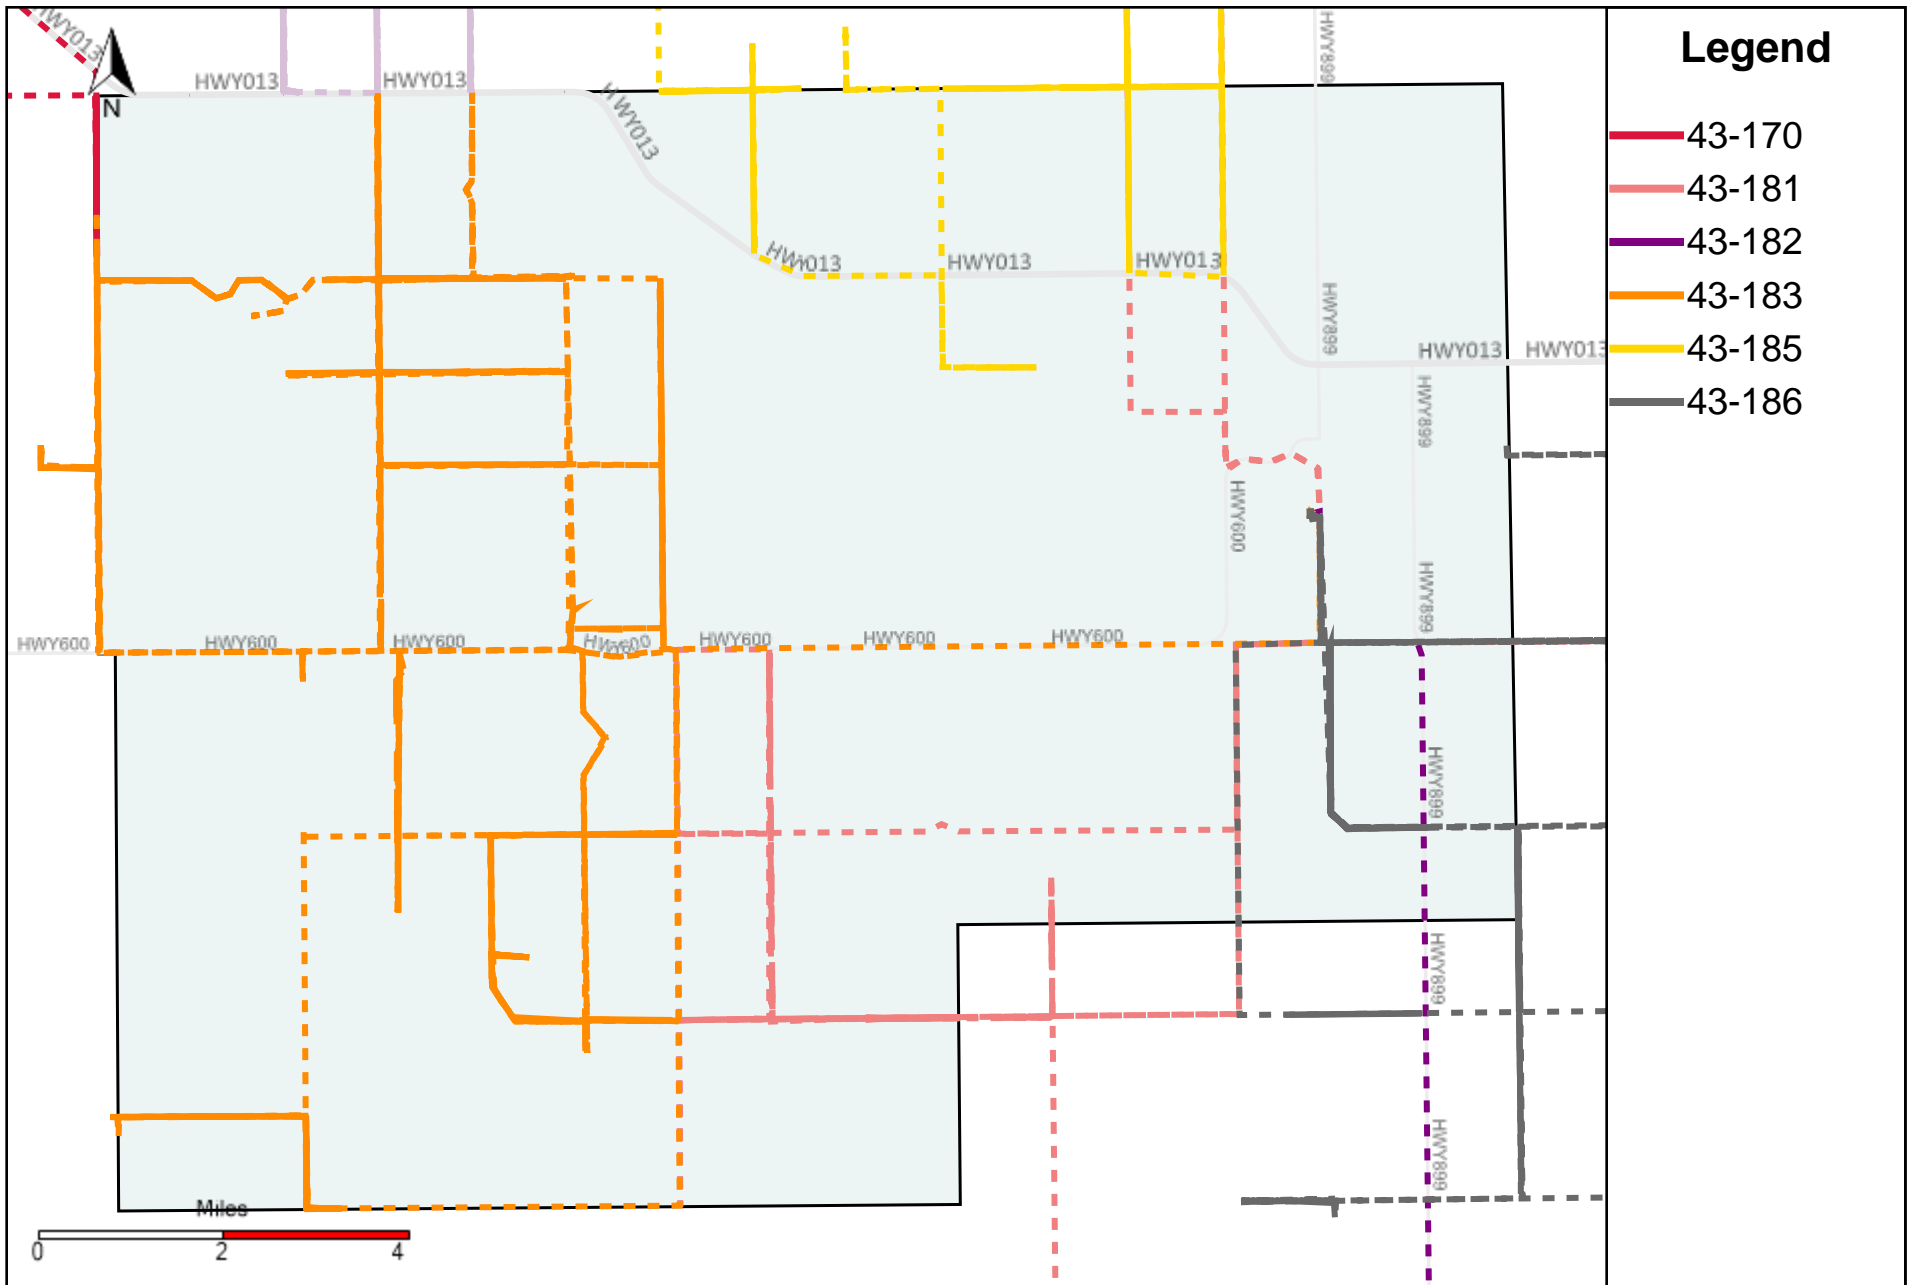

Provost Weekly Grader Report (2023-04-30 ~ 2023-05-06)

Division: 1 Grader Report(2023-04-30 ~ 2023-05-06)

Vehicle Name List	Total Distance(km)	Total Hours
43-181, 43-182, 43-186	1256.35	128 hrs 37 min 11 sec

Division: 2 Grader Report(2023-04-30 ~ 2023-05-06)

Vehicle Name List	Total Distance(km)	Total Hours
43-181, 43-186	785.7	79 hrs 16 min 54 sec

Division: 3 Grader Report(2023-04-30 ~ 2023-05-06)

Vehicle Name List	Total Distance(km)	Total Hours
43-170, 43-181, 43-182, 43-183, 43-185, 43-186	2663.12	274 hrs 29 min 55 sec

Division: 4 Grader Report(2023-04-30 ~ 2023-05-06)

Vehicle Name List	Total Distance(km)	Total Hours
43-170, 43-173, 43-181, 43-185, 43-187	1990.17	216 hrs 26 min 24 sec

Division: 5 Grader Report(2023-04-30 ~ 2023-05-06)

Vehicle Name List	Total Distance(km)	Total Hours
43-169, 43-170, 43-183	1275.87	121 hrs 55 min 4 sec

Division: 6 Grader Report(2023-04-30 ~ 2023-05-06)

Vehicle Name List	Total Distance(km)	Total Hours
43-164, 43-169, 43-170, 43-171, 43-172, 43-173	1985.97	195 hrs 30 min 56 sec