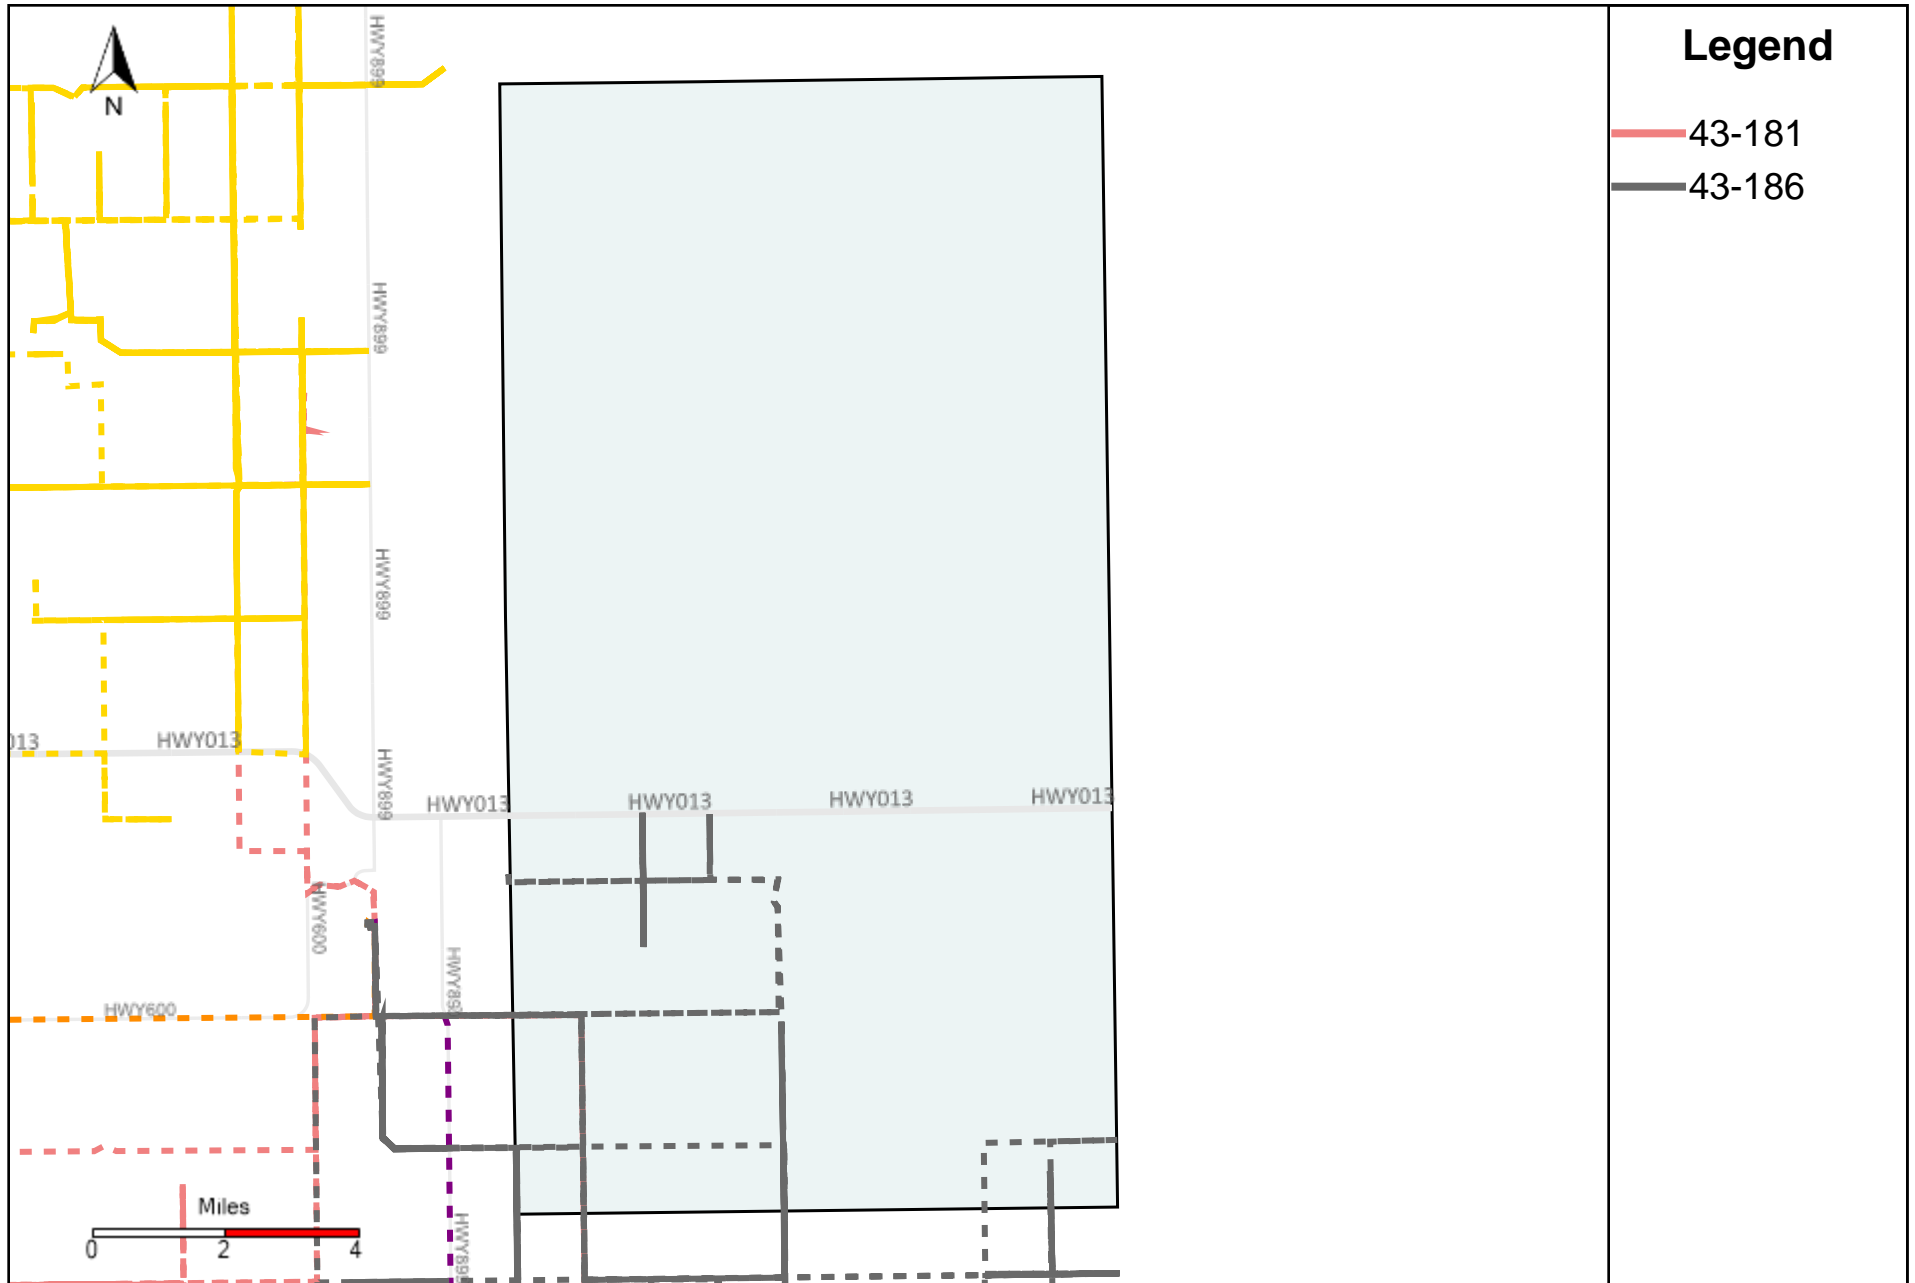

Division: 2 Grader Report(2023-04-30 ~ 2023-05-06)

Vehicle Name List	Total Distance(km)	Total Hours
43-181, 43-186	785.7	79 hrs 16 min 54 sec