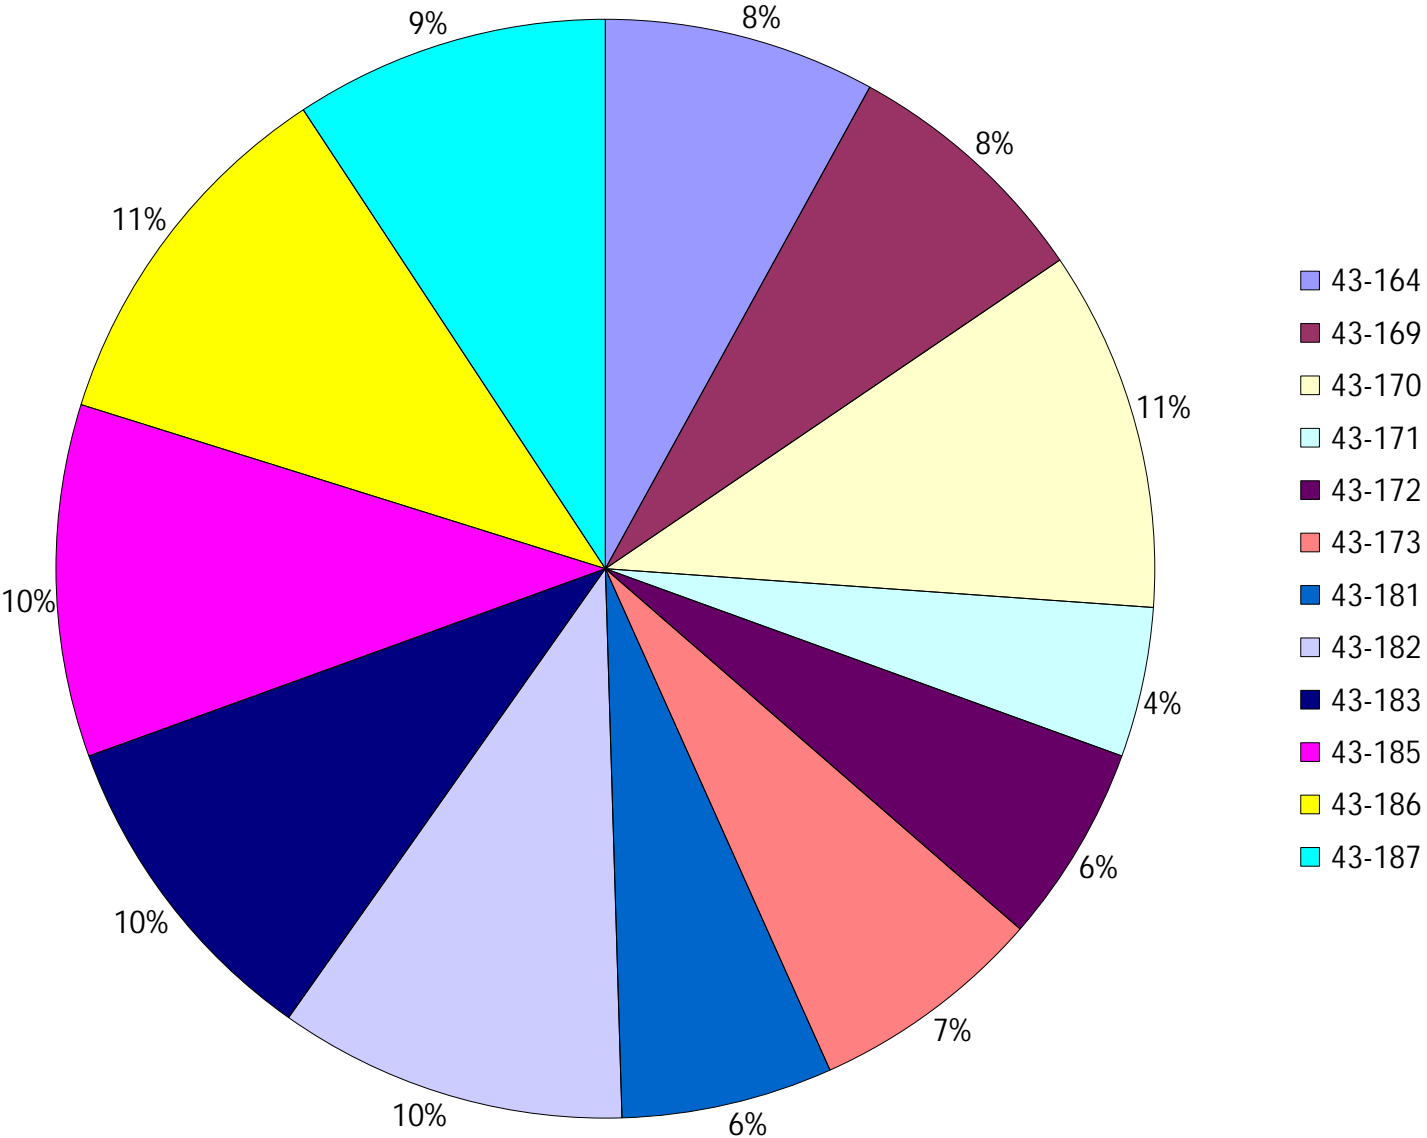

Provost Weekly Grader Report

From 4/30/2023 To 5/6/2023

5/6/2023

Vehicle	Total Distance(km)	Total Hours	Work Distance(km)	Work Hours
43-164	366.6	38 hrs 17 min 21 sec	179.78	28 hrs 26 min 23 sec
43-169	344.52	30 hrs 45 min 38 sec	137.46	20 hrs 6 min 3 sec
43-170	487.2	42 hrs 25 min 9 sec	192.21	27 hrs 41 min 30 sec
43-171	202.34	19 hrs 36 min 1 sec	77.79	13 hrs 2 min 43 sec
43-172	268.21	25 hrs 8 min 35 sec	33.87	5 hrs 18 min 26 sec
43-173	317.1	39 hrs 18 min 12 sec	130.89	20 hrs 23 min 49 sec
43-181	285.42	28 hrs 49 min 36 sec	47.29	6 hrs 28 min 0 sec
43-182	470.65	49 hrs 20 min 17 sec	68.25	9 hrs 39 min 18 sec
43-183	444.15	48 hrs 44 min 17 sec	155.13	27 hrs 32 min 21 sec
43-185	475.42	54 hrs 43 min 18 sec	274.86	42 hrs 35 min 10 sec
43-186	500.28	50 hrs 27 min 18 sec	216.48	34 hrs 34 min 44 sec
43-187	425.03	51 hrs 10 min 9 sec	260.83	42 hrs 49 min 44 sec
Total:	4586.91	478 hrs 45 min 51 sec	1774.84	278 hrs 38 min 11 sec

Vehicle Distance Vs Total Distance (%) From 4/30/2023 To 5/6/2023

Provost Weekly Grader Report