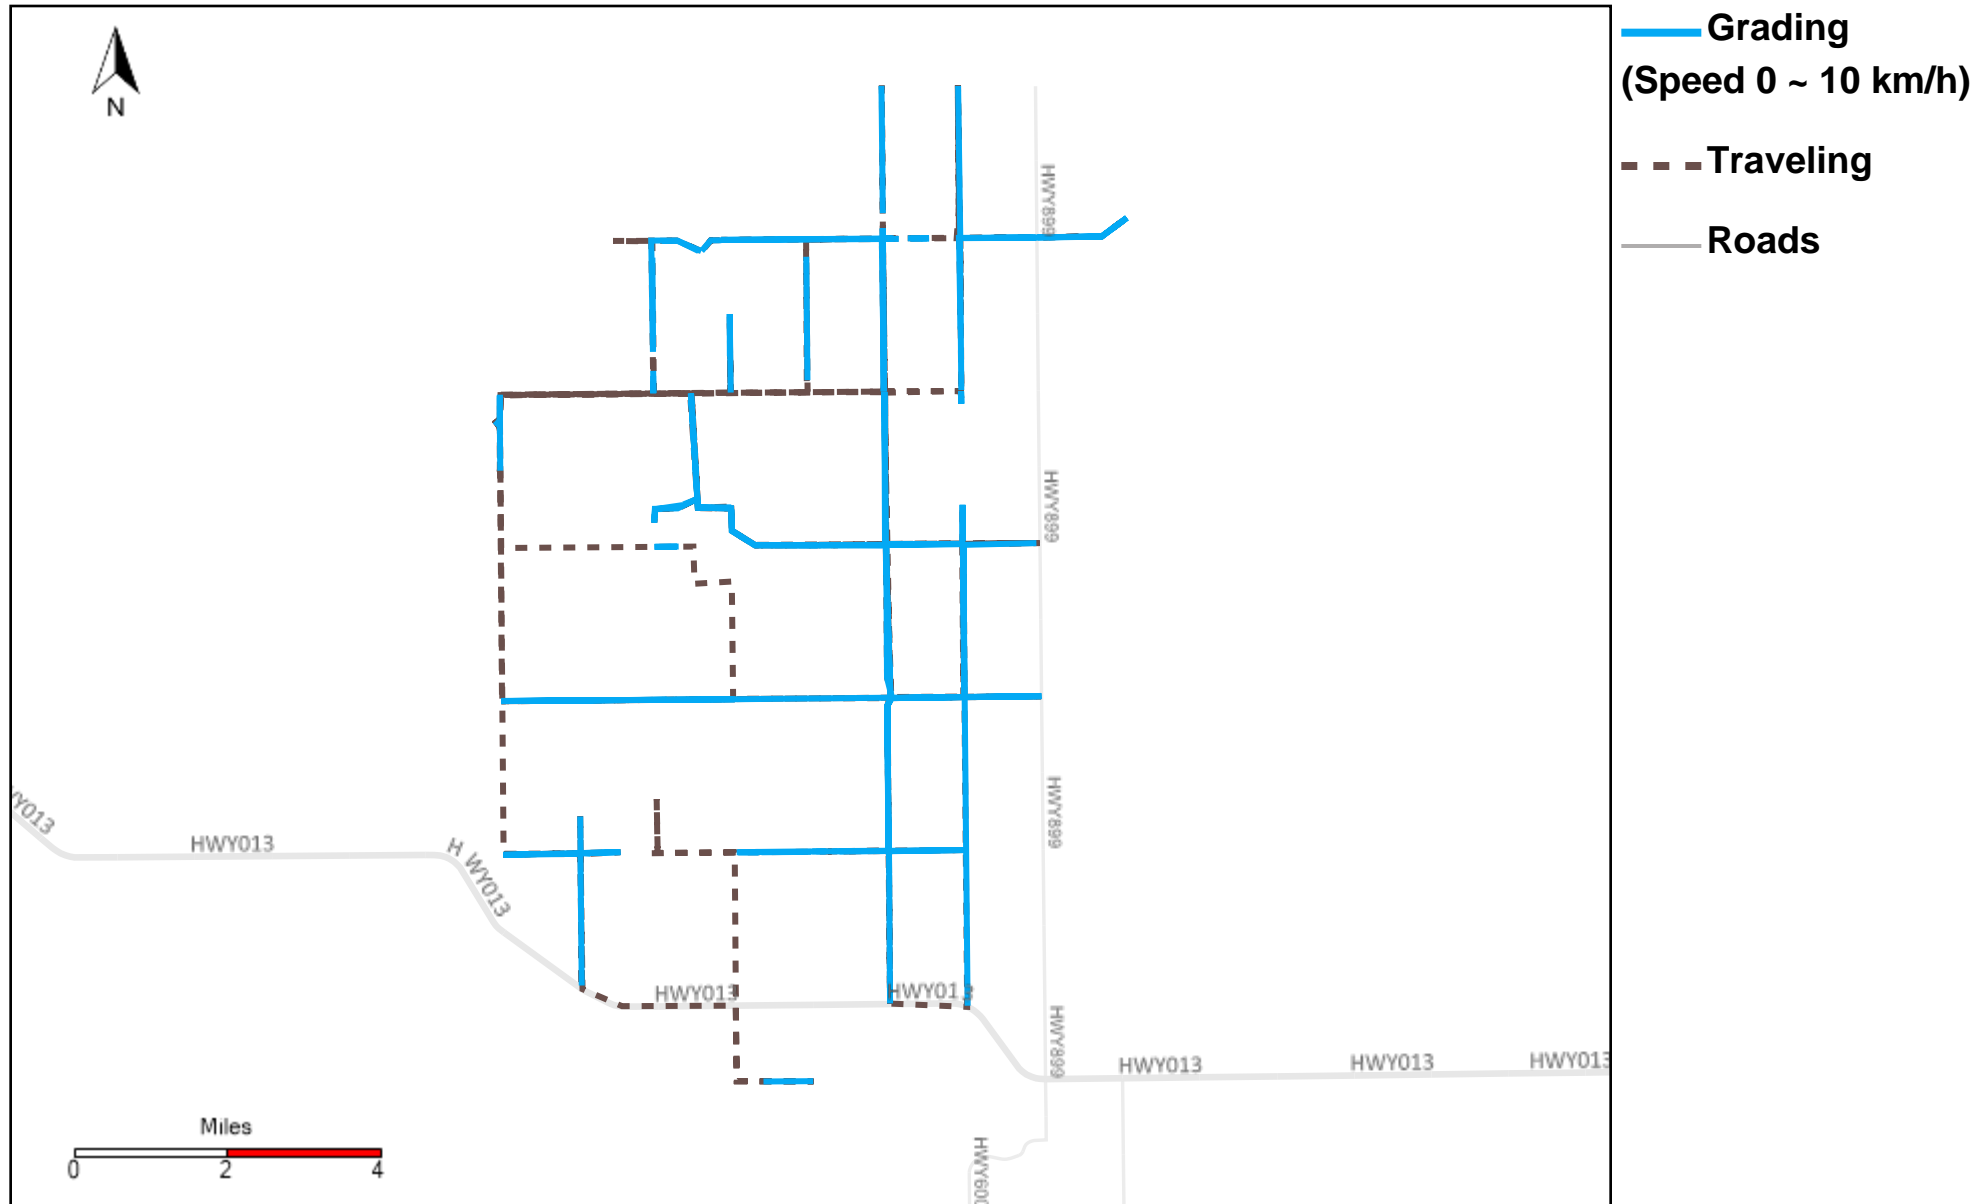

43-185_2023-04-30 ~ 2023-05-06 Tracking

Total Distance(km)	Total Hours	Work Distance(km)	Work Hours
475.42	54 hrs 43 min 18 sec	274.86	42 hrs 35 min 10 sec