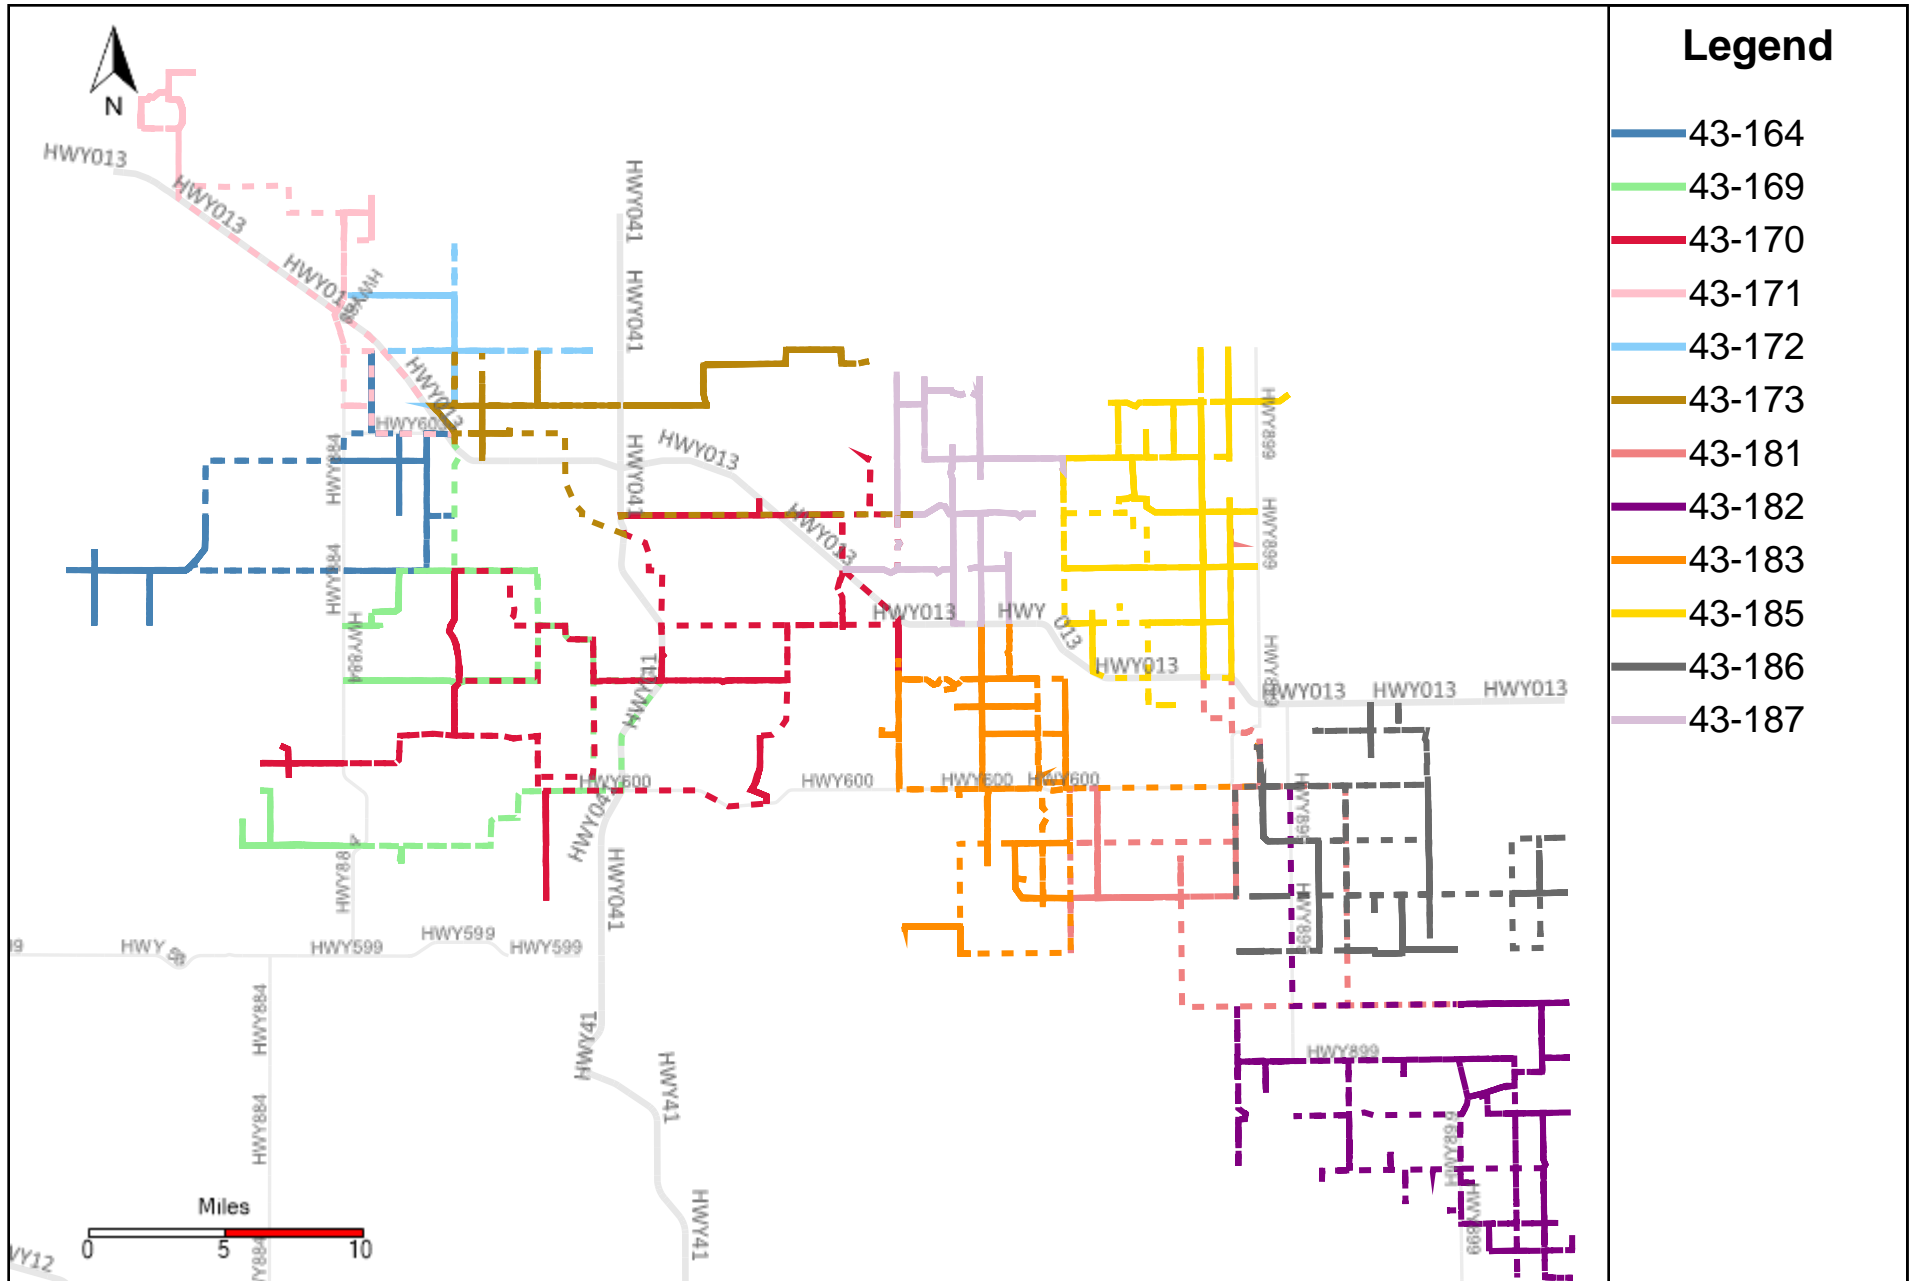

Provost Weekly Grader Report (2023-04-30 ~ 2023-05-06)

Division: 1 Grader Report(2023-04-30 ~ 2023-05-06)

Vehicle Name List	Total Distance(km)	Total Hours
43-181, 43-182, 43-186	1256.35	128 hrs 37 min 11 sec

Division: 2 Grader Report(2023-04-30 ~ 2023-05-06)

Vehicle Name List	Total Distance(km)	Total Hours
43-181, 43-186	785.7	79 hrs 16 min 54 sec

Division: 3 Grader Report(2023-04-30 ~ 2023-05-06)

Vehicle Name List	Total Distance(km)	Total Hours
43-170, 43-181, 43-182, 43-183, 43-185, 43-186	2663.12	274 hrs 29 min 55 sec

Division: 4 Grader Report(2023-04-30 ~ 2023-05-06)

Vehicle Name List	Total Distance(km)	Total Hours
43-170, 43-173, 43-181, 43-185, 43-187	1990.17	216 hrs 26 min 24 sec

Division: 5 Grader Report(2023-04-30 ~ 2023-05-06)

43-187_2023-04-30 ~ 2023-05-06 Tracking

Total Distance(km)	Total Hours	Work Distance(km)	Work Hours
425.03	51 hrs 10 min 9 sec	260.83	42 hrs 49 min 44 sec