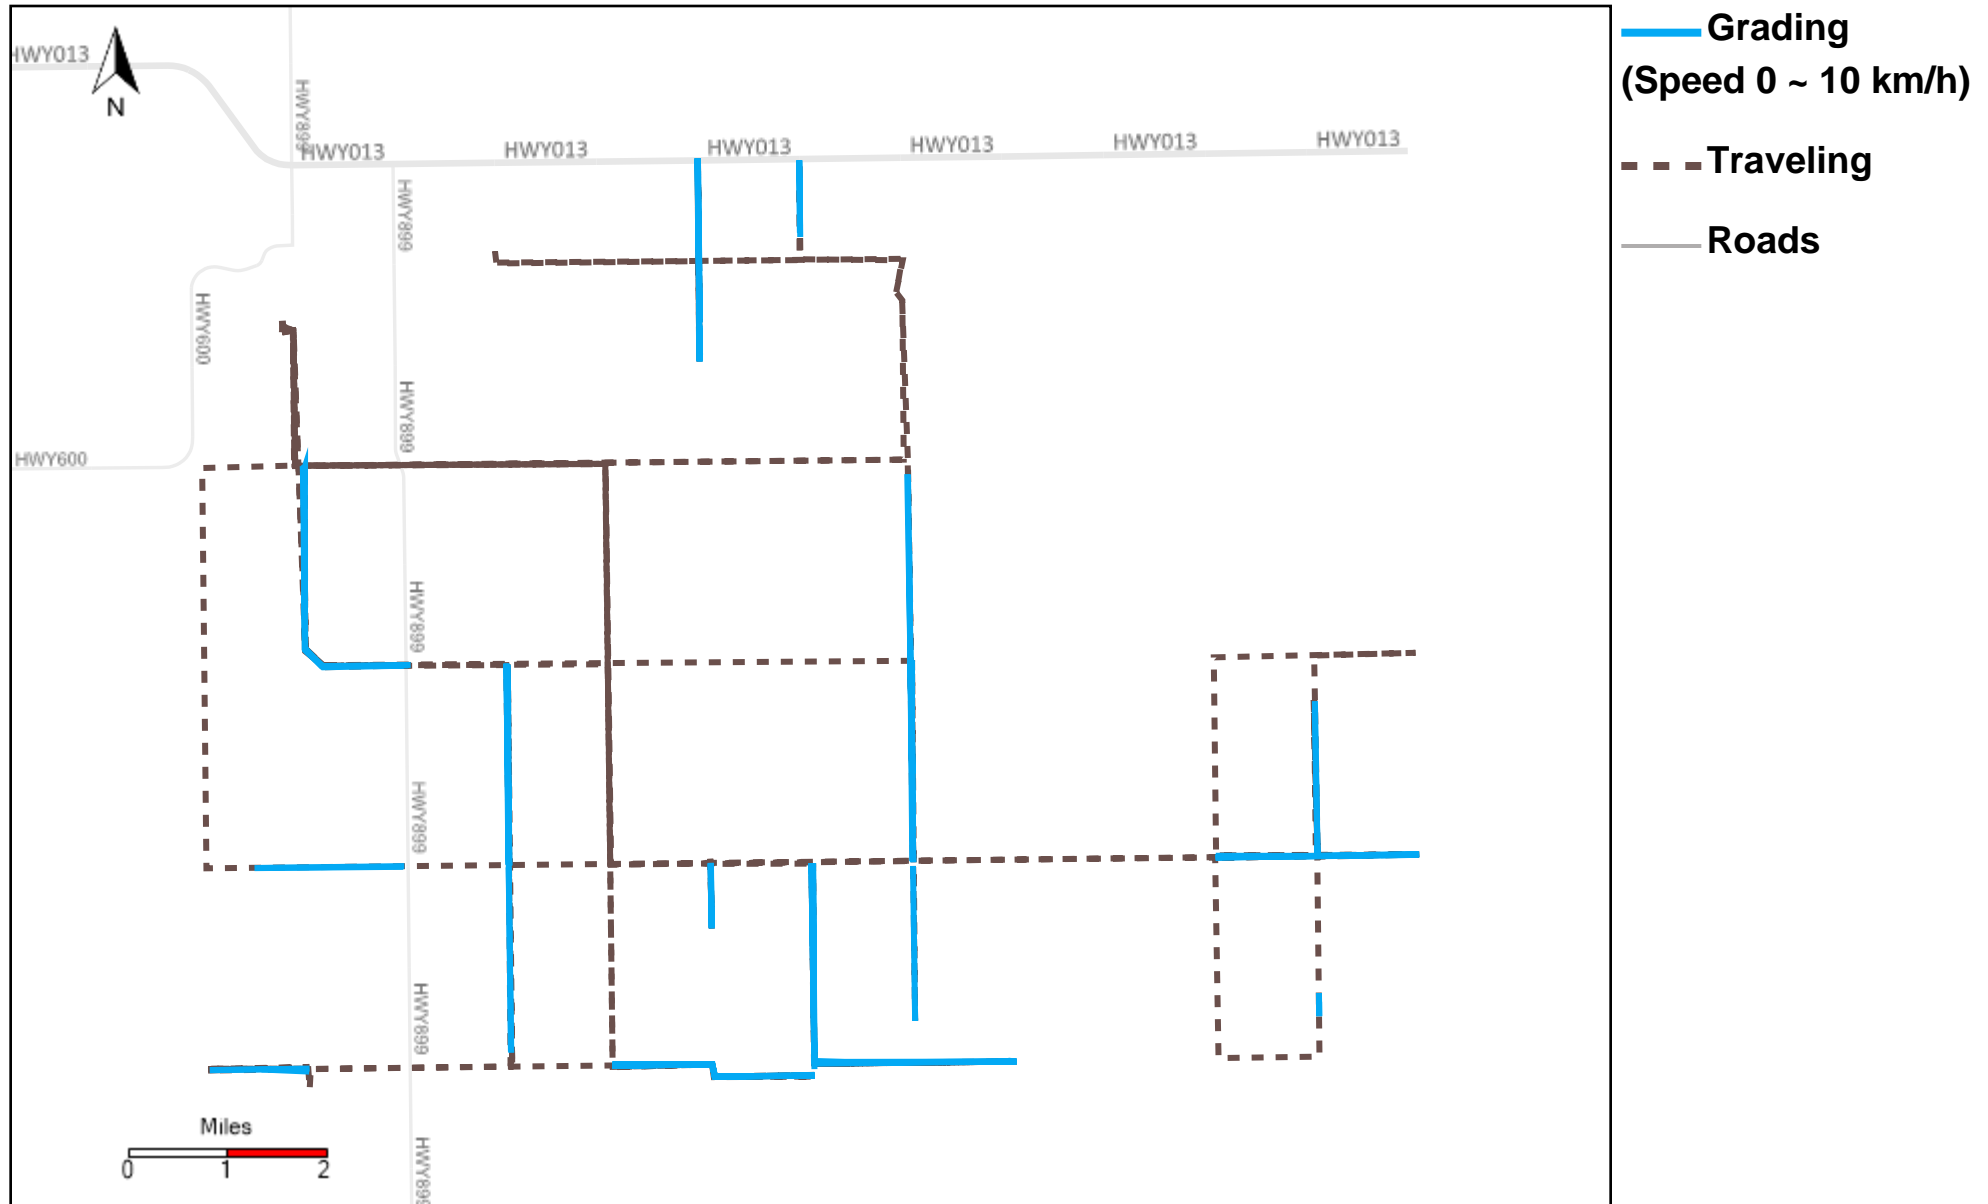

43-186_2023-04-30 ~ 2023-05-06 Tracking

Total Distance(km)	Total Hours	Work Distance(km)	Work Hours
500.28	50 hrs 27 min 18 sec	216.48	34 hrs 34 min 44 sec