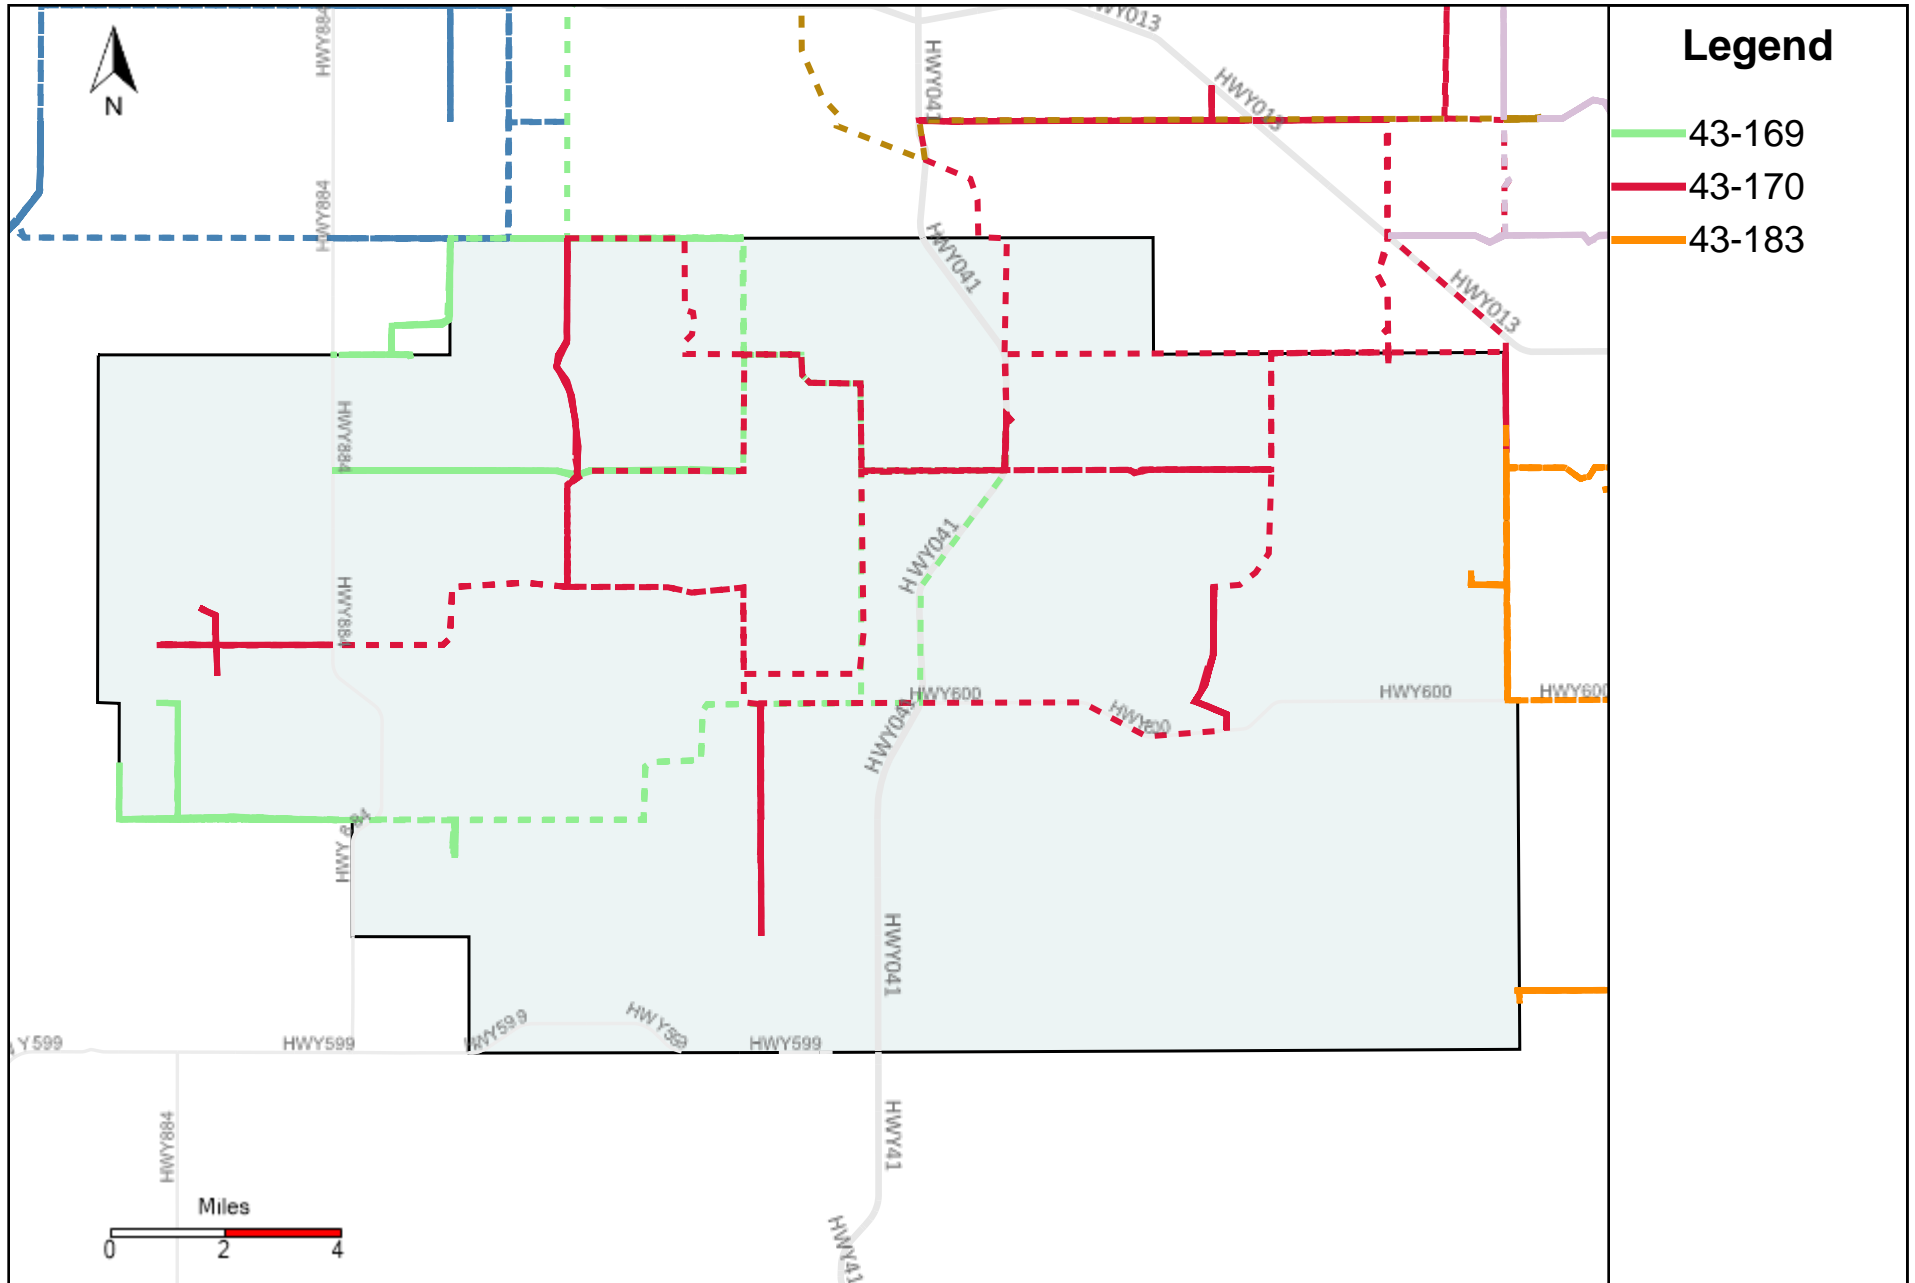

Division: 5 Grader Report(2023-04-30 ~ 2023-05-06)

Vehicle Name List	Total Distance(km)	Total Hours
43-169, 43-170, 43-183	1275.87	121 hrs 55 min 4 sec