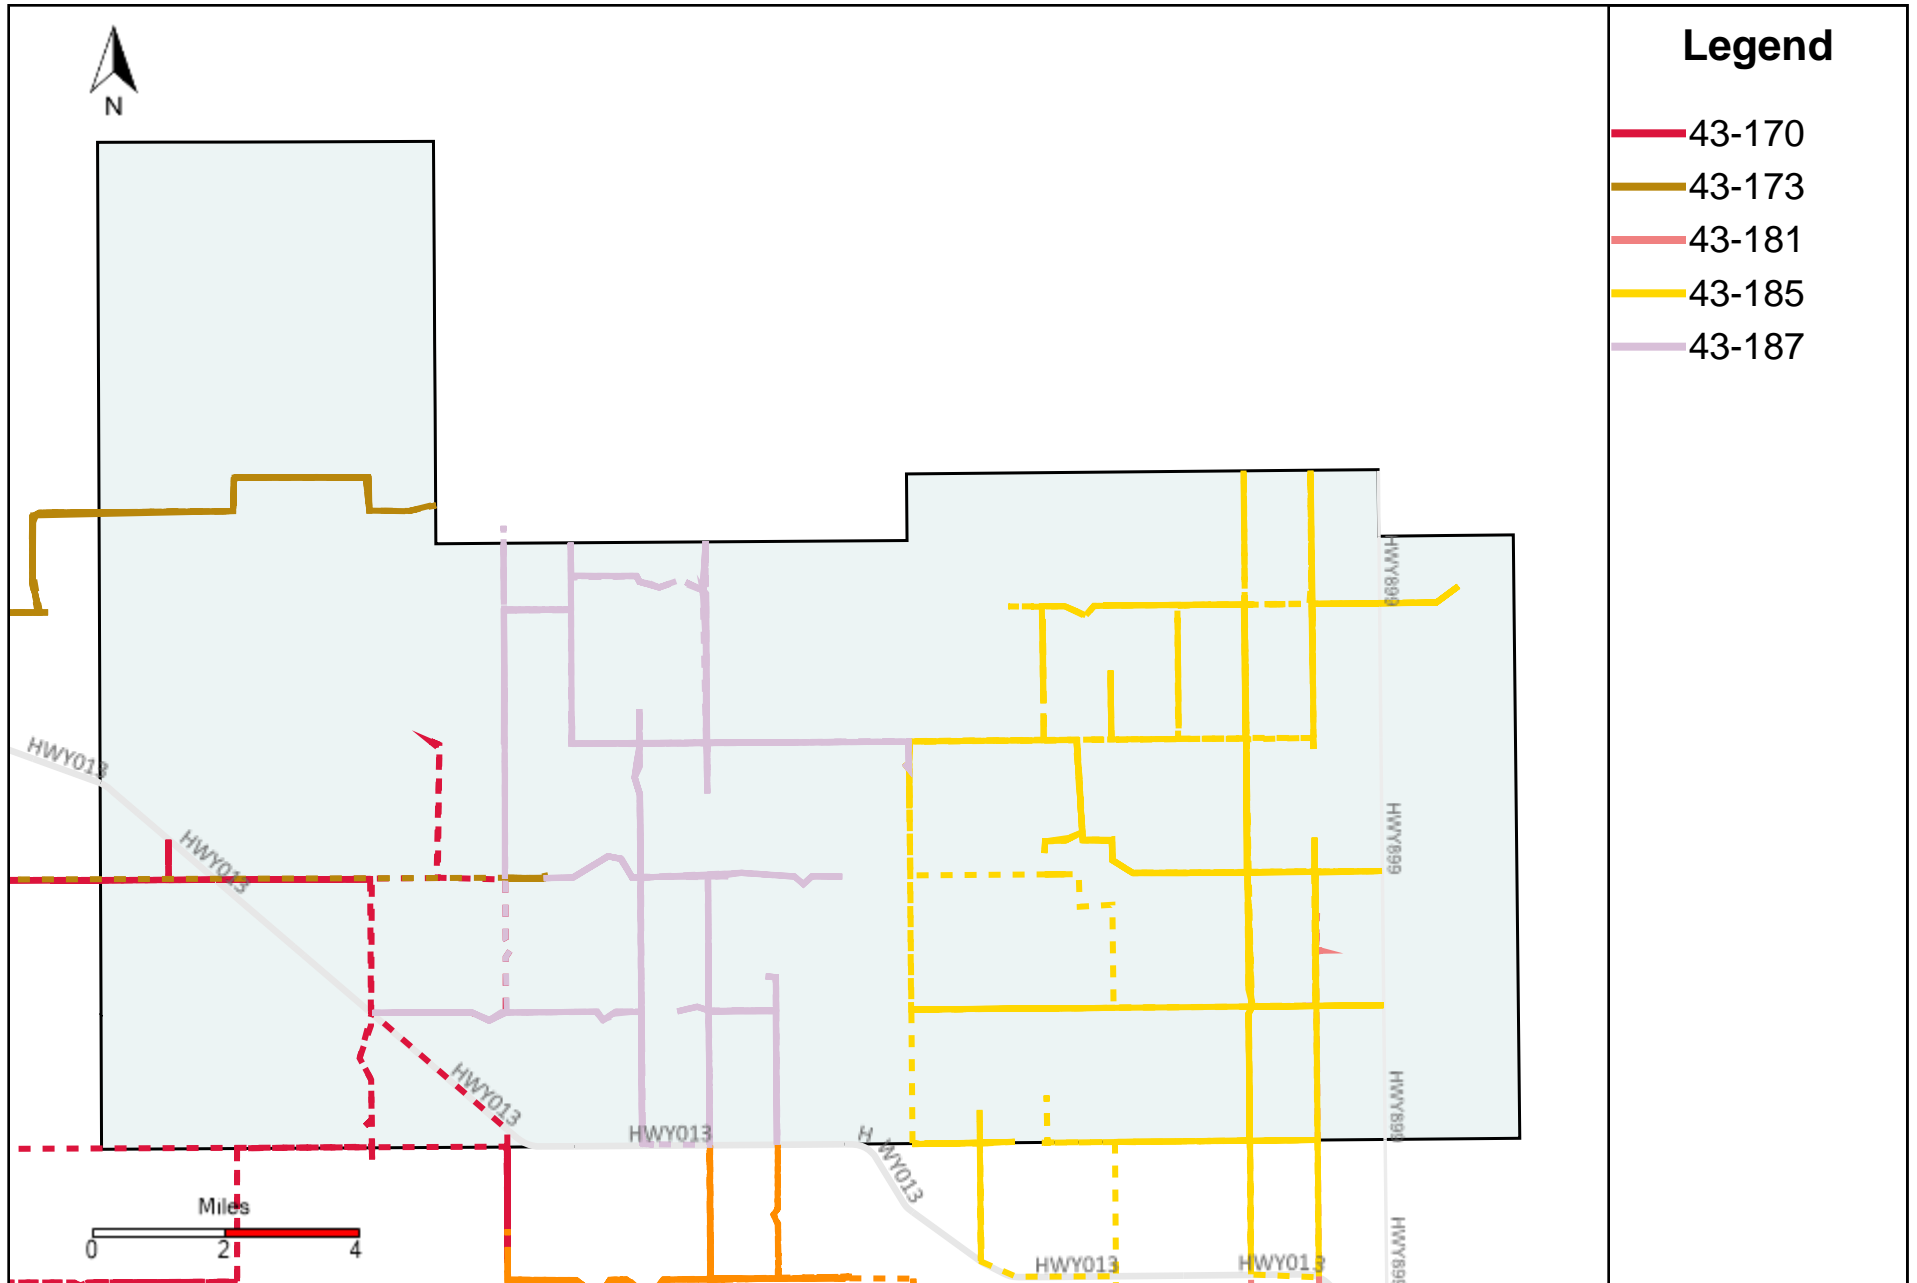

Provost Weekly Grader Report (2023-04-30 ~ 2023-05-06)

Division: 1 Grader Report(2023-04-30 ~ 2023-05-06)

Vehicle Name List	Total Distance(km)	Total Hours
43-181, 43-182, 43-186	1256.35	128 hrs 37 min 11 sec

Division: 2 Grader Report(2023-04-30 ~ 2023-05-06)

Vehicle Name List	Total Distance(km)	Total Hours
43-181, 43-186	785.7	79 hrs 16 min 54 sec

Division: 3 Grader Report(2023-04-30 ~ 2023-05-06)

Vehicle Name List	Total Distance(km)	Total Hours
43-170, 43-181, 43-182, 43-183, 43-185, 43-186	2663.12	274 hrs 29 min 55 sec

Division: 4 Grader Report(2023-04-30 ~ 2023-05-06)

Vehicle Name List	Total Distance(km)	Total Hours
43-170, 43-173, 43-181, 43-185, 43-187	1990.17	216 hrs 26 min 24 sec

Division: 5 Grader Report(2023-04-30 ~ 2023-05-06)