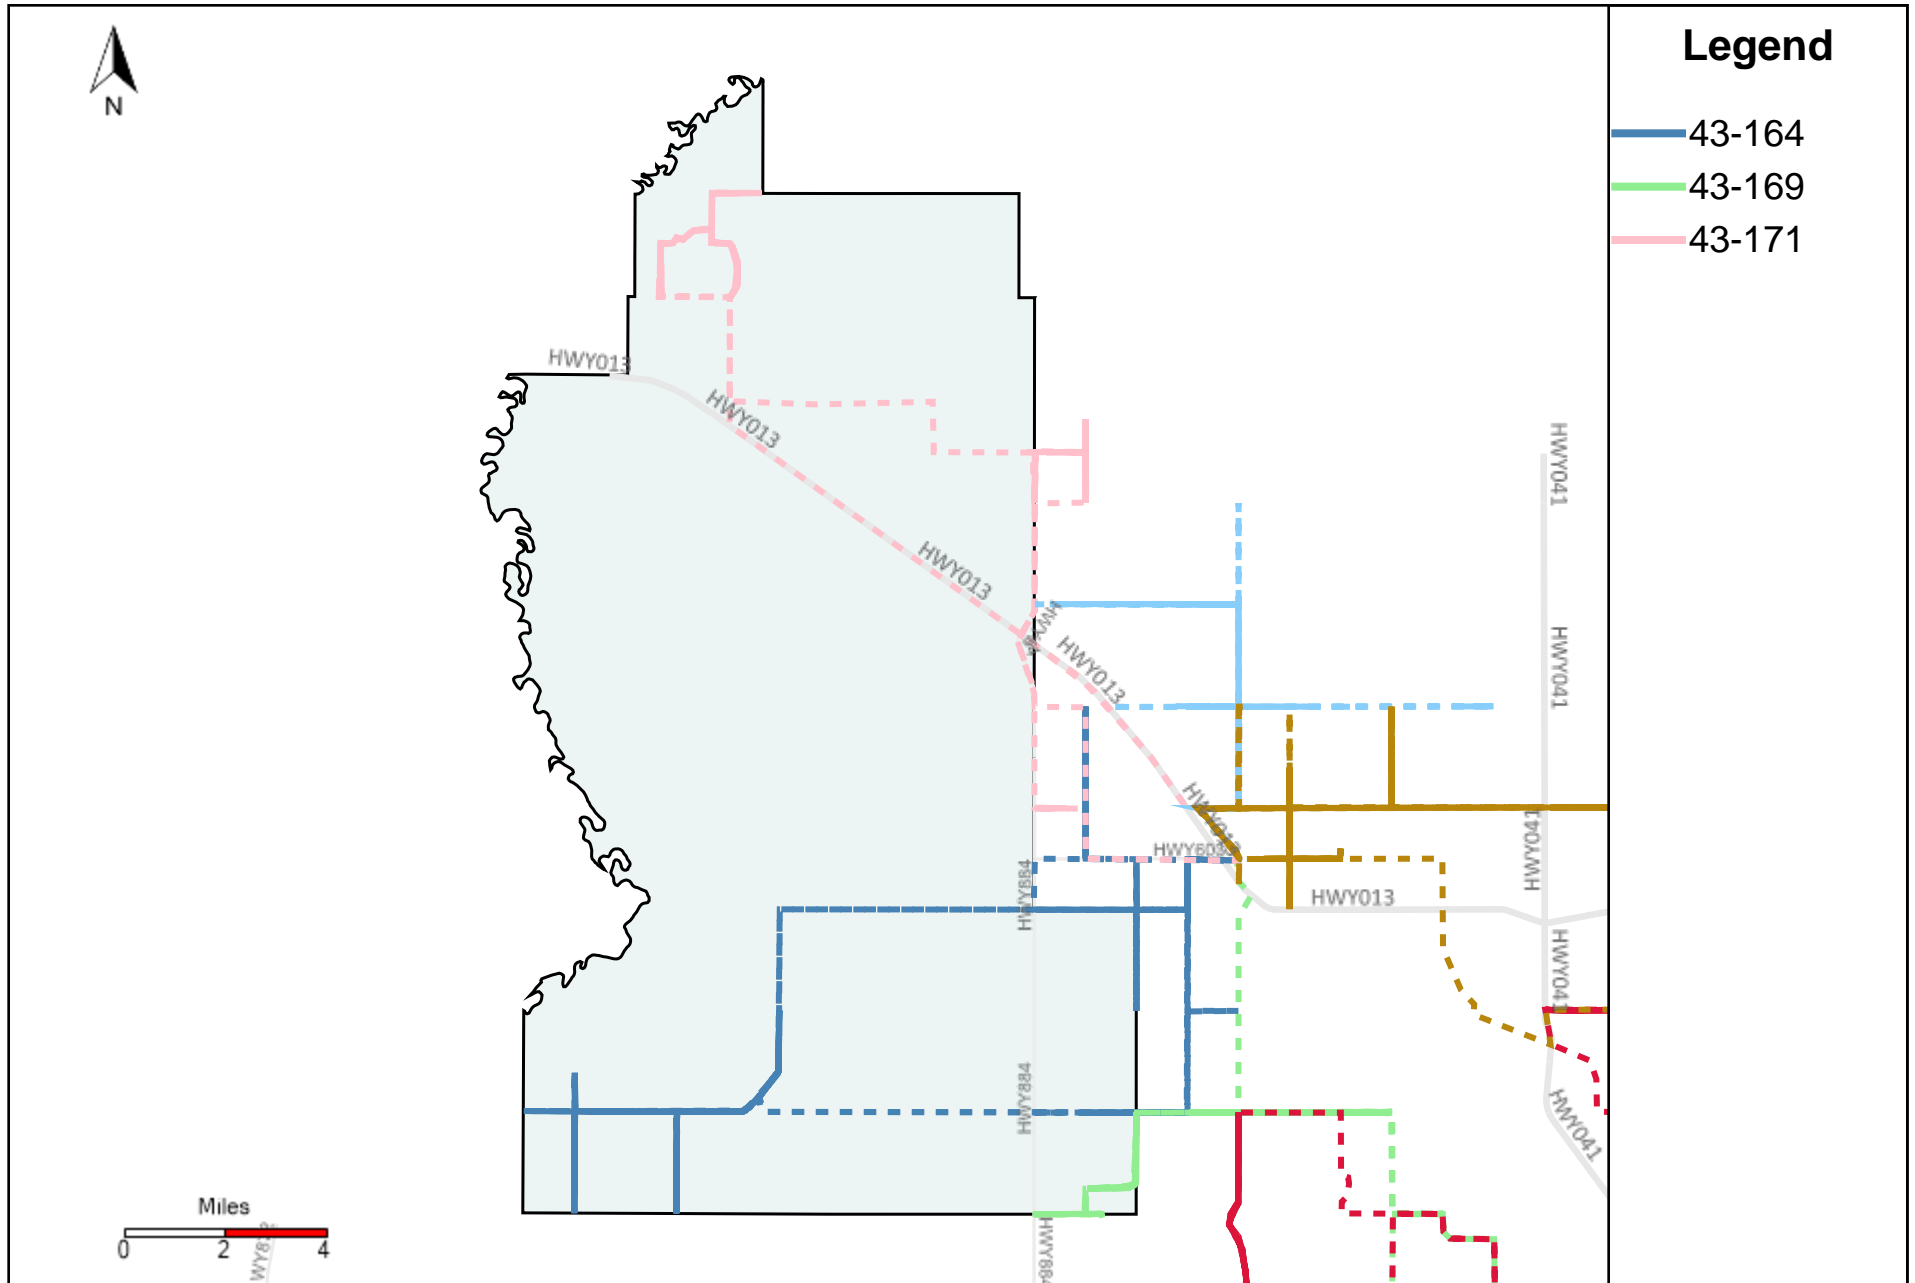

Division: 7 Grader Report(2023-04-30 ~ 2023-05-06)

Vehicle Name List	Total Distance(km)	Total Hours
43-164, 43-169, 43-171	913.46	88 hrs 39 min 0 sec