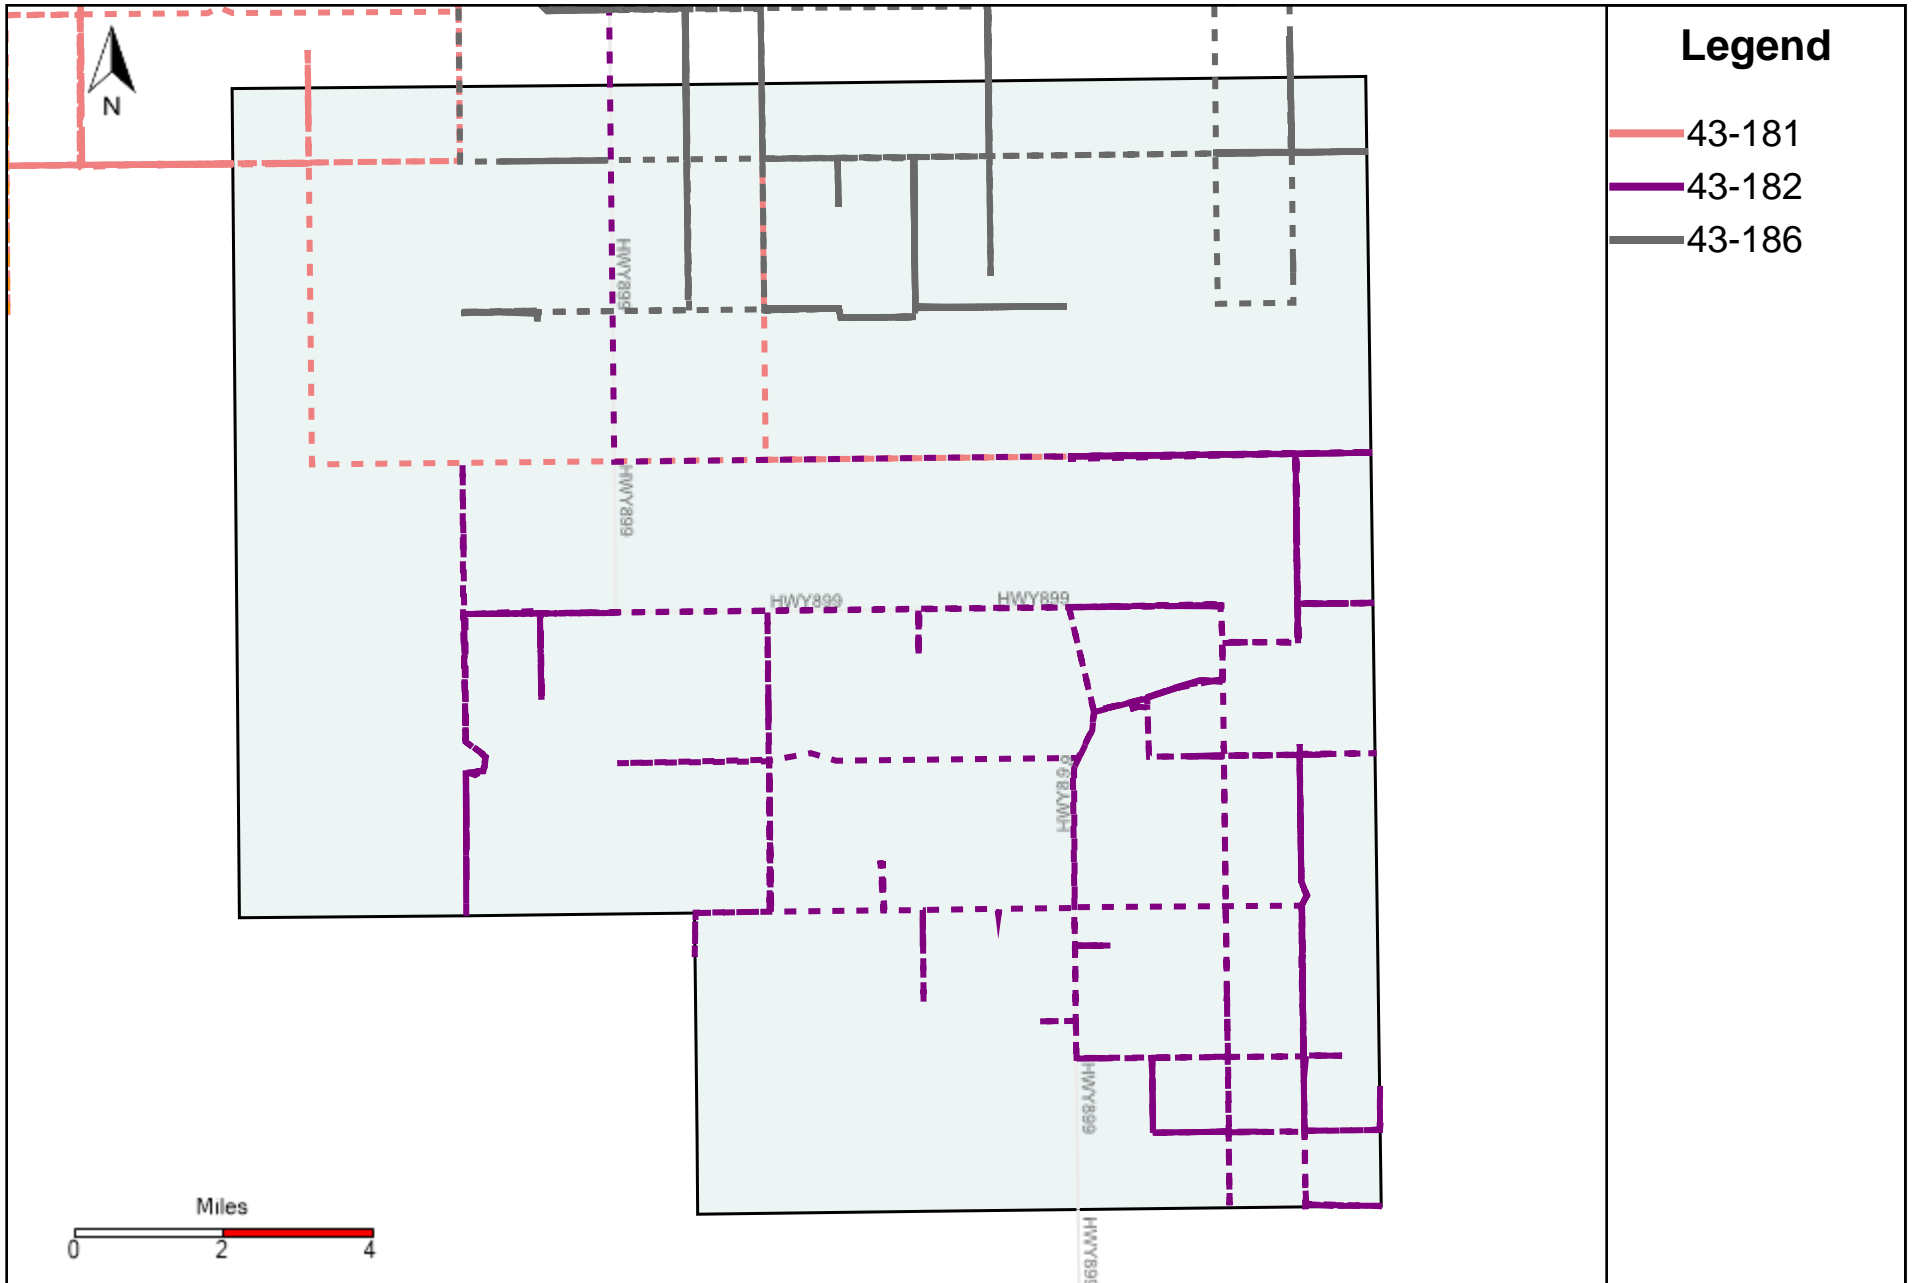

Provost Weekly Grader Report (2023-04-30 ~ 2023-05-06)

Division: 1 Grader Report(2023-04-30 ~ 2023-05-06)

Vehicle Name List	Total Distance(km)	Total Hours
43-181, 43-182, 43-186	1256.35	128 hrs 37 min 11 sec