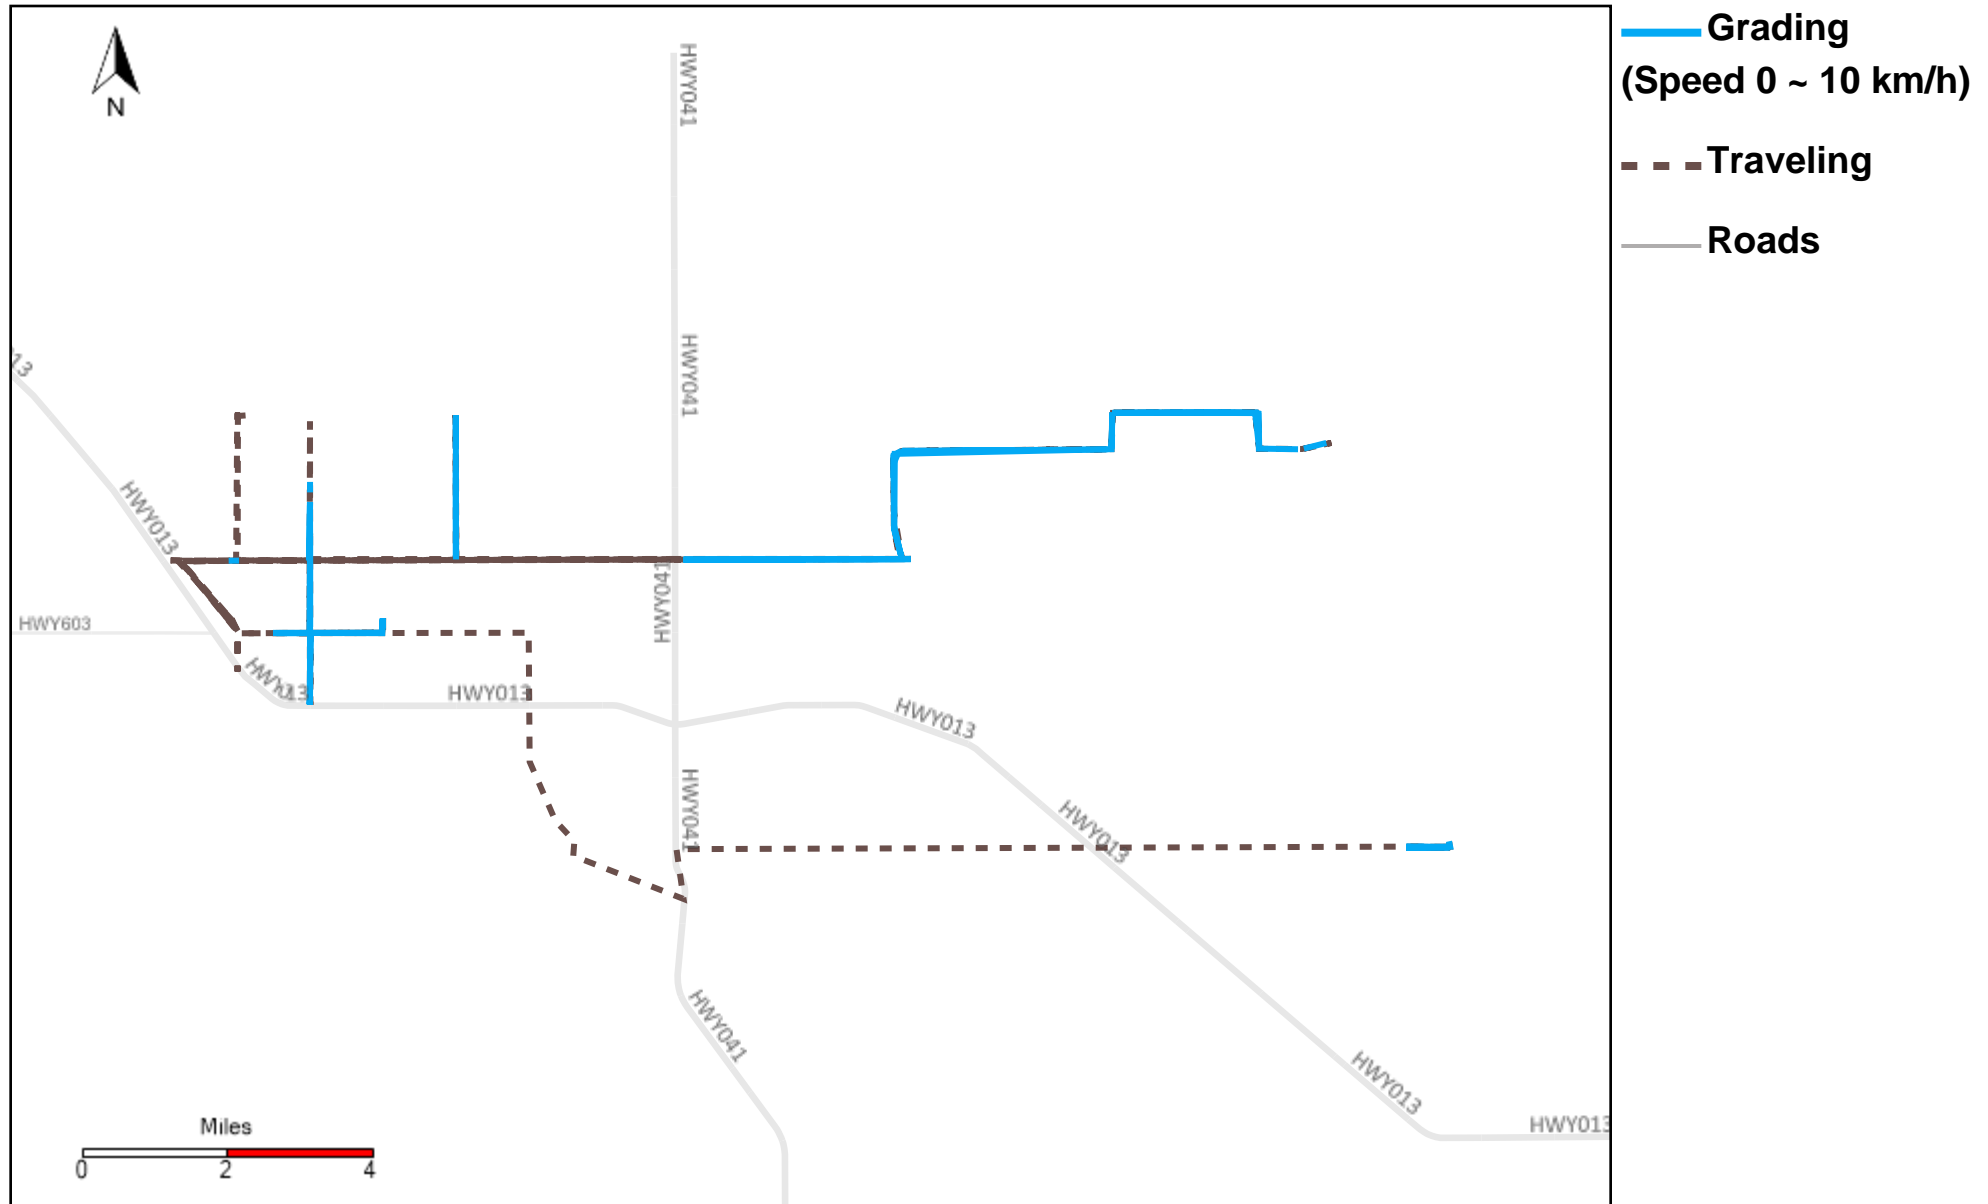

43-173_2023-04-30 ~ 2023-05-06 Tracking

Total Distance(km)	Total Hours	Work Distance(km)	Work Hours
317.1	39 hrs 18 min 12 sec	130.89	20 hrs 23 min 49 sec