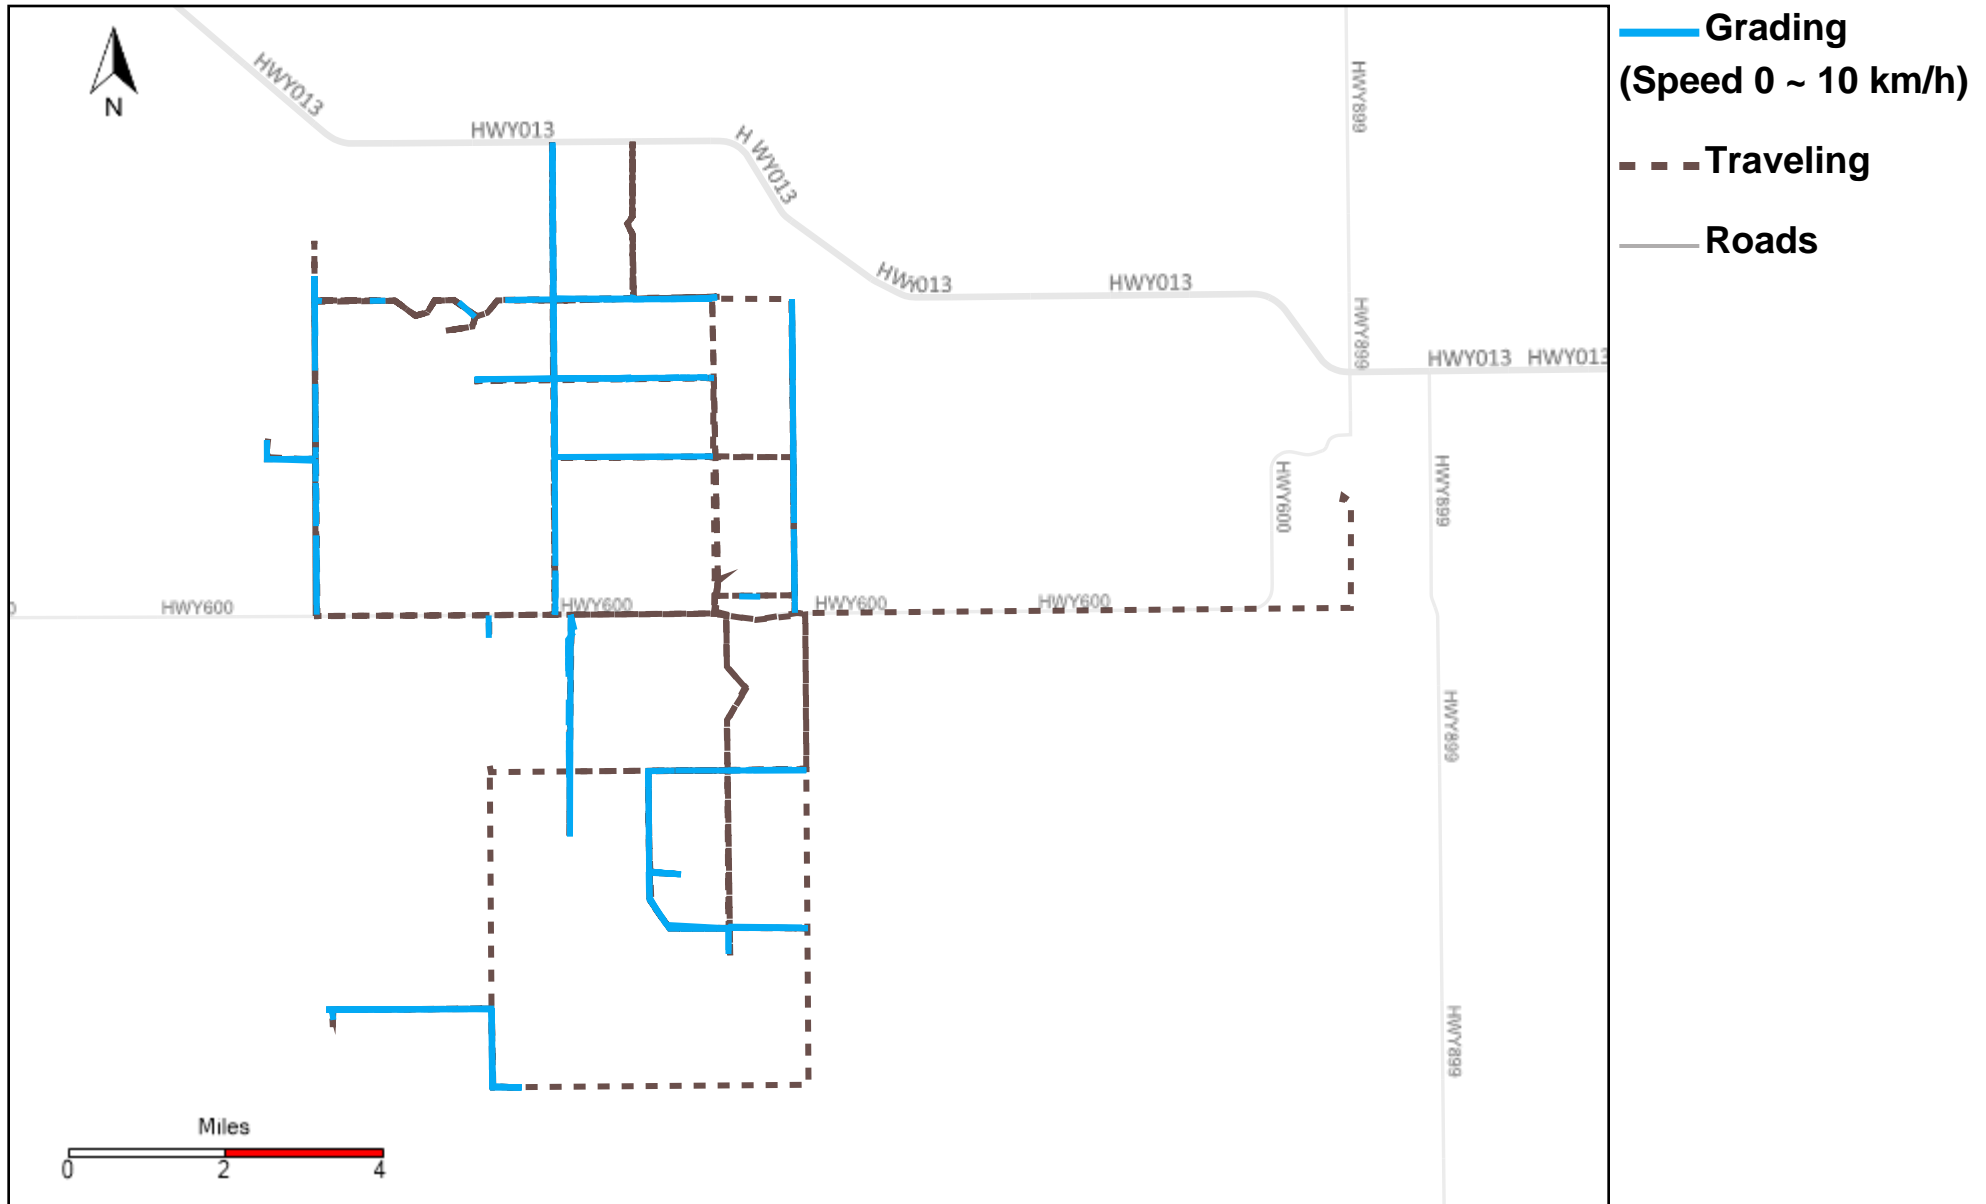

43-183_2023-04-30 ~ 2023-05-06 Tracking

Total Distance(km)	Total Hours	Work Distance(km)	Work Hours
444.15	48 hrs 44 min 17 sec	155.13	27 hrs 32 min 21 sec