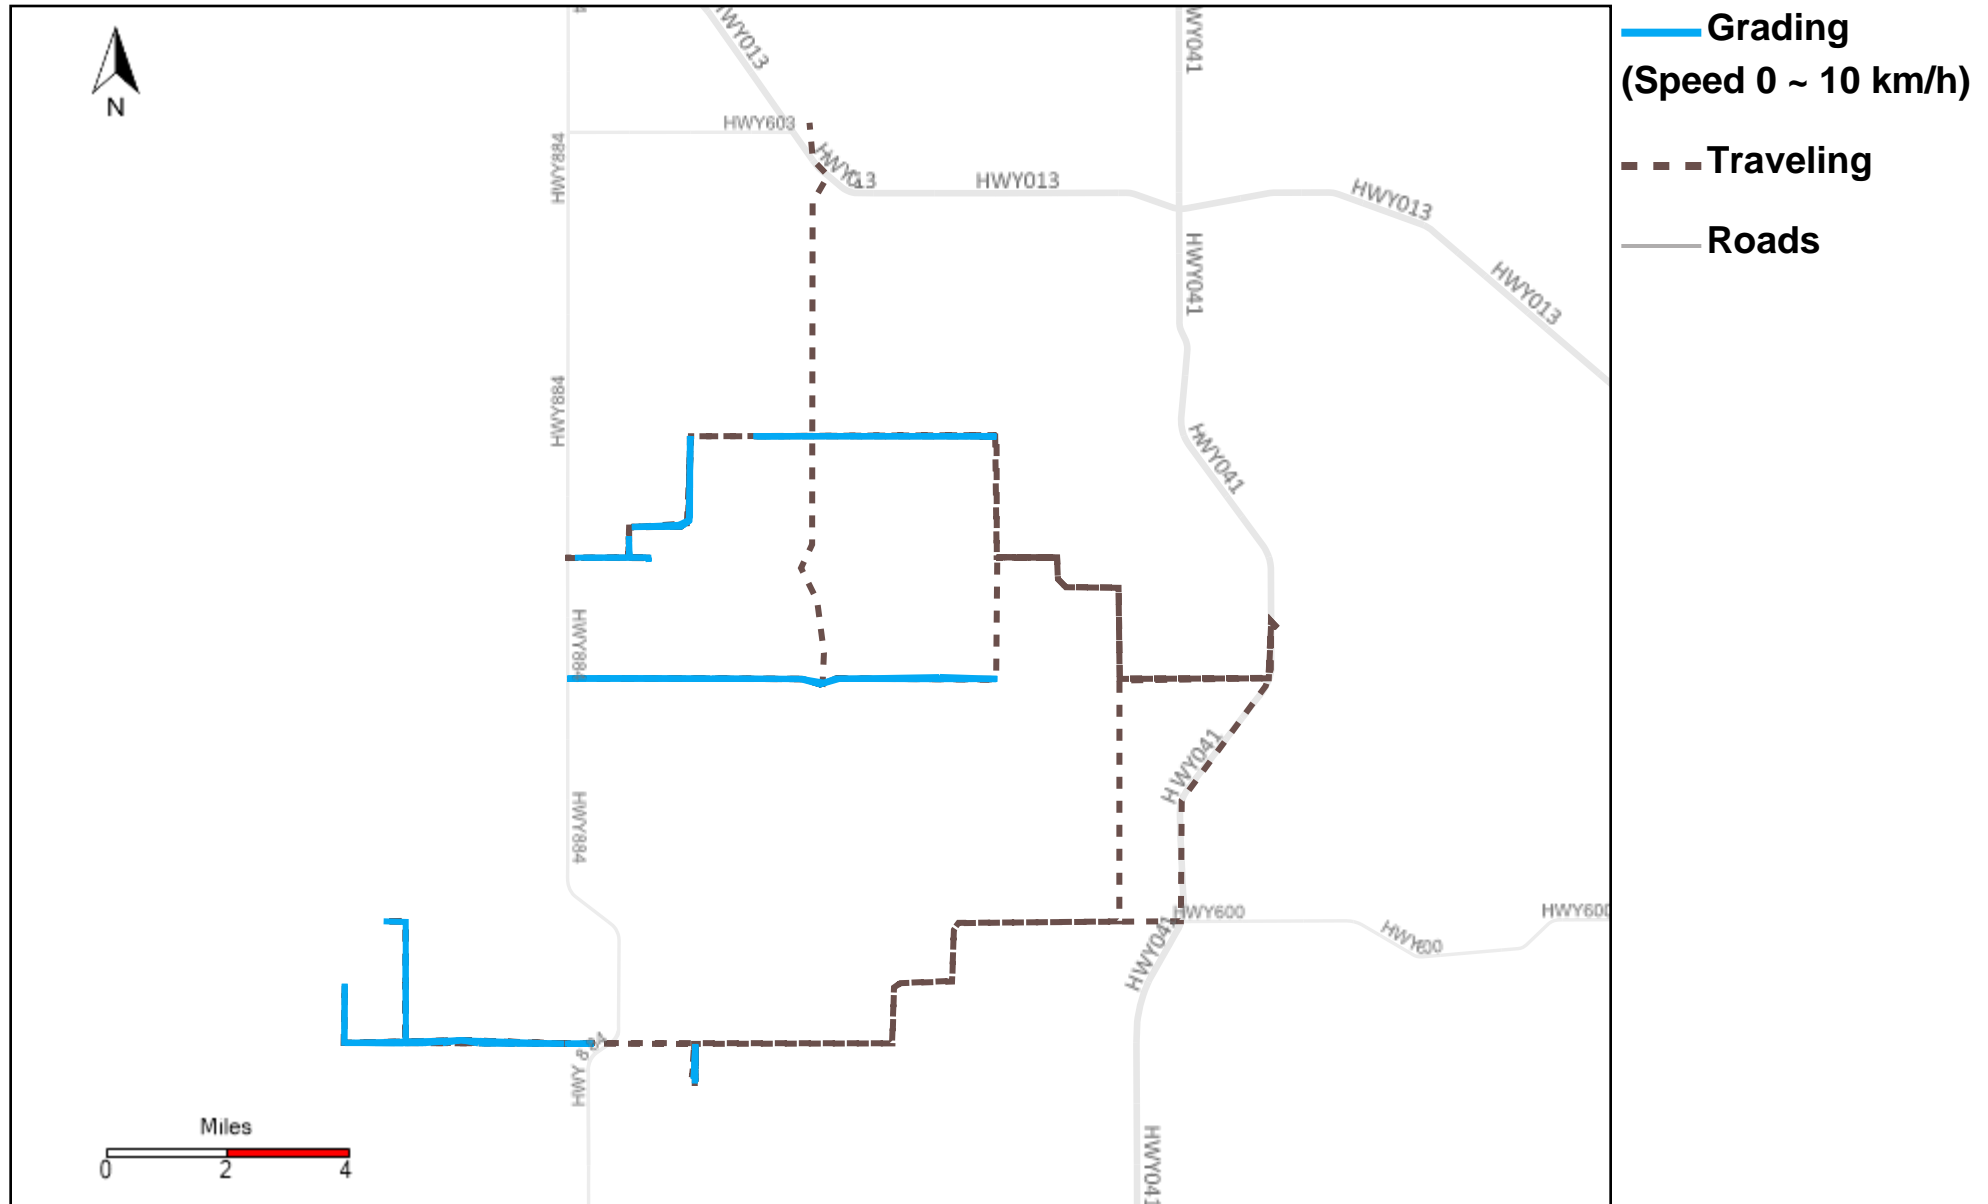

43-169_2023-04-30 ~ 2023-05-06 Tracking

Total Distance(km)	Total Hours	Work Distance(km)	Work Hours
344.52	30 hrs 45 min 38 sec	137.46	20 hrs 6 min 3 sec