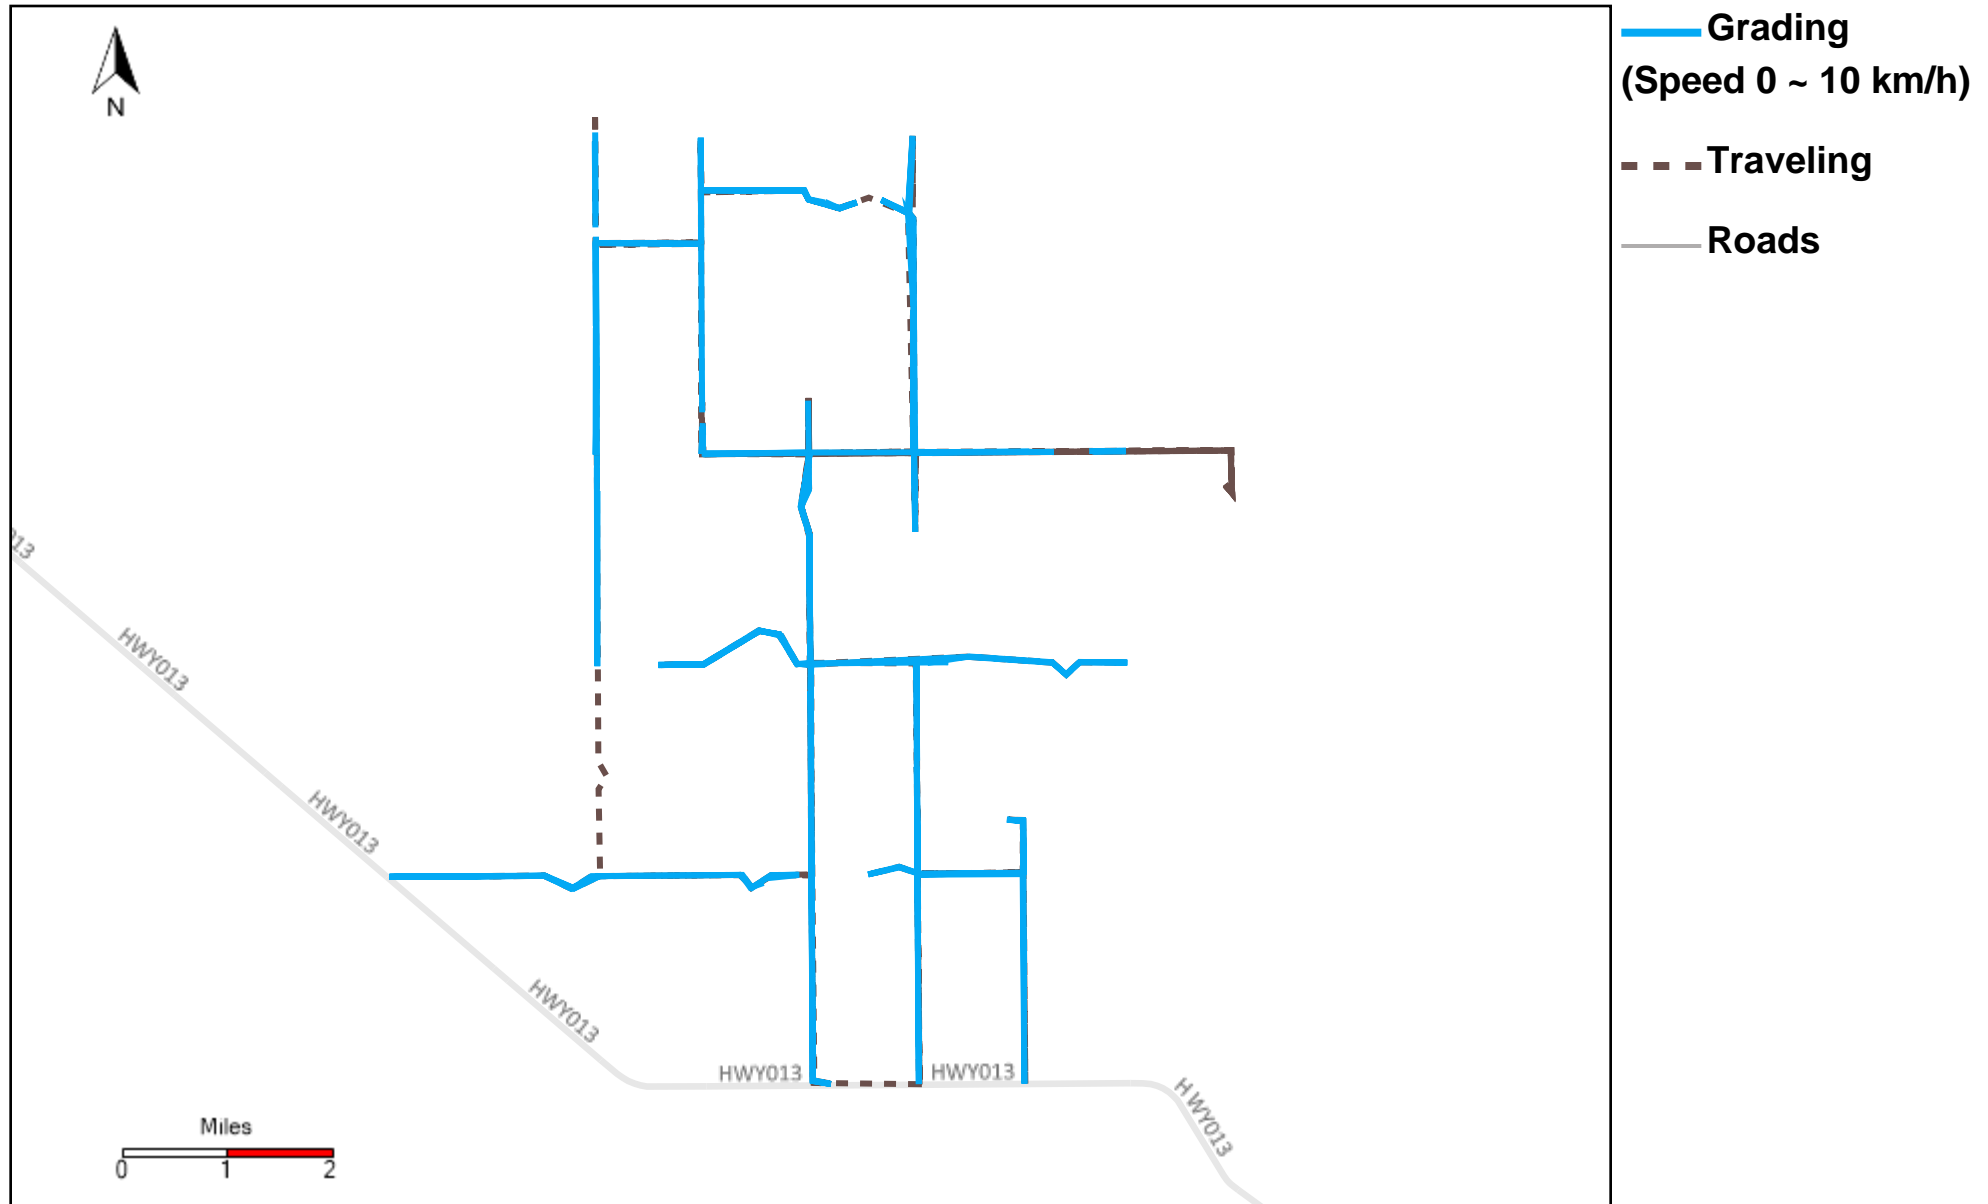

43-185_2023-04-30 ~ 2023-05-06 Tracking

Total Distance(km)	Total Hours	Work Distance(km)	Work Hours
475.42	54 hrs 43 min 18 sec	274.86	42 hrs 35 min 10 sec

43-186_2023-04-30 ~ 2023-05-06 Tracking

Total Distance(km)	Total Hours	Work Distance(km)	Work Hours
500.28	50 hrs 27 min 18 sec	216.48	34 hrs 34 min 44 sec

43-187_2023-04-30 ~ 2023-05-06 Tracking

Total Distance(km)	Total Hours	Work Distance(km)	Work Hours
425.03	51 hrs 10 min 9 sec	260.83	42 hrs 49 min 44 sec