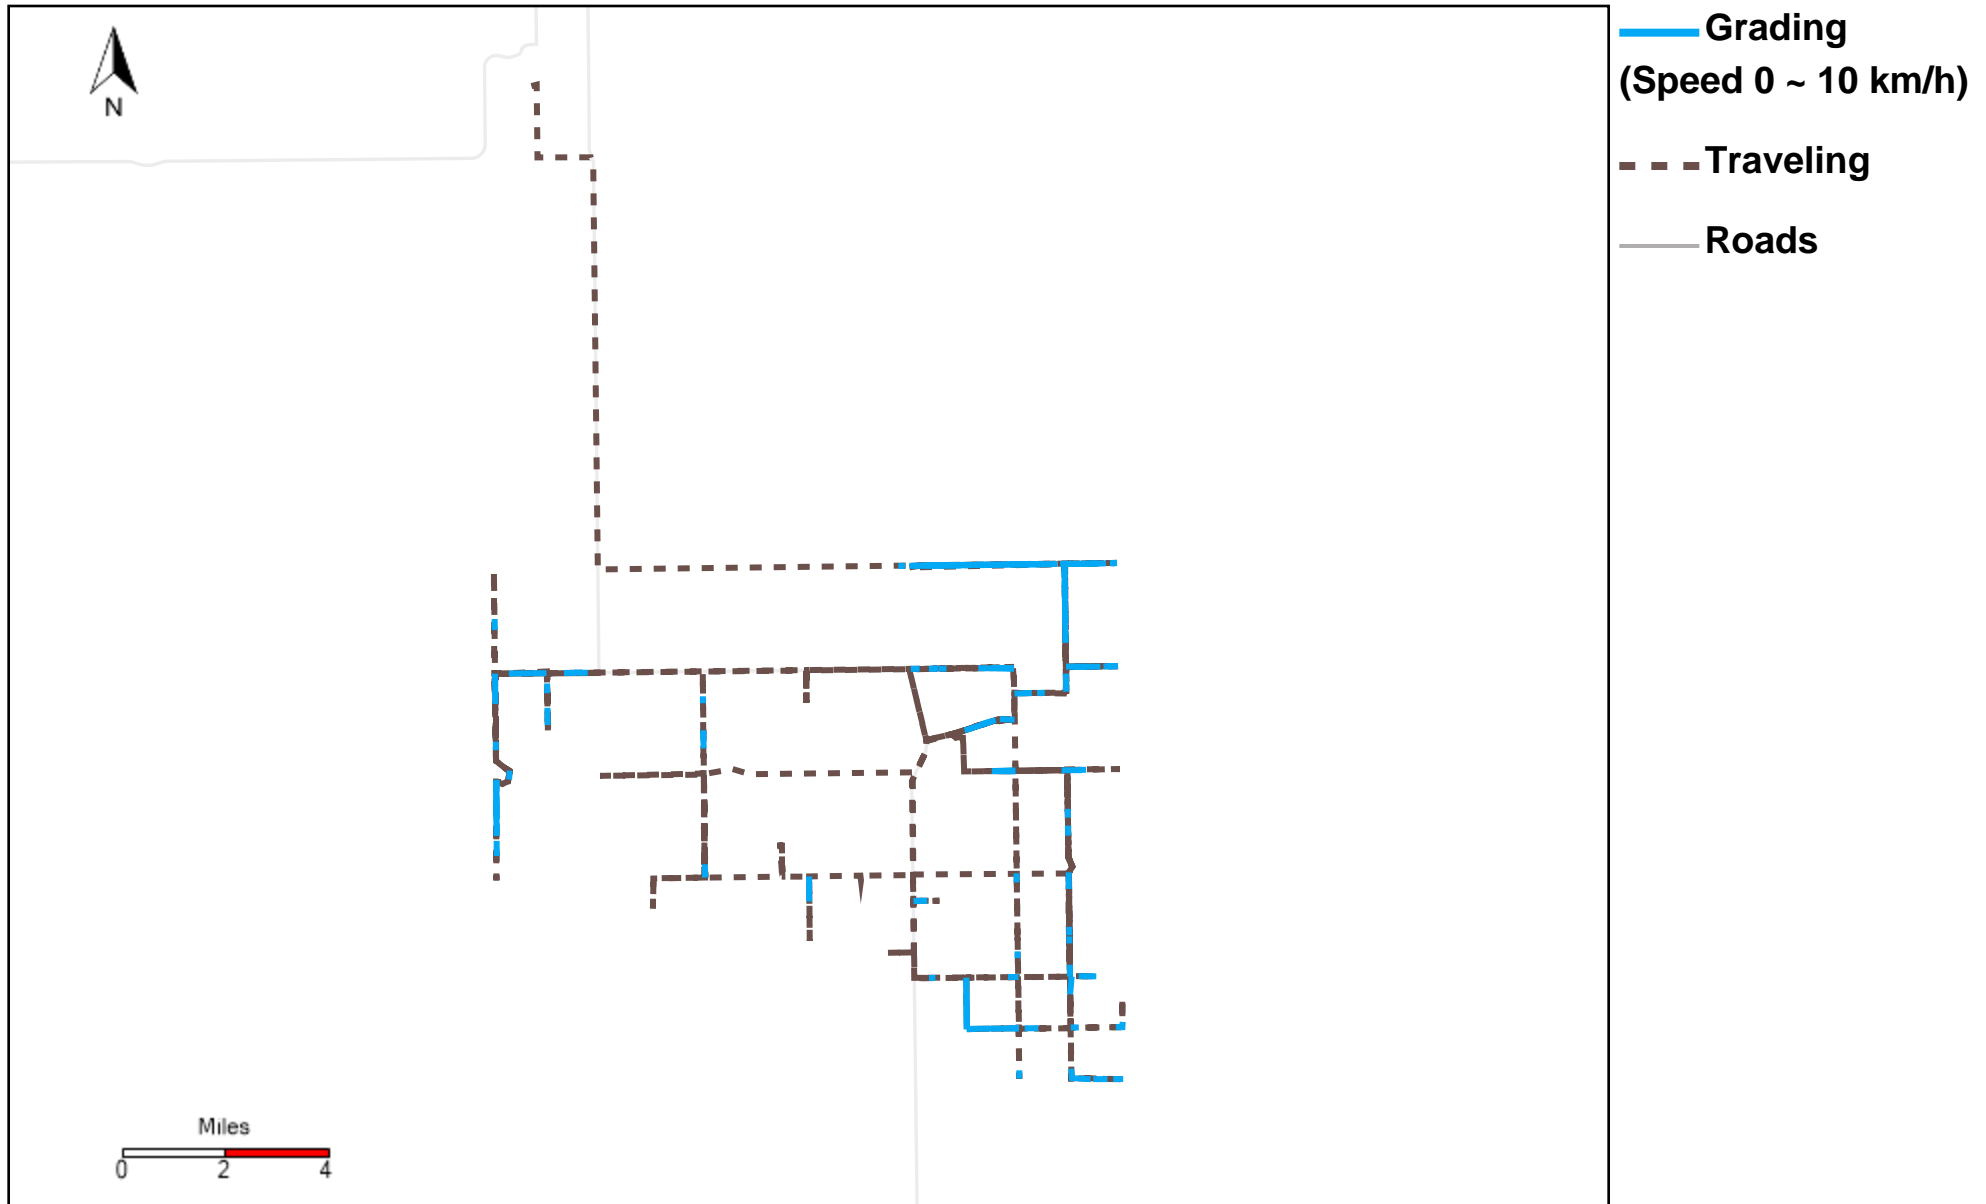

43-182_2023-04-30 ~ 2023-05-06 Tracking

Total Distance(km)	Total Hours	Work Distance(km)	Work Hours
470.65	49 hrs 20 min 17 sec	68.25	9 hrs 39 min 18 sec