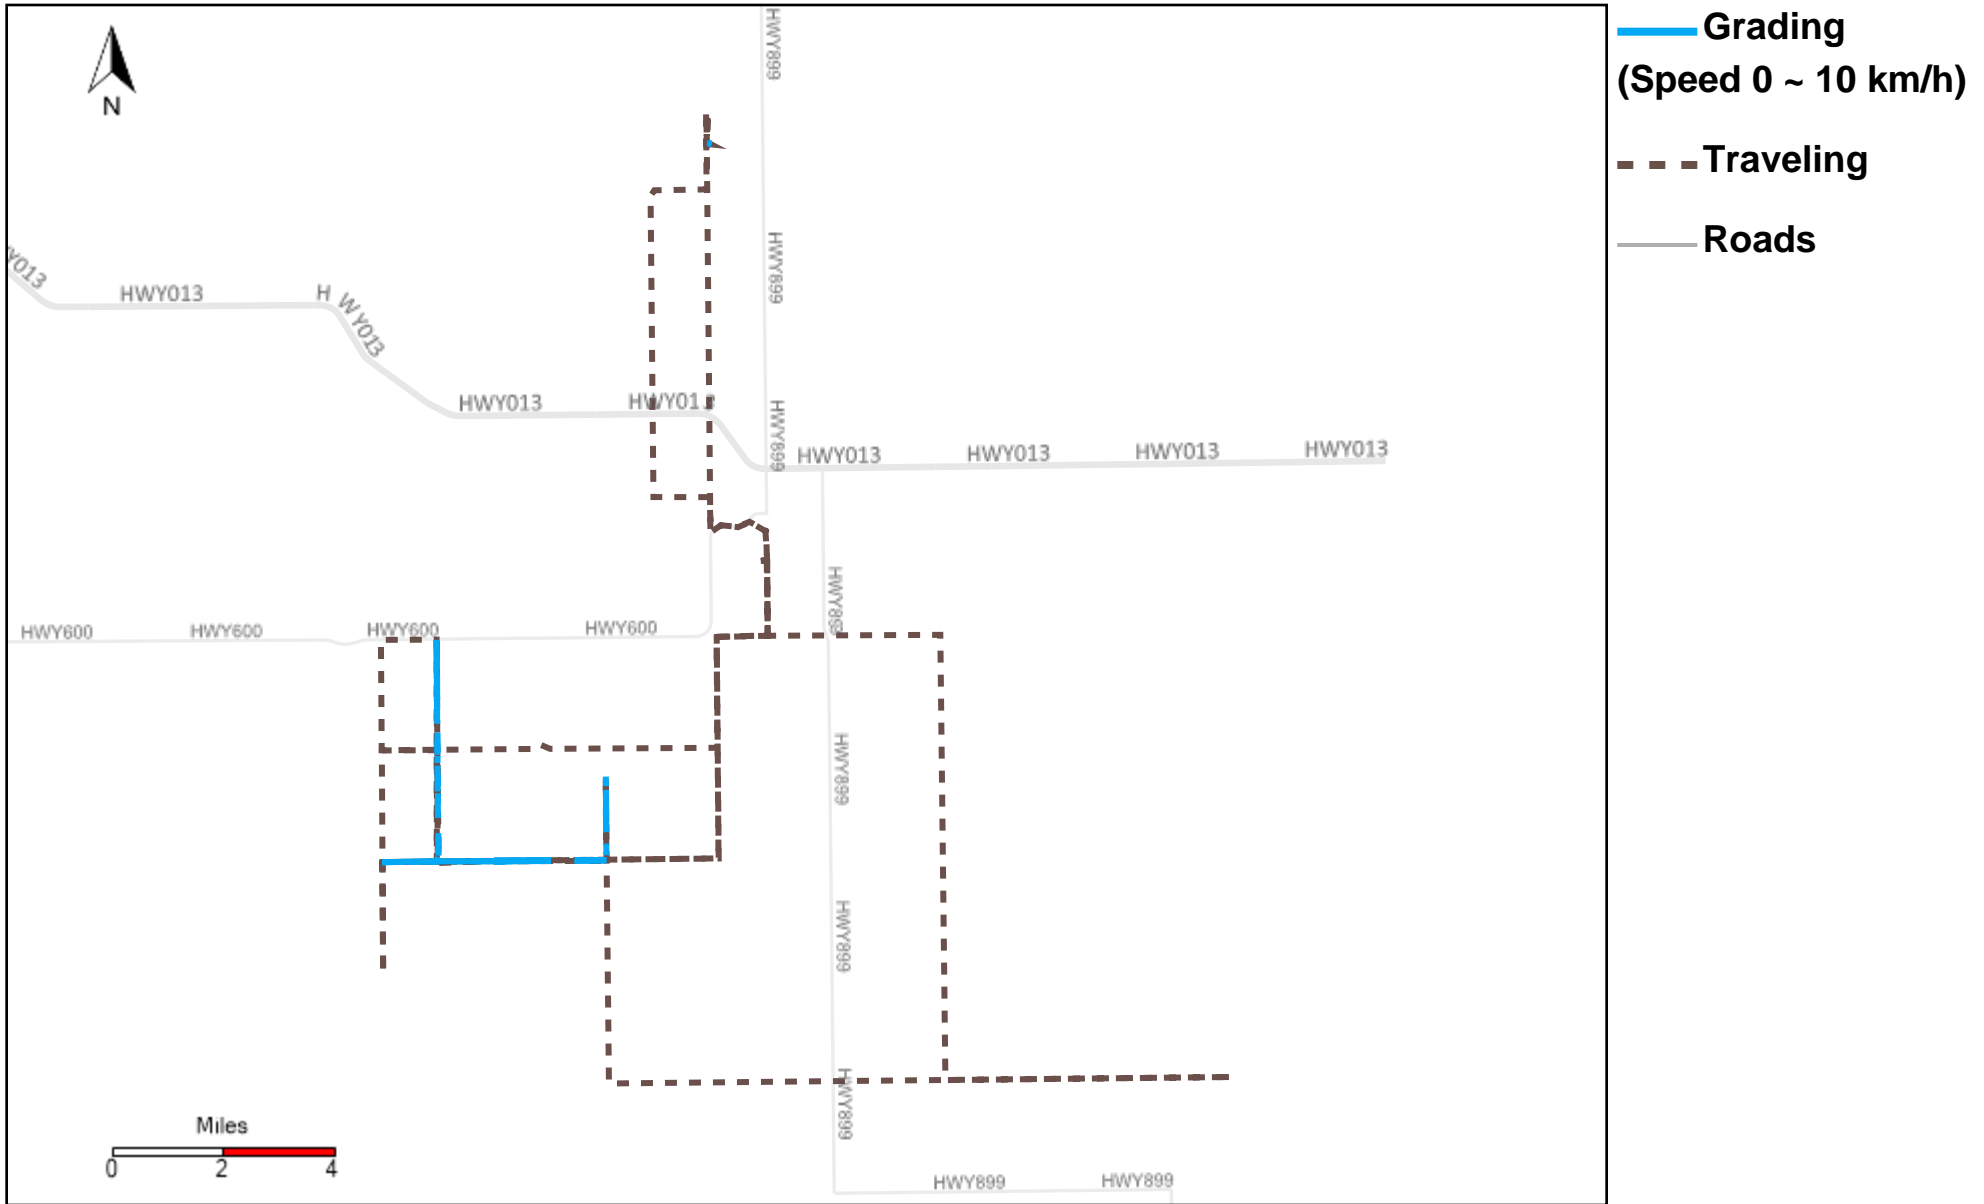

43-181_2023-04-30 ~ 2023-05-06 Tracking

Total Distance(km)	Total Hours	Work Distance(km)	Work Hours
285.42	28 hrs 49 min 36 sec	47.29	6 hrs 28 min 0 sec