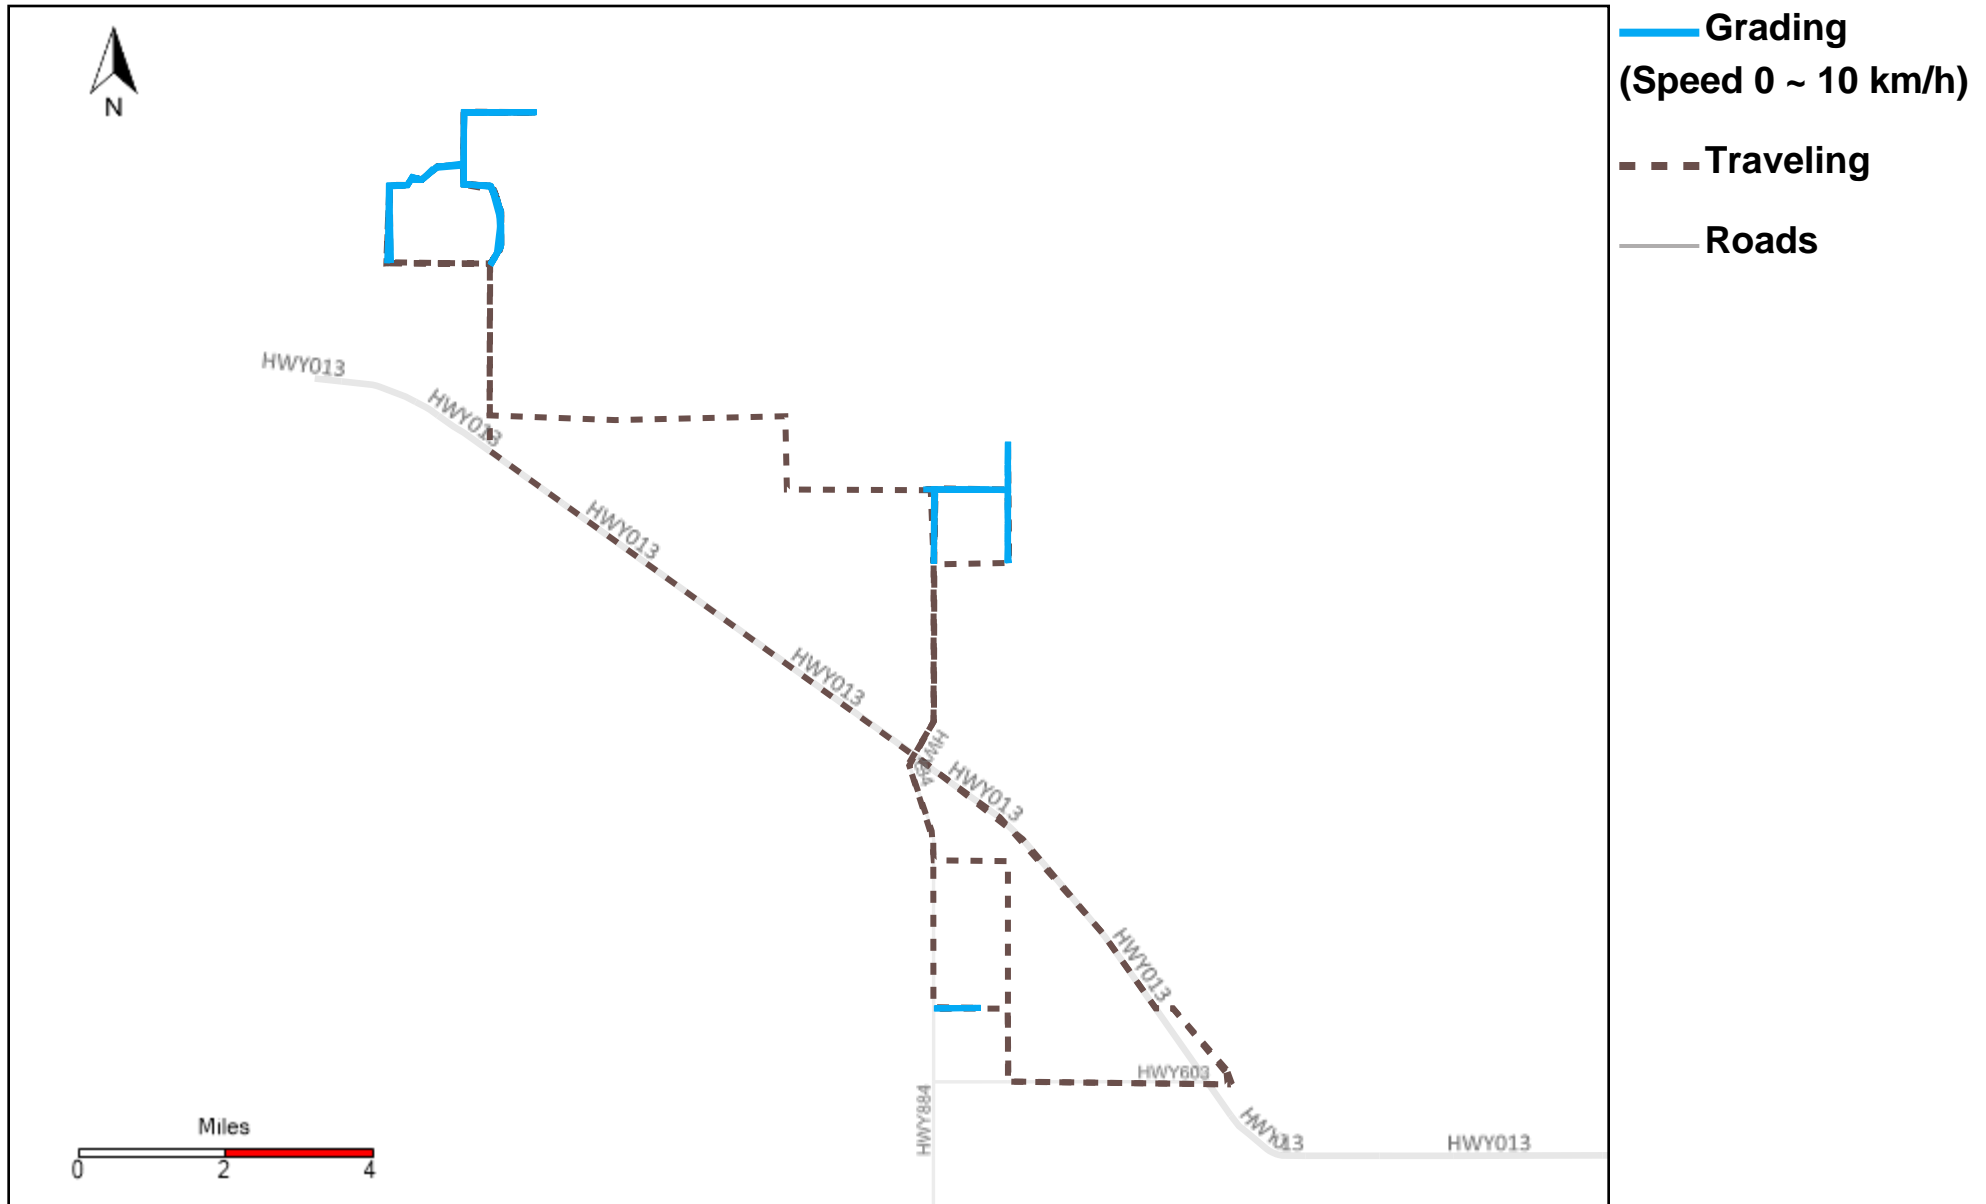

43-171_2023-04-30 ~ 2023-05-06 Tracking

Total Distance(km)	Total Hours	Work Distance(km)	Work Hours
202.34	19 hrs 36 min 1 sec	77.79	13 hrs 2 min 43 sec