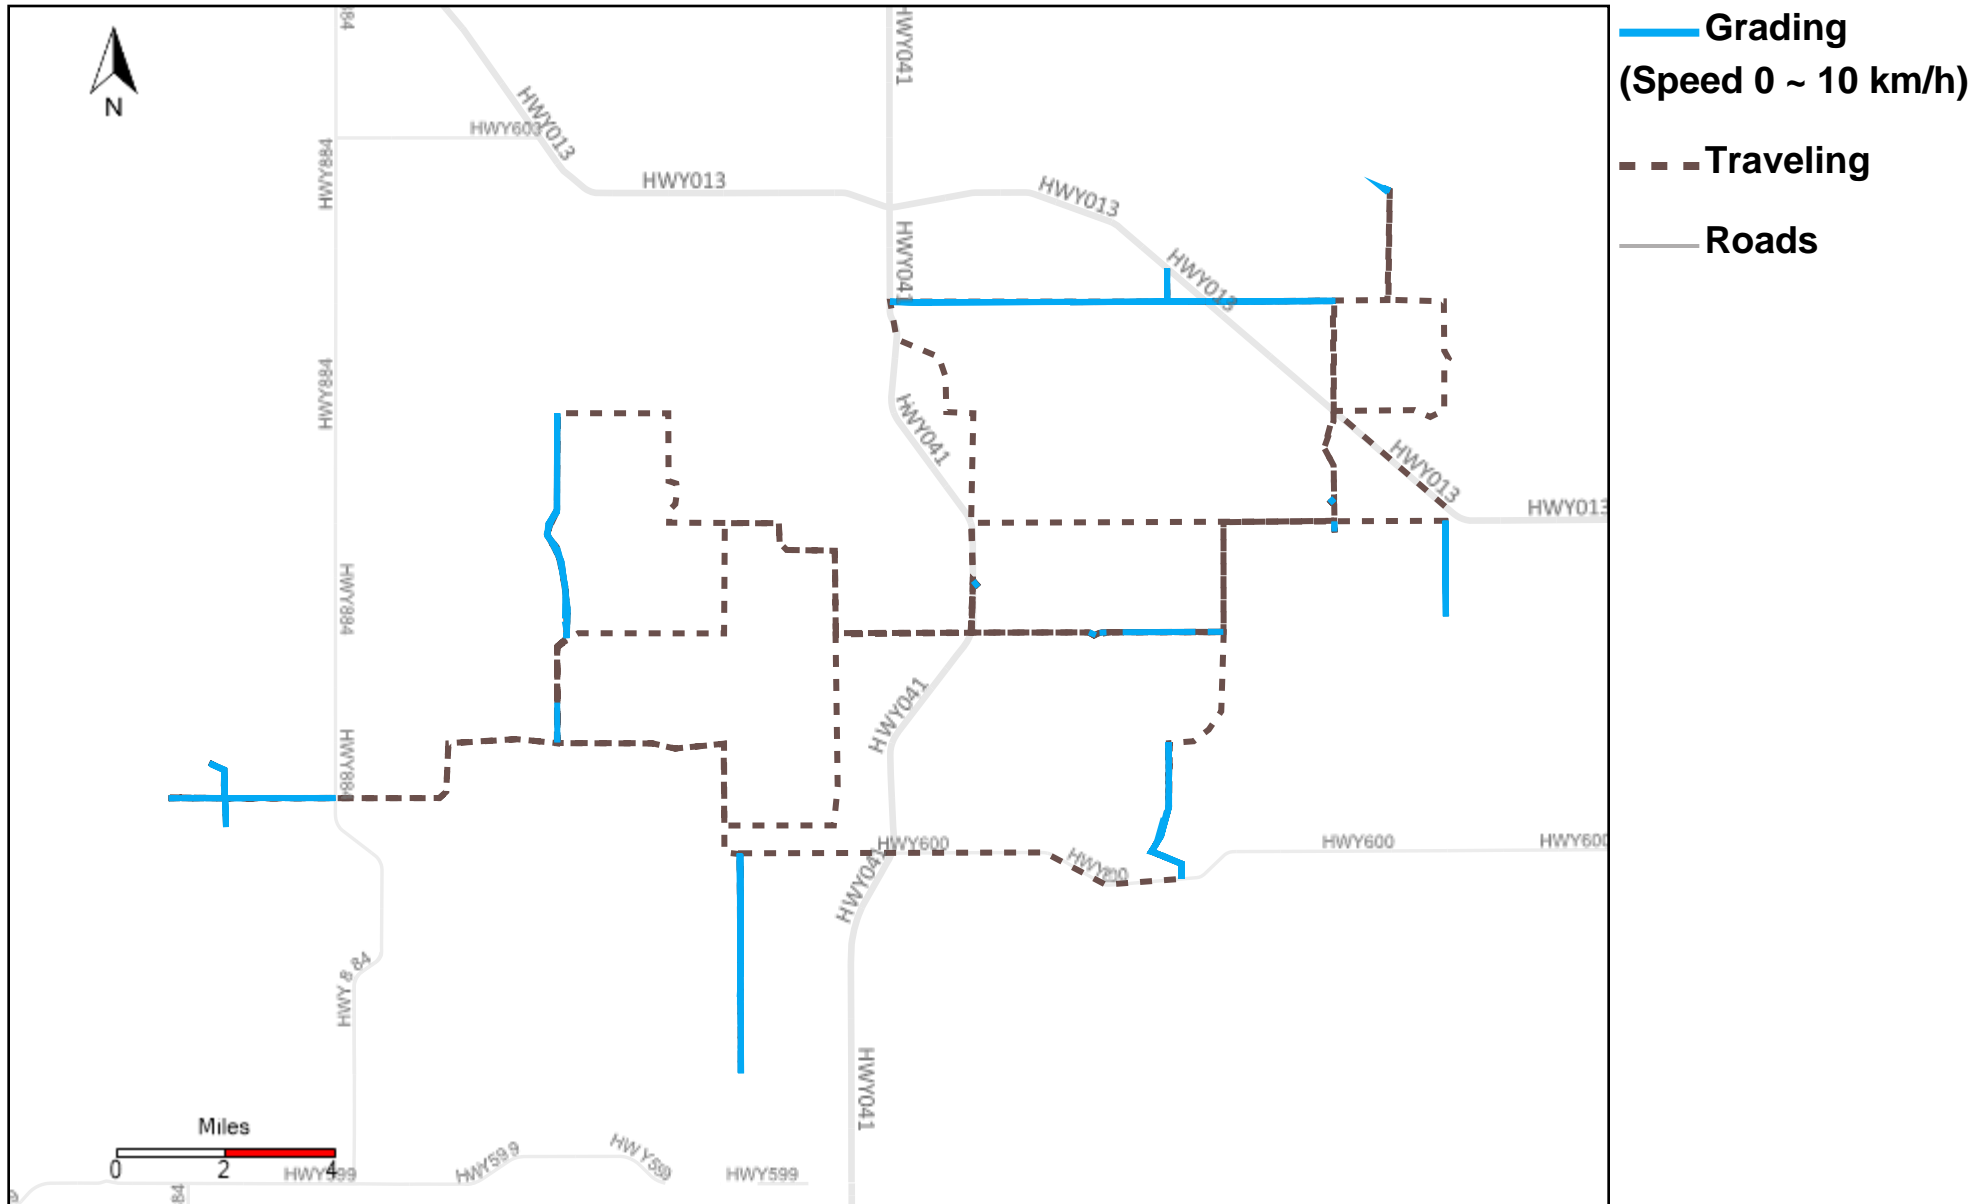

43-170_2023-04-30 ~ 2023-05-06 Tracking

Total Distance(km)	Total Hours	Work Distance(km)	Work Hours
487.2	42 hrs 25 min 9 sec	192.21	27 hrs 41 min 30 sec