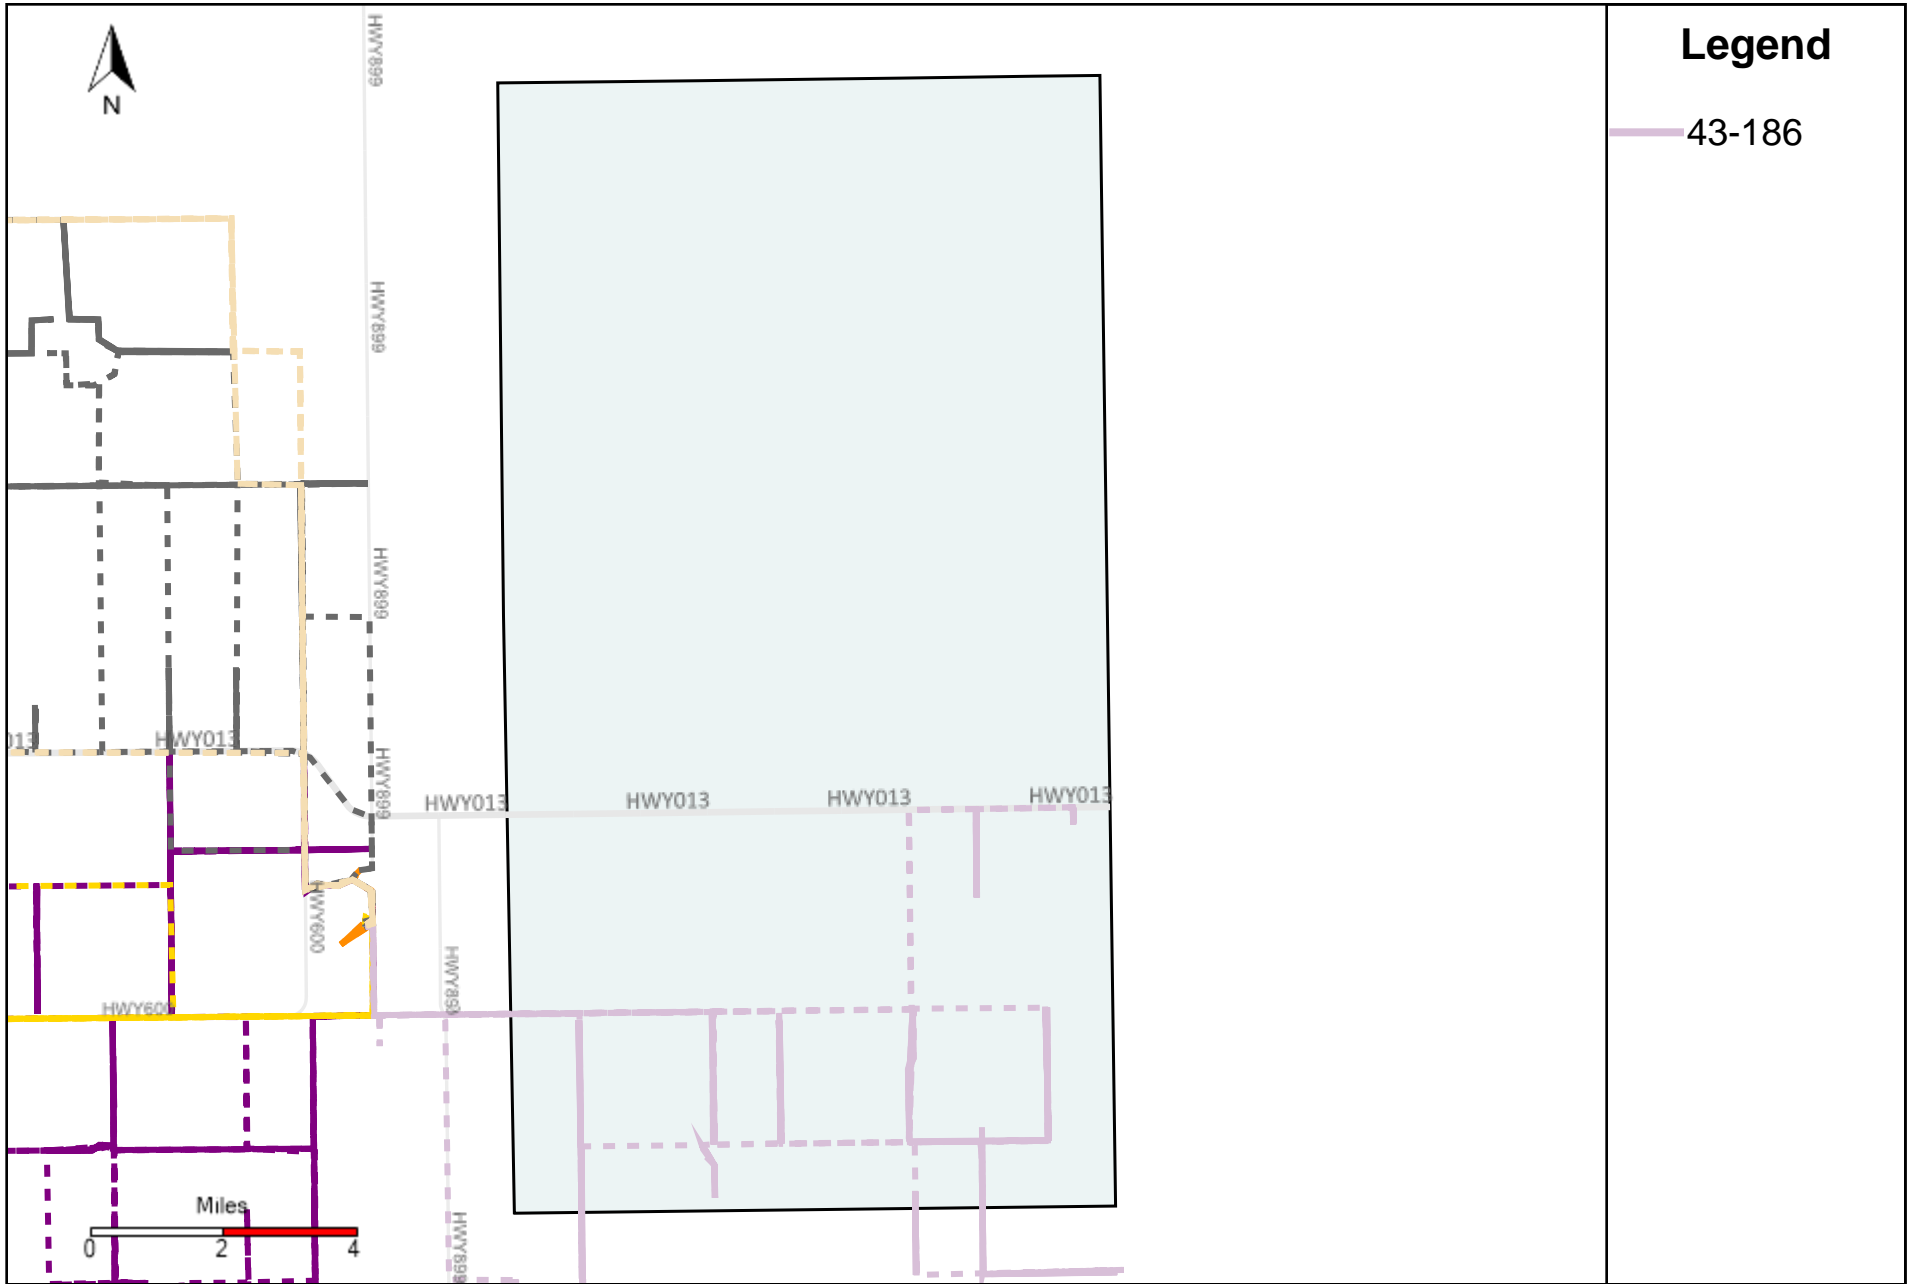

Provost Weekly Grader Report (2023-04-23 ~ 2023-04-29)

Division: 1 Grader Report(2023-04-23 ~ 2023-04-29)

Vehicle Name List	Total Distance(km)	Total Hours
43-181, 43-186	1016	100 hrs 3 min 32 sec

Division: 2 Grader Report(2023-04-23 ~ 2023-04-29)