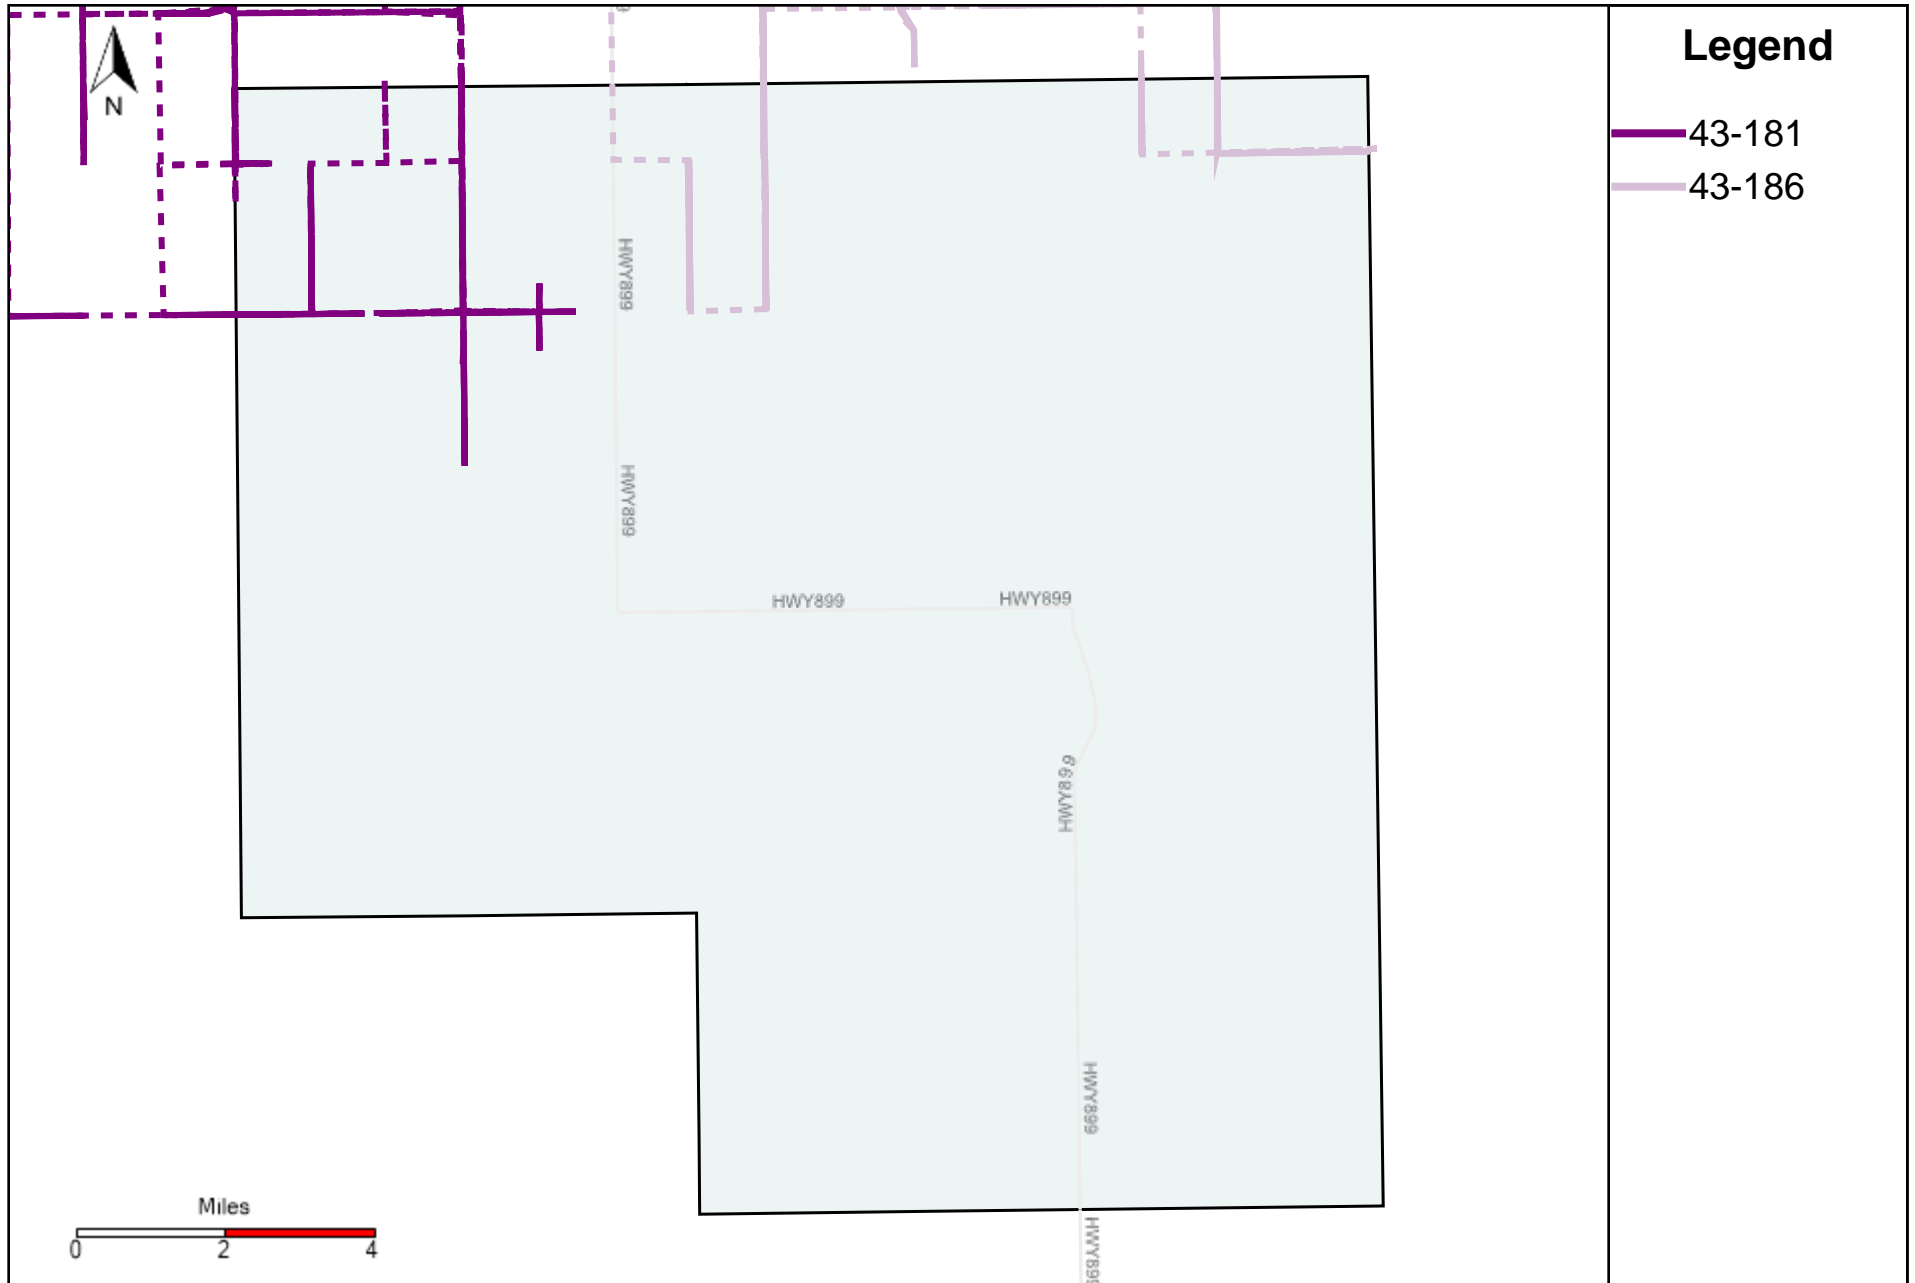

Provost Weekly Grader Report (2023-04-23 ~ 2023-04-29)

Division: 1 Grader Report(2023-04-23 ~ 2023-04-29)

Vehicle Name List	Total Distance(km)	Total Hours
43-181, 43-186	1016	100 hrs 3 min 32 sec

Division: 2 Grader Report(2023-04-23 ~ 2023-04-29)