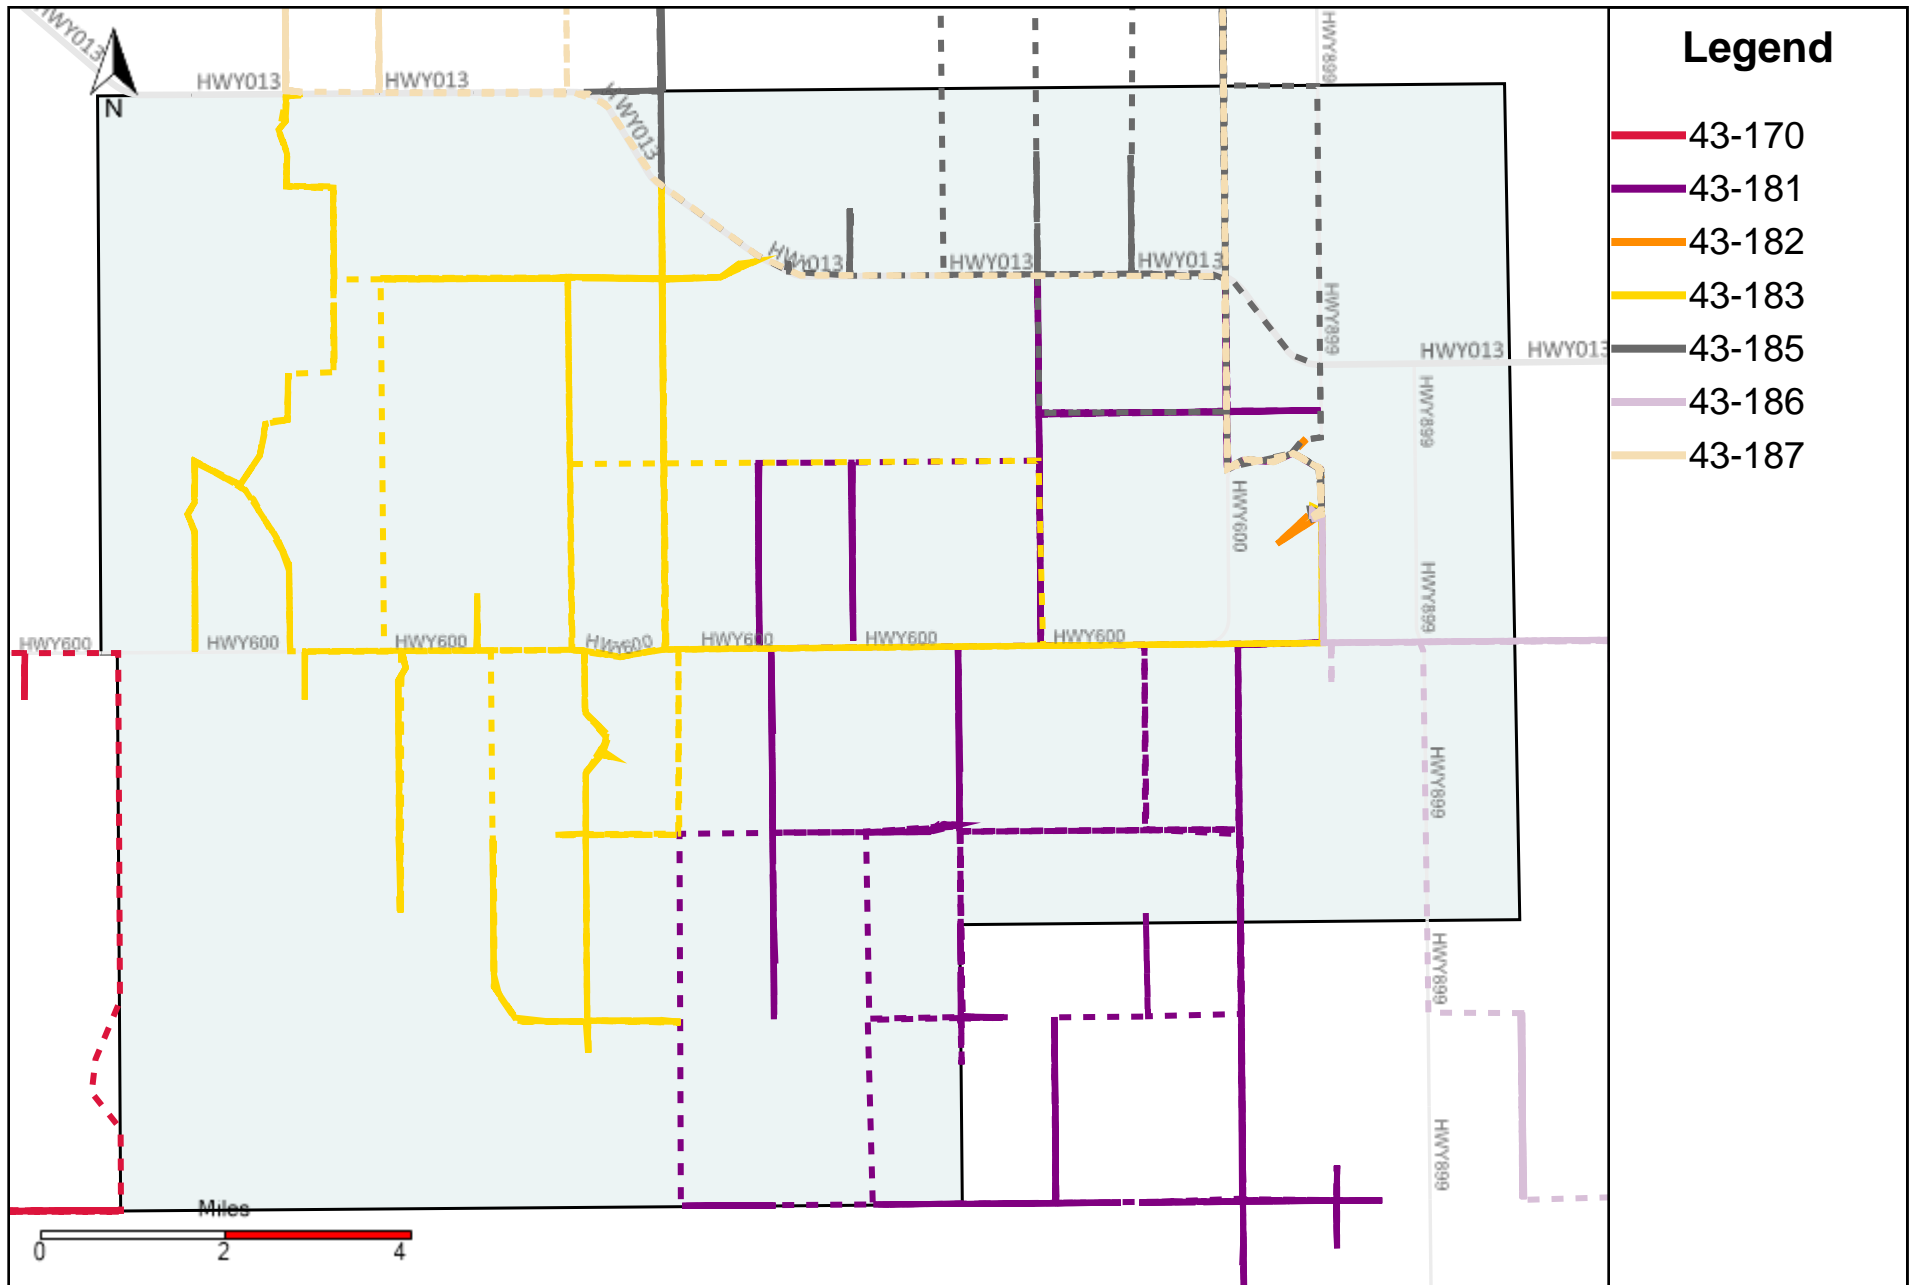

Provost Weekly Grader Report (2023-04-23 ~ 2023-04-29)

Division: 1 Grader Report(2023-04-23 ~ 2023-04-29)

Vehicle Name List	Total Distance(km)	Total Hours
43-181, 43-186	1016	100 hrs 3 min 32 sec

Division: 2 Grader Report(2023-04-23 ~ 2023-04-29)

Vehicle Name List	Total Distance(km)	Total Hours
43-186	515.4	49 hrs 37 min 15 sec

Division: 3 Grader Report(2023-04-23 ~ 2023-04-29)

Vehicle Name List	Total Distance(km)	Total Hours
43-170, 43-181, 43-182, 43-183, 43-185, 43-186, 43-187	3283.43	275 hrs 47 min 43 sec

Division: 4 Grader Report(2023-04-23 ~ 2023-04-29)

Vehicle Name List	Total Distance(km)	Total Hours
43-170, 43-183, 43-185, 43-187	1999.99	175 hrs 0 min 41 sec

Division: 5 Grader Report(2023-04-23 ~ 2023-04-29)

Vehicle Name List	Total Distance(km)	Total Hours
43-169, 43-170, 43-174	1438.02	111 hrs 37 min 24 sec

Division: 6 Grader Report(2023-04-23 ~ 2023-04-29)

Vehicle Name List	Total Distance(km)	Total Hours
43-164, 43-170, 43-171, 43-172, 43-173, 43-174	2341.85	197 hrs 31 min 37 sec