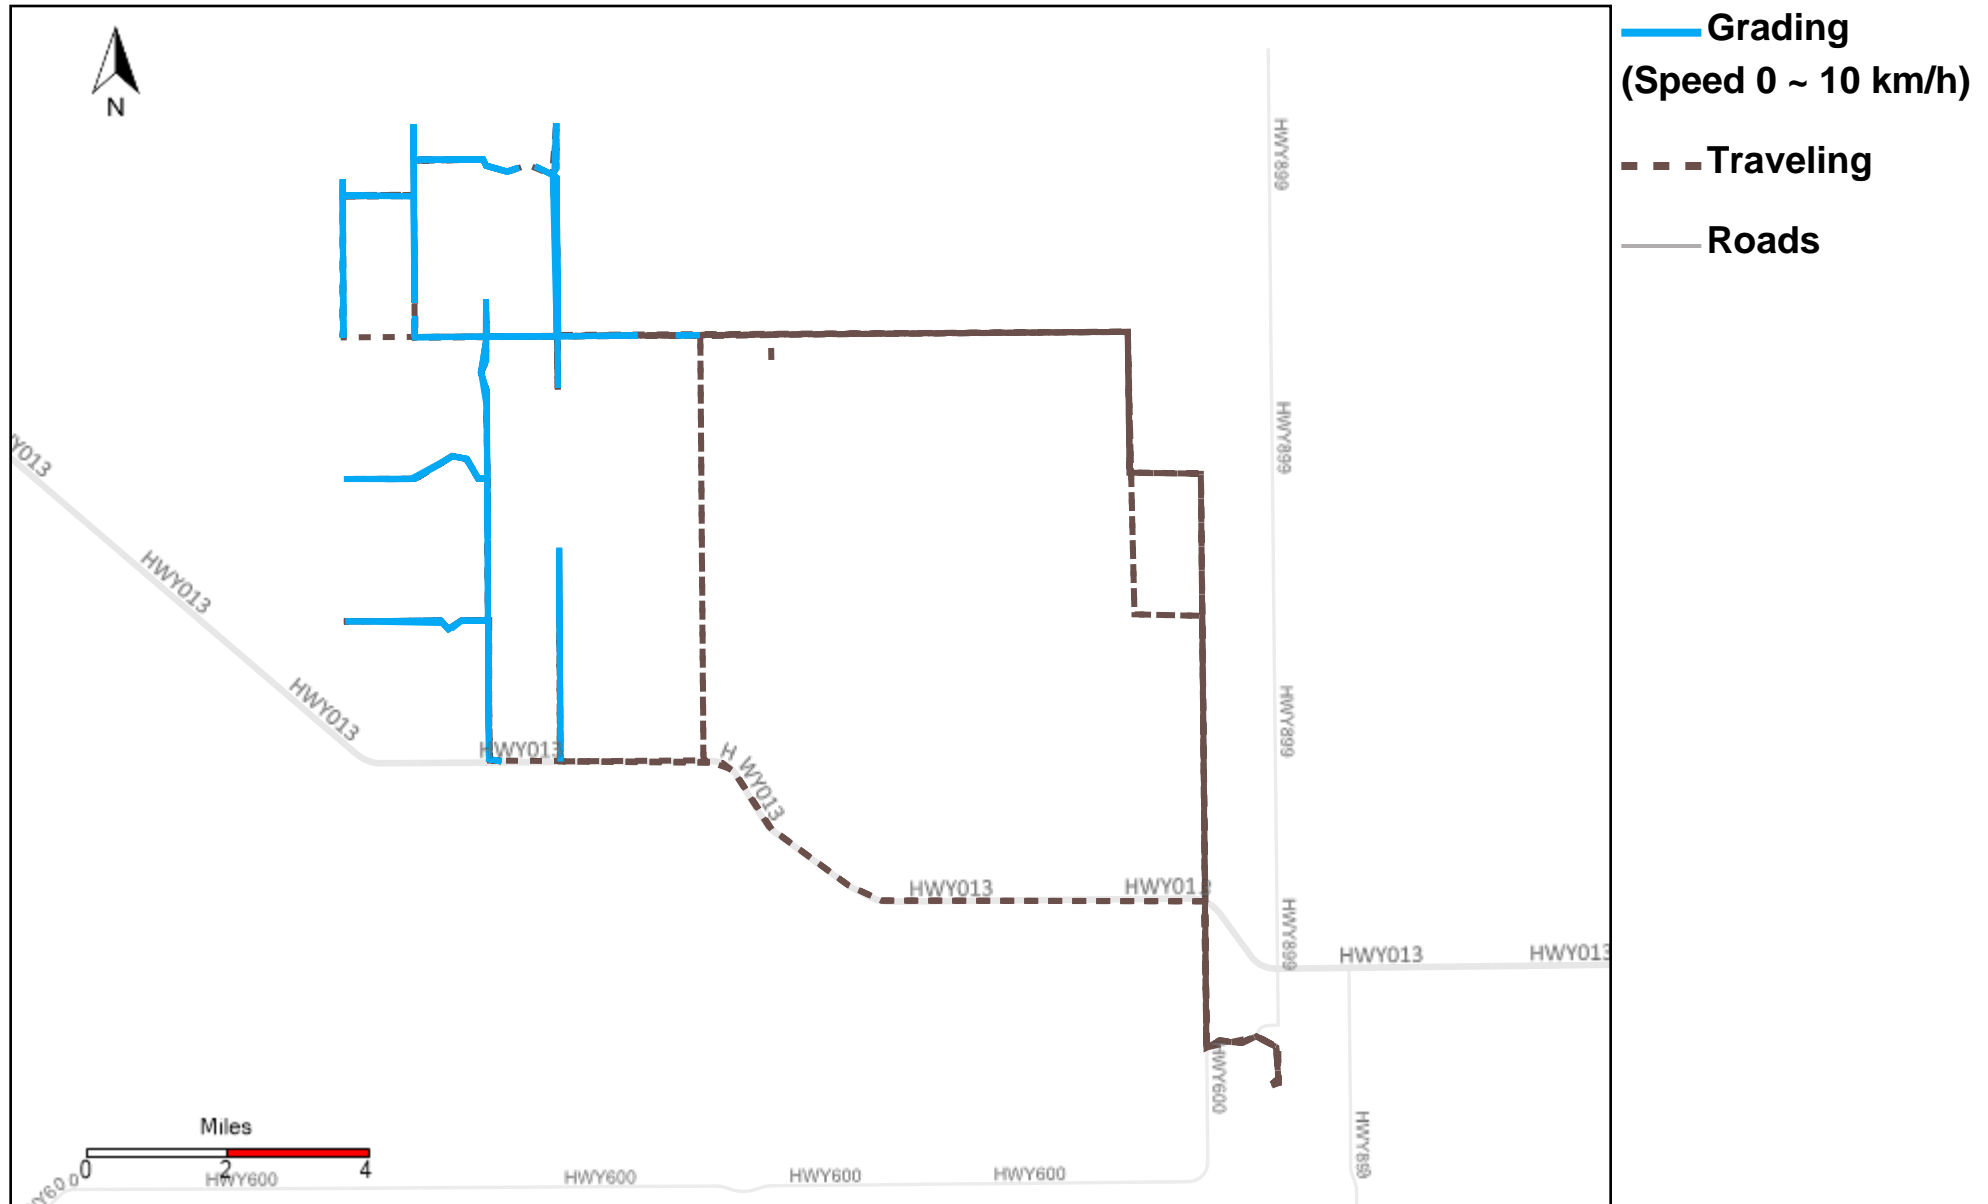

43-187_2023-04-23 ~ 2023-04-29 Tracking

Total Distance(km)	Total Hours	Work Distance(km)	Work Hours
562.49	45 hrs 2 min 42 sec	197.63	32 hrs 55 min 18 sec