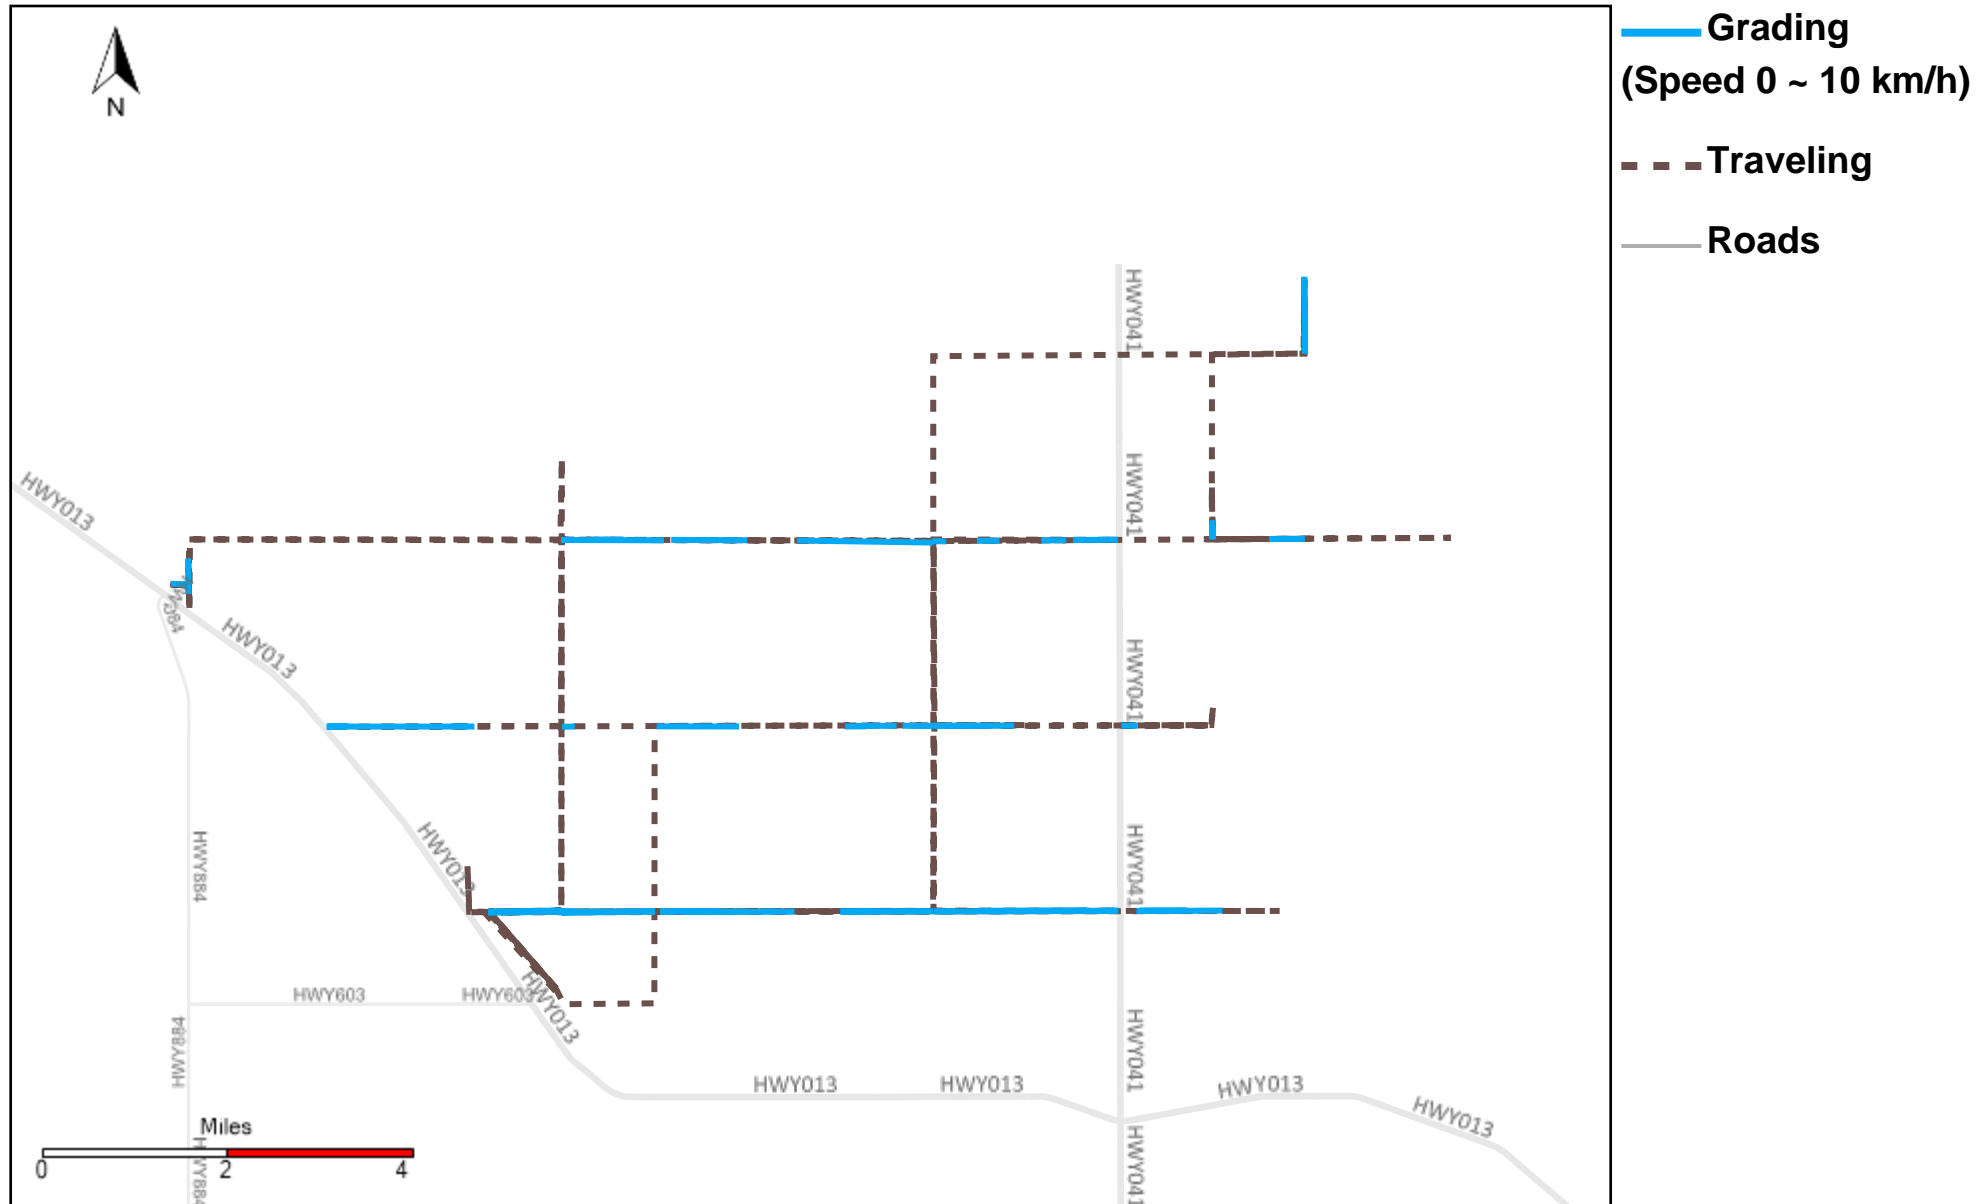

43-172_2023-04-23 ~ 2023-04-29 Tracking

Total Distance(km)	Total Hours	Work Distance(km)	Work Hours
404.13	38 hrs 30 min 47 sec	62.11	10 hrs 26 min 10 sec