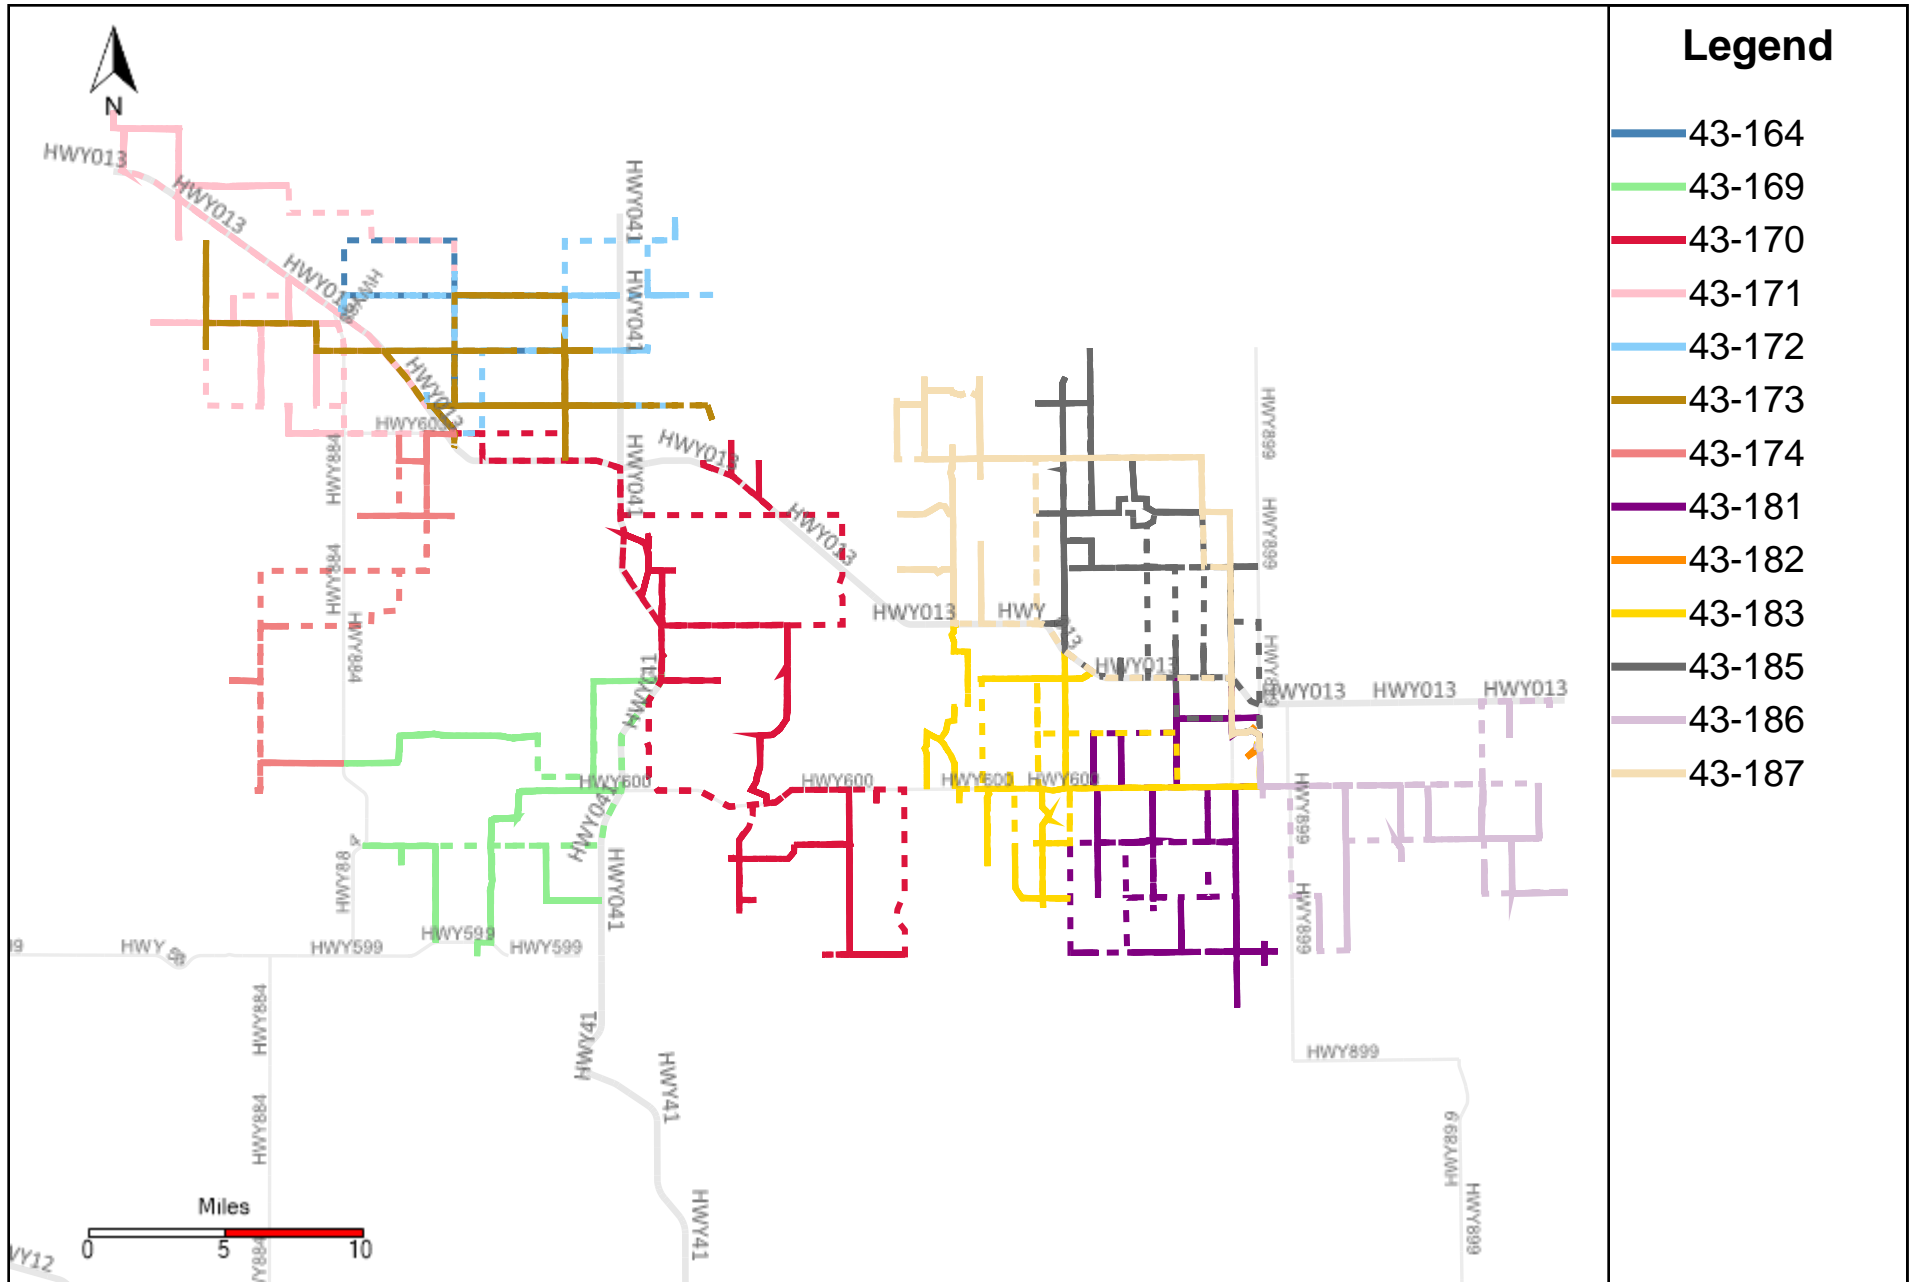

Provost Weekly Grader Report (2023-04-23 ~ 2023-04-29)

Division: 1 Grader Report(2023-04-23 ~ 2023-04-29)

Vehicle Name List	Total Distance(km)	Total Hours
43-181, 43-186	1016	100 hrs 3 min 32 sec

Division: 2 Grader Report(2023-04-23 ~ 2023-04-29)

Vehicle Name List	Total Distance(km)	Total Hours
43-186	515.4	49 hrs 37 min 15 sec

Division: 3 Grader Report(2023-04-23 ~ 2023-04-29)

Vehicle Name List	Total Distance(km)	Total Hours
43-170, 43-181, 43-182, 43-183, 43-185, 43-186, 43-187	3283.43	275 hrs 47 min 43 sec

Division: 4 Grader Report(2023-04-23 ~ 2023-04-29)

Vehicle Name List	Total Distance(km)	Total Hours
43-170, 43-183, 43-185, 43-187	1999.99	175 hrs 0 min 41 sec

Division: 5 Grader Report(2023-04-23 ~ 2023-04-29)

Vehicle Name List	Total Distance(km)	Total Hours
43-169, 43-170, 43-174	1438.02	111 hrs 37 min 24 sec

Division: 6 Grader Report(2023-04-23 ~ 2023-04-29)

Vehicle Name List	Total Distance(km)	Total Hours
43-164, 43-170, 43-171, 43-172, 43-173, 43-174	2341.85	197 hrs 31 min 37 sec