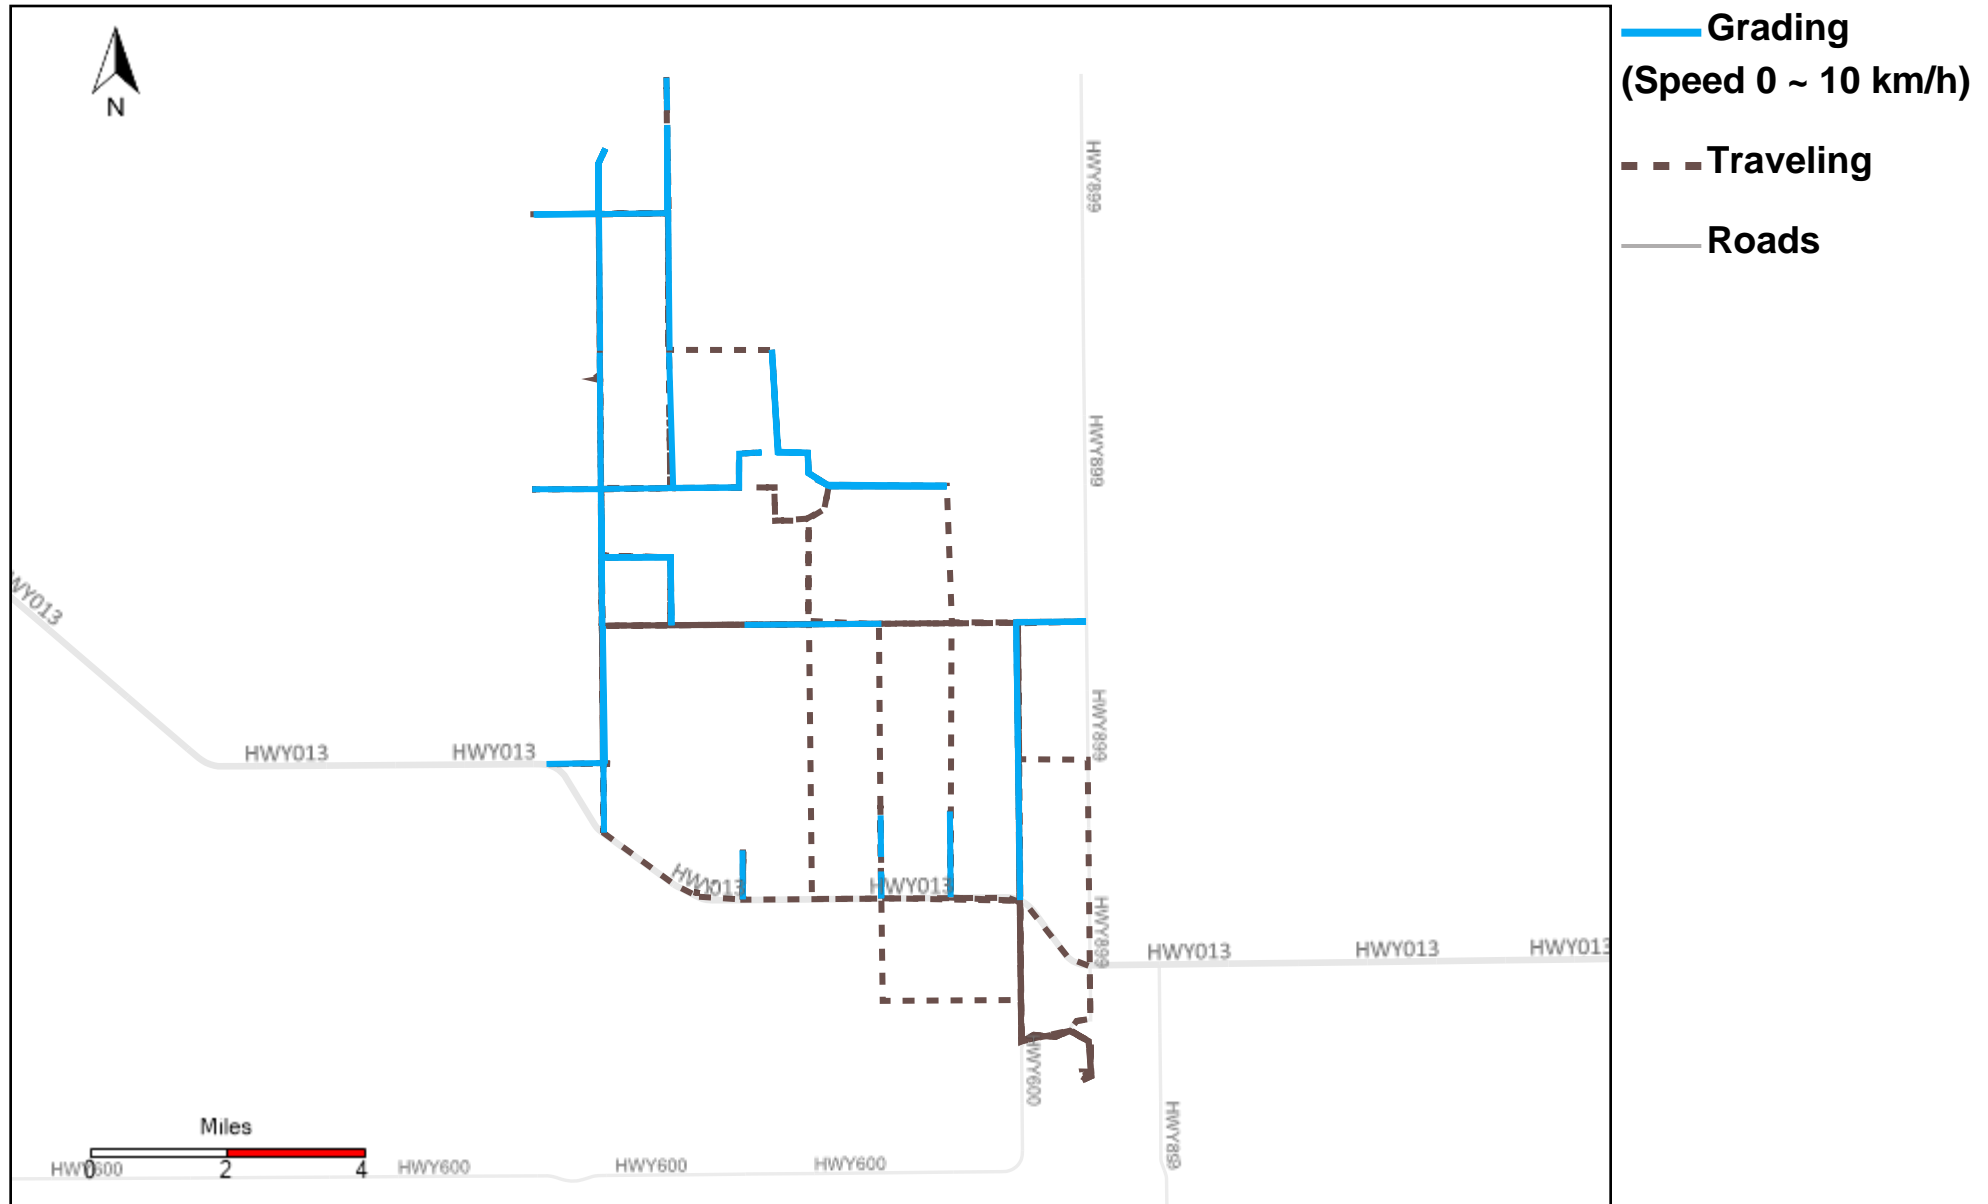

43-185_2023-04-23 ~ 2023-04-29 Tracking

Total Distance(km)	Total Hours	Work Distance(km)	Work Hours
426.34	40 hrs 36 min 16 sec	201.12	29 hrs 51 min 58 sec