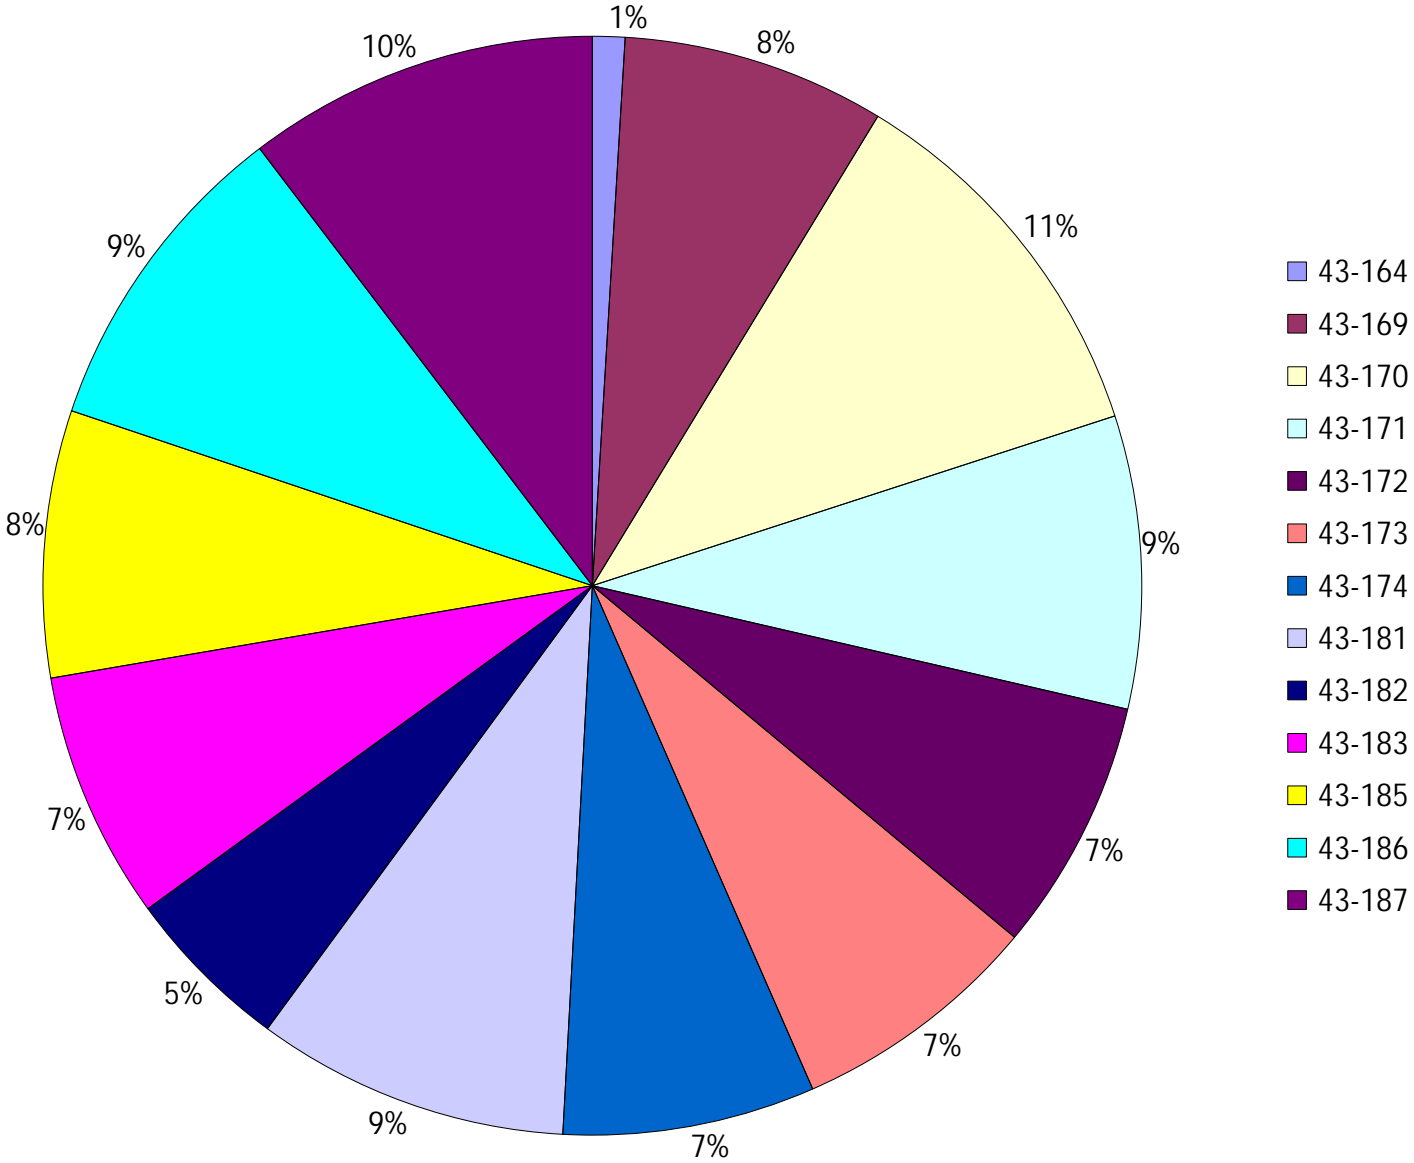

Provost Weekly Grader Report

From 4/23/2023 To 4/29/2023

4/29/2023

Vehicle	Total Distance(km)	Total Hours	Work Distance(km)	Work Hours
43-164	51.7	1 hrs 40 min 30 sec	0	0 hrs 0 min 0 sec
43-169	420.68	43 hrs 11 min 56 sec	212.54	30 hrs 37 min 55 sec
43-170	614	48 hrs 57 min 54 sec	180.3	25 hrs 24 min 34 sec
43-171	467.76	47 hrs 15 min 38 sec	198.94	31 hrs 53 min 59 sec
43-172	404.13	38 hrs 30 min 47 sec	62.11	10 hrs 26 min 10 sec
43-173	400.92	41 hrs 39 min 14 sec	153	26 hrs 10 min 22 sec
43-174	403.34	19 hrs 27 min 34 sec	96.43	14 hrs 9 min 19 sec
43-181	500.6	50 hrs 26 min 17 sec	234.11	33 hrs 58 min 19 sec
43-182	267.44	0 hrs 43 min 30 sec	263.82	0 hrs 6 min 45 sec
43-183	397.15	40 hrs 23 min 49 sec	101.77	19 hrs 44 min 43 sec
43-185	426.34	40 hrs 36 min 16 sec	201.12	29 hrs 51 min 58 sec
43-186	515.4	49 hrs 37 min 15 sec	222.63	33 hrs 26 min 32 sec
43-187	562.49	45 hrs 2 min 42 sec	197.63	32 hrs 55 min 18 sec
Total:	5431.97	467 hrs 33 min 22 sec	2124.4	288 hrs 45 min 54 sec

Vehicle Distance Vs Total Distance (%) From 4/23/2023 To 4/29/2023

Provost Weekly Grader Report