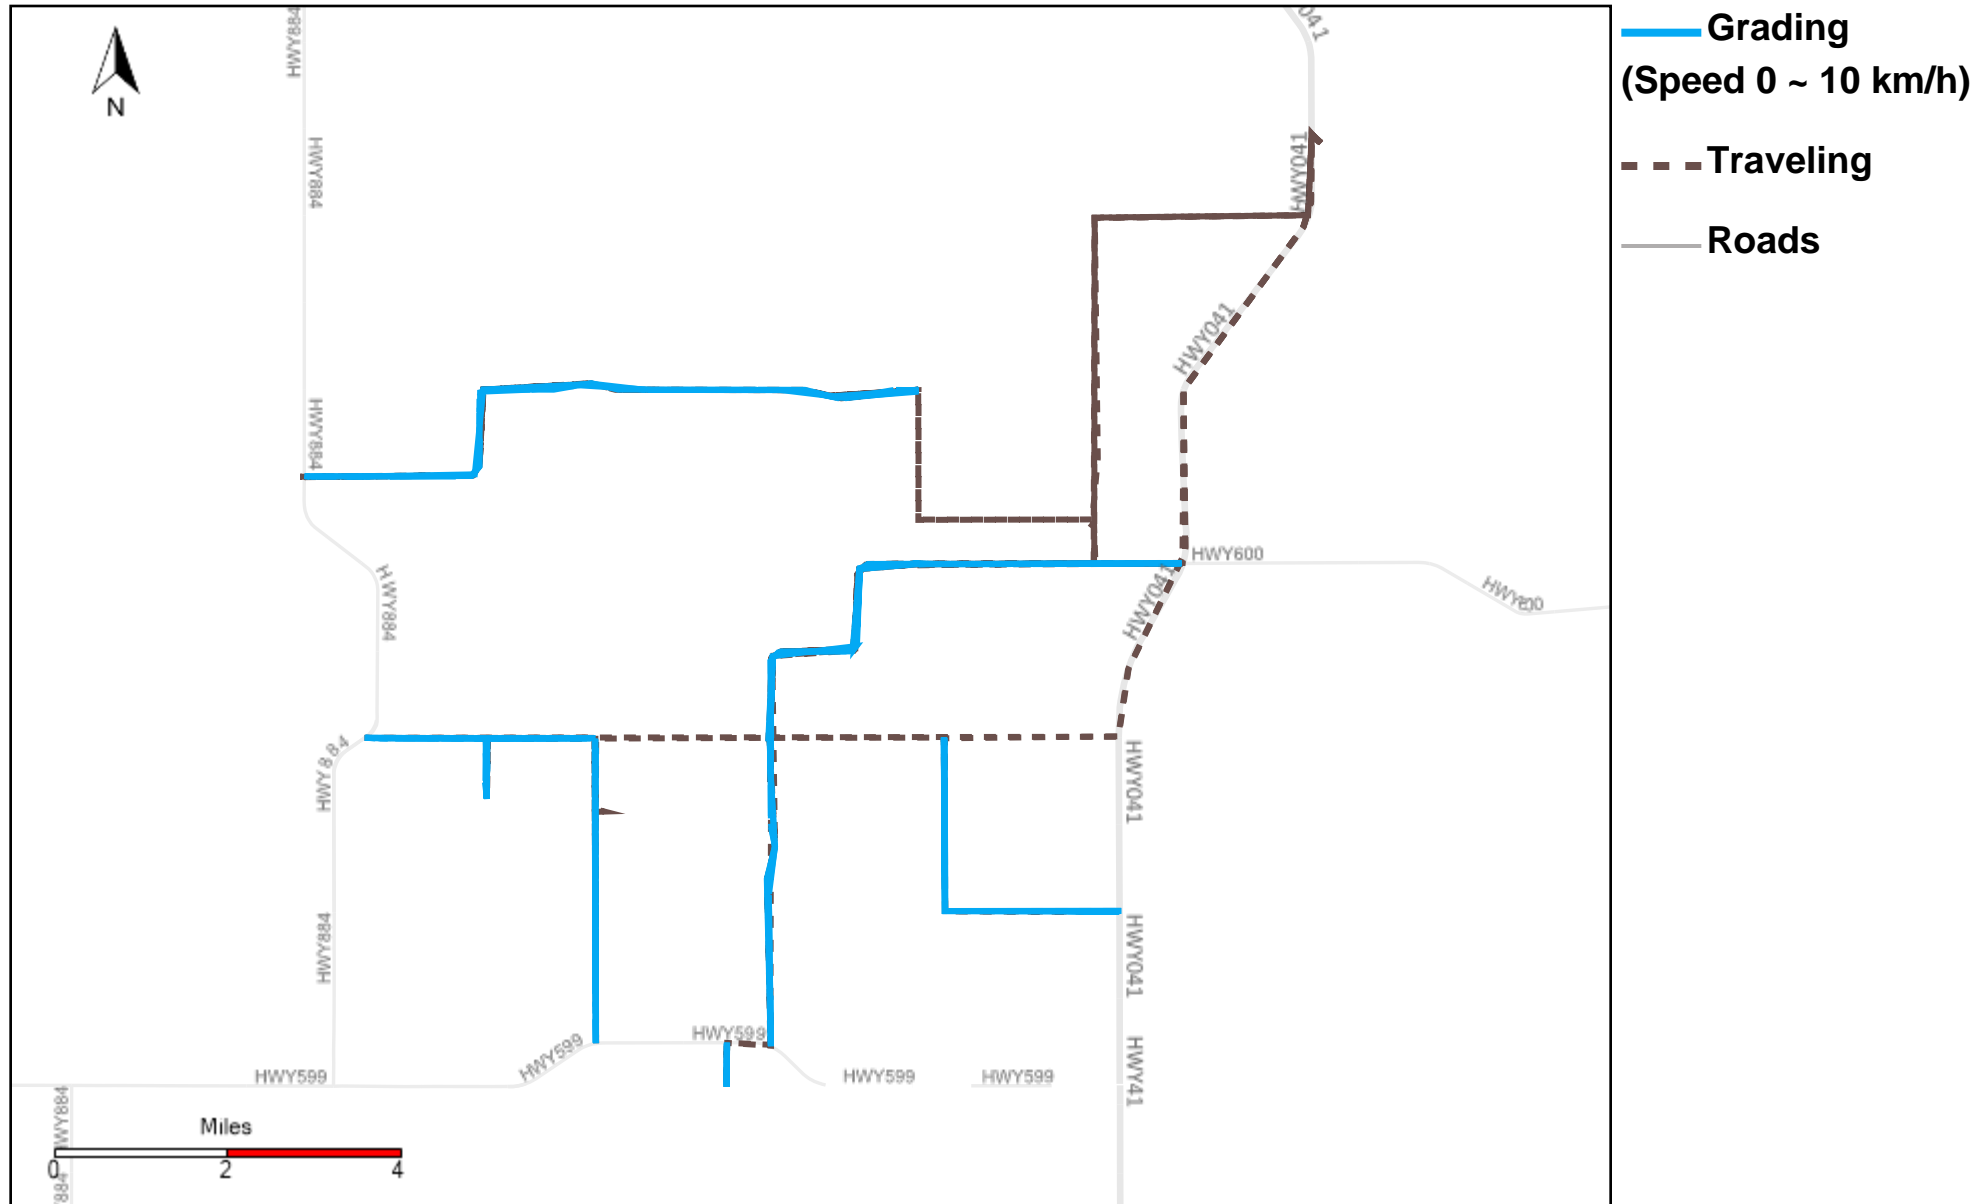

43-169_2023-04-23 ~ 2023-04-29 Tracking

Total Distance(km)	Total Hours	Work Distance(km)	Work Hours
420.68	43 hrs 11 min 56 sec	212.54	30 hrs 37 min 55 sec