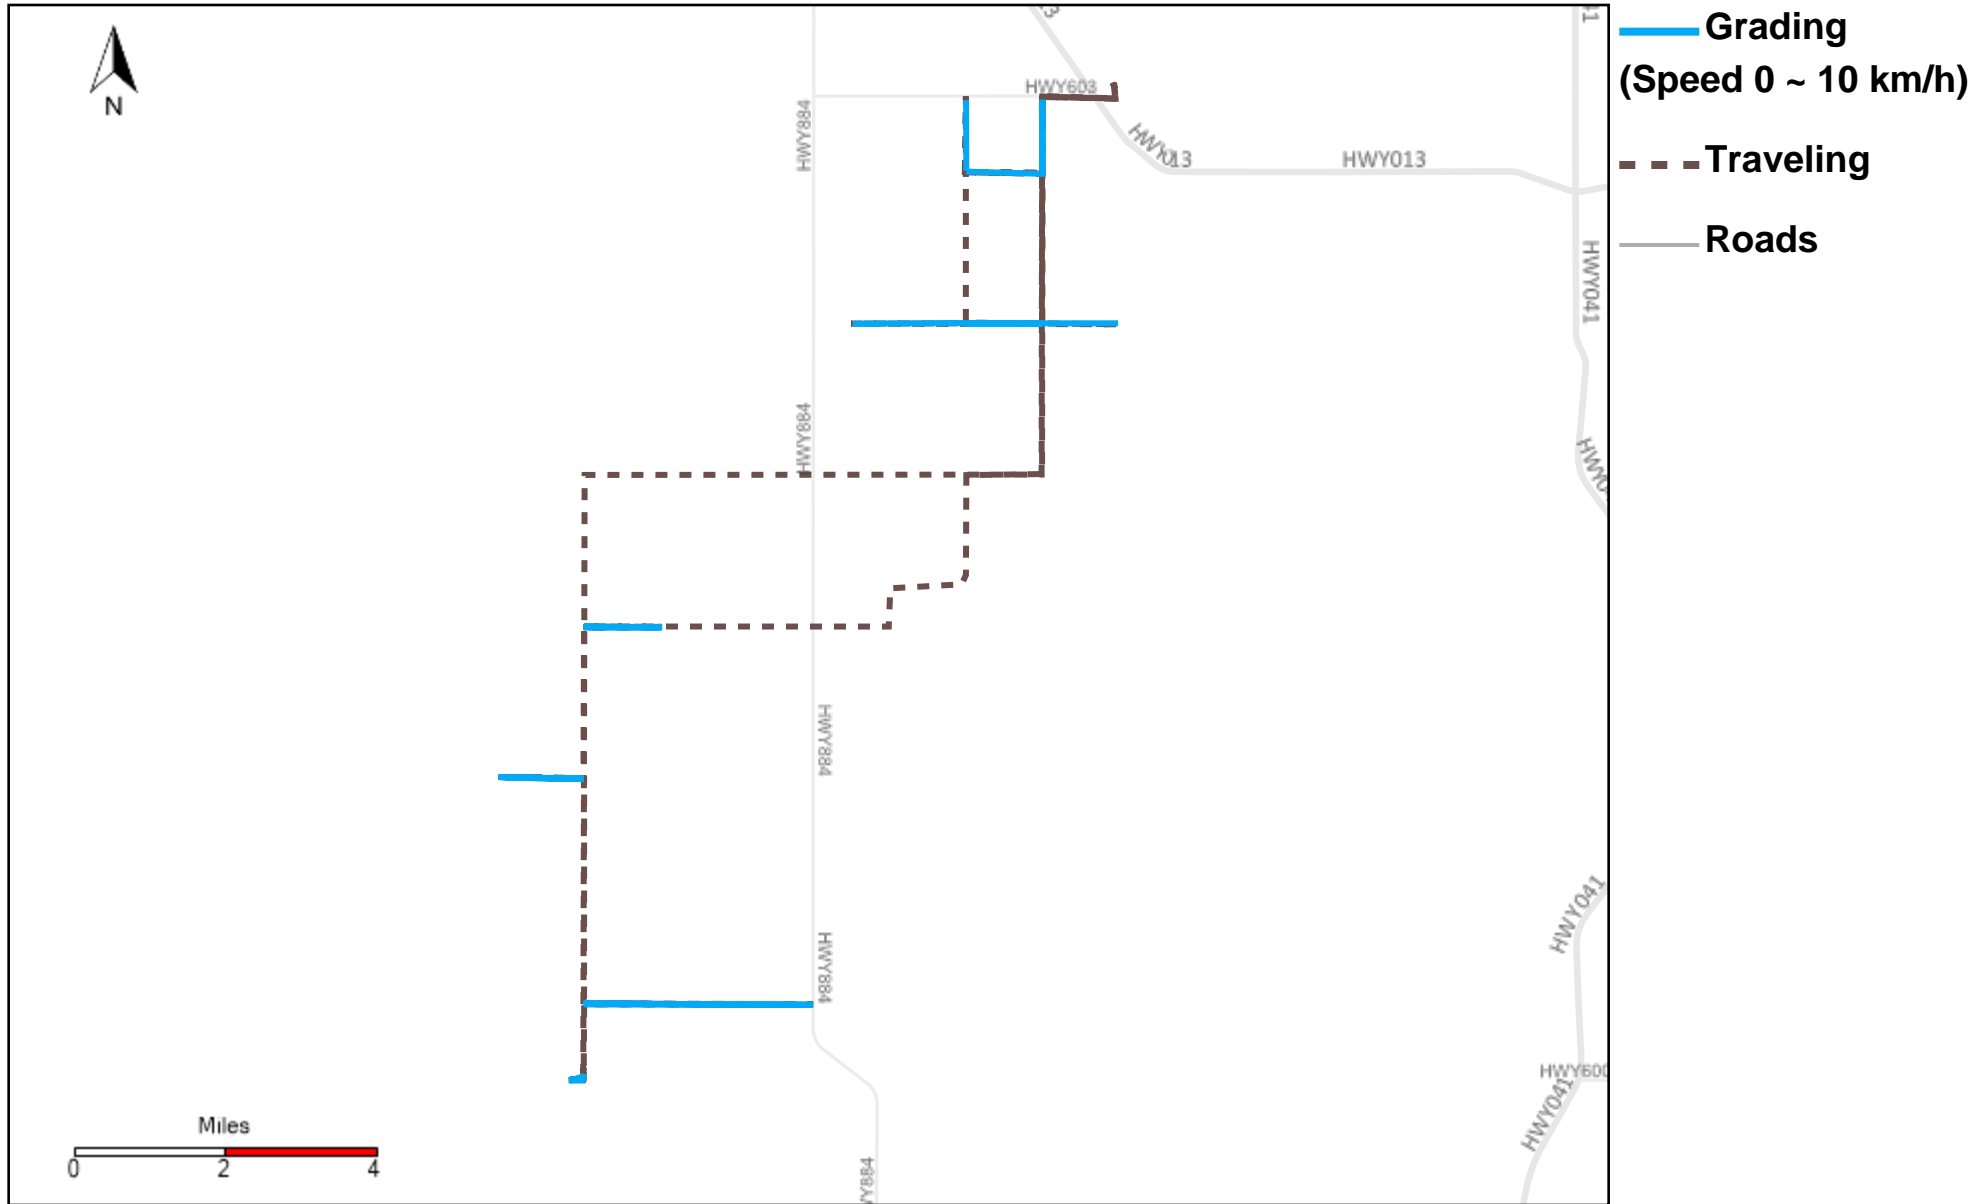

43-174_2023-04-23 ~ 2023-04-29 Tracking

Total Distance(km)	Total Hours	Work Distance(km)	Work Hours
403.34	19 hrs 27 min 34 sec	96.43	14 hrs 9 min 19 sec