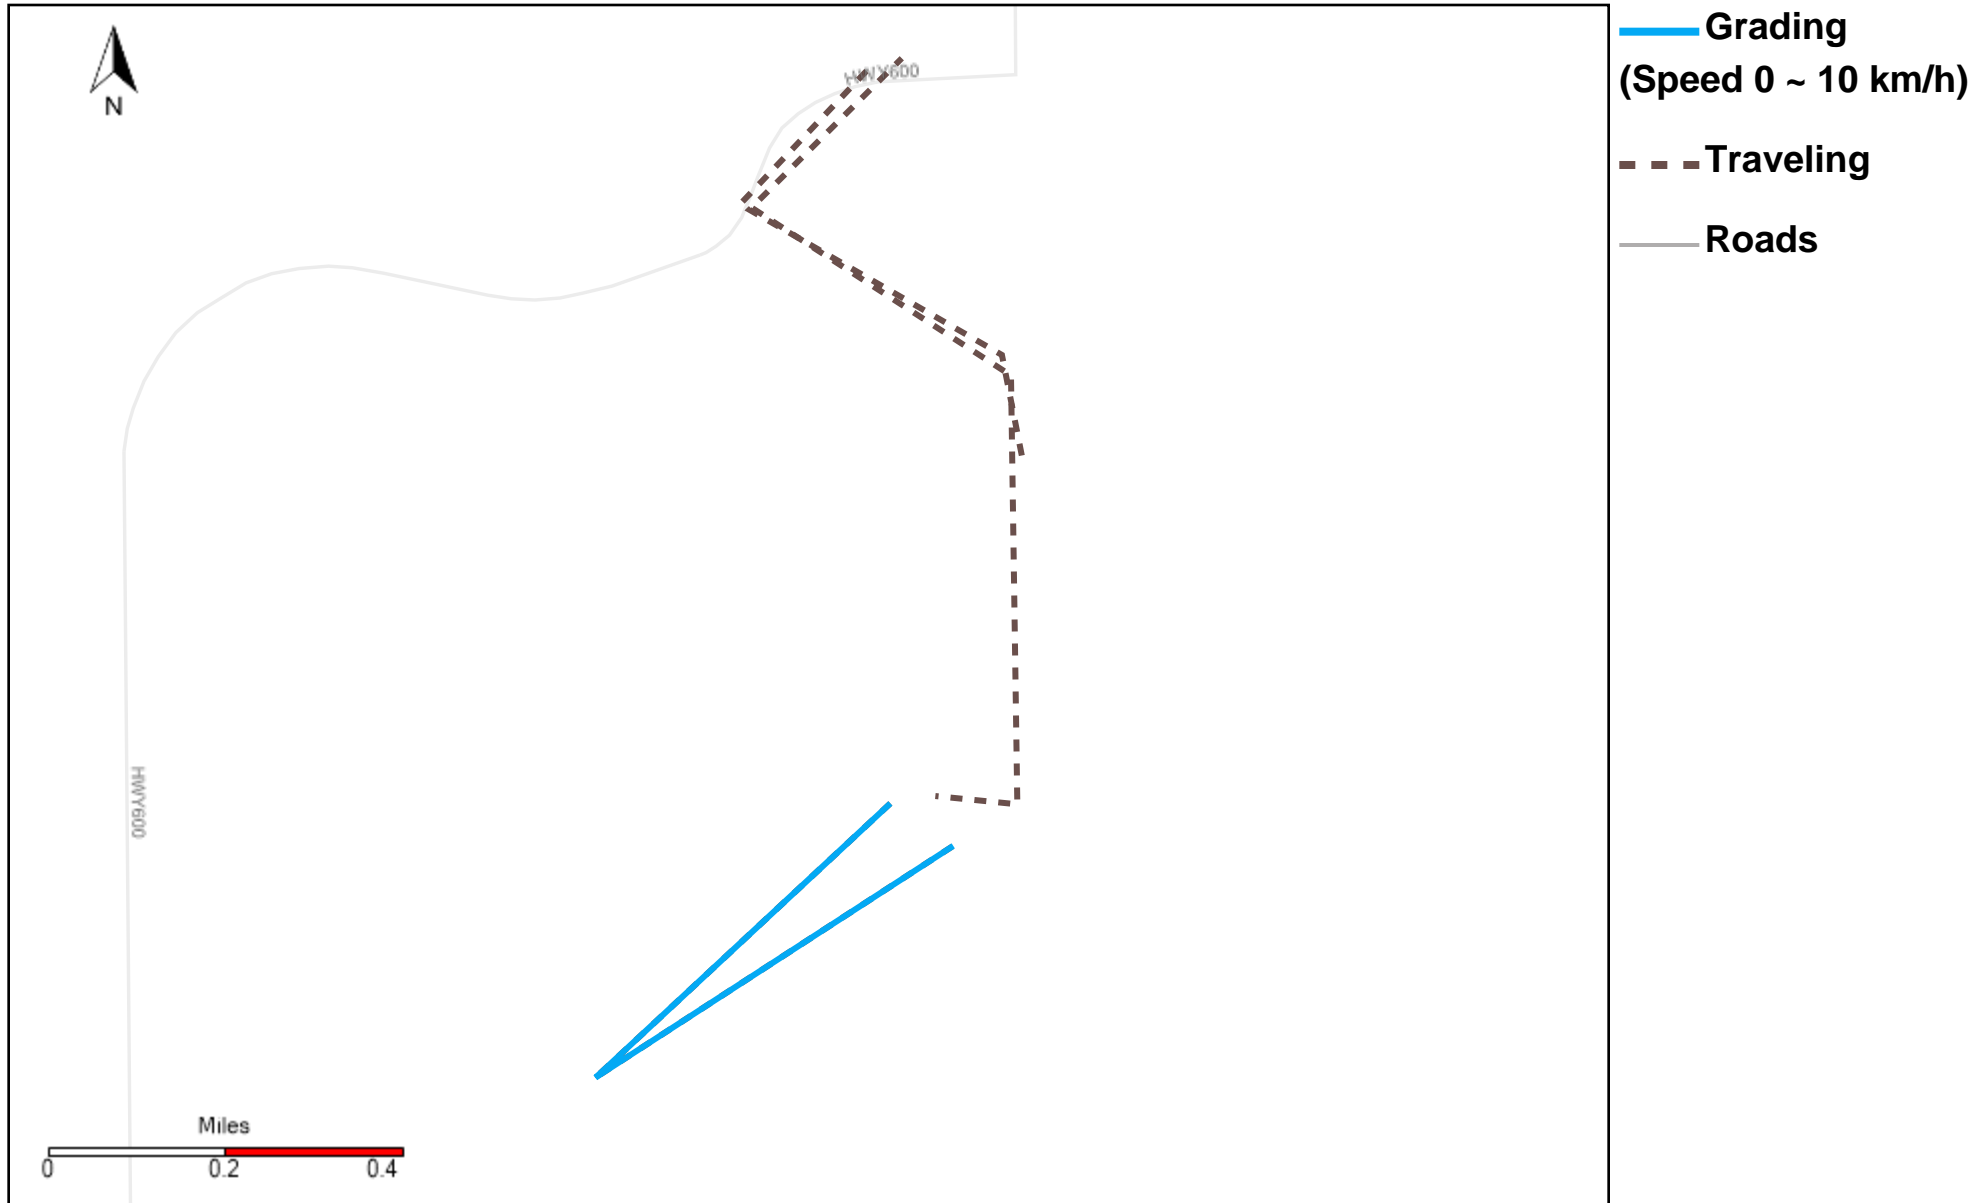

43-182_2023-04-23 ~ 2023-04-29 Tracking

Total Distance(km)	Total Hours	Work Distance(km)	Work Hours
267.44	0 hrs 43 min 30 sec	263.82	0 hrs 6 min 45 sec