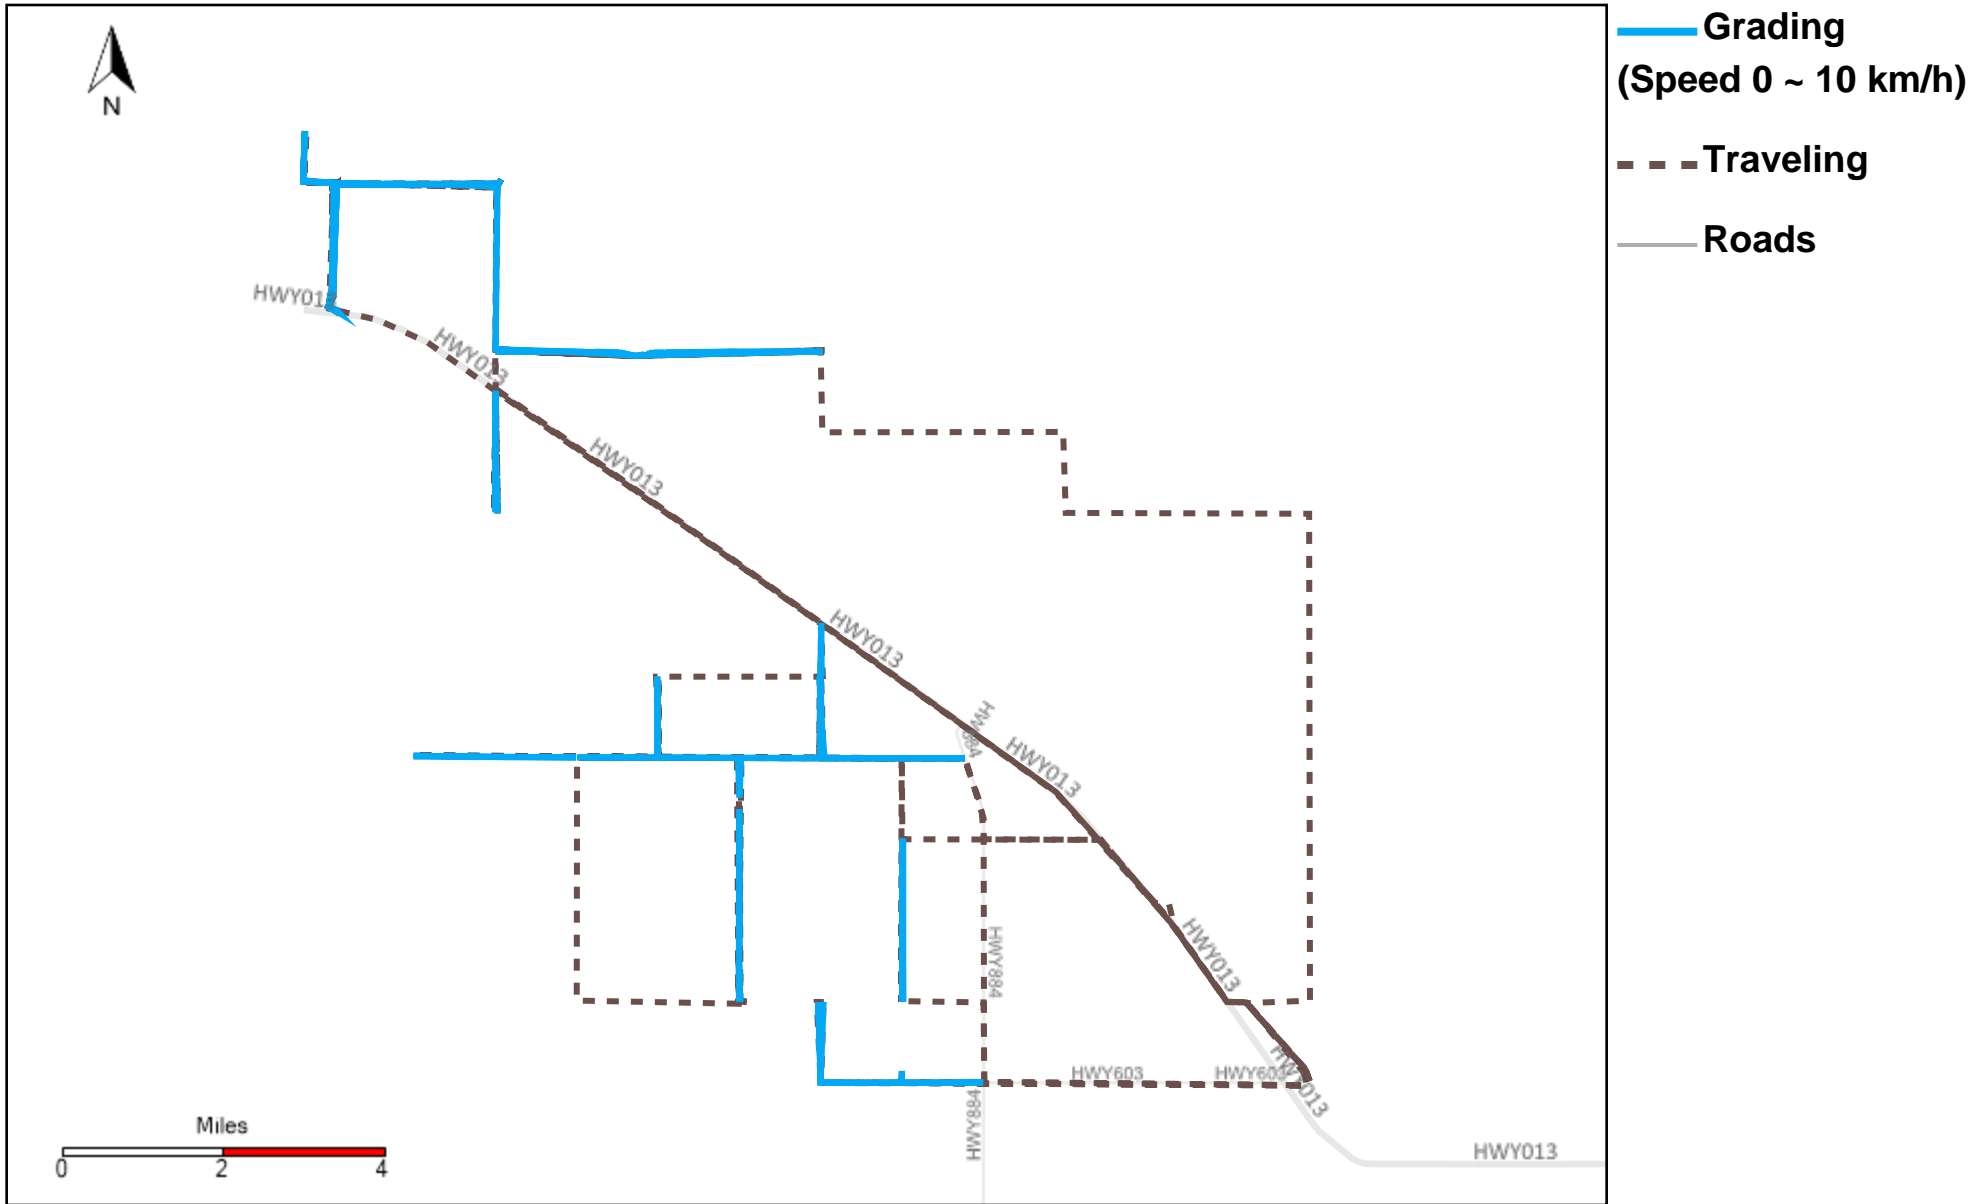

43-171_2023-04-23 ~ 2023-04-29 Tracking

Total Distance(km)	Total Hours	Work Distance(km)	Work Hours
467.76	47 hrs 15 min 38 sec	198.94	31 hrs 53 min 59 sec