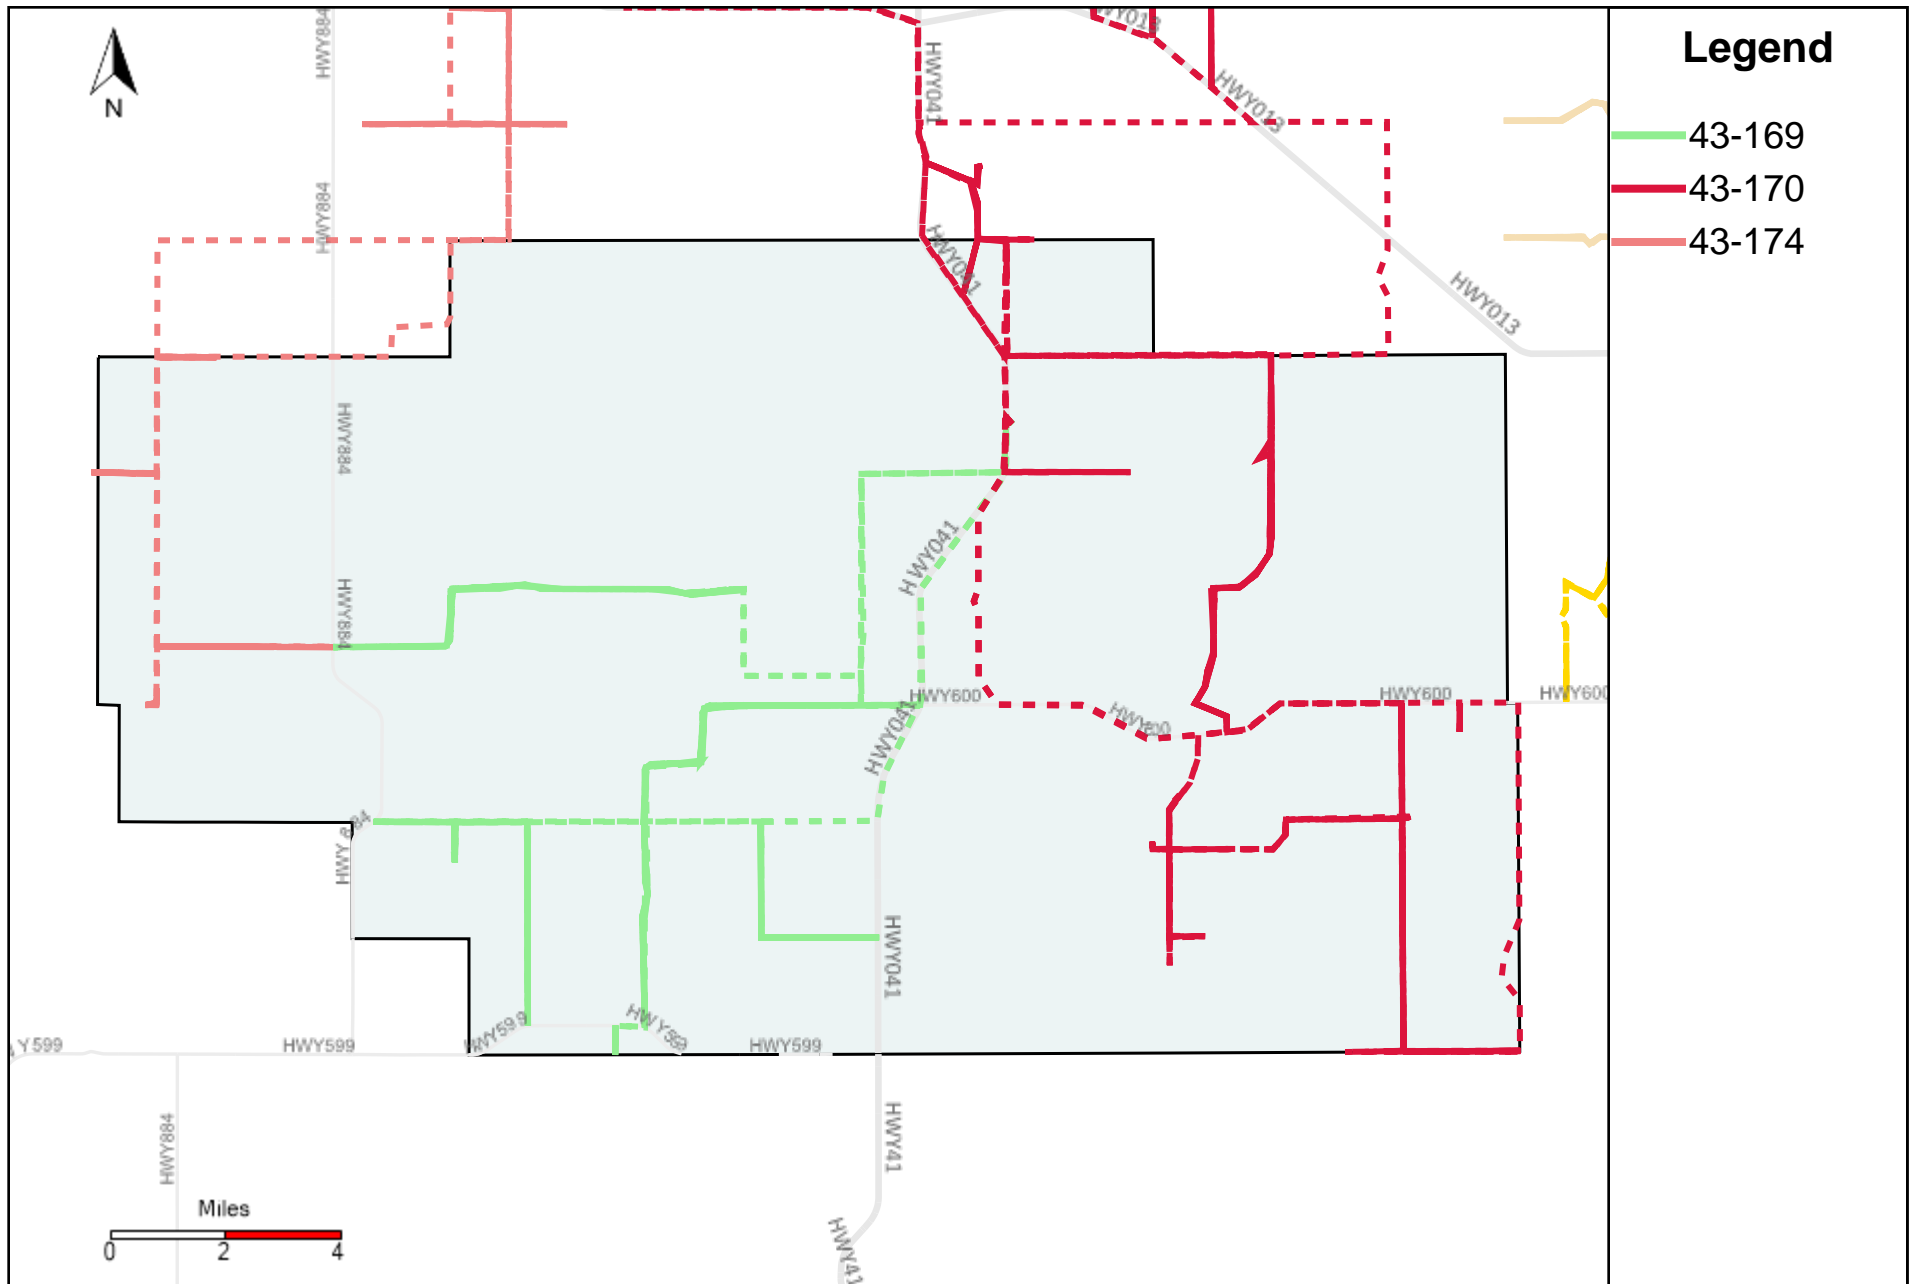

Provost Weekly Grader Report (2023-04-23 ~ 2023-04-29)

Division: 1 Grader Report(2023-04-23 ~ 2023-04-29)

Vehicle Name List	Total Distance(km)	Total Hours
43-181, 43-186	1016	100 hrs 3 min 32 sec

Division: 2 Grader Report(2023-04-23 ~ 2023-04-29)

Vehicle Name List	Total Distance(km)	Total Hours
43-186	515.4	49 hrs 37 min 15 sec

Division: 3 Grader Report(2023-04-23 ~ 2023-04-29)

Vehicle Name List	Total Distance(km)	Total Hours
43-170, 43-181, 43-182, 43-183, 43-185, 43-186, 43-187	3283.43	275 hrs 47 min 43 sec

Division: 4 Grader Report(2023-04-23 ~ 2023-04-29)

Vehicle Name List	Total Distance(km)	Total Hours
43-170, 43-183, 43-185, 43-187	1999.99	175 hrs 0 min 41 sec

Division: 5 Grader Report(2023-04-23 ~ 2023-04-29)