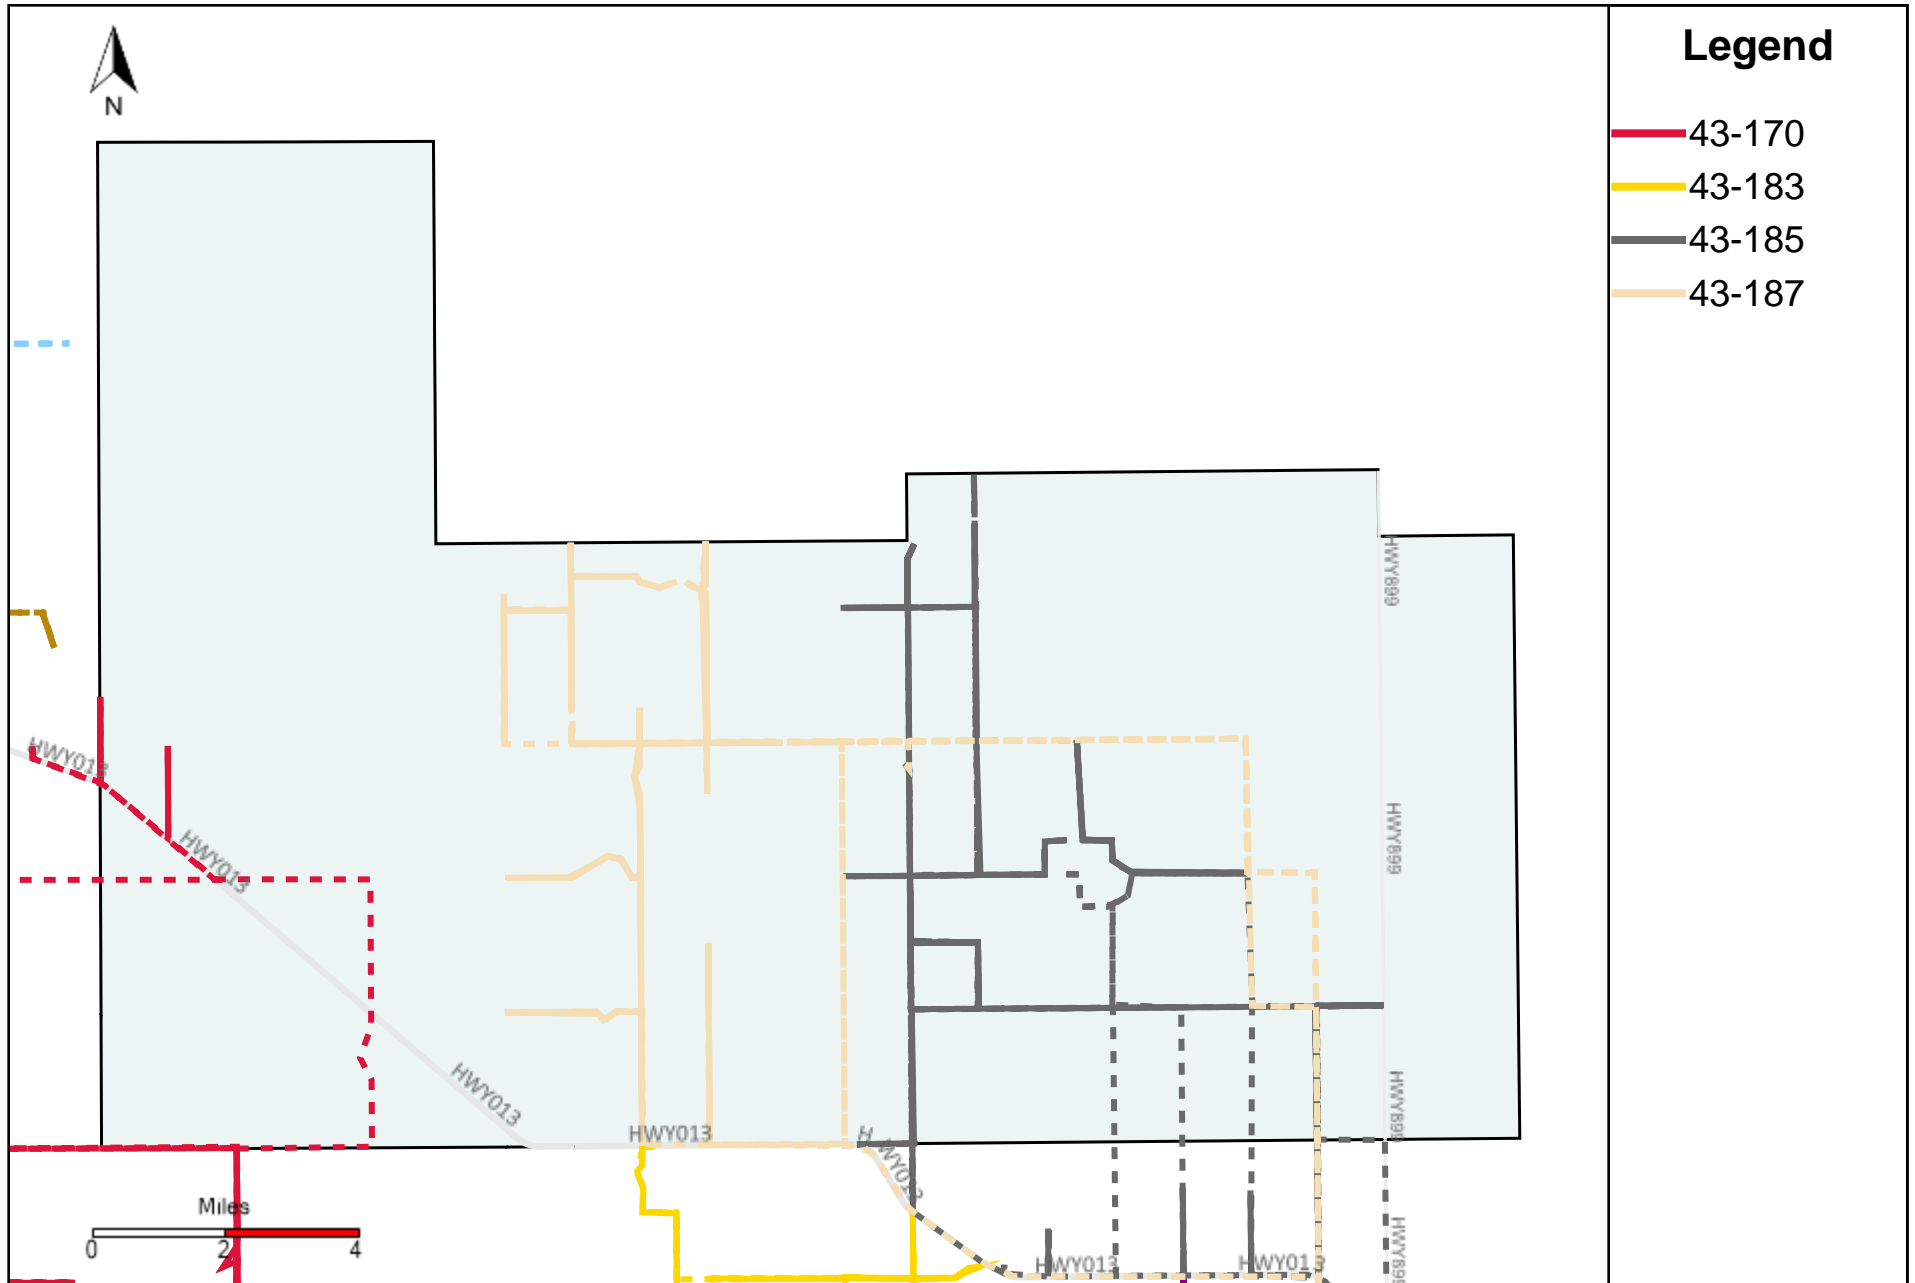

Division: 4 Grader Report(2023-04-23 ~ 2023-04-29)

Vehicle Name List	Total Distance(km)	Total Hours
43-170, 43-183, 43-185, 43-187	1999.99	175 hrs 0 min 41 sec