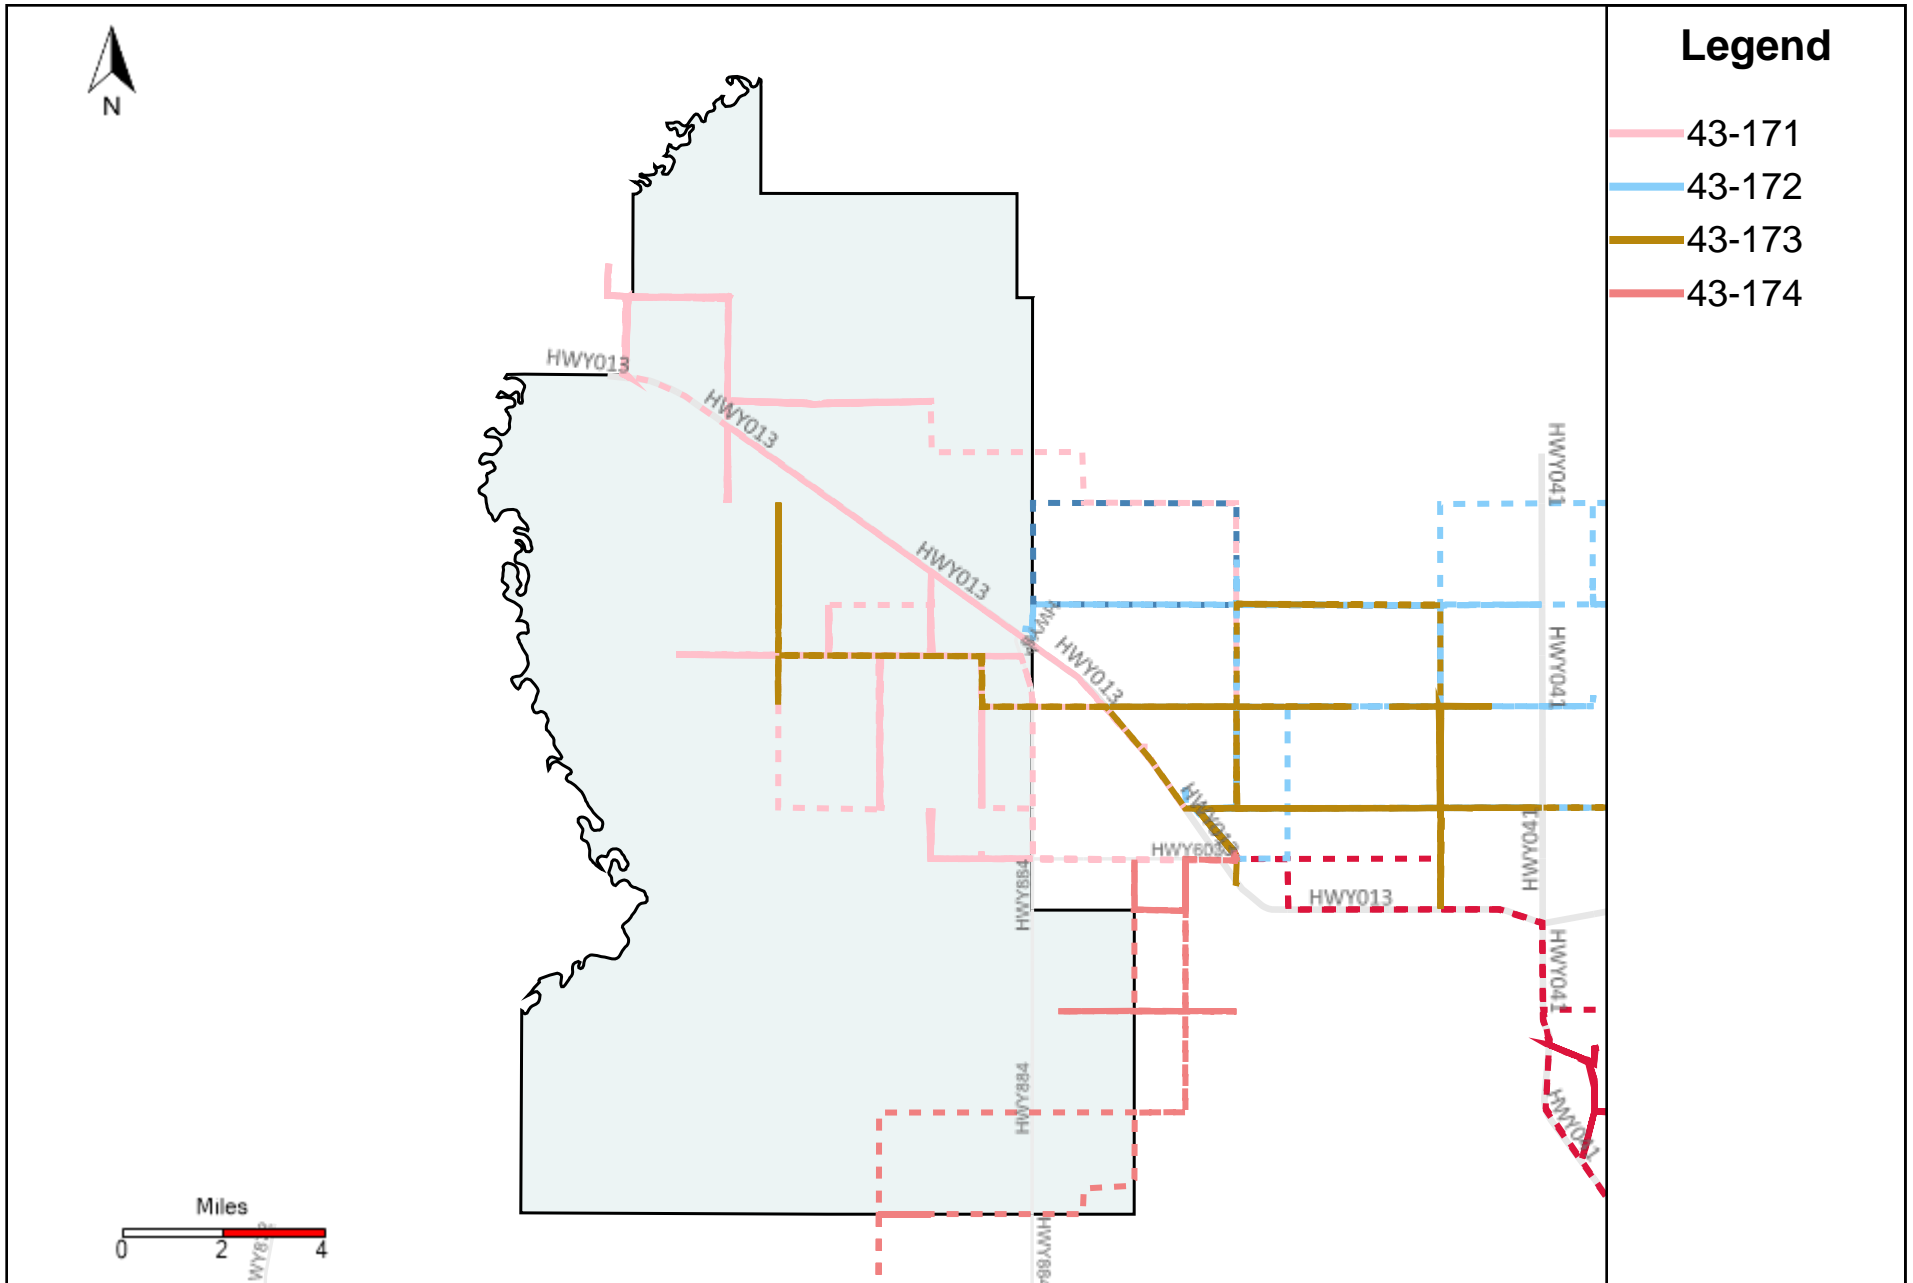

Division: 7 Grader Report(2023-04-23 ~ 2023-04-29)

Vehicle Name List	Total Distance(km)	Total Hours
43-171, 43-172, 43-173, 43-174	1676.16	146 hrs 53 min 13 sec