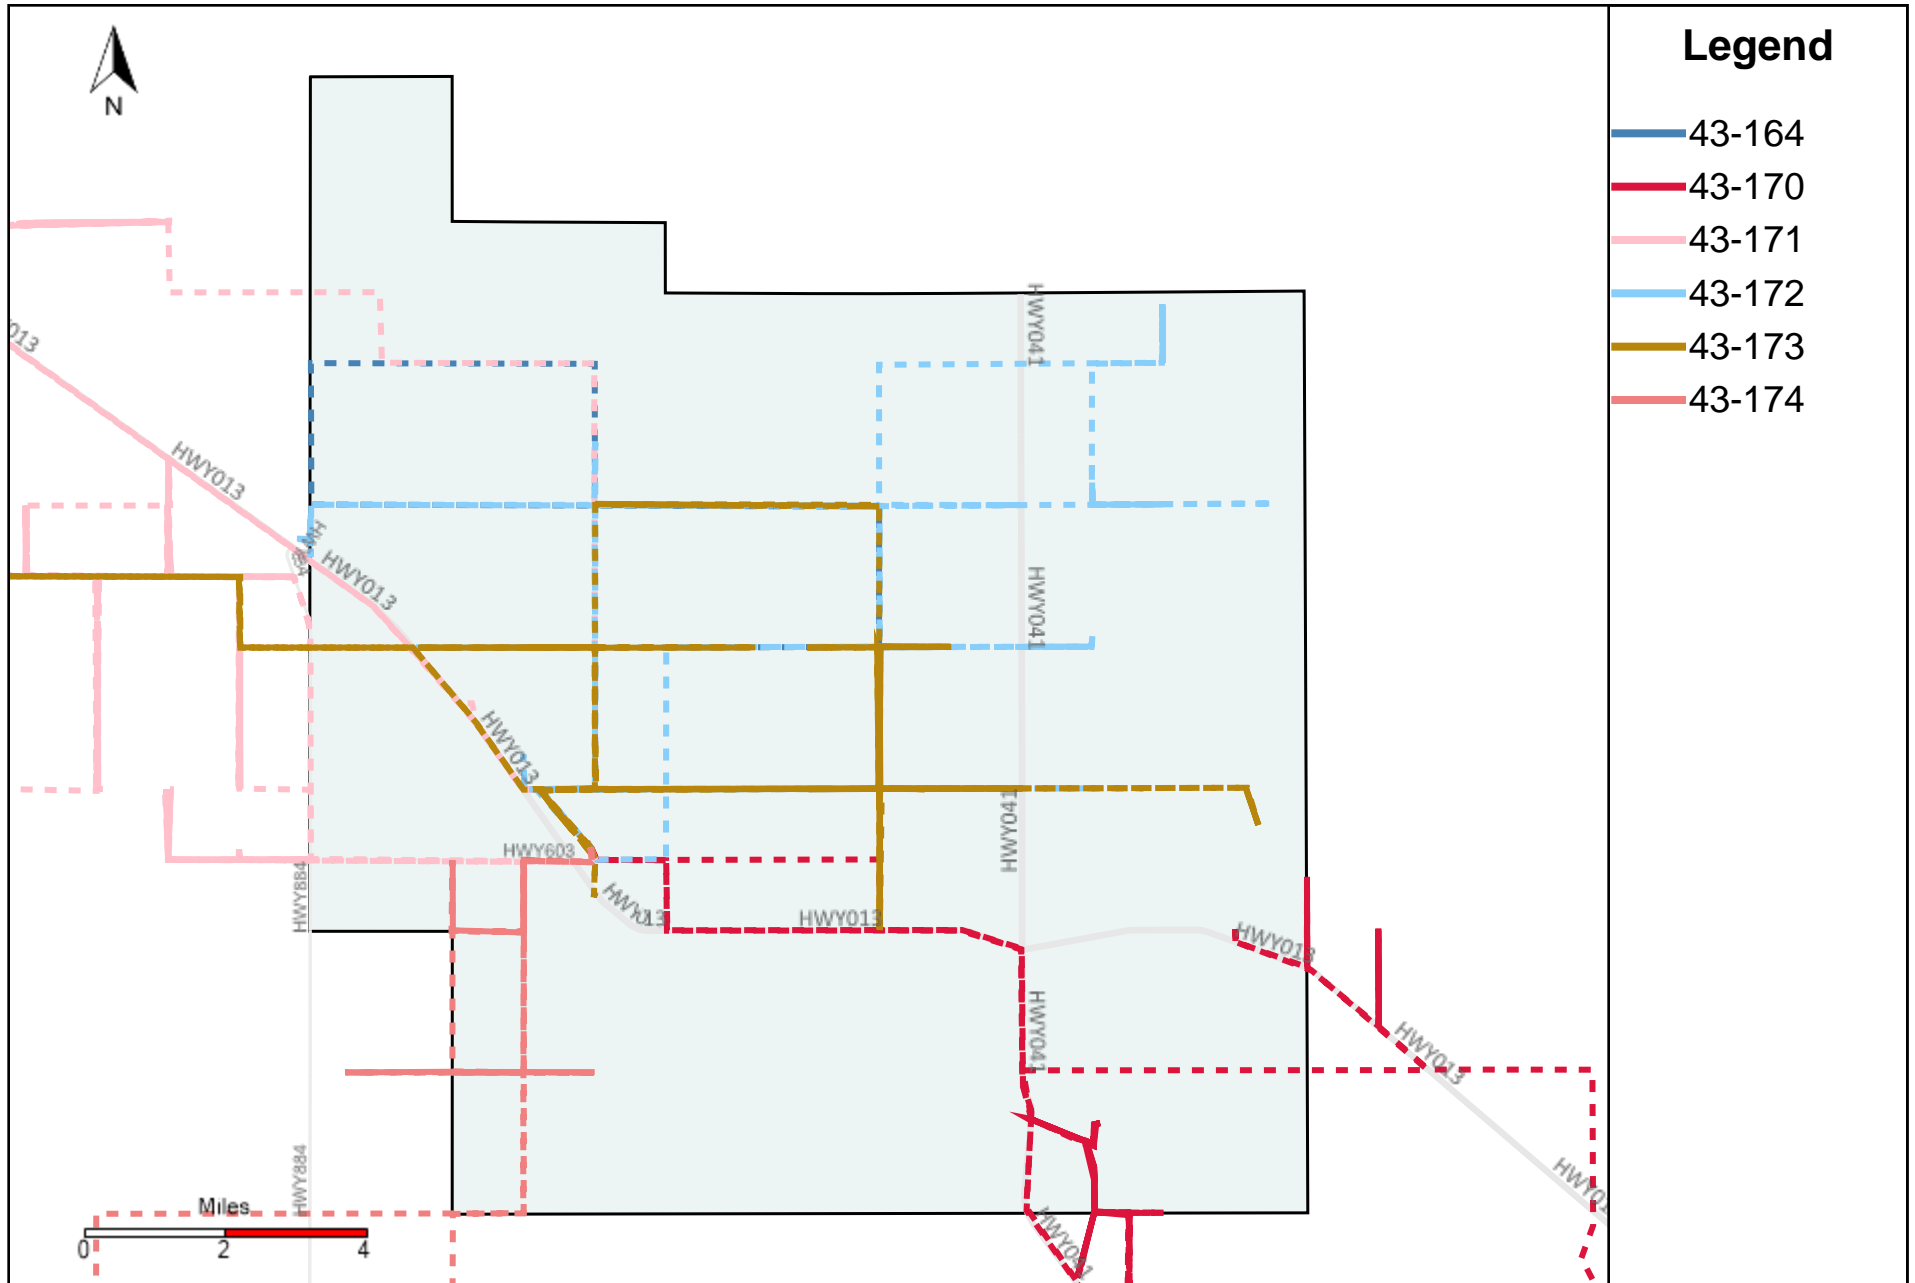

Division: 4 Grader Report(2023-04-23 ~ 2023-04-29)

Vehicle Name List	Total Distance(km)	Total Hours
43-170, 43-183, 43-185, 43-187	1999.99	175 hrs 0 min 41 sec

Division: 5 Grader Report(2023-04-23 ~ 2023-04-29)

Vehicle Name List	Total Distance(km)	Total Hours
43-169, 43-170, 43-174	1438.02	111 hrs 37 min 24 sec

Division: 6 Grader Report(2023-04-23 ~ 2023-04-29)

Vehicle Name List	Total Distance(km)	Total Hours
43-164, 43-170, 43-171, 43-172, 43-173, 43-174	2341.85	197 hrs 31 min 37 sec

Division: 7 Grader Report(2023-04-23 ~ 2023-04-29)

Vehicle Name List	Total Distance(km)	Total Hours
43-171, 43-172, 43-173, 43-174	1676.16	146 hrs 53 min 13 sec

Provost Weekly Grader Report

From 4/23/2023 To 4/29/2023