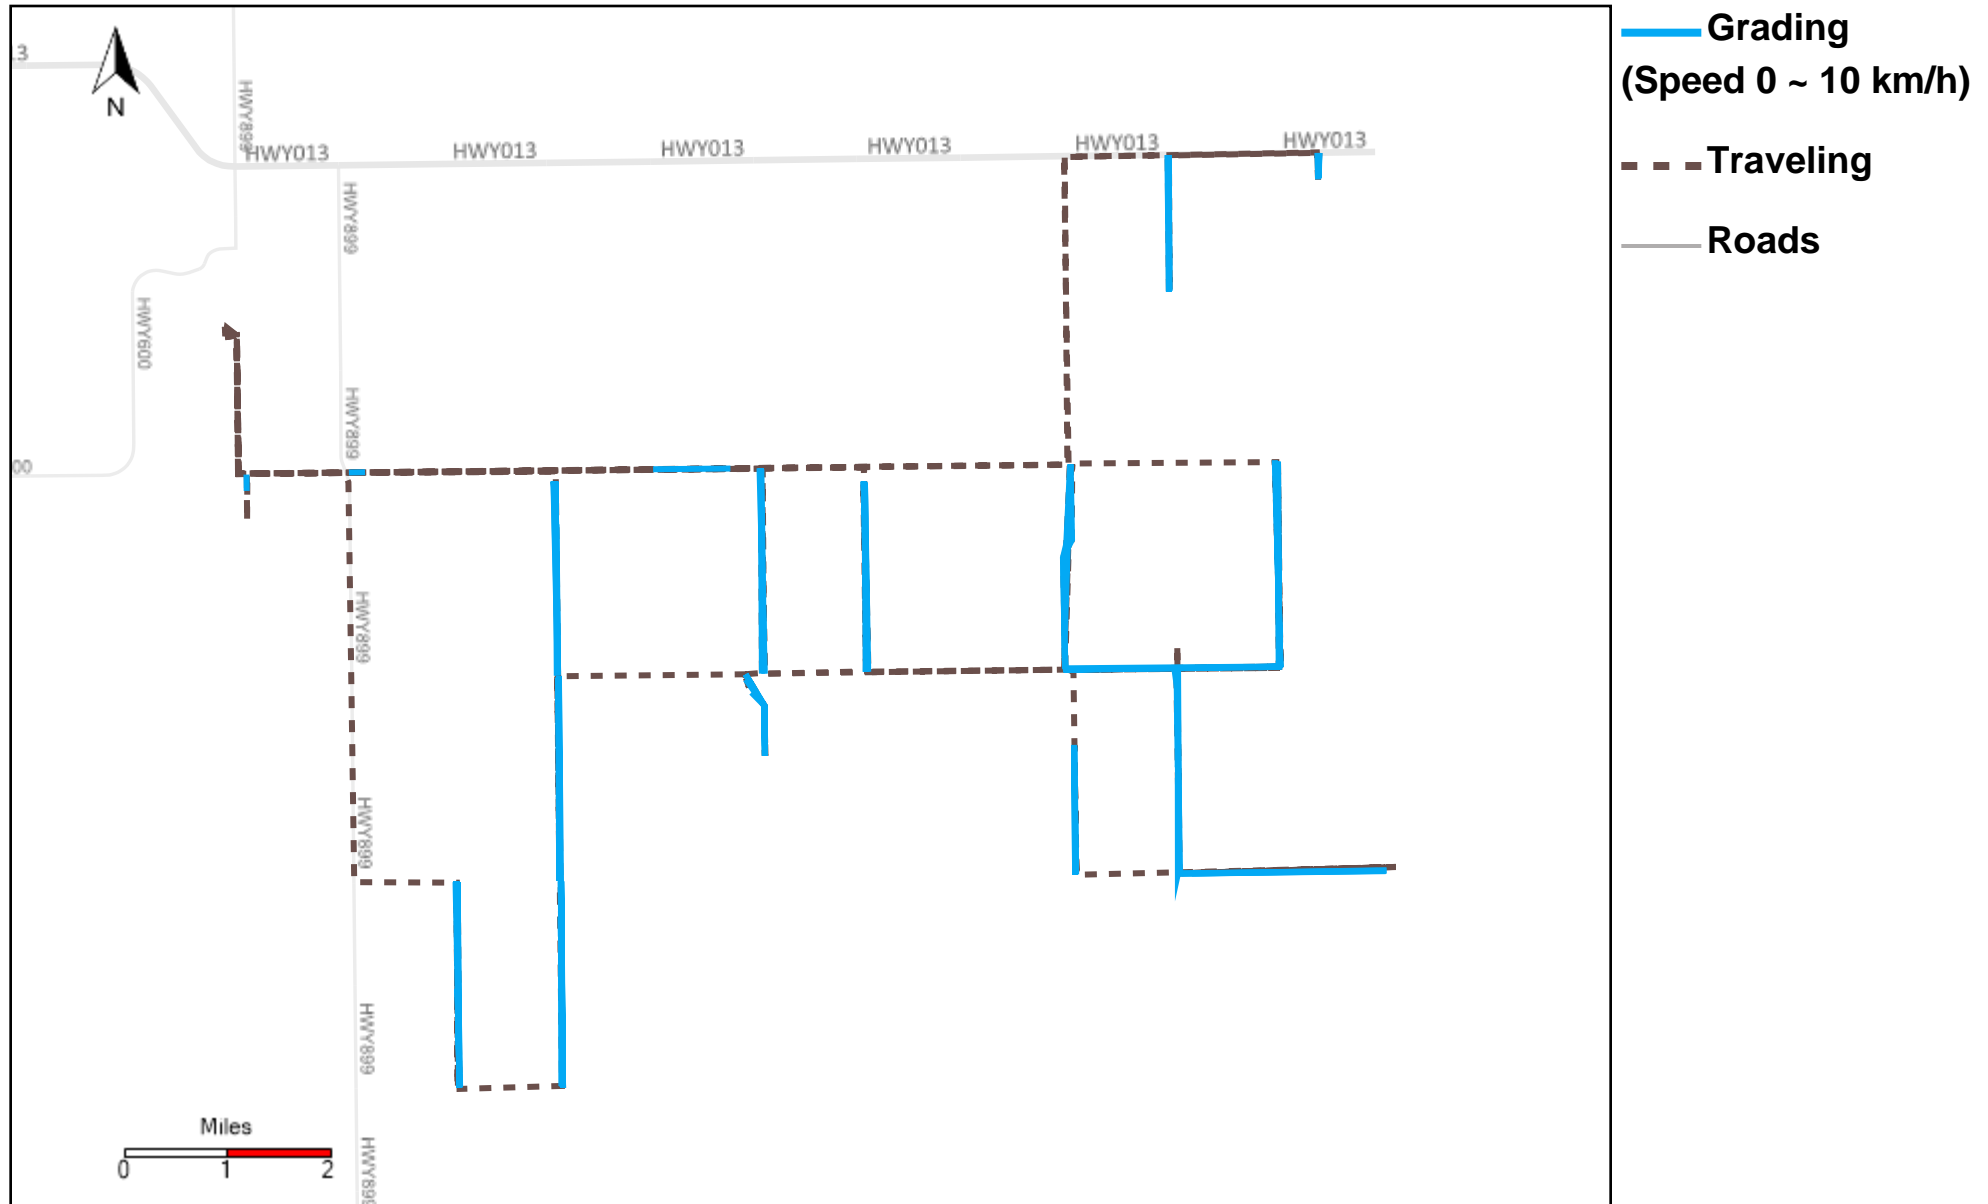

43-186_2023-04-23 ~ 2023-04-29 Tracking

Total Distance(km)	Total Hours	Work Distance(km)	Work Hours
515.4	49 hrs 37 min 15 sec	222.63	33 hrs 26 min 32 sec