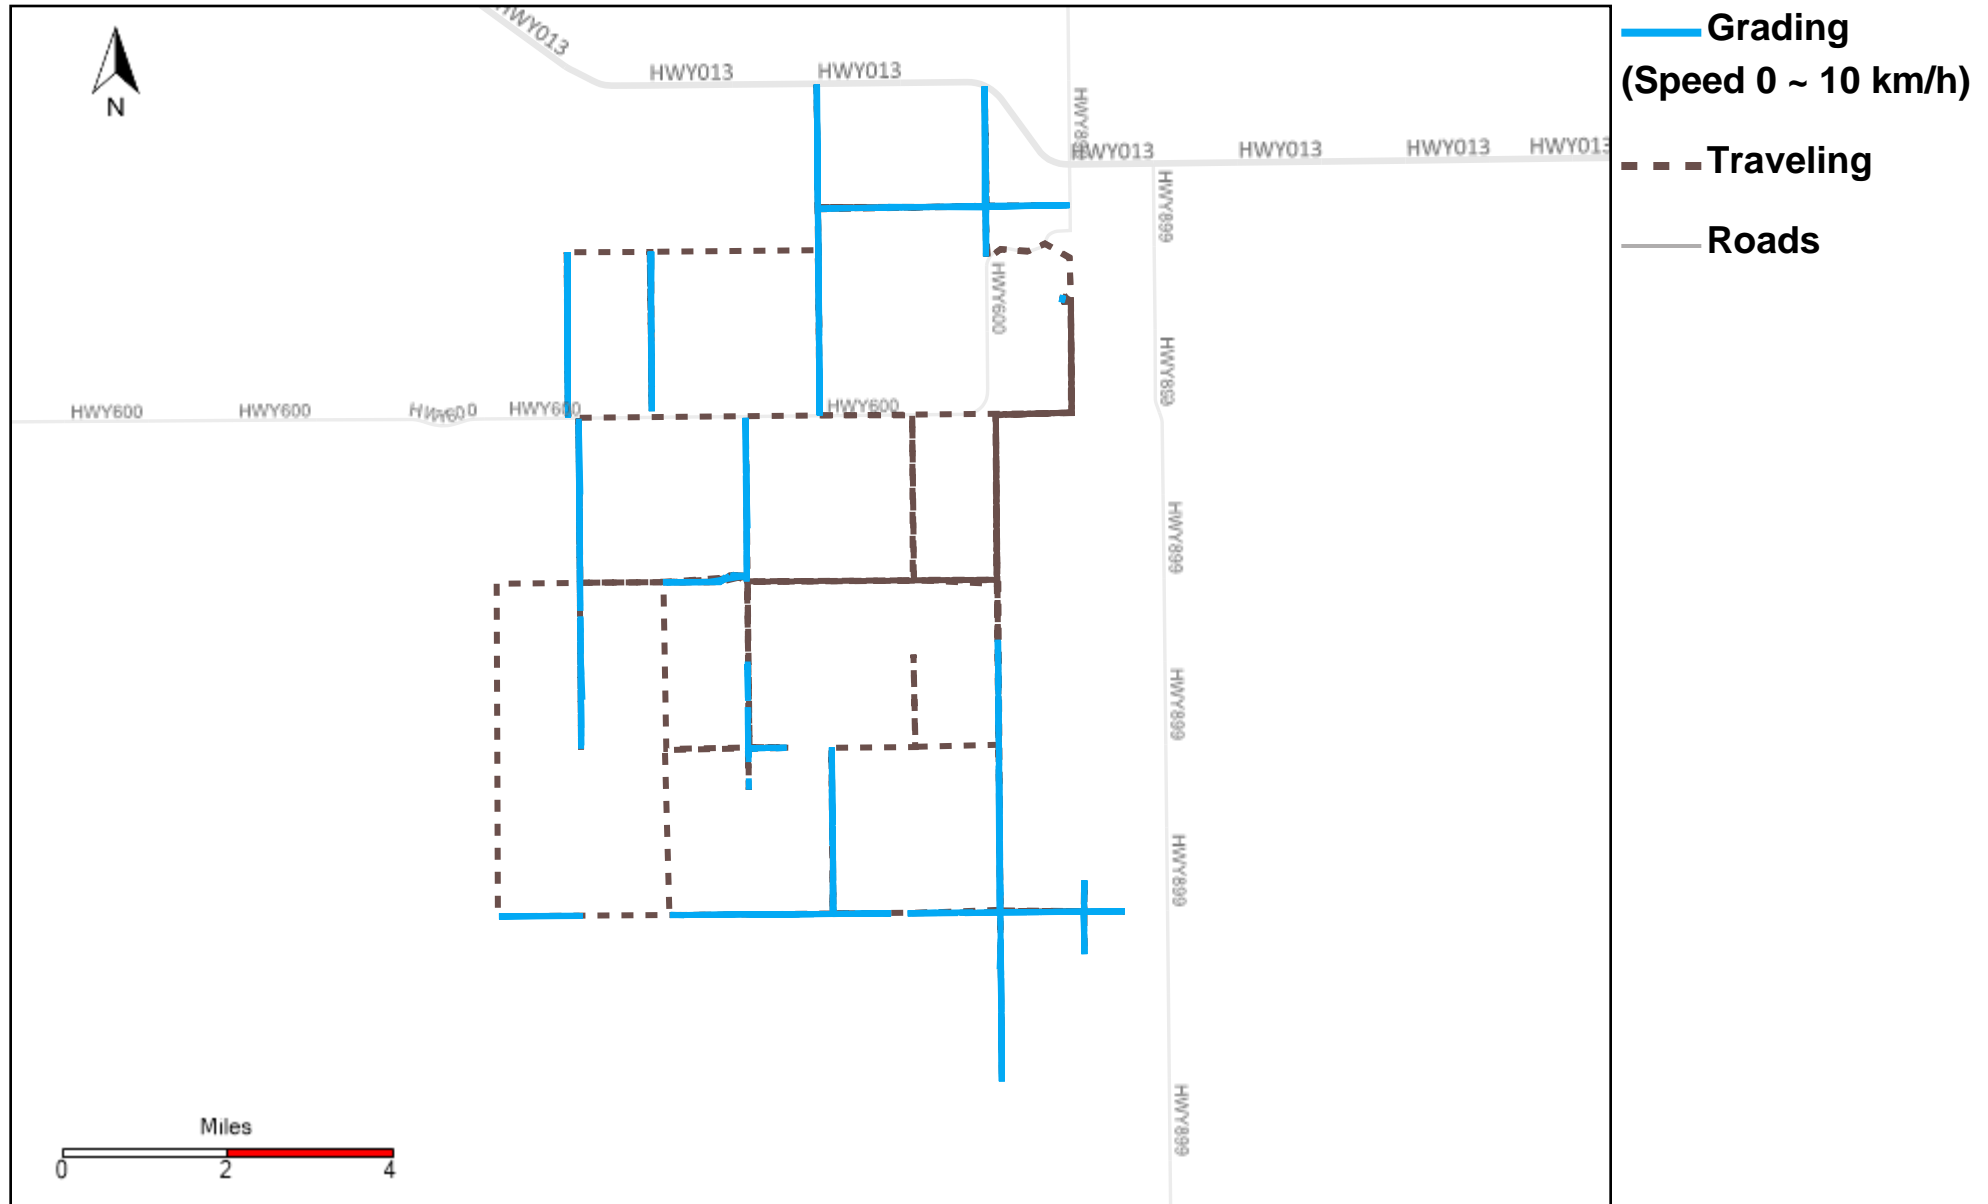

43-181_2023-04-23 ~ 2023-04-29 Tracking

Total Distance(km)	Total Hours	Work Distance(km)	Work Hours
500.6	50 hrs 26 min 17 sec	234.11	33 hrs 58 min 19 sec