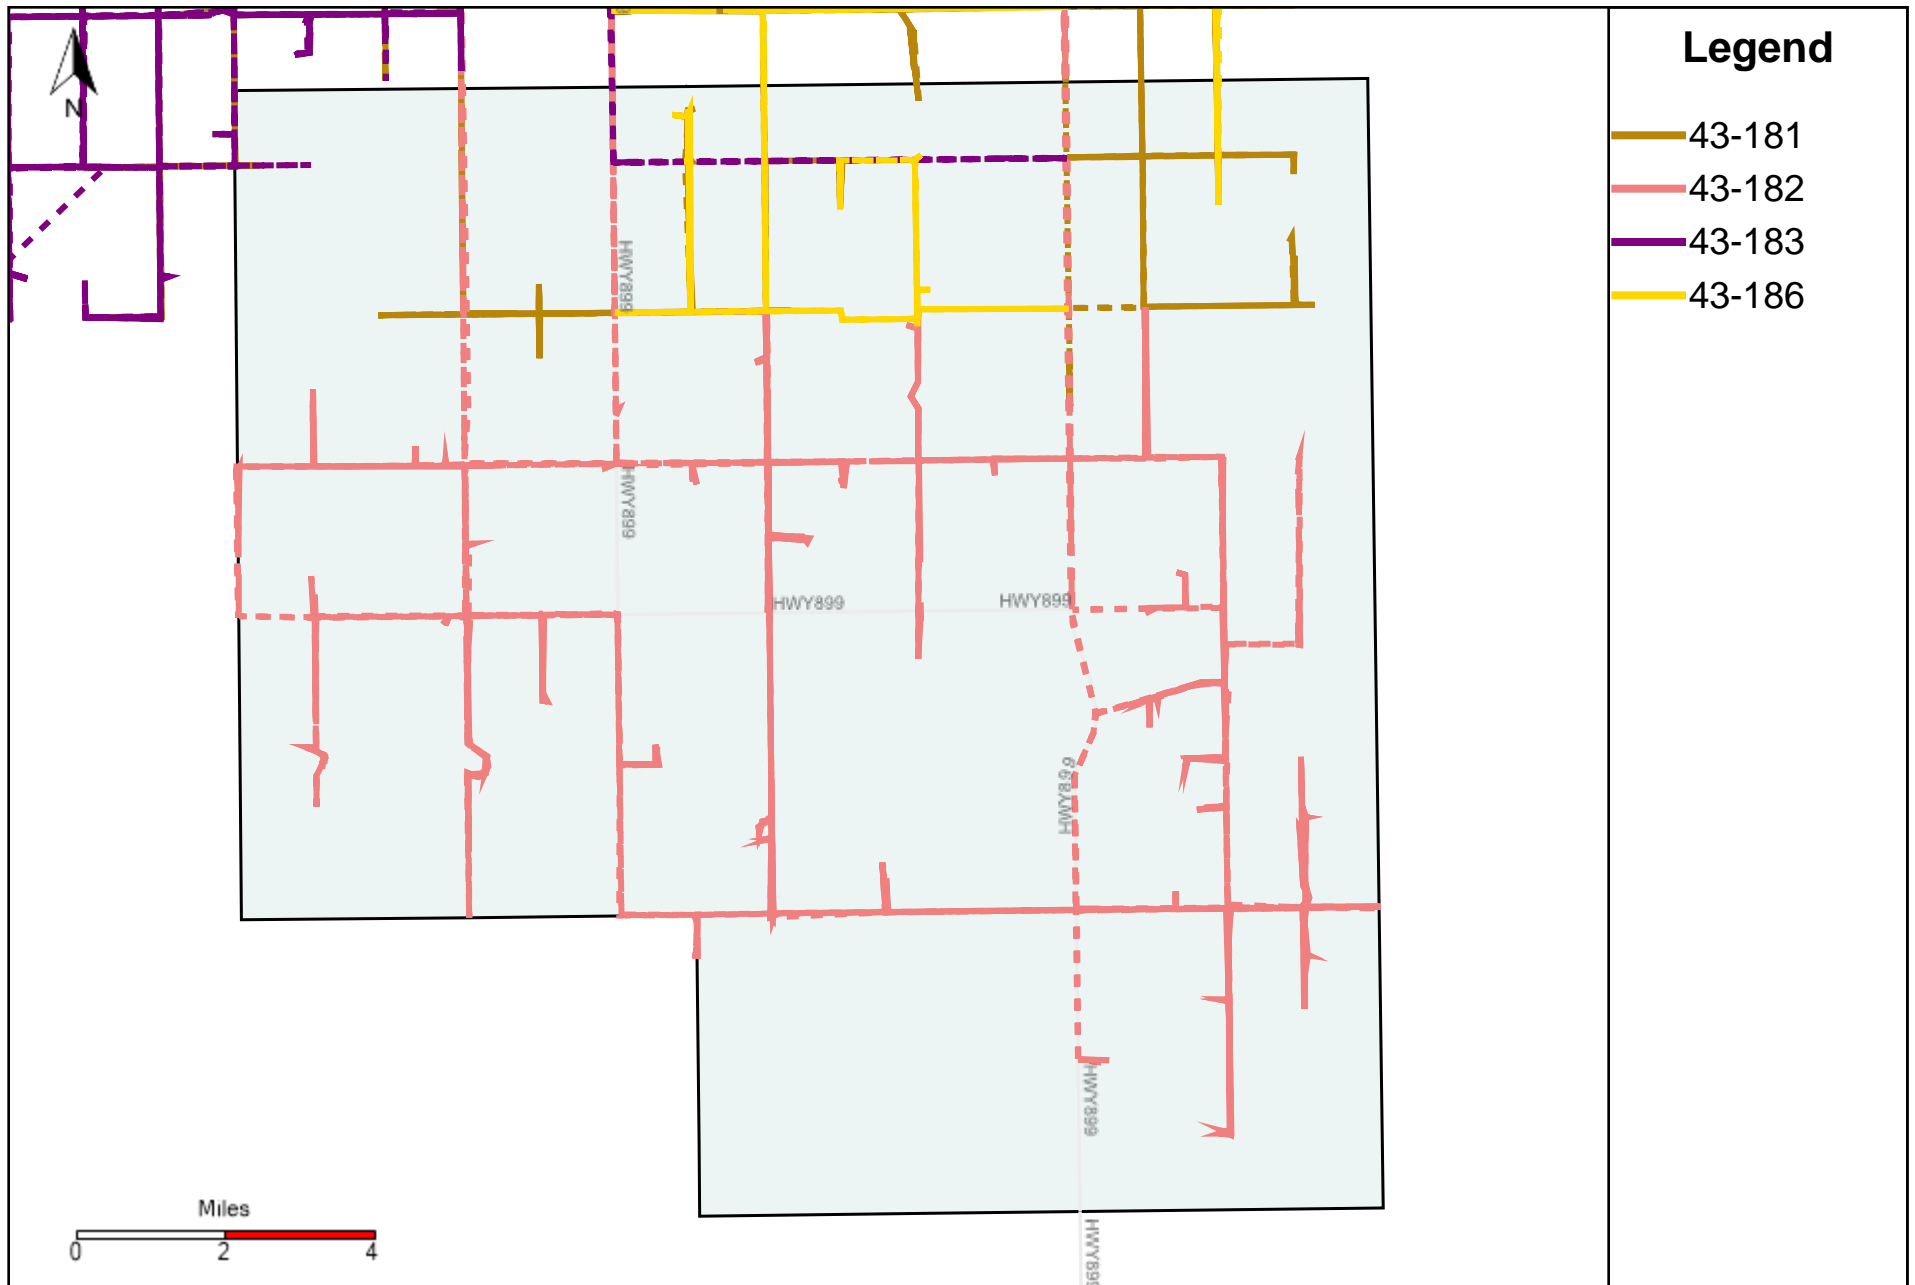

Division: 1 Grader Report(2023-03-05 ~ 2023-03-11)

Vehicle Name List	Total Distance(km)	Total Hours
43-181, 43-182, 43-183, 43-186	3411.48	199 hrs 25 min 21 sec

Division: 2 Grader Report(2023-03-05 ~ 2023-03-11)

Vehicle Name List	Total Distance(km)	Total Hours
43-181, 43-182, 43-186	2381.42	145 hrs 16 min 28 sec

Division: 3 Grader Report(2023-03-05 ~ 2023-03-11)

Vehicle Name List	Total Distance(km)	Total Hours
43-181, 43-182, 43-183, 43-185, 43-186, 43-187	4934.94	300 hrs 37 min 18 sec

Division: 4 Grader Report(2023-03-05 ~ 2023-03-11)

Vehicle Name List	Total Distance(km)	Total Hours
43-170, 43-183, 43-185, 43-186, 43-187	3631.38	219 hrs 23 min 47 sec

Division: 5 Grader Report(2023-03-05 ~ 2023-03-11)

Division: 7 Grader Report(2023-03-05 ~ 2023-03-11)

Vehicle Name List	Total Distance(km)	Total Hours
43-171, 43-174	860.53	57 hrs 35 min 37 sec

Provost Weekly Grader Report

From 3/5/2023 To 3/11/2023

3/11/2023