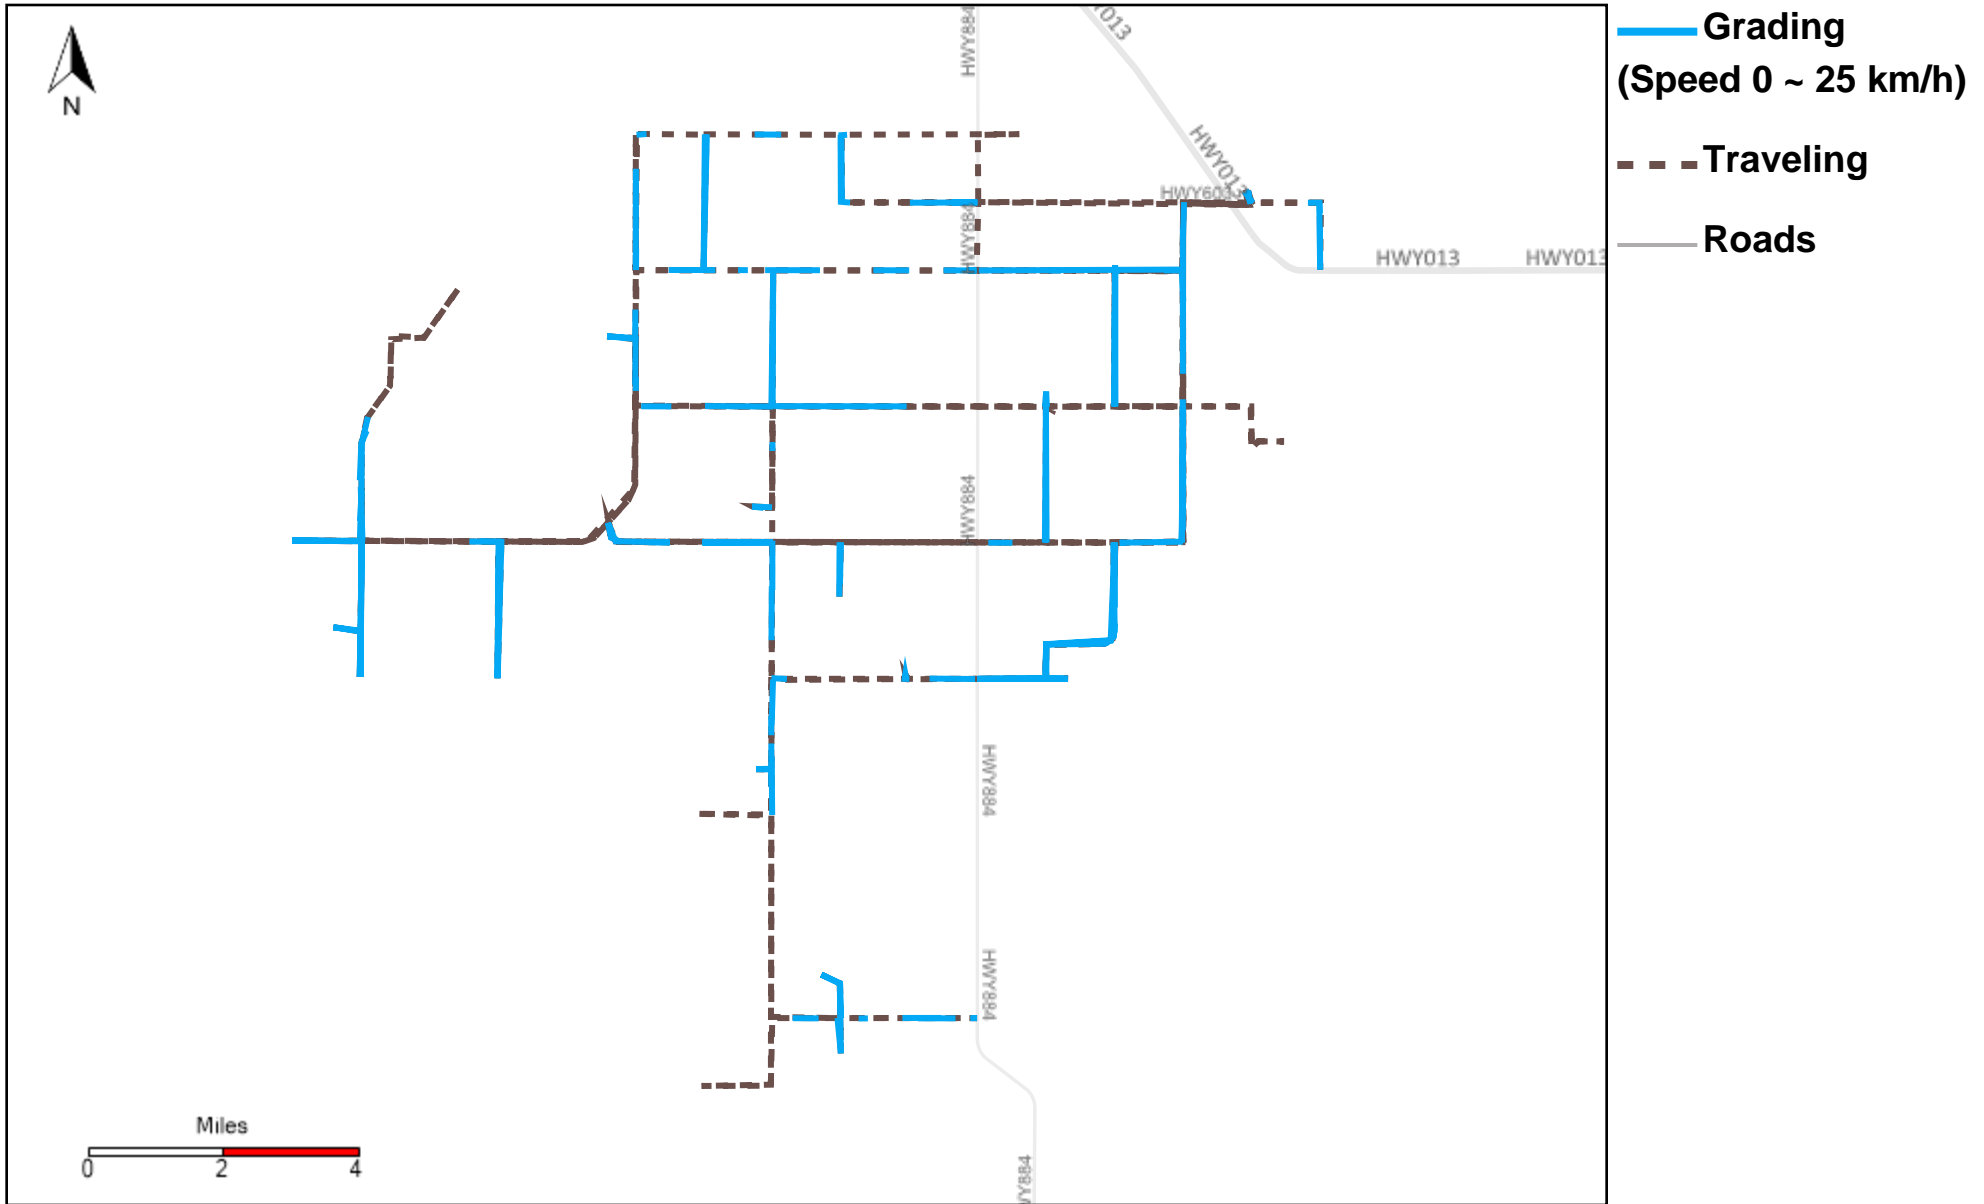

43-174_2023-03-05 ~ 2023-03-11 Tracking

Total Distance(km)	Total Hours	Work Distance(km)	Work Hours
564.77	41 hrs 11 min 39 sec	257.12	28 hrs 6 min 24 sec