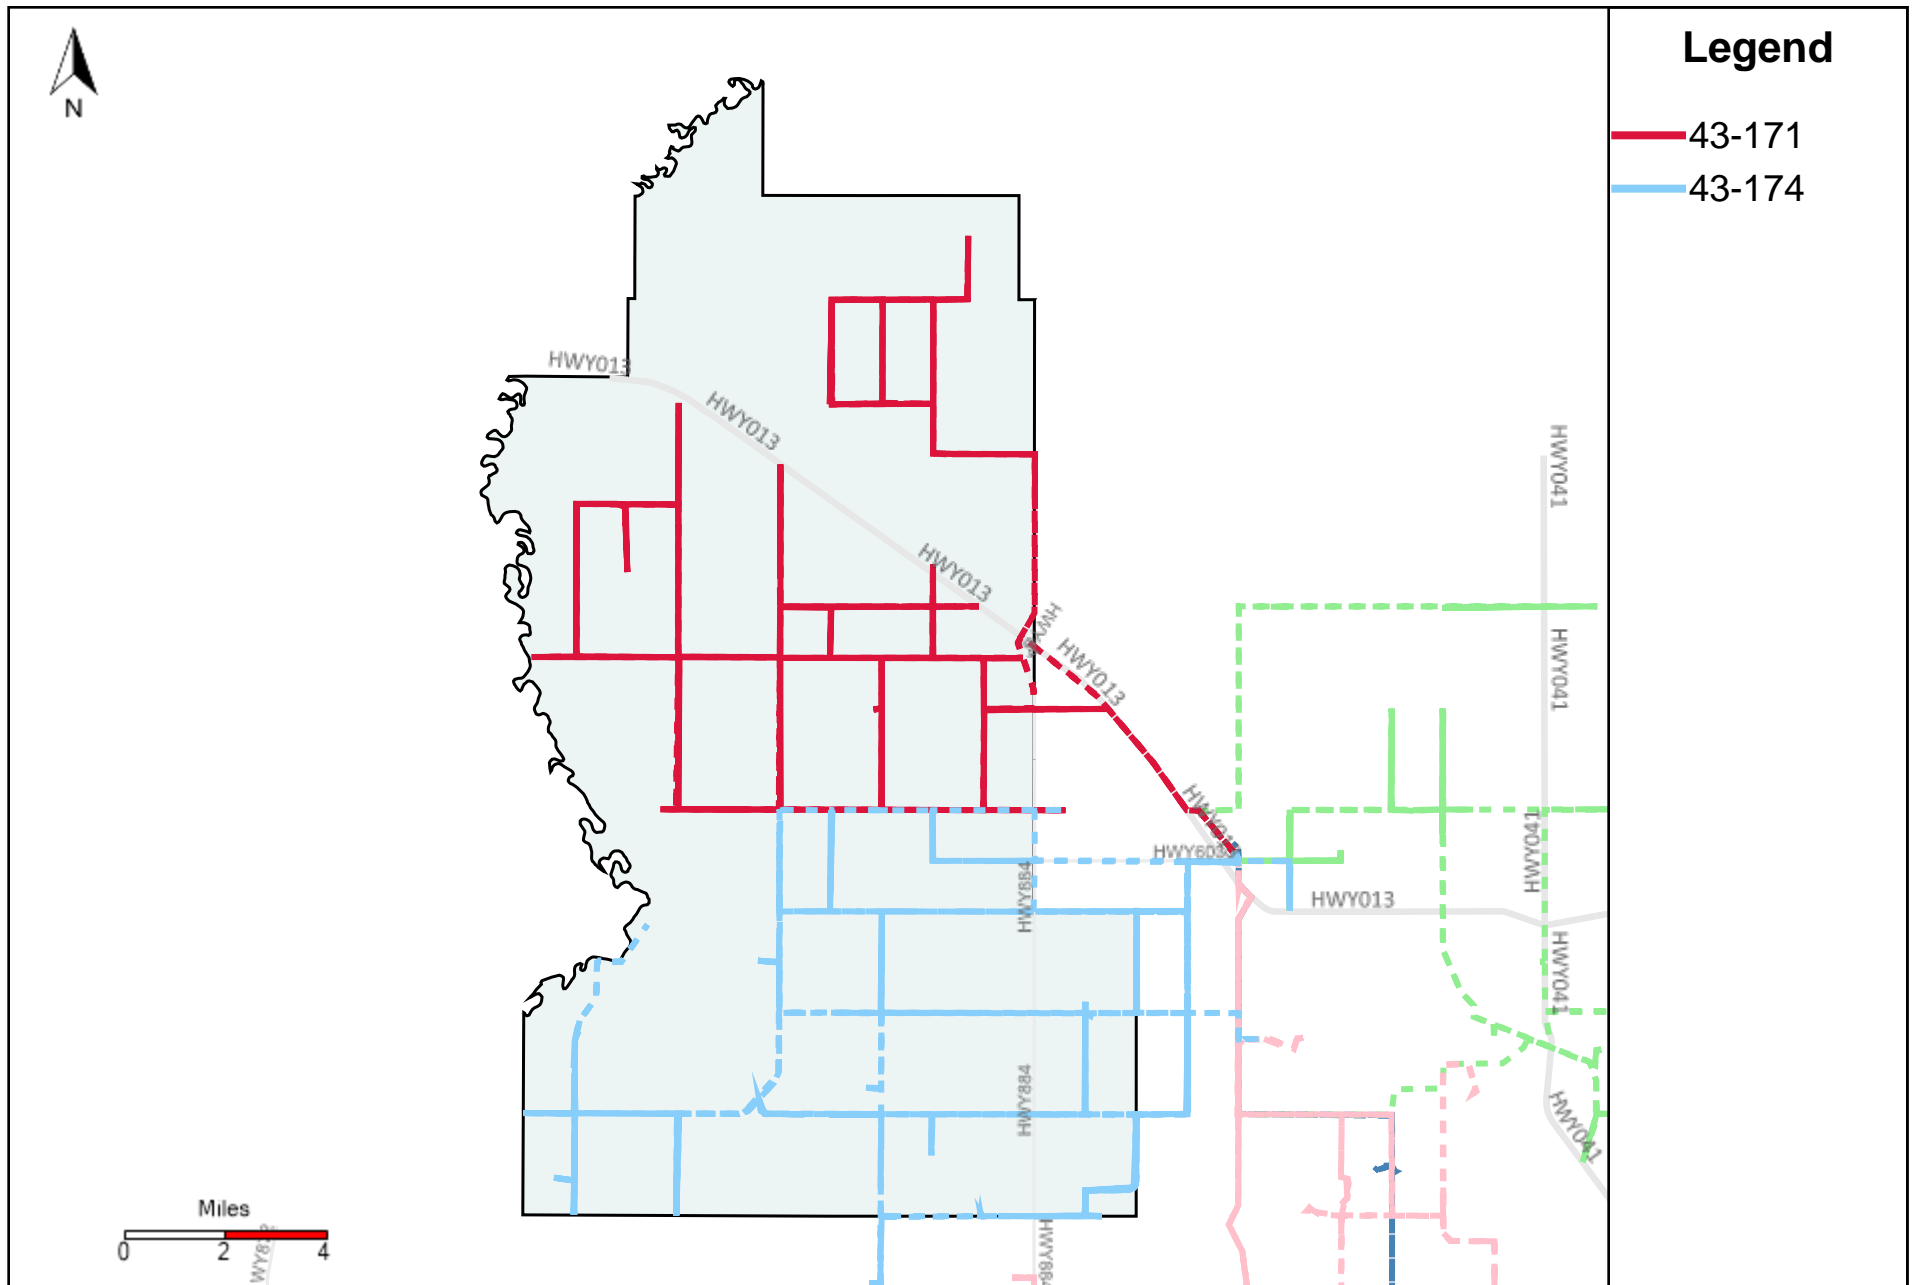

Division: 4 Grader Report(2023-03-05 ~ 2023-03-11)

Vehicle Name List	Total Distance(km)	Total Hours
43-170, 43-183, 43-185, 43-186, 43-187	3631.38	219 hrs 23 min 47 sec

Division: 5 Grader Report(2023-03-05 ~ 2023-03-11)

Division: 7 Grader Report(2023-03-05 ~ 2023-03-11)

Vehicle Name List	Total Distance(km)	Total Hours
43-171, 43-174	860.53	57 hrs 35 min 37 sec

Provost Weekly Grader Report

From 3/5/2023 To 3/11/2023

3/11/2023