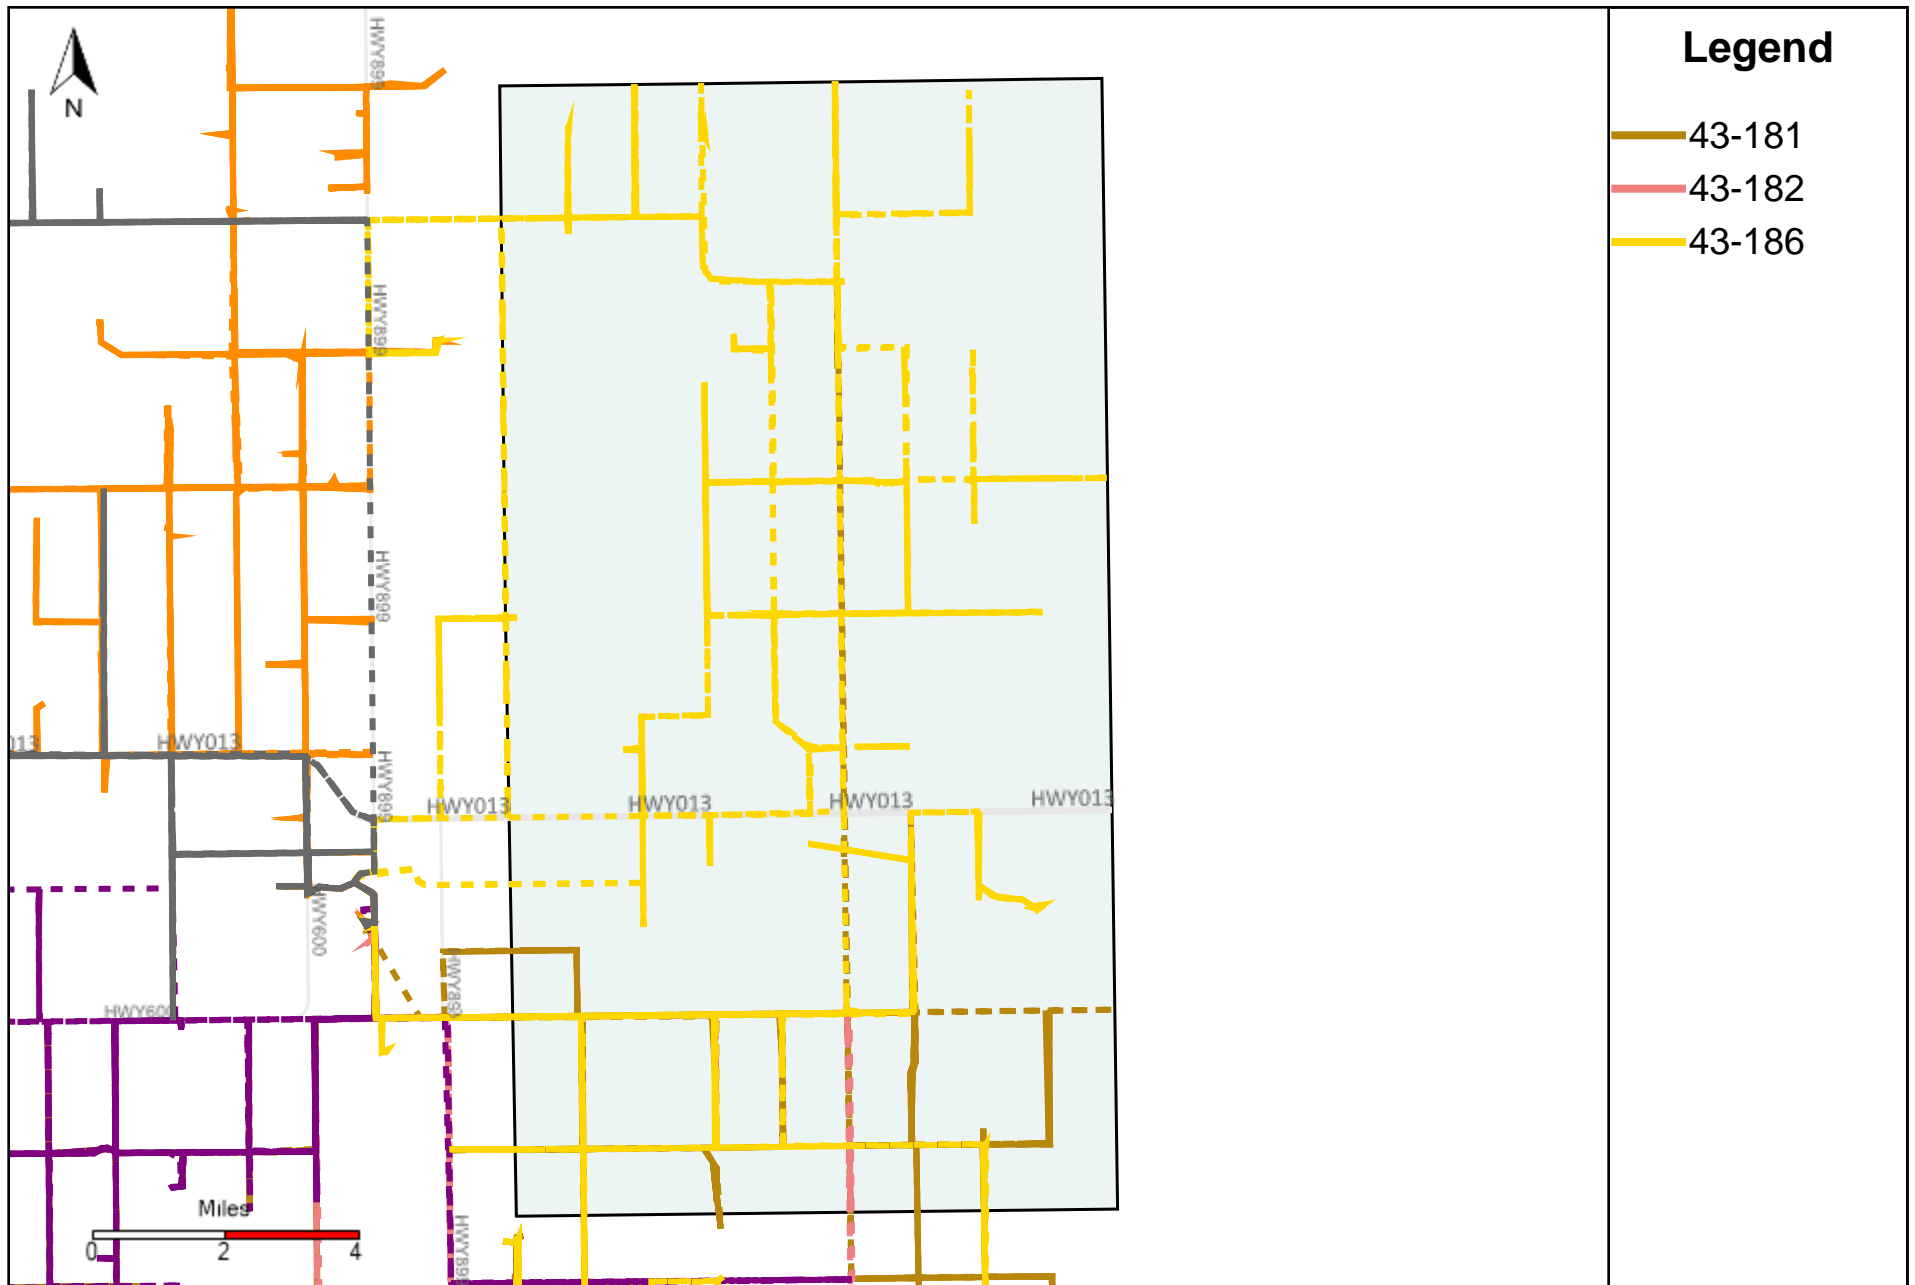

Division: 1 Grader Report(2023-03-05 ~ 2023-03-11)

Vehicle Name List	Total Distance(km)	Total Hours
43-181, 43-182, 43-183, 43-186	3411.48	199 hrs 25 min 21 sec

Division: 2 Grader Report(2023-03-05 ~ 2023-03-11)

Vehicle Name List	Total Distance(km)	Total Hours
43-181, 43-182, 43-186	2381.42	145 hrs 16 min 28 sec

Division: 3 Grader Report(2023-03-05 ~ 2023-03-11)

Vehicle Name List	Total Distance(km)	Total Hours
43-181, 43-182, 43-183, 43-185, 43-186, 43-187	4934.94	300 hrs 37 min 18 sec

Division: 4 Grader Report(2023-03-05 ~ 2023-03-11)

Vehicle Name List	Total Distance(km)	Total Hours
43-170, 43-183, 43-185, 43-186, 43-187	3631.38	219 hrs 23 min 47 sec

Division: 5 Grader Report(2023-03-05 ~ 2023-03-11)