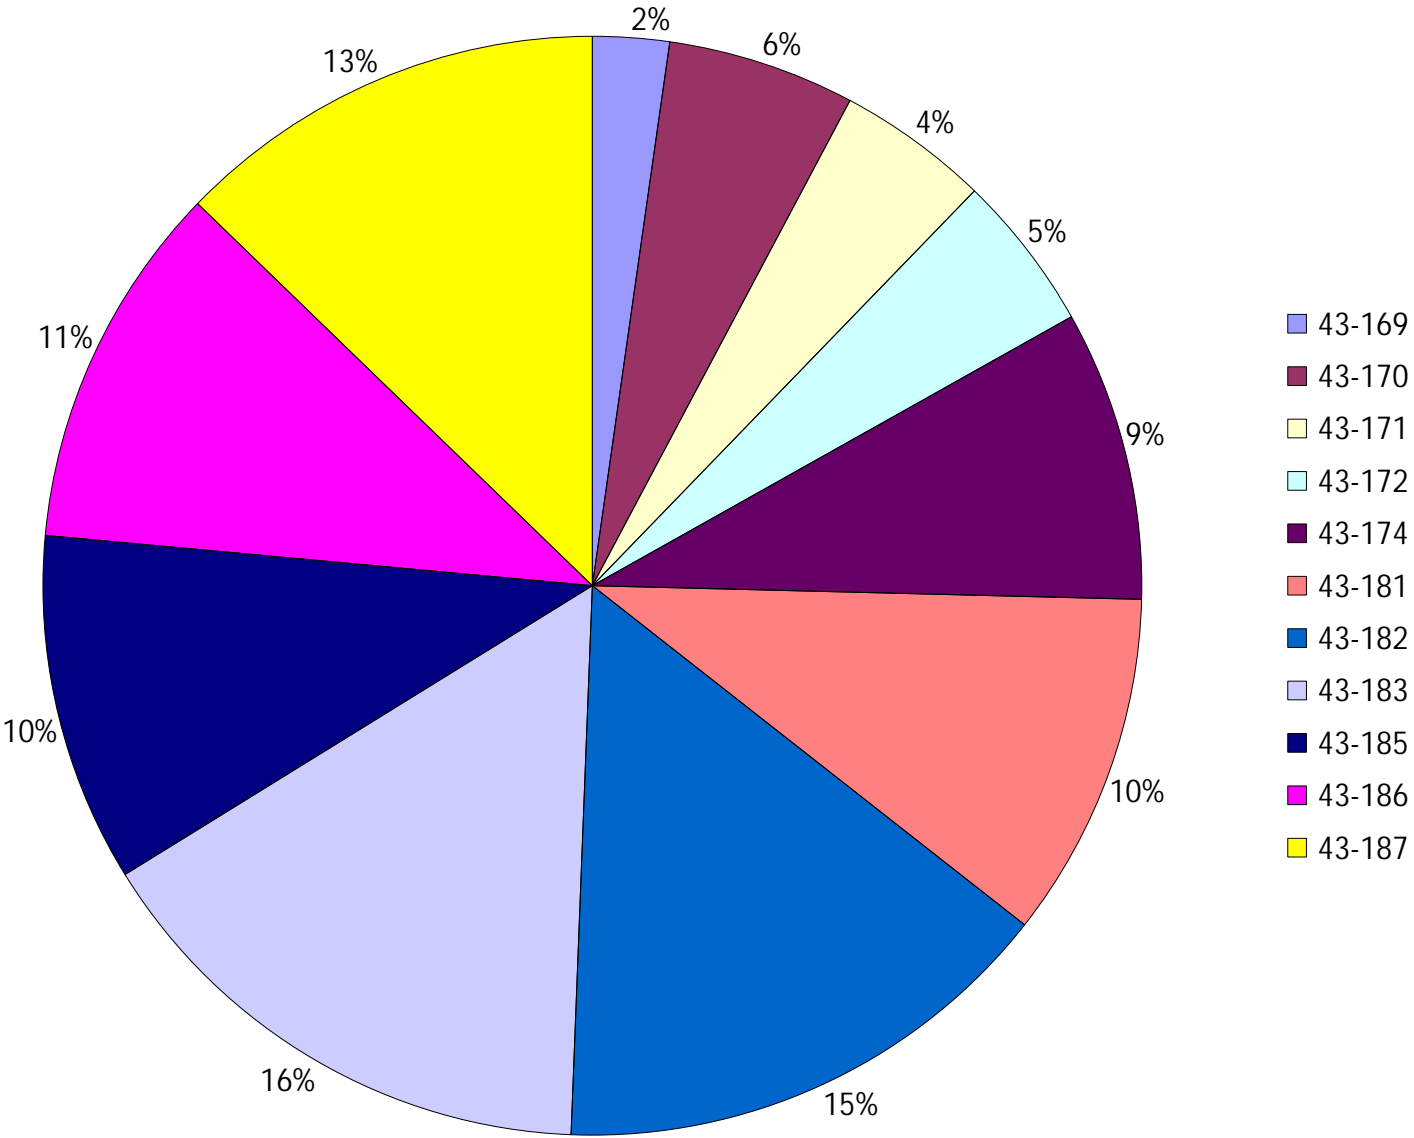

Provost Weekly Grader Report

From 3/5/2023 To 3/11/2023

3/11/2023

Vehicle	Total Distance(km)	Total Hours	Work Distance(km)	Work Hours
43-169	148.98	8 hrs 15 min 18 sec	38.62	3 hrs 44 min 31 sec
43-170	364.8	21 hrs 29 min 4 sec	107.47	11 hrs 26 min 26 sec
43-171	295.76	16 hrs 23 min 58 sec	244.12	14 hrs 45 min 52 sec
43-172	305.6	16 hrs 55 min 30 sec	68.22	7 hrs 52 min 2 sec
43-174	564.77	41 hrs 11 min 39 sec	257.12	28 hrs 6 min 24 sec
43-181	674.17	44 hrs 45 min 37 sec	454.35	37 hrs 58 min 23 sec
43-182	994.19	57 hrs 56 min 58 sec	504.04	40 hrs 42 min 24 sec
43-183	1030.05	54 hrs 8 min 53 sec	199.5	21 hrs 57 min 15 sec
43-185	679.38	49 hrs 19 min 5 sec	533.86	45 hrs 21 min 26 sec
43-186	713.07	42 hrs 33 min 53 sec	365.64	30 hrs 2 min 8 sec
43-187	844.08	51 hrs 52 min 52 sec	574.41	44 hrs 58 min 52 sec
Total:	6614.84	404 hrs 52 min 47 sec	3347.36	286 hrs 55 min 43 sec

Vehicle Distance Vs Total Distance (%) From 3/5/2023 To 3/11/2023

Provost Weekly Grader Report