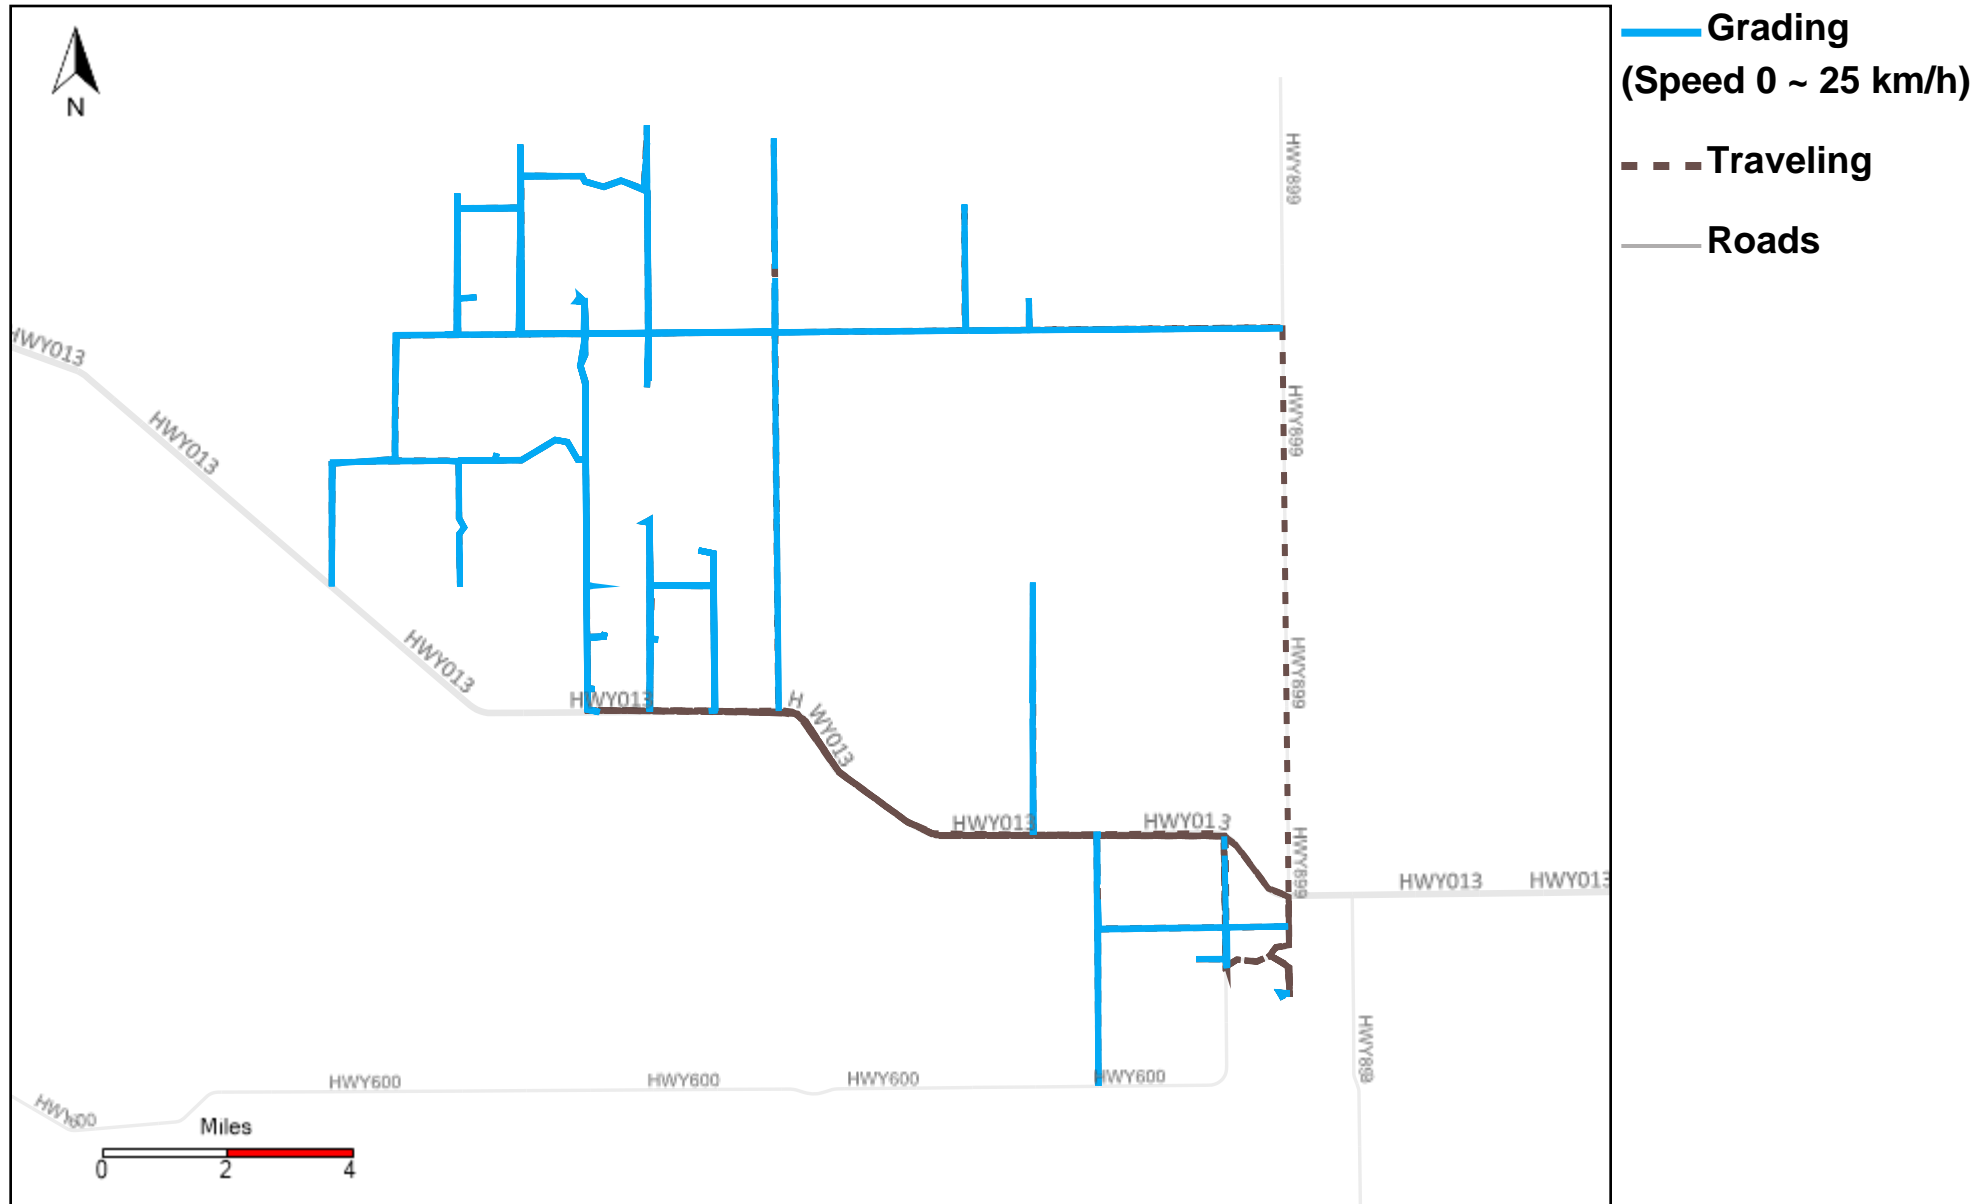

43-183_2023-03-05 ~ 2023-03-11 Tracking

Total Distance(km)	Total Hours	Work Distance(km)	Work Hours
1030.05	54 hrs 8 min 53 sec	199.5	21 hrs 57 min 15 sec

43-185_2023-03-05 ~ 2023-03-11 Tracking

Total Distance(km)	Total Hours	Work Distance(km)	Work Hours
679.38	49 hrs 19 min 5 sec	533.86	45 hrs 21 min 26 sec

43-186_2023-03-05 ~ 2023-03-11 Tracking

Total Distance(km)	Total Hours	Work Distance(km)	Work Hours
713.07	42 hrs 33 min 53 sec	365.64	30 hrs 2 min 8 sec

43-187_2023-03-05 ~ 2023-03-11 Tracking

Total Distance(km)	Total Hours	Work Distance(km)	Work Hours
844.08	51 hrs 52 min 52 sec	574.41	44 hrs 58 min 52 sec