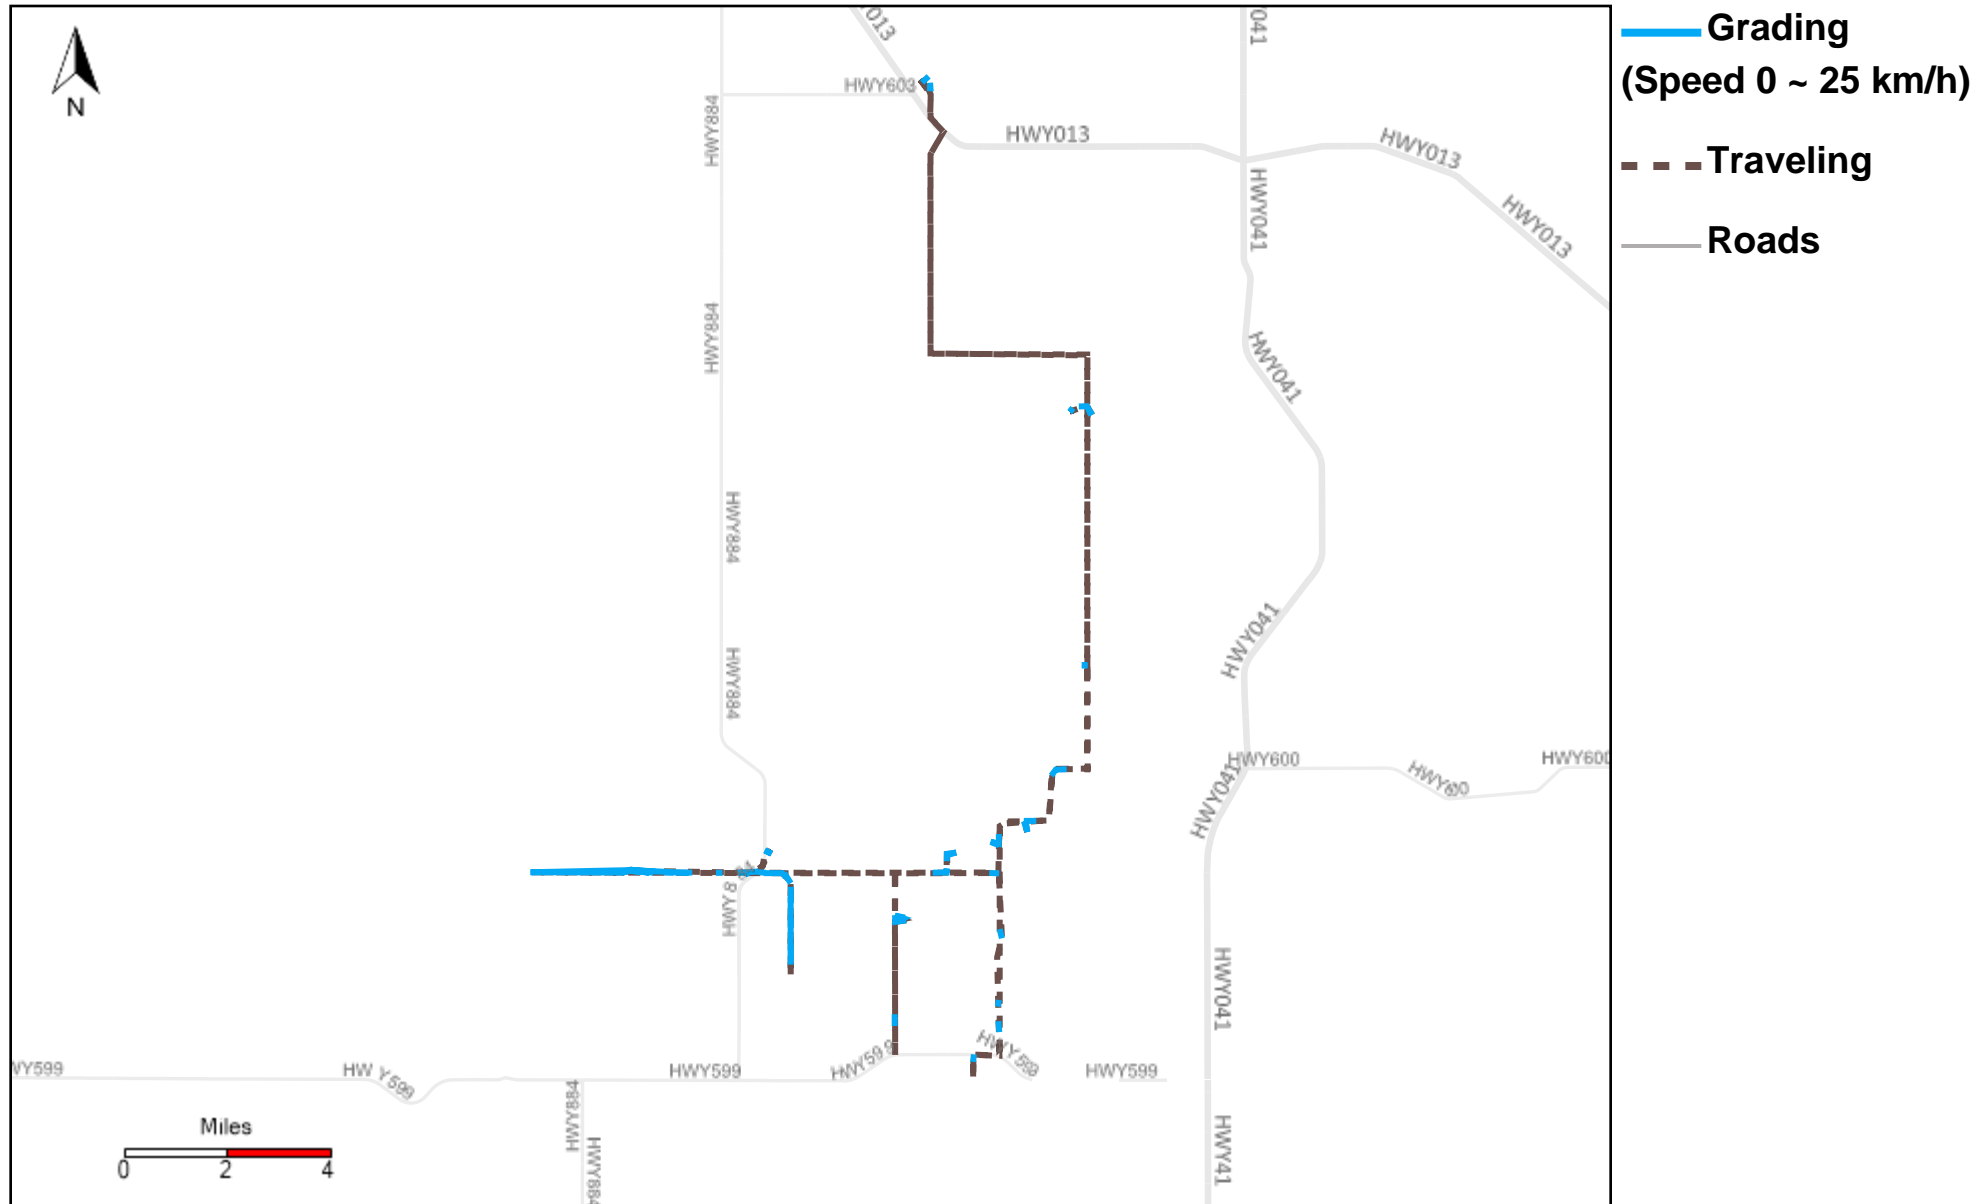

43-169_2023-03-05 ~ 2023-03-11 Tracking

Total Distance(km)	Total Hours	Work Distance(km)	Work Hours
148.98	8 hrs 15 min 18 sec	38.62	3 hrs 44 min 31 sec