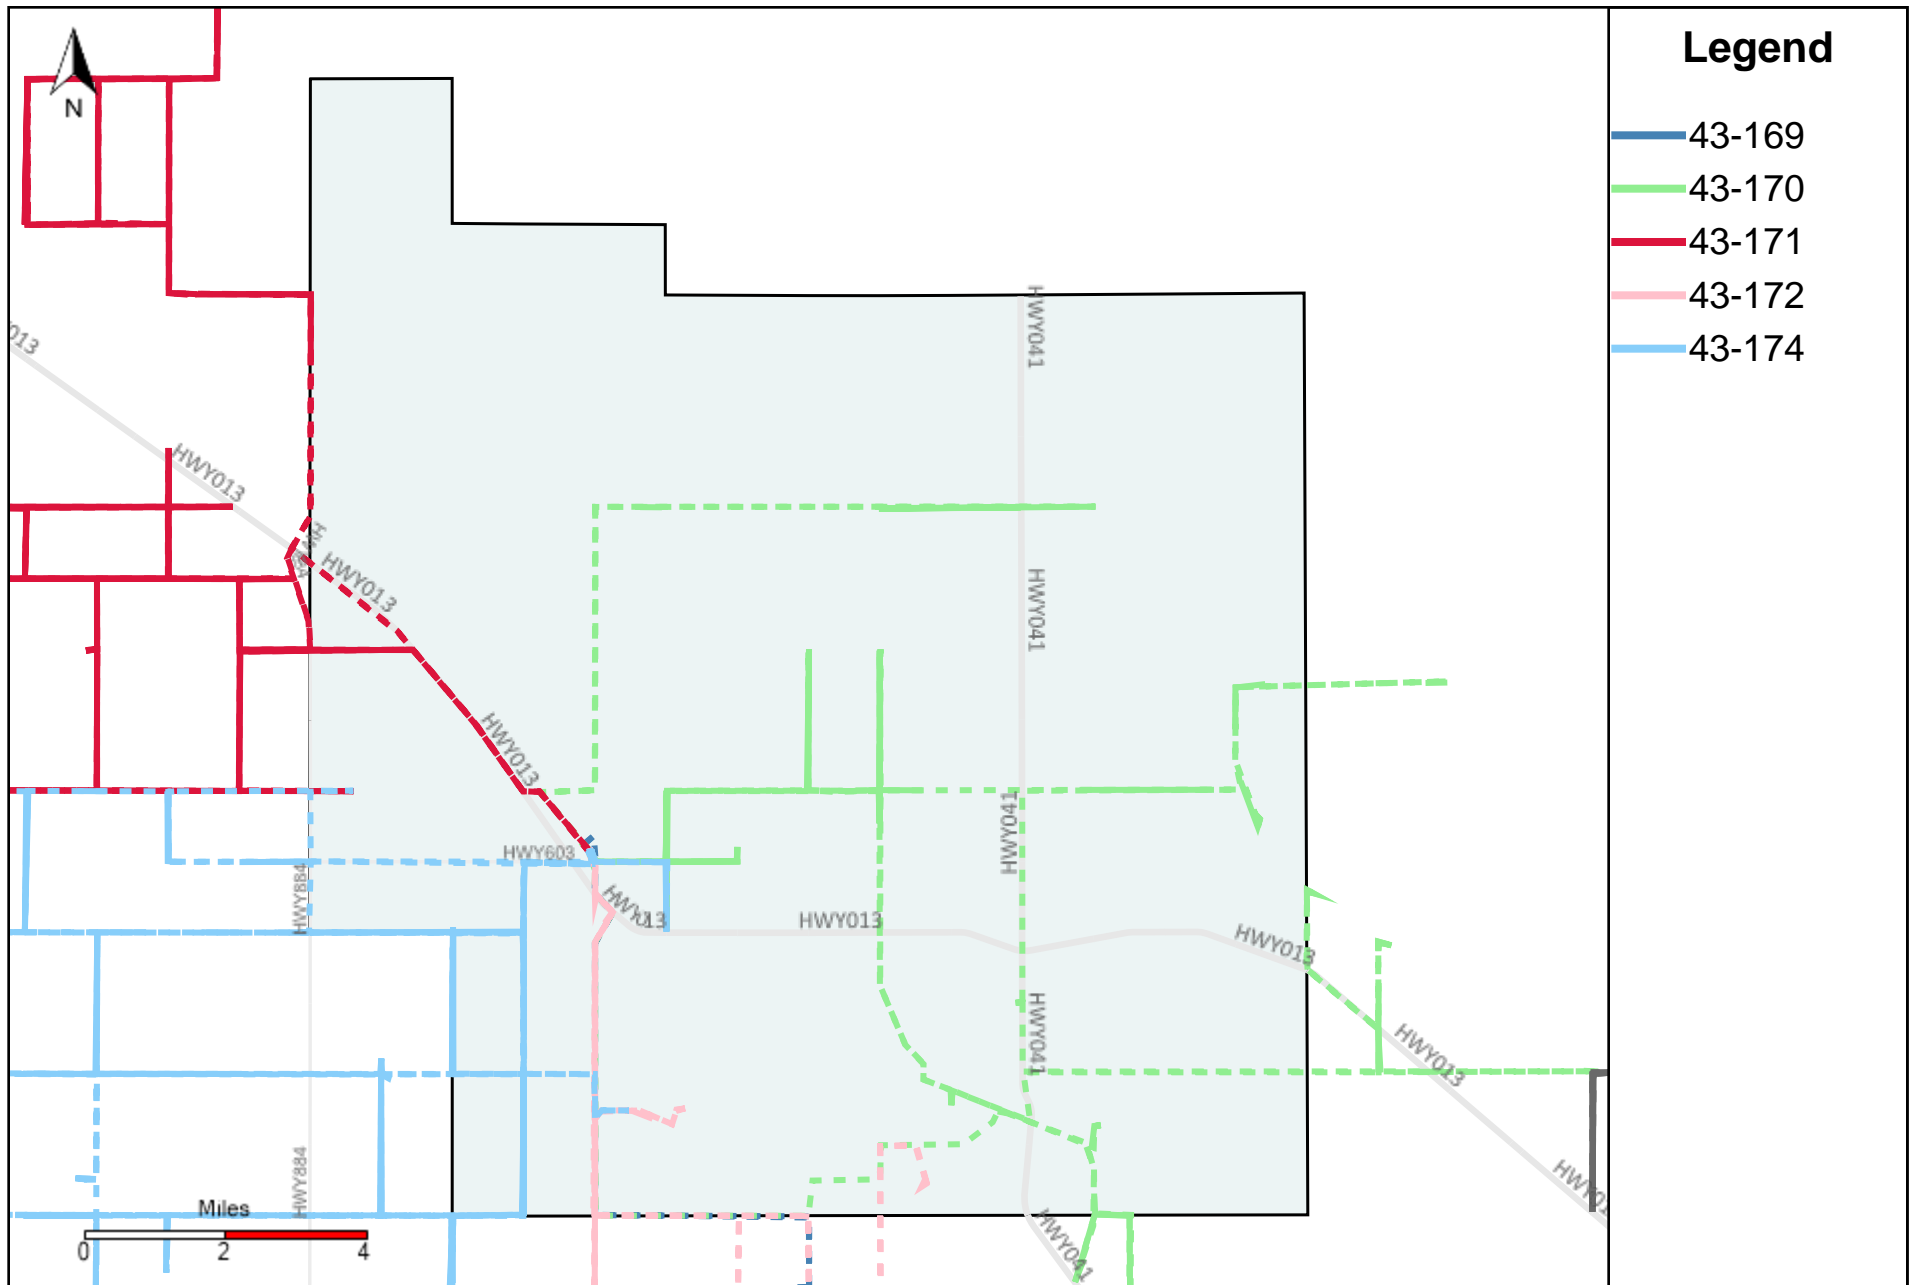

Division: 6 Grader Report(2023-03-05 ~ 2023-03-11)

Vehicle Name List	Total Distance(km)	Total Hours
43-169, 43-170, 43-171, 43-172, 43-174	1679.9	104 hrs 15 min 29 sec