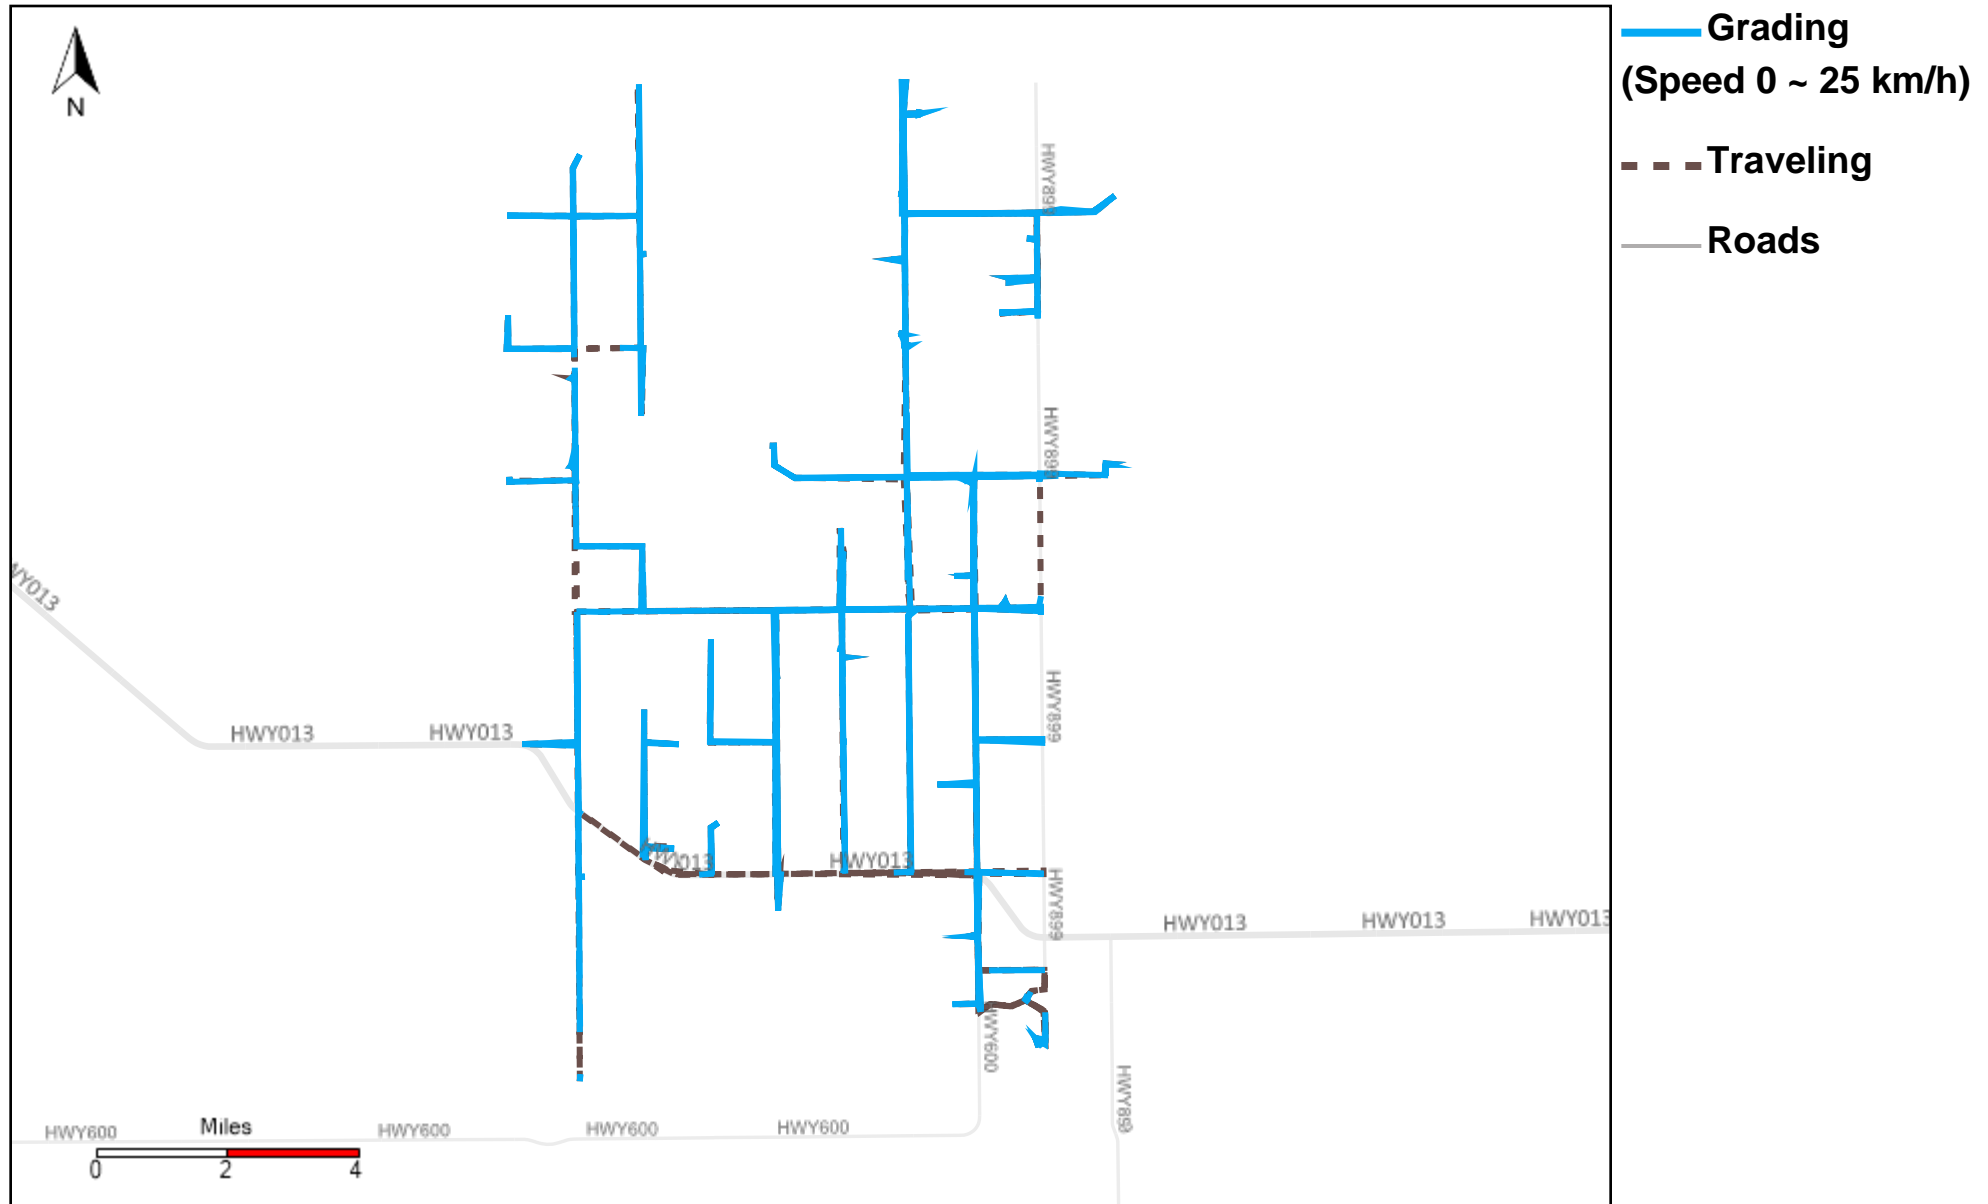

43-185_2023-03-05 ~ 2023-03-11 Tracking

Total Distance(km)	Total Hours	Work Distance(km)	Work Hours
679.38	49 hrs 19 min 5 sec	533.86	45 hrs 21 min 26 sec