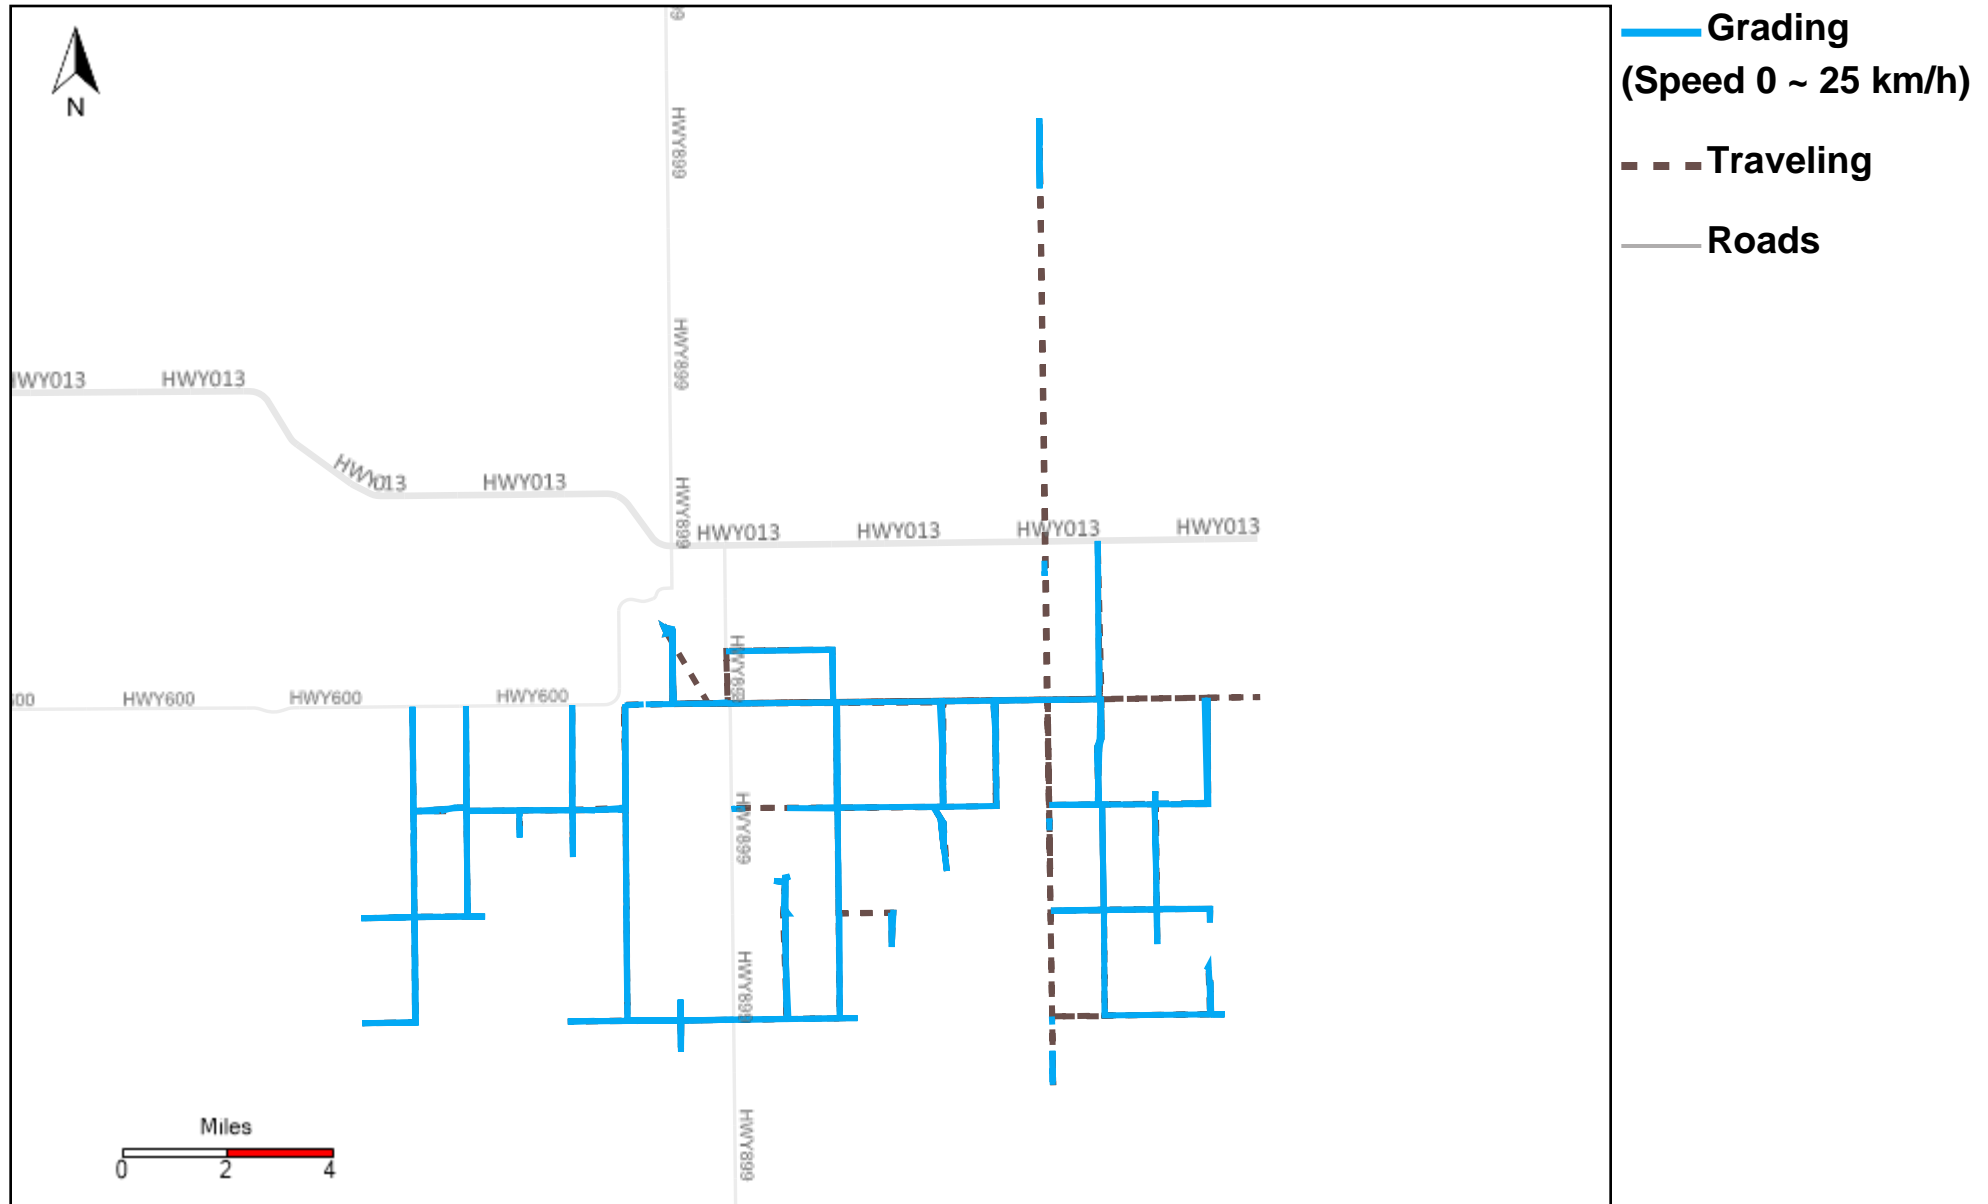

43-171_2023-03-05 ~ 2023-03-11 Tracking

Total Distance(km)	Total Hours	Work Distance(km)	Work Hours
295.76	16 hrs 23 min 58 sec	244.12	14 hrs 45 min 52 sec

43-174_2023-03-05 ~ 2023-03-11 Tracking

Total Distance(km)	Total Hours	Work Distance(km)	Work Hours
564.77	41 hrs 11 min 39 sec	257.12	28 hrs 6 min 24 sec

43-181_2023-03-05 ~ 2023-03-11 Tracking

Total Distance(km)	Total Hours	Work Distance(km)	Work Hours
674.17	44 hrs 45 min 37 sec	454.35	37 hrs 58 min 23 sec

43-182_2023-03-05 ~ 2023-03-11 Tracking

Total Distance(km)	Total Hours	Work Distance(km)	Work Hours
994.19	57 hrs 56 min 58 sec	504.04	40 hrs 42 min 24 sec

43-183_2023-03-05 ~ 2023-03-11 Tracking

Total Distance(km)	Total Hours	Work Distance(km)	Work Hours
1030.05	54 hrs 8 min 53 sec	199.5	21 hrs 57 min 15 sec

43-185_2023-03-05 ~ 2023-03-11 Tracking

Total Distance(km)	Total Hours	Work Distance(km)	Work Hours
679.38	49 hrs 19 min 5 sec	533.86	45 hrs 21 min 26 sec