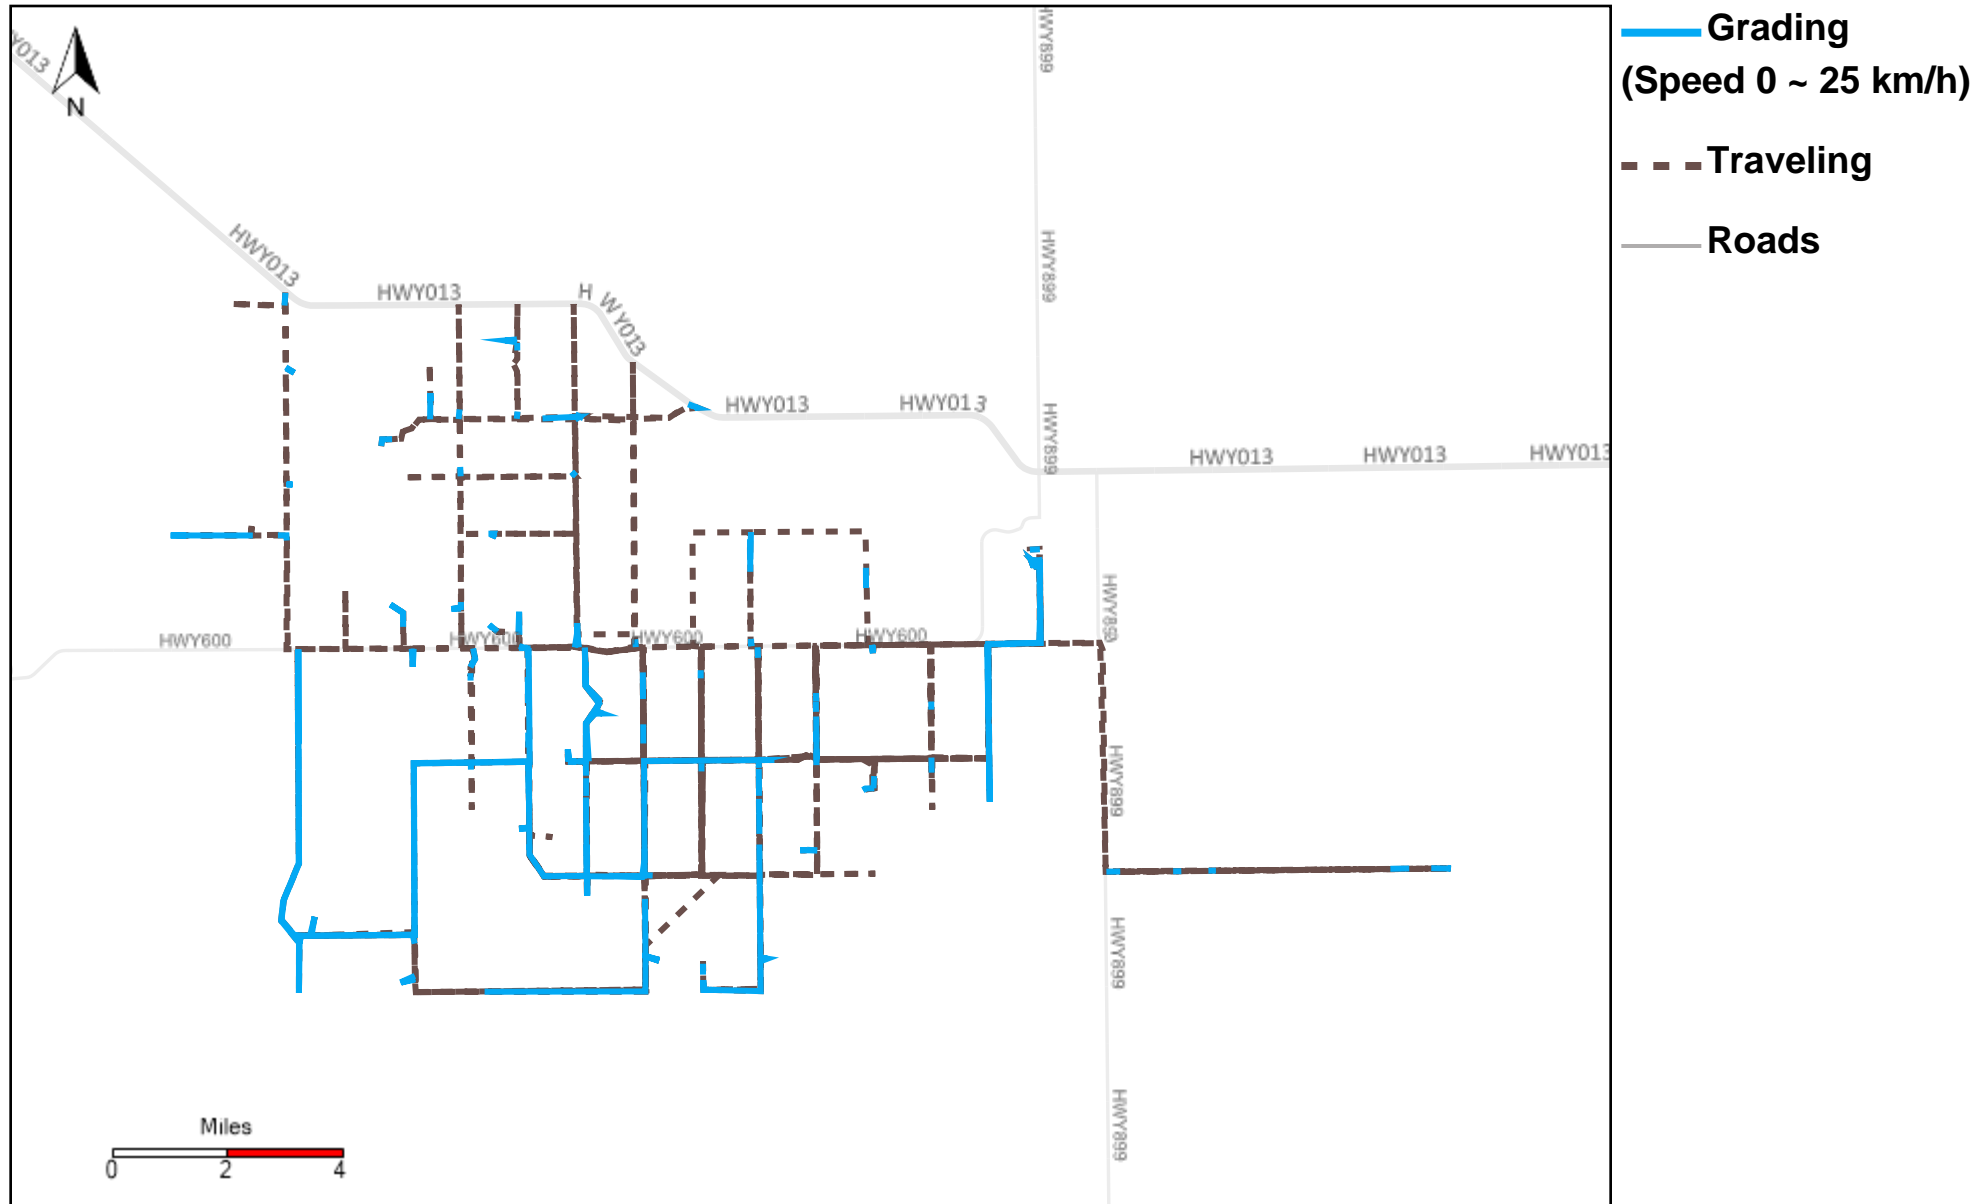

43-183_2023-03-05 ~ 2023-03-11 Tracking

Total Distance(km)	Total Hours	Work Distance(km)	Work Hours
1030.05	54 hrs 8 min 53 sec	199.5	21 hrs 57 min 15 sec