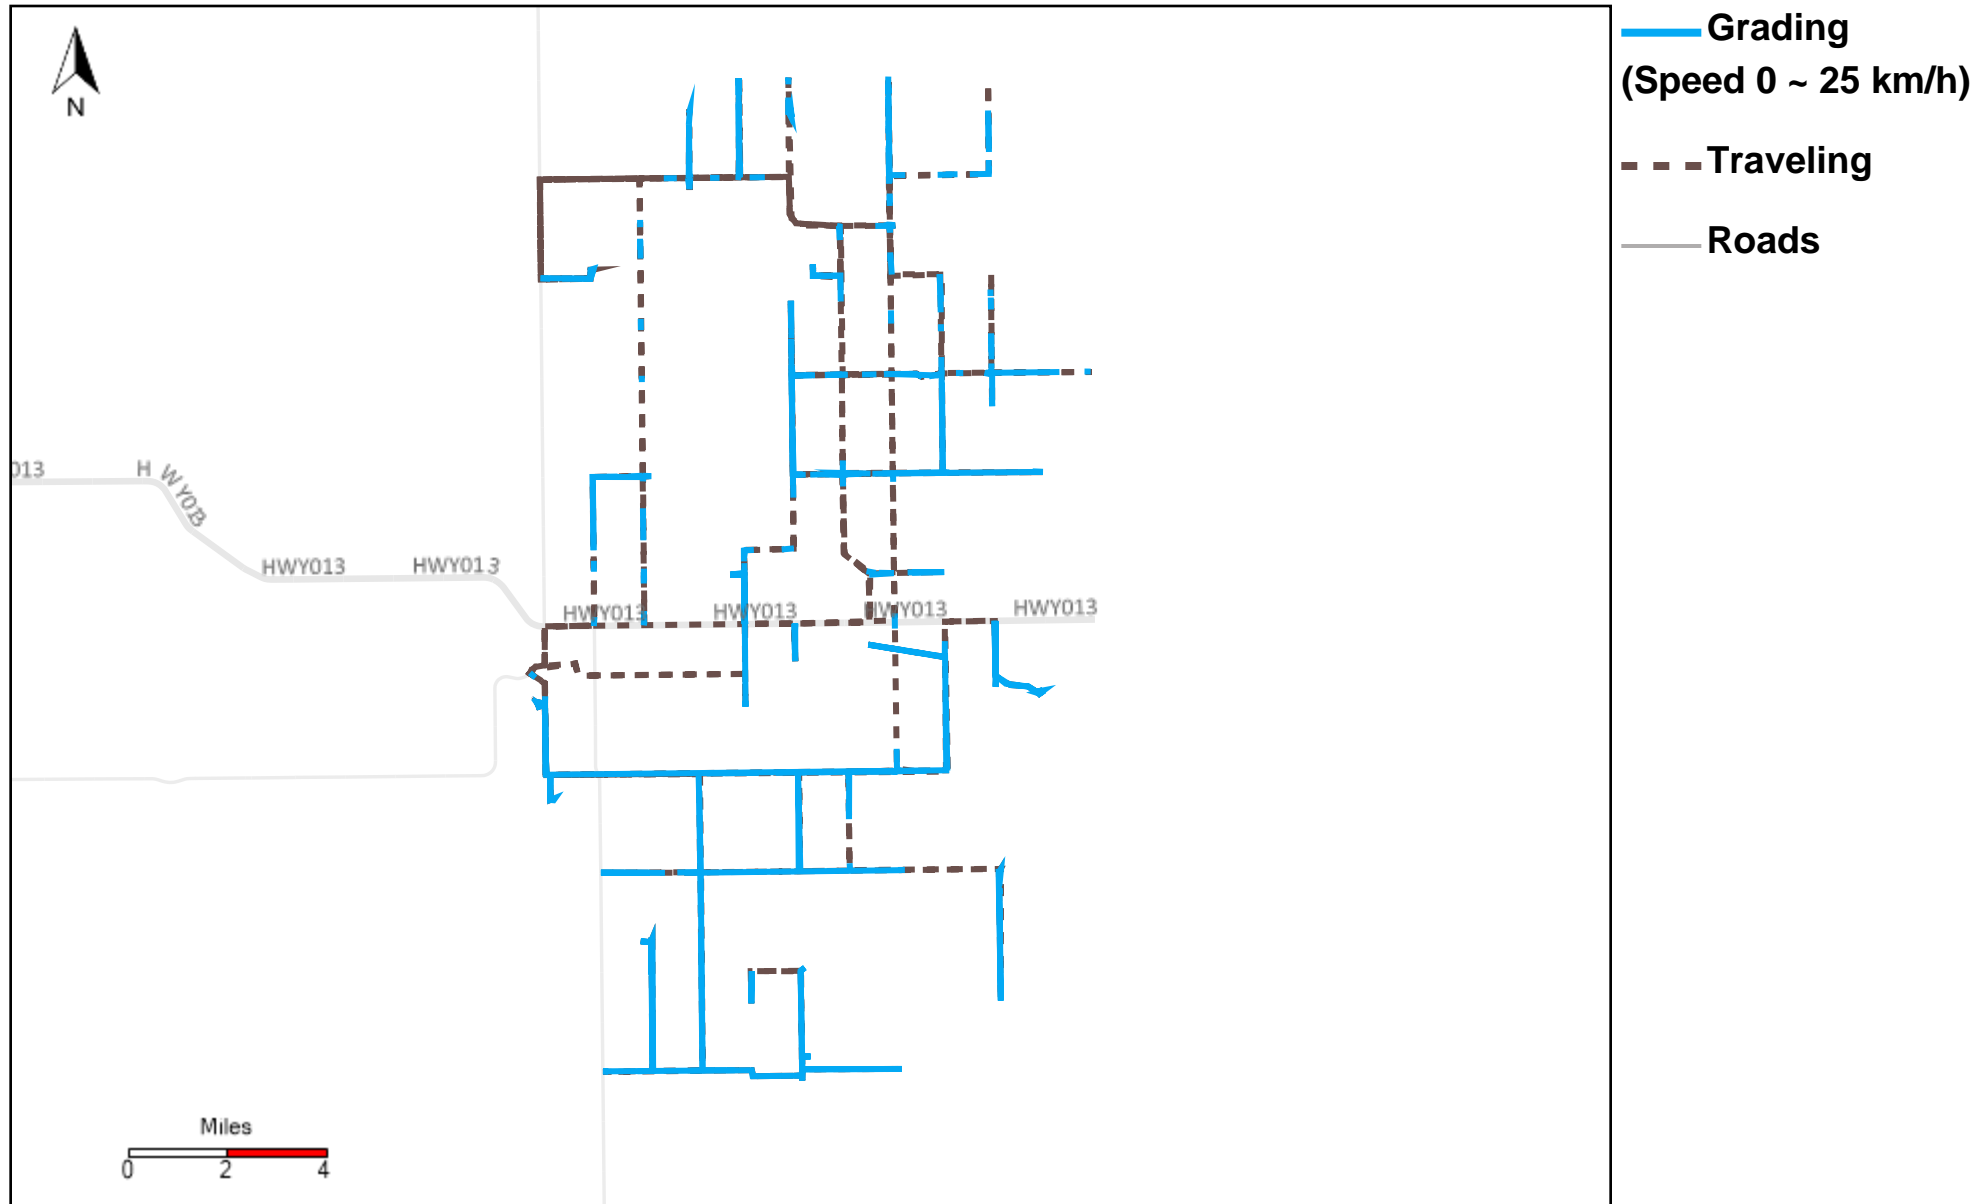

43-183_2023-03-05 ~ 2023-03-11 Tracking

Total Distance(km)	Total Hours	Work Distance(km)	Work Hours
1030.05	54 hrs 8 min 53 sec	199.5	21 hrs 57 min 15 sec

43-185_2023-03-05 ~ 2023-03-11 Tracking

Total Distance(km)	Total Hours	Work Distance(km)	Work Hours
679.38	49 hrs 19 min 5 sec	533.86	45 hrs 21 min 26 sec

43-186_2023-03-05 ~ 2023-03-11 Tracking

Total Distance(km)	Total Hours	Work Distance(km)	Work Hours
713.07	42 hrs 33 min 53 sec	365.64	30 hrs 2 min 8 sec

43-187_2023-03-05 ~ 2023-03-11 Tracking

Total Distance(km)	Total Hours	Work Distance(km)	Work Hours
844.08	51 hrs 52 min 52 sec	574.41	44 hrs 58 min 52 sec