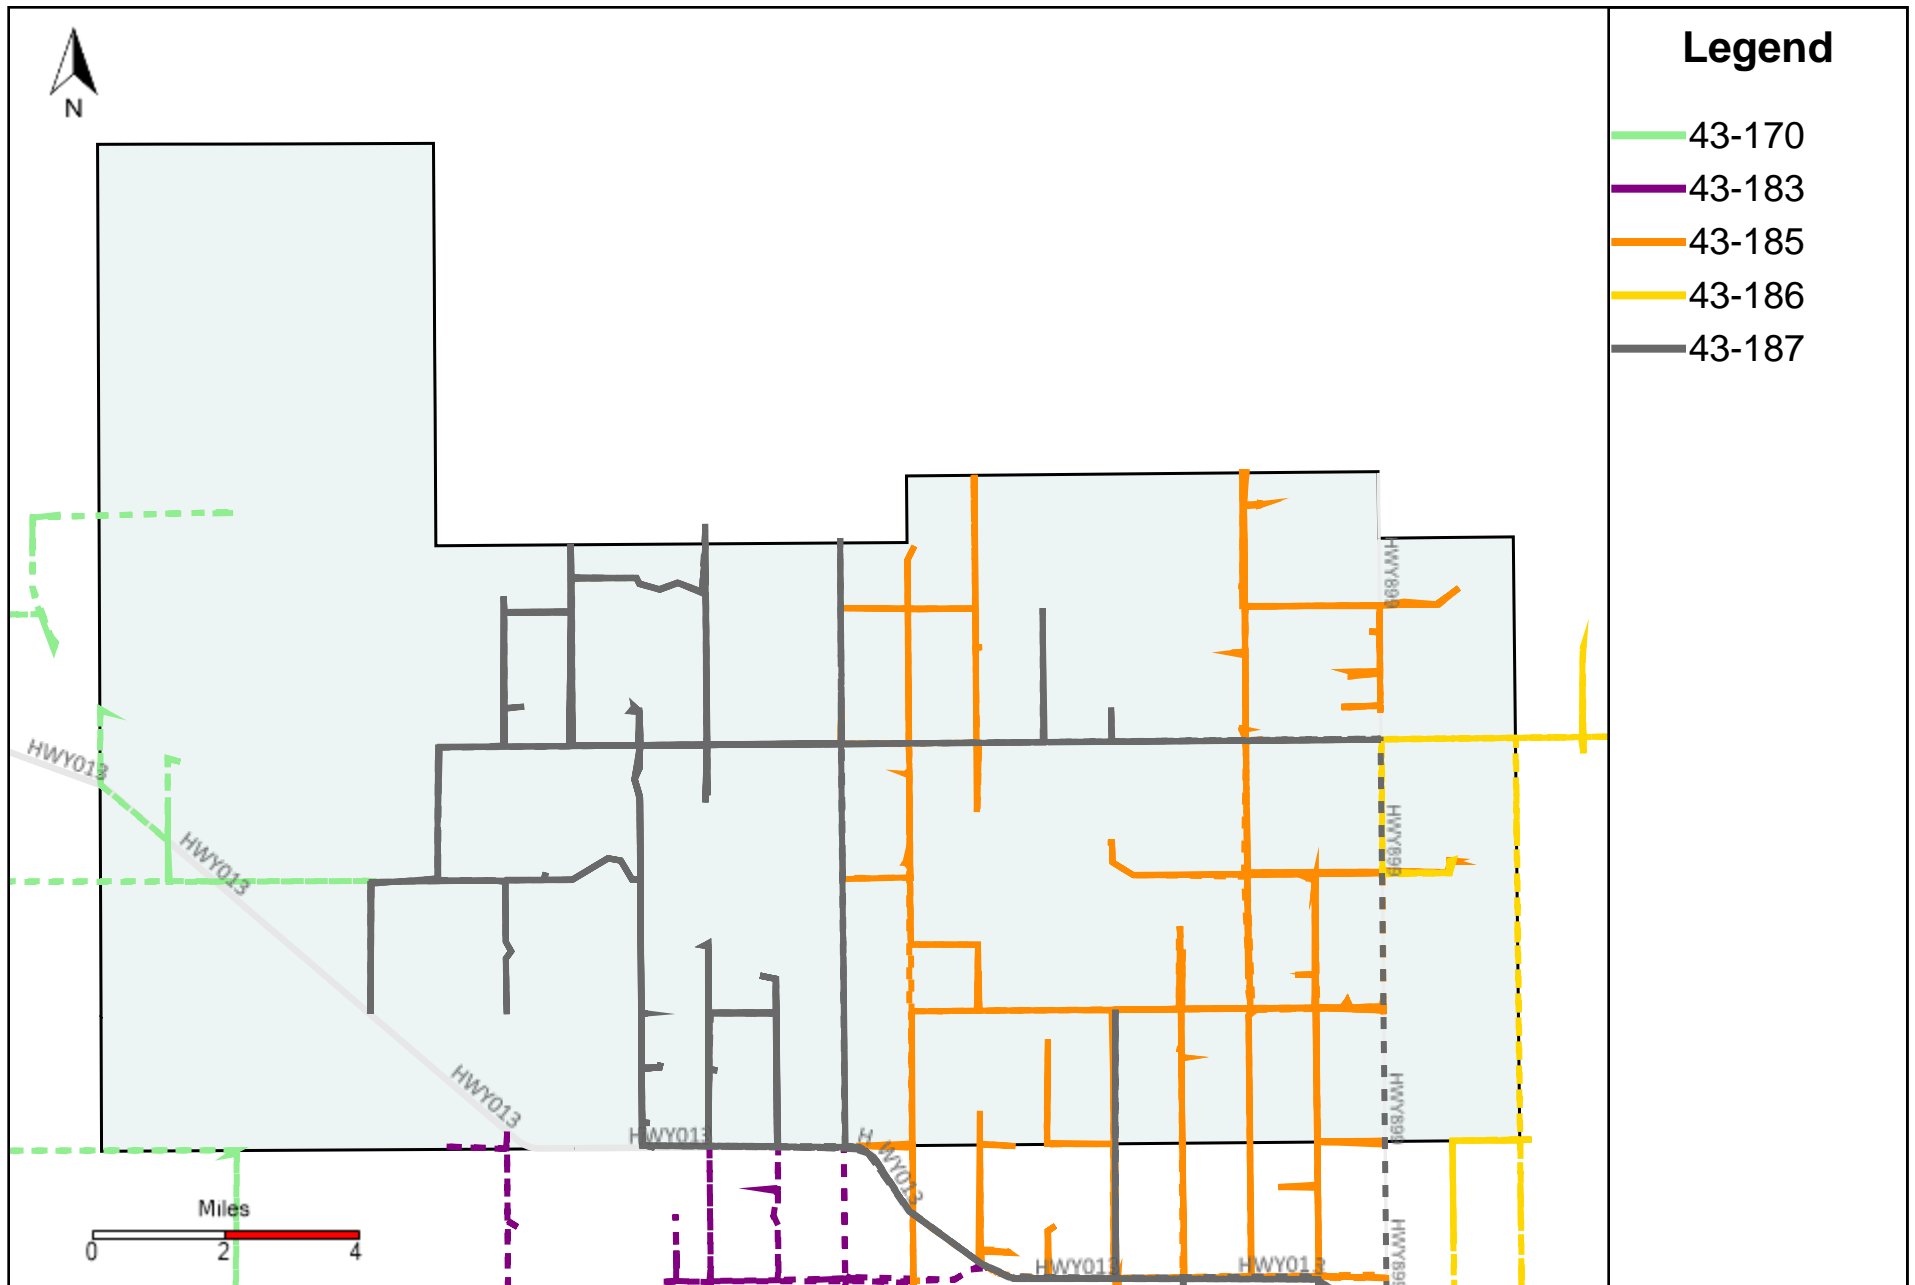

Division: 4 Grader Report(2023-03-05 ~ 2023-03-11)

Vehicle Name List	Total Distance(km)	Total Hours
43-170, 43-183, 43-185, 43-186, 43-187	3631.38	219 hrs 23 min 47 sec