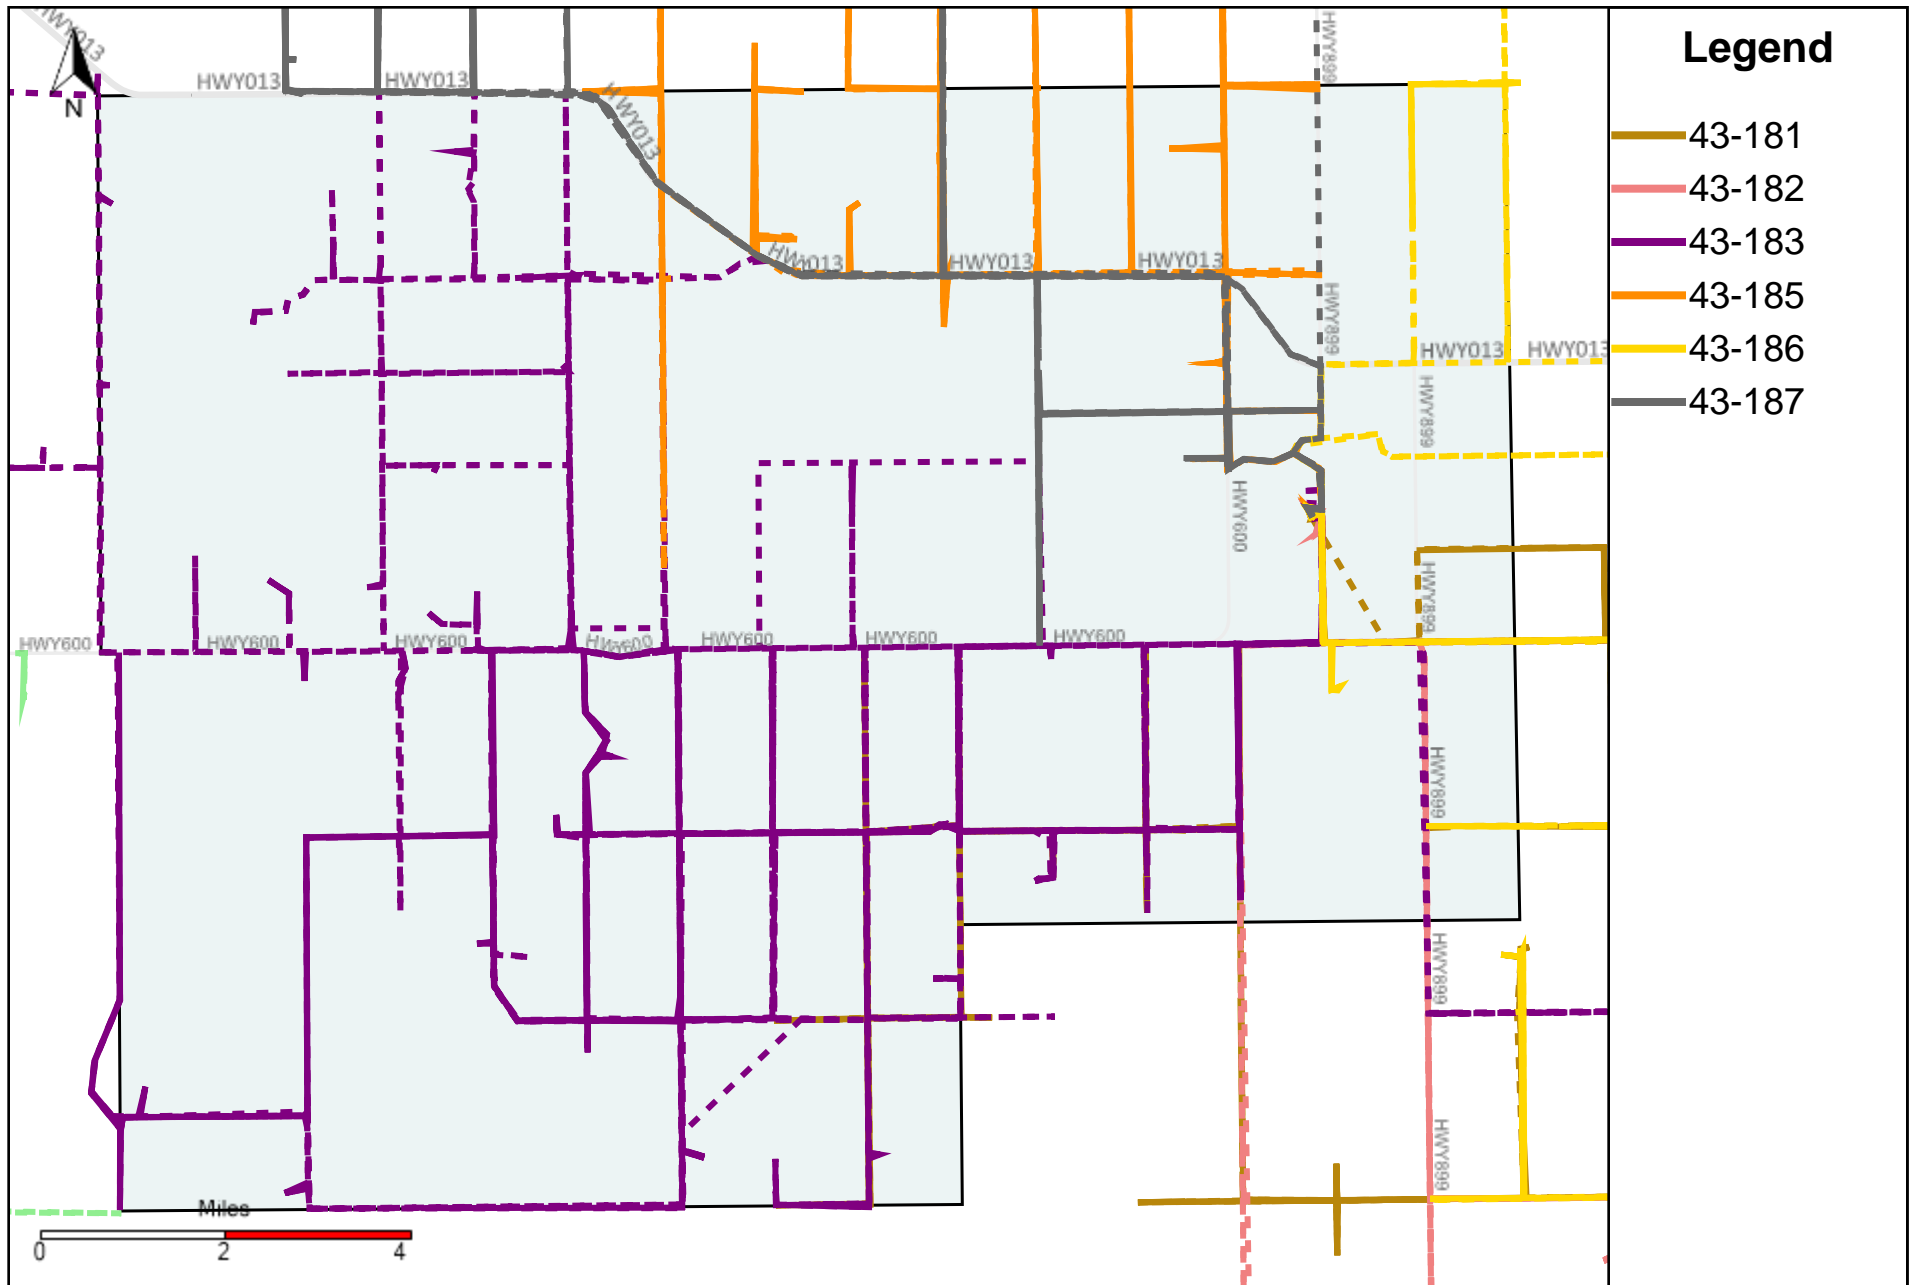

Division: 1 Grader Report(2023-03-05 ~ 2023-03-11)

Vehicle Name List	Total Distance(km)	Total Hours
43-181, 43-182, 43-183, 43-186	3411.48	199 hrs 25 min 21 sec

Division: 2 Grader Report(2023-03-05 ~ 2023-03-11)

Vehicle Name List	Total Distance(km)	Total Hours
43-181, 43-182, 43-186	2381.42	145 hrs 16 min 28 sec

Division: 3 Grader Report(2023-03-05 ~ 2023-03-11)

Vehicle Name List	Total Distance(km)	Total Hours
43-181, 43-182, 43-183, 43-185, 43-186, 43-187	4934.94	300 hrs 37 min 18 sec

Division: 4 Grader Report(2023-03-05 ~ 2023-03-11)

Vehicle Name List	Total Distance(km)	Total Hours
43-170, 43-183, 43-185, 43-186, 43-187	3631.38	219 hrs 23 min 47 sec

Division: 5 Grader Report(2023-03-05 ~ 2023-03-11)

Division: 7 Grader Report(2023-03-05 ~ 2023-03-11)

Vehicle Name List	Total Distance(km)	Total Hours
43-171, 43-174	860.53	57 hrs 35 min 37 sec

Provost Weekly Grader Report

From 3/5/2023 To 3/11/2023

3/11/2023