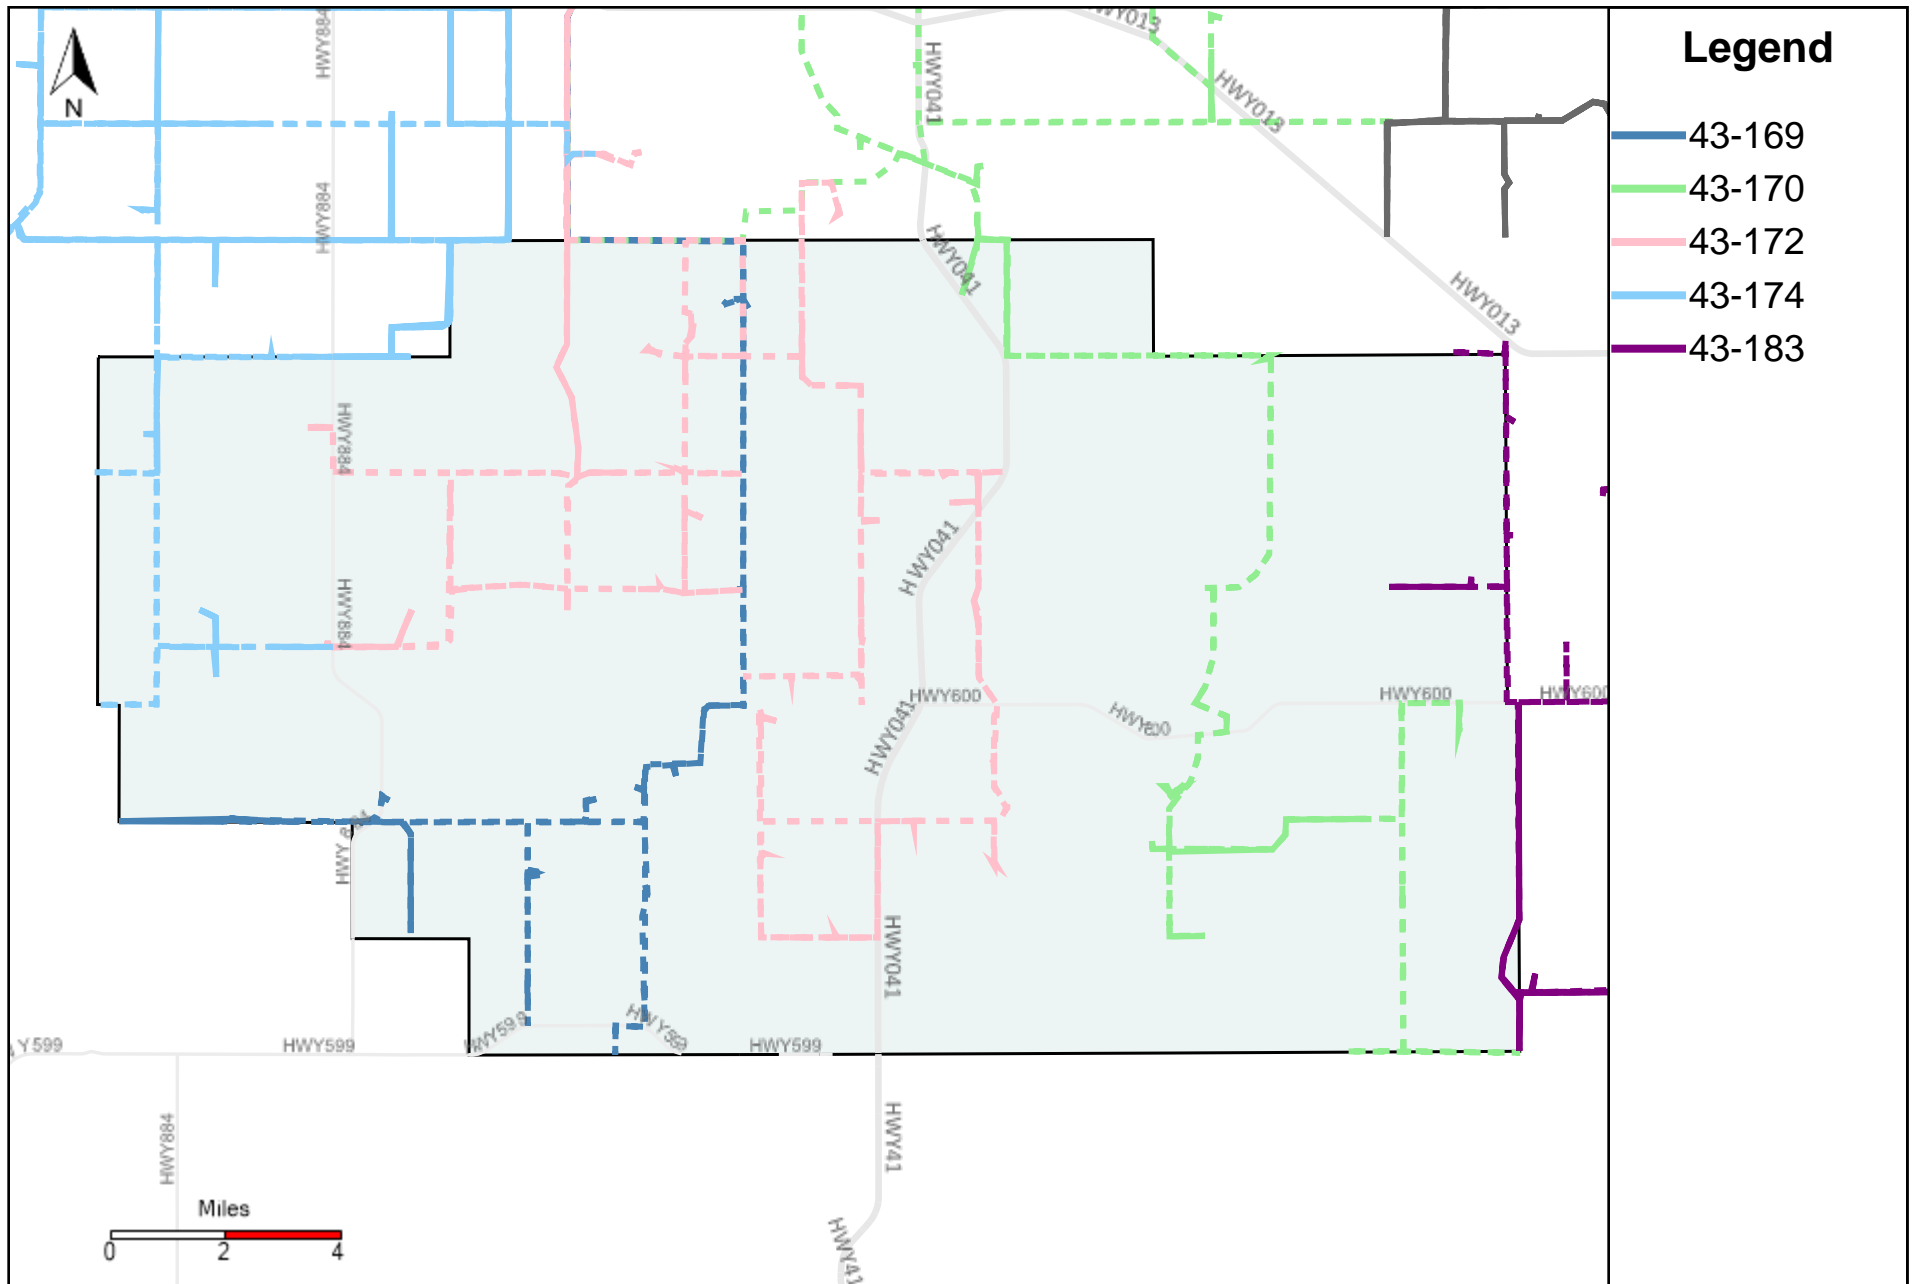

Division: 5 Grader Report(2023-03-05 ~ 2023-03-11)

Vehicle Name List	Total Distance(km)	Total Hours
43-169, 43-170, 43-172, 43-174, 43-183	2414.19	142 hrs 0 min 24 sec