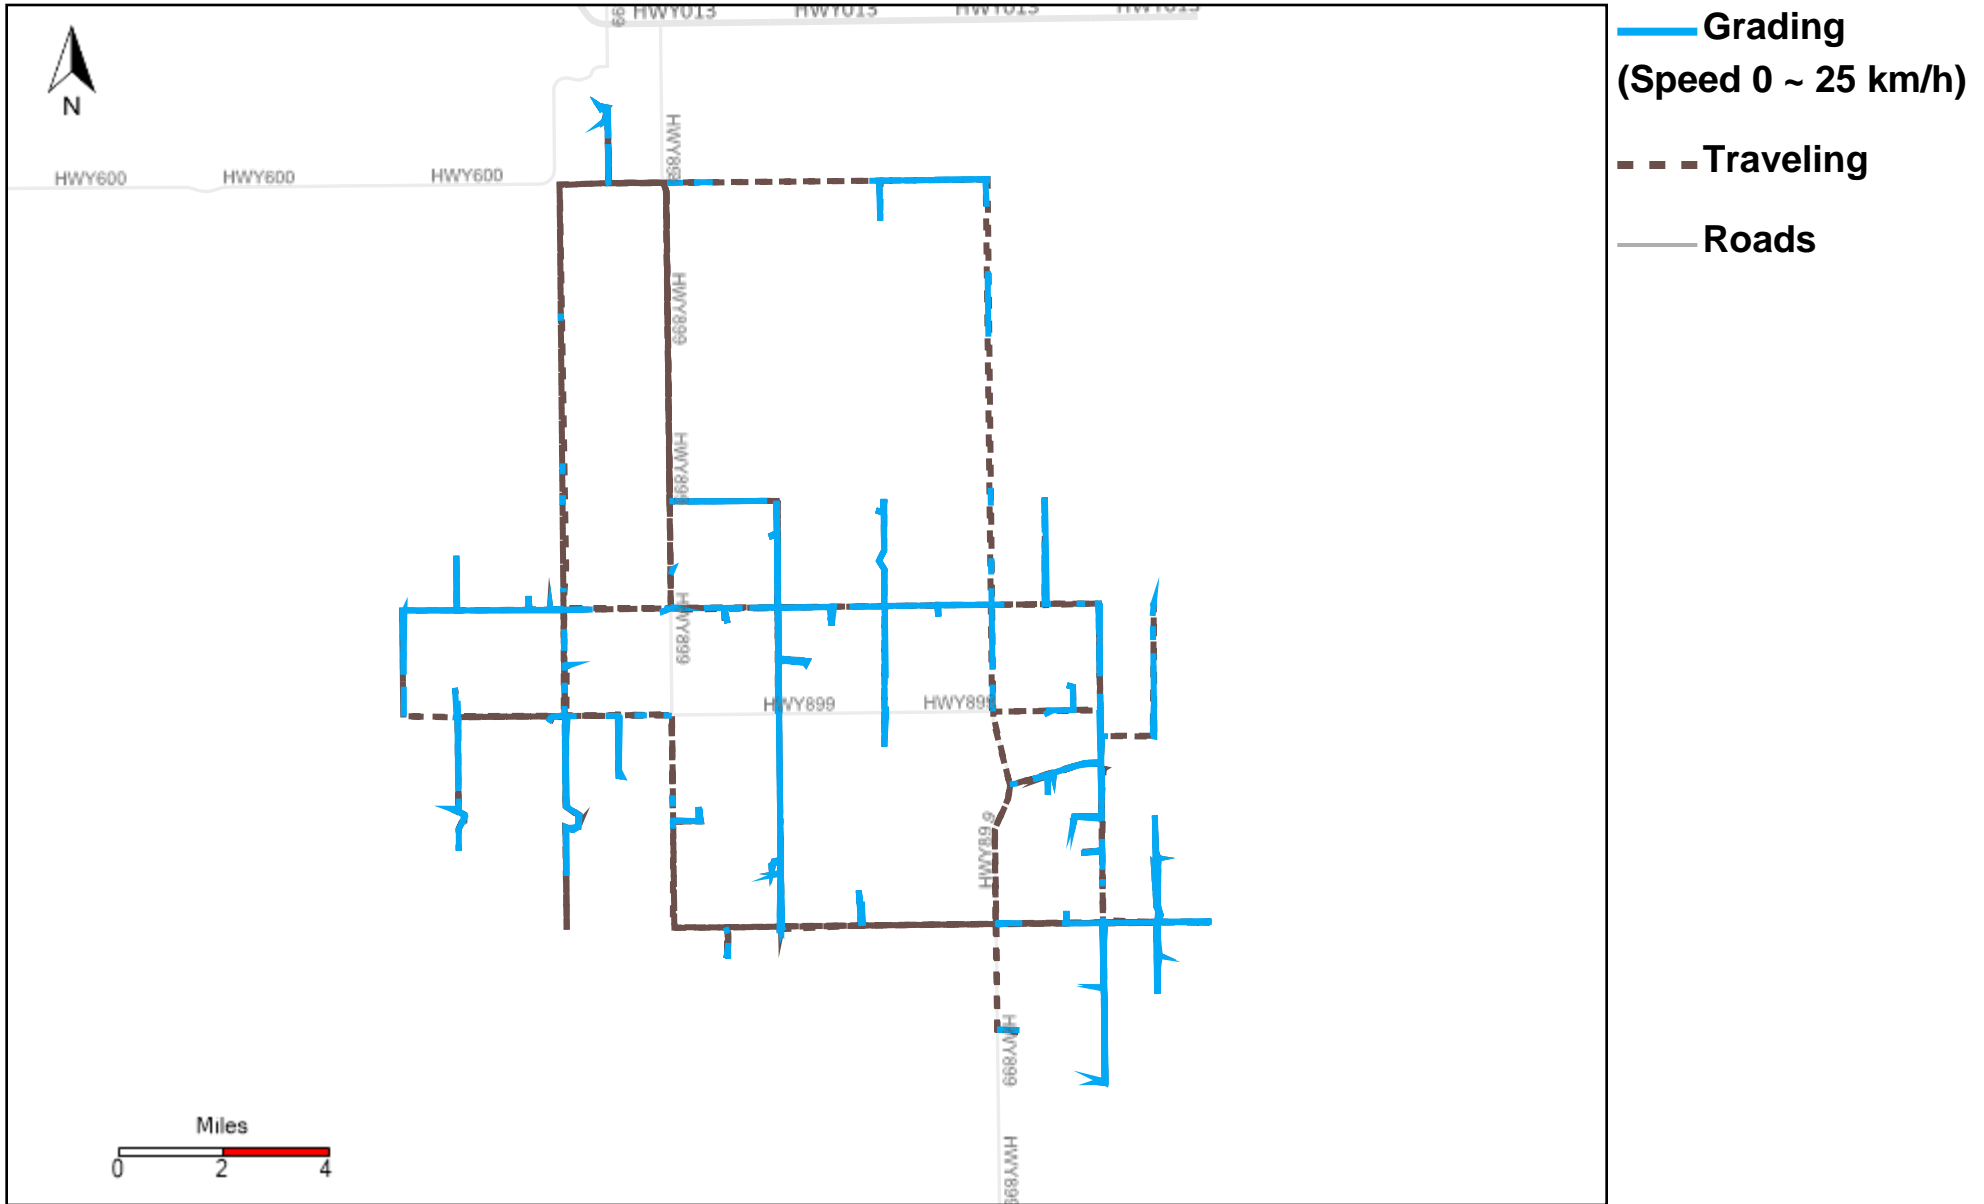

43-182_2023-03-05 ~ 2023-03-11 Tracking

Total Distance(km)	Total Hours	Work Distance(km)	Work Hours
994.19	57 hrs 56 min 58 sec	504.04	40 hrs 42 min 24 sec