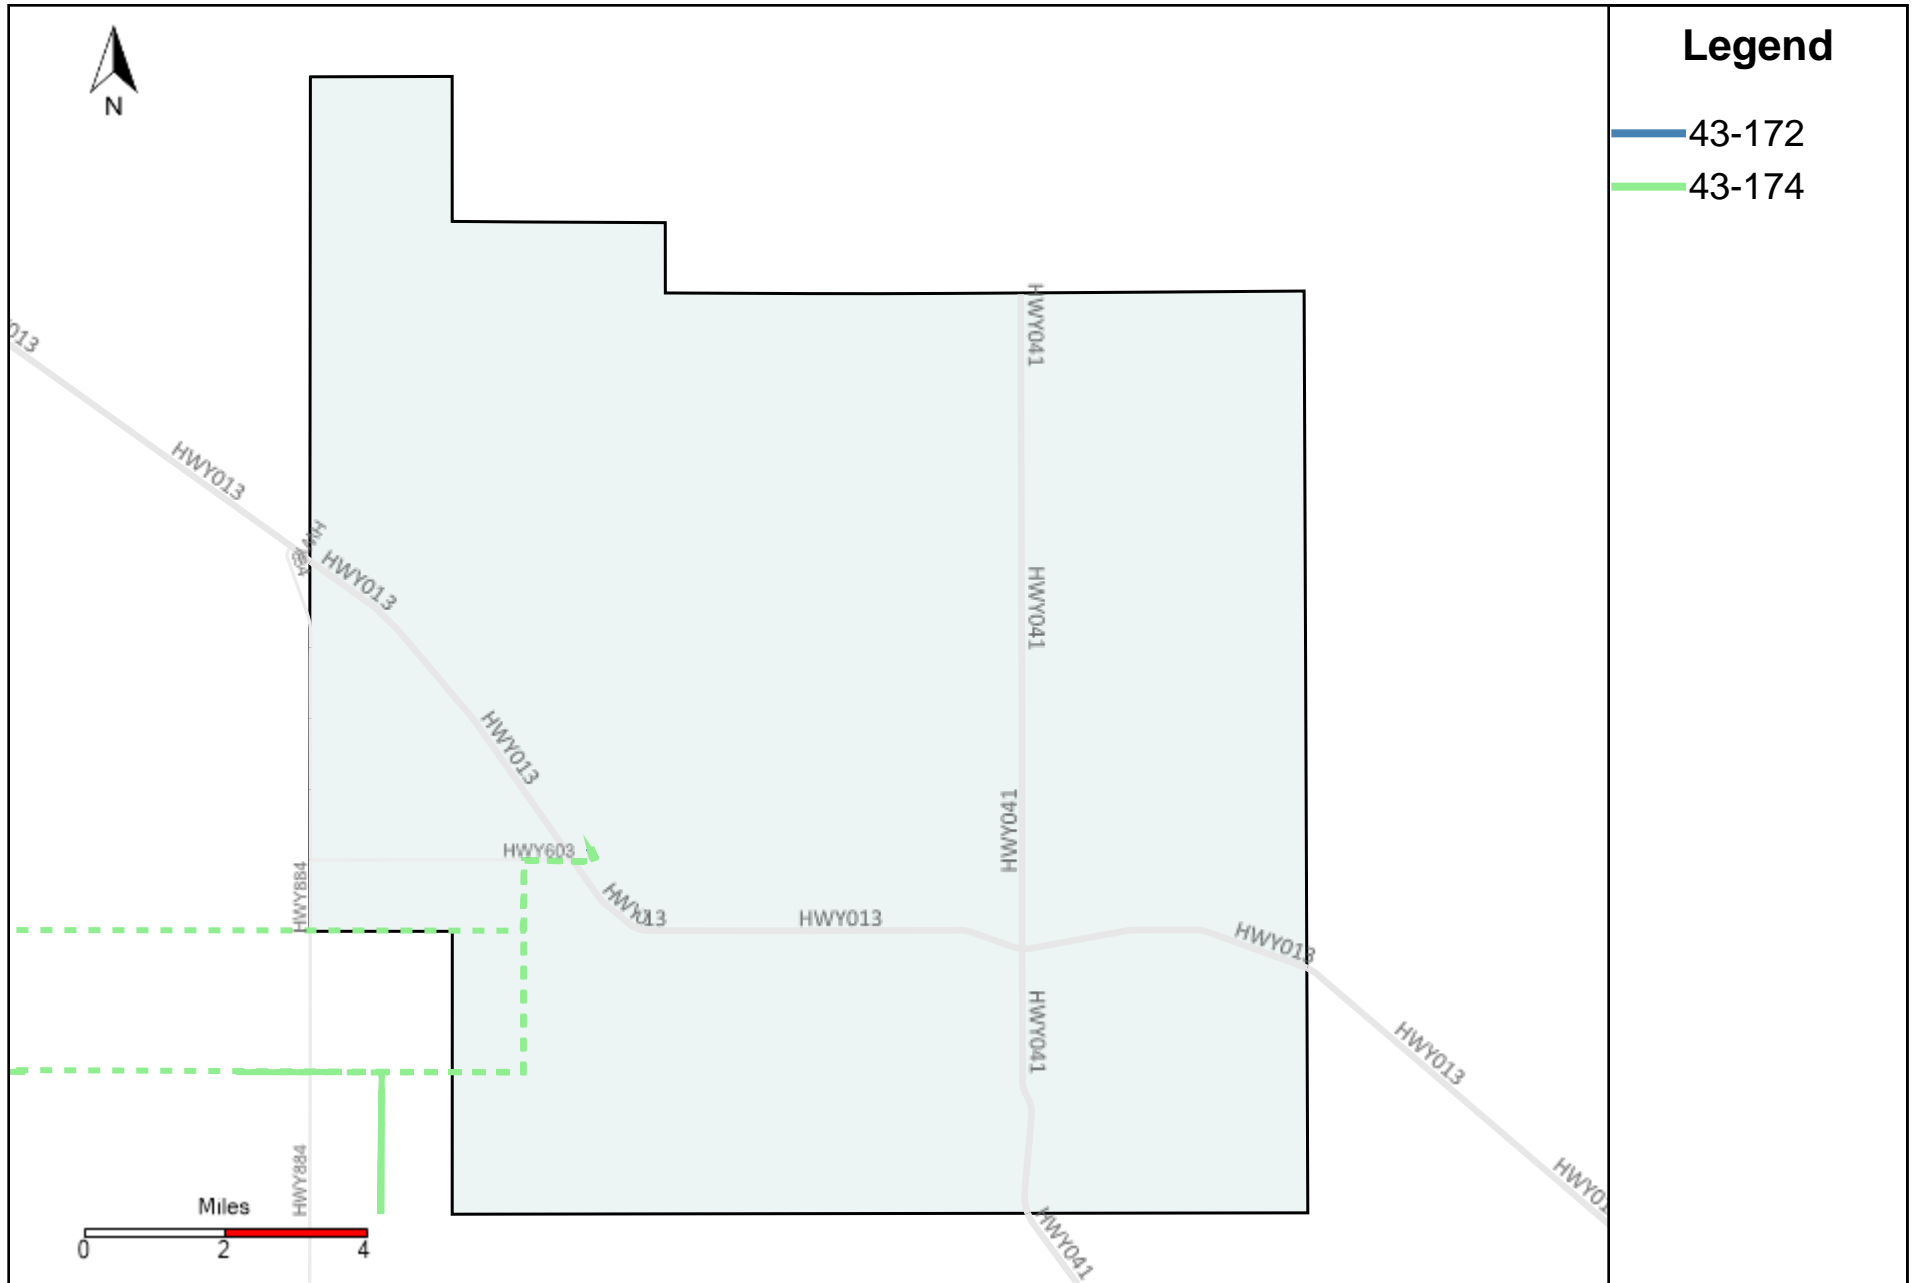

Division: 6 Grader Report(2023-02-26 ~ 2023-03-04)

Vehicle Name List	Total Distance(km)	Total Hours
43-172, 43-174	146.65	18 hrs 8 min 58 sec