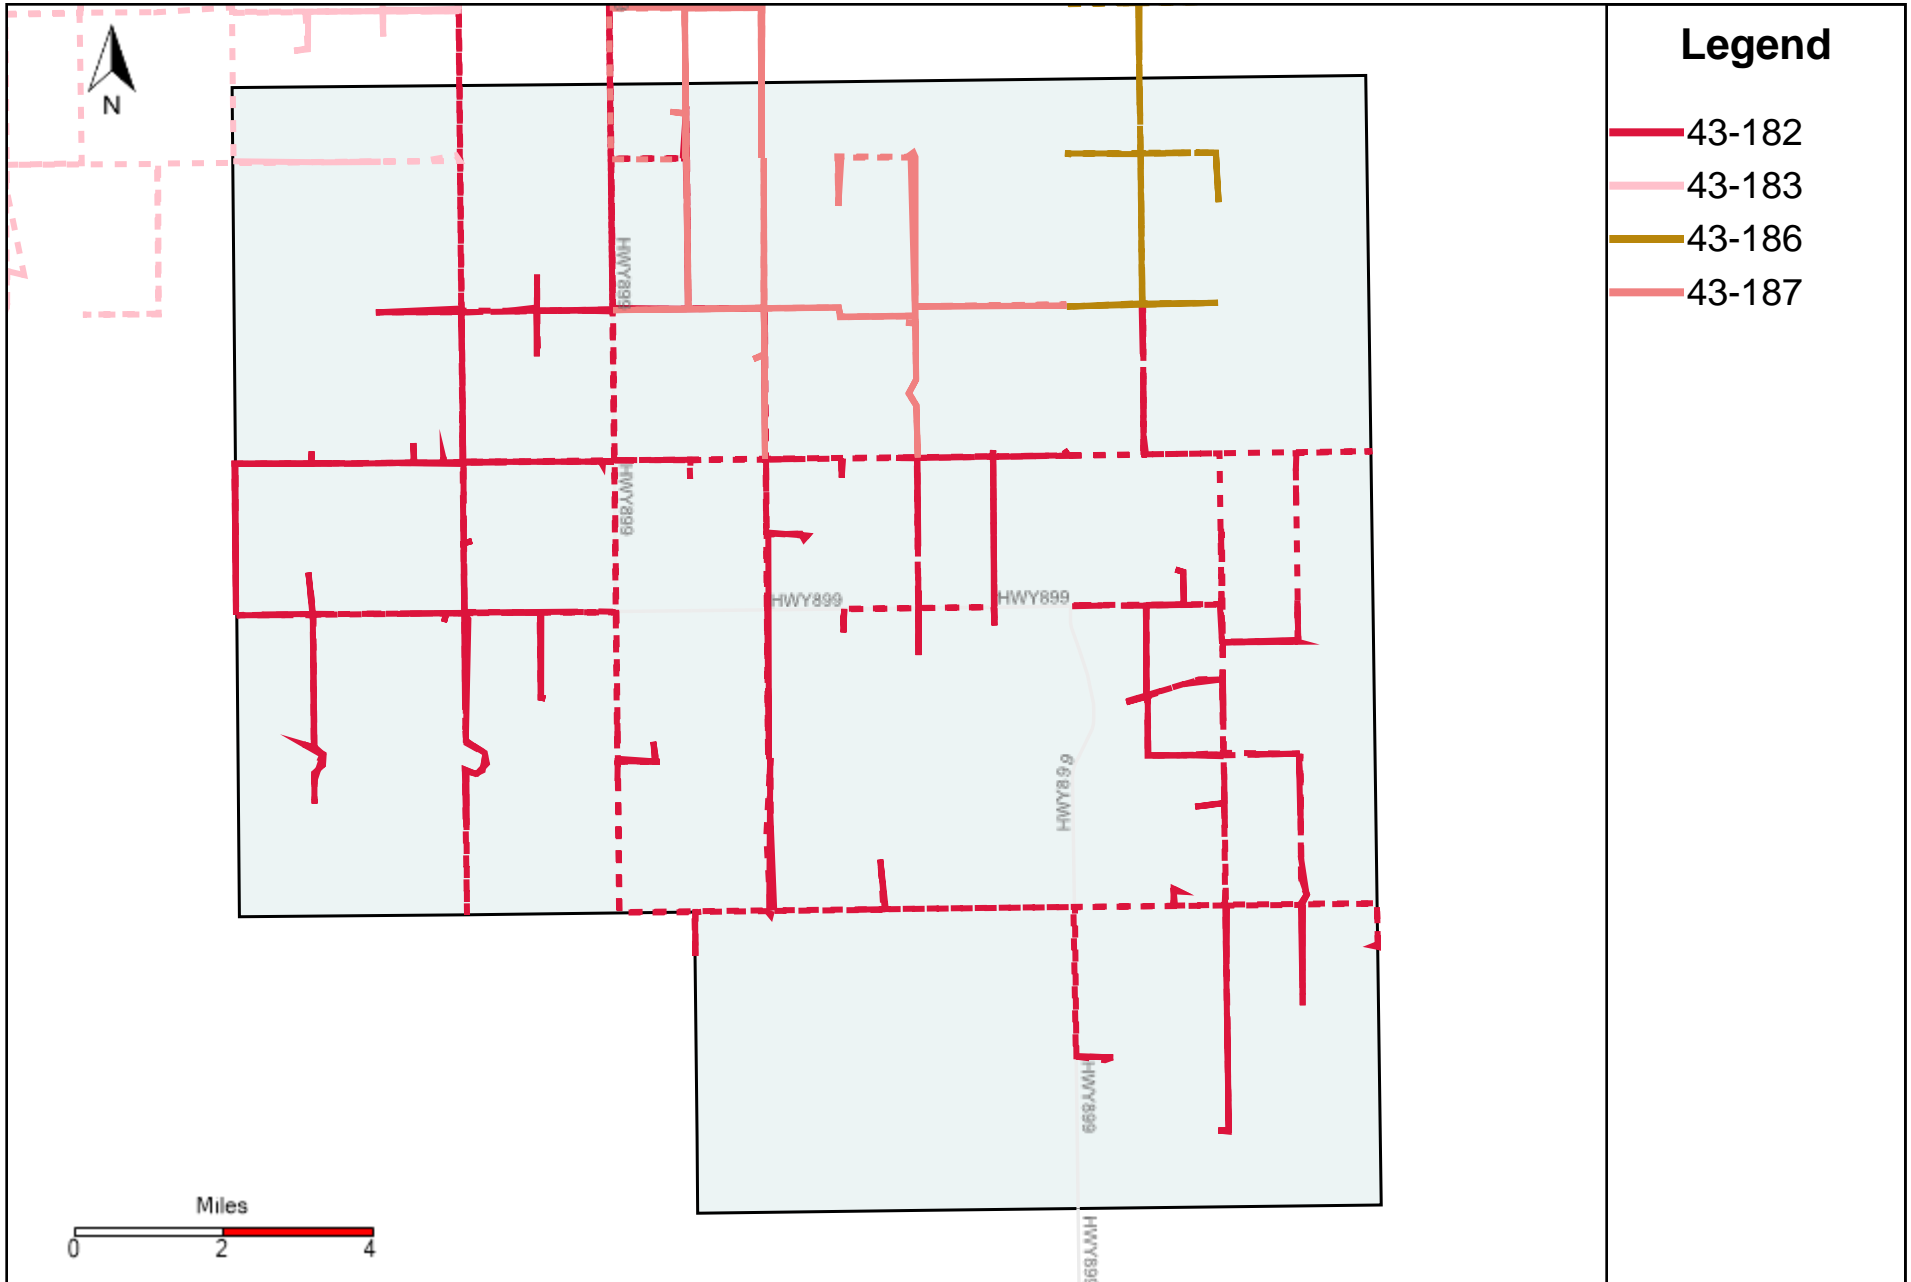

Division: 1 Grader Report(2023-02-26 ~ 2023-03-04)

Vehicle Name List	Total Distance(km)	Total Hours
43-182, 43-183, 43-186, 43-187	1179.62	66 hrs 37 min 7 sec