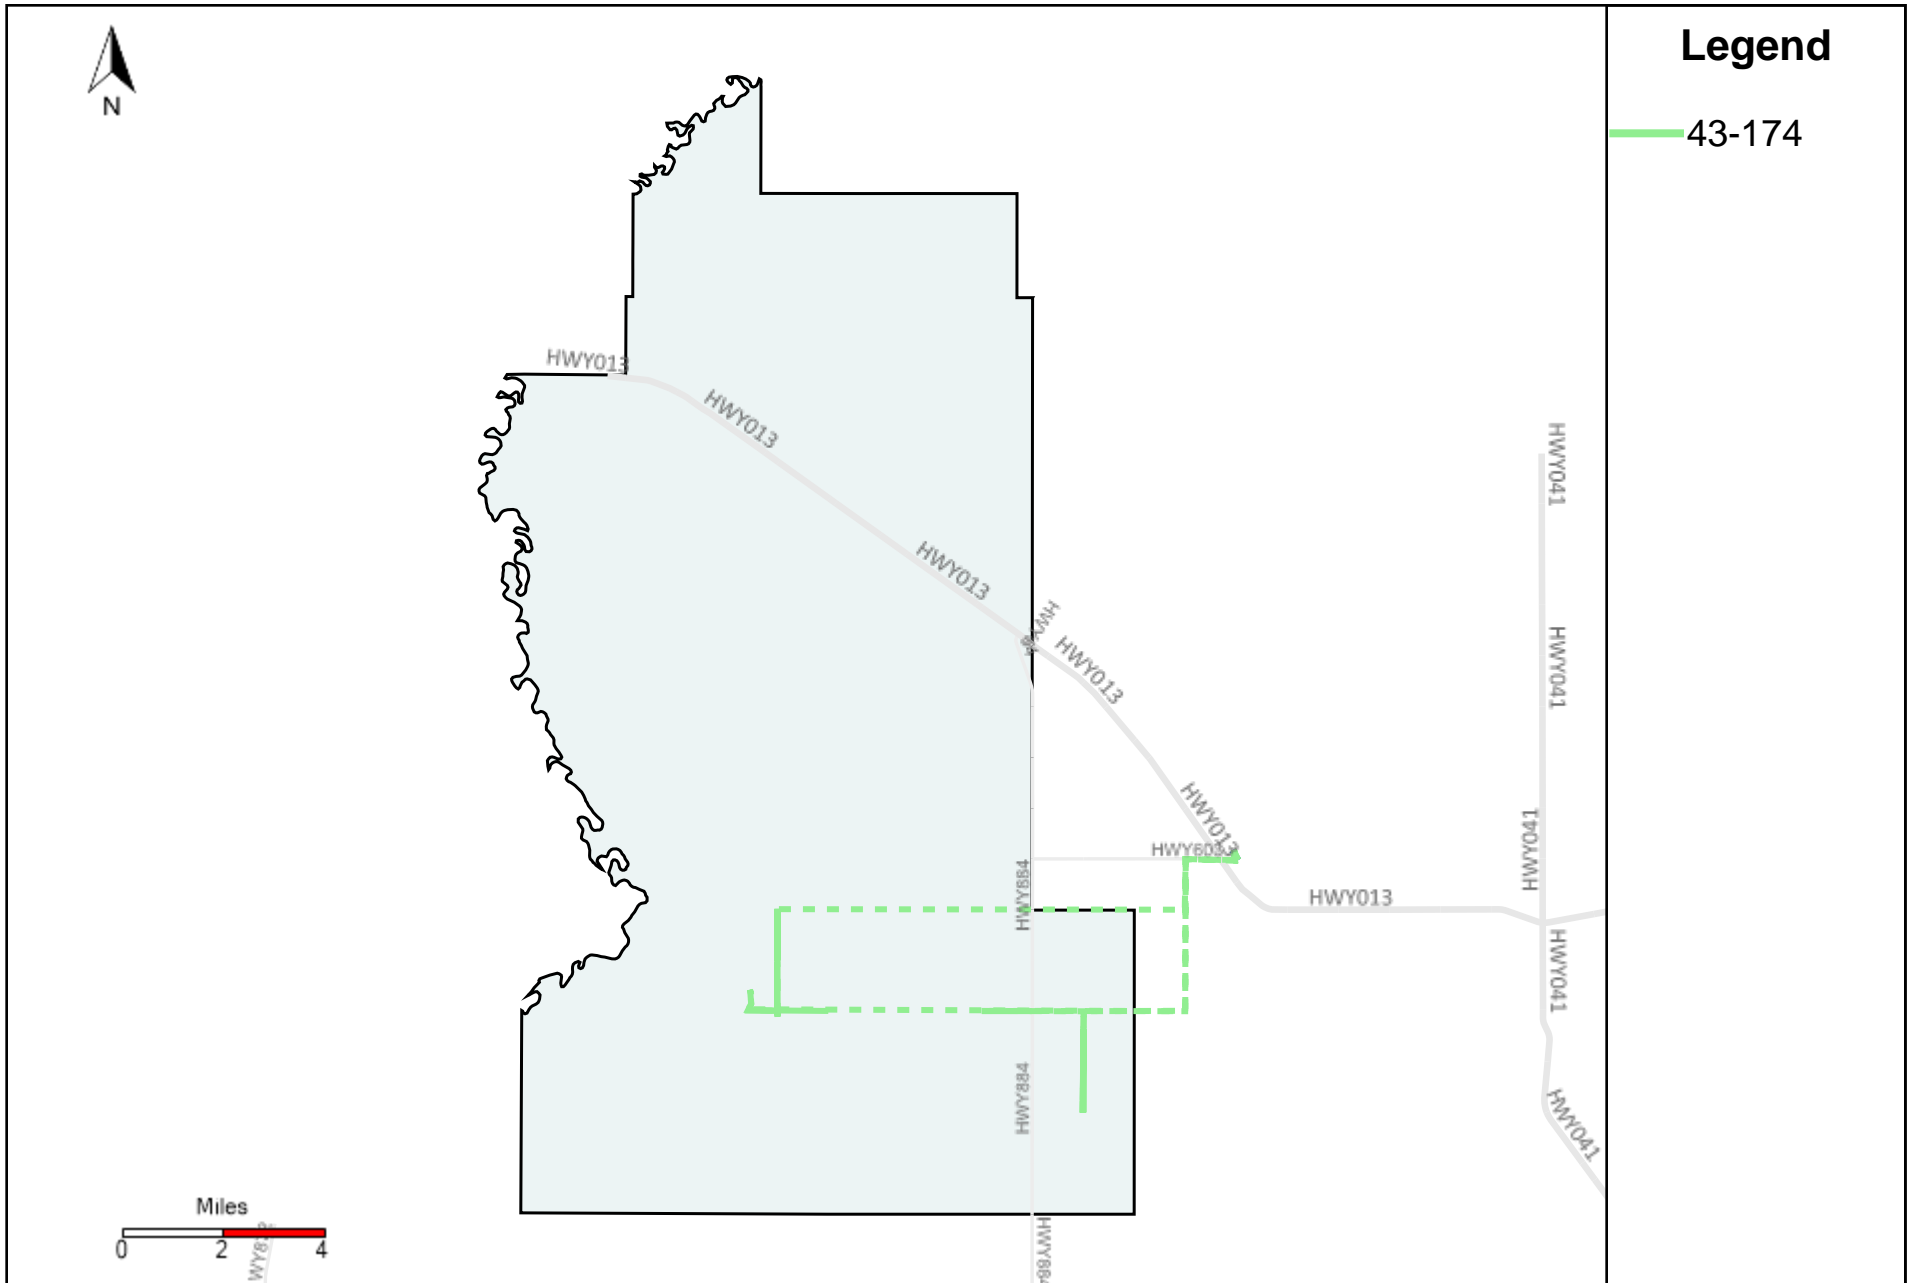

## Legend

43-174

Vehicle Name List	Total Distance(km)	Total Hours
43-174	145.4	16 hrs 40 min 37 sec