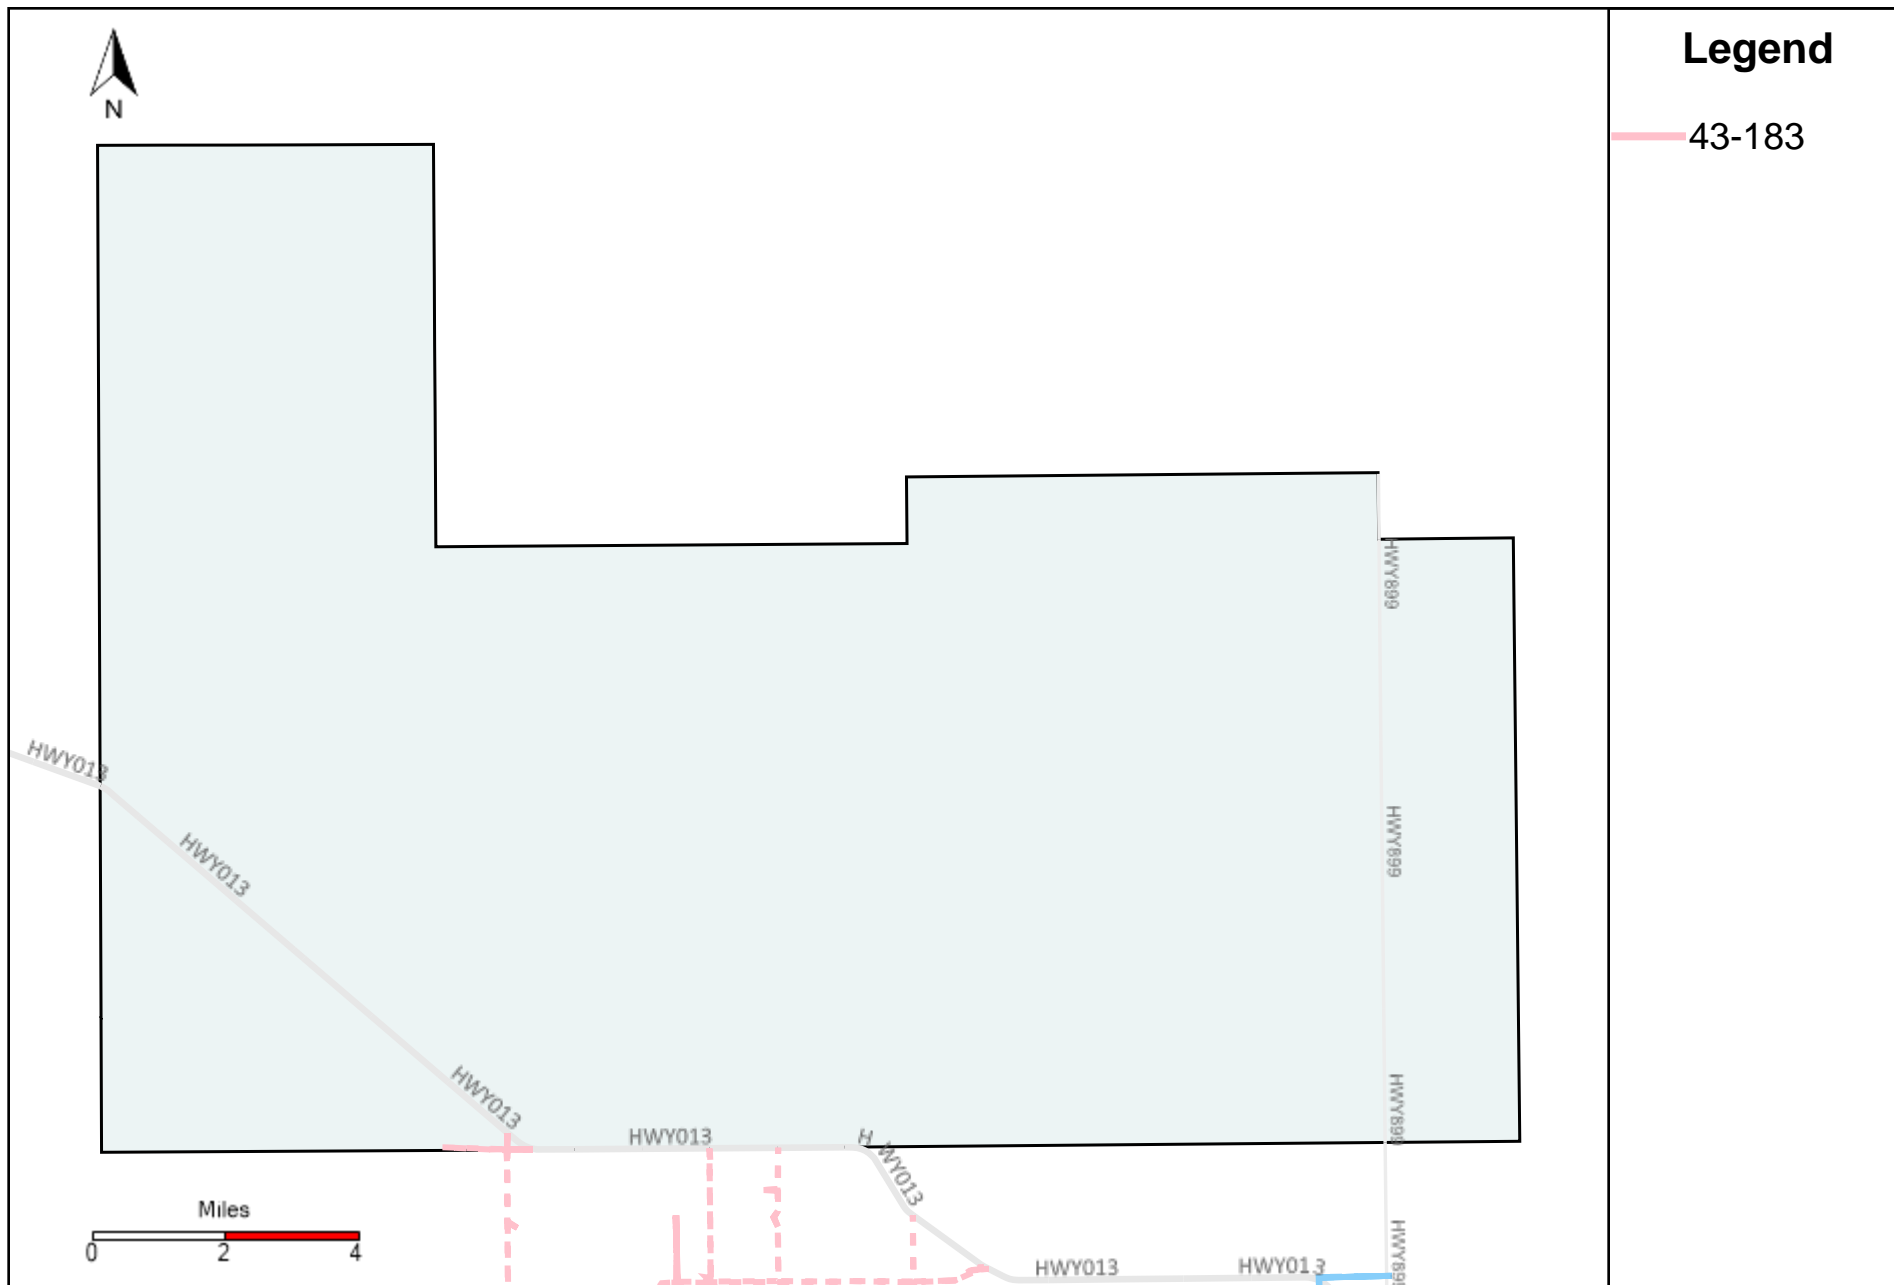

Division: 4 Grader Report(2023-02-26 ~ 2023-03-04)

Vehicle Name List	Total Distance(km)	Total Hours
43-183	460.99	22 hrs 27 min 17 sec