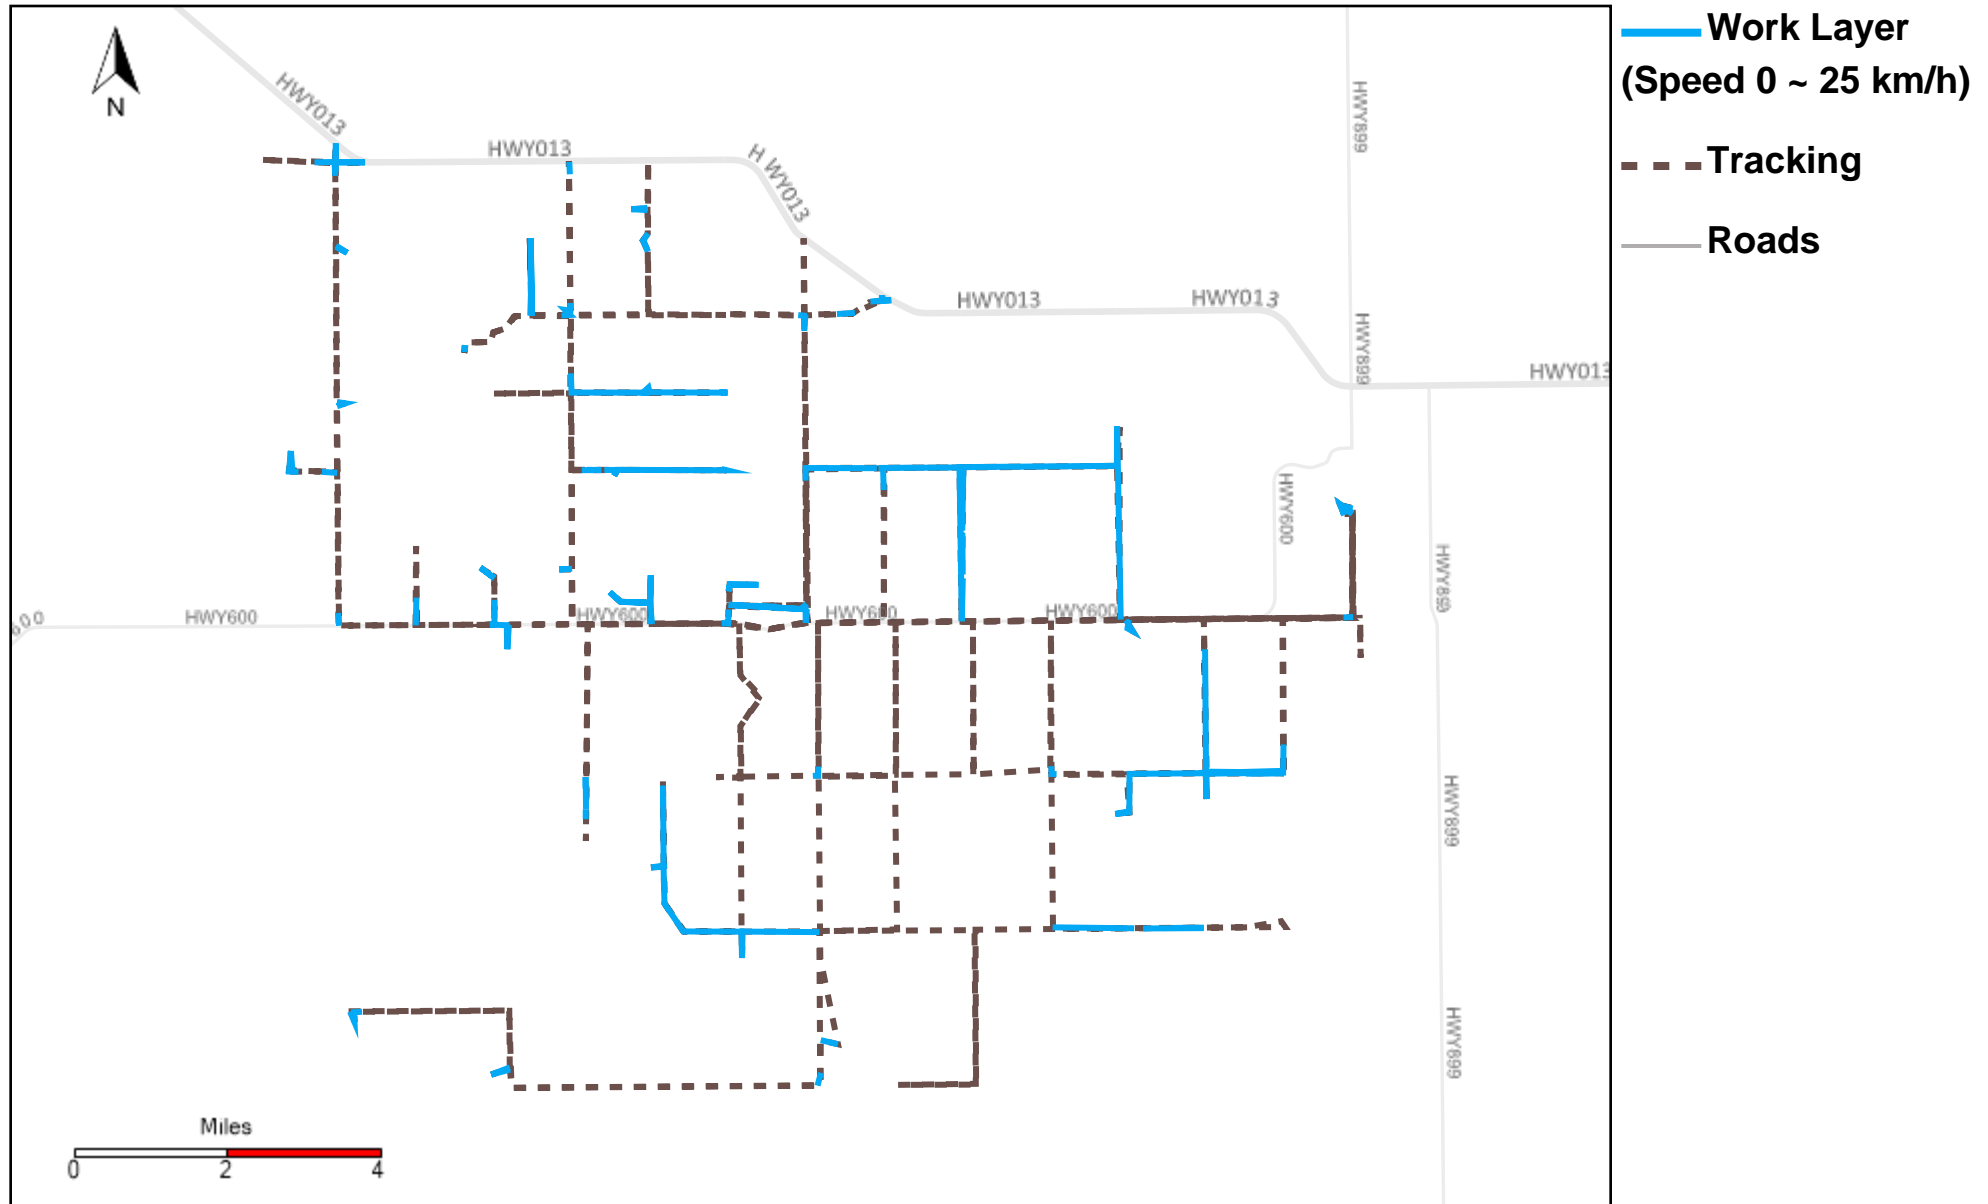

43-183_2023-02-26 ~ 2023-03-04 Tracking

Total Distance(km)	Total Hours	Work Distance(km)	Work Hours
460.99	22 hrs 27 min 17 sec	107.53	9 hrs 31 min 13 sec