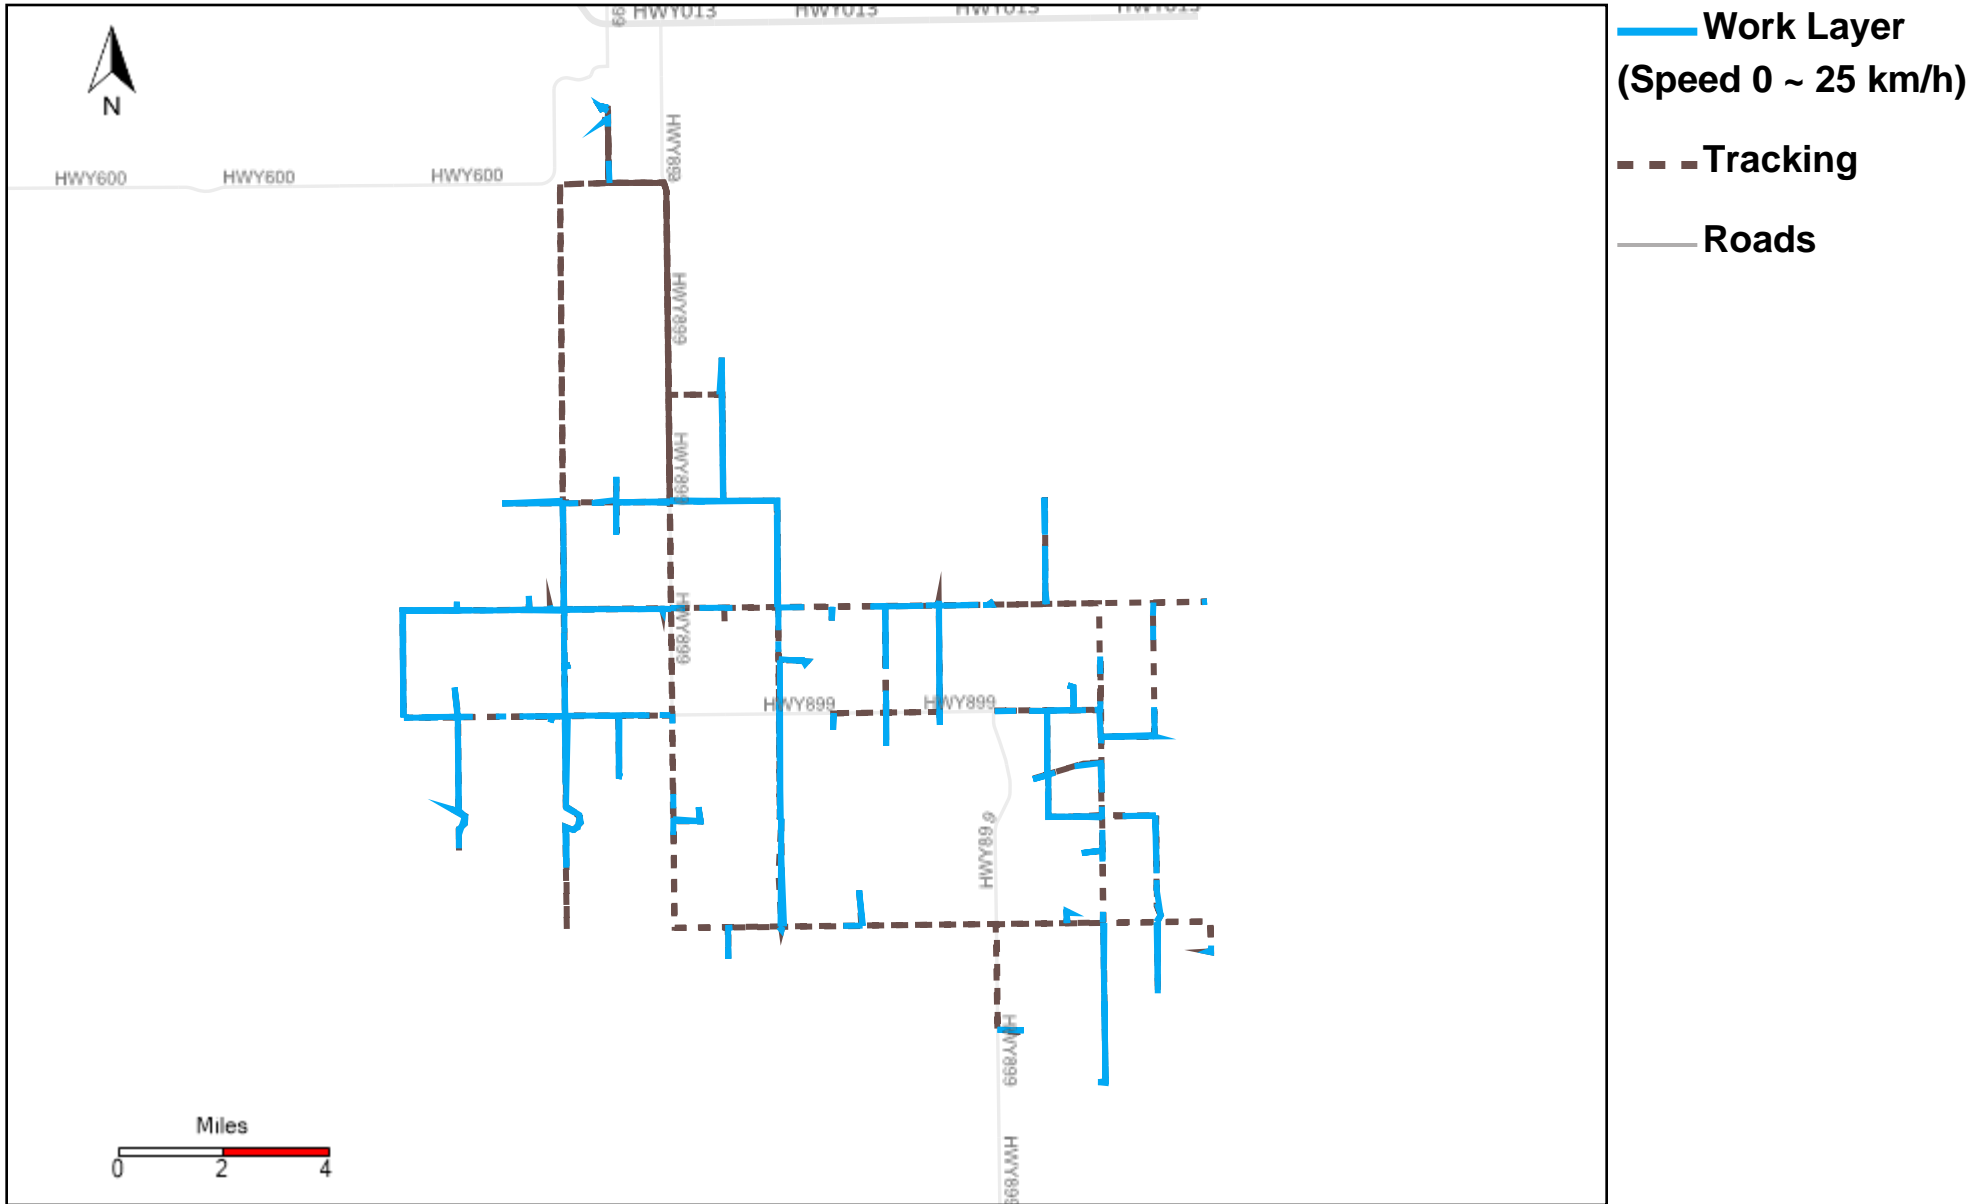

43-182_2023-02-26 ~ 2023-03-04 Tracking

Total Distance(km)	Total Hours	Work Distance(km)	Work Hours
508.21	28 hrs 3 min 31 sec	248.88	18 hrs 53 min 17 sec