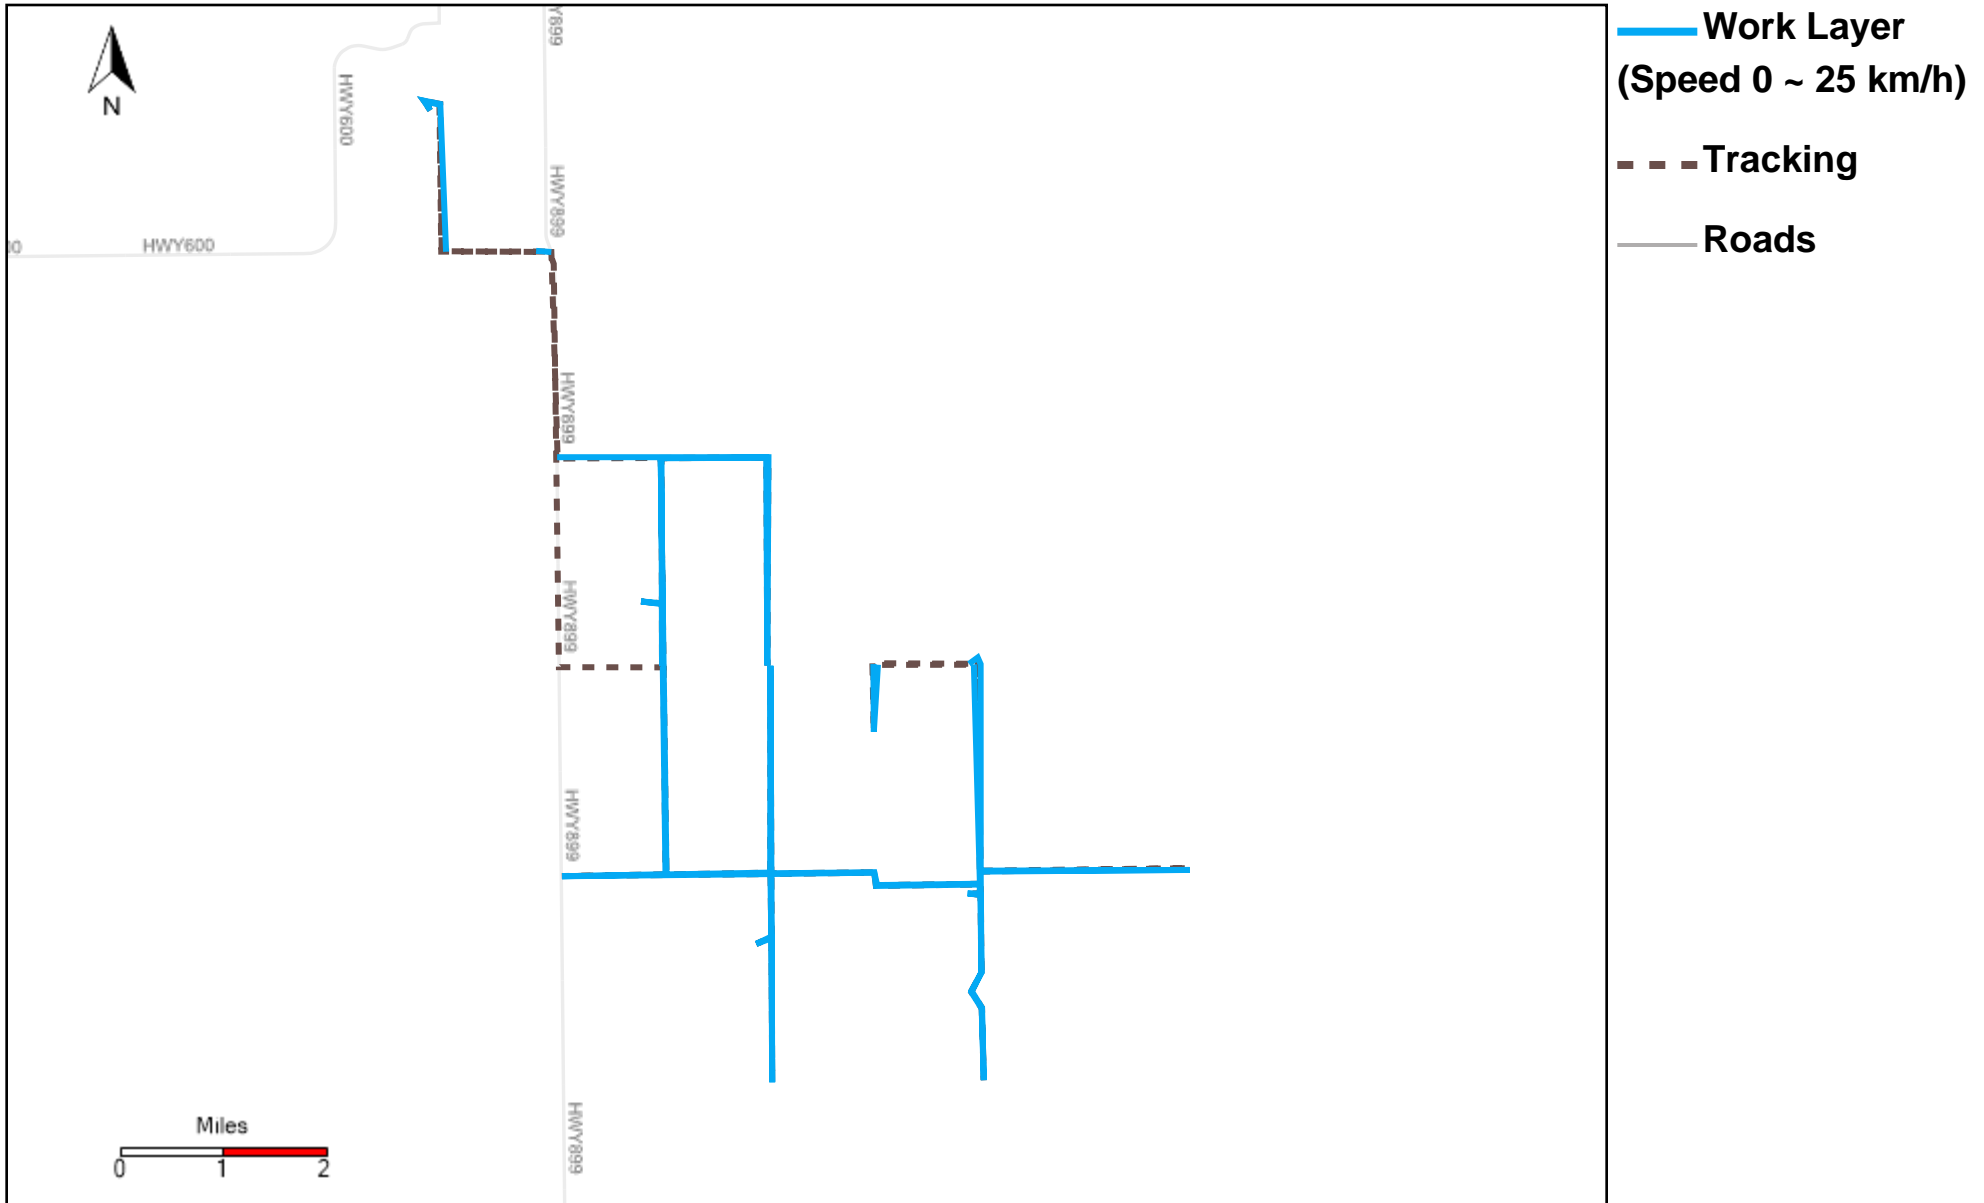

43-187_2023-02-26 ~ 2023-03-04 Tracking

Total Distance(km)	Total Hours	Work Distance(km)	Work Hours
101.85	8 hrs 6 min 50 sec	83.06	7 hrs 36 min 42 sec