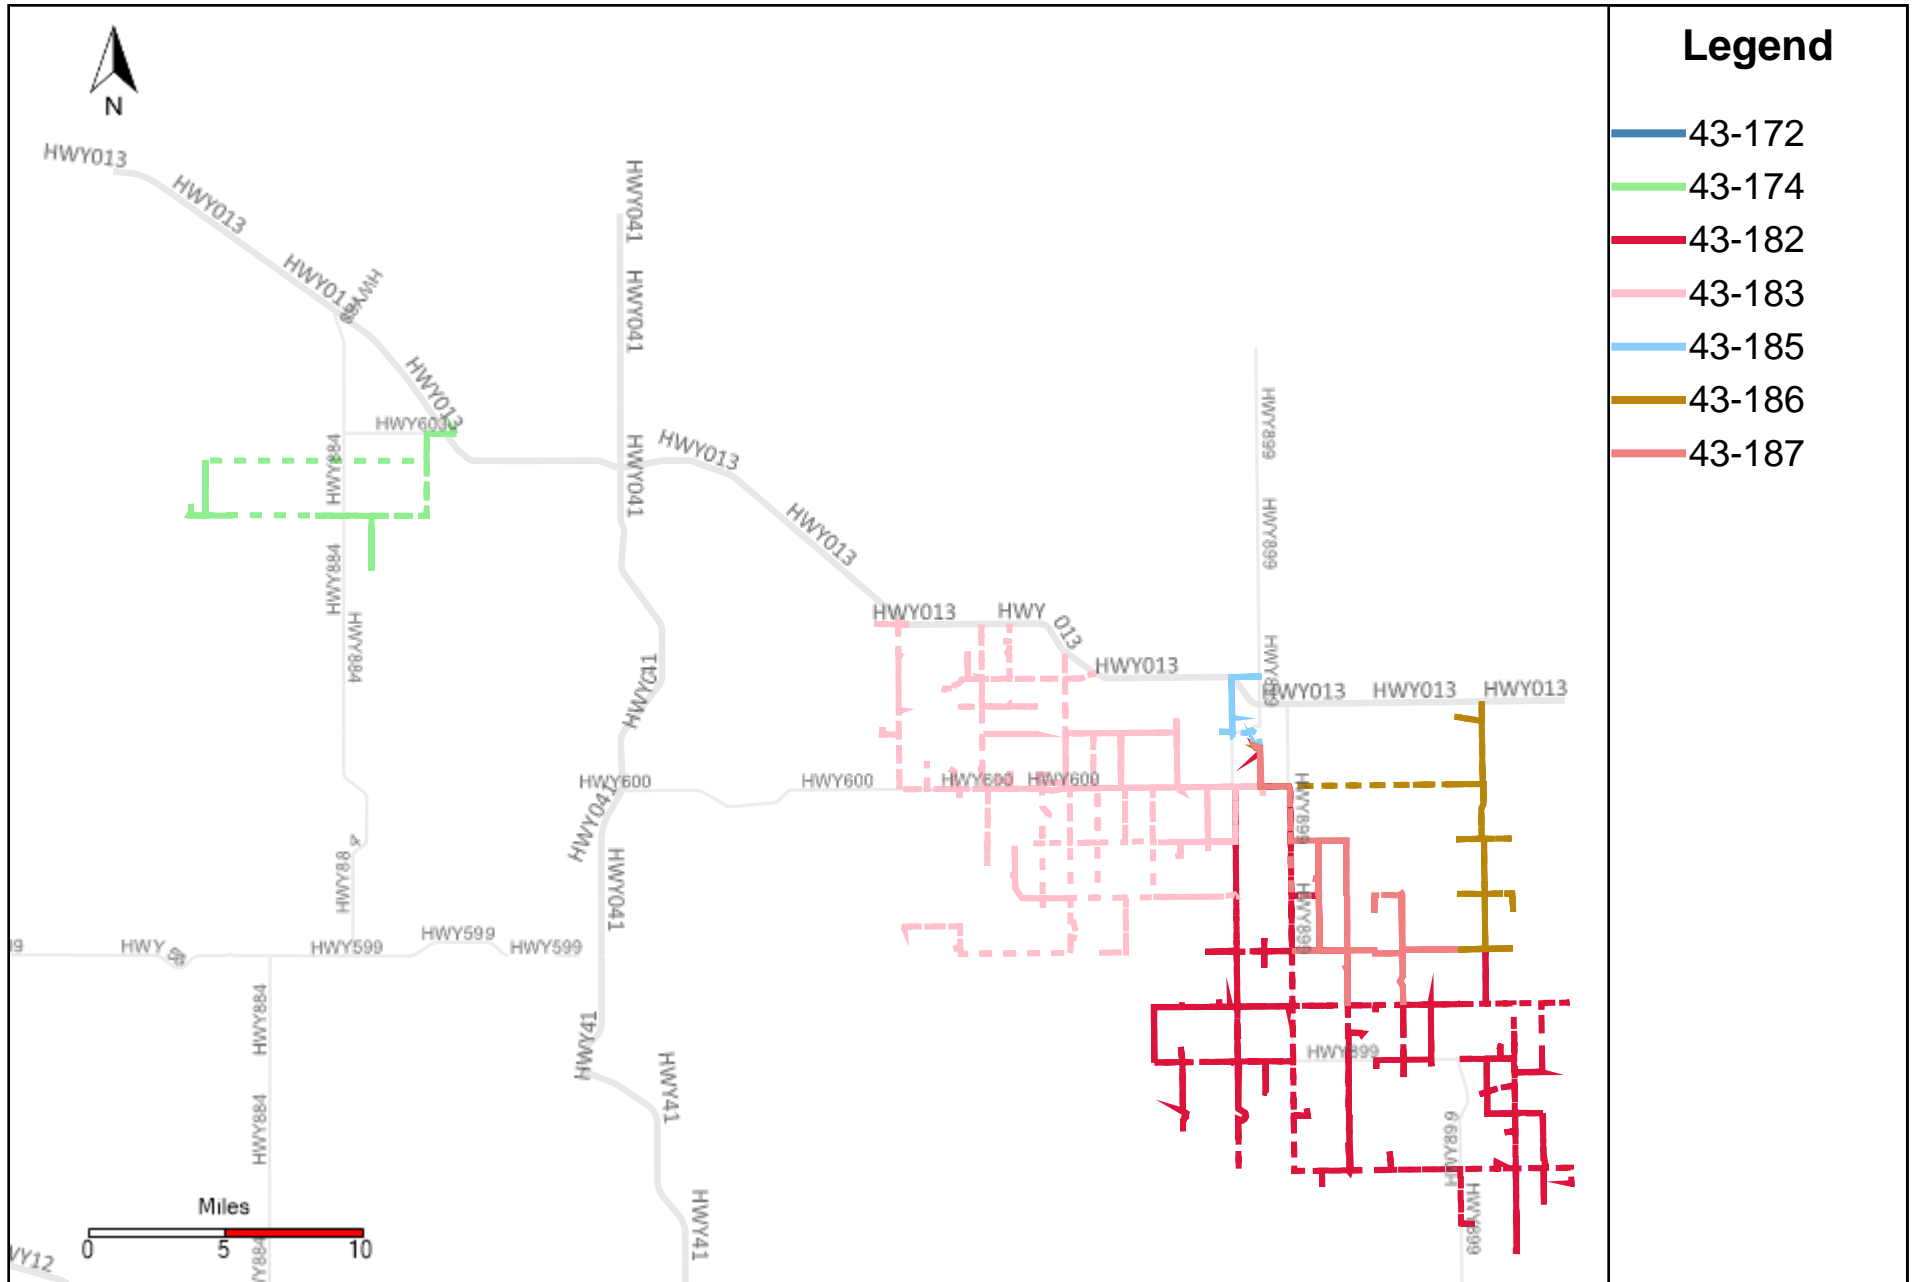

# Provost Weekly Grader Report (2023-02-26 ~ 2023-03-04)

# Division: 1 Grader Report(2023-02-26 ~ 2023-03-04)

Vehicle Name List	Total Distance(km)	Total Hours
43-182, 43-183, 43-186, 43-187	1179.62	66 hrs 37 min 7 sec

# Division: 2 Grader Report(2023-02-26 ~ 2023-03-04)

Vehicle Name List	Total Distance(km)	Total Hours
43-186, 43-187	210.42	16 hrs 6 min 19 sec

## Legend

43-174

Vehicle Name List	Total Distance(km)	Total Hours
43-174	145.4	16 hrs 40 min 37 sec