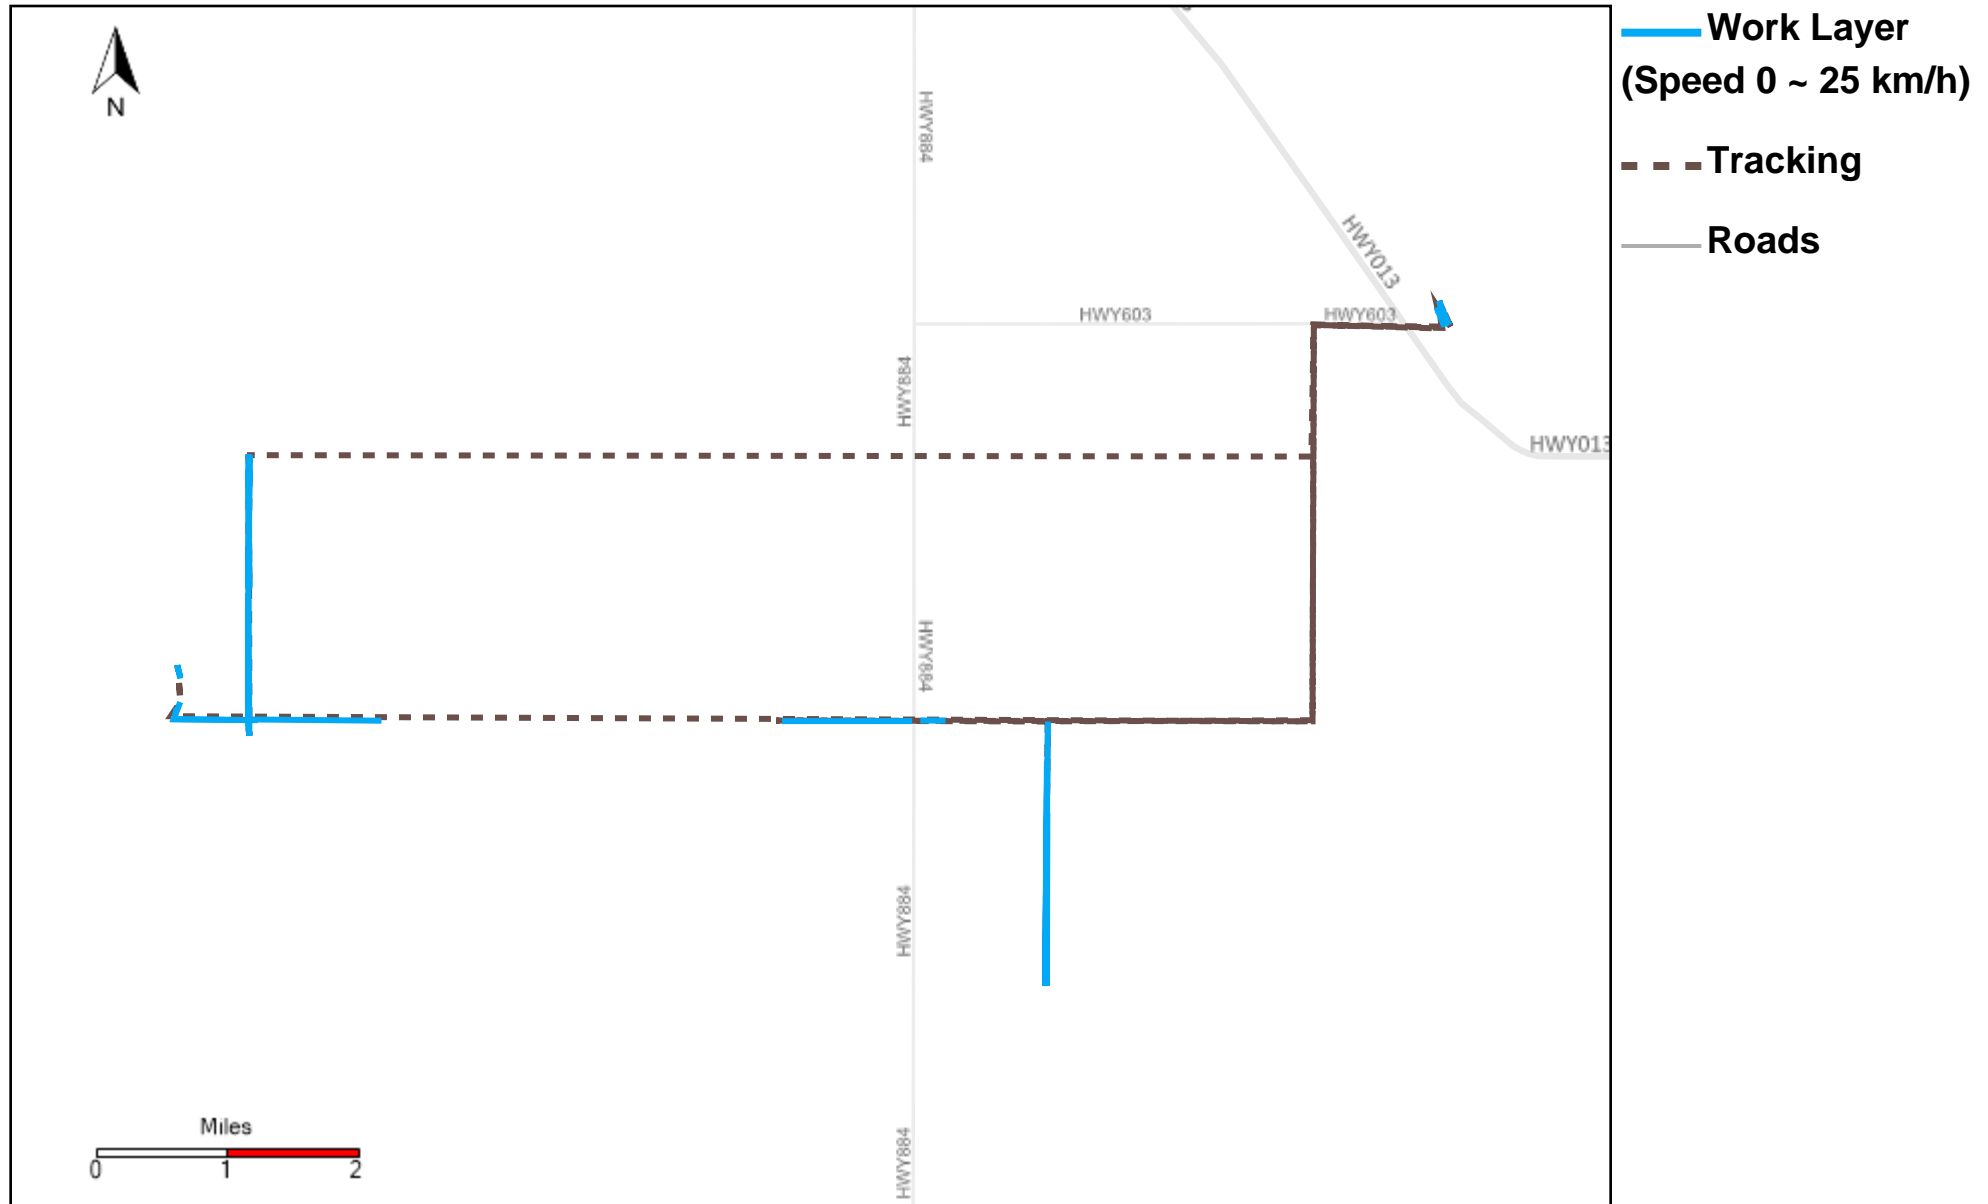

43-174_2023-02-26 ~ 2023-03-04 Tracking

Total Distance(km)	Total Hours	Work Distance(km)	Work Hours
145.4	16 hrs 40 min 37 sec	82.59	14 hrs 55 min 37 sec