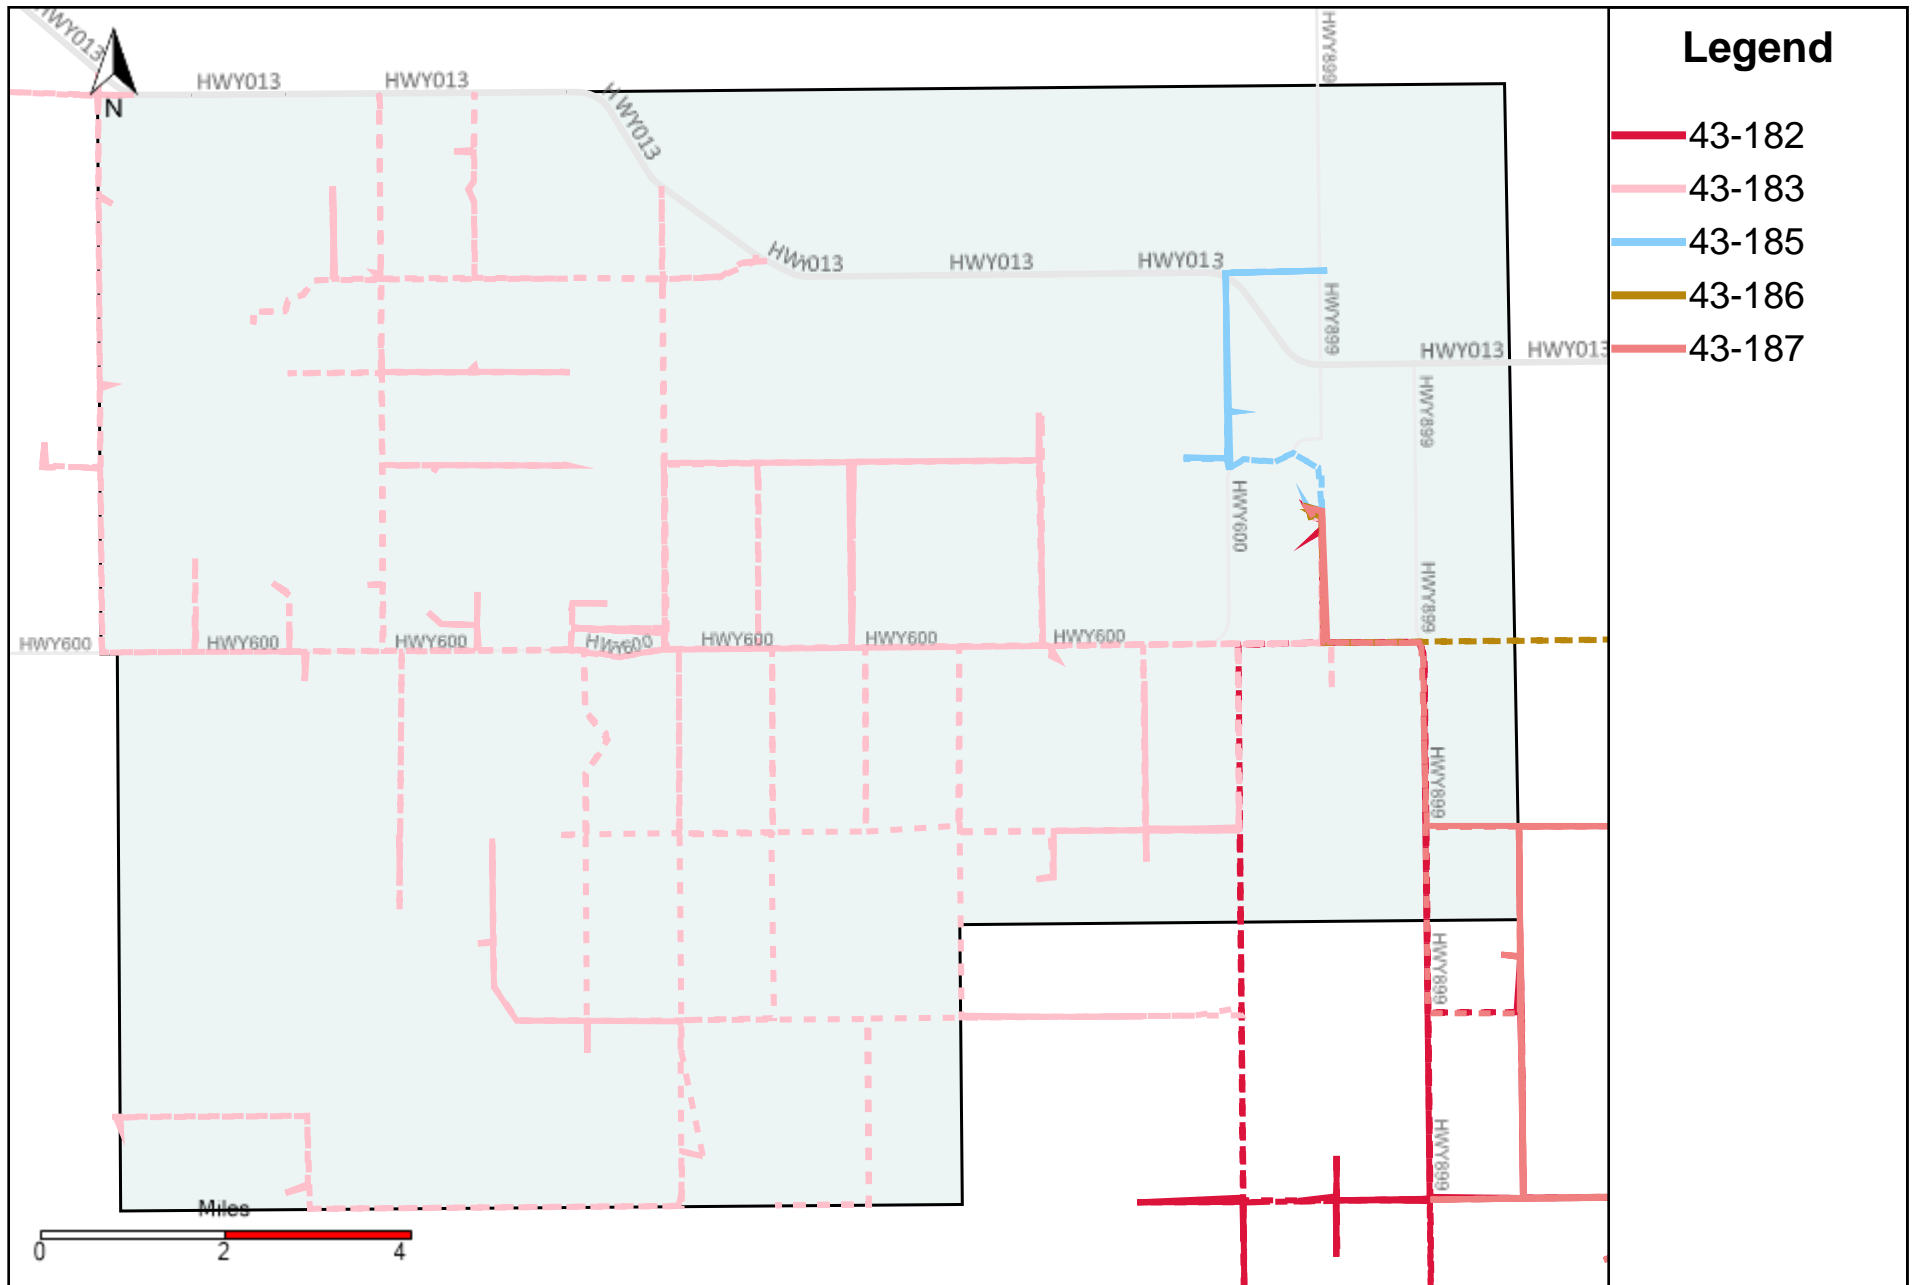

Division: 3 Grader Report(2023-02-26 ~ 2023-03-04)

Vehicle Name List	Total Distance(km)	Total Hours
43-182, 43-183, 43-185, 43-186, 43-187	1203.35	69 hrs 42 min 20 sec