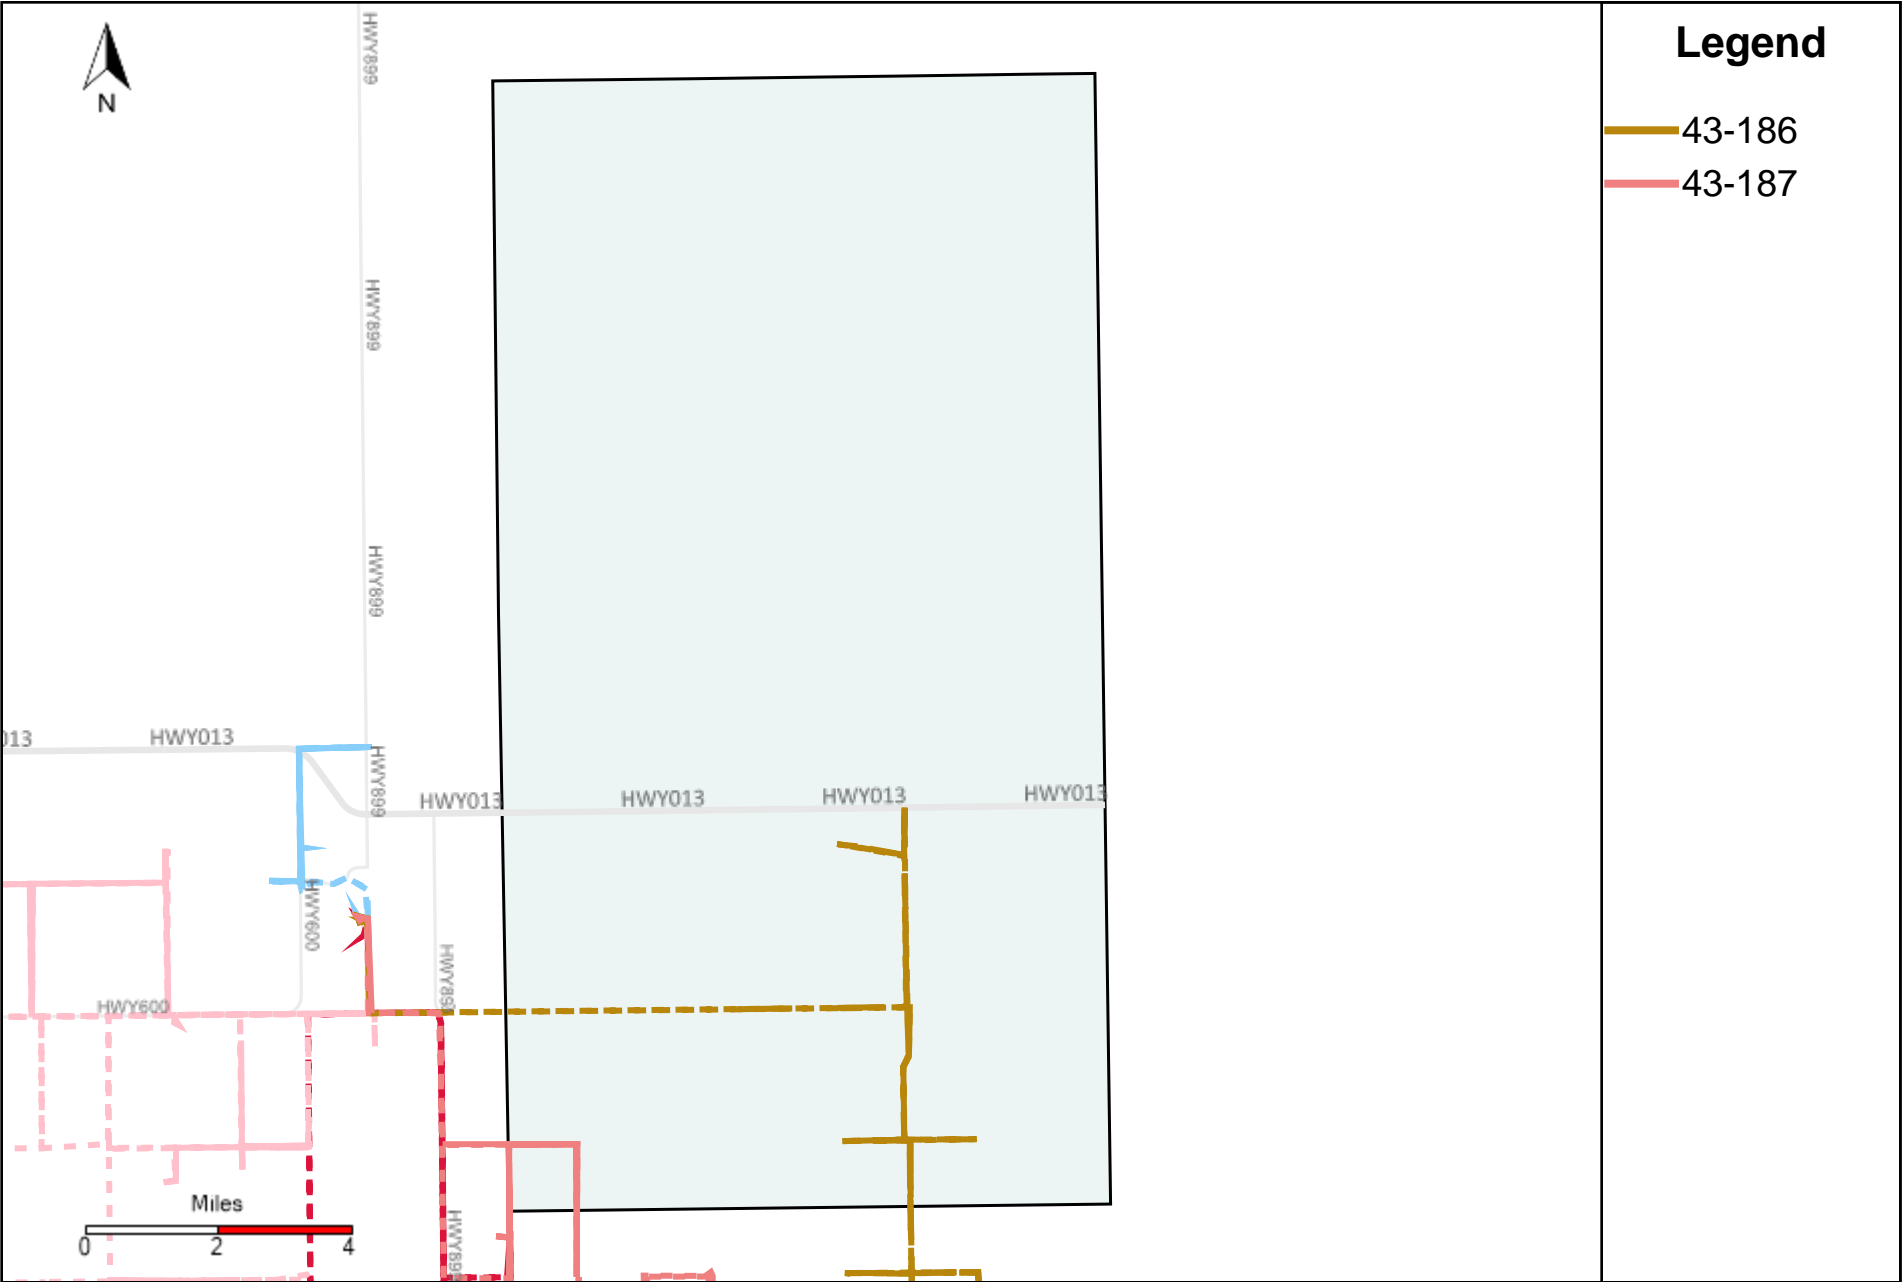

Division: 2 Grader Report(2023-02-26 ~ 2023-03-04)

Vehicle Name List	Total Distance(km)	Total Hours
43-186, 43-187	210.42	16 hrs 6 min 19 sec