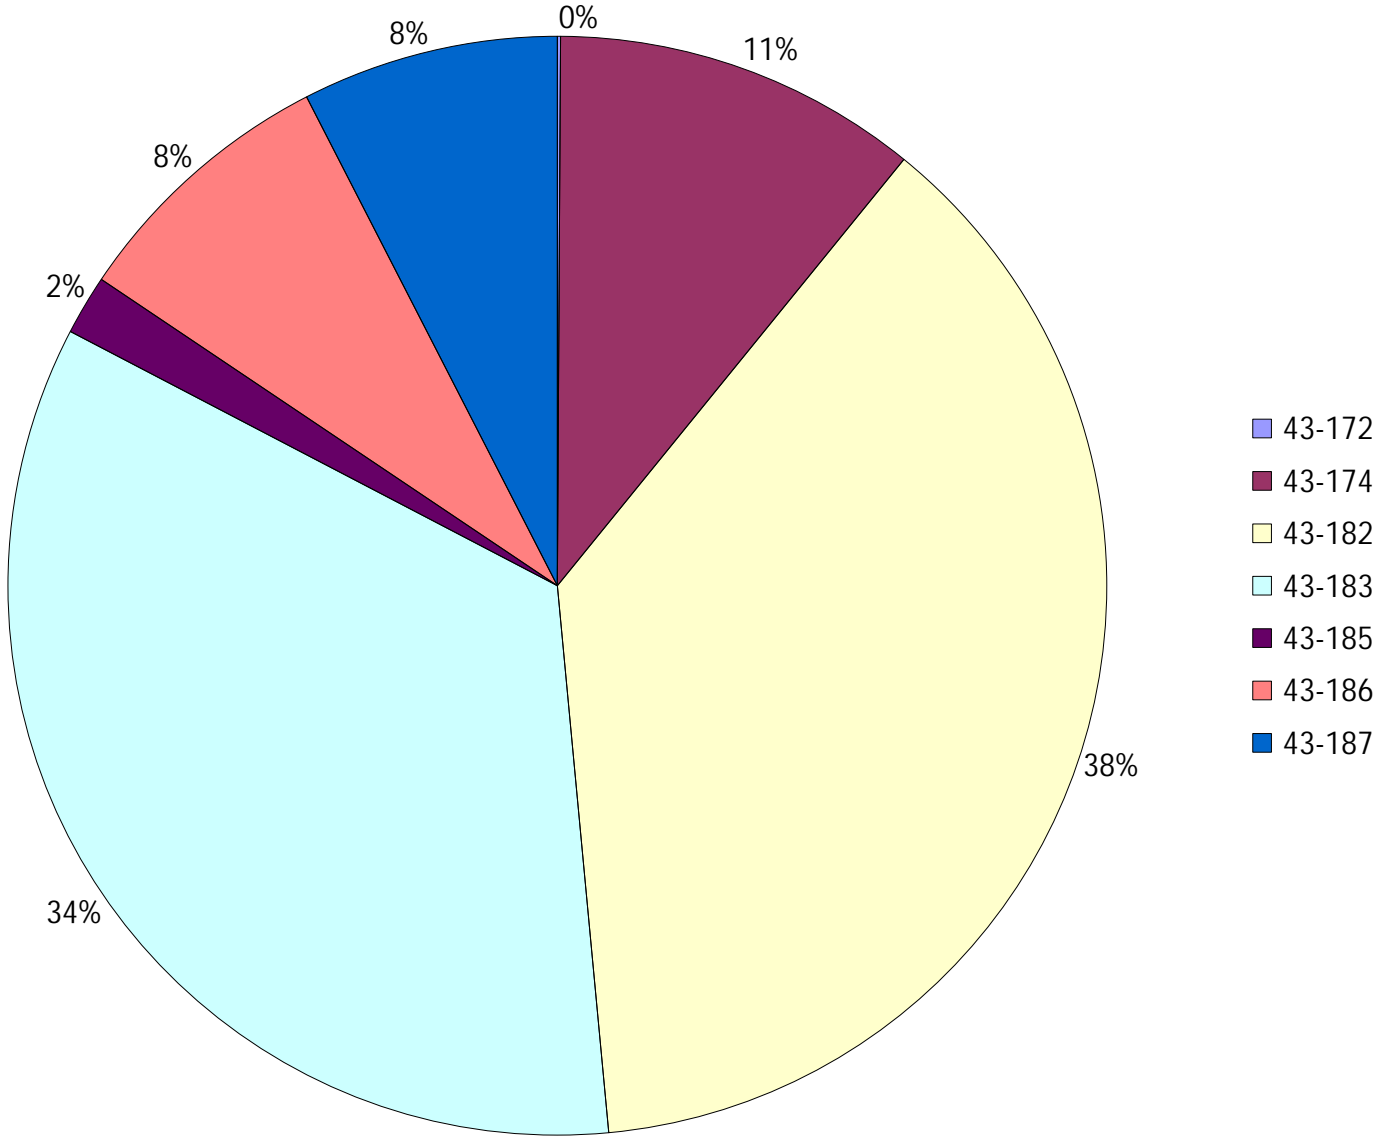

Provost Weekly Grader Report

From 2/26/2023 To 3/4/2023

3/4/2023

Vehicle	Total Distance(km)	Total Hours	Work Distance(km)	Work Hours
43-172	1.25	1 hrs 28 min 21 sec	0	0 hrs 0 min 0 sec
43-174	145.4	16 hrs 40 min 37 sec	82.59	14 hrs 55 min 37 sec
43-182	508.21	28 hrs 3 min 31 sec	248.88	18 hrs 53 min 17 sec
43-183	460.99	22 hrs 27 min 17 sec	107.53	9 hrs 31 min 13 sec
43-185	23.73	3 hrs 5 min 13 sec	18.88	2 hrs 42 min 4 sec
43-186	108.56	7 hrs 59 min 29 sec	69.25	6 hrs 27 min 39 sec
43-187	101.85	8 hrs 6 min 50 sec	83.06	7 hrs 36 min 42 sec
Total:	1350	87 hrs 51 min 18 sec	610.19	60 hrs 6 min 32 sec

Vehicle Distance Vs Total Distance (%) From 2/26/2023 To 3/4/2023

Provost Weekly Grader Report