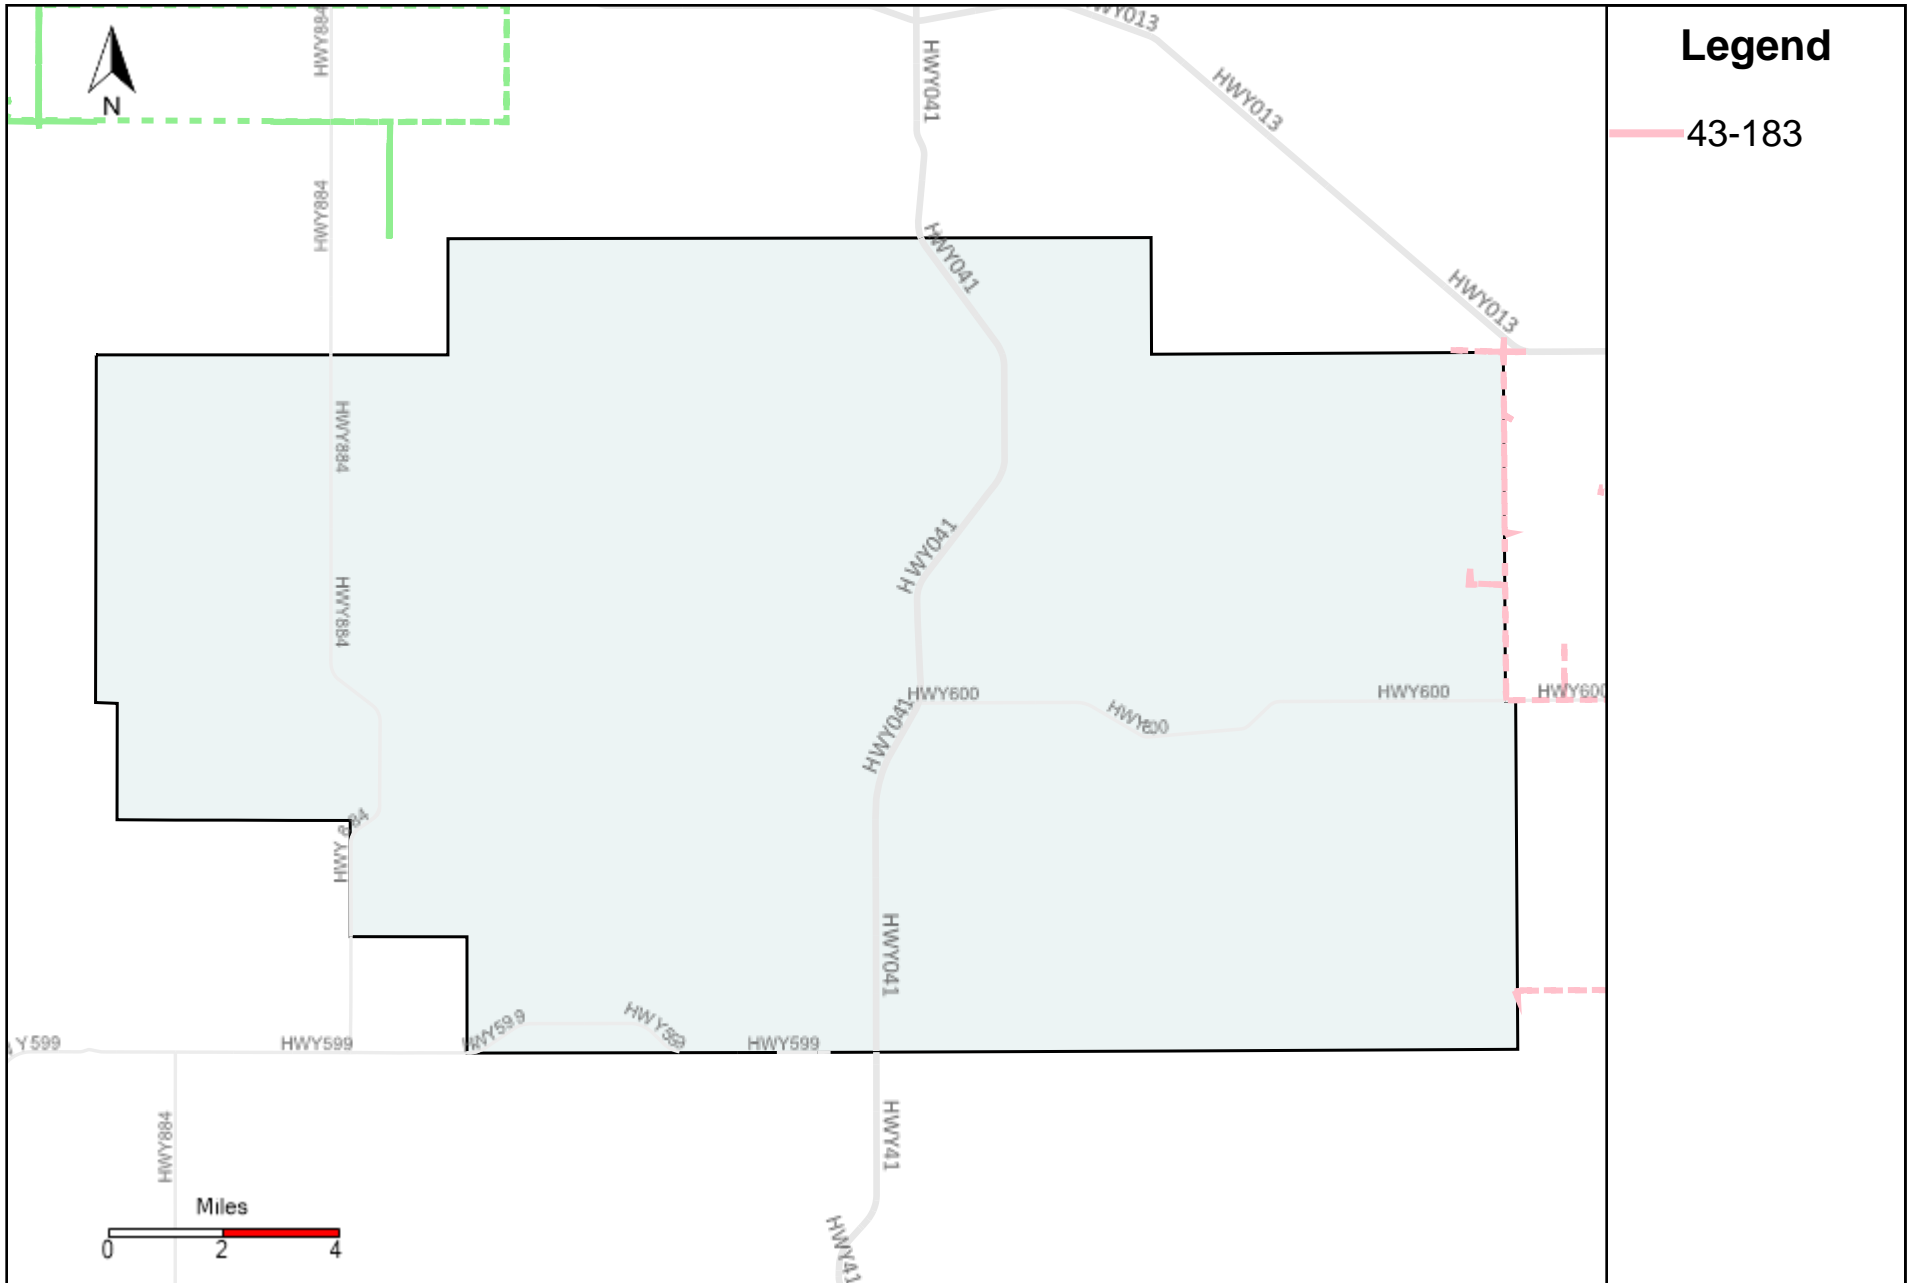

Division: 5 Grader Report(2023-02-26 ~ 2023-03-04)

Vehicle Name List	Total Distance(km)	Total Hours
43-183	460.99	22 hrs 27 min 17 sec