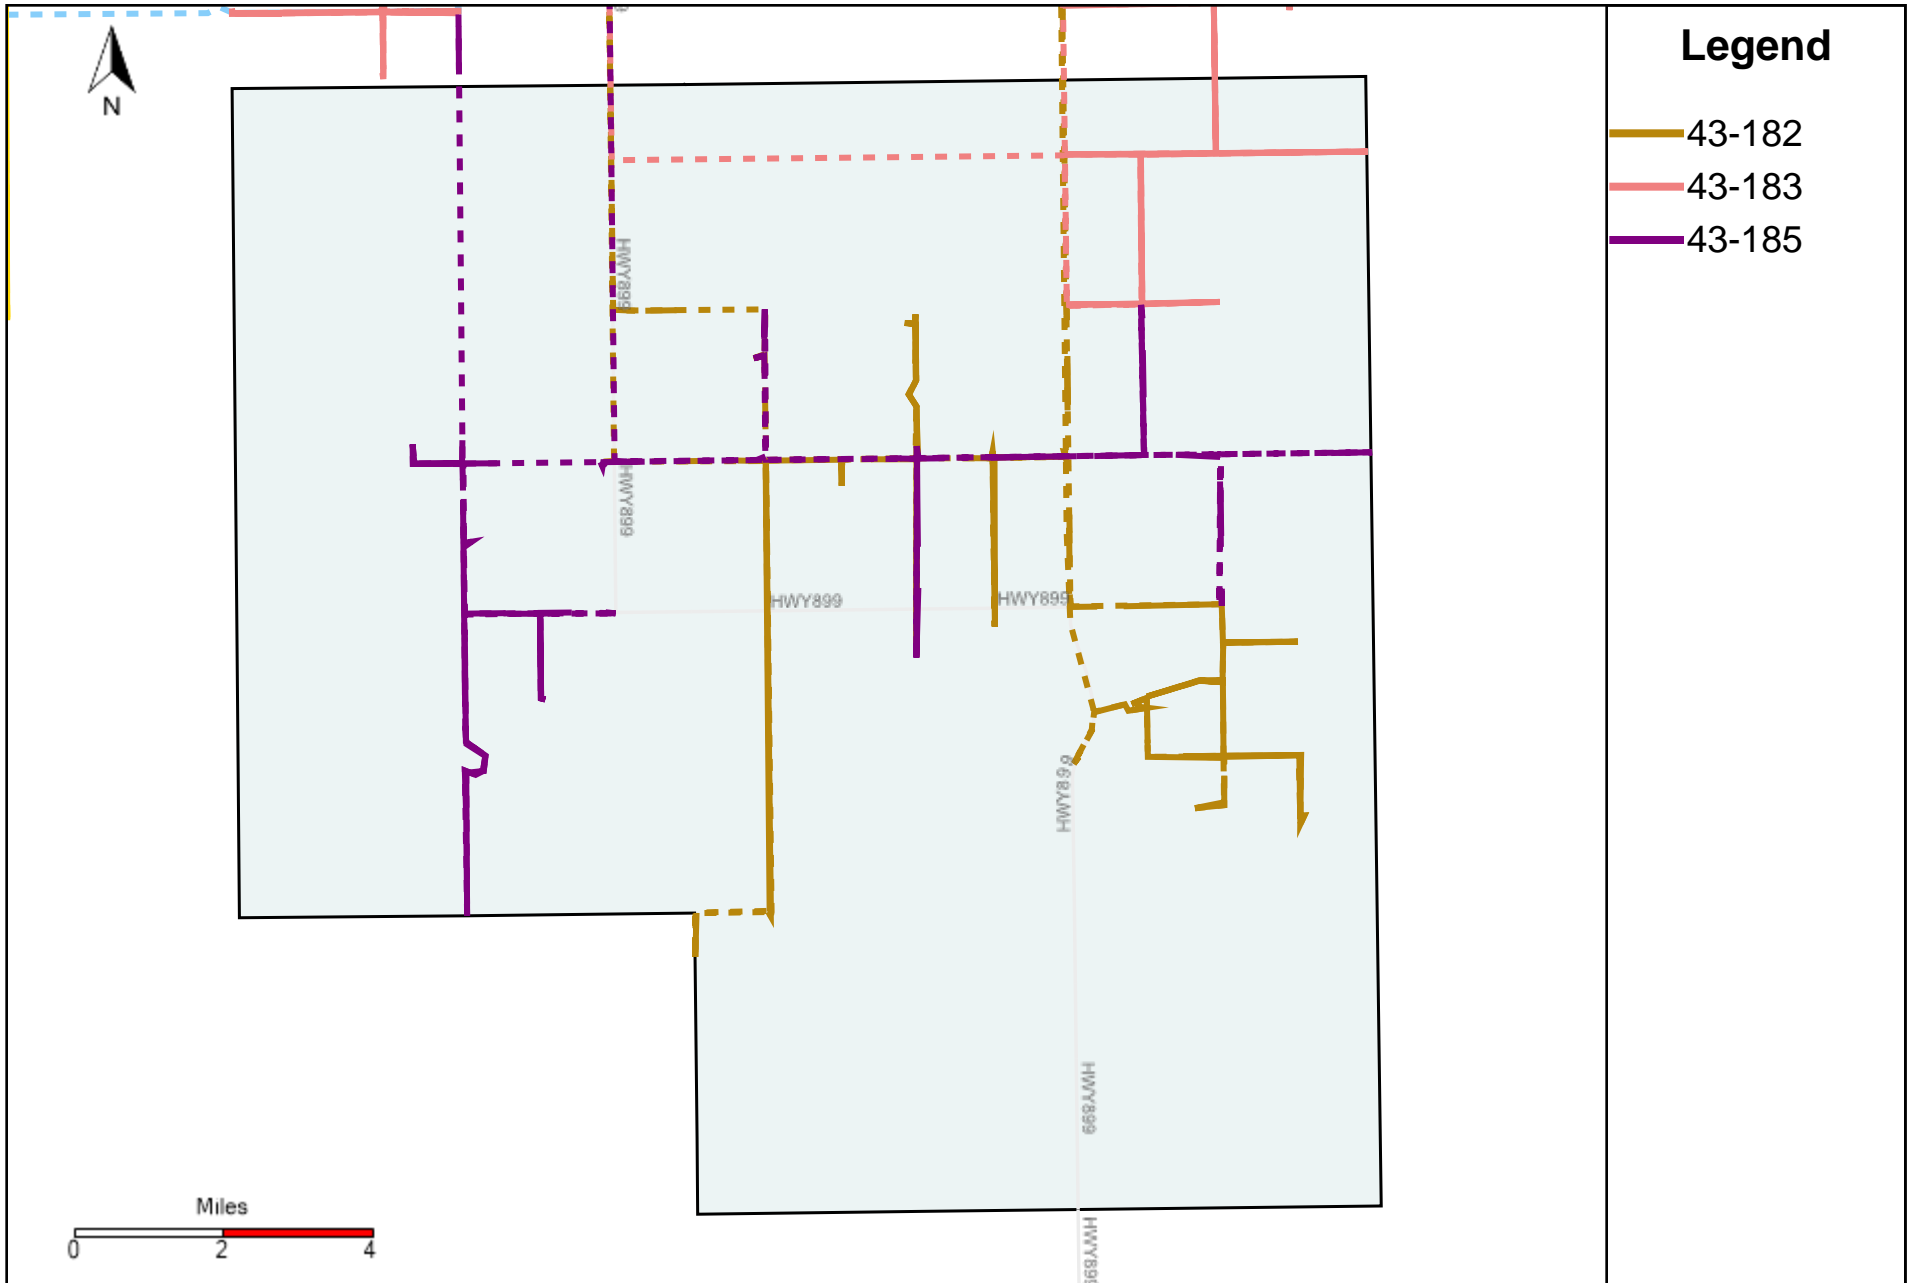

Provost Weekly Grader Report (2023-02-12 ~ 2023-02-18)

Division: 1 Grader Report(2023-02-12 ~ 2023-02-18)

Vehicle Name List	Total Distance(km)	Total Hours
43-182, 43-183, 43-185	563.75	39 hrs 51 min 17 sec

Division: 2 Grader Report(2023-02-12 ~ 2023-02-18)

Vehicle Name List	Total Distance(km)	Total Hours
43-182, 43-183, 43-186	780.51	59 hrs 53 min 1 sec

Division: 3 Grader Report(2023-02-12 ~ 2023-02-18)

Vehicle Name List	Total Distance(km)	Total Hours
43-181, 43-182, 43-183, 43-185, 43-186, 43-187	1205.2	91 hrs 19 min 53 sec

Division: 4 Grader Report(2023-02-12 ~ 2023-02-18)

Vehicle Name List	Total Distance(km)	Total Hours
43-173, 43-174, 43-183, 43-186	1360.77	103 hrs 41 min 5 sec

Division: 6 Grader Report(2023-02-12 ~ 2023-02-18)

Vehicle Name List	Total Distance(km)	Total Hours
43-171, 43-172, 43-173, 43-174	930.4	71 hrs 38 min 30 sec

Division: 7 Grader Report(2023-02-12 ~ 2023-02-18)

Vehicle Name List	Total Distance(km)	Total Hours
43-171, 43-174	614.09	43 hrs 13 min 59 sec