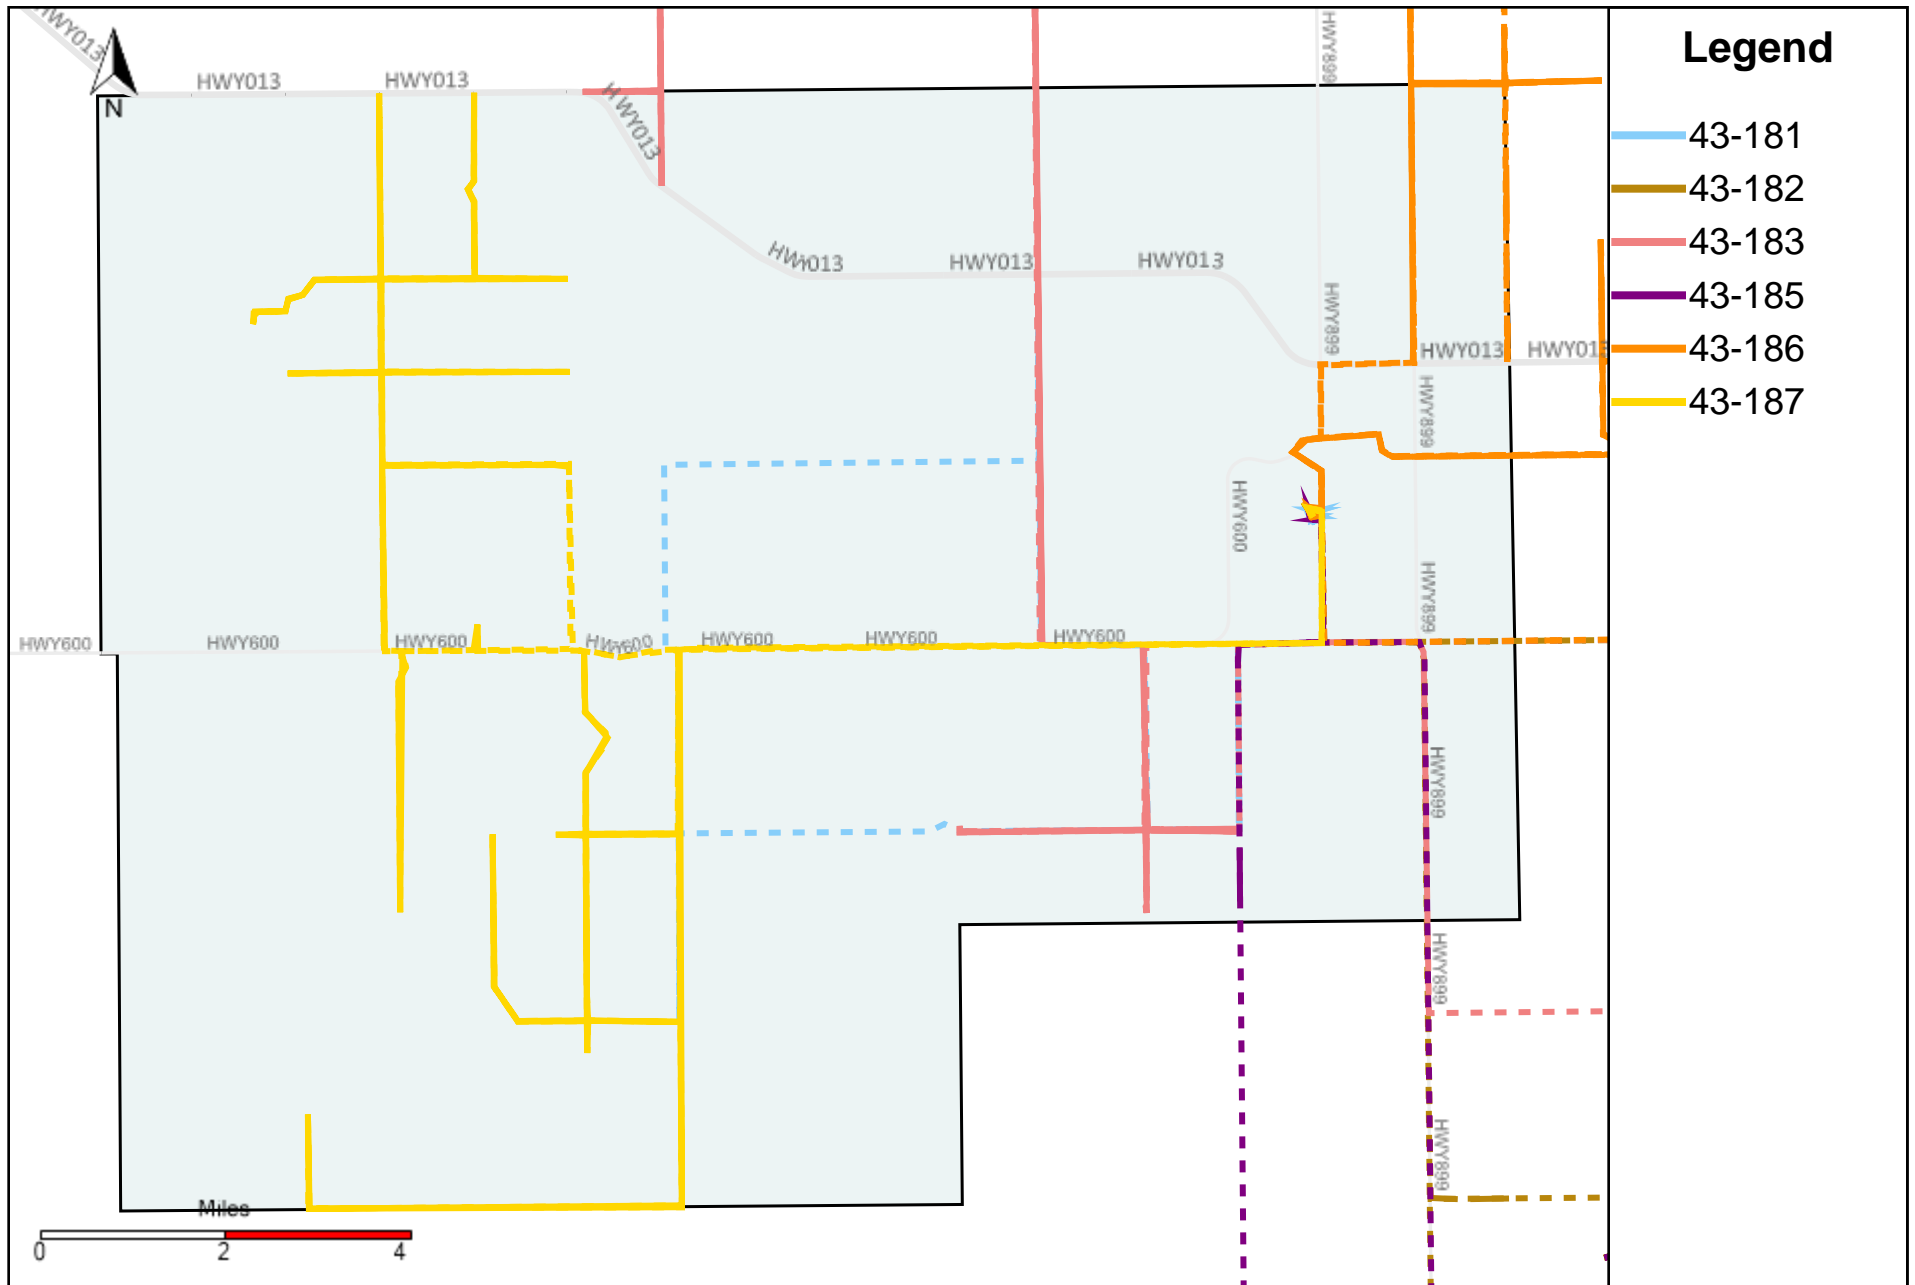

Provost Weekly Grader Report (2023-02-12 ~ 2023-02-18)

Division: 1 Grader Report(2023-02-12 ~ 2023-02-18)

Vehicle Name List	Total Distance(km)	Total Hours
43-182, 43-183, 43-185	563.75	39 hrs 51 min 17 sec

Division: 2 Grader Report(2023-02-12 ~ 2023-02-18)

Vehicle Name List	Total Distance(km)	Total Hours
43-182, 43-183, 43-186	780.51	59 hrs 53 min 1 sec

Division: 3 Grader Report(2023-02-12 ~ 2023-02-18)

Vehicle Name List	Total Distance(km)	Total Hours
43-181, 43-182, 43-183, 43-185, 43-186, 43-187	1205.2	91 hrs 19 min 53 sec