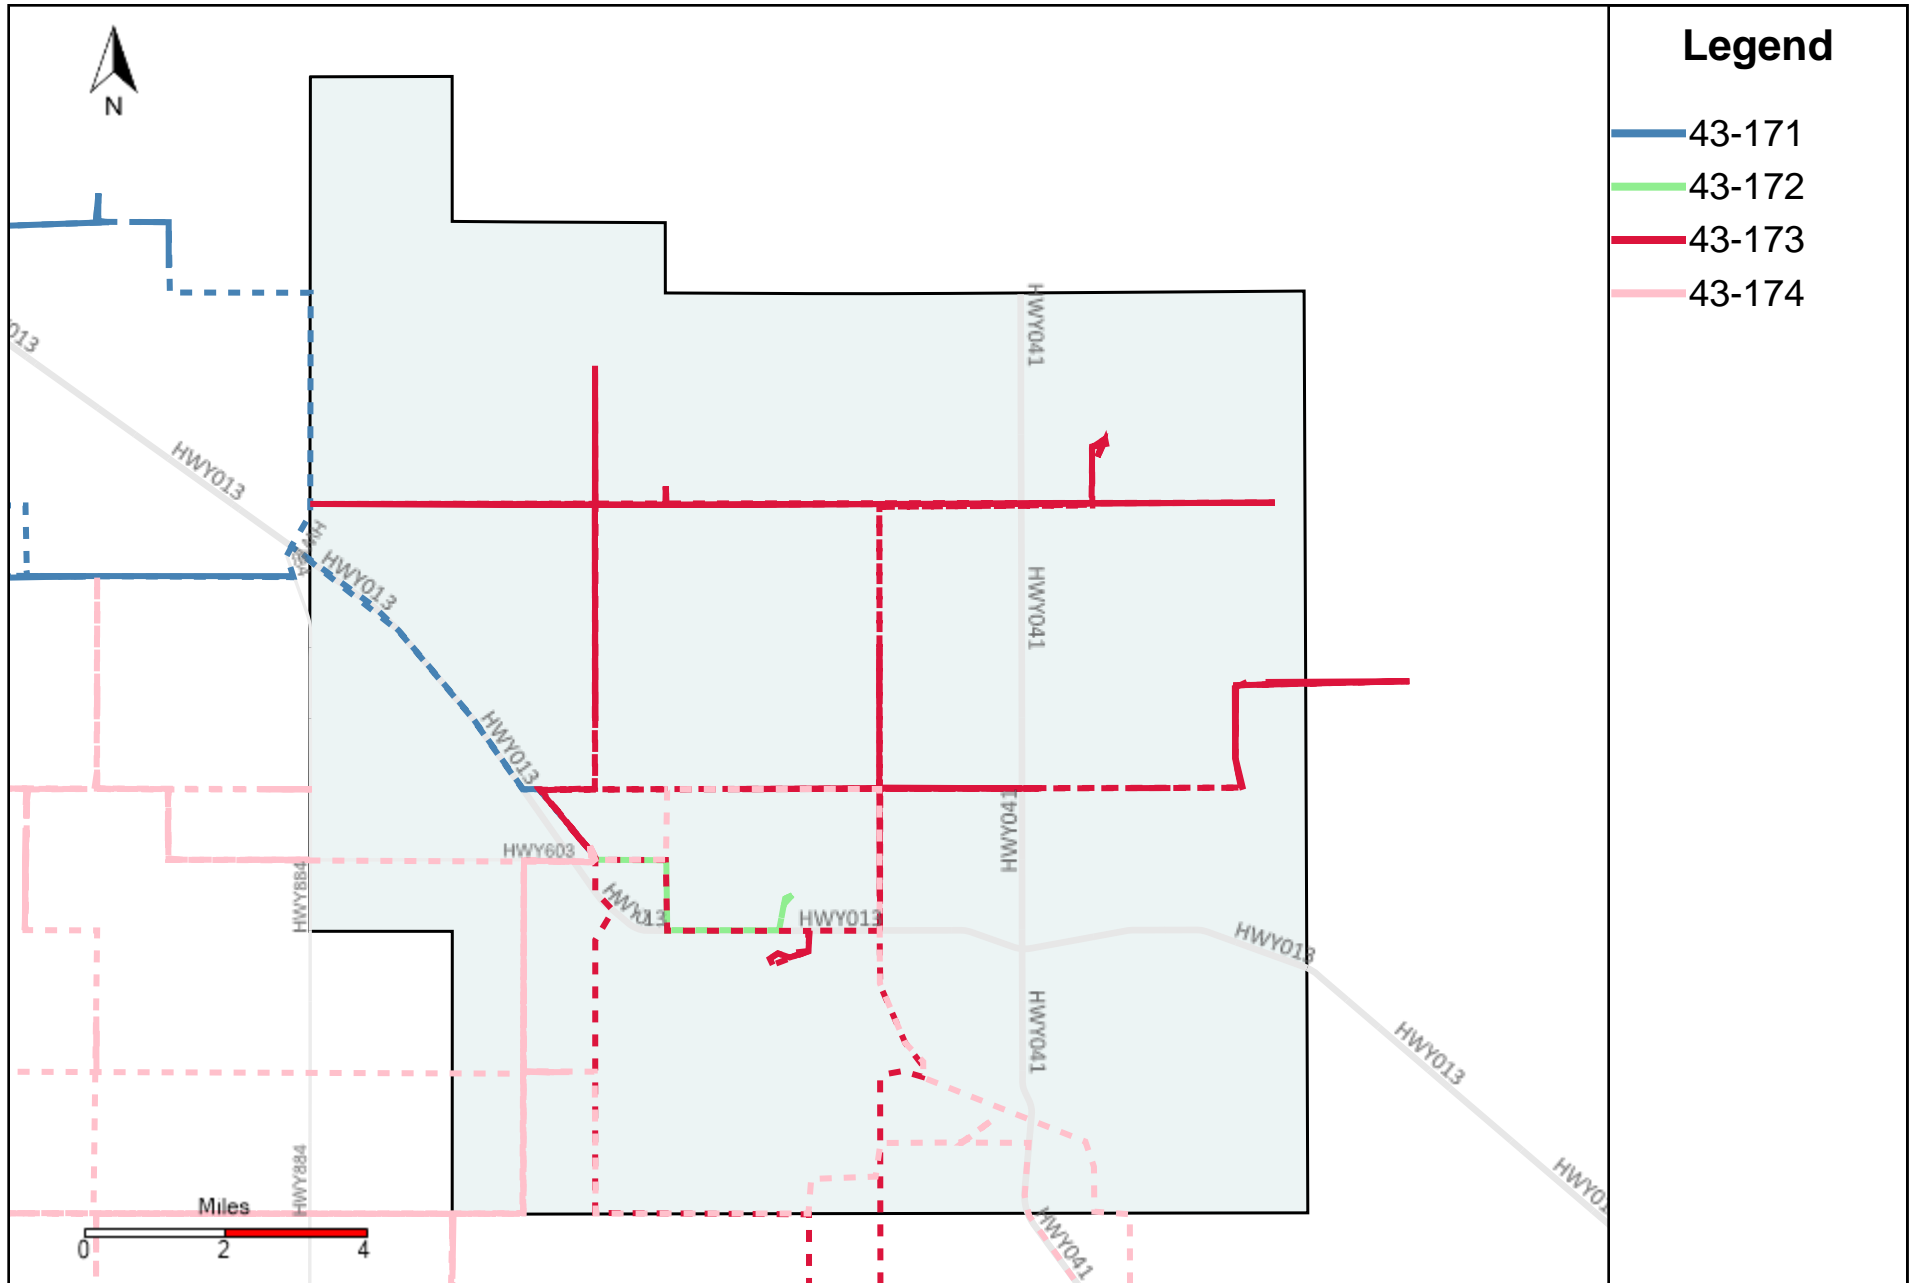

Division: 6 Grader Report(2023-02-12 ~ 2023-02-18)

Vehicle Name List	Total Distance(km)	Total Hours
43-171, 43-172, 43-173, 43-174	930.4	71 hrs 38 min 30 sec