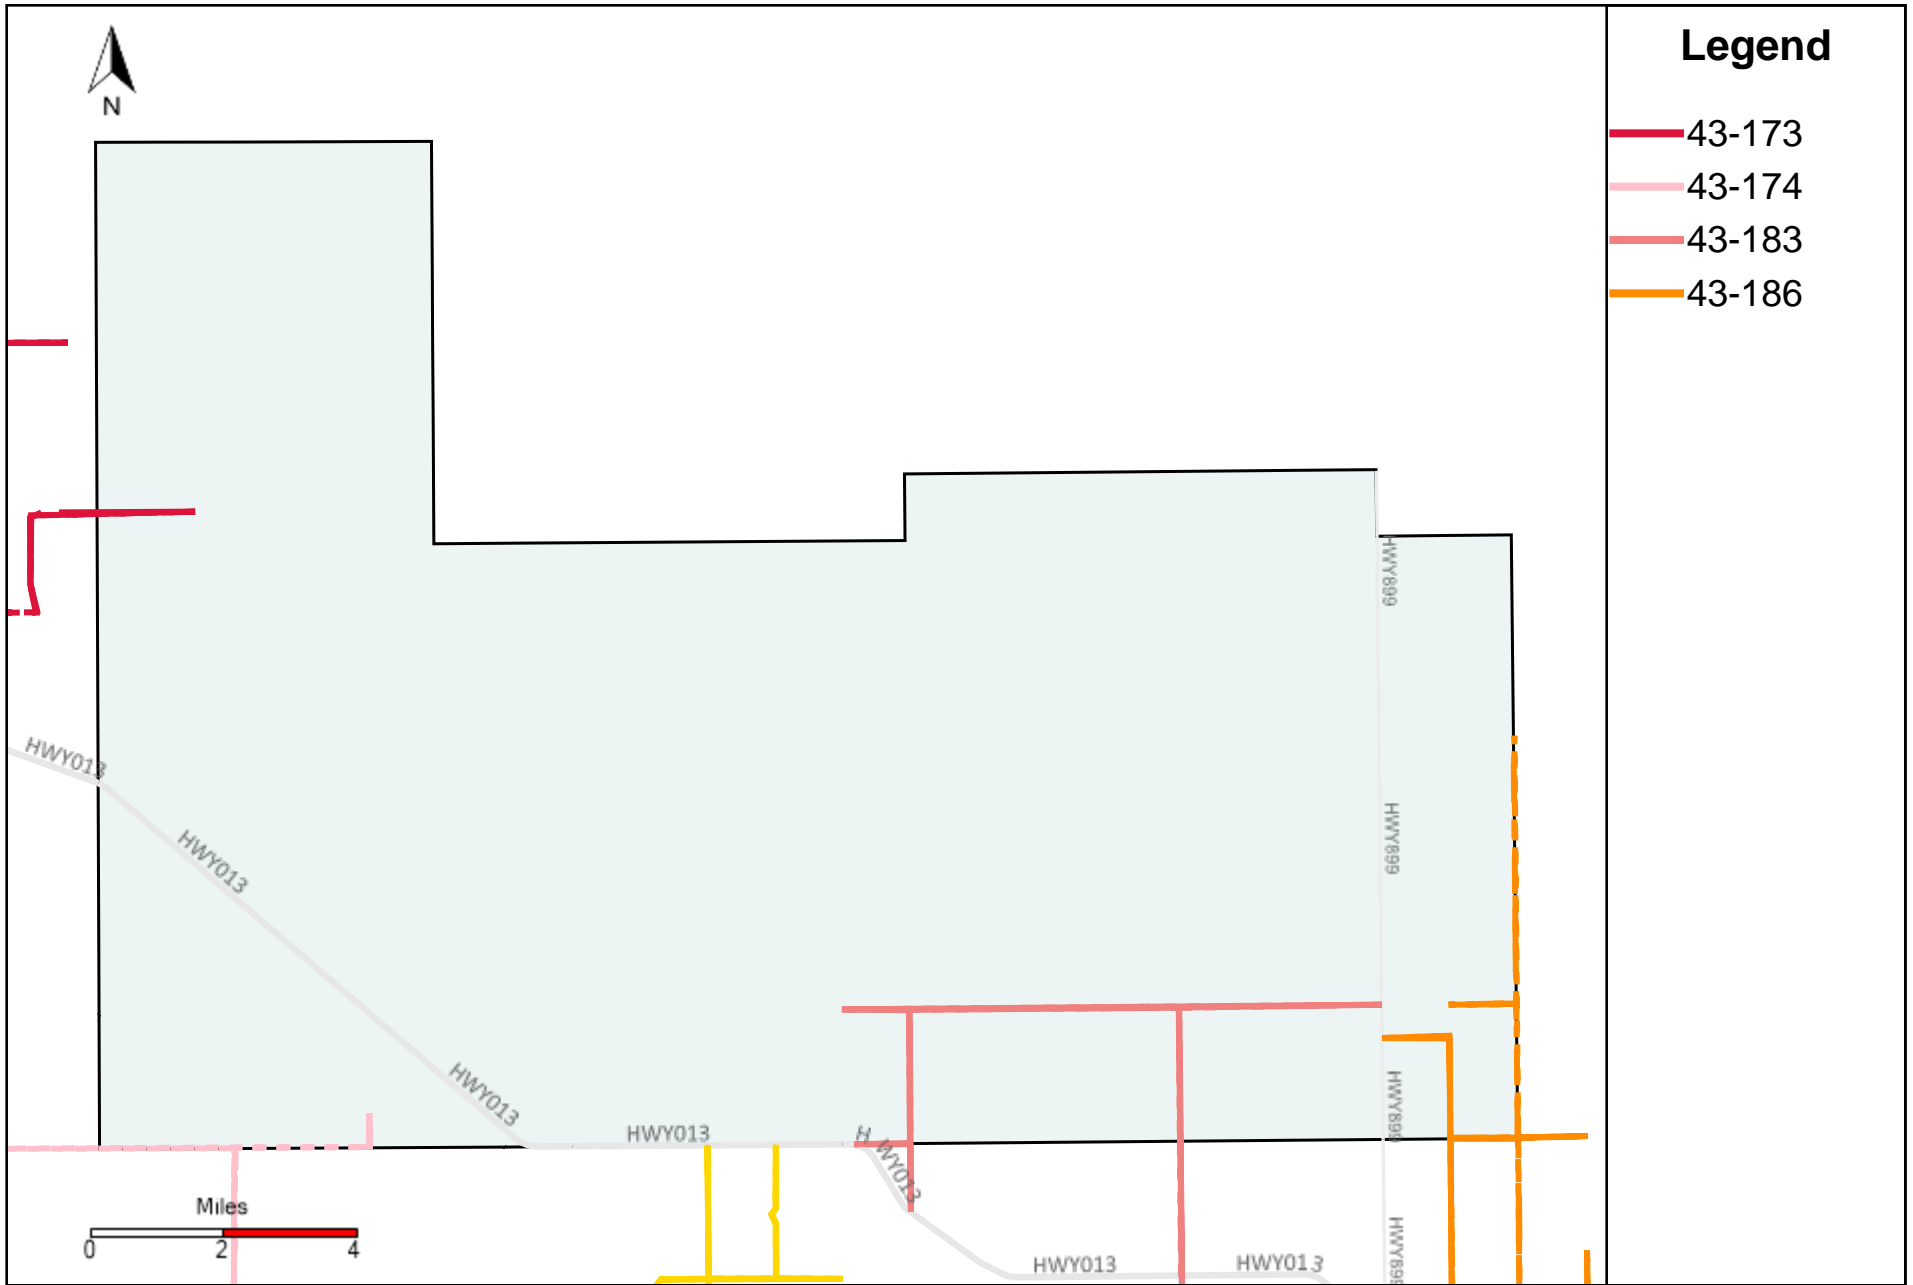

Division: 4 Grader Report(2023-02-12 ~ 2023-02-18)

Vehicle Name List	Total Distance(km)	Total Hours
43-173, 43-174, 43-183, 43-186	1360.77	103 hrs 41 min 5 sec