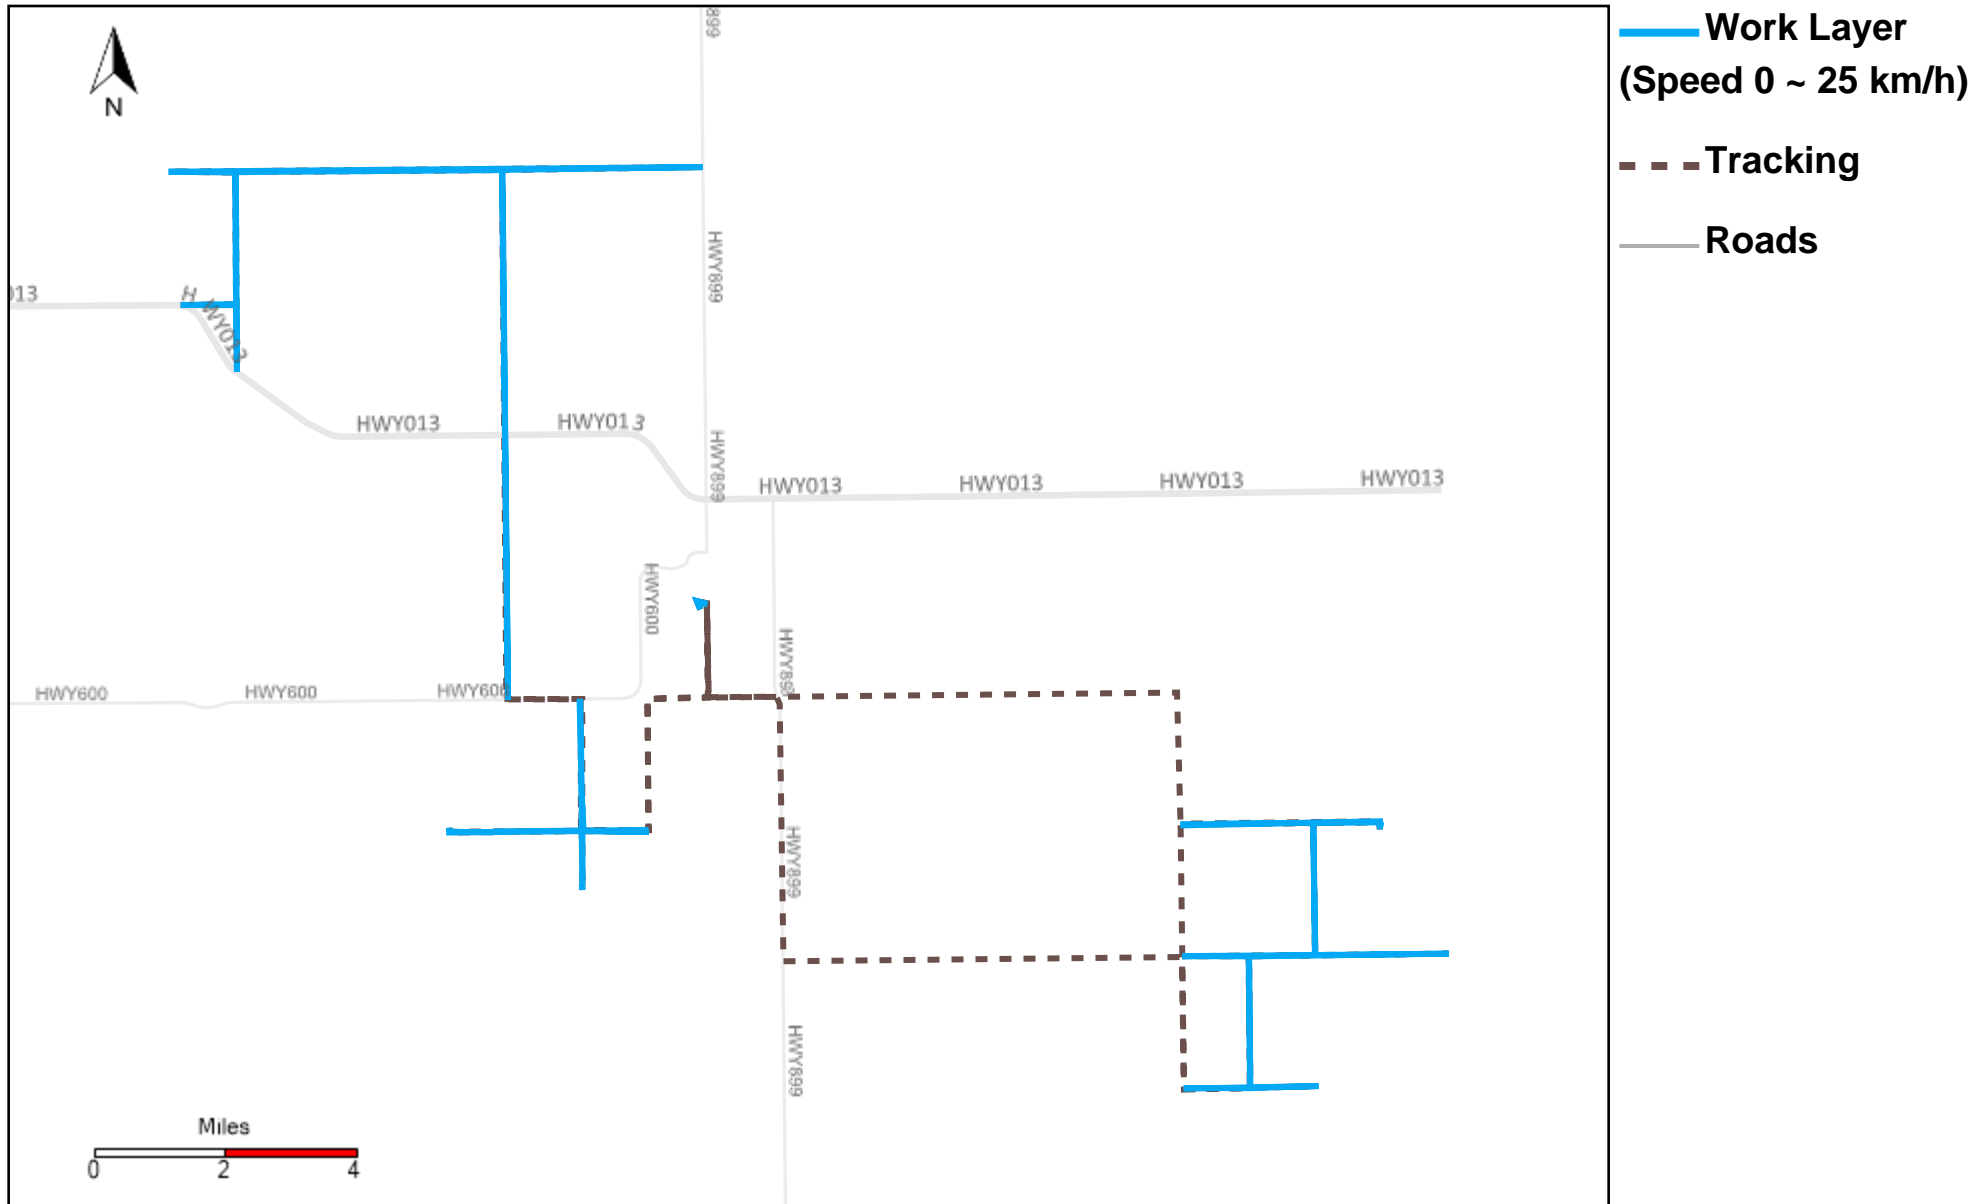

43-183_2023-02-12 ~ 2023-02-18 Tracking

Total Distance(km)	Total Hours	Work Distance(km)	Work Hours
207.14	15 hrs 19 min 7 sec	142.64	13 hrs 35 min 4 sec