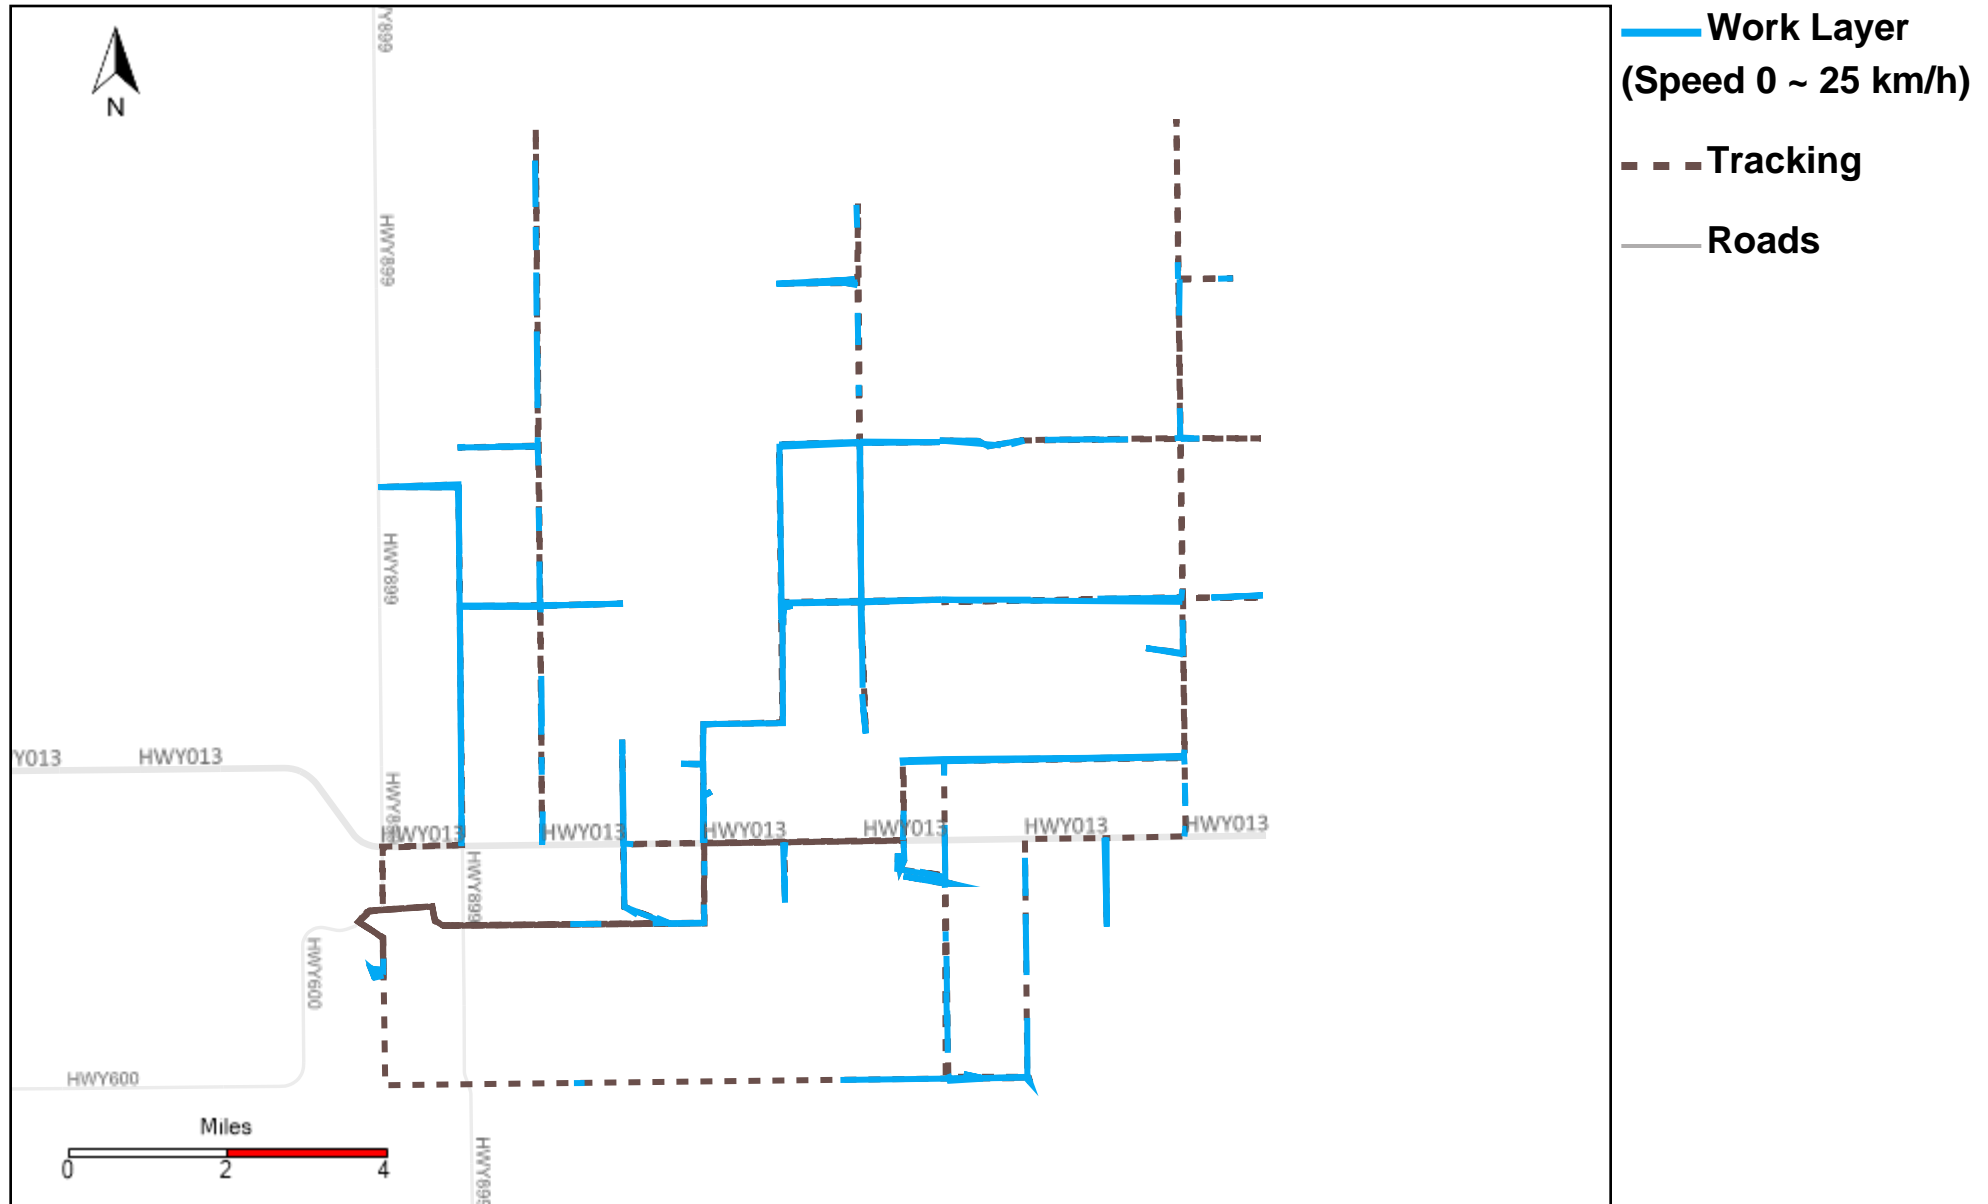

43-186_2023-02-12 ~ 2023-02-18 Tracking

Total Distance(km)	Total Hours	Work Distance(km)	Work Hours
359.84	28 hrs 5 min 48 sec	201.92	22 hrs 35 min 54 sec