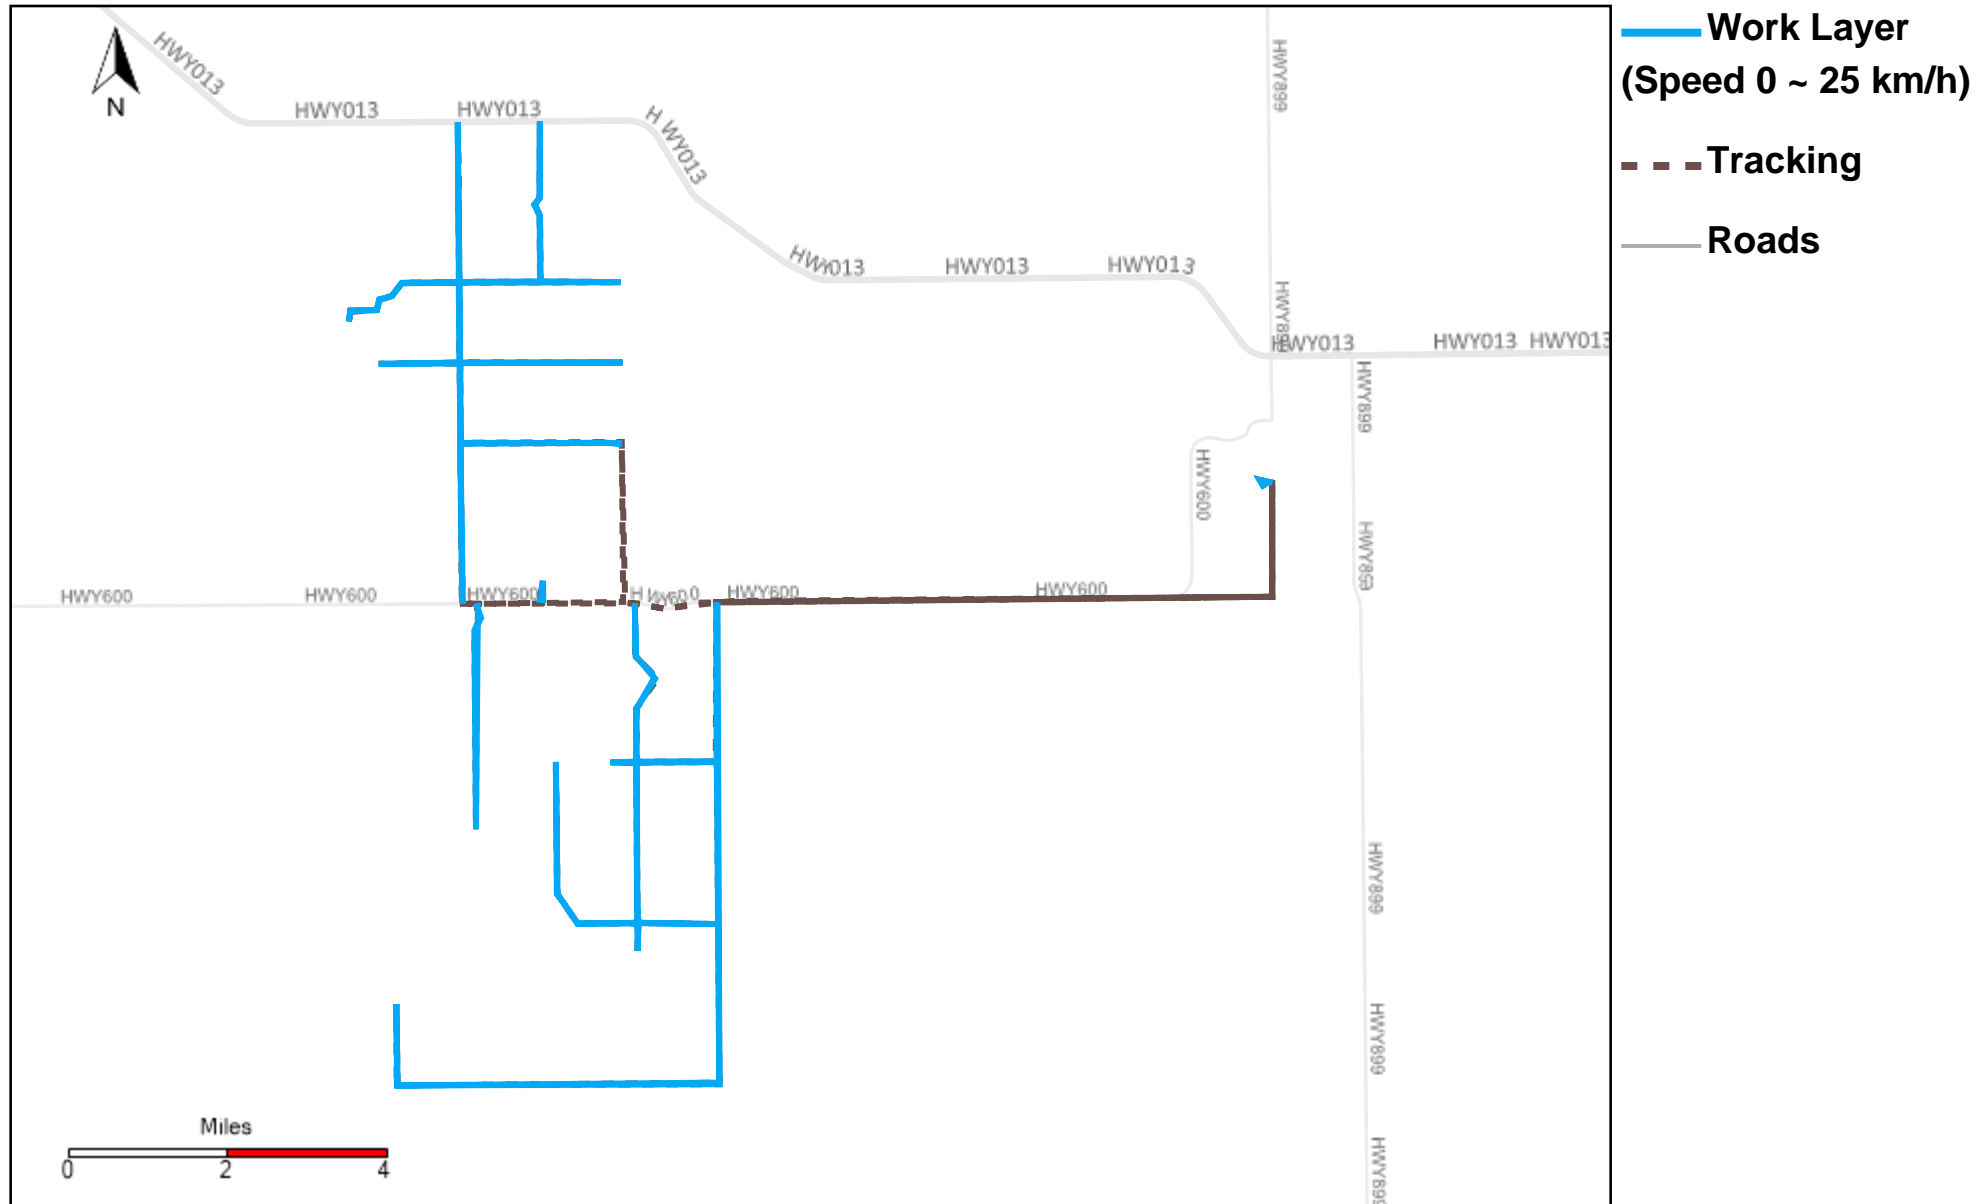

43-187_2023-02-12 ~ 2023-02-18 Tracking

Total Distance(km)	Total Hours	Work Distance(km)	Work Hours
206.72	16 hrs 9 min 7 sec	136.61	14 hrs 9 min 50 sec