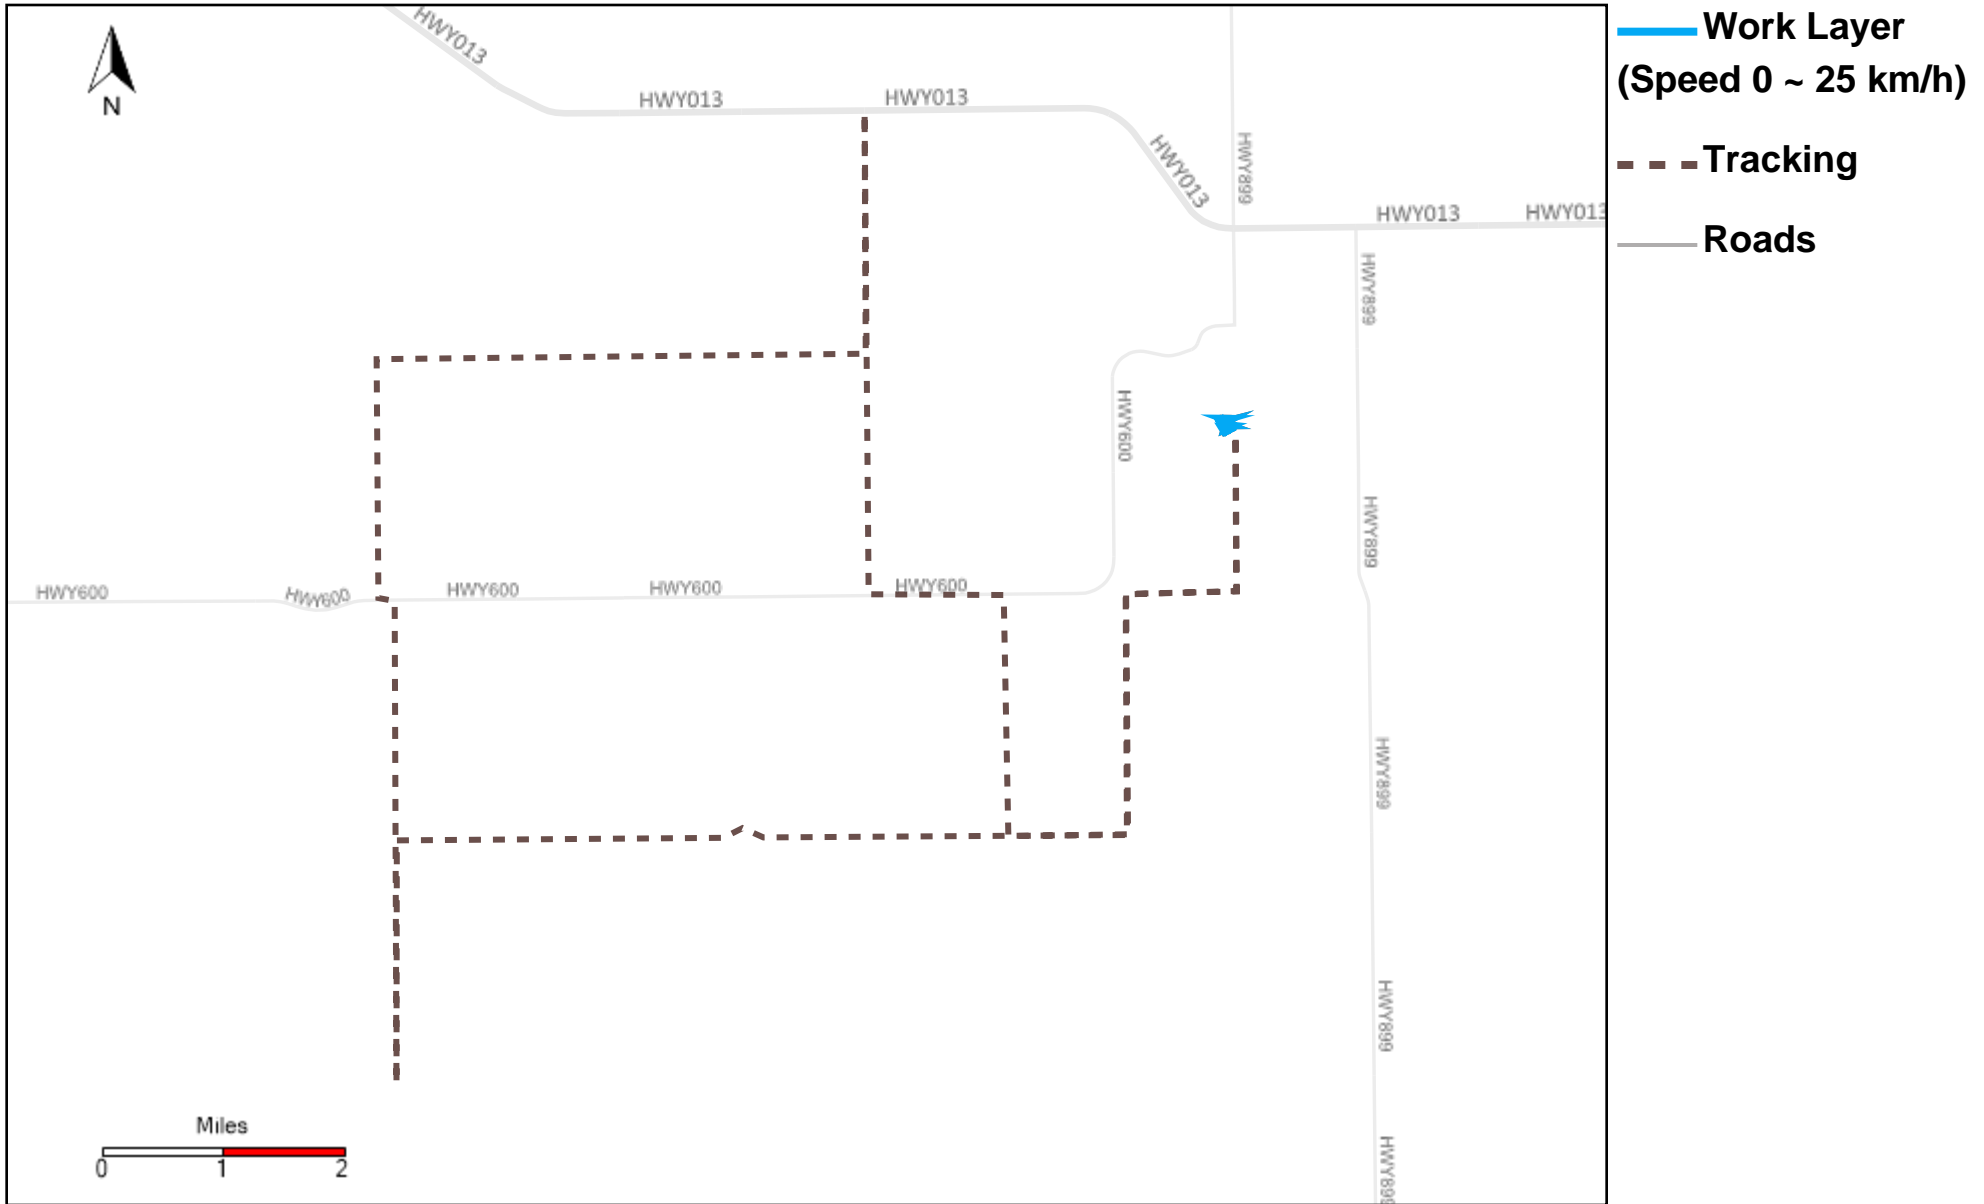

43-181_2023-02-12 ~ 2023-02-18 Tracking

Total Distance(km)	Total Hours	Work Distance(km)	Work Hours
74.89	7 hrs 13 min 41 sec	15.27	3 hrs 28 min 55 sec