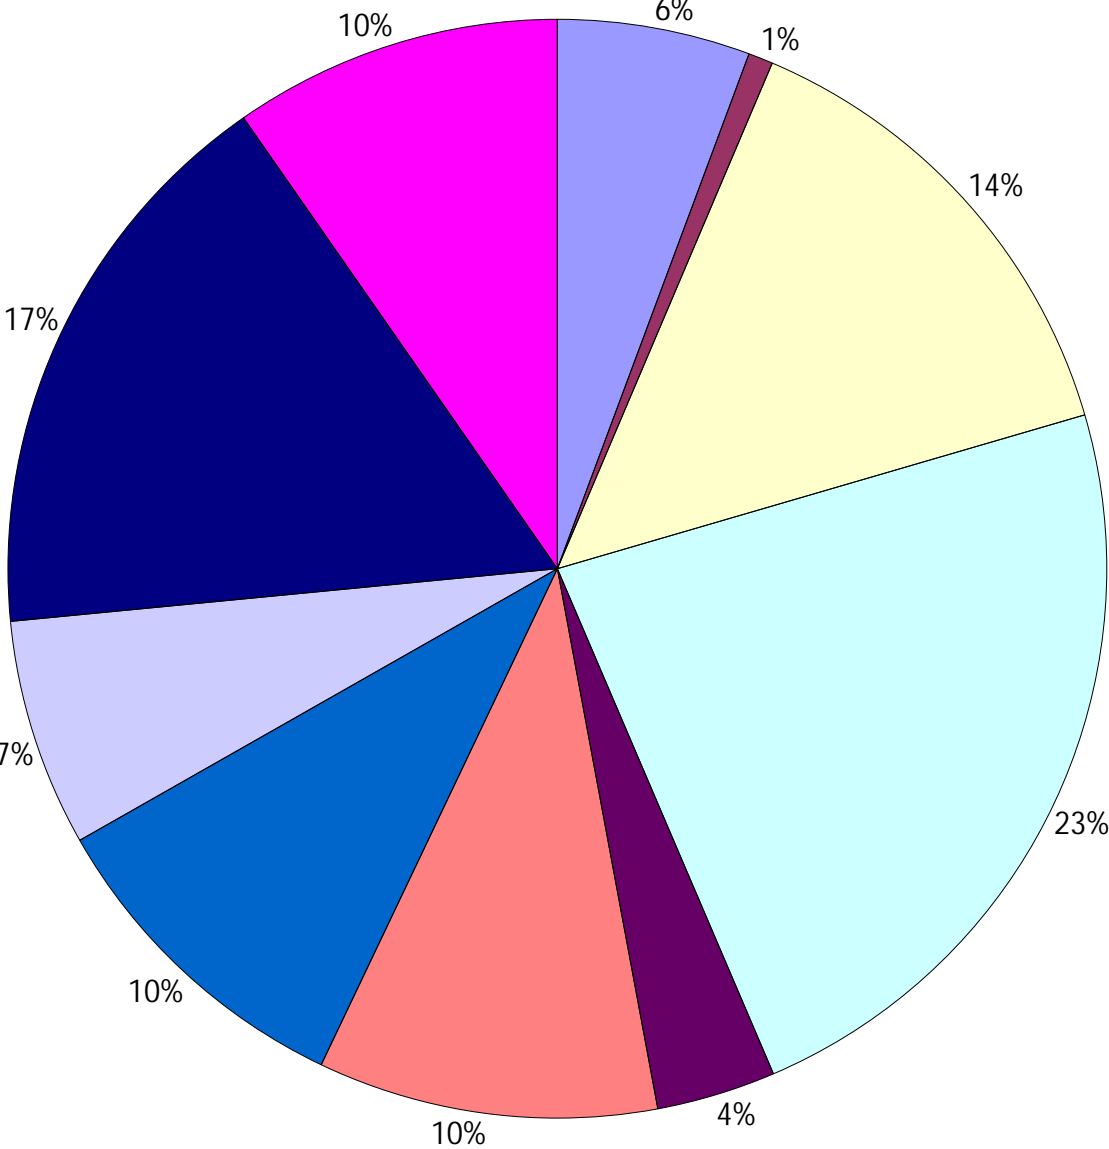

Provost Weekly Grader Report

From 2/12/2023 To 2/18/2023

2/18/2023

Vehicle	Total Distance(km)	Total Hours	Work Distance(km)	Work Hours
43-171	121.13	8 hrs 18 min 56 sec	75.31	6 hrs 36 min 31 sec
43-172	15.48	3 hrs 3 min 24 sec	1.28	0 hrs 18 min 25 sec
43-173	300.83	25 hrs 21 min 7 sec	145.26	16 hrs 46 min 41 sec
43-174	492.96	34 hrs 55 min 3 sec	133.43	15 hrs 16 min 46 sec
43-181	74.89	7 hrs 13 min 41 sec	15.27	3 hrs 28 min 55 sec
43-182	213.53	16 hrs 28 min 6 sec	111.31	12 hrs 0 min 4 sec
43-183	207.14	15 hrs 19 min 7 sec	142.64	13 hrs 35 min 4 sec
43-185	143.08	8 hrs 4 min 4 sec	63.23	5 hrs 22 min 29 sec
43-186	359.84	28 hrs 5 min 48 sec	201.92	22 hrs 35 min 54 sec
43-187	206.72	16 hrs 9 min 7 sec	136.61	14 hrs 9 min 50 sec
Total:	2135.6	162 hrs 58 min 23 sec	1026.26	110 hrs 10 min 39 sec

Vehicle Distance Vs Total Distance (%) From 2/12/2023 To 2/18/2023

Provost Weekly Grader Report

- 43-171
- 43-172
- 43-173
- 43-174
- 43-181
- 43-182
- 43-183
- 43-185
- 43-186
- 43-187