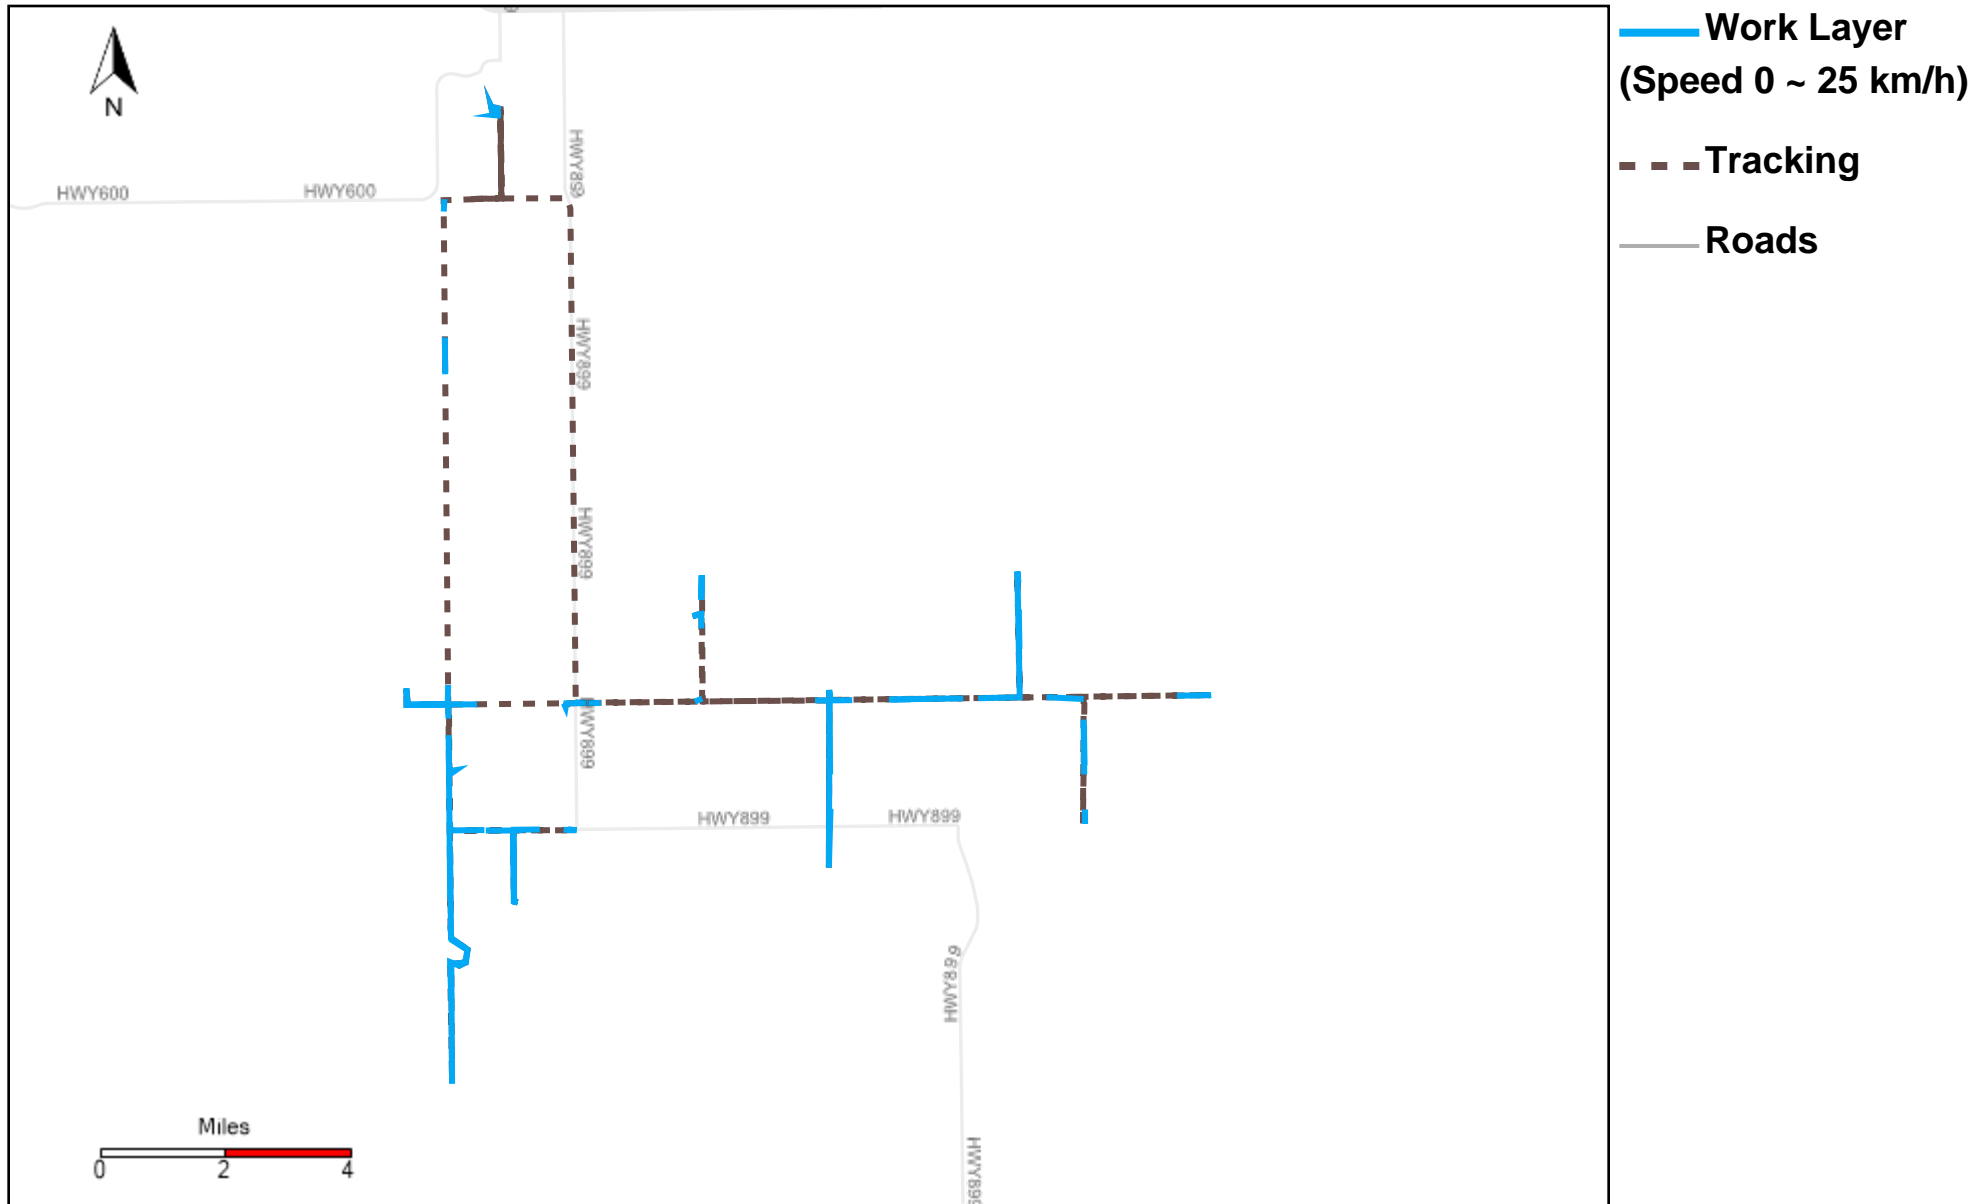

43-181_2023-02-12 ~ 2023-02-18 Tracking

Total Distance(km)	Total Hours	Work Distance(km)	Work Hours
74.89	7 hrs 13 min 41 sec	15.27	3 hrs 28 min 55 sec

43-182_2023-02-12 ~ 2023-02-18 Tracking

Total Distance(km)	Total Hours	Work Distance(km)	Work Hours
213.53	16 hrs 28 min 6 sec	111.31	12 hrs 0 min 4 sec

43-183_2023-02-12 ~ 2023-02-18 Tracking

Total Distance(km)	Total Hours	Work Distance(km)	Work Hours
207.14	15 hrs 19 min 7 sec	142.64	13 hrs 35 min 4 sec

43-185_2023-02-12 ~ 2023-02-18 Tracking

Total Distance(km)	Total Hours	Work Distance(km)	Work Hours
143.08	8 hrs 4 min 4 sec	63.23	5 hrs 22 min 29 sec