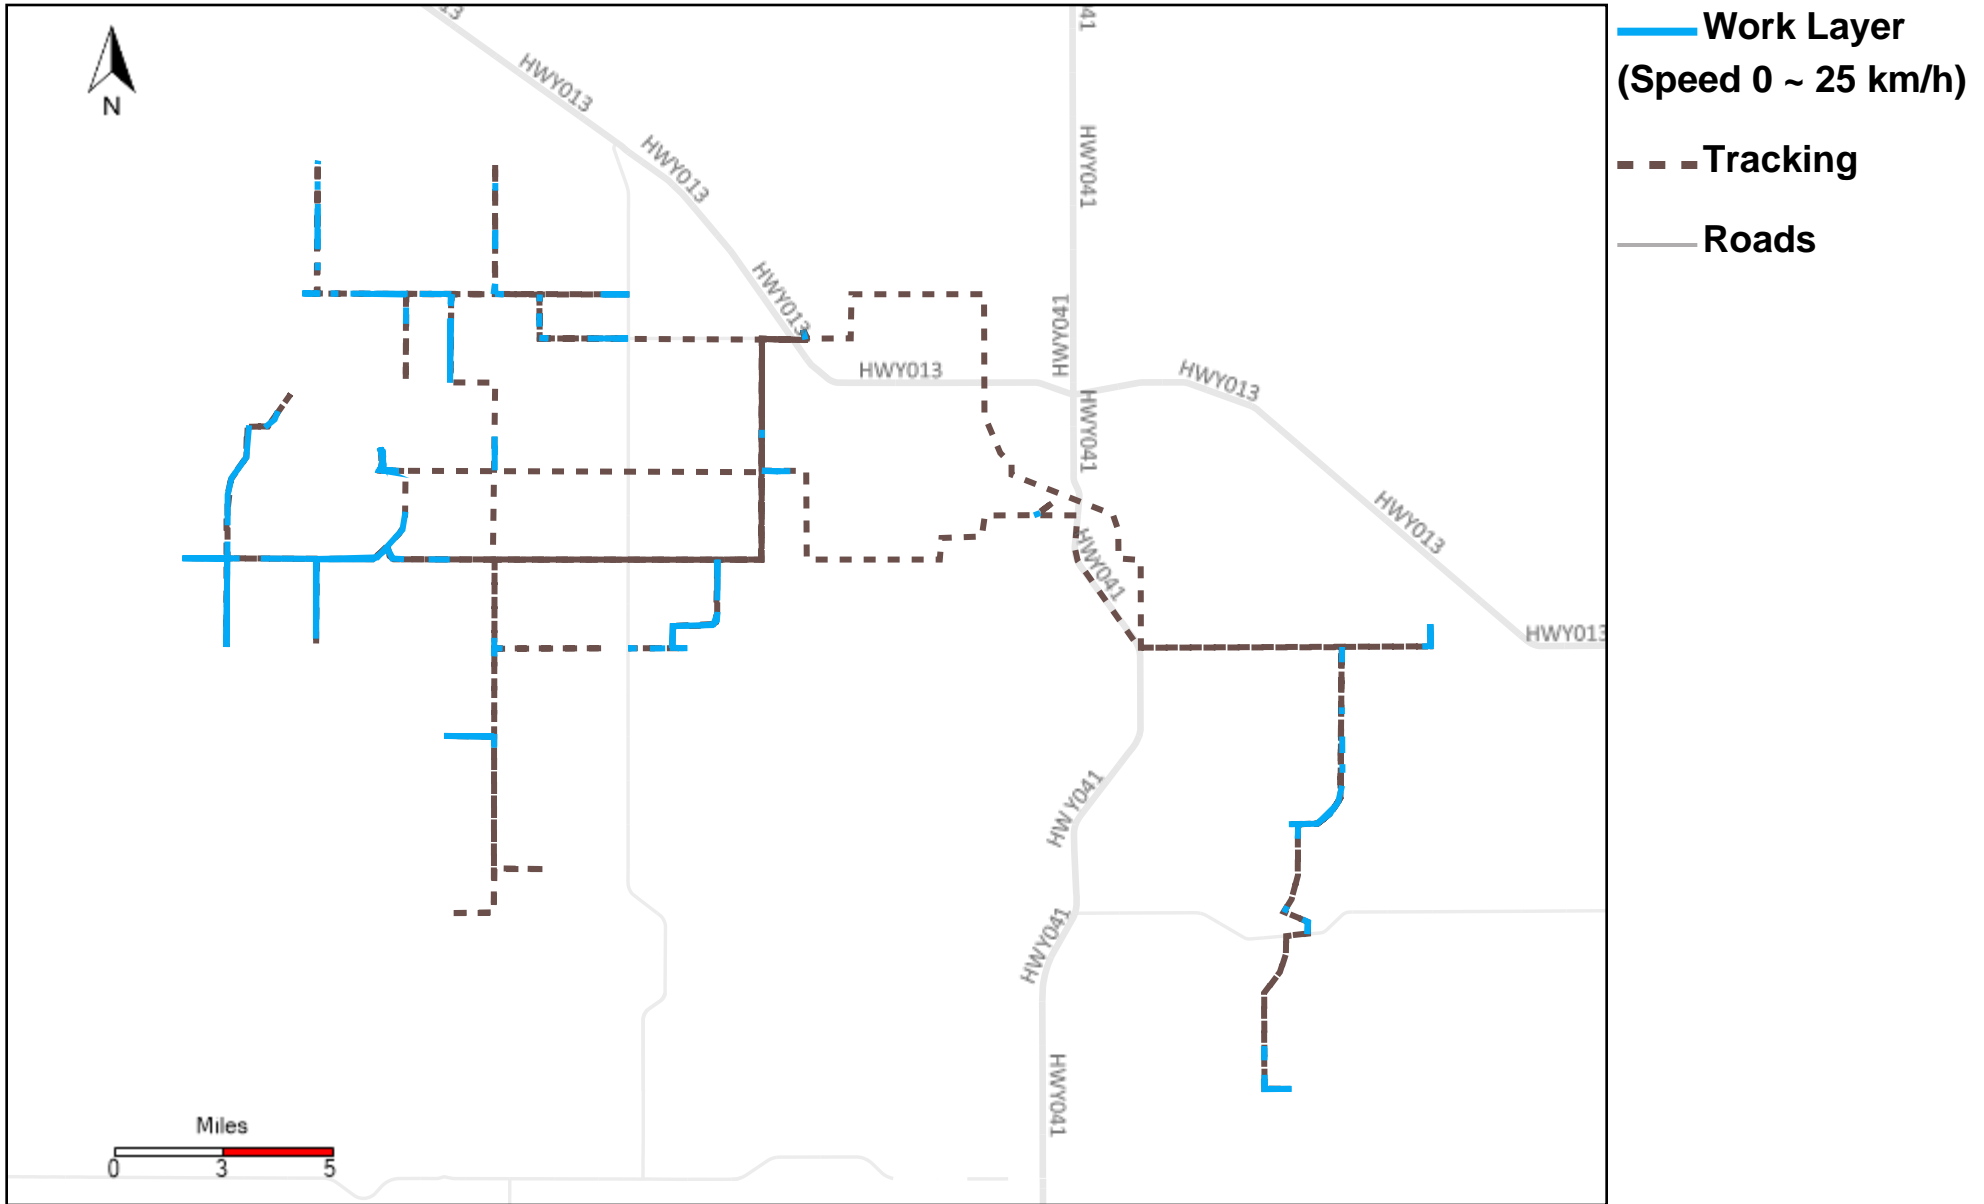

43-174_2023-02-12 ~ 2023-02-18 Tracking

Total Distance(km)	Total Hours	Work Distance(km)	Work Hours
492.96	34 hrs 55 min 3 sec	133.43	15 hrs 16 min 46 sec