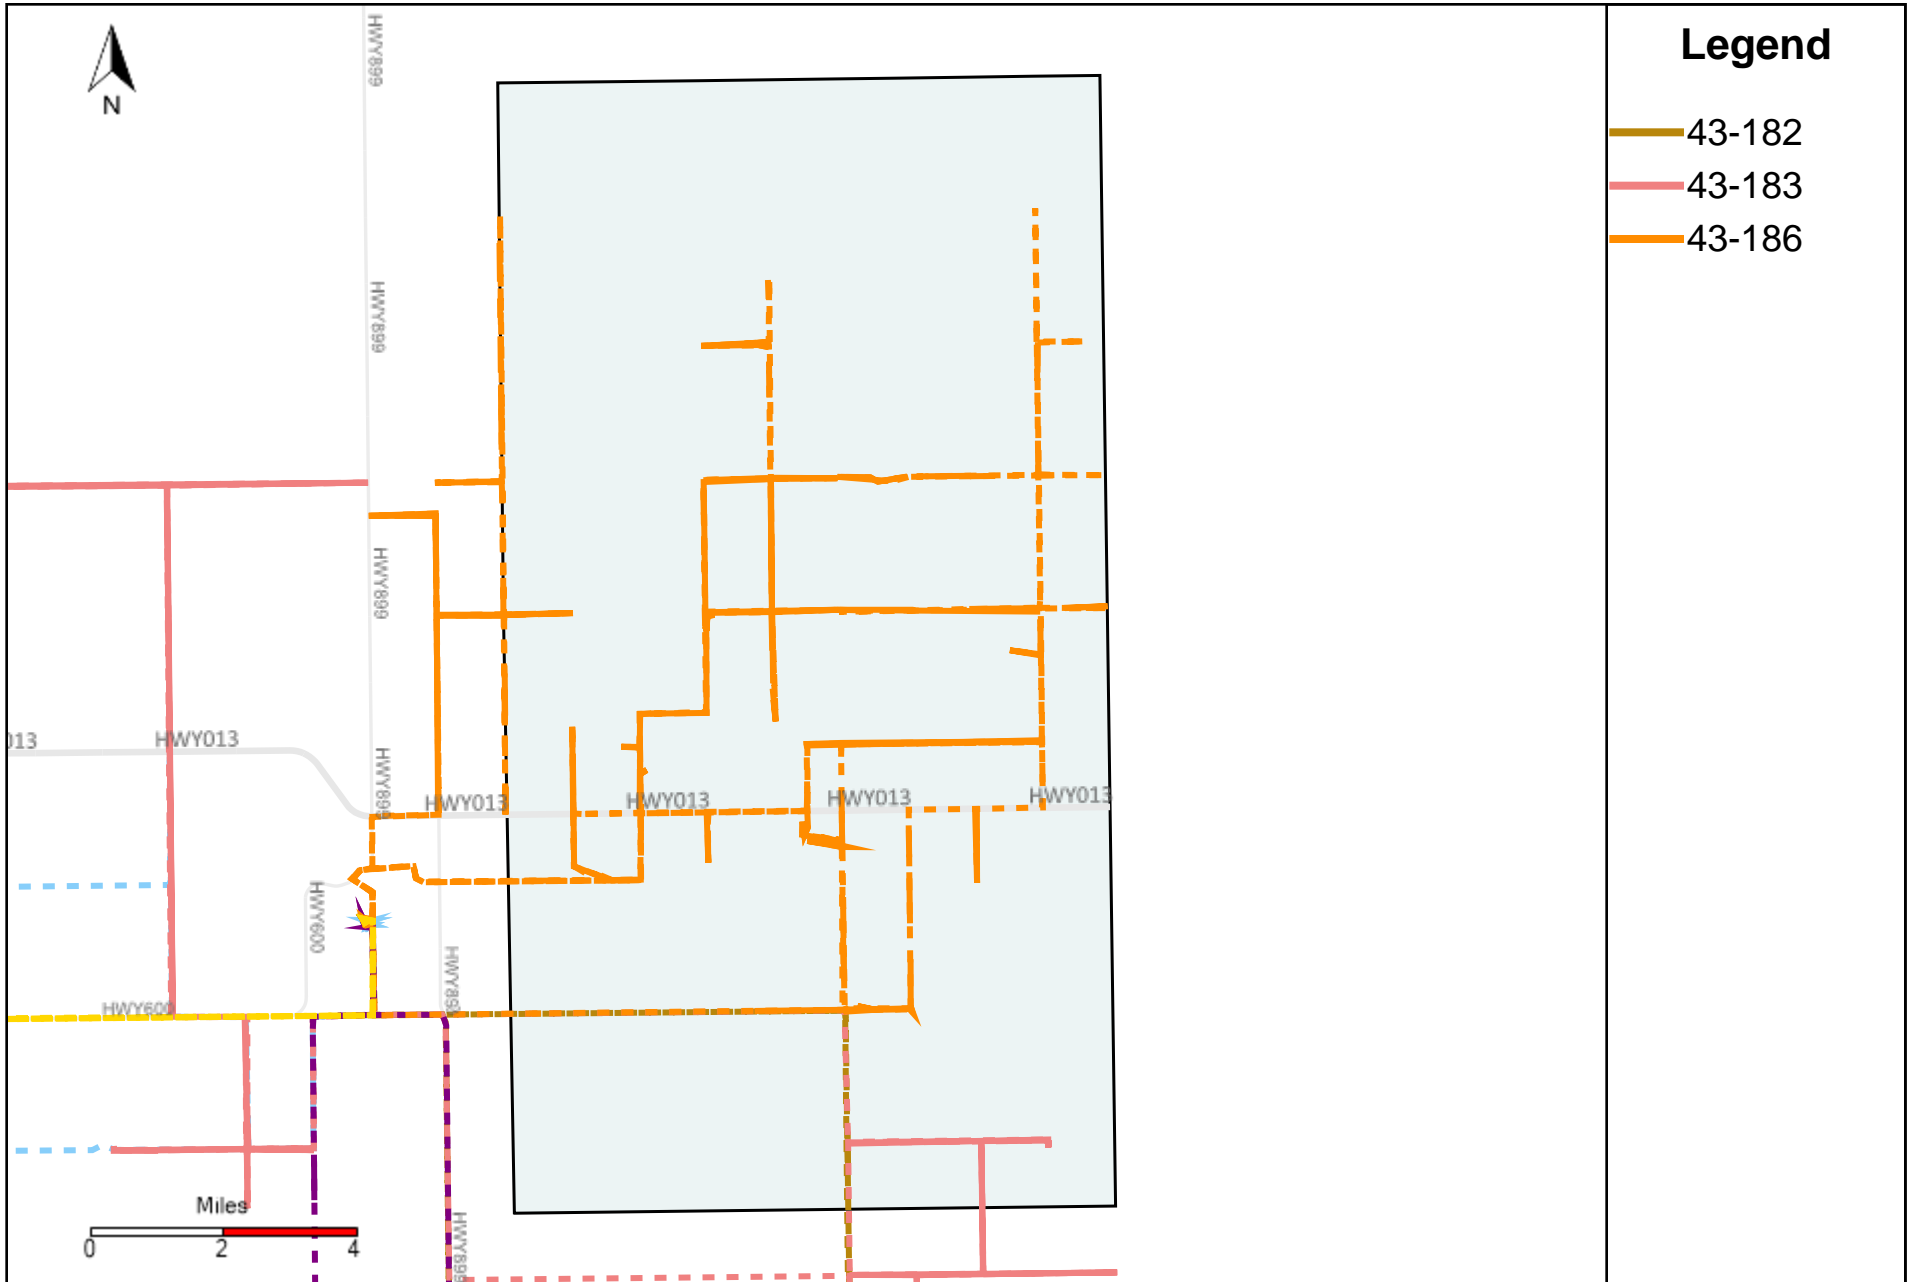

Division: 2 Grader Report(2023-02-12 ~ 2023-02-18)

Vehicle Name List	Total Distance(km)	Total Hours
43-182, 43-183, 43-186	780.51	59 hrs 53 min 1 sec