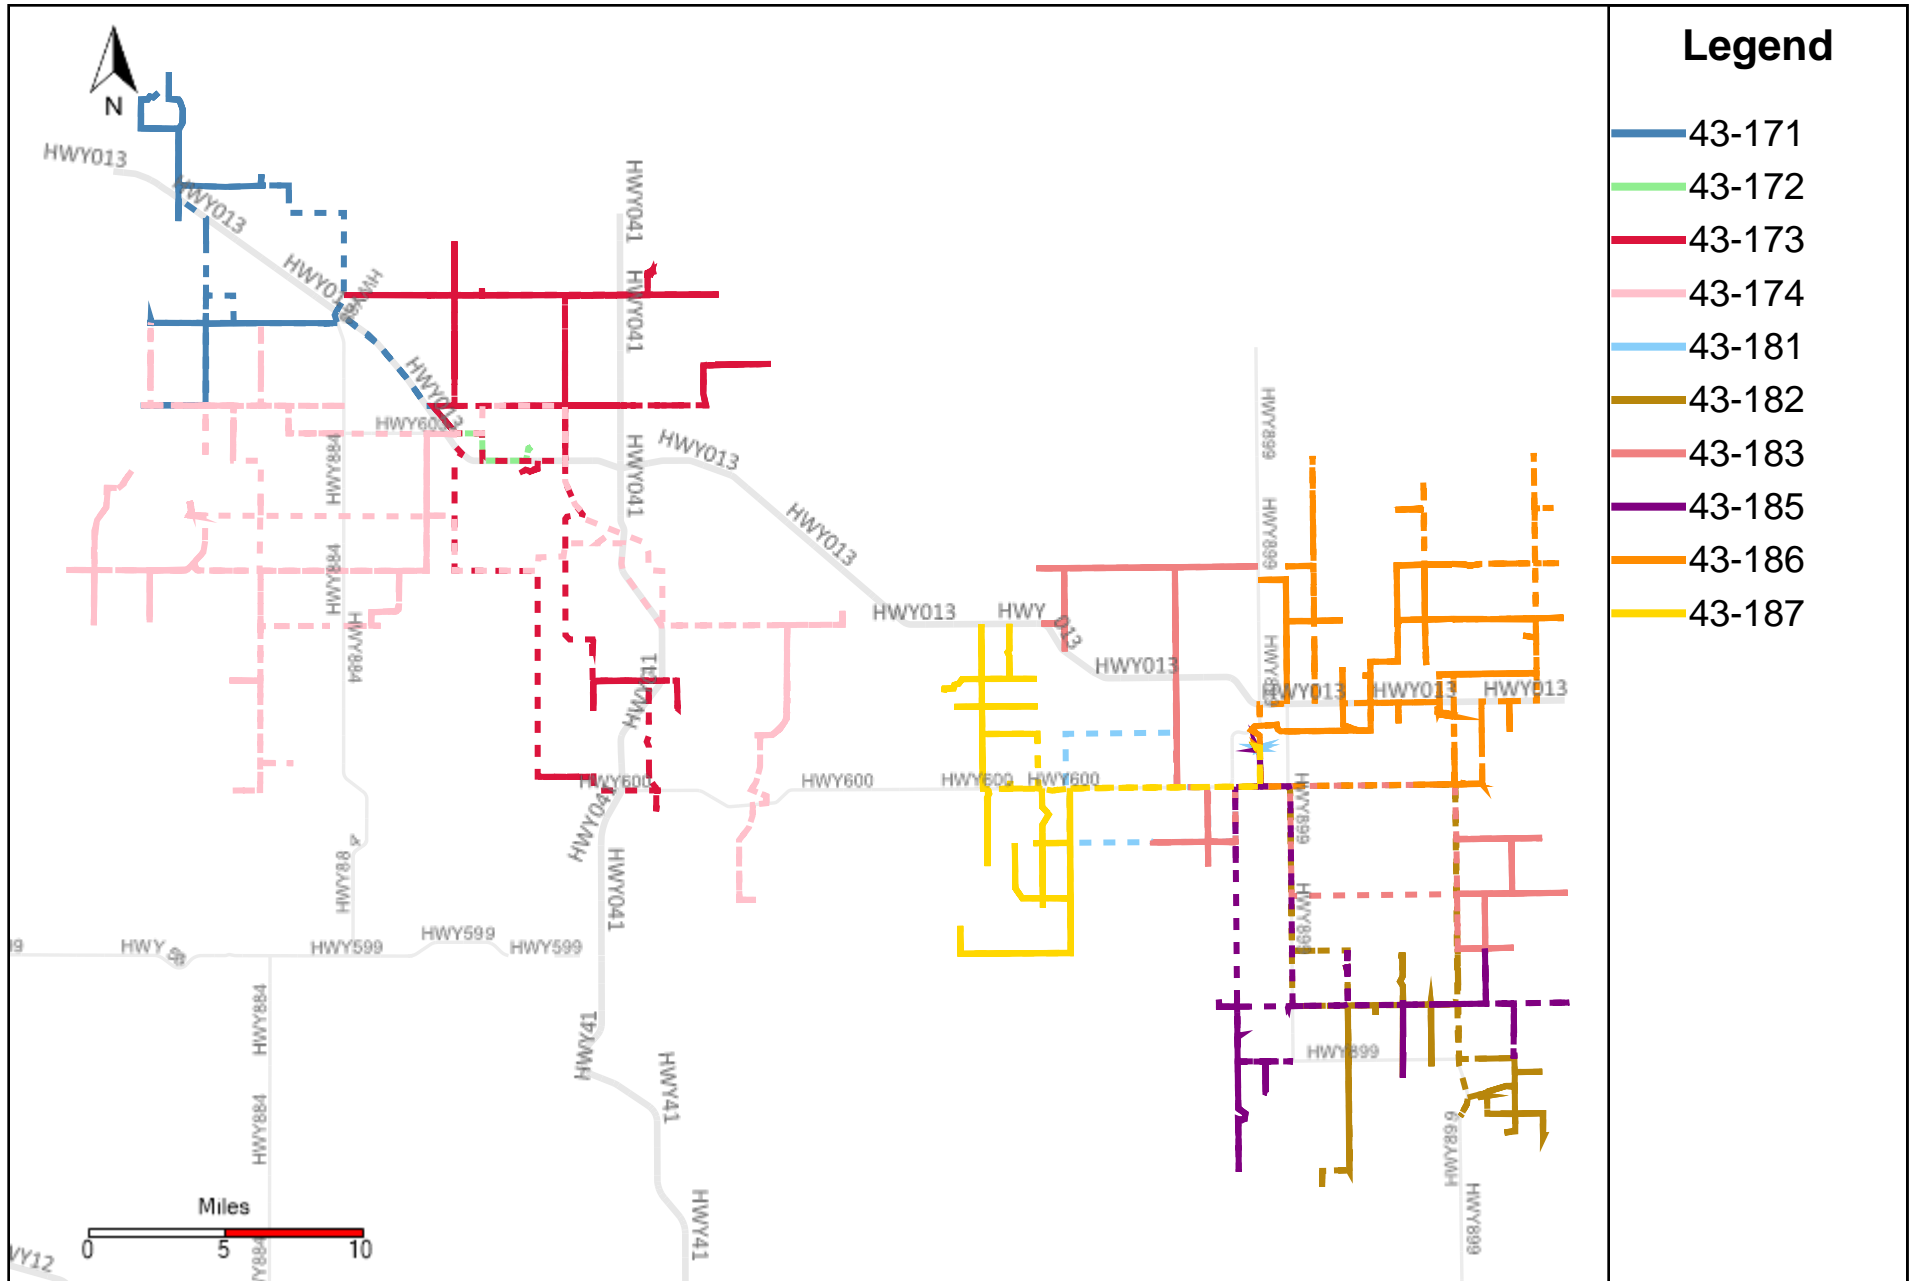

Provost Weekly Grader Report (2023-02-12 ~ 2023-02-18)

Division: 1 Grader Report(2023-02-12 ~ 2023-02-18)

Vehicle Name List	Total Distance(km)	Total Hours
43-182, 43-183, 43-185	563.75	39 hrs 51 min 17 sec

Division: 2 Grader Report(2023-02-12 ~ 2023-02-18)

Vehicle Name List	Total Distance(km)	Total Hours
43-182, 43-183, 43-186	780.51	59 hrs 53 min 1 sec

Division: 3 Grader Report(2023-02-12 ~ 2023-02-18)

Vehicle Name List	Total Distance(km)	Total Hours
43-181, 43-182, 43-183, 43-185, 43-186, 43-187	1205.2	91 hrs 19 min 53 sec

Division: 4 Grader Report(2023-02-12 ~ 2023-02-18)

Vehicle Name List	Total Distance(km)	Total Hours
43-173, 43-174, 43-183, 43-186	1360.77	103 hrs 41 min 5 sec

Division: 6 Grader Report(2023-02-12 ~ 2023-02-18)

Vehicle Name List	Total Distance(km)	Total Hours
43-171, 43-172, 43-173, 43-174	930.4	71 hrs 38 min 30 sec

Division: 7 Grader Report(2023-02-12 ~ 2023-02-18)

Vehicle Name List	Total Distance(km)	Total Hours
43-171, 43-174	614.09	43 hrs 13 min 59 sec