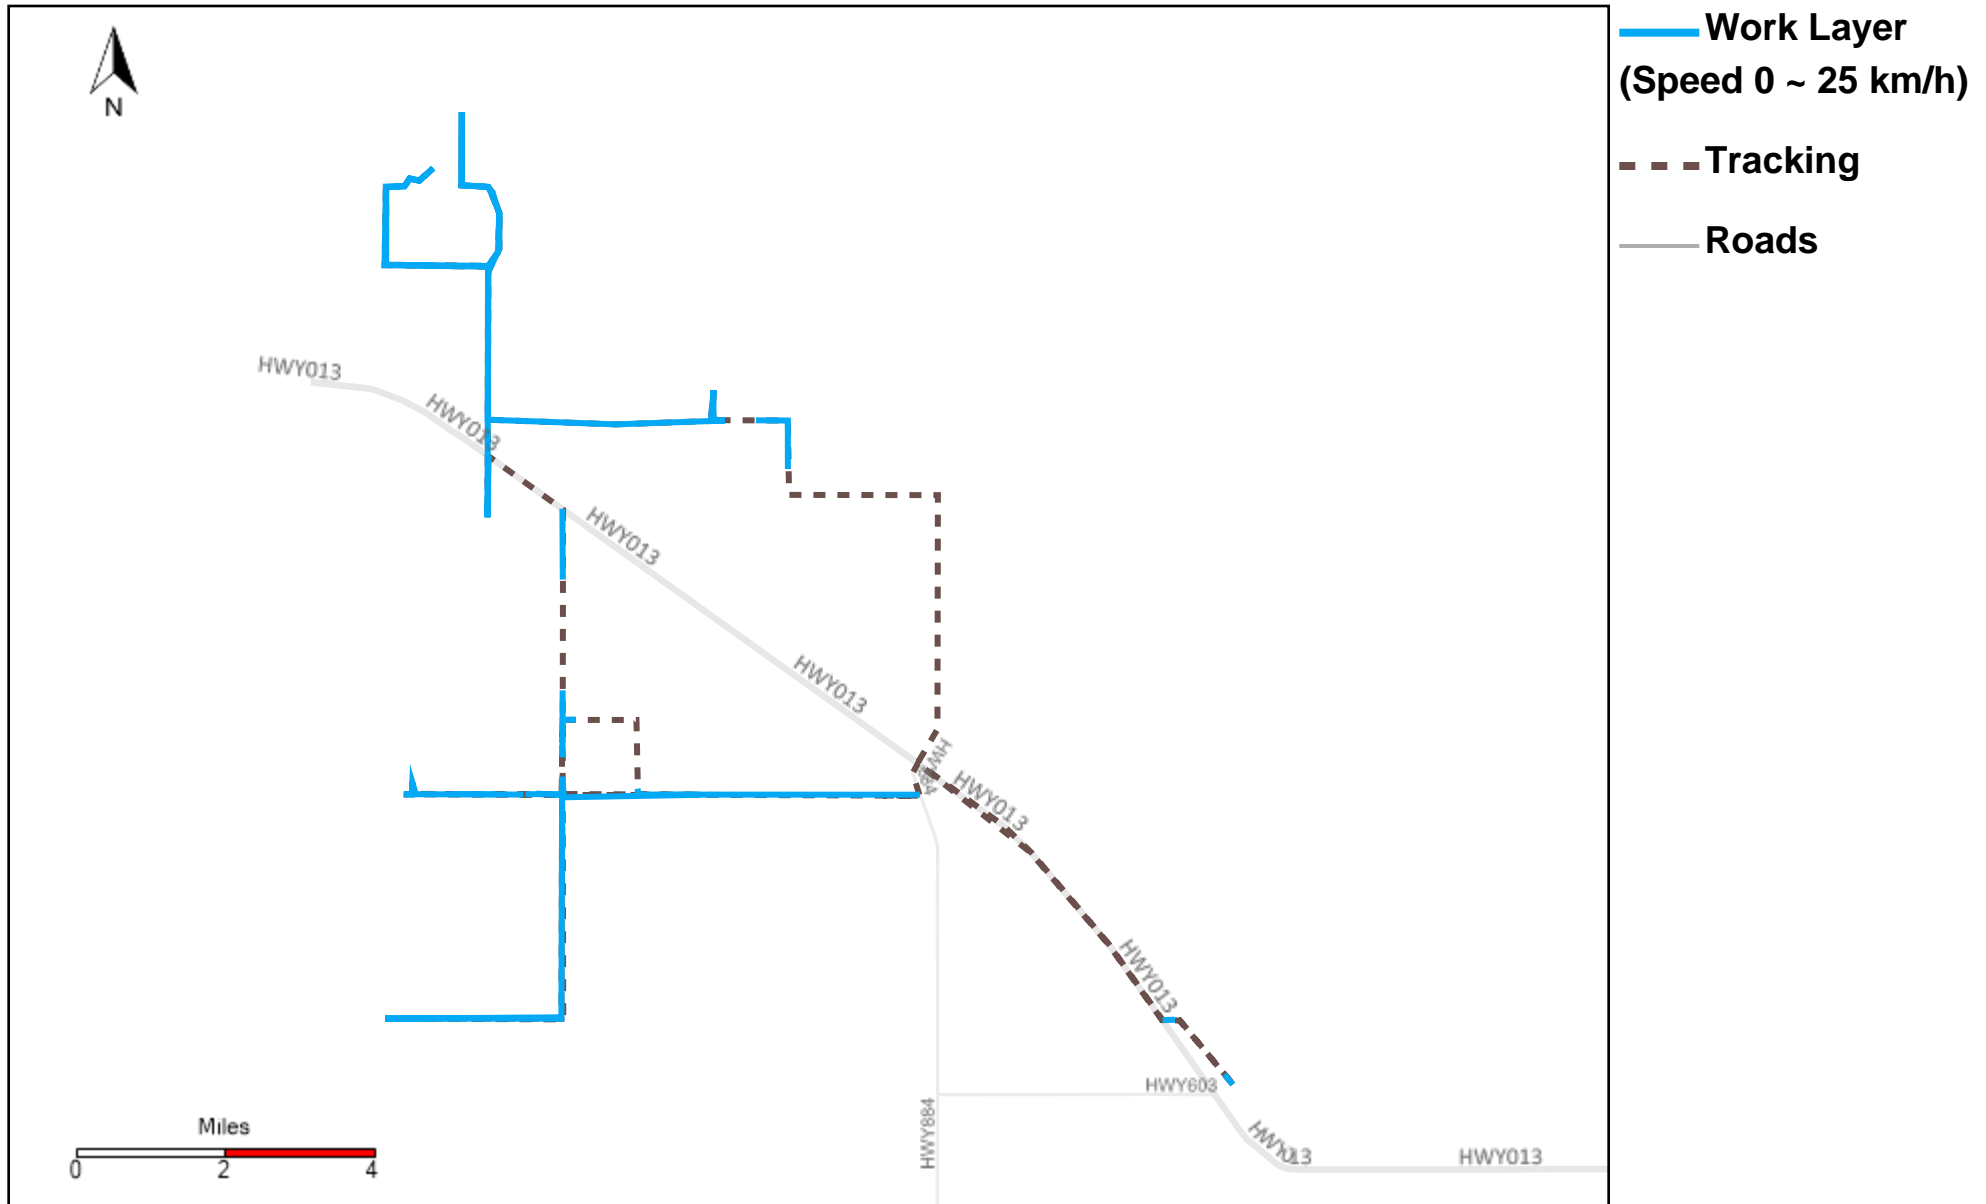

43-171_2023-02-12 ~ 2023-02-18 Tracking

Total Distance(km)	Total Hours	Work Distance(km)	Work Hours
121.13	8 hrs 18 min 56 sec	75.31	6 hrs 36 min 31 sec