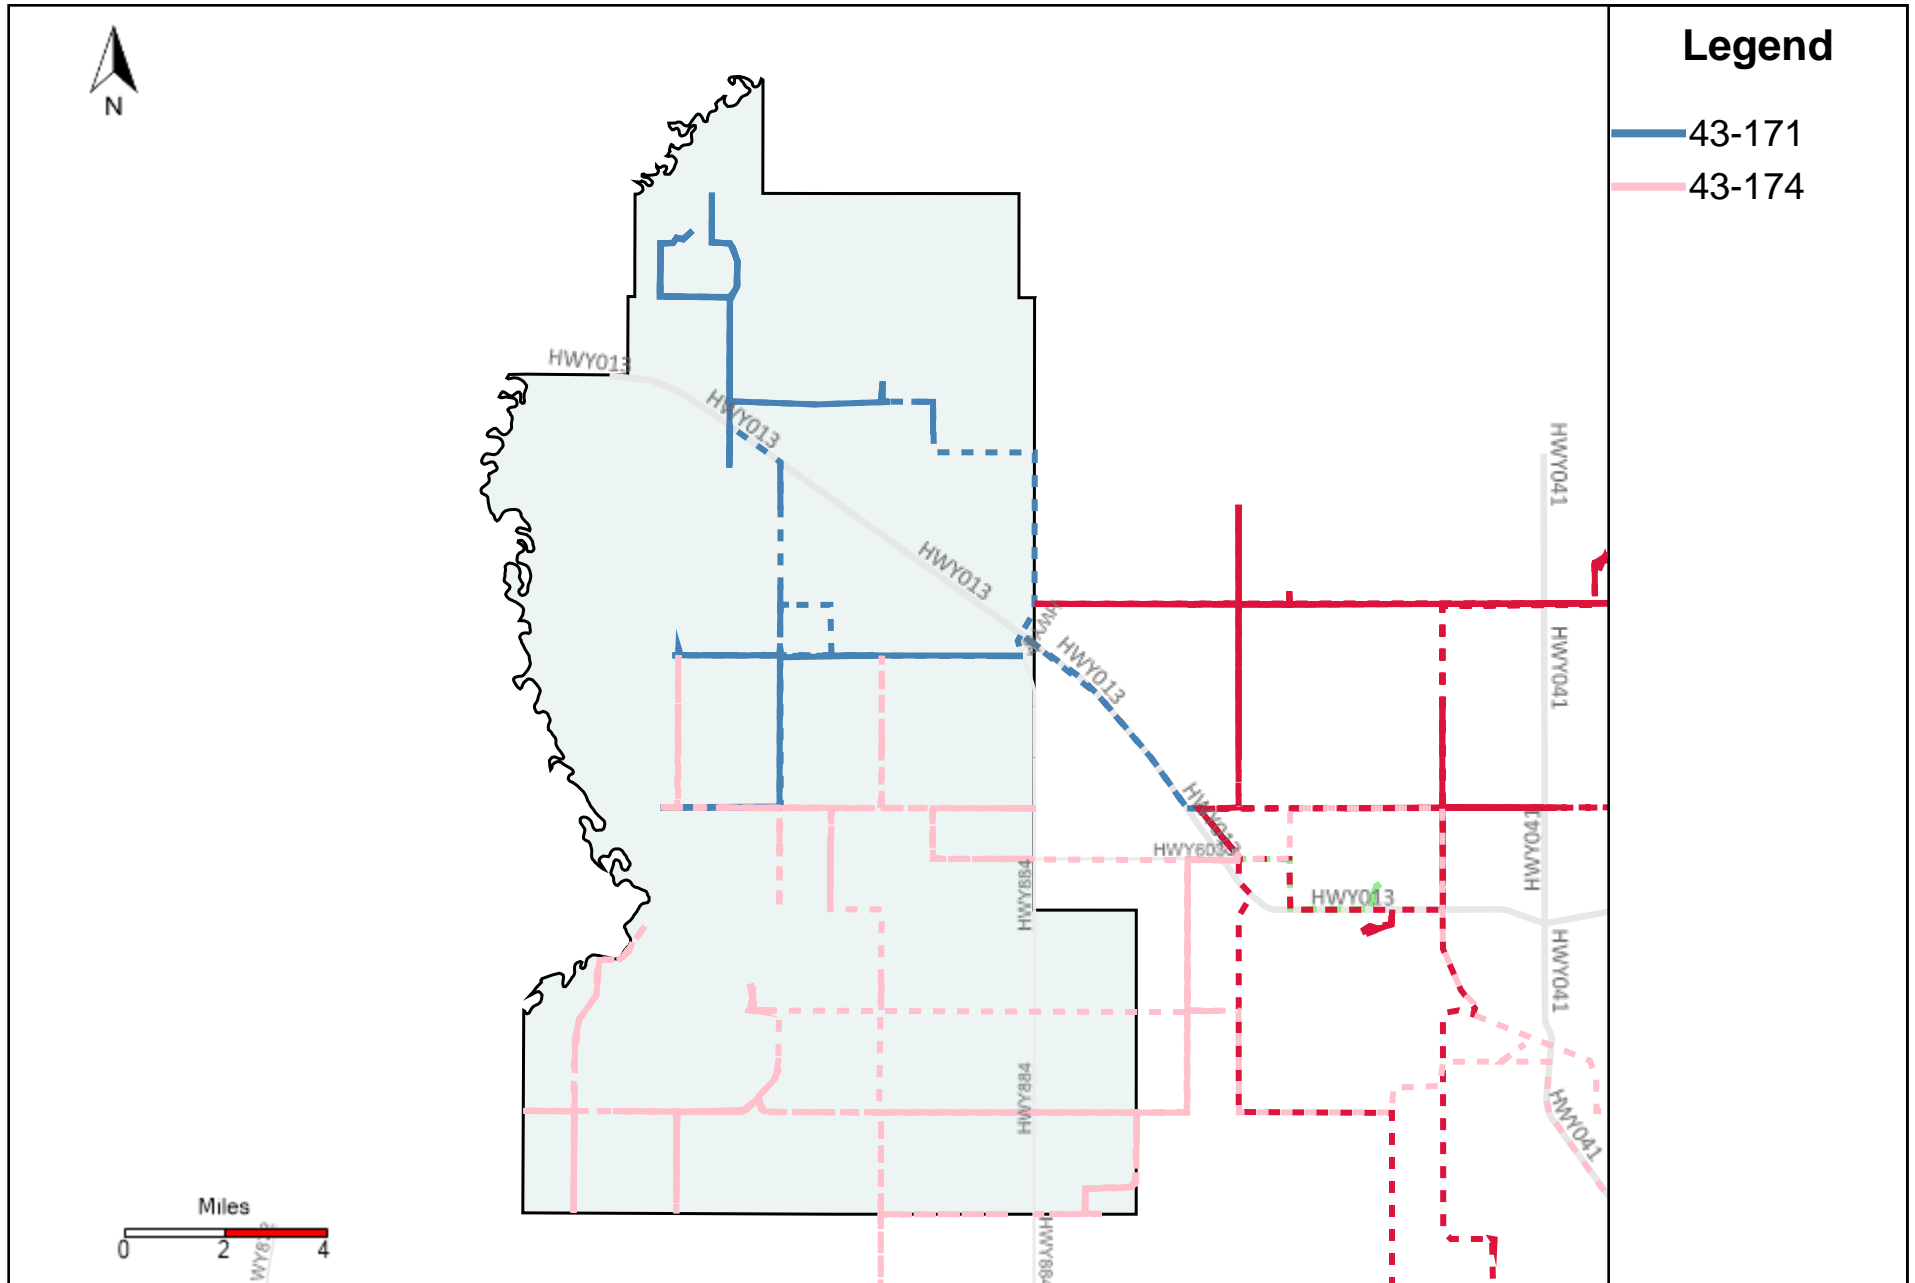

Division: 7 Grader Report(2023-02-12 ~ 2023-02-18)

Vehicle Name List	Total Distance(km)	Total Hours
43-171, 43-174	614.09	43 hrs 13 min 59 sec