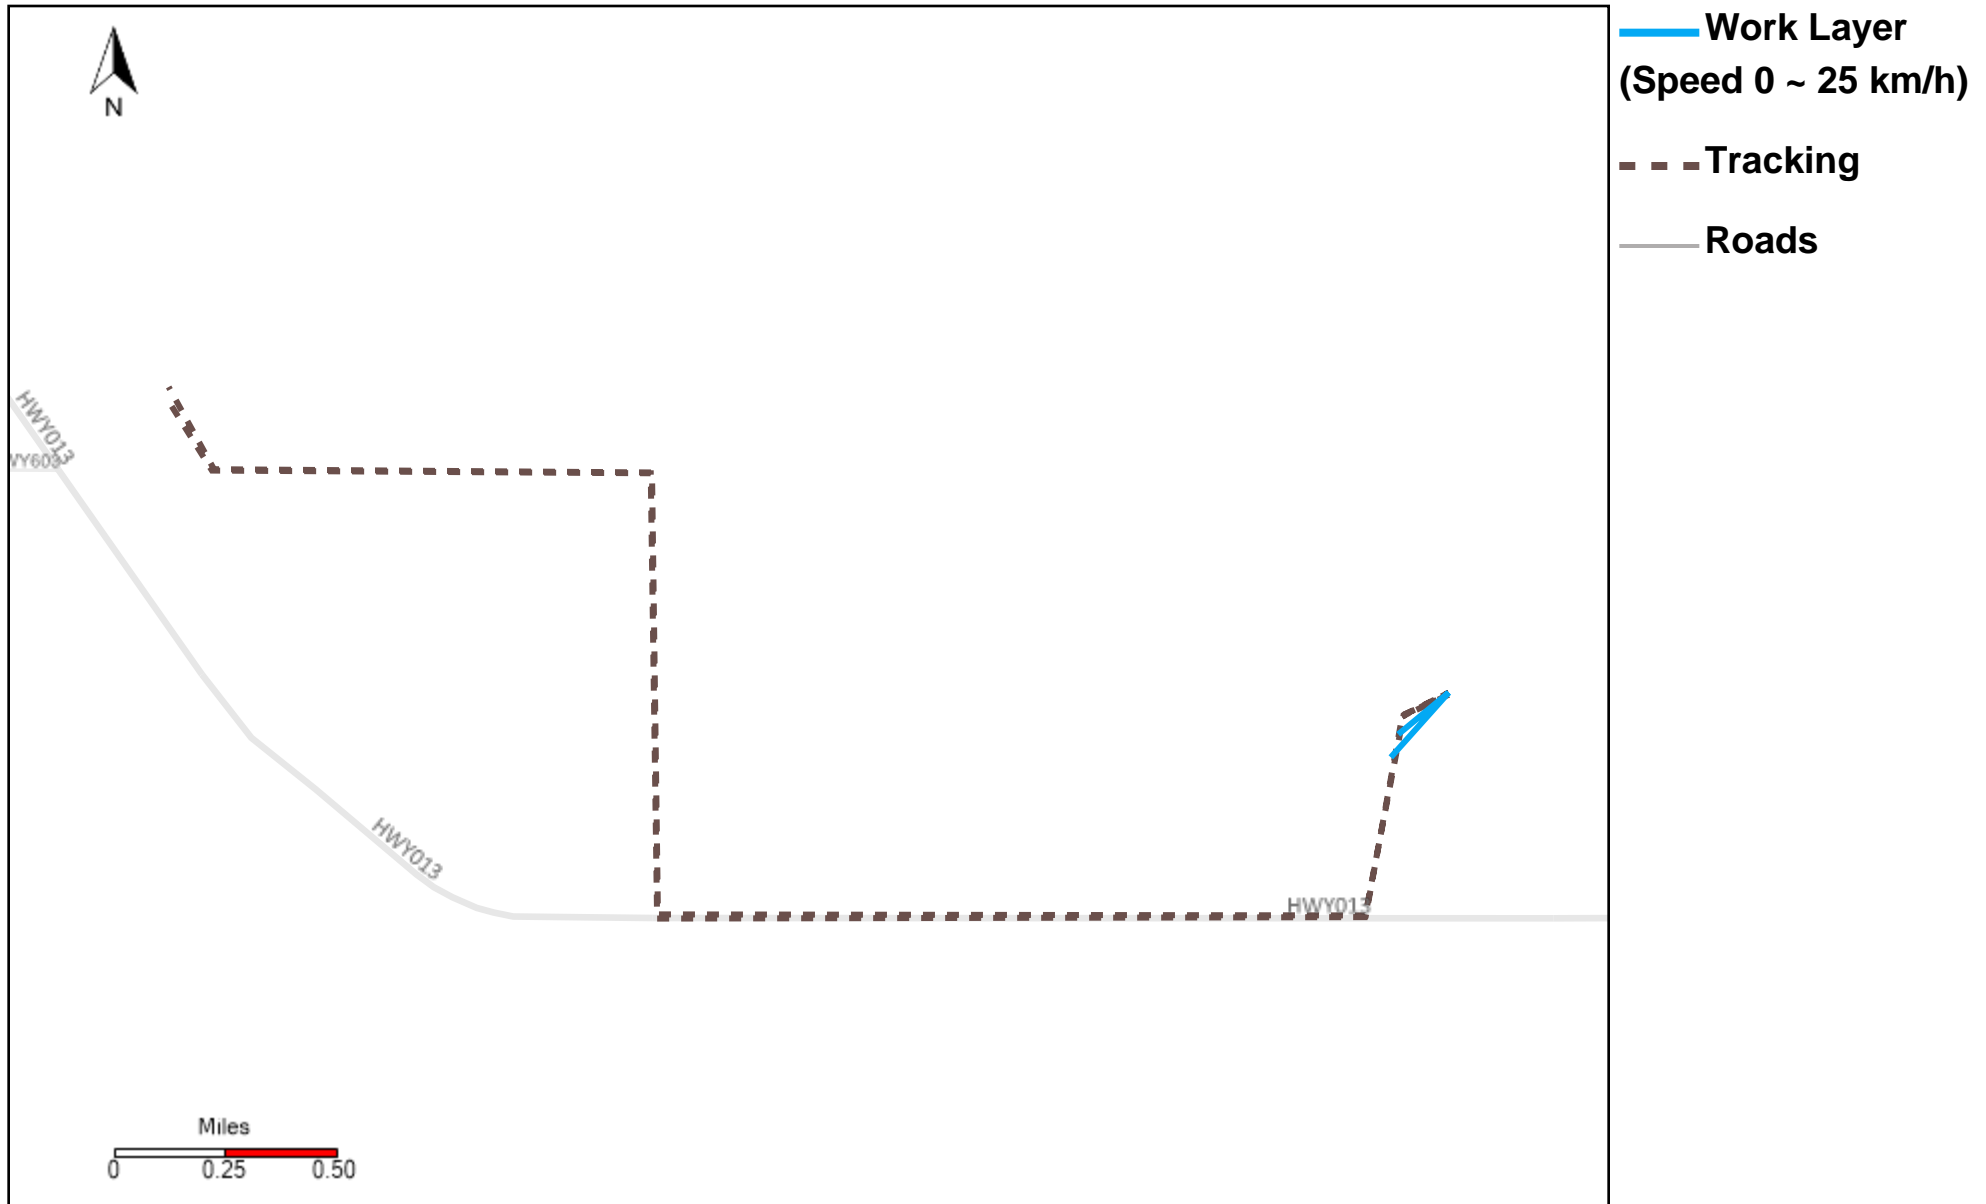

43-172_2023-02-12 ~ 2023-02-18 Tracking

Total Distance(km)	Total Hours	Work Distance(km)	Work Hours
15.48	3 hrs 3 min 24 sec	1.28	0 hrs 18 min 25 sec