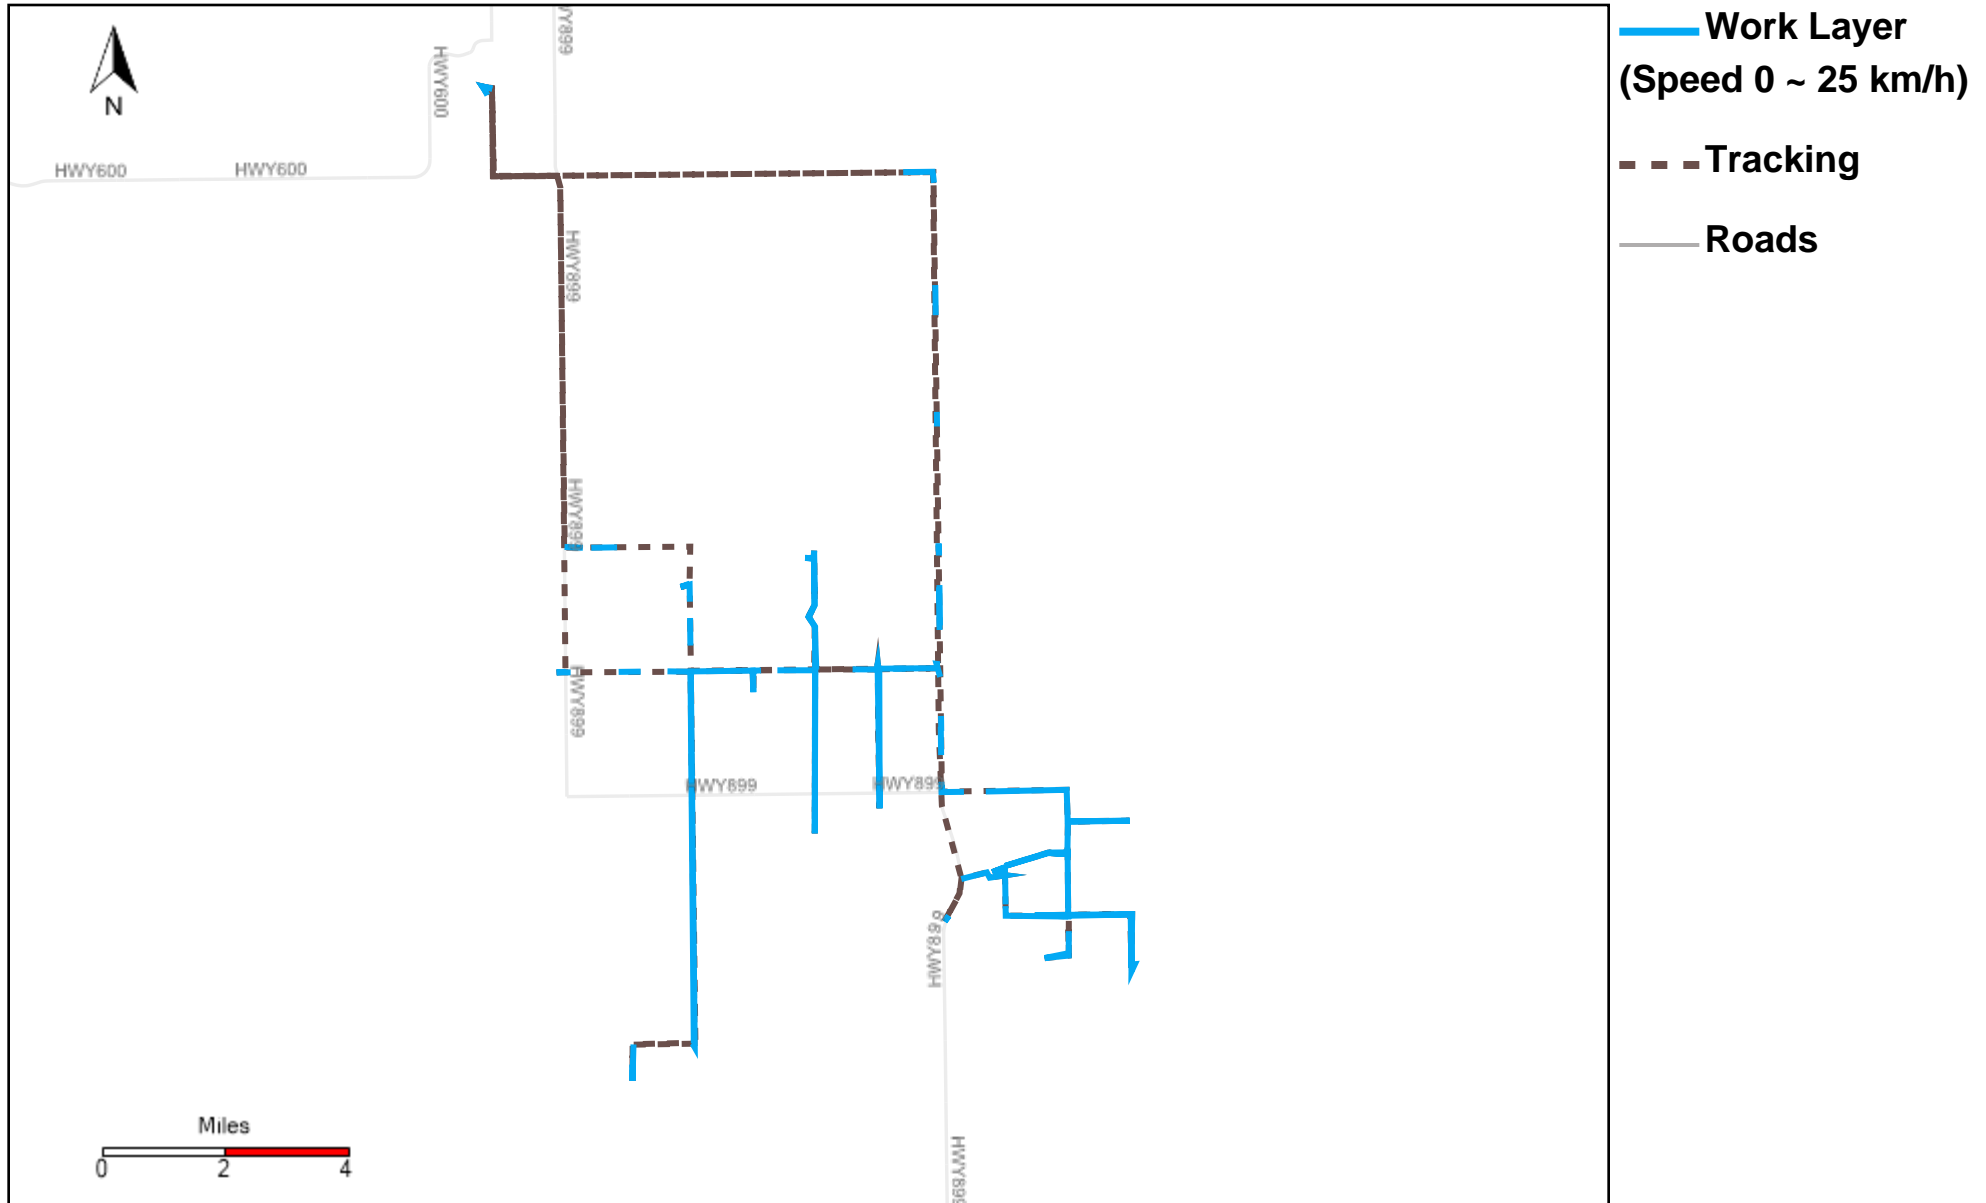

43-173_2023-02-12 ~ 2023-02-18 Tracking

Total Distance(km)	Total Hours	Work Distance(km)	Work Hours
300.83	25 hrs 21 min 7 sec	145.26	16 hrs 46 min 41 sec

43-174_2023-02-12 ~ 2023-02-18 Tracking

Total Distance(km)	Total Hours	Work Distance(km)	Work Hours
492.96	34 hrs 55 min 3 sec	133.43	15 hrs 16 min 46 sec

43-181_2023-02-12 ~ 2023-02-18 Tracking

Total Distance(km)	Total Hours	Work Distance(km)	Work Hours
74.89	7 hrs 13 min 41 sec	15.27	3 hrs 28 min 55 sec

43-182_2023-02-12 ~ 2023-02-18 Tracking

Total Distance(km)	Total Hours	Work Distance(km)	Work Hours
213.53	16 hrs 28 min 6 sec	111.31	12 hrs 0 min 4 sec