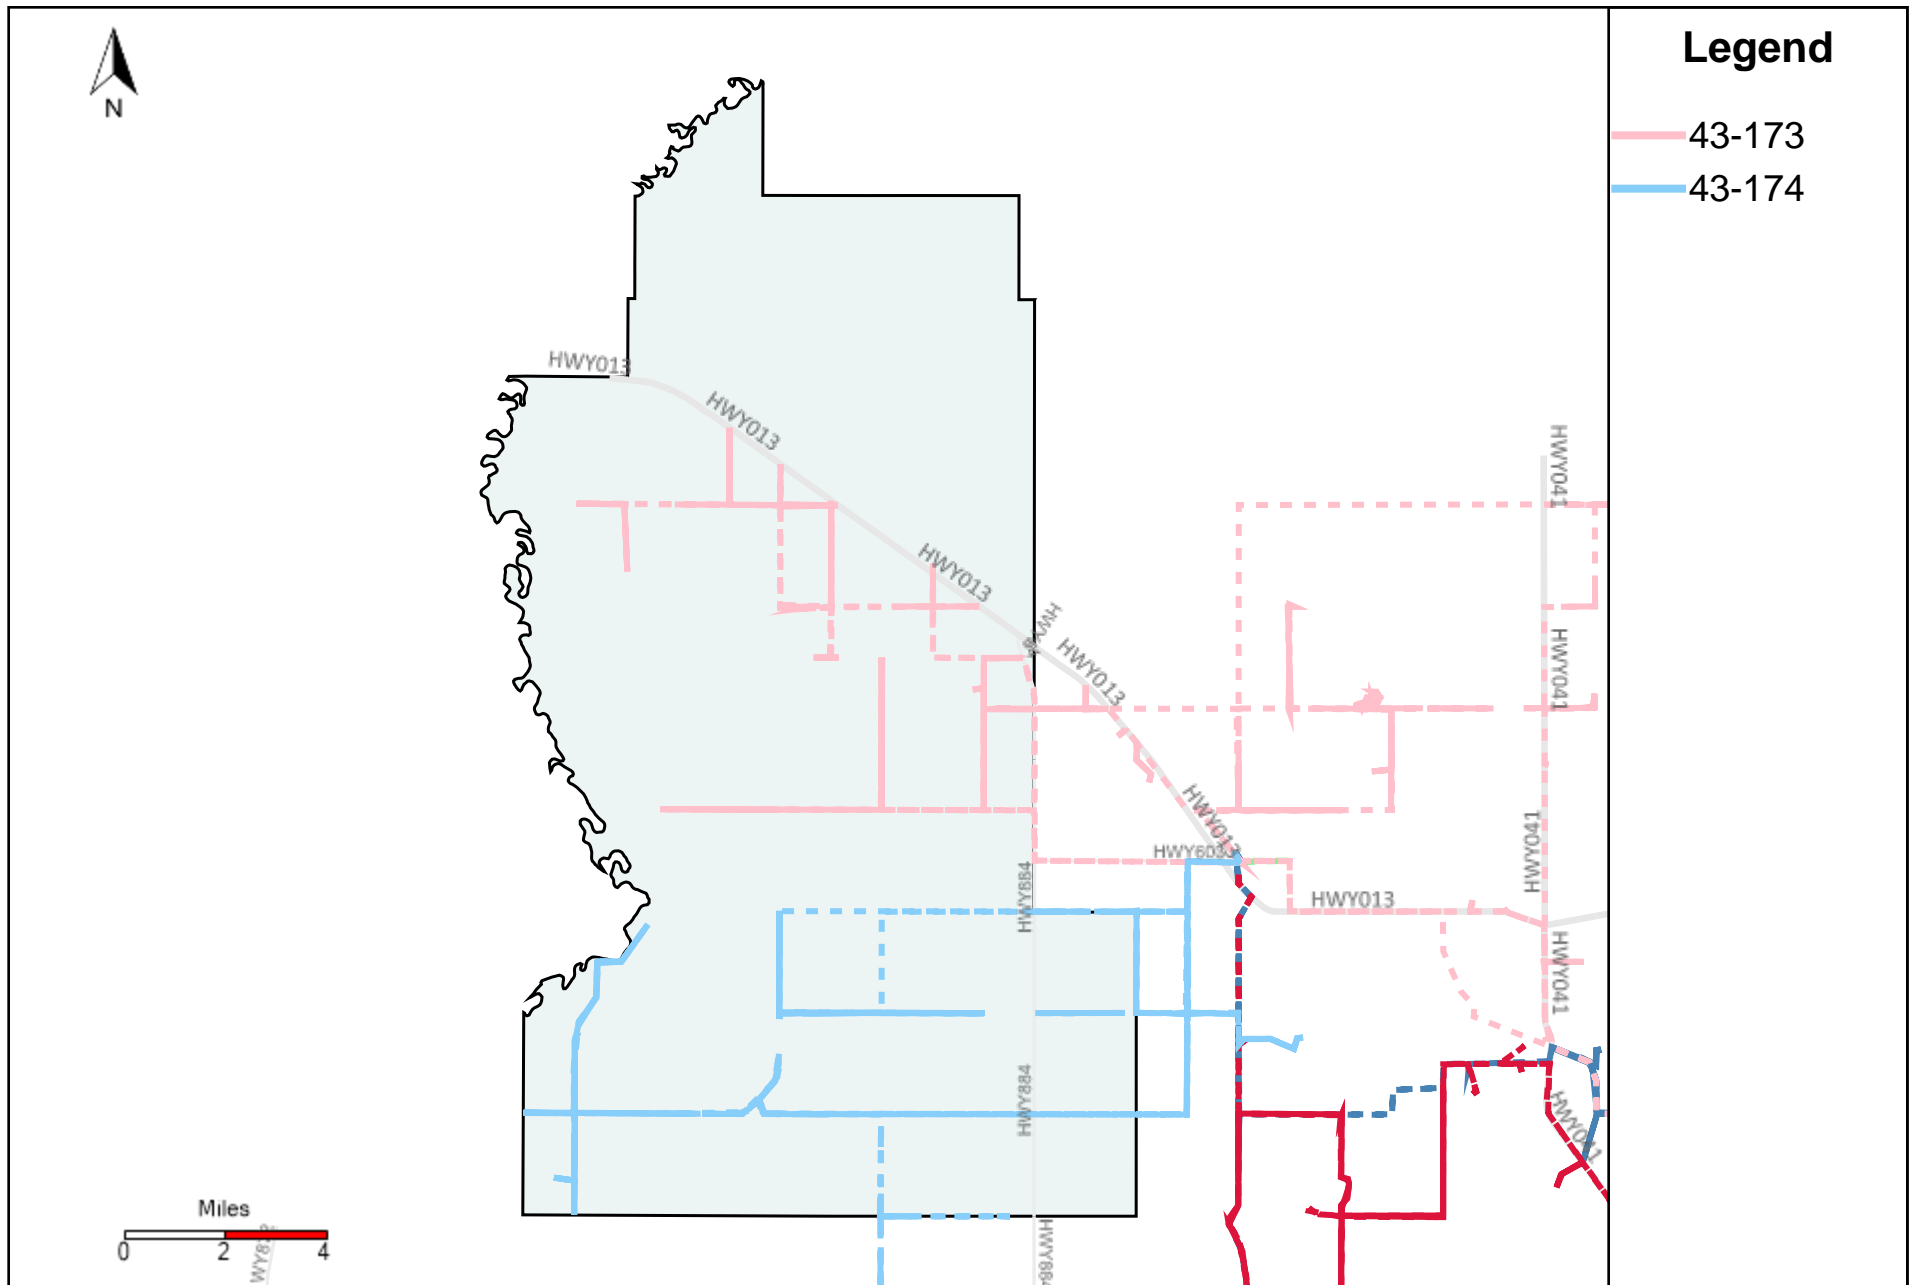

Division: 7 Grader Report(2023-02-05 ~ 2023-02-11)

Vehicle Name List	Total Distance(km)	Total Hours
43-173, 43-174	853.93	67 hrs 20 min 59 sec