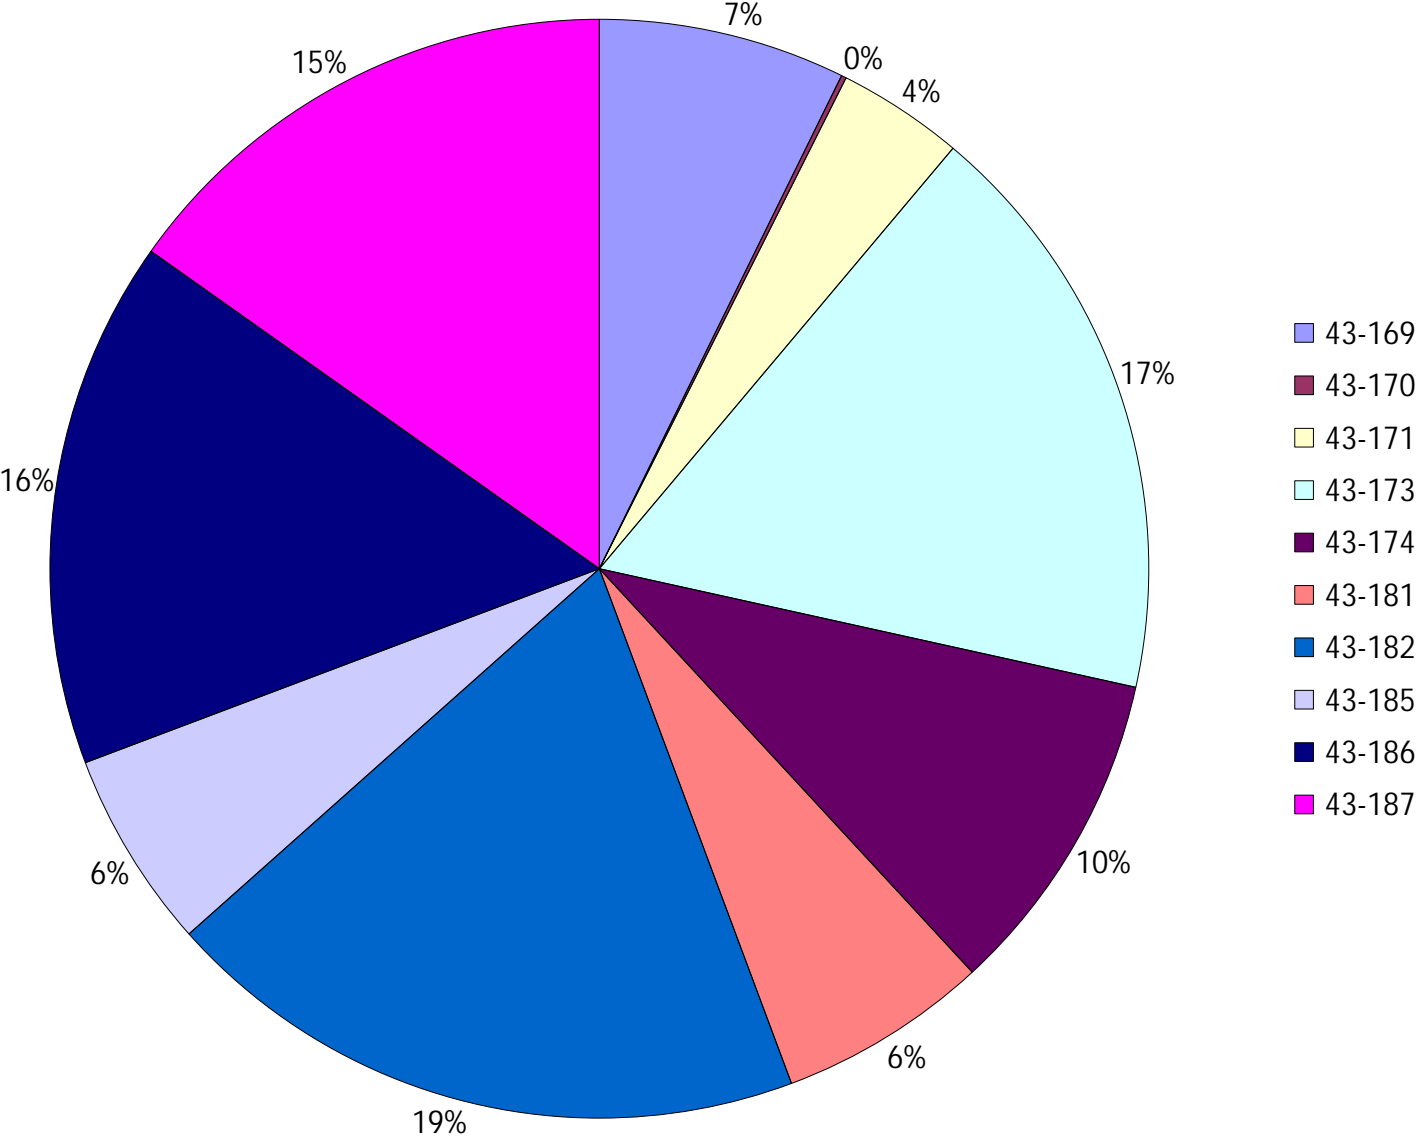

Provost Weekly Grader Report

From 2/5/2023 To 2/11/2023

2/11/2023

Vehicle	Total Distance(km)	Total Hours	Work Distance(km)	Work Hours
43-169	229.88	16 hrs 16 min 54 sec	89.44	10 hrs 57 min 37 sec
43-170	4.57	1 hrs 0 min 33 sec	0.84	0 hrs 35 min 29 sec
43-171	117.61	8 hrs 18 min 39 sec	65.8	6 hrs 19 min 26 sec
43-173	548.29	42 hrs 9 min 31 sec	251.49	29 hrs 9 min 47 sec
43-174	305.64	25 hrs 11 min 28 sec	153.66	18 hrs 35 min 27 sec
43-181	195.73	9 hrs 36 min 59 sec	120.99	7 hrs 9 min 7 sec
43-182	604.51	39 hrs 48 min 14 sec	352.13	30 hrs 59 min 10 sec
43-185	184.45	16 hrs 36 min 34 sec	168.38	17 hrs 29 min 37 sec
43-186	491.86	32 hrs 15 min 42 sec	241.35	24 hrs 33 min 13 sec
43-187	480.61	34 hrs 4 min 46 sec	289.38	29 hrs 12 min 1 sec
Total:	3163.14	225 hrs 19 min 20 sec	1733.46	175 hrs 0 min 54 sec

Vehicle Distance Vs Total Distance (%) From 2/5/2023 To 2/11/2023

Provost Weekly Grader Report