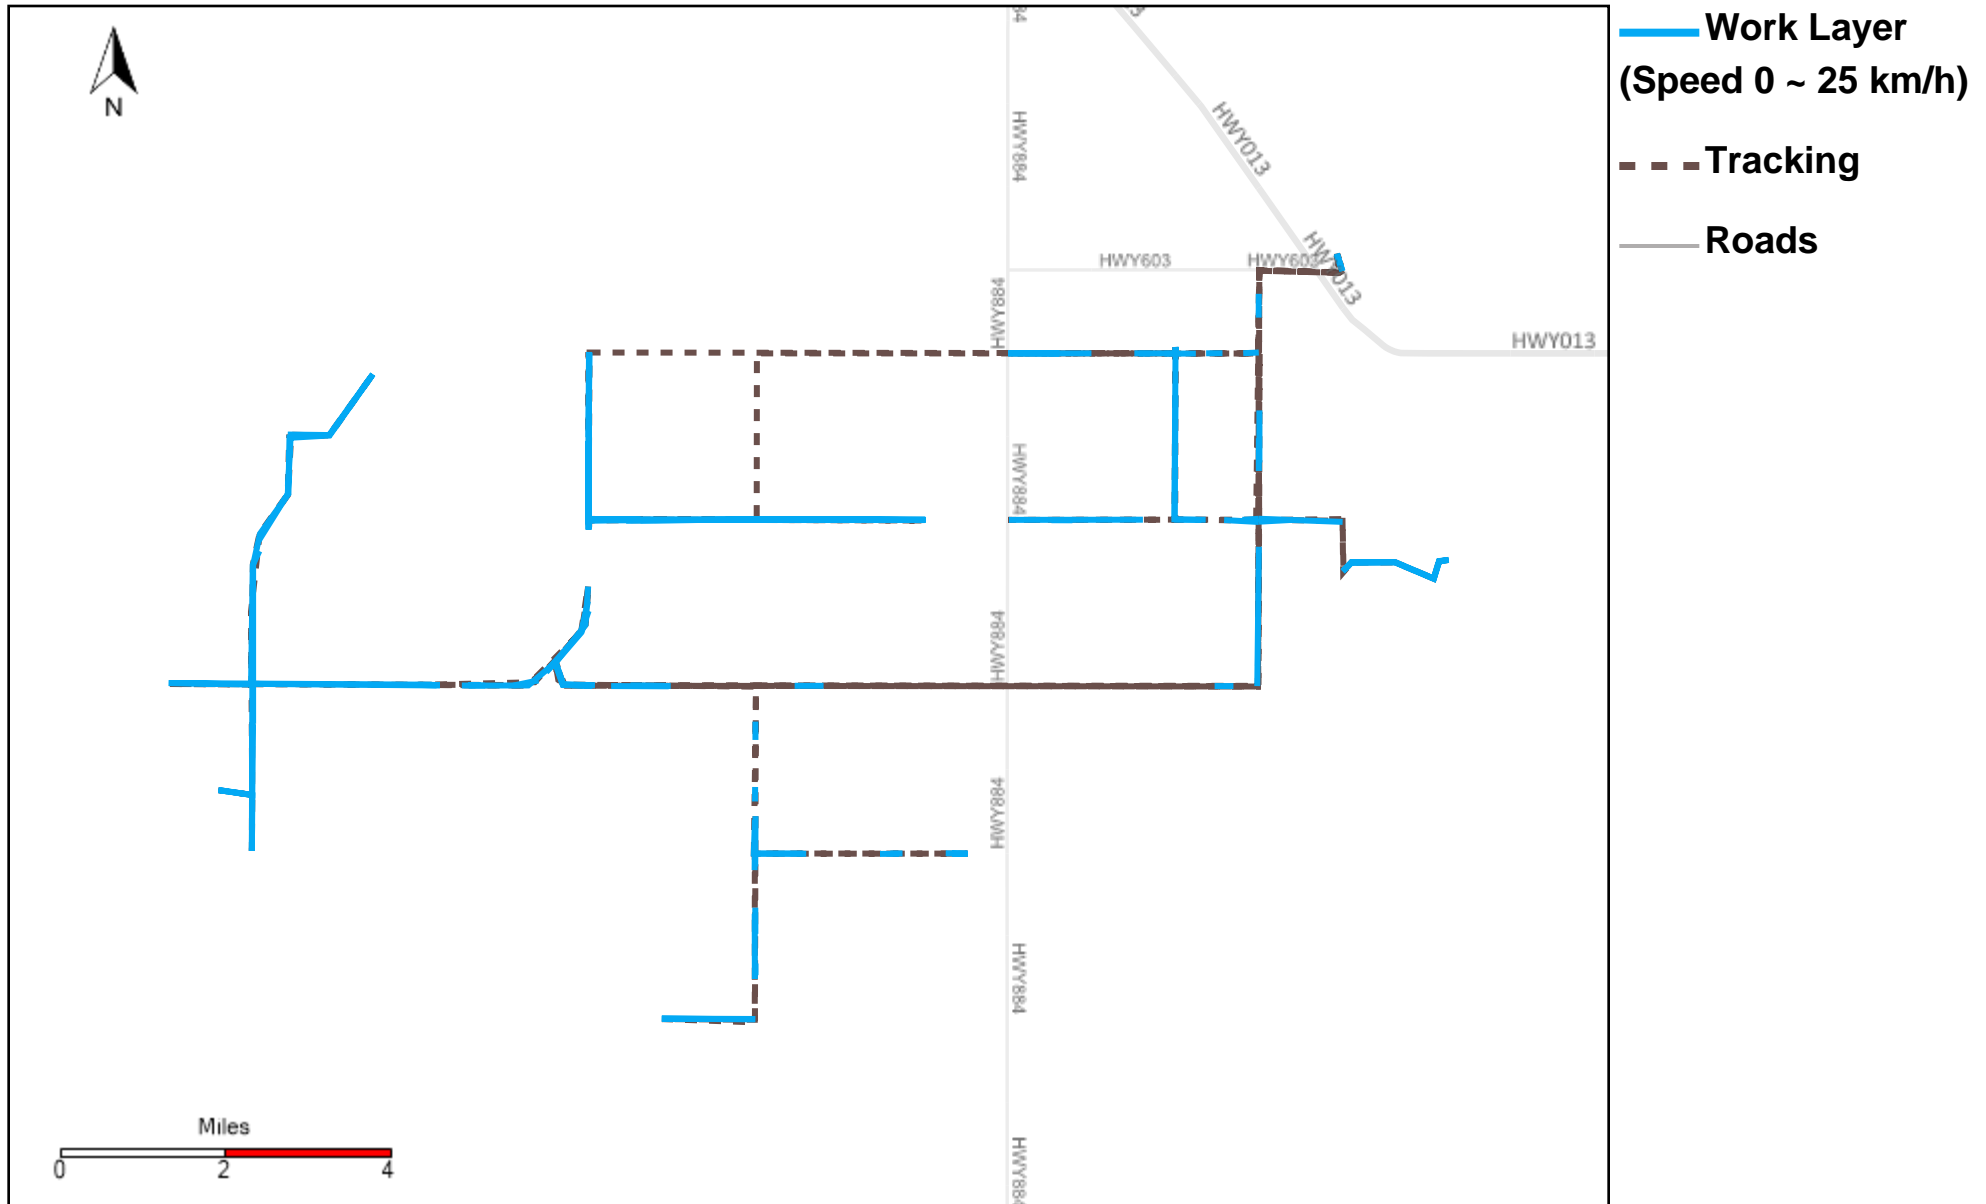

43-174_2023-02-05 ~ 2023-02-11 Tracking

Total Distance(km)	Total Hours	Work Distance(km)	Work Hours
305.64	25 hrs 11 min 28 sec	153.66	18 hrs 35 min 27 sec