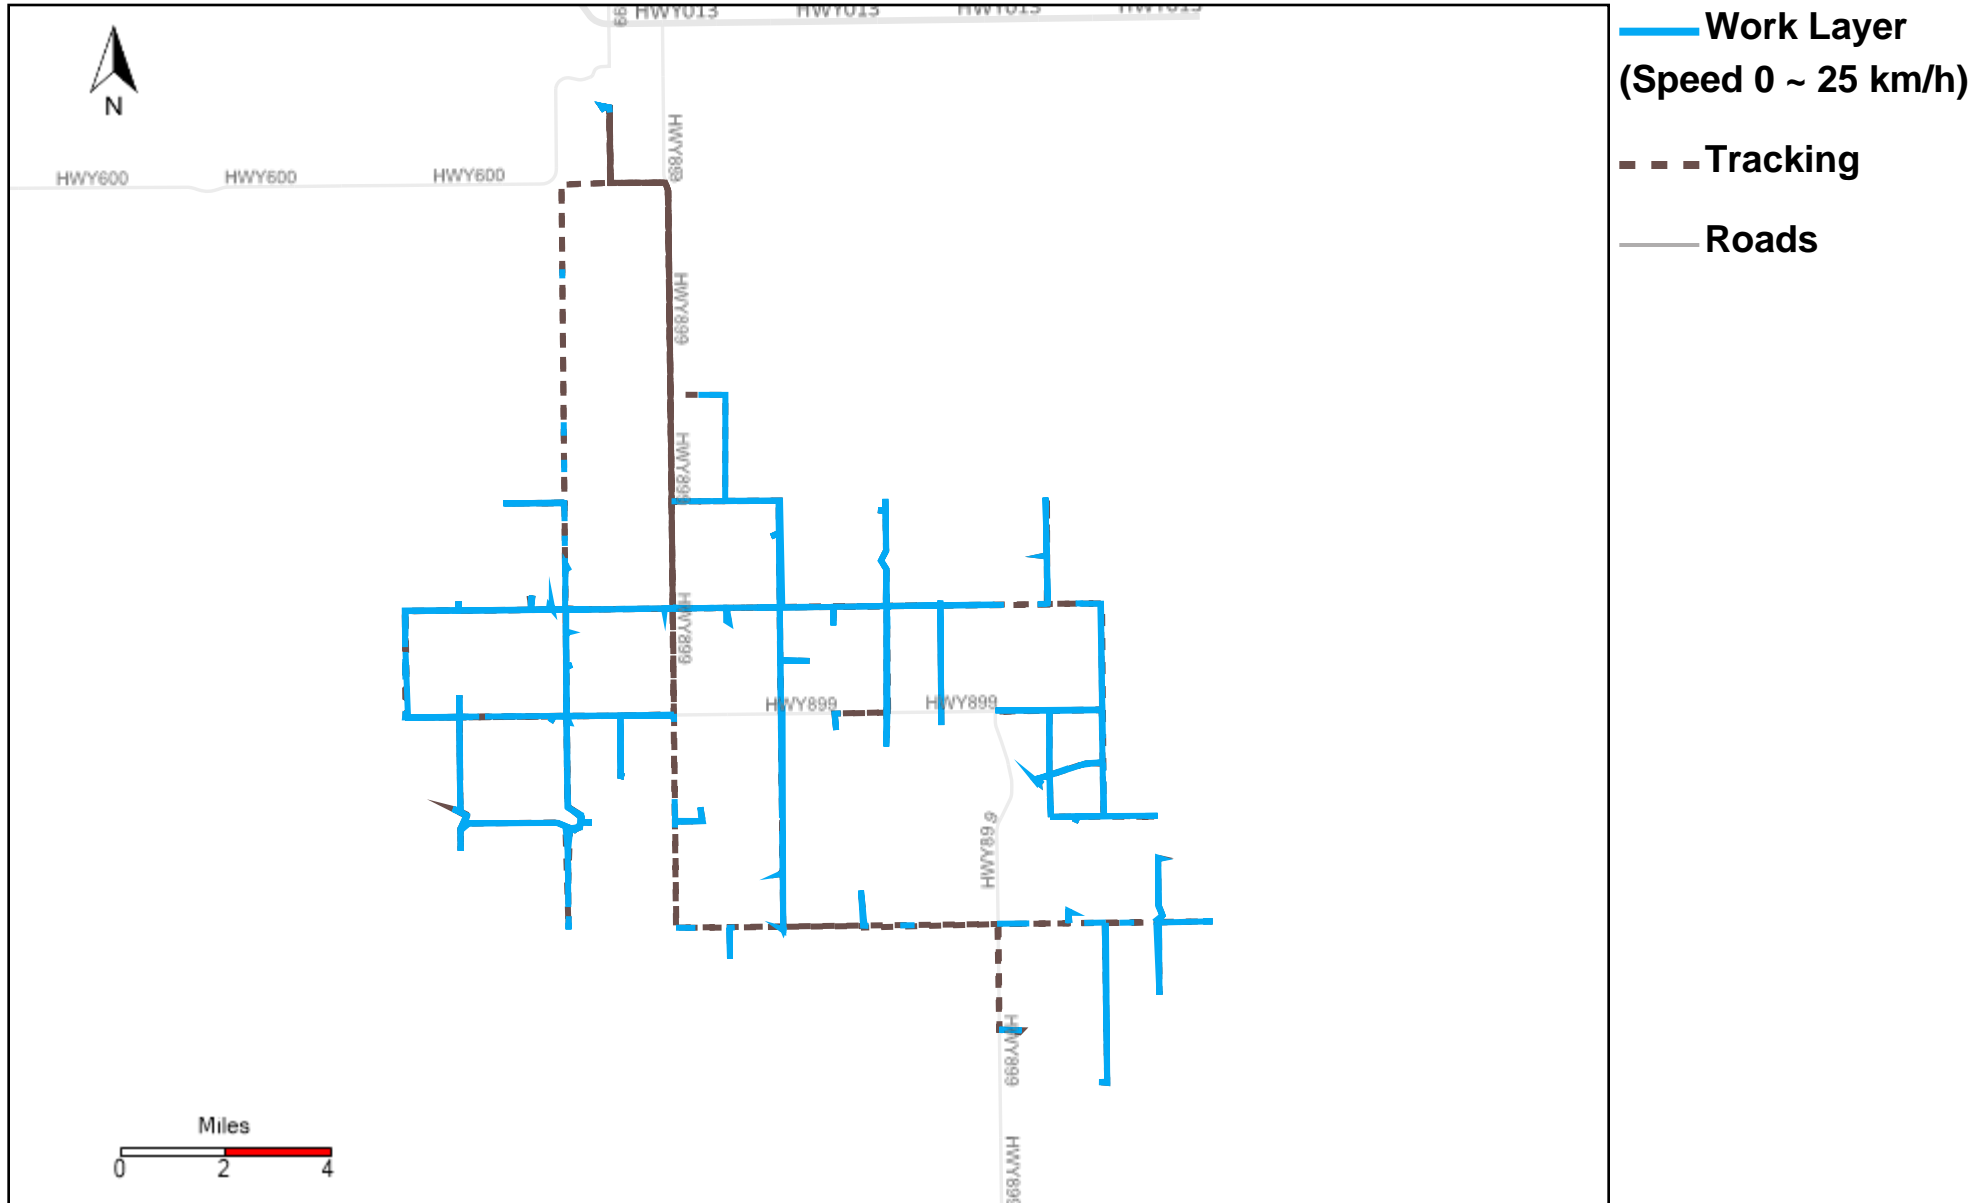

43-173_2023-02-05 ~ 2023-02-11 Tracking

Total Distance(km)	Total Hours	Work Distance(km)	Work Hours
548.29	42 hrs 9 min 31 sec	251.49	29 hrs 9 min 47 sec

43-174_2023-02-05 ~ 2023-02-11 Tracking

Total Distance(km)	Total Hours	Work Distance(km)	Work Hours
305.64	25 hrs 11 min 28 sec	153.66	18 hrs 35 min 27 sec

43-181_2023-02-05 ~ 2023-02-11 Tracking

Total Distance(km)	Total Hours	Work Distance(km)	Work Hours
195.73	9 hrs 36 min 59 sec	120.99	7 hrs 9 min 7 sec

43-182_2023-02-05 ~ 2023-02-11 Tracking

Total Distance(km)	Total Hours	Work Distance(km)	Work Hours
604.51	39 hrs 48 min 14 sec	352.13	30 hrs 59 min 10 sec

43-185_2023-02-05 ~ 2023-02-11 Tracking

Total Distance(km)	Total Hours	Work Distance(km)	Work Hours
184.45	16 hrs 36 min 34 sec	168.38	17 hrs 29 min 37 sec

43-186_2023-02-05 ~ 2023-02-11 Tracking

Total Distance(km)	Total Hours	Work Distance(km)	Work Hours
491.86	32 hrs 15 min 42 sec	241.35	24 hrs 33 min 13 sec