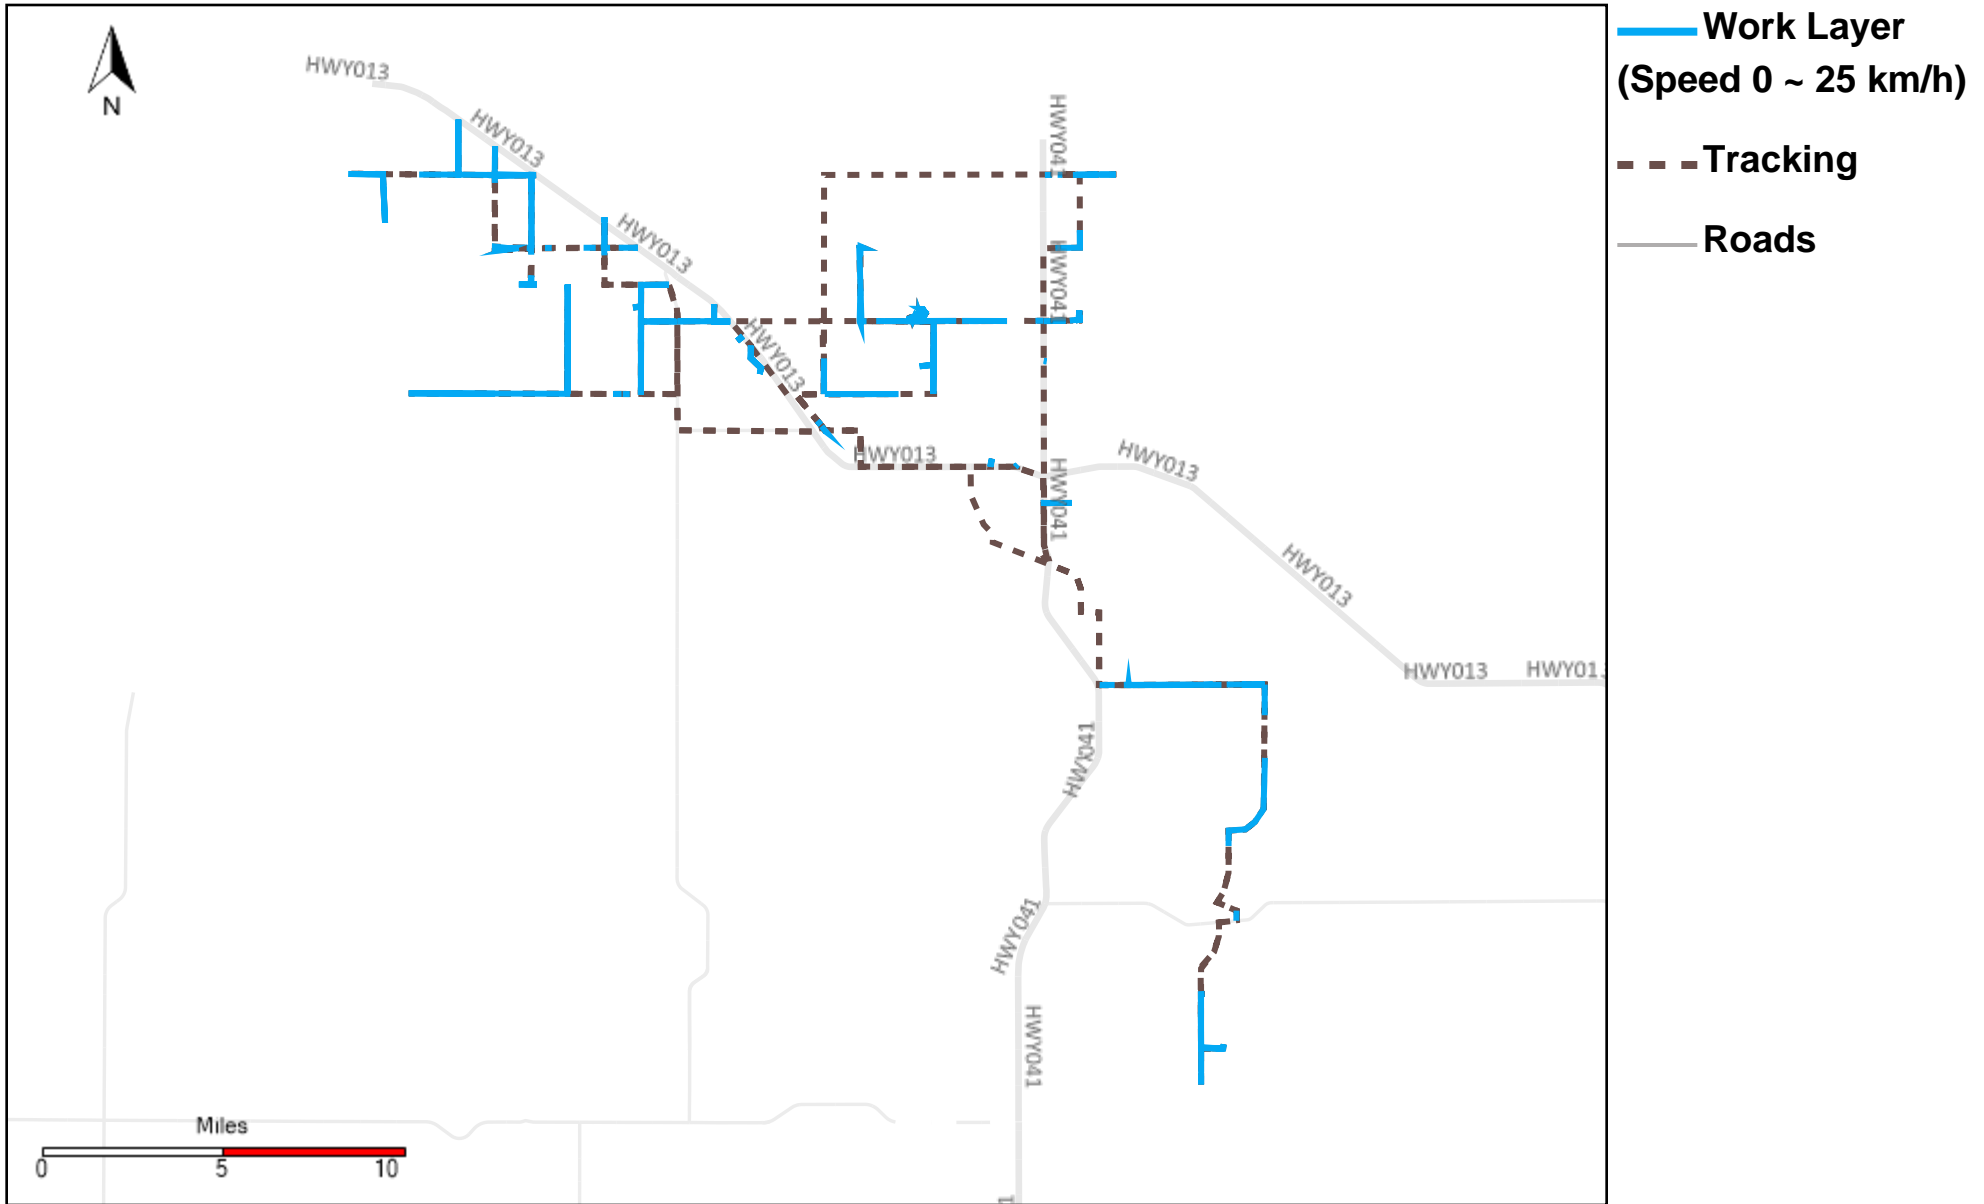

43-173_2023-02-05 ~ 2023-02-11 Tracking

Total Distance(km)	Total Hours	Work Distance(km)	Work Hours
548.29	42 hrs 9 min 31 sec	251.49	29 hrs 9 min 47 sec