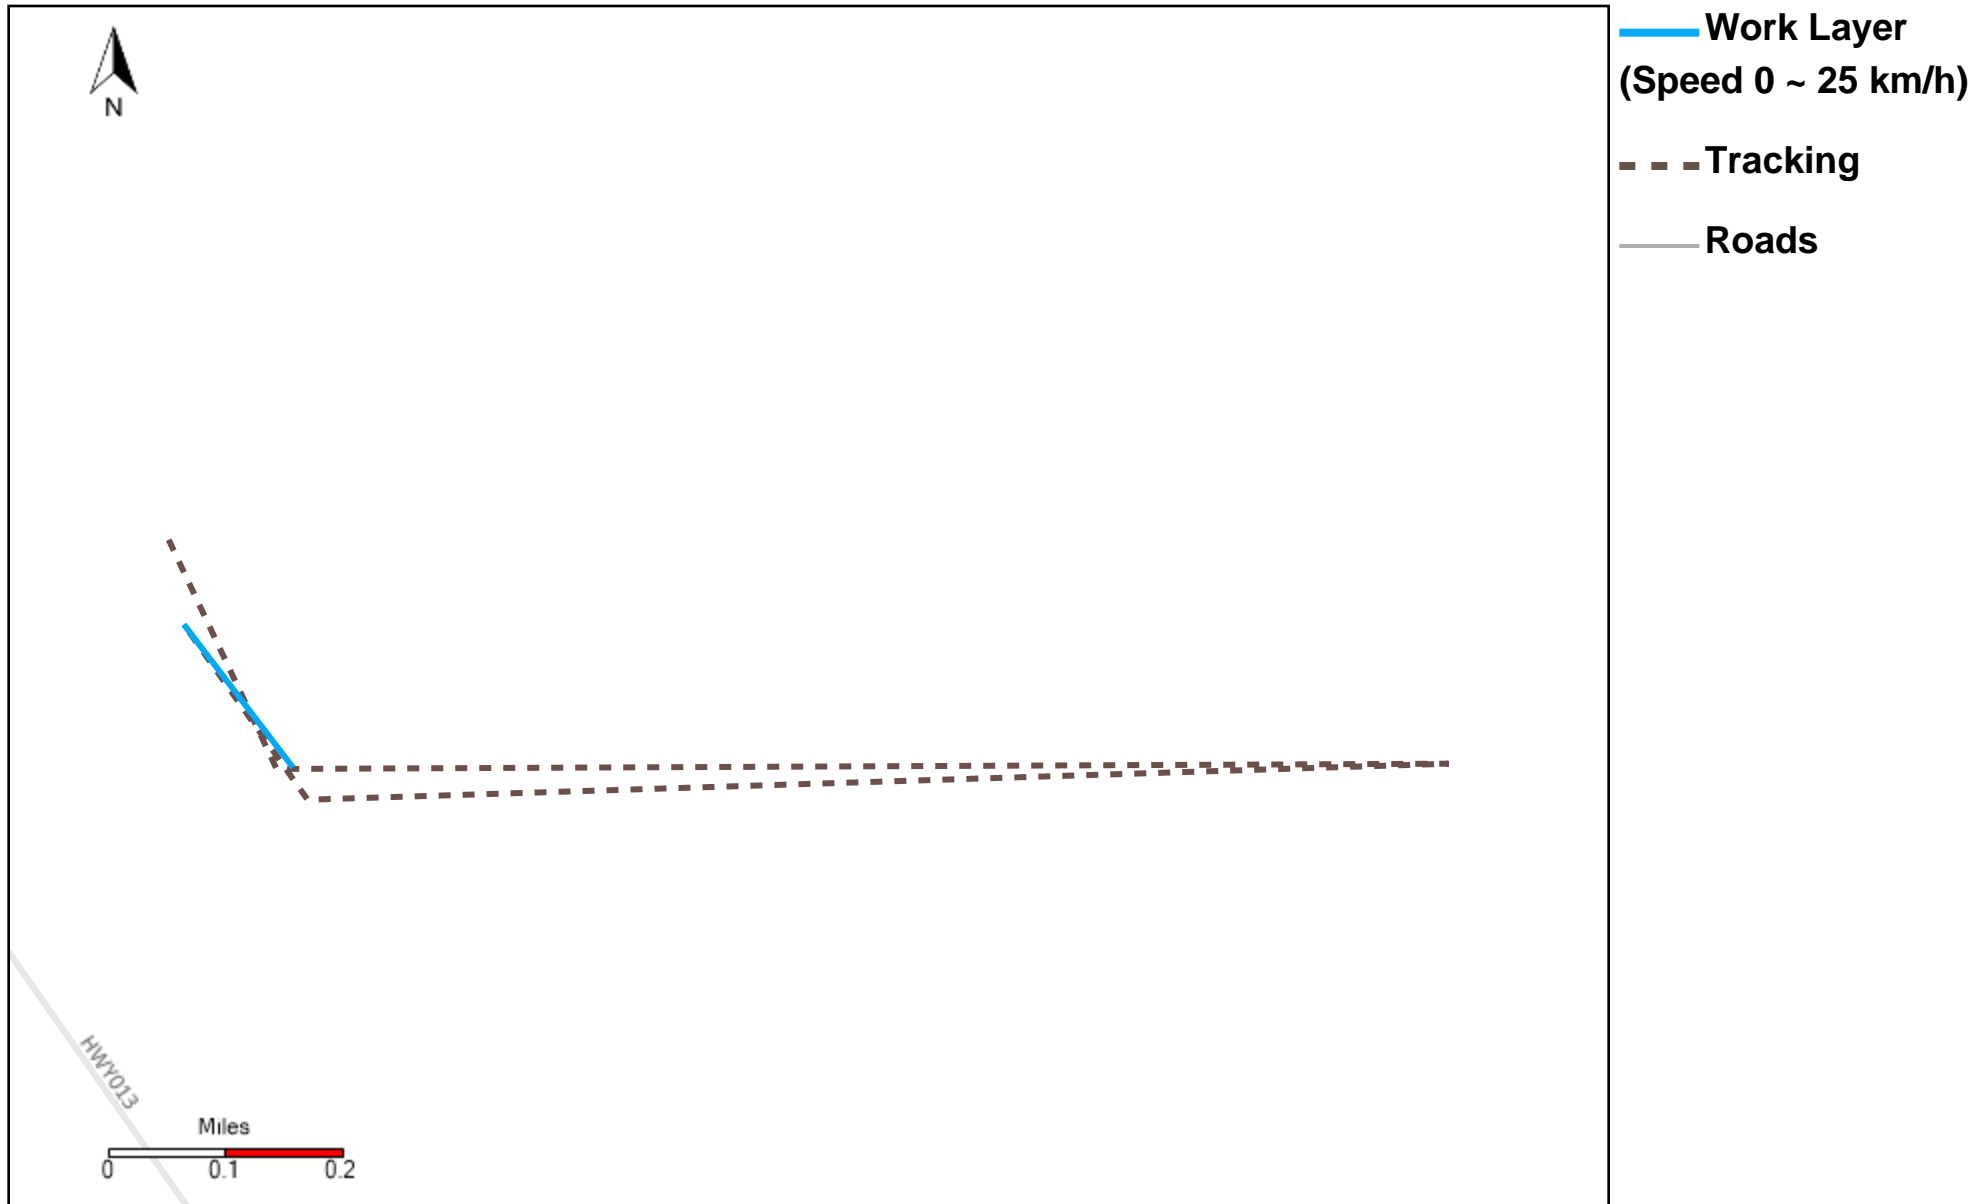

43-170_2023-02-05 ~ 2023-02-11 Tracking

Total Distance(km)	Total Hours	Work Distance(km)	Work Hours
4.57	1 hrs 0 min 33 sec	0.84	0 hrs 35 min 29 sec