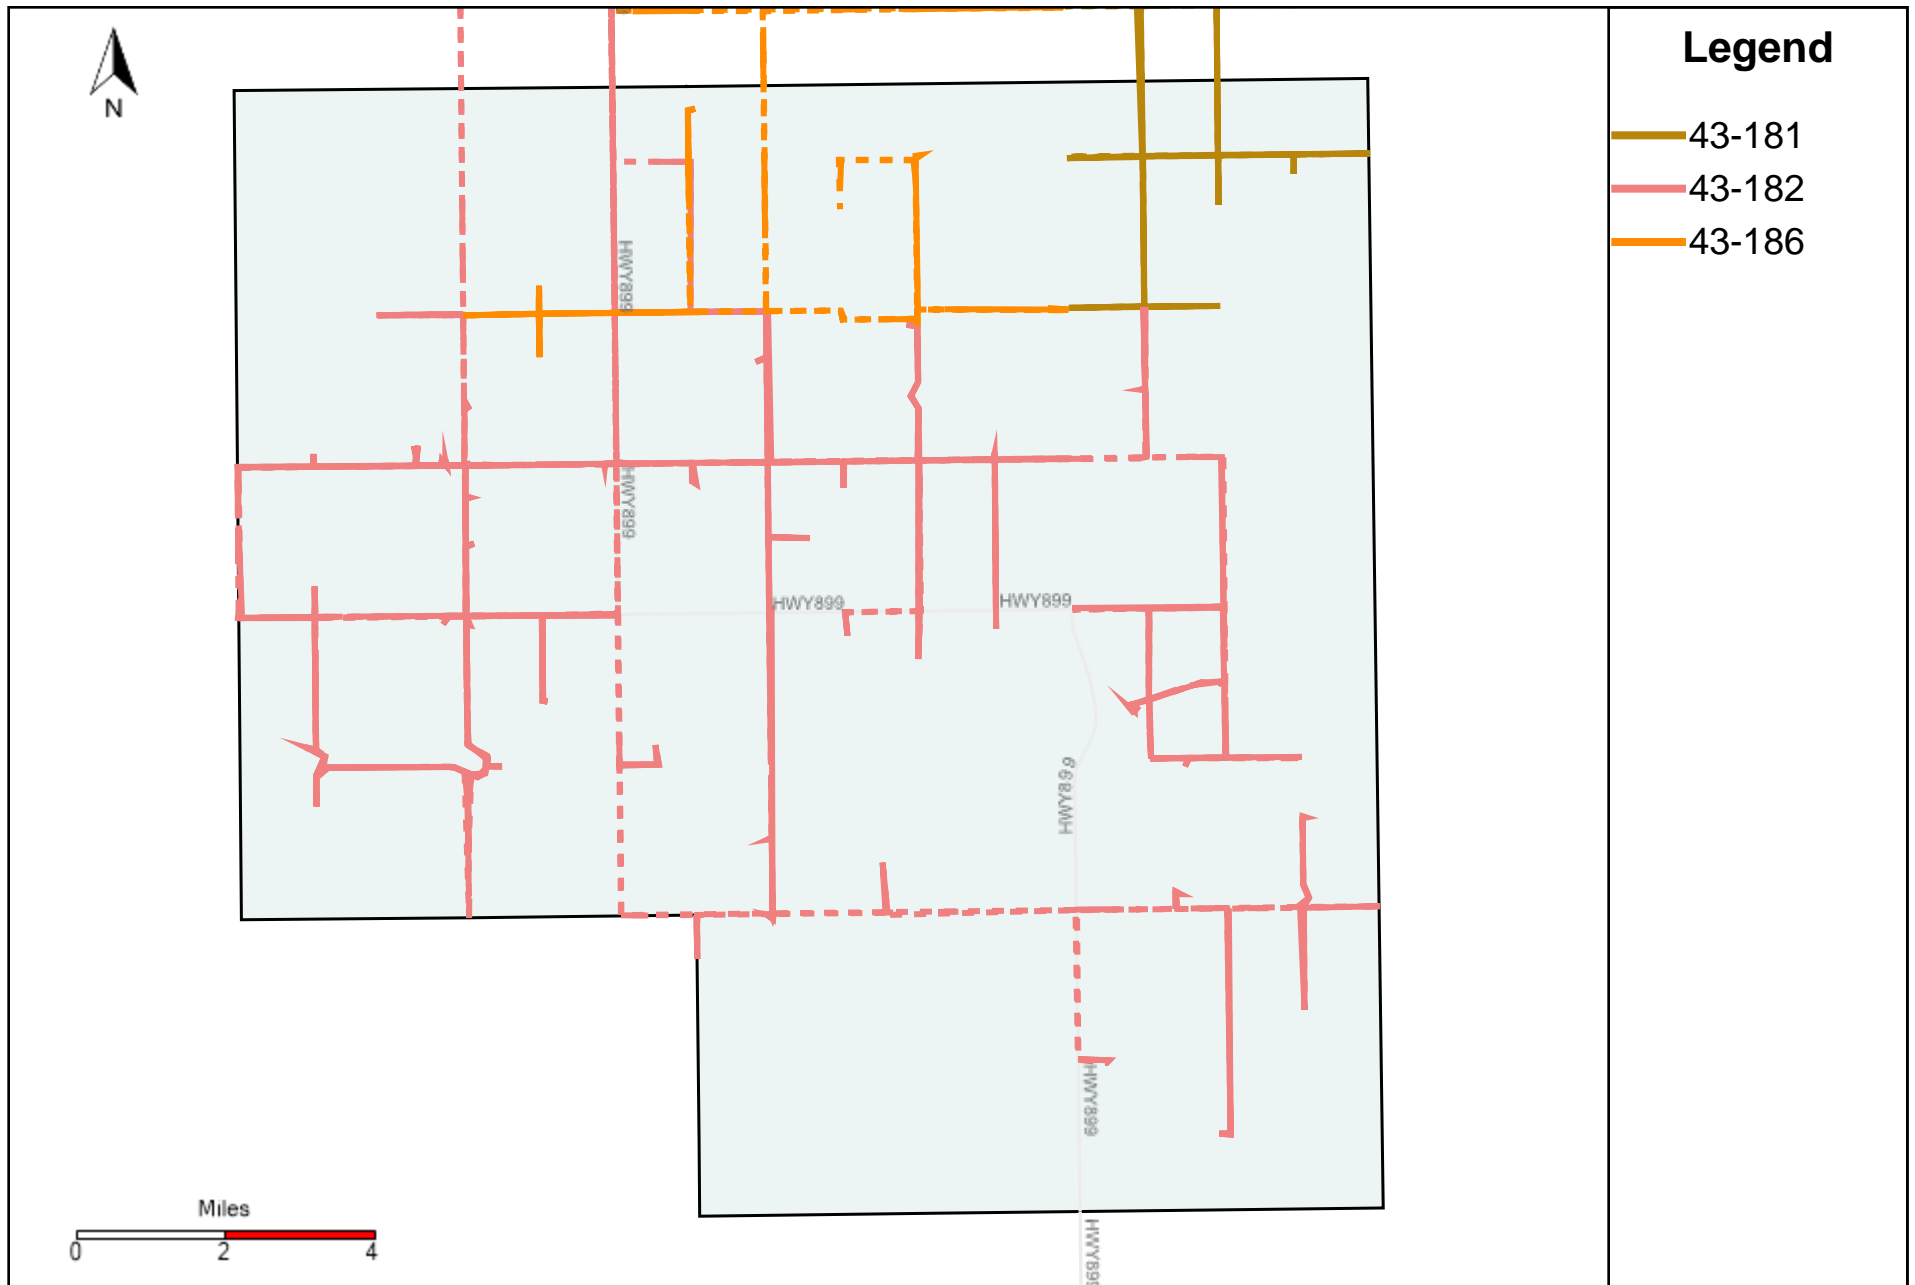

Provost Weekly Grader Report (2023-02-05 ~ 2023-02-11)

Division: 1 Grader Report(2023-02-05 ~ 2023-02-11)

Vehicle Name List	Total Distance(km)	Total Hours
43-181, 43-182, 43-186	1292.1	81 hrs 40 min 55 sec

Division: 2 Grader Report(2023-02-05 ~ 2023-02-11)

Vehicle Name List	Total Distance(km)	Total Hours
43-181, 43-186, 43-187	1168.2	75 hrs 57 min 27 sec

Division: 3 Grader Report(2023-02-05 ~ 2023-02-11)

Vehicle Name List	Total Distance(km)	Total Hours
43-181, 43-182, 43-185, 43-186, 43-187	1957.16	132 hrs 22 min 15 sec

Vehicle Name List	Total Distance(km)	Total Hours
43-169, 43-170, 43-171, 43-173, 43-174	1205.98	92 hrs 57 min 5 sec

Division: 7 Grader Report(2023-02-05 ~ 2023-02-11)

Vehicle Name List	Total Distance(km)	Total Hours
43-173, 43-174	853.93	67 hrs 20 min 59 sec

43-185_2023-02-05 ~ 2023-02-11 Tracking

Total Distance(km)	Total Hours	Work Distance(km)	Work Hours
184.45	16 hrs 36 min 34 sec	168.38	17 hrs 29 min 37 sec

43-186_2023-02-05 ~ 2023-02-11 Tracking

Total Distance(km)	Total Hours	Work Distance(km)	Work Hours
491.86	32 hrs 15 min 42 sec	241.35	24 hrs 33 min 13 sec