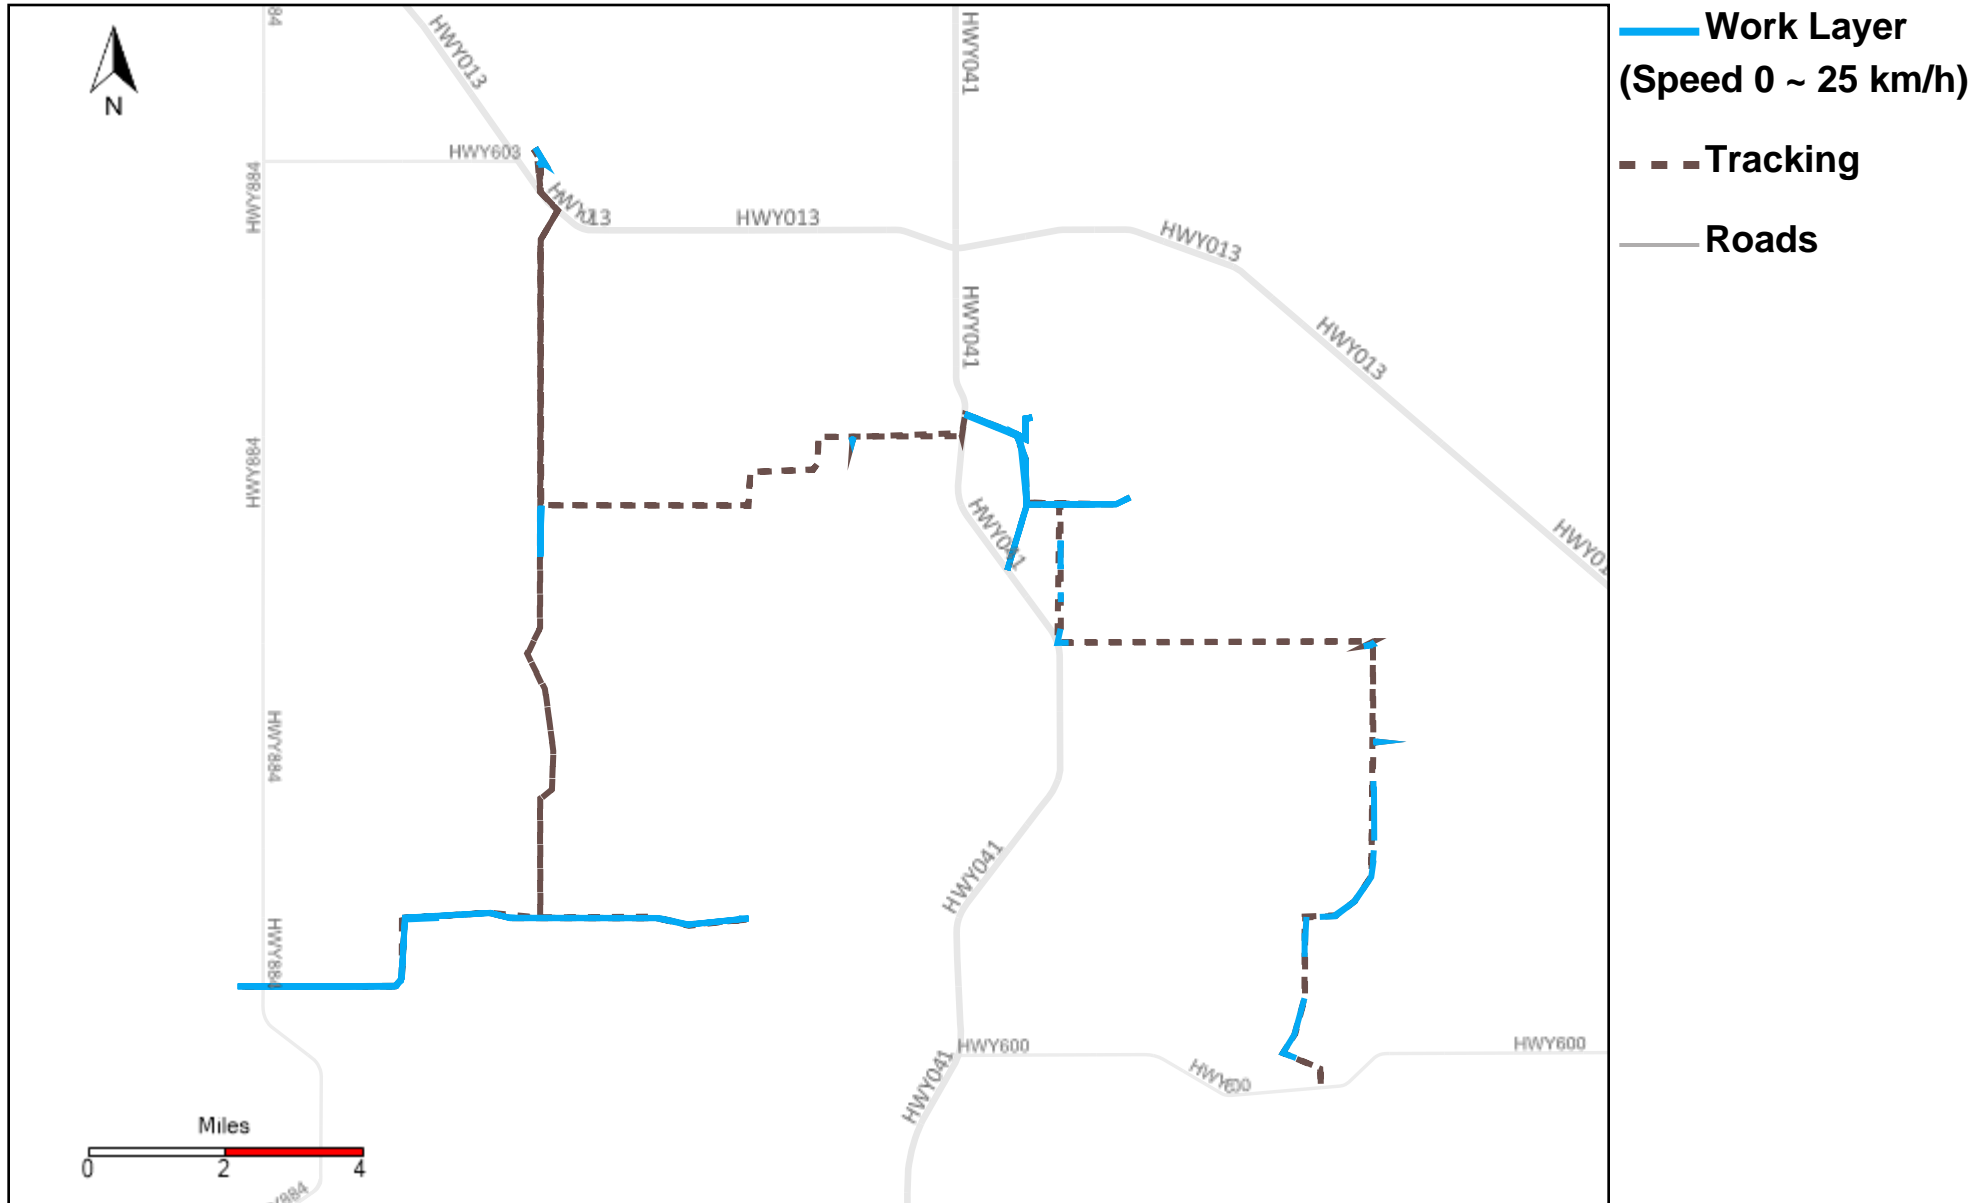

43-169_2023-02-05 ~ 2023-02-11 Tracking

Total Distance(km)	Total Hours	Work Distance(km)	Work Hours
229.88	16 hrs 16 min 54 sec	89.44	10 hrs 57 min 37 sec