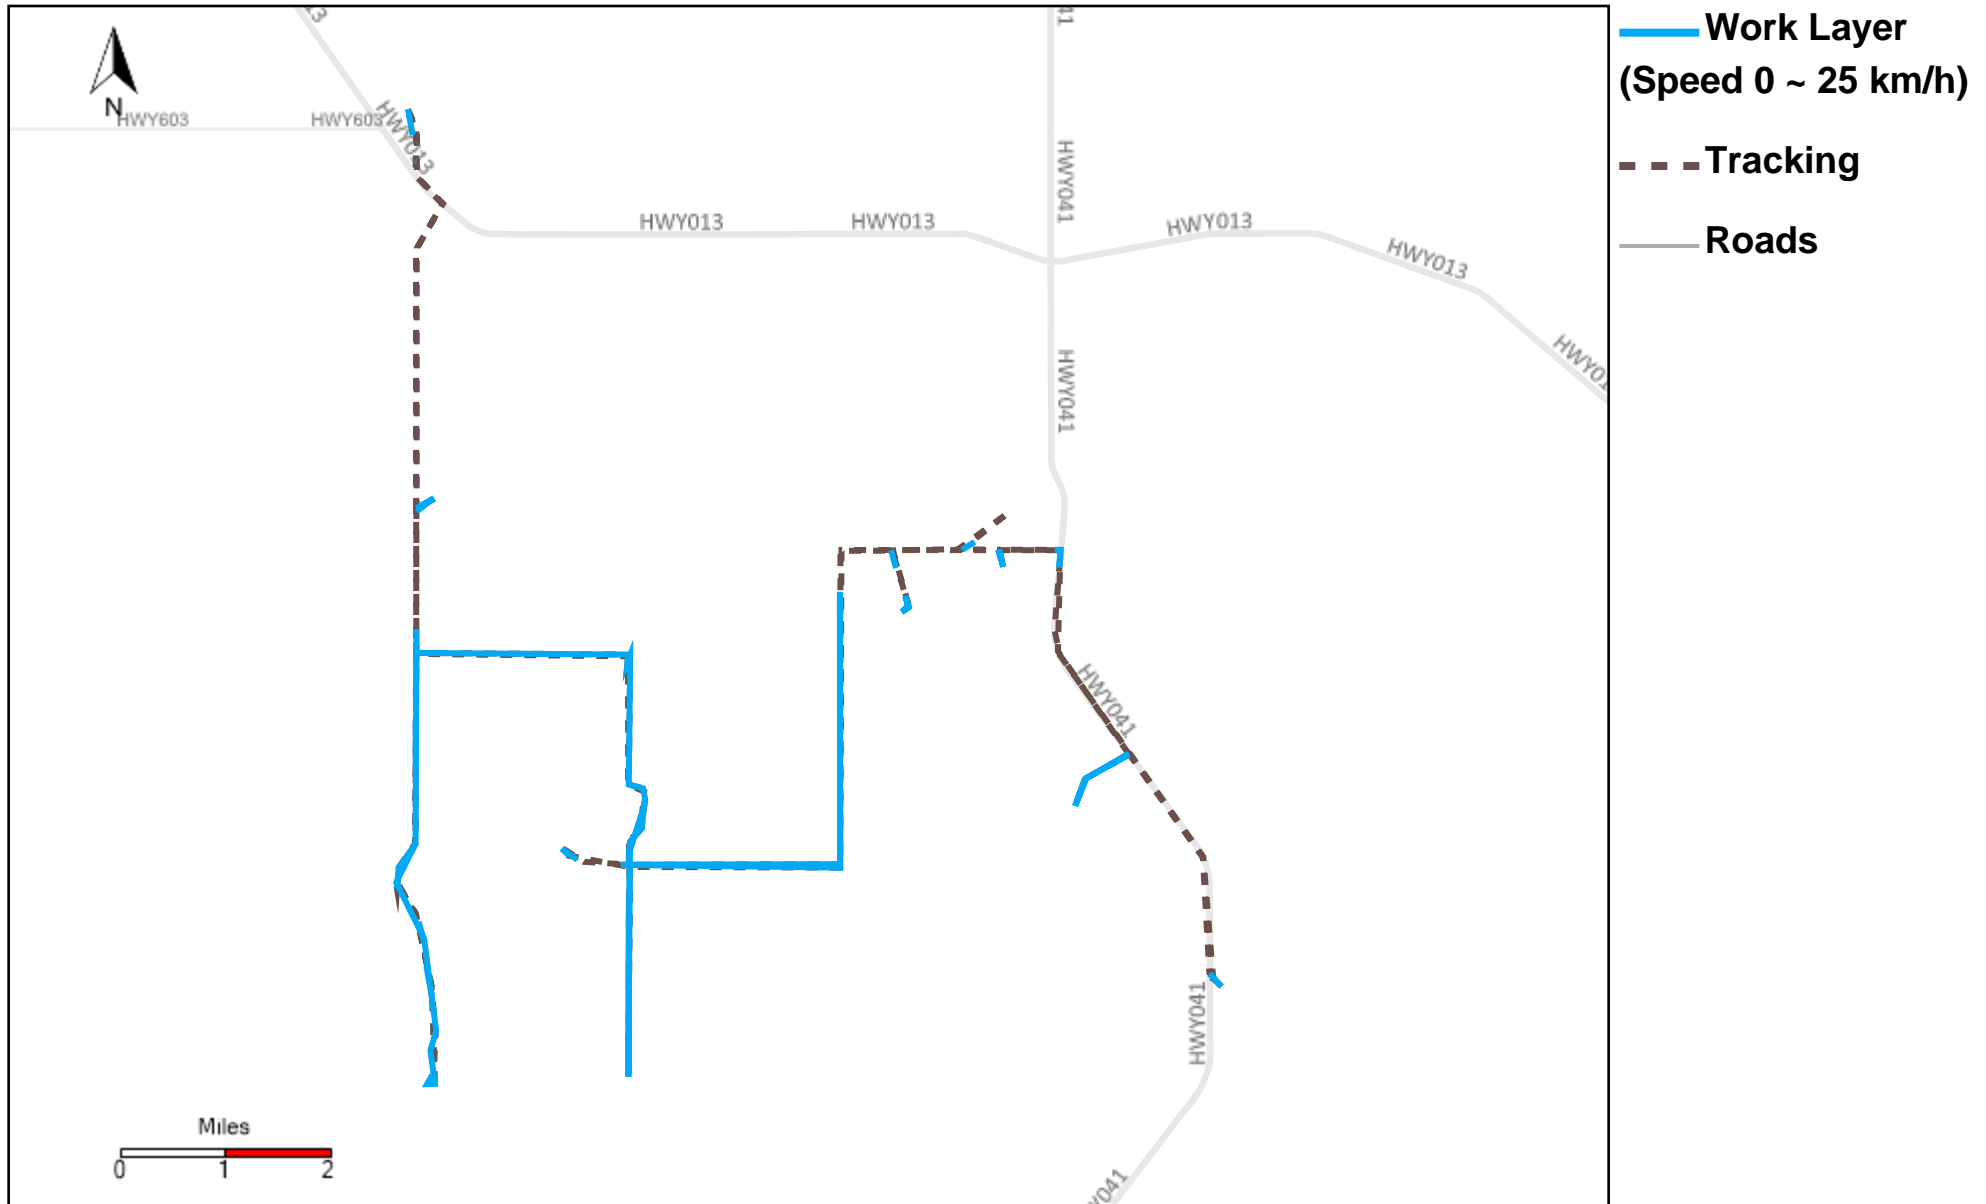

43-171_2023-02-05 ~ 2023-02-11 Tracking

Total Distance(km)	Total Hours	Work Distance(km)	Work Hours
117.61	8 hrs 18 min 39 sec	65.8	6 hrs 19 min 26 sec