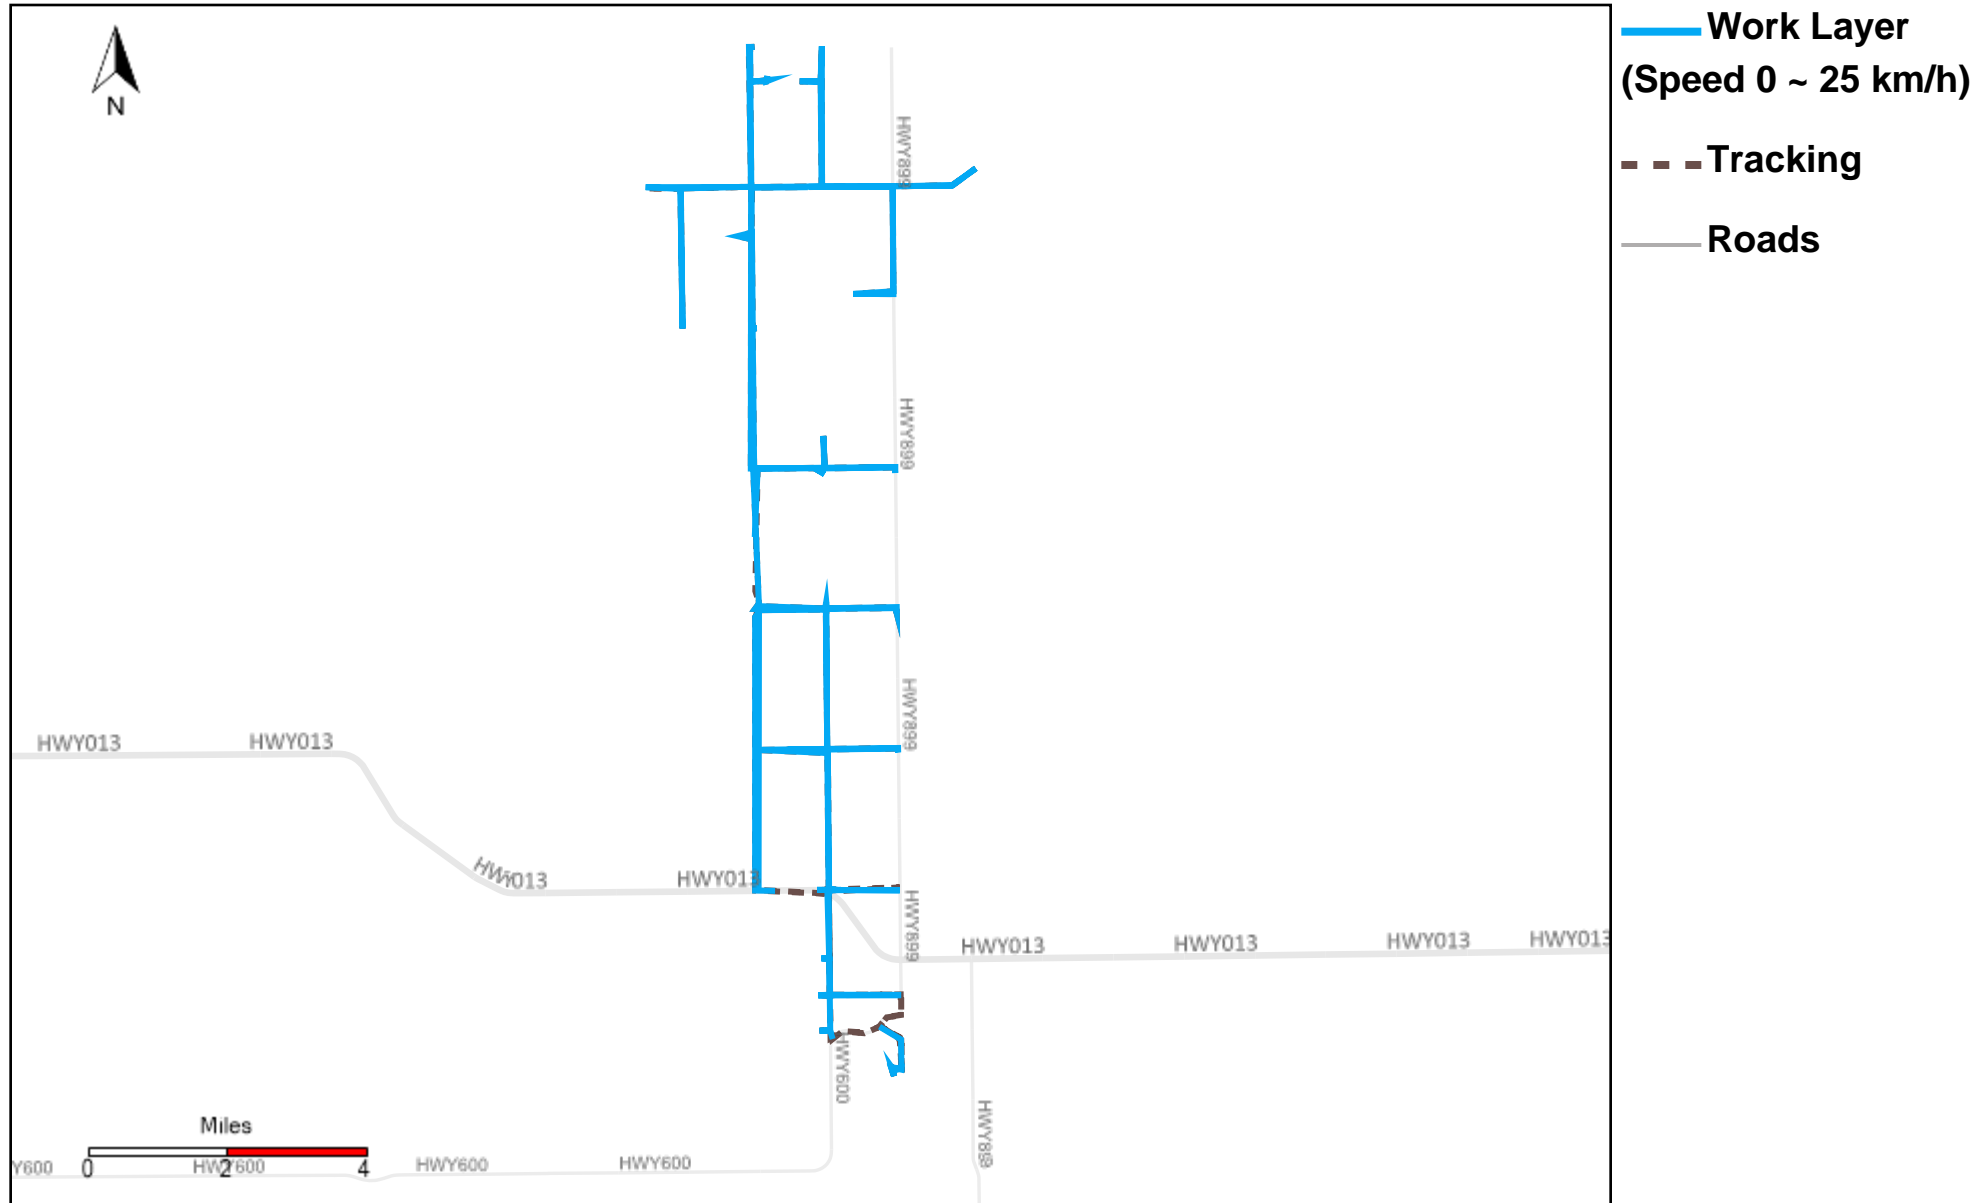

43-185_2023-02-05 ~ 2023-02-11 Tracking

Total Distance(km)	Total Hours	Work Distance(km)	Work Hours
184.45	16 hrs 36 min 34 sec	168.38	17 hrs 29 min 37 sec