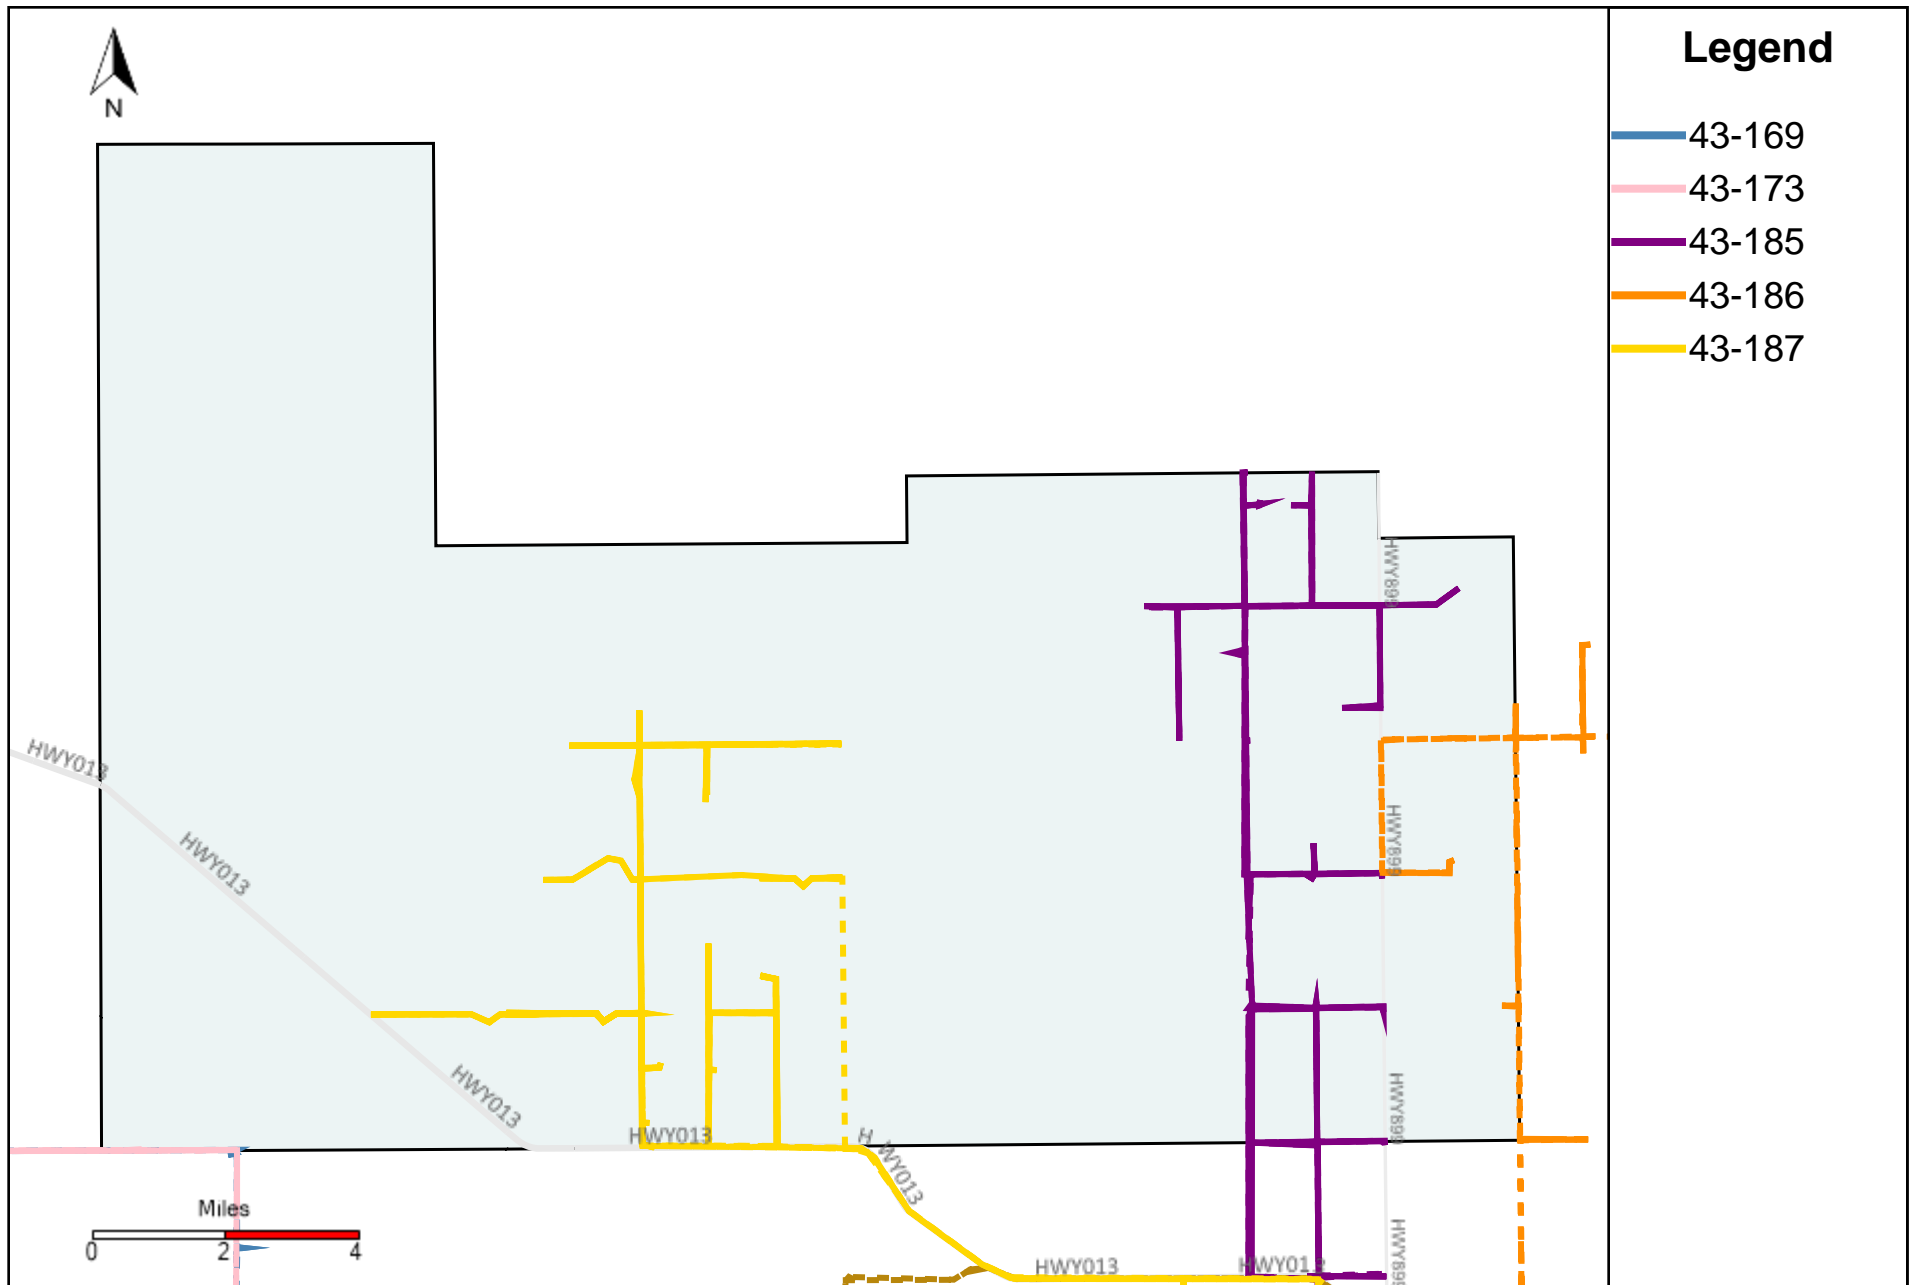

Division: 4 Grader Report(2023-02-05 ~ 2023-02-11)

Vehicle Name List	Total Distance(km)	Total Hours
43-169, 43-173, 43-185, 43-186, 43-187	1935.09	141 hrs 23 min 27 sec