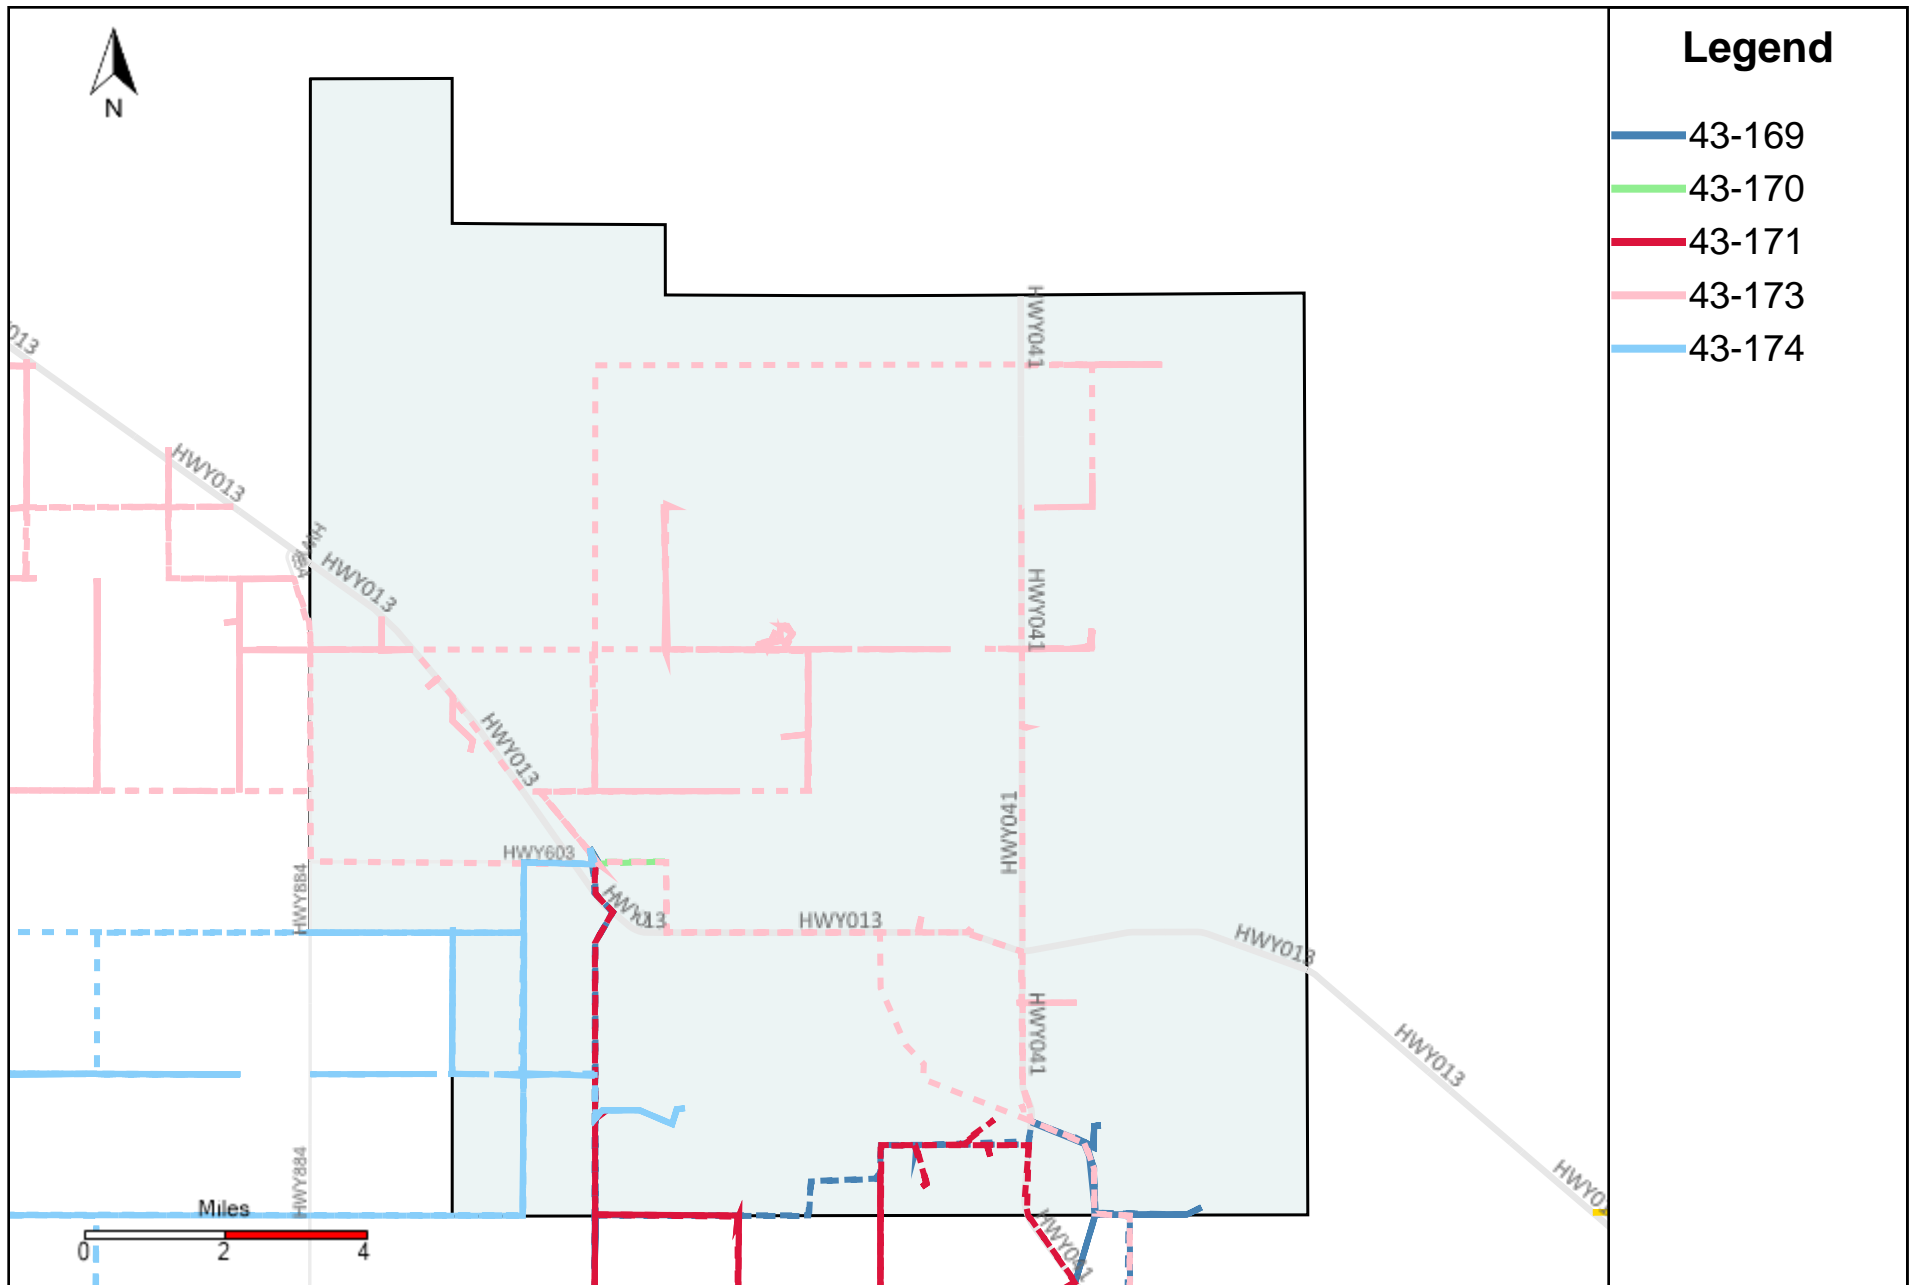

Division: 6 Grader Report(2023-02-05 ~ 2023-02-11)

Vehicle Name List	Total Distance(km)	Total Hours
43-169, 43-170, 43-171, 43-173, 43-174	1205.98	92 hrs 57 min 5 sec