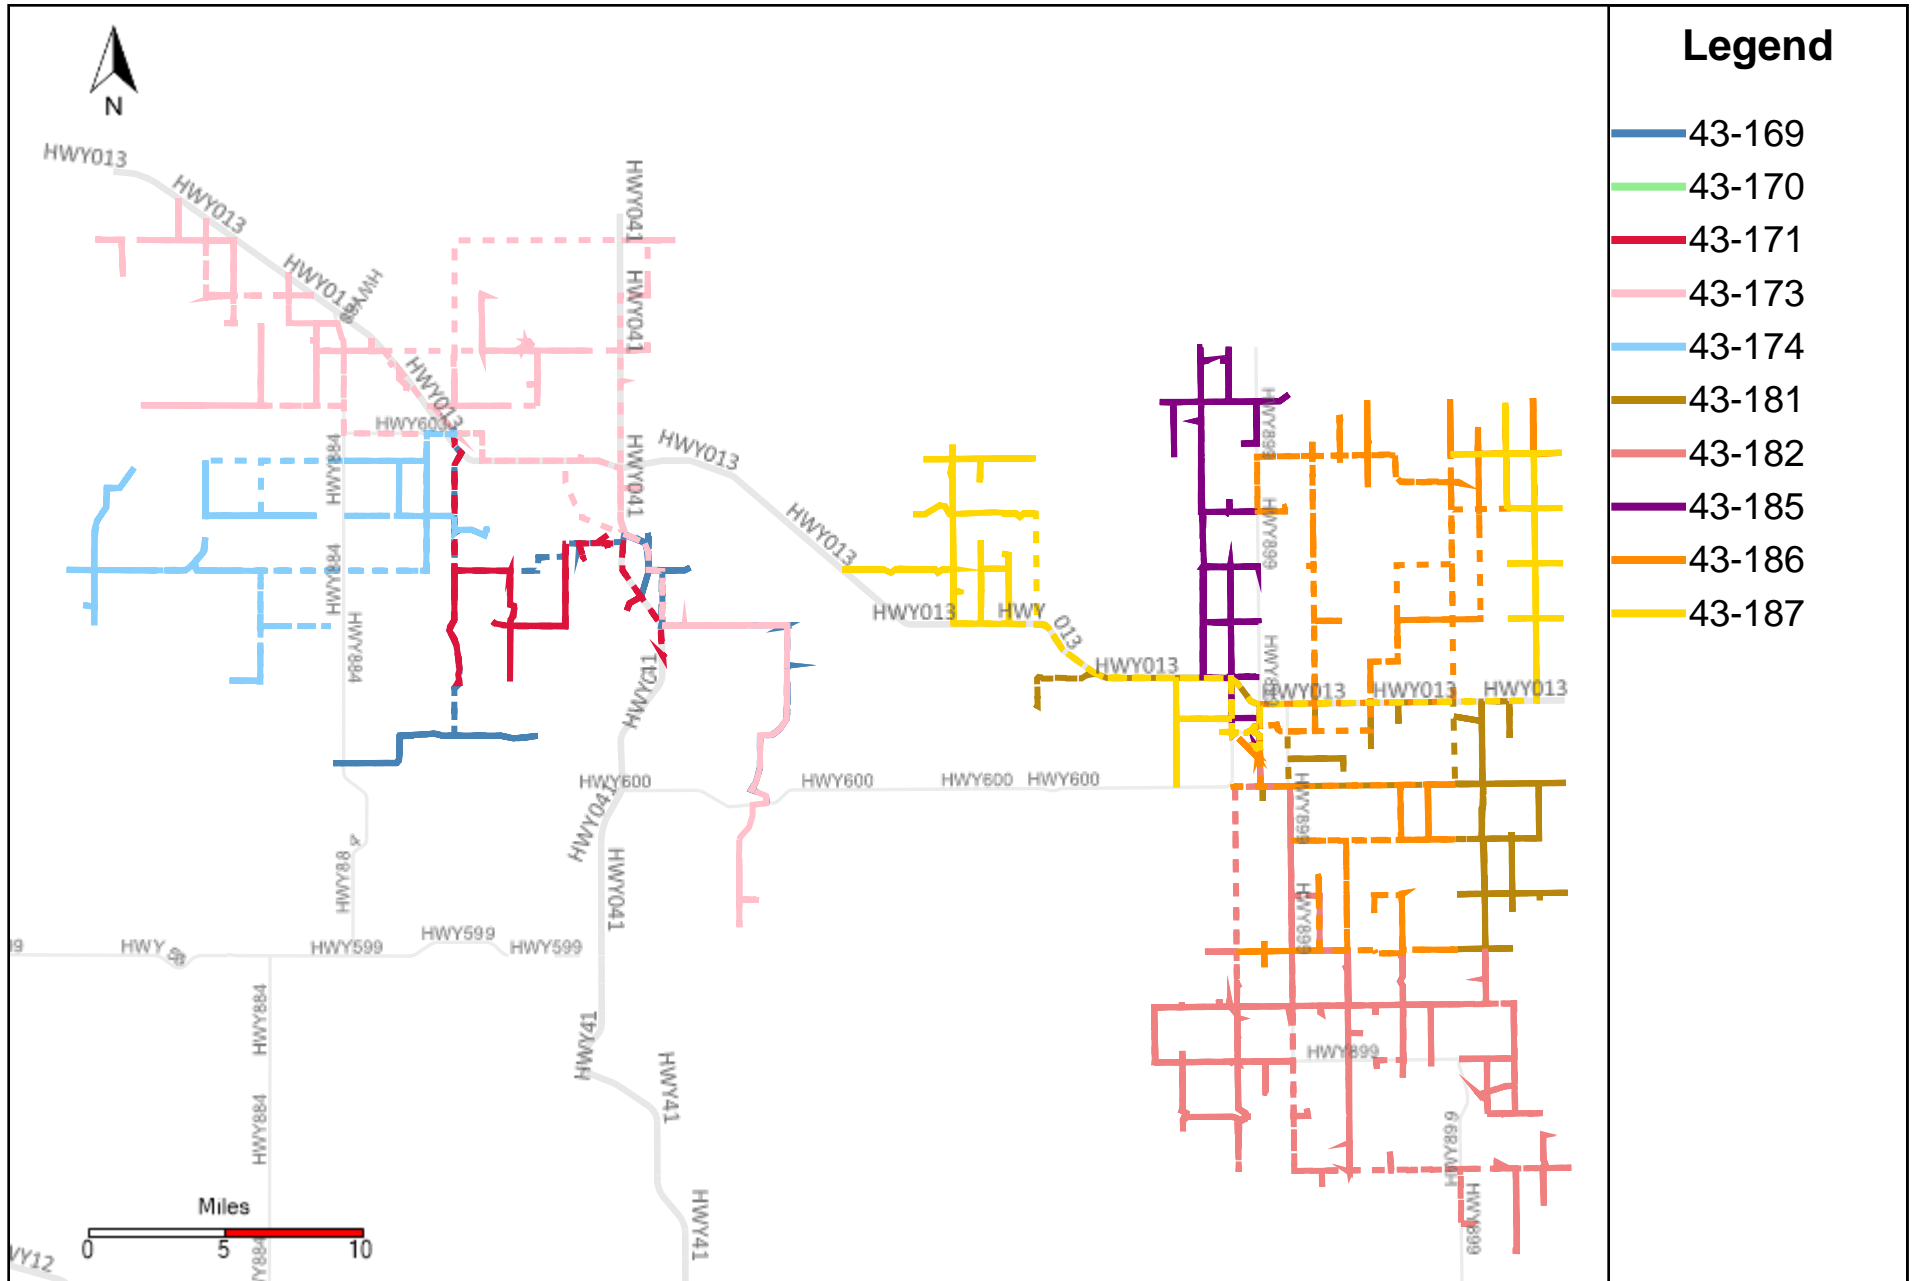

Provost Weekly Grader Report (2023-02-05 ~ 2023-02-11)

Division: 1 Grader Report(2023-02-05 ~ 2023-02-11)

Vehicle Name List	Total Distance(km)	Total Hours
43-181, 43-182, 43-186	1292.1	81 hrs 40 min 55 sec

Division: 2 Grader Report(2023-02-05 ~ 2023-02-11)

Vehicle Name List	Total Distance(km)	Total Hours
43-181, 43-186, 43-187	1168.2	75 hrs 57 min 27 sec

Division: 3 Grader Report(2023-02-05 ~ 2023-02-11)

Vehicle Name List	Total Distance(km)	Total Hours
43-181, 43-182, 43-185, 43-186, 43-187	1957.16	132 hrs 22 min 15 sec

Division: 4 Grader Report(2023-02-05 ~ 2023-02-11)

Vehicle Name List	Total Distance(km)	Total Hours
43-169, 43-173, 43-185, 43-186, 43-187	1935.09	141 hrs 23 min 27 sec

Division: 6 Grader Report(2023-02-05 ~ 2023-02-11)

Vehicle Name List	Total Distance(km)	Total Hours
43-169, 43-170, 43-171, 43-173, 43-174	1205.98	92 hrs 57 min 5 sec

Division: 7 Grader Report(2023-02-05 ~ 2023-02-11)

Vehicle Name List	Total Distance(km)	Total Hours
43-173, 43-174	853.93	67 hrs 20 min 59 sec