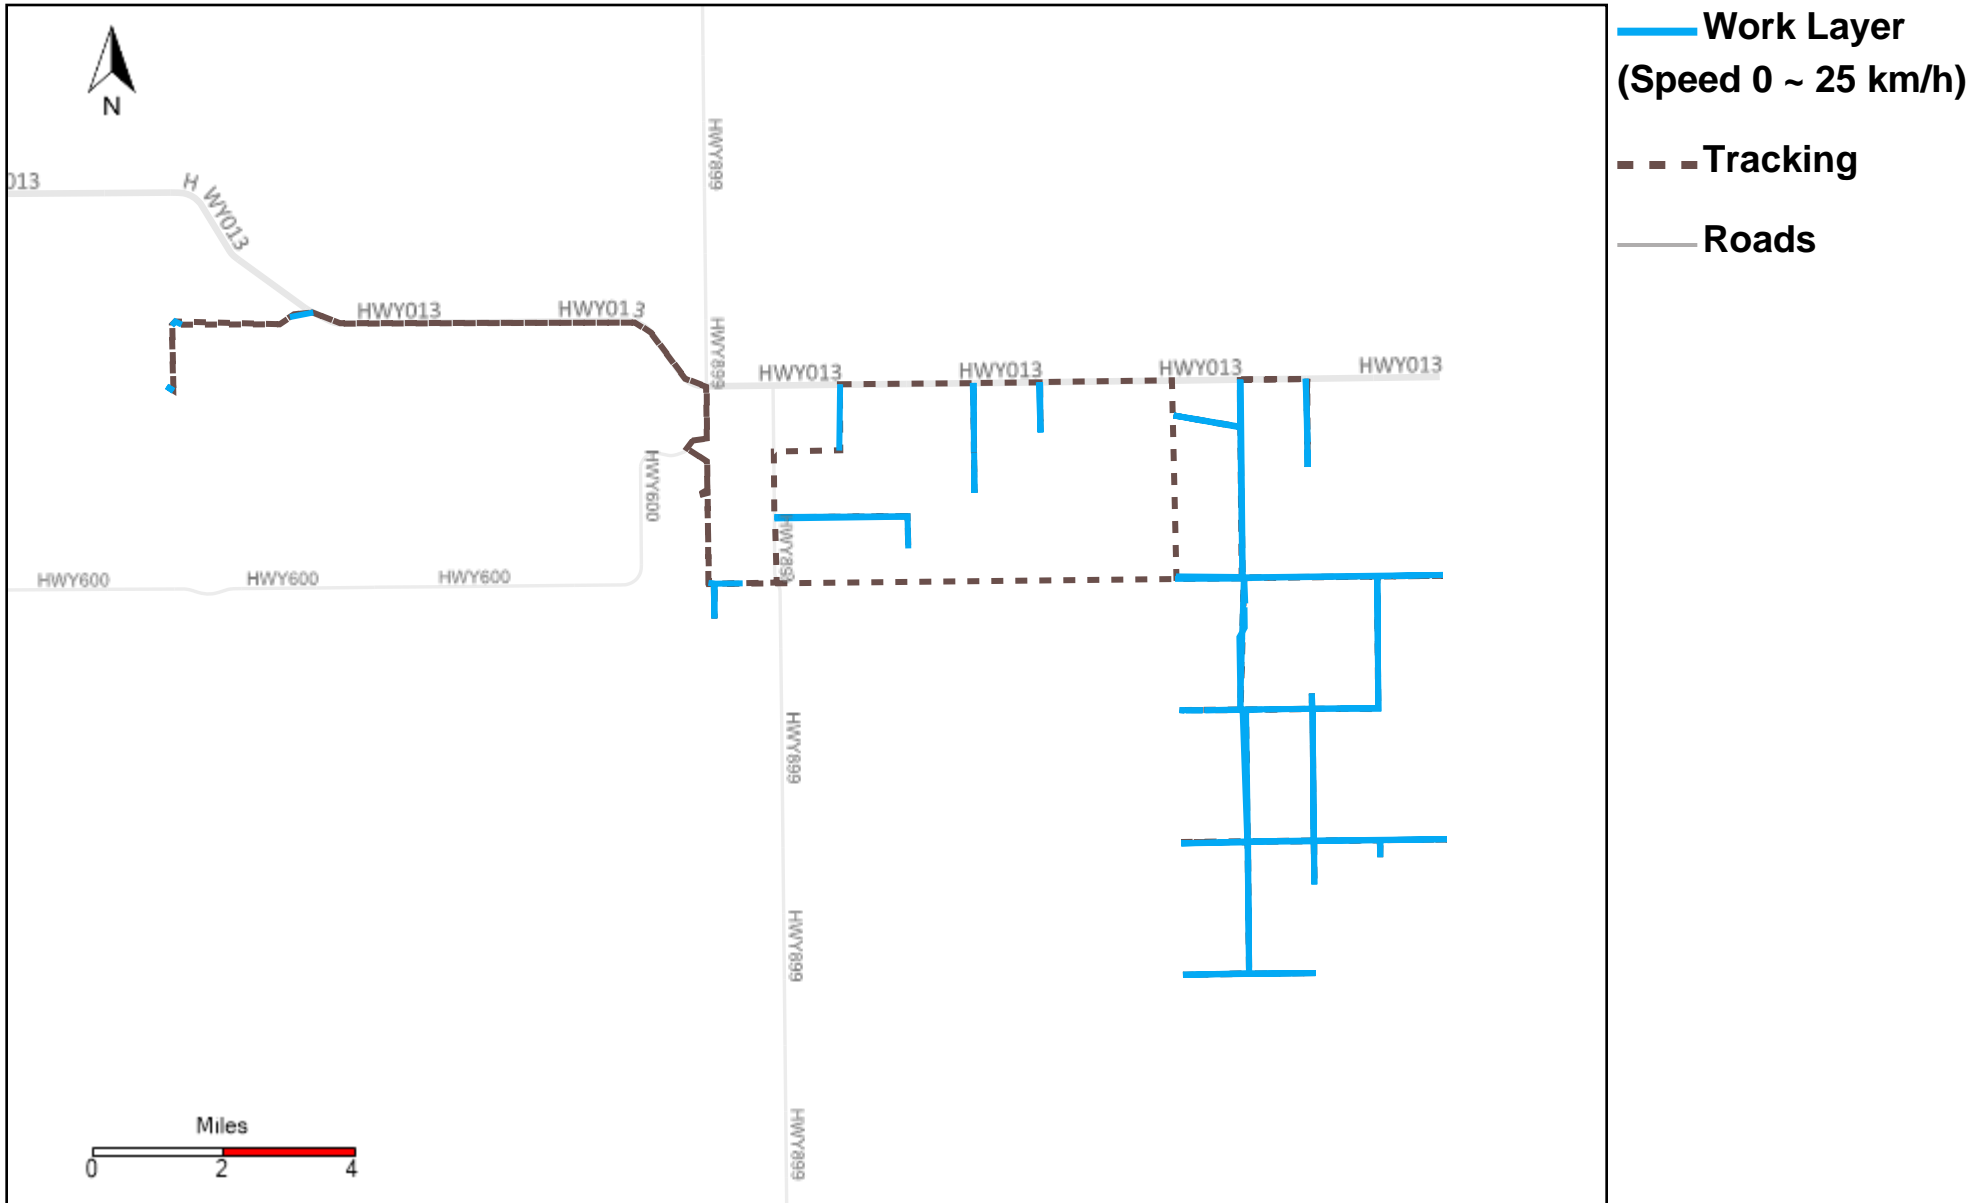

43-181_2023-02-05 ~ 2023-02-11 Tracking

Total Distance(km)	Total Hours	Work Distance(km)	Work Hours
195.73	9 hrs 36 min 59 sec	120.99	7 hrs 9 min 7 sec