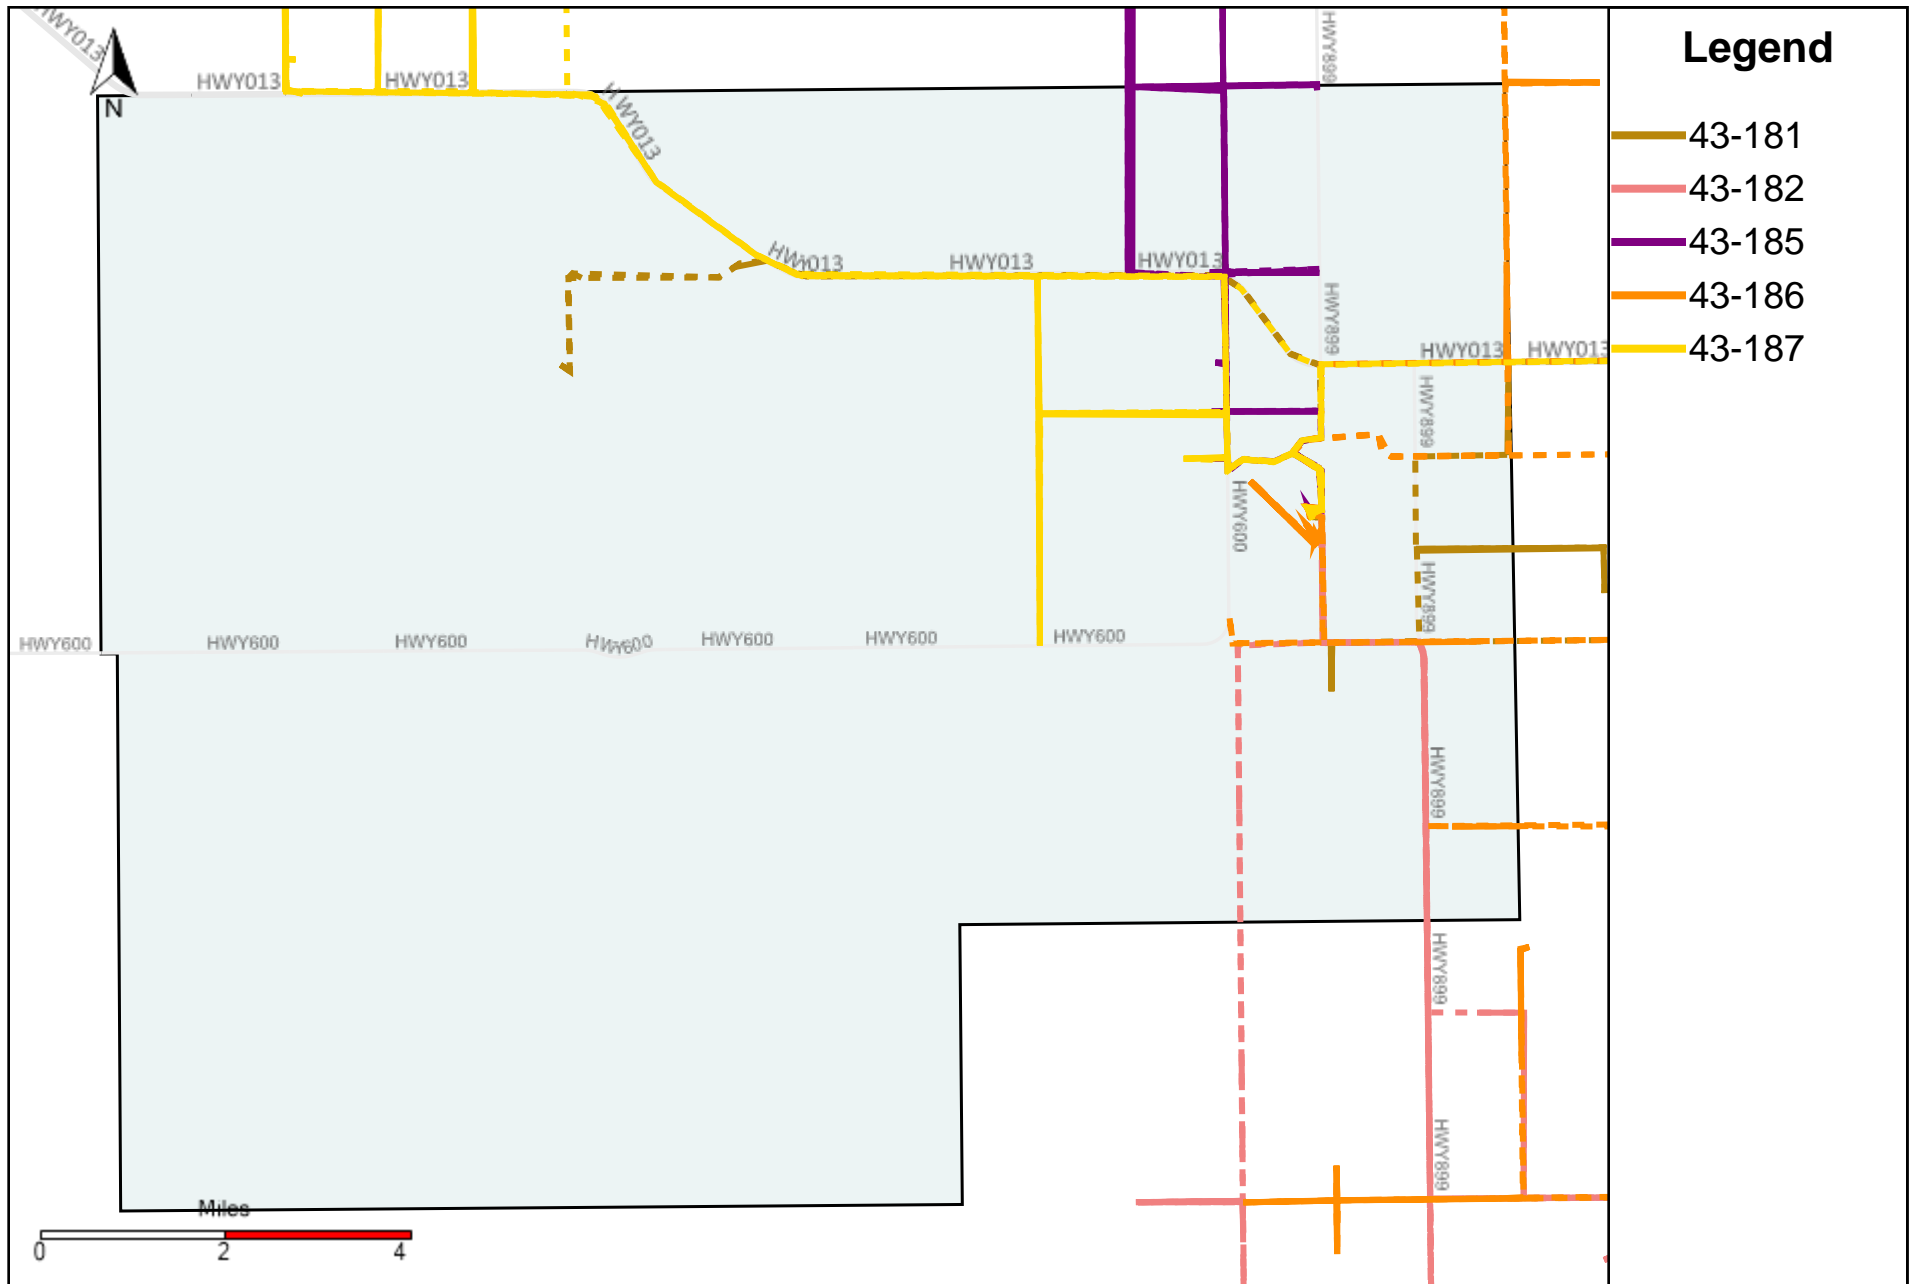

Provost Weekly Grader Report (2023-02-05 ~ 2023-02-11)

Division: 1 Grader Report(2023-02-05 ~ 2023-02-11)

Vehicle Name List	Total Distance(km)	Total Hours
43-181, 43-182, 43-186	1292.1	81 hrs 40 min 55 sec

Division: 2 Grader Report(2023-02-05 ~ 2023-02-11)

Vehicle Name List	Total Distance(km)	Total Hours
43-181, 43-186, 43-187	1168.2	75 hrs 57 min 27 sec

Division: 3 Grader Report(2023-02-05 ~ 2023-02-11)

Vehicle Name List	Total Distance(km)	Total Hours
43-181, 43-182, 43-185, 43-186, 43-187	1957.16	132 hrs 22 min 15 sec

Division: 4 Grader Report(2023-02-05 ~ 2023-02-11)

Vehicle Name List	Total Distance(km)	Total Hours
43-169, 43-173, 43-185, 43-186, 43-187	1935.09	141 hrs 23 min 27 sec

Division: 6 Grader Report(2023-02-05 ~ 2023-02-11)

Vehicle Name List	Total Distance(km)	Total Hours
43-169, 43-170, 43-171, 43-173, 43-174	1205.98	92 hrs 57 min 5 sec

Division: 7 Grader Report(2023-02-05 ~ 2023-02-11)

Vehicle Name List	Total Distance(km)	Total Hours
43-173, 43-174	853.93	67 hrs 20 min 59 sec