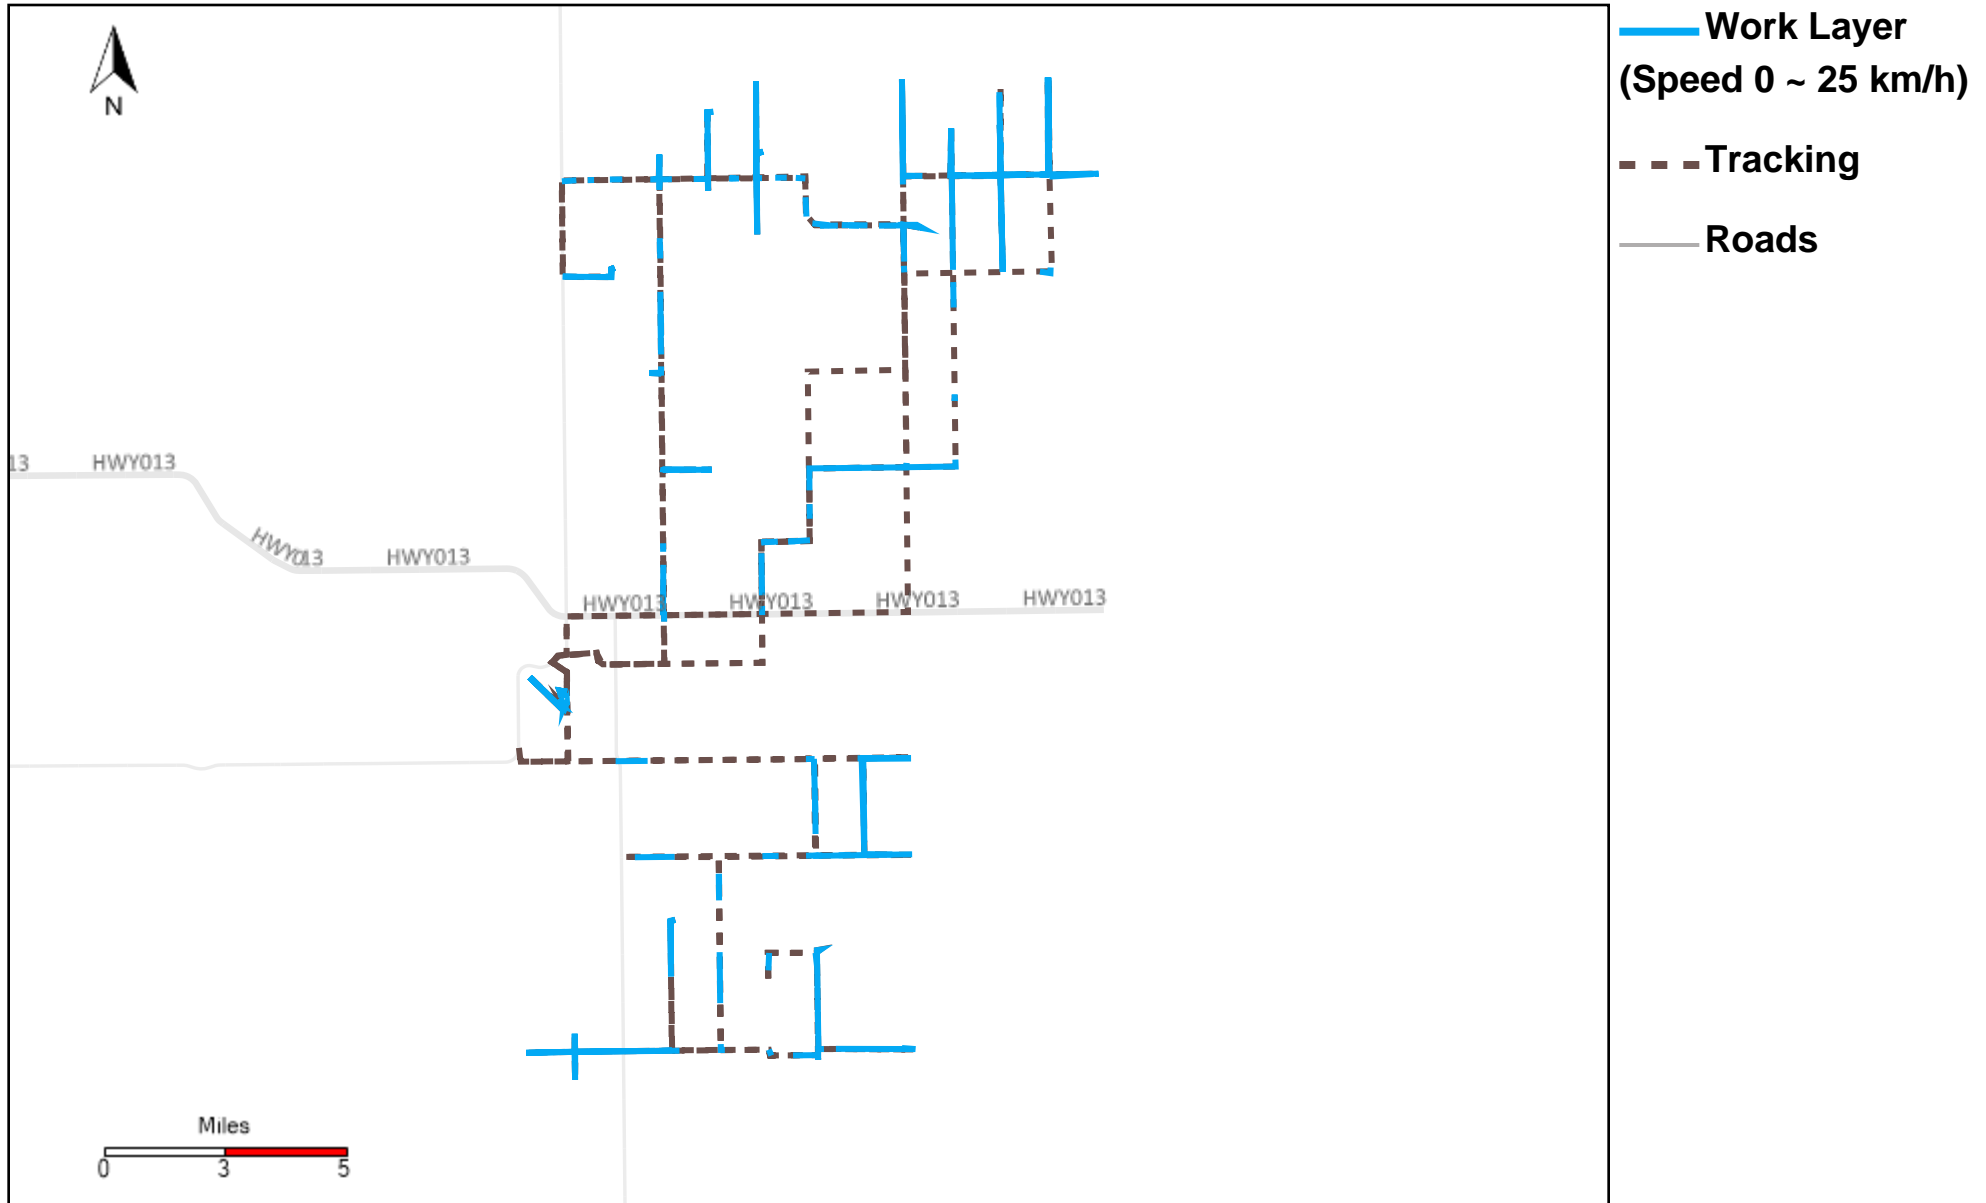

43-186_2023-02-05 ~ 2023-02-11 Tracking

Total Distance(km)	Total Hours	Work Distance(km)	Work Hours
491.86	32 hrs 15 min 42 sec	241.35	24 hrs 33 min 13 sec