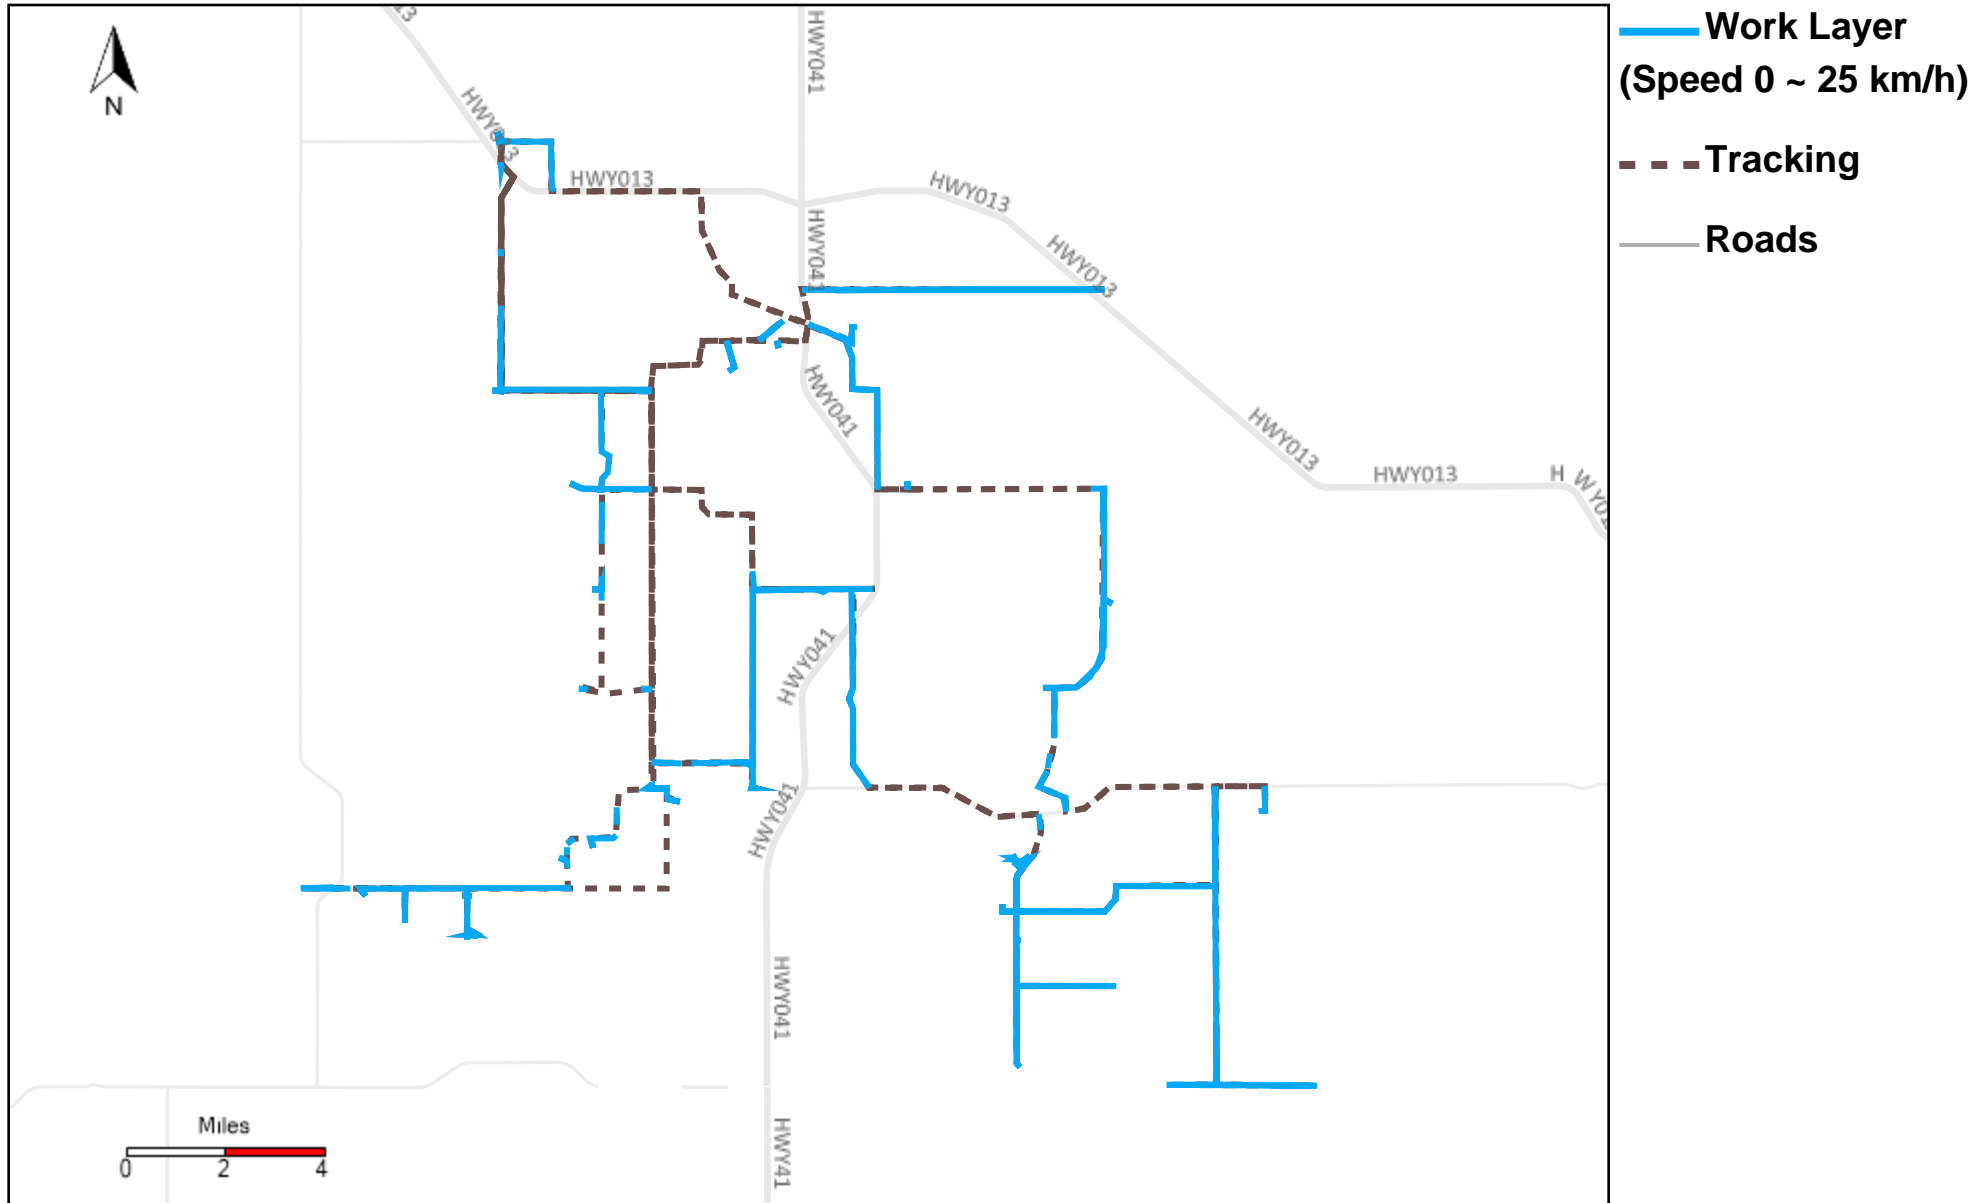

43-169_2023-01-22 ~ 2023-01-28 Tracking

Total Distance(km)	Total Hours	Work Distance(km)	Work Hours
611.19	41 hrs 59 min 59 sec	312.25	32 hrs 26 min 34 sec