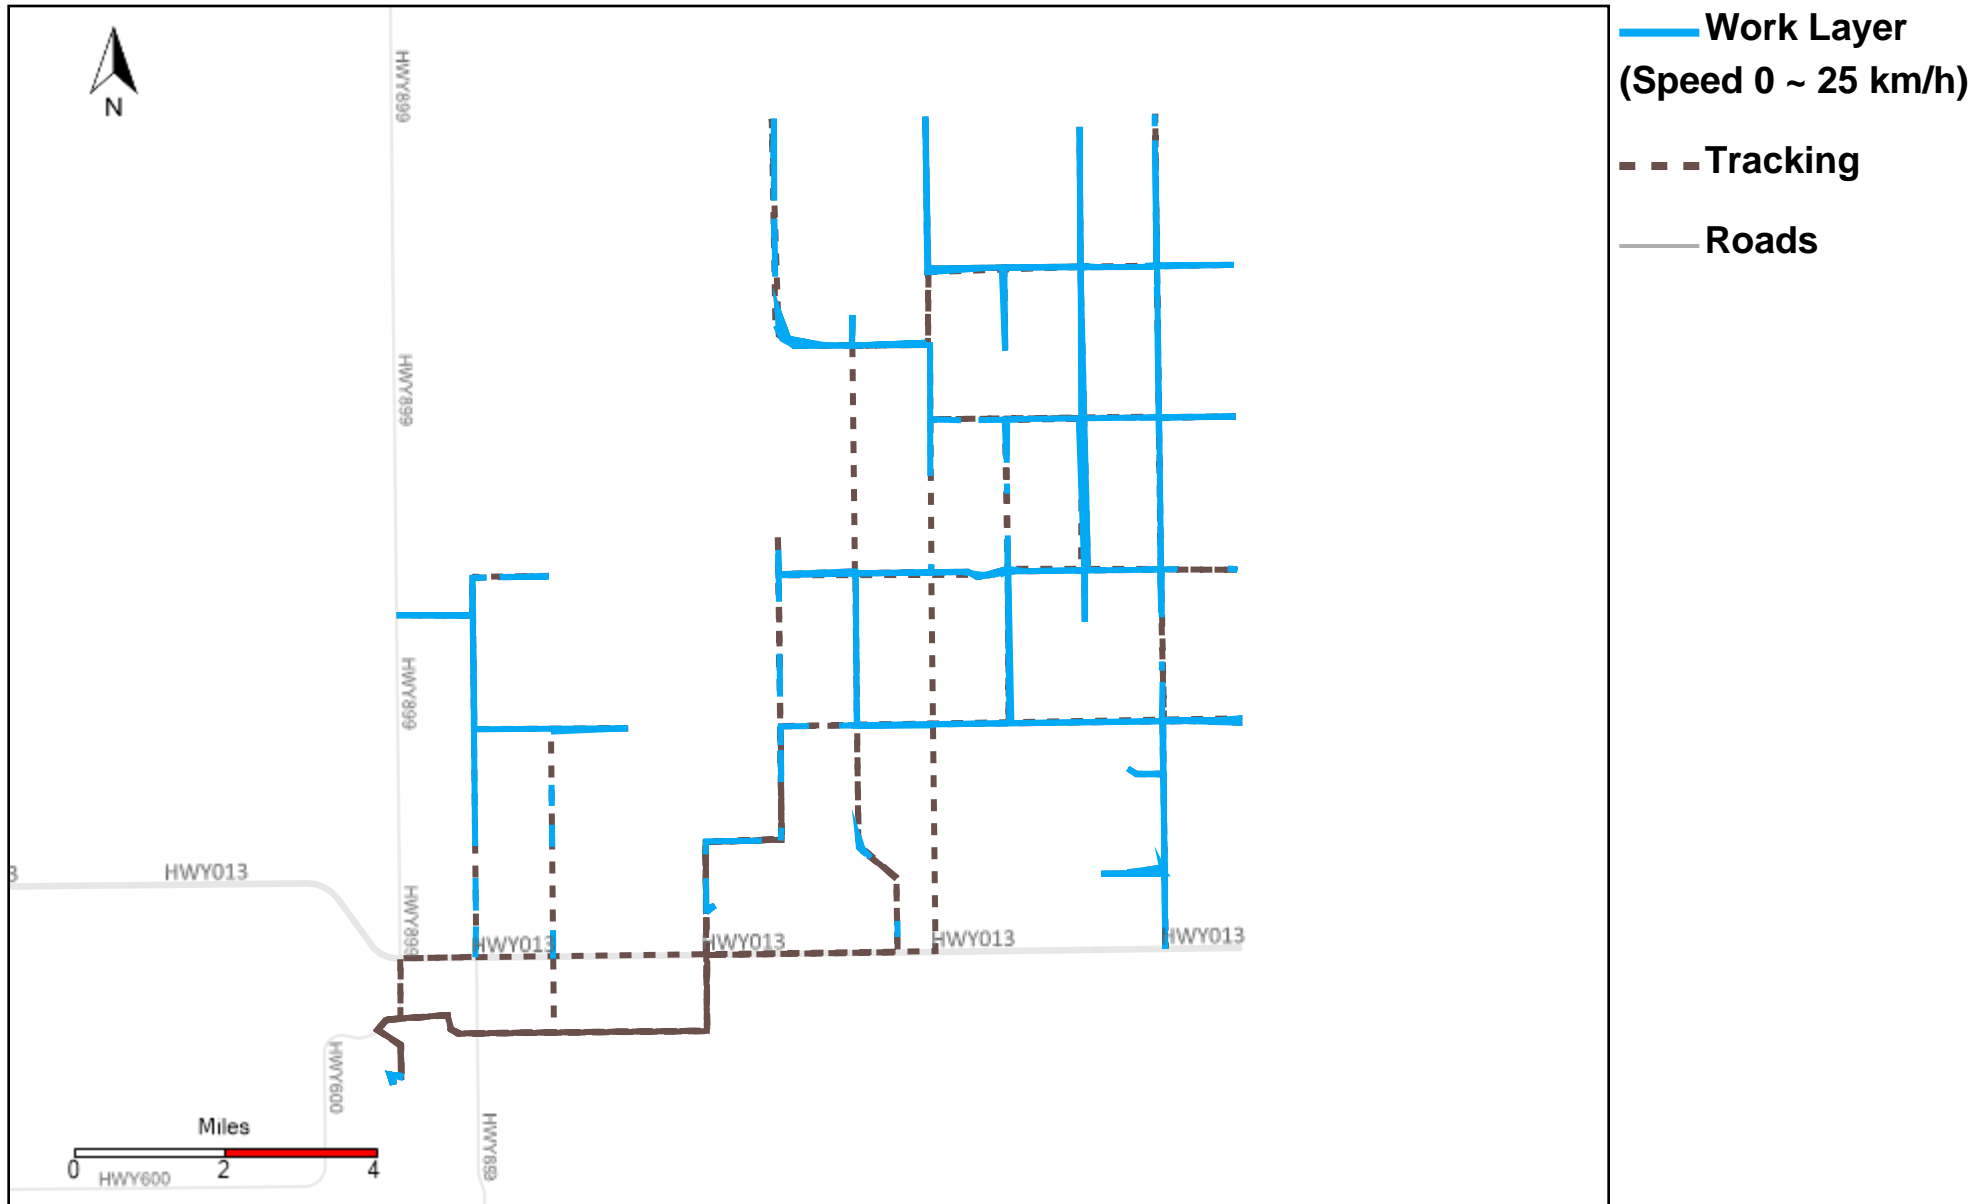

43-186_2023-01-22 ~ 2023-01-28 Tracking

Total Distance(km)	Total Hours	Work Distance(km)	Work Hours
455.03	34 hrs 50 min 0 sec	239.02	28 hrs 37 min 6 sec