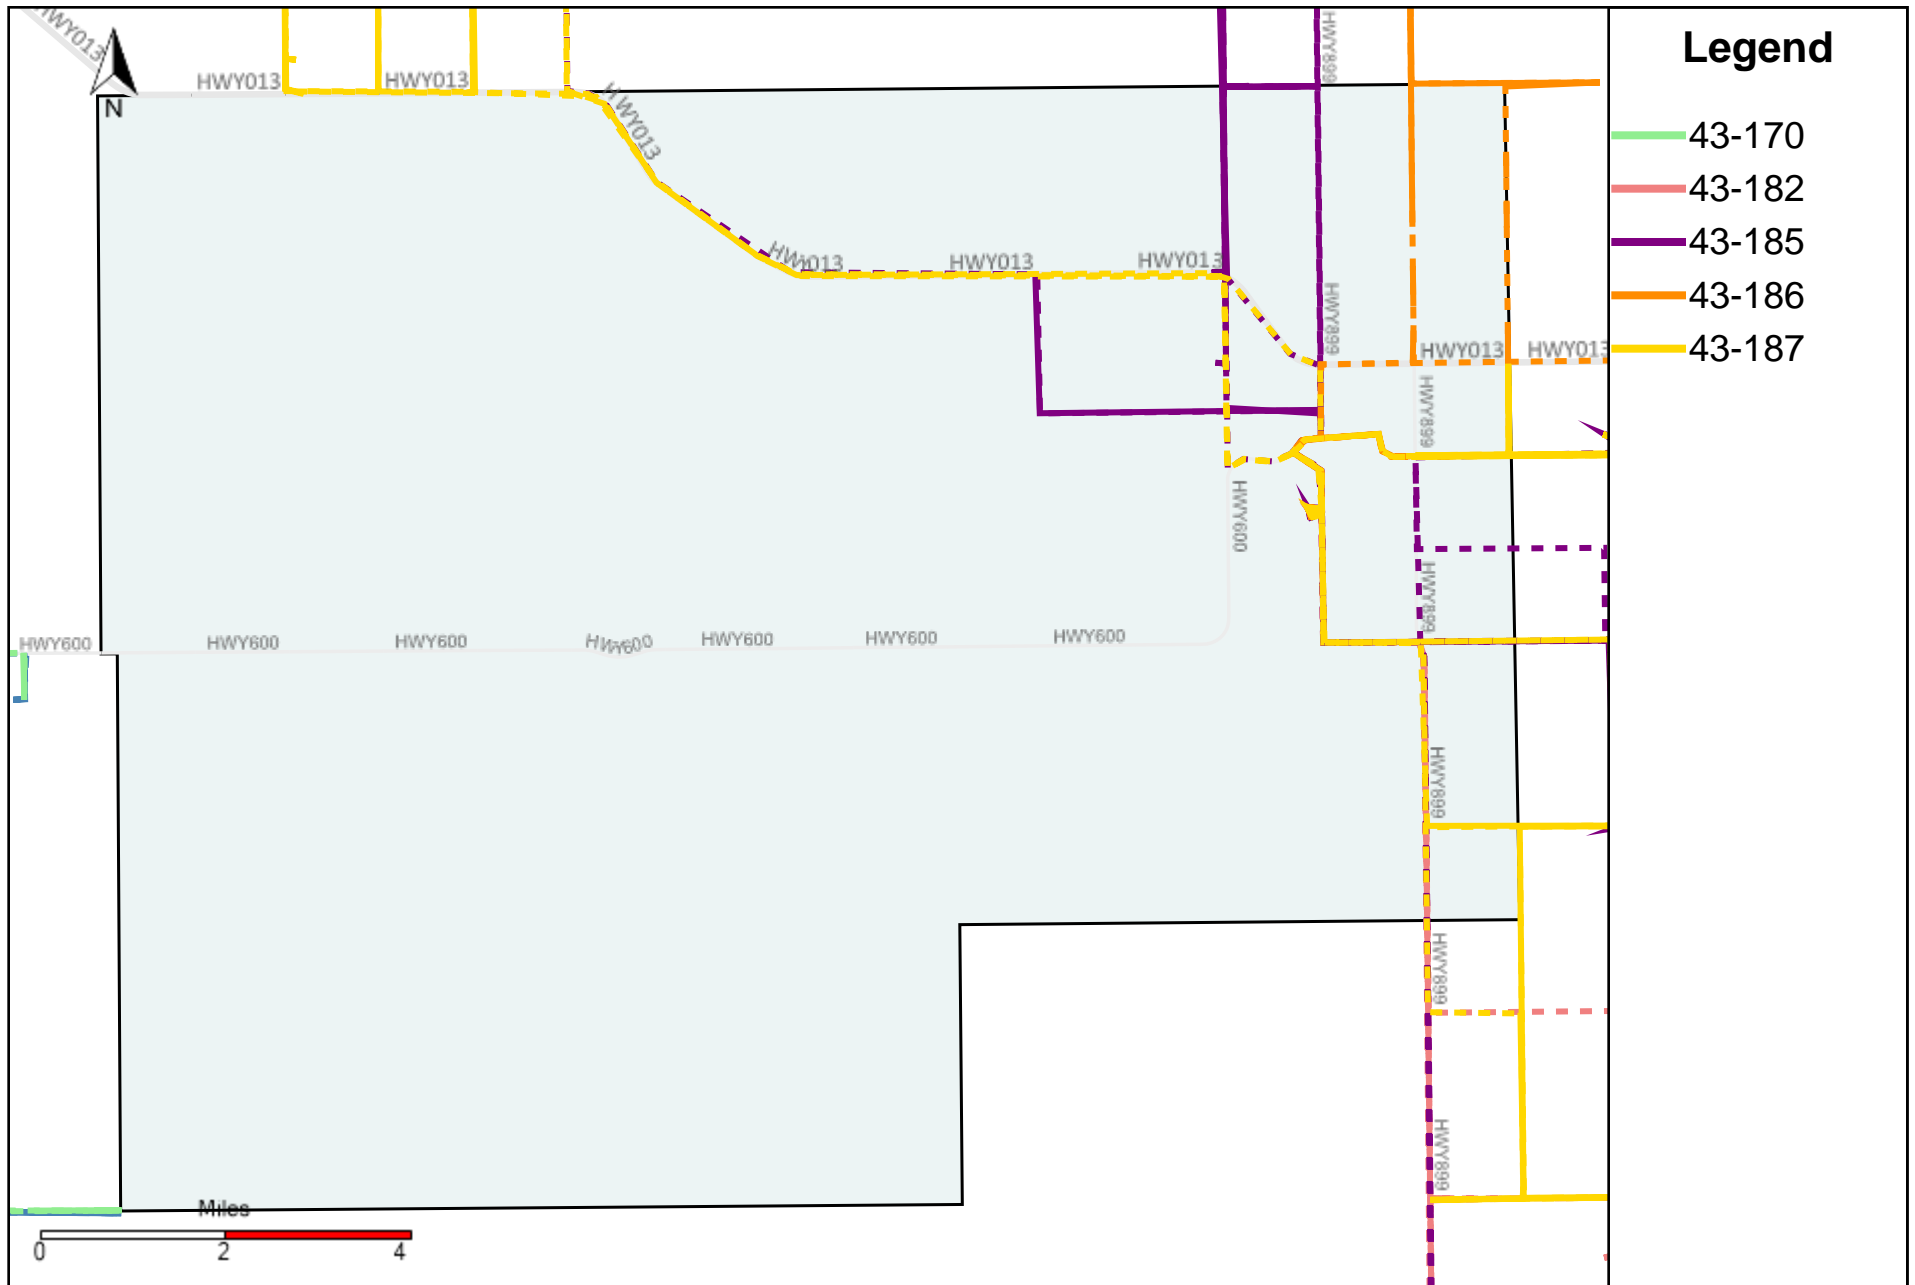

Division: 3 Grader Report(2023-01-22 ~ 2023-01-28)

Vehicle Name List	Total Distance(km)	Total Hours
43-170, 43-182, 43-185, 43-186, 43-187	2190.74	168 hrs 36 min 59 sec