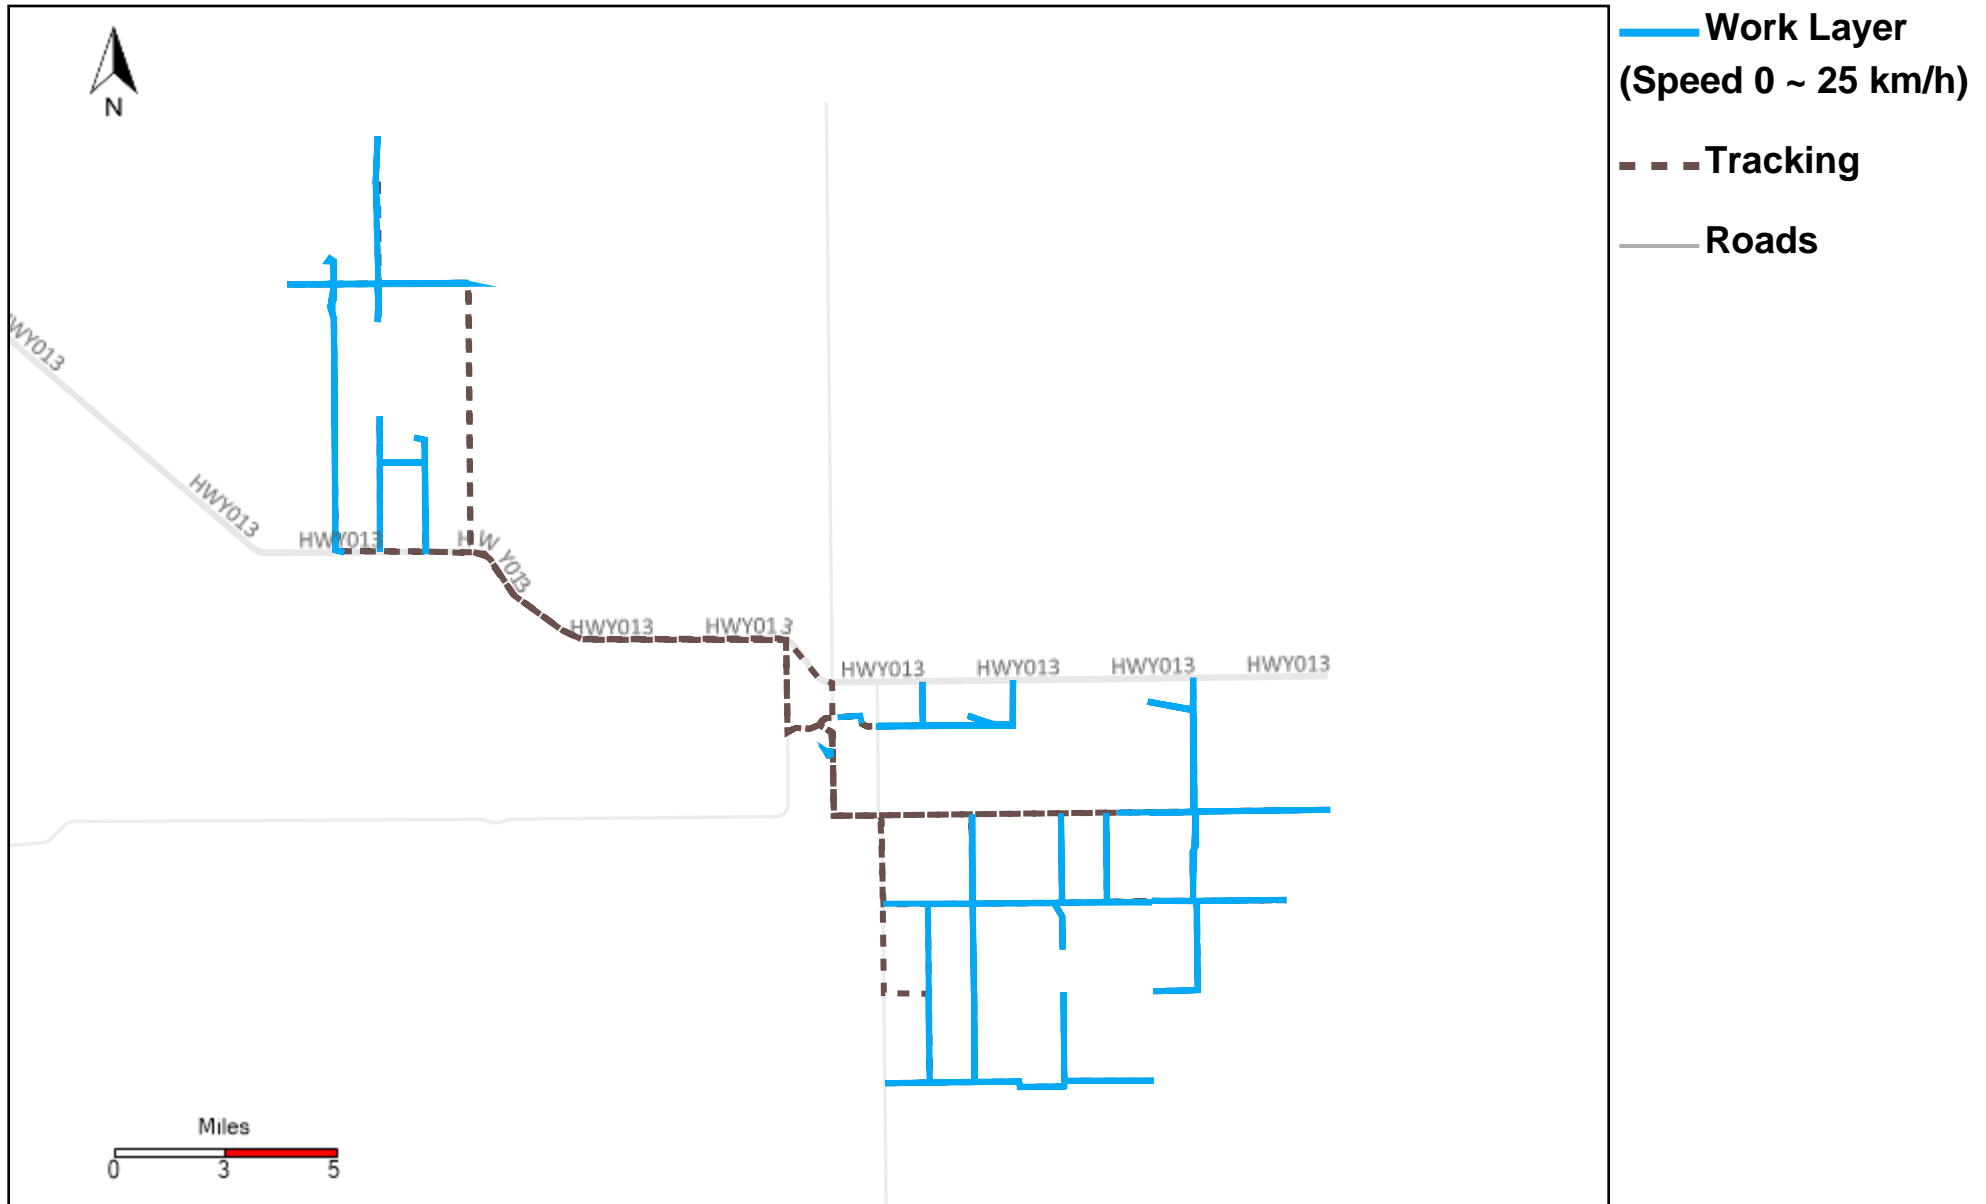

43-187_2023-01-22 ~ 2023-01-28 Tracking

Total Distance(km)	Total Hours	Work Distance(km)	Work Hours
505.35	38 hrs 11 min 3 sec	344.19	33 hrs 36 min 49 sec