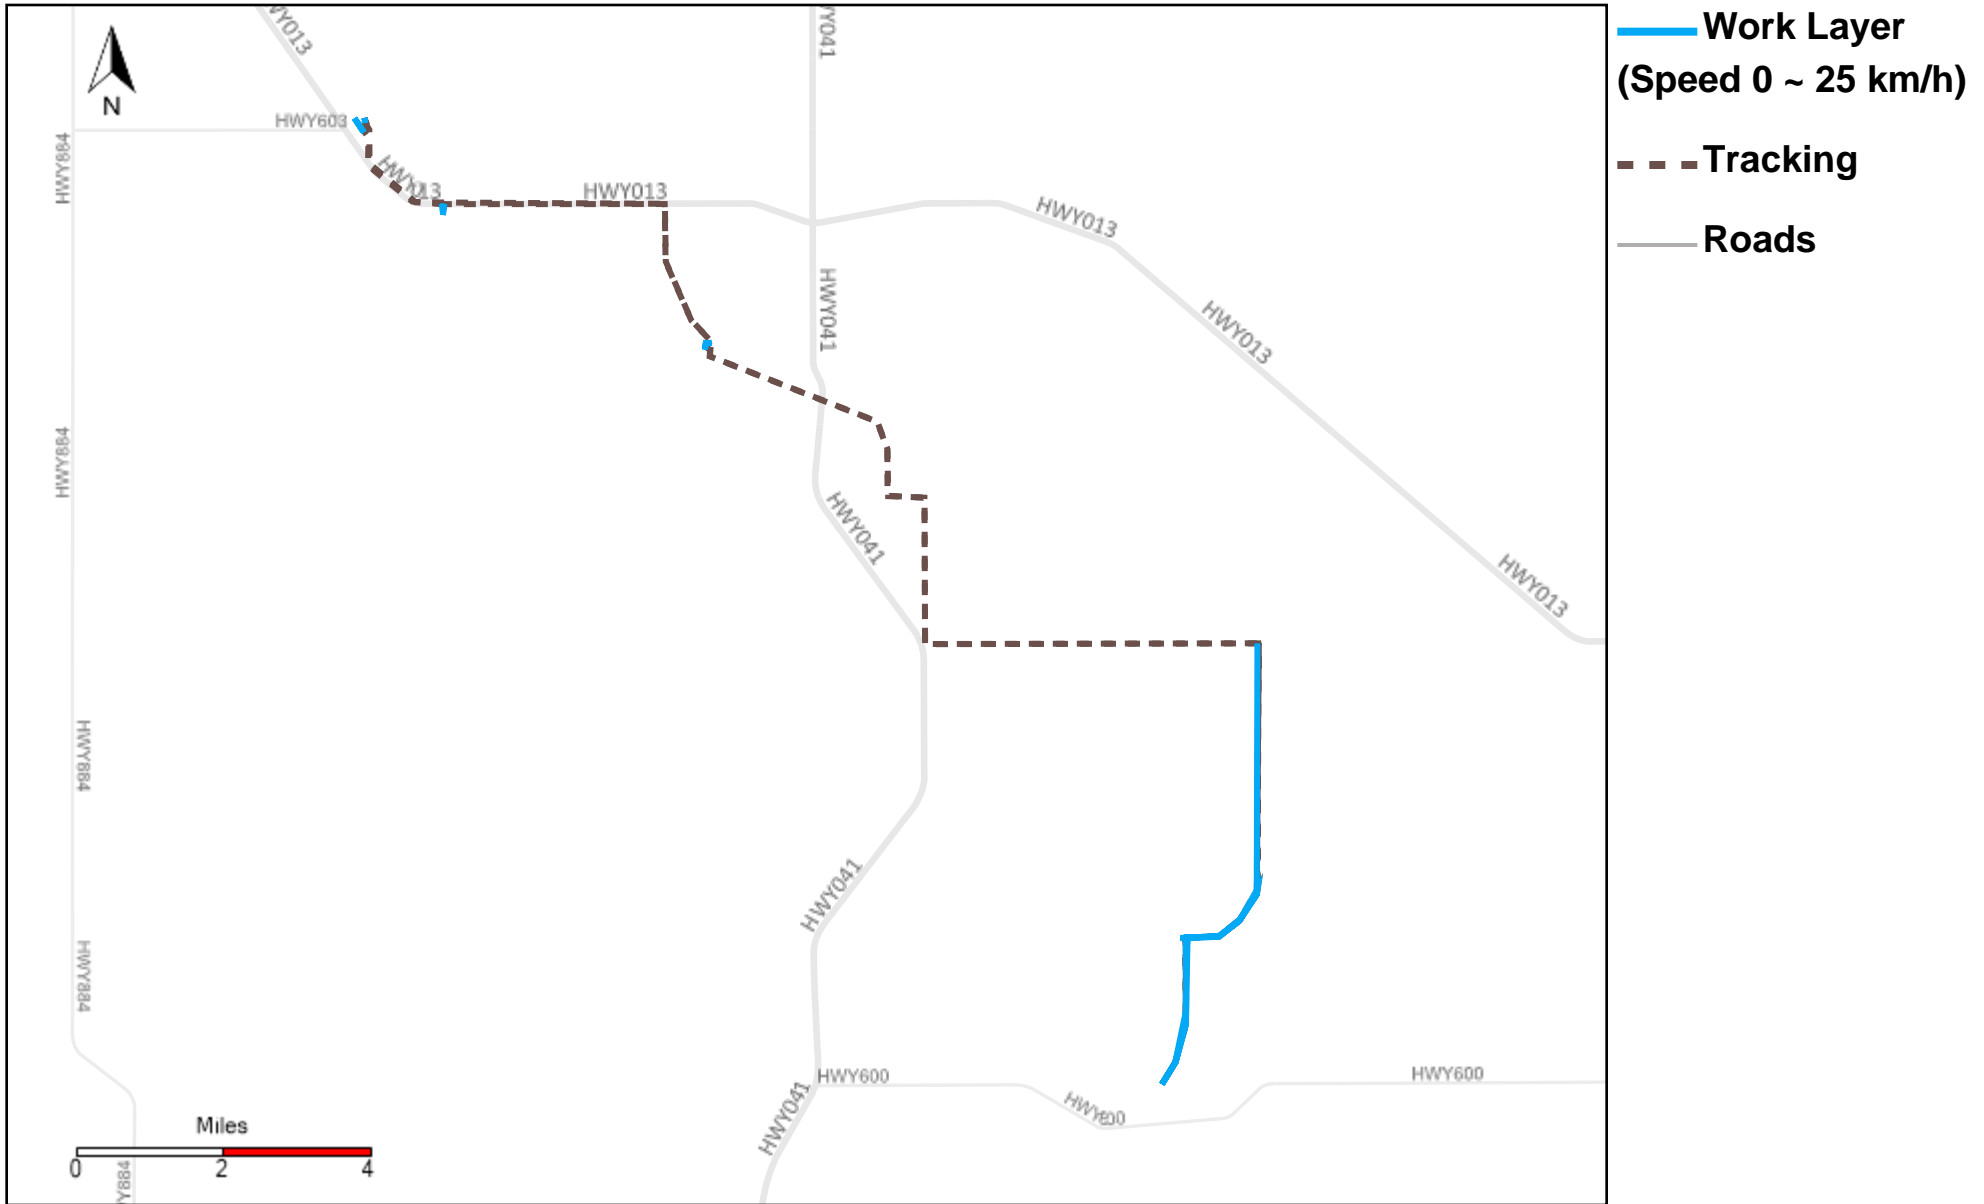

43-172_2023-01-22 ~ 2023-01-28 Tracking

Total Distance(km)	Total Hours	Work Distance(km)	Work Hours
111.11	7 hrs 46 min 53 sec	42.4	4 hrs 57 min 27 sec