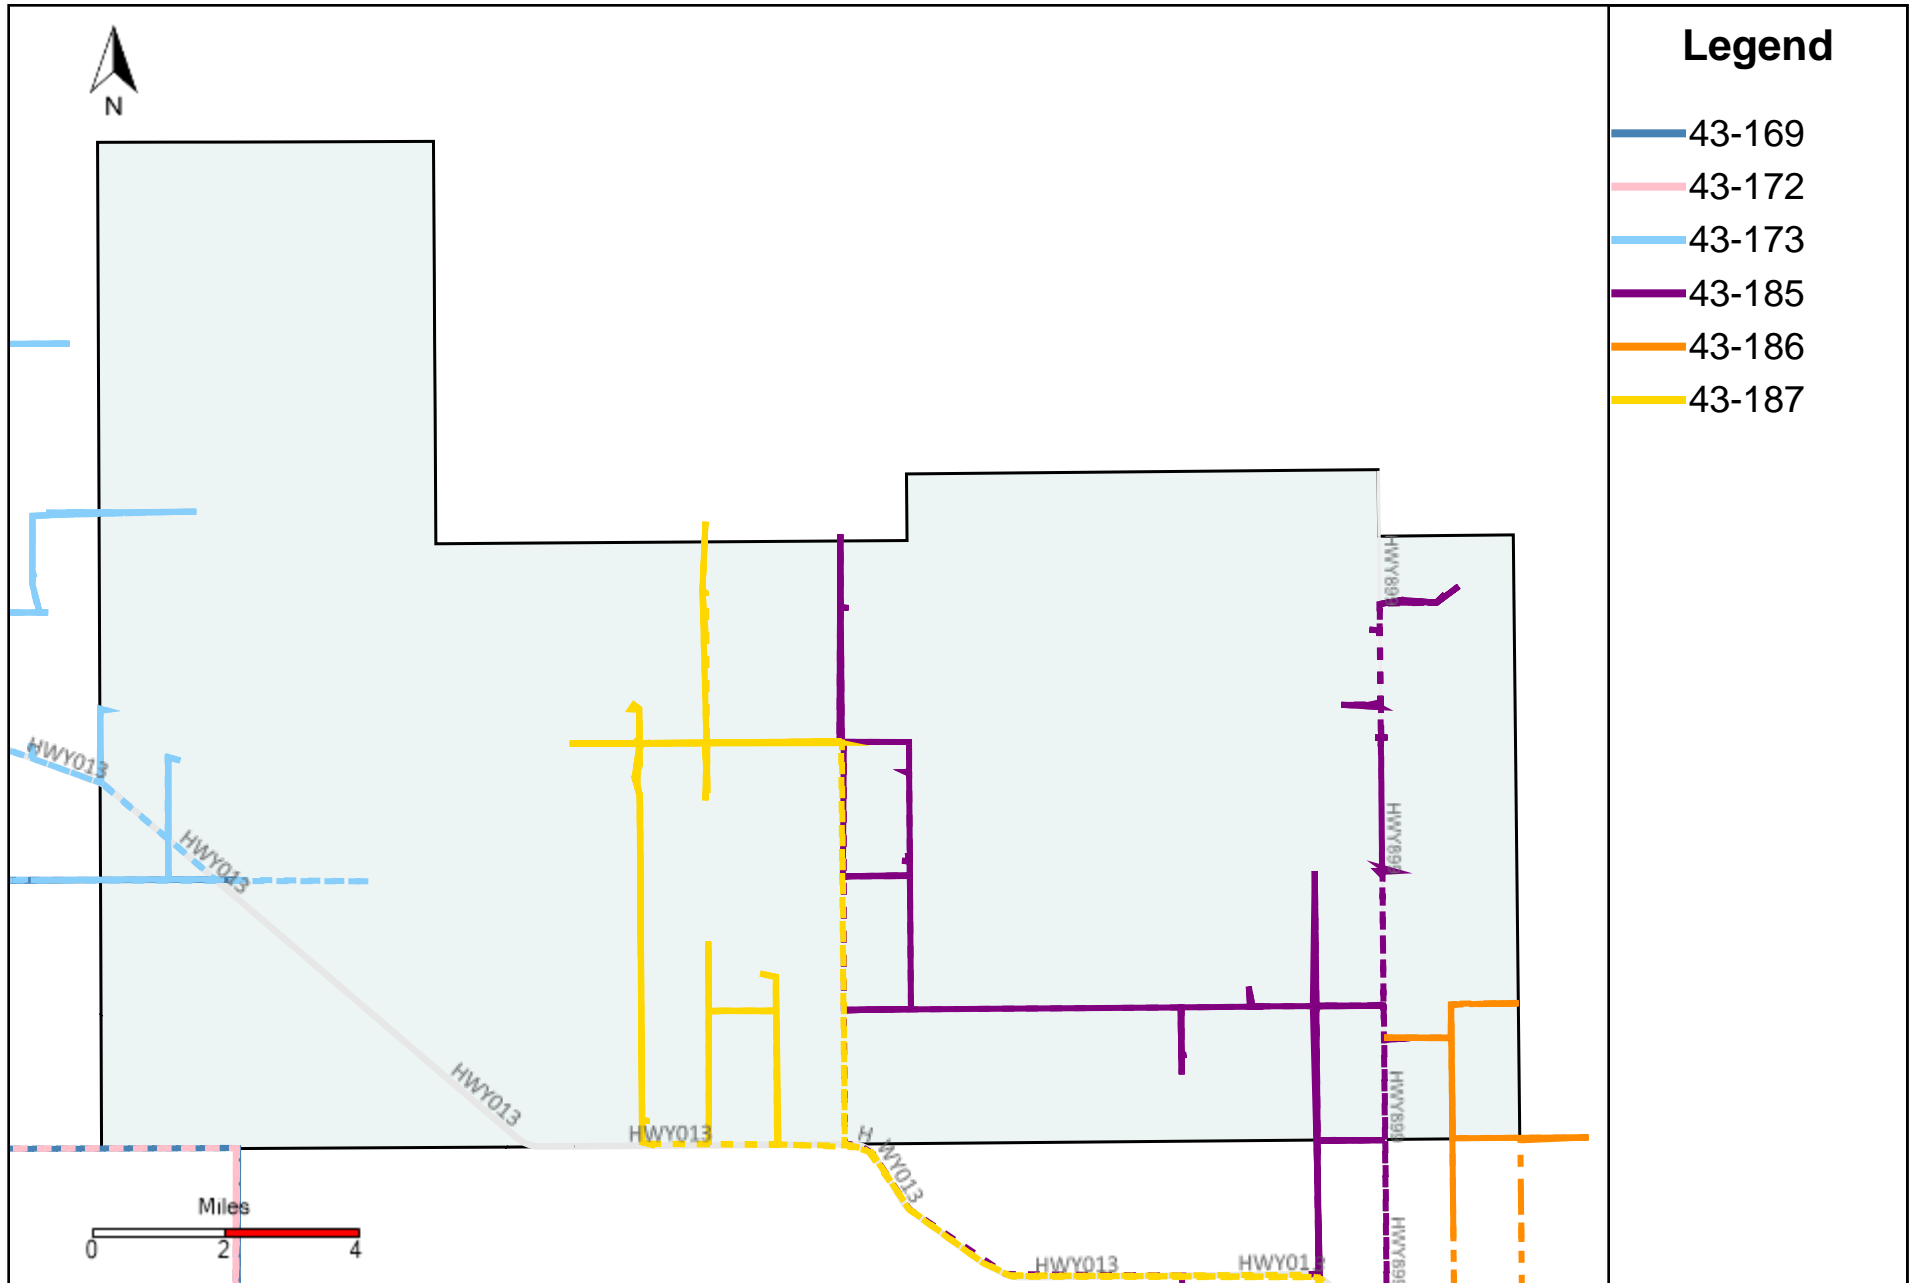

Division: 4 Grader Report(2023-01-22 ~ 2023-01-28)

Vehicle Name List	Total Distance(km)	Total Hours
43-169, 43-172, 43-173, 43-185, 43-186, 43-187	2609.8	207 hrs 21 min 53 sec