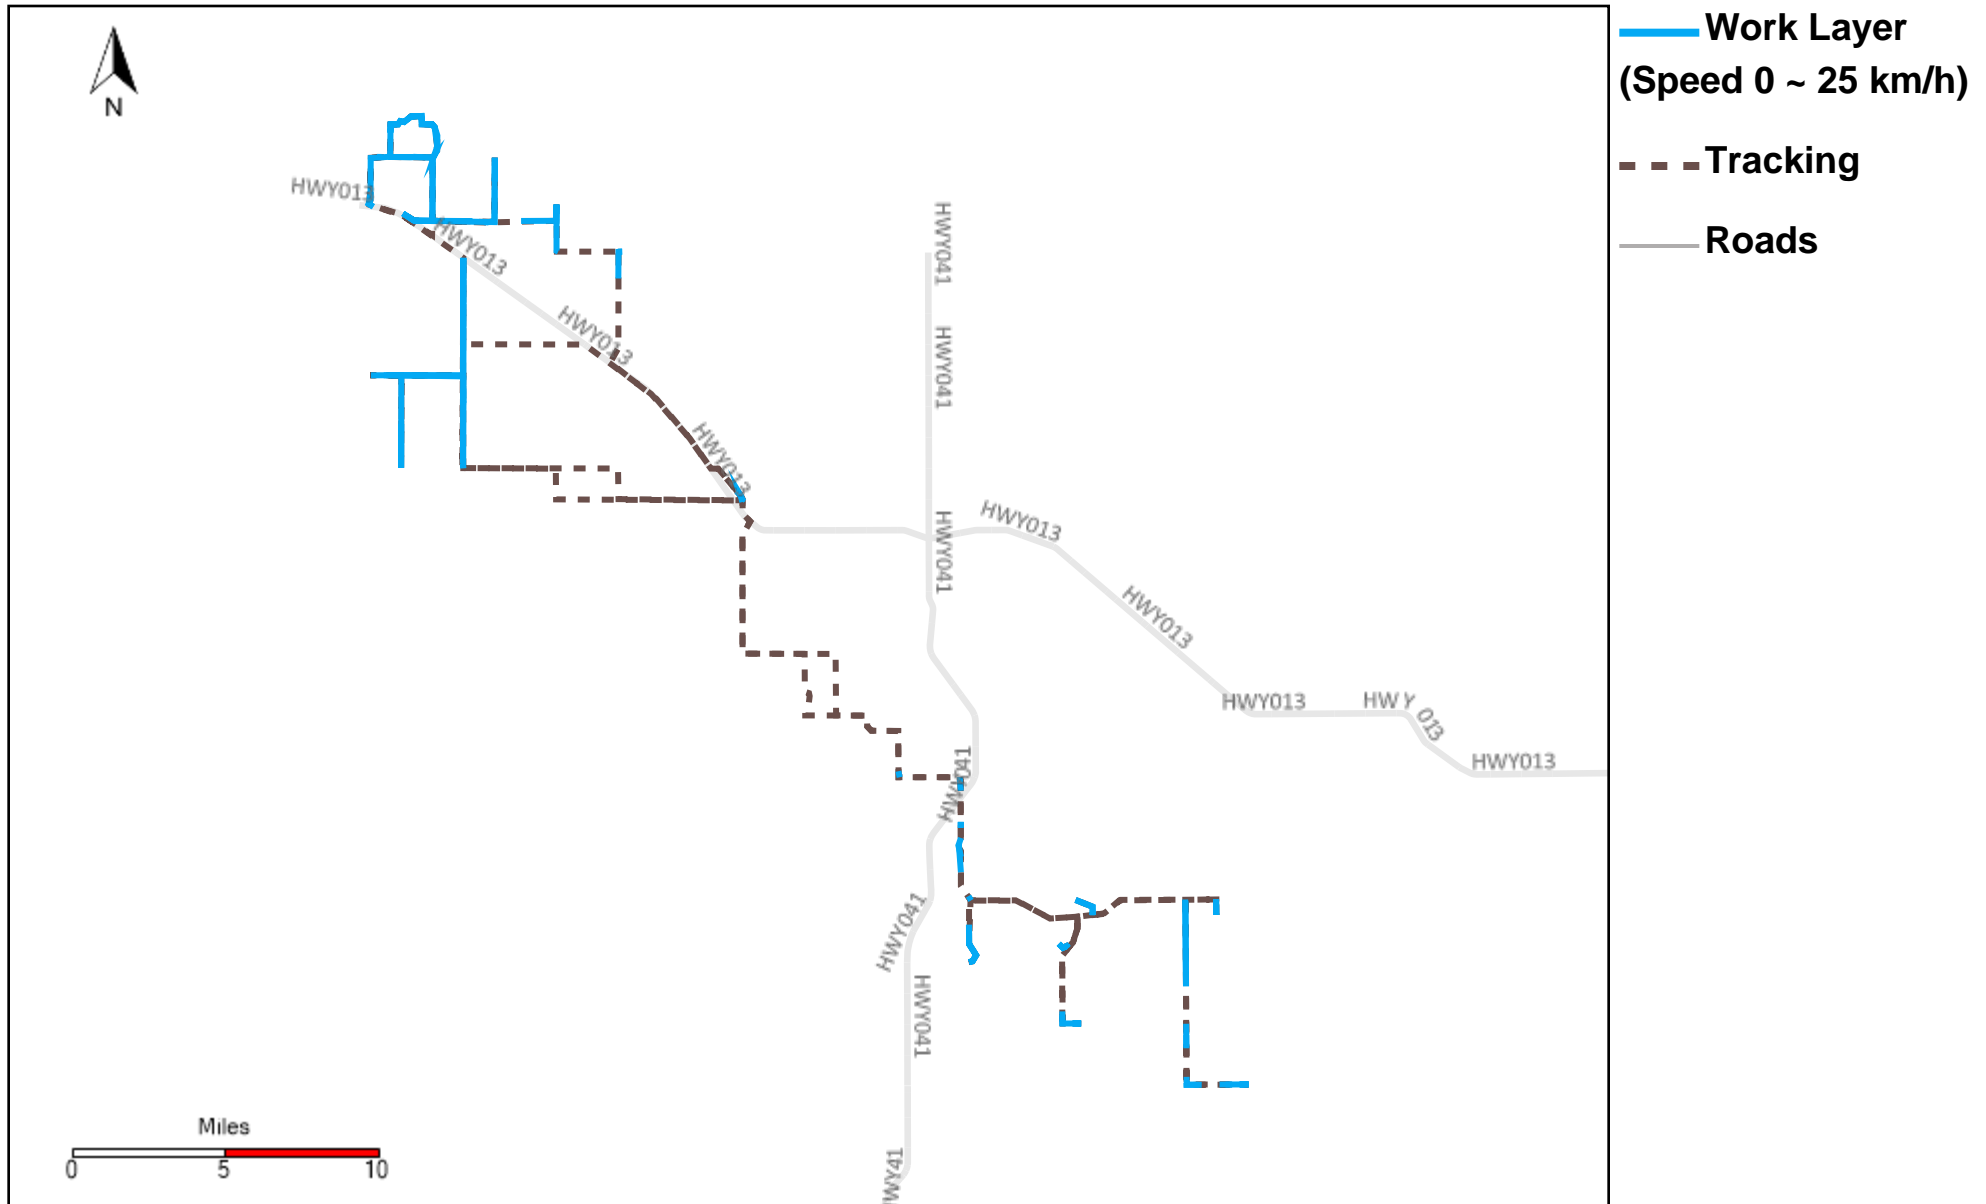

43-170_2023-01-22 ~ 2023-01-28 Tracking

Total Distance(km)	Total Hours	Work Distance(km)	Work Hours
357.23	22 hrs 12 min 46 sec	141.72	13 hrs 57 min 35 sec