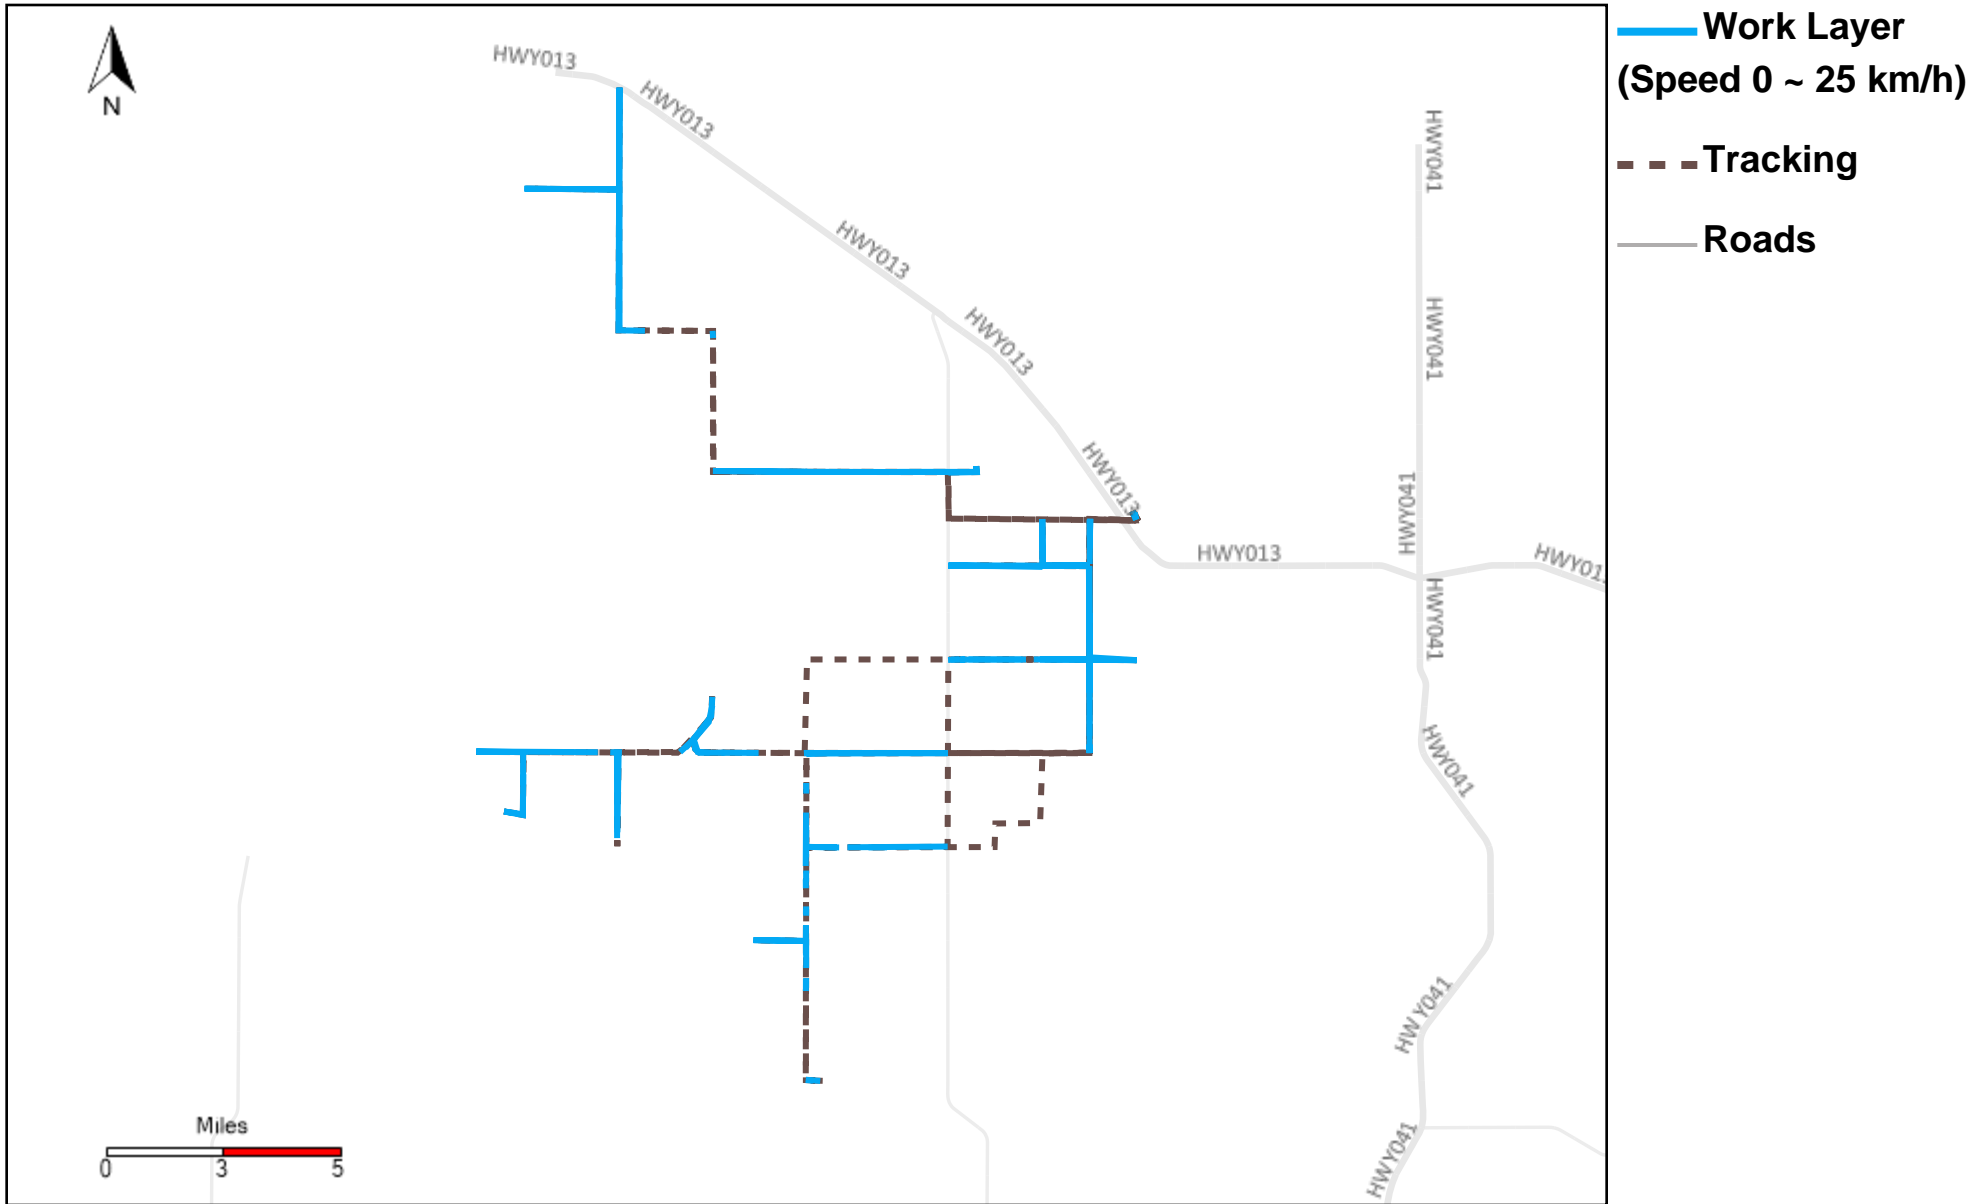

43-174_2023-01-22 ~ 2023-01-28 Tracking

Total Distance(km)	Total Hours	Work Distance(km)	Work Hours
386.98	32 hrs 43 min 57 sec	198.01	24 hrs 34 min 16 sec