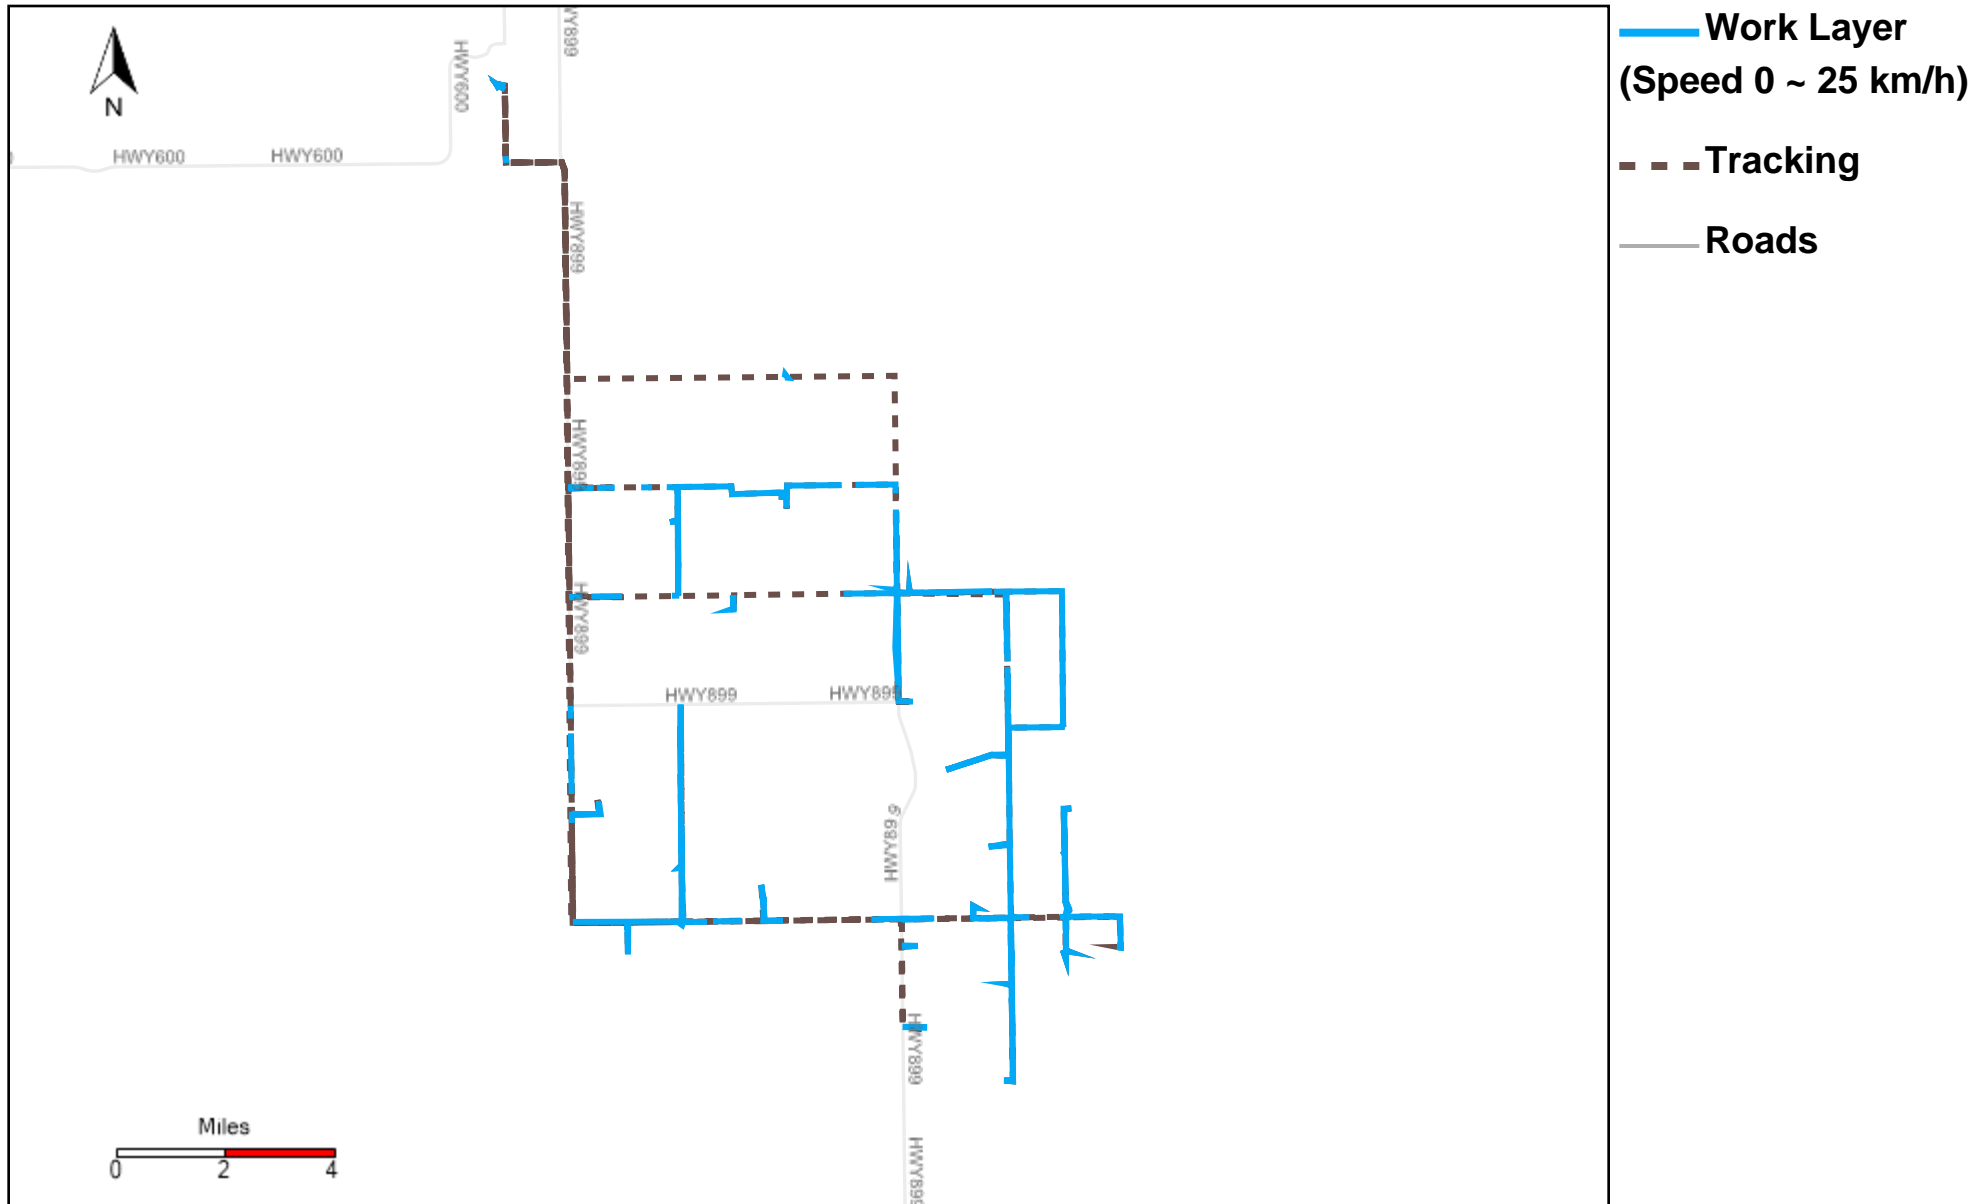

43-182_2023-01-22 ~ 2023-01-28 Tracking

Total Distance(km)	Total Hours	Work Distance(km)	Work Hours
467.94	31 hrs 47 min 20 sec	214.59	24 hrs 15 min 41 sec