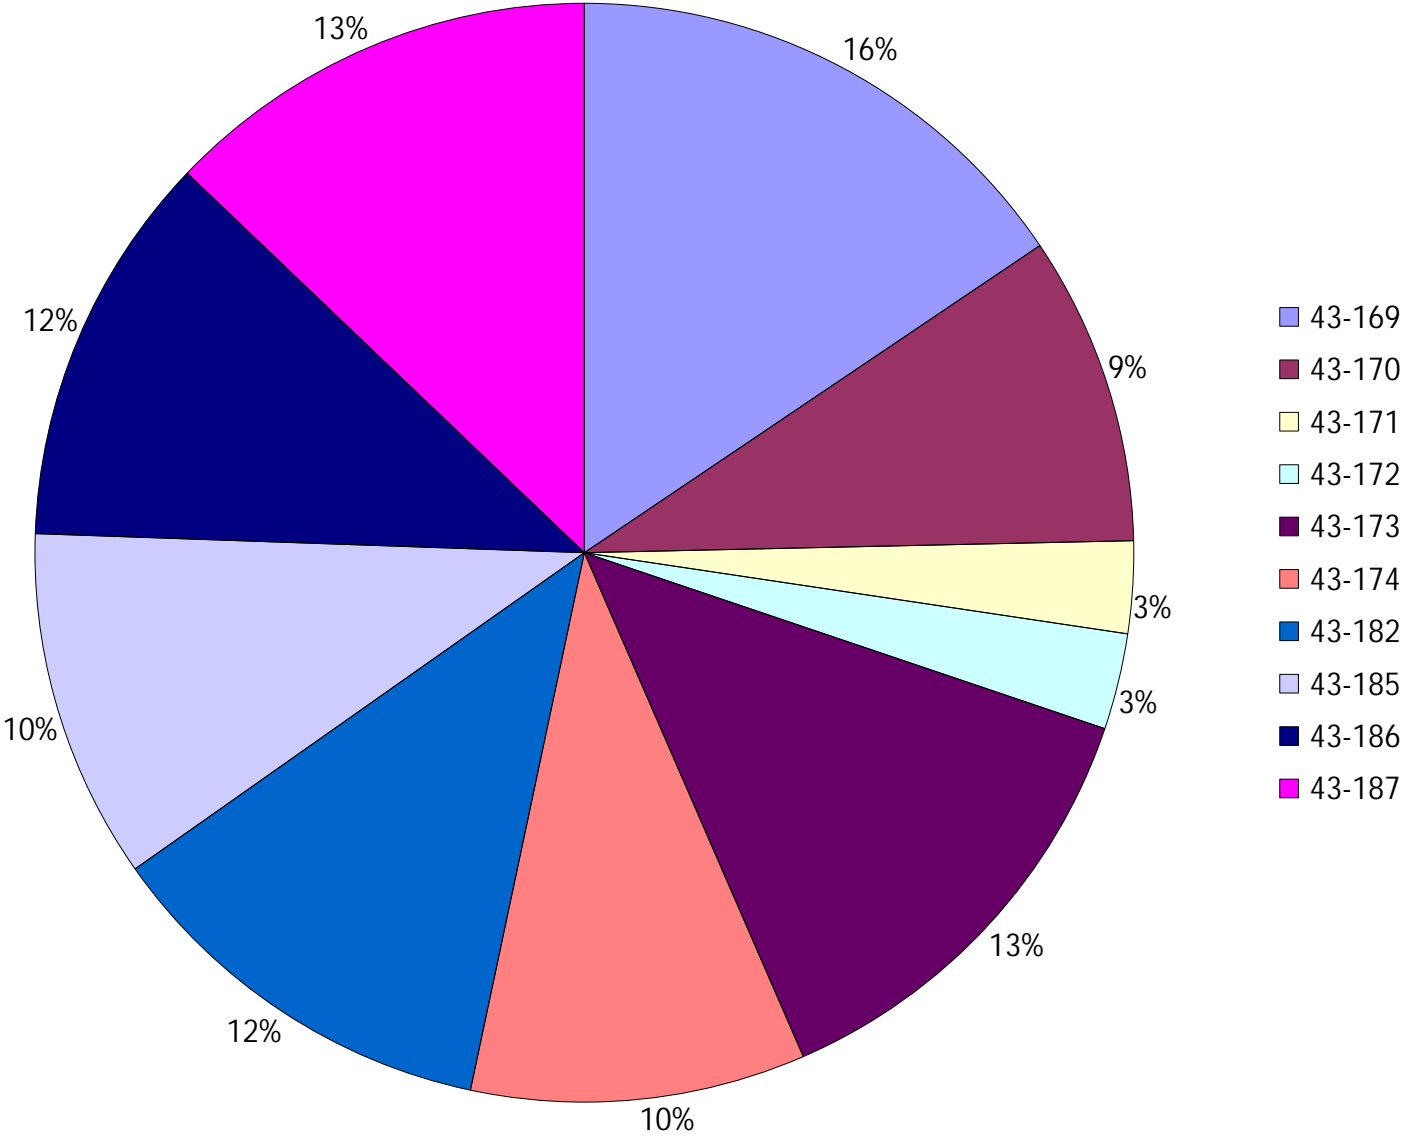

Provost Weekly Grader Report

From 1/22/2023 To 1/28/2023

1/28/2023

Vehicle	Total Distance(km)	Total Hours	Work Distance(km)	Work Hours
43-169	611.19	41 hrs 59 min 59 sec	312.25	32 hrs 26 min 34 sec
43-170	357.23	22 hrs 12 min 46 sec	141.72	13 hrs 57 min 35 sec
43-171	106.42	8 hrs 2 min 31 sec	72.8	6 hrs 45 min 48 sec
43-172	111.11	7 hrs 46 min 53 sec	42.4	4 hrs 57 min 27 sec
43-173	521.93	42 hrs 58 min 8 sec	258.58	32 hrs 50 min 41 sec
43-174	386.98	32 hrs 43 min 57 sec	198.01	24 hrs 34 min 16 sec
43-182	467.94	31 hrs 47 min 20 sec	214.59	24 hrs 15 min 41 sec
43-185	405.18	41 hrs 35 min 50 sec	249.07	38 hrs 40 min 48 sec
43-186	455.03	34 hrs 50 min 0 sec	239.02	28 hrs 37 min 6 sec
43-187	505.35	38 hrs 11 min 3 sec	344.19	33 hrs 36 min 49 sec
Total:	3928.38	302 hrs 8 min 27 sec	2072.63	240 hrs 42 min 45 sec

Vehicle Distance Vs Total Distance (%) From 1/22/2023 To 1/28/2023

Provost Weekly Grader Report