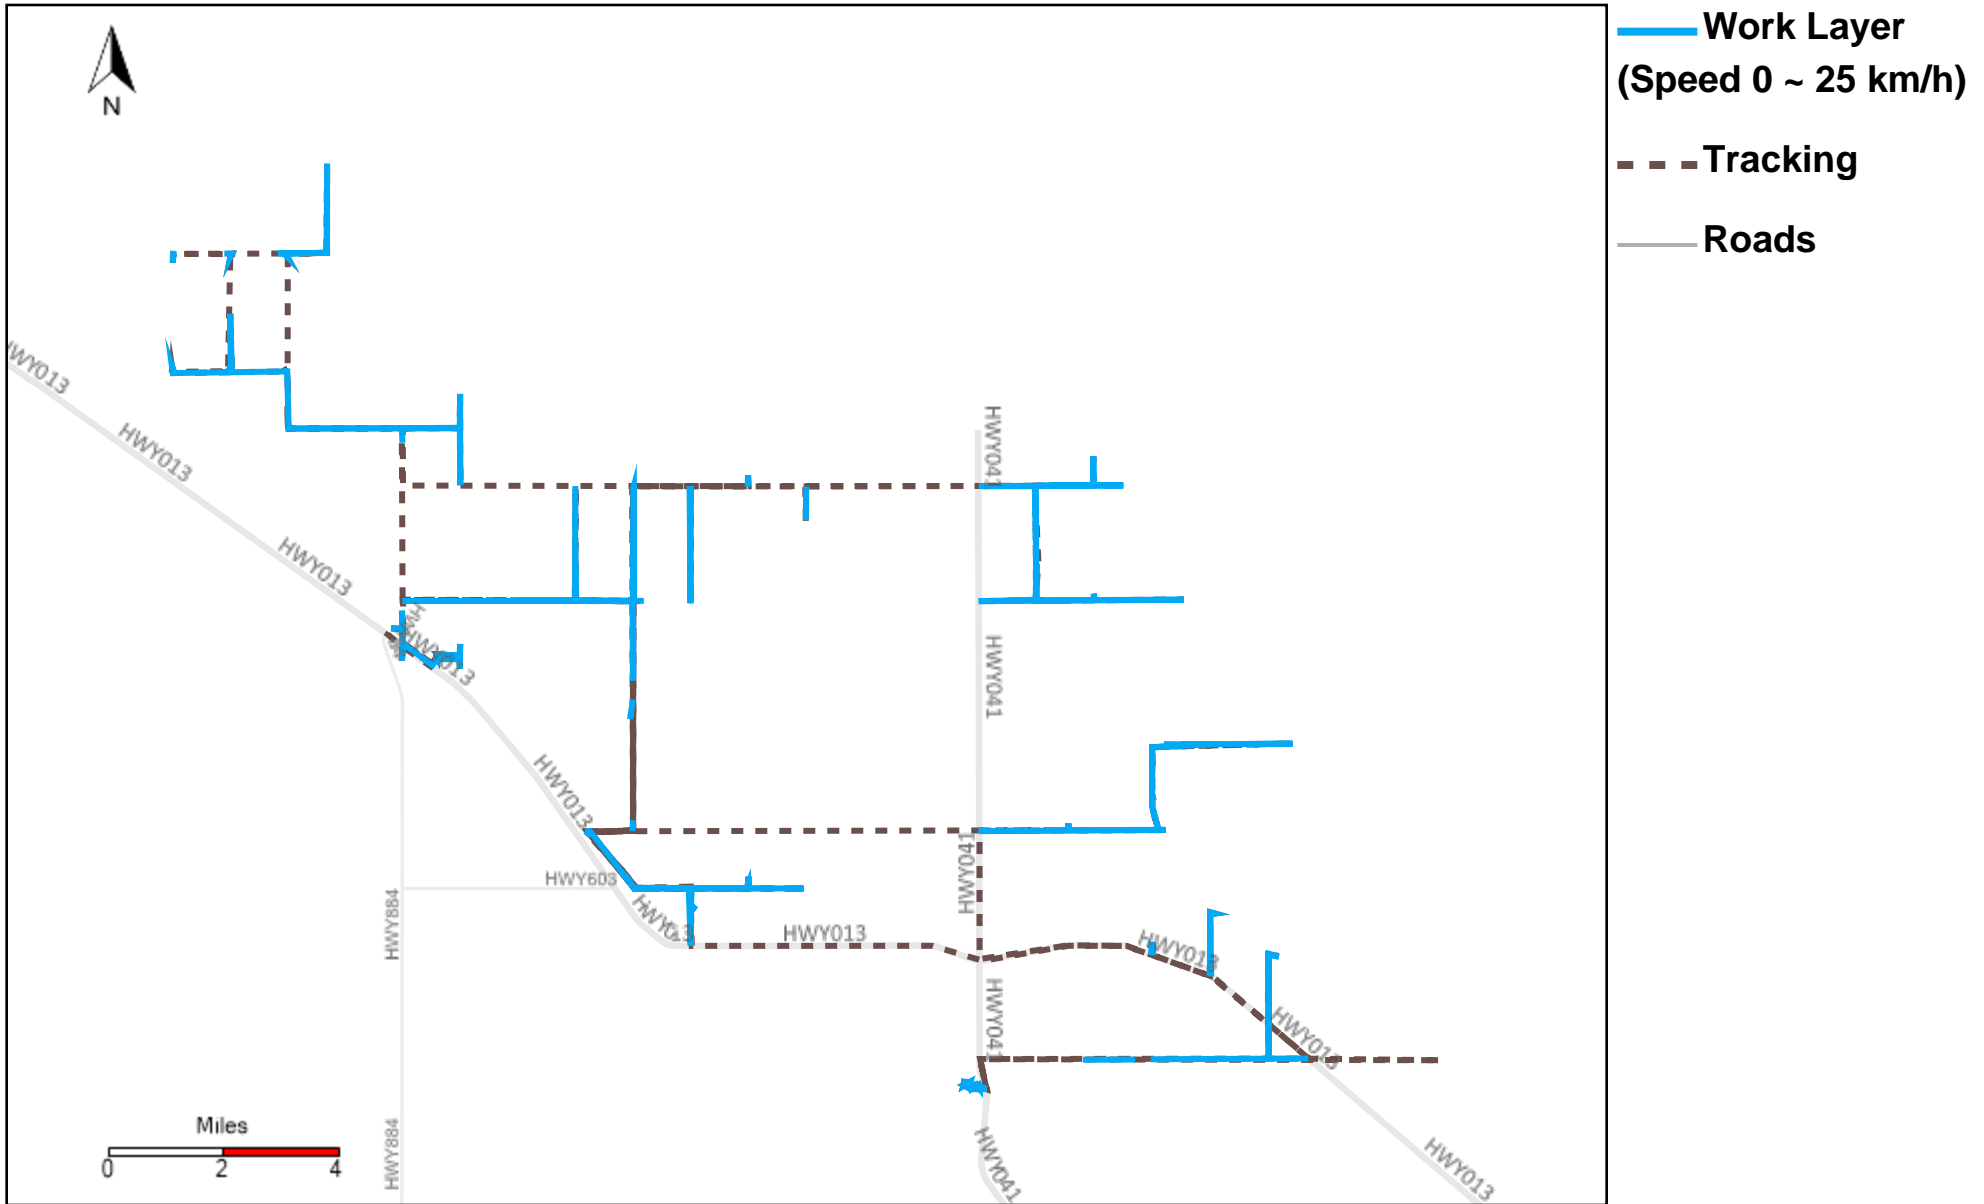

43-173_2023-01-22 ~ 2023-01-28 Tracking

Total Distance(km)	Total Hours	Work Distance(km)	Work Hours
521.93	42 hrs 58 min 8 sec	258.58	32 hrs 50 min 41 sec