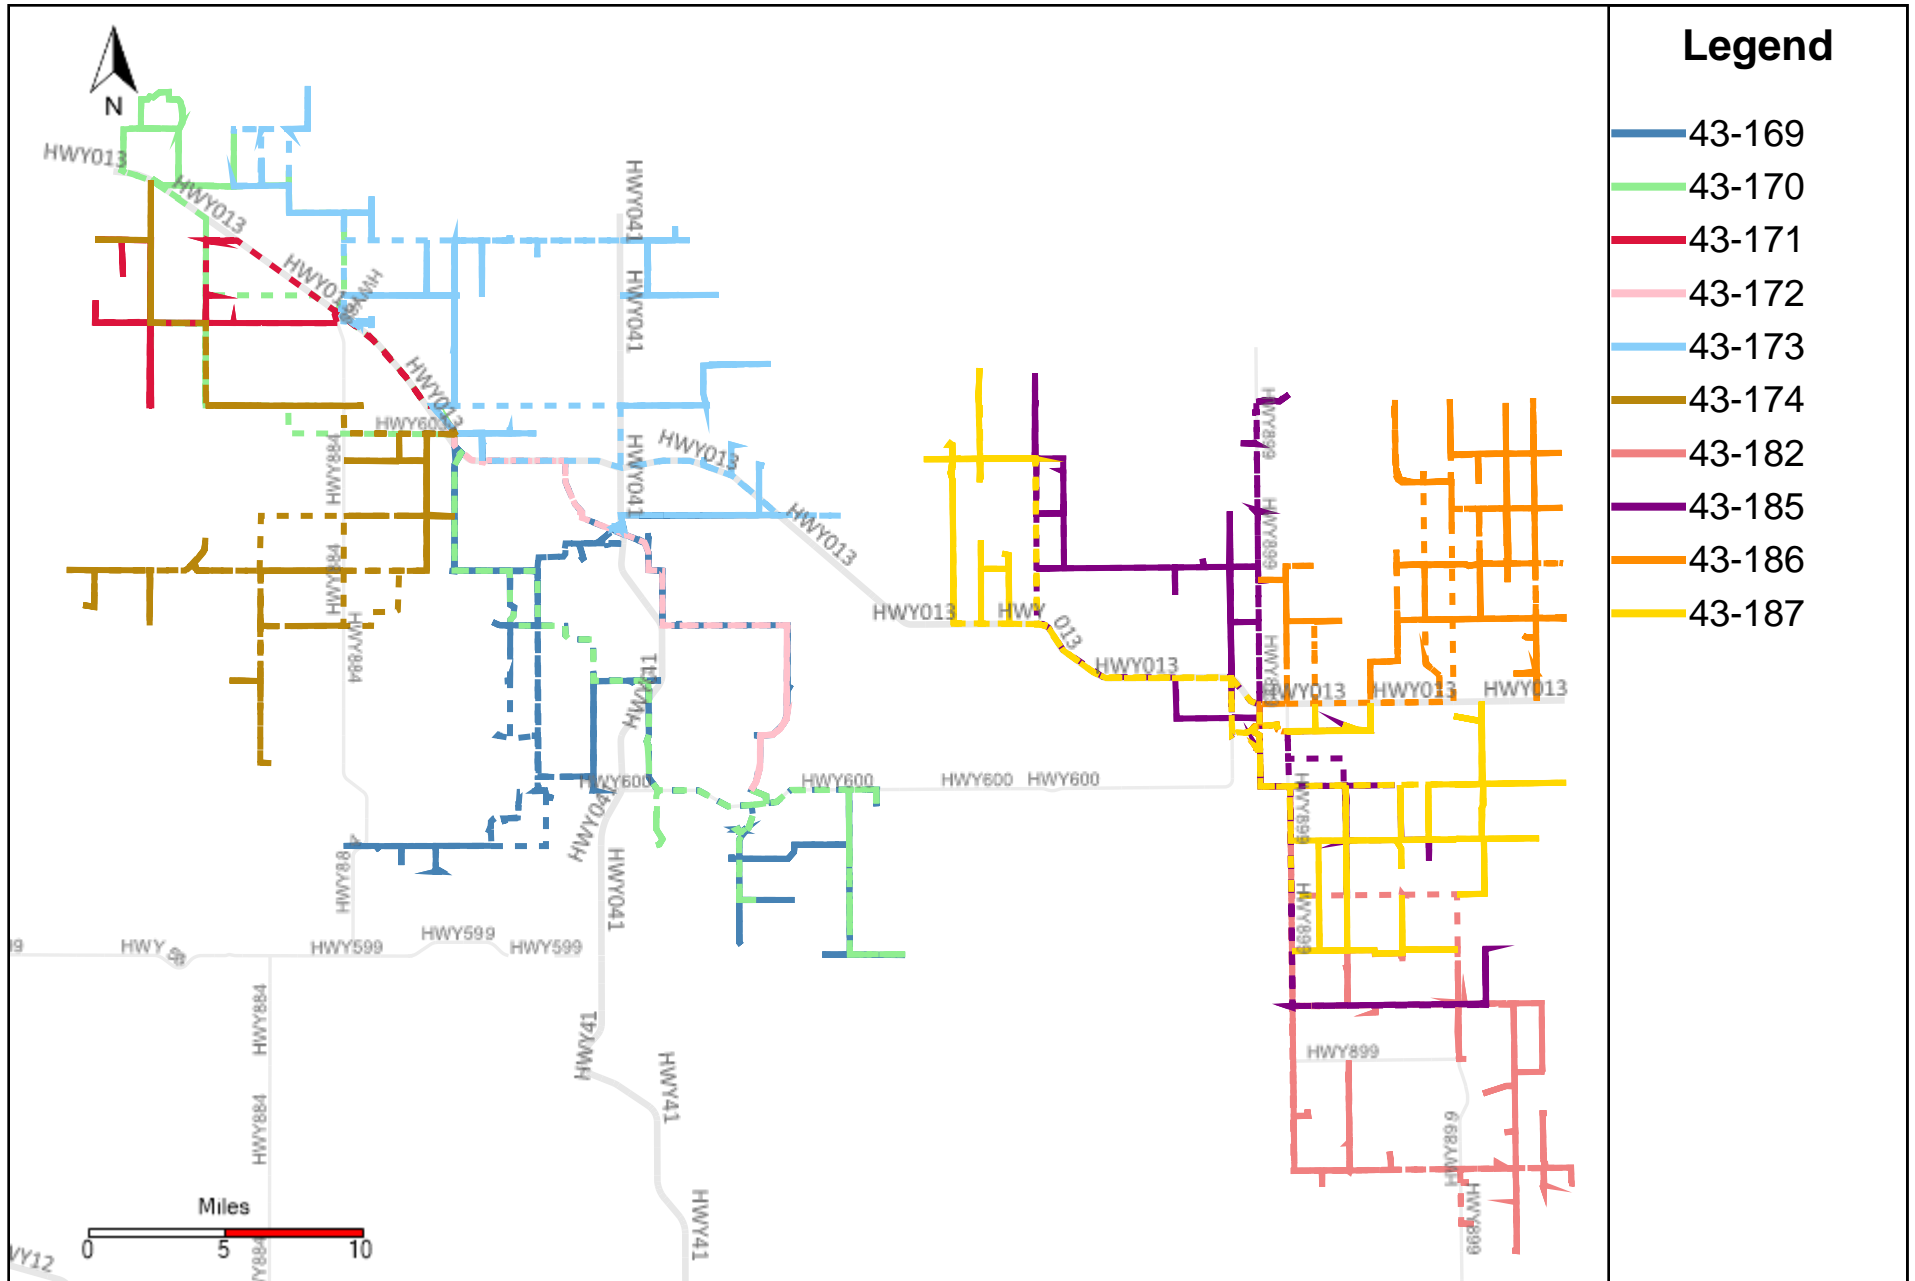

# Provost Weekly Grader Report (2023-01-22 ~ 2023-01-28)

# Division: 1 Grader Report(2023-01-22 ~ 2023-01-28)

Vehicle Name List	Total Distance(km)	Total Hours
43-182, 43-185, 43-187	1378.48	111 hrs 34 min 13 sec

# Division: 2 Grader Report(2023-01-22 ~ 2023-01-28)

Vehicle Name List	Total Distance(km)	Total Hours
43-185, 43-186, 43-187	1365.57	114 hrs 36 min 53 sec

# Division: 3 Grader Report(2023-01-22 ~ 2023-01-28)

Vehicle Name List	Total Distance(km)	Total Hours
43-170, 43-182, 43-185, 43-186, 43-187	2190.74	168 hrs 36 min 59 sec