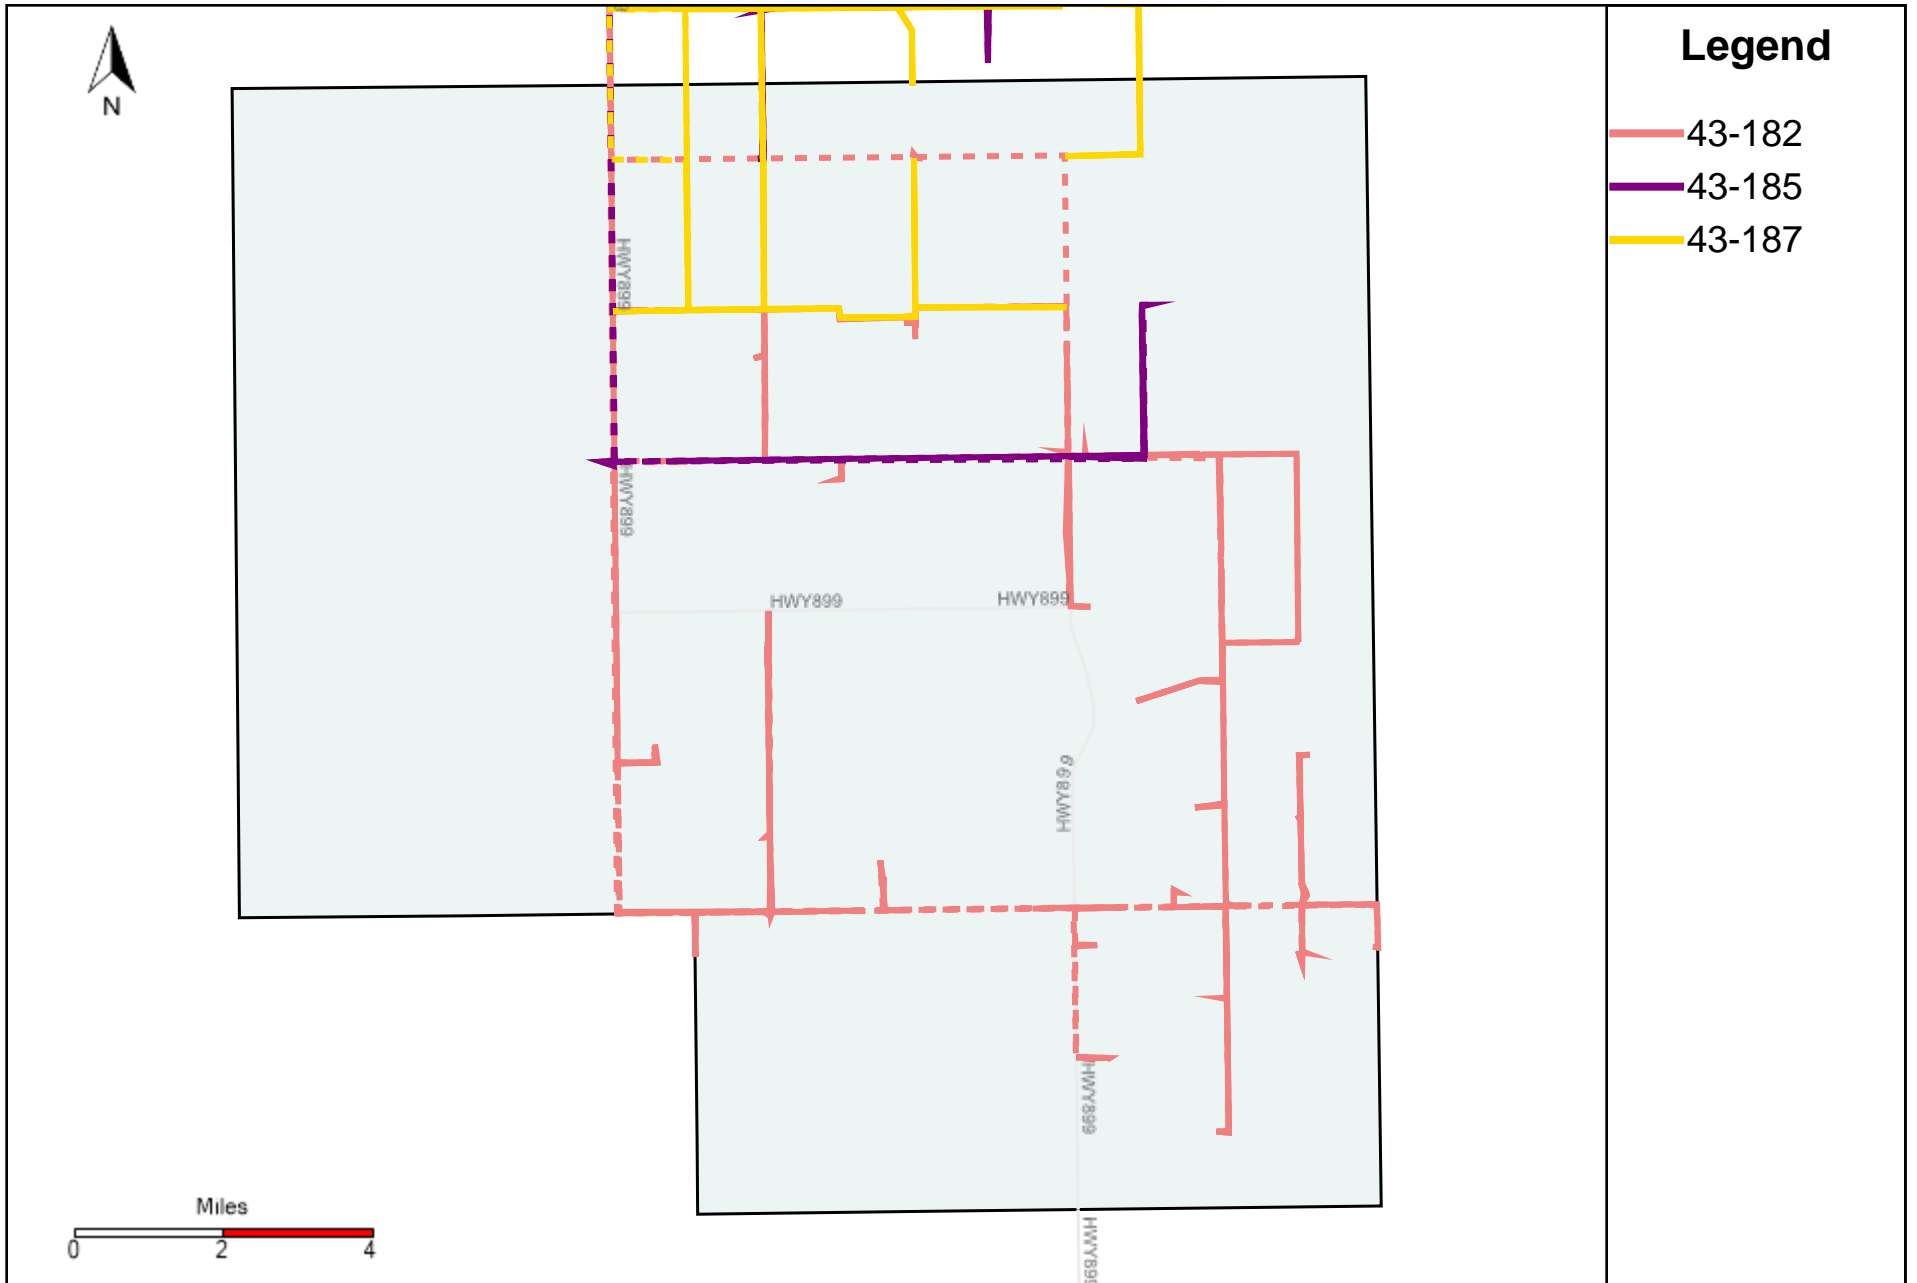

Division: 1 Grader Report(2023-01-22 ~ 2023-01-28)

Vehicle Name List	Total Distance(km)	Total Hours
43-182, 43-185, 43-187	1378.48	111 hrs 34 min 13 sec