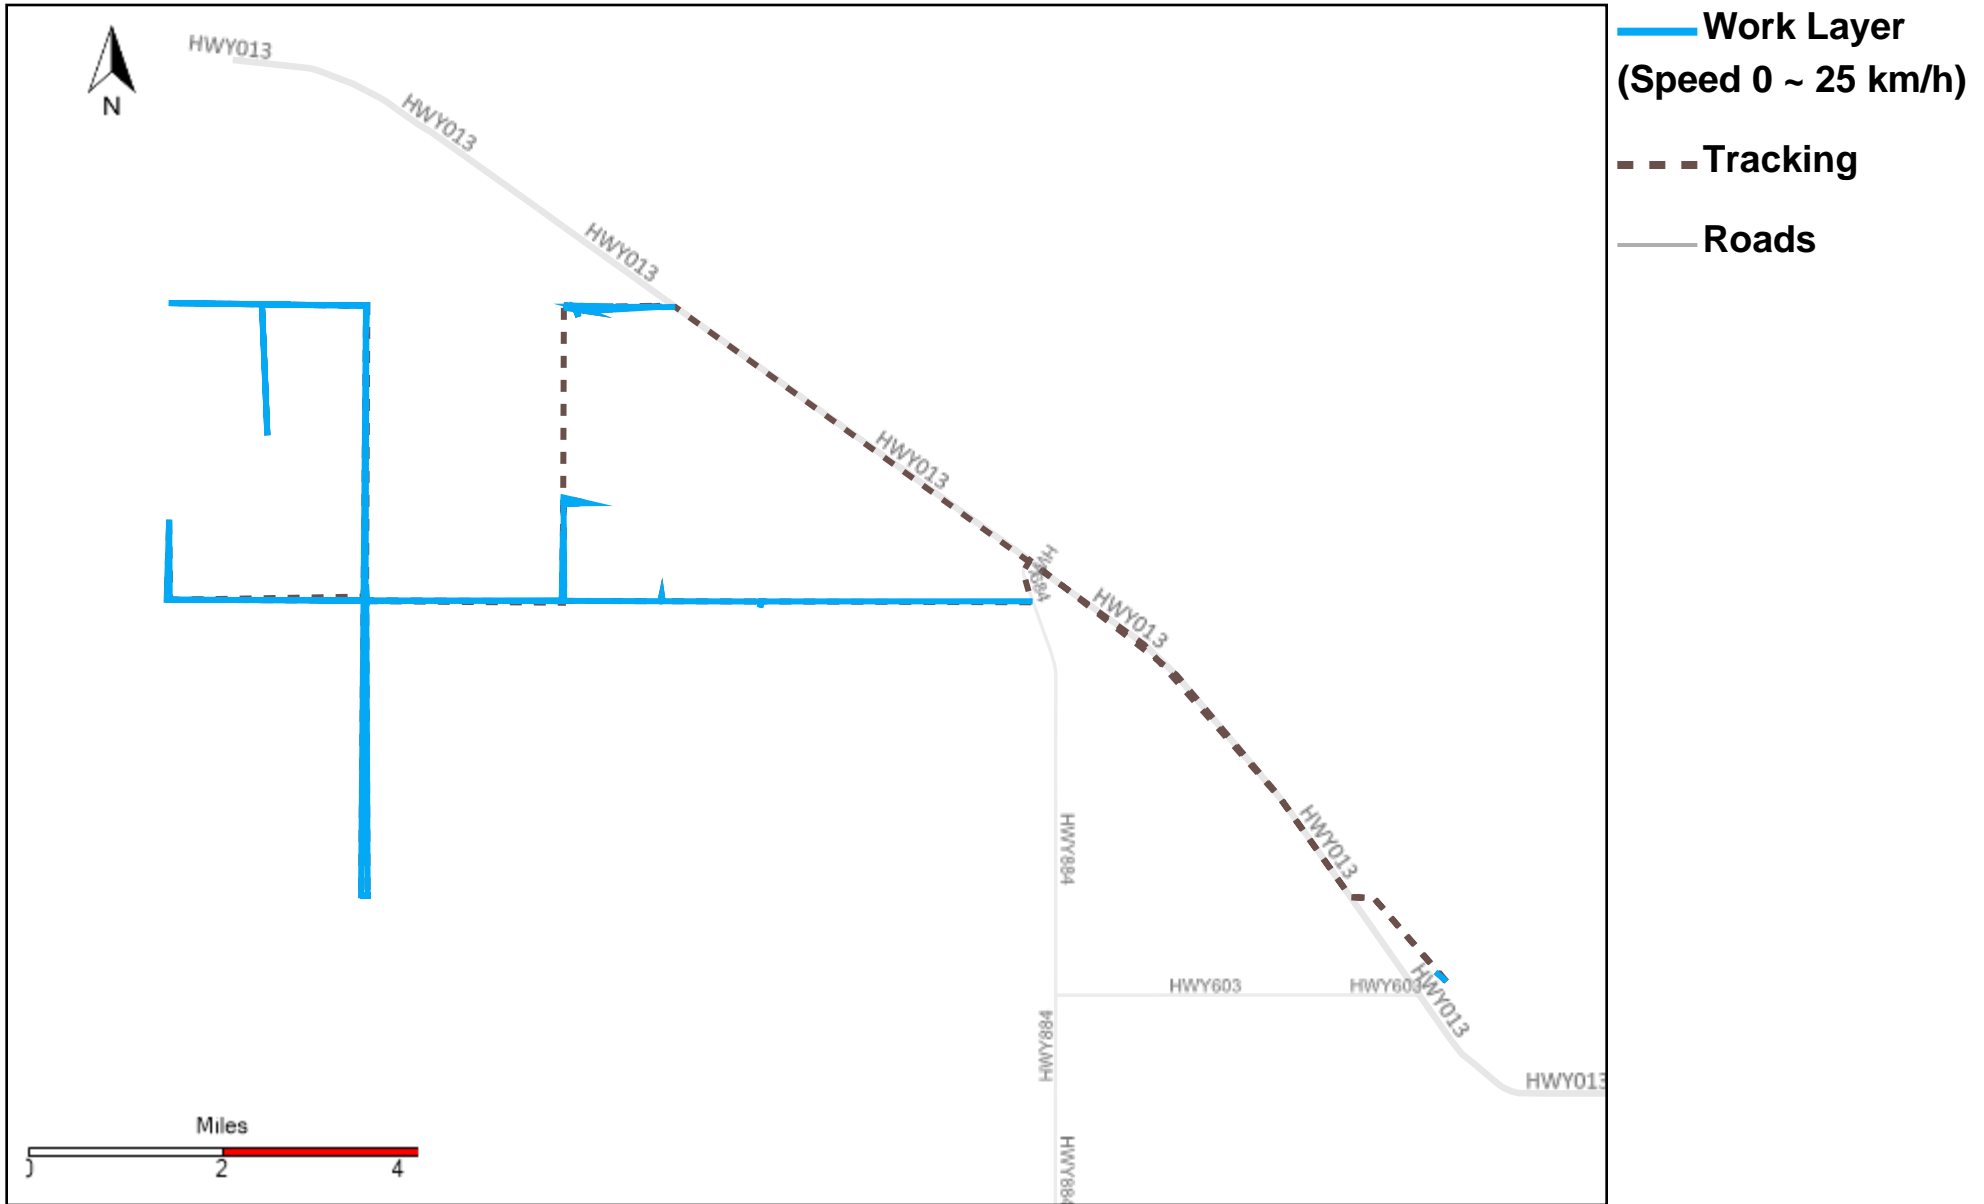

43-171_2023-01-22 ~ 2023-01-28 Tracking

Total Distance(km)	Total Hours	Work Distance(km)	Work Hours
106.42	8 hrs 2 min 31 sec	72.8	6 hrs 45 min 48 sec