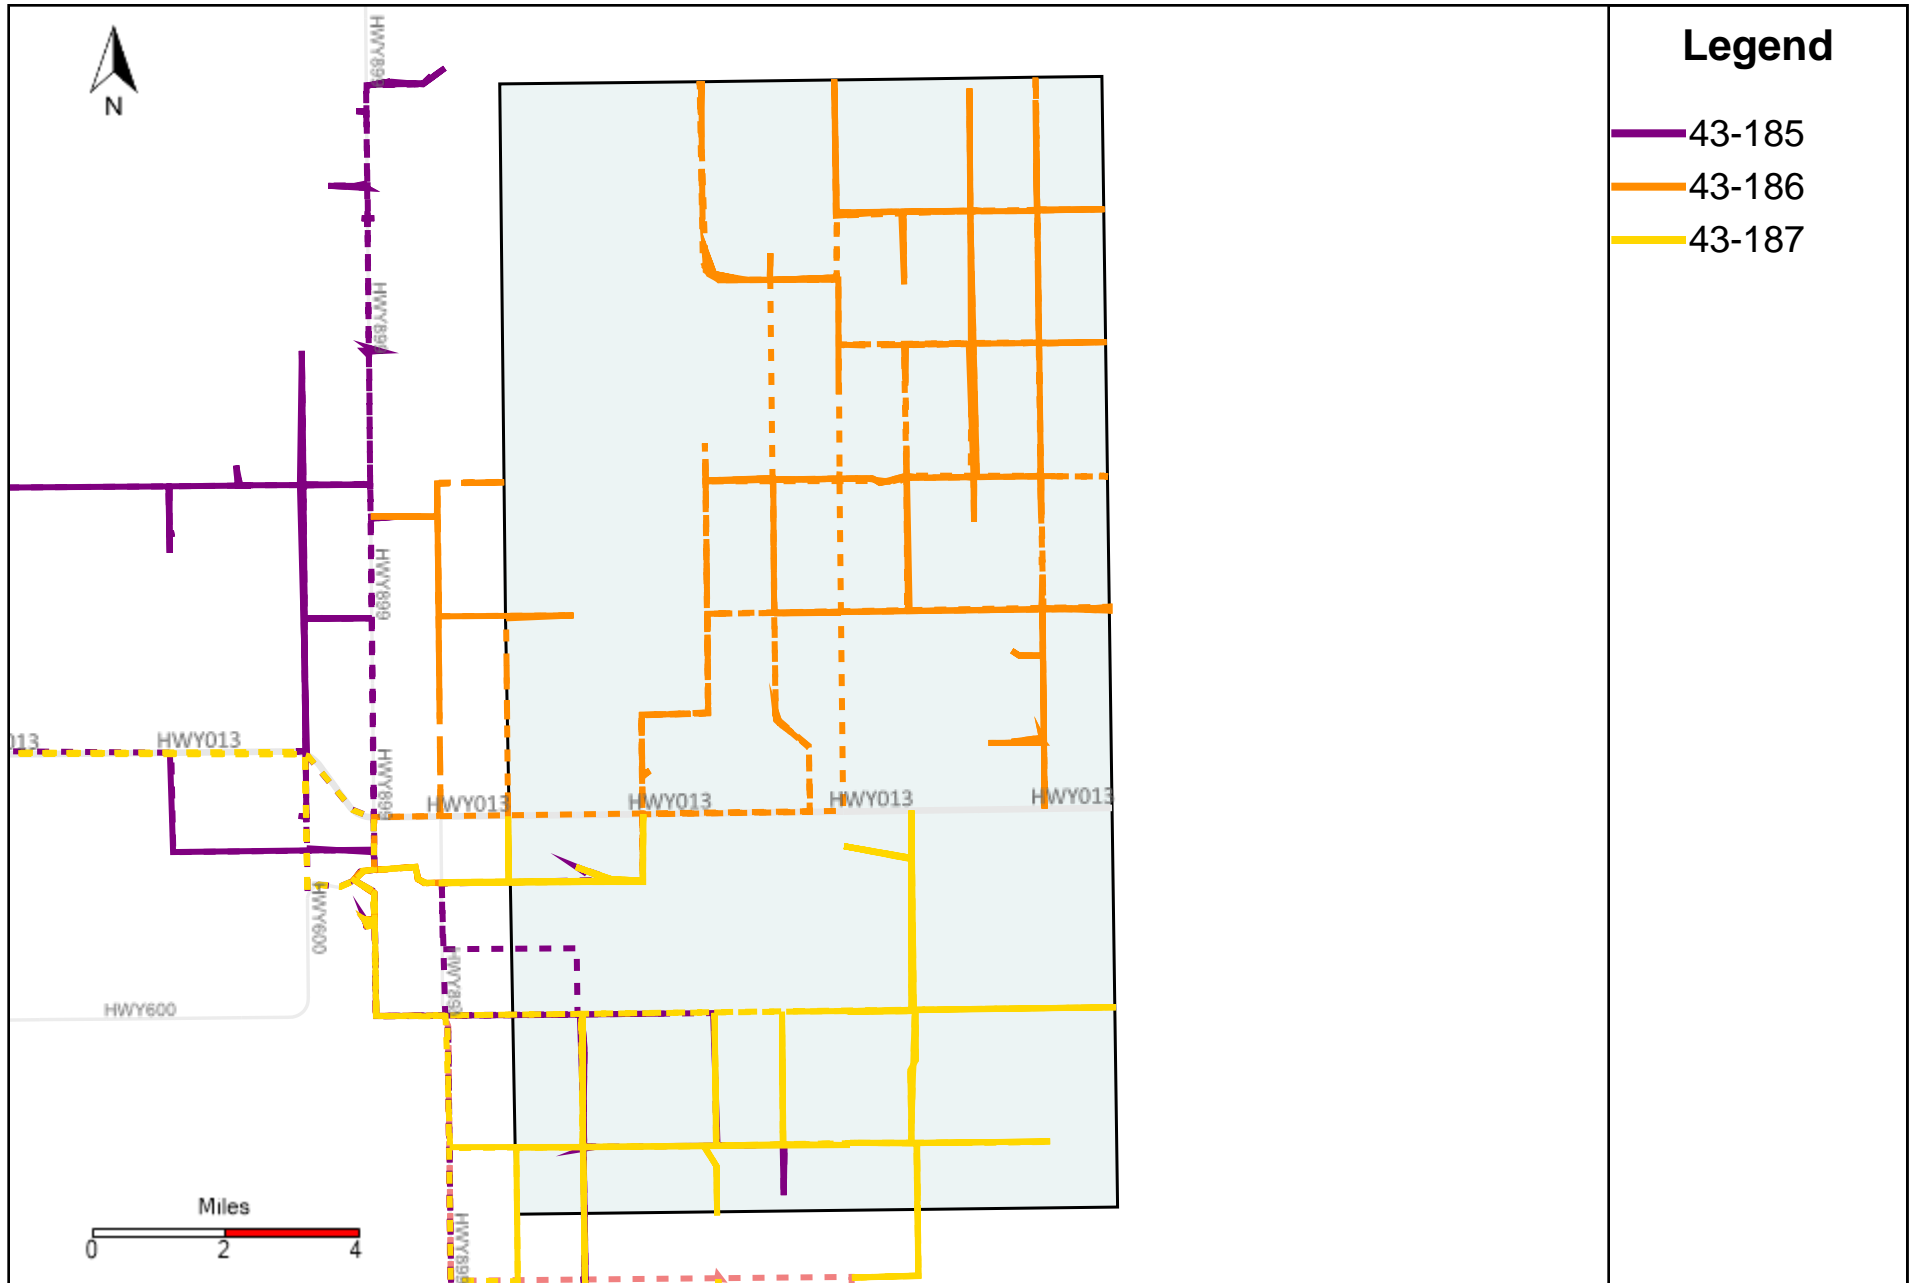

Division: 2 Grader Report(2023-01-22 ~ 2023-01-28)

Vehicle Name List	Total Distance(km)	Total Hours
43-185, 43-186, 43-187	1365.57	114 hrs 36 min 53 sec