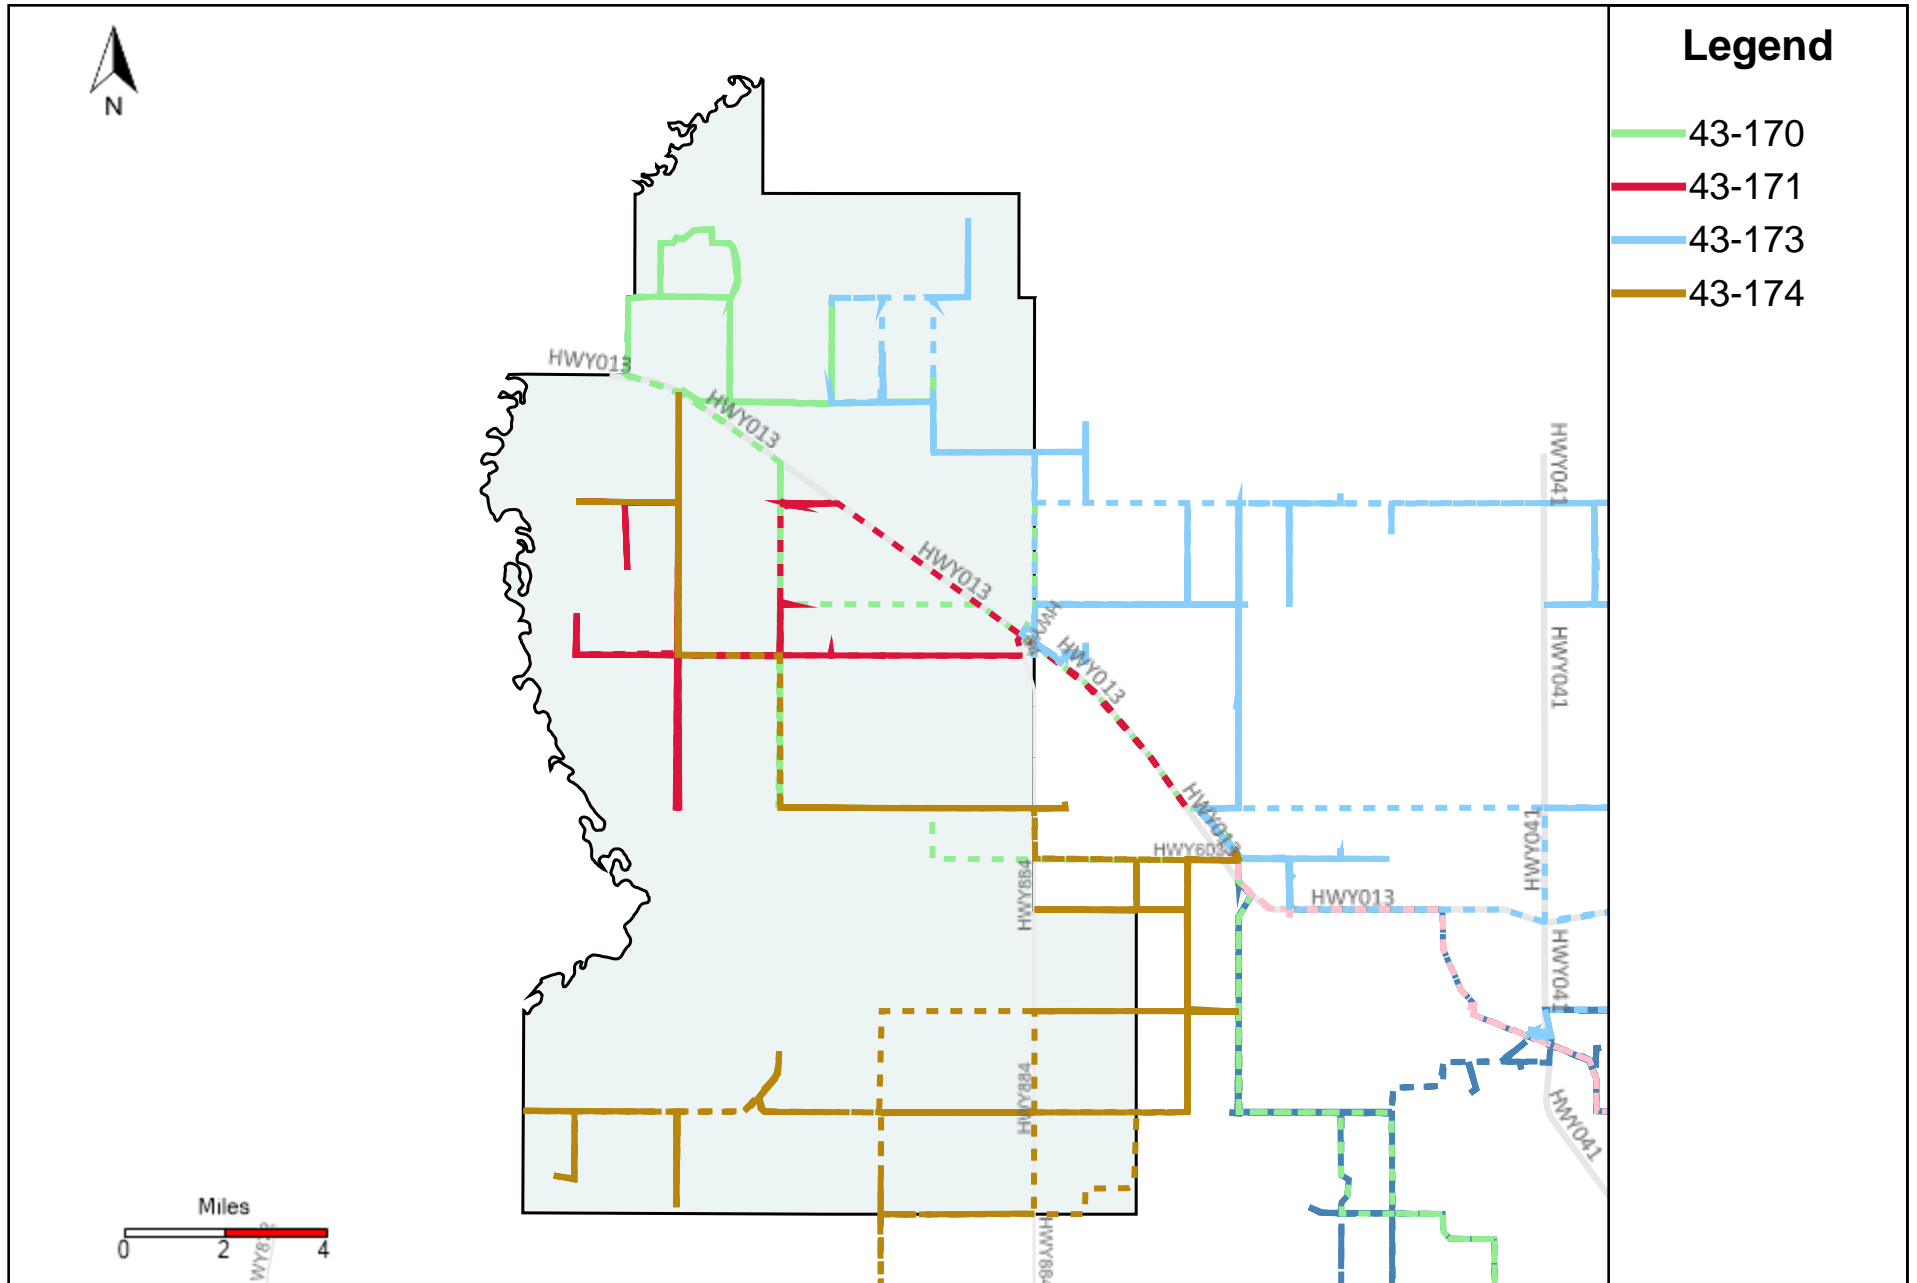

Division: 7 Grader Report(2023-01-22 ~ 2023-01-28)

Vehicle Name List	Total Distance(km)	Total Hours
43-170, 43-171, 43-173, 43-174	1372.56	105 hrs 57 min 22 sec