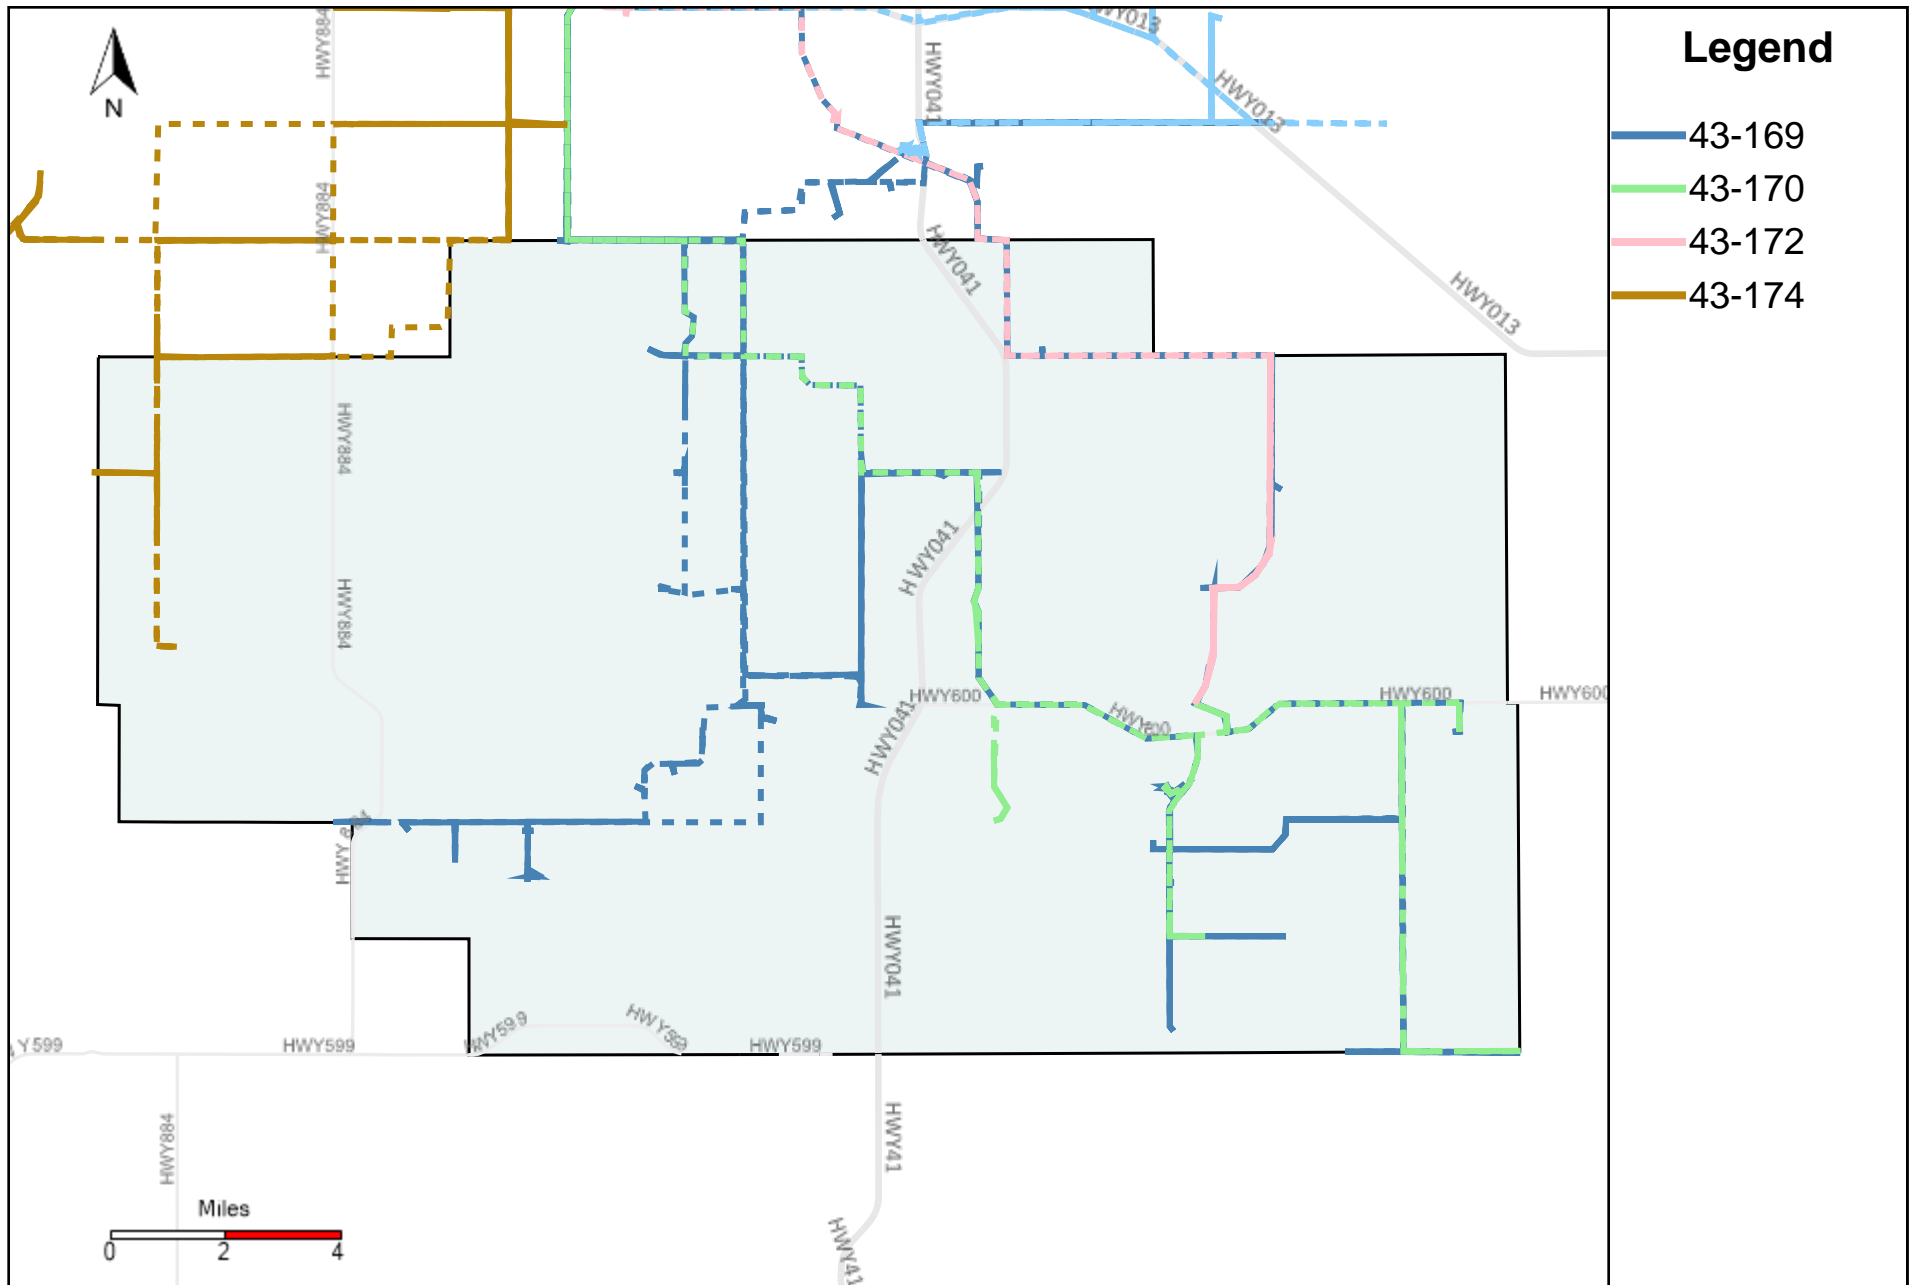

Division: 5 Grader Report(2023-01-22 ~ 2023-01-28)

Vehicle Name List	Total Distance(km)	Total Hours
43-169, 43-170, 43-172, 43-174	1466.52	104 hrs 43 min 35 sec