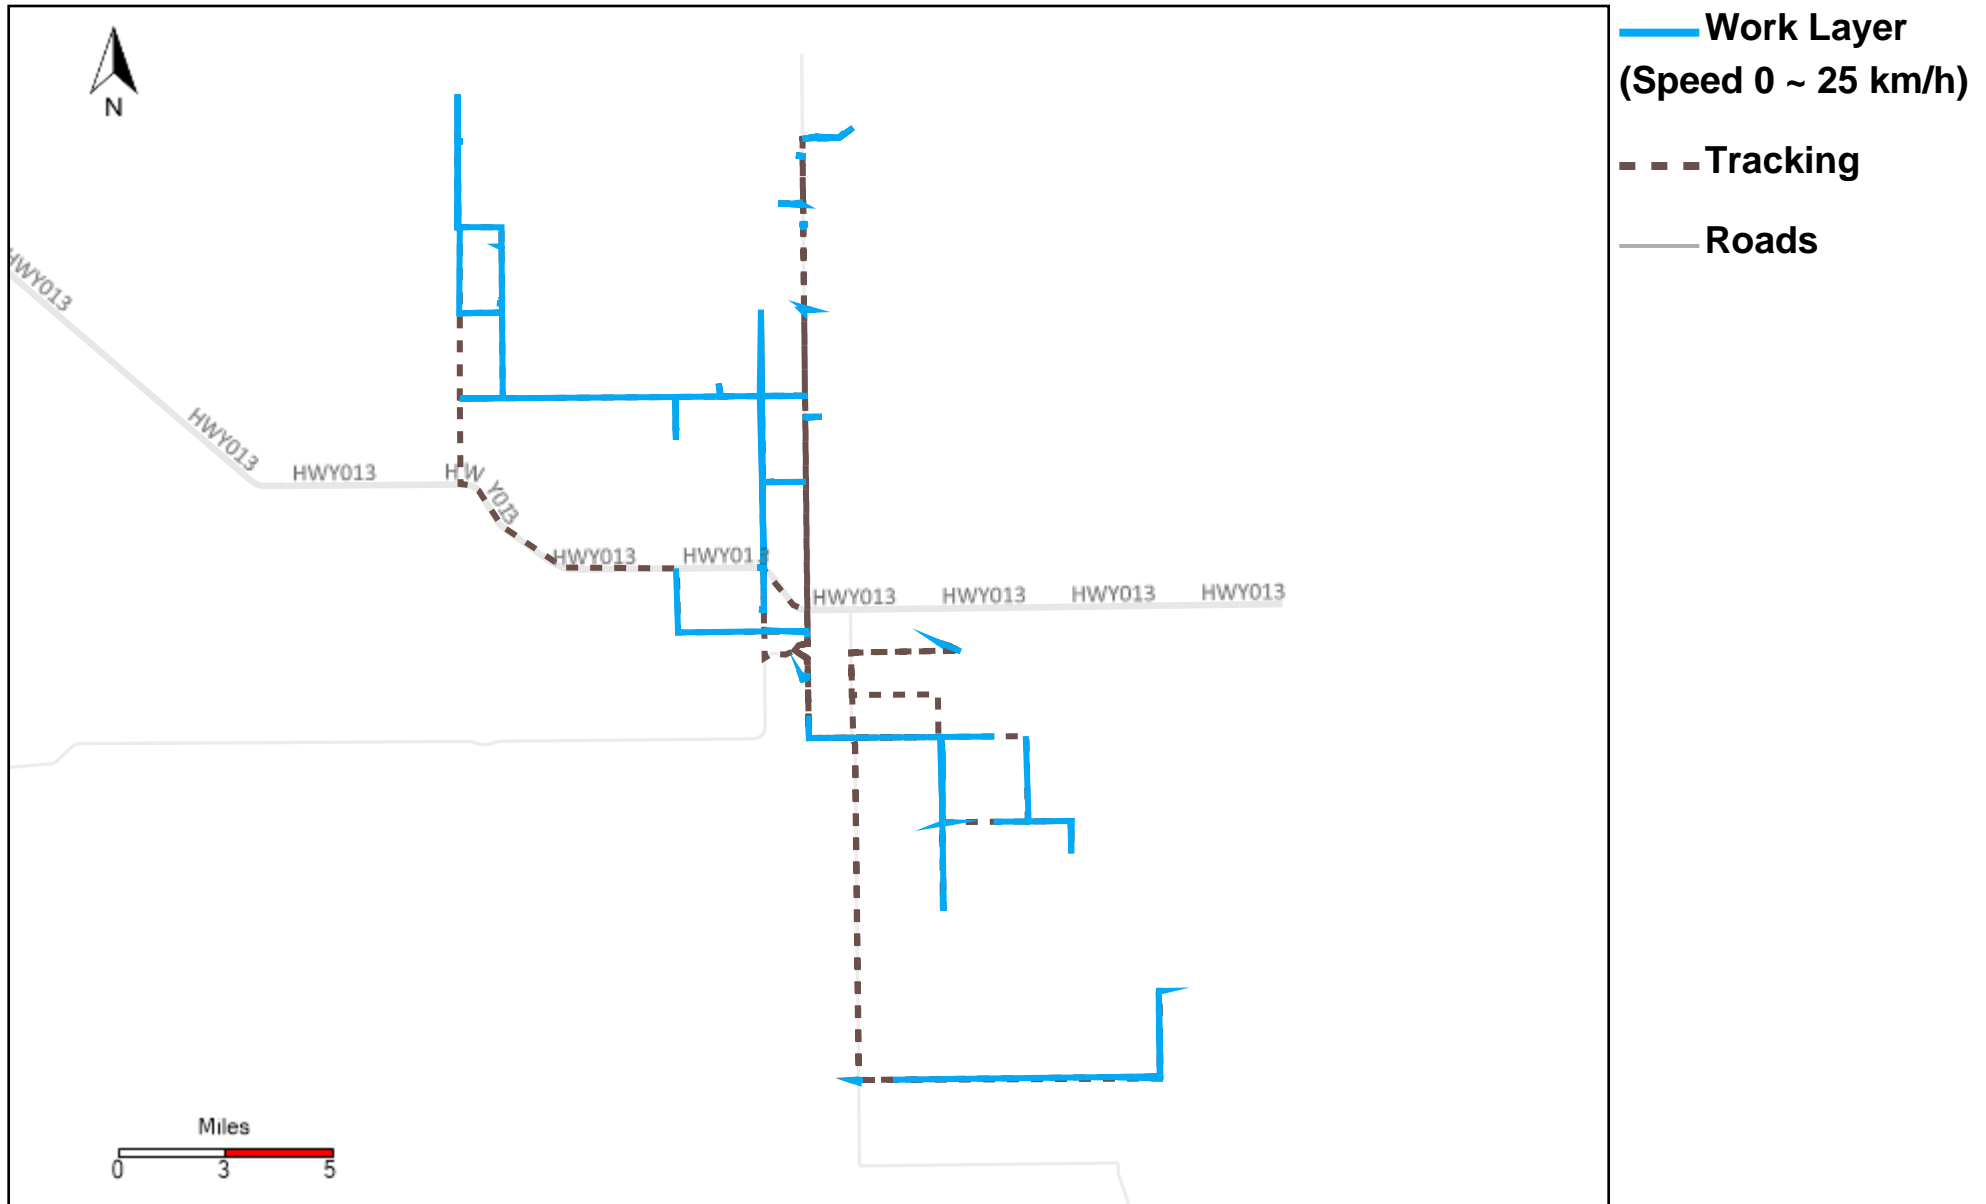

43-185_2023-01-22 ~ 2023-01-28 Tracking

Total Distance(km)	Total Hours	Work Distance(km)	Work Hours
405.18	41 hrs 35 min 50 sec	249.07	38 hrs 40 min 48 sec