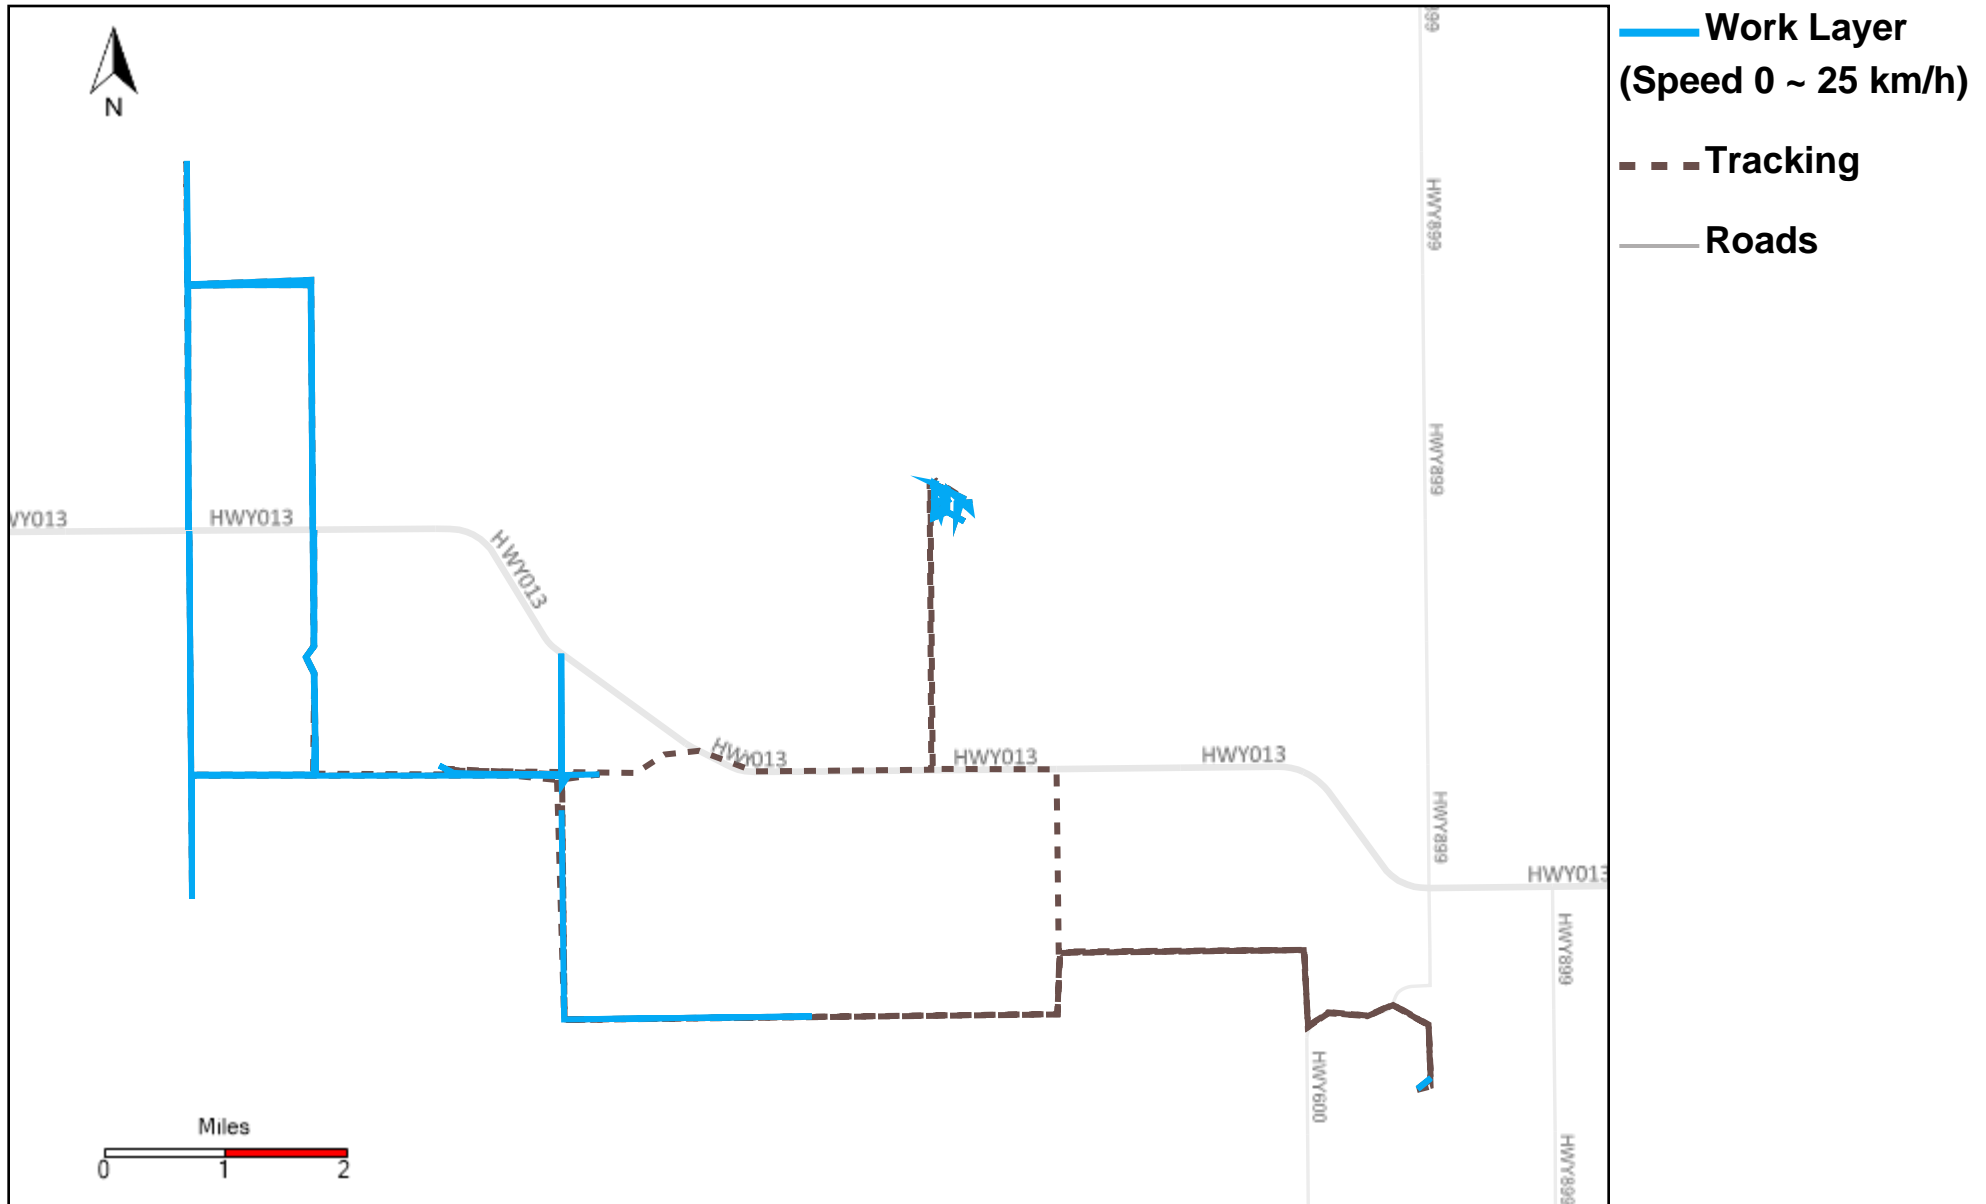

43-181_2023-01-15 ~ 2023-01-21 Tracking

Total Distance(km)	Total Hours	Work Distance(km)	Work Hours
176.38	14 hrs 14 min 12 sec	88.66	8 hrs 42 min 14 sec