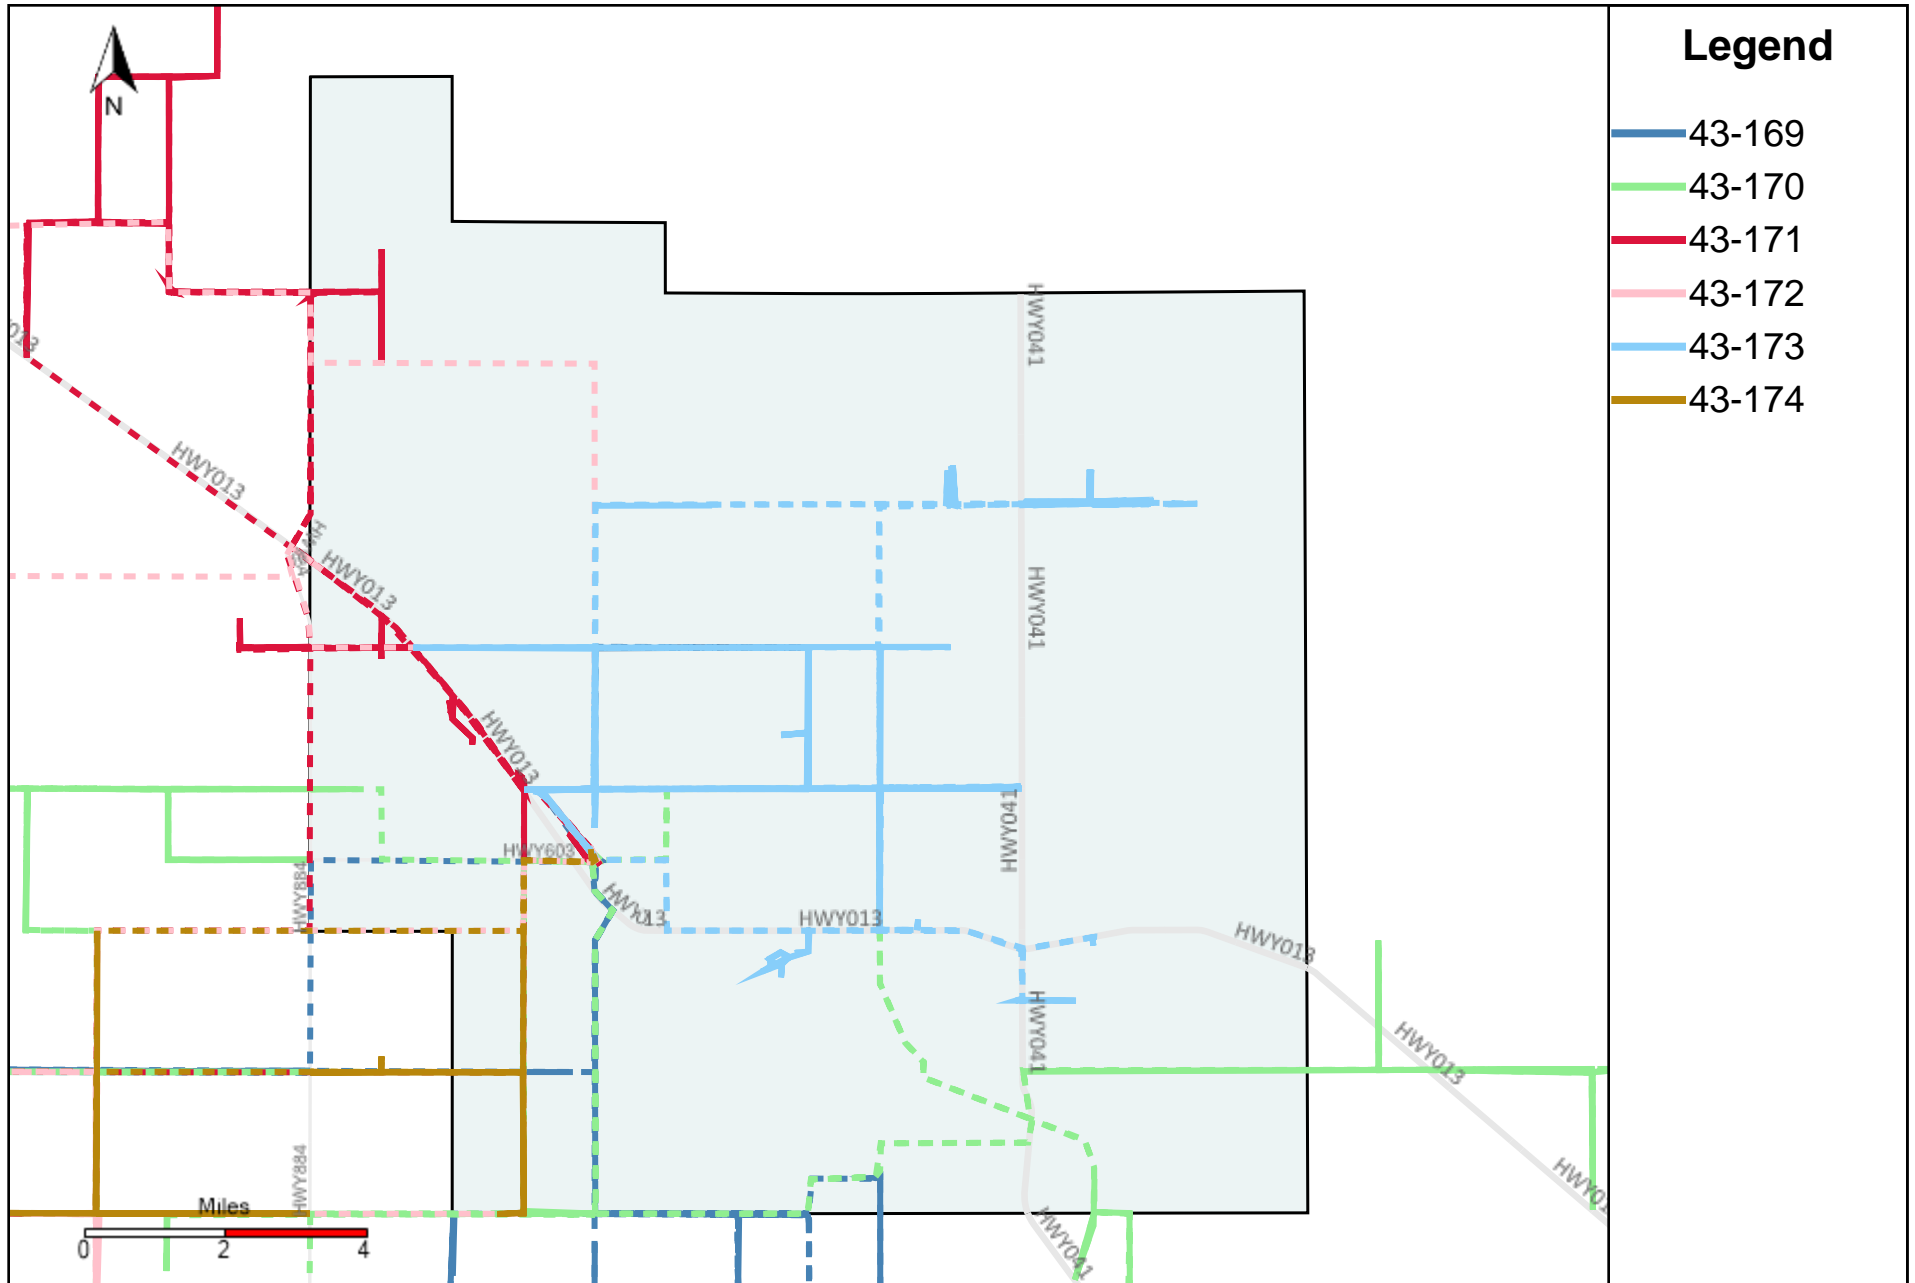

Division: 6 Grader Report(2023-01-15 ~ 2023-01-21)

Vehicle Name List	Total Distance(km)	Total Hours
43-169, 43-170, 43-171, 43-172, 43-173, 43-174	2018.63	160 hrs 40 min 8 sec