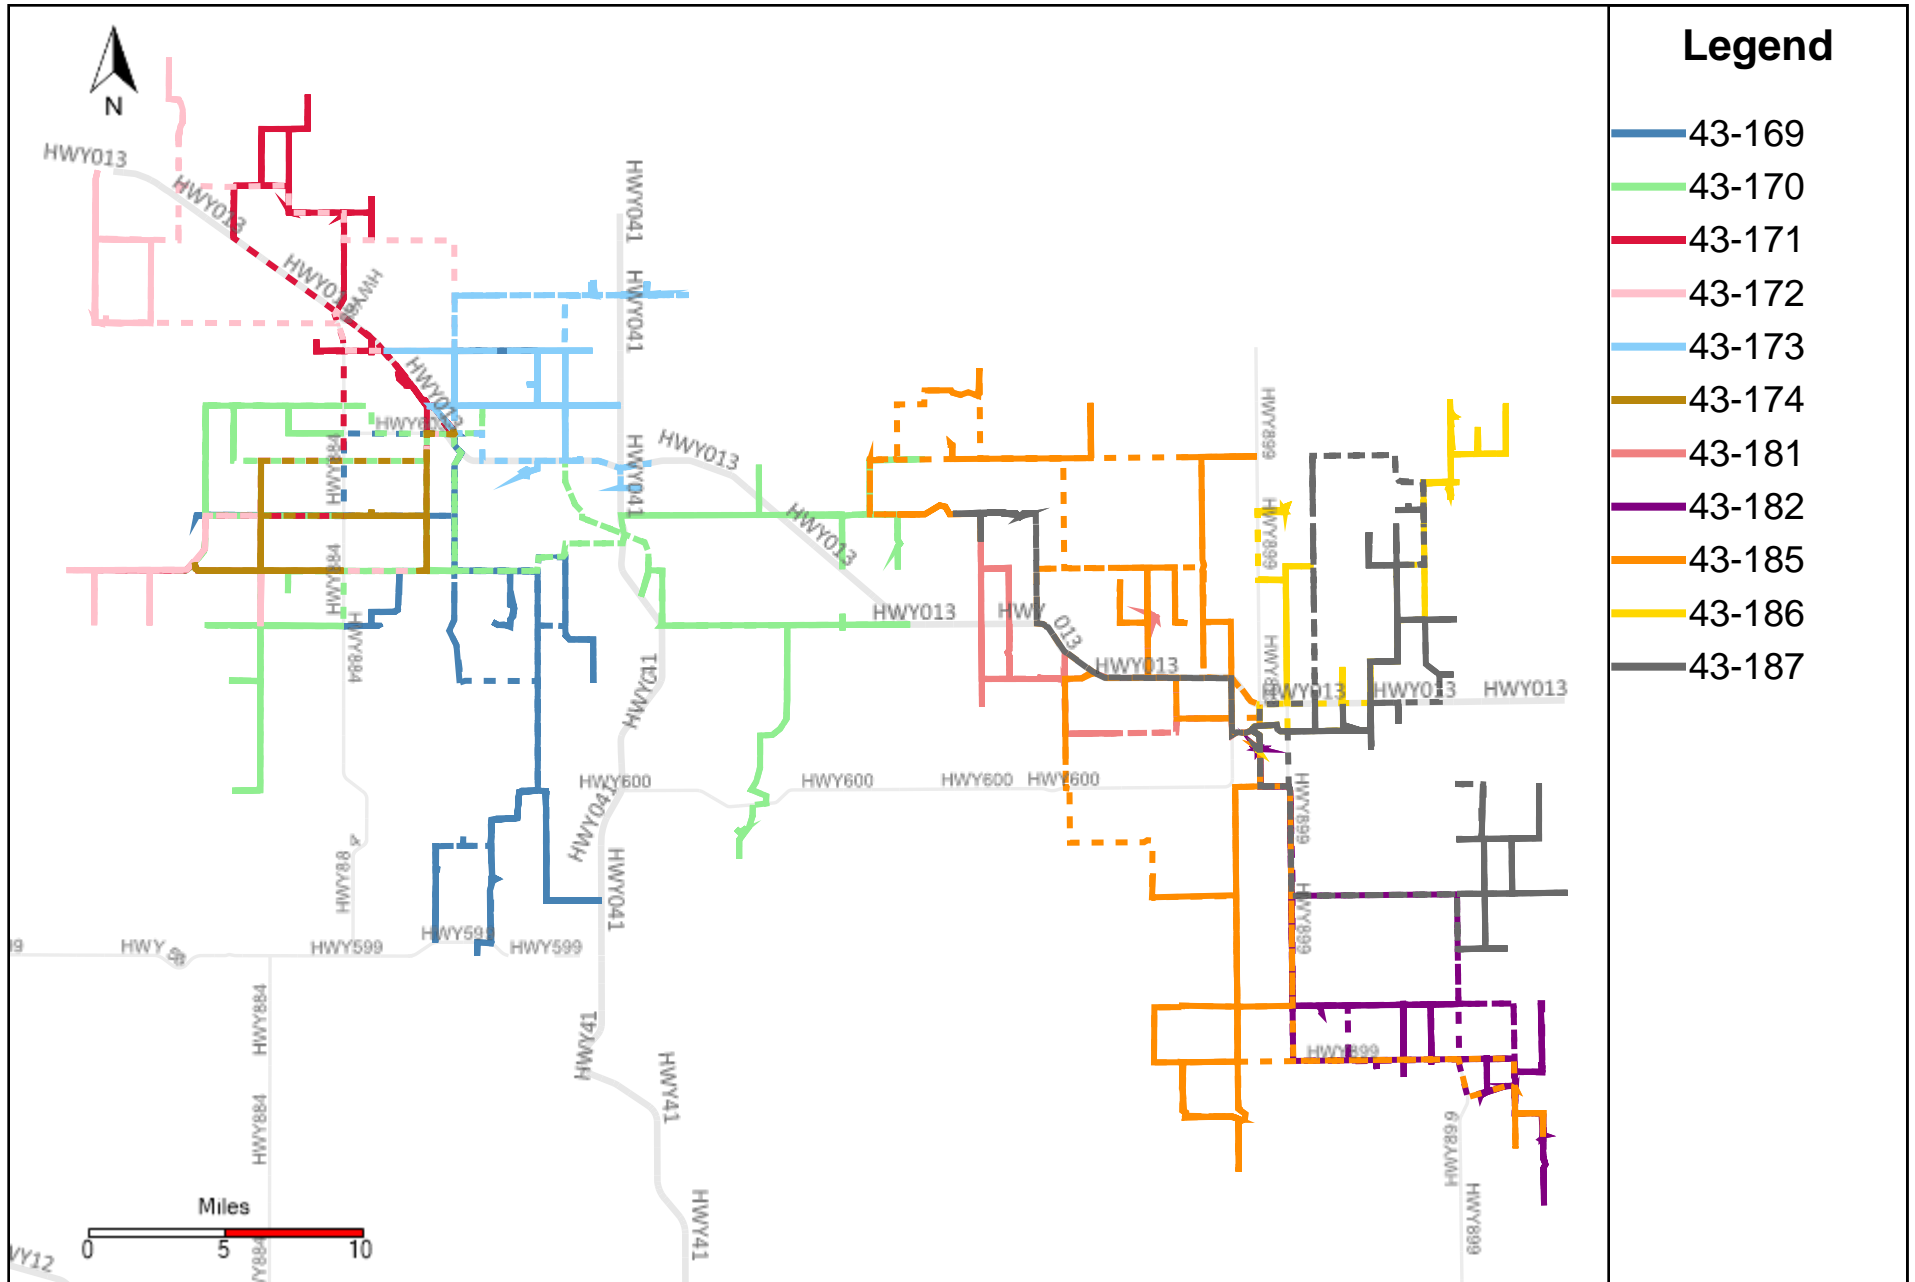

# Provost Weekly Grader Report (2023-01-15 ~ 2023-01-21)

# Division: 1 Grader Report(2023-01-15 ~ 2023-01-21)

Vehicle Name List	Total Distance(km)	Total Hours
43-182, 43-185, 43-187	1581.68	122 hrs 57 min 34 sec

# Division: 2 Grader Report(2023-01-15 ~ 2023-01-21)

Vehicle Name List	Total Distance(km)	Total Hours
43-186, 43-187	763.47	64 hrs 24 min 6 sec

# Division: 3 Grader Report(2023-01-15 ~ 2023-01-21)

Vehicle Name List	Total Distance(km)	Total Hours
43-181, 43-182, 43-185, 43-186, 43-187	2022.32	161 hrs 14 min 6 sec