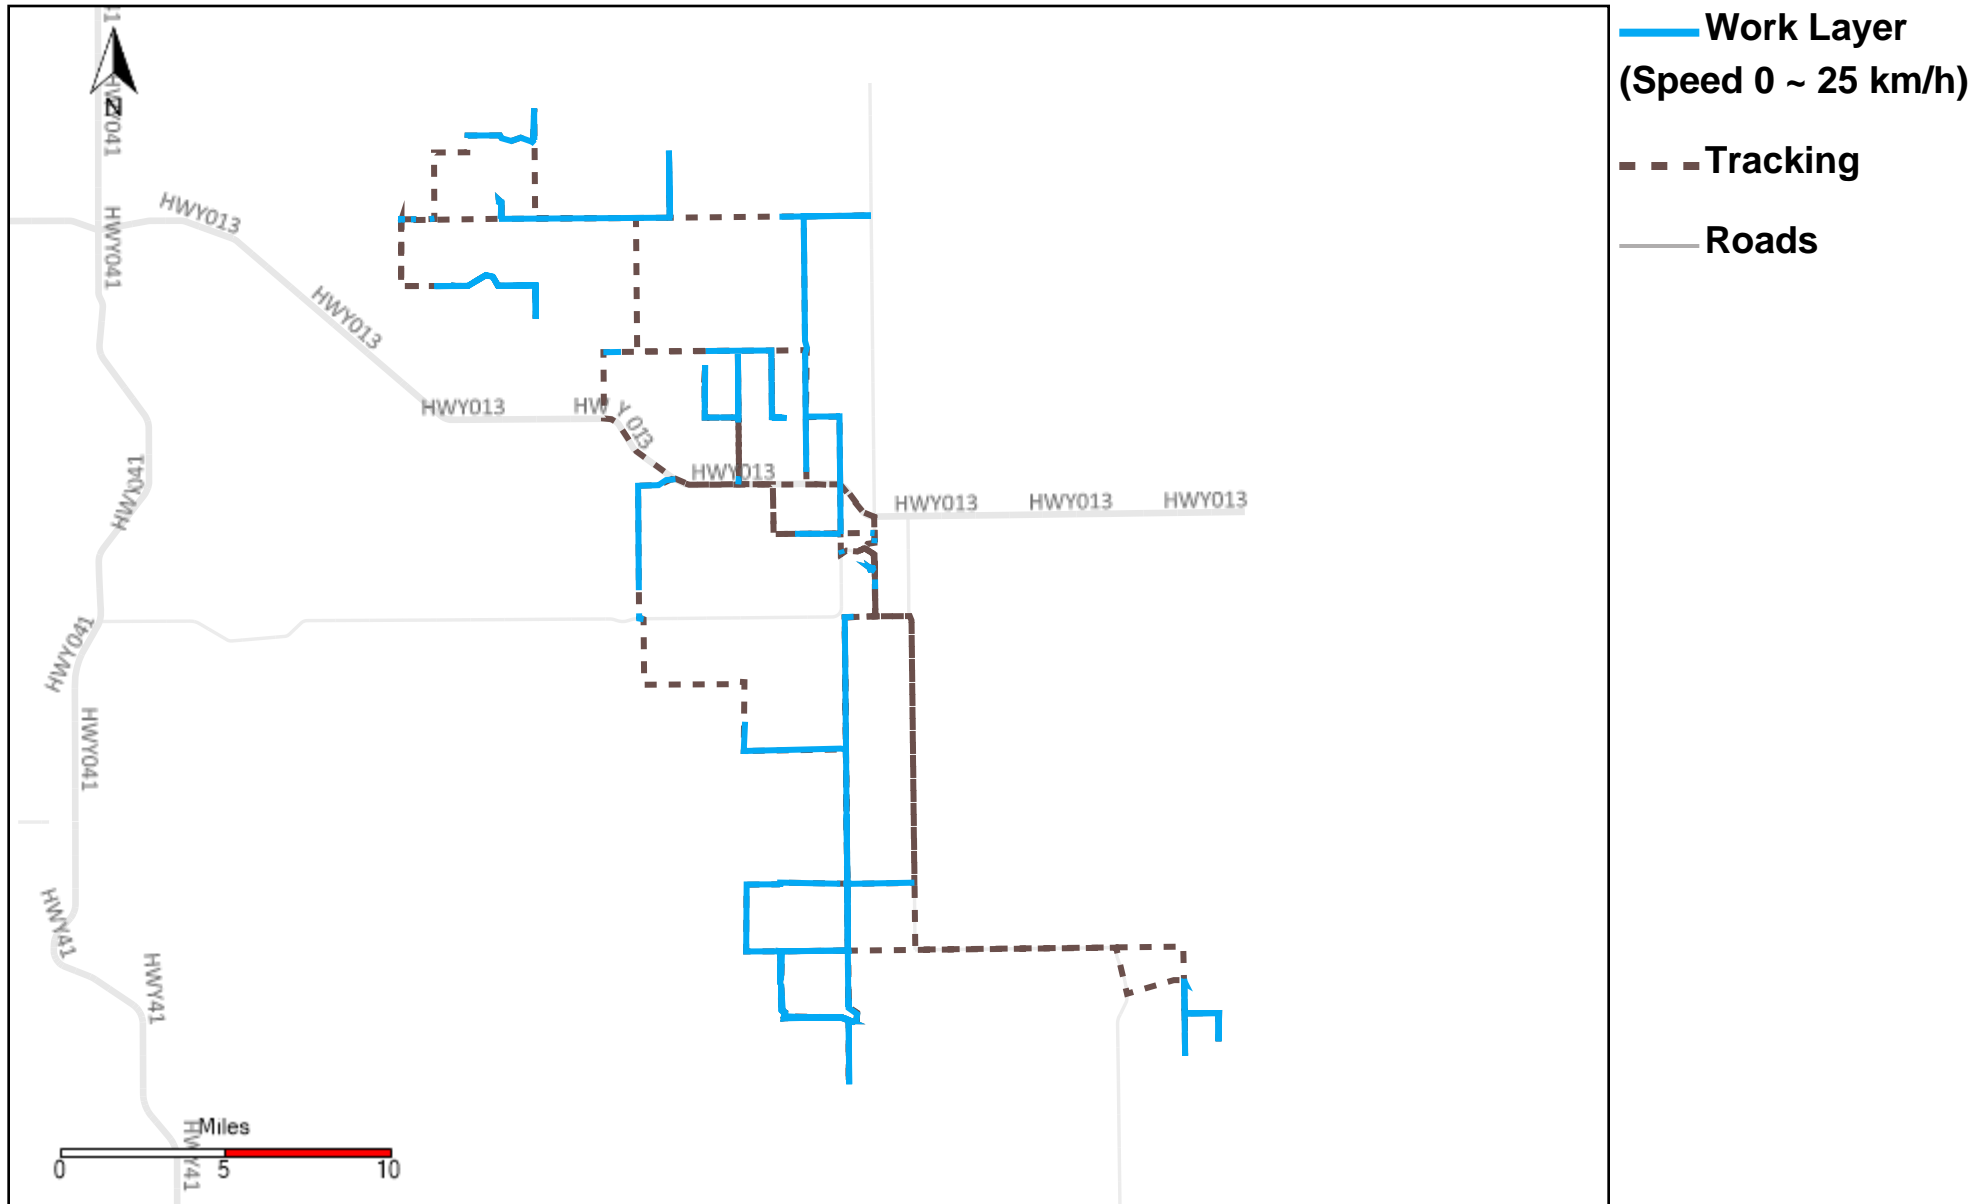

43-185_2023-01-15 ~ 2023-01-21 Tracking

Total Distance(km)	Total Hours	Work Distance(km)	Work Hours
549.86	43 hrs 31 min 49 sec	290.4	36 hrs 38 min 59 sec