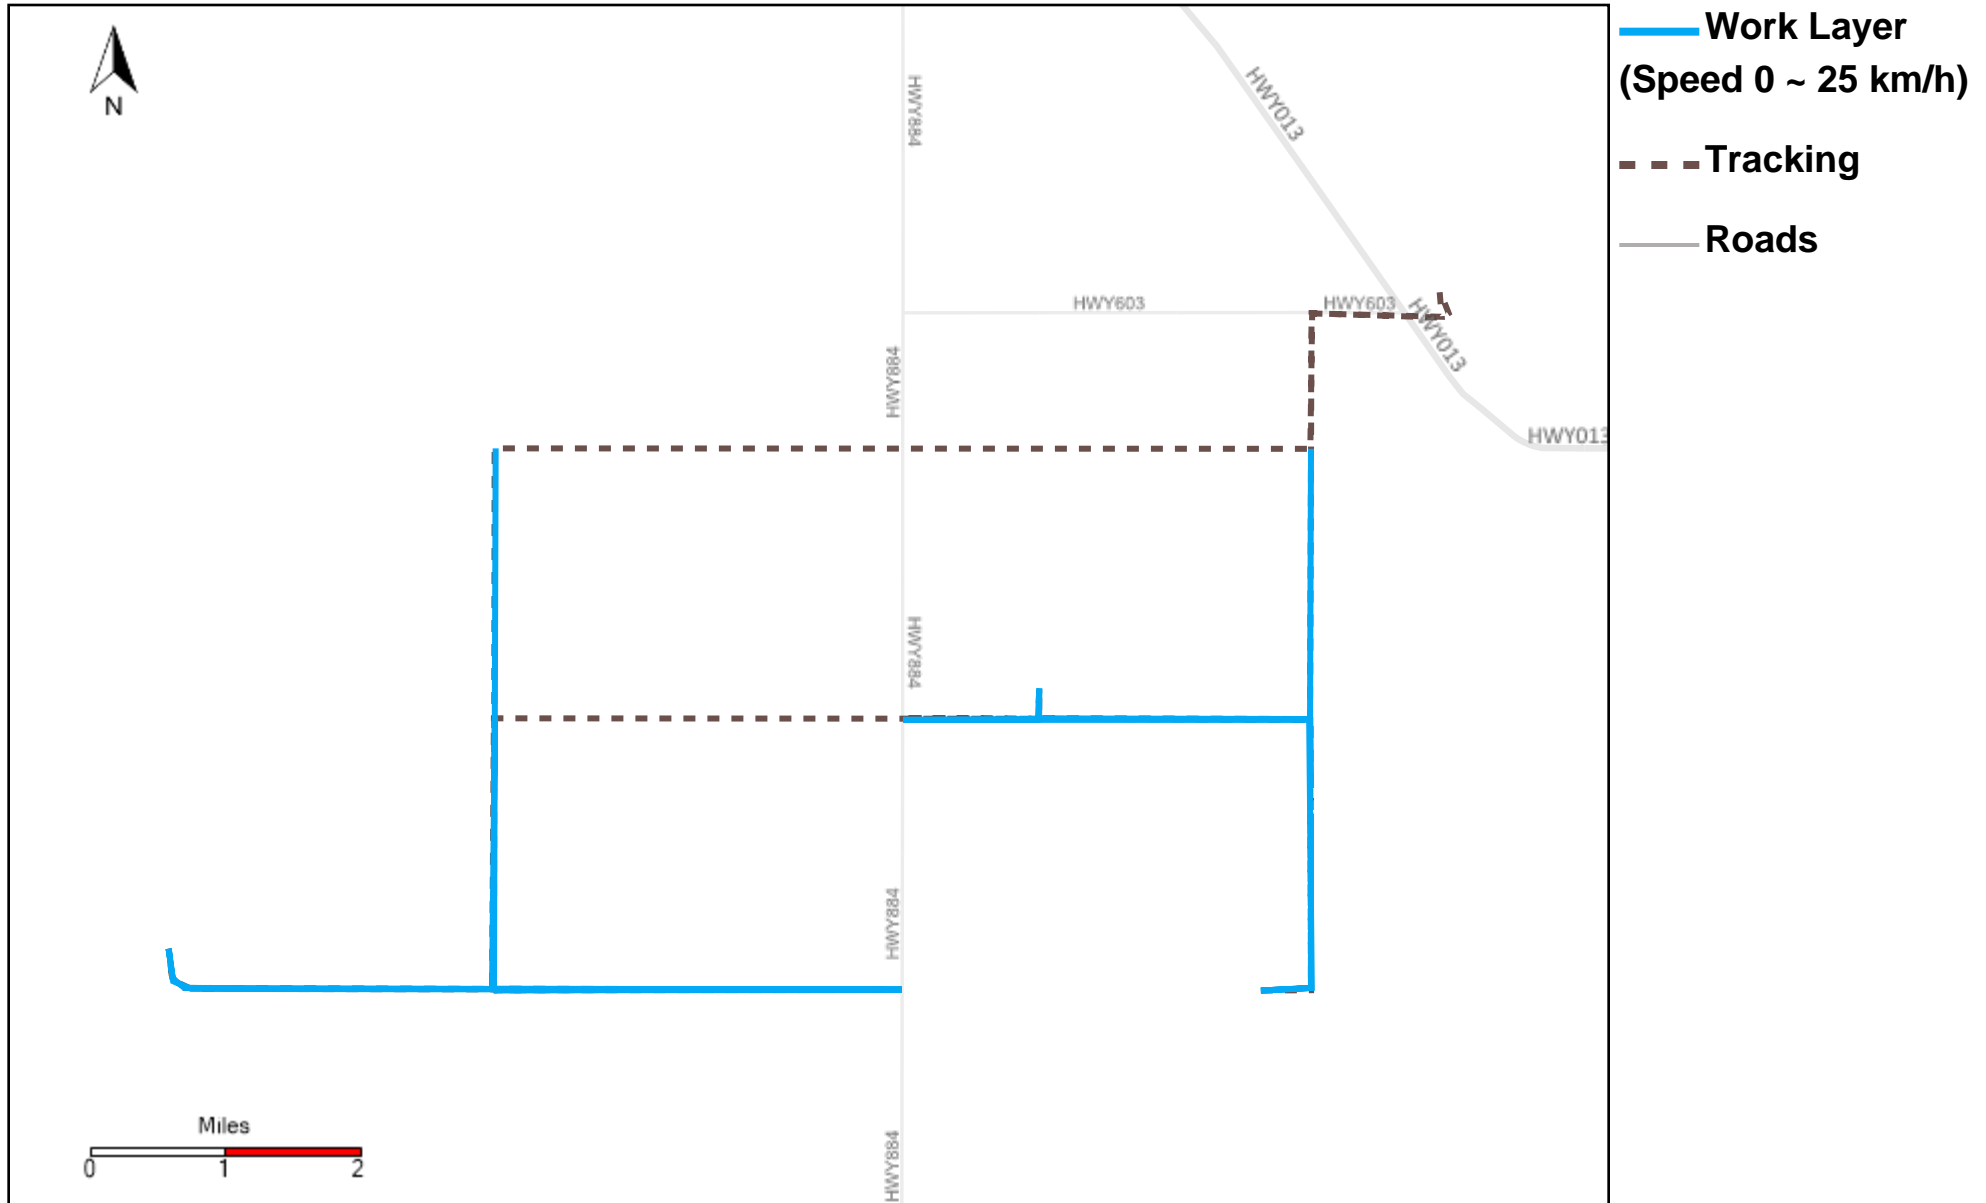

43-174_2023-01-15 ~ 2023-01-21 Tracking

Total Distance(km)	Total Hours	Work Distance(km)	Work Hours
88.6	7 hrs 44 min 25 sec	61.34	6 hrs 19 min 27 sec