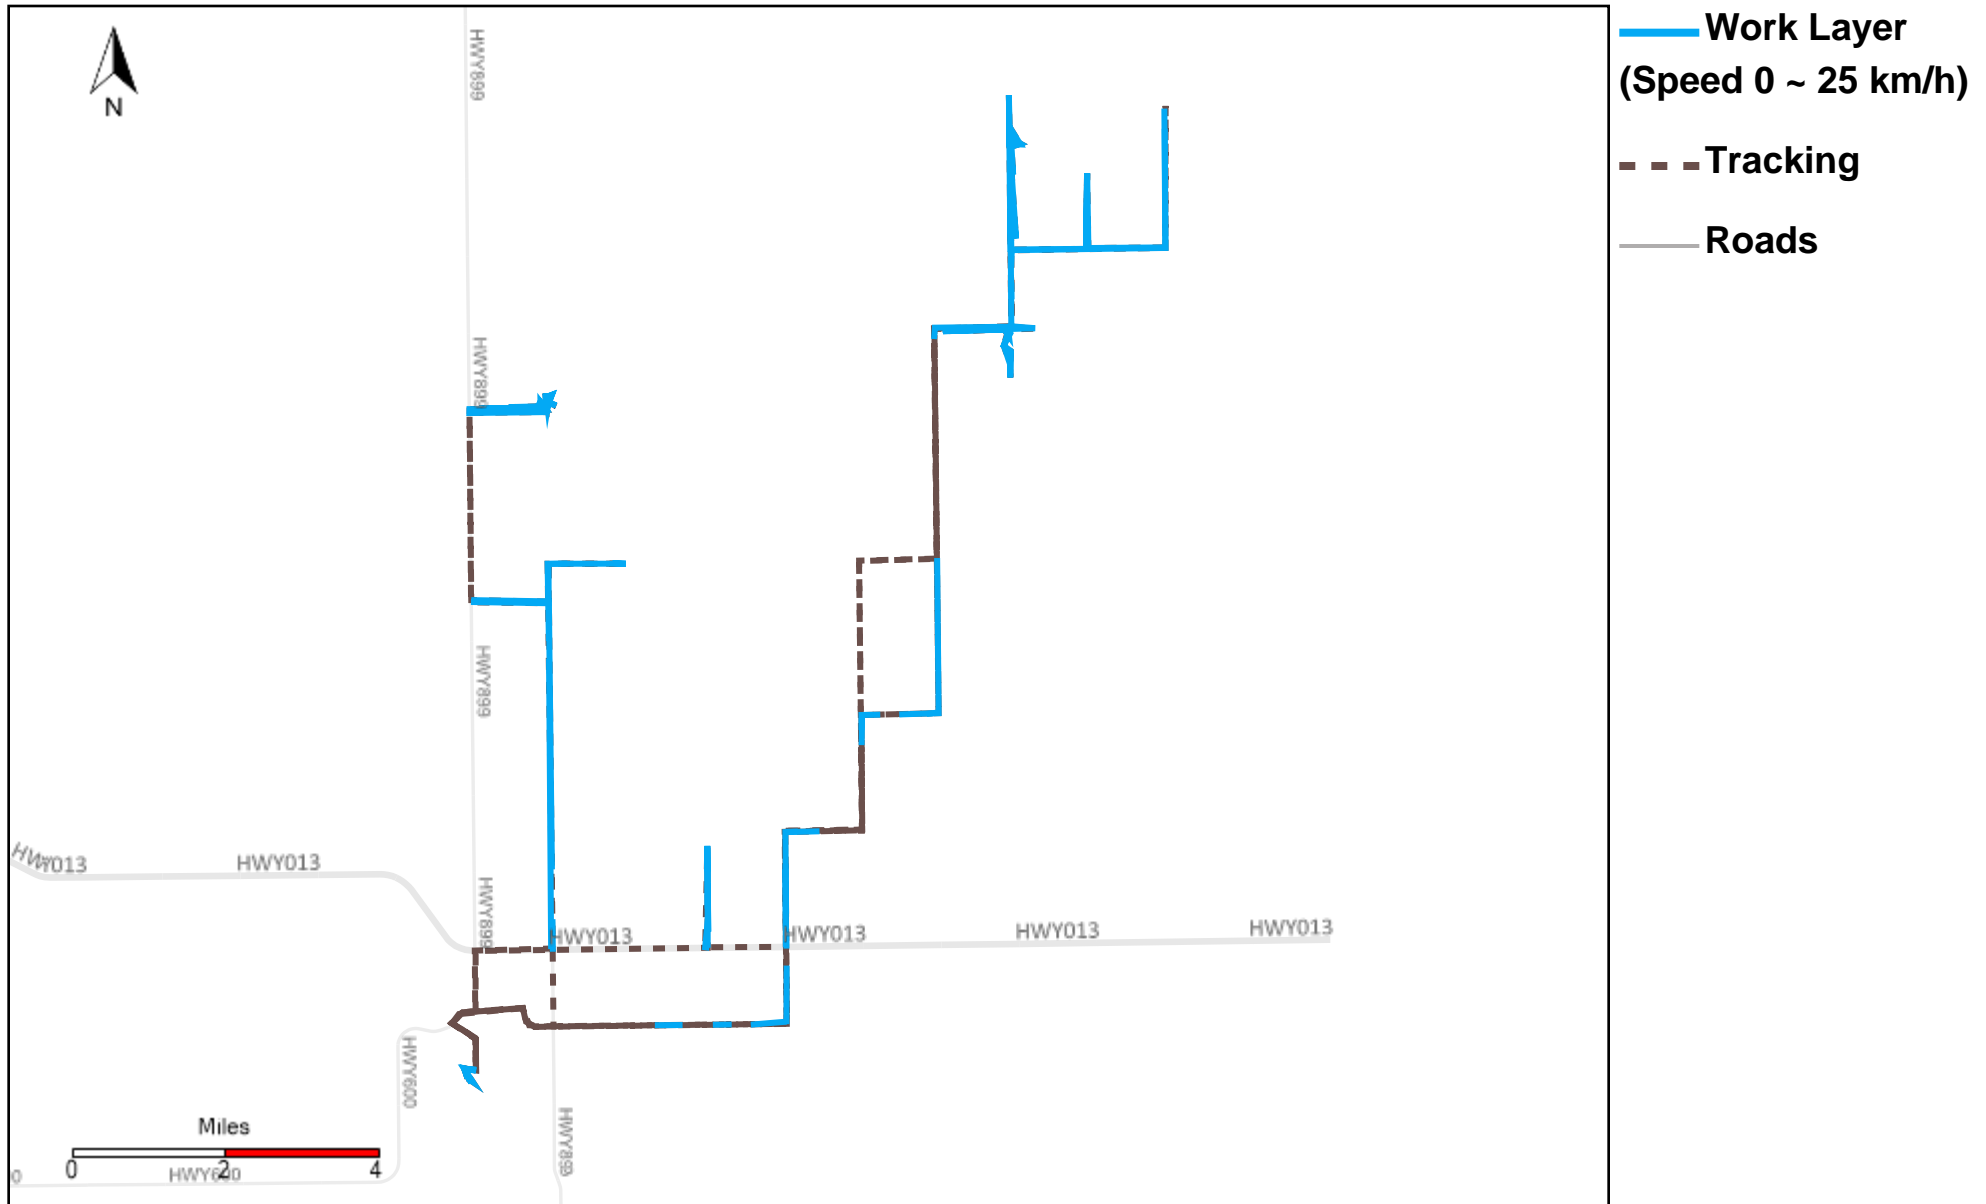

43-186_2023-01-15 ~ 2023-01-21 Tracking

Total Distance(km)	Total Hours	Work Distance(km)	Work Hours
264.26	24 hrs 2 min 20 sec	147.49	21 hrs 3 min 42 sec