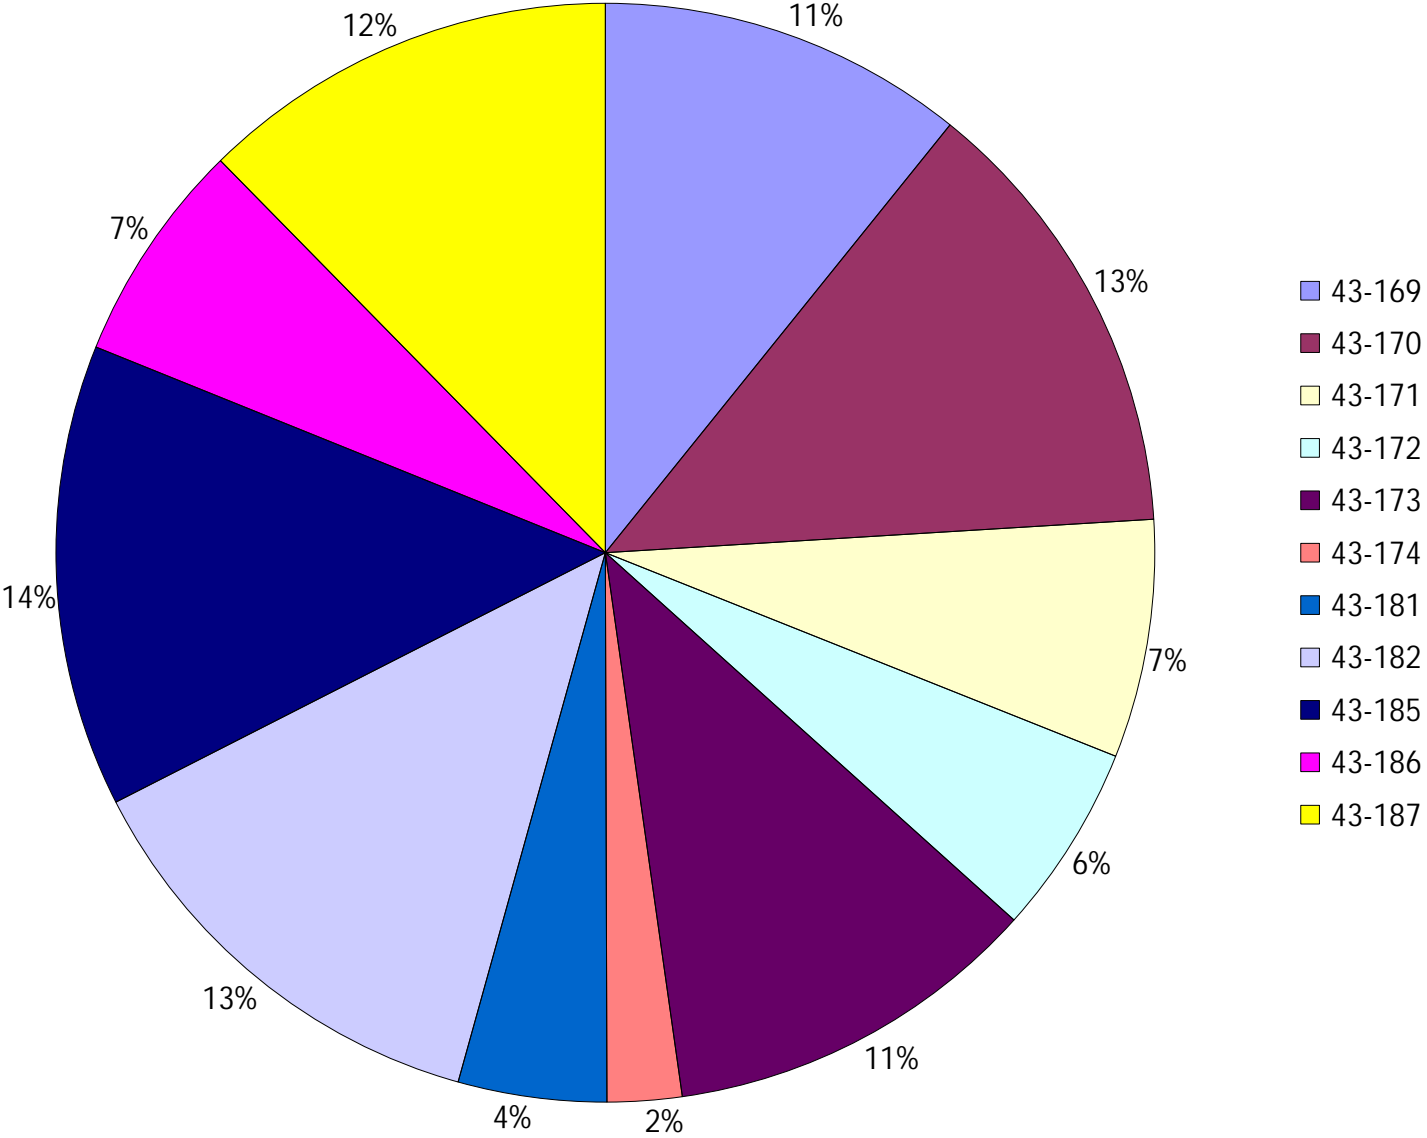

Provost Weekly Grader Report

From 1/15/2023 To 1/21/2023

1/21/2023

Vehicle	Total Distance(km)	Total Hours	Work Distance(km)	Work Hours
43-169	436.16	32 hrs 18 min 31 sec	230.49	26 hrs 52 min 32 sec
43-170	534.85	40 hrs 5 min 55 sec	290.22	31 hrs 10 min 22 sec
43-171	283.29	21 hrs 13 min 0 sec	147.6	16 hrs 18 min 46 sec
43-172	226.84	16 hrs 33 min 41 sec	104.02	13 hrs 12 min 56 sec
43-173	448.89	42 hrs 44 min 36 sec	271.67	34 hrs 42 min 33 sec
43-174	88.6	7 hrs 44 min 25 sec	61.34	6 hrs 19 min 27 sec
43-181	176.38	14 hrs 14 min 12 sec	88.66	8 hrs 42 min 14 sec
43-182	532.6	39 hrs 3 min 59 sec	225.63	30 hrs 18 min 14 sec
43-185	549.86	43 hrs 31 min 49 sec	290.4	36 hrs 38 min 59 sec
43-186	264.26	24 hrs 2 min 20 sec	147.49	21 hrs 3 min 42 sec
43-187	499.21	40 hrs 21 min 46 sec	306.14	34 hrs 23 min 56 sec
Total:	4040.95	321 hrs 54 min 14 sec	2163.66	259 hrs 43 min 41 sec

Vehicle Distance Vs Total Distance (%) From 1/15/2023 To 1/21/2023

Provost Weekly Grader Report