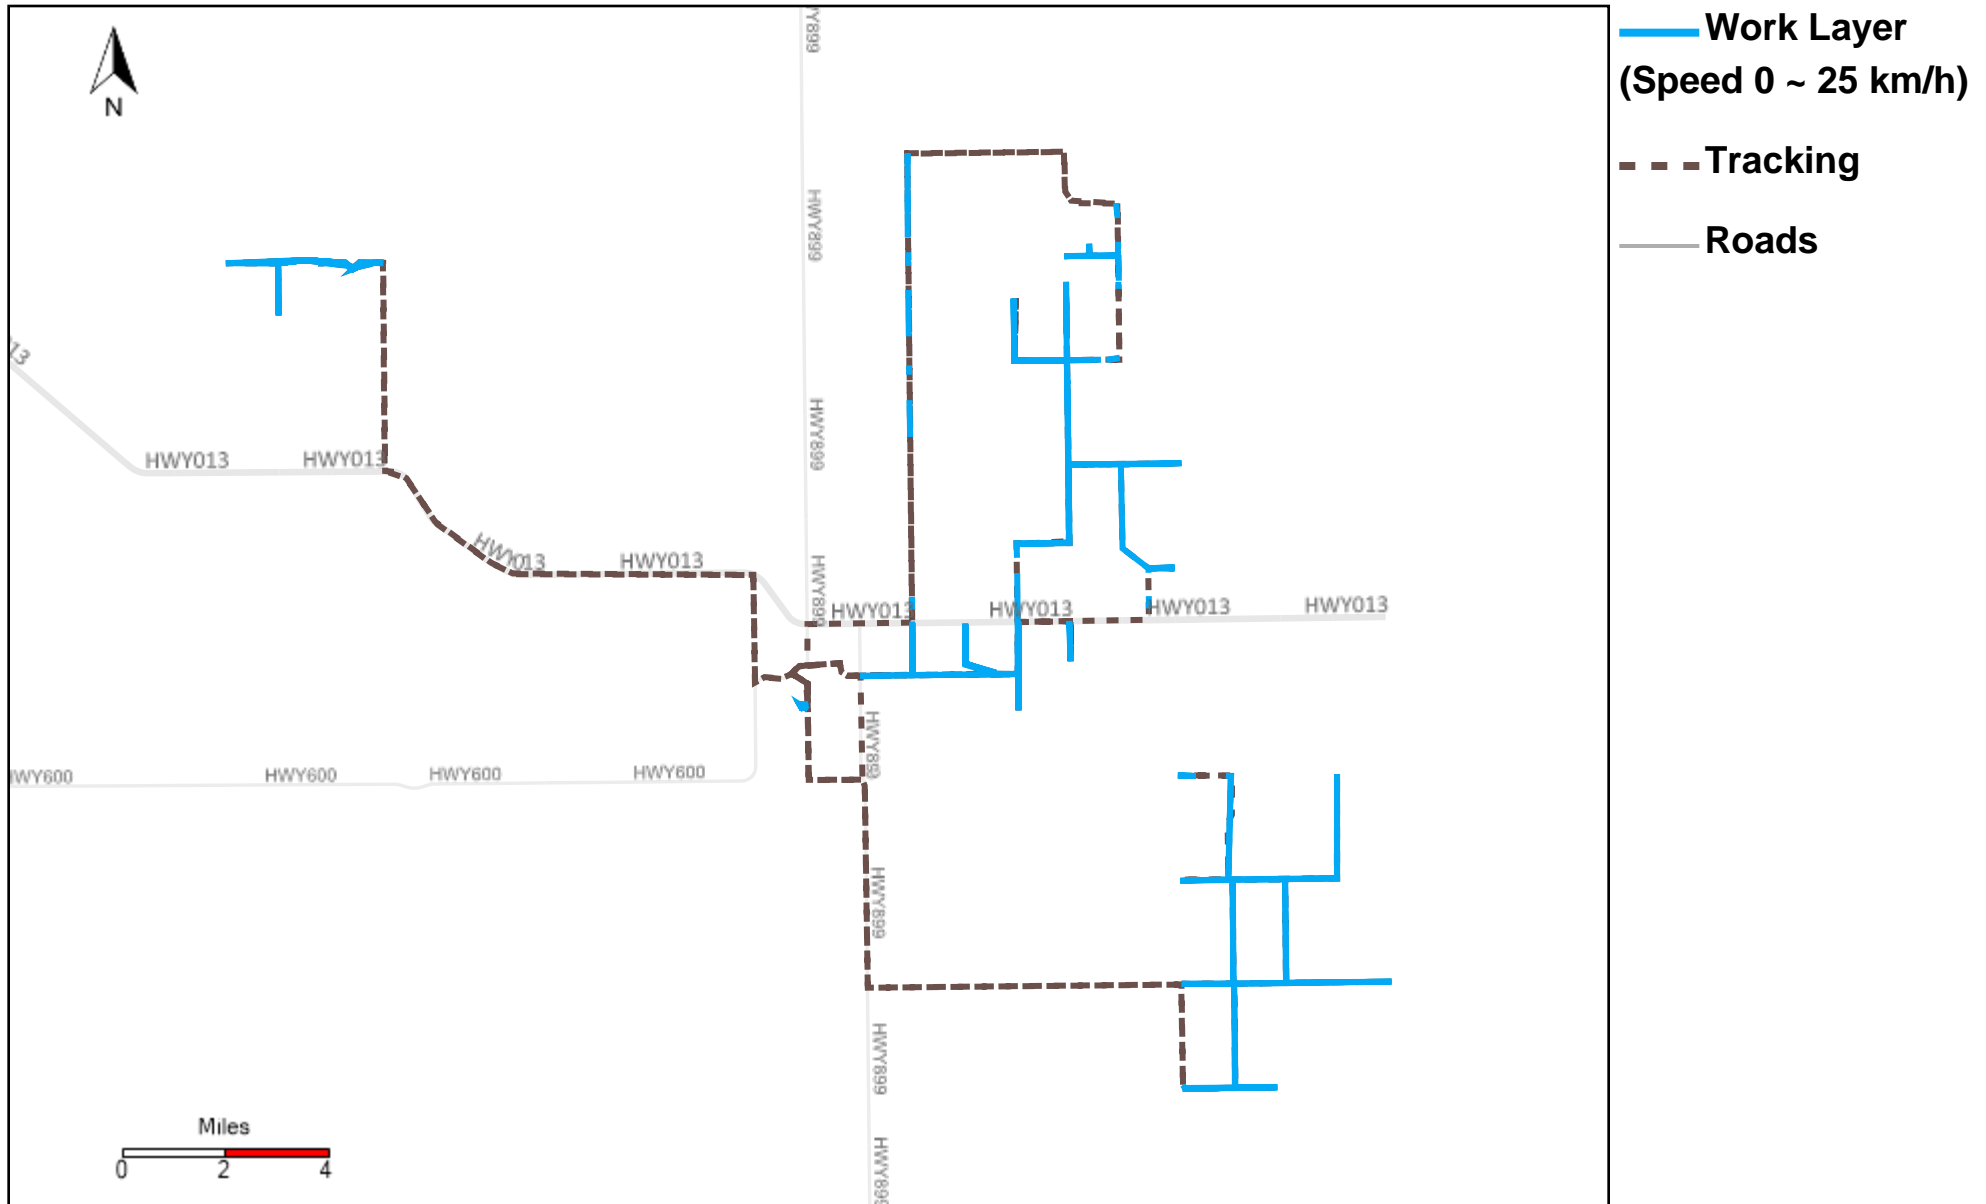

43-187_2023-01-15 ~ 2023-01-21 Tracking

Total Distance(km)	Total Hours	Work Distance(km)	Work Hours
499.21	40 hrs 21 min 46 sec	306.14	34 hrs 23 min 56 sec