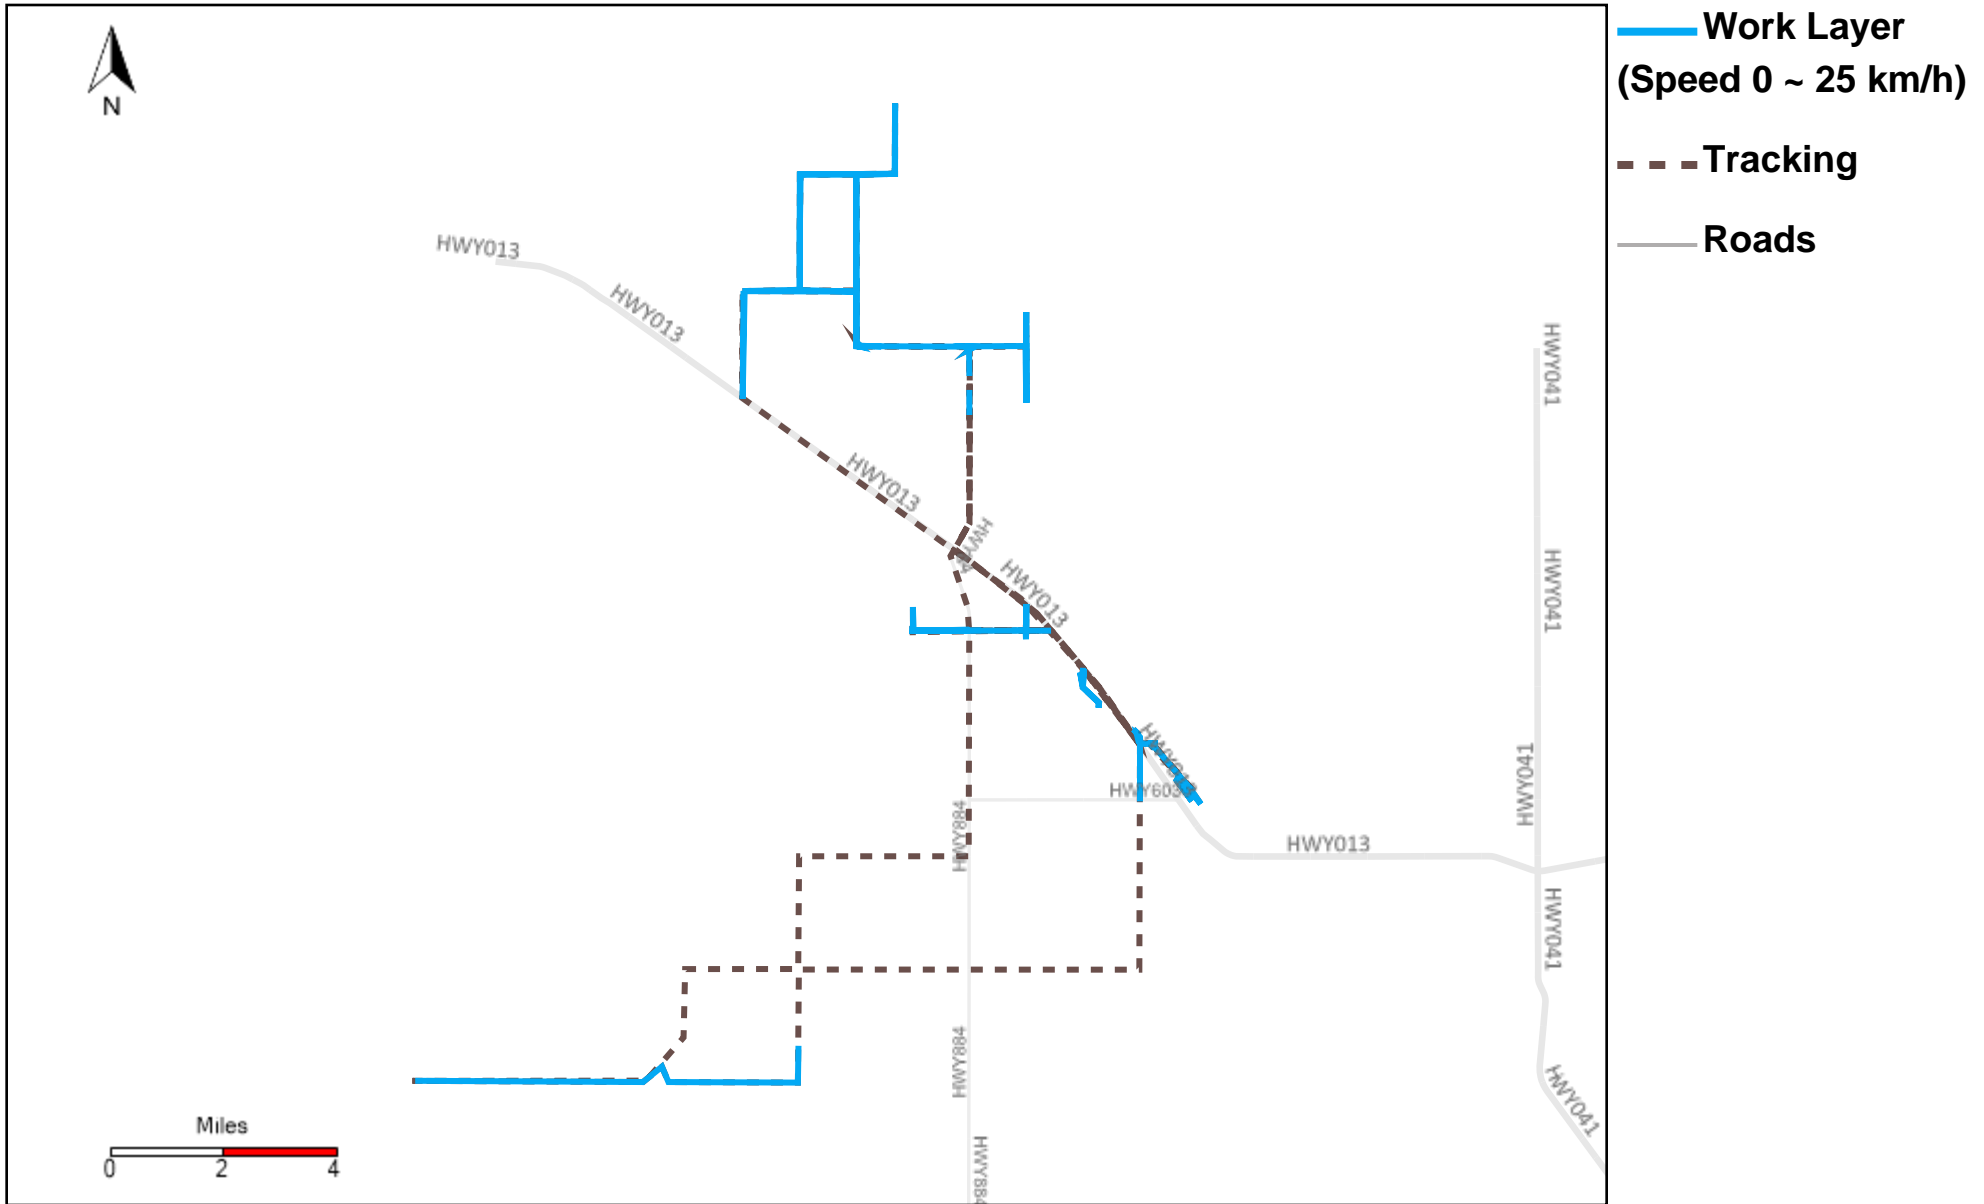

43-171_2023-01-15 ~ 2023-01-21 Tracking

Total Distance(km)	Total Hours	Work Distance(km)	Work Hours
283.29	21 hrs 13 min 0 sec	147.6	16 hrs 18 min 46 sec