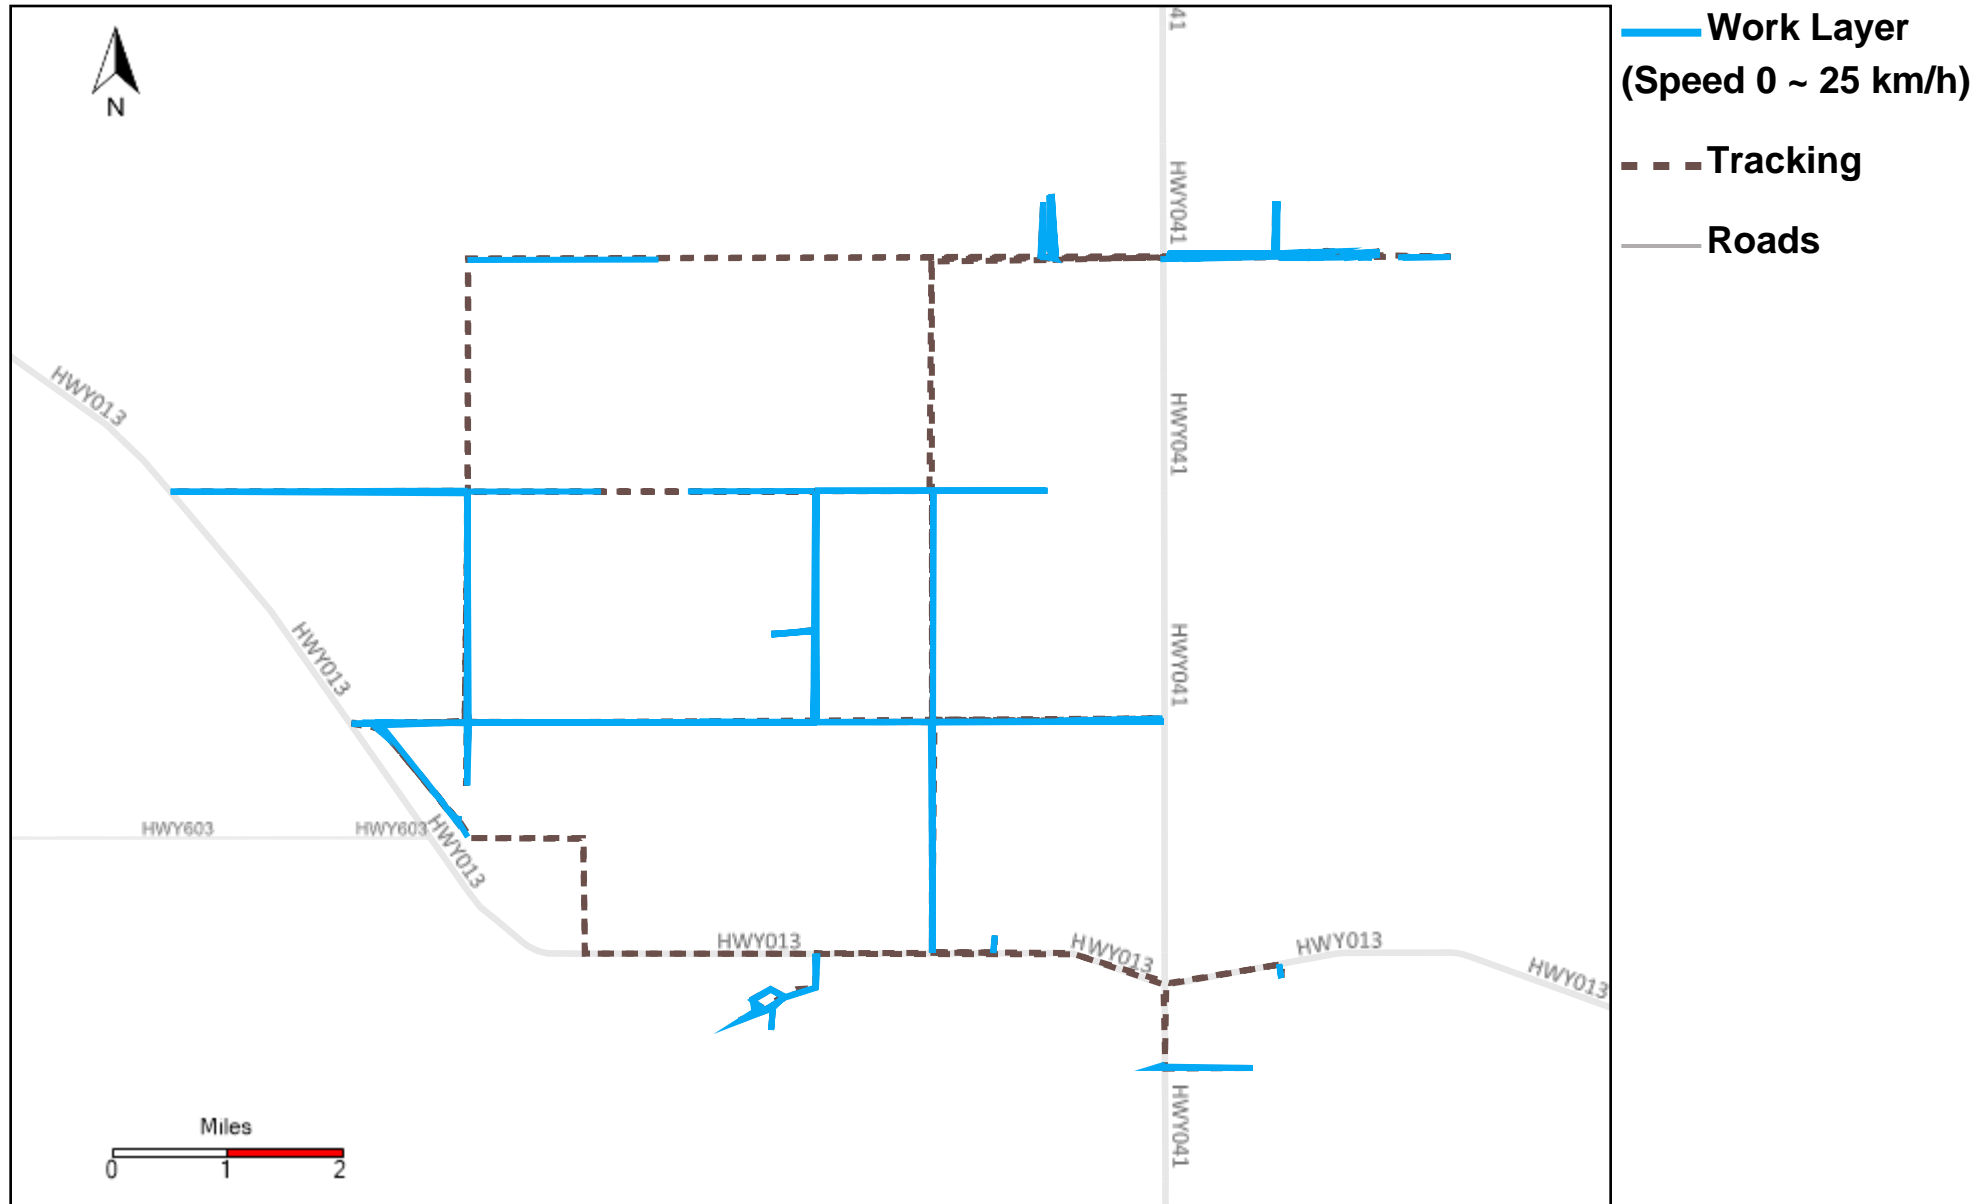

43-173_2023-01-15 ~ 2023-01-21 Tracking

Total Distance(km)	Total Hours	Work Distance(km)	Work Hours
448.89	42 hrs 44 min 36 sec	271.67	34 hrs 42 min 33 sec