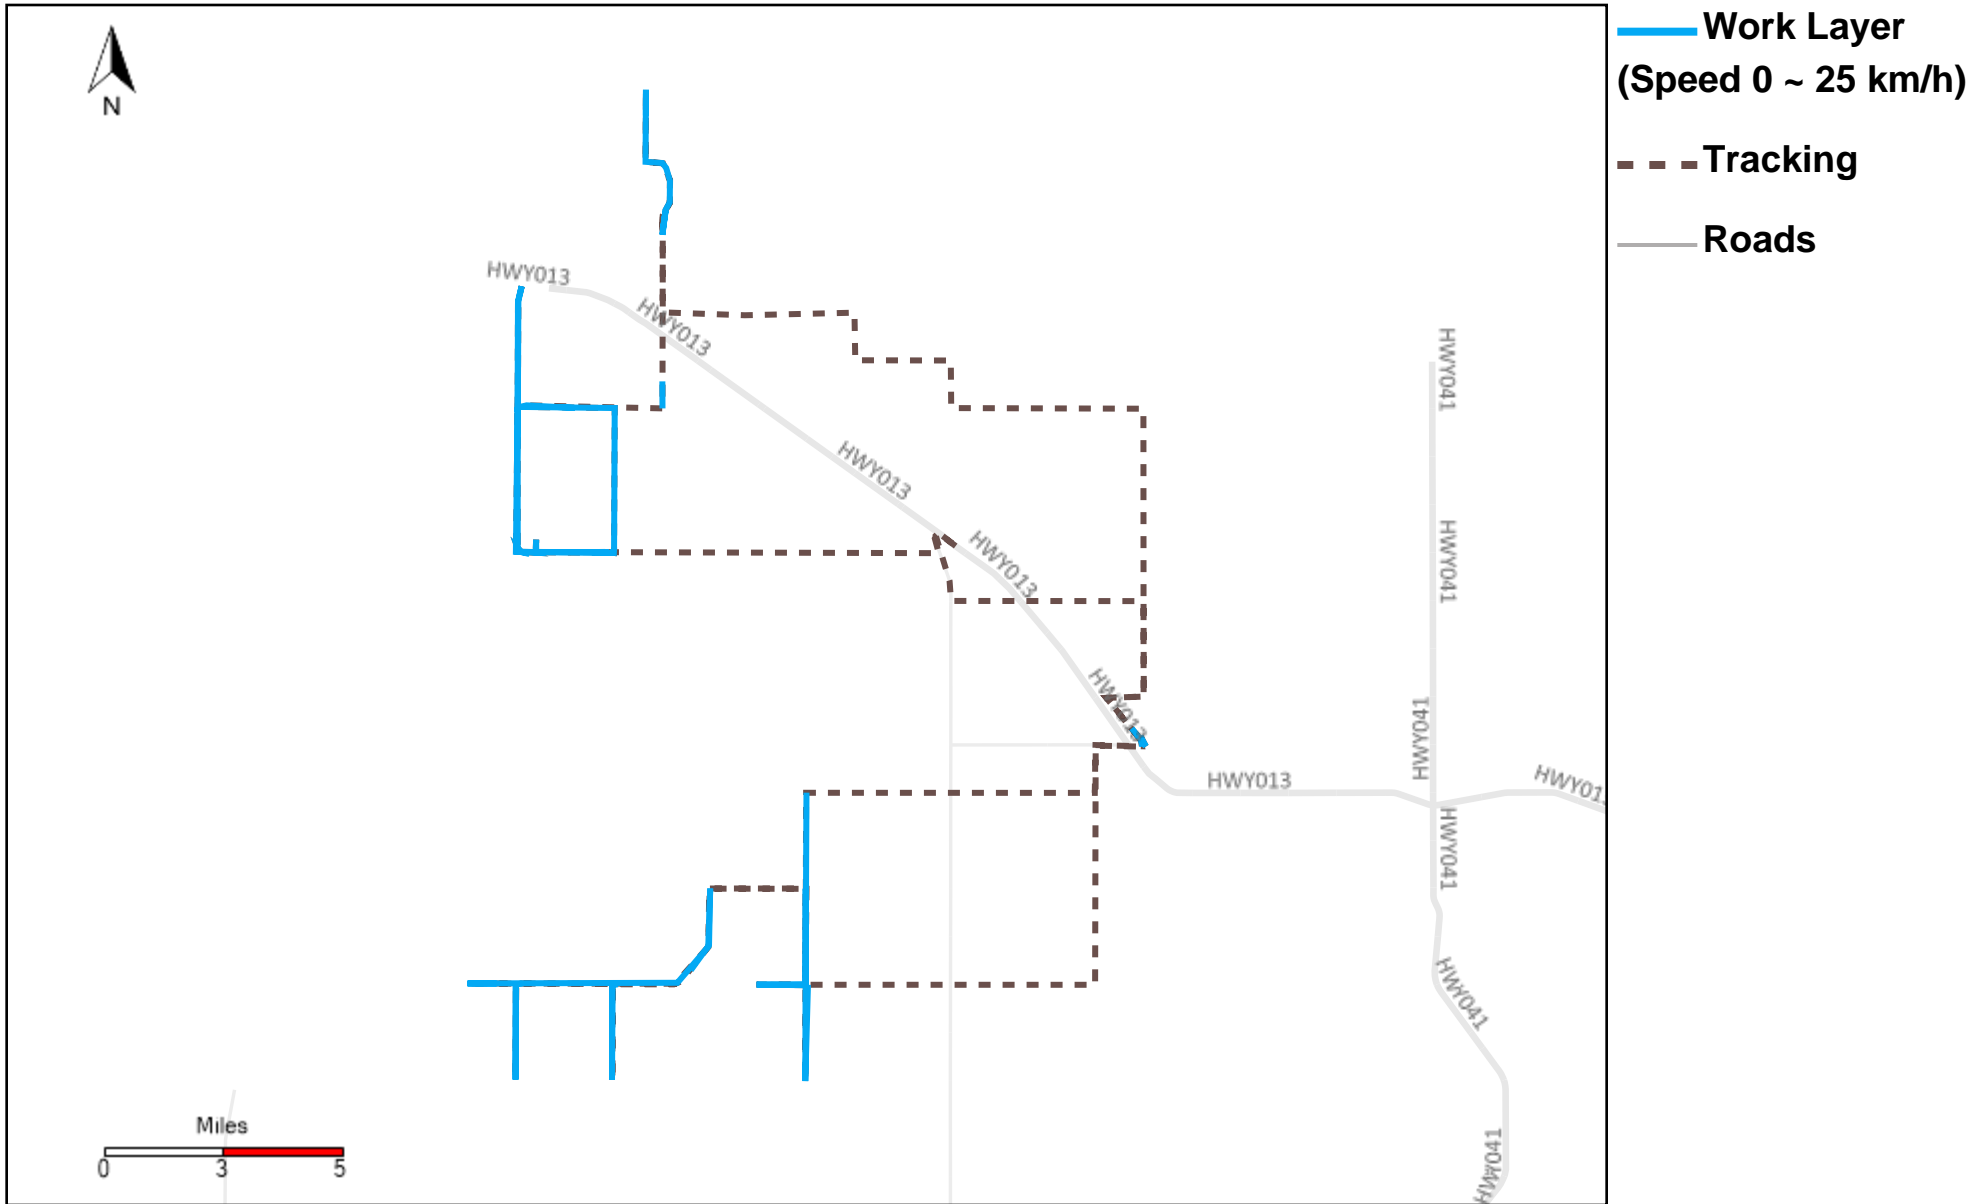

43-172_2023-01-15 ~ 2023-01-21 Tracking

Total Distance(km)	Total Hours	Work Distance(km)	Work Hours
226.84	16 hrs 33 min 41 sec	104.02	13 hrs 12 min 56 sec