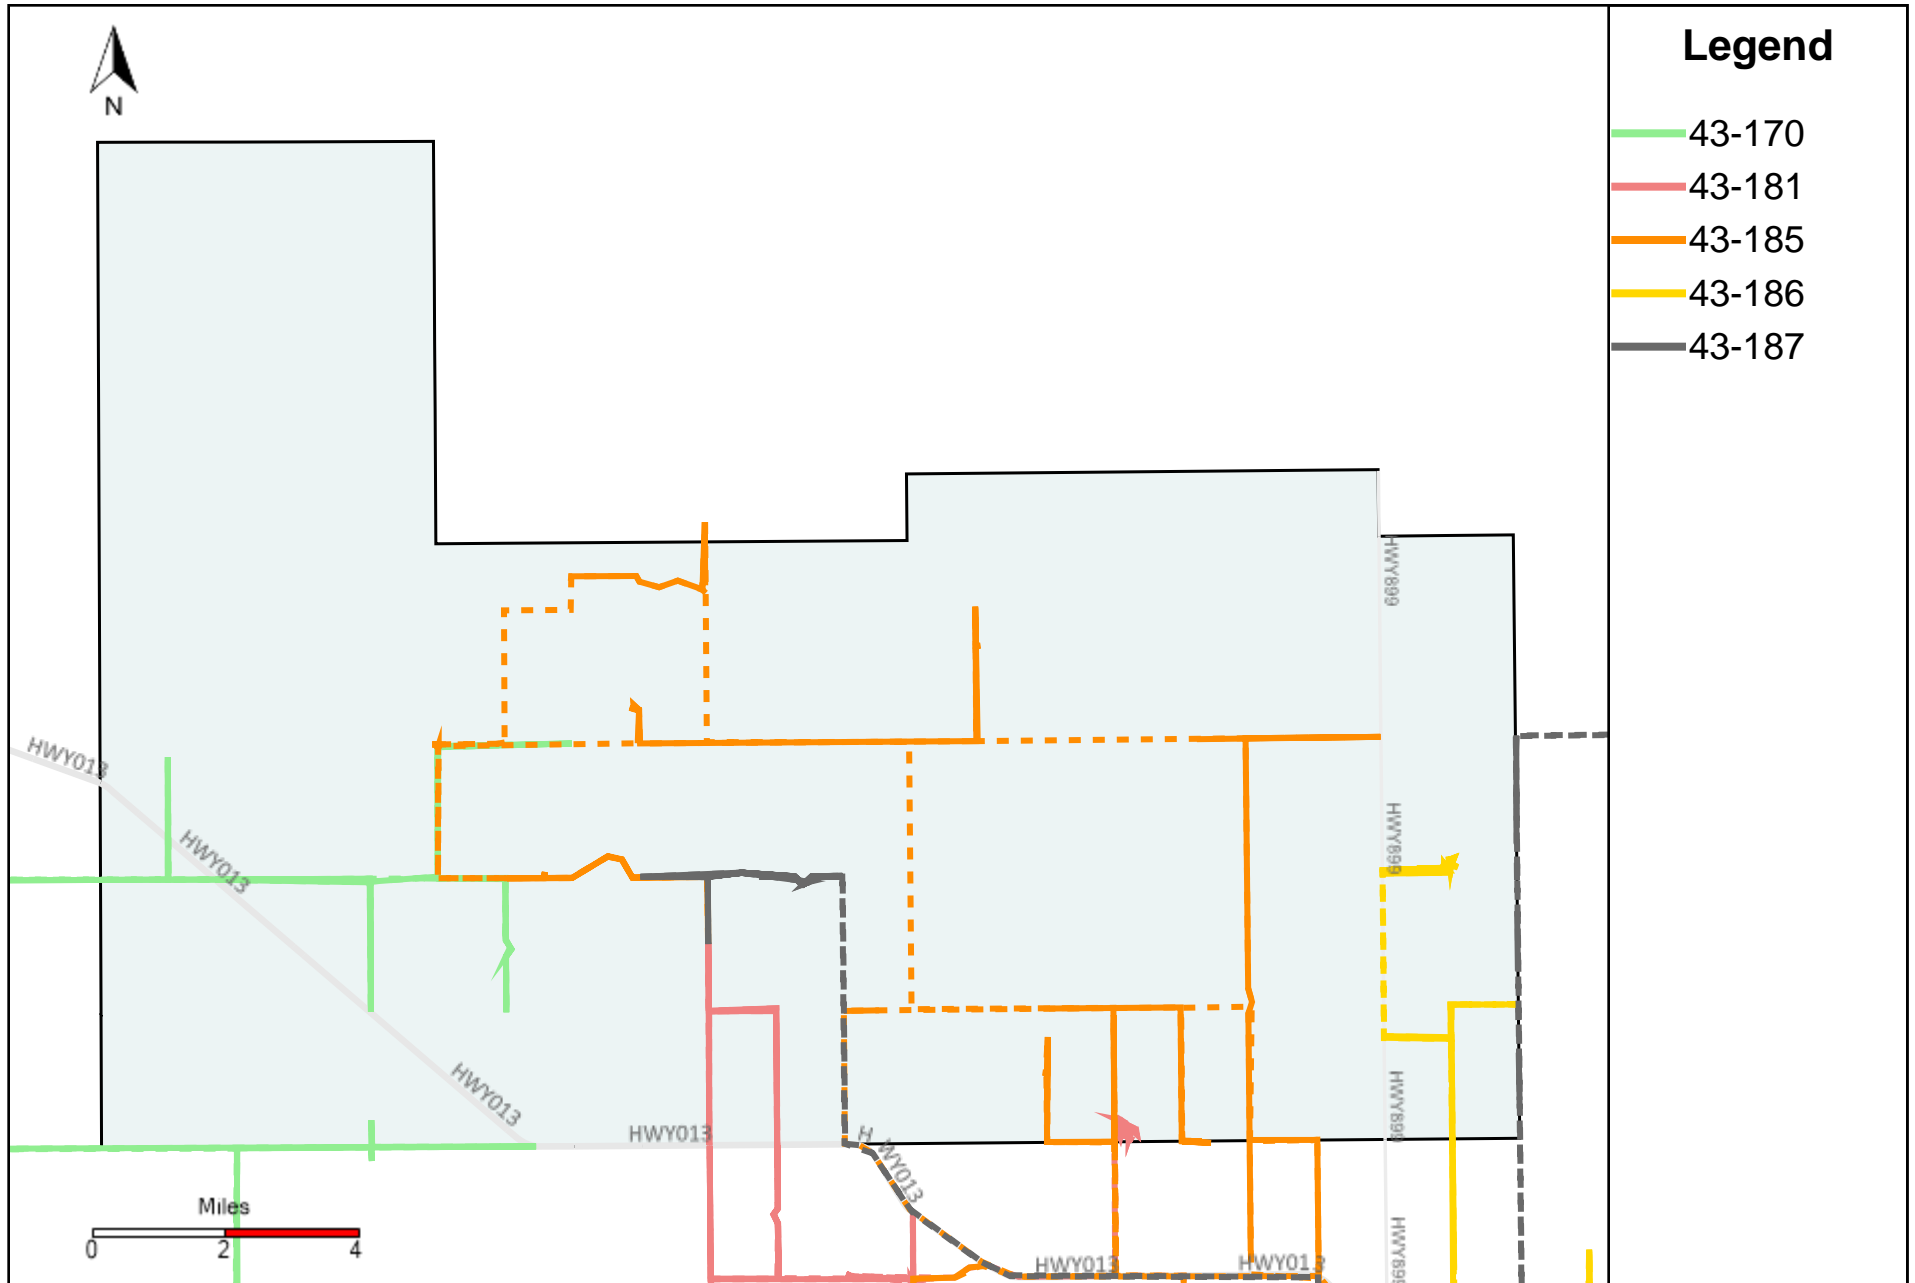

Division: 4 Grader Report(2023-01-15 ~ 2023-01-21)

Vehicle Name List	Total Distance(km)	Total Hours
43-170, 43-181, 43-185, 43-186, 43-187	2024.57	162 hrs 16 min 2 sec