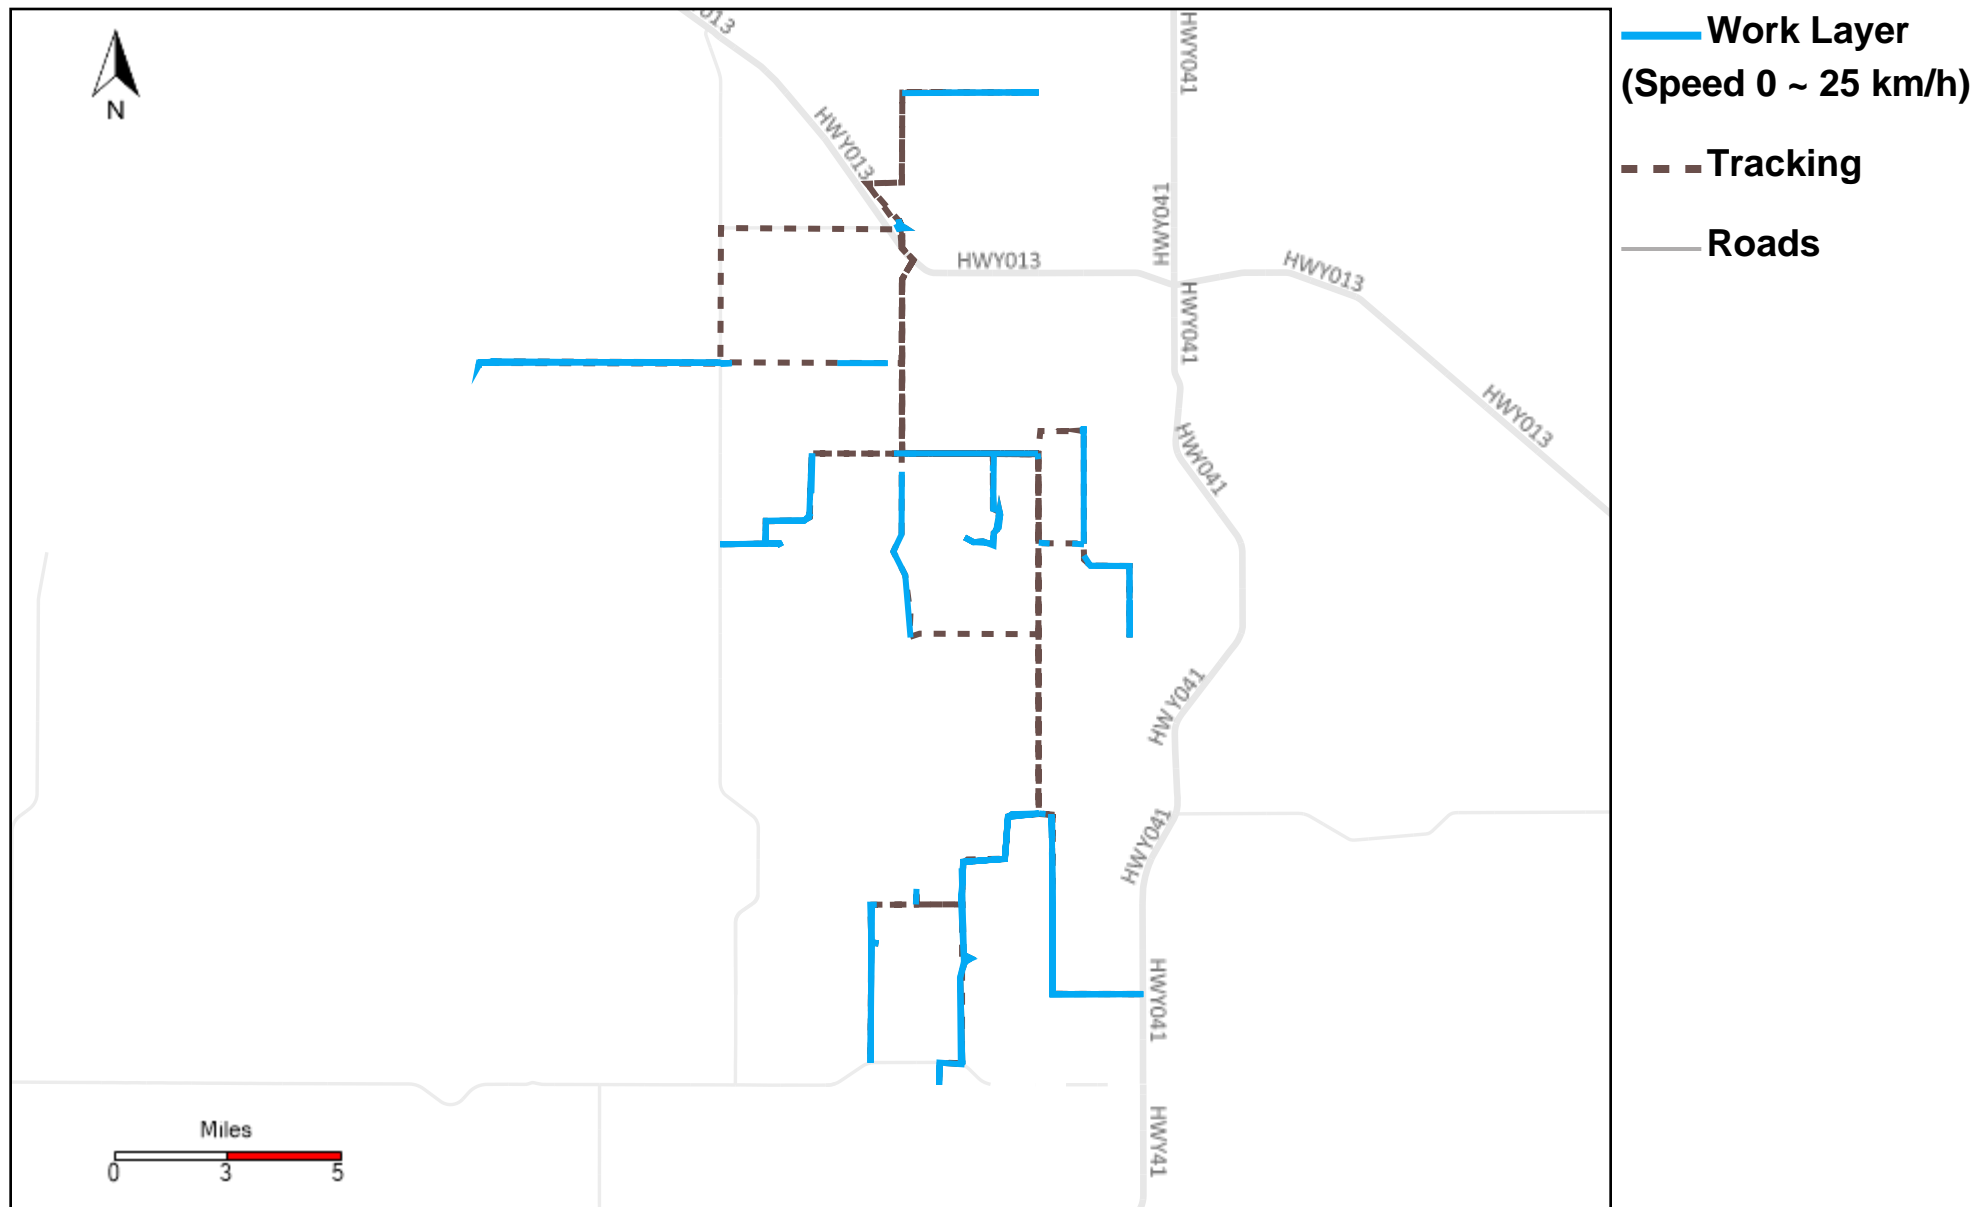

43-169_2023-01-15 ~ 2023-01-21 Tracking

Total Distance(km)	Total Hours	Work Distance(km)	Work Hours
436.16	32 hrs 18 min 31 sec	230.49	26 hrs 52 min 32 sec