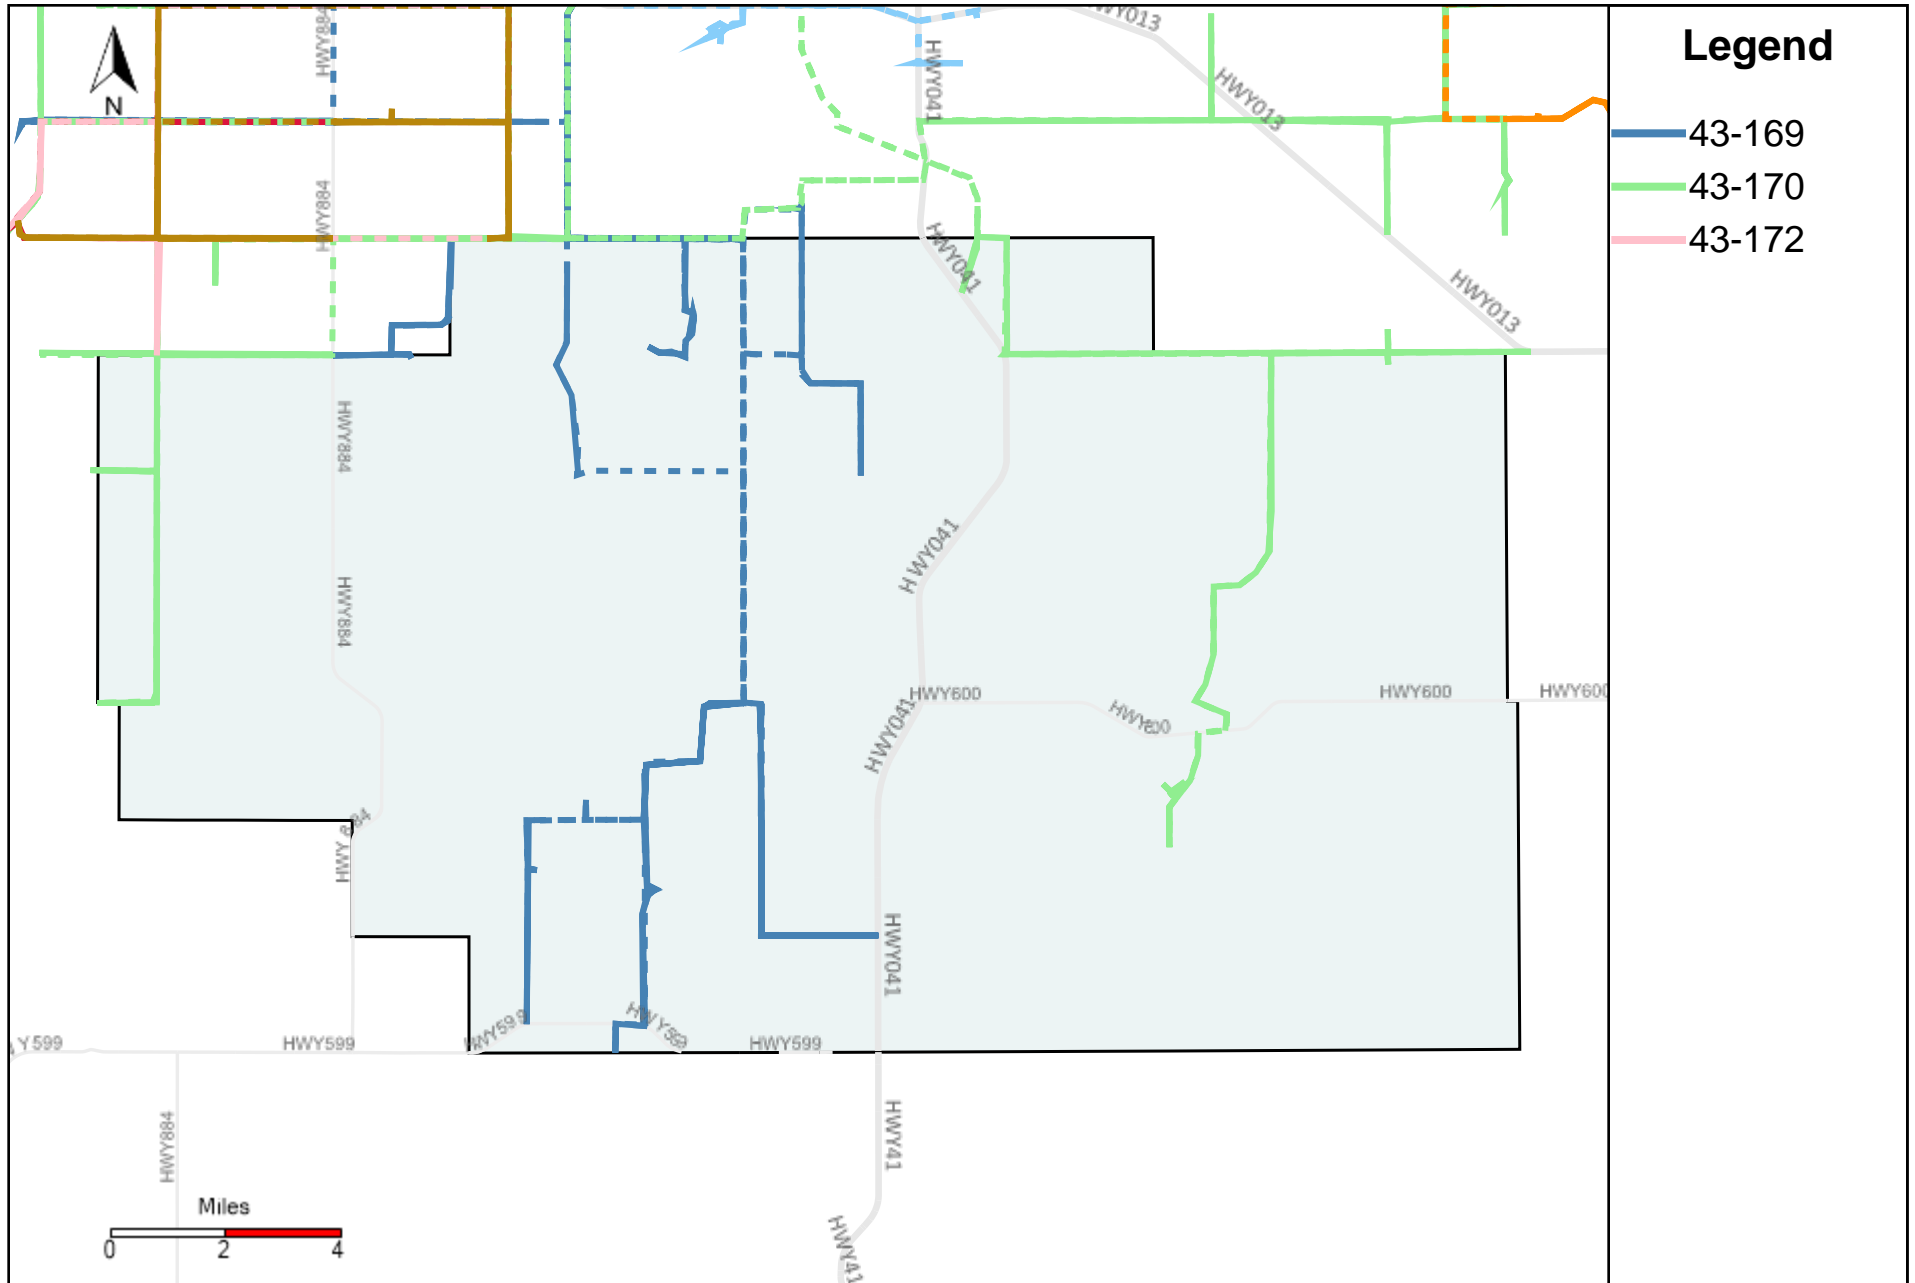

Division: 5 Grader Report(2023-01-15 ~ 2023-01-21)

Vehicle Name List	Total Distance(km)	Total Hours
43-169, 43-170, 43-172	1197.84	88 hrs 58 min 7 sec