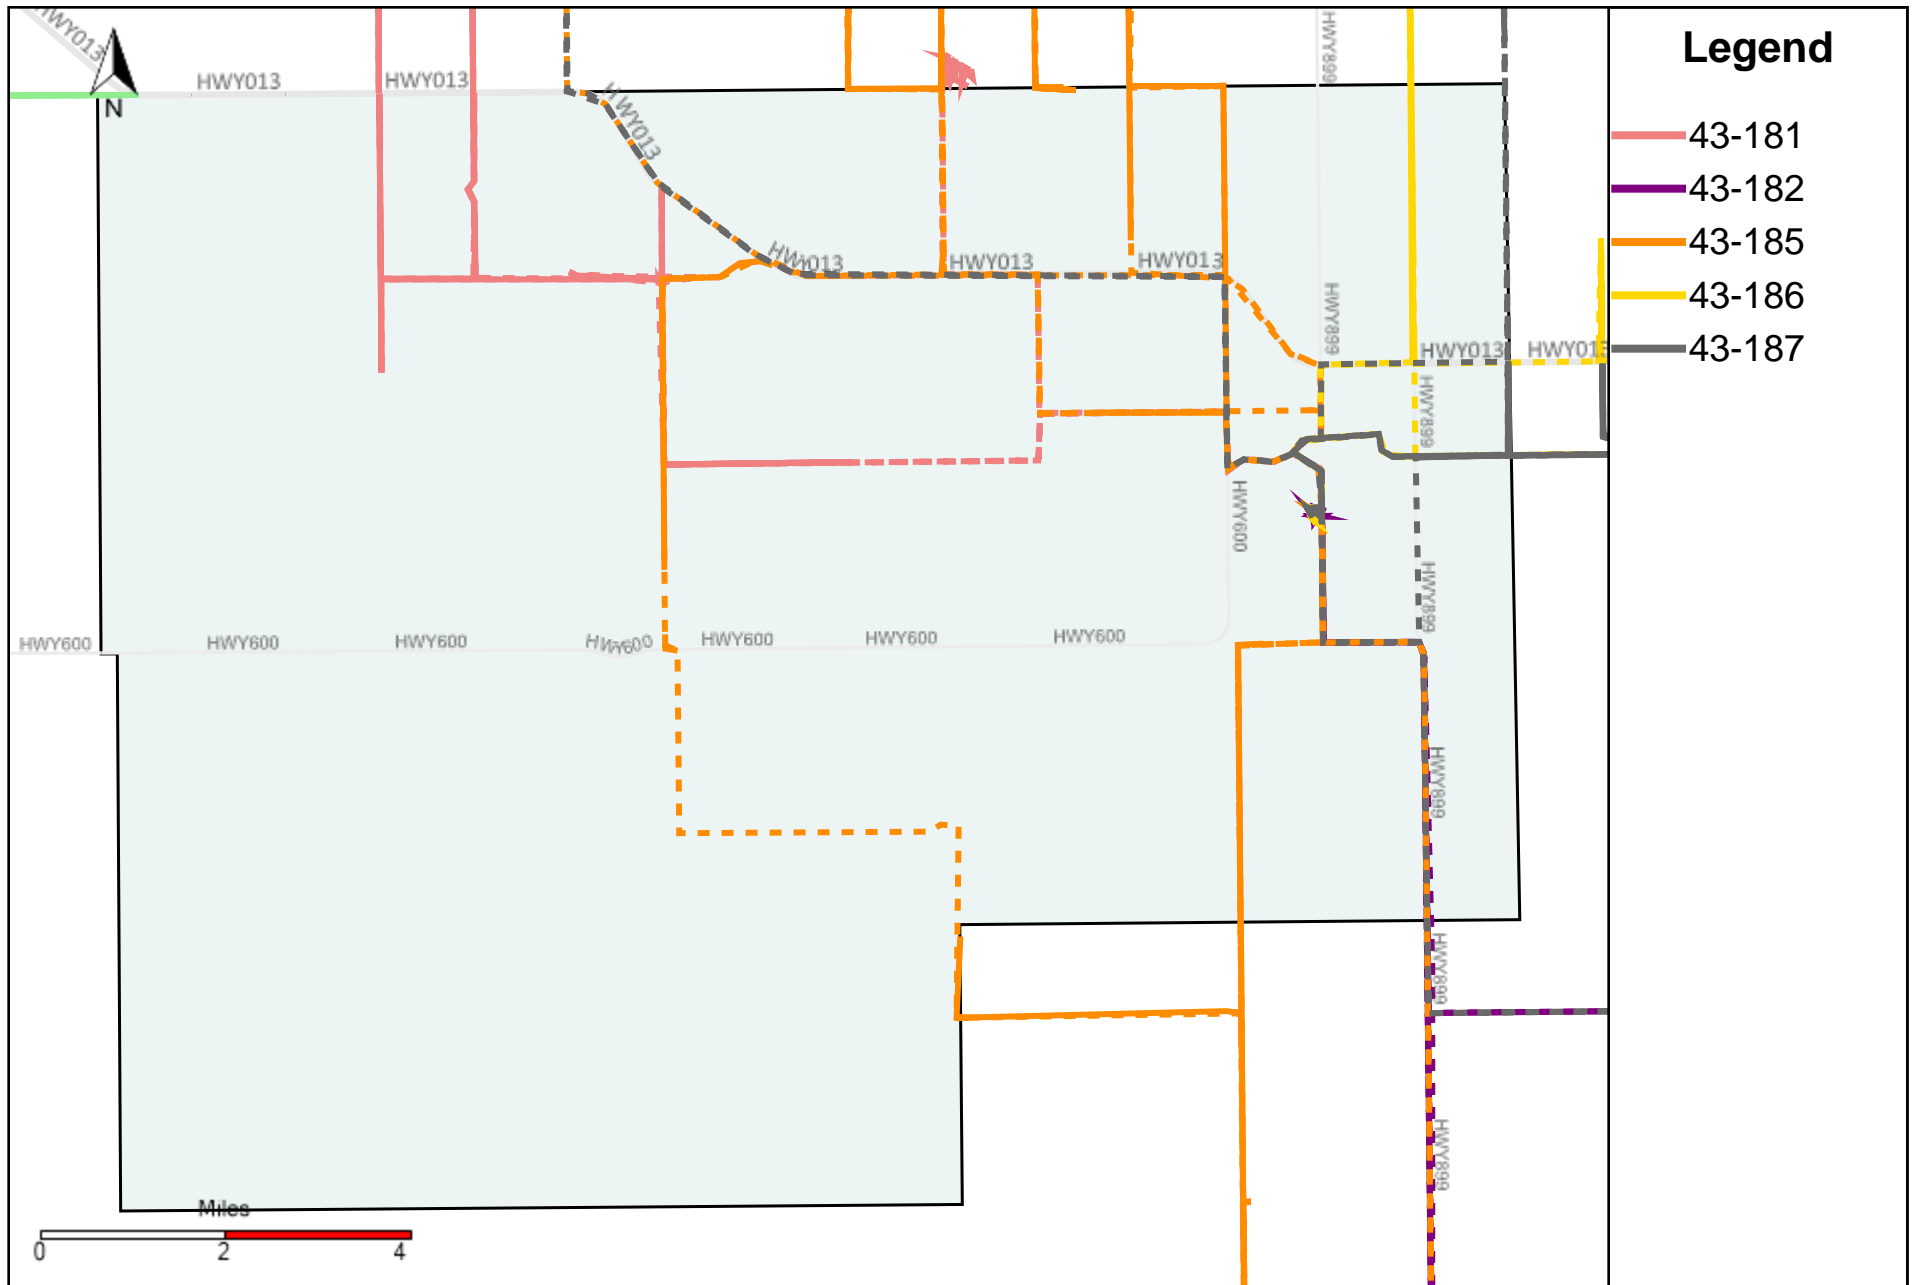

Division: 3 Grader Report(2023-01-15 ~ 2023-01-21)

Vehicle Name List	Total Distance(km)	Total Hours
43-181, 43-182, 43-185, 43-186, 43-187	2022.32	161 hrs 14 min 6 sec