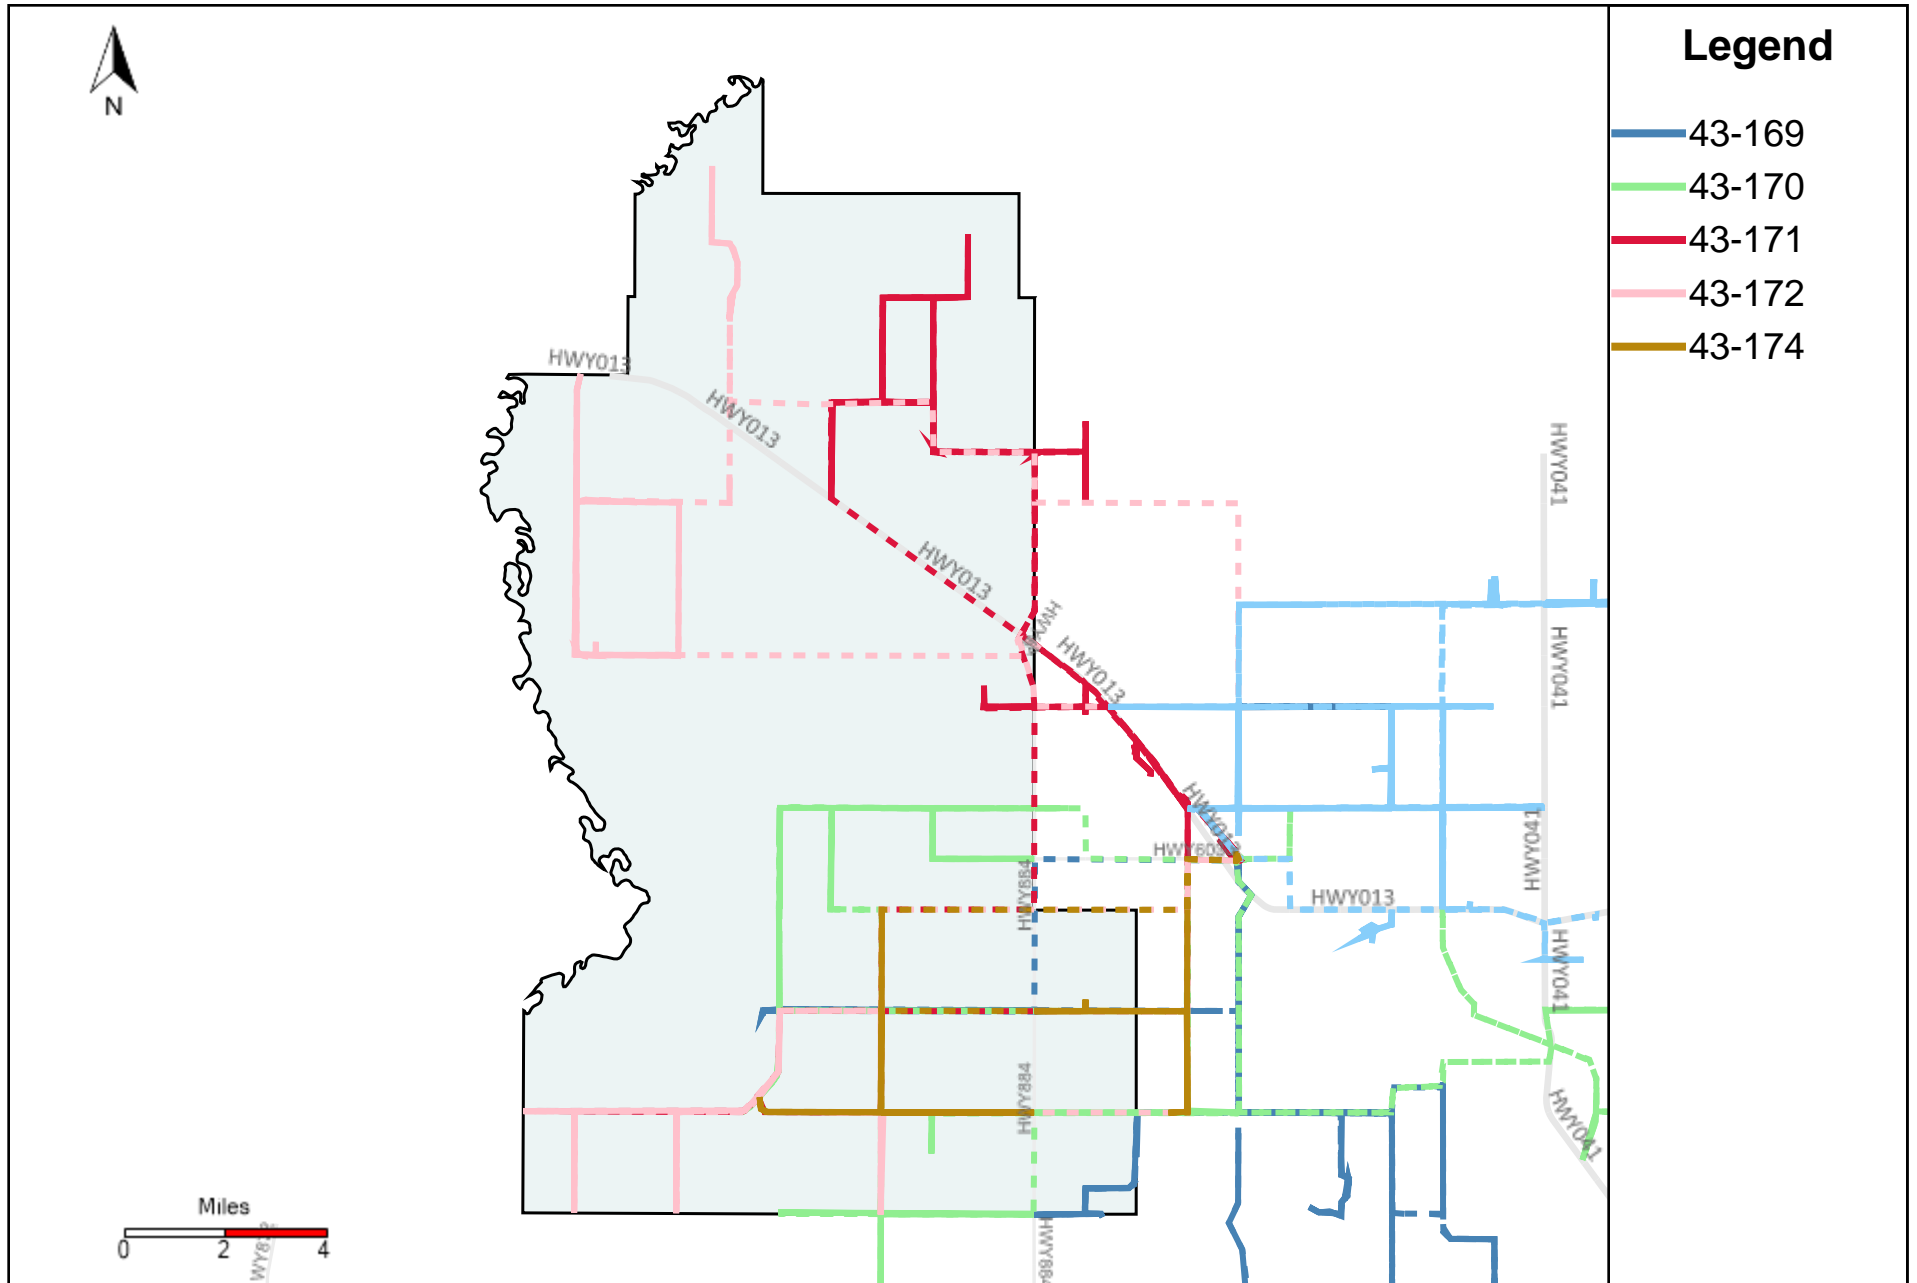

Division: 7 Grader Report(2023-01-15 ~ 2023-01-21)

Vehicle Name List	Total Distance(km)	Total Hours
43-169, 43-170, 43-171, 43-172, 43-174	1569.73	117 hrs 55 min 32 sec