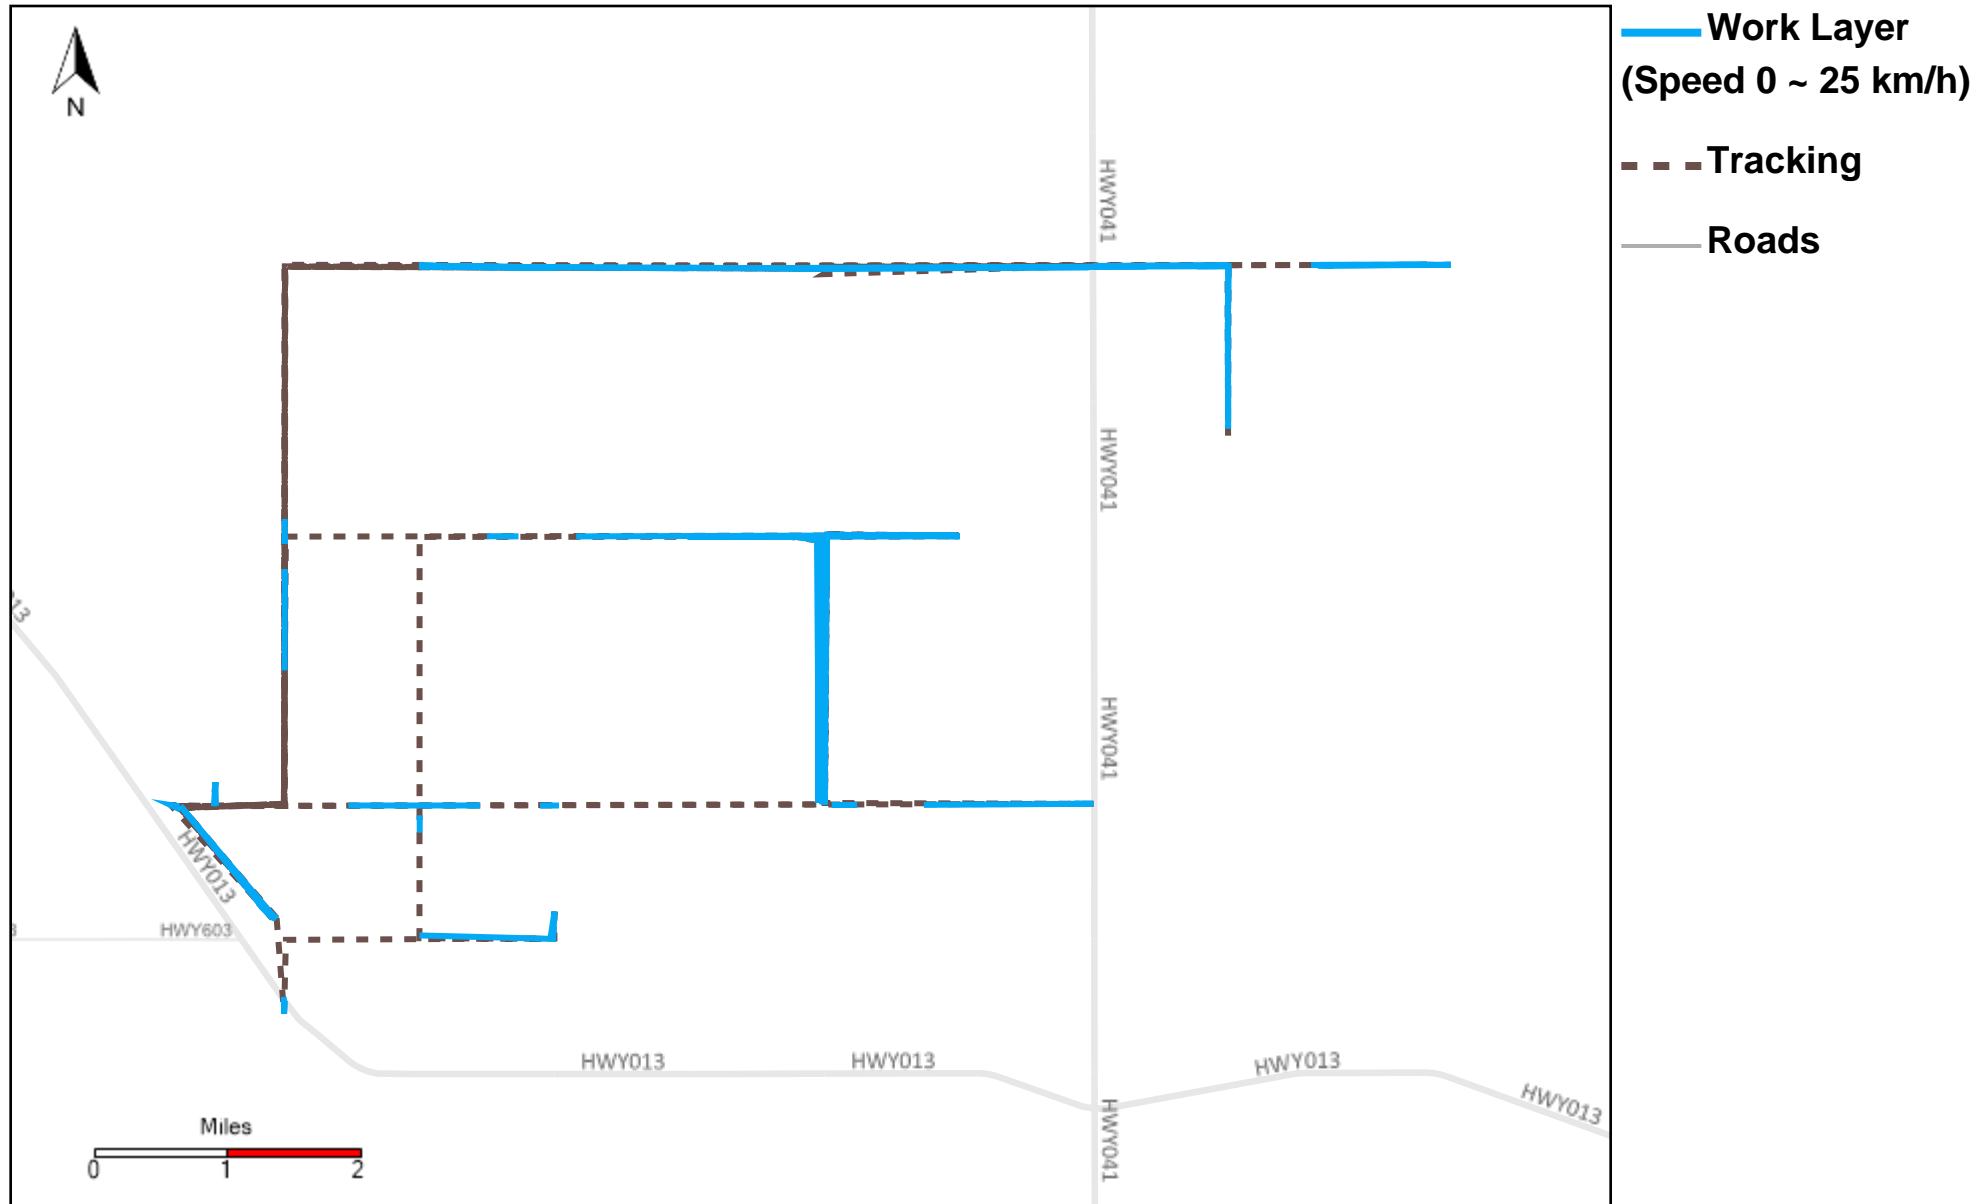

43-173_2023-01-08 ~ 2023-01-14 Tracking

Total Distance(km)	Total Hours	Work Distance(km)	Work Hours
346.72	28 hrs 21 min 20 sec	184.17	22 hrs 35 min 41 sec