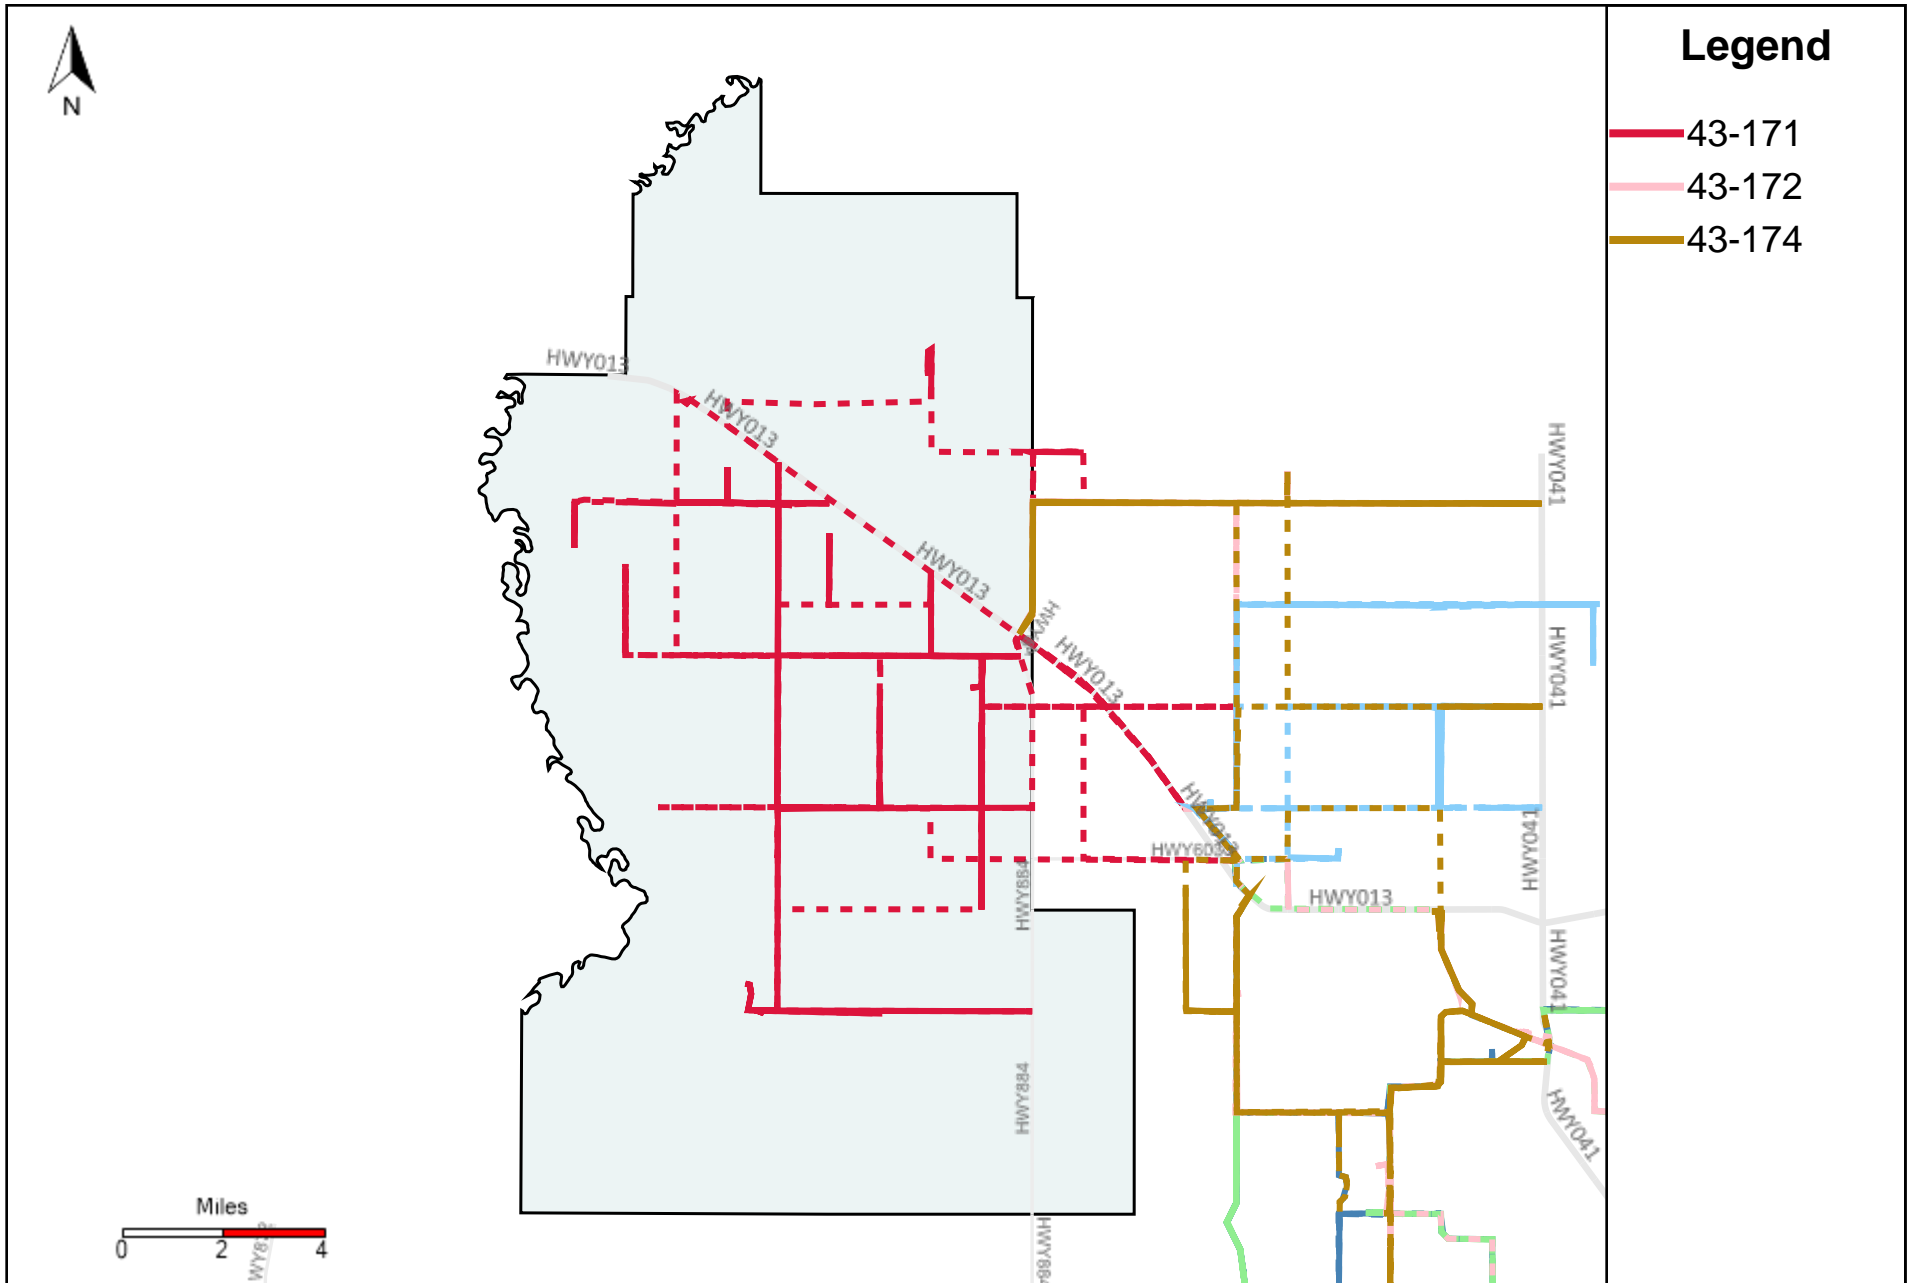

Division: 7 Grader Report(2023-01-08 ~ 2023-01-14)

Vehicle Name List	Total Distance(km)	Total Hours
43-171, 43-172, 43-174	1236.37	98 hrs 38 min 0 sec