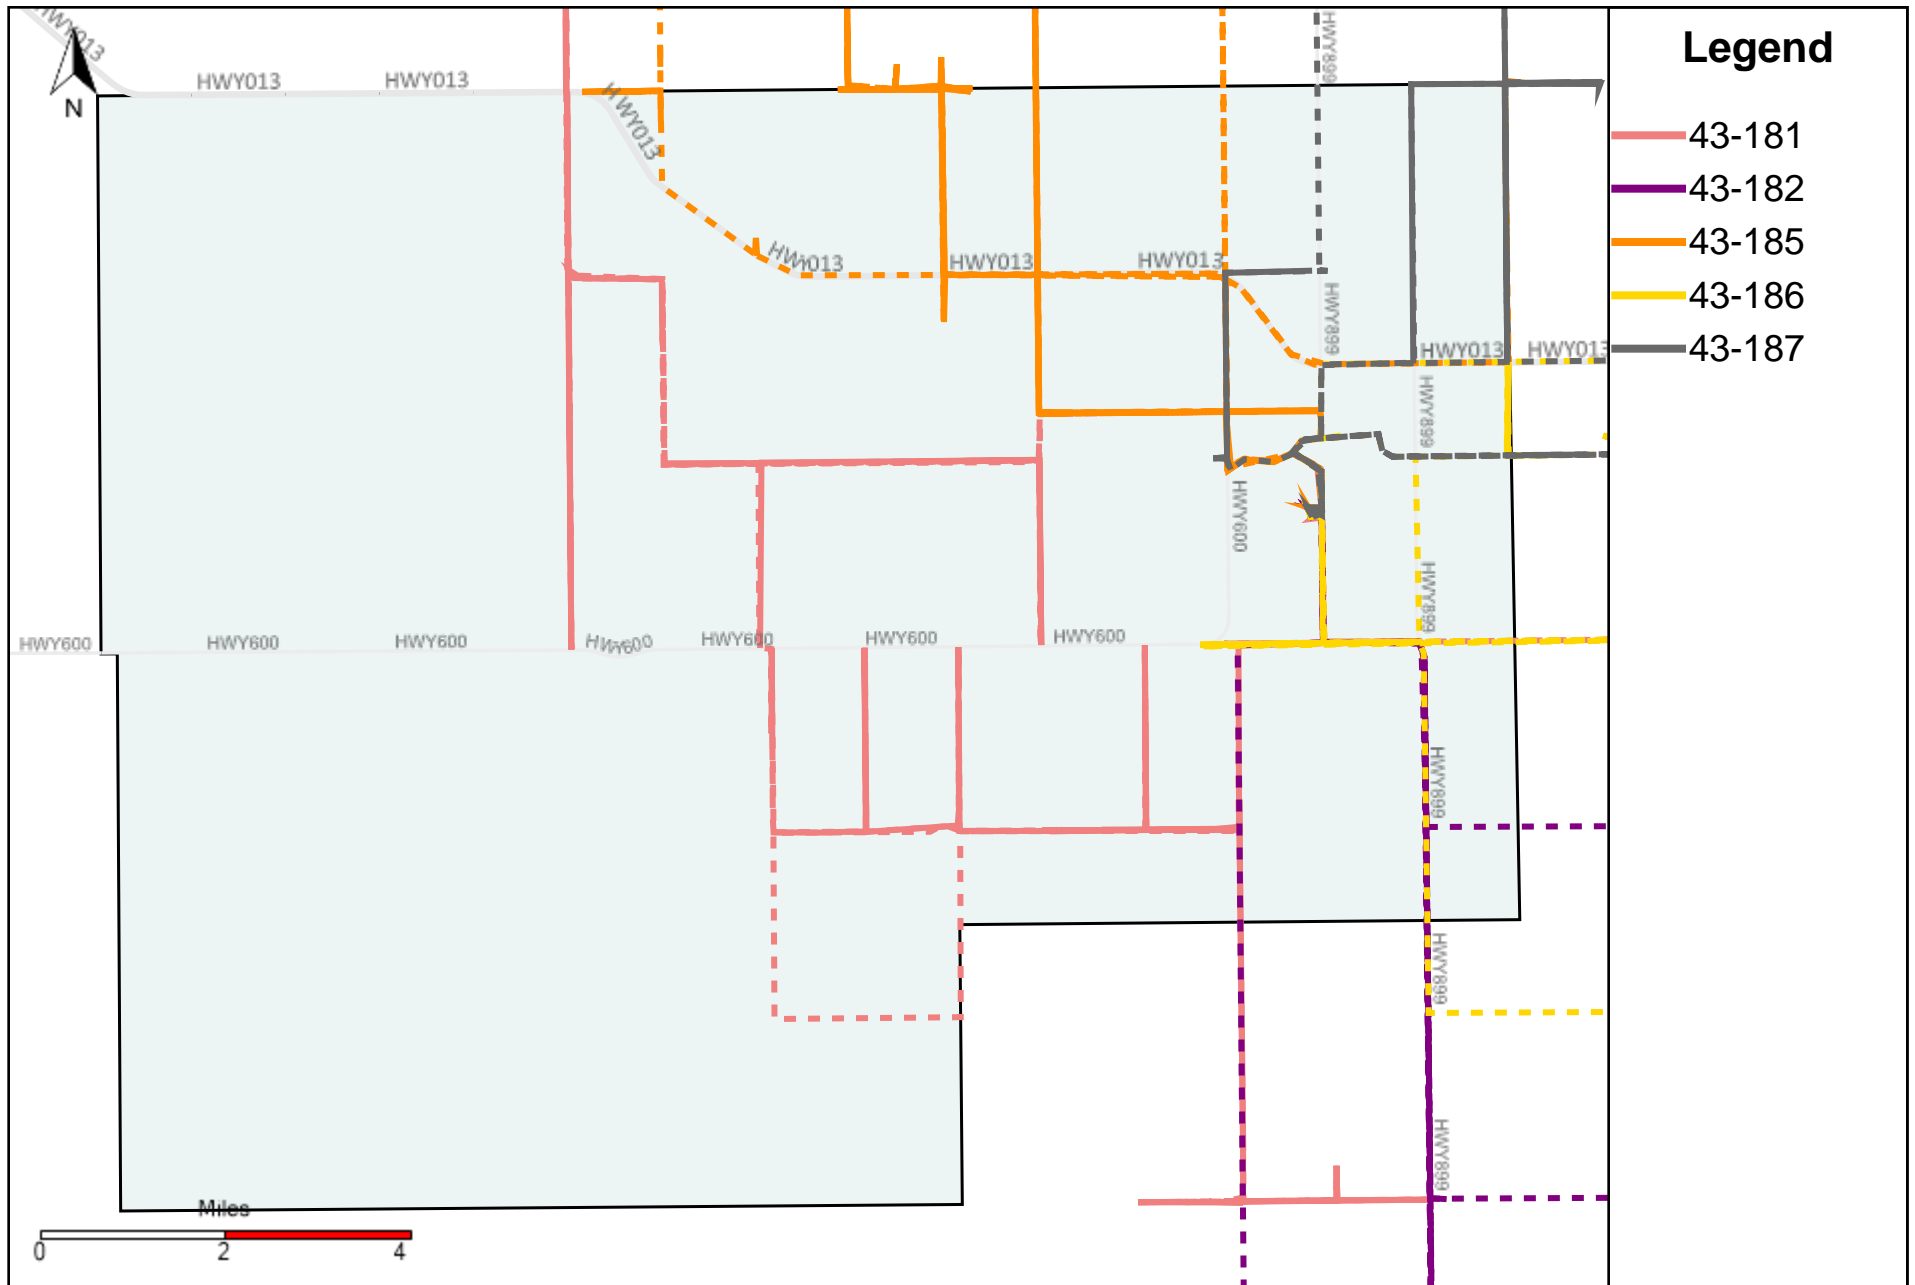

Provost Weekly Grader Report (2023-01-08 ~ 2023-01-14)

Division: 1 Grader Report(2023-01-08 ~ 2023-01-14)

Vehicle Name List	Total Distance(km)	Total Hours
43-181, 43-182, 43-186	1388.07	97 hrs 7 min 30 sec

Division: 2 Grader Report(2023-01-08 ~ 2023-01-14)

Vehicle Name List	Total Distance(km)	Total Hours
43-181, 43-182, 43-185, 43-186, 43-187	2083.89	165 hrs 25 min 37 sec

Division: 3 Grader Report(2023-01-08 ~ 2023-01-14)

Vehicle Name List	Total Distance(km)	Total Hours
43-181, 43-182, 43-185, 43-186, 43-187	2083.89	165 hrs 25 min 37 sec

Division: 4 Grader Report(2023-01-08 ~ 2023-01-14)

Vehicle Name List	Total Distance(km)	Total Hours
43-170, 43-181, 43-185, 43-187	1377.94	120 hrs 18 min 58 sec

Division: 5 Grader Report(2023-01-08 ~ 2023-01-14)

Vehicle Name List	Total Distance(km)	Total Hours
43-169, 43-170, 43-172, 43-174	1362.13	113 hrs 47 min 7 sec

Division: 6 Grader Report(2023-01-08 ~ 2023-01-14)