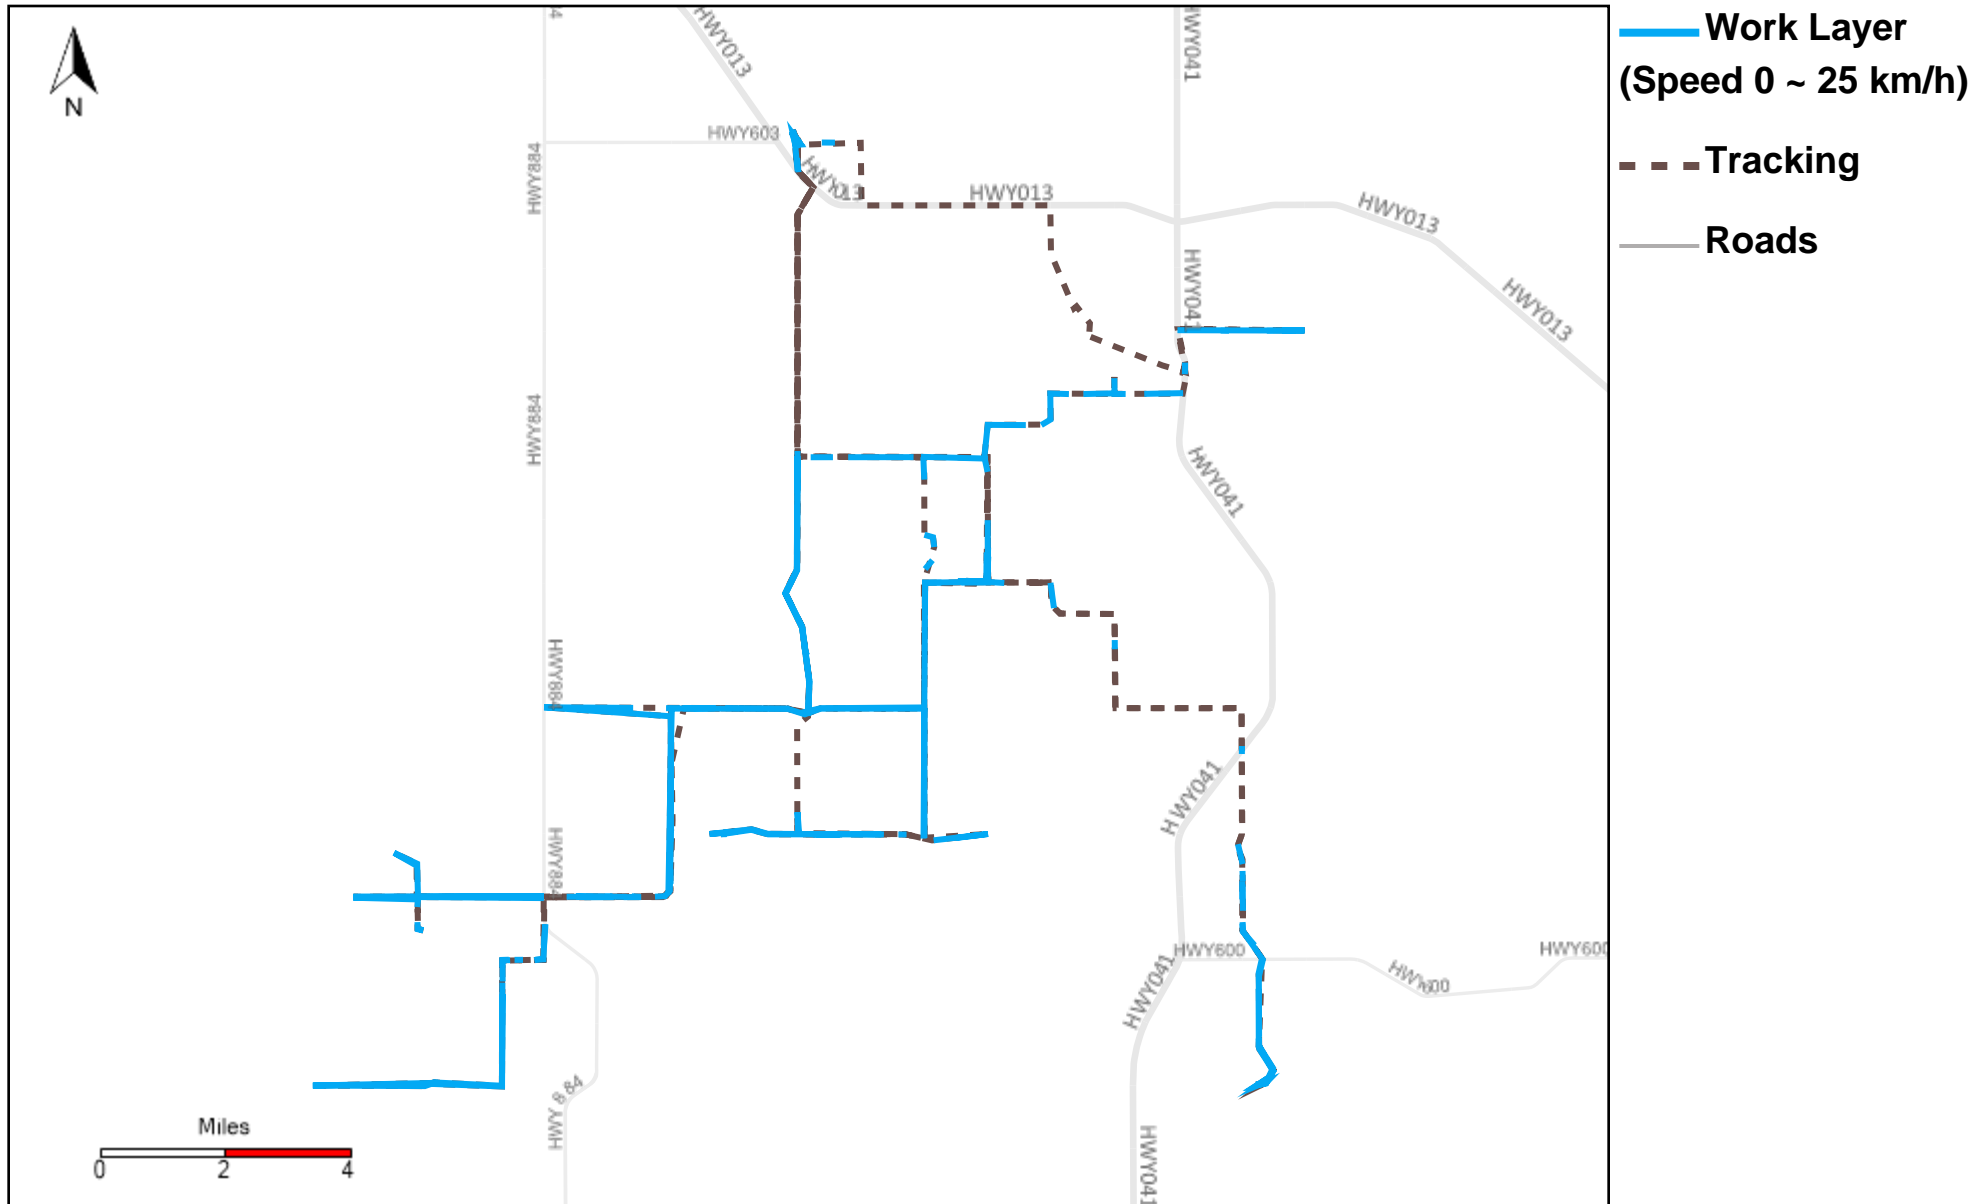

43-169_2023-01-08 ~ 2023-01-14 Tracking

Total Distance(km)	Total Hours	Work Distance(km)	Work Hours
431.14	32 hrs 53 min 51 sec	238.2	26 hrs 34 min 19 sec