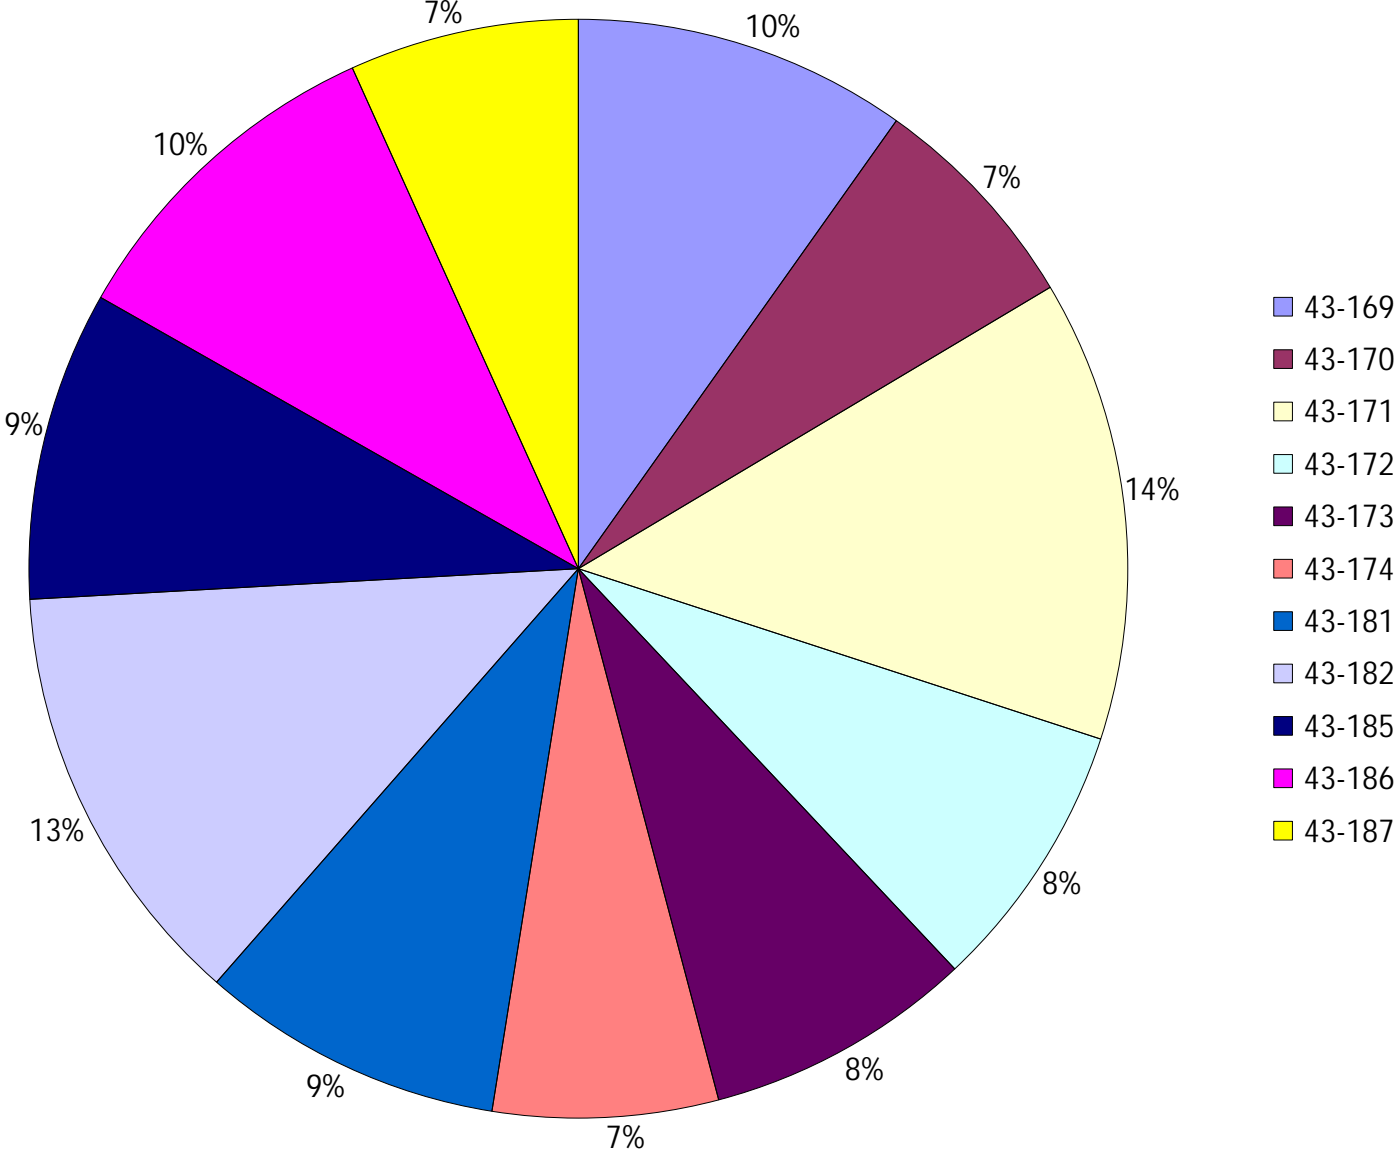

Provost Weekly Grader Report

From 1/8/2023 To 1/14/2023

1/14/2023

Vehicle	Total Distance(km)	Total Hours	Work Distance(km)	Work Hours
43-169	431.14	32 hrs 53 min 51 sec	238.2	26 hrs 34 min 19 sec
43-170	290.41	23 hrs 23 min 43 sec	162.33	19 hrs 48 min 12 sec
43-171	595.79	41 hrs 8 min 27 sec	282.72	29 hrs 32 min 27 sec
43-172	349.77	34 hrs 51 min 39 sec	192.05	25 hrs 33 min 15 sec
43-173	346.72	28 hrs 21 min 20 sec	184.17	22 hrs 35 min 41 sec
43-174	290.81	22 hrs 37 min 54 sec	149.62	16 hrs 48 min 40 sec
43-181	391.71	28 hrs 37 min 8 sec	232.66	21 hrs 24 min 7 sec
43-182	556.07	38 hrs 53 min 40 sec	269.56	29 hrs 46 min 13 sec
43-185	399.67	43 hrs 35 min 9 sec	222.05	40 hrs 38 min 29 sec
43-186	440.3	29 hrs 36 min 42 sec	247.32	22 hrs 55 min 6 sec
43-187	296.15	24 hrs 42 min 58 sec	174.94	20 hrs 38 min 16 sec
Total:	4388.54	348 hrs 42 min 31 sec	2355.61	276 hrs 14 min 45 sec

Vehicle Distance Vs Total Distance (%) From 1/8/2023 To 1/14/2023

Provost Weekly Grader Report