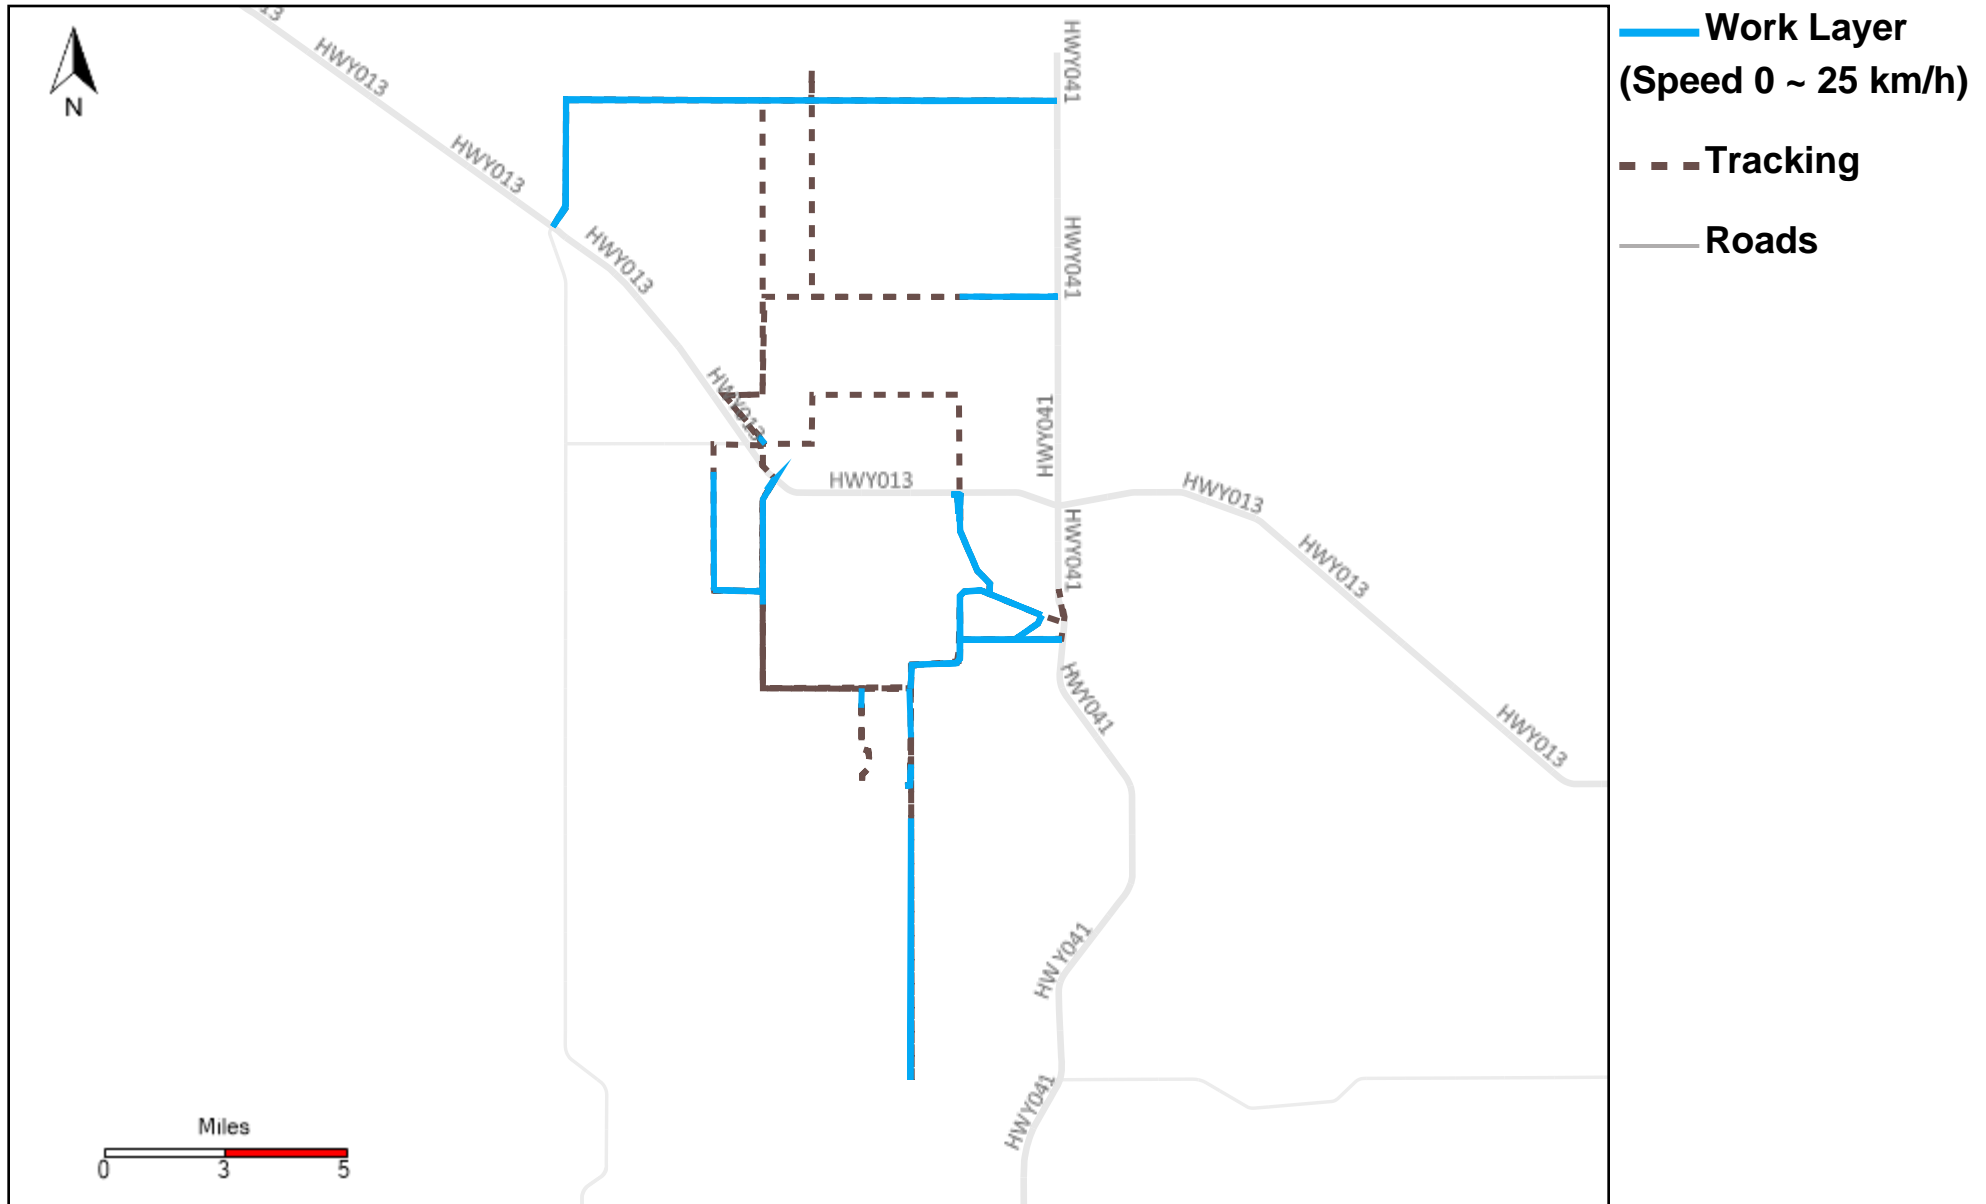

43-174_2023-01-08 ~ 2023-01-14 Tracking

Total Distance(km)	Total Hours	Work Distance(km)	Work Hours
290.81	22 hrs 37 min 54 sec	149.62	16 hrs 48 min 40 sec