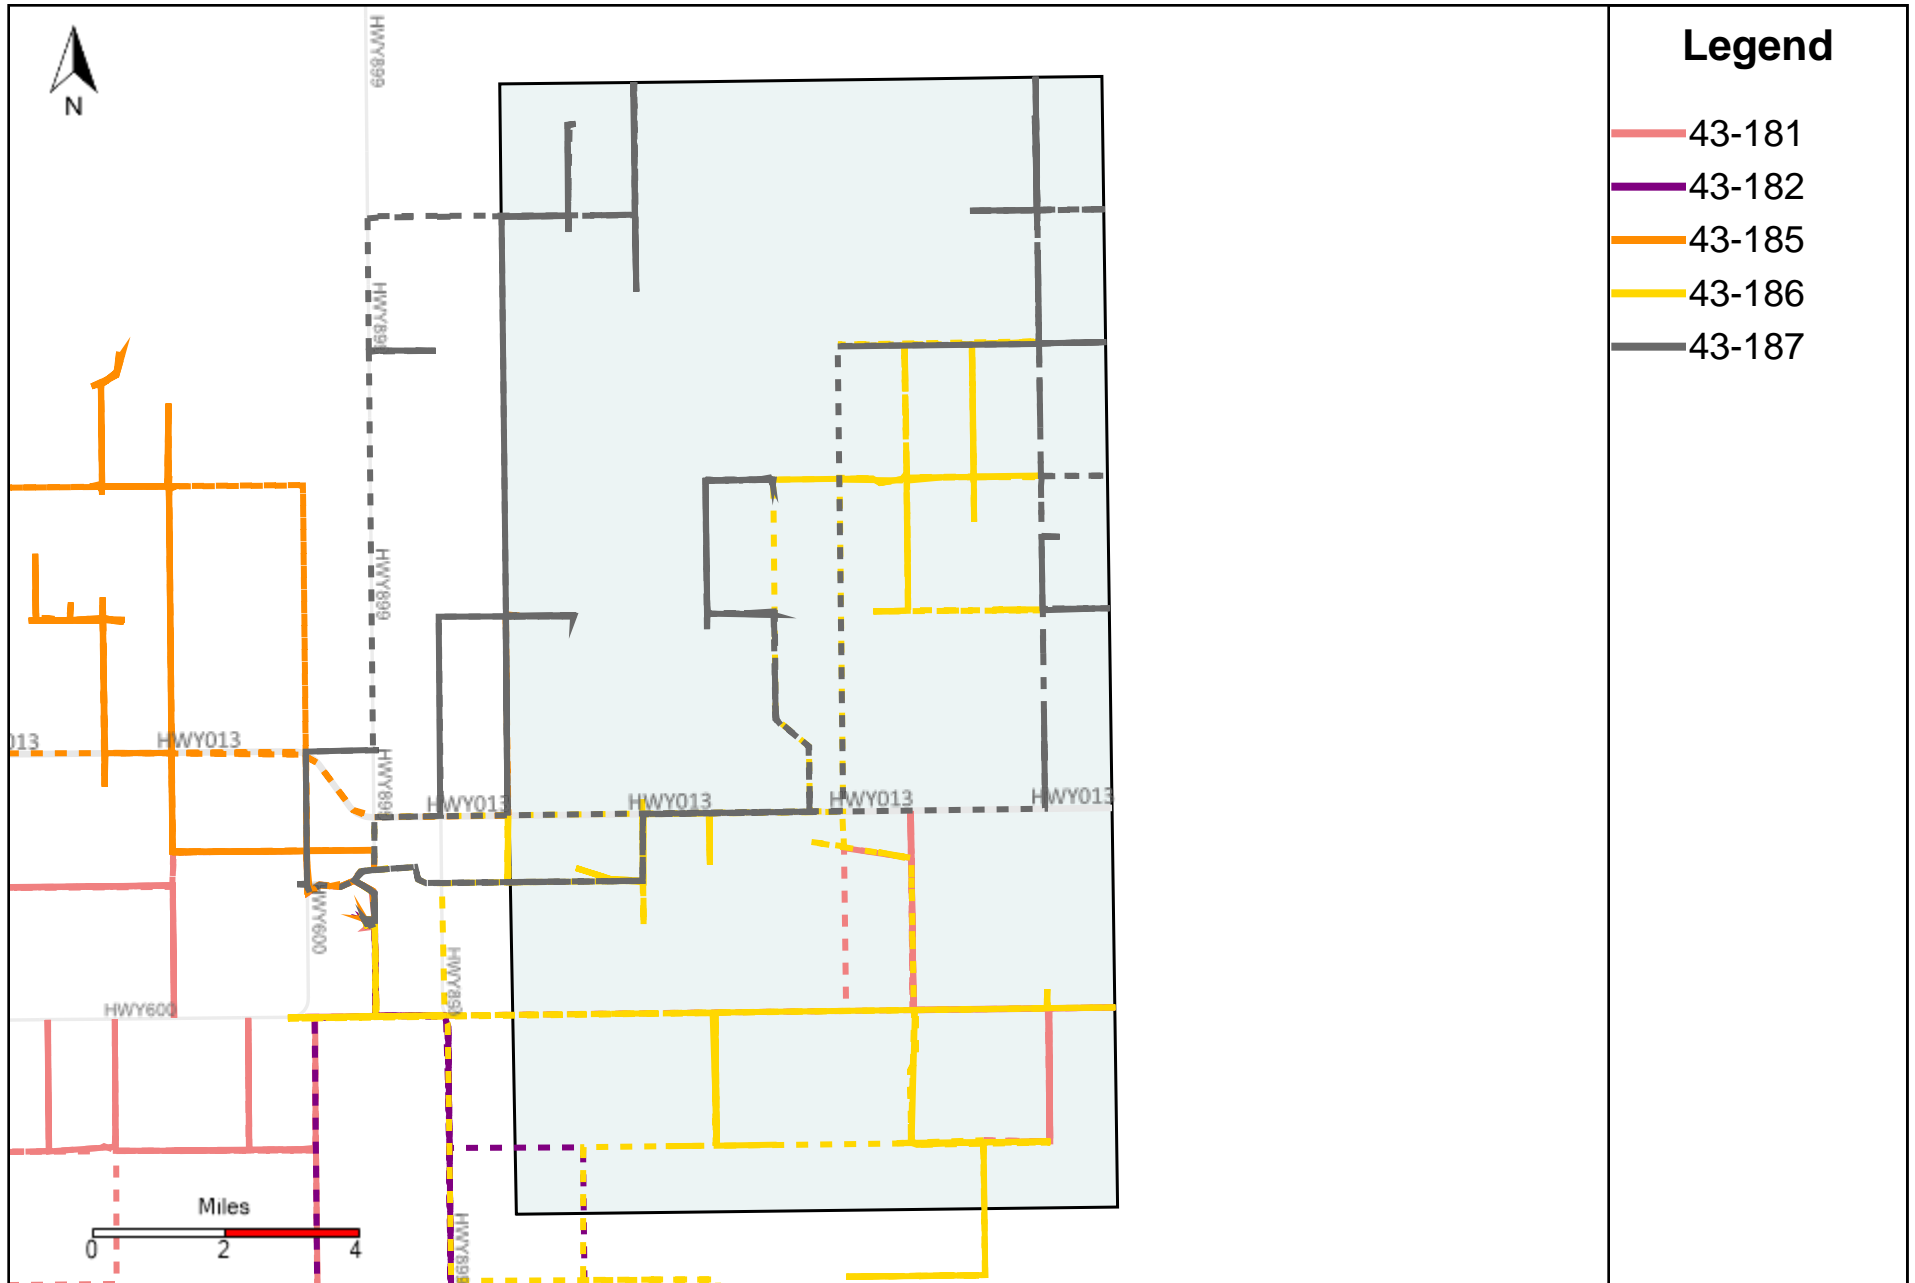

Division: 2 Grader Report(2023-01-08 ~ 2023-01-14)

Vehicle Name List	Total Distance(km)	Total Hours
43-181, 43-182, 43-185, 43-186, 43-187	2083.89	165 hrs 25 min 37 sec