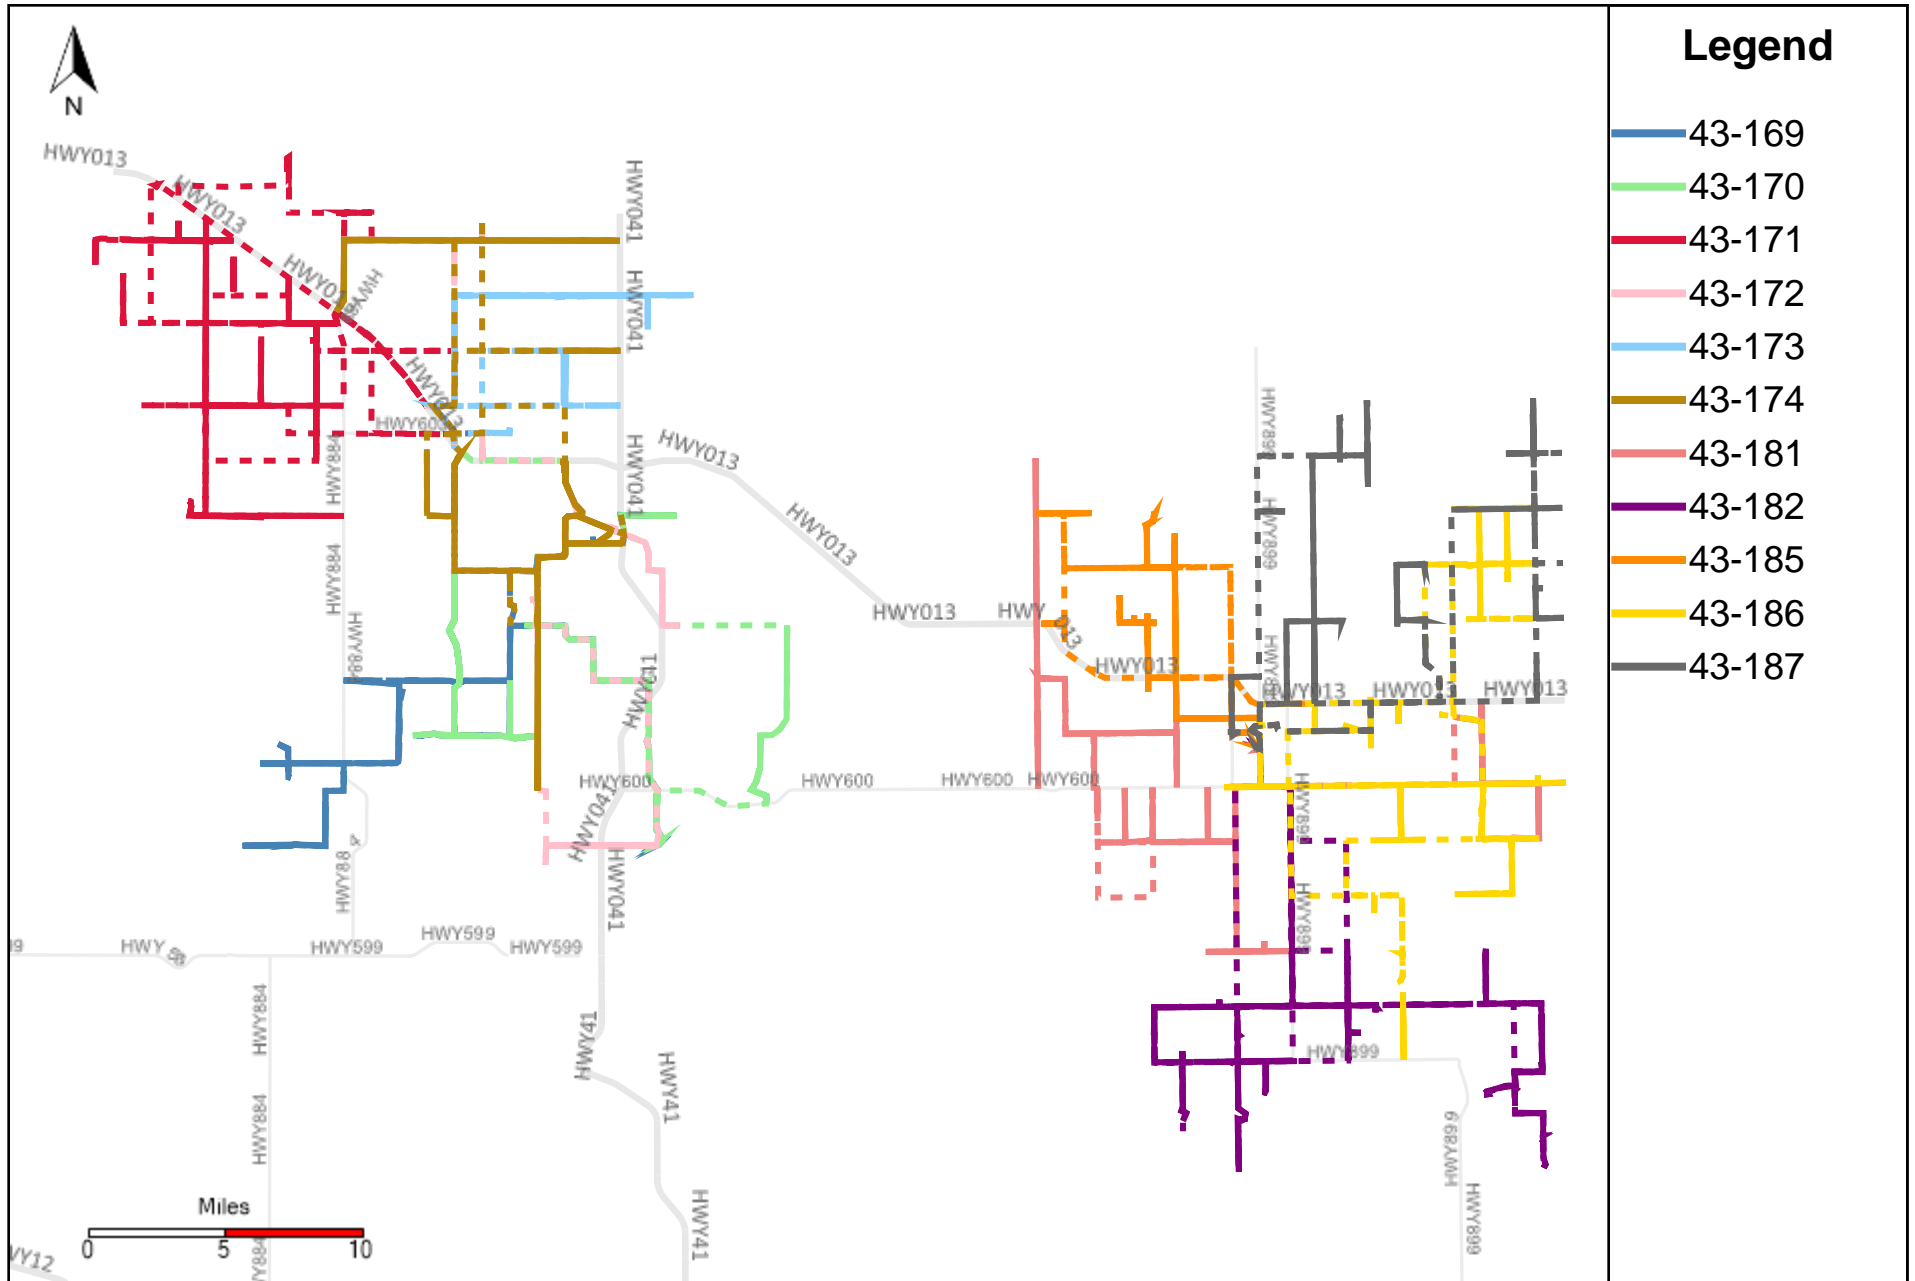

Provost Weekly Grader Report (2023-01-08 ~ 2023-01-14)

Division: 1 Grader Report(2023-01-08 ~ 2023-01-14)

Vehicle Name List	Total Distance(km)	Total Hours
43-181, 43-182, 43-186	1388.07	97 hrs 7 min 30 sec

Division: 2 Grader Report(2023-01-08 ~ 2023-01-14)

Vehicle Name List	Total Distance(km)	Total Hours
43-181, 43-182, 43-185, 43-186, 43-187	2083.89	165 hrs 25 min 37 sec

Division: 3 Grader Report(2023-01-08 ~ 2023-01-14)

Vehicle Name List	Total Distance(km)	Total Hours
43-181, 43-182, 43-185, 43-186, 43-187	2083.89	165 hrs 25 min 37 sec

Division: 4 Grader Report(2023-01-08 ~ 2023-01-14)

Vehicle Name List	Total Distance(km)	Total Hours
43-170, 43-181, 43-185, 43-187	1377.94	120 hrs 18 min 58 sec

Vehicle Name List	Total Distance(km)	Total Hours
43-169, 43-170, 43-171, 43-172, 43-173, 43-174	2304.65	183 hrs 16 min 54 sec

Division: 7 Grader Report(2023-01-08 ~ 2023-01-14)

Vehicle Name List	Total Distance(km)	Total Hours
43-171, 43-172, 43-174	1236.37	98 hrs 38 min 0 sec