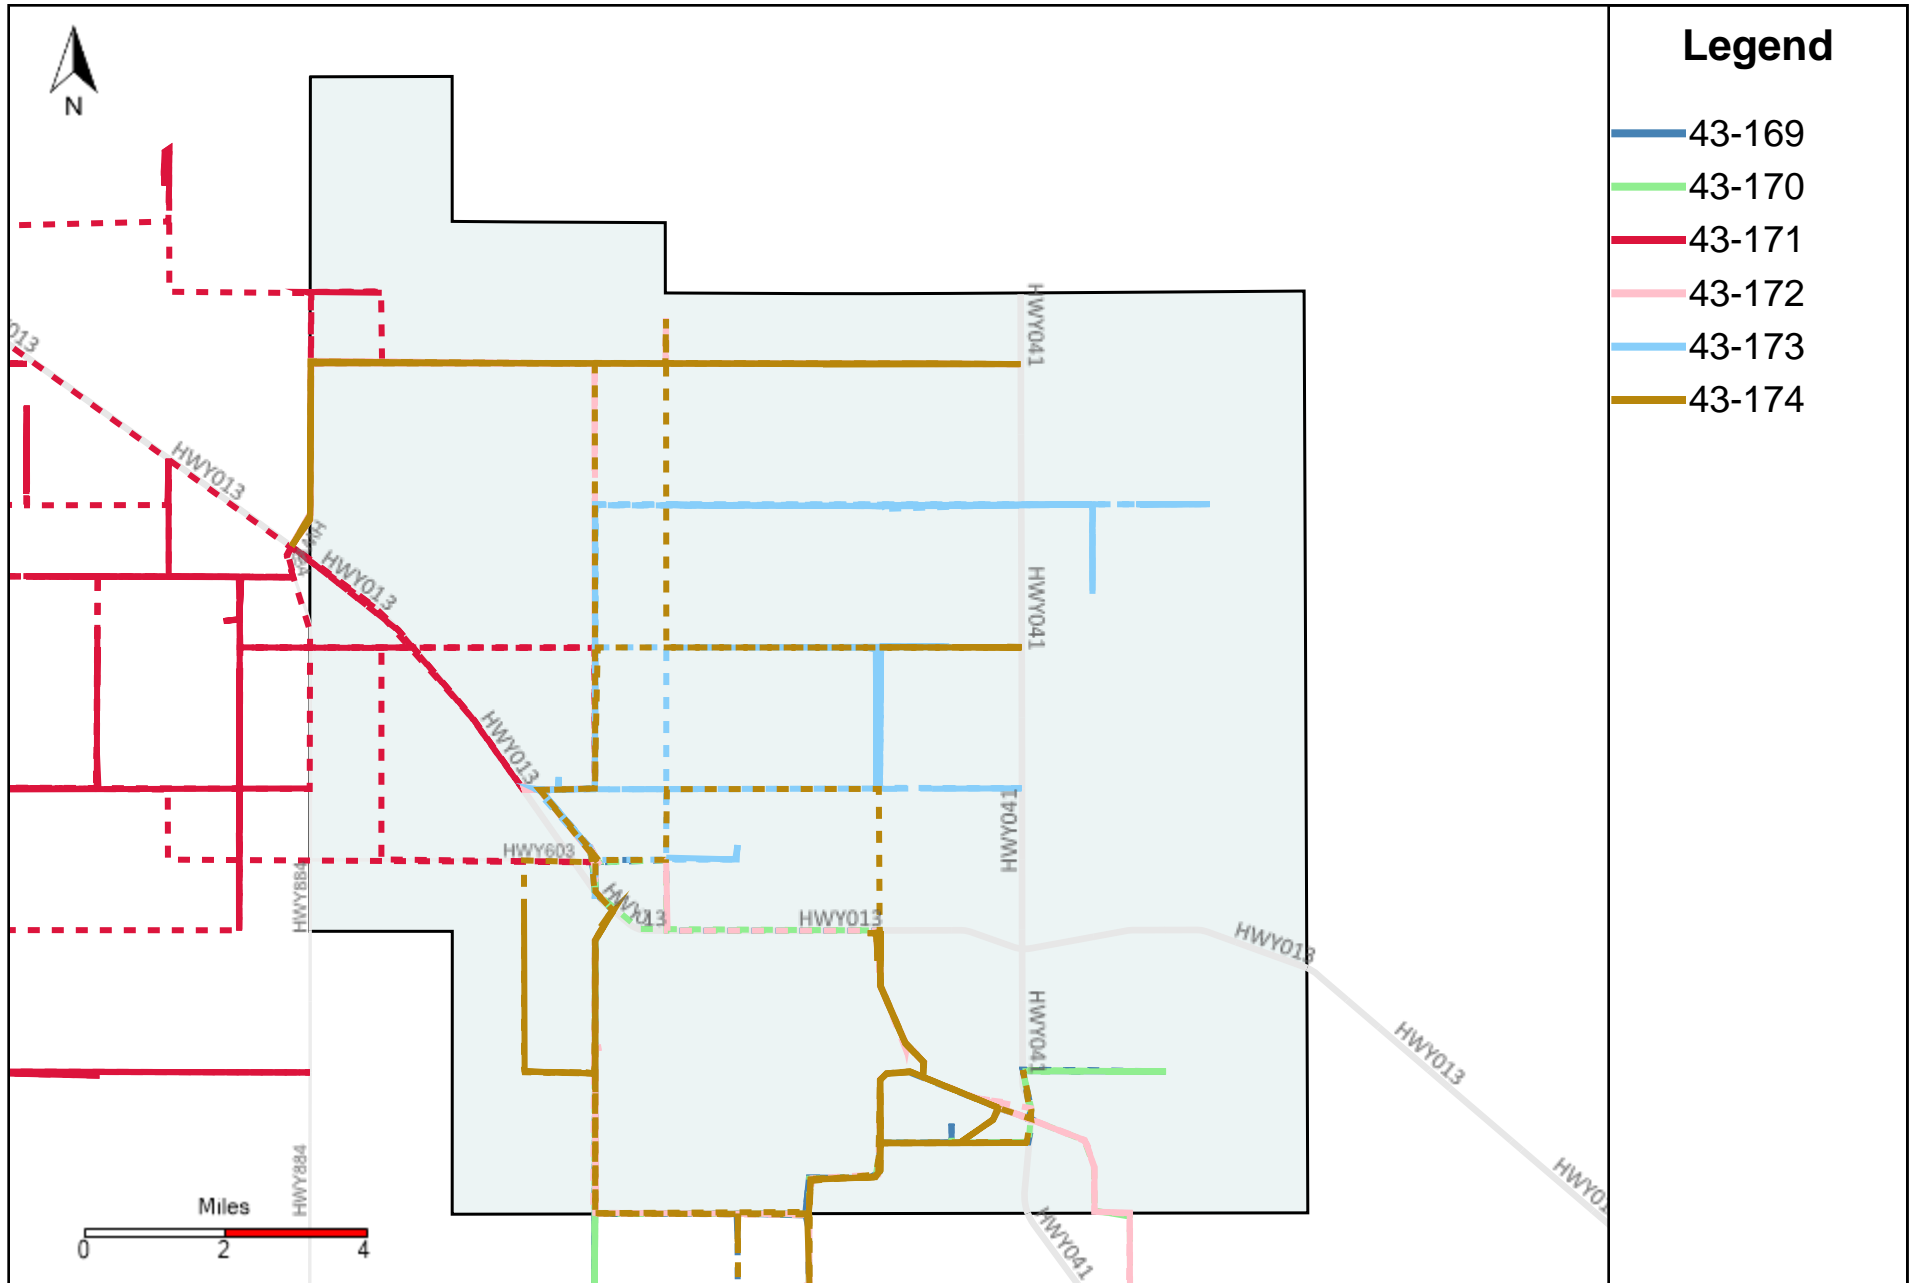

Division: 6 Grader Report(2023-01-08 ~ 2023-01-14)

Vehicle Name List	Total Distance(km)	Total Hours
43-169, 43-170, 43-171, 43-172, 43-173, 43-174	2304.65	183 hrs 16 min 54 sec