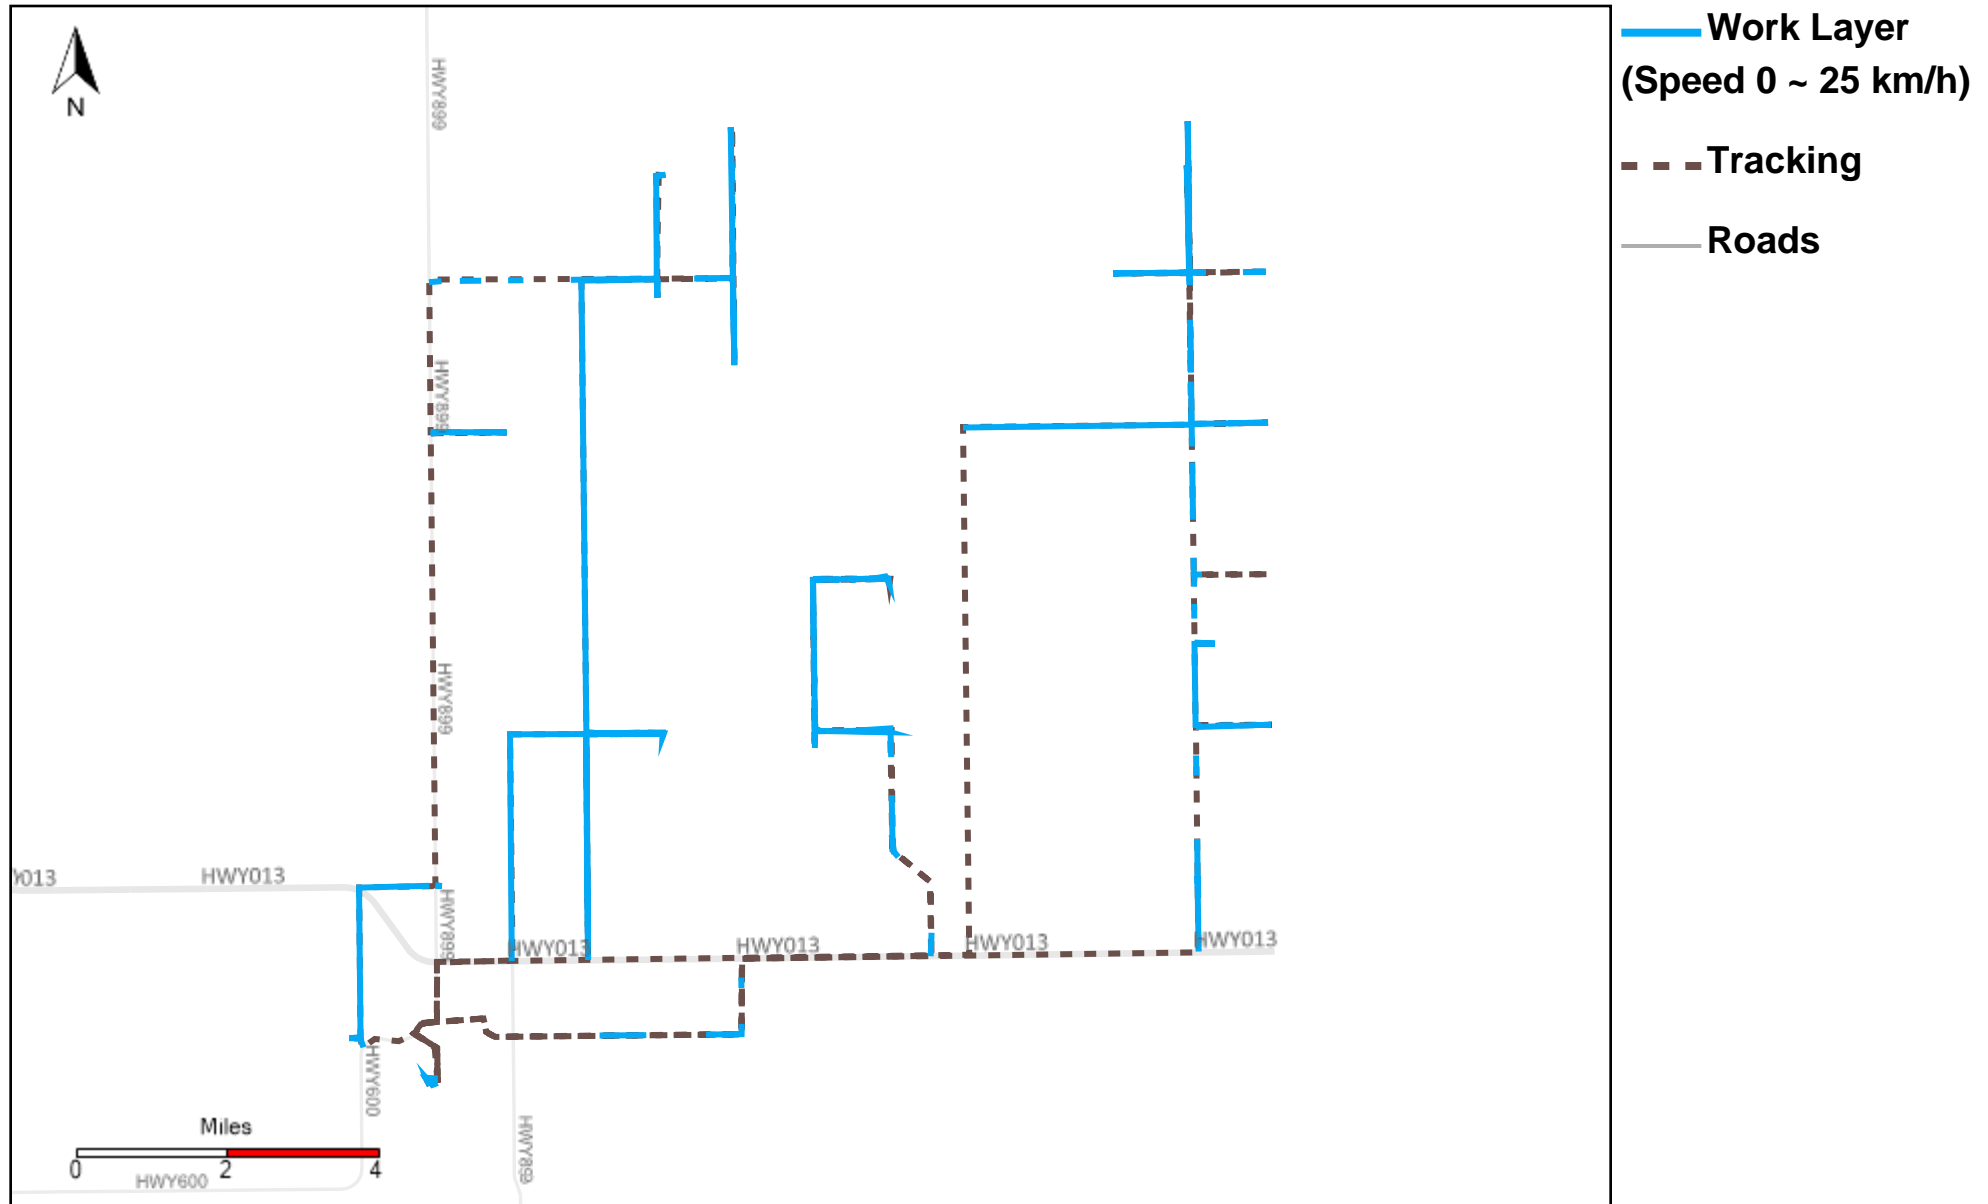

43-187_2023-01-08 ~ 2023-01-14 Tracking

Total Distance(km)	Total Hours	Work Distance(km)	Work Hours
296.15	24 hrs 42 min 58 sec	174.94	20 hrs 38 min 16 sec