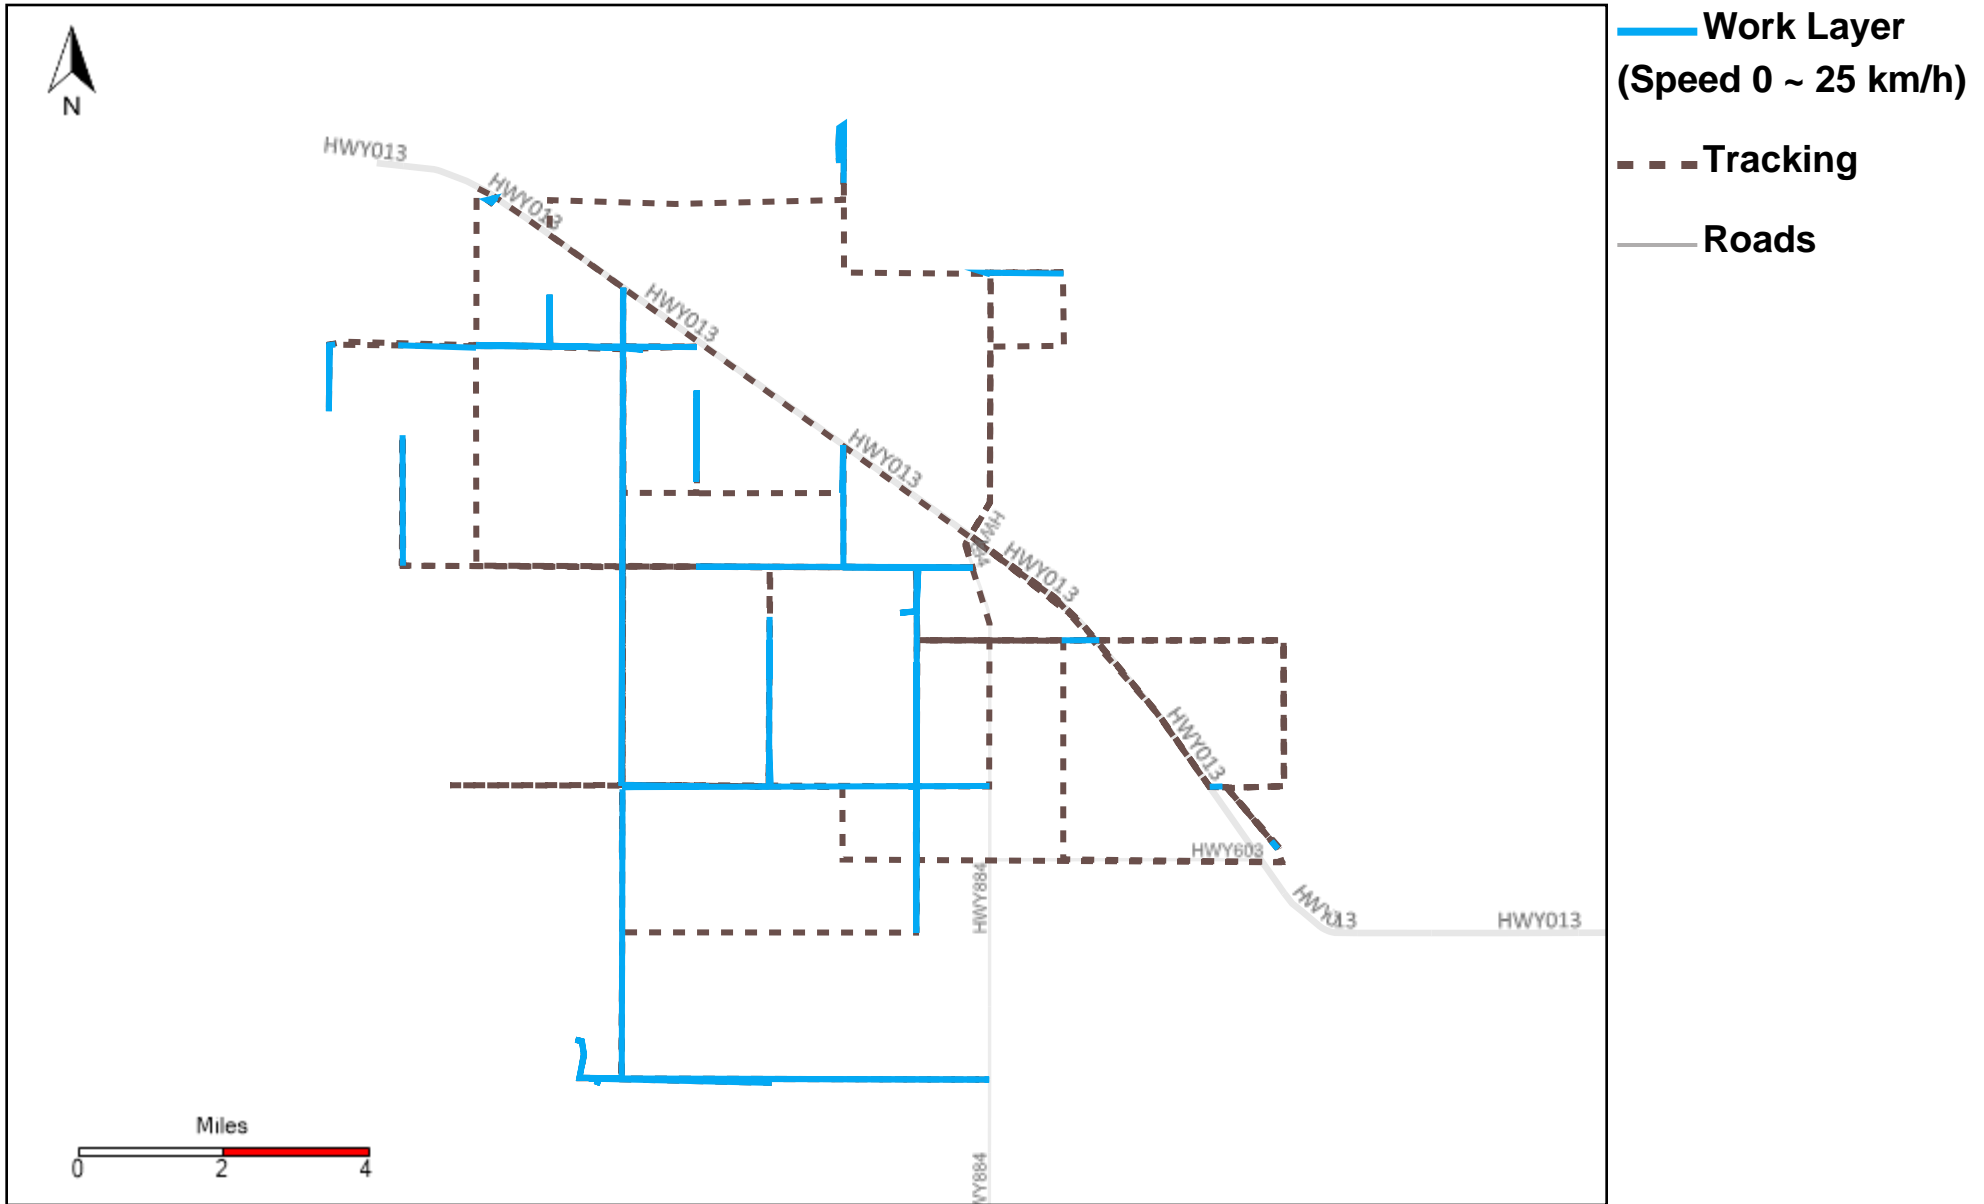

43-171_2023-01-08 ~ 2023-01-14 Tracking

Total Distance(km)	Total Hours	Work Distance(km)	Work Hours
595.79	41 hrs 8 min 27 sec	282.72	29 hrs 32 min 27 sec