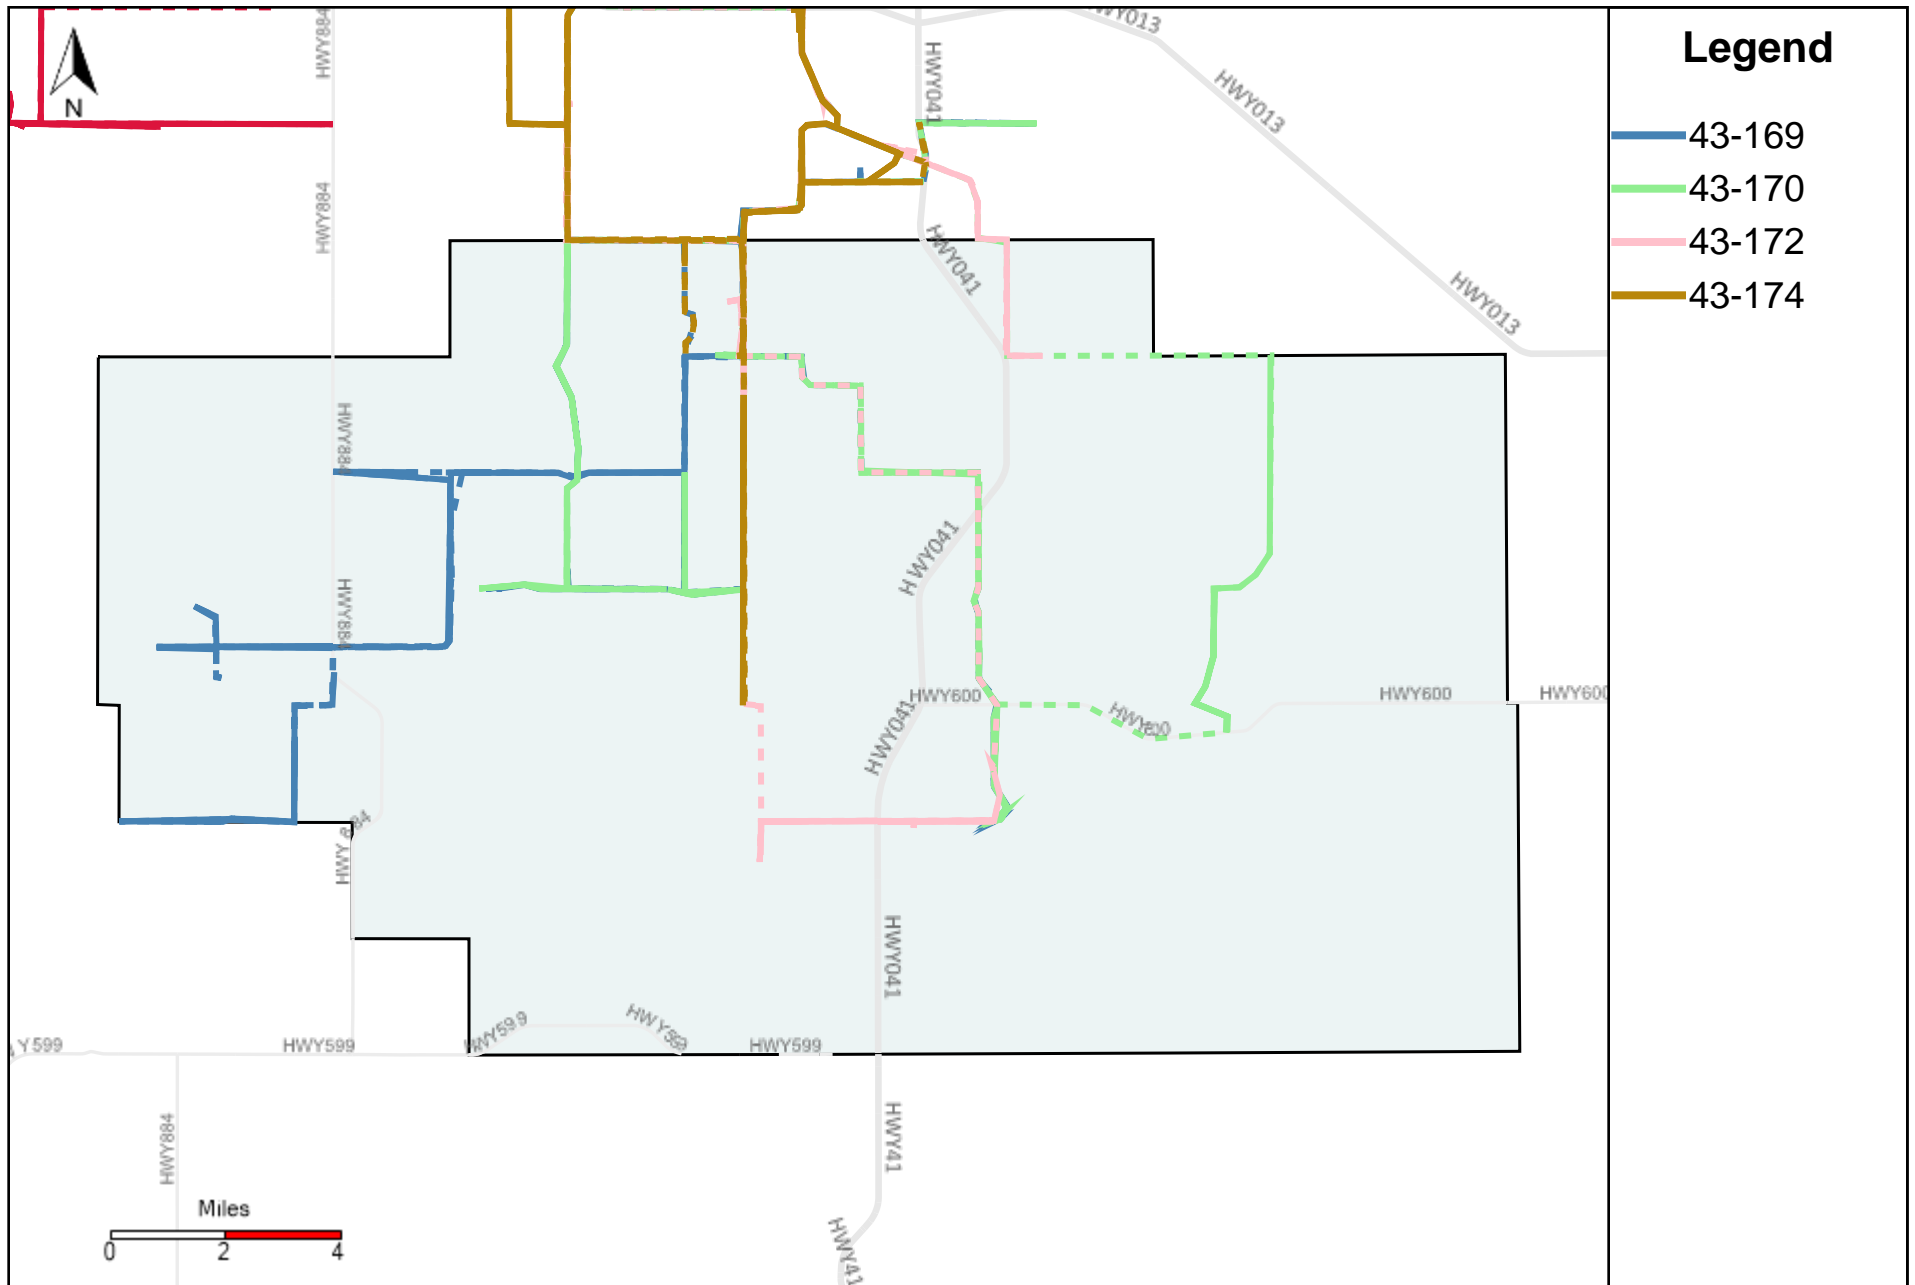

Division: 5 Grader Report(2023-01-08 ~ 2023-01-14)

Vehicle Name List	Total Distance(km)	Total Hours
43-169, 43-170, 43-172, 43-174	1362.13	113 hrs 47 min 7 sec