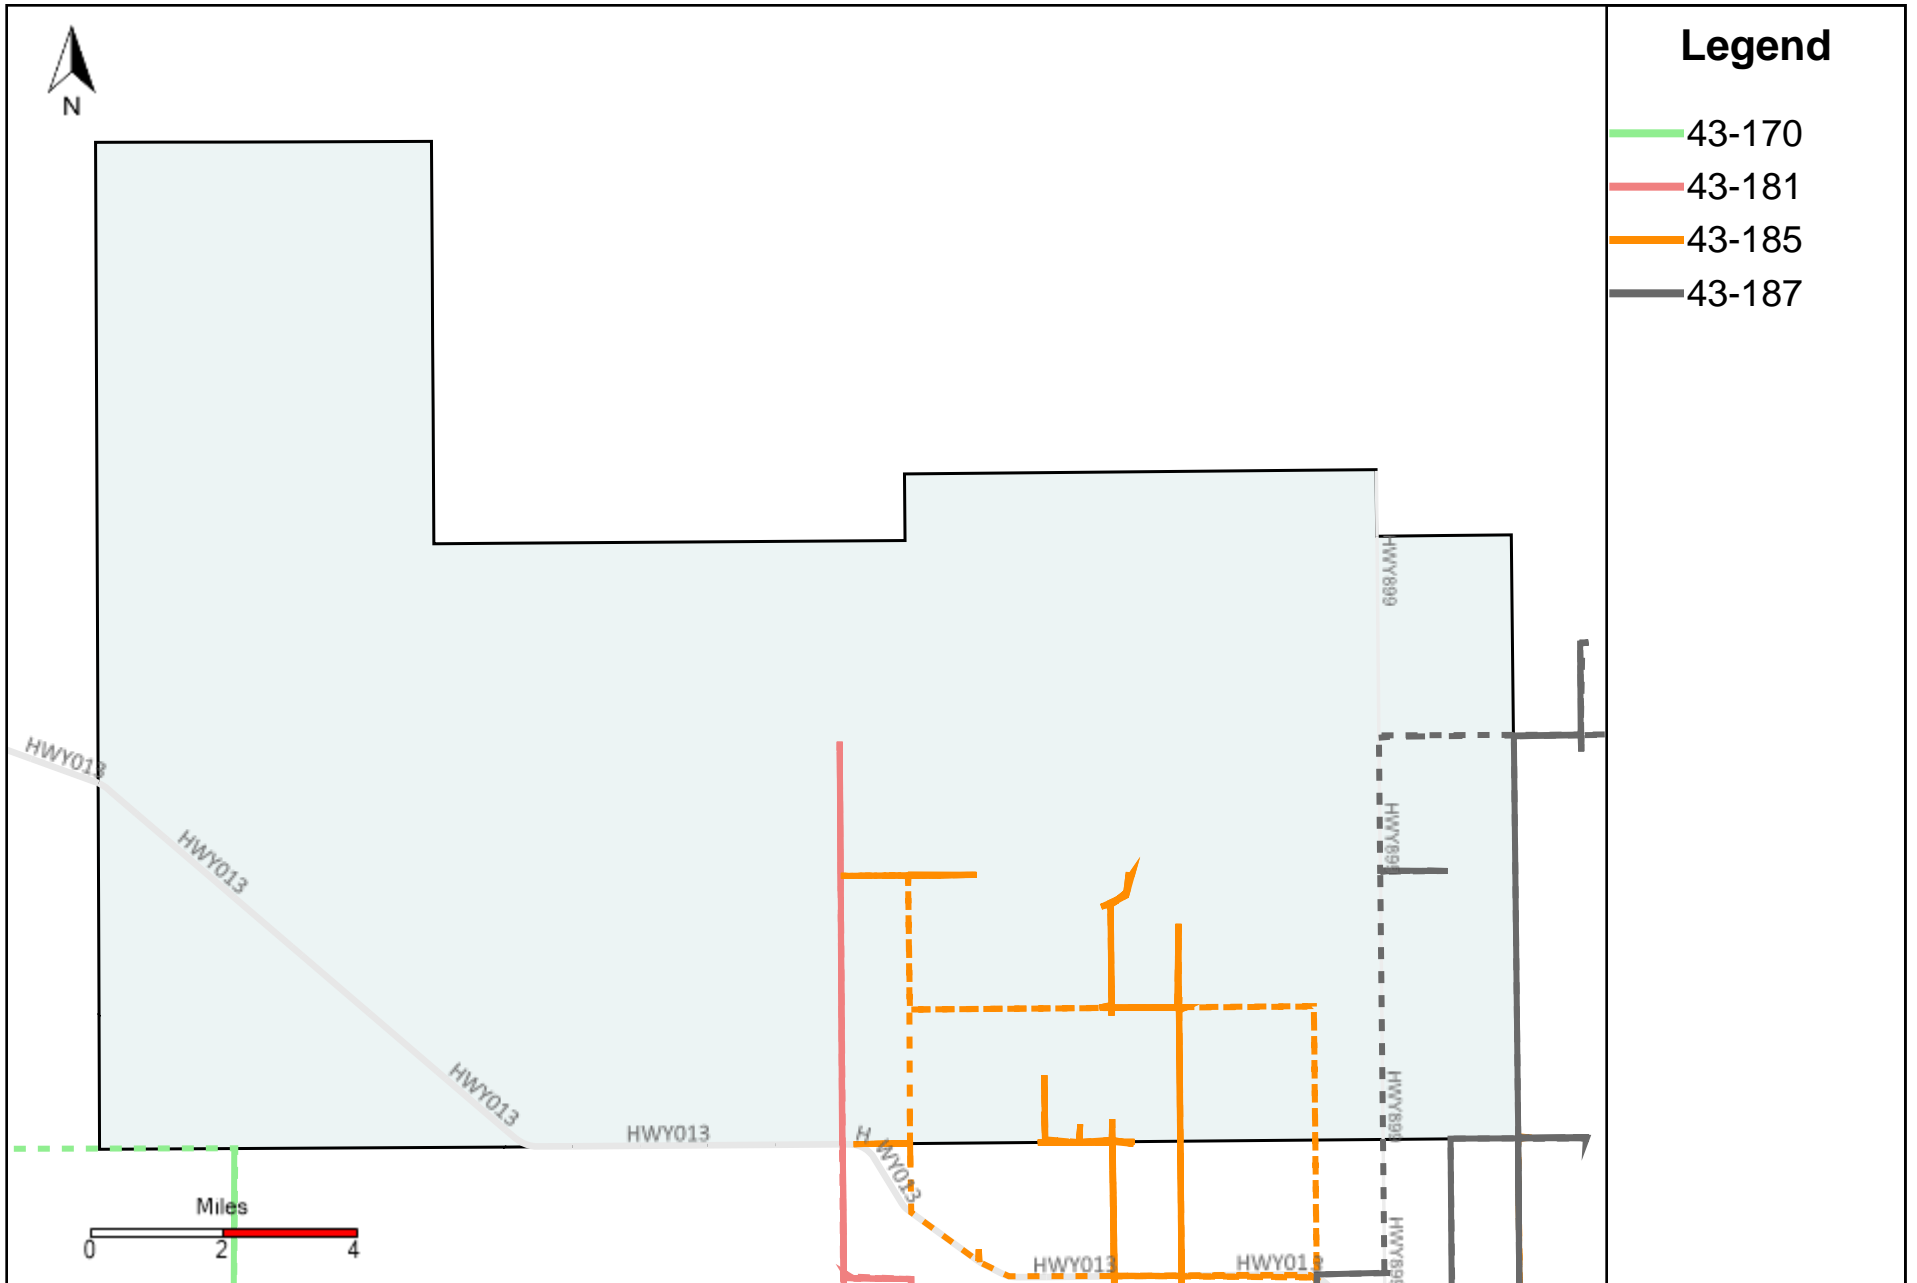

Vehicle Name List	Total Distance(km)	Total Hours
43-181, 43-182, 43-185, 43-186, 43-187	2083.89	165 hrs 25 min 37 sec

Division: 4 Grader Report(2023-01-08 ~ 2023-01-14)

Vehicle Name List	Total Distance(km)	Total Hours
43-170, 43-181, 43-185, 43-187	1377.94	120 hrs 18 min 58 sec