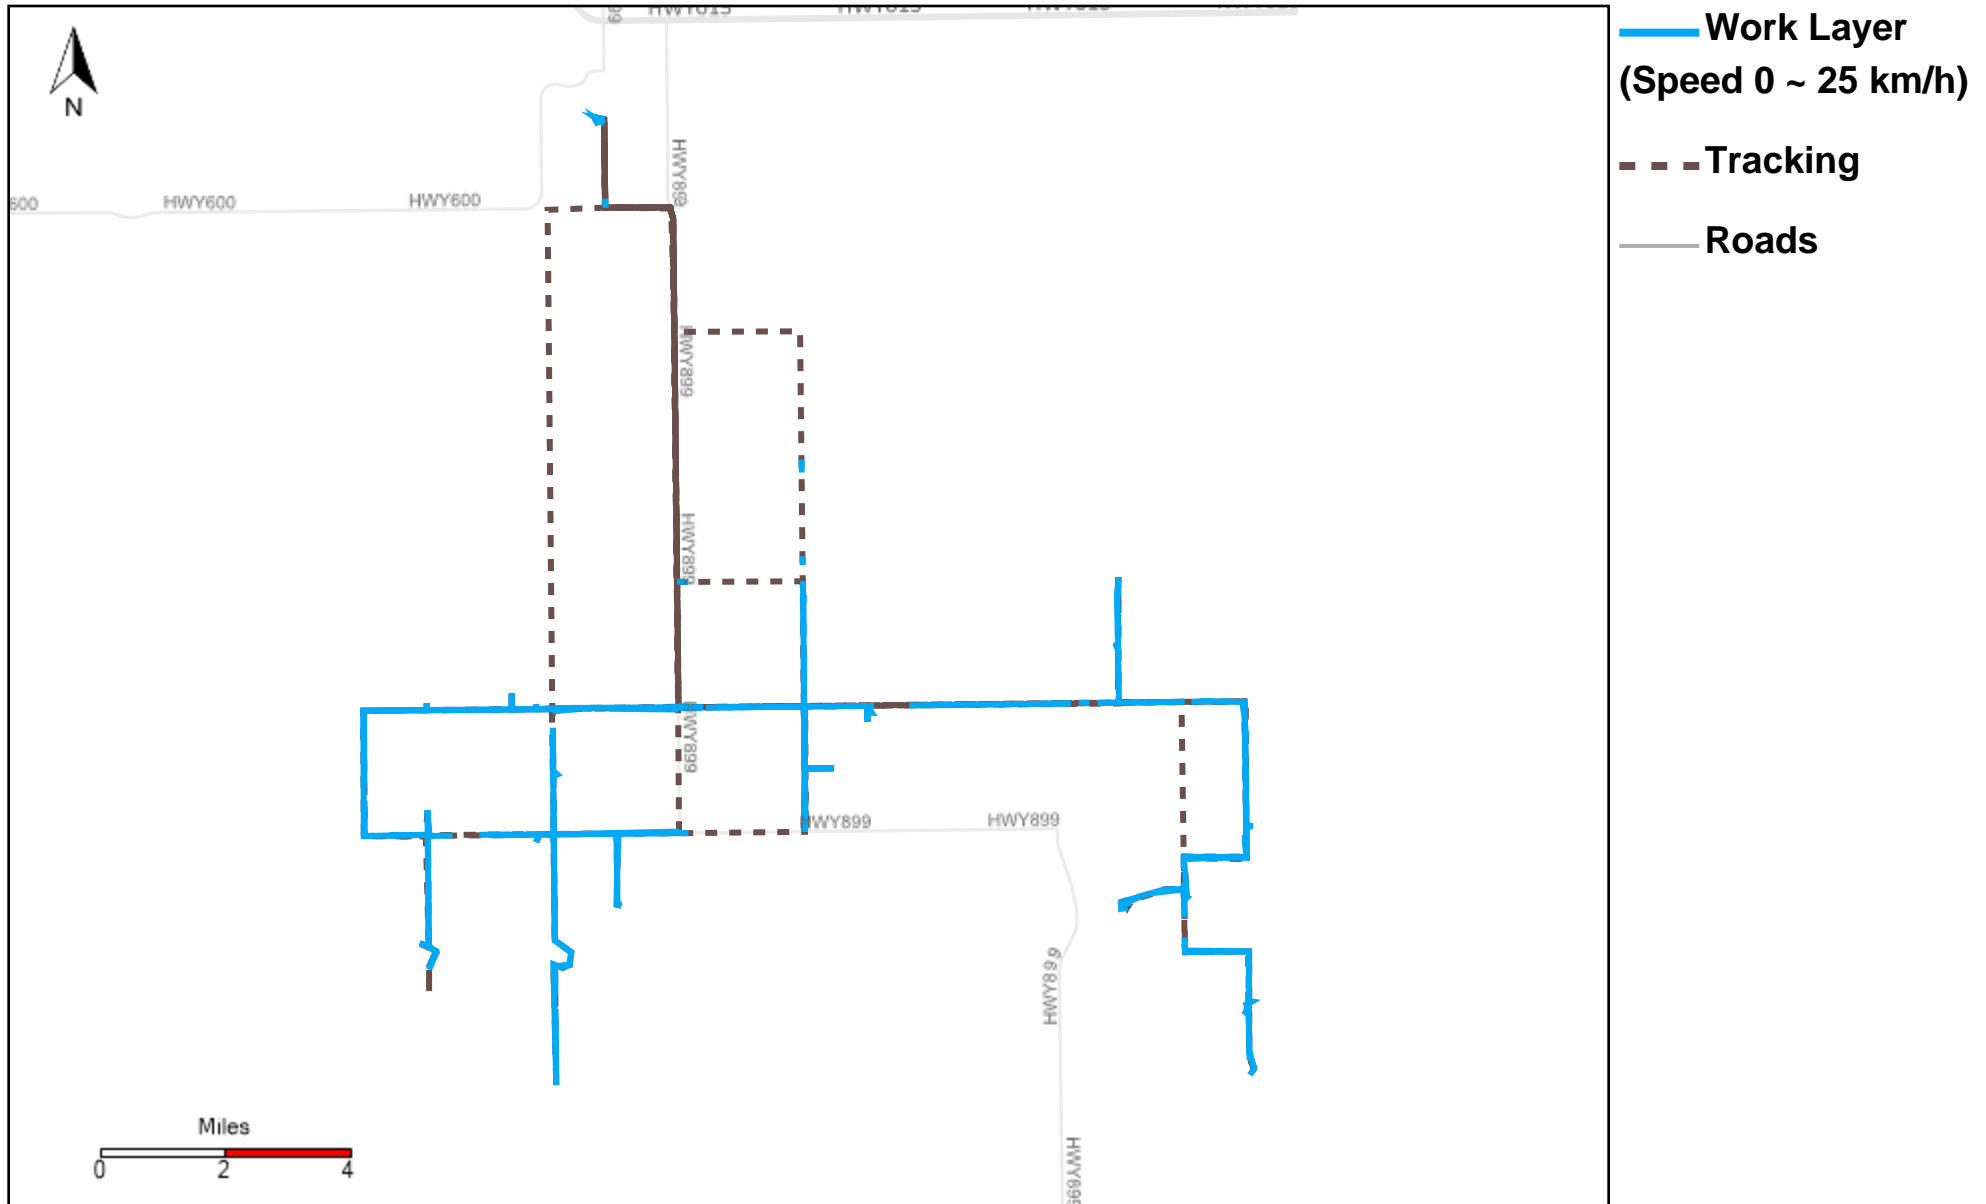

43-182_2023-01-08 ~ 2023-01-14 Tracking

Total Distance(km)	Total Hours	Work Distance(km)	Work Hours
556.07	38 hrs 53 min 40 sec	269.56	29 hrs 46 min 13 sec