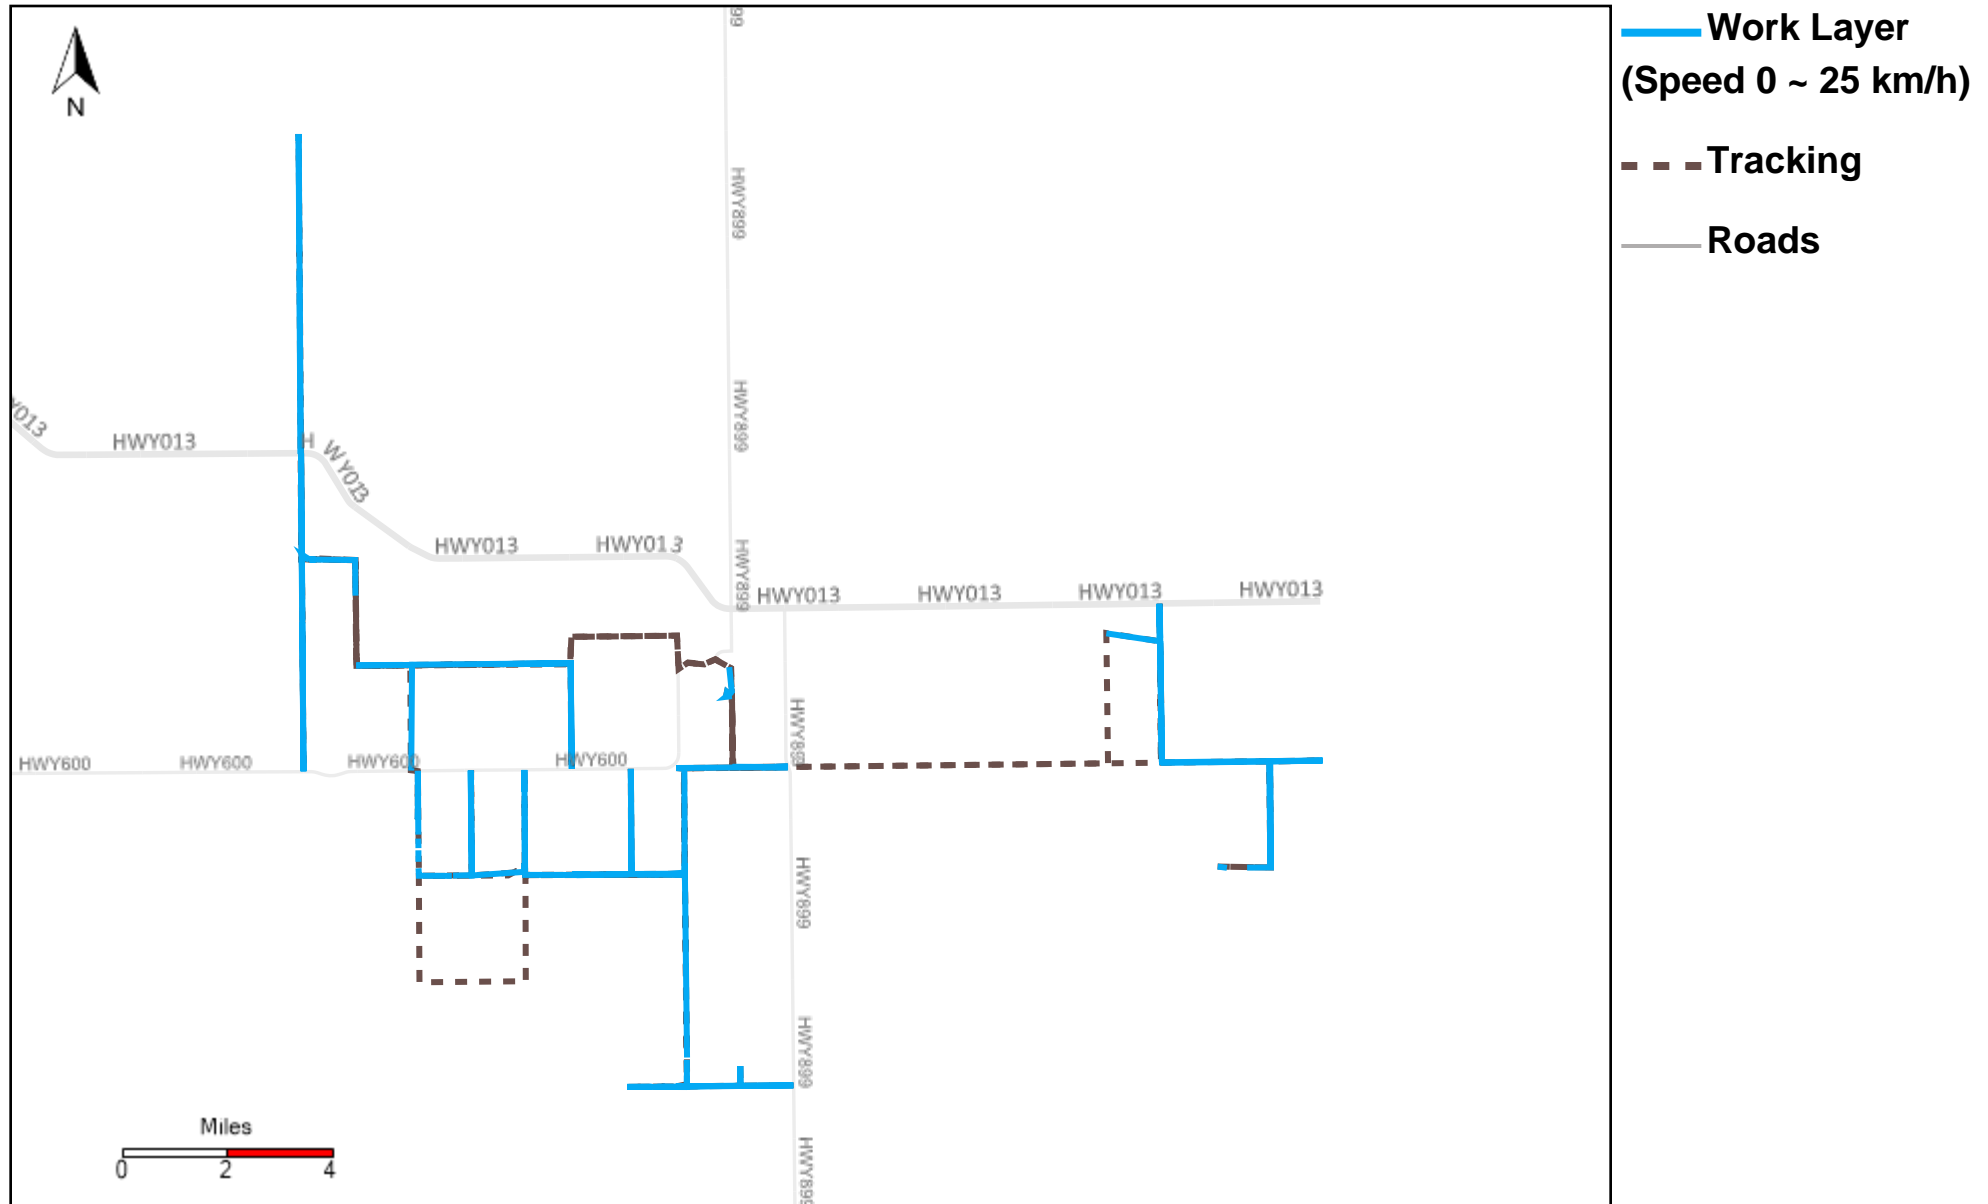

43-181_2023-01-08 ~ 2023-01-14 Tracking

Total Distance(km)	Total Hours	Work Distance(km)	Work Hours
391.71	28 hrs 37 min 8 sec	232.66	21 hrs 24 min 7 sec