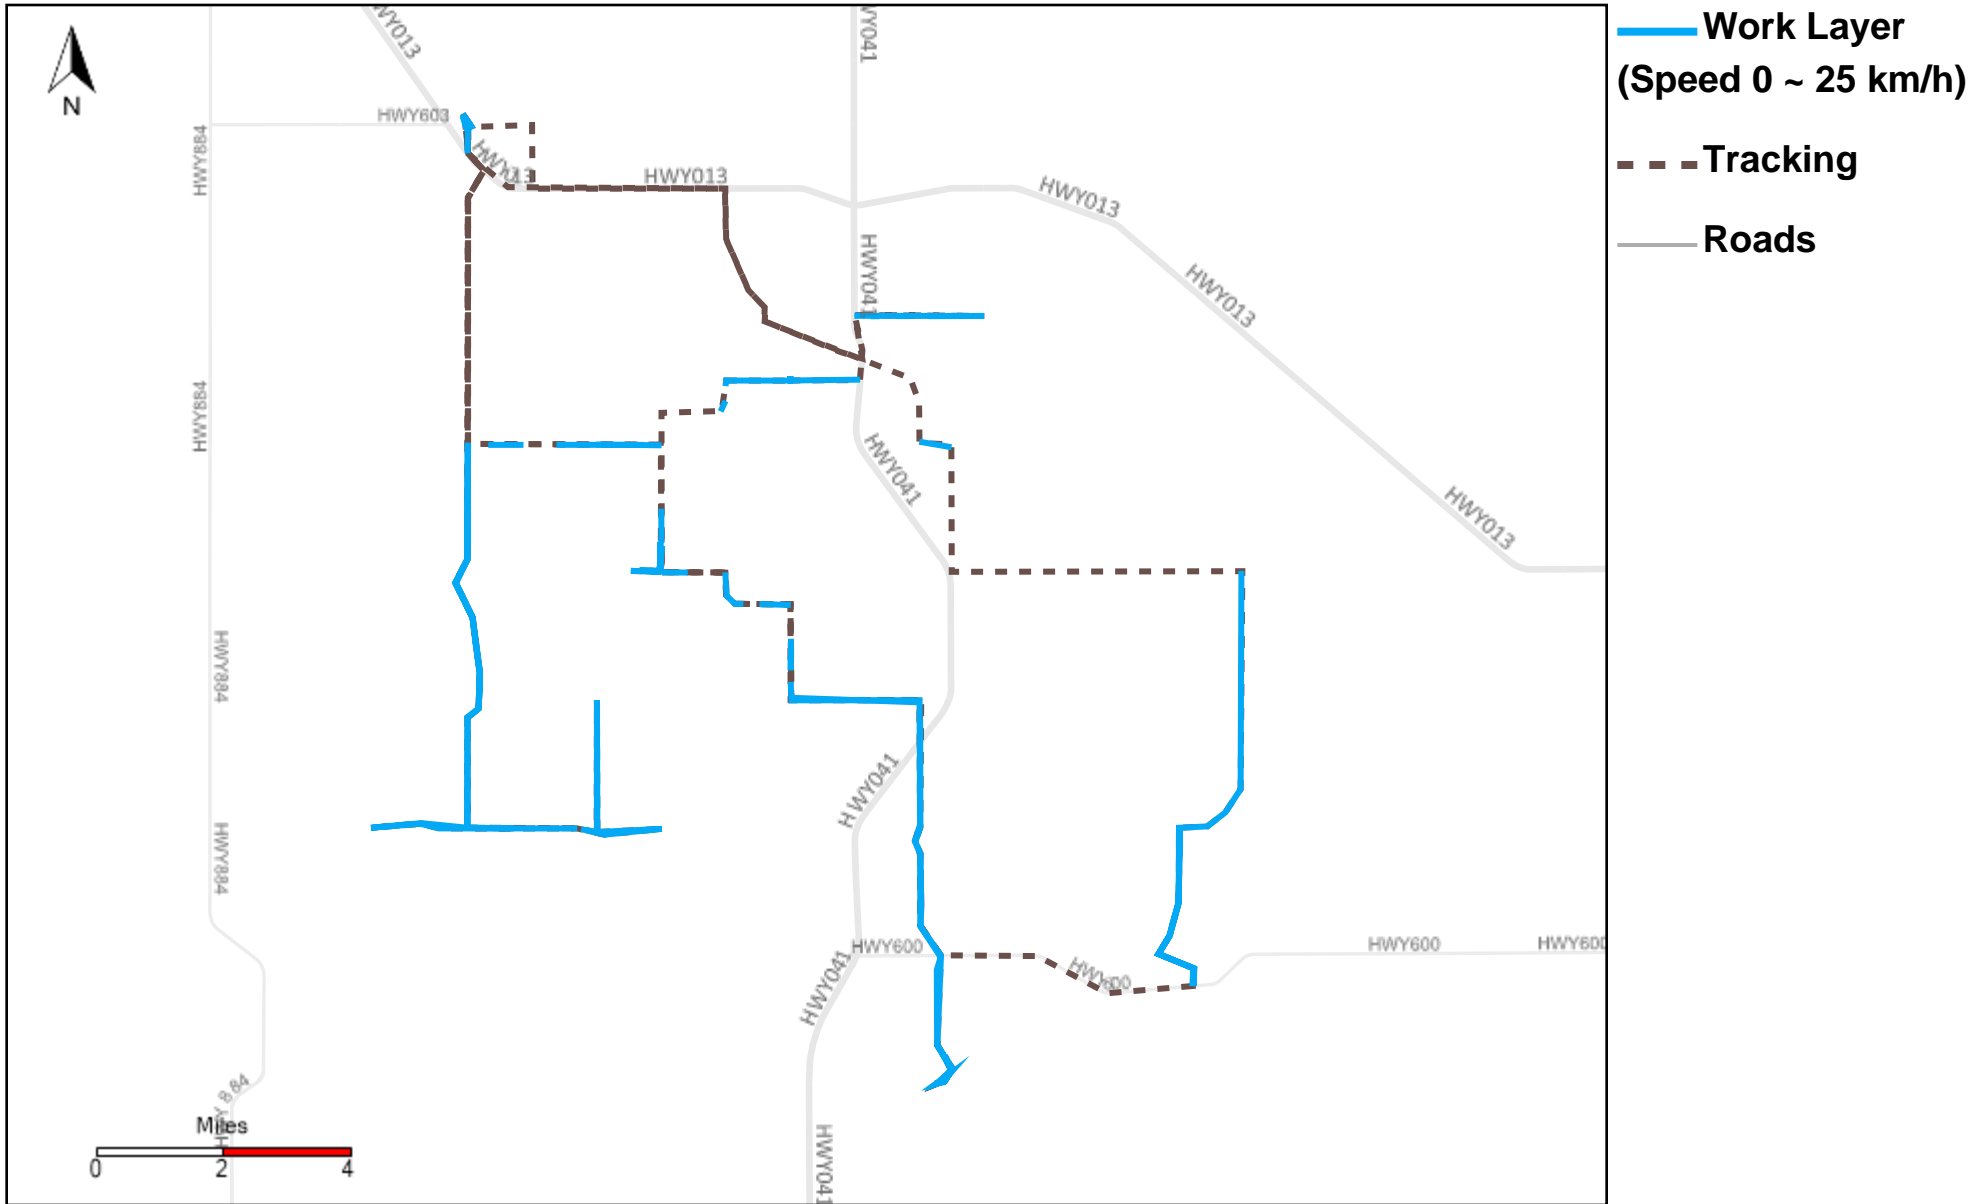

43-170_2023-01-08 ~ 2023-01-14 Tracking

Total Distance(km)	Total Hours	Work Distance(km)	Work Hours
290.41	23 hrs 23 min 43 sec	162.33	19 hrs 48 min 12 sec