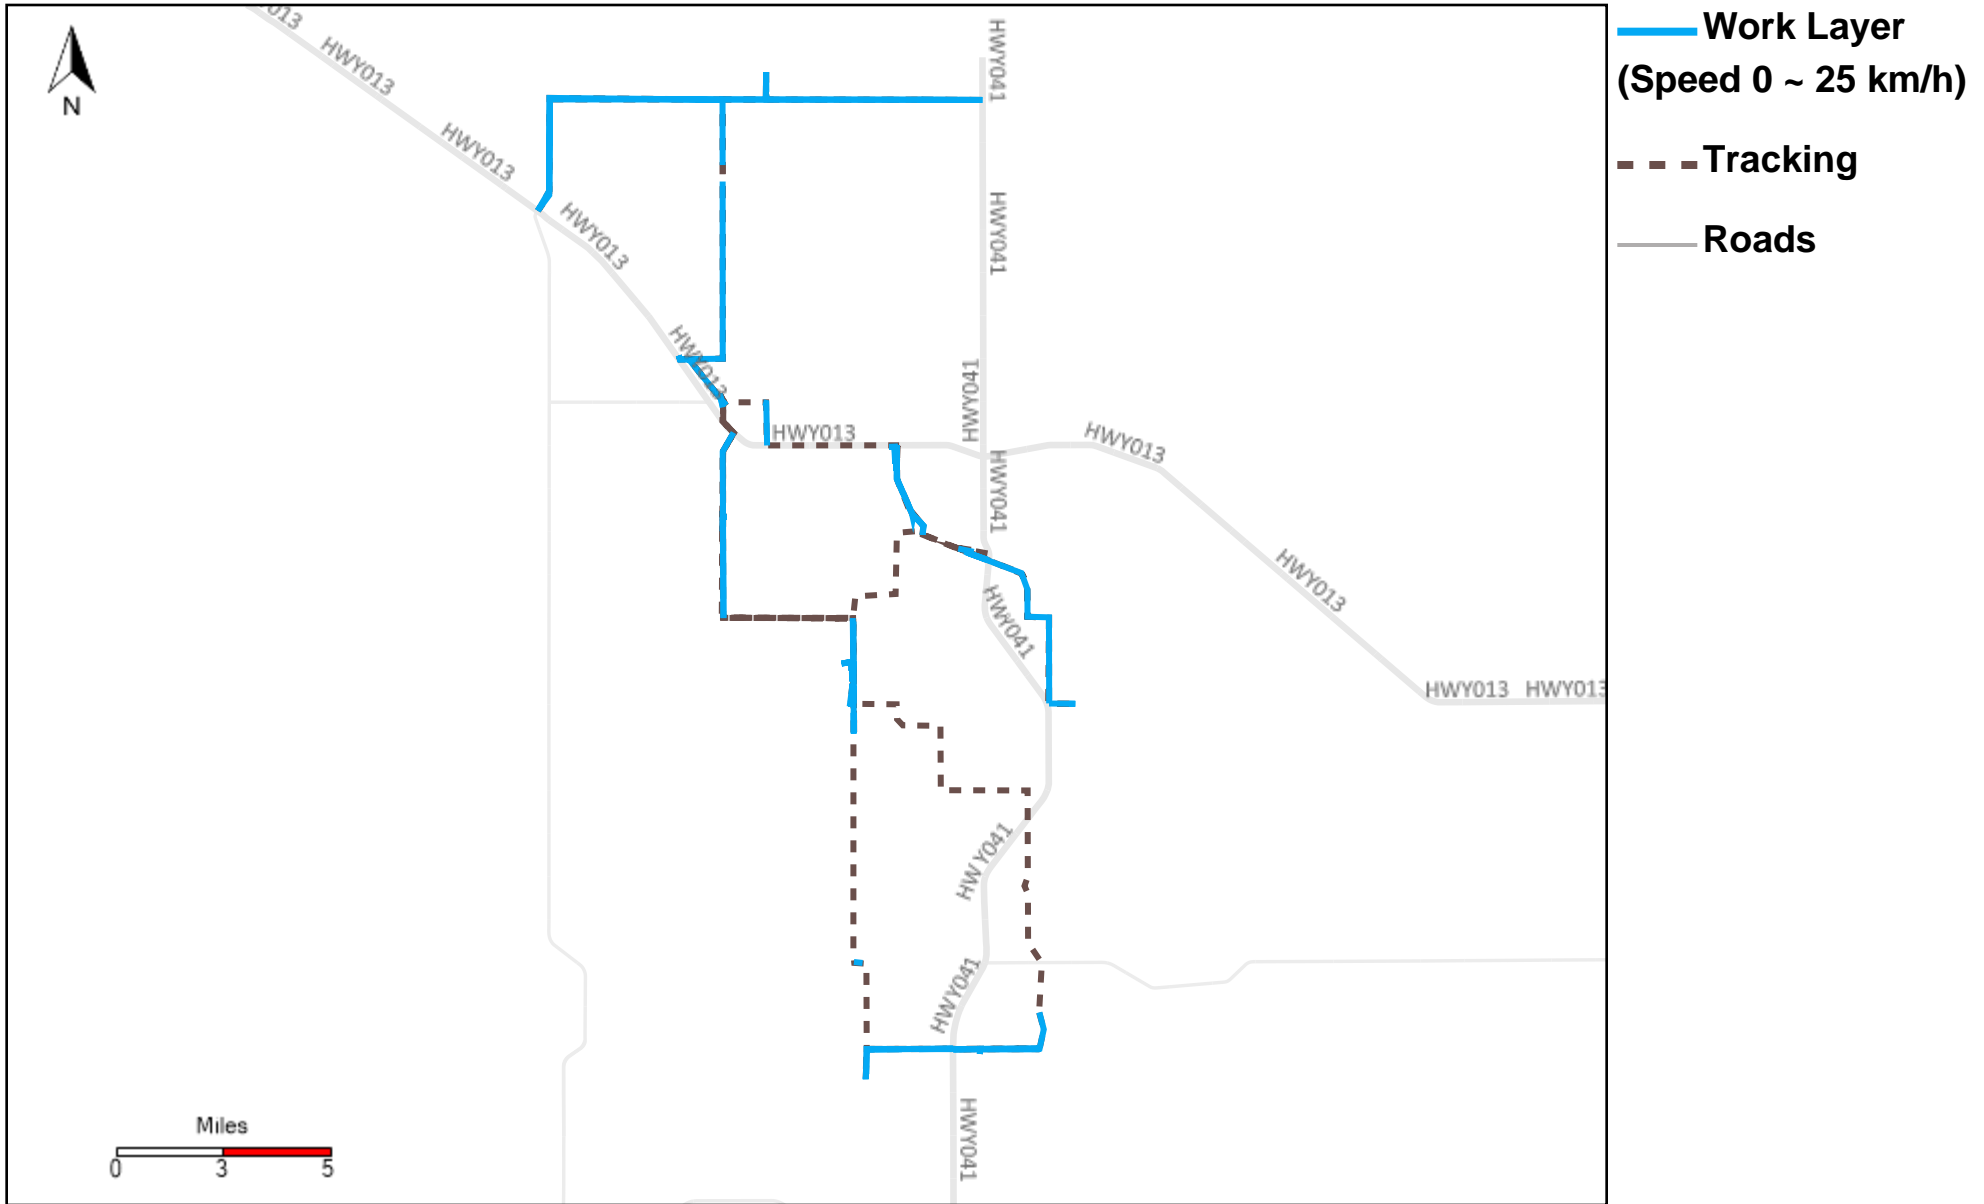

43-172_2023-01-08 ~ 2023-01-14 Tracking

Total Distance(km)	Total Hours	Work Distance(km)	Work Hours
349.77	34 hrs 51 min 39 sec	192.05	25 hrs 33 min 15 sec