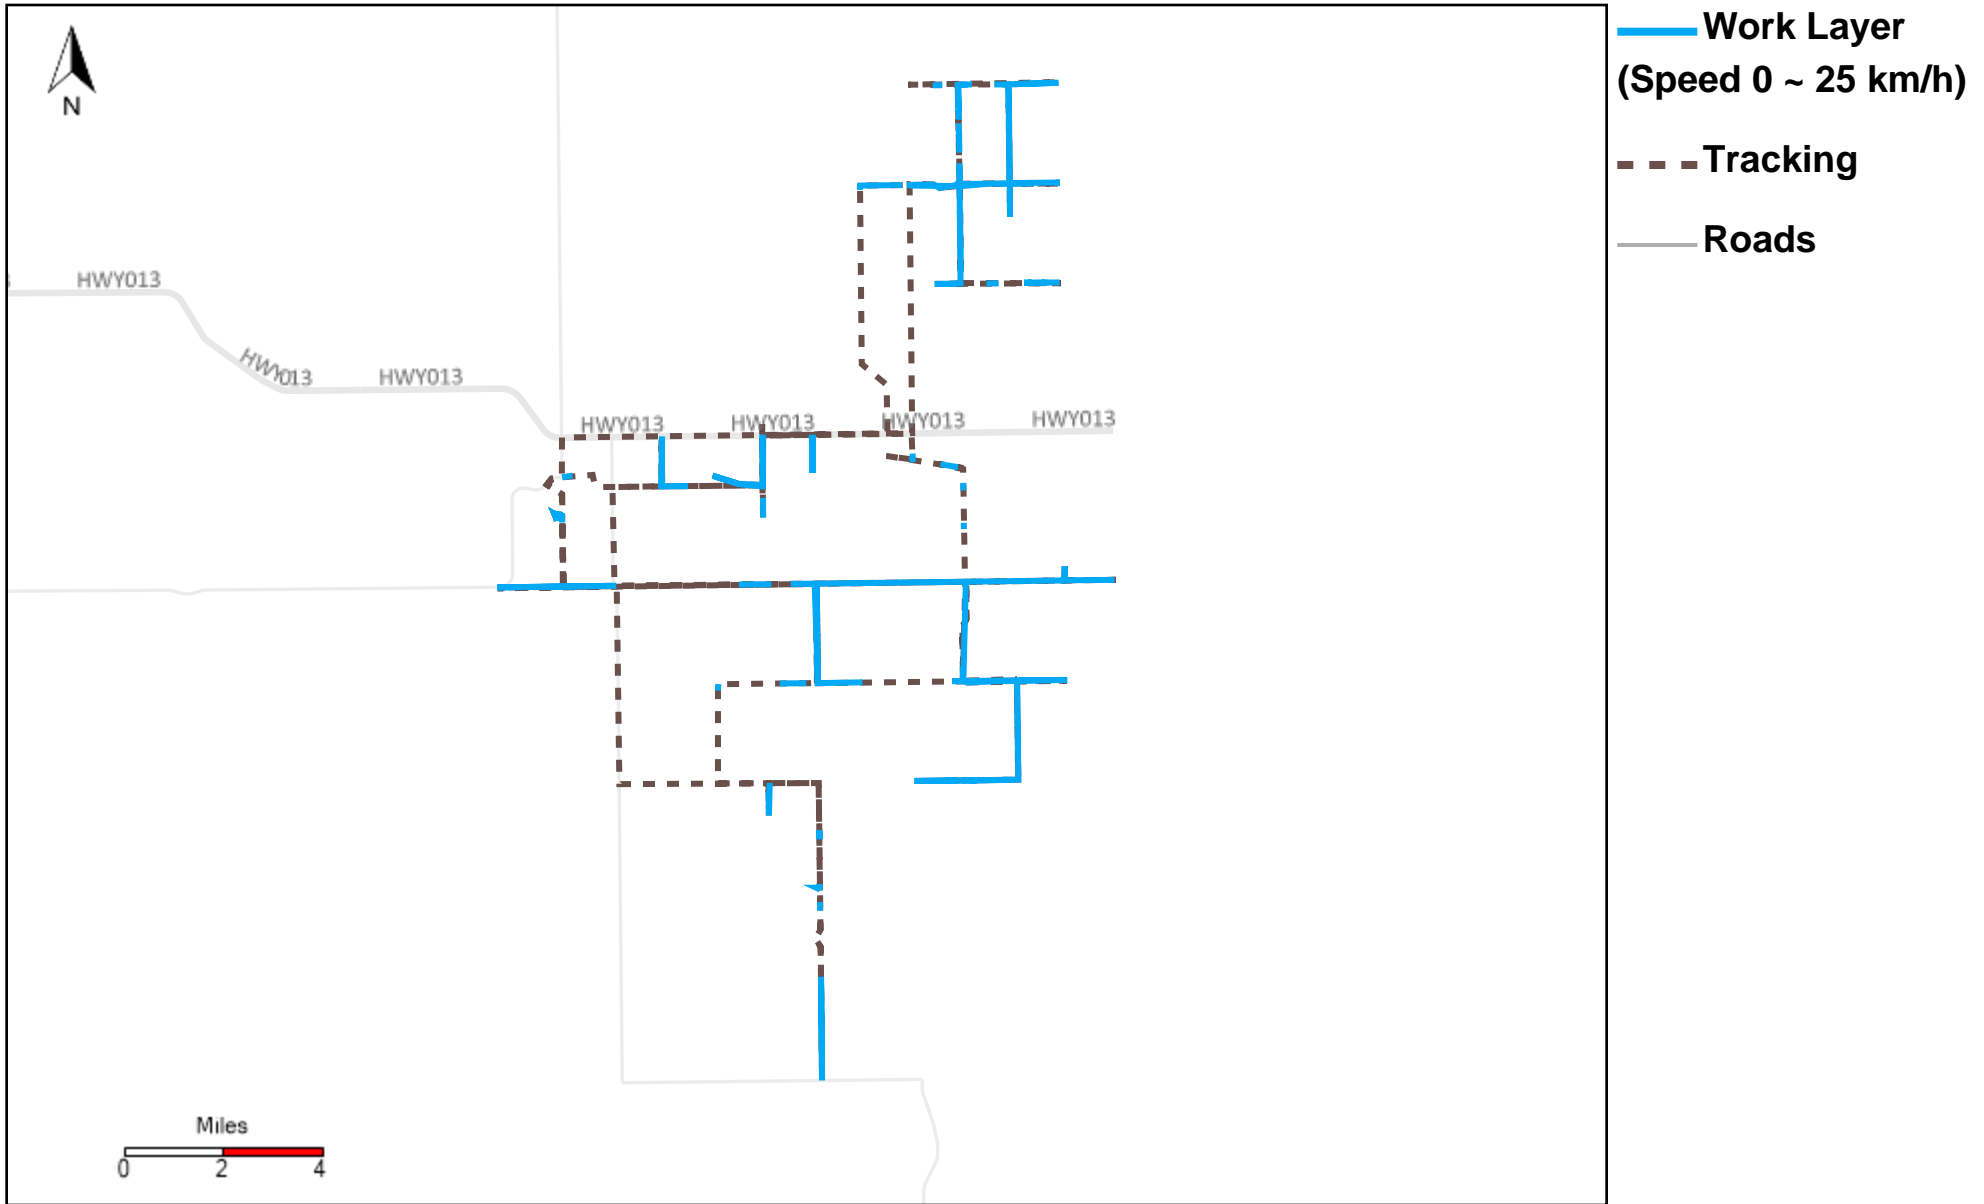

43-182_2023-01-08 ~ 2023-01-14 Tracking

Total Distance(km)	Total Hours	Work Distance(km)	Work Hours
556.07	38 hrs 53 min 40 sec	269.56	29 hrs 46 min 13 sec

43-185_2023-01-08 ~ 2023-01-14 Tracking

Total Distance(km)	Total Hours	Work Distance(km)	Work Hours
399.67	43 hrs 35 min 9 sec	222.05	40 hrs 38 min 29 sec

43-186_2023-01-08 ~ 2023-01-14 Tracking

Total Distance(km)	Total Hours	Work Distance(km)	Work Hours
440.3	29 hrs 36 min 42 sec	247.32	22 hrs 55 min 6 sec

43-187_2023-01-08 ~ 2023-01-14 Tracking

Total Distance(km)	Total Hours	Work Distance(km)	Work Hours
296.15	24 hrs 42 min 58 sec	174.94	20 hrs 38 min 16 sec