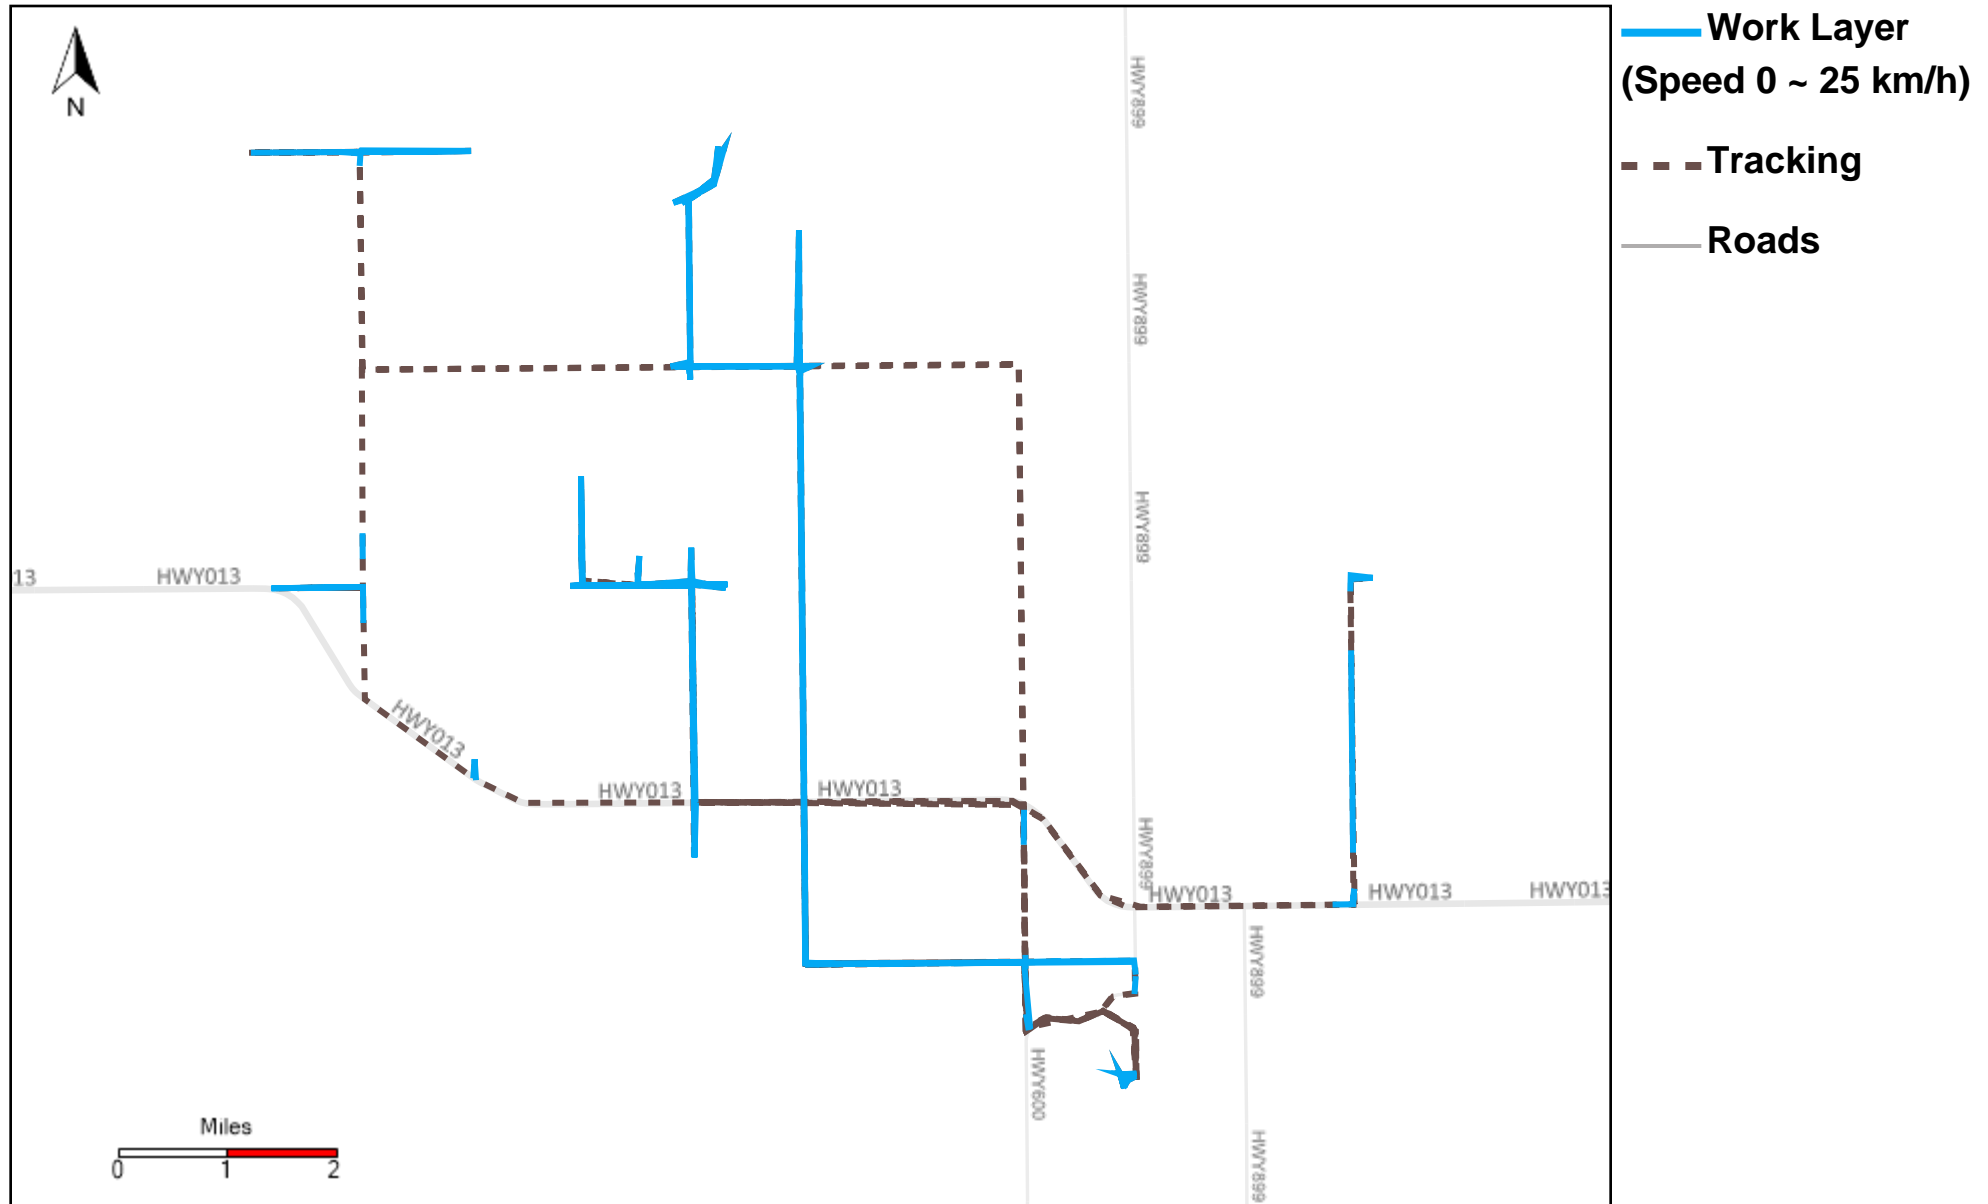

43-185_2023-01-08 ~ 2023-01-14 Tracking

Total Distance(km)	Total Hours	Work Distance(km)	Work Hours
399.67	43 hrs 35 min 9 sec	222.05	40 hrs 38 min 29 sec