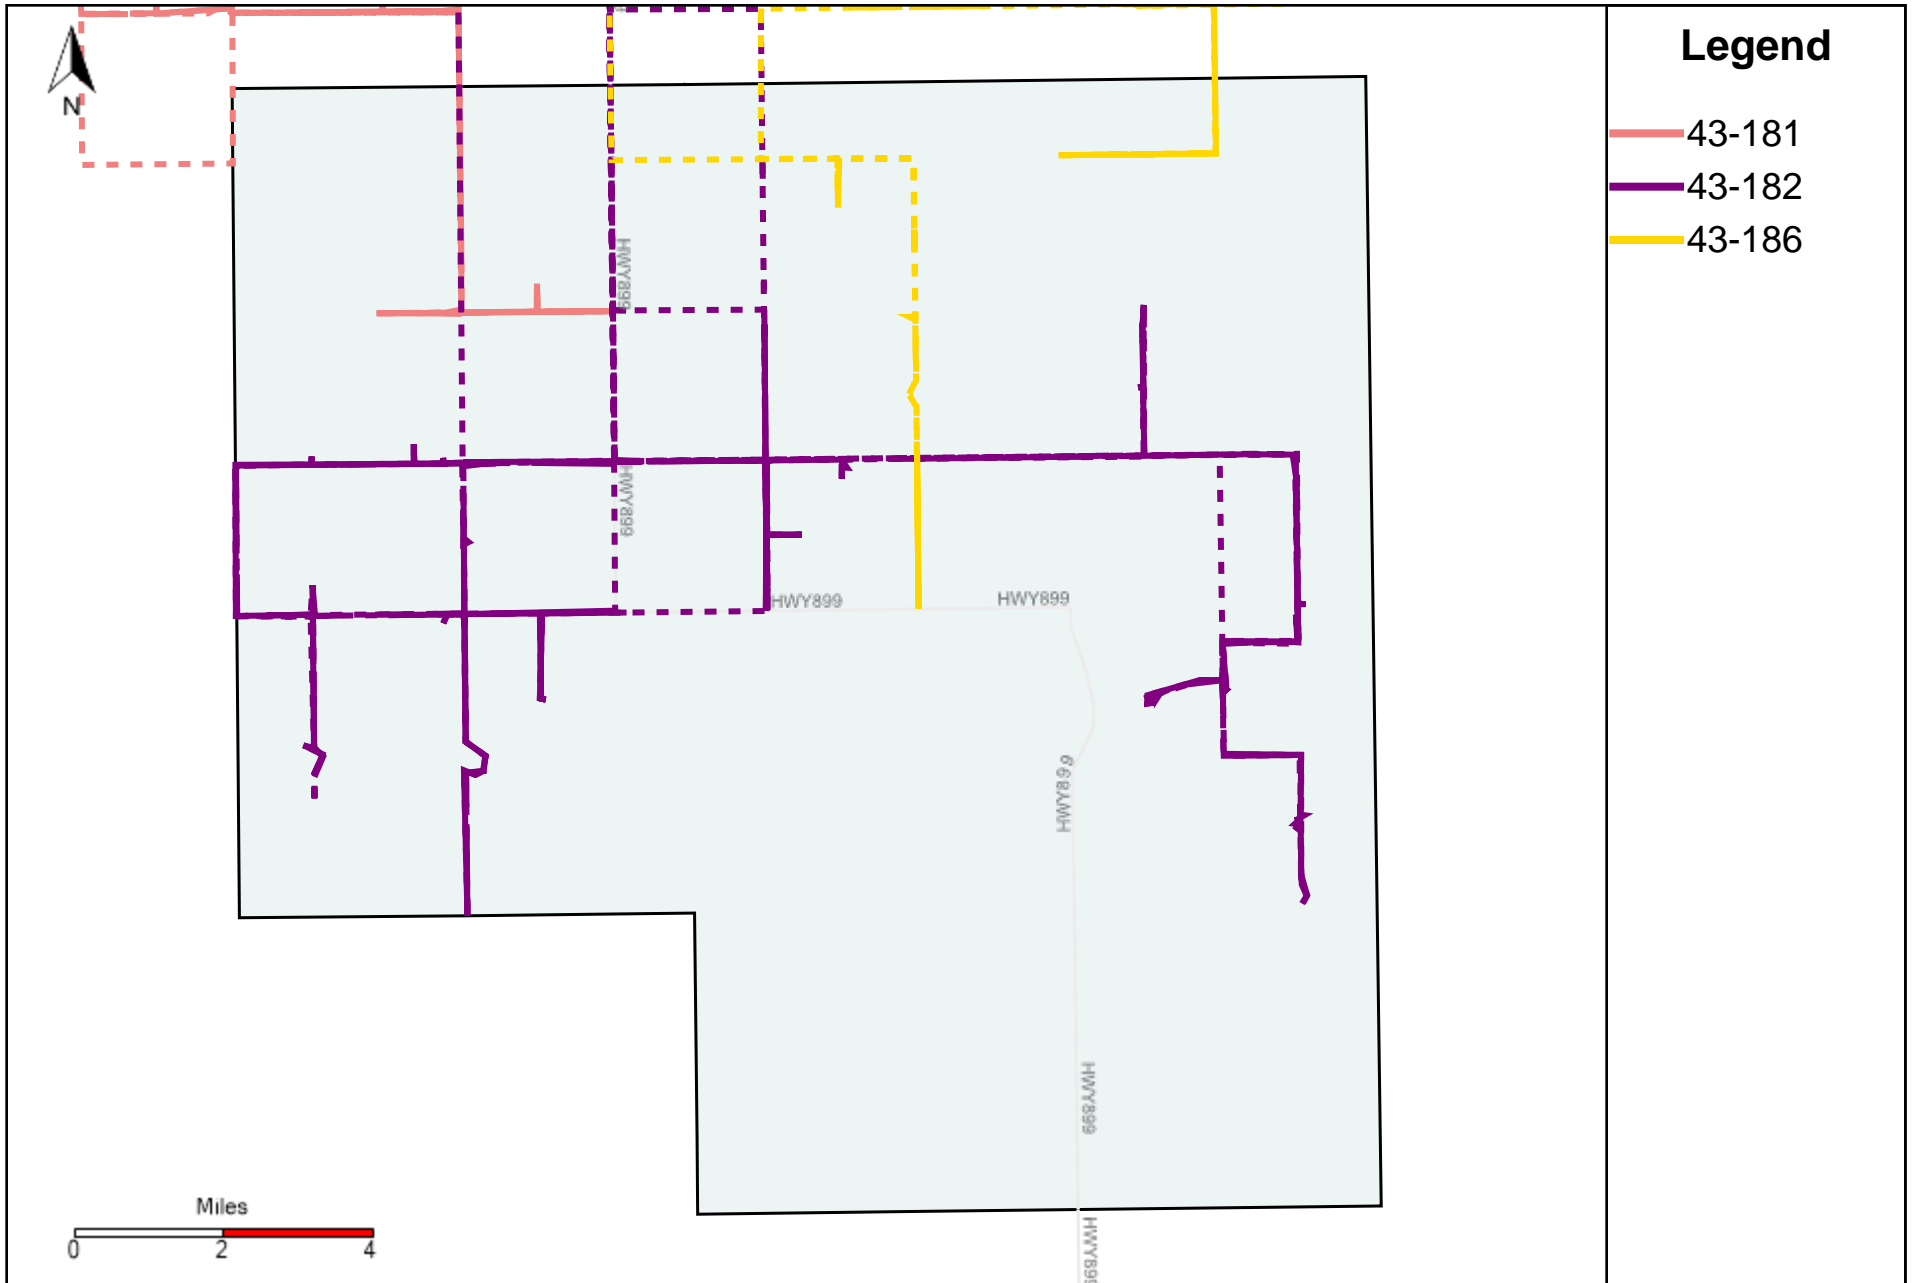

Provost Weekly Grader Report (2023-01-08 ~ 2023-01-14)

Division: 1 Grader Report(2023-01-08 ~ 2023-01-14)

Vehicle Name List	Total Distance(km)	Total Hours
43-181, 43-182, 43-186	1388.07	97 hrs 7 min 30 sec

Division: 2 Grader Report(2023-01-08 ~ 2023-01-14)

Vehicle Name List	Total Distance(km)	Total Hours
43-181, 43-182, 43-185, 43-186, 43-187	2083.89	165 hrs 25 min 37 sec

Division: 3 Grader Report(2023-01-08 ~ 2023-01-14)

Vehicle Name List	Total Distance(km)	Total Hours
43-181, 43-182, 43-185, 43-186, 43-187	2083.89	165 hrs 25 min 37 sec

Division: 4 Grader Report(2023-01-08 ~ 2023-01-14)

Vehicle Name List	Total Distance(km)	Total Hours
43-170, 43-181, 43-185, 43-187	1377.94	120 hrs 18 min 58 sec