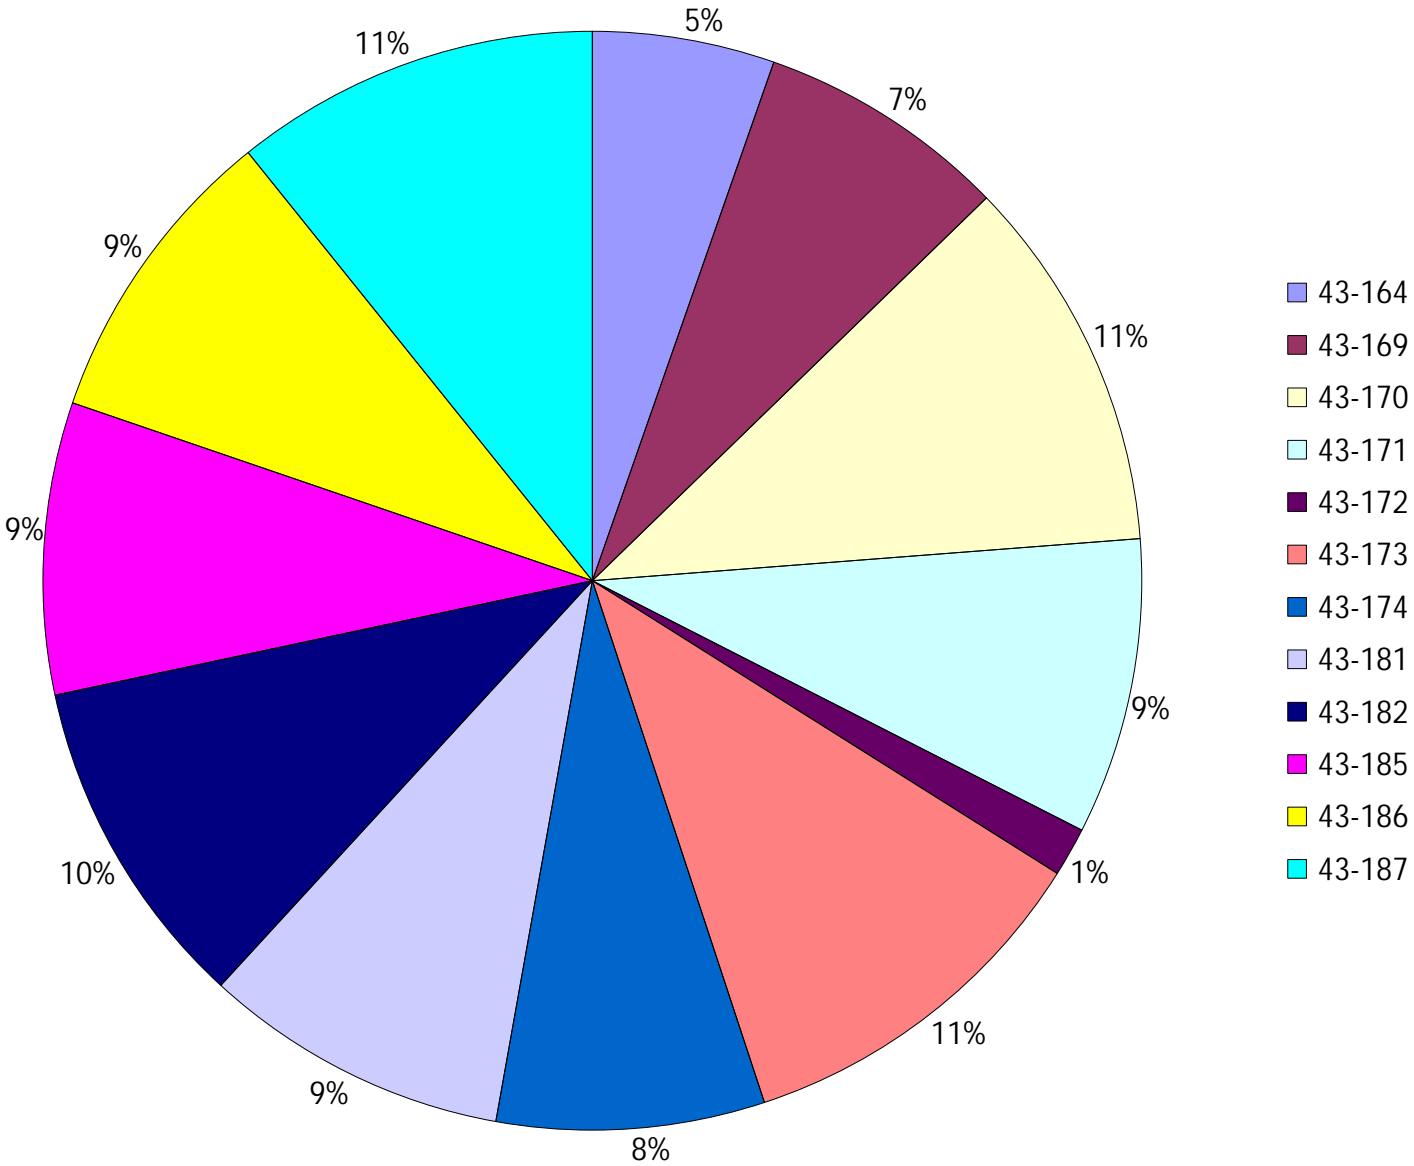

Provost Weekly Grader Report

From 1/1/2023 To 1/7/2023

1/7/2023

Vehicle	Total Distance(km)	Total Hours	Work Distance(km)	Work Hours
43-164	255.27	20 hrs 36 min 49 sec	136.21	15 hrs 13 min 29 sec
43-169	351.4	24 hrs 46 min 13 sec	203.32	18 hrs 26 min 23 sec
43-170	526.35	31 hrs 57 min 29 sec	315.46	25 hrs 19 min 49 sec
43-171	415.64	27 hrs 36 min 21 sec	207.87	20 hrs 33 min 3 sec
43-172	68.66	7 hrs 16 min 5 sec	20.08	4 hrs 55 min 18 sec
43-173	523.53	37 hrs 31 min 16 sec	234.92	24 hrs 13 min 54 sec
43-174	375.6	23 hrs 6 min 54 sec	236.29	18 hrs 40 min 8 sec
43-181	429.26	31 hrs 40 min 37 sec	217.15	25 hrs 29 min 16 sec
43-182	468.76	33 hrs 44 min 23 sec	201.68	25 hrs 55 min 48 sec
43-185	409.21	37 hrs 50 min 41 sec	266.26	35 hrs 24 min 41 sec
43-186	427.63	32 hrs 40 min 8 sec	210.19	26 hrs 46 min 52 sec
43-187	513.6	33 hrs 21 min 35 sec	265.47	27 hrs 5 min 4 sec
Total:	4764.91	342 hrs 8 min 31 sec	2514.91	268 hrs 3 min 45 sec

Vehicle Distance Vs Total Distance (%) From 1/1/2023 To 1/7/2023

Provost Weekly Grader Report