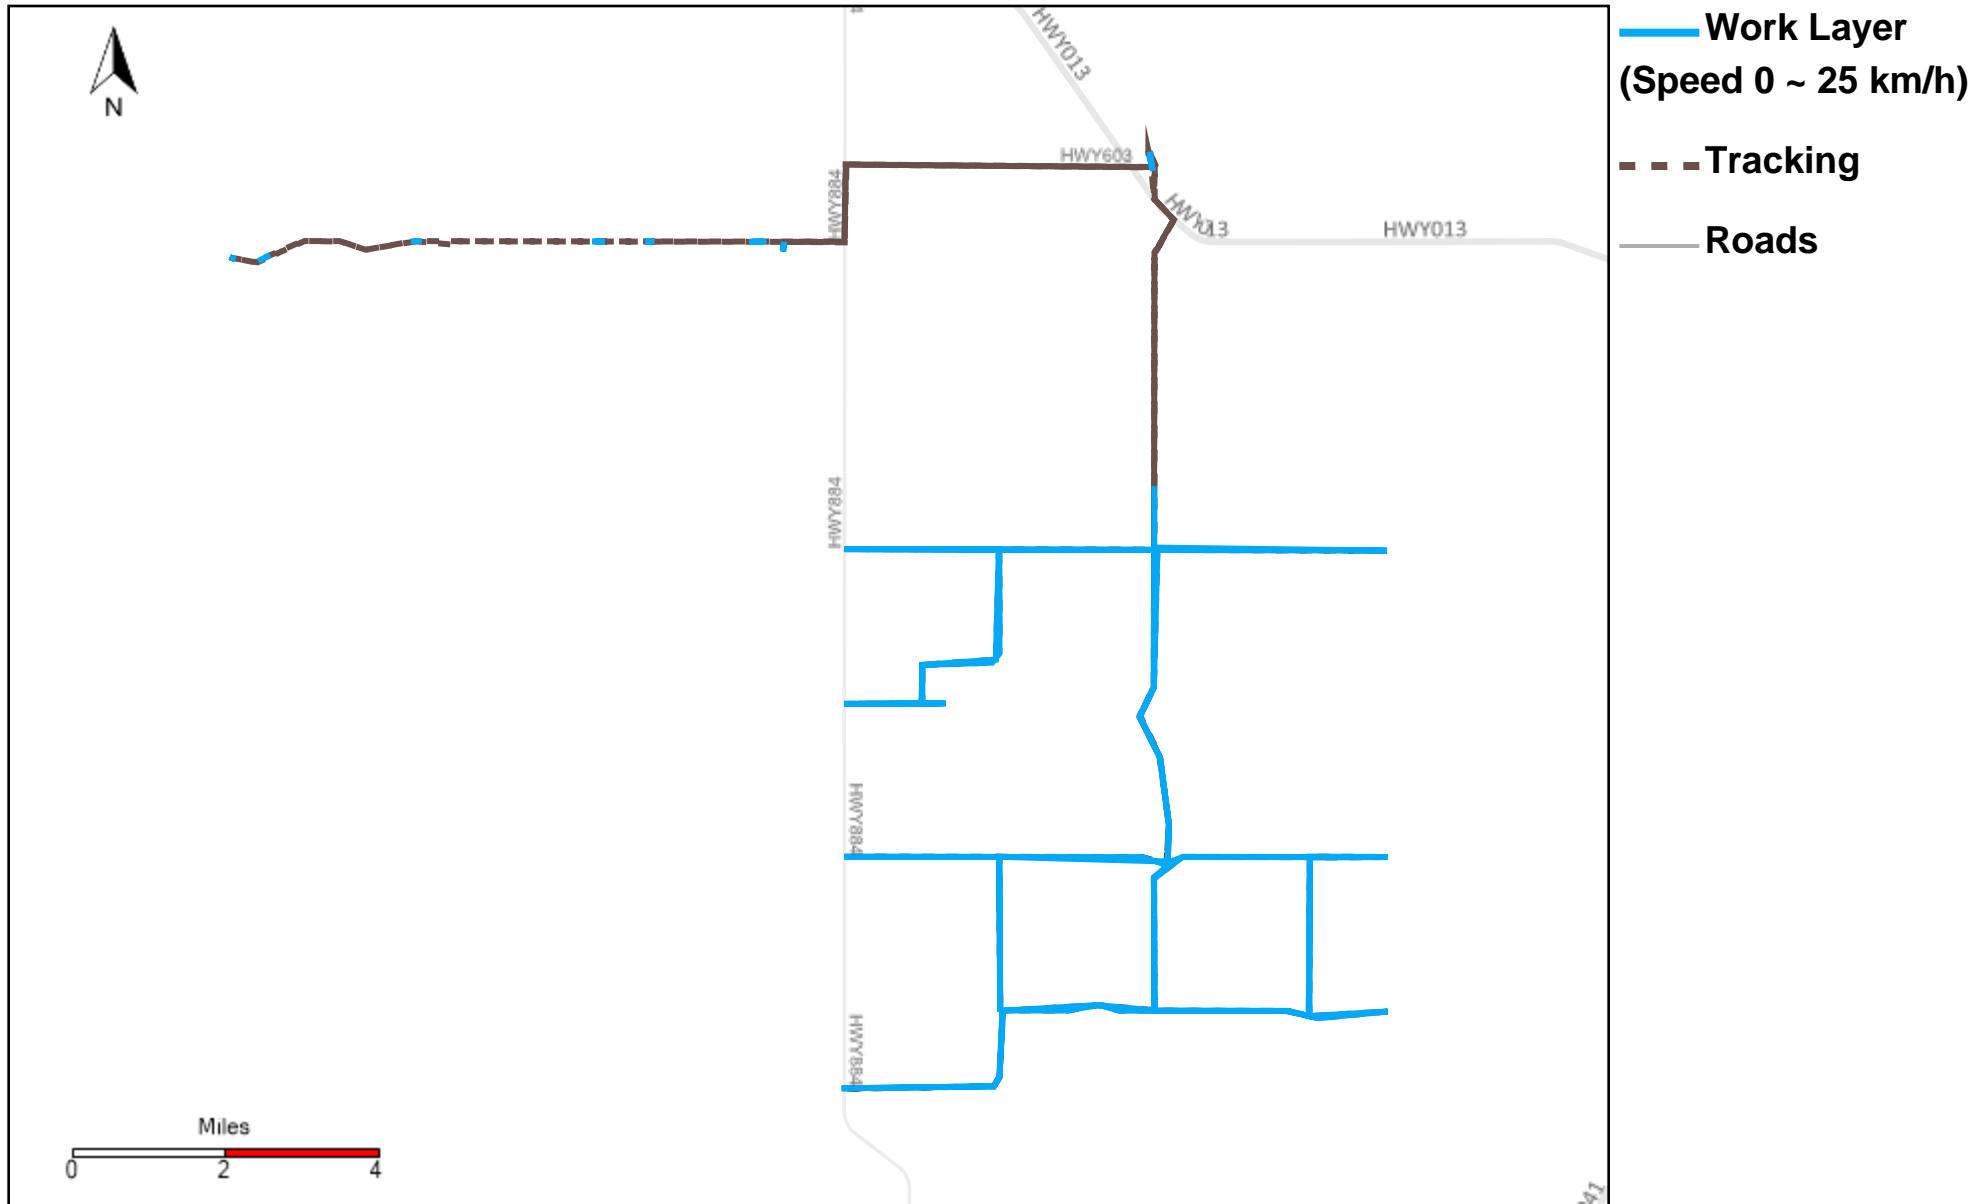

43-164_2023-01-01 ~ 2023-01-07 Tracking

Total Distance(km)	Total Hours	Work Distance(km)	Work Hours
255.27	20 hrs 36 min 49 sec	136.21	15 hrs 13 min 29 sec