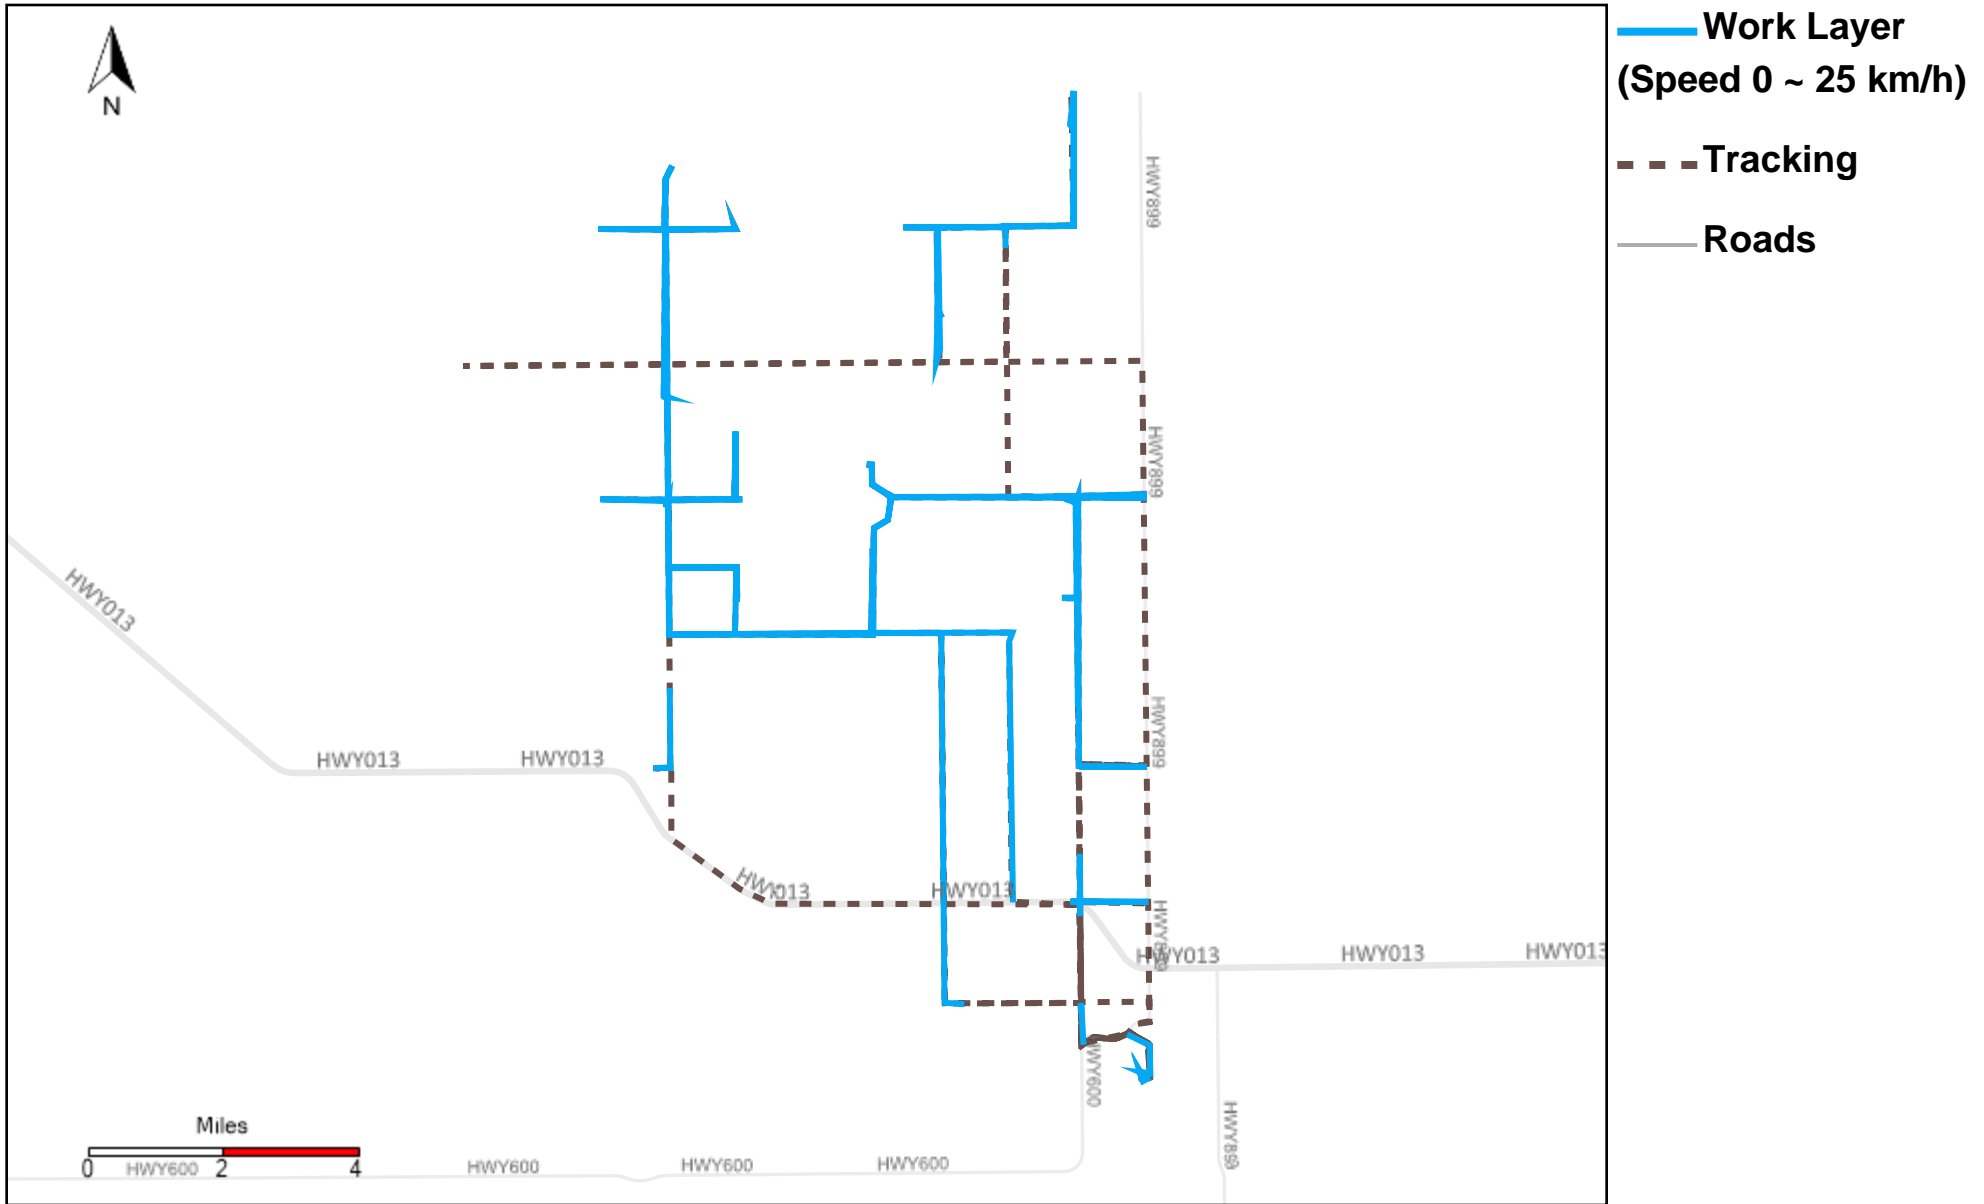

43-185_2023-01-01 ~ 2023-01-07 Tracking

Total Distance(km)	Total Hours	Work Distance(km)	Work Hours
409.21	37 hrs 50 min 41 sec	266.26	35 hrs 24 min 41 sec