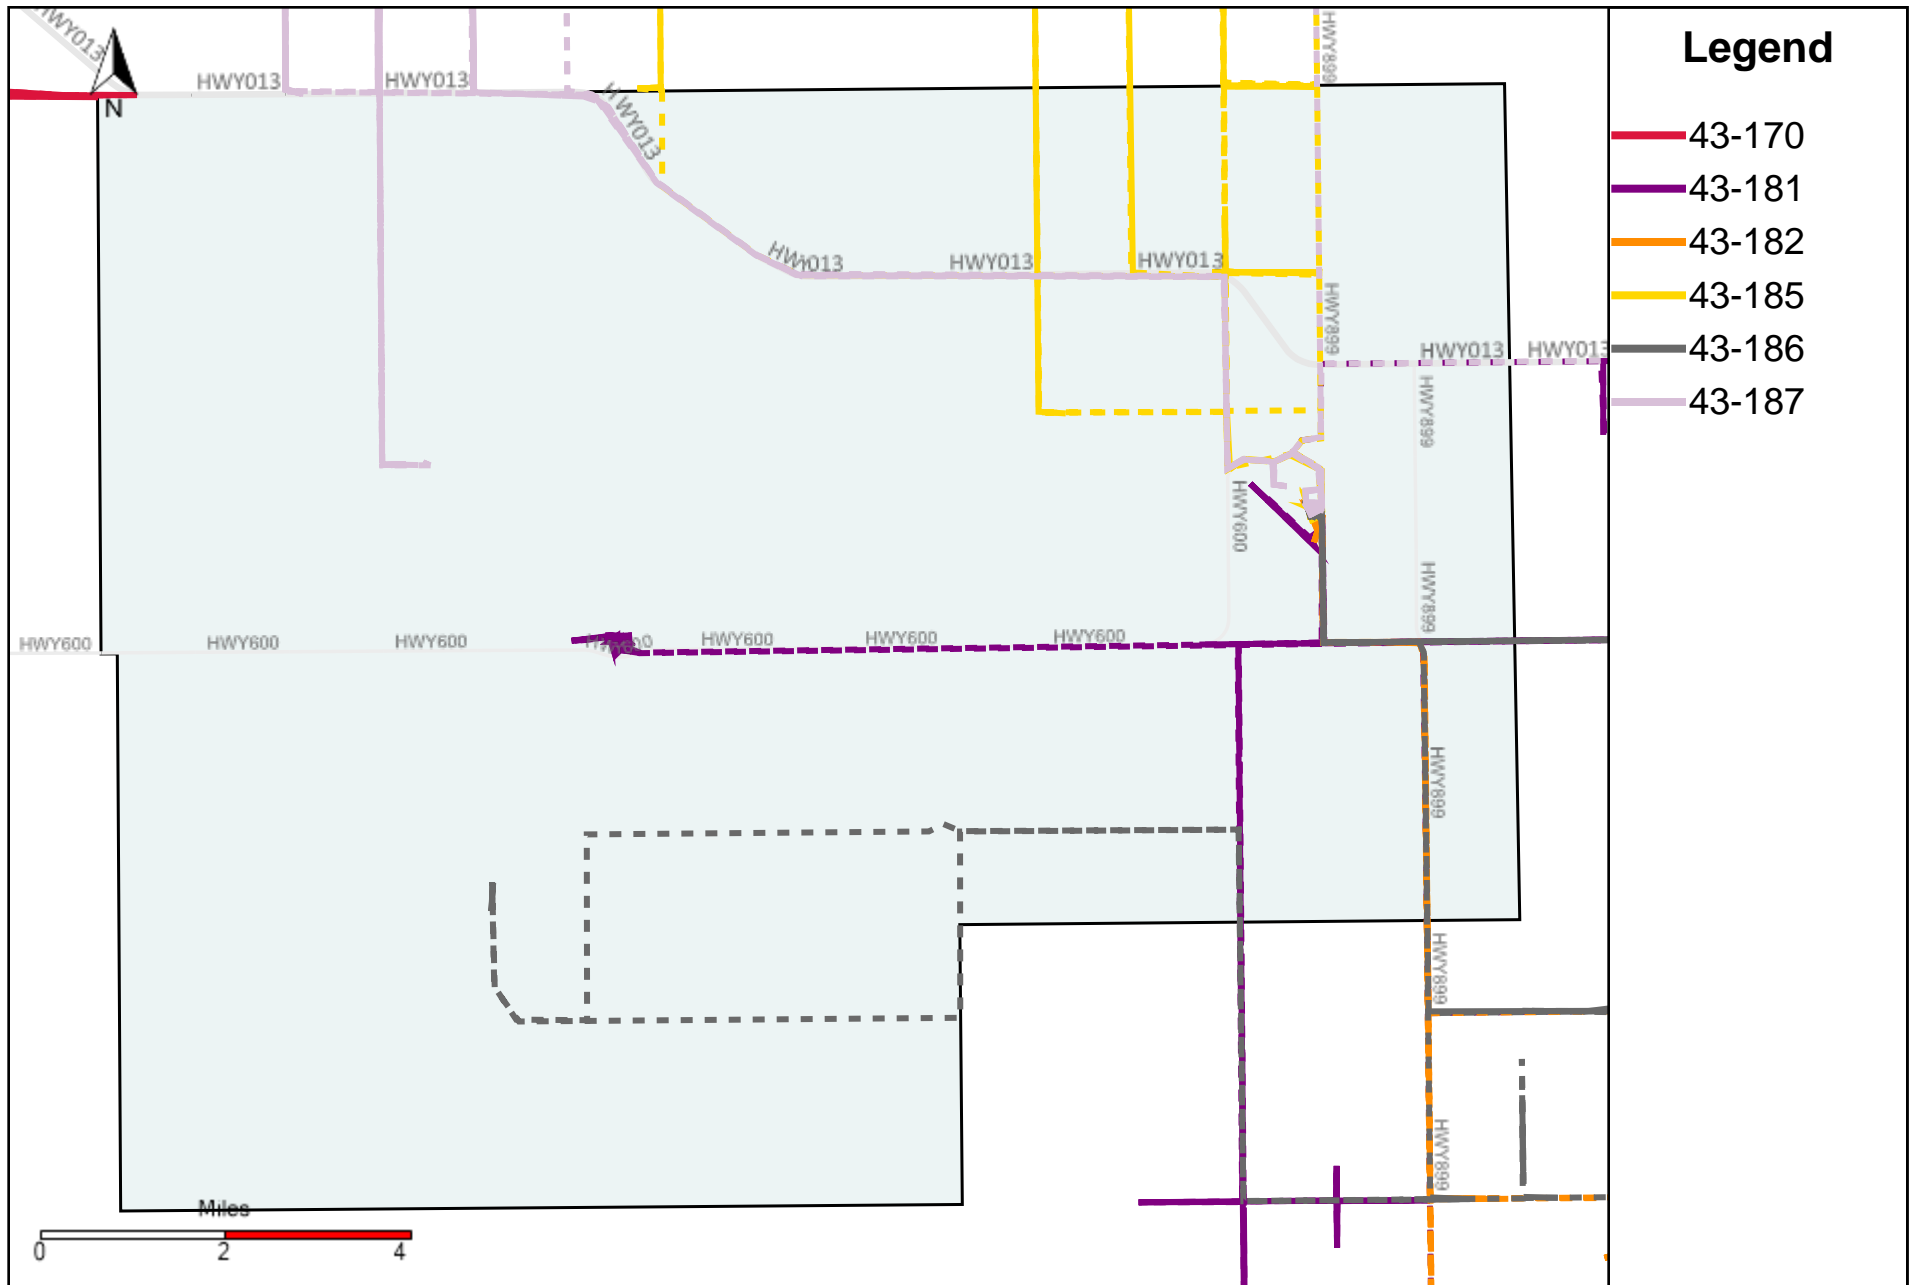

Division: 3 Grader Report(2023-01-01 ~ 2023-01-07)

Vehicle Name List	Total Distance(km)	Total Hours
43-170, 43-181, 43-182, 43-185, 43-186, 43-187	2774.8	201 hrs 14 min 53 sec