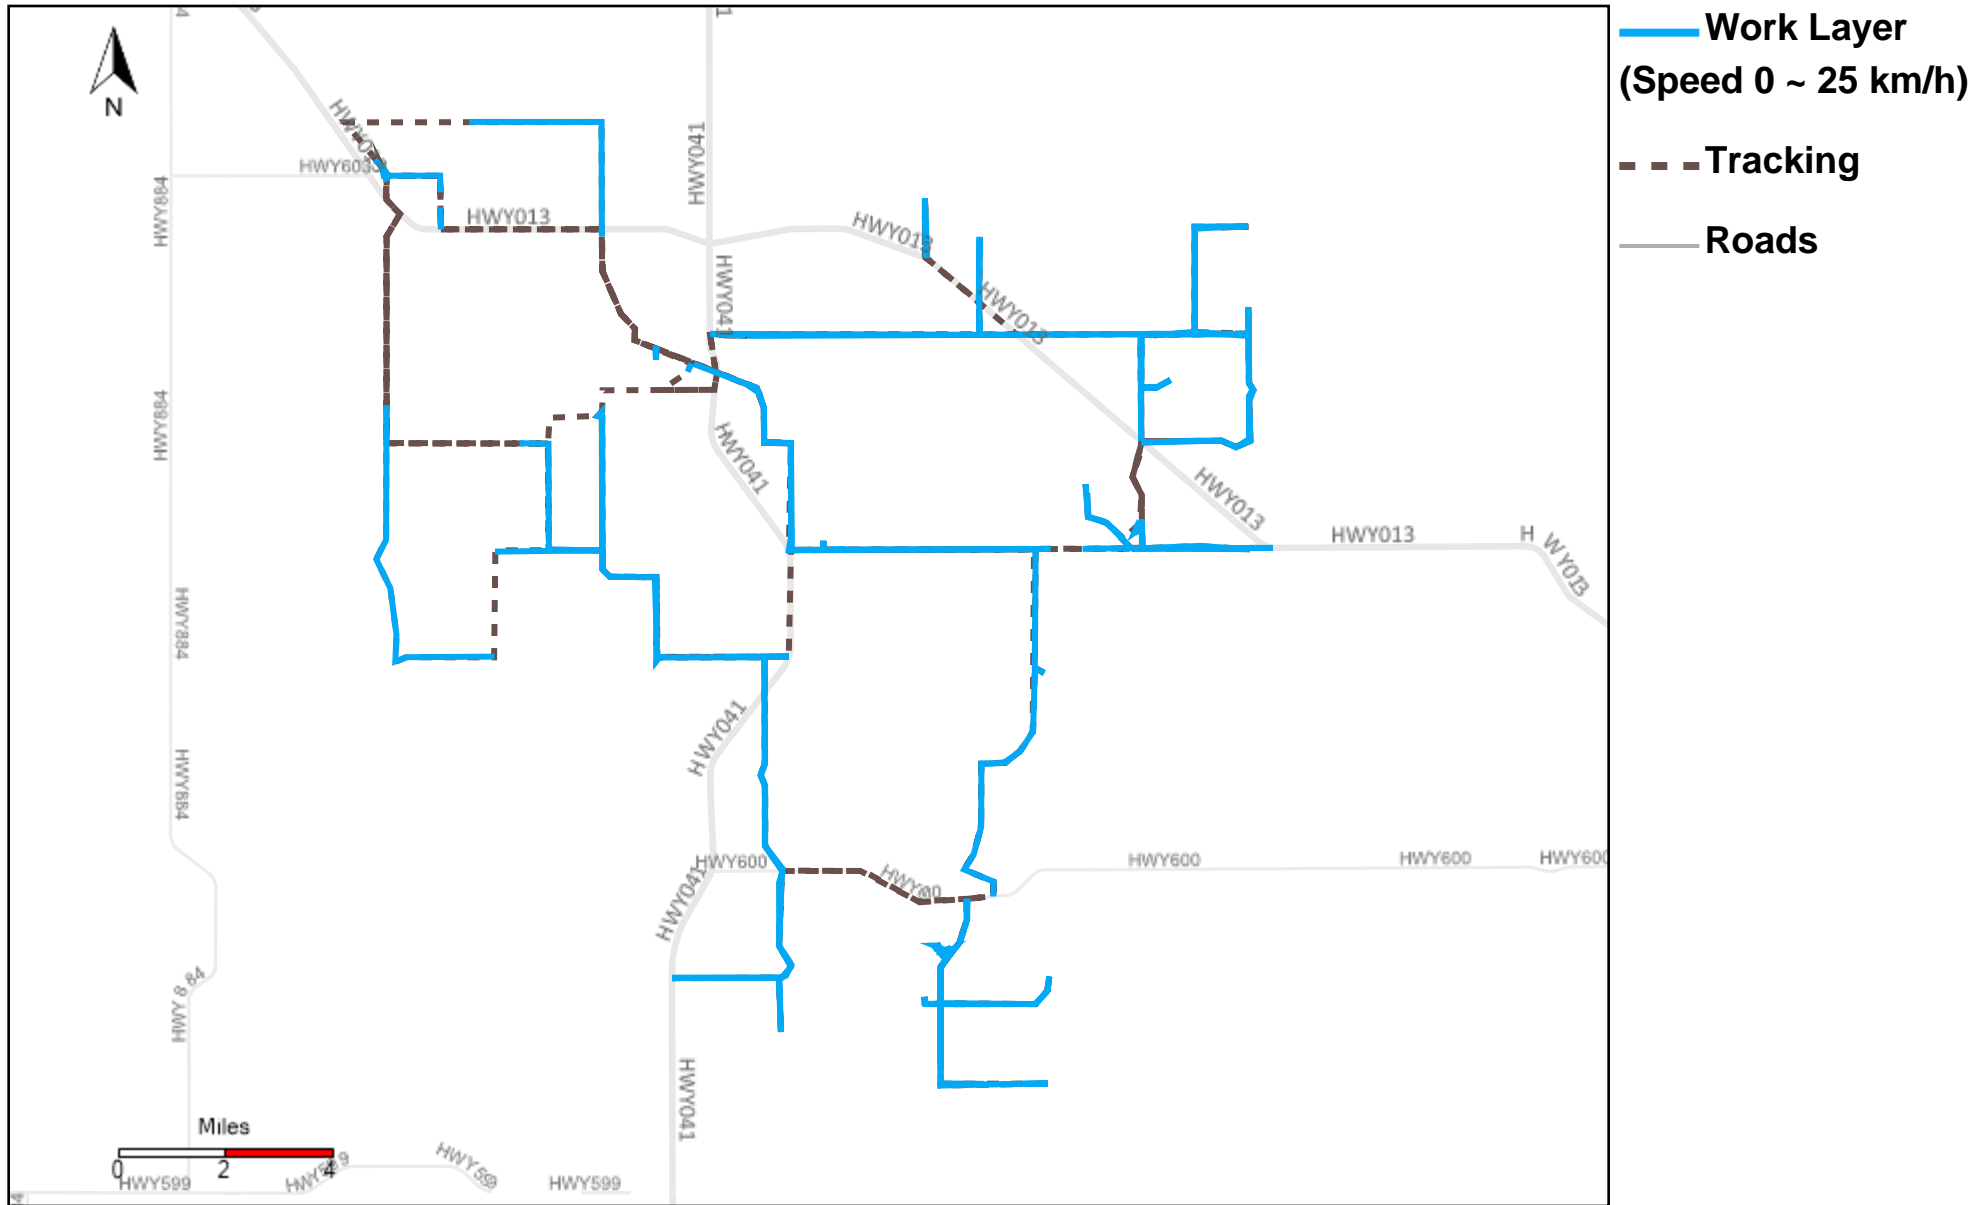

43-170_2023-01-01 ~ 2023-01-07 Tracking

Total Distance(km)	Total Hours	Work Distance(km)	Work Hours
526.35	31 hrs 57 min 29 sec	315.46	25 hrs 19 min 49 sec