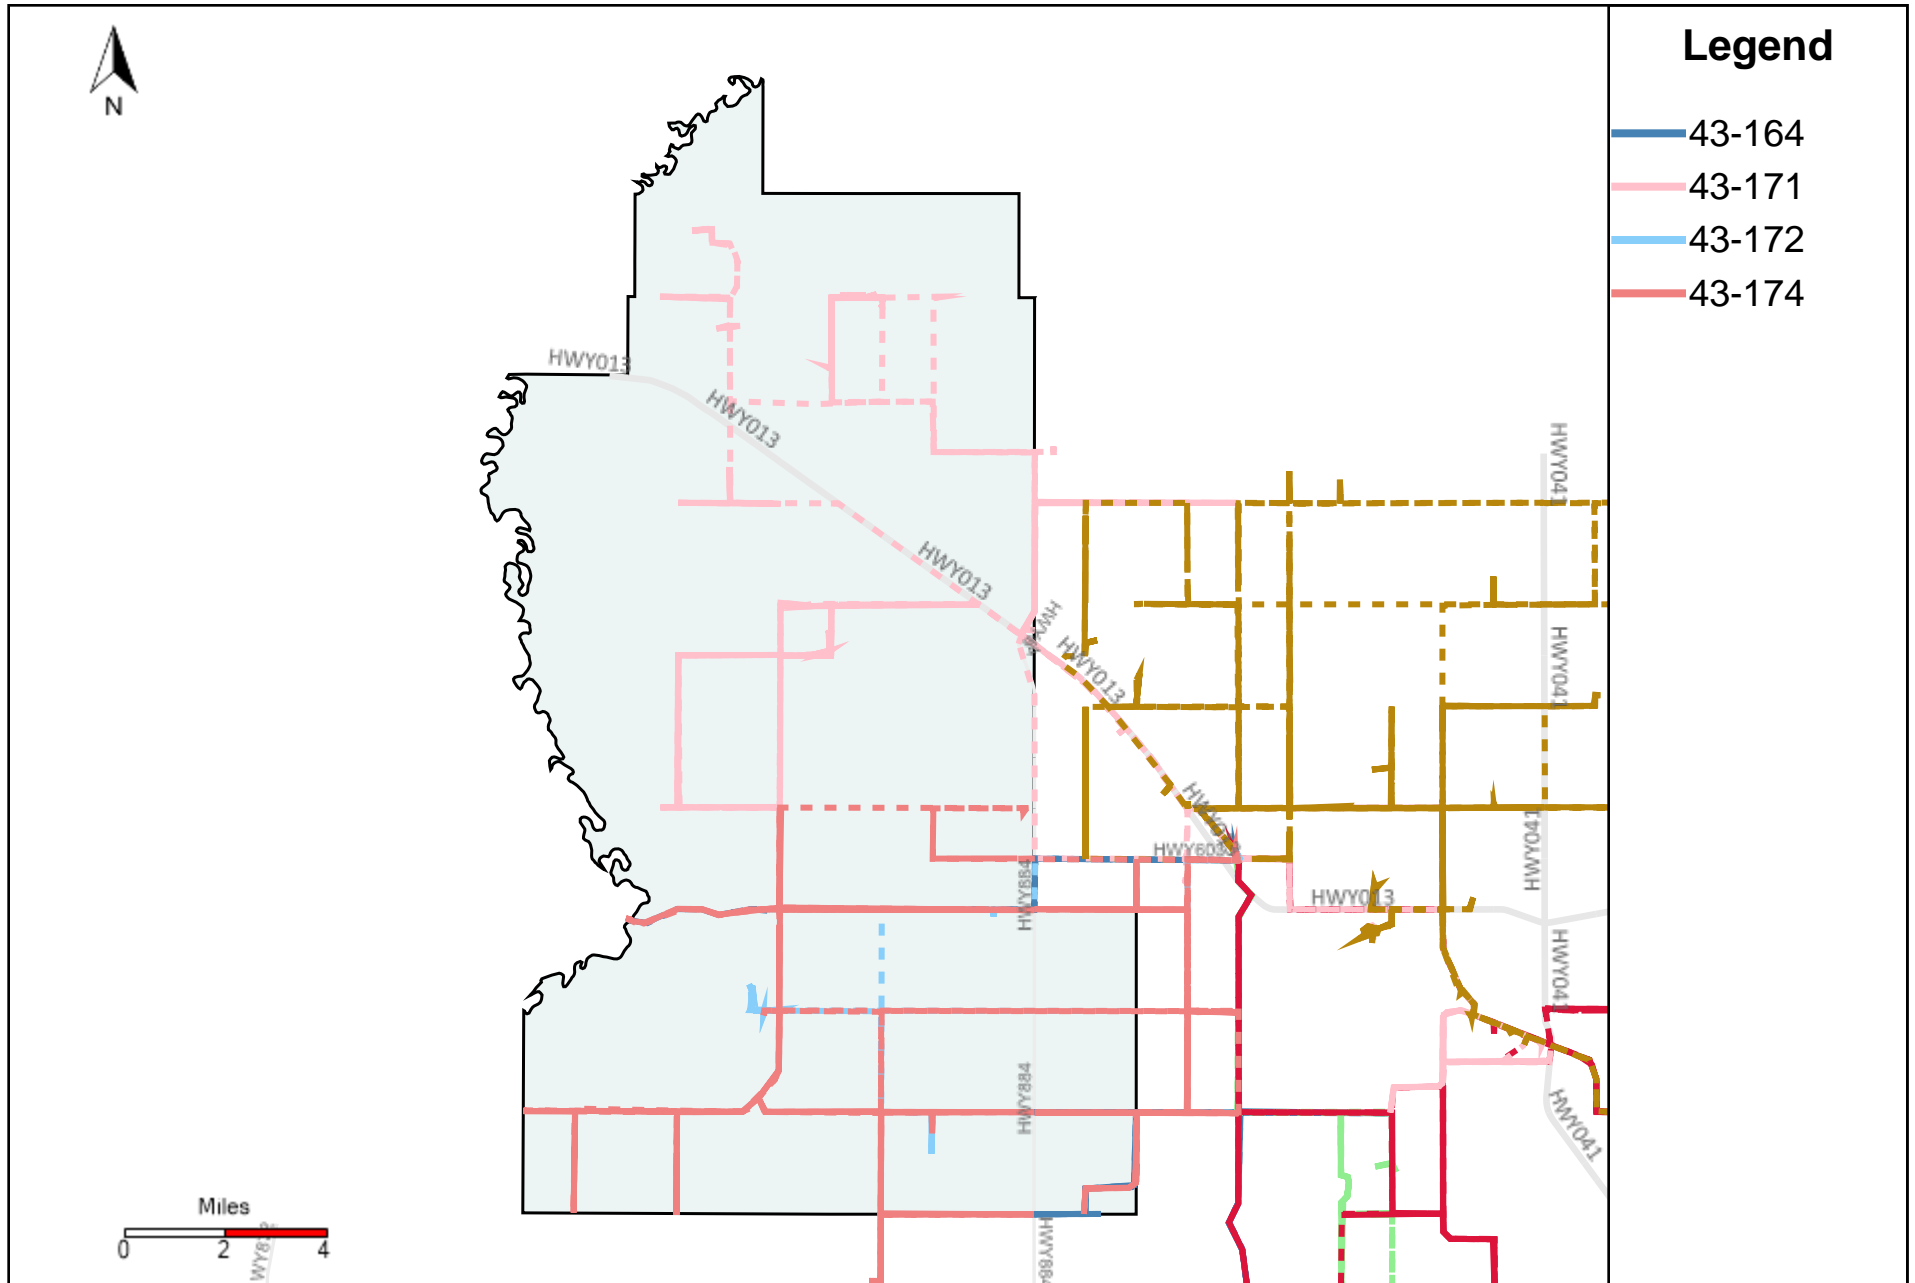

Division: 7 Grader Report(2023-01-01 ~ 2023-01-07)

Vehicle Name List	Total Distance(km)	Total Hours
43-164, 43-171, 43-172, 43-174	1115.17	78 hrs 36 min 9 sec