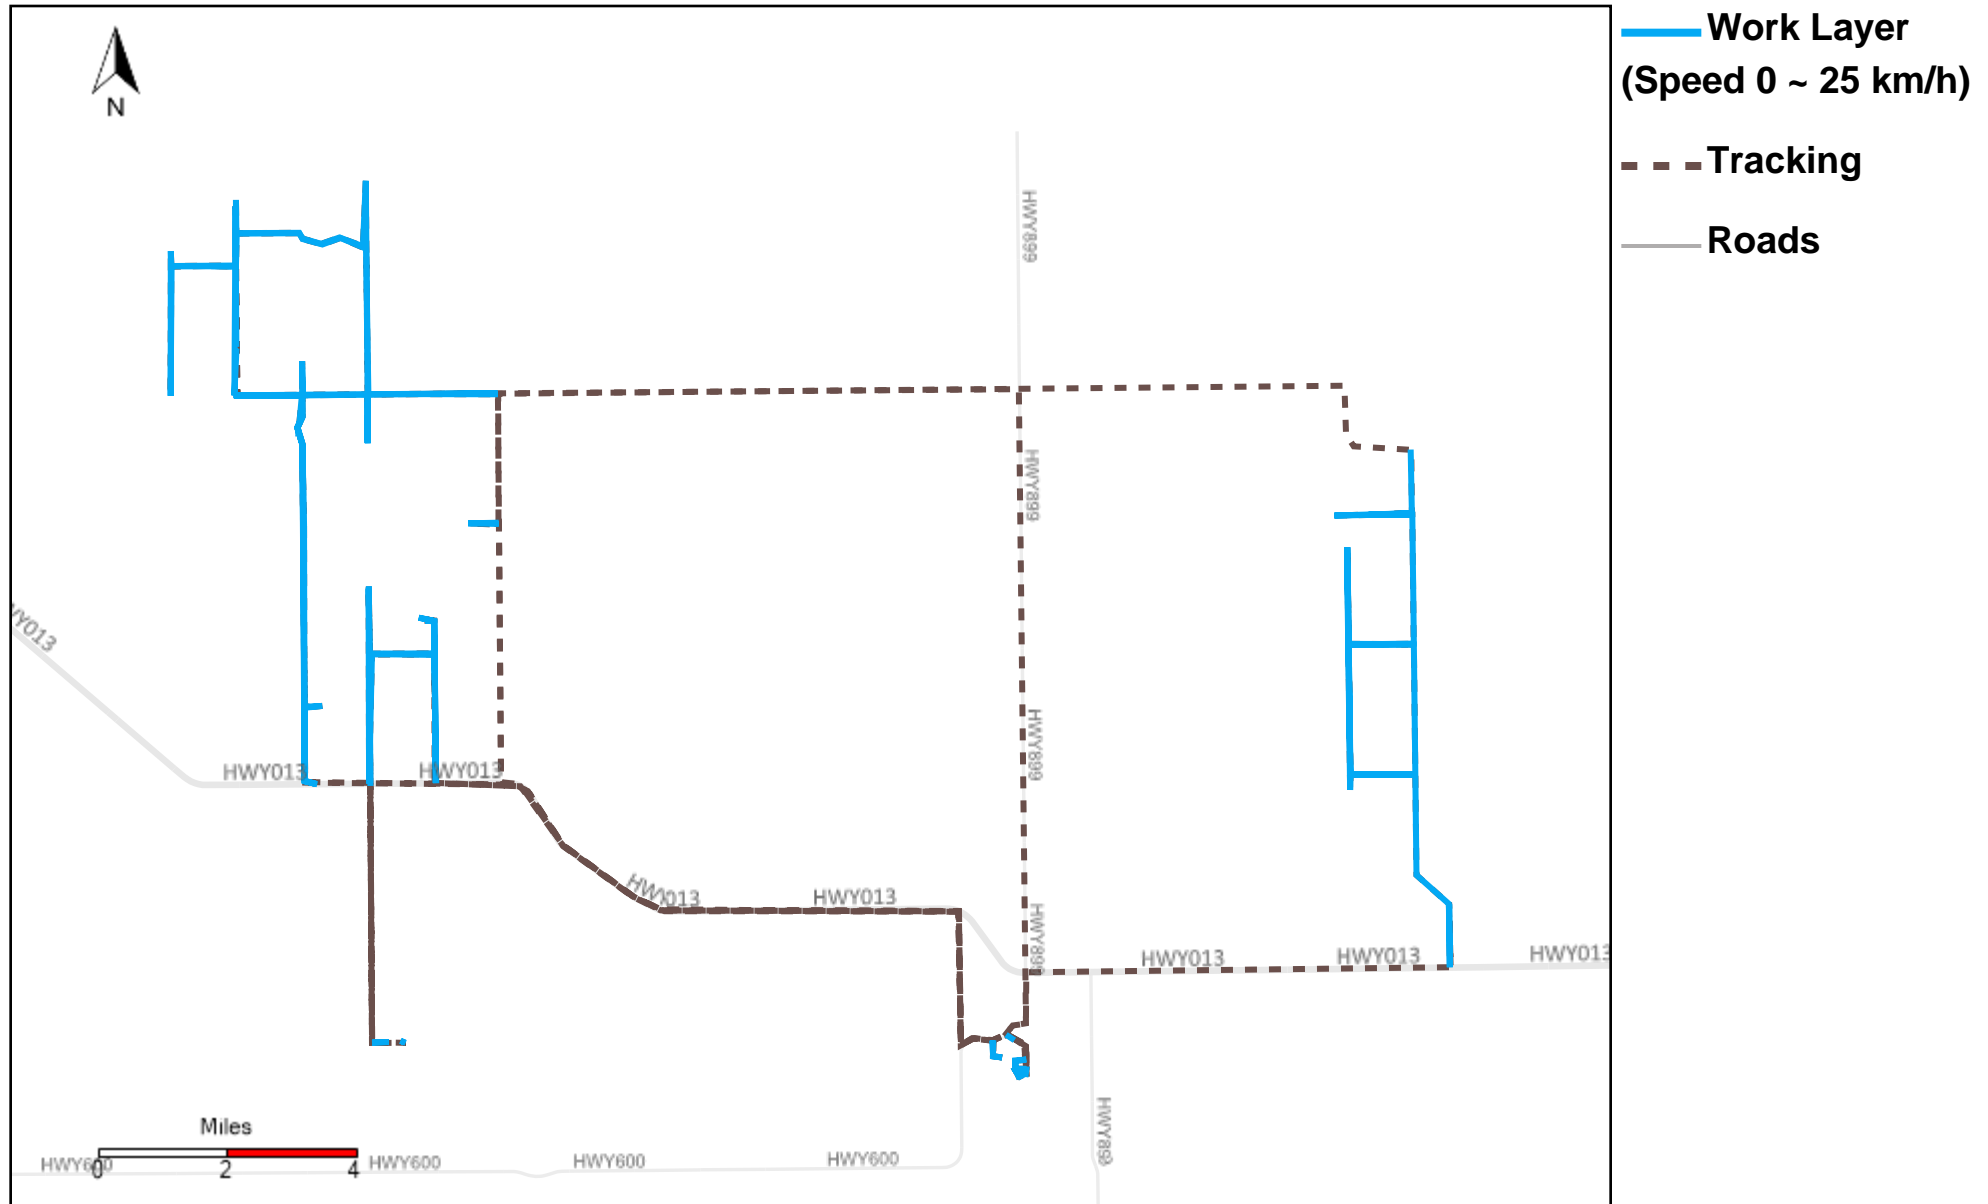

43-187_2023-01-01 ~ 2023-01-07 Tracking

Total Distance(km)	Total Hours	Work Distance(km)	Work Hours
513.6	33 hrs 21 min 35 sec	265.47	27 hrs 5 min 4 sec