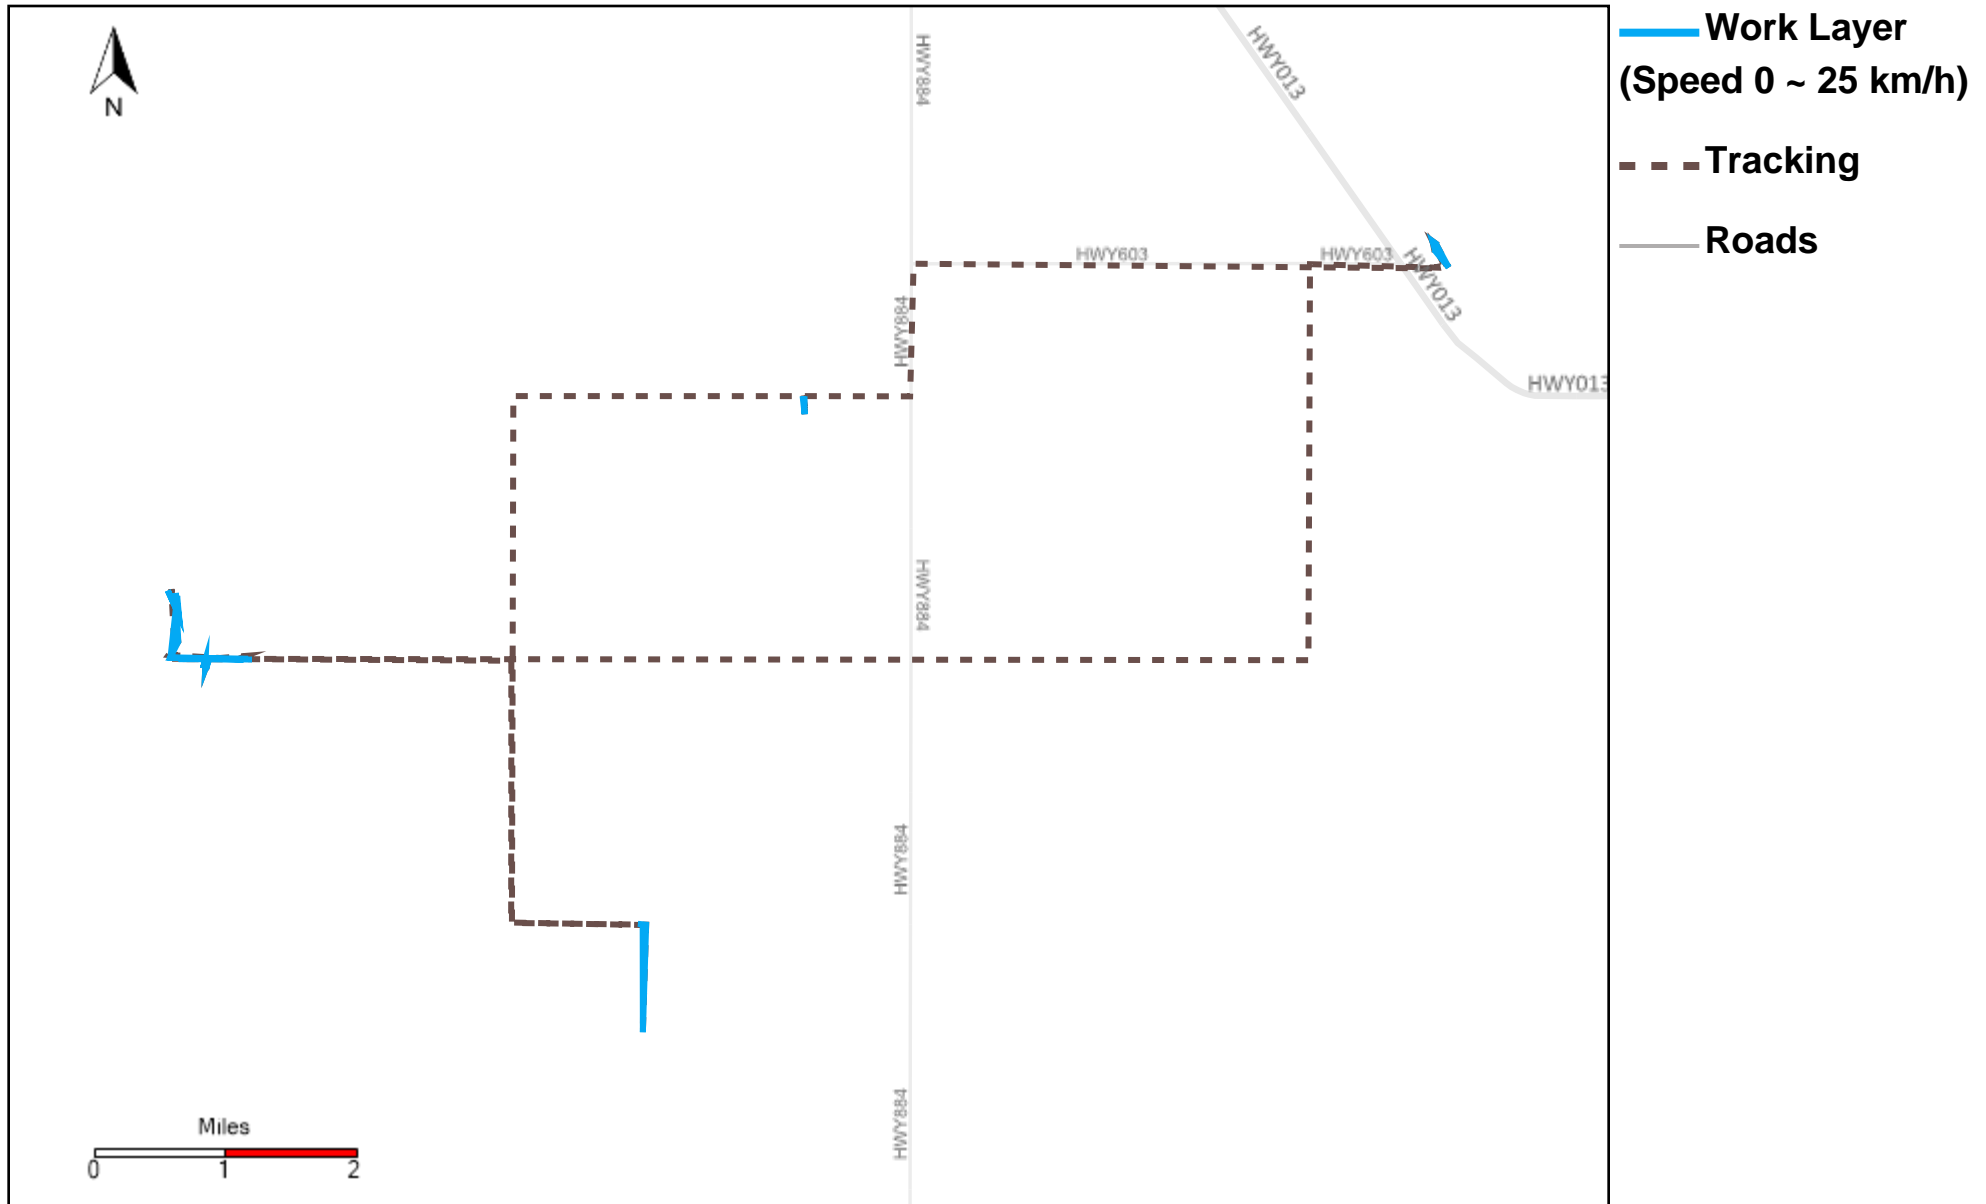

43-172_2023-01-01 ~ 2023-01-07 Tracking

Total Distance(km)	Total Hours	Work Distance(km)	Work Hours
68.66	7 hrs 16 min 5 sec	20.08	4 hrs 55 min 18 sec