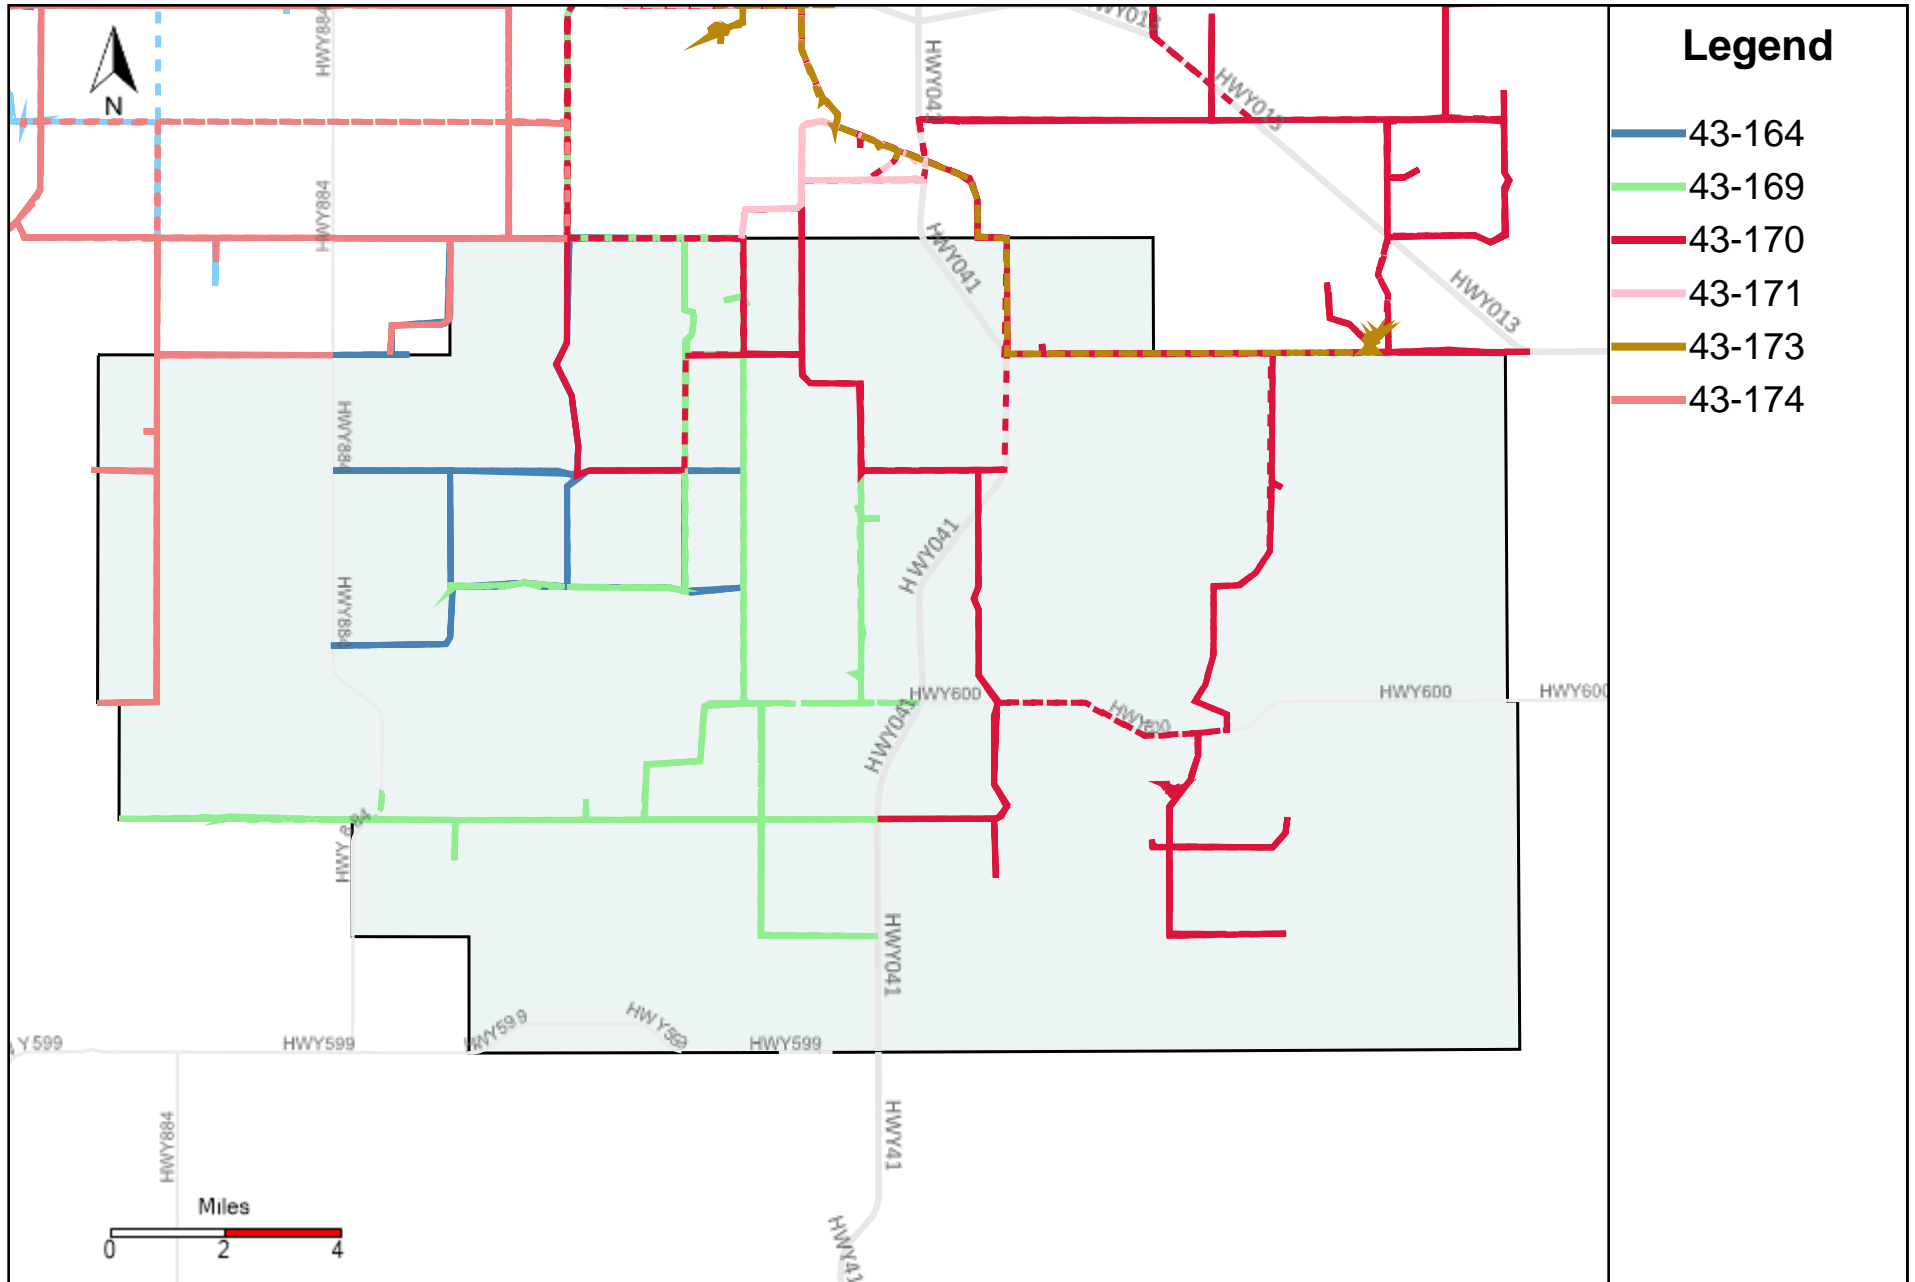

Division: 1 Grader Report(2023-01-01 ~ 2023-01-07)

Vehicle Name List	Total Distance(km)	Total Hours
43-181, 43-182, 43-186	1325.64	98 hrs 5 min 8 sec

Division: 2 Grader Report(2023-01-01 ~ 2023-01-07)

Vehicle Name List	Total Distance(km)	Total Hours
43-181, 43-186, 43-187	1370.48	97 hrs 42 min 20 sec

Division: 3 Grader Report(2023-01-01 ~ 2023-01-07)

Vehicle Name List	Total Distance(km)	Total Hours
43-170, 43-181, 43-182, 43-185, 43-186, 43-187	2774.8	201 hrs 14 min 53 sec

Division: 4 Grader Report(2023-01-01 ~ 2023-01-07)

Vehicle Name List	Total Distance(km)	Total Hours
43-170, 43-173, 43-185, 43-187	1972.7	140 hrs 41 min 1 sec

Division: 5 Grader Report(2023-01-01 ~ 2023-01-07)

Vehicle Name List	Total Distance(km)	Total Hours
43-164, 43-169, 43-170, 43-171, 43-173, 43-174	2447.79	165 hrs 35 min 2 sec