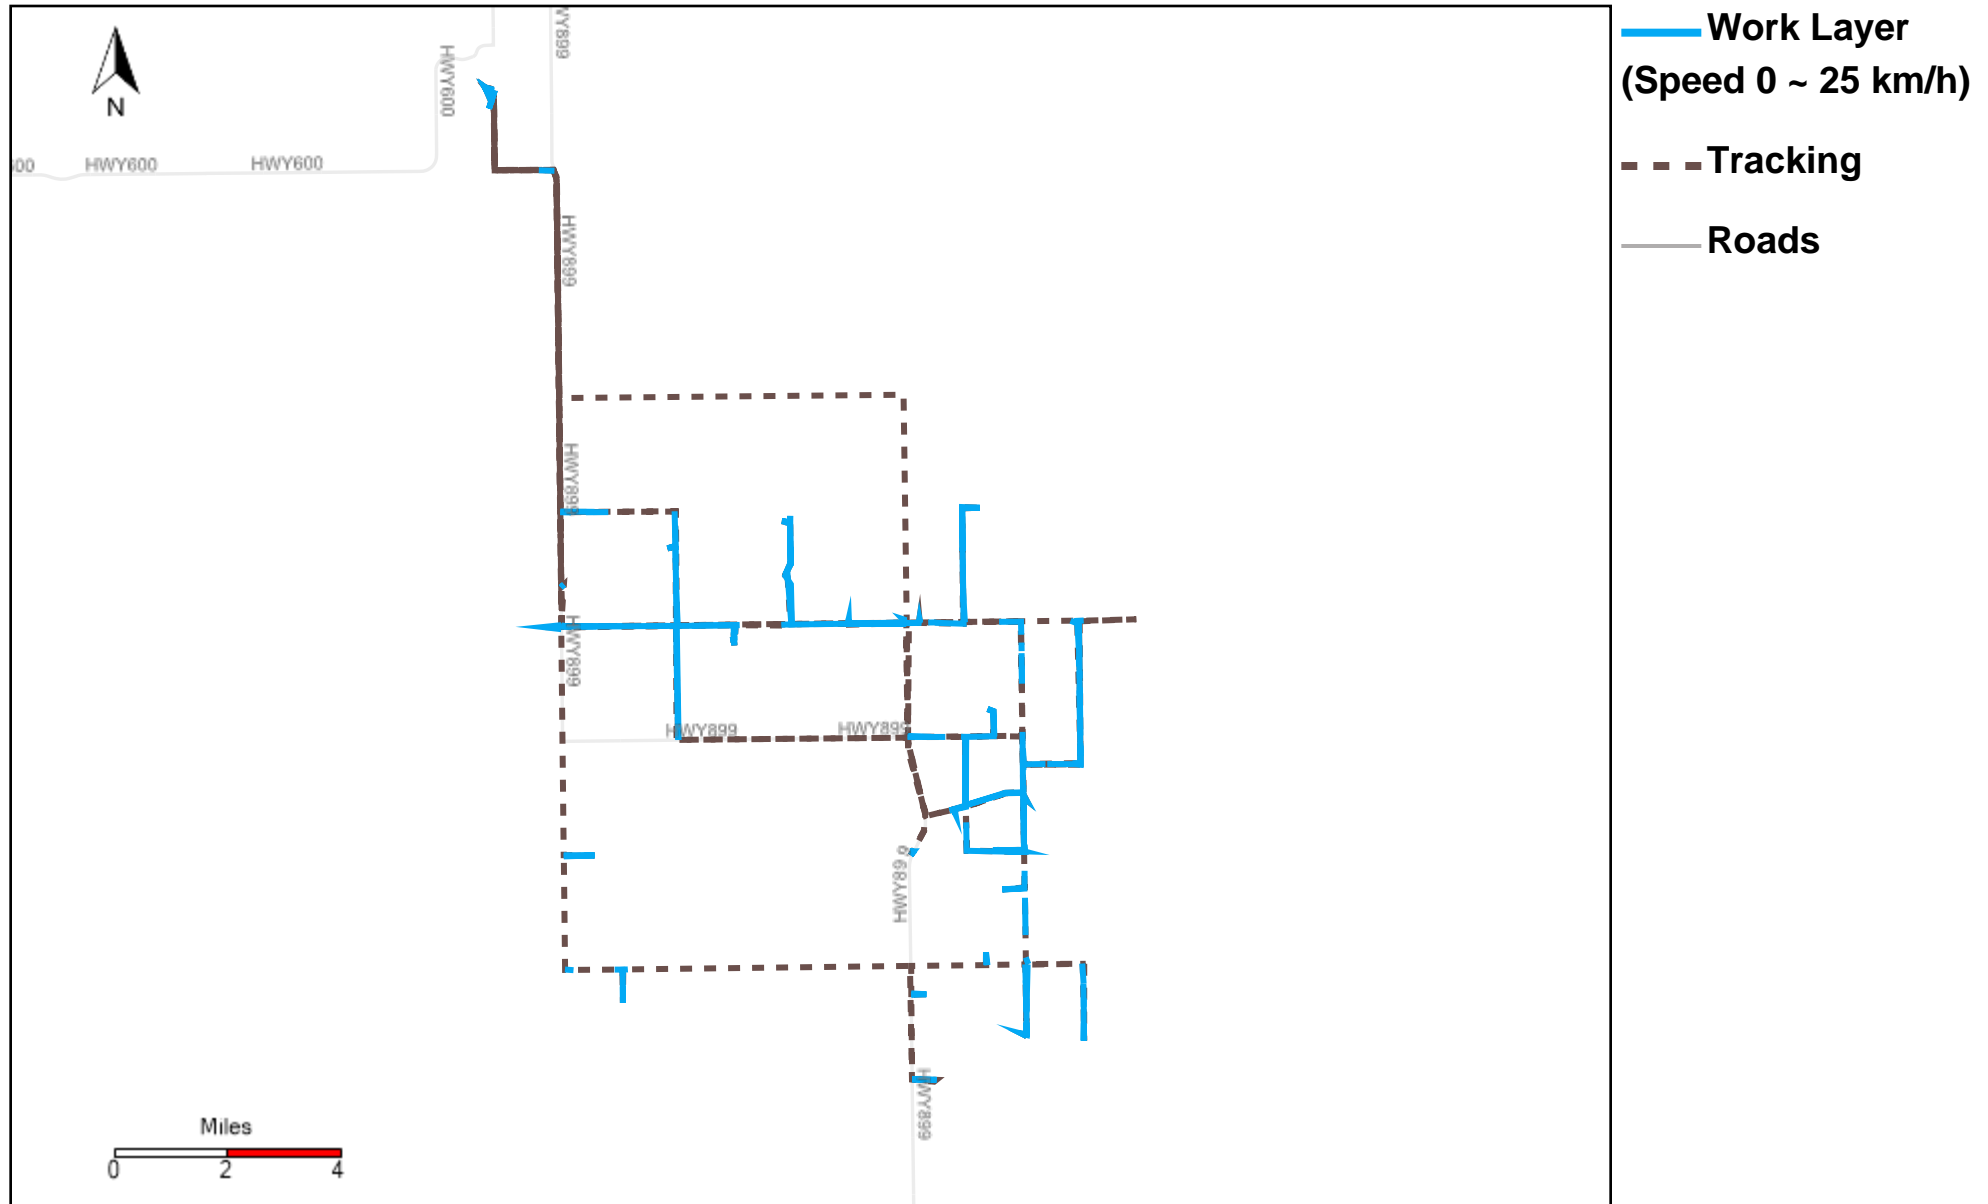

43-182_2023-01-01 ~ 2023-01-07 Tracking

Total Distance(km)	Total Hours	Work Distance(km)	Work Hours
468.76	33 hrs 44 min 23 sec	201.68	25 hrs 55 min 48 sec