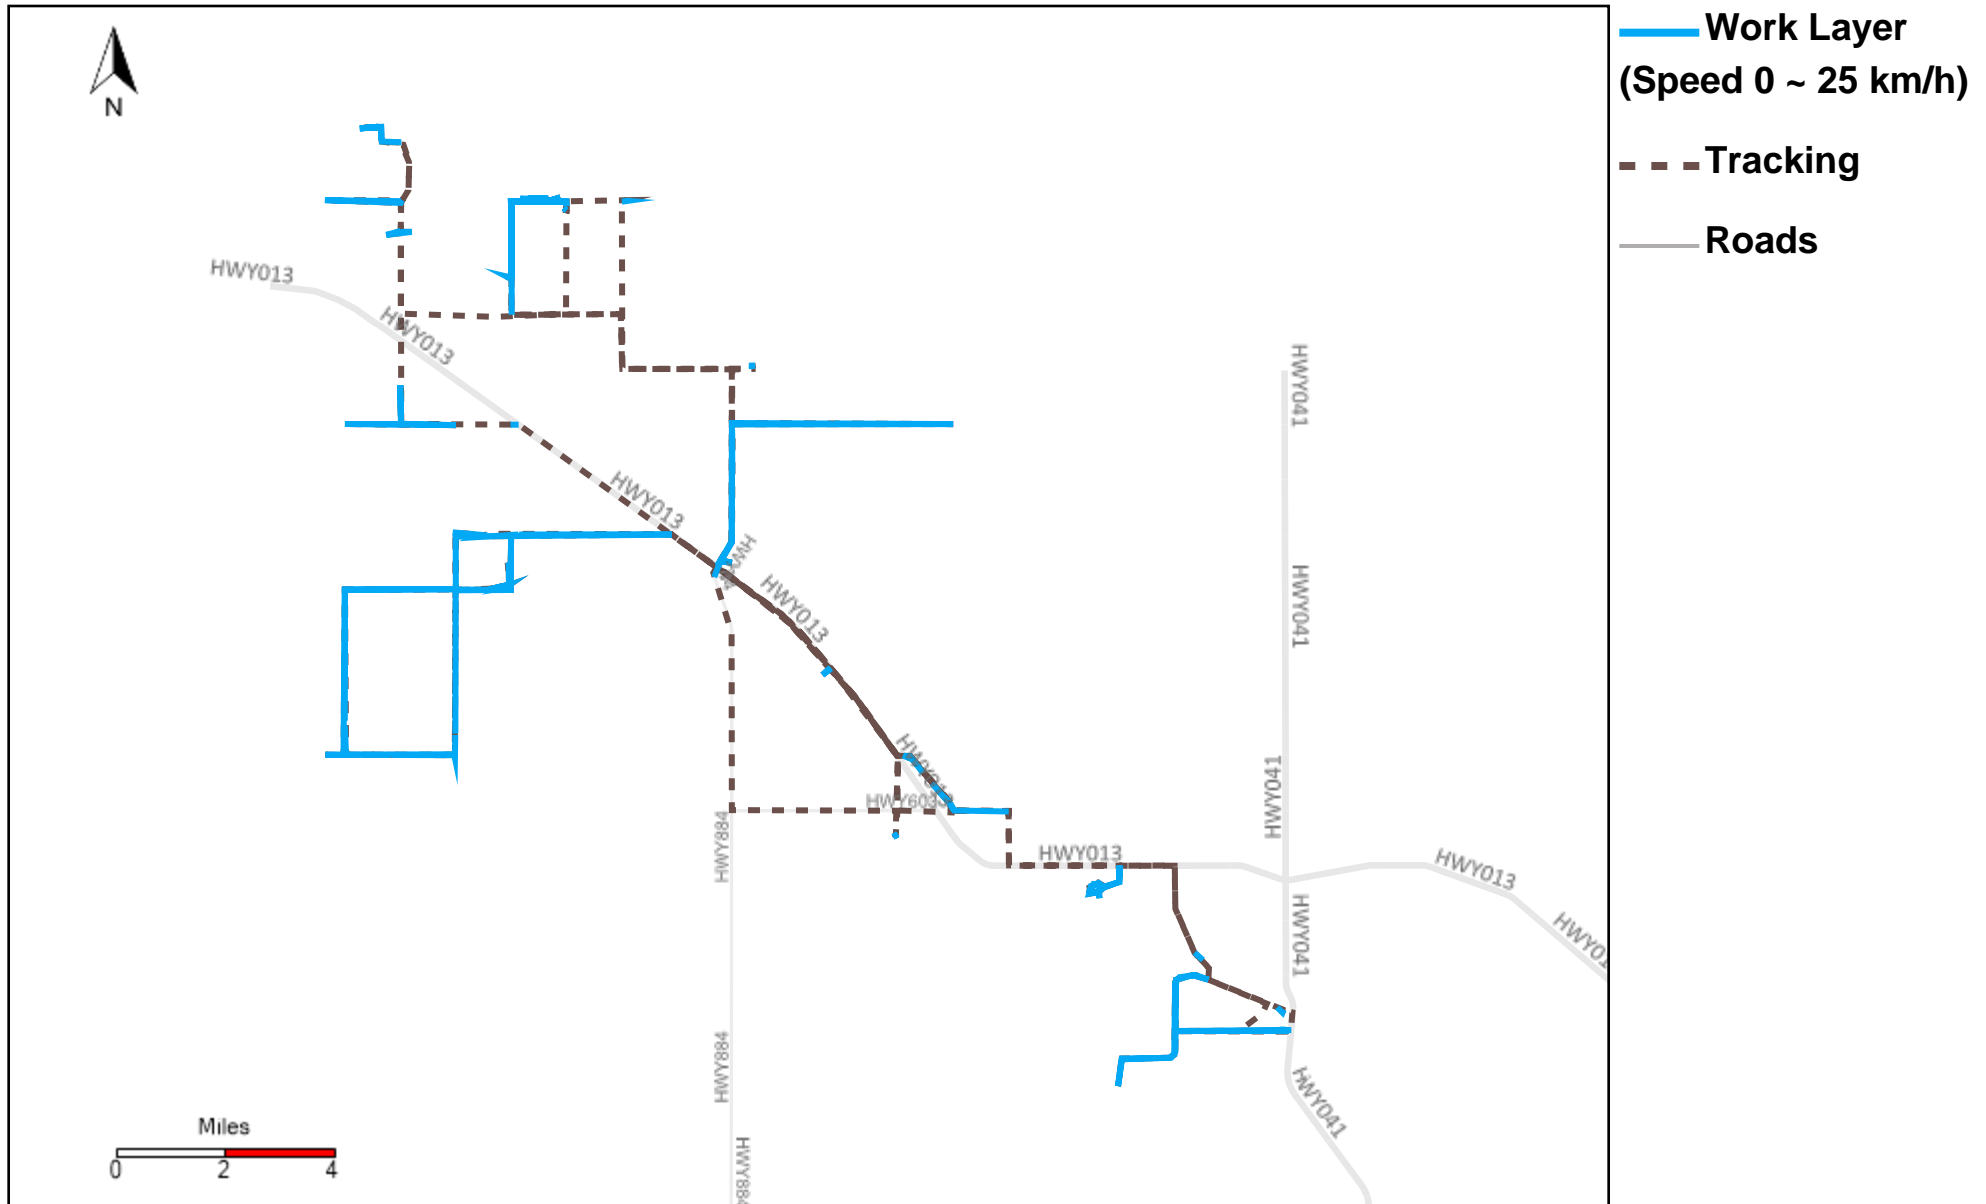

43-171_2023-01-01 ~ 2023-01-07 Tracking

Total Distance(km)	Total Hours	Work Distance(km)	Work Hours
415.64	27 hrs 36 min 21 sec	207.87	20 hrs 33 min 3 sec