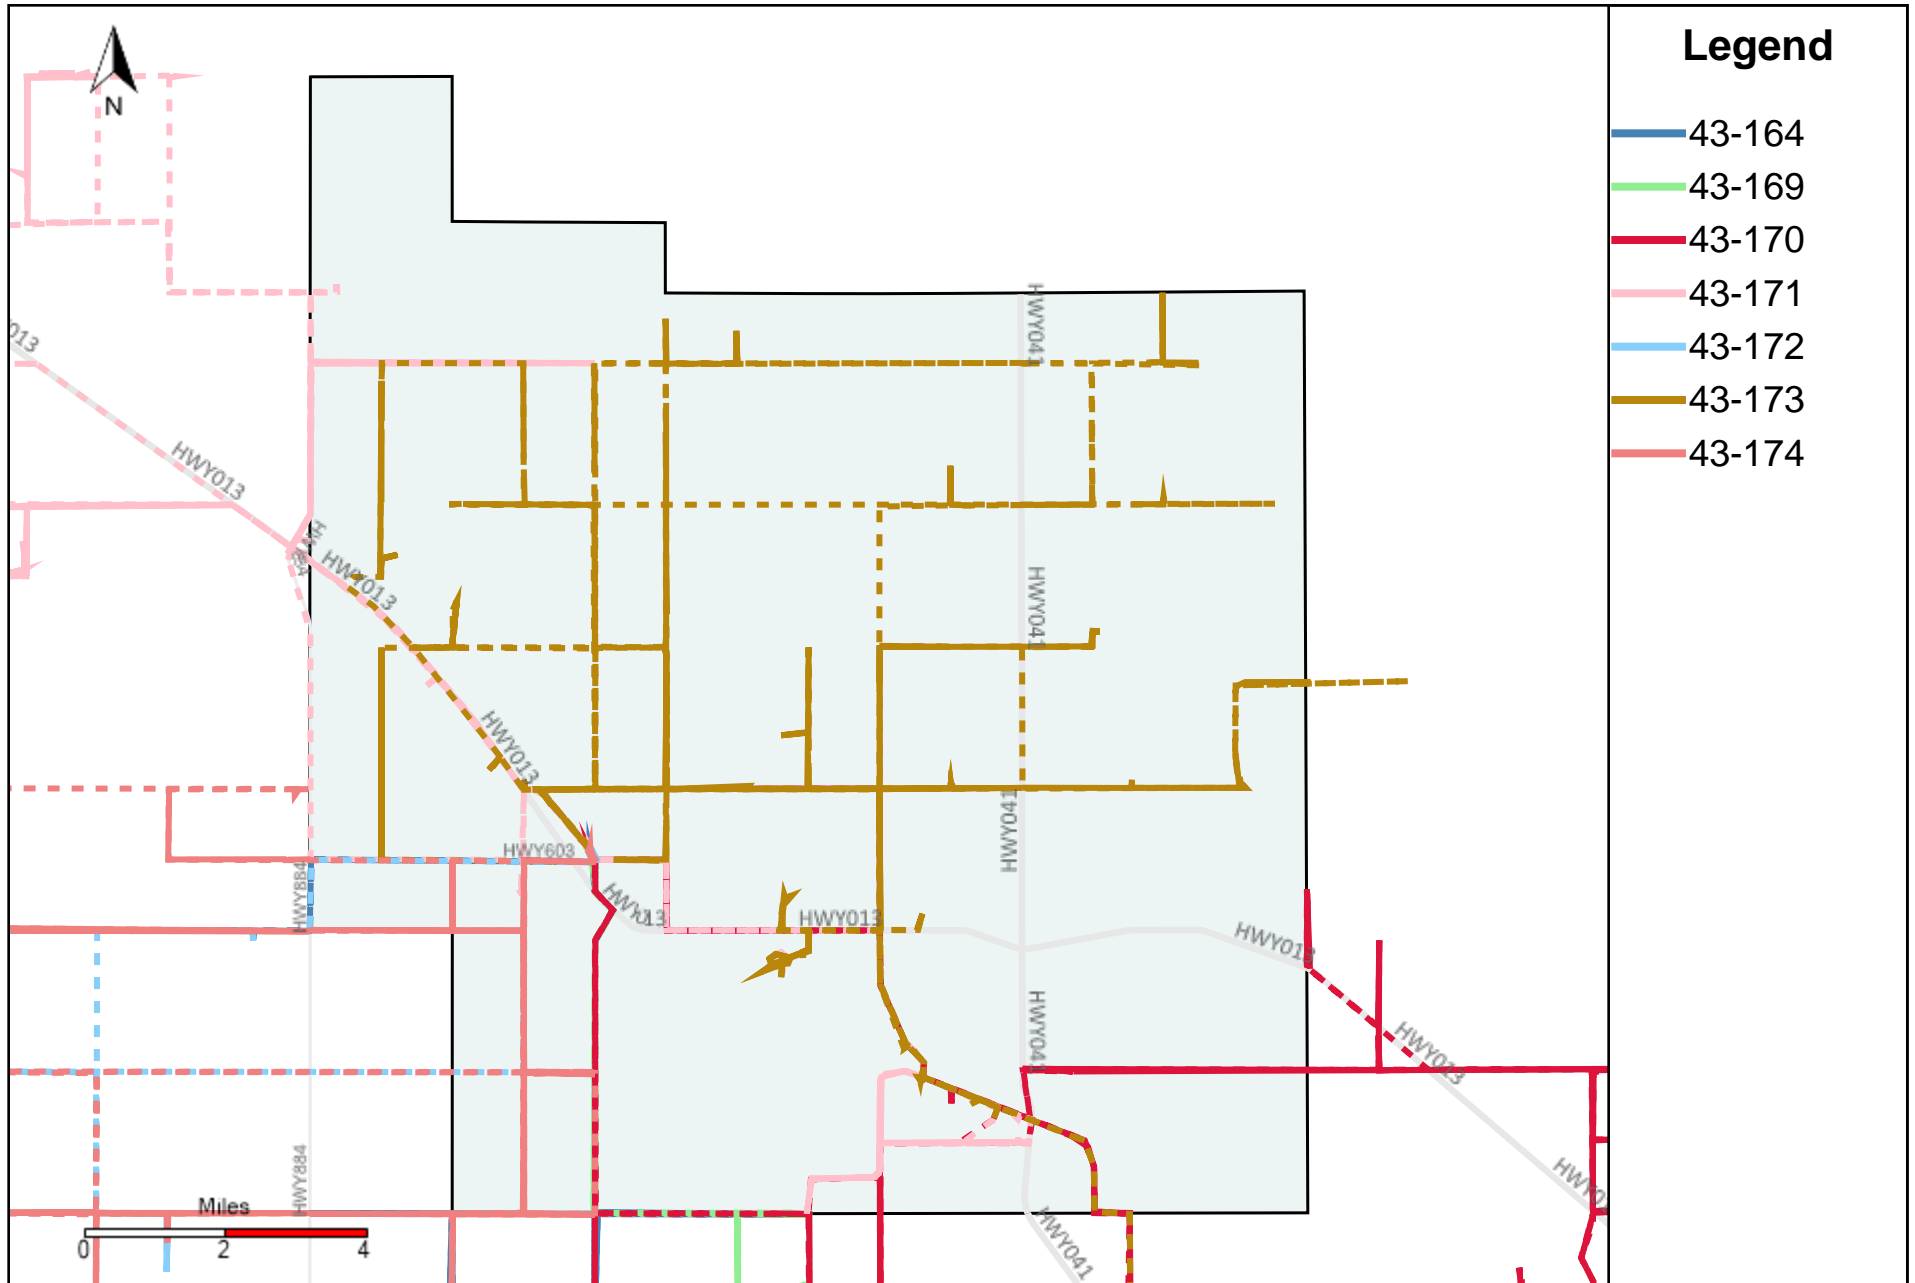

Division: 6 Grader Report(2023-01-01 ~ 2023-01-07)

Vehicle Name List	Total Distance(km)	Total Hours
43-164, 43-169, 43-170, 43-171, 43-172, 43-173, 43-174	2516.46	172 hrs 51 min 7 sec