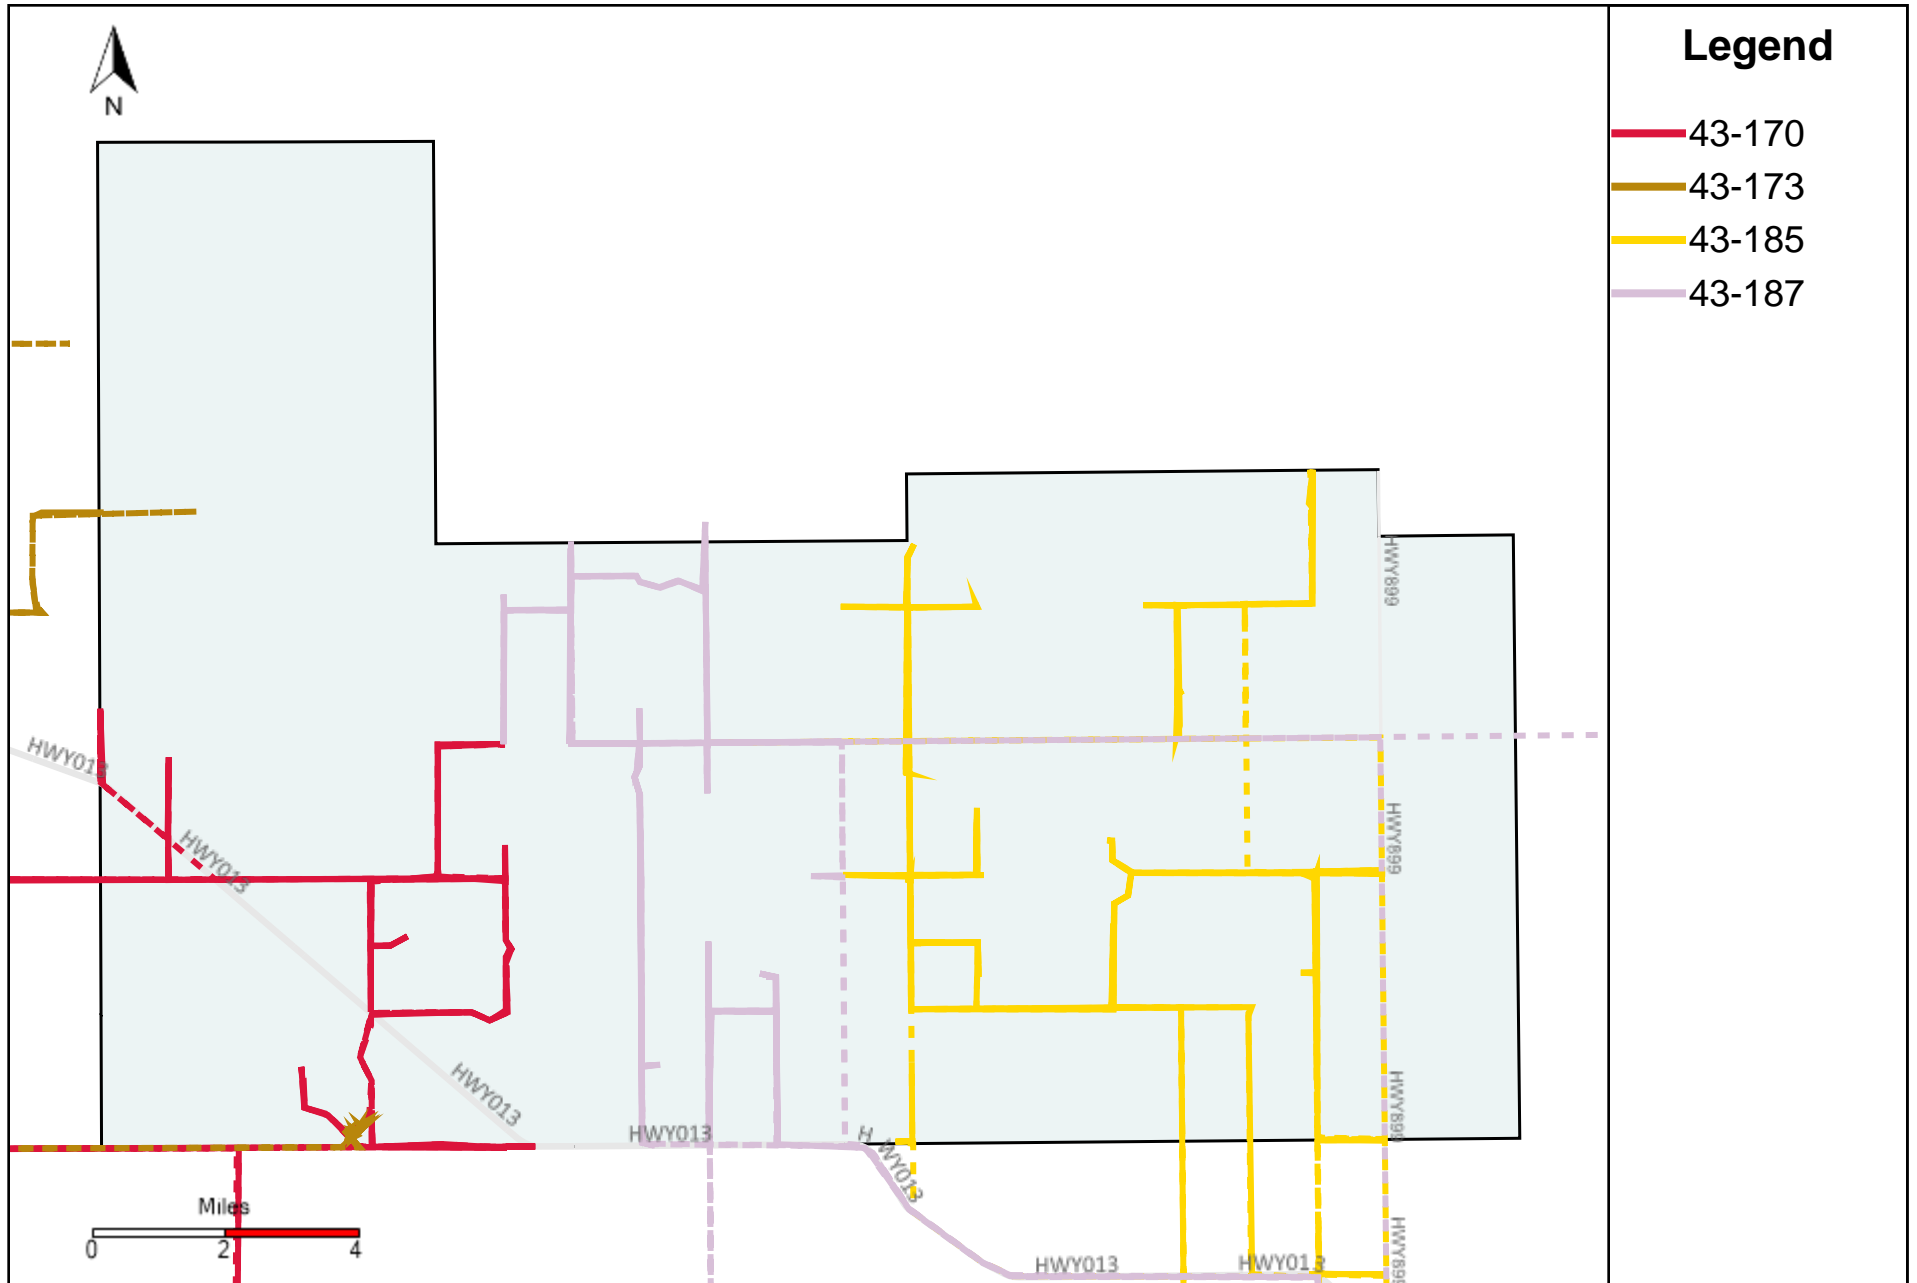

Division: 1 Grader Report(2023-01-01 ~ 2023-01-07)

Vehicle Name List	Total Distance(km)	Total Hours
43-181, 43-182, 43-186	1325.64	98 hrs 5 min 8 sec

Division: 2 Grader Report(2023-01-01 ~ 2023-01-07)

Vehicle Name List	Total Distance(km)	Total Hours
43-181, 43-186, 43-187	1370.48	97 hrs 42 min 20 sec

Division: 3 Grader Report(2023-01-01 ~ 2023-01-07)

Vehicle Name List	Total Distance(km)	Total Hours
43-170, 43-181, 43-182, 43-185, 43-186, 43-187	2774.8	201 hrs 14 min 53 sec

Division: 4 Grader Report(2023-01-01 ~ 2023-01-07)