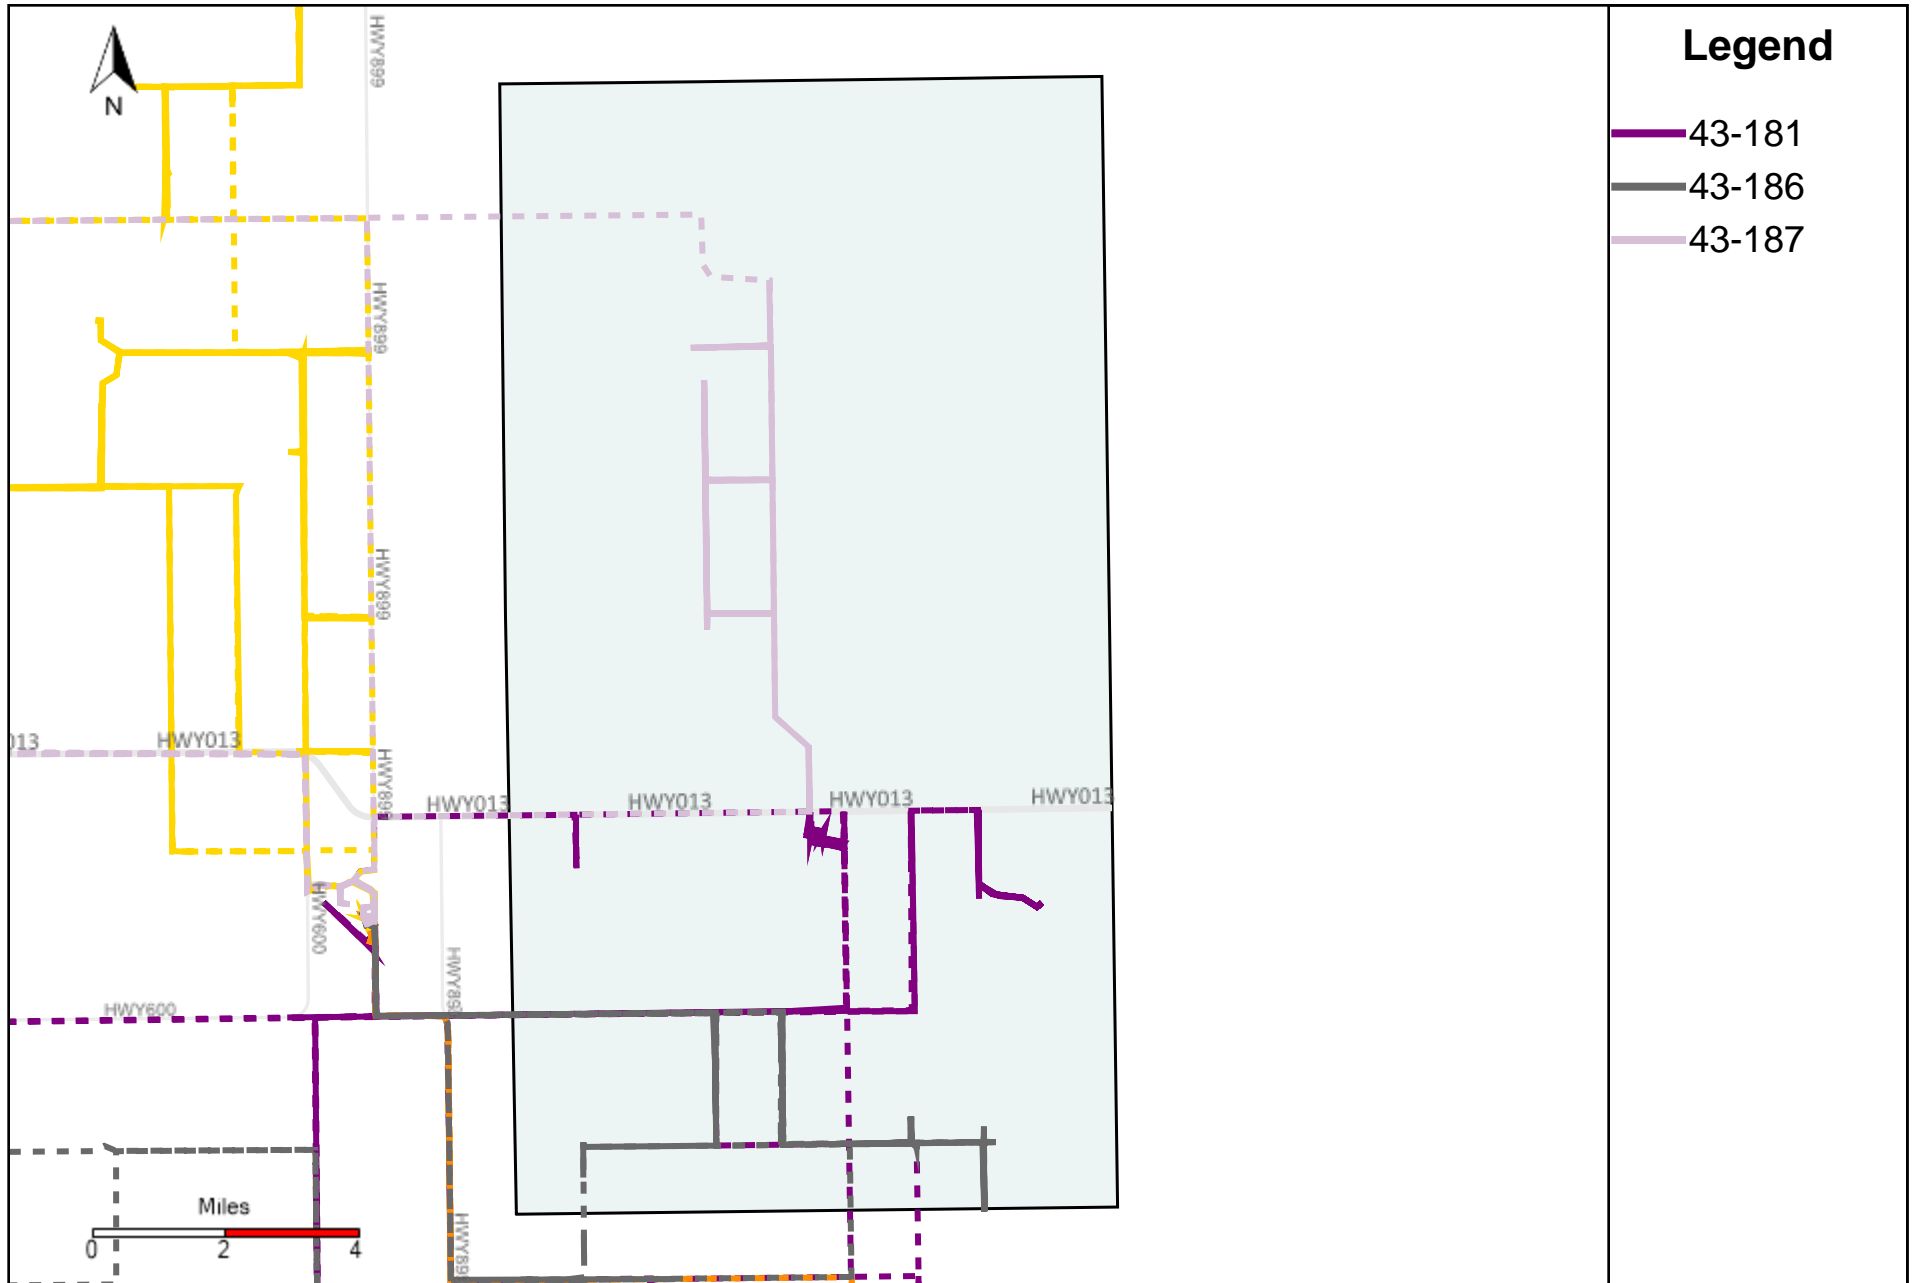

Division: 1 Grader Report(2023-01-01 ~ 2023-01-07)

Vehicle Name List	Total Distance(km)	Total Hours
43-181, 43-182, 43-186	1325.64	98 hrs 5 min 8 sec

Division: 2 Grader Report(2023-01-01 ~ 2023-01-07)

Vehicle Name List	Total Distance(km)	Total Hours
43-181, 43-186, 43-187	1370.48	97 hrs 42 min 20 sec