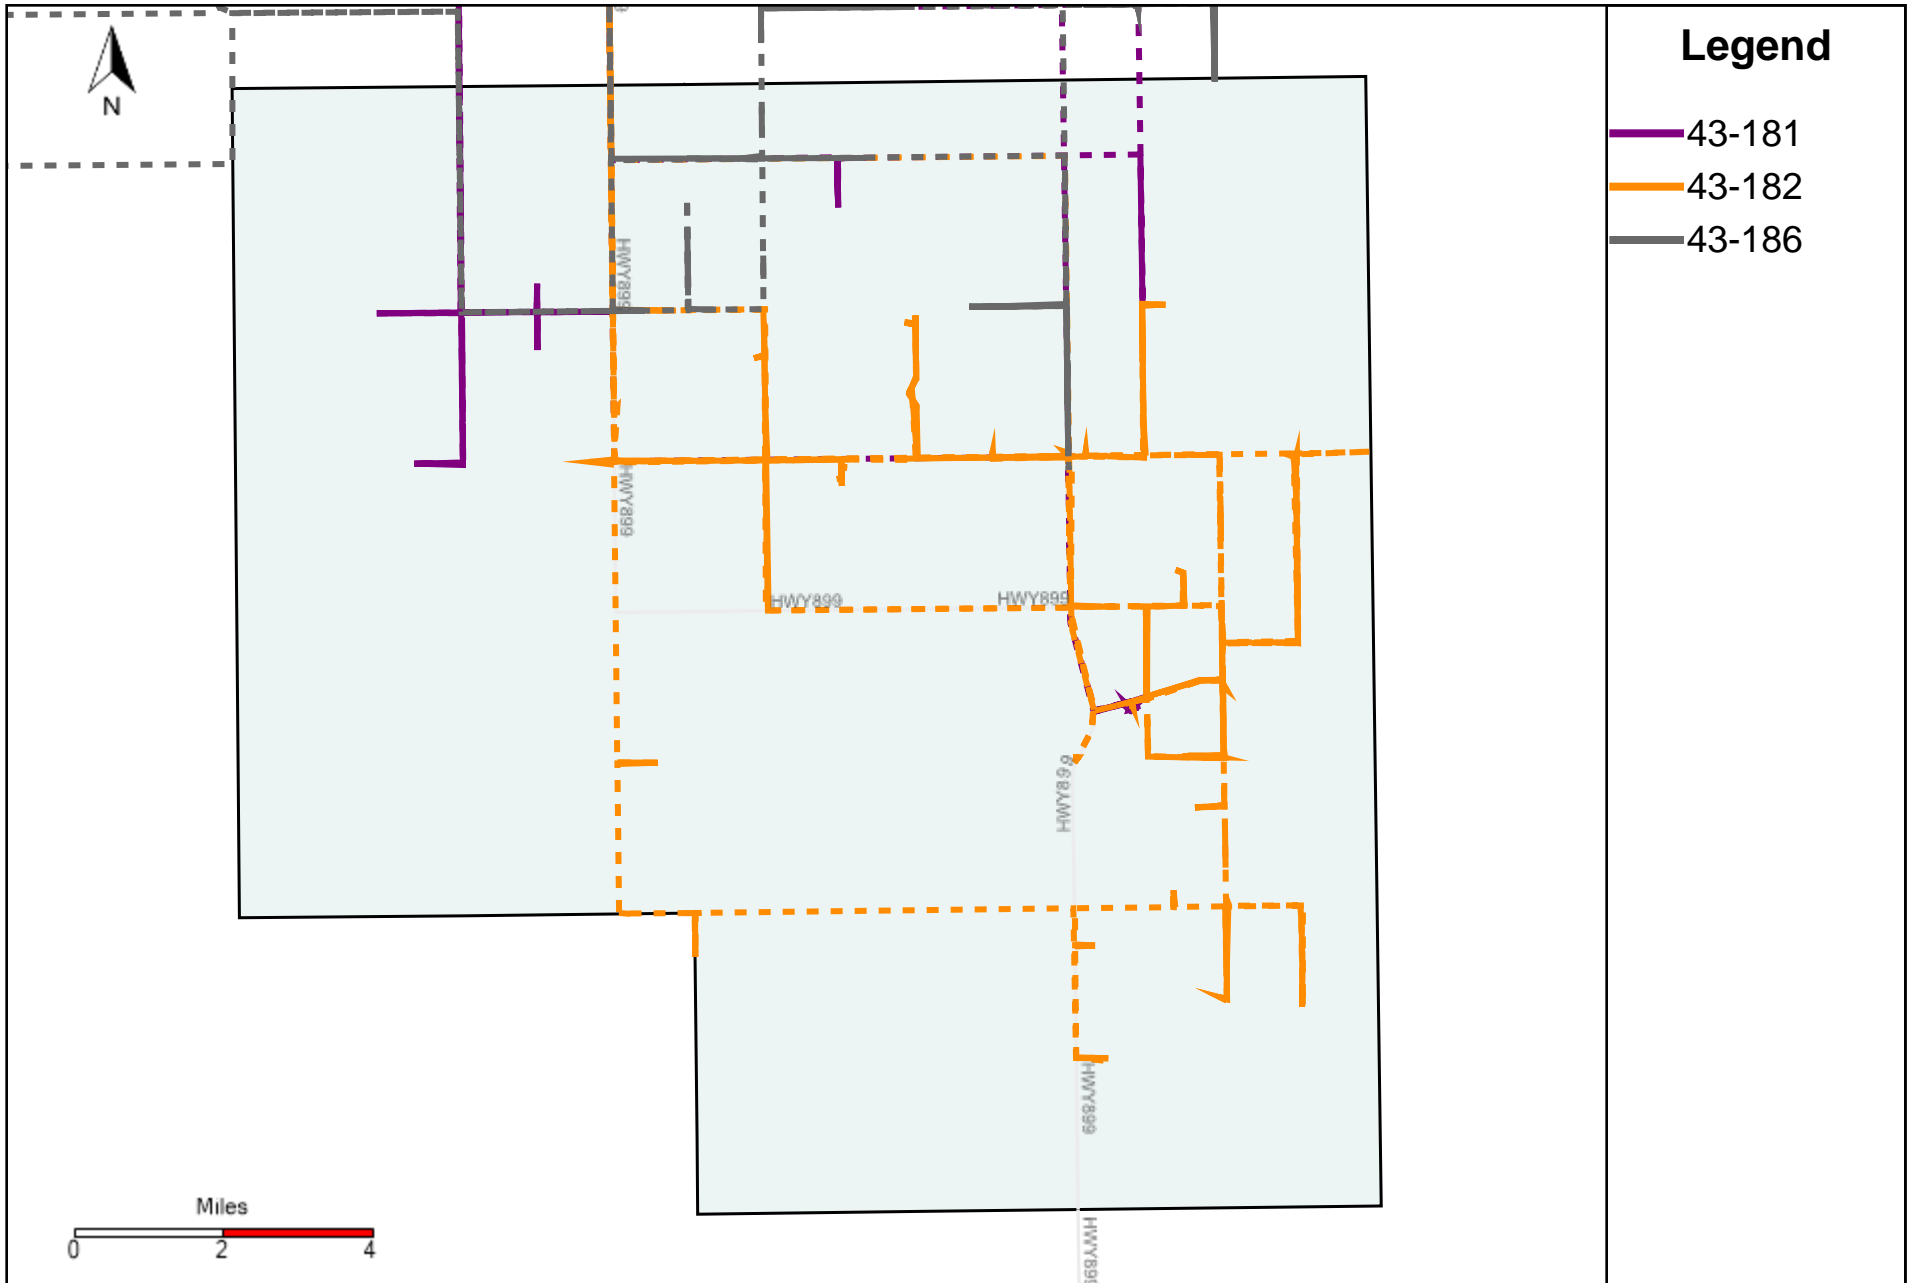

Division: 1 Grader Report(2023-01-01 ~ 2023-01-07)

Vehicle Name List	Total Distance(km)	Total Hours
43-181, 43-182, 43-186	1325.64	98 hrs 5 min 8 sec

Division: 2 Grader Report(2023-01-01 ~ 2023-01-07)

Vehicle Name List	Total Distance(km)	Total Hours
43-181, 43-186, 43-187	1370.48	97 hrs 42 min 20 sec

Division: 3 Grader Report(2023-01-01 ~ 2023-01-07)

Vehicle Name List	Total Distance(km)	Total Hours
43-170, 43-181, 43-182, 43-185, 43-186, 43-187	2774.8	201 hrs 14 min 53 sec

Division: 4 Grader Report(2023-01-01 ~ 2023-01-07)

Vehicle Name List	Total Distance(km)	Total Hours
43-170, 43-173, 43-185, 43-187	1972.7	140 hrs 41 min 1 sec

Division: 5 Grader Report(2023-01-01 ~ 2023-01-07)

Vehicle Name List	Total Distance(km)	Total Hours
43-164, 43-169, 43-170, 43-171, 43-173, 43-174	2447.79	165 hrs 35 min 2 sec