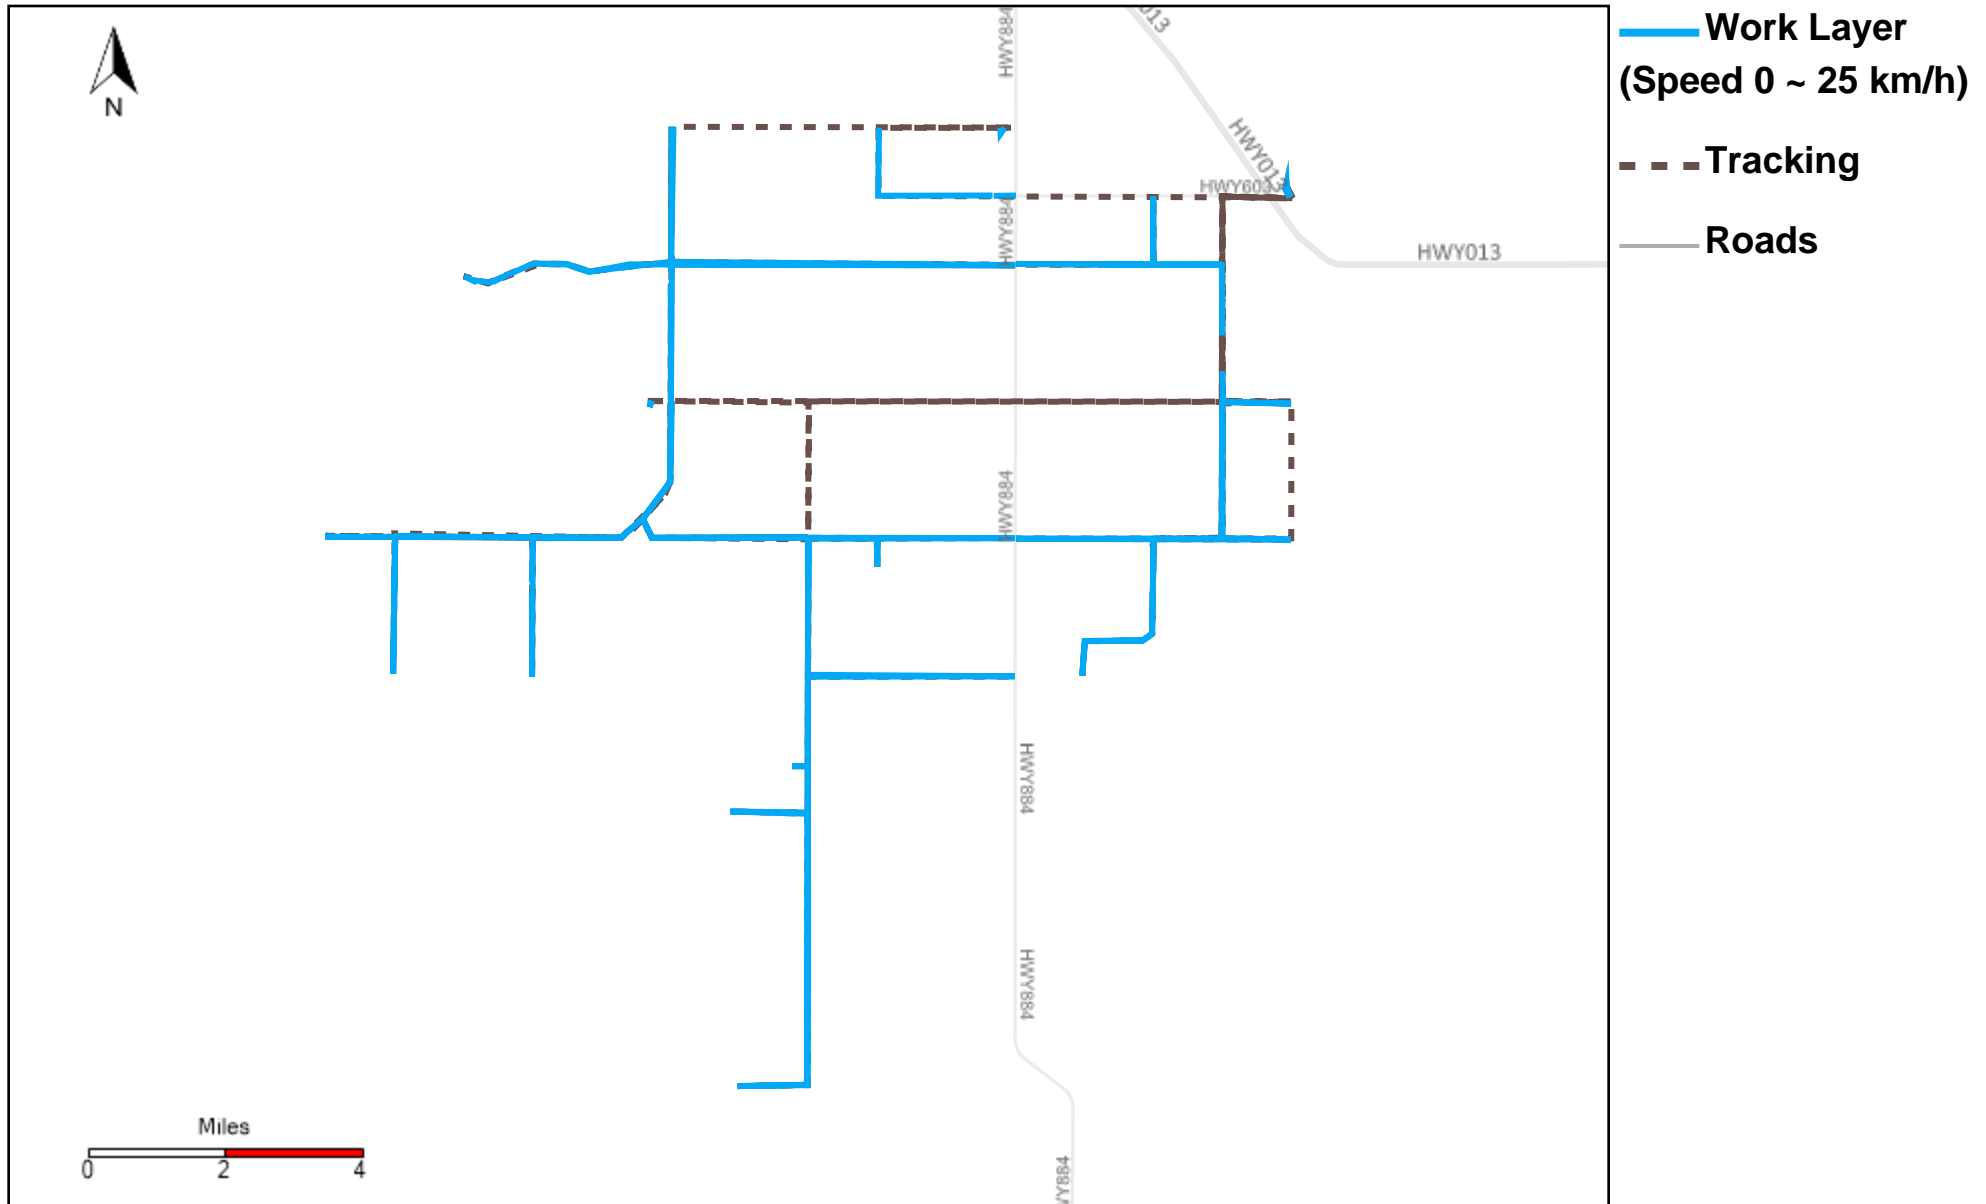

43-174_2023-01-01 ~ 2023-01-07 Tracking

Total Distance(km)	Total Hours	Work Distance(km)	Work Hours
375.6	23 hrs 6 min 54 sec	236.29	18 hrs 40 min 8 sec