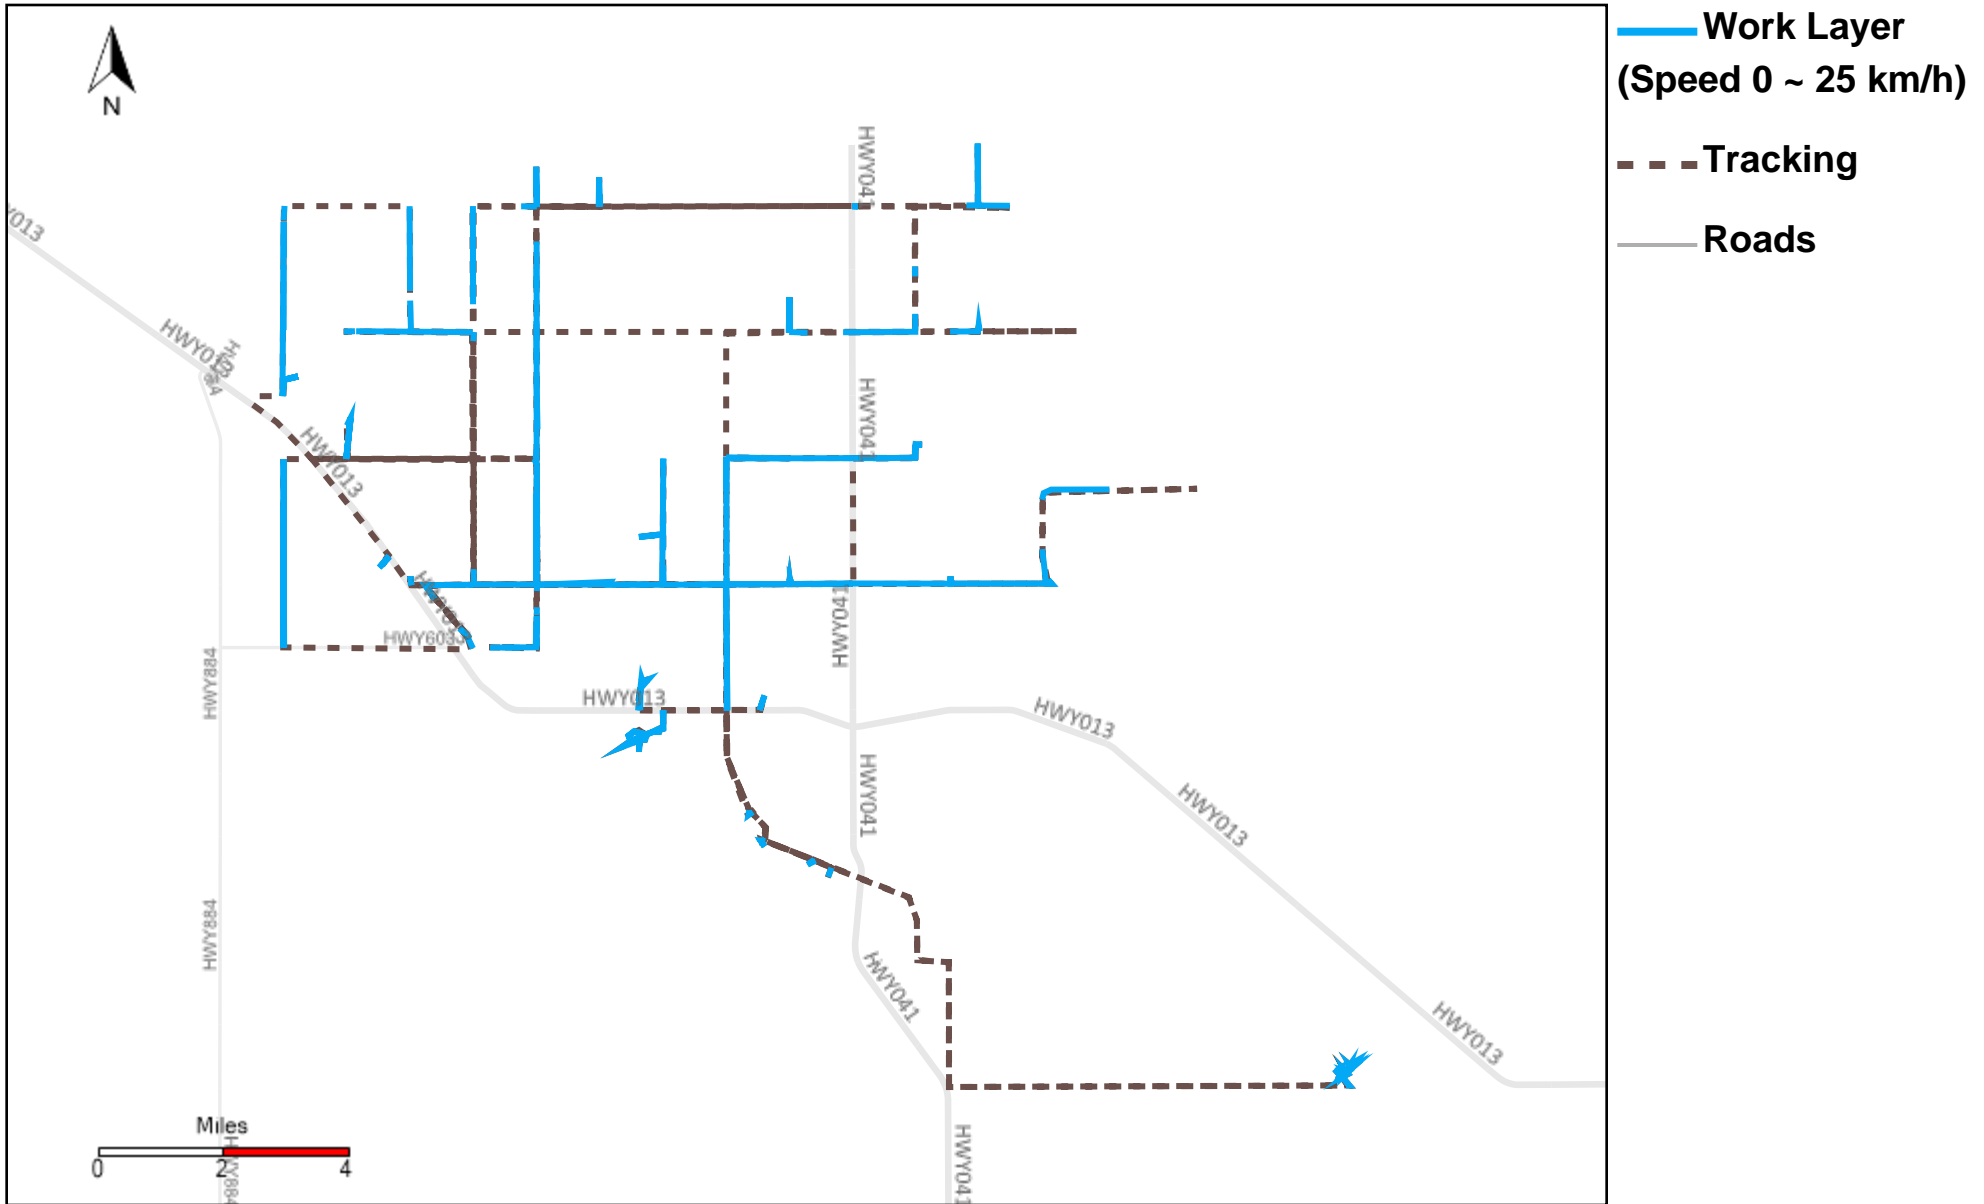

43-173_2023-01-01 ~ 2023-01-07 Tracking

Total Distance(km)	Total Hours	Work Distance(km)	Work Hours
523.53	37 hrs 31 min 16 sec	234.92	24 hrs 13 min 54 sec