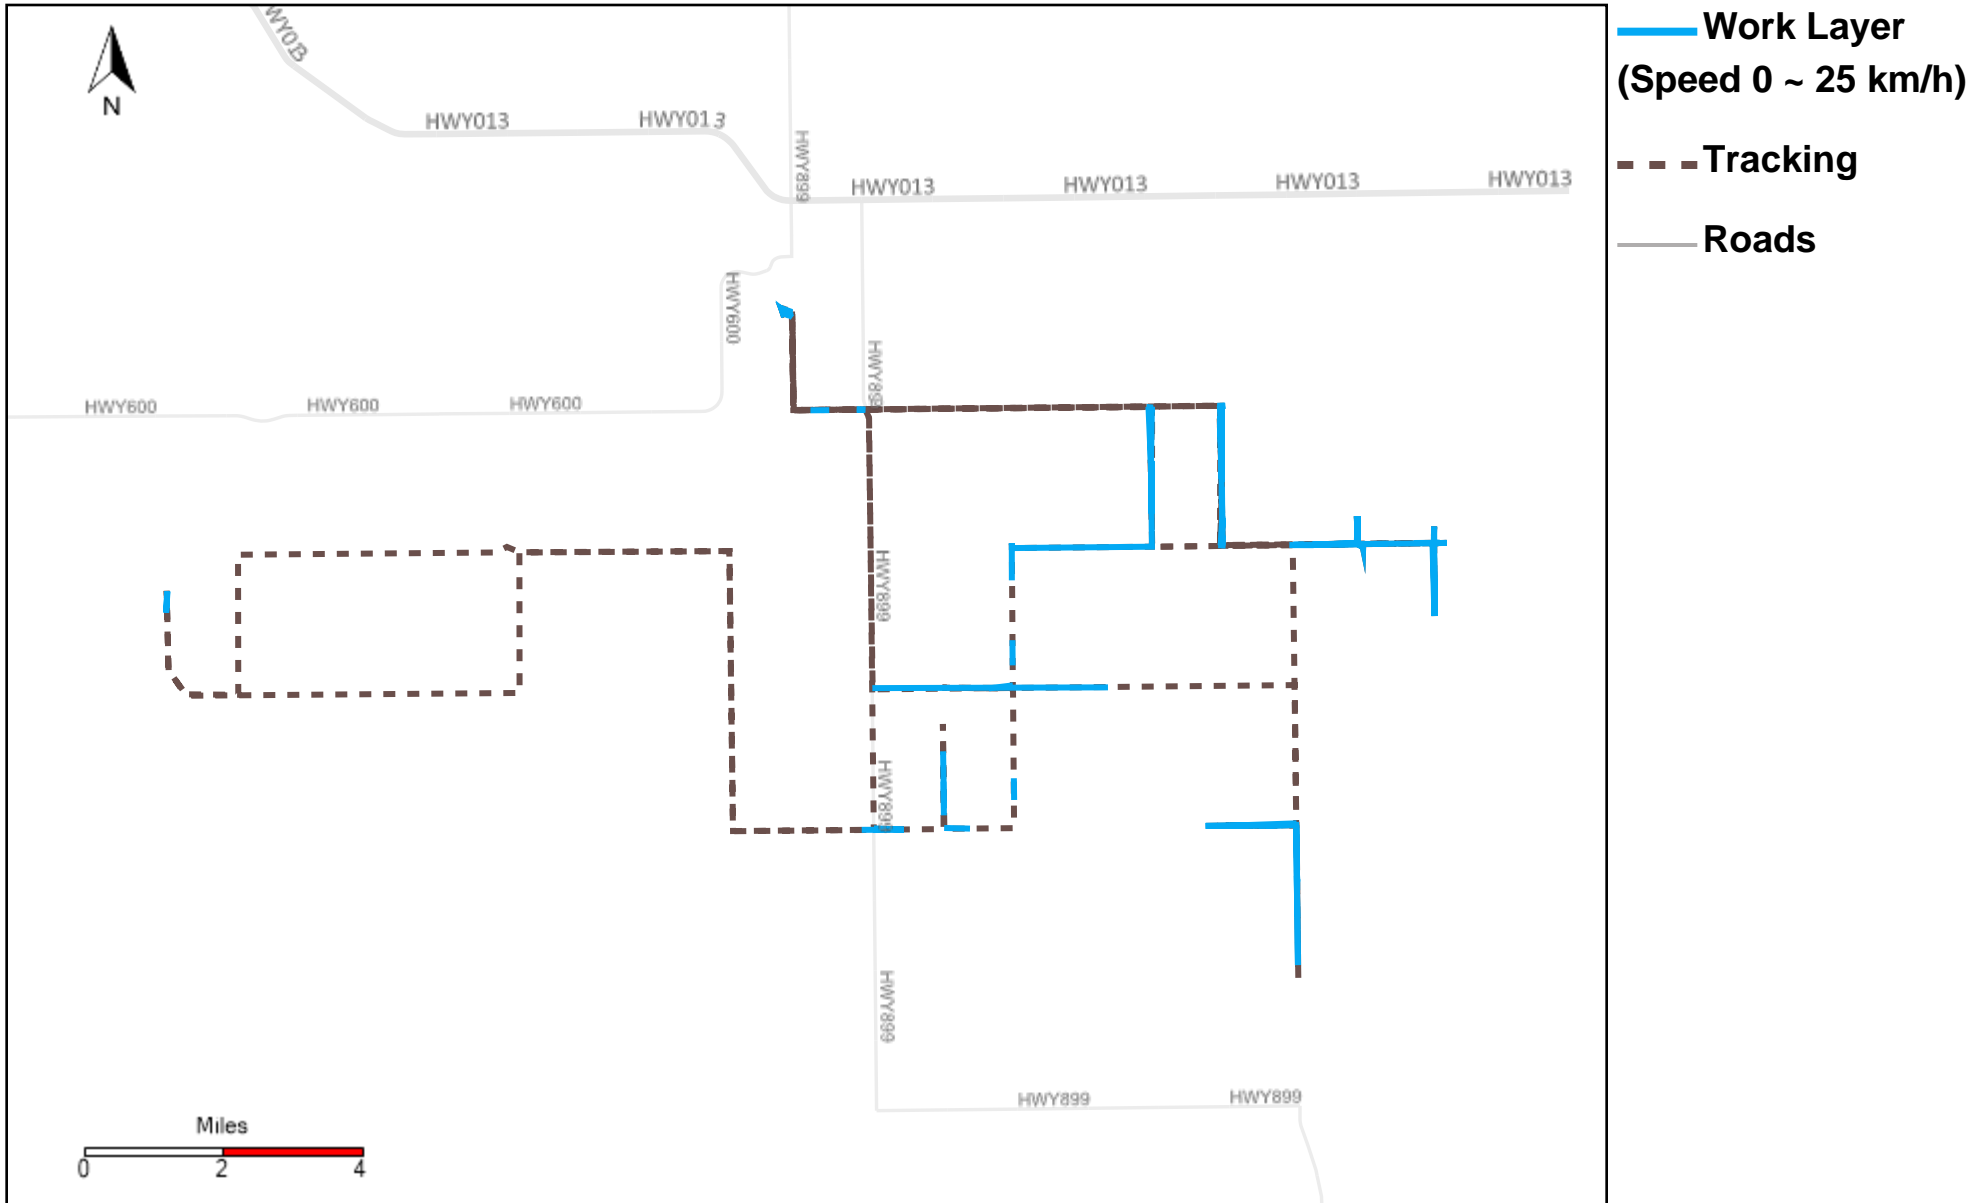

43-186_2023-01-01 ~ 2023-01-07 Tracking

Total Distance(km)	Total Hours	Work Distance(km)	Work Hours
427.63	32 hrs 40 min 8 sec	210.19	26 hrs 46 min 52 sec