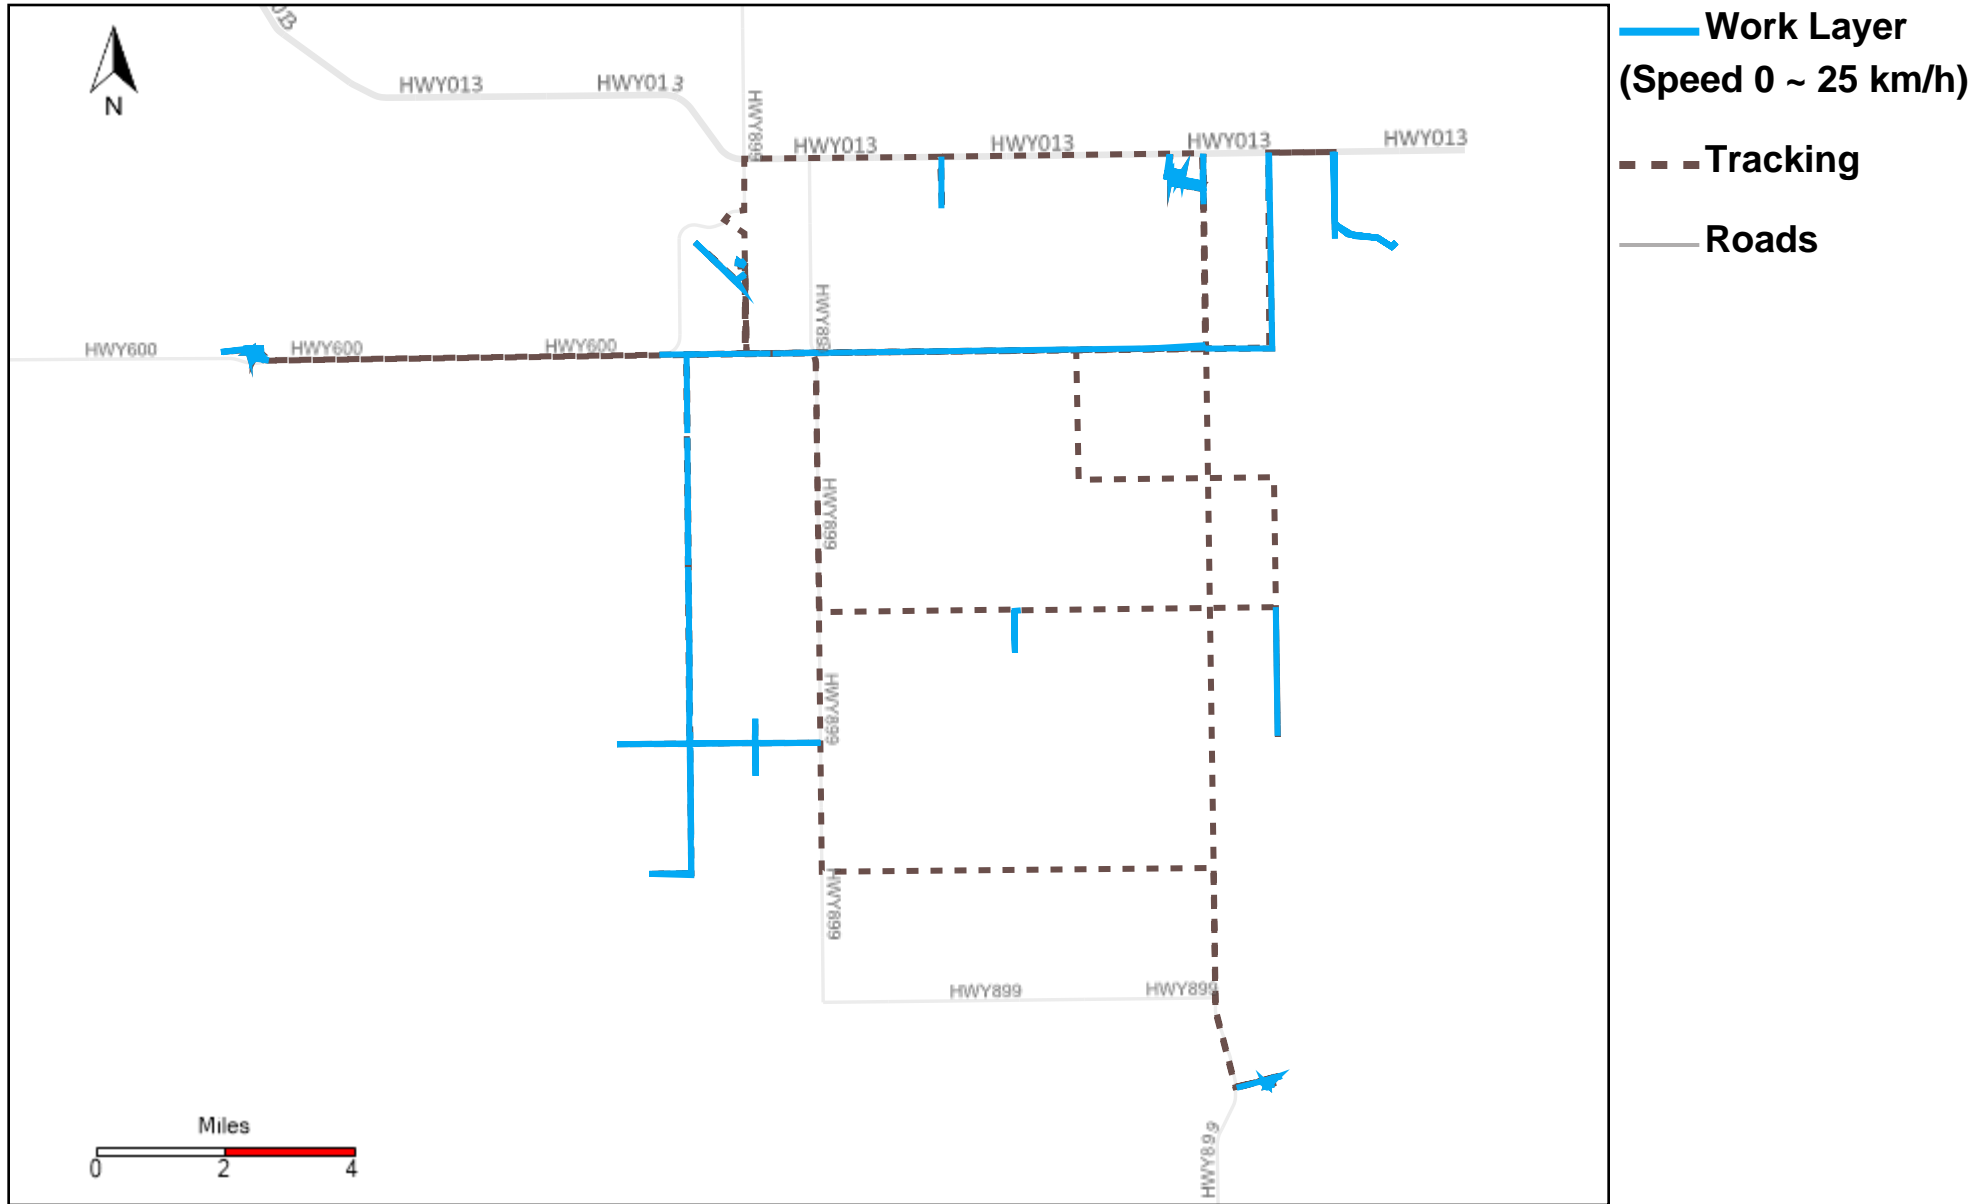

43-181_2023-01-01 ~ 2023-01-07 Tracking

Total Distance(km)	Total Hours	Work Distance(km)	Work Hours
429.26	31 hrs 40 min 37 sec	217.15	25 hrs 29 min 16 sec