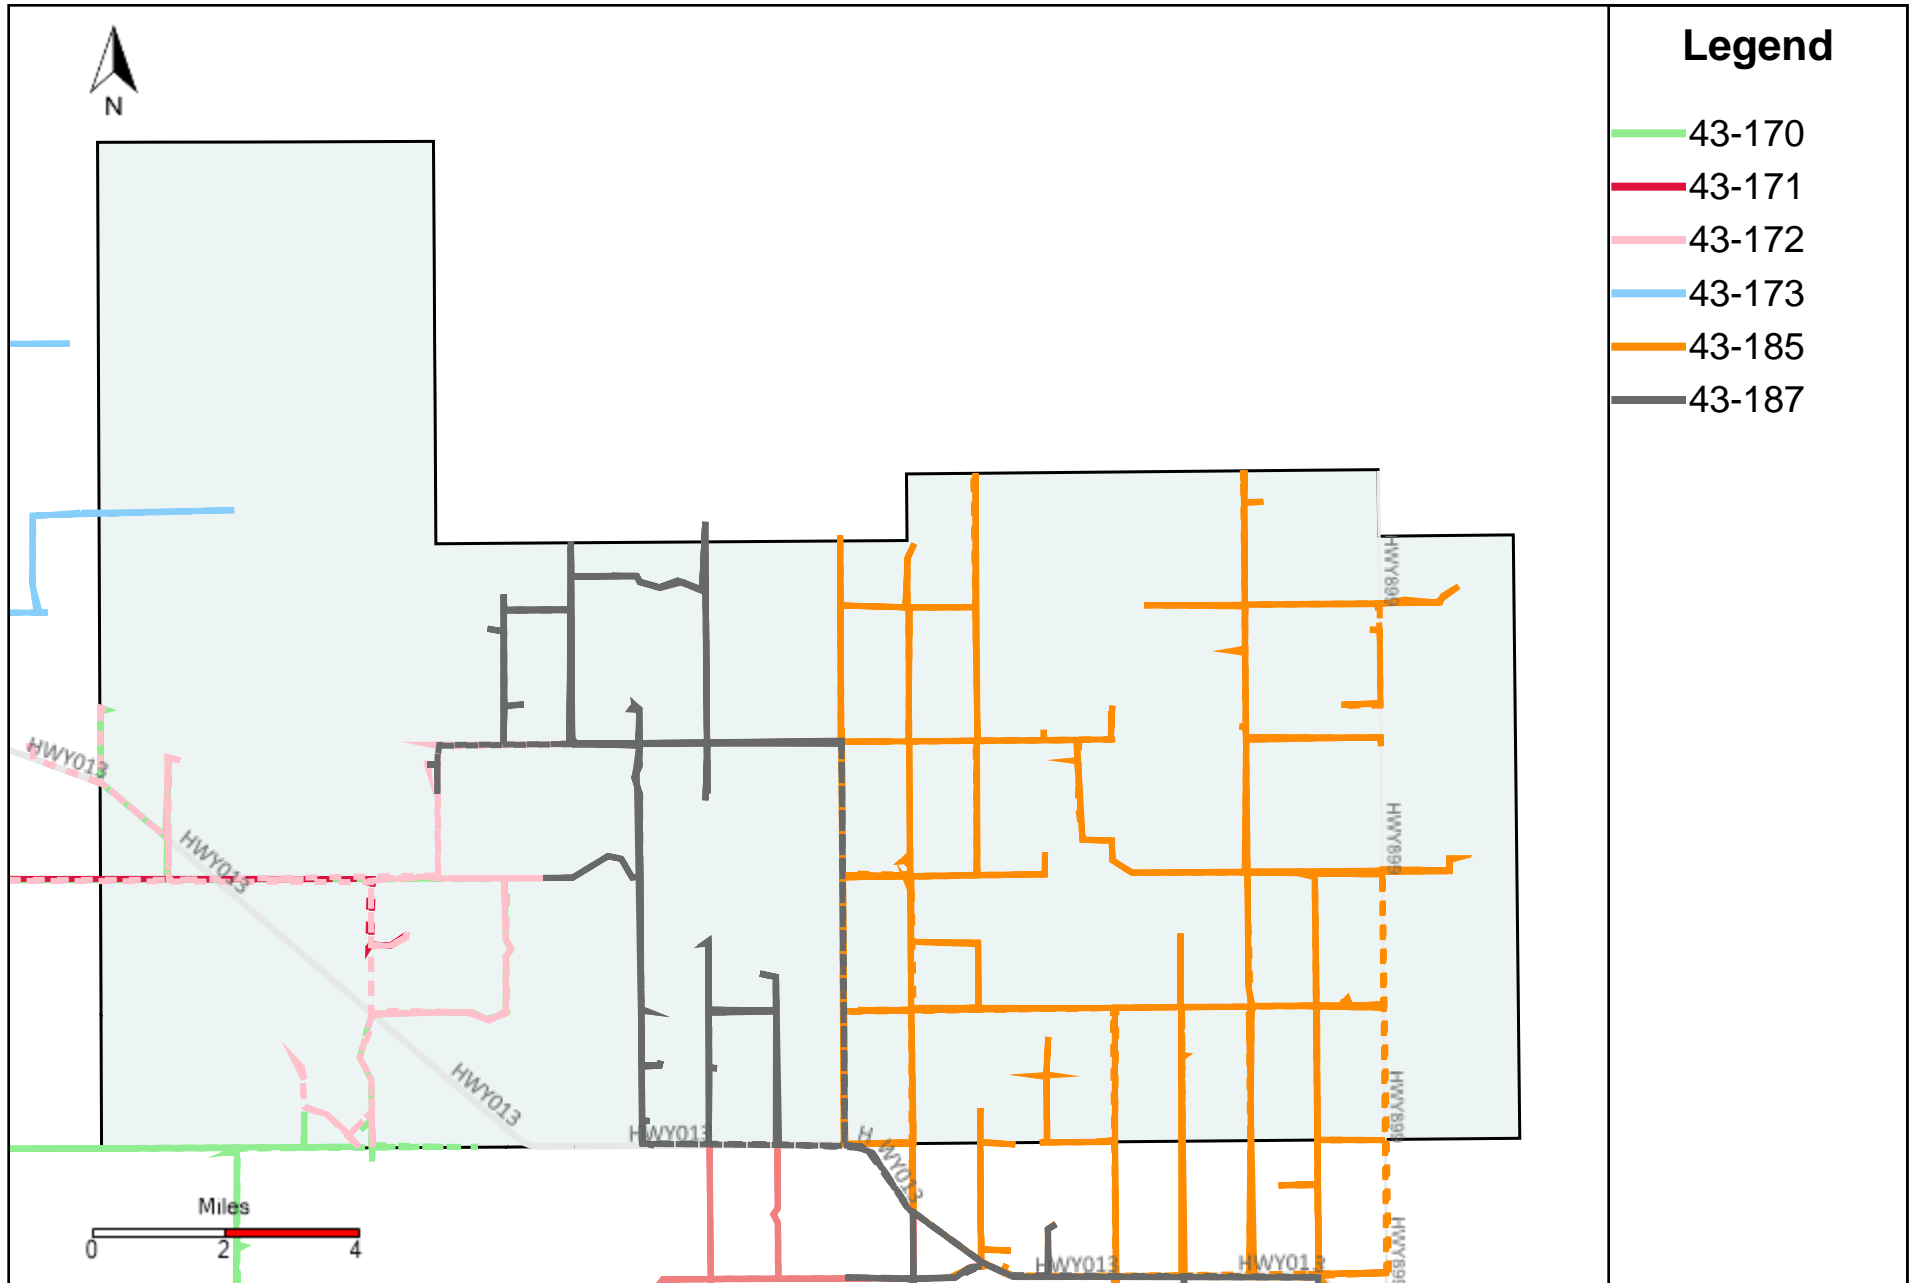

Provost Weekly Grader Report (2022-12-18 ~ 2022-12-24)

Division: 1 Grader Report(2022-12-18 ~ 2022-12-24)

Vehicle Name List	Total Distance(km)	Total Hours
43-181, 43-182, 43-186	2213.29	148 hrs 4 min 14 sec

Division: 2 Grader Report(2022-12-18 ~ 2022-12-24)

Vehicle Name List	Total Distance(km)	Total Hours
43-181, 43-182, 43-186	2213.29	148 hrs 4 min 14 sec

Division: 3 Grader Report(2022-12-18 ~ 2022-12-24)

Vehicle Name List	Total Distance(km)	Total Hours
43-170, 43-181, 43-182, 43-185, 43-186, 43-187	4240.2	286 hrs 54 min 7 sec

Division: 4 Grader Report(2022-12-18 ~ 2022-12-24)

Vehicle Name List	Total Distance(km)	Total Hours
43-170, 43-171, 43-172, 43-173, 43-185, 43-187	3648.07	243 hrs 26 min 28 sec