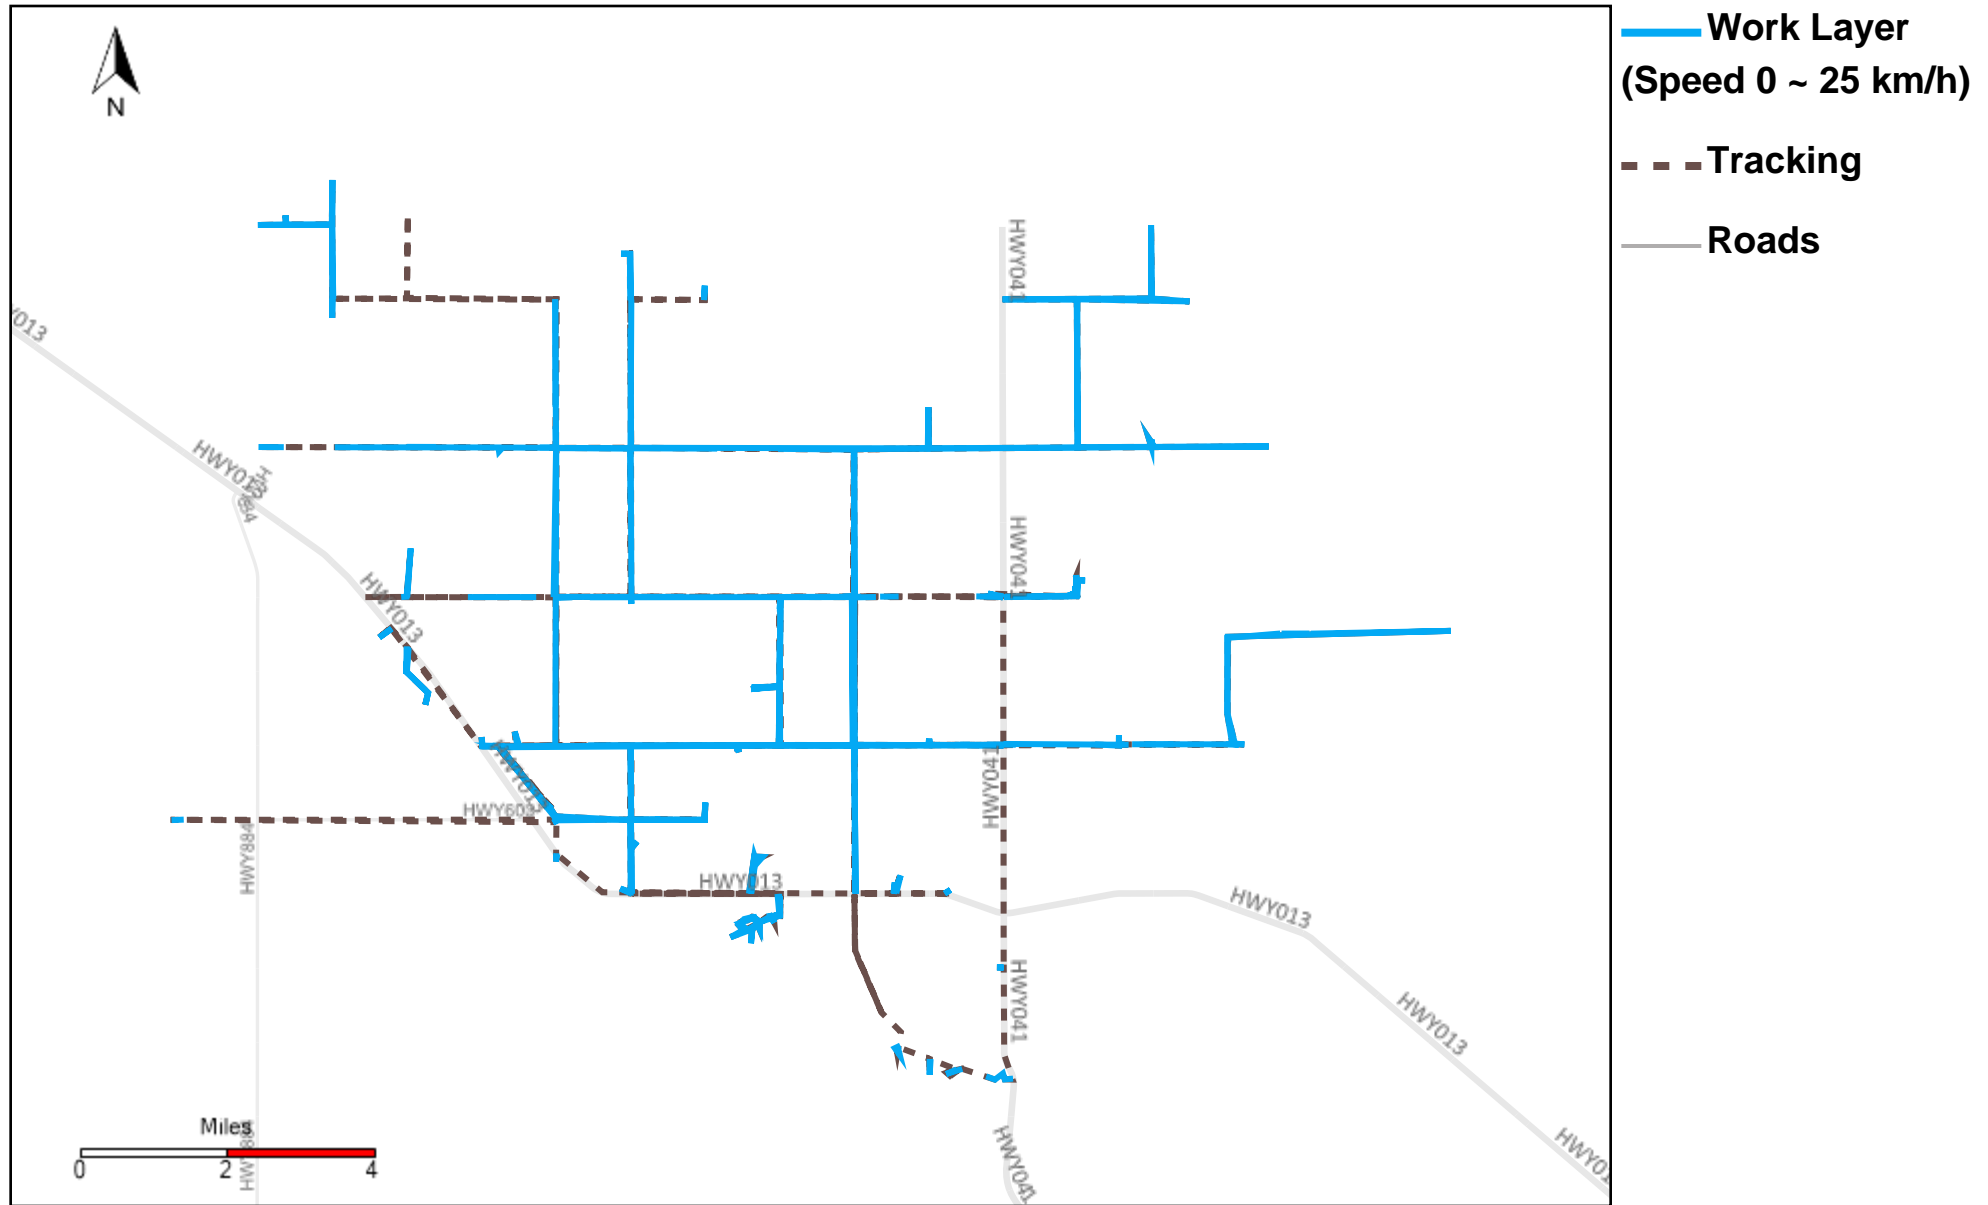

43-170_2022-12-18 ~ 2022-12-24 Tracking

Total Distance(km)	Total Hours	Work Distance(km)	Work Hours
728.51	40 hrs 25 min 55 sec	282.57	25 hrs 51 min 24 sec

43-171_2022-12-18 ~ 2022-12-24 Tracking

Total Distance(km)	Total Hours	Work Distance(km)	Work Hours
672.62	39 hrs 44 min 8 sec	431.71	32 hrs 26 min 24 sec

43-172_2022-12-18 ~ 2022-12-24 Tracking

Total Distance(km)	Total Hours	Work Distance(km)	Work Hours
349.02	18 hrs 48 min 3 sec	71.33	8 hrs 17 min 30 sec

43-173_2022-12-18 ~ 2022-12-24 Tracking

Total Distance(km)	Total Hours	Work Distance(km)	Work Hours
599.51	46 hrs 4 min 24 sec	378.08	38 hrs 7 min 26 sec