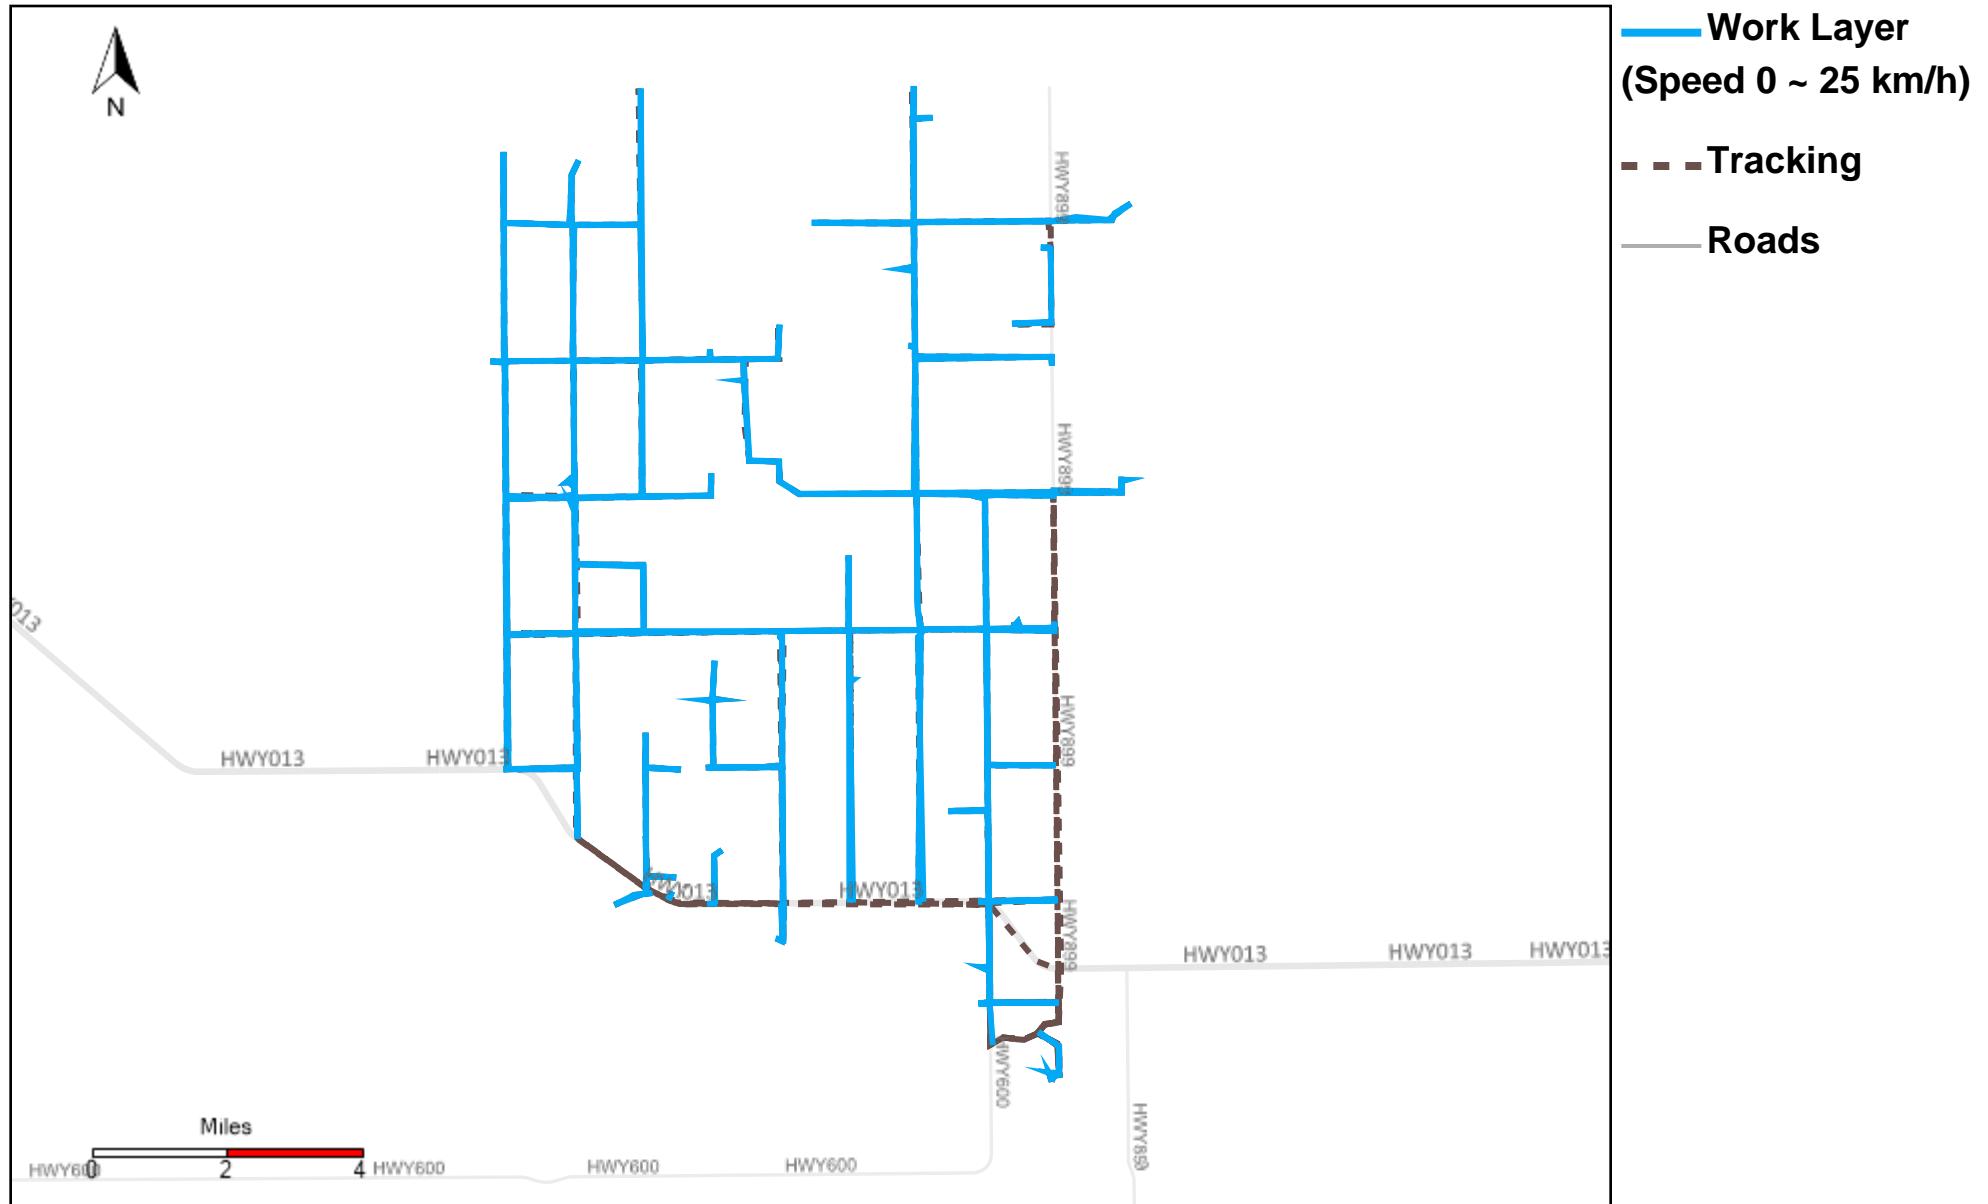

43-185_2022-12-18 ~ 2022-12-24 Tracking

Total Distance(km)	Total Hours	Work Distance(km)	Work Hours
662.58	56 hrs 57 min 27 sec	515.11	54 hrs 35 min 8 sec