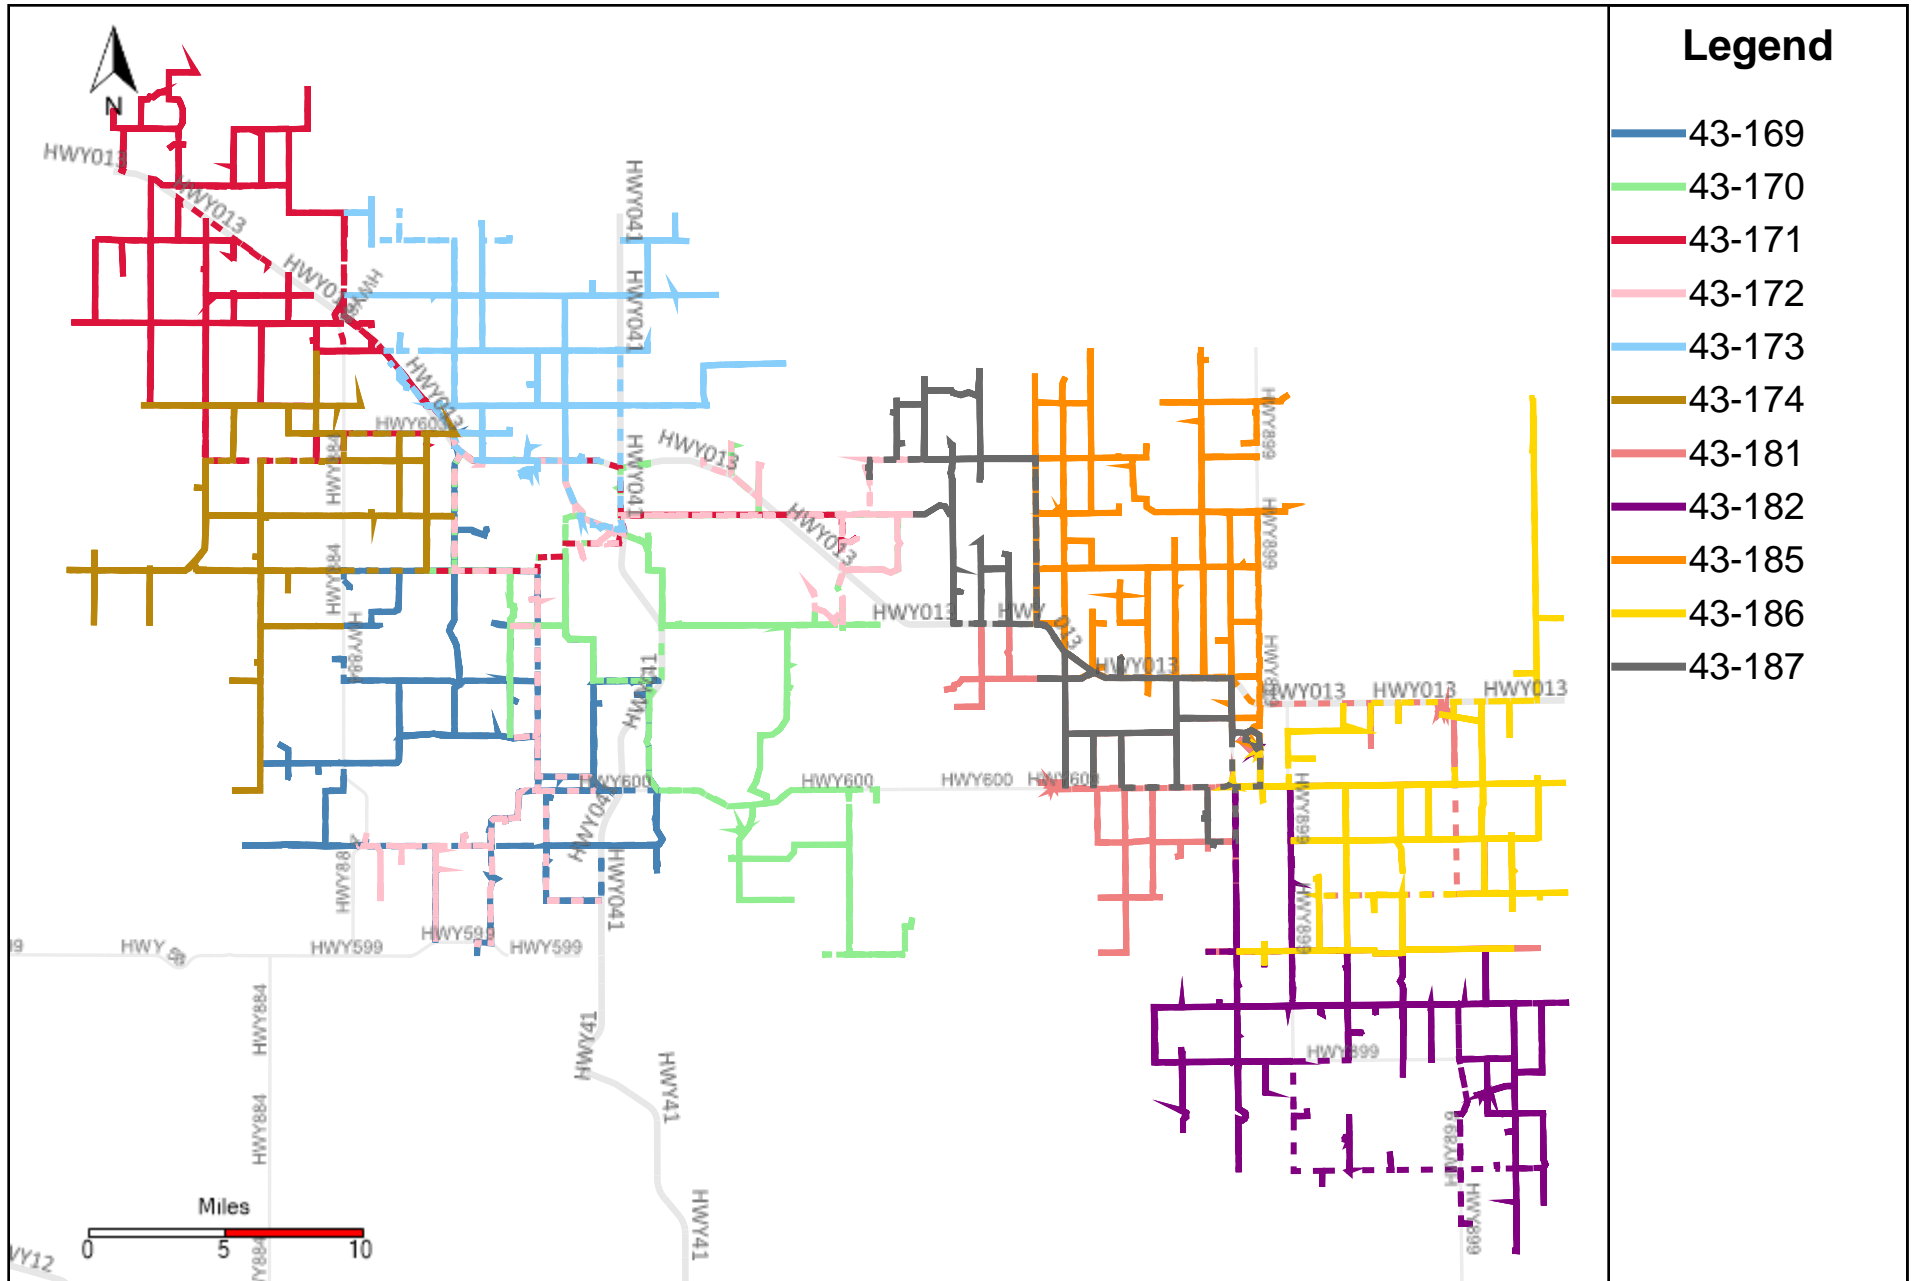

Provost Weekly Grader Report (2022-12-18 ~ 2022-12-24)

Division: 1 Grader Report(2022-12-18 ~ 2022-12-24)

Vehicle Name List	Total Distance(km)	Total Hours
43-181, 43-182, 43-186	2213.29	148 hrs 4 min 14 sec

Division: 2 Grader Report(2022-12-18 ~ 2022-12-24)

Vehicle Name List	Total Distance(km)	Total Hours
43-181, 43-182, 43-186	2213.29	148 hrs 4 min 14 sec

Division: 3 Grader Report(2022-12-18 ~ 2022-12-24)

Vehicle Name List	Total Distance(km)	Total Hours
43-170, 43-181, 43-182, 43-185, 43-186, 43-187	4240.2	286 hrs 54 min 7 sec

Division: 4 Grader Report(2022-12-18 ~ 2022-12-24)

Vehicle Name List	Total Distance(km)	Total Hours
43-170, 43-171, 43-172, 43-173, 43-185, 43-187	3648.07	243 hrs 26 min 28 sec

Vehicle Name List	Total Distance(km)	Total Hours
43-169, 43-170, 43-171, 43-172, 43-173, 43-174	3673.52	225 hrs 48 min 24 sec

Division: 7 Grader Report(2022-12-18 ~ 2022-12-24)

Vehicle Name List	Total Distance(km)	Total Hours
43-169, 43-171, 43-173, 43-174	2595.99	166 hrs 34 min 26 sec