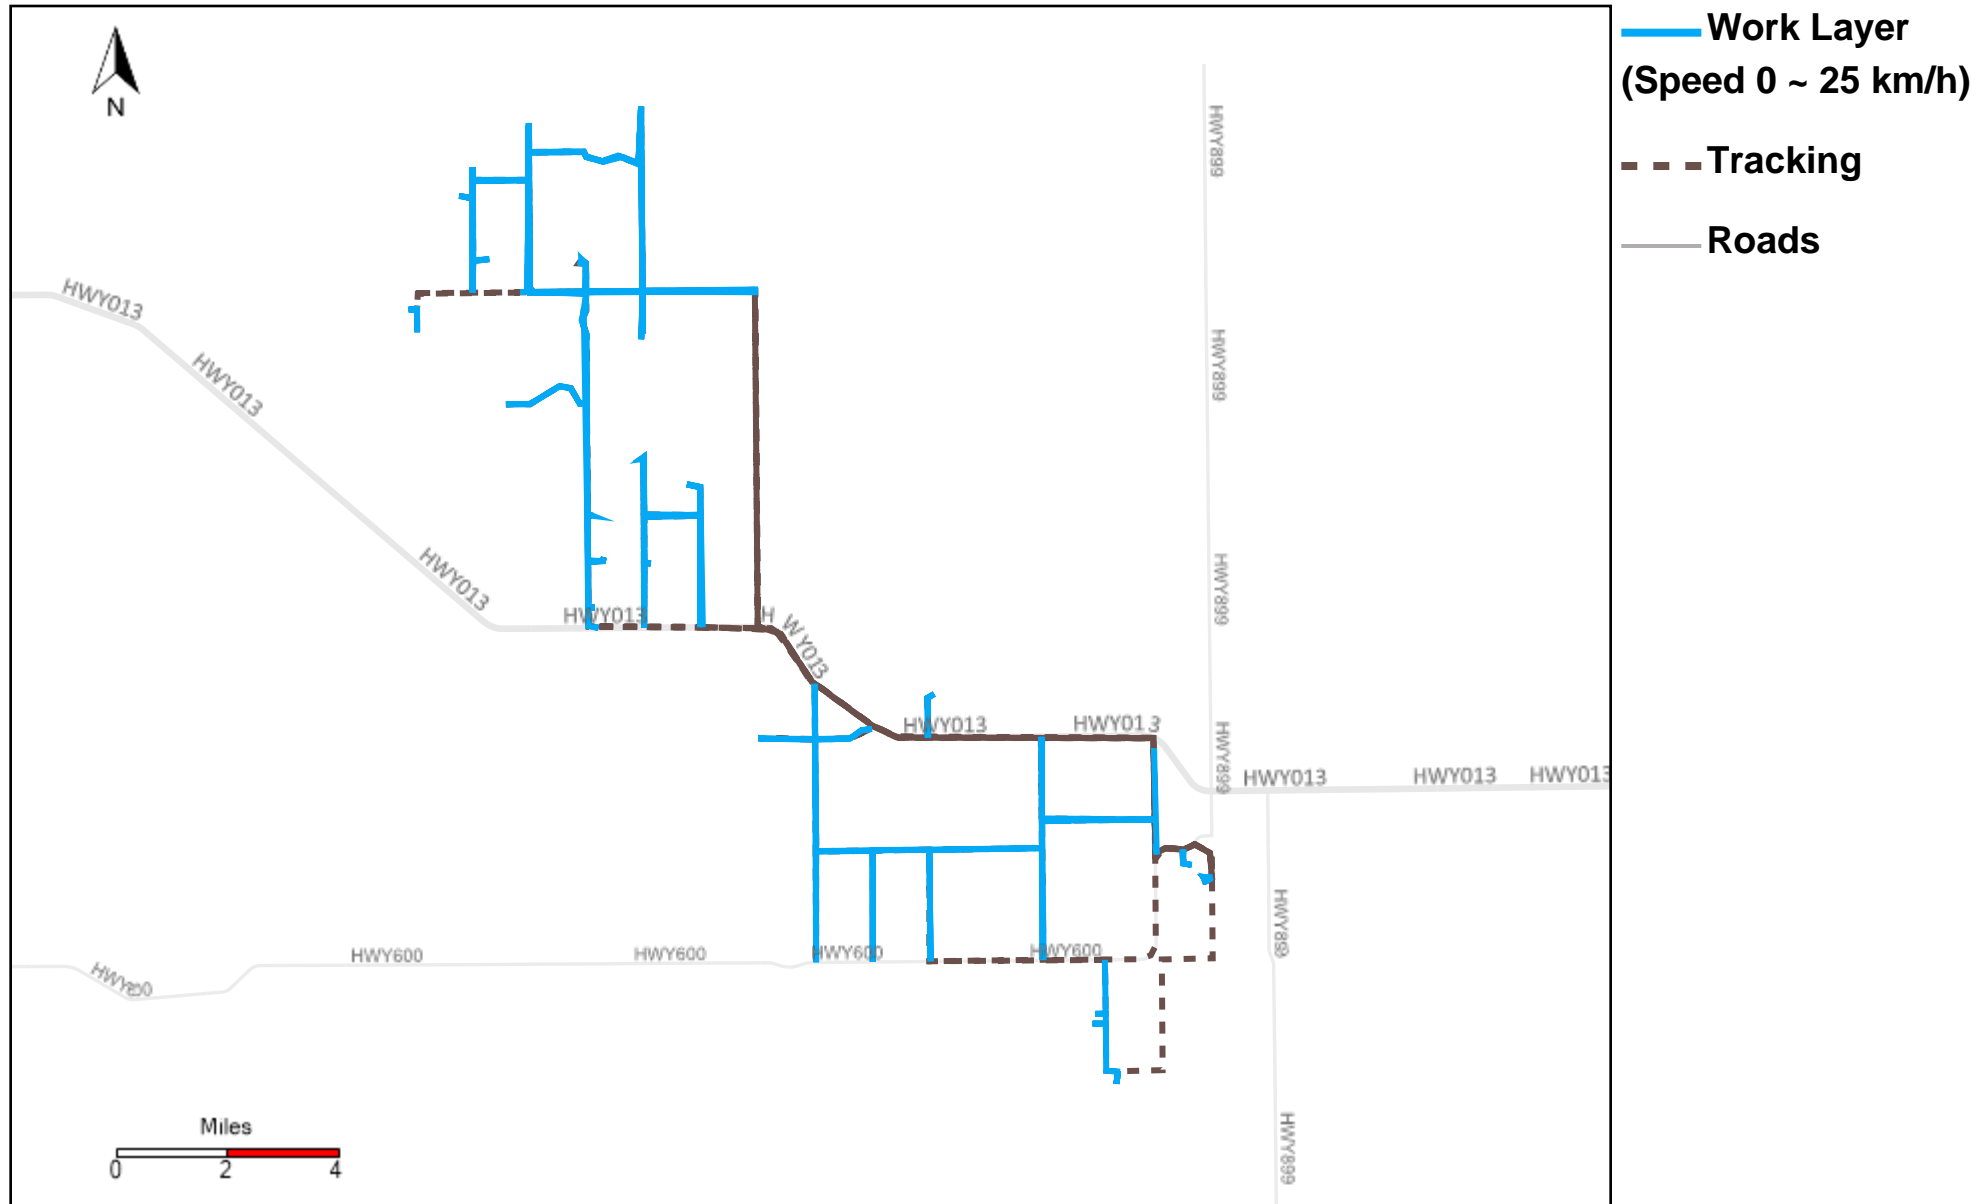

43-182_2022-12-18 ~ 2022-12-24 Tracking

Total Distance(km)	Total Hours	Work Distance(km)	Work Hours
1036.79	67 hrs 57 min 35 sec	640.23	54 hrs 0 min 34 sec

43-185_2022-12-18 ~ 2022-12-24 Tracking

Total Distance(km)	Total Hours	Work Distance(km)	Work Hours
662.58	56 hrs 57 min 27 sec	515.11	54 hrs 35 min 8 sec

43-186_2022-12-18 ~ 2022-12-24 Tracking

Total Distance(km)	Total Hours	Work Distance(km)	Work Hours
689.66	46 hrs 16 min 9 sec	550.32	41 hrs 15 min 37 sec

43-187_2022-12-18 ~ 2022-12-24 Tracking

Total Distance(km)	Total Hours	Work Distance(km)	Work Hours
635.83	41 hrs 26 min 31 sec	397.89	35 hrs 23 min 53 sec