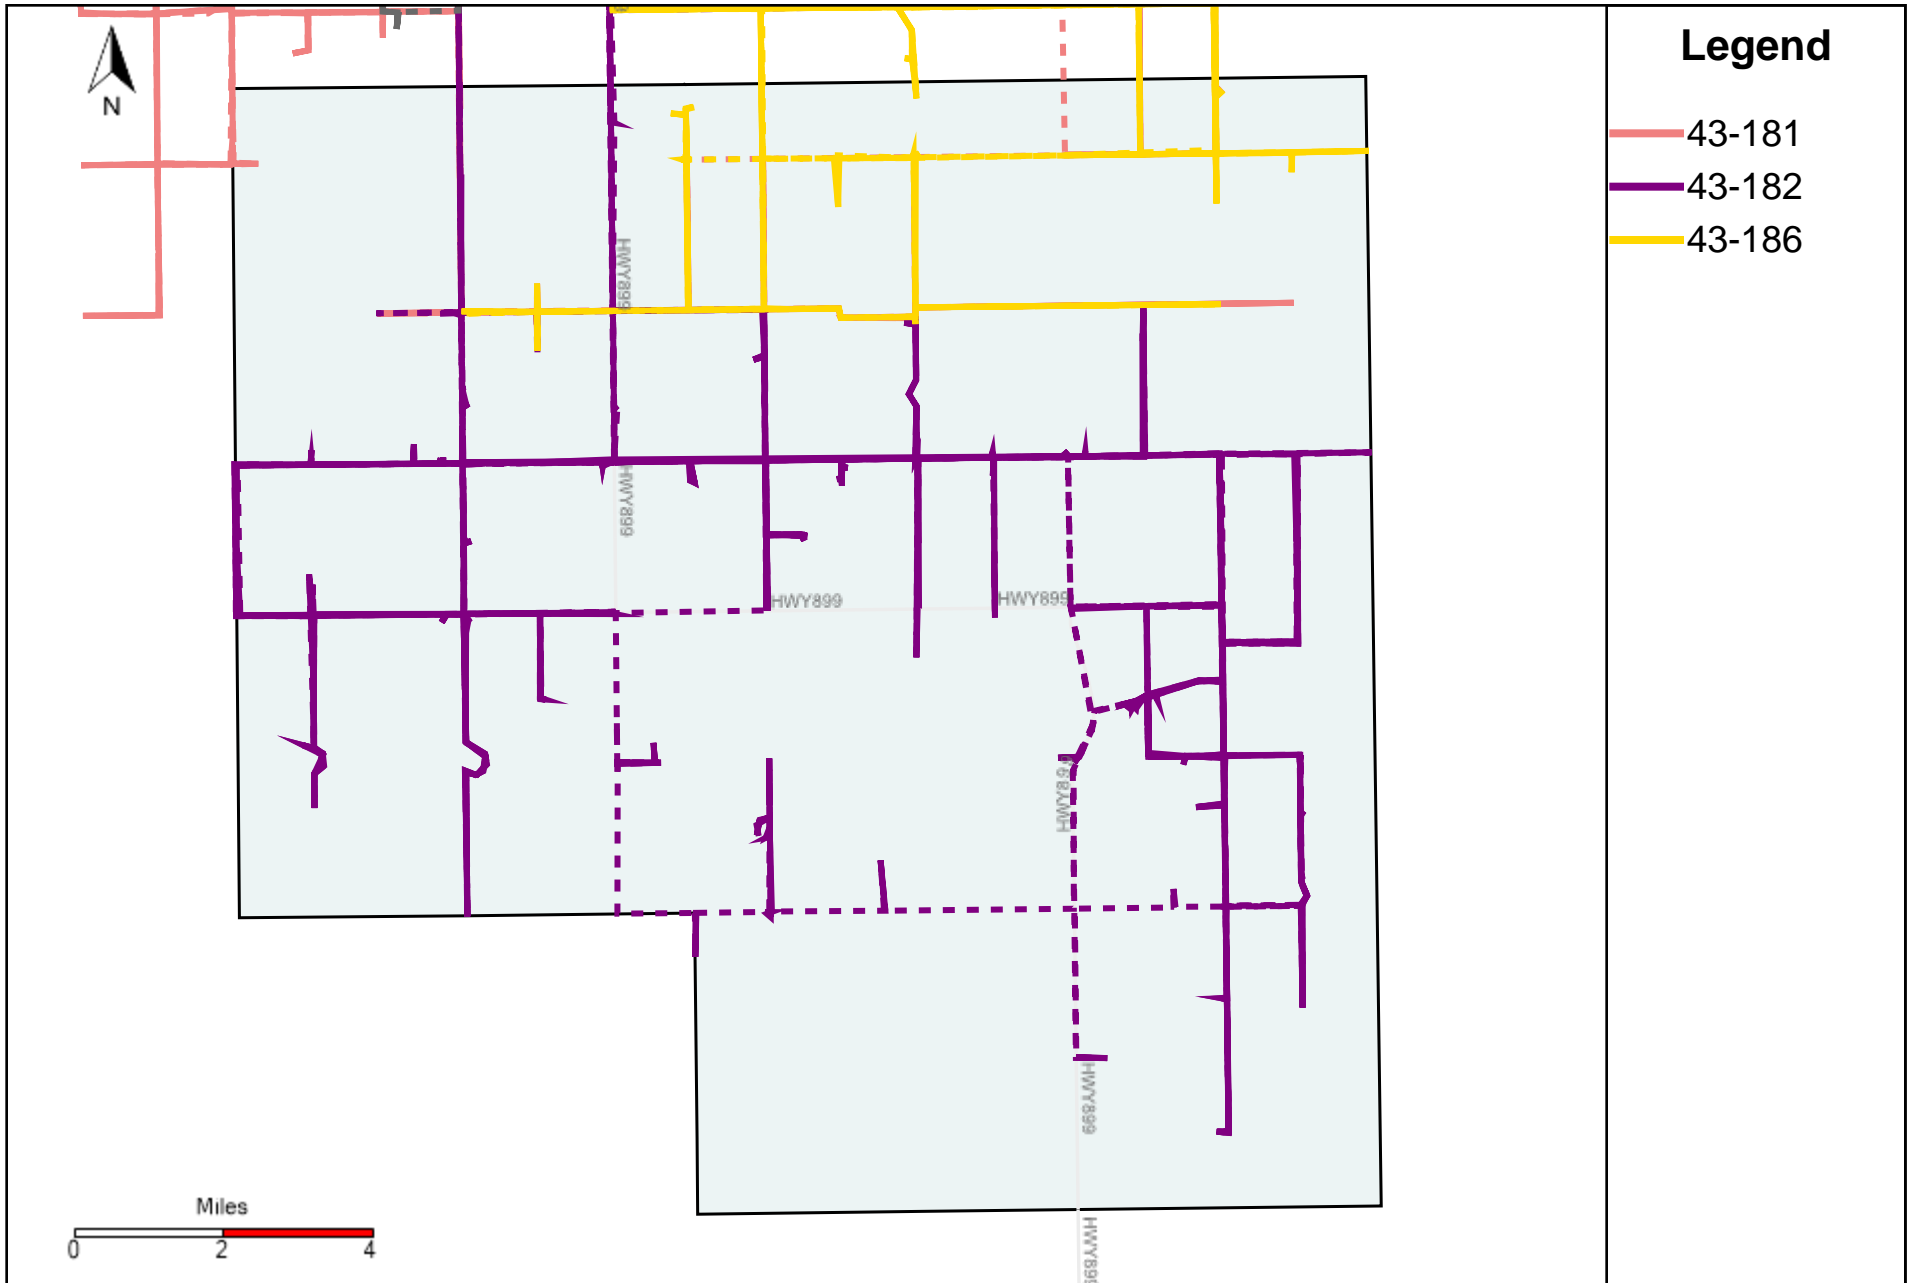

Provost Weekly Grader Report (2022-12-18 ~ 2022-12-24)

Division: 1 Grader Report(2022-12-18 ~ 2022-12-24)

Vehicle Name List	Total Distance(km)	Total Hours
43-181, 43-182, 43-186	2213.29	148 hrs 4 min 14 sec

Division: 2 Grader Report(2022-12-18 ~ 2022-12-24)

Vehicle Name List	Total Distance(km)	Total Hours
43-181, 43-182, 43-186	2213.29	148 hrs 4 min 14 sec

Division: 3 Grader Report(2022-12-18 ~ 2022-12-24)

Vehicle Name List	Total Distance(km)	Total Hours
43-170, 43-181, 43-182, 43-185, 43-186, 43-187	4240.2	286 hrs 54 min 7 sec

Division: 4 Grader Report(2022-12-18 ~ 2022-12-24)

Vehicle Name List	Total Distance(km)	Total Hours
43-170, 43-171, 43-172, 43-173, 43-185, 43-187	3648.07	243 hrs 26 min 28 sec

Division: 5 Grader Report(2022-12-18 ~ 2022-12-24)

Vehicle Name List	Total Distance(km)	Total Hours
43-169, 43-170, 43-171, 43-172, 43-174	3074.01	179 hrs 44 min 0 sec

Division: 6 Grader Report(2022-12-18 ~ 2022-12-24)