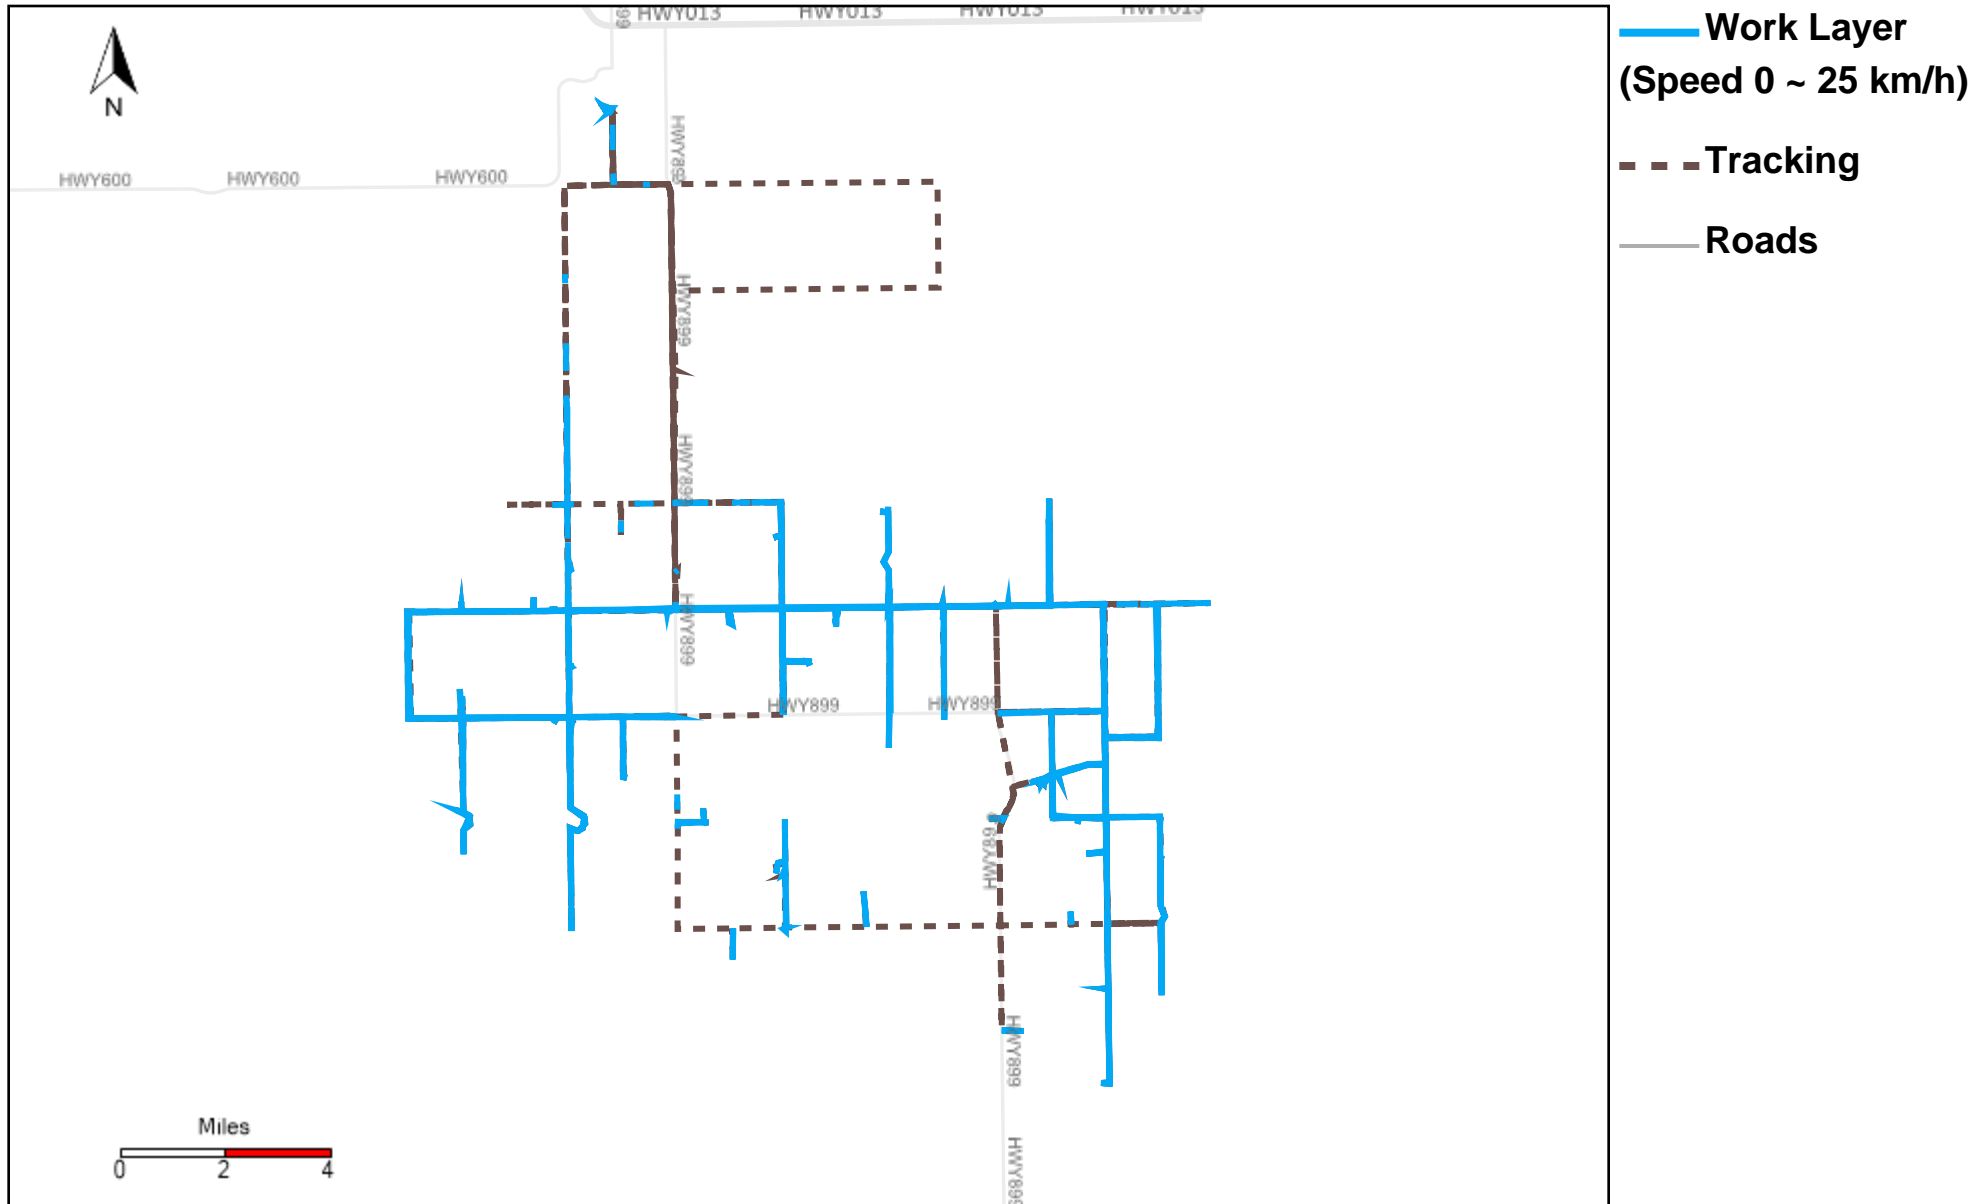

43-174_2022-12-18 ~ 2022-12-24 Tracking

Total Distance(km)	Total Hours	Work Distance(km)	Work Hours
625.37	36 hrs 28 min 59 sec	409.32	27 hrs 46 min 45 sec

43-181_2022-12-18 ~ 2022-12-24 Tracking

Total Distance(km)	Total Hours	Work Distance(km)	Work Hours
486.84	33 hrs 50 min 30 sec	361.61	29 hrs 40 min 33 sec

43-182_2022-12-18 ~ 2022-12-24 Tracking

Total Distance(km)	Total Hours	Work Distance(km)	Work Hours
1036.79	67 hrs 57 min 35 sec	640.23	54 hrs 0 min 34 sec

43-185_2022-12-18 ~ 2022-12-24 Tracking

Total Distance(km)	Total Hours	Work Distance(km)	Work Hours
662.58	56 hrs 57 min 27 sec	515.11	54 hrs 35 min 8 sec