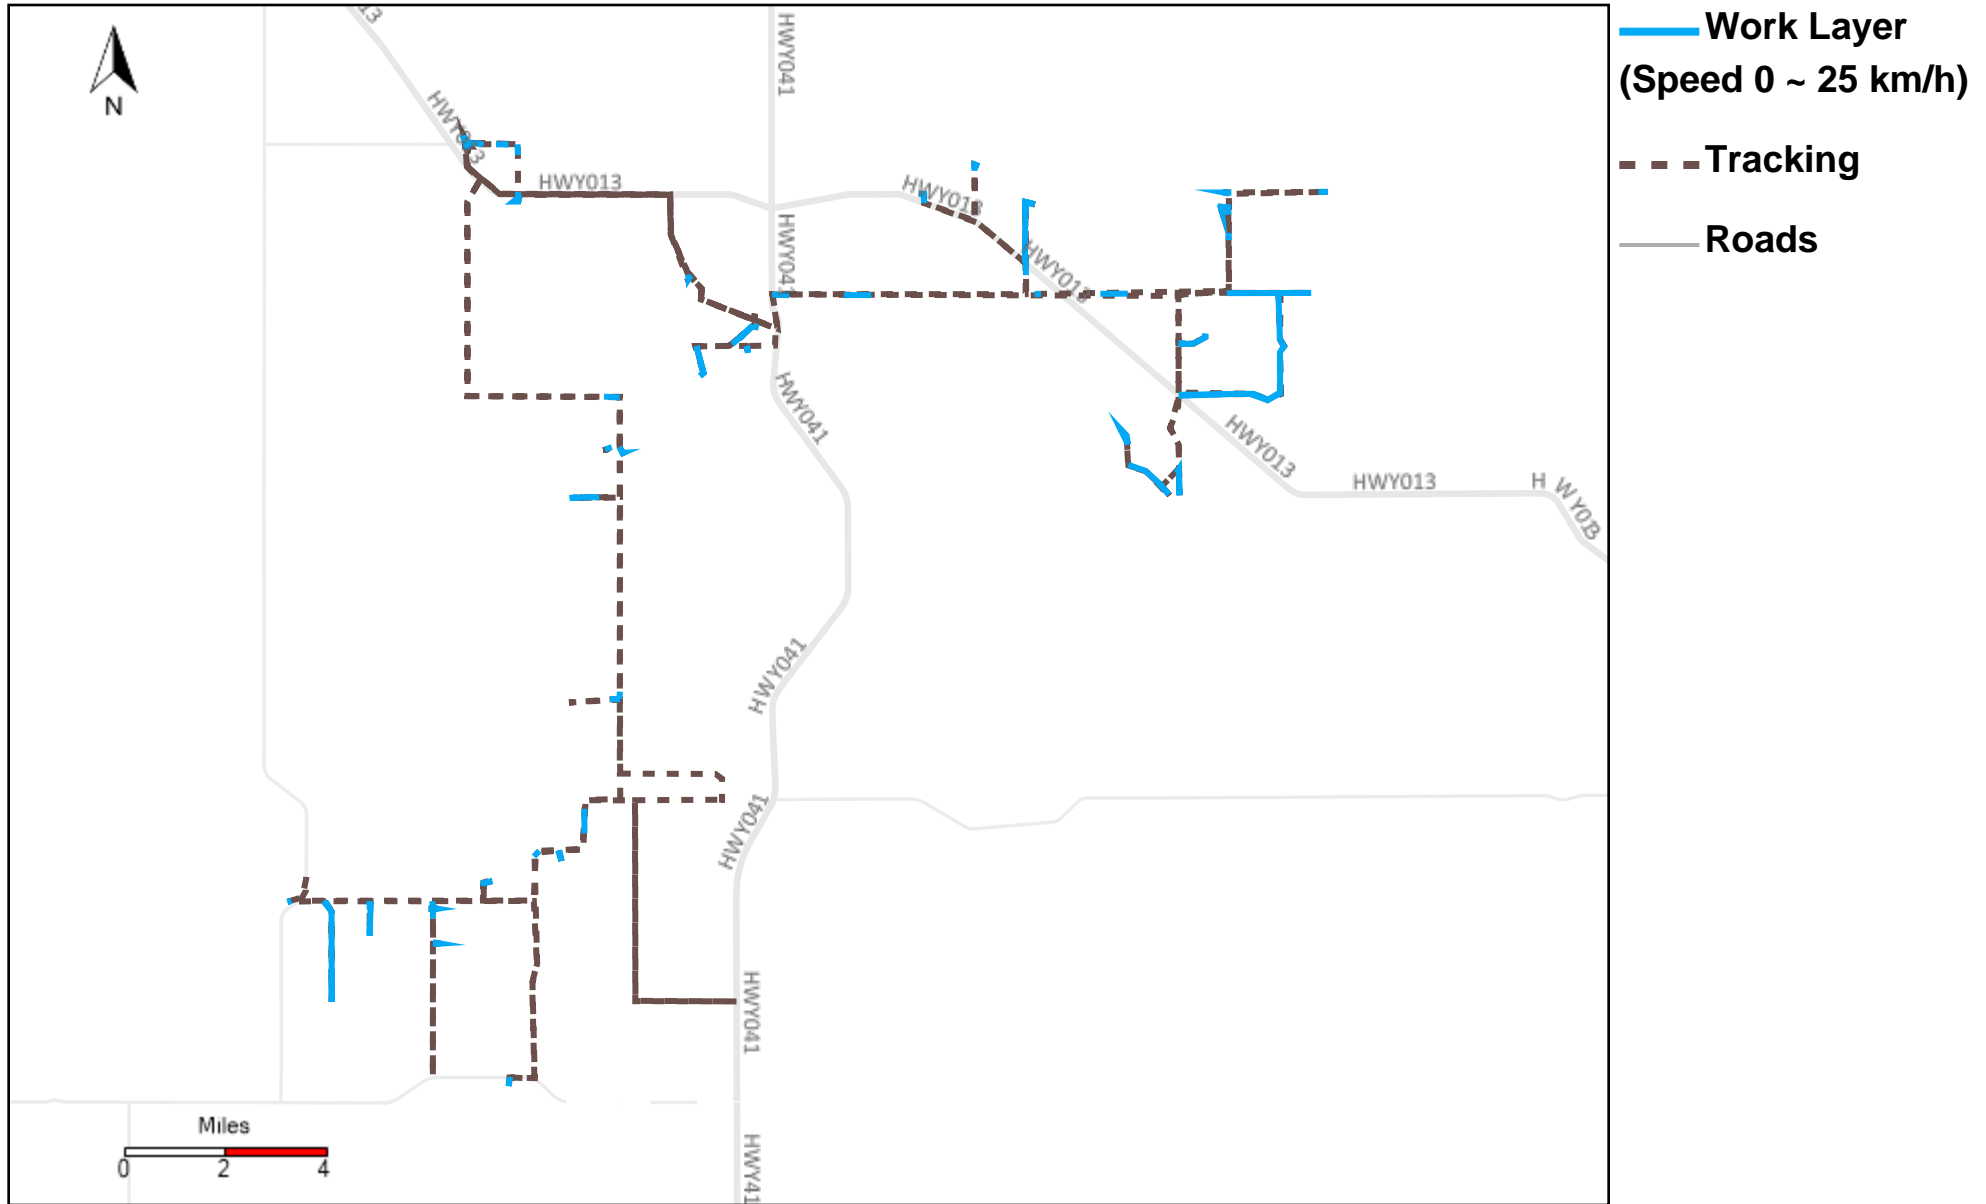

43-172_2022-12-18 ~ 2022-12-24 Tracking

Total Distance(km)	Total Hours	Work Distance(km)	Work Hours
349.02	18 hrs 48 min 3 sec	71.33	8 hrs 17 min 30 sec