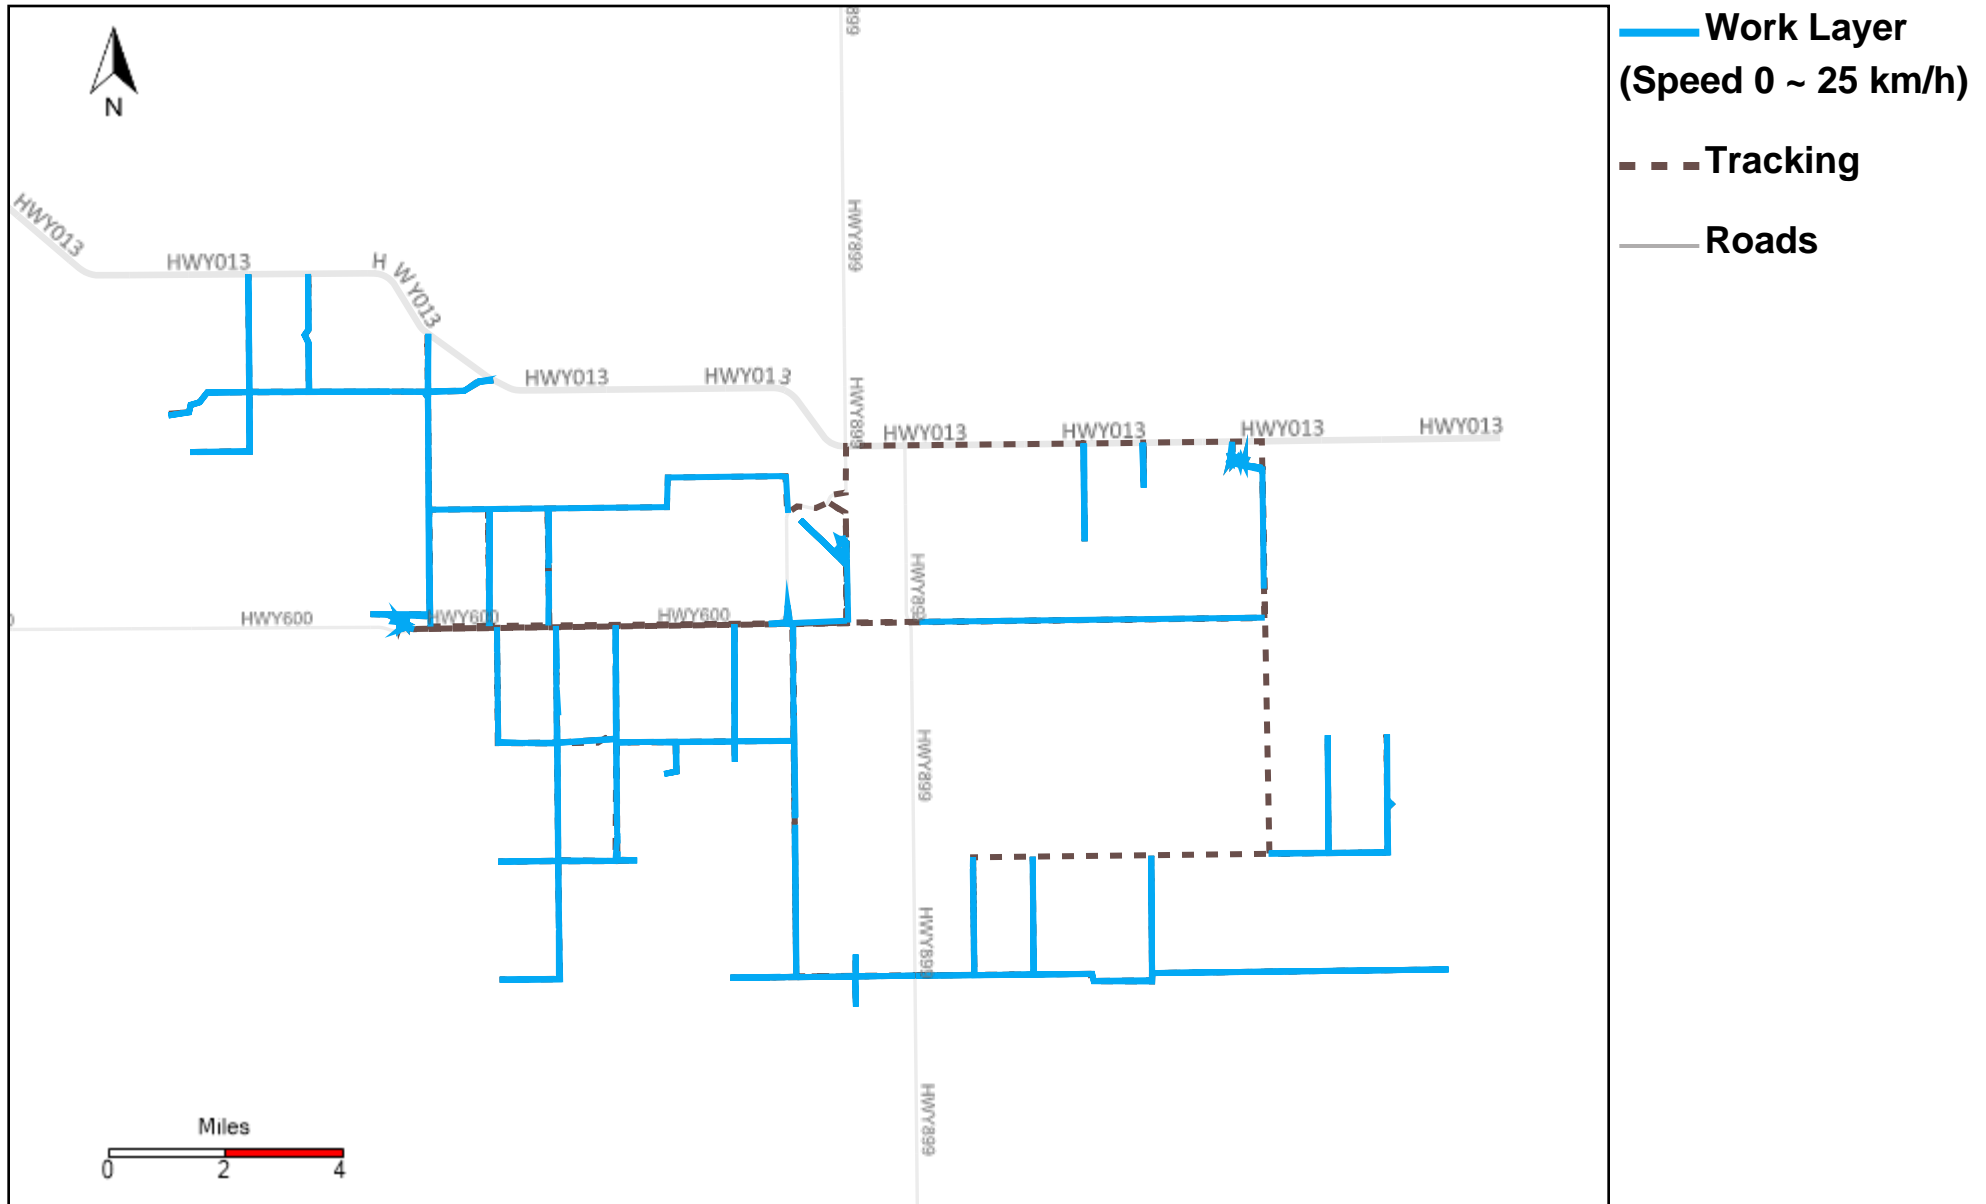

43-181_2022-12-18 ~ 2022-12-24 Tracking

Total Distance(km)	Total Hours	Work Distance(km)	Work Hours
486.84	33 hrs 50 min 30 sec	361.61	29 hrs 40 min 33 sec