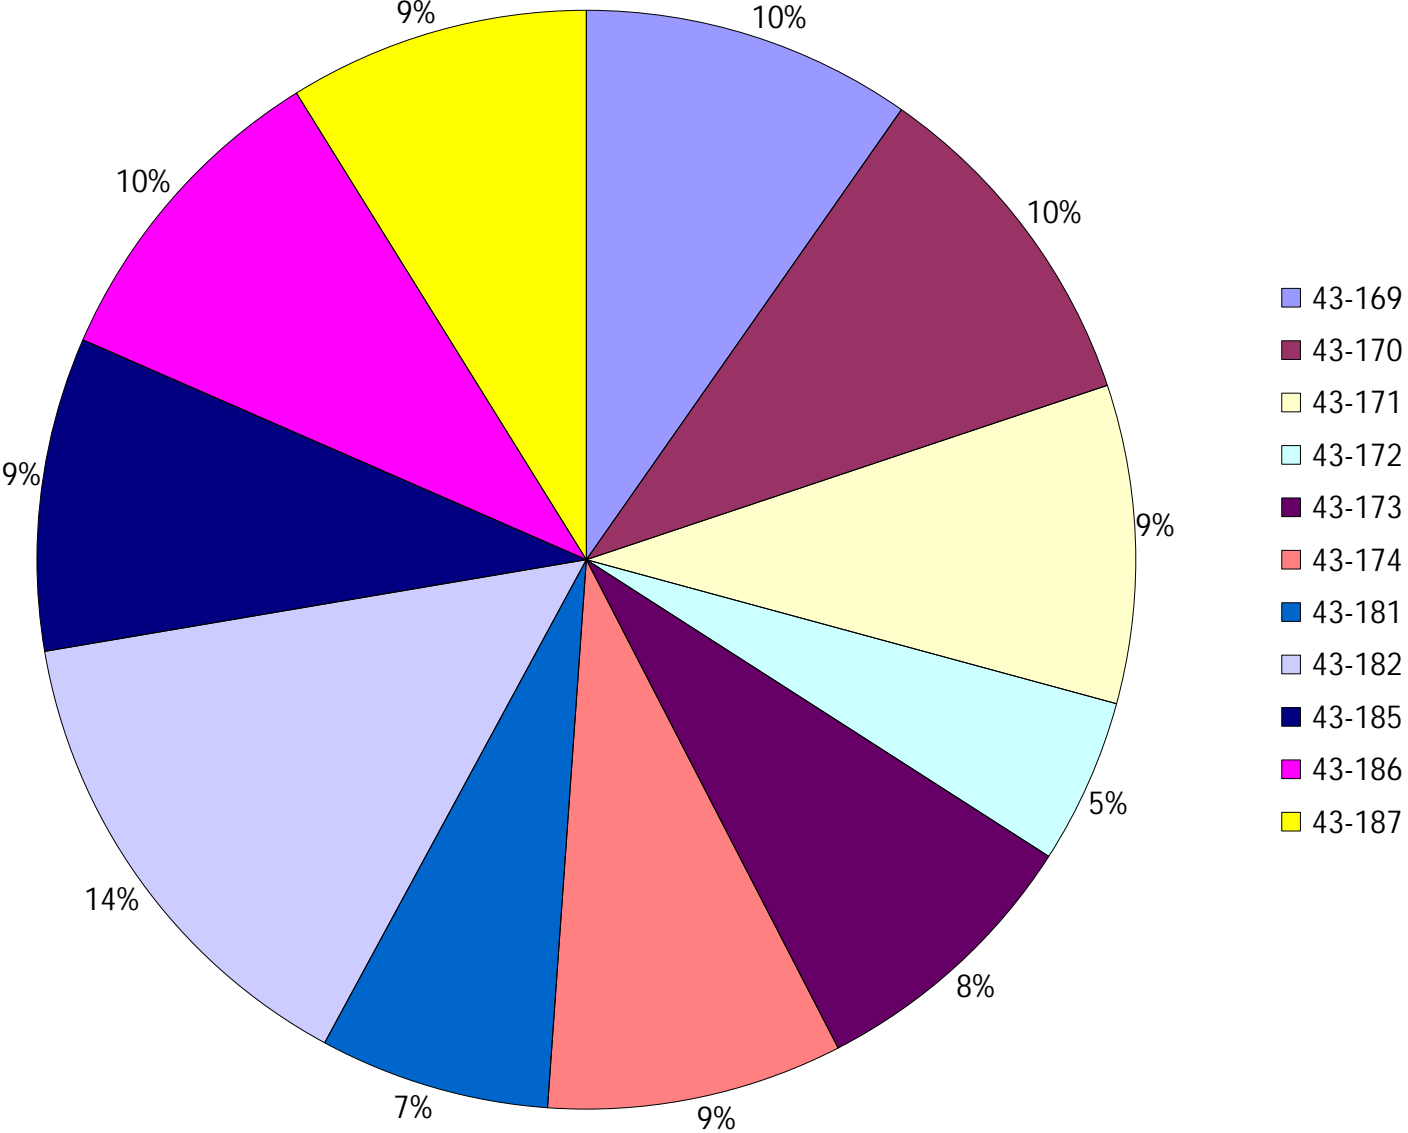

Provost Weekly Grader Report

From 12/18/2022 To 12/24/2022

12/24/2022

Vehicle	Total Distance(km)	Total Hours	Work Distance(km)	Work Hours
43-169	698.49	44 hrs 16 min 55 sec	437.29	31 hrs 2 min 7 sec
43-170	728.51	40 hrs 25 min 55 sec	282.57	25 hrs 51 min 24 sec
43-171	672.62	39 hrs 44 min 8 sec	431.71	32 hrs 26 min 24 sec
43-172	349.02	18 hrs 48 min 3 sec	71.33	8 hrs 17 min 30 sec
43-173	599.51	46 hrs 4 min 24 sec	378.08	38 hrs 7 min 26 sec
43-174	625.37	36 hrs 28 min 59 sec	409.32	27 hrs 46 min 45 sec
43-181	486.84	33 hrs 50 min 30 sec	361.61	29 hrs 40 min 33 sec
43-182	1036.79	67 hrs 57 min 35 sec	640.23	54 hrs 0 min 34 sec
43-185	662.58	56 hrs 57 min 27 sec	515.11	54 hrs 35 min 8 sec
43-186	689.66	46 hrs 16 min 9 sec	550.32	41 hrs 15 min 37 sec
43-187	635.83	41 hrs 26 min 31 sec	397.89	35 hrs 23 min 53 sec
Total:	7185.21	472 hrs 16 min 36 sec	4475.46	378 hrs 27 min 21 sec

Vehicle Distance Vs Total Distance (%) From 12/18/2022 To 12/24/2022

Provost Weekly Grader Report