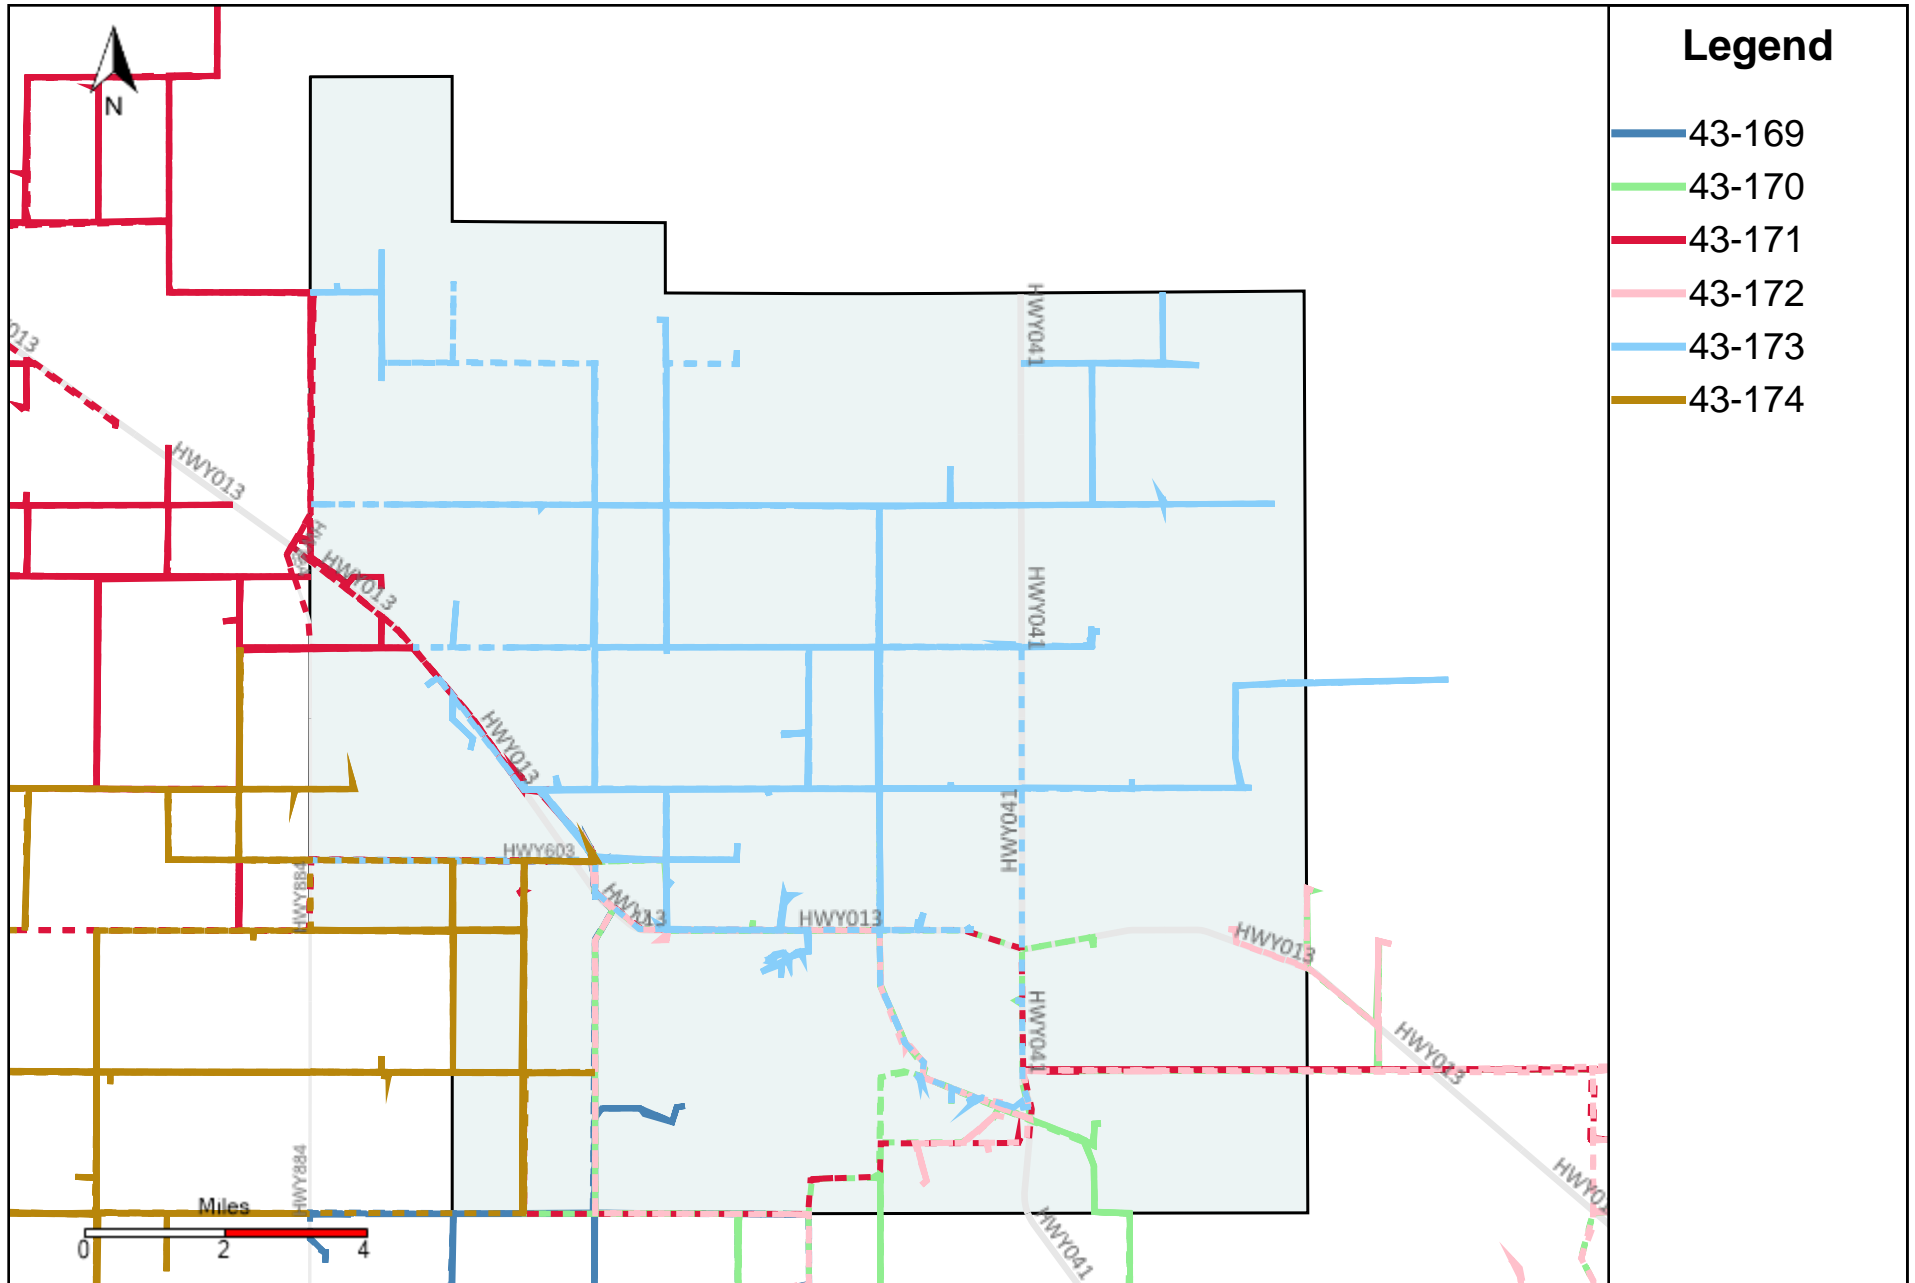

Vehicle Name List	Total Distance(km)	Total Hours
43-170, 43-181, 43-182, 43-185, 43-186, 43-187	4240.2	286 hrs 54 min 7 sec

Division: 4 Grader Report(2022-12-18 ~ 2022-12-24)

Vehicle Name List	Total Distance(km)	Total Hours
43-170, 43-171, 43-172, 43-173, 43-185, 43-187	3648.07	243 hrs 26 min 28 sec

Division: 5 Grader Report(2022-12-18 ~ 2022-12-24)

Vehicle Name List	Total Distance(km)	Total Hours
43-169, 43-170, 43-171, 43-172, 43-174	3074.01	179 hrs 44 min 0 sec

Division: 6 Grader Report(2022-12-18 ~ 2022-12-24)