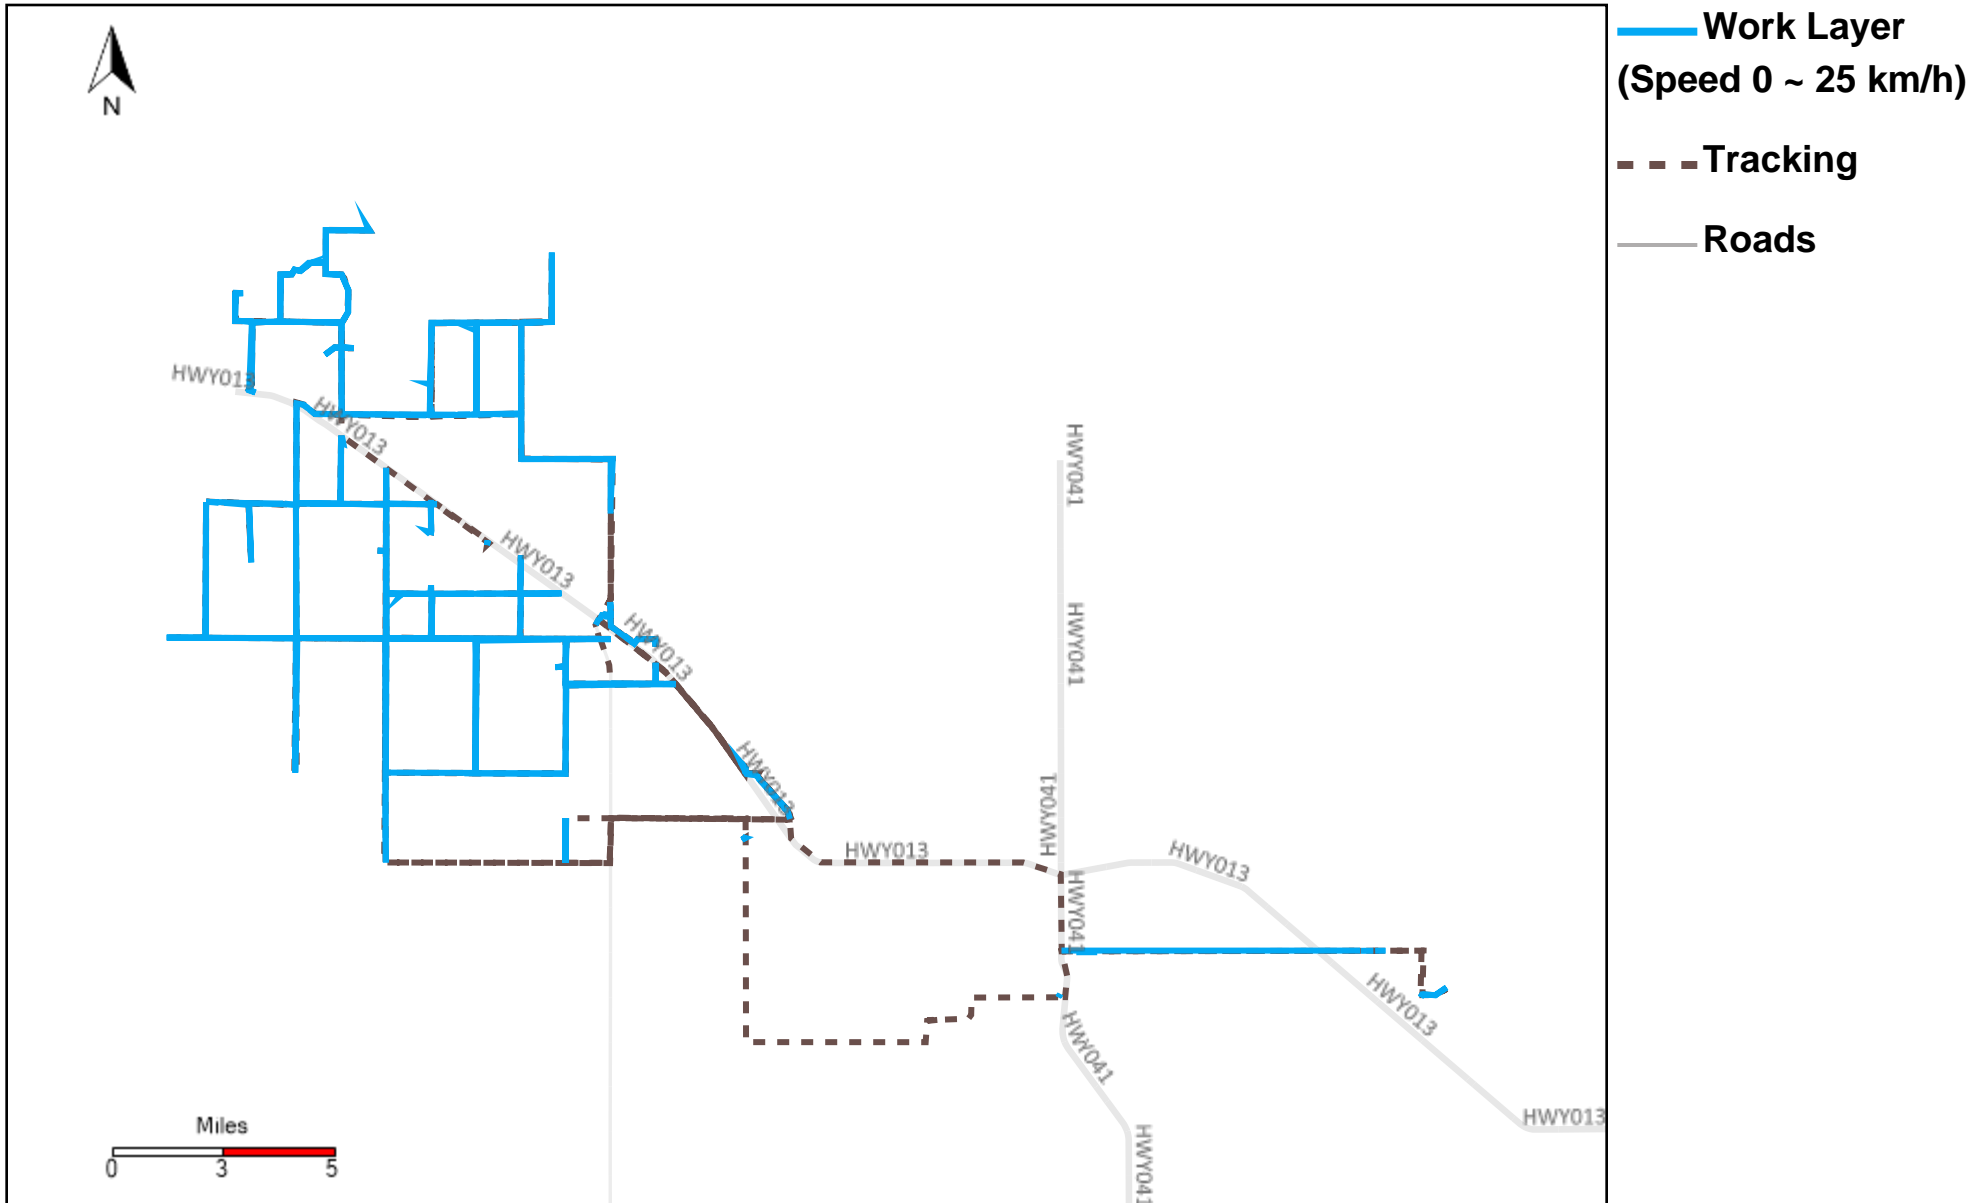

43-171_2022-12-18 ~ 2022-12-24 Tracking

Total Distance(km)	Total Hours	Work Distance(km)	Work Hours
672.62	39 hrs 44 min 8 sec	431.71	32 hrs 26 min 24 sec