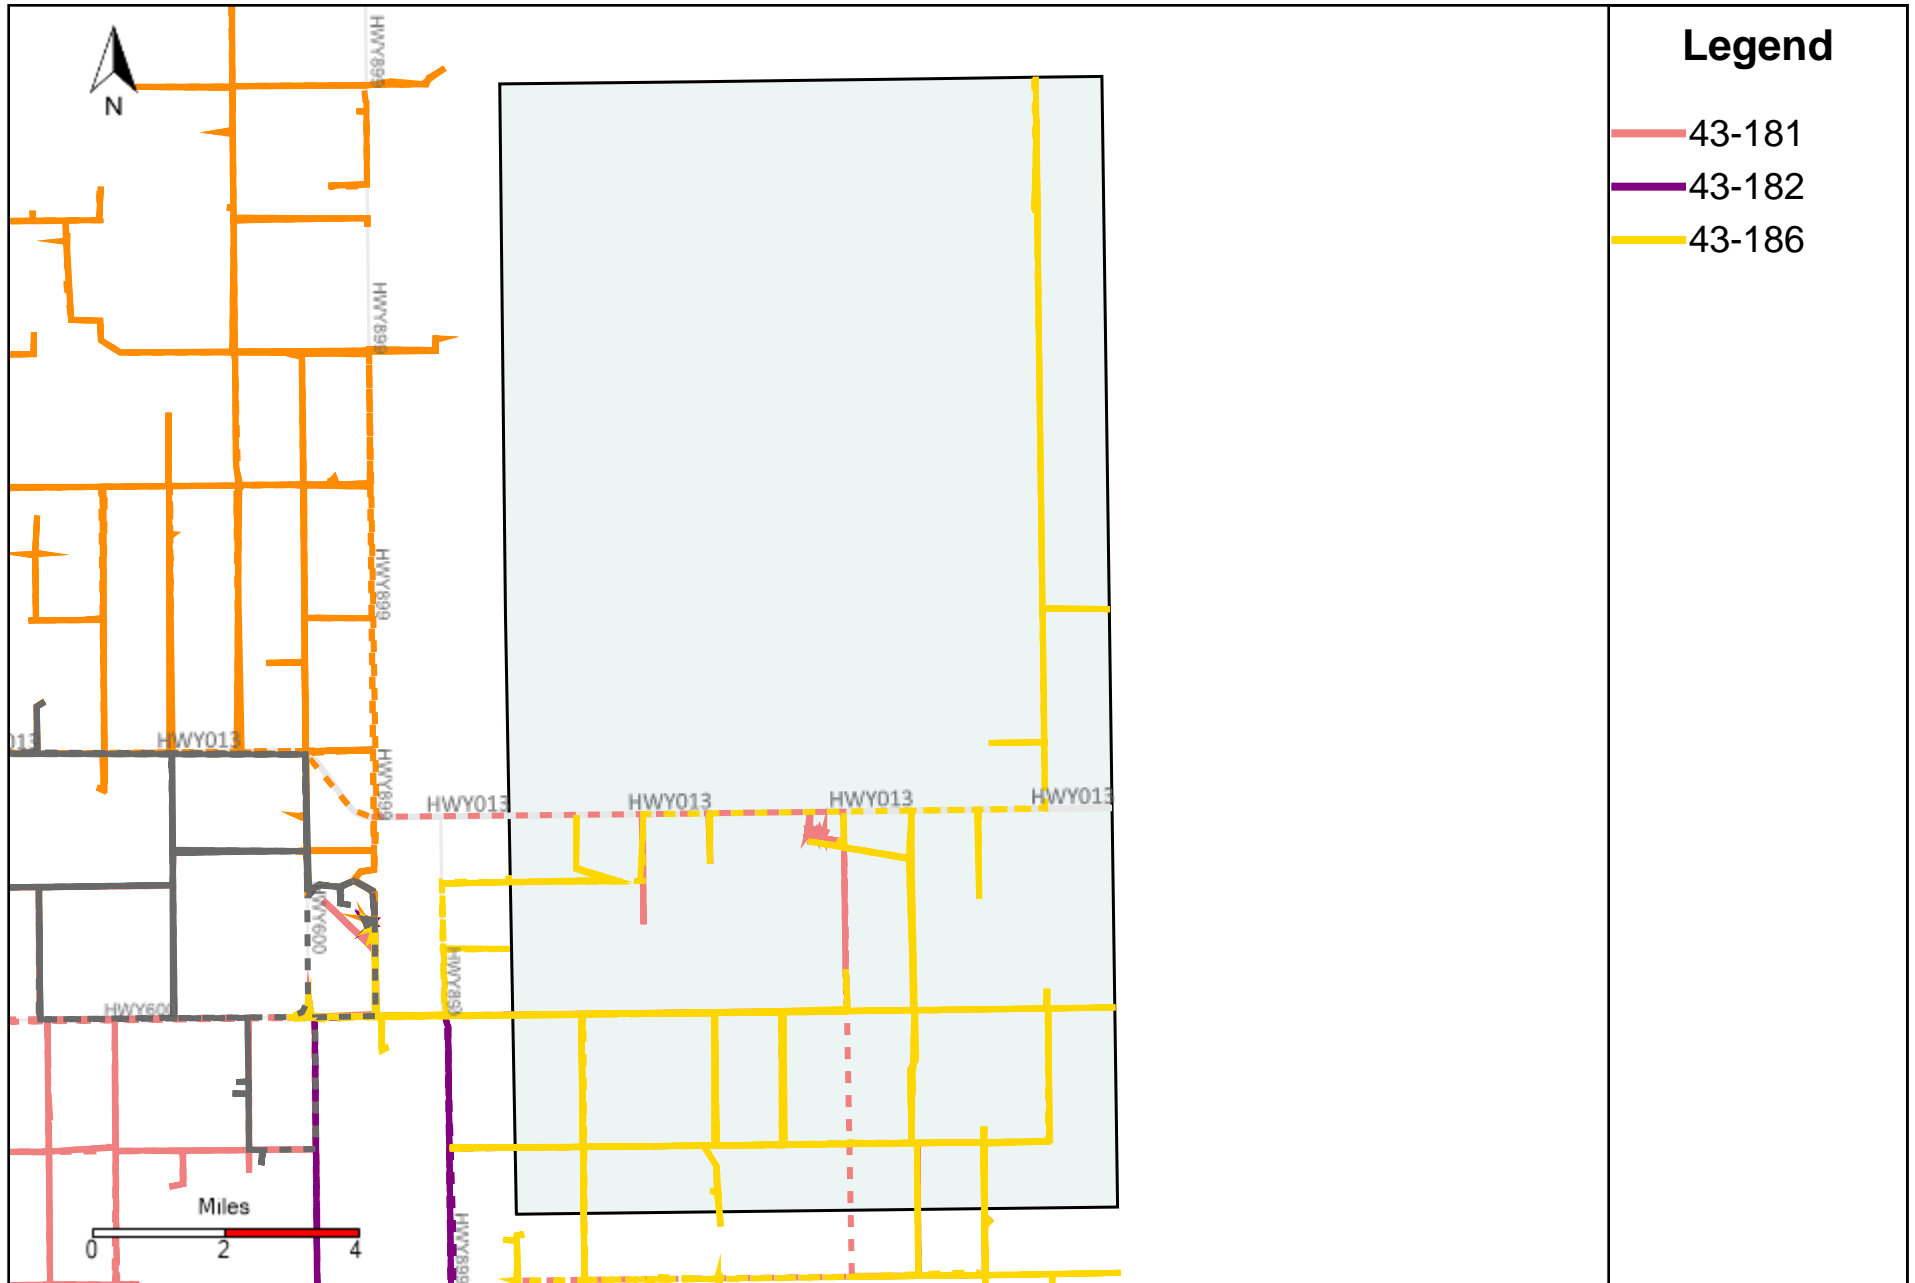

Division: 2 Grader Report(2022-12-18 ~ 2022-12-24)

Vehicle Name List	Total Distance(km)	Total Hours
43-181, 43-182, 43-186	2213.29	148 hrs 4 min 14 sec