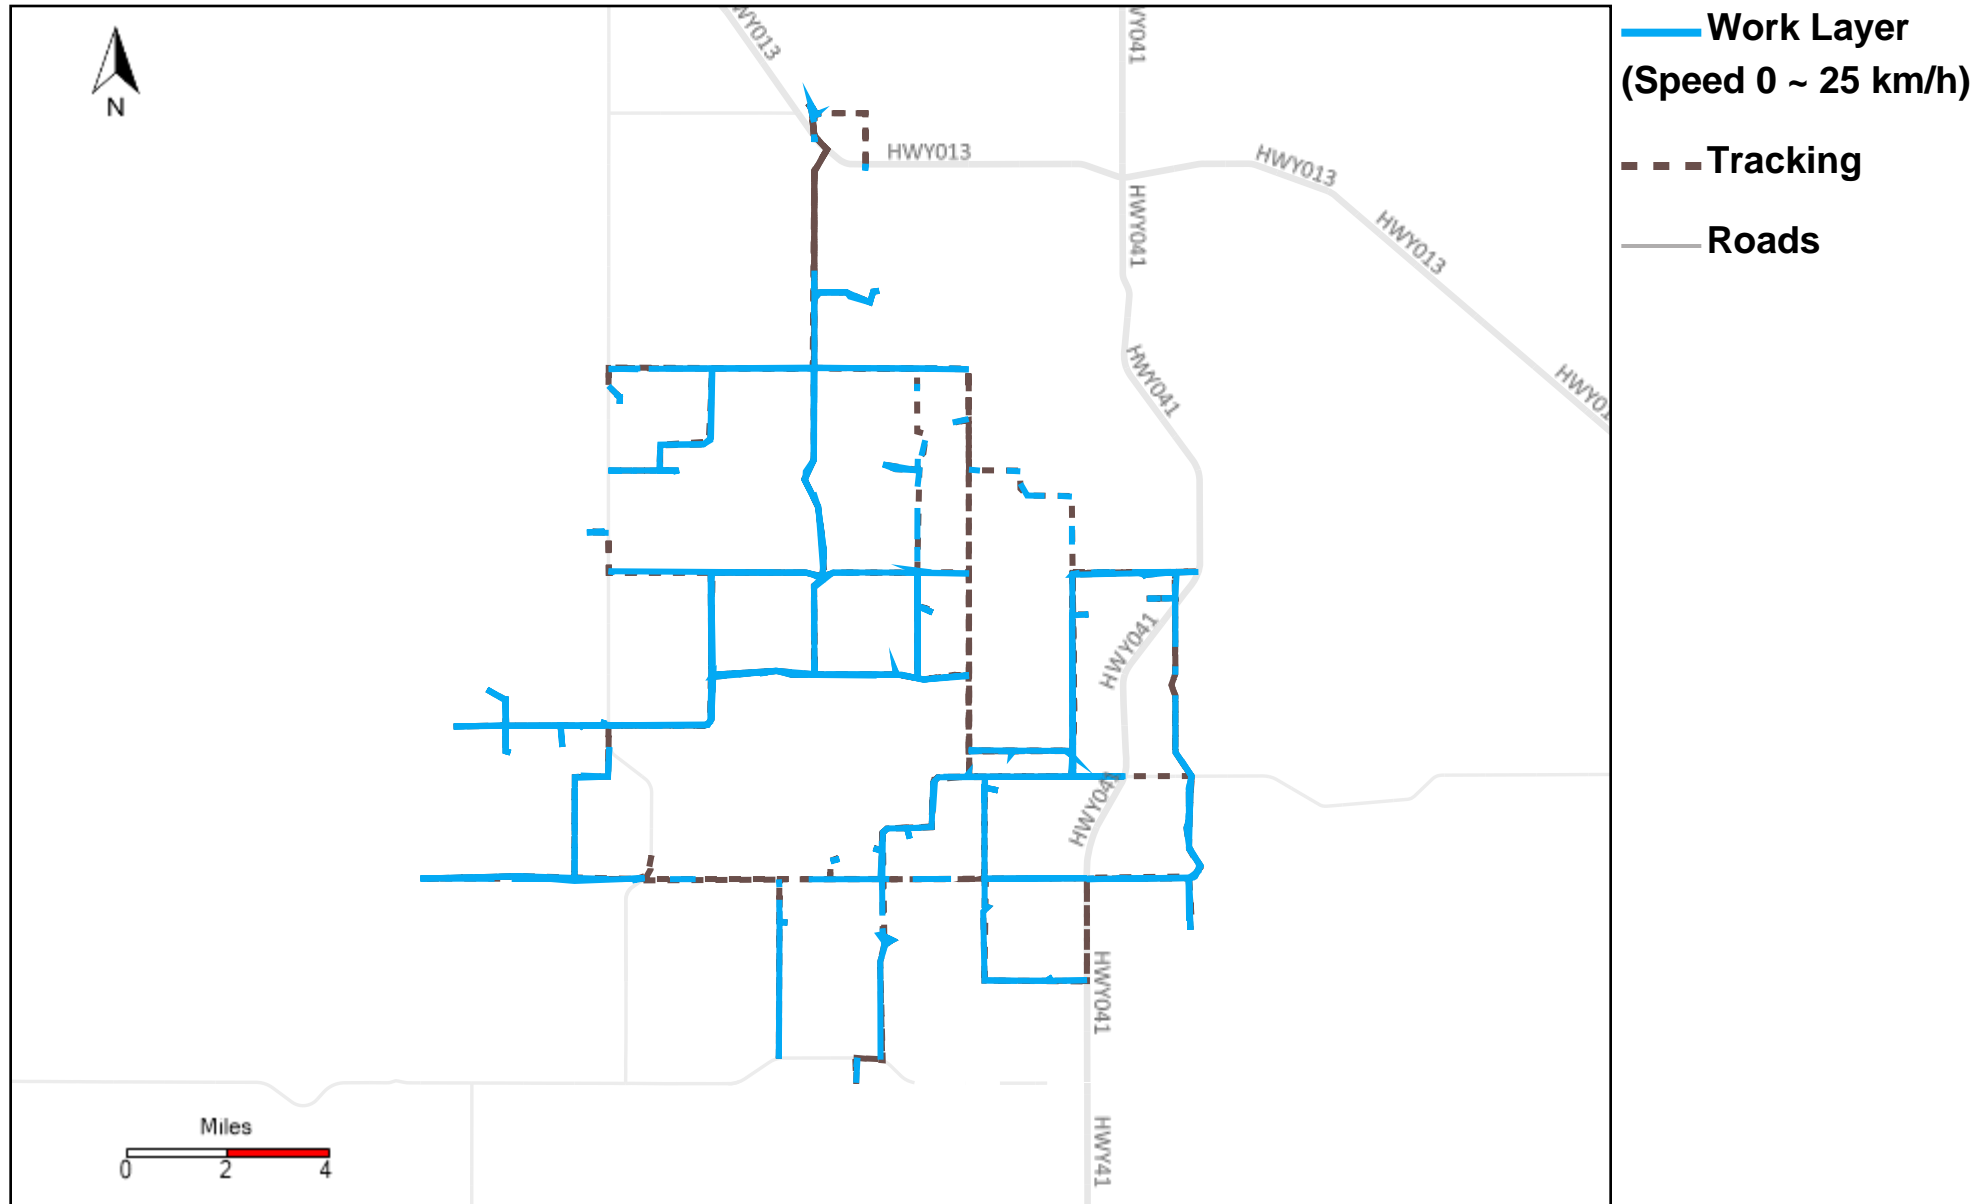

Provost Weekly Grader Report

From 12/18/2022 To 12/24/2022

12/24/2022

Vehicle	Total Distance(km)	Total Hours	Work Distance(km)	Work Hours
43-169	698.49	44 hrs 16 min 55 sec	437.29	31 hrs 2 min 7 sec
43-170	728.51	40 hrs 25 min 55 sec	282.57	25 hrs 51 min 24 sec
43-171	672.62	39 hrs 44 min 8 sec	431.71	32 hrs 26 min 24 sec
43-172	349.02	18 hrs 48 min 3 sec	71.33	8 hrs 17 min 30 sec
43-173	599.51	46 hrs 4 min 24 sec	378.08	38 hrs 7 min 26 sec
43-174	625.37	36 hrs 28 min 59 sec	409.32	27 hrs 46 min 45 sec
43-181	486.84	33 hrs 50 min 30 sec	361.61	29 hrs 40 min 33 sec
43-182	1036.79	67 hrs 57 min 35 sec	640.23	54 hrs 0 min 34 sec
43-185	662.58	56 hrs 57 min 27 sec	515.11	54 hrs 35 min 8 sec
43-186	689.66	46 hrs 16 min 9 sec	550.32	41 hrs 15 min 37 sec
43-187	635.83	41 hrs 26 min 31 sec	397.89	35 hrs 23 min 53 sec
Total:	7185.21	472 hrs 16 min 36 sec	4475.46	378 hrs 27 min 21 sec

Vehicle Distance Vs Total Distance (%) From 12/18/2022 To 12/24/2022

Provost Weekly Grader Report

43-169_2022-12-18 ~ 2022-12-24 Tracking

Total Distance(km)	Total Hours	Work Distance(km)	Work Hours
698.49	44 hrs 16 min 55 sec	437.29	31 hrs 2 min 7 sec