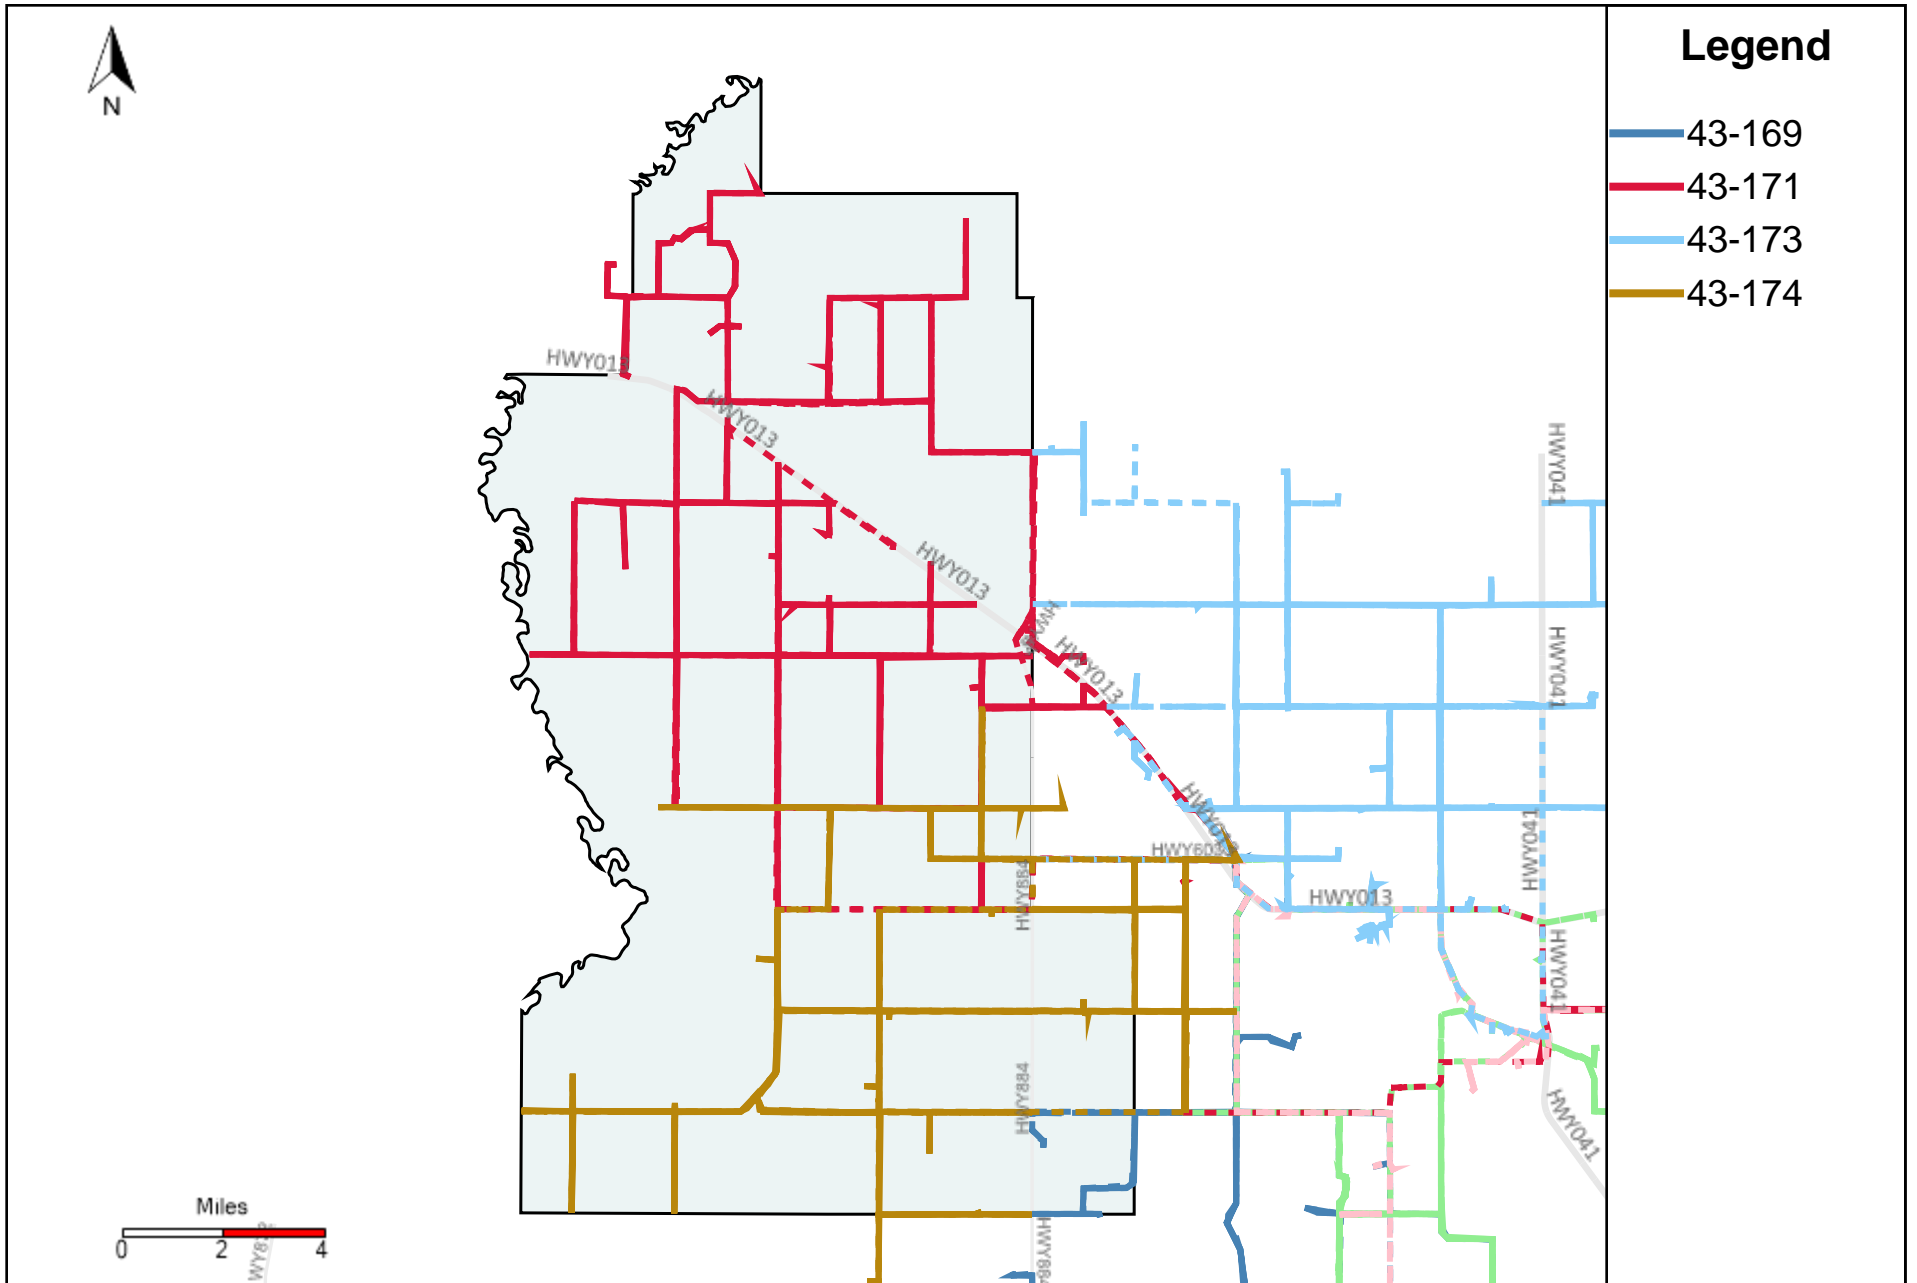

Vehicle Name List	Total Distance(km)	Total Hours
43-170, 43-181, 43-182, 43-185, 43-186, 43-187	4240.2	286 hrs 54 min 7 sec

Division: 4 Grader Report(2022-12-18 ~ 2022-12-24)

Vehicle Name List	Total Distance(km)	Total Hours
43-170, 43-171, 43-172, 43-173, 43-185, 43-187	3648.07	243 hrs 26 min 28 sec

Division: 5 Grader Report(2022-12-18 ~ 2022-12-24)

Vehicle Name List	Total Distance(km)	Total Hours
43-169, 43-170, 43-171, 43-172, 43-174	3074.01	179 hrs 44 min 0 sec

Division: 6 Grader Report(2022-12-18 ~ 2022-12-24)

Vehicle Name List	Total Distance(km)	Total Hours
43-169, 43-170, 43-171, 43-172, 43-173, 43-174	3673.52	225 hrs 48 min 24 sec

Division: 7 Grader Report(2022-12-18 ~ 2022-12-24)

Vehicle Name List	Total Distance(km)	Total Hours
43-169, 43-171, 43-173, 43-174	2595.99	166 hrs 34 min 26 sec

Provost Weekly Grader Report

From 12/18/2022 To 12/24/2022

12/24/2022

Vehicle	Total Distance(km)	Total Hours	Work Distance(km)	Work Hours
43-169	698.49	44 hrs 16 min 55 sec	437.29	31 hrs 2 min 7 sec
43-170	728.51	40 hrs 25 min 55 sec	282.57	25 hrs 51 min 24 sec
43-171	672.62	39 hrs 44 min 8 sec	431.71	32 hrs 26 min 24 sec
43-172	349.02	18 hrs 48 min 3 sec	71.33	8 hrs 17 min 30 sec
43-173	599.51	46 hrs 4 min 24 sec	378.08	38 hrs 7 min 26 sec
43-174	625.37	36 hrs 28 min 59 sec	409.32	27 hrs 46 min 45 sec
43-181	486.84	33 hrs 50 min 30 sec	361.61	29 hrs 40 min 33 sec
43-182	1036.79	67 hrs 57 min 35 sec	640.23	54 hrs 0 min 34 sec
43-185	662.58	56 hrs 57 min 27 sec	515.11	54 hrs 35 min 8 sec
43-186	689.66	46 hrs 16 min 9 sec	550.32	41 hrs 15 min 37 sec
43-187	635.83	41 hrs 26 min 31 sec	397.89	35 hrs 23 min 53 sec
Total:	7185.21	472 hrs 16 min 36 sec	4475.46	378 hrs 27 min 21 sec