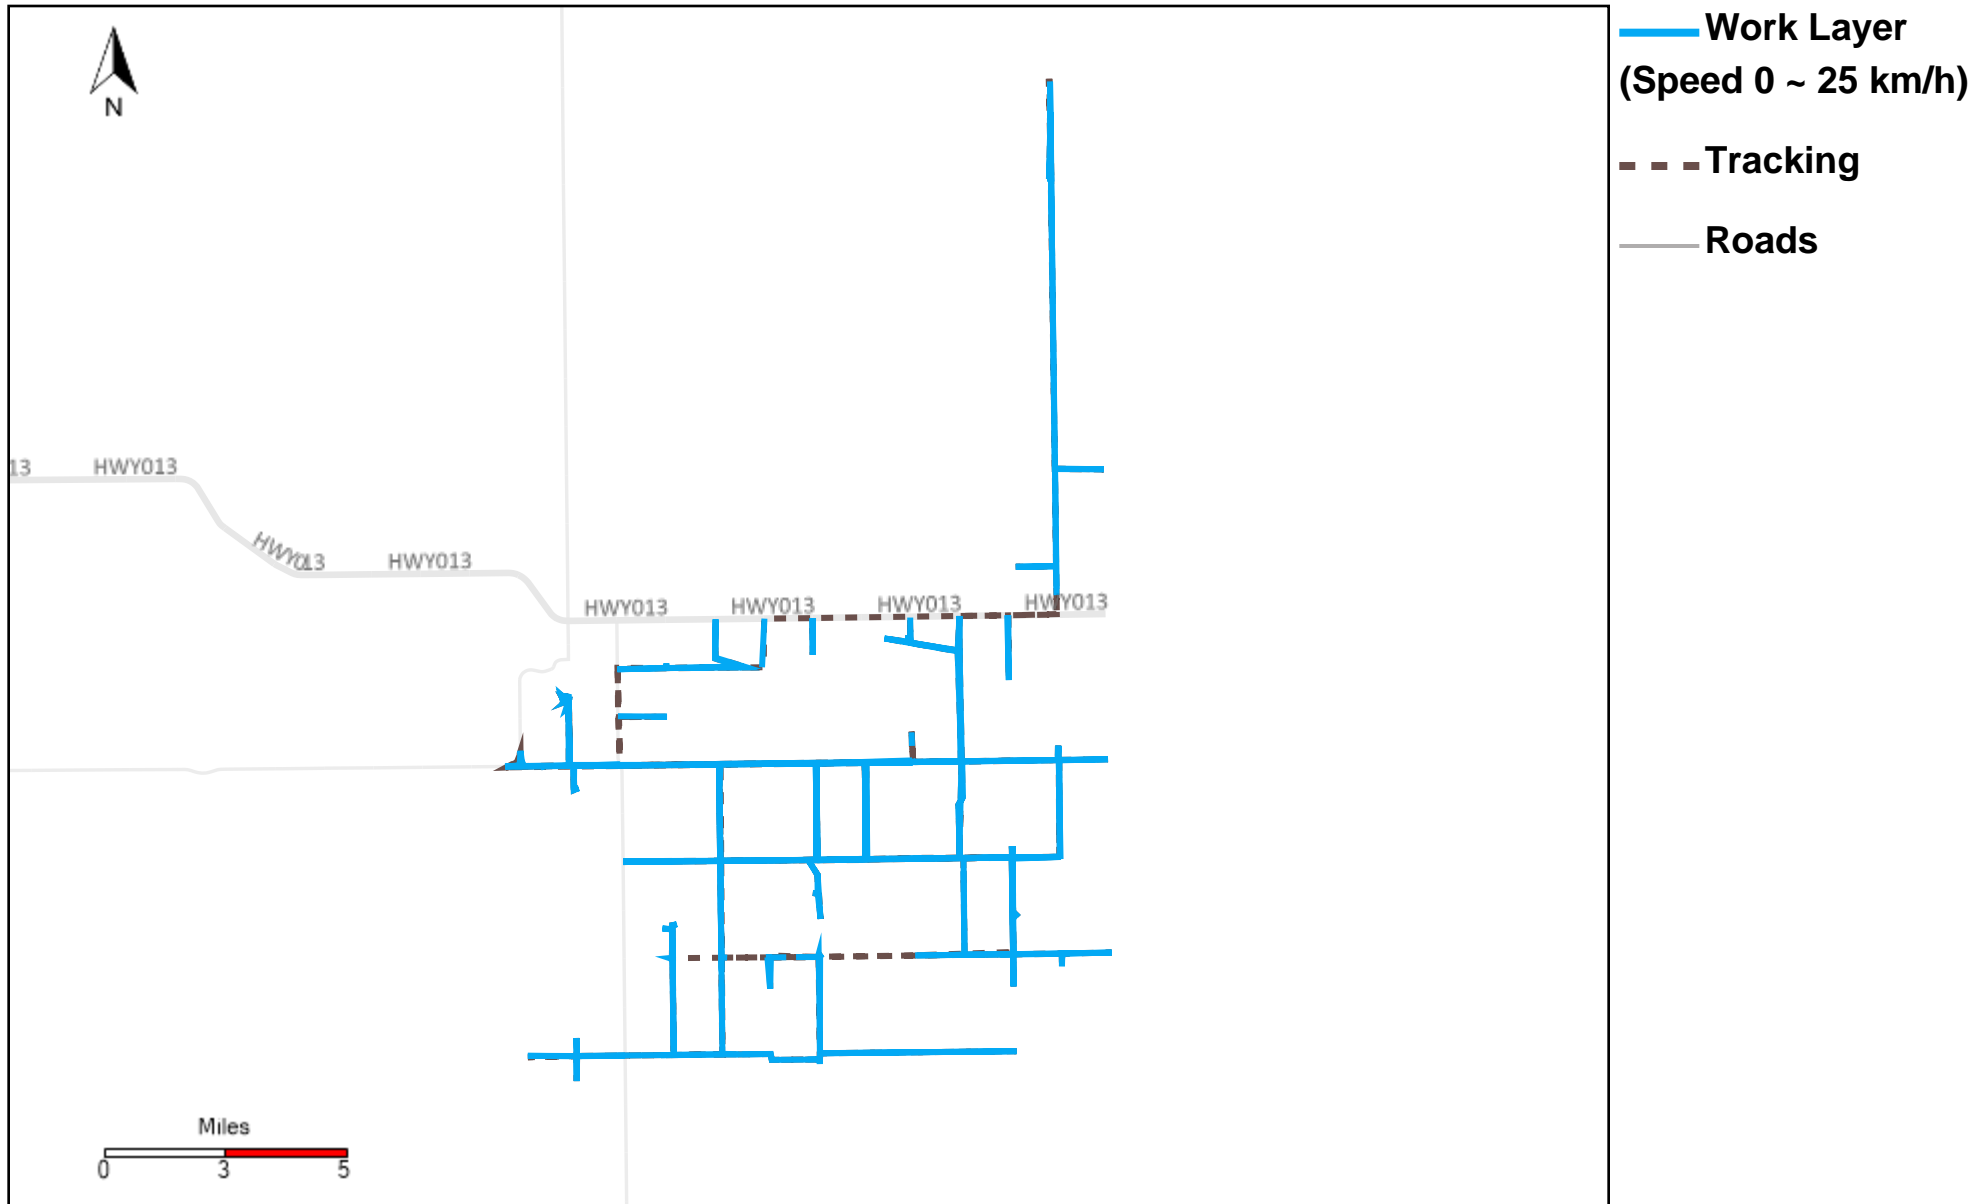

43-174_2022-12-18 ~ 2022-12-24 Tracking

Total Distance(km)	Total Hours	Work Distance(km)	Work Hours
625.37	36 hrs 28 min 59 sec	409.32	27 hrs 46 min 45 sec

43-181_2022-12-18 ~ 2022-12-24 Tracking

Total Distance(km)	Total Hours	Work Distance(km)	Work Hours
486.84	33 hrs 50 min 30 sec	361.61	29 hrs 40 min 33 sec

43-182_2022-12-18 ~ 2022-12-24 Tracking

Total Distance(km)	Total Hours	Work Distance(km)	Work Hours
1036.79	67 hrs 57 min 35 sec	640.23	54 hrs 0 min 34 sec

43-185_2022-12-18 ~ 2022-12-24 Tracking

Total Distance(km)	Total Hours	Work Distance(km)	Work Hours
662.58	56 hrs 57 min 27 sec	515.11	54 hrs 35 min 8 sec

43-186_2022-12-18 ~ 2022-12-24 Tracking

Total Distance(km)	Total Hours	Work Distance(km)	Work Hours
689.66	46 hrs 16 min 9 sec	550.32	41 hrs 15 min 37 sec

43-187_2022-12-18 ~ 2022-12-24 Tracking

Total Distance(km)	Total Hours	Work Distance(km)	Work Hours
635.83	41 hrs 26 min 31 sec	397.89	35 hrs 23 min 53 sec