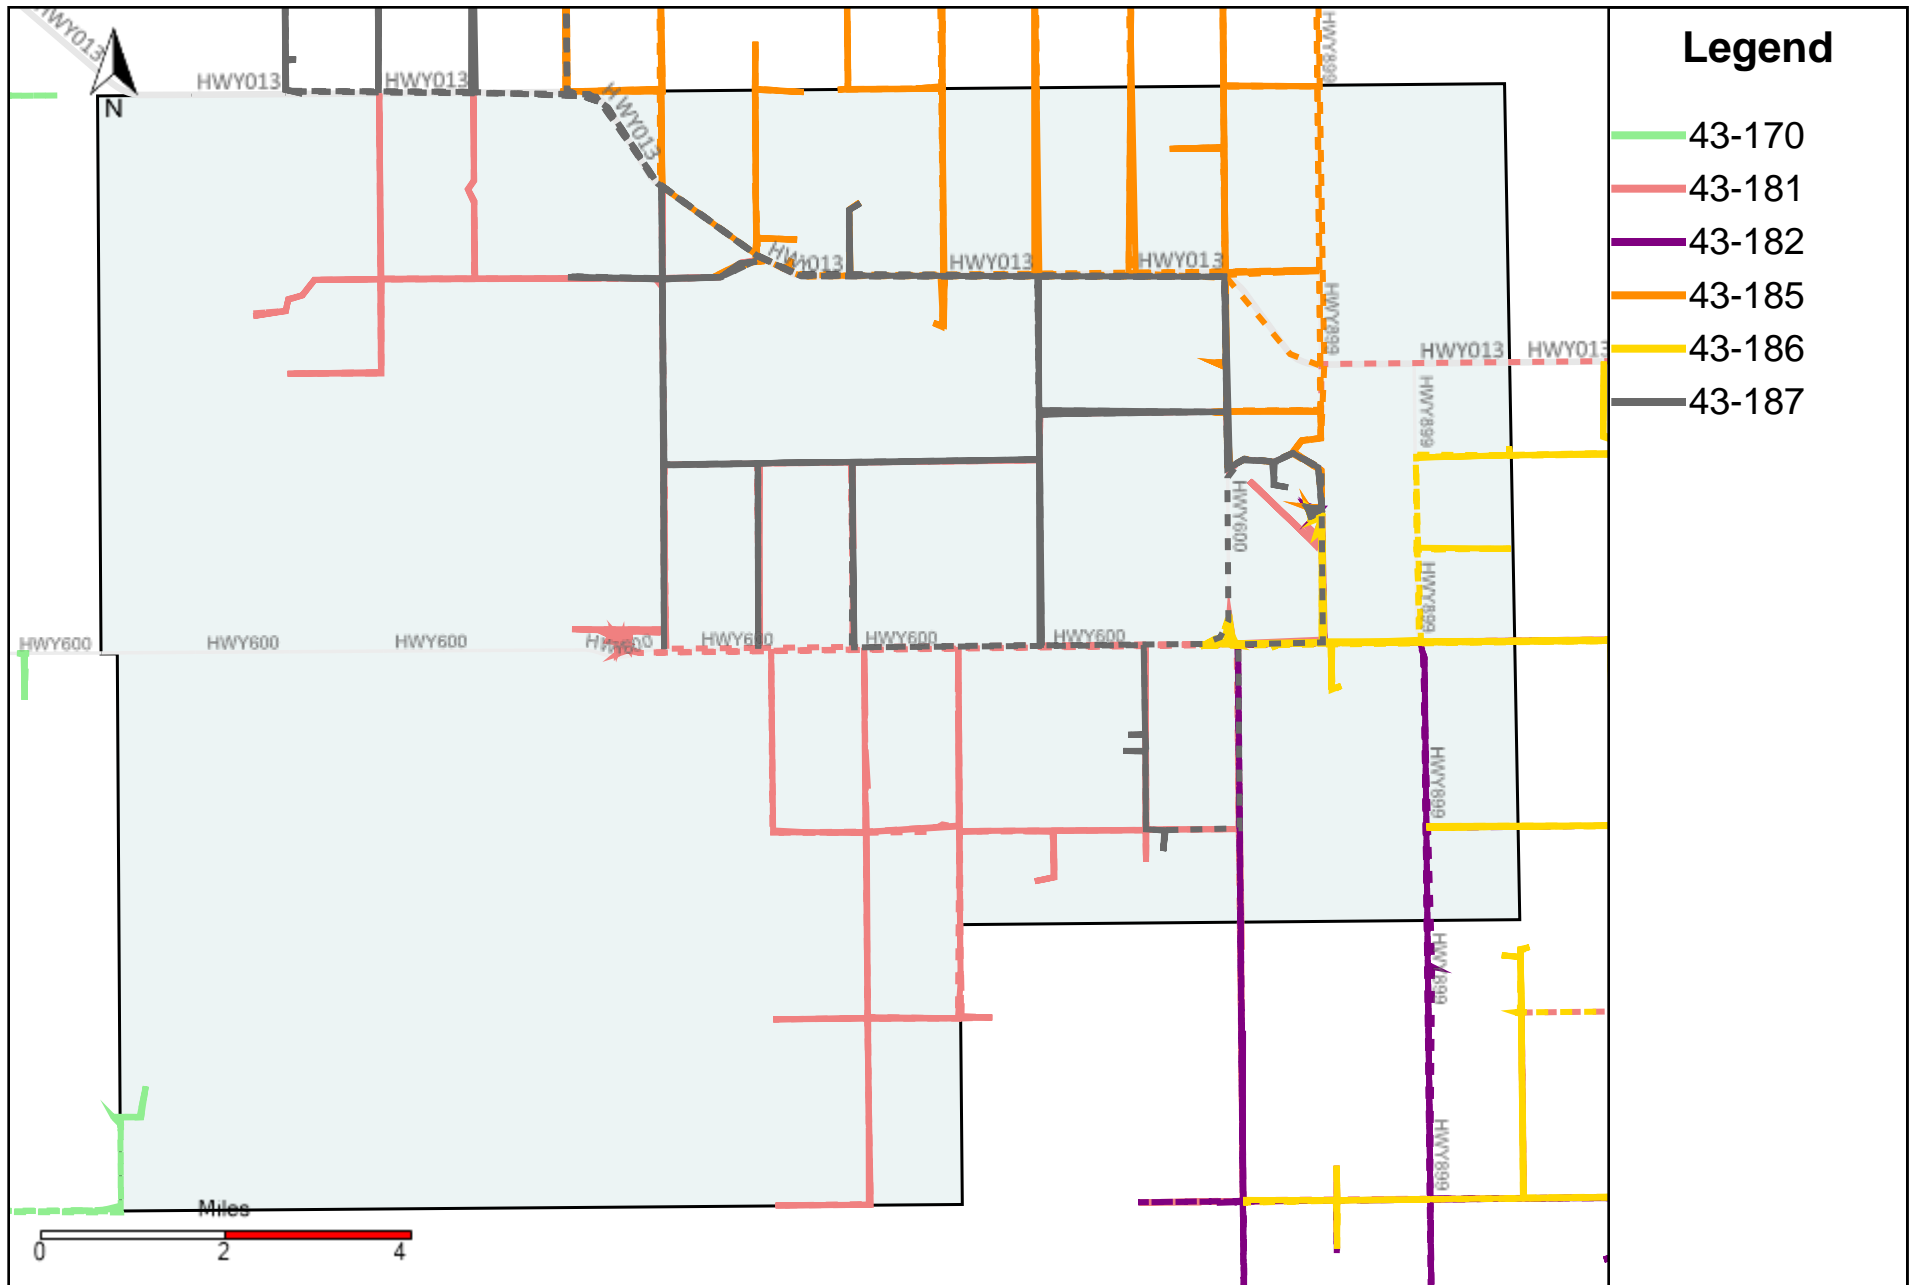

Provost Weekly Grader Report (2022-12-18 ~ 2022-12-24)

Division: 1 Grader Report(2022-12-18 ~ 2022-12-24)

Vehicle Name List	Total Distance(km)	Total Hours
43-181, 43-182, 43-186	2213.29	148 hrs 4 min 14 sec

Vehicle Name List	Total Distance(km)	Total Hours
43-170, 43-181, 43-182, 43-185, 43-186, 43-187	4240.2	286 hrs 54 min 7 sec

Division: 4 Grader Report(2022-12-18 ~ 2022-12-24)

Vehicle Name List	Total Distance(km)	Total Hours
43-170, 43-171, 43-172, 43-173, 43-185, 43-187	3648.07	243 hrs 26 min 28 sec