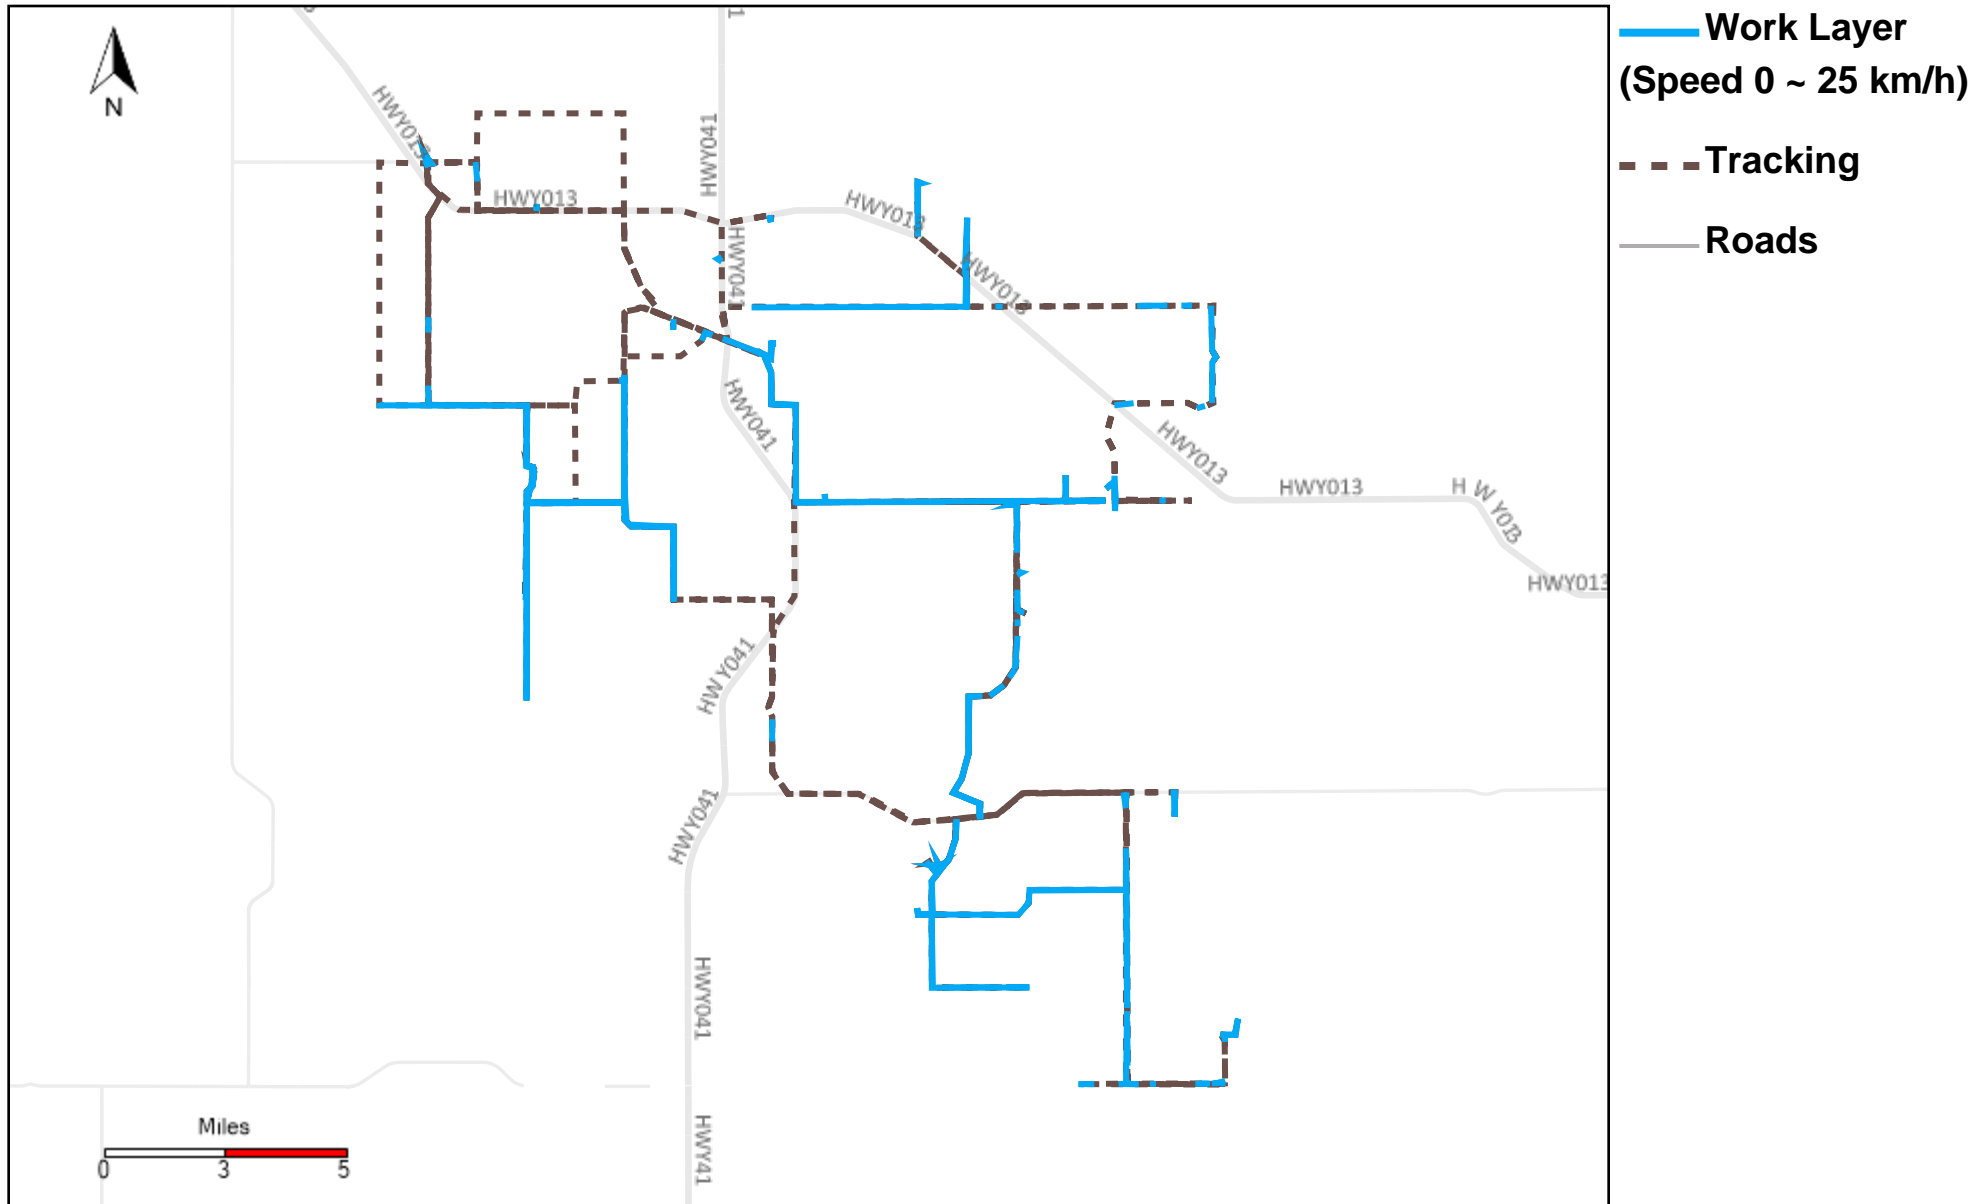

43-170_2022-12-18 ~ 2022-12-24 Tracking

Total Distance(km)	Total Hours	Work Distance(km)	Work Hours
728.51	40 hrs 25 min 55 sec	282.57	25 hrs 51 min 24 sec