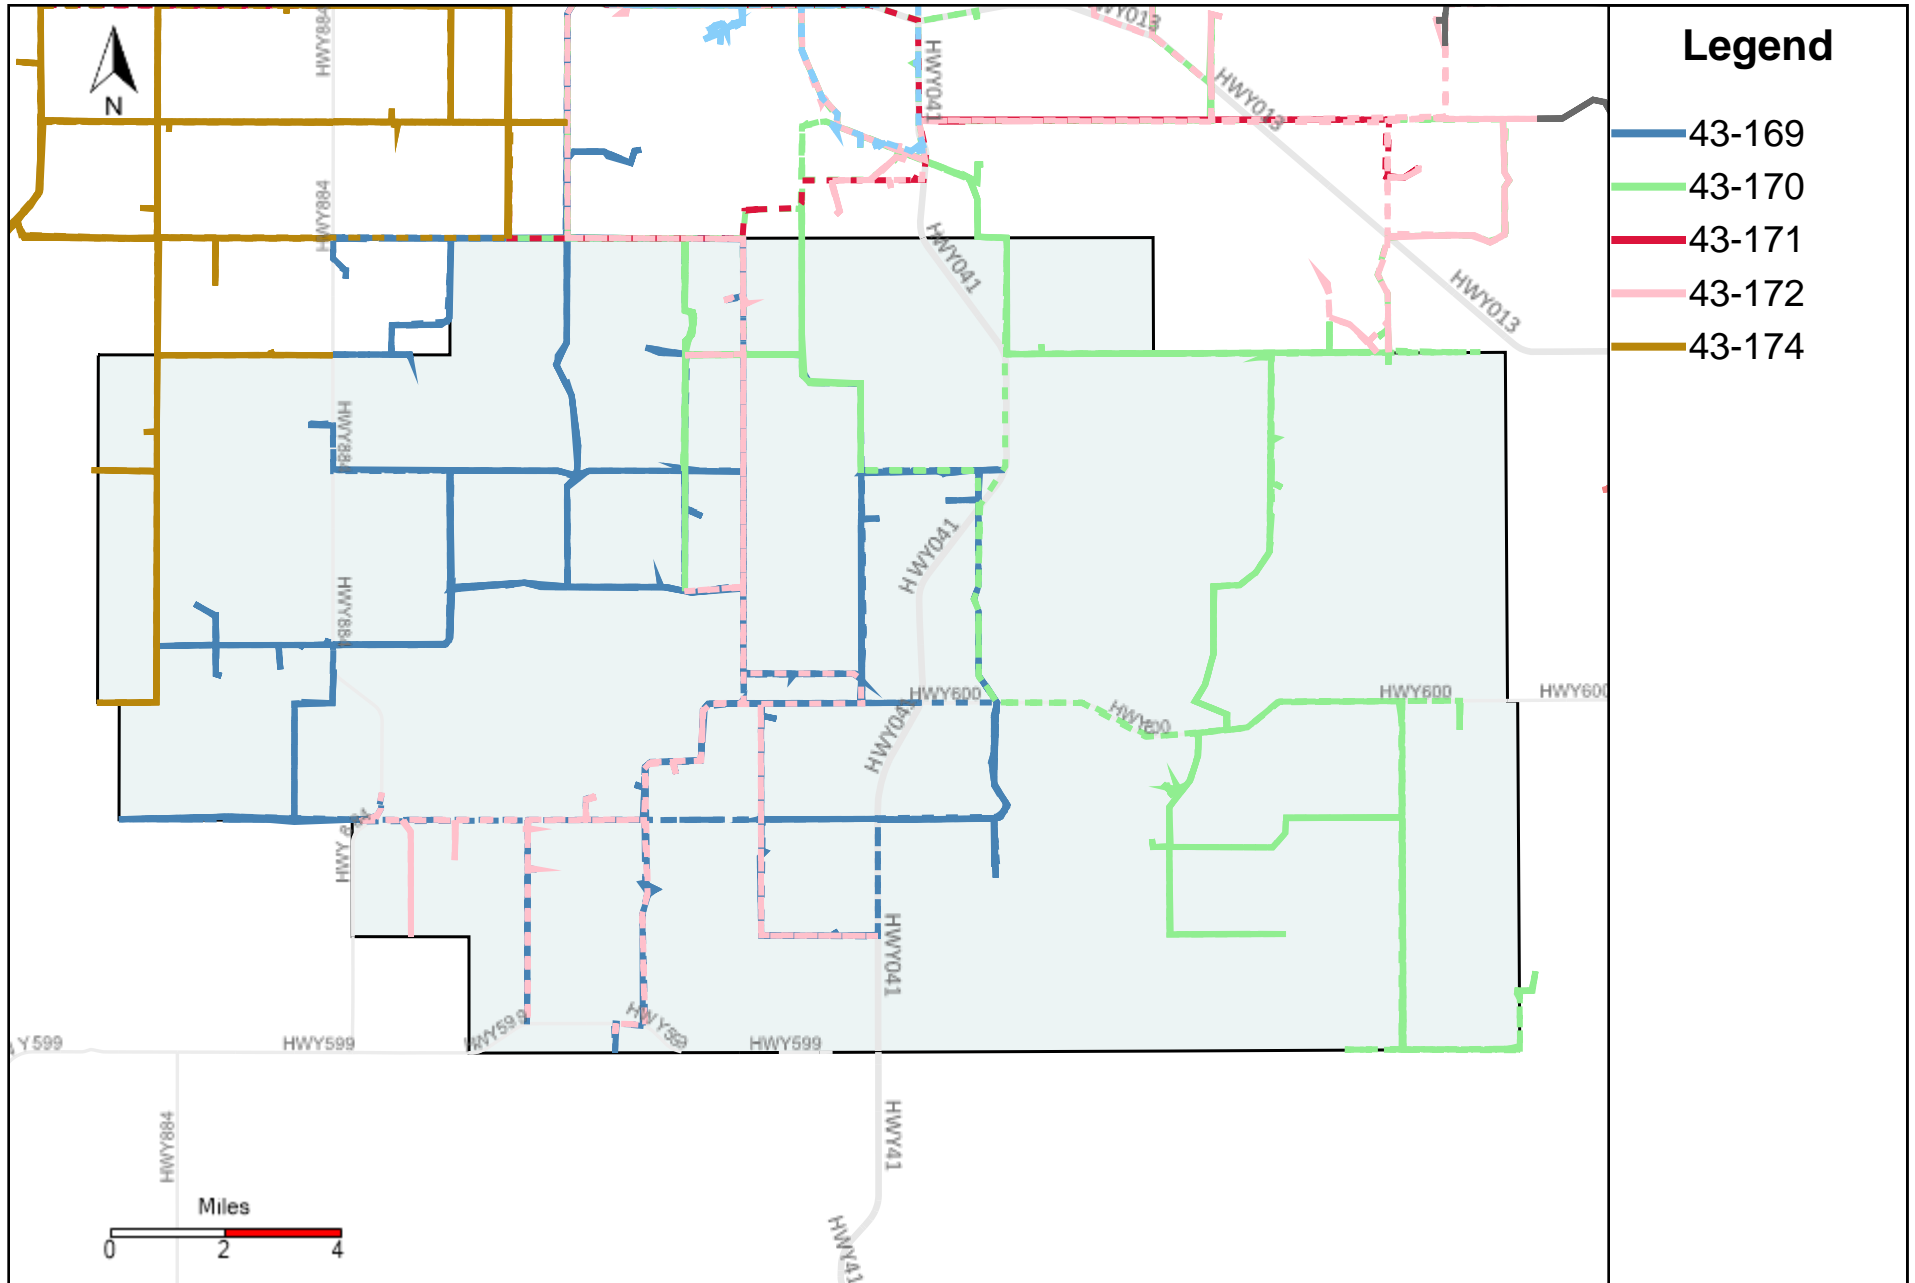

Division: 5 Grader Report(2022-12-18 ~ 2022-12-24)

Vehicle Name List	Total Distance(km)	Total Hours
43-169, 43-170, 43-171, 43-172, 43-174	3074.01	179 hrs 44 min 0 sec