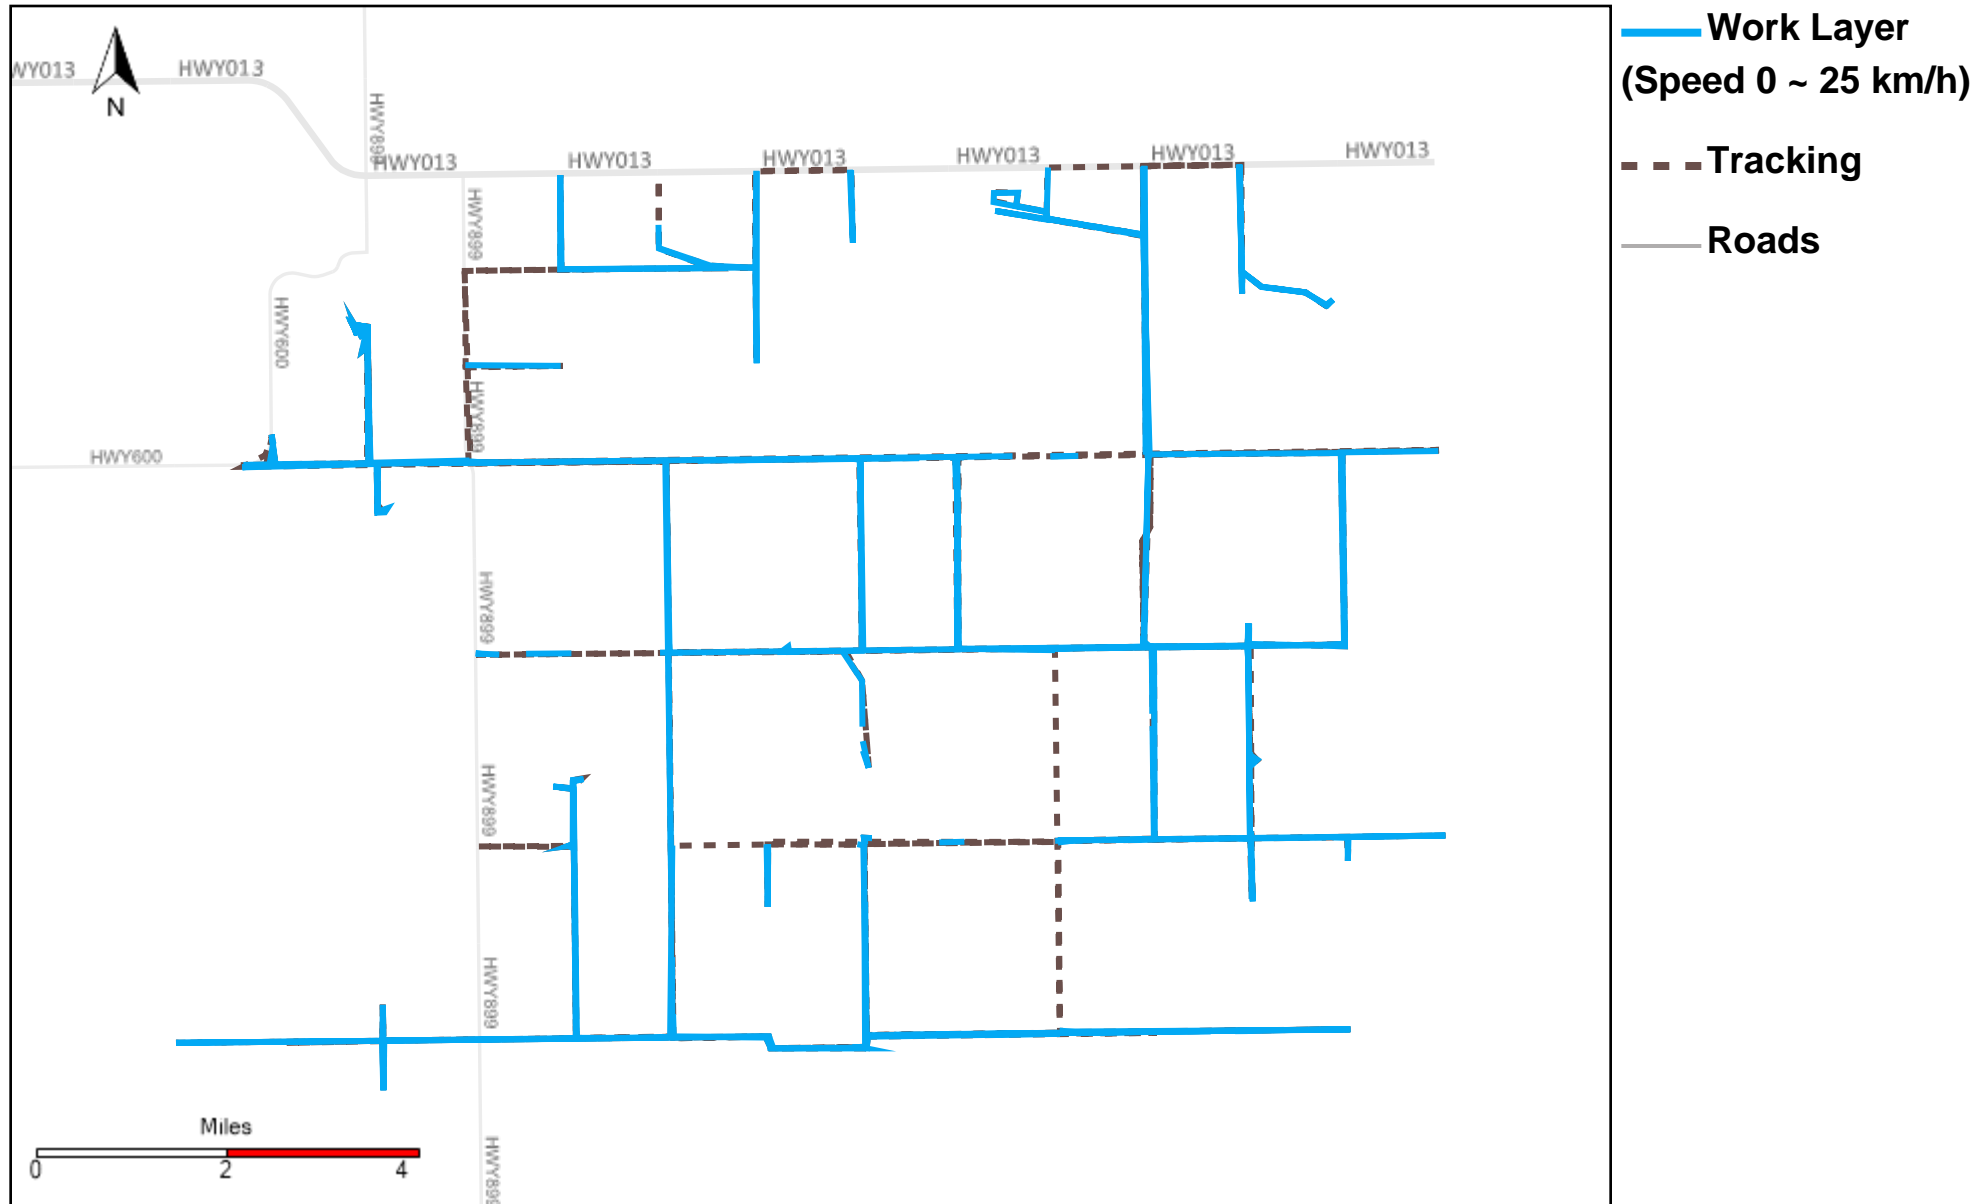

43-186_2022-12-11 ~ 2022-12-17 Tracking

Total Distance(km)	Total Hours	Work Distance(km)	Work Hours
639.49	41 hrs 11 min 36 sec	412.74	33 hrs 2 min 46 sec