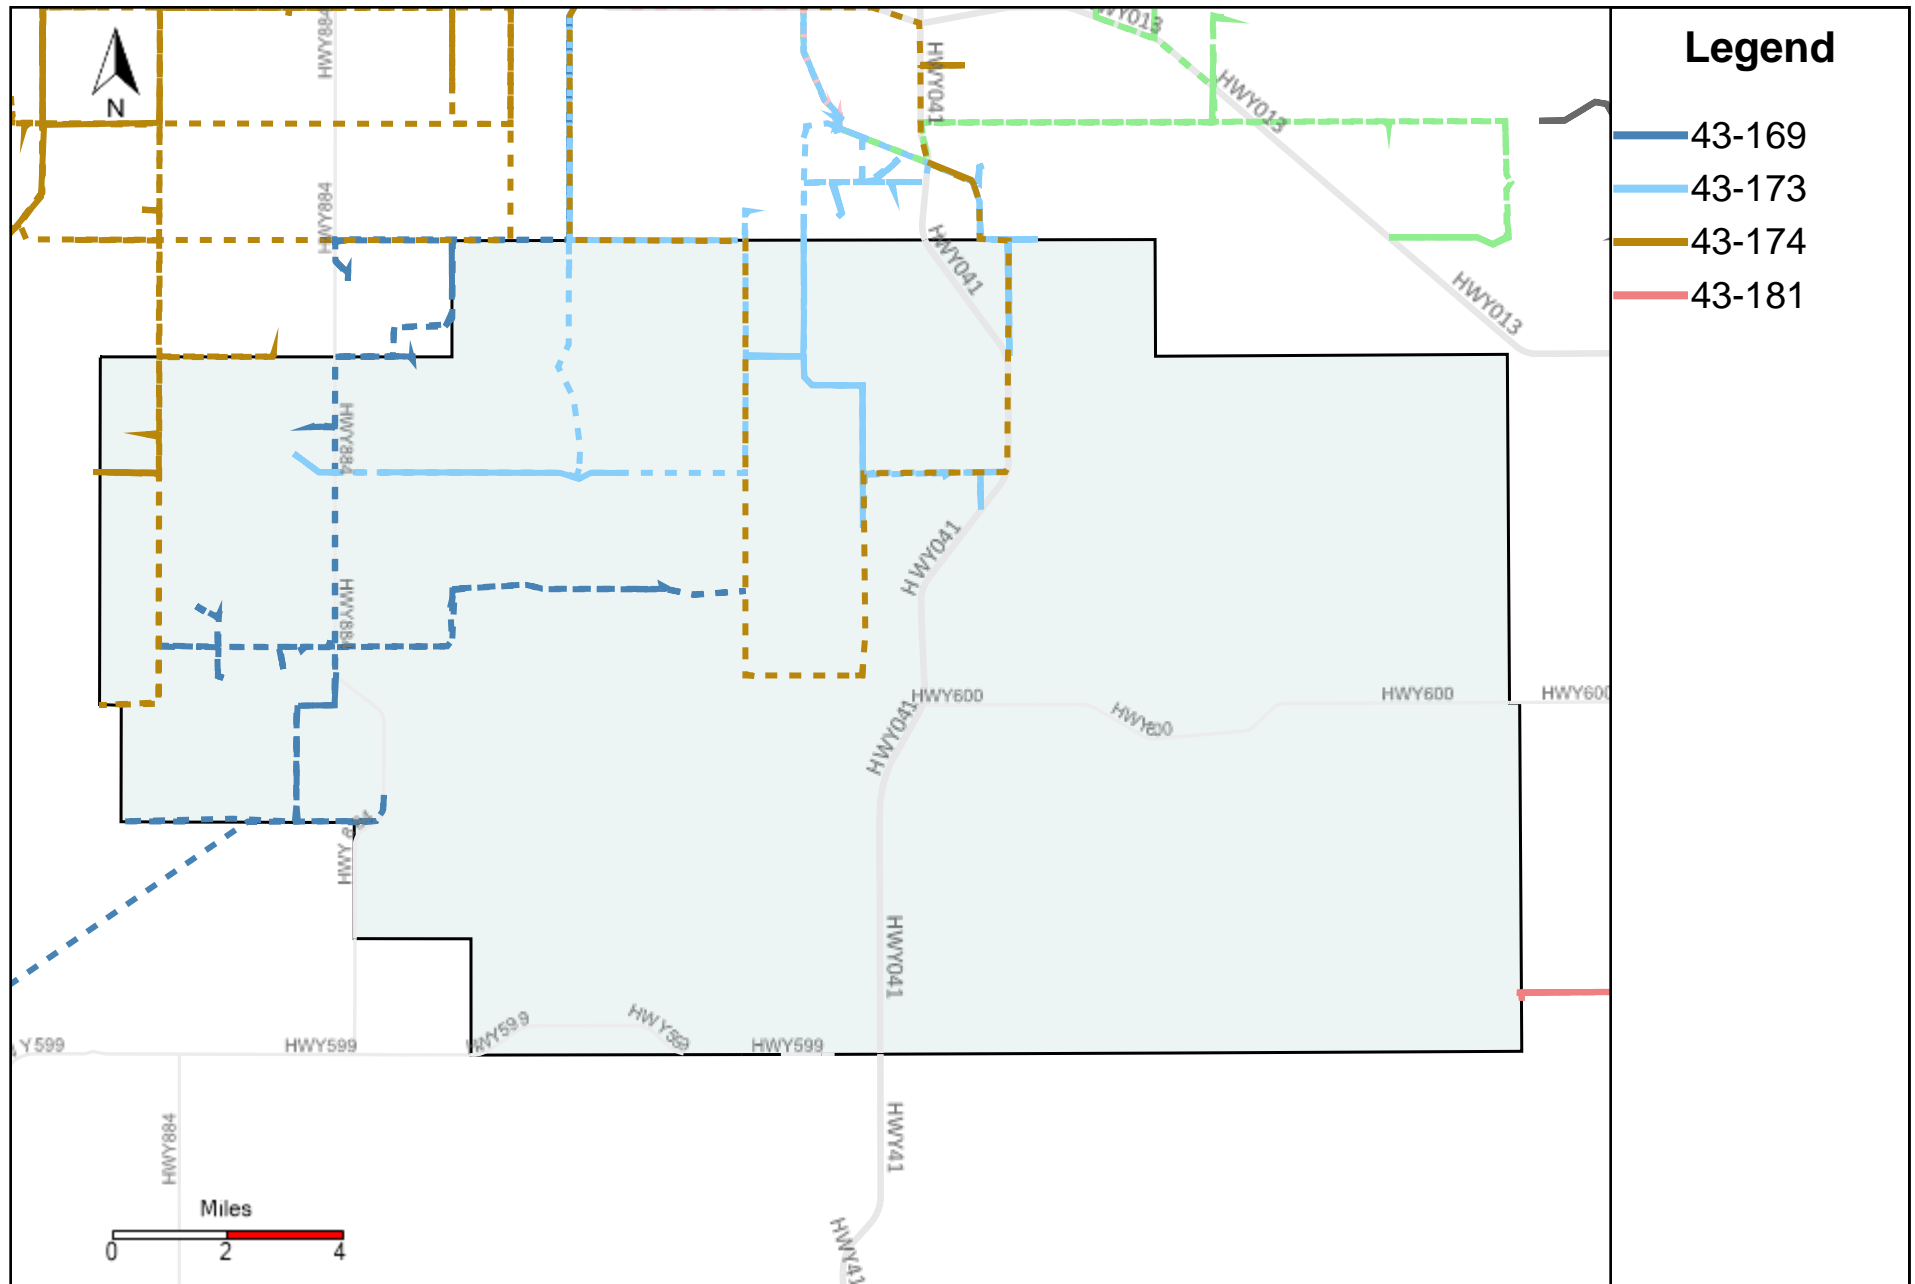

Division: 5 Grader Report(2022-12-11 ~ 2022-12-17)

Vehicle Name List	Total Distance(km)	Total Hours
43-169, 43-173, 43-174, 43-181	1720.34	96 hrs 33 min 10 sec