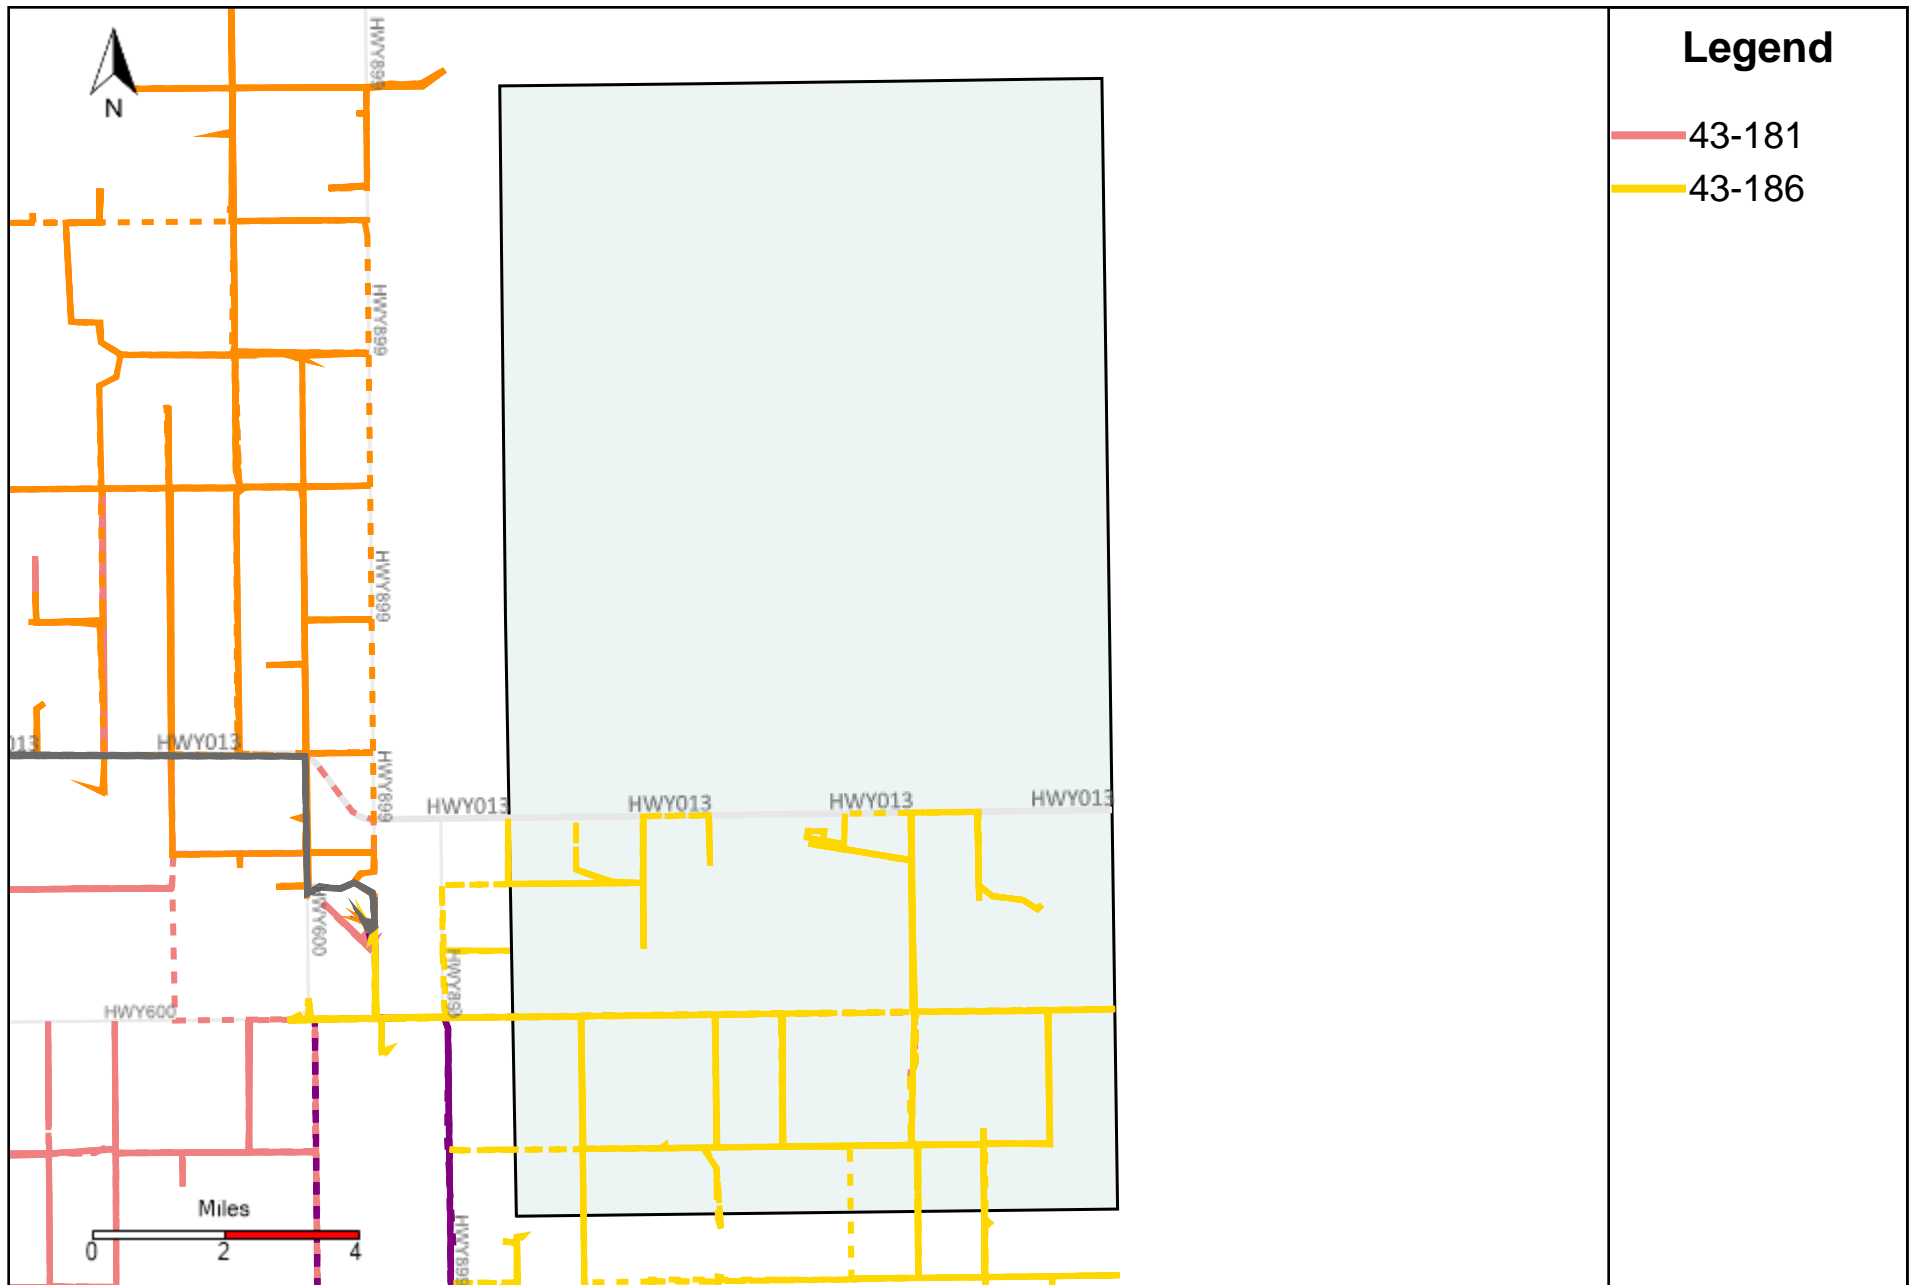

Division: 2 Grader Report(2022-12-11 ~ 2022-12-17)

Vehicle Name List	Total Distance(km)	Total Hours
43-181, 43-186	1210.91	81 hrs 13 min 4 sec