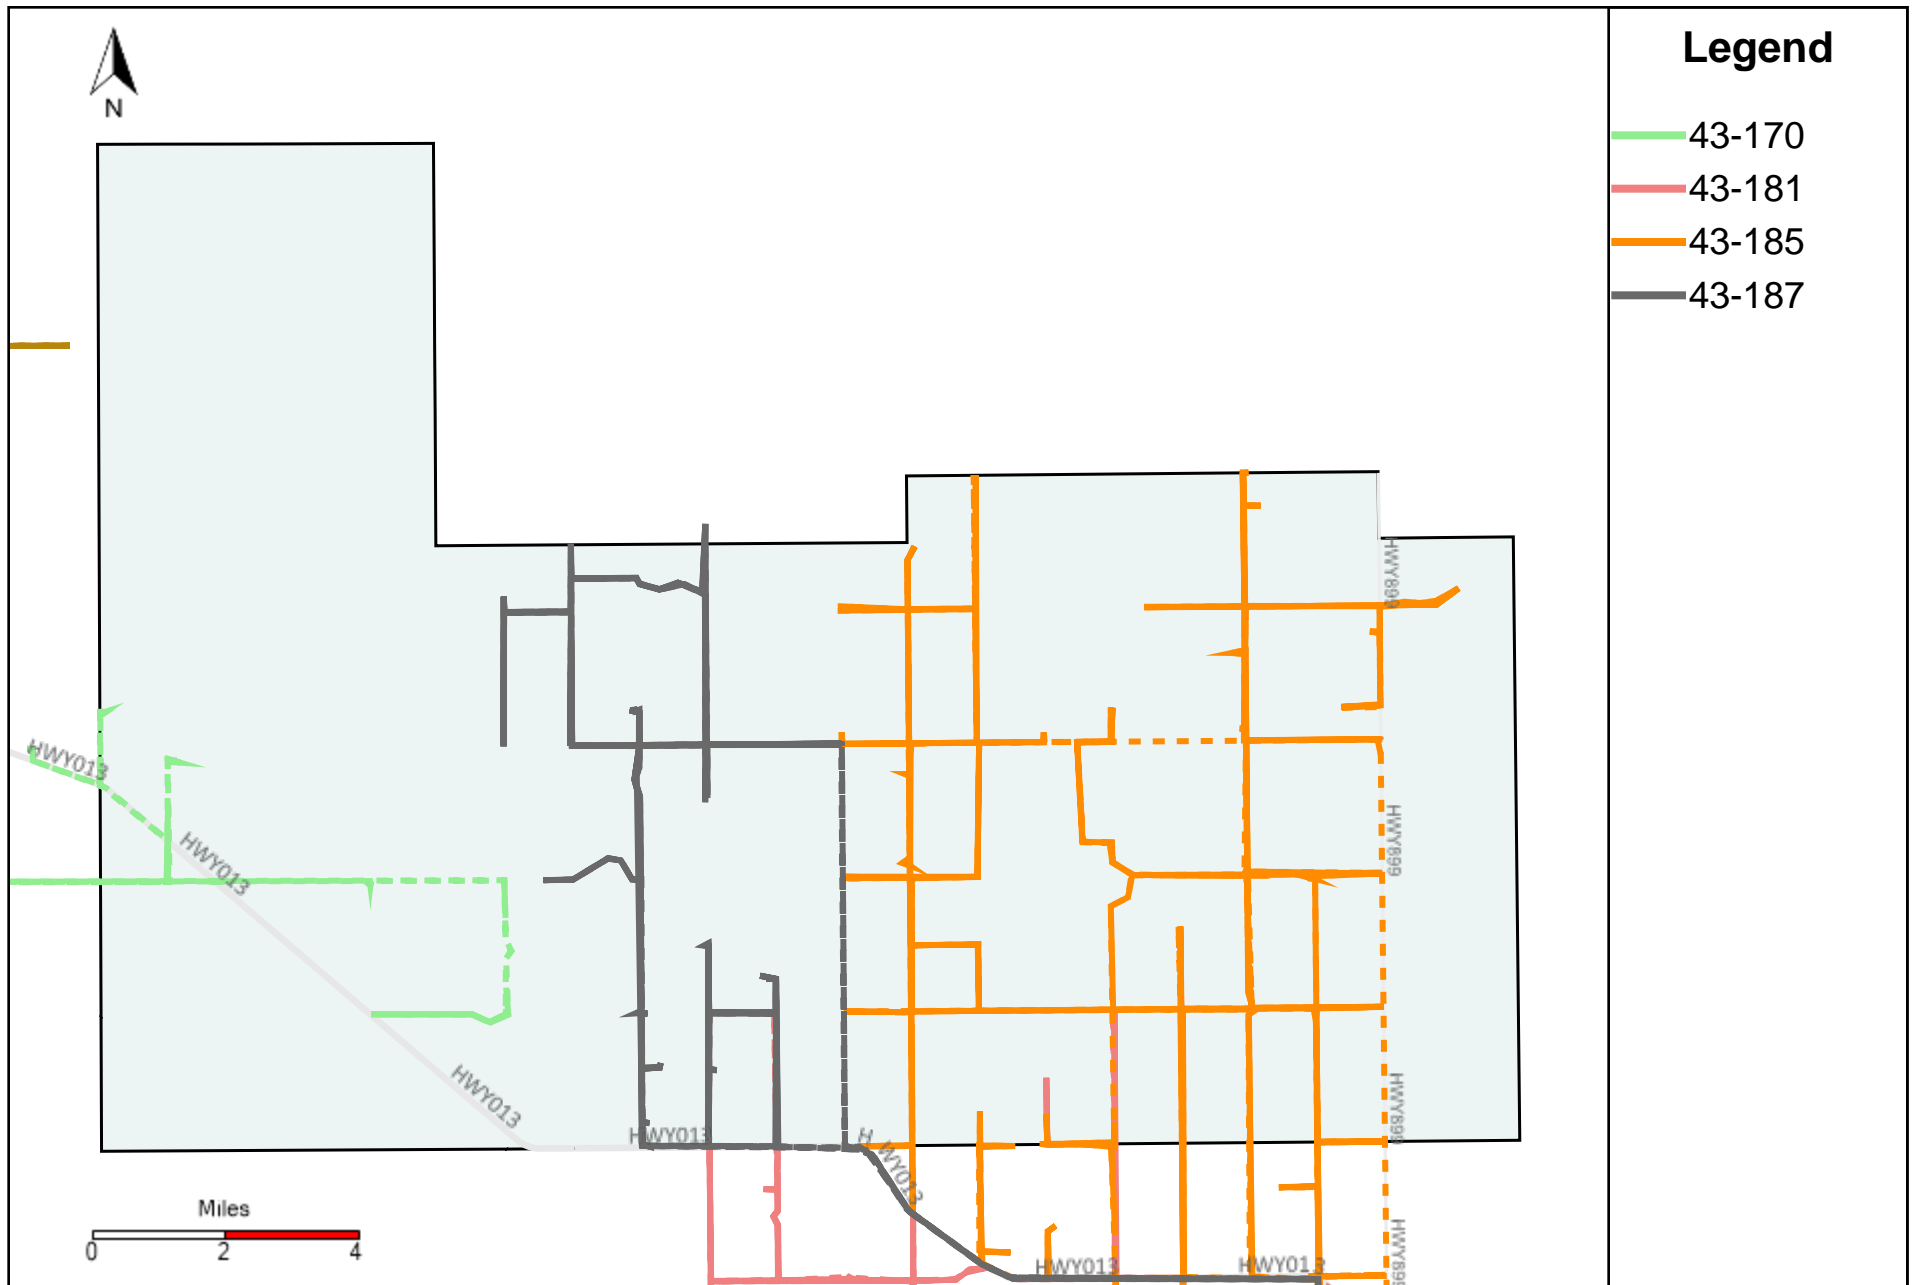

Division: 4 Grader Report(2022-12-11 ~ 2022-12-17)

Vehicle Name List	Total Distance(km)	Total Hours
43-170, 43-181, 43-185, 43-187	1882.81	134 hrs 47 min 2 sec