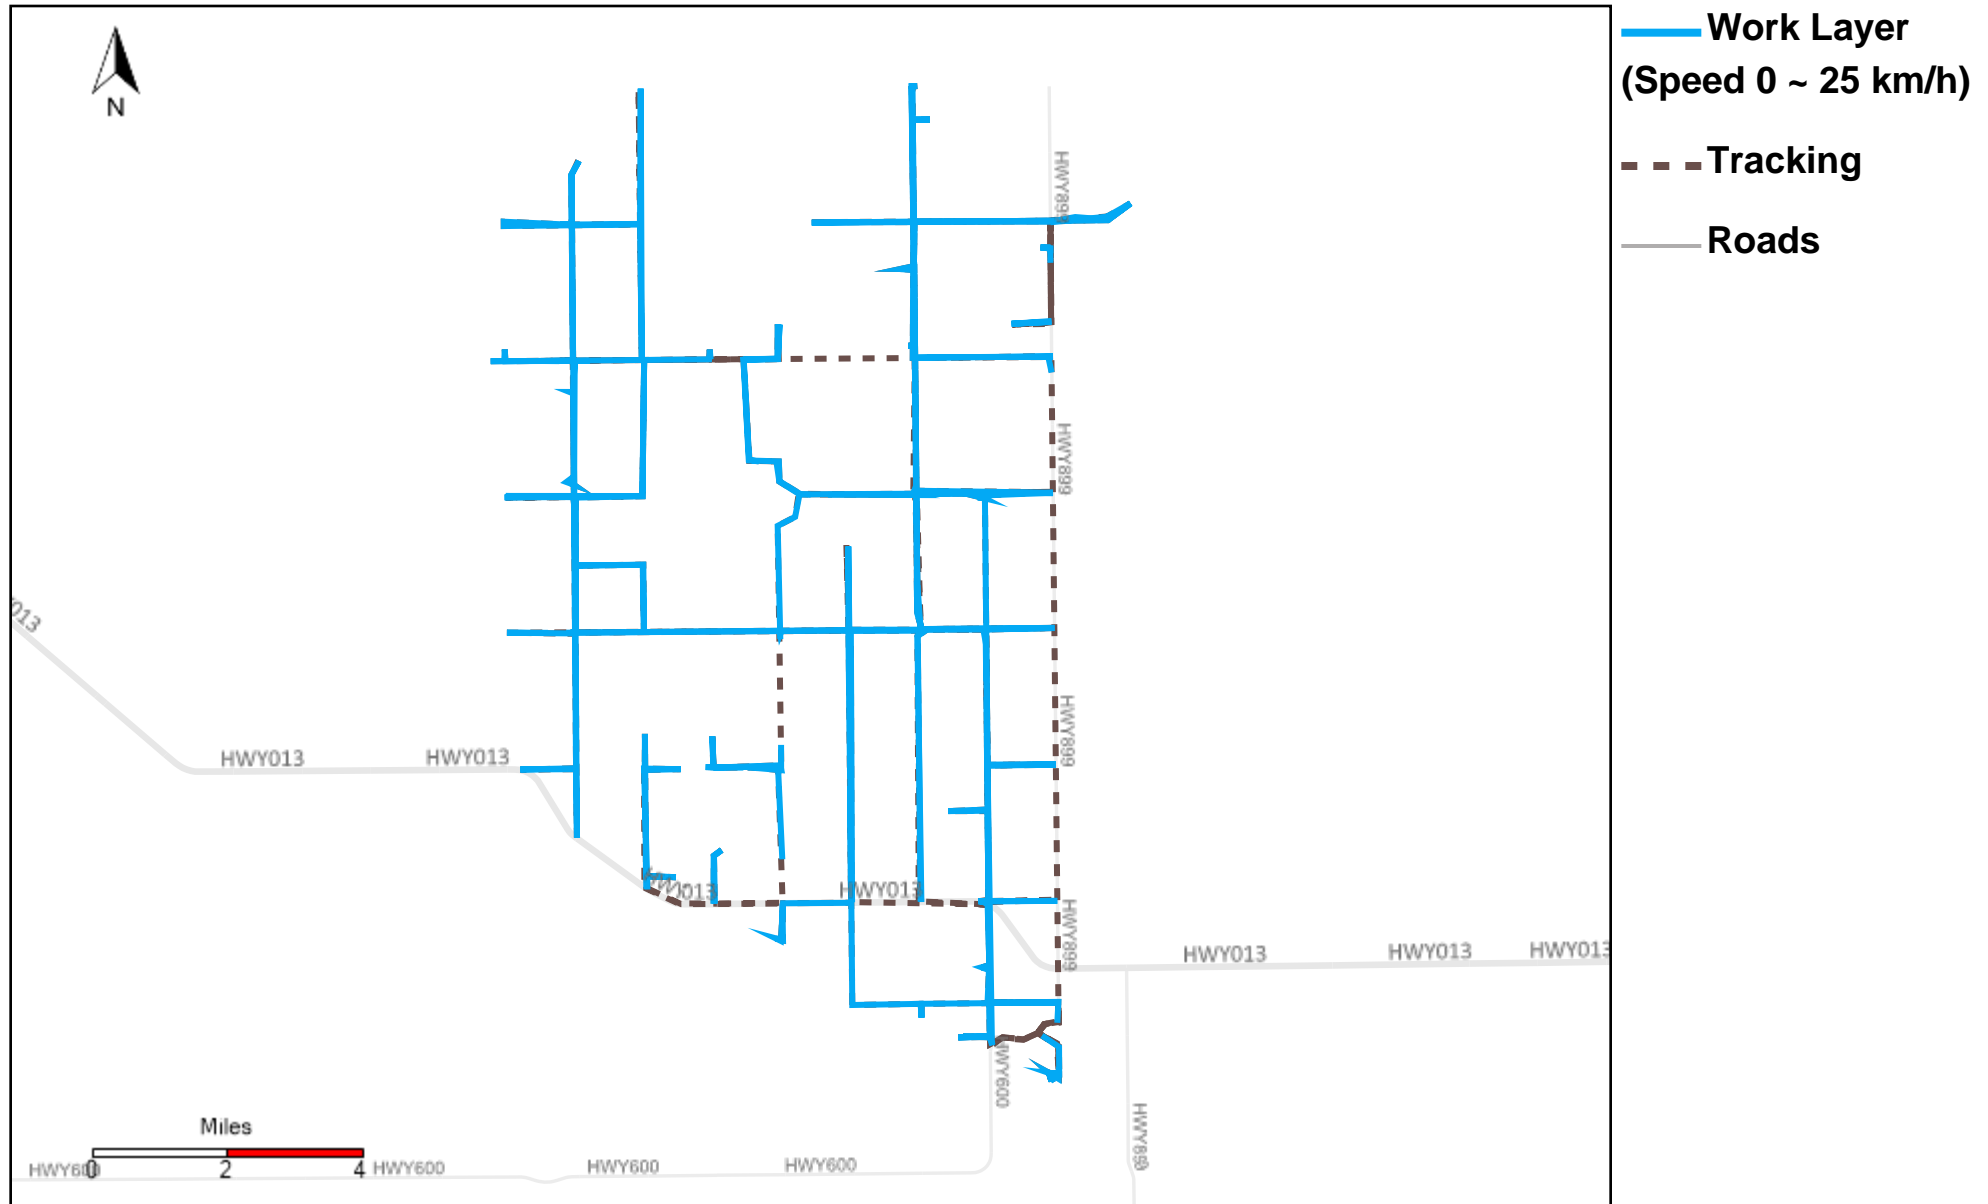

43-185_2022-12-11 ~ 2022-12-17 Tracking

Total Distance(km)	Total Hours	Work Distance(km)	Work Hours
575.78	45 hrs 22 min 42 sec	459.7	43 hrs 11 min 41 sec