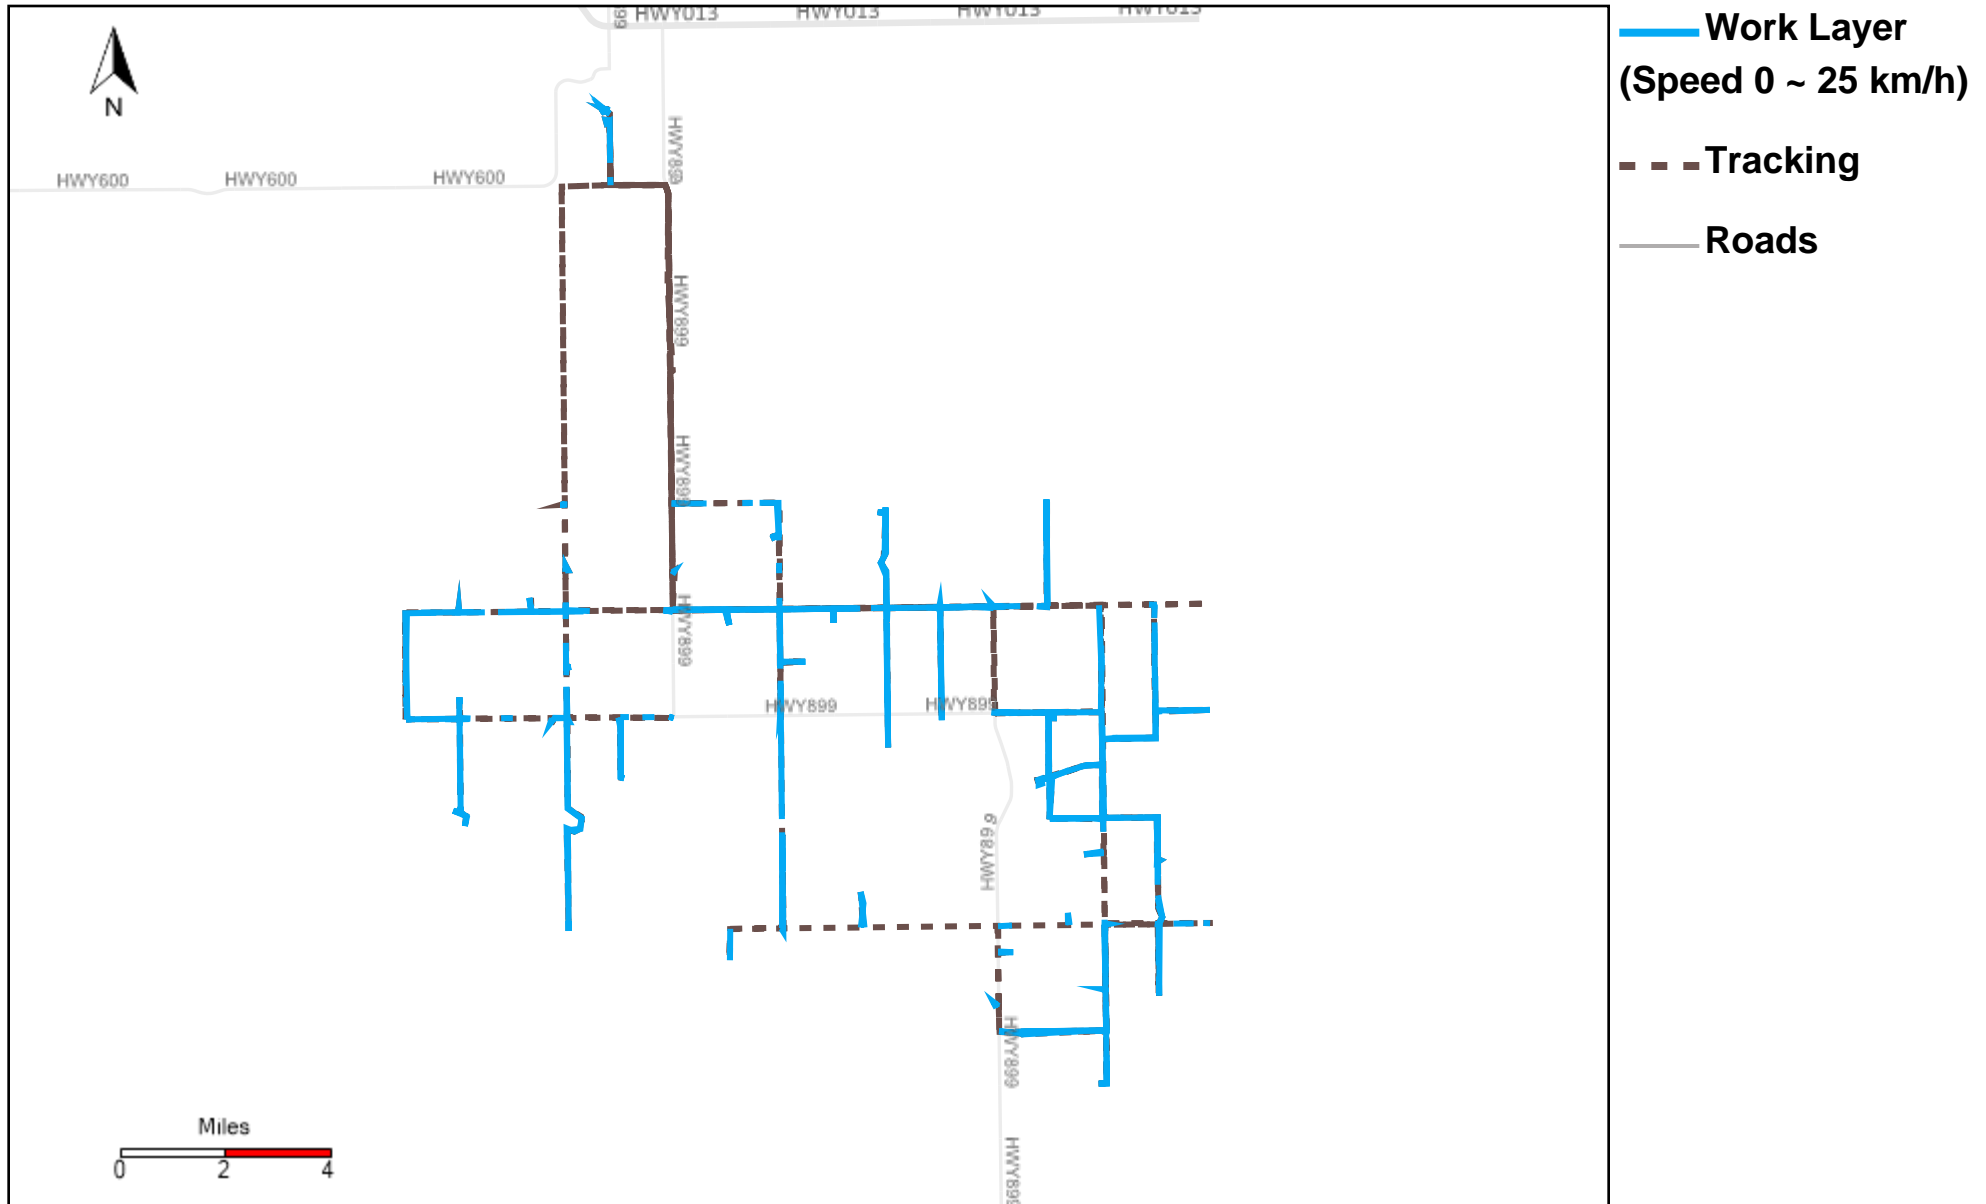

43-174_2022-12-11 ~ 2022-12-17 Tracking

Total Distance(km)	Total Hours	Work Distance(km)	Work Hours
436.44	24 hrs 52 min 9 sec	133.46	13 hrs 33 min 44 sec

43-181_2022-12-11 ~ 2022-12-17 Tracking

Total Distance(km)	Total Hours	Work Distance(km)	Work Hours
571.42	40 hrs 1 min 28 sec	360.57	32 hrs 55 min 39 sec

43-182_2022-12-11 ~ 2022-12-17 Tracking

Total Distance(km)	Total Hours	Work Distance(km)	Work Hours
658.27	40 hrs 2 min 48 sec	335.14	29 hrs 5 min 39 sec

43-185_2022-12-11 ~ 2022-12-17 Tracking

Total Distance(km)	Total Hours	Work Distance(km)	Work Hours
575.78	45 hrs 22 min 42 sec	459.7	43 hrs 11 min 41 sec