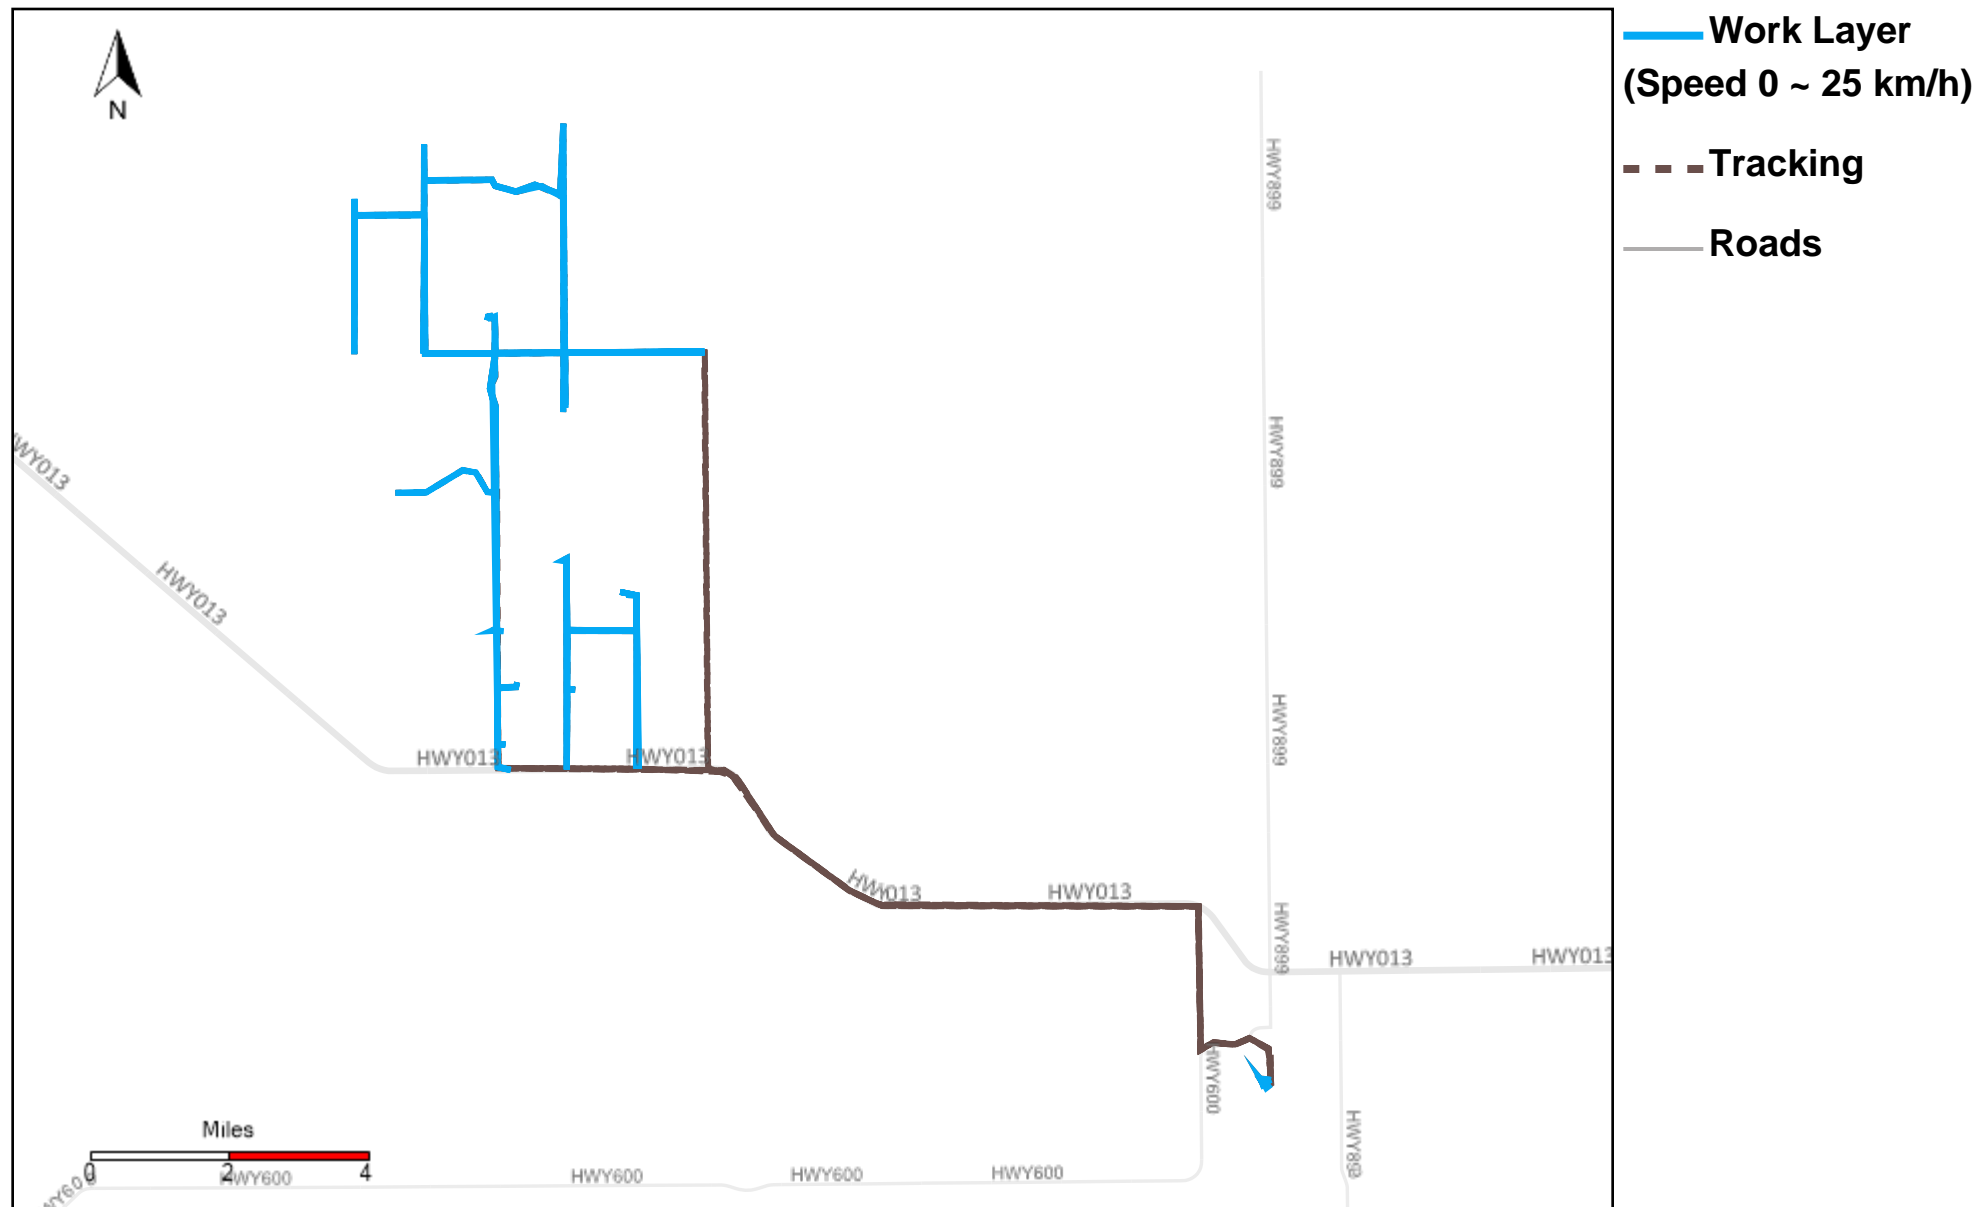

43-187_2022-12-11 ~ 2022-12-17 Tracking

Total Distance(km)	Total Hours	Work Distance(km)	Work Hours
555.91	39 hrs 52 min 11 sec	297.65	33 hrs 16 min 58 sec