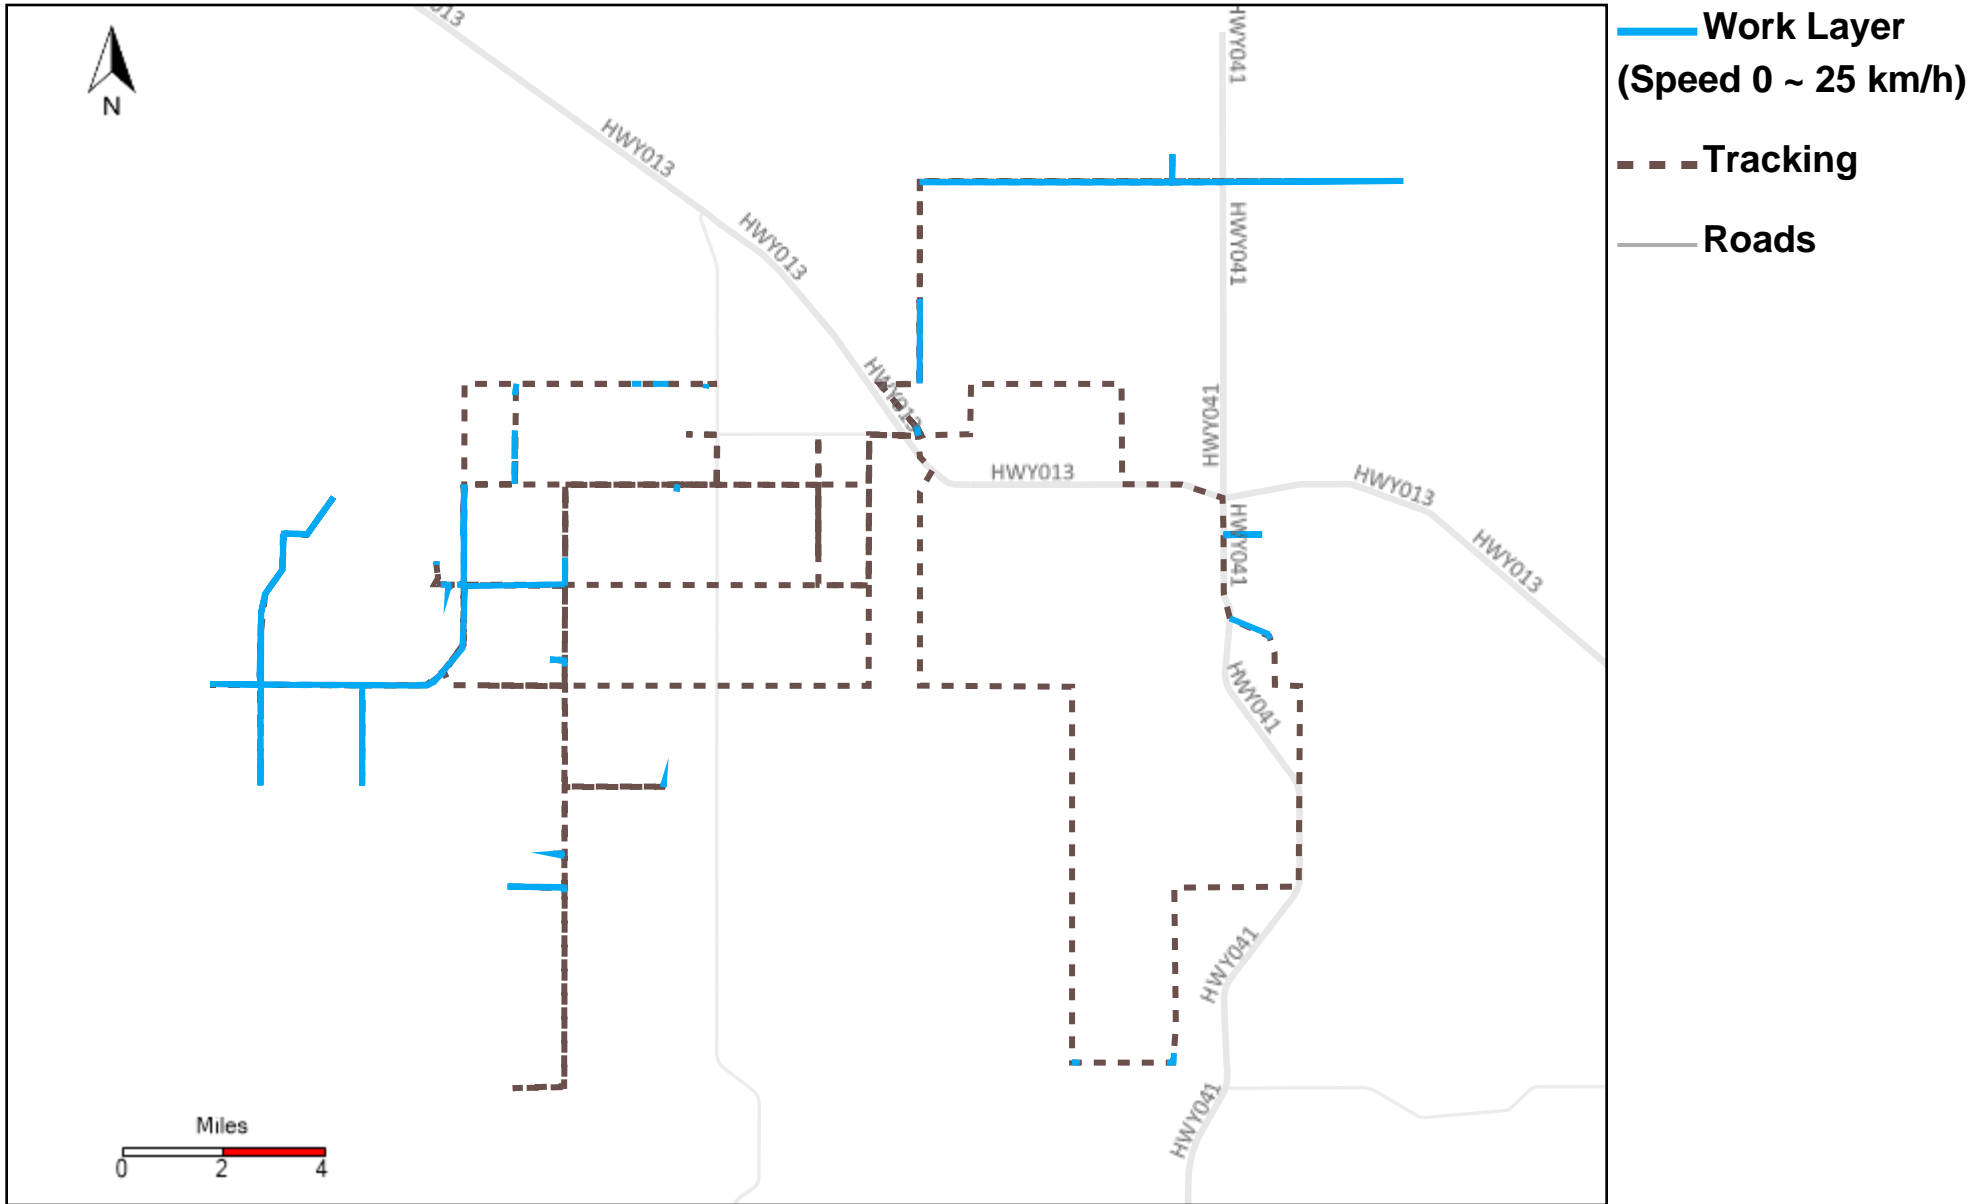

43-174_2022-12-11 ~ 2022-12-17 Tracking

Total Distance(km)	Total Hours	Work Distance(km)	Work Hours
436.44	24 hrs 52 min 9 sec	133.46	13 hrs 33 min 44 sec