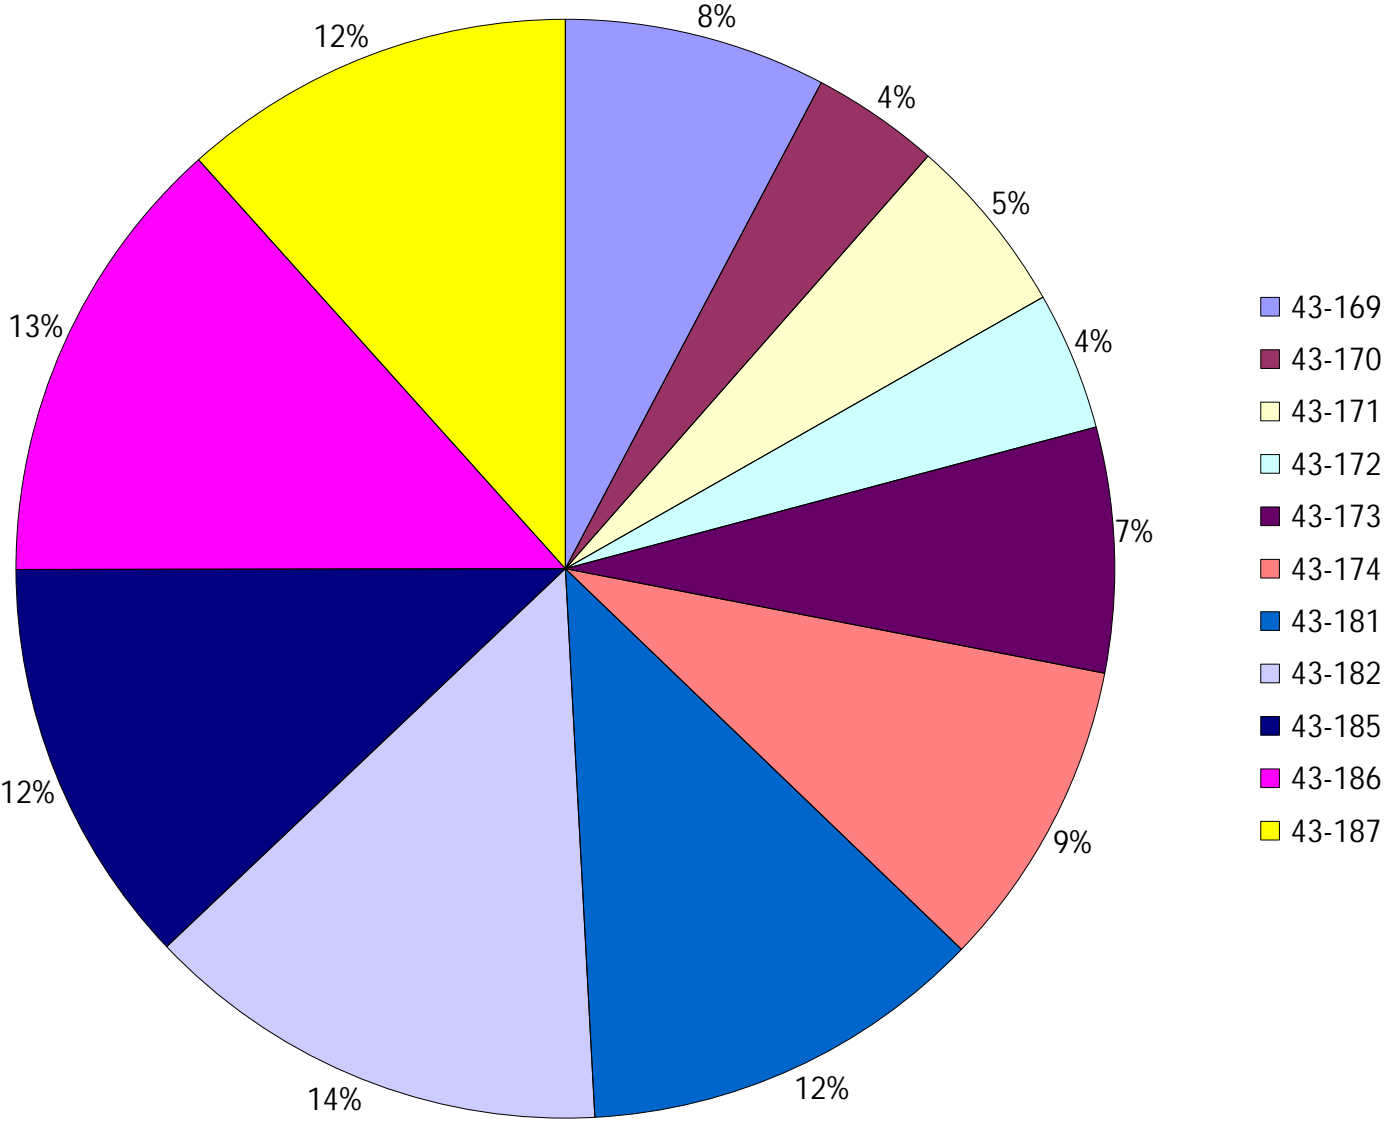

Provost Weekly Grader Report

From 12/11/2022 To 12/17/2022

12/17/2022

Vehicle	Total Distance(km)	Total Hours	Work Distance(km)	Work Hours
43-169	368.48	8 hrs 3 min 59 sec	146.08	3 hrs 19 min 13 sec
43-170	179.7	9 hrs 30 min 41 sec	25.35	3 hrs 2 min 4 sec
43-171	253.01	14 hrs 21 min 23 sec	181.52	11 hrs 38 min 45 sec
43-172	194.71	14 hrs 45 min 33 sec	125.71	12 hrs 12 min 22 sec
43-173	344	23 hrs 35 min 34 sec	166.8	17 hrs 23 min 50 sec
43-174	436.44	24 hrs 52 min 9 sec	133.46	13 hrs 33 min 44 sec
43-181	571.42	40 hrs 1 min 28 sec	360.57	32 hrs 55 min 39 sec
43-182	658.27	40 hrs 2 min 48 sec	335.14	29 hrs 5 min 39 sec
43-185	575.78	45 hrs 22 min 42 sec	459.7	43 hrs 11 min 41 sec
43-186	639.49	41 hrs 11 min 36 sec	412.74	33 hrs 2 min 46 sec
43-187	555.91	39 hrs 52 min 11 sec	297.65	33 hrs 16 min 58 sec
Total:	4777.21	301 hrs 40 min 4 sec	2644.72	232 hrs 42 min 41 sec

Vehicle Distance Vs Total Distance (%) From 12/11/2022 To 12/17/2022

Provost Weekly Grader Report