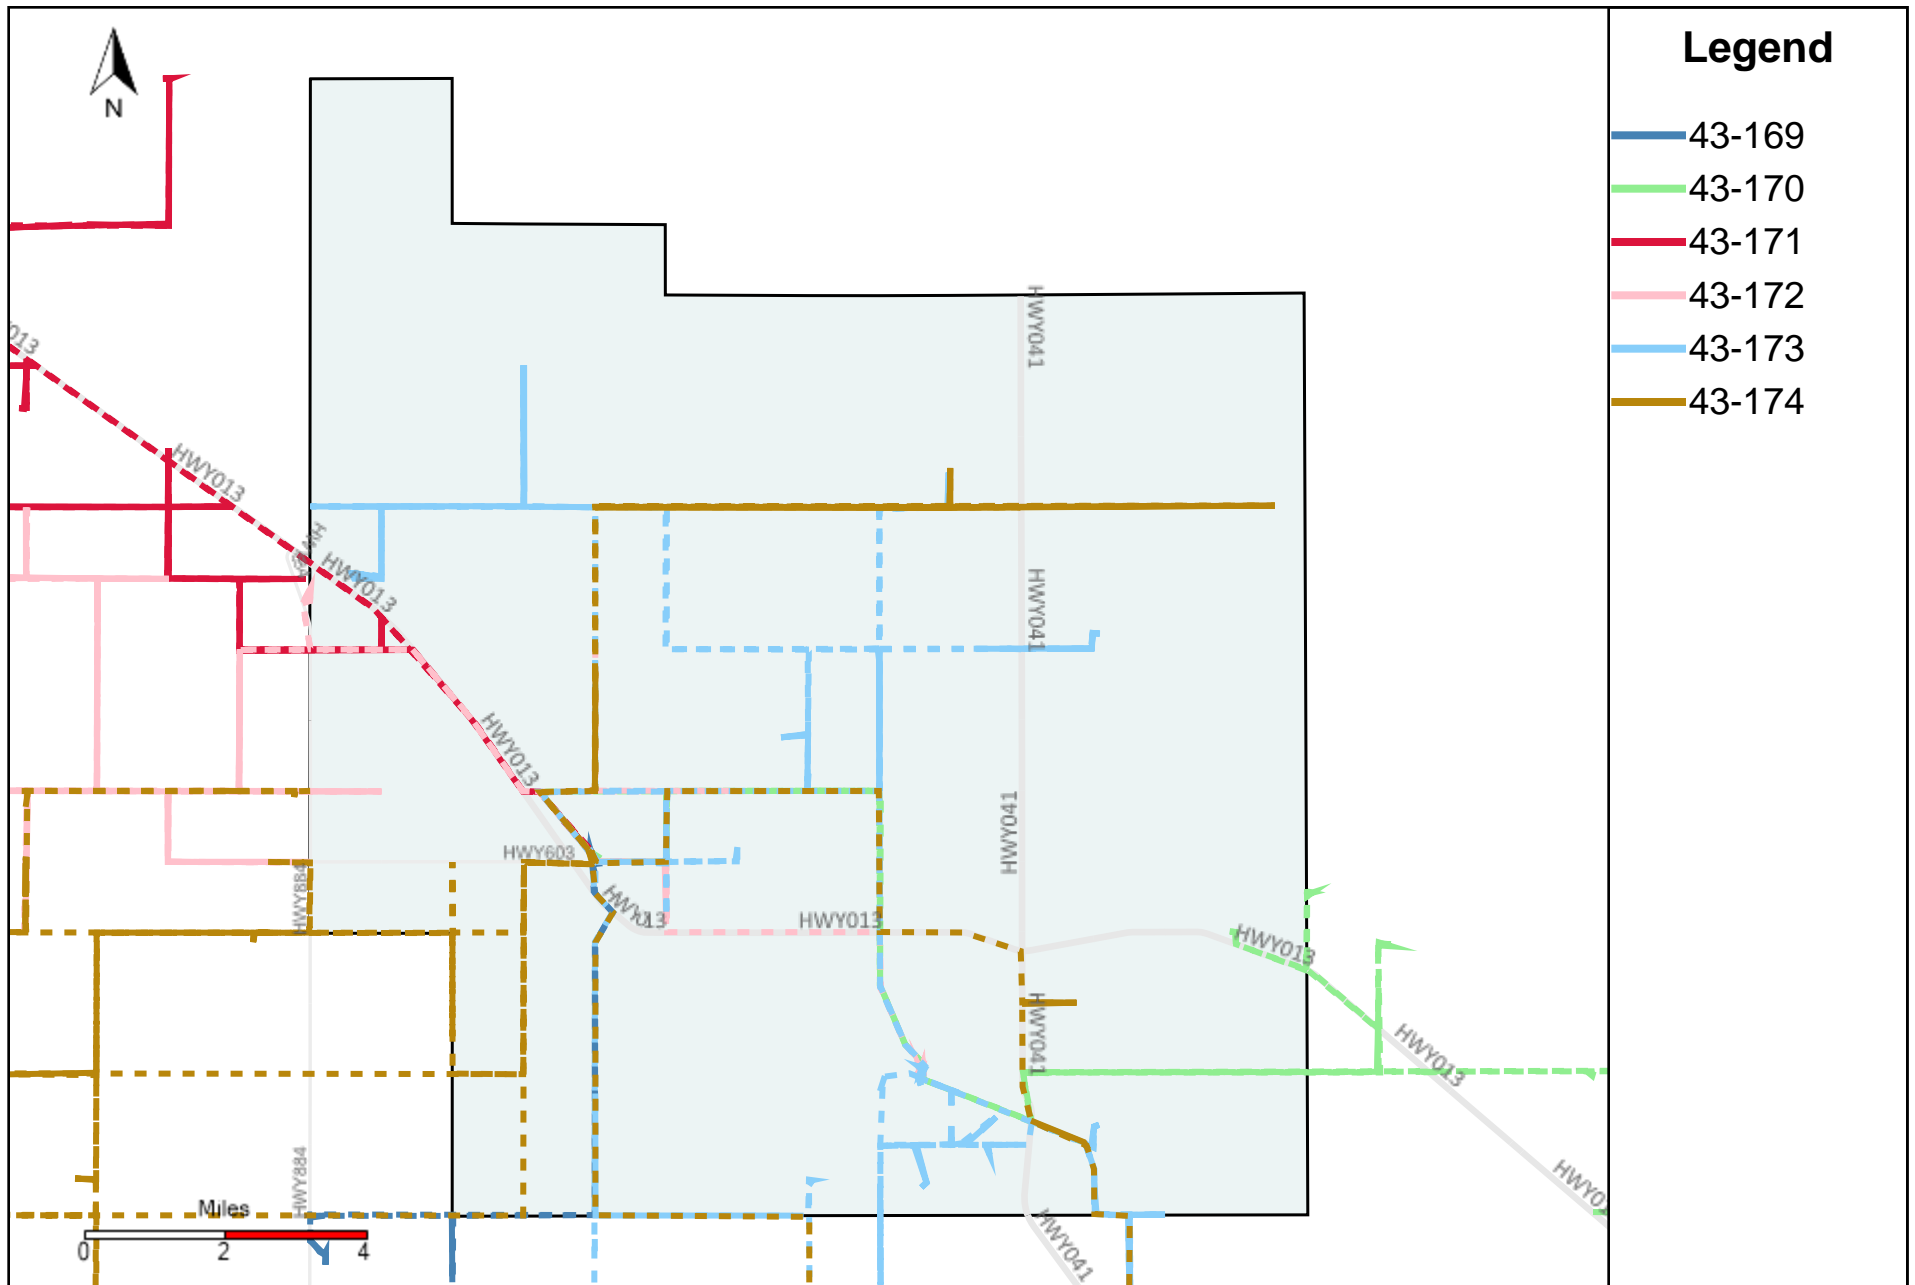

Division: 6 Grader Report(2022-12-11 ~ 2022-12-17)

Vehicle Name List	Total Distance(km)	Total Hours
43-169, 43-170, 43-171, 43-172, 43-173, 43-174	1776.35	95 hrs 9 min 19 sec