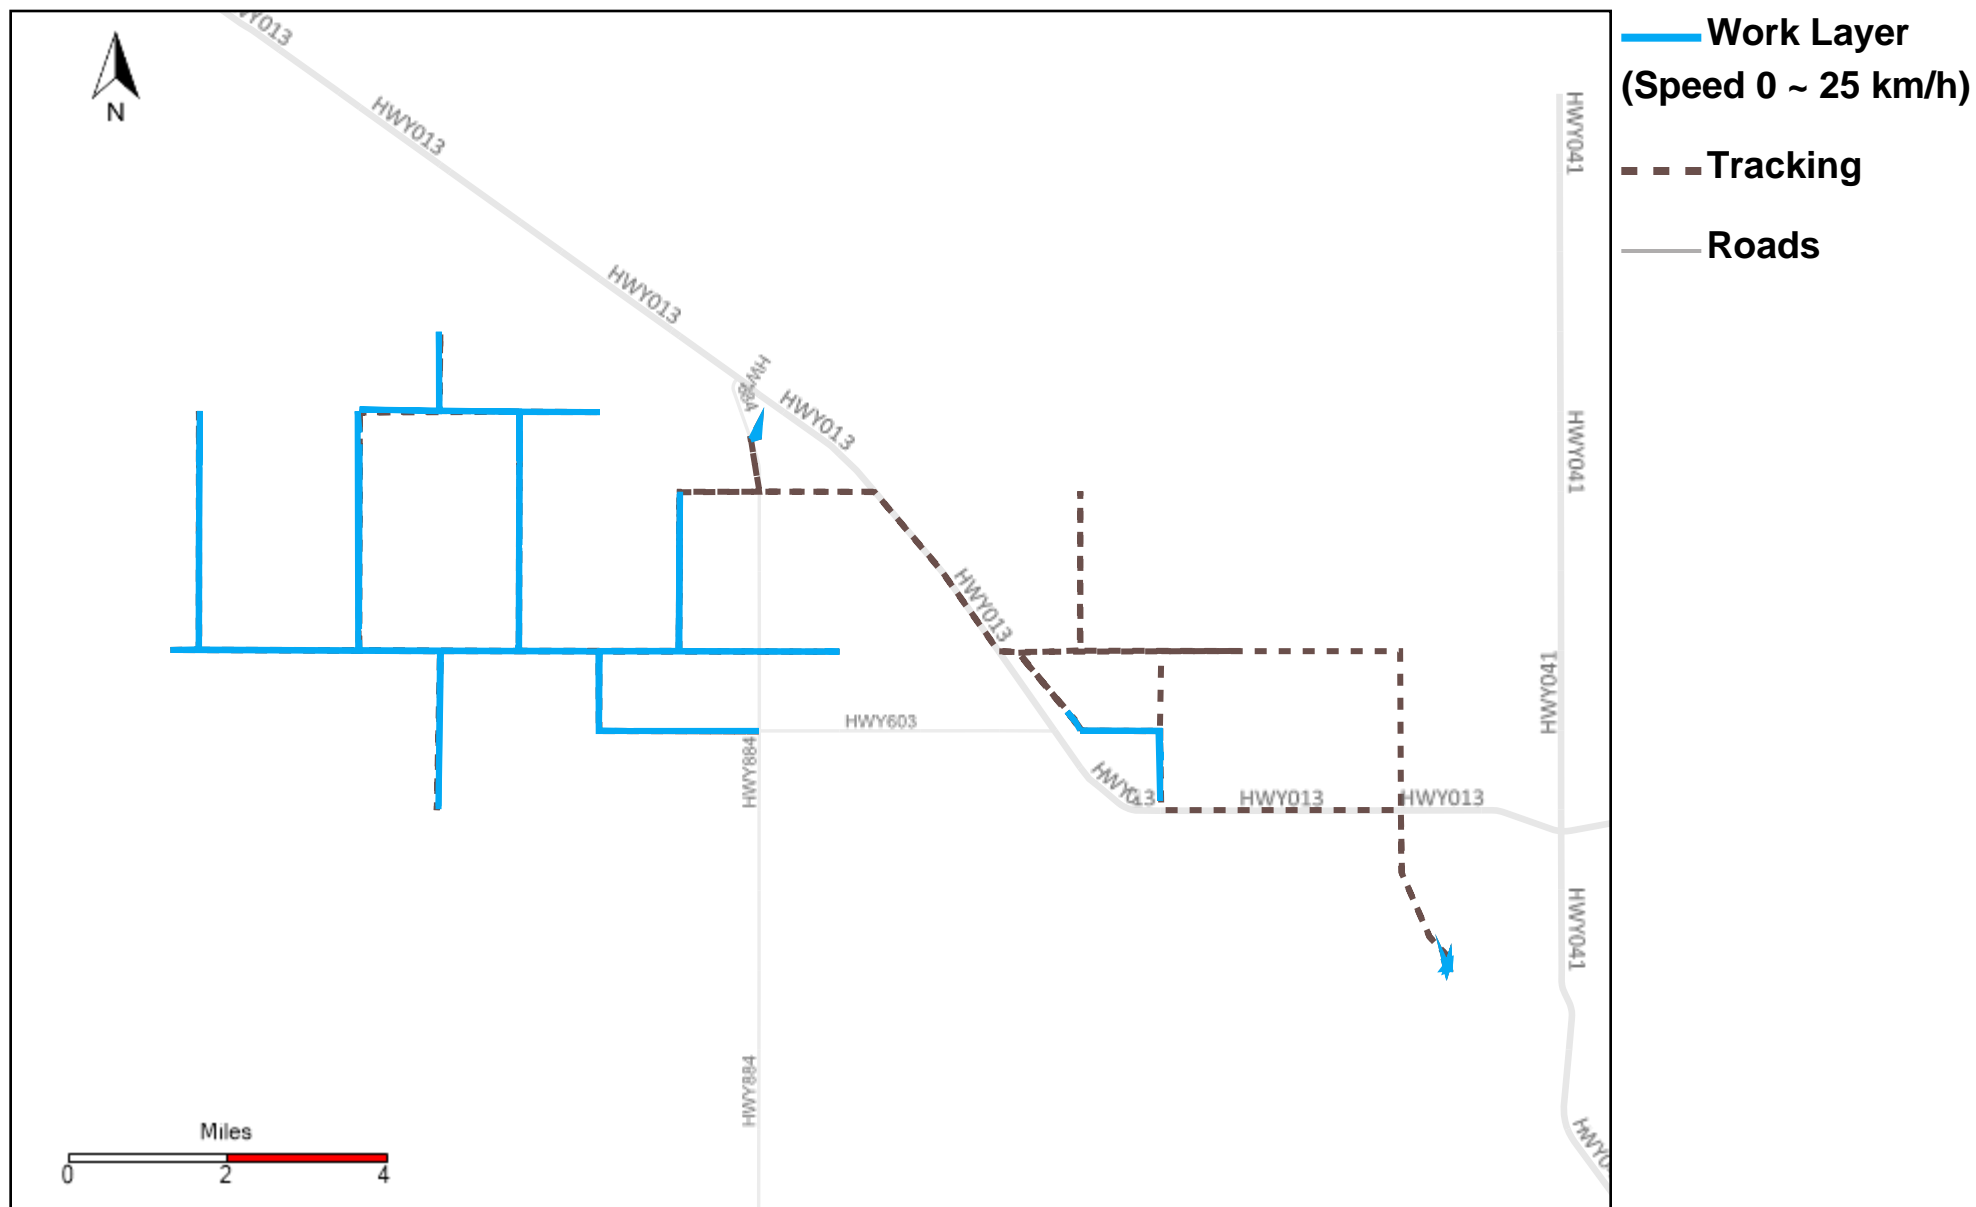

43-172_2022-12-11 ~ 2022-12-17 Tracking

Total Distance(km)	Total Hours	Work Distance(km)	Work Hours
194.71	14 hrs 45 min 33 sec	125.71	12 hrs 12 min 22 sec