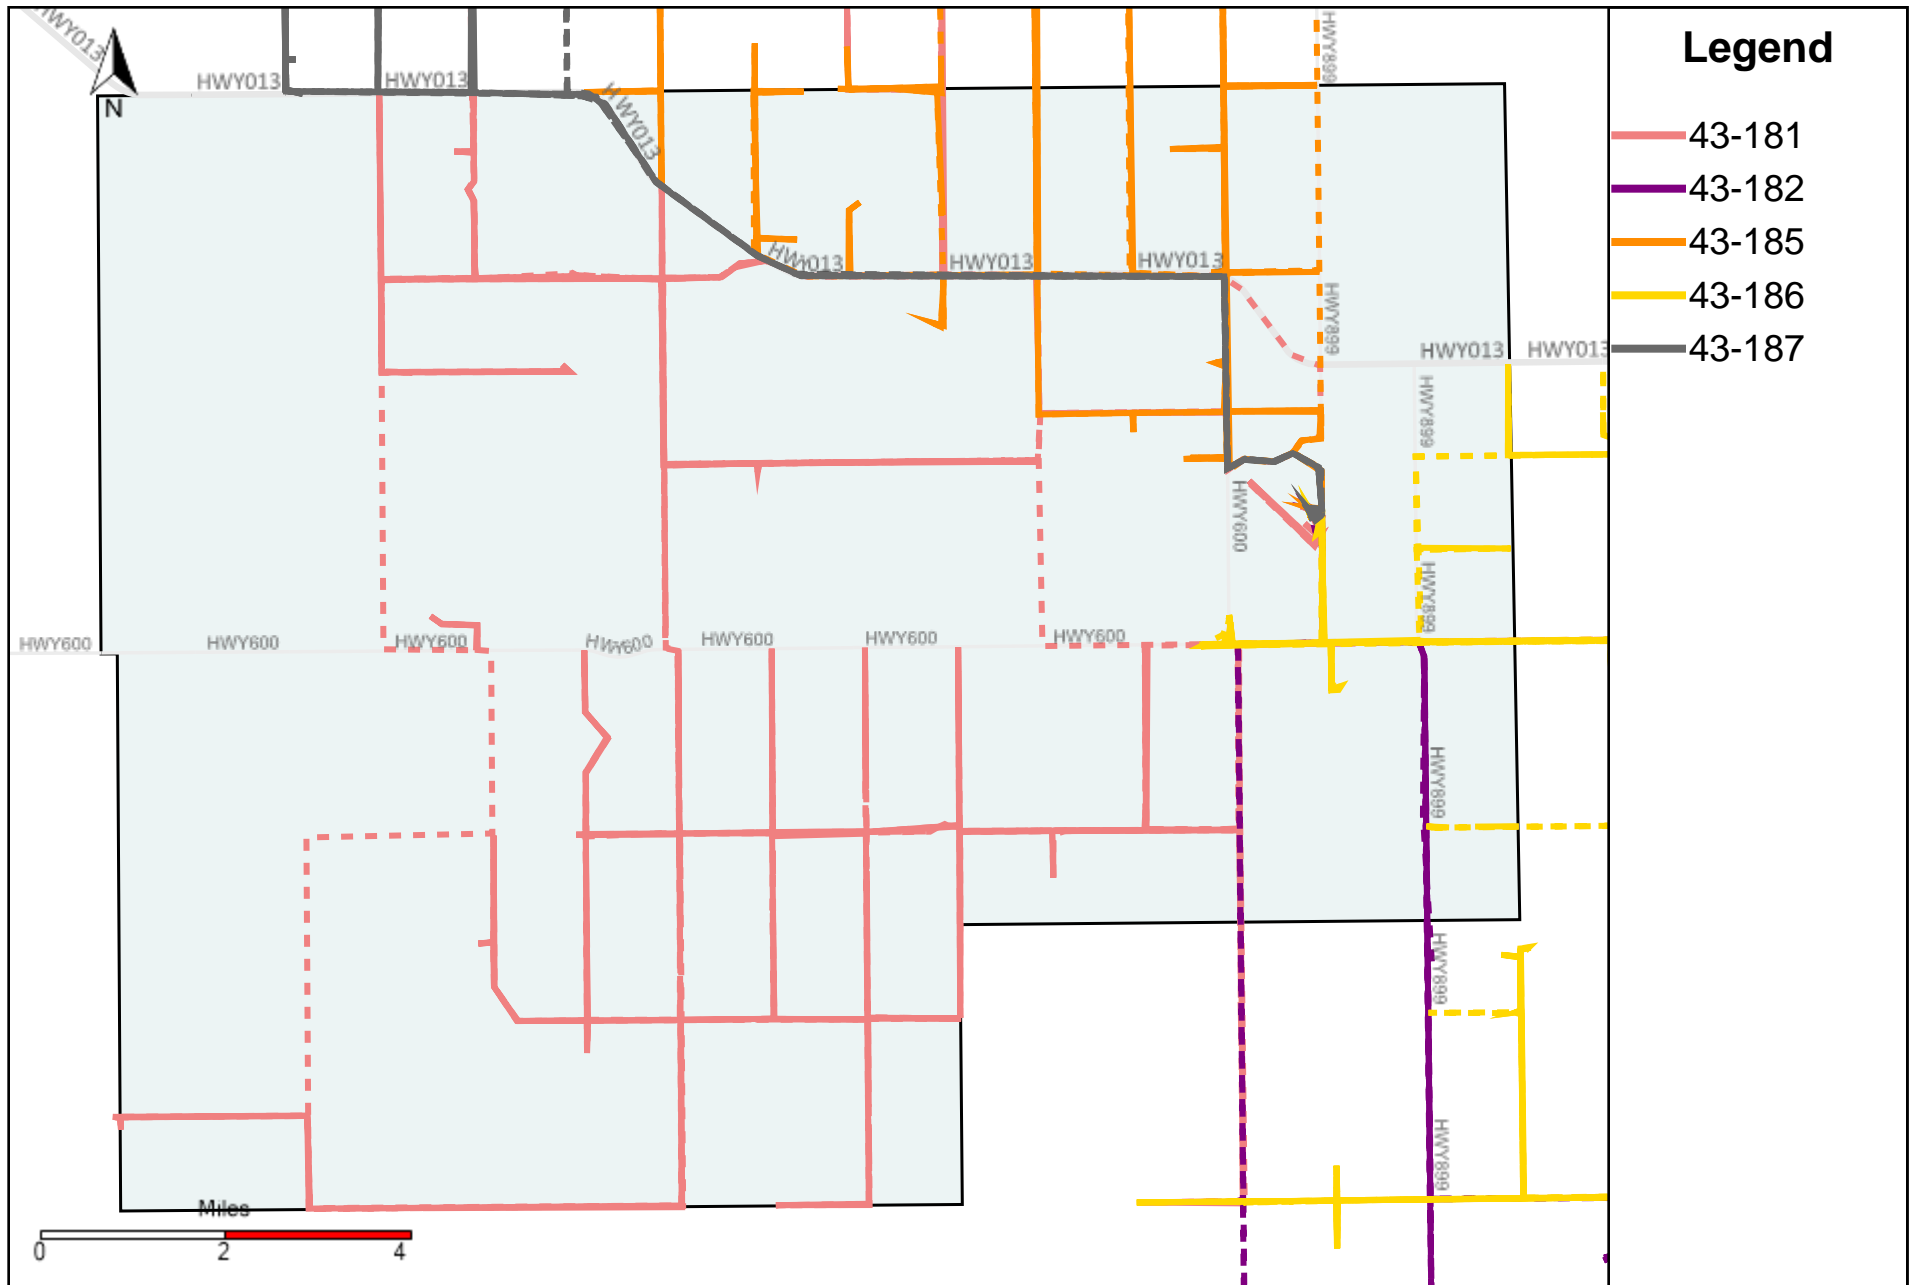

Provost Weekly Grader Report (2022-12-11 ~ 2022-12-17)

Division: 1 Grader Report(2022-12-11 ~ 2022-12-17)

Vehicle Name List	Total Distance(km)	Total Hours
43-181, 43-182, 43-186	1869.18	121 hrs 15 min 52 sec

Division: 2 Grader Report(2022-12-11 ~ 2022-12-17)

Vehicle Name List	Total Distance(km)	Total Hours
43-181, 43-186	1210.91	81 hrs 13 min 4 sec

Division: 3 Grader Report(2022-12-11 ~ 2022-12-17)

Vehicle Name List	Total Distance(km)	Total Hours
43-181, 43-182, 43-185, 43-186, 43-187	3000.86	206 hrs 30 min 45 sec