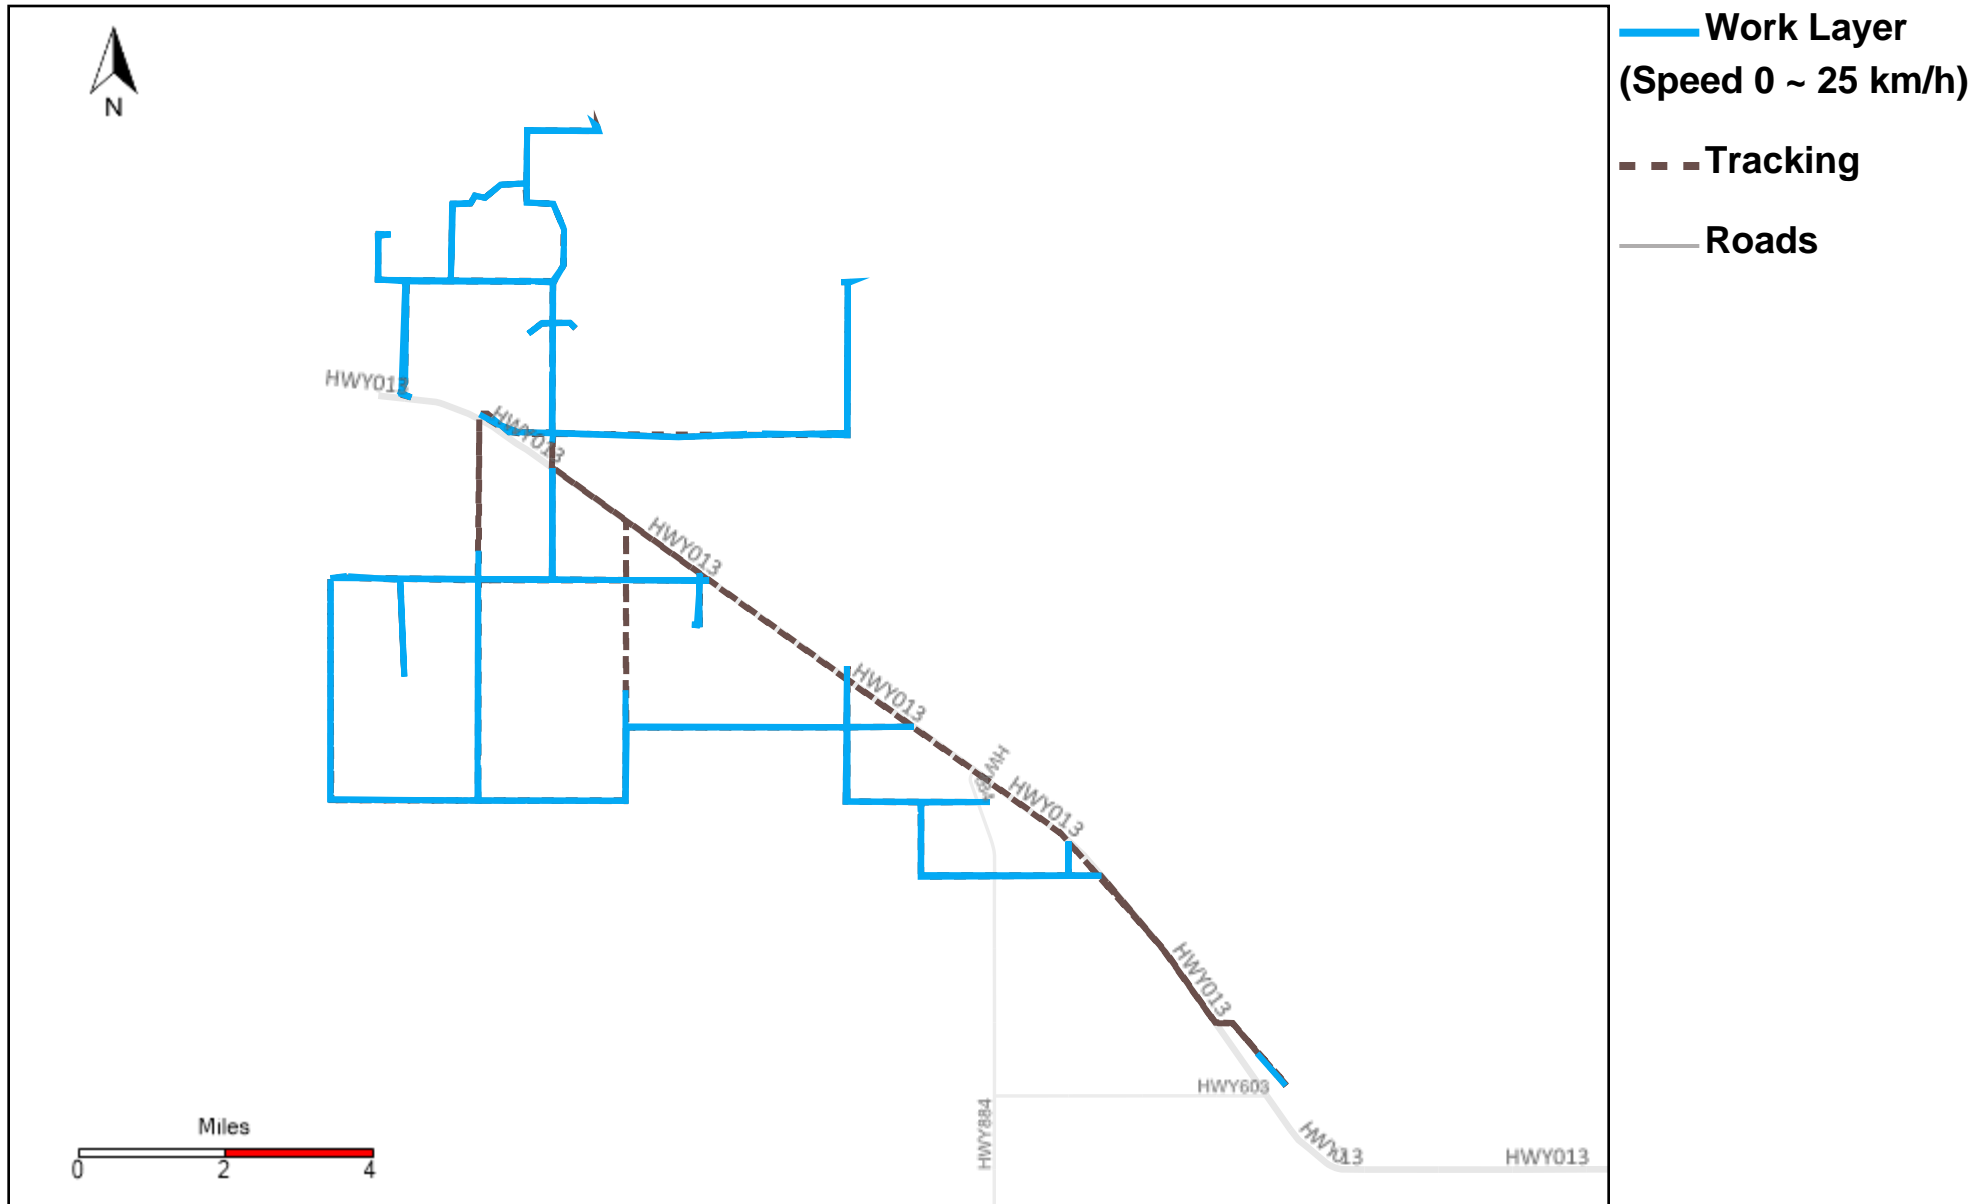

43-171_2022-12-11 ~ 2022-12-17 Tracking

Total Distance(km)	Total Hours	Work Distance(km)	Work Hours
253.01	14 hrs 21 min 23 sec	181.52	11 hrs 38 min 45 sec