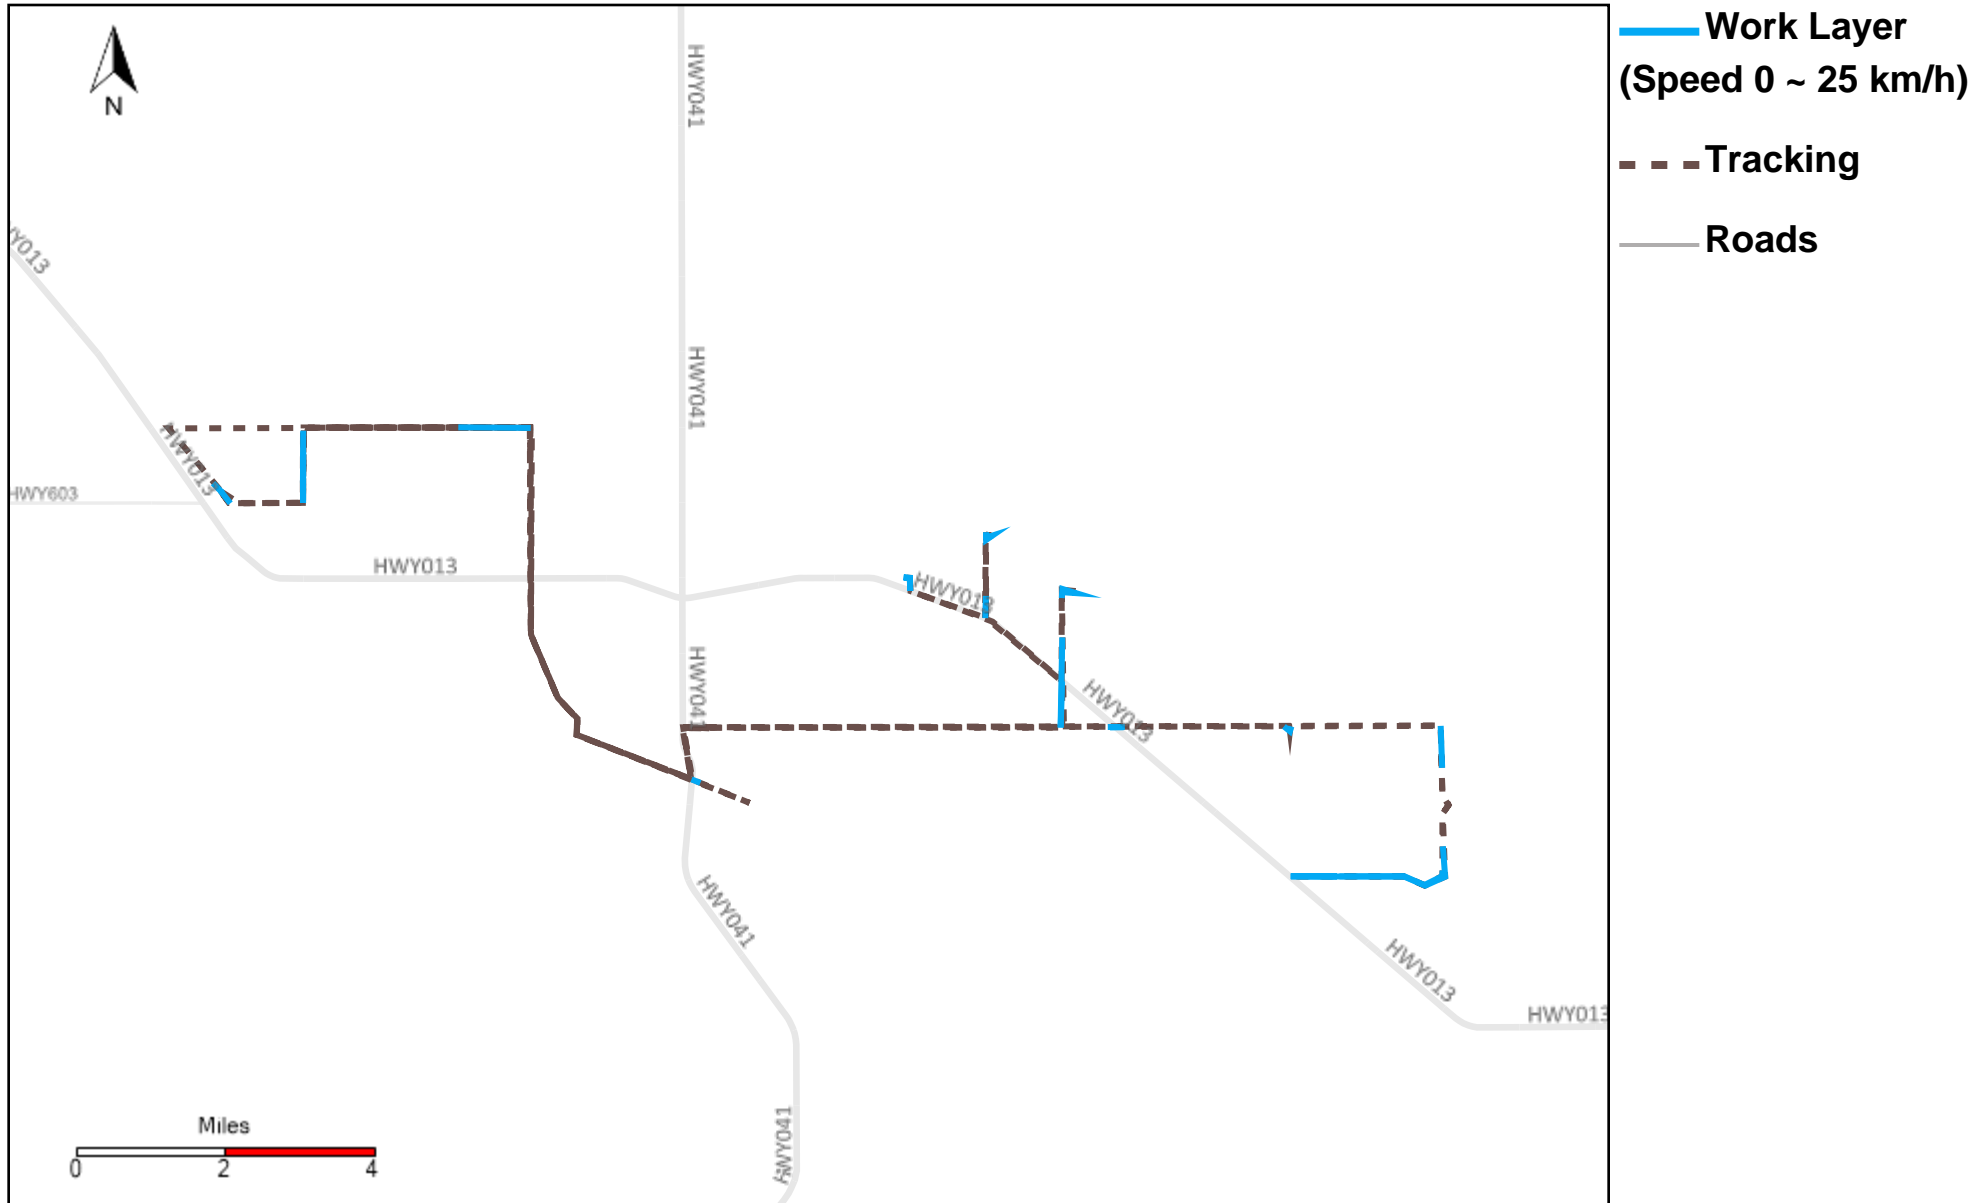

43-170_2022-12-11 ~ 2022-12-17 Tracking

Total Distance(km)	Total Hours	Work Distance(km)	Work Hours
179.7	9 hrs 30 min 41 sec	25.35	3 hrs 2 min 4 sec