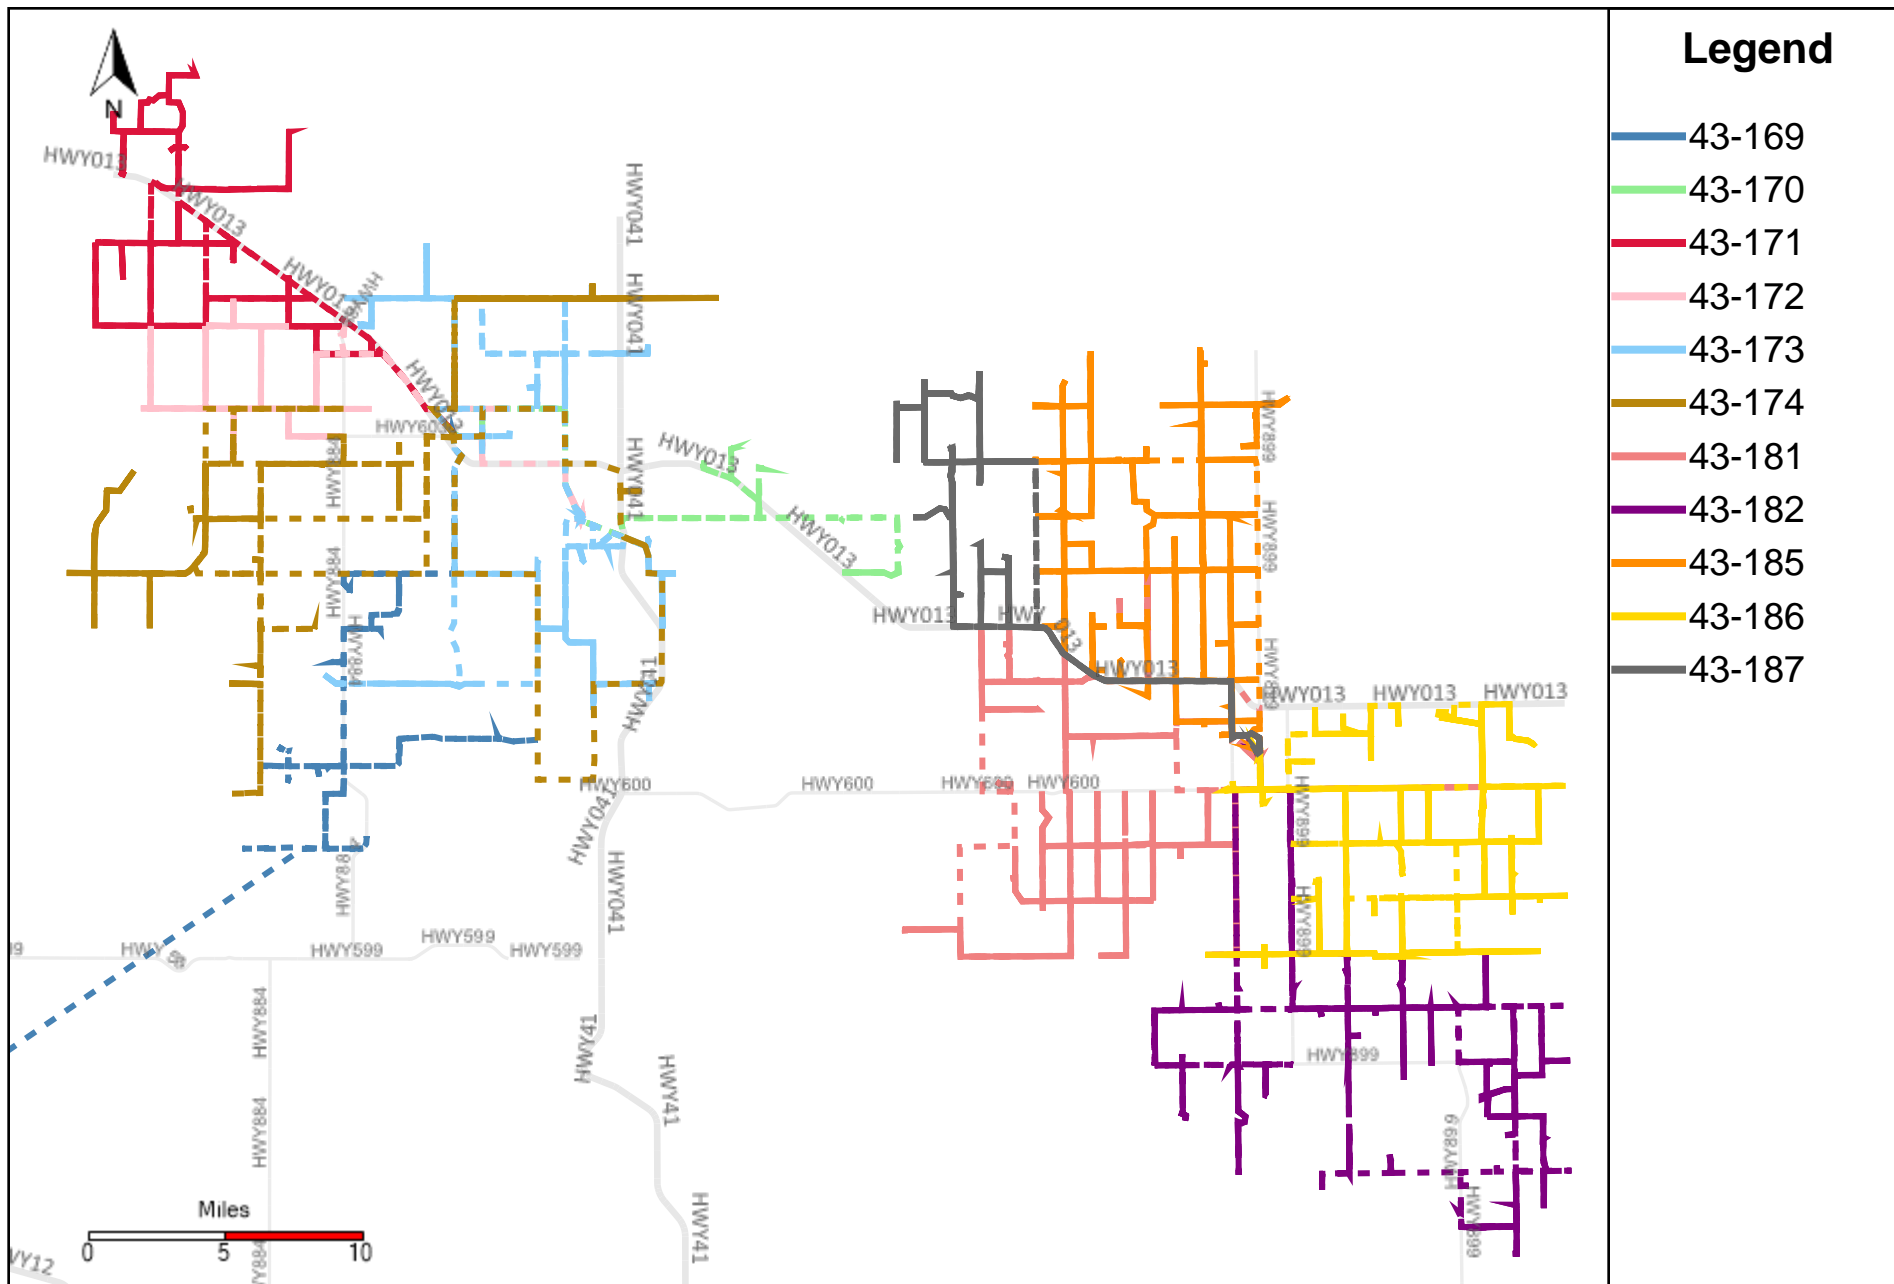

Provost Weekly Grader Report (2022-12-11 ~ 2022-12-17)

Division: 1 Grader Report(2022-12-11 ~ 2022-12-17)

Vehicle Name List	Total Distance(km)	Total Hours
43-181, 43-182, 43-186	1869.18	121 hrs 15 min 52 sec

Division: 2 Grader Report(2022-12-11 ~ 2022-12-17)

Vehicle Name List	Total Distance(km)	Total Hours
43-181, 43-186	1210.91	81 hrs 13 min 4 sec

Division: 3 Grader Report(2022-12-11 ~ 2022-12-17)

Vehicle Name List	Total Distance(km)	Total Hours
43-181, 43-182, 43-185, 43-186, 43-187	3000.86	206 hrs 30 min 45 sec

Division: 4 Grader Report(2022-12-11 ~ 2022-12-17)

Vehicle Name List	Total Distance(km)	Total Hours
43-170, 43-181, 43-185, 43-187	1882.81	134 hrs 47 min 2 sec

Division: 5 Grader Report(2022-12-11 ~ 2022-12-17)

Vehicle Name List	Total Distance(km)	Total Hours
43-169, 43-173, 43-174, 43-181	1720.34	96 hrs 33 min 10 sec

Division: 6 Grader Report(2022-12-11 ~ 2022-12-17)

Vehicle Name List	Total Distance(km)	Total Hours
43-169, 43-170, 43-171, 43-172, 43-173, 43-174	1776.35	95 hrs 9 min 19 sec