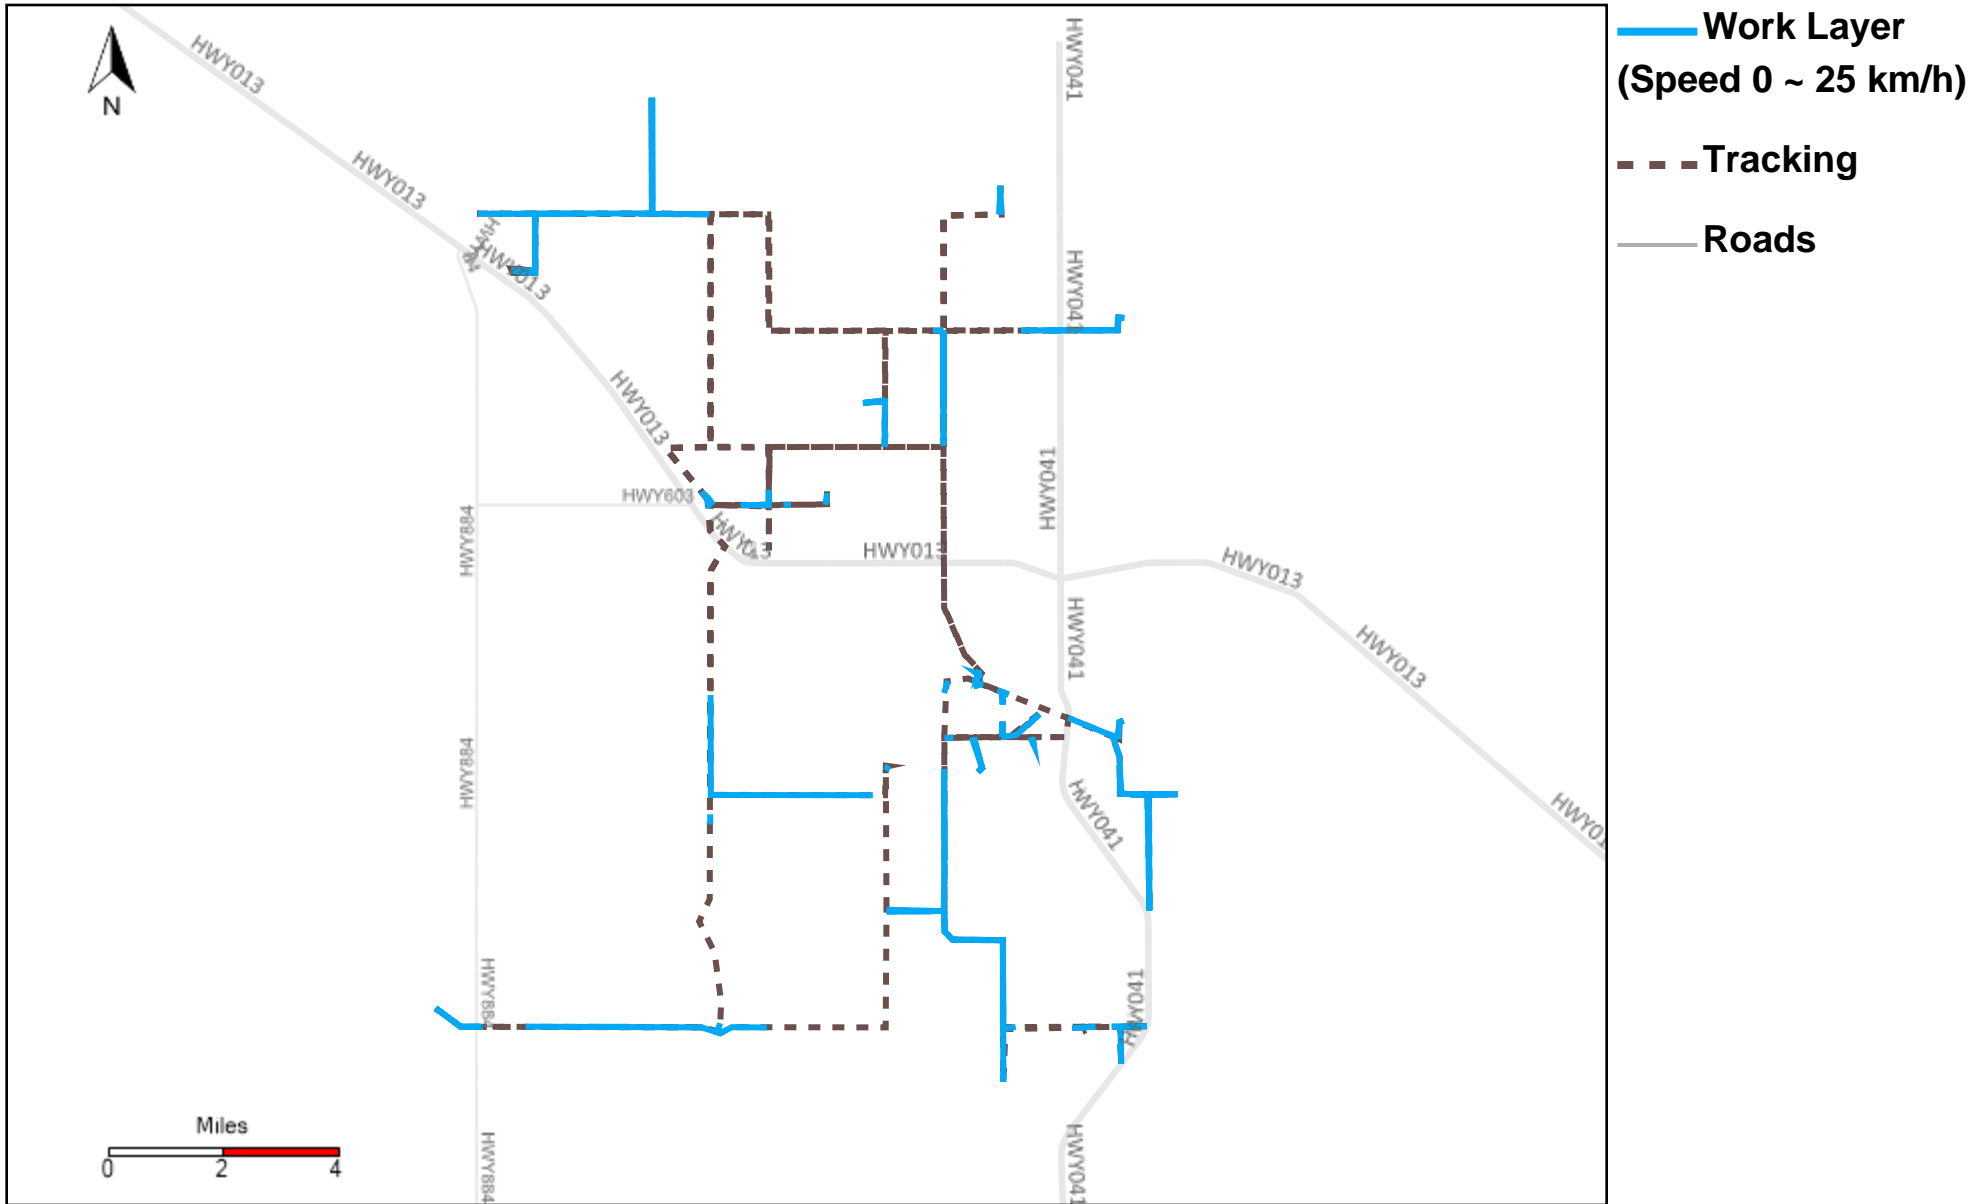

43-173_2022-12-11 ~ 2022-12-17 Tracking

Total Distance(km)	Total Hours	Work Distance(km)	Work Hours
344	23 hrs 35 min 34 sec	166.8	17 hrs 23 min 50 sec