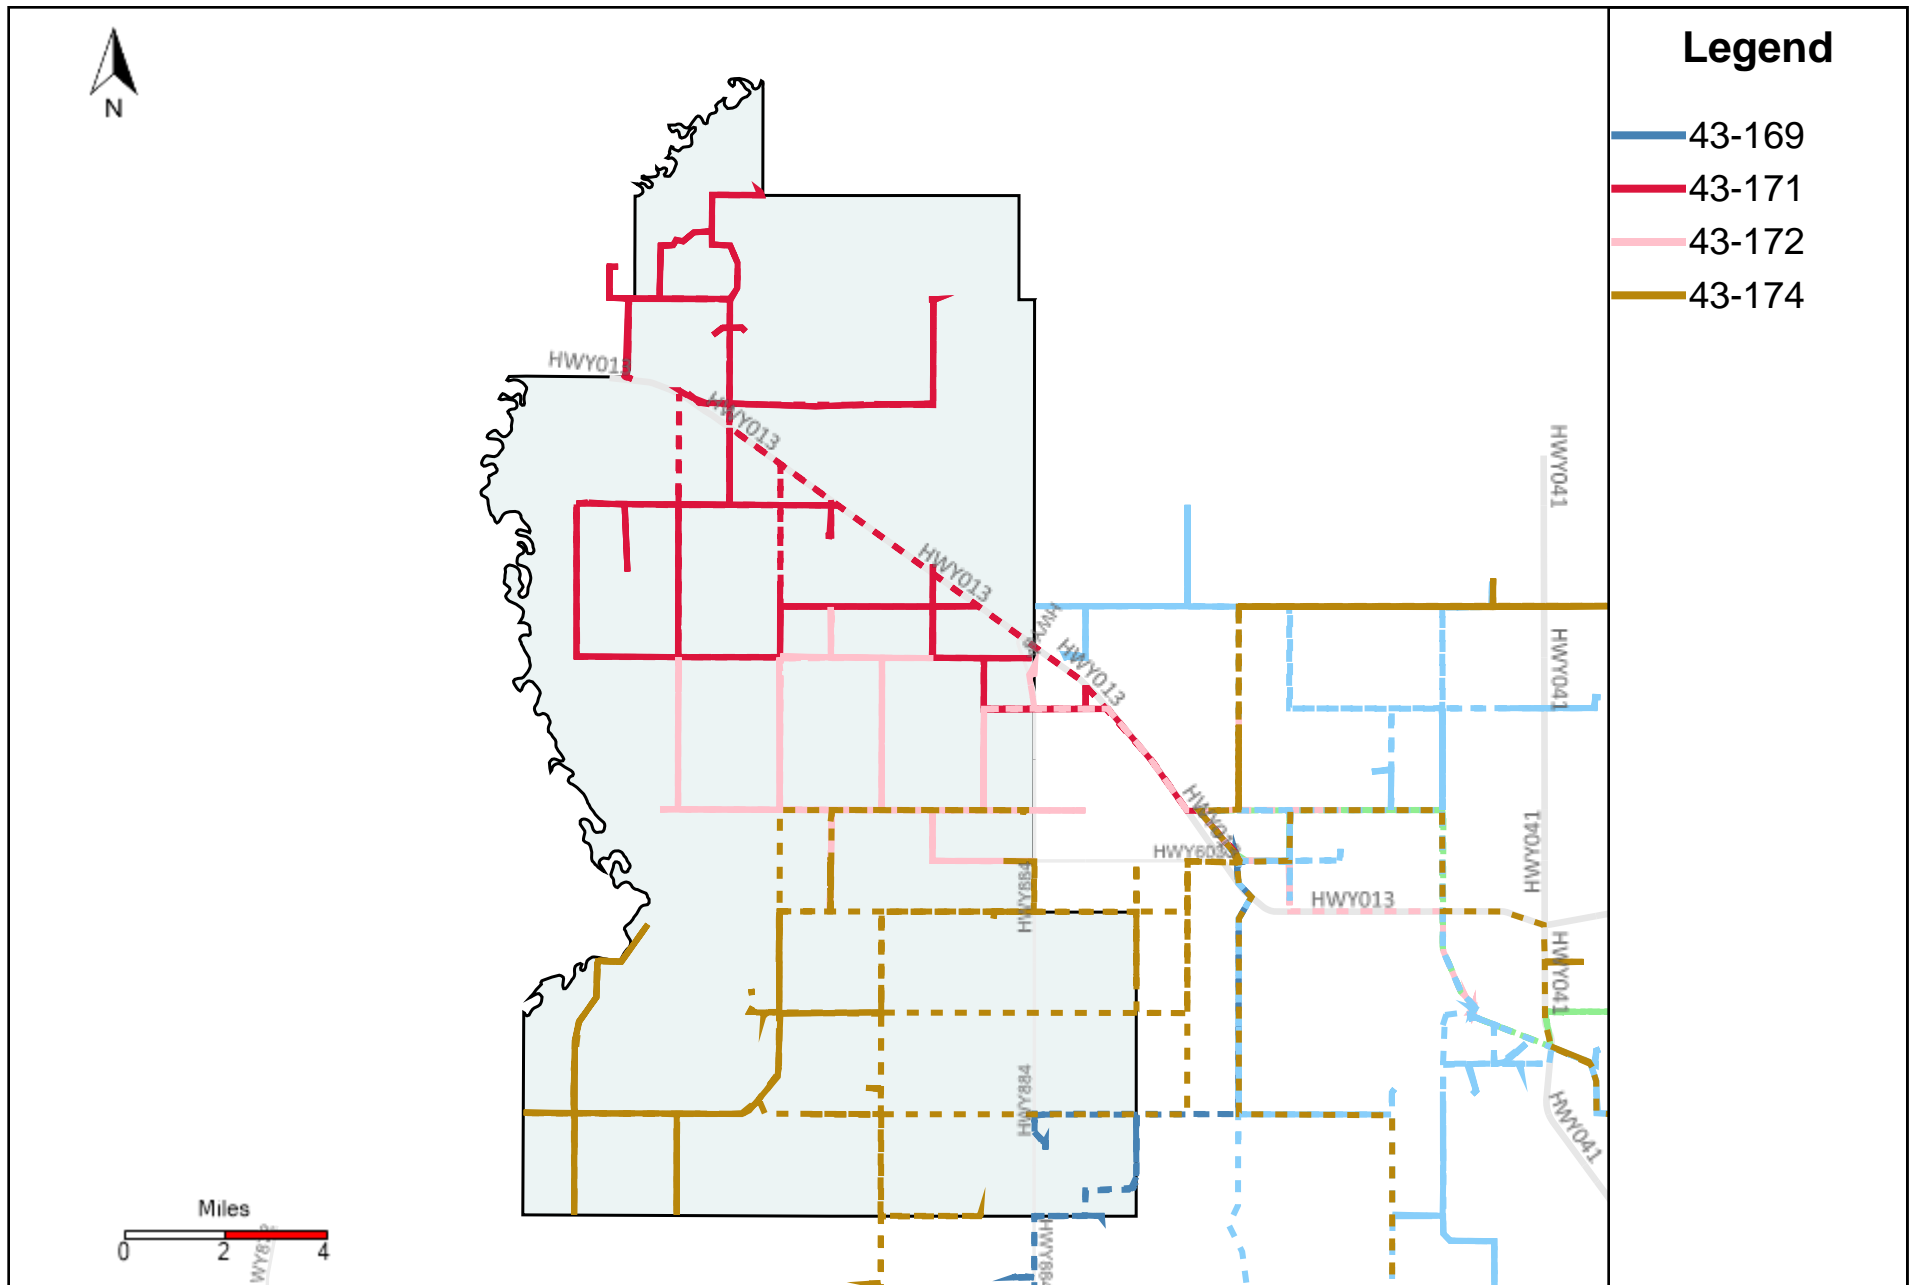

Division: 4 Grader Report(2022-12-11 ~ 2022-12-17)

Vehicle Name List	Total Distance(km)	Total Hours
43-170, 43-181, 43-185, 43-187	1882.81	134 hrs 47 min 2 sec

Division: 5 Grader Report(2022-12-11 ~ 2022-12-17)

Division: 7 Grader Report(2022-12-11 ~ 2022-12-17)

Vehicle Name List	Total Distance(km)	Total Hours
43-169, 43-171, 43-172, 43-174	1252.65	62 hrs 3 min 4 sec

Provost Weekly Grader Report

From 12/11/2022 To 12/17/2022