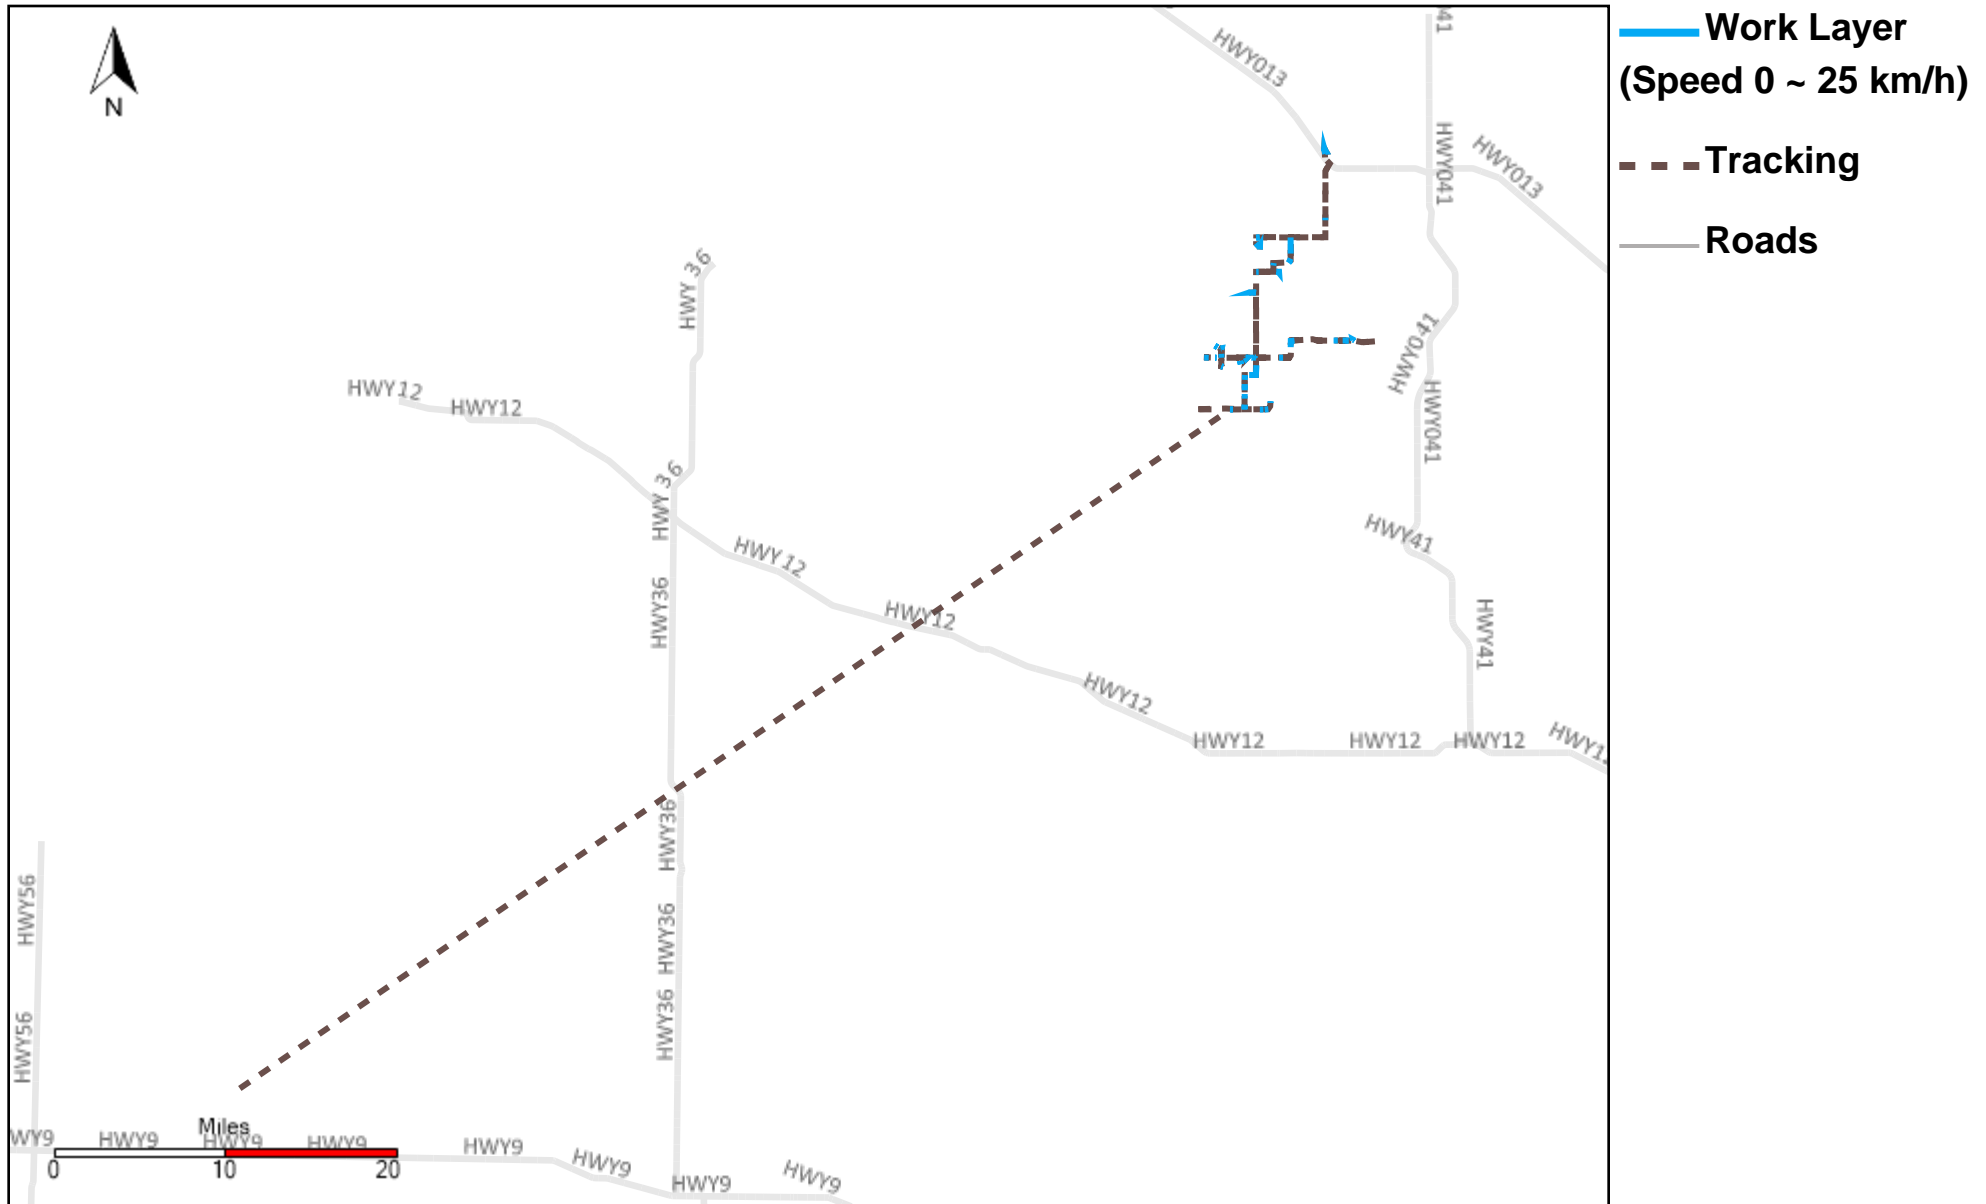

43-169_2022-12-11 ~ 2022-12-17 Tracking

Total Distance(km)	Total Hours	Work Distance(km)	Work Hours
368.48	8 hrs 3 min 59 sec	146.08	3 hrs 19 min 13 sec