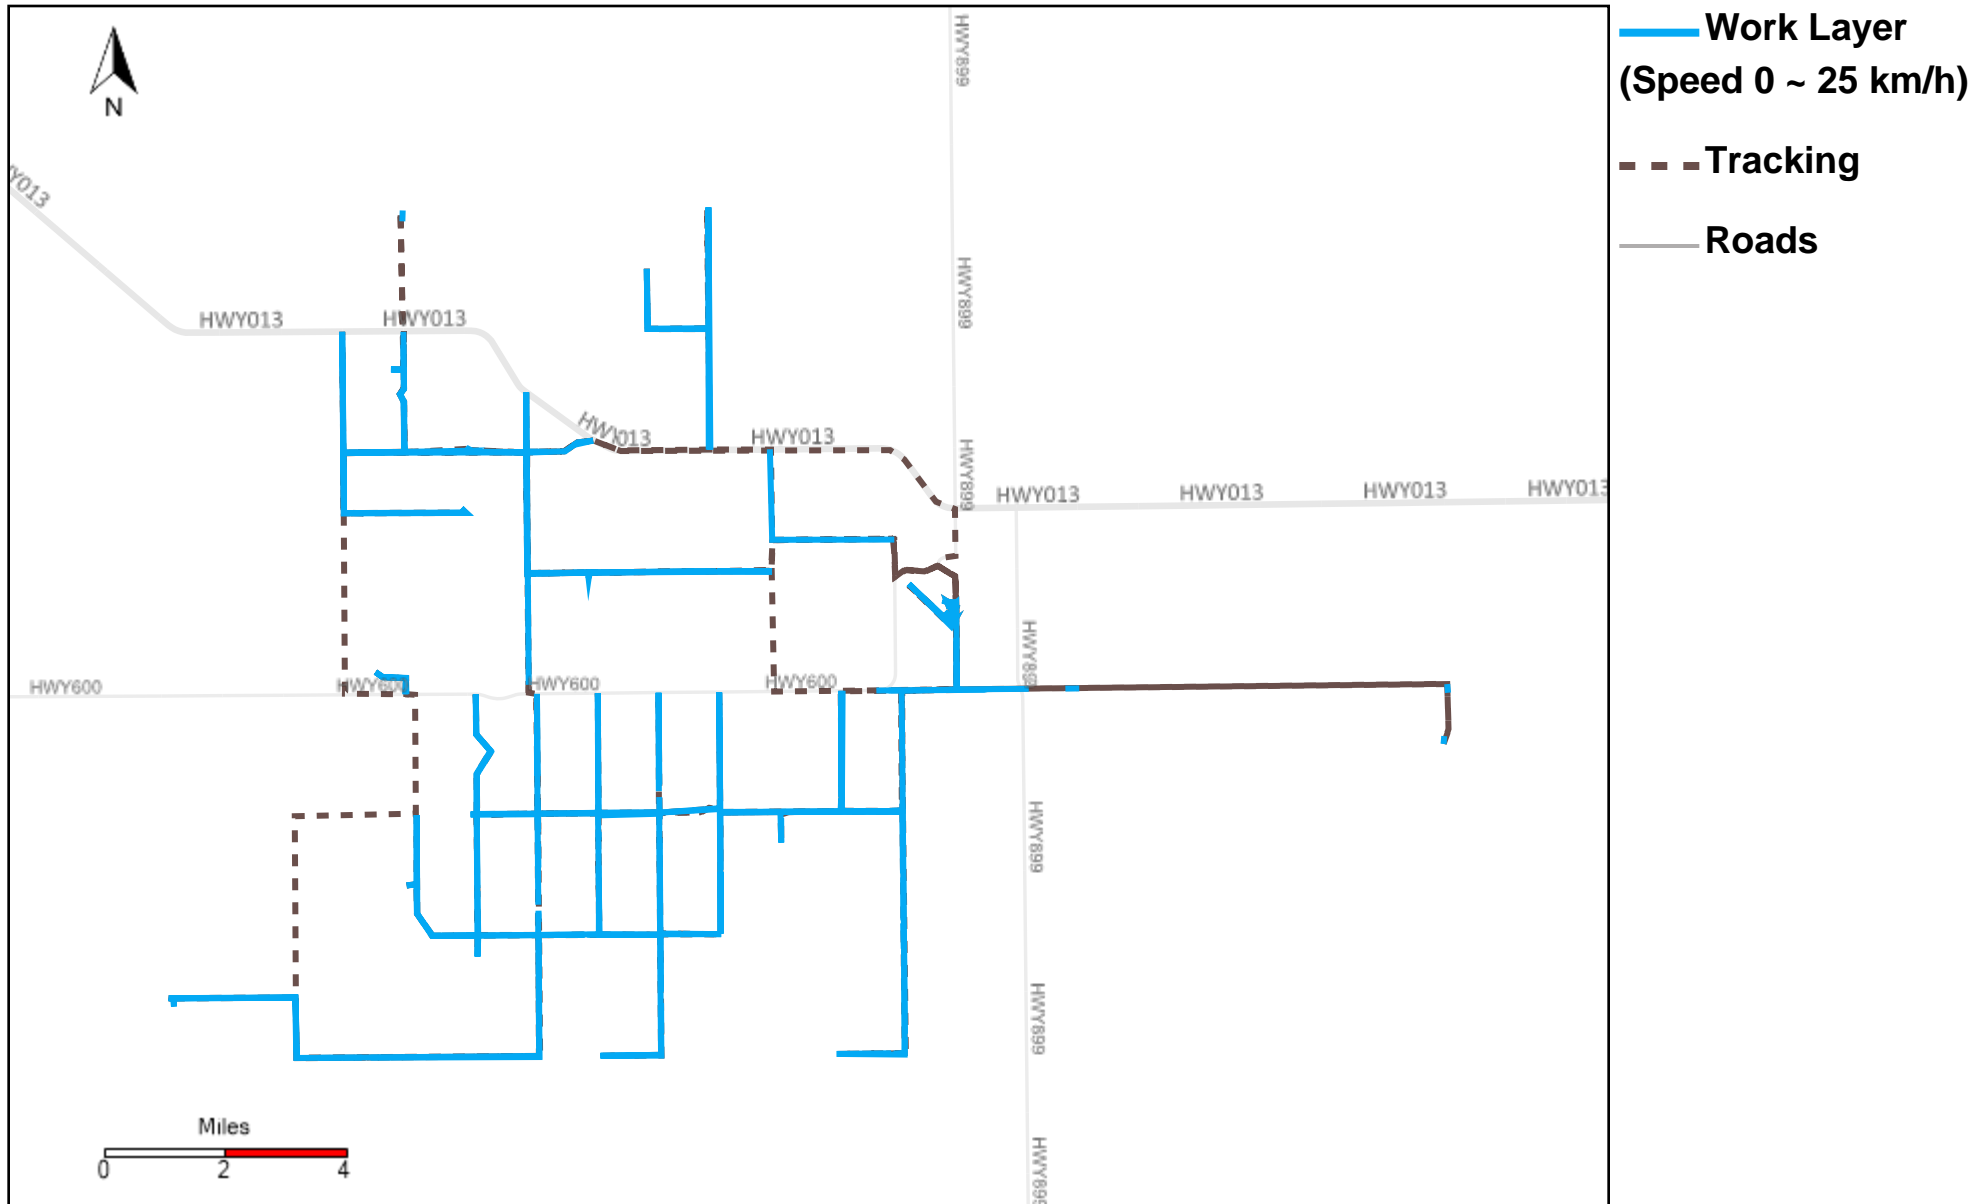

43-181_2022-12-11 ~ 2022-12-17 Tracking

Total Distance(km)	Total Hours	Work Distance(km)	Work Hours
571.42	40 hrs 1 min 28 sec	360.57	32 hrs 55 min 39 sec