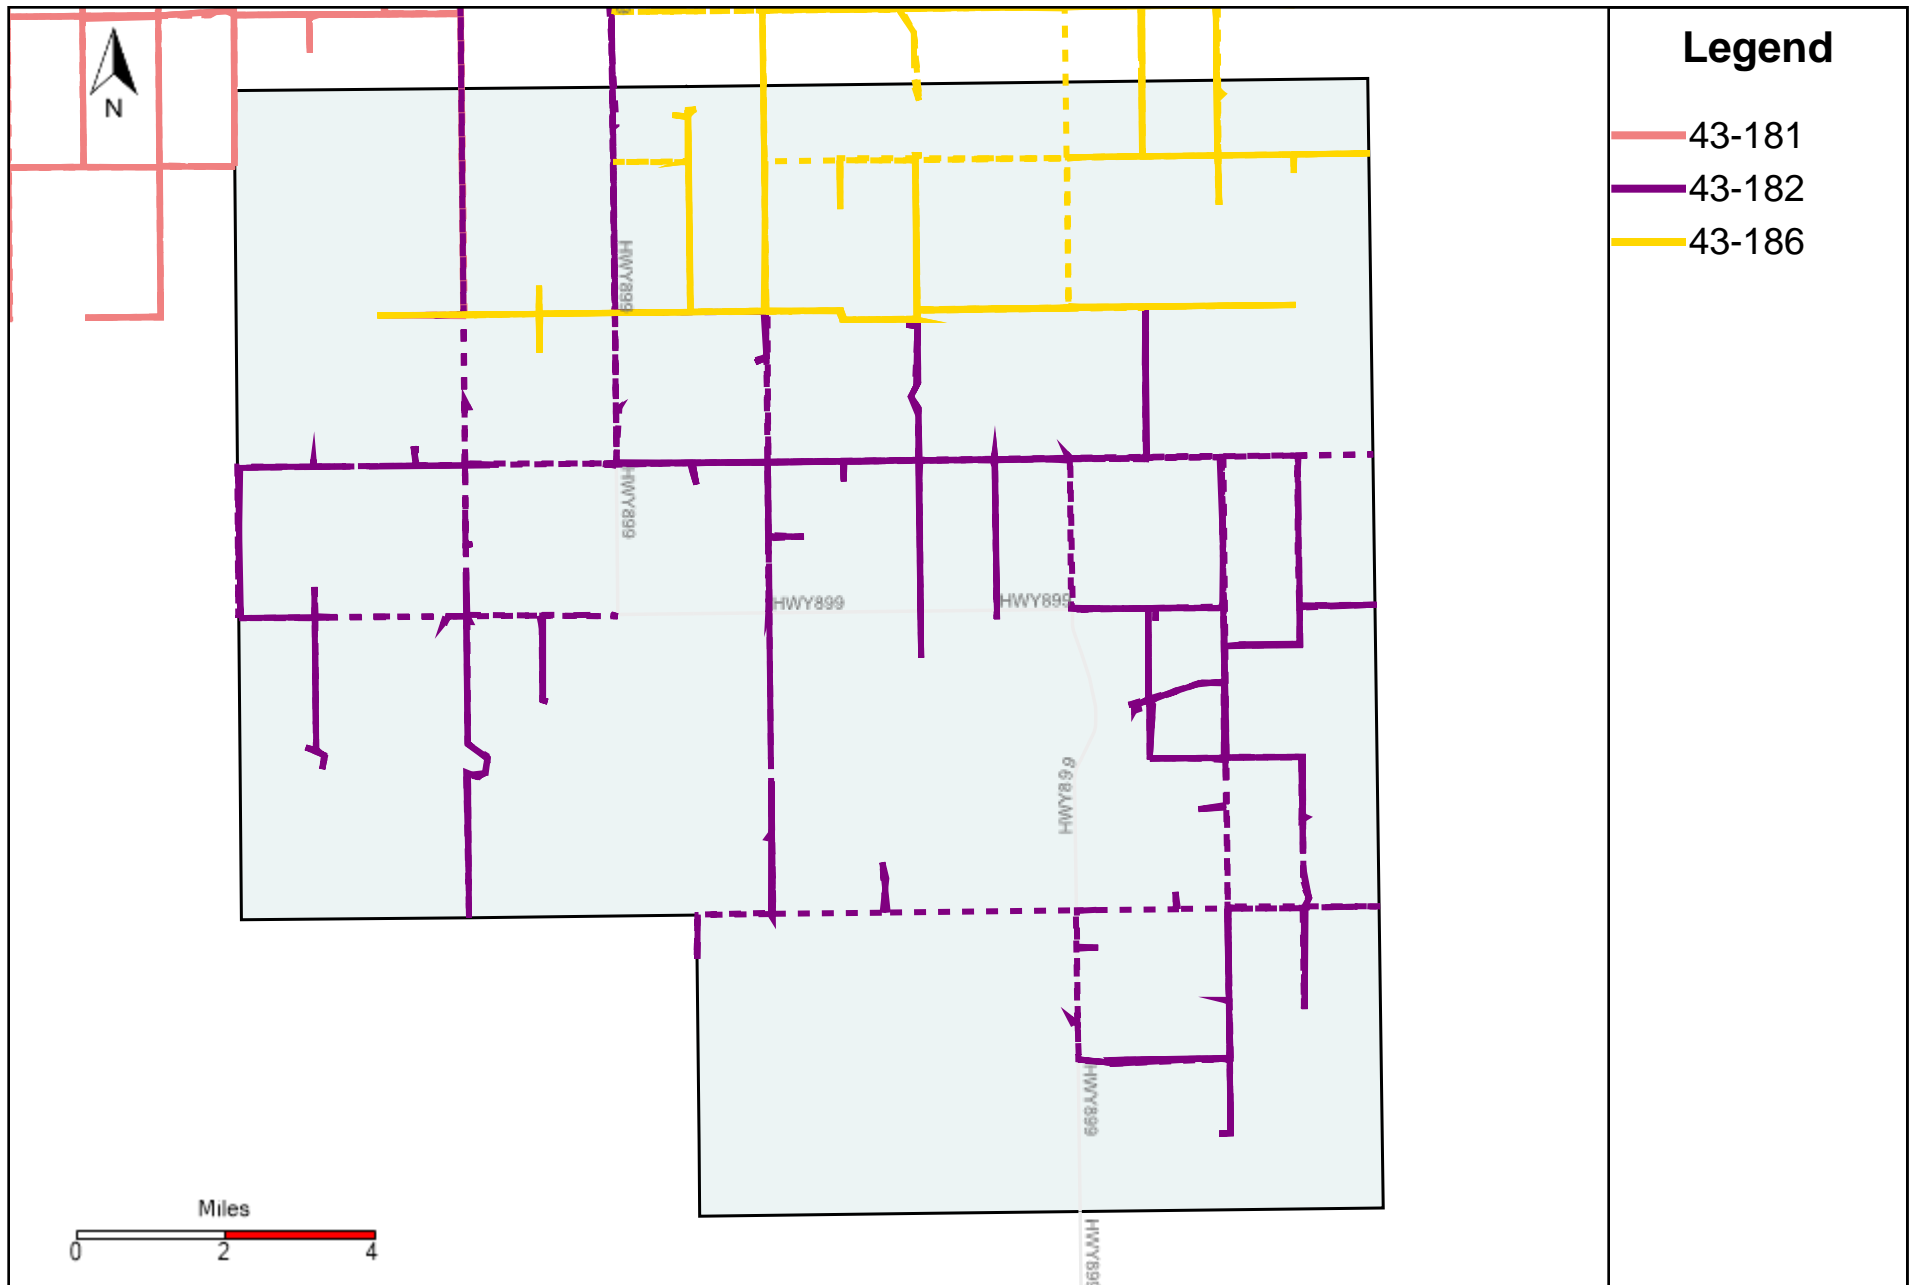

Provost Weekly Grader Report (2022-12-11 ~ 2022-12-17)

Division: 1 Grader Report(2022-12-11 ~ 2022-12-17)

Vehicle Name List	Total Distance(km)	Total Hours
43-181, 43-182, 43-186	1869.18	121 hrs 15 min 52 sec

Division: 2 Grader Report(2022-12-11 ~ 2022-12-17)

Vehicle Name List	Total Distance(km)	Total Hours
43-181, 43-186	1210.91	81 hrs 13 min 4 sec

Division: 3 Grader Report(2022-12-11 ~ 2022-12-17)

Vehicle Name List	Total Distance(km)	Total Hours
43-181, 43-182, 43-185, 43-186, 43-187	3000.86	206 hrs 30 min 45 sec

Division: 4 Grader Report(2022-12-11 ~ 2022-12-17)

Vehicle Name List	Total Distance(km)	Total Hours
43-170, 43-181, 43-185, 43-187	1882.81	134 hrs 47 min 2 sec

Division: 5 Grader Report(2022-12-11 ~ 2022-12-17)

Vehicle Name List	Total Distance(km)	Total Hours
43-169, 43-173, 43-174, 43-181	1720.34	96 hrs 33 min 10 sec

Division: 6 Grader Report(2022-12-11 ~ 2022-12-17)

Vehicle Name List	Total Distance(km)	Total Hours
43-169, 43-170, 43-171, 43-172, 43-173, 43-174	1776.35	95 hrs 9 min 19 sec