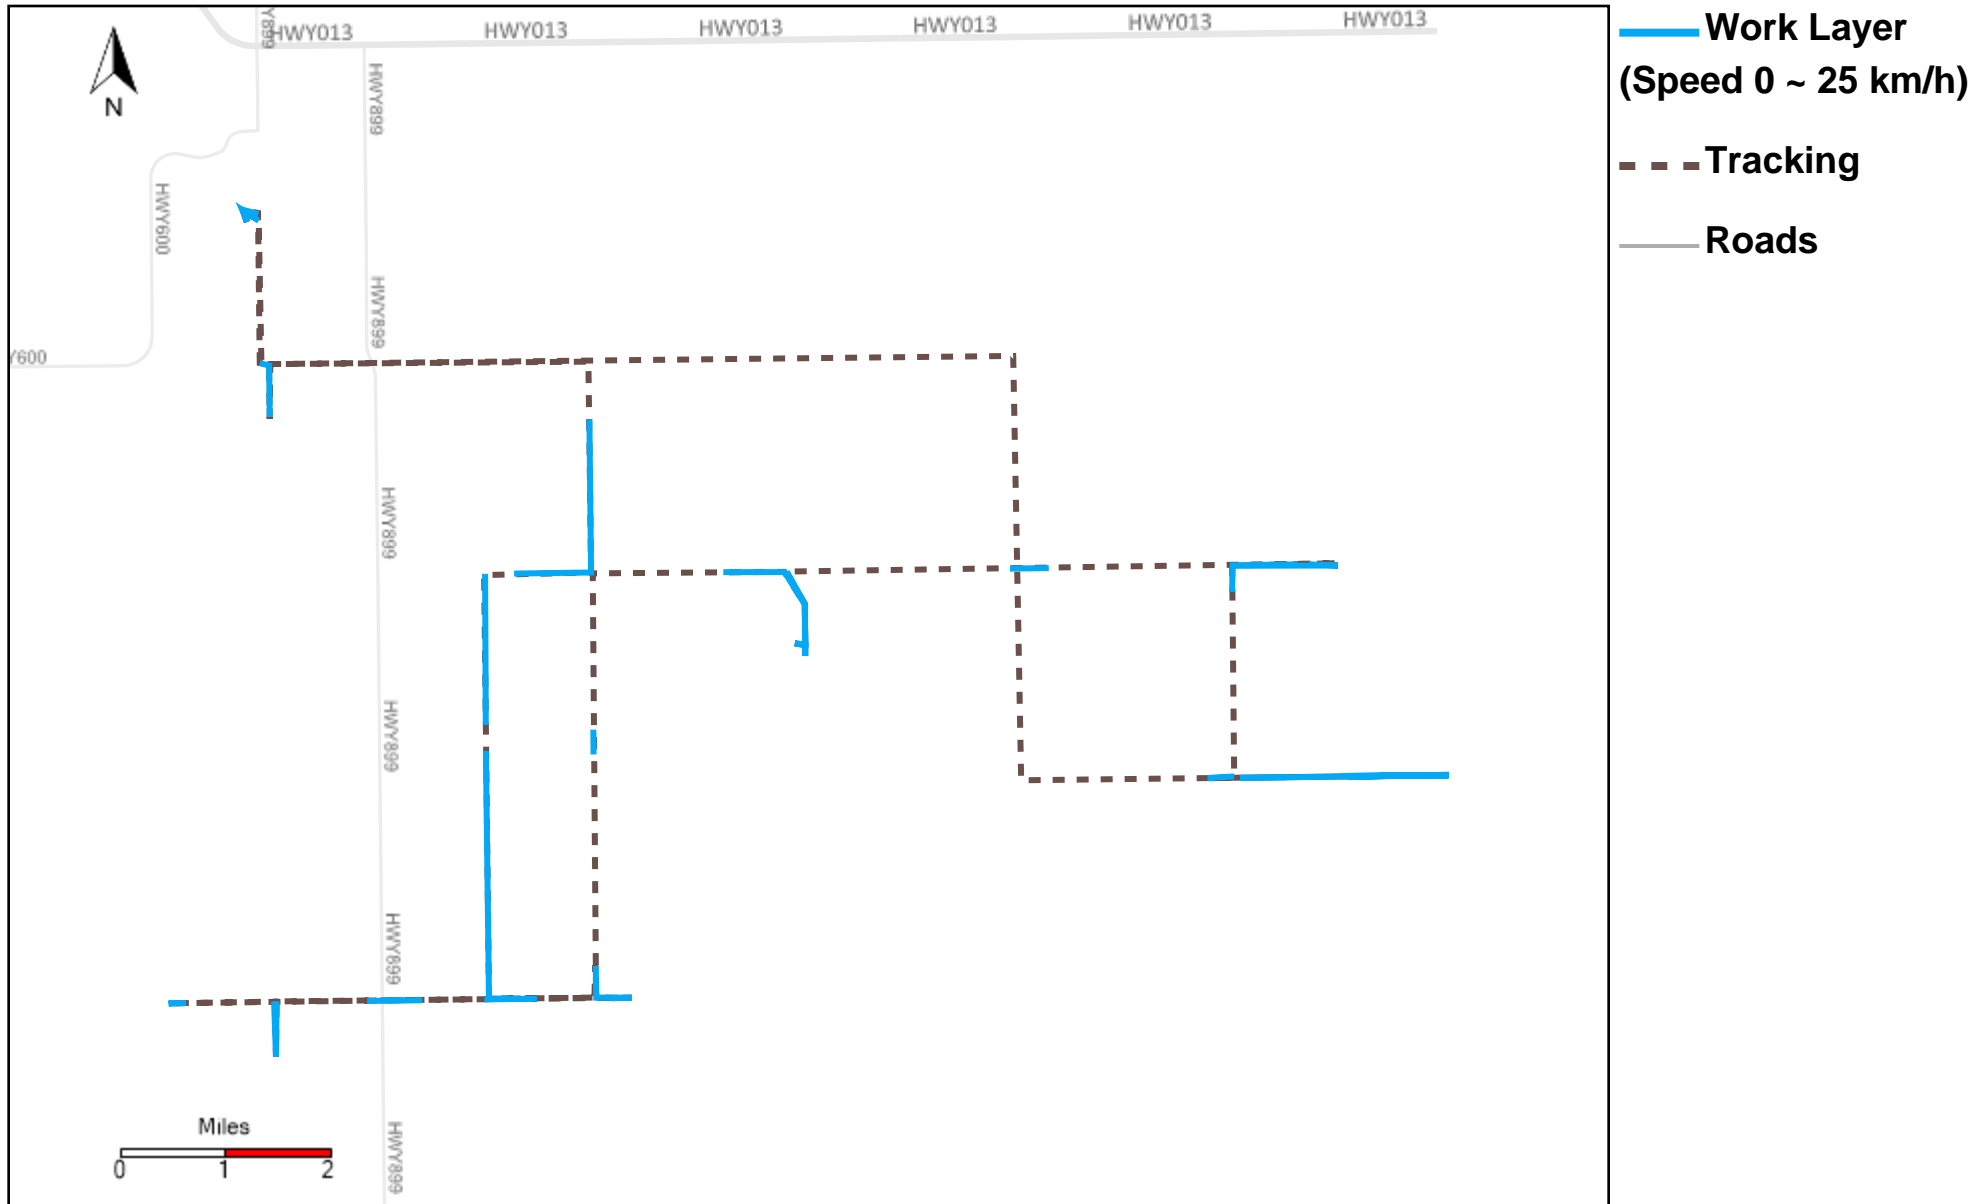

43-186_2022-11-20 ~ 2022-11-26 Tracking

Total Distance(km)	Total Hours	Work Distance(km)	Work Hours
115.05	8 hrs 52 min 40 sec	52.77	6 hrs 11 min 22 sec