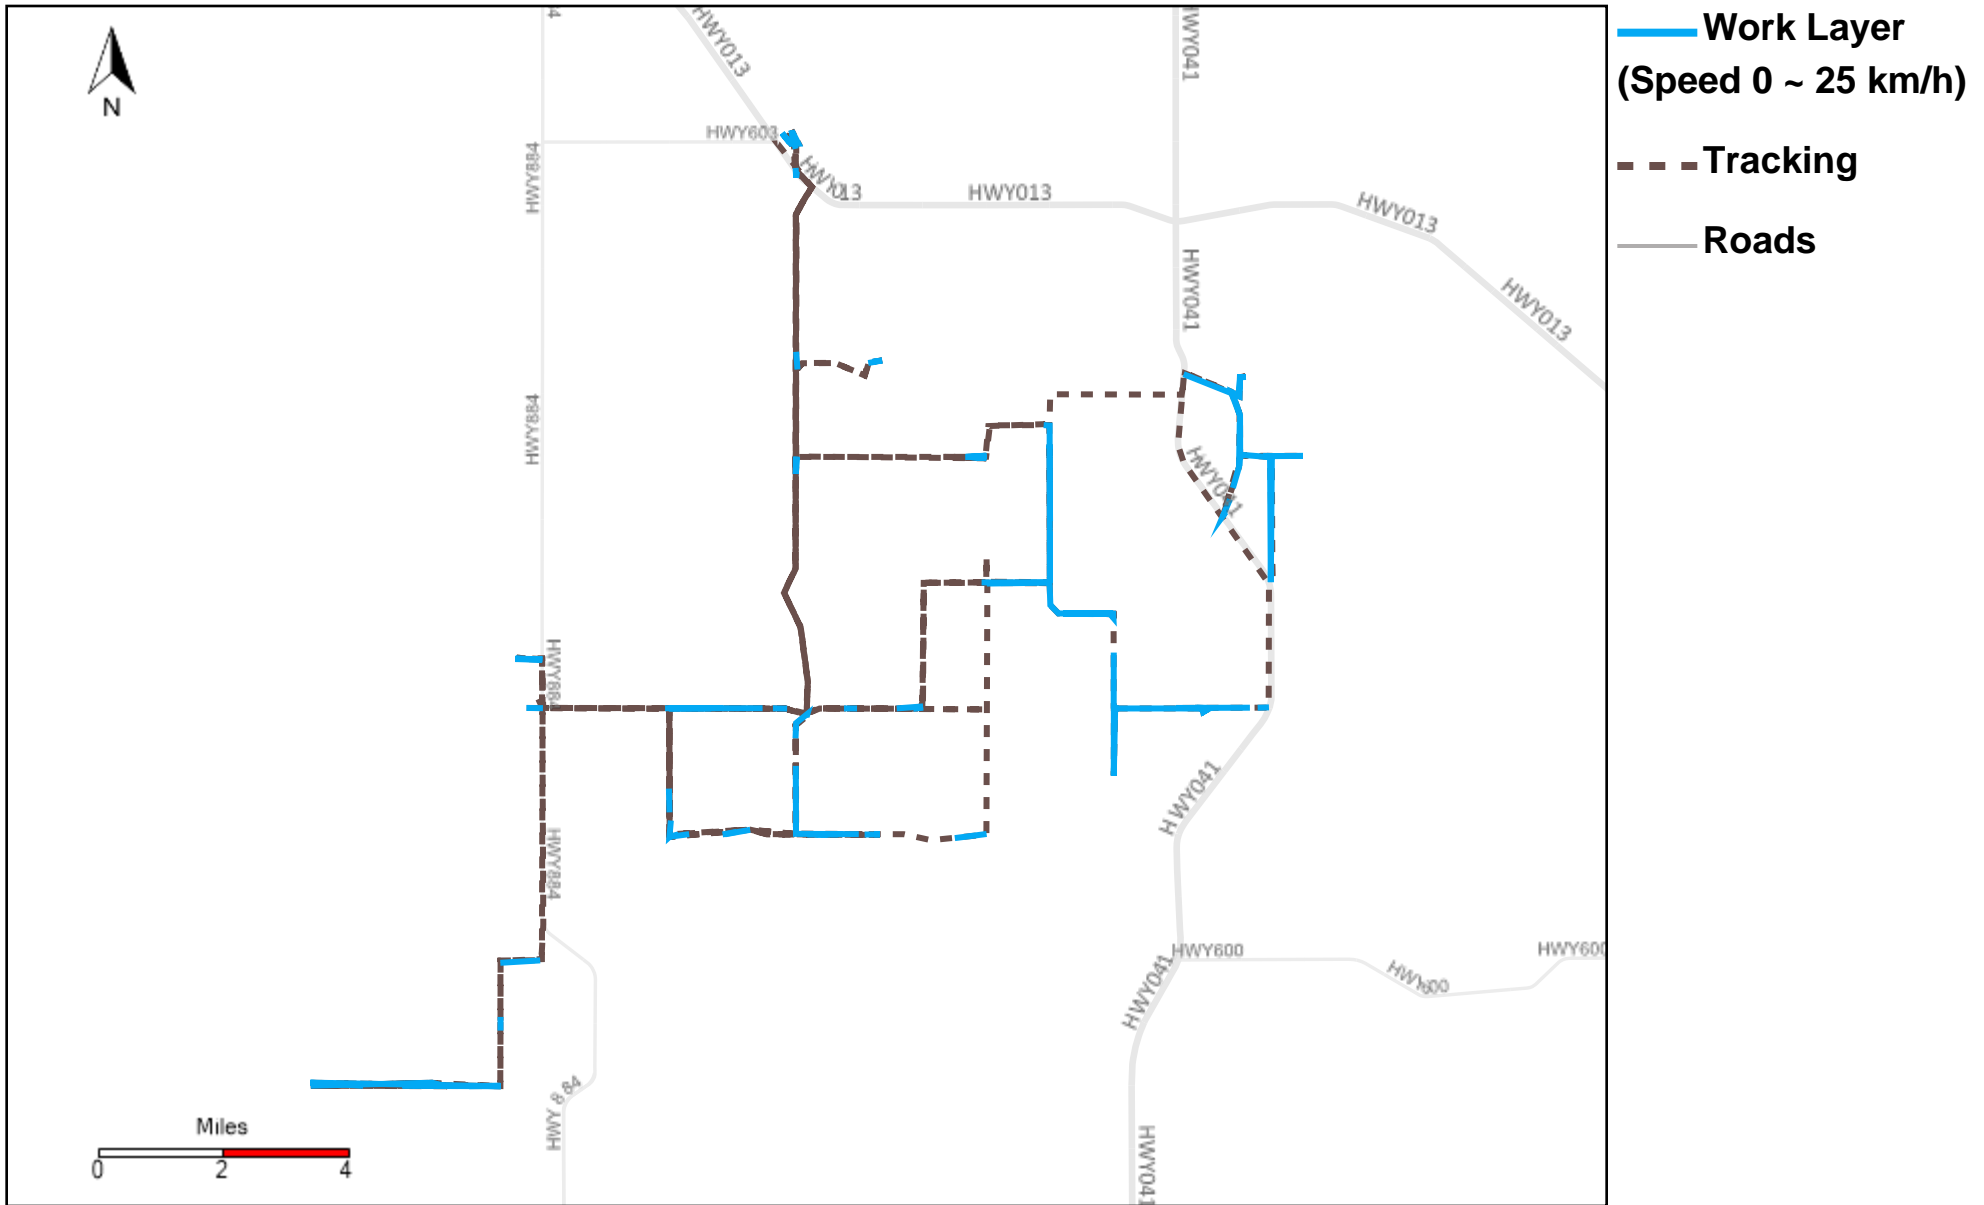

43-169_2022-11-20 ~ 2022-11-26 Tracking

Total Distance(km)	Total Hours	Work Distance(km)	Work Hours
409.48	24 hrs 6 min 33 sec	128.38	13 hrs 28 min 39 sec