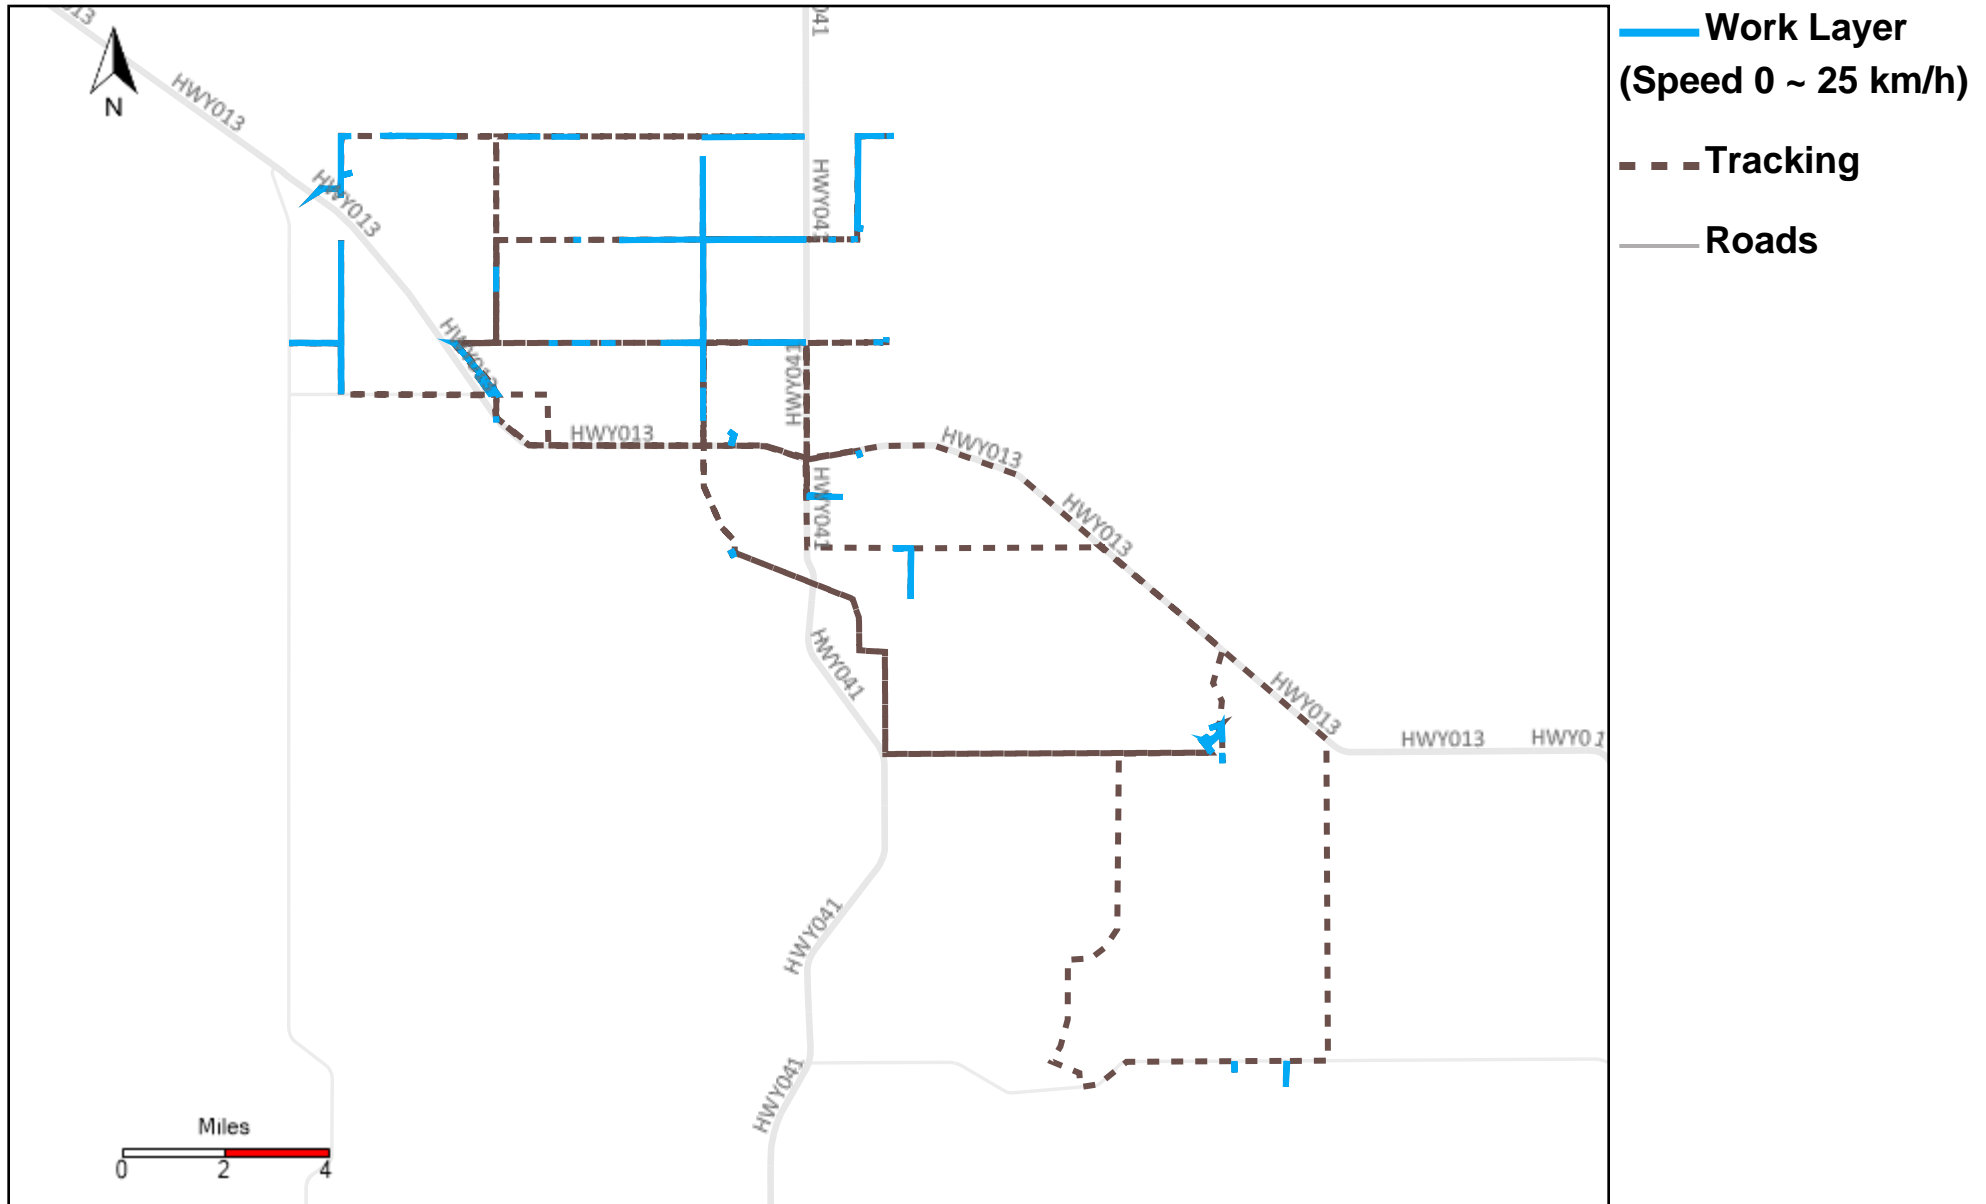

43-173_2022-11-20 ~ 2022-11-26 Tracking

Total Distance(km)	Total Hours	Work Distance(km)	Work Hours
498.8	43 hrs 13 min 52 sec	183.07	30 hrs 1 min 7 sec