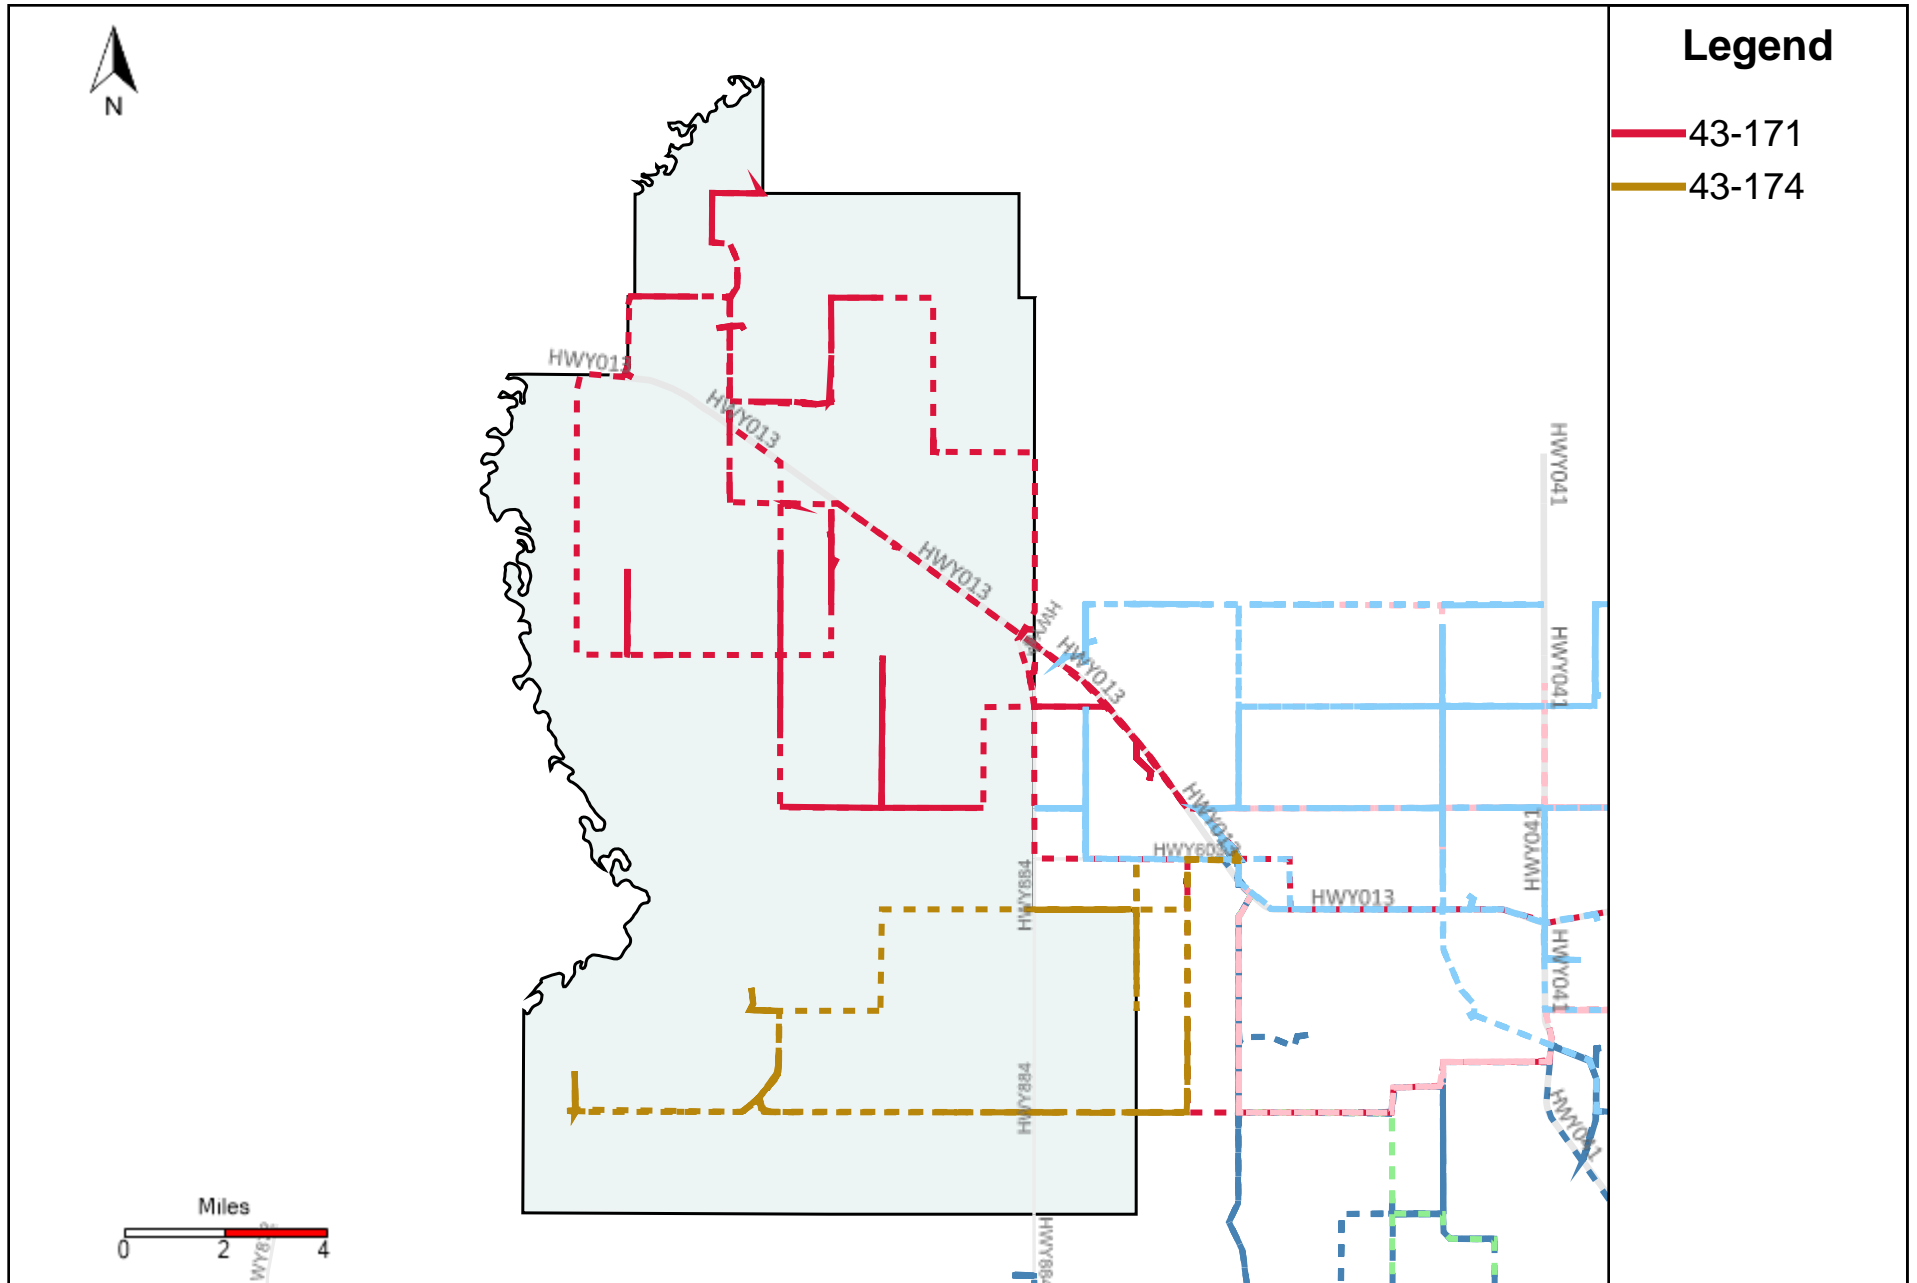

Division: 7 Grader Report(2022-11-20 ~ 2022-11-26)

Vehicle Name List	Total Distance(km)	Total Hours
43-171, 43-174	520.71	32 hrs 43 min 0 sec