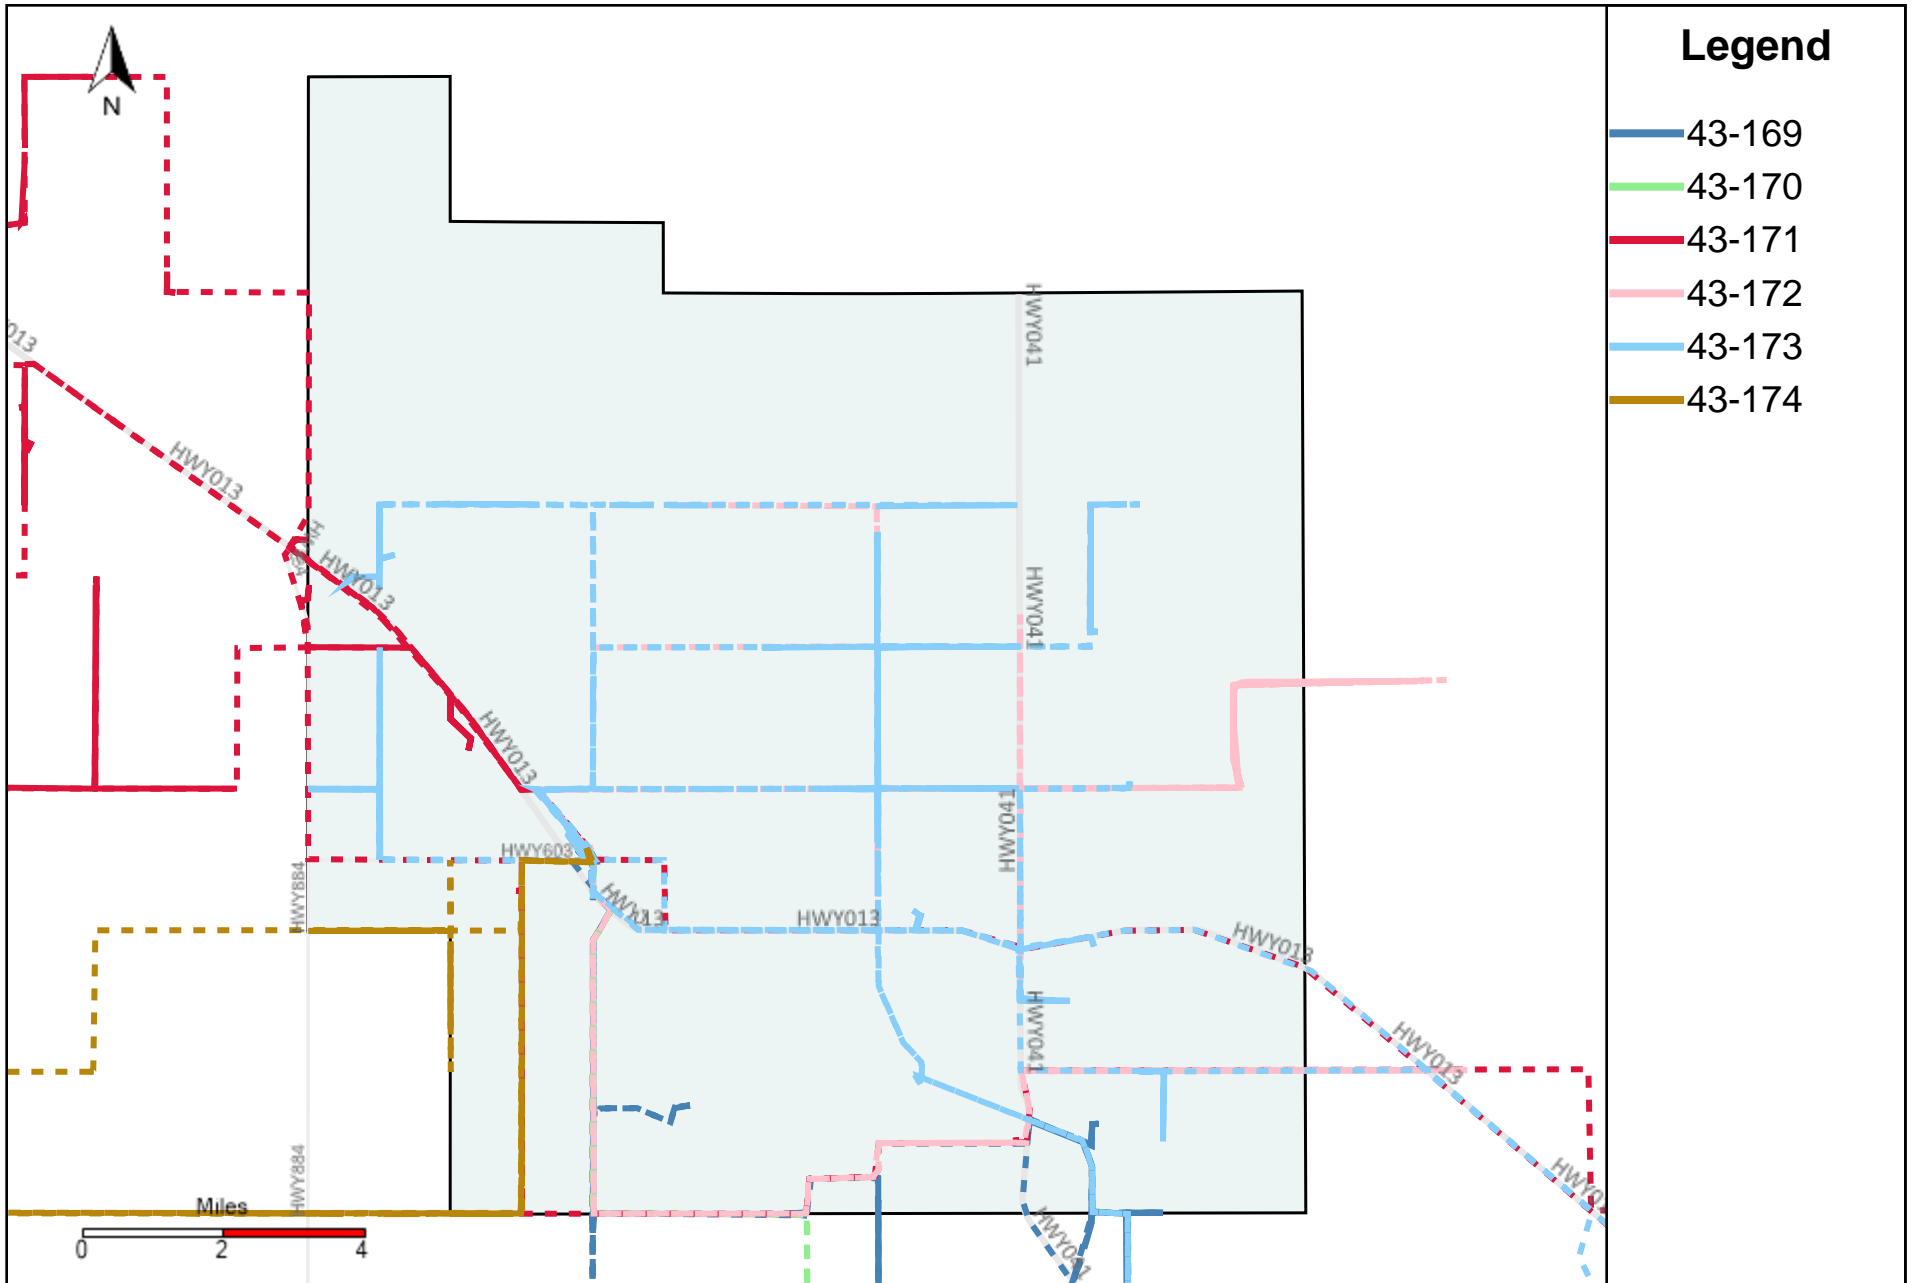

Division: 6 Grader Report(2022-11-20 ~ 2022-11-26)

Vehicle Name List	Total Distance(km)	Total Hours
43-169, 43-170, 43-171, 43-172, 43-173, 43-174	1868.2	123 hrs 58 min 47 sec