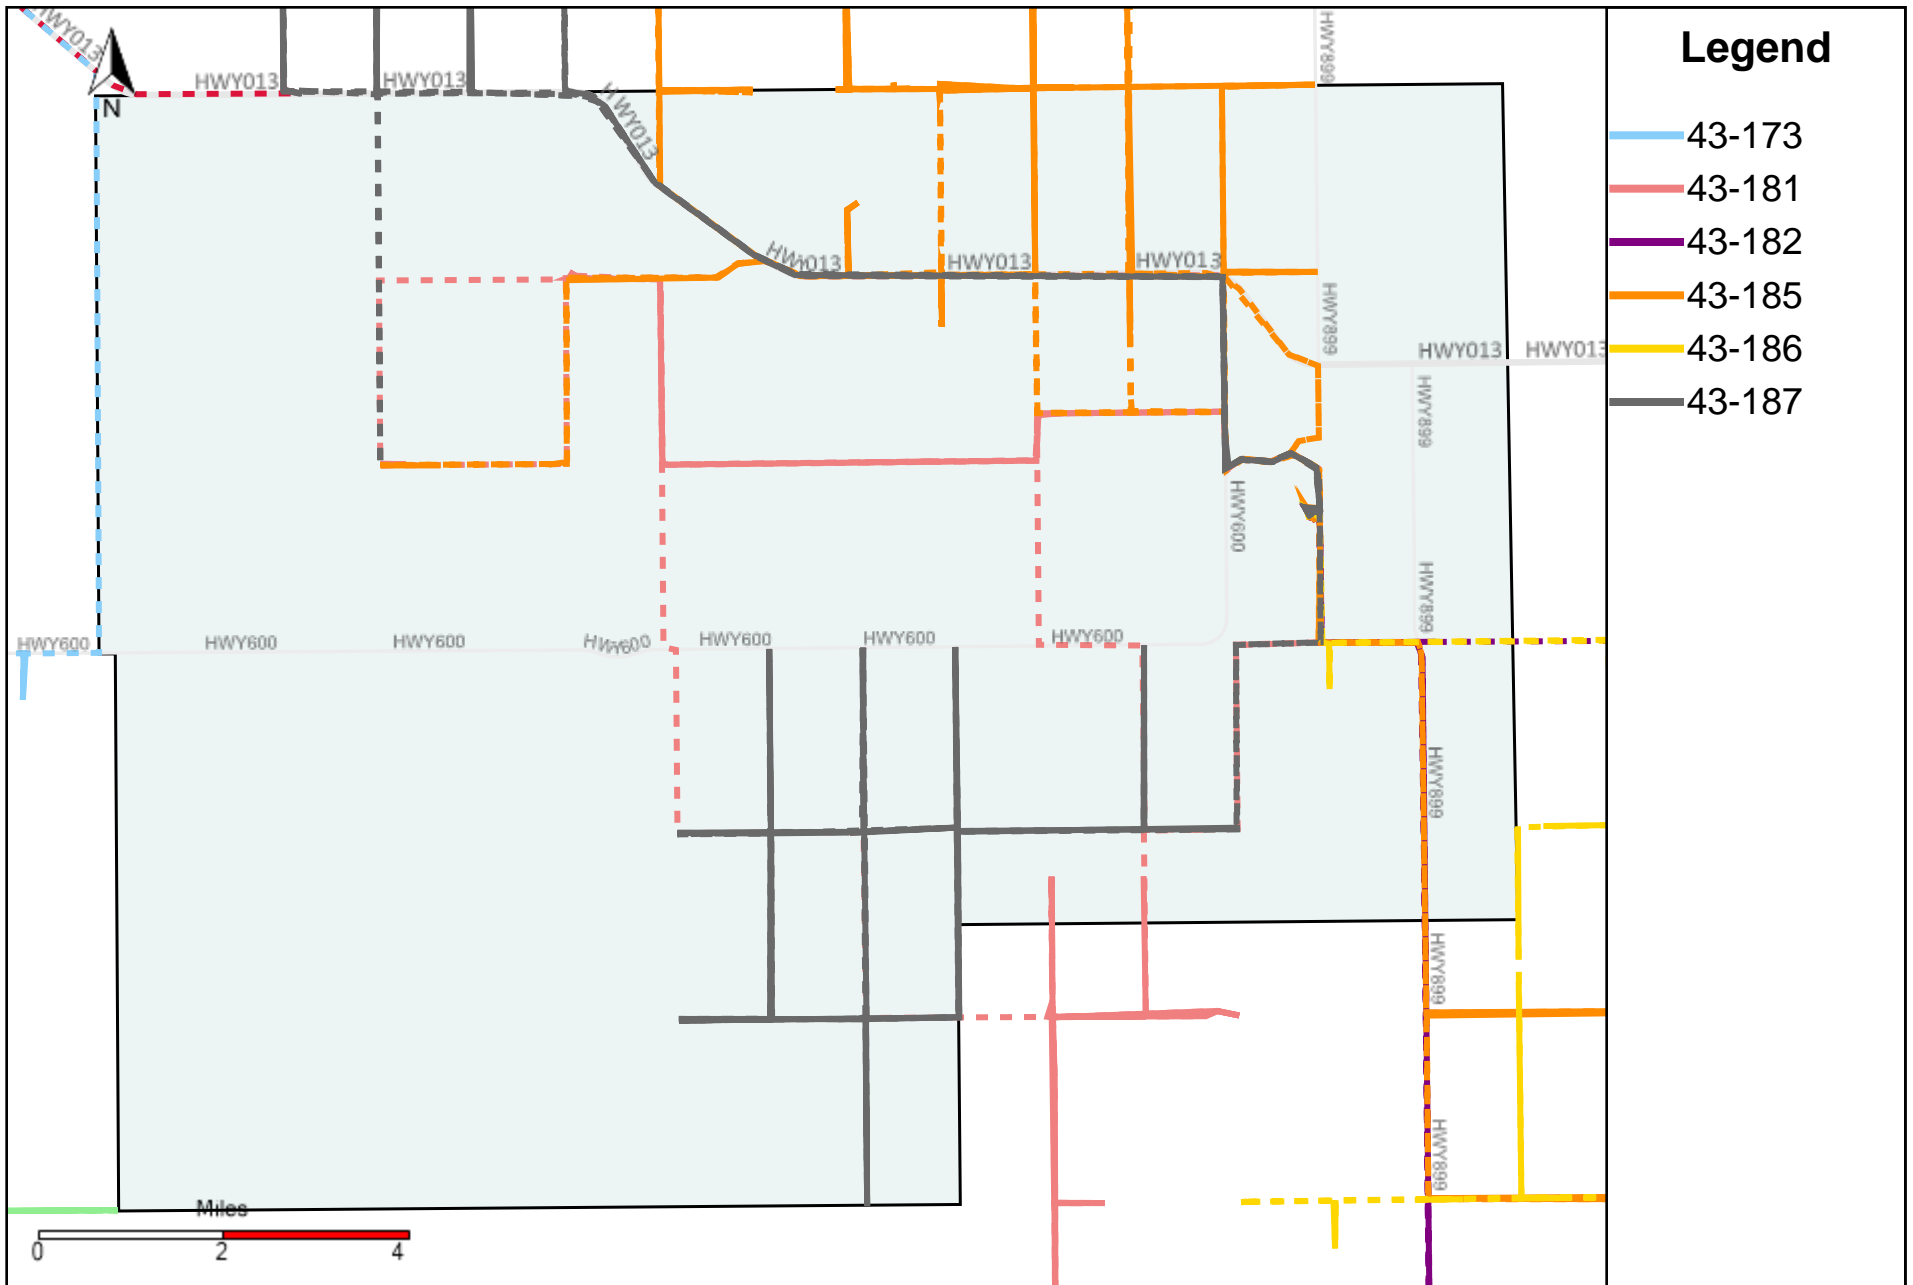

Division: 3 Grader Report(2022-11-20 ~ 2022-11-26)

Vehicle Name List	Total Distance(km)	Total Hours
43-173, 43-181, 43-182, 43-185, 43-186, 43-187	2275.4	172 hrs 22 min 19 sec