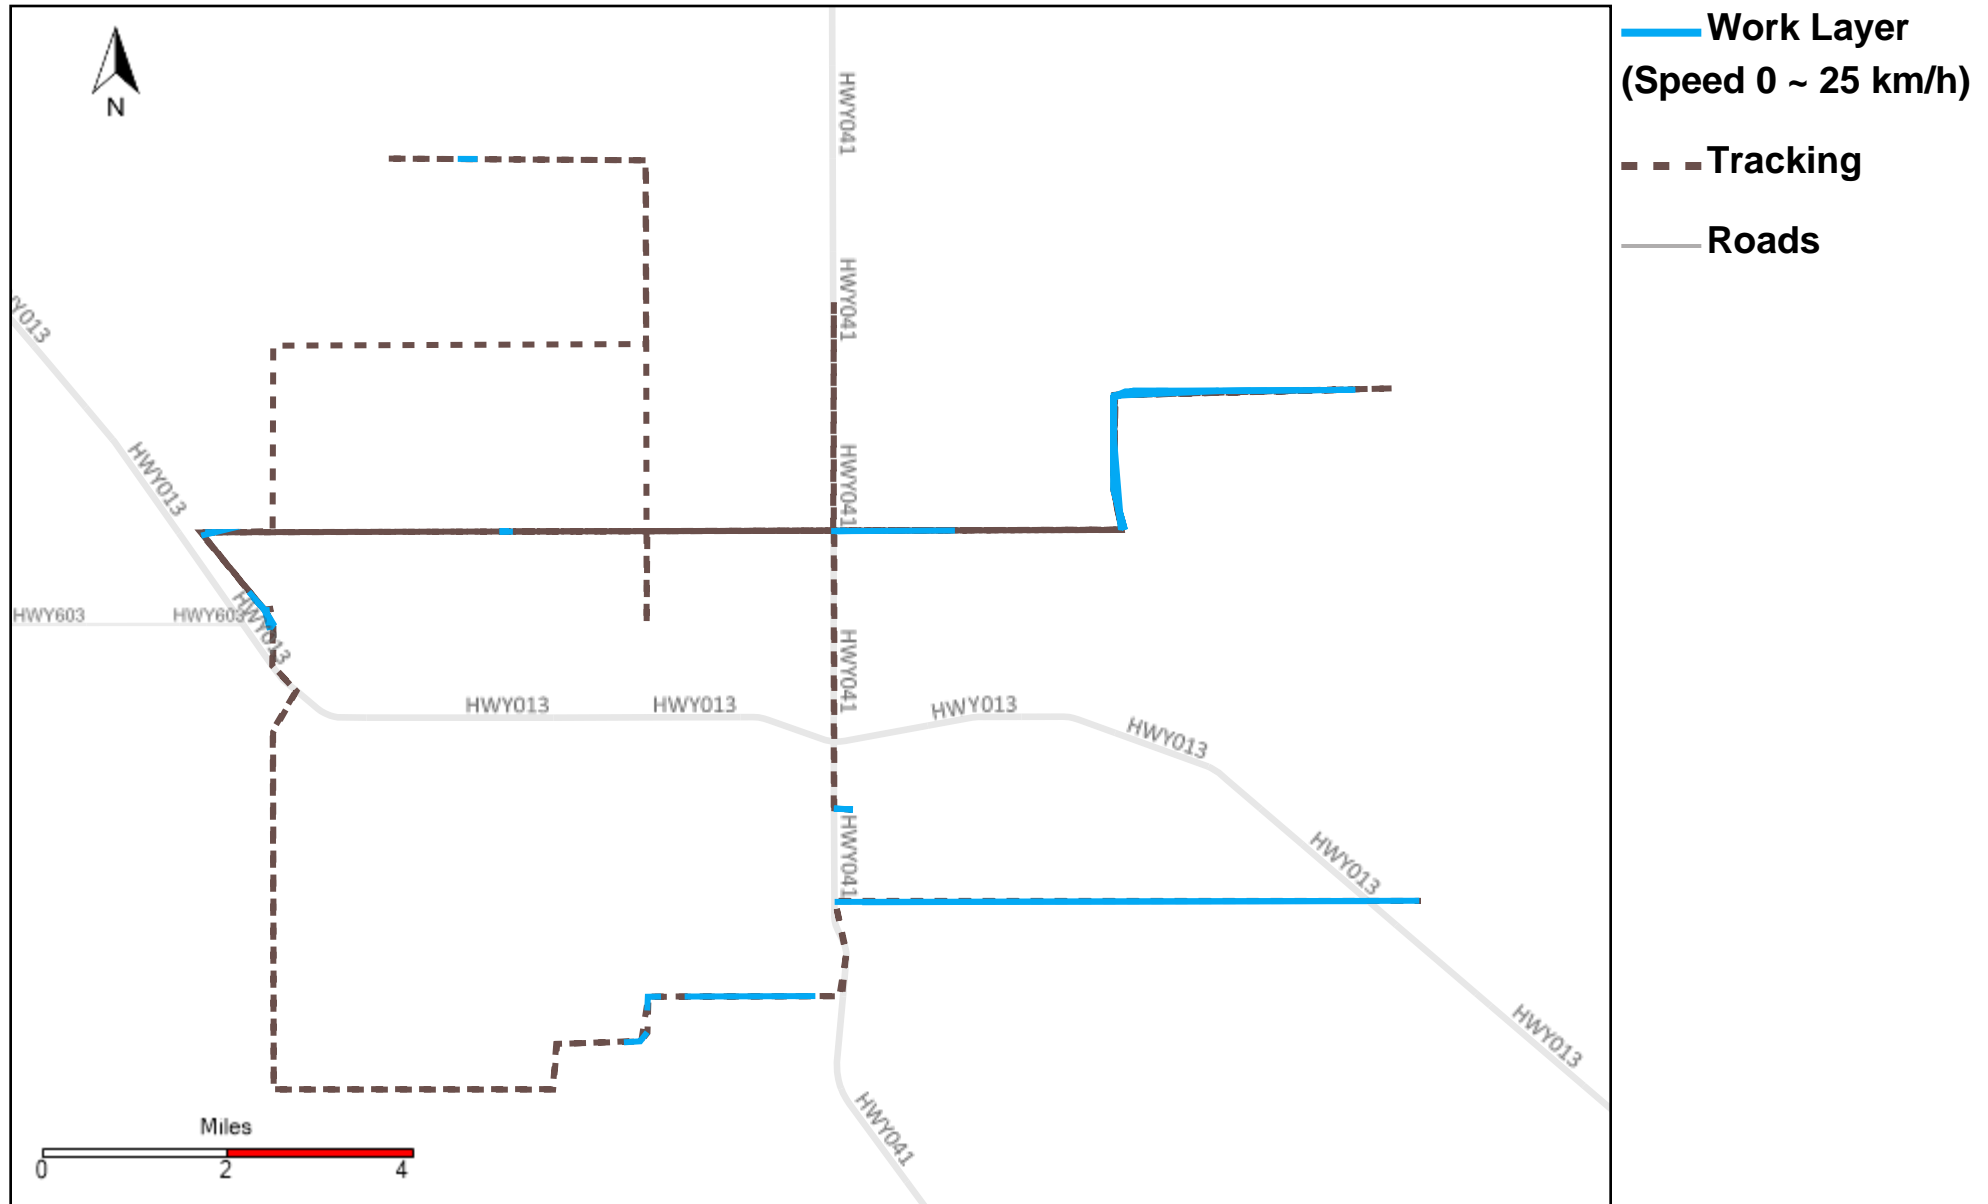

43-172_2022-11-20 ~ 2022-11-26 Tracking

Total Distance(km)	Total Hours	Work Distance(km)	Work Hours
271.28	15 hrs 36 min 45 sec	73.52	8 hrs 50 min 3 sec