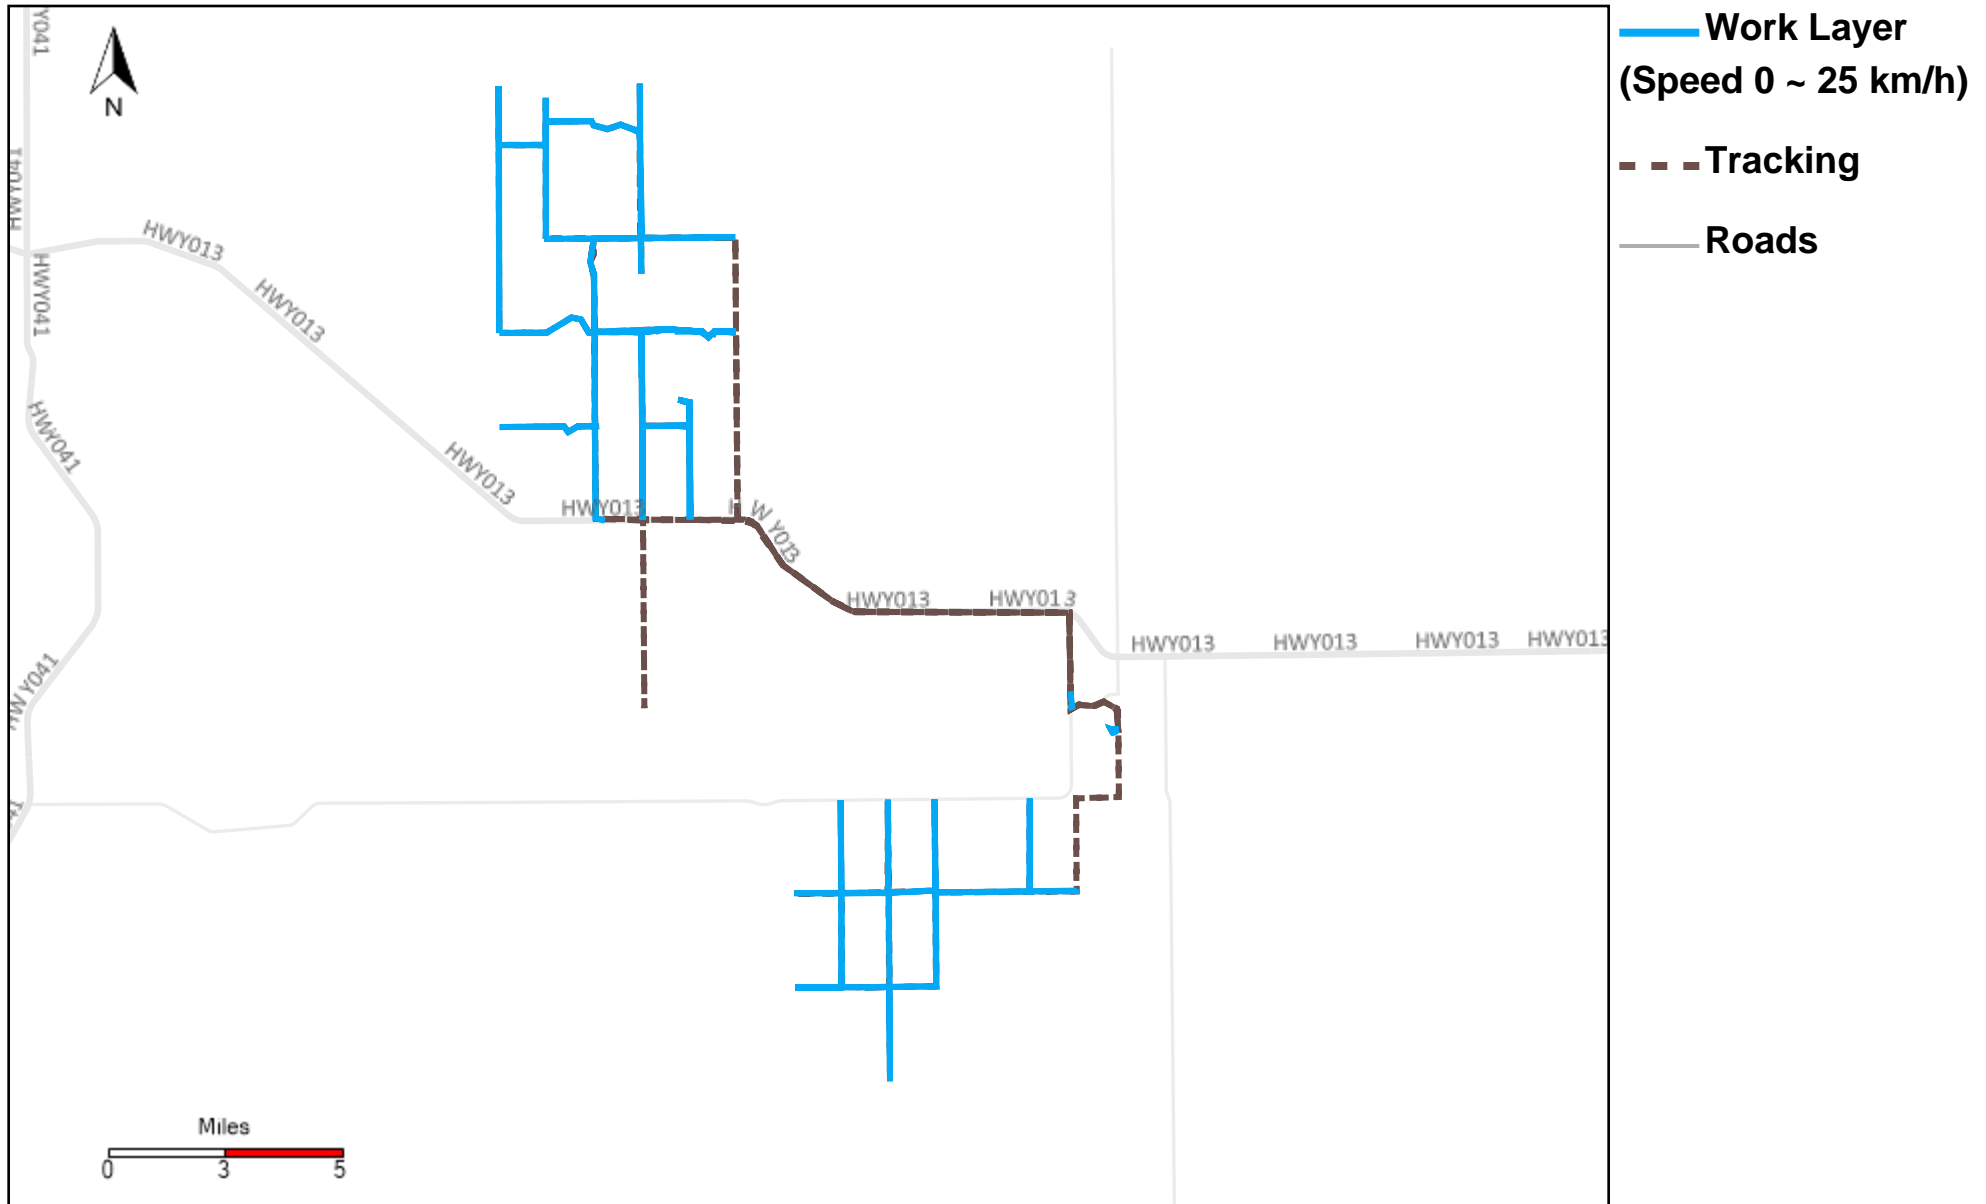

43-187_2022-11-20 ~ 2022-11-26 Tracking

Total Distance(km)	Total Hours	Work Distance(km)	Work Hours
577	37 hrs 45 min 21 sec	310.28	30 hrs 31 min 36 sec