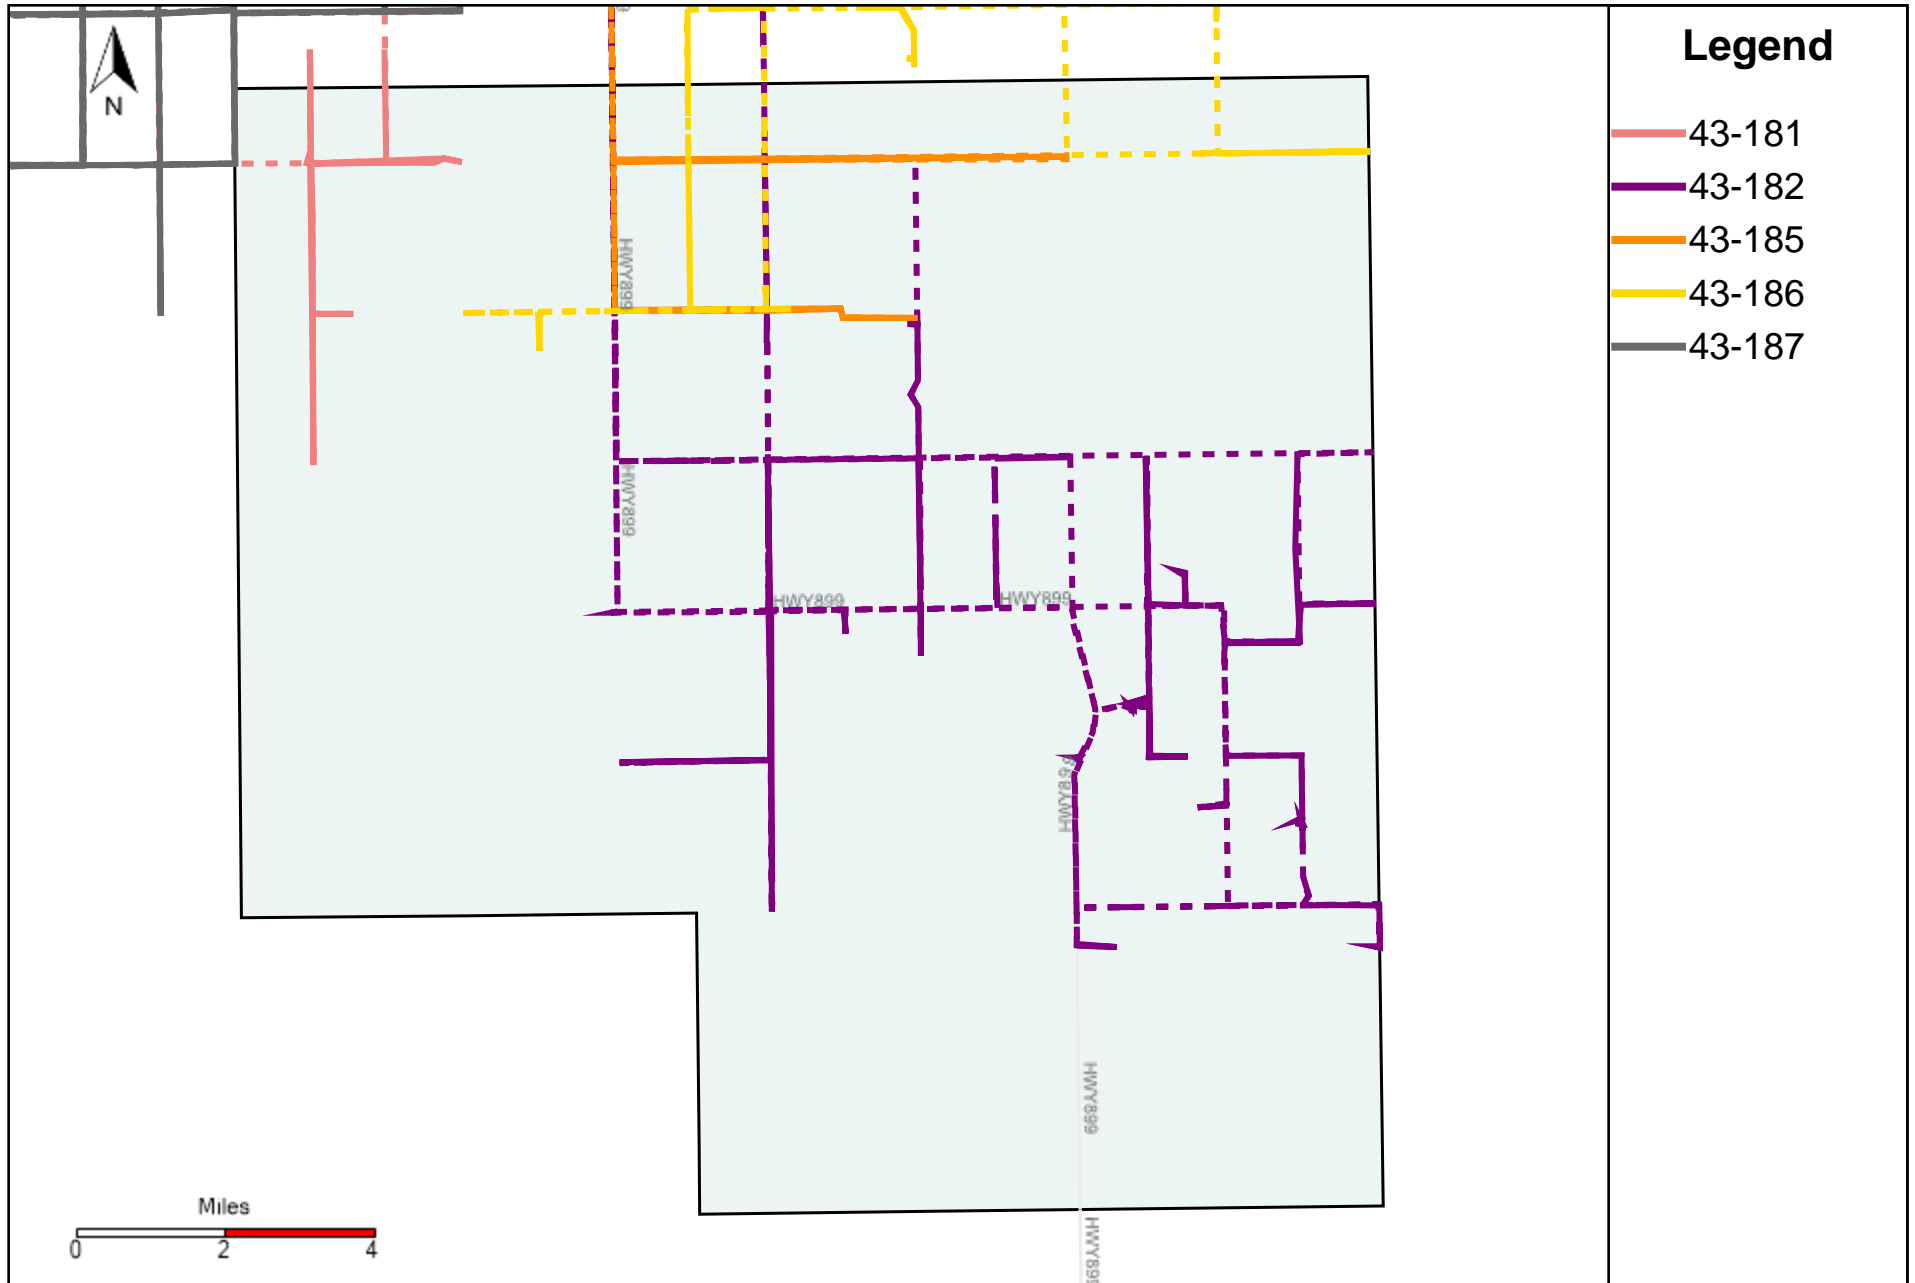

# Division: 1 Grader Report(2022-11-20 ~ 2022-11-26)

Vehicle Name List	Total Distance(km)	Total Hours
43-181, 43-182, 43-185, 43-186, 43-187	1776.6	129 hrs 8 min 27 sec

# Division: 3 Grader Report(2022-11-20 ~ 2022-11-26)

Vehicle Name List	Total Distance(km)	Total Hours
43-173, 43-181, 43-182, 43-185, 43-186, 43-187	2275.4	172 hrs 22 min 19 sec