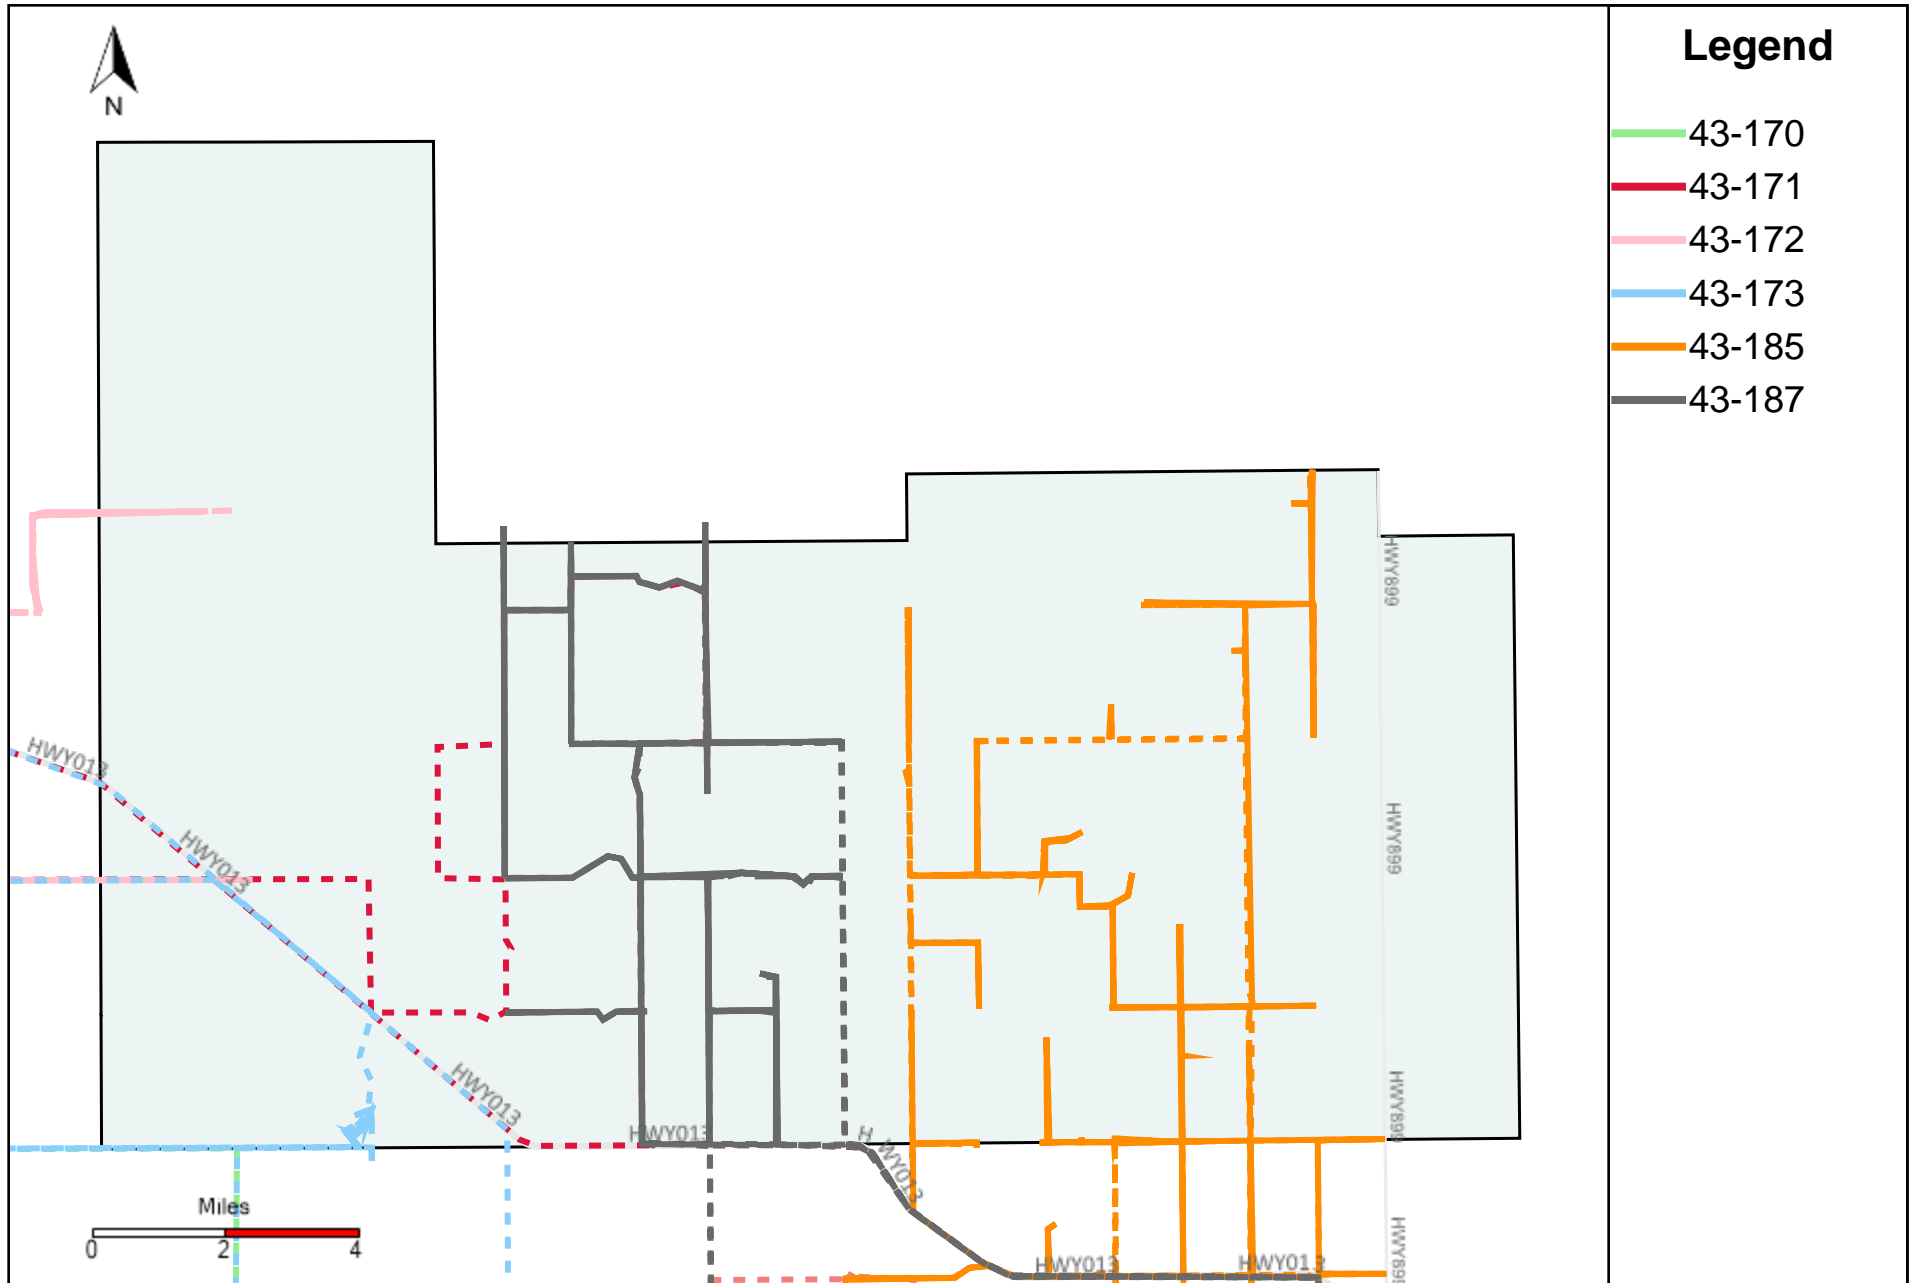

Division: 4 Grader Report(2022-11-20 ~ 2022-11-26)

Vehicle Name List	Total Distance(km)	Total Hours
43-170, 43-171, 43-172, 43-173, 43-185, 43-187	2373.03	163 hrs 15 min 10 sec