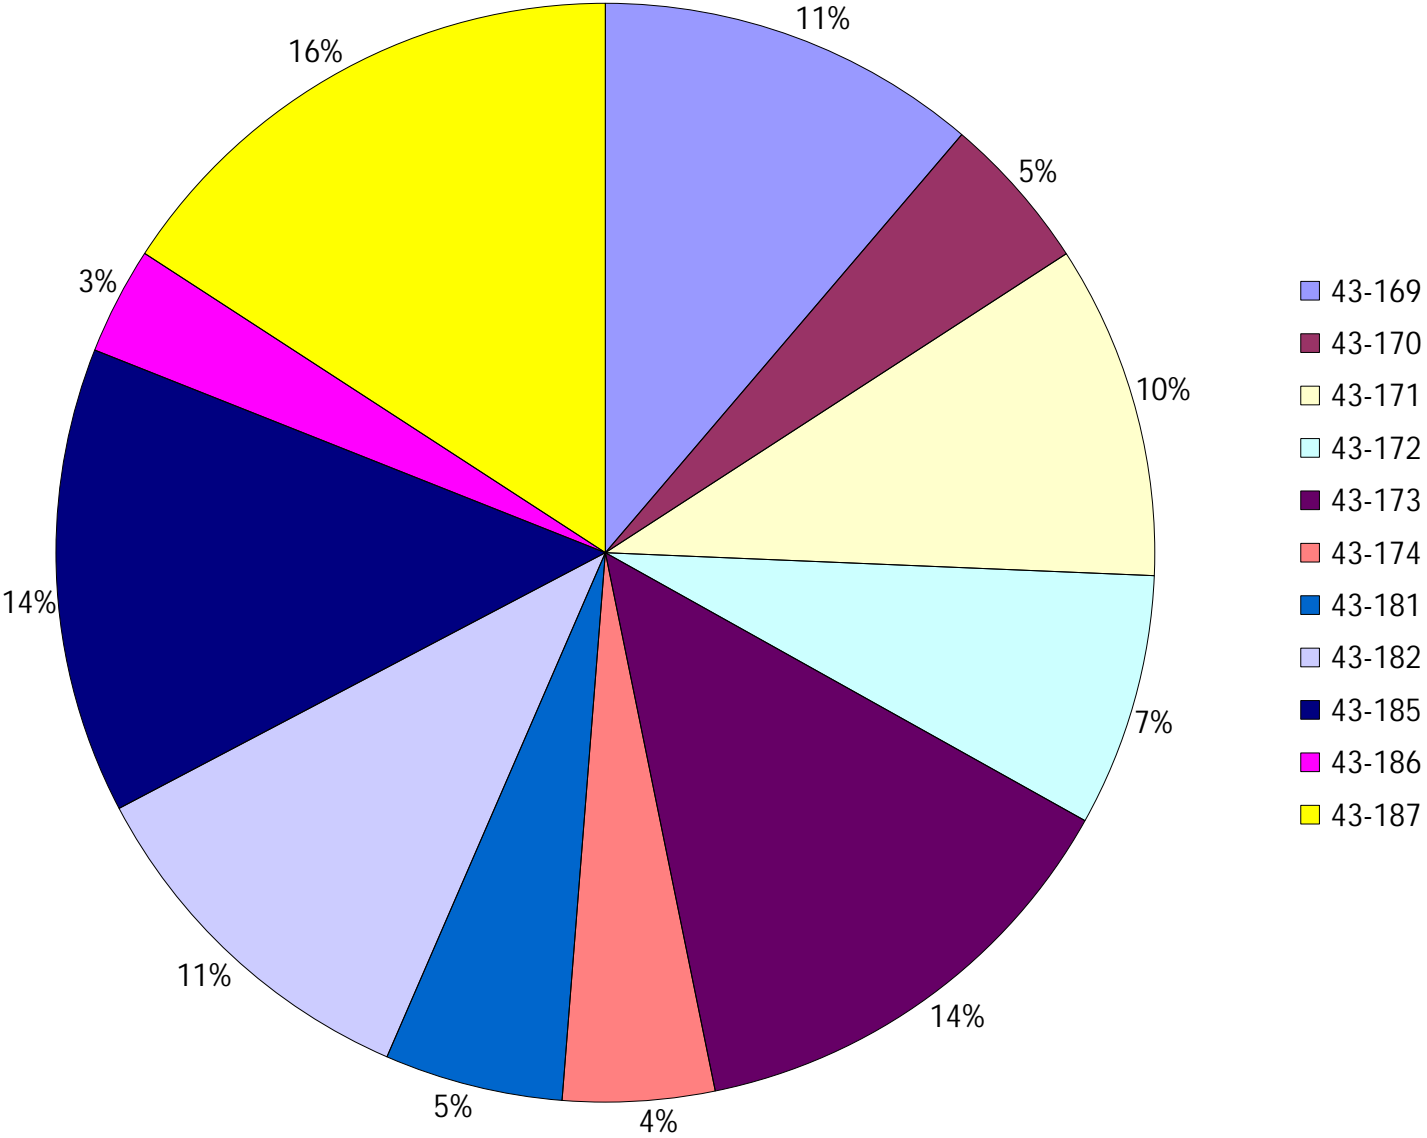

Provost Weekly Grader Report

From 11/20/2022 To 11/26/2022

11/26/2022

Vehicle	Total Distance(km)	Total Hours	Work Distance(km)	Work Hours
43-169	409.48	24 hrs 6 min 33 sec	128.38	13 hrs 28 min 39 sec
43-170	167.94	8 hrs 18 min 37 sec	56.1	4 hrs 41 min 27 sec
43-171	358.05	20 hrs 9 min 49 sec	101.4	12 hrs 16 min 23 sec
43-172	271.28	15 hrs 36 min 45 sec	73.52	8 hrs 50 min 3 sec
43-173	498.8	43 hrs 13 min 52 sec	183.07	30 hrs 1 min 7 sec
43-174	162.65	12 hrs 33 min 11 sec	50.32	7 hrs 24 min 39 sec
43-181	191.36	17 hrs 48 min 8 sec	44.24	8 hrs 8 min 45 sec
43-182	393.24	26 hrs 31 min 32 sec	137.81	19 hrs 13 min 16 sec
43-185	499.95	38 hrs 10 min 46 sec	316.55	32 hrs 51 min 39 sec
43-186	115.05	8 hrs 52 min 40 sec	52.77	6 hrs 11 min 22 sec
43-187	577	37 hrs 45 min 21 sec	310.28	30 hrs 31 min 36 sec
Total:	3644.8	253 hrs 7 min 14 sec	1454.44	173 hrs 38 min 56 sec

Vehicle Distance Vs Total Distance (%) From 11/20/2022 To 11/26/2022

Provost Weekly Grader Report