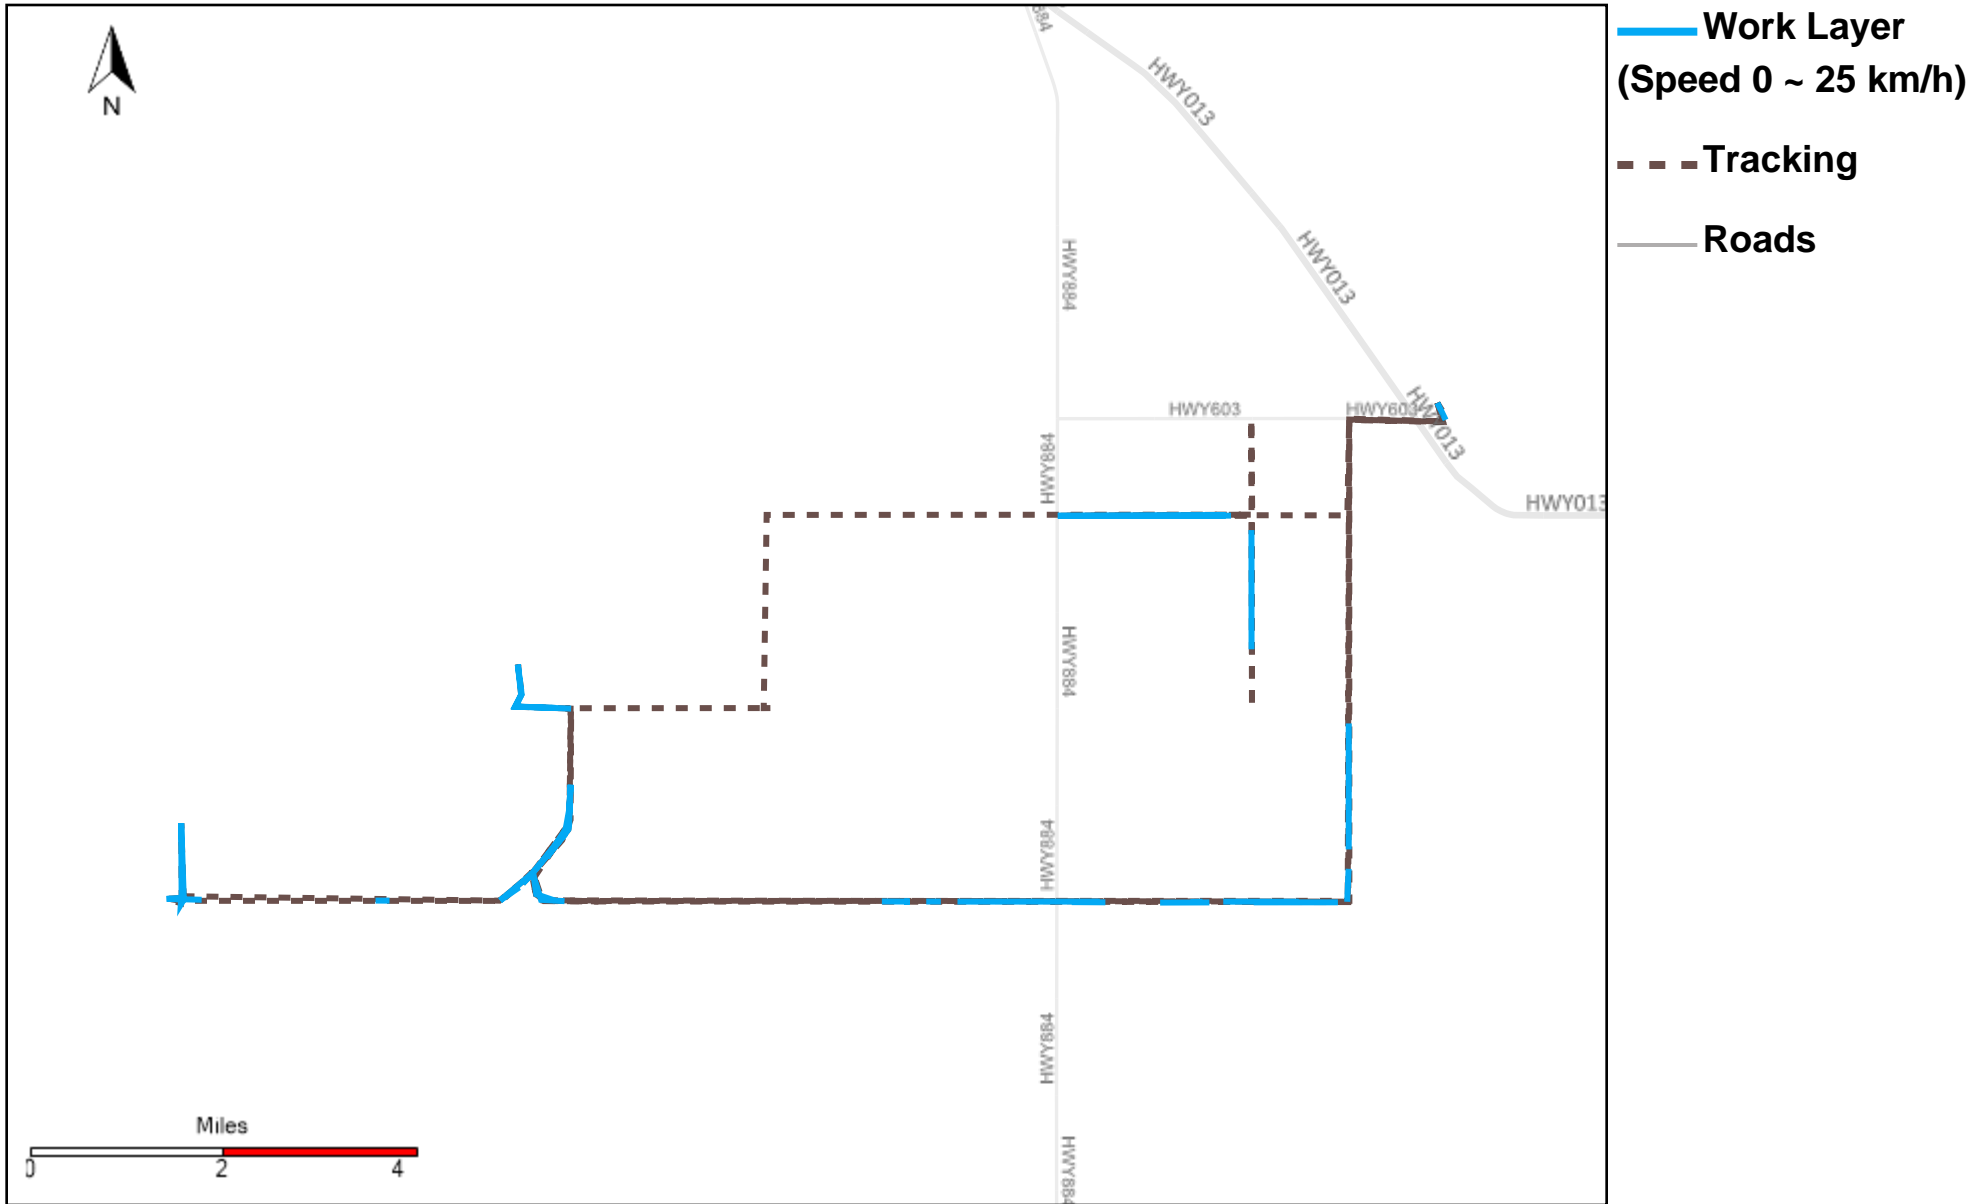

43-174_2022-11-20 ~ 2022-11-26 Tracking

Total Distance(km)	Total Hours	Work Distance(km)	Work Hours
162.65	12 hrs 33 min 11 sec	50.32	7 hrs 24 min 39 sec