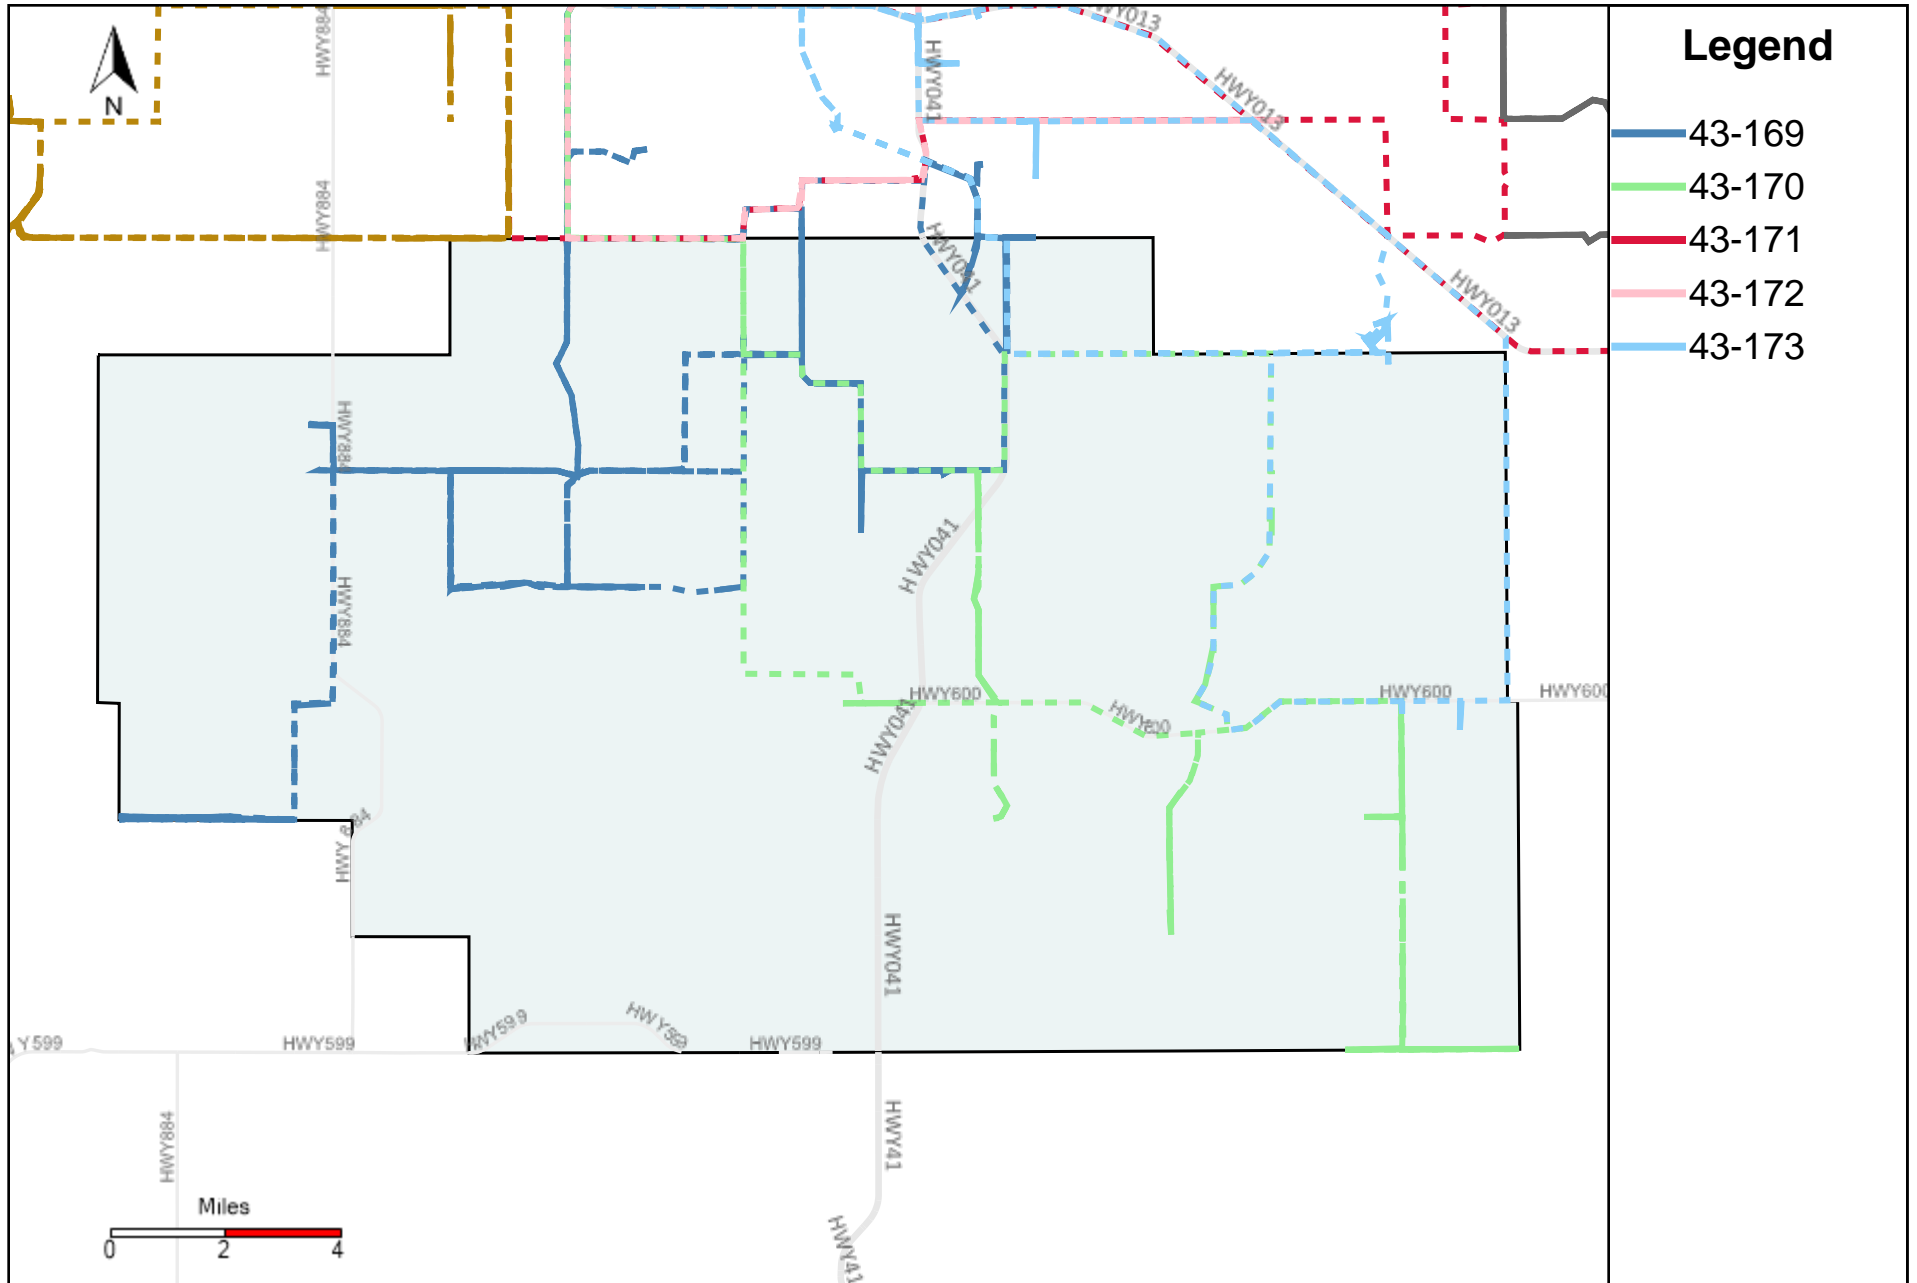

Division: 5 Grader Report(2022-11-20 ~ 2022-11-26)

Vehicle Name List	Total Distance(km)	Total Hours
43-169, 43-170, 43-171, 43-172, 43-173	1705.55	111 hrs 25 min 36 sec