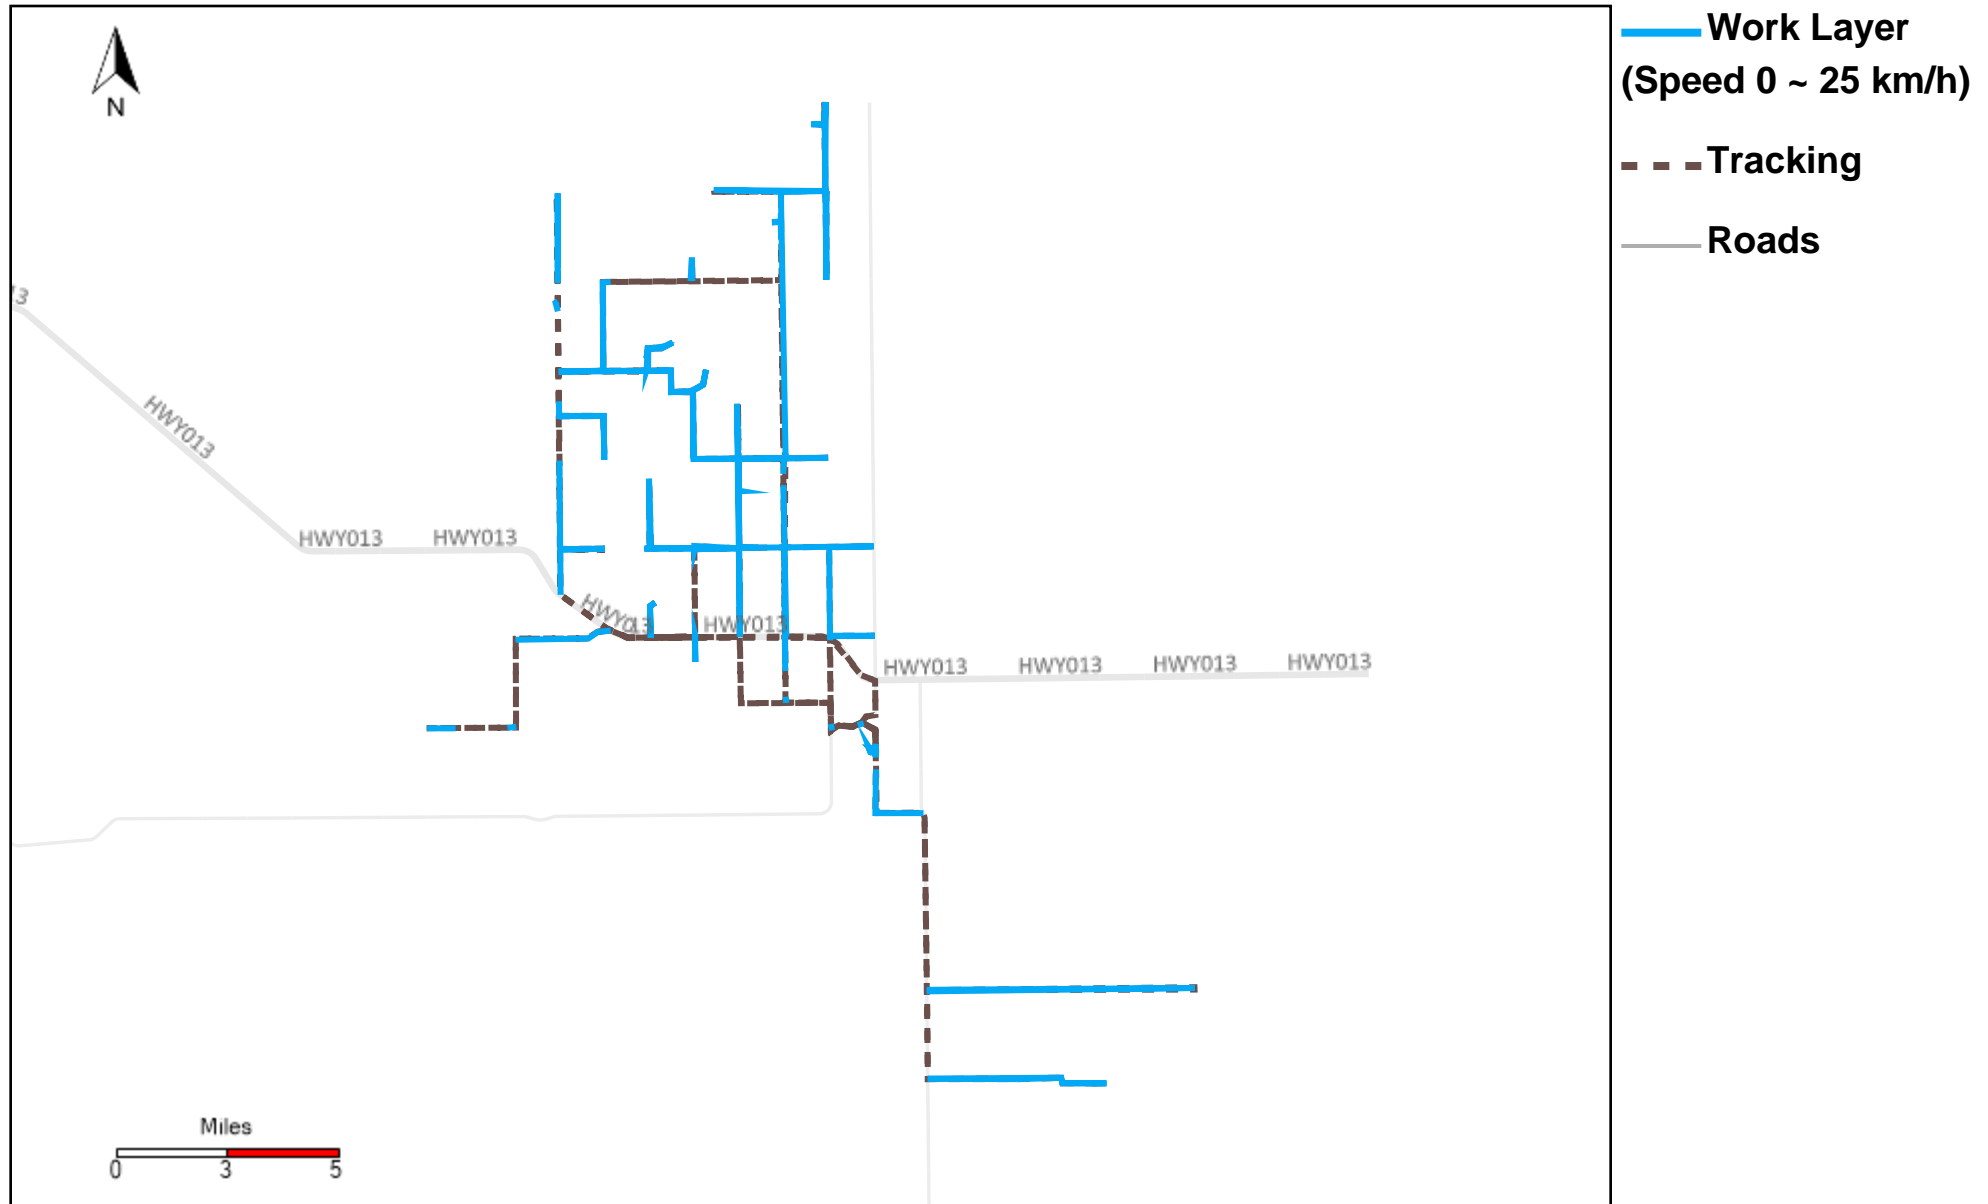

43-185_2022-11-20 ~ 2022-11-26 Tracking

Total Distance(km)	Total Hours	Work Distance(km)	Work Hours
499.95	38 hrs 10 min 46 sec	316.55	32 hrs 51 min 39 sec