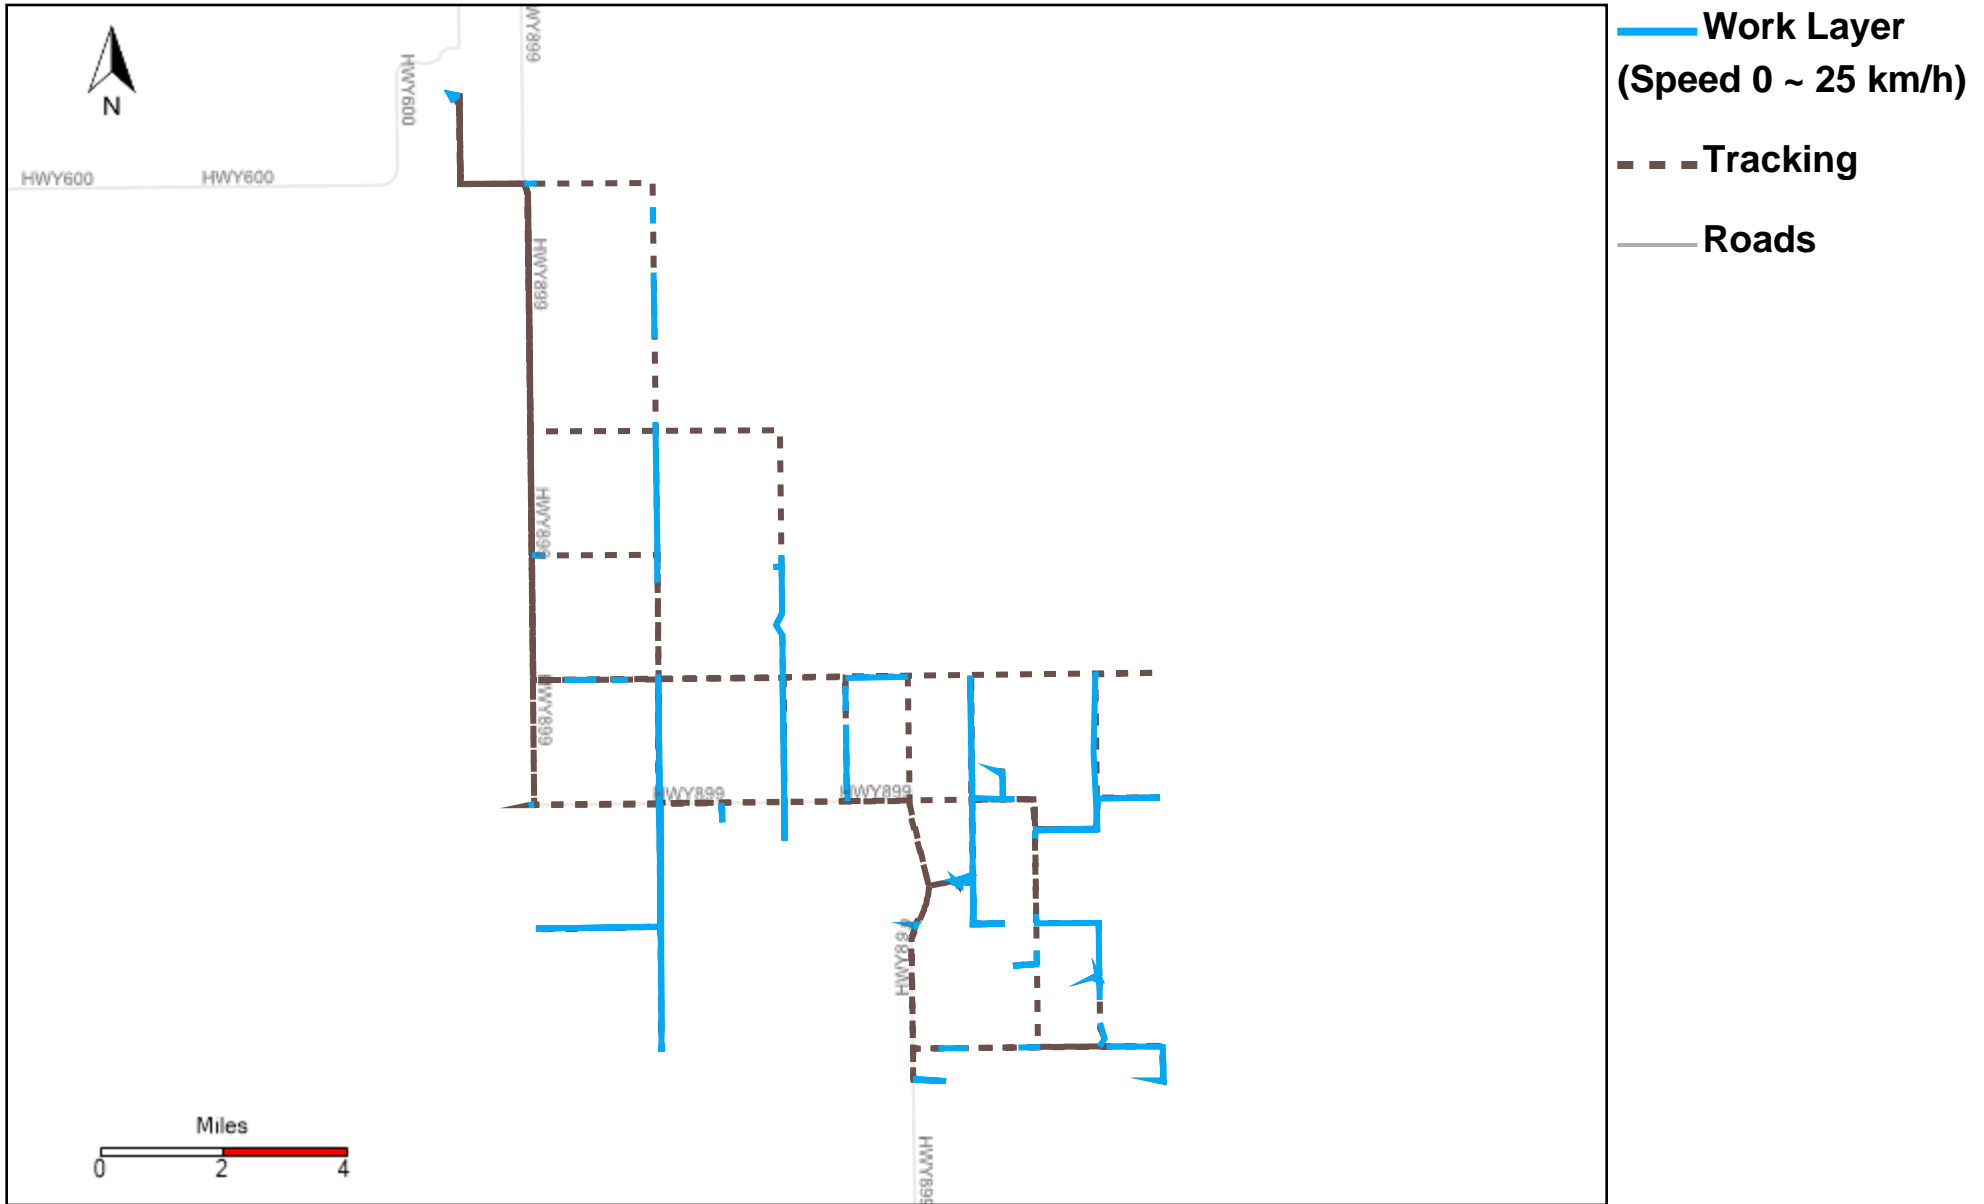

43-182_2022-11-20 ~ 2022-11-26 Tracking

Total Distance(km)	Total Hours	Work Distance(km)	Work Hours
393.24	26 hrs 31 min 32 sec	137.81	19 hrs 13 min 16 sec