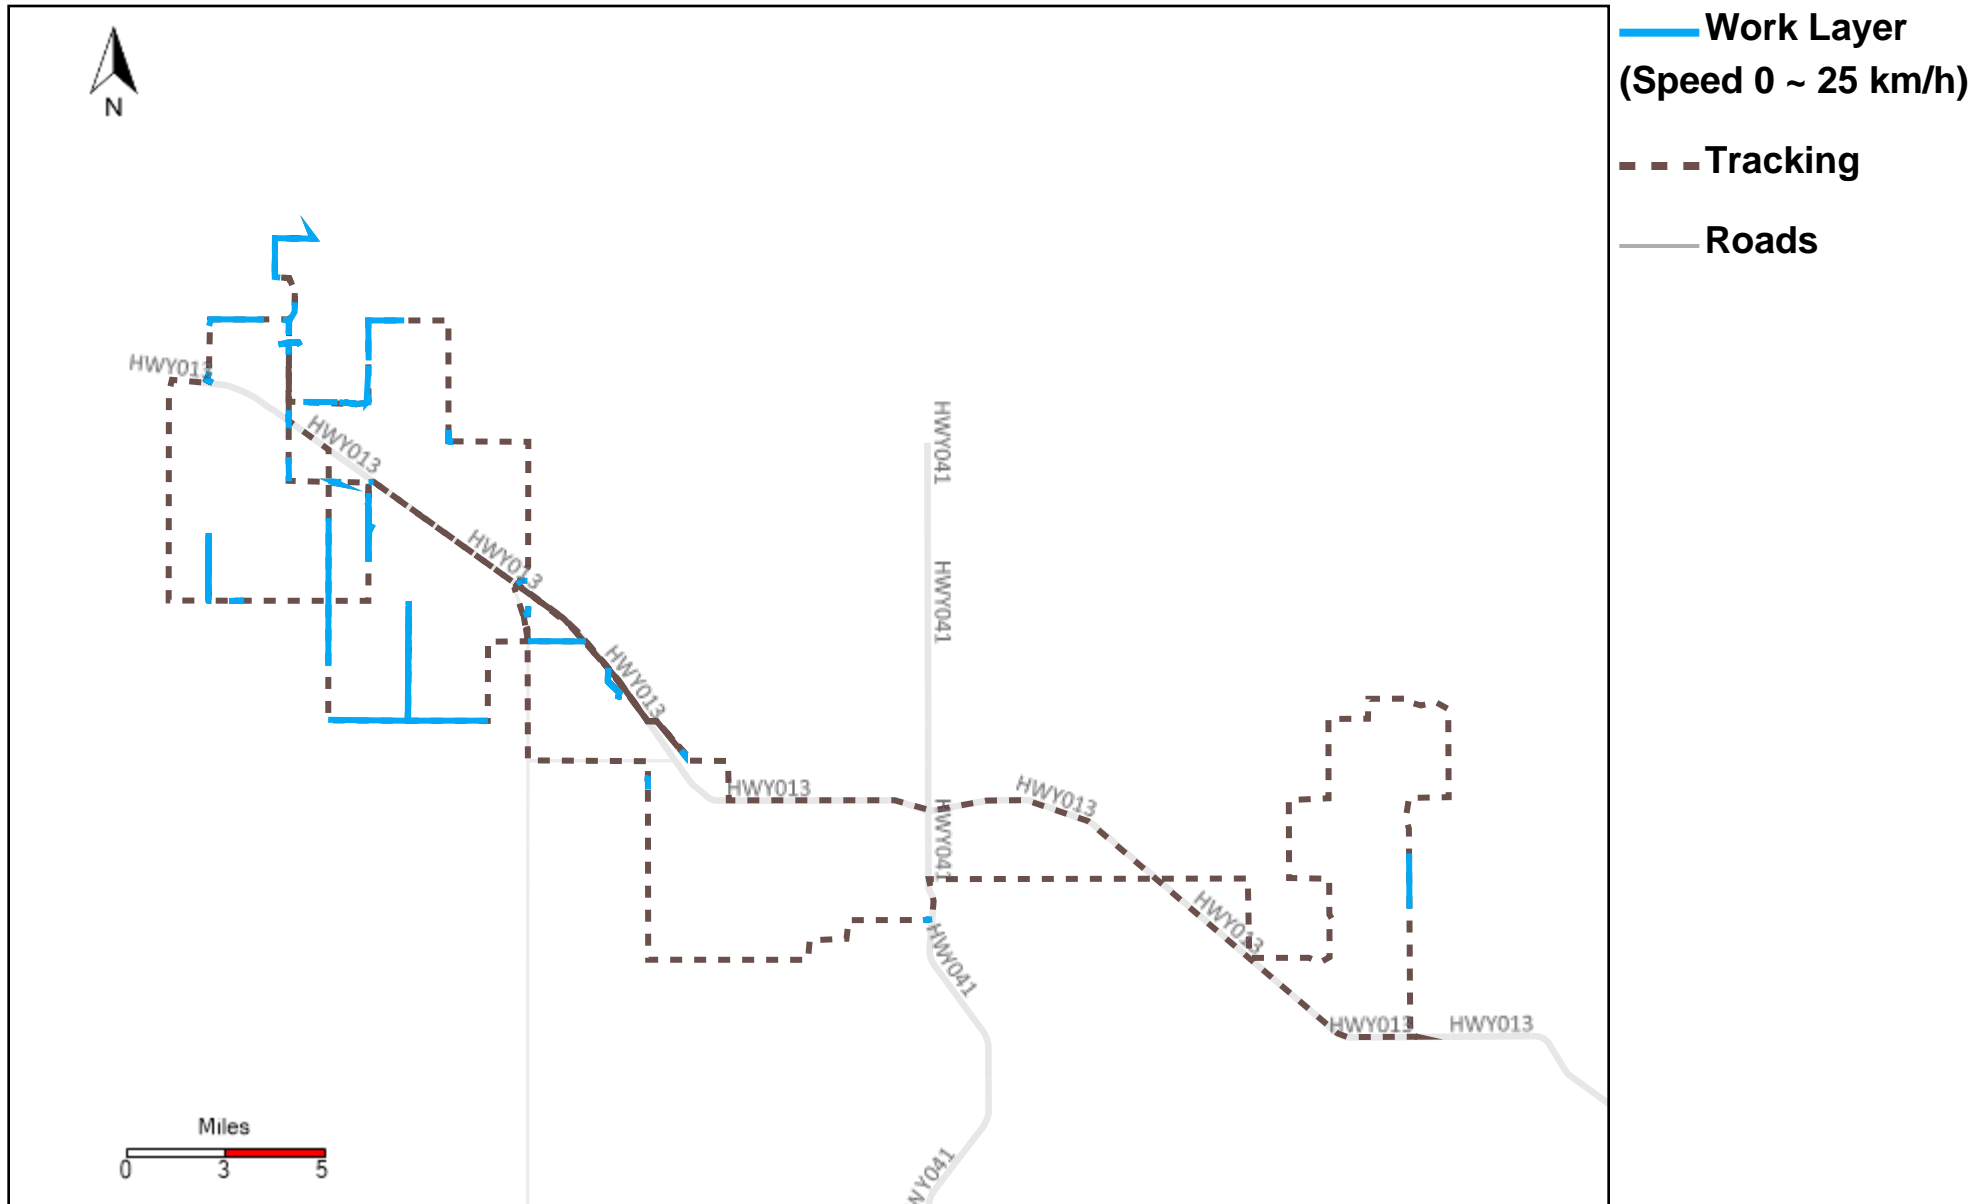

43-171_2022-11-20 ~ 2022-11-26 Tracking

Total Distance(km)	Total Hours	Work Distance(km)	Work Hours
358.05	20 hrs 9 min 49 sec	101.4	12 hrs 16 min 23 sec