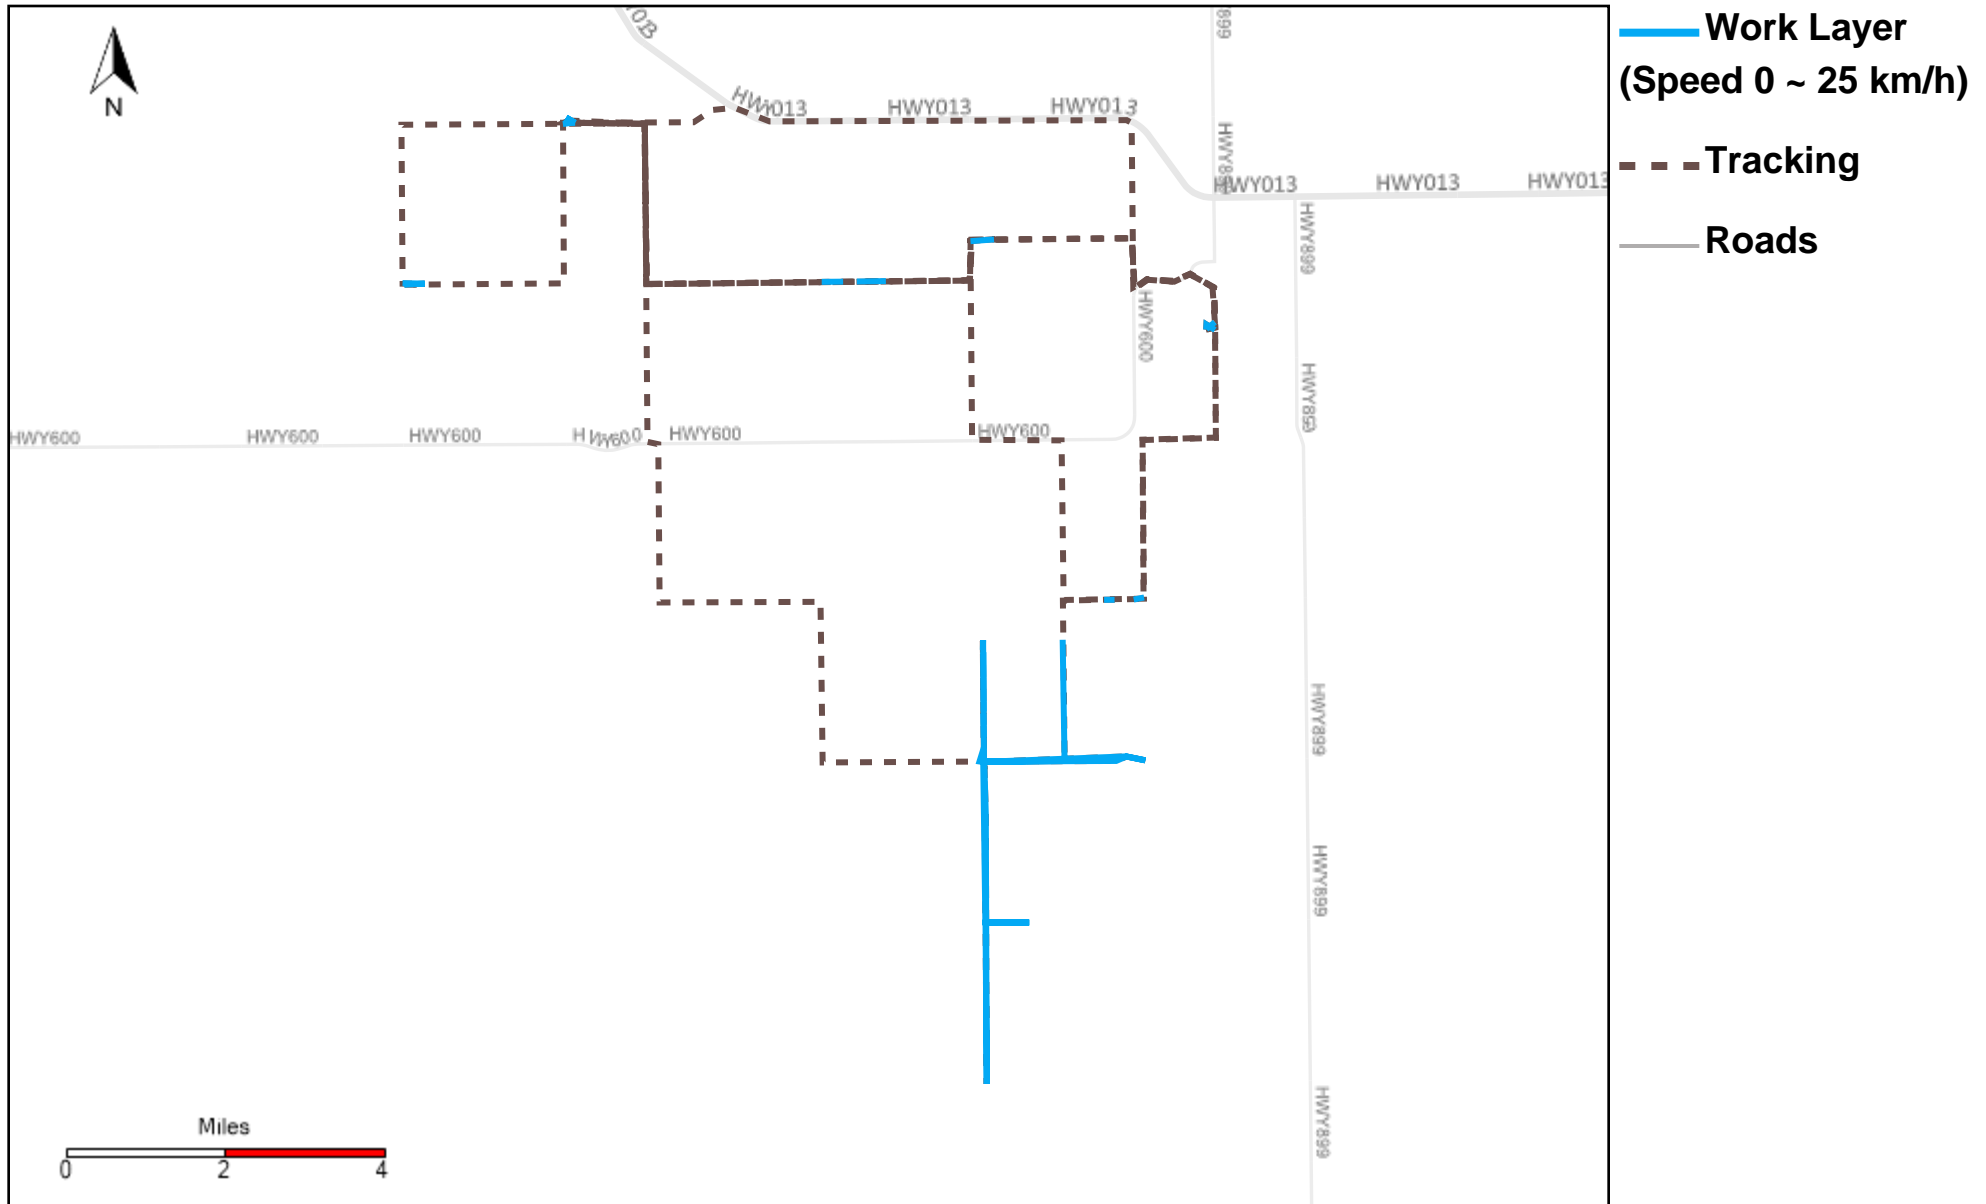

43-181_2022-11-20 ~ 2022-11-26 Tracking

Total Distance(km)	Total Hours	Work Distance(km)	Work Hours
191.36	17 hrs 48 min 8 sec	44.24	8 hrs 8 min 45 sec