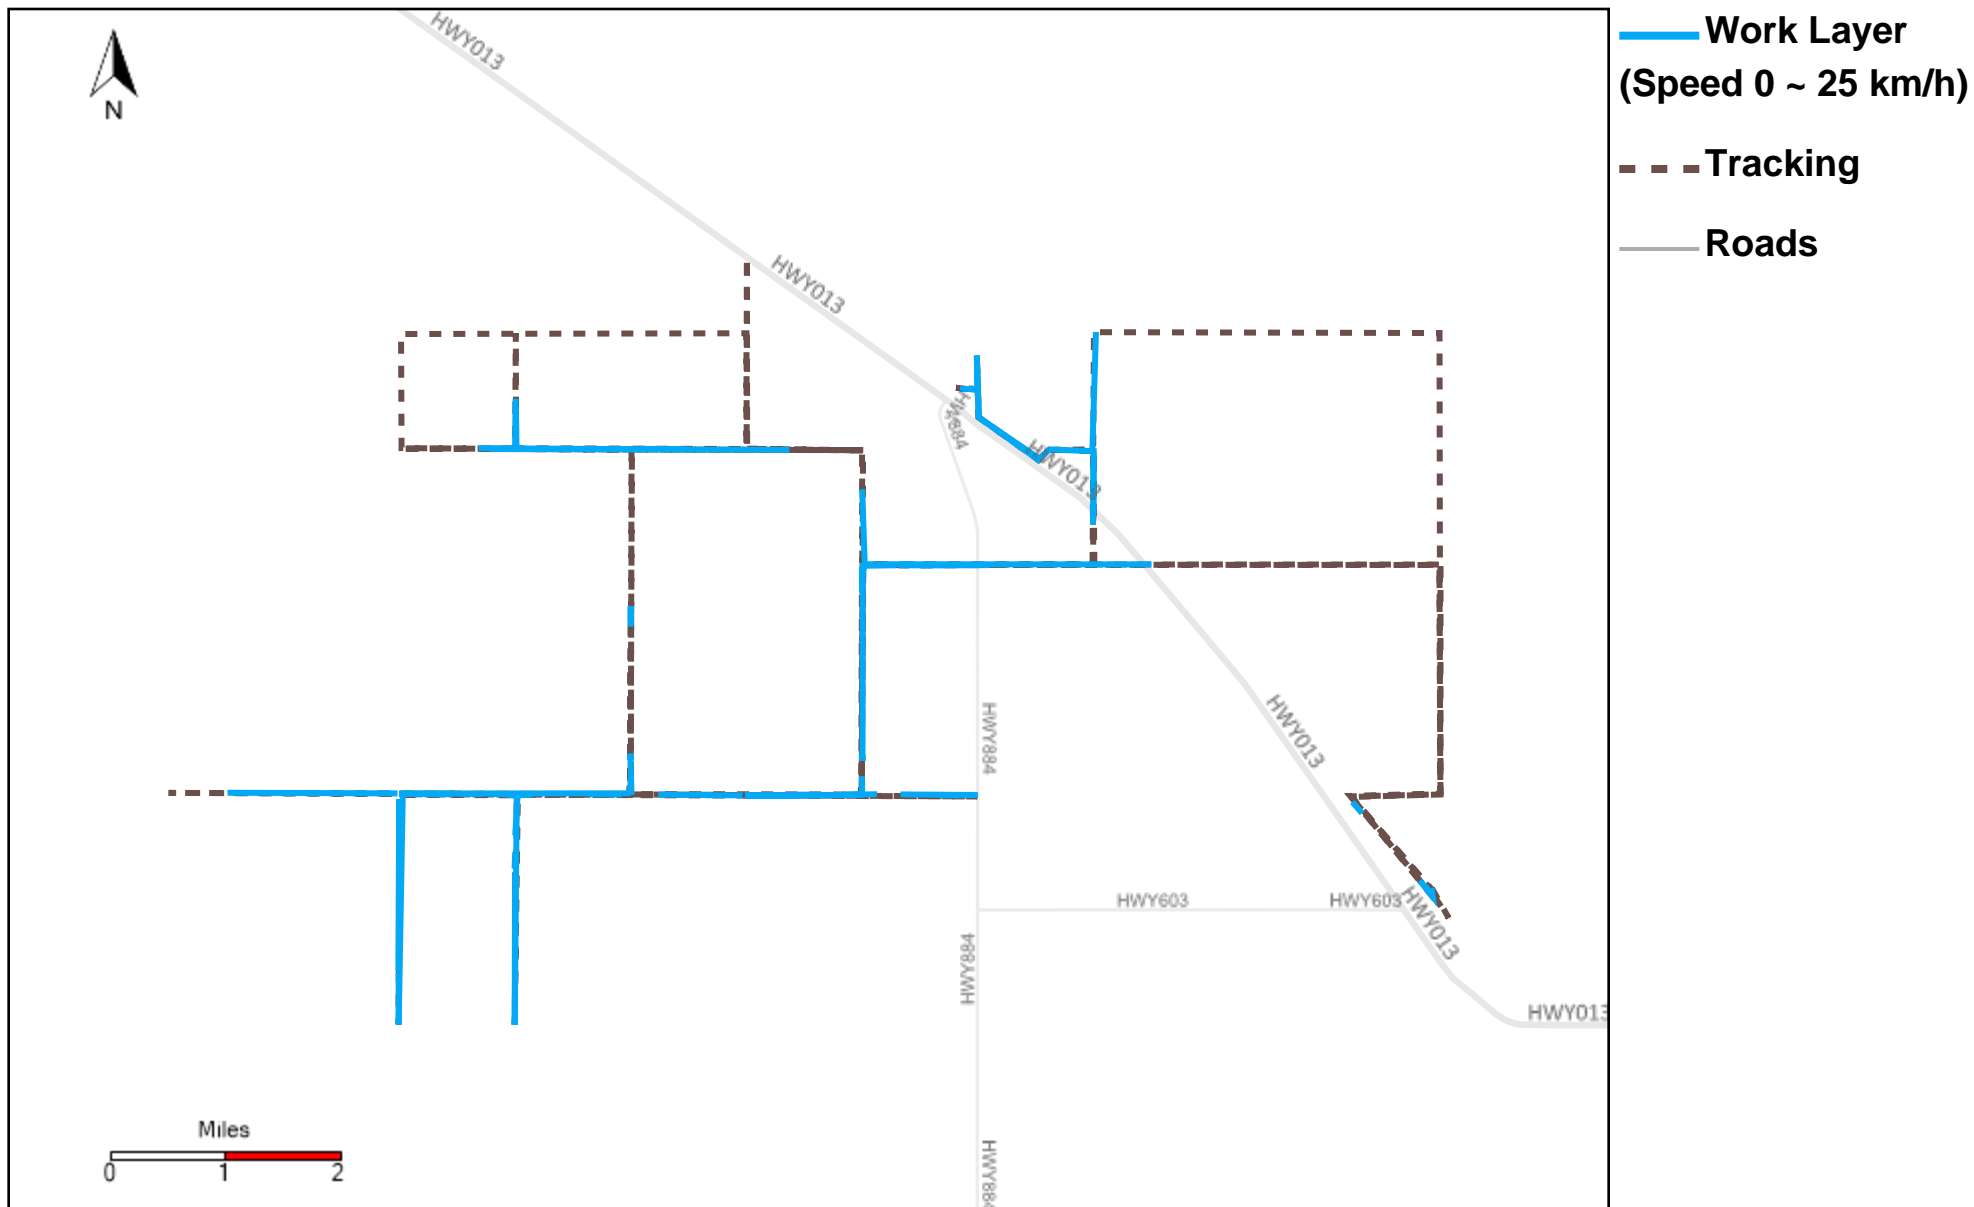

43-172_2022-11-13 ~ 2022-11-19 Tracking

Total Distance(km)	Total Hours	Work Distance(km)	Work Hours
218.01	14 hrs 35 min 20 sec	75.71	7 hrs 45 min 4 sec