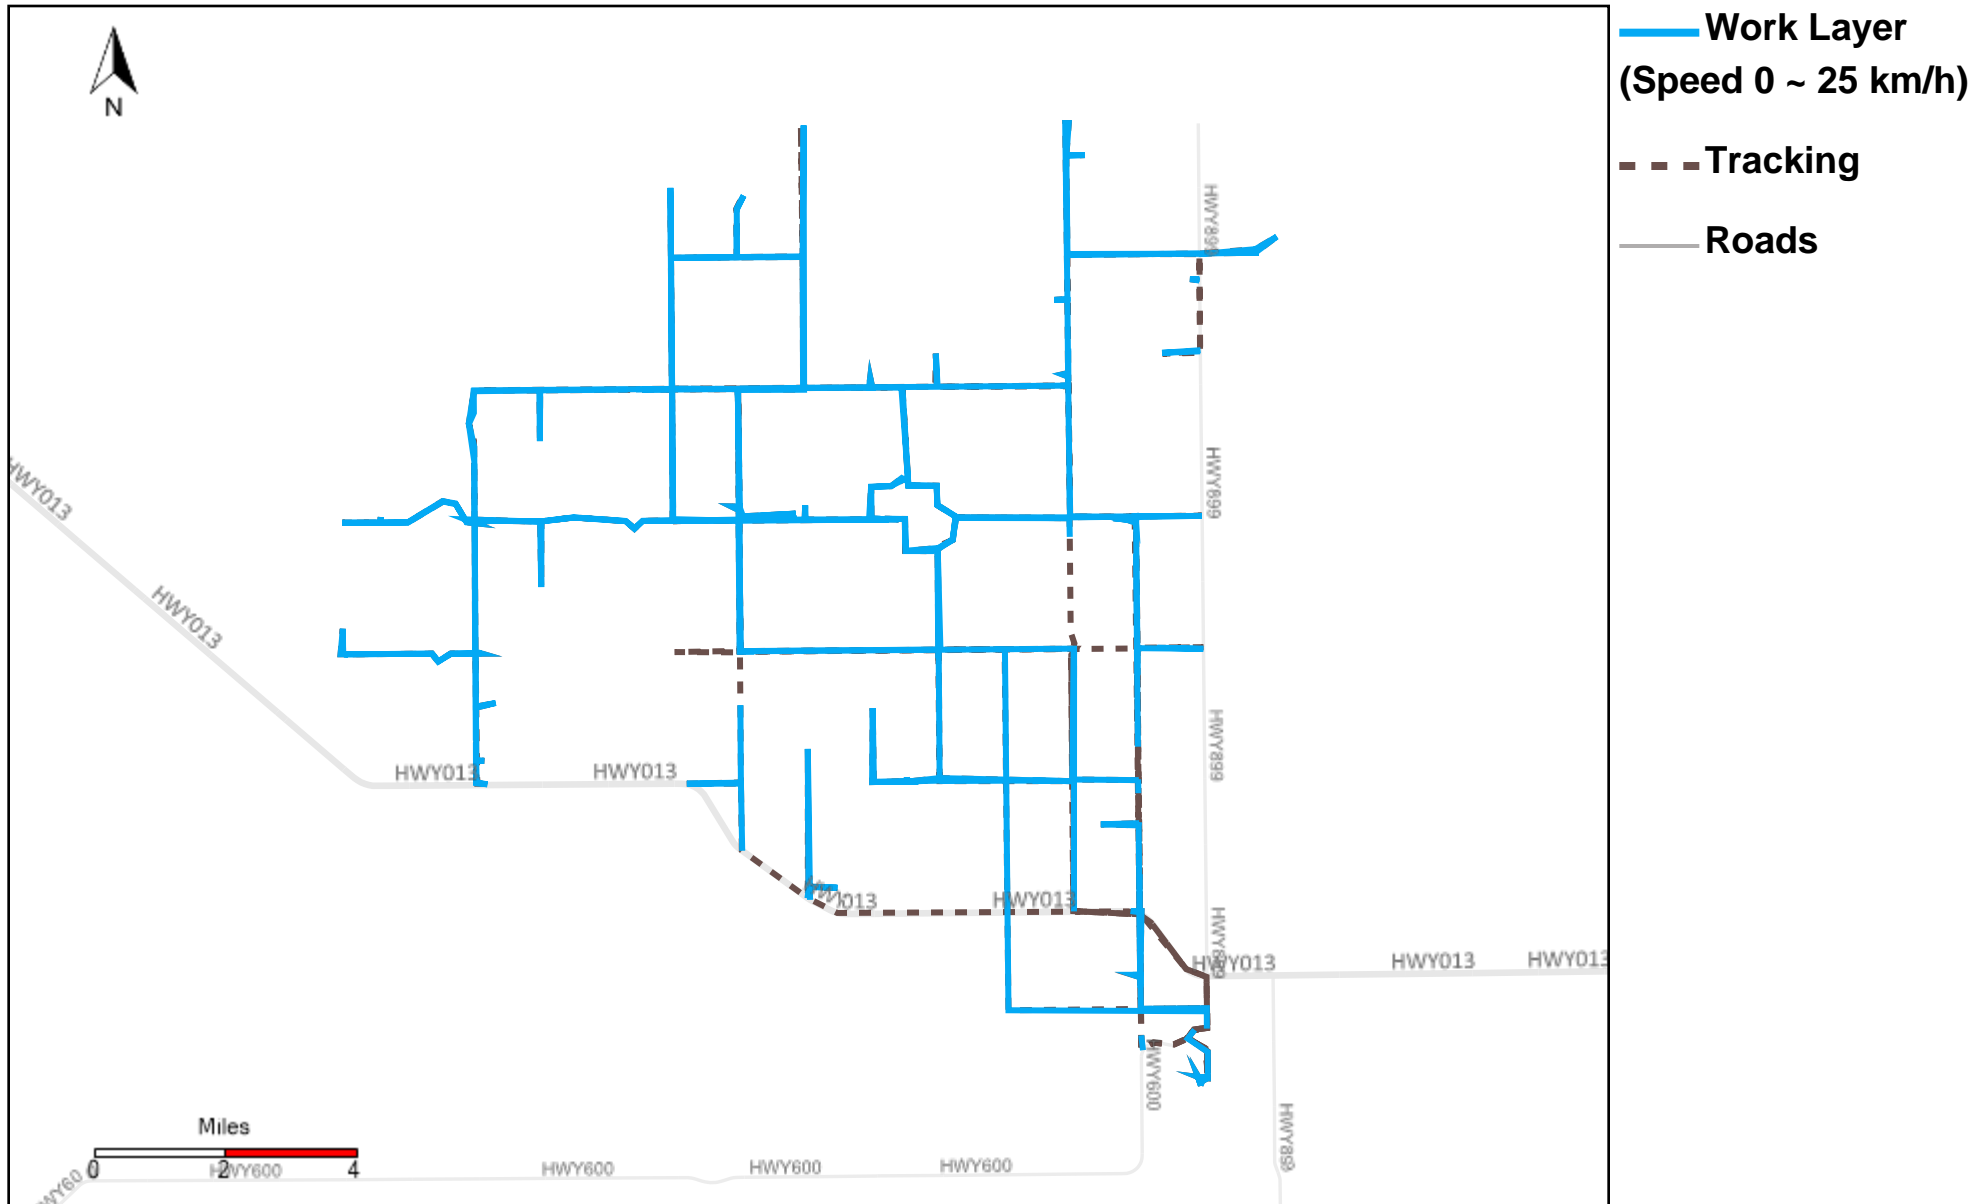

43-185_2022-11-13 ~ 2022-11-19 Tracking

Total Distance(km)	Total Hours	Work Distance(km)	Work Hours
593.06	44 hrs 11 min 30 sec	423.98	40 hrs 10 min 35 sec