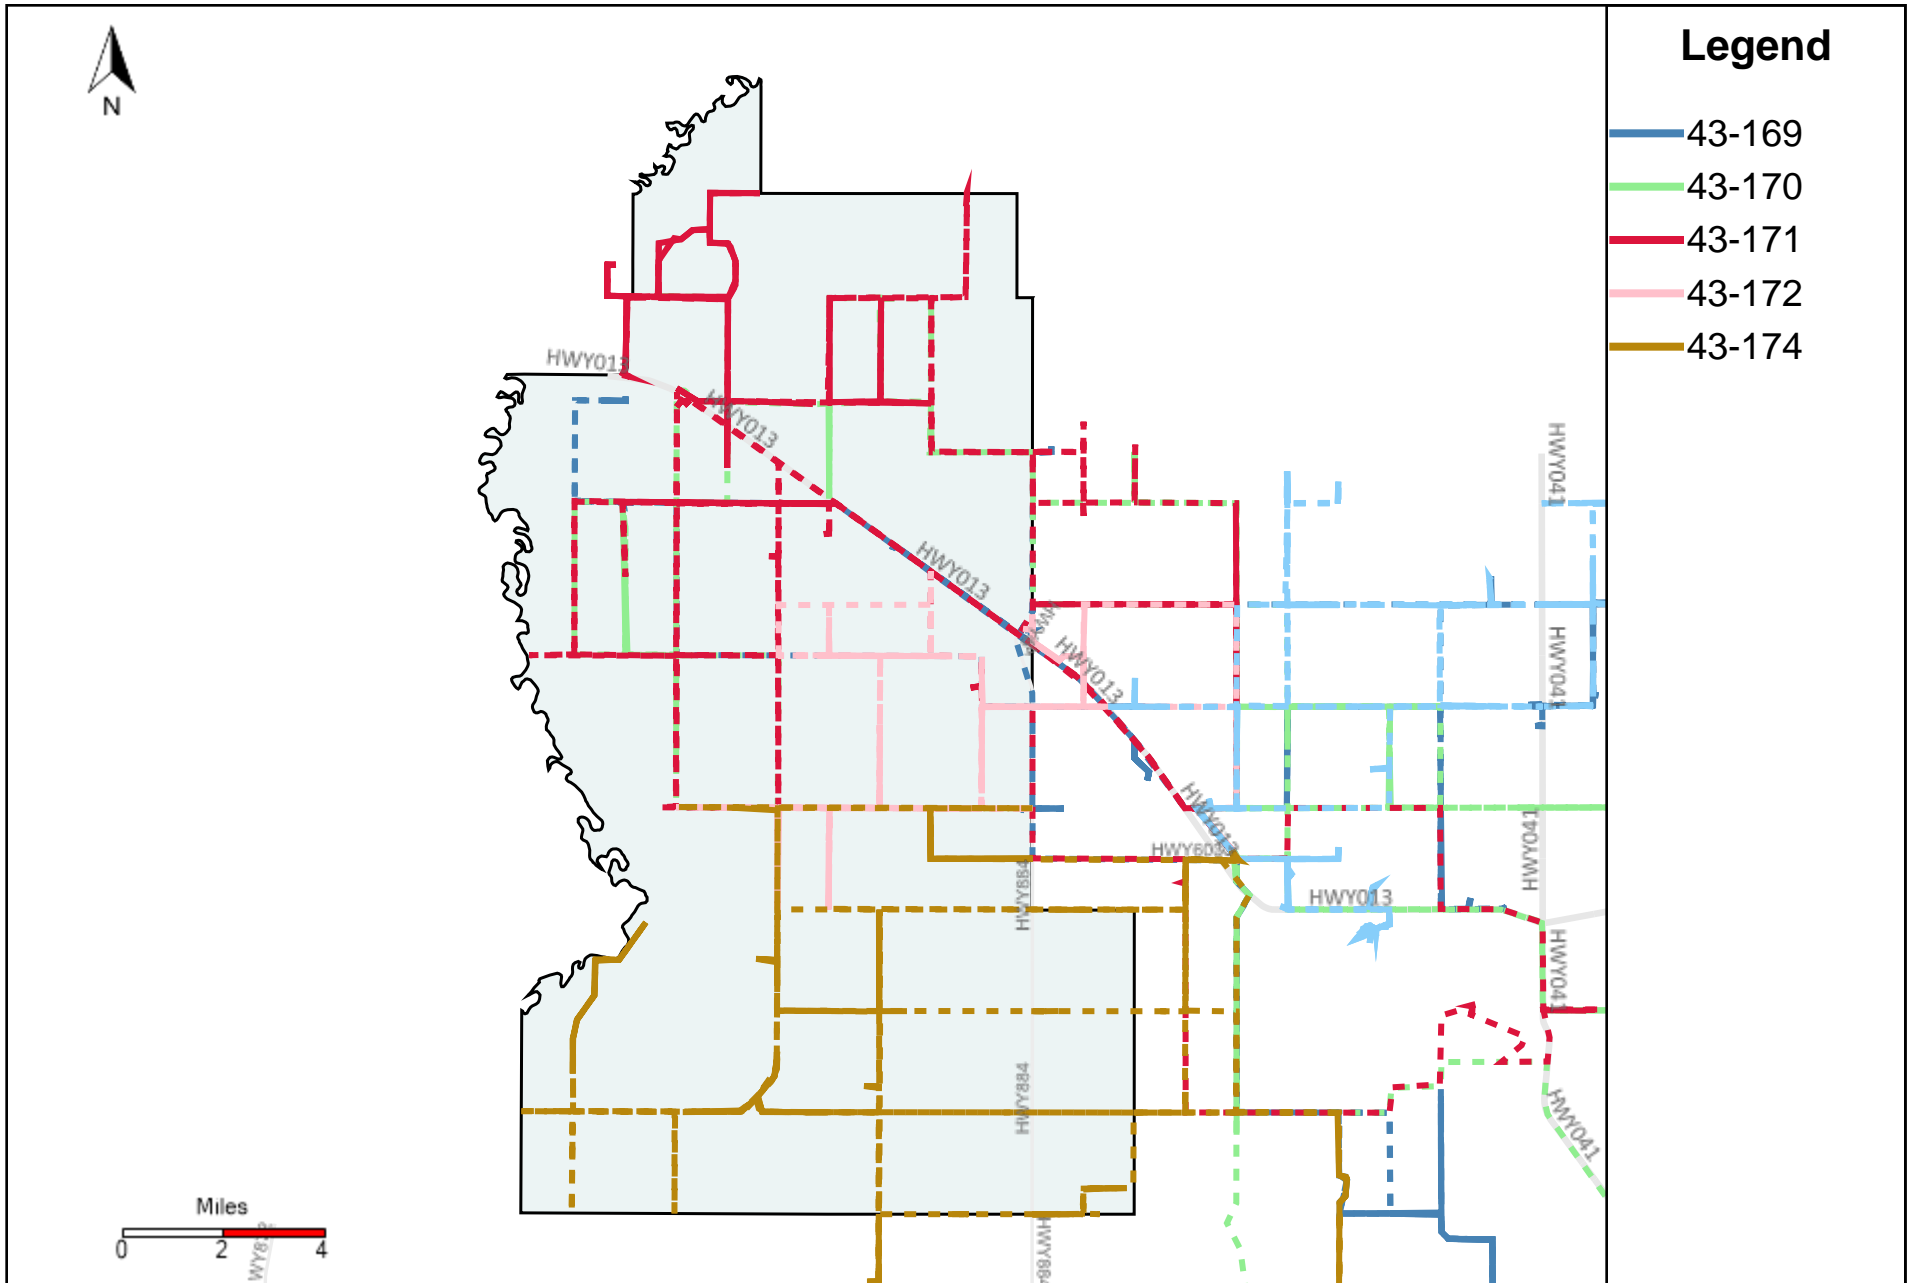

Division: 7 Grader Report(2022-11-13 ~ 2022-11-19)

Vehicle Name List	Total Distance(km)	Total Hours
43-169, 43-170, 43-171, 43-172, 43-174	2245.68	138 hrs 17 min 26 sec