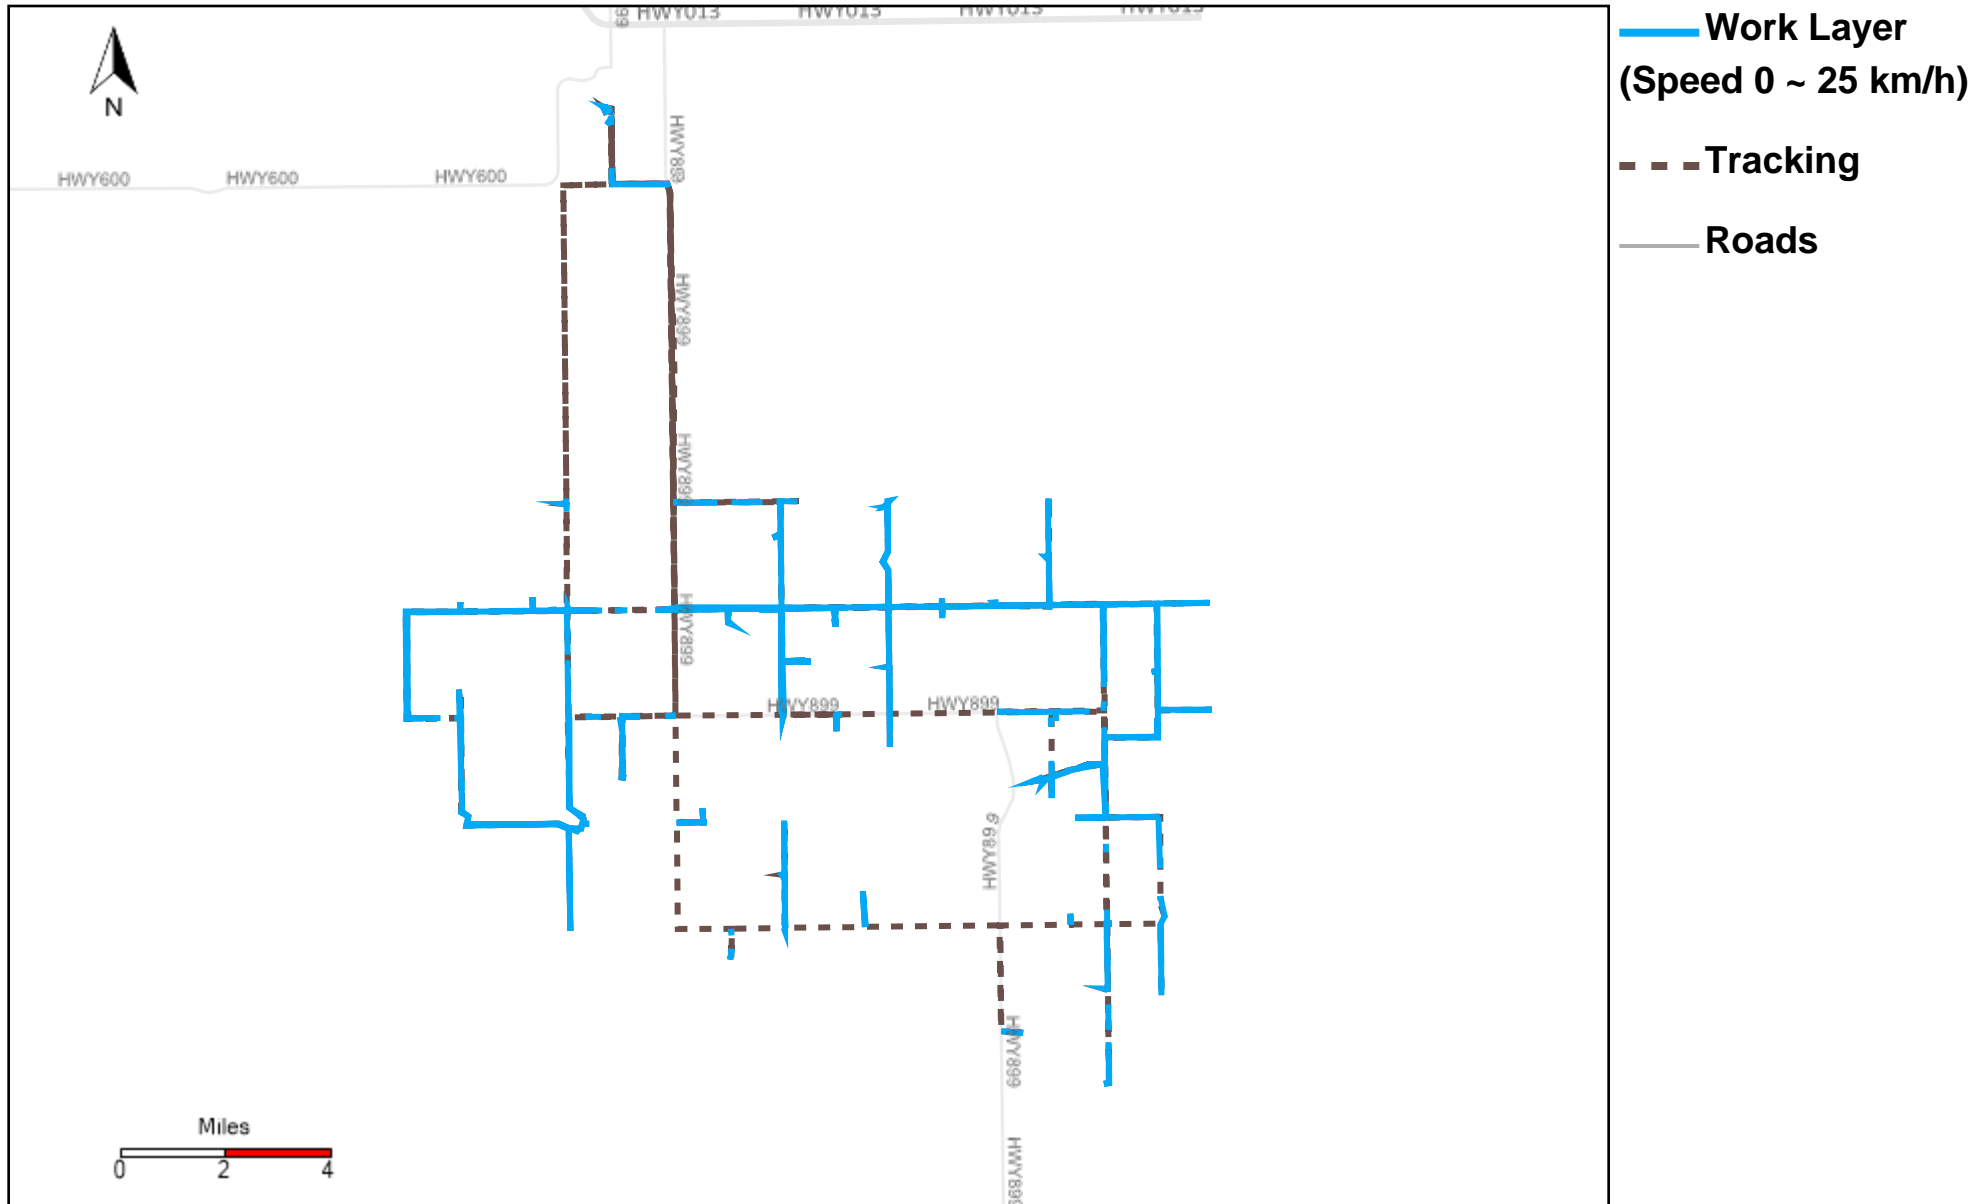

43-182_2022-11-13 ~ 2022-11-19 Tracking

Total Distance(km)	Total Hours	Work Distance(km)	Work Hours
595.02	39 hrs 10 min 26 sec	319.89	30 hrs 6 min 35 sec