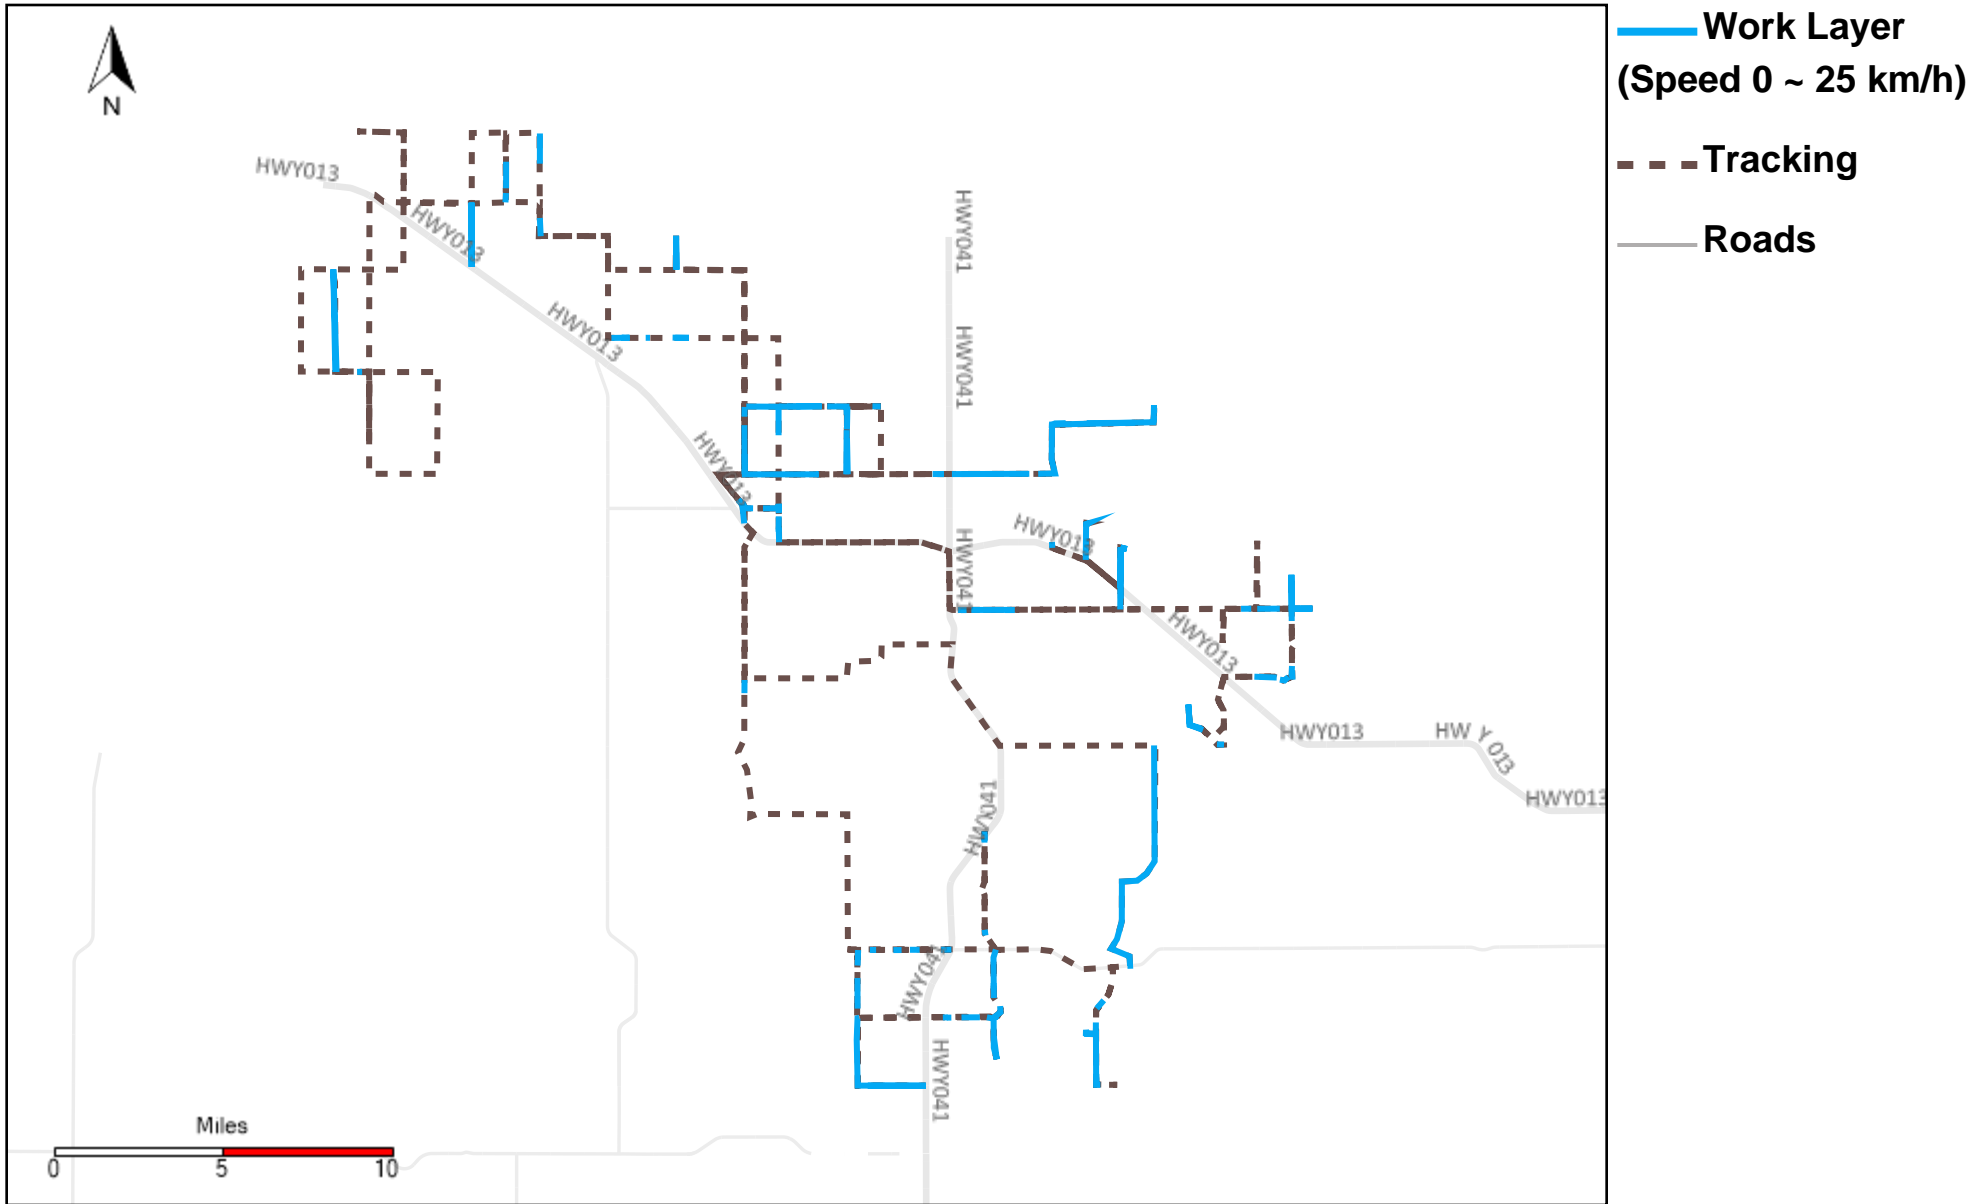

43-170_2022-11-13 ~ 2022-11-19 Tracking

Total Distance(km)	Total Hours	Work Distance(km)	Work Hours
601.55	32 hrs 27 min 24 sec	159.82	17 hrs 8 min 13 sec