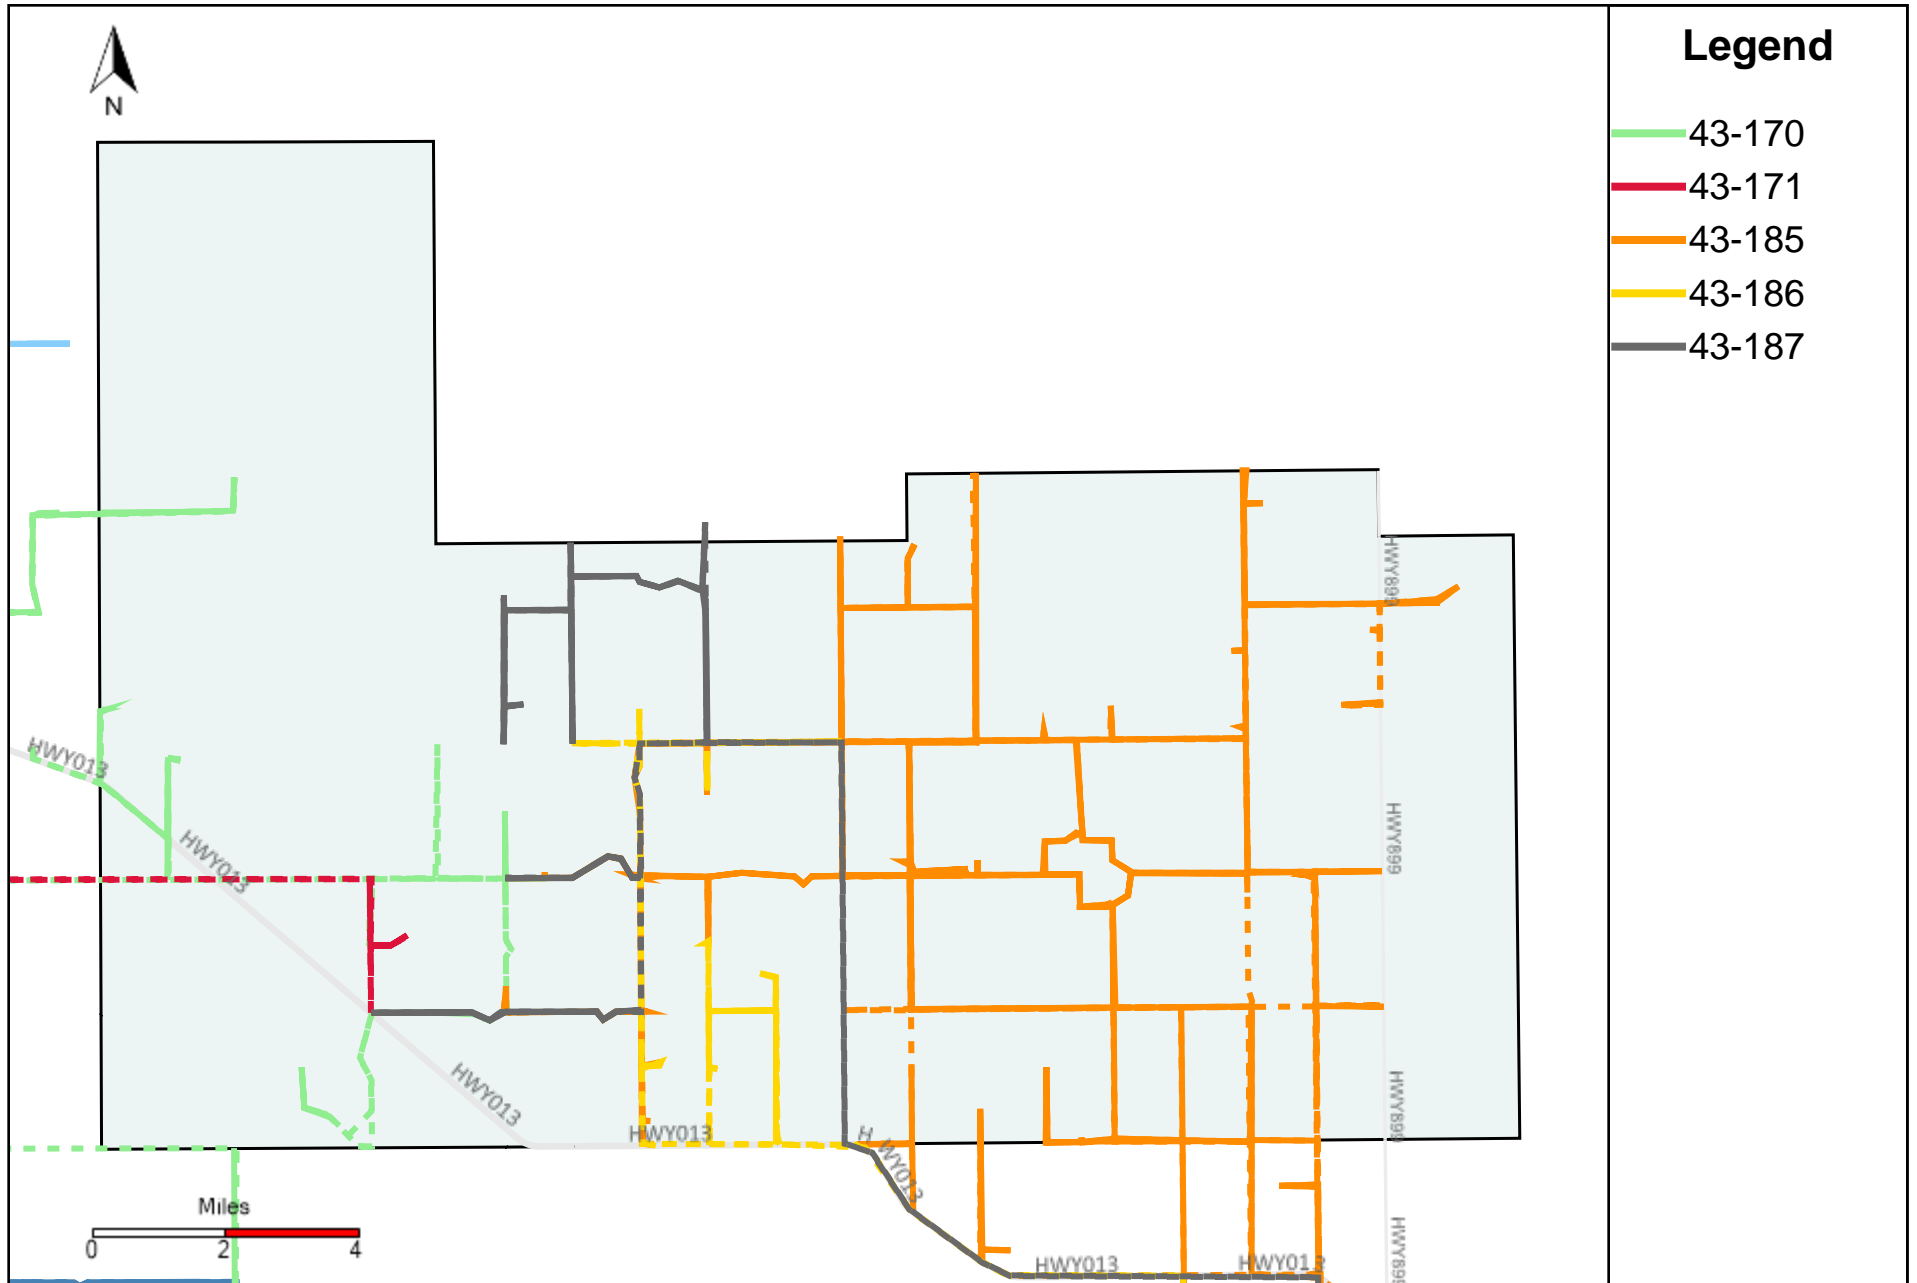

Division: 4 Grader Report(2022-11-13 ~ 2022-11-19)

Vehicle Name List	Total Distance(km)	Total Hours
43-170, 43-171, 43-185, 43-186, 43-187	2401.97	147 hrs 53 min 3 sec