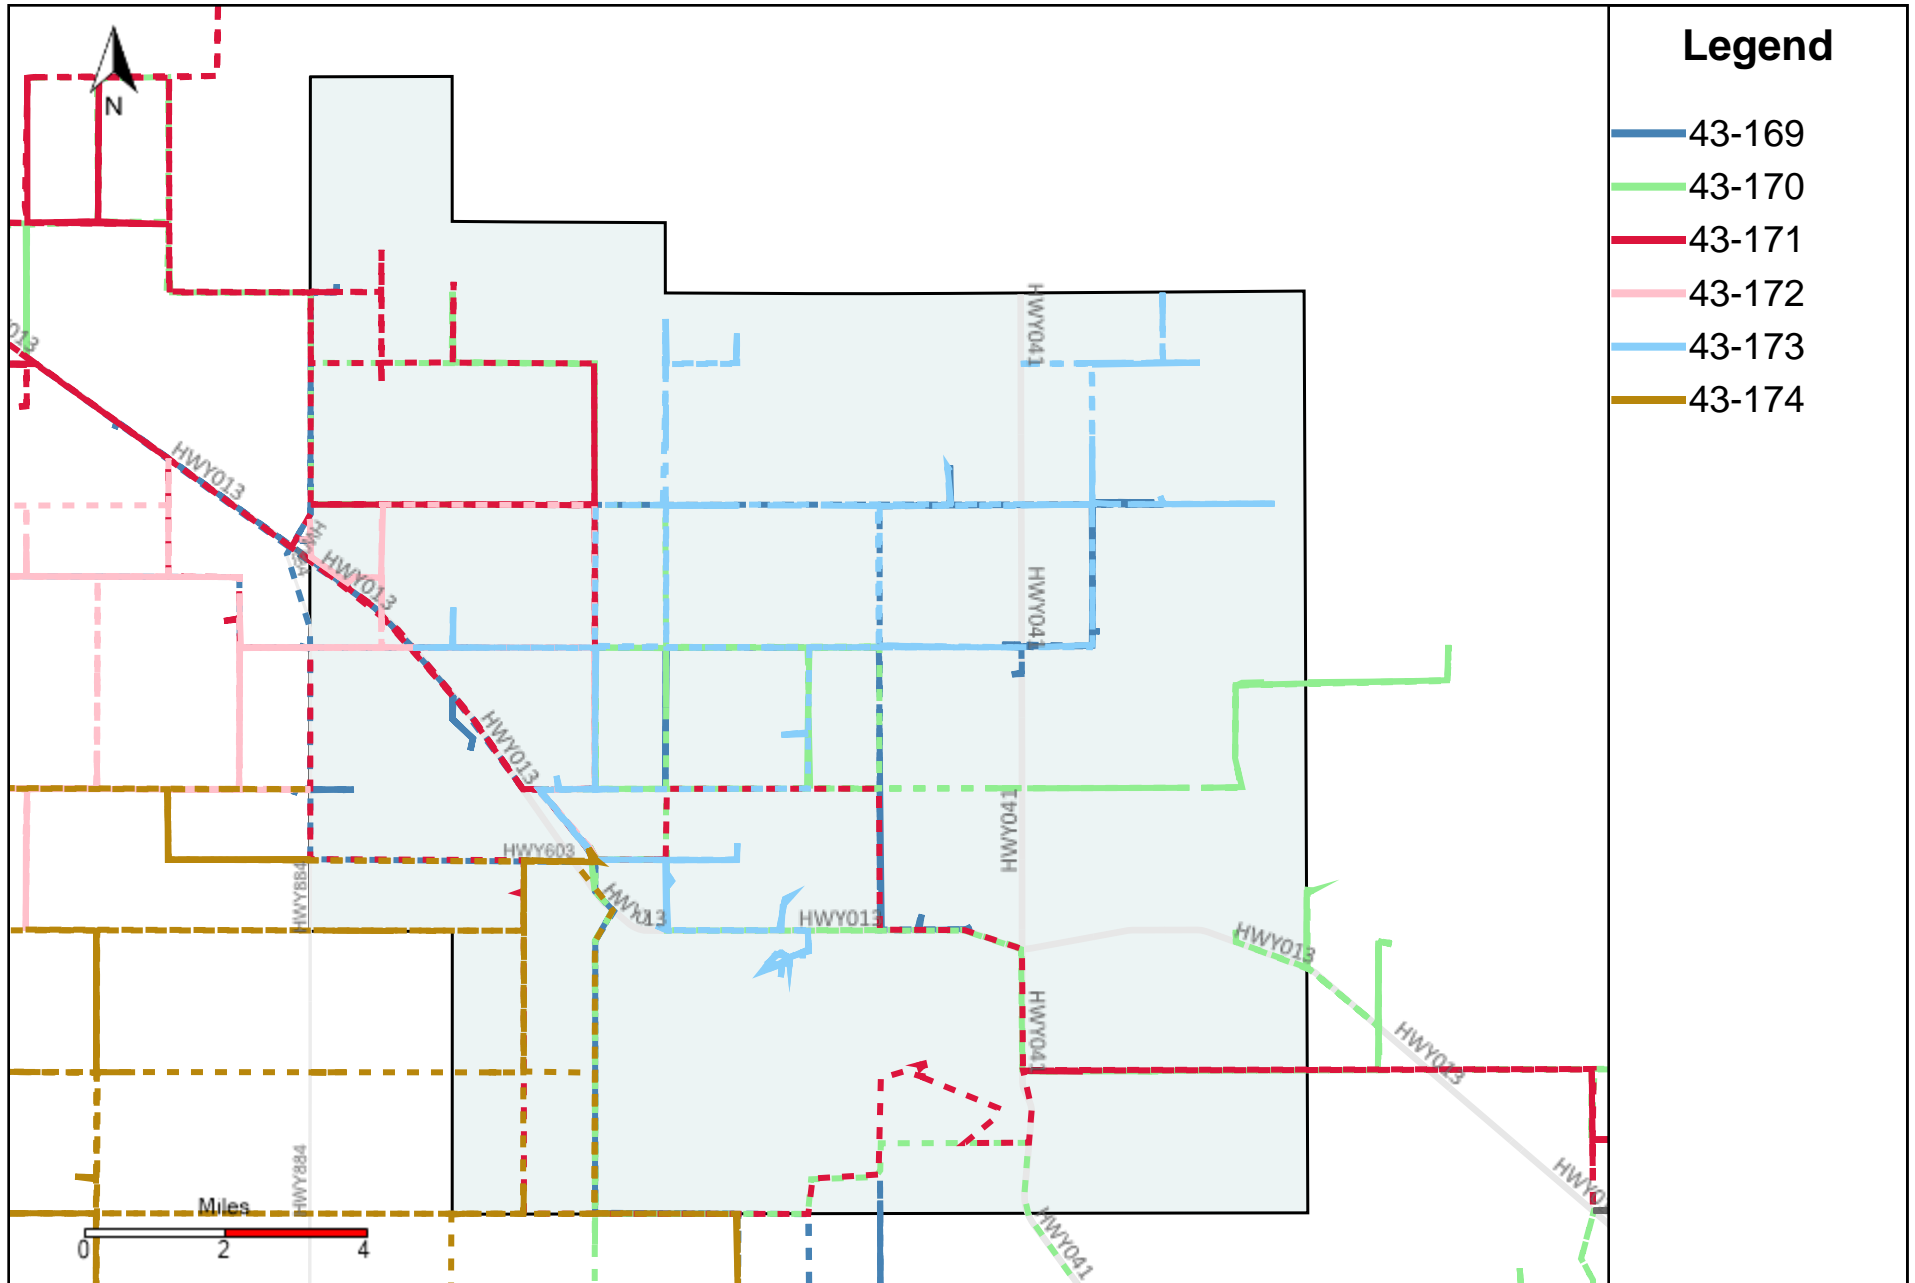

Division: 6 Grader Report(2022-11-13 ~ 2022-11-19)

Vehicle Name List	Total Distance(km)	Total Hours
43-169, 43-170, 43-171, 43-172, 43-173, 43-174	2466.91	156 hrs 43 min 15 sec