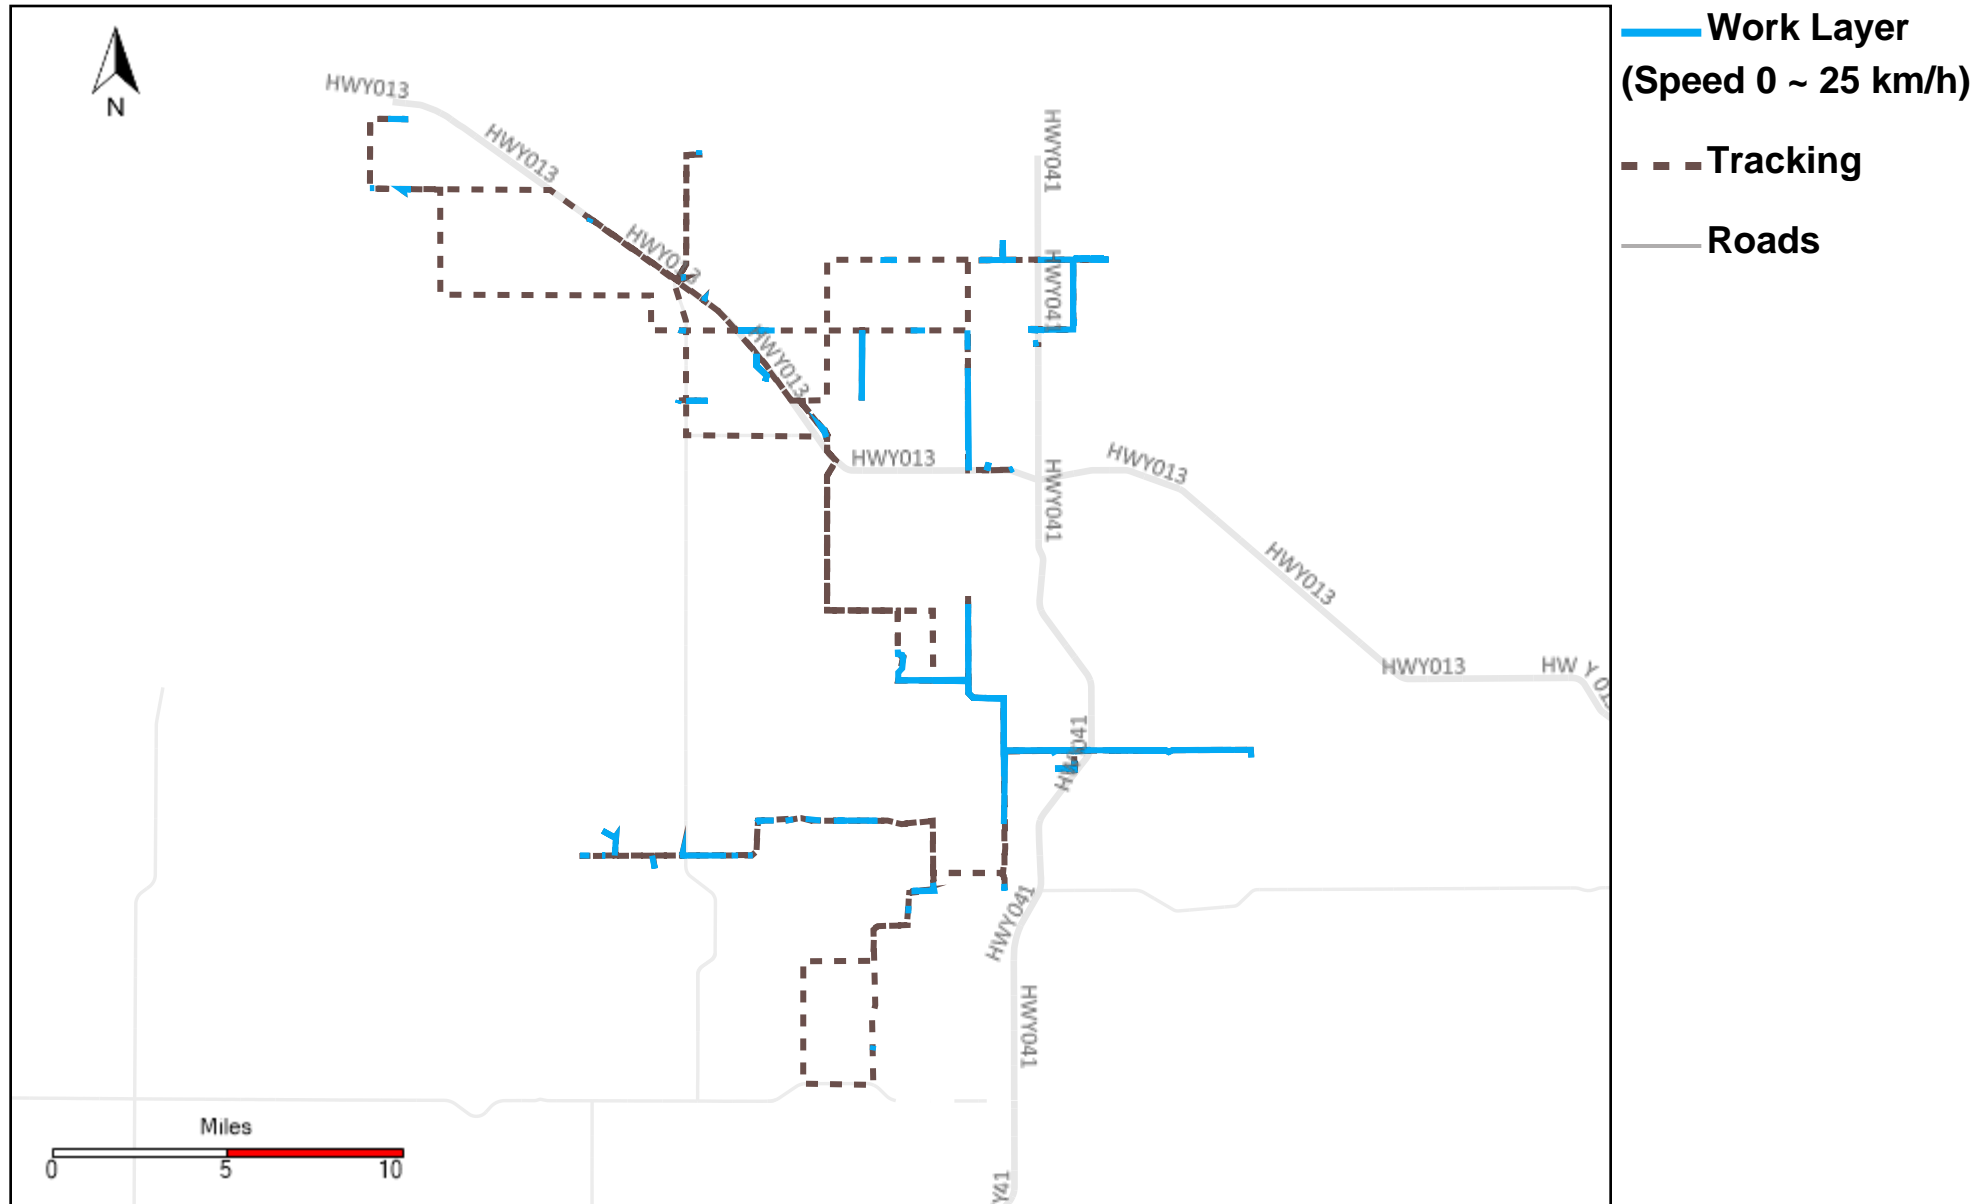

43-169_2022-11-13 ~ 2022-11-19 Tracking

Total Distance(km)	Total Hours	Work Distance(km)	Work Hours
523.81	33 hrs 51 min 5 sec	219.93	21 hrs 52 min 7 sec