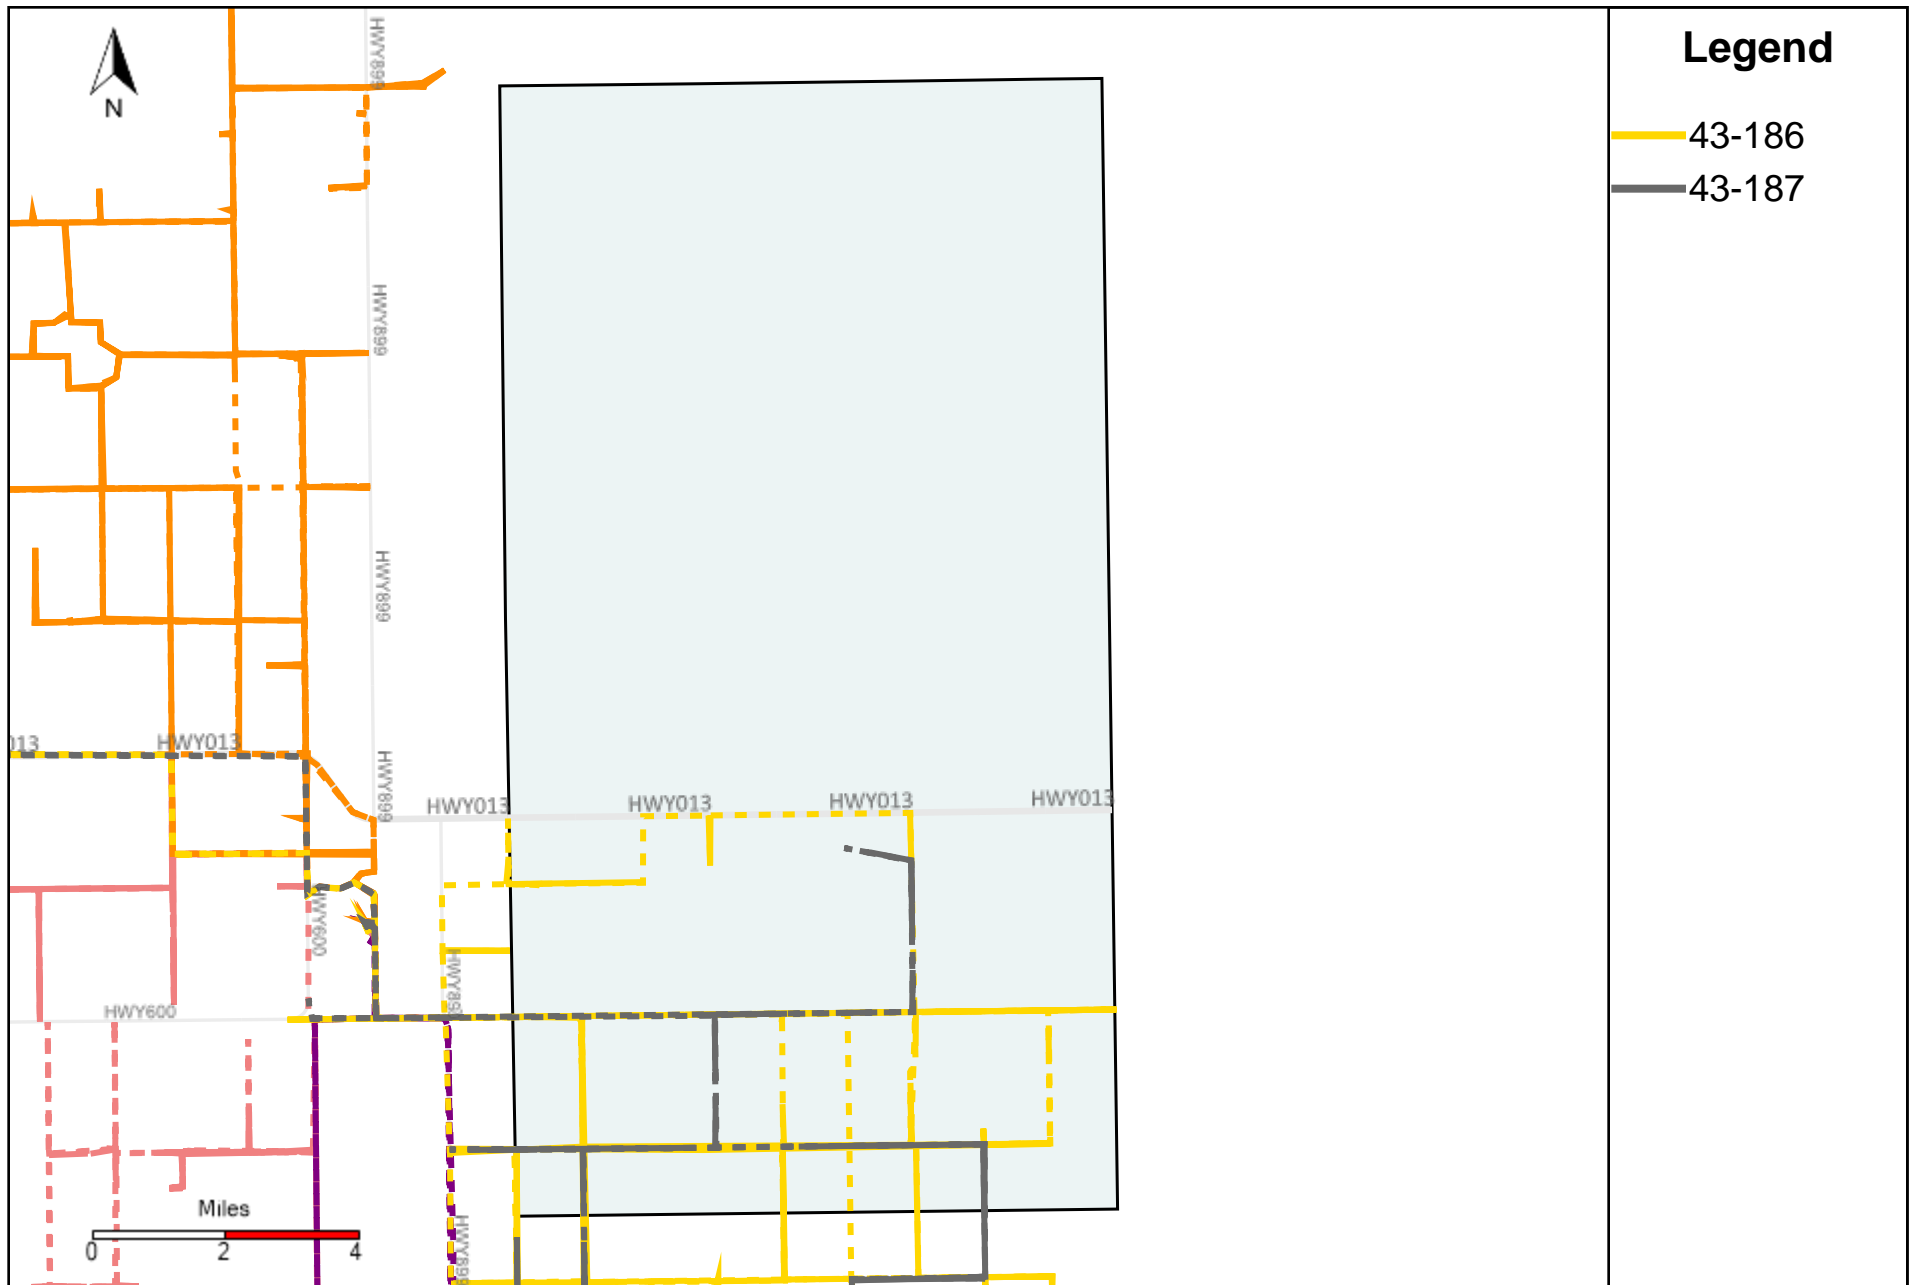

Division: 2 Grader Report(2022-11-13 ~ 2022-11-19)

Vehicle Name List	Total Distance(km)	Total Hours
43-186, 43-187	742.01	47 hrs 28 min 21 sec