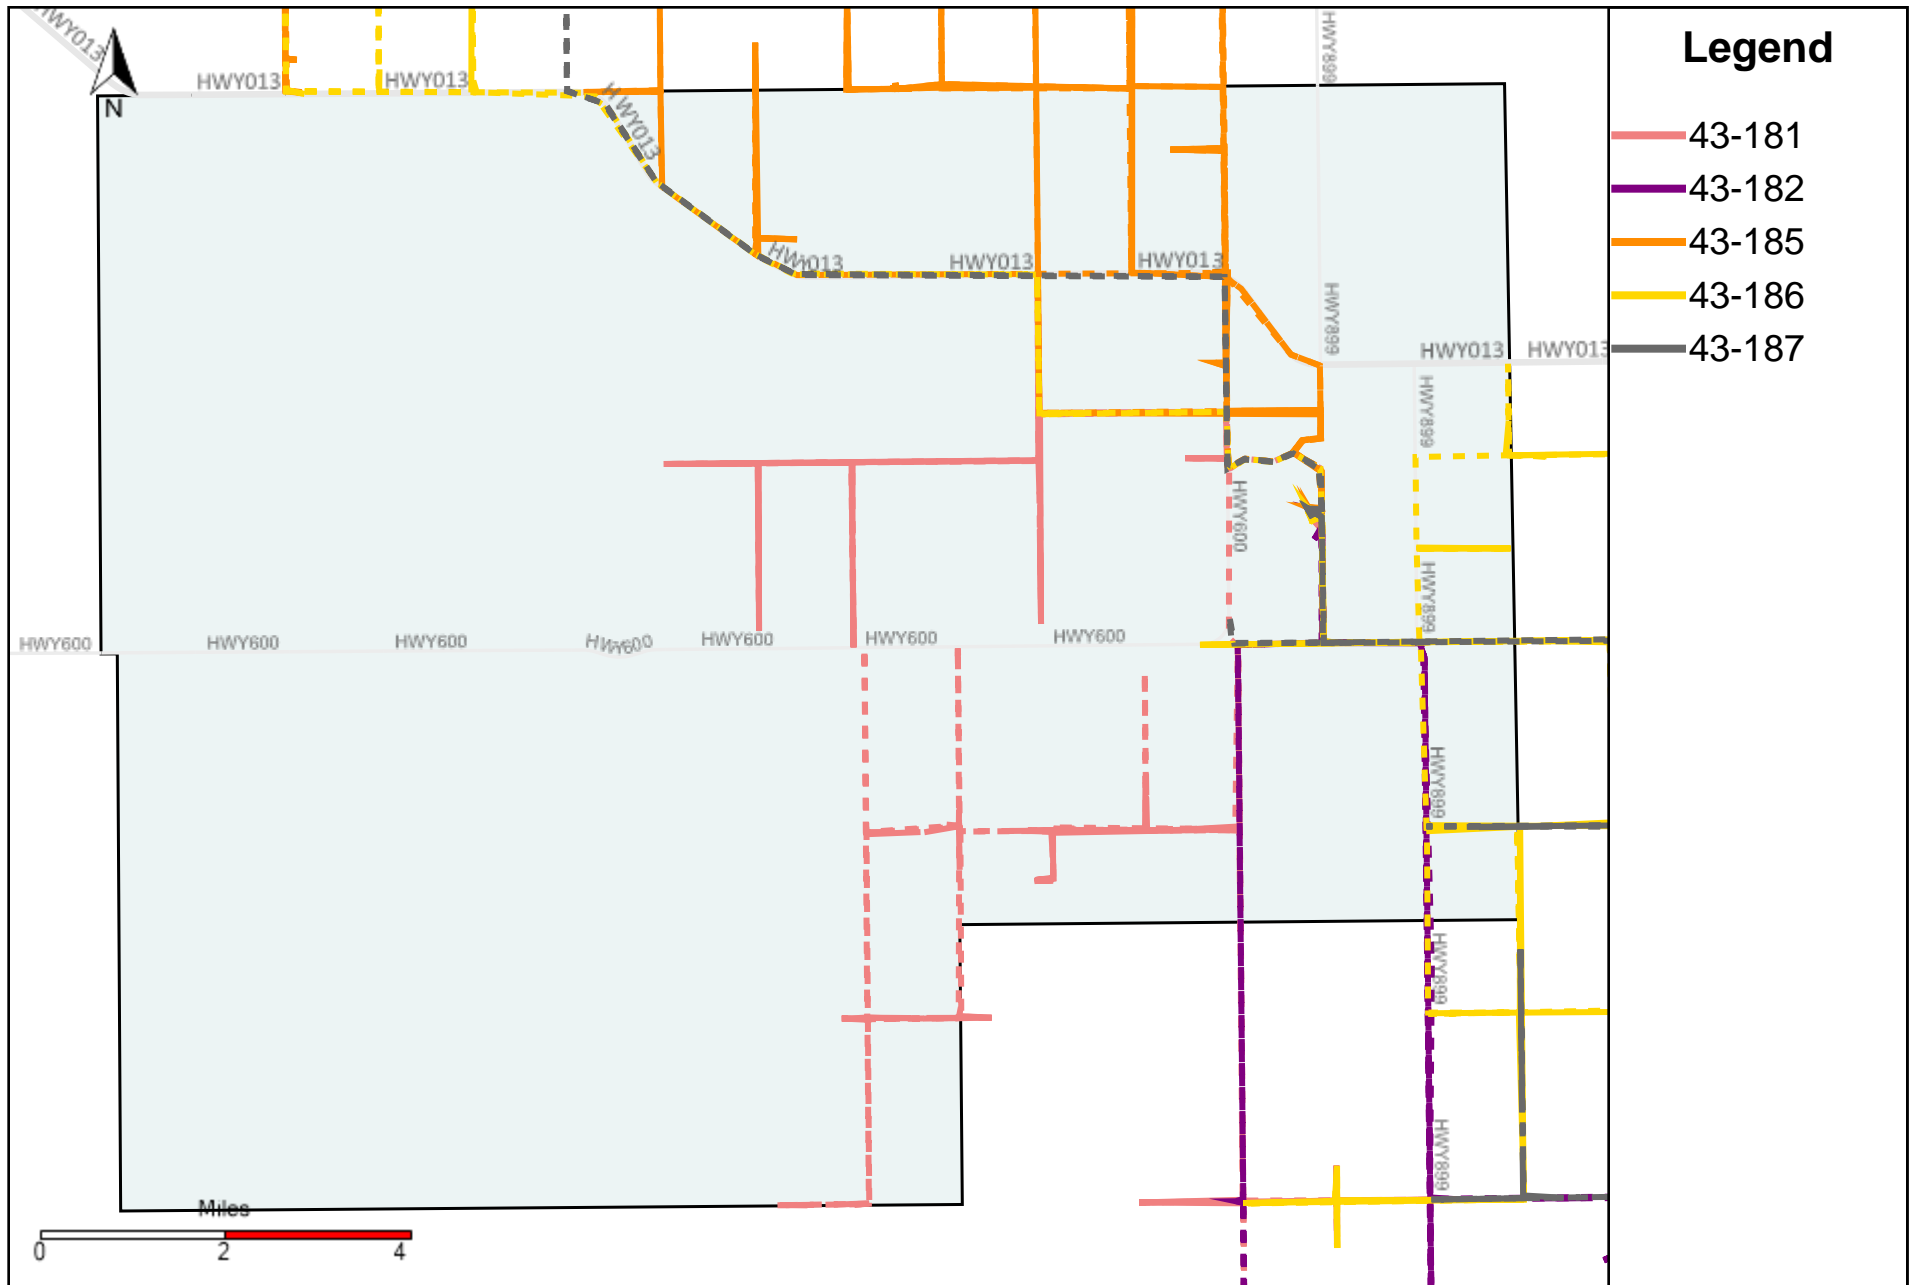

Division: 3 Grader Report(2022-11-13 ~ 2022-11-19)

Vehicle Name List	Total Distance(km)	Total Hours
43-181, 43-182, 43-185, 43-186, 43-187	2182.29	147 hrs 11 min 49 sec