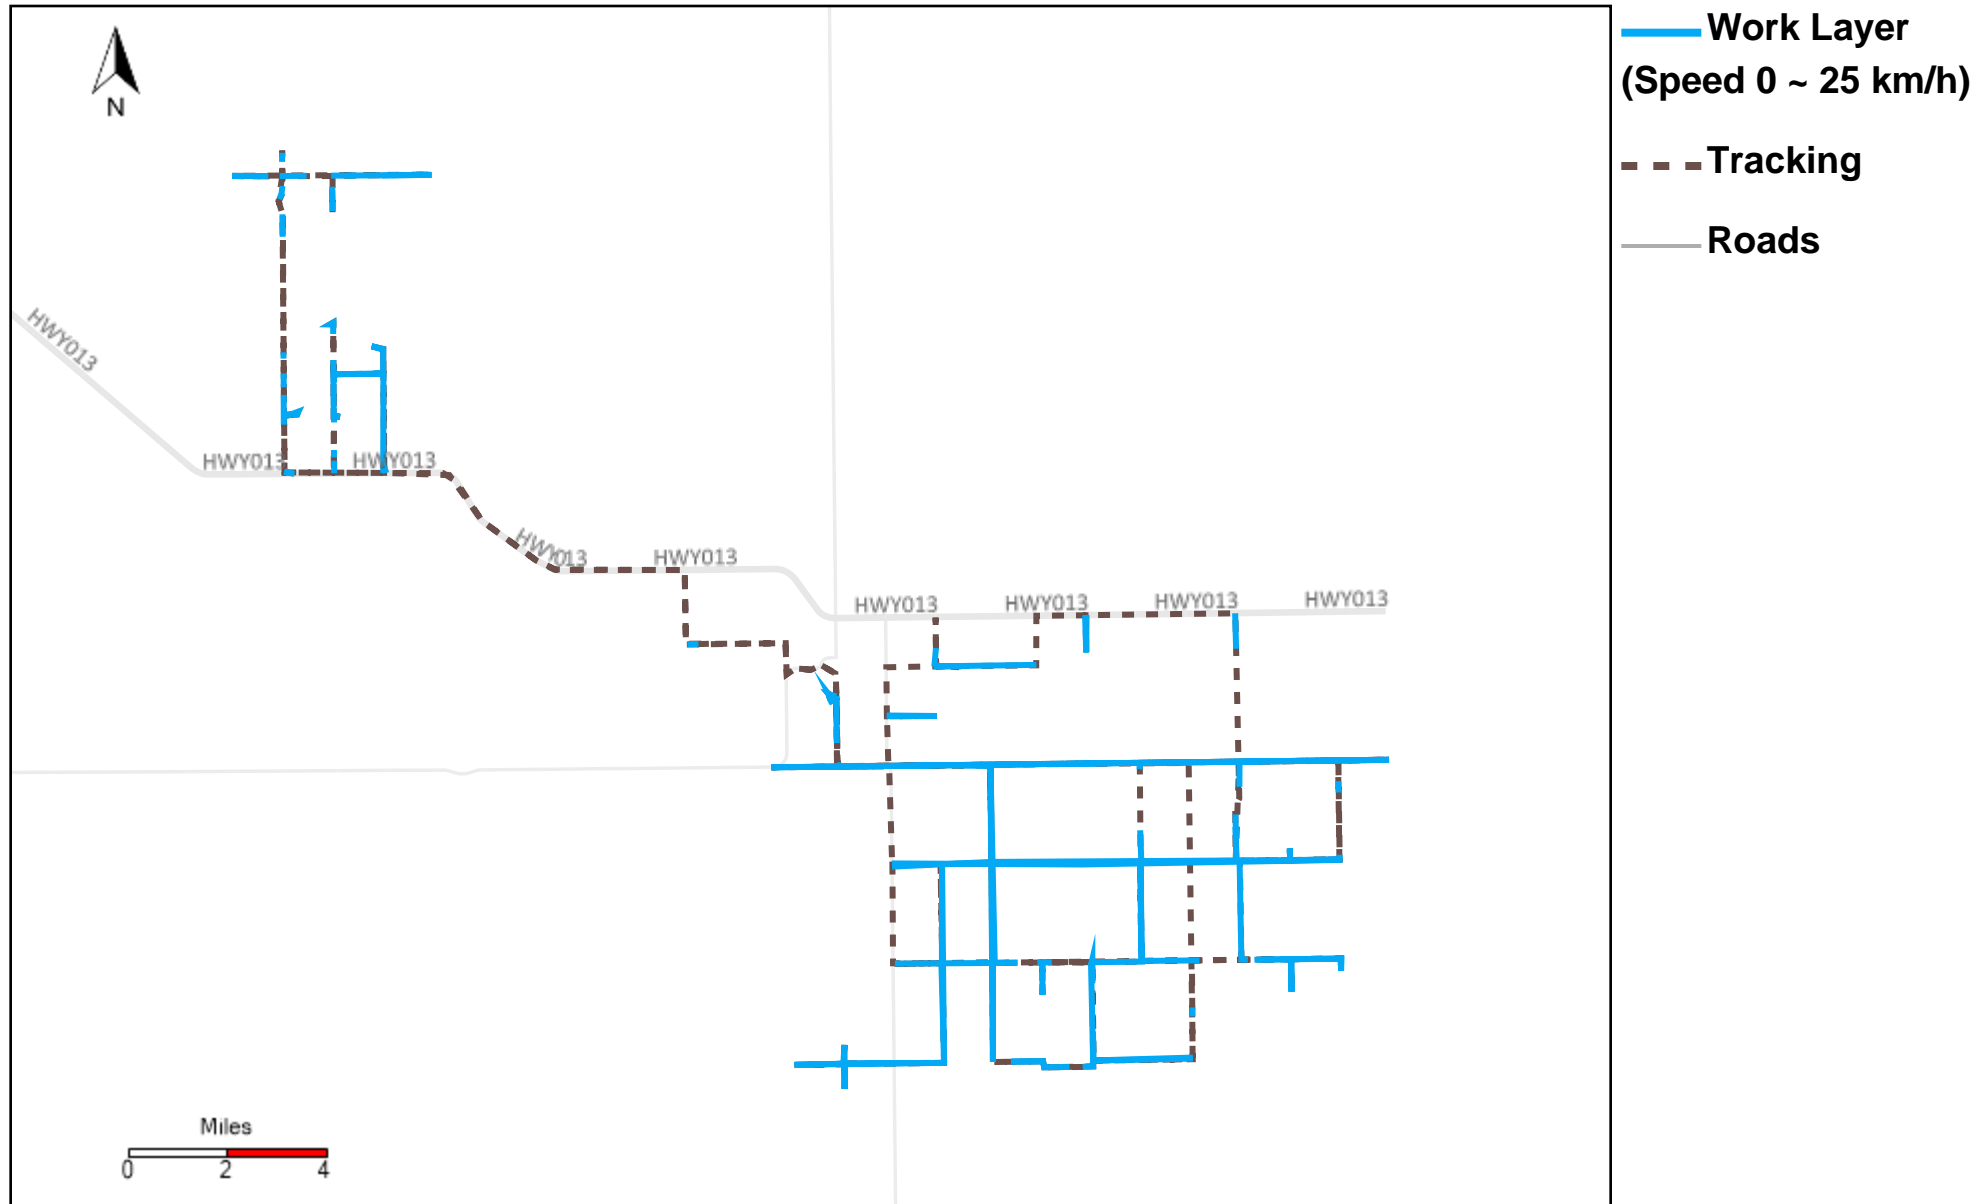

43-186_2022-11-13 ~ 2022-11-19 Tracking

Total Distance(km)	Total Hours	Work Distance(km)	Work Hours
458.11	31 hrs 5 min 39 sec	243.65	24 hrs 5 min 41 sec