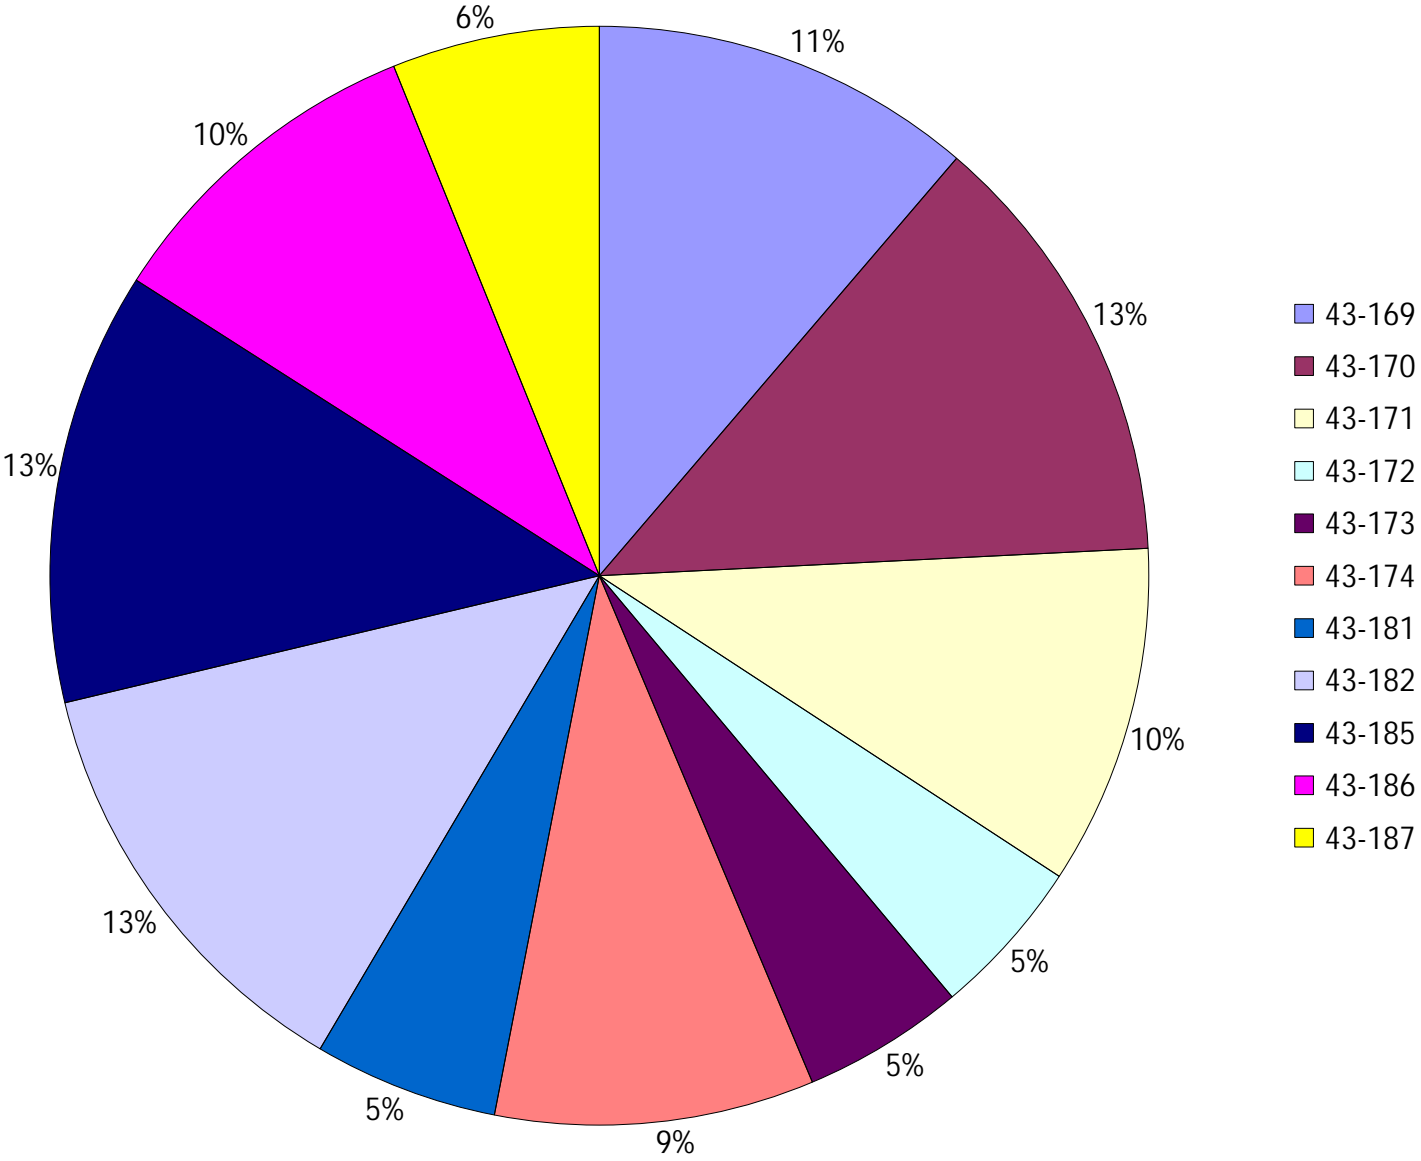

Provost Weekly Grader Report

From 11/13/2022 To 11/19/2022

11/19/2022

Vehicle	Total Distance(km)	Total Hours	Work Distance(km)	Work Hours
43-169	523.81	33 hrs 51 min 5 sec	219.93	21 hrs 52 min 7 sec
43-170	601.55	32 hrs 27 min 24 sec	159.82	17 hrs 8 min 13 sec
43-171	465.36	23 hrs 45 min 48 sec	137.11	10 hrs 37 min 56 sec
43-172	218.01	14 hrs 35 min 20 sec	75.71	7 hrs 45 min 4 sec
43-173	221.23	18 hrs 25 min 49 sec	96.91	10 hrs 12 min 46 sec
43-174	436.96	33 hrs 37 min 49 sec	133.29	19 hrs 24 min 3 sec
43-181	252.21	16 hrs 21 min 32 sec	142.44	12 hrs 9 min 5 sec
43-182	595.02	39 hrs 10 min 26 sec	319.89	30 hrs 6 min 35 sec
43-185	593.06	44 hrs 11 min 30 sec	423.98	40 hrs 10 min 35 sec
43-186	458.11	31 hrs 5 min 39 sec	243.65	24 hrs 5 min 41 sec
43-187	283.9	16 hrs 22 min 42 sec	134.06	11 hrs 33 min 37 sec
Total:	4649.21	303 hrs 55 min 4 sec	2086.79	205 hrs 5 min 42 sec

Vehicle Distance Vs Total Distance (%) From 11/13/2022 To 11/19/2022

Provost Weekly Grader Report