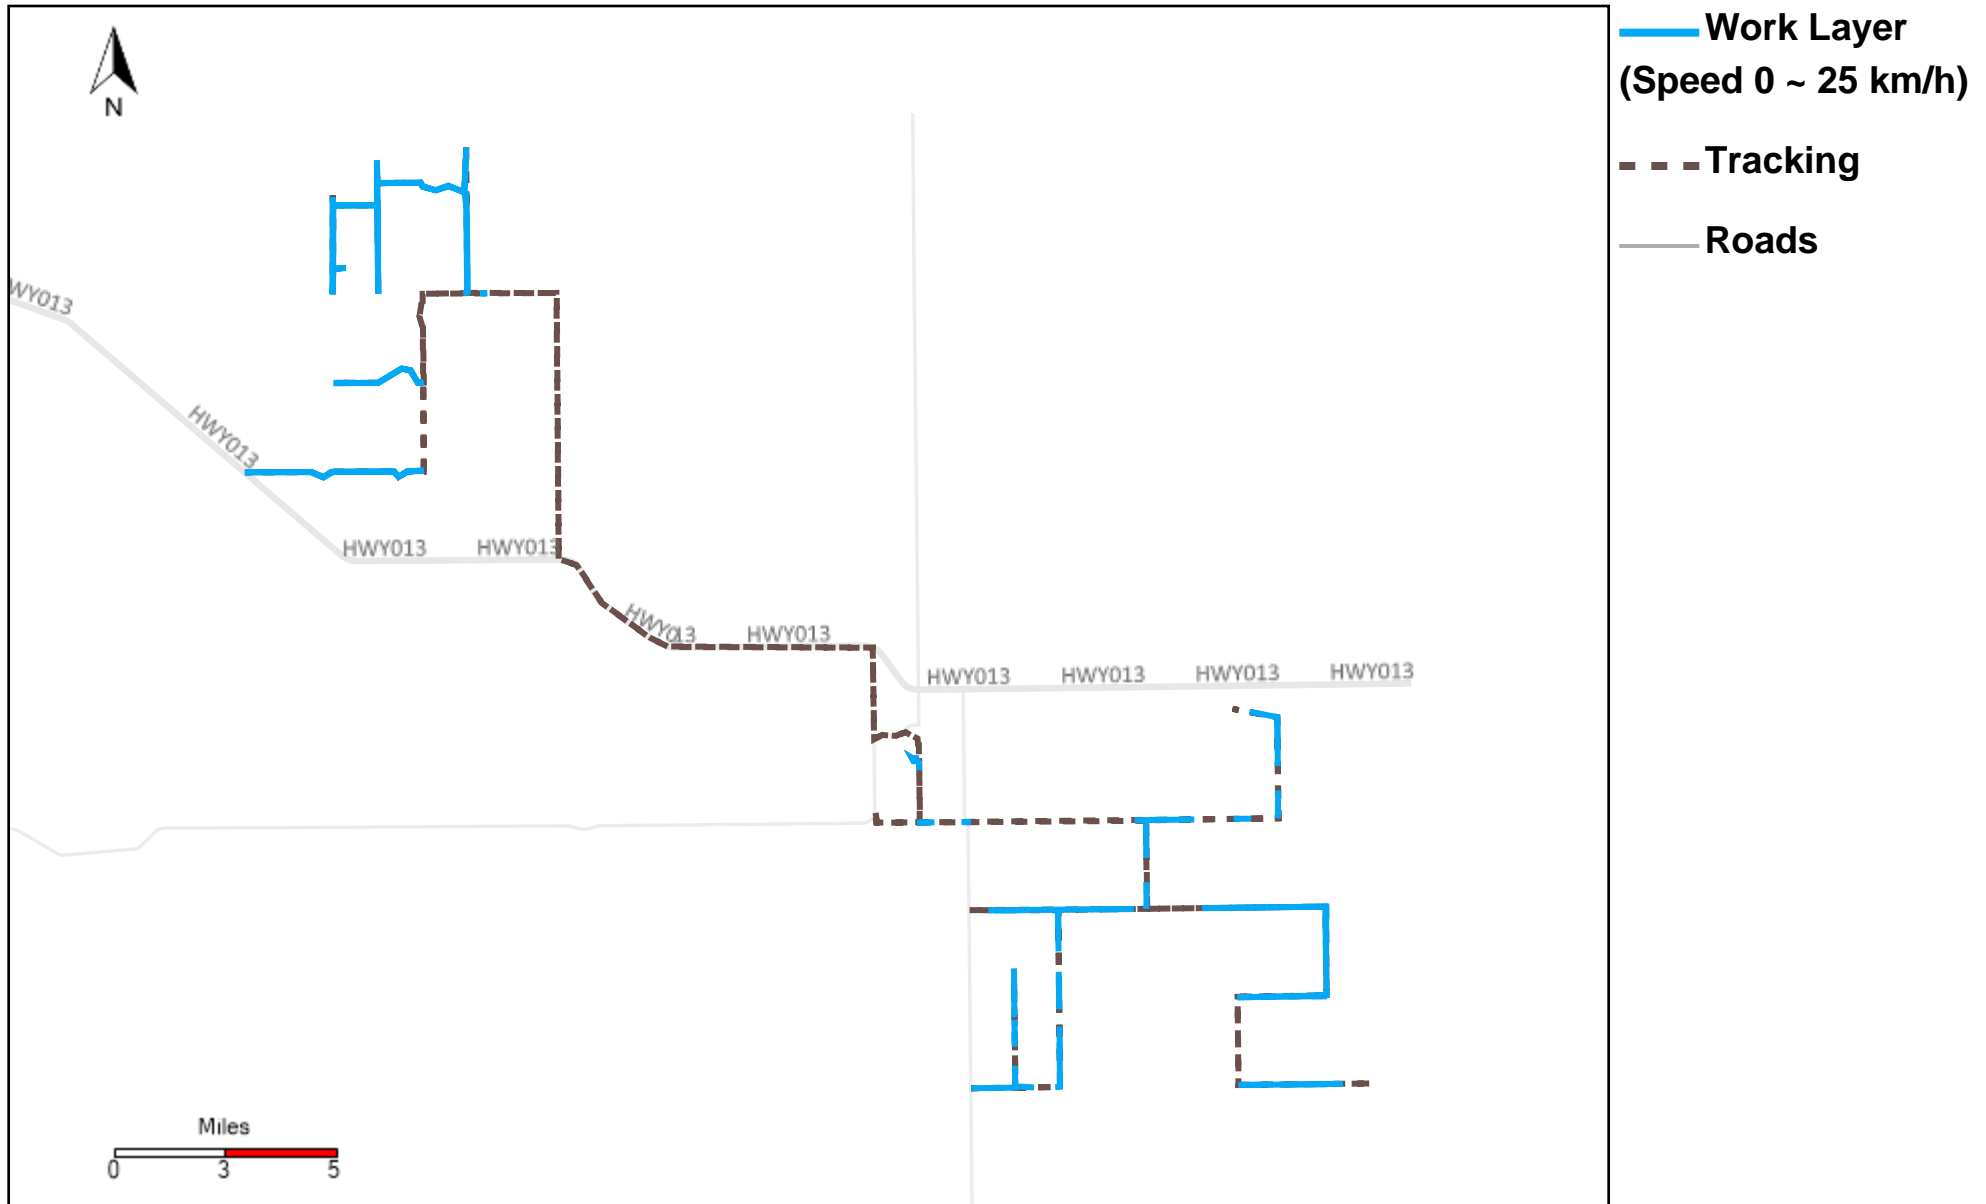

43-187_2022-11-13 ~ 2022-11-19 Tracking

Total Distance(km)	Total Hours	Work Distance(km)	Work Hours
283.9	16 hrs 22 min 42 sec	134.06	11 hrs 33 min 37 sec