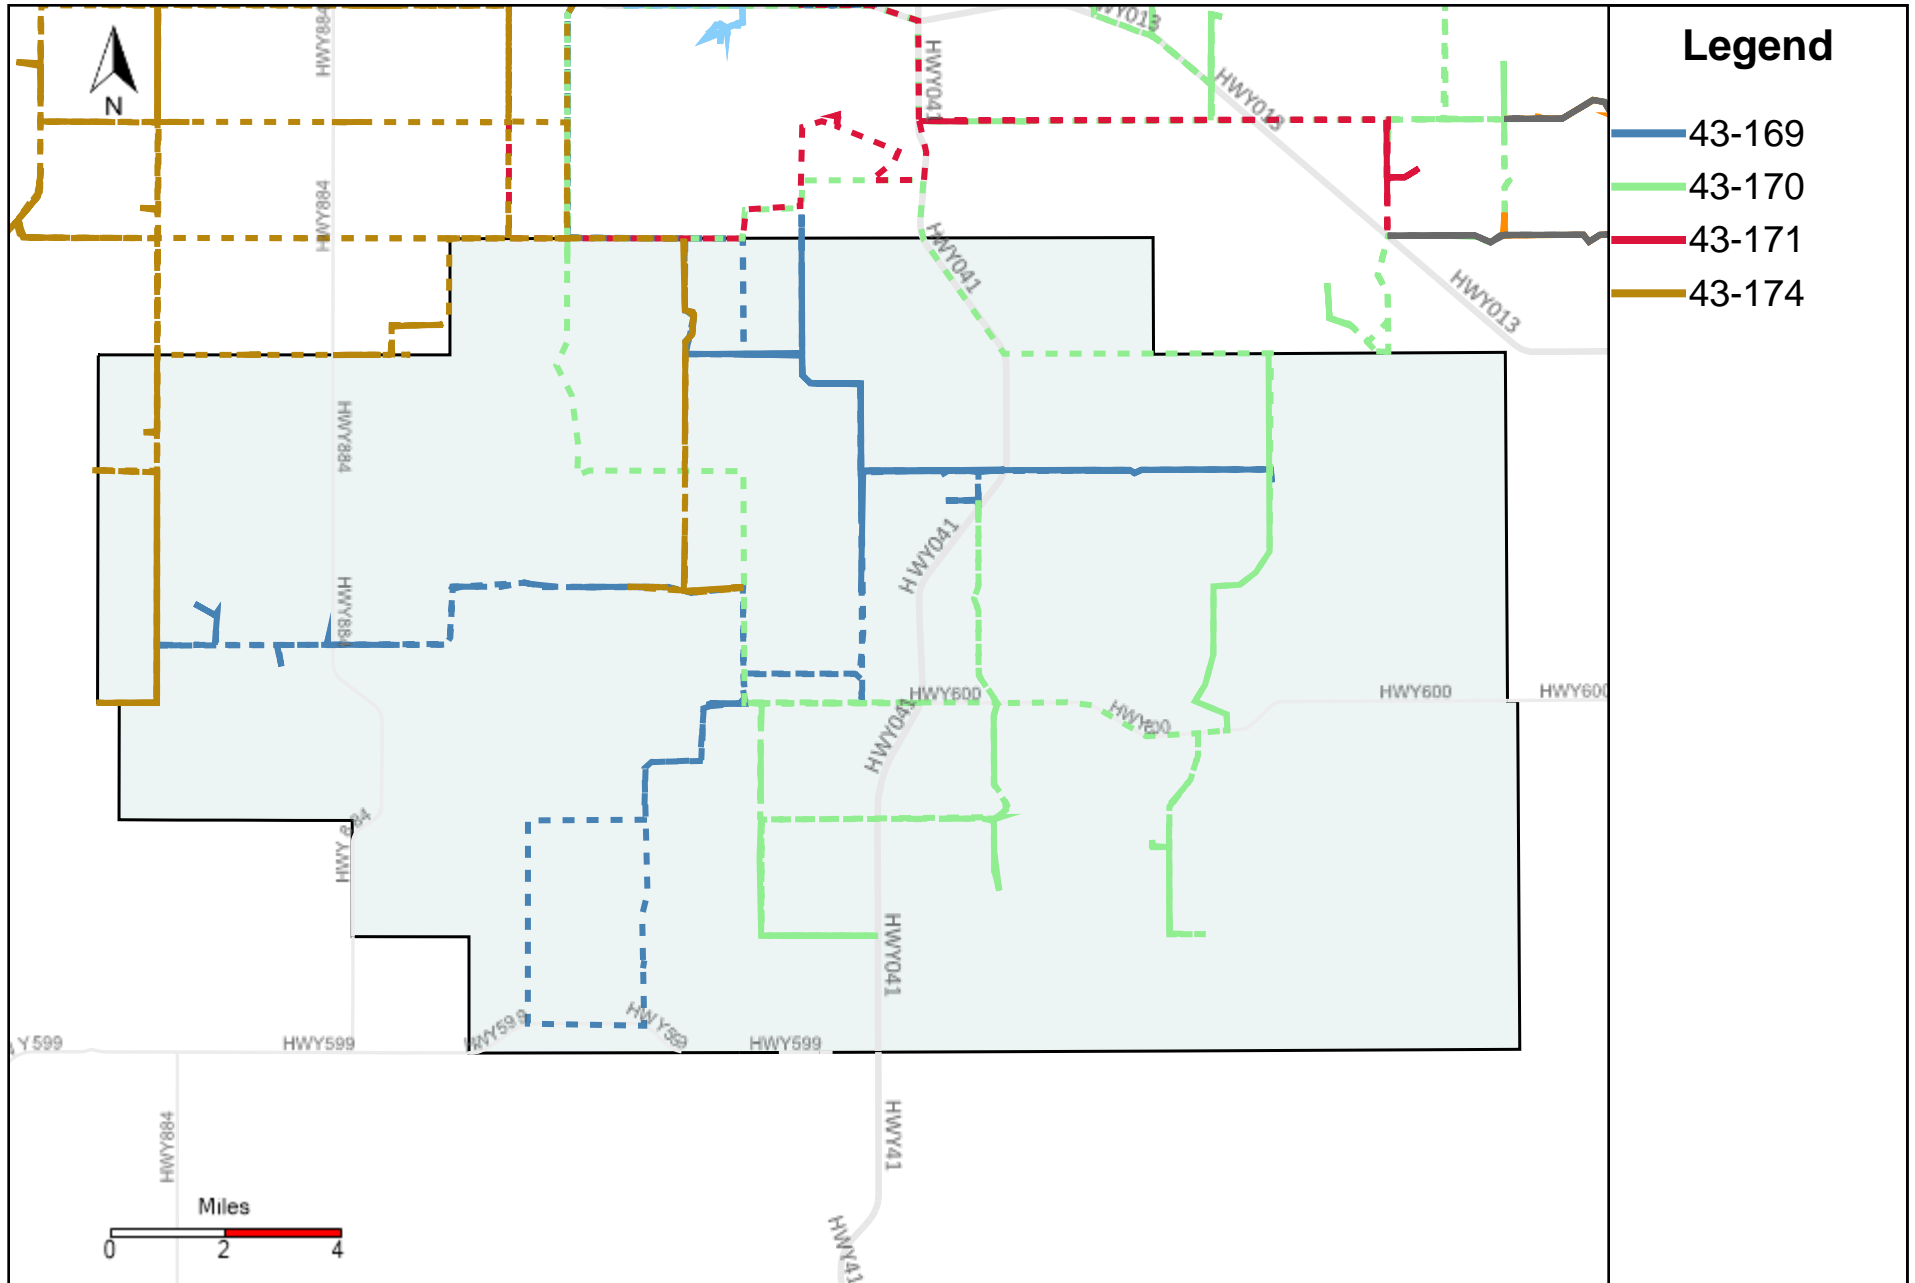

Division: 5 Grader Report(2022-11-13 ~ 2022-11-19)

Vehicle Name List	Total Distance(km)	Total Hours
43-169, 43-170, 43-171, 43-174	2027.68	123 hrs 42 min 6 sec