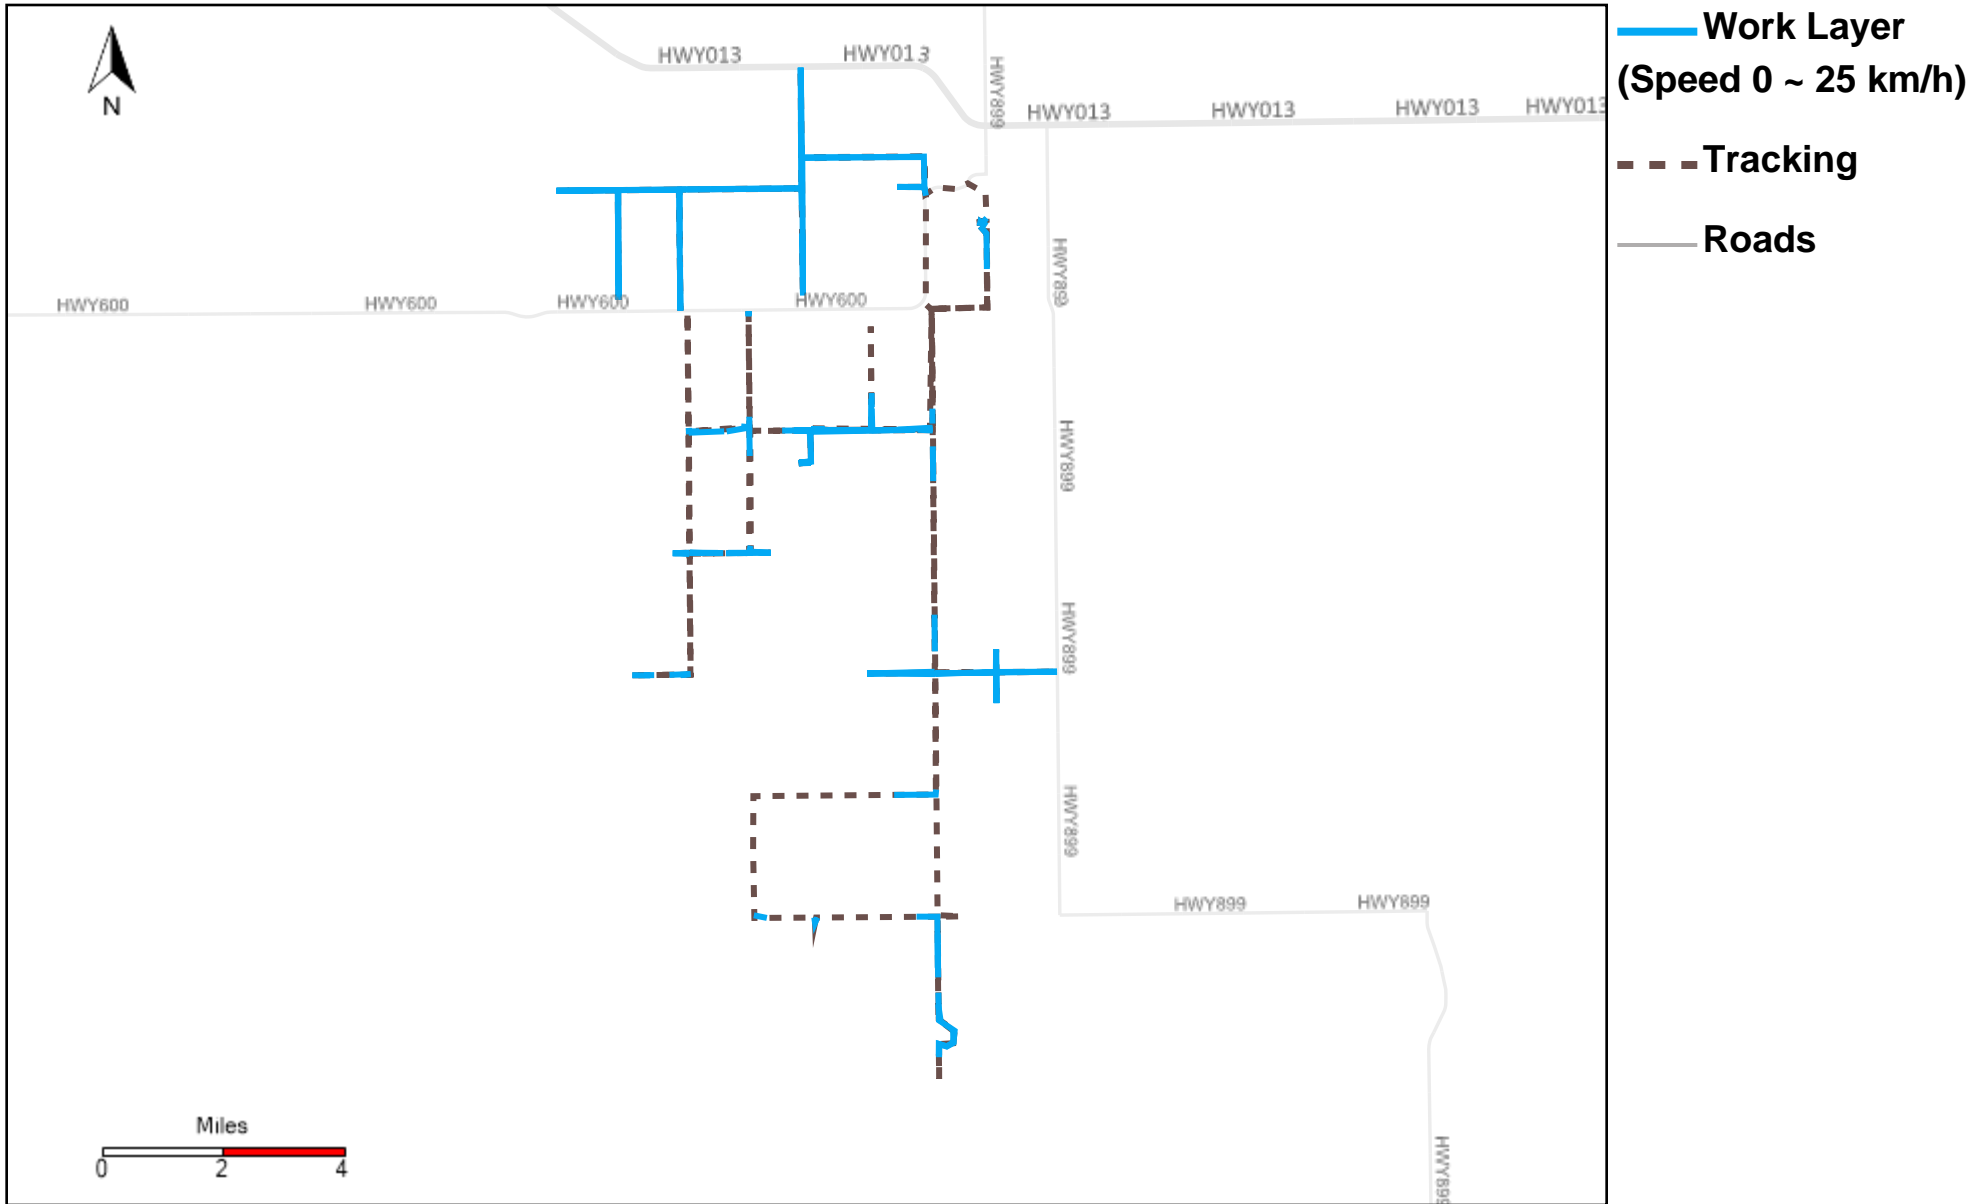

43-181_2022-11-13 ~ 2022-11-19 Tracking

Total Distance(km)	Total Hours	Work Distance(km)	Work Hours
252.21	16 hrs 21 min 32 sec	142.44	12 hrs 9 min 5 sec