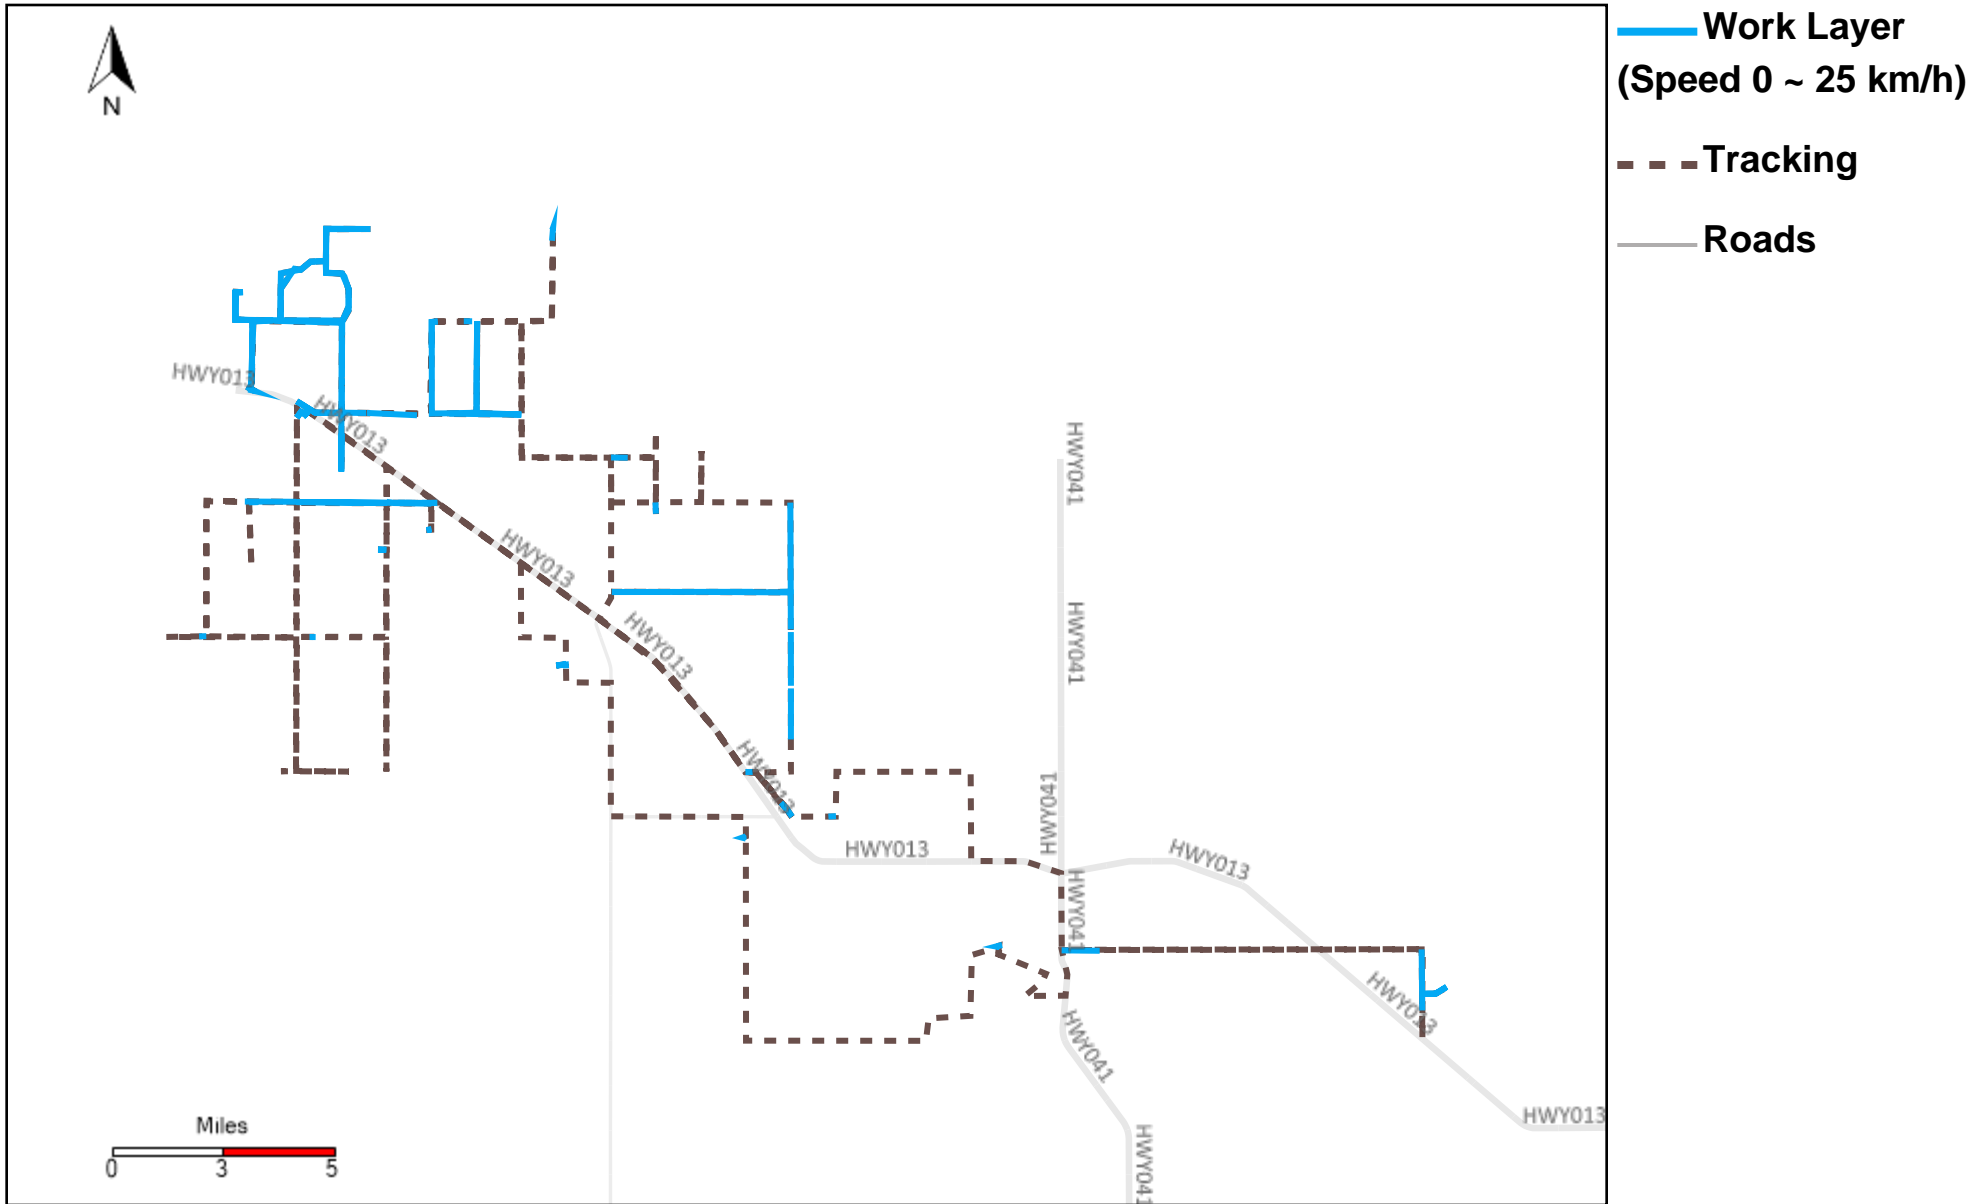

43-171_2022-11-13 ~ 2022-11-19 Tracking

Total Distance(km)	Total Hours	Work Distance(km)	Work Hours
465.36	23 hrs 45 min 48 sec	137.11	10 hrs 37 min 56 sec