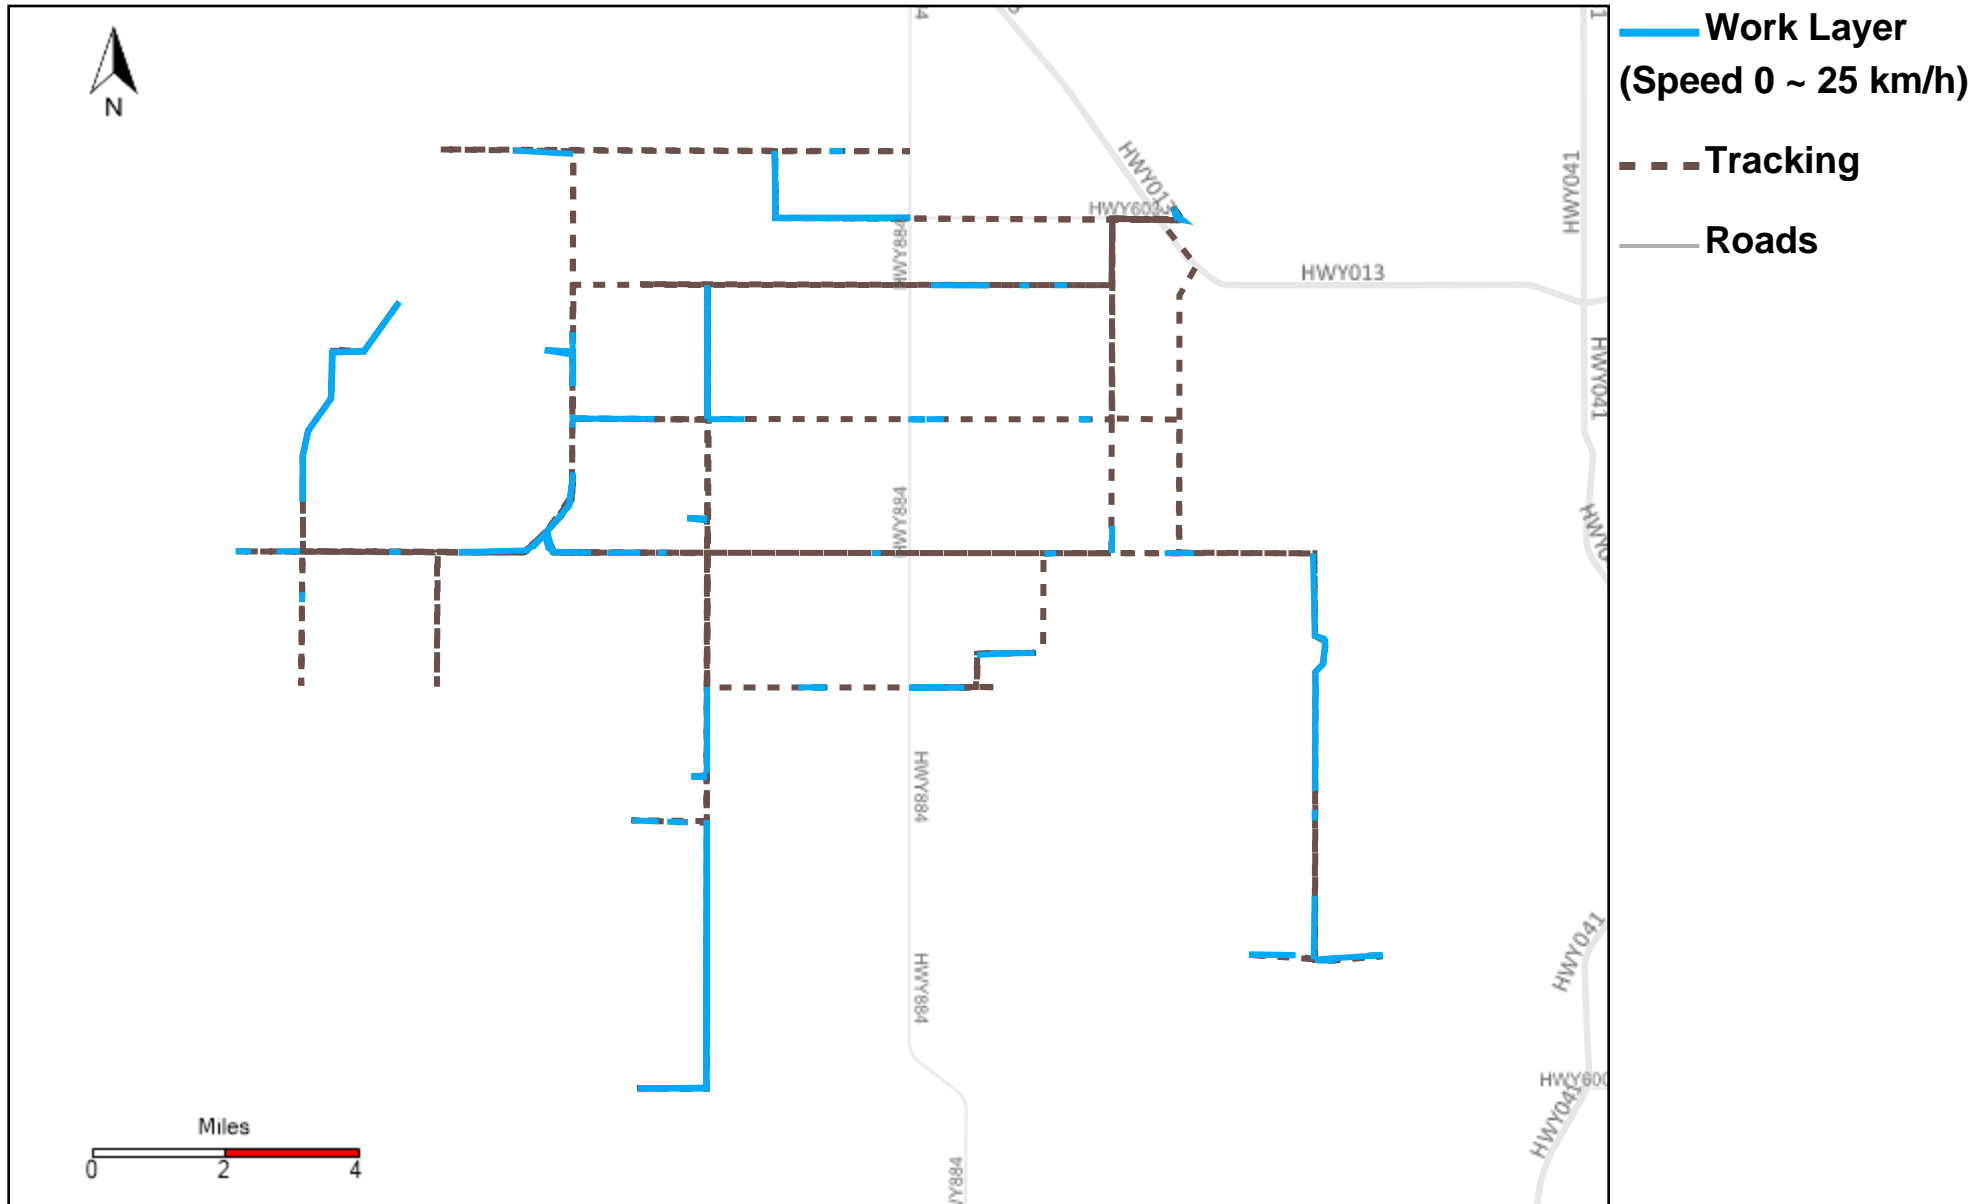

43-174_2022-11-13 ~ 2022-11-19 Tracking

Total Distance(km)	Total Hours	Work Distance(km)	Work Hours
436.96	33 hrs 37 min 49 sec	133.29	19 hrs 24 min 3 sec