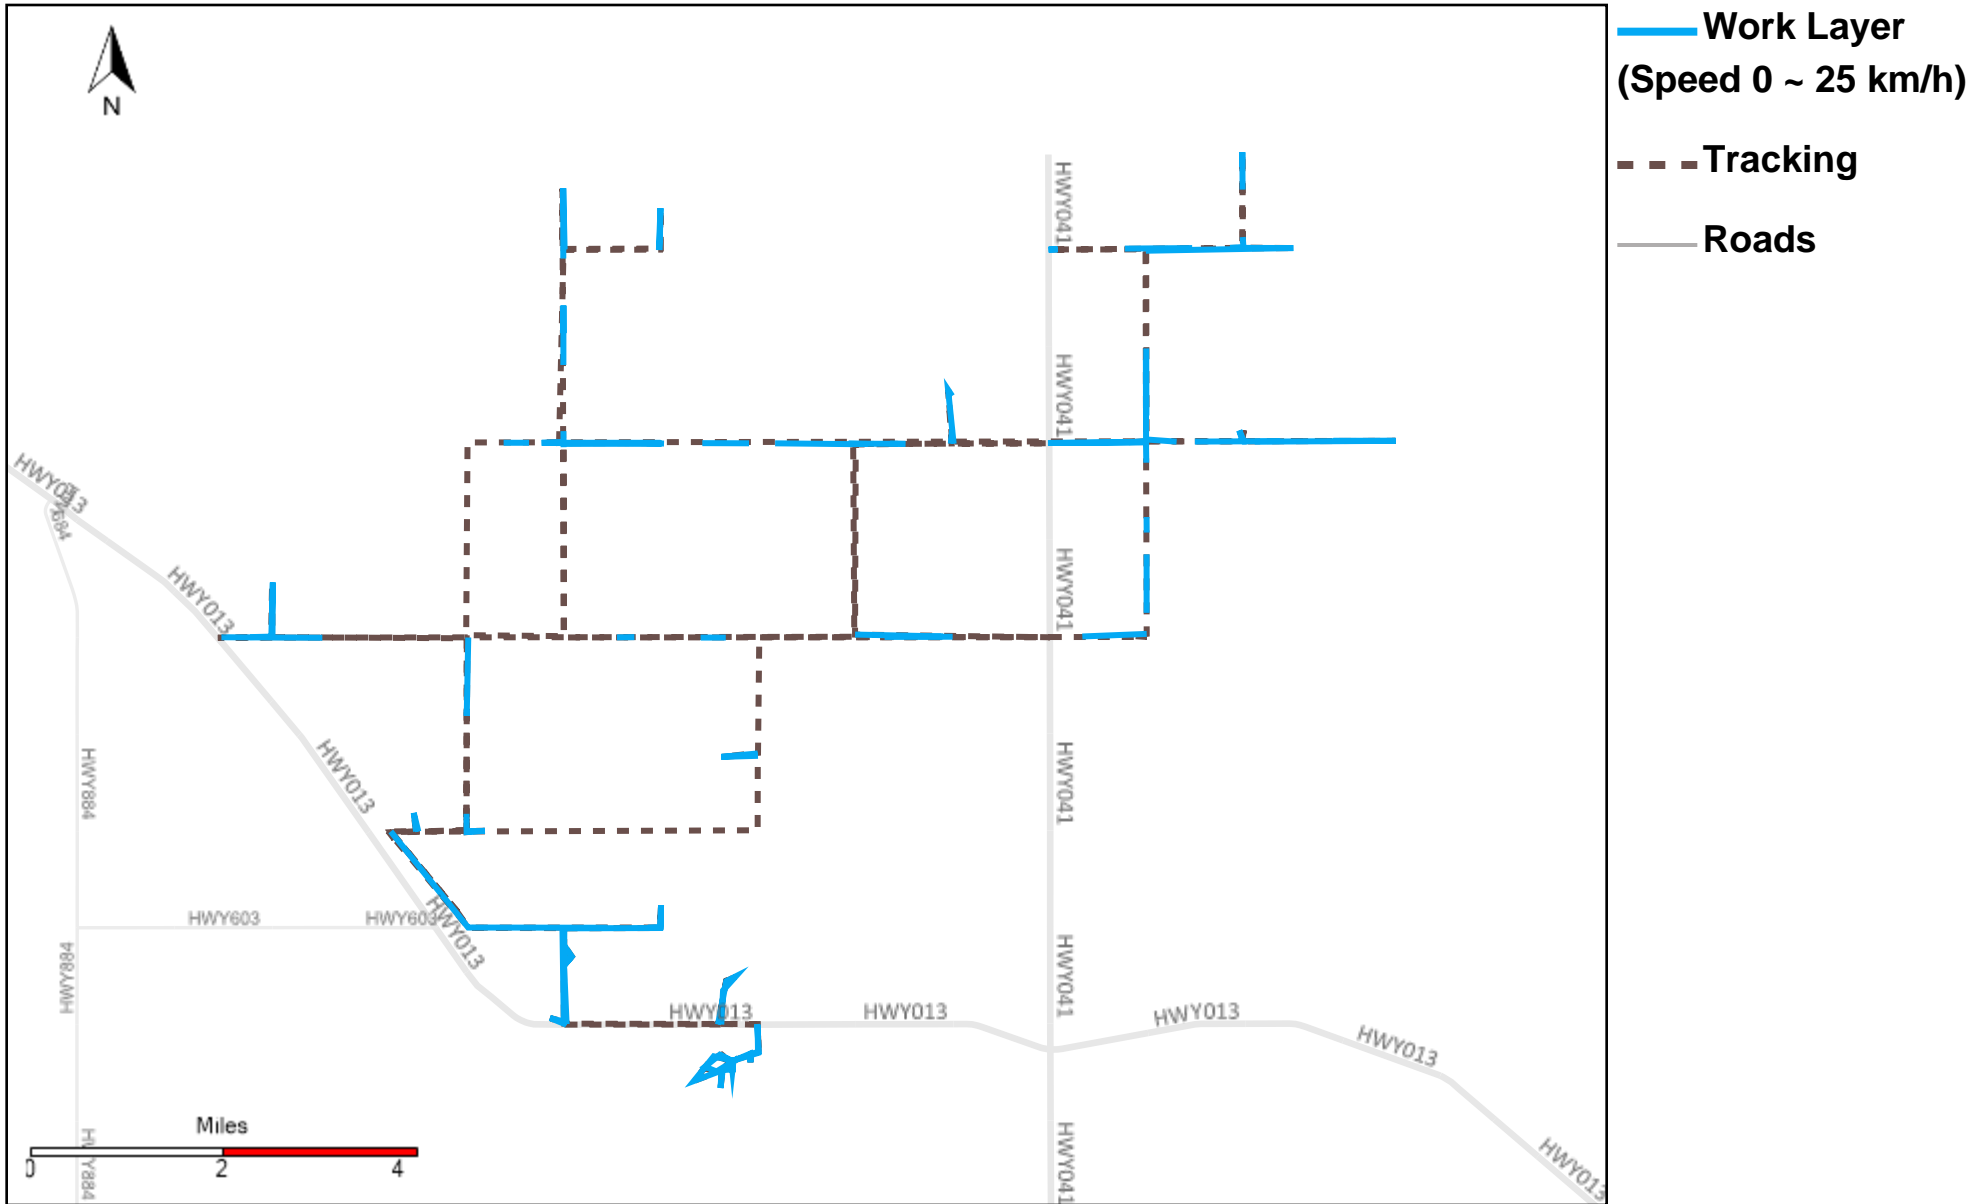

43-173_2022-11-13 ~ 2022-11-19 Tracking

Total Distance(km)	Total Hours	Work Distance(km)	Work Hours
221.23	18 hrs 25 min 49 sec	96.91	10 hrs 12 min 46 sec