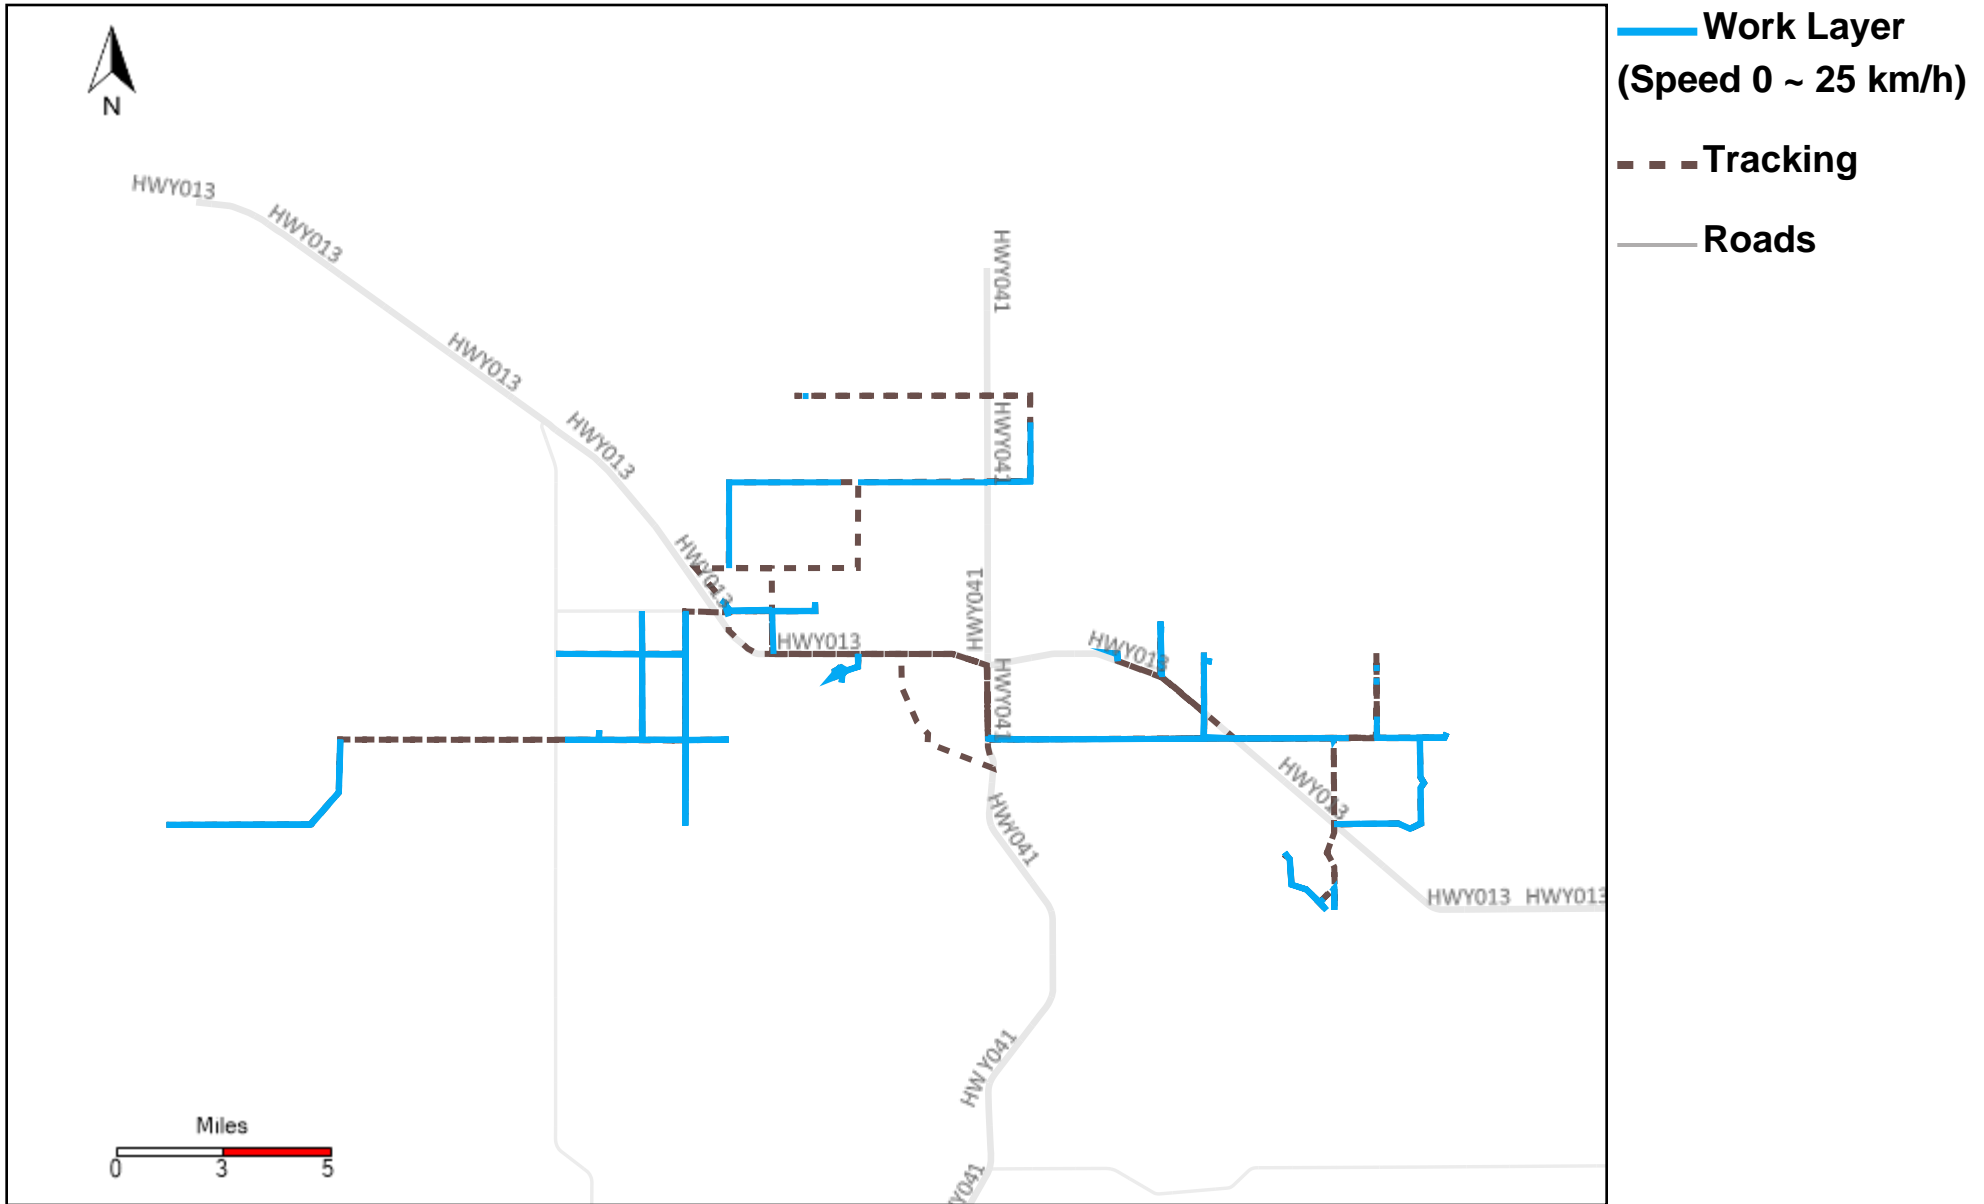

43-172_2022-11-06 ~ 2022-11-12 Tracking

Total Distance(km)	Total Hours	Work Distance(km)	Work Hours
405.62	27 hrs 42 min 1 sec	181.86	20 hrs 16 min 35 sec