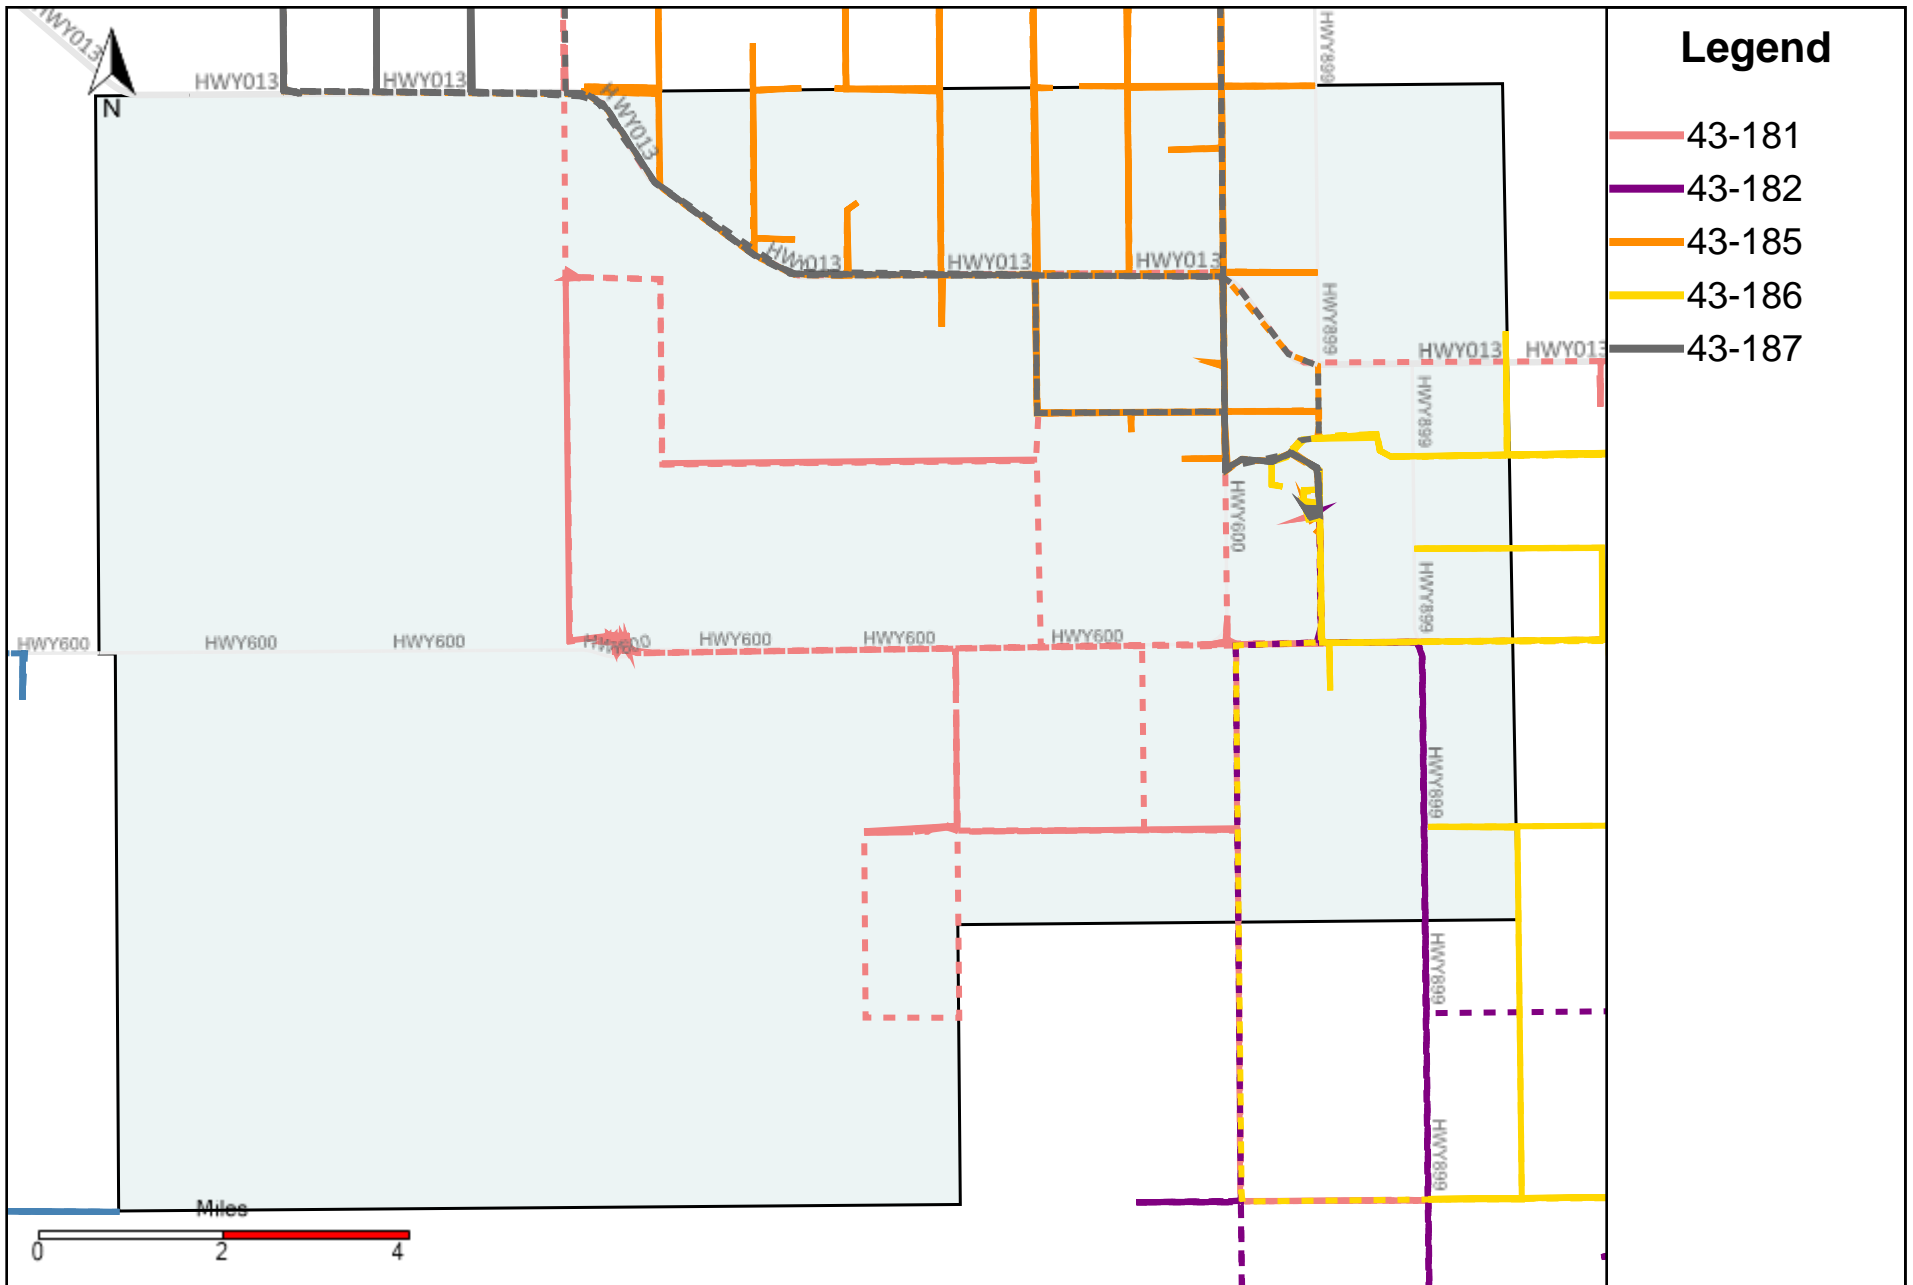

Division: 3 Grader Report(2022-11-06 ~ 2022-11-12)

Vehicle Name List	Total Distance(km)	Total Hours
43-181, 43-182, 43-185, 43-186, 43-187	2616.52	177 hrs 7 min 34 sec