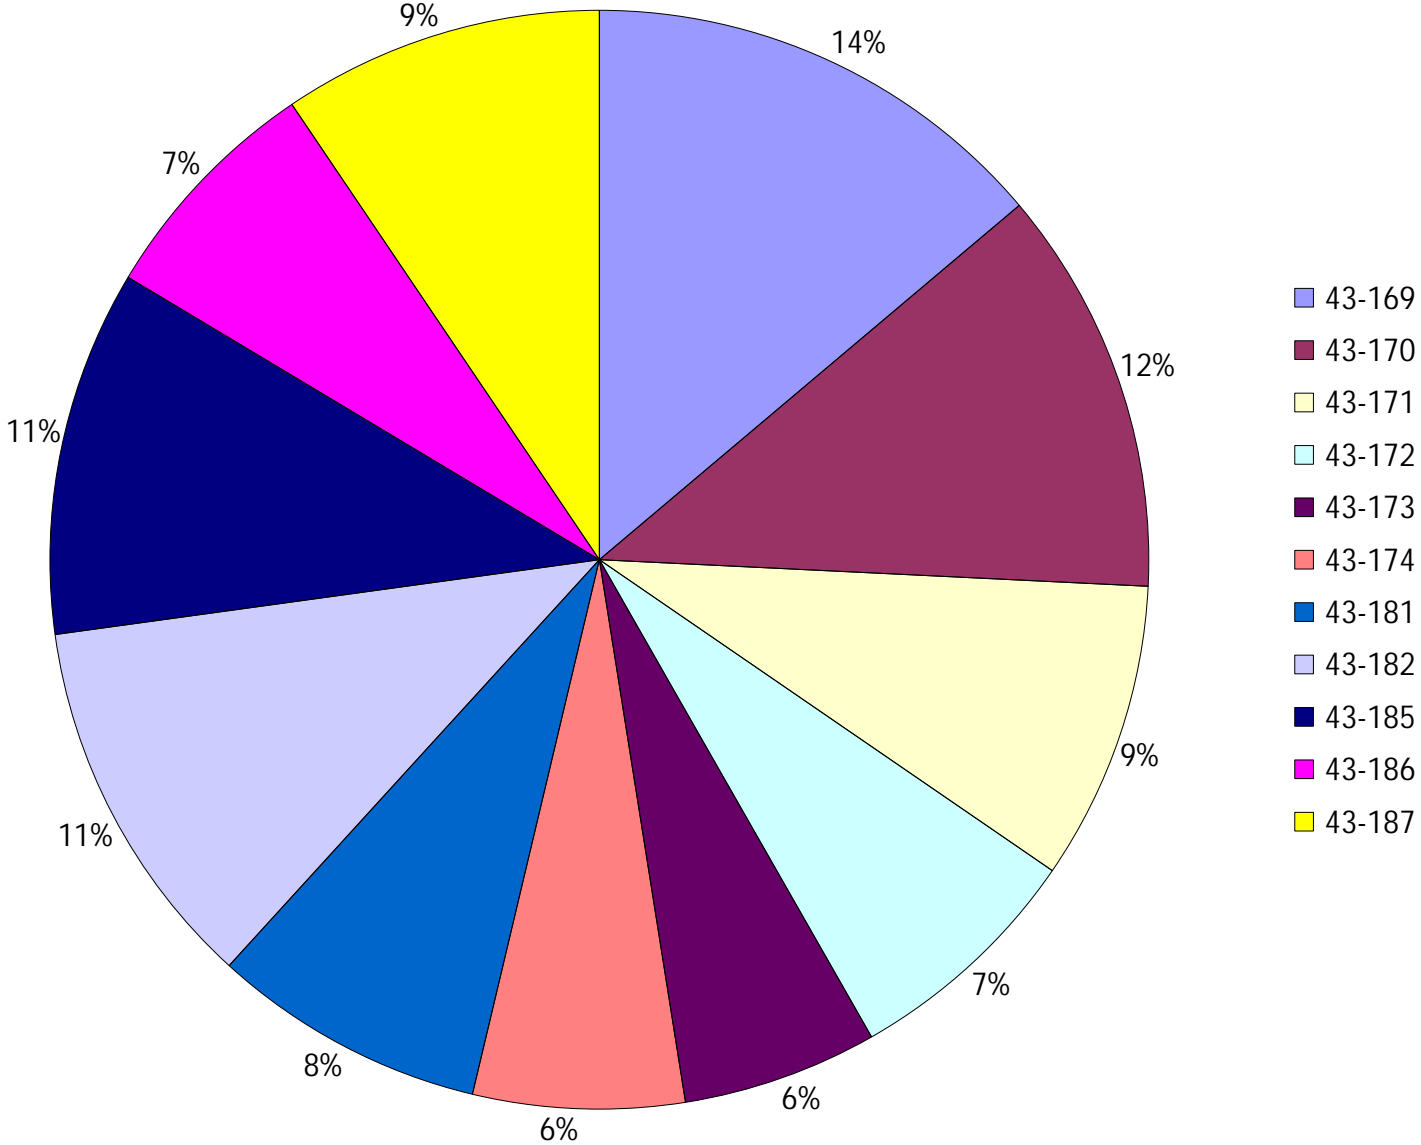

Provost Weekly Grader Report

From 11/6/2022 To 11/12/2022

11/12/2022

Vehicle	Total Distance(km)	Total Hours	Work Distance(km)	Work Hours
43-169	782.63	41 hrs 42 min 7 sec	308.21	24 hrs 32 min 36 sec
43-170	674.14	35 hrs 45 min 18 sec	295.97	21 hrs 44 min 18 sec
43-171	497.61	30 hrs 6 min 1 sec	360.54	25 hrs 12 min 2 sec
43-172	405.62	27 hrs 42 min 1 sec	181.86	20 hrs 16 min 35 sec
43-173	324.68	23 hrs 14 min 27 sec	191.59	17 hrs 38 min 29 sec
43-174	351.52	28 hrs 37 min 48 sec	159.33	21 hrs 24 min 39 sec
43-181	455.45	27 hrs 29 min 8 sec	247.23	22 hrs 6 min 6 sec
43-182	624.92	37 hrs 54 min 19 sec	294.75	26 hrs 19 min 59 sec
43-185	608.64	42 hrs 57 min 37 sec	487.45	39 hrs 30 min 51 sec
43-186	393.09	30 hrs 2 min 42 sec	298.97	26 hrs 59 min 54 sec
43-187	534.43	38 hrs 43 min 48 sec	256.91	30 hrs 55 min 58 sec
Total:	5652.72	364 hrs 15 min 16 sec	3082.81	276 hrs 41 min 27 sec

Vehicle Distance Vs Total Distance (%) From 11/6/2022 To 11/12/2022

Provost Weekly Grader Report