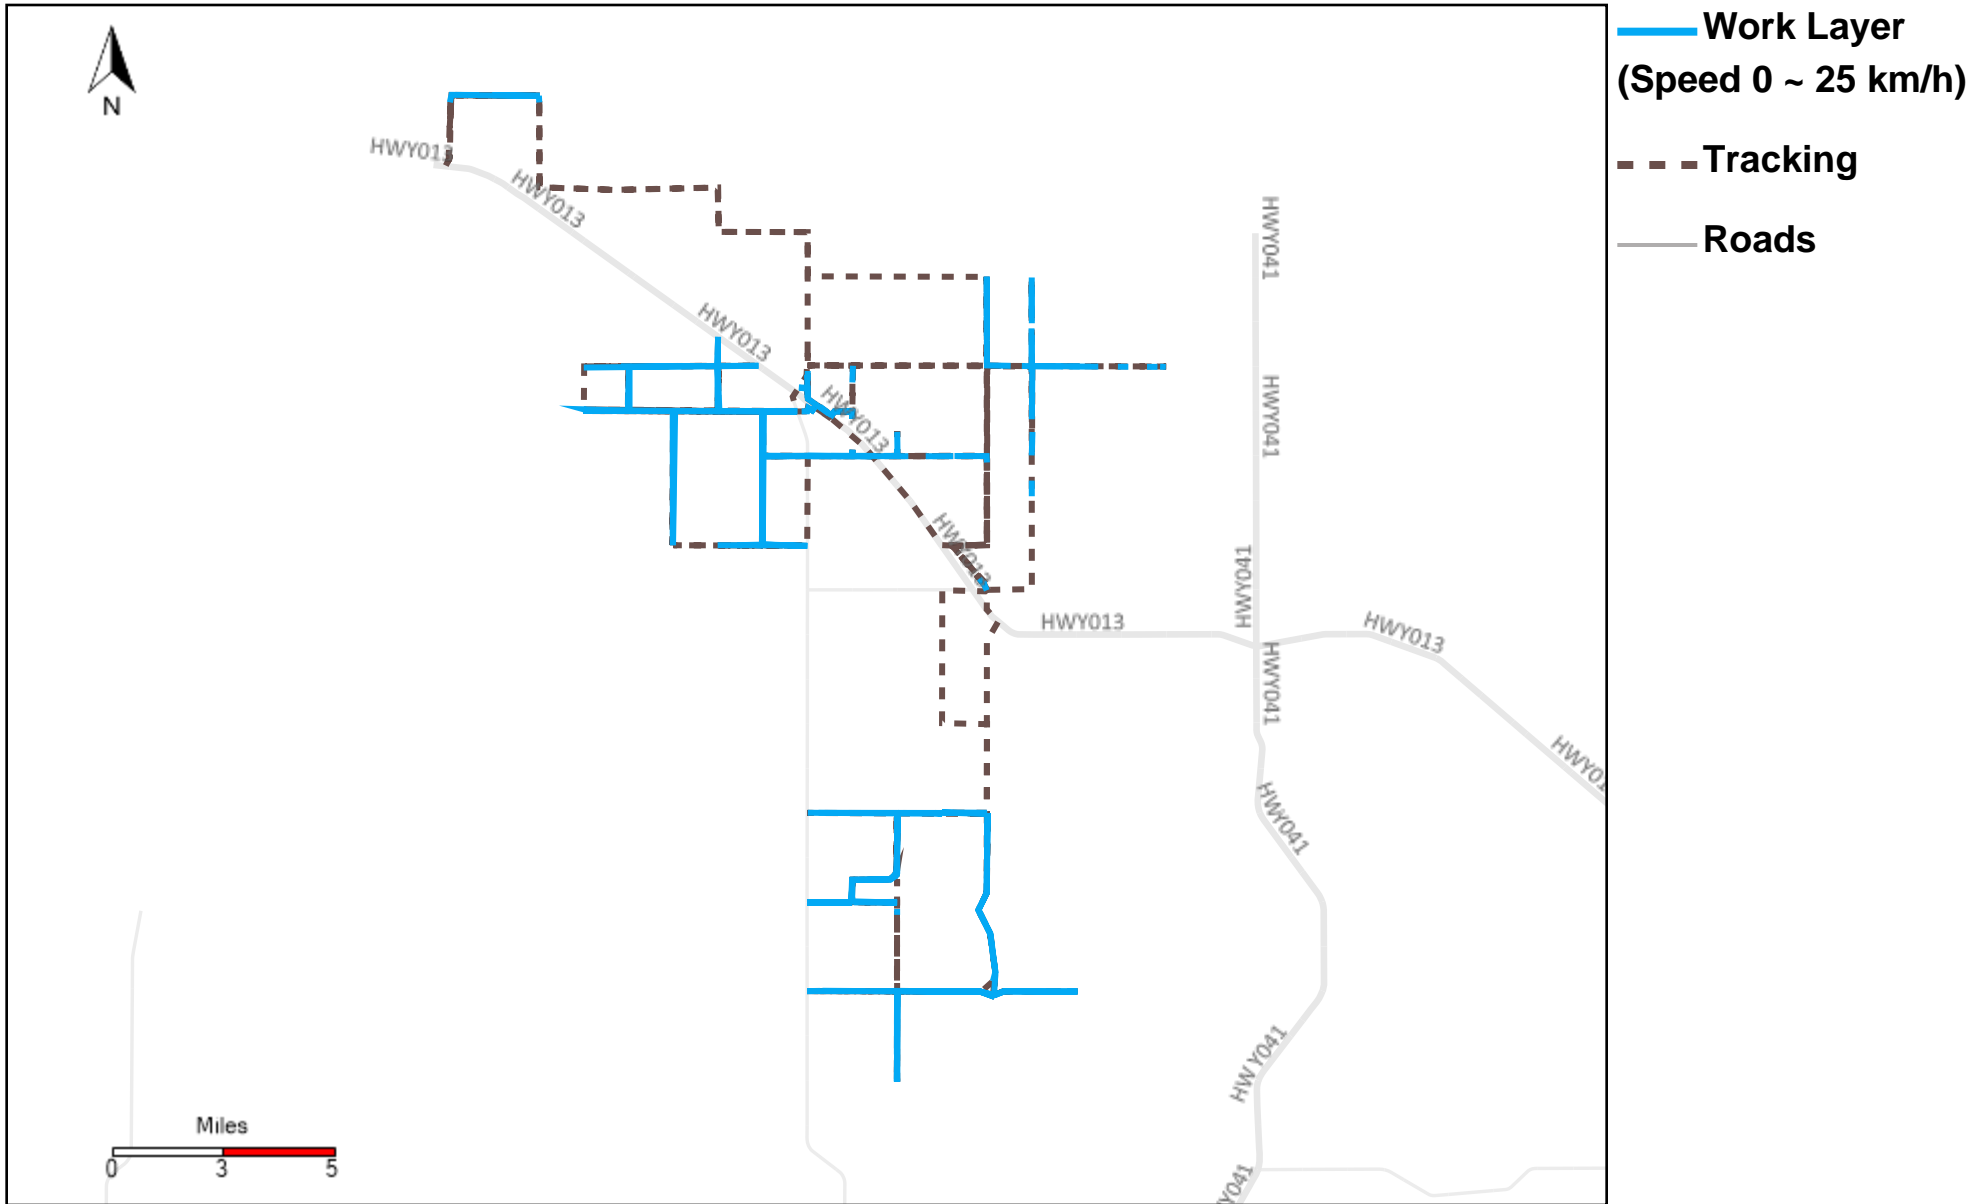

43-170_2022-11-06 ~ 2022-11-12 Tracking

Total Distance(km)	Total Hours	Work Distance(km)	Work Hours
674.14	35 hrs 45 min 18 sec	295.97	21 hrs 44 min 18 sec