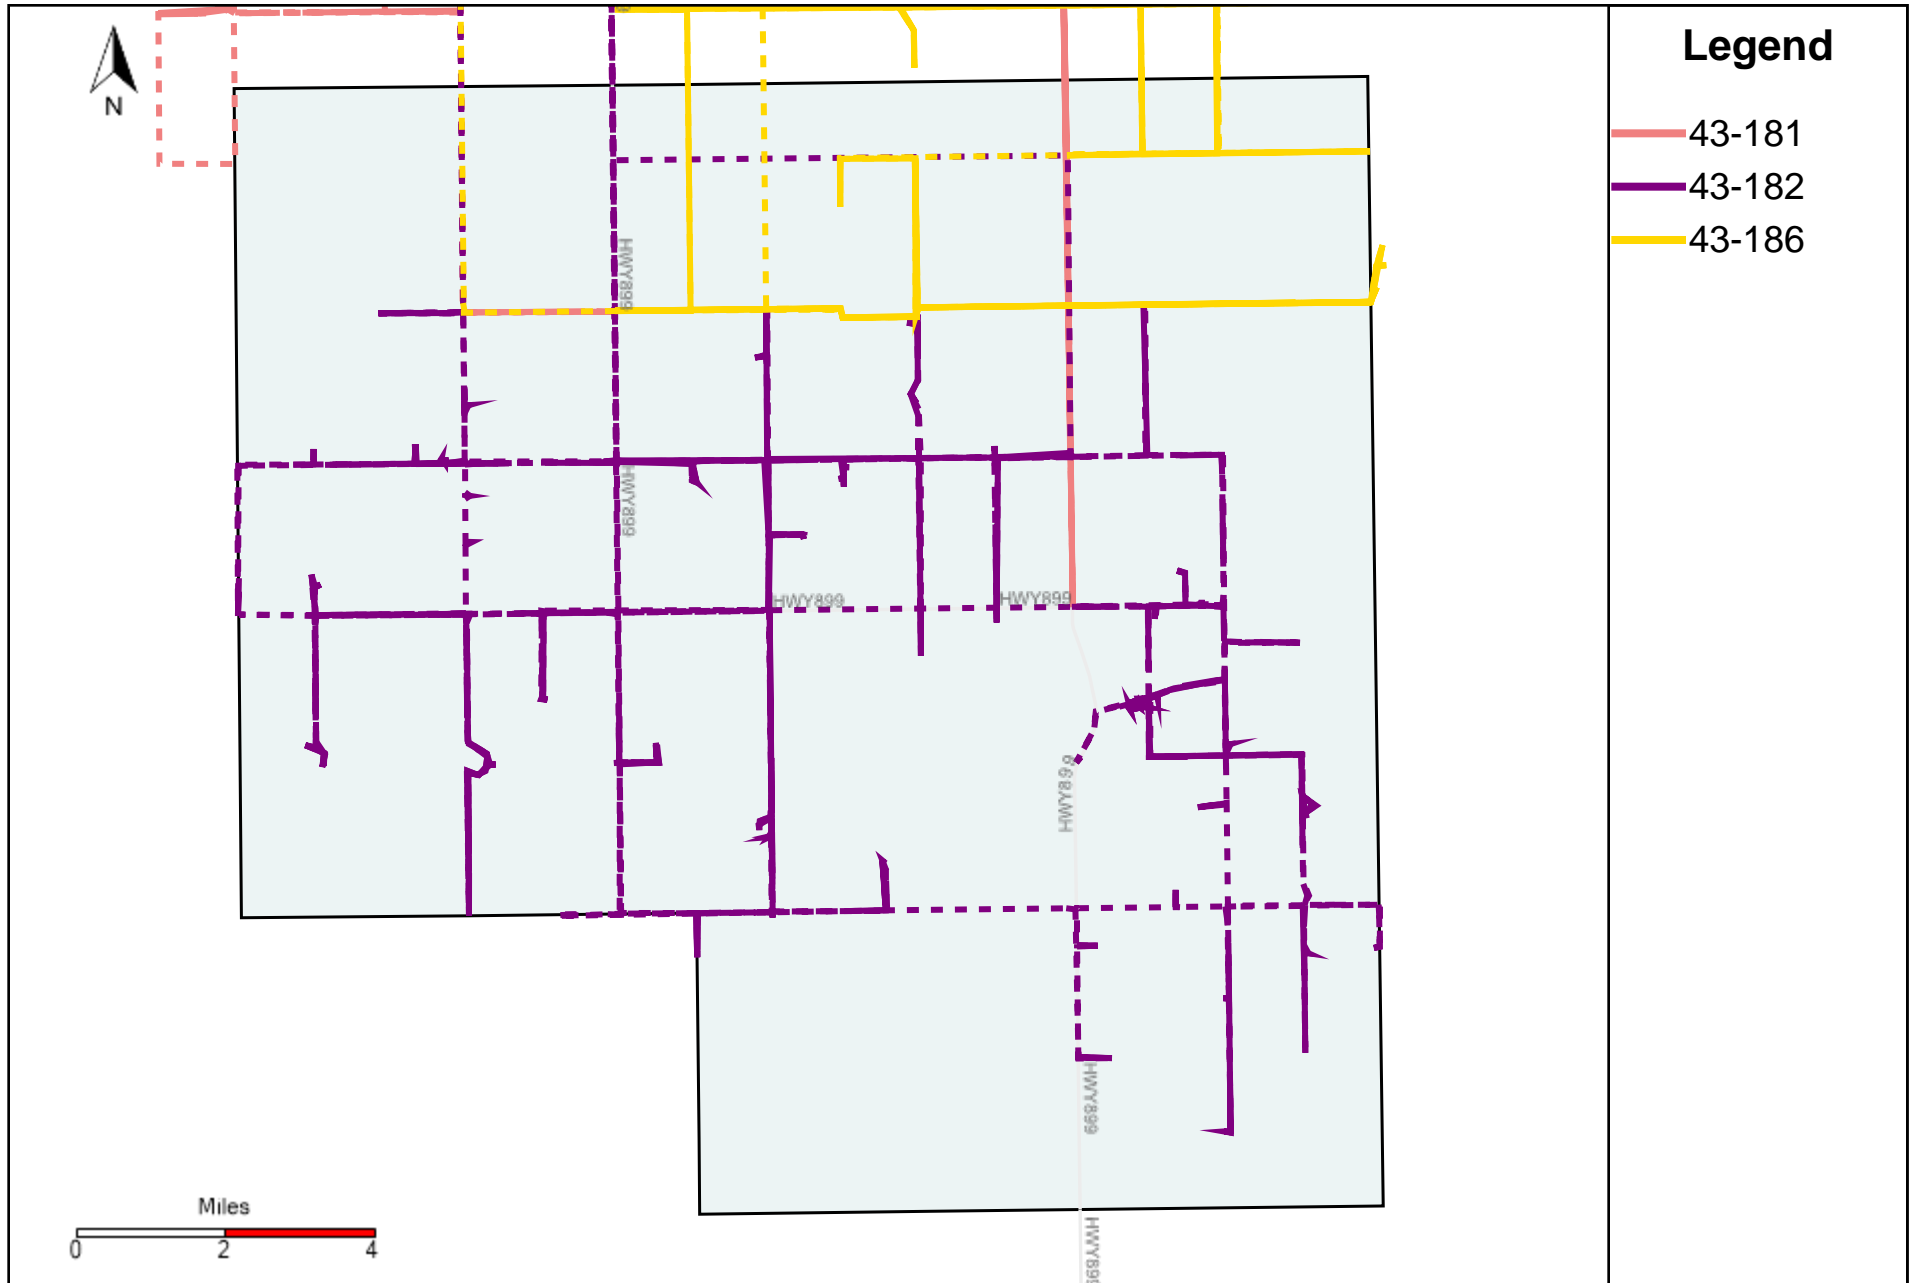

Provost Weekly Grader Report (2022-11-06 ~ 2022-11-12)

Division: 1 Grader Report(2022-11-06 ~ 2022-11-12)

Vehicle Name List	Total Distance(km)	Total Hours
43-181, 43-182, 43-186	1473.45	95 hrs 26 min 9 sec

Division: 2 Grader Report(2022-11-06 ~ 2022-11-12)

Vehicle Name List	Total Distance(km)	Total Hours
43-181, 43-186	848.53	57 hrs 31 min 50 sec

Division: 3 Grader Report(2022-11-06 ~ 2022-11-12)

Vehicle Name List	Total Distance(km)	Total Hours
43-181, 43-182, 43-185, 43-186, 43-187	2616.52	177 hrs 7 min 34 sec

Division: 4 Grader Report(2022-11-06 ~ 2022-11-12)

Vehicle Name List	Total Distance(km)	Total Hours
43-169, 43-172, 43-173, 43-181, 43-185, 43-187	3111.45	201 hrs 49 min 8 sec

Division: 5 Grader Report(2022-11-06 ~ 2022-11-12)

Division: 7 Grader Report(2022-11-06 ~ 2022-11-12)

Vehicle Name List	Total Distance(km)	Total Hours
43-170, 43-171, 43-172, 43-174	1928.89	122 hrs 11 min 8 sec

Provost Weekly Grader Report

From 11/6/2022 To 11/12/2022