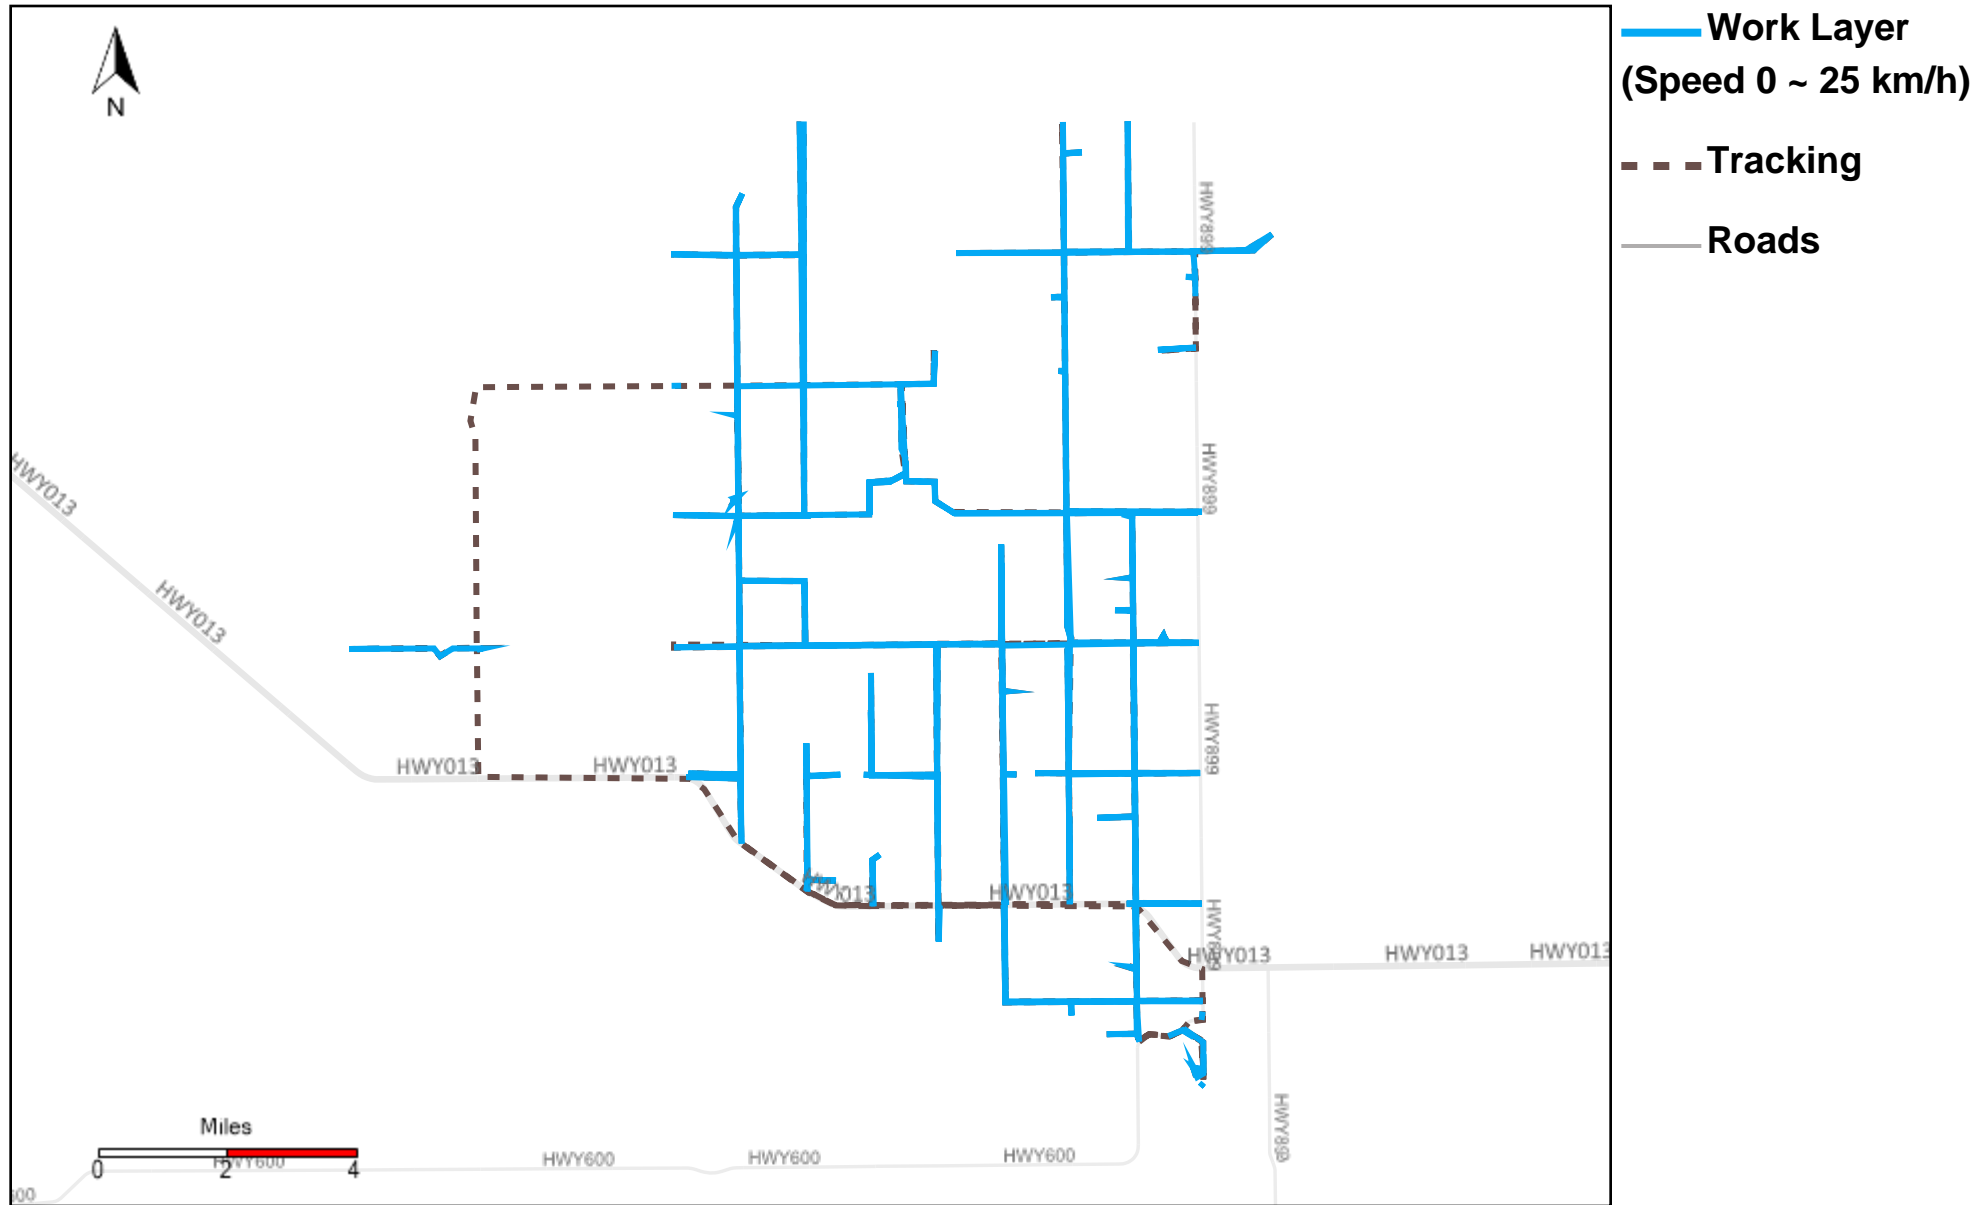

43-185_2022-11-06 ~ 2022-11-12 Tracking

Total Distance(km)	Total Hours	Work Distance(km)	Work Hours
608.64	42 hrs 57 min 37 sec	487.45	39 hrs 30 min 51 sec