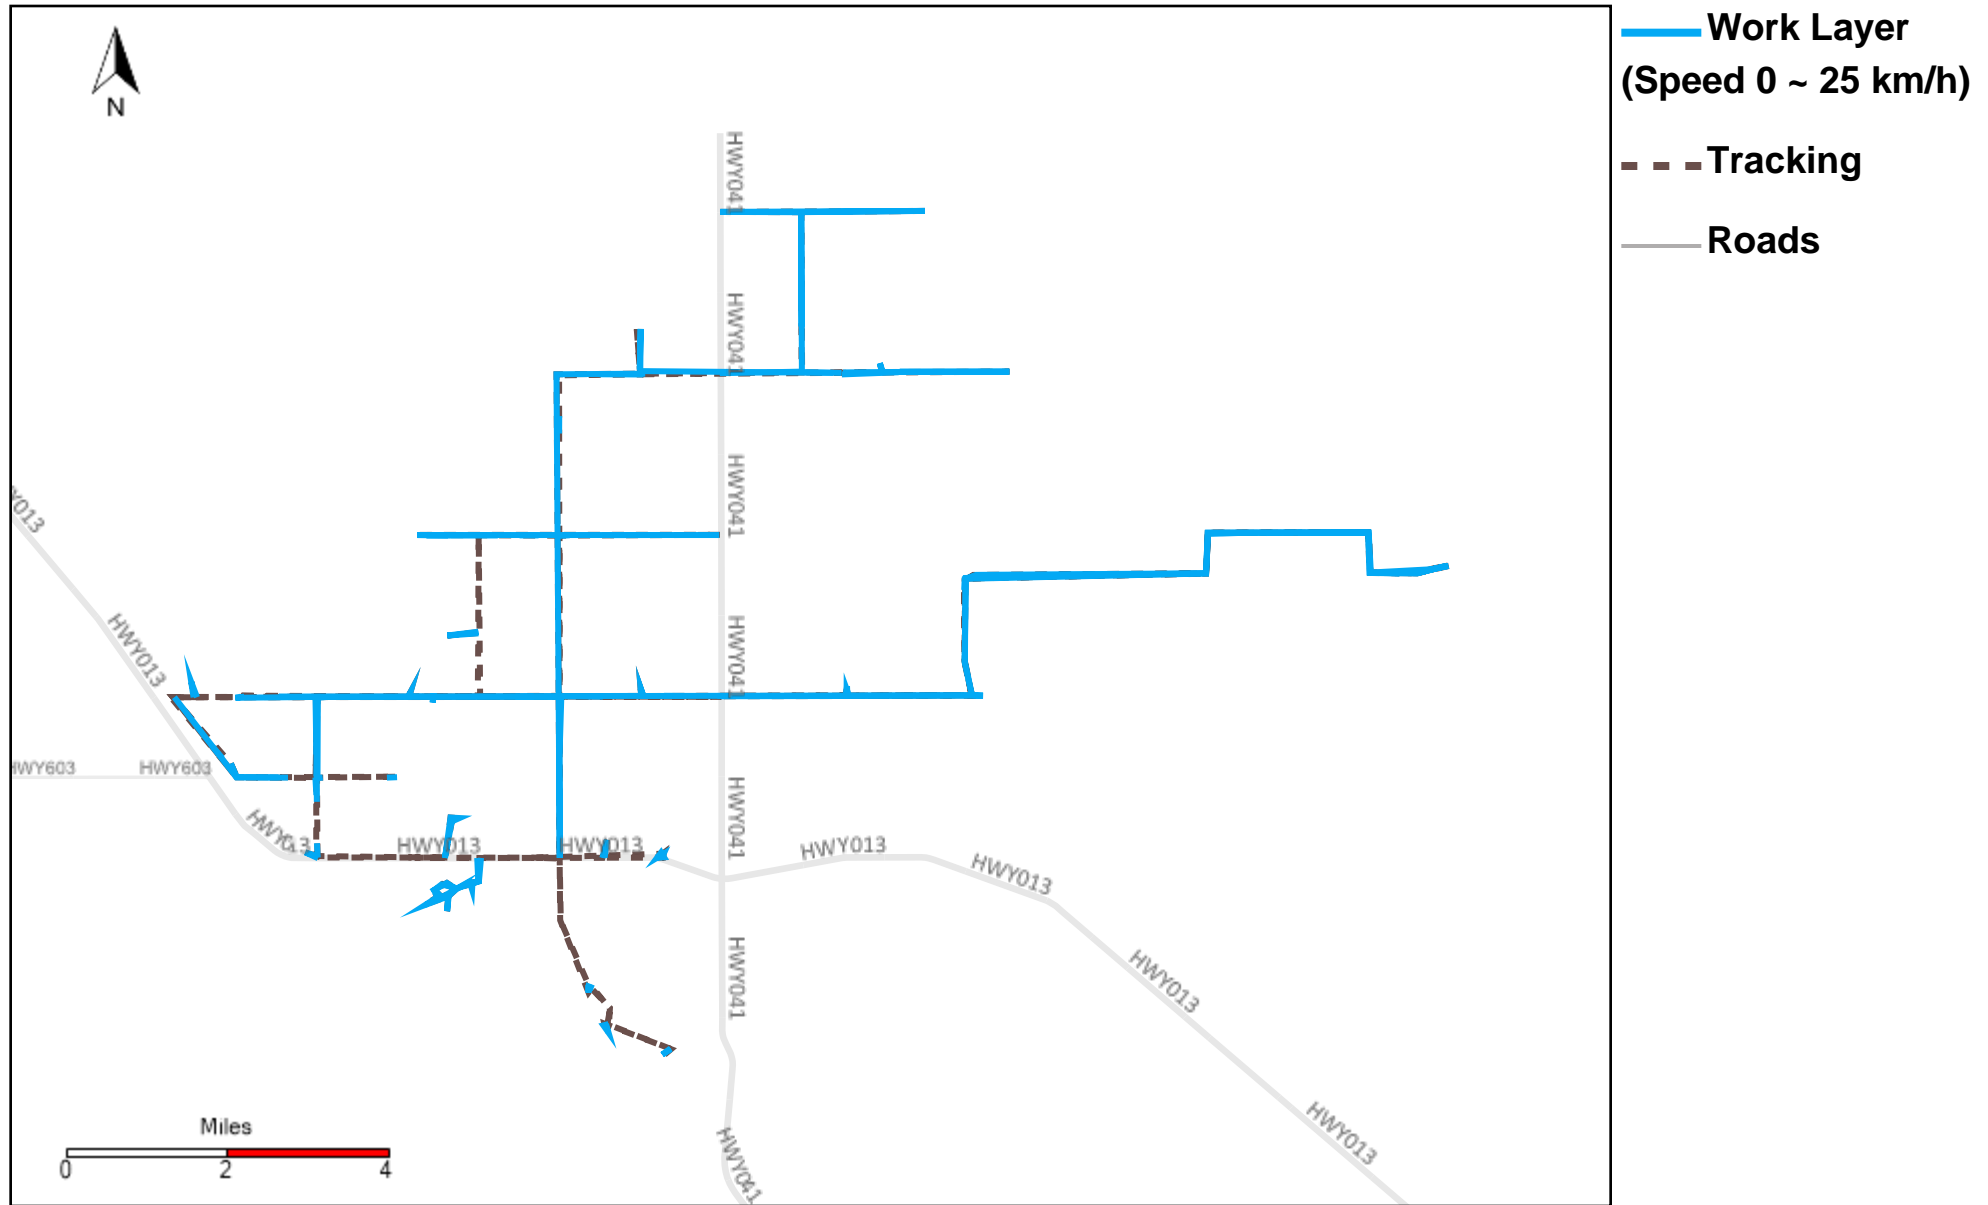

43-173_2022-11-06 ~ 2022-11-12 Tracking

Total Distance(km)	Total Hours	Work Distance(km)	Work Hours
324.68	23 hrs 14 min 27 sec	191.59	17 hrs 38 min 29 sec