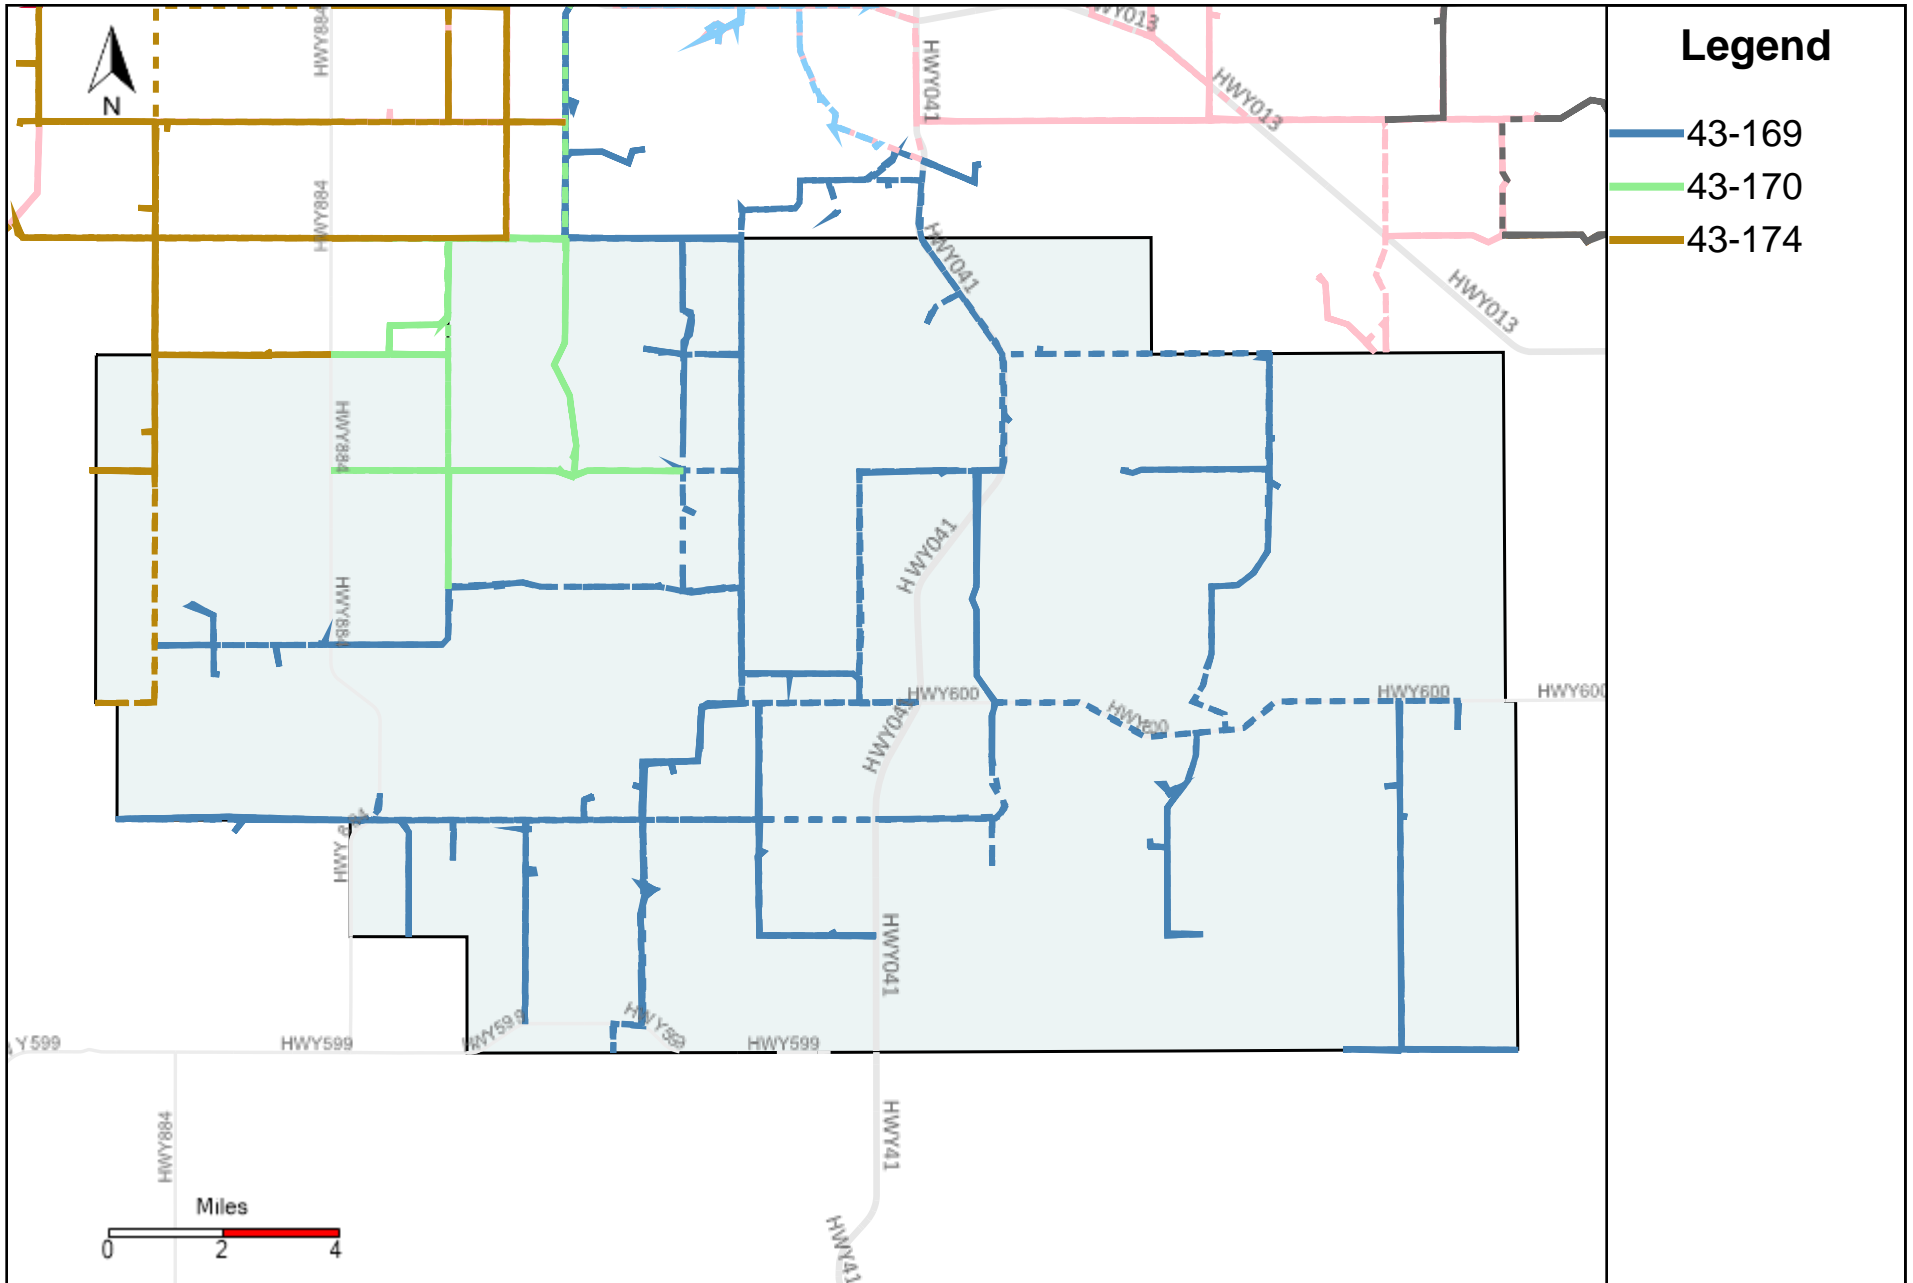

Provost Weekly Grader Report (2022-11-06 ~ 2022-11-12)

Division: 1 Grader Report(2022-11-06 ~ 2022-11-12)

Vehicle Name List	Total Distance(km)	Total Hours
43-181, 43-182, 43-186	1473.45	95 hrs 26 min 9 sec

Division: 2 Grader Report(2022-11-06 ~ 2022-11-12)

Vehicle Name List	Total Distance(km)	Total Hours
43-181, 43-186	848.53	57 hrs 31 min 50 sec

Division: 3 Grader Report(2022-11-06 ~ 2022-11-12)

Vehicle Name List	Total Distance(km)	Total Hours
43-181, 43-182, 43-185, 43-186, 43-187	2616.52	177 hrs 7 min 34 sec

Division: 4 Grader Report(2022-11-06 ~ 2022-11-12)

Vehicle Name List	Total Distance(km)	Total Hours
43-169, 43-172, 43-173, 43-181, 43-185, 43-187	3111.45	201 hrs 49 min 8 sec

Division: 5 Grader Report(2022-11-06 ~ 2022-11-12)