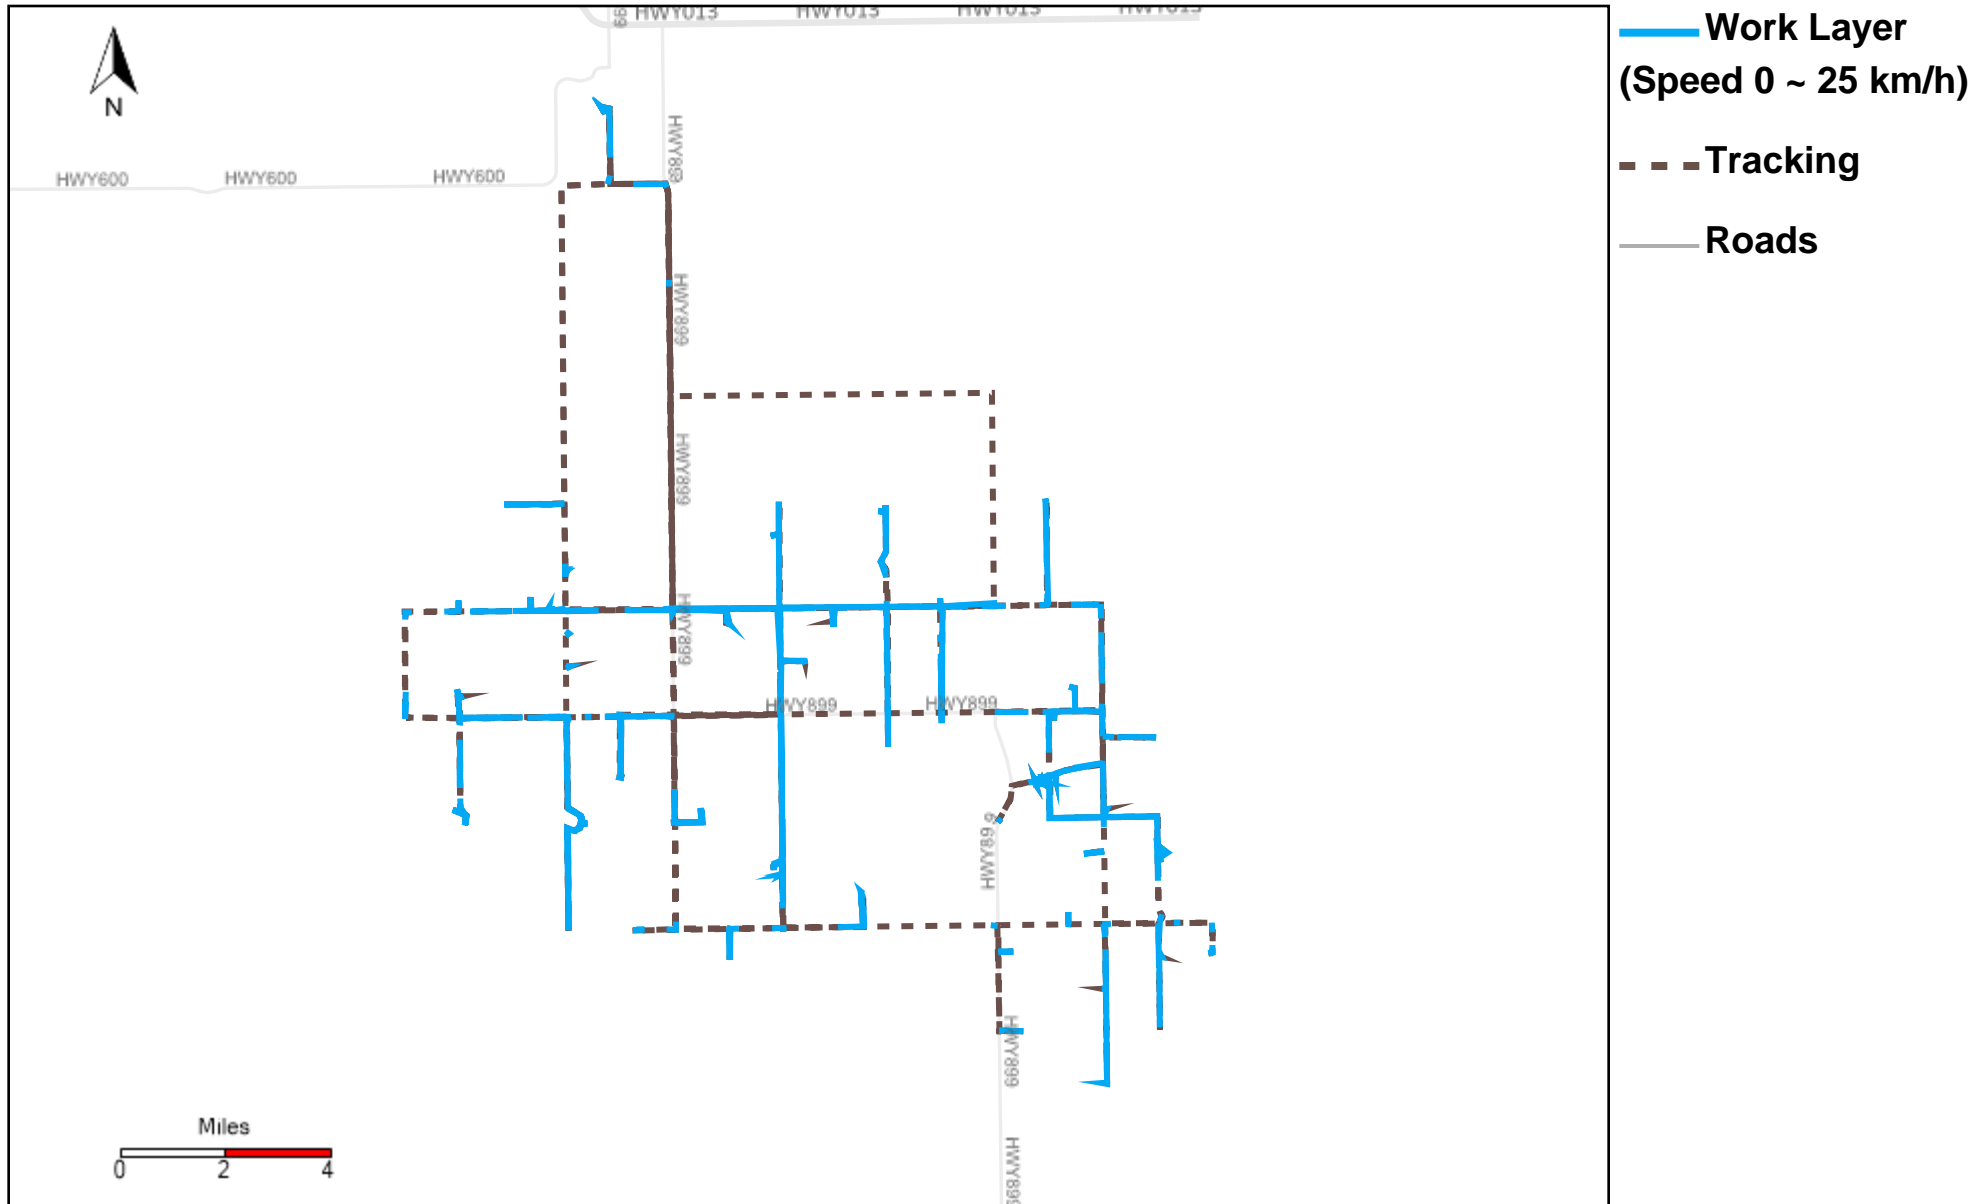

43-182_2022-11-06 ~ 2022-11-12 Tracking

Total Distance(km)	Total Hours	Work Distance(km)	Work Hours
624.92	37 hrs 54 min 19 sec	294.75	26 hrs 19 min 59 sec