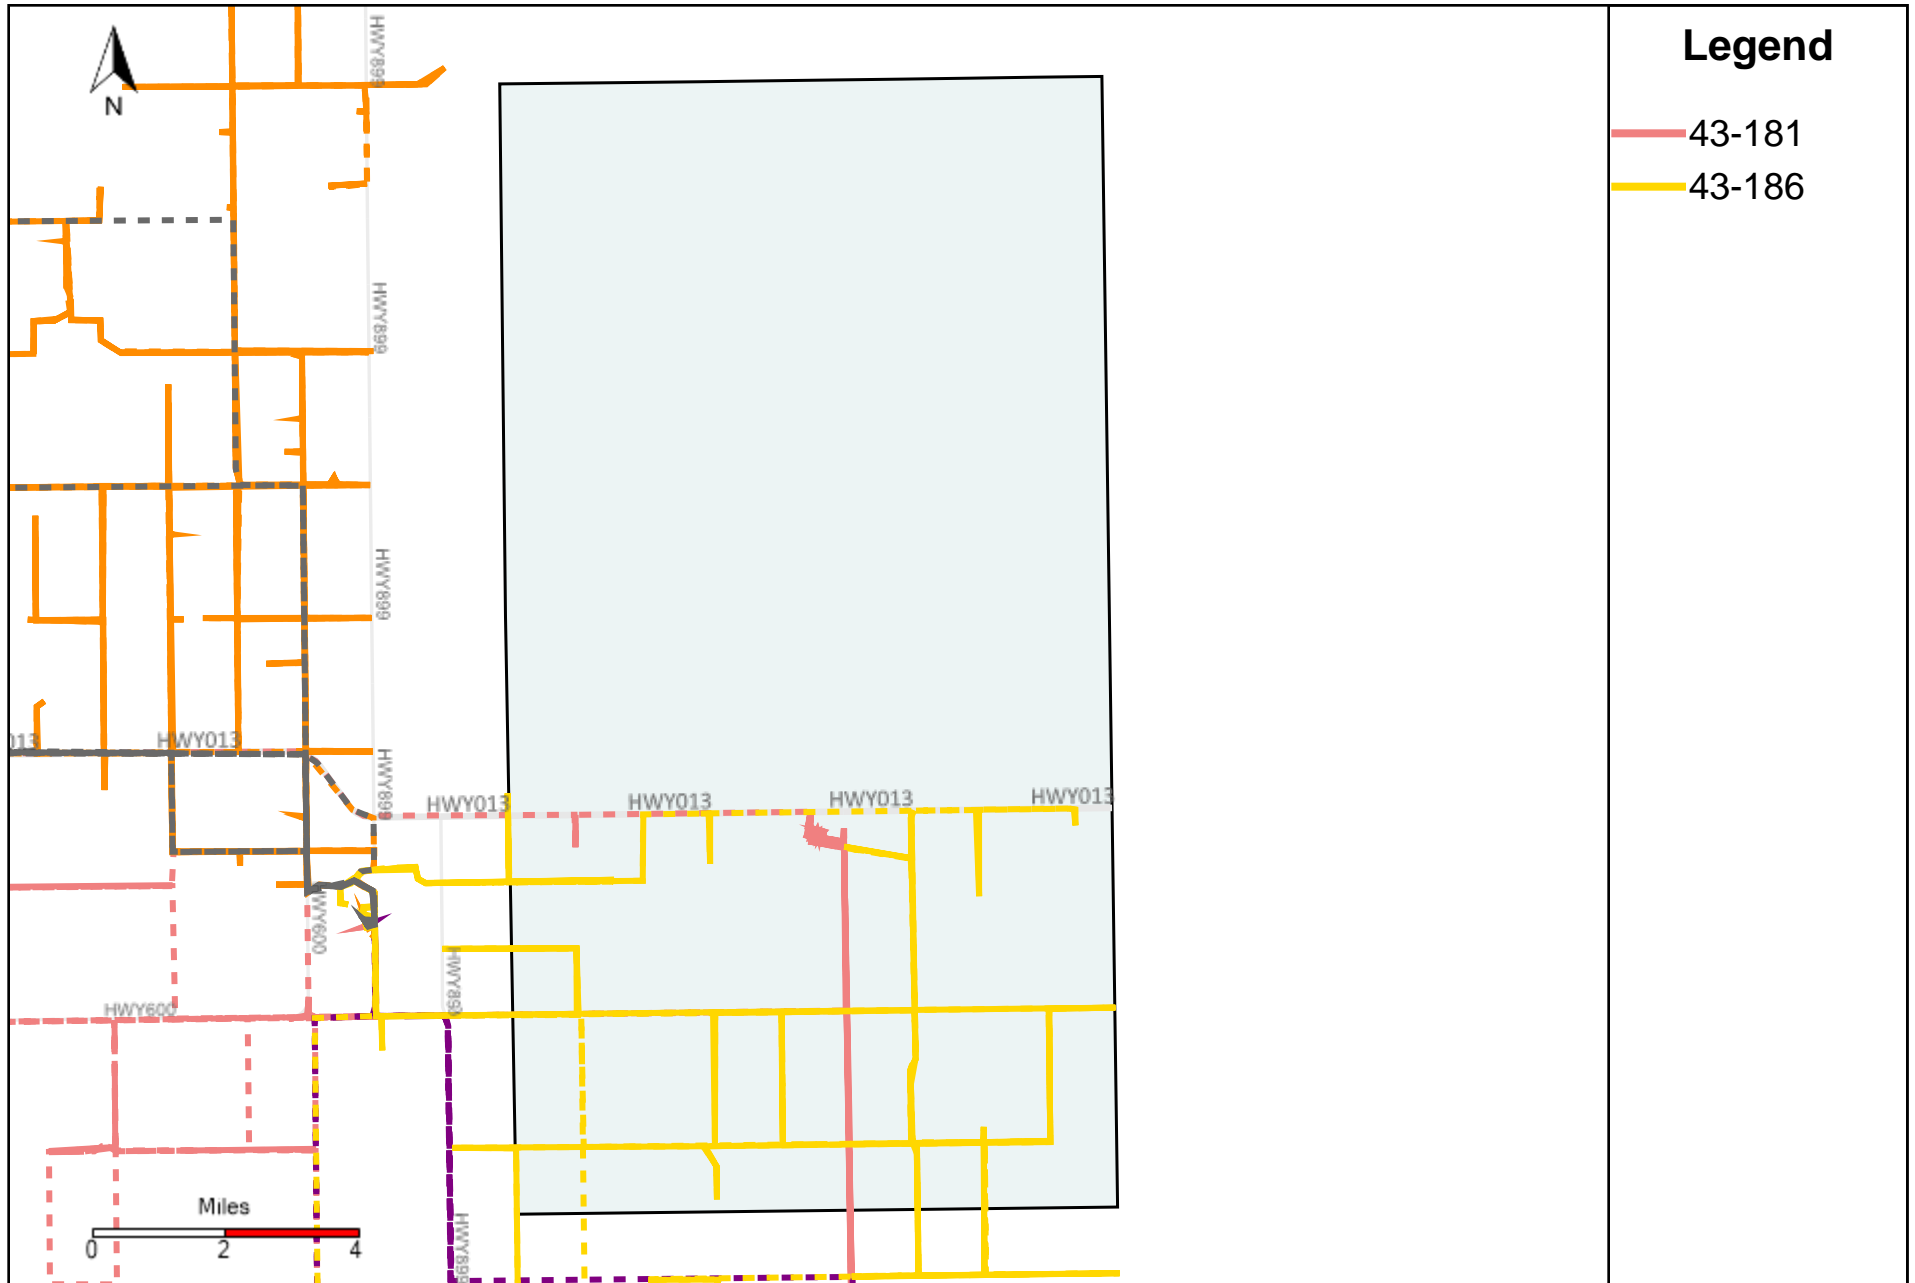

Division: 2 Grader Report(2022-11-06 ~ 2022-11-12)

Vehicle Name List	Total Distance(km)	Total Hours
43-181, 43-186	848.53	57 hrs 31 min 50 sec