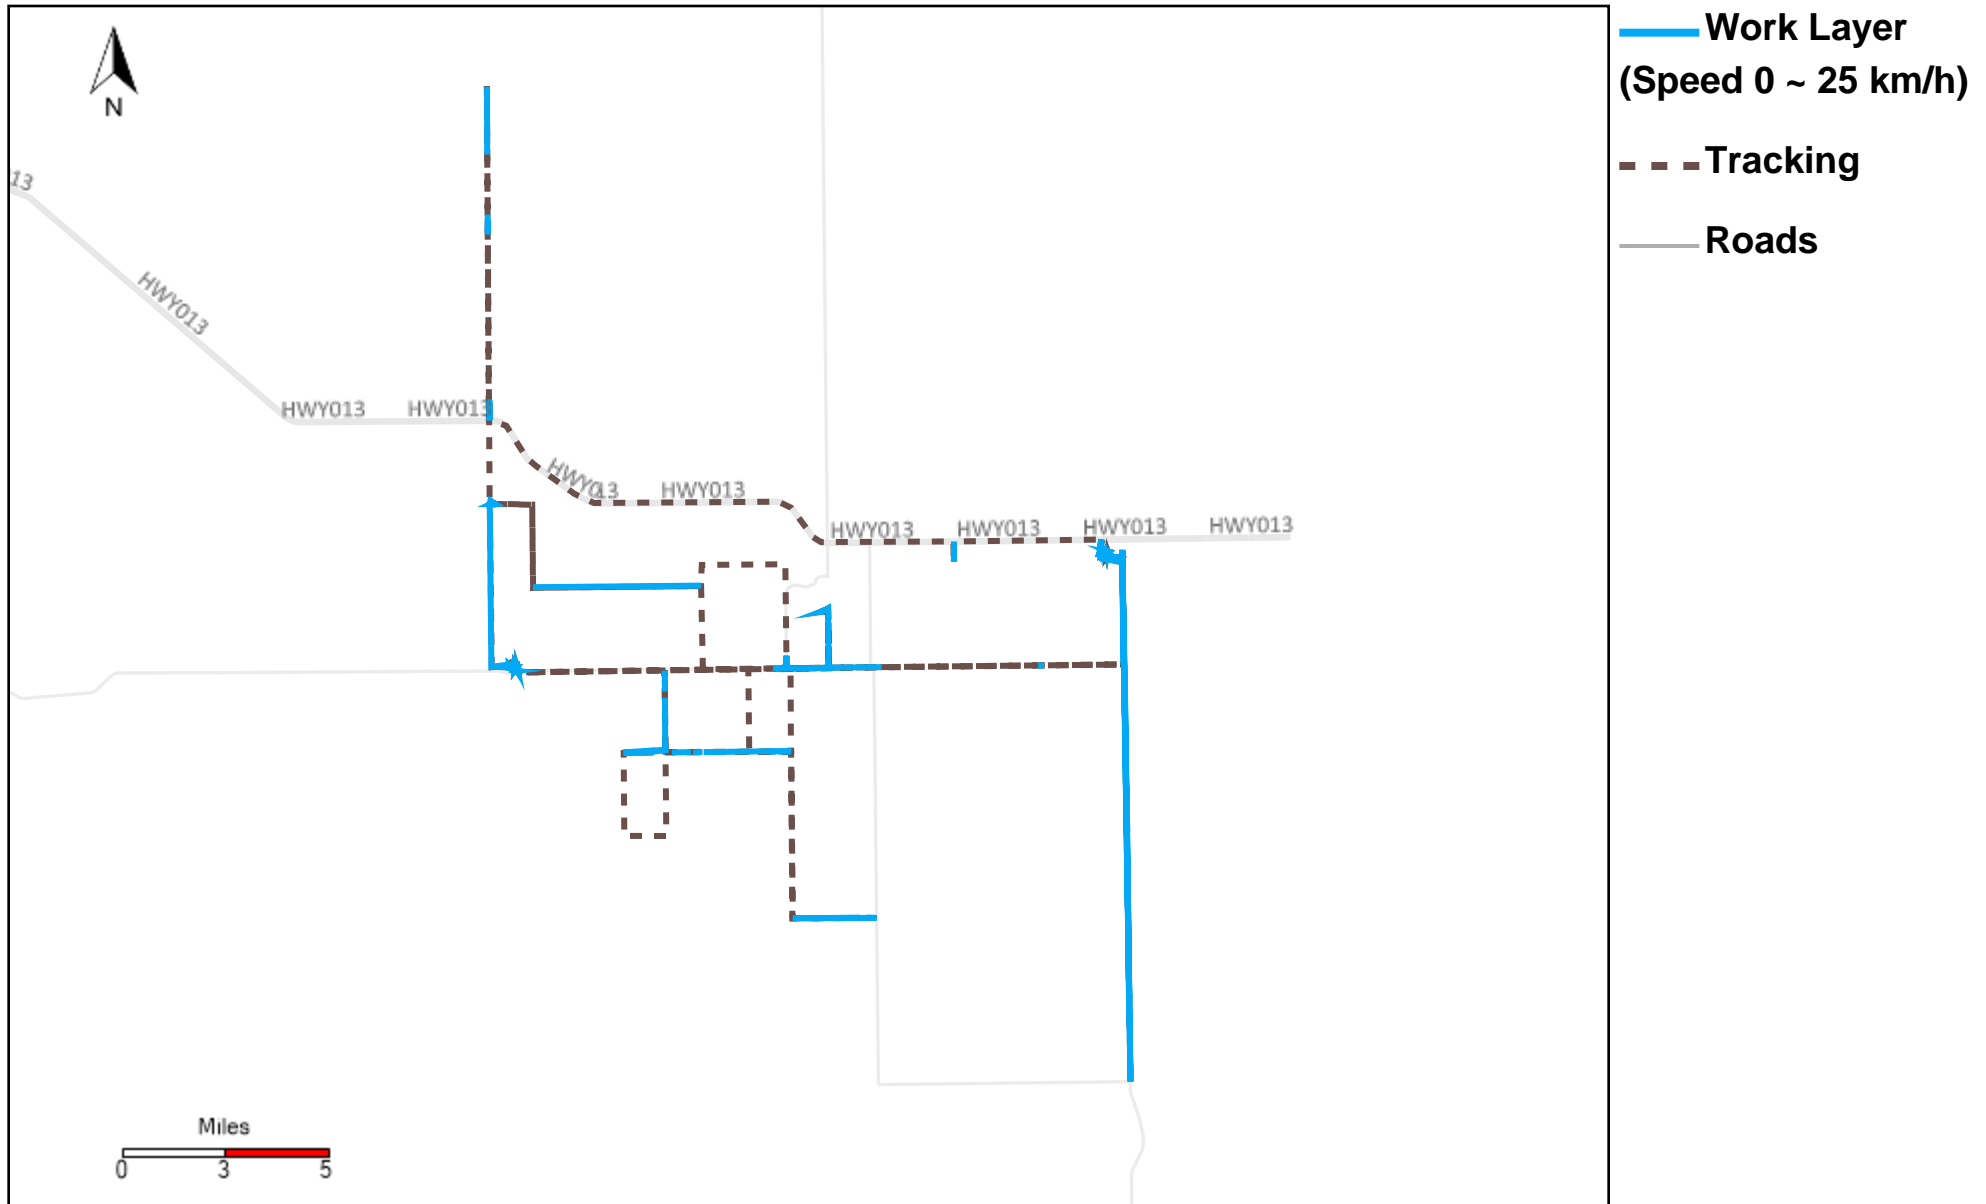

43-181_2022-11-06 ~ 2022-11-12 Tracking

Total Distance(km)	Total Hours	Work Distance(km)	Work Hours
455.45	27 hrs 29 min 8 sec	247.23	22 hrs 6 min 6 sec