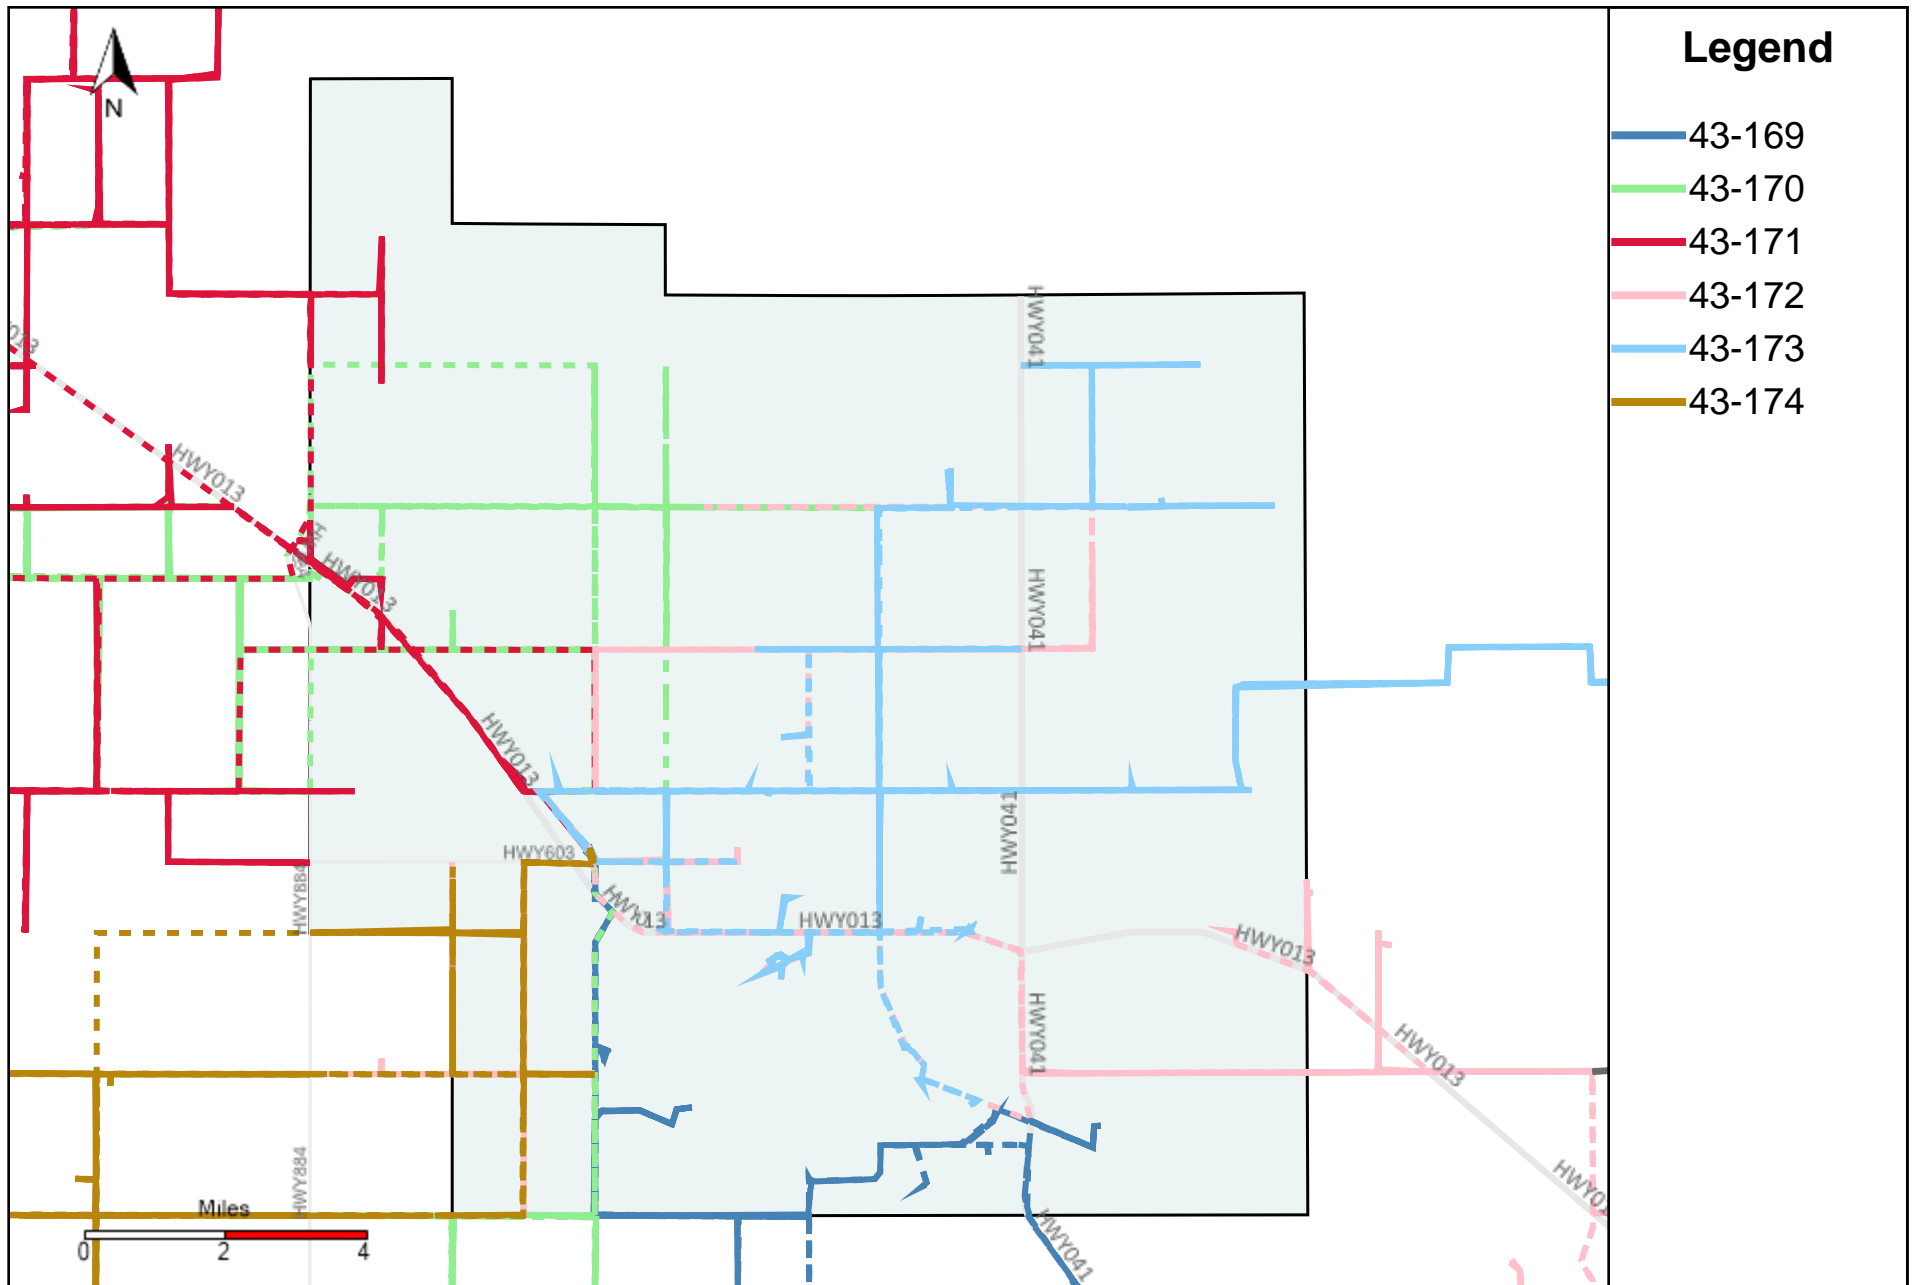

Division: 6 Grader Report(2022-11-06 ~ 2022-11-12)

Vehicle Name List	Total Distance(km)	Total Hours
43-169, 43-170, 43-171, 43-172, 43-173, 43-174	3036.2	187 hrs 7 min 42 sec