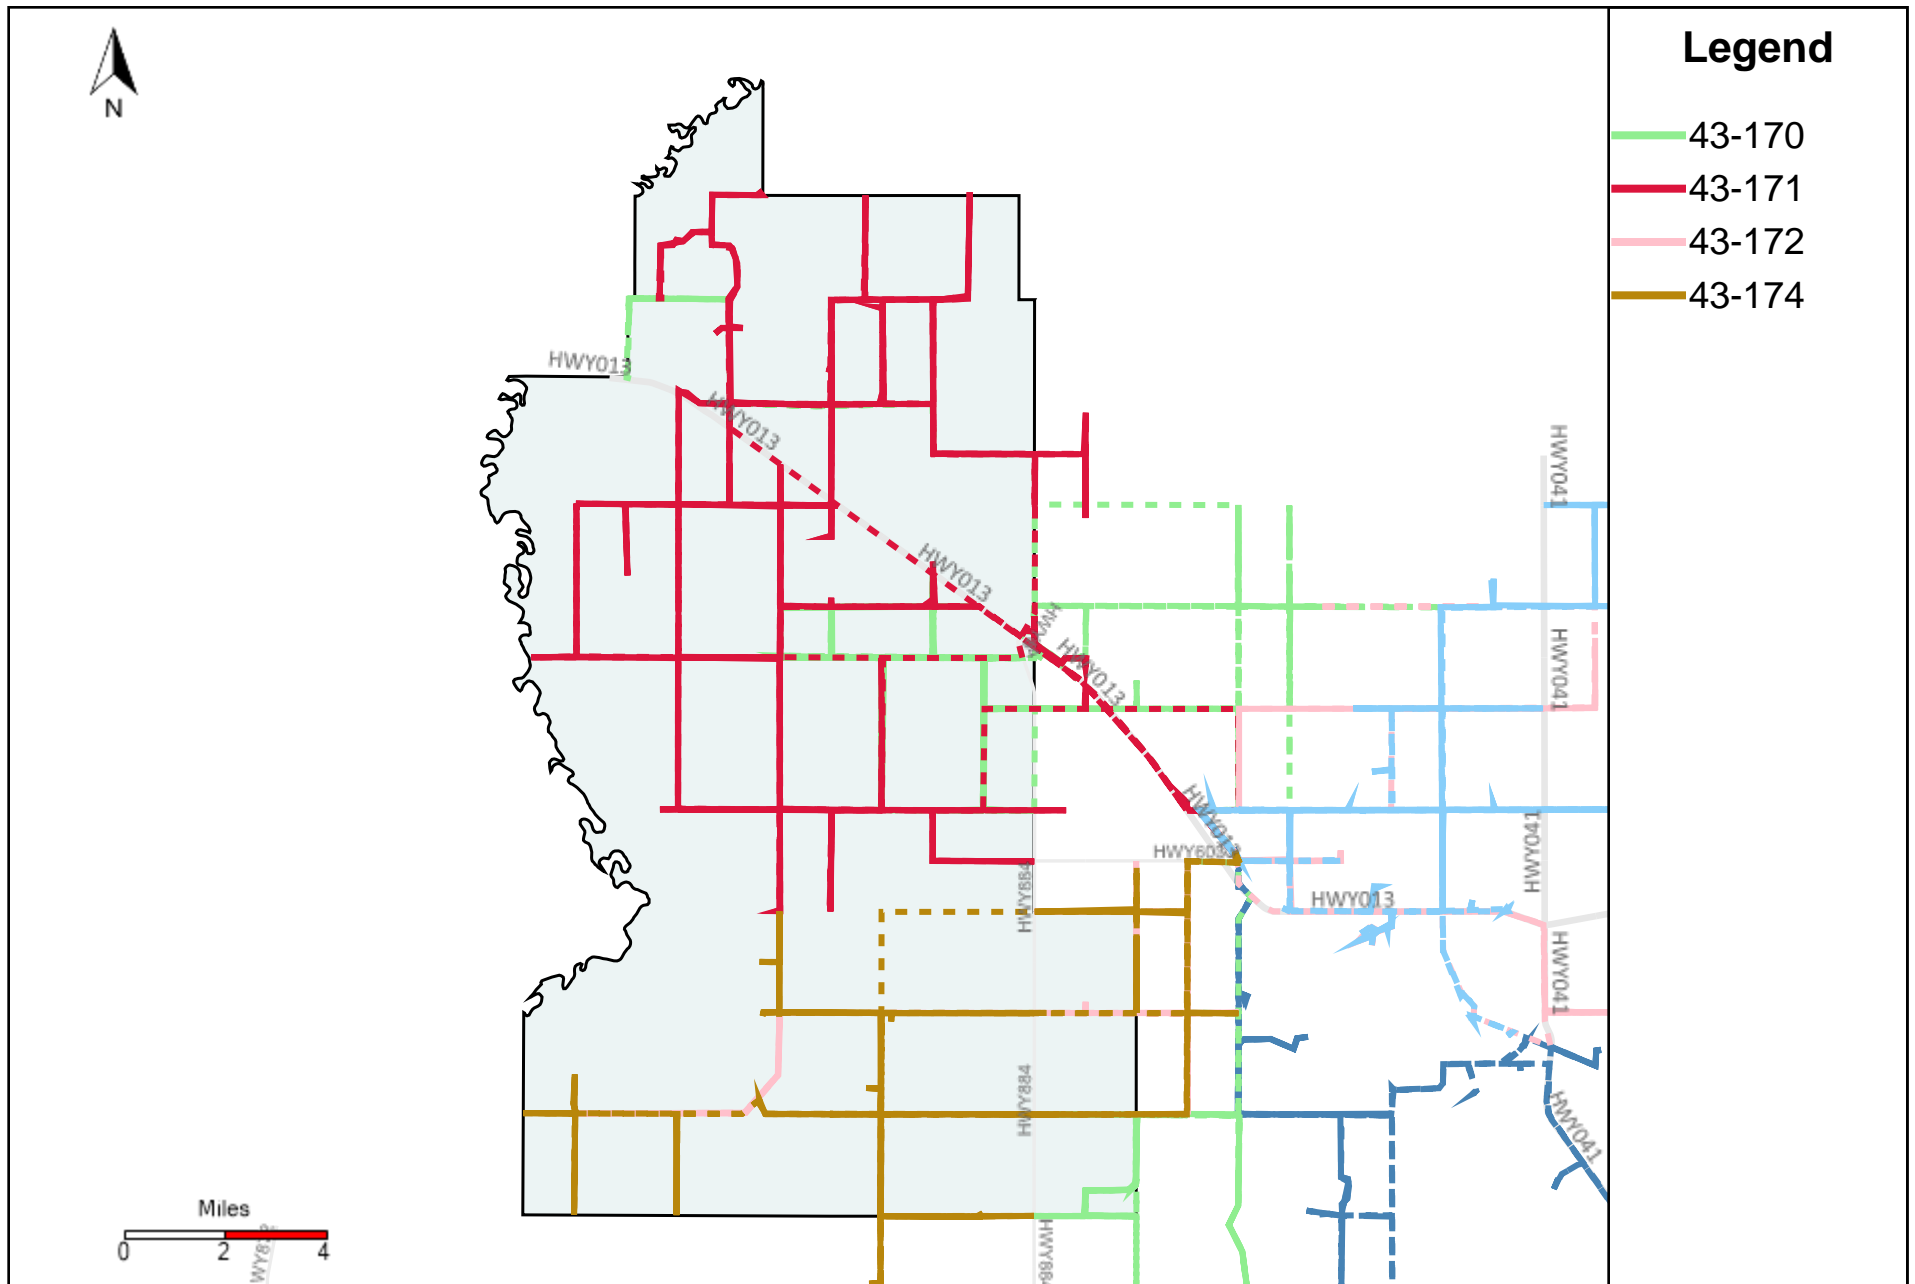

Division: 4 Grader Report(2022-11-06 ~ 2022-11-12)

Vehicle Name List	Total Distance(km)	Total Hours
43-169, 43-172, 43-173, 43-181, 43-185, 43-187	3111.45	201 hrs 49 min 8 sec

Division: 5 Grader Report(2022-11-06 ~ 2022-11-12)

Vehicle Name List	Total Distance(km)	Total Hours
43-169, 43-170, 43-174	1808.3	106 hrs 5 min 13 sec

Division: 6 Grader Report(2022-11-06 ~ 2022-11-12)

Vehicle Name List	Total Distance(km)	Total Hours
43-169, 43-170, 43-171, 43-172, 43-173, 43-174	3036.2	187 hrs 7 min 42 sec

Division: 7 Grader Report(2022-11-06 ~ 2022-11-12)

Vehicle Name List	Total Distance(km)	Total Hours
43-170, 43-171, 43-172, 43-174	1928.89	122 hrs 11 min 8 sec

Provost Weekly Grader Report

From 11/6/2022 To 11/12/2022