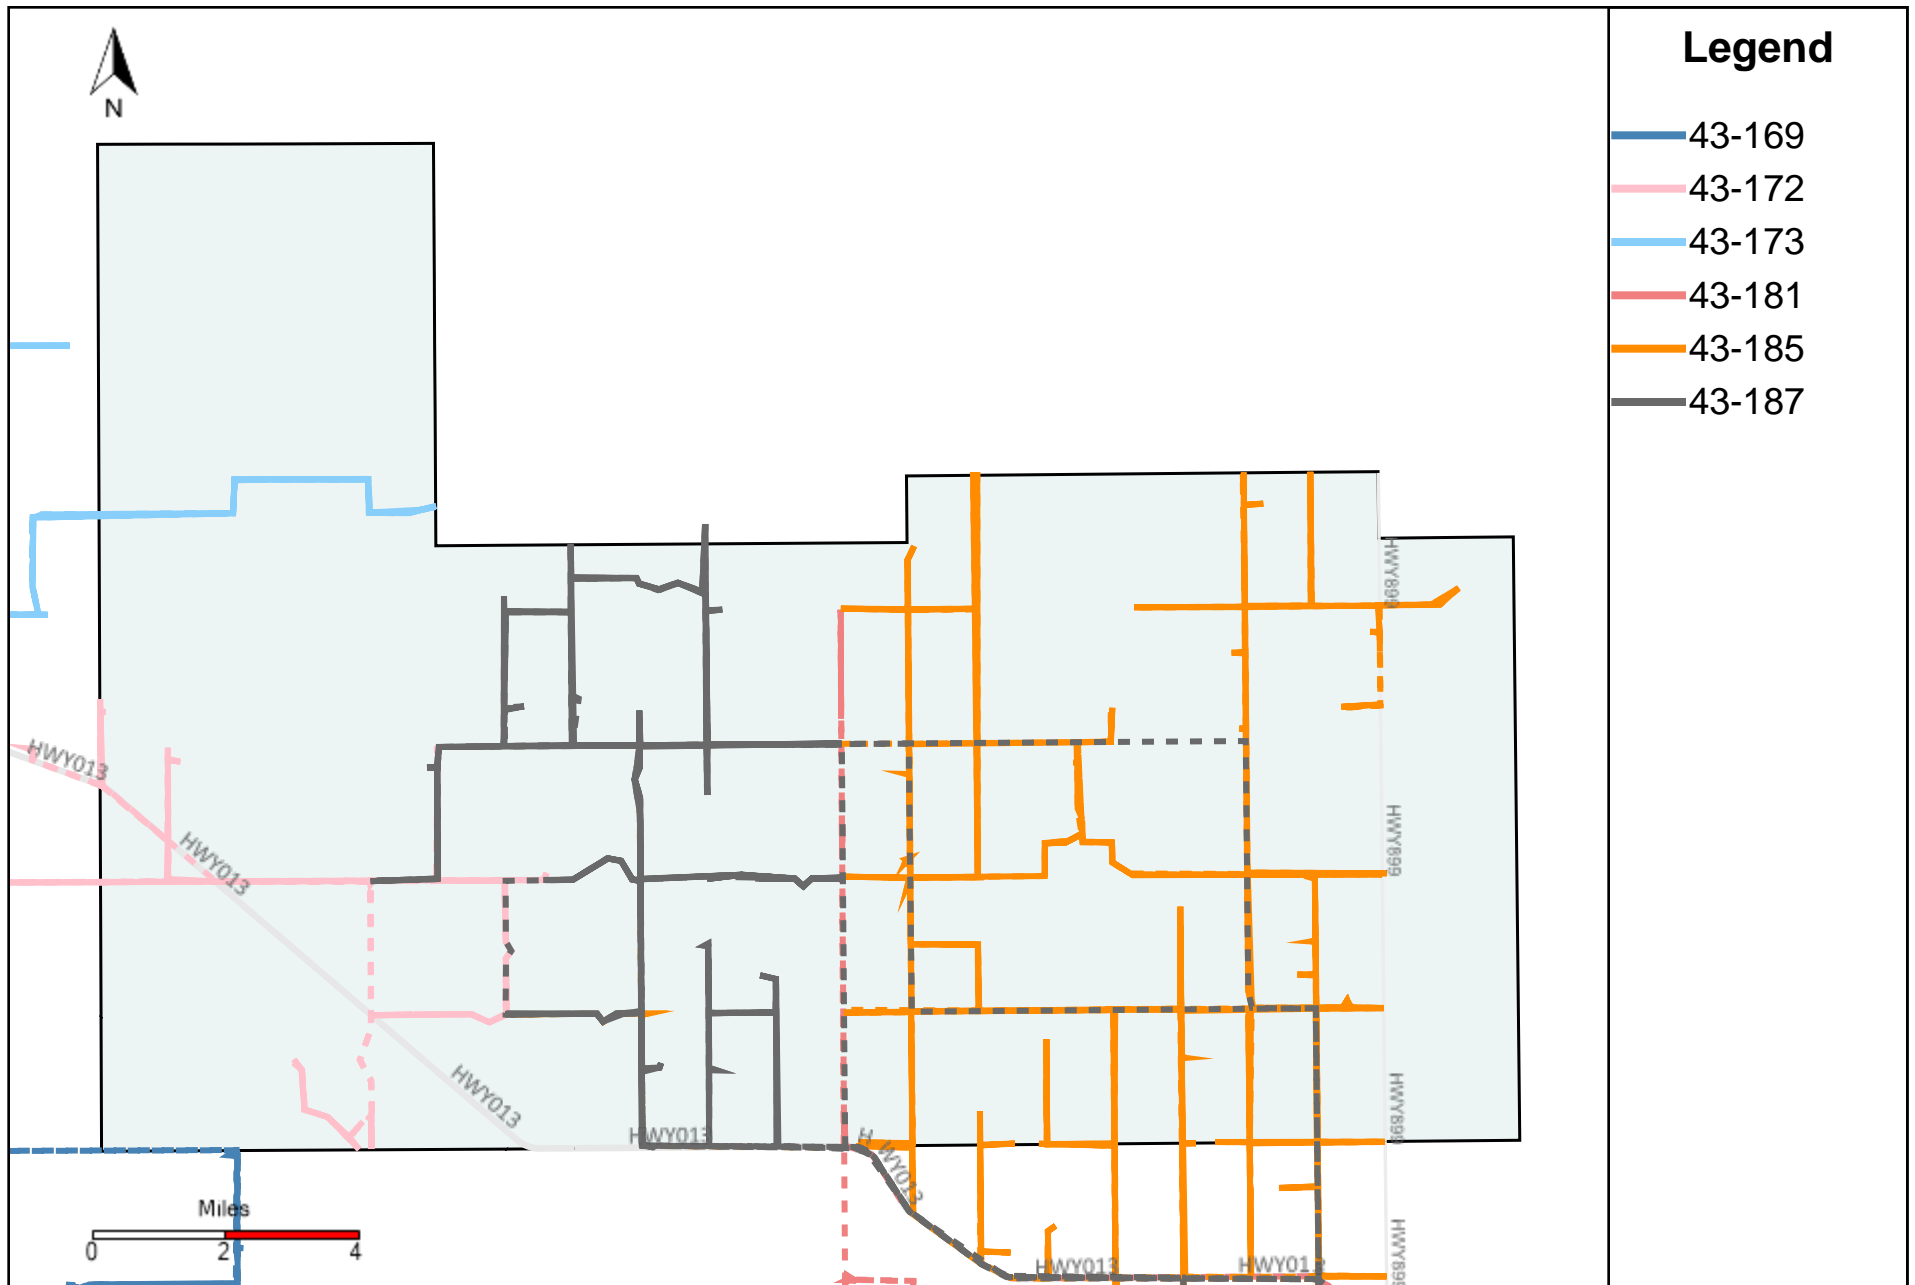

Division: 4 Grader Report(2022-11-06 ~ 2022-11-12)

Vehicle Name List	Total Distance(km)	Total Hours
43-169, 43-172, 43-173, 43-181, 43-185, 43-187	3111.45	201 hrs 49 min 8 sec