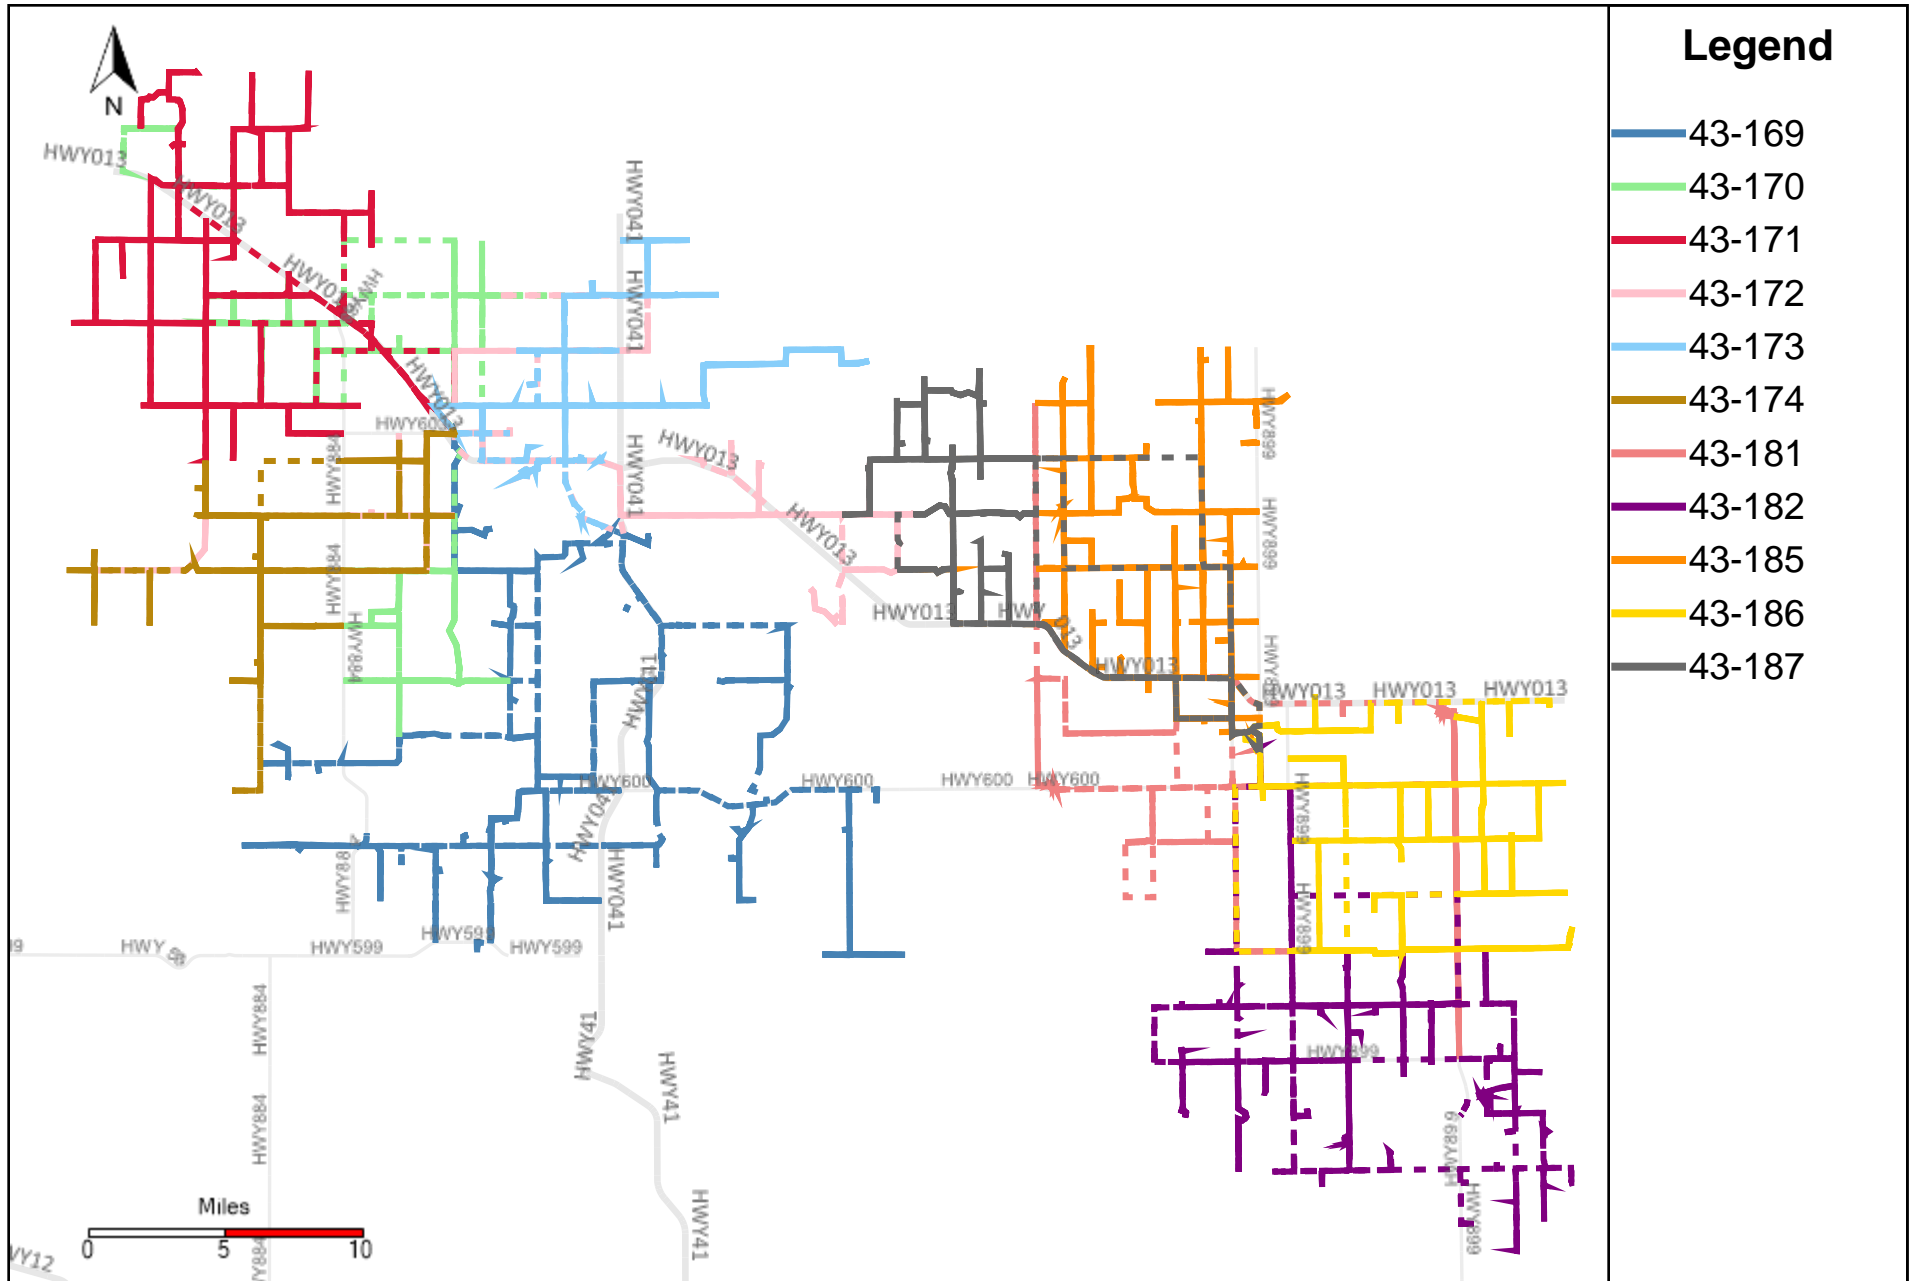

Provost Weekly Grader Report (2022-11-06 ~ 2022-11-12)

Division: 1 Grader Report(2022-11-06 ~ 2022-11-12)

Vehicle Name List	Total Distance(km)	Total Hours
43-181, 43-182, 43-186	1473.45	95 hrs 26 min 9 sec

Division: 2 Grader Report(2022-11-06 ~ 2022-11-12)

Vehicle Name List	Total Distance(km)	Total Hours
43-181, 43-186	848.53	57 hrs 31 min 50 sec

Division: 3 Grader Report(2022-11-06 ~ 2022-11-12)

Vehicle Name List	Total Distance(km)	Total Hours
43-181, 43-182, 43-185, 43-186, 43-187	2616.52	177 hrs 7 min 34 sec

Division: 4 Grader Report(2022-11-06 ~ 2022-11-12)

Vehicle Name List	Total Distance(km)	Total Hours
43-169, 43-172, 43-173, 43-181, 43-185, 43-187	3111.45	201 hrs 49 min 8 sec

Division: 5 Grader Report(2022-11-06 ~ 2022-11-12)

Vehicle Name List	Total Distance(km)	Total Hours
43-169, 43-170, 43-174	1808.3	106 hrs 5 min 13 sec

Division: 6 Grader Report(2022-11-06 ~ 2022-11-12)

Vehicle Name List	Total Distance(km)	Total Hours
43-169, 43-170, 43-171, 43-172, 43-173, 43-174	3036.2	187 hrs 7 min 42 sec