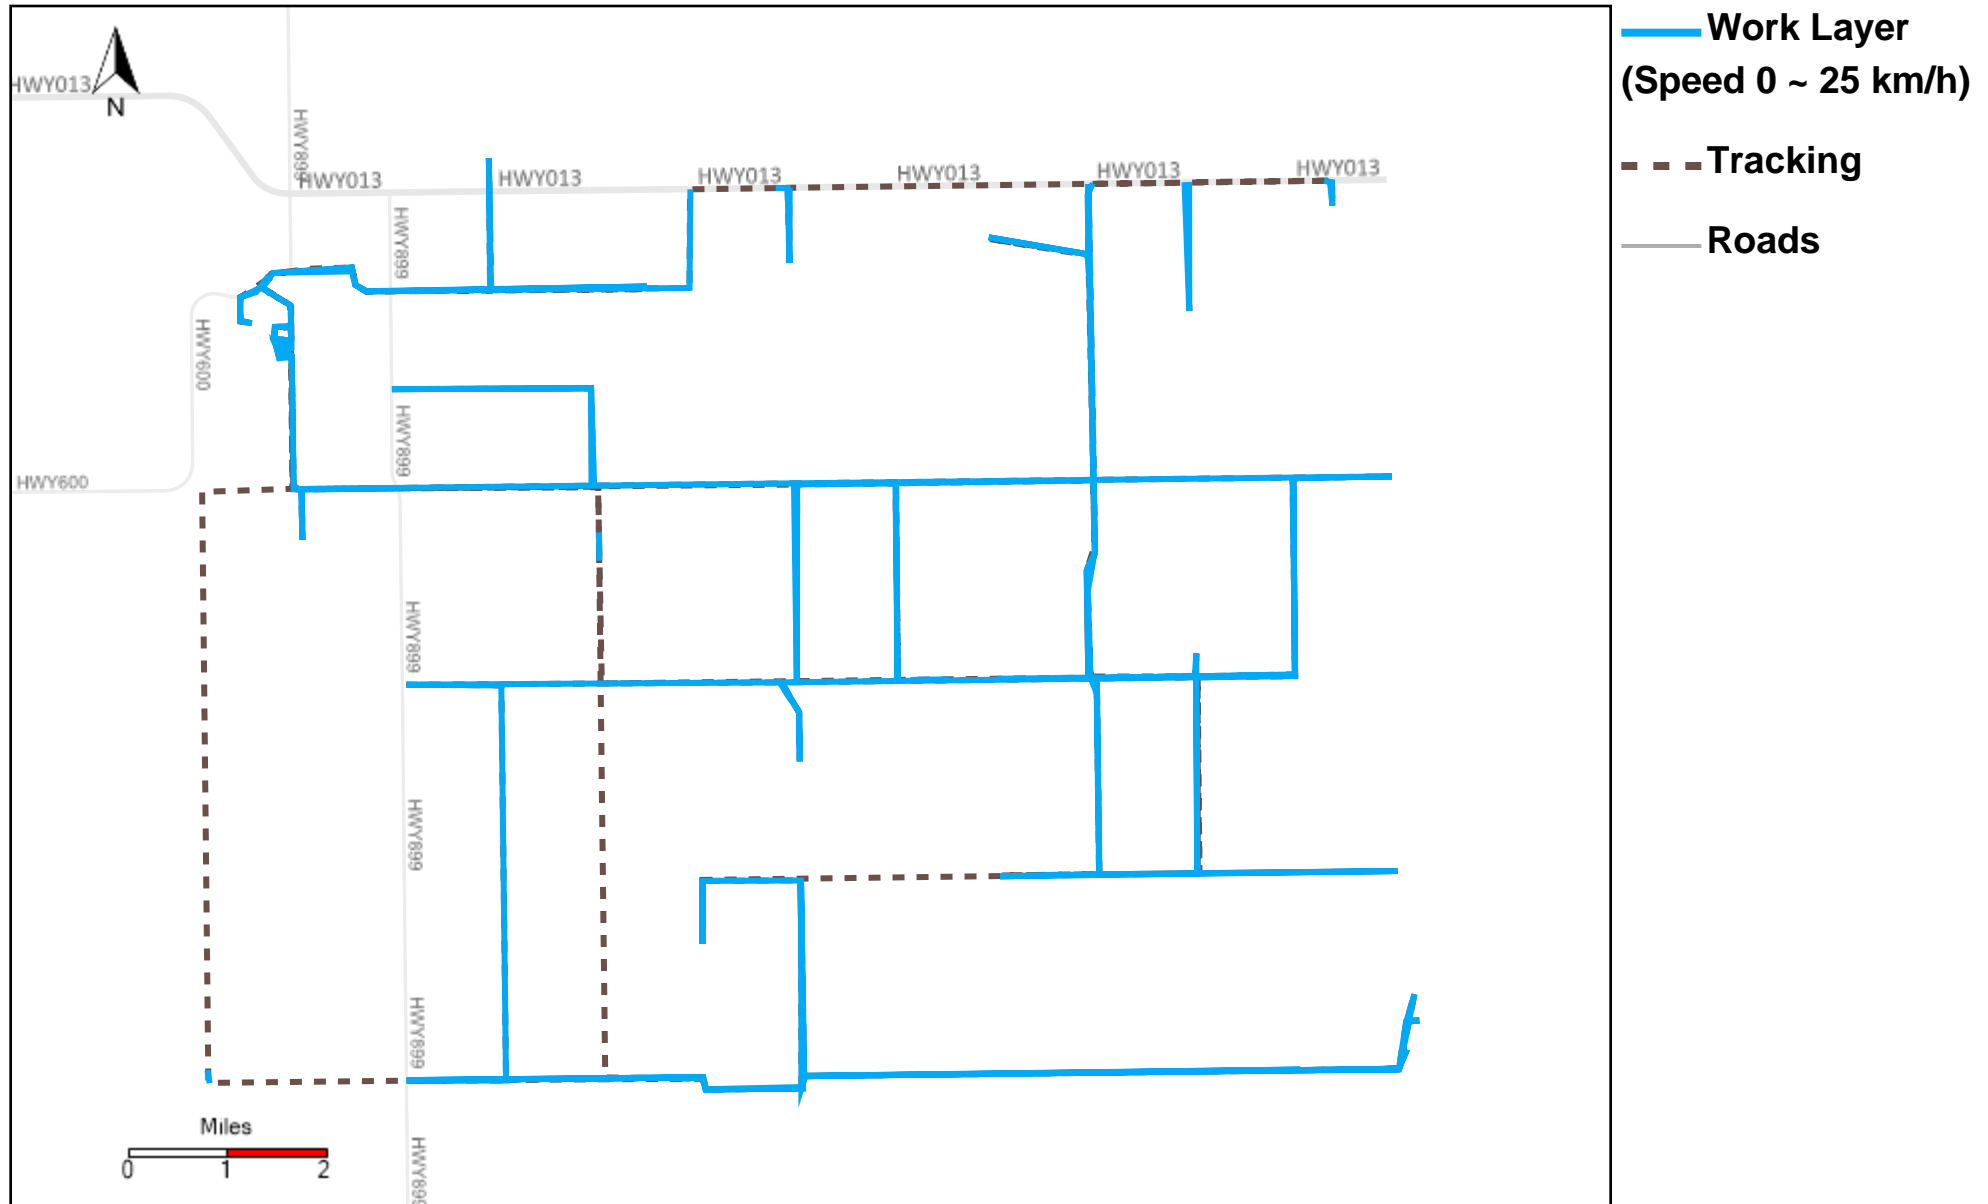

43-186_2022-11-06 ~ 2022-11-12 Tracking

Total Distance(km)	Total Hours	Work Distance(km)	Work Hours
393.09	30 hrs 2 min 42 sec	298.97	26 hrs 59 min 54 sec