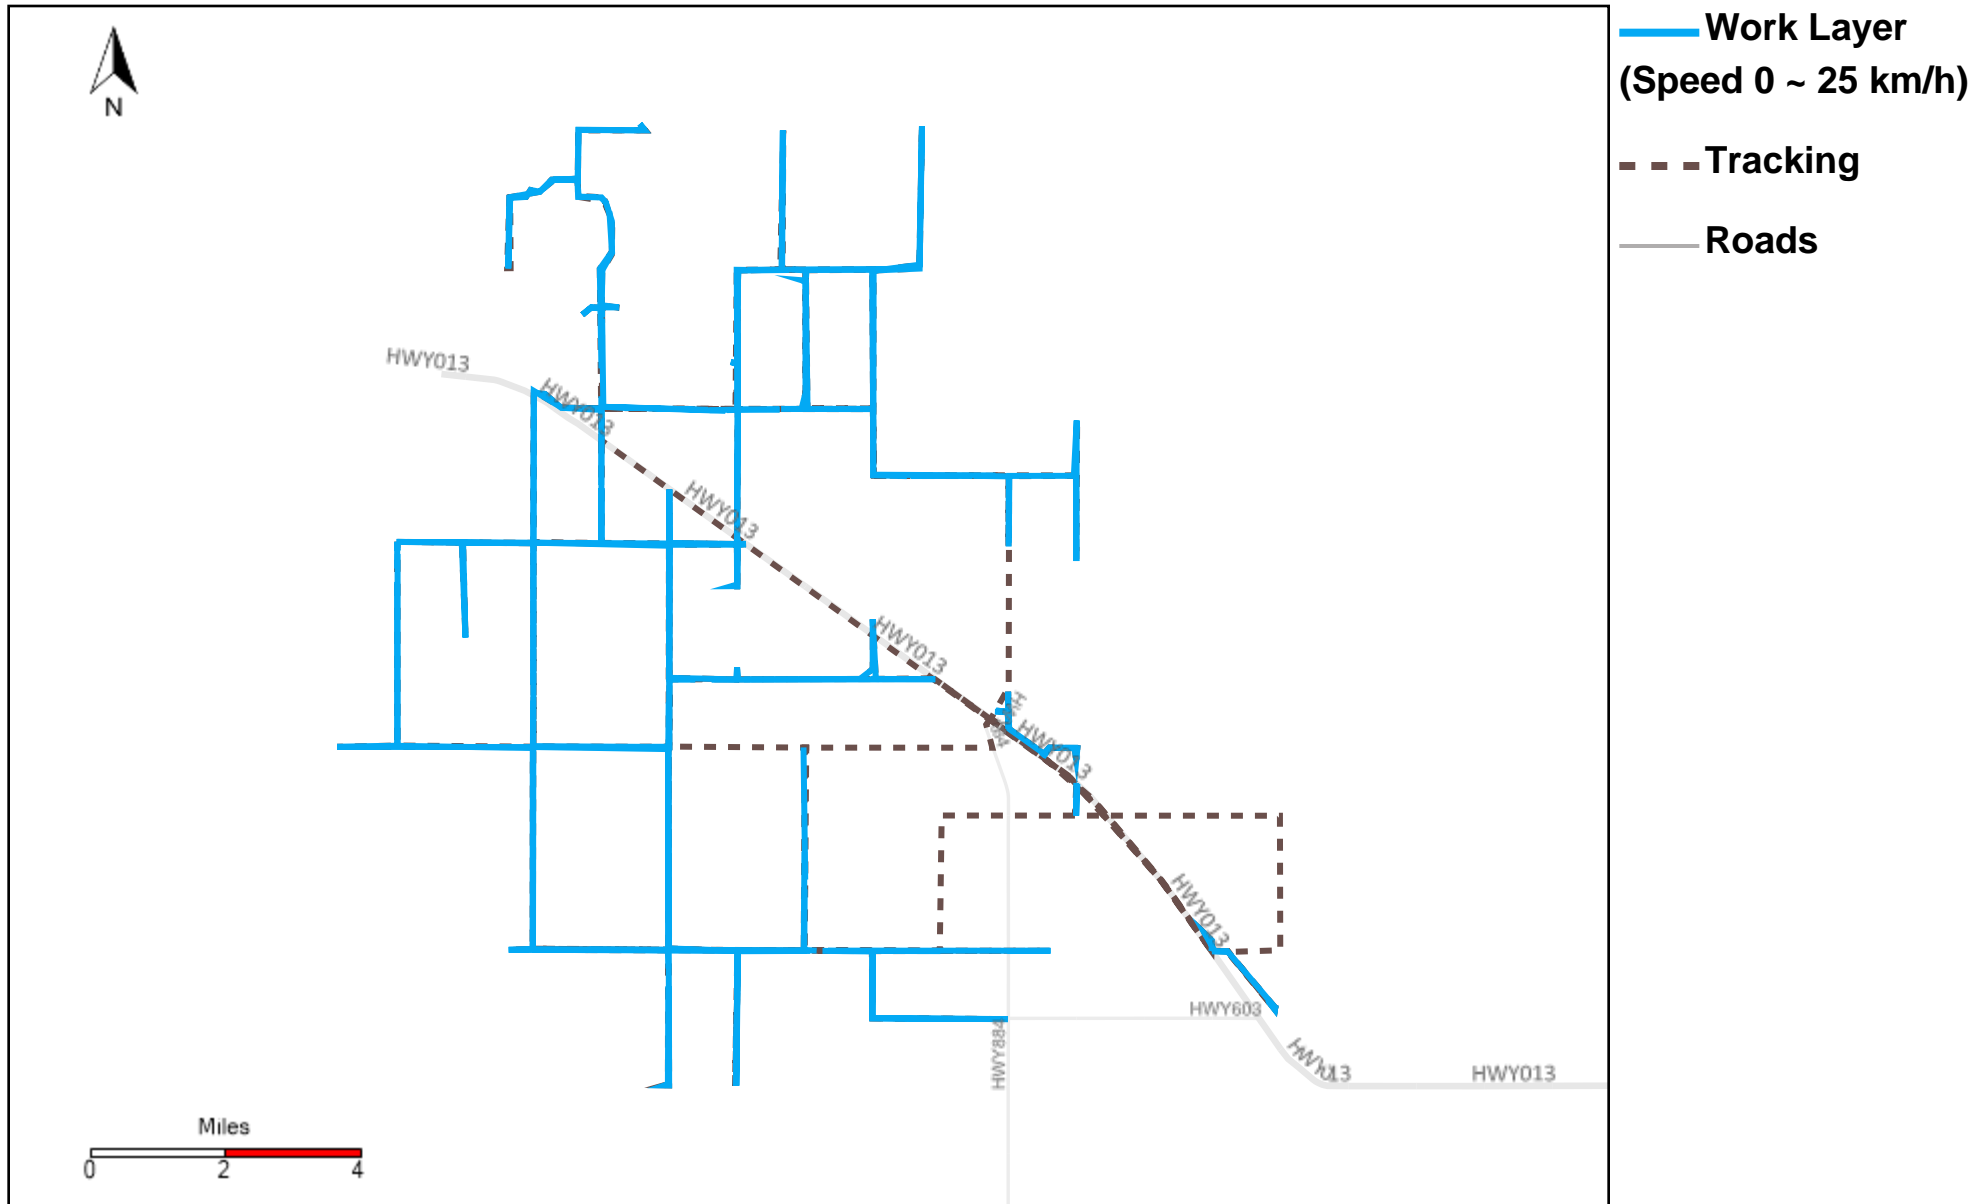

43-171_2022-11-06 ~ 2022-11-12 Tracking

Total Distance(km)	Total Hours	Work Distance(km)	Work Hours
497.61	30 hrs 6 min 1 sec	360.54	25 hrs 12 min 2 sec