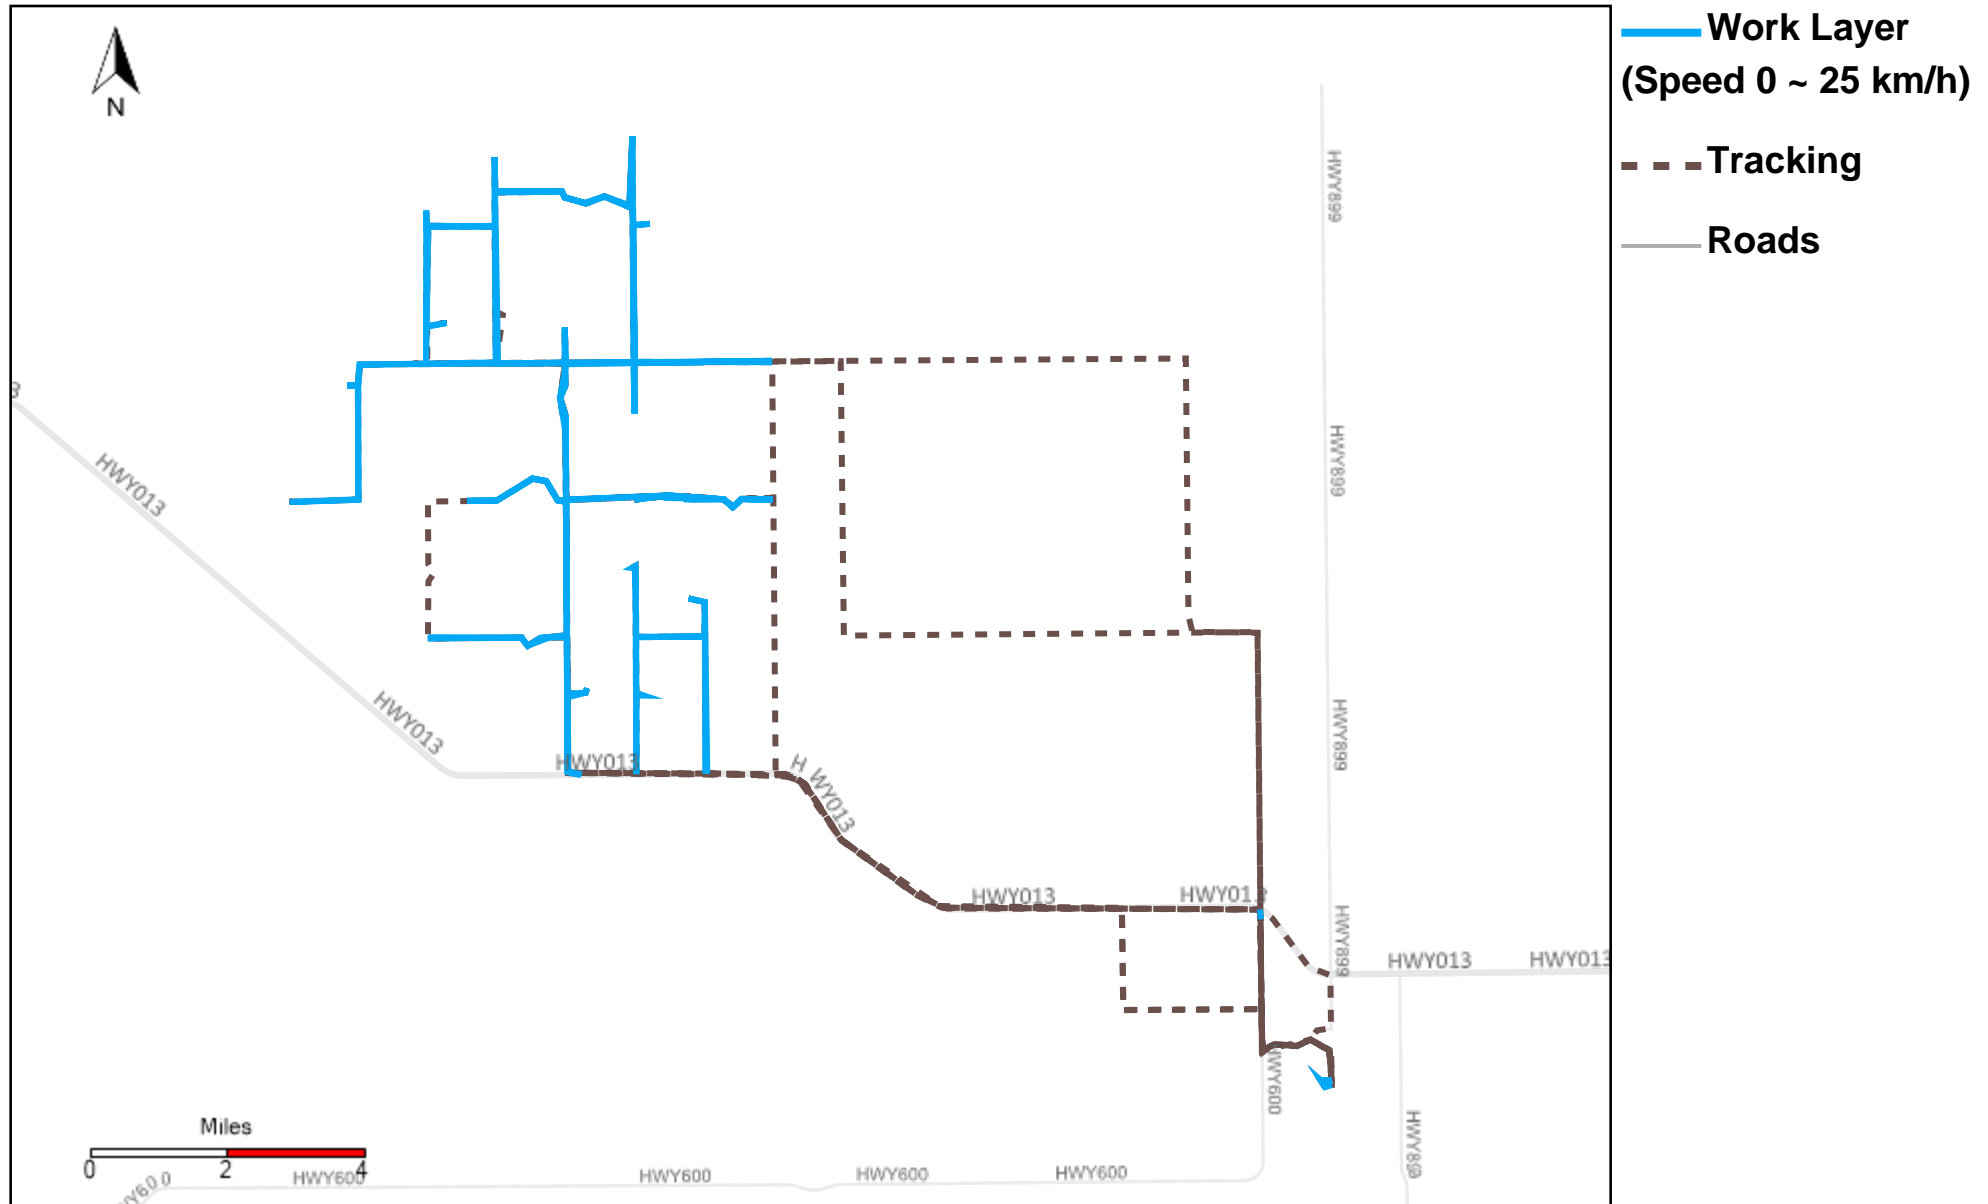

43-187_2022-11-06 ~ 2022-11-12 Tracking

Total Distance(km)	Total Hours	Work Distance(km)	Work Hours
534.43	38 hrs 43 min 48 sec	256.91	30 hrs 55 min 58 sec