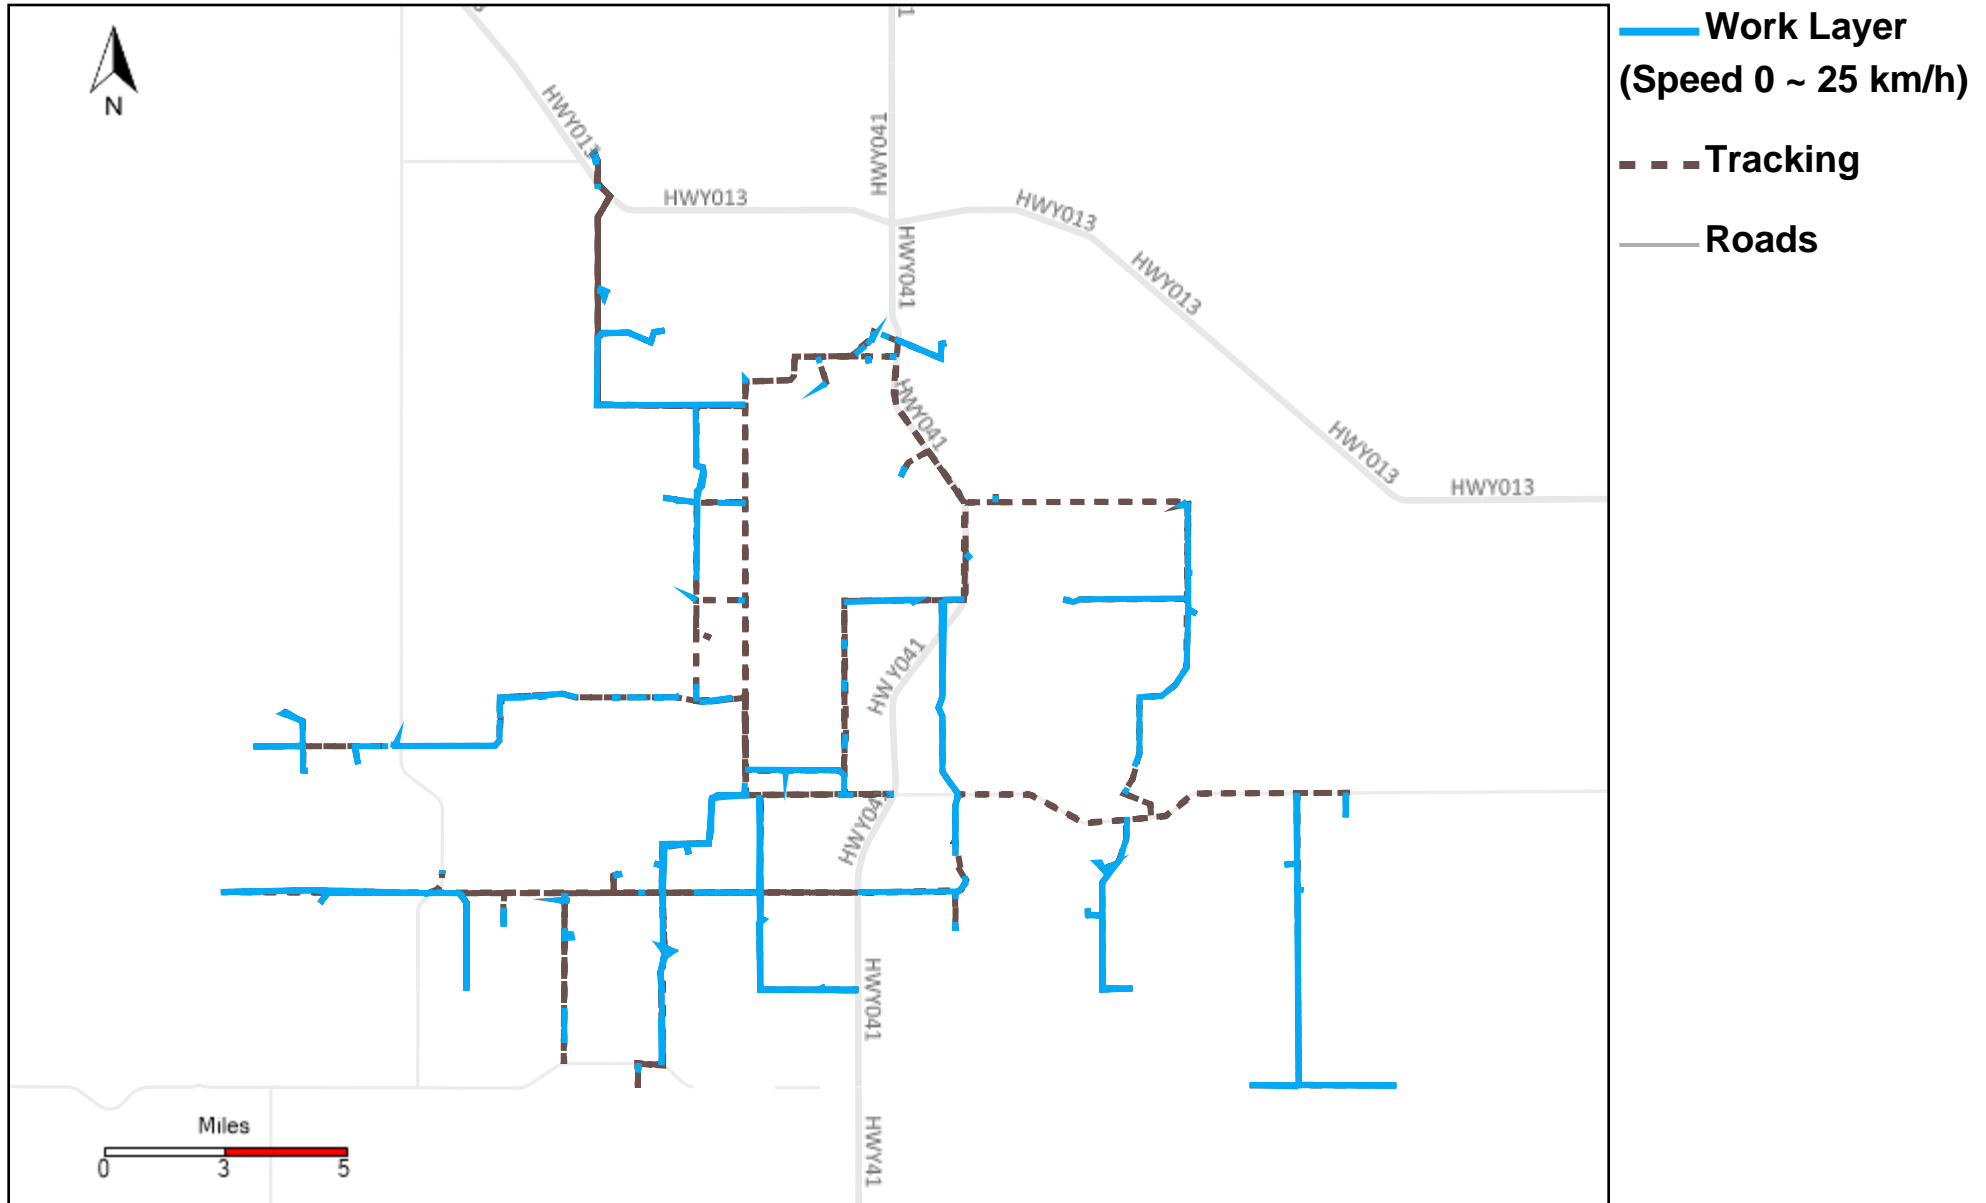

43-169_2022-11-06 ~ 2022-11-12 Tracking

Total Distance(km)	Total Hours	Work Distance(km)	Work Hours
782.63	41 hrs 42 min 7 sec	308.21	24 hrs 32 min 36 sec