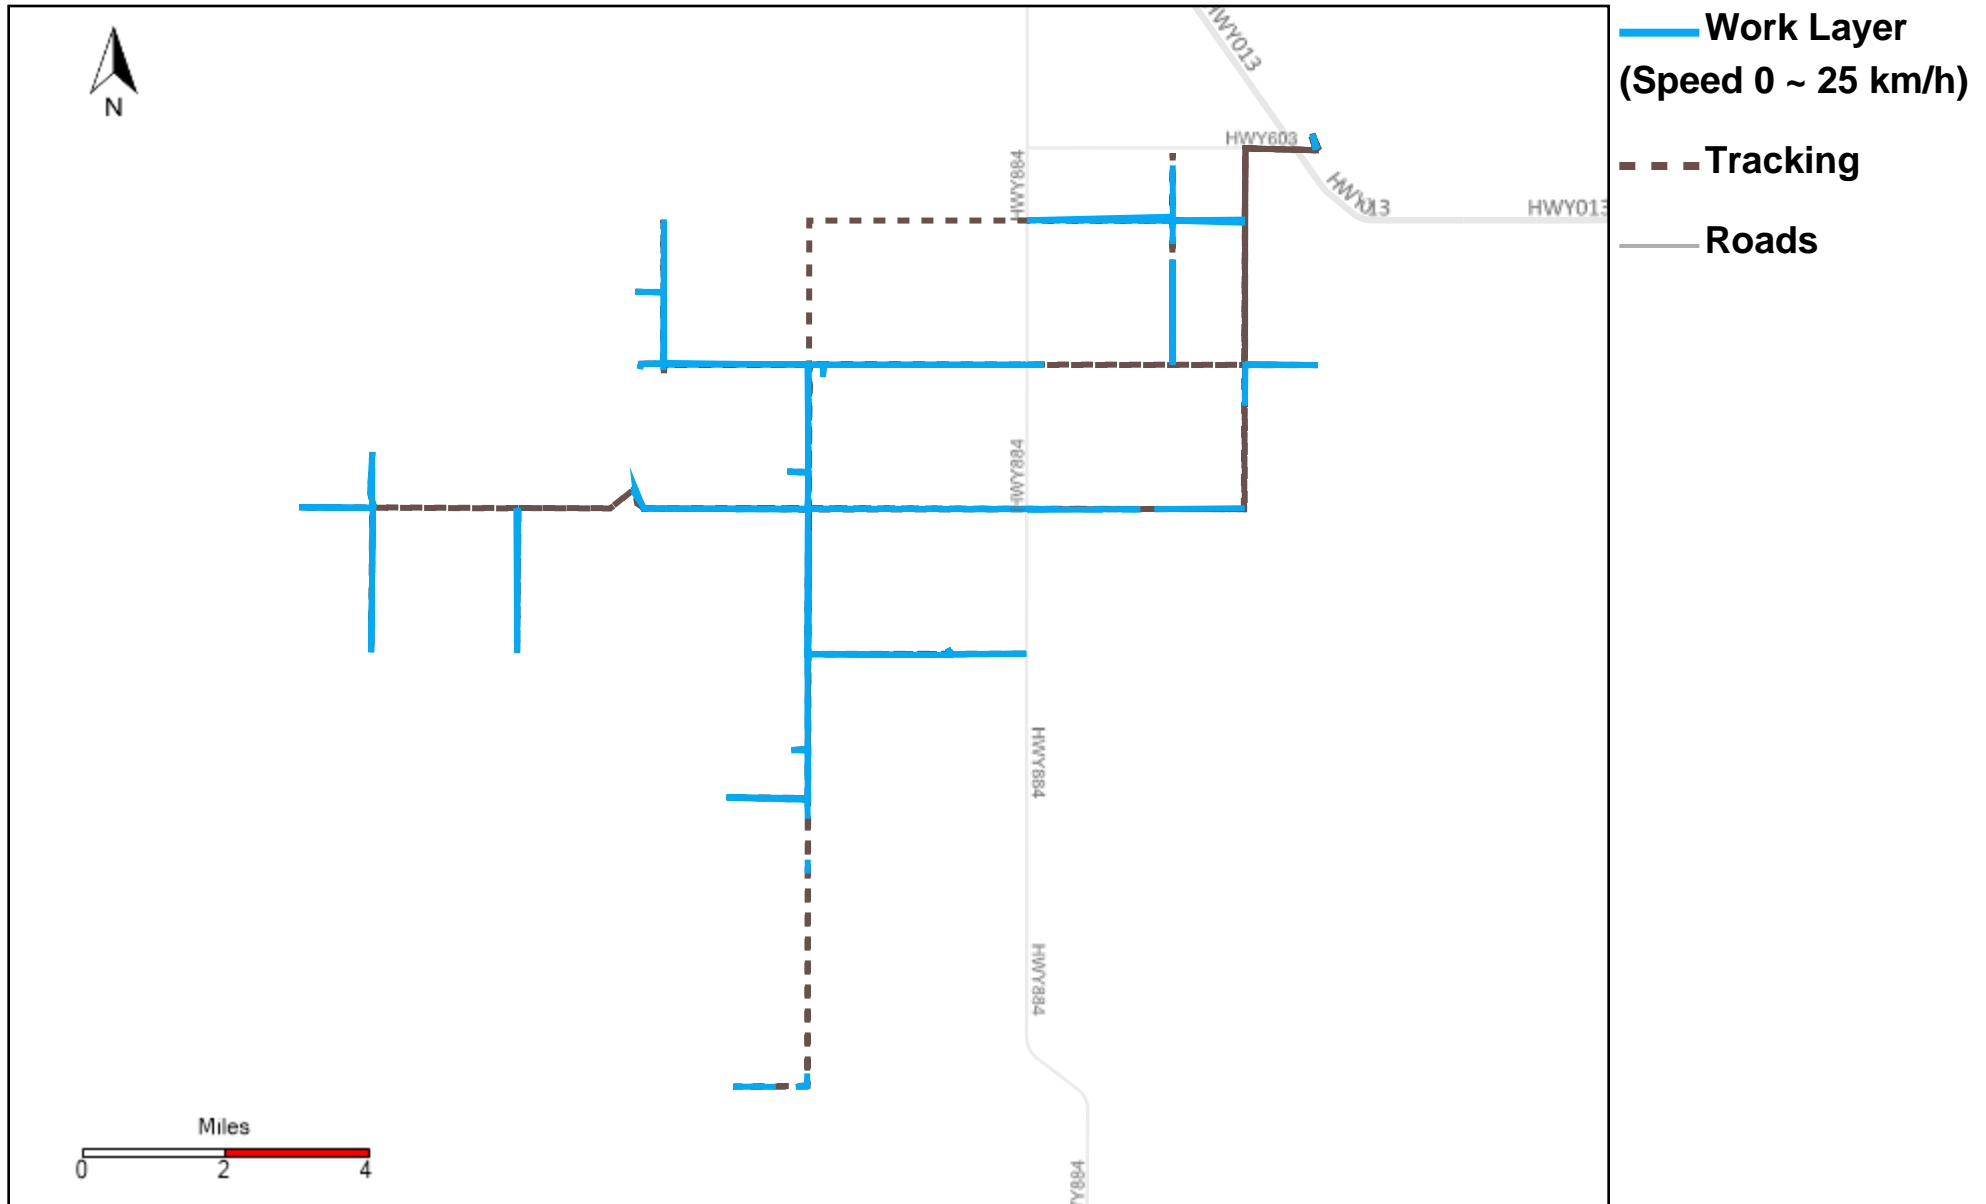

43-174_2022-11-06 ~ 2022-11-12 Tracking

Total Distance(km)	Total Hours	Work Distance(km)	Work Hours
351.52	28 hrs 37 min 48 sec	159.33	21 hrs 24 min 39 sec