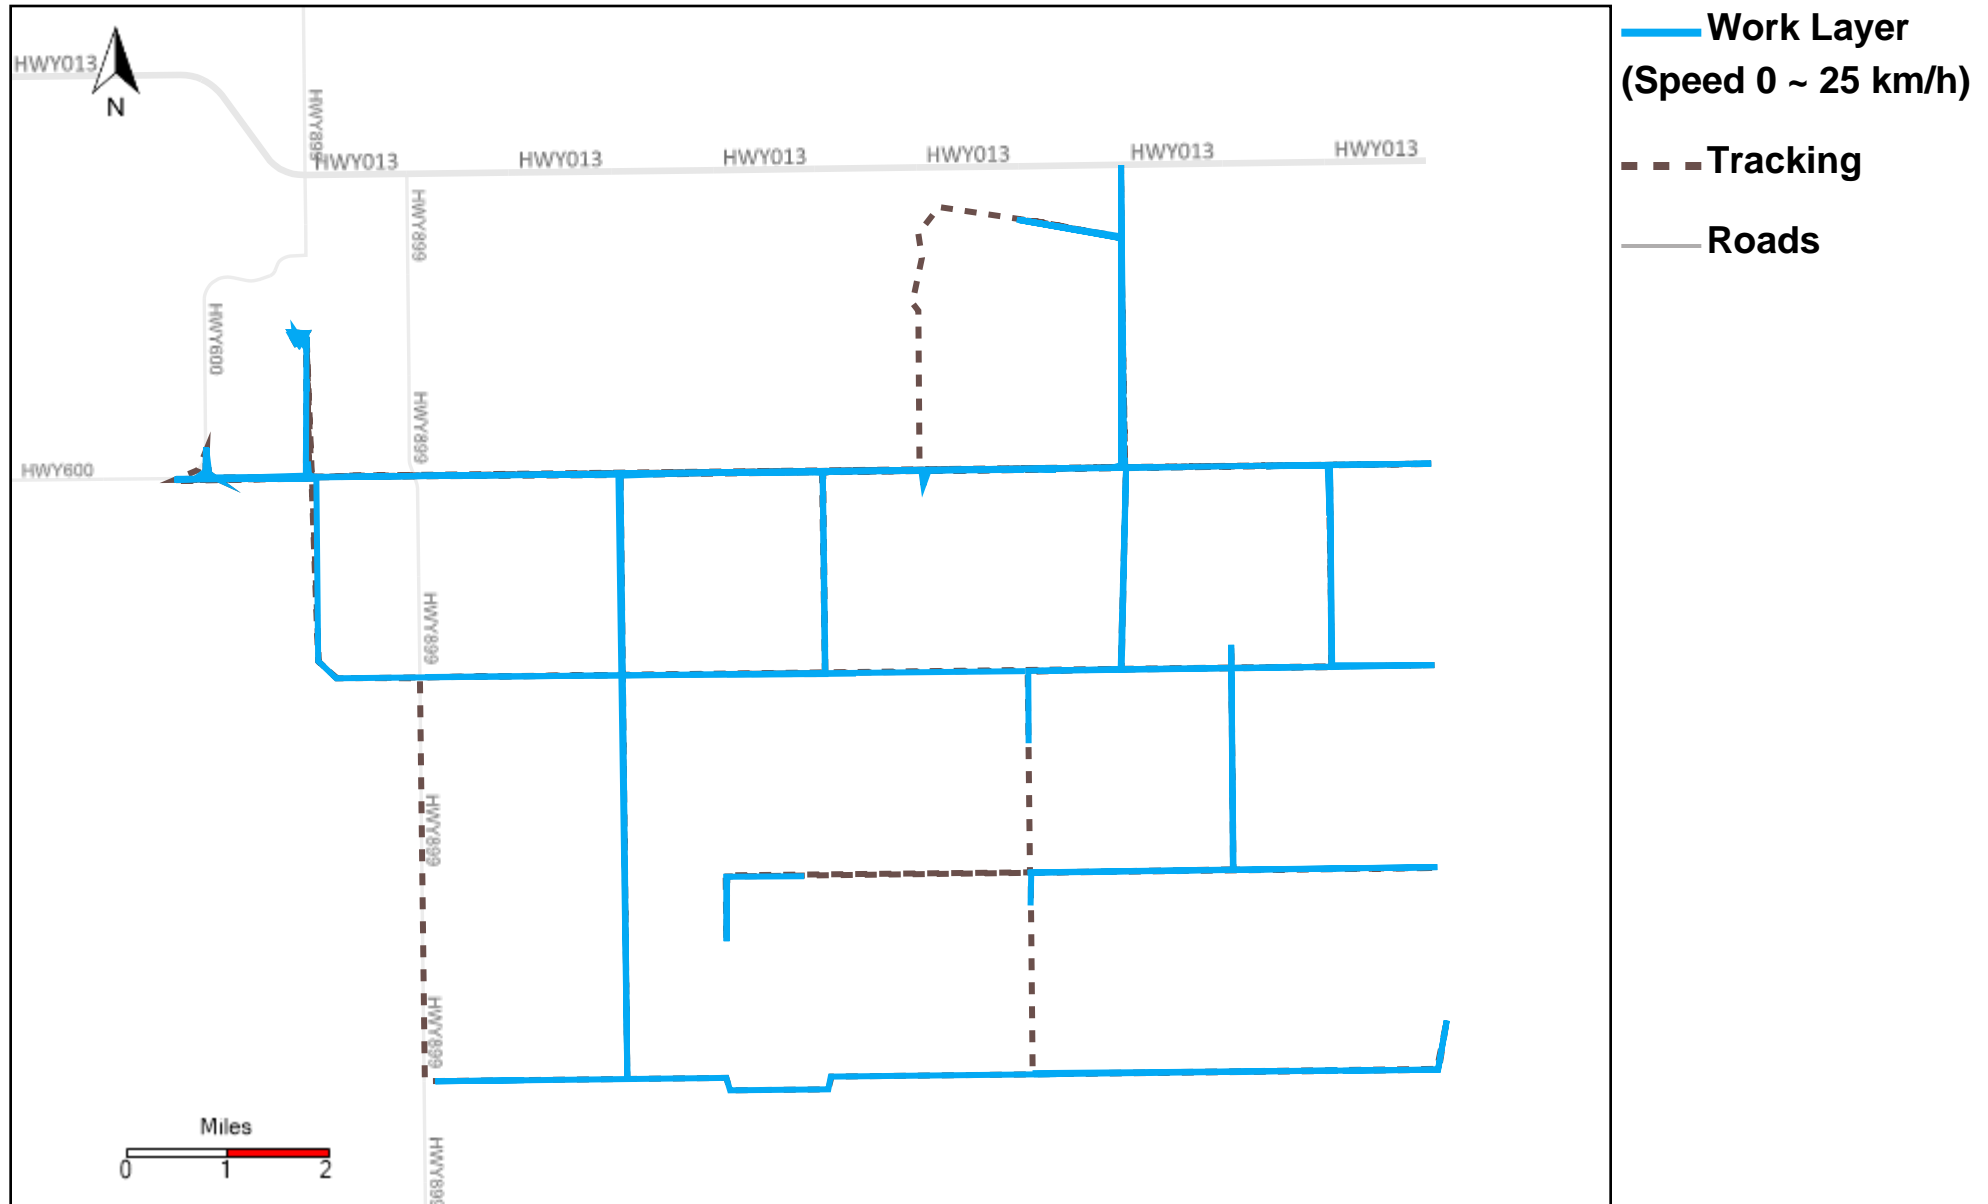

43-186_2022-10-30 ~ 2022-11-05 Tracking

Total Distance(km)	Total Hours	Work Distance(km)	Work Hours
513.45	48 hrs 27 min 33 sec	345.65	41 hrs 20 min 40 sec