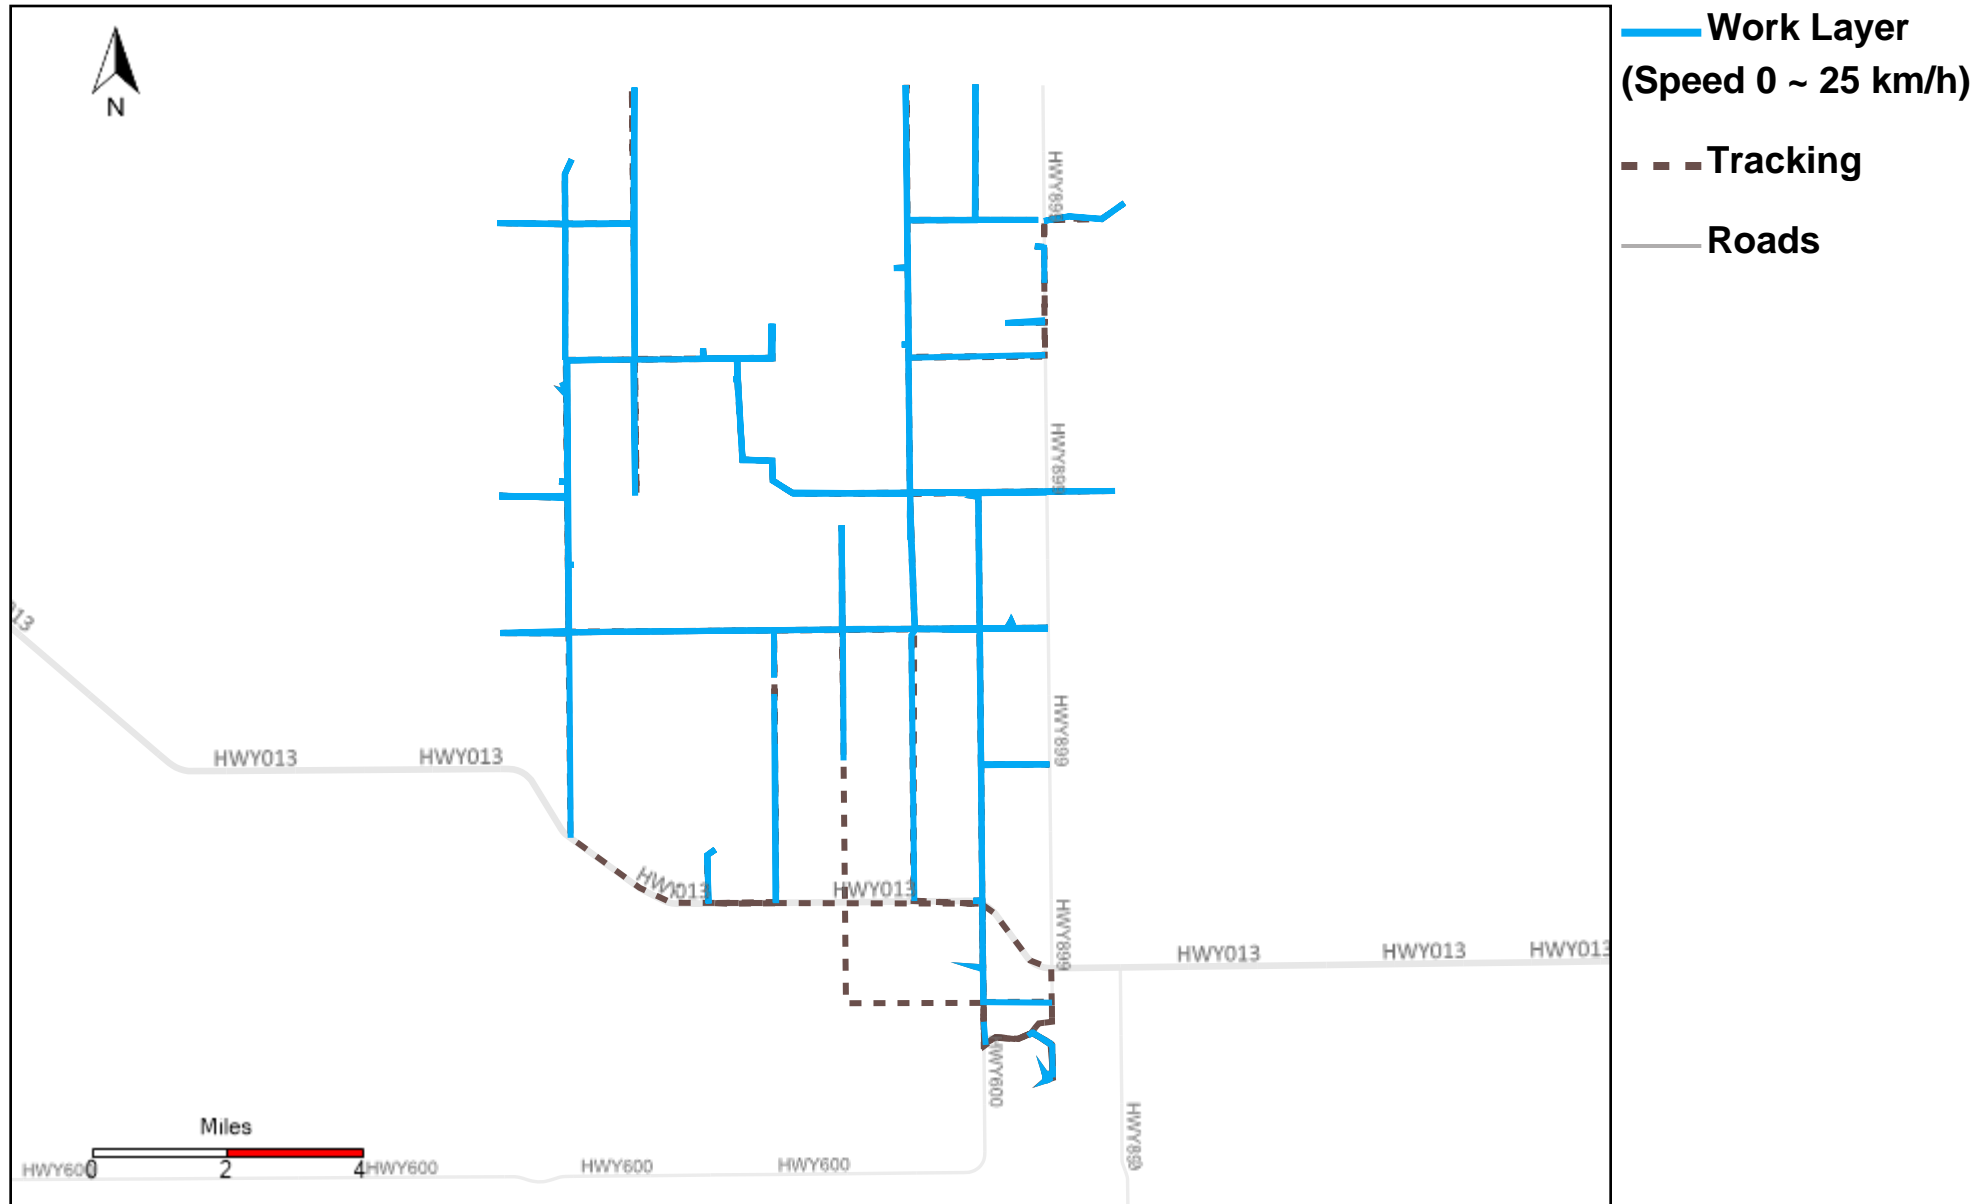

43-185_2022-10-30 ~ 2022-11-05 Tracking

Total Distance(km)	Total Hours	Work Distance(km)	Work Hours
459.44	39 hrs 59 min 40 sec	360.15	36 hrs 10 min 15 sec