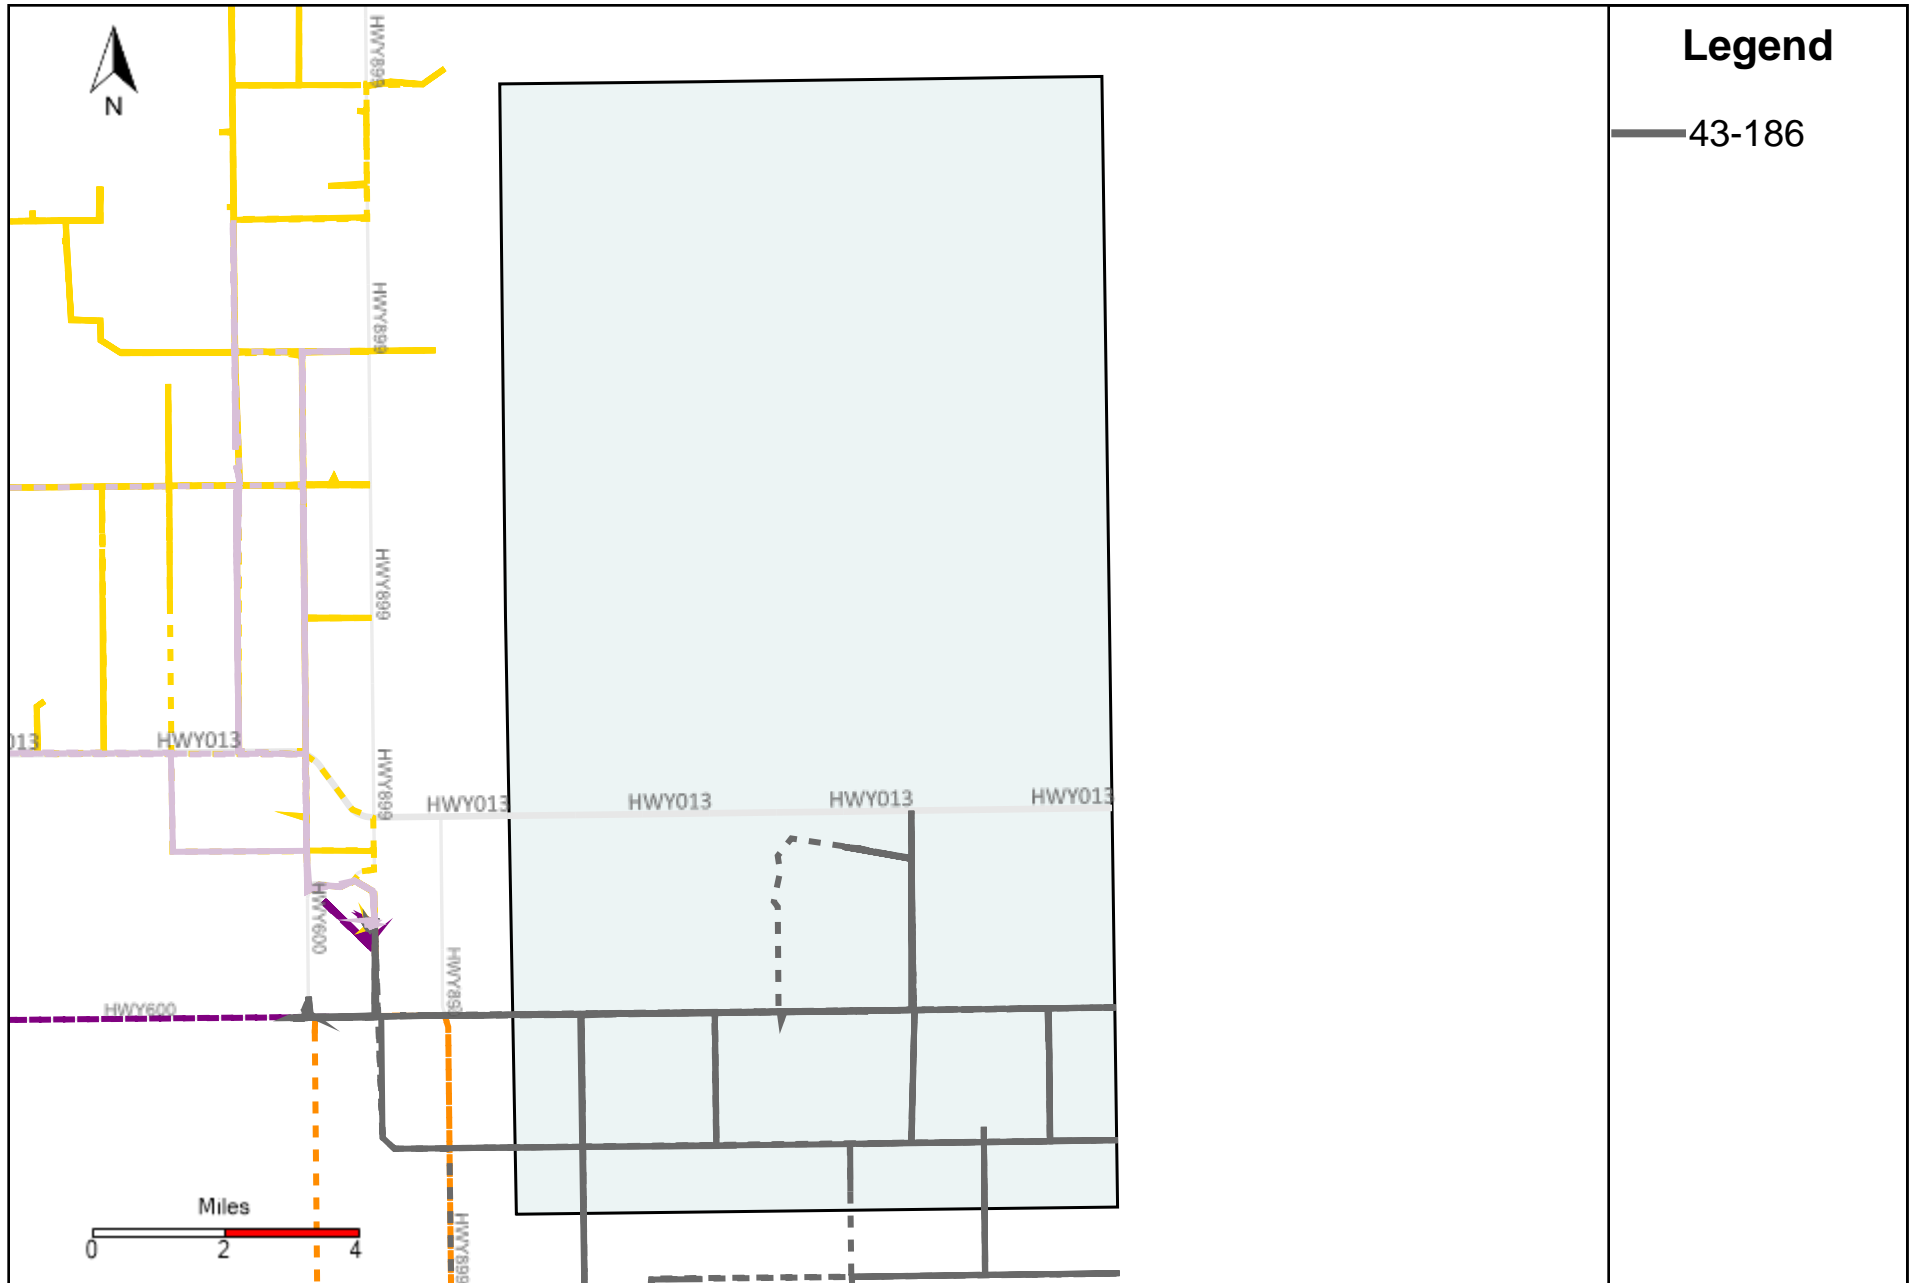

Division: 2 Grader Report(2022-10-30 ~ 2022-11-05)

Vehicle Name List	Total Distance(km)	Total Hours
43-186	513.45	48 hrs 27 min 33 sec