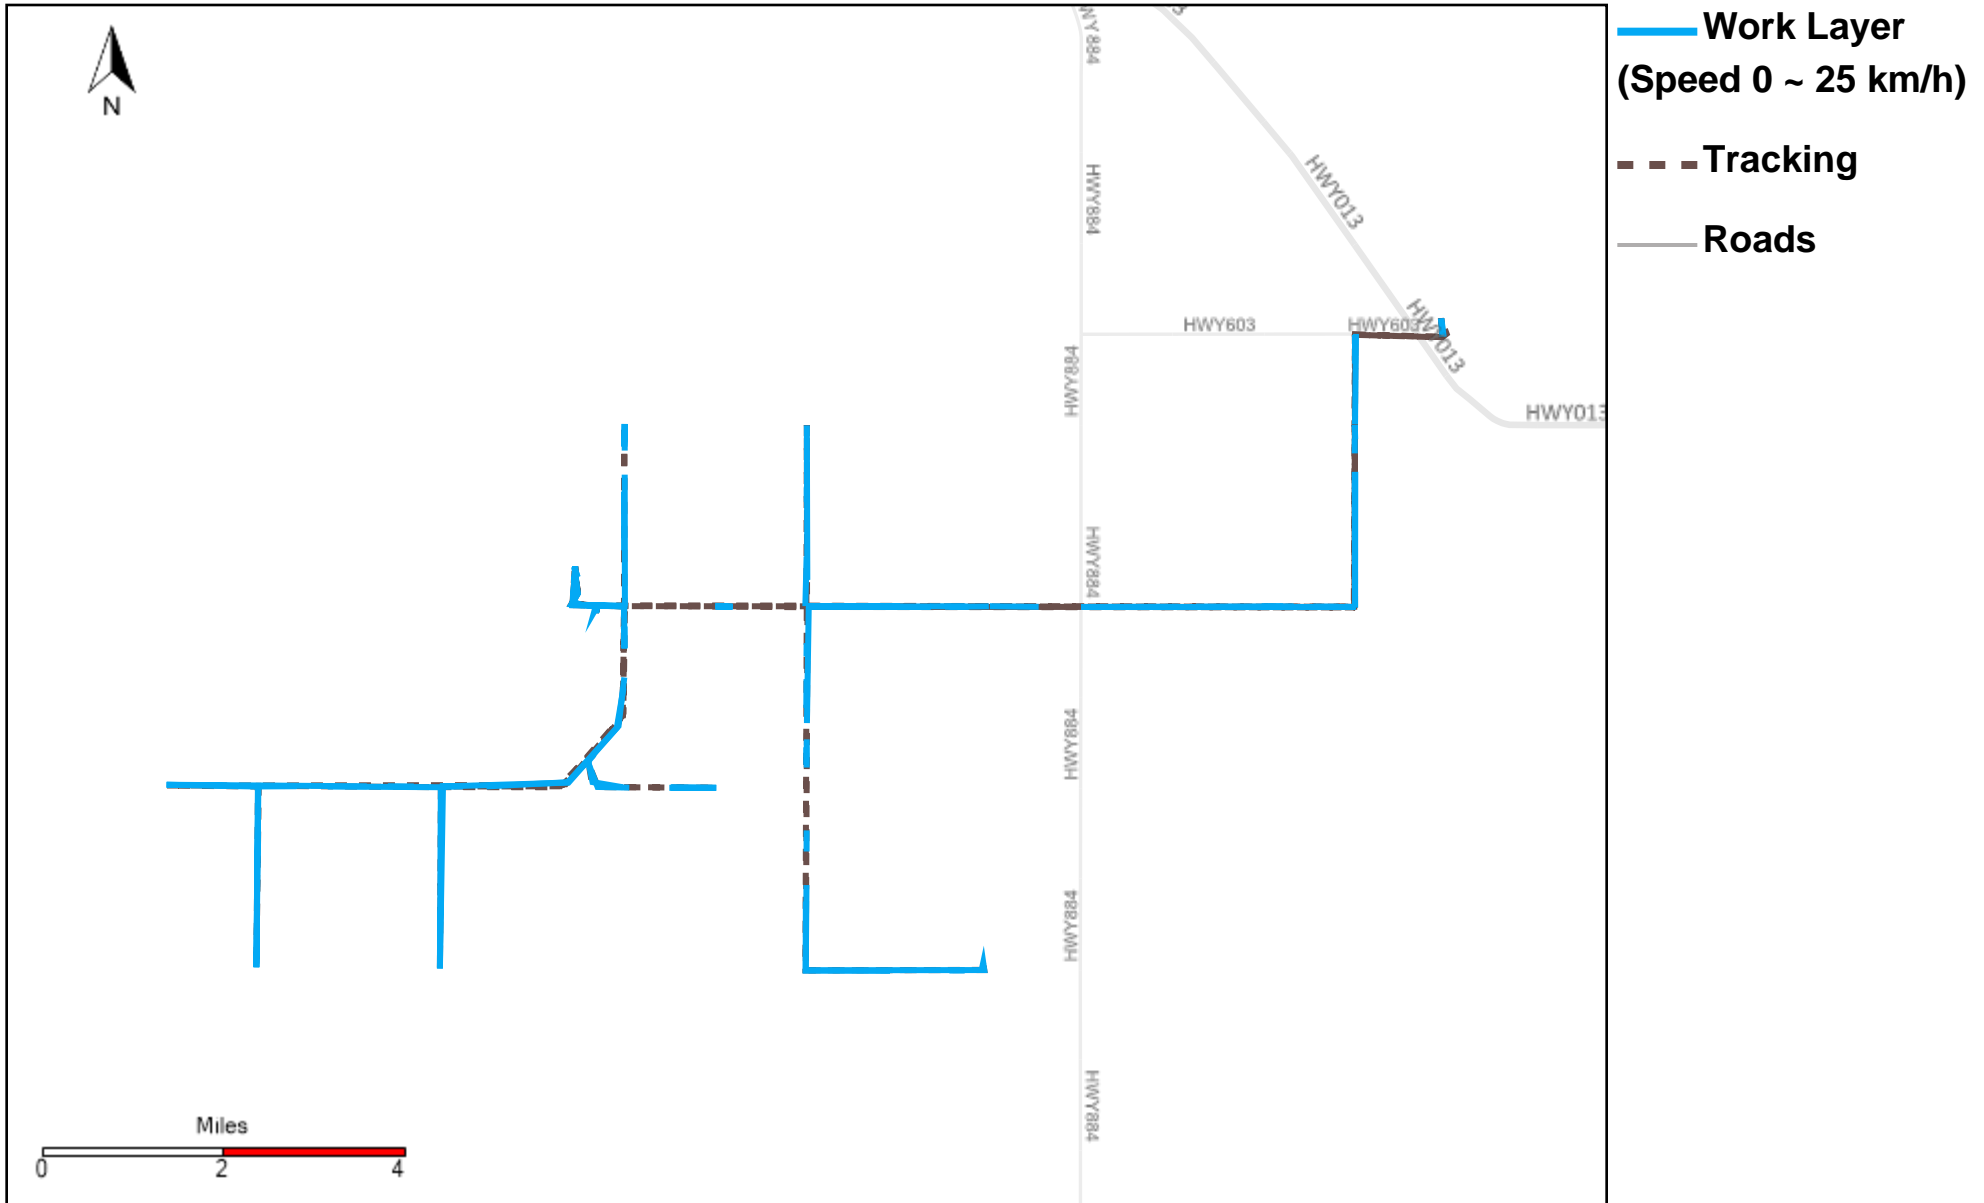

43-174_2022-10-30 ~ 2022-11-05 Tracking

Total Distance(km)	Total Hours	Work Distance(km)	Work Hours
215	21 hrs 2 min 2 sec	105.96	16 hrs 27 min 52 sec