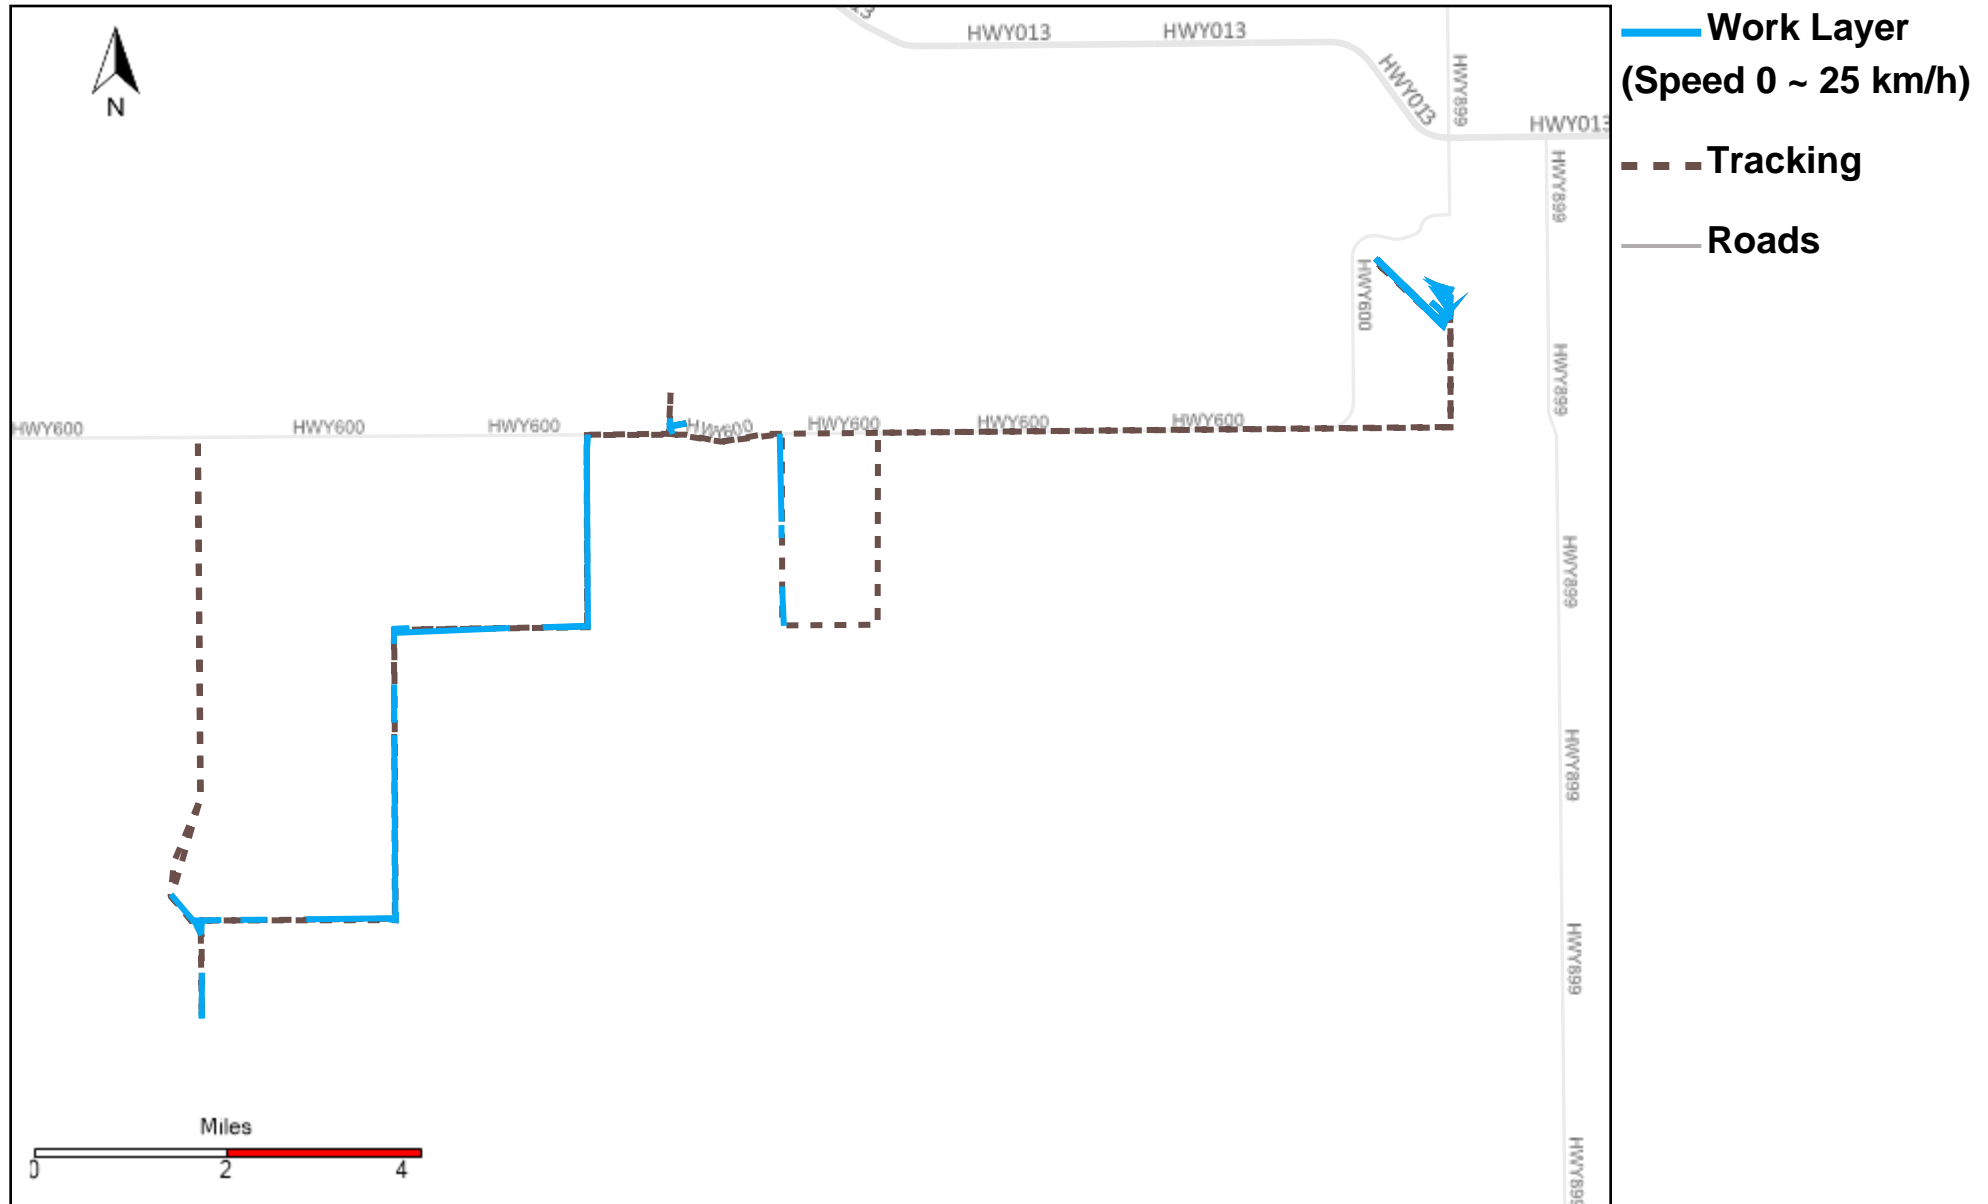

43-181_2022-10-30 ~ 2022-11-05 Tracking

Total Distance(km)	Total Hours	Work Distance(km)	Work Hours
124.83	10 hrs 12 min 49 sec	52.94	7 hrs 21 min 57 sec