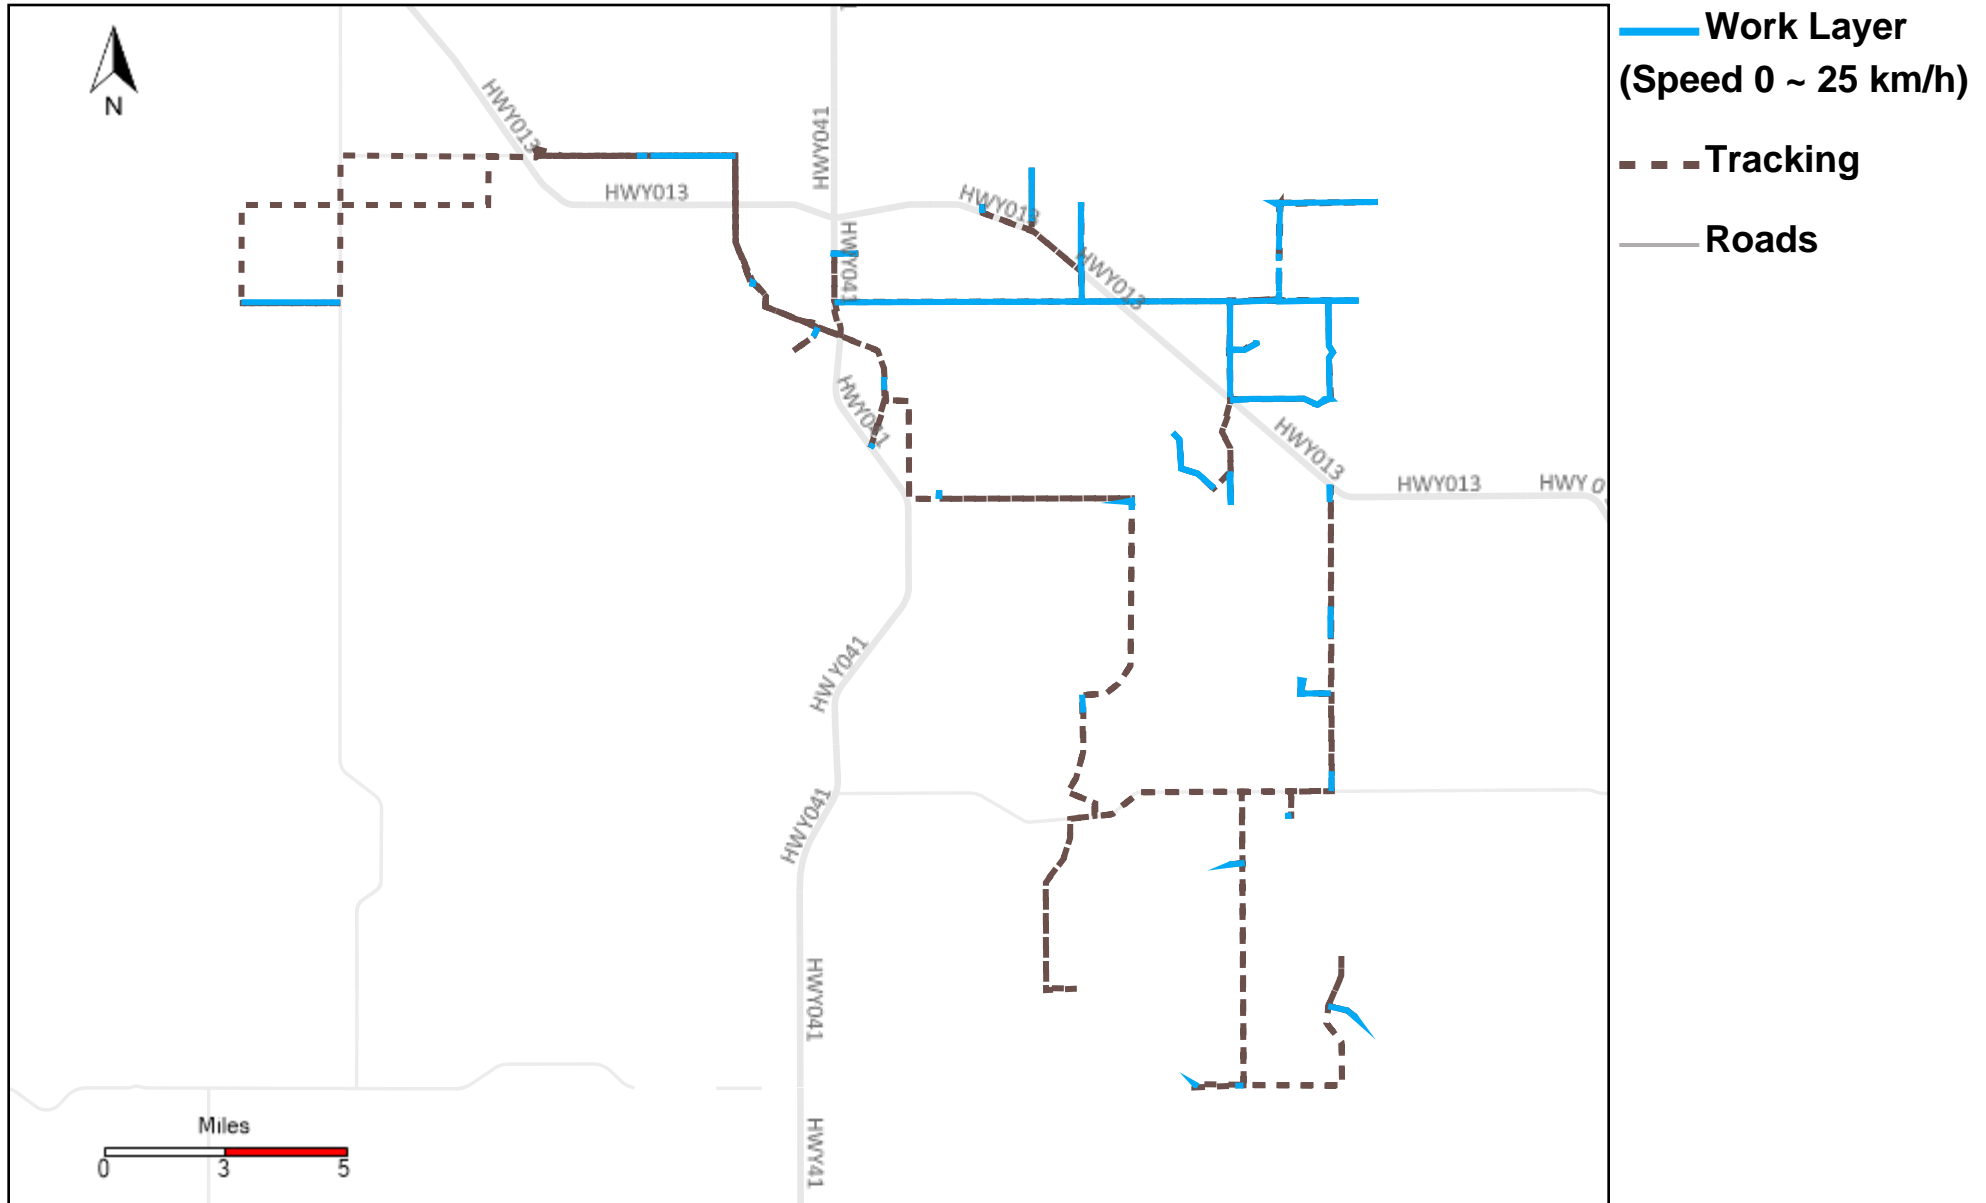

43-170_2022-10-30 ~ 2022-11-05 Tracking

Total Distance(km)	Total Hours	Work Distance(km)	Work Hours
392.37	27 hrs 17 min 11 sec	114.92	13 hrs 29 min 4 sec