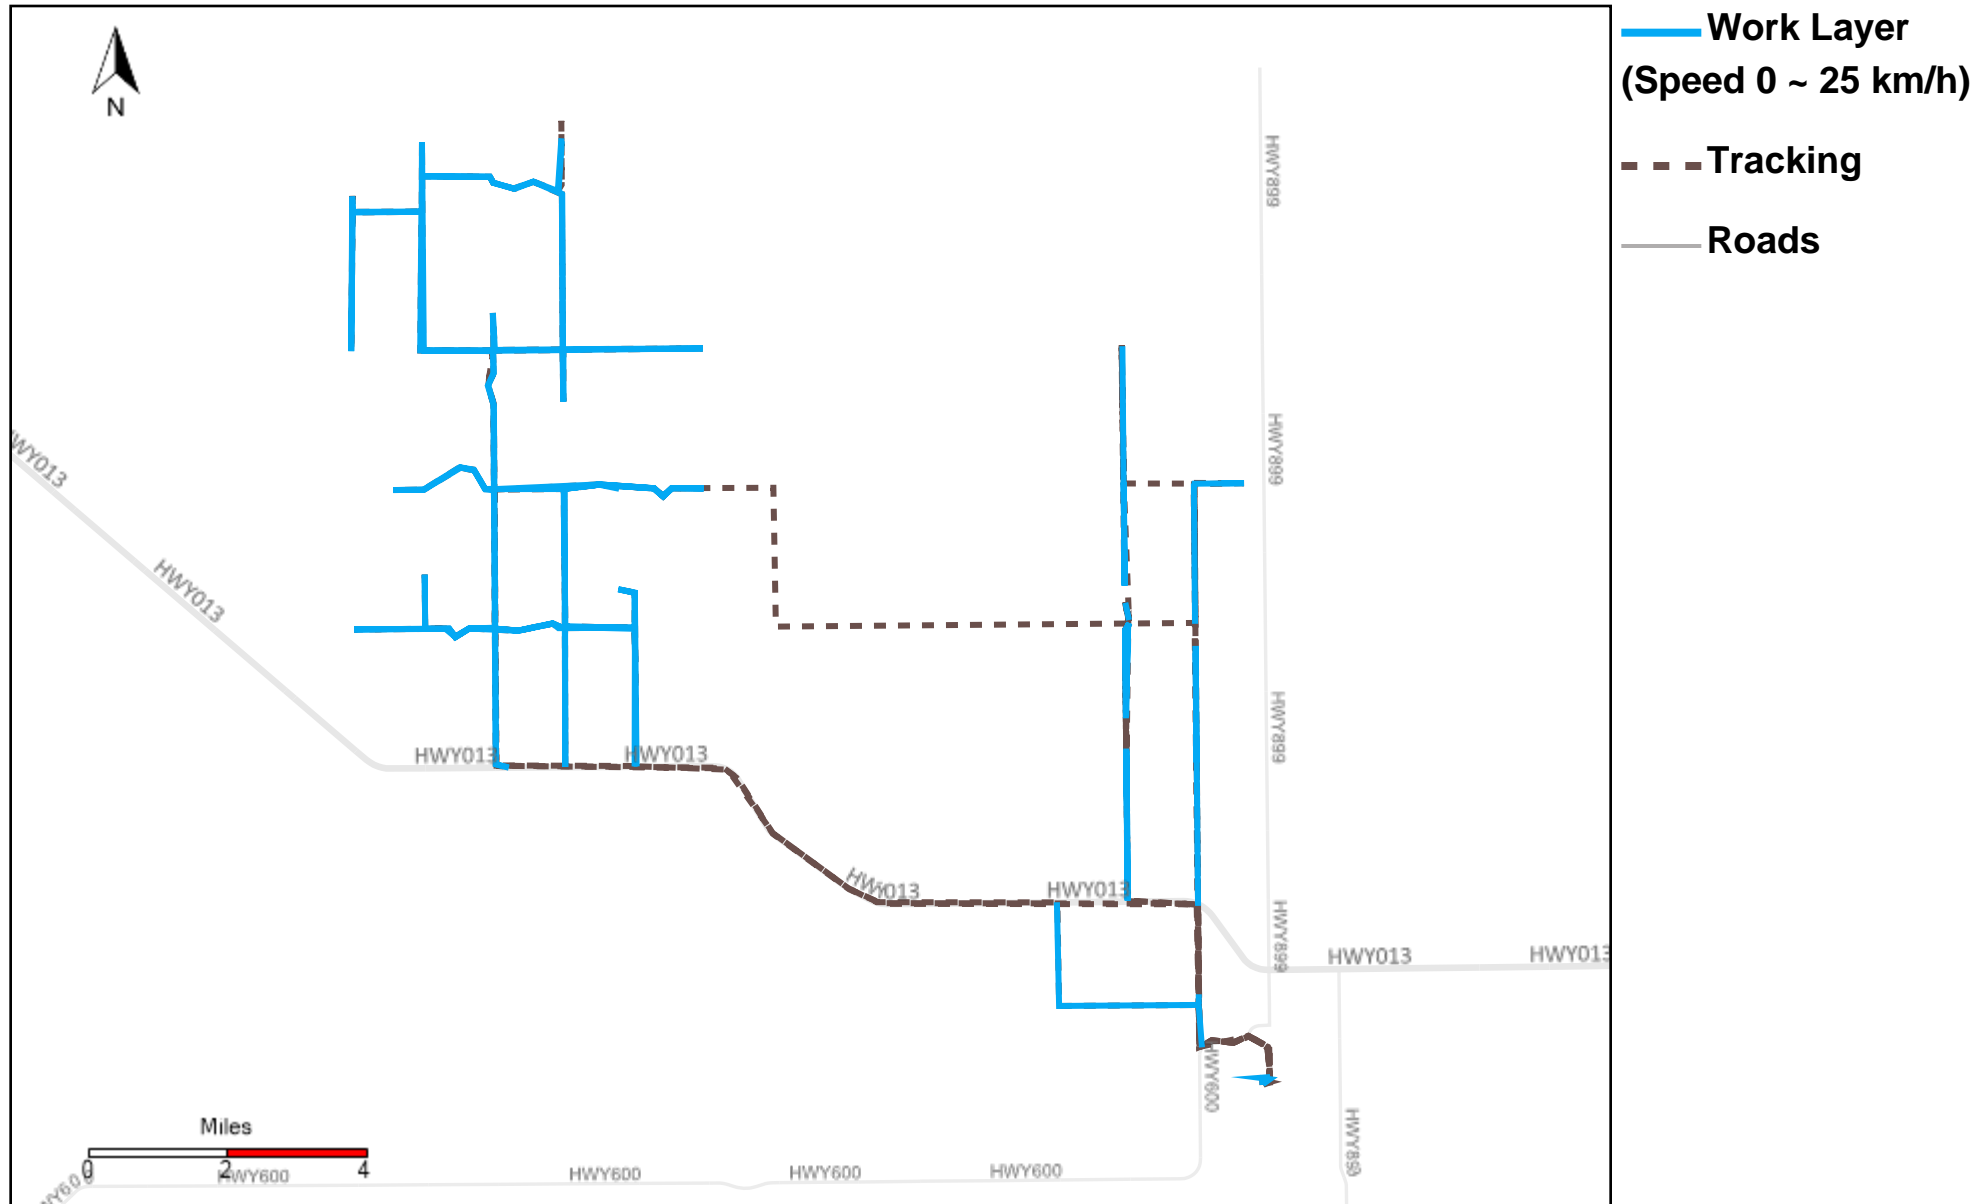

43-187_2022-10-30 ~ 2022-11-05 Tracking

Total Distance(km)	Total Hours	Work Distance(km)	Work Hours
474.74	45 hrs 17 min 15 sec	272.6	37 hrs 50 min 52 sec