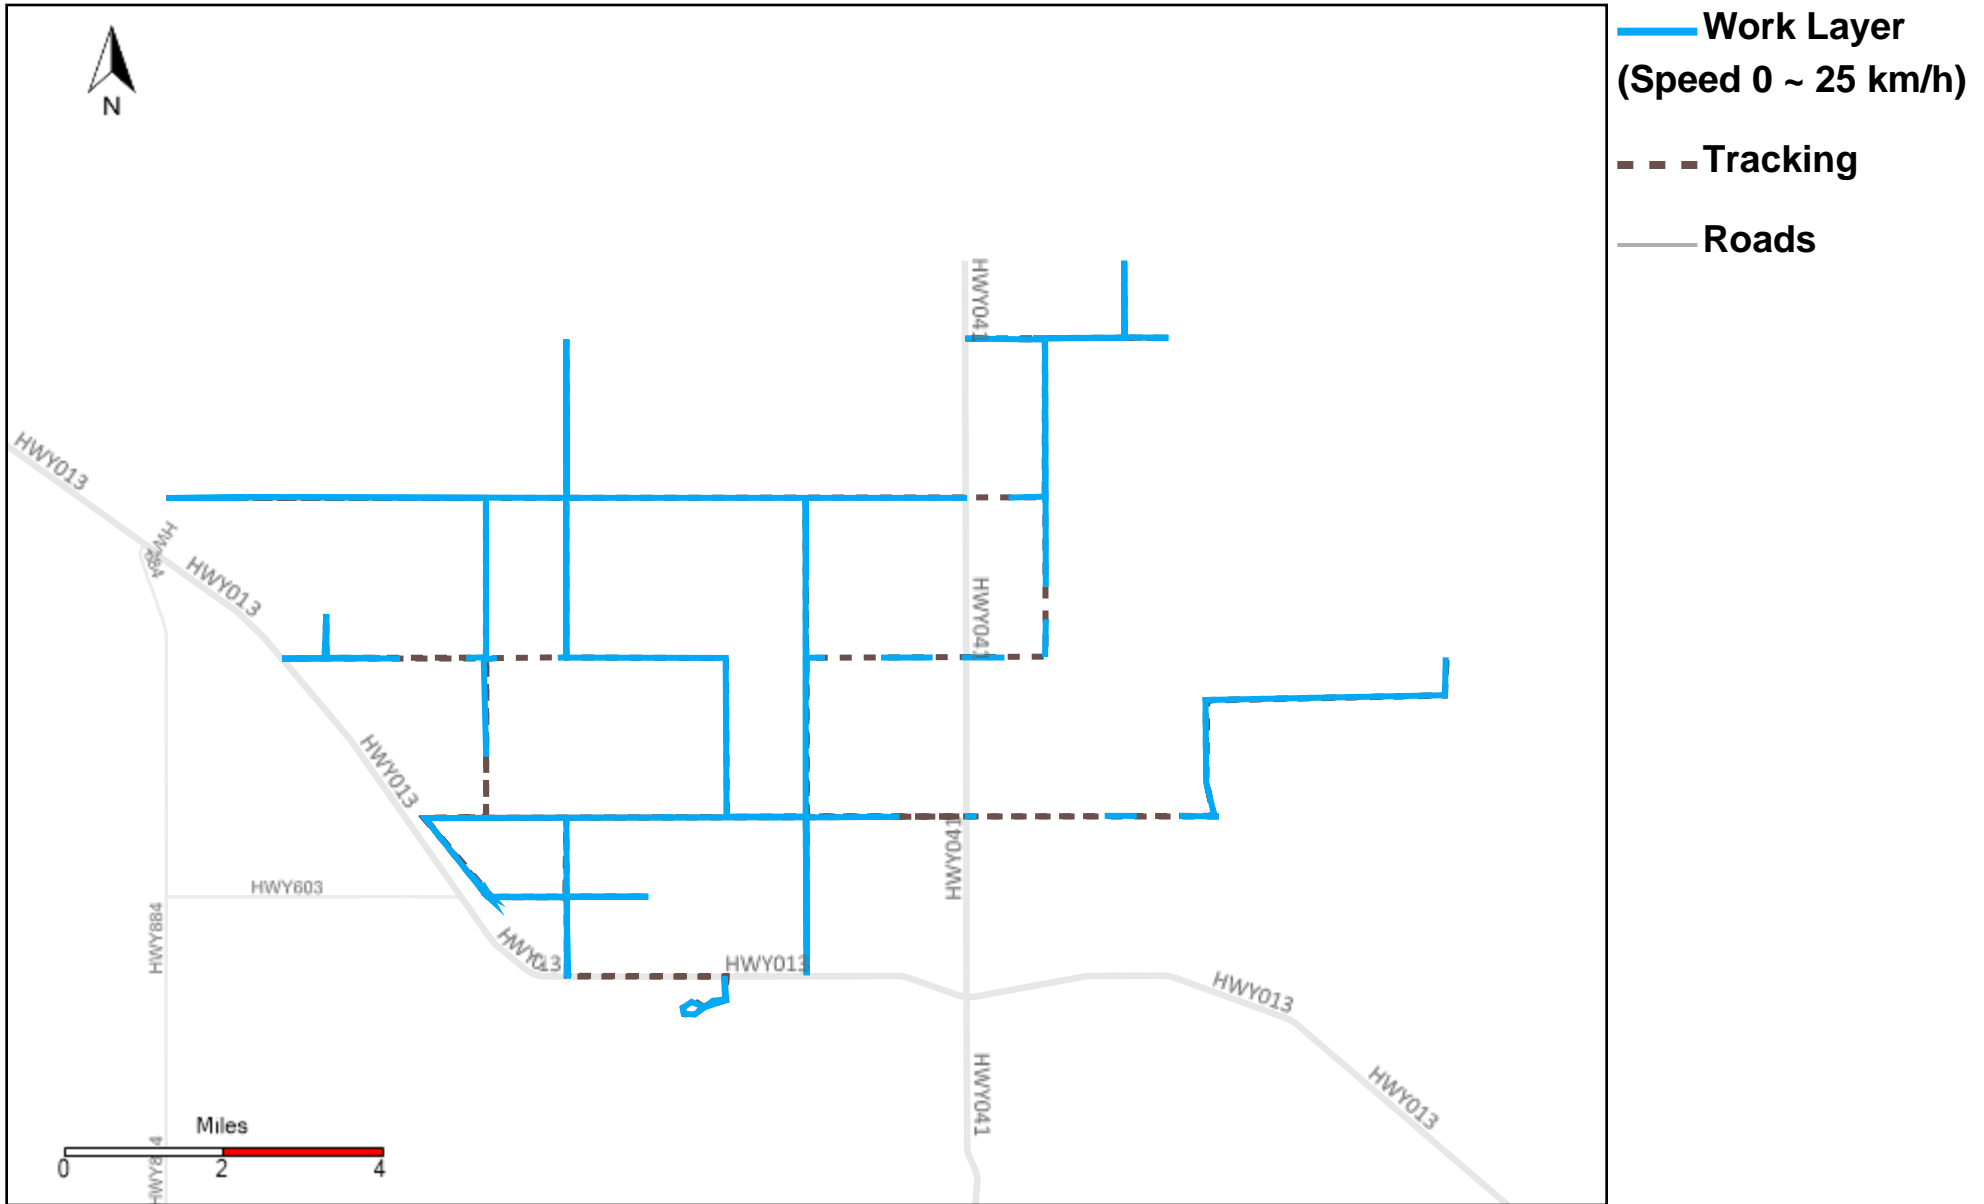

43-172_2022-10-30 ~ 2022-11-05 Tracking

Total Distance(km)	Total Hours	Work Distance(km)	Work Hours
208.47	20 hrs 18 min 55 sec	140.83	17 hrs 37 min 25 sec