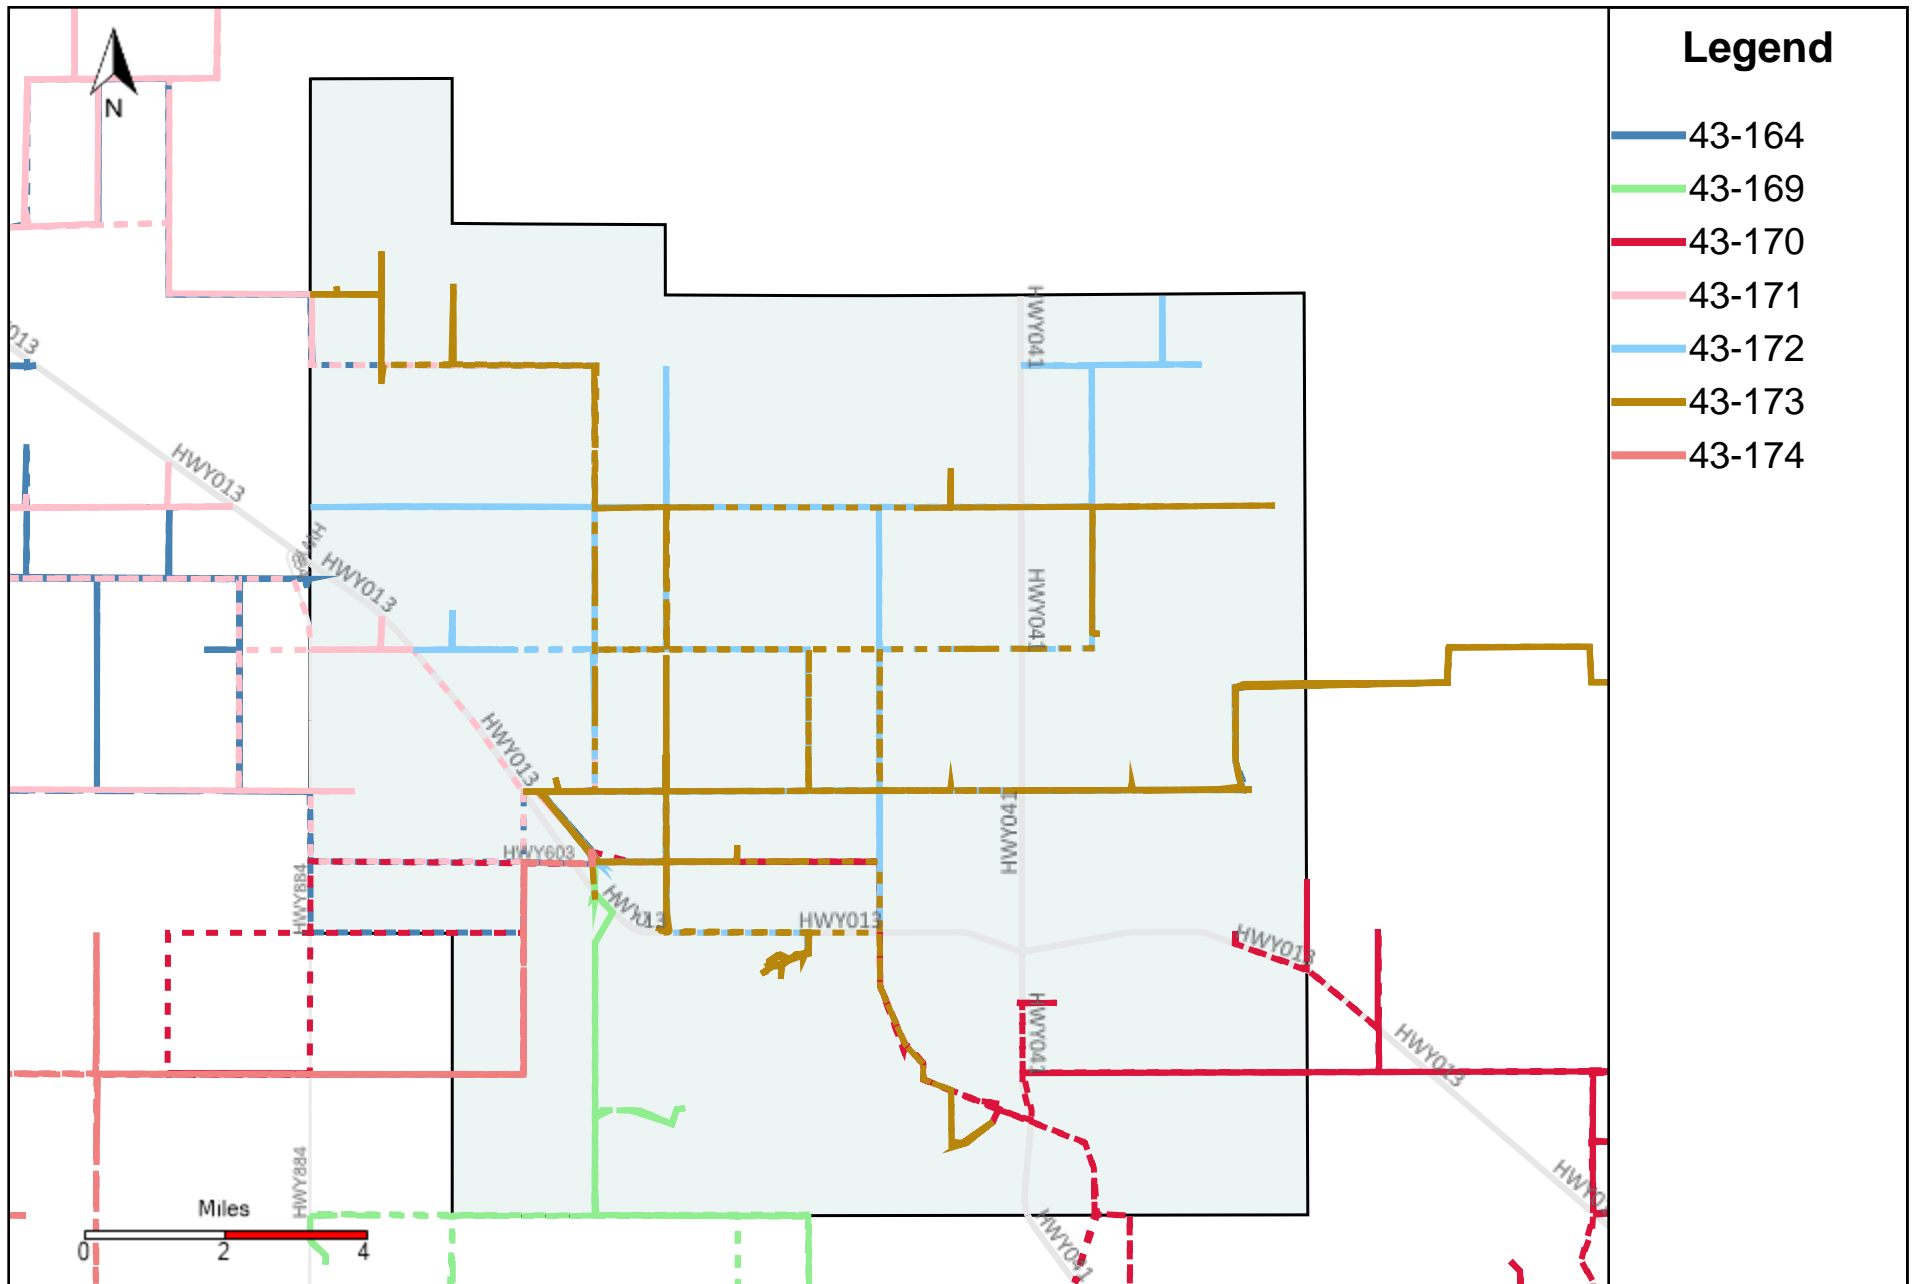

Division: 6 Grader Report(2022-10-30 ~ 2022-11-05)

Vehicle Name List	Total Distance(km)	Total Hours
43-164, 43-169, 43-170, 43-171, 43-172, 43-173, 43-174	2338.5	187 hrs 0 min 24 sec