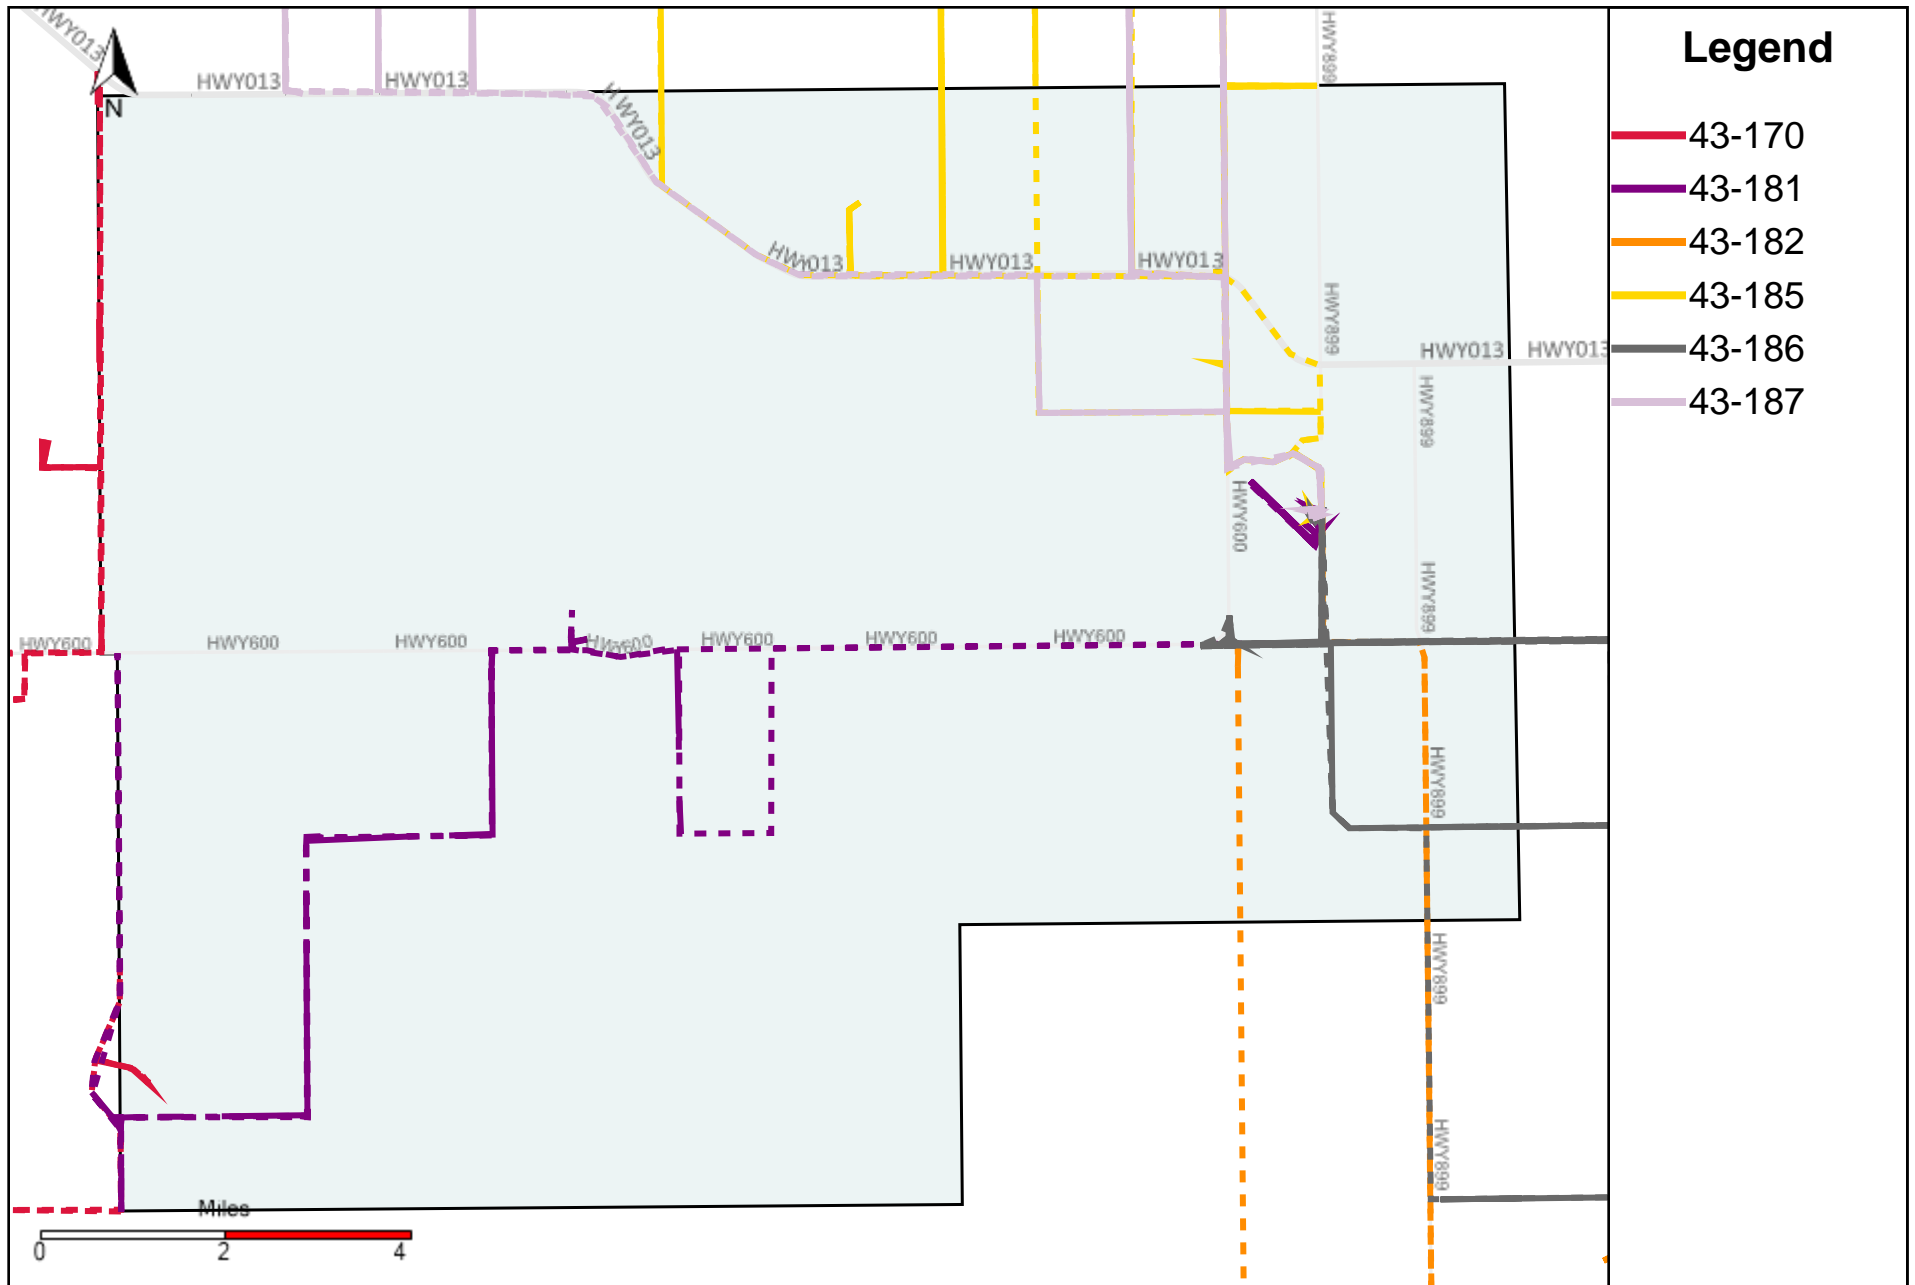

Division: 3 Grader Report(2022-10-30 ~ 2022-11-05)

Vehicle Name List	Total Distance(km)	Total Hours
43-170, 43-181, 43-182, 43-185, 43-186, 43-187	2495.48	218 hrs 33 min 16 sec