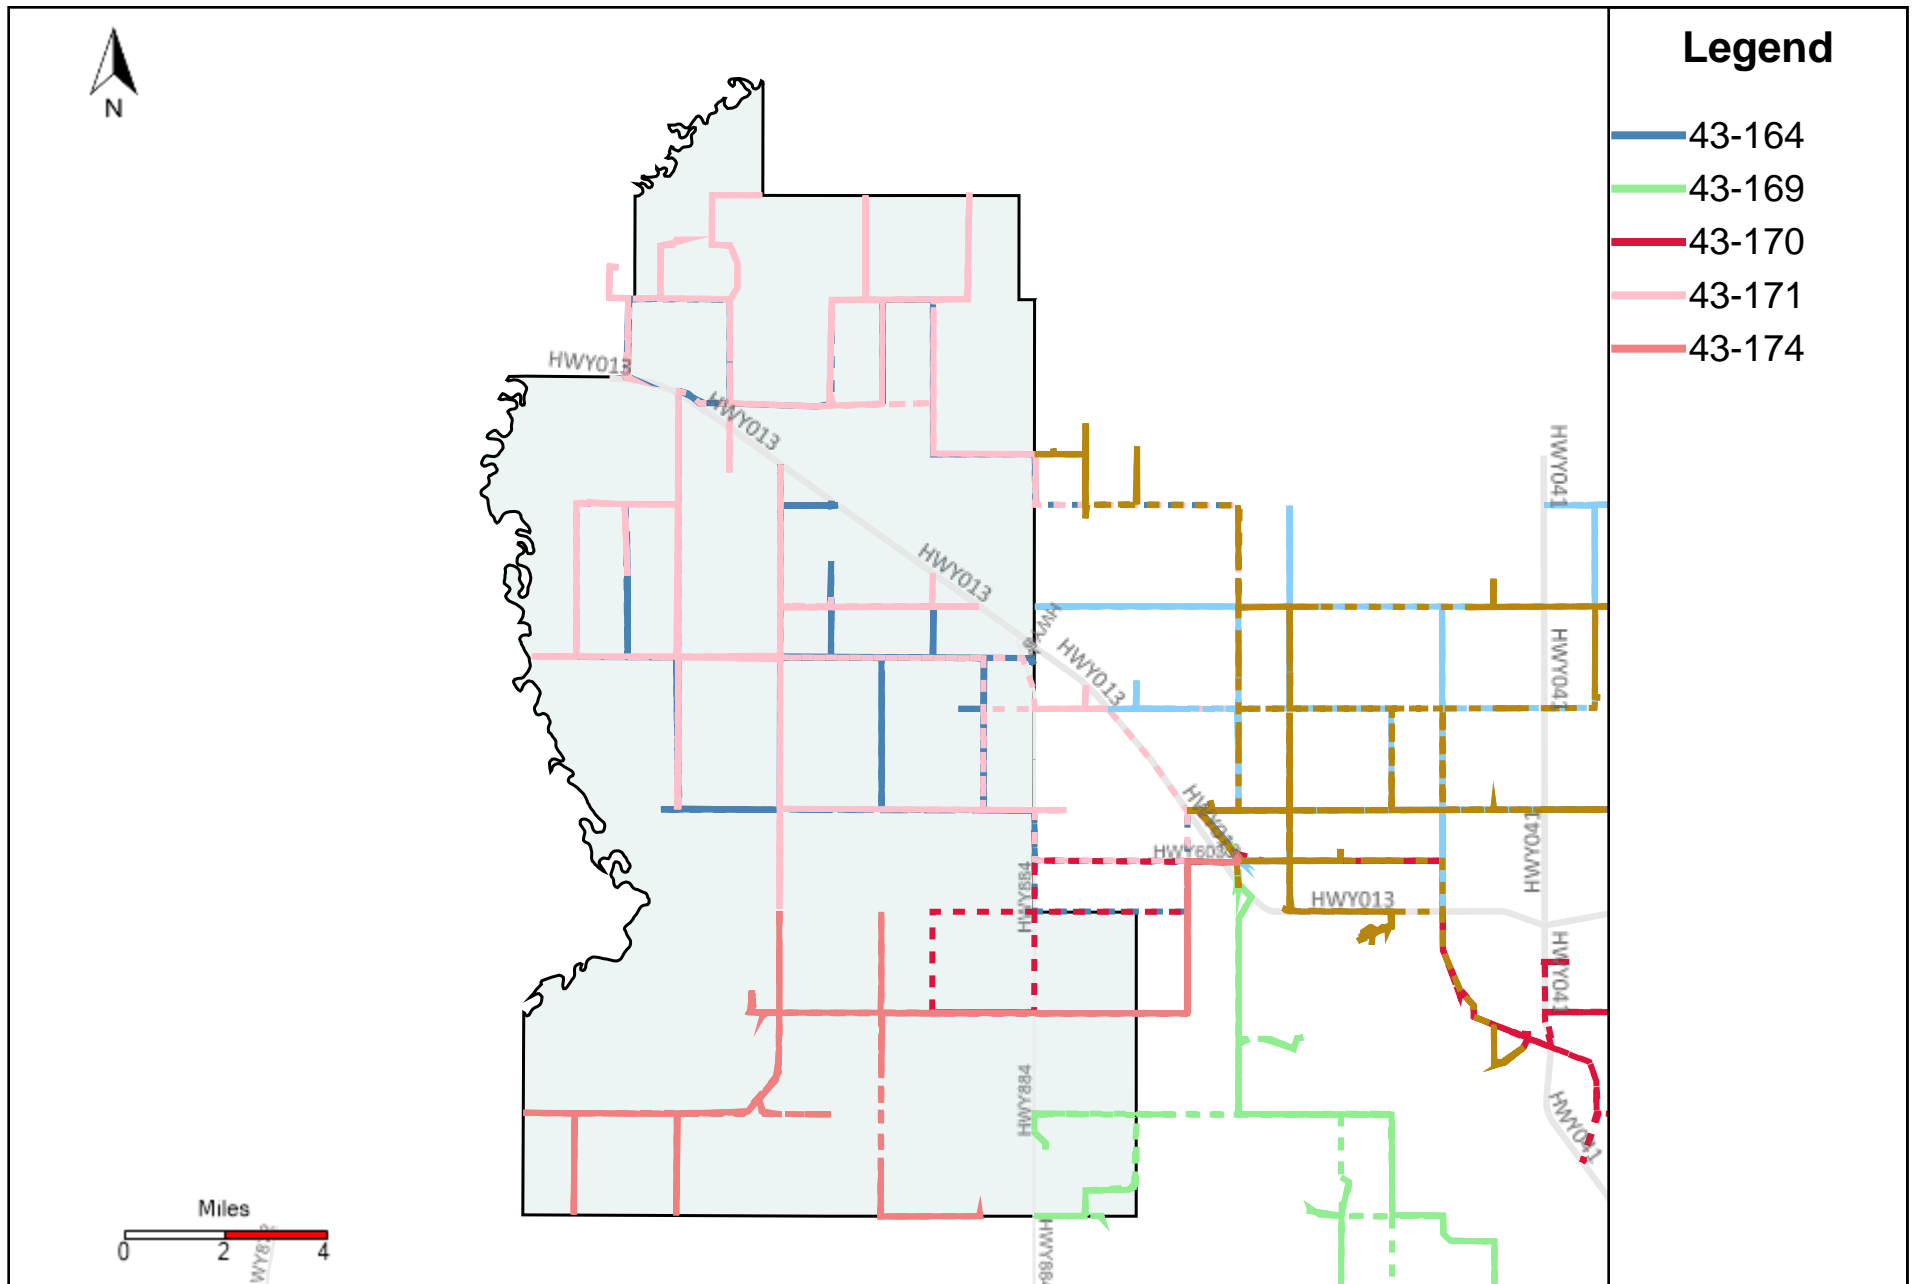

Division: 7 Grader Report(2022-10-30 ~ 2022-11-05)

Vehicle Name List	Total Distance(km)	Total Hours
43-164, 43-169, 43-170, 43-171, 43-174	1719.34	126 hrs 8 min 27 sec