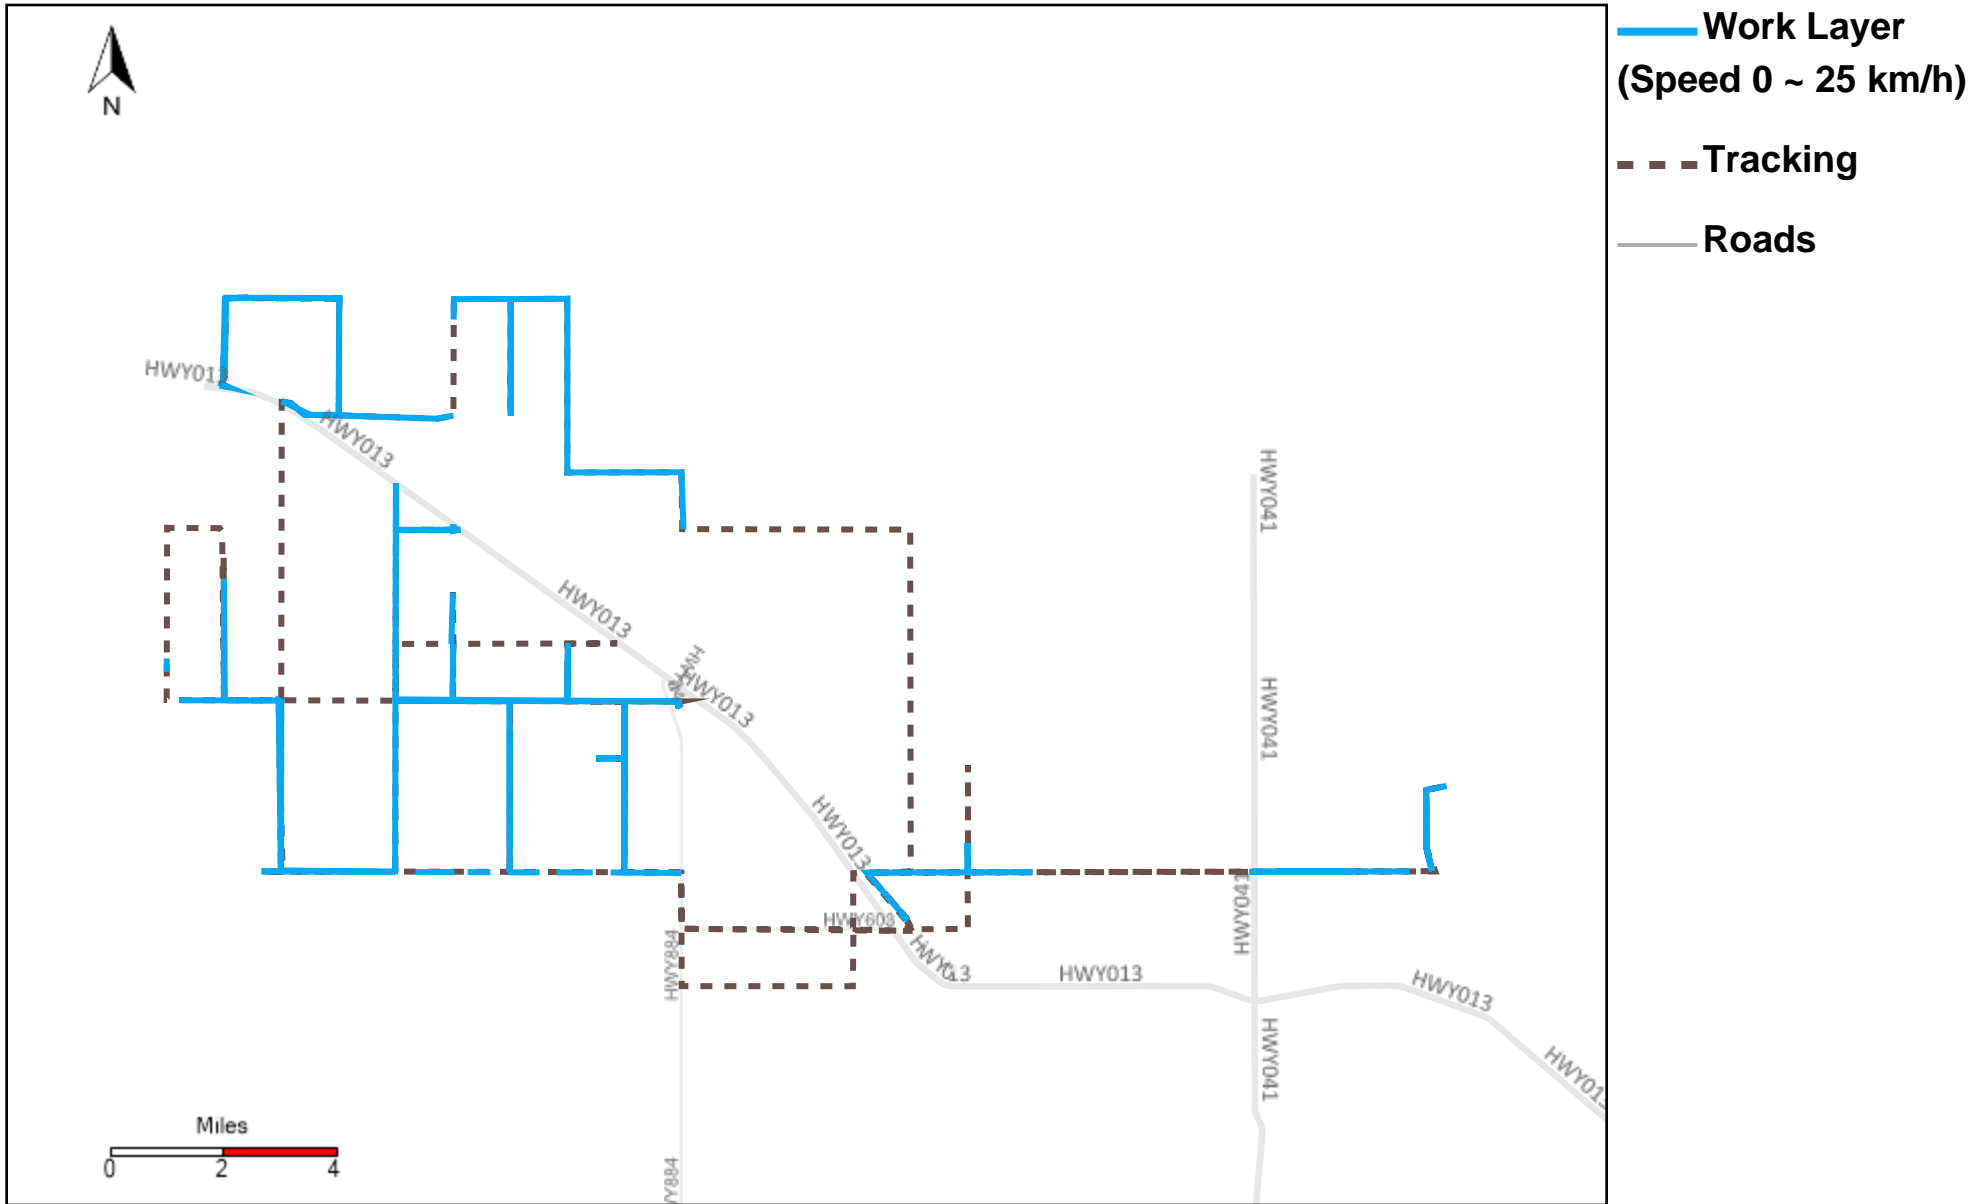

43-164_2022-10-30 ~ 2022-11-05 Tracking

Total Distance(km)	Total Hours	Work Distance(km)	Work Hours
390.48	37 hrs 0 min 6 sec	209.19	28 hrs 2 min 32 sec