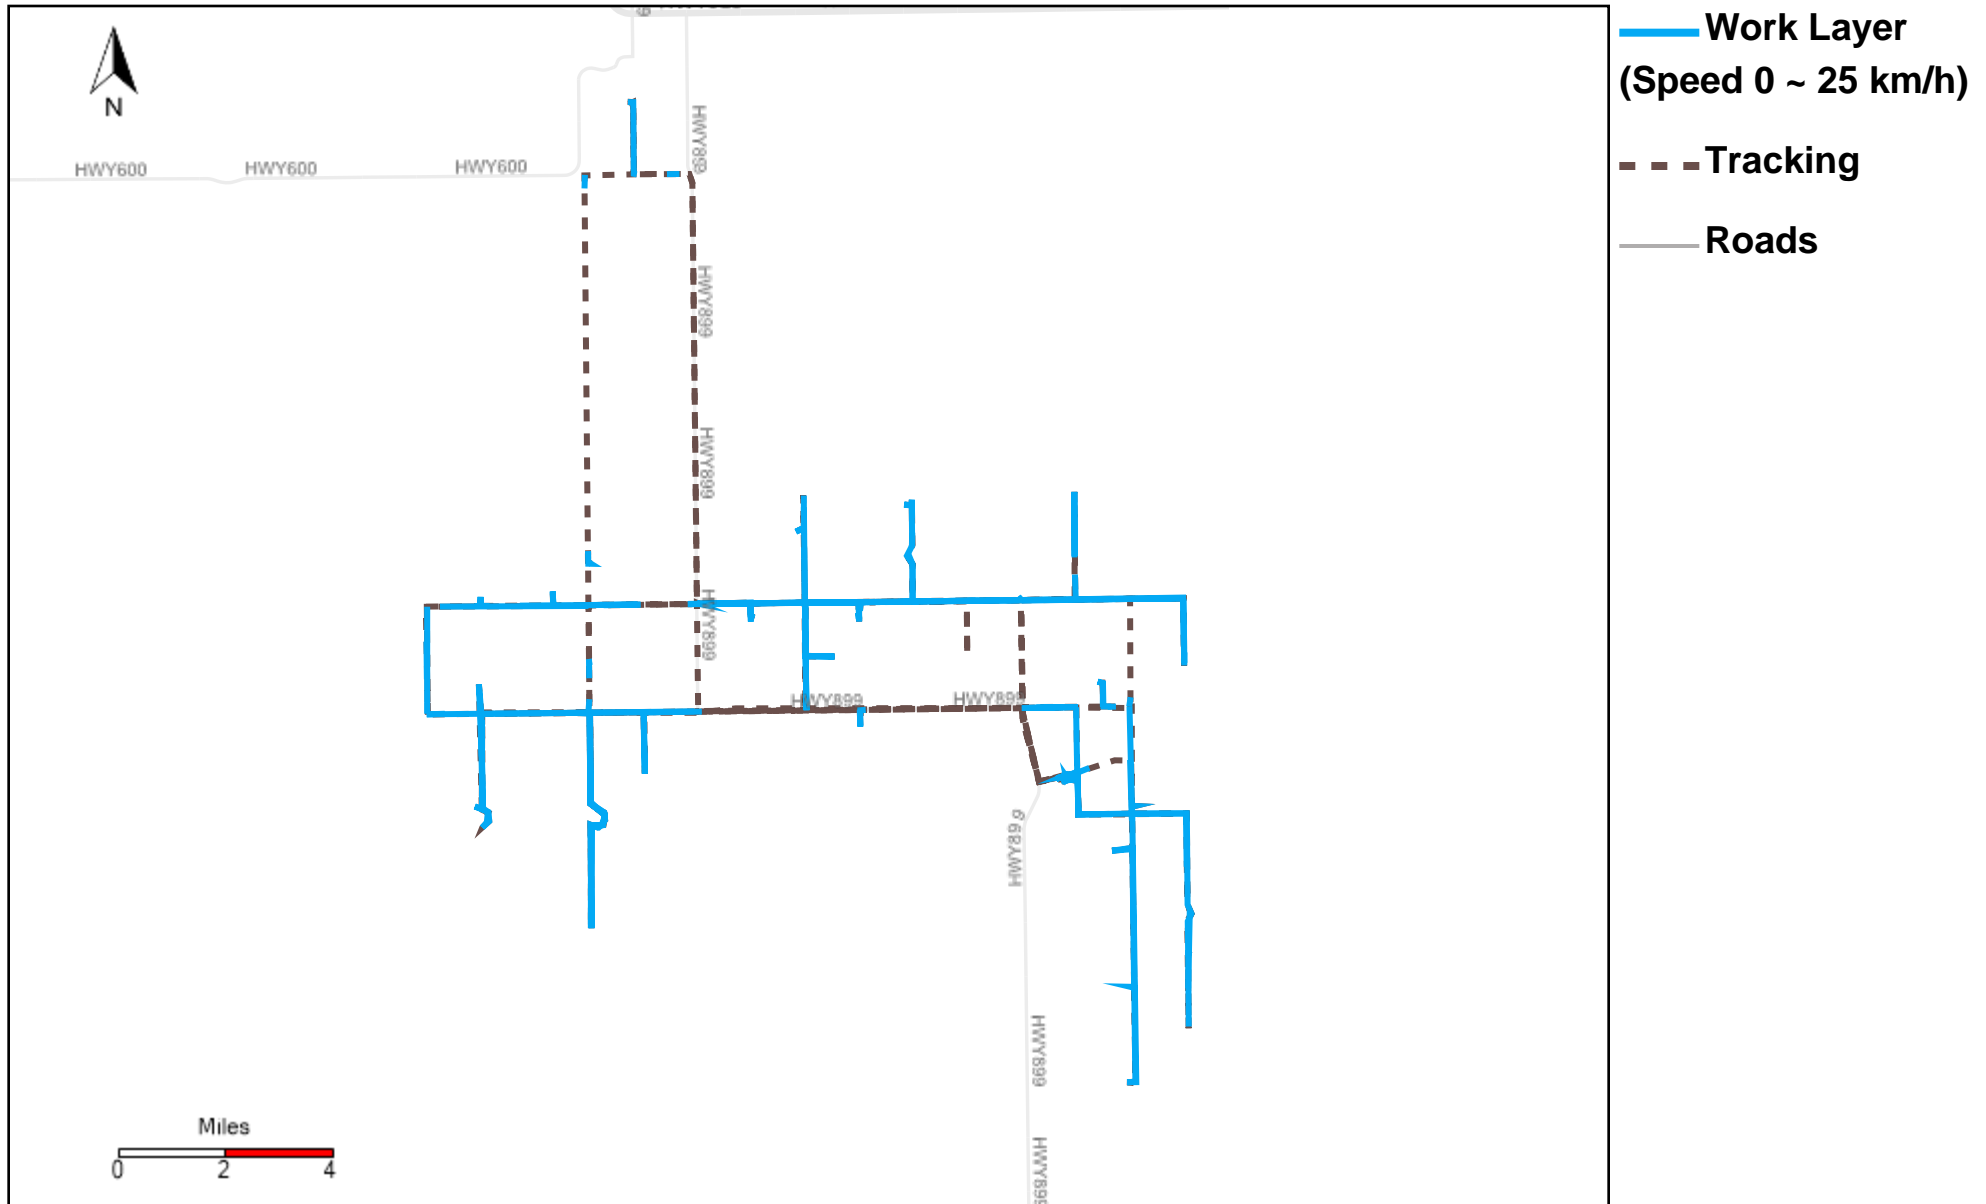

43-182_2022-10-30 ~ 2022-11-05 Tracking

Total Distance(km)	Total Hours	Work Distance(km)	Work Hours
530.67	47 hrs 18 min 48 sec	310.79	36 hrs 45 min 20 sec