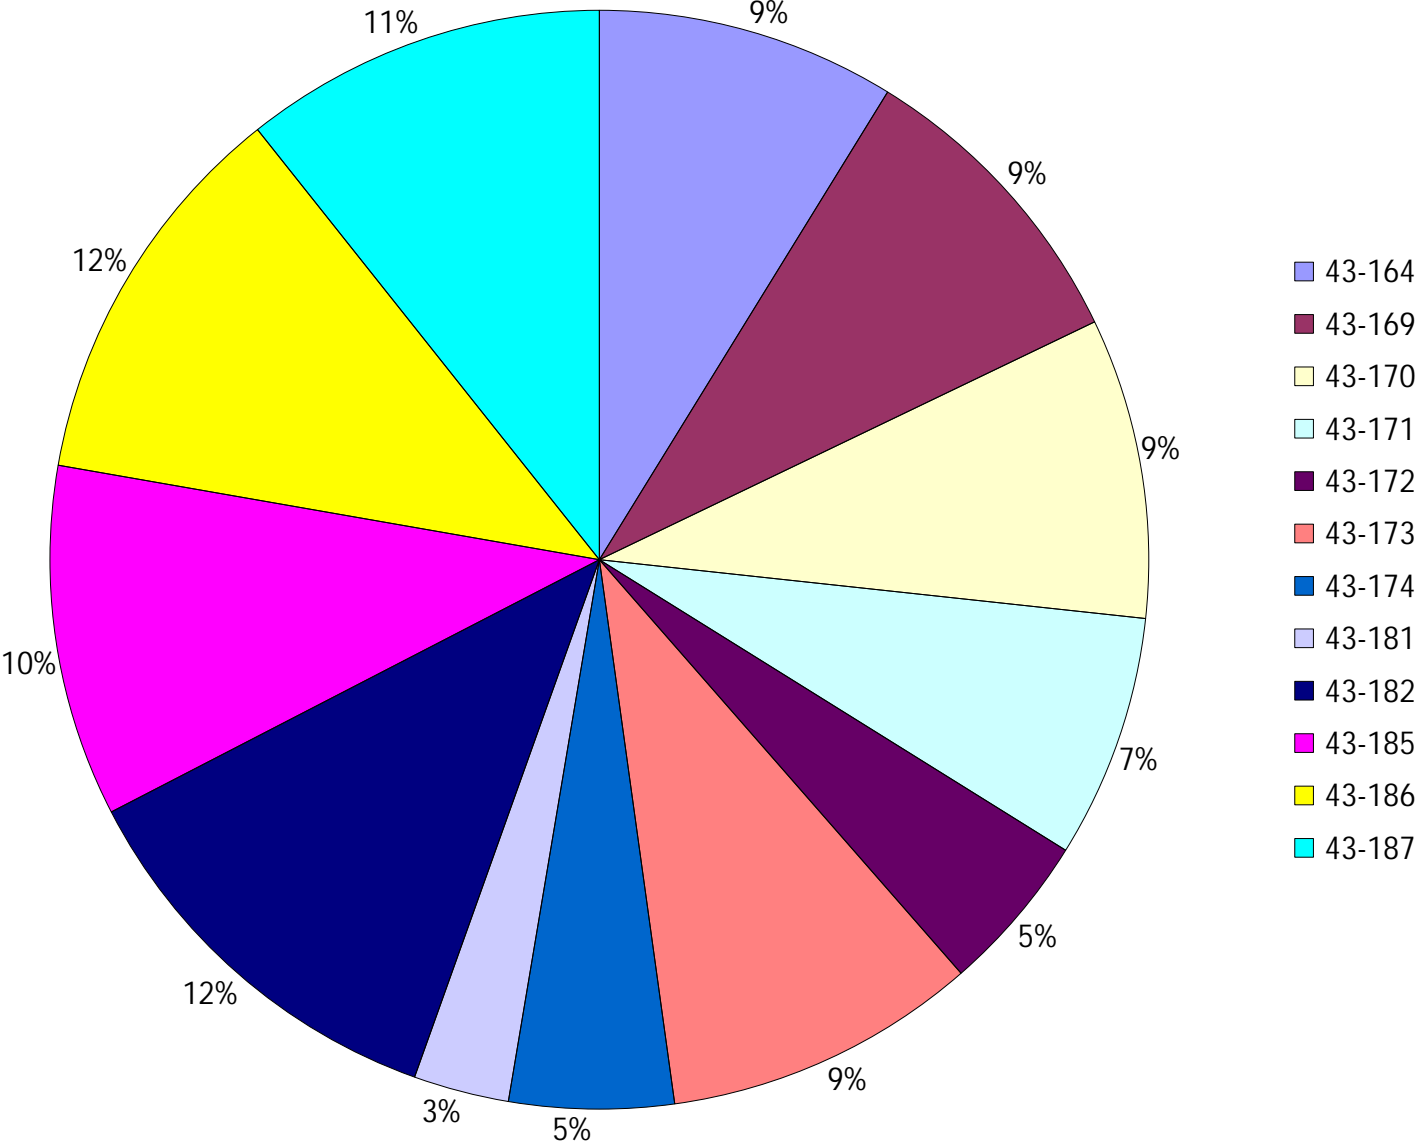

Provost Weekly Grader Report

From 10/30/2022 To 11/5/2022

11/5/2022

Vehicle	Total Distance(km)	Total Hours	Work Distance(km)	Work Hours
43-164	390.48	37 hrs 0 min 6 sec	209.19	28 hrs 2 min 32 sec
43-169	403.43	25 hrs 8 min 33 sec	189.14	16 hrs 58 min 8 sec
43-170	392.37	27 hrs 17 min 11 sec	114.92	13 hrs 29 min 4 sec
43-171	318.06	15 hrs 40 min 35 sec	197.31	11 hrs 58 min 34 sec
43-172	208.47	20 hrs 18 min 55 sec	140.83	17 hrs 37 min 25 sec
43-173	410.69	40 hrs 33 min 2 sec	204.29	29 hrs 1 min 56 sec
43-174	215	21 hrs 2 min 2 sec	105.96	16 hrs 27 min 52 sec
43-181	124.83	10 hrs 12 min 49 sec	52.94	7 hrs 21 min 57 sec
43-182	530.67	47 hrs 18 min 48 sec	310.79	36 hrs 45 min 20 sec
43-185	459.44	39 hrs 59 min 40 sec	360.15	36 hrs 10 min 15 sec
43-186	513.45	48 hrs 27 min 33 sec	345.65	41 hrs 20 min 40 sec
43-187	474.74	45 hrs 17 min 15 sec	272.6	37 hrs 50 min 52 sec
Total:	4441.62	378 hrs 16 min 29 sec	2503.77	293 hrs 4 min 35 sec

Vehicle Distance Vs Total Distance (%) From 10/30/2022 To 11/5/2022

Provost Weekly Grader Report