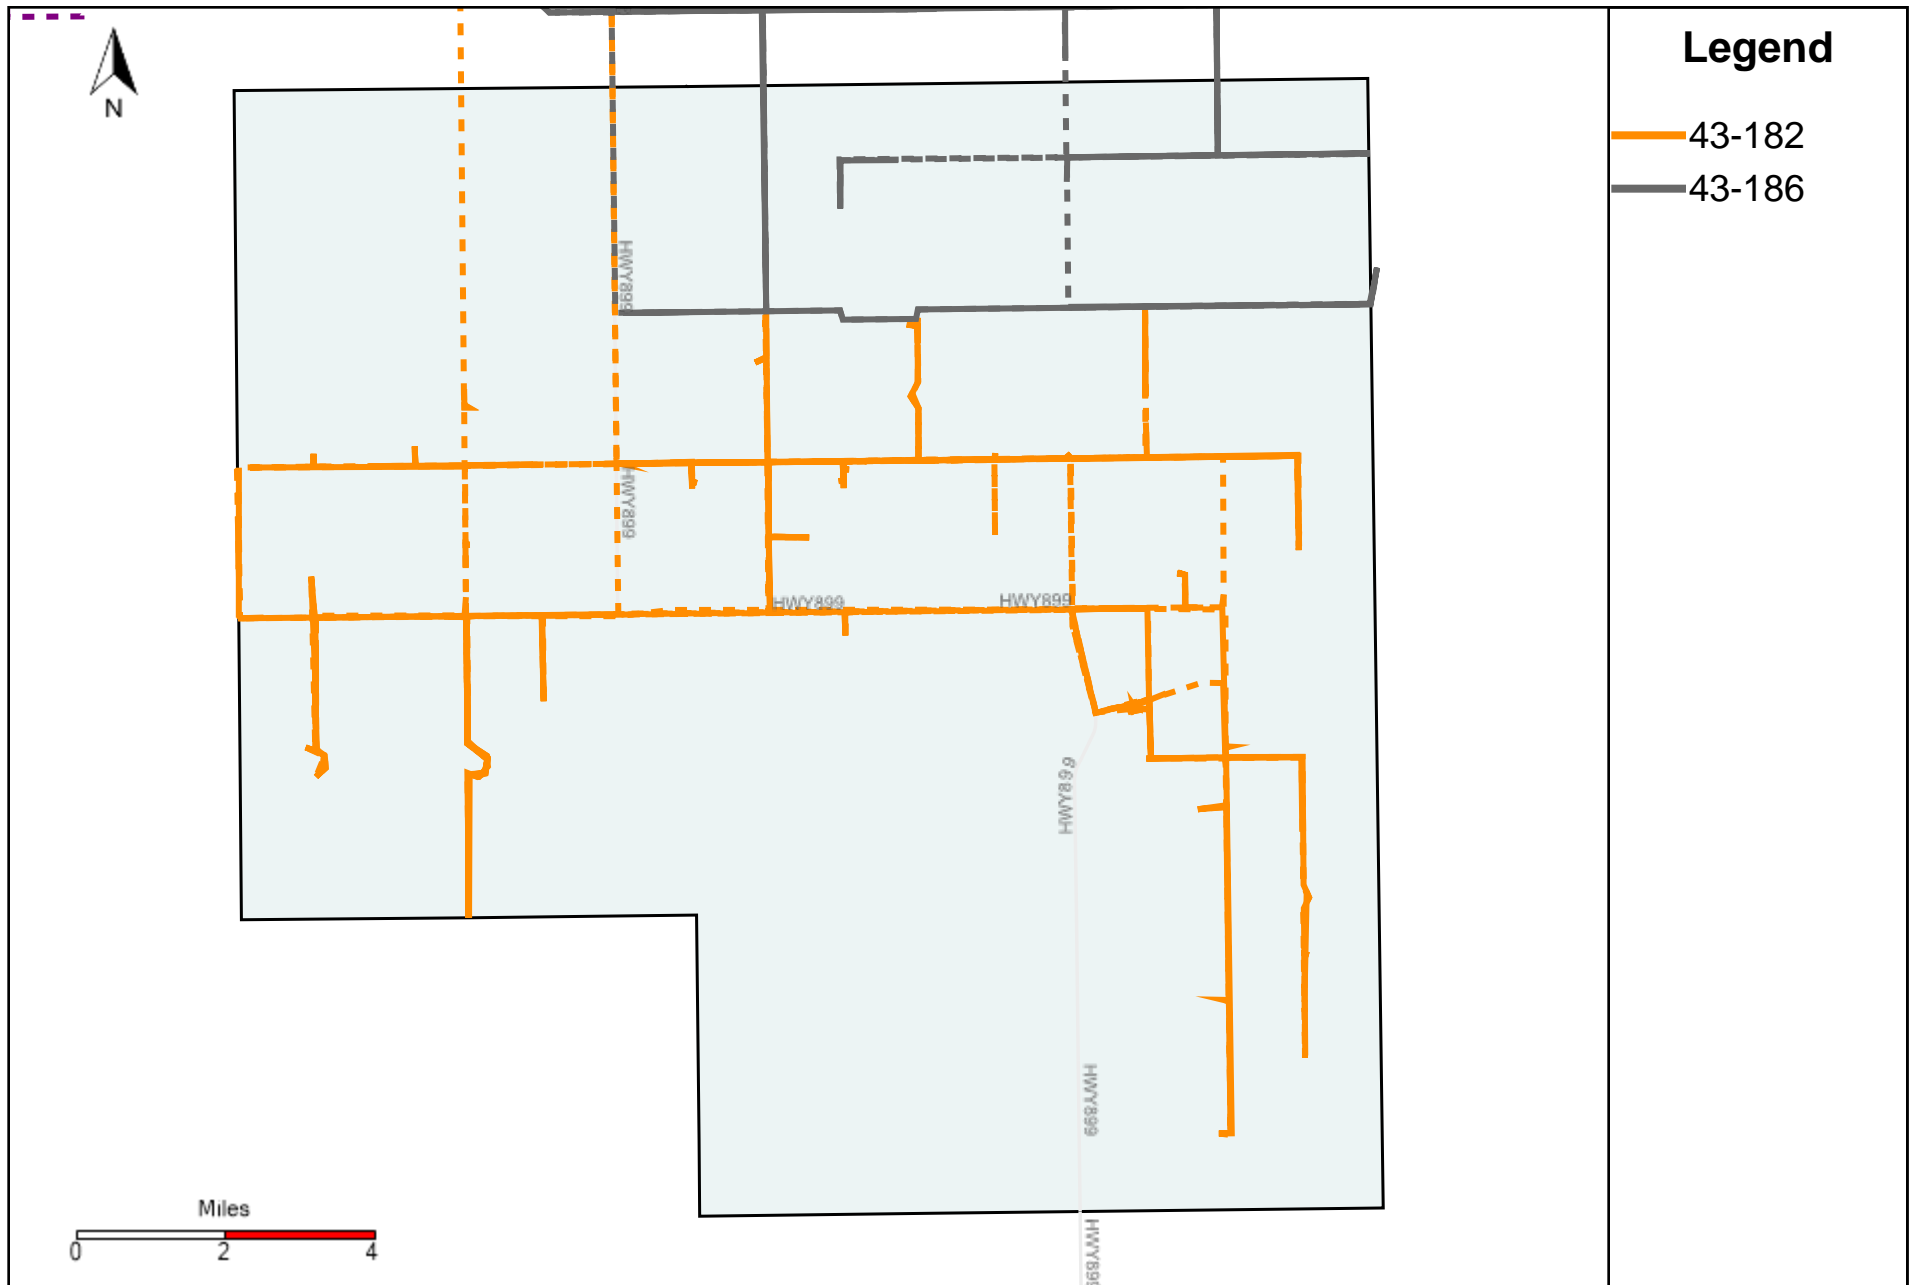

# Division: 1 Grader Report(2022-10-30 ~ 2022-11-05)

Vehicle Name List	Total Distance(km)	Total Hours
43-182, 43-186	1044.12	95 hrs 46 min 21 sec

# Division: 2 Grader Report(2022-10-30 ~ 2022-11-05)

Vehicle Name List	Total Distance(km)	Total Hours
43-186	513.45	48 hrs 27 min 33 sec