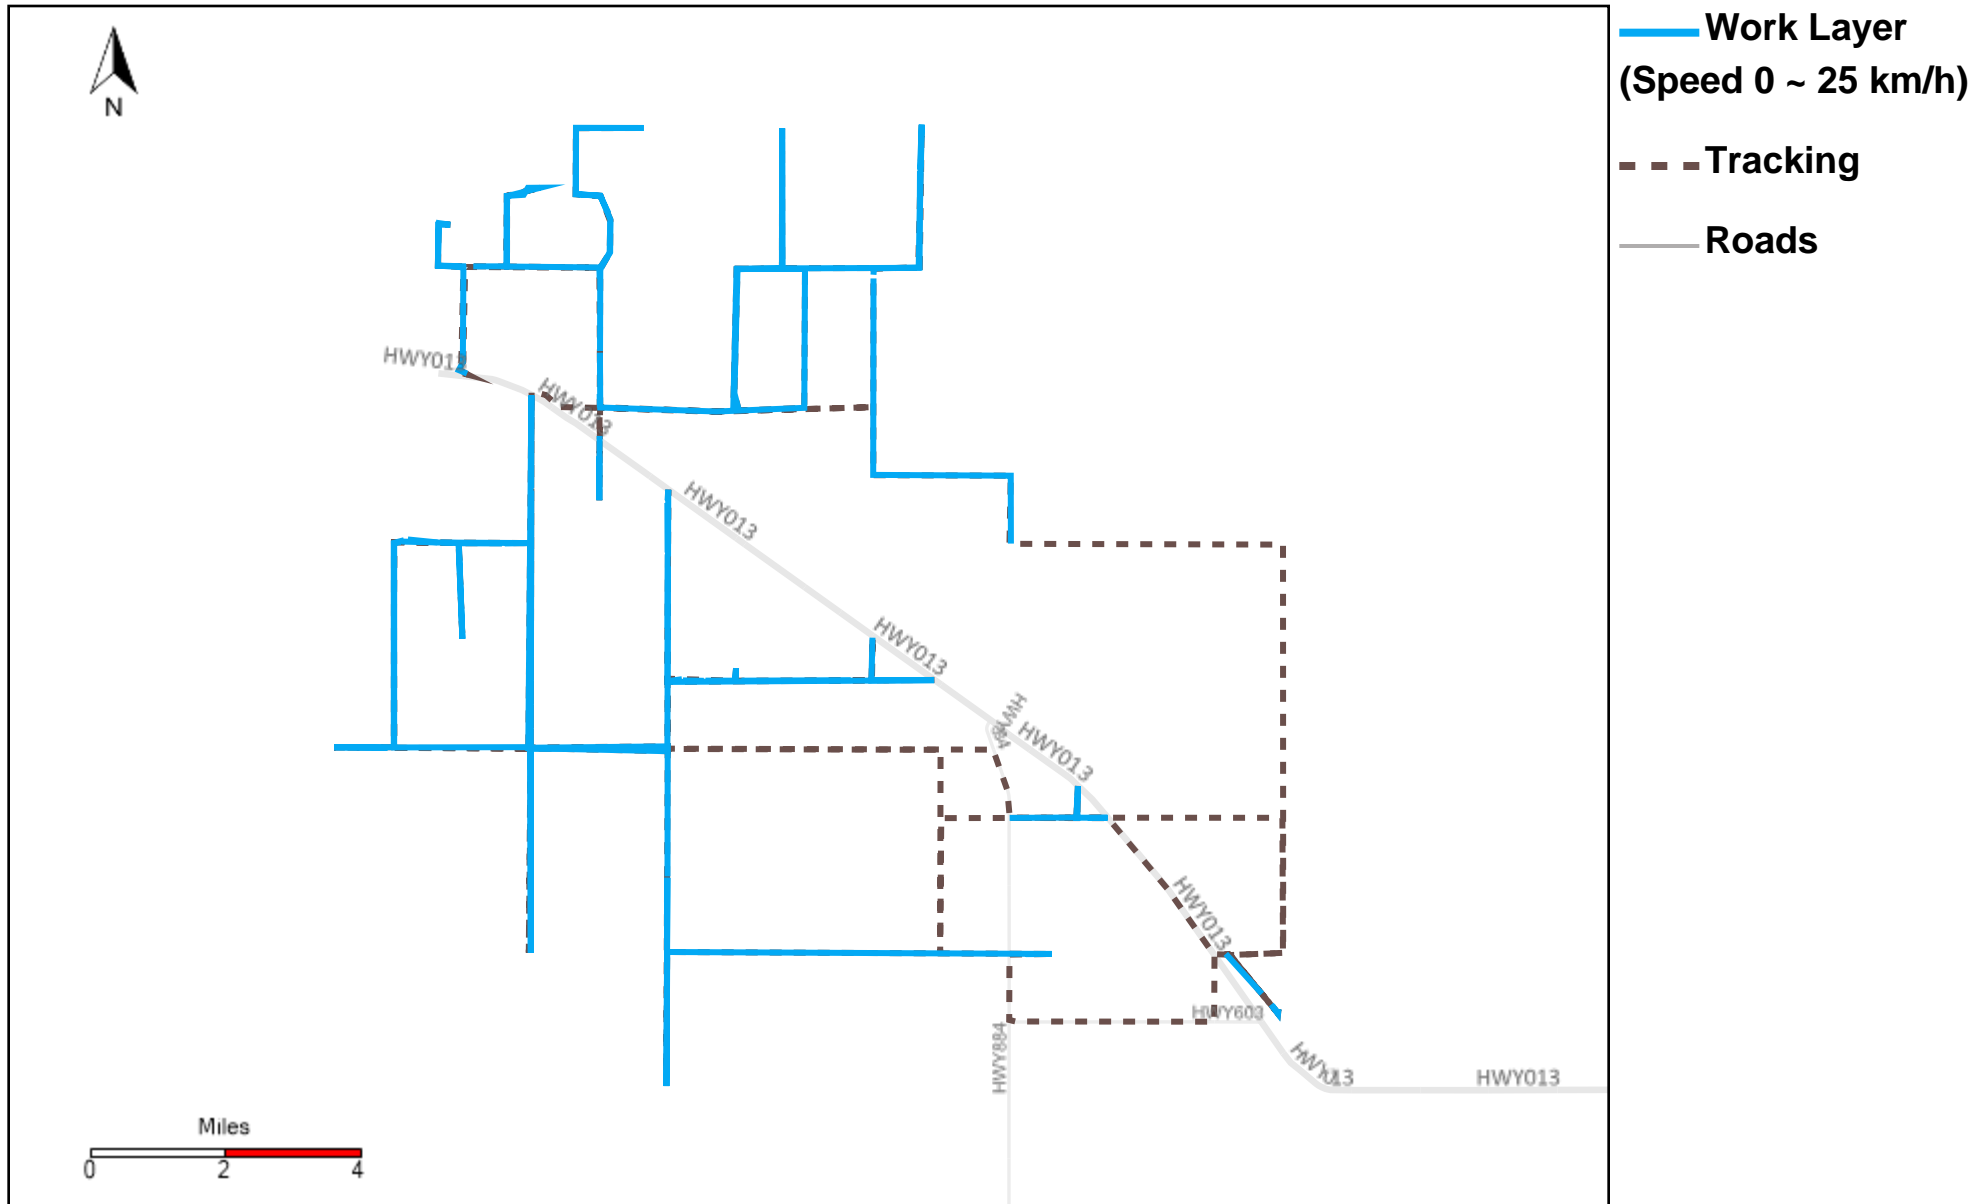

43-171_2022-10-30 ~ 2022-11-05 Tracking

Total Distance(km)	Total Hours	Work Distance(km)	Work Hours
318.06	15 hrs 40 min 35 sec	197.31	11 hrs 58 min 34 sec