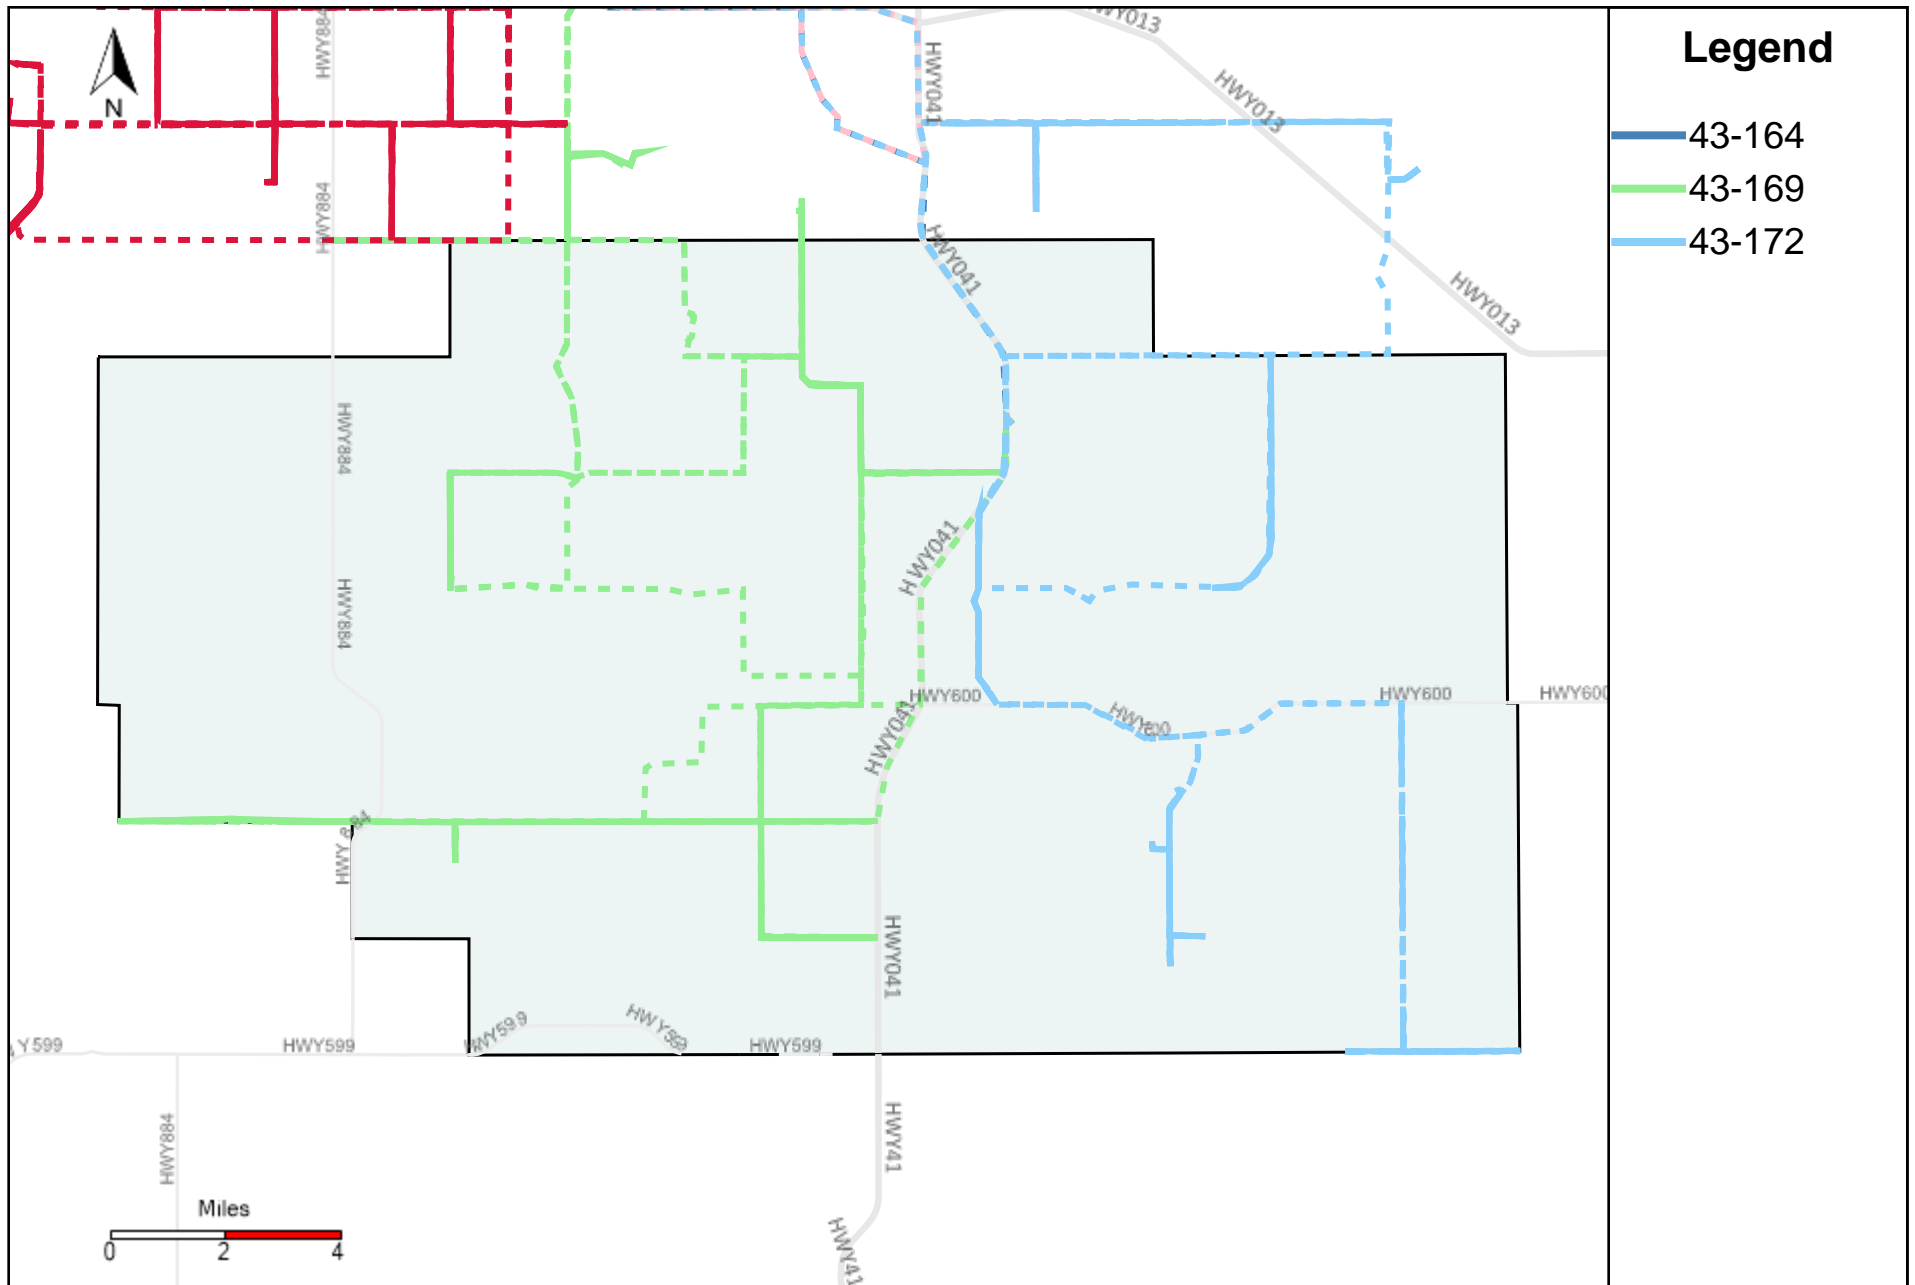

Division: 5 Grader Report(2022-10-23 ~ 2022-10-29)

Vehicle Name List	Total Distance(km)	Total Hours
43-164, 43-169, 43-172	1105.28	118 hrs 12 min 44 sec