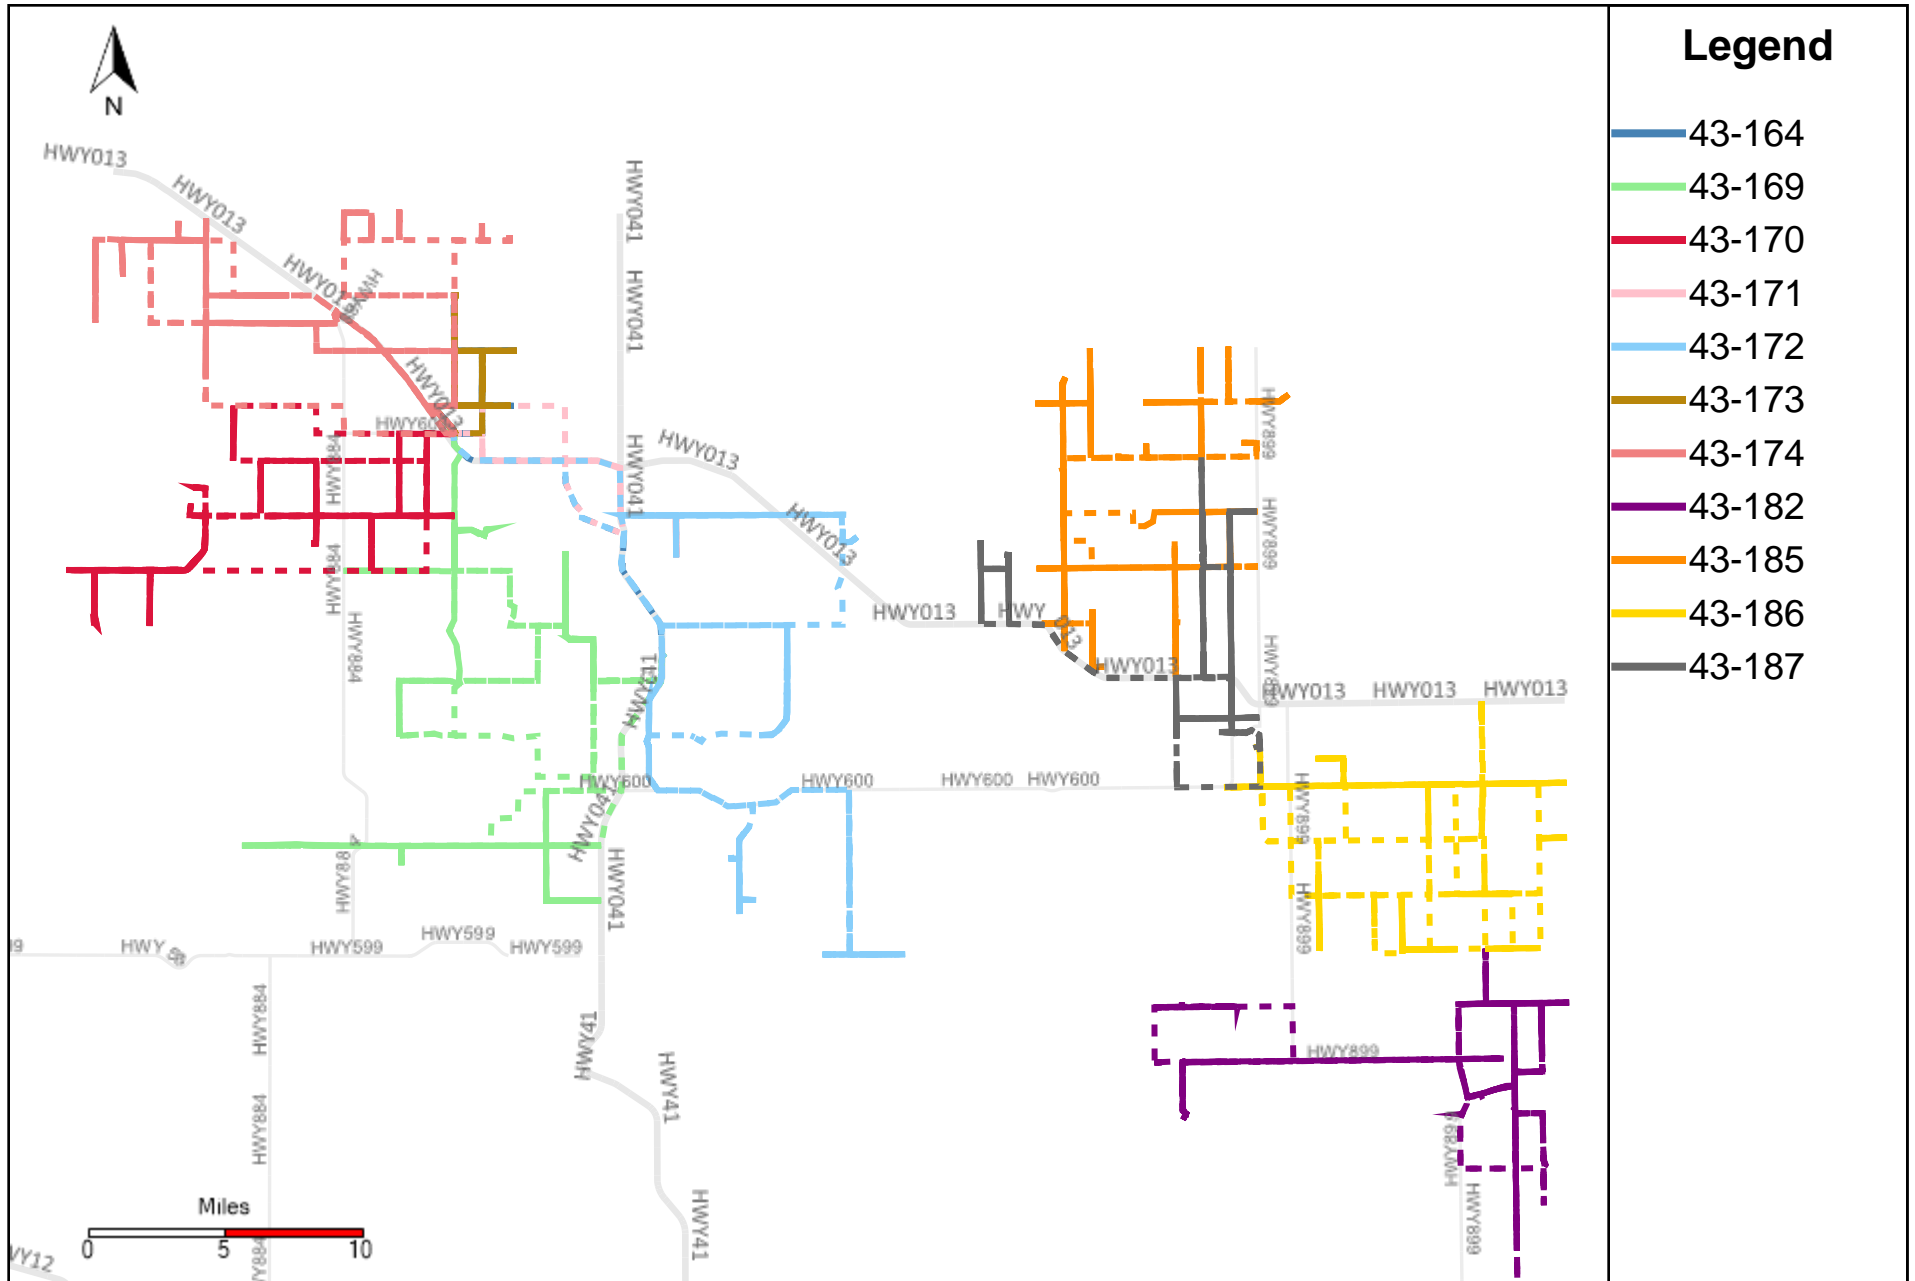

Provost Weekly Grader Report (2022-10-23 ~ 2022-10-29)

Division: 1 Grader Report(2022-10-23 ~ 2022-10-29)

Vehicle Name List	Total Distance(km)	Total Hours
43-182, 43-186	911.12	99 hrs 36 min 54 sec

Division: 2 Grader Report(2022-10-23 ~ 2022-10-29)

Vehicle Name List	Total Distance(km)	Total Hours
43-186	479.19	50 hrs 8 min 52 sec

Division: 3 Grader Report(2022-10-23 ~ 2022-10-29)

Vehicle Name List	Total Distance(km)	Total Hours
43-172, 43-185, 43-186, 43-187	1635.18	186 hrs 21 min 40 sec

Division: 4 Grader Report(2022-10-23 ~ 2022-10-29)

Vehicle Name List	Total Distance(km)	Total Hours
43-172, 43-185, 43-187	1155.99	136 hrs 12 min 48 sec

Division: 5 Grader Report(2022-10-23 ~ 2022-10-29)

Division: 7 Grader Report(2022-10-23 ~ 2022-10-29)

Vehicle Name List	Total Distance(km)	Total Hours
43-169, 43-170, 43-174	1471.33	134 hrs 39 min 40 sec

Provost Weekly Grader Report

From 10/23/2022 To 10/29/2022