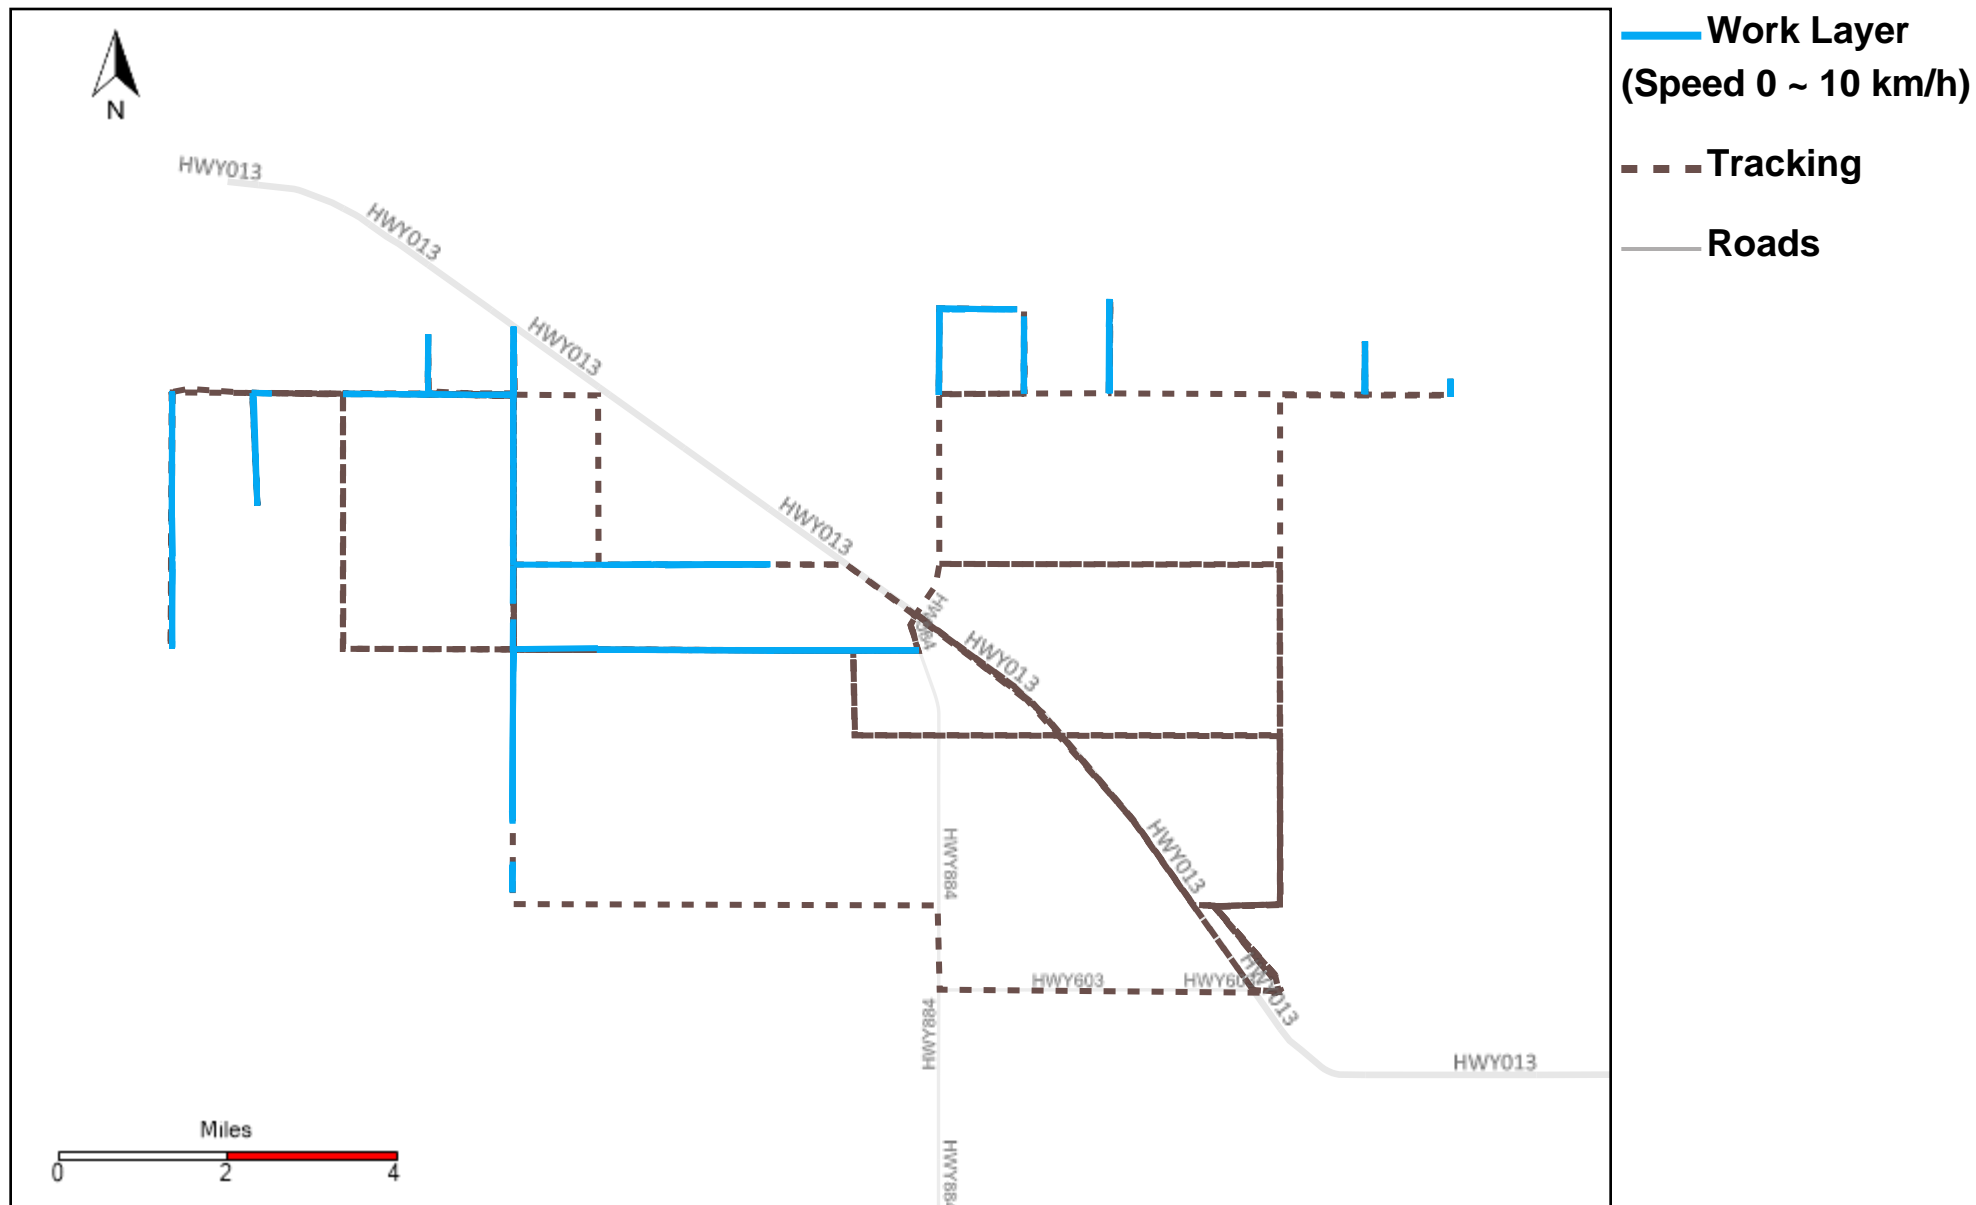

43-174_2022-10-23 ~ 2022-10-29 Tracking

Total Distance(km)	Total Hours	Work Distance(km)	Work Hours
473.77	48 hrs 32 min 35 sec	140.1	26 hrs 16 min 19 sec