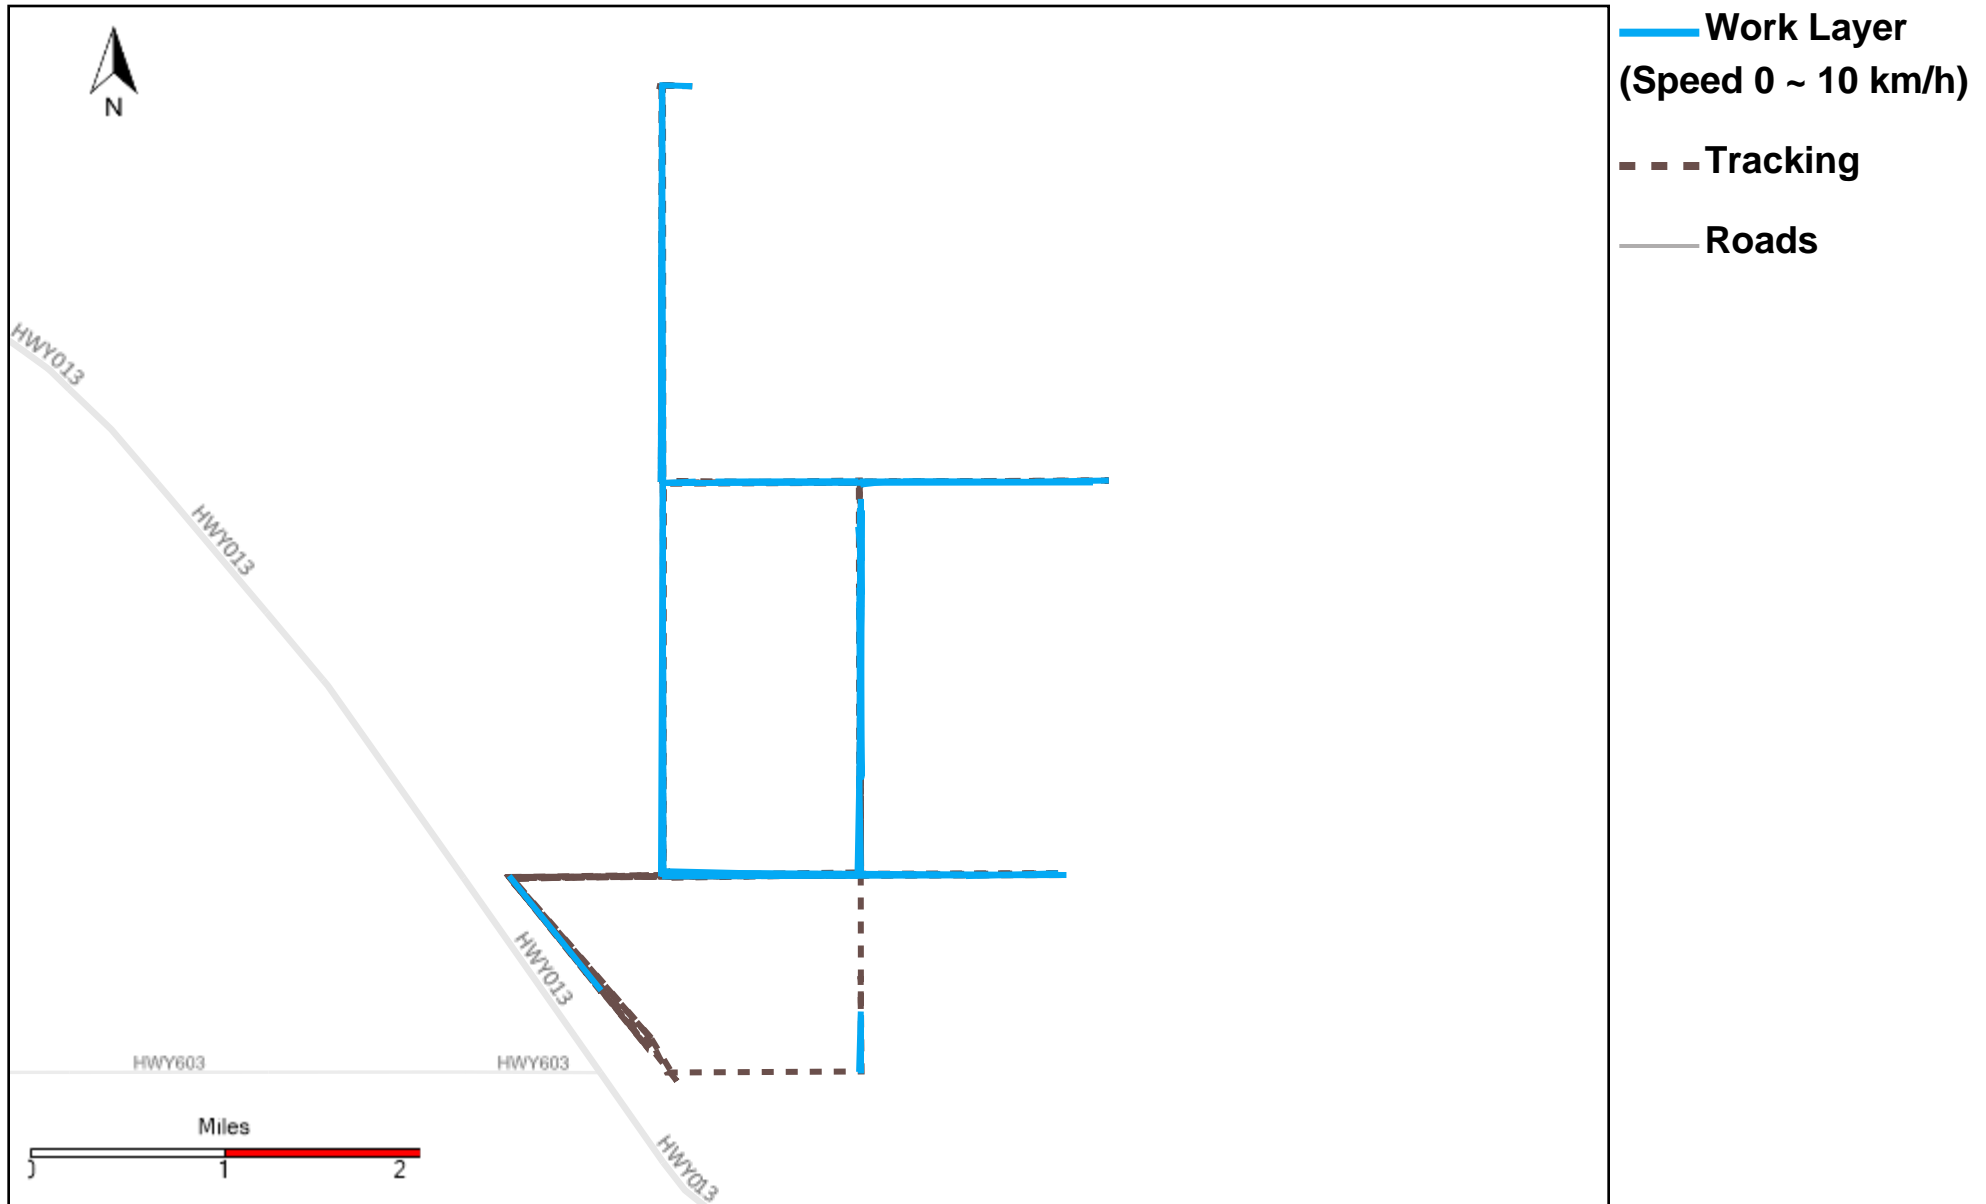

43-173_2022-10-23 ~ 2022-10-29 Tracking

Total Distance(km)	Total Hours	Work Distance(km)	Work Hours
224.35	42 hrs 47 min 3 sec	129.93	31 hrs 4 min 8 sec