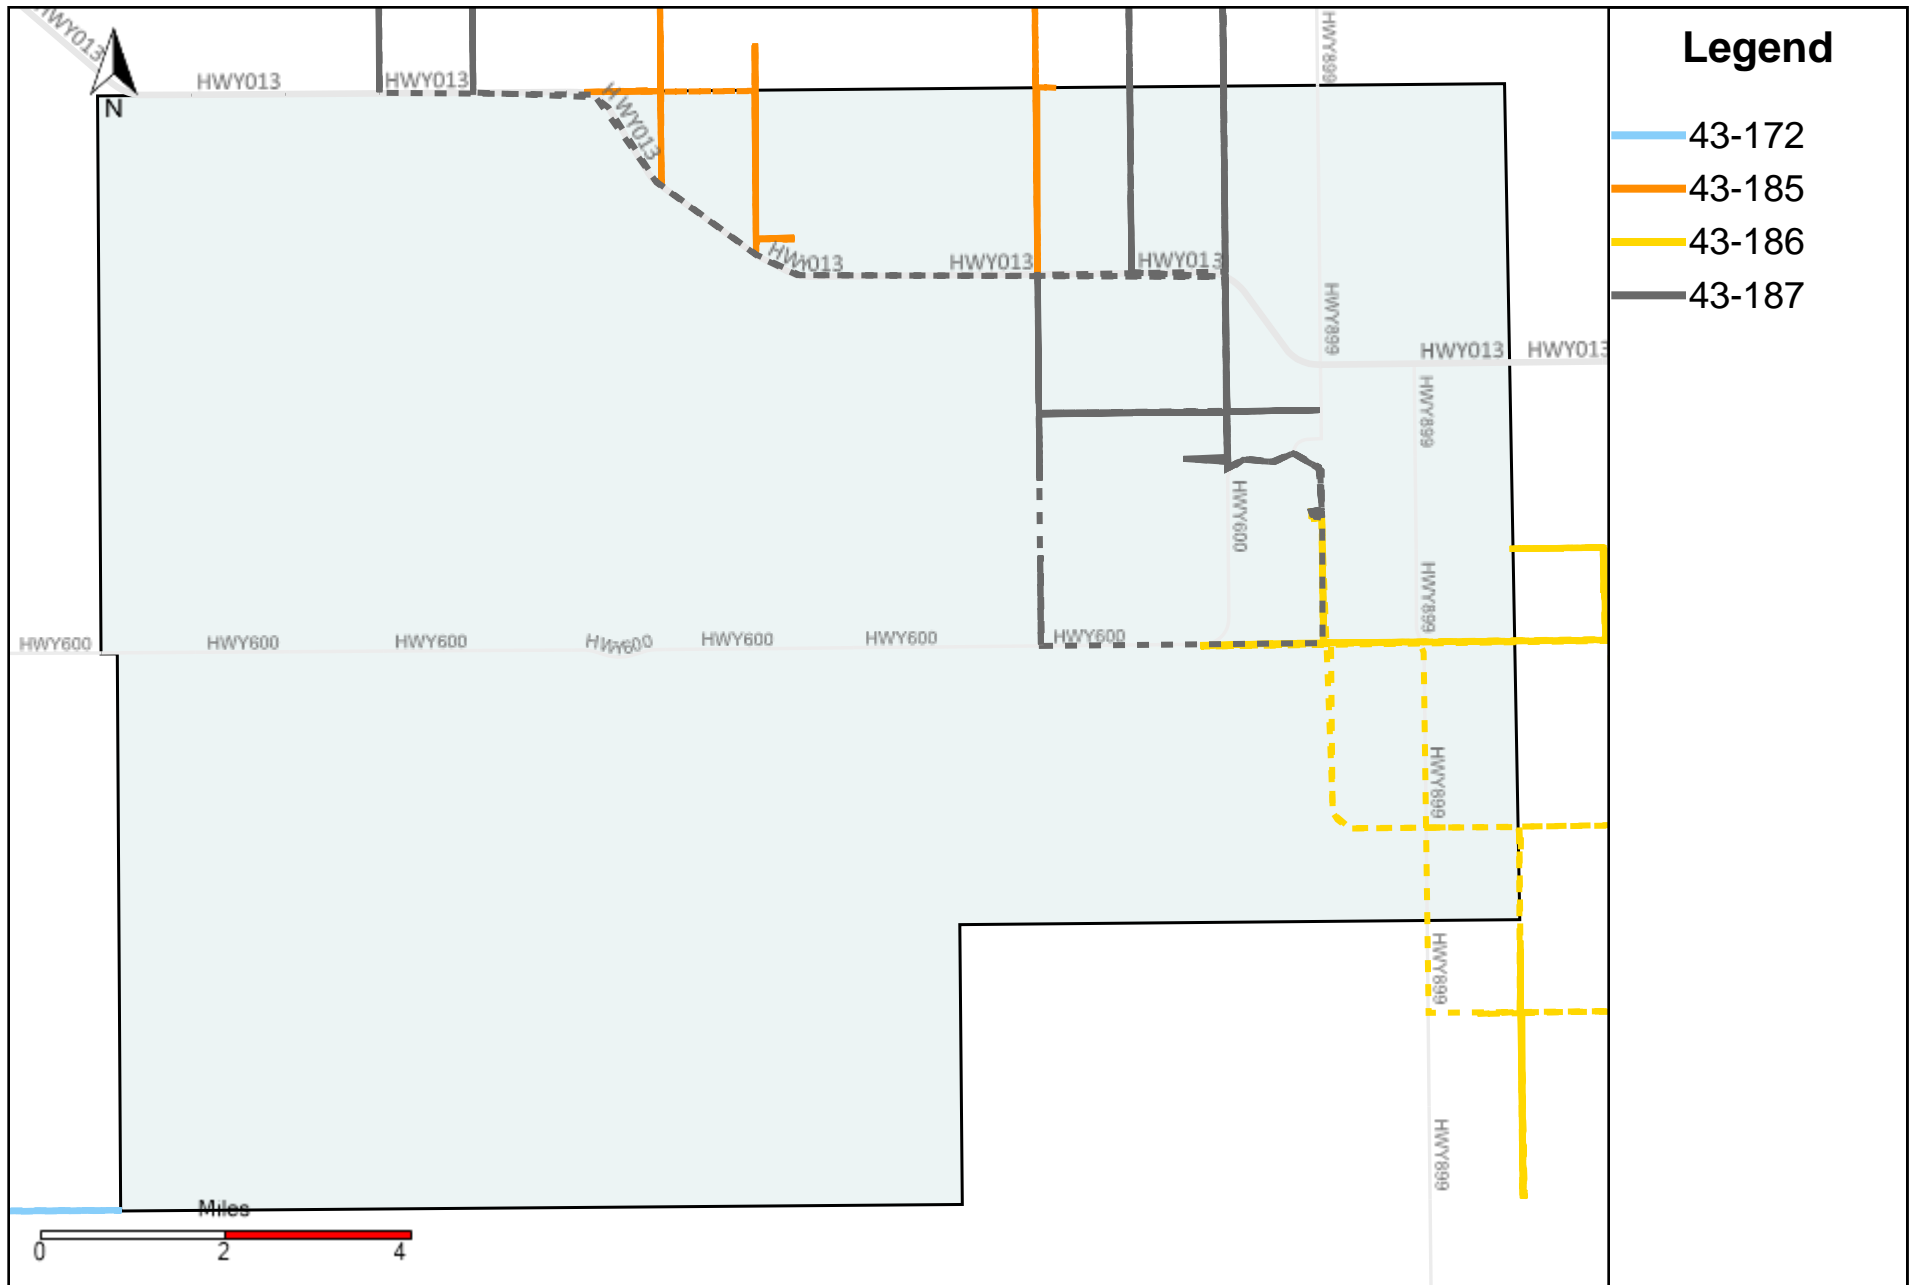

Division: 3 Grader Report(2022-10-23 ~ 2022-10-29)

Vehicle Name List	Total Distance(km)	Total Hours
43-172, 43-185, 43-186, 43-187	1635.18	186 hrs 21 min 40 sec