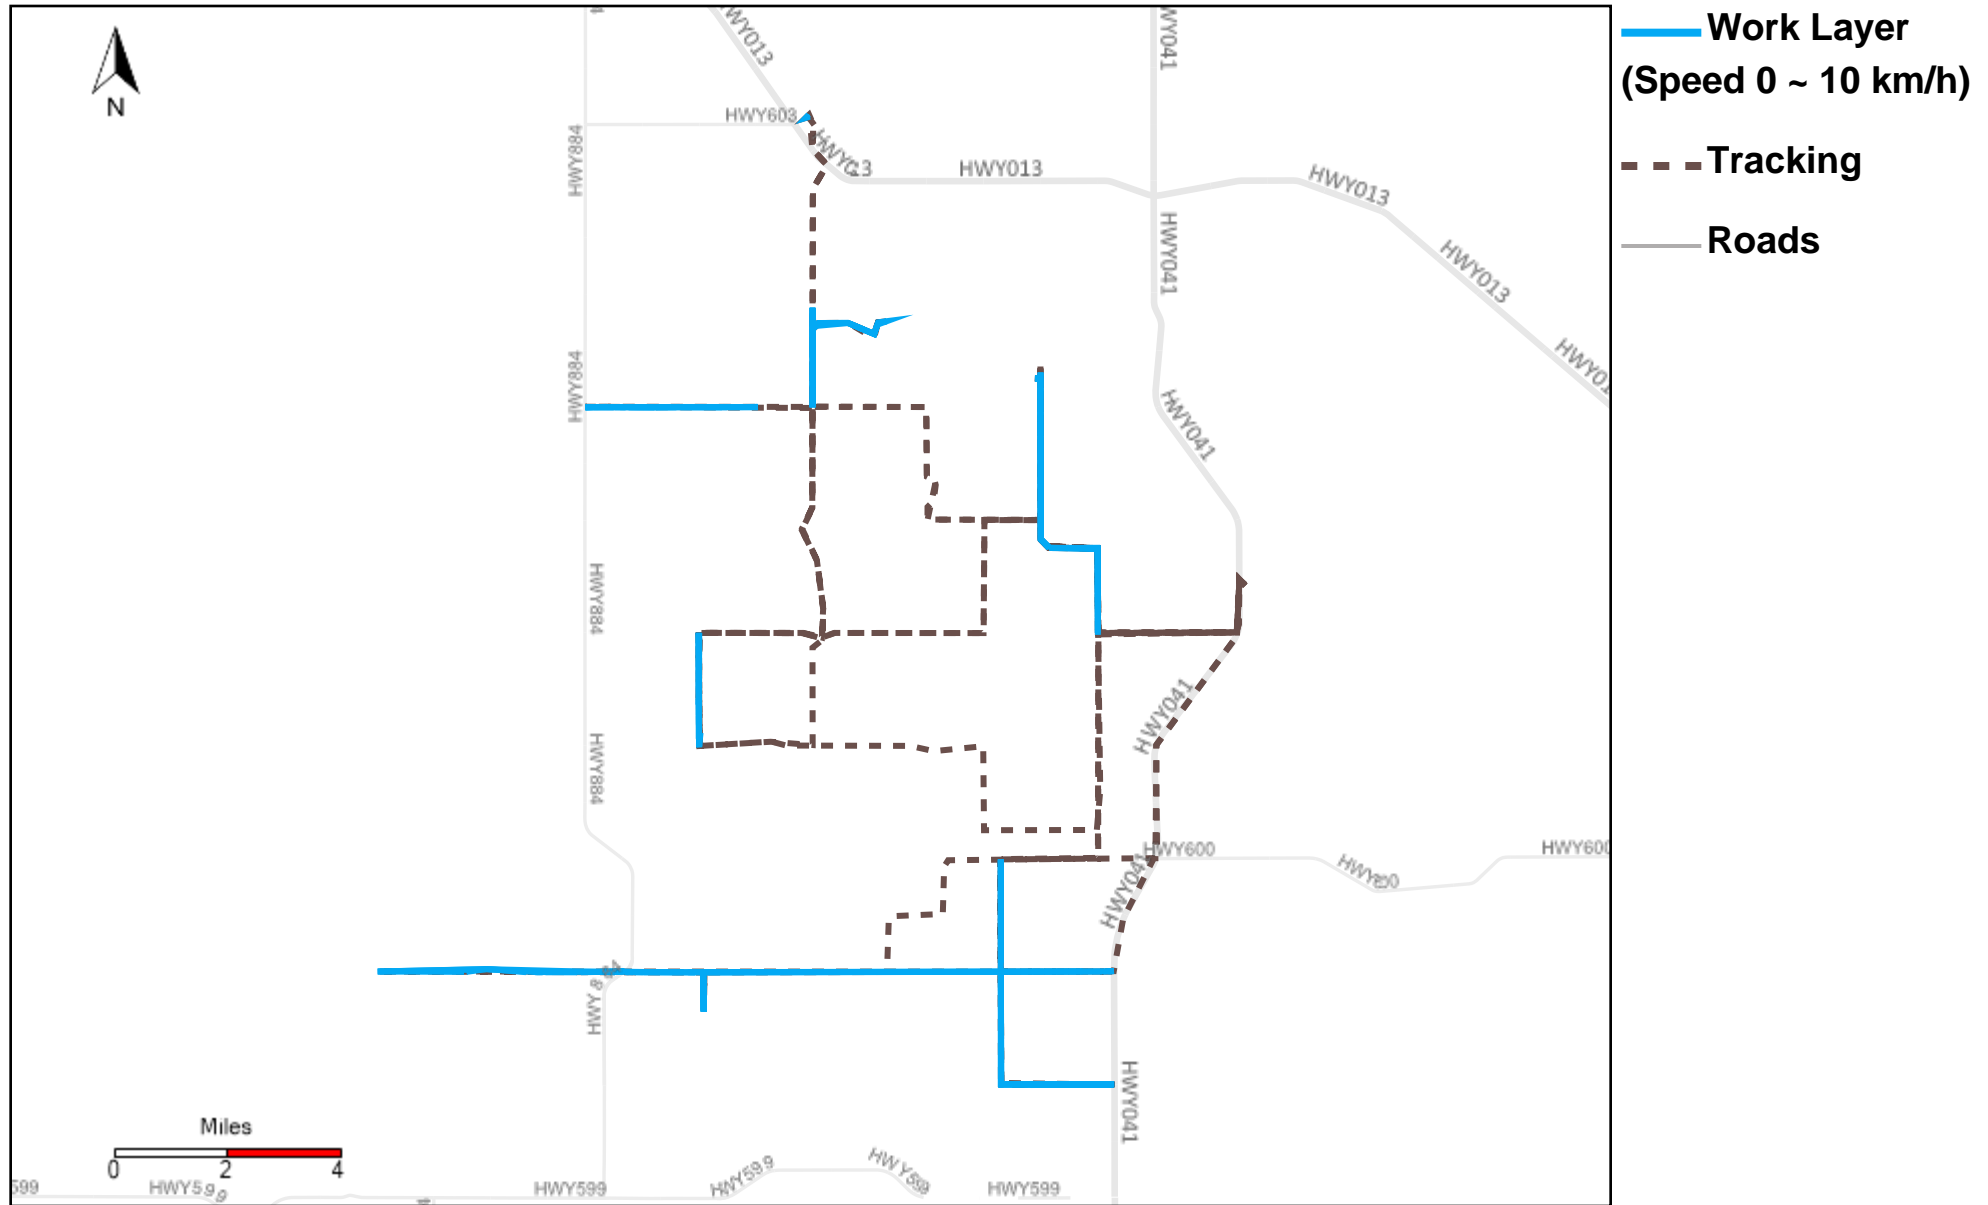

43-169_2022-10-23 ~ 2022-10-29 Tracking

Total Distance(km)	Total Hours	Work Distance(km)	Work Hours
522.19	42 hrs 6 min 36 sec	195.12	26 hrs 39 min 49 sec