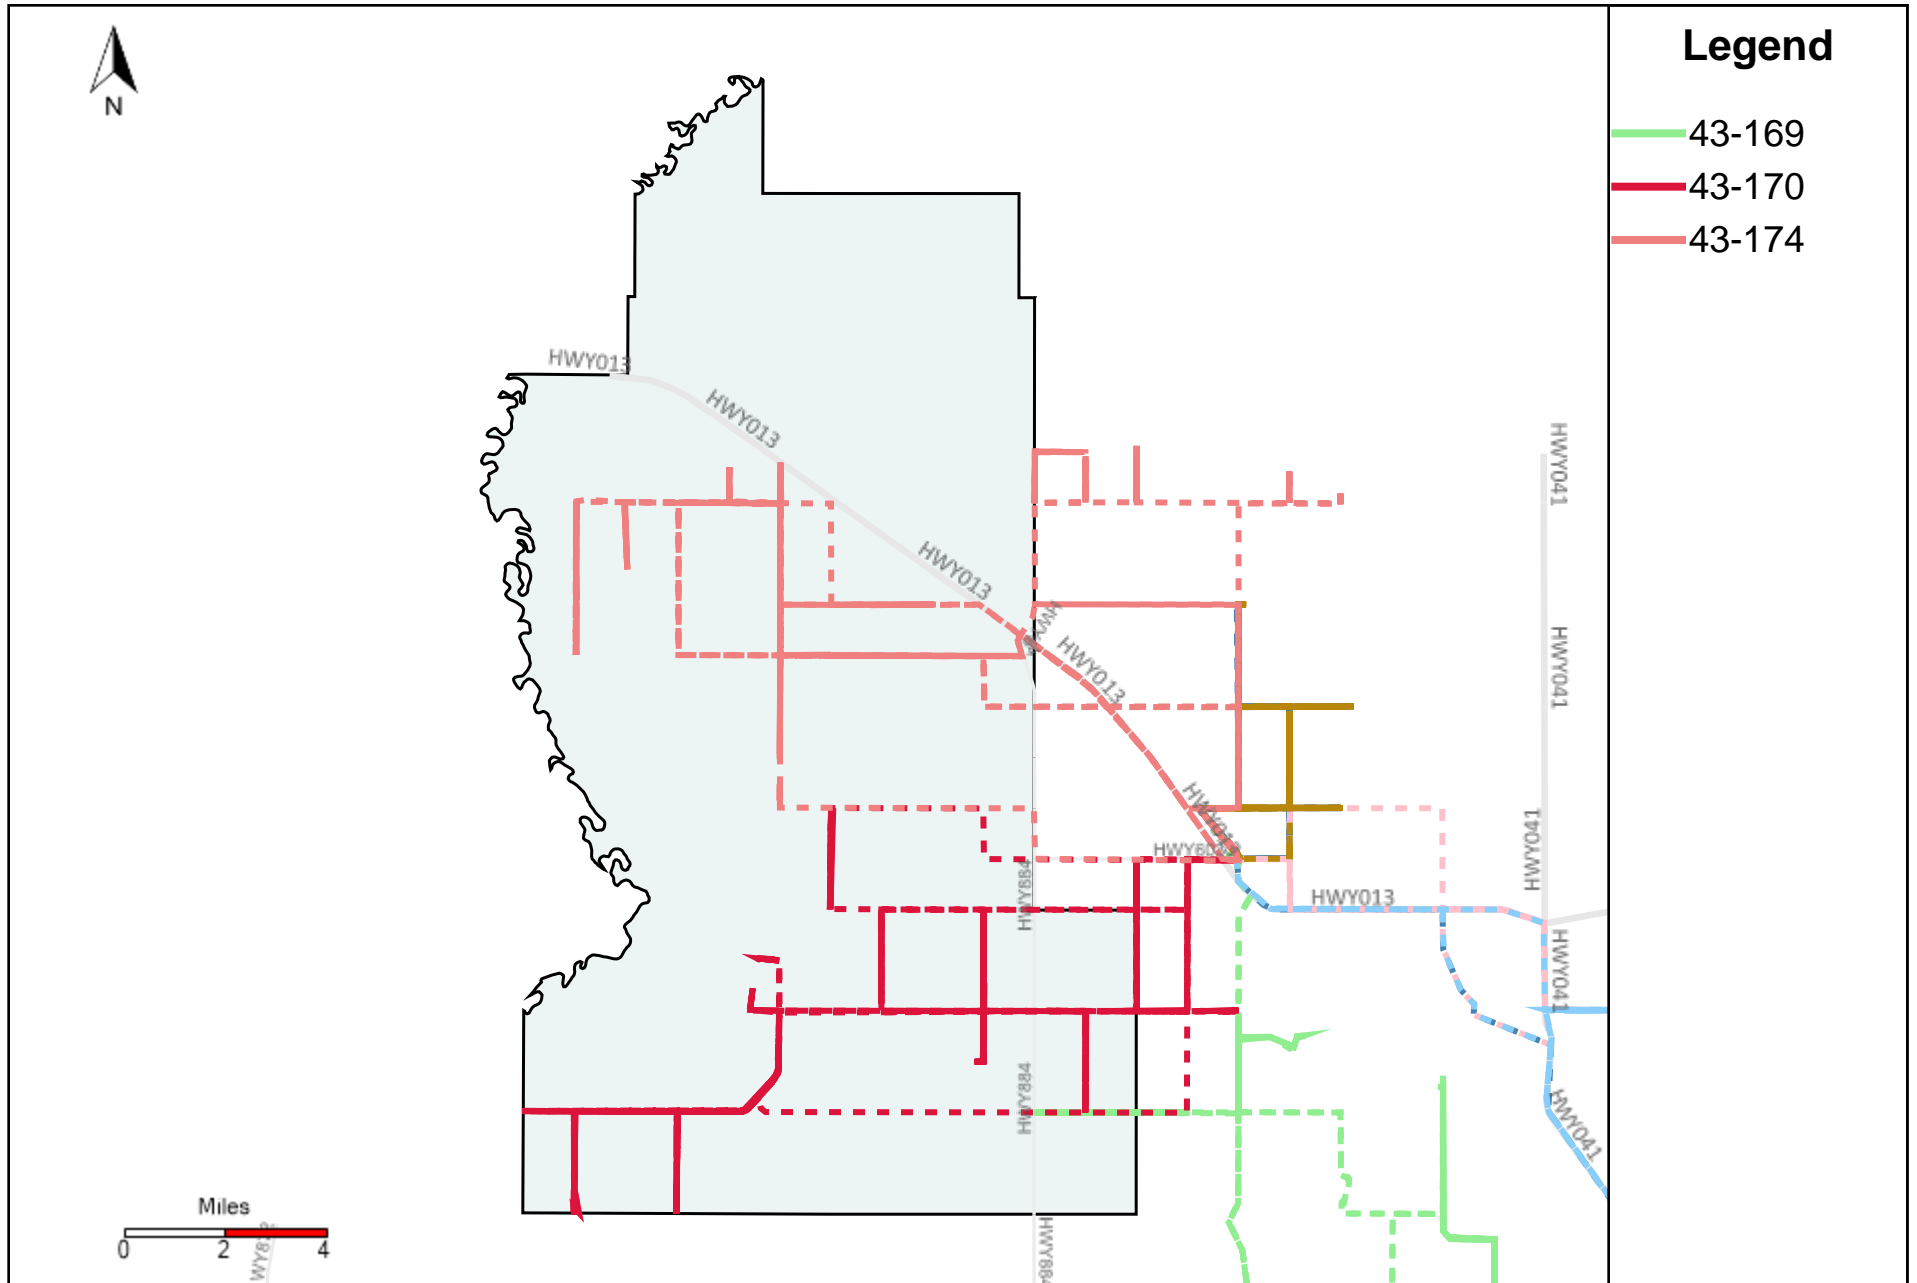

Division: 4 Grader Report(2022-10-23 ~ 2022-10-29)

Vehicle Name List	Total Distance(km)	Total Hours
43-172, 43-185, 43-187	1155.99	136 hrs 12 min 48 sec

Division: 5 Grader Report(2022-10-23 ~ 2022-10-29)

Division: 7 Grader Report(2022-10-23 ~ 2022-10-29)

Vehicle Name List	Total Distance(km)	Total Hours
43-169, 43-170, 43-174	1471.33	134 hrs 39 min 40 sec

Provost Weekly Grader Report

From 10/23/2022 To 10/29/2022