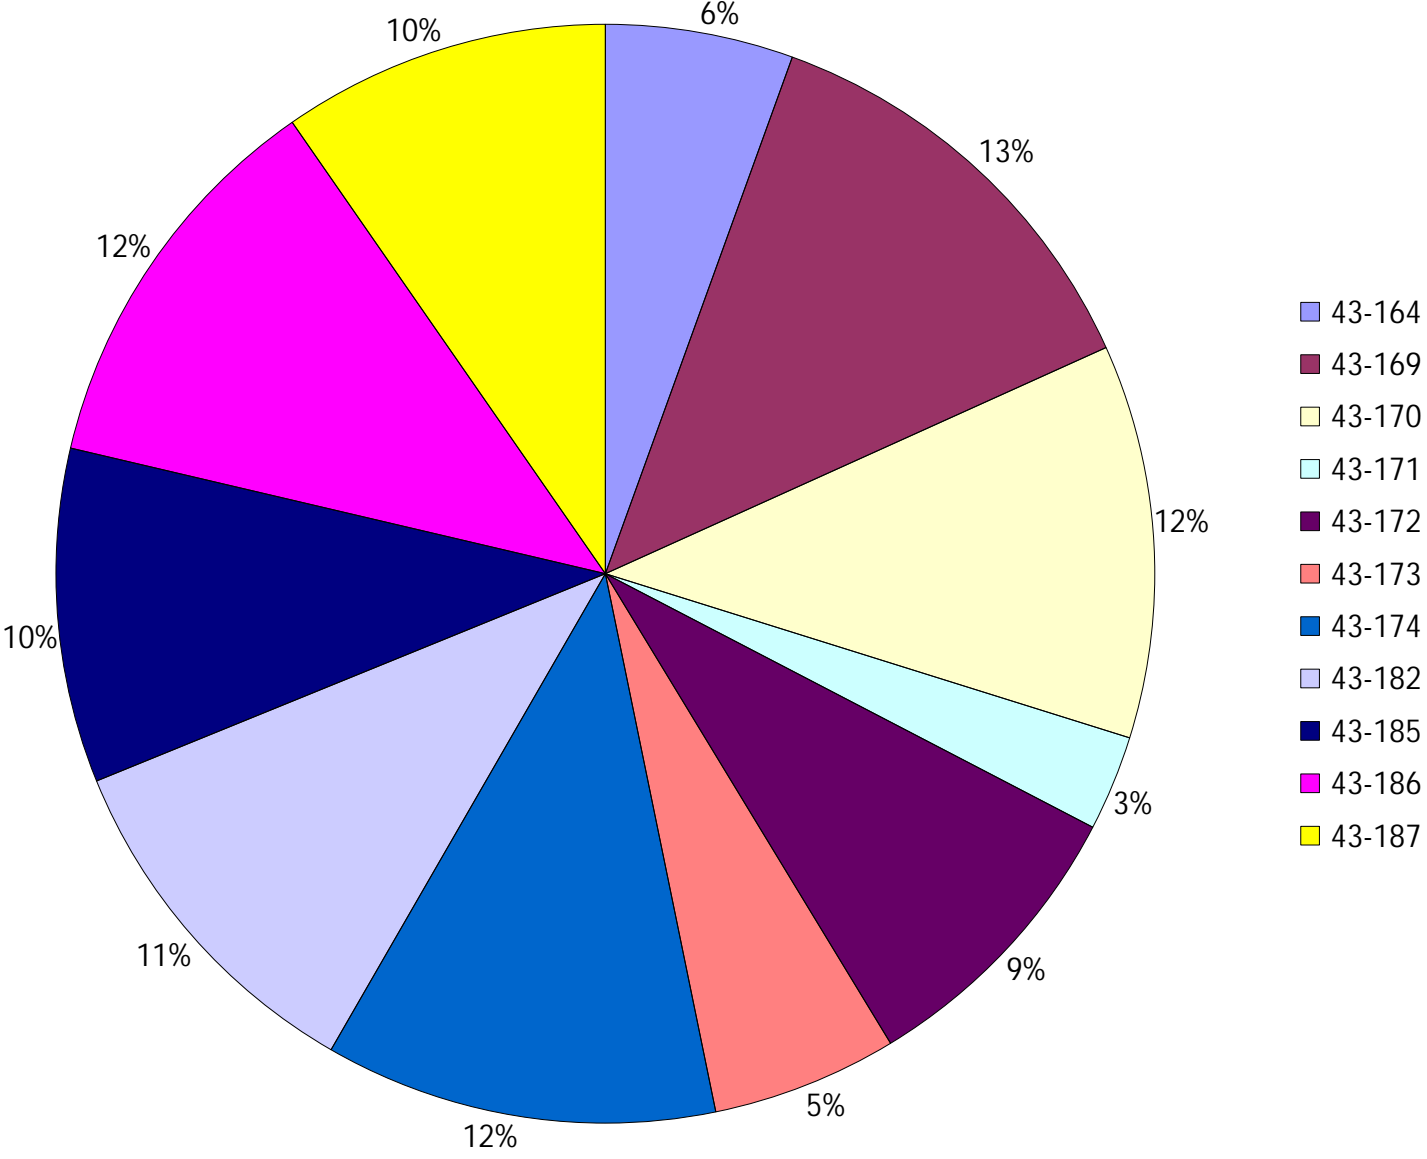

Provost Weekly Grader Report

From 10/23/2022 To 10/29/2022

10/29/2022

Vehicle	Total Distance(km)	Total Hours	Work Distance(km)	Work Hours
43-164	226.86	42 hrs 51 min 6 sec	113.17	33 hrs 17 min 59 sec
43-169	522.19	42 hrs 6 min 36 sec	195.12	26 hrs 39 min 49 sec
43-170	475.37	44 hrs 0 min 29 sec	196.96	26 hrs 51 min 57 sec
43-171	115.15	17 hrs 52 min 28 sec	21.4	12 hrs 23 min 42 sec
43-172	356.22	33 hrs 15 min 2 sec	84.78	13 hrs 47 min 18 sec
43-173	224.35	42 hrs 47 min 3 sec	129.93	31 hrs 4 min 8 sec
43-174	473.77	48 hrs 32 min 35 sec	140.1	26 hrs 16 min 19 sec
43-182	431.93	49 hrs 28 min 2 sec	146.04	21 hrs 4 min 7 sec
43-185	403.51	53 hrs 6 min 33 sec	247.45	42 hrs 55 min 34 sec
43-186	479.19	50 hrs 8 min 52 sec	232.65	34 hrs 48 min 12 sec
43-187	396.26	49 hrs 51 min 13 sec	226.25	43 hrs 4 min 15 sec
Total:	4104.8	473 hrs 59 min 59 sec	1733.85	312 hrs 13 min 20 sec

Vehicle Distance Vs Total Distance (%) From 10/23/2022 To 10/29/2022

Provost Weekly Grader Report