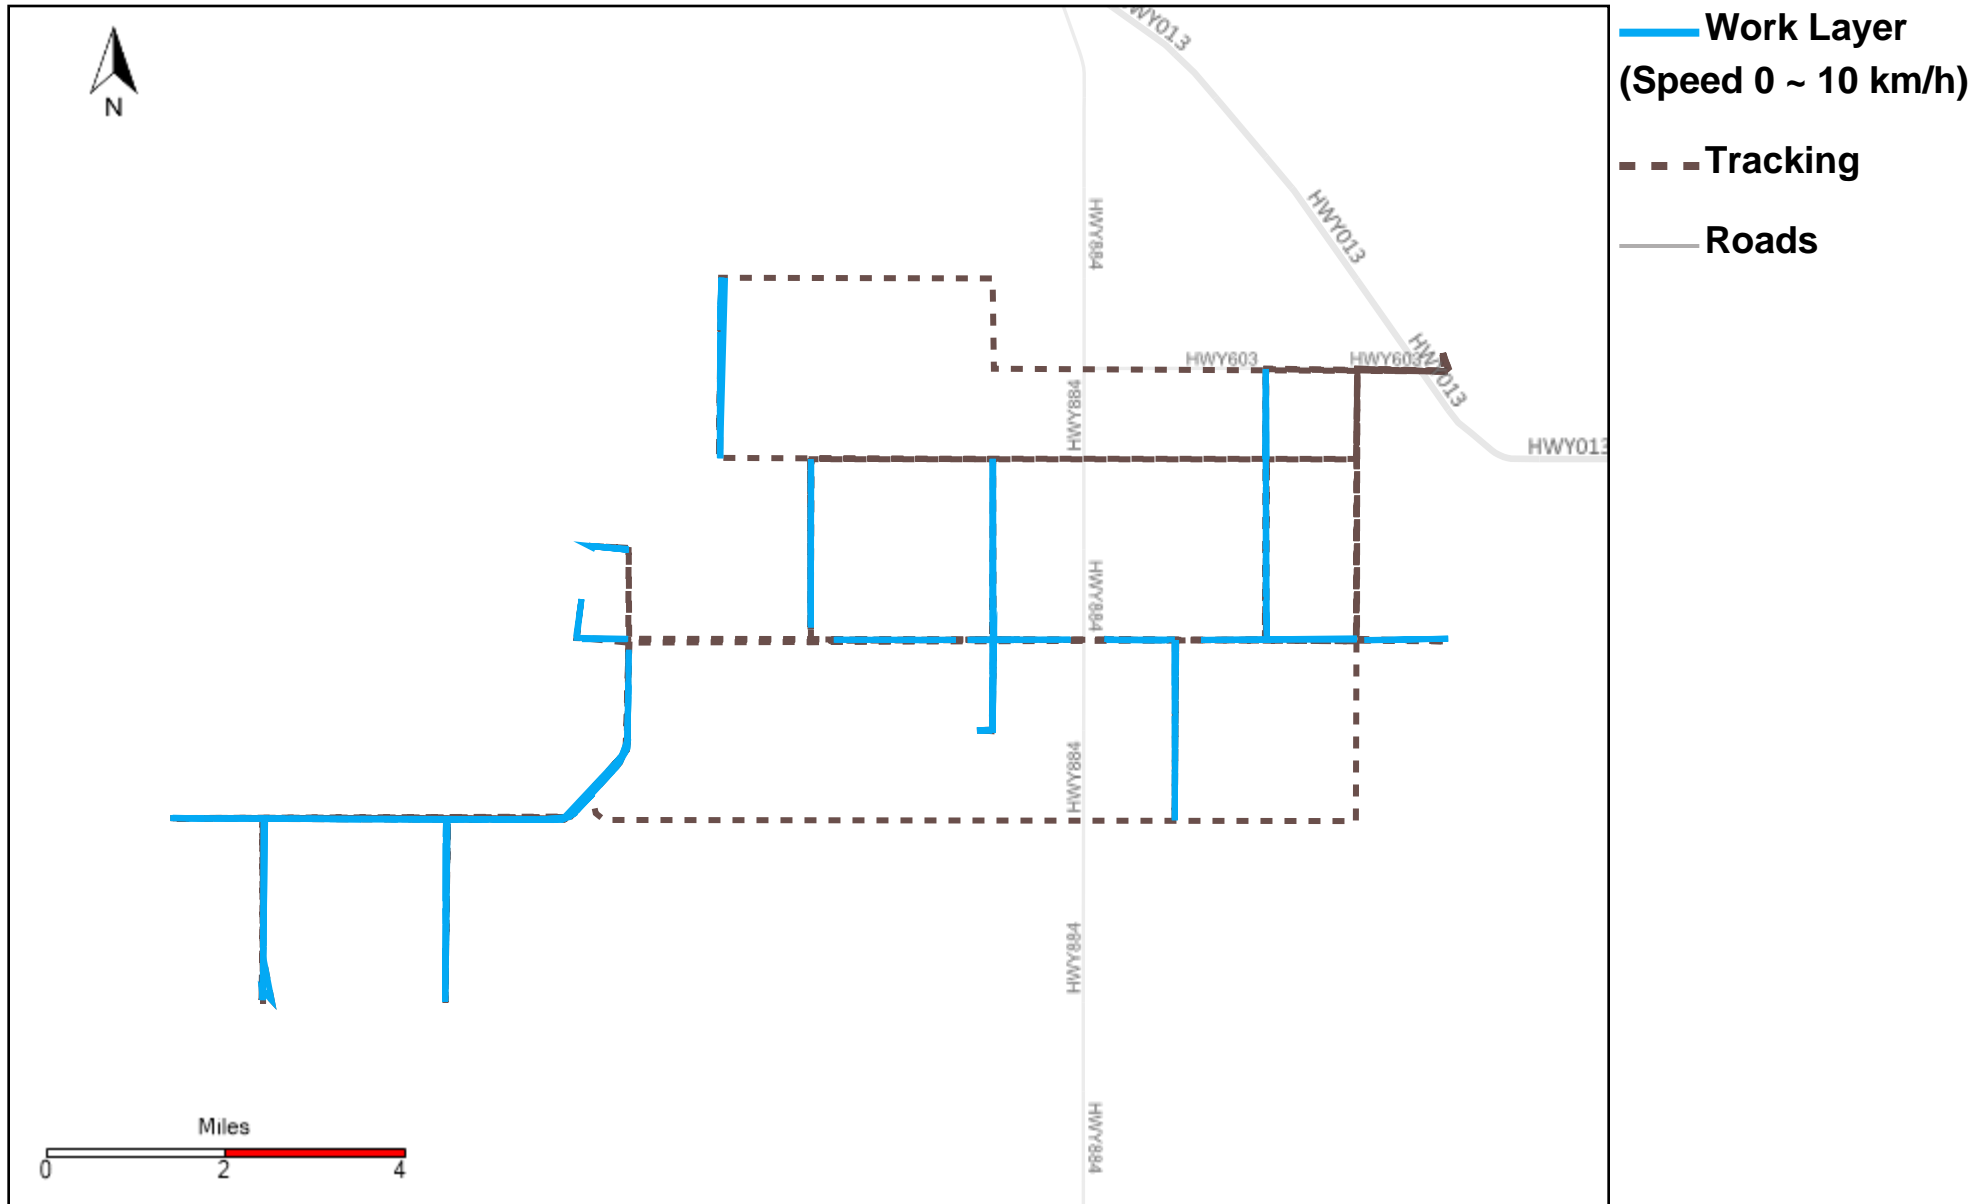

43-170_2022-10-23 ~ 2022-10-29 Tracking

Total Distance(km)	Total Hours	Work Distance(km)	Work Hours
475.37	44 hrs 0 min 29 sec	196.96	26 hrs 51 min 57 sec