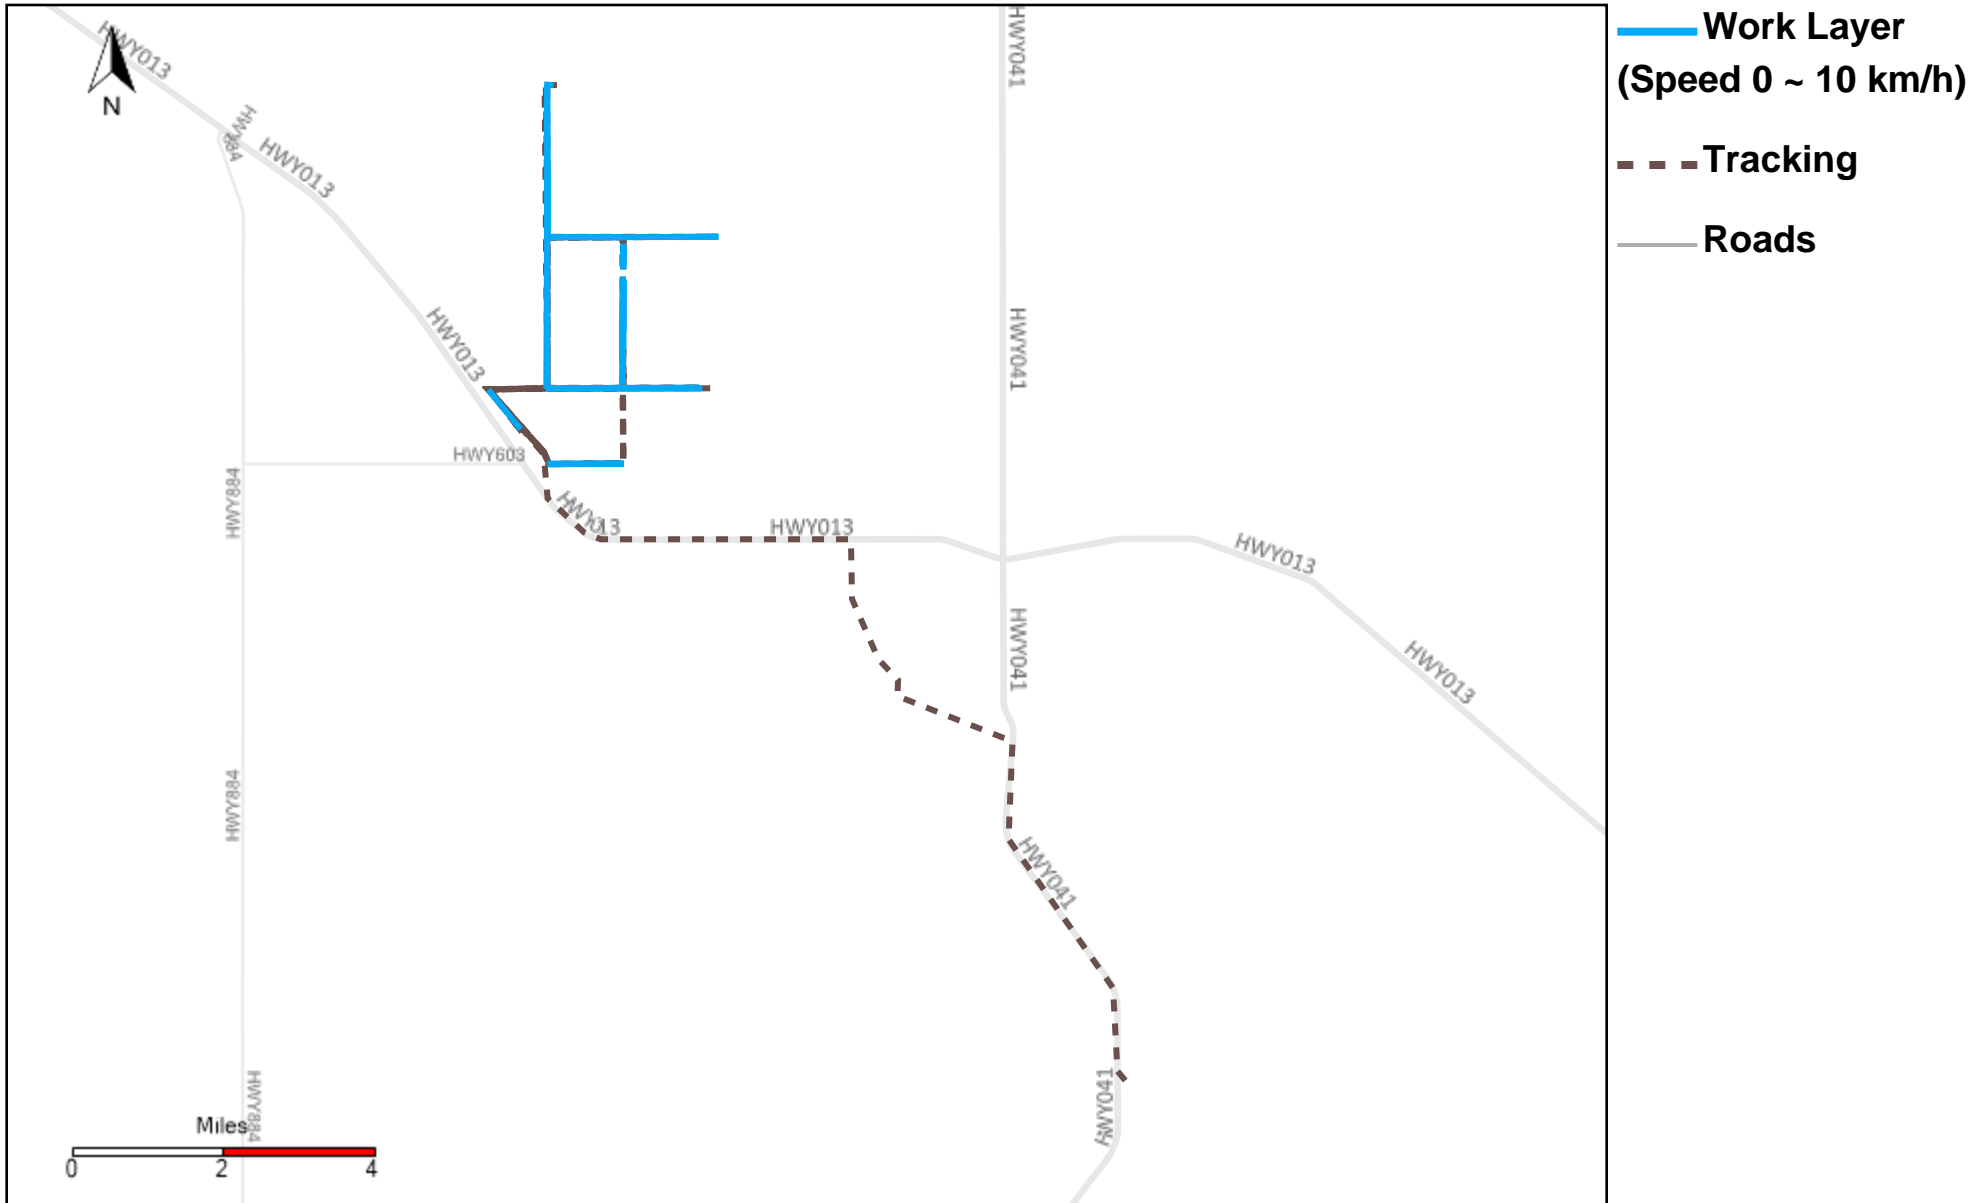

43-164_2022-10-23 ~ 2022-10-29 Tracking

Total Distance(km)	Total Hours	Work Distance(km)	Work Hours
226.86	42 hrs 51 min 6 sec	113.17	33 hrs 17 min 59 sec