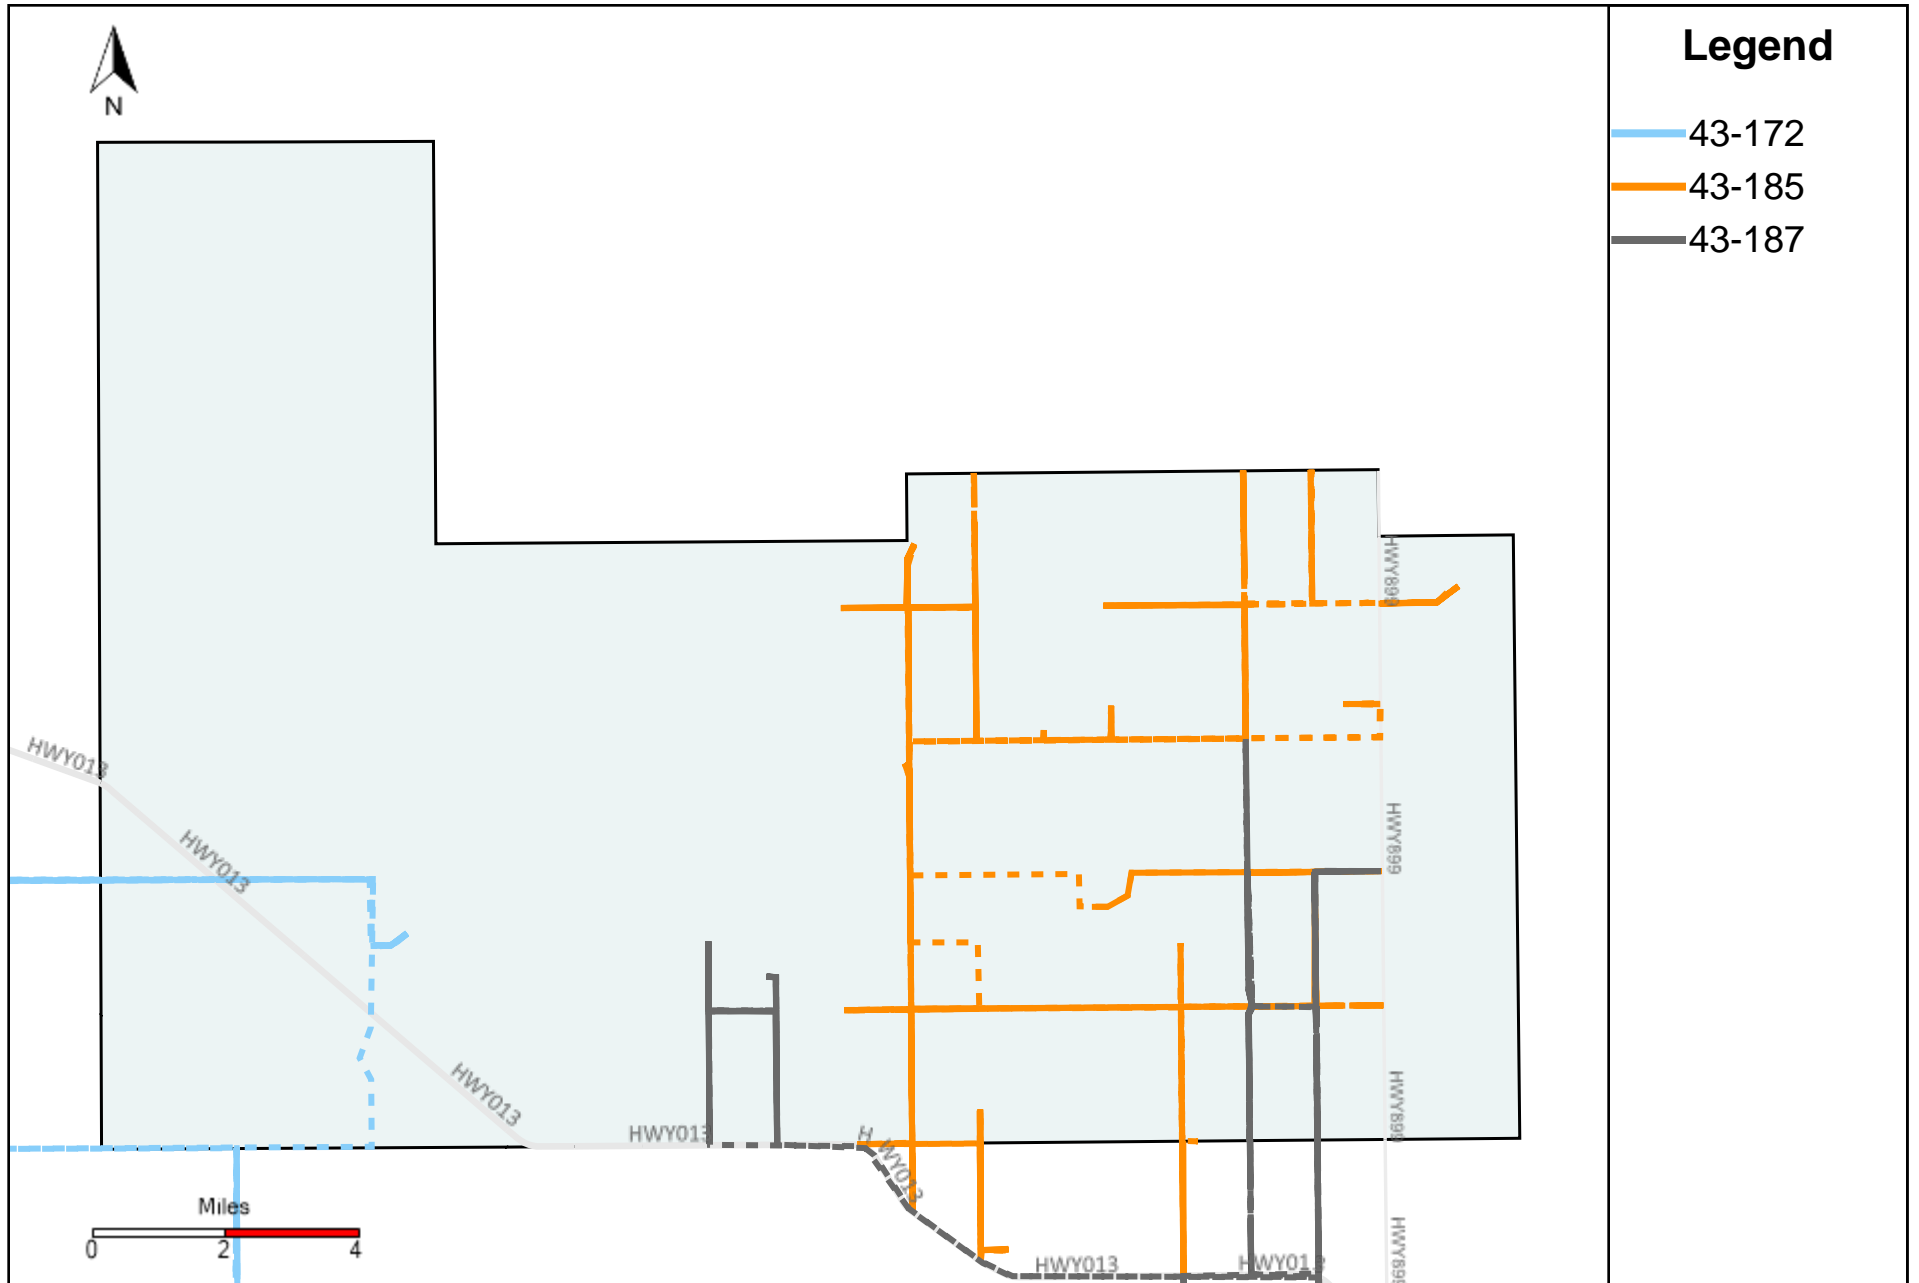

Division: 4 Grader Report(2022-10-23 ~ 2022-10-29)

Vehicle Name List	Total Distance(km)	Total Hours
43-172, 43-185, 43-187	1155.99	136 hrs 12 min 48 sec