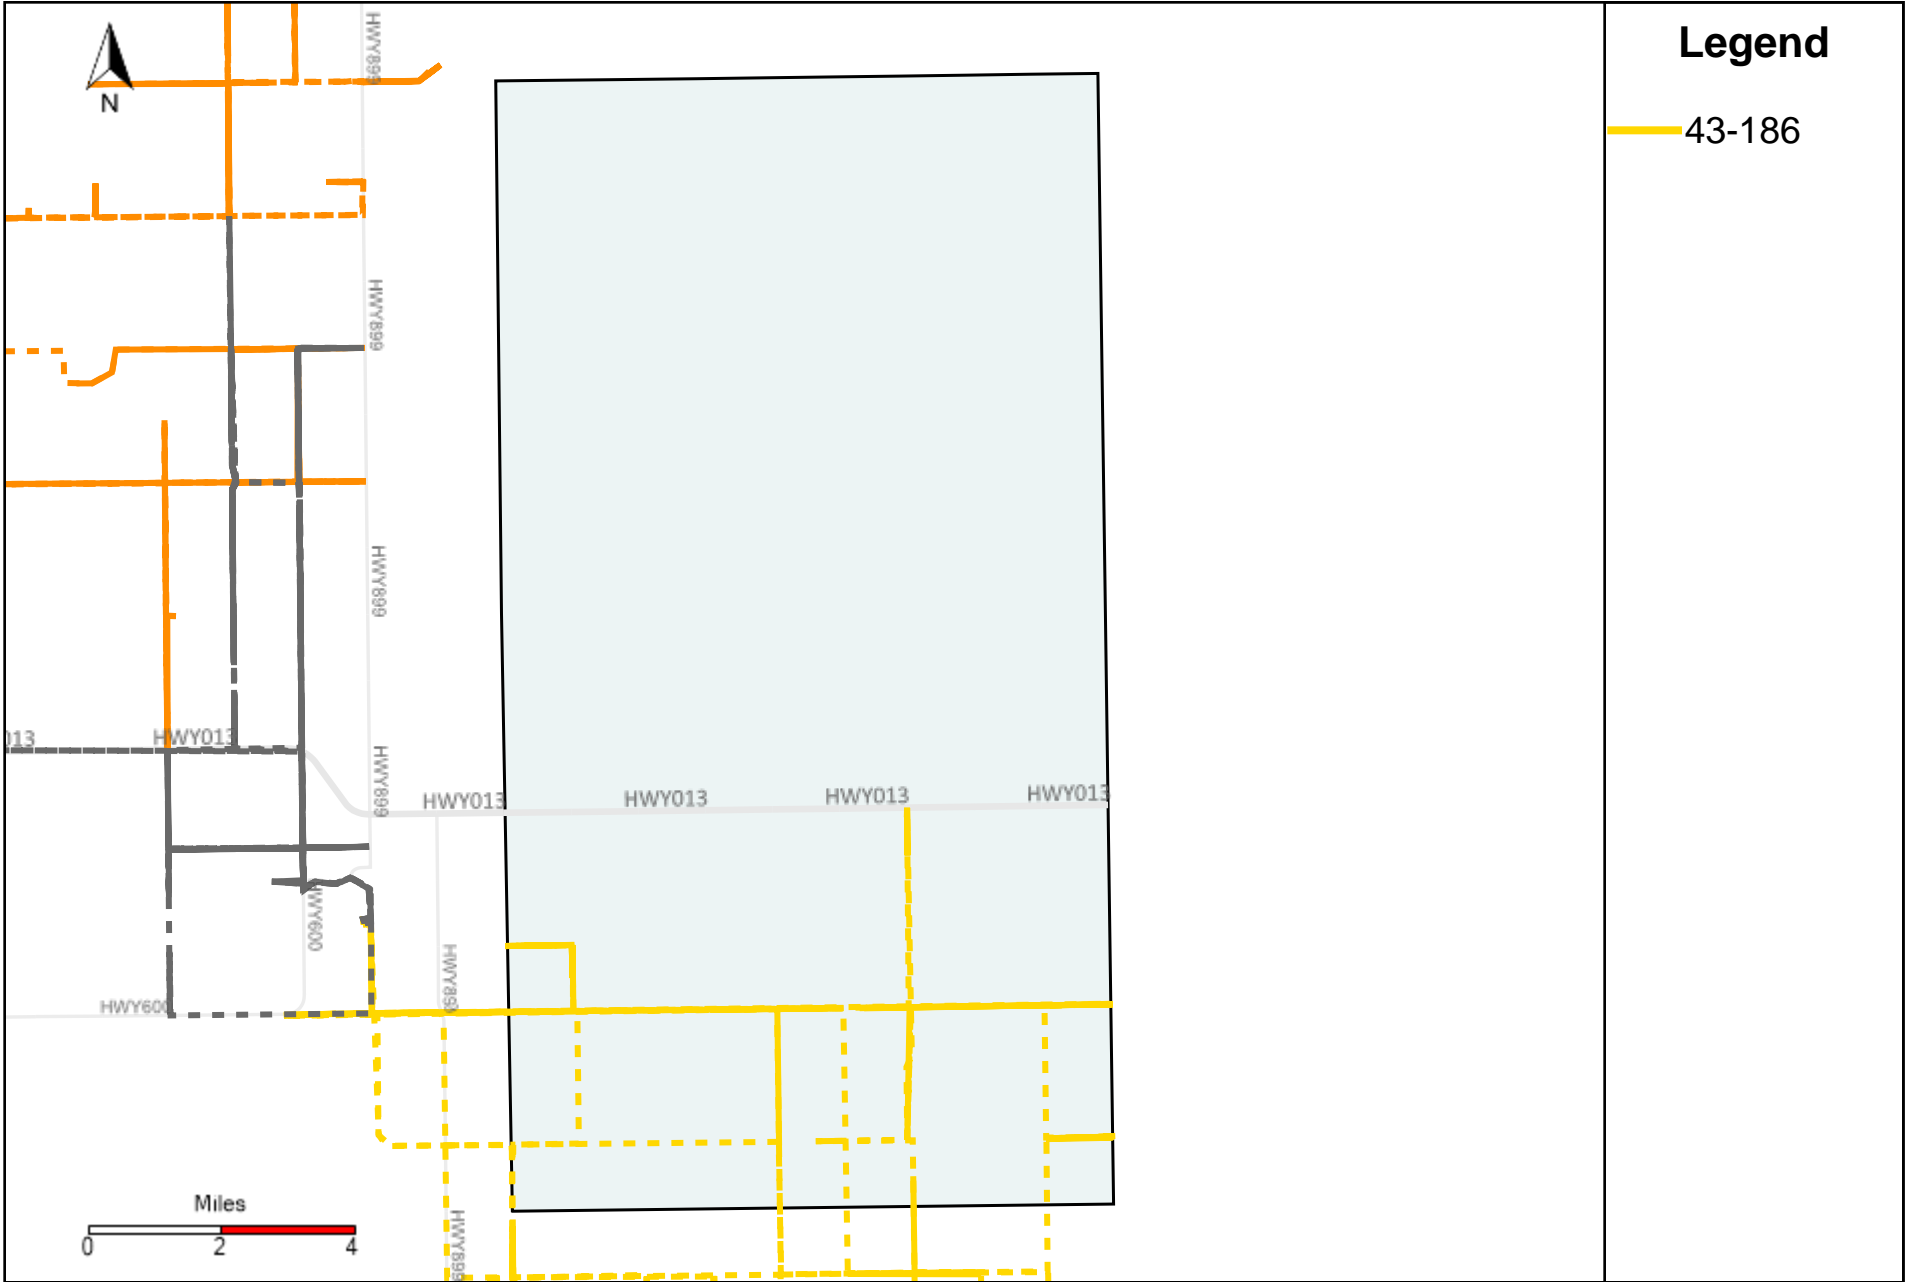

Provost Weekly Grader Report (2022-10-23 ~ 2022-10-29)

Division: 1 Grader Report(2022-10-23 ~ 2022-10-29)

Vehicle Name List	Total Distance(km)	Total Hours
43-182, 43-186	911.12	99 hrs 36 min 54 sec

Division: 2 Grader Report(2022-10-23 ~ 2022-10-29)