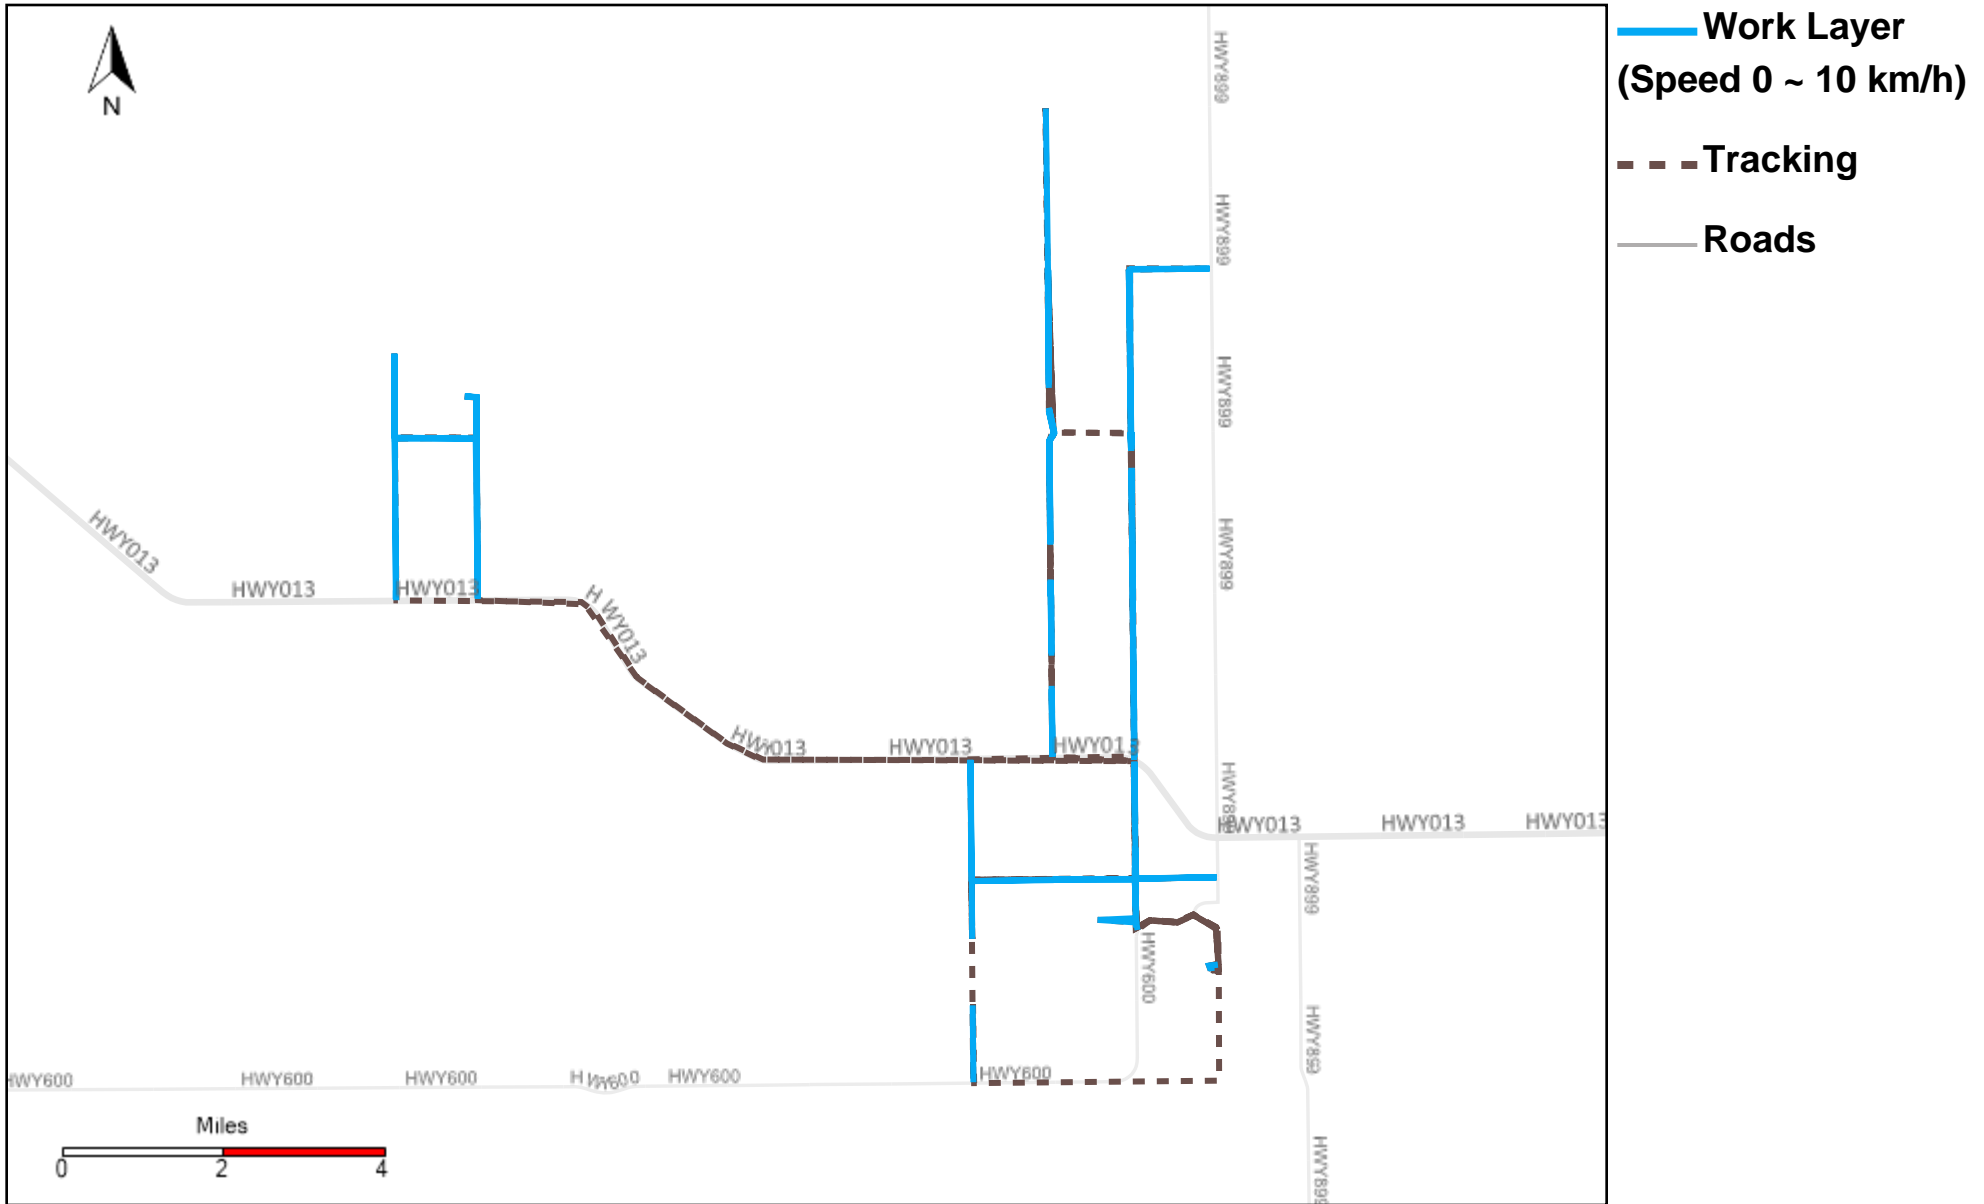

43-187_2022-10-23 ~ 2022-10-29 Tracking

Total Distance(km)	Total Hours	Work Distance(km)	Work Hours
396.26	49 hrs 51 min 13 sec	226.25	43 hrs 4 min 15 sec