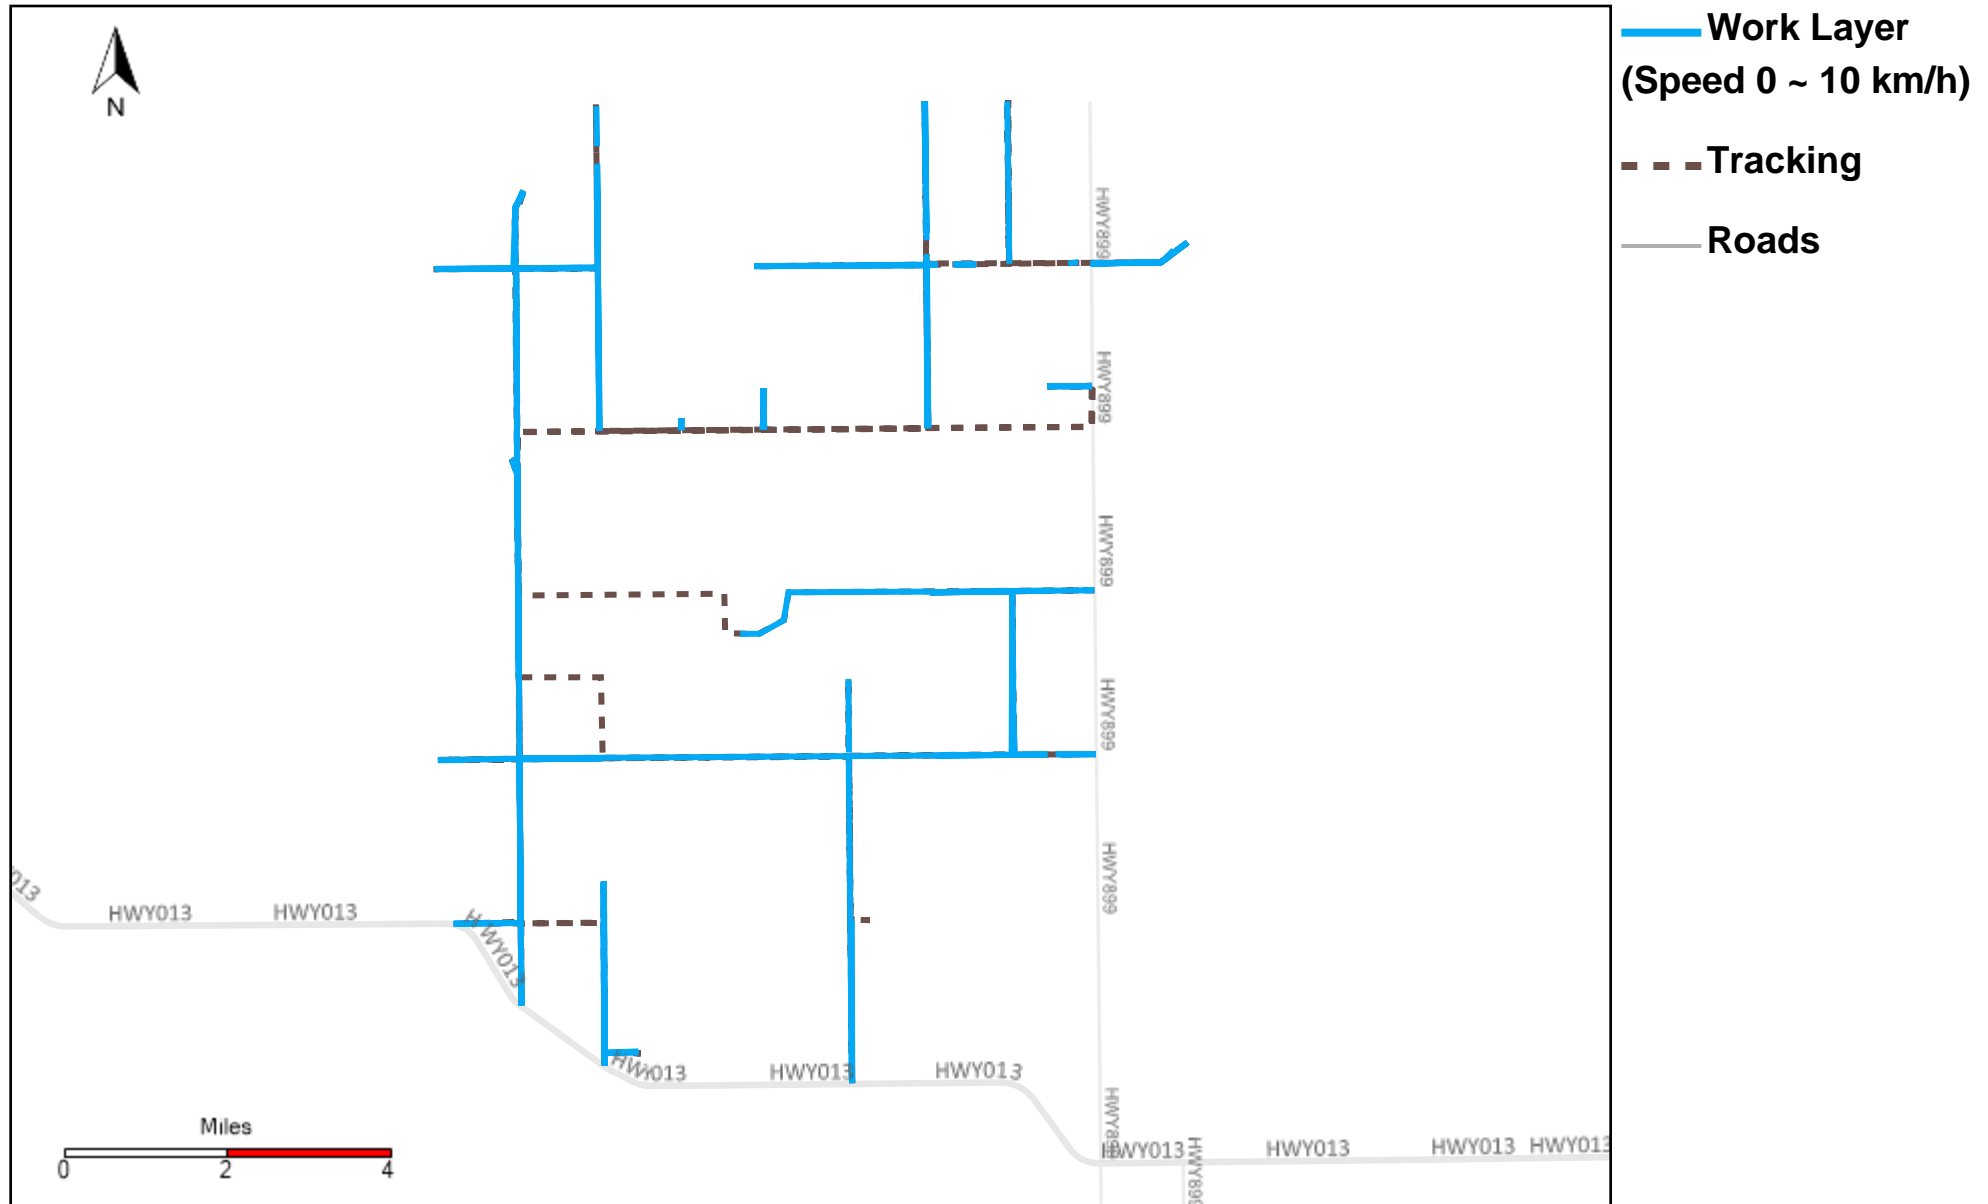

43-185_2022-10-23 ~ 2022-10-29 Tracking

Total Distance(km)	Total Hours	Work Distance(km)	Work Hours
403.51	53 hrs 6 min 33 sec	247.45	42 hrs 55 min 34 sec