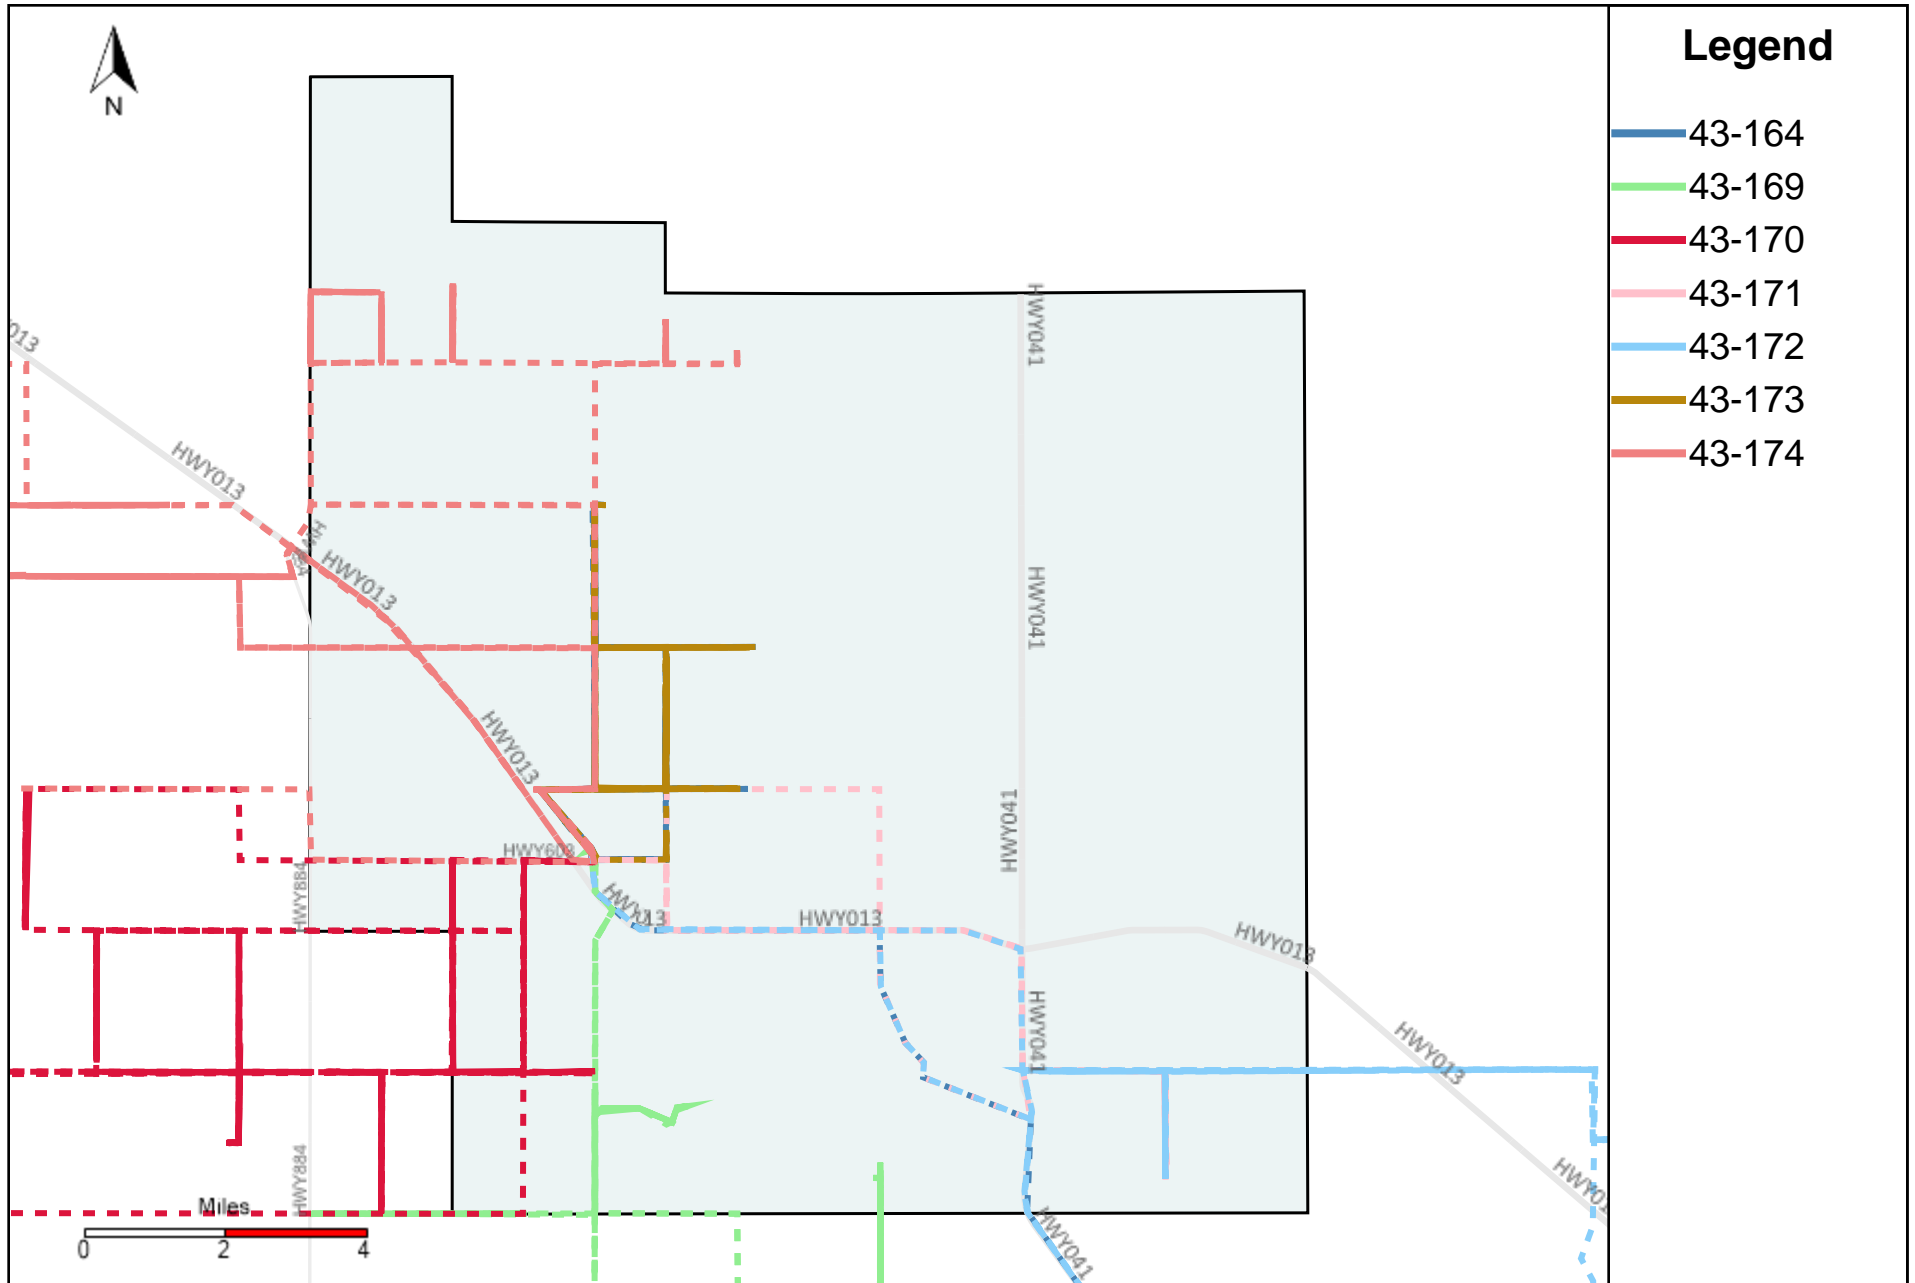

Division: 6 Grader Report(2022-10-23 ~ 2022-10-29)

Vehicle Name List	Total Distance(km)	Total Hours
43-164, 43-169, 43-170, 43-171, 43-172, 43-173, 43-174	2393.91	271 hrs 25 min 19 sec