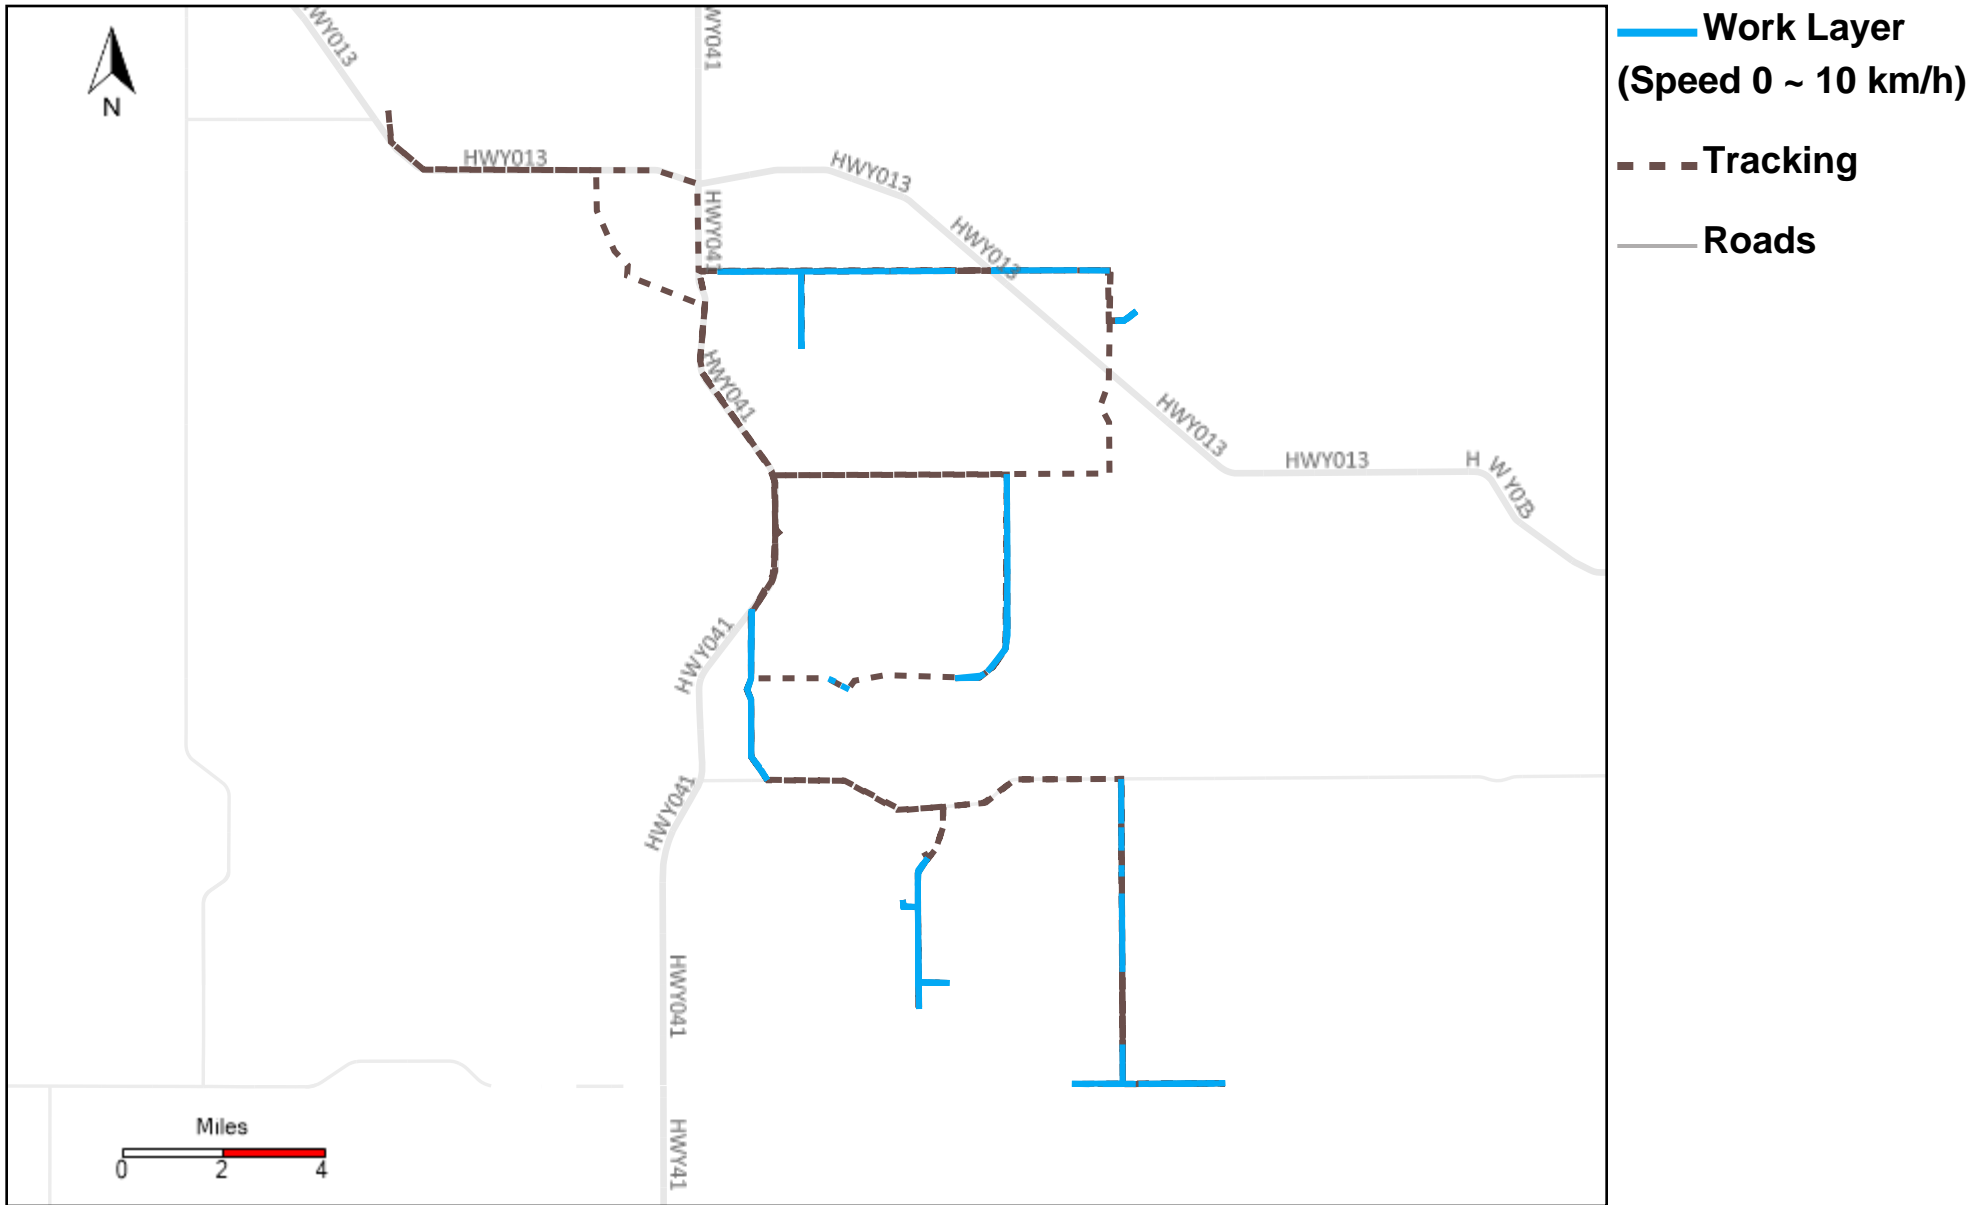

43-172_2022-10-23 ~ 2022-10-29 Tracking

Total Distance(km)	Total Hours	Work Distance(km)	Work Hours
356.22	33 hrs 15 min 2 sec	84.78	13 hrs 47 min 18 sec