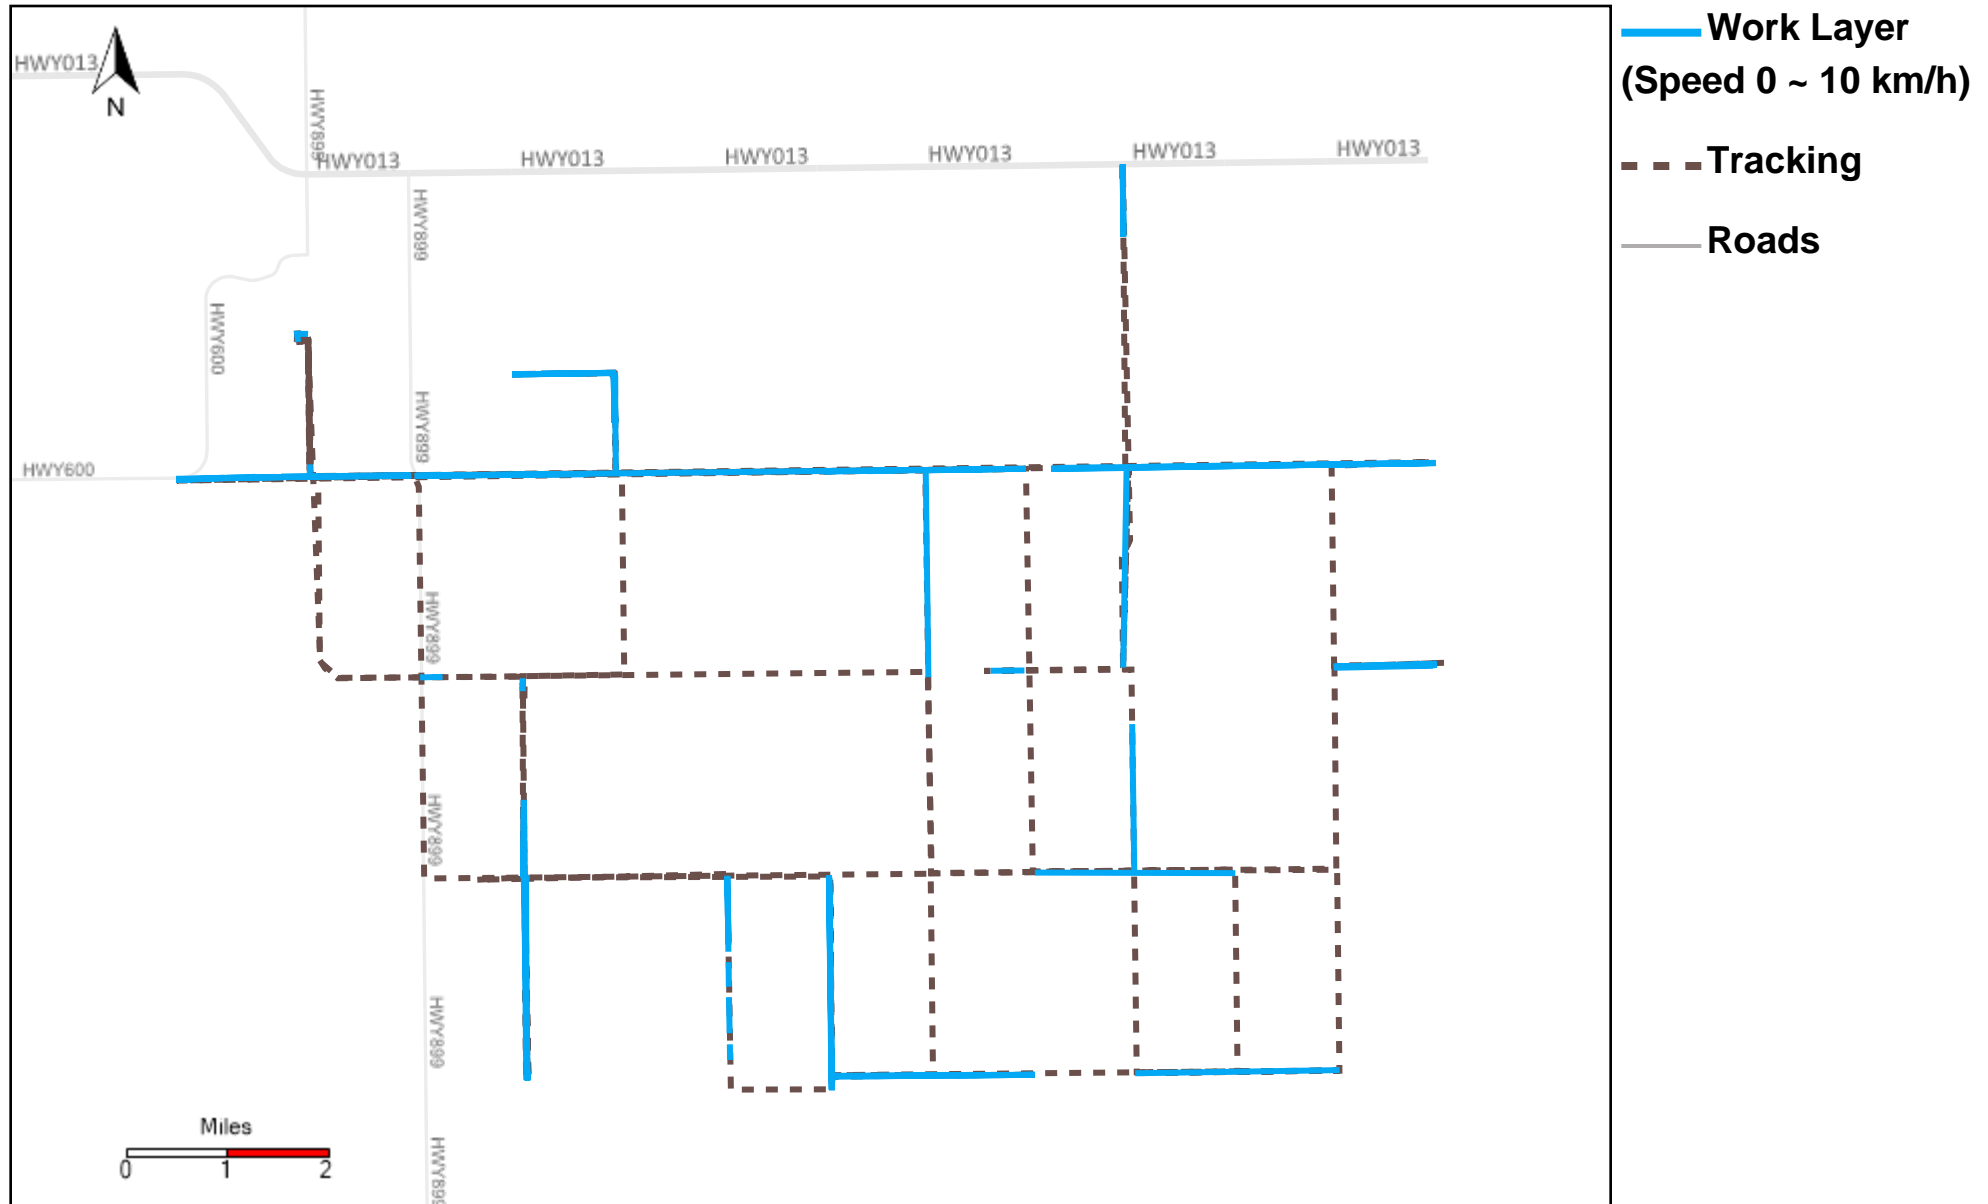

43-186_2022-10-23 ~ 2022-10-29 Tracking

Total Distance(km)	Total Hours	Work Distance(km)	Work Hours
479.19	50 hrs 8 min 52 sec	232.65	34 hrs 48 min 12 sec