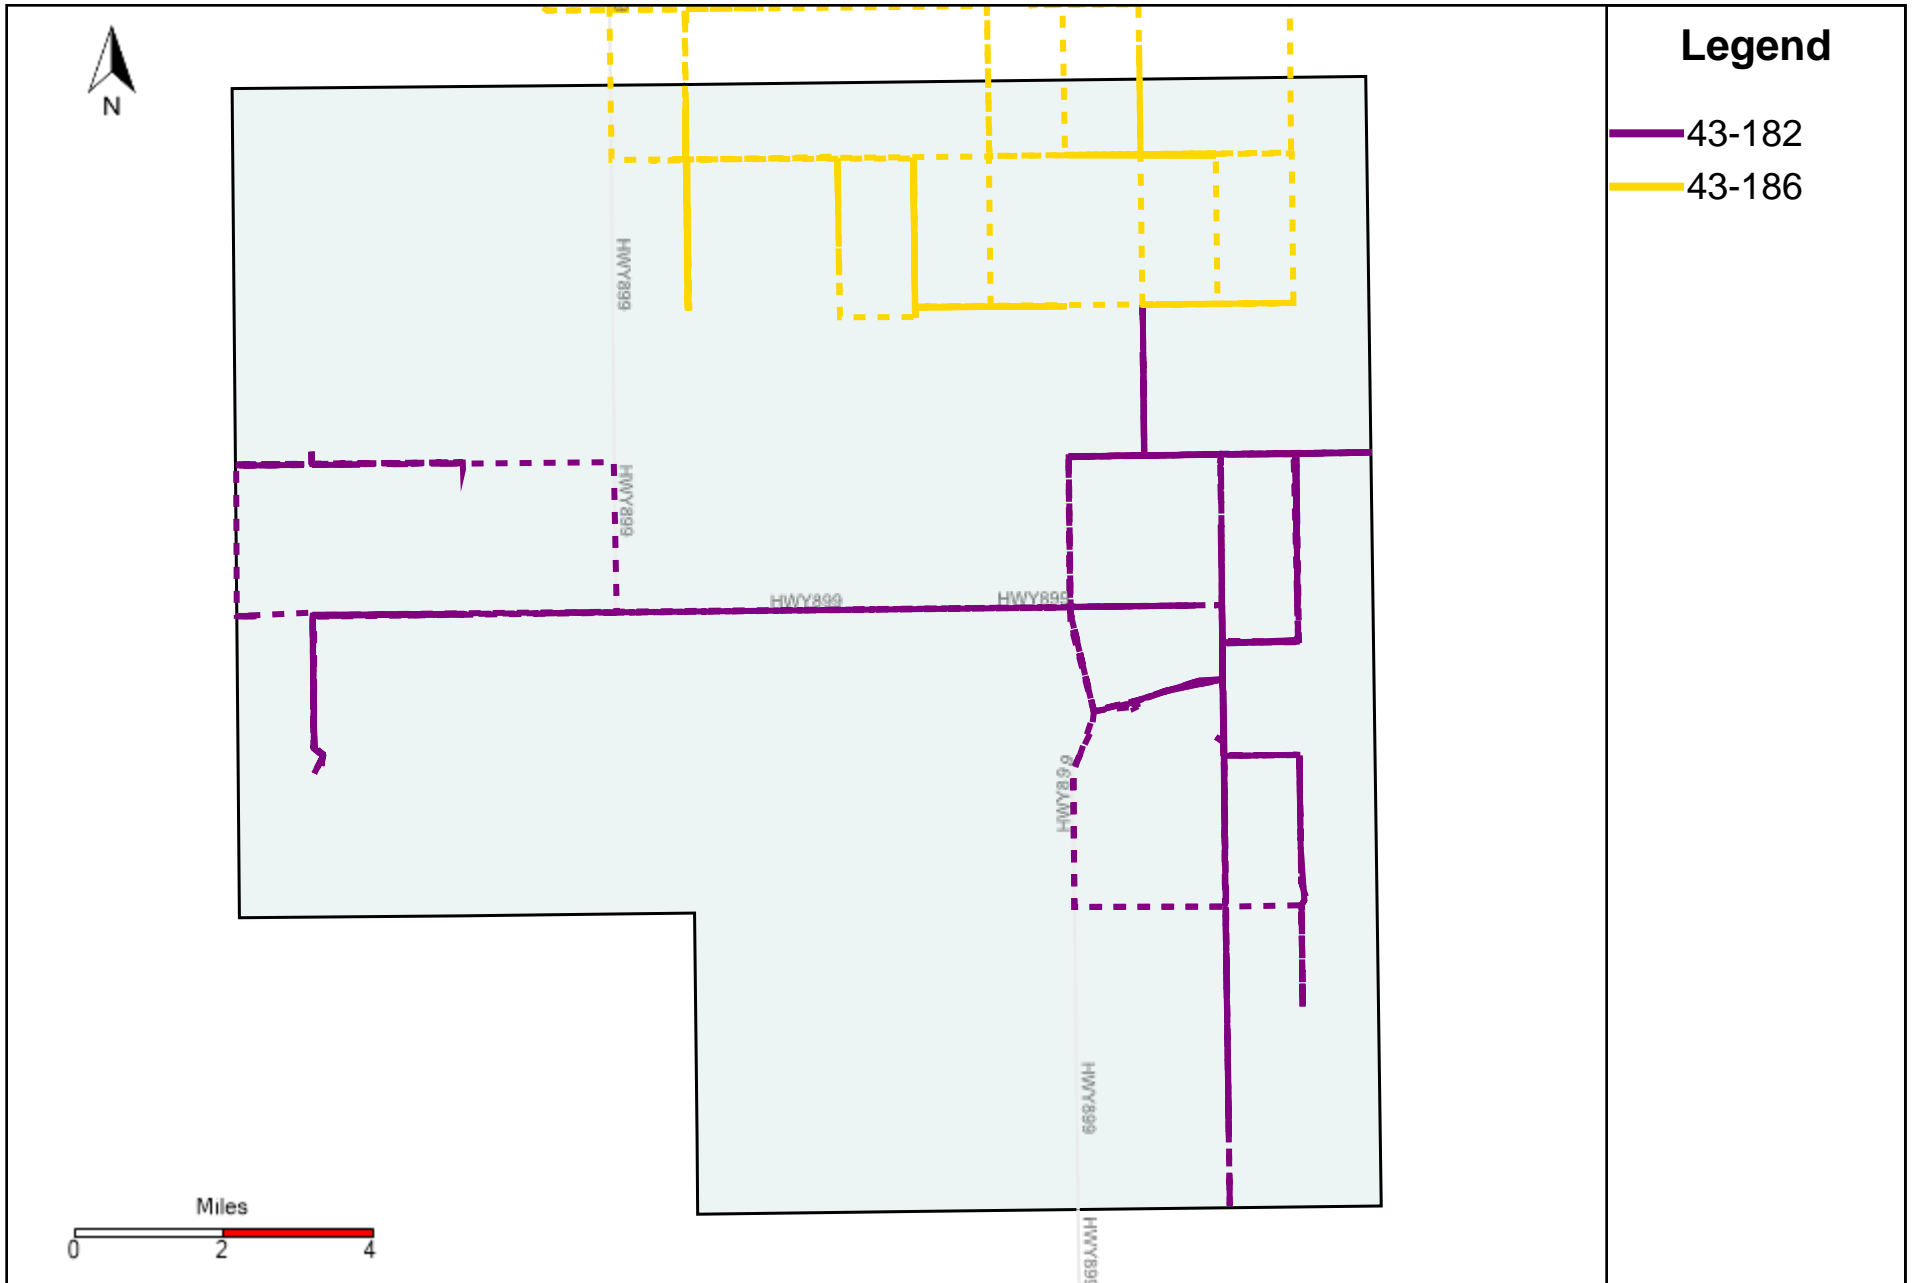

Provost Weekly Grader Report (2022-10-23 ~ 2022-10-29)

Division: 1 Grader Report(2022-10-23 ~ 2022-10-29)

Vehicle Name List	Total Distance(km)	Total Hours
43-182, 43-186	911.12	99 hrs 36 min 54 sec

Division: 2 Grader Report(2022-10-23 ~ 2022-10-29)

Vehicle Name List	Total Distance(km)	Total Hours
43-186	479.19	50 hrs 8 min 52 sec

Division: 3 Grader Report(2022-10-23 ~ 2022-10-29)

Vehicle Name List	Total Distance(km)	Total Hours
43-172, 43-185, 43-186, 43-187	1635.18	186 hrs 21 min 40 sec