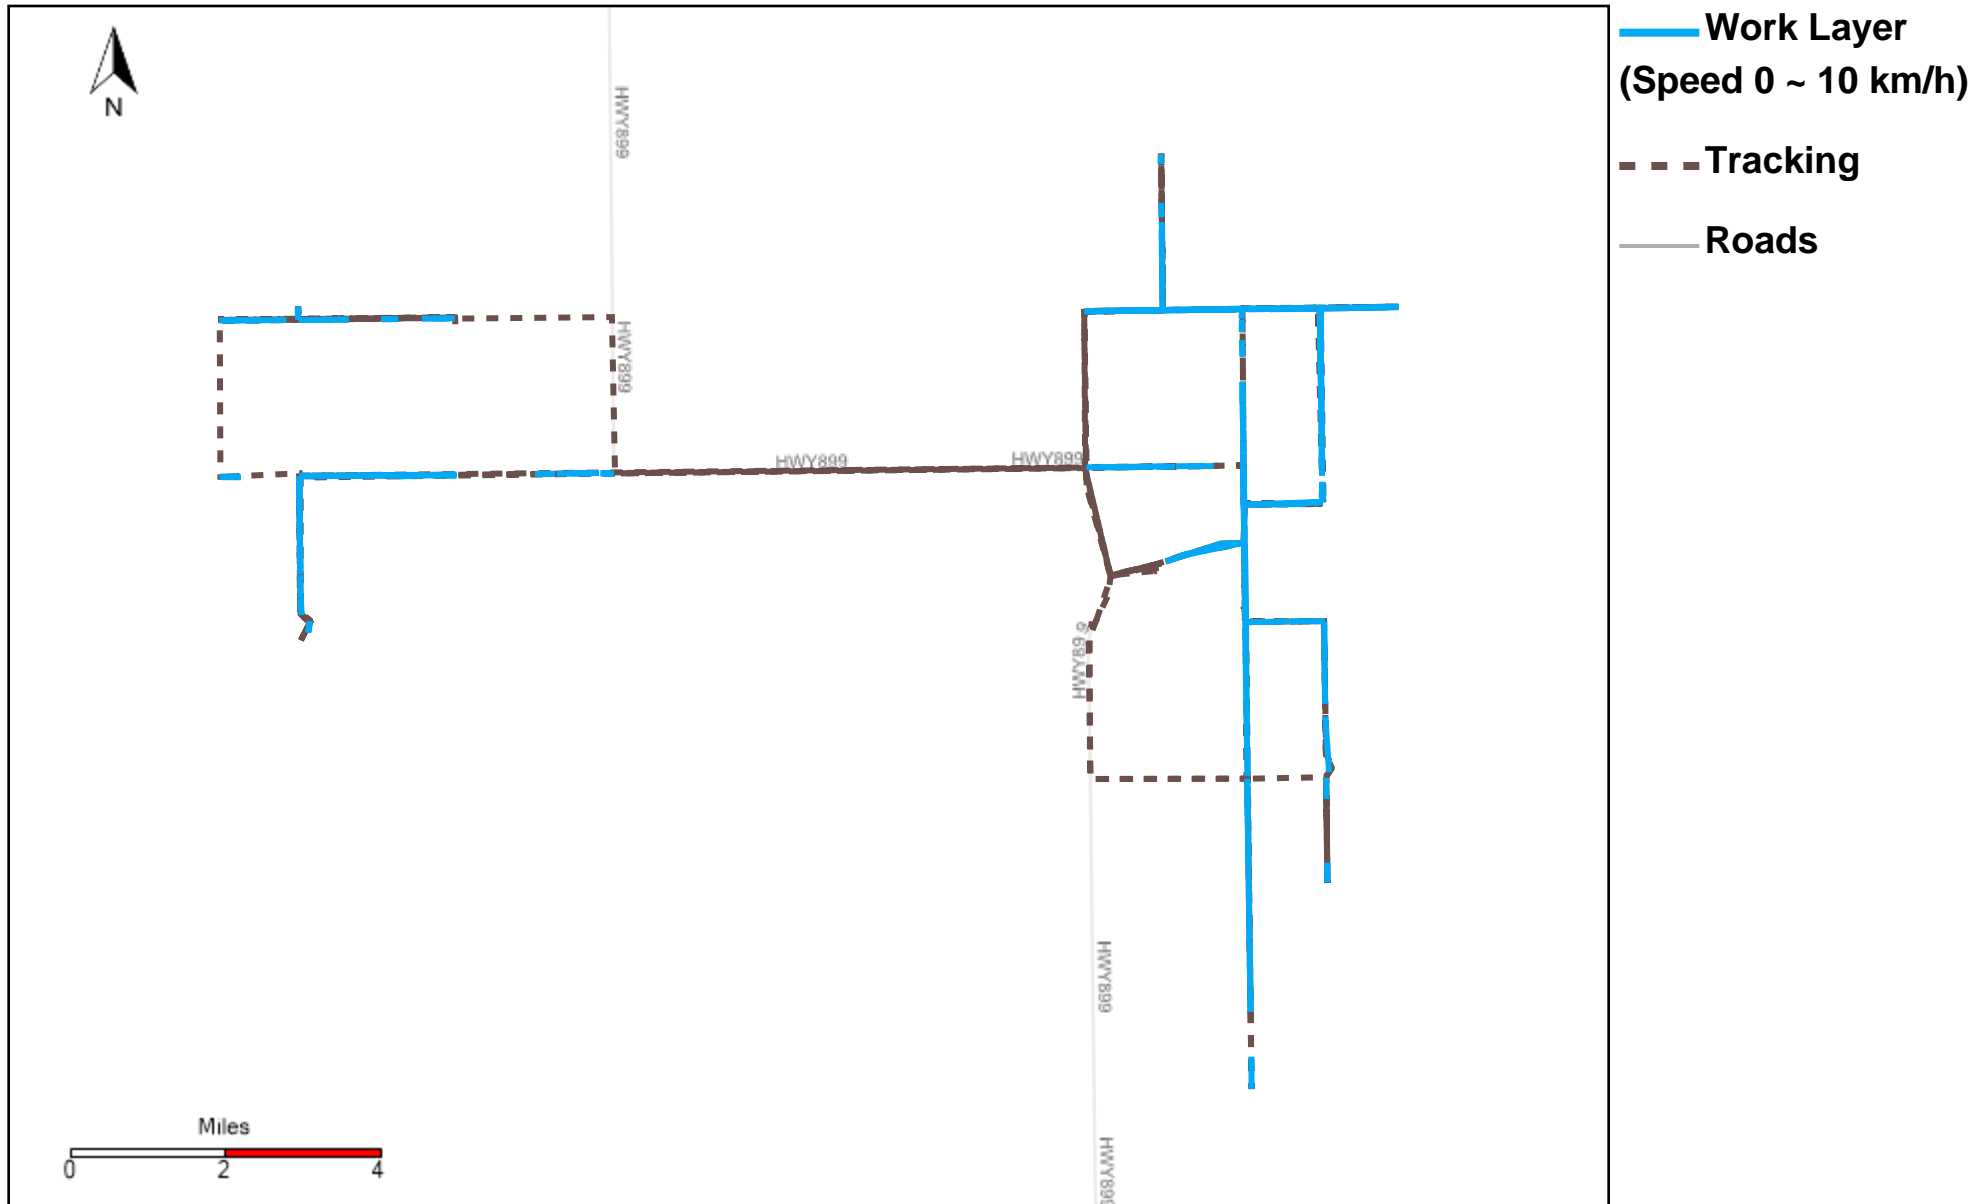

43-182_2022-10-23 ~ 2022-10-29 Tracking

Total Distance(km)	Total Hours	Work Distance(km)	Work Hours
431.93	49 hrs 28 min 2 sec	146.04	21 hrs 4 min 7 sec