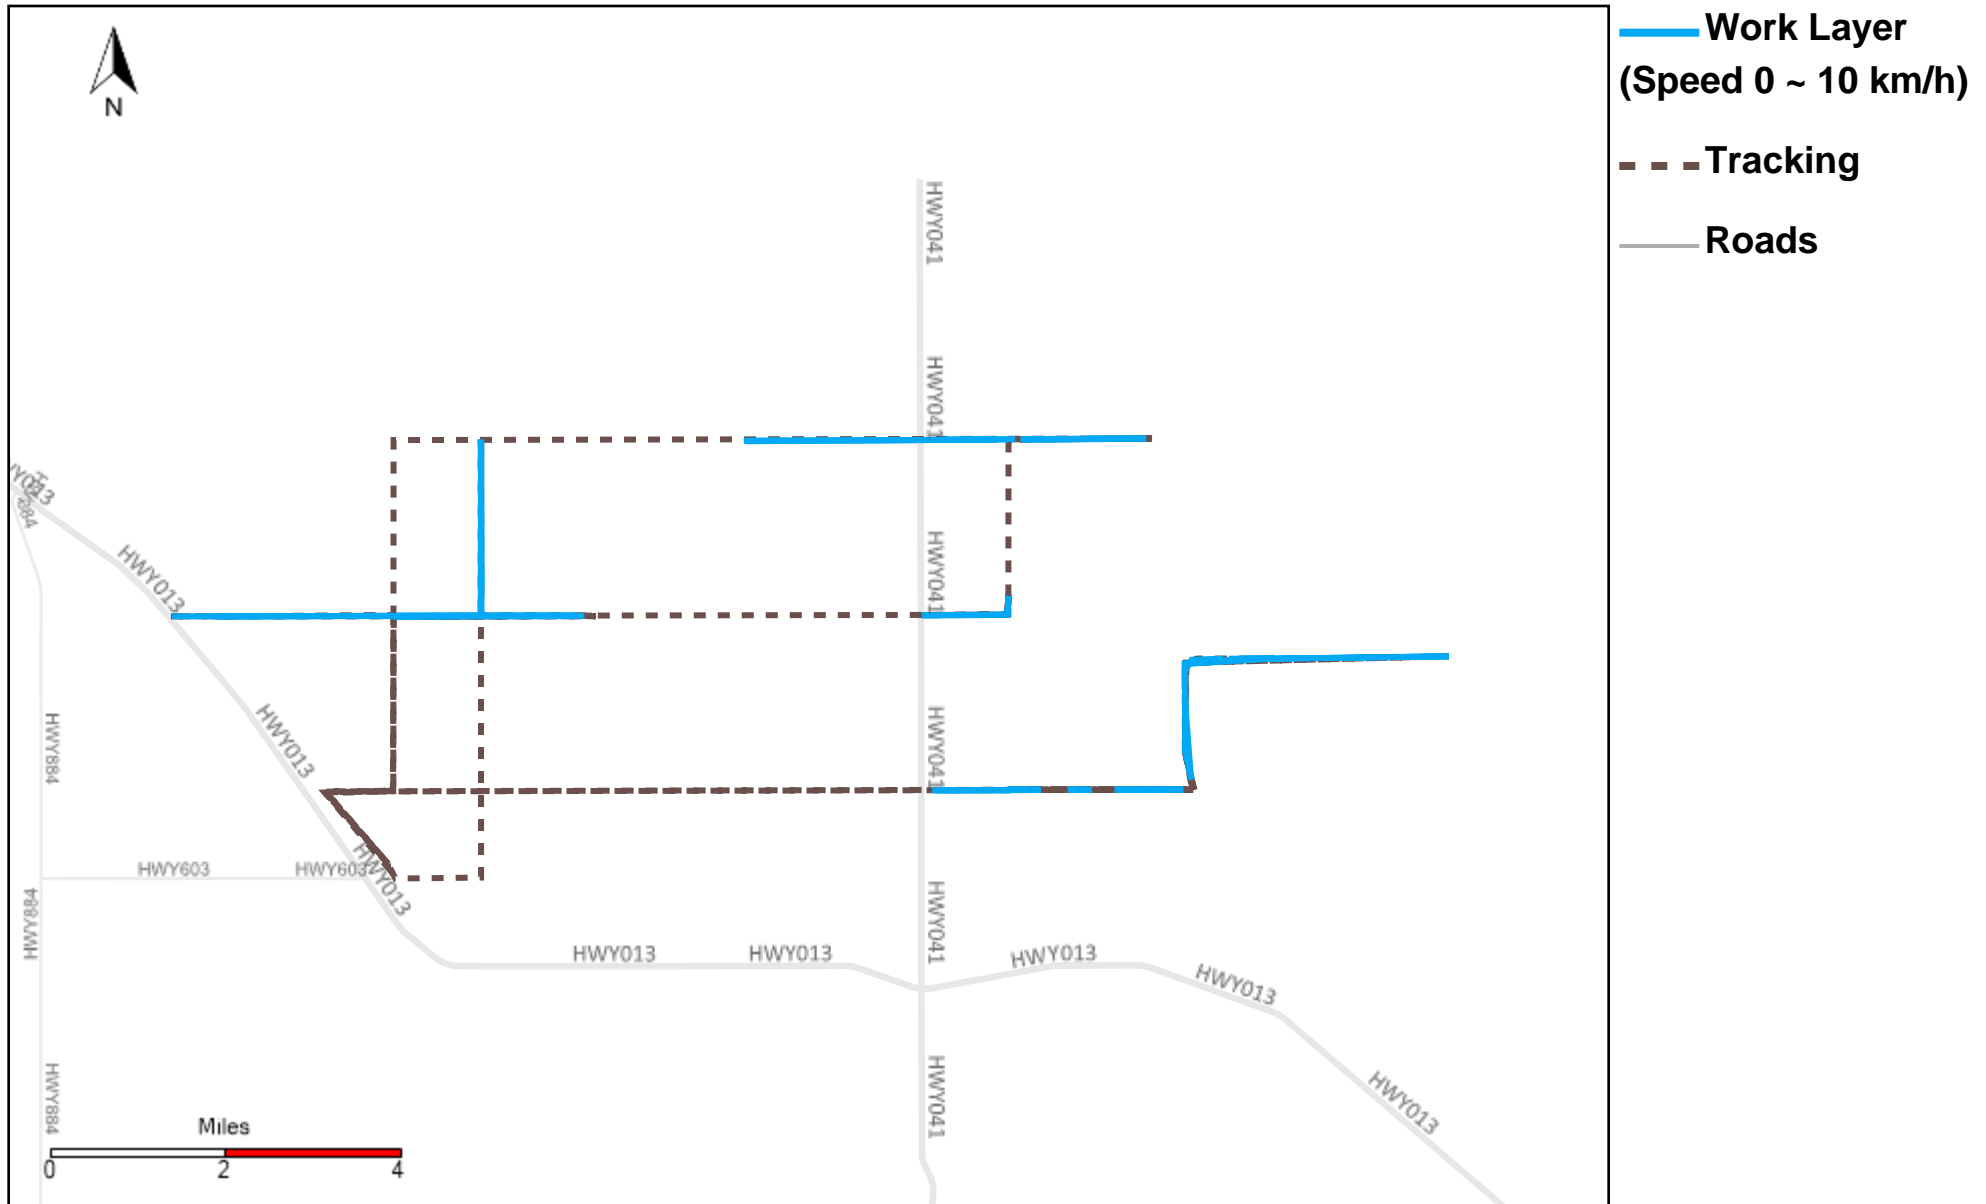

43-174_2022-10-09 ~ 2022-10-15 Tracking

Total Distance(km)	Total Hours	Work Distance(km)	Work Hours
261.05	29 hrs 53 min 48 sec	150.59	21 hrs 51 min 33 sec