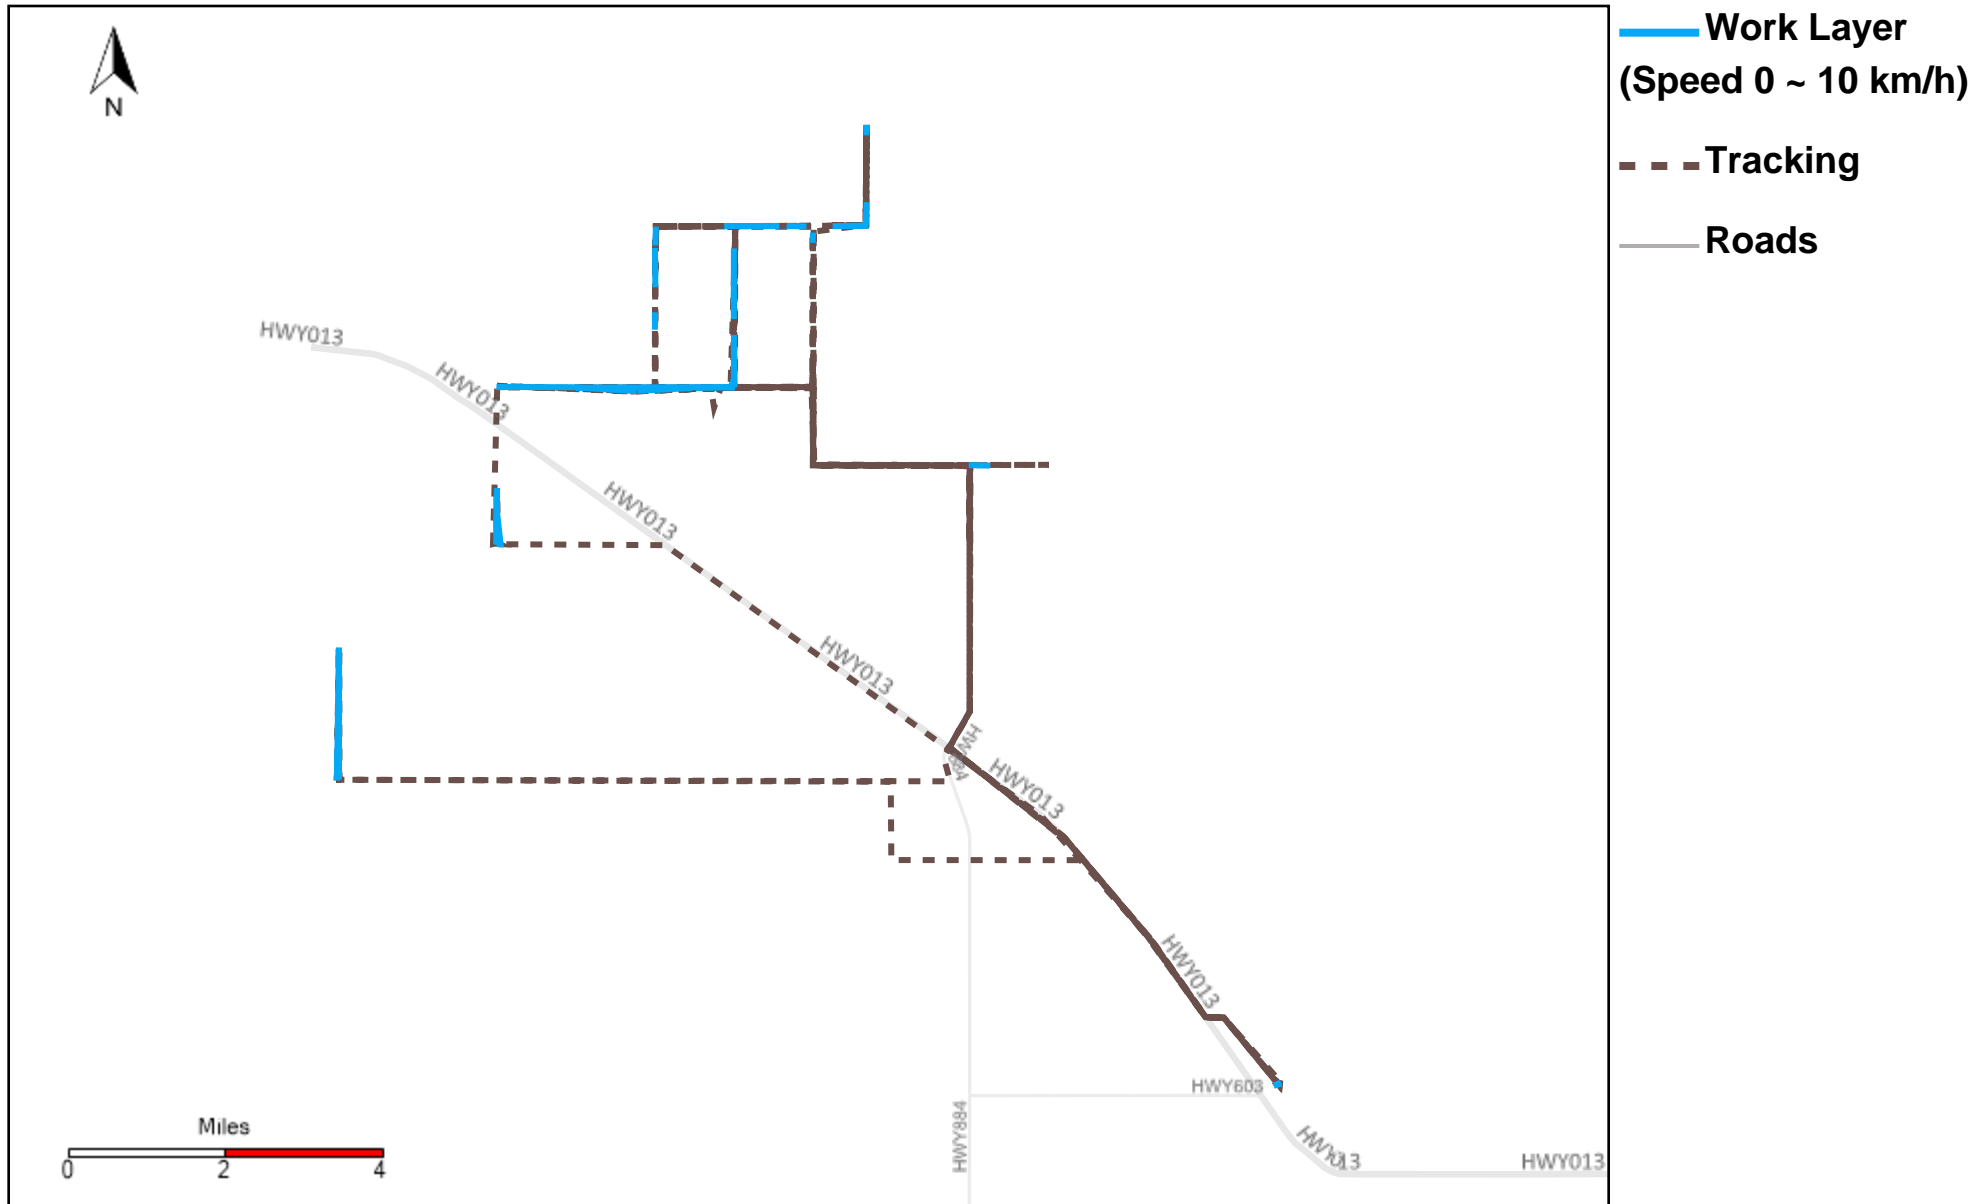

43-171_2022-10-09 ~ 2022-10-15 Tracking

Total Distance(km)	Total Hours	Work Distance(km)	Work Hours
422.93	40 hrs 33 min 53 sec	46.26	12 hrs 0 min 42 sec