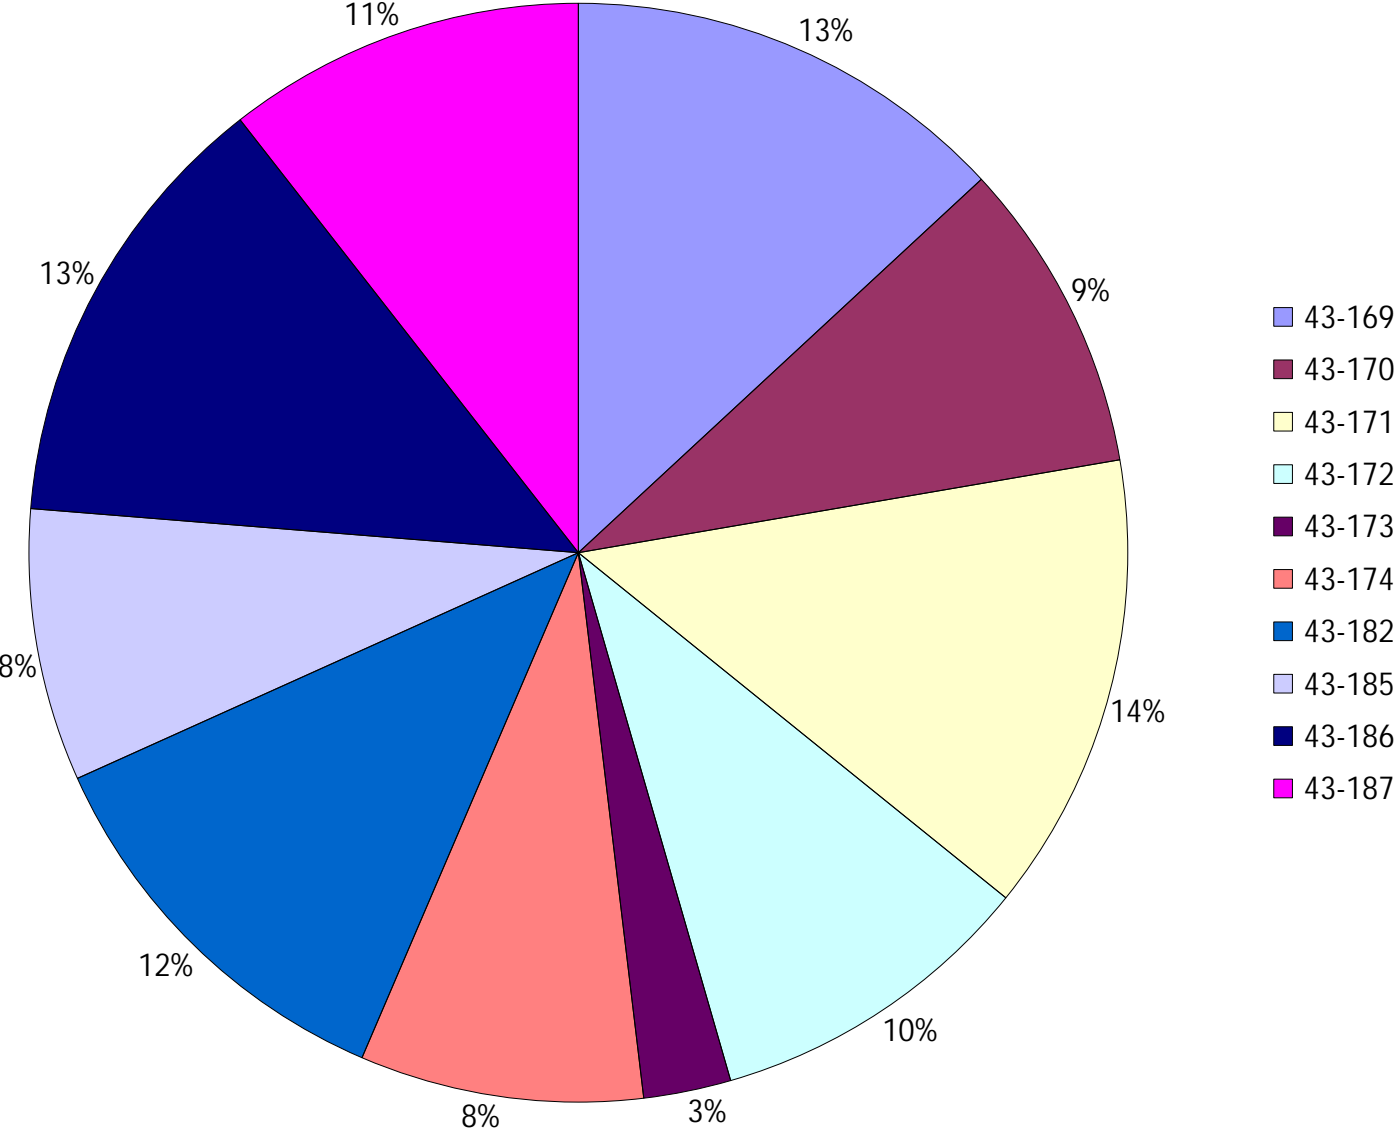

Provost Weekly Grader Report

From 10/9/2022 To 10/15/2022

10/15/2022

Vehicle	Total Distance(km)	Total Hours	Work Distance(km)	Work Hours
43-169	410.17	34 hrs 16 min 45 sec	186.64	22 hrs 51 min 17 sec
43-170	287.53	31 hrs 2 min 4 sec	119.98	17 hrs 50 min 10 sec
43-171	422.93	40 hrs 33 min 53 sec	46.26	12 hrs 0 min 42 sec
43-172	304.13	30 hrs 14 min 38 sec	73.24	10 hrs 51 min 41 sec
43-173	80.5	9 hrs 55 min 24 sec	40.69	5 hrs 12 min 41 sec
43-174	261.05	29 hrs 53 min 48 sec	150.59	21 hrs 51 min 33 sec
43-182	369.93	40 hrs 10 min 49 sec	87.16	14 hrs 36 min 52 sec
43-185	250.87	31 hrs 14 min 0 sec	134.2	23 hrs 55 min 24 sec
43-186	411.92	40 hrs 31 min 41 sec	191.31	27 hrs 28 min 37 sec
43-187	330.37	40 hrs 47 min 33 sec	192.5	33 hrs 58 min 34 sec
Total:	3129.41	328 hrs 40 min 35 sec	1222.55	190 hrs 37 min 31 sec

Vehicle Distance Vs Total Distance (%) From 10/9/2022 To 10/15/2022

Provost Weekly Grader Report