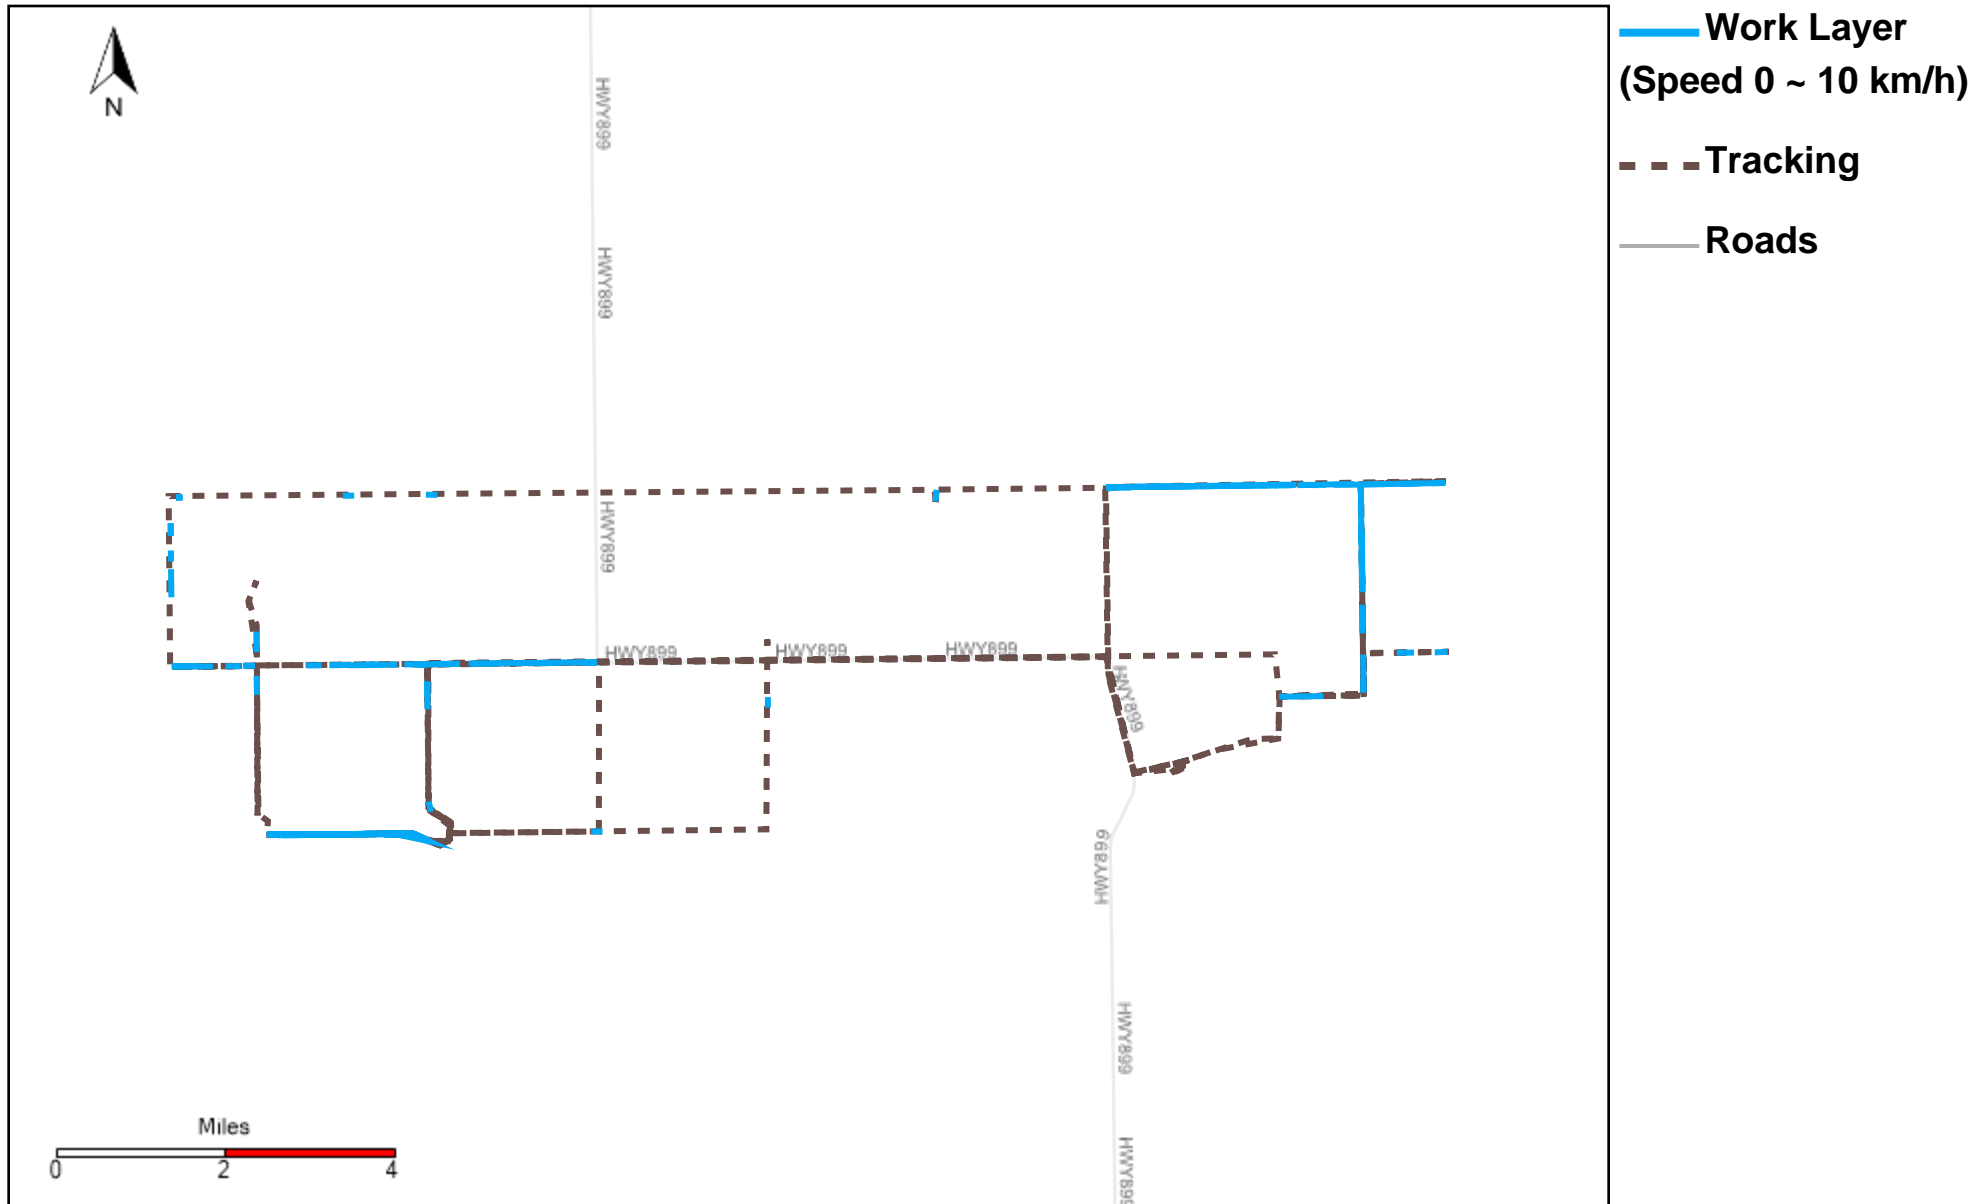

43-182_2022-10-09 ~ 2022-10-15 Tracking

Total Distance(km)	Total Hours	Work Distance(km)	Work Hours
369.93	40 hrs 10 min 49 sec	87.16	14 hrs 36 min 52 sec