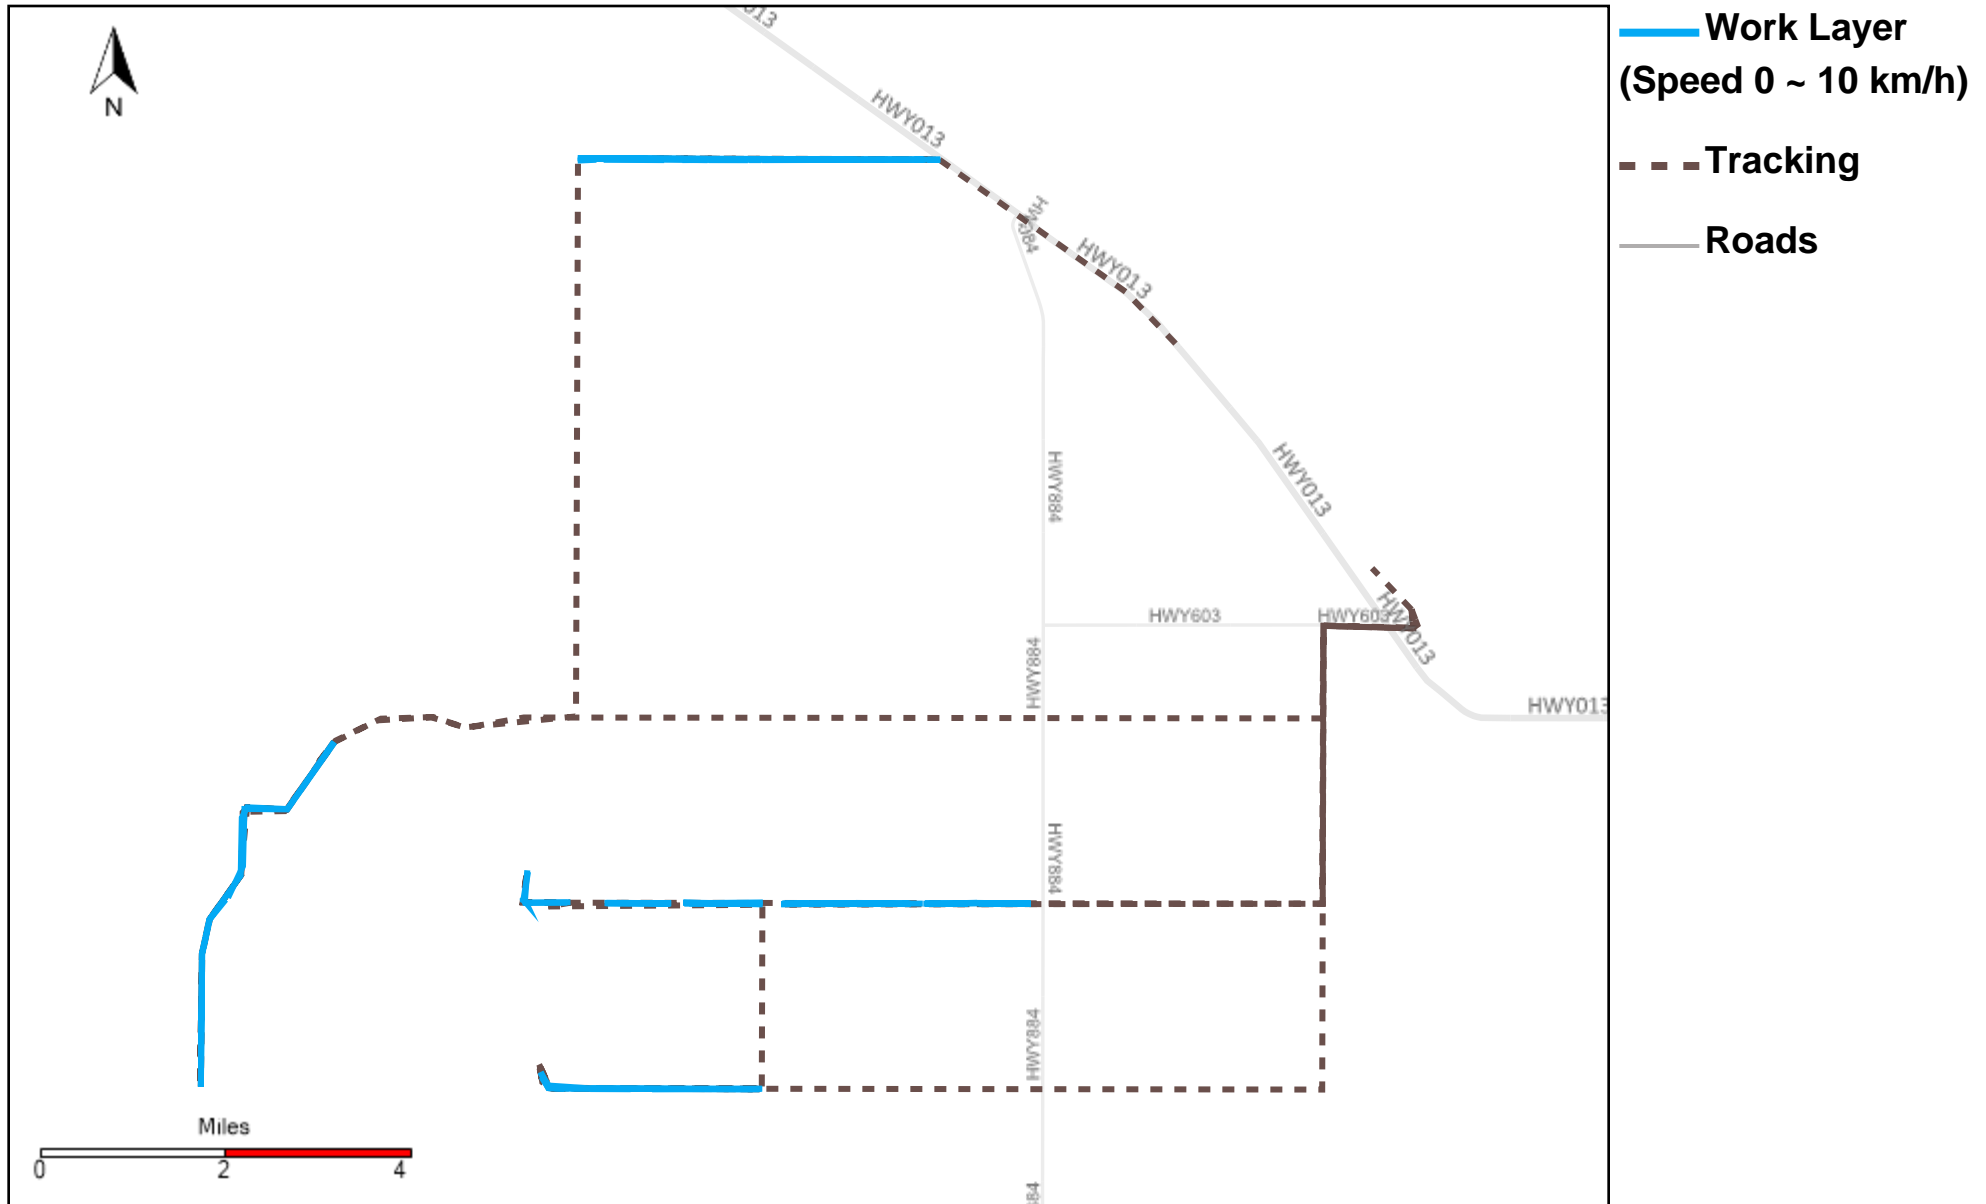

43-170_2022-10-09 ~ 2022-10-15 Tracking

Total Distance(km)	Total Hours	Work Distance(km)	Work Hours
287.53	31 hrs 2 min 4 sec	119.98	17 hrs 50 min 10 sec