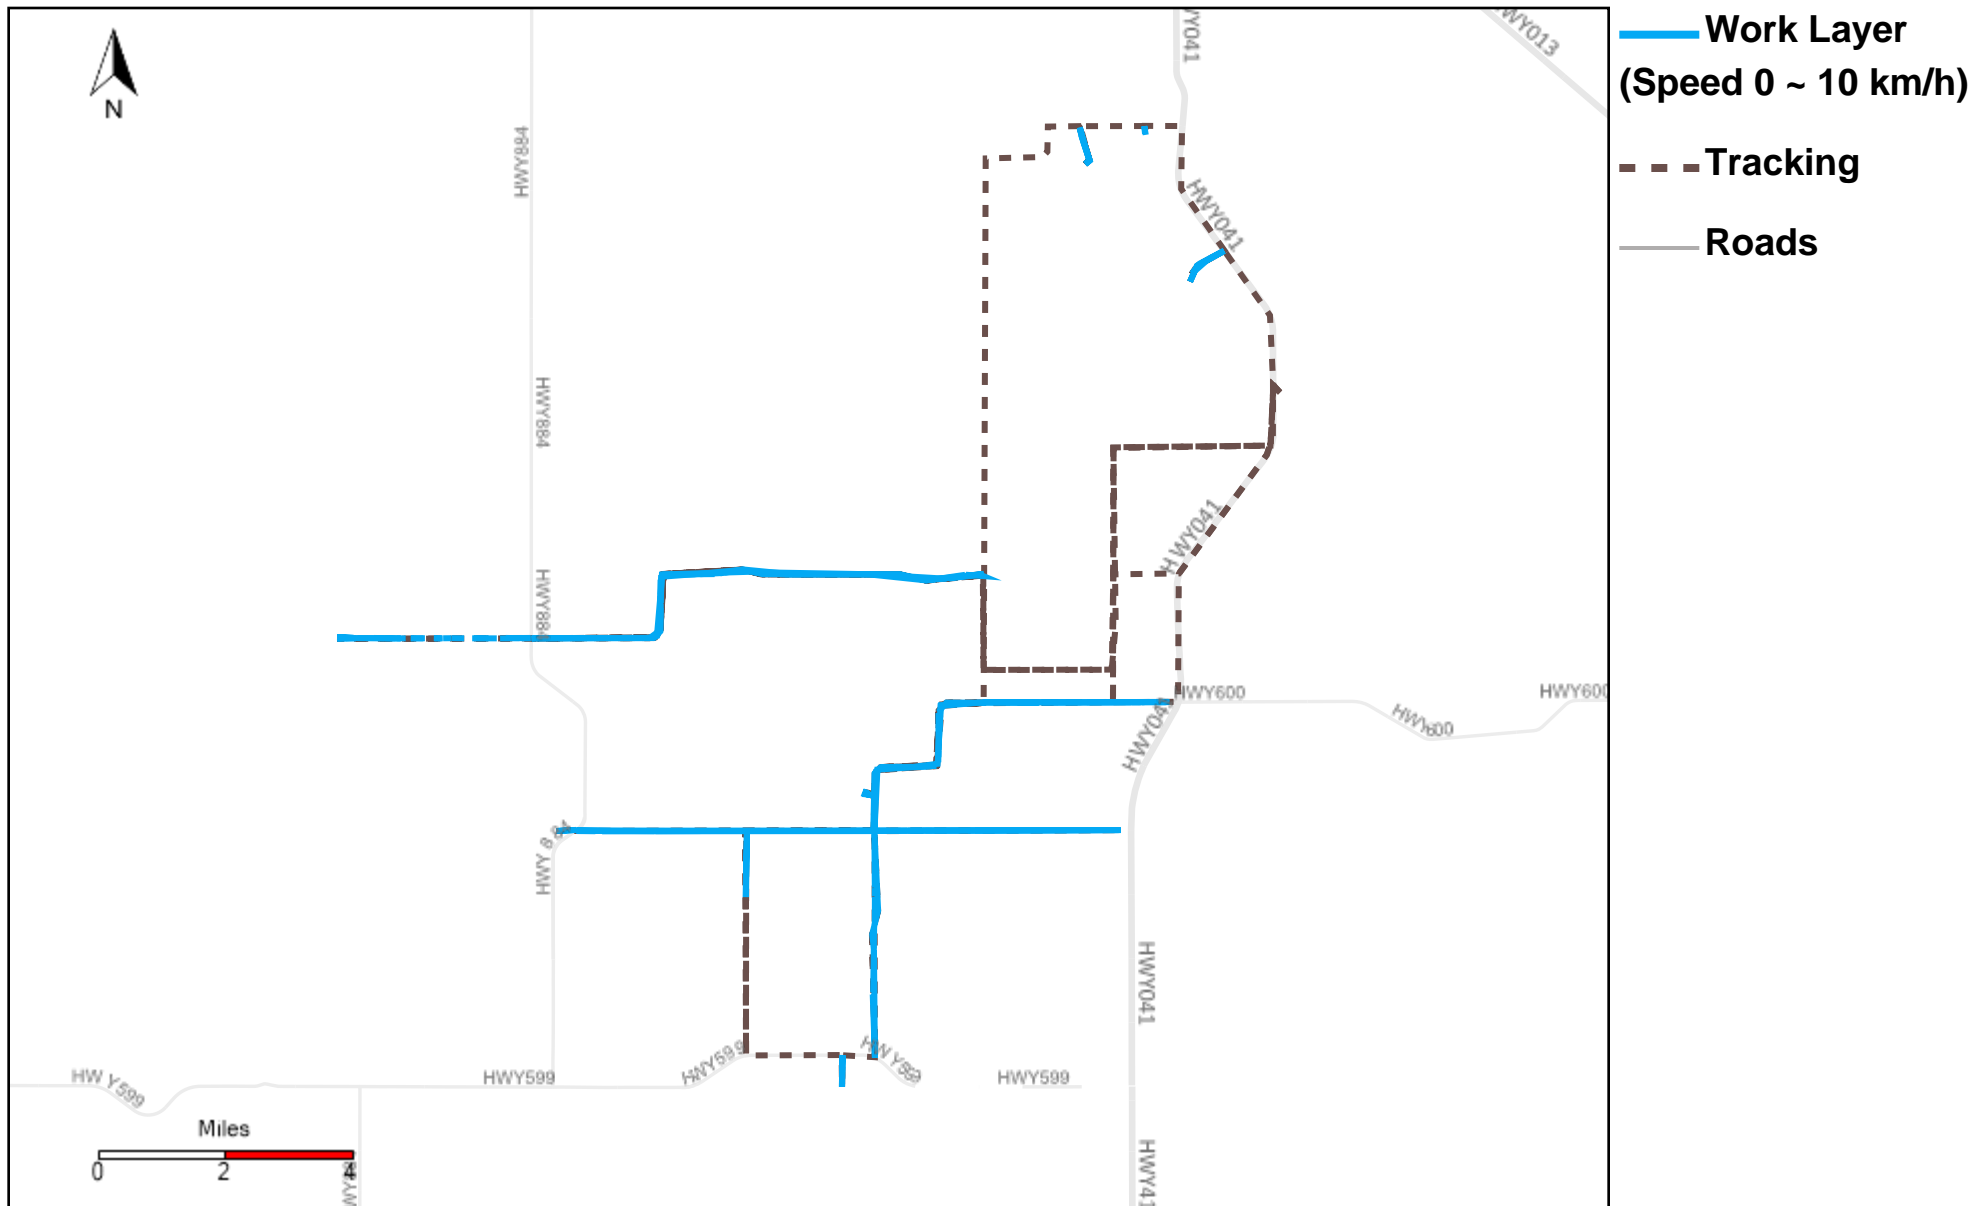

43-169_2022-10-09 ~ 2022-10-15 Tracking

Total Distance(km)	Total Hours	Work Distance(km)	Work Hours
410.17	34 hrs 16 min 45 sec	186.64	22 hrs 51 min 17 sec