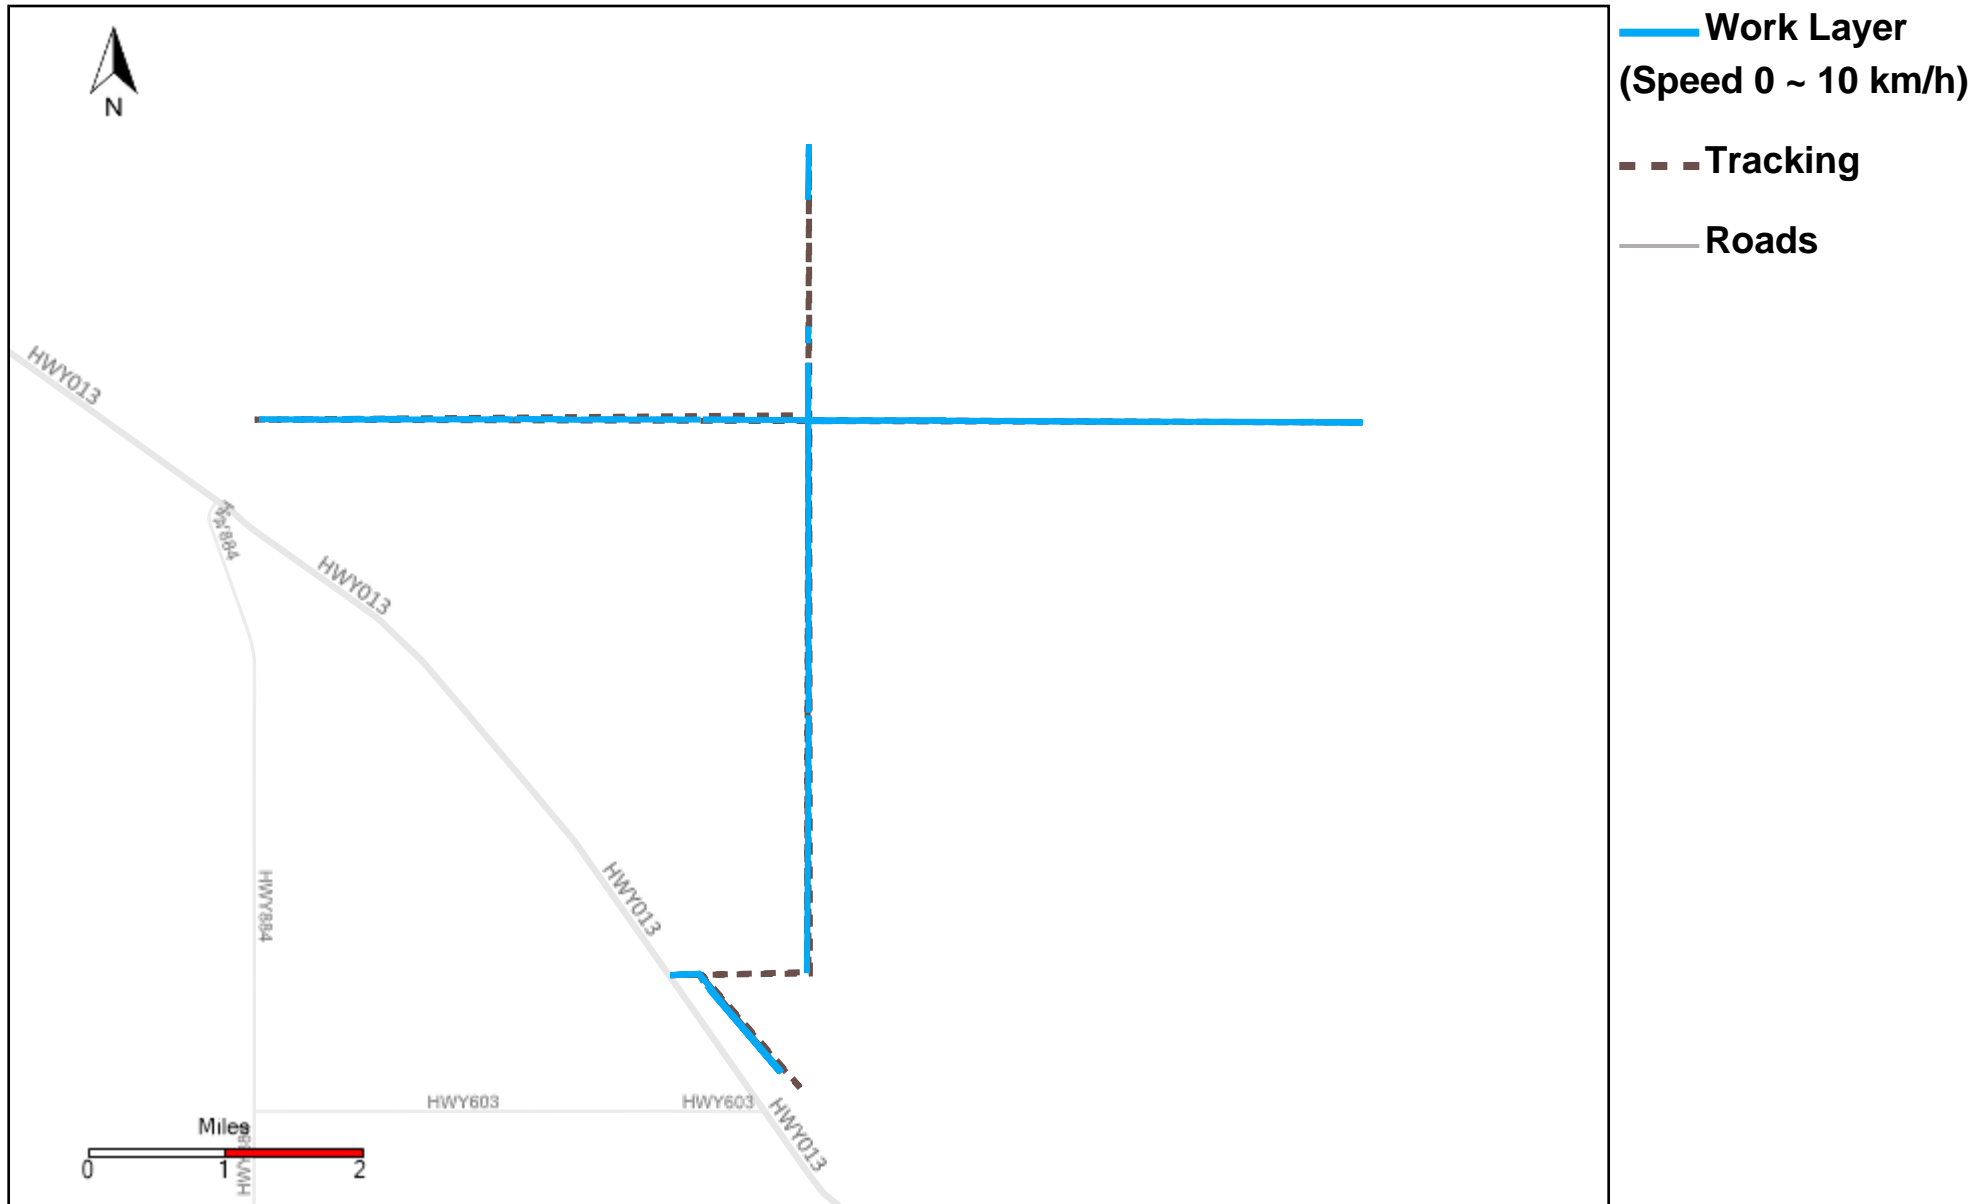

43-170_2022-10-09 ~ 2022-10-15 Tracking

Total Distance(km)	Total Hours	Work Distance(km)	Work Hours
287.53	31 hrs 2 min 4 sec	119.98	17 hrs 50 min 10 sec

43-171_2022-10-09 ~ 2022-10-15 Tracking

Total Distance(km)	Total Hours	Work Distance(km)	Work Hours
422.93	40 hrs 33 min 53 sec	46.26	12 hrs 0 min 42 sec

43-173_2022-10-09 ~ 2022-10-15 Tracking

Total Distance(km)	Total Hours	Work Distance(km)	Work Hours
80.5	9 hrs 55 min 24 sec	40.69	5 hrs 12 min 41 sec

43-174_2022-10-09 ~ 2022-10-15 Tracking

Total Distance(km)	Total Hours	Work Distance(km)	Work Hours
261.05	29 hrs 53 min 48 sec	150.59	21 hrs 51 min 33 sec