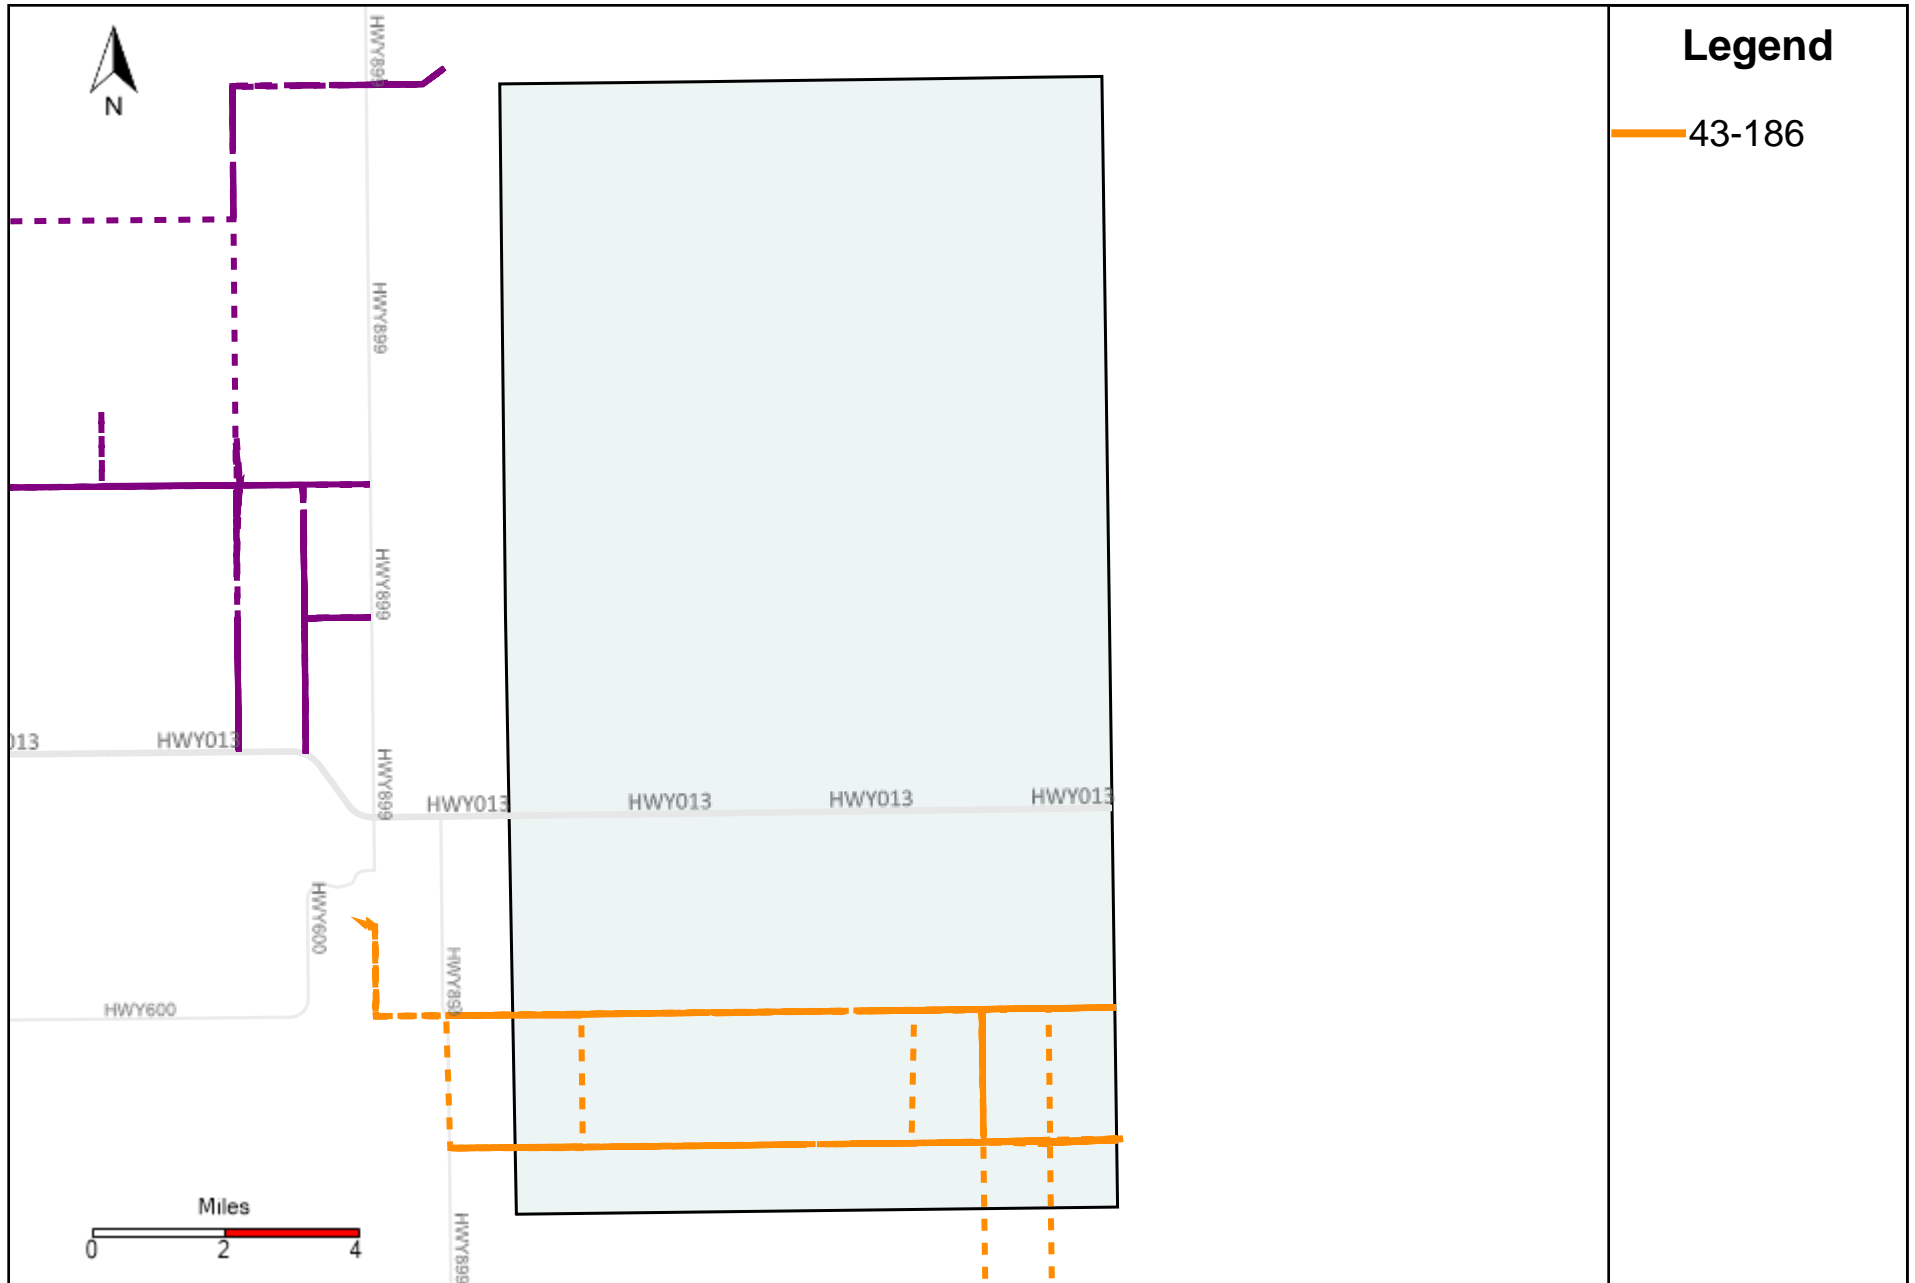

Division: 2 Grader Report(2022-10-09 ~ 2022-10-15)

Vehicle Name List	Total Distance(km)	Total Hours
43-186	411.92	40 hrs 31 min 41 sec