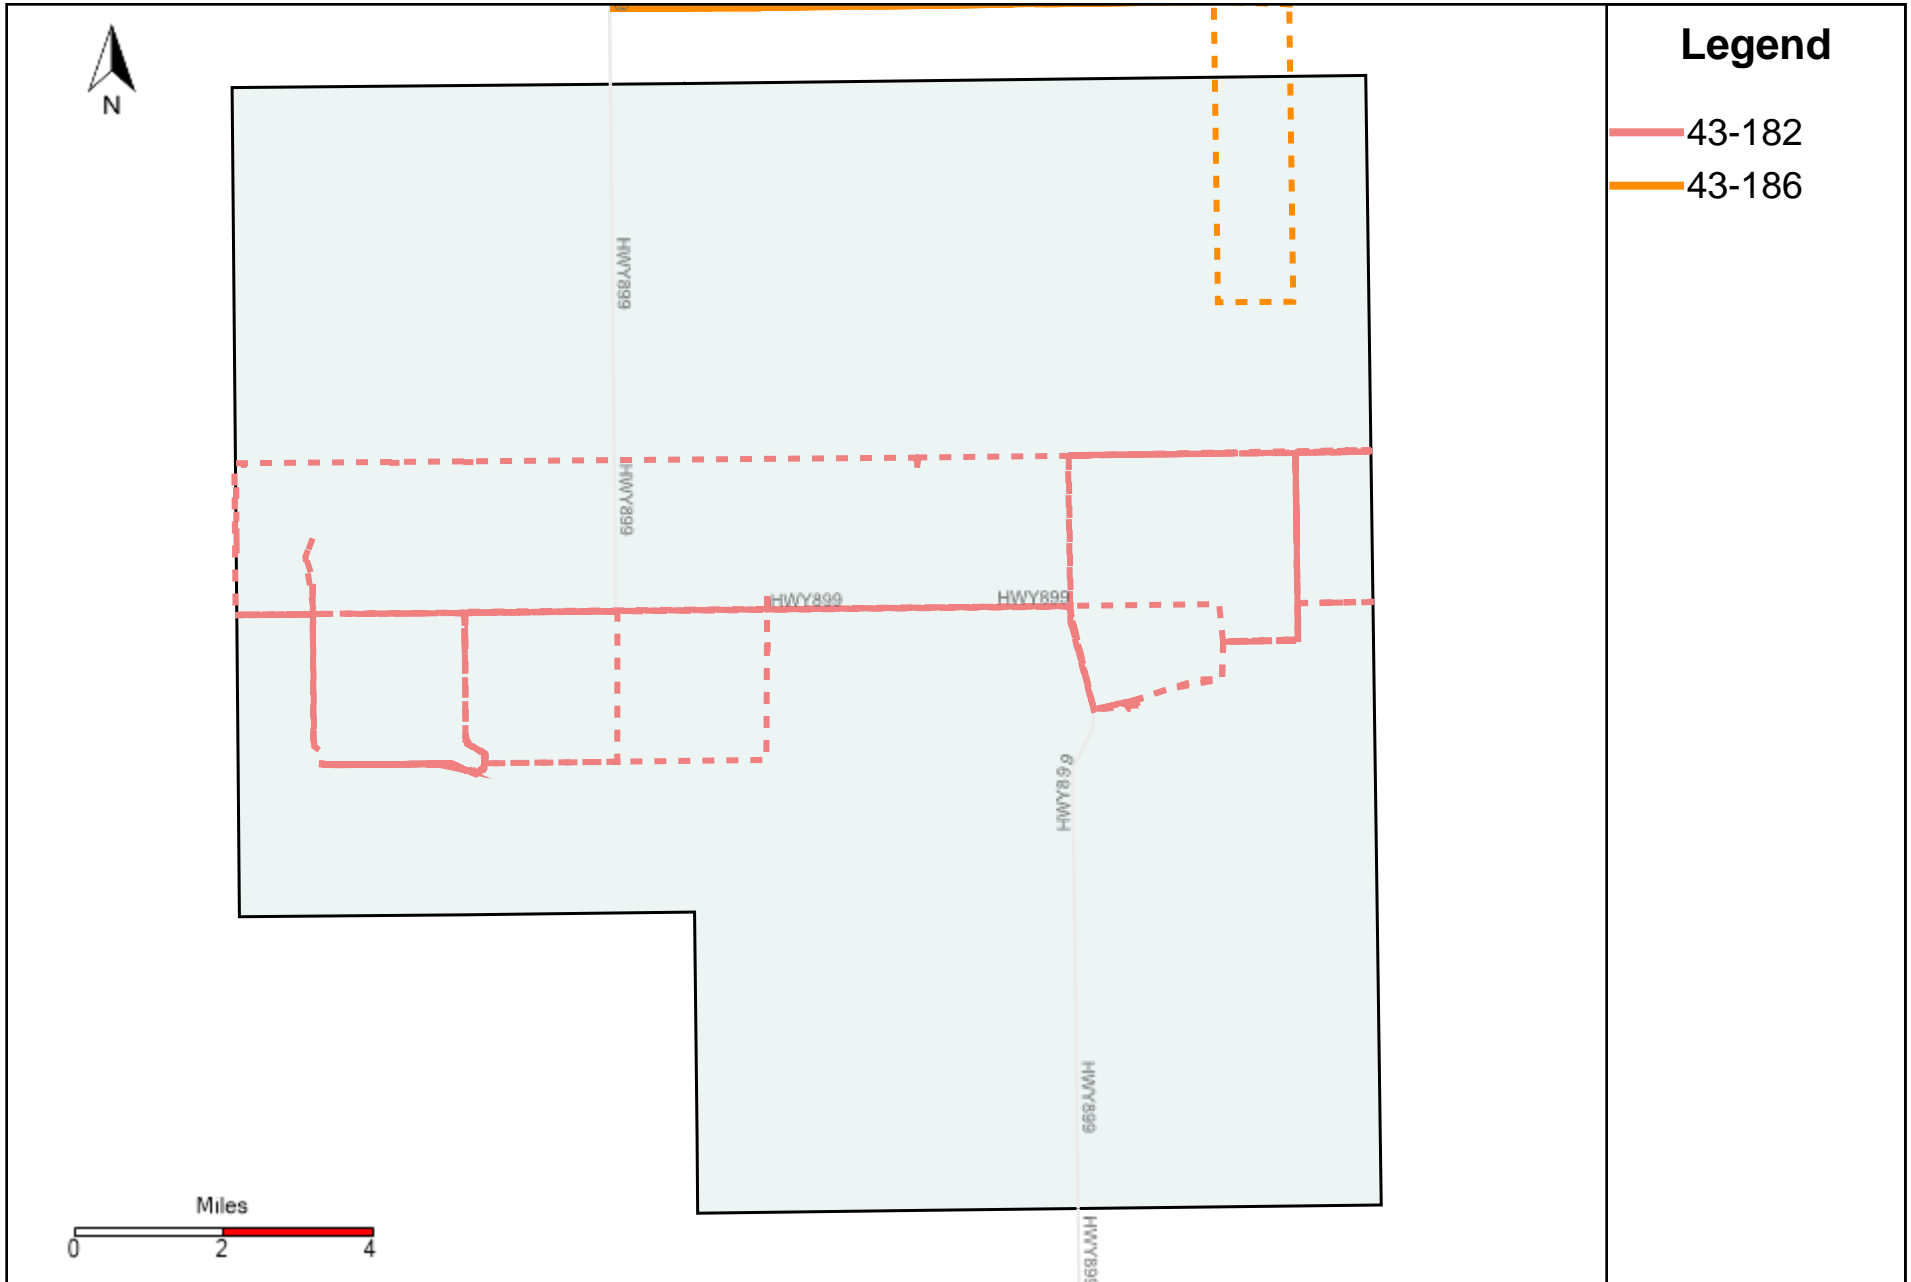

Division: 1 Grader Report(2022-10-09 ~ 2022-10-15)

Vehicle Name List	Total Distance(km)	Total Hours
43-182, 43-186	781.85	80 hrs 42 min 30 sec

Division: 2 Grader Report(2022-10-09 ~ 2022-10-15)

Vehicle Name List	Total Distance(km)	Total Hours
43-186	411.92	40 hrs 31 min 41 sec

Division: 3 Grader Report(2022-10-09 ~ 2022-10-15)

Vehicle Name List	Total Distance(km)	Total Hours
43-185, 43-186, 43-187	993.17	112 hrs 33 min 14 sec

Division: 5 Grader Report(2022-10-09 ~ 2022-10-15)