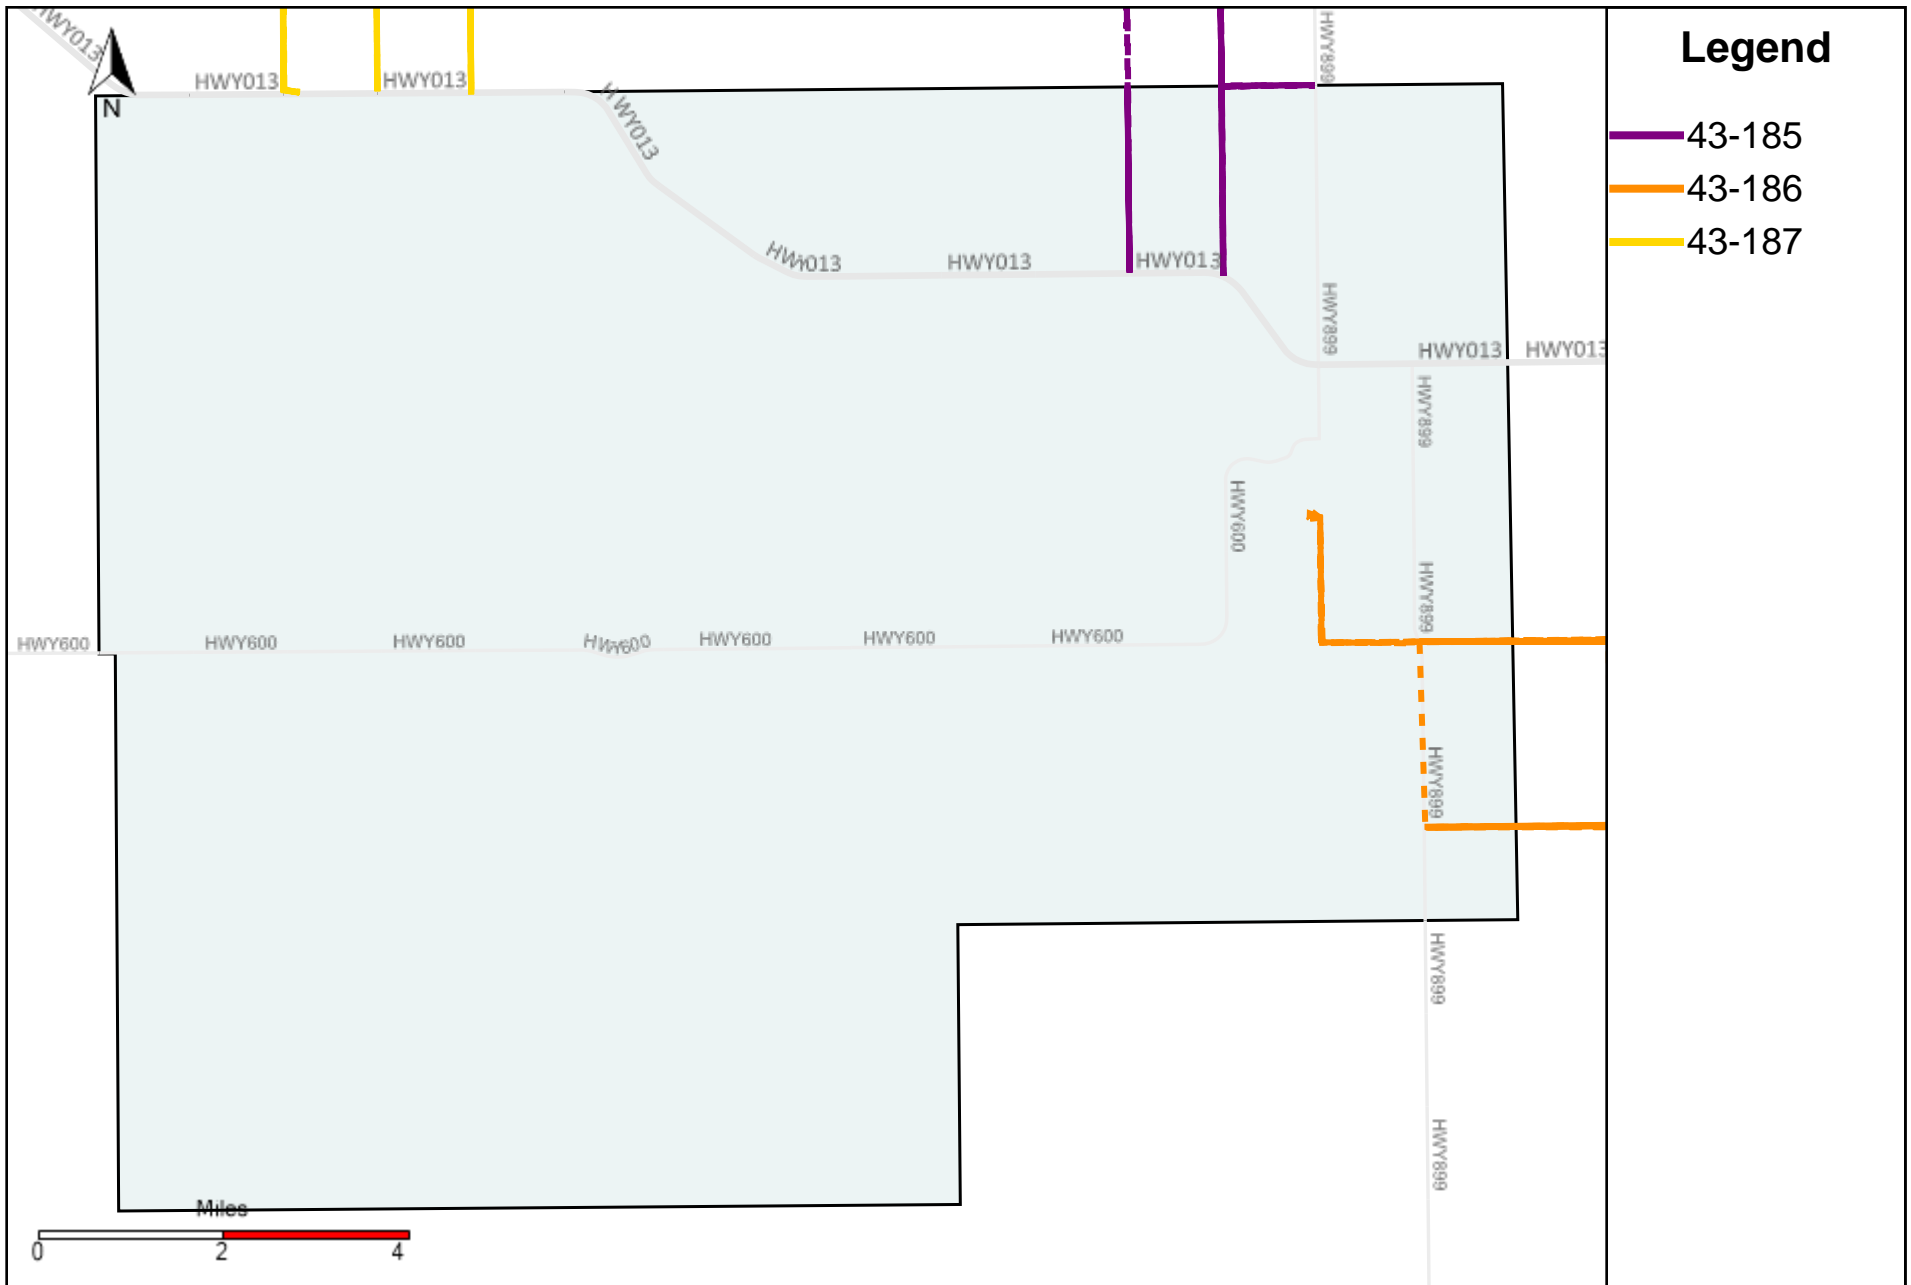

Division: 1 Grader Report(2022-10-09 ~ 2022-10-15)

Vehicle Name List	Total Distance(km)	Total Hours
43-182, 43-186	781.85	80 hrs 42 min 30 sec

Division: 2 Grader Report(2022-10-09 ~ 2022-10-15)

Vehicle Name List	Total Distance(km)	Total Hours
43-186	411.92	40 hrs 31 min 41 sec

Division: 3 Grader Report(2022-10-09 ~ 2022-10-15)

Vehicle Name List	Total Distance(km)	Total Hours
43-185, 43-186, 43-187	993.17	112 hrs 33 min 14 sec

Division: 5 Grader Report(2022-10-09 ~ 2022-10-15)

Vehicle Name List	Total Distance(km)	Total Hours
43-169, 43-172	714.3	64 hrs 31 min 23 sec

Provost Weekly Grader Report

From 10/9/2022 To 10/15/2022

10/15/2022

Vehicle	Total Distance(km)	Total Hours	Work Distance(km)	Work Hours
43-169	410.17	34 hrs 16 min 45 sec	186.64	22 hrs 51 min 17 sec
43-170	287.53	31 hrs 2 min 4 sec	119.98	17 hrs 50 min 10 sec
43-171	422.93	40 hrs 33 min 53 sec	46.26	12 hrs 0 min 42 sec
43-172	304.13	30 hrs 14 min 38 sec	73.24	10 hrs 51 min 41 sec
43-173	80.5	9 hrs 55 min 24 sec	40.69	5 hrs 12 min 41 sec
43-174	261.05	29 hrs 53 min 48 sec	150.59	21 hrs 51 min 33 sec
43-182	369.93	40 hrs 10 min 49 sec	87.16	14 hrs 36 min 52 sec
43-185	250.87	31 hrs 14 min 0 sec	134.2	23 hrs 55 min 24 sec
43-186	411.92	40 hrs 31 min 41 sec	191.31	27 hrs 28 min 37 sec
43-187	330.37	40 hrs 47 min 33 sec	192.5	33 hrs 58 min 34 sec
Total:	3129.41	328 hrs 40 min 35 sec	1222.55	190 hrs 37 min 31 sec

43-170_2022-10-09 ~ 2022-10-15 Tracking

Total Distance(km)	Total Hours	Work Distance(km)	Work Hours
287.53	31 hrs 2 min 4 sec	119.98	17 hrs 50 min 10 sec

43-171_2022-10-09 ~ 2022-10-15 Tracking

Total Distance(km)	Total Hours	Work Distance(km)	Work Hours
422.93	40 hrs 33 min 53 sec	46.26	12 hrs 0 min 42 sec