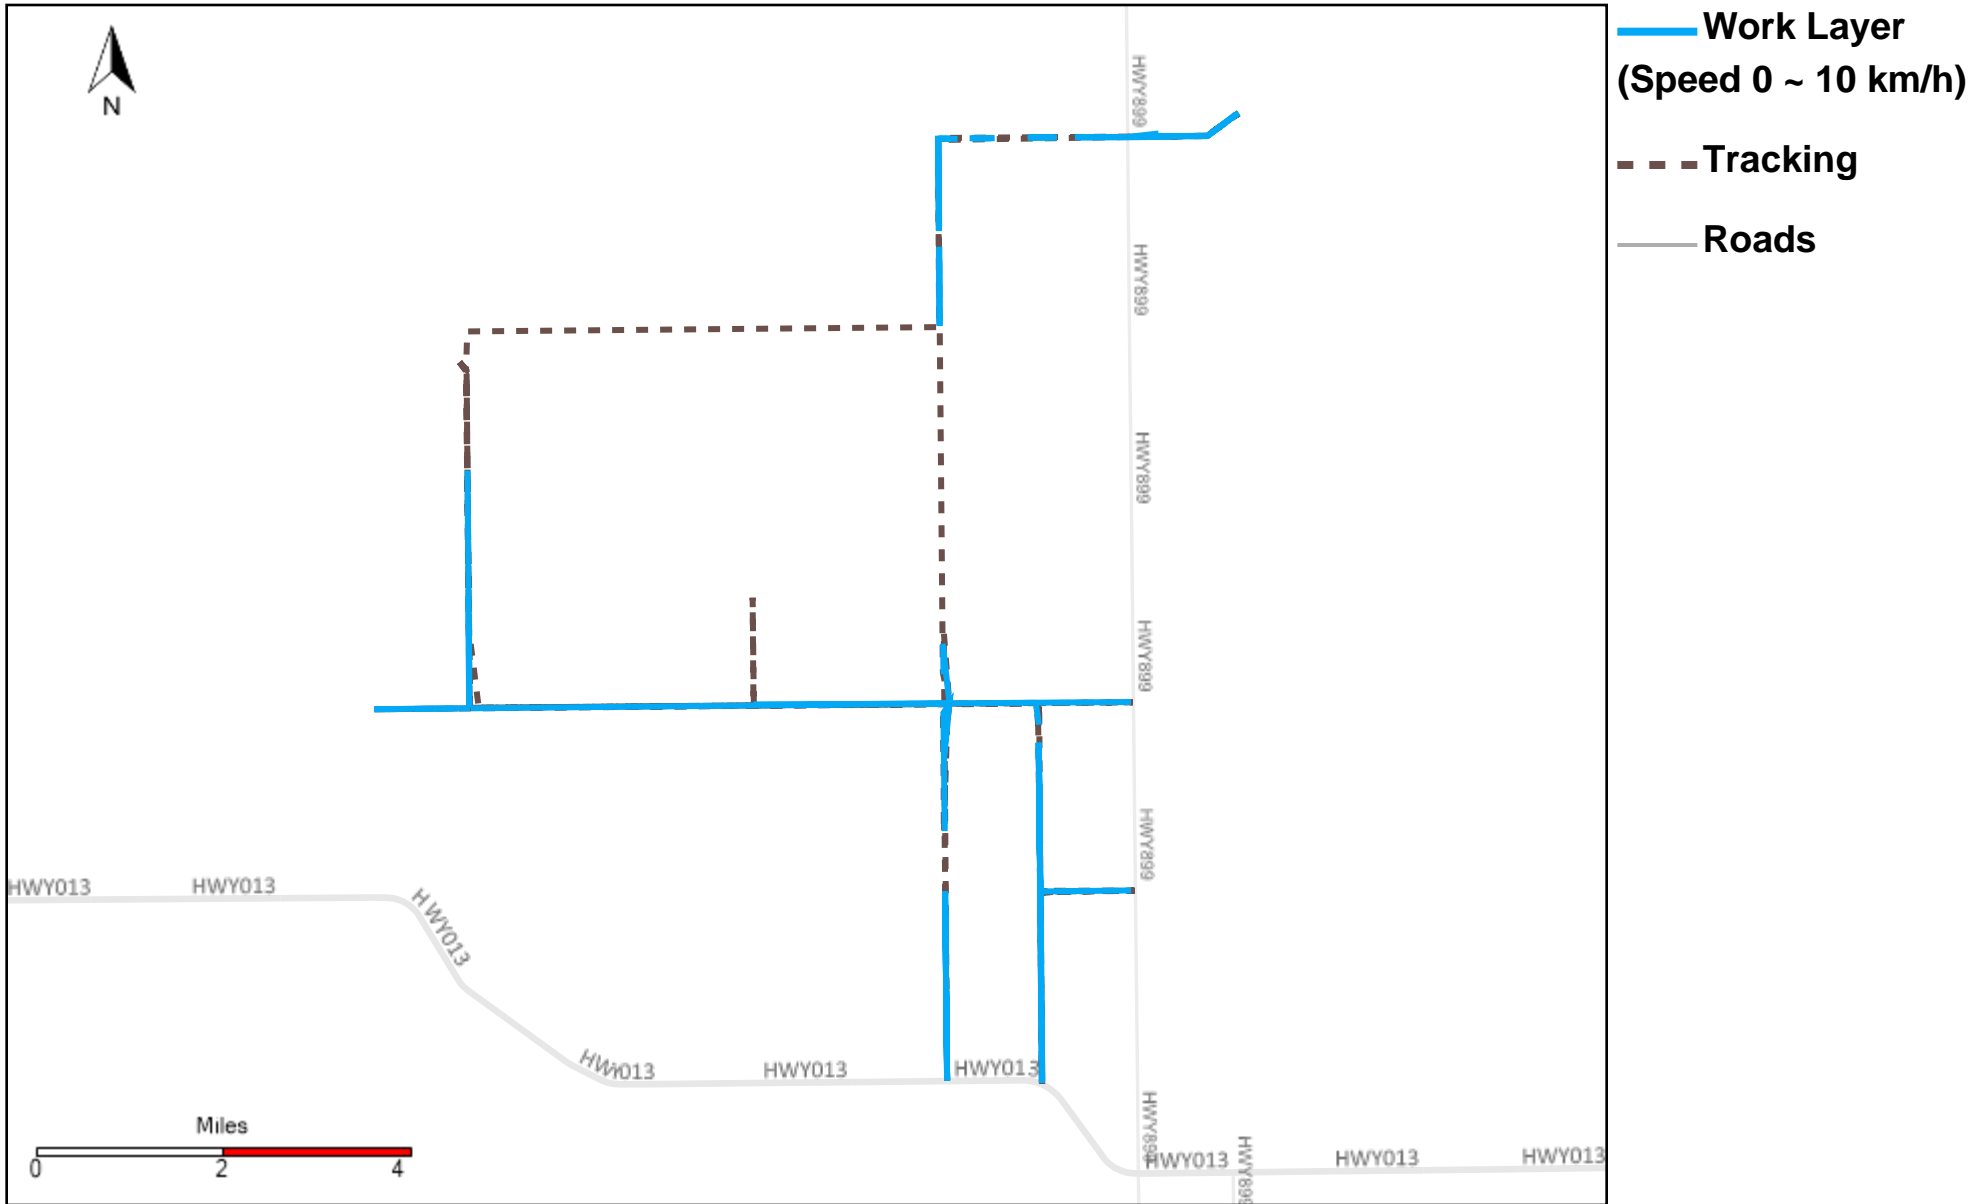

43-185_2022-10-09 ~ 2022-10-15 Tracking

Total Distance(km)	Total Hours	Work Distance(km)	Work Hours
250.87	31 hrs 14 min 0 sec	134.2	23 hrs 55 min 24 sec