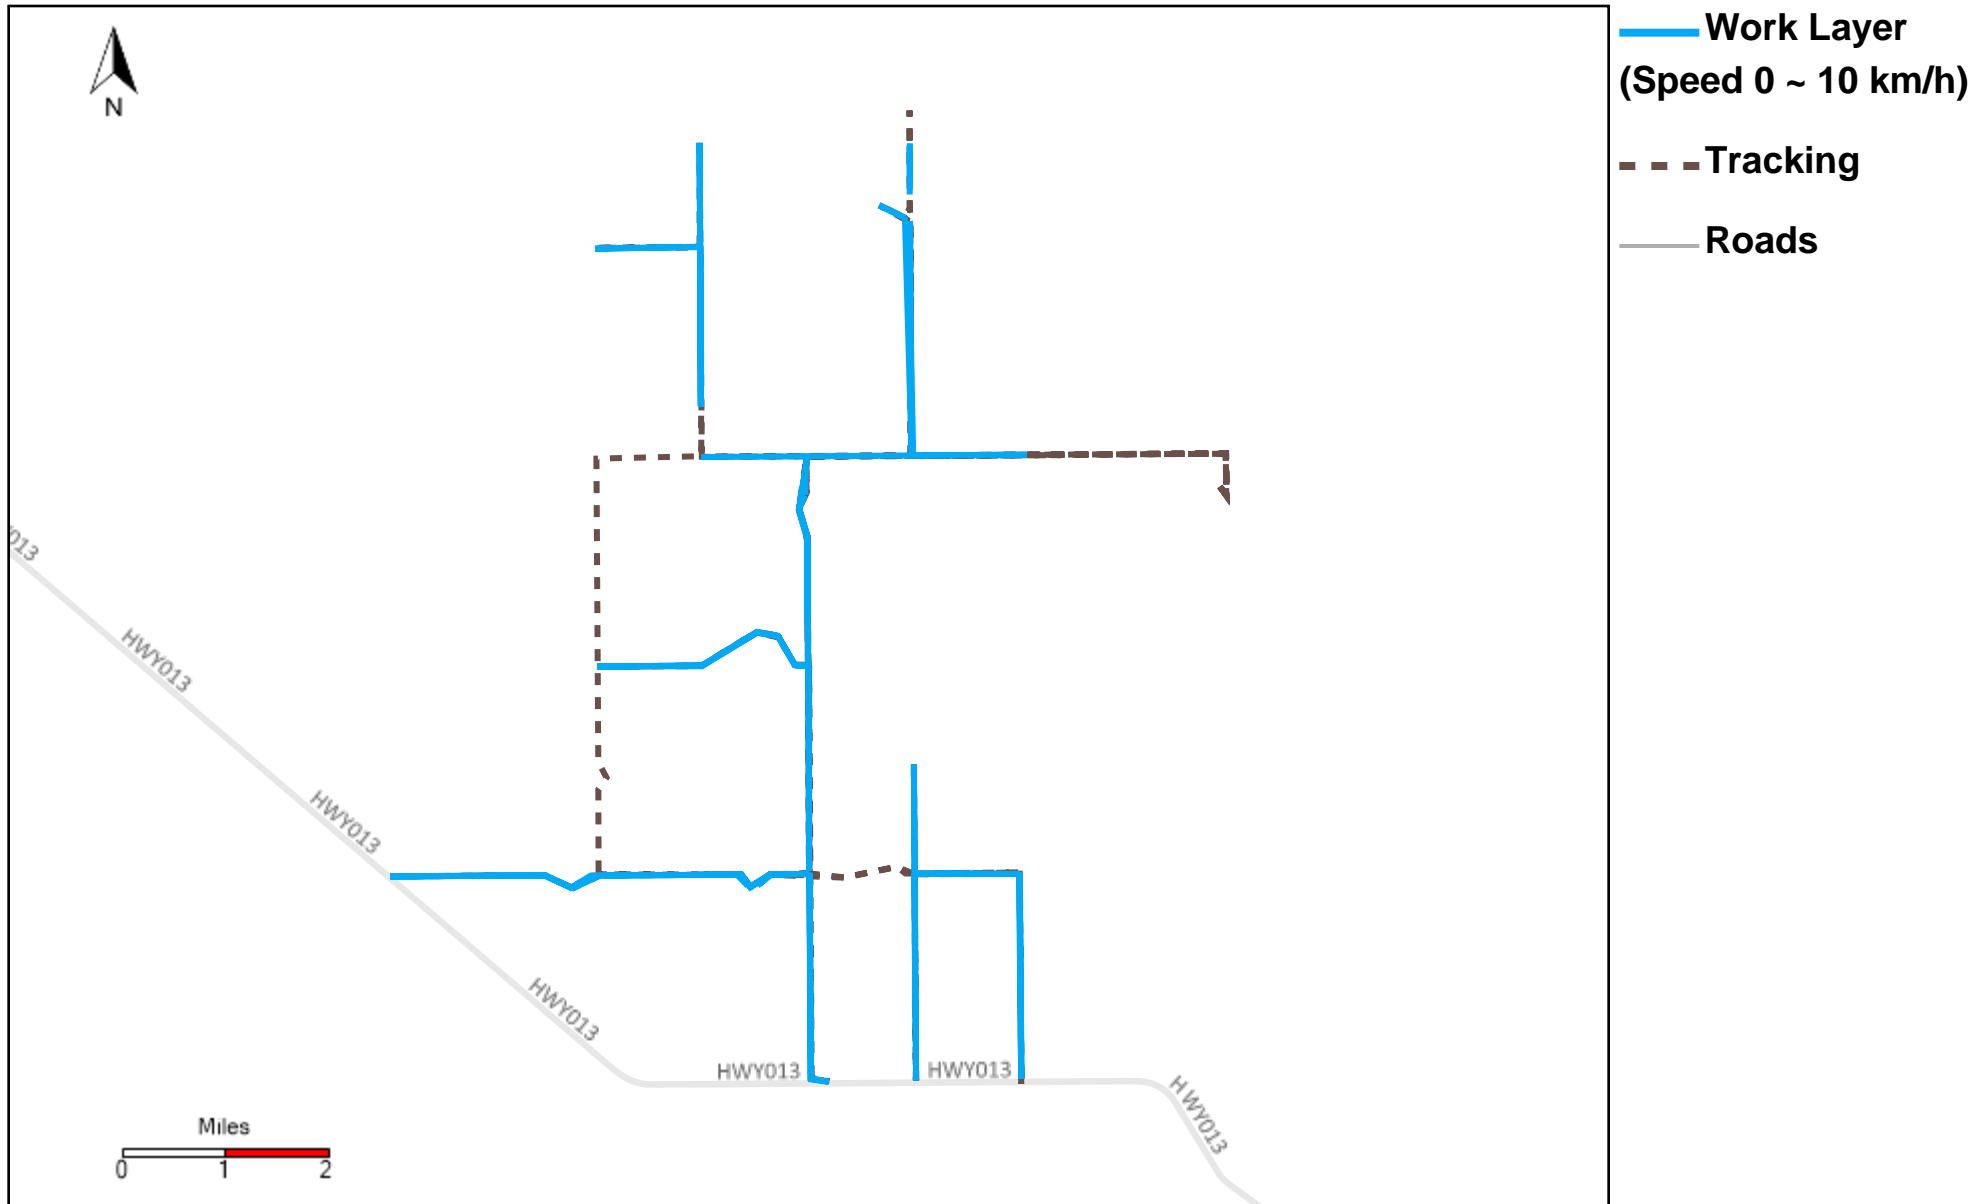

43-187_2022-10-09 ~ 2022-10-15 Tracking

Total Distance(km)	Total Hours	Work Distance(km)	Work Hours
330.37	40 hrs 47 min 33 sec	192.5	33 hrs 58 min 34 sec