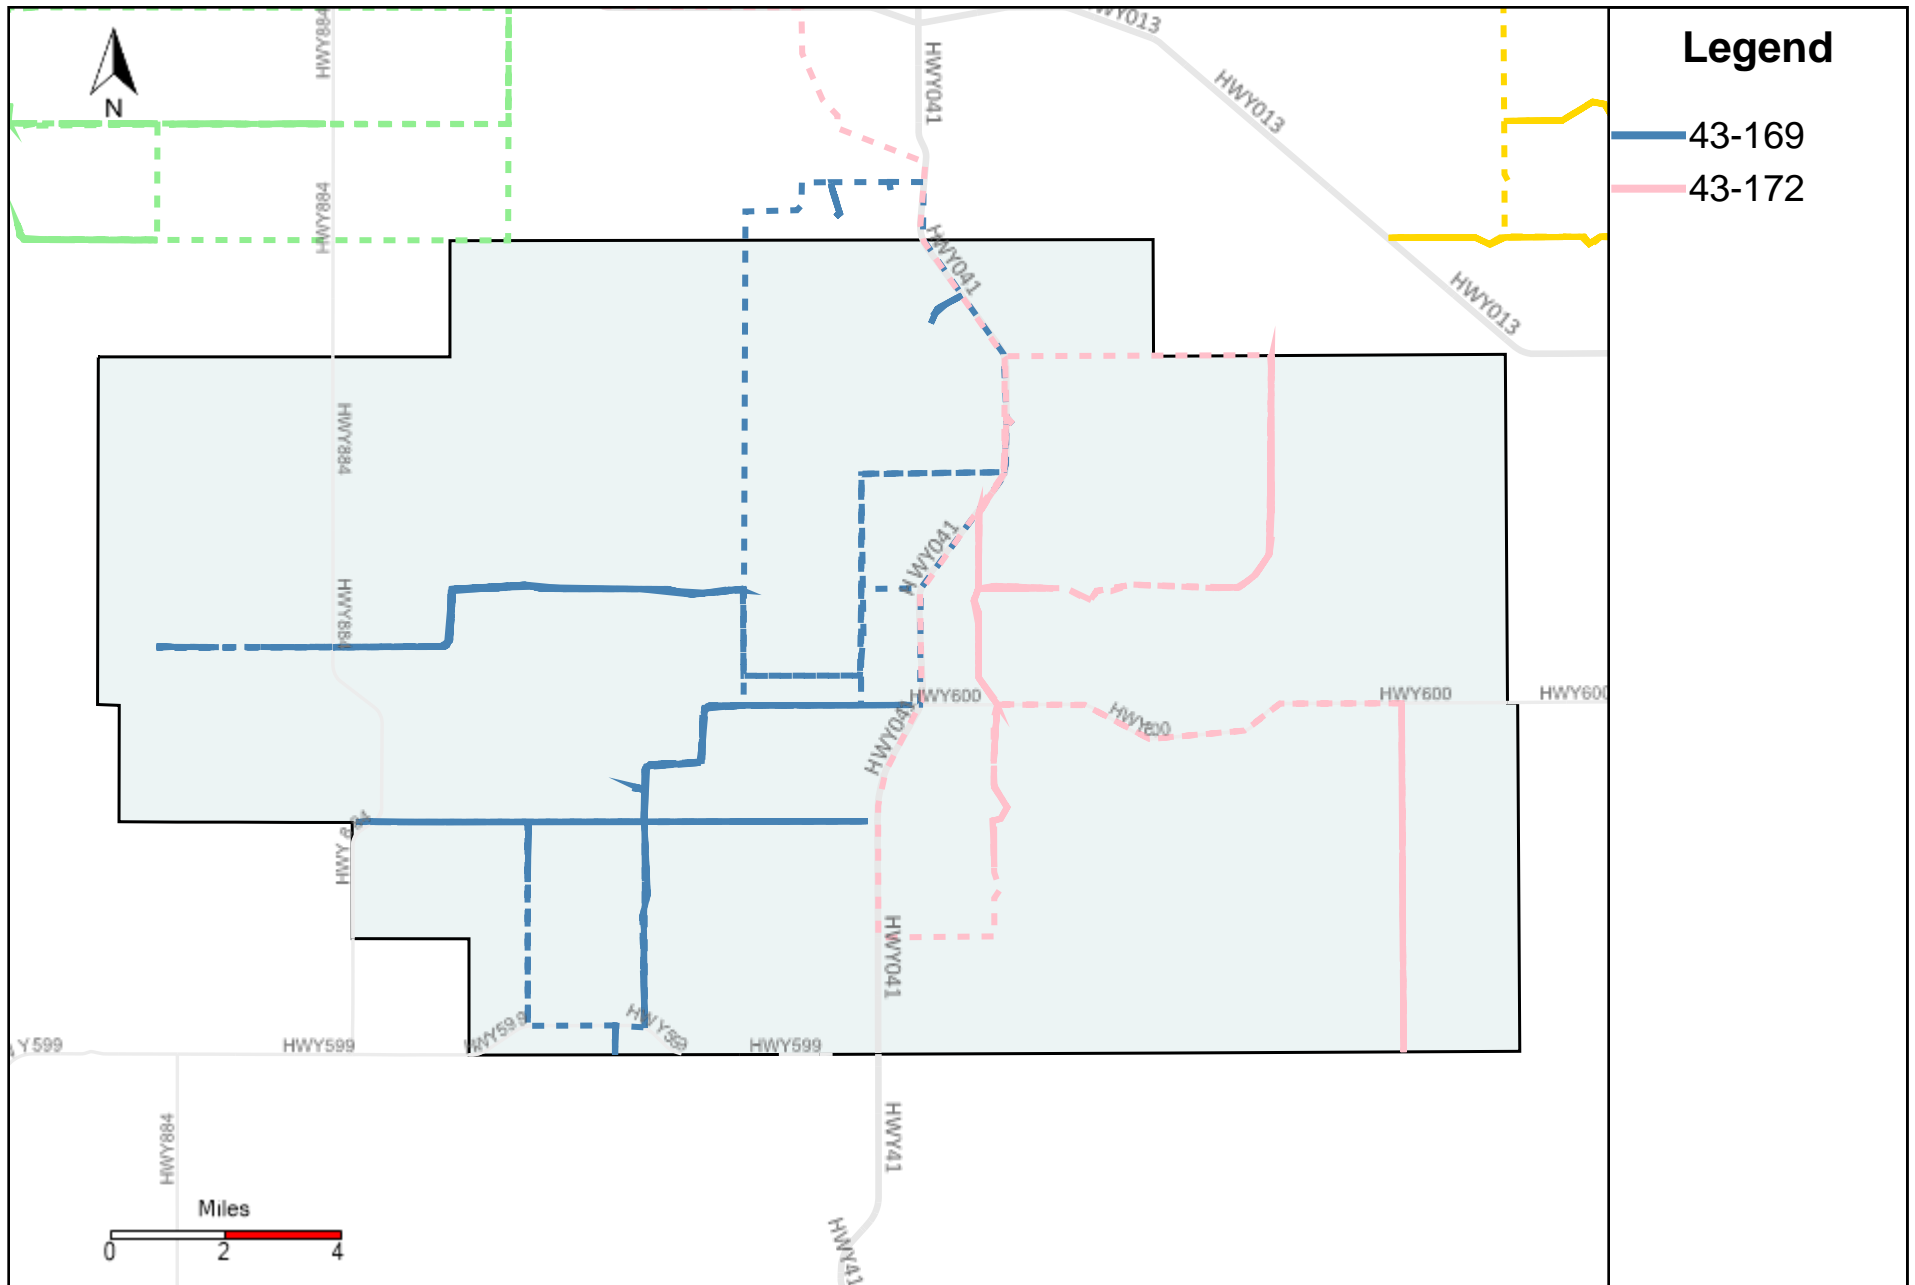

Division: 1 Grader Report(2022-10-09 ~ 2022-10-15)

Vehicle Name List	Total Distance(km)	Total Hours
43-182, 43-186	781.85	80 hrs 42 min 30 sec

Division: 2 Grader Report(2022-10-09 ~ 2022-10-15)

Vehicle Name List	Total Distance(km)	Total Hours
43-186	411.92	40 hrs 31 min 41 sec

Division: 3 Grader Report(2022-10-09 ~ 2022-10-15)

Vehicle Name List	Total Distance(km)	Total Hours
43-185, 43-186, 43-187	993.17	112 hrs 33 min 14 sec

Division: 5 Grader Report(2022-10-09 ~ 2022-10-15)

Vehicle Name List	Total Distance(km)	Total Hours
43-169, 43-172	714.3	64 hrs 31 min 23 sec

Provost Weekly Grader Report

From 10/9/2022 To 10/15/2022

10/15/2022

Vehicle	Total Distance(km)	Total Hours	Work Distance(km)	Work Hours
43-169	410.17	34 hrs 16 min 45 sec	186.64	22 hrs 51 min 17 sec
43-170	287.53	31 hrs 2 min 4 sec	119.98	17 hrs 50 min 10 sec
43-171	422.93	40 hrs 33 min 53 sec	46.26	12 hrs 0 min 42 sec
43-172	304.13	30 hrs 14 min 38 sec	73.24	10 hrs 51 min 41 sec
43-173	80.5	9 hrs 55 min 24 sec	40.69	5 hrs 12 min 41 sec
43-174	261.05	29 hrs 53 min 48 sec	150.59	21 hrs 51 min 33 sec
43-182	369.93	40 hrs 10 min 49 sec	87.16	14 hrs 36 min 52 sec
43-185	250.87	31 hrs 14 min 0 sec	134.2	23 hrs 55 min 24 sec
43-186	411.92	40 hrs 31 min 41 sec	191.31	27 hrs 28 min 37 sec
43-187	330.37	40 hrs 47 min 33 sec	192.5	33 hrs 58 min 34 sec
Total:	3129.41	328 hrs 40 min 35 sec	1222.55	190 hrs 37 min 31 sec