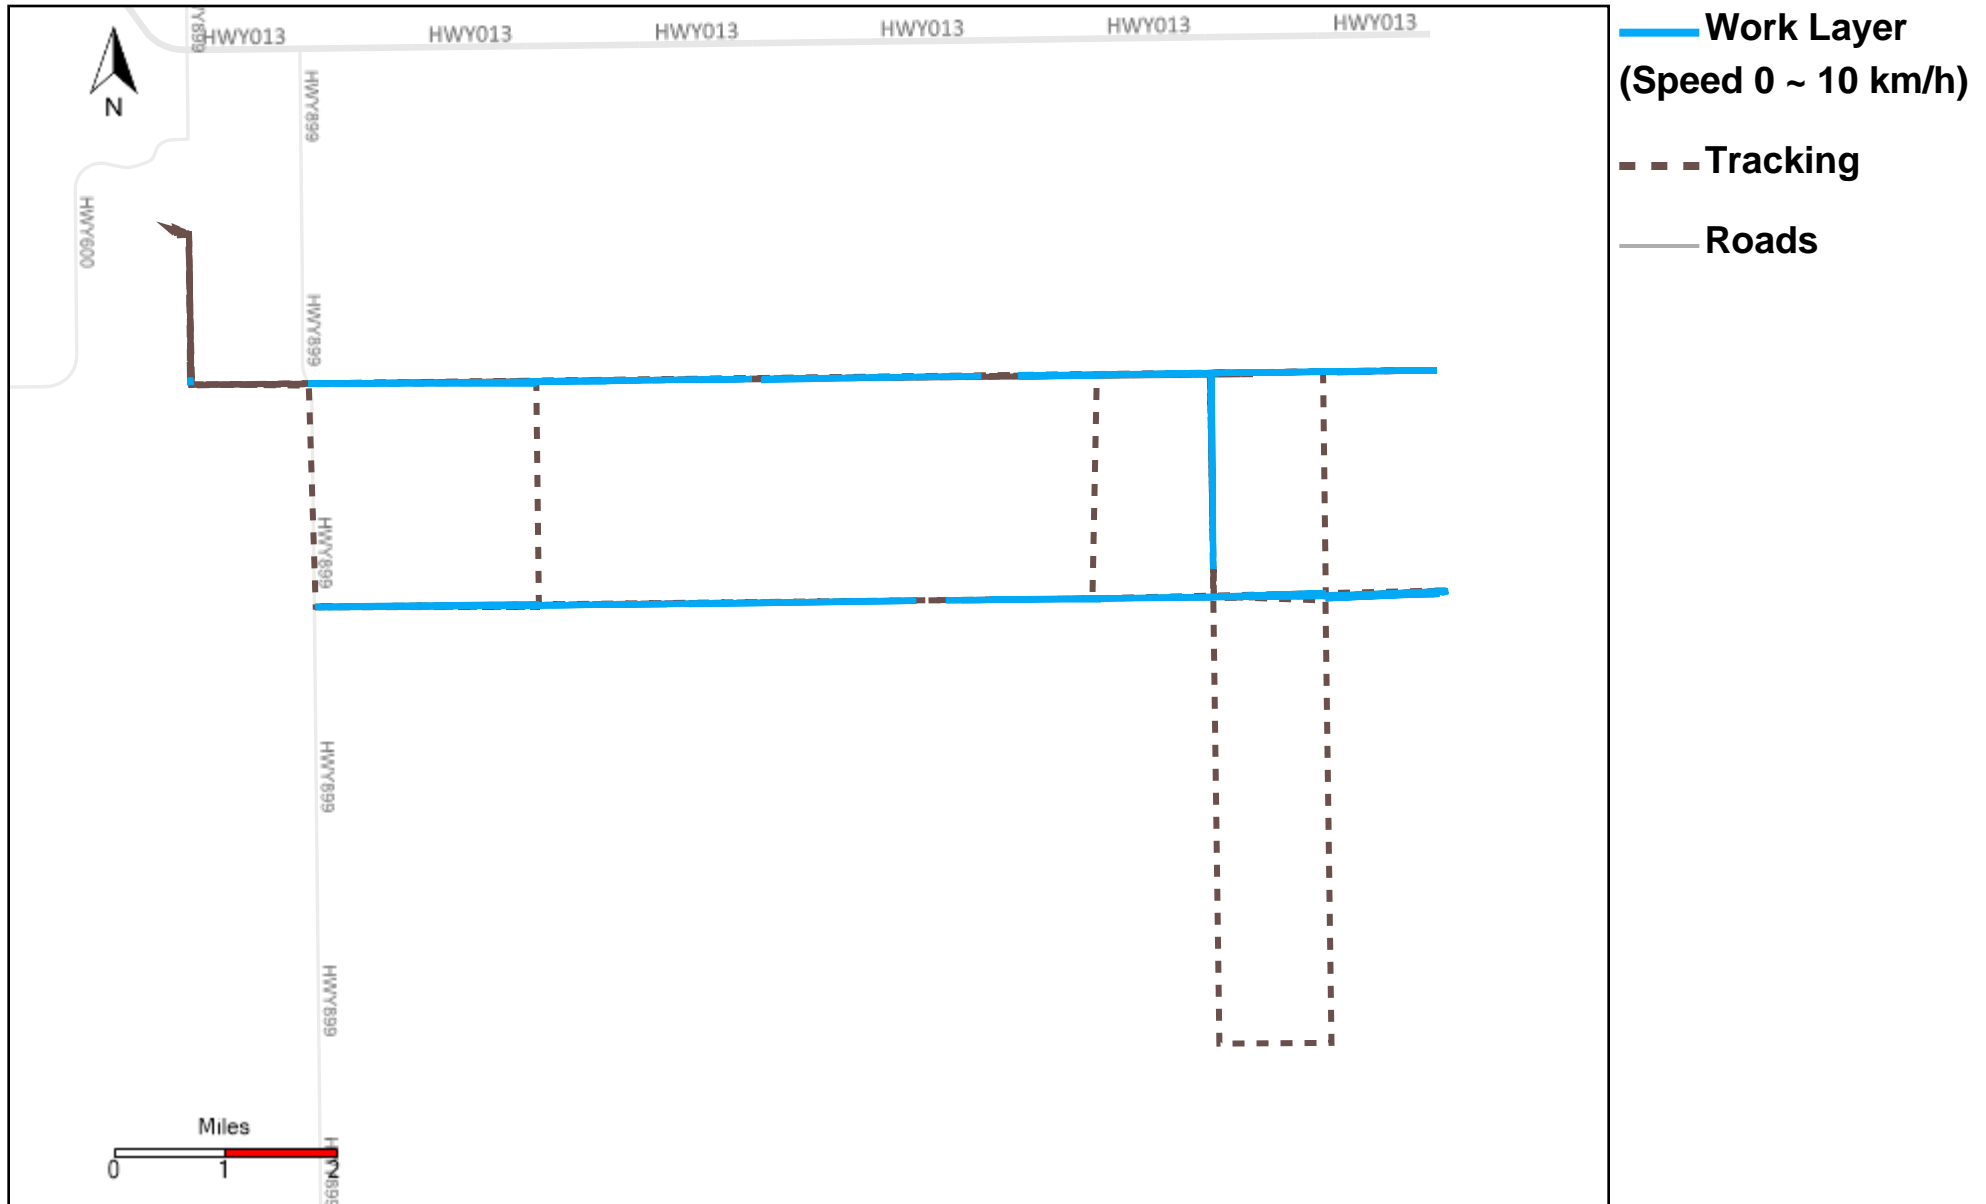

43-186_2022-10-09 ~ 2022-10-15 Tracking

Total Distance(km)	Total Hours	Work Distance(km)	Work Hours
411.92	40 hrs 31 min 41 sec	191.31	27 hrs 28 min 37 sec