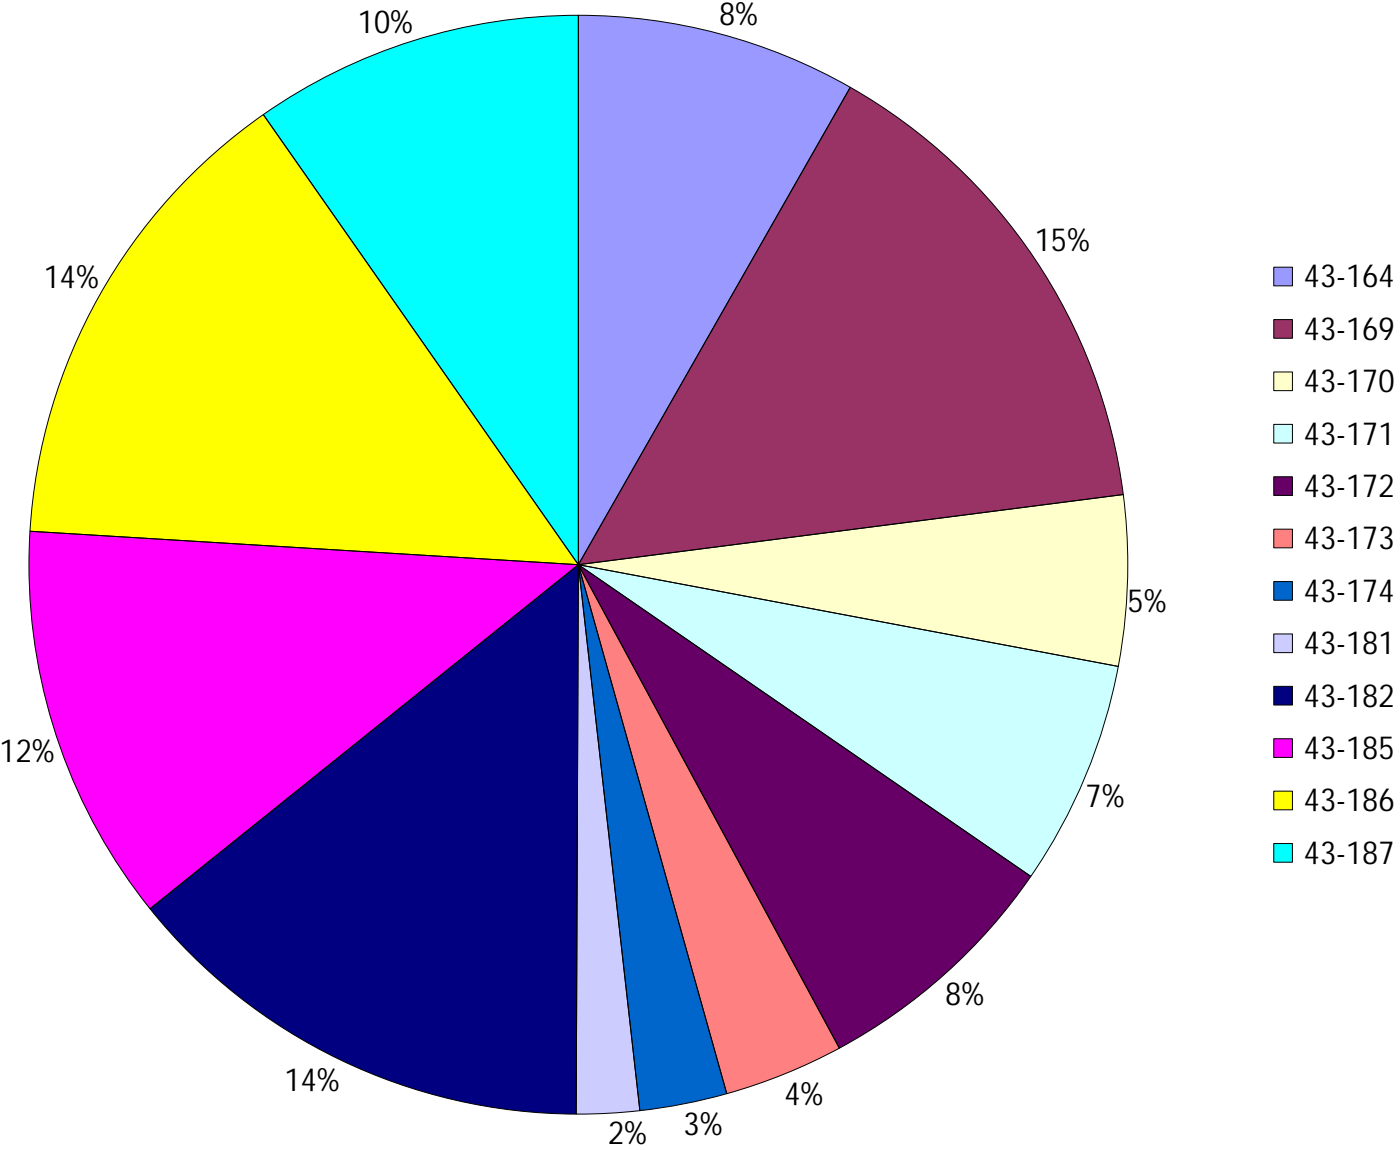

Provost Weekly Grader Report

From 9/25/2022 To 10/1/2022

10/1/2022

Vehicle	Total Distance(km)	Total Hours	Work Distance(km)	Work Hours
43-164	285.86	30 hrs 55 min 13 sec	101.89	17 hrs 50 min 42 sec
43-169	510.7	53 hrs 50 min 26 sec	212.24	39 hrs 6 min 15 sec
43-170	173.5	18 hrs 49 min 55 sec	61.14	9 hrs 37 min 23 sec
43-171	230.24	19 hrs 46 min 36 sec	42.4	6 hrs 35 min 1 sec
43-172	260.84	27 hrs 28 min 50 sec	174.9	18 hrs 21 min 5 sec
43-173	122.34	26 hrs 13 min 32 sec	84.14	22 hrs 24 min 19 sec
43-174	89.07	9 hrs 32 min 59 sec	41.96	6 hrs 44 min 10 sec
43-181	64.12	11 hrs 55 min 46 sec	11.03	3 hrs 6 min 50 sec
43-182	491.41	50 hrs 47 min 59 sec	131.72	18 hrs 51 min 40 sec
43-185	407.29	52 hrs 41 min 26 sec	268.5	43 hrs 13 min 16 sec
43-186	496.43	49 hrs 38 min 20 sec	219.45	34 hrs 35 min 54 sec
43-187	337.18	39 hrs 3 min 29 sec	171.85	30 hrs 40 min 47 sec
Total:	3468.98	390 hrs 44 min 31 sec	1521.21	251 hrs 7 min 22 sec

Vehicle Distance Vs Total Distance (%) From 9/25/2022 To 10/1/2022

Provost Weekly Grader Report