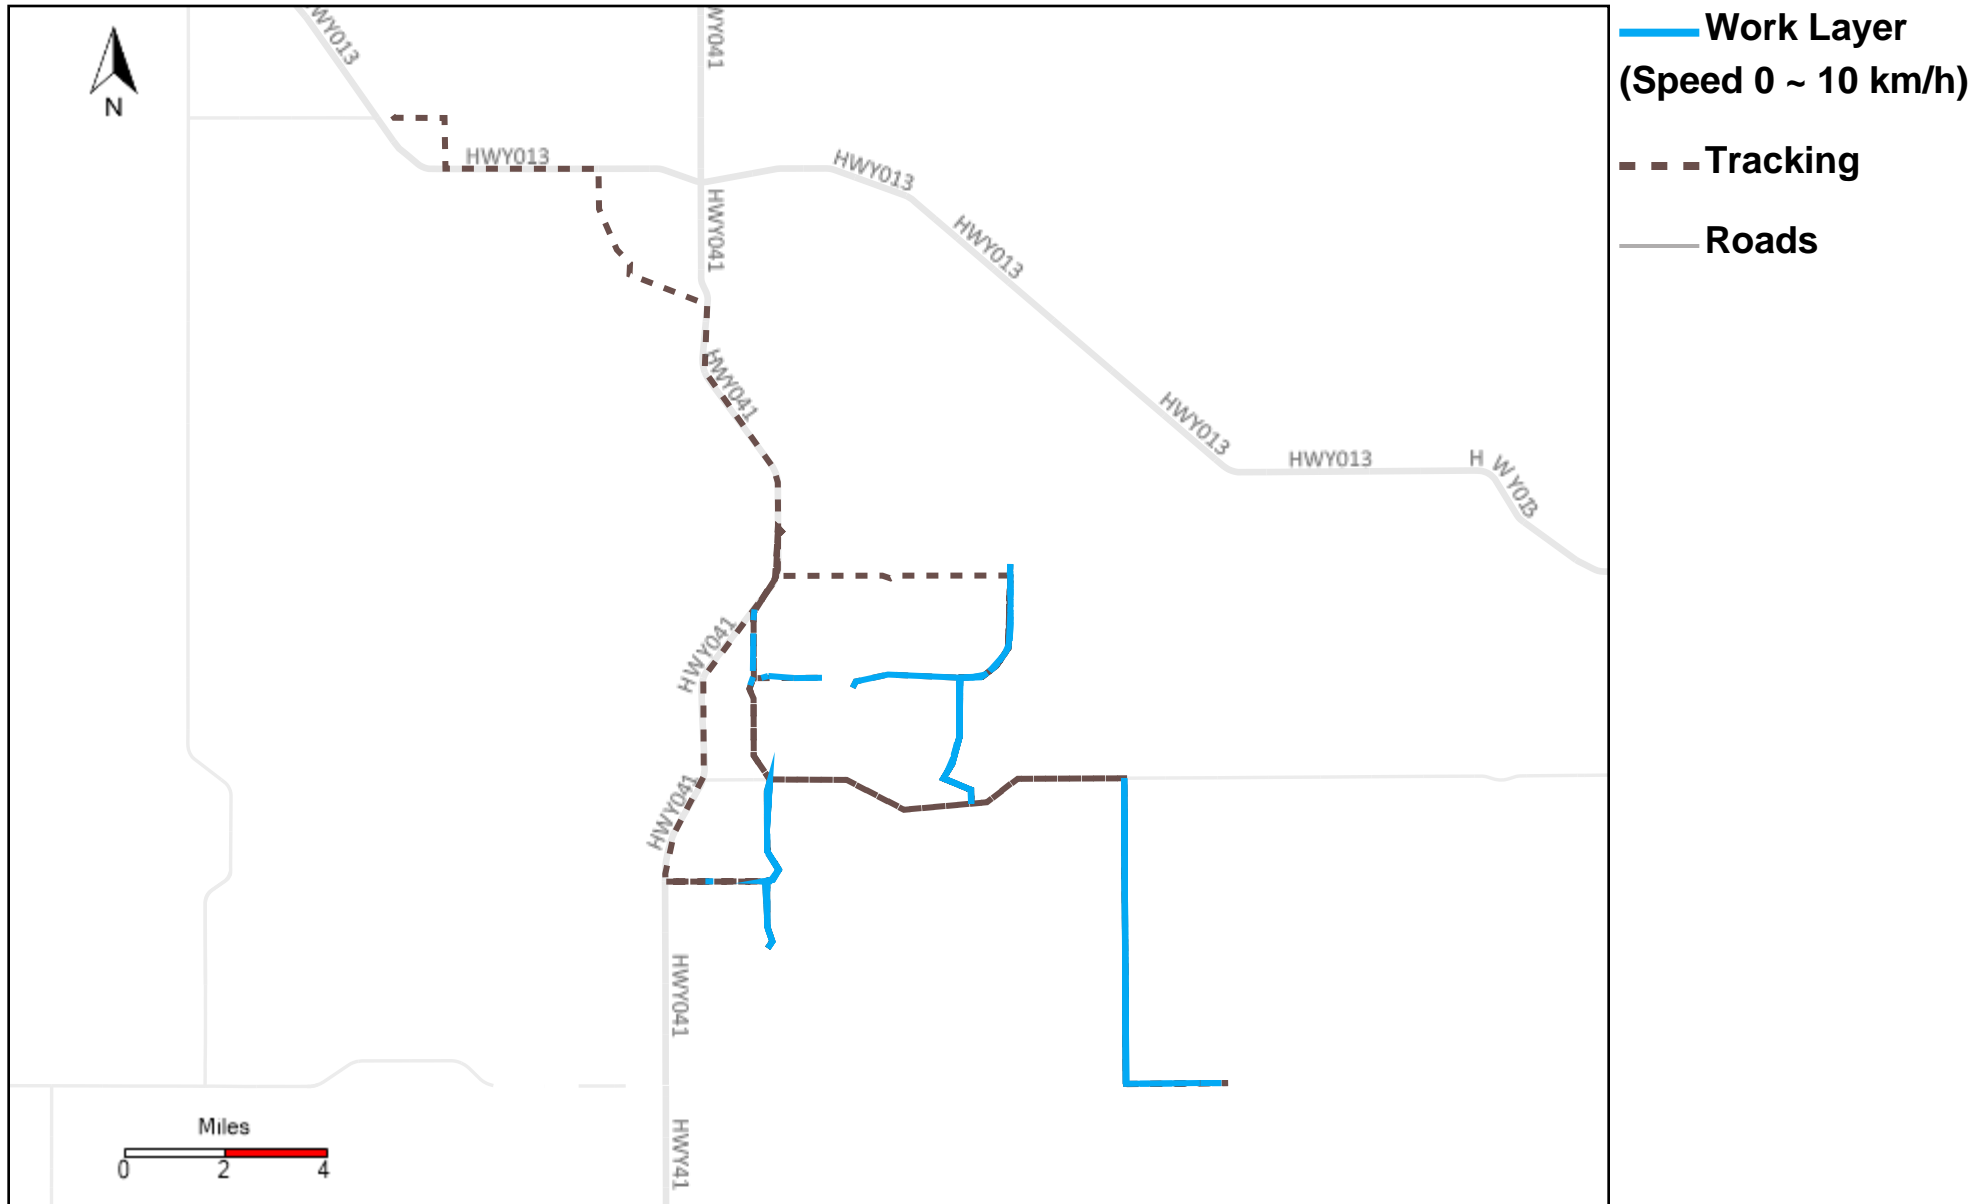

43-172_2022-09-25 ~ 2022-10-01 Tracking

Total Distance(km)	Total Hours	Work Distance(km)	Work Hours
260.84	27 hrs 28 min 50 sec	174.9	18 hrs 21 min 5 sec