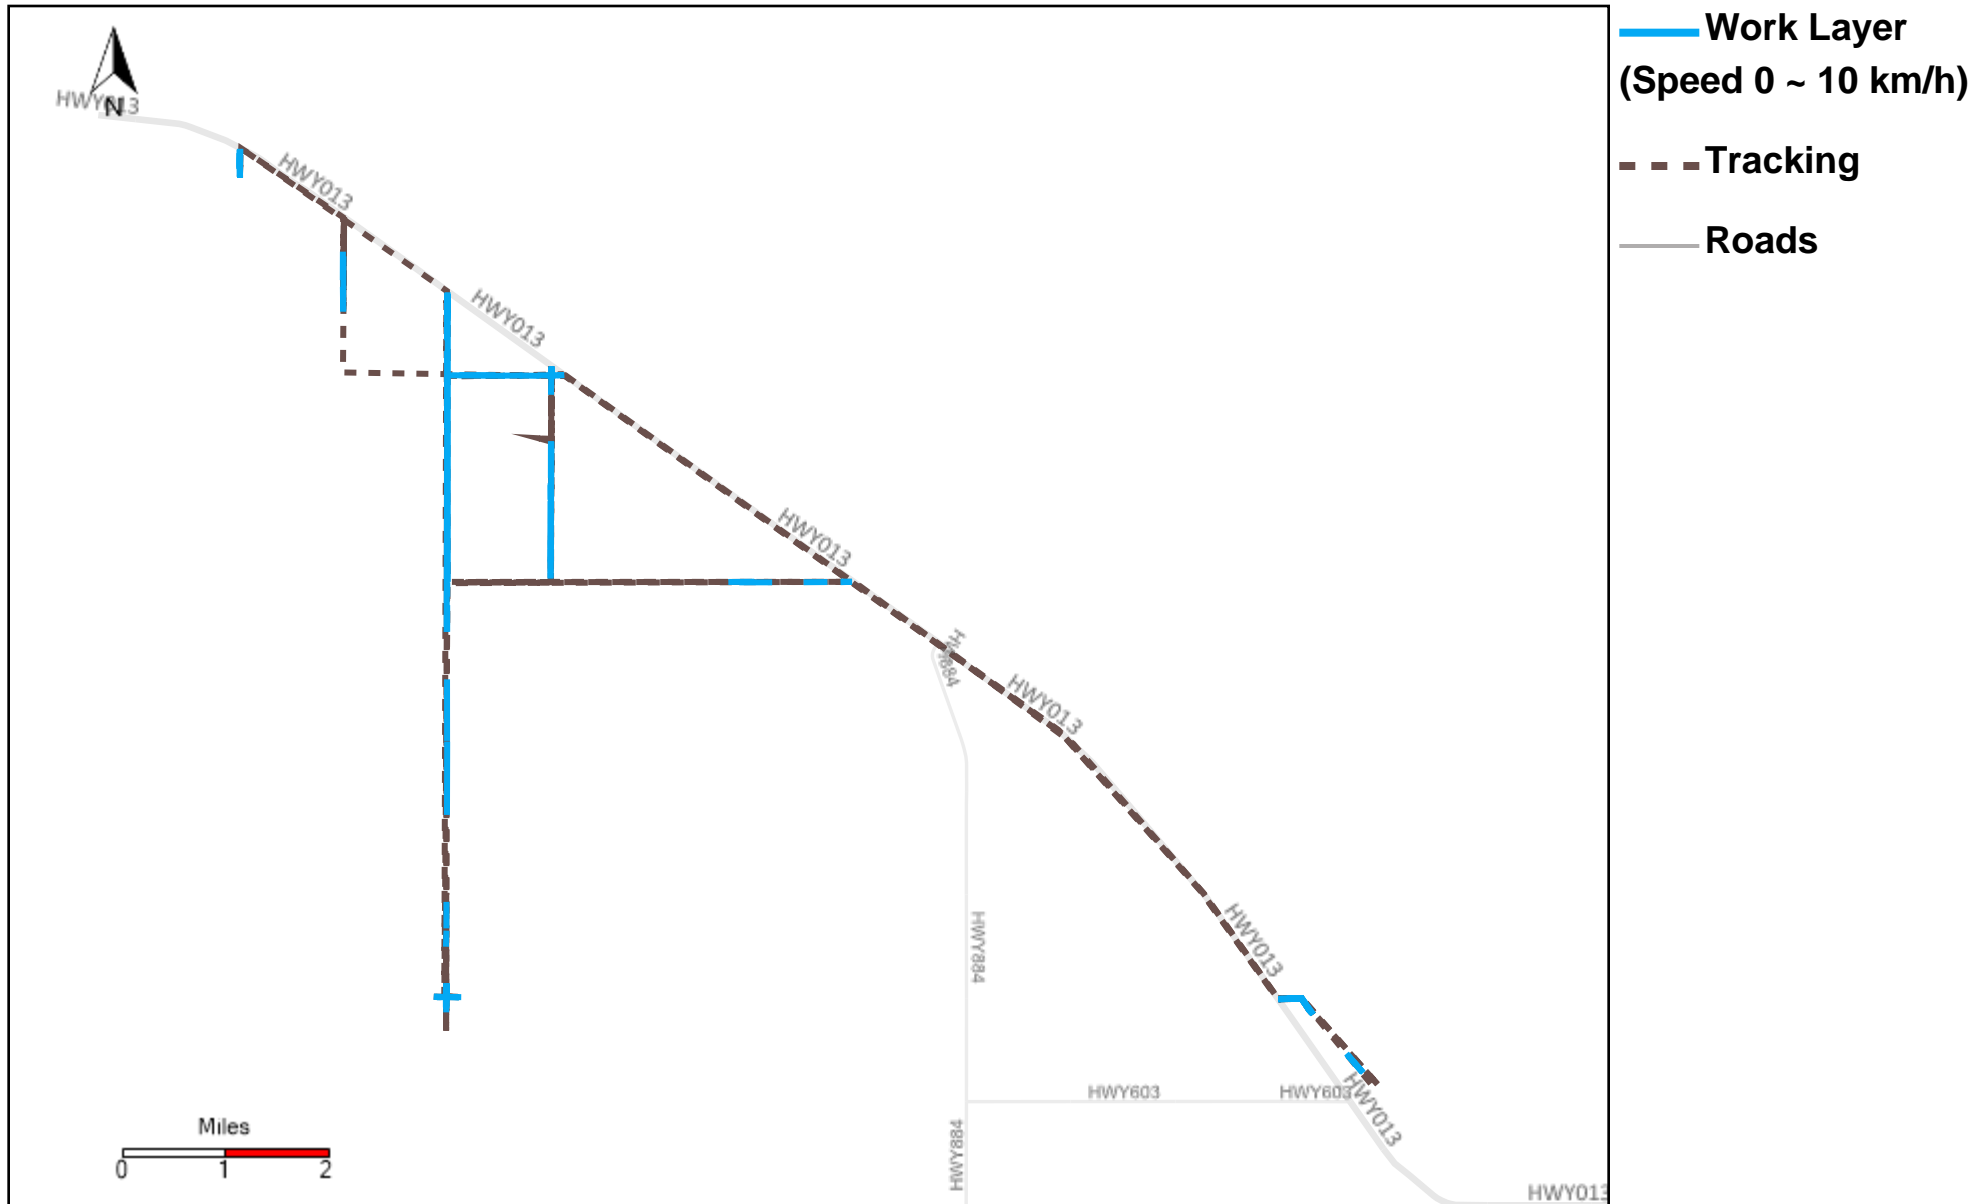

43-171_2022-09-25 ~ 2022-10-01 Tracking

Total Distance(km)	Total Hours	Work Distance(km)	Work Hours
230.24	19 hrs 46 min 36 sec	42.4	6 hrs 35 min 1 sec