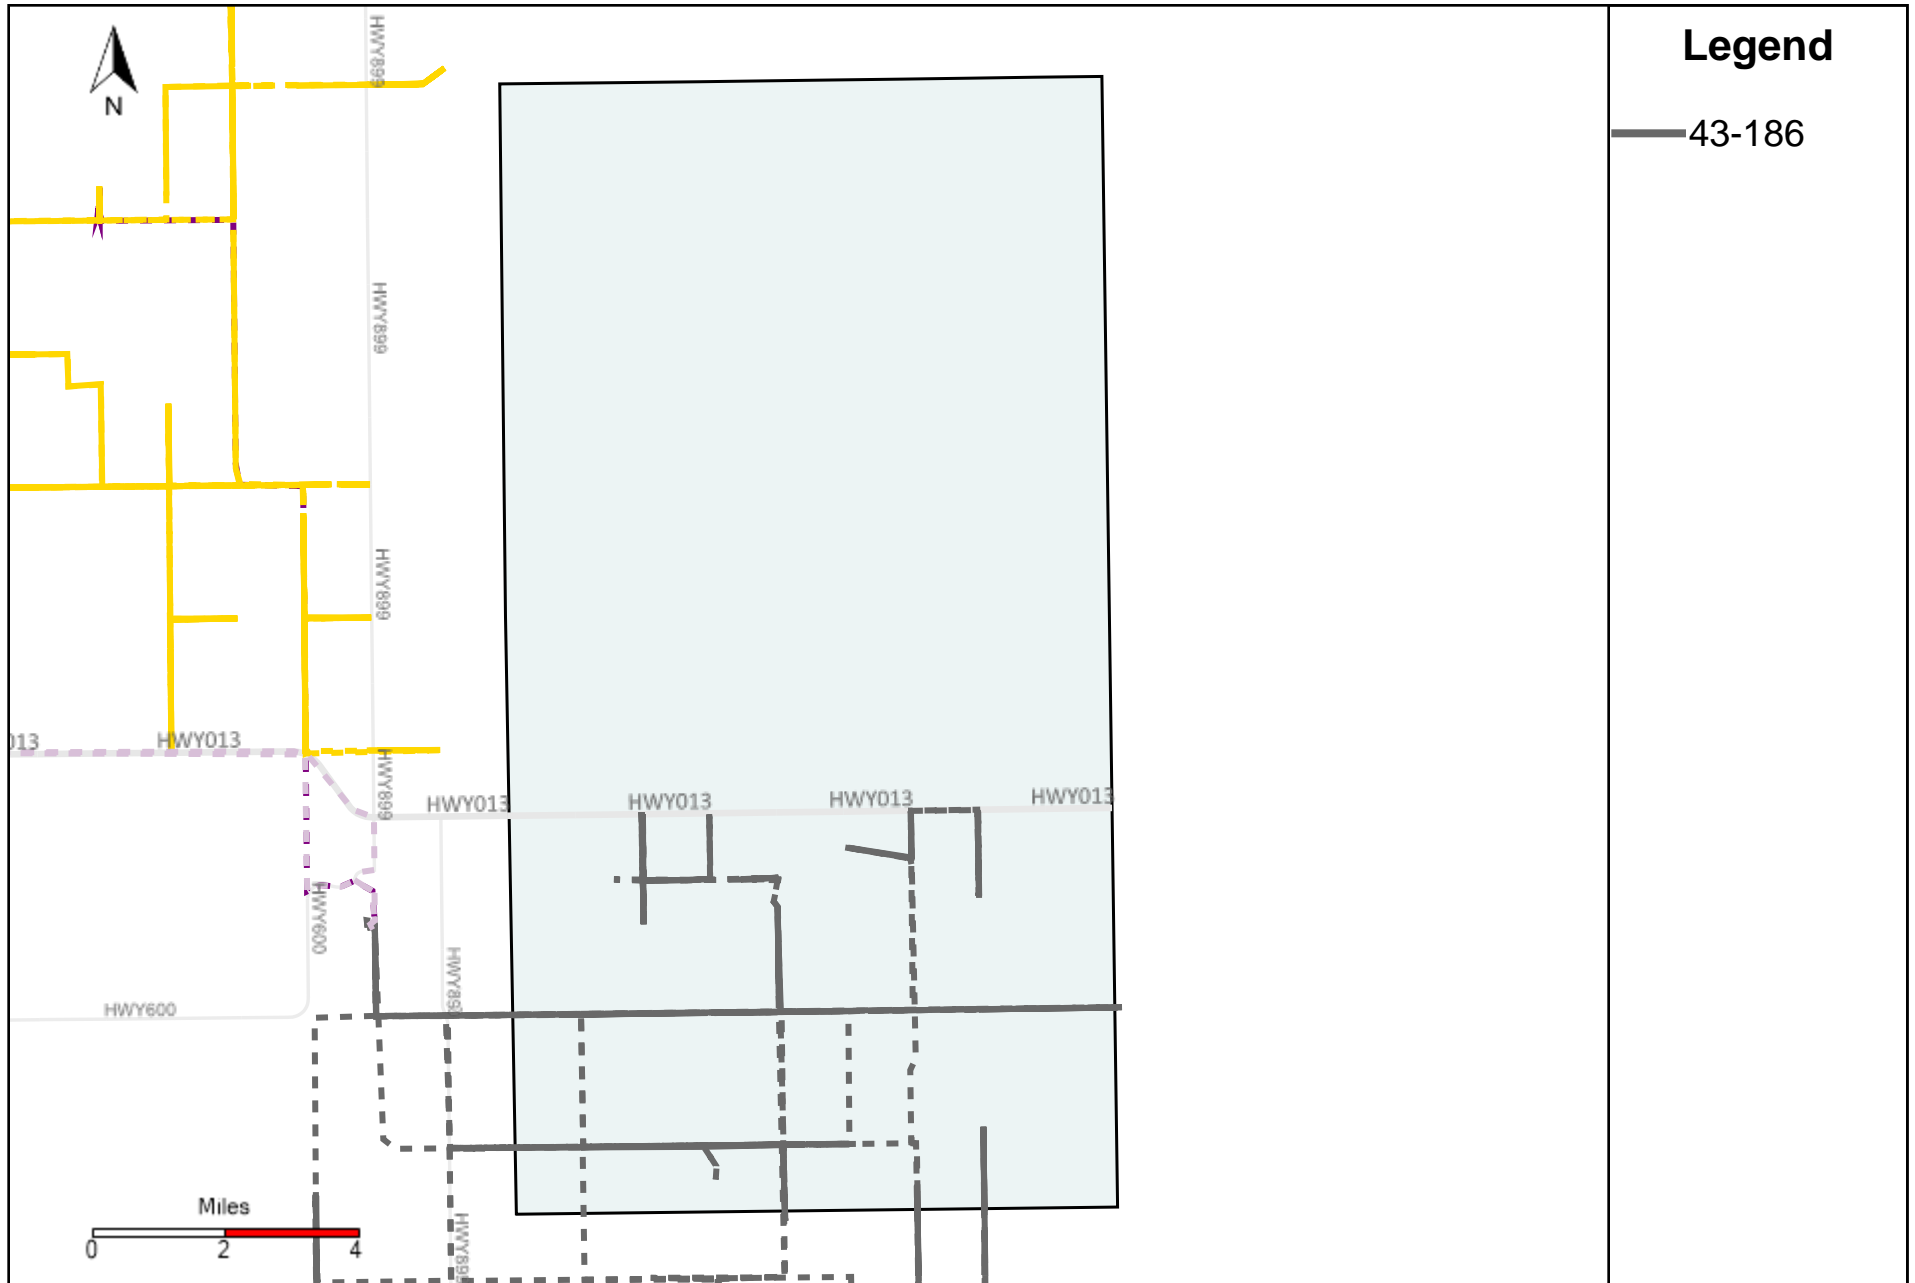

Provost Weekly Grader Report (2022-09-25 ~ 2022-10-01)

Division: 1 Grader Report(2022-09-25 ~ 2022-10-01)

Vehicle Name List	Total Distance(km)	Total Hours
43-182, 43-186	987.84	100 hrs 26 min 19 sec

Division: 2 Grader Report(2022-09-25 ~ 2022-10-01)