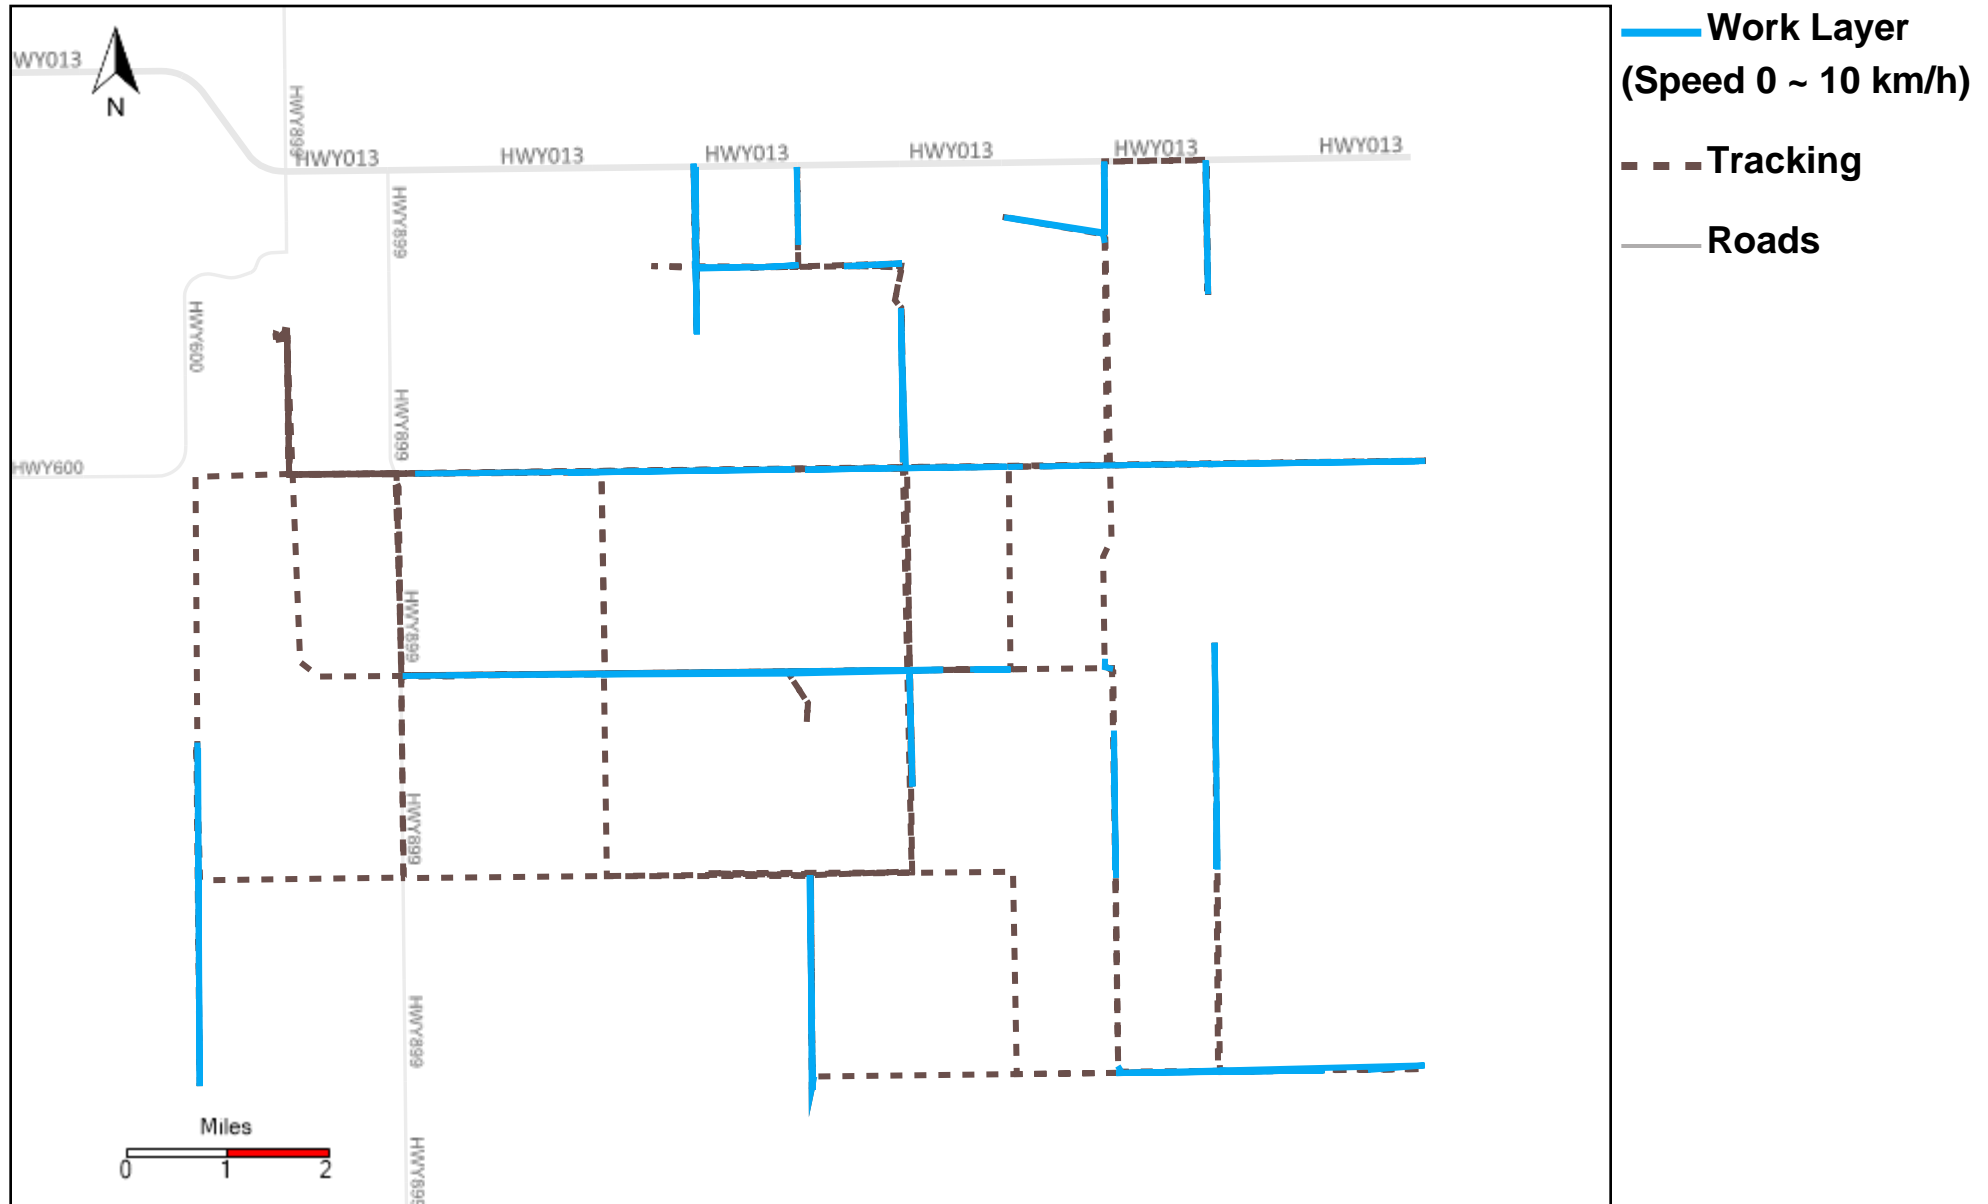

43-186_2022-09-25 ~ 2022-10-01 Tracking

Total Distance(km)	Total Hours	Work Distance(km)	Work Hours
496.43	49 hrs 38 min 20 sec	219.45	34 hrs 35 min 54 sec