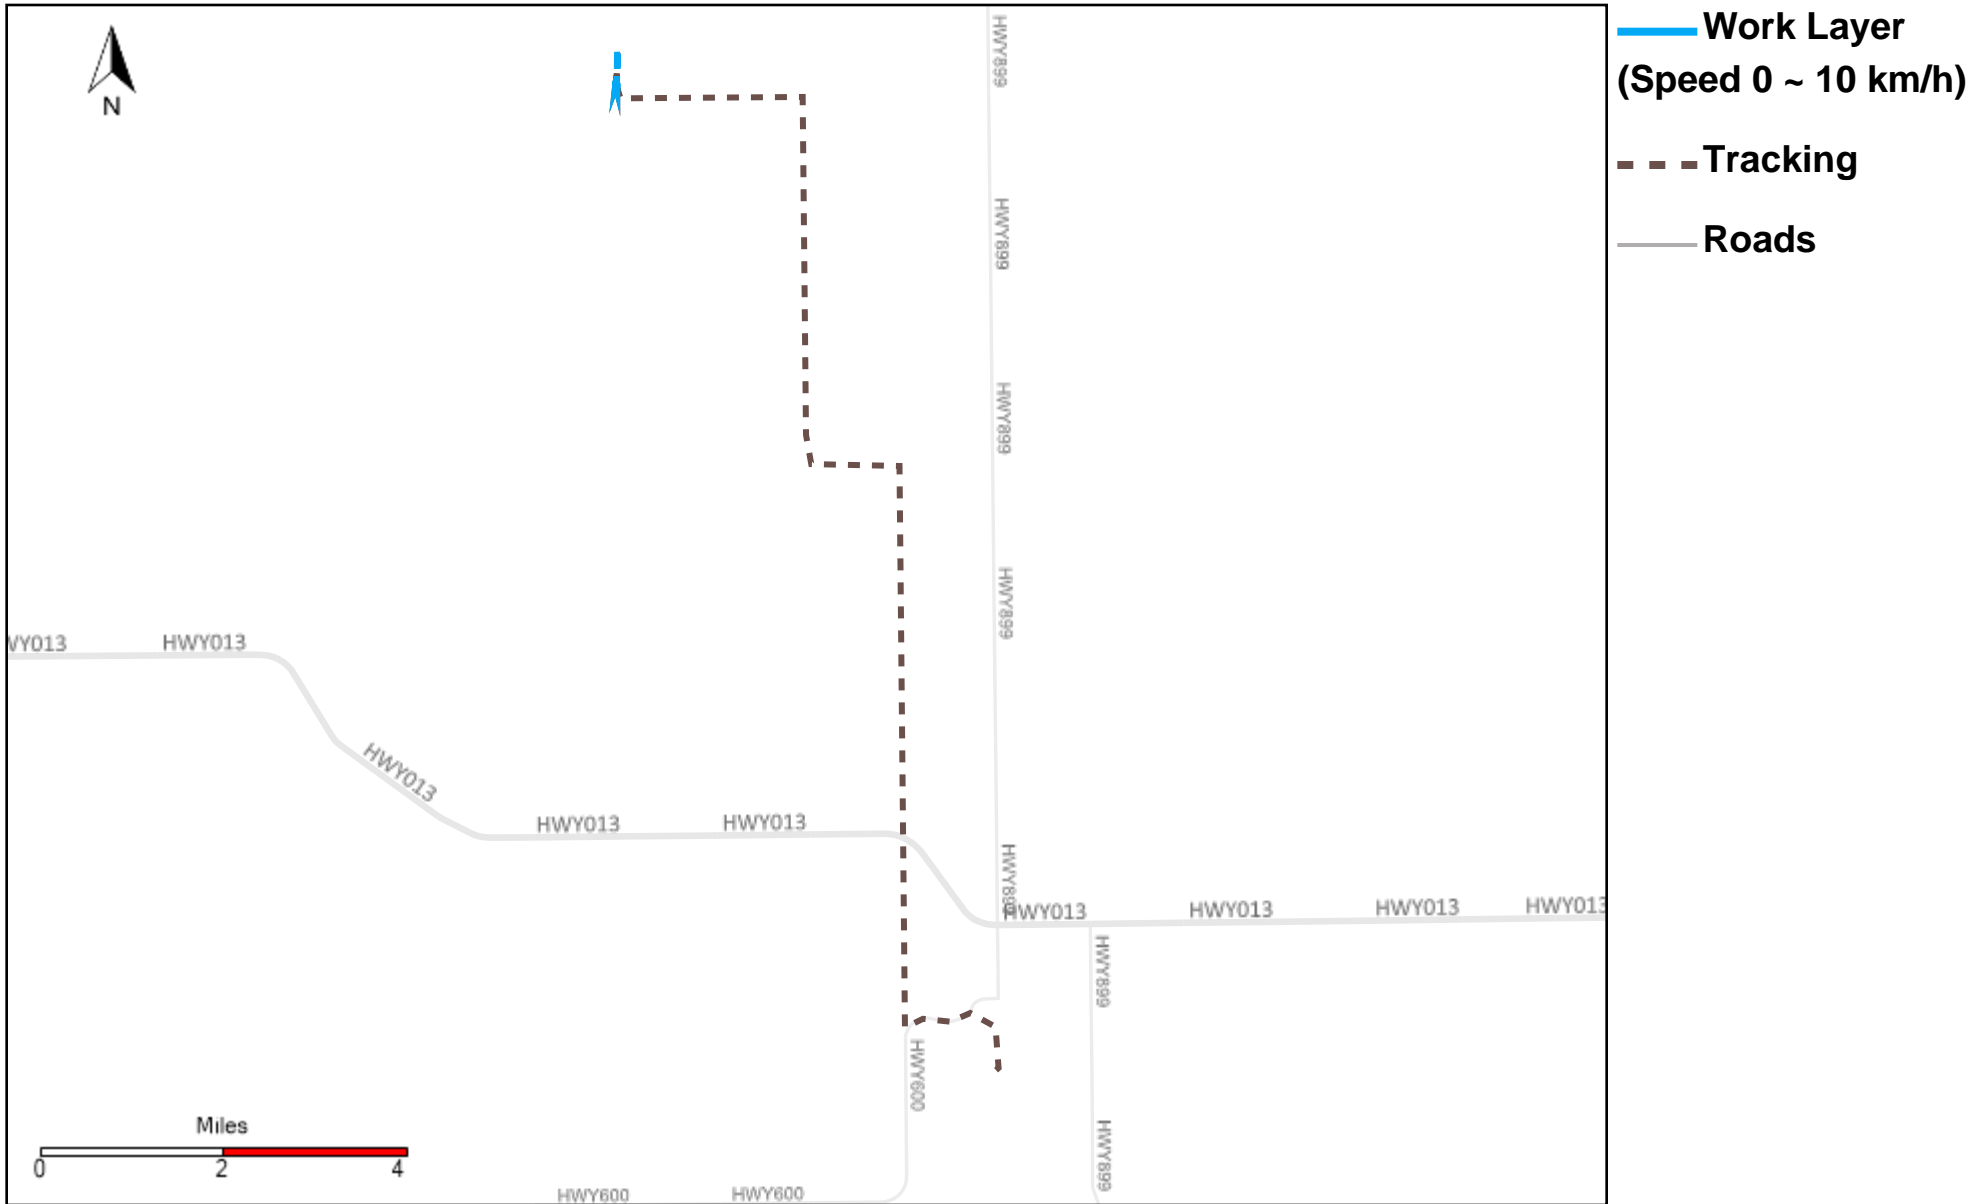

43-181_2022-09-25 ~ 2022-10-01 Tracking

Total Distance(km)	Total Hours	Work Distance(km)	Work Hours
64.12	11 hrs 55 min 46 sec	11.03	3 hrs 6 min 50 sec