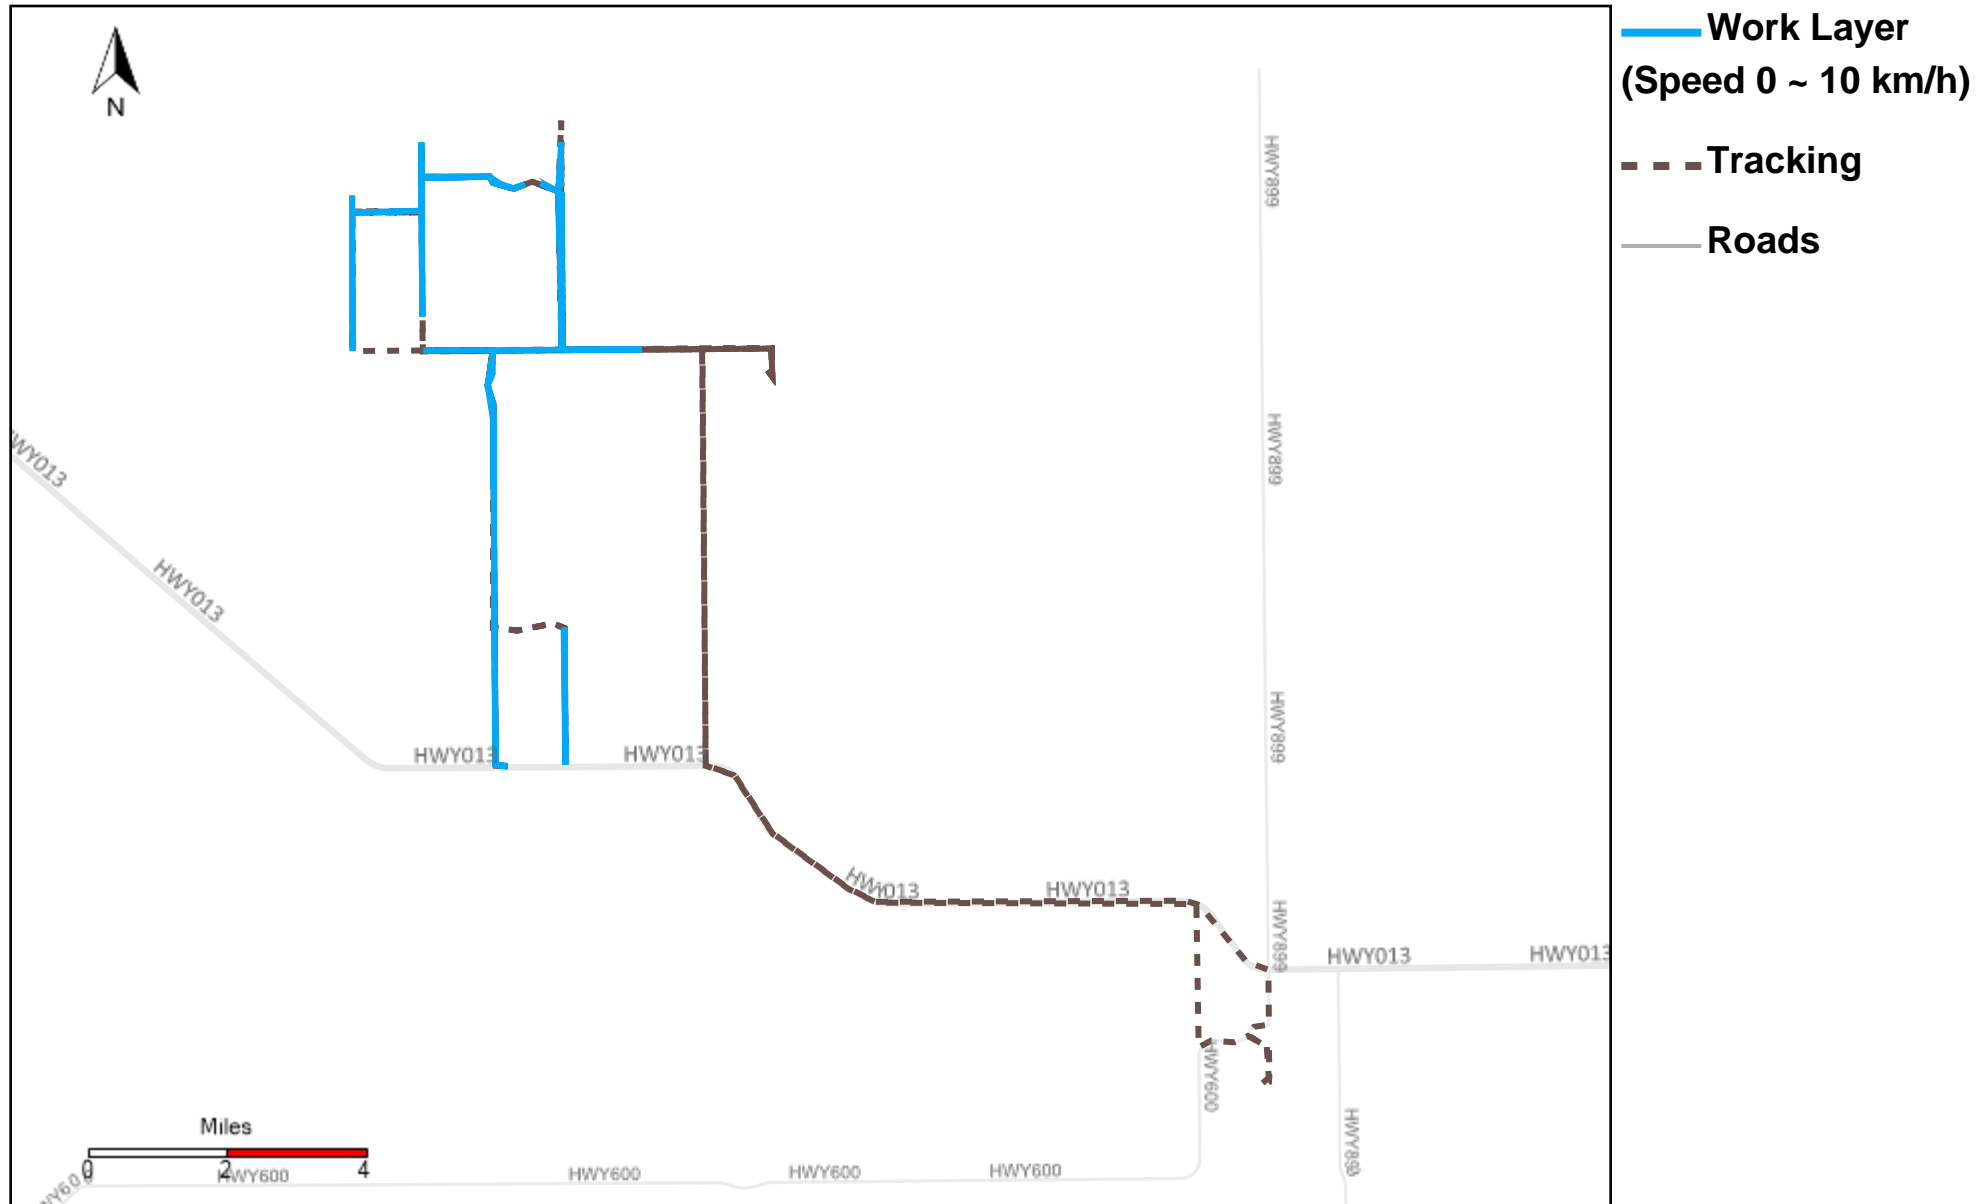

43-187_2022-09-25 ~ 2022-10-01 Tracking

Total Distance(km)	Total Hours	Work Distance(km)	Work Hours
337.18	39 hrs 3 min 29 sec	171.85	30 hrs 40 min 47 sec