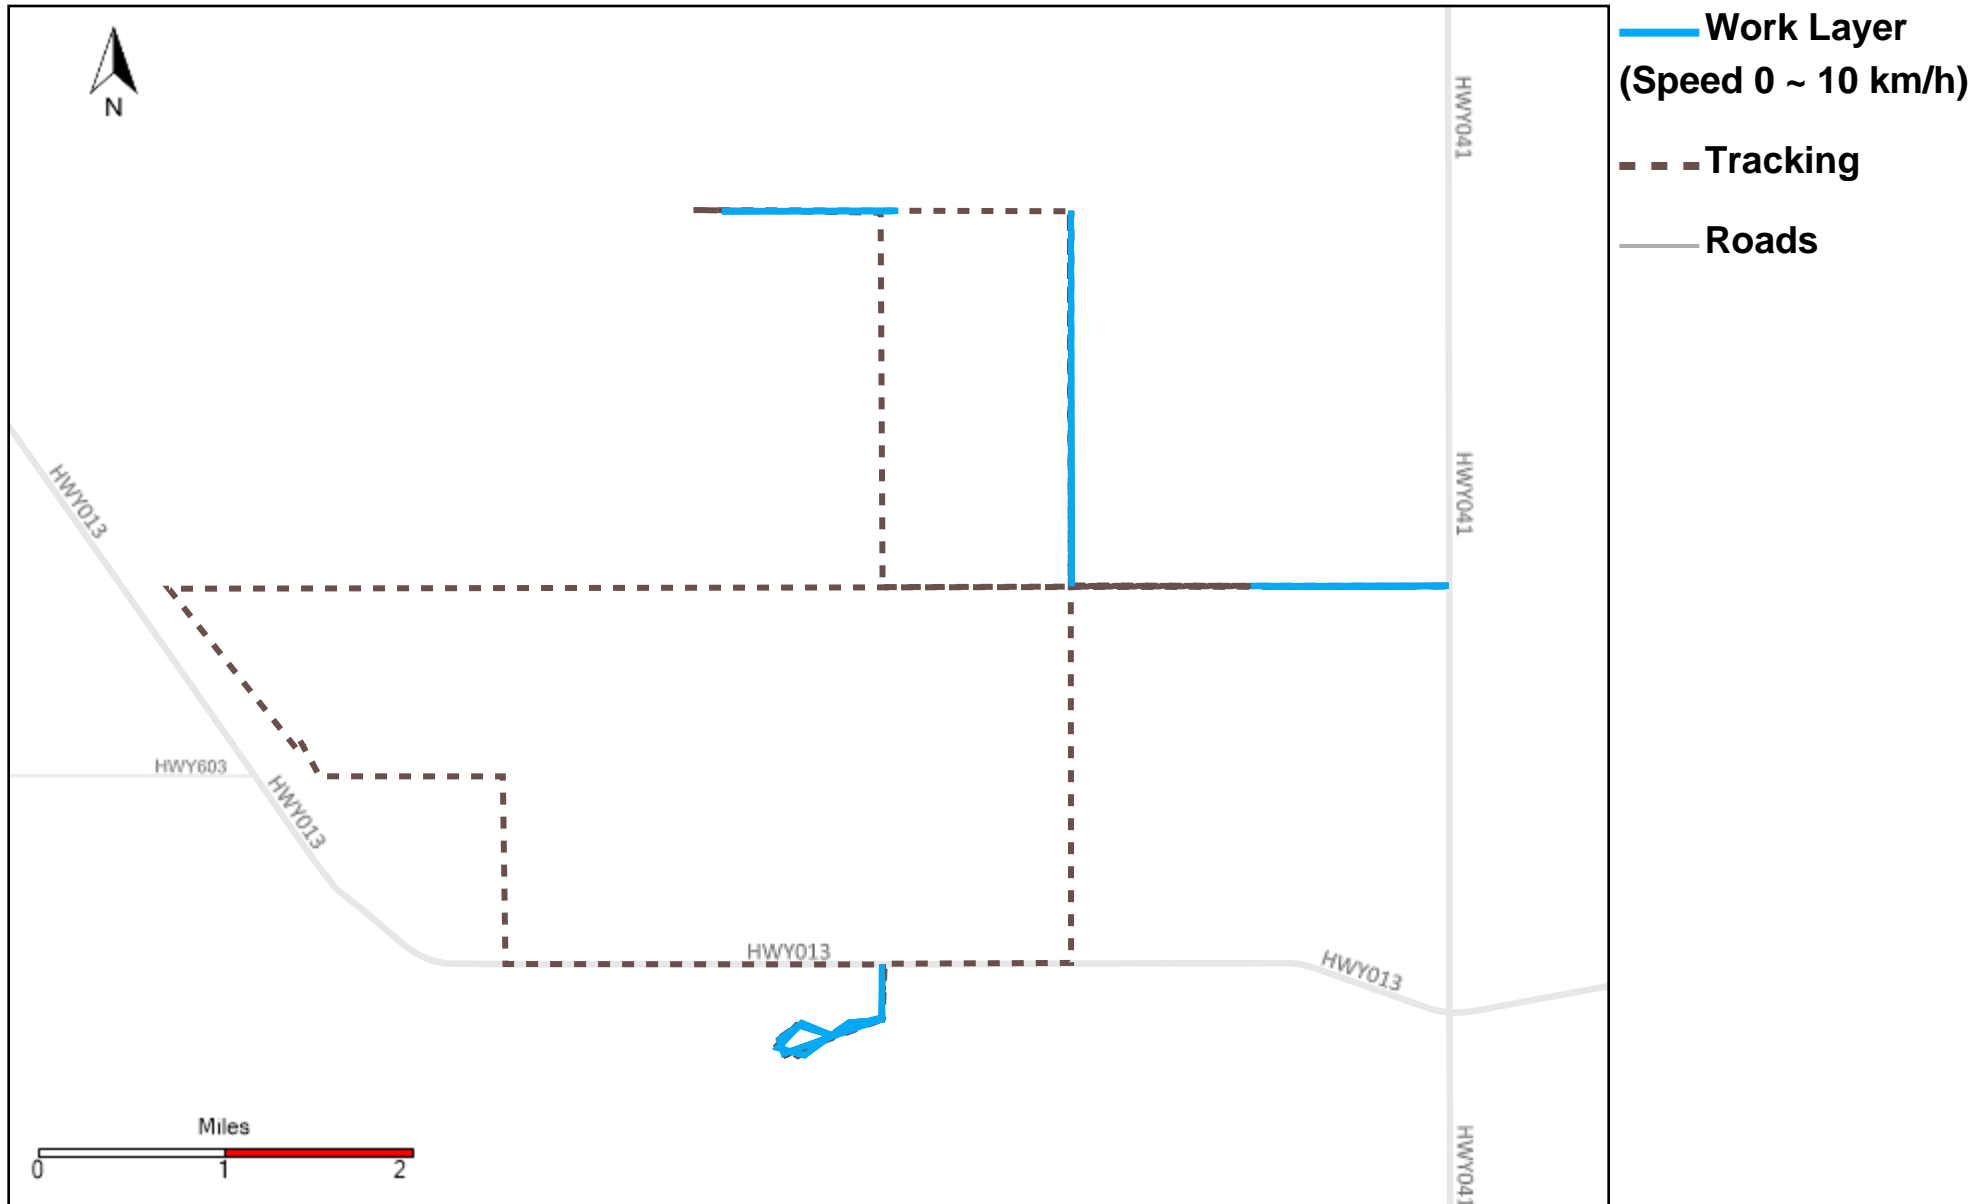

43-174_2022-09-25 ~ 2022-10-01 Tracking

Total Distance(km)	Total Hours	Work Distance(km)	Work Hours
89.07	9 hrs 32 min 59 sec	41.96	6 hrs 44 min 10 sec