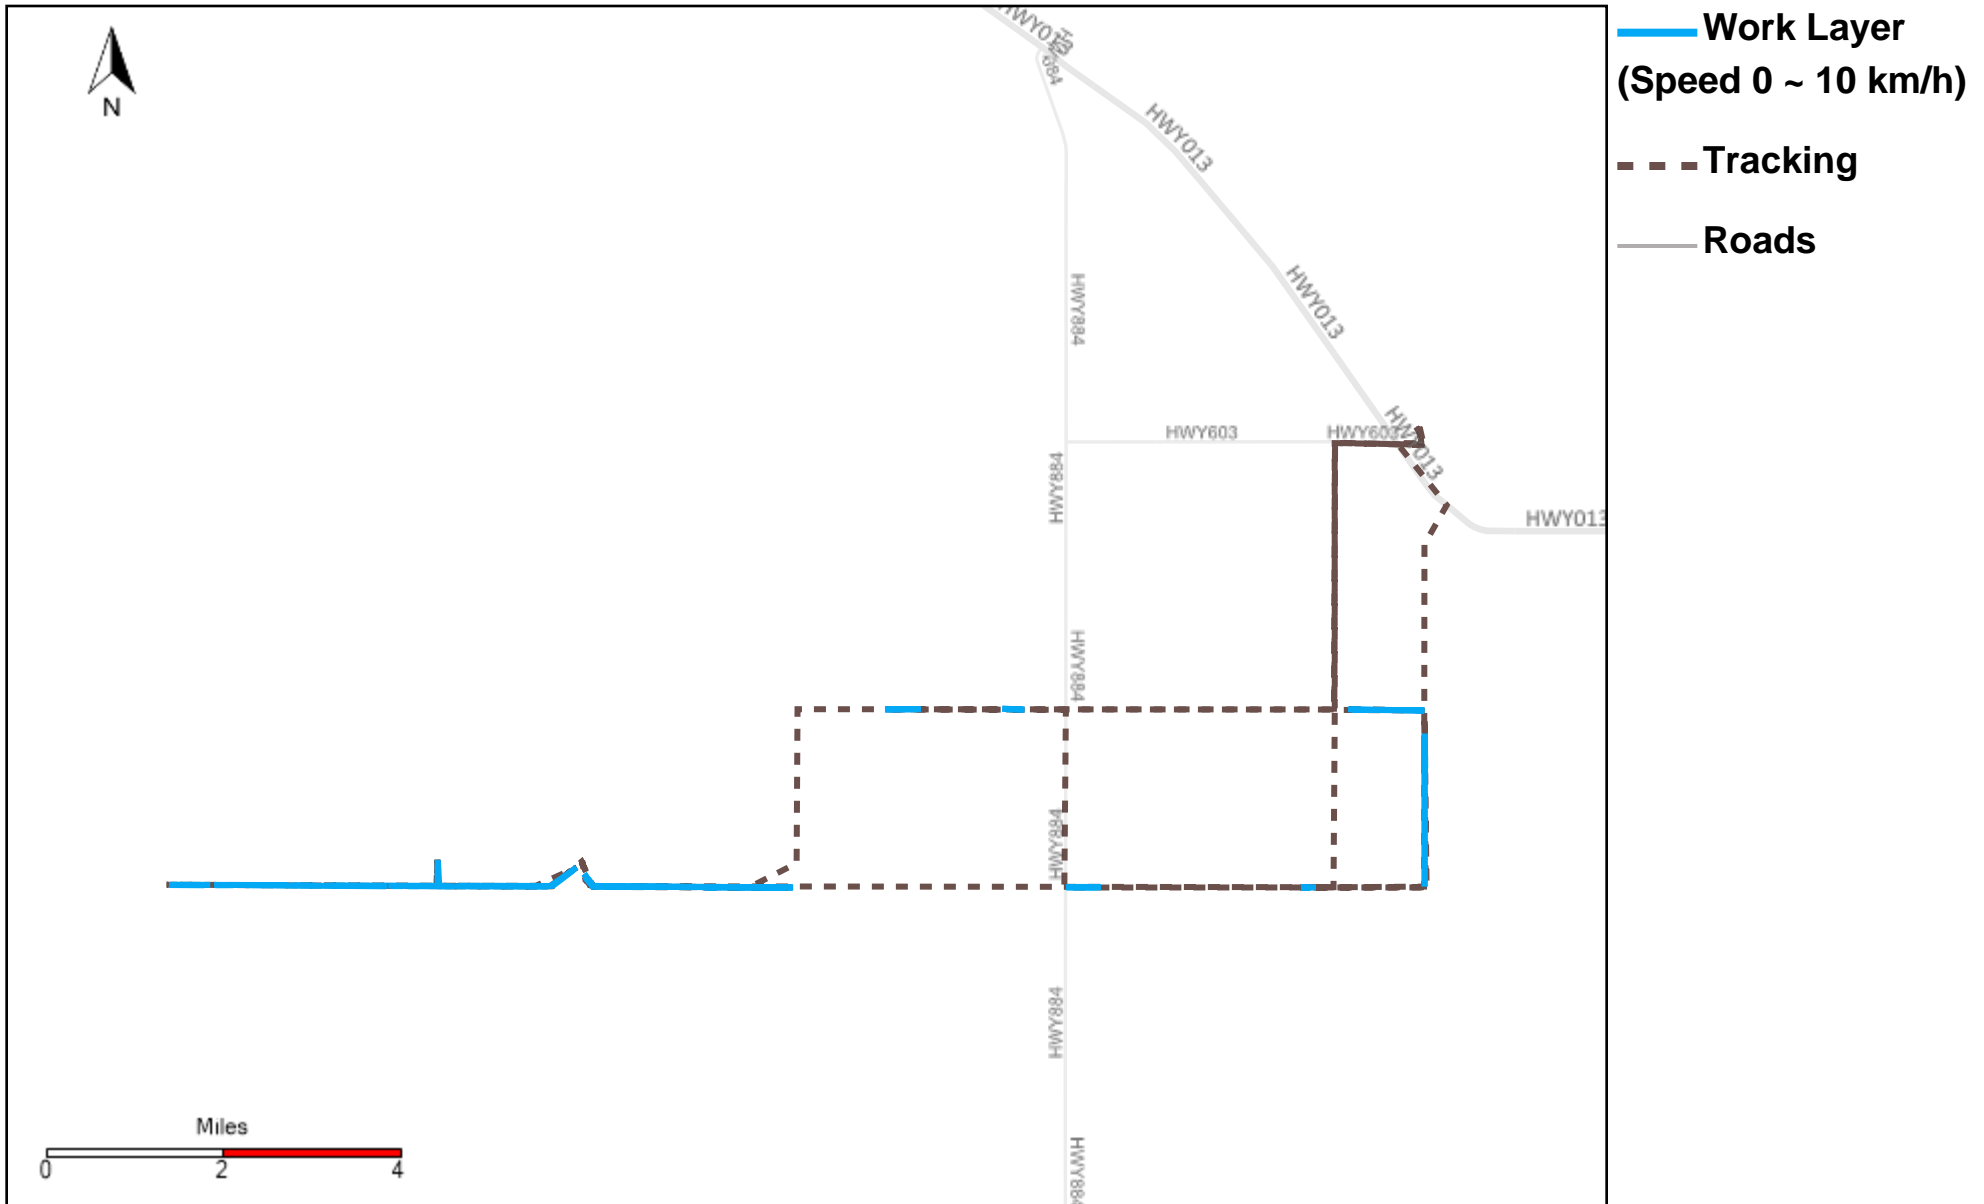

43-170_2022-09-25 ~ 2022-10-01 Tracking

Total Distance(km)	Total Hours	Work Distance(km)	Work Hours
173.5	18 hrs 49 min 55 sec	61.14	9 hrs 37 min 23 sec