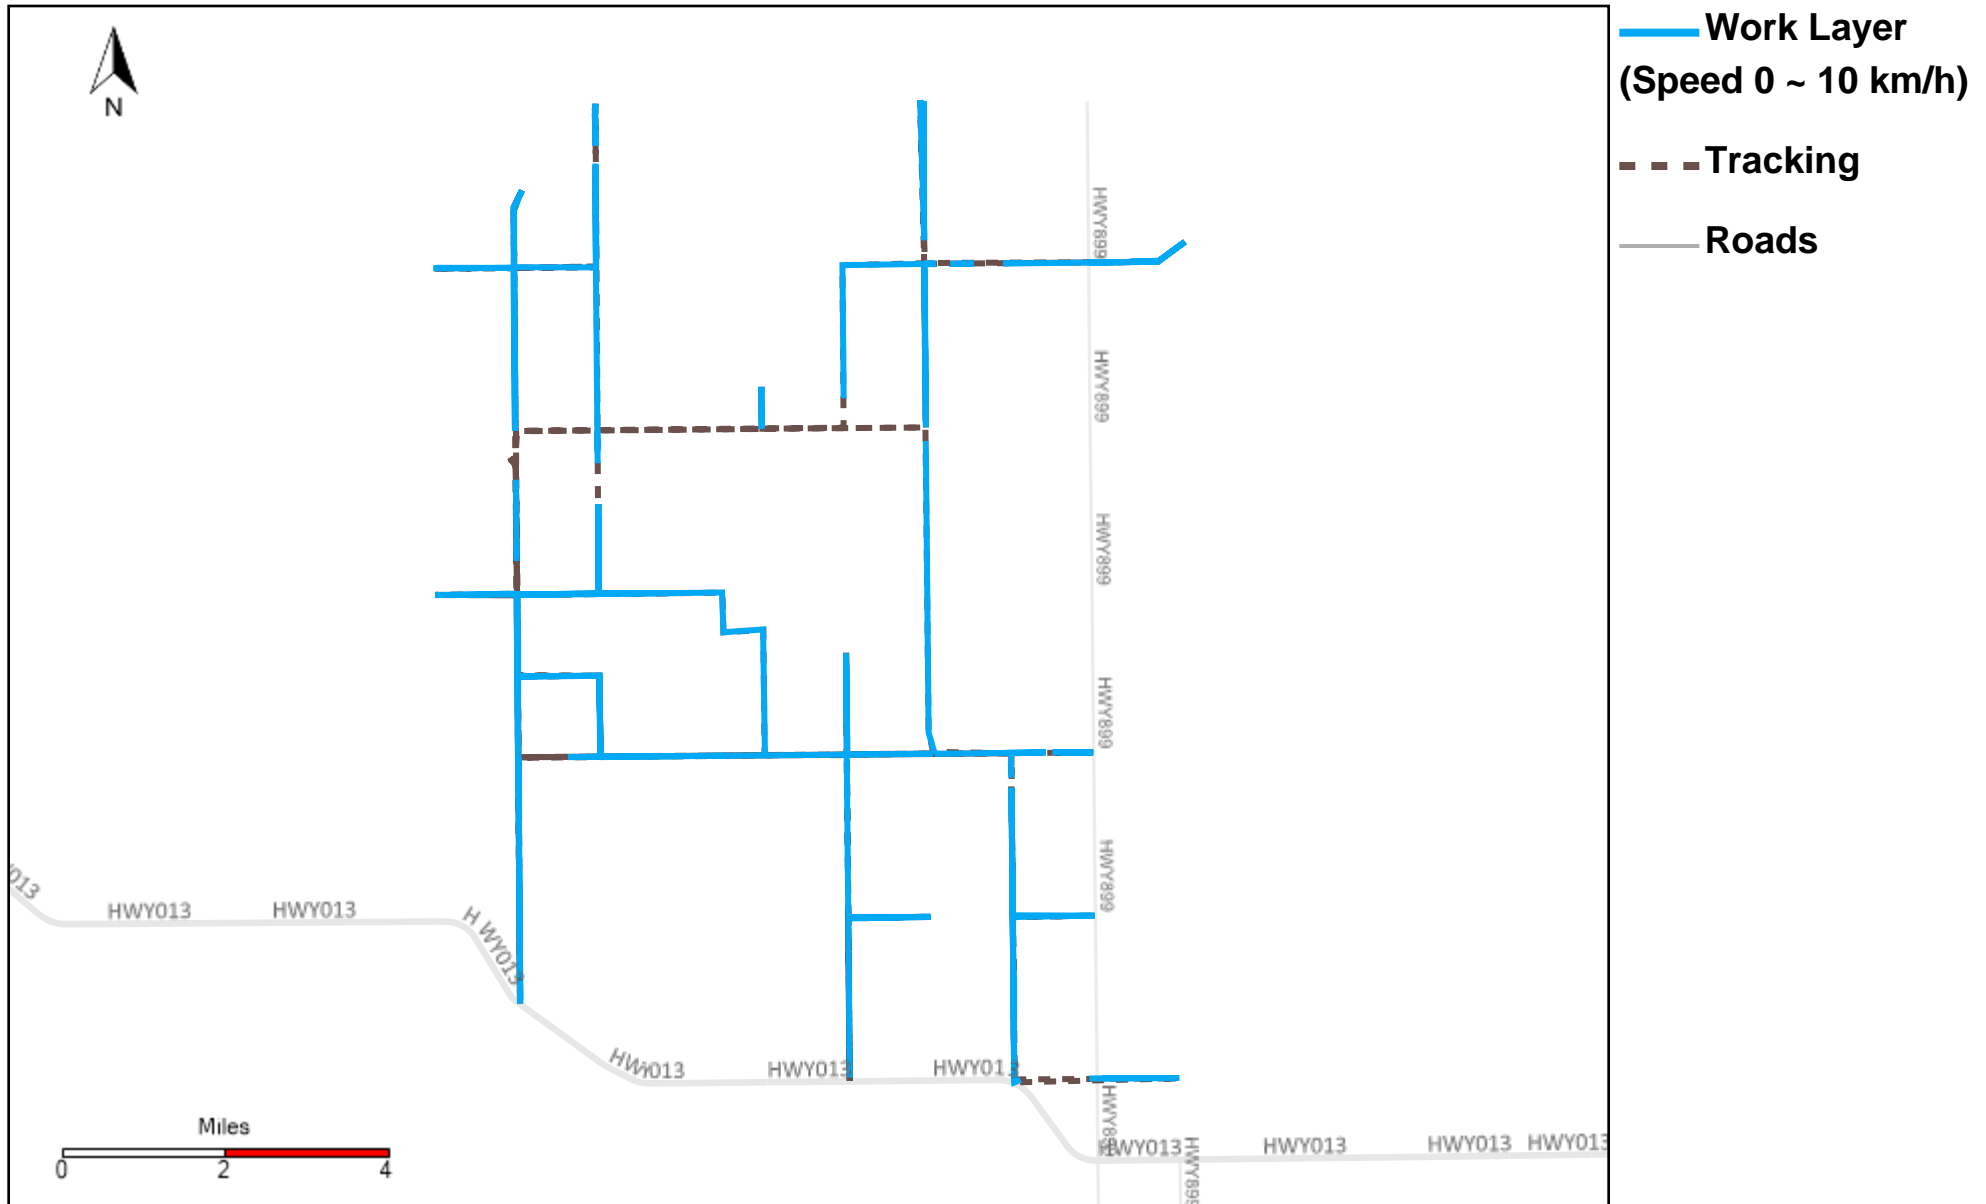

43-185_2022-09-25 ~ 2022-10-01 Tracking

Total Distance(km)	Total Hours	Work Distance(km)	Work Hours
407.29	52 hrs 41 min 26 sec	268.5	43 hrs 13 min 16 sec