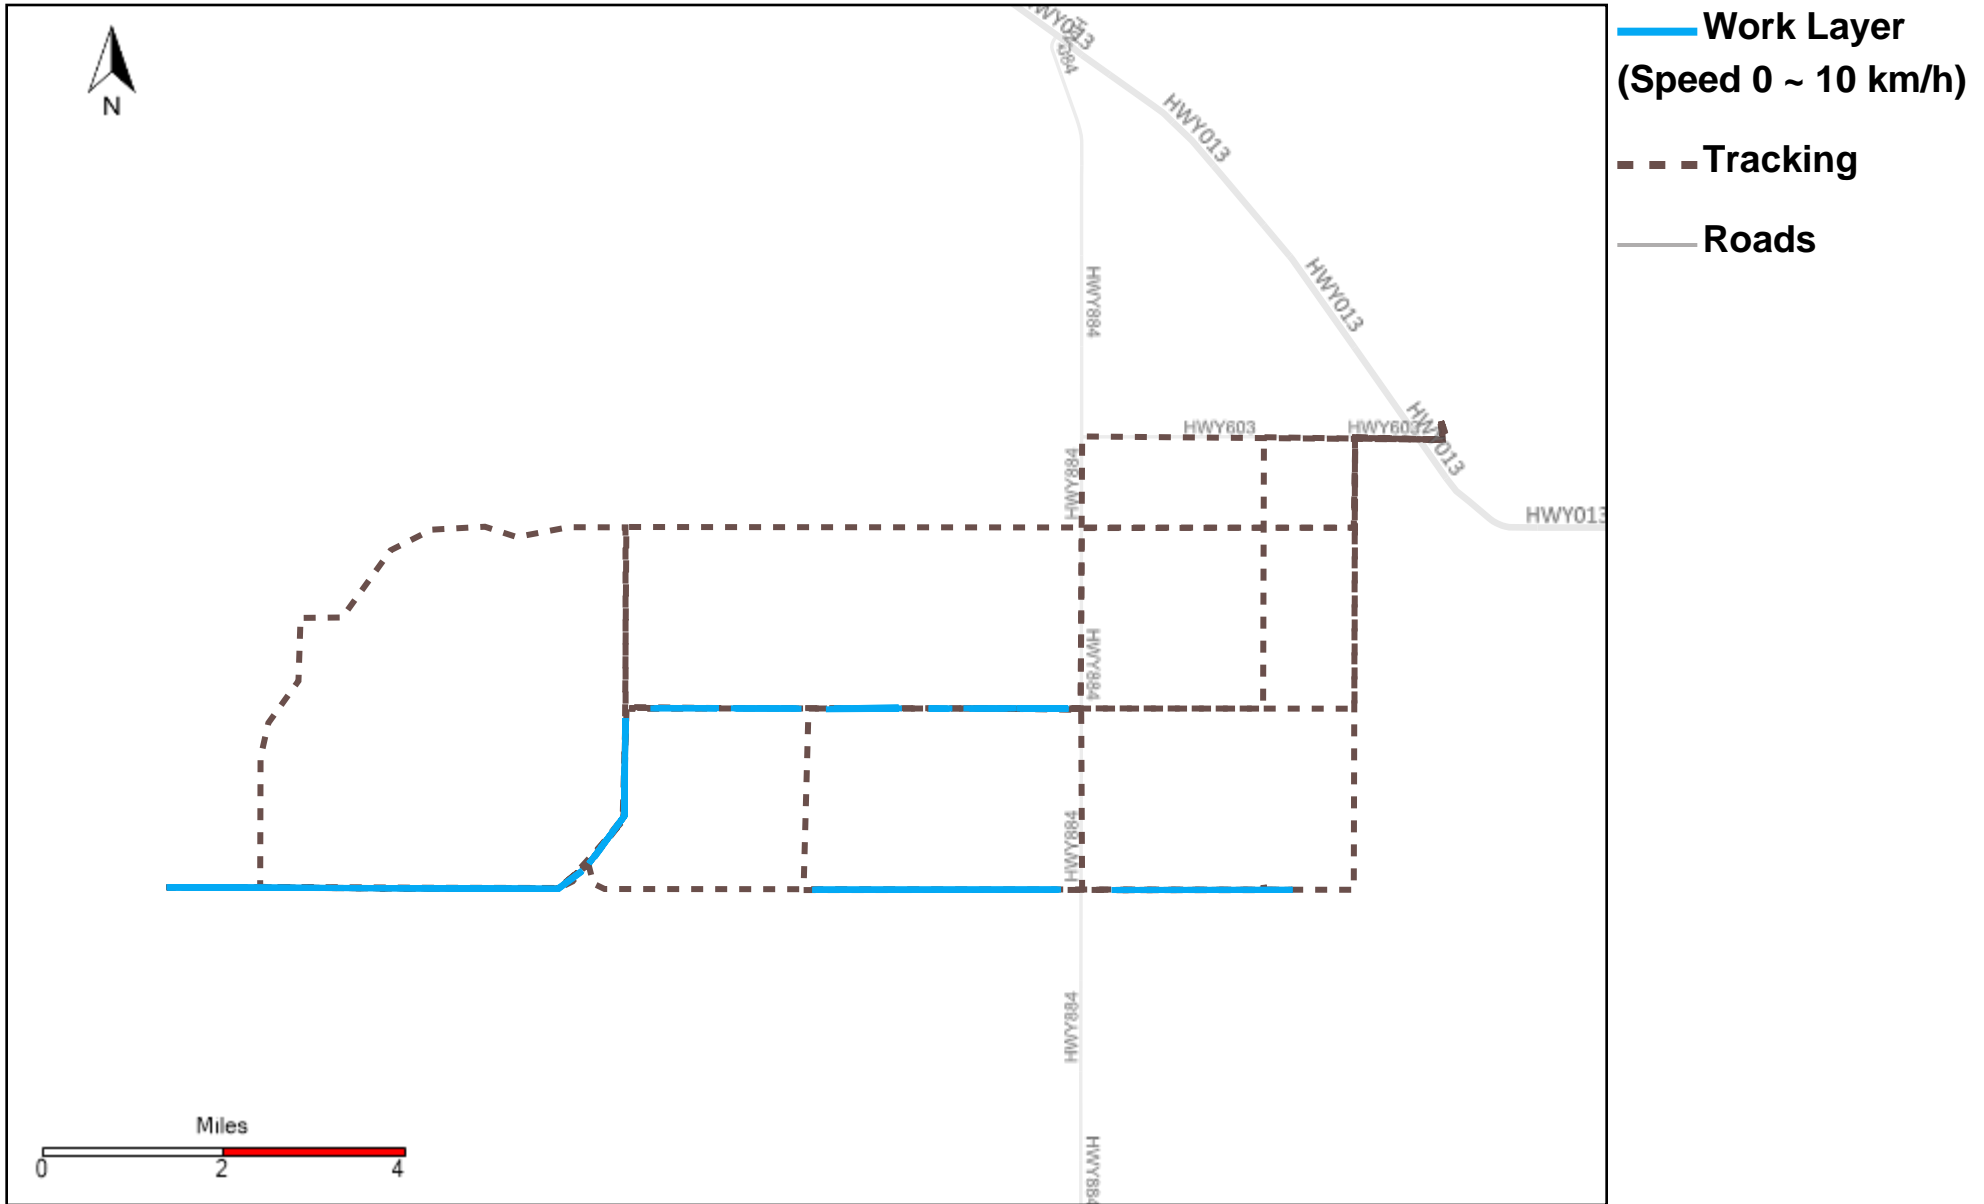

43-164_2022-09-25 ~ 2022-10-01 Tracking

Total Distance(km)	Total Hours	Work Distance(km)	Work Hours
285.86	30 hrs 55 min 13 sec	101.89	17 hrs 50 min 42 sec