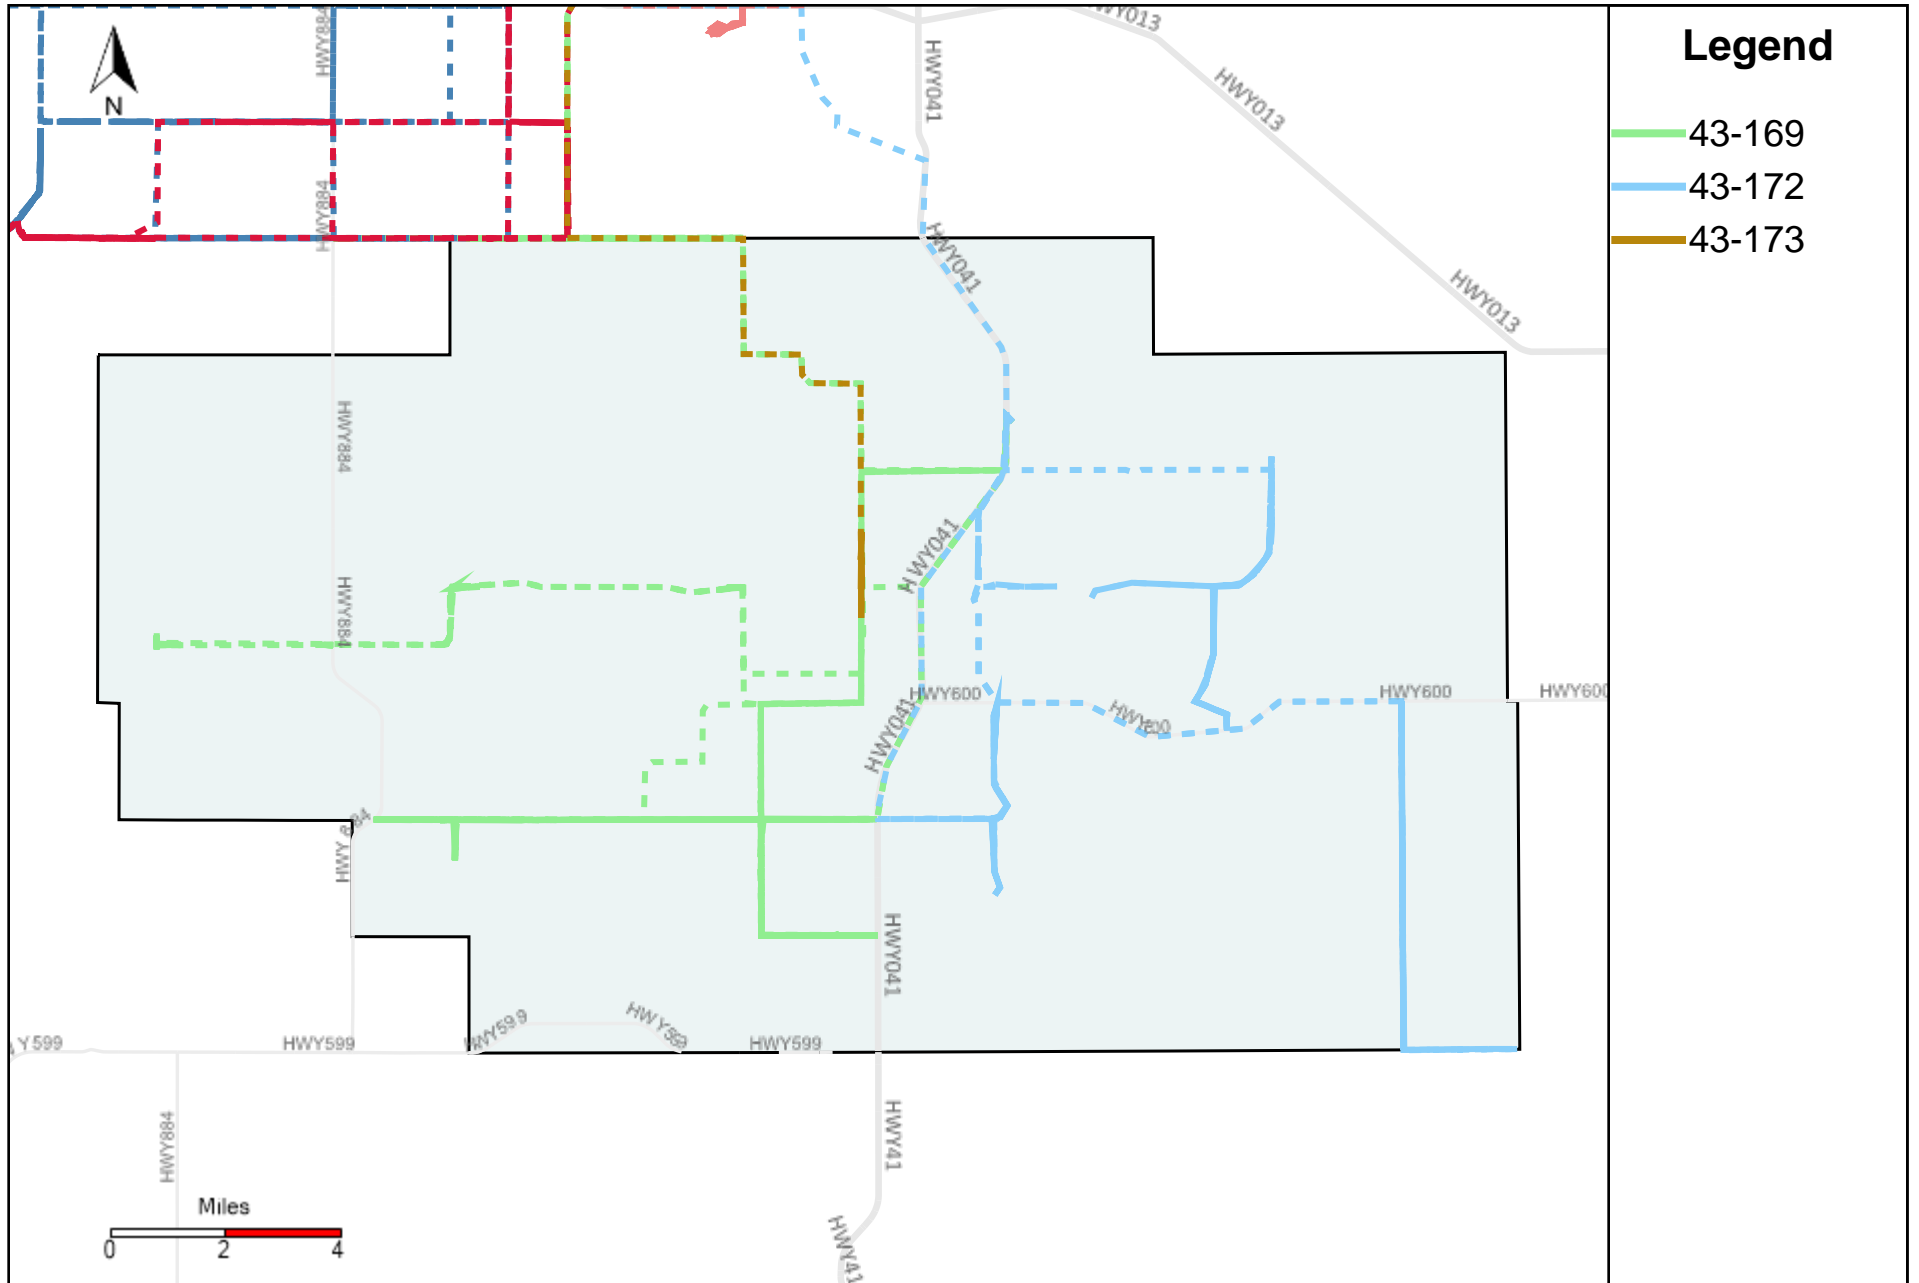

Provost Weekly Grader Report (2022-09-25 ~ 2022-10-01)

Division: 1 Grader Report(2022-09-25 ~ 2022-10-01)

Vehicle Name List	Total Distance(km)	Total Hours
43-182, 43-186	987.84	100 hrs 26 min 19 sec

Division: 2 Grader Report(2022-09-25 ~ 2022-10-01)

Vehicle Name List	Total Distance(km)	Total Hours
43-186	496.43	49 hrs 38 min 20 sec

Division: 3 Grader Report(2022-09-25 ~ 2022-10-01)

Vehicle Name List	Total Distance(km)	Total Hours
43-172, 43-181, 43-185, 43-186, 43-187	1565.86	180 hrs 47 min 51 sec

Division: 4 Grader Report(2022-09-25 ~ 2022-10-01)

Vehicle Name List	Total Distance(km)	Total Hours
43-181, 43-185, 43-187	808.59	103 hrs 40 min 41 sec

Division: 5 Grader Report(2022-09-25 ~ 2022-10-01)