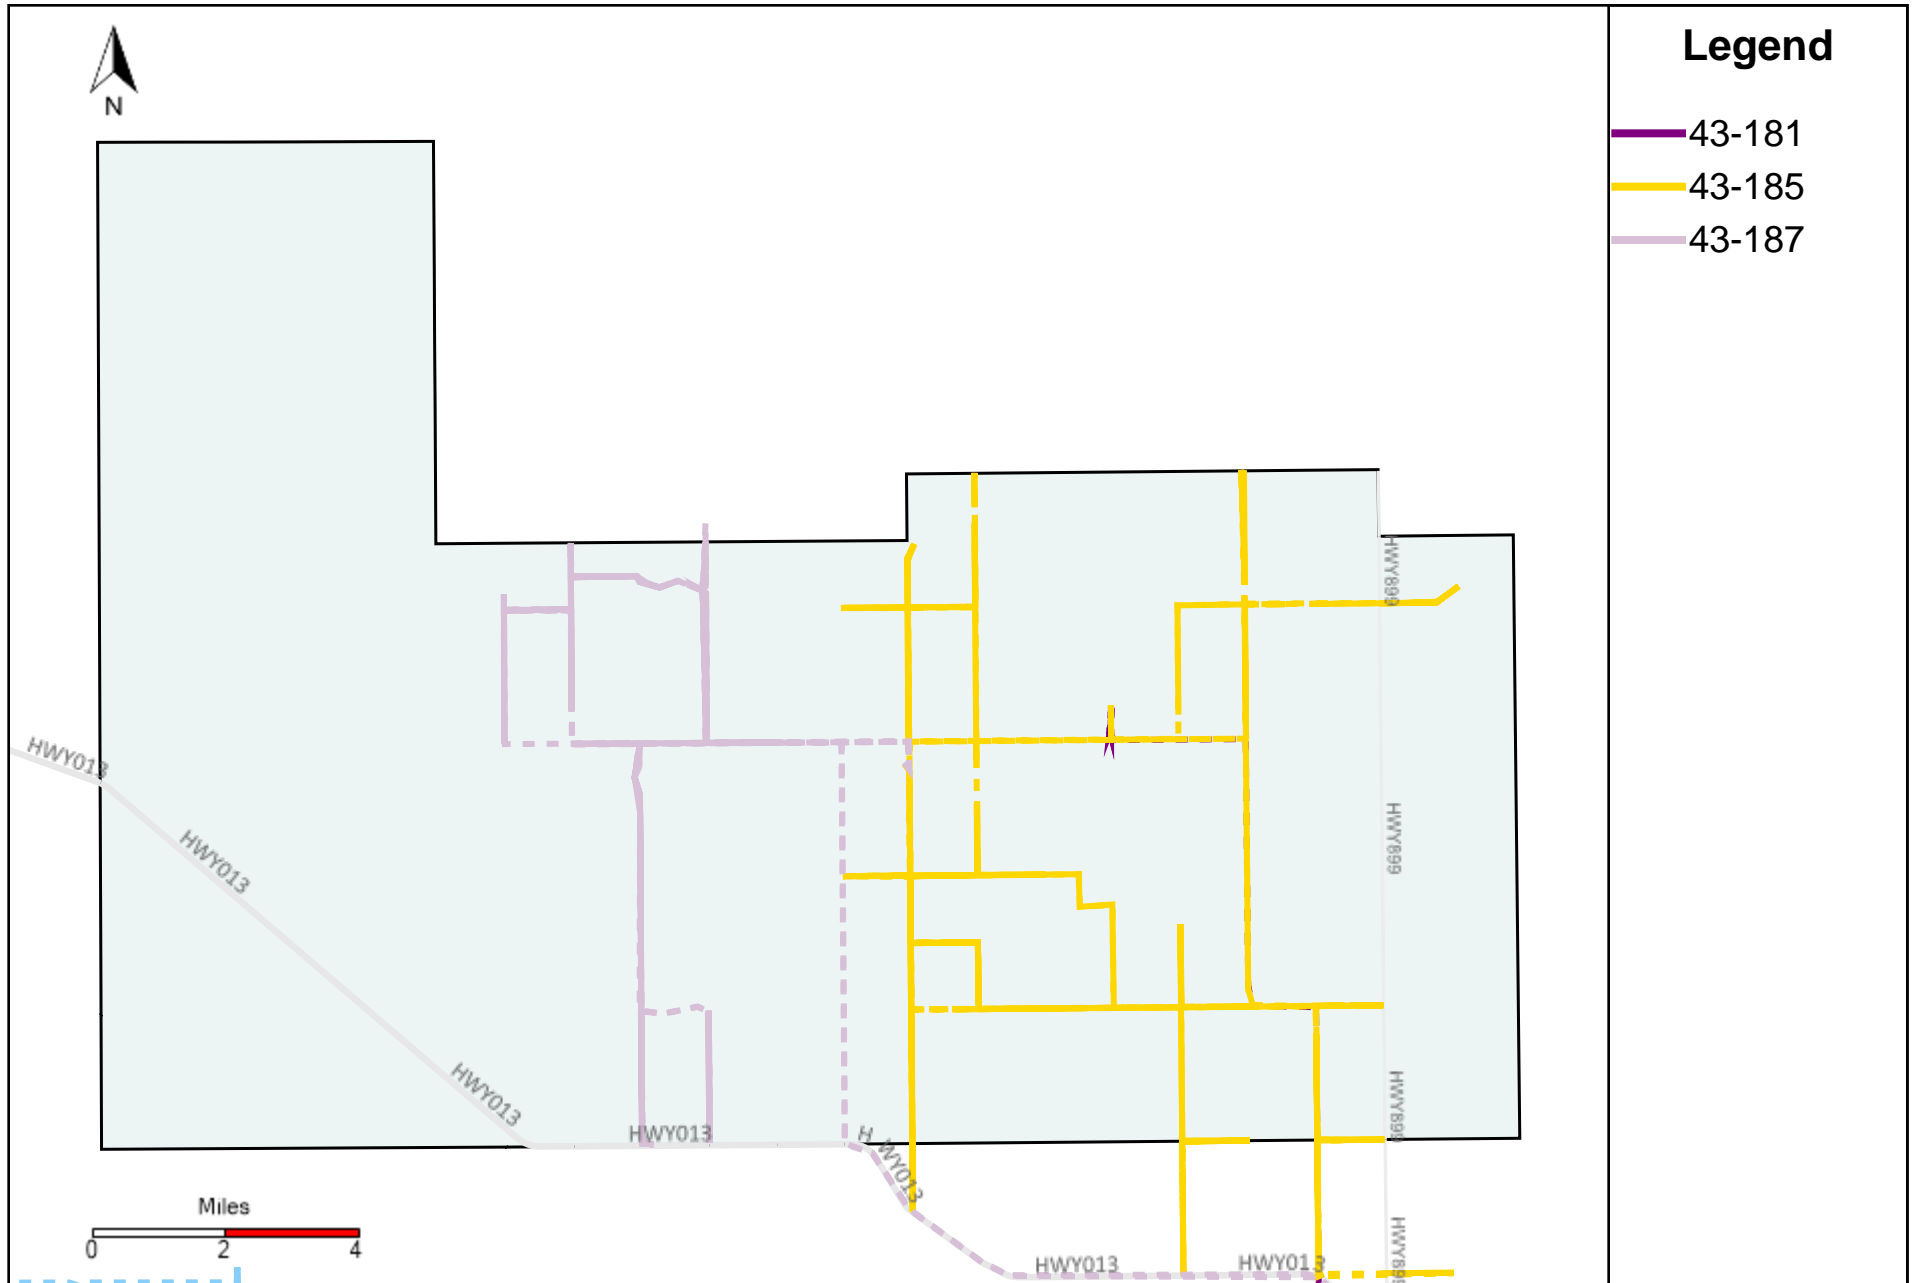

Division: 4 Grader Report(2022-09-25 ~ 2022-10-01)

Vehicle Name List	Total Distance(km)	Total Hours
43-181, 43-185, 43-187	808.59	103 hrs 40 min 41 sec