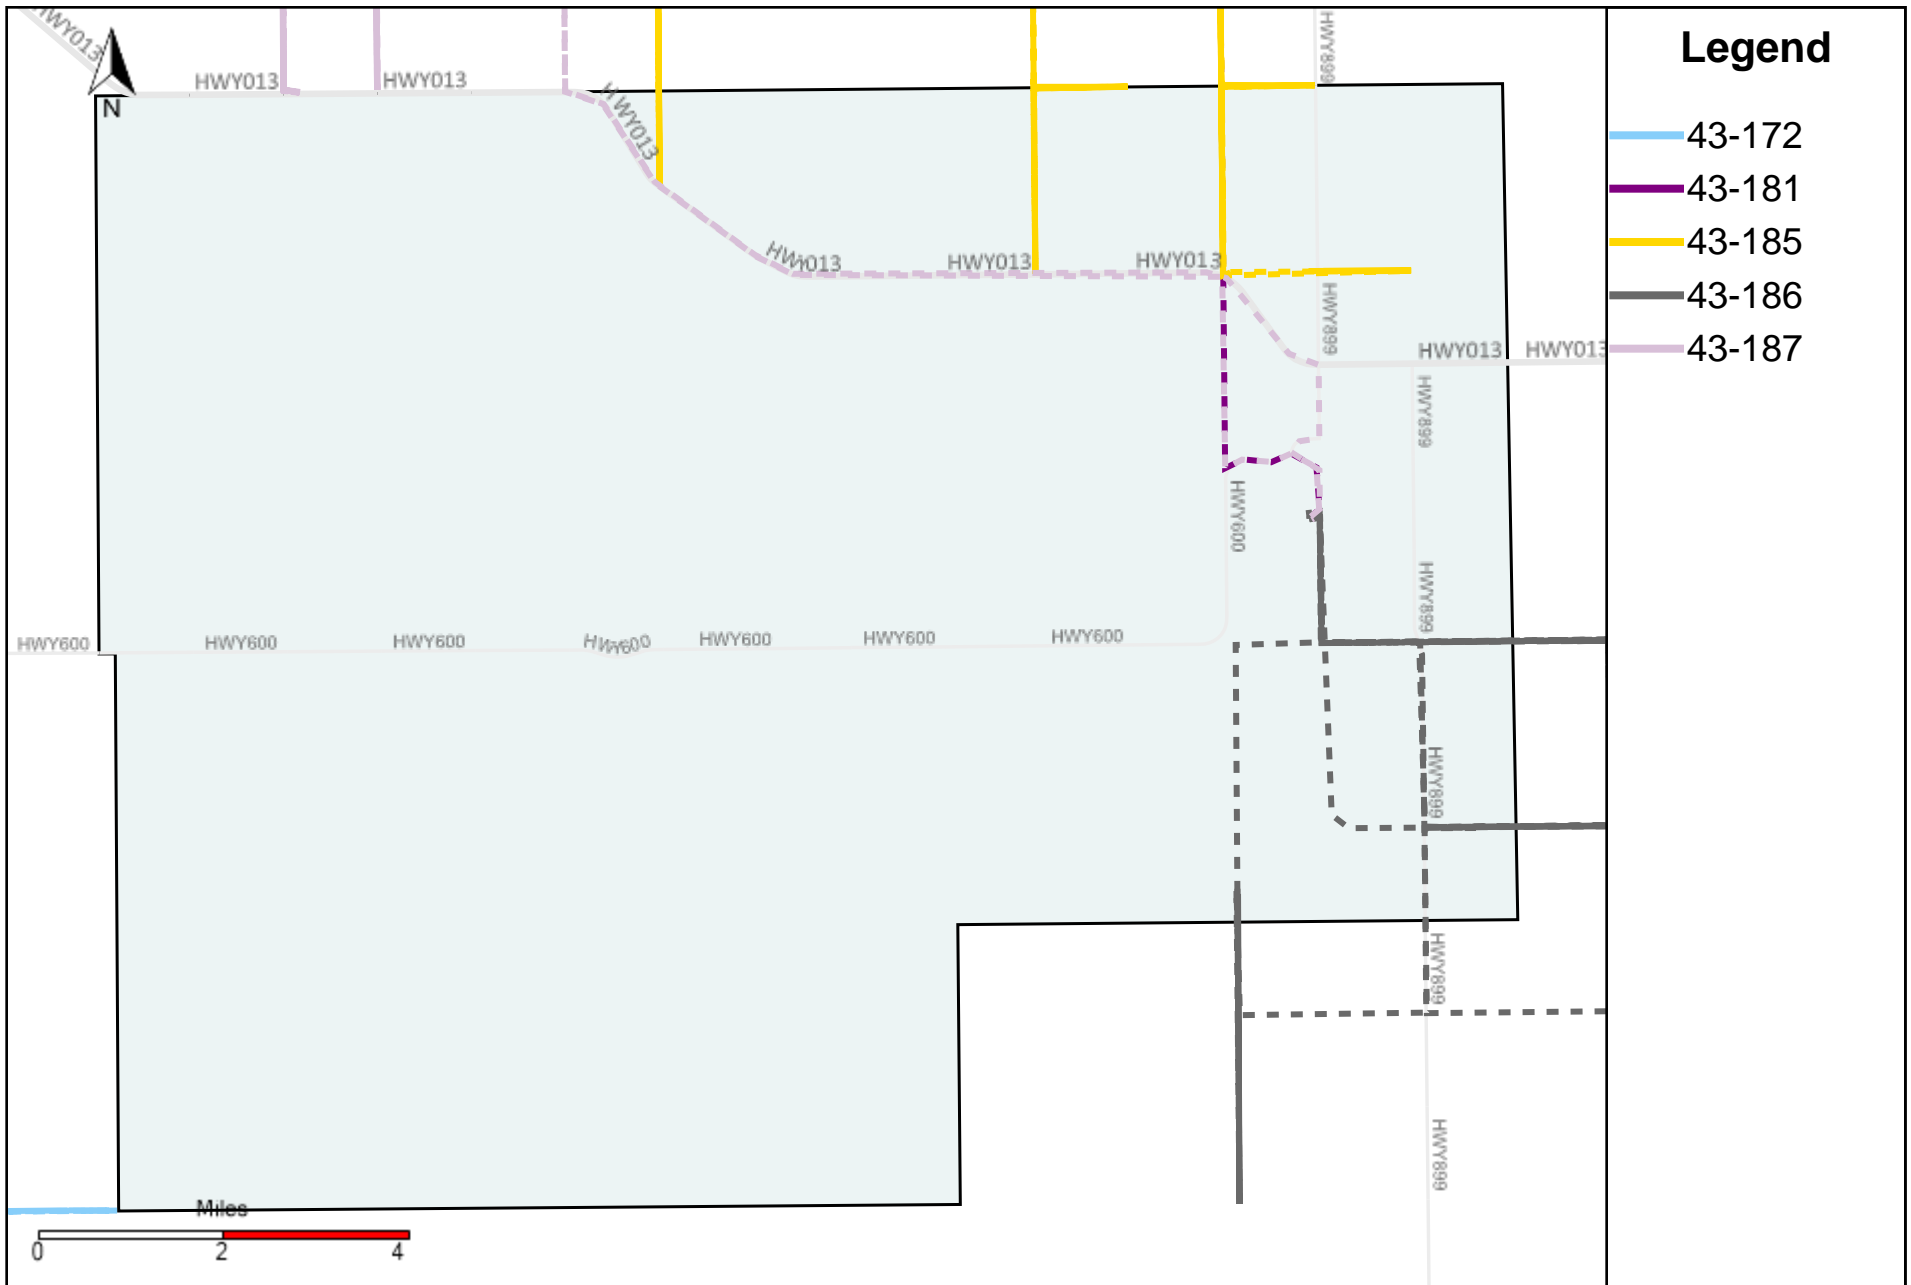

Provost Weekly Grader Report (2022-09-25 ~ 2022-10-01)

Division: 1 Grader Report(2022-09-25 ~ 2022-10-01)

Vehicle Name List	Total Distance(km)	Total Hours
43-182, 43-186	987.84	100 hrs 26 min 19 sec

Division: 2 Grader Report(2022-09-25 ~ 2022-10-01)

Vehicle Name List	Total Distance(km)	Total Hours
43-186	496.43	49 hrs 38 min 20 sec

Division: 3 Grader Report(2022-09-25 ~ 2022-10-01)

Vehicle Name List	Total Distance(km)	Total Hours
43-172, 43-181, 43-185, 43-186, 43-187	1565.86	180 hrs 47 min 51 sec