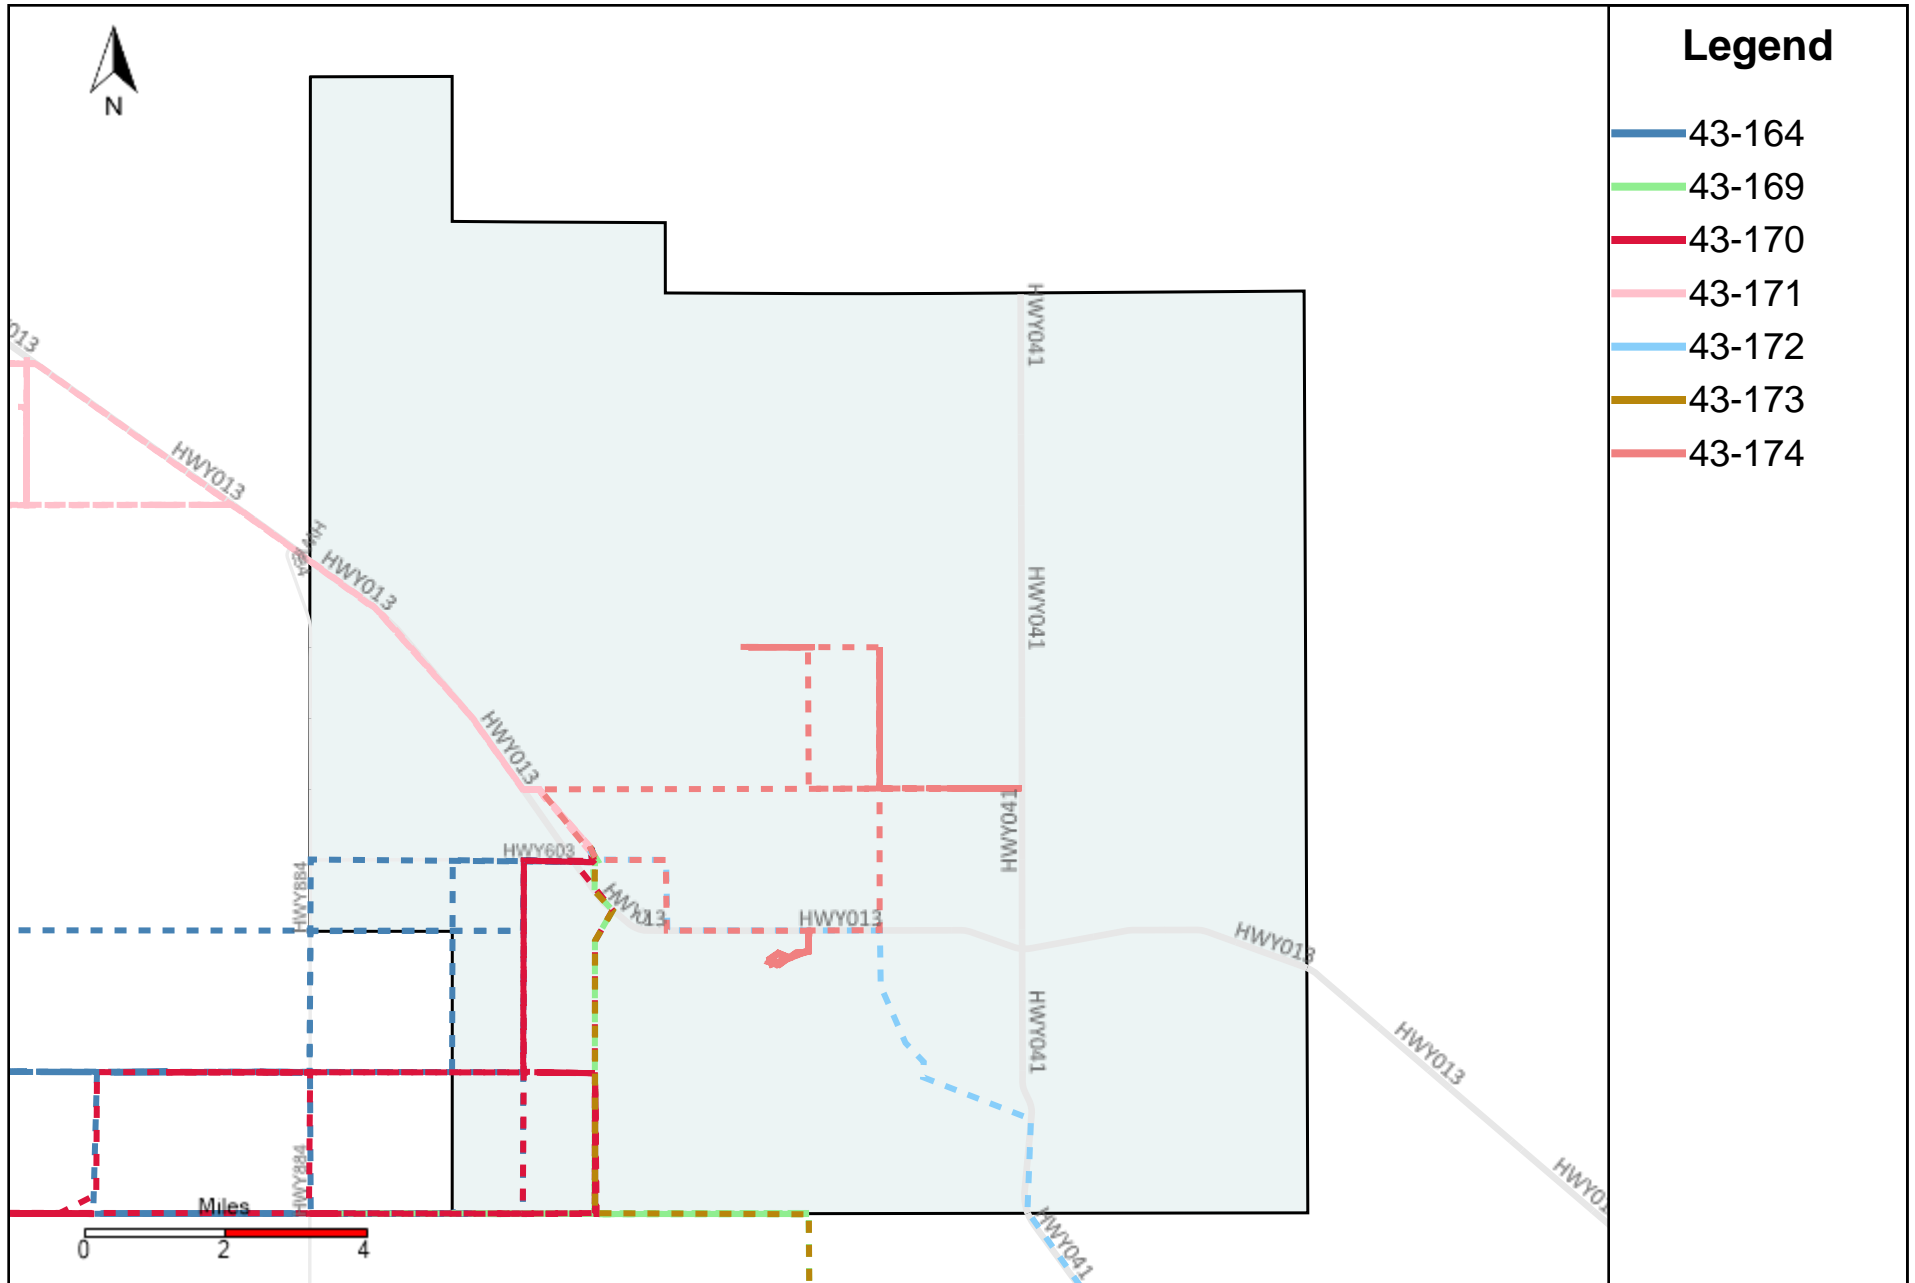

Division: 6 Grader Report(2022-09-25 ~ 2022-10-01)

Vehicle Name List	Total Distance(km)	Total Hours
43-164, 43-169, 43-170, 43-171, 43-172, 43-173, 43-174	1672.56	186 hrs 37 min 31 sec