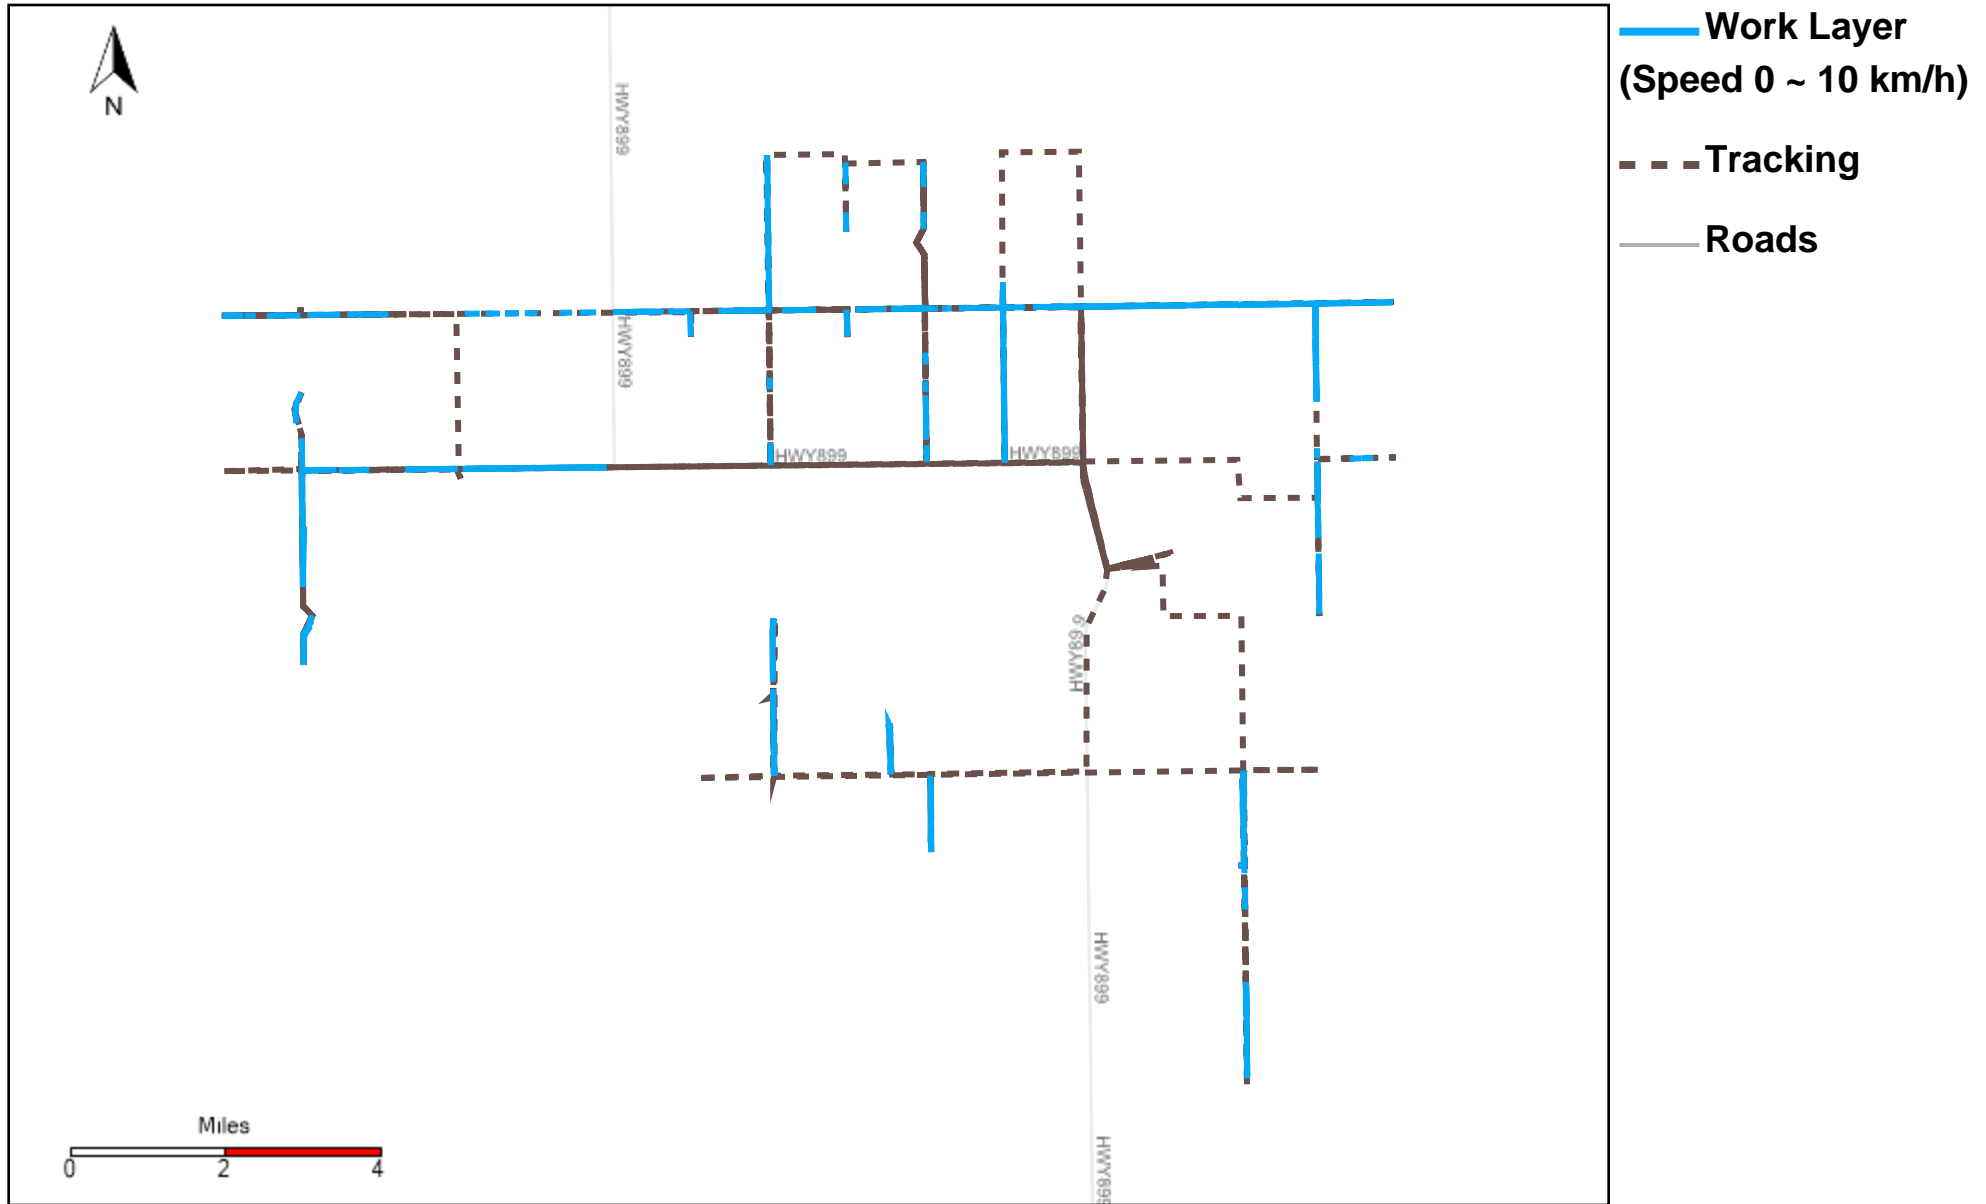

43-182_2022-09-25 ~ 2022-10-01 Tracking

Total Distance(km)	Total Hours	Work Distance(km)	Work Hours
491.41	50 hrs 47 min 59 sec	131.72	18 hrs 51 min 40 sec