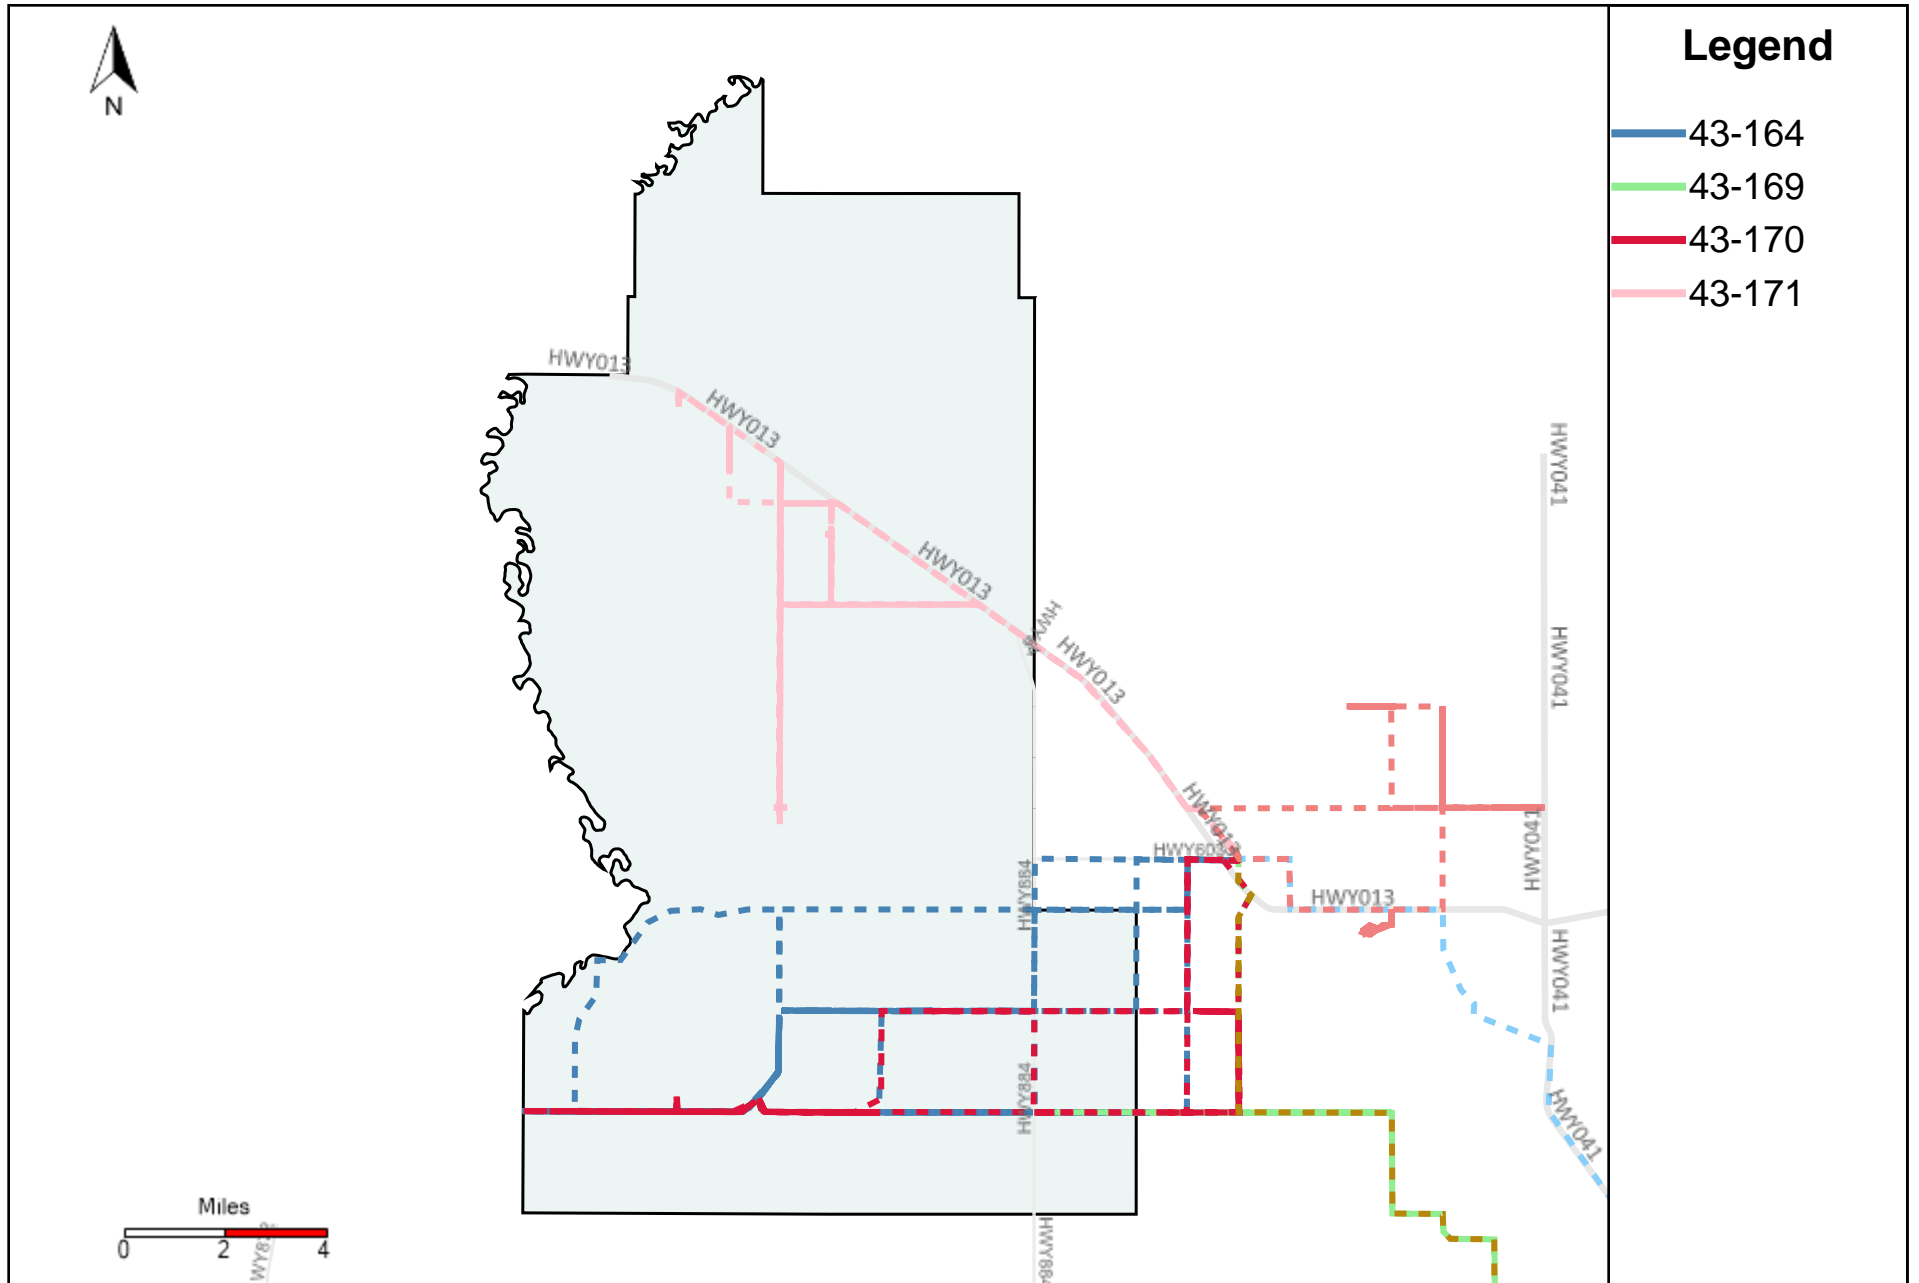

Division: 7 Grader Report(2022-09-25 ~ 2022-10-01)

Vehicle Name List	Total Distance(km)	Total Hours
43-164, 43-169, 43-170, 43-171	1200.31	123 hrs 22 min 10 sec