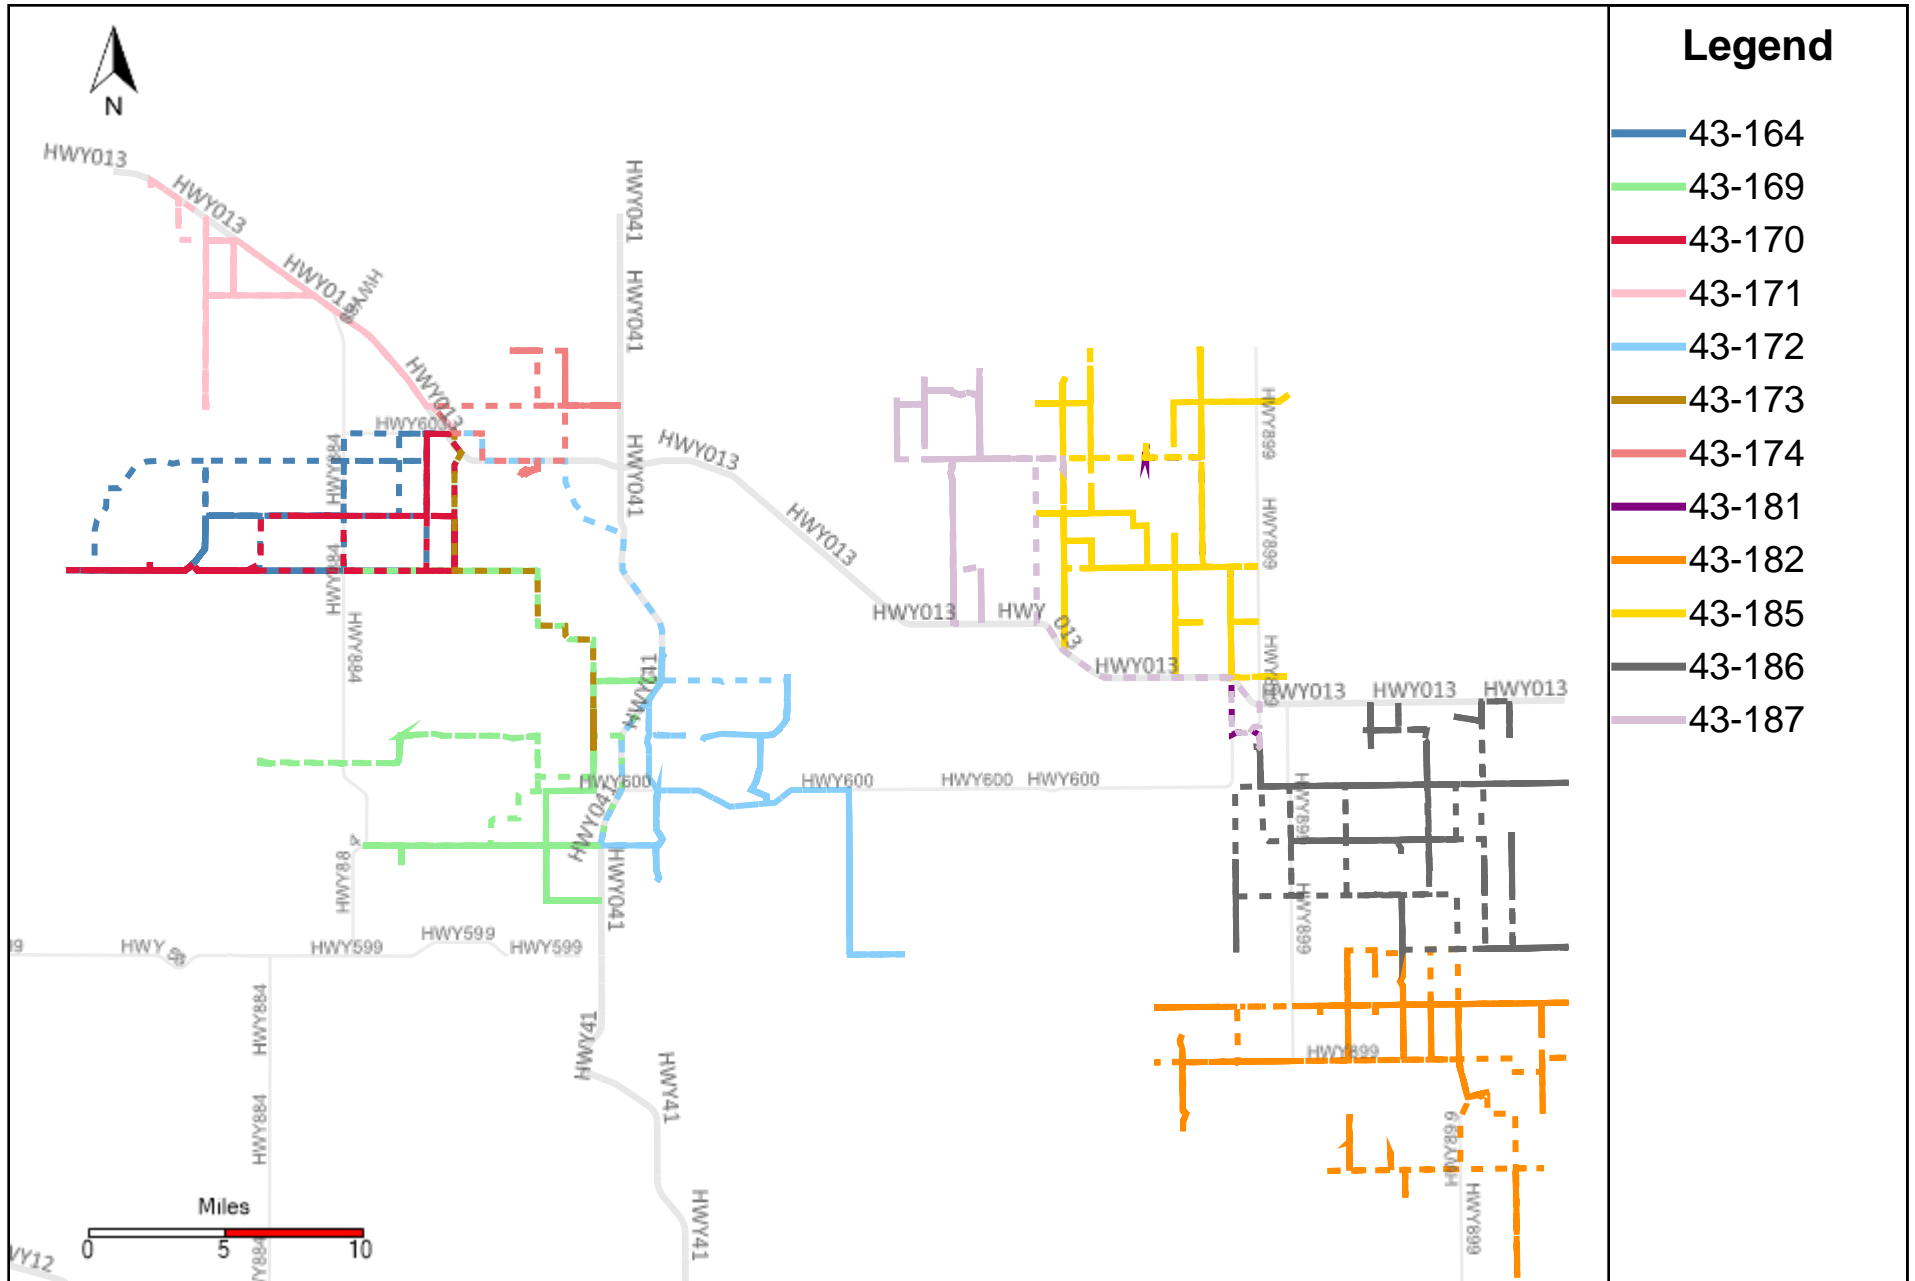

Provost Weekly Grader Report (2022-09-25 ~ 2022-10-01)

Division: 1 Grader Report(2022-09-25 ~ 2022-10-01)

Vehicle Name List	Total Distance(km)	Total Hours
43-182, 43-186	987.84	100 hrs 26 min 19 sec

Division: 2 Grader Report(2022-09-25 ~ 2022-10-01)

Vehicle Name List	Total Distance(km)	Total Hours
43-186	496.43	49 hrs 38 min 20 sec

Division: 3 Grader Report(2022-09-25 ~ 2022-10-01)

Vehicle Name List	Total Distance(km)	Total Hours
43-172, 43-181, 43-185, 43-186, 43-187	1565.86	180 hrs 47 min 51 sec

Division: 4 Grader Report(2022-09-25 ~ 2022-10-01)

Vehicle Name List	Total Distance(km)	Total Hours
43-181, 43-185, 43-187	808.59	103 hrs 40 min 41 sec

Division: 5 Grader Report(2022-09-25 ~ 2022-10-01)

Division: 7 Grader Report(2022-09-25 ~ 2022-10-01)

Vehicle Name List	Total Distance(km)	Total Hours
43-164, 43-169, 43-170, 43-171	1200.31	123 hrs 22 min 10 sec

Provost Weekly Grader Report

From 9/25/2022 To 10/1/2022