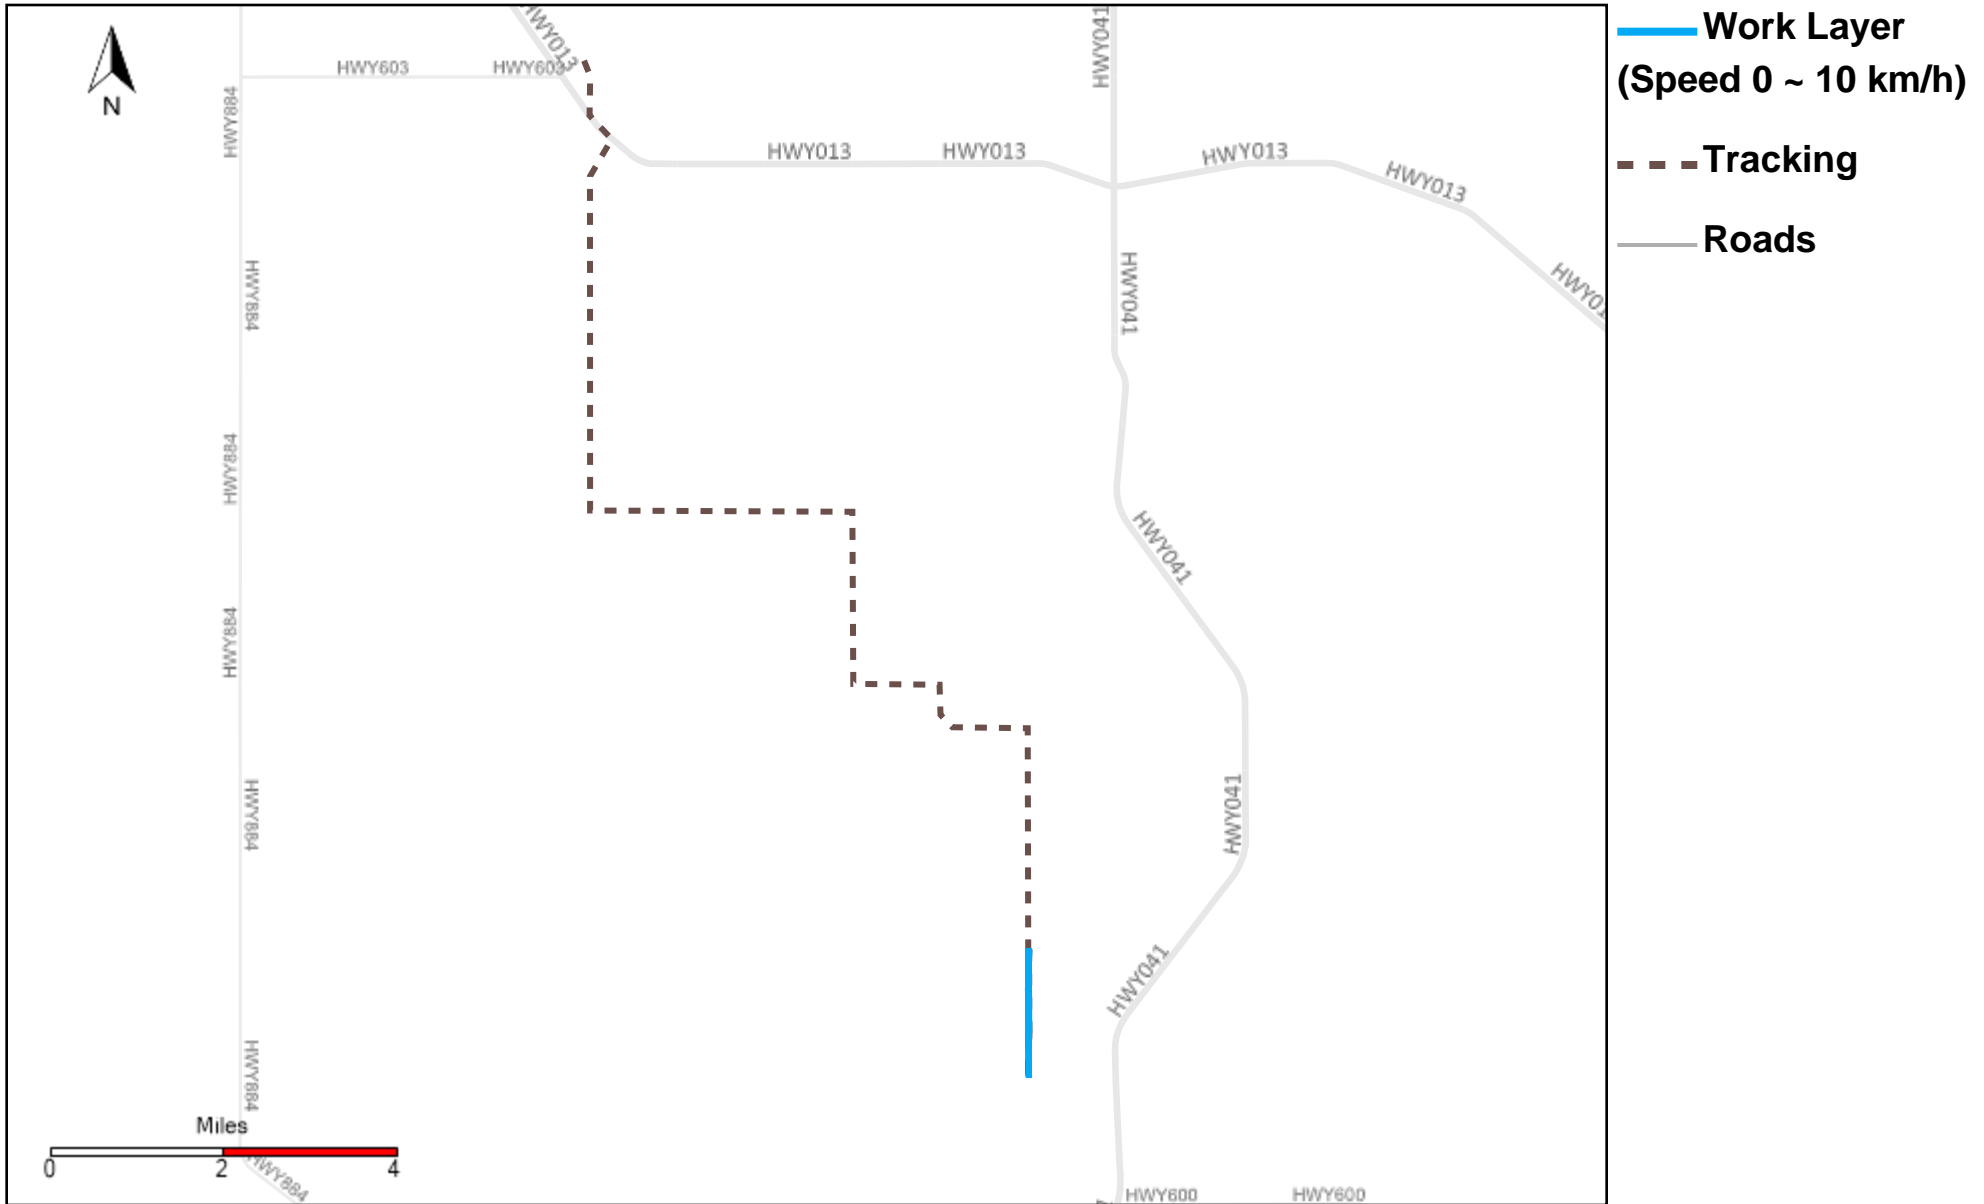

43-173_2022-09-25 ~ 2022-10-01 Tracking

Total Distance(km)	Total Hours	Work Distance(km)	Work Hours
122.34	26 hrs 13 min 32 sec	84.14	22 hrs 24 min 19 sec