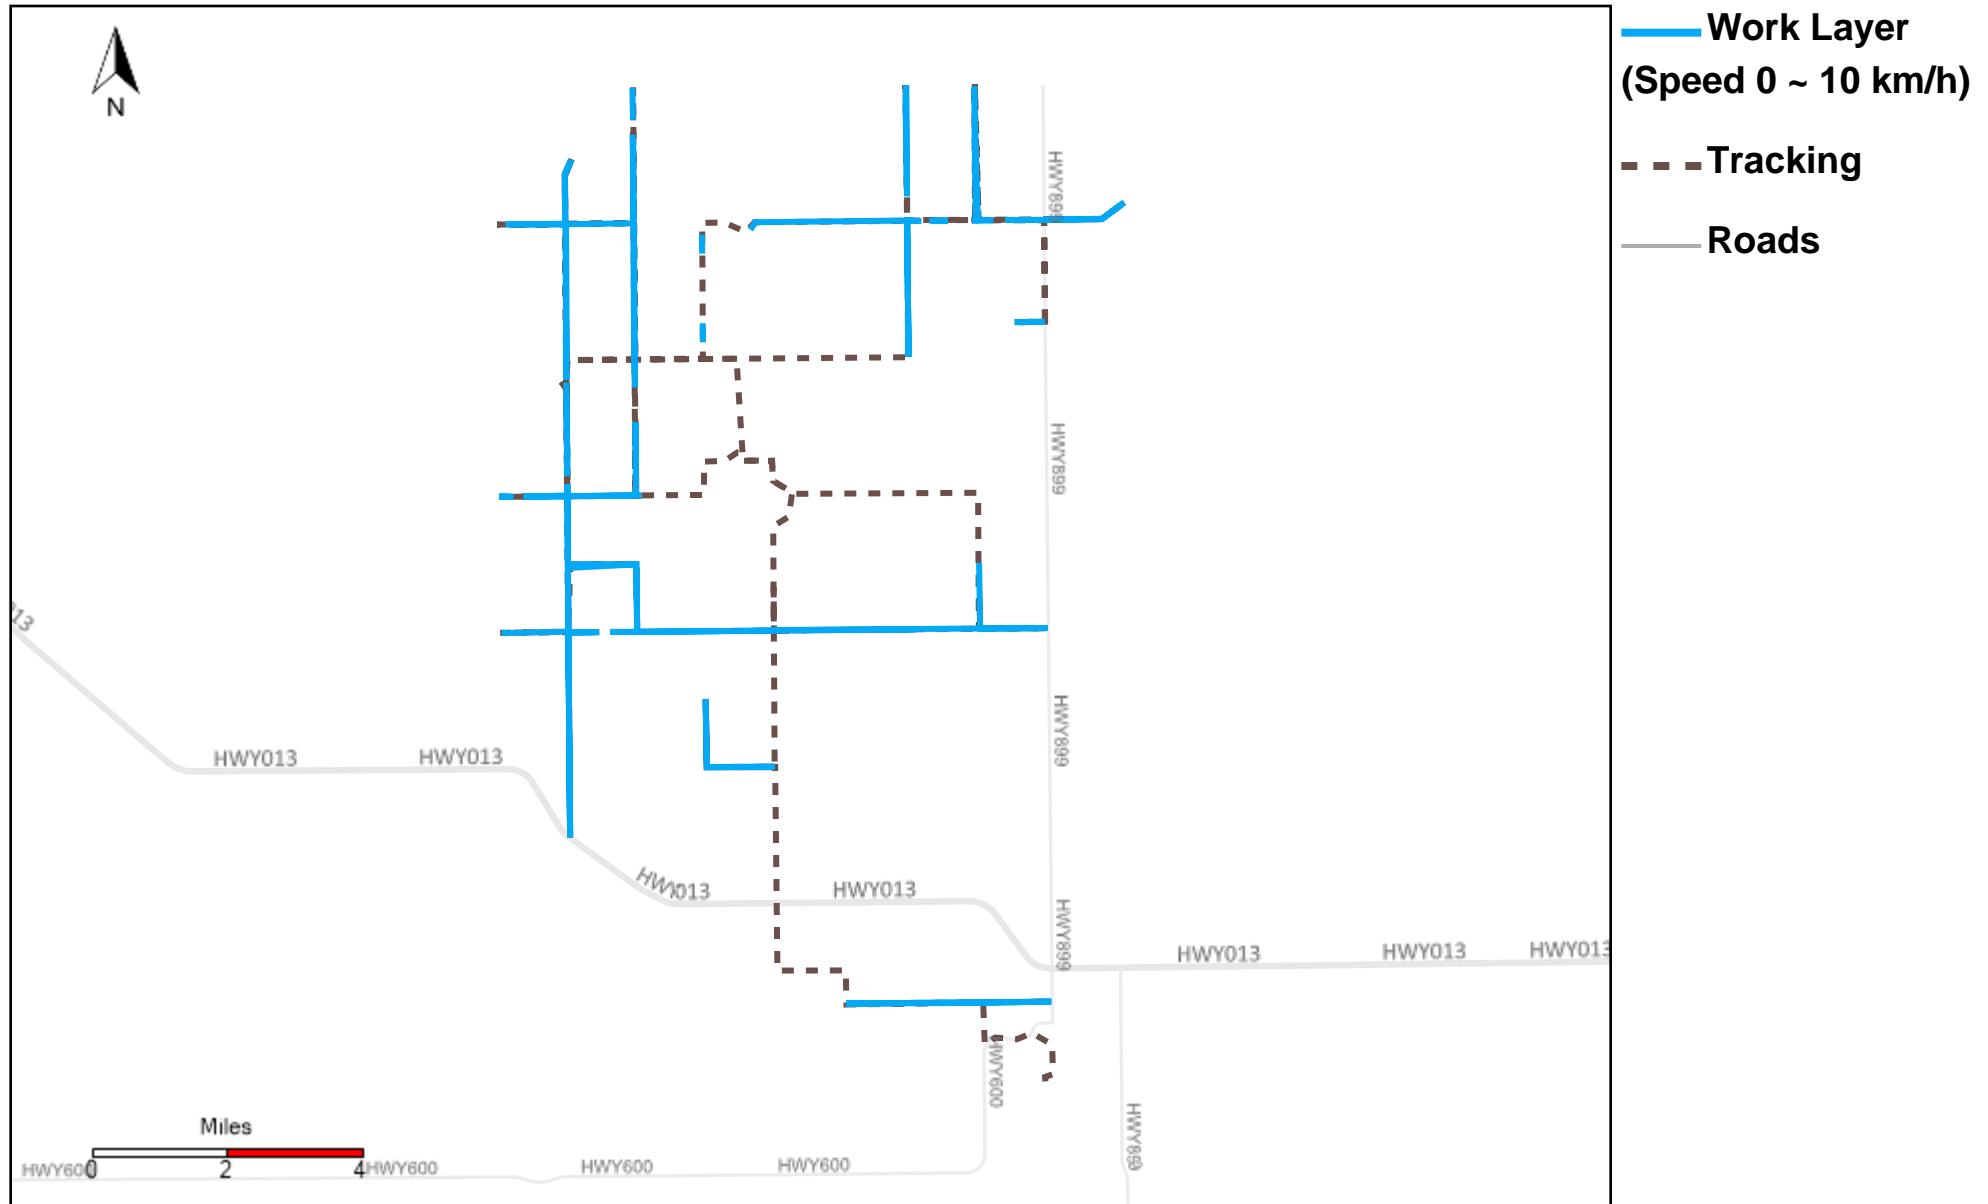

43-185_2022-09-11 ~ 2022-09-17 Tracking

Total Distance(km)	Total Hours	Work Distance(km)	Work Hours
353.29	43 hrs 41 min 40 sec	221.06	33 hrs 21 min 32 sec