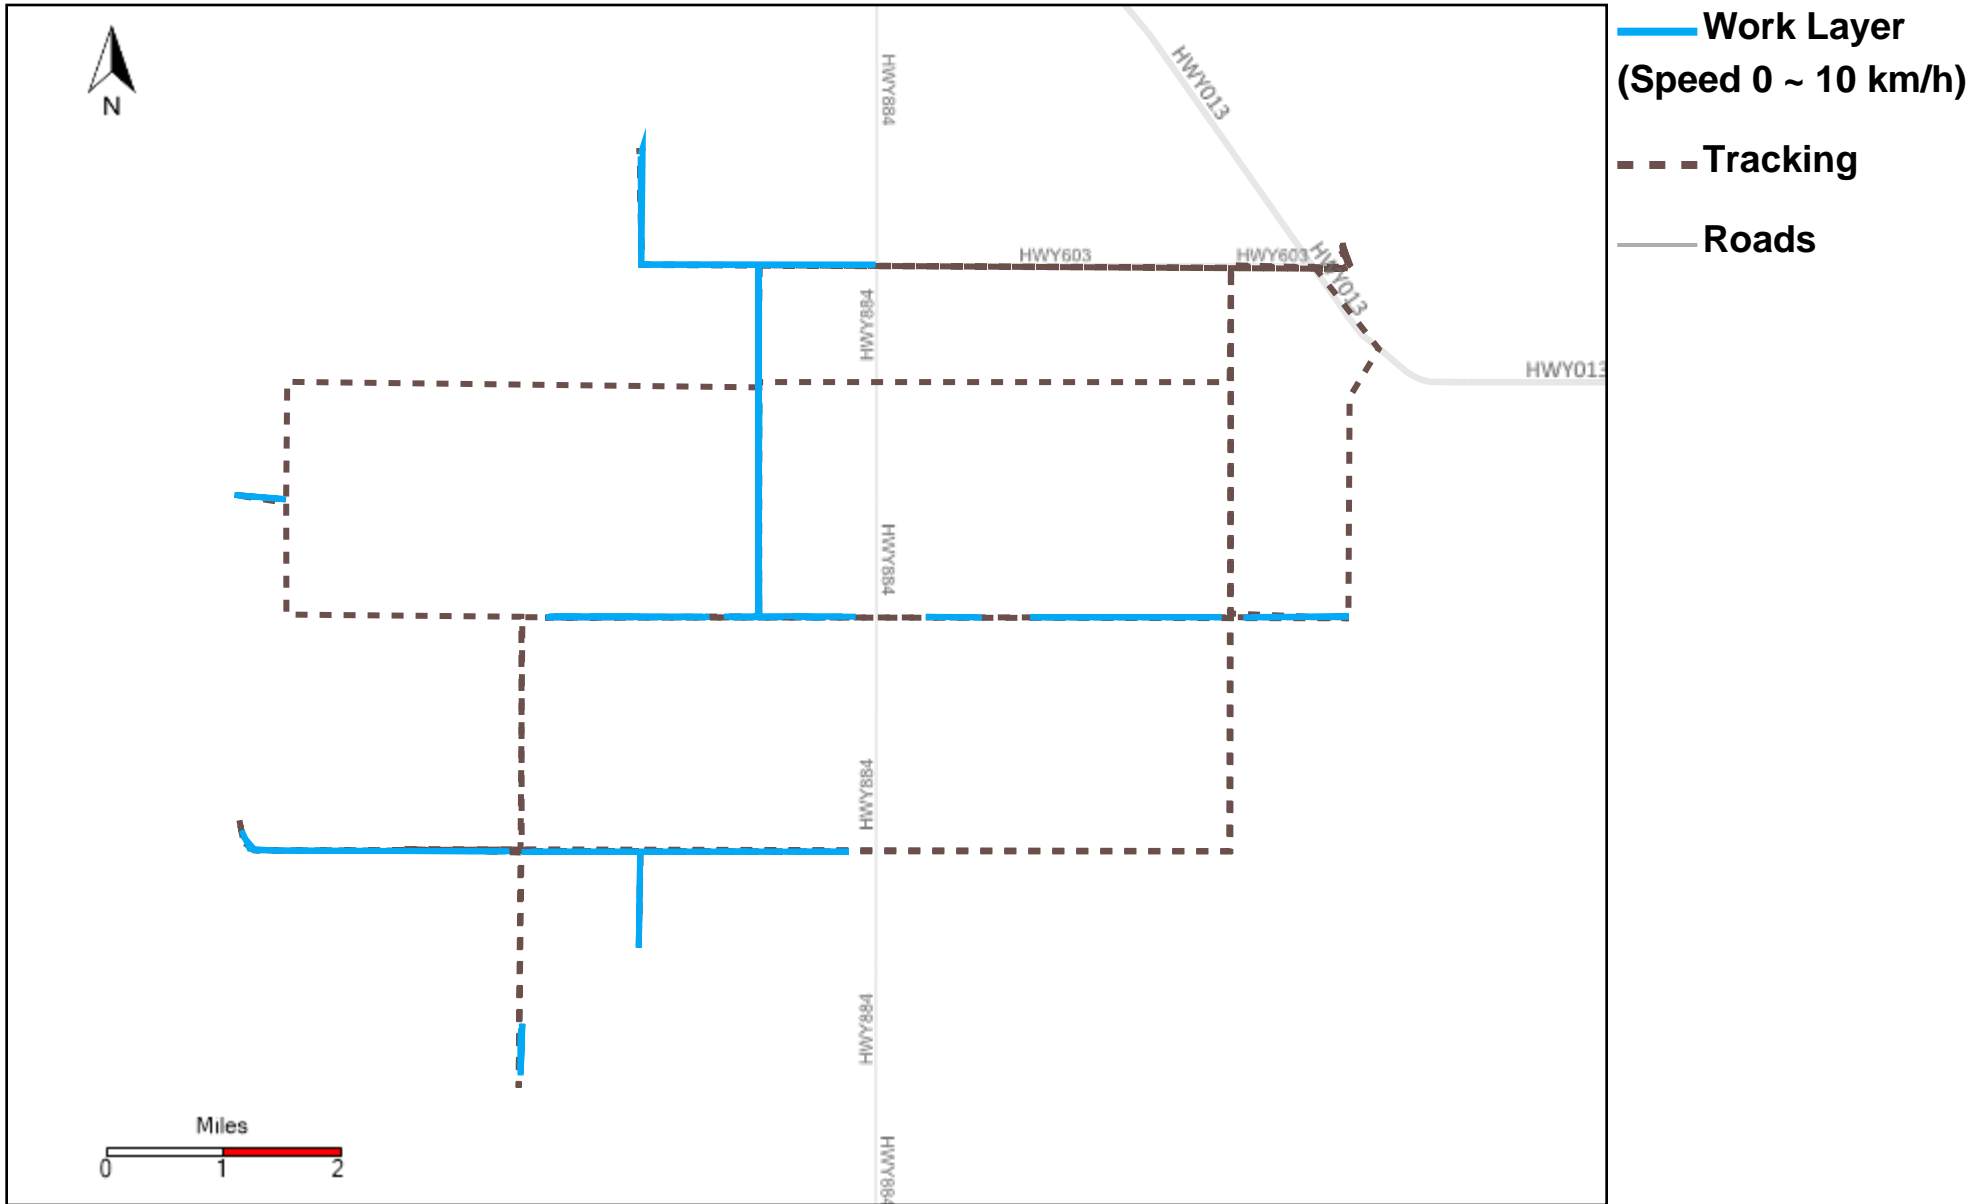

43-170_2022-09-11 ~ 2022-09-17 Tracking

Total Distance(km)	Total Hours	Work Distance(km)	Work Hours
295.39	34 hrs 2 min 20 sec	138.85	22 hrs 35 min 12 sec