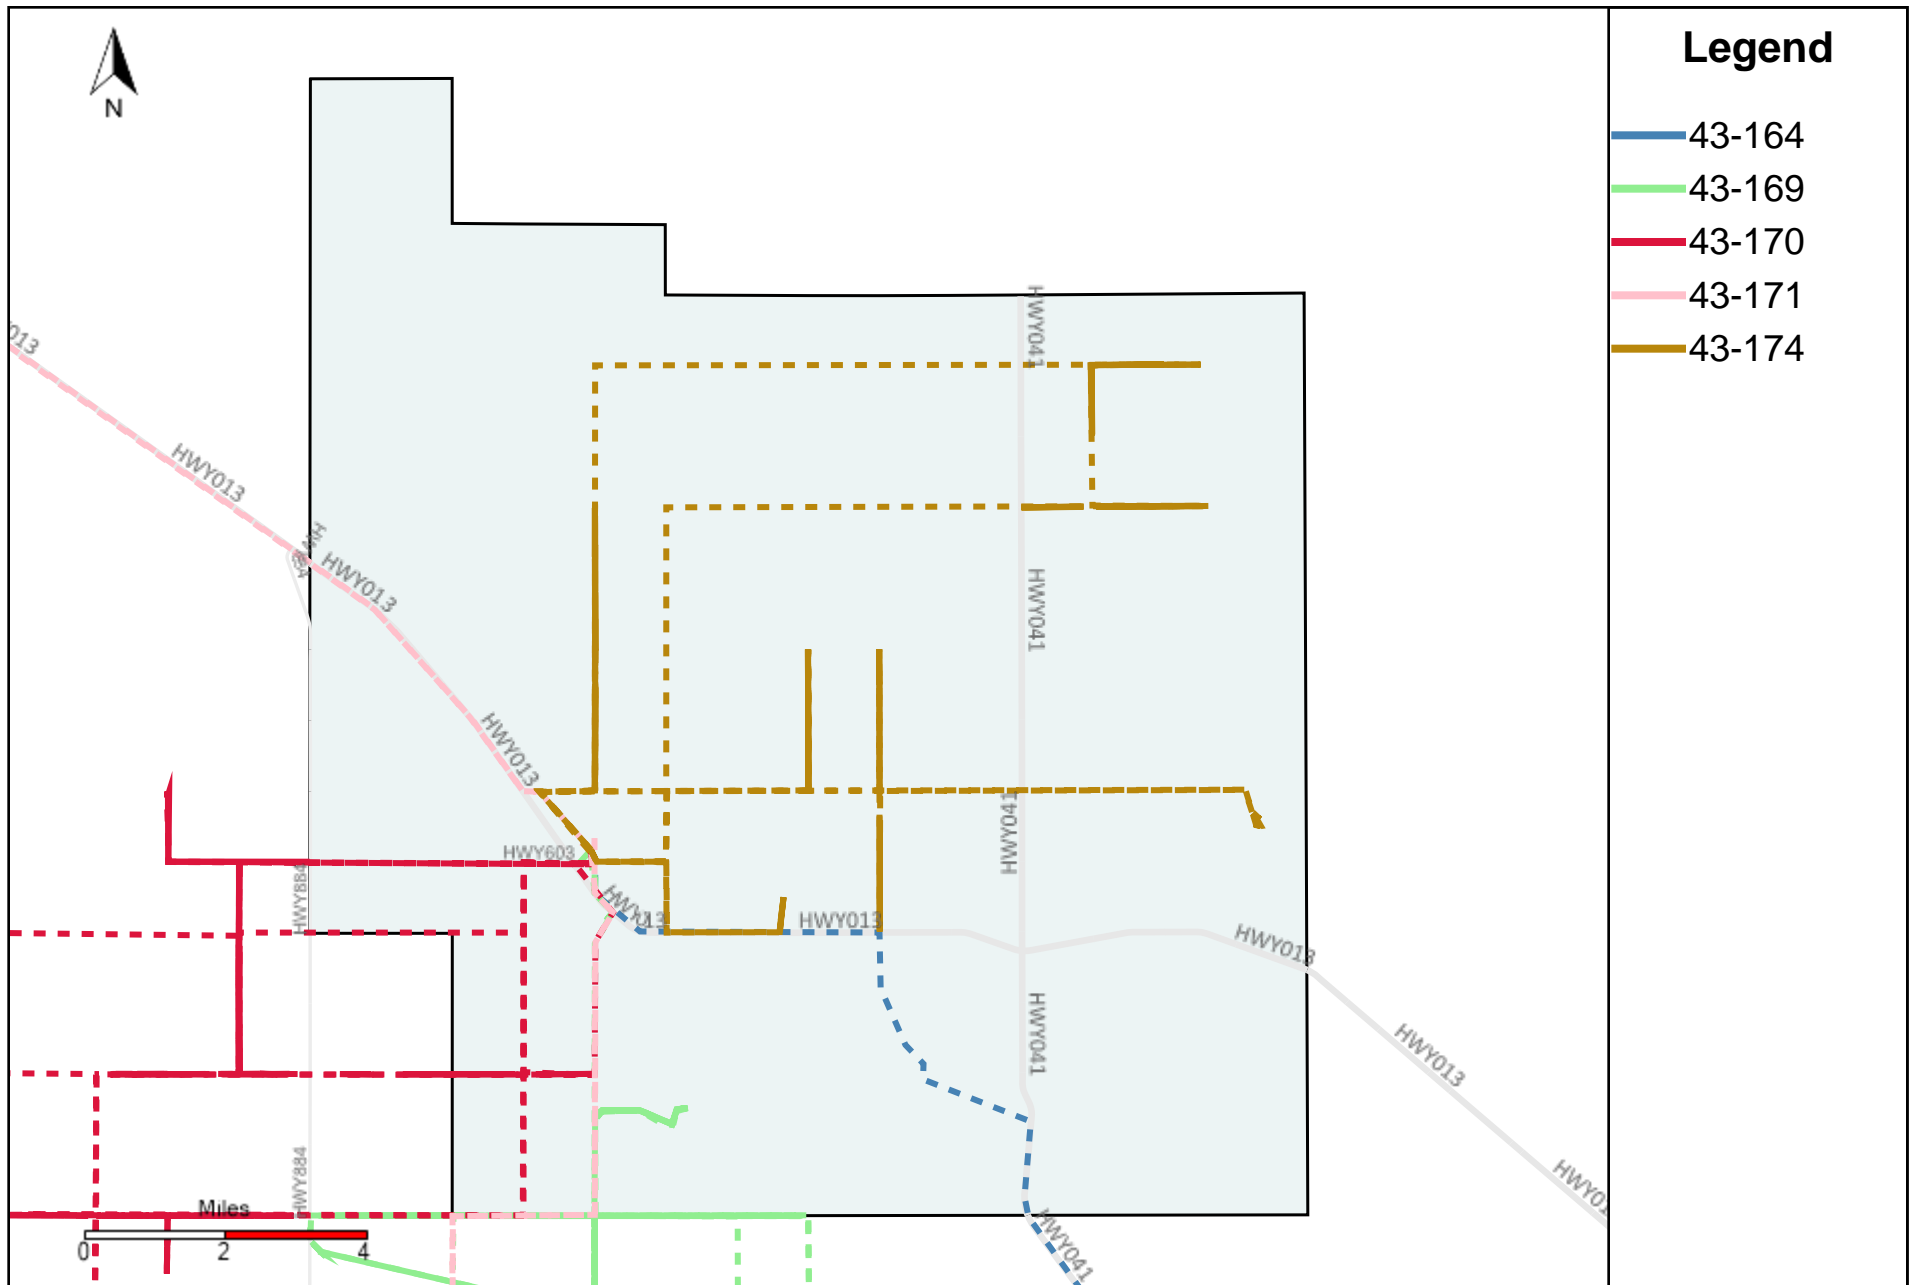

Division: 6 Grader Report(2022-09-11 ~ 2022-09-17)

Vehicle Name List	Total Distance(km)	Total Hours
43-164, 43-169, 43-170, 43-171, 43-174	1415.76	141 hrs 38 min 31 sec