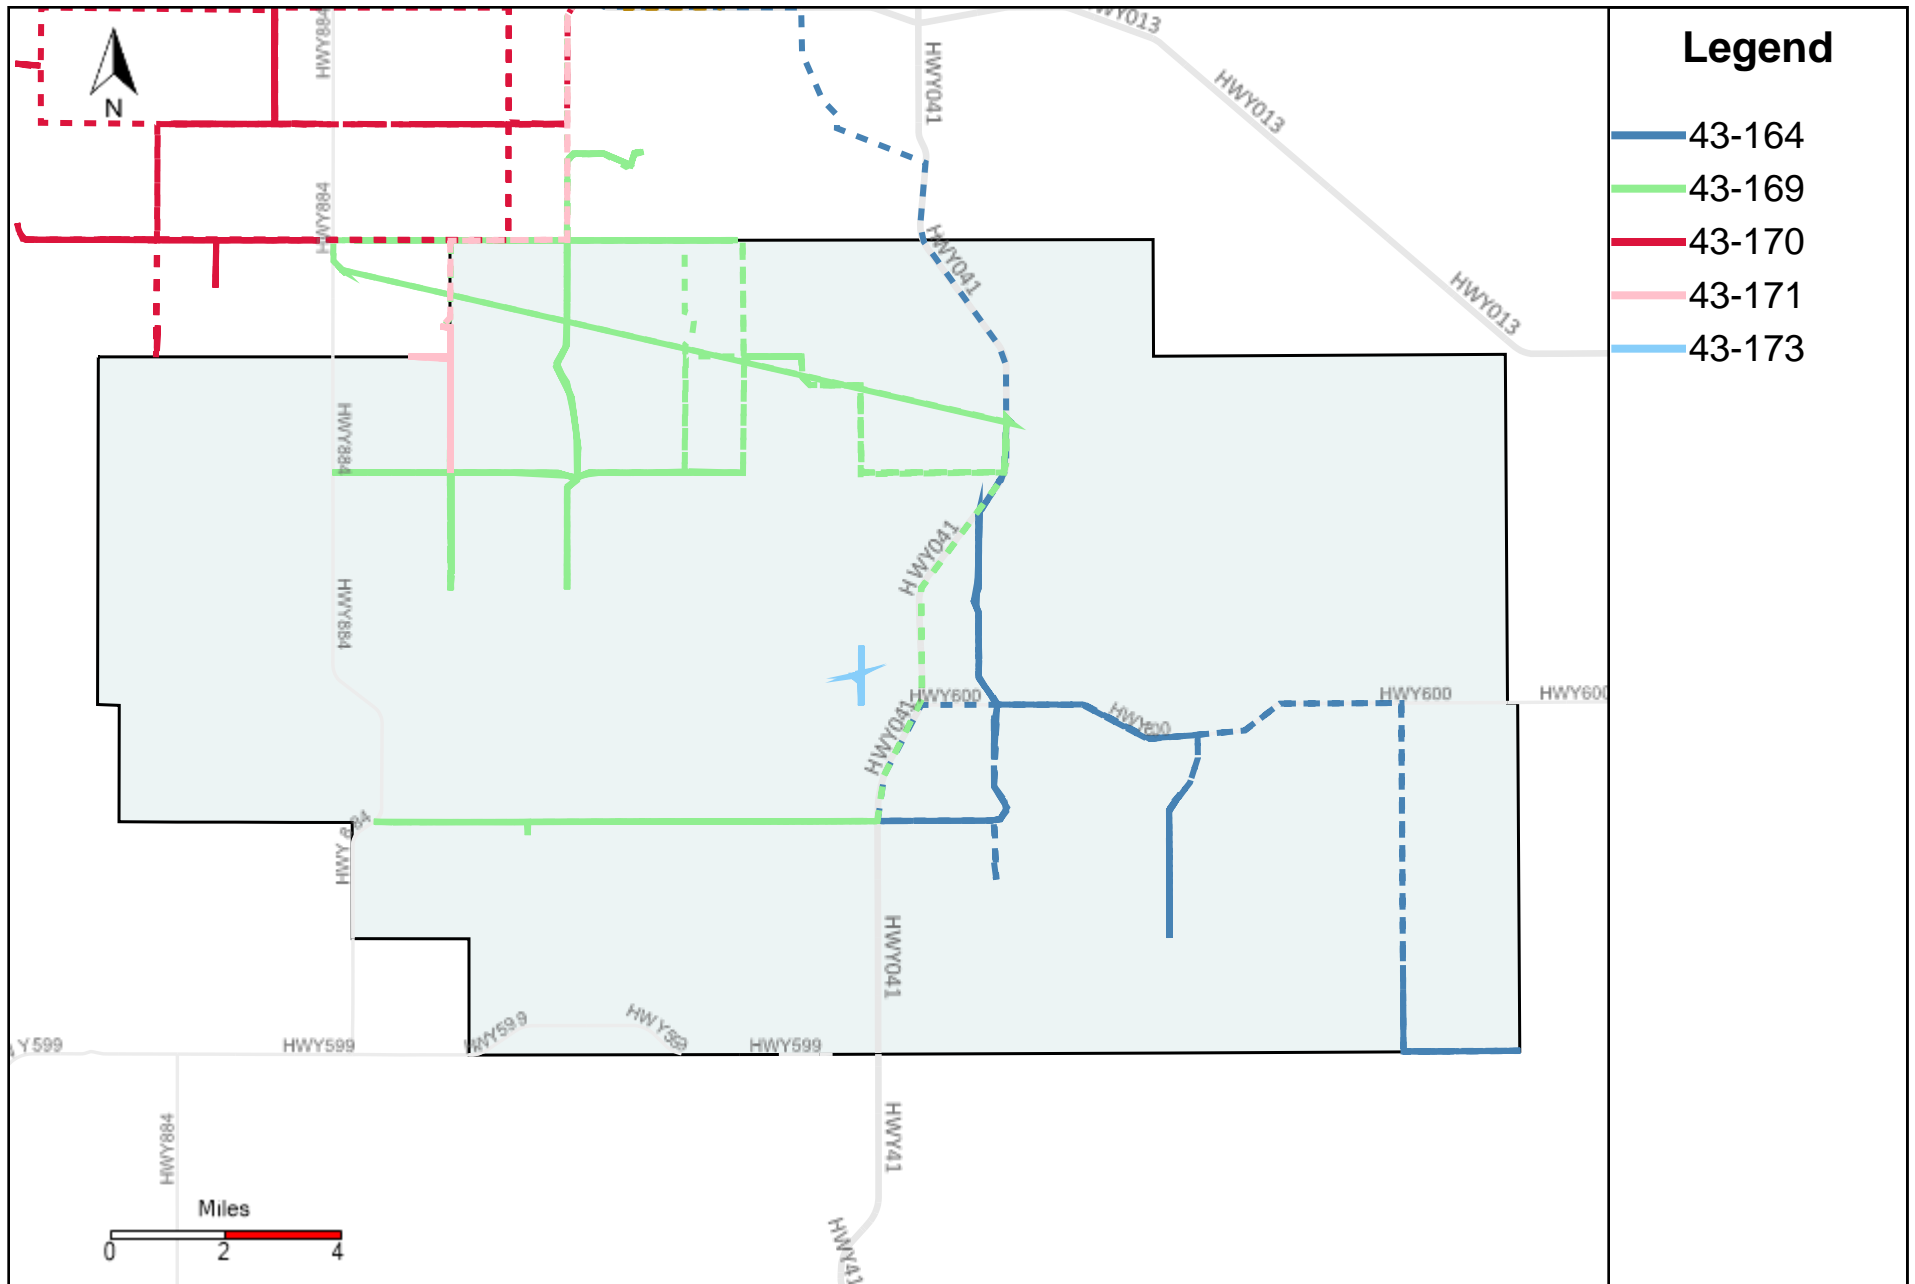

Division: 5 Grader Report(2022-09-11 ~ 2022-09-17)

Vehicle Name List	Total Distance(km)	Total Hours
43-164, 43-169, 43-170, 43-171, 43-173	1299.69	149 hrs 33 min 42 sec