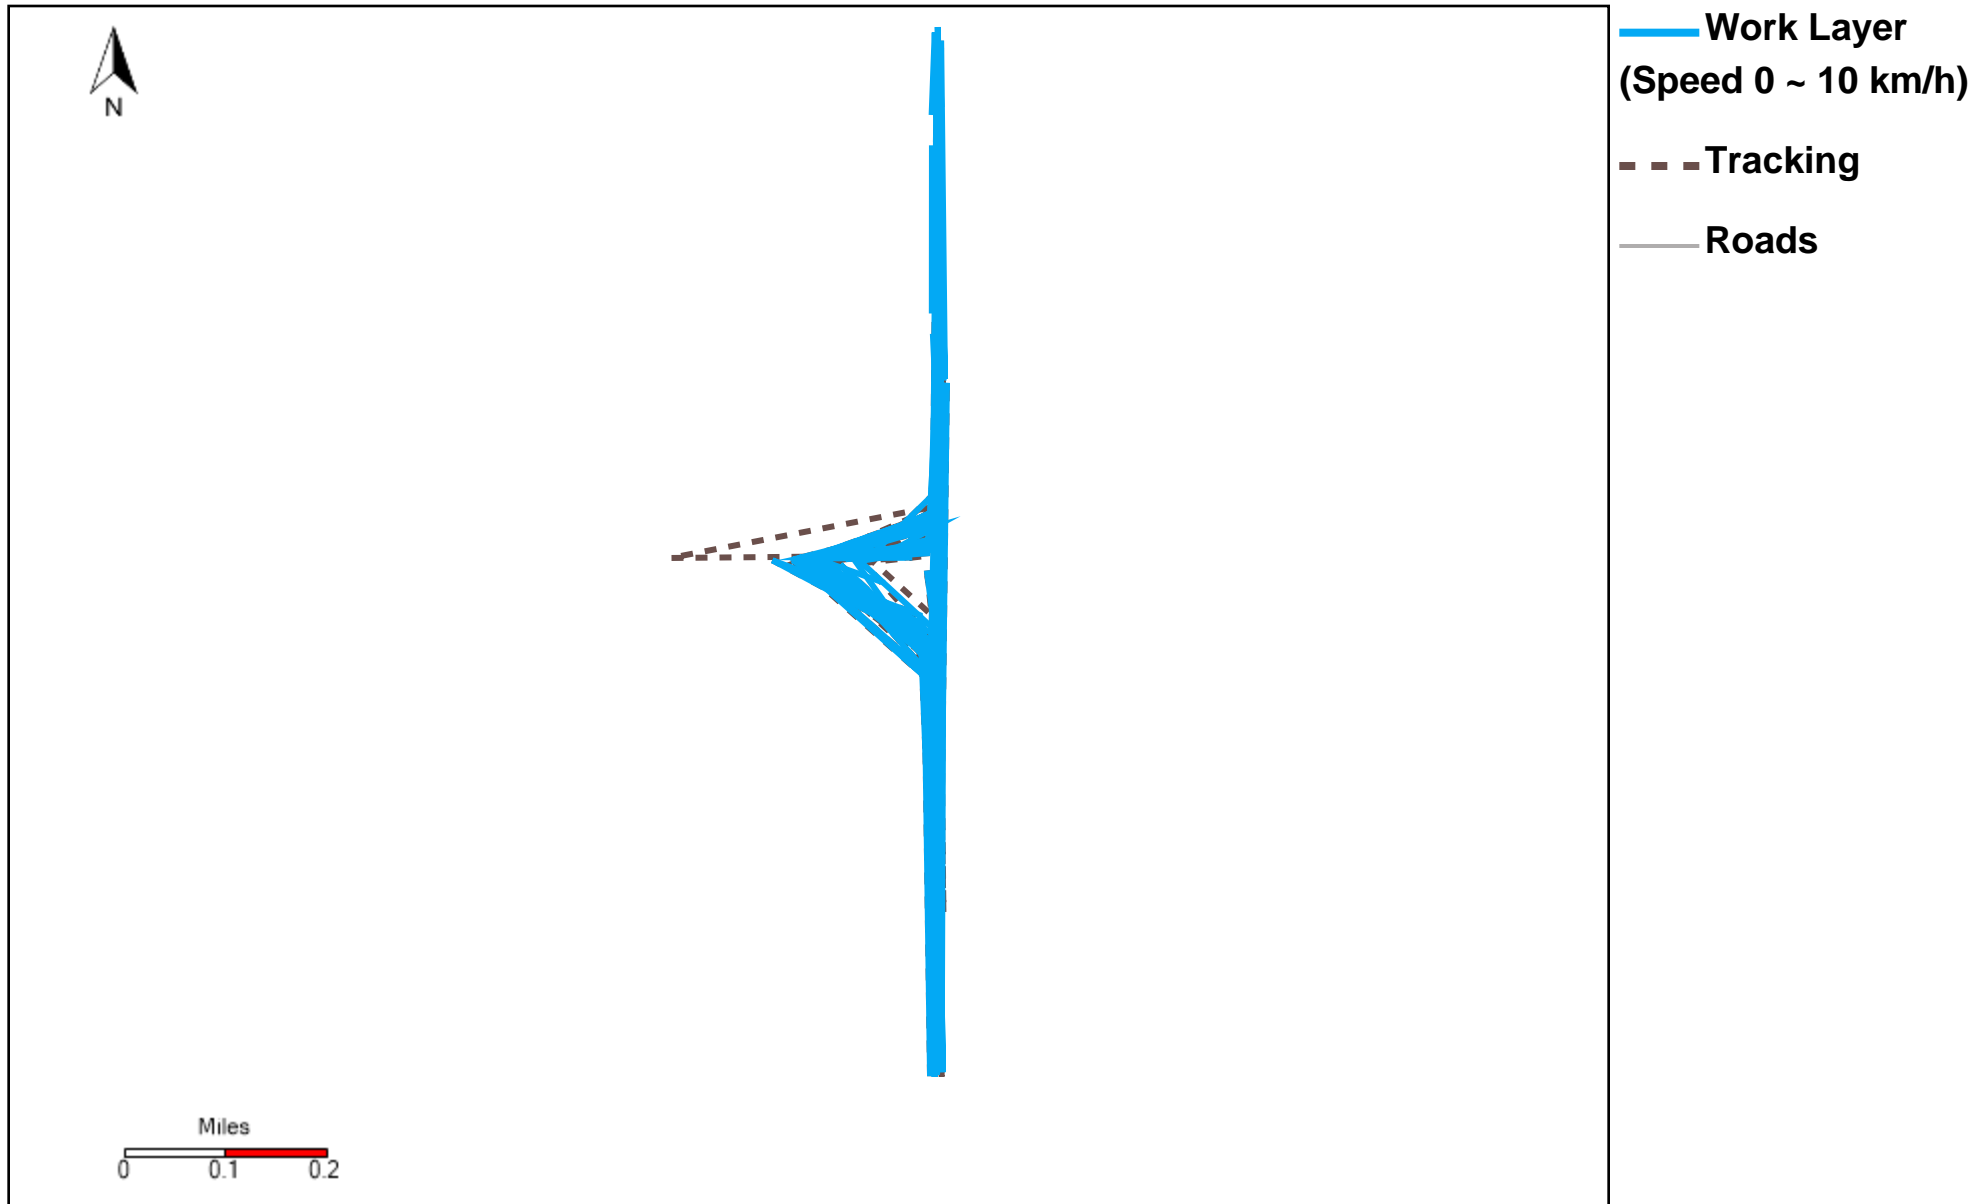

43-173_2022-09-11 ~ 2022-09-17 Tracking

Total Distance(km)	Total Hours	Work Distance(km)	Work Hours
116.33	31 hrs 32 min 57 sec	89.72	22 hrs 21 min 46 sec