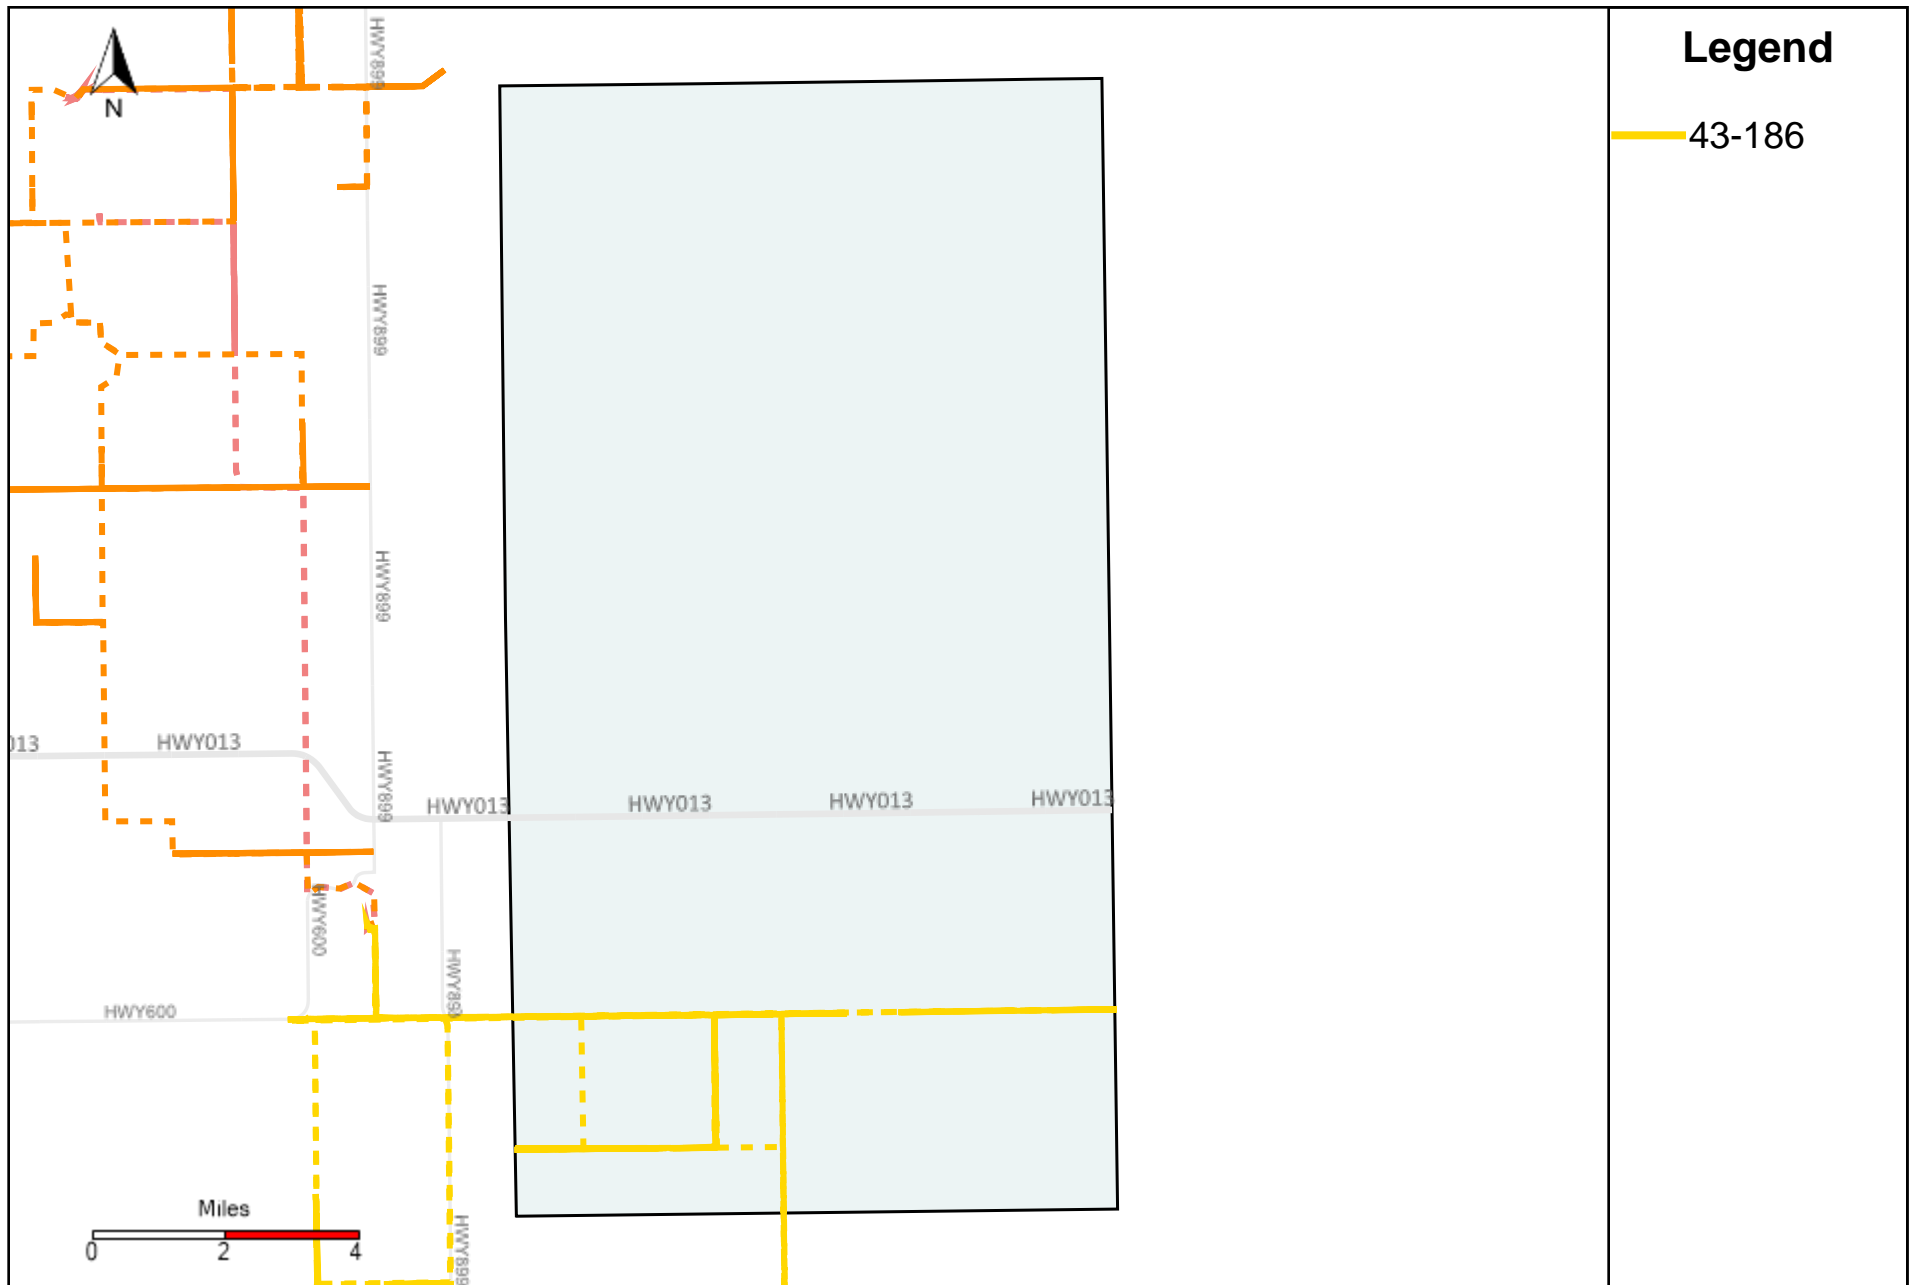

Provost Weekly Grader Report (2022-09-11 ~ 2022-09-17)

Division: 1 Grader Report(2022-09-11 ~ 2022-09-17)

Vehicle Name List	Total Distance(km)	Total Hours
43-182, 43-186	741.36	77 hrs 15 min 45 sec

Division: 2 Grader Report(2022-09-11 ~ 2022-09-17)