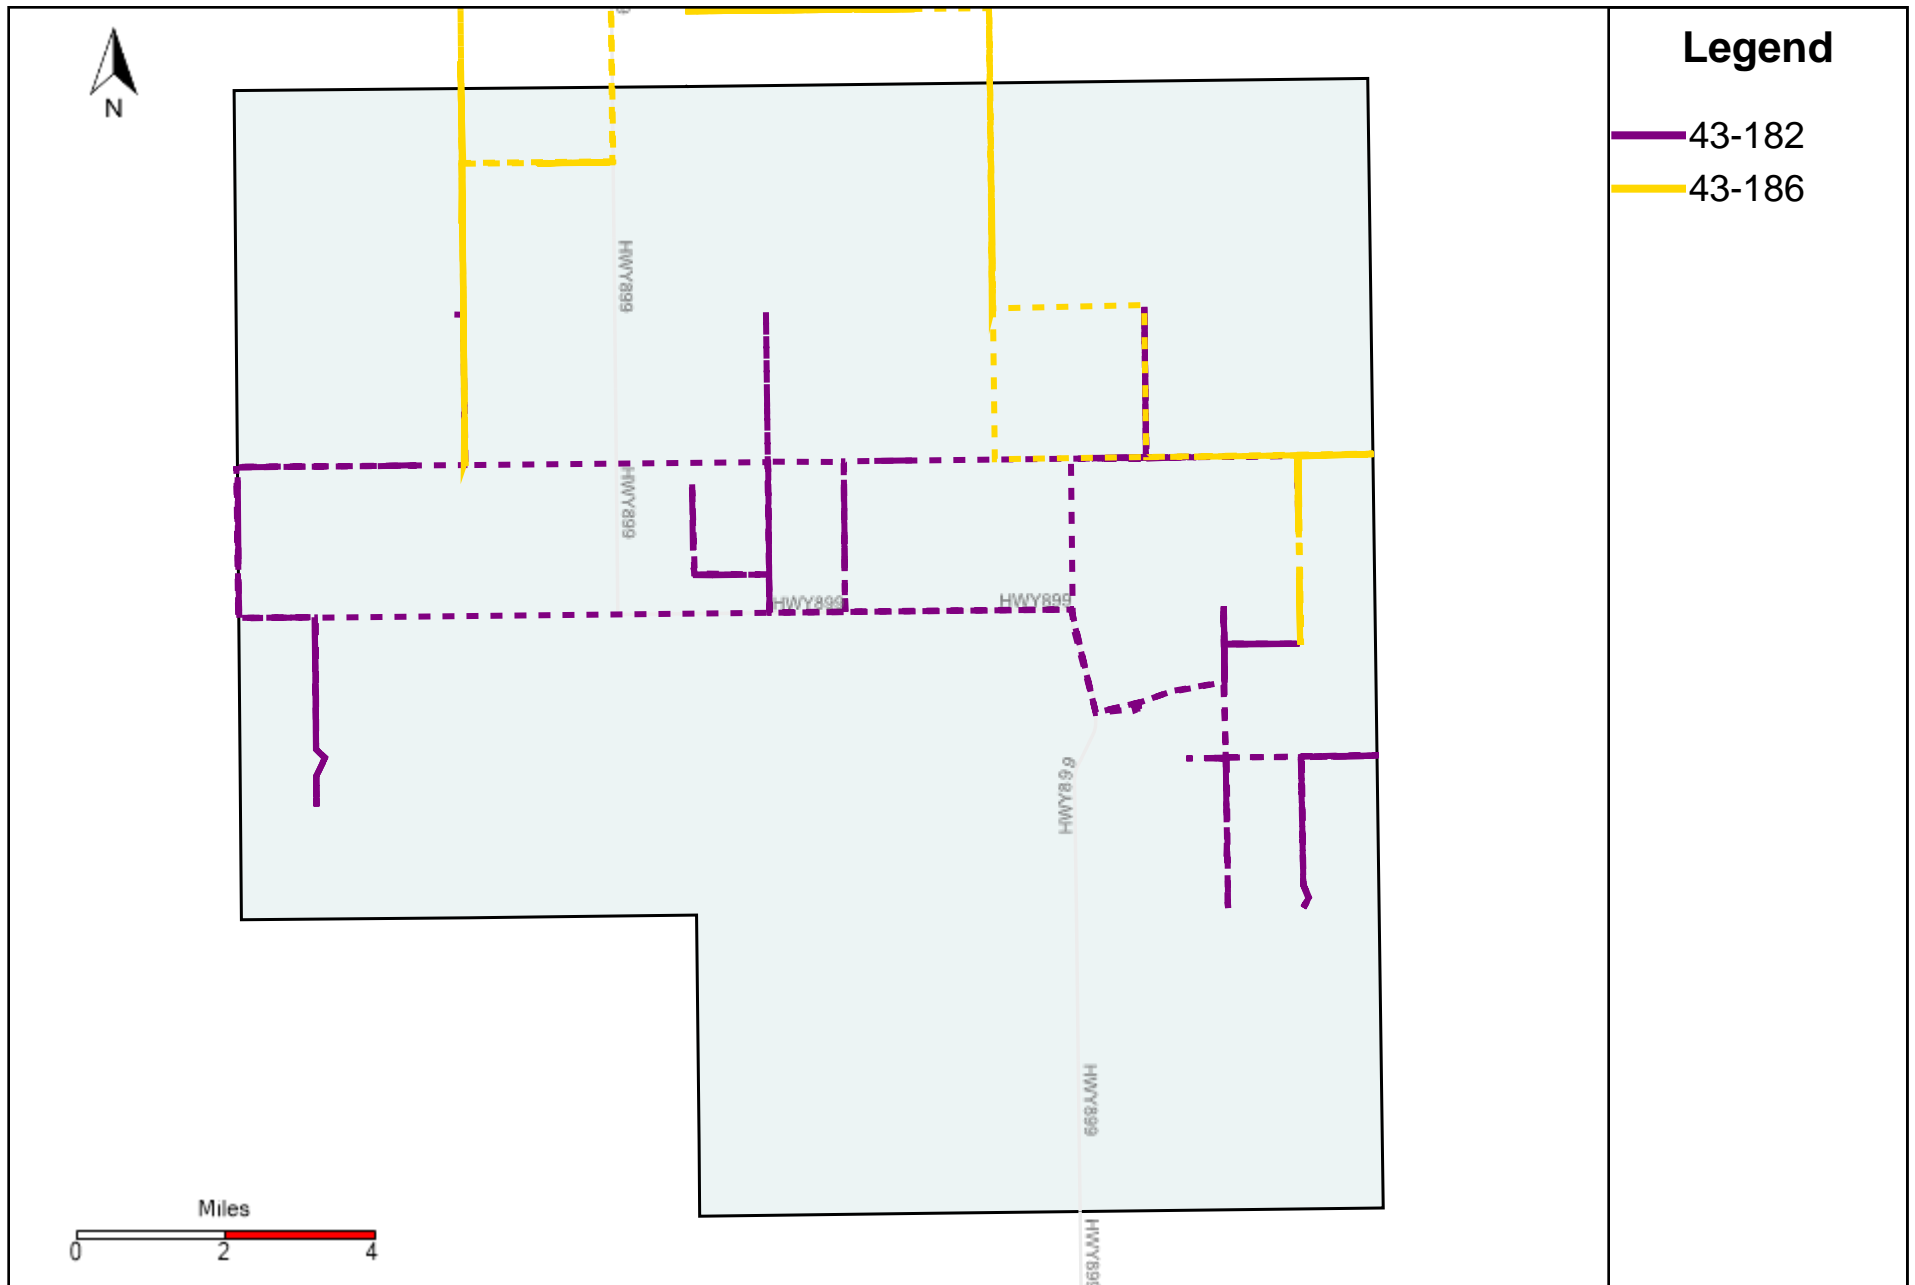

Provost Weekly Grader Report (2022-09-11 ~ 2022-09-17)

Division: 1 Grader Report(2022-09-11 ~ 2022-09-17)

Vehicle Name List	Total Distance(km)	Total Hours
43-182, 43-186	741.36	77 hrs 15 min 45 sec

Division: 2 Grader Report(2022-09-11 ~ 2022-09-17)

Vehicle Name List	Total Distance(km)	Total Hours
43-186	456.08	46 hrs 18 min 52 sec

Division: 3 Grader Report(2022-09-11 ~ 2022-09-17)

Vehicle Name List	Total Distance(km)	Total Hours
43-164, 43-181, 43-185, 43-186	1155.34	128 hrs 26 min 22 sec