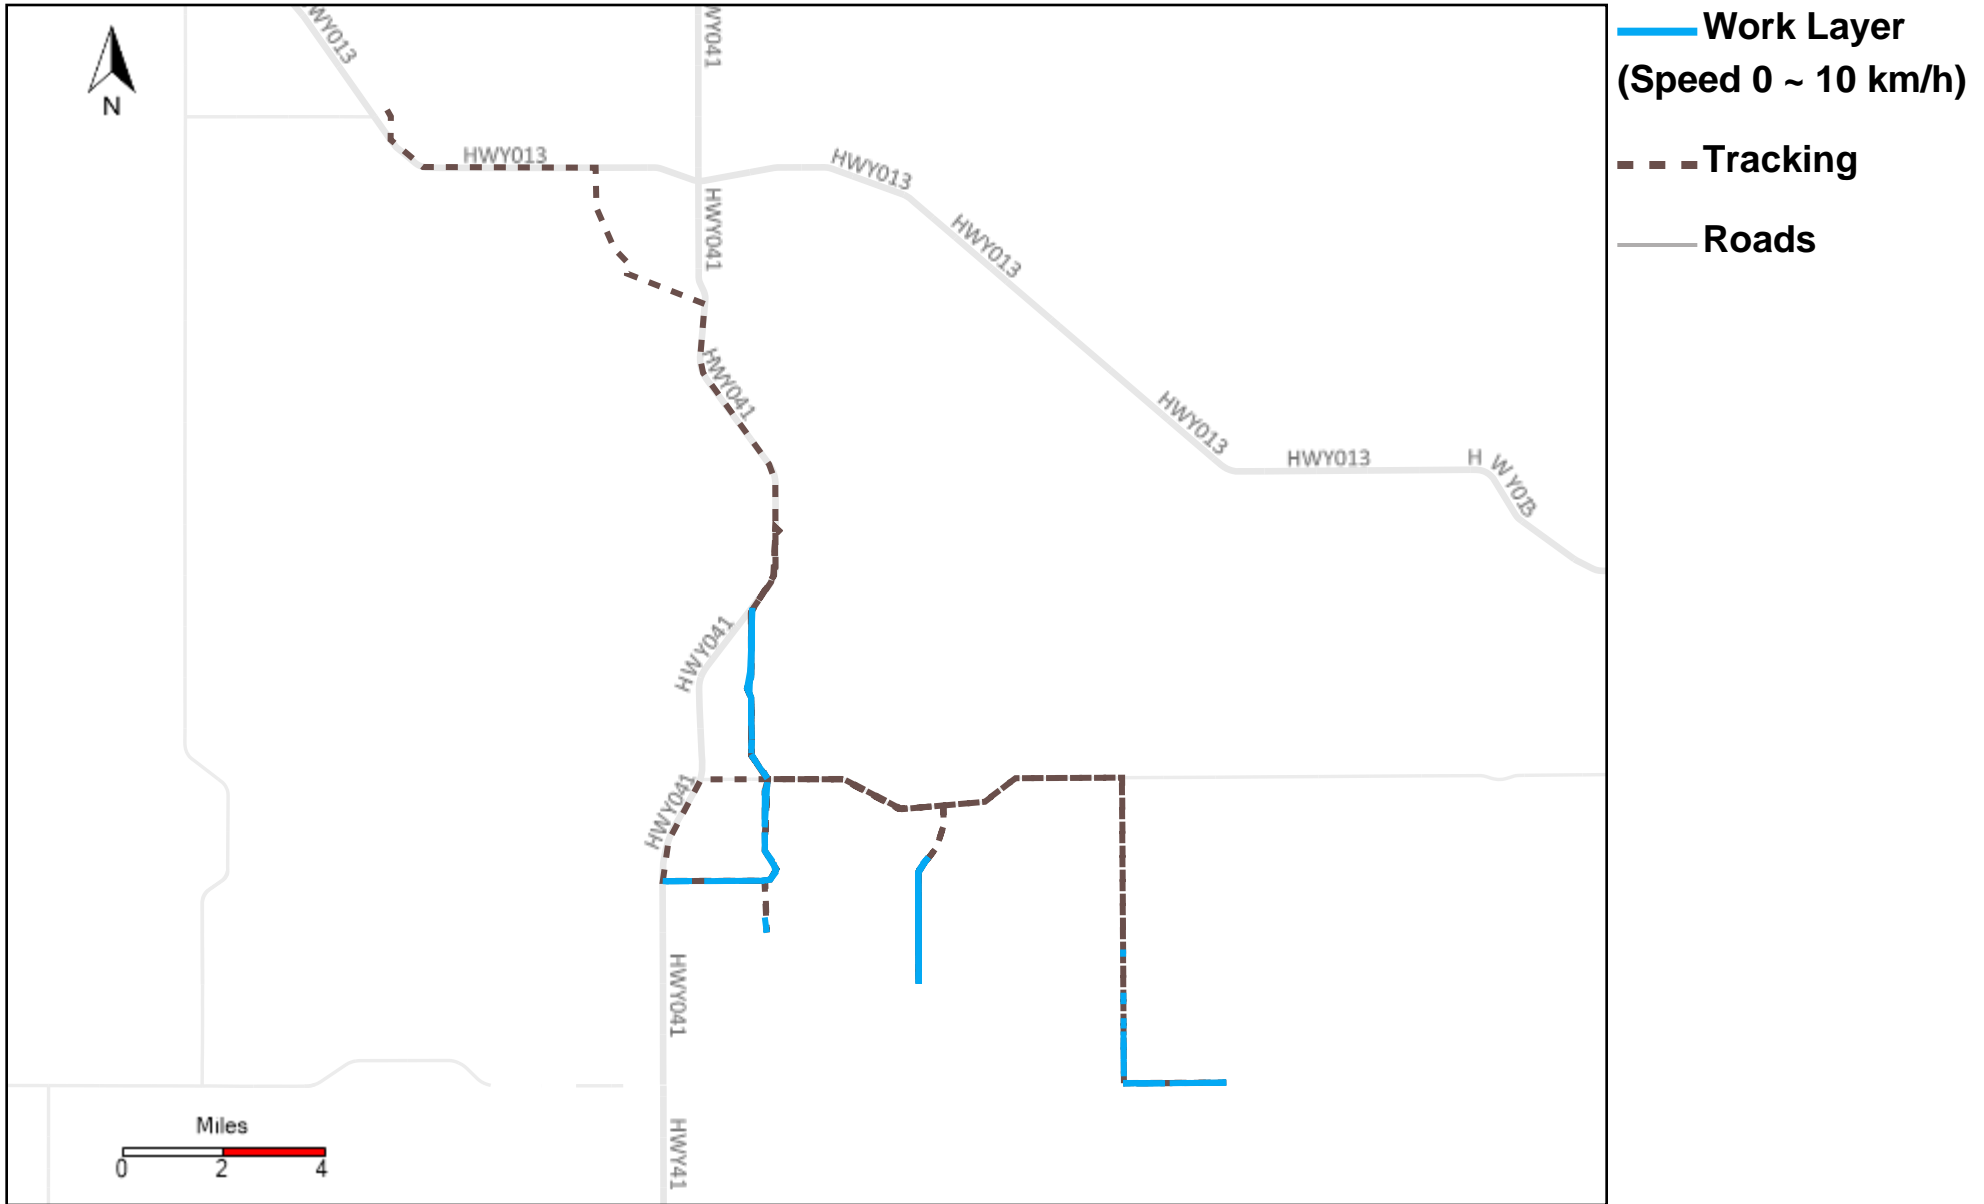

43-164_2022-09-11 ~ 2022-09-17 Tracking

Total Distance(km)	Total Hours	Work Distance(km)	Work Hours
219.78	20 hrs 15 min 55 sec	55.56	8 hrs 33 min 14 sec