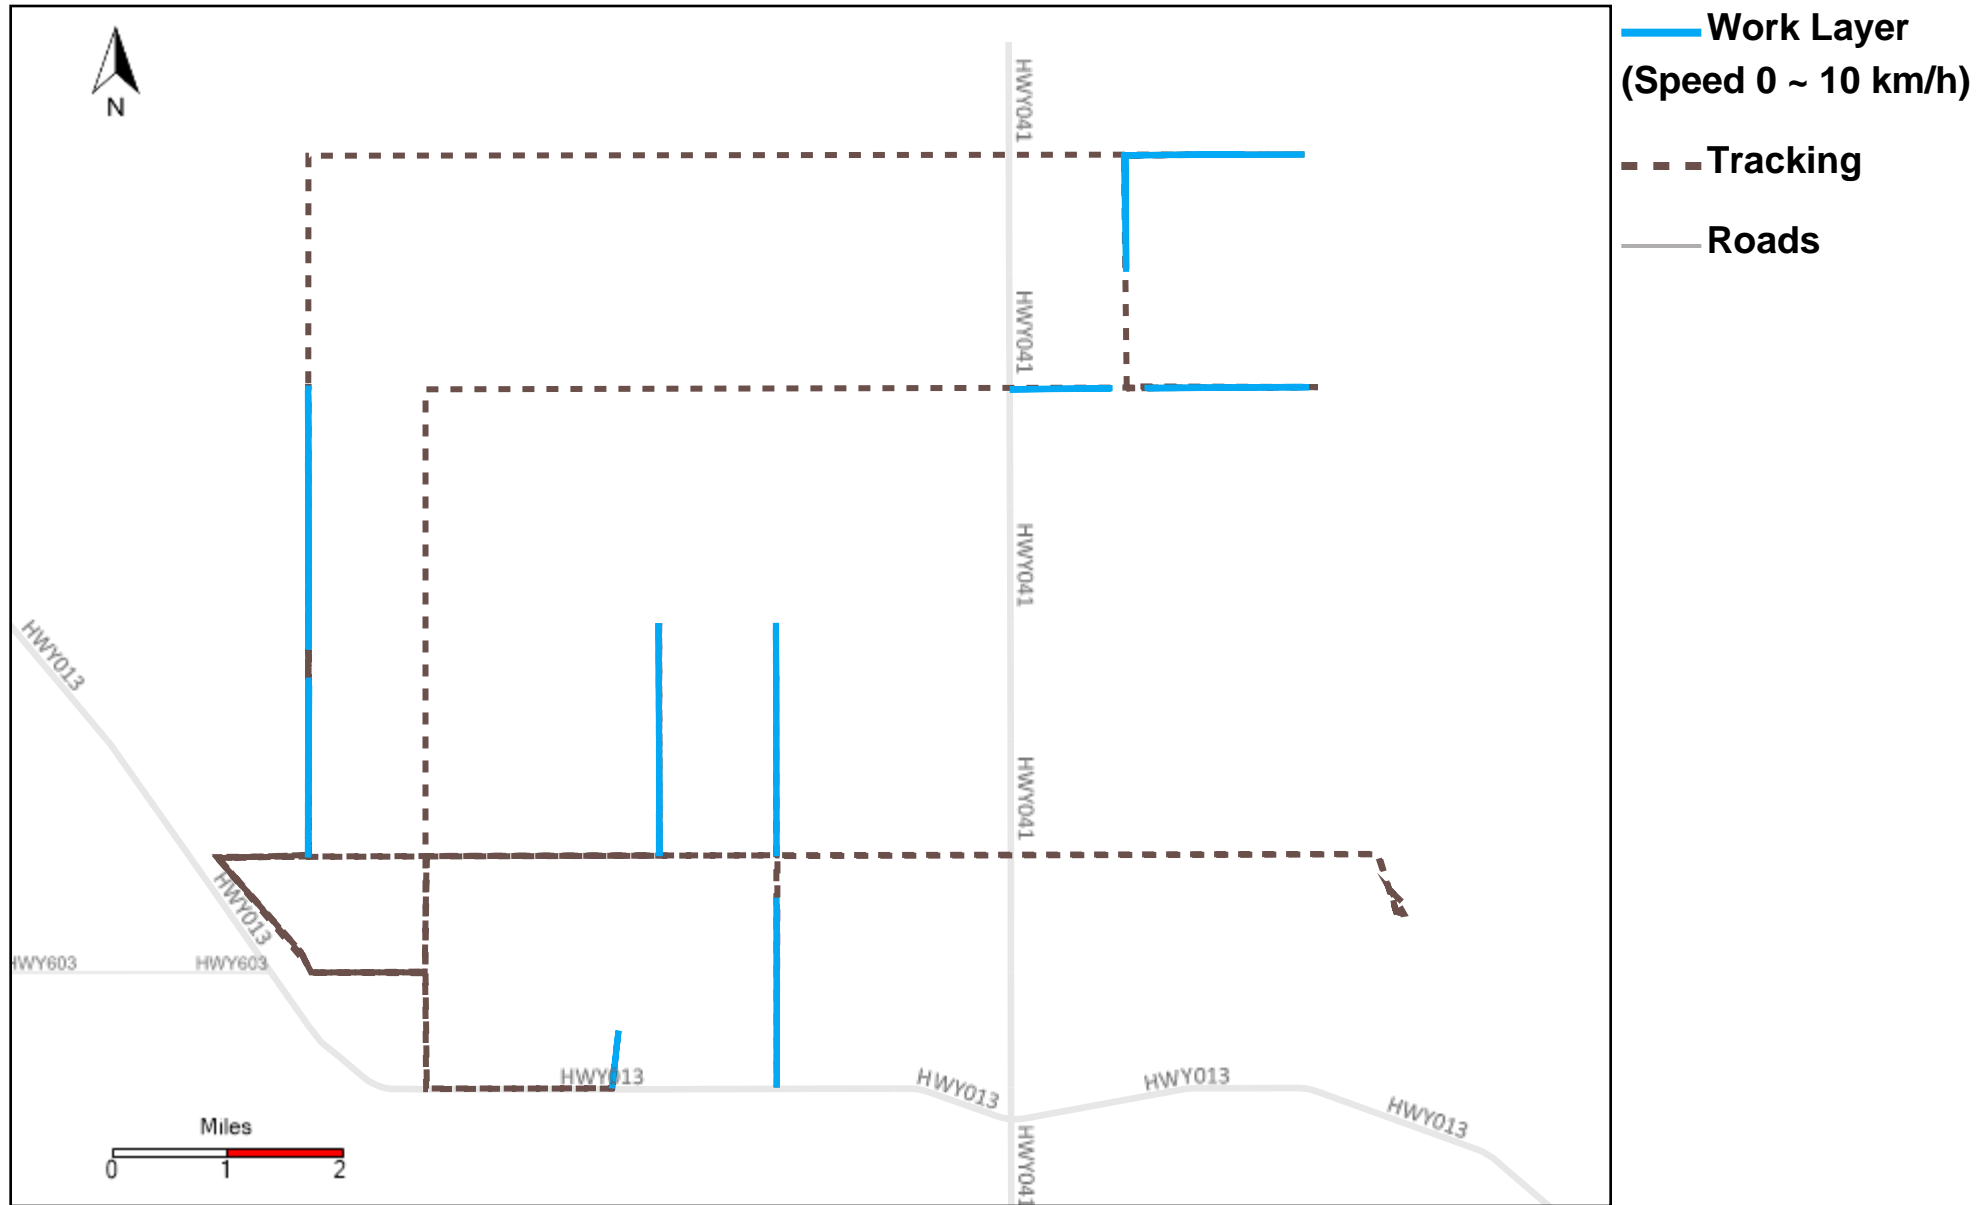

43-171_2022-09-11 ~ 2022-09-17 Tracking

Total Distance(km)	Total Hours	Work Distance(km)	Work Hours
197.37	20 hrs 12 min 51 sec	45.16	9 hrs 6 min 9 sec

43-173_2022-09-11 ~ 2022-09-17 Tracking

Total Distance(km)	Total Hours	Work Distance(km)	Work Hours
116.33	31 hrs 32 min 57 sec	89.72	22 hrs 21 min 46 sec

43-174_2022-09-11 ~ 2022-09-17 Tracking

Total Distance(km)	Total Hours	Work Distance(km)	Work Hours
232.4	23 hrs 37 min 46 sec	96.37	15 hrs 43 min 54 sec

43-181_2022-09-11 ~ 2022-09-17 Tracking

Total Distance(km)	Total Hours	Work Distance(km)	Work Hours
126.19	18 hrs 9 min 55 sec	21.5	3 hrs 50 min 58 sec