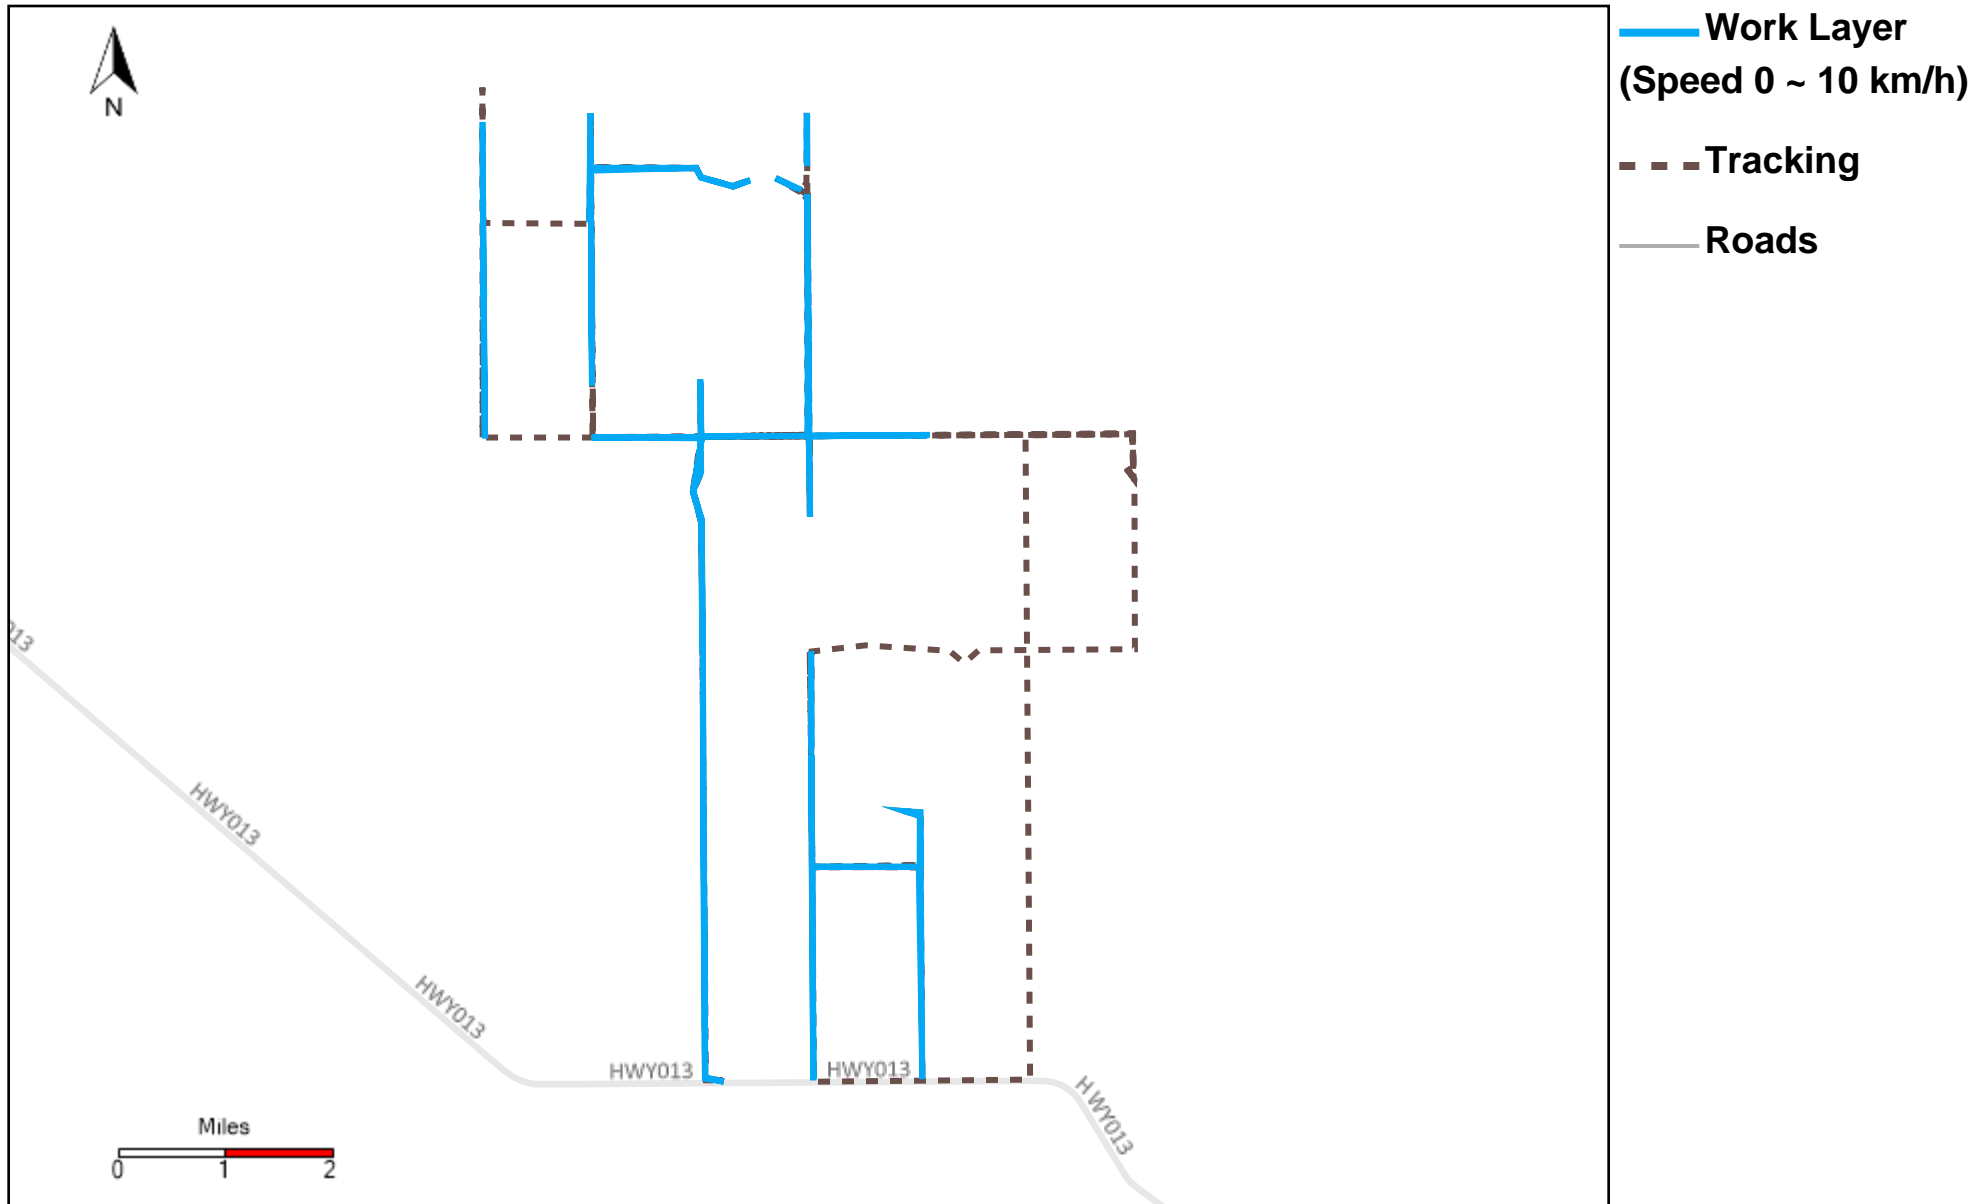

43-187_2022-09-11 ~ 2022-09-17 Tracking

Total Distance(km)	Total Hours	Work Distance(km)	Work Hours
317.76	41 hrs 9 min 22 sec	192.74	34 hrs 51 min 5 sec