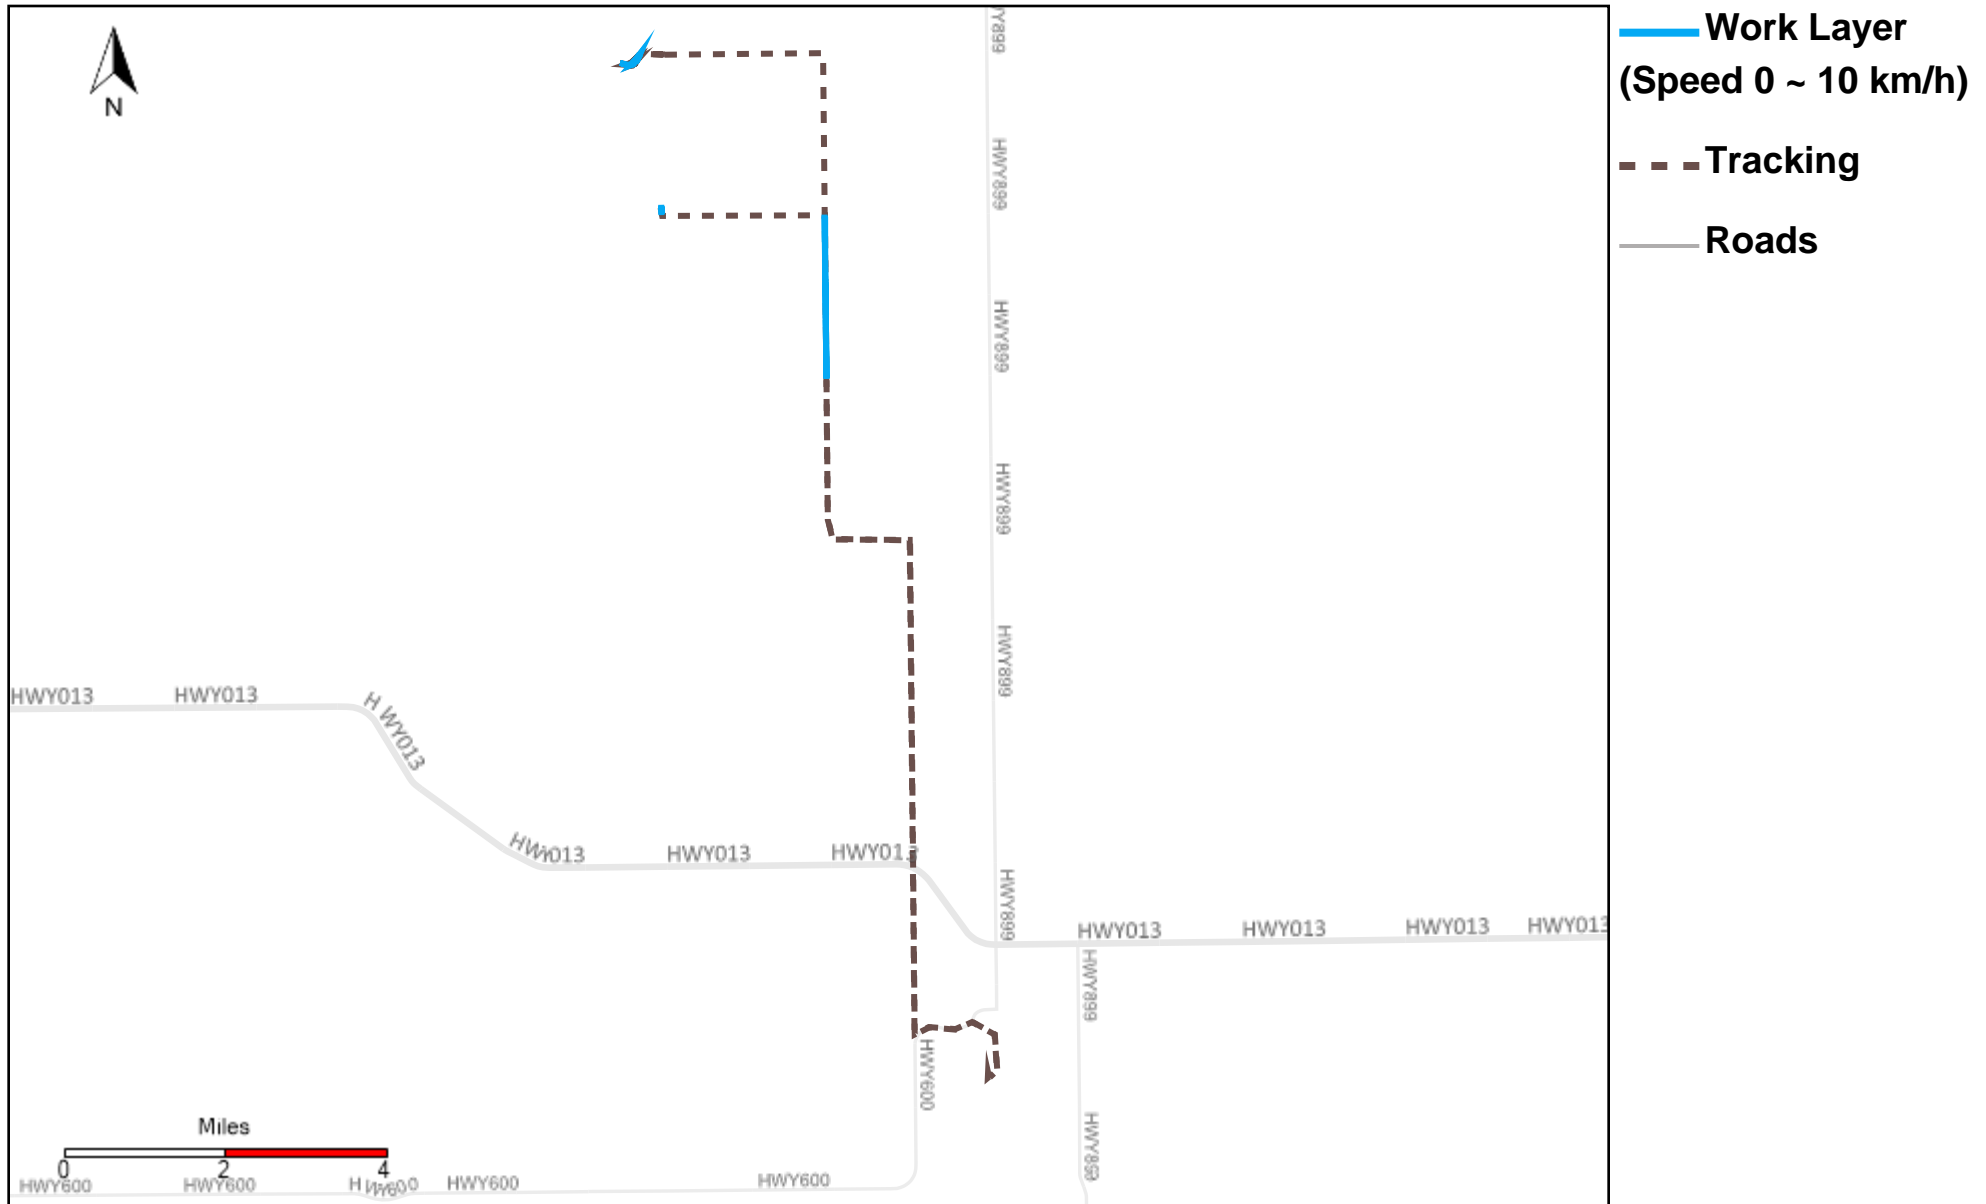

43-181_2022-09-11 ~ 2022-09-17 Tracking

Total Distance(km)	Total Hours	Work Distance(km)	Work Hours
126.19	18 hrs 9 min 55 sec	21.5	3 hrs 50 min 58 sec