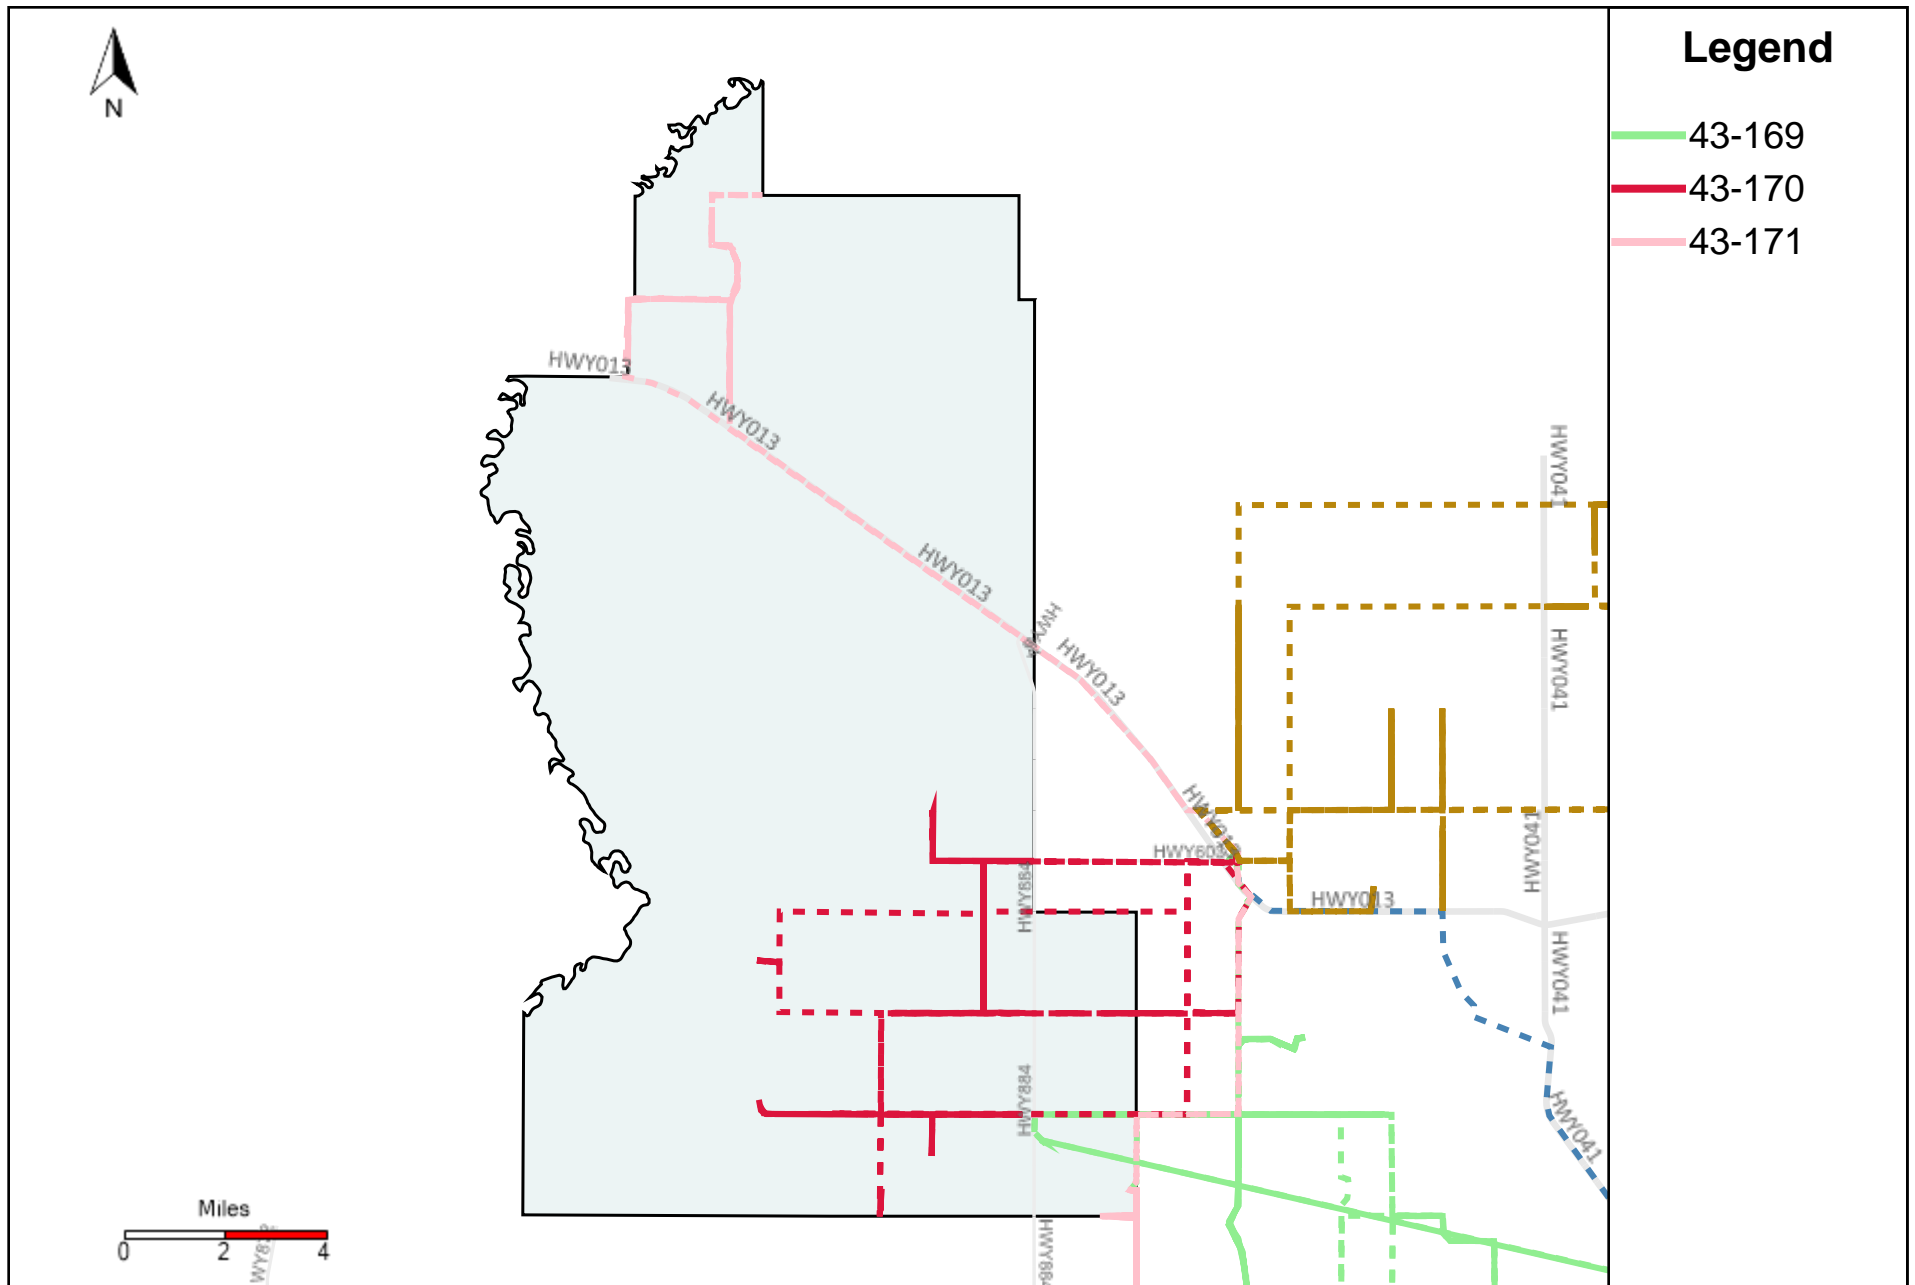

Division: 7 Grader Report(2022-09-11 ~ 2022-09-17)

Vehicle Name List	Total Distance(km)	Total Hours
43-169, 43-170, 43-171	963.58	97 hrs 44 min 50 sec