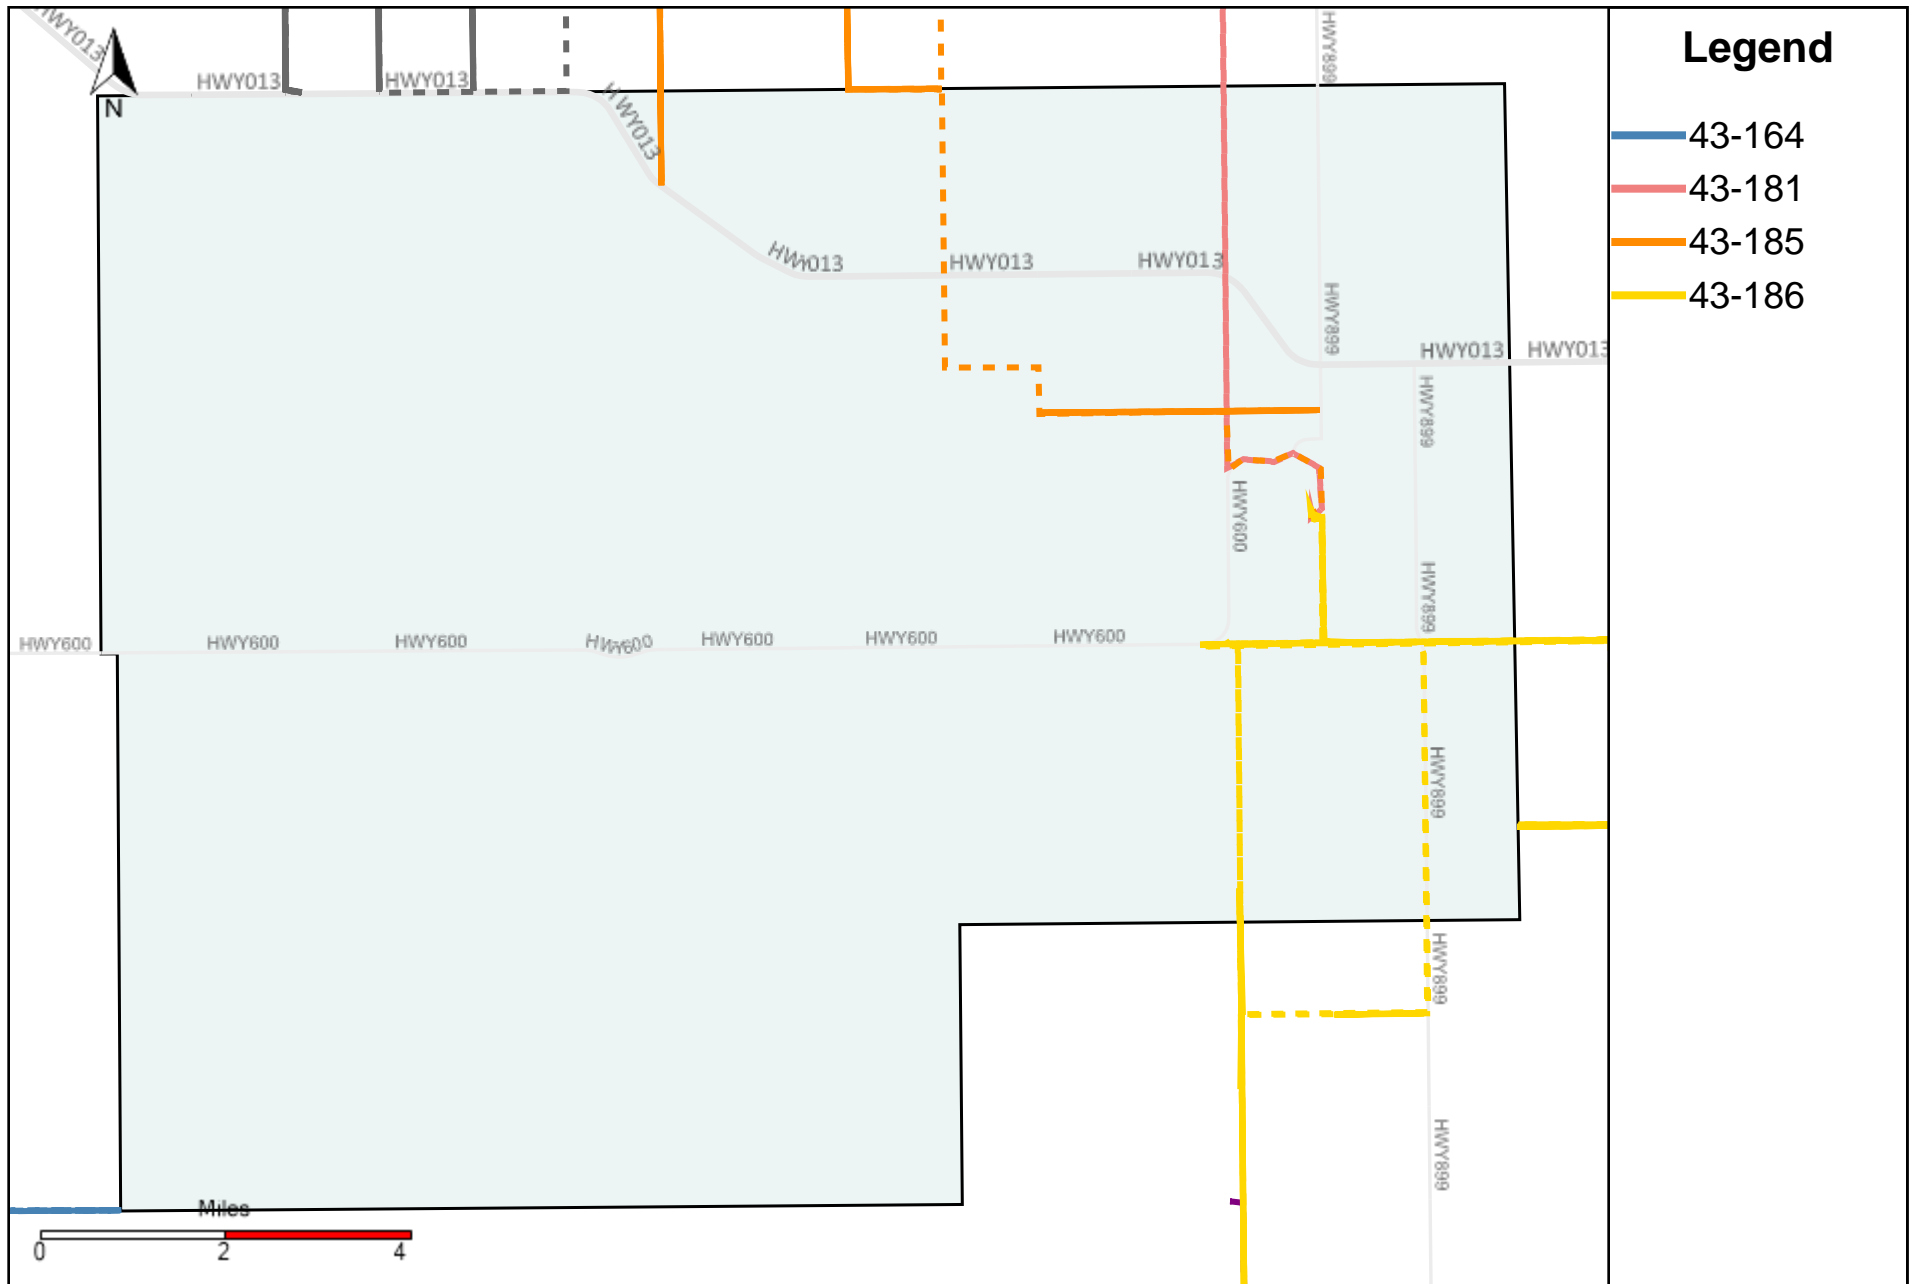

Provost Weekly Grader Report (2022-09-11 ~ 2022-09-17)

Division: 1 Grader Report(2022-09-11 ~ 2022-09-17)

Vehicle Name List	Total Distance(km)	Total Hours
43-182, 43-186	741.36	77 hrs 15 min 45 sec

Division: 2 Grader Report(2022-09-11 ~ 2022-09-17)

Vehicle Name List	Total Distance(km)	Total Hours
43-186	456.08	46 hrs 18 min 52 sec

Division: 3 Grader Report(2022-09-11 ~ 2022-09-17)

Vehicle Name List	Total Distance(km)	Total Hours
43-164, 43-181, 43-185, 43-186	1155.34	128 hrs 26 min 22 sec