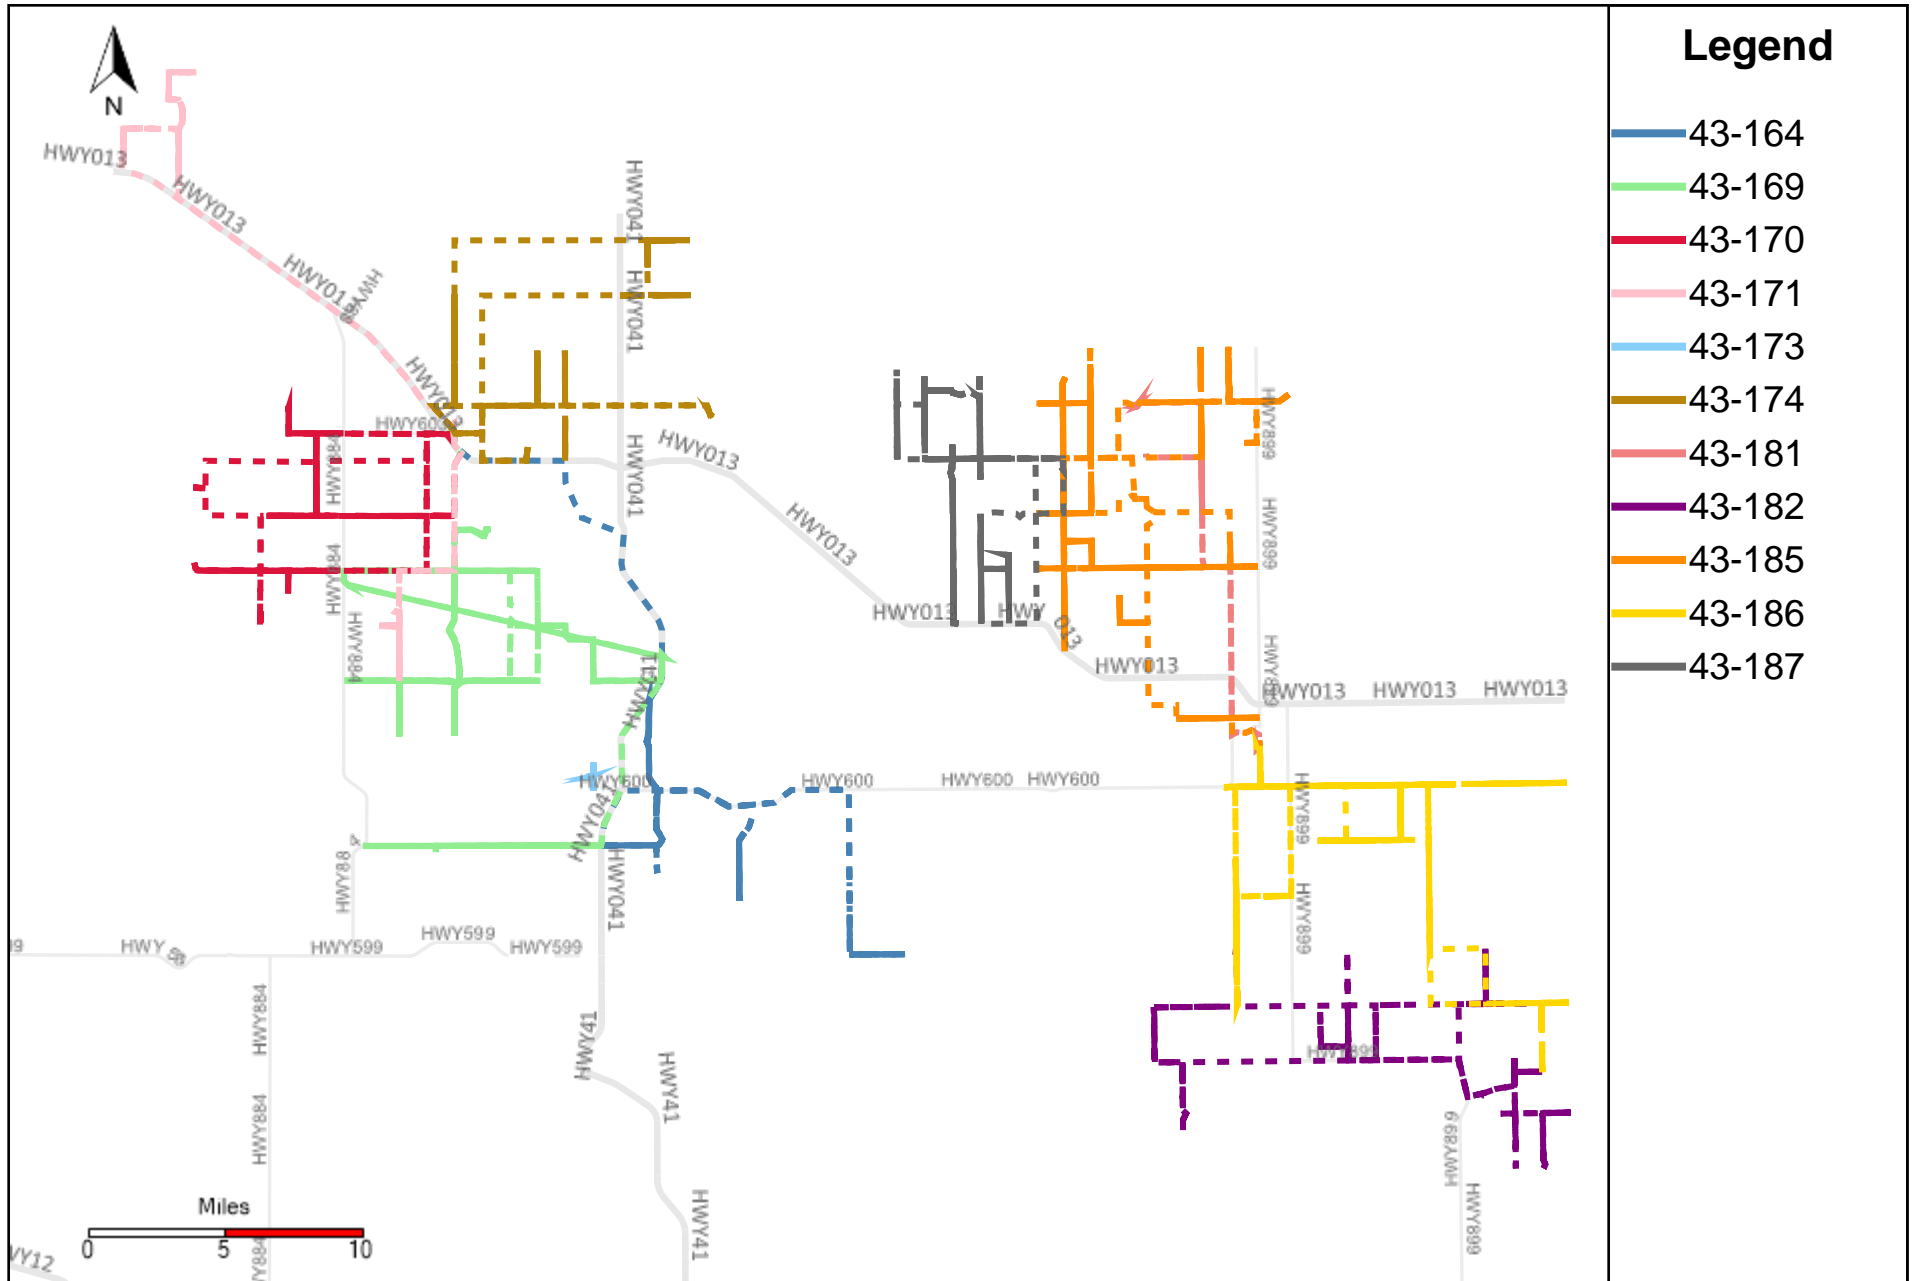

Provost Weekly Grader Report (2022-09-11 ~ 2022-09-17)

Division: 1 Grader Report(2022-09-11 ~ 2022-09-17)

Vehicle Name List	Total Distance(km)	Total Hours
43-182, 43-186	741.36	77 hrs 15 min 45 sec

Division: 2 Grader Report(2022-09-11 ~ 2022-09-17)

Vehicle Name List	Total Distance(km)	Total Hours
43-186	456.08	46 hrs 18 min 52 sec

Division: 3 Grader Report(2022-09-11 ~ 2022-09-17)

Vehicle Name List	Total Distance(km)	Total Hours
43-164, 43-181, 43-185, 43-186	1155.34	128 hrs 26 min 22 sec

Division: 4 Grader Report(2022-09-11 ~ 2022-09-17)

Vehicle Name List	Total Distance(km)	Total Hours
43-181, 43-185, 43-187	797.24	103 hrs 0 min 57 sec

Division: 5 Grader Report(2022-09-11 ~ 2022-09-17)

Vehicle Name List	Total Distance(km)	Total Hours
43-164, 43-169, 43-170, 43-171, 43-173	1299.69	149 hrs 33 min 42 sec

Division: 6 Grader Report(2022-09-11 ~ 2022-09-17)

Vehicle Name List	Total Distance(km)	Total Hours
43-164, 43-169, 43-170, 43-171, 43-174	1415.76	141 hrs 38 min 31 sec

Division: 7 Grader Report(2022-09-11 ~ 2022-09-17)