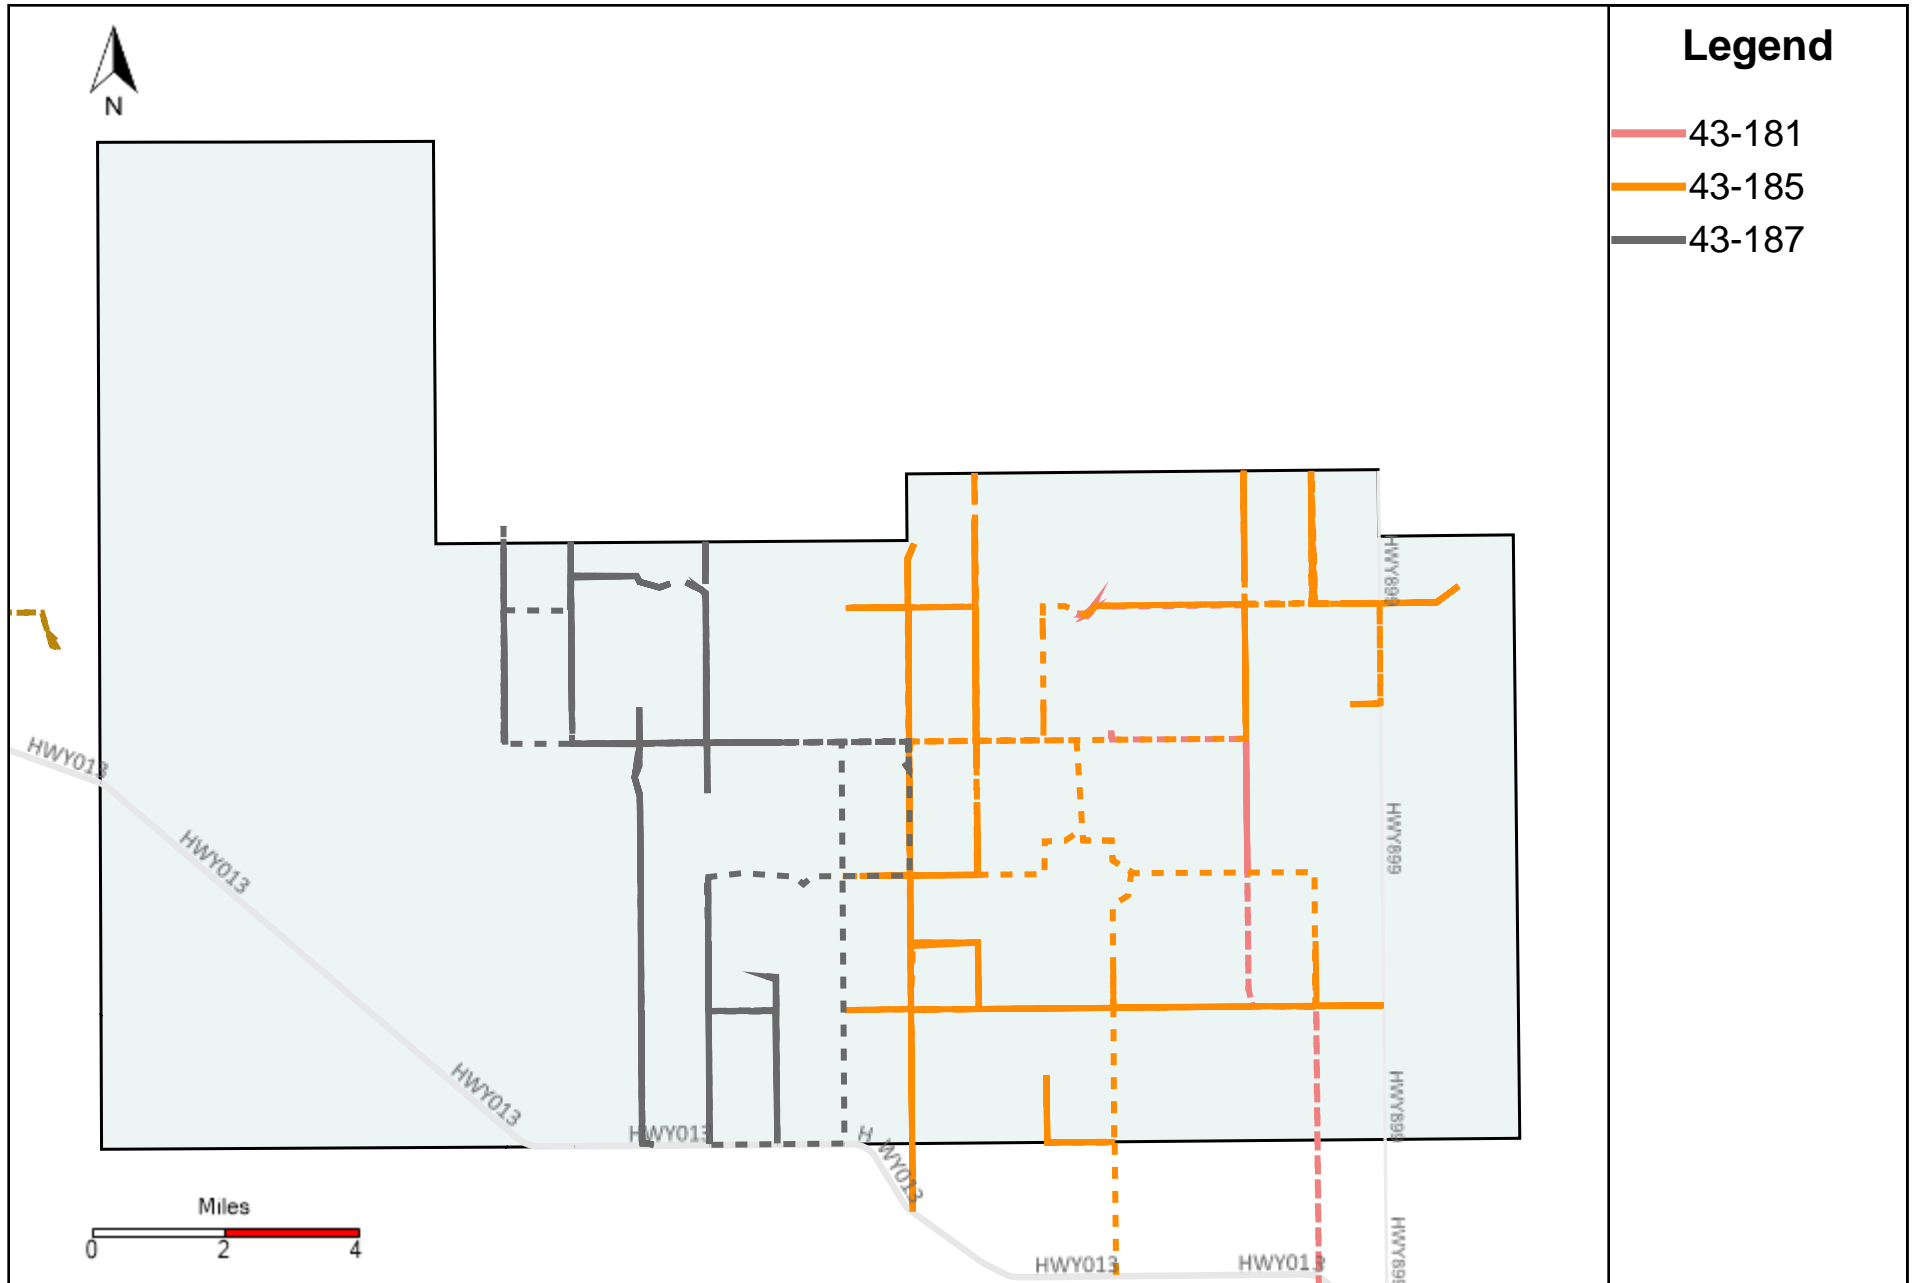

Division: 4 Grader Report(2022-09-11 ~ 2022-09-17)

Vehicle Name List	Total Distance(km)	Total Hours
43-181, 43-185, 43-187	797.24	103 hrs 0 min 57 sec