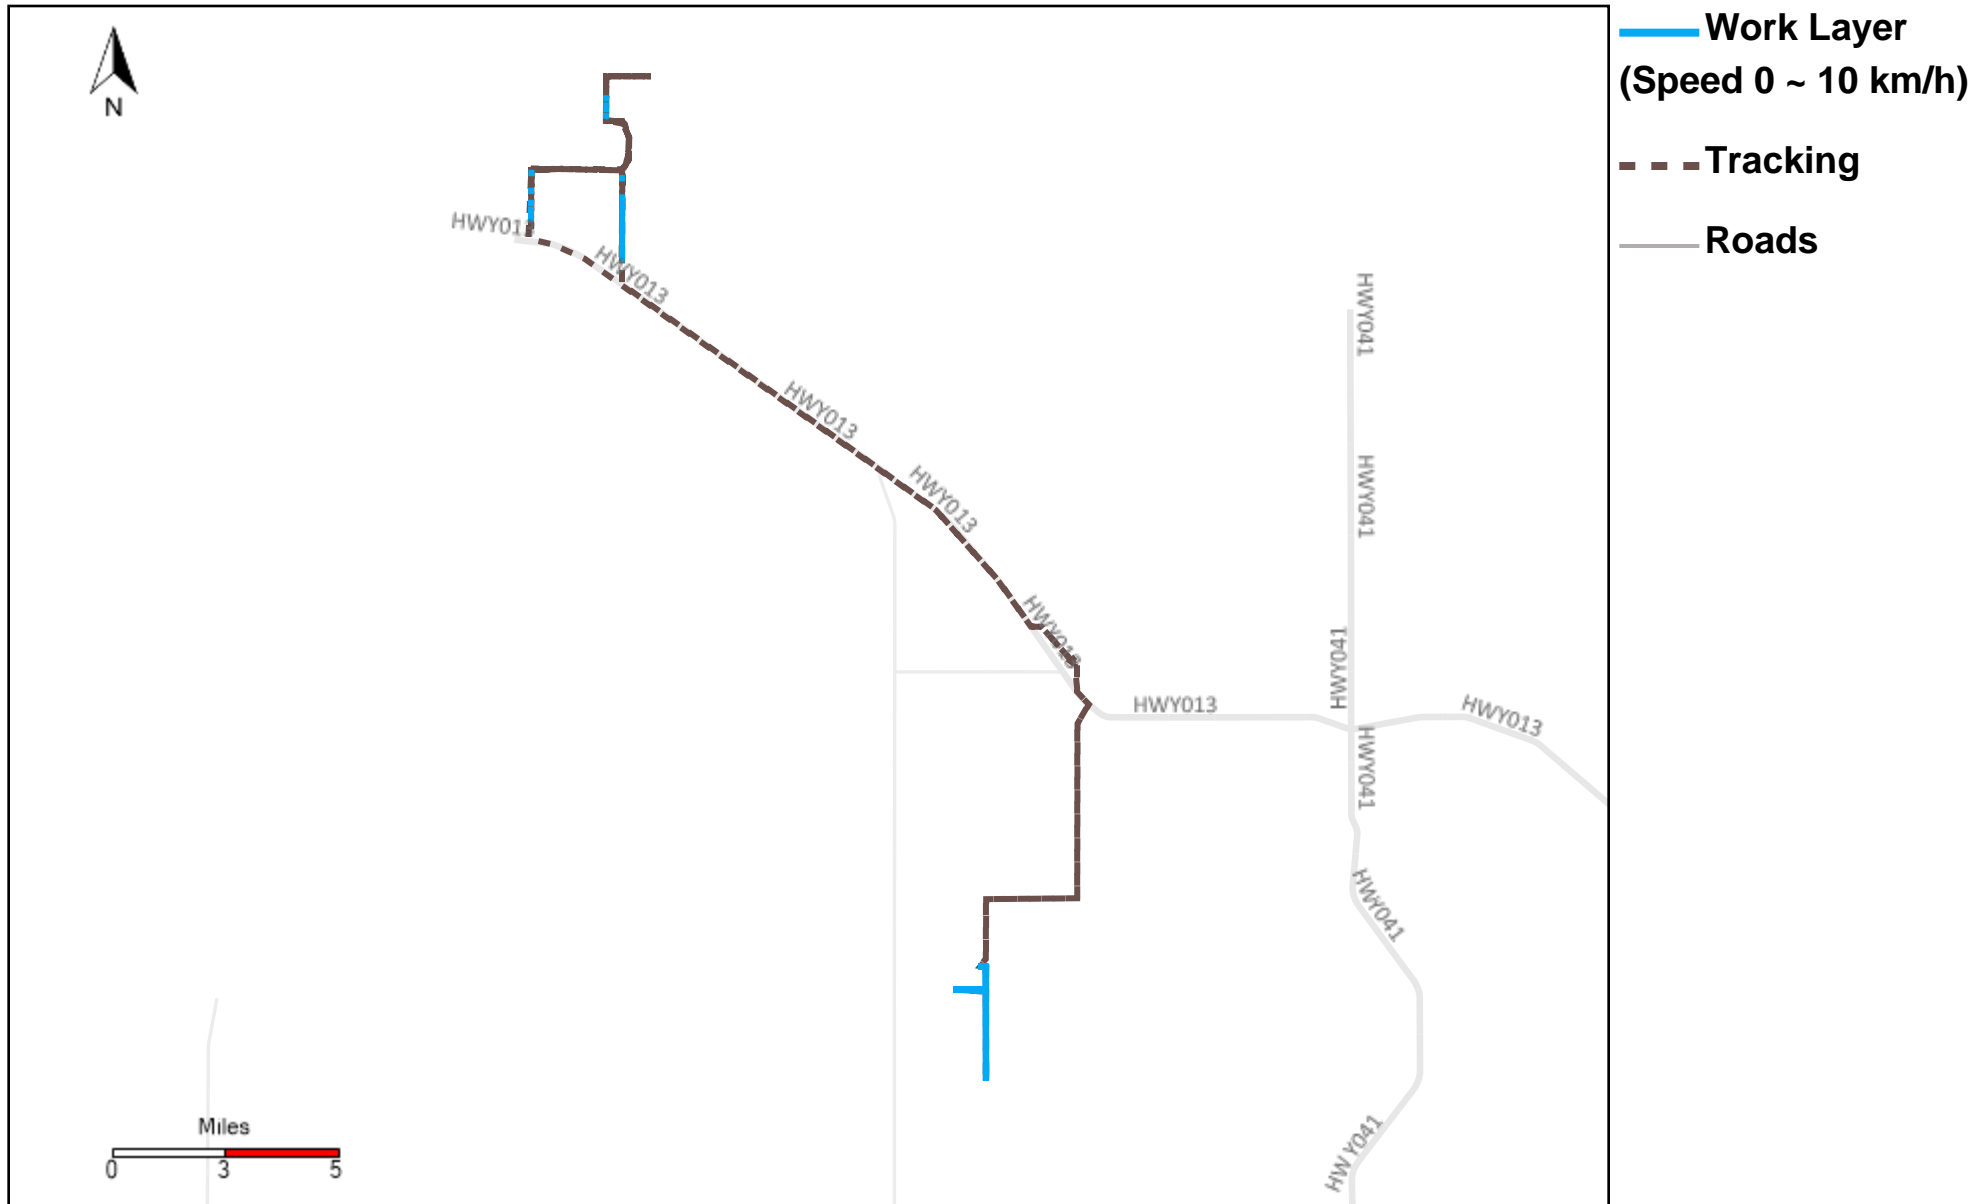

43-171_2022-09-11 ~ 2022-09-17 Tracking

Total Distance(km)	Total Hours	Work Distance(km)	Work Hours
197.37	20 hrs 12 min 51 sec	45.16	9 hrs 6 min 9 sec