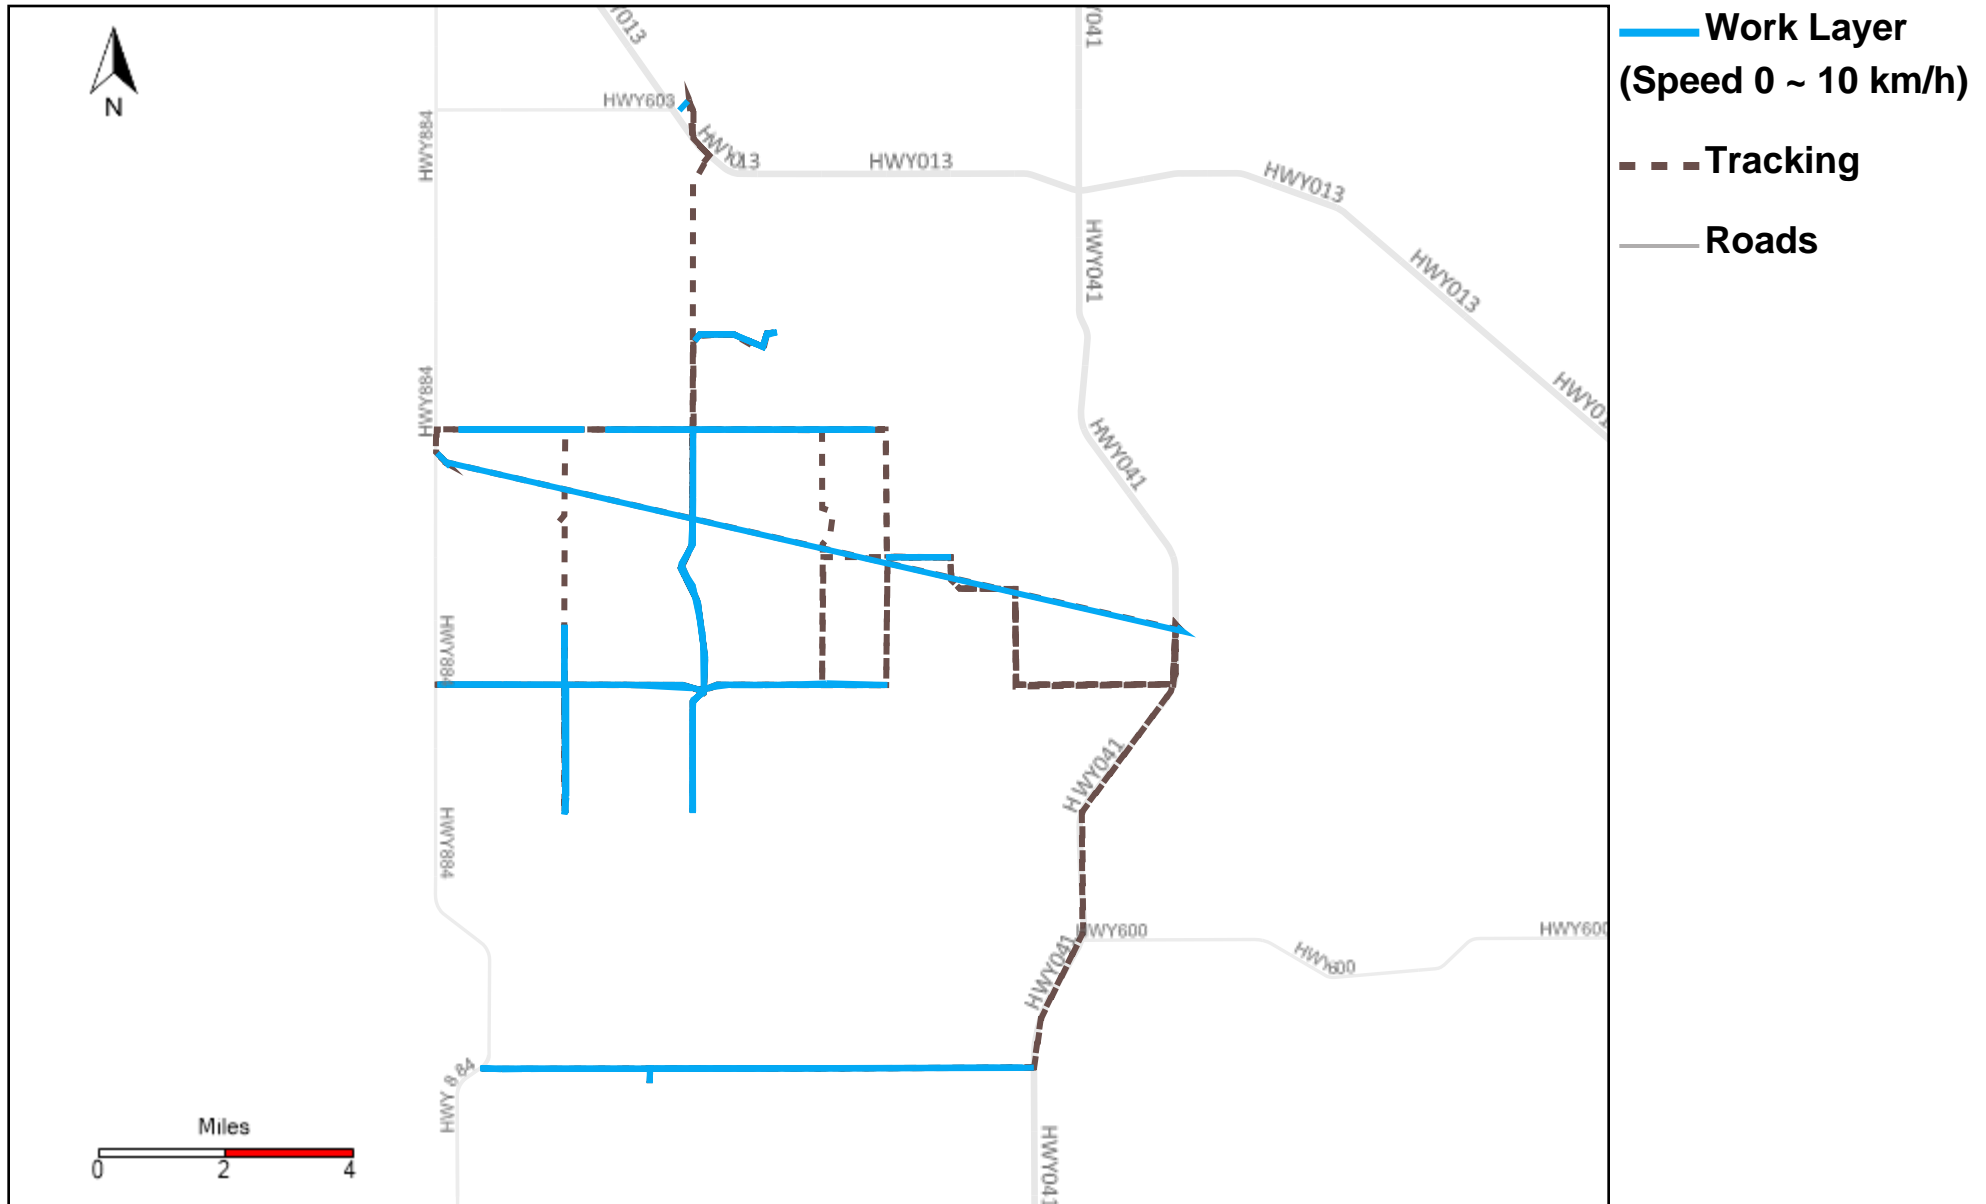

43-169_2022-09-11 ~ 2022-09-17 Tracking

Total Distance(km)	Total Hours	Work Distance(km)	Work Hours
470.82	43 hrs 29 min 39 sec	261.77	32 hrs 33 min 45 sec