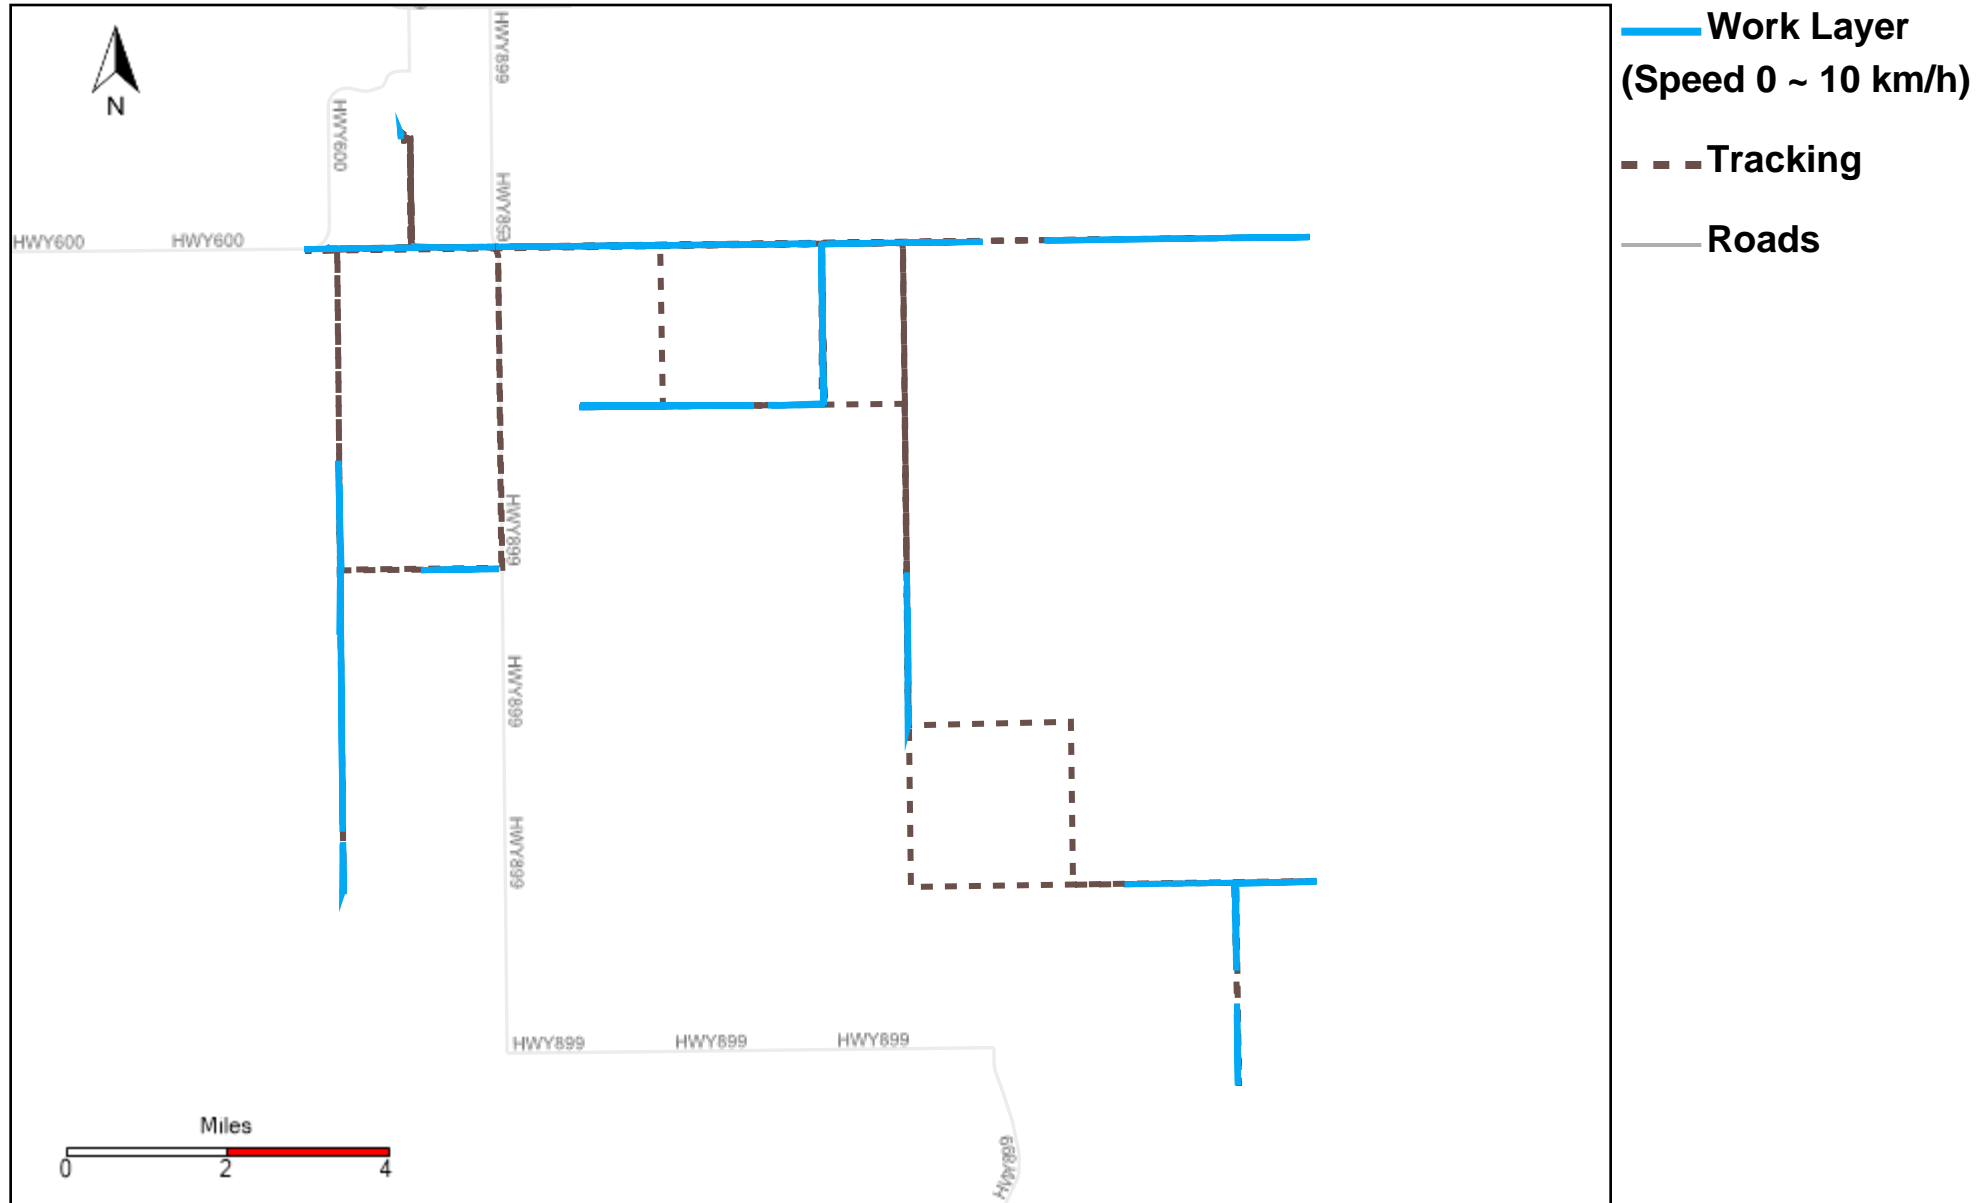

43-186_2022-09-11 ~ 2022-09-17 Tracking

Total Distance(km)	Total Hours	Work Distance(km)	Work Hours
456.08	46 hrs 18 min 52 sec	199.77	32 hrs 14 min 54 sec