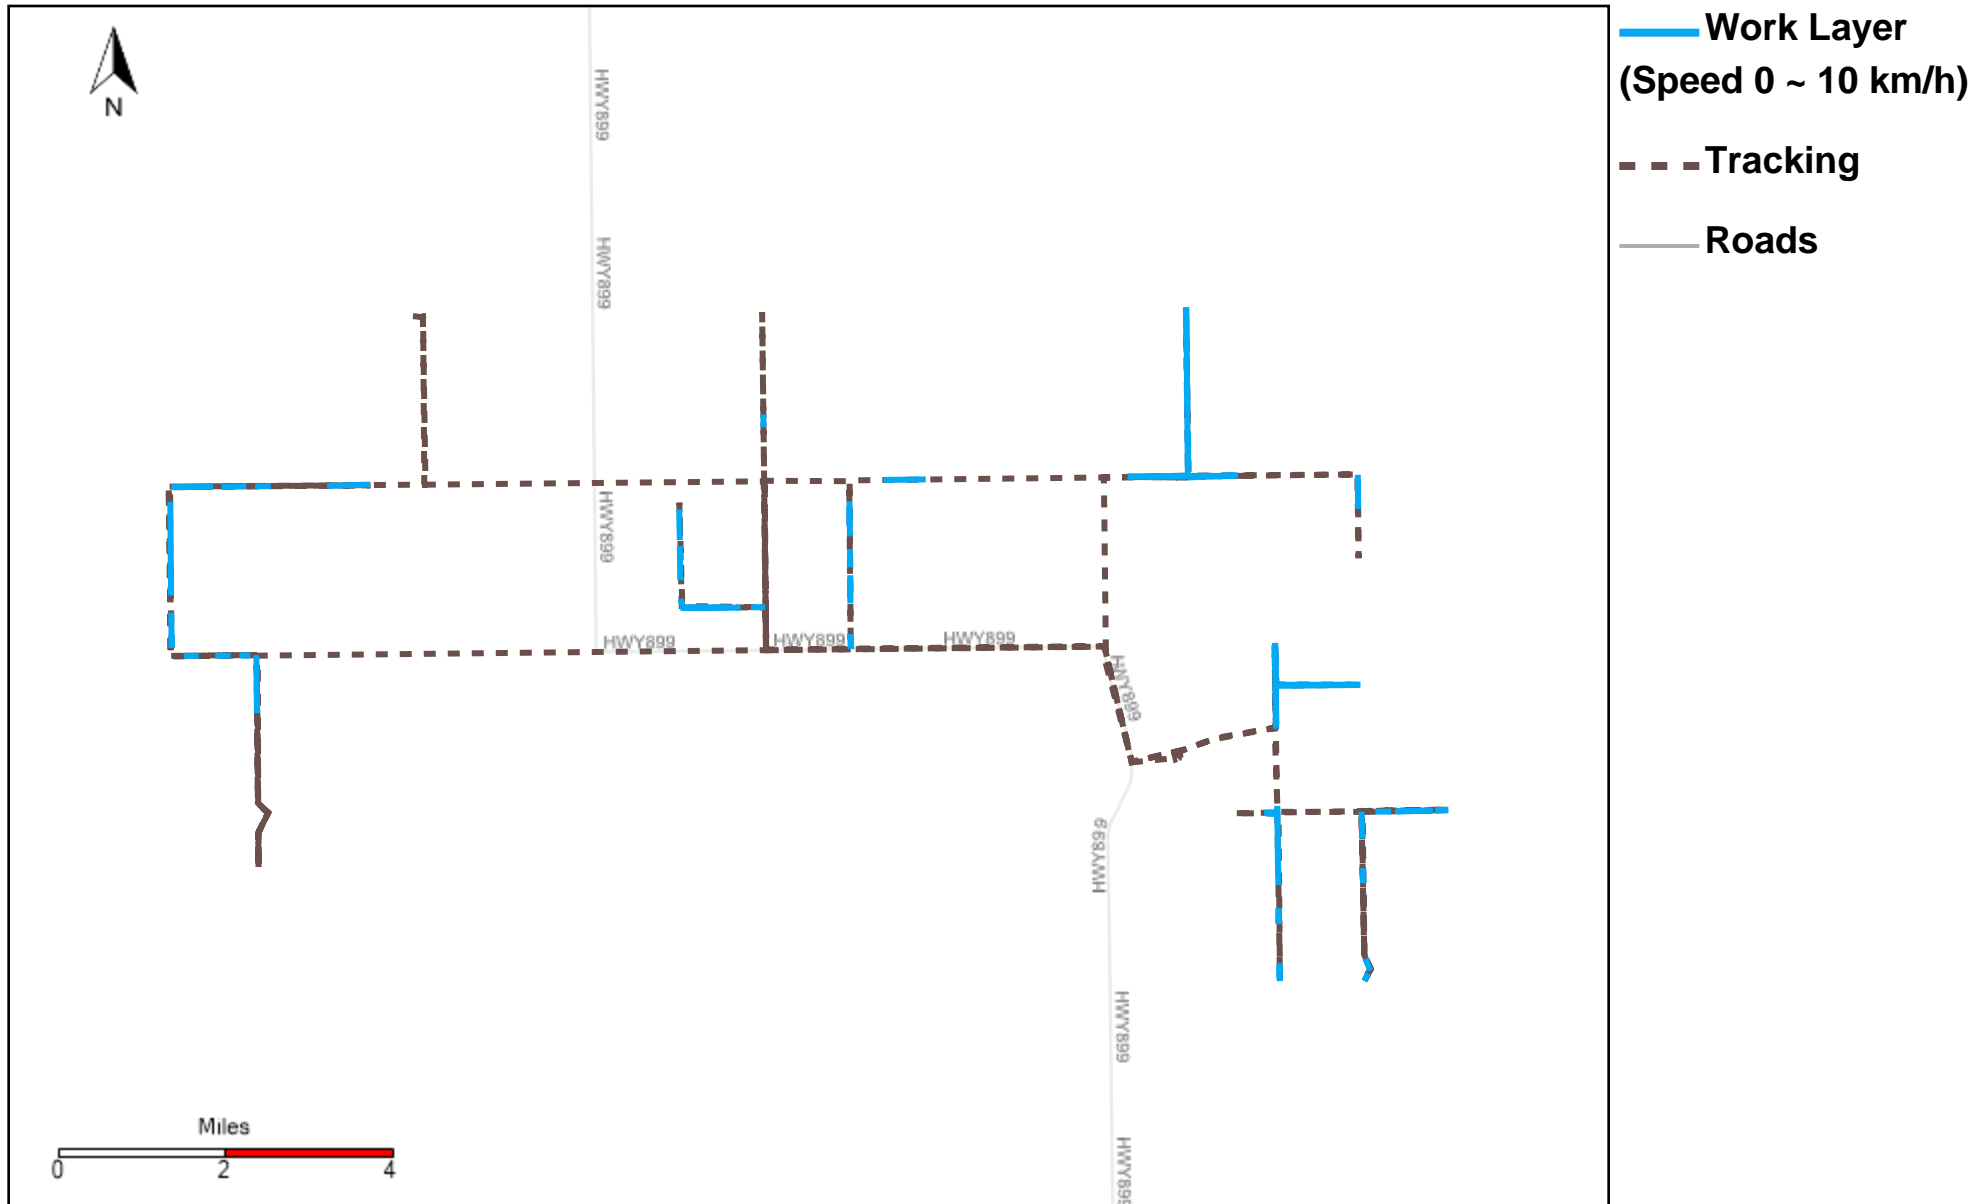

43-182_2022-09-11 ~ 2022-09-17 Tracking

Total Distance(km)	Total Hours	Work Distance(km)	Work Hours
285.28	30 hrs 56 min 53 sec	48.41	7 hrs 26 min 0 sec