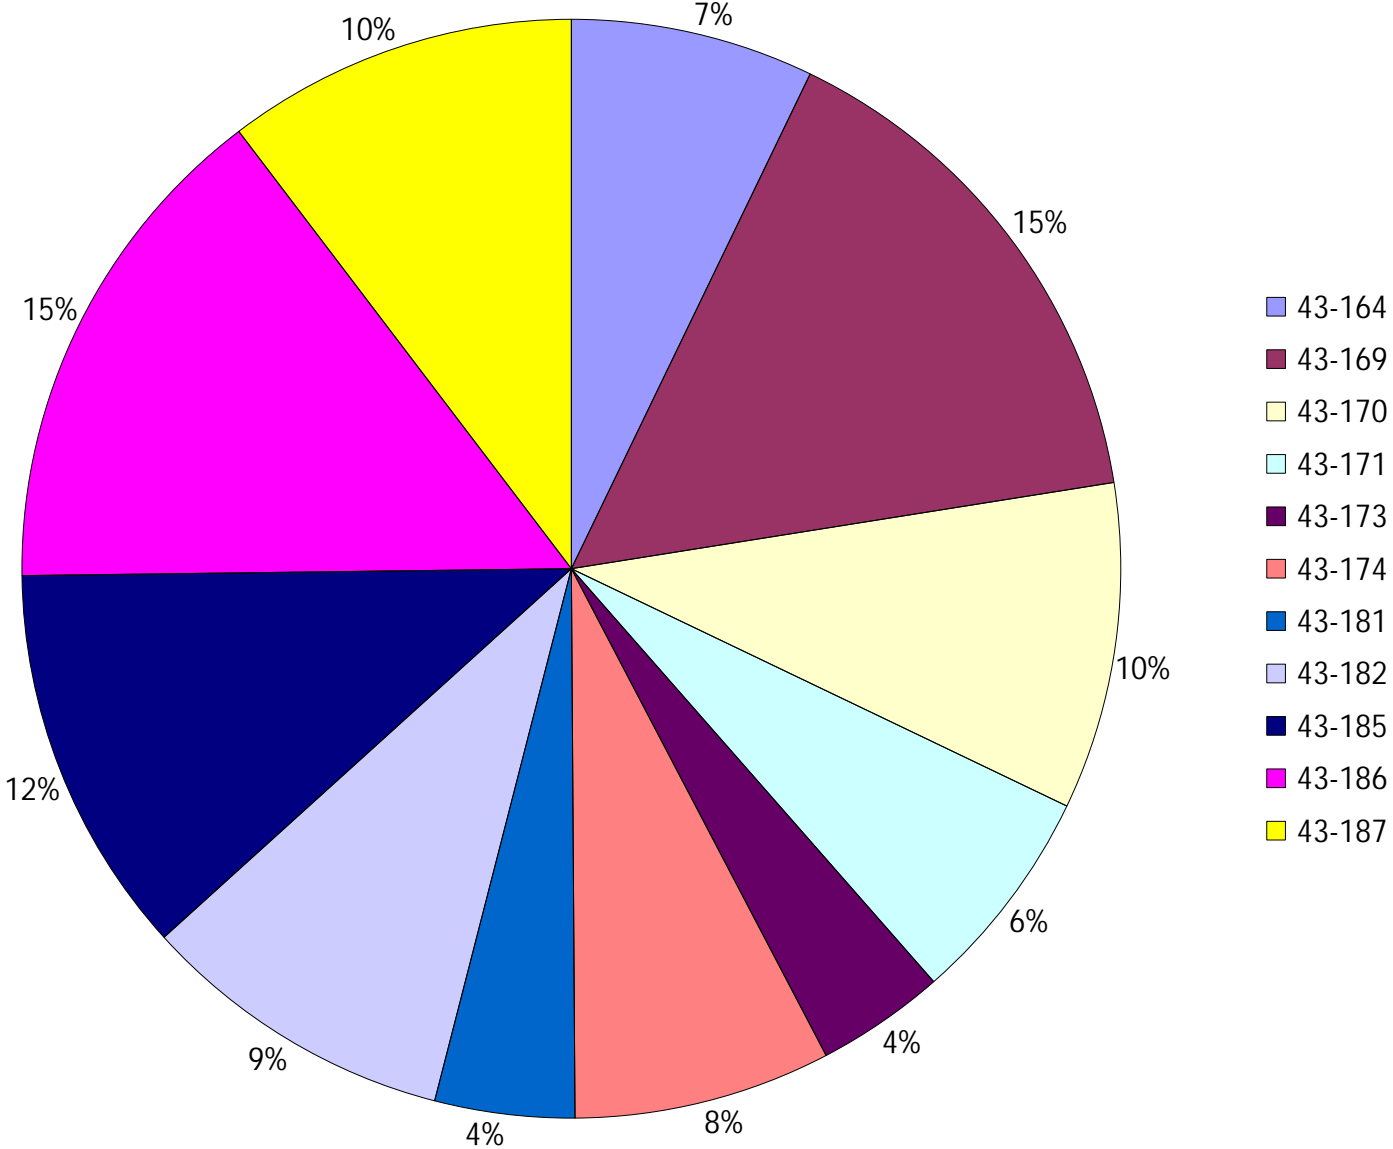

Provost Weekly Grader Report

From 9/11/2022 To 9/17/2022

9/17/2022

Vehicle	Total Distance(km)	Total Hours	Work Distance(km)	Work Hours
43-164	219.78	20 hrs 15 min 55 sec	55.56	8 hrs 33 min 14 sec
43-169	470.82	43 hrs 29 min 39 sec	261.77	32 hrs 33 min 45 sec
43-170	295.39	34 hrs 2 min 20 sec	138.85	22 hrs 35 min 12 sec
43-171	197.37	20 hrs 12 min 51 sec	45.16	9 hrs 6 min 9 sec
43-173	116.33	31 hrs 32 min 57 sec	89.72	22 hrs 21 min 46 sec
43-174	232.4	23 hrs 37 min 46 sec	96.37	15 hrs 43 min 54 sec
43-181	126.19	18 hrs 9 min 55 sec	21.5	3 hrs 50 min 58 sec
43-182	285.28	30 hrs 56 min 53 sec	48.41	7 hrs 26 min 0 sec
43-185	353.29	43 hrs 41 min 40 sec	221.06	33 hrs 21 min 32 sec
43-186	456.08	46 hrs 18 min 52 sec	199.77	32 hrs 14 min 54 sec
43-187	317.76	41 hrs 9 min 22 sec	192.74	34 hrs 51 min 5 sec
Total:	3070.7	353 hrs 28 min 10 sec	1370.92	222 hrs 38 min 29 sec

Vehicle Distance Vs Total Distance (%) From 9/11/2022 To 9/17/2022

Provost Weekly Grader Report