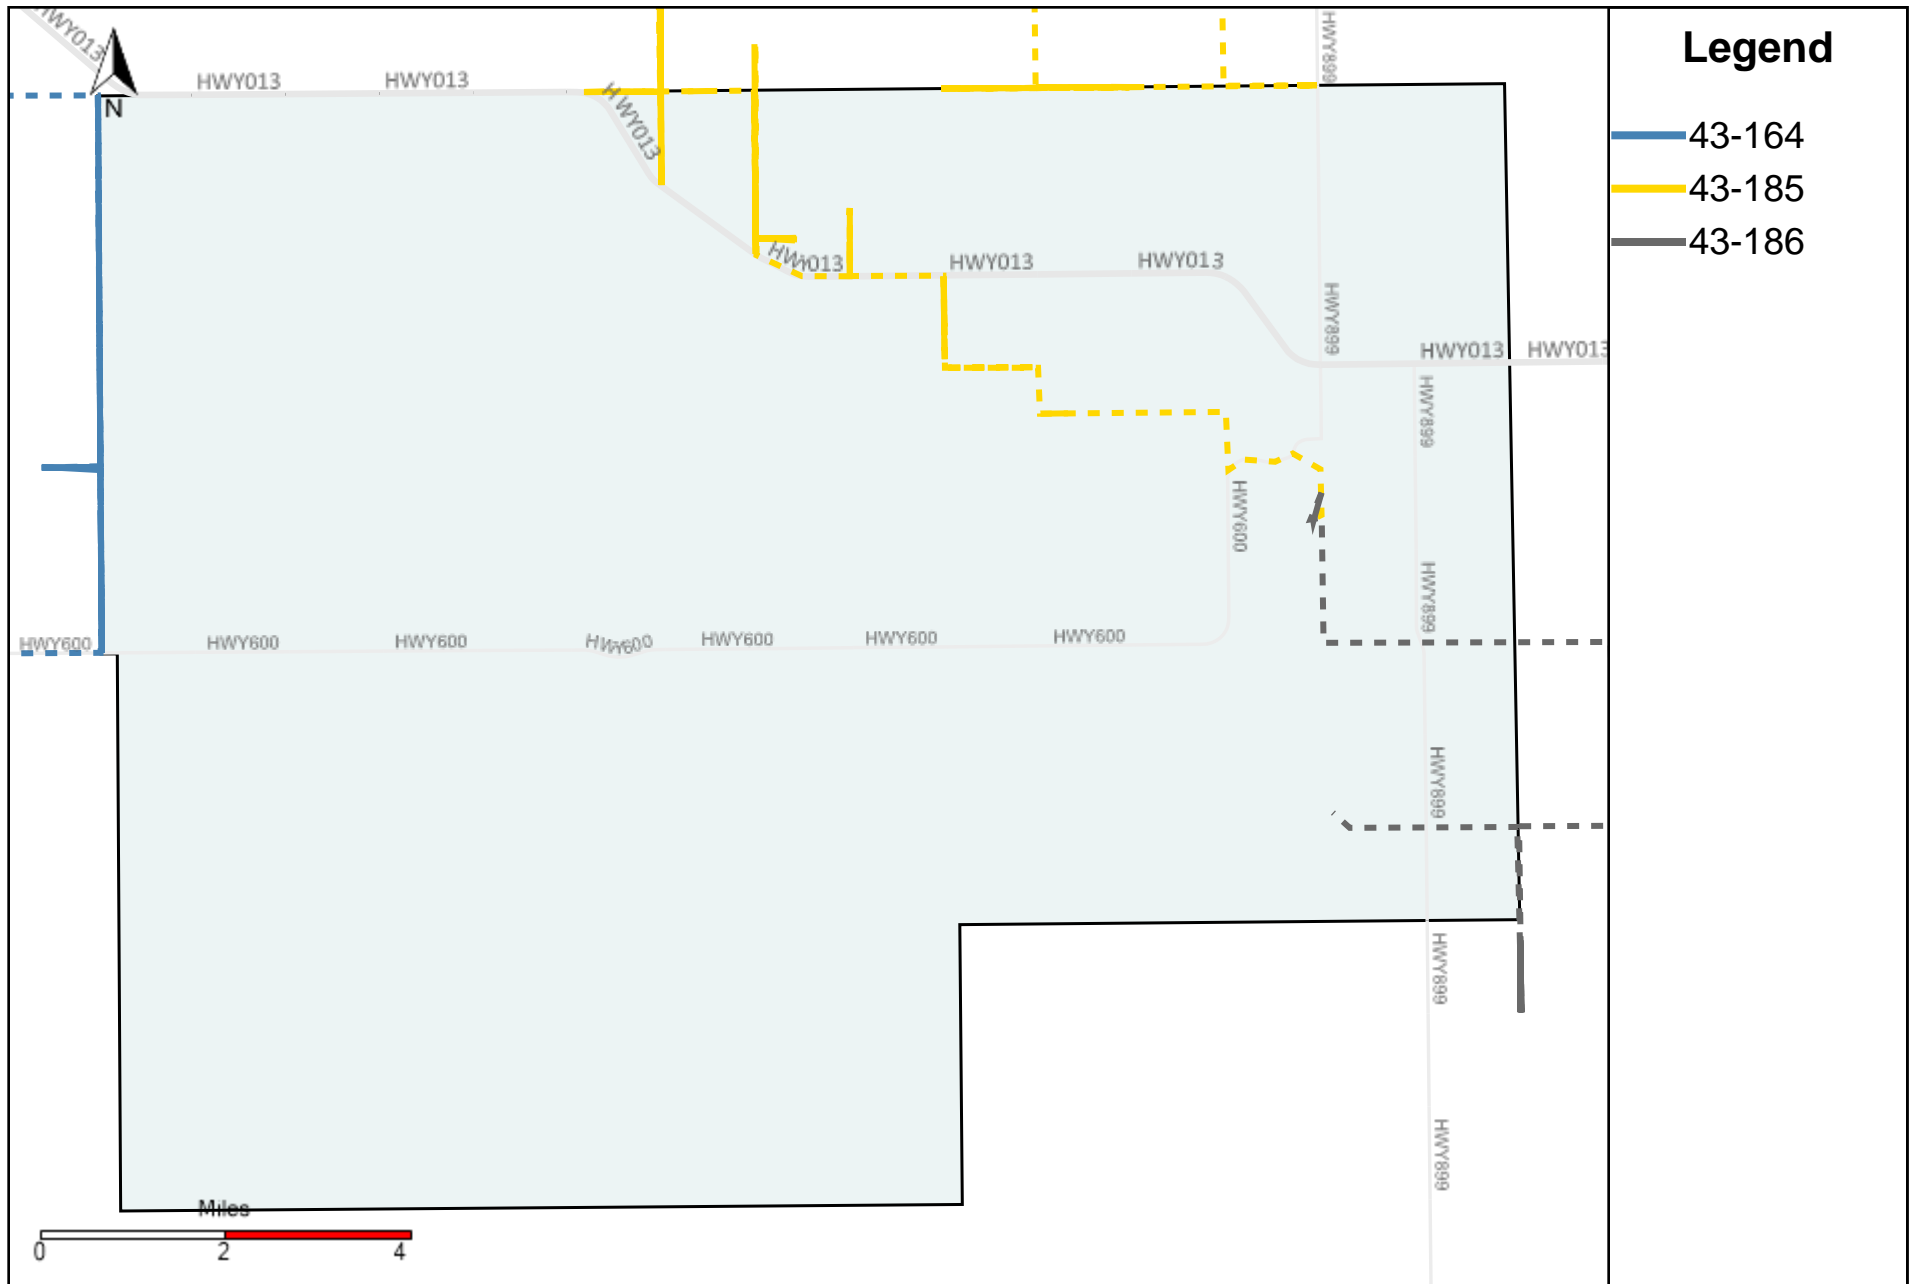

Division: 3 Grader Report(2022-09-04 ~ 2022-09-10)

Vehicle Name List	Total Distance(km)	Total Hours
43-164, 43-185, 43-186	774.04	55 hrs 32 min 20 sec