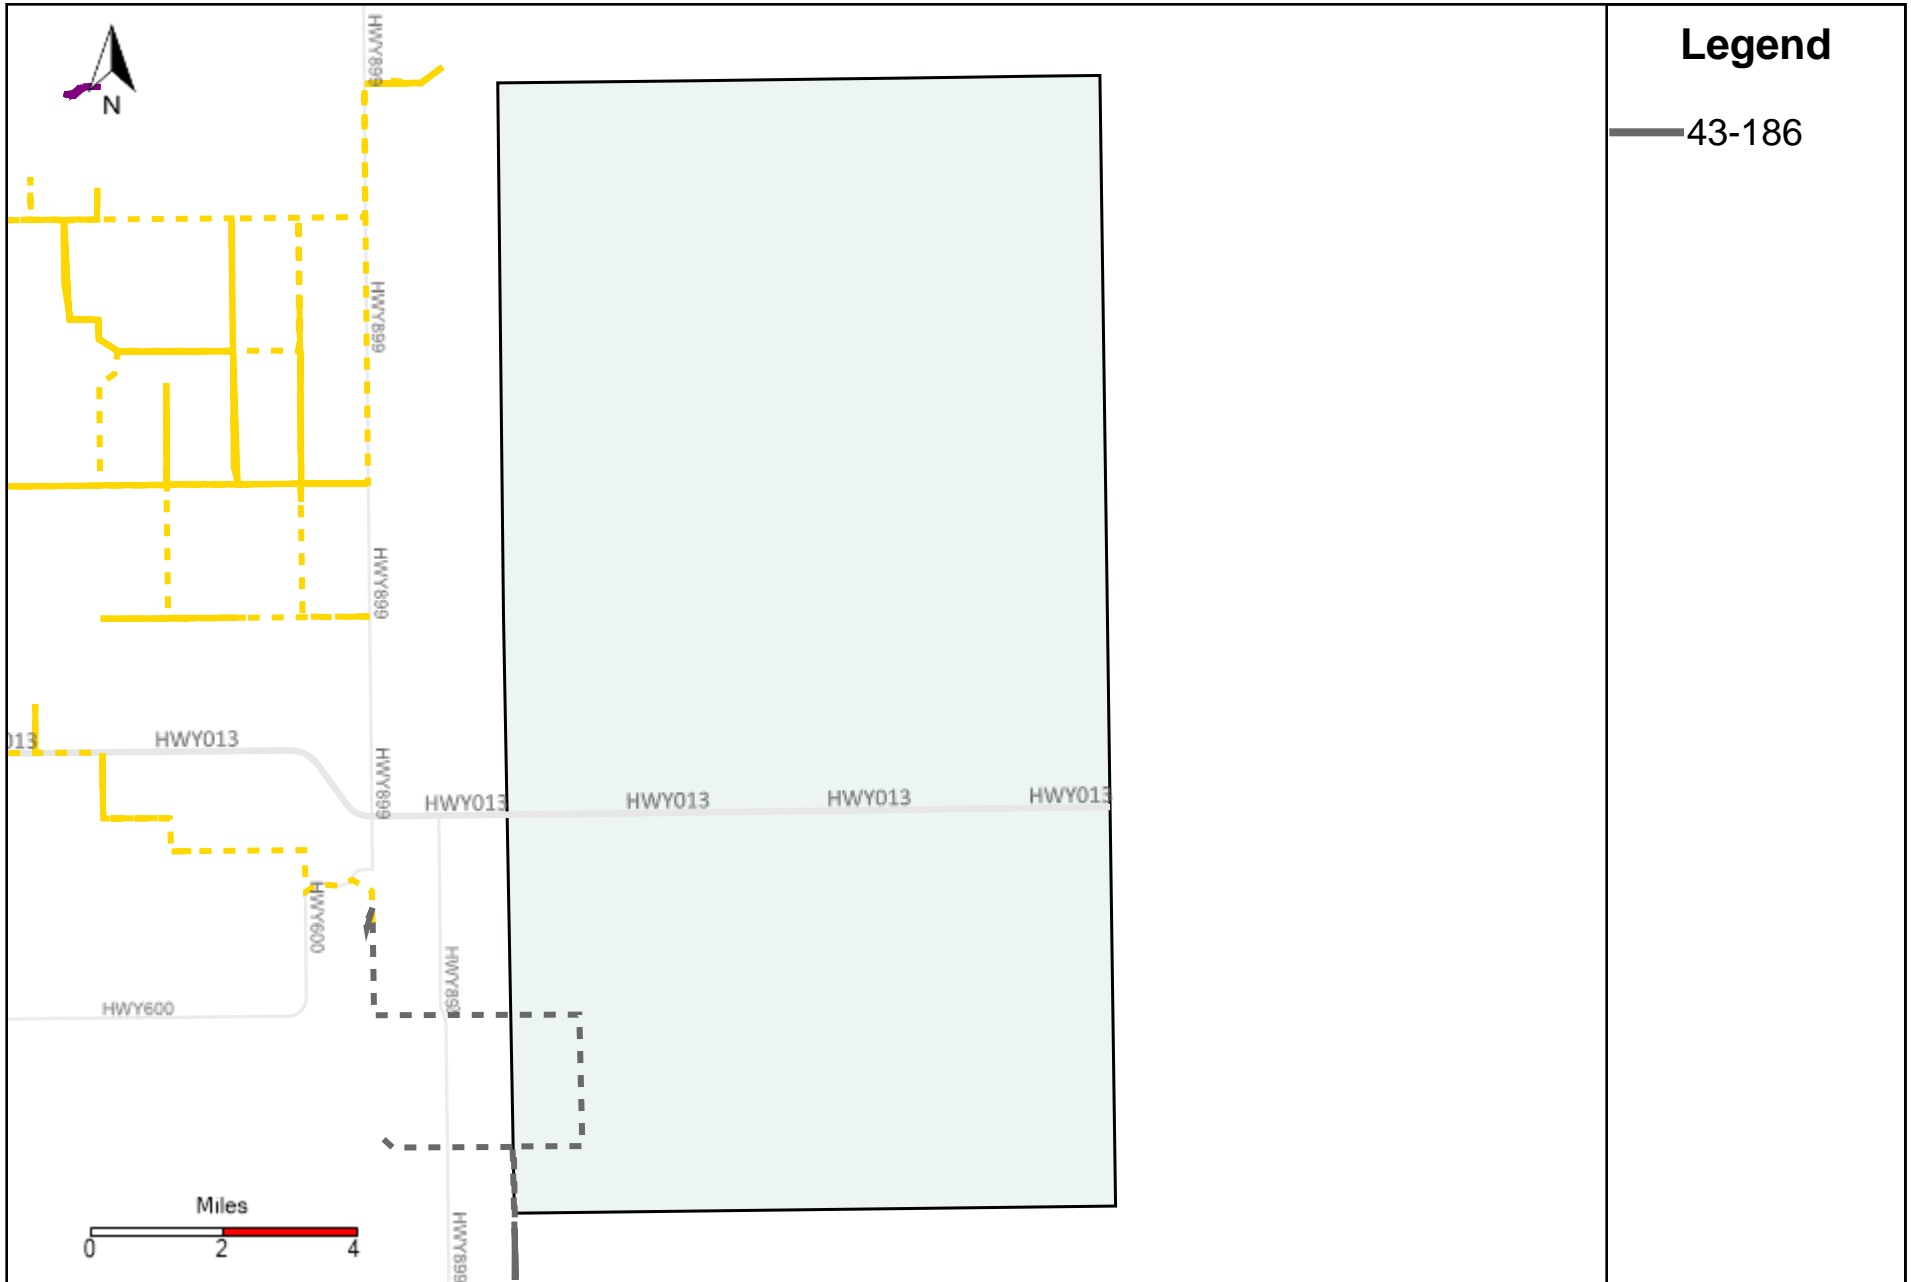

Division: 2 Grader Report(2022-09-04 ~ 2022-09-10)

Vehicle Name List	Total Distance(km)	Total Hours
43-186	289.95	4 hrs 4 min 41 sec