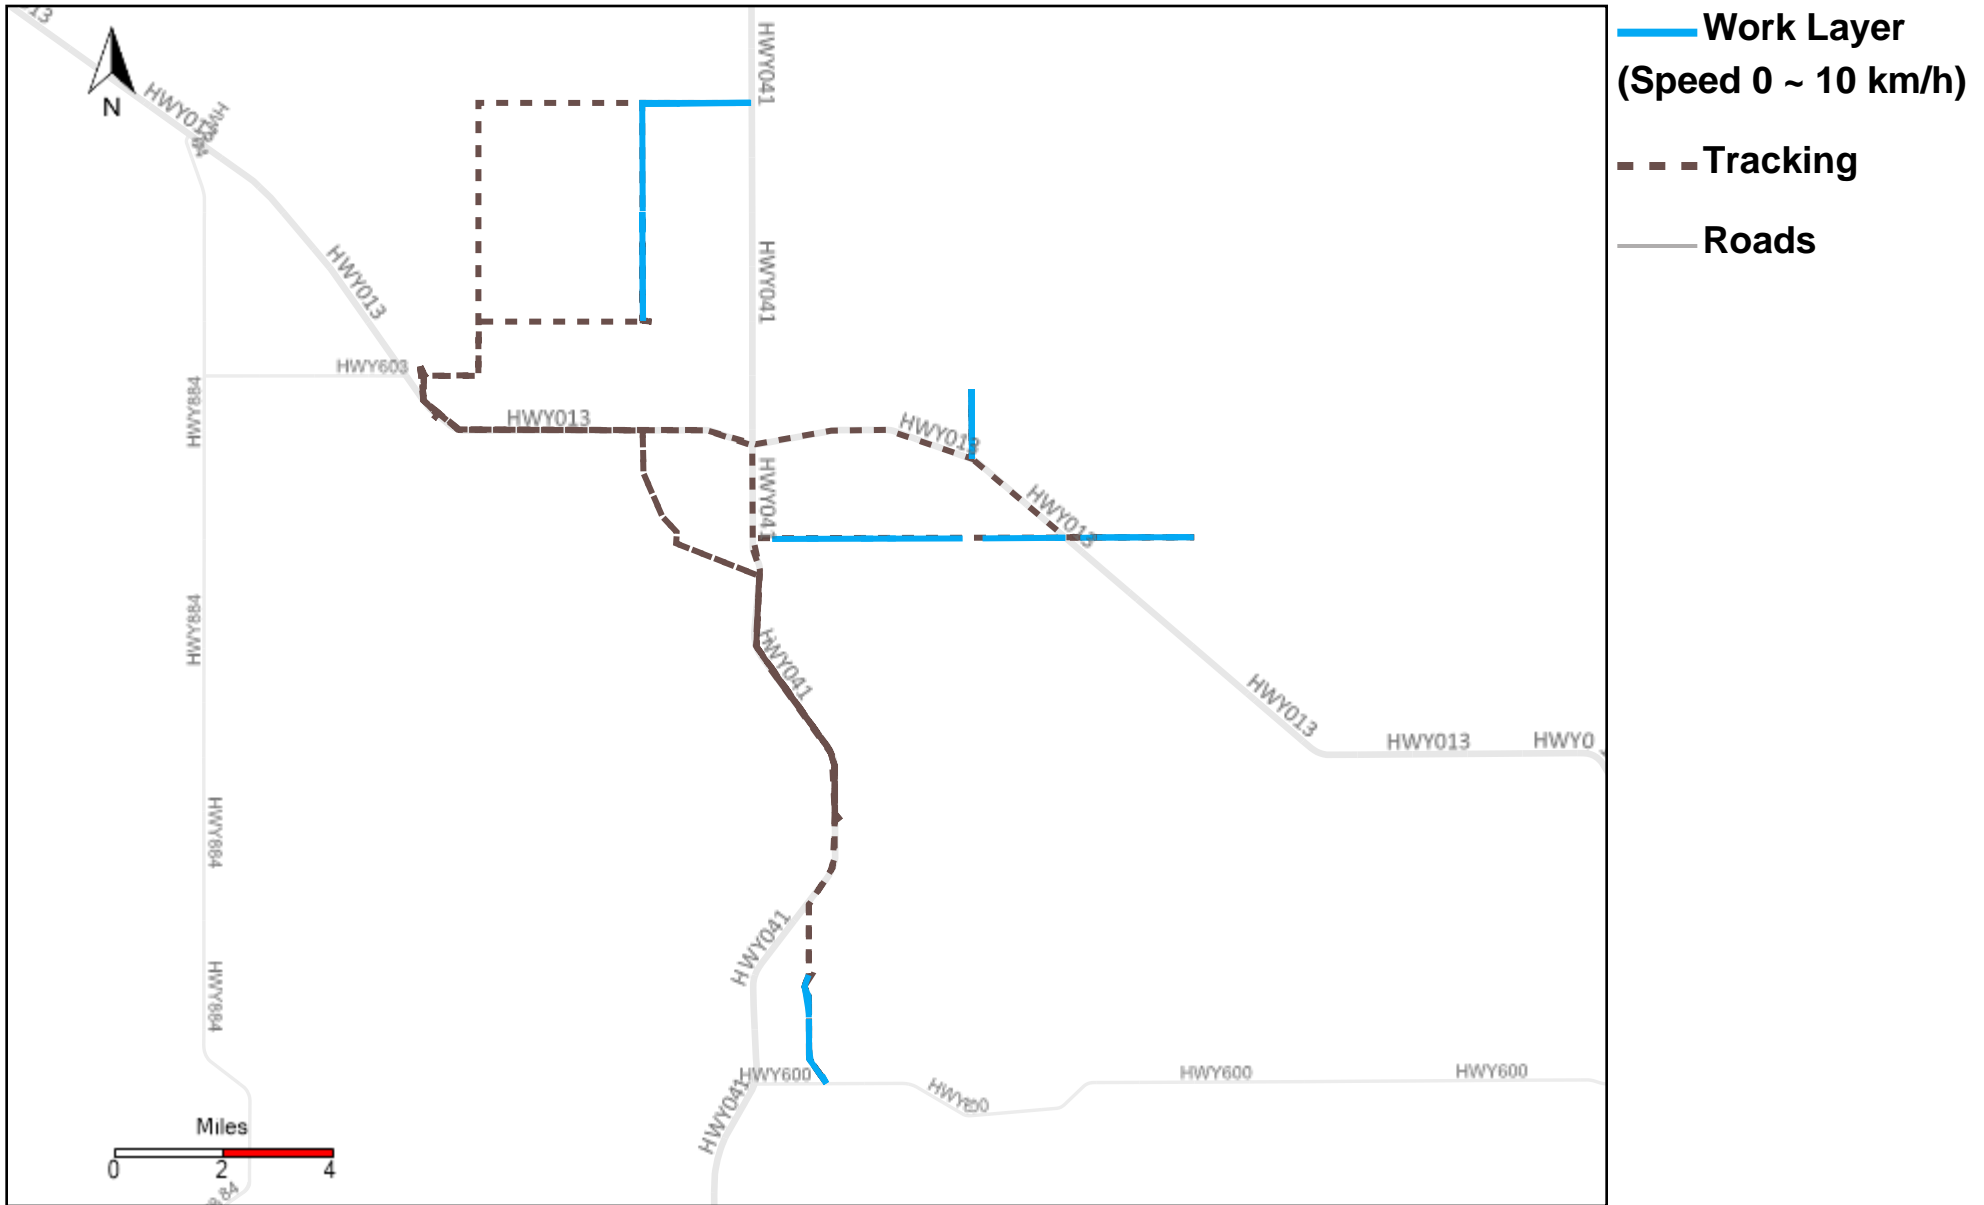

43-172_2022-09-04 ~ 2022-09-10 Tracking

Total Distance(km)	Total Hours	Work Distance(km)	Work Hours
461.58	22 hrs 37 min 5 sec	55.08	9 hrs 18 min 45 sec