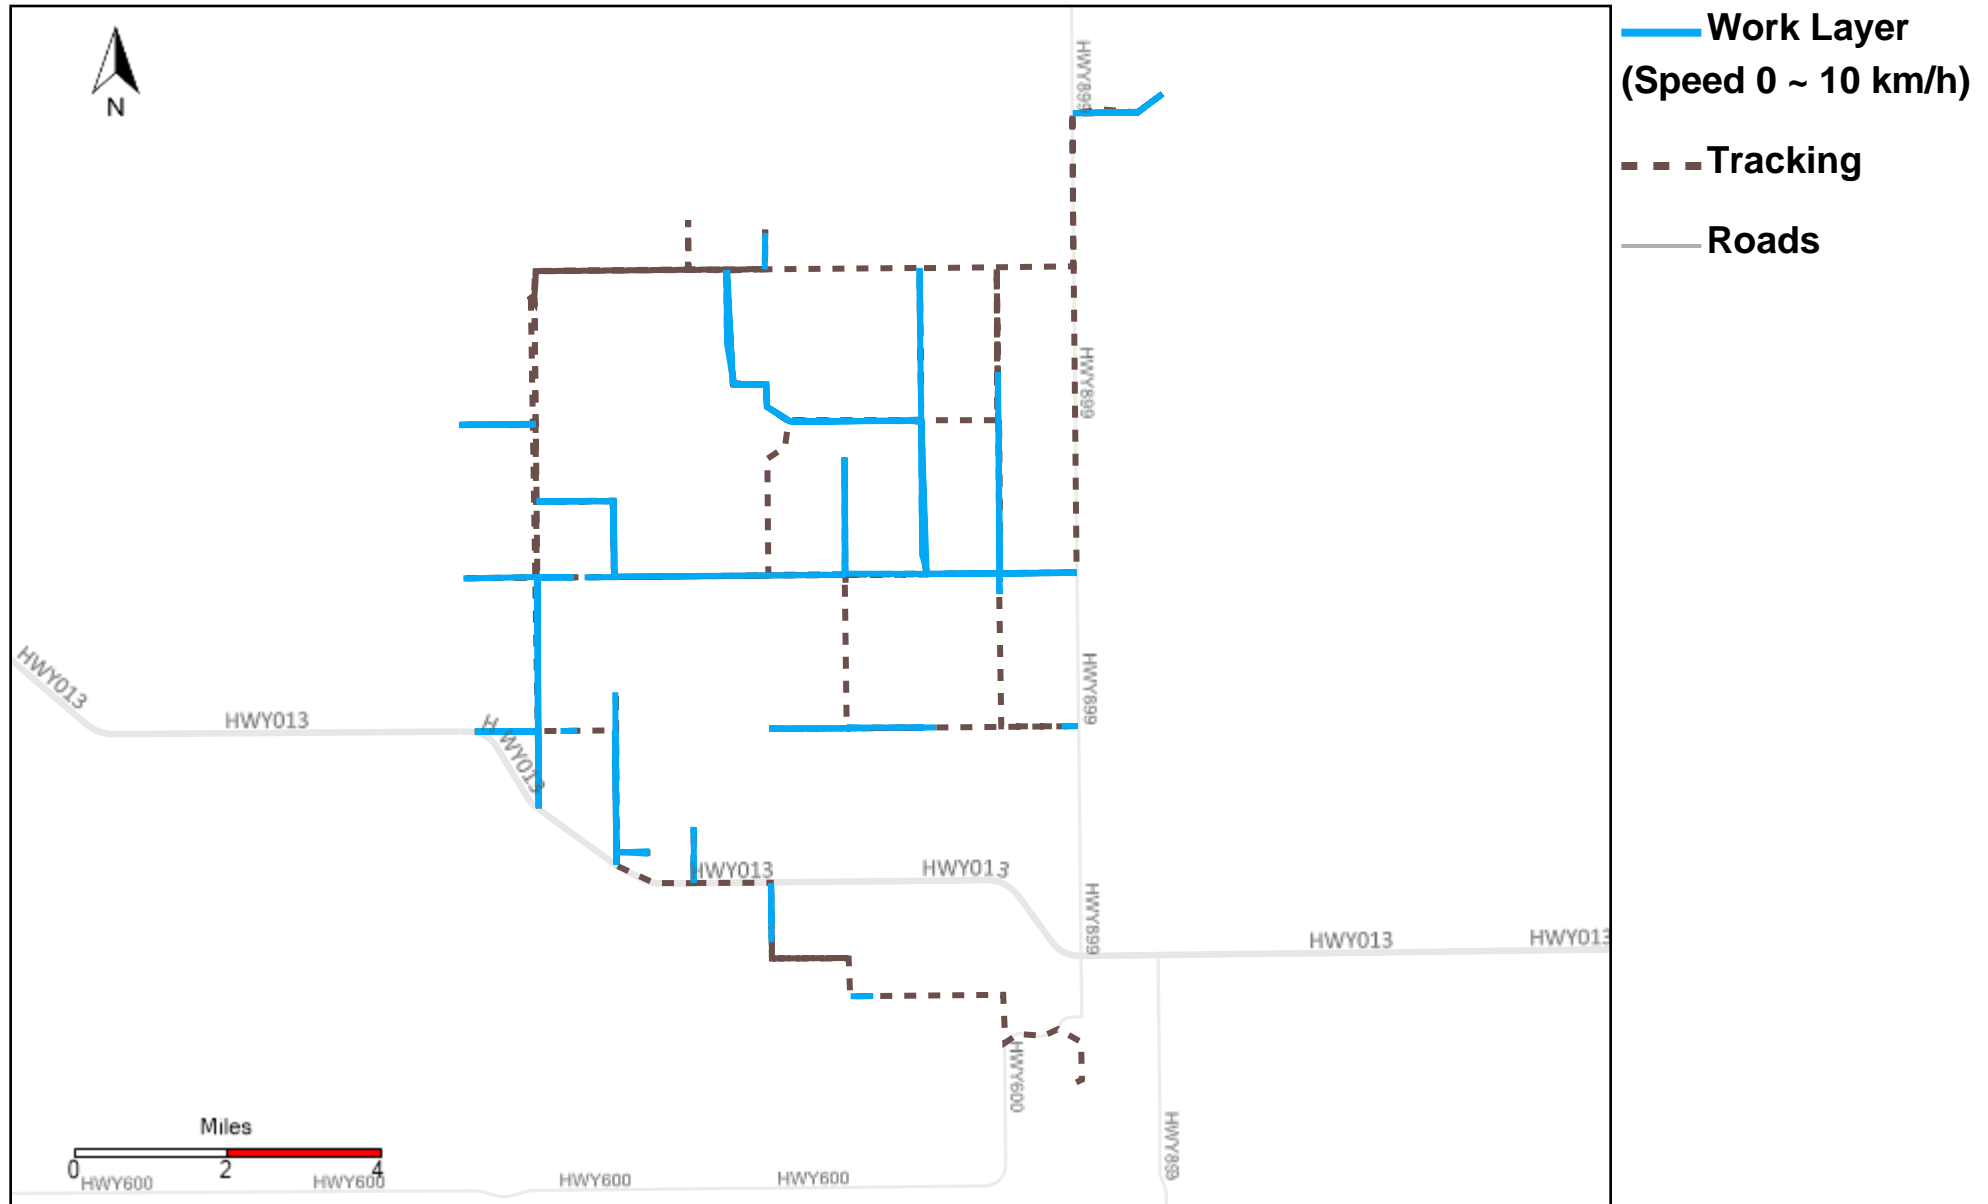

43-185_2022-09-04 ~ 2022-09-10 Tracking

Total Distance(km)	Total Hours	Work Distance(km)	Work Hours
359.47	39 hrs 59 min 32 sec	181.19	28 hrs 9 min 40 sec