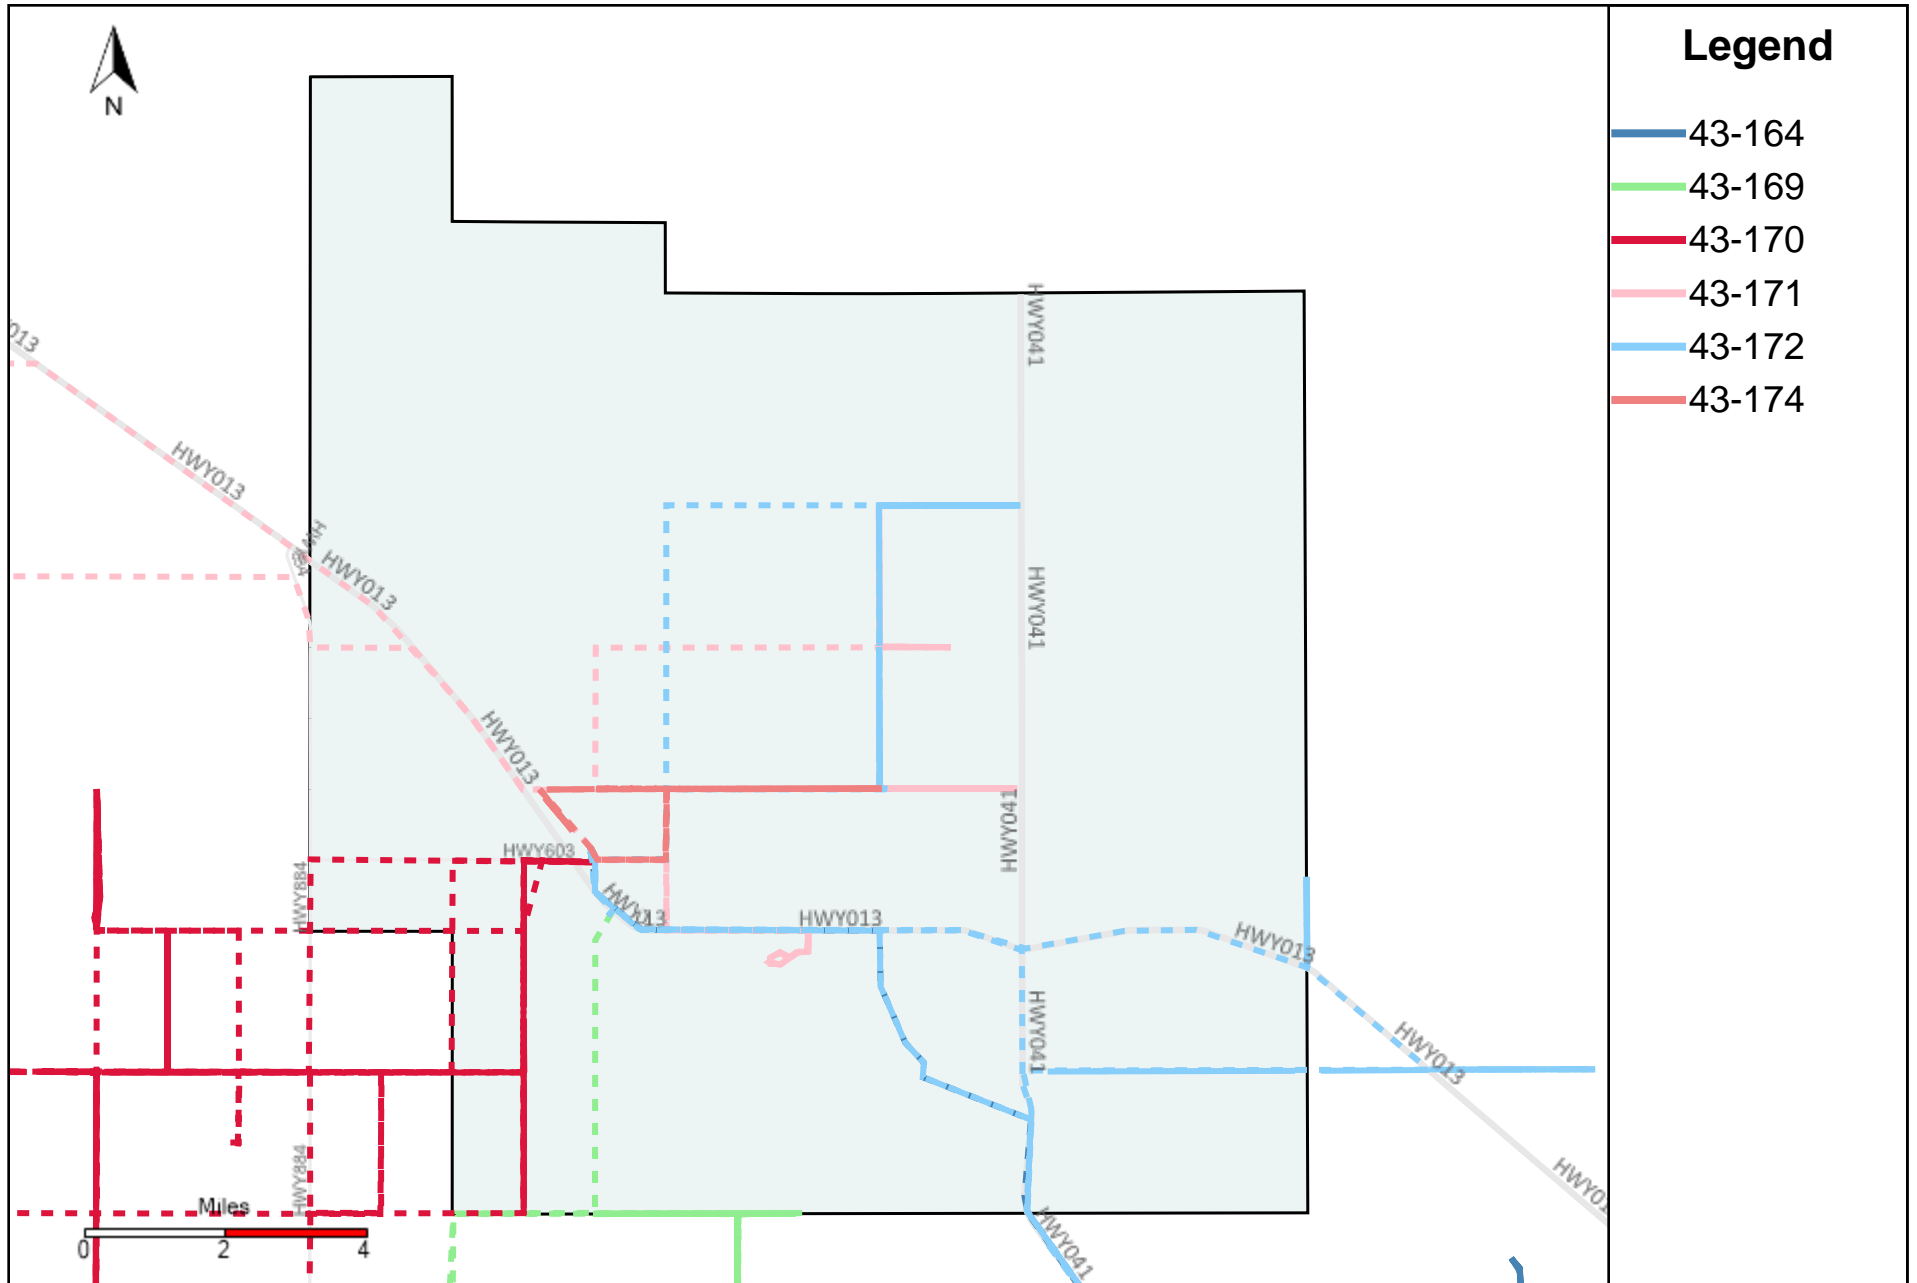

Division: 6 Grader Report(2022-09-04 ~ 2022-09-10)

Vehicle Name List	Total Distance(km)	Total Hours
43-164, 43-169, 43-170, 43-171, 43-172, 43-174	1781.82	142 hrs 54 min 34 sec