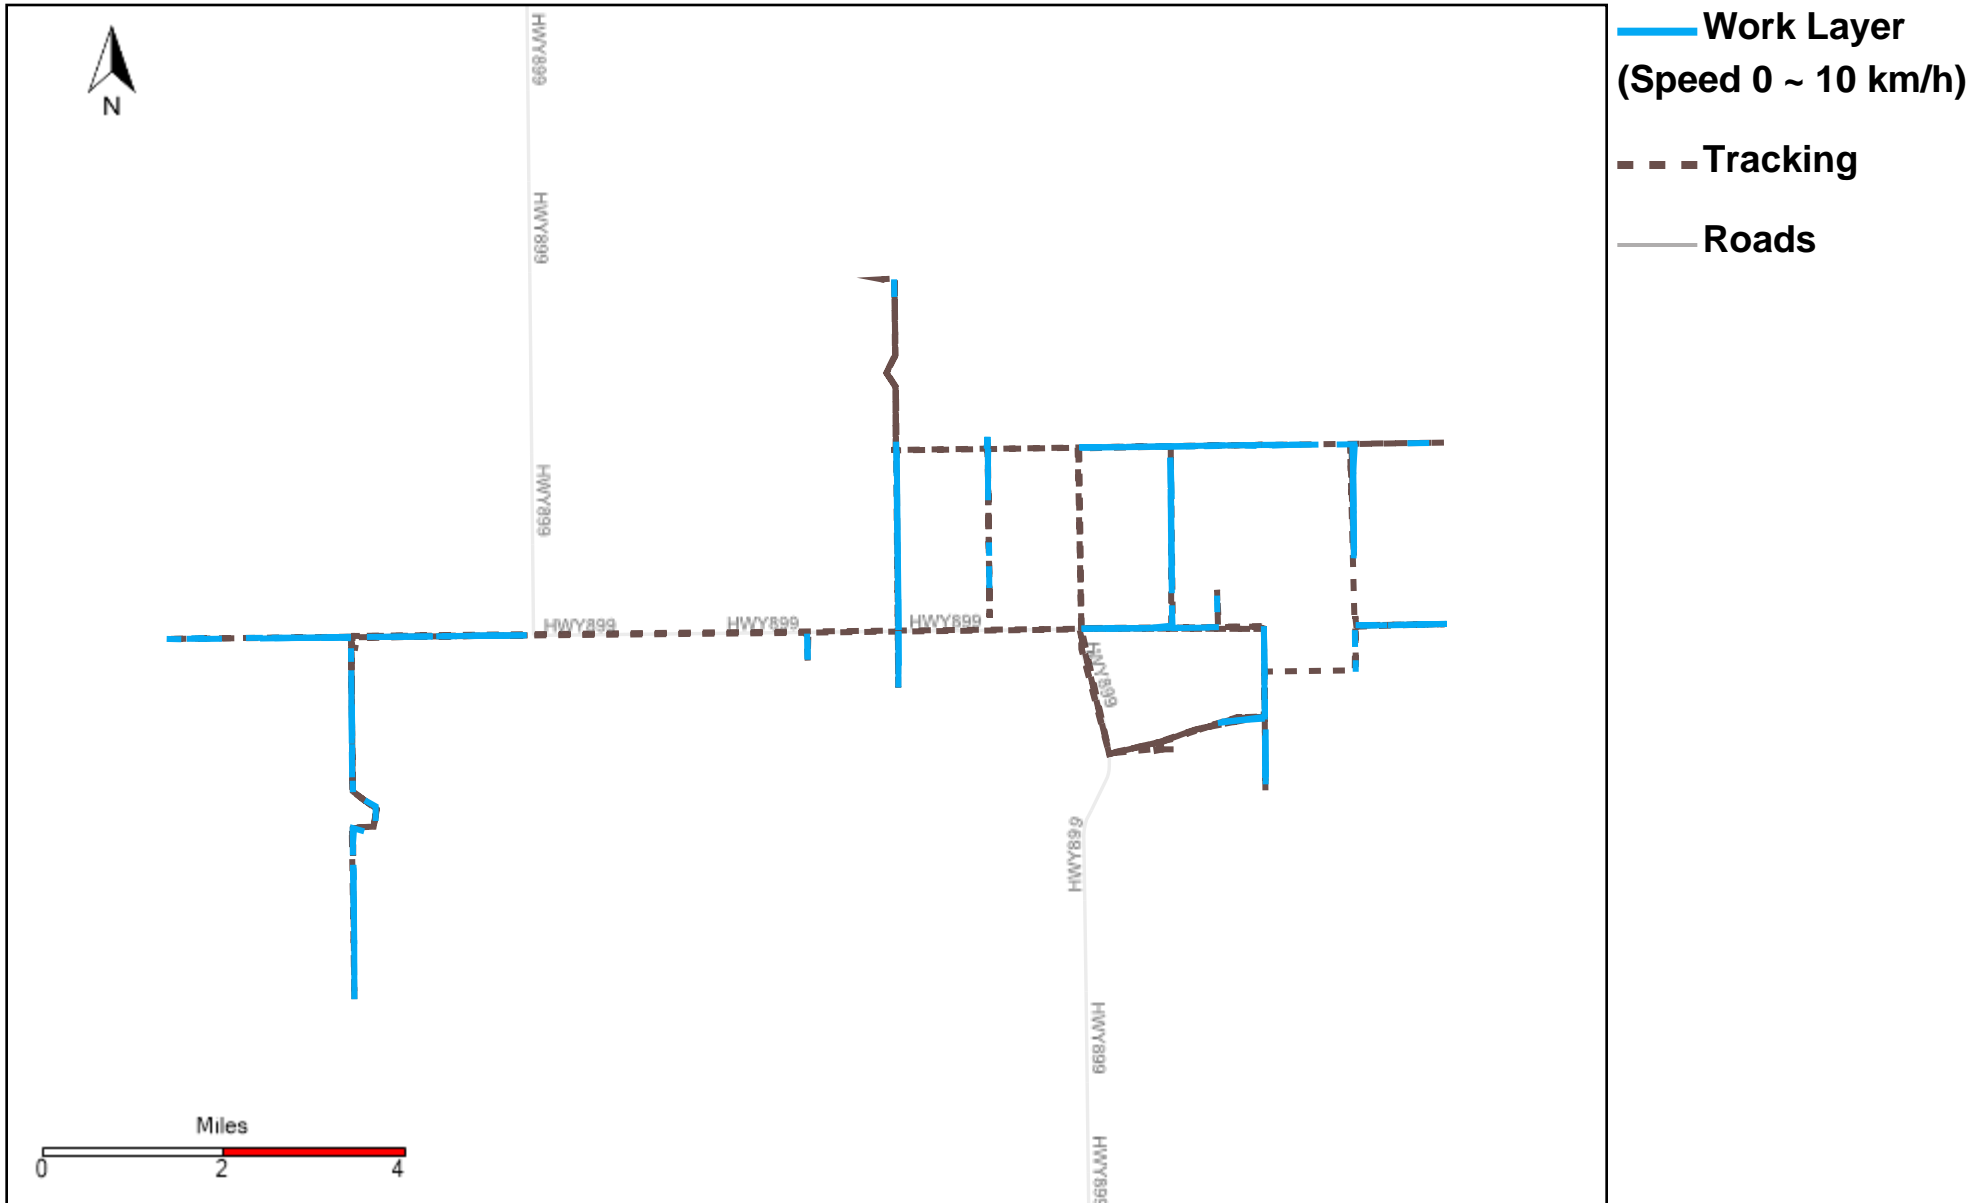

43-182_2022-09-04 ~ 2022-09-10 Tracking

Total Distance(km)	Total Hours	Work Distance(km)	Work Hours
251.04	30 hrs 51 min 22 sec	82.59	12 hrs 18 min 37 sec