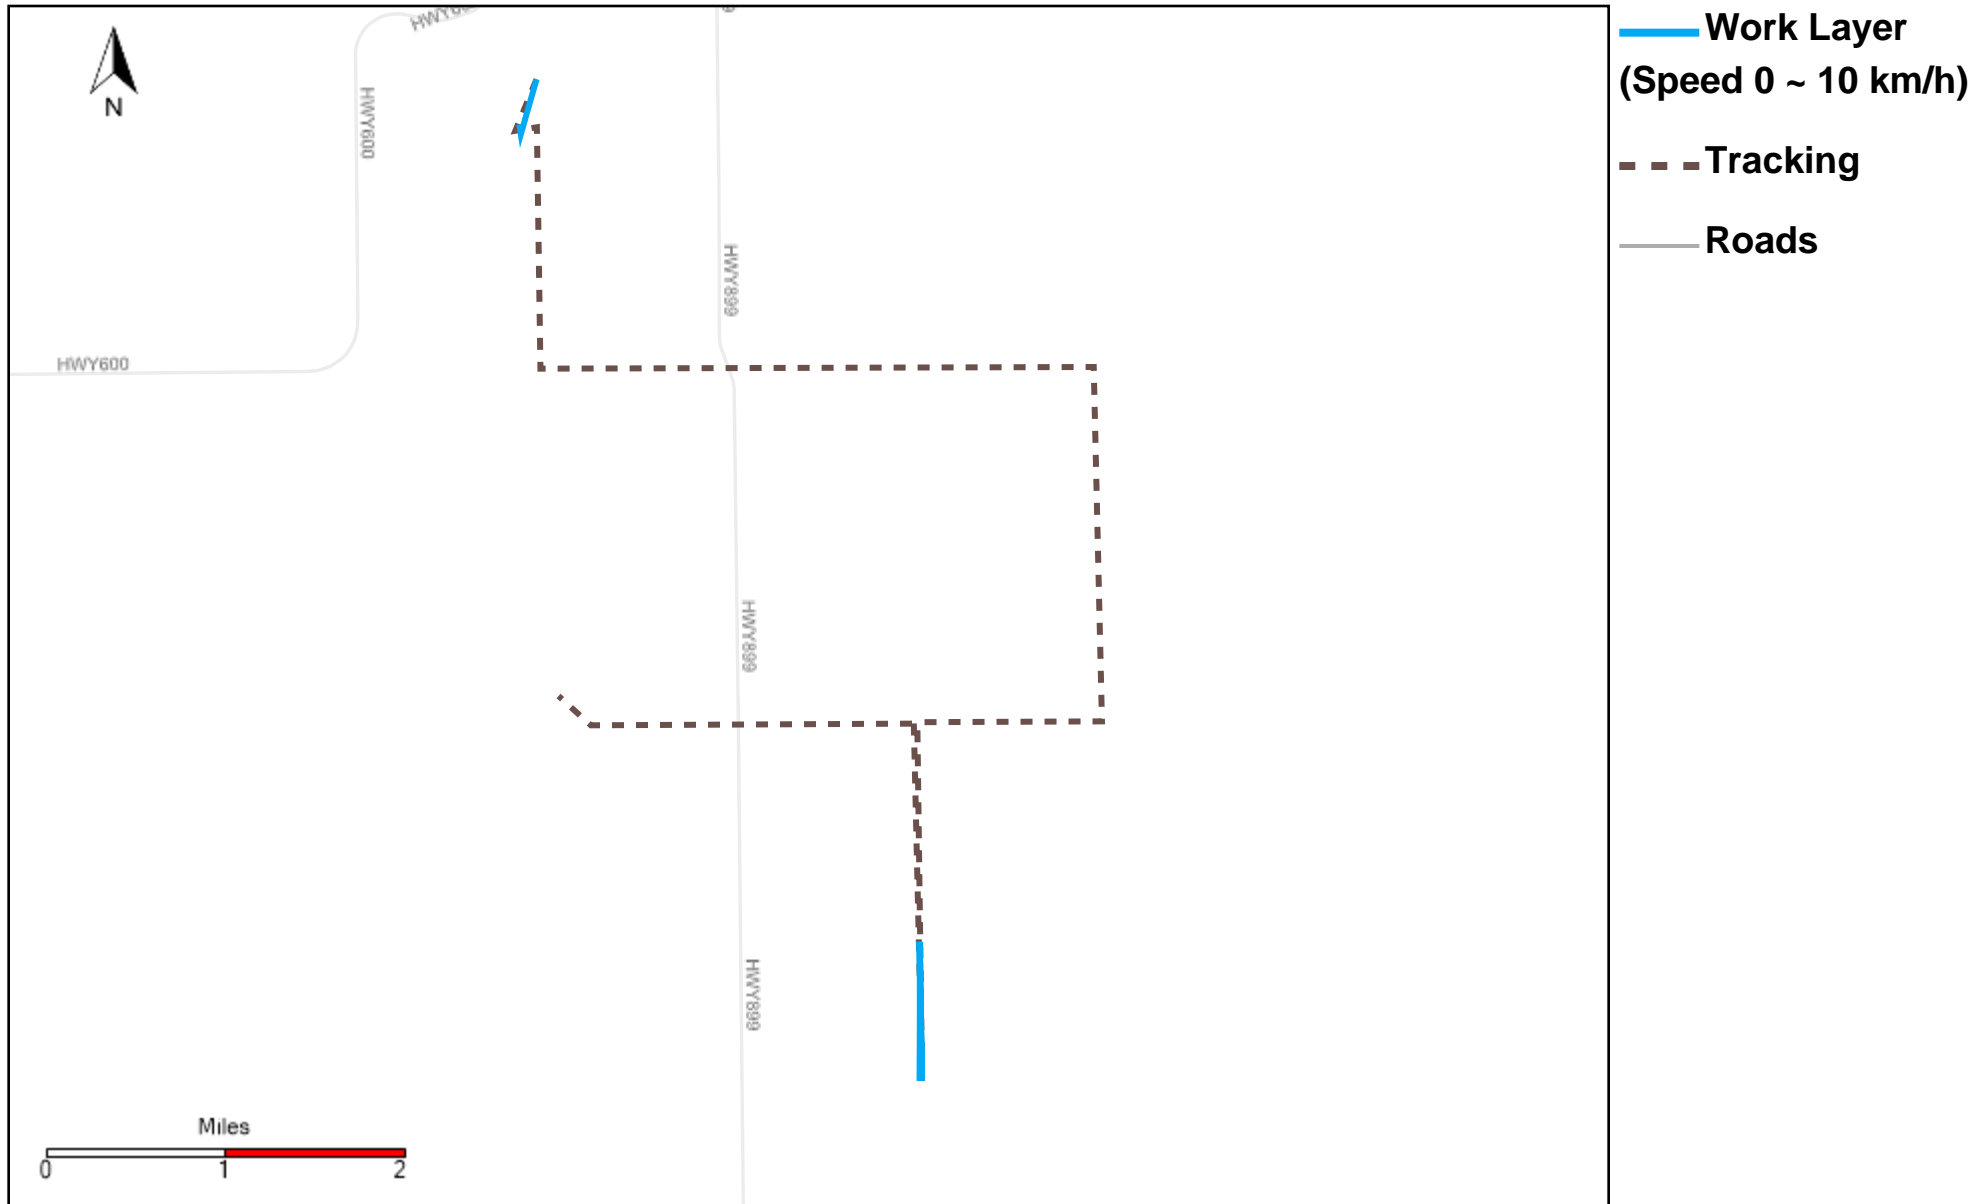

43-186_2022-09-04 ~ 2022-09-10 Tracking

Total Distance(km)	Total Hours	Work Distance(km)	Work Hours
289.95	4 hrs 4 min 41 sec	268	1 hrs 24 min 30 sec