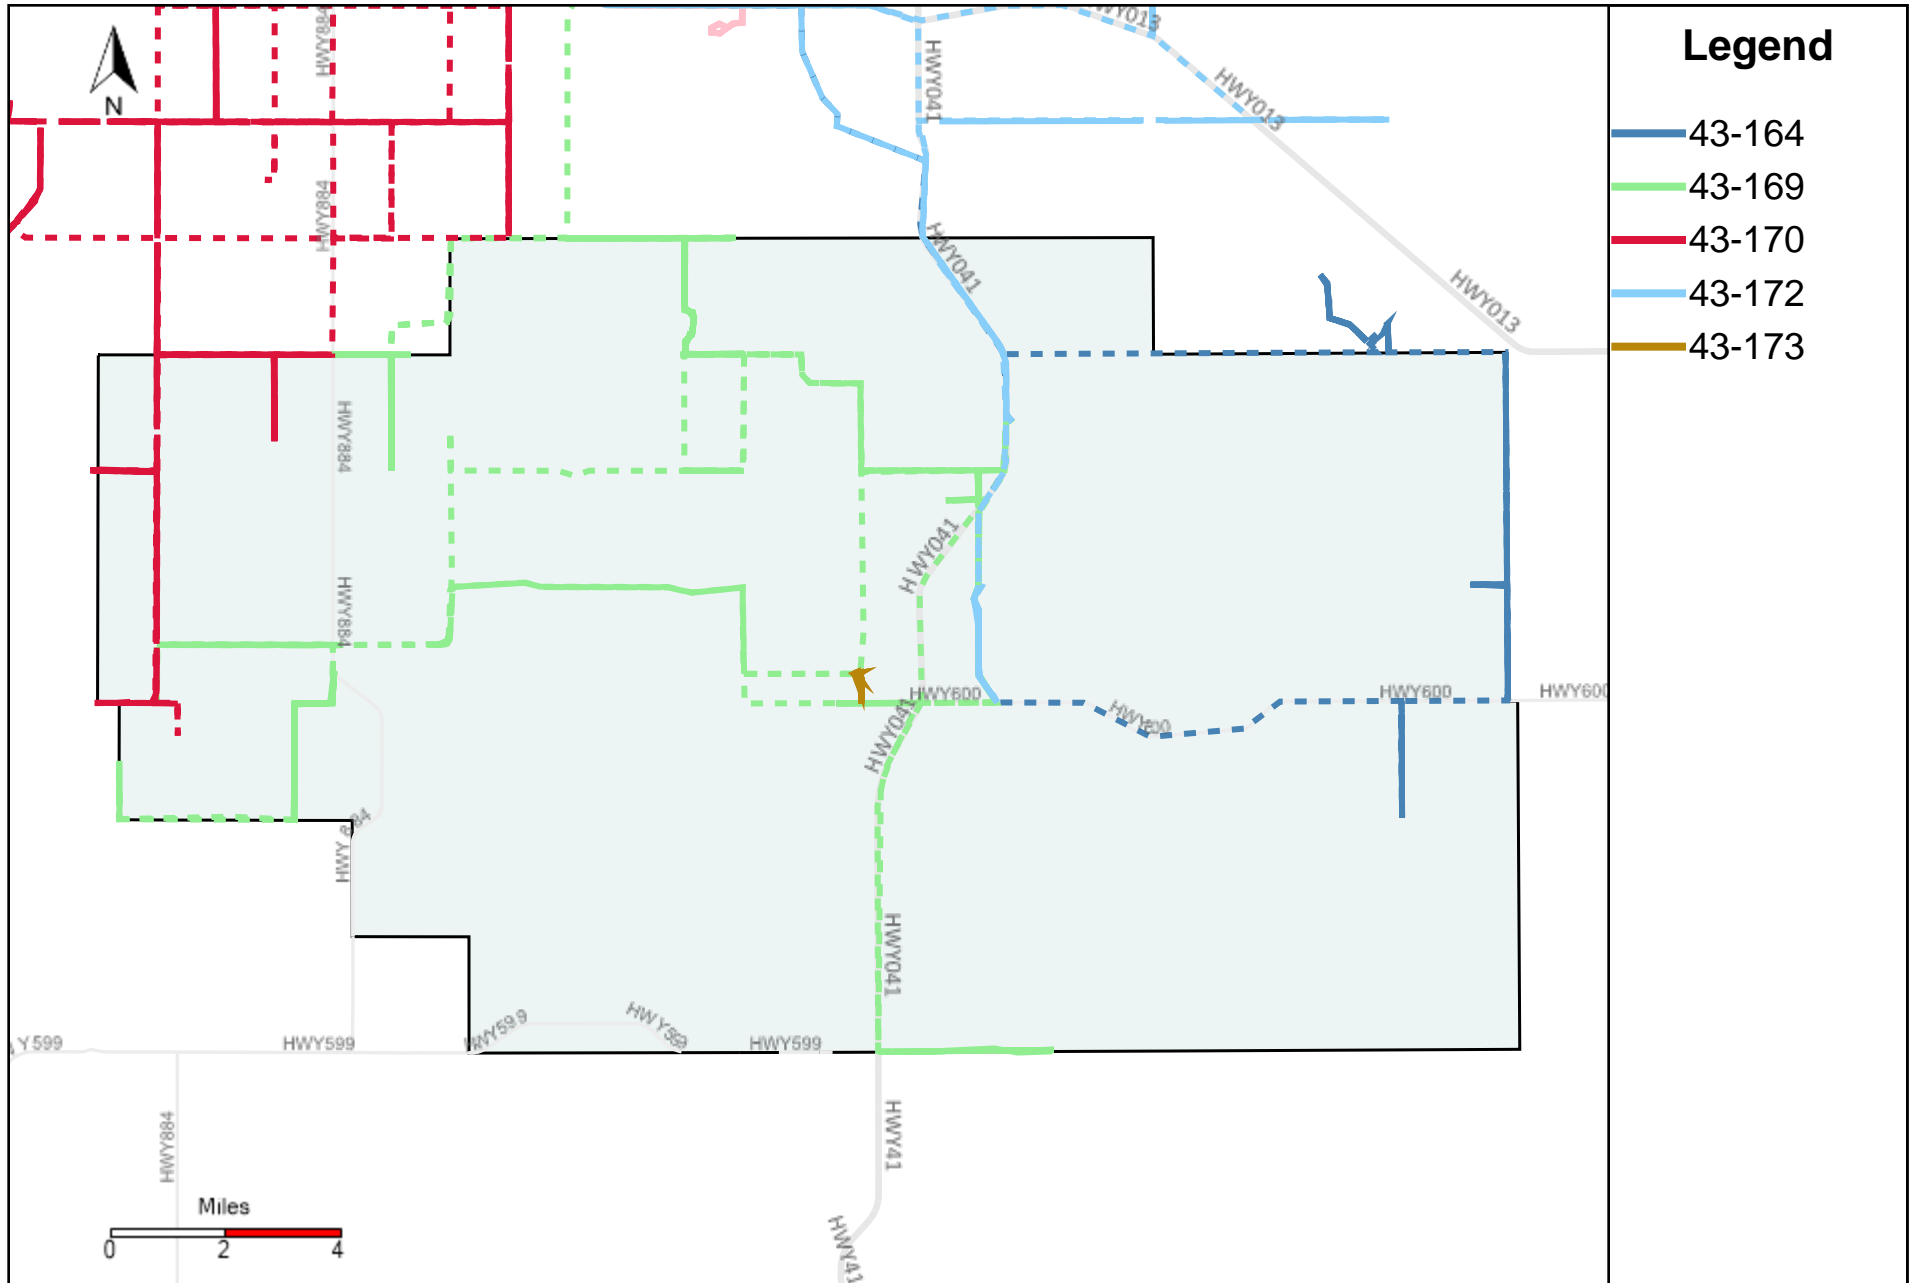

Division: 5 Grader Report(2022-09-04 ~ 2022-09-10)

Vehicle Name List	Total Distance(km)	Total Hours
43-164, 43-169, 43-170, 43-172, 43-173	1572.68	127 hrs 9 min 35 sec