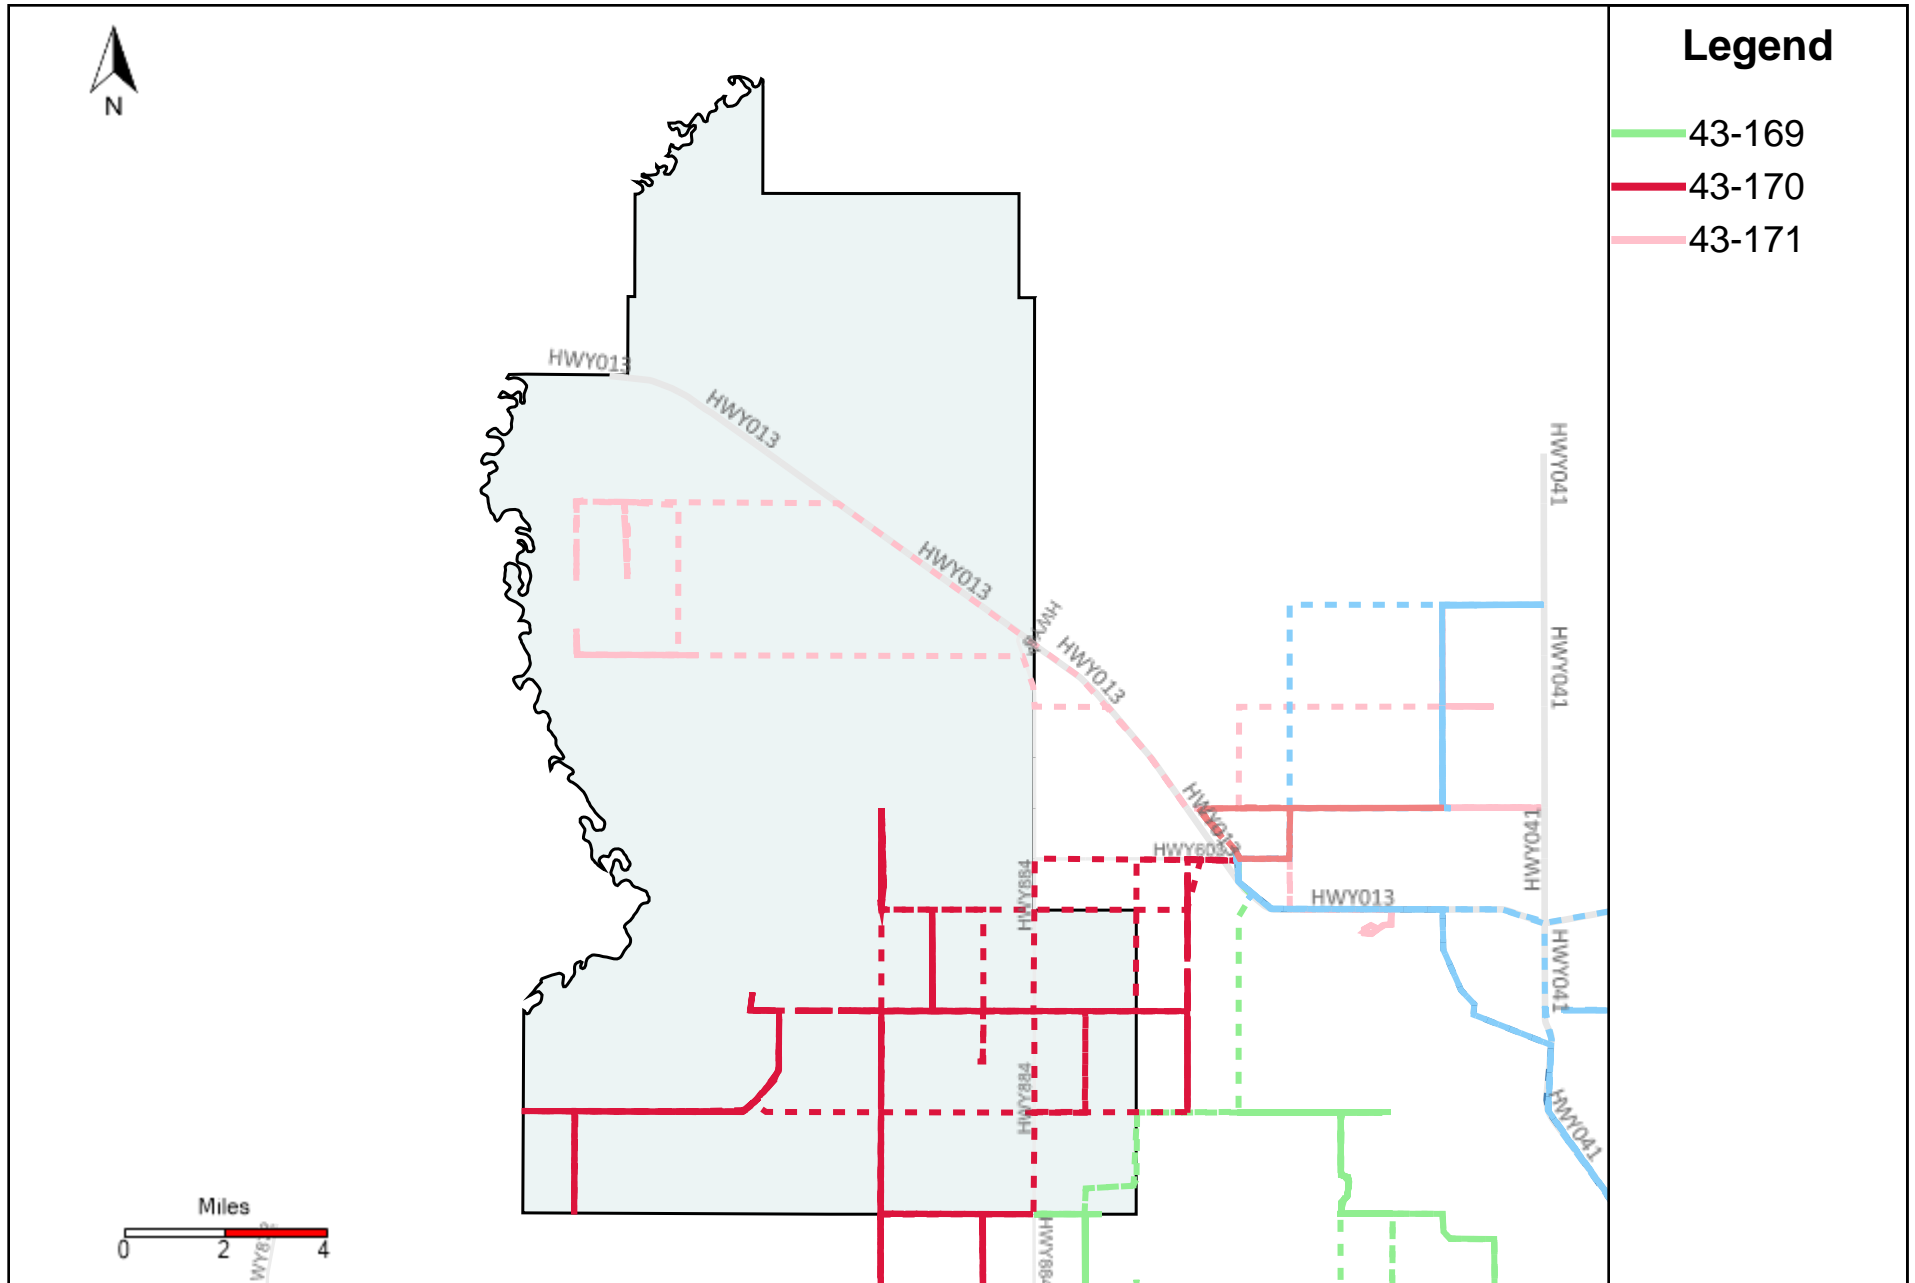

Division: 7 Grader Report(2022-09-04 ~ 2022-09-10)

Vehicle Name List	Total Distance(km)	Total Hours
43-169, 43-170, 43-171	1128.89	99 hrs 54 min 45 sec