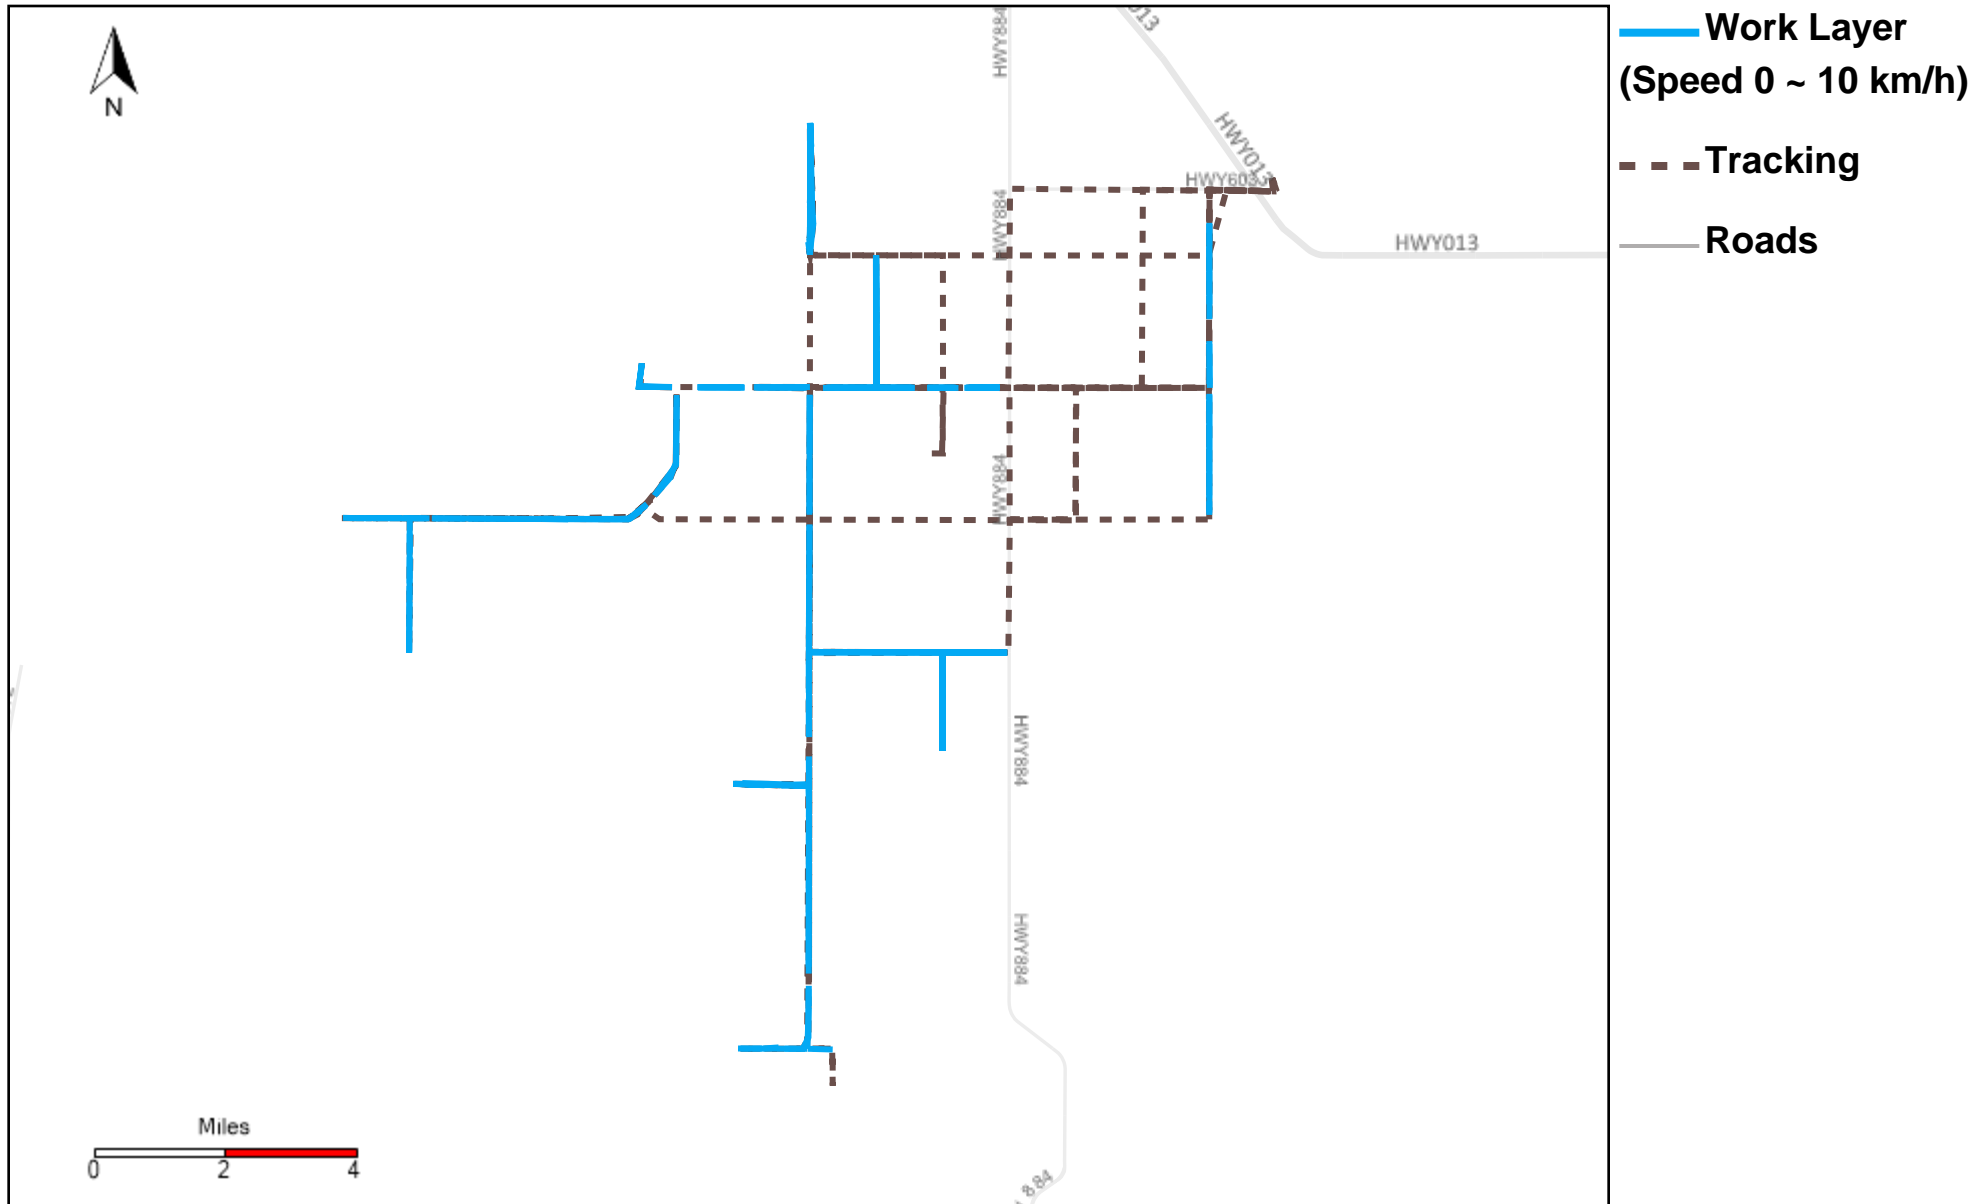

43-170_2022-09-04 ~ 2022-09-10 Tracking

Total Distance(km)	Total Hours	Work Distance(km)	Work Hours
460.08	41 hrs 18 min 26 sec	206.65	28 hrs 33 min 9 sec