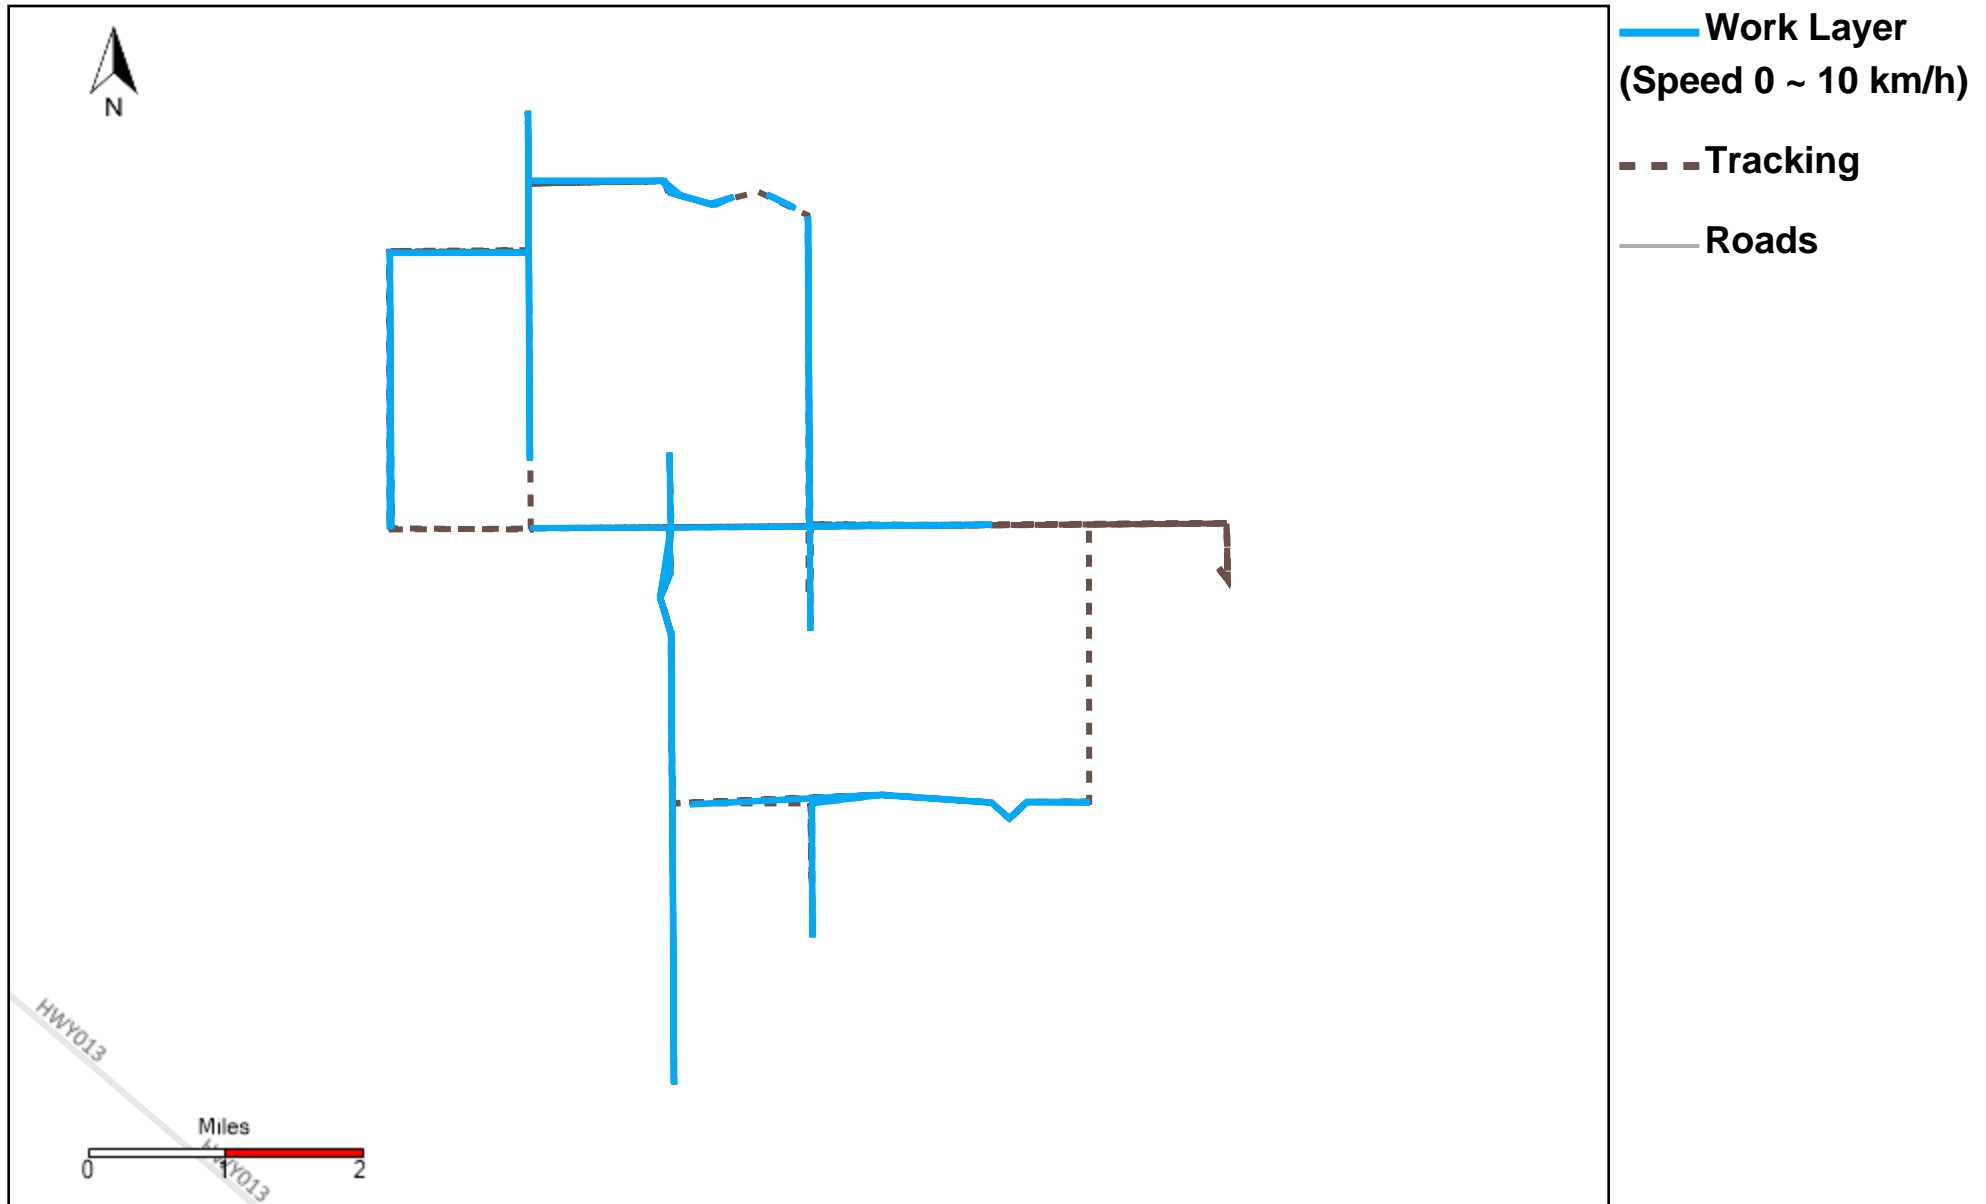

43-187_2022-09-04 ~ 2022-09-10 Tracking

Total Distance(km)	Total Hours	Work Distance(km)	Work Hours
232.61	30 hrs 13 min 39 sec	144.84	25 hrs 11 min 59 sec