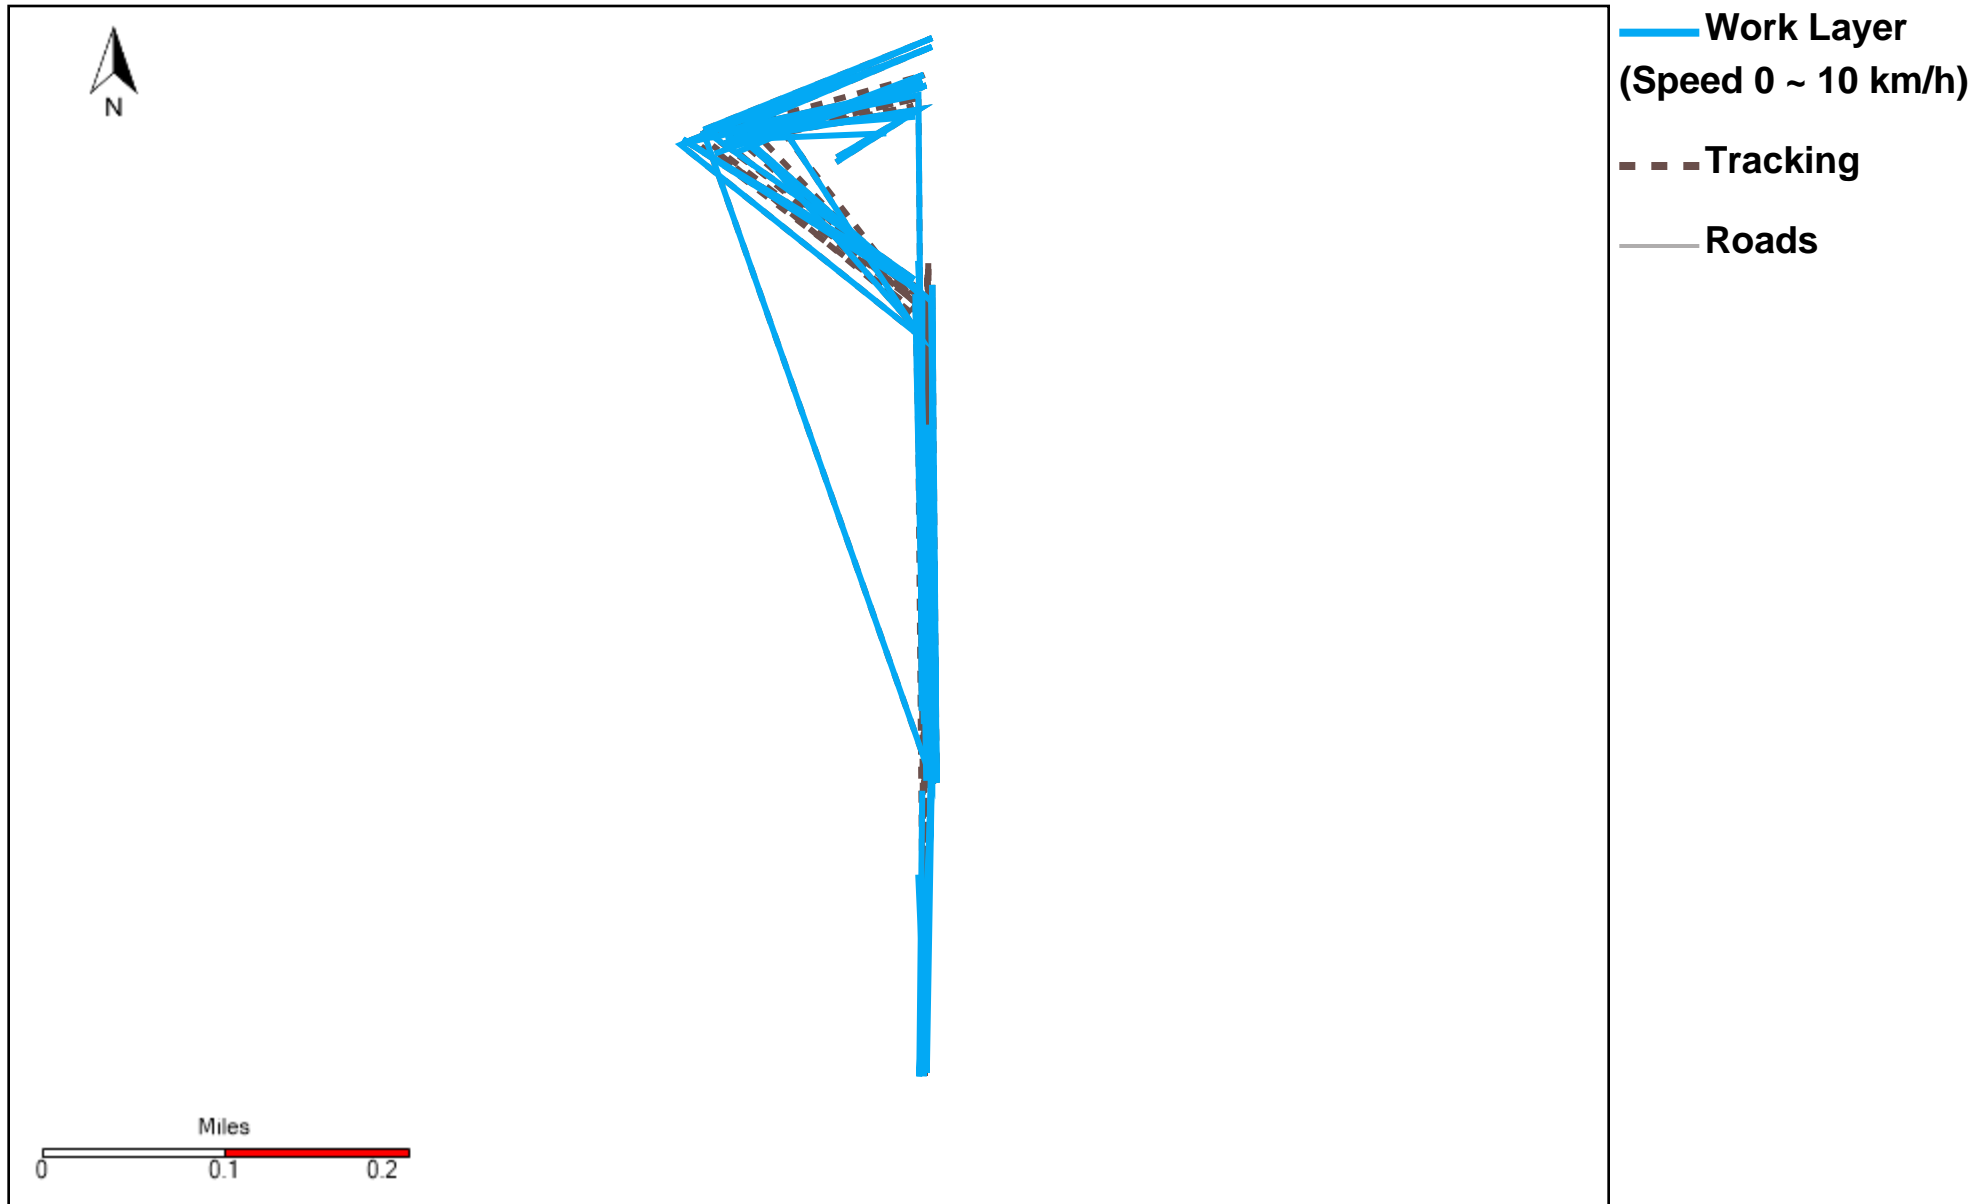

43-173_2022-09-04 ~ 2022-09-10 Tracking

Total Distance(km)	Total Hours	Work Distance(km)	Work Hours
50.39	11 hrs 47 min 22 sec	41.52	10 hrs 7 min 39 sec