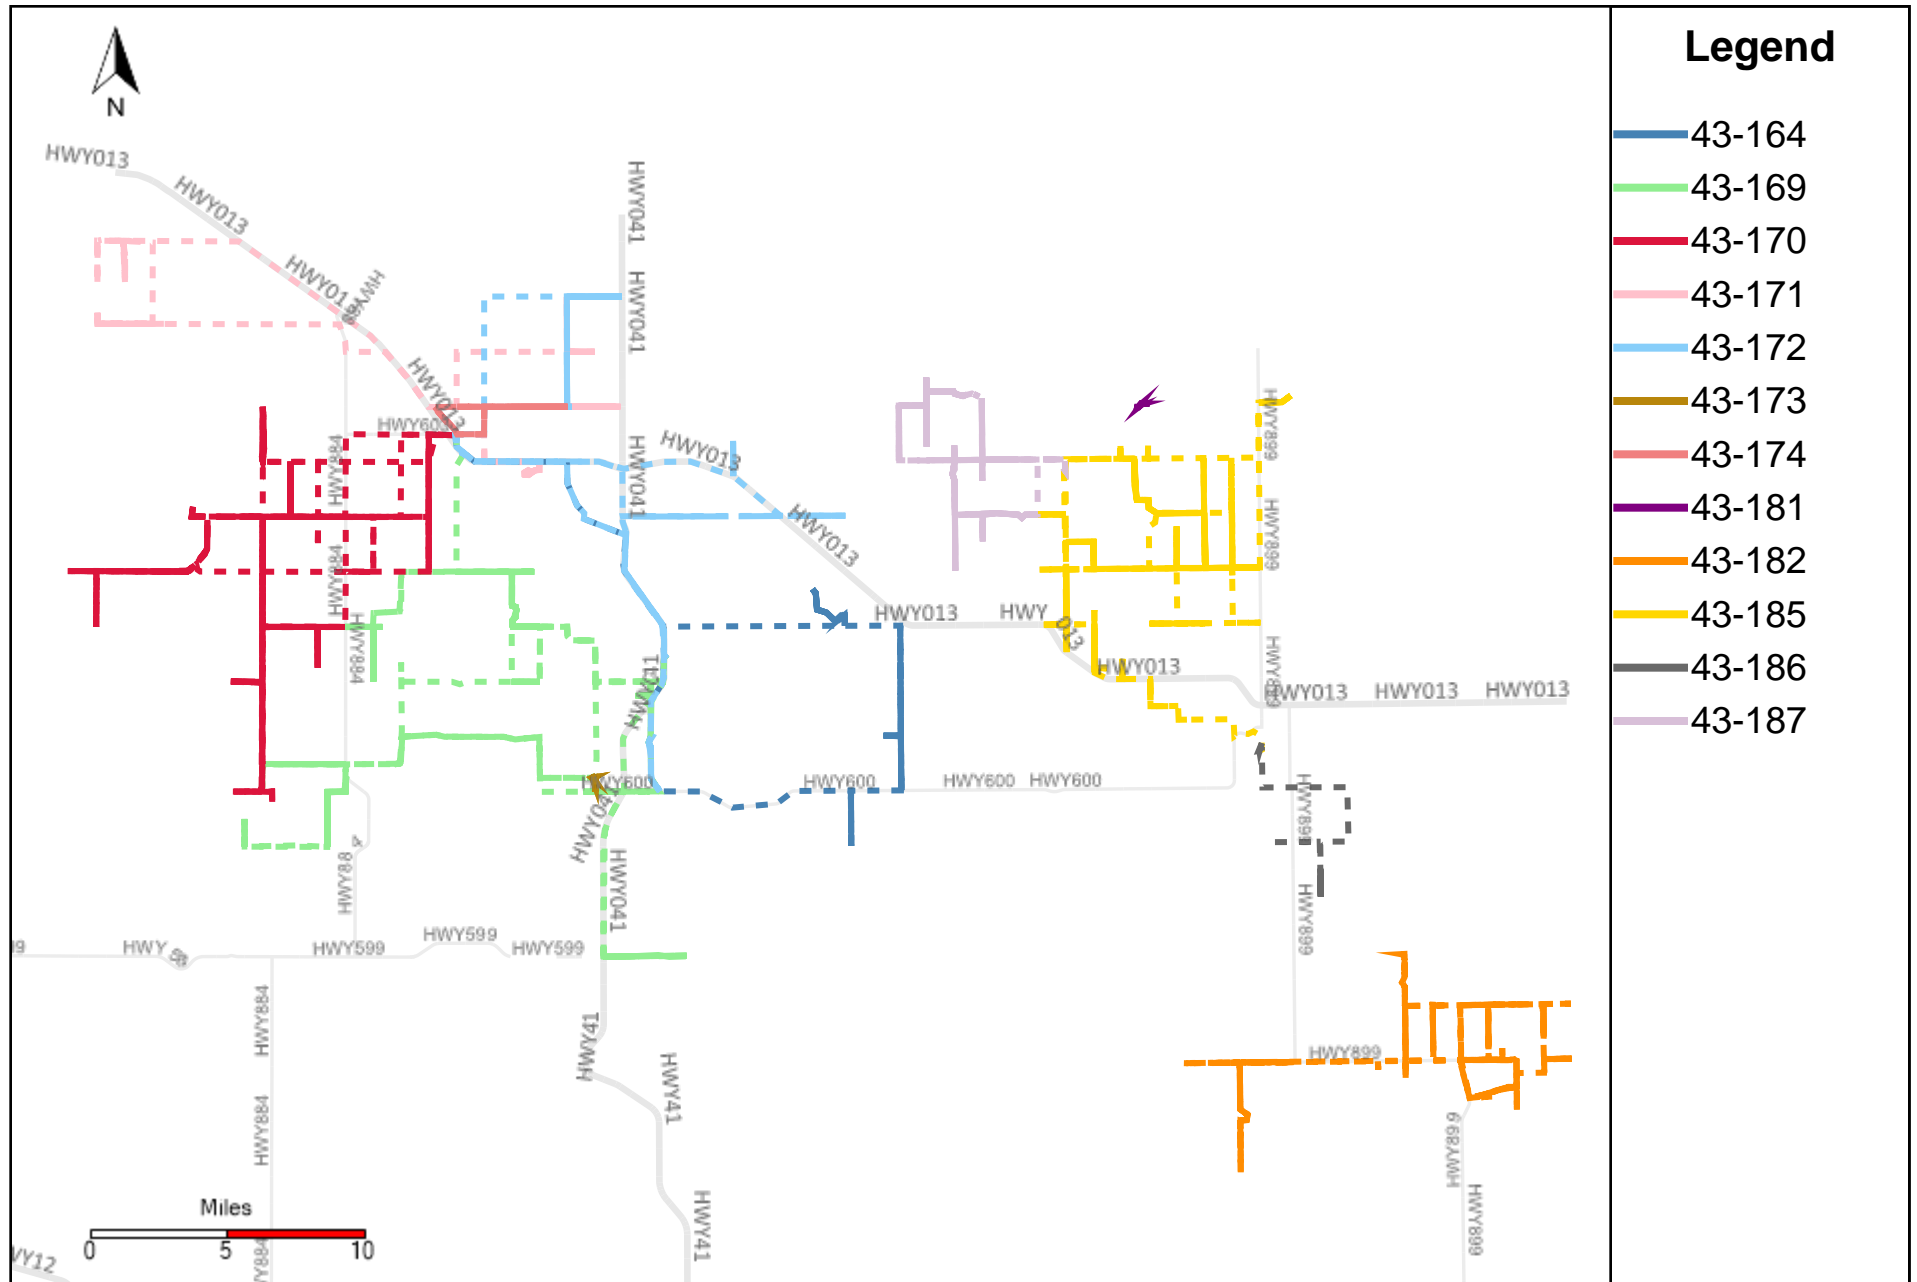

# Provost Weekly Grader Report (2022-09-04 ~ 2022-09-10)

# Division: 1 Grader Report(2022-09-04 ~ 2022-09-10)

Vehicle Name List	Total Distance(km)	Total Hours
43-182, 43-186	540.98	34 hrs 56 min 3 sec

# Division: 2 Grader Report(2022-09-04 ~ 2022-09-10)

Vehicle Name List	Total Distance(km)	Total Hours
43-186	289.95	4 hrs 4 min 41 sec

# Division: 3 Grader Report(2022-09-04 ~ 2022-09-10)

Vehicle Name List	Total Distance(km)	Total Hours
43-164, 43-185, 43-186	774.04	55 hrs 32 min 20 sec