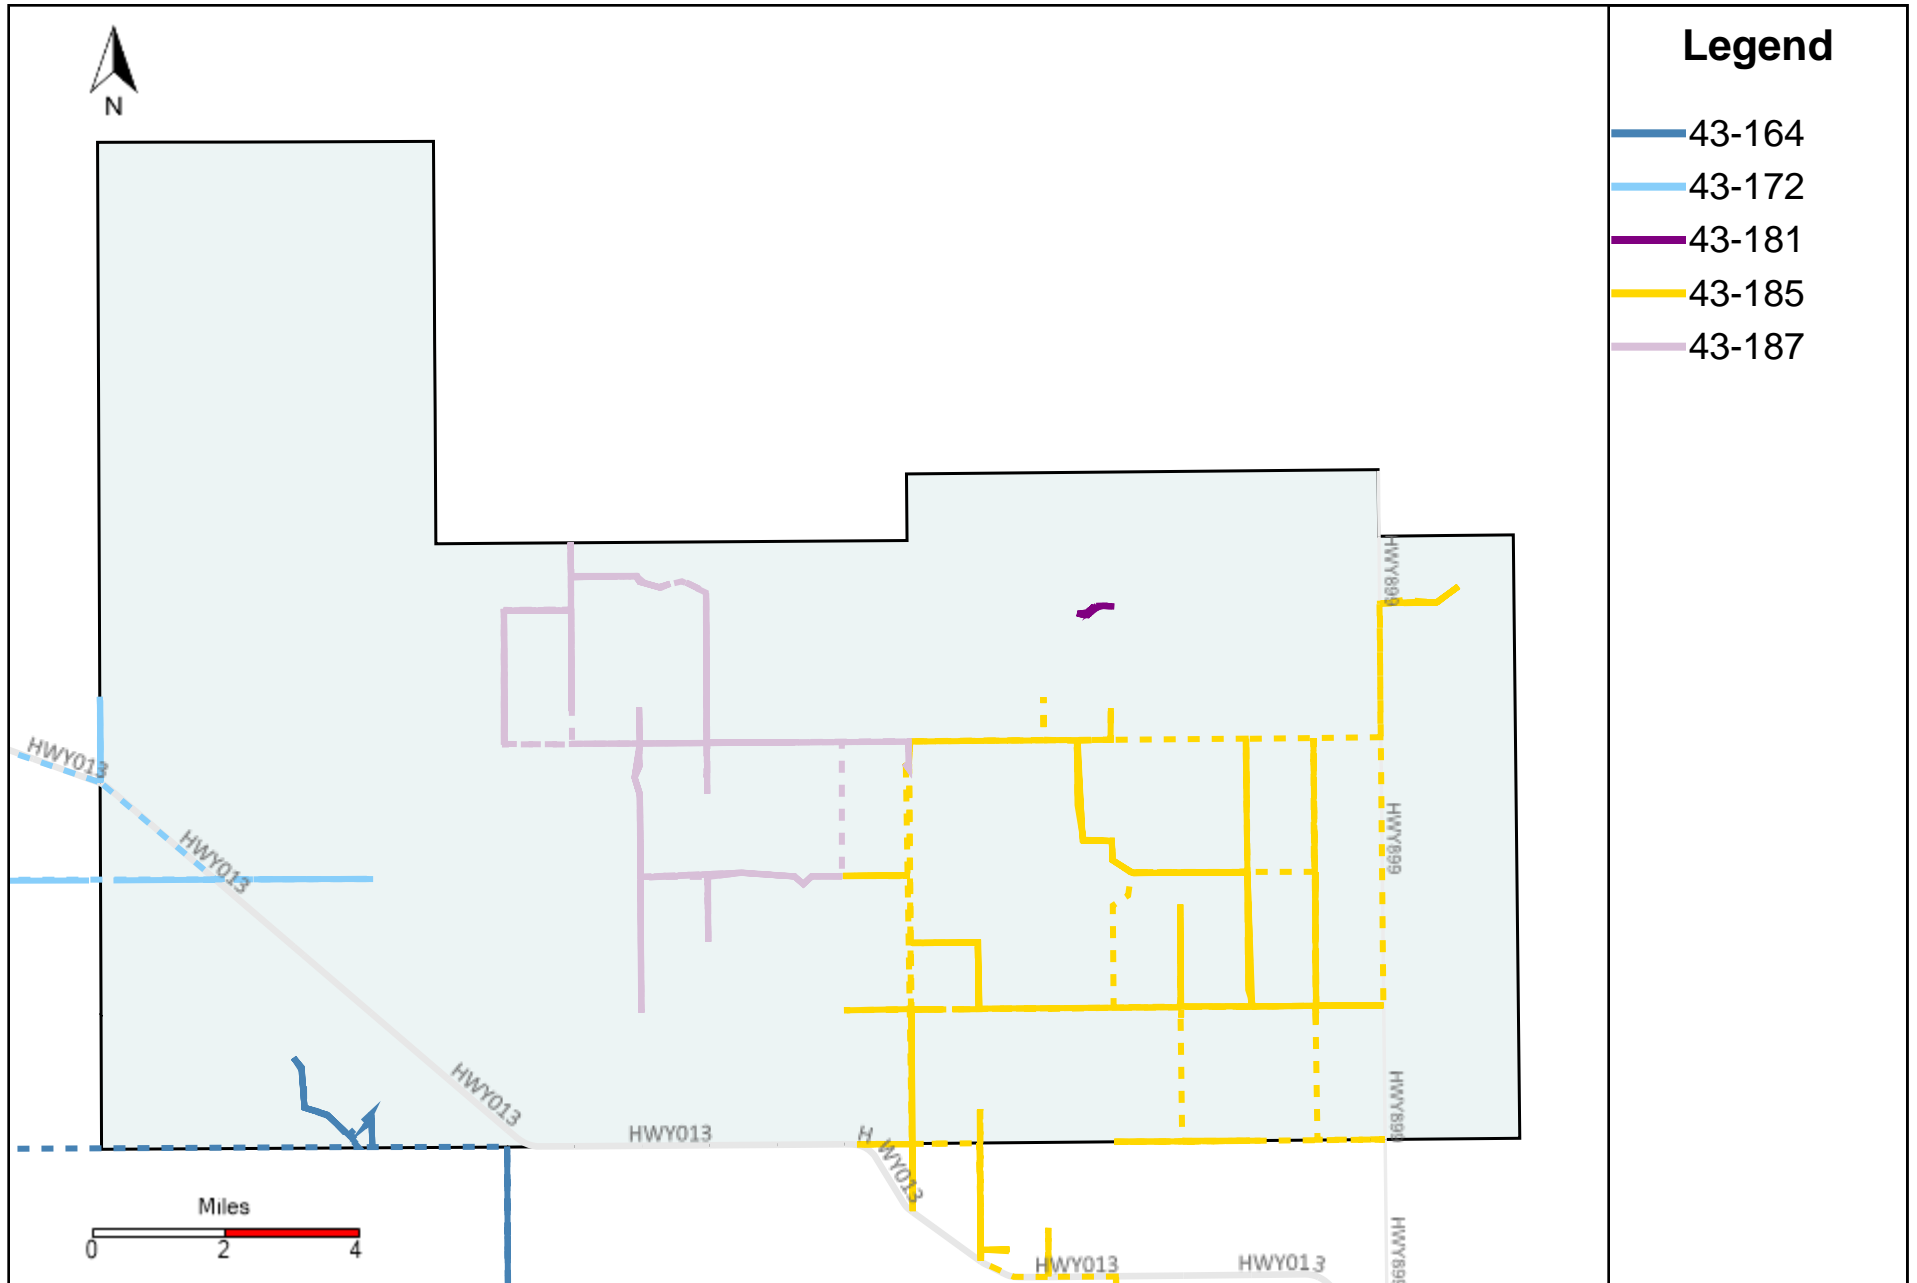

Division: 4 Grader Report(2022-09-04 ~ 2022-09-10)

Vehicle Name List	Total Distance(km)	Total Hours
43-164, 43-172, 43-181, 43-185, 43-187	1256.66	121 hrs 18 min 31 sec