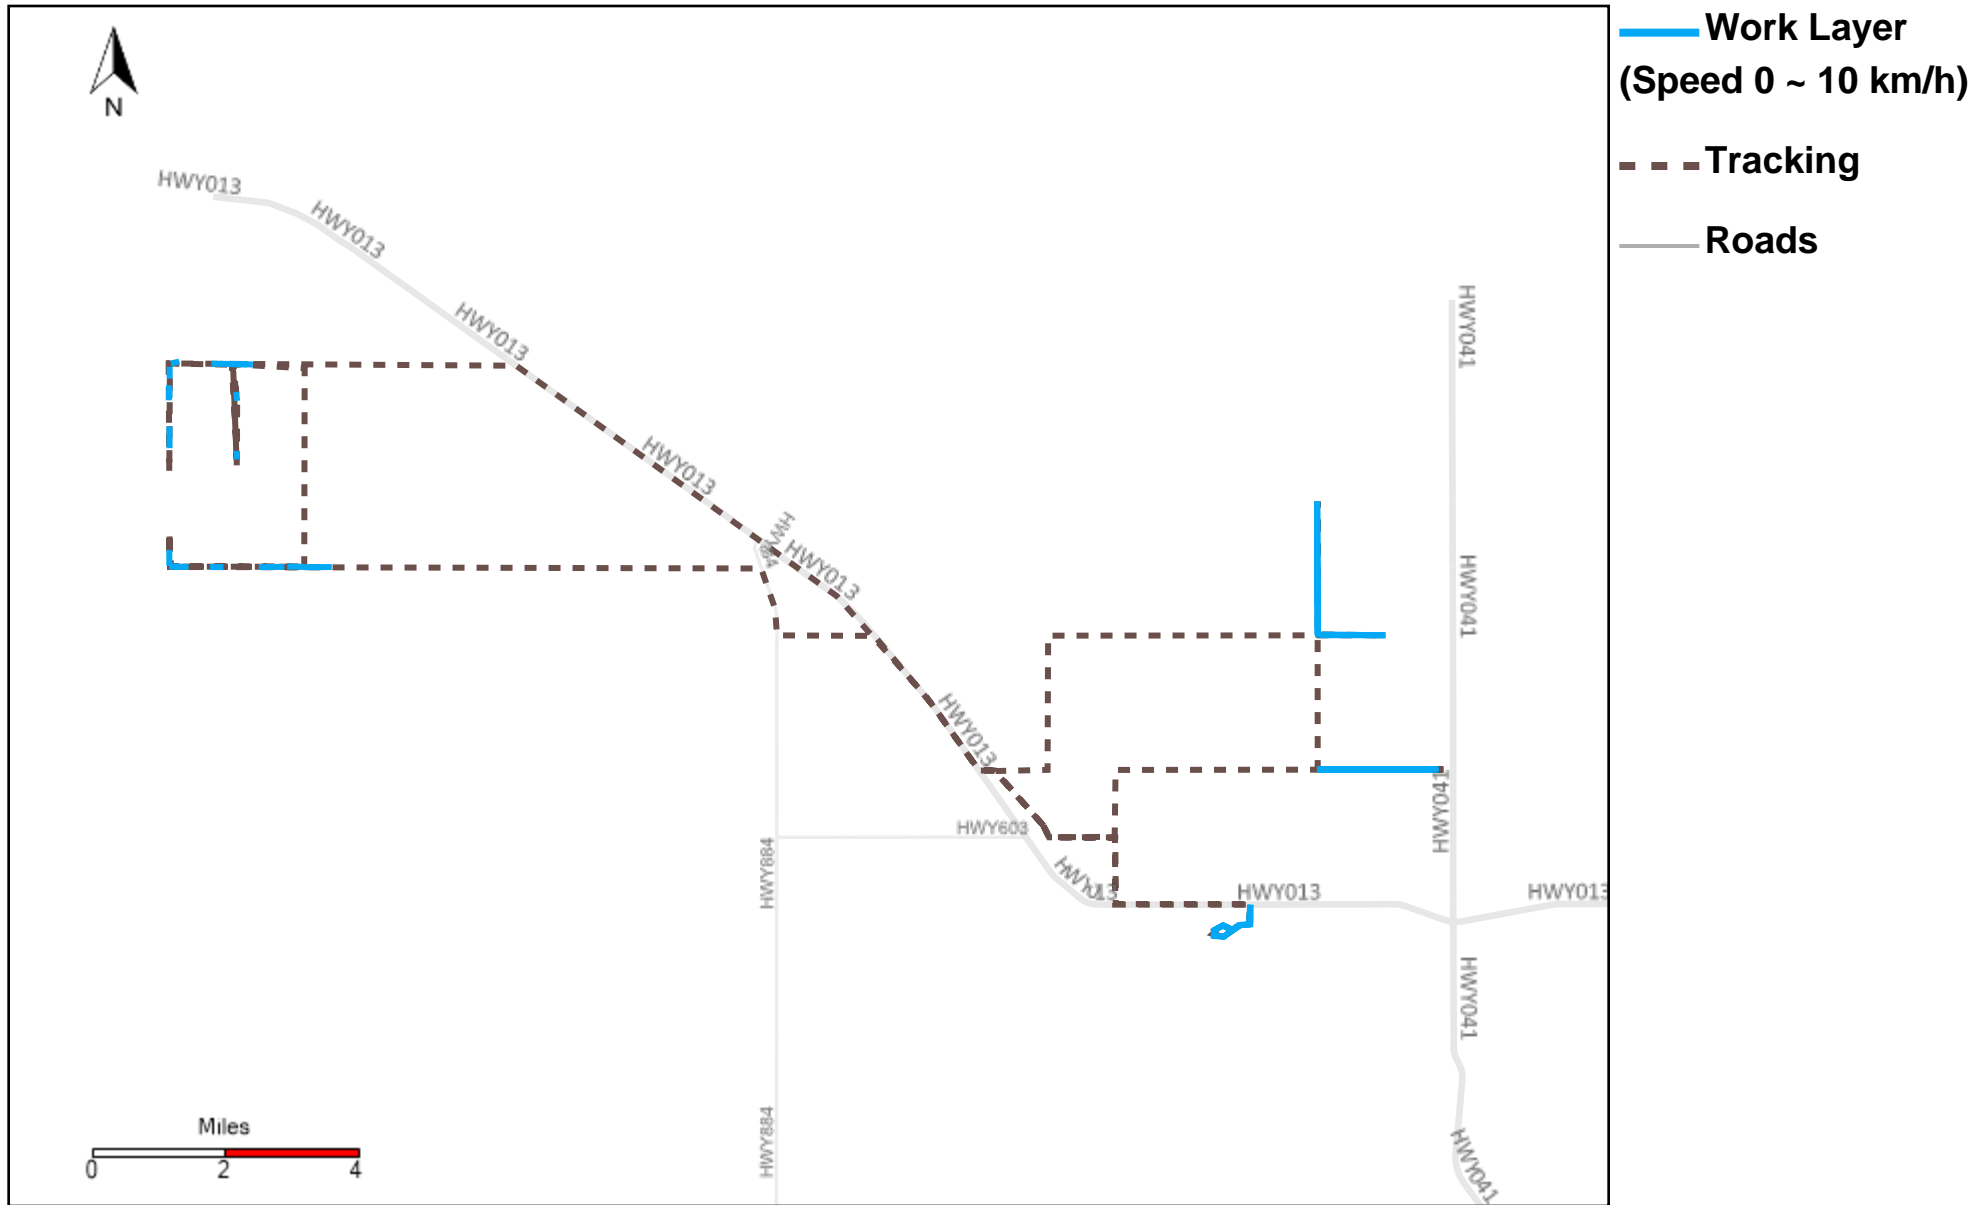

43-171_2022-09-04 ~ 2022-09-10 Tracking

Total Distance(km)	Total Hours	Work Distance(km)	Work Hours
192.8	18 hrs 37 min 44 sec	36.9	6 hrs 12 min 54 sec