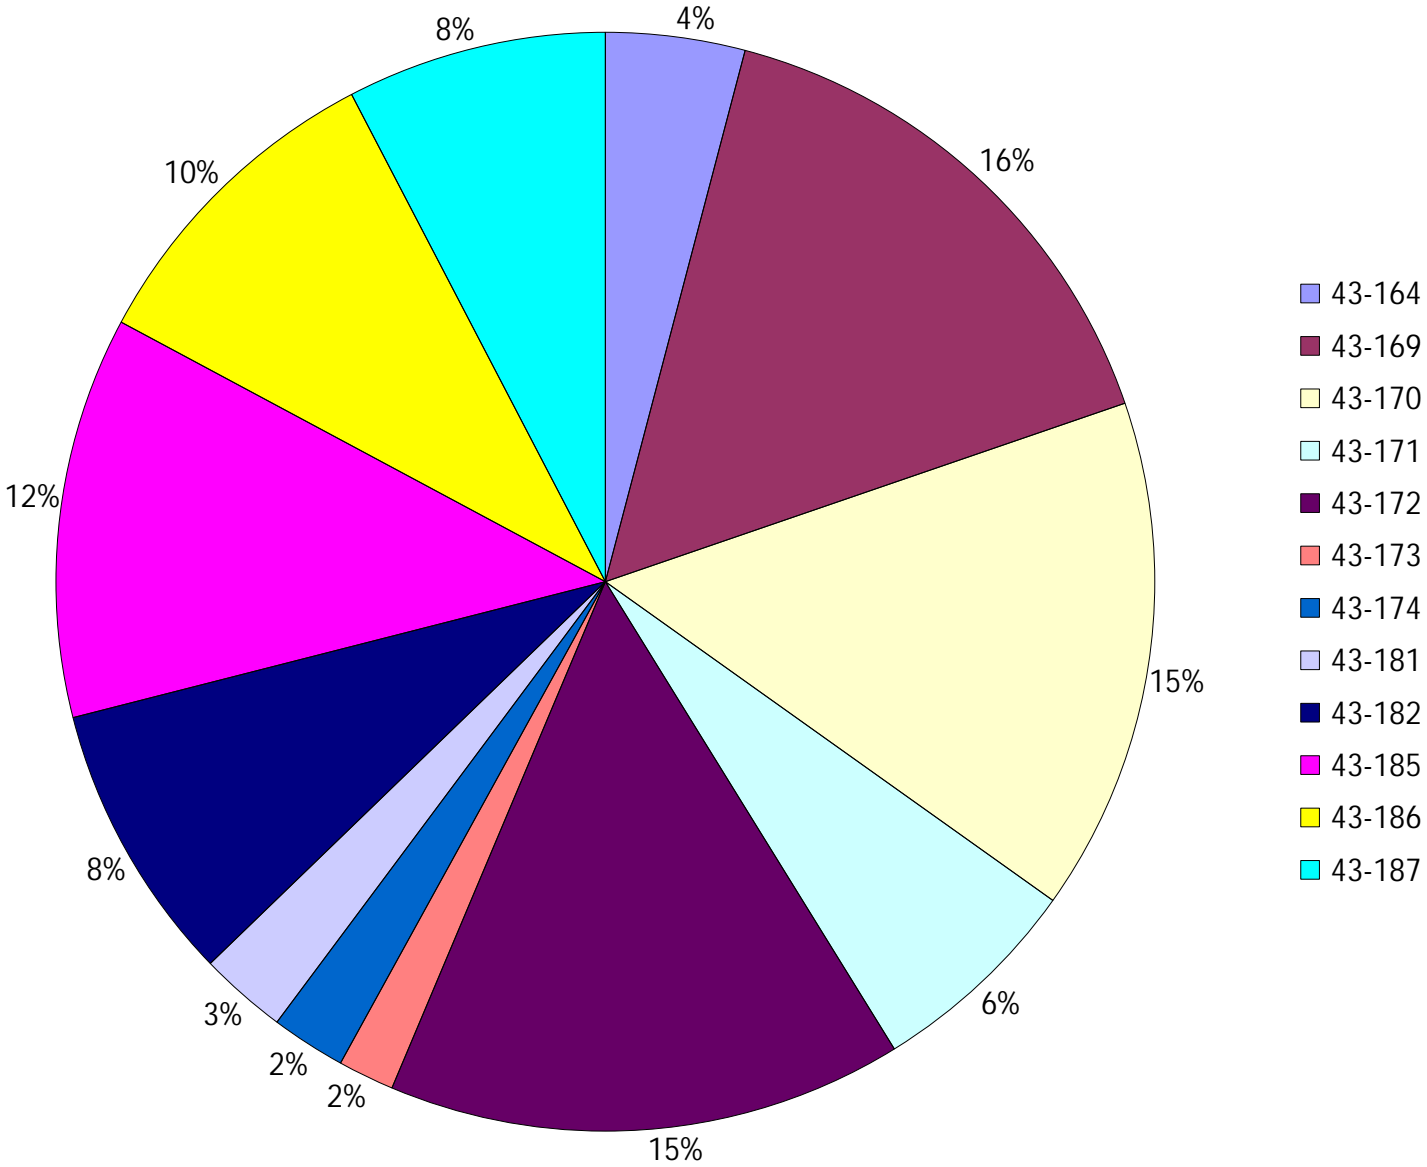

Provost Weekly Grader Report

From 9/4/2022 To 9/10/2022

9/10/2022

Vehicle	Total Distance(km)	Total Hours	Work Distance(km)	Work Hours
43-164	124.62	11 hrs 28 min 7 sec	37.38	5 hrs 54 min 12 sec
43-169	476.01	39 hrs 58 min 35 sec	163.69	24 hrs 57 min 51 sec
43-170	460.08	41 hrs 18 min 26 sec	206.65	28 hrs 33 min 9 sec
43-171	192.8	18 hrs 37 min 44 sec	36.9	6 hrs 12 min 54 sec
43-172	461.58	22 hrs 37 min 5 sec	55.08	9 hrs 18 min 45 sec
43-173	50.39	11 hrs 47 min 22 sec	41.52	10 hrs 7 min 39 sec
43-174	66.73	8 hrs 54 min 37 sec	45.45	6 hrs 33 min 9 sec
43-181	78.38	17 hrs 0 min 8 sec	6.71	1 hrs 23 min 55 sec
43-182	251.04	30 hrs 51 min 22 sec	82.59	12 hrs 18 min 37 sec
43-185	359.47	39 hrs 59 min 32 sec	181.19	28 hrs 9 min 40 sec
43-186	289.95	4 hrs 4 min 41 sec	268	1 hrs 24 min 30 sec
43-187	232.61	30 hrs 13 min 39 sec	144.84	25 hrs 11 min 59 sec
Total:	3043.65	276 hrs 51 min 18 sec	1269.99	160 hrs 6 min 20 sec

Vehicle Distance Vs Total Distance (%) From 9/4/2022 To 9/10/2022

Provost Weekly Grader Report