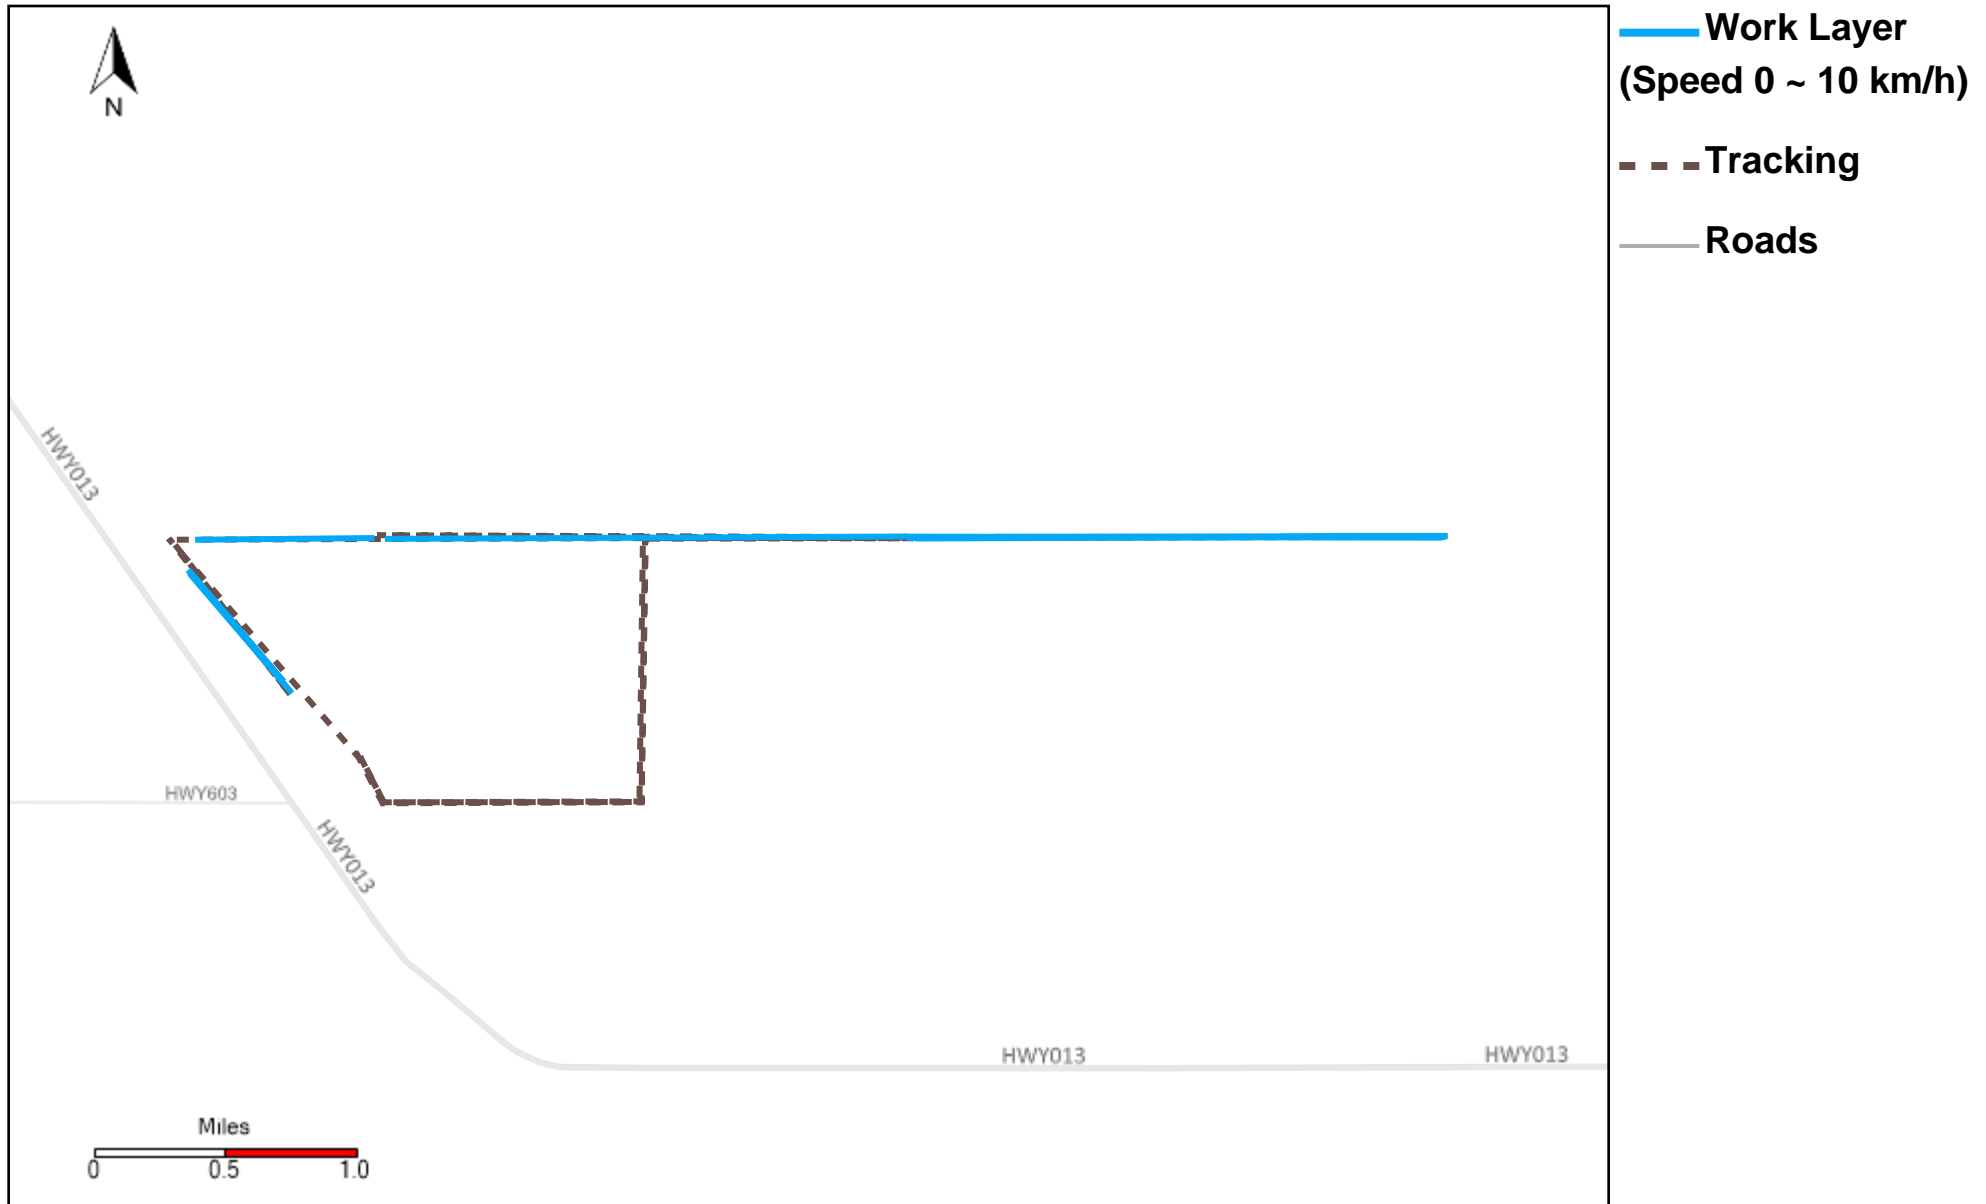

43-174_2022-09-04 ~ 2022-09-10 Tracking

Total Distance(km)	Total Hours	Work Distance(km)	Work Hours
66.73	8 hrs 54 min 37 sec	45.45	6 hrs 33 min 9 sec