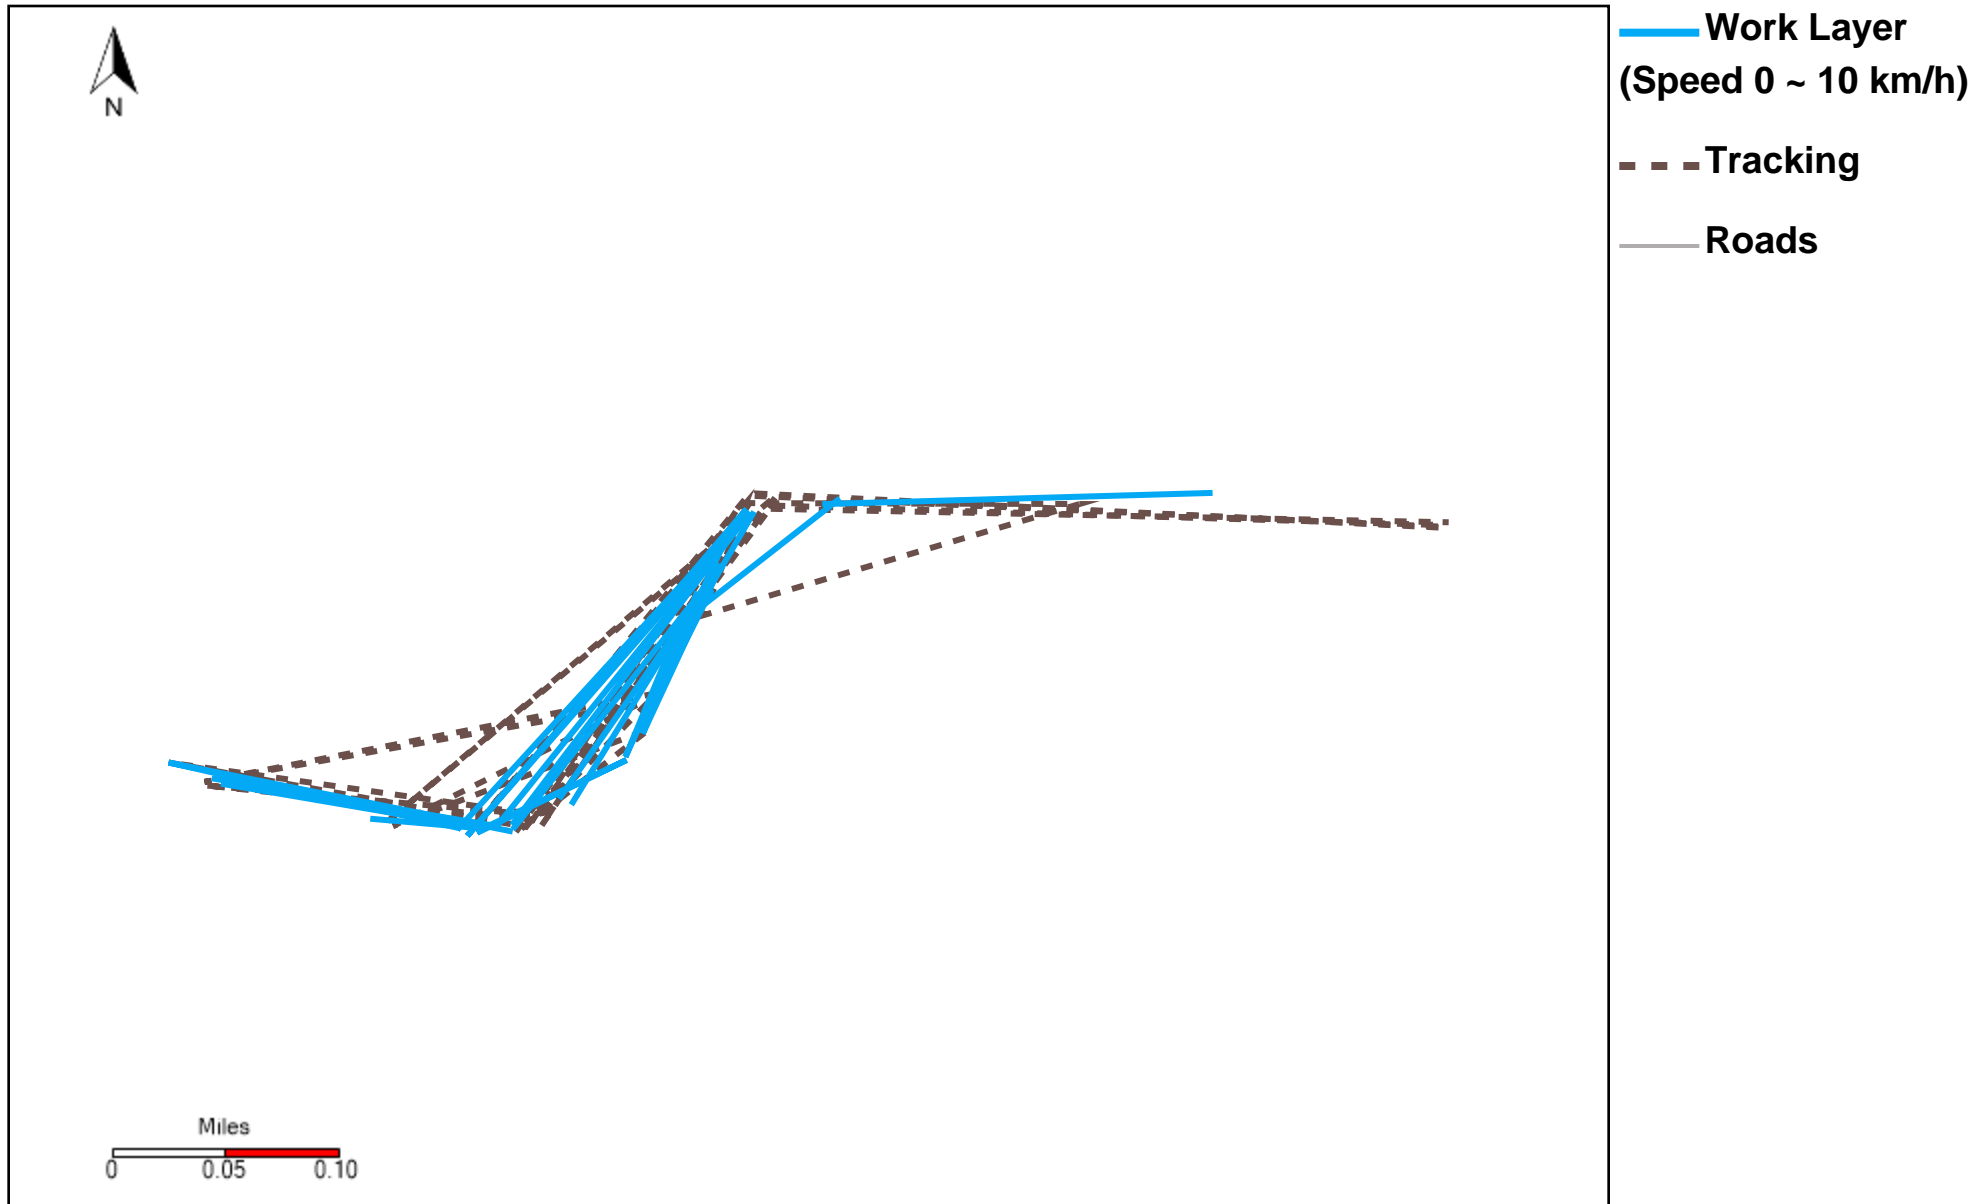

43-181_2022-09-04 ~ 2022-09-10 Tracking

Total Distance(km)	Total Hours	Work Distance(km)	Work Hours
78.38	17 hrs 0 min 8 sec	6.71	1 hrs 23 min 55 sec