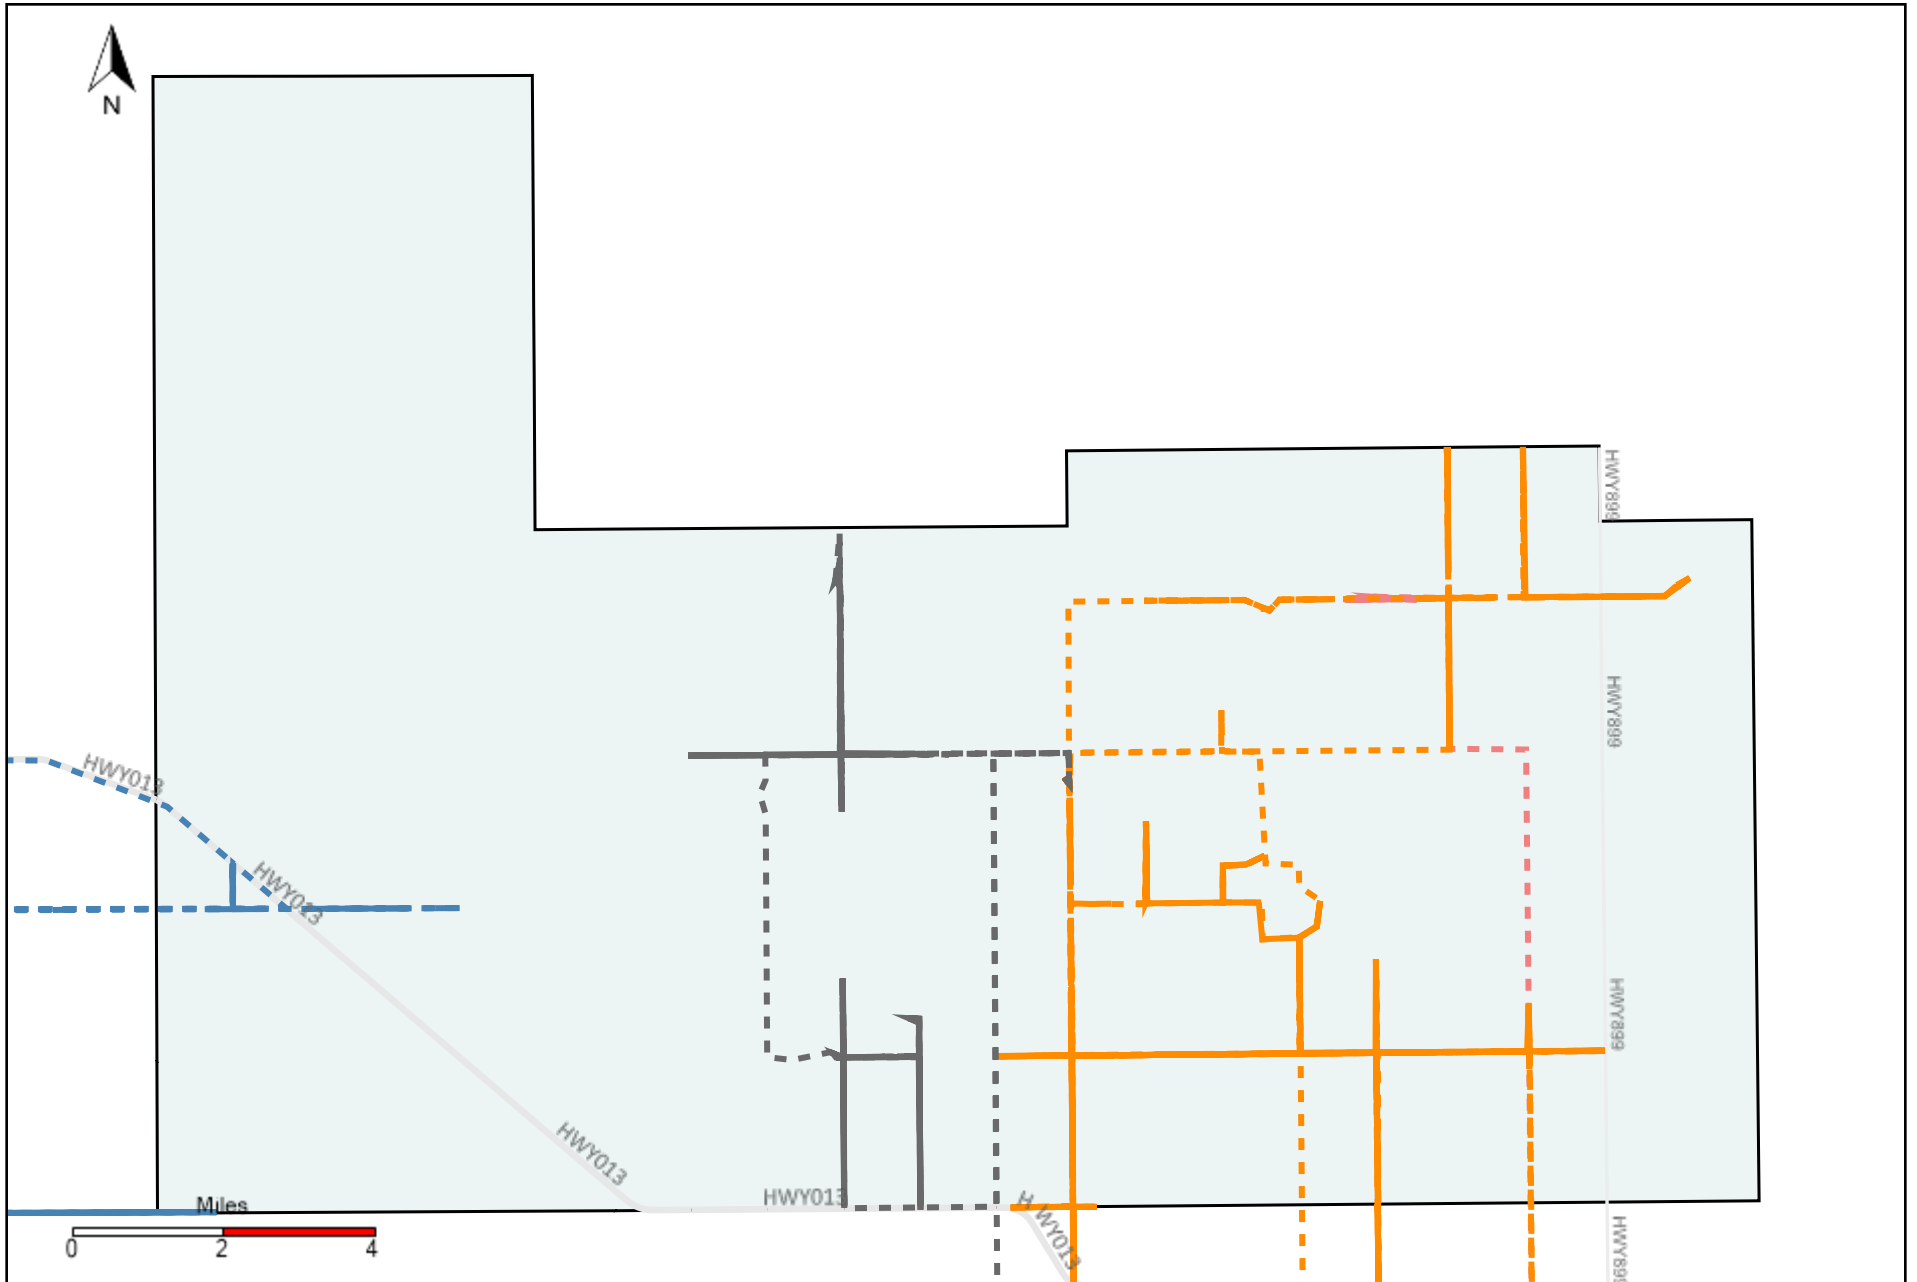

# Division: 4 Grader Report(2022-08-14 ~ 2022-08-20)

Vehicle Name List	Total Distance(km)	Total Hours
*****	1508.95	186 hrs 39 min 50 sec