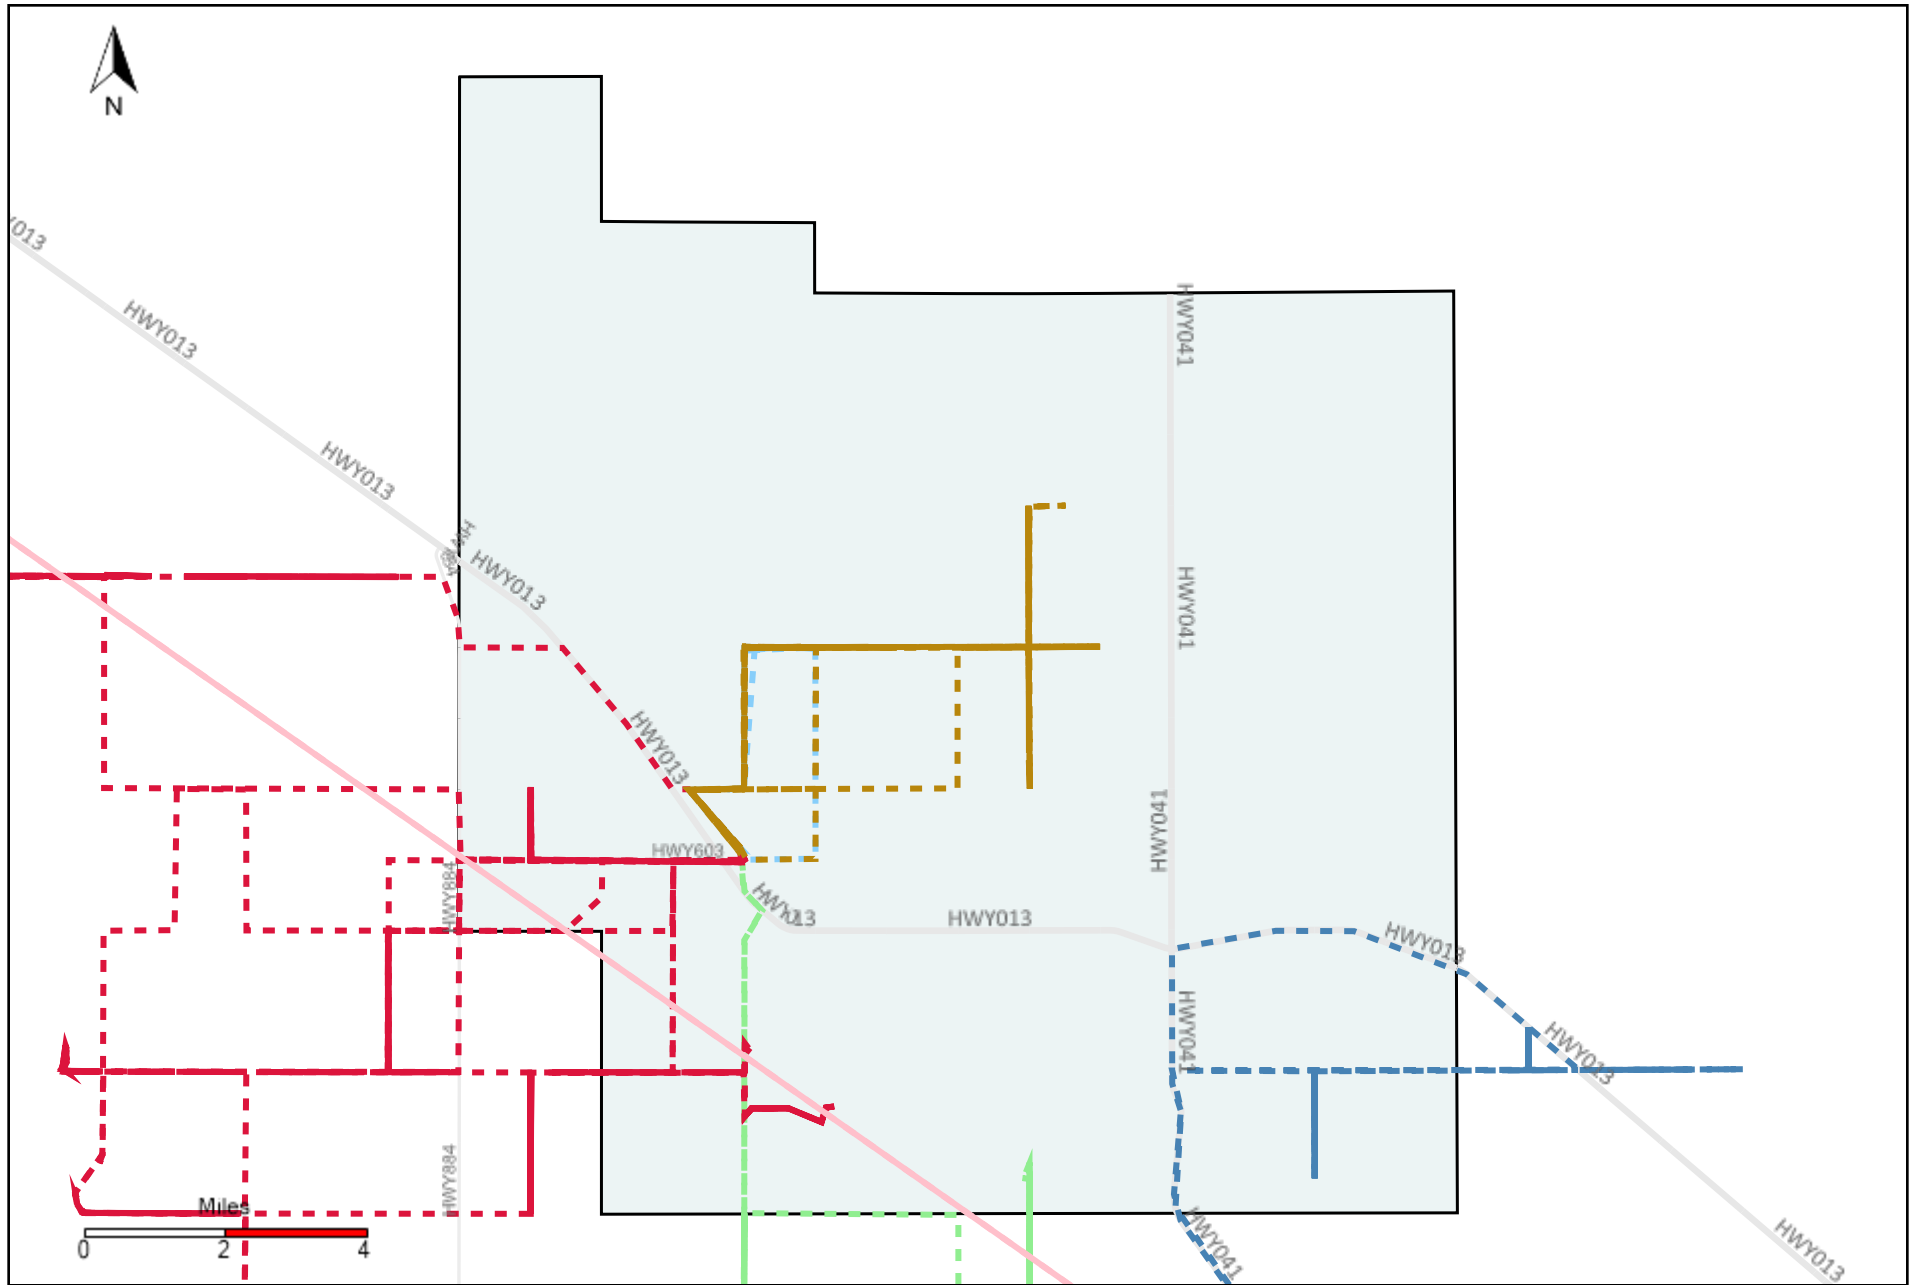

Division: 6 Grader Report(2022-08-14 ~ 2022-08-20)

Vehicle Name List	Total Distance(km)	Total Hours
*****	1966.12	206 hrs 16 min 15 sec