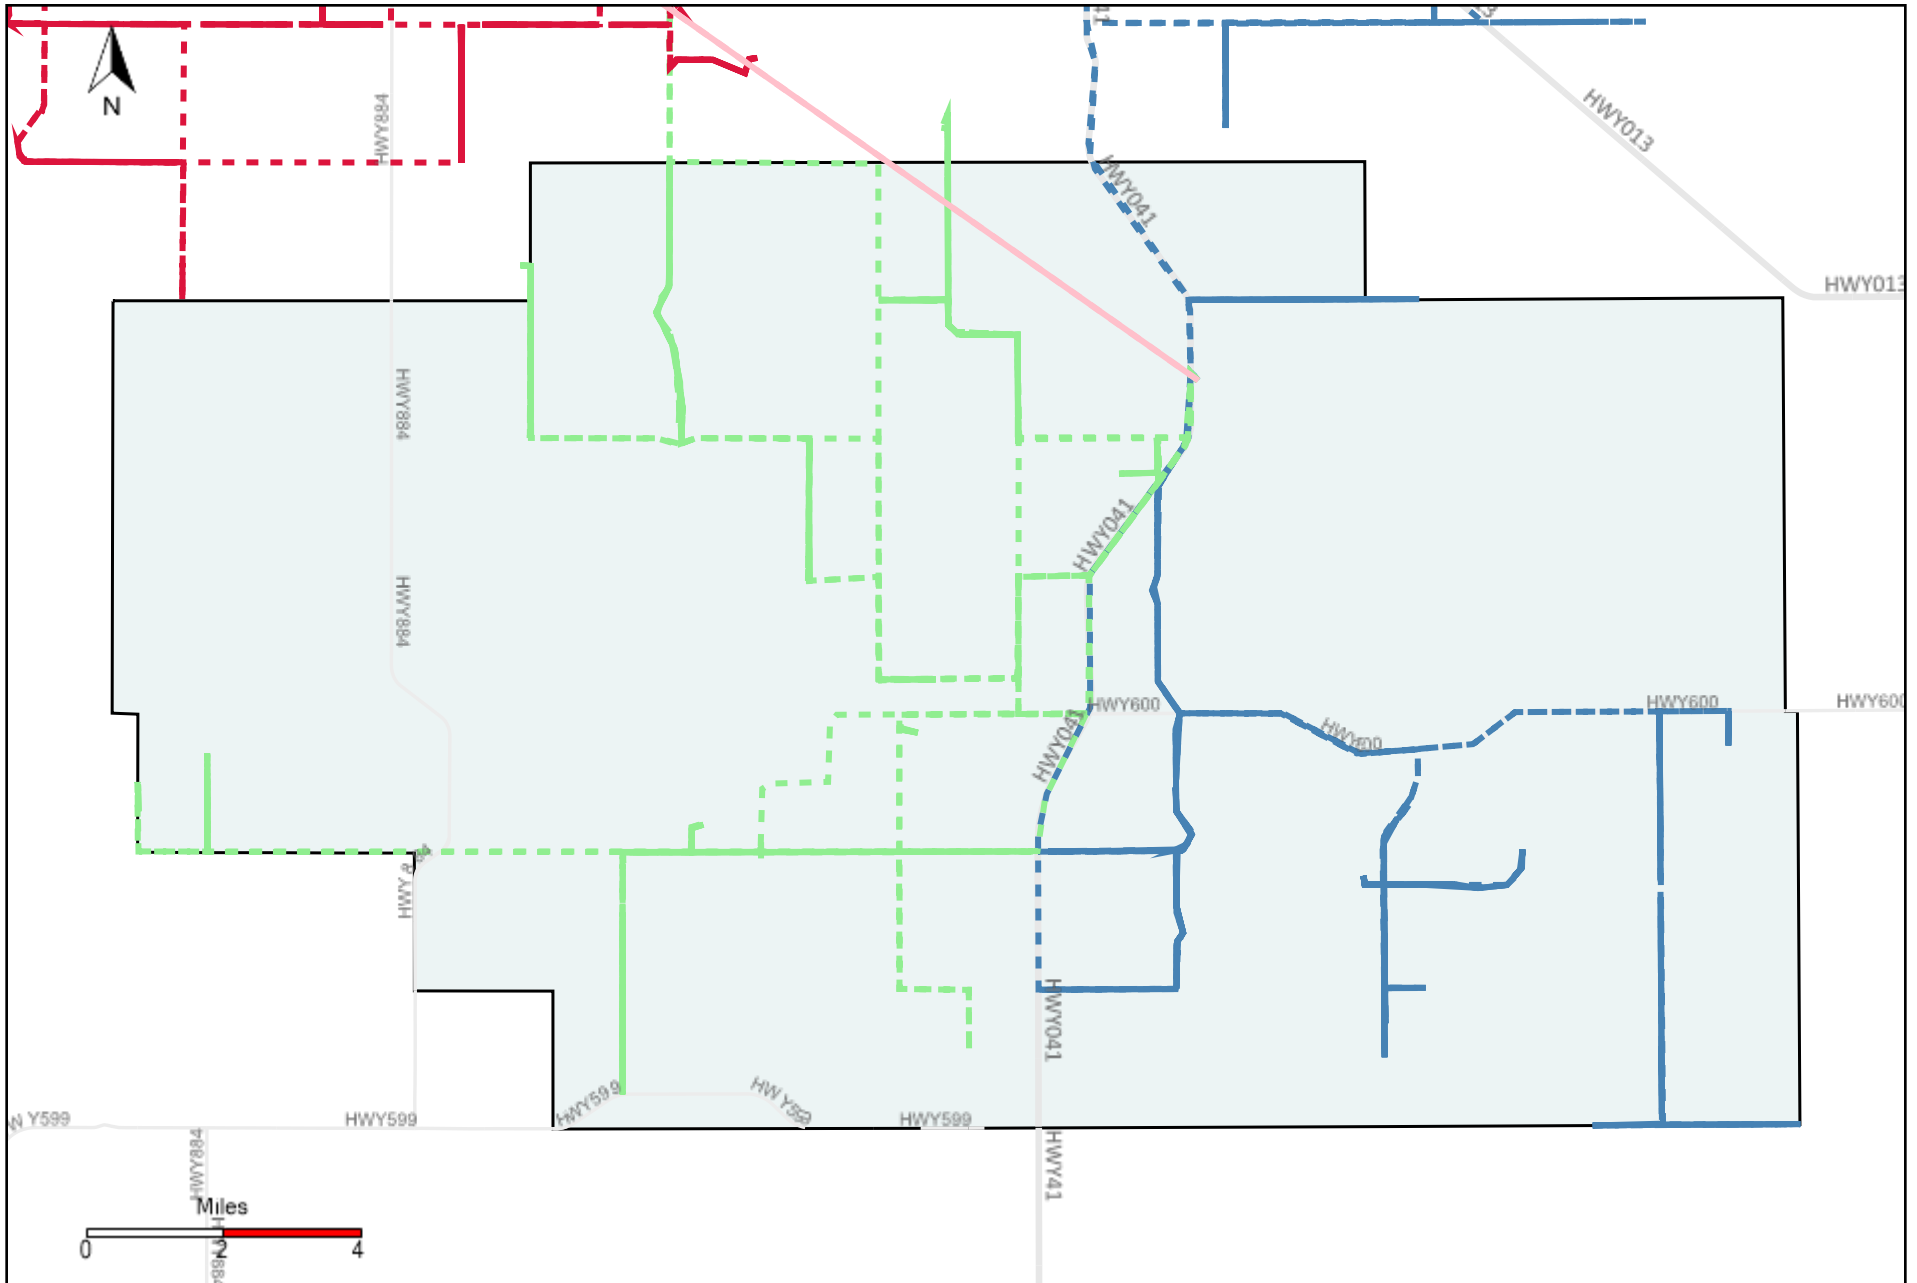

Division: 5 Grader Report(2022-08-14 ~ 2022-08-20)

Vehicle Name List	Total Distance(km)	Total Hours
*****	1612.96	141 hrs 13 min 57 sec