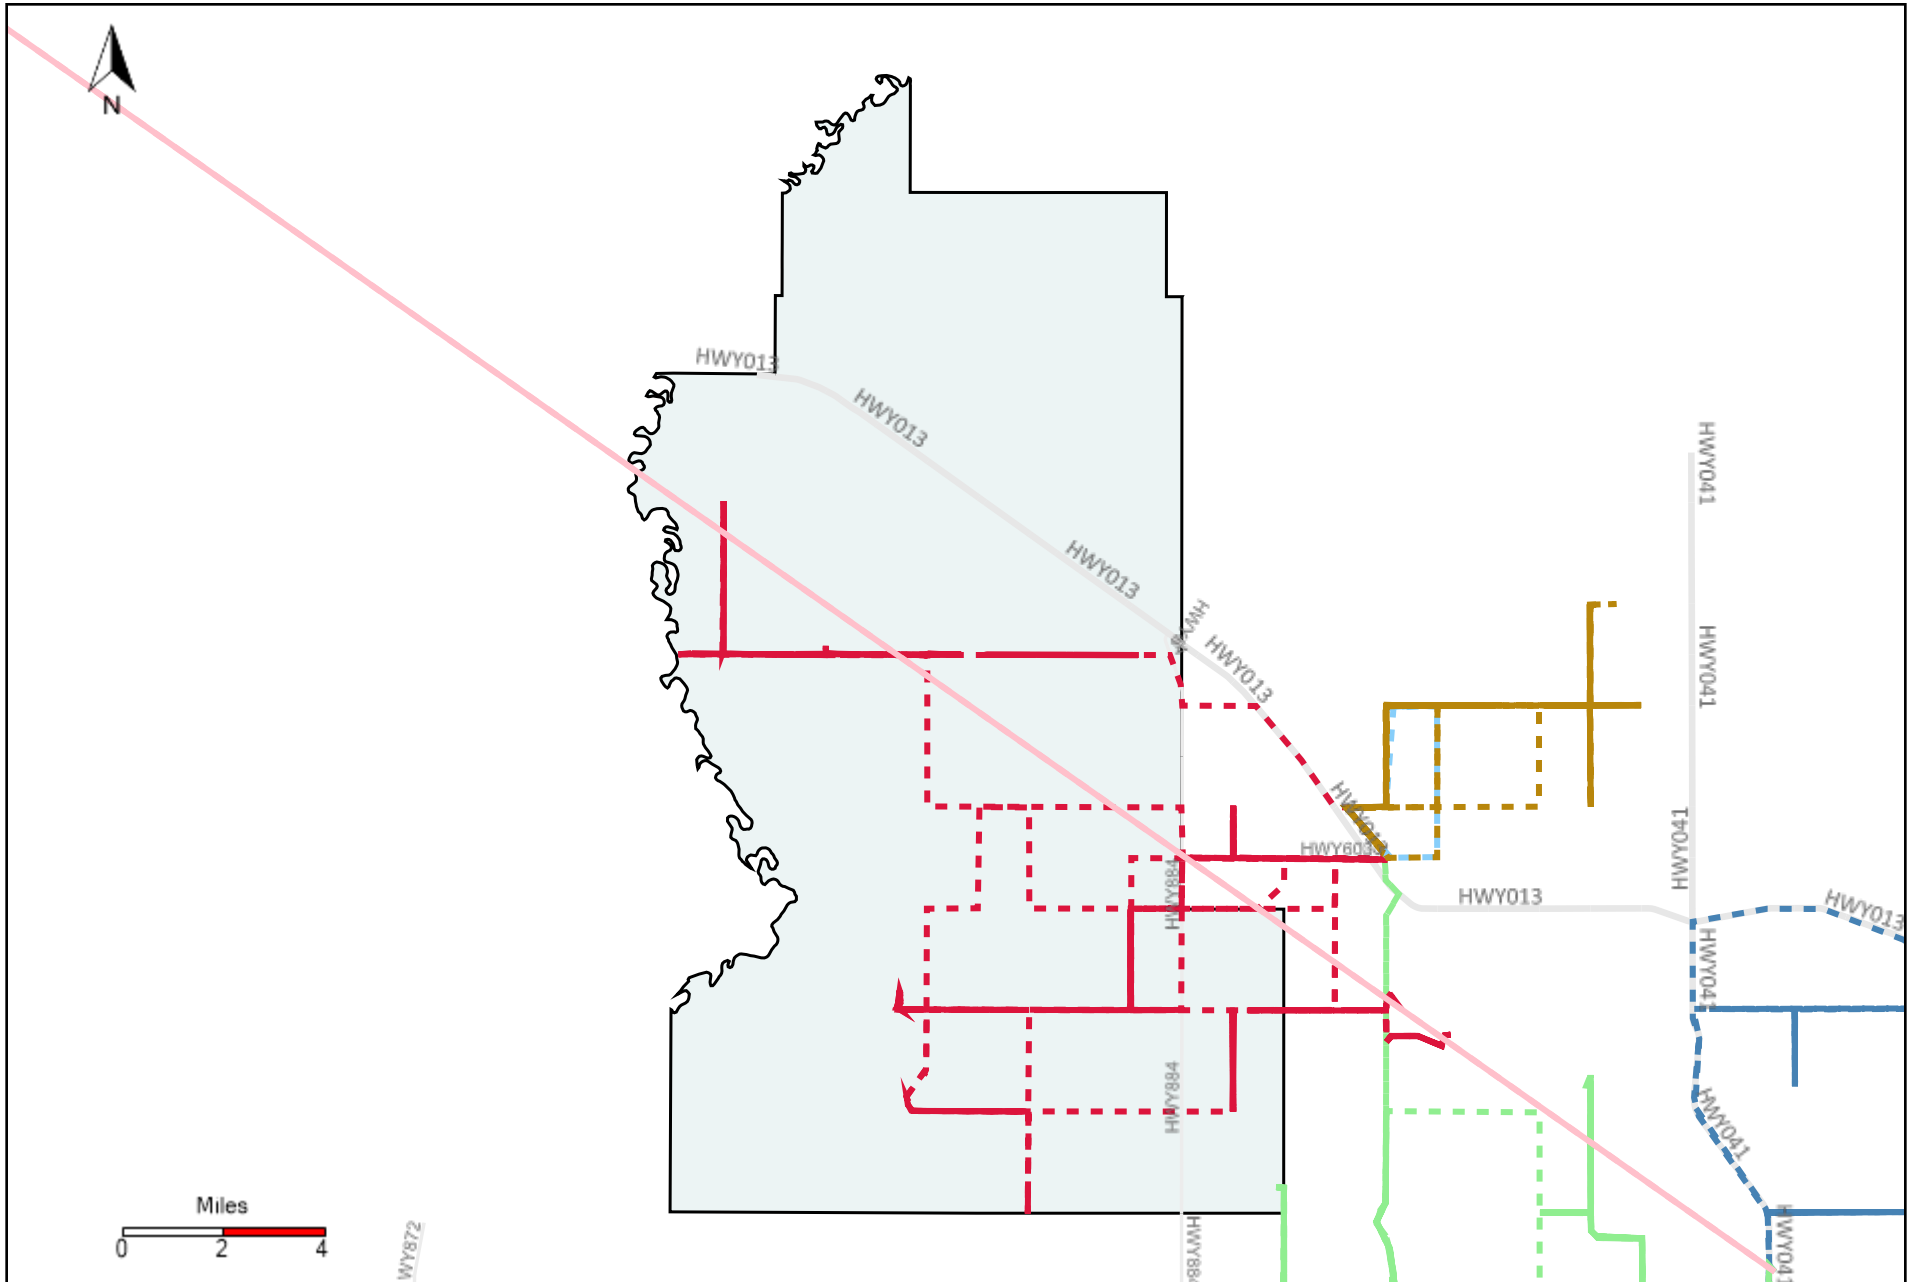

# Division: 4 Grader Report(2022-08-14 ~ 2022-08-20)

Vehicle Name List	Total Distance(km)	Total Hours
*****	1508.95	186 hrs 39 min 50 sec

# Division: 5 Grader Report(2022-08-14 ~ 2022-08-20)

Vehicle Name List	Total Distance(km)	Total Hours
*****	1612.96	141 hrs 13 min 57 sec

# Division: 6 Grader Report(2022-08-14 ~ 2022-08-20)

Vehicle Name List	Total Distance(km)	Total Hours
*****	1966.12	206 hrs 16 min 15 sec

# Division: 7 Grader Report(2022-08-14 ~ 2022-08-20)

Vehicle Name List	Total Distance(km)	Total Hours
*****	1224.71	99 hrs 16 min 49 sec