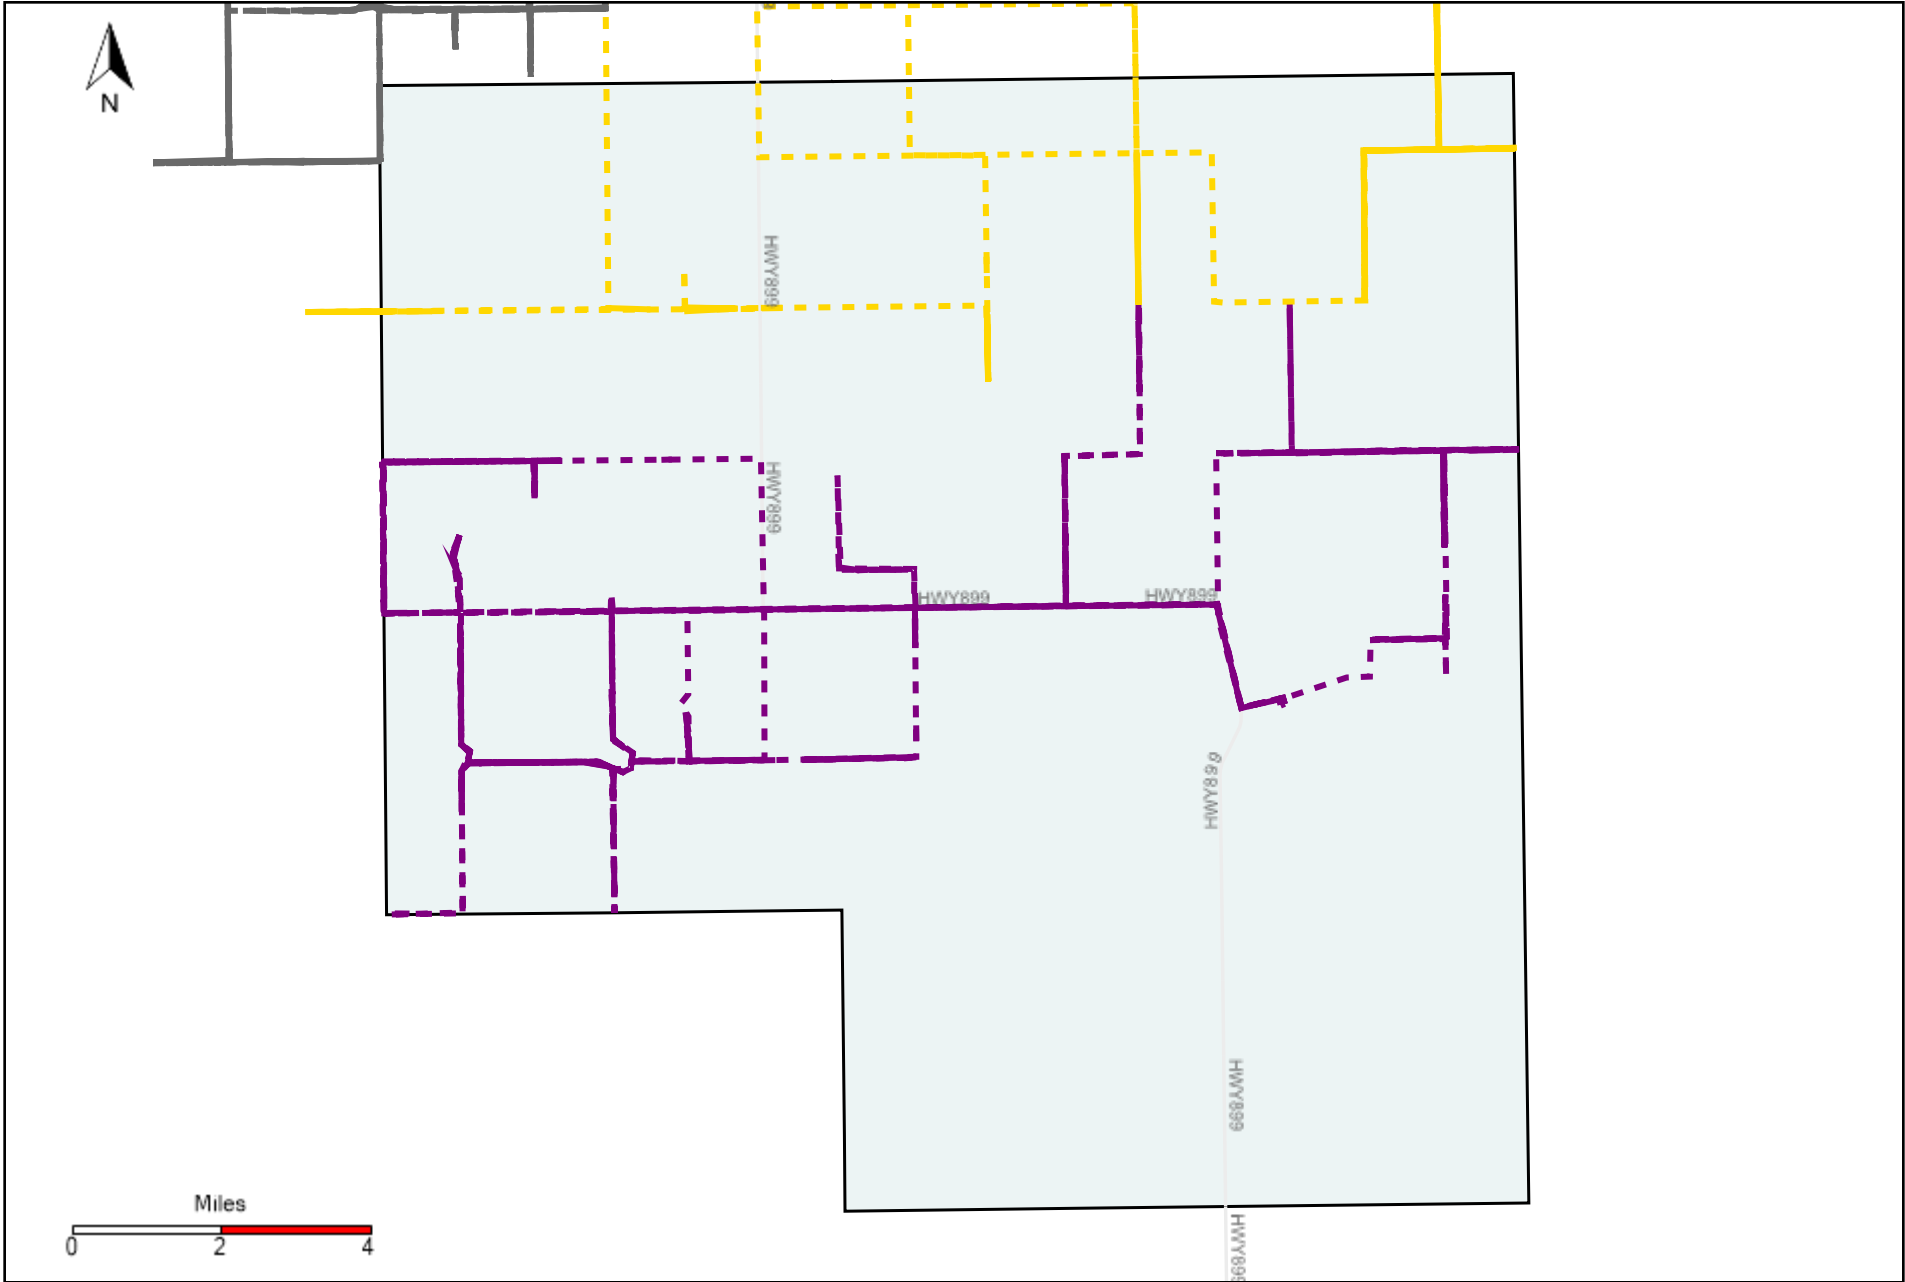

# Provost Weekly Grader Report (2022-08-14 ~ 2022-08-20)

# Division: 1 Grader Report(2022-08-14 ~ 2022-08-20)

Vehicle Name List	Total Distance(km)	Total Hours
*****	1255.21	136 hrs 11 min 45 sec

# Division: 2 Grader Report(2022-08-14 ~ 2022-08-20)

Vehicle Name List	Total Distance(km)	Total Hours
*****	349.43	37 hrs 22 min 13 sec

# Division: 7 Grader Report(2022-08-14 ~ 2022-08-20)

Vehicle Name List	Total Distance(km)	Total Hours
*****	1224.71	99 hrs 16 min 49 sec