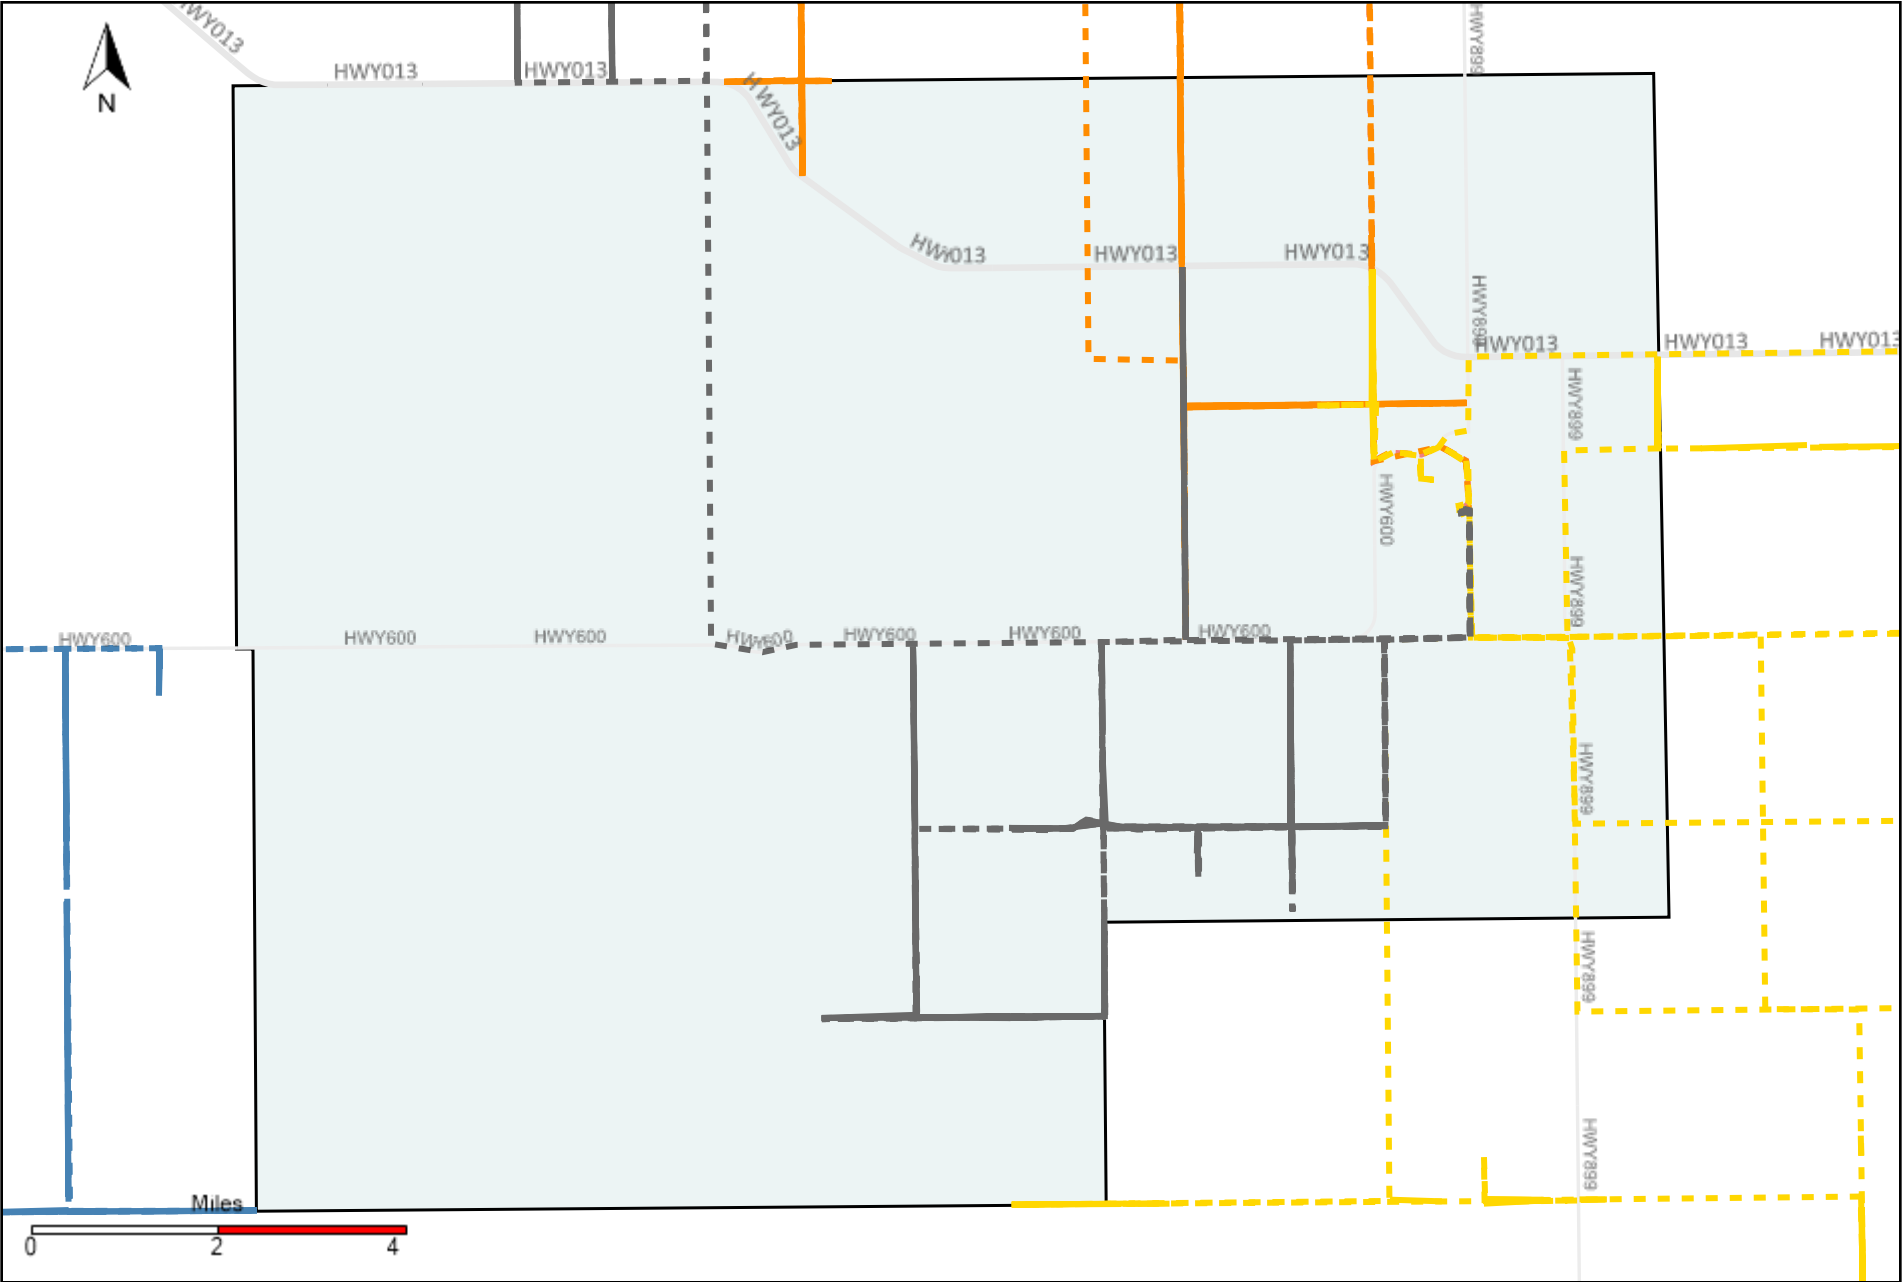

Division: 3 Grader Report(2022-08-14 ~ 2022-08-20)

Vehicle Name List	Total Distance(km)	Total Hours
*****	1858.38	224 hrs 2 min 3 sec