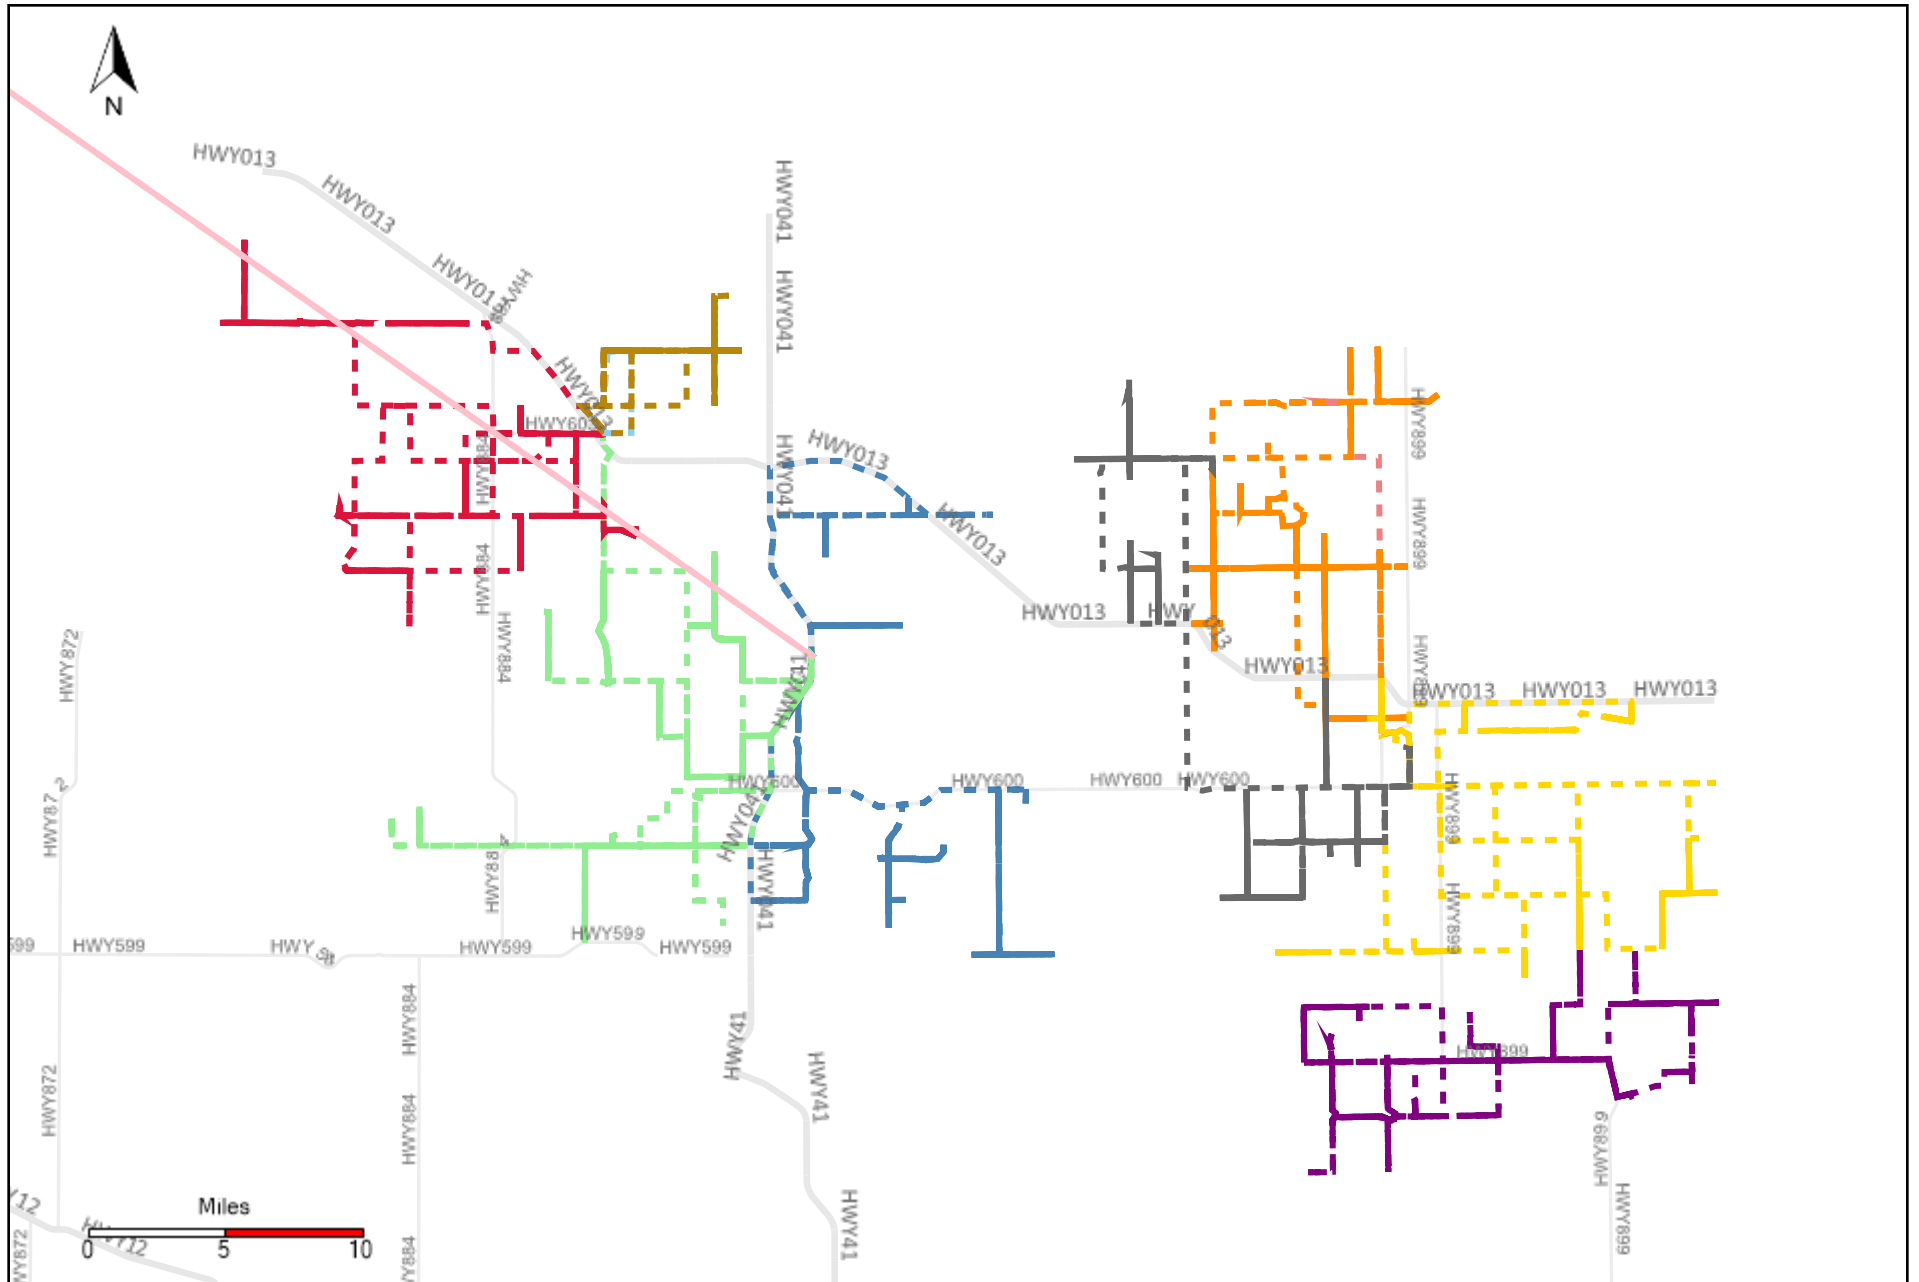

# Division: 1 Grader Report(2022-08-14 ~ 2022-08-20)

Vehicle Name List	Total Distance(km)	Total Hours
*****	1255.21	136 hrs 11 min 45 sec

# Division: 2 Grader Report(2022-08-14 ~ 2022-08-20)

Vehicle Name List	Total Distance(km)	Total Hours
*****	349.43	37 hrs 22 min 13 sec

# Division: 4 Grader Report(2022-08-14 ~ 2022-08-20)

Vehicle Name List	Total Distance(km)	Total Hours
*****	1508.95	186 hrs 39 min 50 sec

# Division: 7 Grader Report(2022-08-14 ~ 2022-08-20)

Vehicle Name List	Total Distance(km)	Total Hours
*****	1224.71	99 hrs 16 min 49 sec