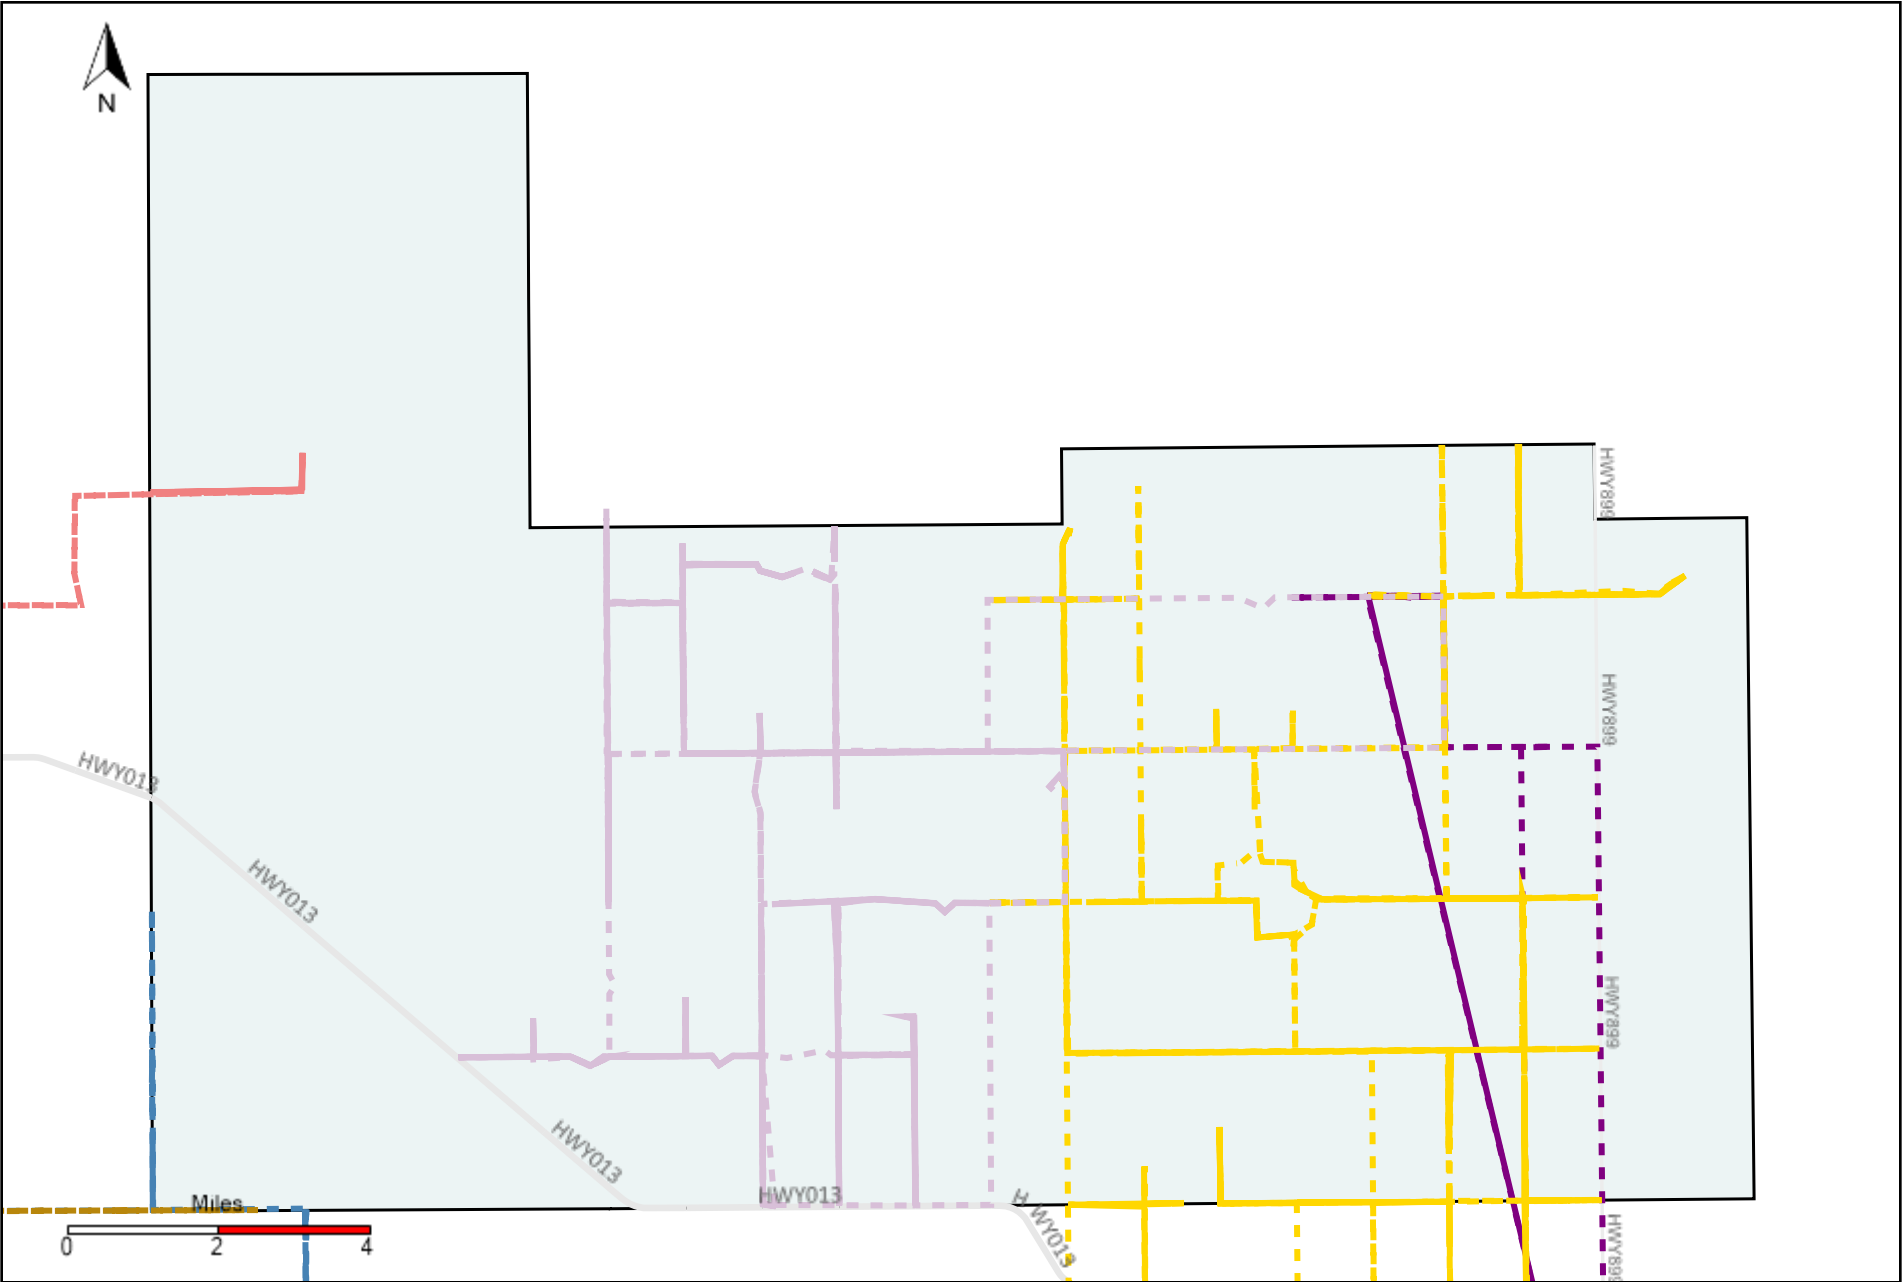

Provost Weekly Grader Report (2022-08-07 ~ 2022-08-13)

Division: 1 Grader Report(2022-08-07 ~ 2022-08-13)

Vehicle Name List	Total Distance(km)	Total Hours
*****	3965.88	91 hrs 30 min 4 sec

Division: 2 Grader Report(2022-08-07 ~ 2022-08-13)

Vehicle Name List	Total Distance(km)	Total Hours
*****	2314.22	45 hrs 58 min 21 sec

Division: 3 Grader Report(2022-08-07 ~ 2022-08-13)

Vehicle Name List	Total Distance(km)	Total Hours
*****	6401.71	178 hrs 31 min 28 sec

Division: 4 Grader Report(2022-08-07 ~ 2022-08-13)

Vehicle Name List	Total Distance(km)	Total Hours
*****	11041.21	236 hrs 6 min 38 sec

Division: 5 Grader Report(2022-08-07 ~ 2022-08-13)

Vehicle Name List	Total Distance(km)	Total Hours
*****	6473.57	115 hrs 50 min 19 sec

Division: 6 Grader Report(2022-08-07 ~ 2022-08-13)

Vehicle Name List	Total Distance(km)	Total Hours
*****	17619.69	198 hrs 25 min 5 sec

Division: 7 Grader Report(2022-08-07 ~ 2022-08-13)

Vehicle Name List	Total Distance(km)	Total Hours
*****	11146.12	82 hrs 34 min 46 sec