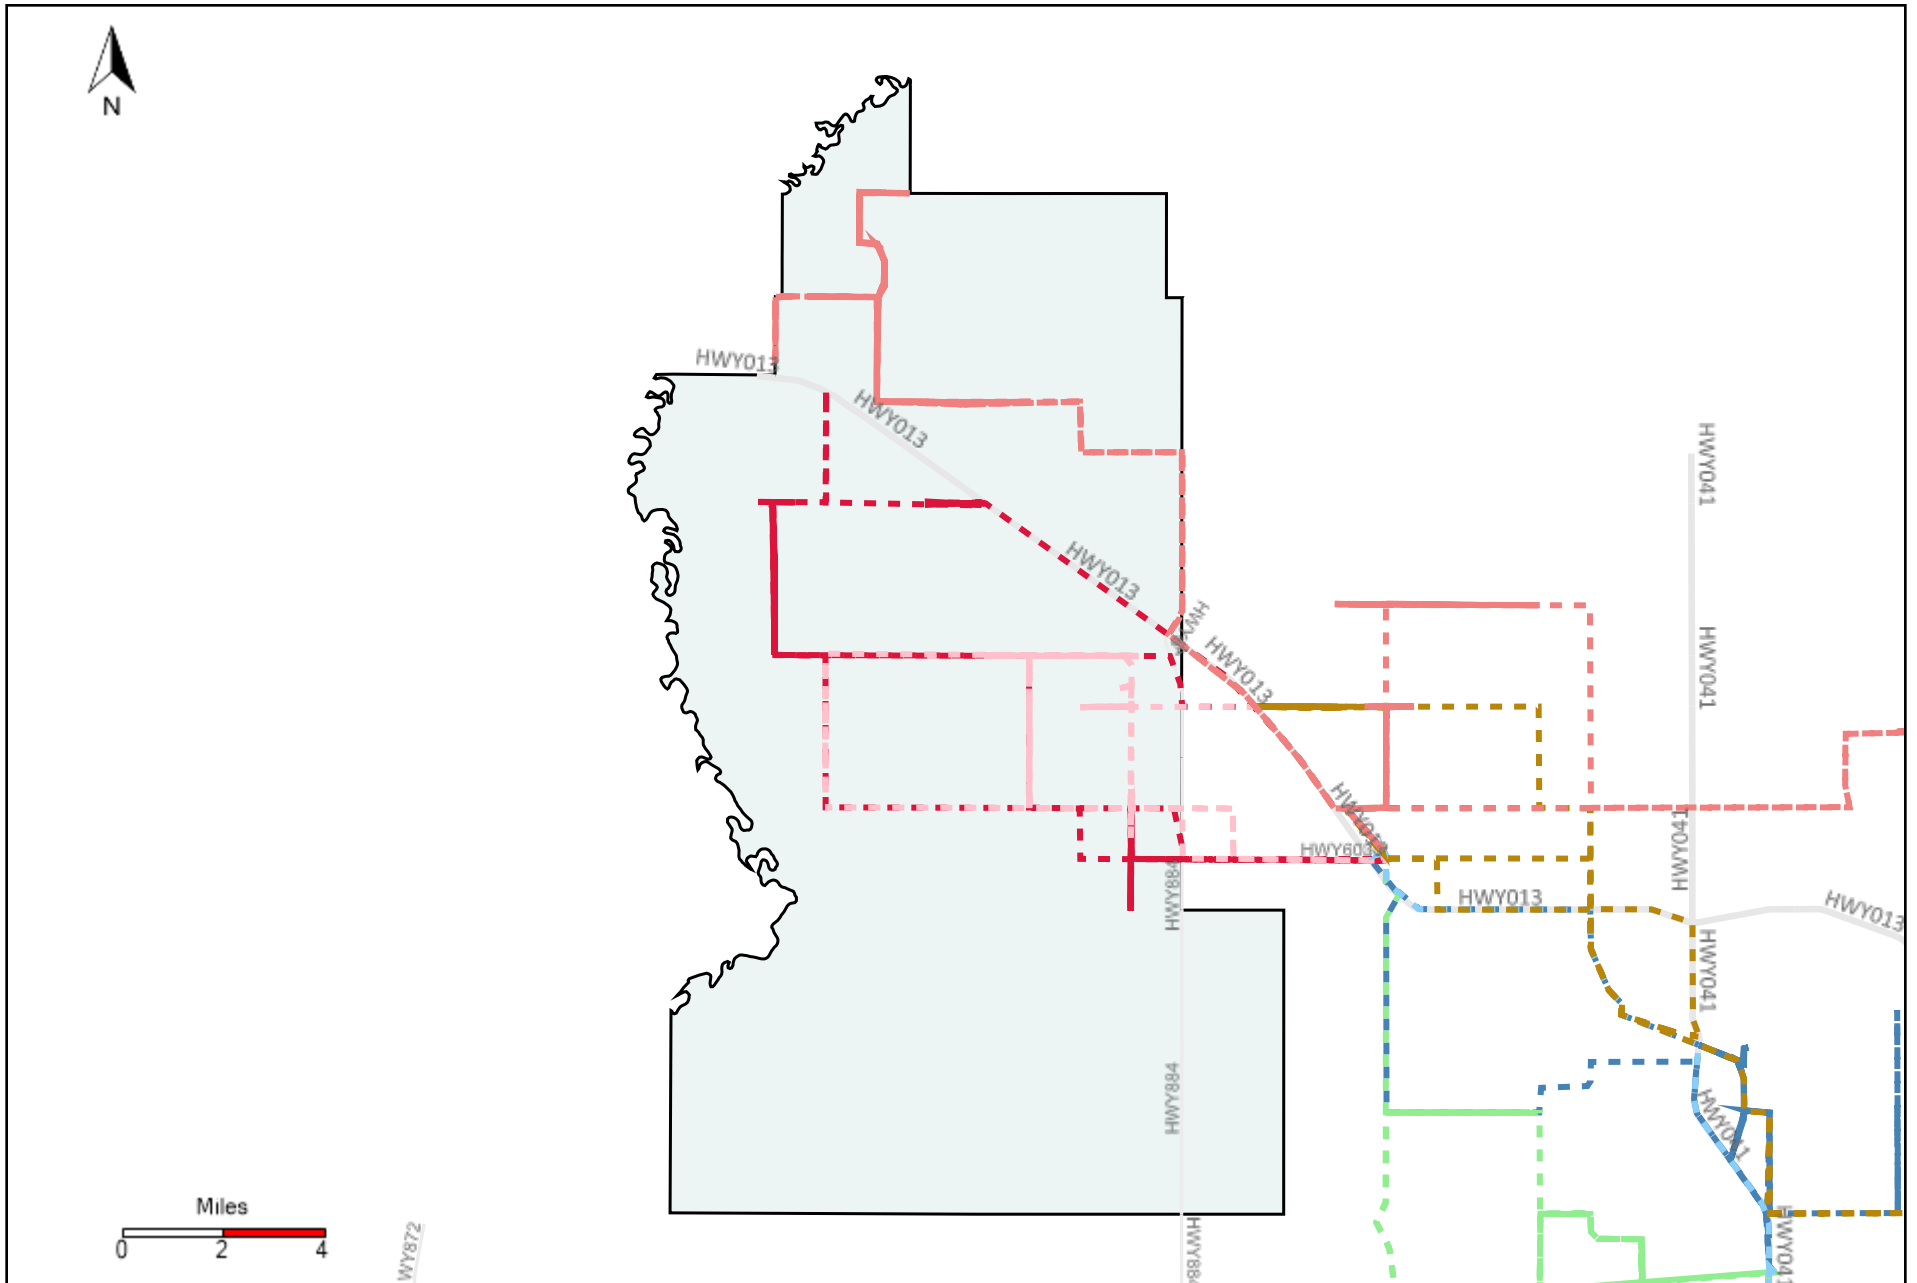

Vehicle Name List	Total Distance(km)	Total Hours
*****	2314.22	45 hrs 58 min 21 sec

Division: 3 Grader Report(2022-08-07 ~ 2022-08-13)

Vehicle Name List	Total Distance(km)	Total Hours
*****	6401.71	178 hrs 31 min 28 sec

Division: 4 Grader Report(2022-08-07 ~ 2022-08-13)

Vehicle Name List	Total Distance(km)	Total Hours
*****	11041.21	236 hrs 6 min 38 sec

Division: 5 Grader Report(2022-08-07 ~ 2022-08-13)

Vehicle Name List	Total Distance(km)	Total Hours
*****	6473.57	115 hrs 50 min 19 sec

Division: 6 Grader Report(2022-08-07 ~ 2022-08-13)

Vehicle Name List	Total Distance(km)	Total Hours
*****	17619.69	198 hrs 25 min 5 sec

Division: 7 Grader Report(2022-08-07 ~ 2022-08-13)

Vehicle Name List	Total Distance(km)	Total Hours
*****	11146.12	82 hrs 34 min 46 sec