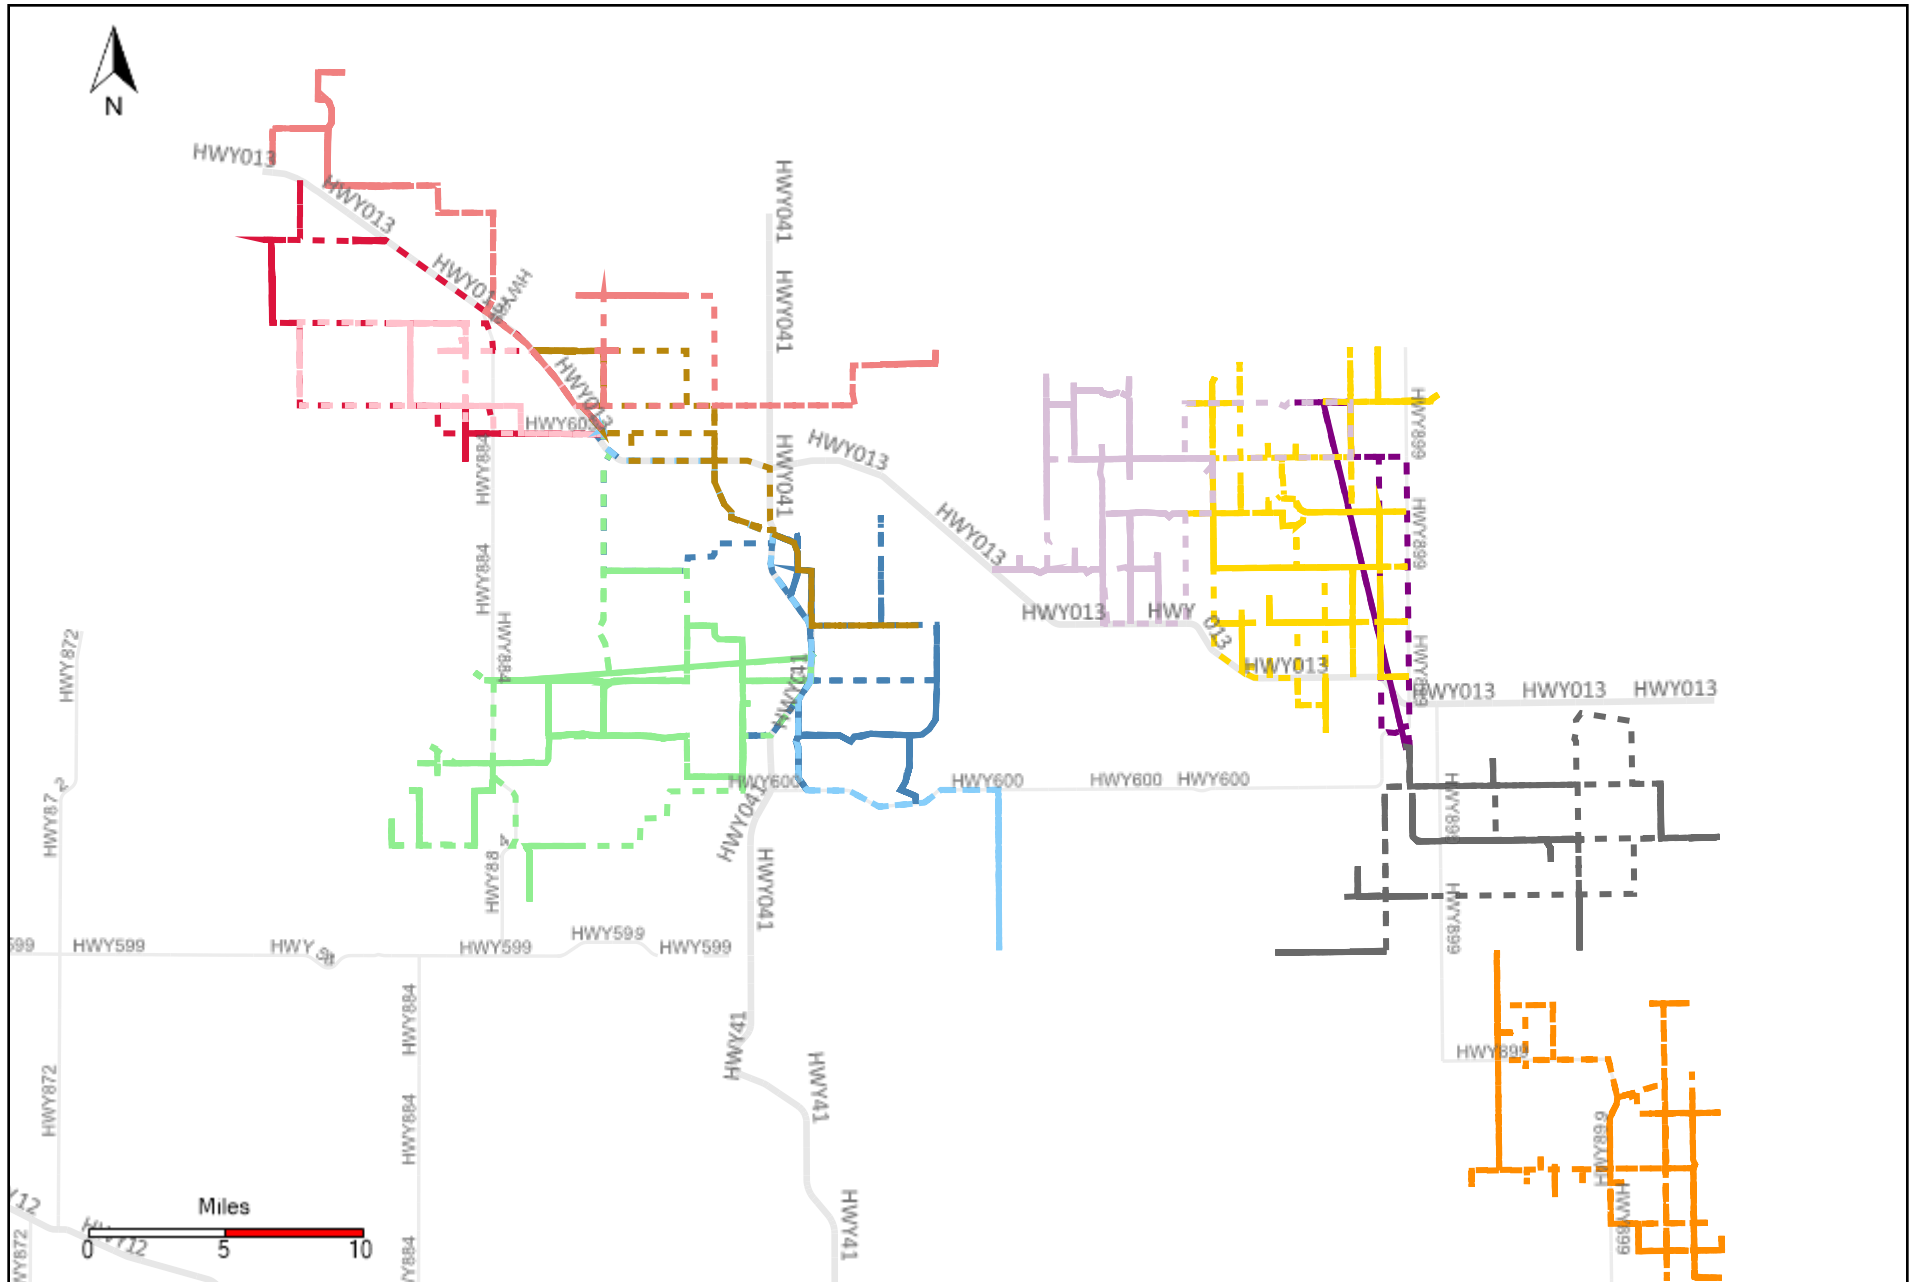

Provost Weekly Grader Report (2022-08-07 ~ 2022-08-13)

Division: 1 Grader Report(2022-08-07 ~ 2022-08-13)

Vehicle Name List	Total Distance(km)	Total Hours
*****	3965.88	91 hrs 30 min 4 sec

Division: 2 Grader Report(2022-08-07 ~ 2022-08-13)

Vehicle Name List	Total Distance(km)	Total Hours
*****	2314.22	45 hrs 58 min 21 sec

Division: 3 Grader Report(2022-08-07 ~ 2022-08-13)

Vehicle Name List	Total Distance(km)	Total Hours
*****	6401.71	178 hrs 31 min 28 sec

Division: 4 Grader Report(2022-08-07 ~ 2022-08-13)

Vehicle Name List	Total Distance(km)	Total Hours
*****	11041.21	236 hrs 6 min 38 sec

Division: 5 Grader Report(2022-08-07 ~ 2022-08-13)

Vehicle Name List	Total Distance(km)	Total Hours
*****	6473.57	115 hrs 50 min 19 sec

Division: 6 Grader Report(2022-08-07 ~ 2022-08-13)

Vehicle Name List	Total Distance(km)	Total Hours
*****	17619.69	198 hrs 25 min 5 sec

Division: 7 Grader Report(2022-08-07 ~ 2022-08-13)

Vehicle Name List	Total Distance(km)	Total Hours
*****	11146.12	82 hrs 34 min 46 sec