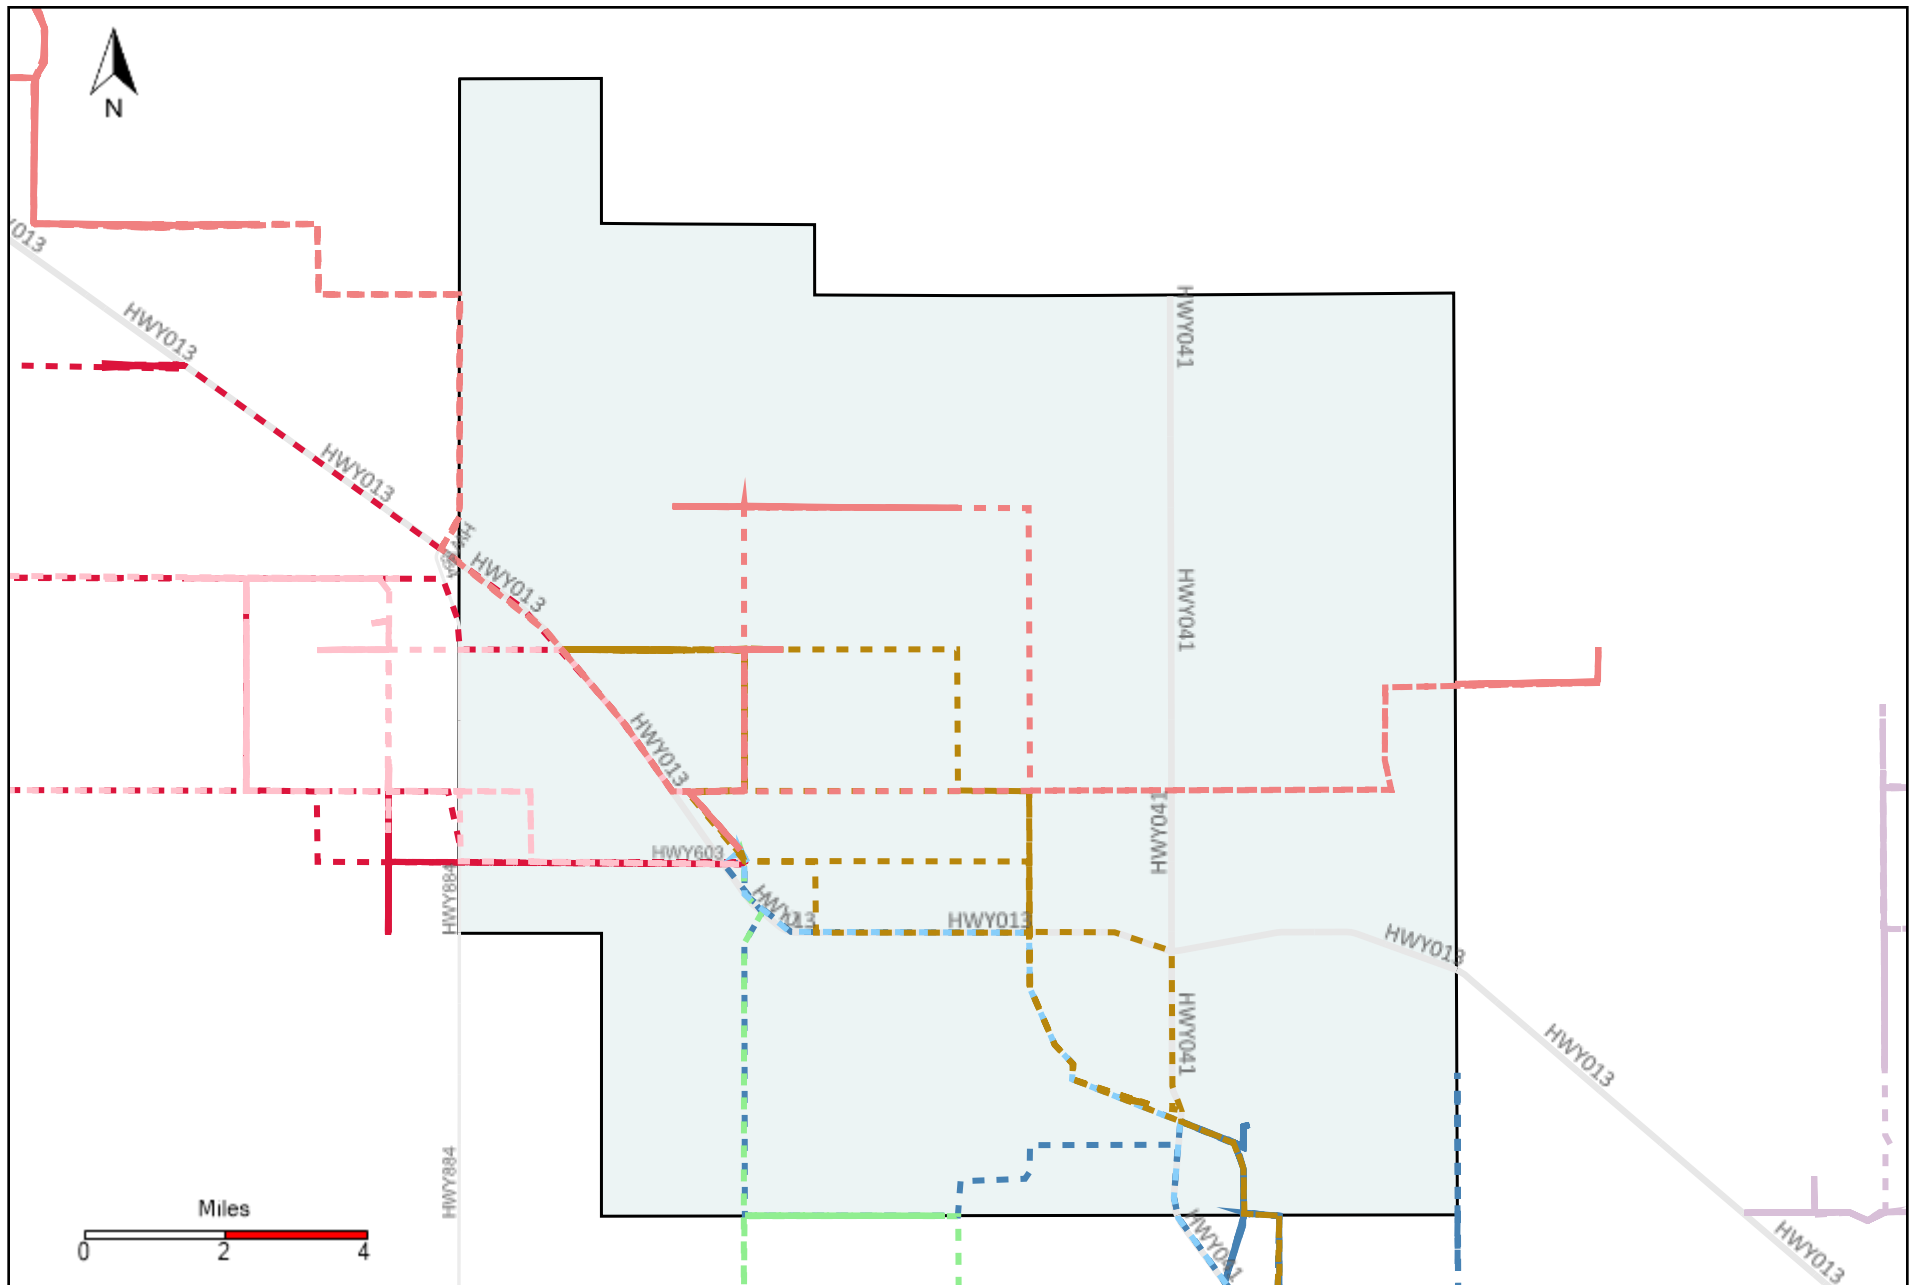

Vehicle Name List	Total Distance(km)	Total Hours
*****	2314.22	45 hrs 58 min 21 sec

Division: 3 Grader Report(2022-08-07 ~ 2022-08-13)

Vehicle Name List	Total Distance(km)	Total Hours
*****	6401.71	178 hrs 31 min 28 sec

Division: 4 Grader Report(2022-08-07 ~ 2022-08-13)

Vehicle Name List	Total Distance(km)	Total Hours
*****	11041.21	236 hrs 6 min 38 sec

Division: 5 Grader Report(2022-08-07 ~ 2022-08-13)

Vehicle Name List	Total Distance(km)	Total Hours
*****	6473.57	115 hrs 50 min 19 sec

Division: 6 Grader Report(2022-08-07 ~ 2022-08-13)

Vehicle Name List	Total Distance(km)	Total Hours
*****	17619.69	198 hrs 25 min 5 sec

Division: 7 Grader Report(2022-08-07 ~ 2022-08-13)

Vehicle Name List	Total Distance(km)	Total Hours
*****	11146.12	82 hrs 34 min 46 sec