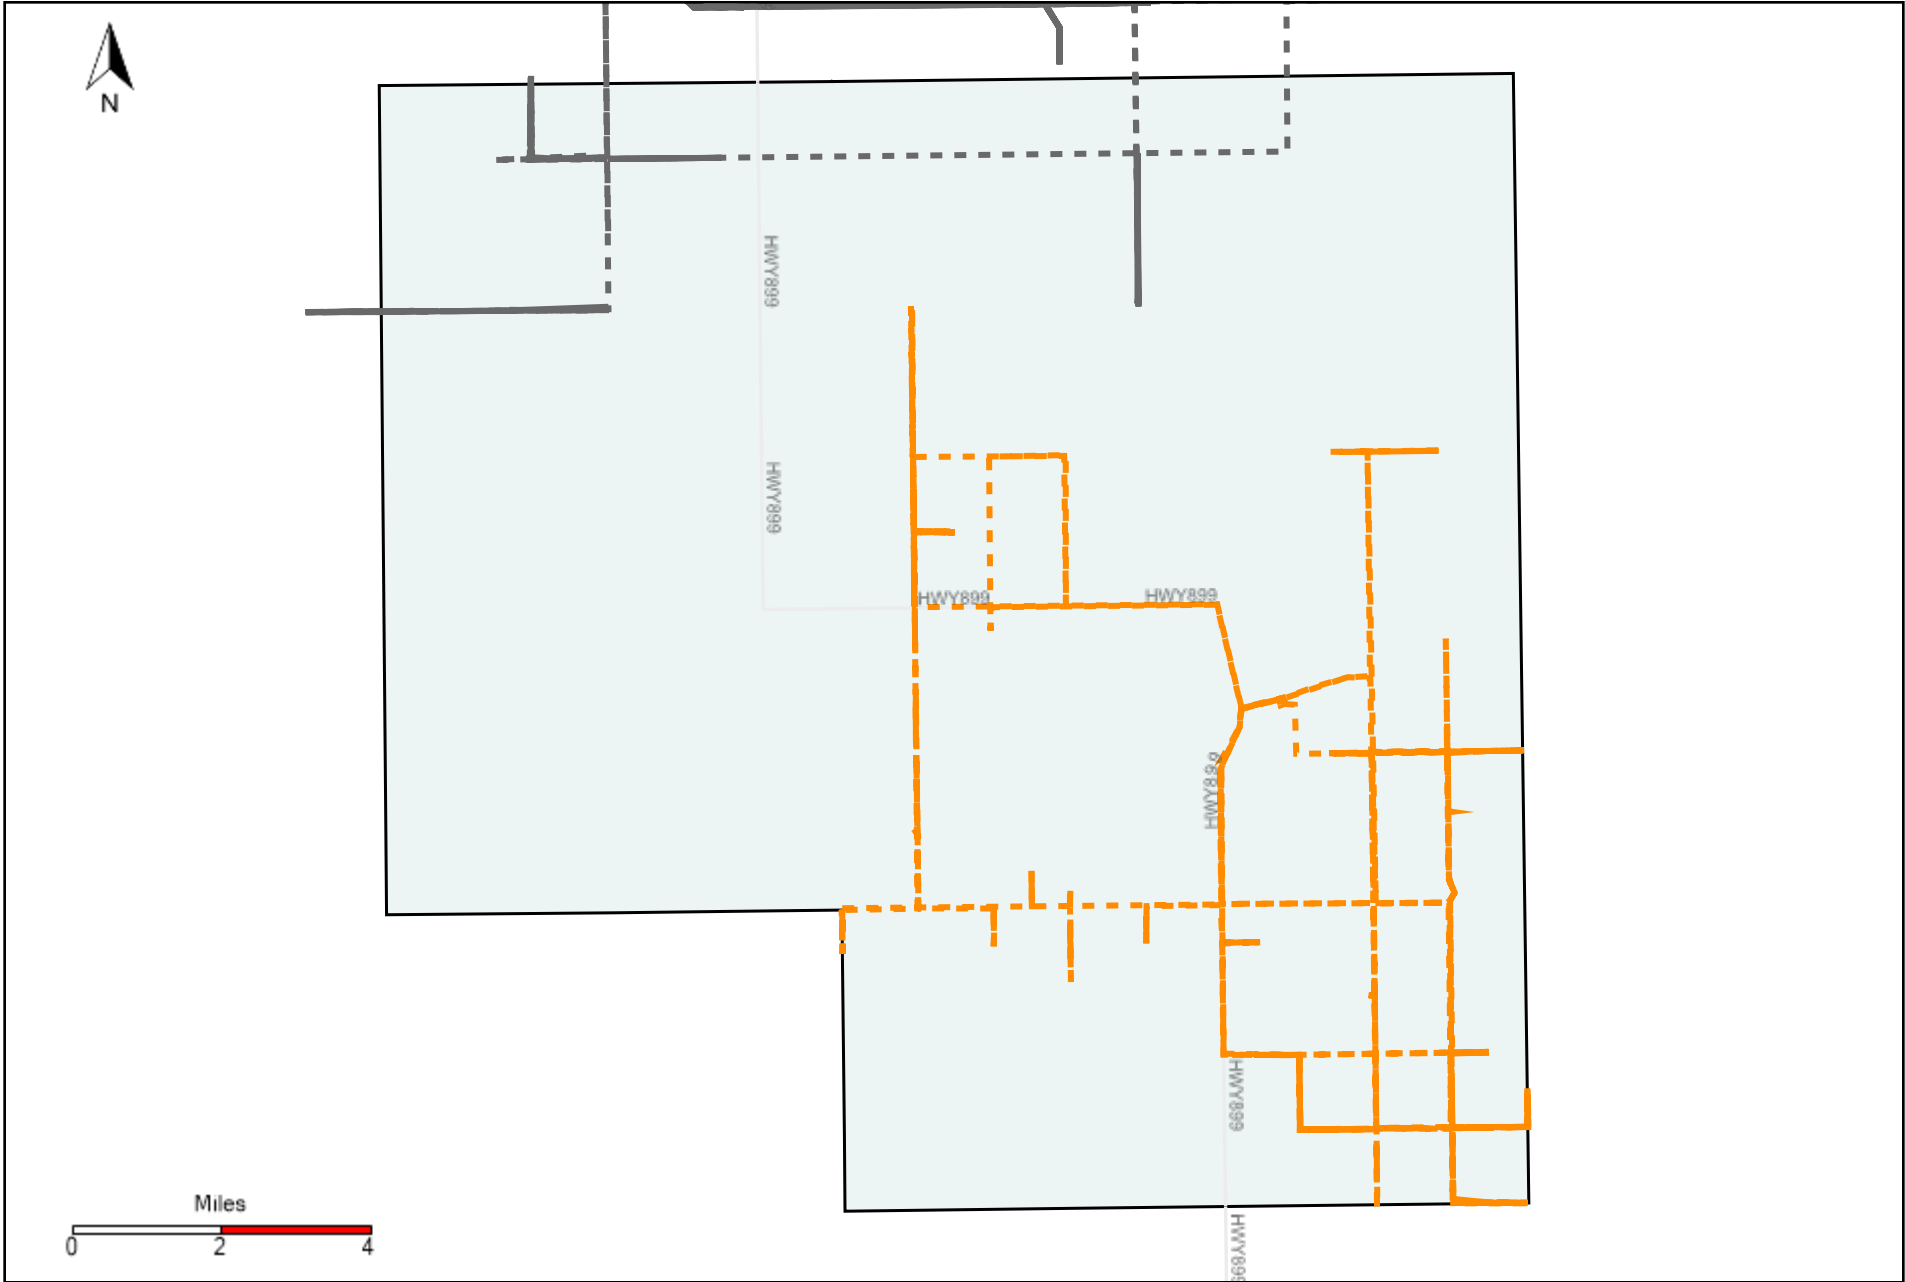

Provost Weekly Grader Report (2022-08-07 ~ 2022-08-13)

Division: 1 Grader Report(2022-08-07 ~ 2022-08-13)

Vehicle Name List	Total Distance(km)	Total Hours
*****	3965.88	91 hrs 30 min 4 sec

Division: 2 Grader Report(2022-08-07 ~ 2022-08-13)

Vehicle Name List	Total Distance(km)	Total Hours
*****	2314.22	45 hrs 58 min 21 sec

Division: 3 Grader Report(2022-08-07 ~ 2022-08-13)

Vehicle Name List	Total Distance(km)	Total Hours
*****	6401.71	178 hrs 31 min 28 sec

Division: 4 Grader Report(2022-08-07 ~ 2022-08-13)

Vehicle Name List	Total Distance(km)	Total Hours
*****	11041.21	236 hrs 6 min 38 sec

Division: 5 Grader Report(2022-08-07 ~ 2022-08-13)

Vehicle Name List	Total Distance(km)	Total Hours
*****	6473.57	115 hrs 50 min 19 sec

Division: 6 Grader Report(2022-08-07 ~ 2022-08-13)

Vehicle Name List	Total Distance(km)	Total Hours
*****	17619.69	198 hrs 25 min 5 sec

Division: 7 Grader Report(2022-08-07 ~ 2022-08-13)

Vehicle Name List	Total Distance(km)	Total Hours
*****	11146.12	82 hrs 34 min 46 sec