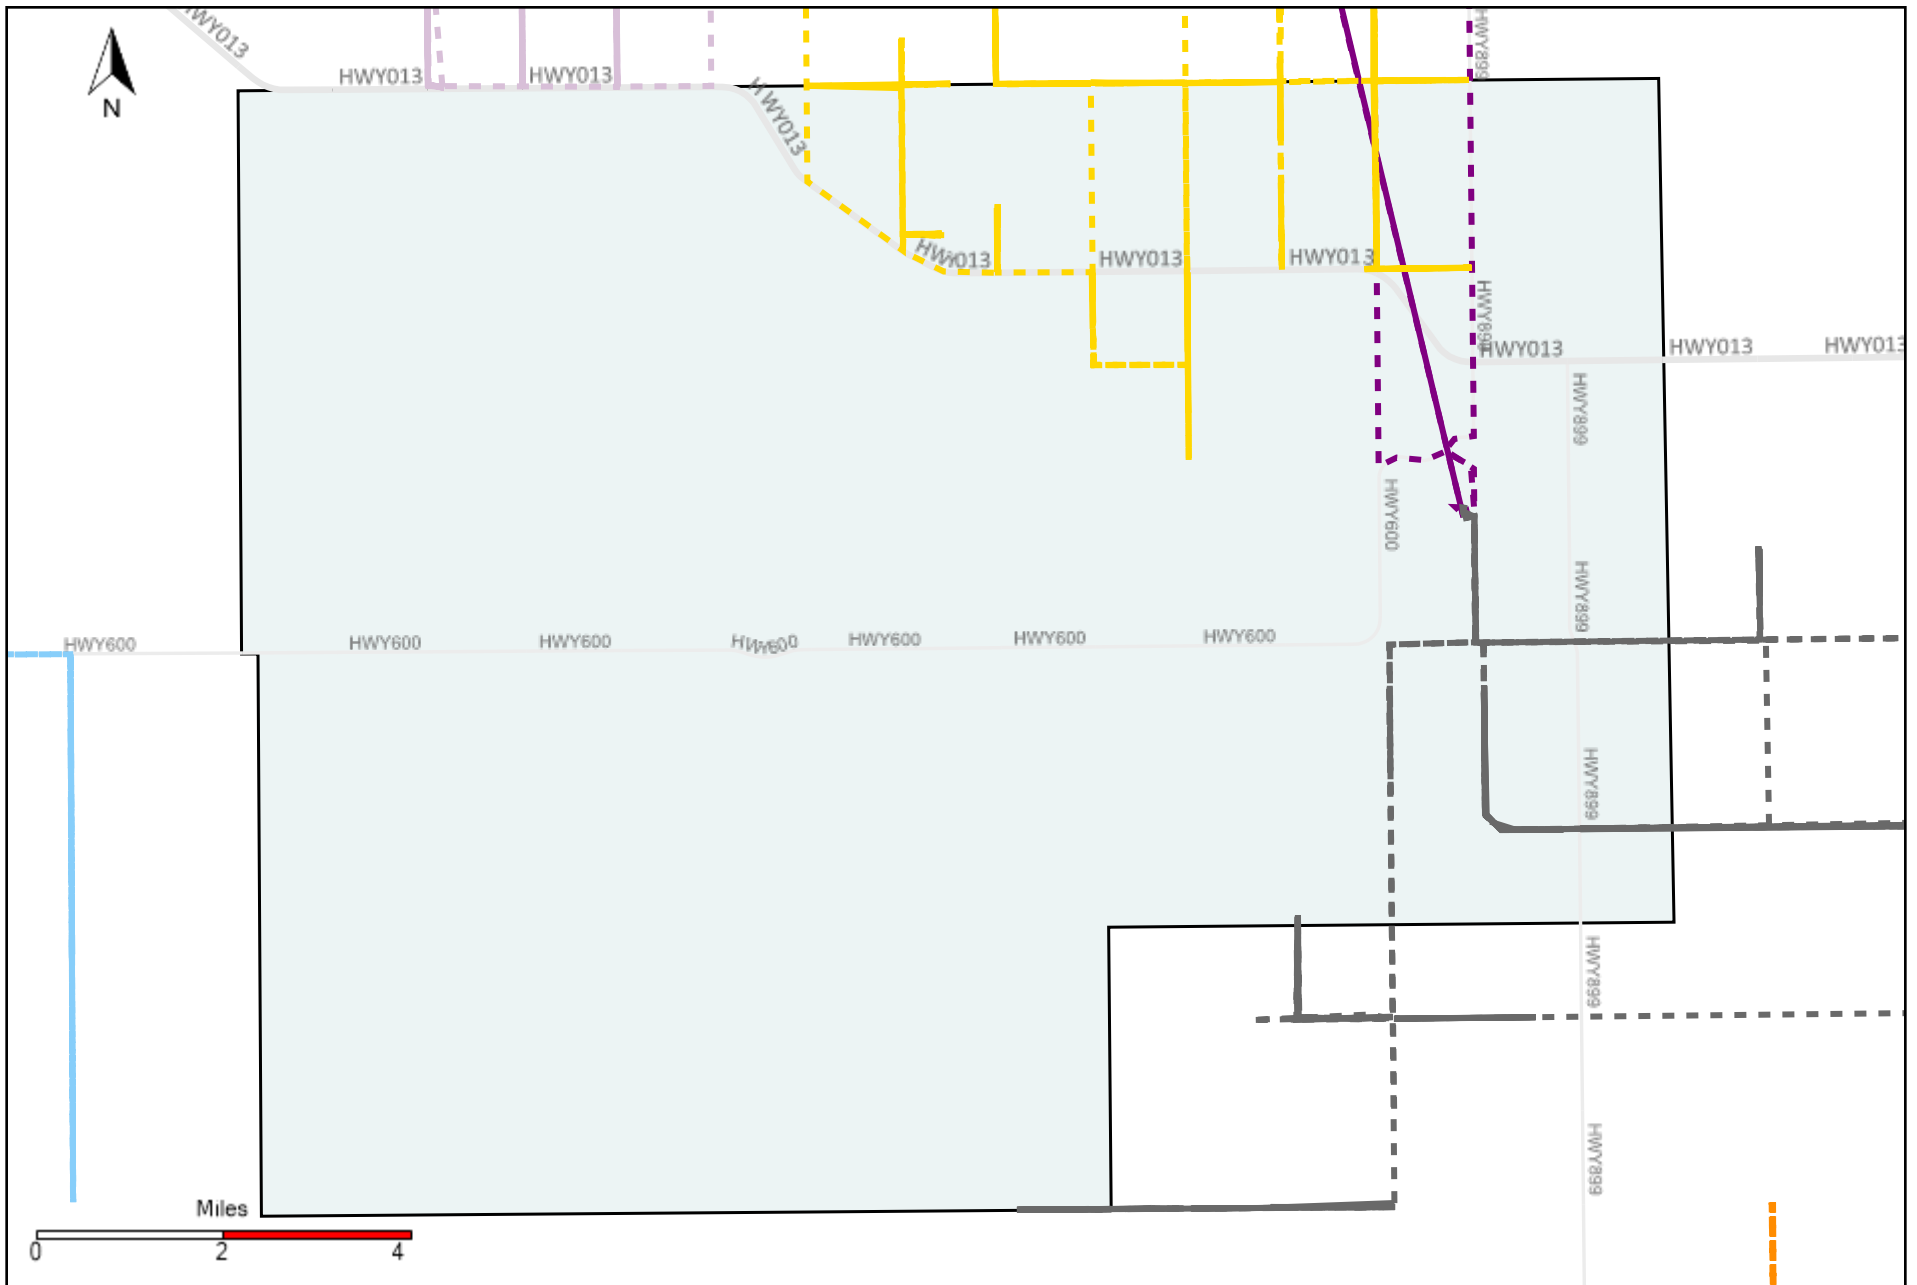

Provost Weekly Grader Report (2022-08-07 ~ 2022-08-13)

Division: 1 Grader Report(2022-08-07 ~ 2022-08-13)

Vehicle Name List	Total Distance(km)	Total Hours
*****	3965.88	91 hrs 30 min 4 sec

Division: 2 Grader Report(2022-08-07 ~ 2022-08-13)

Vehicle Name List	Total Distance(km)	Total Hours
*****	2314.22	45 hrs 58 min 21 sec

Division: 3 Grader Report(2022-08-07 ~ 2022-08-13)

Vehicle Name List	Total Distance(km)	Total Hours
*****	6401.71	178 hrs 31 min 28 sec

Division: 4 Grader Report(2022-08-07 ~ 2022-08-13)

Vehicle Name List	Total Distance(km)	Total Hours
*****	11041.21	236 hrs 6 min 38 sec

Division: 5 Grader Report(2022-08-07 ~ 2022-08-13)

Vehicle Name List	Total Distance(km)	Total Hours
*****	6473.57	115 hrs 50 min 19 sec

Division: 6 Grader Report(2022-08-07 ~ 2022-08-13)

Vehicle Name List	Total Distance(km)	Total Hours
*****	17619.69	198 hrs 25 min 5 sec

Division: 7 Grader Report(2022-08-07 ~ 2022-08-13)

Vehicle Name List	Total Distance(km)	Total Hours
*****	11146.12	82 hrs 34 min 46 sec