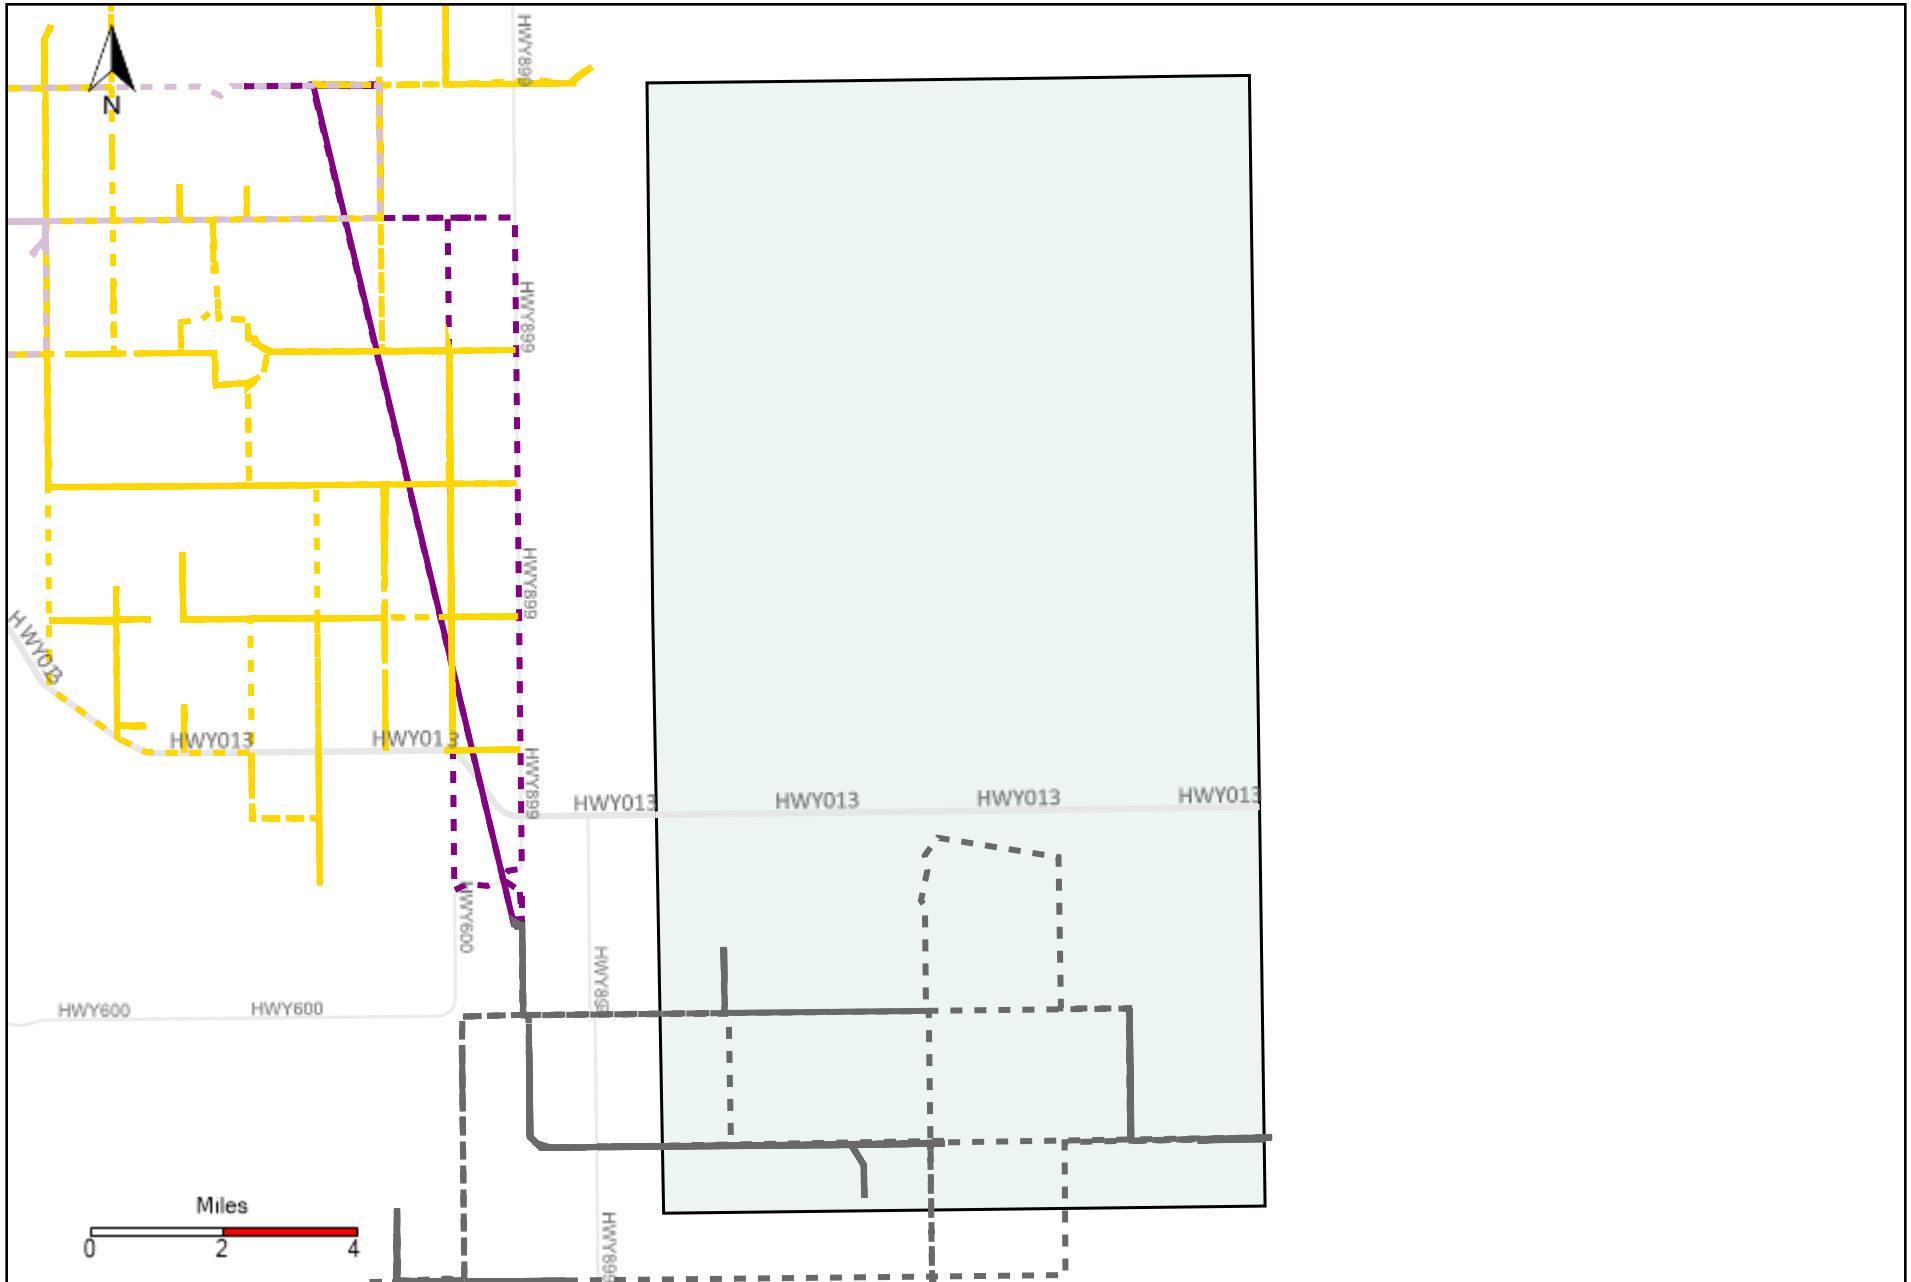

Provost Weekly Grader Report (2022-08-07 ~ 2022-08-13)

Division: 1 Grader Report(2022-08-07 ~ 2022-08-13)

Vehicle Name List	Total Distance(km)	Total Hours
*****	3965.88	91 hrs 30 min 4 sec

Division: 2 Grader Report(2022-08-07 ~ 2022-08-13)