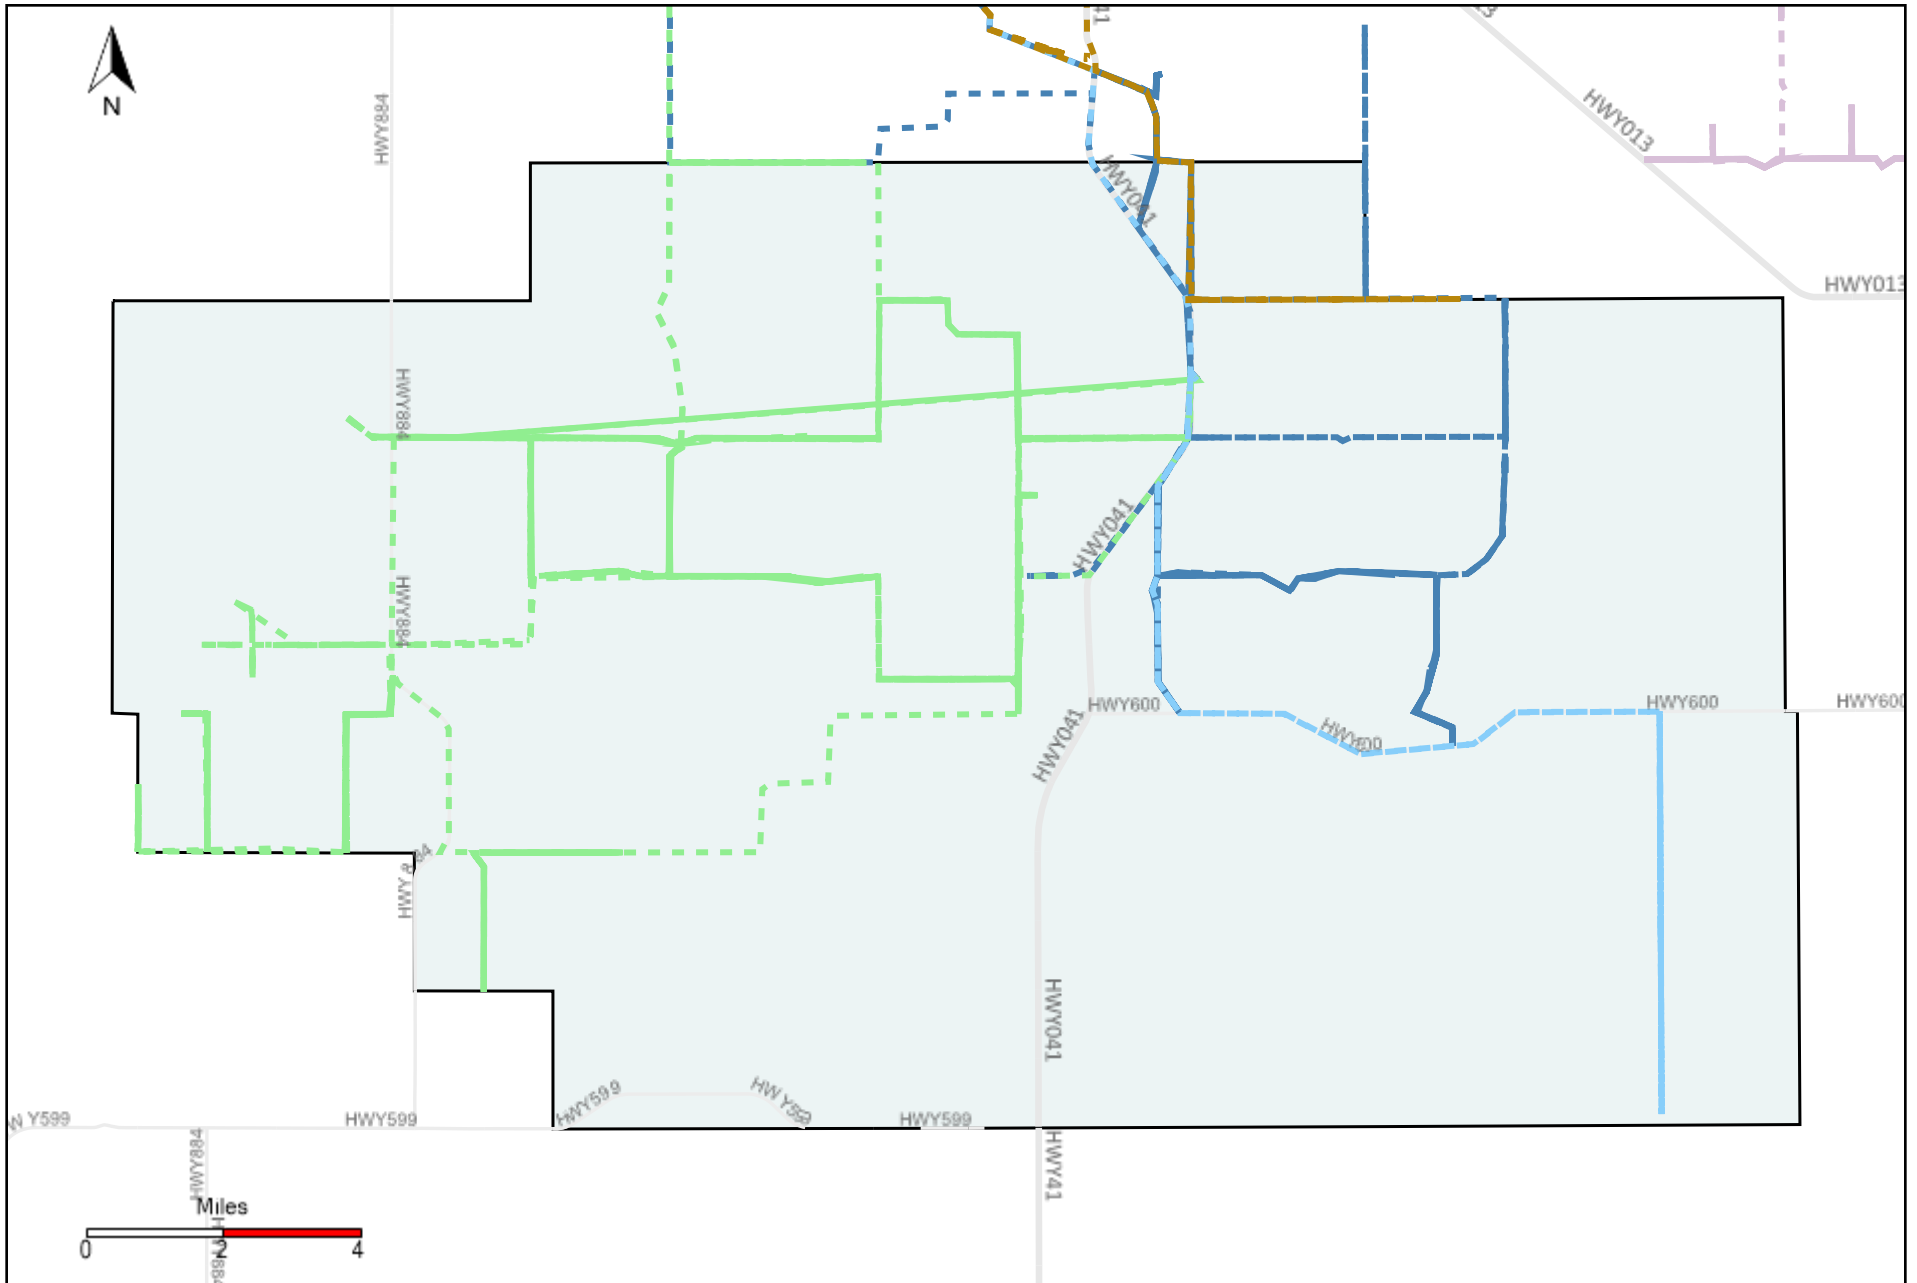

Provost Weekly Grader Report (2022-08-07 ~ 2022-08-13)

Division: 1 Grader Report(2022-08-07 ~ 2022-08-13)

Vehicle Name List	Total Distance(km)	Total Hours
*****	3965.88	91 hrs 30 min 4 sec

Division: 2 Grader Report(2022-08-07 ~ 2022-08-13)

Vehicle Name List	Total Distance(km)	Total Hours
*****	2314.22	45 hrs 58 min 21 sec

Division: 3 Grader Report(2022-08-07 ~ 2022-08-13)

Vehicle Name List	Total Distance(km)	Total Hours
*****	6401.71	178 hrs 31 min 28 sec

Division: 4 Grader Report(2022-08-07 ~ 2022-08-13)

Vehicle Name List	Total Distance(km)	Total Hours
*****	11041.21	236 hrs 6 min 38 sec

Division: 5 Grader Report(2022-08-07 ~ 2022-08-13)

Vehicle Name List	Total Distance(km)	Total Hours
*****	6473.57	115 hrs 50 min 19 sec

Division: 6 Grader Report(2022-08-07 ~ 2022-08-13)

Vehicle Name List	Total Distance(km)	Total Hours
*****	17619.69	198 hrs 25 min 5 sec

Division: 7 Grader Report(2022-08-07 ~ 2022-08-13)

Vehicle Name List	Total Distance(km)	Total Hours
*****	11146.12	82 hrs 34 min 46 sec