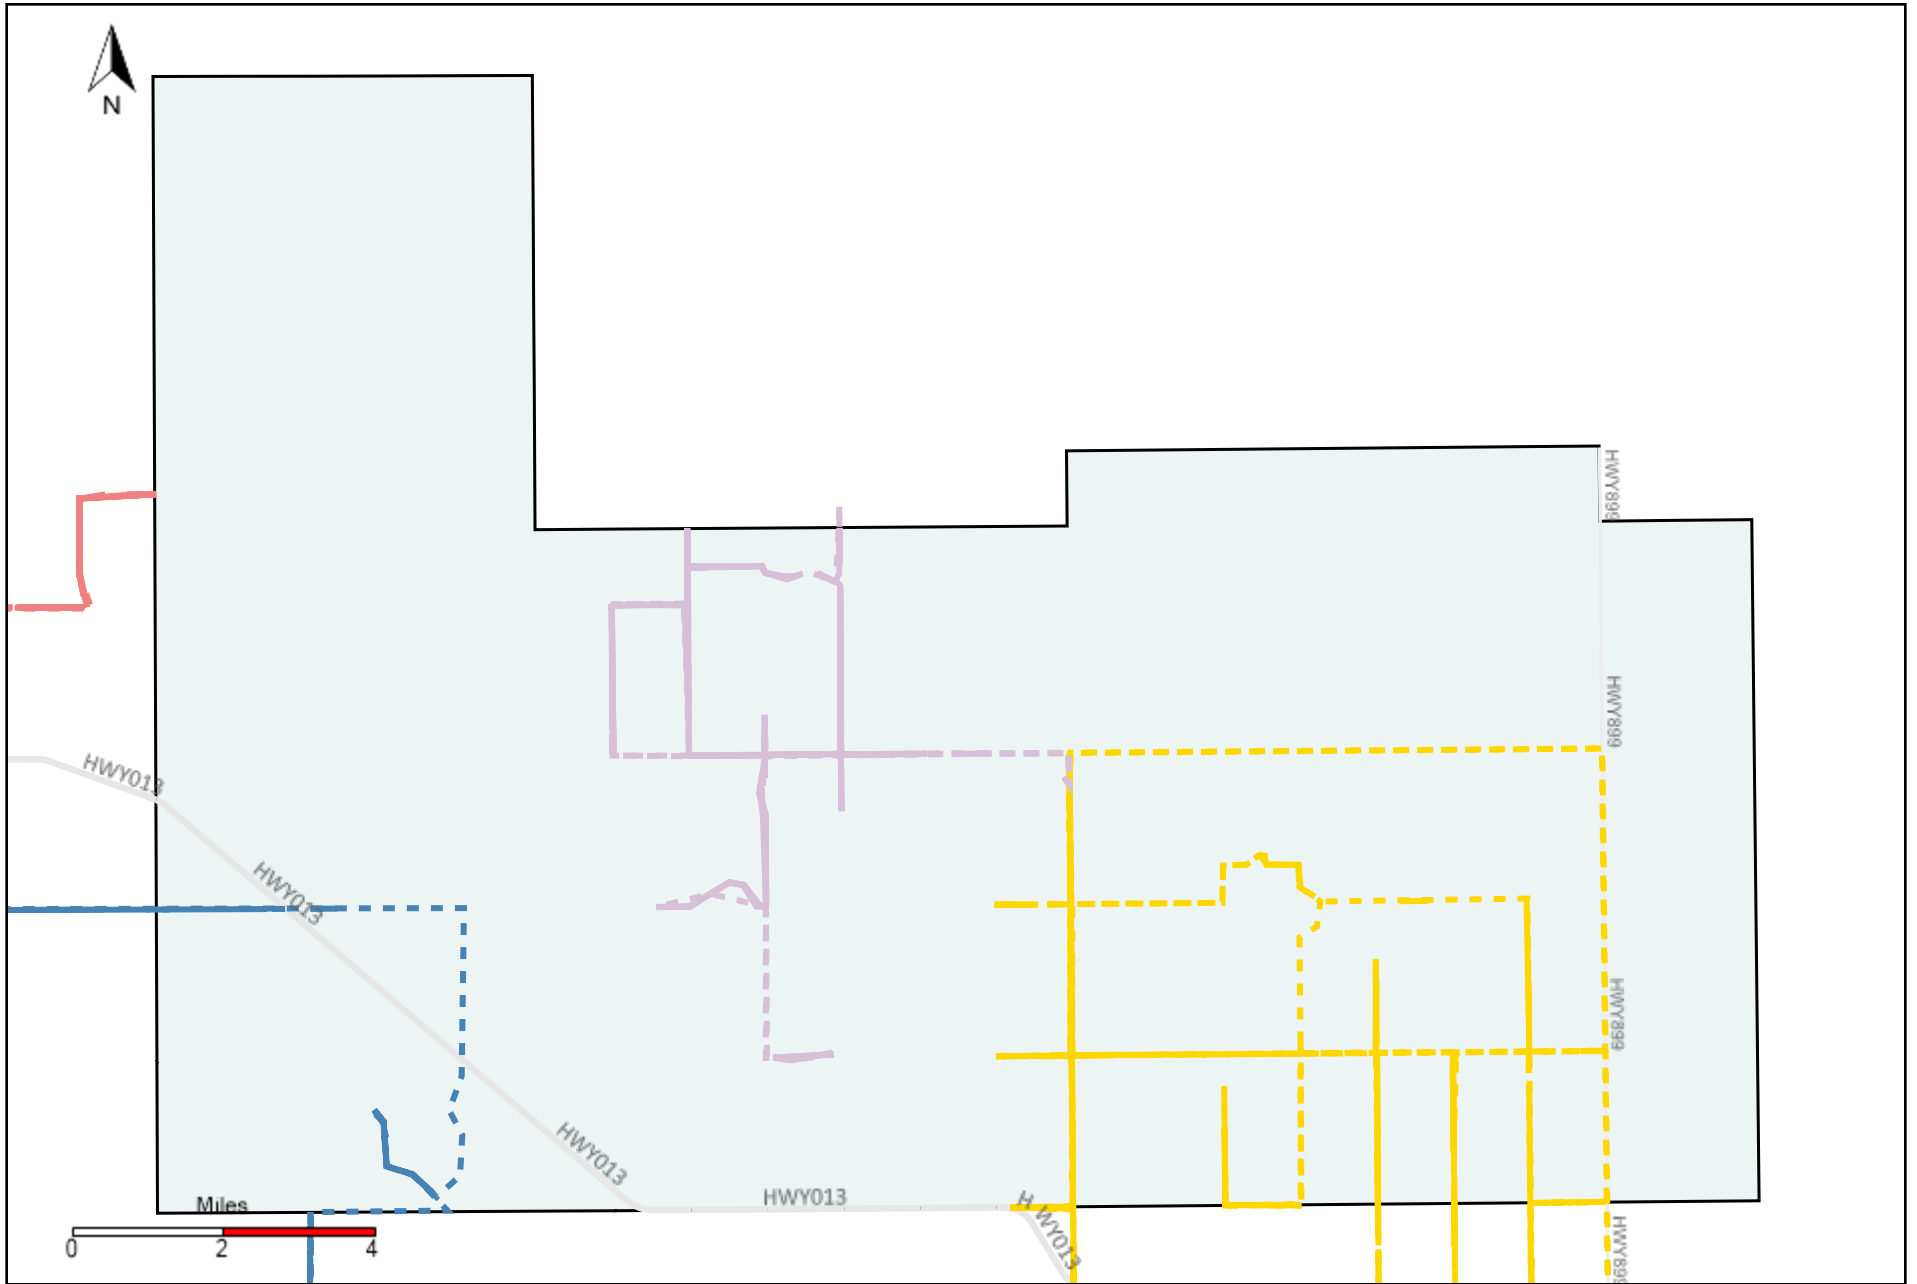

Provost Weekly Grader Report (2022-07-31 ~ 2022-08-06)

Division: 2 Grader Report(2022-07-31 ~ 2022-08-06)

Vehicle Name List	Total Distance(km)	Total Hours
*****	251.37	28 hrs 12 min 36 sec

Division: 3 Grader Report(2022-07-31 ~ 2022-08-06)

Vehicle Name List	Total Distance(km)	Total Hours
*****	820.71	80 hrs 59 min 7 sec

Division: 4 Grader Report(2022-07-31 ~ 2022-08-06)

Vehicle Name List	Total Distance(km)	Total Hours
*****	1075.77	109 hrs 51 min 9 sec

Division: 5 Grader Report(2022-07-31 ~ 2022-08-06)

Vehicle Name List	Total Distance(km)	Total Hours
*****	860.41	80 hrs 7 min 36 sec

Division: 7 Grader Report(2022-07-31 ~ 2022-08-06)

Vehicle Name List	Total Distance(km)	Total Hours
*****	814.75	85 hrs 57 min 36 sec