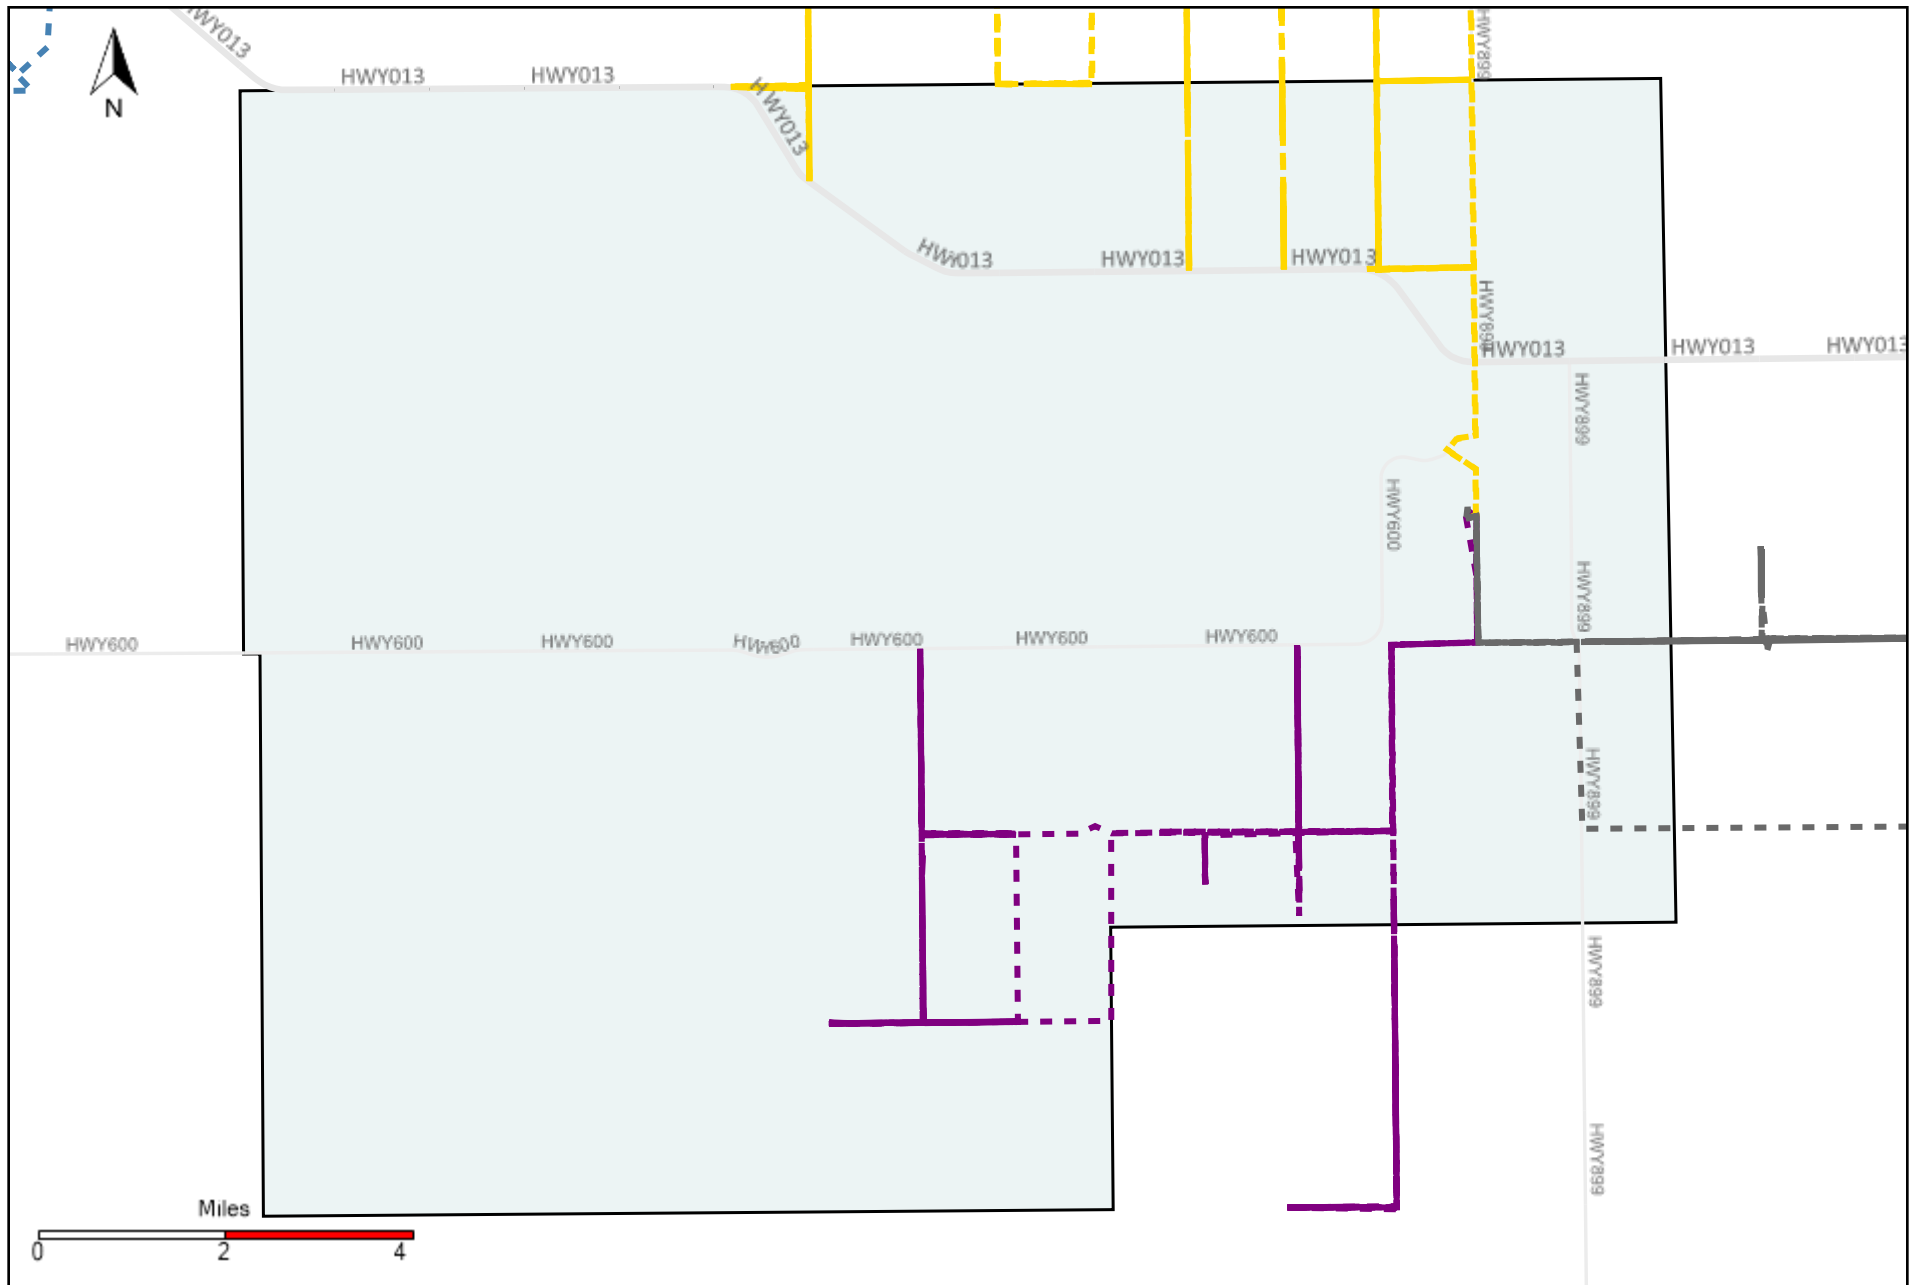

Provost Weekly Grader Report (2022-07-31 ~ 2022-08-06)

Division: 2 Grader Report(2022-07-31 ~ 2022-08-06)

Vehicle Name List	Total Distance(km)	Total Hours
*****	251.37	28 hrs 12 min 36 sec

Division: 3 Grader Report(2022-07-31 ~ 2022-08-06)

Vehicle Name List	Total Distance(km)	Total Hours
*****	820.71	80 hrs 59 min 7 sec

Division: 4 Grader Report(2022-07-31 ~ 2022-08-06)

Vehicle Name List	Total Distance(km)	Total Hours
*****	1075.77	109 hrs 51 min 9 sec

Division: 5 Grader Report(2022-07-31 ~ 2022-08-06)

Vehicle Name List	Total Distance(km)	Total Hours
*****	860.41	80 hrs 7 min 36 sec

Division: 7 Grader Report(2022-07-31 ~ 2022-08-06)

Vehicle Name List	Total Distance(km)	Total Hours
*****	814.75	85 hrs 57 min 36 sec