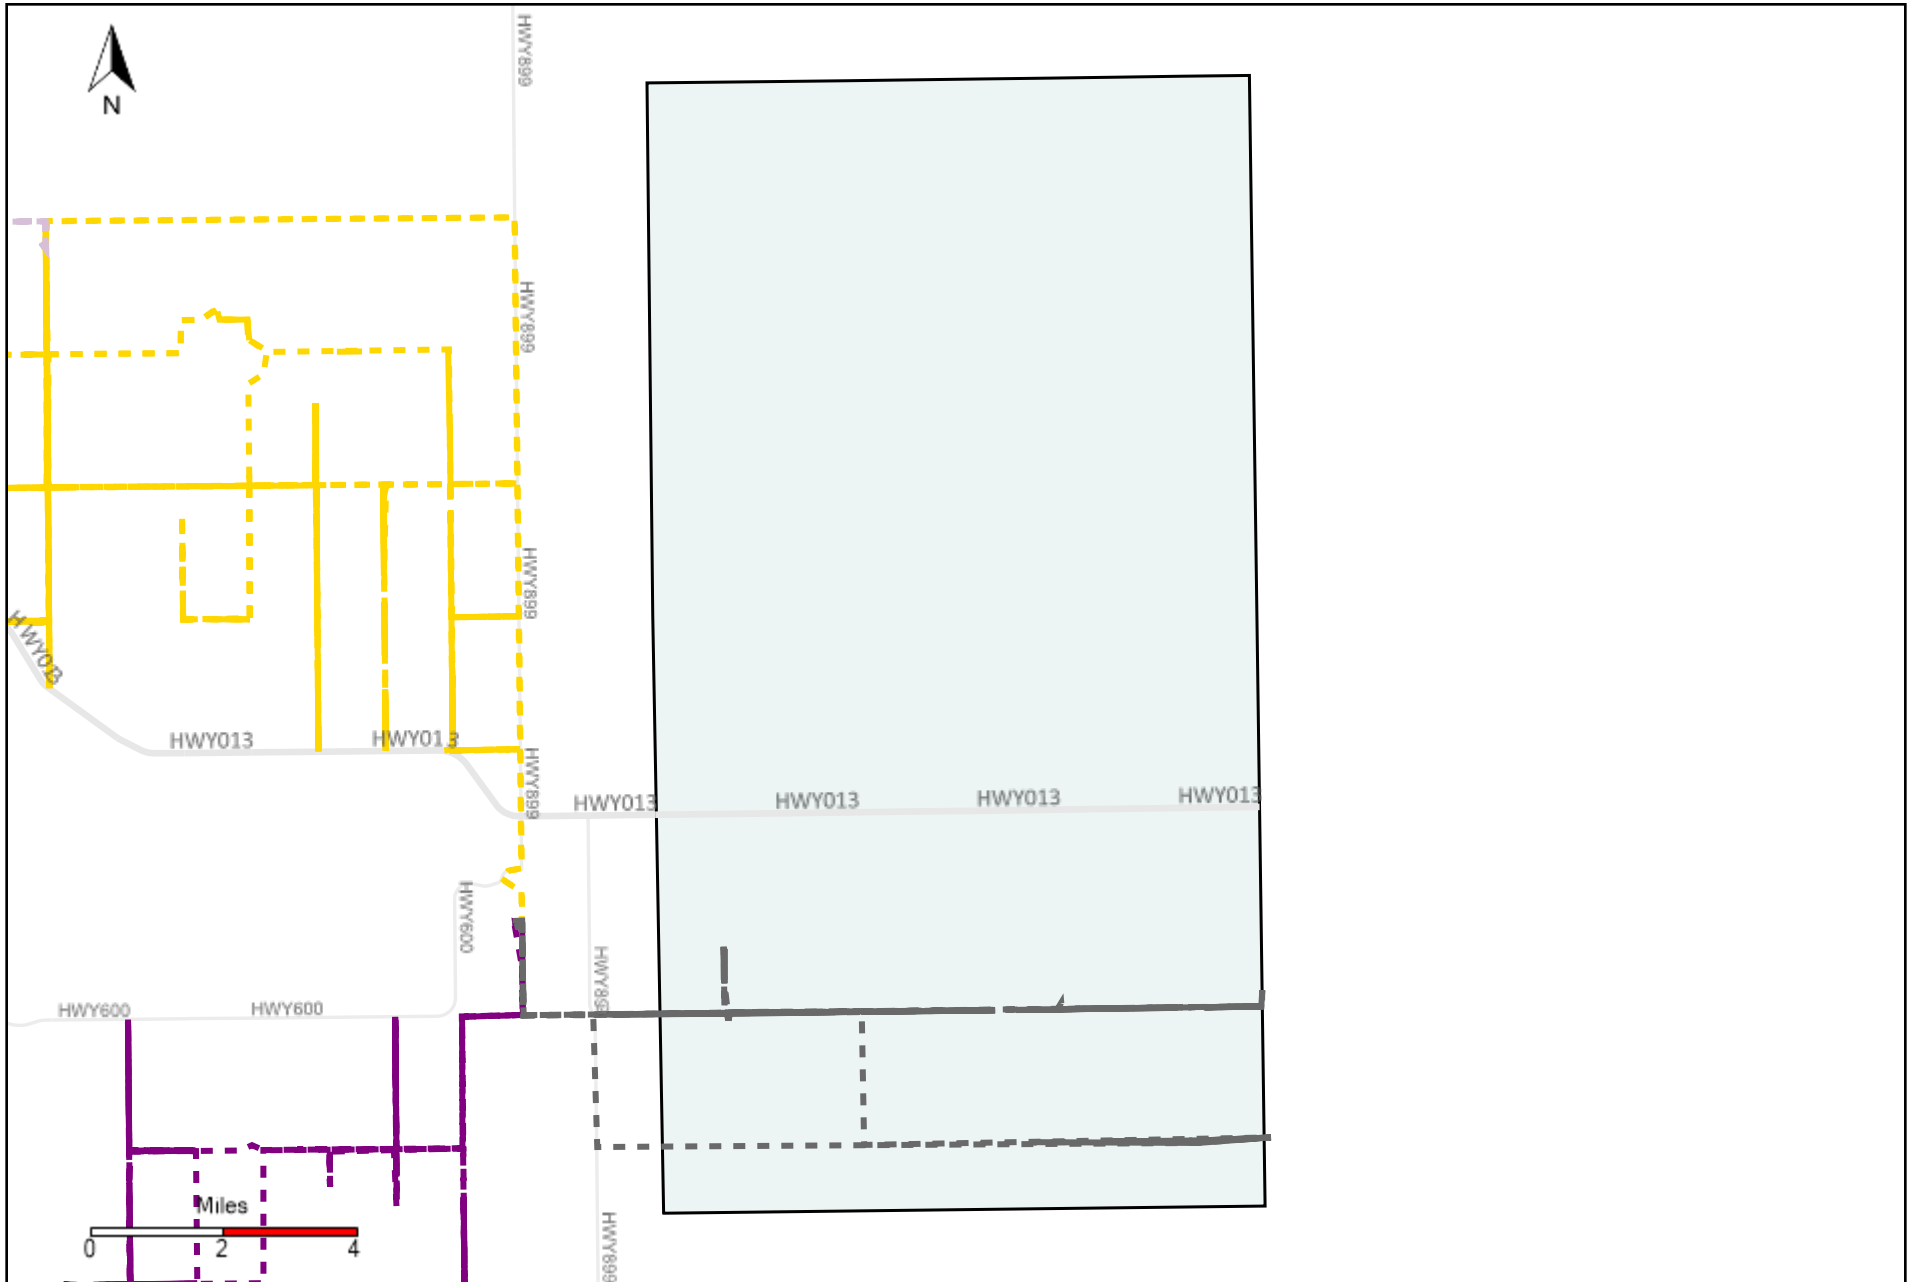

Division: 2 Grader Report(2022-07-31 ~ 2022-08-06)

Vehicle Name List	Total Distance(km)	Total Hours
*****	251.37	28 hrs 12 min 36 sec