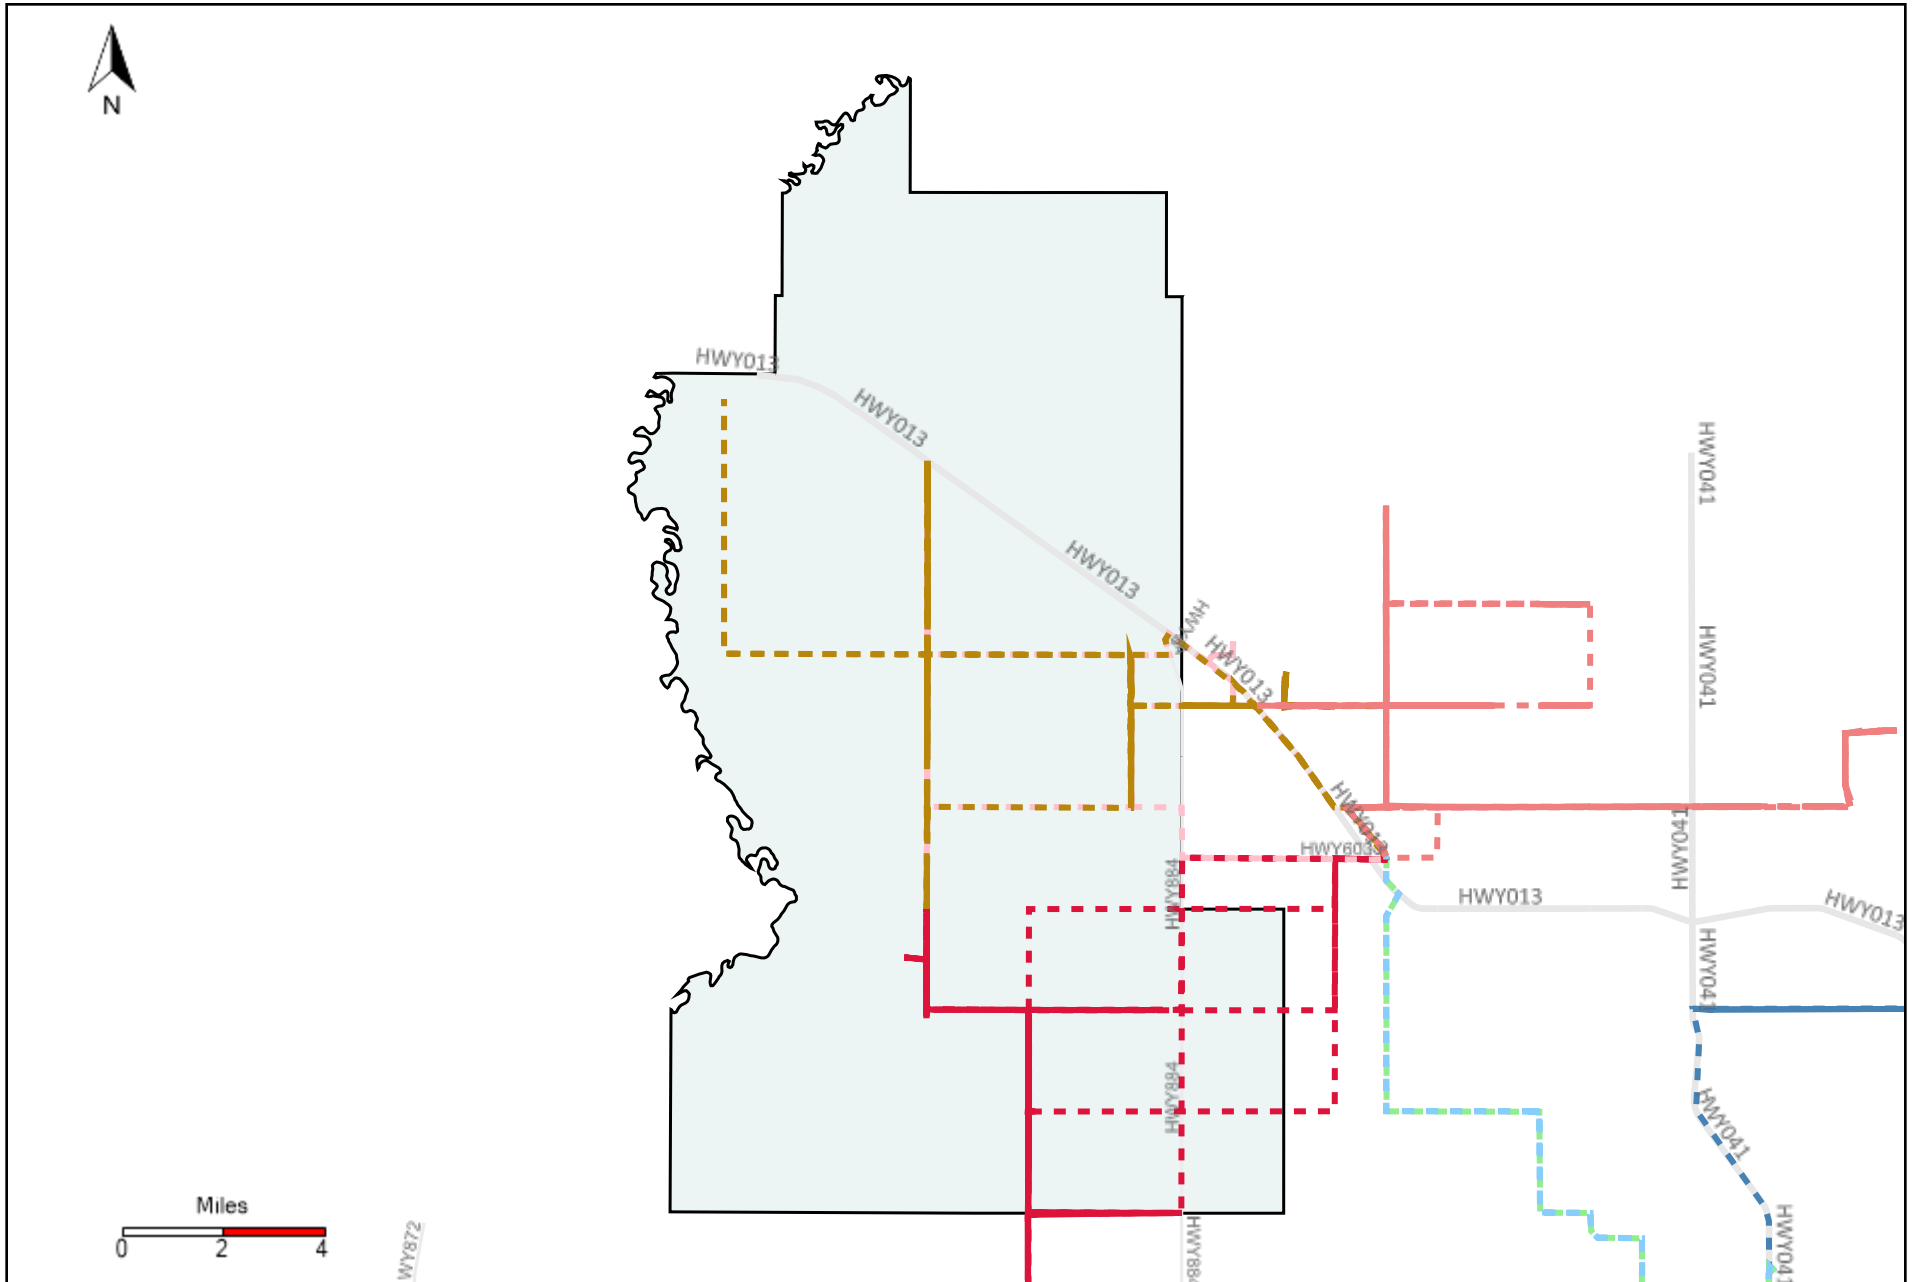

Provost Weekly Grader Report (2022-07-31 ~ 2022-08-06)

Division: 2 Grader Report(2022-07-31 ~ 2022-08-06)

Vehicle Name List	Total Distance(km)	Total Hours
*****	251.37	28 hrs 12 min 36 sec

Division: 3 Grader Report(2022-07-31 ~ 2022-08-06)

Vehicle Name List	Total Distance(km)	Total Hours
*****	820.71	80 hrs 59 min 7 sec

Division: 4 Grader Report(2022-07-31 ~ 2022-08-06)

Vehicle Name List	Total Distance(km)	Total Hours
*****	1075.77	109 hrs 51 min 9 sec

Division: 5 Grader Report(2022-07-31 ~ 2022-08-06)

Vehicle Name List	Total Distance(km)	Total Hours
*****	860.41	80 hrs 7 min 36 sec

Division: 7 Grader Report(2022-07-31 ~ 2022-08-06)

Vehicle Name List	Total Distance(km)	Total Hours
*****	814.75	85 hrs 57 min 36 sec