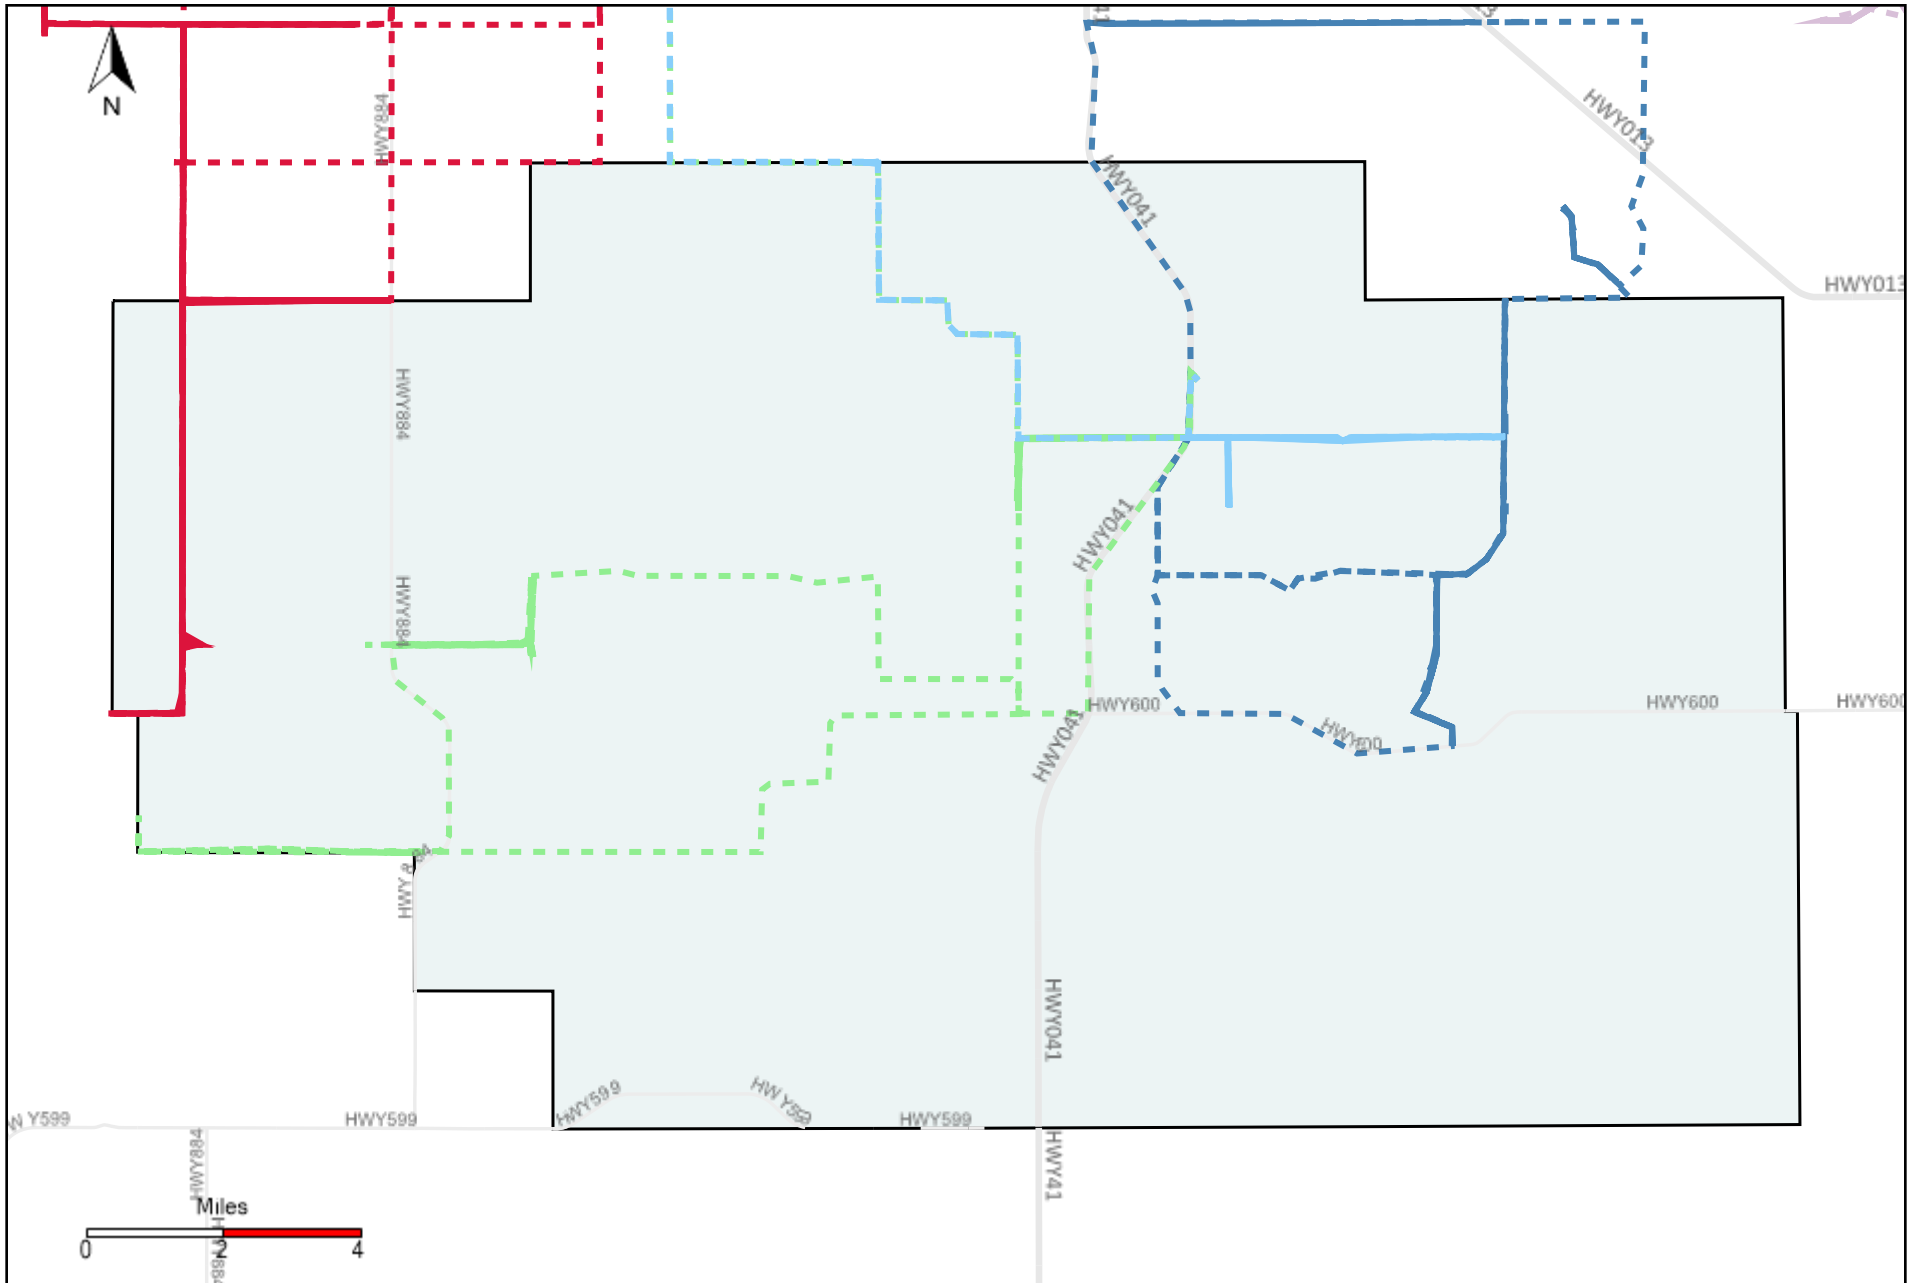

Provost Weekly Grader Report (2022-07-31 ~ 2022-08-06)

Division: 2 Grader Report(2022-07-31 ~ 2022-08-06)

Vehicle Name List	Total Distance(km)	Total Hours
*****	251.37	28 hrs 12 min 36 sec

Division: 3 Grader Report(2022-07-31 ~ 2022-08-06)

Vehicle Name List	Total Distance(km)	Total Hours
*****	820.71	80 hrs 59 min 7 sec

Division: 4 Grader Report(2022-07-31 ~ 2022-08-06)

Vehicle Name List	Total Distance(km)	Total Hours
*****	1075.77	109 hrs 51 min 9 sec

Division: 5 Grader Report(2022-07-31 ~ 2022-08-06)

Vehicle Name List	Total Distance(km)	Total Hours
*****	860.41	80 hrs 7 min 36 sec

Division: 7 Grader Report(2022-07-31 ~ 2022-08-06)

Vehicle Name List	Total Distance(km)	Total Hours
*****	814.75	85 hrs 57 min 36 sec