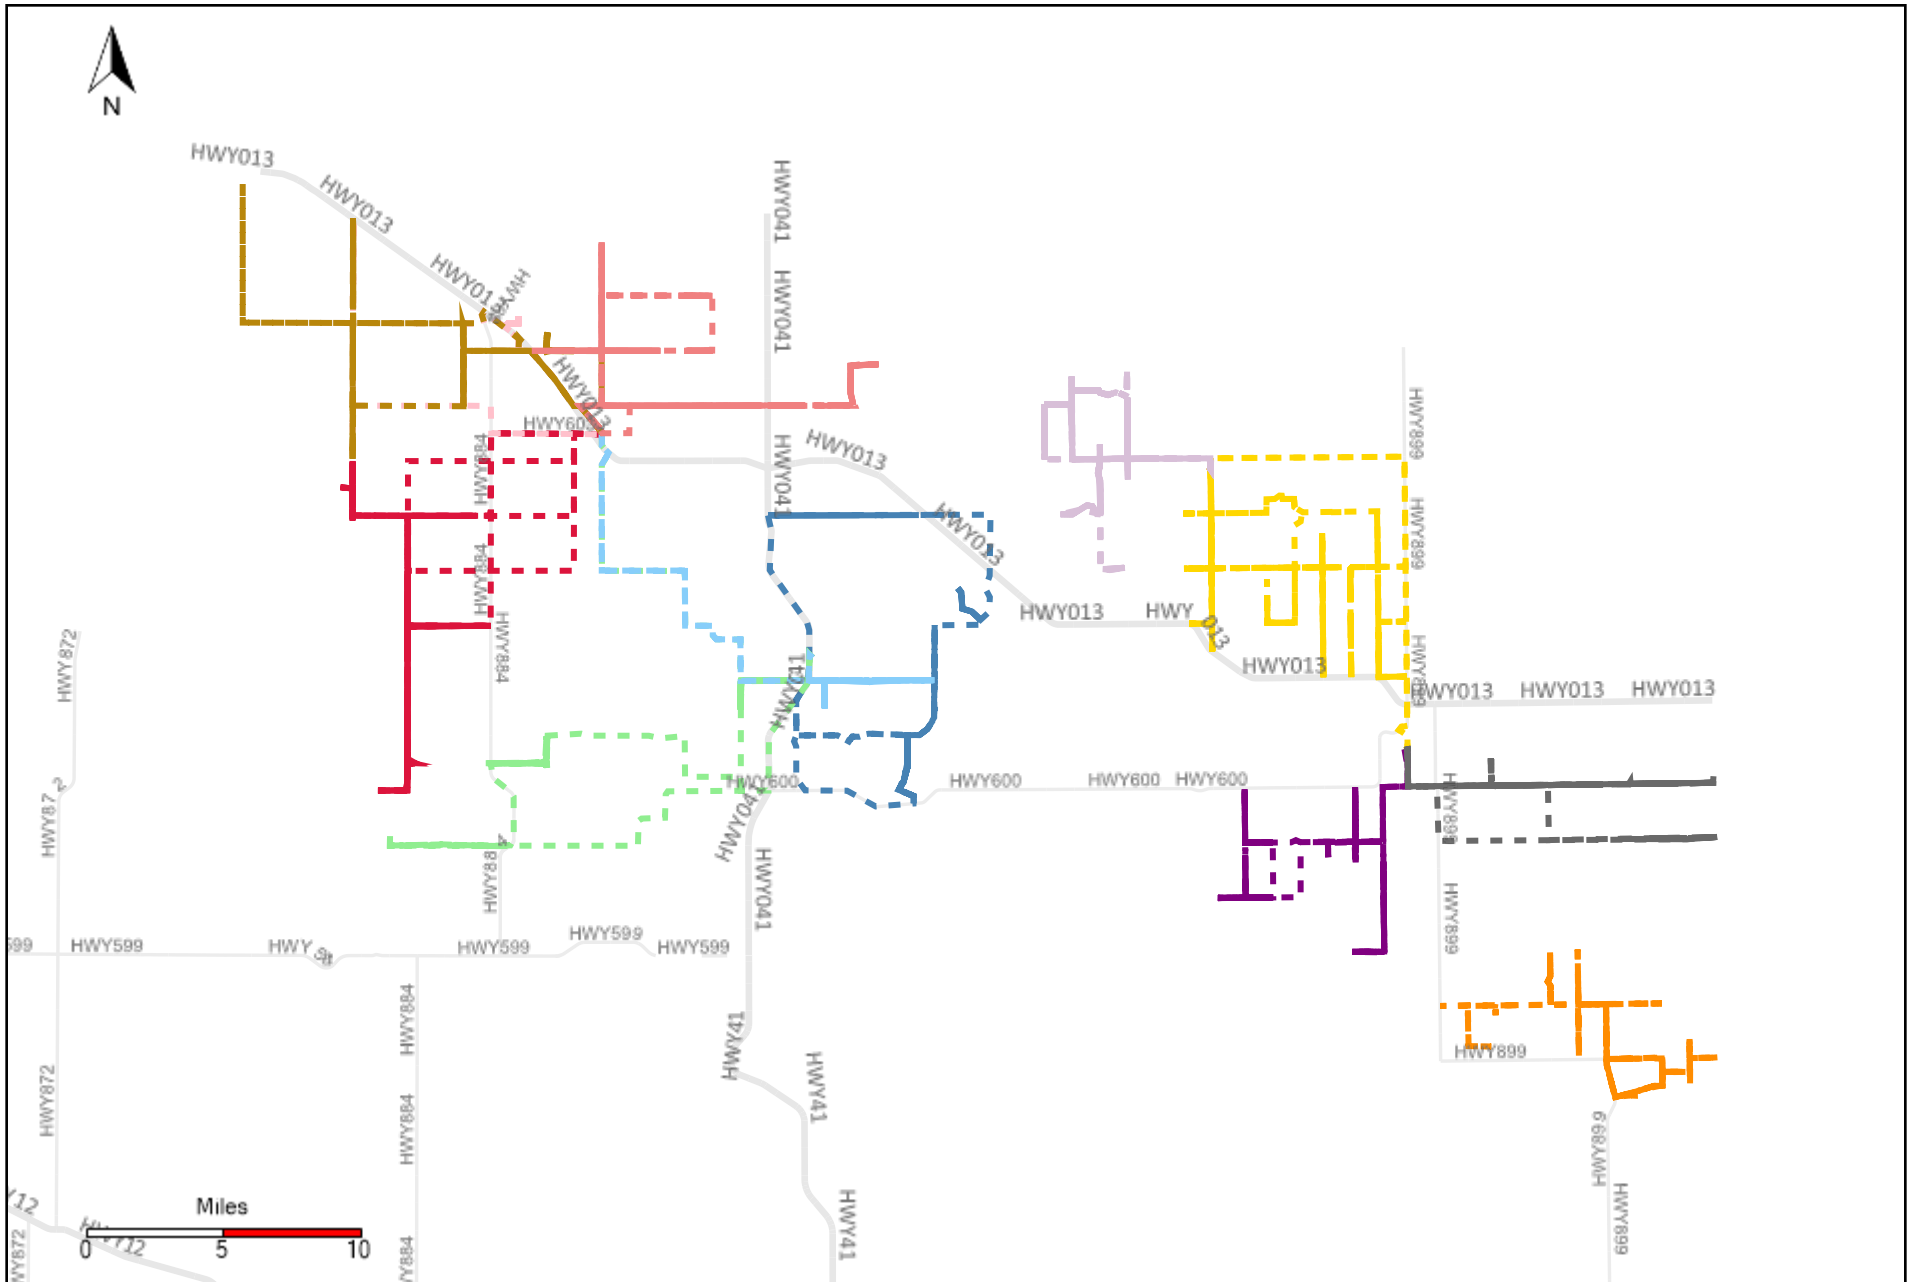

Provost Weekly Grader Report (2022-07-31 ~ 2022-08-06)

Division: 2 Grader Report(2022-07-31 ~ 2022-08-06)

Vehicle Name List	Total Distance(km)	Total Hours
*****	251.37	28 hrs 12 min 36 sec

Division: 3 Grader Report(2022-07-31 ~ 2022-08-06)

Vehicle Name List	Total Distance(km)	Total Hours
*****	820.71	80 hrs 59 min 7 sec

Division: 4 Grader Report(2022-07-31 ~ 2022-08-06)

Vehicle Name List	Total Distance(km)	Total Hours
*****	1075.77	109 hrs 51 min 9 sec

Division: 5 Grader Report(2022-07-31 ~ 2022-08-06)

Vehicle Name List	Total Distance(km)	Total Hours
*****	860.41	80 hrs 7 min 36 sec

Division: 7 Grader Report(2022-07-31 ~ 2022-08-06)

Vehicle Name List	Total Distance(km)	Total Hours
*****	814.75	85 hrs 57 min 36 sec