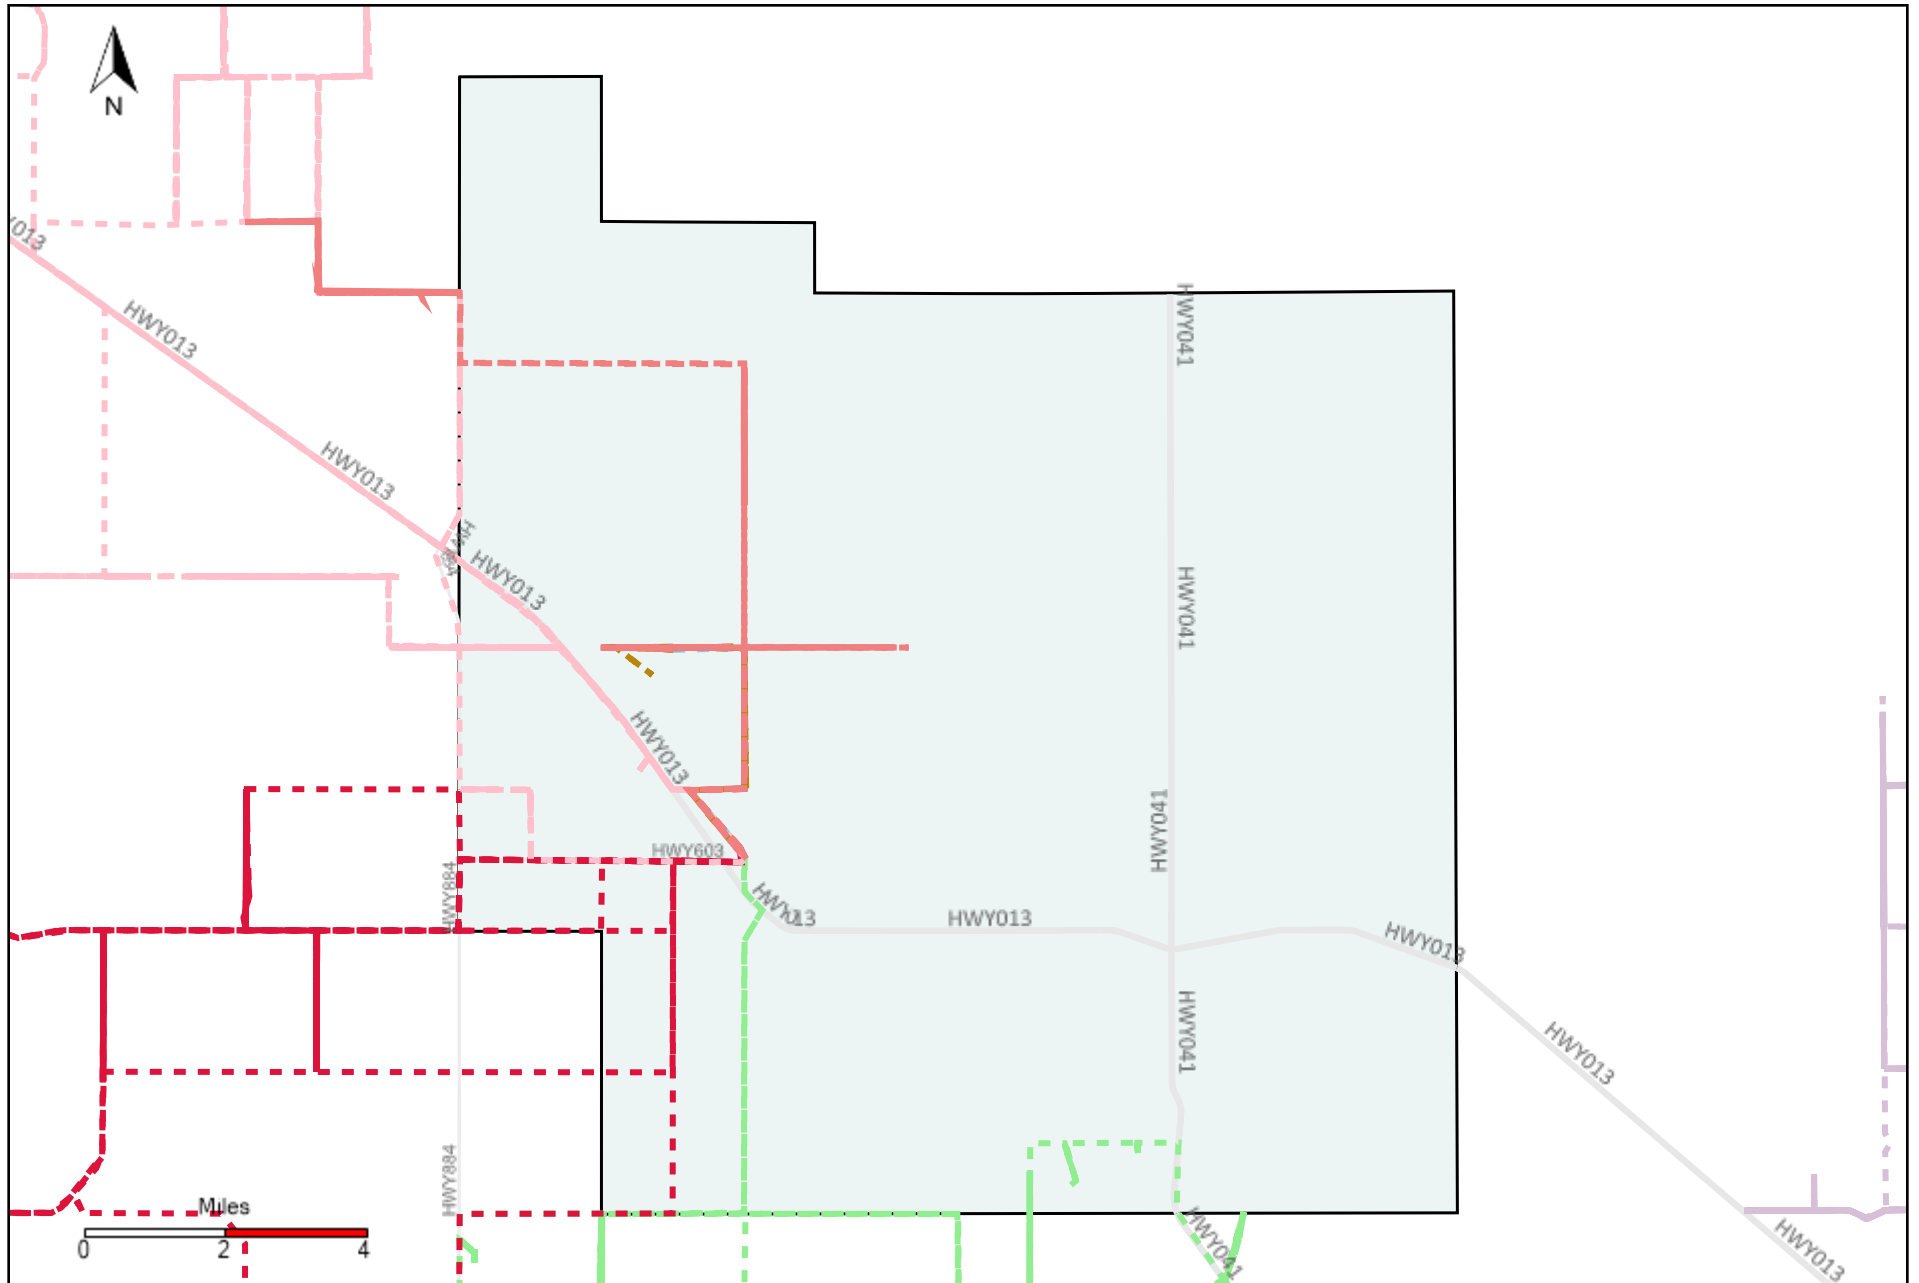

Division: 3 Grader Report(2022-07-24 ~ 2022-07-30)

Vehicle Name List	Total Distance(km)	Total Hours
*****	1339.81	145 hrs 41 min 26 sec

Division: 4 Grader Report(2022-07-24 ~ 2022-07-30)

Vehicle Name List	Total Distance(km)	Total Hours
*****	1085.26	122 hrs 37 min 40 sec

Division: 5 Grader Report(2022-07-24 ~ 2022-07-30)

Vehicle Name List	Total Distance(km)	Total Hours
*****	1311.68	124 hrs 15 min 13 sec

Division: 6 Grader Report(2022-07-24 ~ 2022-07-30)

Vehicle Name List	Total Distance(km)	Total Hours
*****	2037.22	218 hrs 25 min 53 sec

Division: 7 Grader Report(2022-07-24 ~ 2022-07-30)

Vehicle Name List	Total Distance(km)	Total Hours
*****	1868.13	183 hrs 17 min 37 sec