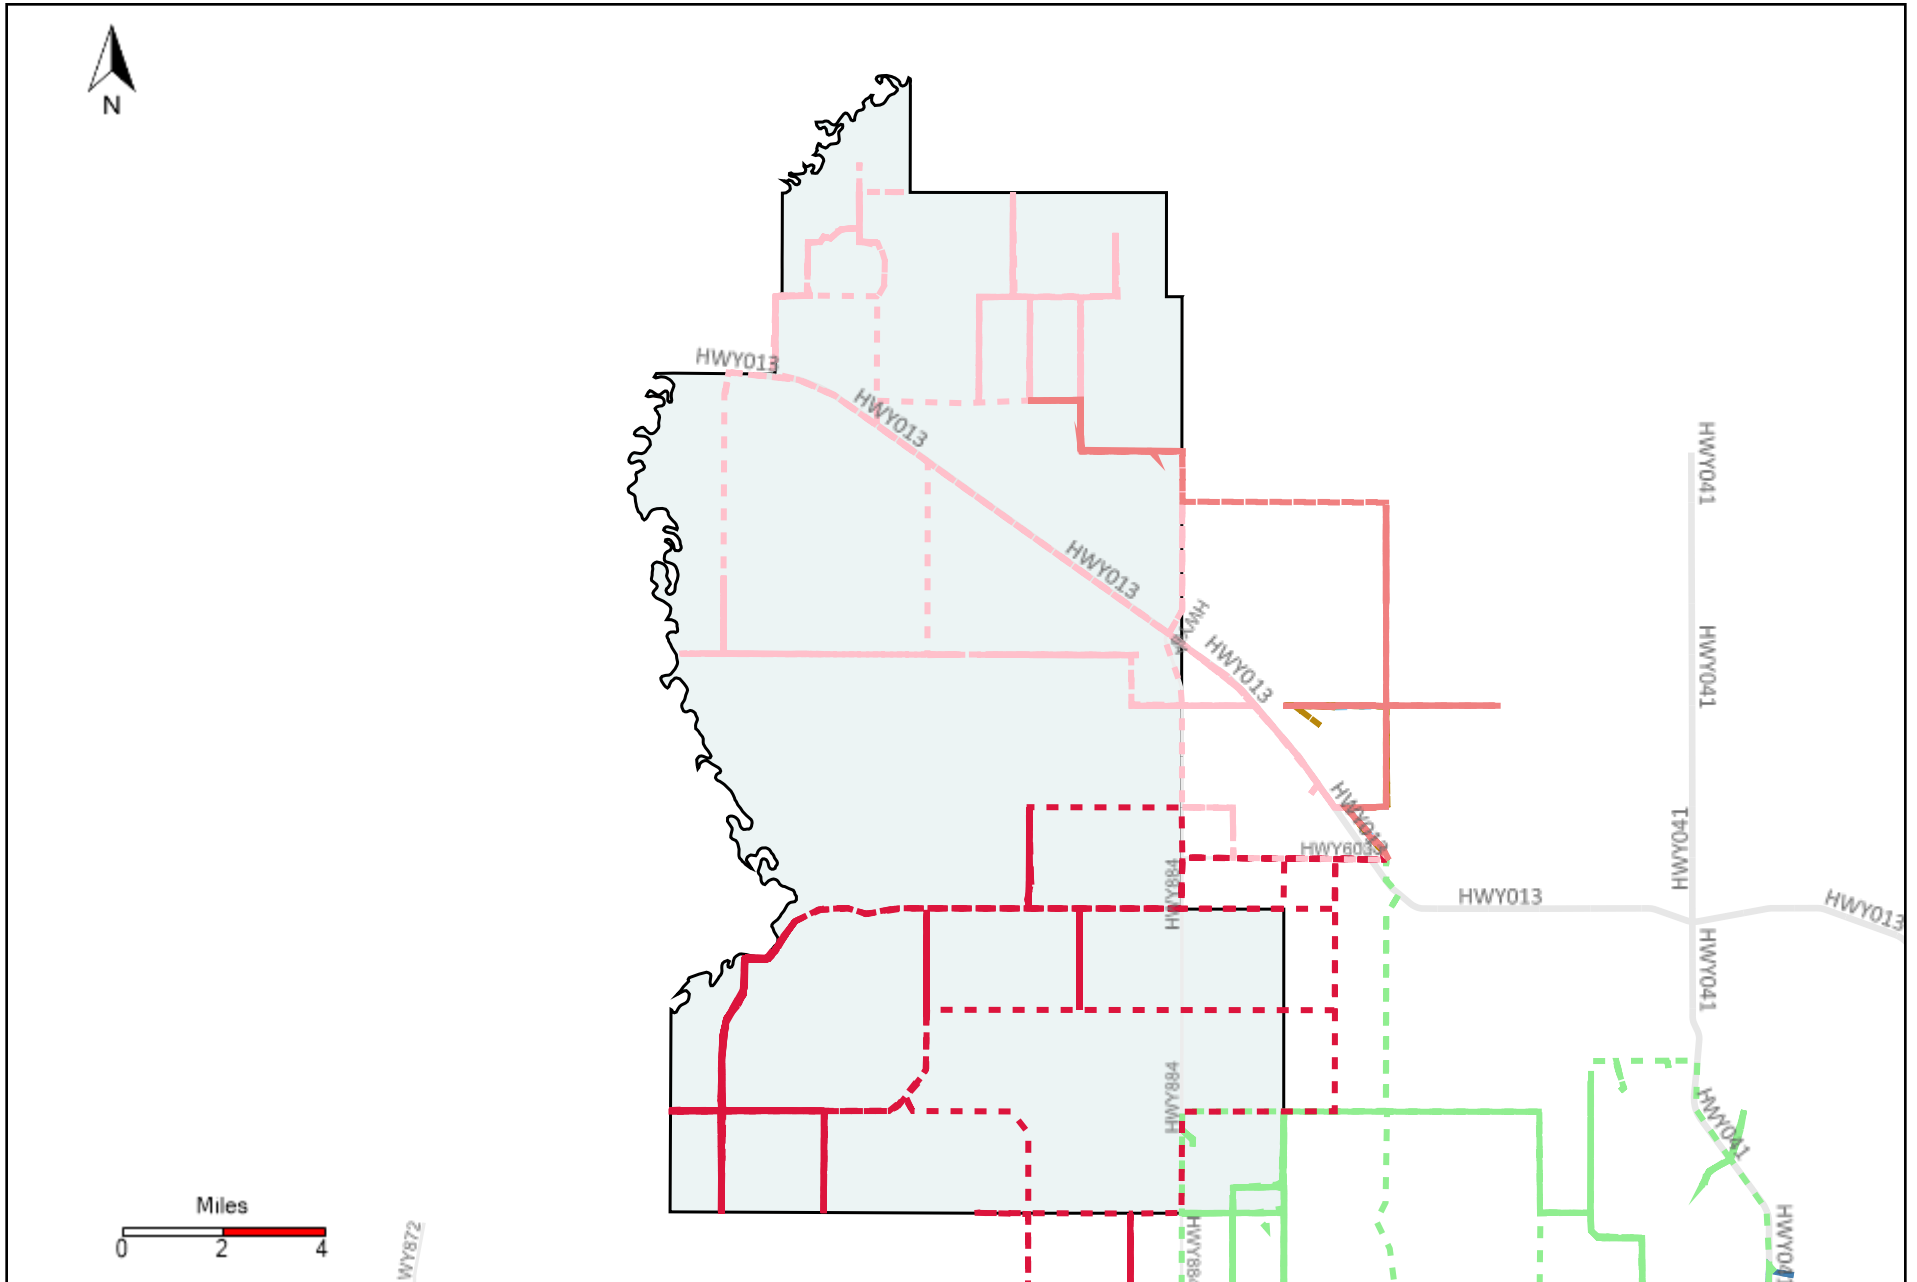

Division: 5 Grader Report(2022-07-24 ~ 2022-07-30)

Vehicle Name List	Total Distance(km)	Total Hours
*****	1311.68	124 hrs 15 min 13 sec

Division: 6 Grader Report(2022-07-24 ~ 2022-07-30)

Vehicle Name List	Total Distance(km)	Total Hours
*****	2037.22	218 hrs 25 min 53 sec

Division: 7 Grader Report(2022-07-24 ~ 2022-07-30)

Vehicle Name List	Total Distance(km)	Total Hours
*****	1868.13	183 hrs 17 min 37 sec