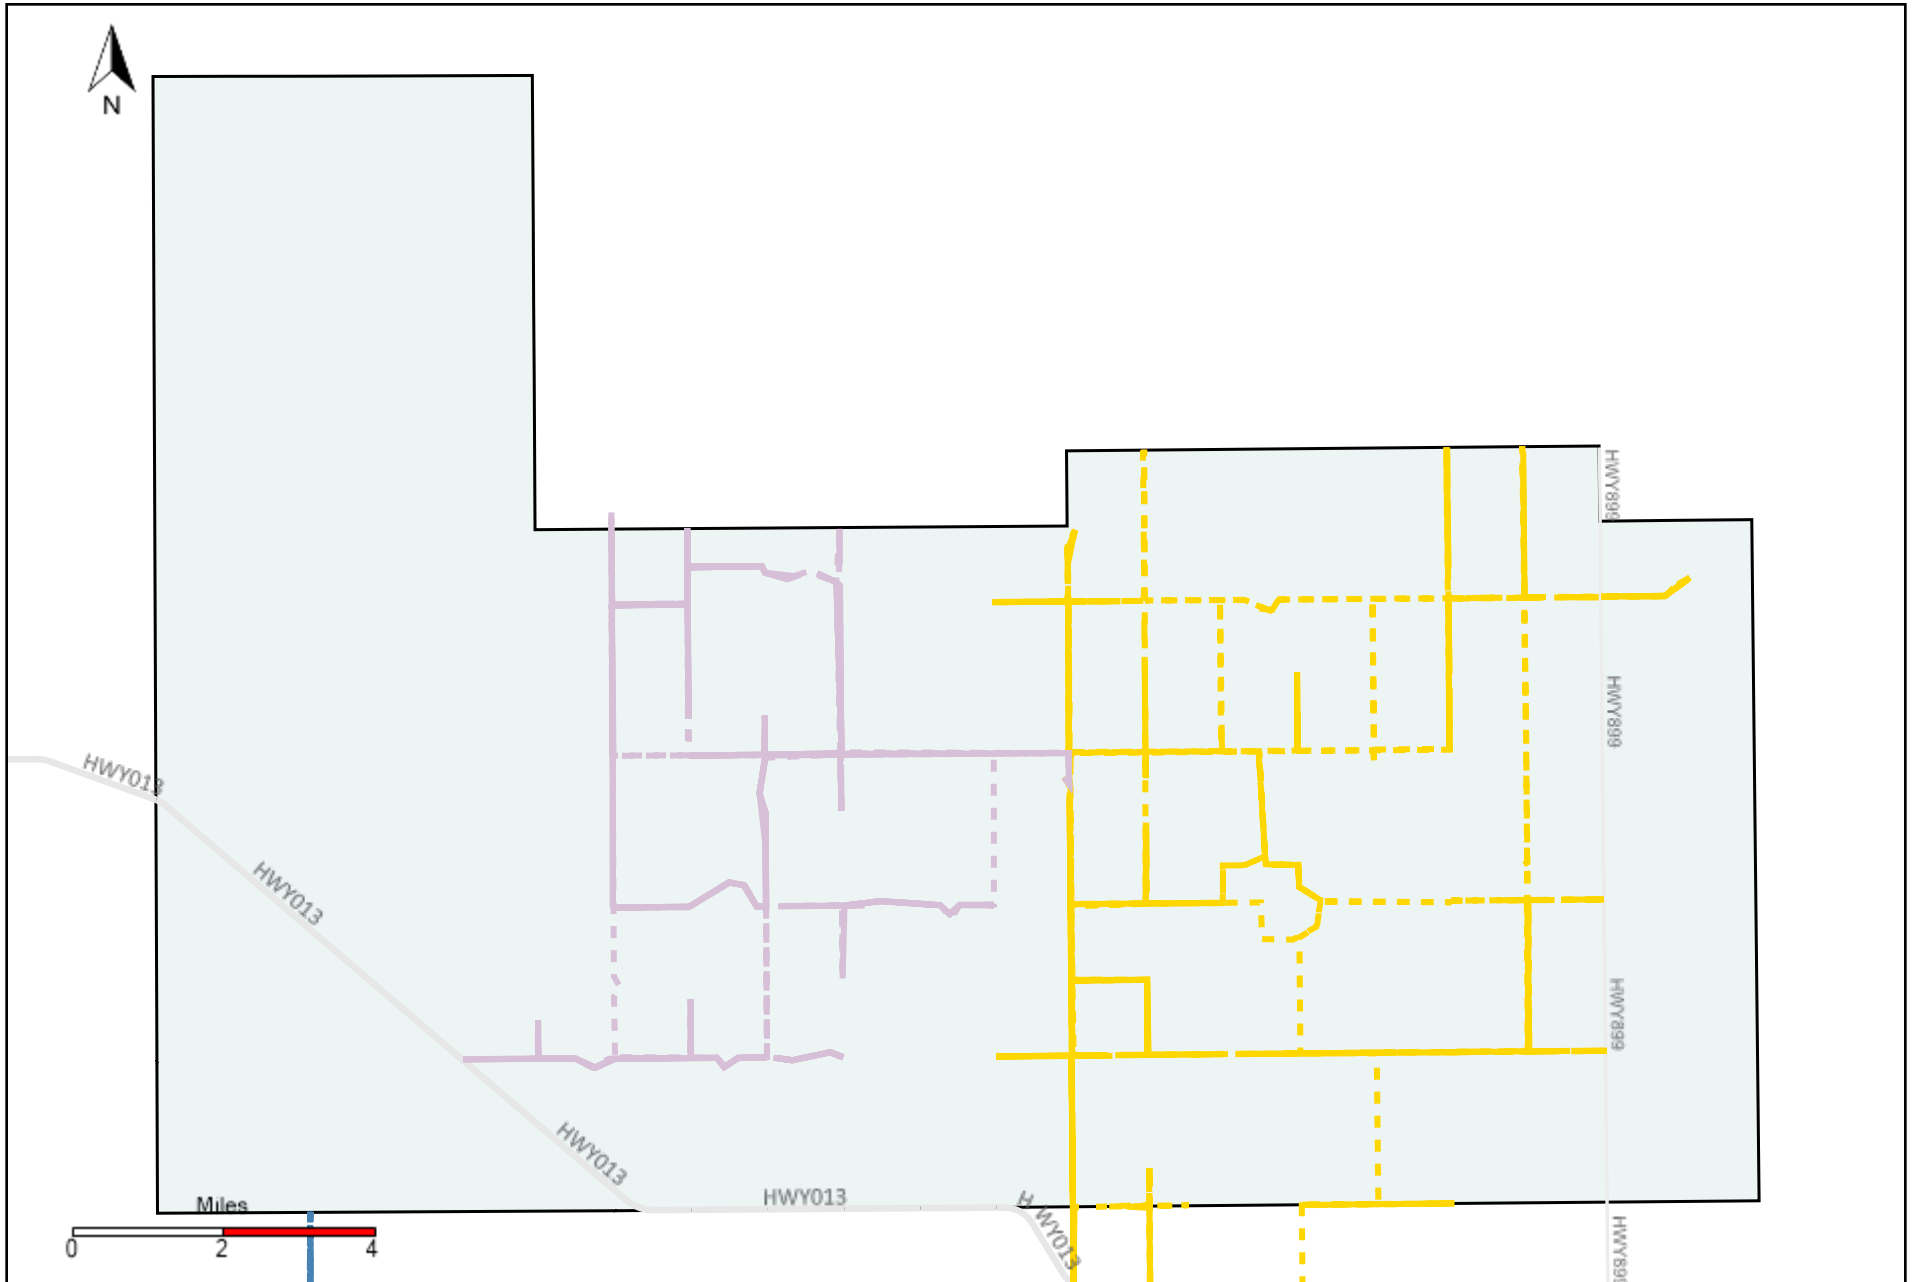

Division: 1 Grader Report(2022-07-24 ~ 2022-07-30)

Vehicle Name List	Total Distance(km)	Total Hours
*****	1045.26	109 hrs 6 min 39 sec

Division: 2 Grader Report(2022-07-24 ~ 2022-07-30)

Vehicle Name List	Total Distance(km)	Total Hours
*****	356.33	39 hrs 53 min 14 sec

Division: 3 Grader Report(2022-07-24 ~ 2022-07-30)

Vehicle Name List	Total Distance(km)	Total Hours
*****	1339.81	145 hrs 41 min 26 sec

Division: 4 Grader Report(2022-07-24 ~ 2022-07-30)

Vehicle Name List	Total Distance(km)	Total Hours
*****	1085.26	122 hrs 37 min 40 sec

Division: 5 Grader Report(2022-07-24 ~ 2022-07-30)

Vehicle Name List	Total Distance(km)	Total Hours
*****	1311.68	124 hrs 15 min 13 sec

Division: 6 Grader Report(2022-07-24 ~ 2022-07-30)

Vehicle Name List	Total Distance(km)	Total Hours
*****	2037.22	218 hrs 25 min 53 sec

Division: 7 Grader Report(2022-07-24 ~ 2022-07-30)

Vehicle Name List	Total Distance(km)	Total Hours
*****	1868.13	183 hrs 17 min 37 sec