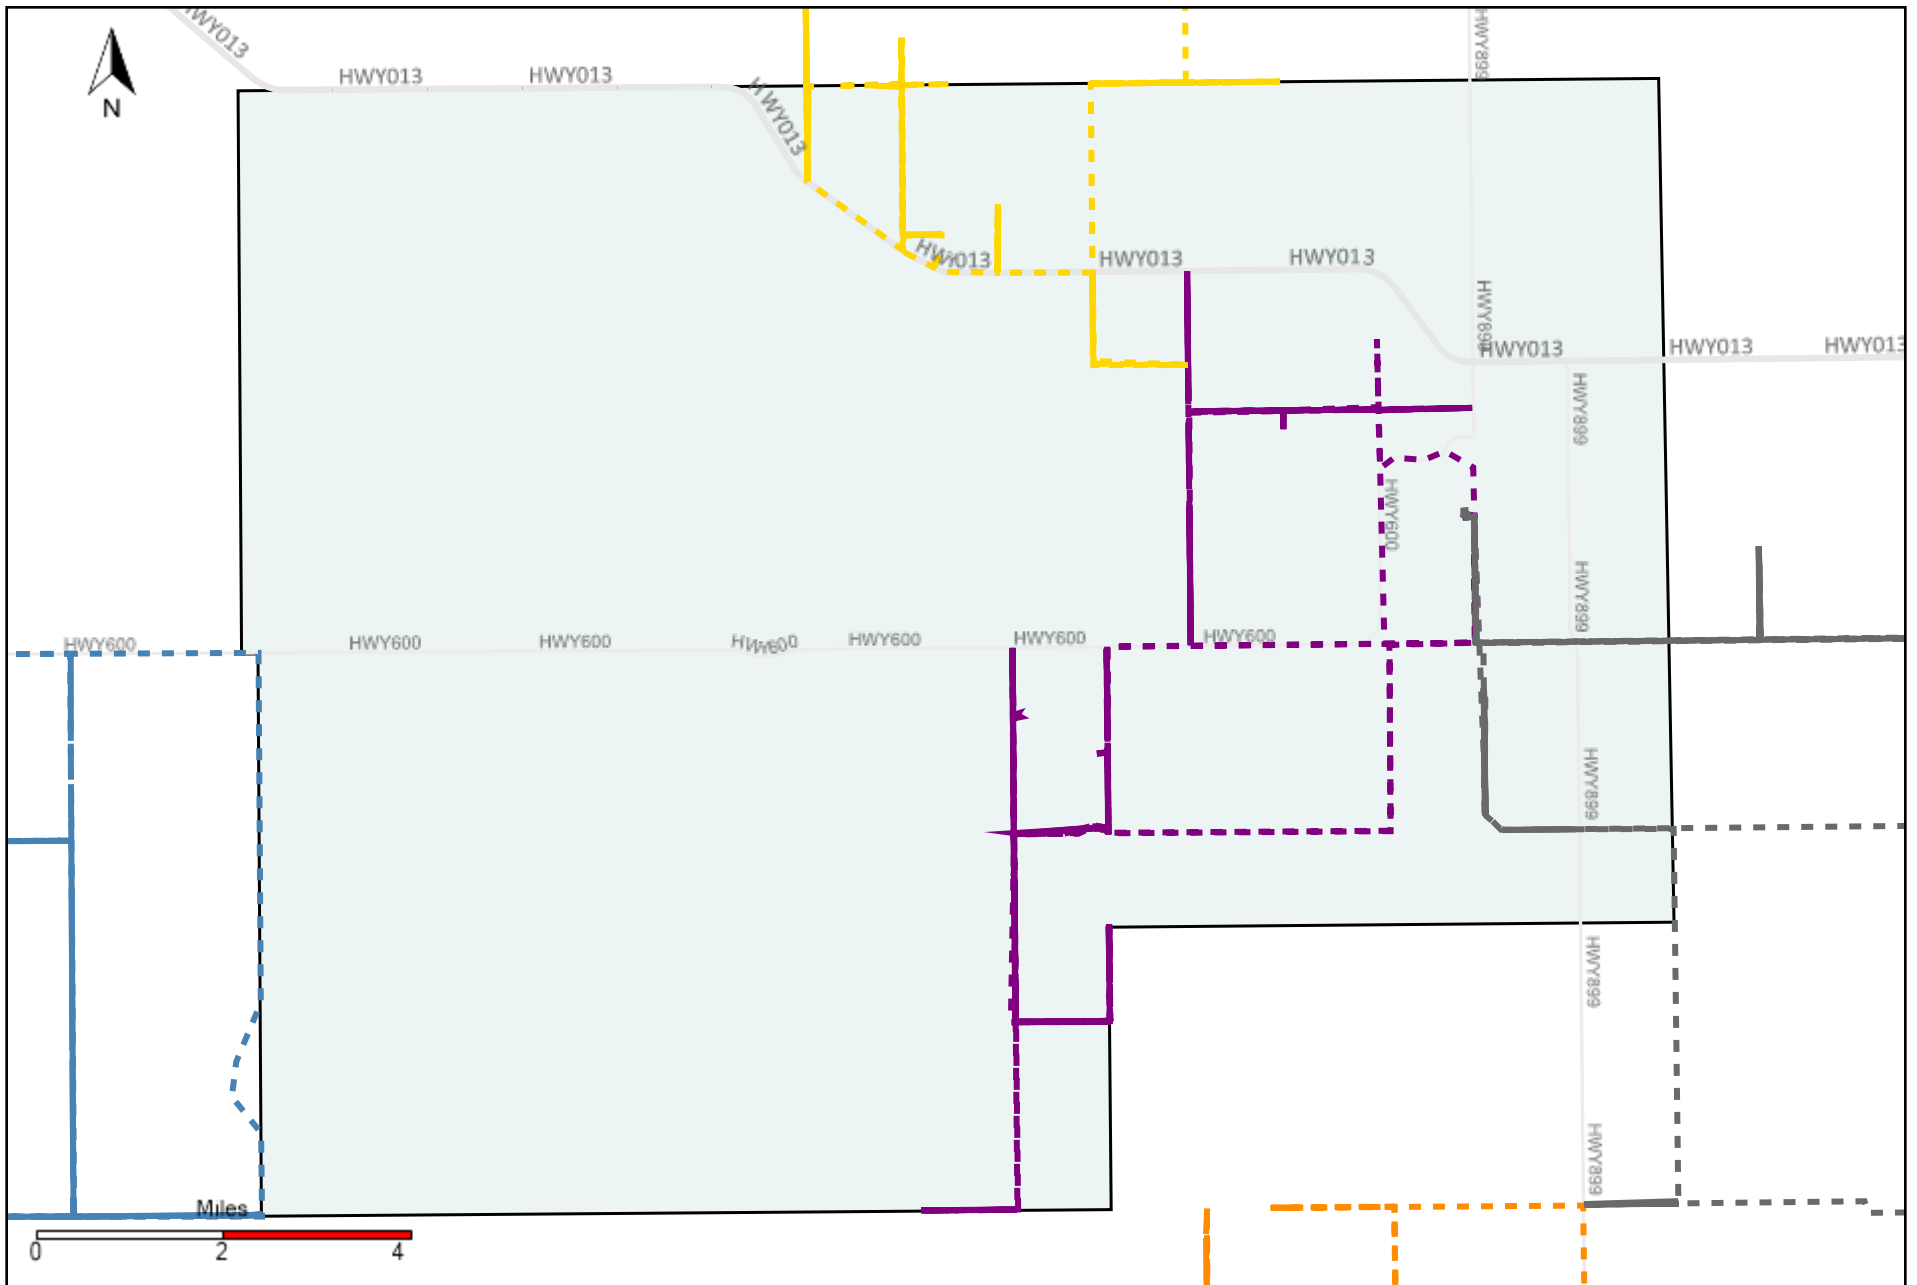

Division: 1 Grader Report(2022-07-24 ~ 2022-07-30)

Vehicle Name List	Total Distance(km)	Total Hours
*****	1045.26	109 hrs 6 min 39 sec

Division: 2 Grader Report(2022-07-24 ~ 2022-07-30)

Vehicle Name List	Total Distance(km)	Total Hours
*****	356.33	39 hrs 53 min 14 sec

Division: 3 Grader Report(2022-07-24 ~ 2022-07-30)

Vehicle Name List	Total Distance(km)	Total Hours
*****	1339.81	145 hrs 41 min 26 sec

Division: 4 Grader Report(2022-07-24 ~ 2022-07-30)

Vehicle Name List	Total Distance(km)	Total Hours
*****	1085.26	122 hrs 37 min 40 sec

Division: 5 Grader Report(2022-07-24 ~ 2022-07-30)

Vehicle Name List	Total Distance(km)	Total Hours
*****	1311.68	124 hrs 15 min 13 sec

Division: 6 Grader Report(2022-07-24 ~ 2022-07-30)

Vehicle Name List	Total Distance(km)	Total Hours
*****	2037.22	218 hrs 25 min 53 sec

Division: 7 Grader Report(2022-07-24 ~ 2022-07-30)

Vehicle Name List	Total Distance(km)	Total Hours
*****	1868.13	183 hrs 17 min 37 sec