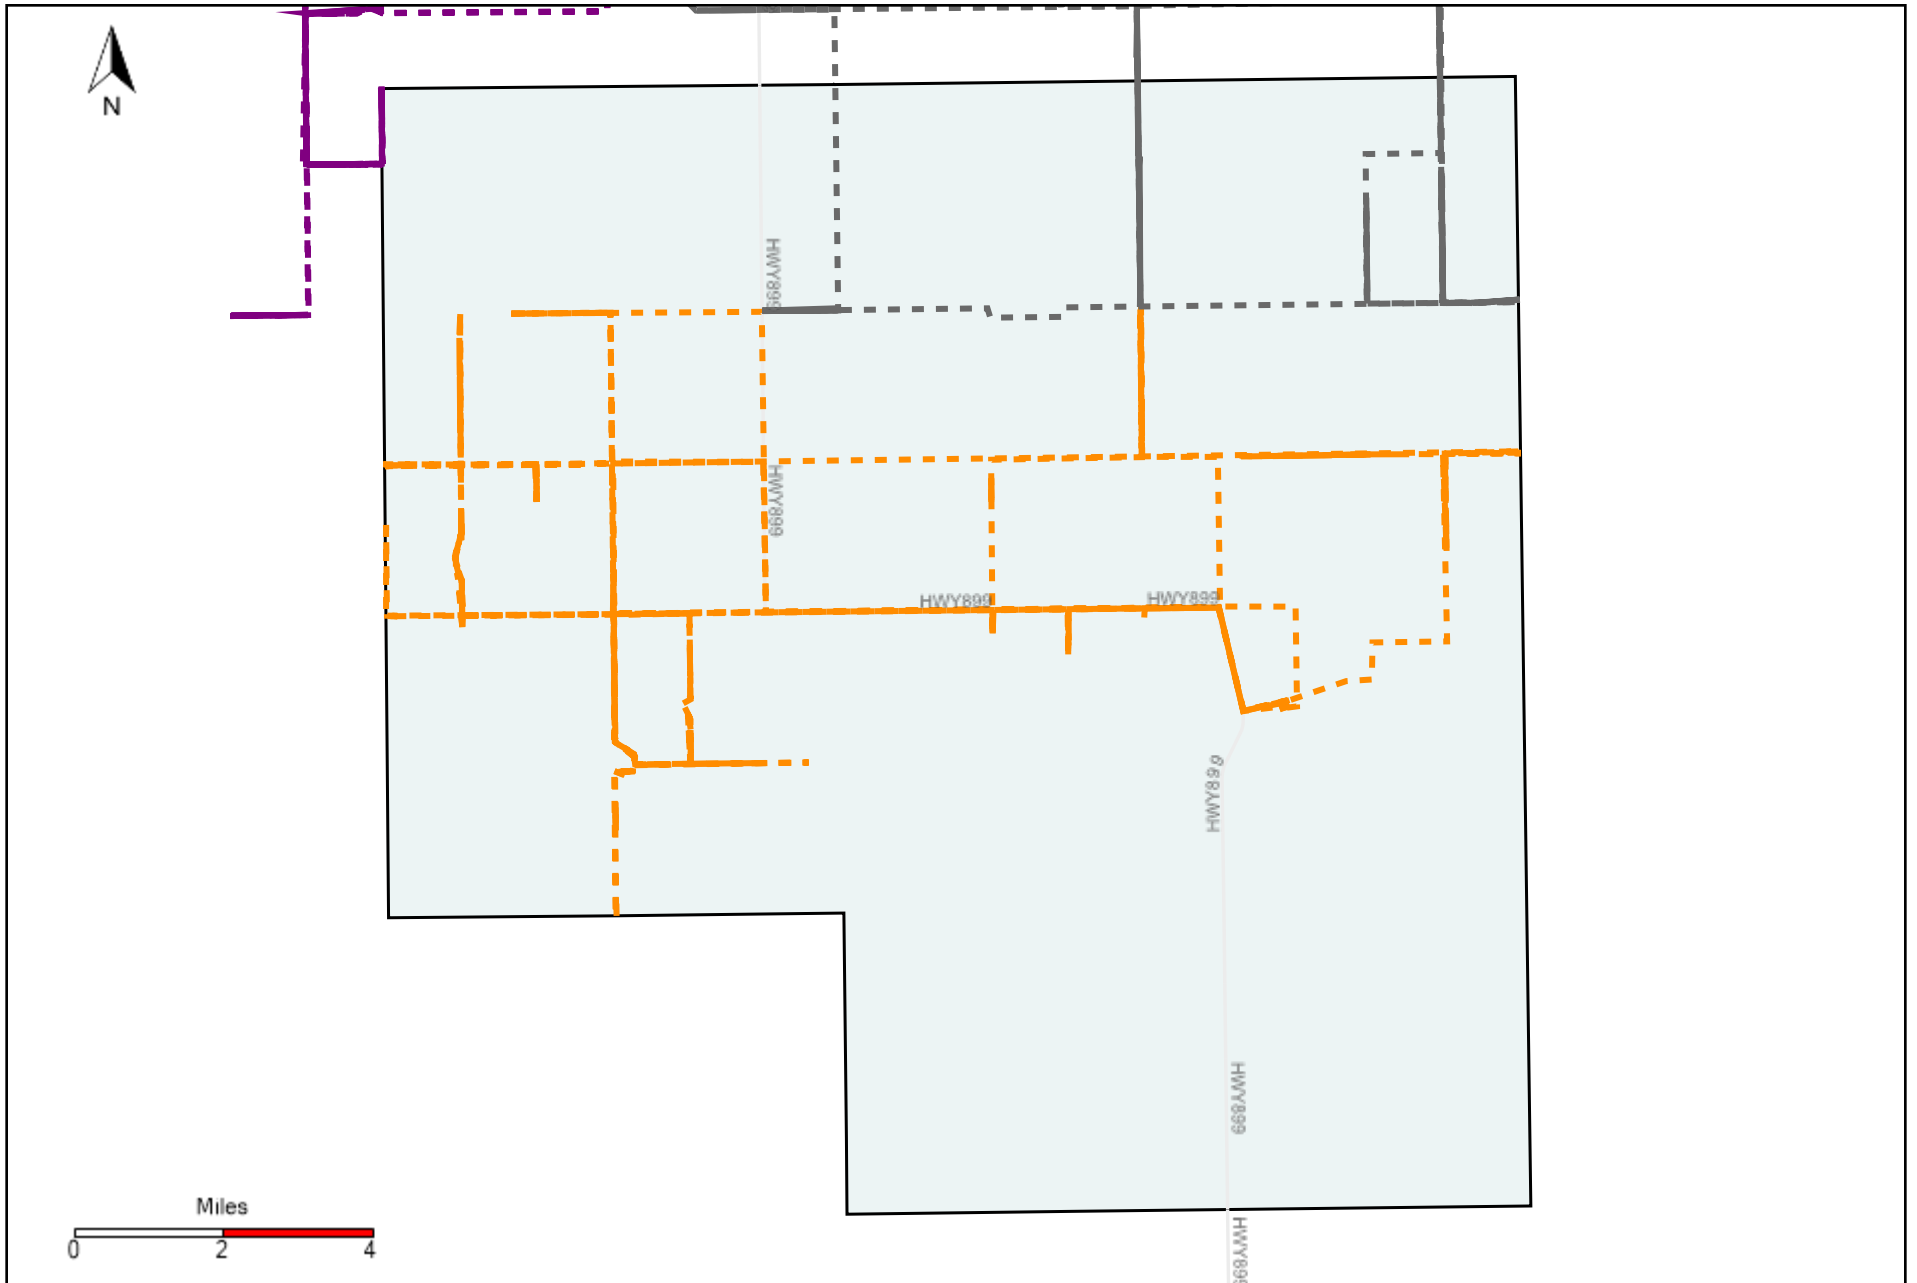

Division: 1 Grader Report(2022-07-24 ~ 2022-07-30)

Vehicle Name List	Total Distance(km)	Total Hours
*****	1045.26	109 hrs 6 min 39 sec

Division: 2 Grader Report(2022-07-24 ~ 2022-07-30)

Vehicle Name List	Total Distance(km)	Total Hours
*****	356.33	39 hrs 53 min 14 sec

Division: 3 Grader Report(2022-07-24 ~ 2022-07-30)

Vehicle Name List	Total Distance(km)	Total Hours
*****	1339.81	145 hrs 41 min 26 sec

Division: 4 Grader Report(2022-07-24 ~ 2022-07-30)

Vehicle Name List	Total Distance(km)	Total Hours
*****	1085.26	122 hrs 37 min 40 sec

Division: 5 Grader Report(2022-07-24 ~ 2022-07-30)

Vehicle Name List	Total Distance(km)	Total Hours
*****	1311.68	124 hrs 15 min 13 sec

Division: 6 Grader Report(2022-07-24 ~ 2022-07-30)

Vehicle Name List	Total Distance(km)	Total Hours
*****	2037.22	218 hrs 25 min 53 sec

Division: 7 Grader Report(2022-07-24 ~ 2022-07-30)

Vehicle Name List	Total Distance(km)	Total Hours
*****	1868.13	183 hrs 17 min 37 sec