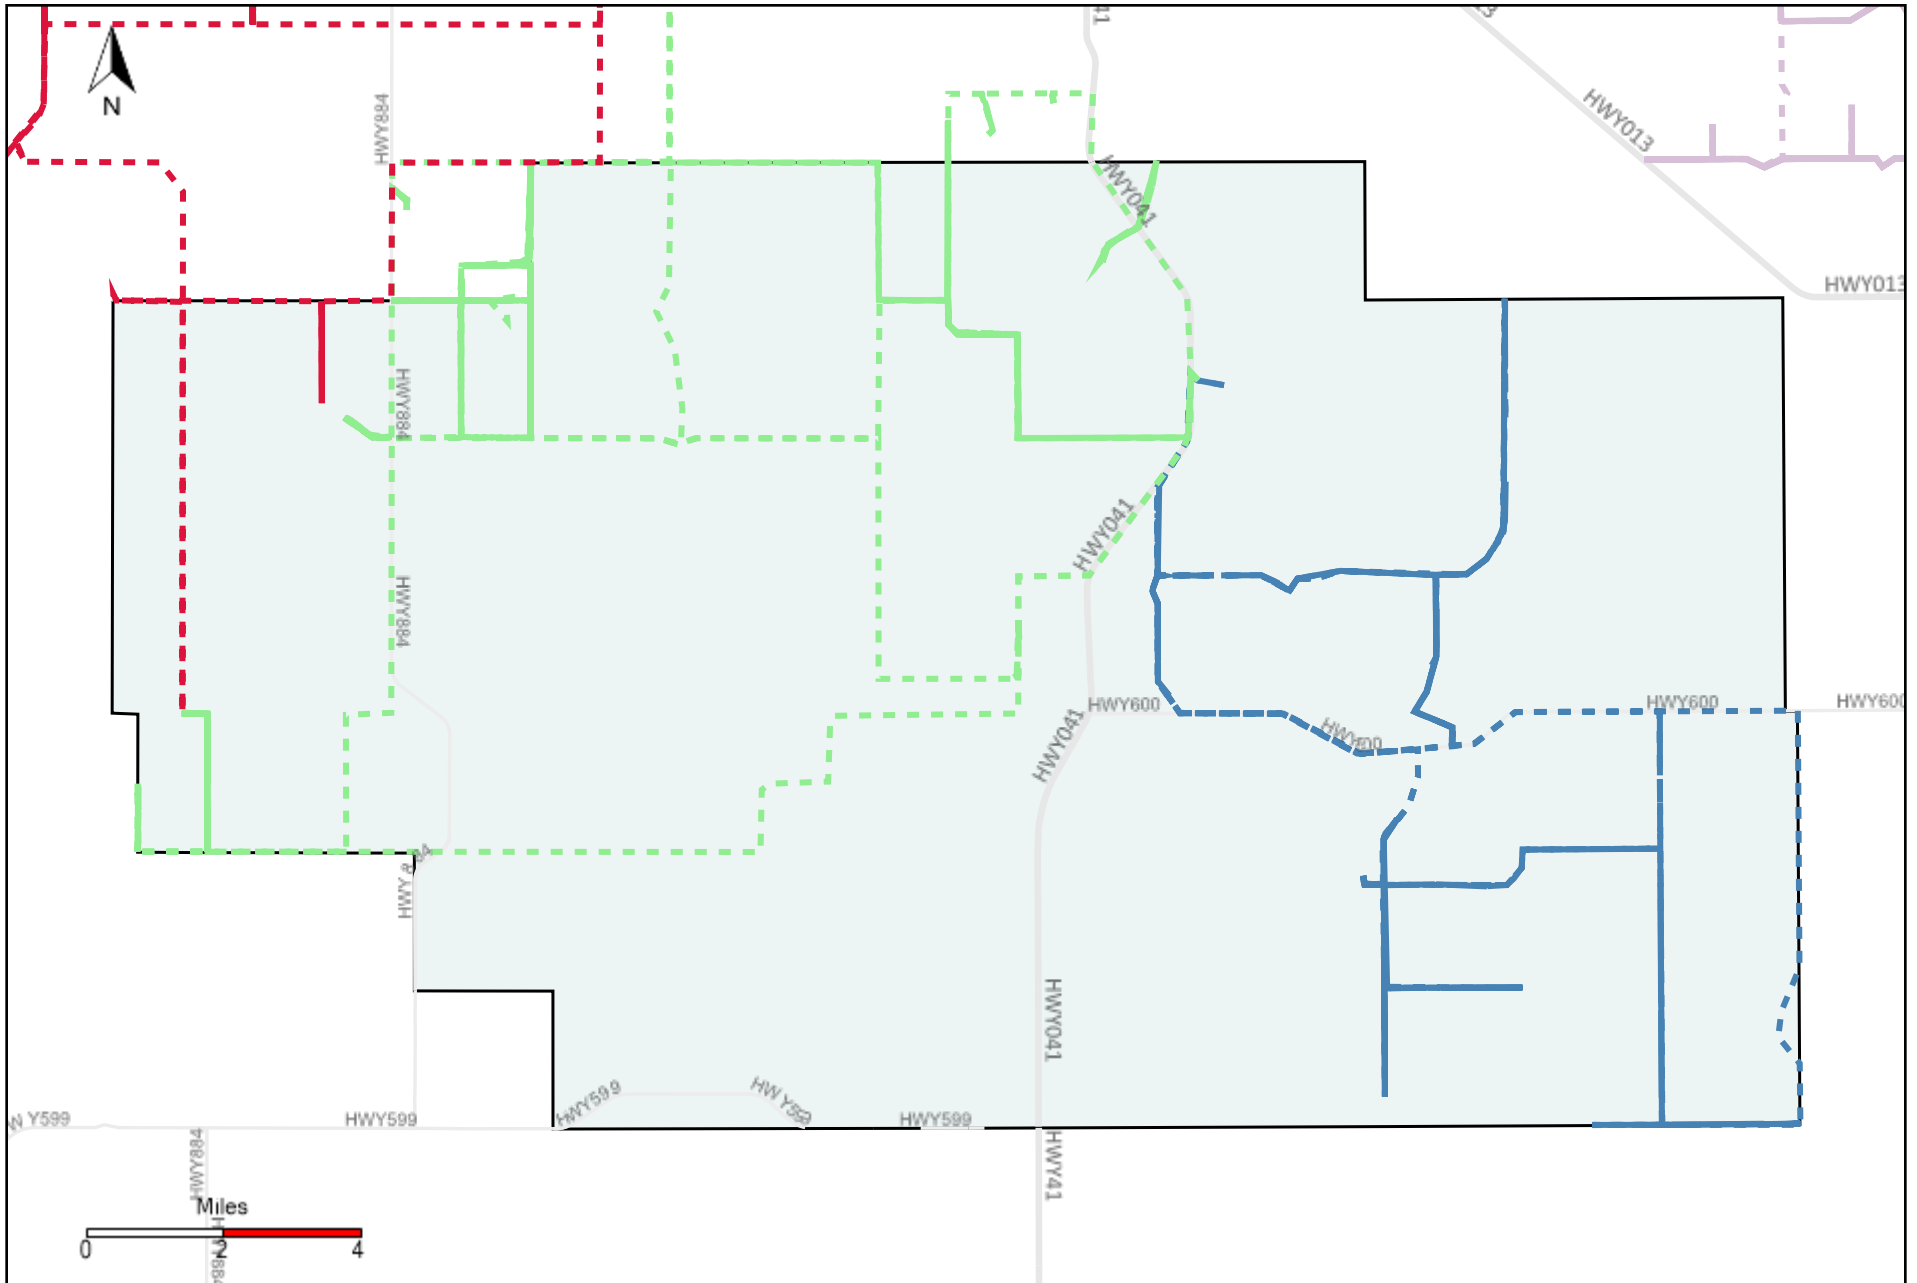

Division: 3 Grader Report(2022-07-24 ~ 2022-07-30)

Vehicle Name List	Total Distance(km)	Total Hours
*****	1339.81	145 hrs 41 min 26 sec

Division: 4 Grader Report(2022-07-24 ~ 2022-07-30)

Vehicle Name List	Total Distance(km)	Total Hours
*****	1085.26	122 hrs 37 min 40 sec

Division: 5 Grader Report(2022-07-24 ~ 2022-07-30)

Vehicle Name List	Total Distance(km)	Total Hours
*****	1311.68	124 hrs 15 min 13 sec

Division: 6 Grader Report(2022-07-24 ~ 2022-07-30)

Vehicle Name List	Total Distance(km)	Total Hours
*****	2037.22	218 hrs 25 min 53 sec

Division: 7 Grader Report(2022-07-24 ~ 2022-07-30)

Vehicle Name List	Total Distance(km)	Total Hours
*****	1868.13	183 hrs 17 min 37 sec