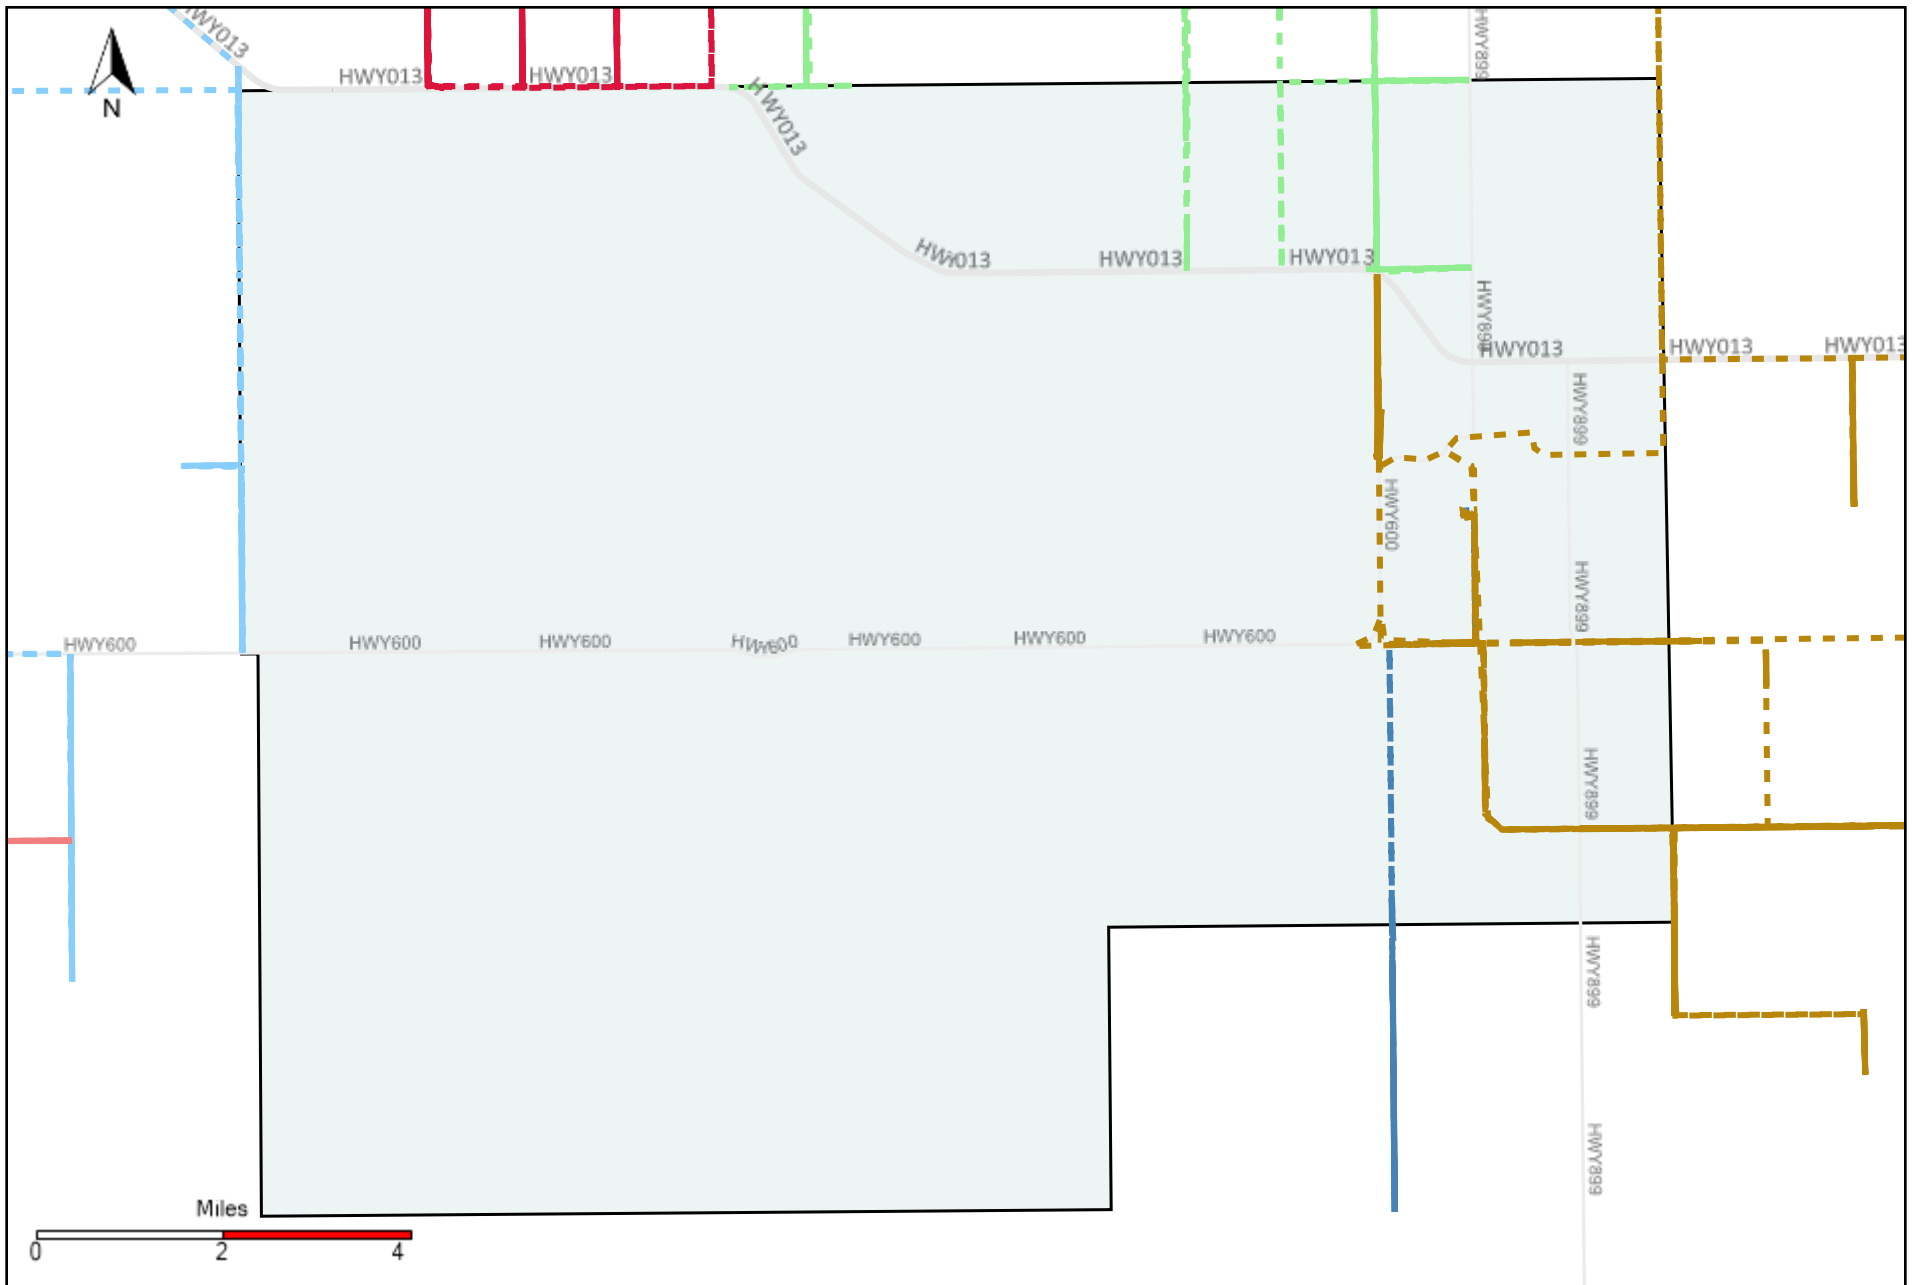

Division: 3 Grader Report(2022-07-17 ~ 2022-07-23)

Vehicle Name List	Total Distance(km)	Total Hours
*****	1468.36	156 hrs 36 min 27 sec