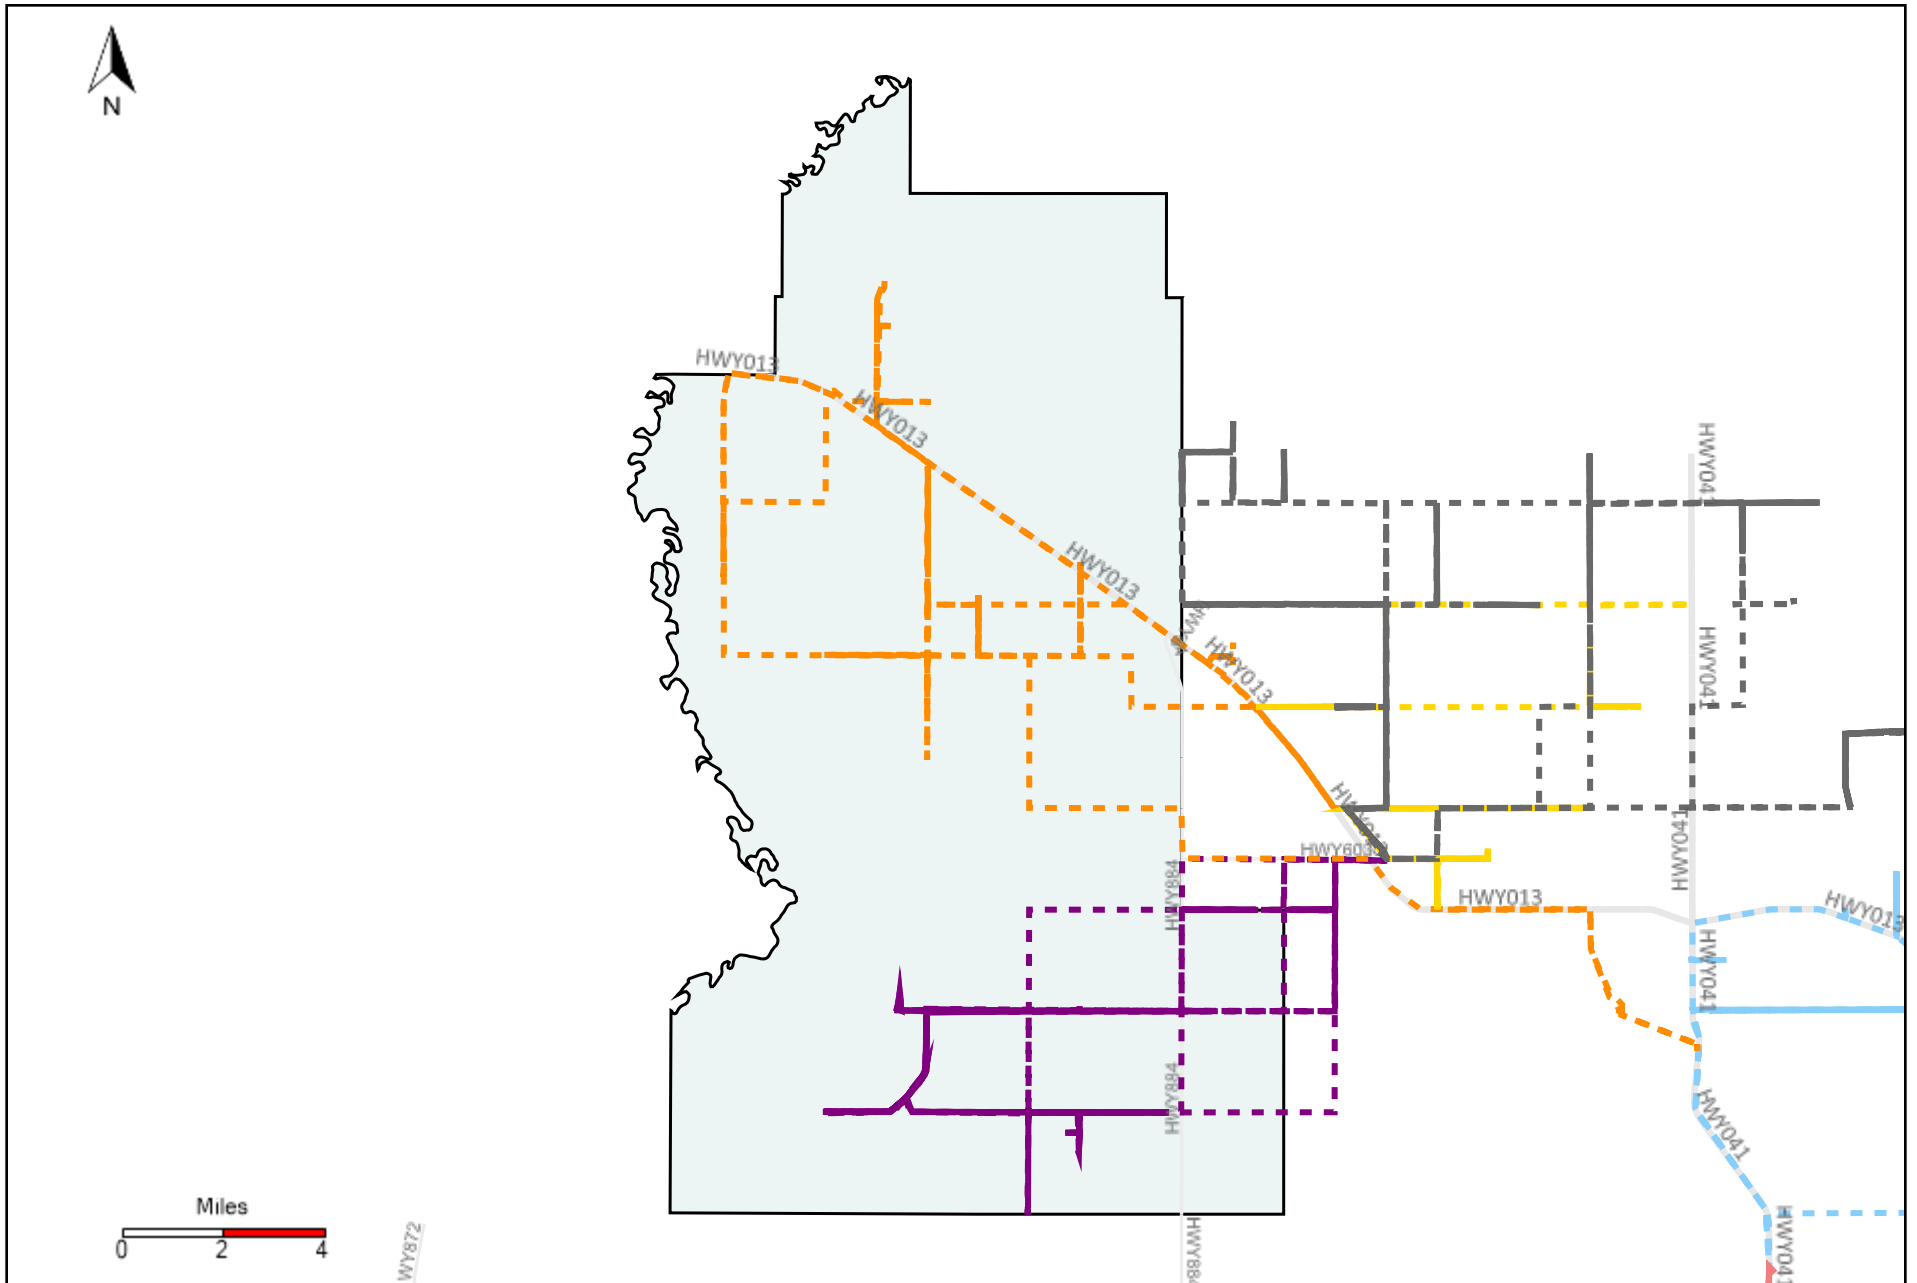

Division: 7 Grader Report(2022-07-17 ~ 2022-07-23)

Vehicle Name List	Total Distance(km)	Total Hours
*****	1083.26	103 hrs 14 min 48 sec