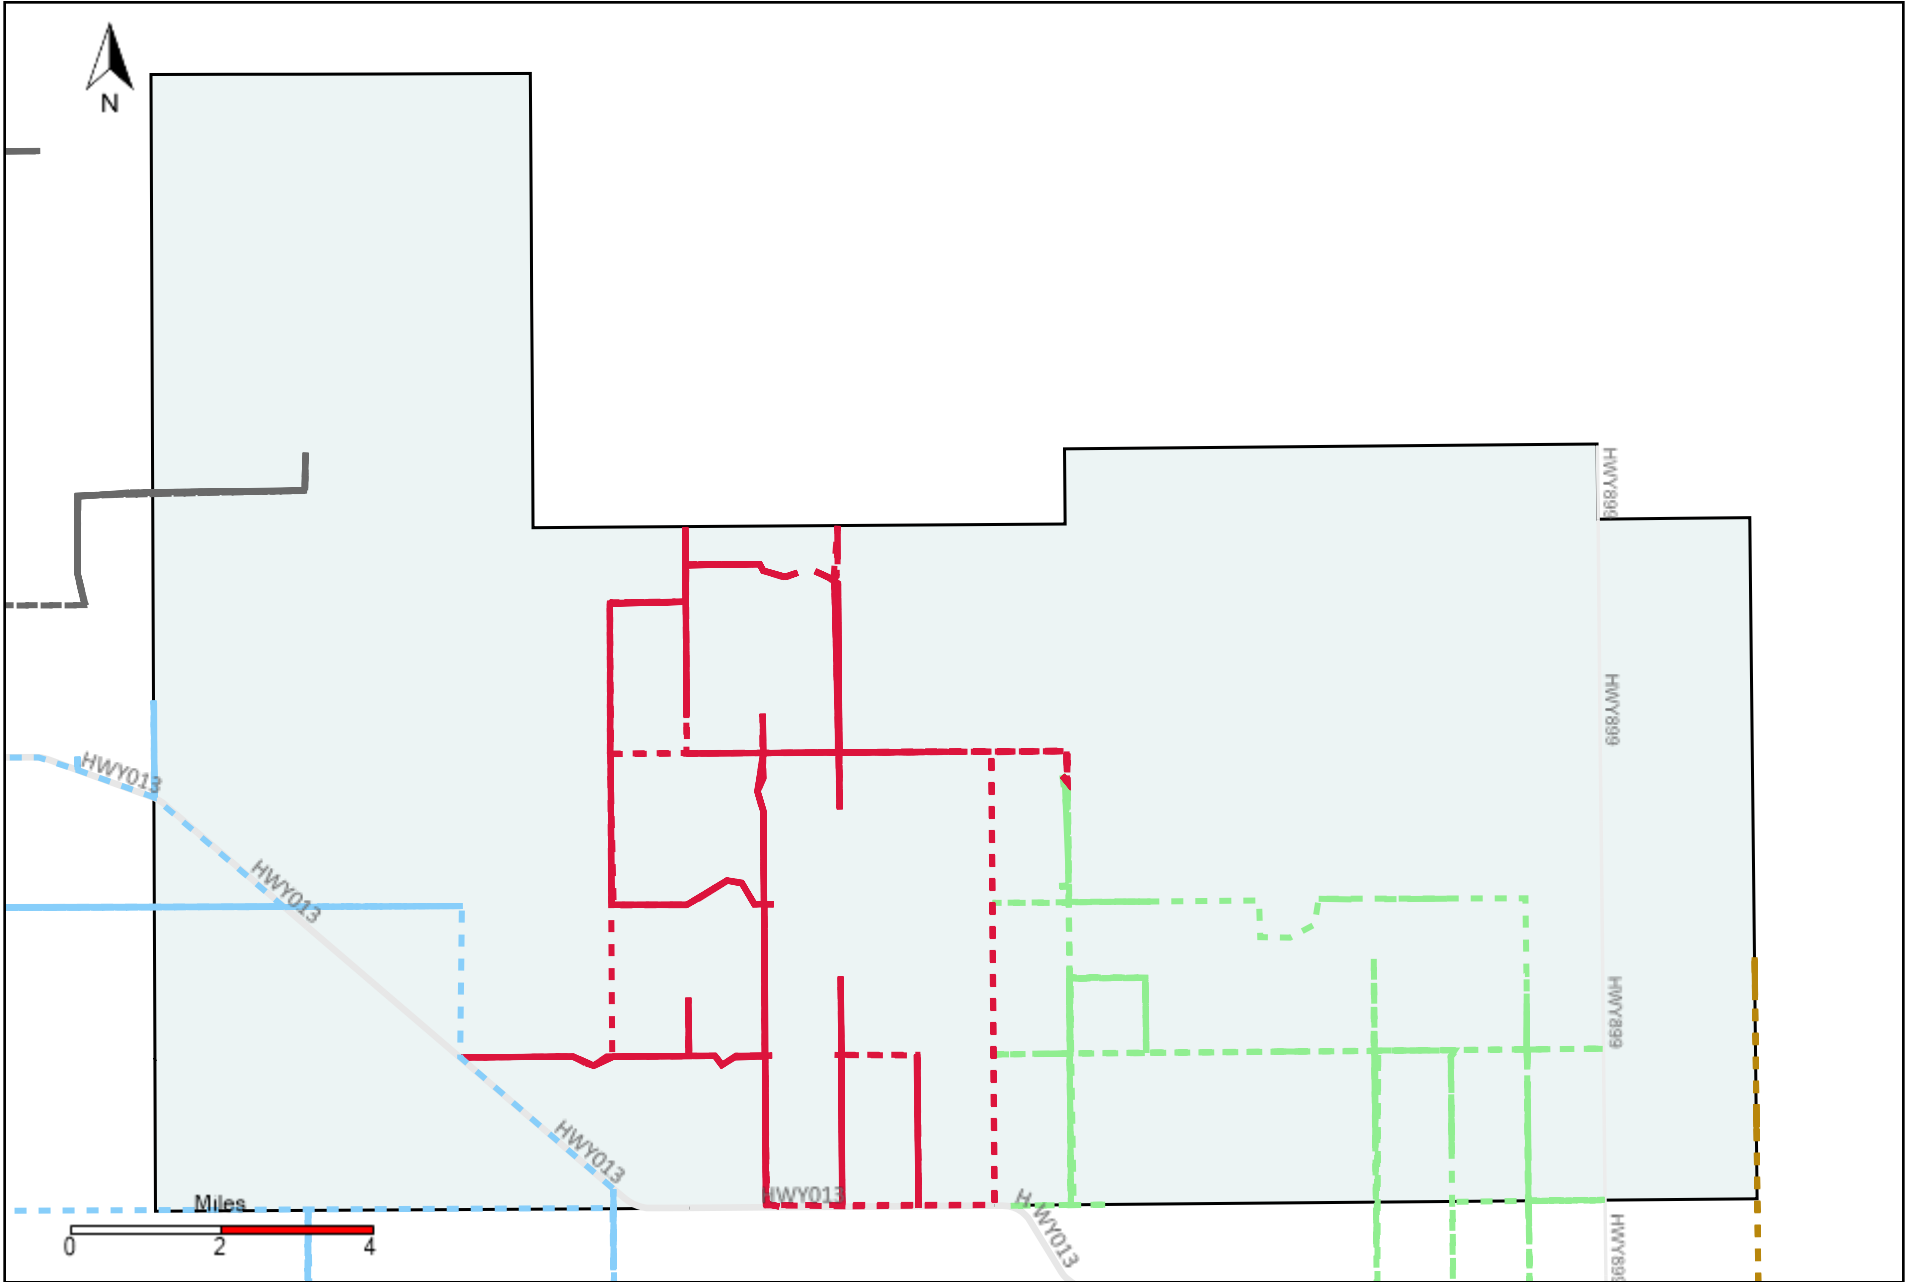

Division: 4 Grader Report(2022-07-17 ~ 2022-07-23)

Vehicle Name List	Total Distance(km)	Total Hours
*****	1498.28	157 hrs 2 min 18 sec