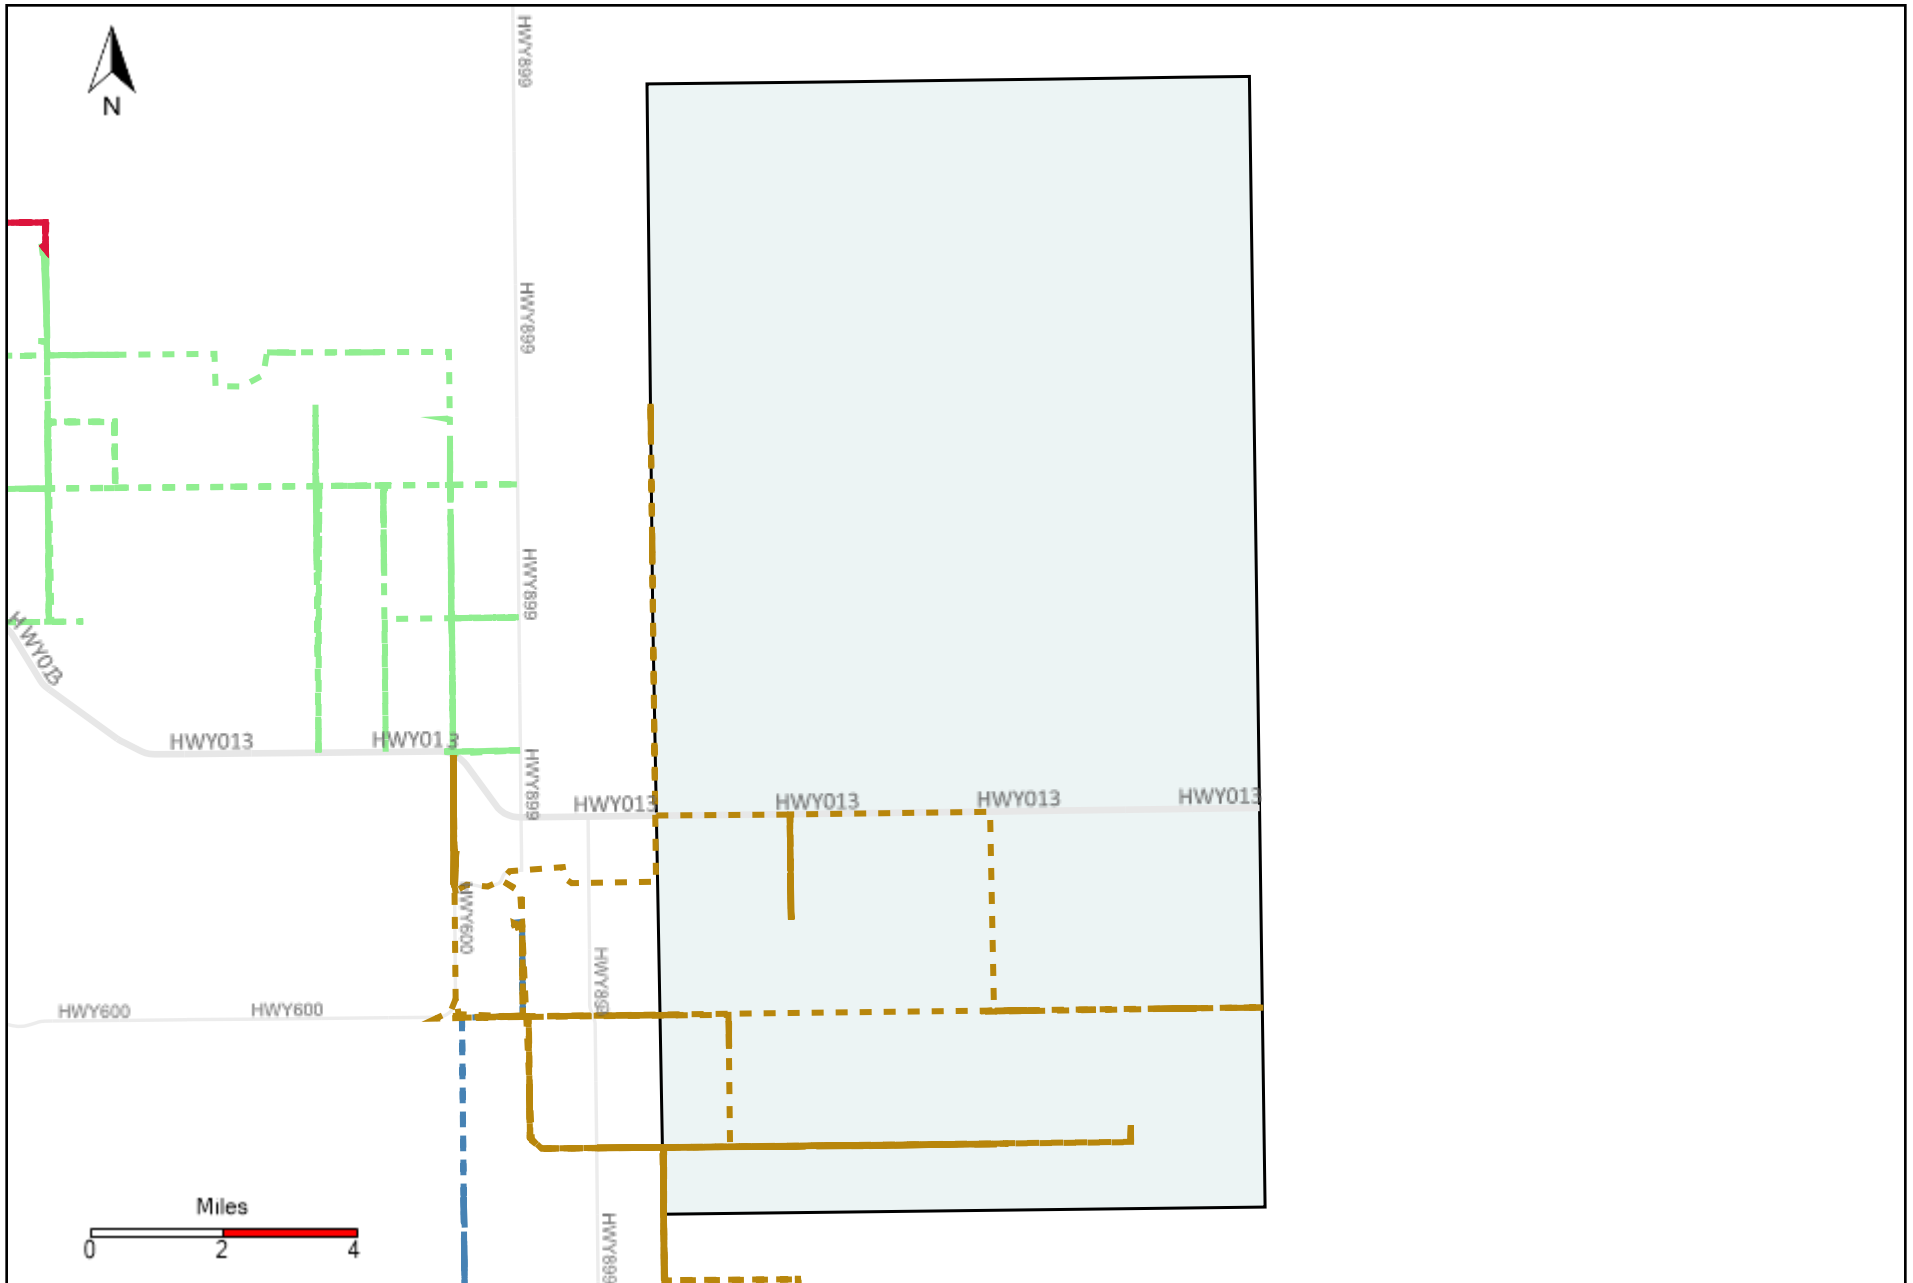

Division: 2 Grader Report(2022-07-17 ~ 2022-07-23)

Vehicle Name List	Total Distance(km)	Total Hours
*****	372.44	39 hrs 5 min 37 sec