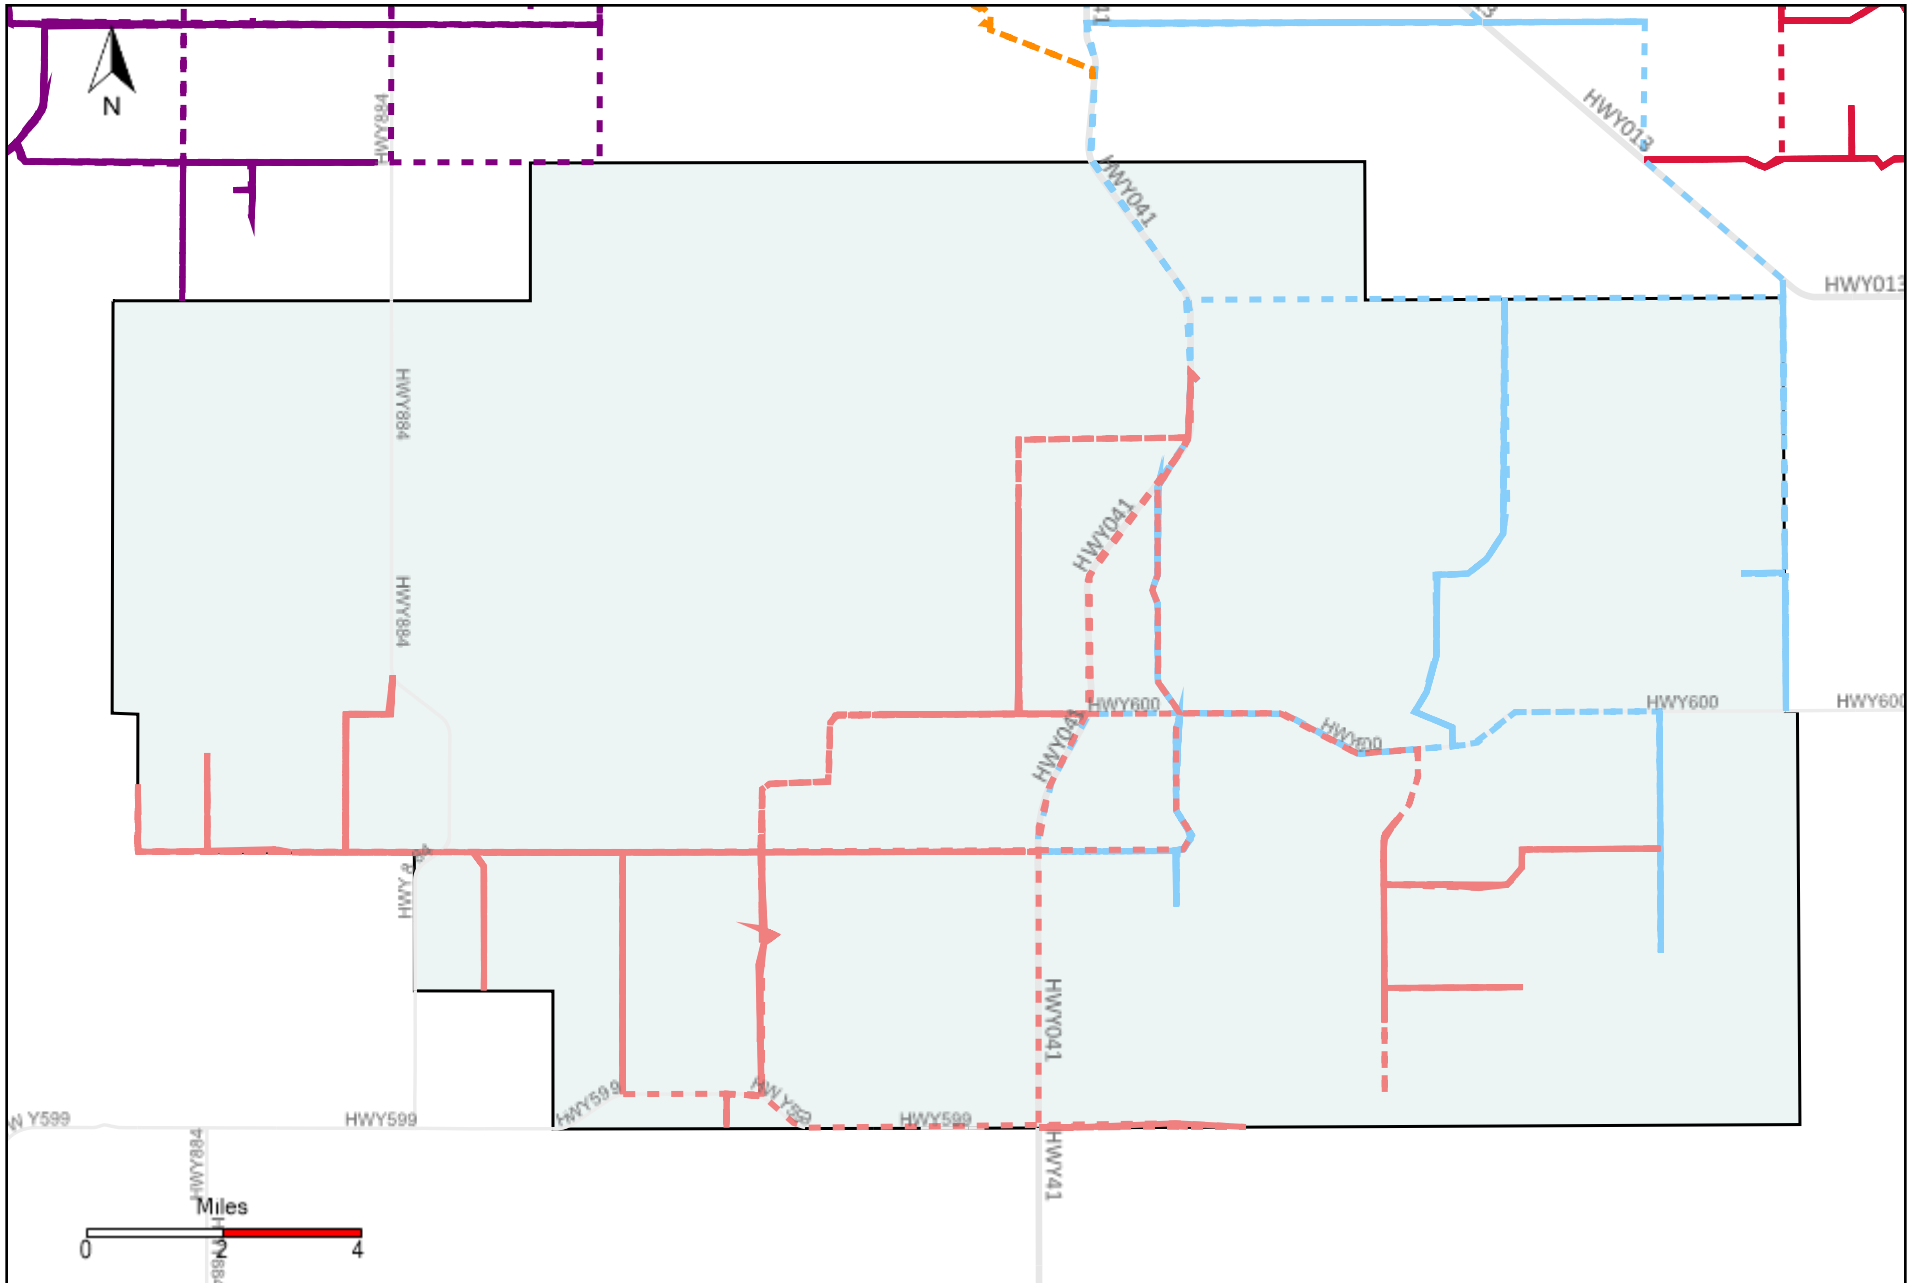

Division: 5 Grader Report(2022-07-17 ~ 2022-07-23)

Vehicle Name List	Total Distance(km)	Total Hours
*****	1380.12	131 hrs 14 min 25 sec