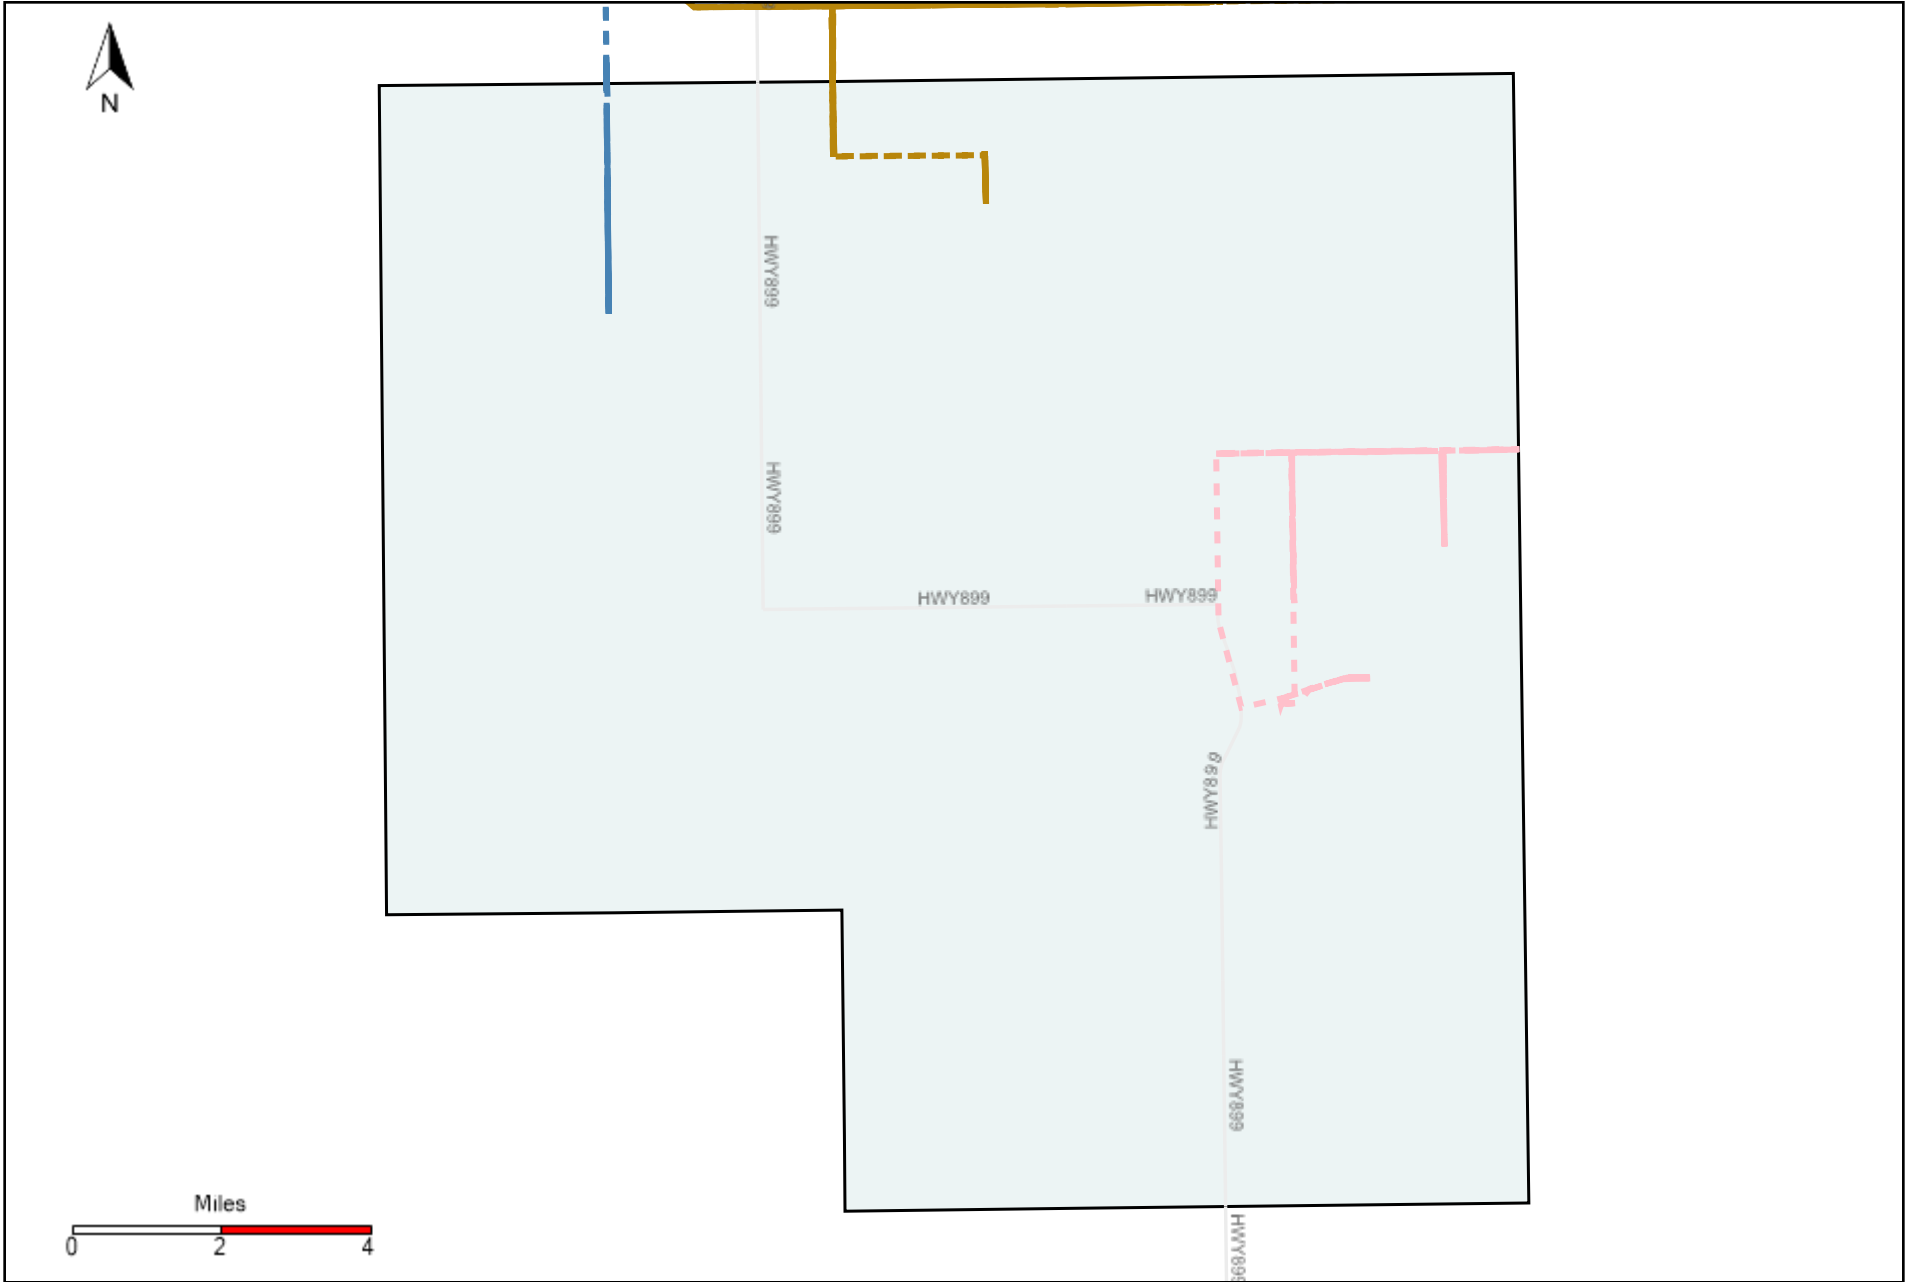

# Division: 1 Grader Report(2022-07-17 ~ 2022-07-23)

Vehicle Name List	Total Distance(km)	Total Hours
*****	493.58	52 hrs 46 min 36 sec

# Division: 5 Grader Report(2022-07-17 ~ 2022-07-23)

Vehicle Name List	Total Distance(km)	Total Hours
*****	1380.12	131 hrs 14 min 25 sec

# Division: 6 Grader Report(2022-07-17 ~ 2022-07-23)

Vehicle Name List	Total Distance(km)	Total Hours
*****	1736.17	177 hrs 43 min 19 sec

# Division: 7 Grader Report(2022-07-17 ~ 2022-07-23)

Vehicle Name List	Total Distance(km)	Total Hours
*****	1083.26	103 hrs 14 min 48 sec