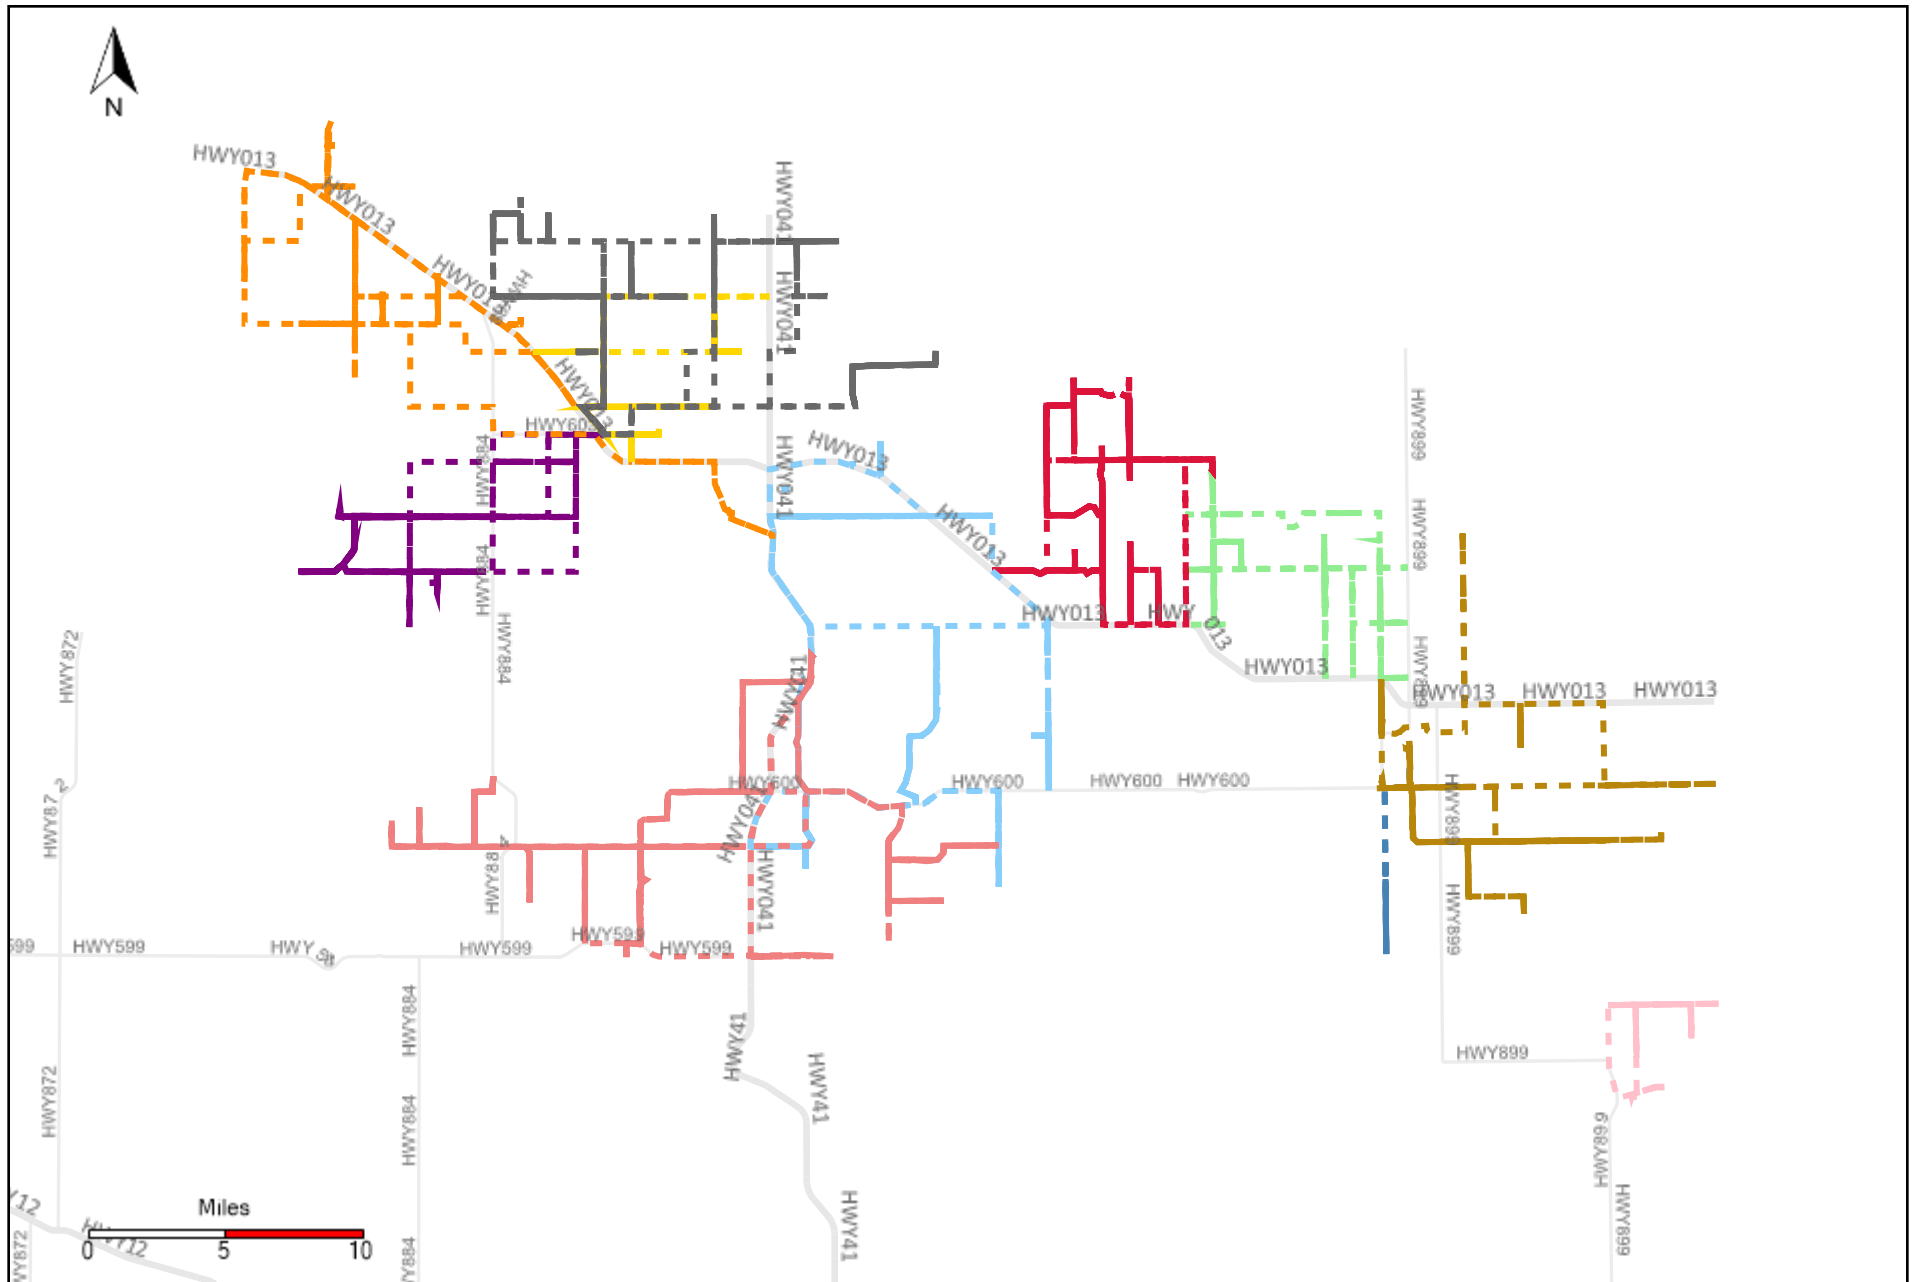

# Division: 1 Grader Report(2022-07-17 ~ 2022-07-23)

Vehicle Name List	Total Distance(km)	Total Hours
*****	493.58	52 hrs 46 min 36 sec

# Division: 2 Grader Report(2022-07-17 ~ 2022-07-23)

Vehicle Name List	Total Distance(km)	Total Hours
*****	372.44	39 hrs 5 min 37 sec

# Division: 5 Grader Report(2022-07-17 ~ 2022-07-23)

Vehicle Name List	Total Distance(km)	Total Hours
*****	1380.12	131 hrs 14 min 25 sec

# Division: 7 Grader Report(2022-07-17 ~ 2022-07-23)

Vehicle Name List	Total Distance(km)	Total Hours
*****	1083.26	103 hrs 14 min 48 sec