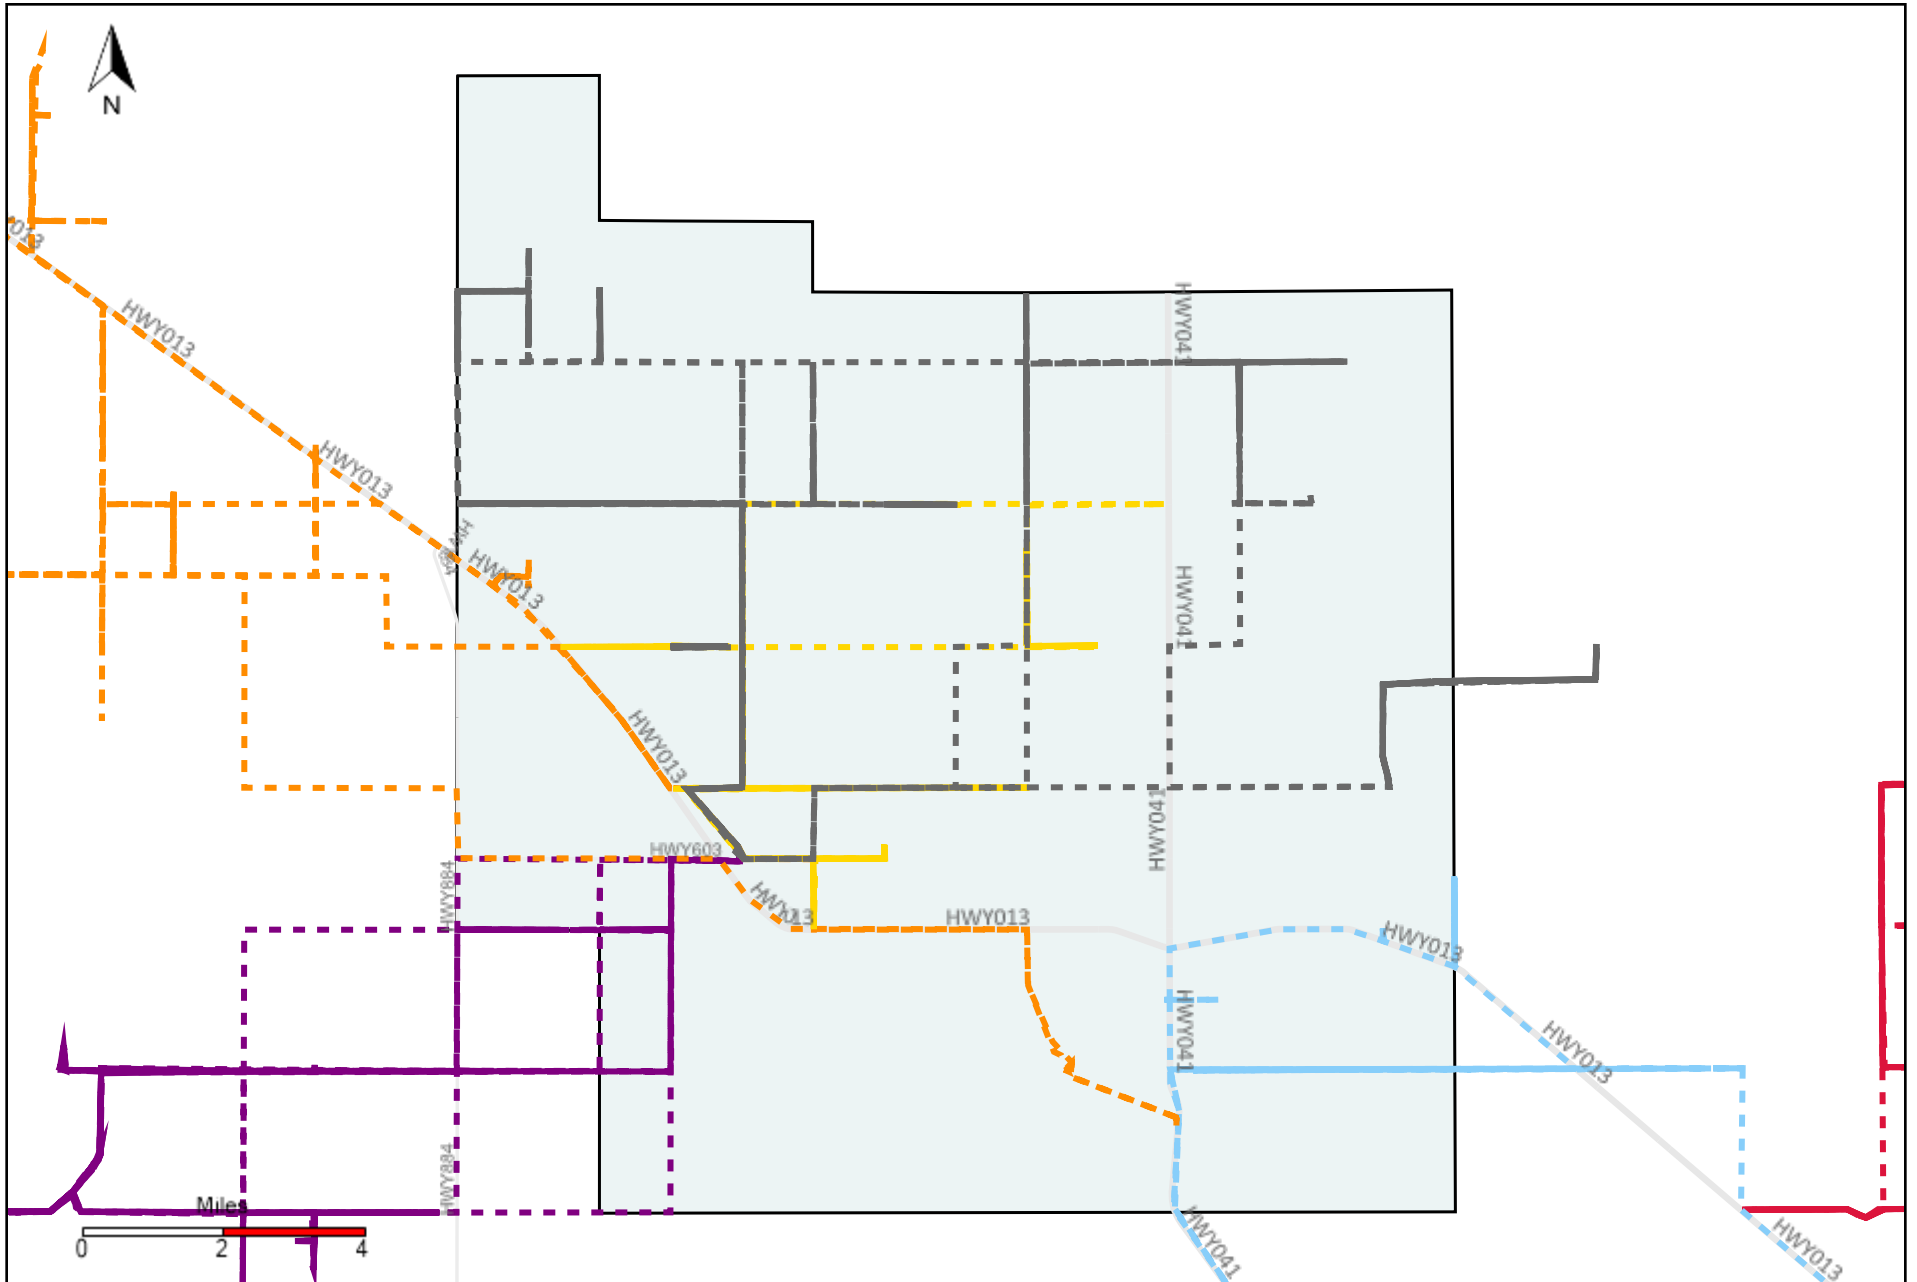

# Division: 4 Grader Report(2022-07-17 ~ 2022-07-23)

Vehicle Name List	Total Distance(km)	Total Hours
*****	1498.28	157 hrs 2 min 18 sec

# Division: 5 Grader Report(2022-07-17 ~ 2022-07-23)

Vehicle Name List	Total Distance(km)	Total Hours
*****	1380.12	131 hrs 14 min 25 sec

# Division: 6 Grader Report(2022-07-17 ~ 2022-07-23)

Vehicle Name List	Total Distance(km)	Total Hours
*****	1736.17	177 hrs 43 min 19 sec

# Division: 7 Grader Report(2022-07-17 ~ 2022-07-23)

Vehicle Name List	Total Distance(km)	Total Hours
*****	1083.26	103 hrs 14 min 48 sec