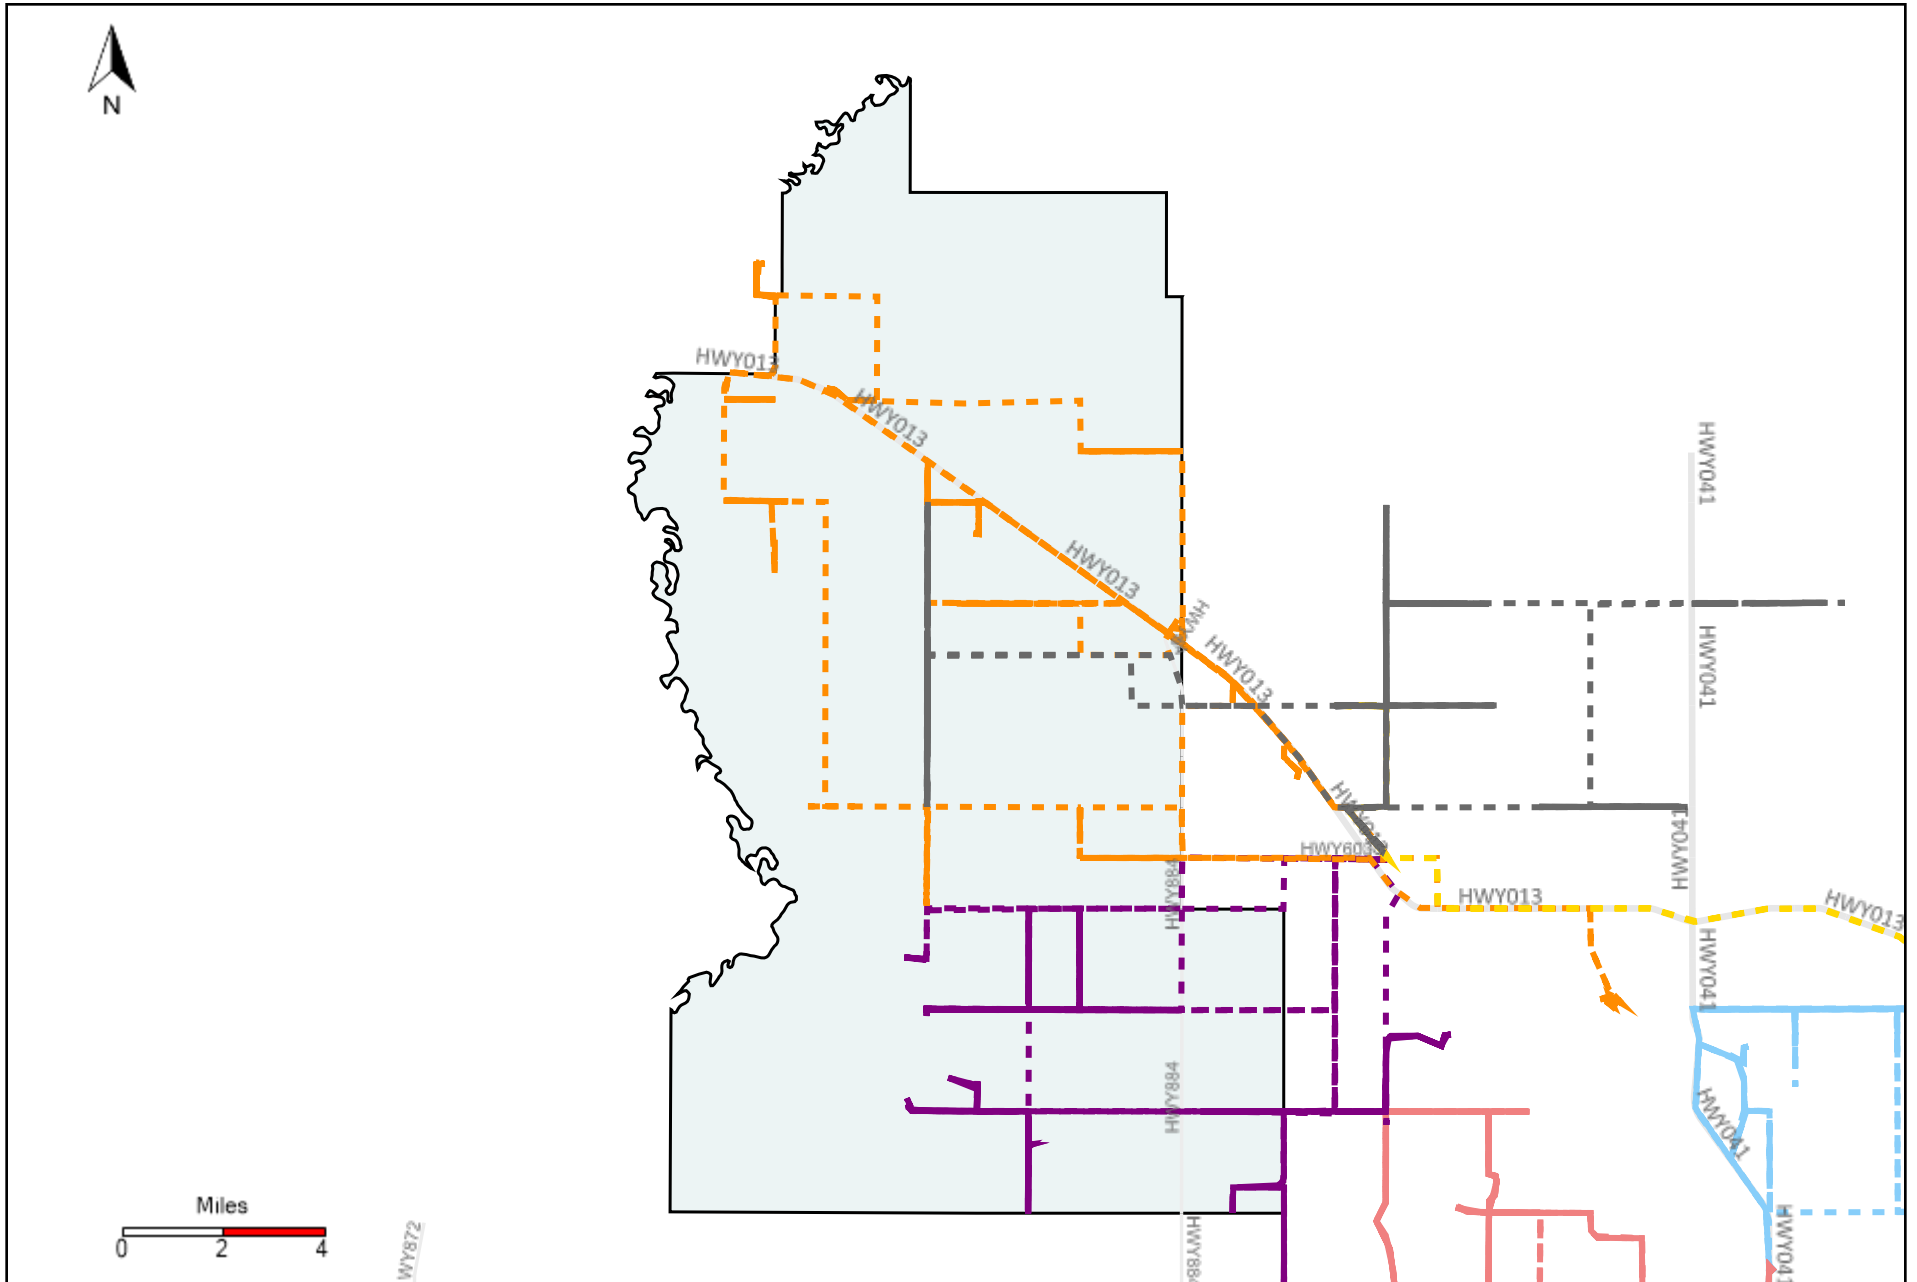

# Division: 5 Grader Report(2022-07-10 ~ 2022-07-16)

Vehicle Name List	Total Distance(km)	Total Hours
*****	1466.38	149 hrs 0 min 41 sec

# Division: 6 Grader Report(2022-07-10 ~ 2022-07-16)

Vehicle Name List	Total Distance(km)	Total Hours
*****	2458.49	278 hrs 2 min 44 sec

# Division: 7 Grader Report(2022-07-10 ~ 2022-07-16)

Vehicle Name List	Total Distance(km)	Total Hours
*****	1254.72	138 hrs 21 min 38 sec