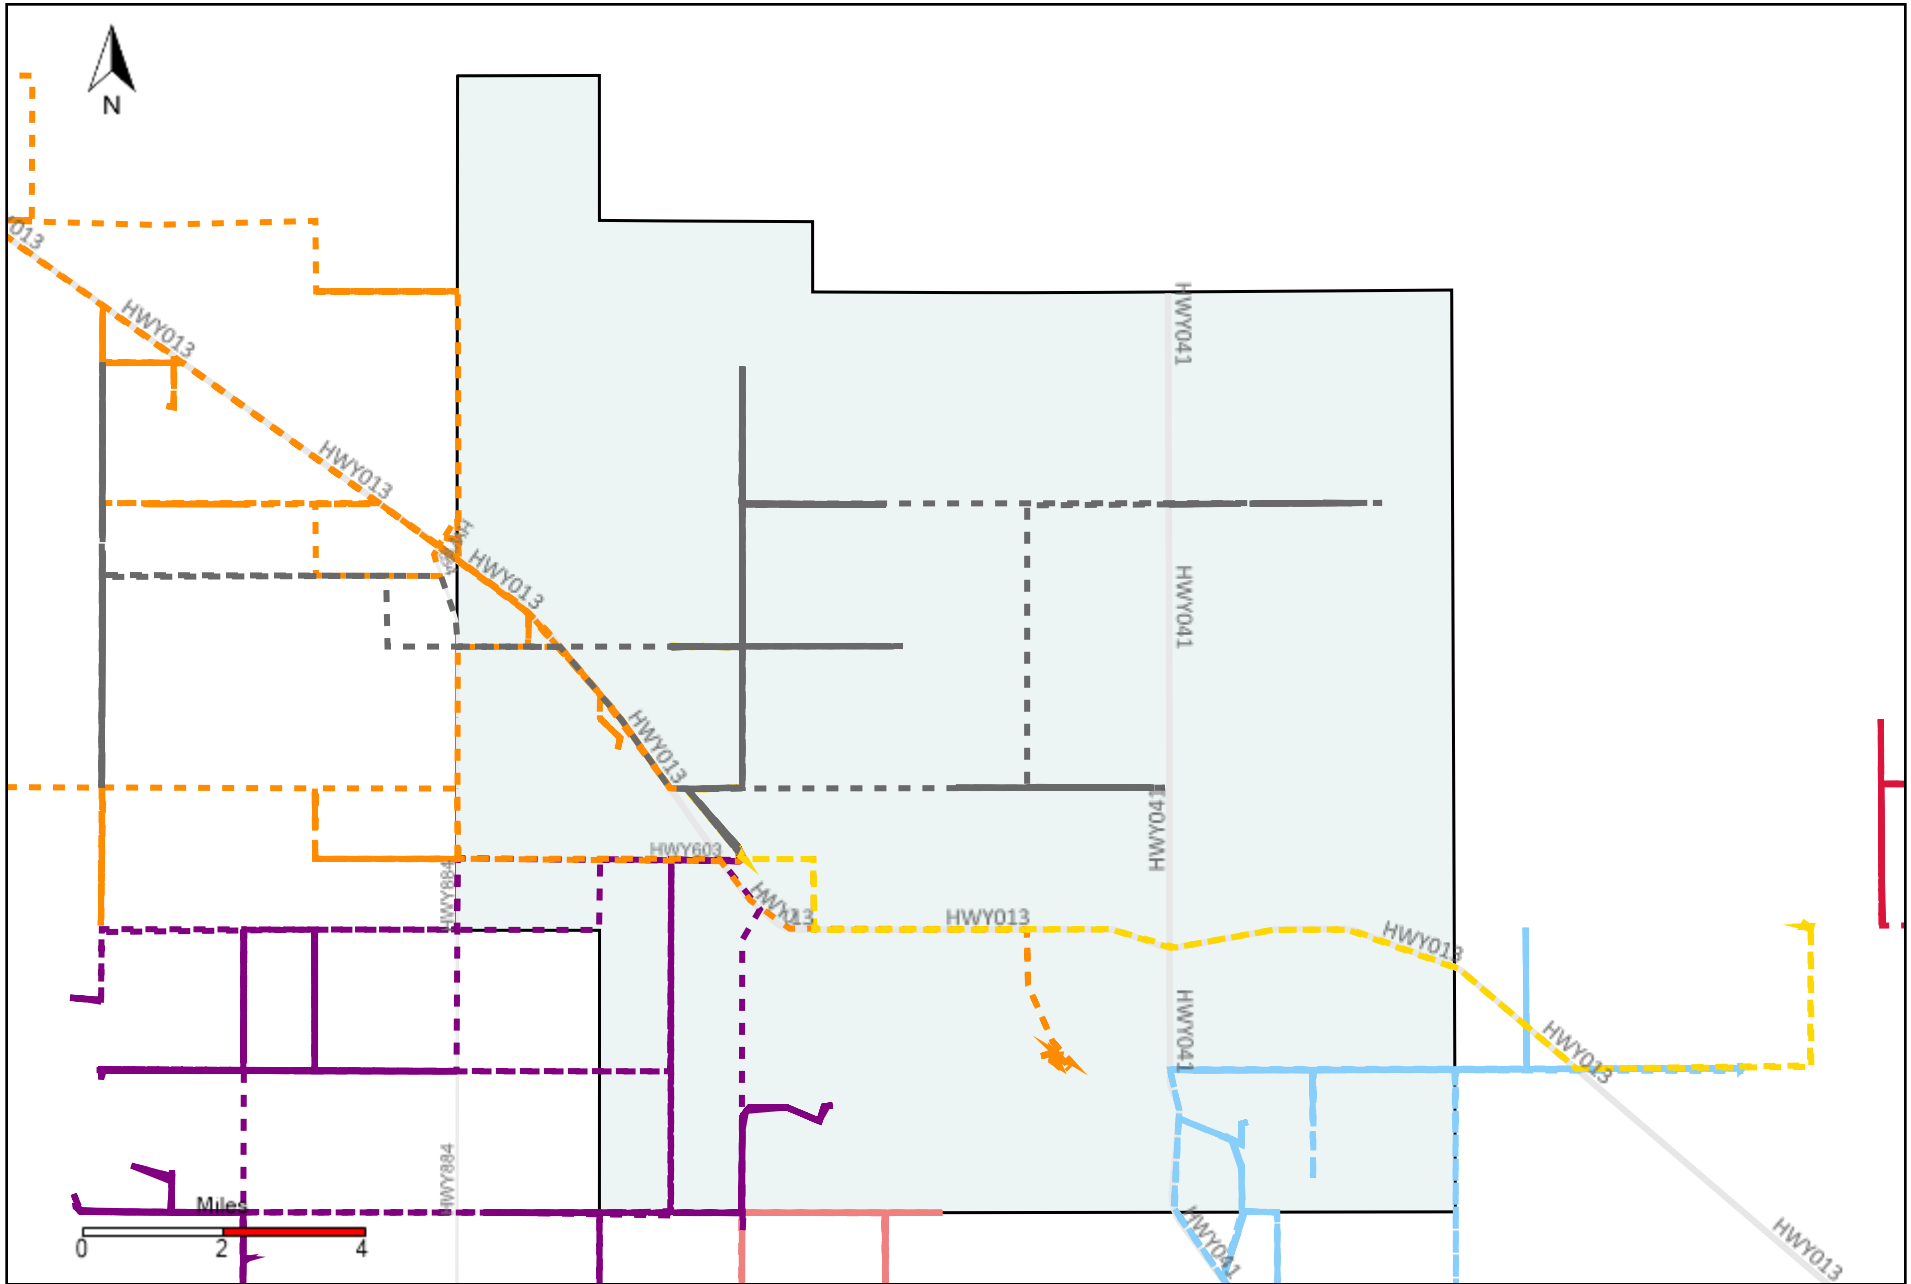

# Division: 4 Grader Report(2022-07-10 ~ 2022-07-16)

Vehicle Name List	Total Distance(km)	Total Hours
*****	1614.4	189 hrs 21 min 15 sec

# Division: 5 Grader Report(2022-07-10 ~ 2022-07-16)

Vehicle Name List	Total Distance(km)	Total Hours
*****	1466.38	149 hrs 0 min 41 sec

# Division: 6 Grader Report(2022-07-10 ~ 2022-07-16)

Vehicle Name List	Total Distance(km)	Total Hours
*****	2458.49	278 hrs 2 min 44 sec

# Division: 7 Grader Report(2022-07-10 ~ 2022-07-16)

Vehicle Name List	Total Distance(km)	Total Hours
*****	1254.72	138 hrs 21 min 38 sec