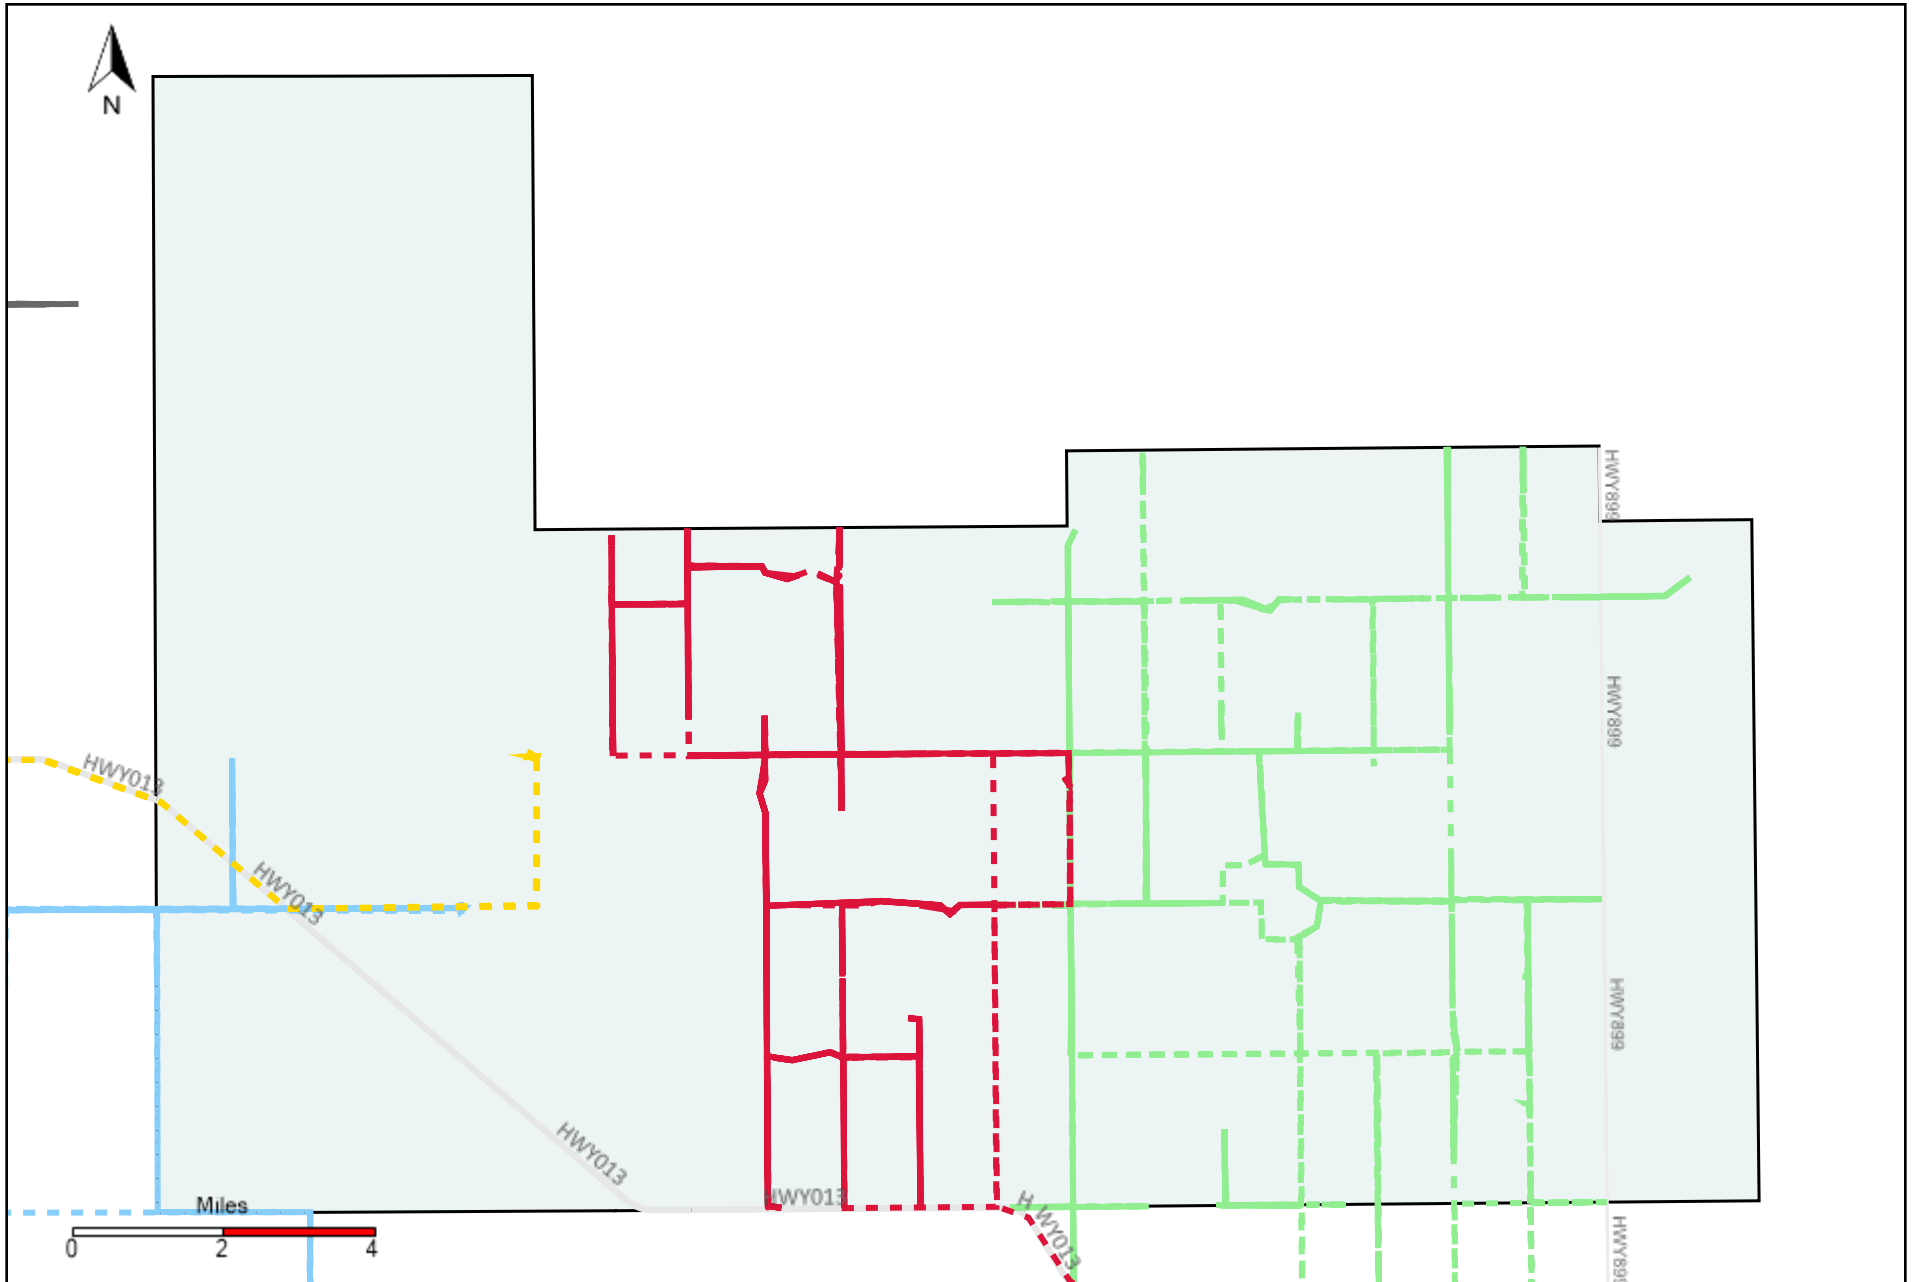

# Division: 1 Grader Report(2022-07-10 ~ 2022-07-16)

Vehicle Name List	Total Distance(km)	Total Hours
*****	818.21	90 hrs 49 min 12 sec

# Division: 4 Grader Report(2022-07-10 ~ 2022-07-16)

Vehicle Name List	Total Distance(km)	Total Hours
*****	1614.4	189 hrs 21 min 15 sec

# Division: 7 Grader Report(2022-07-10 ~ 2022-07-16)

Vehicle Name List	Total Distance(km)	Total Hours
*****	1254.72	138 hrs 21 min 38 sec