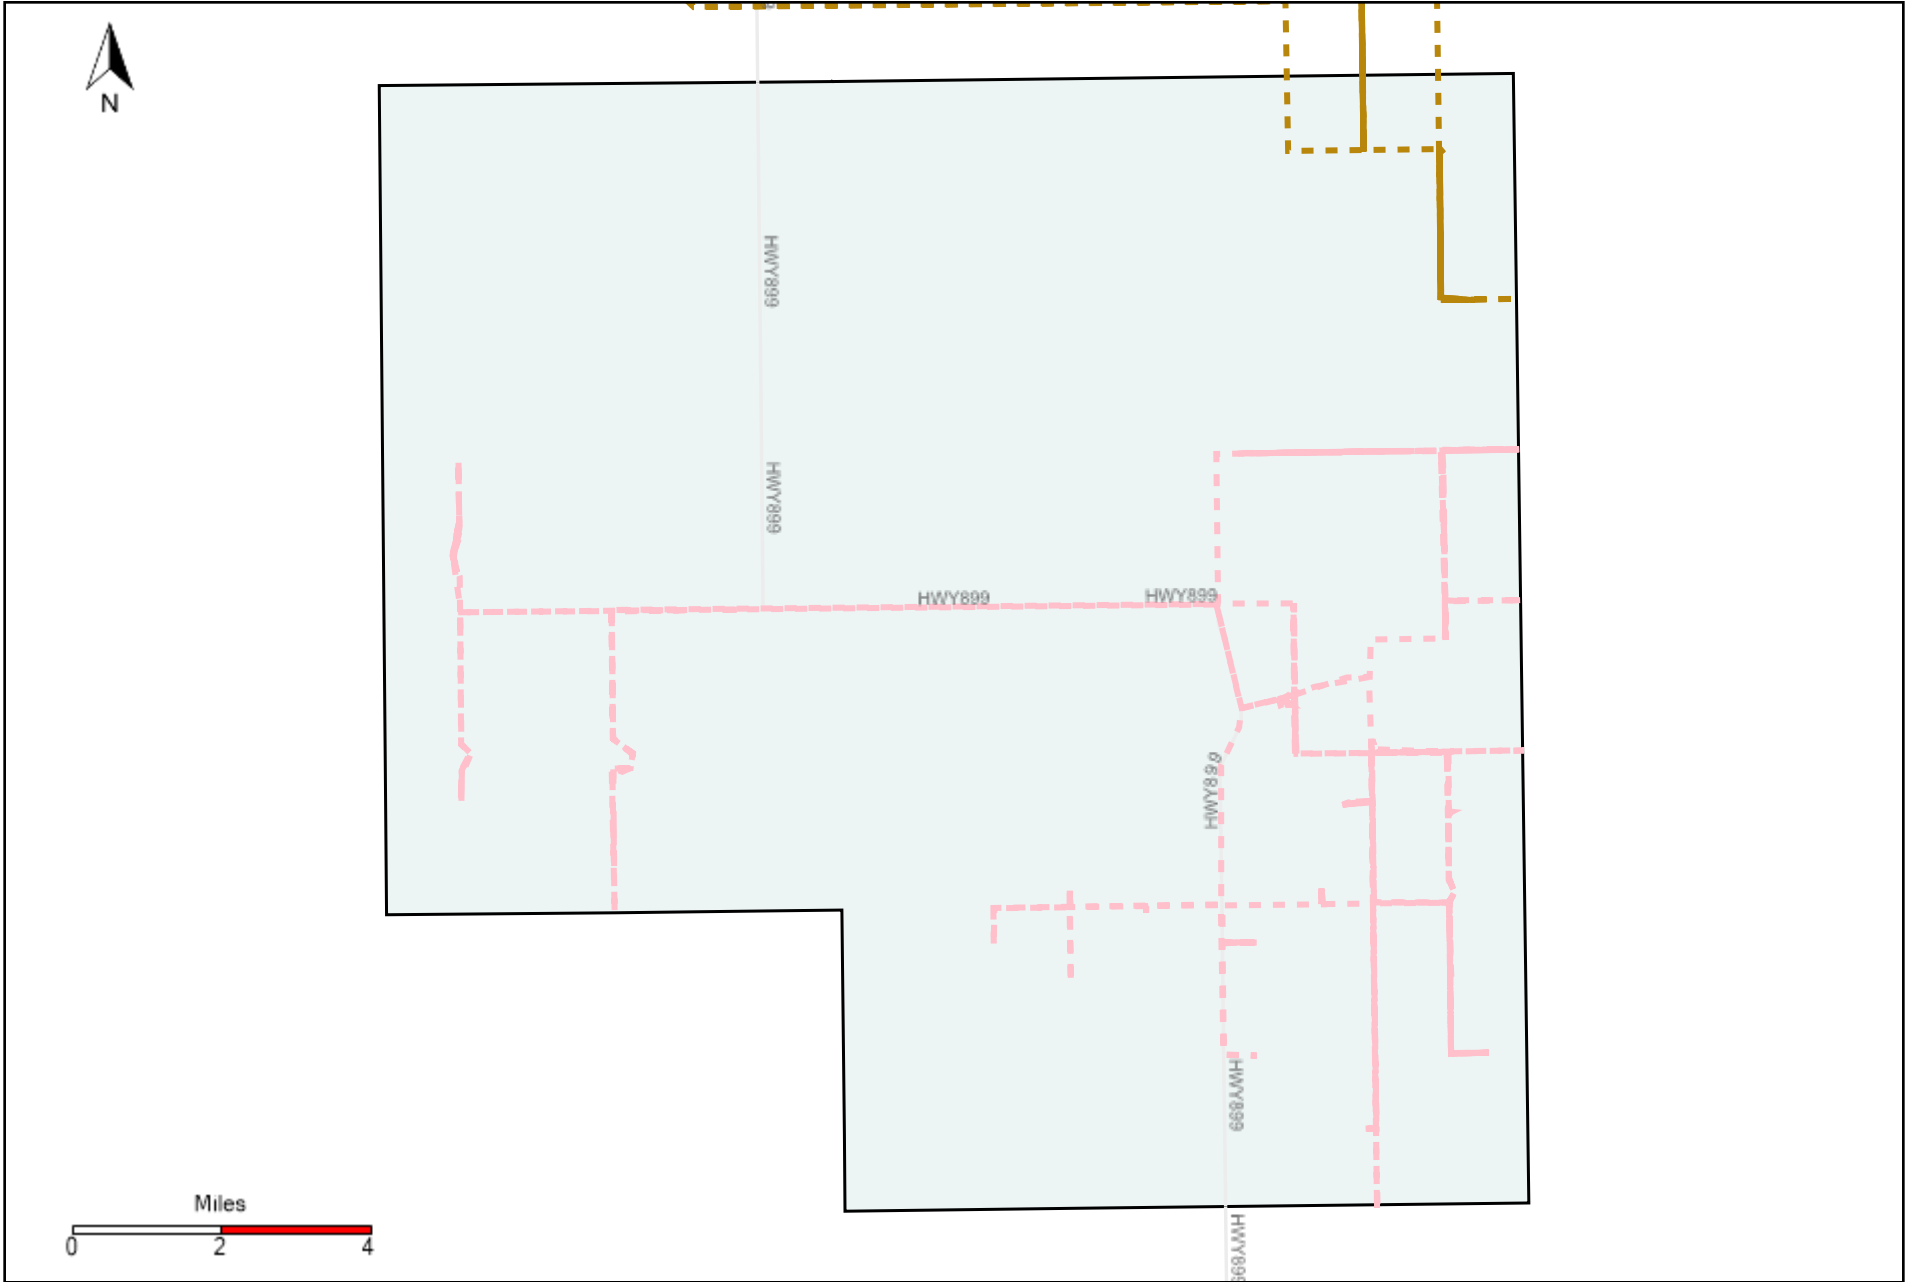

# Division: 1 Grader Report(2022-07-10 ~ 2022-07-16)

Vehicle Name List	Total Distance(km)	Total Hours
*****	818.21	90 hrs 49 min 12 sec

# Division: 4 Grader Report(2022-07-10 ~ 2022-07-16)

Vehicle Name List	Total Distance(km)	Total Hours
*****	1614.4	189 hrs 21 min 15 sec

# Division: 5 Grader Report(2022-07-10 ~ 2022-07-16)

Vehicle Name List	Total Distance(km)	Total Hours
*****	1466.38	149 hrs 0 min 41 sec

# Division: 7 Grader Report(2022-07-10 ~ 2022-07-16)

Vehicle Name List	Total Distance(km)	Total Hours
*****	1254.72	138 hrs 21 min 38 sec