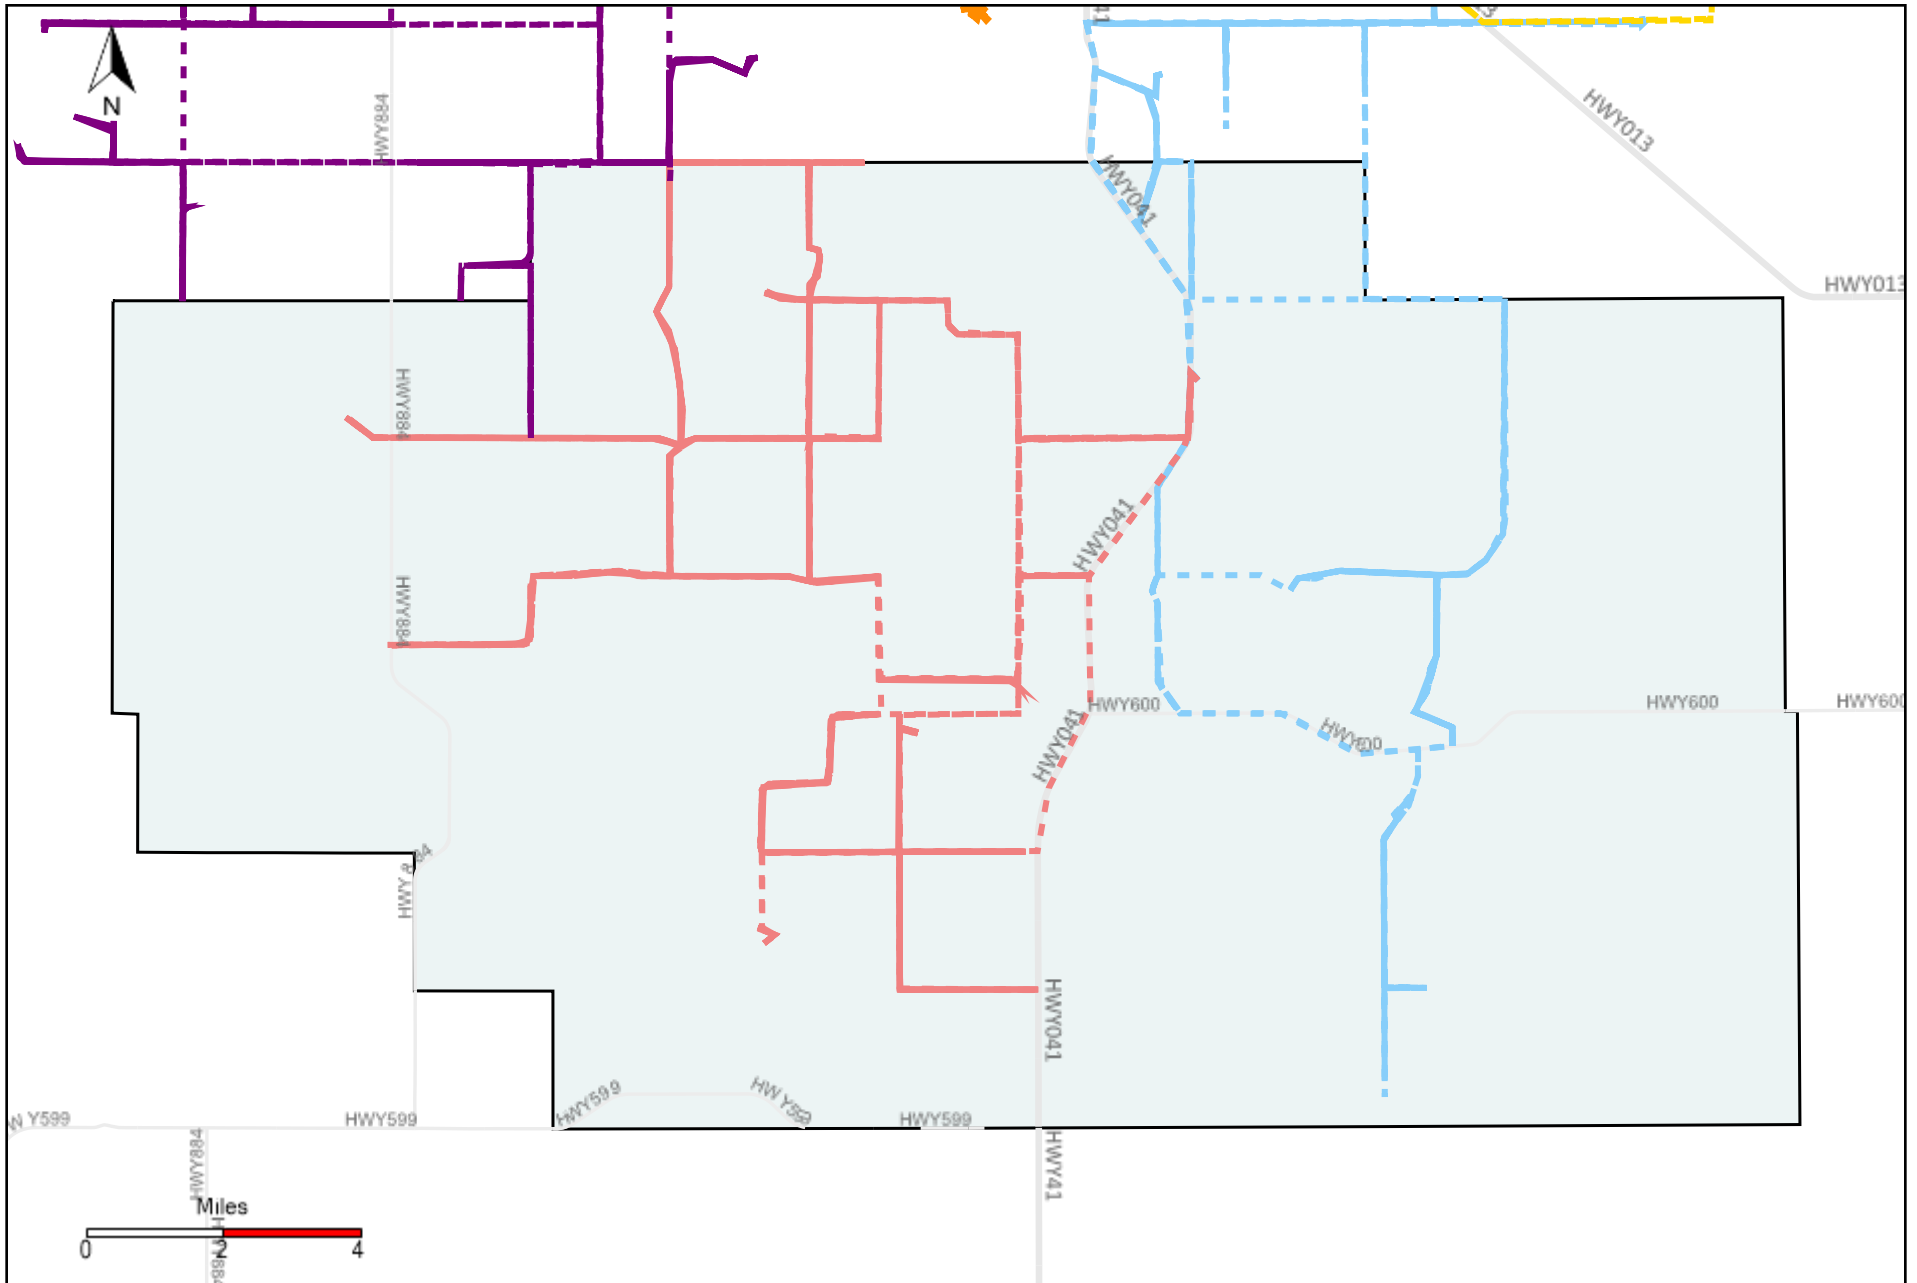

# Division: 1 Grader Report(2022-07-10 ~ 2022-07-16)

Vehicle Name List	Total Distance(km)	Total Hours
*****	818.21	90 hrs 49 min 12 sec

# Division: 4 Grader Report(2022-07-10 ~ 2022-07-16)

Vehicle Name List	Total Distance(km)	Total Hours
*****	1614.4	189 hrs 21 min 15 sec

# Division: 5 Grader Report(2022-07-10 ~ 2022-07-16)

Vehicle Name List	Total Distance(km)	Total Hours
*****	1466.38	149 hrs 0 min 41 sec

# Division: 7 Grader Report(2022-07-10 ~ 2022-07-16)

Vehicle Name List	Total Distance(km)	Total Hours
*****	1254.72	138 hrs 21 min 38 sec