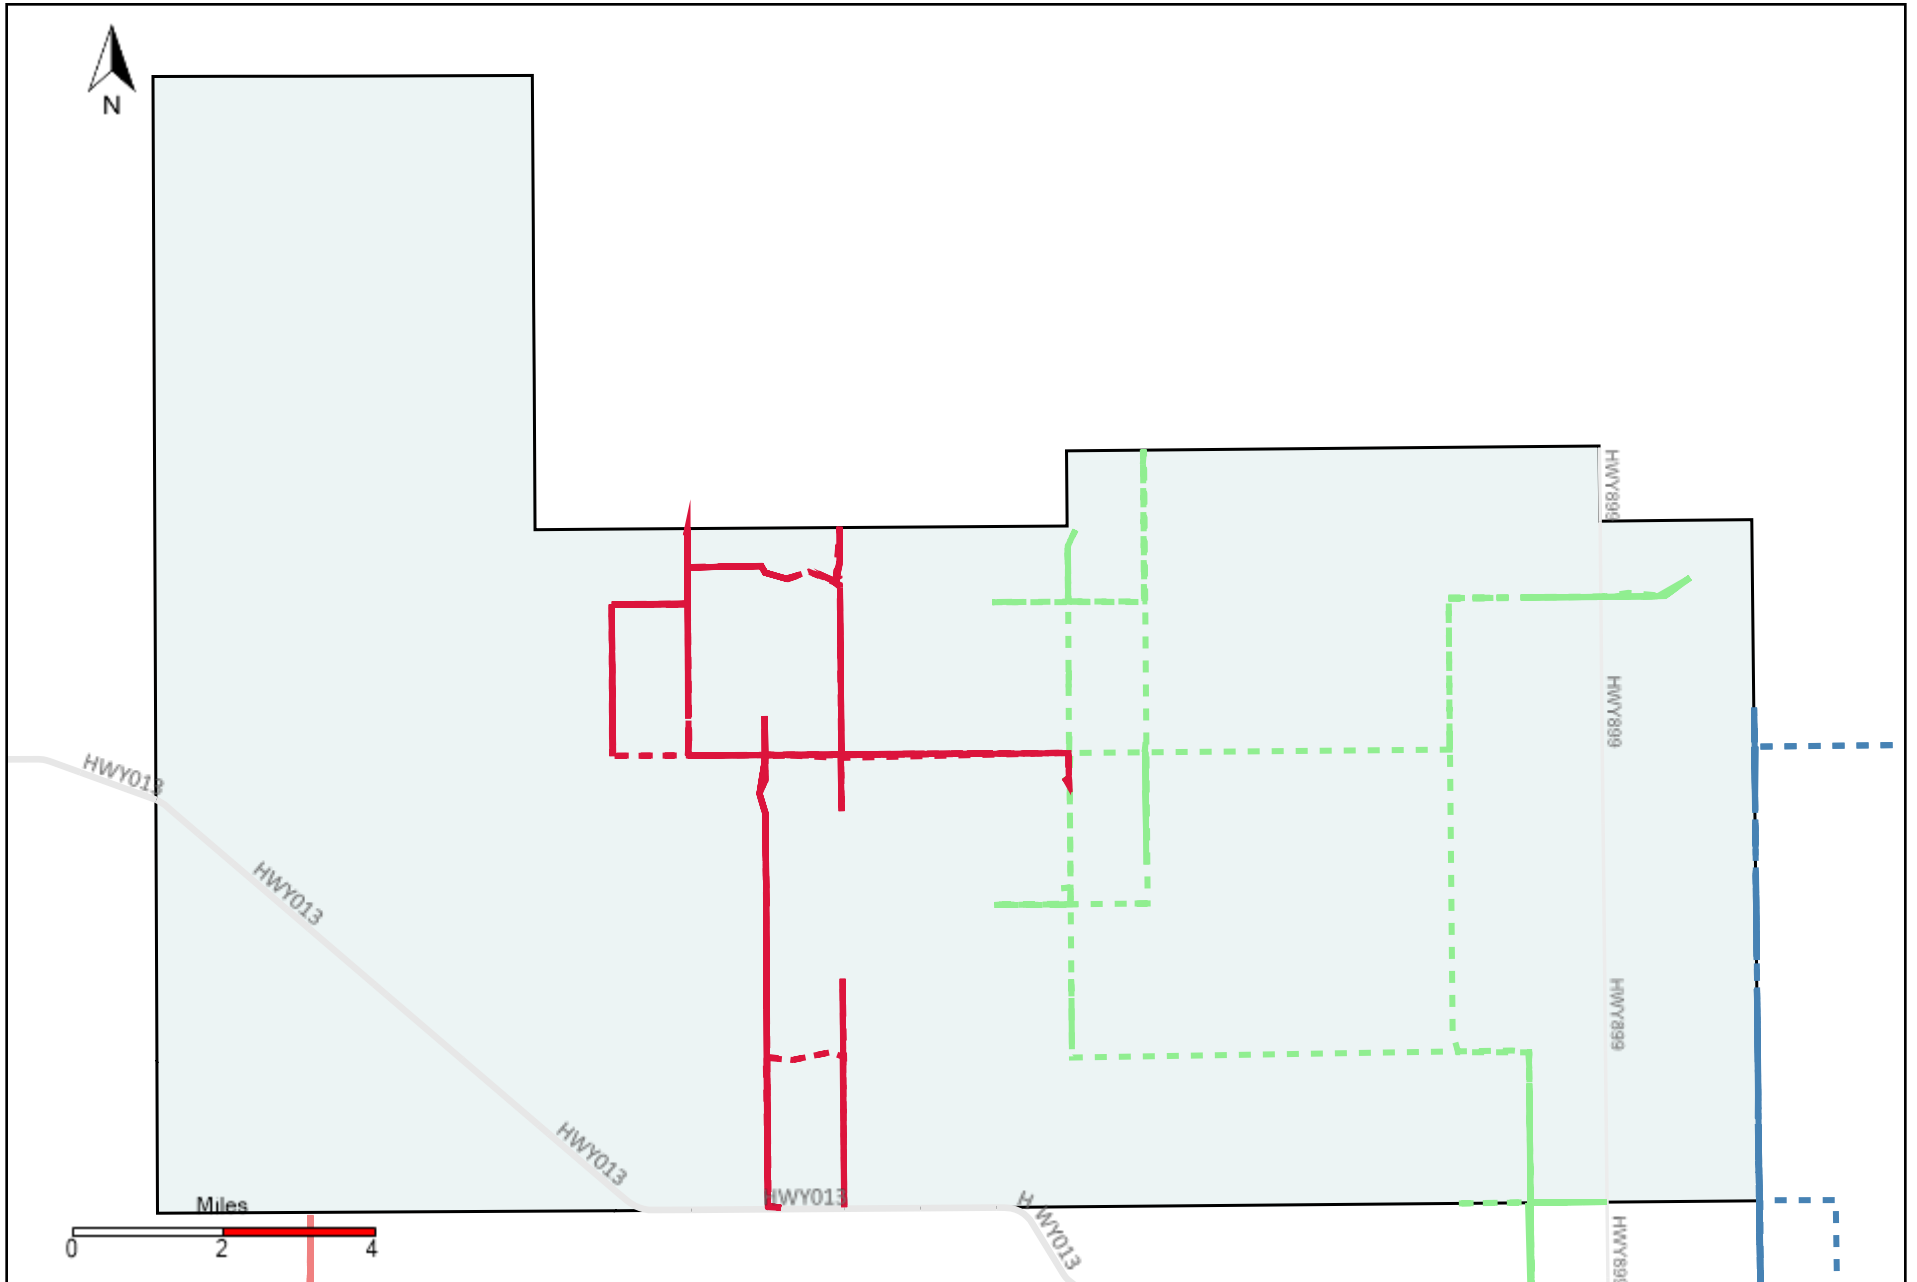

Provost Weekly Grader Report (2022-06-26 ~ 2022-07-02)

Division: 1 Grader Report(2022-06-26 ~ 2022-07-02)

Vehicle Name List	Total Distance(km)	Total Hours
*****	856.94	82 hrs 27 min 13 sec

Division: 2 Grader Report(2022-06-26 ~ 2022-07-02)

Vehicle Name List	Total Distance(km)	Total Hours
*****	677.54	61 hrs 46 min 43 sec

Division: 3 Grader Report(2022-06-26 ~ 2022-07-02)

Vehicle Name List	Total Distance(km)	Total Hours
*****	1340.83	127 hrs 5 min 23 sec

Division: 4 Grader Report(2022-06-26 ~ 2022-07-02)

Vehicle Name List	Total Distance(km)	Total Hours
*****	875.46	89 hrs 35 min 51 sec

Division: 6 Grader Report(2022-06-26 ~ 2022-07-02)

Vehicle Name List	Total Distance(km)	Total Hours
*****	1581.73	165 hrs 11 min 15 sec

Division: 7 Grader Report(2022-06-26 ~ 2022-07-02)

Vehicle Name List	Total Distance(km)	Total Hours
*****	1203.8	121 hrs 45 min 38 sec