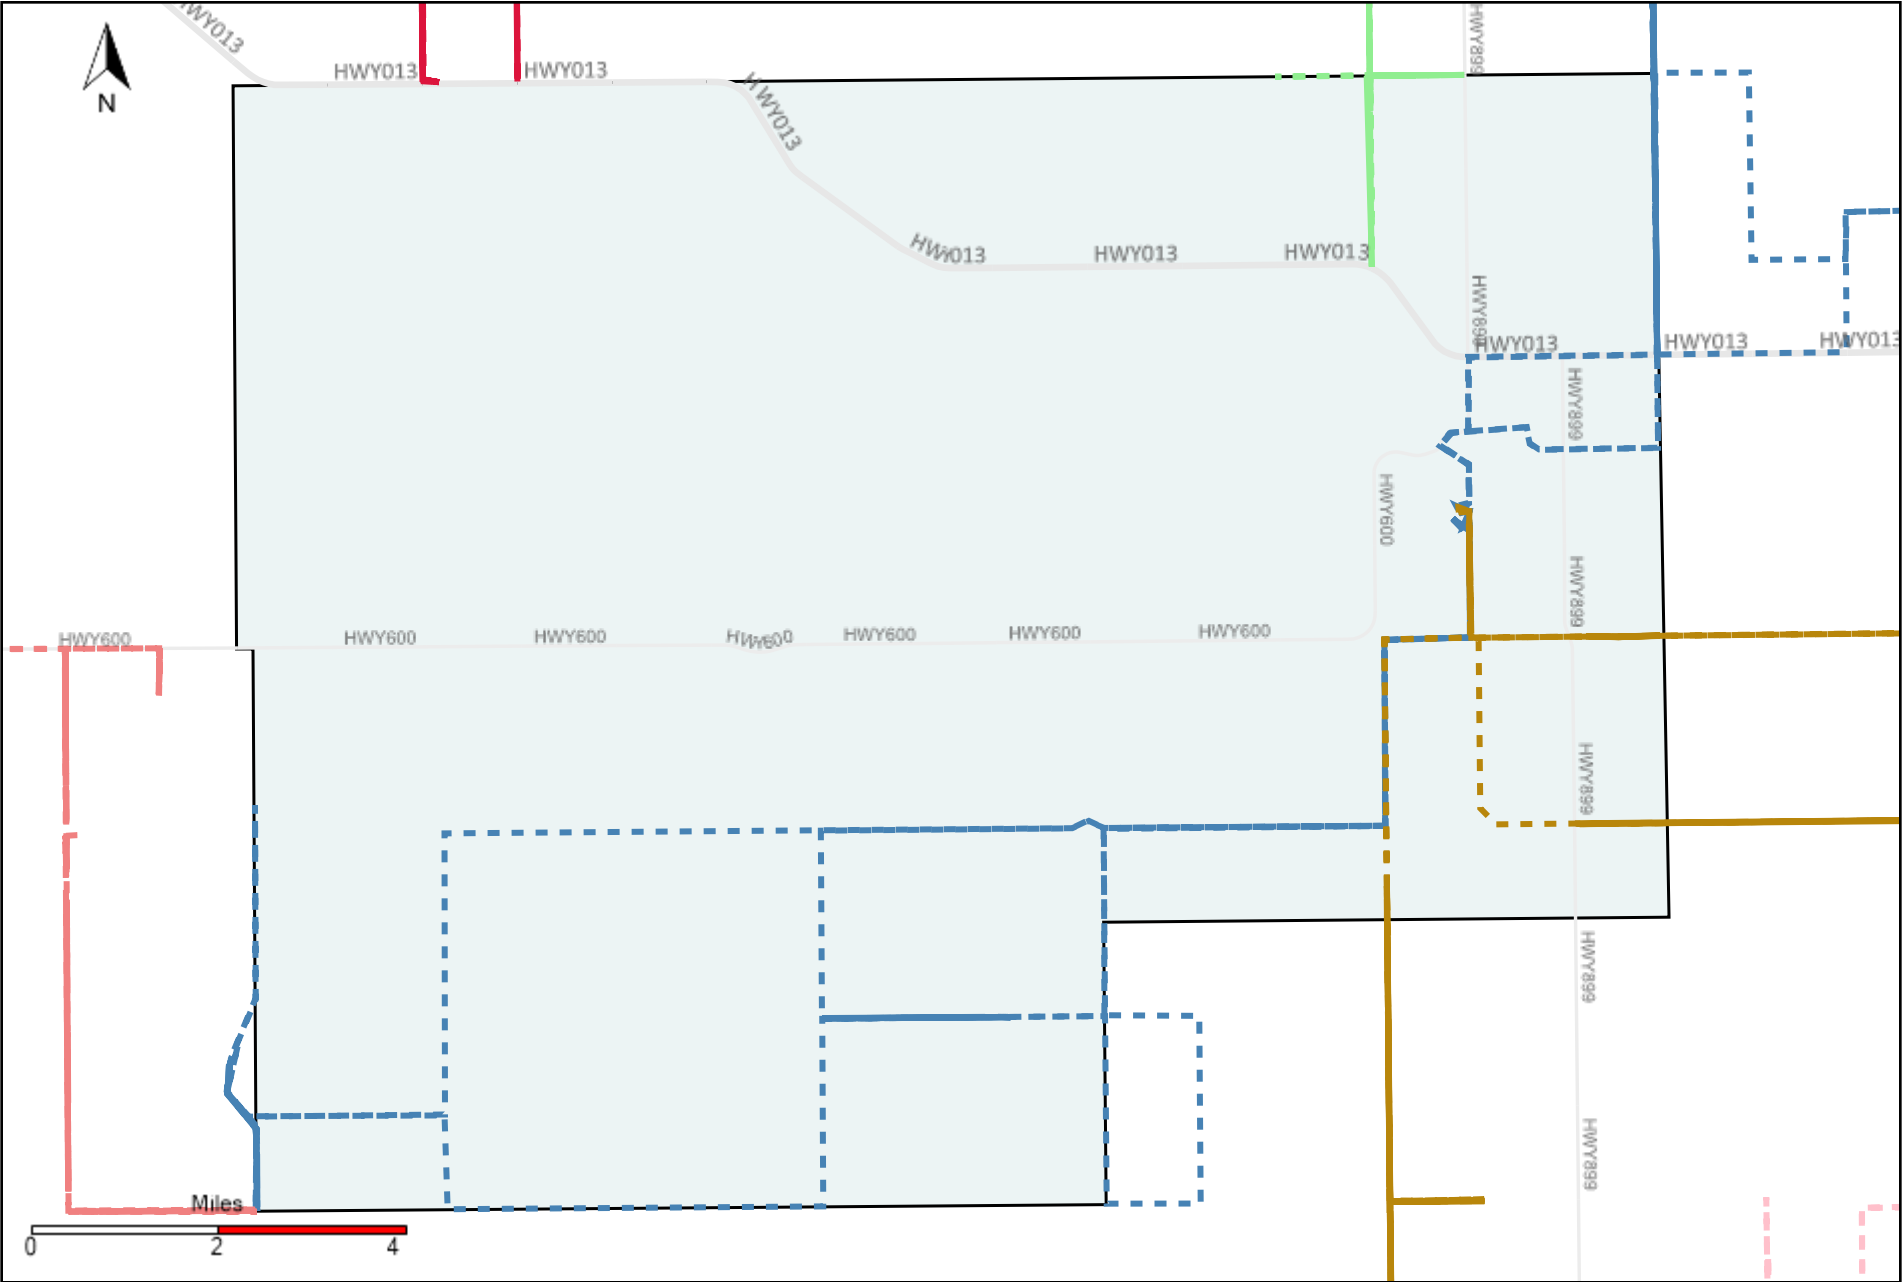

Provost Weekly Grader Report (2022-06-26 ~ 2022-07-02)

Division: 1 Grader Report(2022-06-26 ~ 2022-07-02)

Vehicle Name List	Total Distance(km)	Total Hours
*****	856.94	82 hrs 27 min 13 sec

Division: 2 Grader Report(2022-06-26 ~ 2022-07-02)

Vehicle Name List	Total Distance(km)	Total Hours
*****	677.54	61 hrs 46 min 43 sec

Division: 3 Grader Report(2022-06-26 ~ 2022-07-02)

Vehicle Name List	Total Distance(km)	Total Hours
*****	1340.83	127 hrs 5 min 23 sec

Division: 4 Grader Report(2022-06-26 ~ 2022-07-02)

Vehicle Name List	Total Distance(km)	Total Hours
*****	875.46	89 hrs 35 min 51 sec

Division: 6 Grader Report(2022-06-26 ~ 2022-07-02)

Vehicle Name List	Total Distance(km)	Total Hours
*****	1581.73	165 hrs 11 min 15 sec

Division: 7 Grader Report(2022-06-26 ~ 2022-07-02)

Vehicle Name List	Total Distance(km)	Total Hours
*****	1203.8	121 hrs 45 min 38 sec