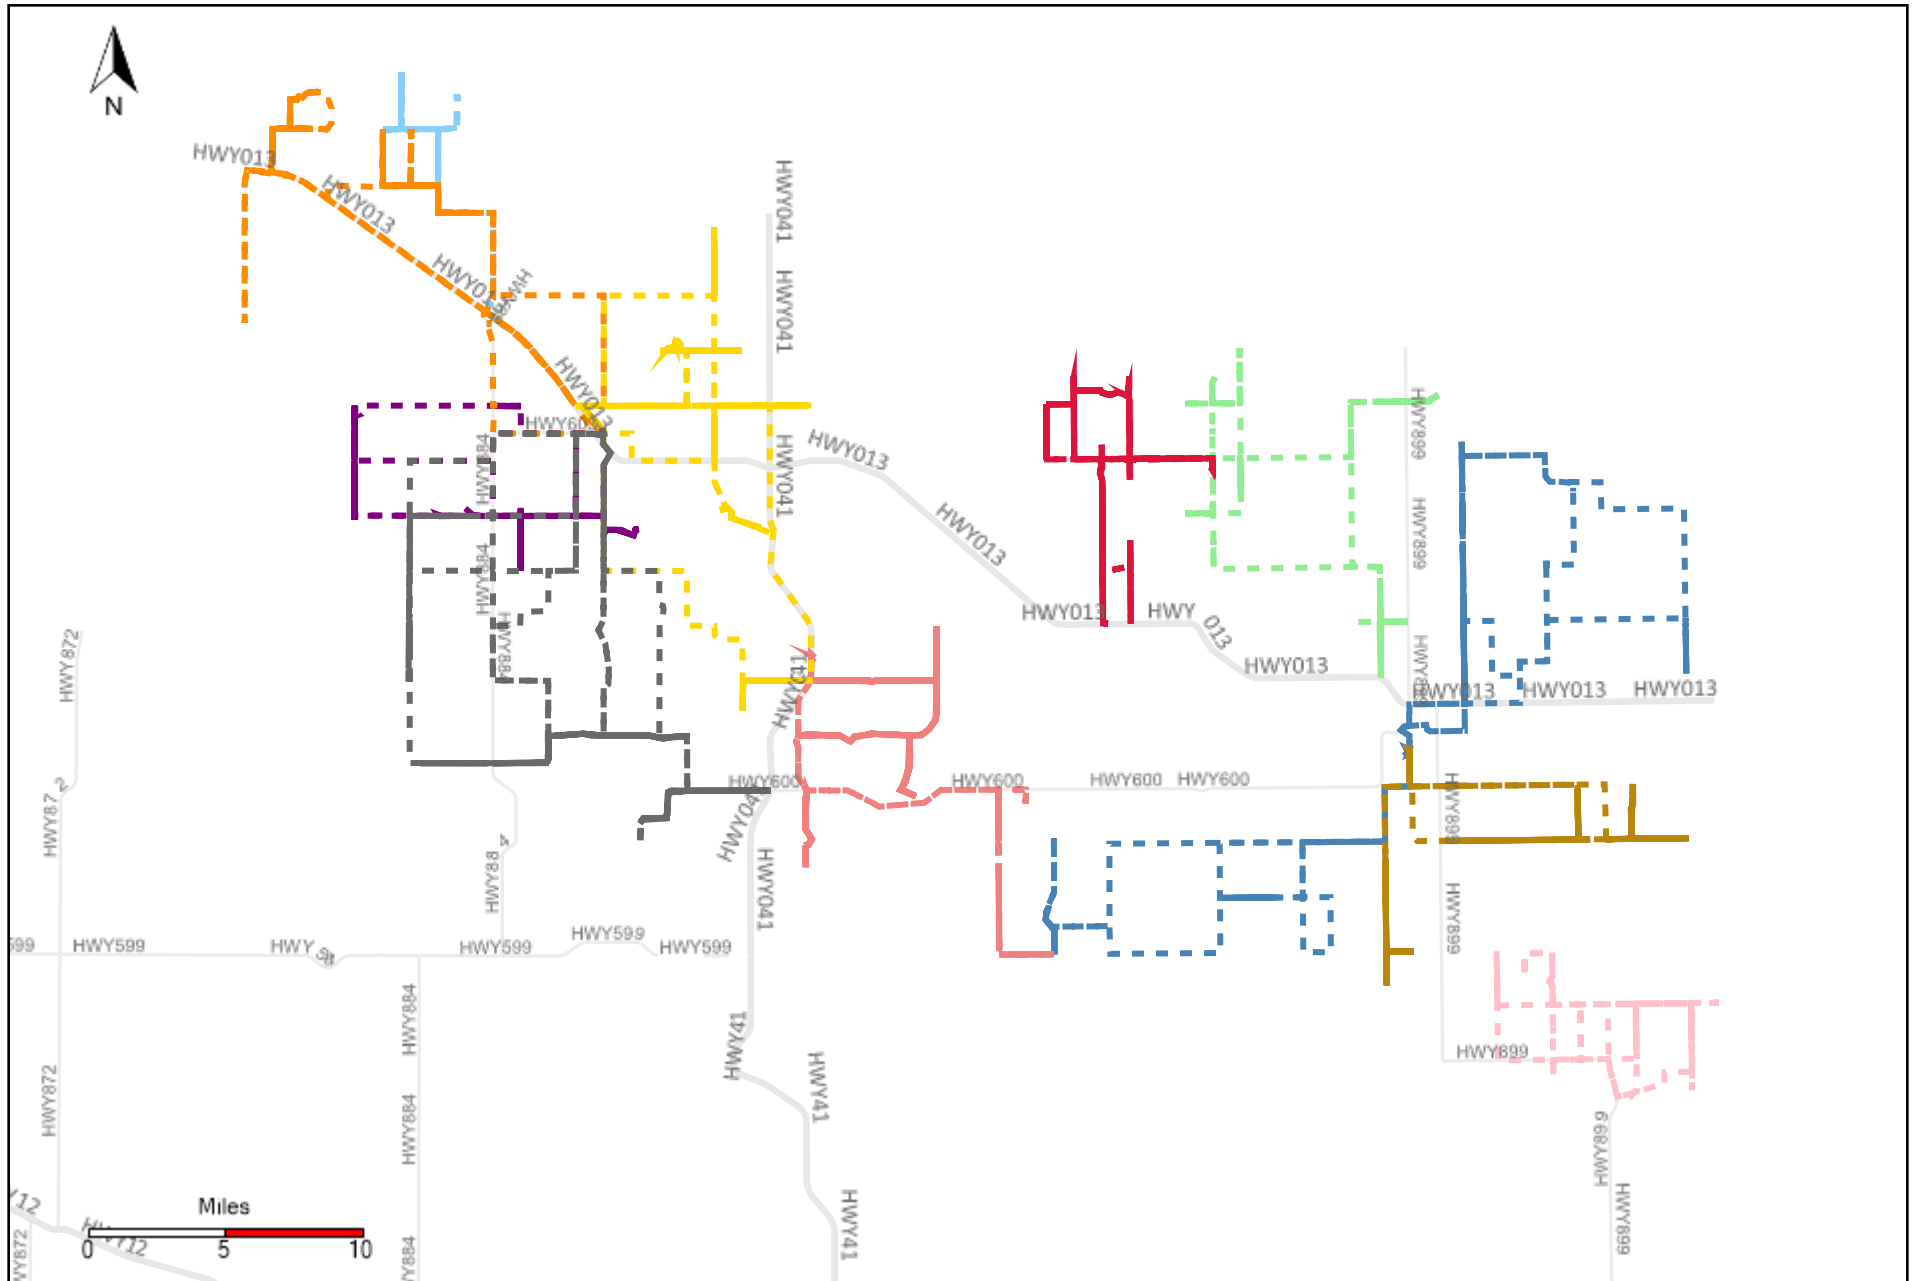

Provost Weekly Grader Report (2022-06-26 ~ 2022-07-02)

Division: 1 Grader Report(2022-06-26 ~ 2022-07-02)

Vehicle Name List	Total Distance(km)	Total Hours
*****	856.94	82 hrs 27 min 13 sec

Division: 2 Grader Report(2022-06-26 ~ 2022-07-02)

Vehicle Name List	Total Distance(km)	Total Hours
*****	677.54	61 hrs 46 min 43 sec

Division: 3 Grader Report(2022-06-26 ~ 2022-07-02)

Vehicle Name List	Total Distance(km)	Total Hours
*****	1340.83	127 hrs 5 min 23 sec

Division: 4 Grader Report(2022-06-26 ~ 2022-07-02)

Vehicle Name List	Total Distance(km)	Total Hours
*****	875.46	89 hrs 35 min 51 sec

Division: 6 Grader Report(2022-06-26 ~ 2022-07-02)

Vehicle Name List	Total Distance(km)	Total Hours
*****	1581.73	165 hrs 11 min 15 sec

Division: 7 Grader Report(2022-06-26 ~ 2022-07-02)

Vehicle Name List	Total Distance(km)	Total Hours
*****	1203.8	121 hrs 45 min 38 sec