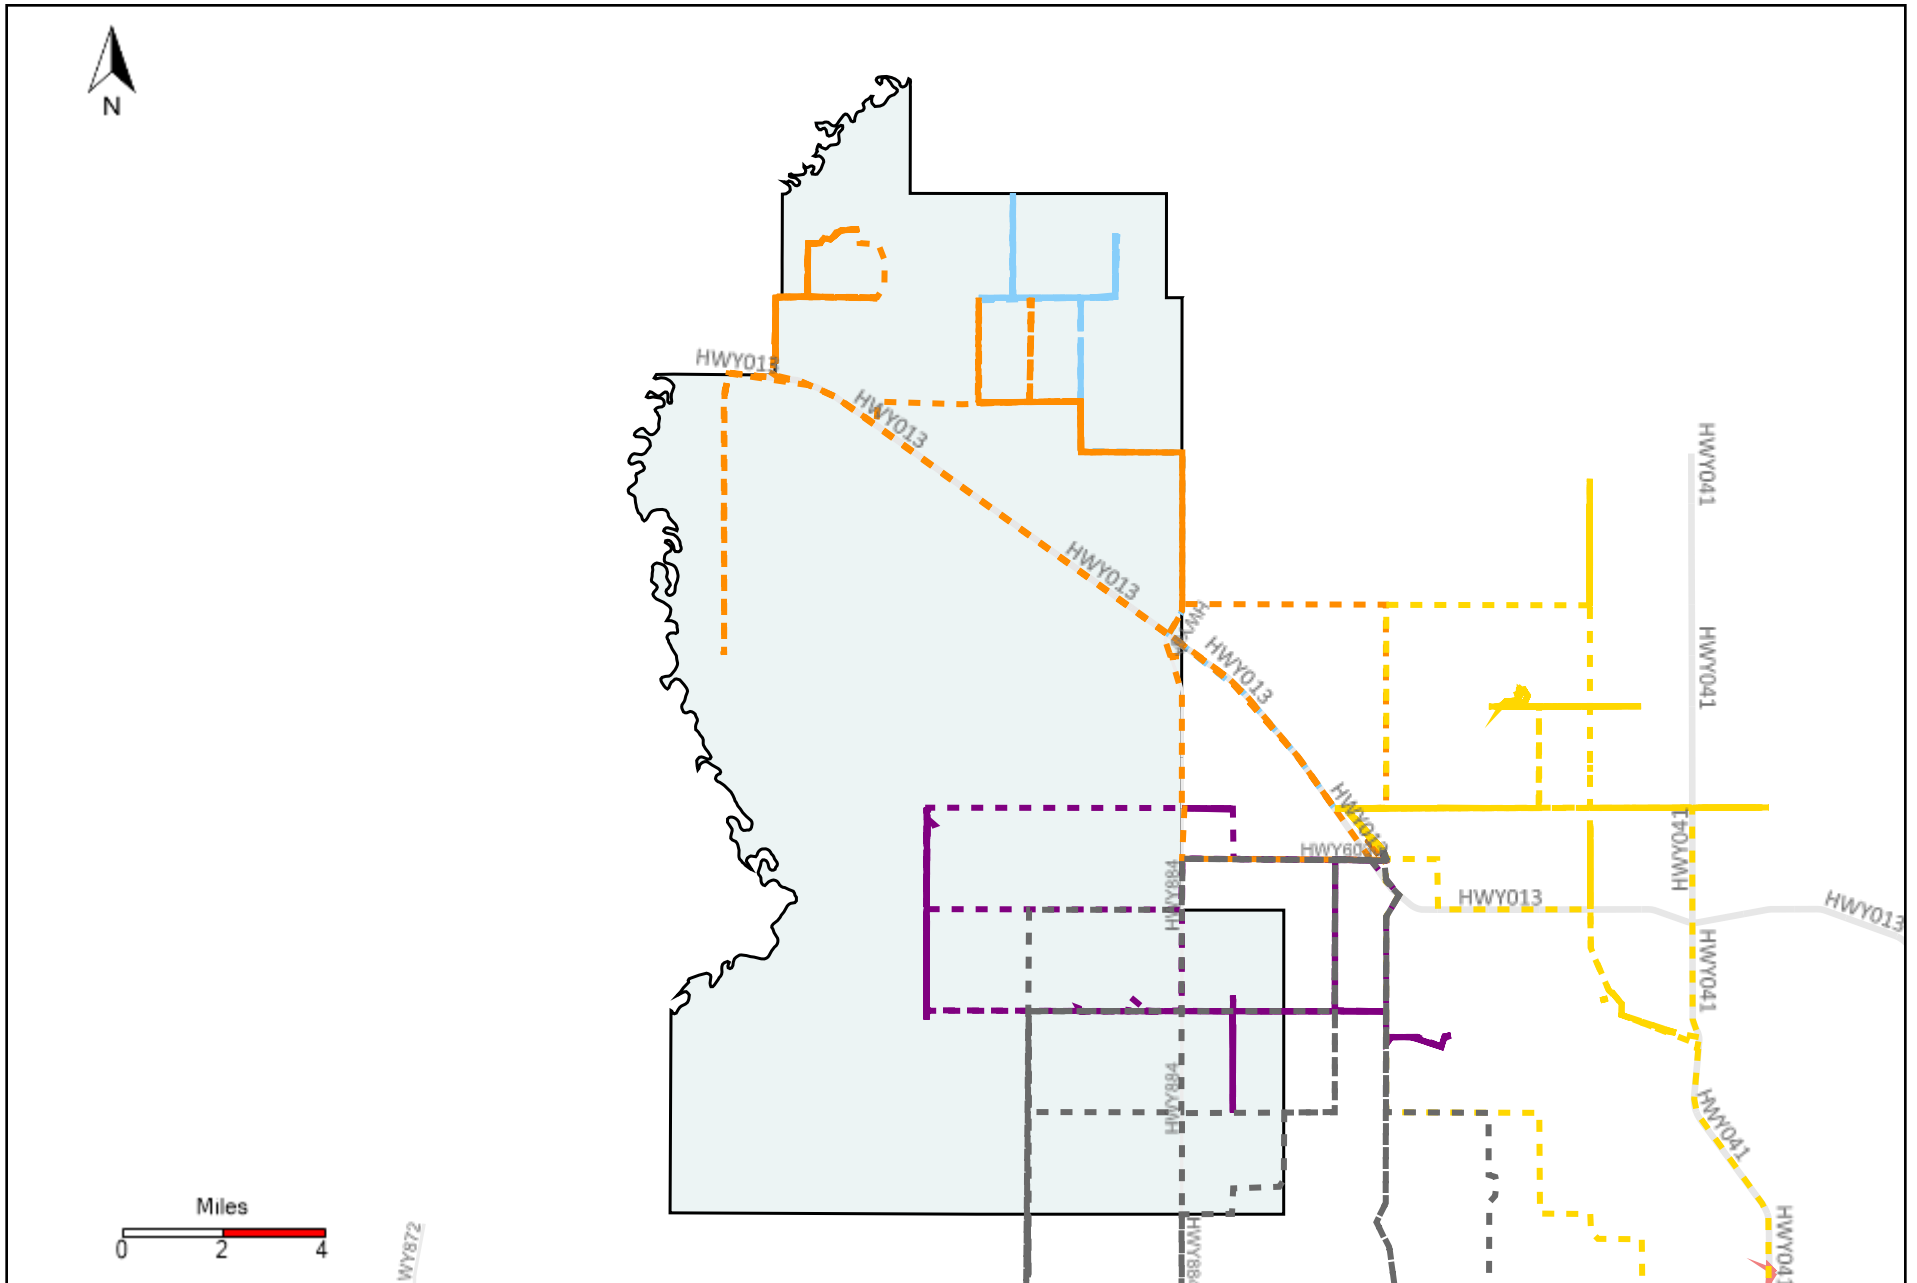

Vehicle Name List	Total Distance(km)	Total Hours
*****	677.54	61 hrs 46 min 43 sec

Division: 3 Grader Report(2022-06-26 ~ 2022-07-02)

Vehicle Name List	Total Distance(km)	Total Hours
*****	1340.83	127 hrs 5 min 23 sec

Division: 4 Grader Report(2022-06-26 ~ 2022-07-02)

Vehicle Name List	Total Distance(km)	Total Hours
*****	875.46	89 hrs 35 min 51 sec

Division: 6 Grader Report(2022-06-26 ~ 2022-07-02)

Vehicle Name List	Total Distance(km)	Total Hours
*****	1581.73	165 hrs 11 min 15 sec

Division: 7 Grader Report(2022-06-26 ~ 2022-07-02)

Vehicle Name List	Total Distance(km)	Total Hours
*****	1203.8	121 hrs 45 min 38 sec