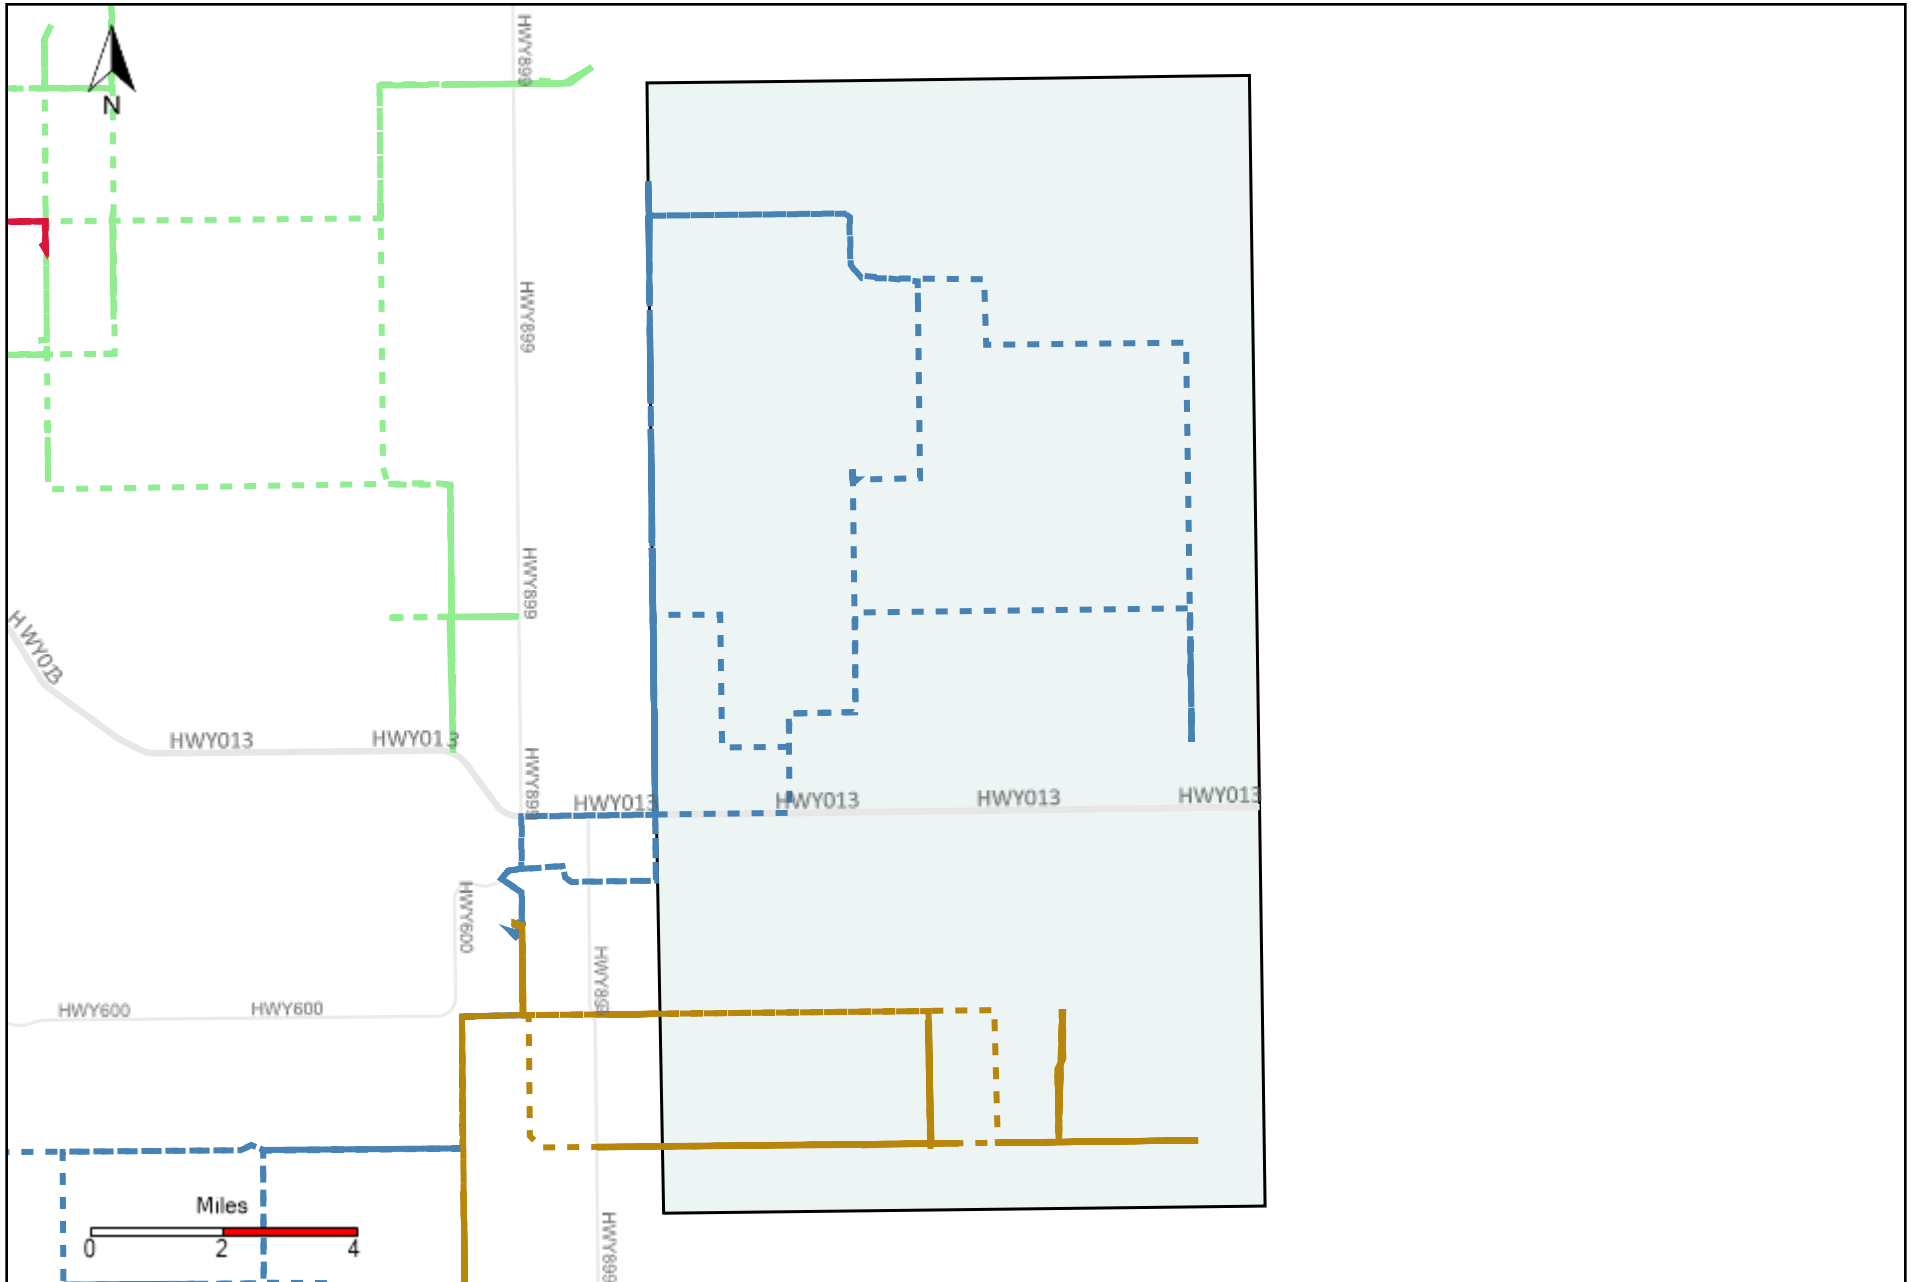

Provost Weekly Grader Report (2022-06-26 ~ 2022-07-02)

Division: 1 Grader Report(2022-06-26 ~ 2022-07-02)

Vehicle Name List	Total Distance(km)	Total Hours
*****	856.94	82 hrs 27 min 13 sec

Division: 2 Grader Report(2022-06-26 ~ 2022-07-02)

Vehicle Name List	Total Distance(km)	Total Hours
*****	677.54	61 hrs 46 min 43 sec

Division: 3 Grader Report(2022-06-26 ~ 2022-07-02)

Vehicle Name List	Total Distance(km)	Total Hours
*****	1340.83	127 hrs 5 min 23 sec

Division: 4 Grader Report(2022-06-26 ~ 2022-07-02)

Vehicle Name List	Total Distance(km)	Total Hours
*****	875.46	89 hrs 35 min 51 sec

Division: 6 Grader Report(2022-06-26 ~ 2022-07-02)

Vehicle Name List	Total Distance(km)	Total Hours
*****	1581.73	165 hrs 11 min 15 sec

Division: 7 Grader Report(2022-06-26 ~ 2022-07-02)

Vehicle Name List	Total Distance(km)	Total Hours
*****	1203.8	121 hrs 45 min 38 sec