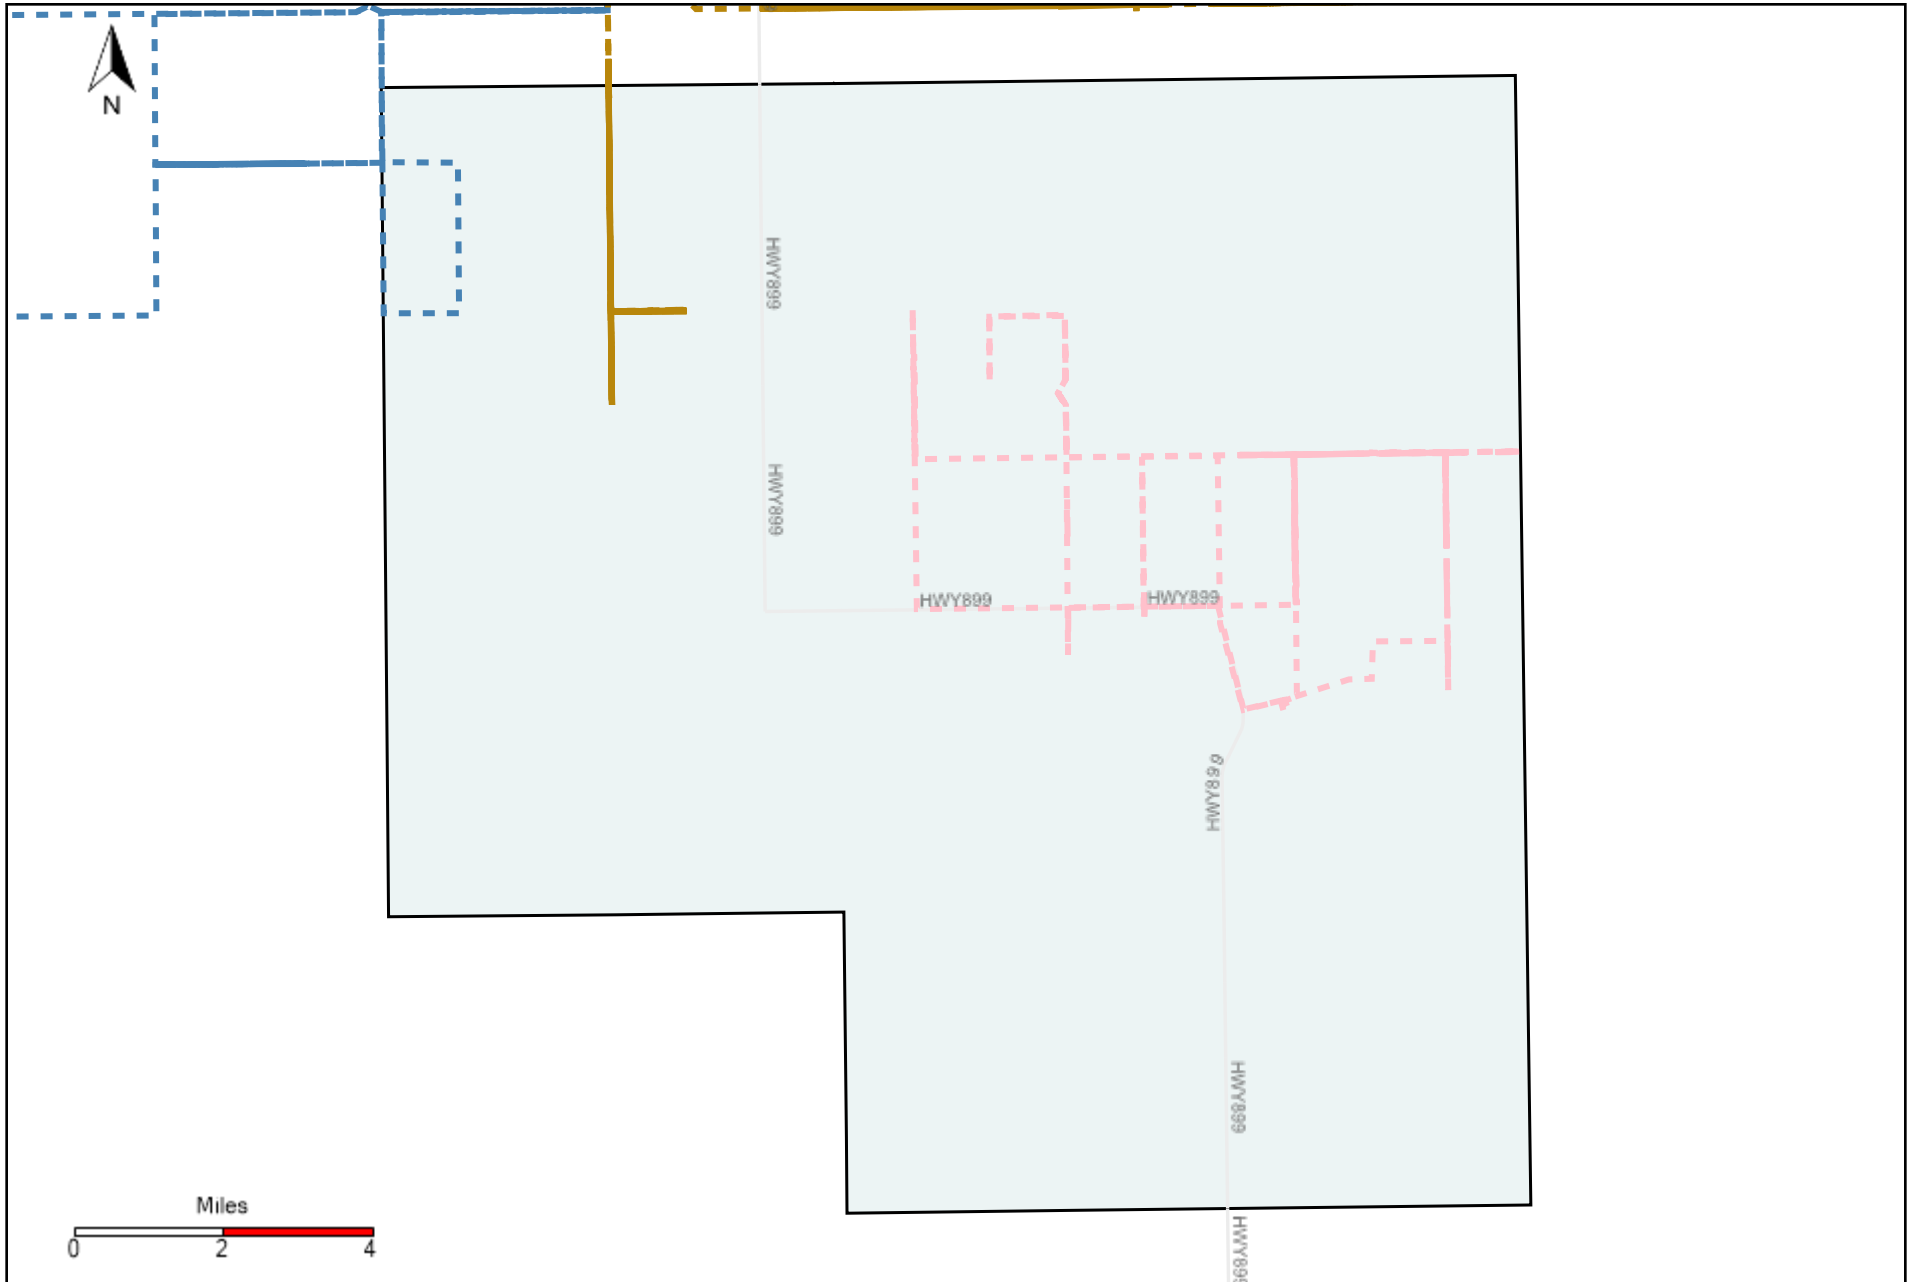

Provost Weekly Grader Report (2022-06-26 ~ 2022-07-02)

Division: 1 Grader Report(2022-06-26 ~ 2022-07-02)

Vehicle Name List	Total Distance(km)	Total Hours
*****	856.94	82 hrs 27 min 13 sec

Division: 2 Grader Report(2022-06-26 ~ 2022-07-02)

Vehicle Name List	Total Distance(km)	Total Hours
*****	677.54	61 hrs 46 min 43 sec

Division: 3 Grader Report(2022-06-26 ~ 2022-07-02)

Vehicle Name List	Total Distance(km)	Total Hours
*****	1340.83	127 hrs 5 min 23 sec

Division: 4 Grader Report(2022-06-26 ~ 2022-07-02)

Vehicle Name List	Total Distance(km)	Total Hours
*****	875.46	89 hrs 35 min 51 sec

Division: 6 Grader Report(2022-06-26 ~ 2022-07-02)

Vehicle Name List	Total Distance(km)	Total Hours
*****	1581.73	165 hrs 11 min 15 sec

Division: 7 Grader Report(2022-06-26 ~ 2022-07-02)

Vehicle Name List	Total Distance(km)	Total Hours
*****	1203.8	121 hrs 45 min 38 sec