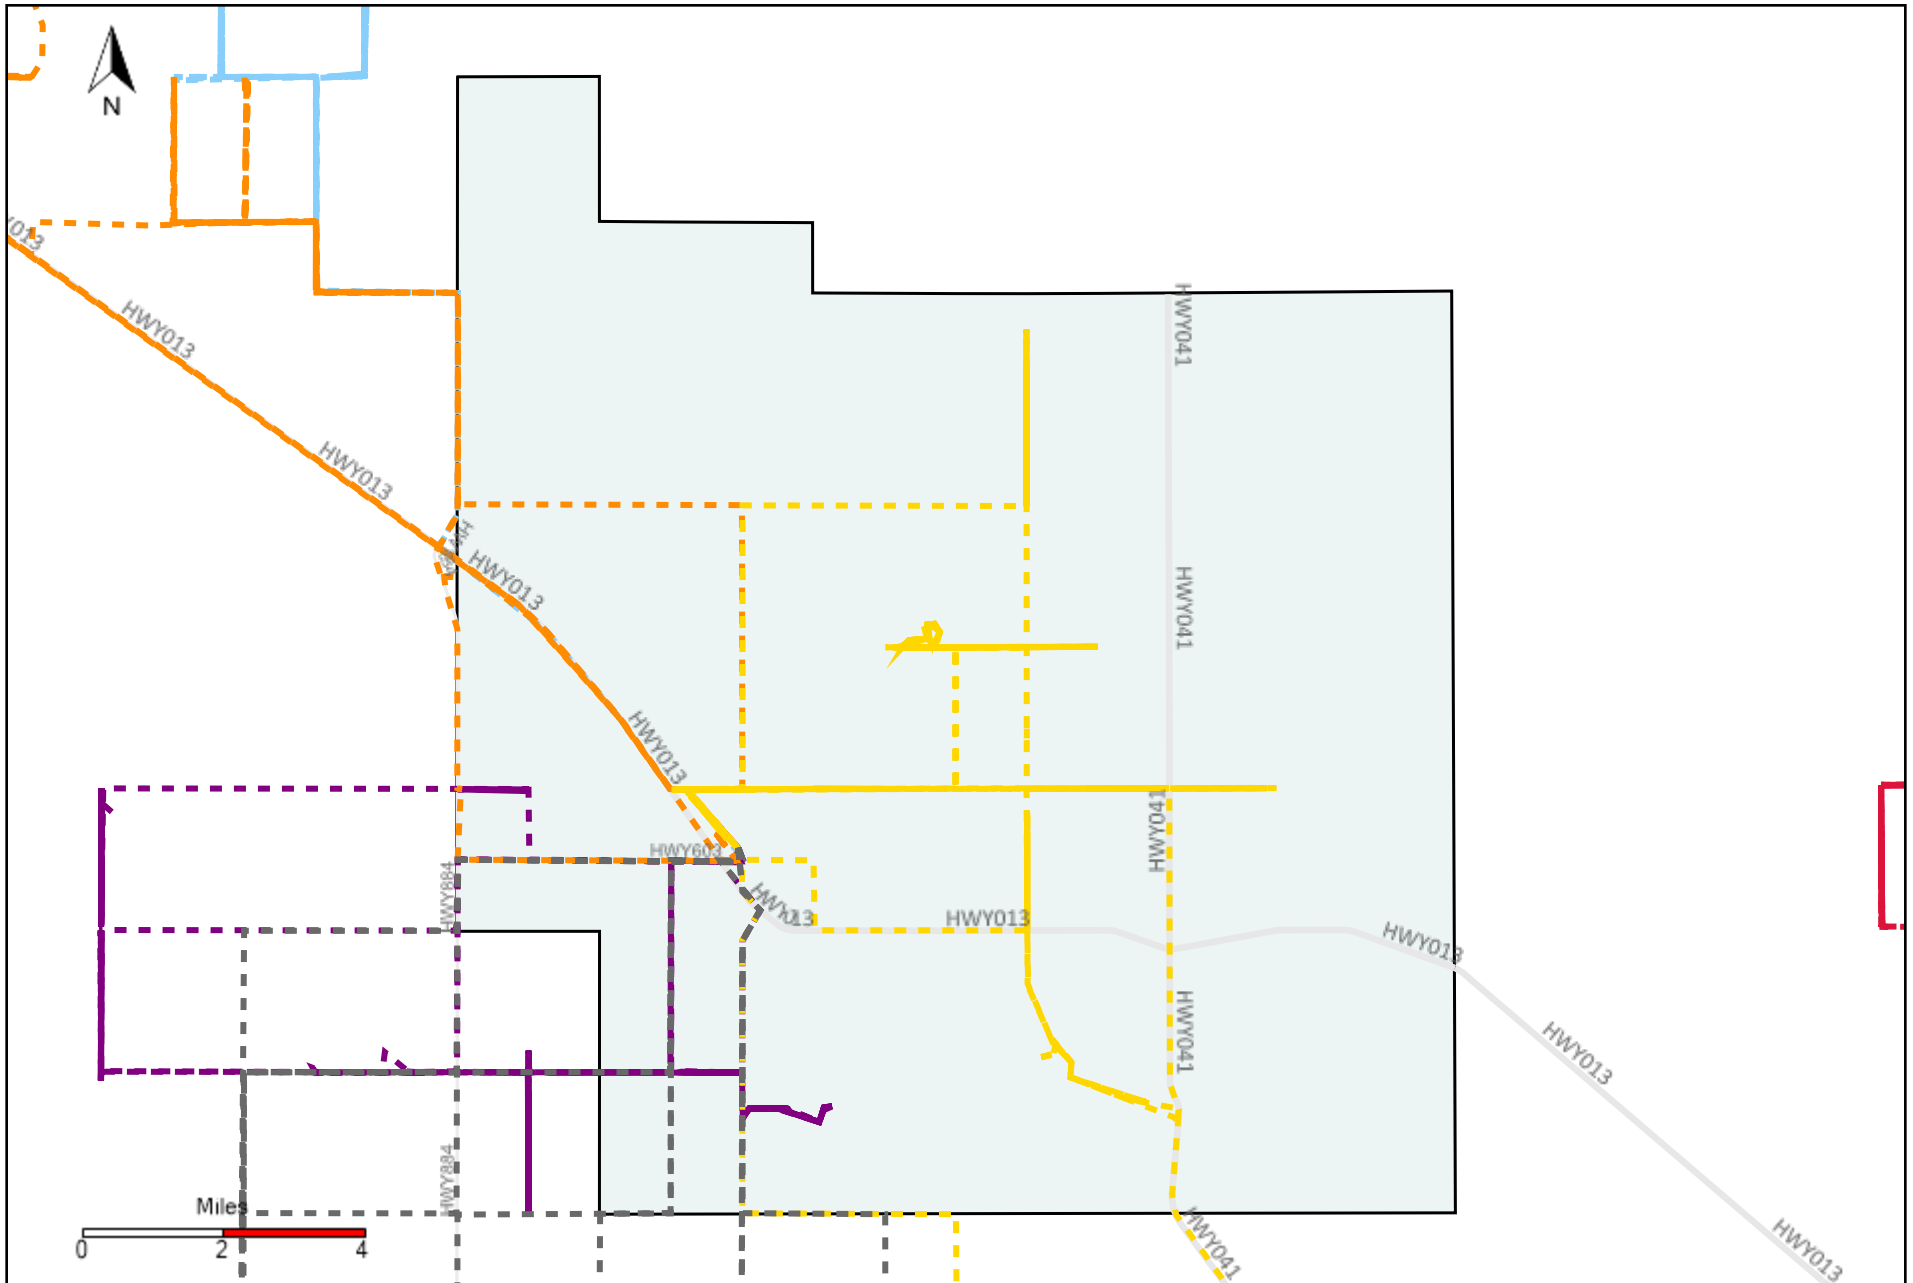

Provost Weekly Grader Report (2022-06-26 ~ 2022-07-02)

Division: 1 Grader Report(2022-06-26 ~ 2022-07-02)

Vehicle Name List	Total Distance(km)	Total Hours
*****	856.94	82 hrs 27 min 13 sec

Division: 2 Grader Report(2022-06-26 ~ 2022-07-02)

Vehicle Name List	Total Distance(km)	Total Hours
*****	677.54	61 hrs 46 min 43 sec

Division: 3 Grader Report(2022-06-26 ~ 2022-07-02)

Vehicle Name List	Total Distance(km)	Total Hours
*****	1340.83	127 hrs 5 min 23 sec

Division: 4 Grader Report(2022-06-26 ~ 2022-07-02)

Vehicle Name List	Total Distance(km)	Total Hours
*****	875.46	89 hrs 35 min 51 sec

Division: 6 Grader Report(2022-06-26 ~ 2022-07-02)

Vehicle Name List	Total Distance(km)	Total Hours
*****	1581.73	165 hrs 11 min 15 sec

Division: 7 Grader Report(2022-06-26 ~ 2022-07-02)

Vehicle Name List	Total Distance(km)	Total Hours
*****	1203.8	121 hrs 45 min 38 sec