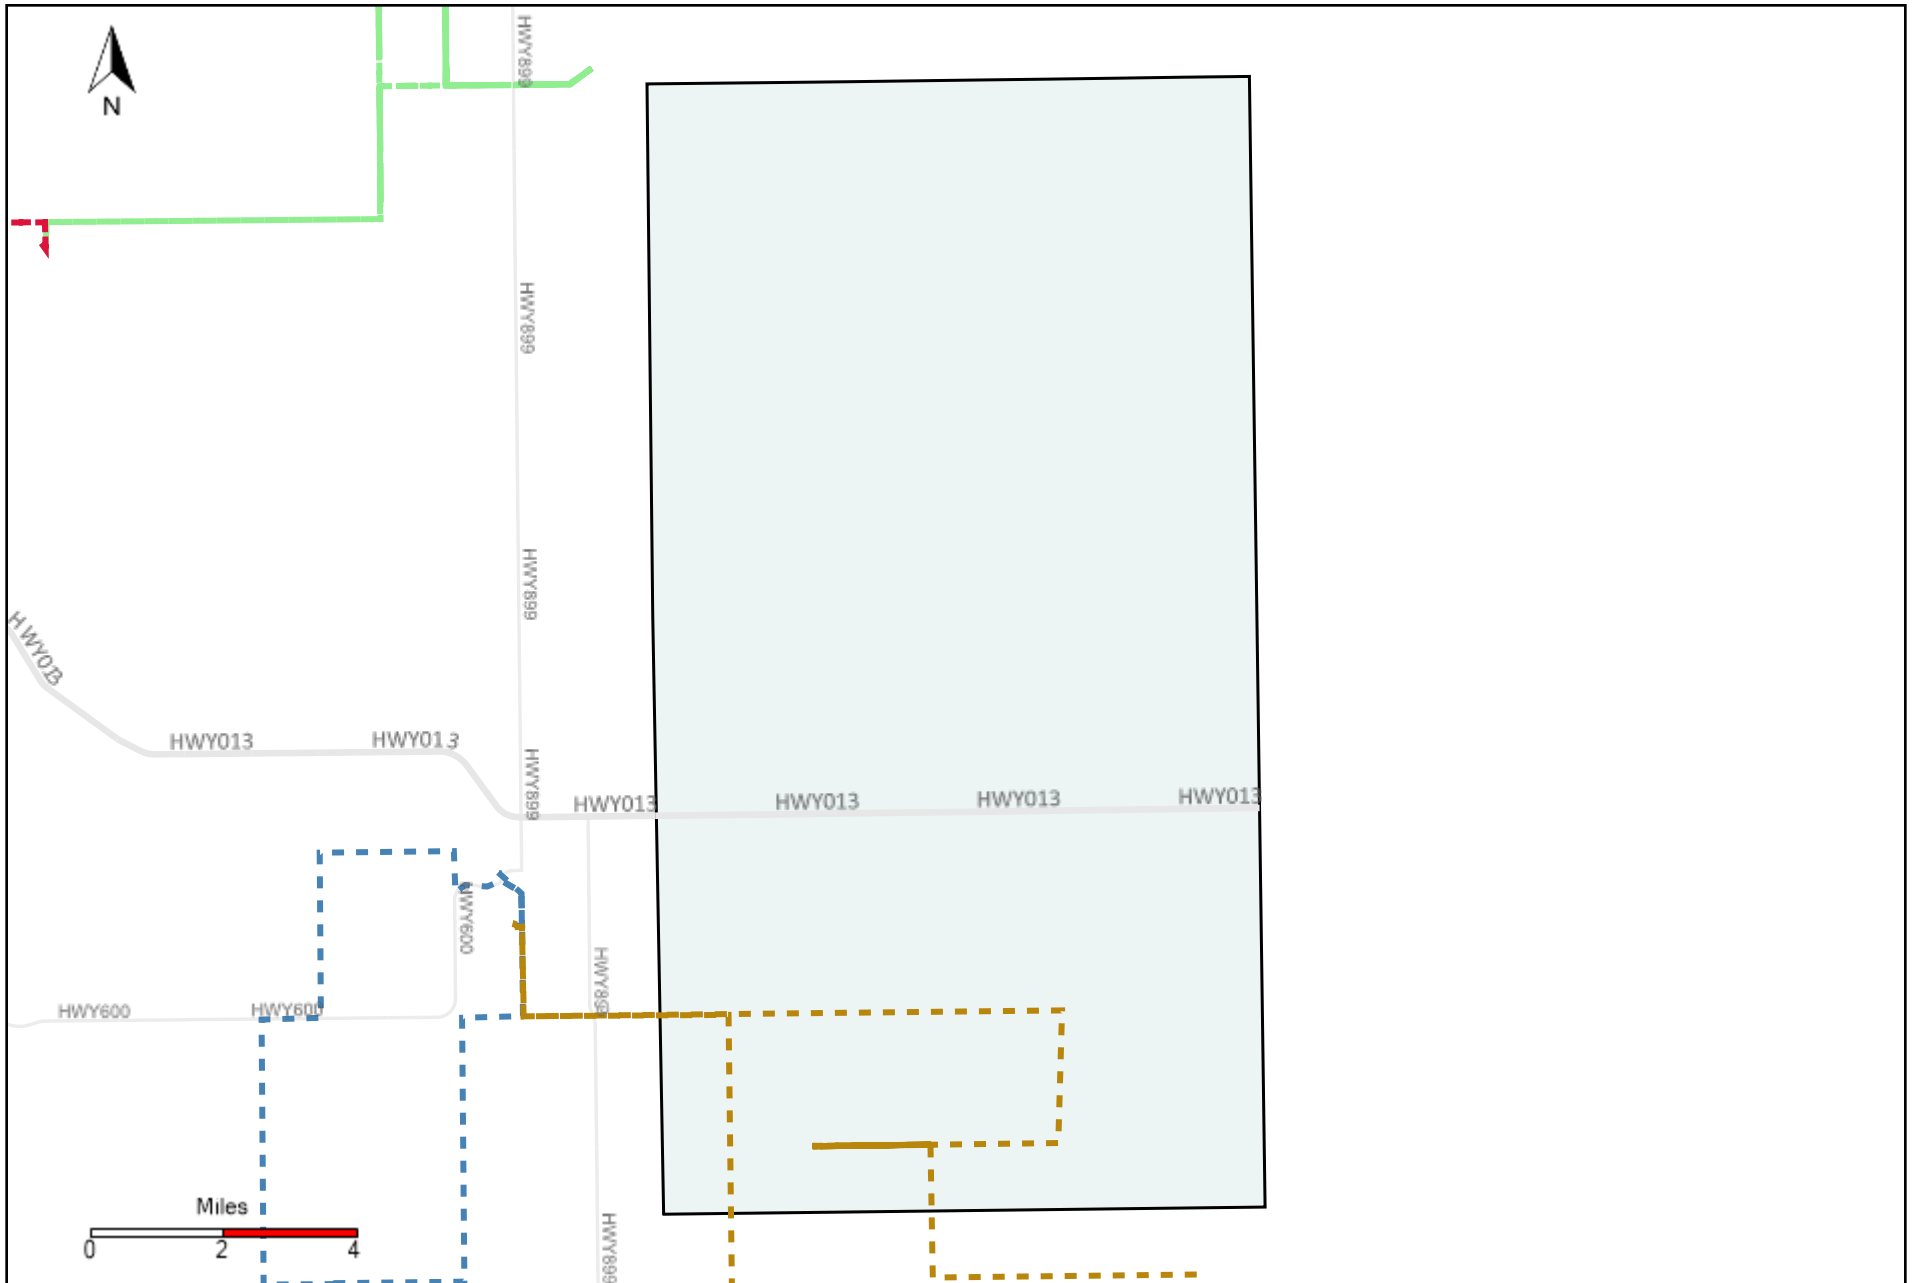

Division: 2 Grader Report(2022-06-12 ~ 2022-06-18)

Vehicle Name List	Total Distance(km)	Total Hours
*****	101.74	8 hrs 13 min 30 sec