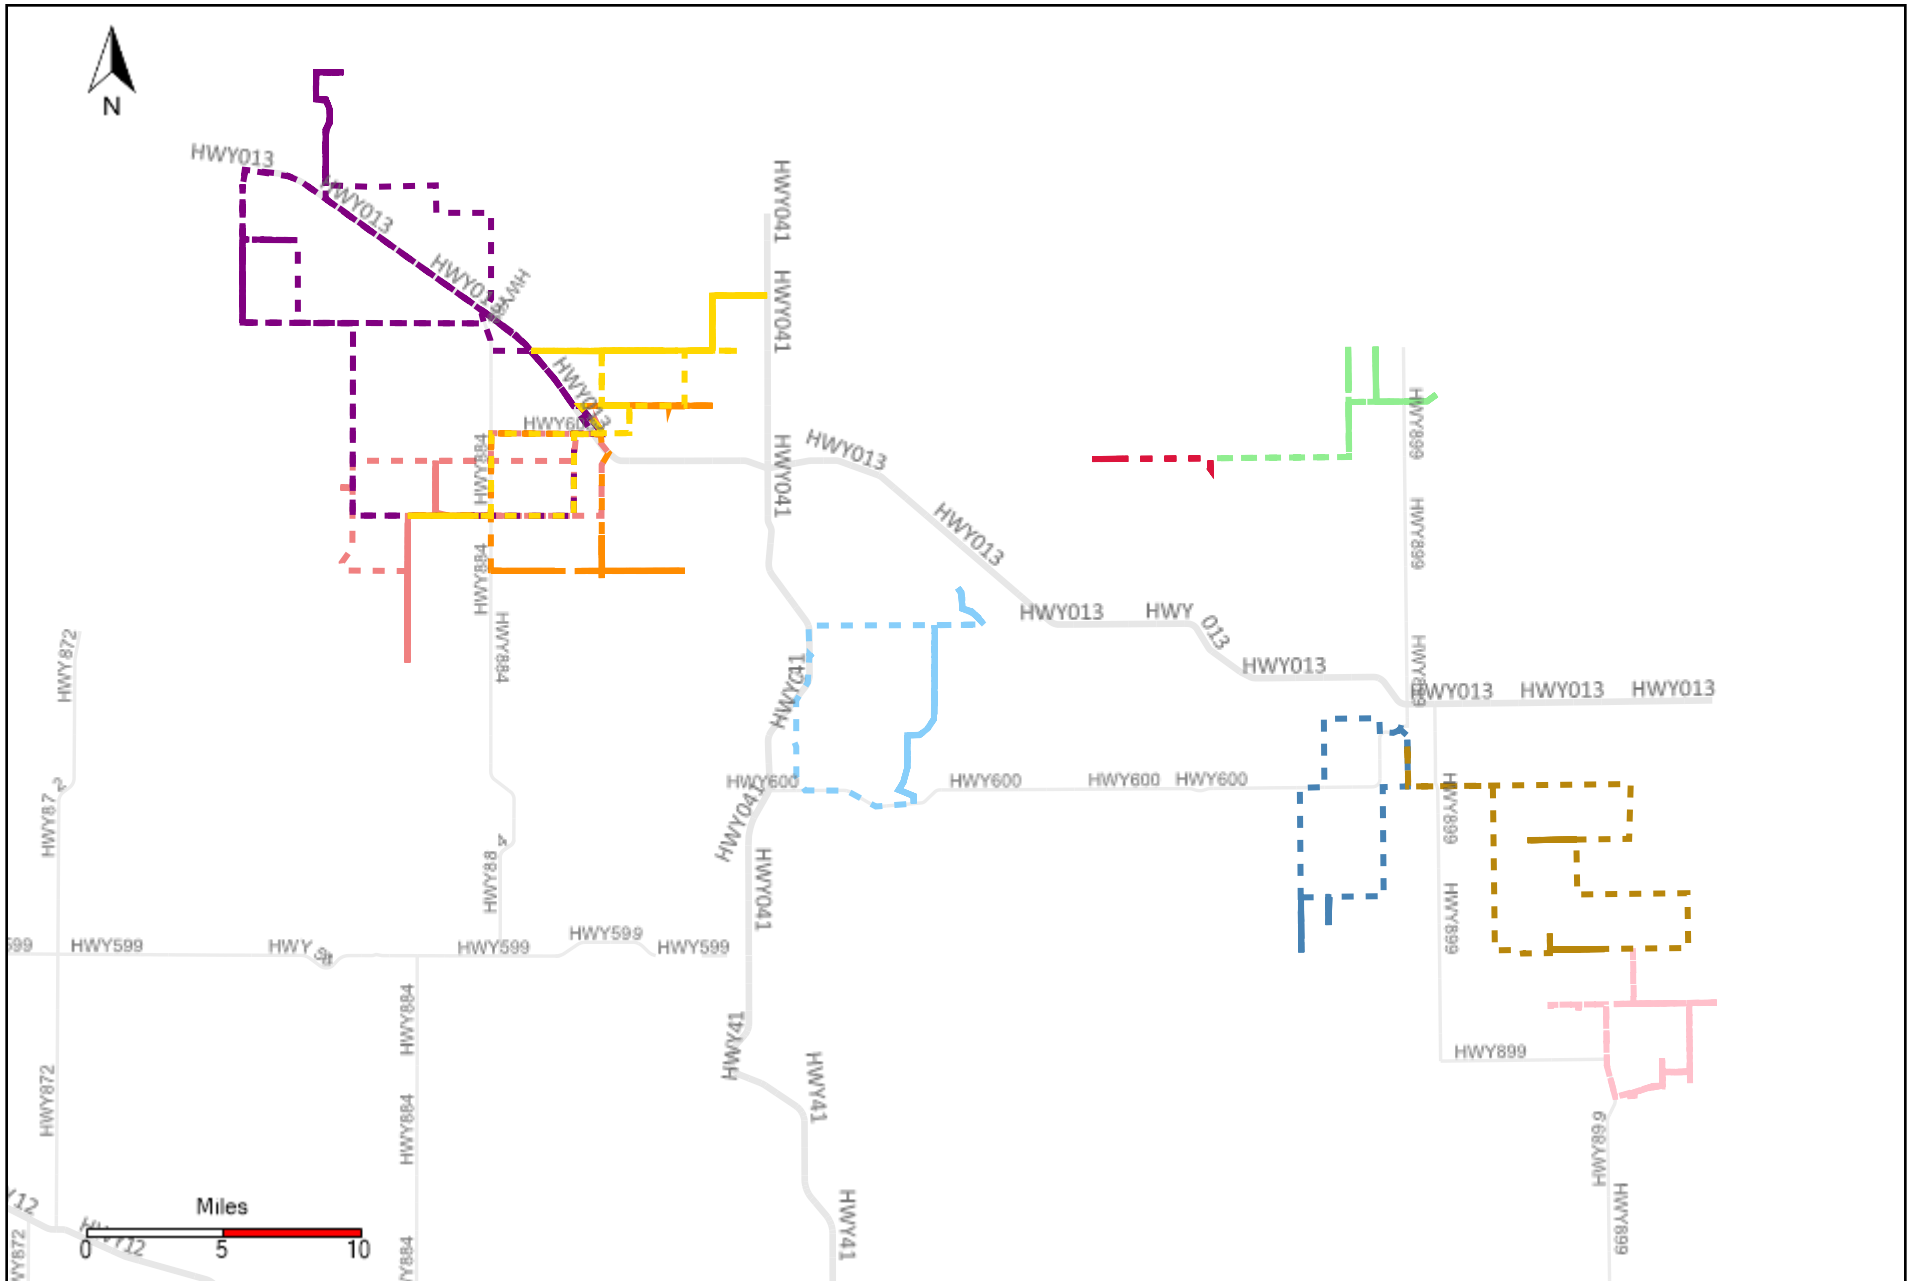

Provost Weekly Grader Report (2022-06-12 ~ 2022-06-18)

Division: 1 Grader Report(2022-06-12 ~ 2022-06-18)

Vehicle Name List	Total Distance(km)	Total Hours
*****	324.92	33 hrs 26 min 58 sec

Division: 2 Grader Report(2022-06-12 ~ 2022-06-18)

Vehicle Name List	Total Distance(km)	Total Hours
*****	101.74	8 hrs 13 min 30 sec

Division: 3 Grader Report(2022-06-12 ~ 2022-06-18)

Vehicle Name List	Total Distance(km)	Total Hours
*****	175.14	16 hrs 34 min 29 sec

Division: 4 Grader Report(2022-06-12 ~ 2022-06-18)

Vehicle Name List	Total Distance(km)	Total Hours
*****	176.93	18 hrs 29 min 27 sec

Division: 5 Grader Report(2022-06-12 ~ 2022-06-18)

Vehicle Name List	Total Distance(km)	Total Hours
*****	459.39	48 hrs 33 min 49 sec

Division: 6 Grader Report(2022-06-12 ~ 2022-06-18)

Vehicle Name List	Total Distance(km)	Total Hours
*****	971.26	92 hrs 58 min 55 sec