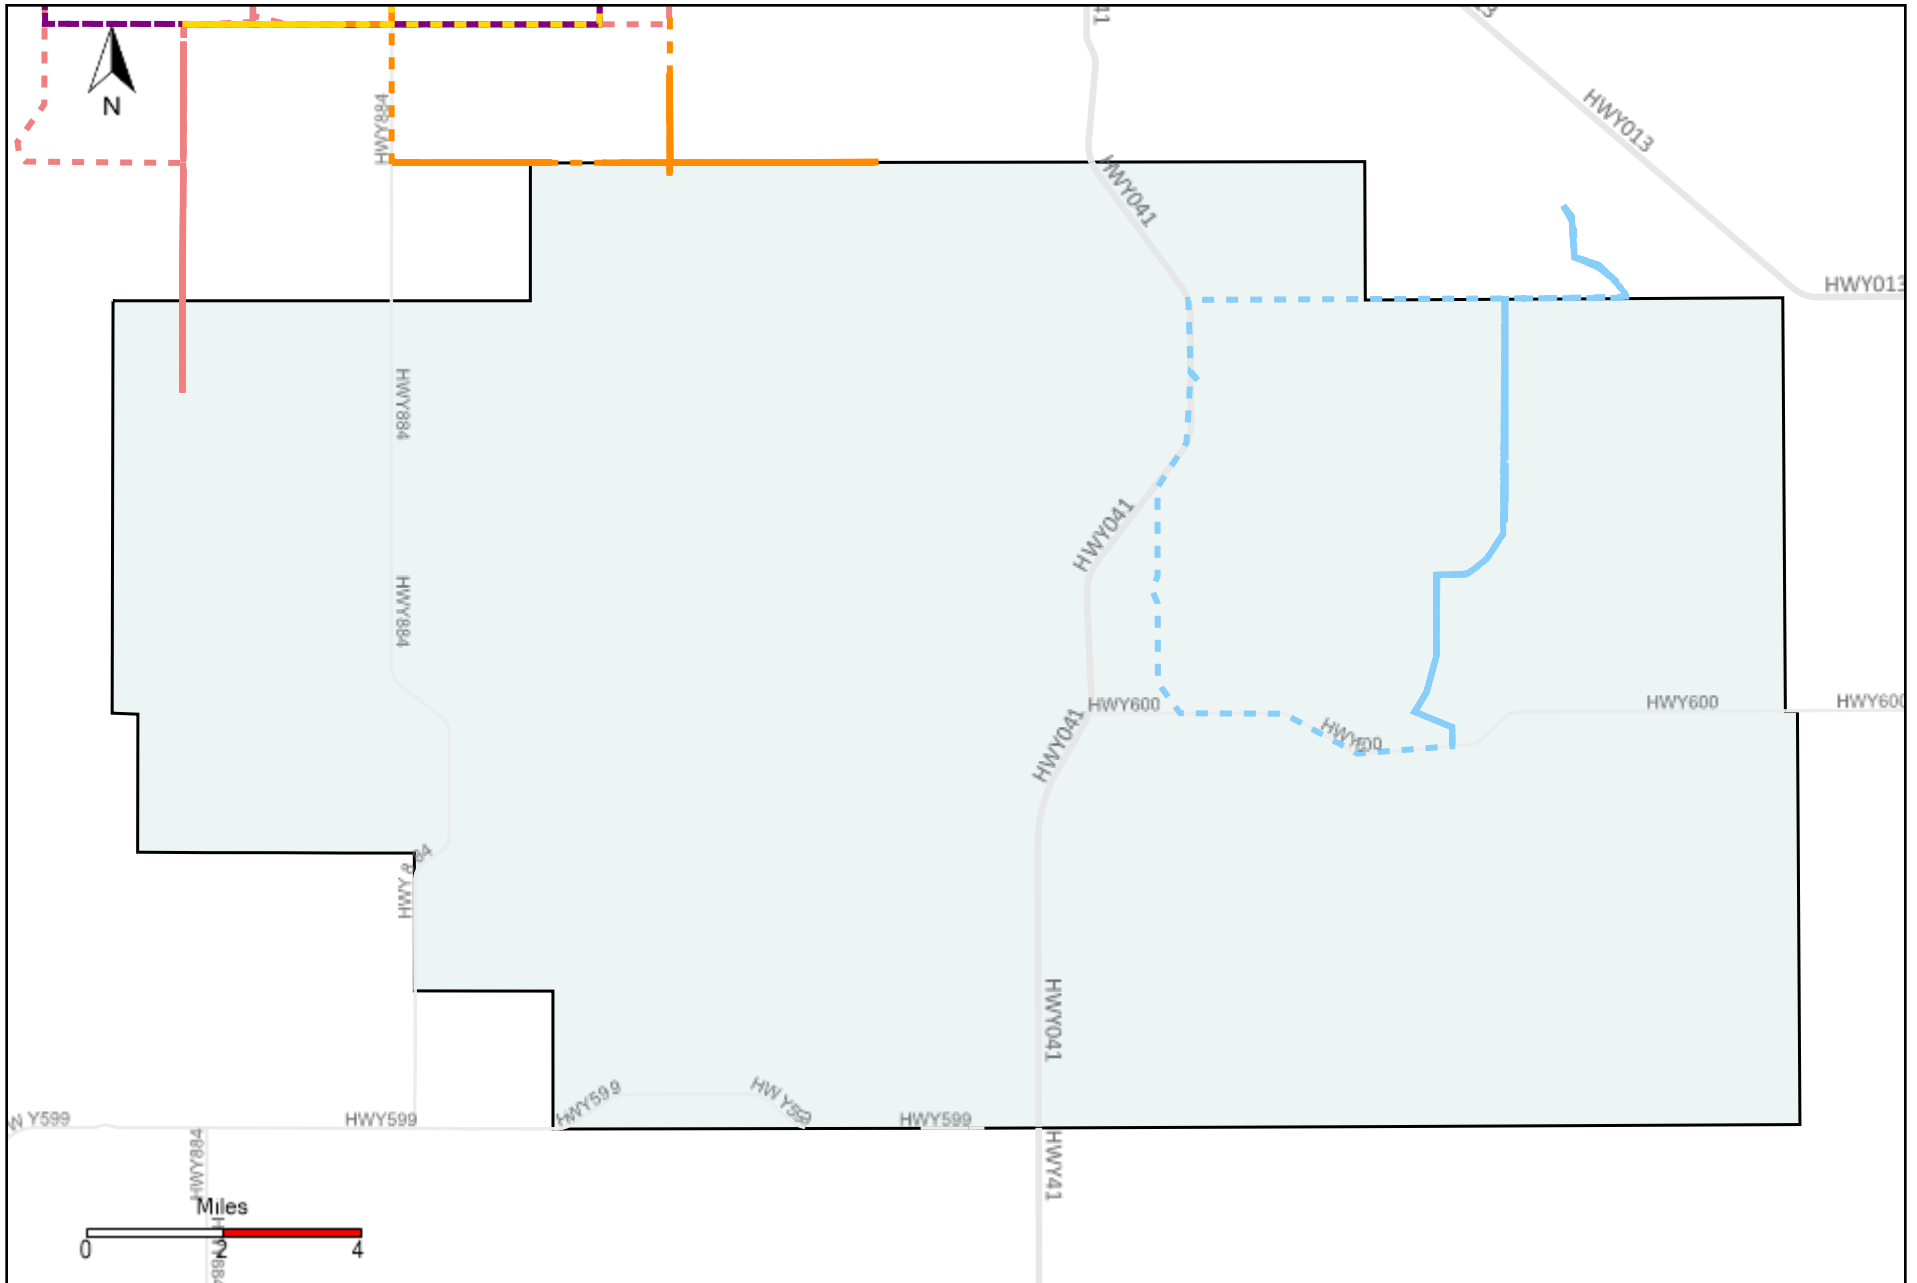

Division: 5 Grader Report(2022-06-12 ~ 2022-06-18)

Vehicle Name List	Total Distance(km)	Total Hours
*****	459.39	48 hrs 33 min 49 sec