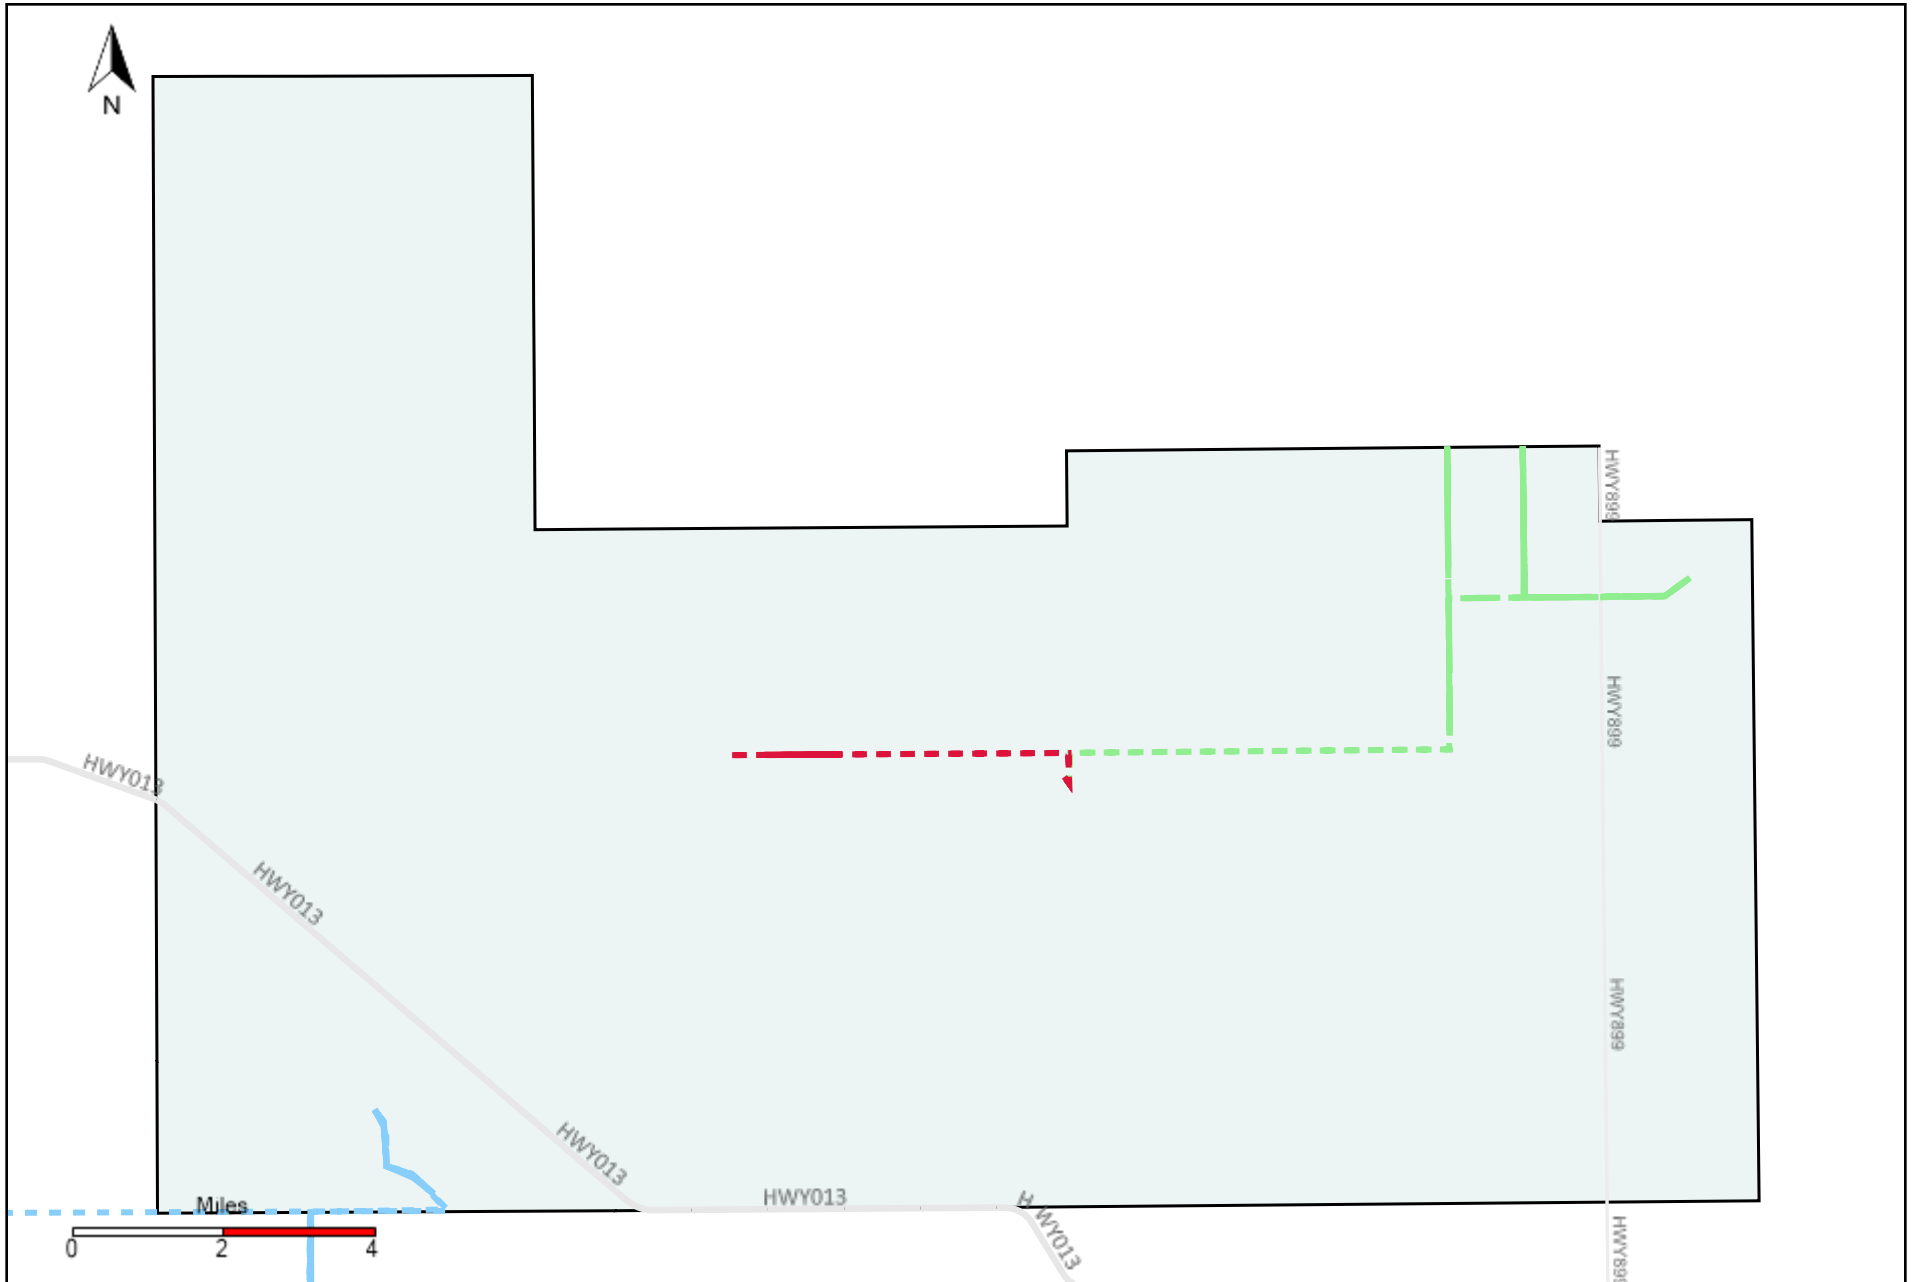

Provost Weekly Grader Report (2022-06-12 ~ 2022-06-18)

Division: 1 Grader Report(2022-06-12 ~ 2022-06-18)

Vehicle Name List	Total Distance(km)	Total Hours
*****	324.92	33 hrs 26 min 58 sec

Division: 2 Grader Report(2022-06-12 ~ 2022-06-18)

Vehicle Name List	Total Distance(km)	Total Hours
*****	101.74	8 hrs 13 min 30 sec

Division: 3 Grader Report(2022-06-12 ~ 2022-06-18)

Vehicle Name List	Total Distance(km)	Total Hours
*****	175.14	16 hrs 34 min 29 sec

Division: 4 Grader Report(2022-06-12 ~ 2022-06-18)

Vehicle Name List	Total Distance(km)	Total Hours
*****	176.93	18 hrs 29 min 27 sec

Division: 5 Grader Report(2022-06-12 ~ 2022-06-18)

Vehicle Name List	Total Distance(km)	Total Hours
*****	459.39	48 hrs 33 min 49 sec

Division: 6 Grader Report(2022-06-12 ~ 2022-06-18)

Vehicle Name List	Total Distance(km)	Total Hours
*****	971.26	92 hrs 58 min 55 sec