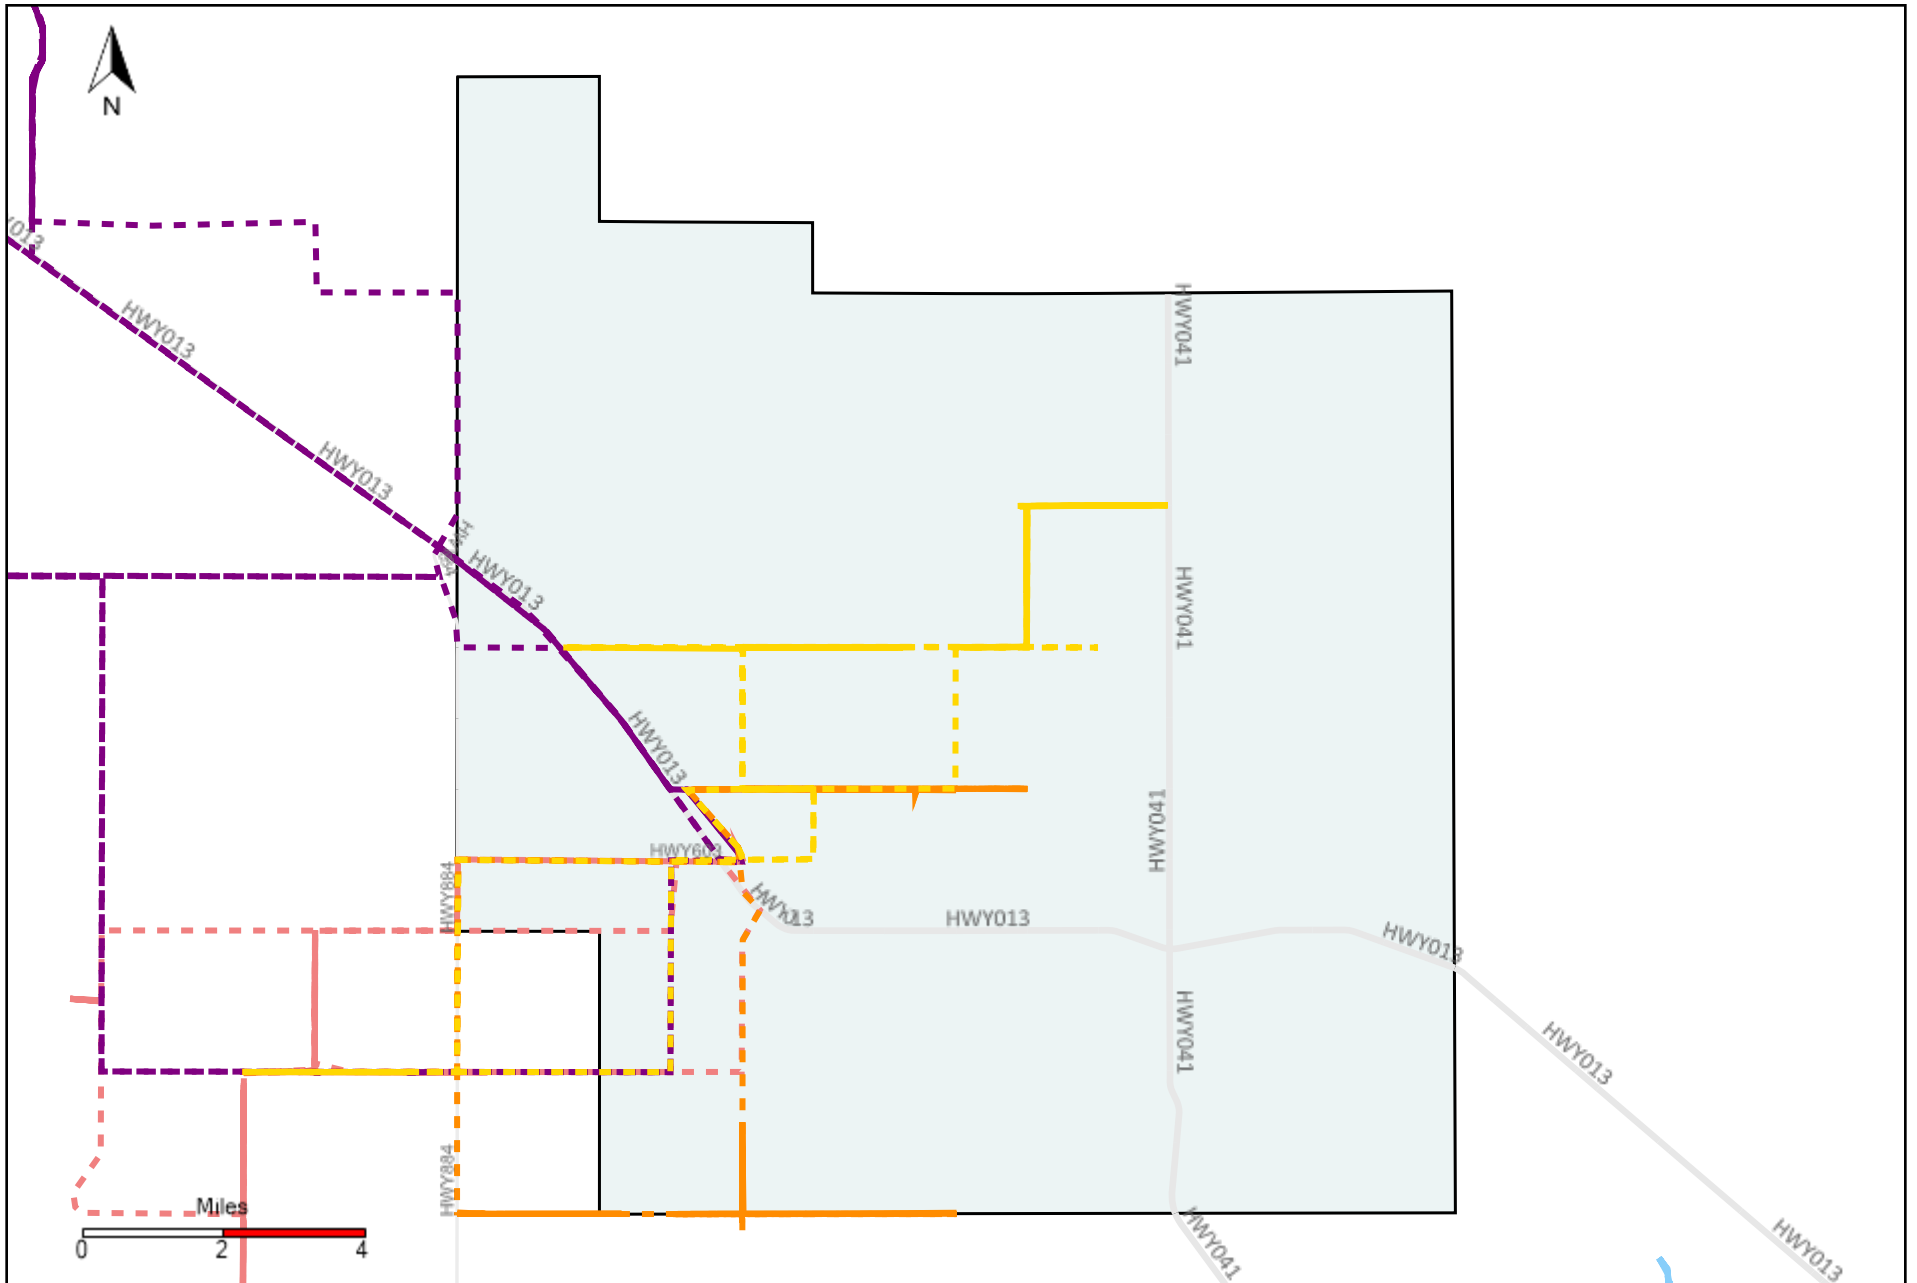

Vehicle Name List	Total Distance(km)	Total Hours
*****	101.74	8 hrs 13 min 30 sec

Division: 3 Grader Report(2022-06-12 ~ 2022-06-18)

Vehicle Name List	Total Distance(km)	Total Hours
*****	175.14	16 hrs 34 min 29 sec

Division: 4 Grader Report(2022-06-12 ~ 2022-06-18)

Vehicle Name List	Total Distance(km)	Total Hours
*****	176.93	18 hrs 29 min 27 sec

Division: 5 Grader Report(2022-06-12 ~ 2022-06-18)

Vehicle Name List	Total Distance(km)	Total Hours
*****	459.39	48 hrs 33 min 49 sec

Division: 6 Grader Report(2022-06-12 ~ 2022-06-18)

Vehicle Name List	Total Distance(km)	Total Hours
*****	971.26	92 hrs 58 min 55 sec