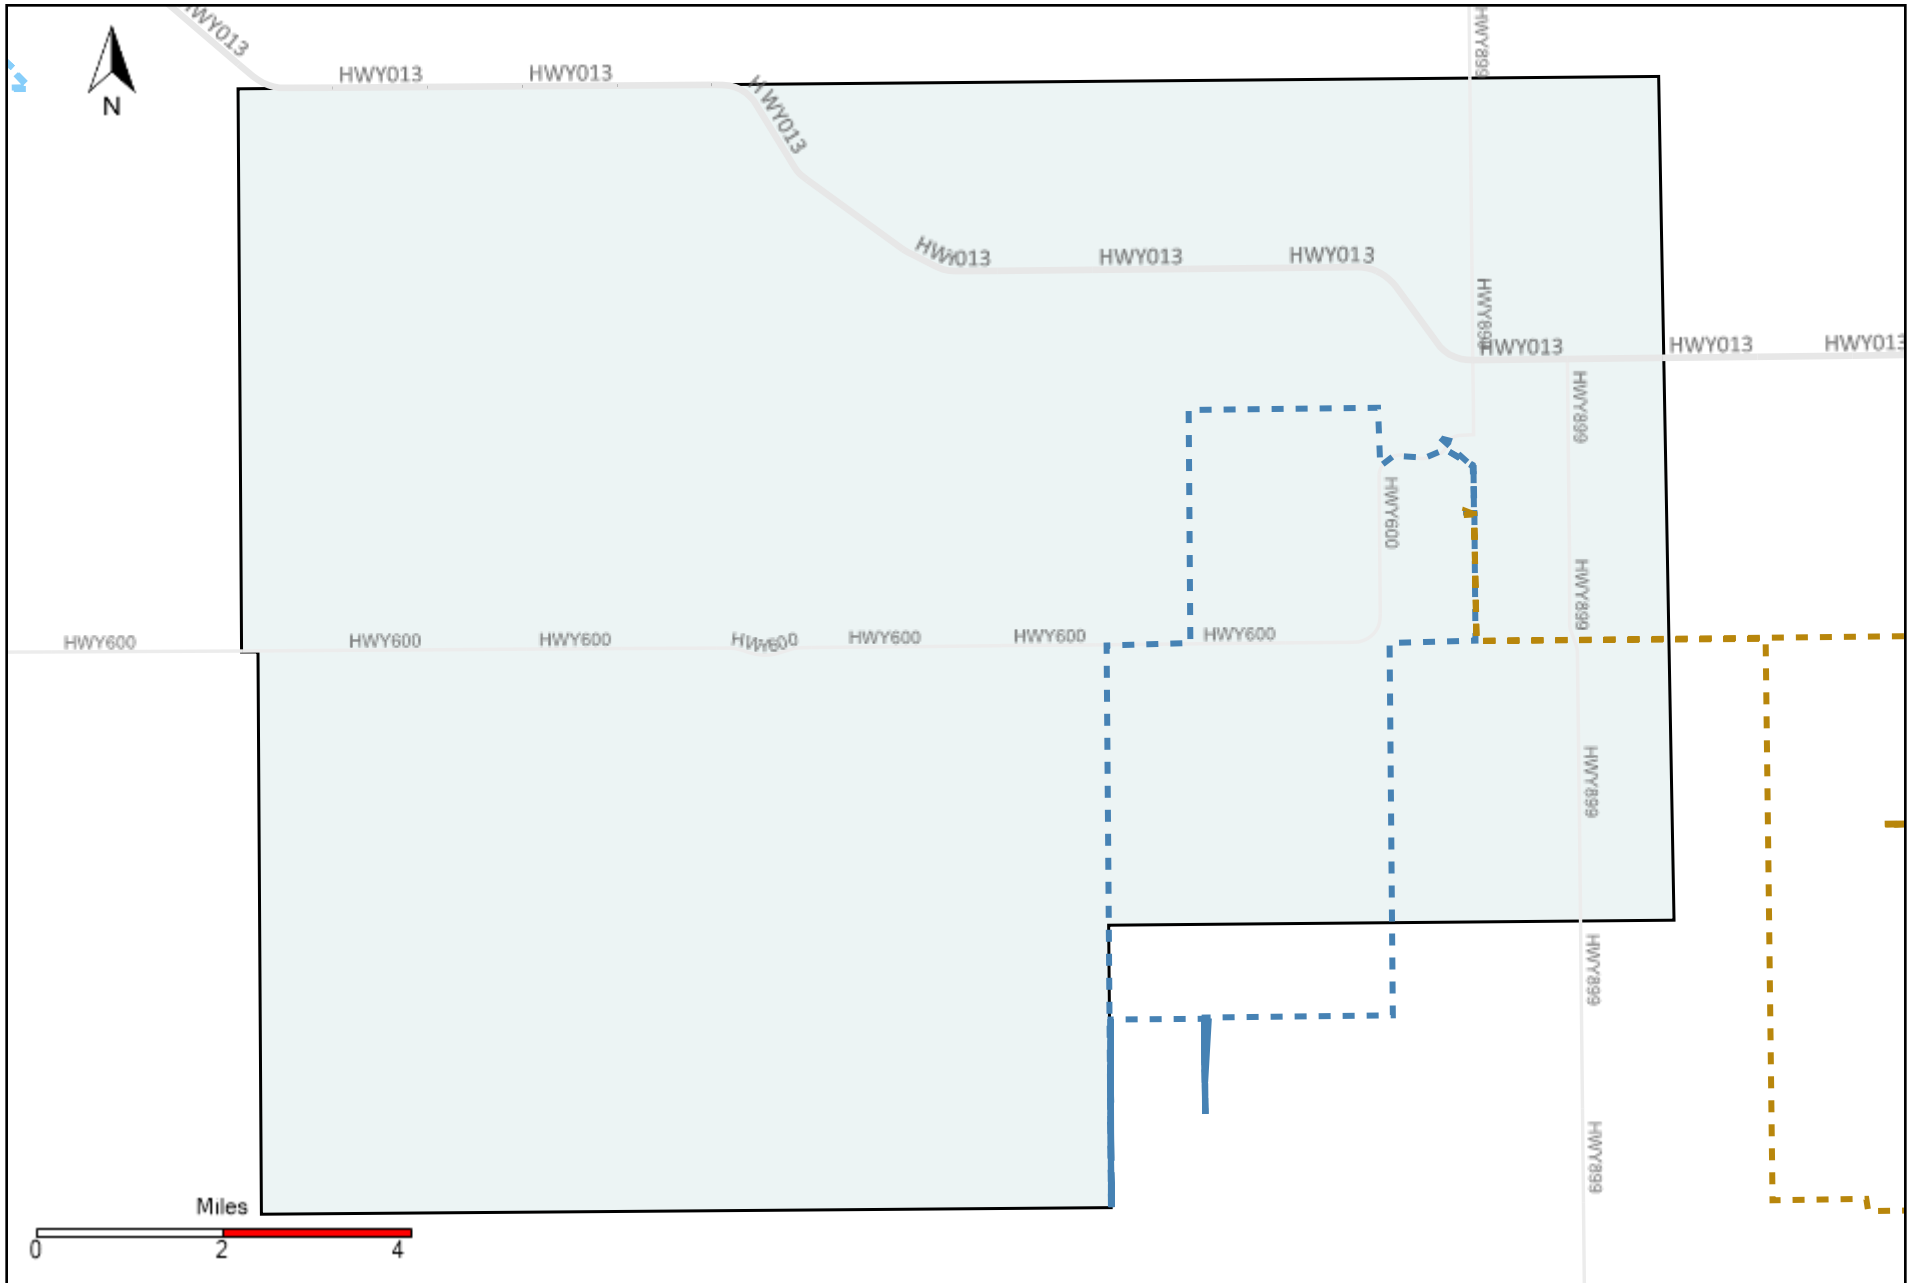

Provost Weekly Grader Report (2022-06-12 ~ 2022-06-18)

Division: 1 Grader Report(2022-06-12 ~ 2022-06-18)

Vehicle Name List	Total Distance(km)	Total Hours
*****	324.92	33 hrs 26 min 58 sec

Division: 2 Grader Report(2022-06-12 ~ 2022-06-18)

Vehicle Name List	Total Distance(km)	Total Hours
*****	101.74	8 hrs 13 min 30 sec

Division: 3 Grader Report(2022-06-12 ~ 2022-06-18)

Vehicle Name List	Total Distance(km)	Total Hours
*****	175.14	16 hrs 34 min 29 sec

Division: 4 Grader Report(2022-06-12 ~ 2022-06-18)

Vehicle Name List	Total Distance(km)	Total Hours
*****	176.93	18 hrs 29 min 27 sec

Division: 5 Grader Report(2022-06-12 ~ 2022-06-18)

Vehicle Name List	Total Distance(km)	Total Hours
*****	459.39	48 hrs 33 min 49 sec

Division: 6 Grader Report(2022-06-12 ~ 2022-06-18)

Vehicle Name List	Total Distance(km)	Total Hours
*****	971.26	92 hrs 58 min 55 sec