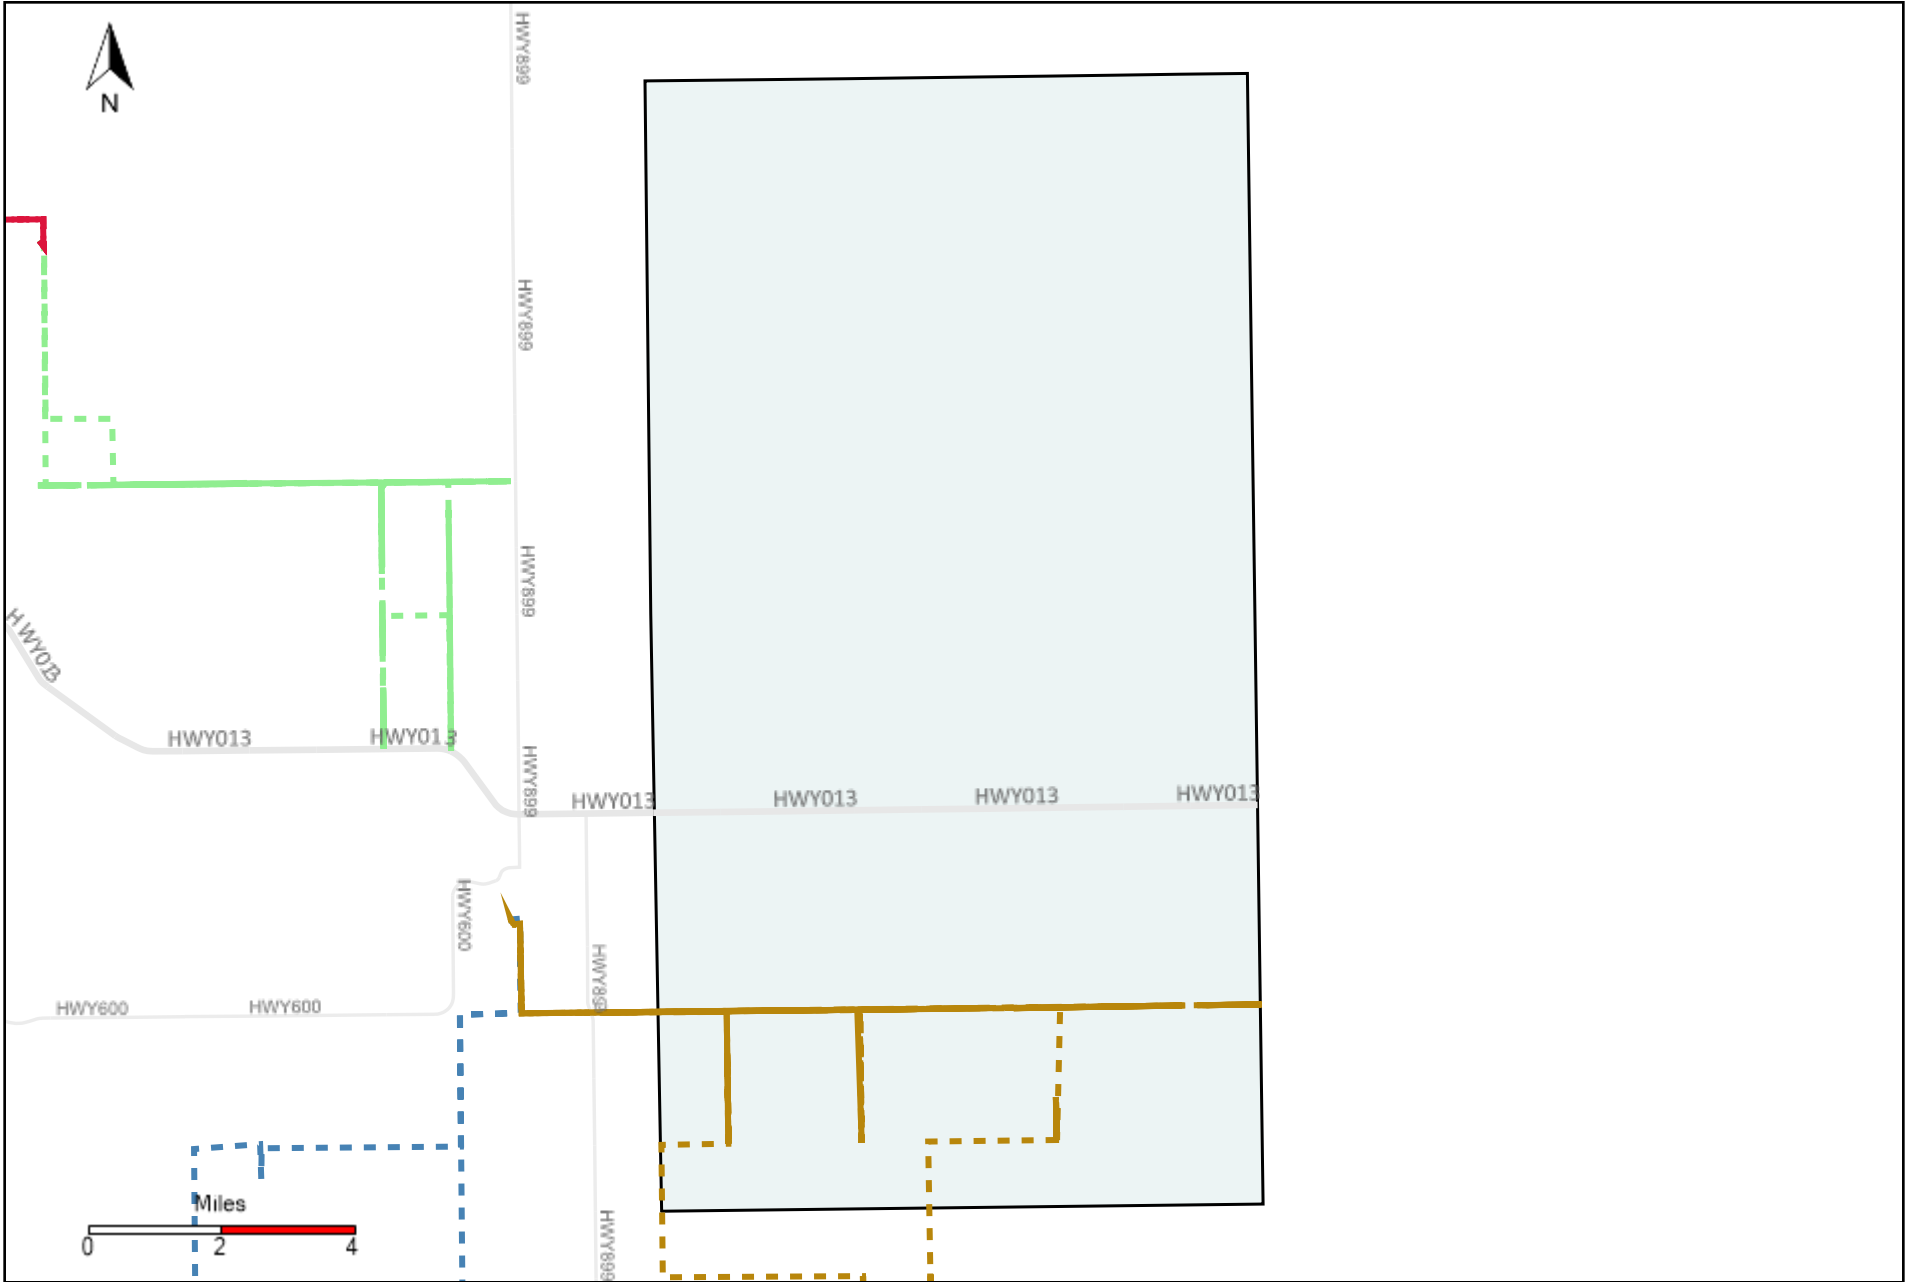

Provost Weekly Grader Report (2022-06-19 ~ 2022-06-25)

Division: 1 Grader Report(2022-06-19 ~ 2022-06-25)

Vehicle Name List	Total Distance(km)	Total Hours
*****	587.93	58 hrs 40 min 58 sec

Division: 2 Grader Report(2022-06-19 ~ 2022-06-25)

Vehicle Name List	Total Distance(km)	Total Hours
*****	272.71	27 hrs 55 min 5 sec

Division: 3 Grader Report(2022-06-19 ~ 2022-06-25)

Vehicle Name List	Total Distance(km)	Total Hours
*****	848.31	79 hrs 38 min 9 sec

Division: 4 Grader Report(2022-06-19 ~ 2022-06-25)

Vehicle Name List	Total Distance(km)	Total Hours
*****	927.45	94 hrs 40 min 23 sec

Division: 5 Grader Report(2022-06-19 ~ 2022-06-25)

Vehicle Name List	Total Distance(km)	Total Hours
*****	891.22	82 hrs 46 min 10 sec