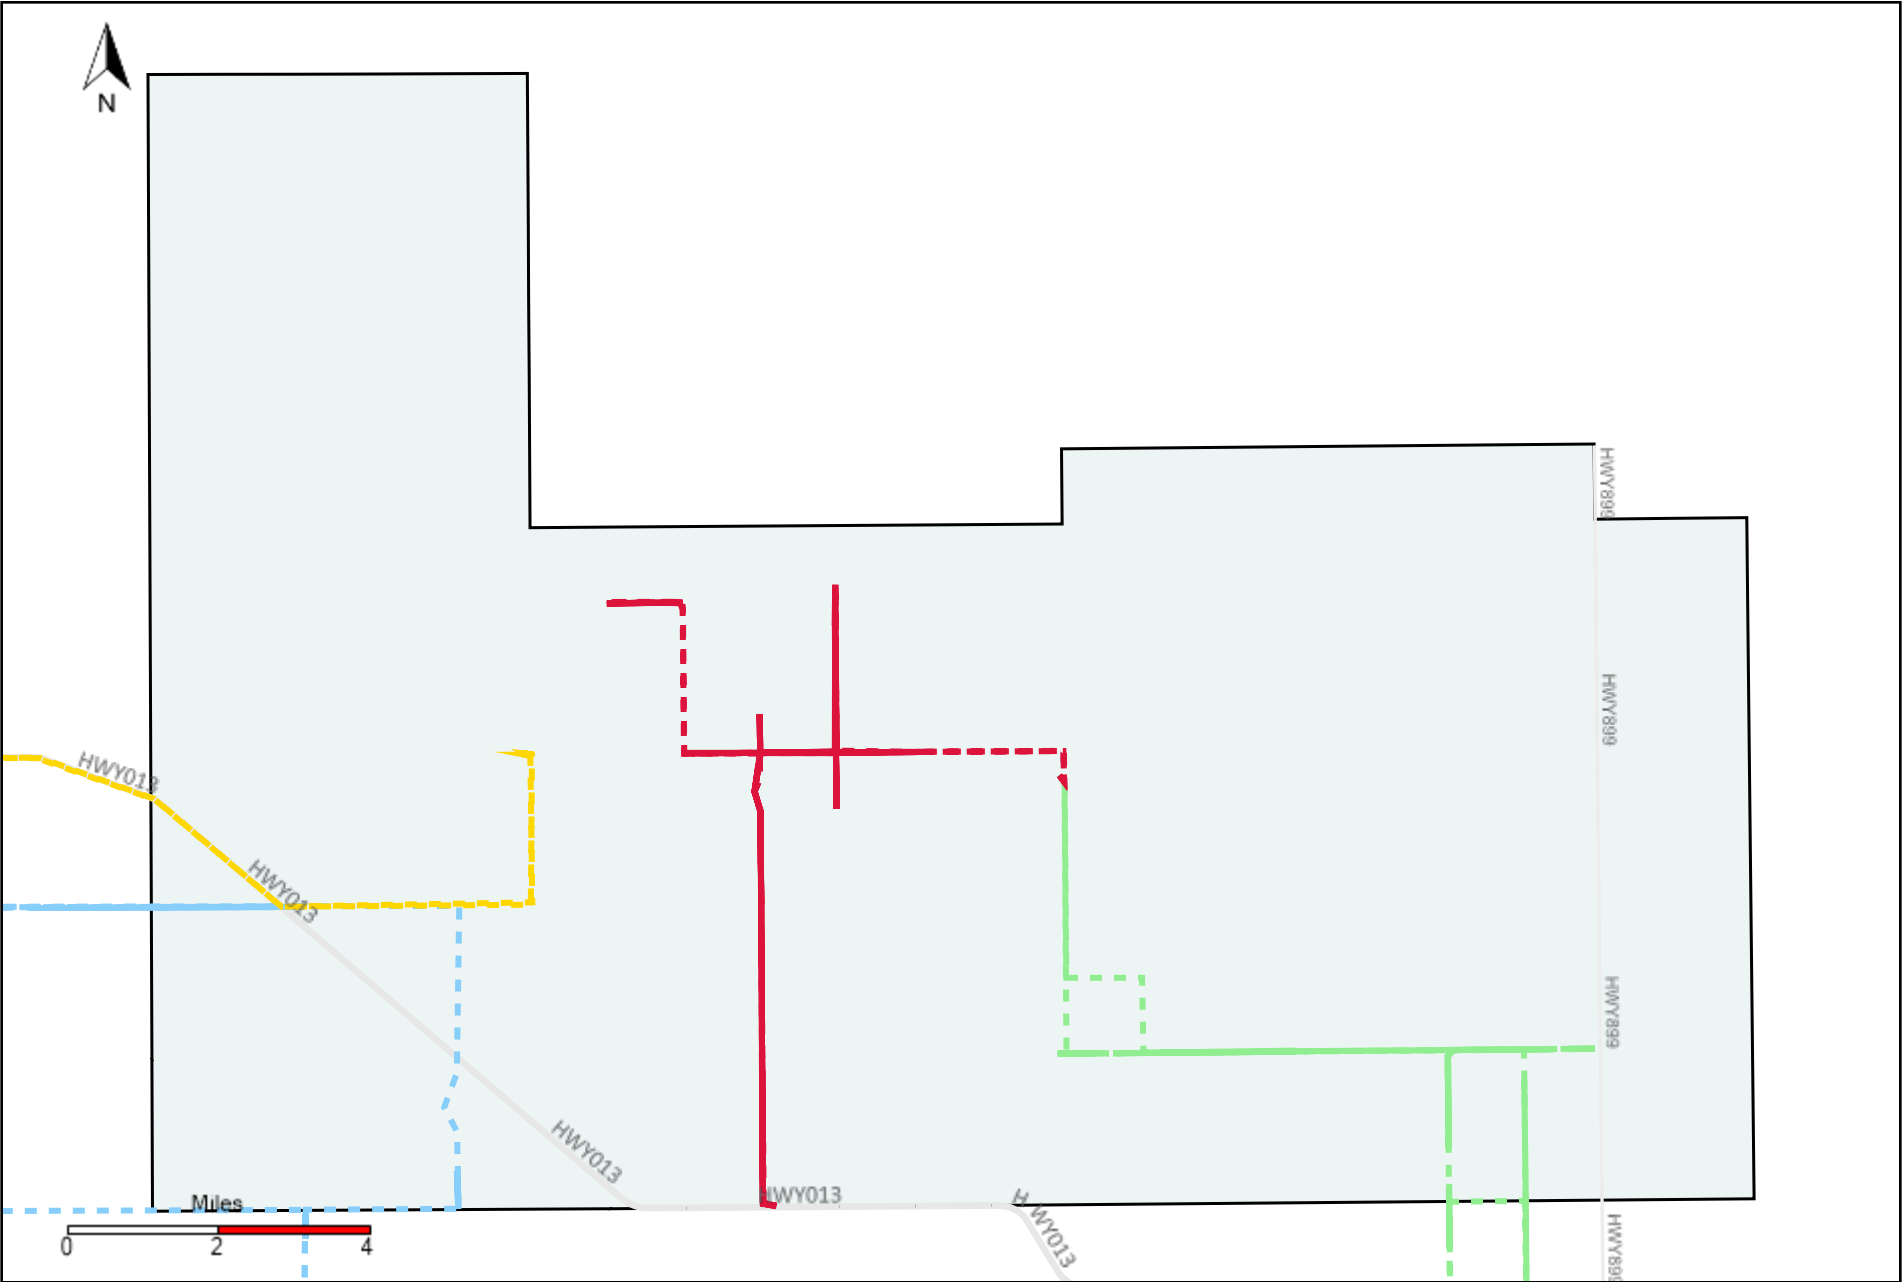

Provost Weekly Grader Report (2022-06-19 ~ 2022-06-25)

Division: 1 Grader Report(2022-06-19 ~ 2022-06-25)

Vehicle Name List	Total Distance(km)	Total Hours
*****	587.93	58 hrs 40 min 58 sec

Division: 2 Grader Report(2022-06-19 ~ 2022-06-25)

Vehicle Name List	Total Distance(km)	Total Hours
*****	272.71	27 hrs 55 min 5 sec

Division: 3 Grader Report(2022-06-19 ~ 2022-06-25)

Vehicle Name List	Total Distance(km)	Total Hours
*****	848.31	79 hrs 38 min 9 sec

Division: 4 Grader Report(2022-06-19 ~ 2022-06-25)

Vehicle Name List	Total Distance(km)	Total Hours
*****	927.45	94 hrs 40 min 23 sec

Division: 5 Grader Report(2022-06-19 ~ 2022-06-25)

Vehicle Name List	Total Distance(km)	Total Hours
*****	891.22	82 hrs 46 min 10 sec

Division: 6 Grader Report(2022-06-19 ~ 2022-06-25)

Vehicle Name List	Total Distance(km)	Total Hours
*****	1345.3	128 hrs 49 min 2 sec

Division: 7 Grader Report(2022-06-19 ~ 2022-06-25)

Vehicle Name List	Total Distance(km)	Total Hours
*****	987.83	99 hrs 11 min 49 sec