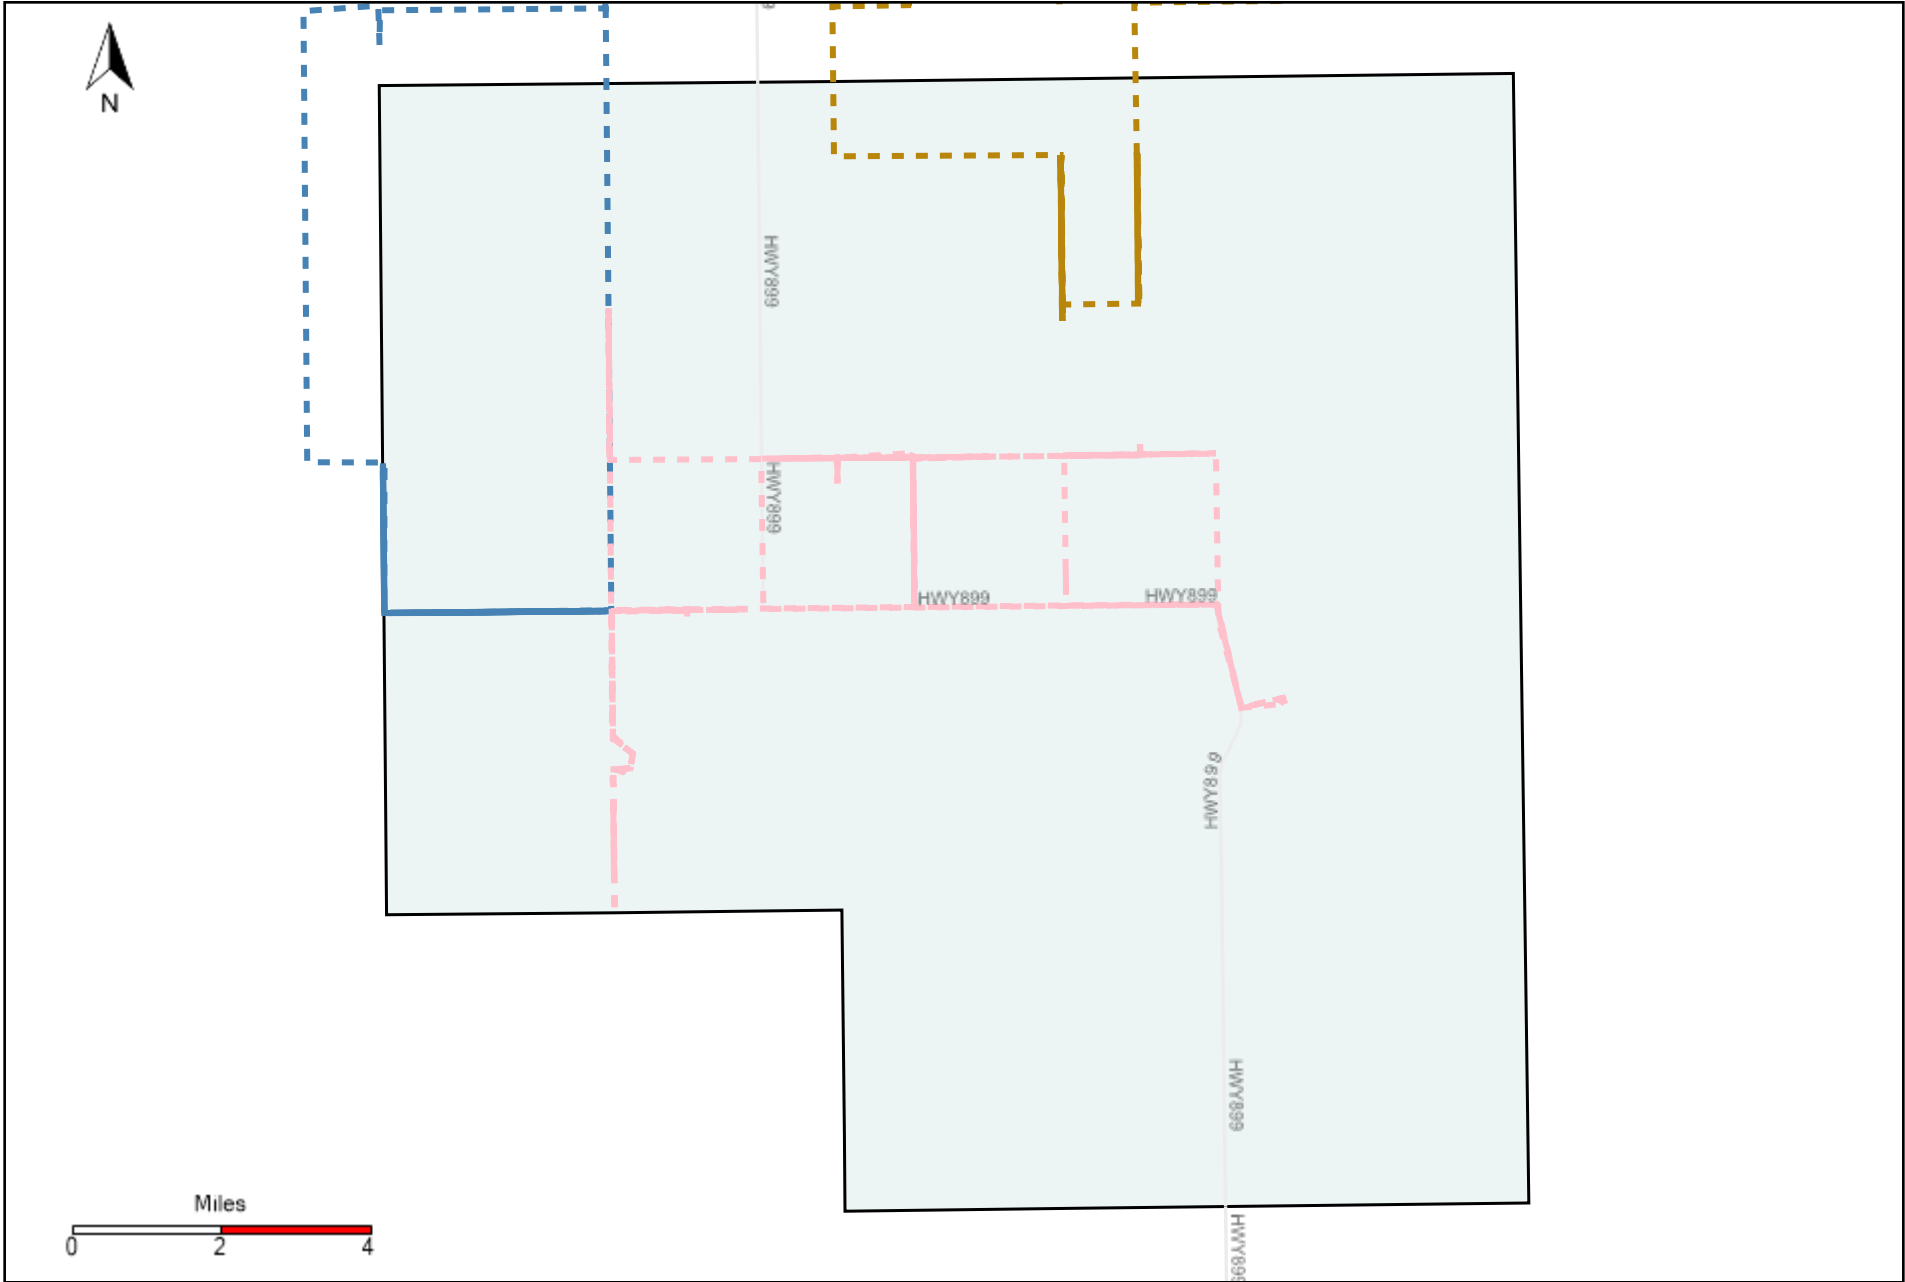

Provost Weekly Grader Report (2022-06-19 ~ 2022-06-25)

Division: 1 Grader Report(2022-06-19 ~ 2022-06-25)

Vehicle Name List	Total Distance(km)	Total Hours
*****	587.93	58 hrs 40 min 58 sec

Division: 2 Grader Report(2022-06-19 ~ 2022-06-25)

Vehicle Name List	Total Distance(km)	Total Hours
*****	272.71	27 hrs 55 min 5 sec

Division: 3 Grader Report(2022-06-19 ~ 2022-06-25)

Vehicle Name List	Total Distance(km)	Total Hours
*****	848.31	79 hrs 38 min 9 sec

Division: 4 Grader Report(2022-06-19 ~ 2022-06-25)

Vehicle Name List	Total Distance(km)	Total Hours
*****	927.45	94 hrs 40 min 23 sec

Division: 5 Grader Report(2022-06-19 ~ 2022-06-25)

Vehicle Name List	Total Distance(km)	Total Hours
*****	891.22	82 hrs 46 min 10 sec