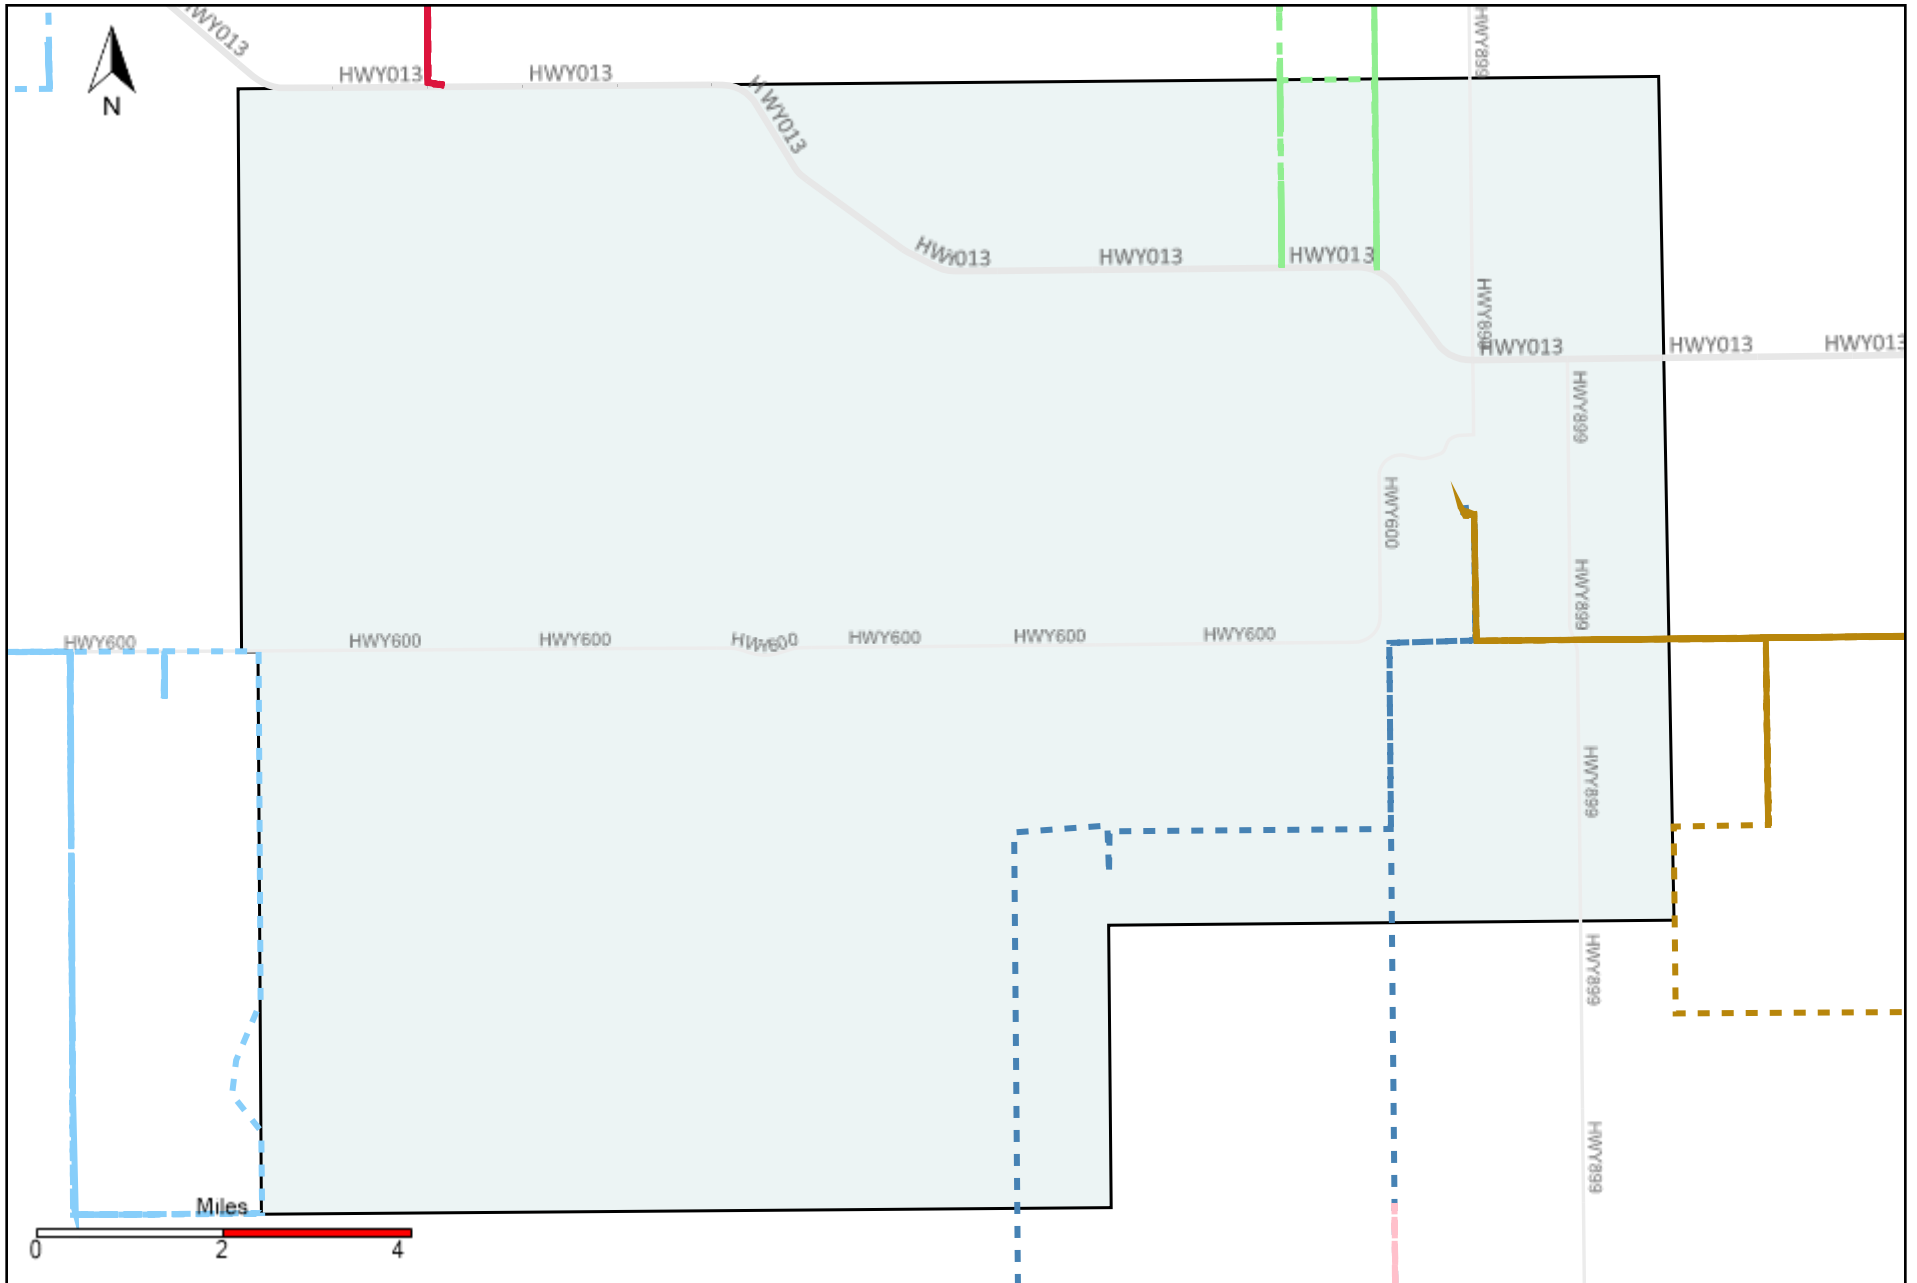

Provost Weekly Grader Report (2022-06-19 ~ 2022-06-25)

Division: 1 Grader Report(2022-06-19 ~ 2022-06-25)

Vehicle Name List	Total Distance(km)	Total Hours
*****	587.93	58 hrs 40 min 58 sec

Division: 2 Grader Report(2022-06-19 ~ 2022-06-25)

Vehicle Name List	Total Distance(km)	Total Hours
*****	272.71	27 hrs 55 min 5 sec

Division: 3 Grader Report(2022-06-19 ~ 2022-06-25)

Vehicle Name List	Total Distance(km)	Total Hours
*****	848.31	79 hrs 38 min 9 sec

Division: 4 Grader Report(2022-06-19 ~ 2022-06-25)

Vehicle Name List	Total Distance(km)	Total Hours
*****	927.45	94 hrs 40 min 23 sec

Division: 5 Grader Report(2022-06-19 ~ 2022-06-25)

Vehicle Name List	Total Distance(km)	Total Hours
*****	891.22	82 hrs 46 min 10 sec

Division: 6 Grader Report(2022-06-19 ~ 2022-06-25)

Vehicle Name List	Total Distance(km)	Total Hours
*****	1345.3	128 hrs 49 min 2 sec

Division: 7 Grader Report(2022-06-19 ~ 2022-06-25)

Vehicle Name List	Total Distance(km)	Total Hours
*****	987.83	99 hrs 11 min 49 sec