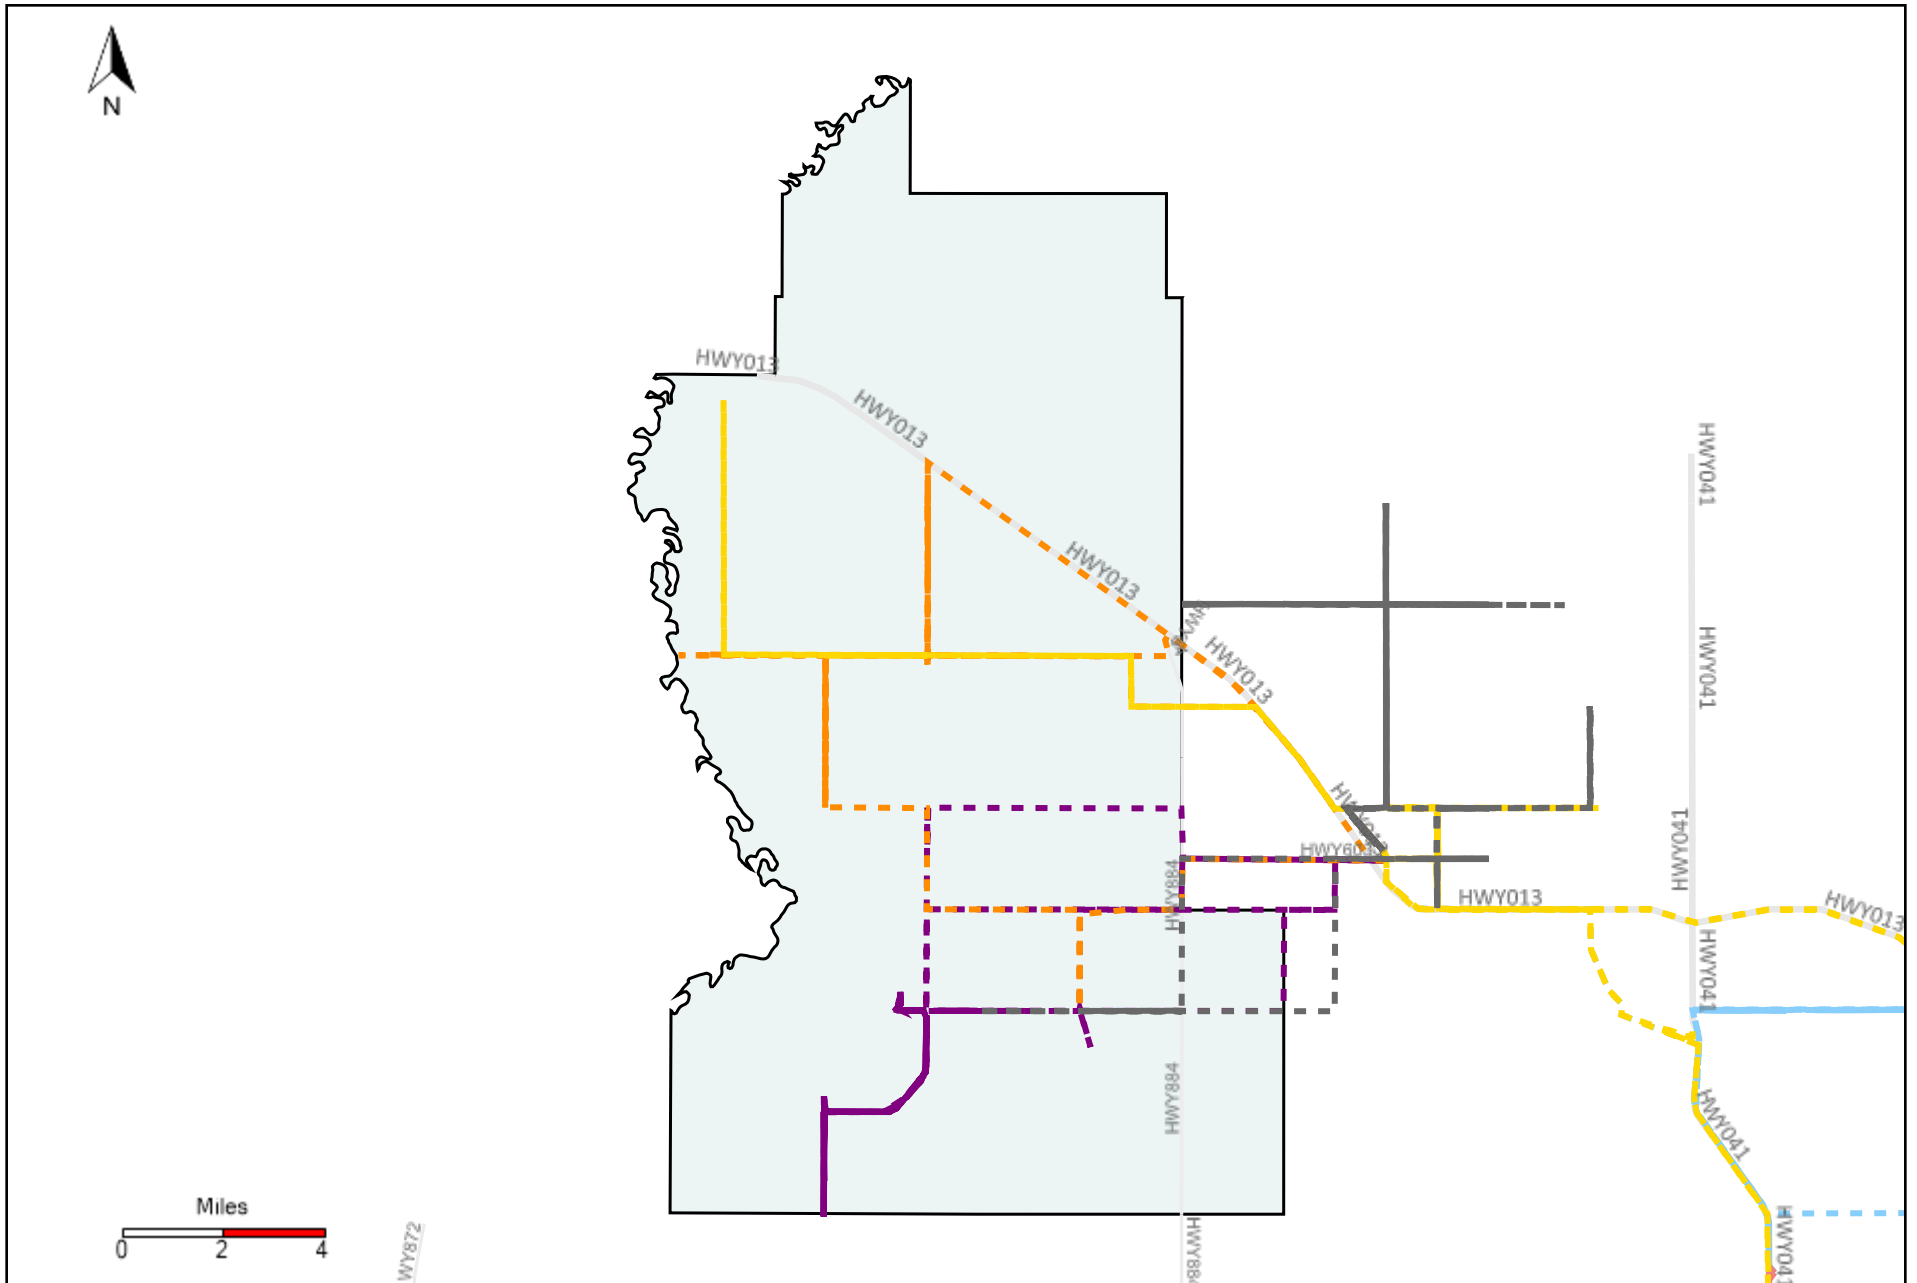

Vehicle Name List	Total Distance(km)	Total Hours
*****	272.71	27 hrs 55 min 5 sec

Division: 3 Grader Report(2022-06-19 ~ 2022-06-25)

Vehicle Name List	Total Distance(km)	Total Hours
*****	848.31	79 hrs 38 min 9 sec

Division: 4 Grader Report(2022-06-19 ~ 2022-06-25)

Vehicle Name List	Total Distance(km)	Total Hours
*****	927.45	94 hrs 40 min 23 sec

Division: 5 Grader Report(2022-06-19 ~ 2022-06-25)

Vehicle Name List	Total Distance(km)	Total Hours
*****	891.22	82 hrs 46 min 10 sec

Division: 6 Grader Report(2022-06-19 ~ 2022-06-25)

Vehicle Name List	Total Distance(km)	Total Hours
*****	1345.3	128 hrs 49 min 2 sec

Division: 7 Grader Report(2022-06-19 ~ 2022-06-25)

Vehicle Name List	Total Distance(km)	Total Hours
*****	987.83	99 hrs 11 min 49 sec