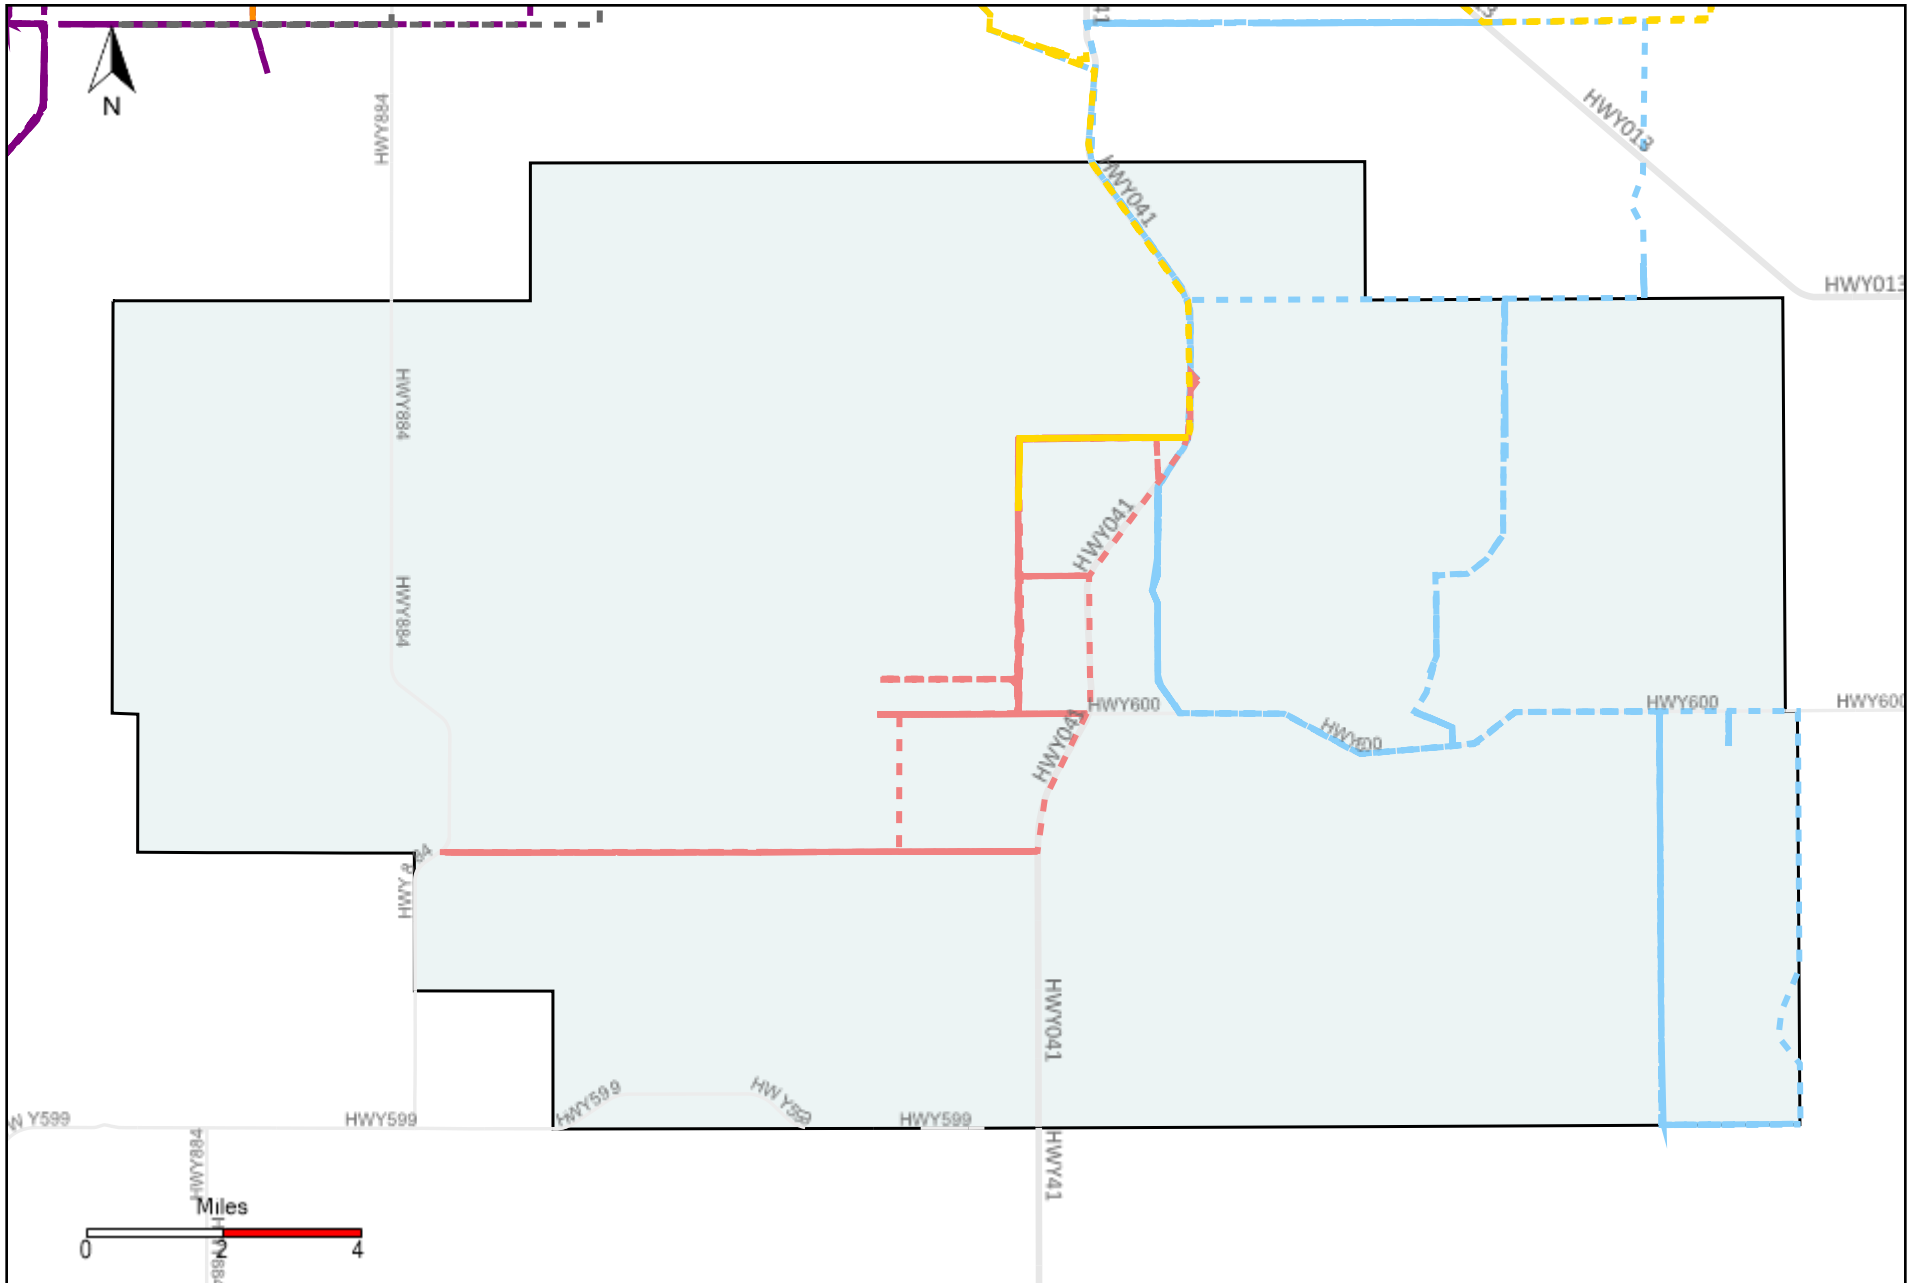

Provost Weekly Grader Report (2022-06-19 ~ 2022-06-25)

Division: 1 Grader Report(2022-06-19 ~ 2022-06-25)

Vehicle Name List	Total Distance(km)	Total Hours
*****	587.93	58 hrs 40 min 58 sec

Division: 2 Grader Report(2022-06-19 ~ 2022-06-25)

Vehicle Name List	Total Distance(km)	Total Hours
*****	272.71	27 hrs 55 min 5 sec

Division: 3 Grader Report(2022-06-19 ~ 2022-06-25)

Vehicle Name List	Total Distance(km)	Total Hours
*****	848.31	79 hrs 38 min 9 sec

Division: 4 Grader Report(2022-06-19 ~ 2022-06-25)

Vehicle Name List	Total Distance(km)	Total Hours
*****	927.45	94 hrs 40 min 23 sec

Division: 5 Grader Report(2022-06-19 ~ 2022-06-25)

Vehicle Name List	Total Distance(km)	Total Hours
*****	891.22	82 hrs 46 min 10 sec

Division: 6 Grader Report(2022-06-19 ~ 2022-06-25)

Vehicle Name List	Total Distance(km)	Total Hours
*****	1345.3	128 hrs 49 min 2 sec

Division: 7 Grader Report(2022-06-19 ~ 2022-06-25)

Vehicle Name List	Total Distance(km)	Total Hours
*****	987.83	99 hrs 11 min 49 sec