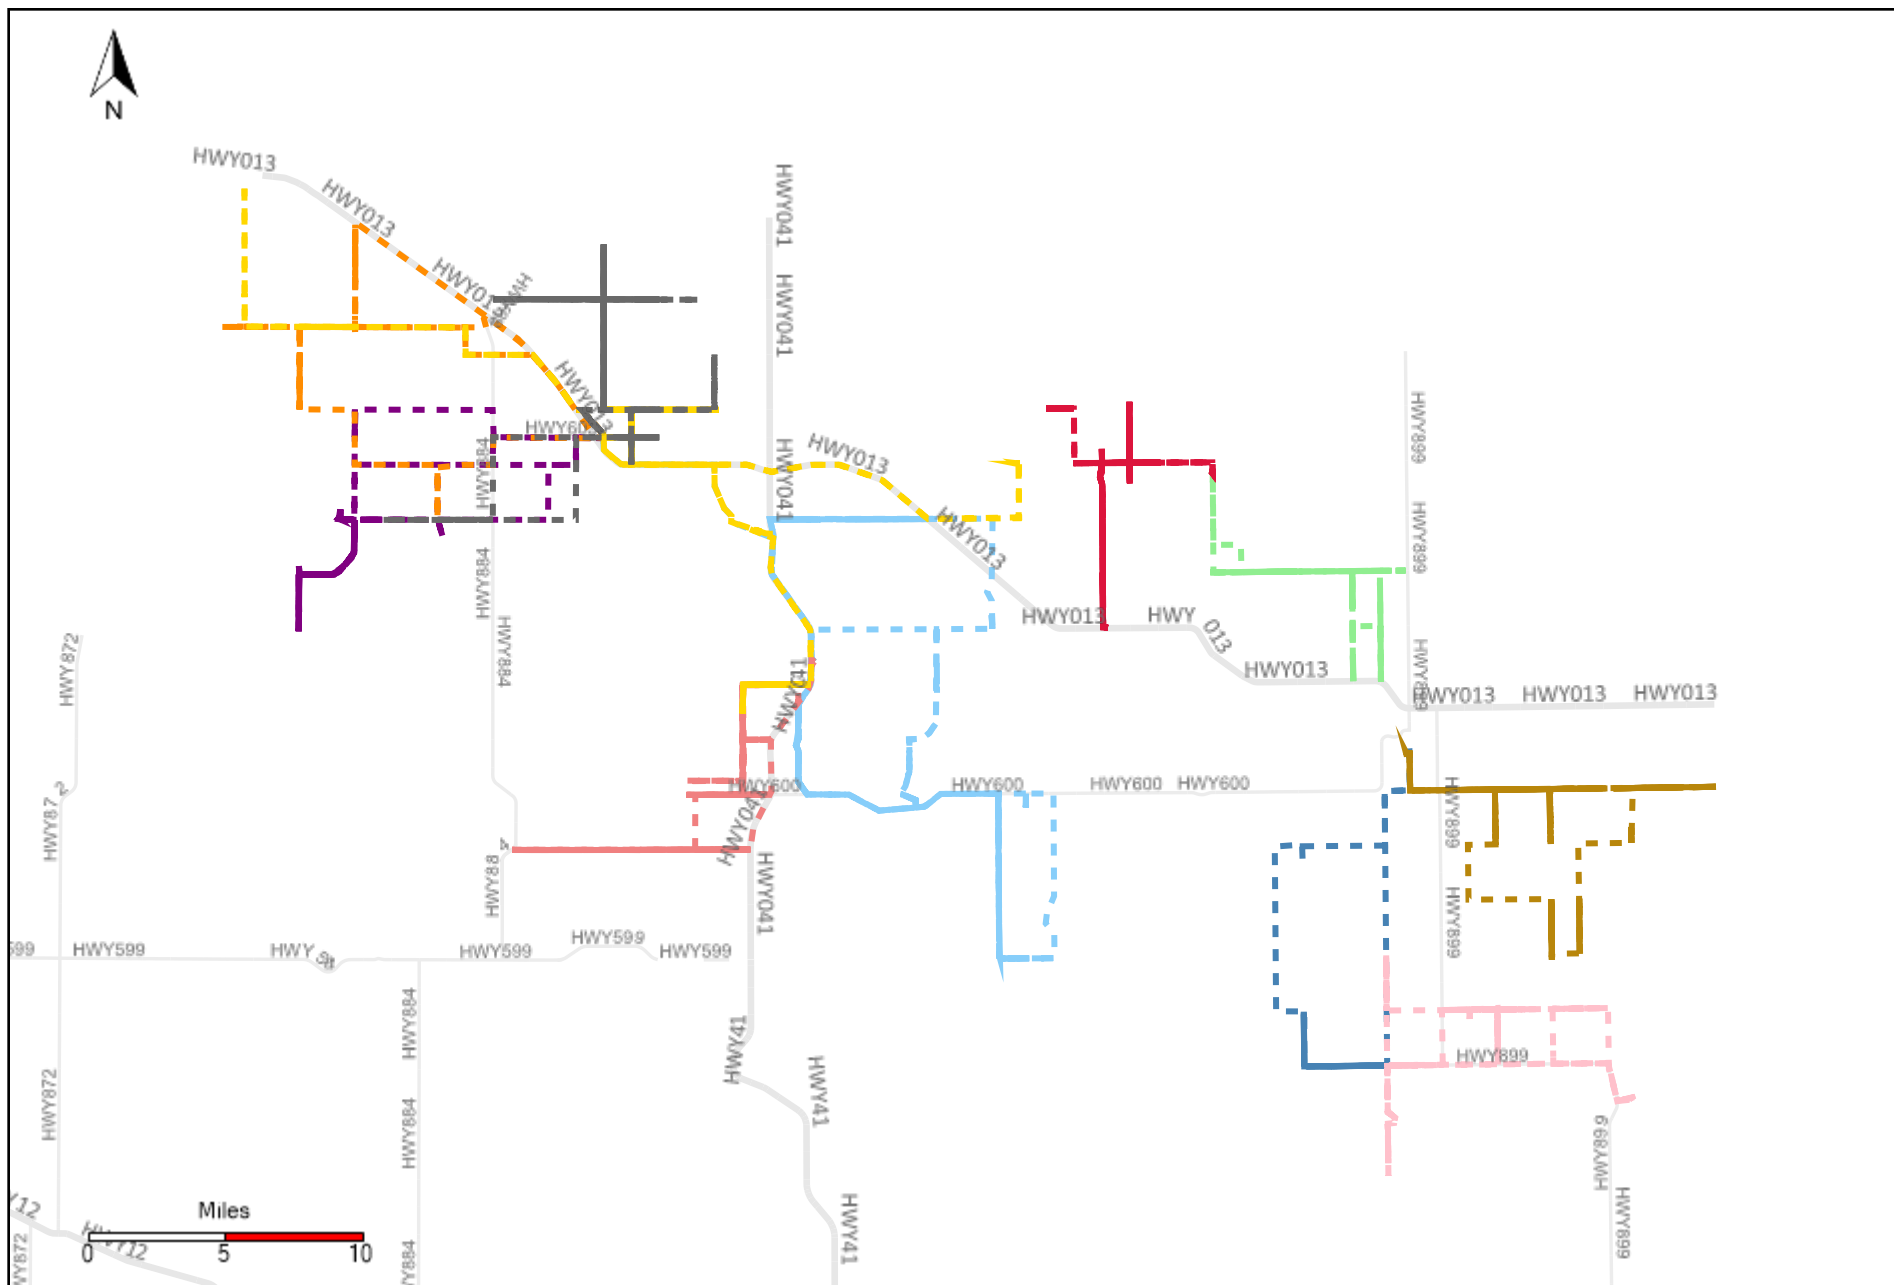

Provost Weekly Grader Report (2022-06-19 ~ 2022-06-25)

Division: 1 Grader Report(2022-06-19 ~ 2022-06-25)

Vehicle Name List	Total Distance(km)	Total Hours
*****	587.93	58 hrs 40 min 58 sec

Division: 2 Grader Report(2022-06-19 ~ 2022-06-25)

Vehicle Name List	Total Distance(km)	Total Hours
*****	272.71	27 hrs 55 min 5 sec

Division: 3 Grader Report(2022-06-19 ~ 2022-06-25)

Vehicle Name List	Total Distance(km)	Total Hours
*****	848.31	79 hrs 38 min 9 sec

Division: 4 Grader Report(2022-06-19 ~ 2022-06-25)

Vehicle Name List	Total Distance(km)	Total Hours
*****	927.45	94 hrs 40 min 23 sec

Division: 5 Grader Report(2022-06-19 ~ 2022-06-25)

Vehicle Name List	Total Distance(km)	Total Hours
*****	891.22	82 hrs 46 min 10 sec

Division: 6 Grader Report(2022-06-19 ~ 2022-06-25)

Vehicle Name List	Total Distance(km)	Total Hours
*****	1345.3	128 hrs 49 min 2 sec

Division: 7 Grader Report(2022-06-19 ~ 2022-06-25)

Vehicle Name List	Total Distance(km)	Total Hours
*****	987.83	99 hrs 11 min 49 sec