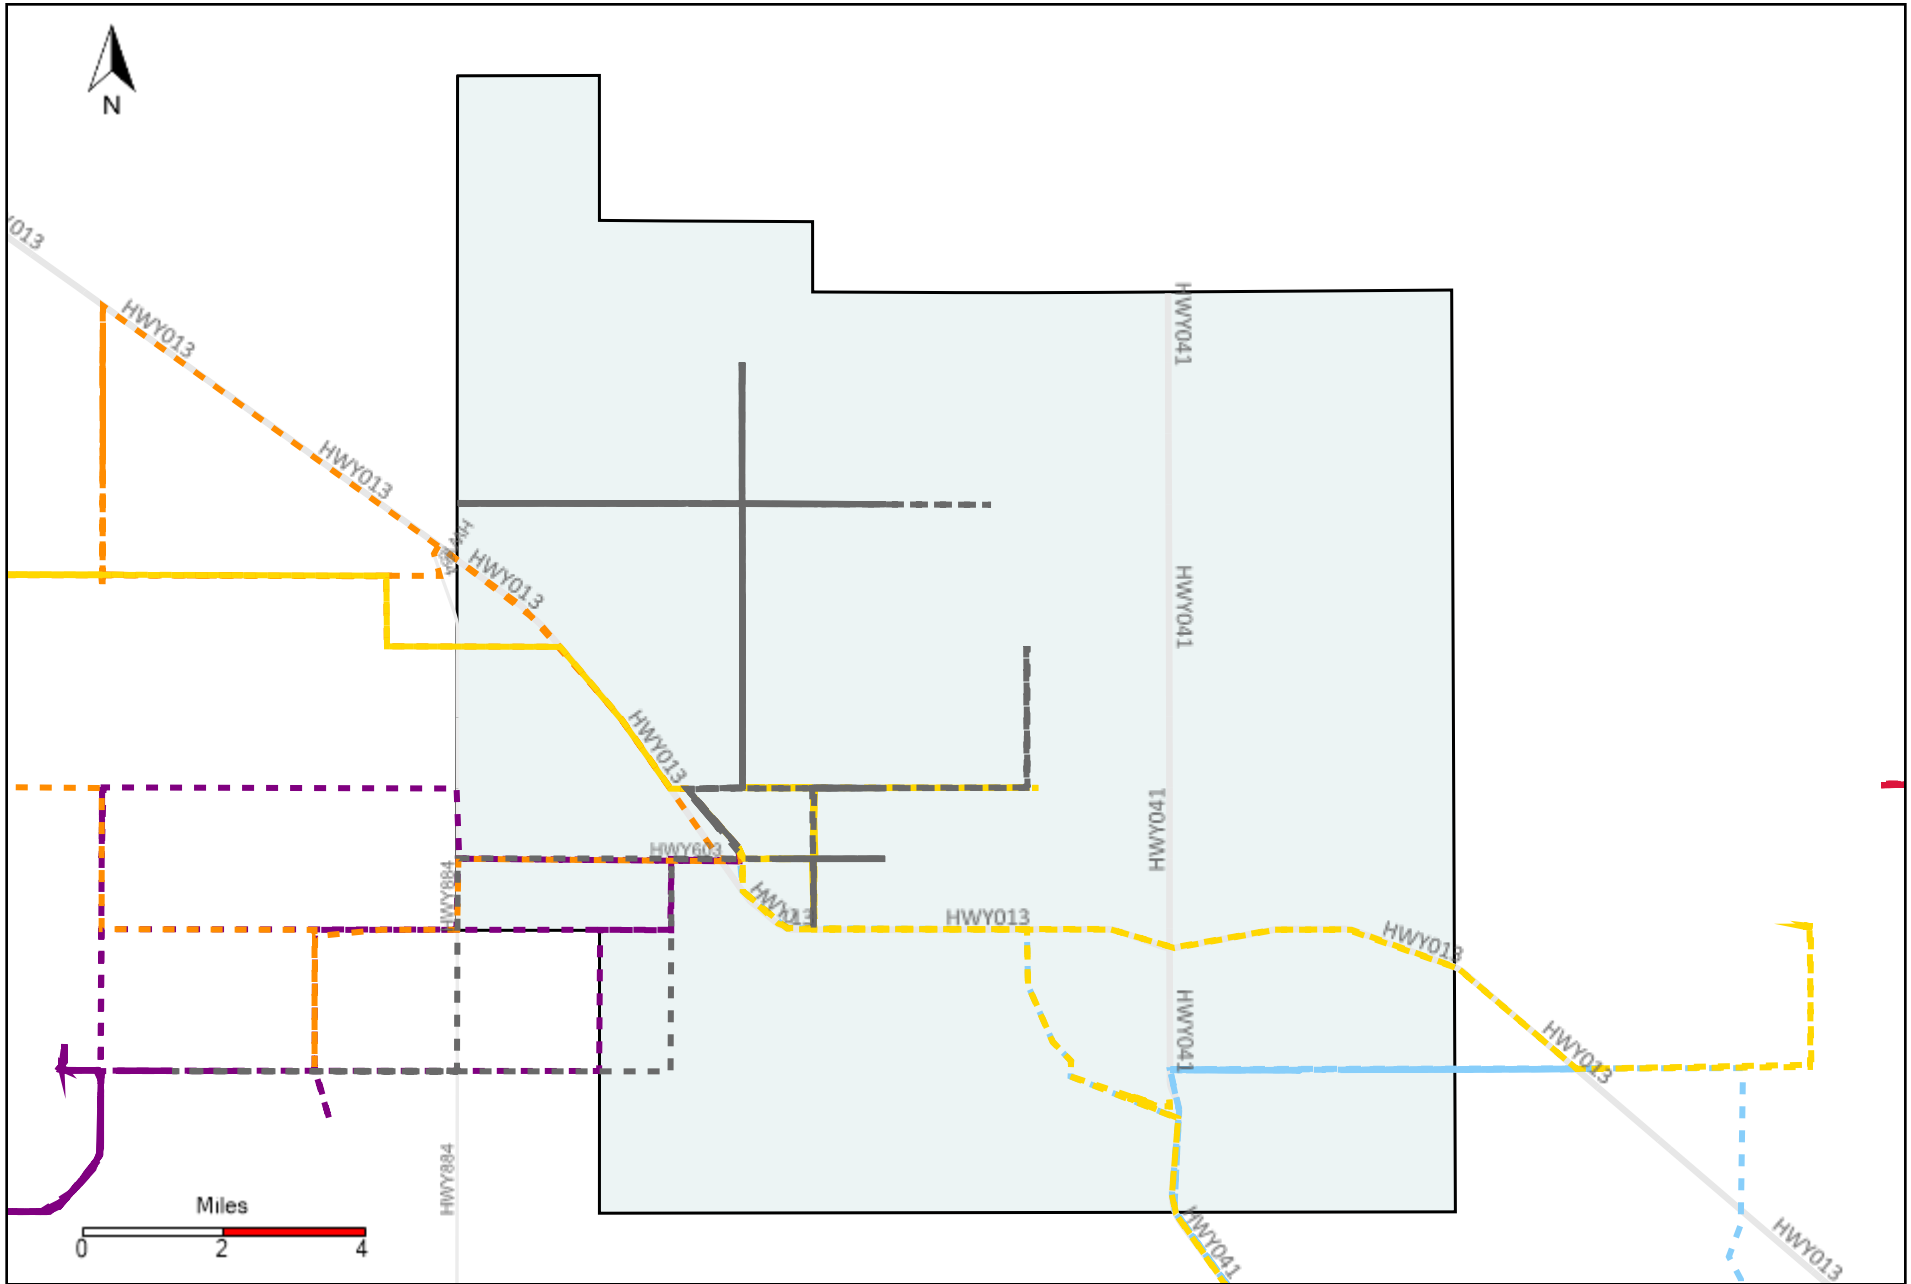

Vehicle Name List	Total Distance(km)	Total Hours
*****	272.71	27 hrs 55 min 5 sec

Division: 3 Grader Report(2022-06-19 ~ 2022-06-25)

Vehicle Name List	Total Distance(km)	Total Hours
*****	848.31	79 hrs 38 min 9 sec

Division: 4 Grader Report(2022-06-19 ~ 2022-06-25)

Vehicle Name List	Total Distance(km)	Total Hours
*****	927.45	94 hrs 40 min 23 sec

Division: 5 Grader Report(2022-06-19 ~ 2022-06-25)

Vehicle Name List	Total Distance(km)	Total Hours
*****	891.22	82 hrs 46 min 10 sec

Division: 6 Grader Report(2022-06-19 ~ 2022-06-25)

Vehicle Name List	Total Distance(km)	Total Hours
*****	1345.3	128 hrs 49 min 2 sec

Division: 7 Grader Report(2022-06-19 ~ 2022-06-25)

Vehicle Name List	Total Distance(km)	Total Hours
*****	987.83	99 hrs 11 min 49 sec