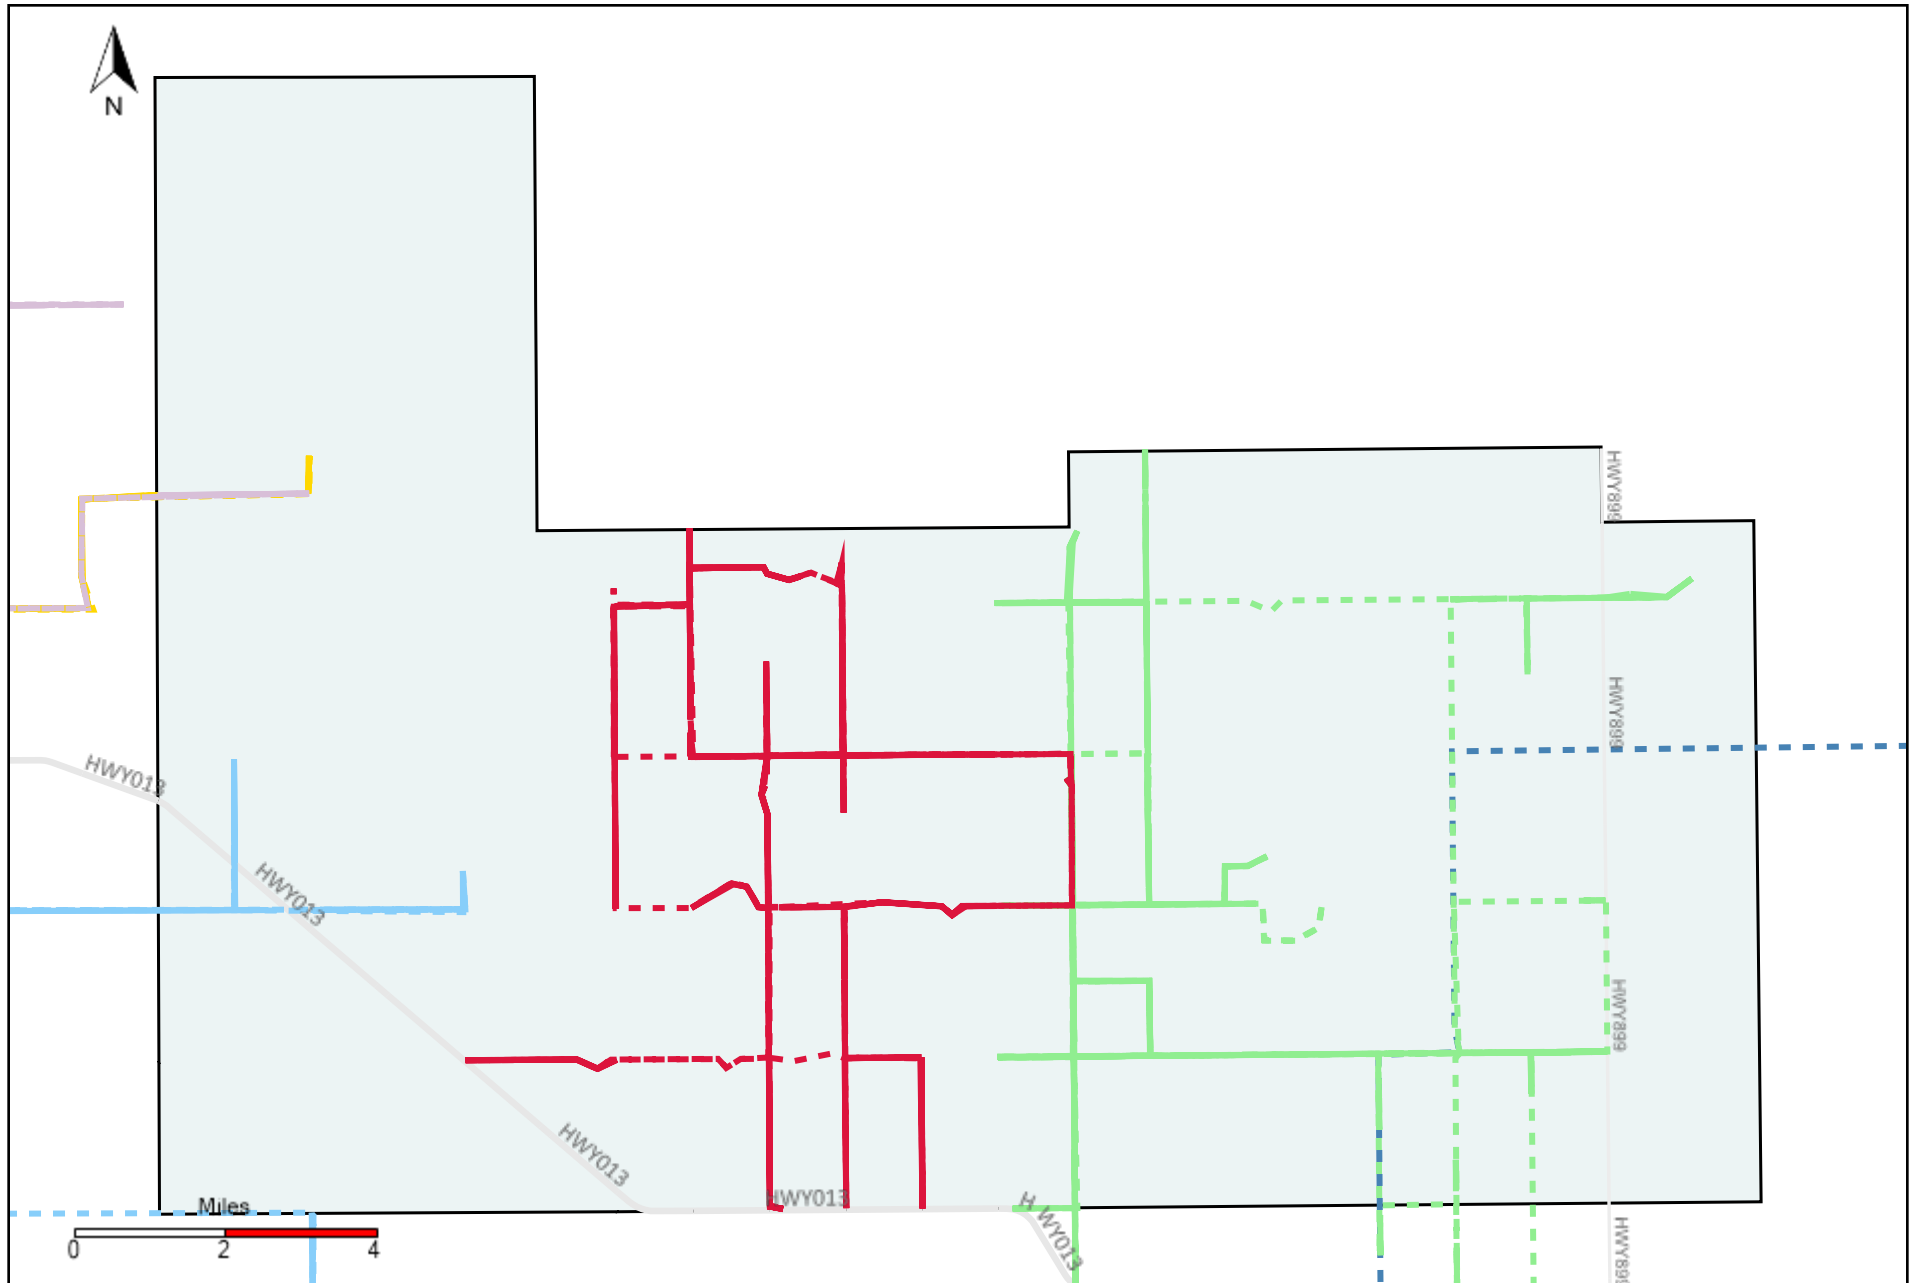

Division: 4 Grader Report(2022-06-05 ~ 2022-06-11)

Vehicle Name List	Total Distance(km)	Total Hours
*****	1919.96	212 hrs 14 min 13 sec