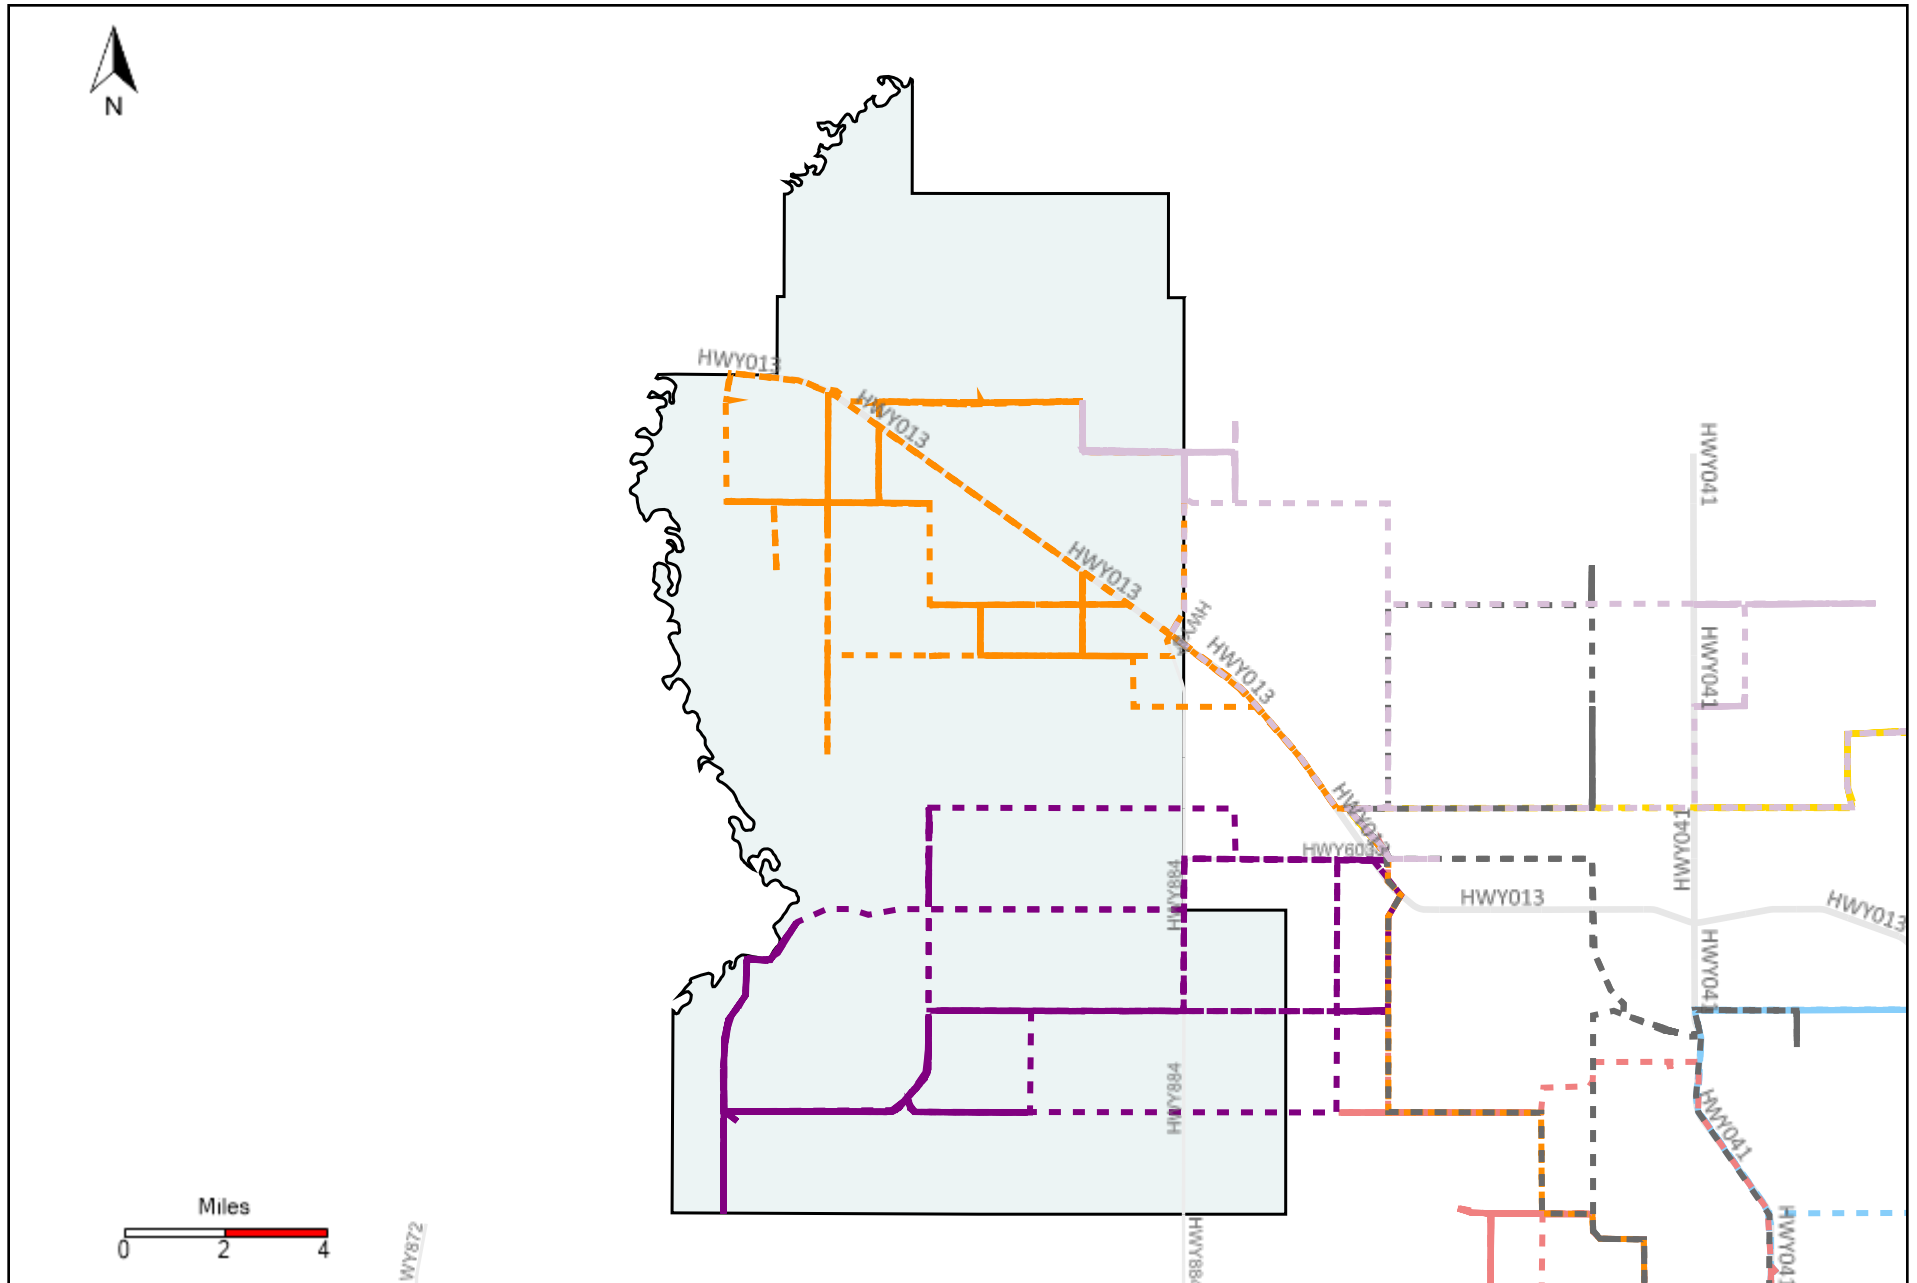

# Division: 5 Grader Report(2022-06-05 ~ 2022-06-11)

Vehicle Name List	Total Distance(km)	Total Hours
*****	1626.07	160 hrs 12 min 58 sec

# Division: 6 Grader Report(2022-06-05 ~ 2022-06-11)

Vehicle Name List	Total Distance(km)	Total Hours
*****	2387.92	241 hrs 37 min 20 sec

# Division: 7 Grader Report(2022-06-05 ~ 2022-06-11)

Vehicle Name List	Total Distance(km)	Total Hours
*****	1238.15	123 hrs 5 min 28 sec