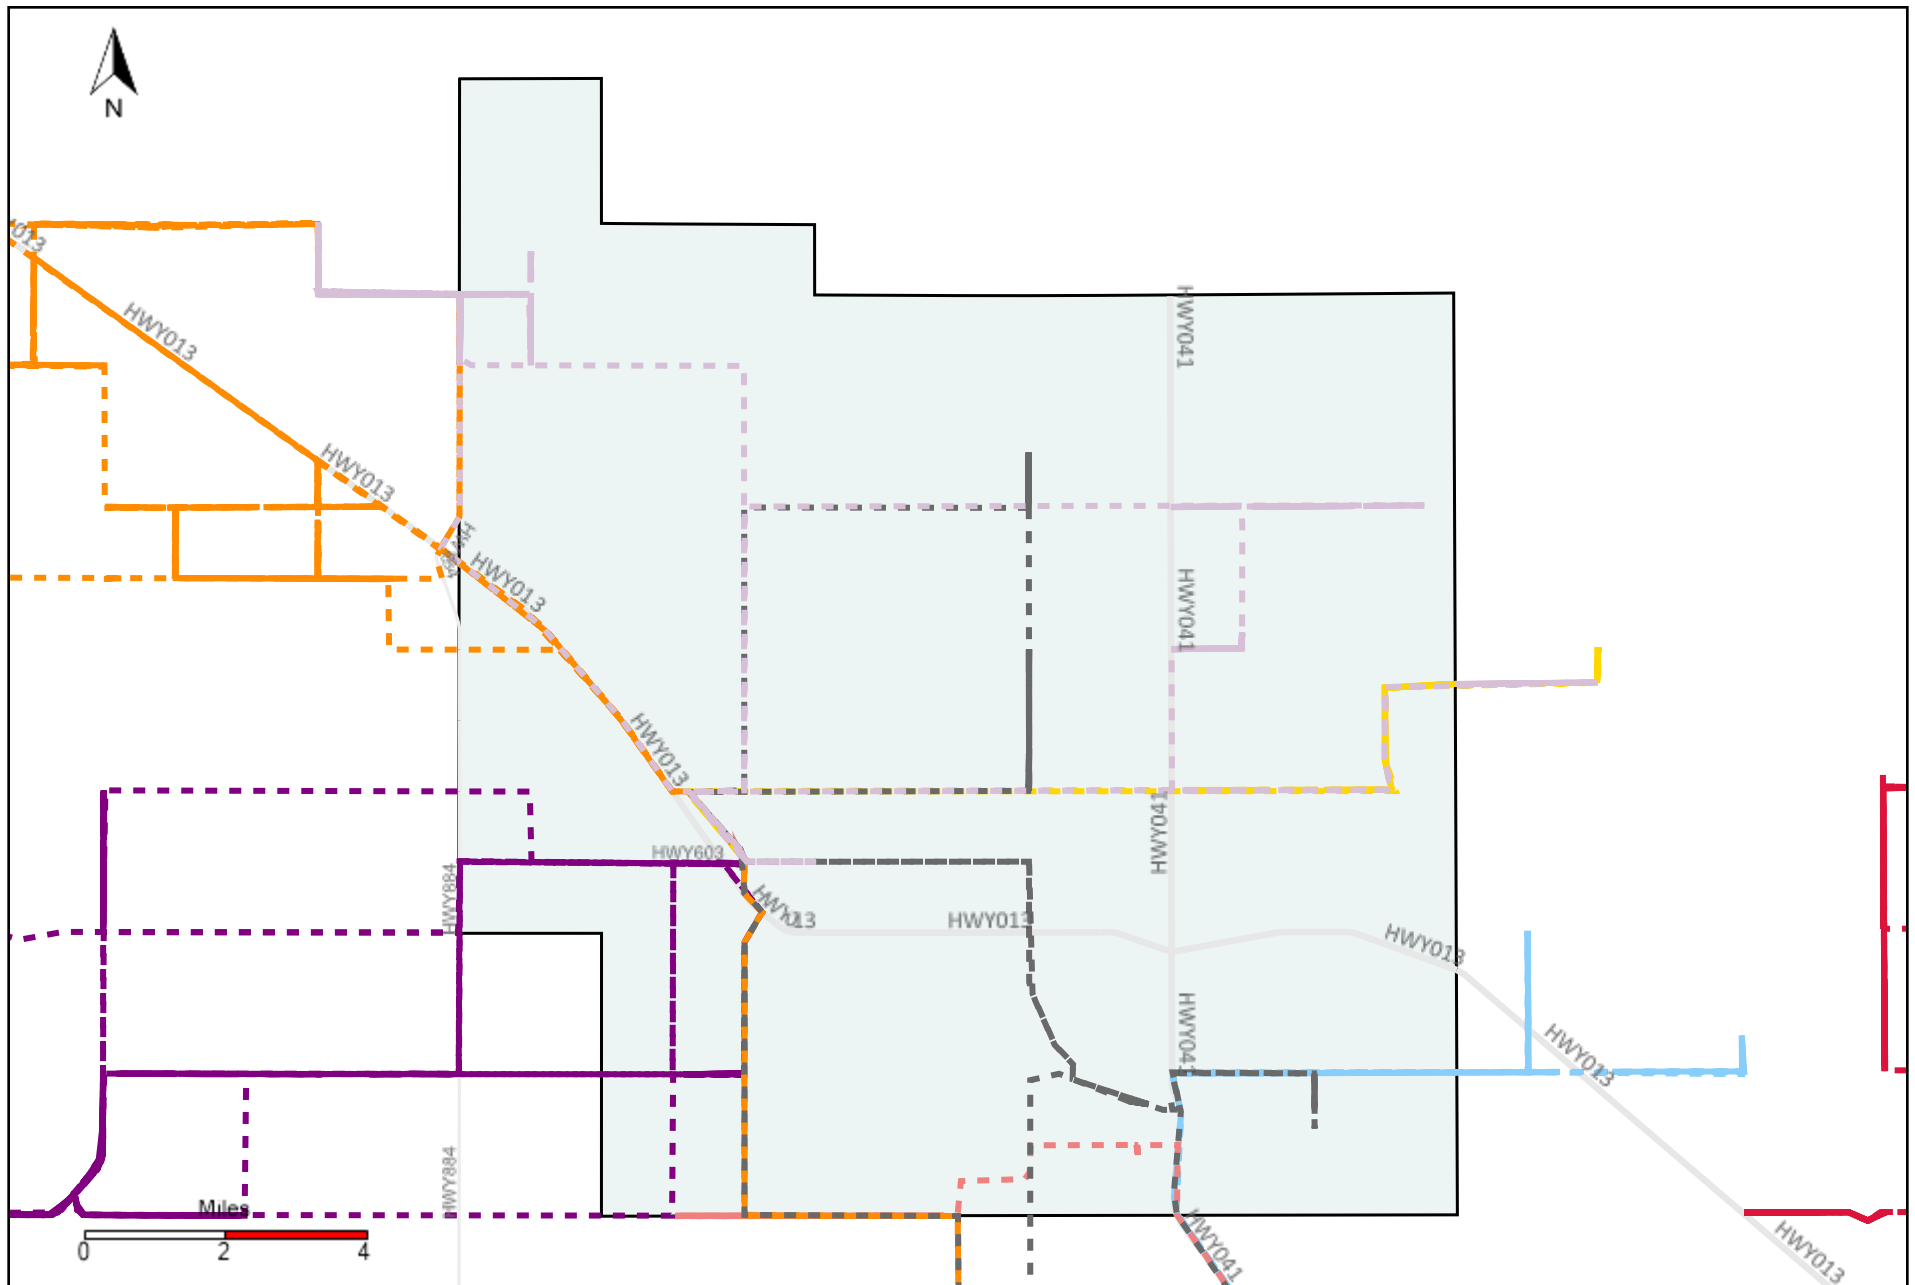

# Division: 4 Grader Report(2022-06-05 ~ 2022-06-11)

Vehicle Name List	Total Distance(km)	Total Hours
*****	1919.96	212 hrs 14 min 13 sec

# Division: 5 Grader Report(2022-06-05 ~ 2022-06-11)

Vehicle Name List	Total Distance(km)	Total Hours
*****	1626.07	160 hrs 12 min 58 sec

# Division: 6 Grader Report(2022-06-05 ~ 2022-06-11)

Vehicle Name List	Total Distance(km)	Total Hours
*****	2387.92	241 hrs 37 min 20 sec