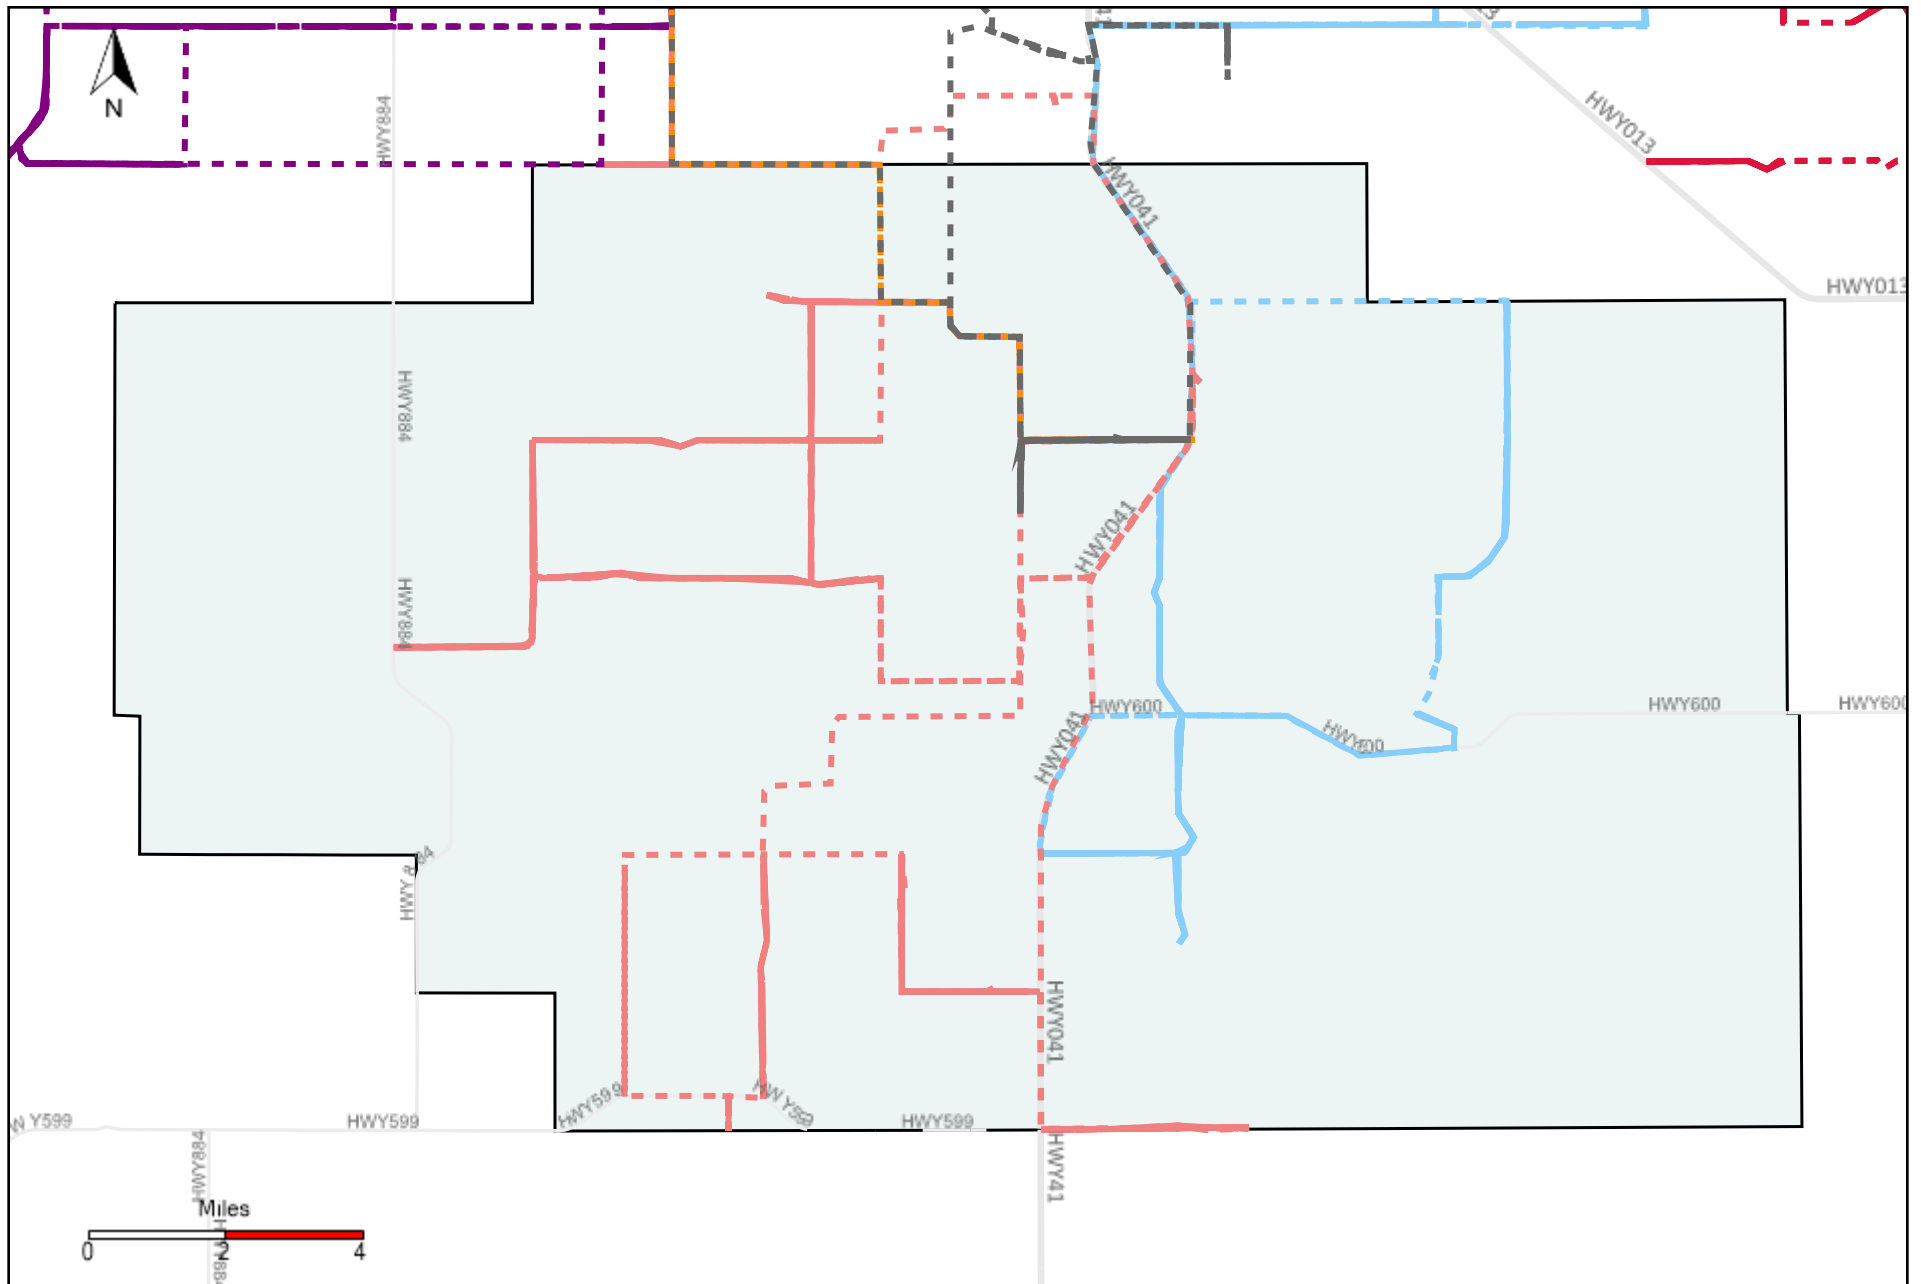

Division: 5 Grader Report(2022-06-05 ~ 2022-06-11)

Vehicle Name List	Total Distance(km)	Total Hours
*****	1626.07	160 hrs 12 min 58 sec