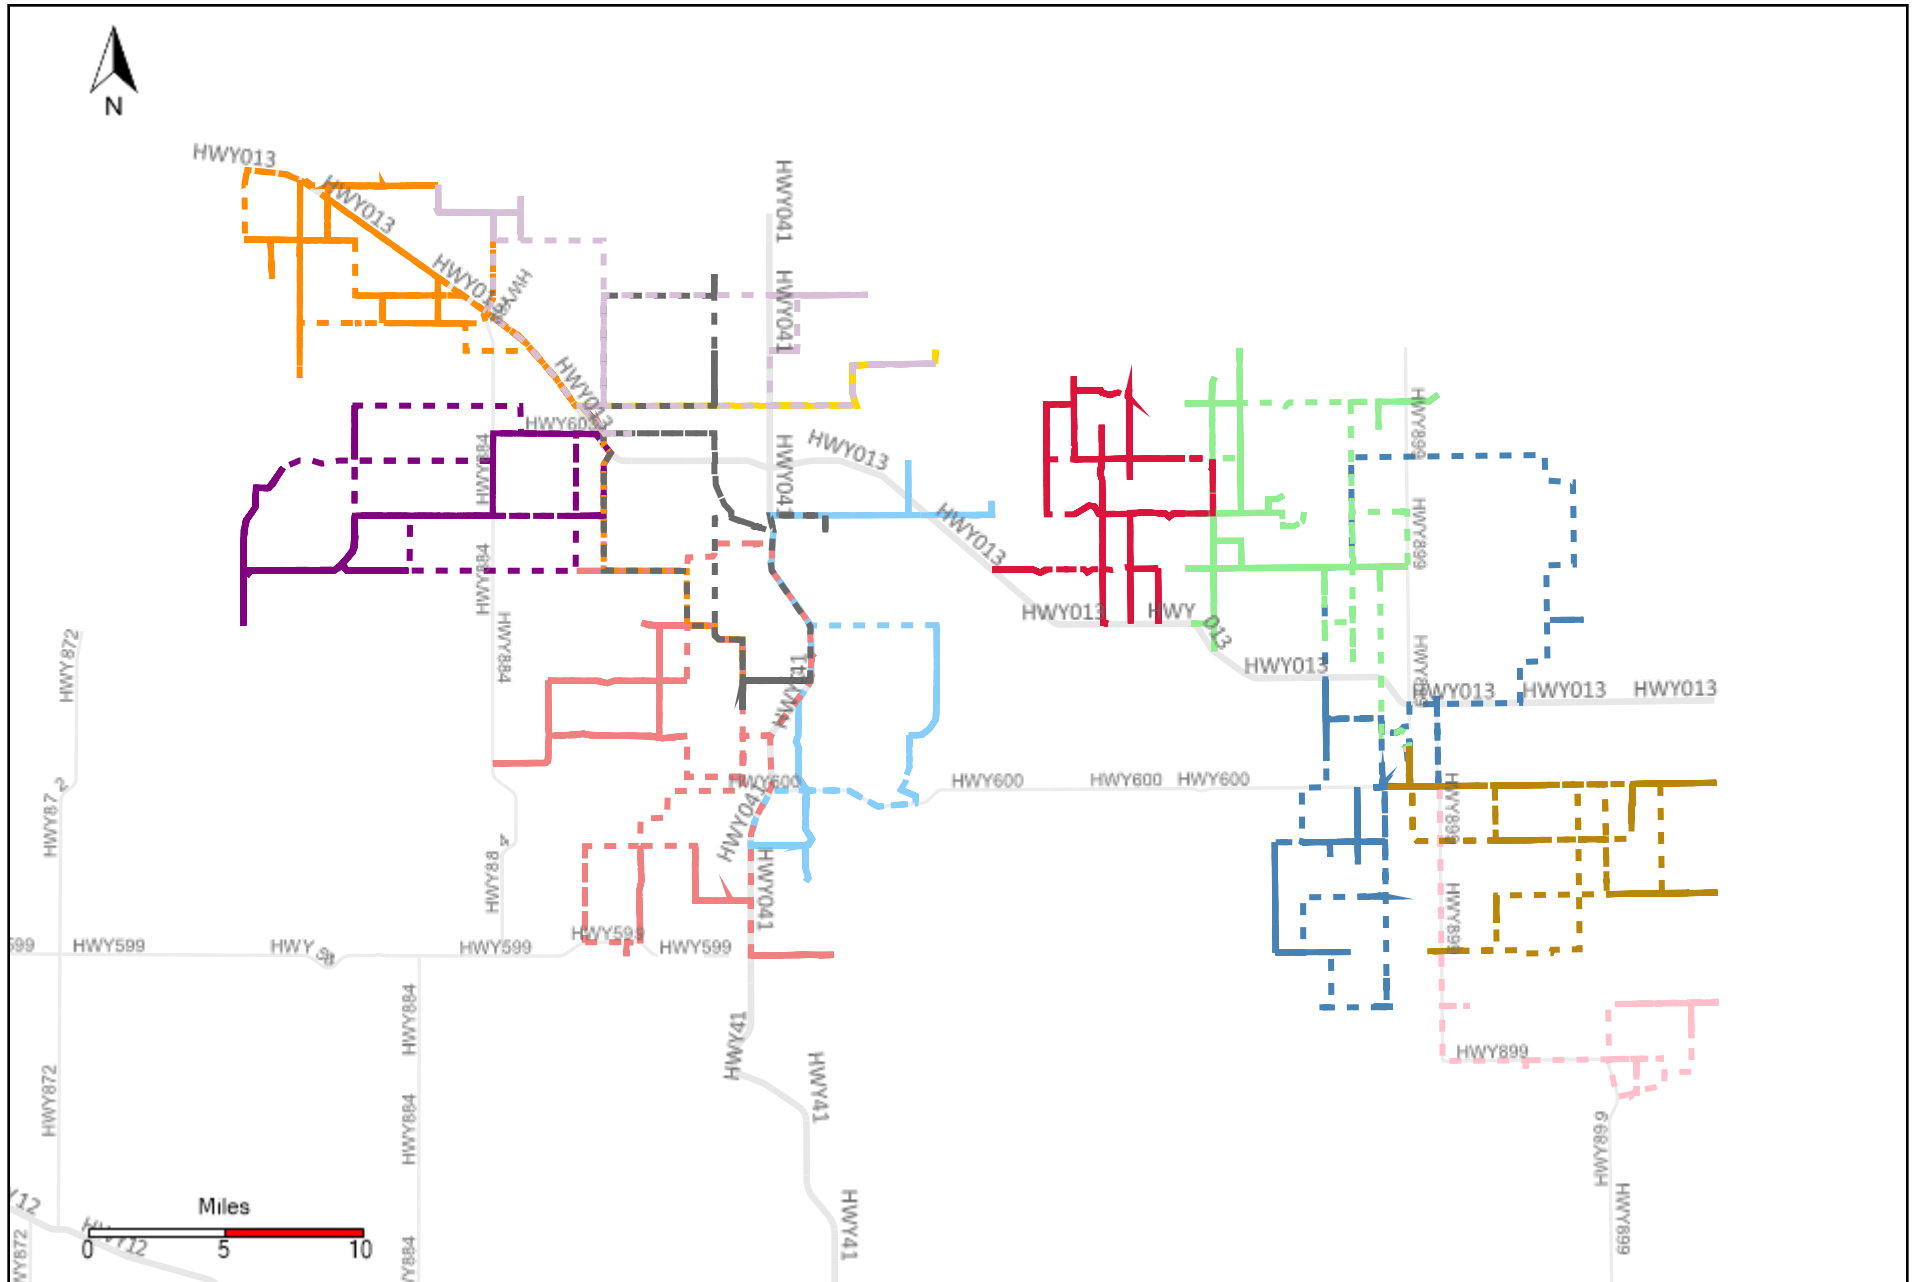

# Division: 1 Grader Report(2022-06-05 ~ 2022-06-11)

Vehicle Name List	Total Distance(km)	Total Hours
*****	1164.23	99 hrs 48 min 47 sec

# Division: 2 Grader Report(2022-06-05 ~ 2022-06-11)

Vehicle Name List	Total Distance(km)	Total Hours
*****	788.58	78 hrs 12 min 12 sec

# Division: 3 Grader Report(2022-06-05 ~ 2022-06-11)

Vehicle Name List	Total Distance(km)	Total Hours
*****	1630.13	152 hrs 12 min 11 sec

# Division: 7 Grader Report(2022-06-05 ~ 2022-06-11)

Vehicle Name List	Total Distance(km)	Total Hours
*****	1238.15	123 hrs 5 min 28 sec