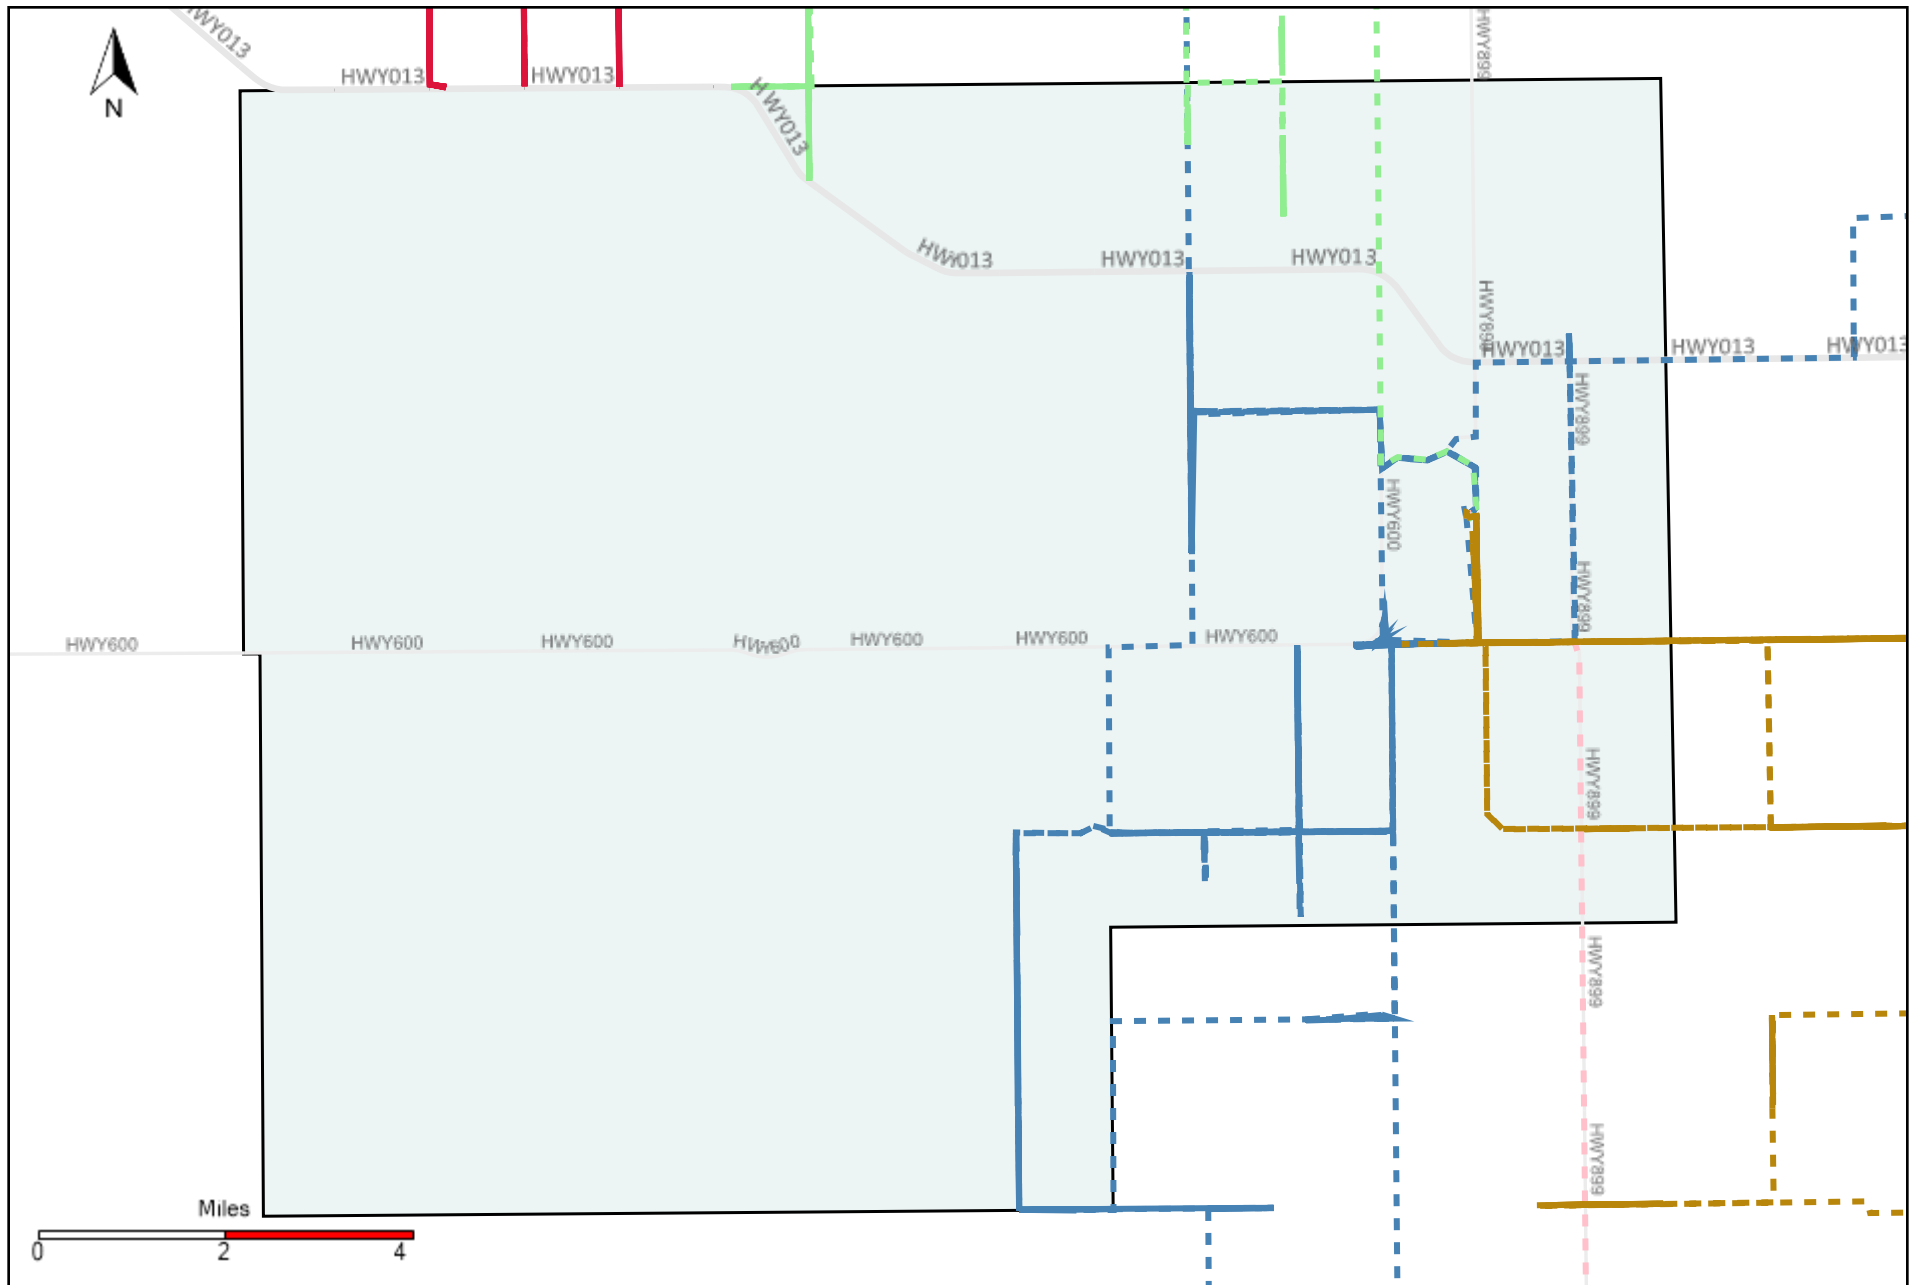

Division: 3 Grader Report(2022-06-05 ~ 2022-06-11)

Vehicle Name List	Total Distance(km)	Total Hours
*****	1630.13	152 hrs 12 min 11 sec