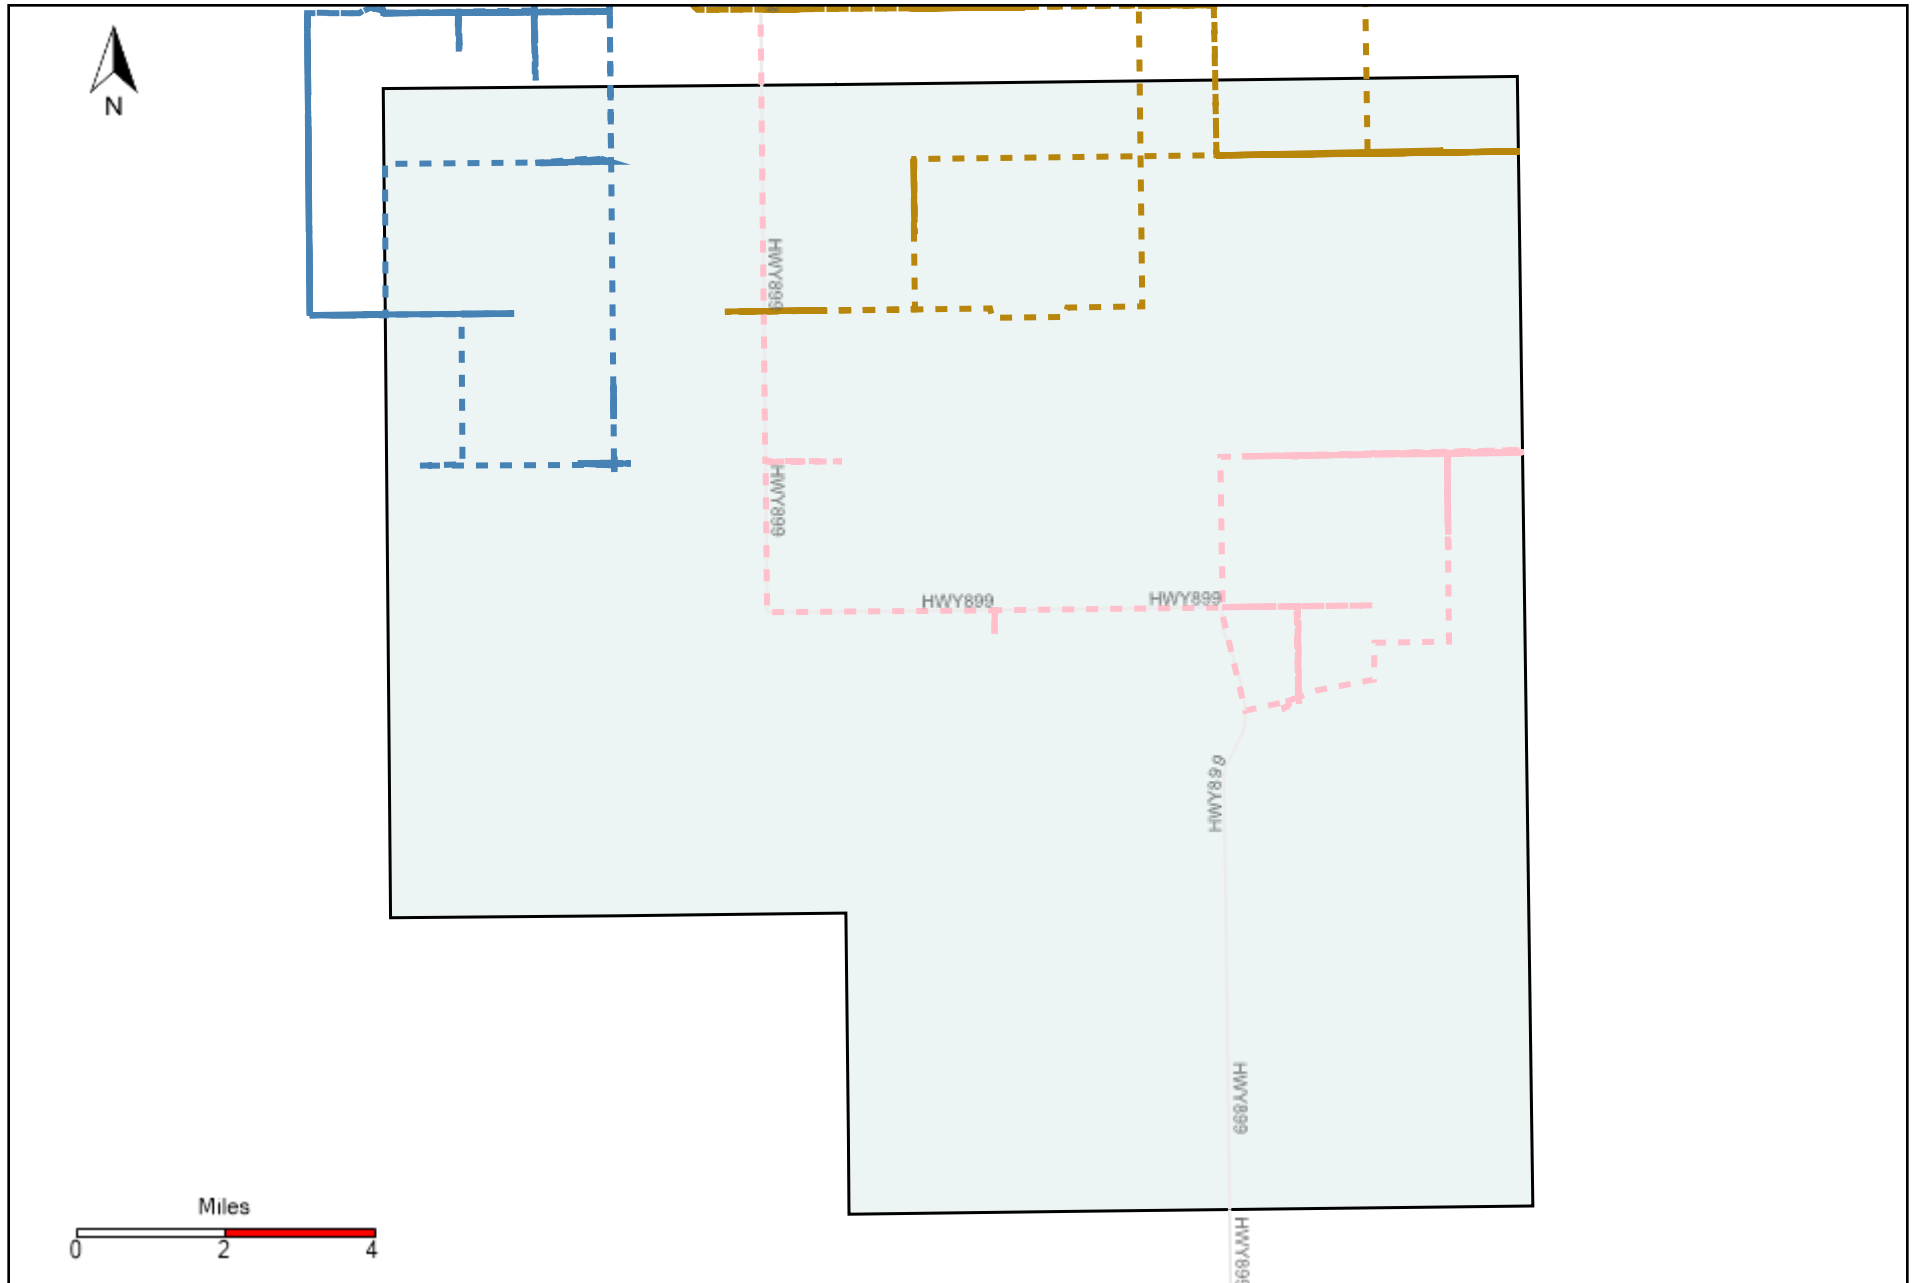

Division: 1 Grader Report(2022-06-05 ~ 2022-06-11)

Vehicle Name List	Total Distance(km)	Total Hours
*****	1164.23	99 hrs 48 min 47 sec