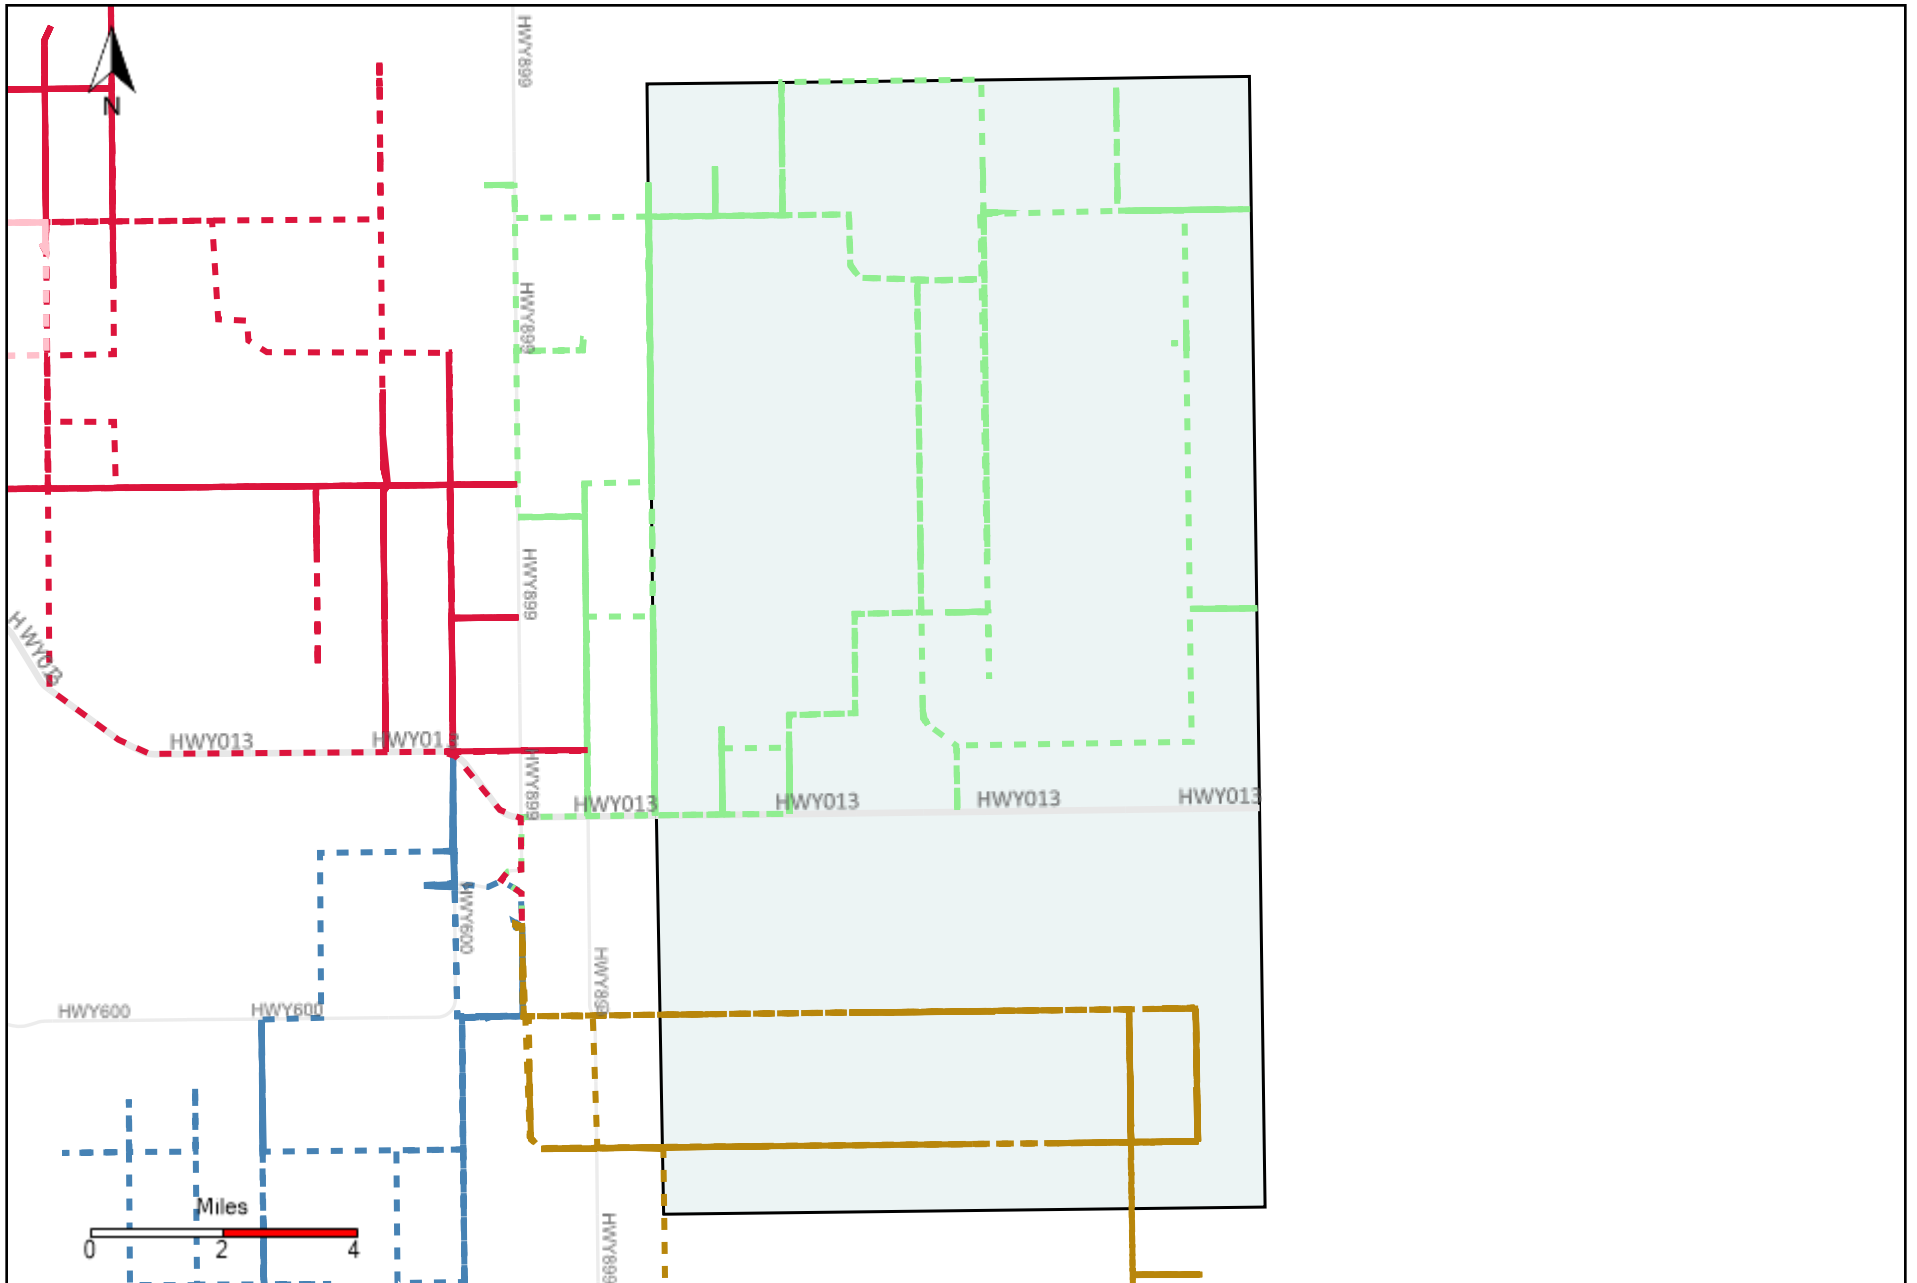

Provost Weekly Grader Report (2022-05-29 ~ 2022-06-04)

Division: 1 Grader Report(2022-05-29 ~ 2022-06-04)

Vehicle Name List	Total Distance(km)	Total Hours
*****	814.34	79 hrs 14 min 34 sec

Division: 2 Grader Report(2022-05-29 ~ 2022-06-04)

Vehicle Name List	Total Distance(km)	Total Hours
*****	844.98	77 hrs 33 min 52 sec

Division: 3 Grader Report(2022-05-29 ~ 2022-06-04)

Vehicle Name List	Total Distance(km)	Total Hours
*****	1974.75	189 hrs 13 min 56 sec

Division: 4 Grader Report(2022-05-29 ~ 2022-06-04)

Vehicle Name List	Total Distance(km)	Total Hours
*****	1428.52	133 hrs 33 min 15 sec

Division: 5 Grader Report(2022-05-29 ~ 2022-06-04)

Vehicle Name List	Total Distance(km)	Total Hours
*****	1911.9	175 hrs 12 min 45 sec

Division: 6 Grader Report(2022-05-29 ~ 2022-06-04)

Vehicle Name List	Total Distance(km)	Total Hours
*****	2290.66	222 hrs 49 min 21 sec

Division: 7 Grader Report(2022-05-29 ~ 2022-06-04)

Vehicle Name List	Total Distance(km)	Total Hours
*****	1338.34	118 hrs 39 min 45 sec