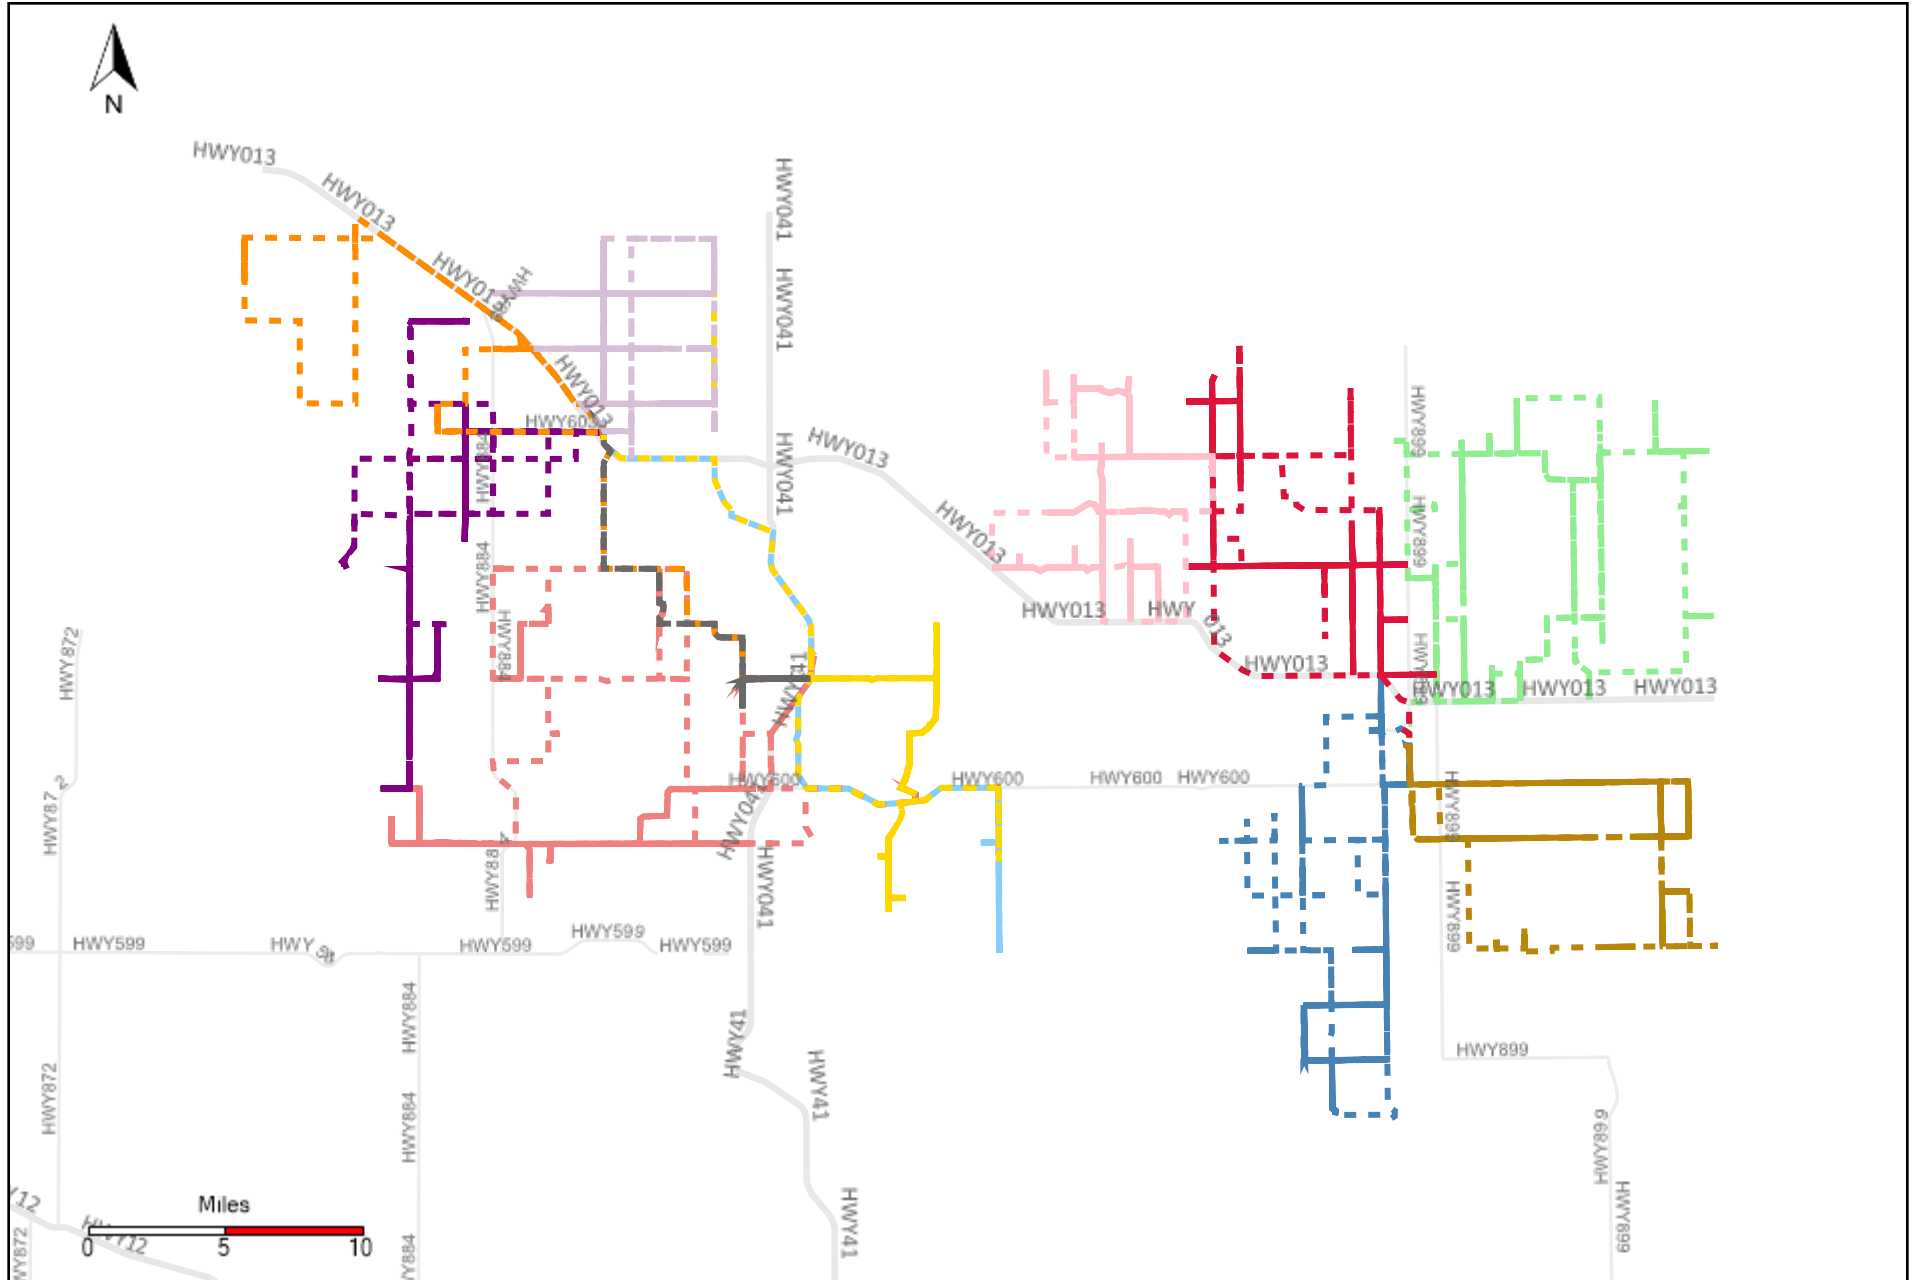

Provost Weekly Grader Report (2022-05-29 ~ 2022-06-04)

Division: 1 Grader Report(2022-05-29 ~ 2022-06-04)

Vehicle Name List	Total Distance(km)	Total Hours
*****	814.34	79 hrs 14 min 34 sec

Division: 2 Grader Report(2022-05-29 ~ 2022-06-04)

Vehicle Name List	Total Distance(km)	Total Hours
*****	844.98	77 hrs 33 min 52 sec

Division: 3 Grader Report(2022-05-29 ~ 2022-06-04)

Vehicle Name List	Total Distance(km)	Total Hours
*****	1974.75	189 hrs 13 min 56 sec

Division: 4 Grader Report(2022-05-29 ~ 2022-06-04)

Vehicle Name List	Total Distance(km)	Total Hours
*****	1428.52	133 hrs 33 min 15 sec

Division: 5 Grader Report(2022-05-29 ~ 2022-06-04)

Vehicle Name List	Total Distance(km)	Total Hours
*****	1911.9	175 hrs 12 min 45 sec

Division: 6 Grader Report(2022-05-29 ~ 2022-06-04)

Vehicle Name List	Total Distance(km)	Total Hours
*****	2290.66	222 hrs 49 min 21 sec

Division: 7 Grader Report(2022-05-29 ~ 2022-06-04)

Vehicle Name List	Total Distance(km)	Total Hours
*****	1338.34	118 hrs 39 min 45 sec