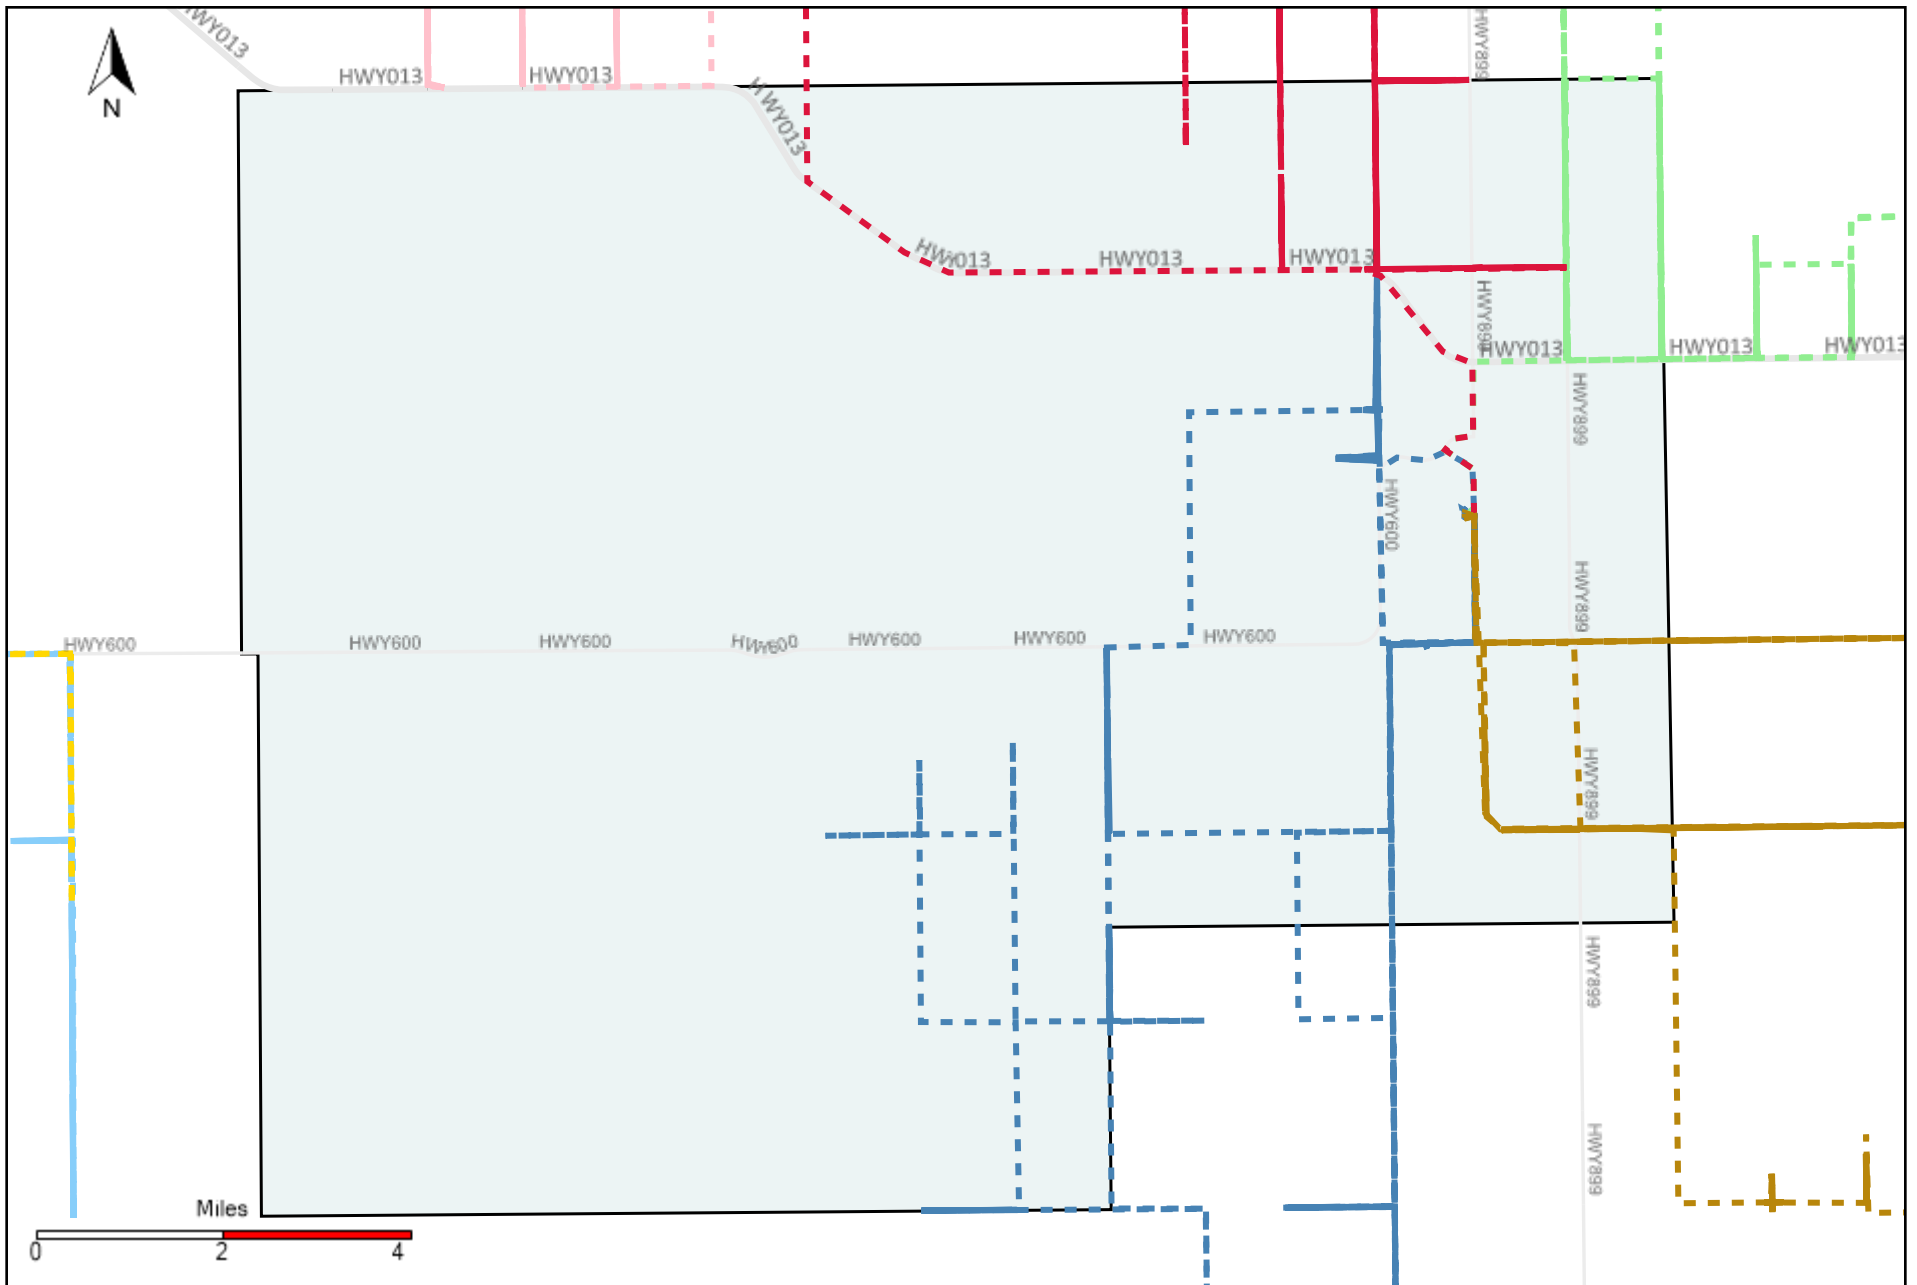

Provost Weekly Grader Report (2022-05-29 ~ 2022-06-04)

Division: 1 Grader Report(2022-05-29 ~ 2022-06-04)

Vehicle Name List	Total Distance(km)	Total Hours
*****	814.34	79 hrs 14 min 34 sec

Division: 2 Grader Report(2022-05-29 ~ 2022-06-04)

Vehicle Name List	Total Distance(km)	Total Hours
*****	844.98	77 hrs 33 min 52 sec

Division: 3 Grader Report(2022-05-29 ~ 2022-06-04)

Vehicle Name List	Total Distance(km)	Total Hours
*****	1974.75	189 hrs 13 min 56 sec

Division: 4 Grader Report(2022-05-29 ~ 2022-06-04)

Vehicle Name List	Total Distance(km)	Total Hours
*****	1428.52	133 hrs 33 min 15 sec

Division: 5 Grader Report(2022-05-29 ~ 2022-06-04)

Vehicle Name List	Total Distance(km)	Total Hours
*****	1911.9	175 hrs 12 min 45 sec

Division: 6 Grader Report(2022-05-29 ~ 2022-06-04)

Vehicle Name List	Total Distance(km)	Total Hours
*****	2290.66	222 hrs 49 min 21 sec

Division: 7 Grader Report(2022-05-29 ~ 2022-06-04)

Vehicle Name List	Total Distance(km)	Total Hours
*****	1338.34	118 hrs 39 min 45 sec