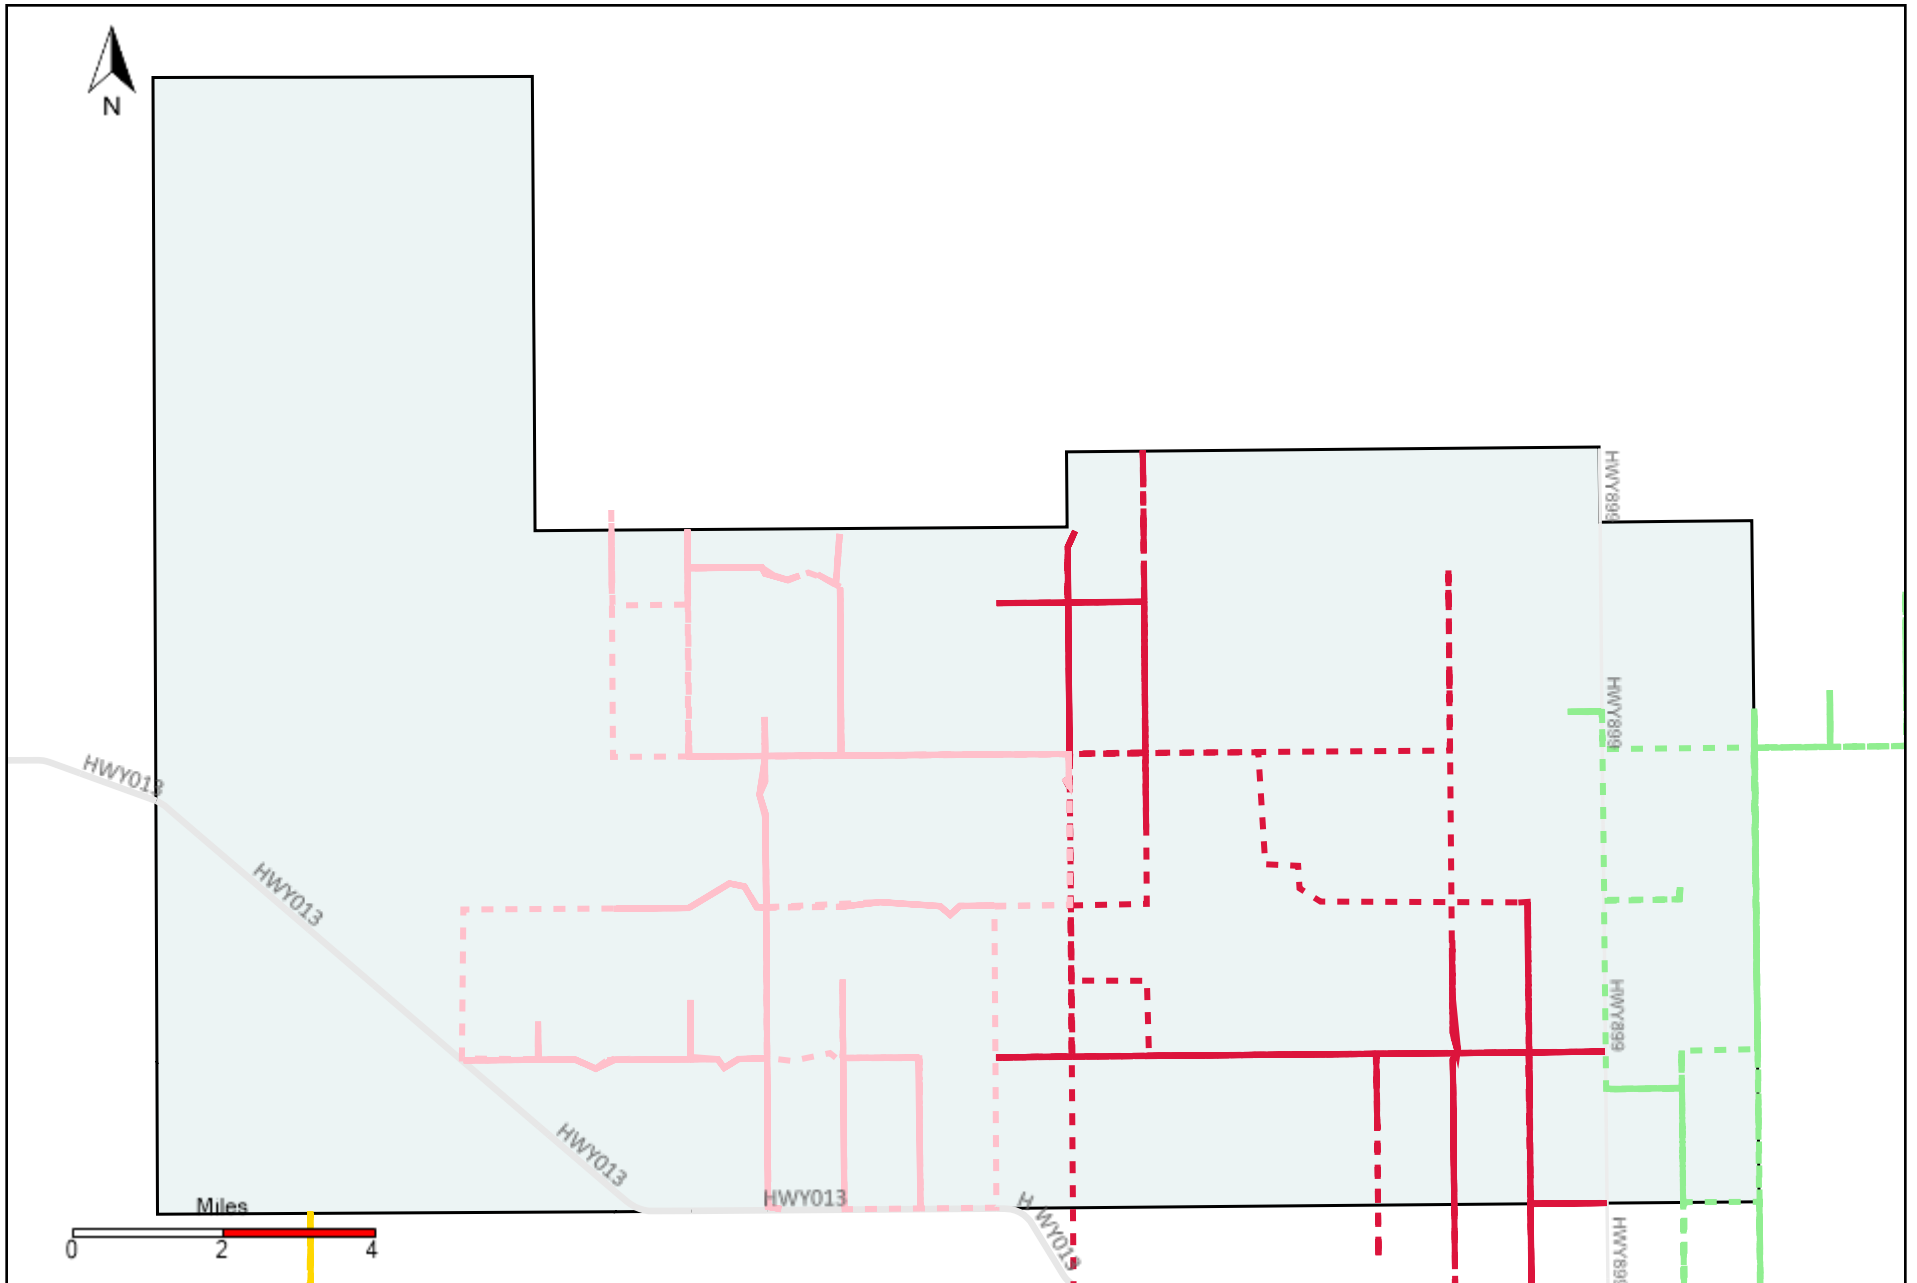

Provost Weekly Grader Report (2022-05-29 ~ 2022-06-04)

Division: 1 Grader Report(2022-05-29 ~ 2022-06-04)

Vehicle Name List	Total Distance(km)	Total Hours
*****	814.34	79 hrs 14 min 34 sec

Division: 2 Grader Report(2022-05-29 ~ 2022-06-04)

Vehicle Name List	Total Distance(km)	Total Hours
*****	844.98	77 hrs 33 min 52 sec

Division: 3 Grader Report(2022-05-29 ~ 2022-06-04)

Vehicle Name List	Total Distance(km)	Total Hours
*****	1974.75	189 hrs 13 min 56 sec

Division: 4 Grader Report(2022-05-29 ~ 2022-06-04)

Vehicle Name List	Total Distance(km)	Total Hours
*****	1428.52	133 hrs 33 min 15 sec

Division: 5 Grader Report(2022-05-29 ~ 2022-06-04)

Vehicle Name List	Total Distance(km)	Total Hours
*****	1911.9	175 hrs 12 min 45 sec

Division: 6 Grader Report(2022-05-29 ~ 2022-06-04)

Vehicle Name List	Total Distance(km)	Total Hours
*****	2290.66	222 hrs 49 min 21 sec

Division: 7 Grader Report(2022-05-29 ~ 2022-06-04)

Vehicle Name List	Total Distance(km)	Total Hours
*****	1338.34	118 hrs 39 min 45 sec