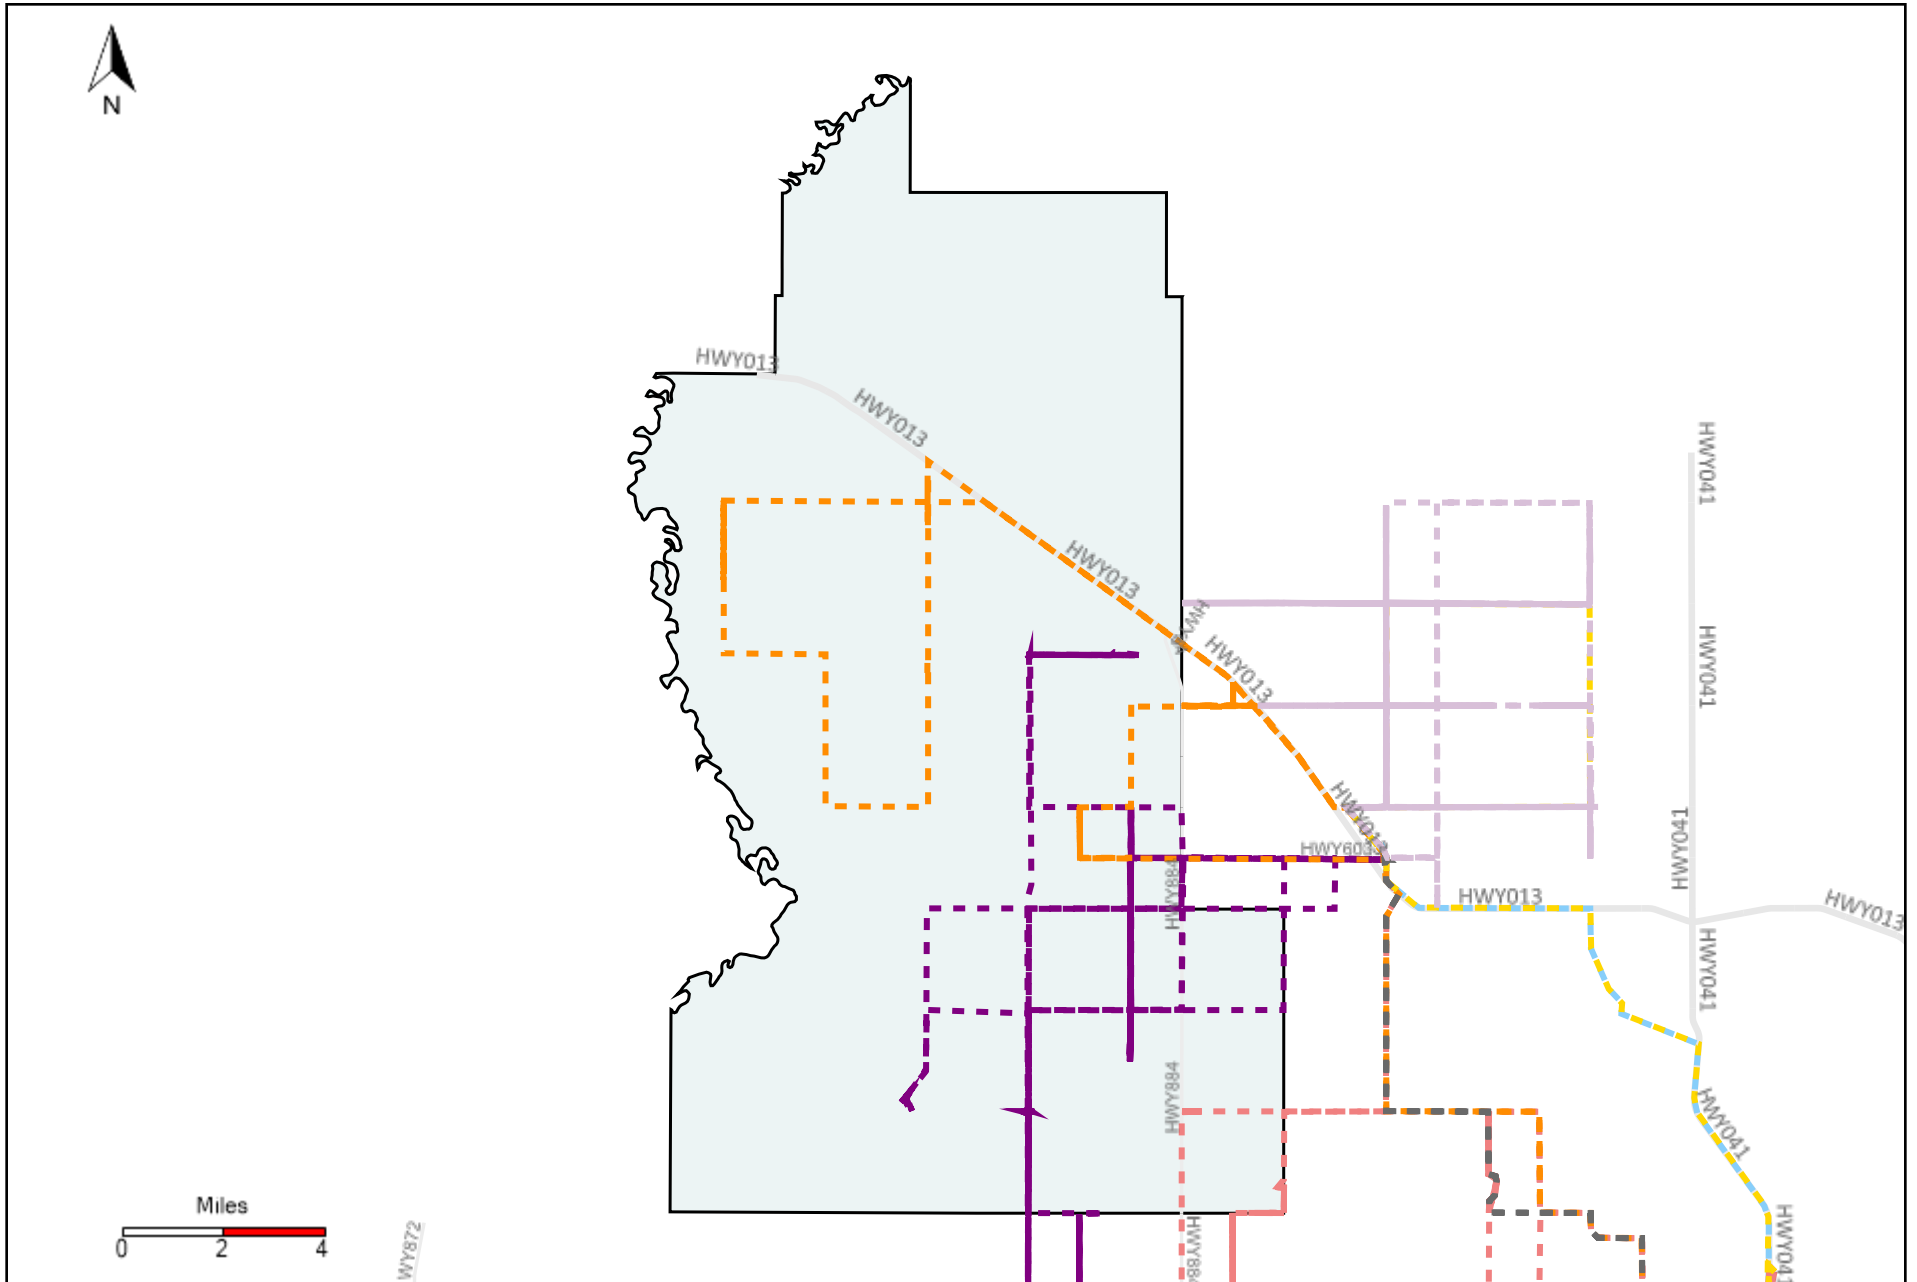

Vehicle Name List	Total Distance(km)	Total Hours
*****	844.98	77 hrs 33 min 52 sec

Division: 3 Grader Report(2022-05-29 ~ 2022-06-04)

Vehicle Name List	Total Distance(km)	Total Hours
*****	1974.75	189 hrs 13 min 56 sec

Division: 4 Grader Report(2022-05-29 ~ 2022-06-04)

Vehicle Name List	Total Distance(km)	Total Hours
*****	1428.52	133 hrs 33 min 15 sec

Division: 5 Grader Report(2022-05-29 ~ 2022-06-04)

Vehicle Name List	Total Distance(km)	Total Hours
*****	1911.9	175 hrs 12 min 45 sec

Division: 6 Grader Report(2022-05-29 ~ 2022-06-04)

Vehicle Name List	Total Distance(km)	Total Hours
*****	2290.66	222 hrs 49 min 21 sec

Division: 7 Grader Report(2022-05-29 ~ 2022-06-04)

Vehicle Name List	Total Distance(km)	Total Hours
*****	1338.34	118 hrs 39 min 45 sec