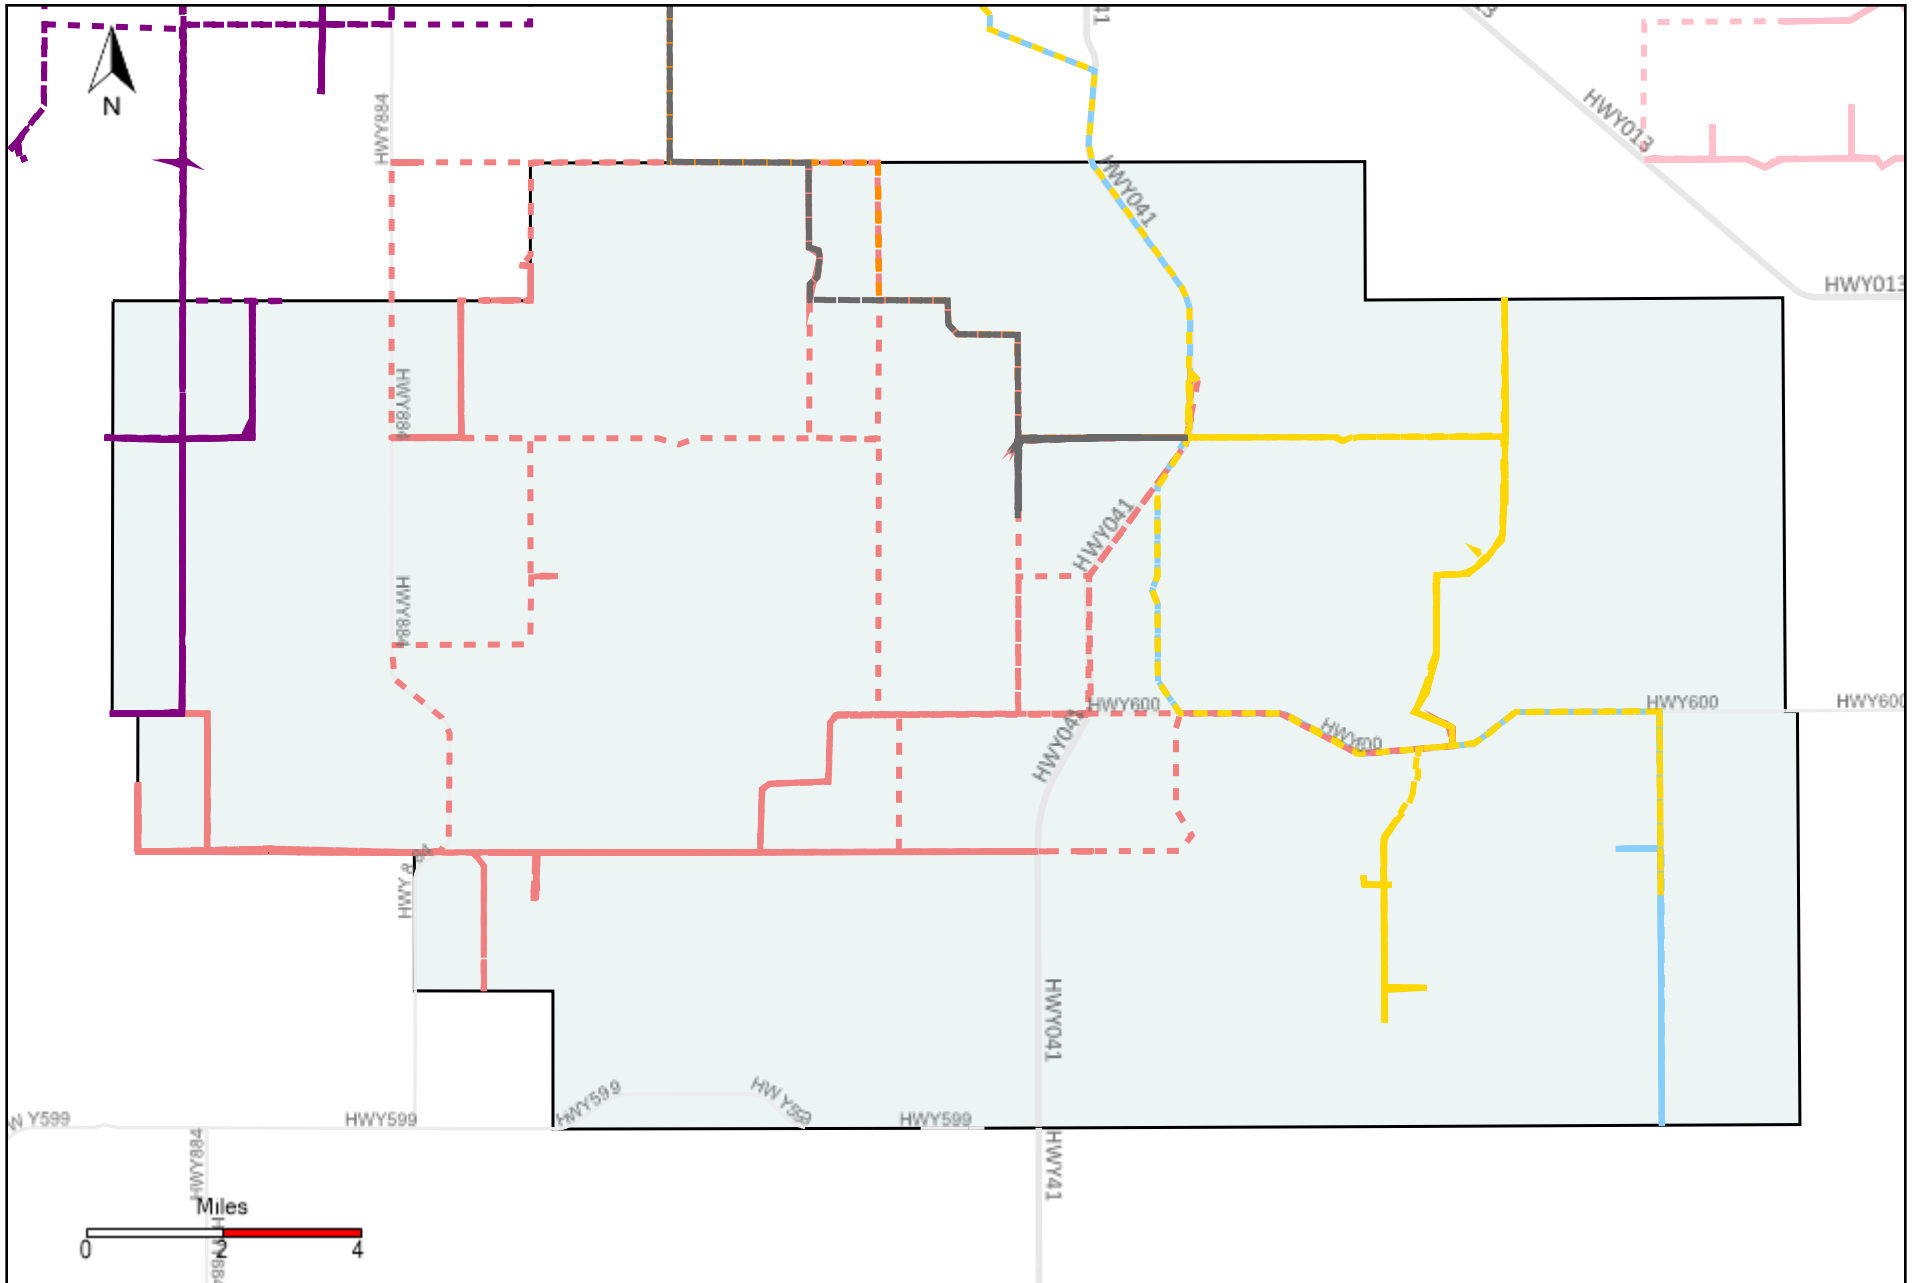

Provost Weekly Grader Report (2022-05-29 ~ 2022-06-04)

Division: 1 Grader Report(2022-05-29 ~ 2022-06-04)

Vehicle Name List	Total Distance(km)	Total Hours
*****	814.34	79 hrs 14 min 34 sec

Division: 2 Grader Report(2022-05-29 ~ 2022-06-04)

Vehicle Name List	Total Distance(km)	Total Hours
*****	844.98	77 hrs 33 min 52 sec

Division: 3 Grader Report(2022-05-29 ~ 2022-06-04)

Vehicle Name List	Total Distance(km)	Total Hours
*****	1974.75	189 hrs 13 min 56 sec

Division: 4 Grader Report(2022-05-29 ~ 2022-06-04)

Vehicle Name List	Total Distance(km)	Total Hours
*****	1428.52	133 hrs 33 min 15 sec

Division: 5 Grader Report(2022-05-29 ~ 2022-06-04)

Vehicle Name List	Total Distance(km)	Total Hours
*****	1911.9	175 hrs 12 min 45 sec

Division: 6 Grader Report(2022-05-29 ~ 2022-06-04)

Vehicle Name List	Total Distance(km)	Total Hours
*****	2290.66	222 hrs 49 min 21 sec

Division: 7 Grader Report(2022-05-29 ~ 2022-06-04)

Vehicle Name List	Total Distance(km)	Total Hours
*****	1338.34	118 hrs 39 min 45 sec