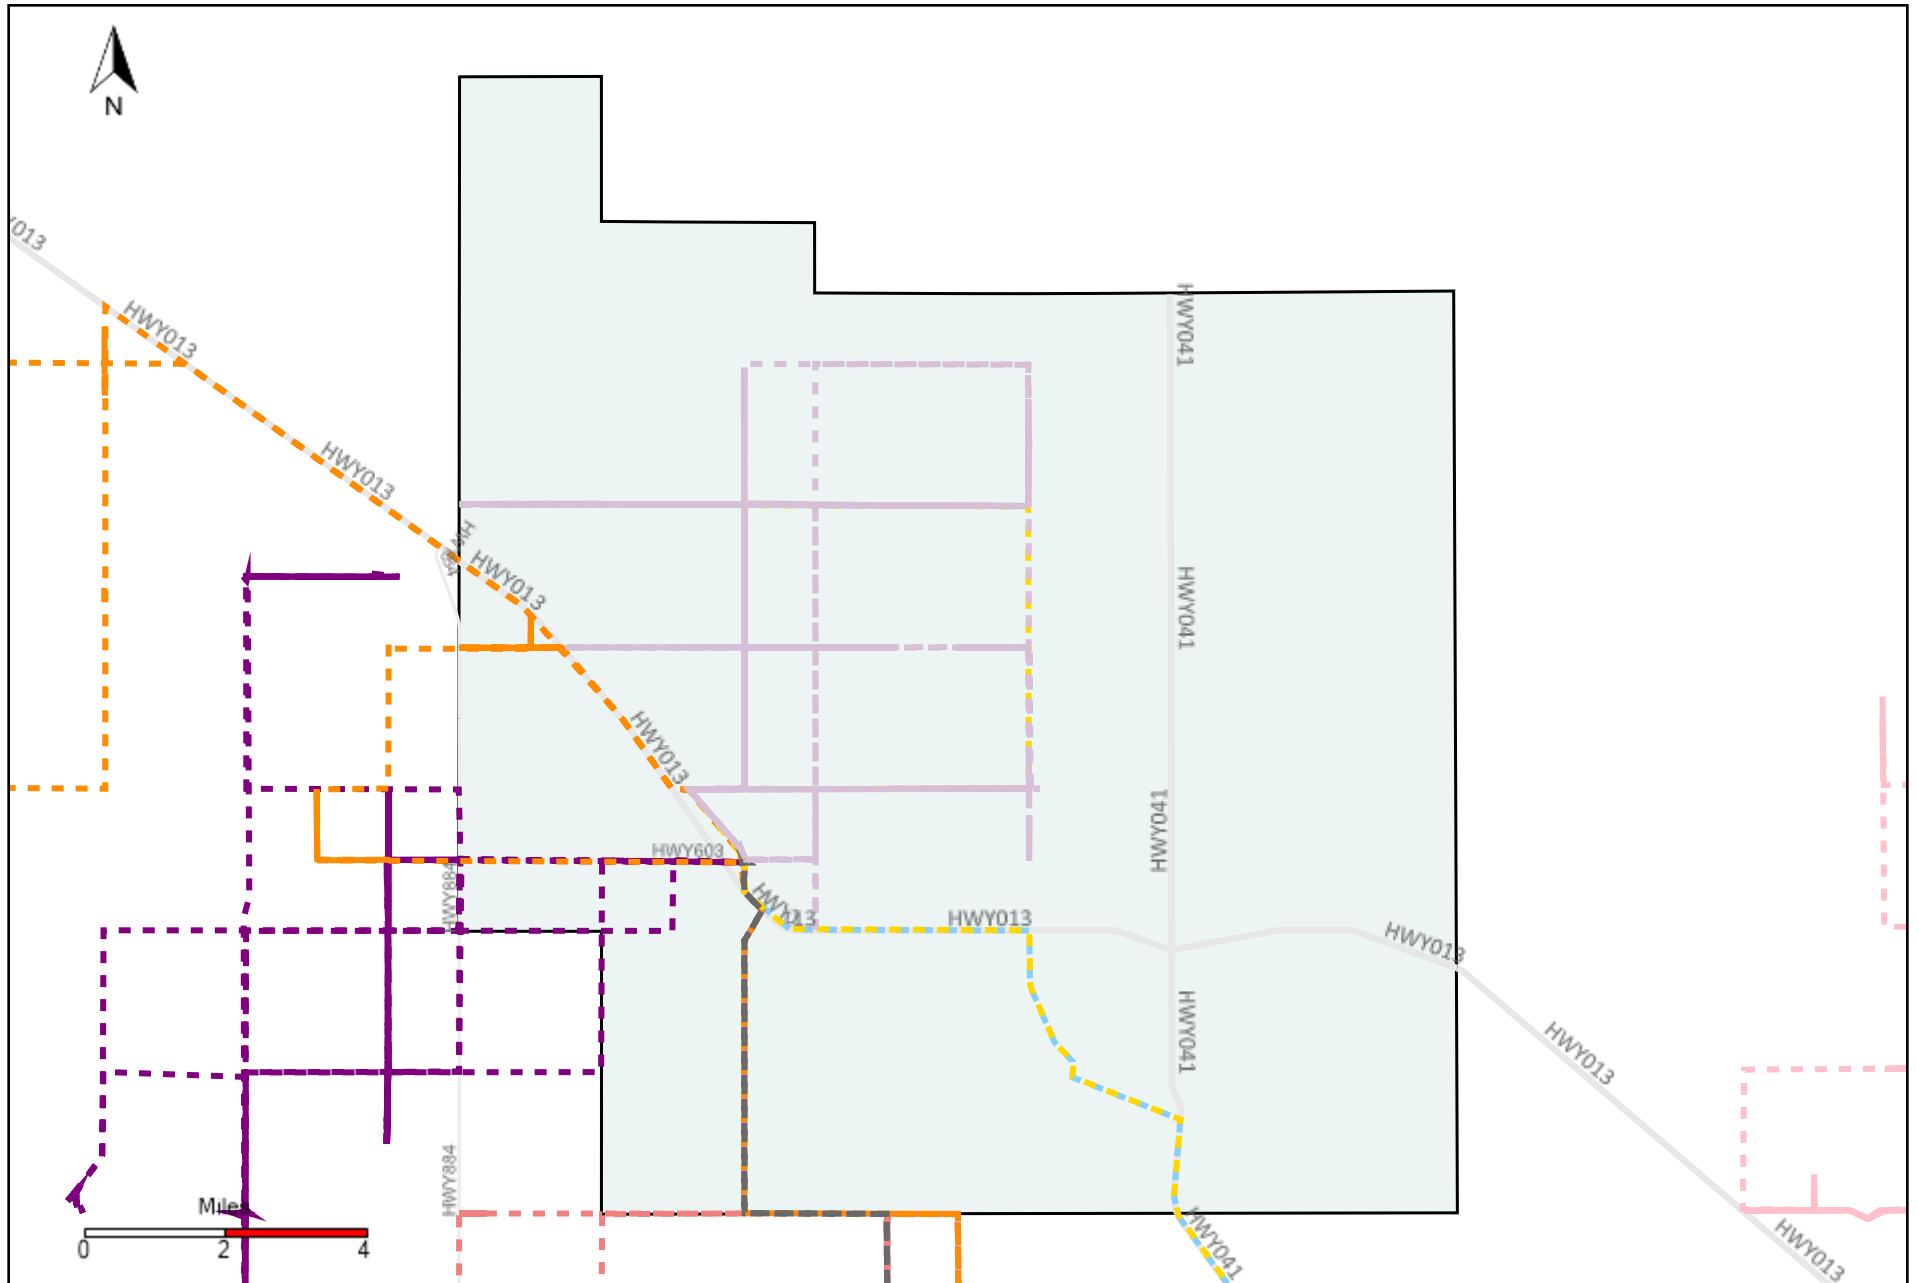

Division: 4 Grader Report(2022-05-29 ~ 2022-06-04)

Vehicle Name List	Total Distance(km)	Total Hours
*****	1428.52	133 hrs 33 min 15 sec

Division: 5 Grader Report(2022-05-29 ~ 2022-06-04)

Vehicle Name List	Total Distance(km)	Total Hours
*****	1911.9	175 hrs 12 min 45 sec

Division: 6 Grader Report(2022-05-29 ~ 2022-06-04)

Vehicle Name List	Total Distance(km)	Total Hours
*****	2290.66	222 hrs 49 min 21 sec

Division: 7 Grader Report(2022-05-29 ~ 2022-06-04)

Vehicle Name List	Total Distance(km)	Total Hours
*****	1338.34	118 hrs 39 min 45 sec