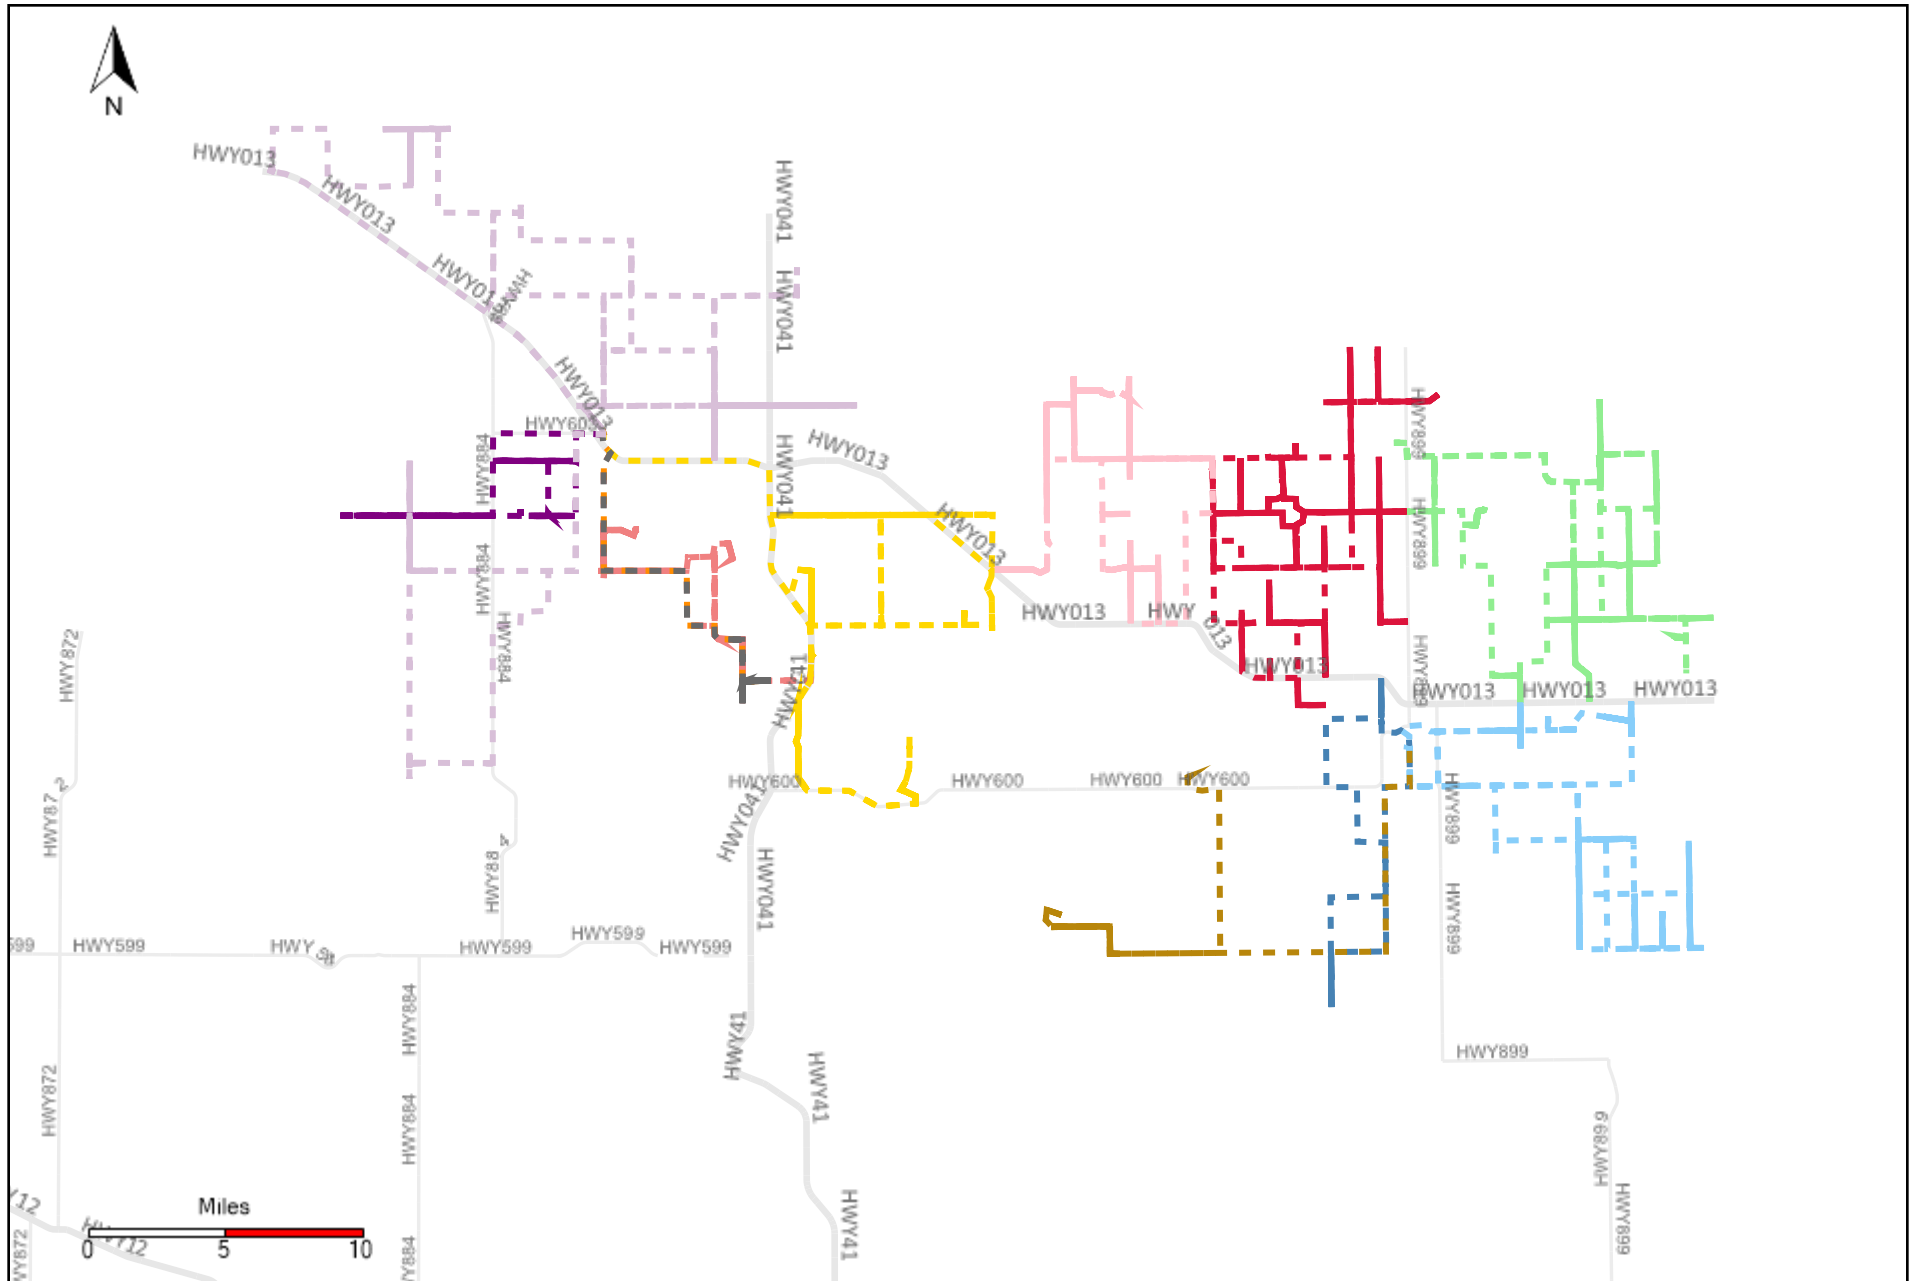

Provost Weekly Grader Report (2022-05-22 ~ 2022-05-28)

Division: 1 Grader Report(2022-05-22 ~ 2022-05-28)

Vehicle Name List	Total Distance(km)	Total Hours
*****	535.72	58 hrs 56 min 4 sec

Division: 2 Grader Report(2022-05-22 ~ 2022-05-28)

Vehicle Name List	Total Distance(km)	Total Hours
*****	776.58	79 hrs 53 min 37 sec

Division: 3 Grader Report(2022-05-22 ~ 2022-05-28)

Vehicle Name List	Total Distance(km)	Total Hours
*****	1183.71	132 hrs 19 min 52 sec

Division: 4 Grader Report(2022-05-22 ~ 2022-05-28)

Vehicle Name List	Total Distance(km)	Total Hours
*****	1340.11	141 hrs 6 min 13 sec

Division: 5 Grader Report(2022-05-22 ~ 2022-05-28)

Vehicle Name List	Total Distance(km)	Total Hours
*****	1224.32	119 hrs 31 min 52 sec

Division: 6 Grader Report(2022-05-22 ~ 2022-05-28)

Vehicle Name List	Total Distance(km)	Total Hours
*****	1305.87	127 hrs 53 min 30 sec

Division: 7 Grader Report(2022-05-22 ~ 2022-05-28)

Vehicle Name List	Total Distance(km)	Total Hours
*****	662.03	61 hrs 16 min 43 sec