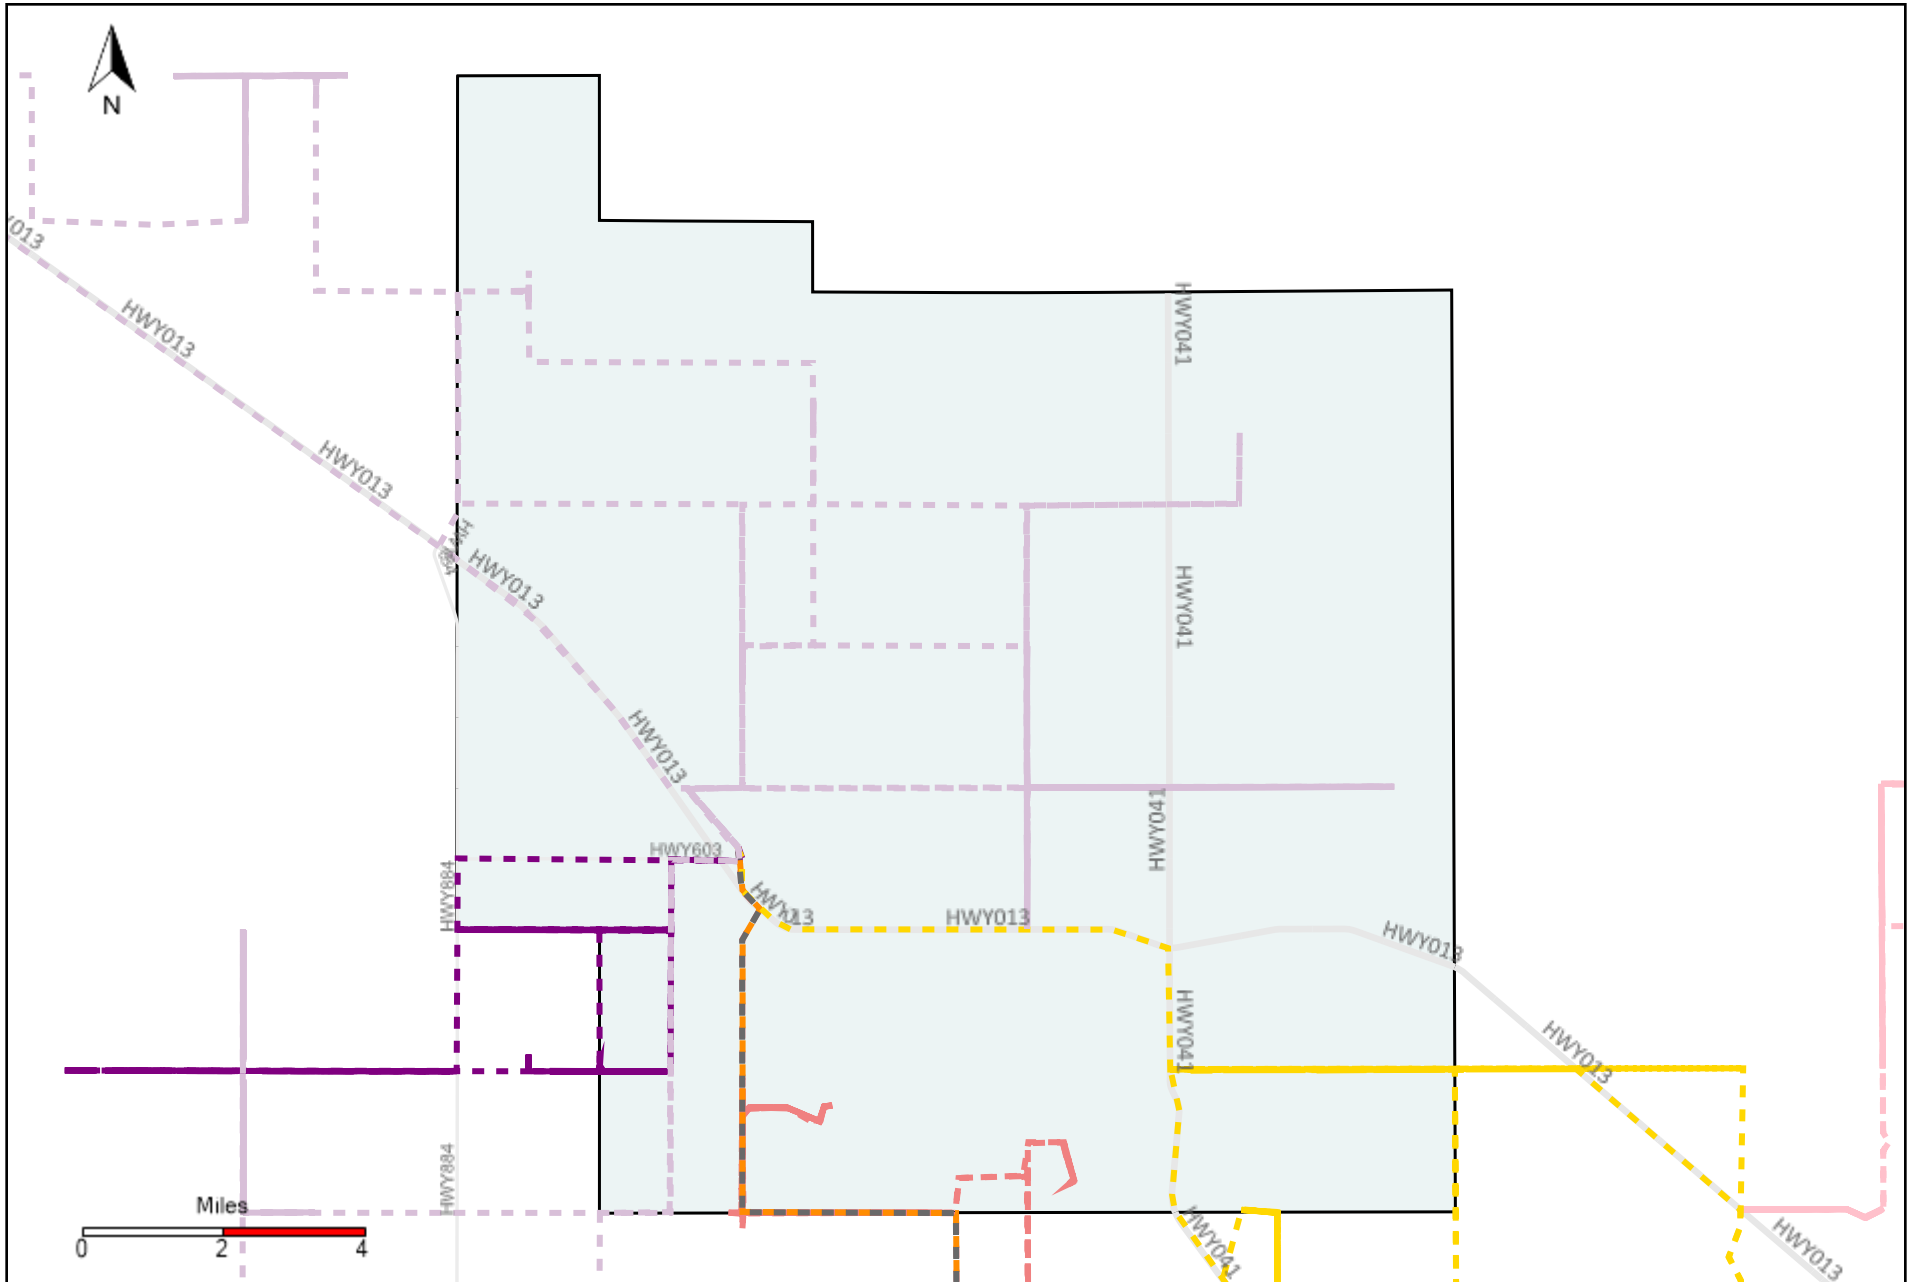

Division: 4 Grader Report(2022-05-22 ~ 2022-05-28)

Vehicle Name List	Total Distance(km)	Total Hours
*****	1340.11	141 hrs 6 min 13 sec

Division: 5 Grader Report(2022-05-22 ~ 2022-05-28)

Vehicle Name List	Total Distance(km)	Total Hours
*****	1224.32	119 hrs 31 min 52 sec

Division: 6 Grader Report(2022-05-22 ~ 2022-05-28)

Vehicle Name List	Total Distance(km)	Total Hours
*****	1305.87	127 hrs 53 min 30 sec

Division: 7 Grader Report(2022-05-22 ~ 2022-05-28)

Vehicle Name List	Total Distance(km)	Total Hours
*****	662.03	61 hrs 16 min 43 sec