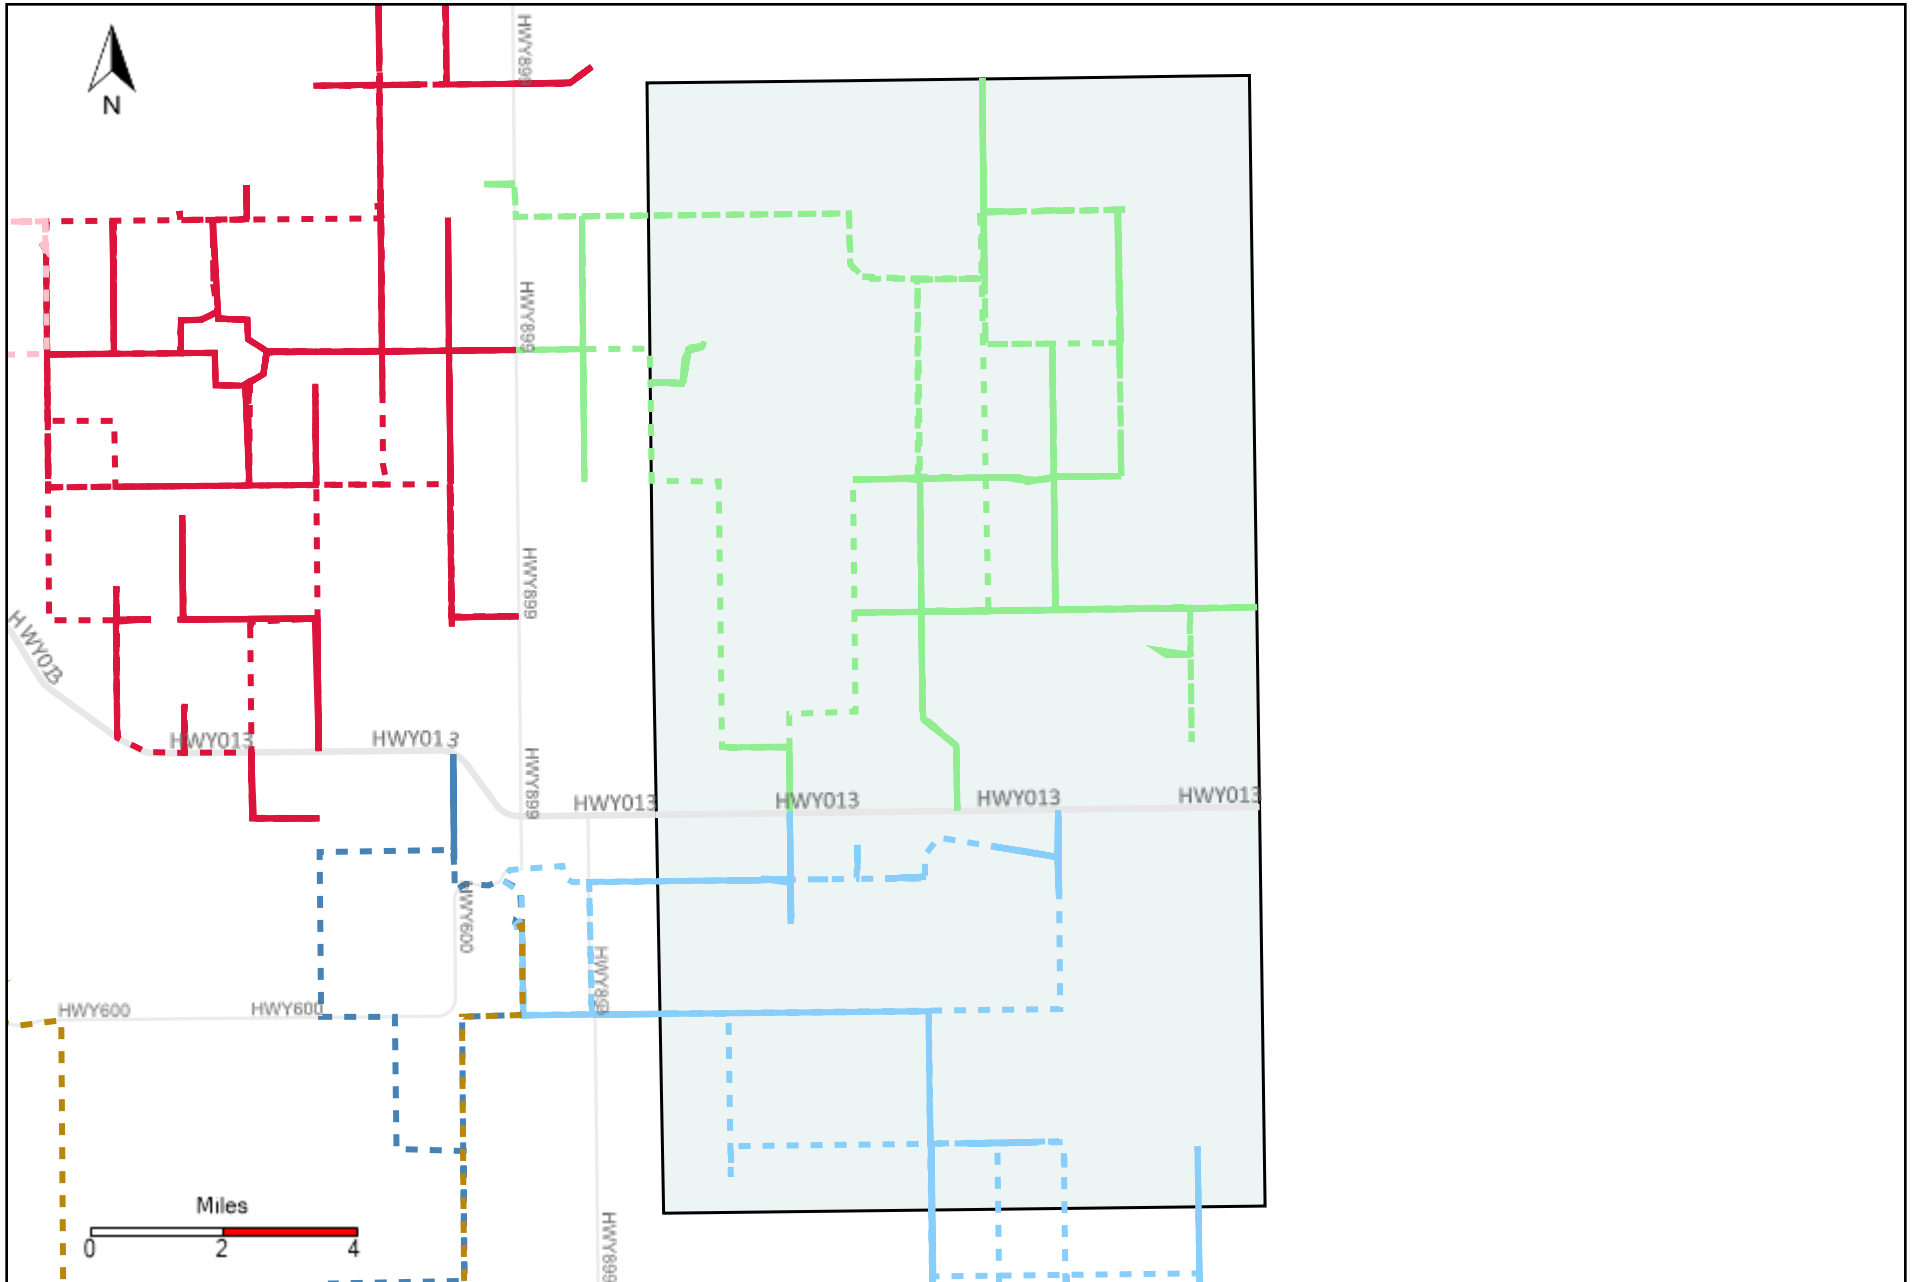

Provost Weekly Grader Report (2022-05-22 ~ 2022-05-28)

Division: 1 Grader Report(2022-05-22 ~ 2022-05-28)

Vehicle Name List	Total Distance(km)	Total Hours
*****	535.72	58 hrs 56 min 4 sec

Division: 2 Grader Report(2022-05-22 ~ 2022-05-28)

Vehicle Name List	Total Distance(km)	Total Hours
*****	776.58	79 hrs 53 min 37 sec

Division: 3 Grader Report(2022-05-22 ~ 2022-05-28)

Vehicle Name List	Total Distance(km)	Total Hours
*****	1183.71	132 hrs 19 min 52 sec

Division: 4 Grader Report(2022-05-22 ~ 2022-05-28)

Vehicle Name List	Total Distance(km)	Total Hours
*****	1340.11	141 hrs 6 min 13 sec

Division: 5 Grader Report(2022-05-22 ~ 2022-05-28)

Vehicle Name List	Total Distance(km)	Total Hours
*****	1224.32	119 hrs 31 min 52 sec

Division: 6 Grader Report(2022-05-22 ~ 2022-05-28)

Vehicle Name List	Total Distance(km)	Total Hours
*****	1305.87	127 hrs 53 min 30 sec

Division: 7 Grader Report(2022-05-22 ~ 2022-05-28)

Vehicle Name List	Total Distance(km)	Total Hours
*****	662.03	61 hrs 16 min 43 sec