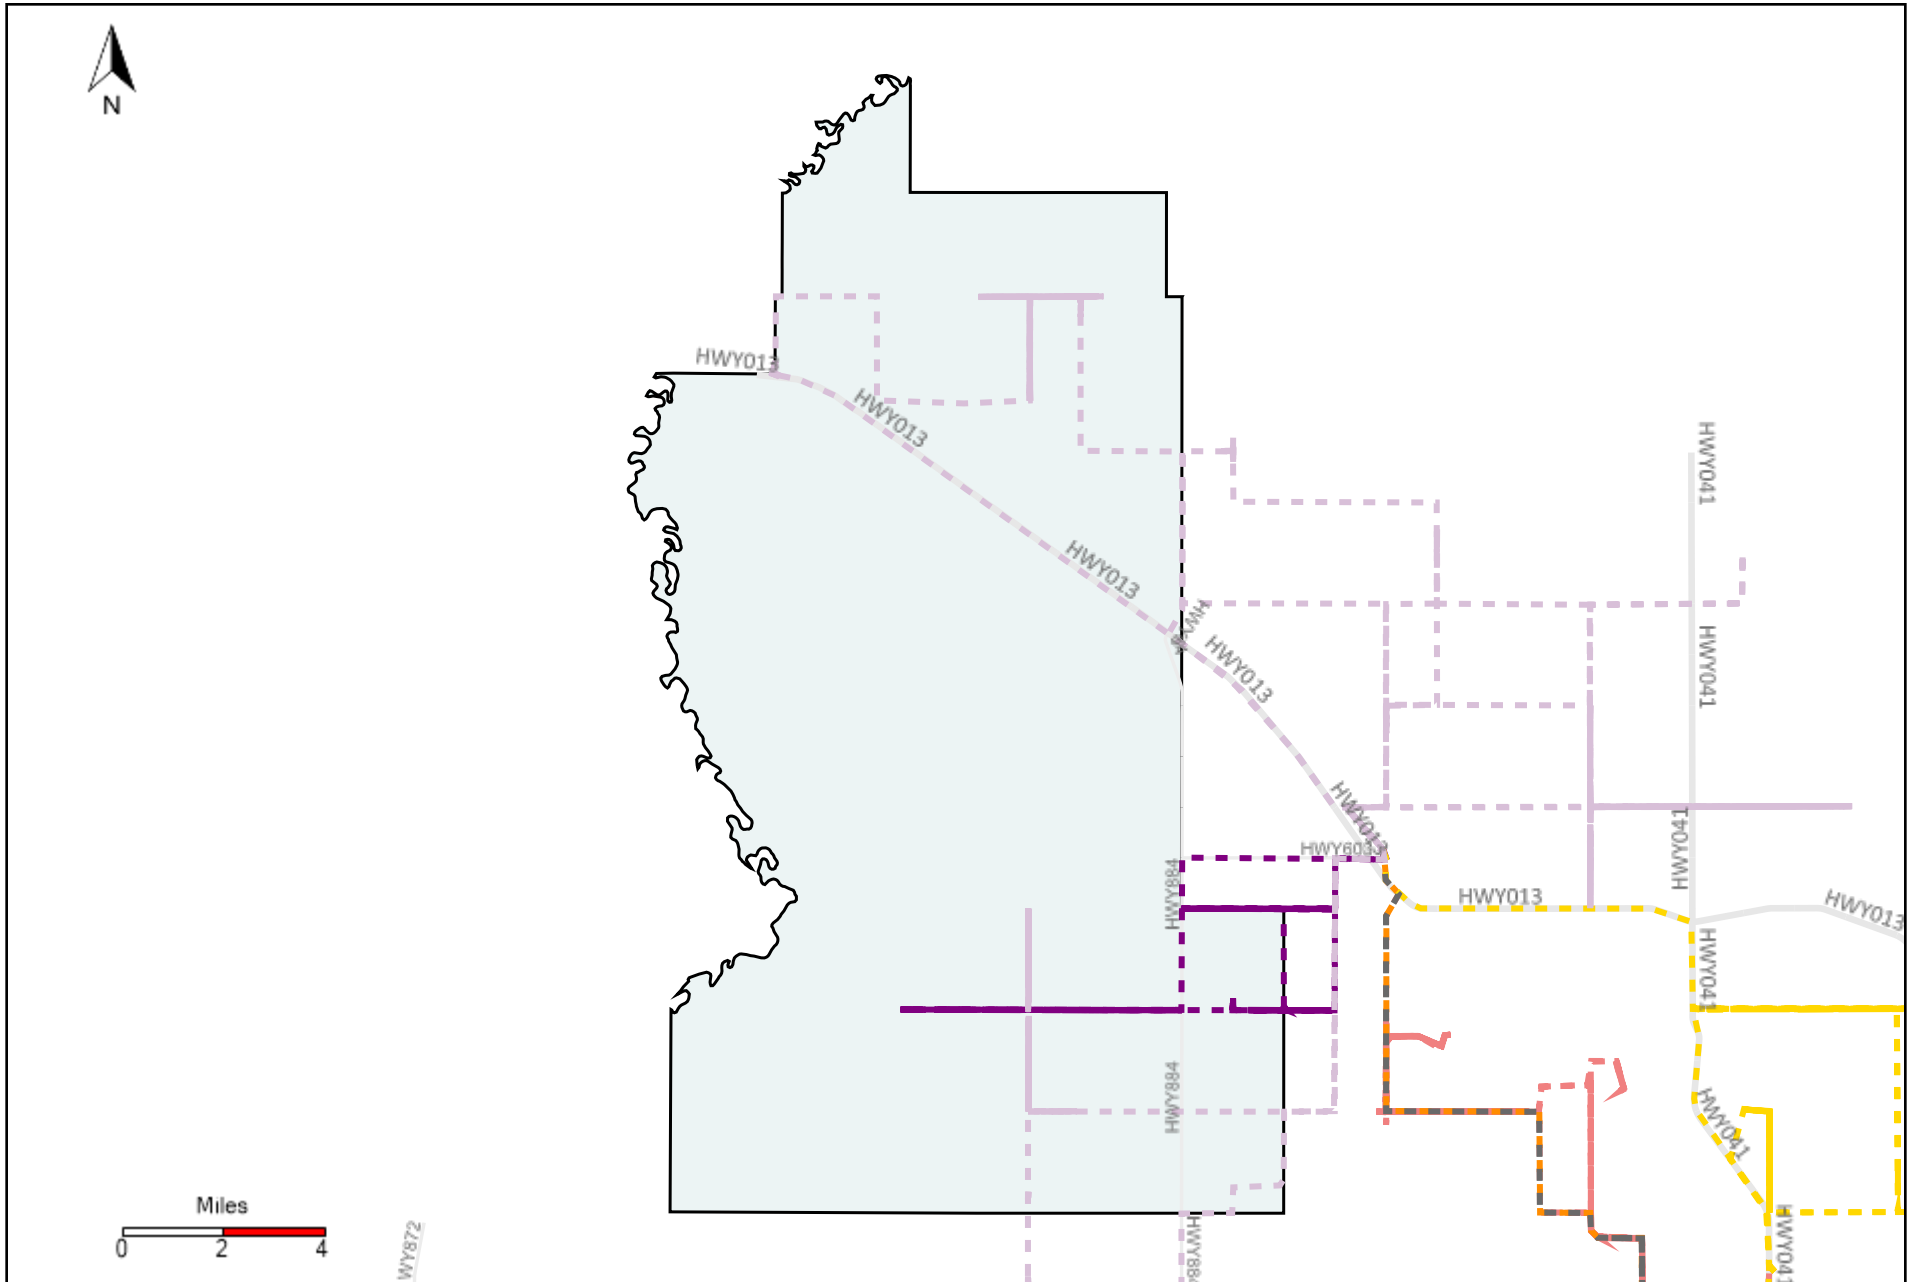

Division: 4 Grader Report(2022-05-22 ~ 2022-05-28)

Vehicle Name List	Total Distance(km)	Total Hours
*****	1340.11	141 hrs 6 min 13 sec

Division: 5 Grader Report(2022-05-22 ~ 2022-05-28)

Vehicle Name List	Total Distance(km)	Total Hours
*****	1224.32	119 hrs 31 min 52 sec

Division: 6 Grader Report(2022-05-22 ~ 2022-05-28)

Vehicle Name List	Total Distance(km)	Total Hours
*****	1305.87	127 hrs 53 min 30 sec

Division: 7 Grader Report(2022-05-22 ~ 2022-05-28)

Vehicle Name List	Total Distance(km)	Total Hours
*****	662.03	61 hrs 16 min 43 sec