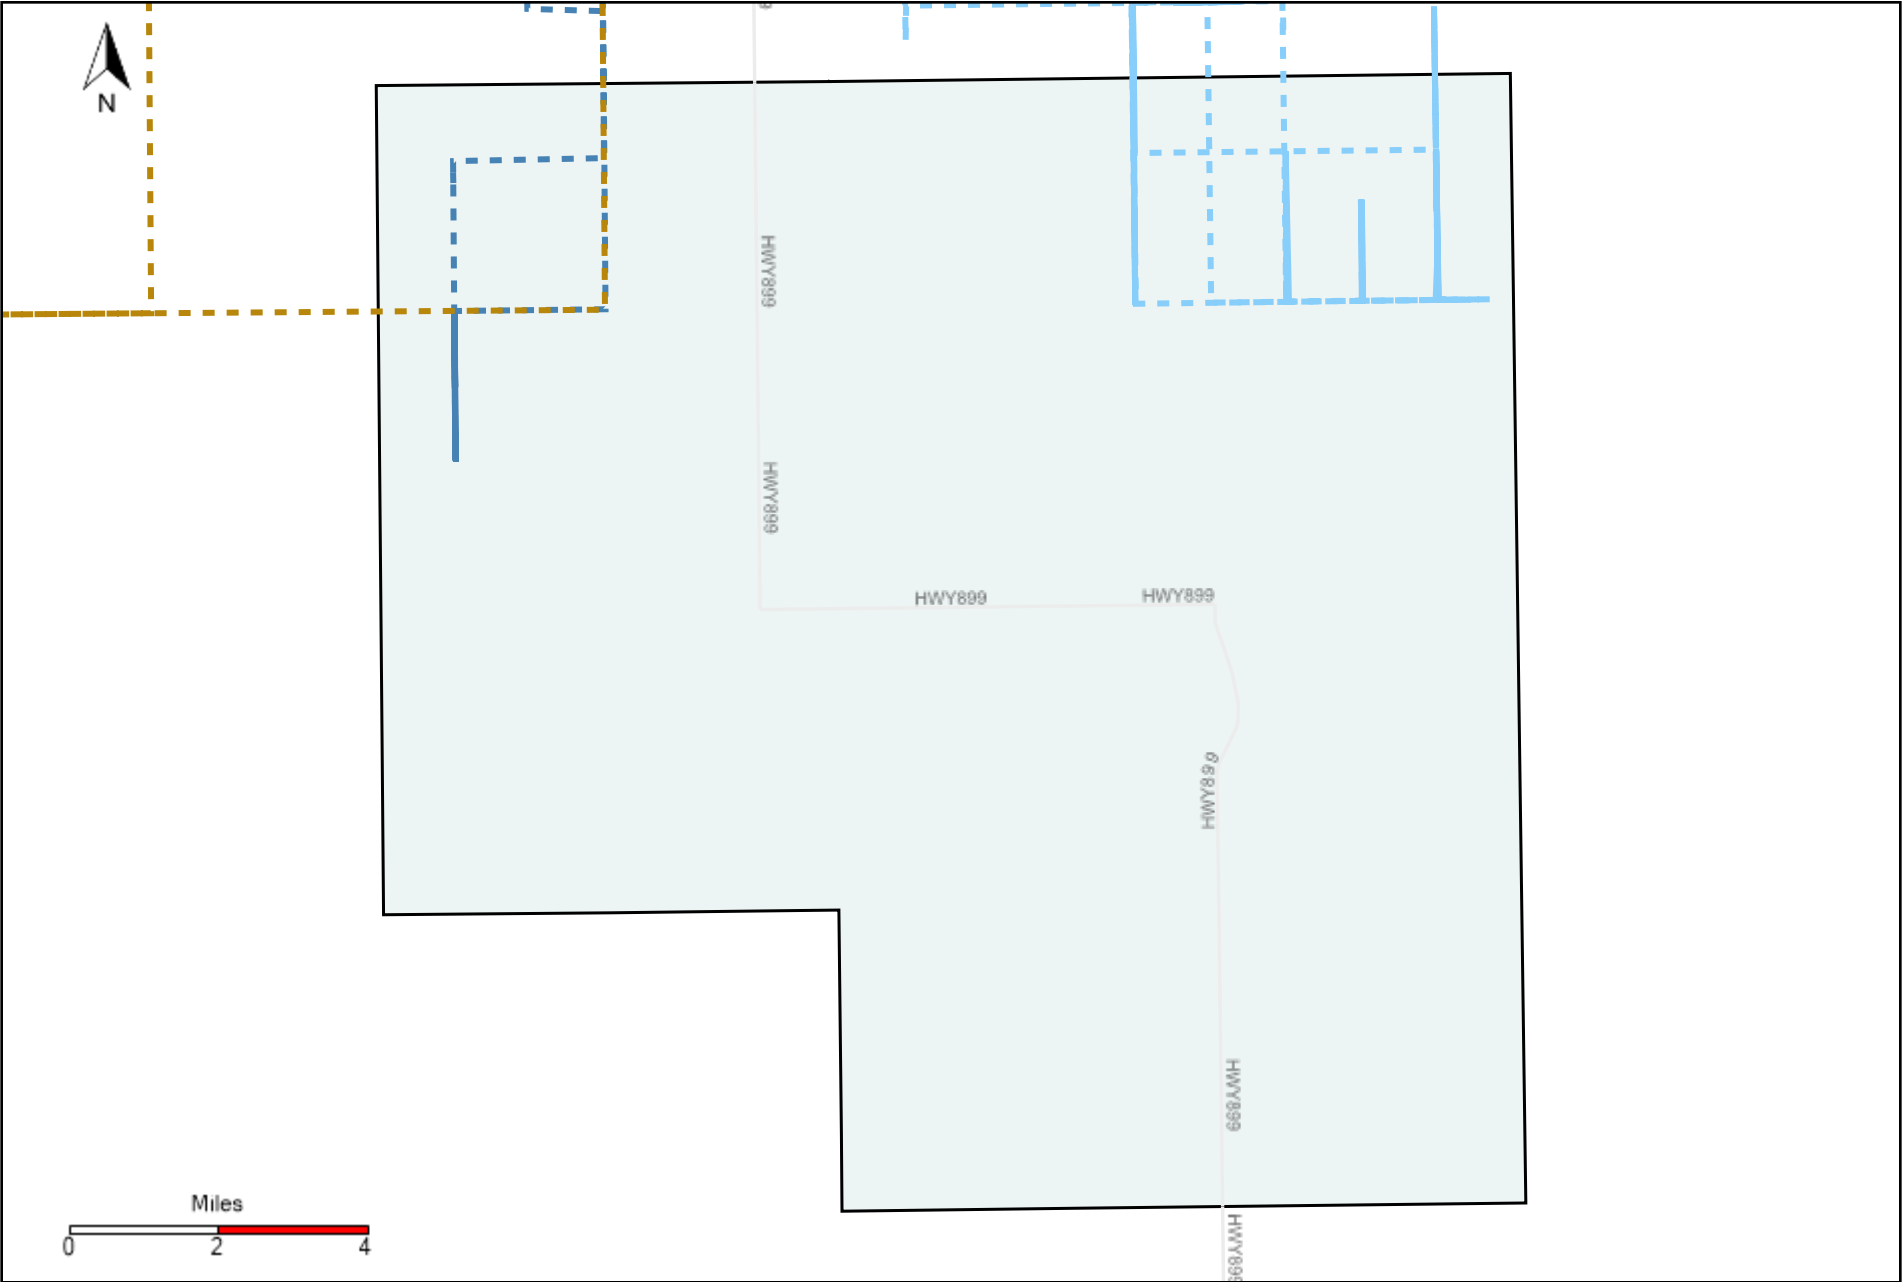

Provost Weekly Grader Report (2022-05-22 ~ 2022-05-28)

Division: 1 Grader Report(2022-05-22 ~ 2022-05-28)

Vehicle Name List	Total Distance(km)	Total Hours
*****	535.72	58 hrs 56 min 4 sec

Division: 2 Grader Report(2022-05-22 ~ 2022-05-28)

Vehicle Name List	Total Distance(km)	Total Hours
*****	776.58	79 hrs 53 min 37 sec

Division: 3 Grader Report(2022-05-22 ~ 2022-05-28)

Vehicle Name List	Total Distance(km)	Total Hours
*****	1183.71	132 hrs 19 min 52 sec