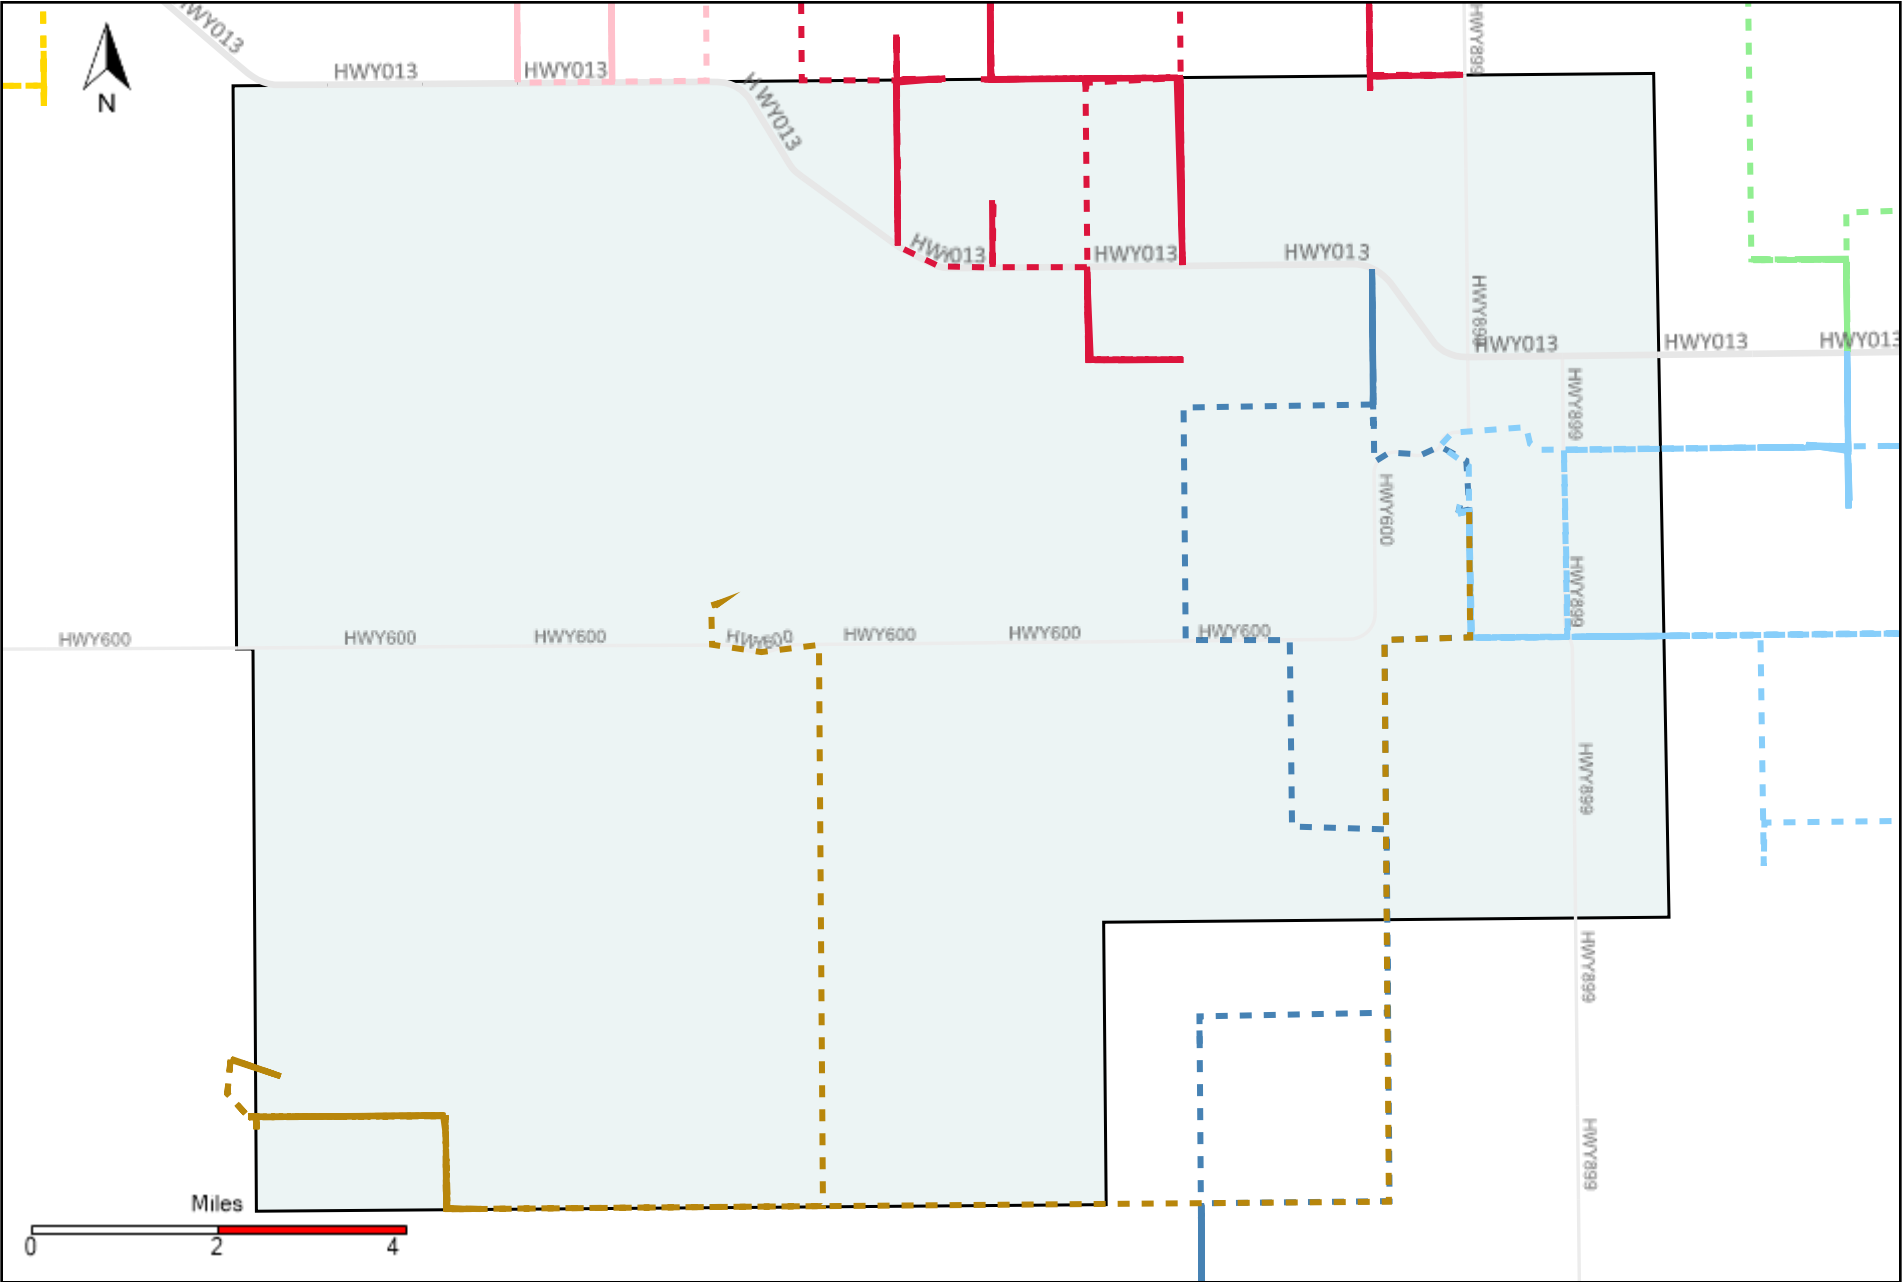

Provost Weekly Grader Report (2022-05-22 ~ 2022-05-28)

Division: 1 Grader Report(2022-05-22 ~ 2022-05-28)

Vehicle Name List	Total Distance(km)	Total Hours
*****	535.72	58 hrs 56 min 4 sec

Division: 2 Grader Report(2022-05-22 ~ 2022-05-28)

Vehicle Name List	Total Distance(km)	Total Hours
*****	776.58	79 hrs 53 min 37 sec

Division: 3 Grader Report(2022-05-22 ~ 2022-05-28)

Vehicle Name List	Total Distance(km)	Total Hours
*****	1183.71	132 hrs 19 min 52 sec

Division: 4 Grader Report(2022-05-22 ~ 2022-05-28)

Vehicle Name List	Total Distance(km)	Total Hours
*****	1340.11	141 hrs 6 min 13 sec

Division: 5 Grader Report(2022-05-22 ~ 2022-05-28)

Vehicle Name List	Total Distance(km)	Total Hours
*****	1224.32	119 hrs 31 min 52 sec

Division: 6 Grader Report(2022-05-22 ~ 2022-05-28)

Vehicle Name List	Total Distance(km)	Total Hours
*****	1305.87	127 hrs 53 min 30 sec

Division: 7 Grader Report(2022-05-22 ~ 2022-05-28)

Vehicle Name List	Total Distance(km)	Total Hours
*****	662.03	61 hrs 16 min 43 sec