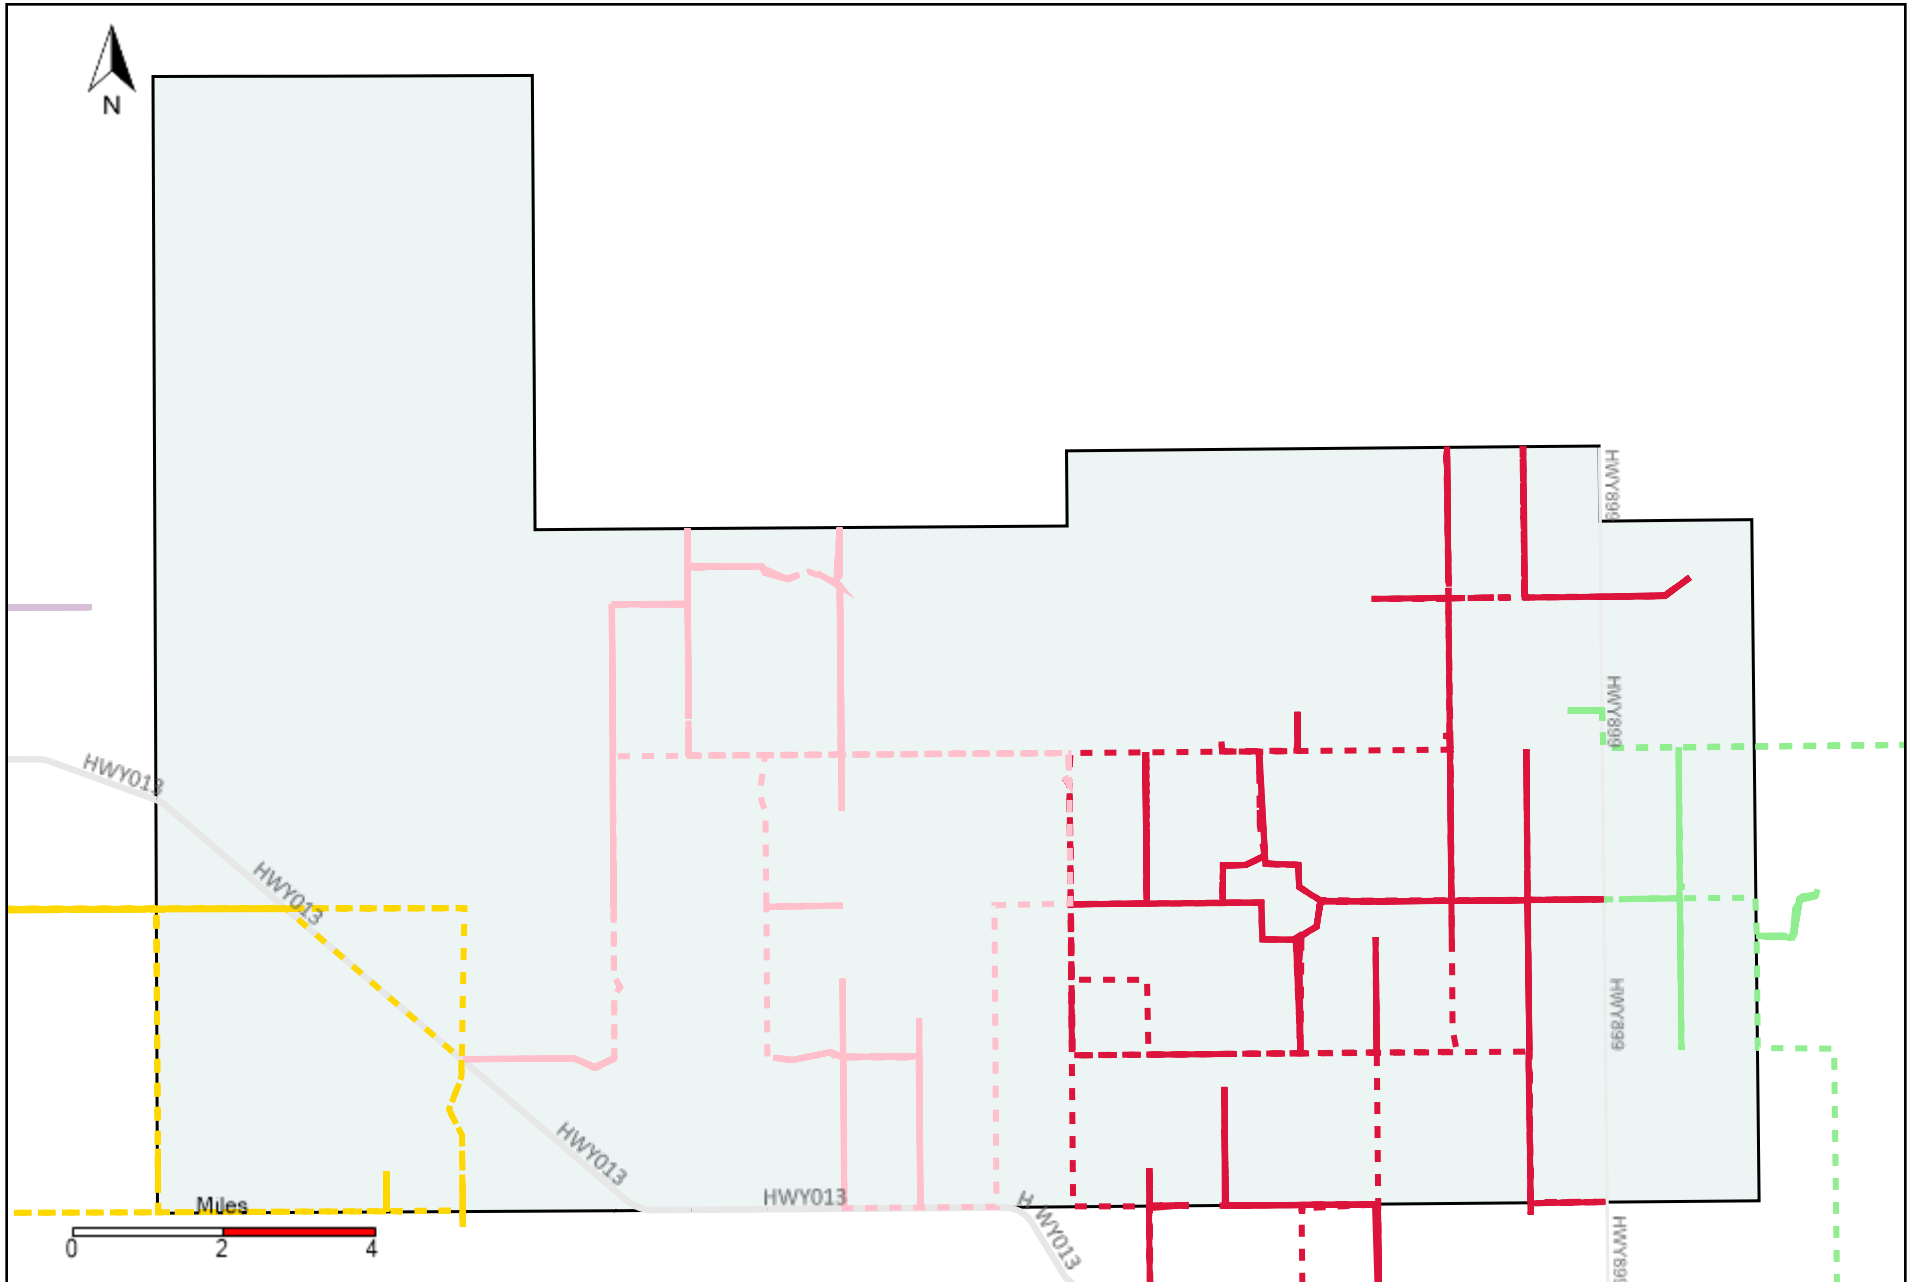

Provost Weekly Grader Report (2022-05-22 ~ 2022-05-28)

Division: 1 Grader Report(2022-05-22 ~ 2022-05-28)

Vehicle Name List	Total Distance(km)	Total Hours
*****	535.72	58 hrs 56 min 4 sec

Division: 2 Grader Report(2022-05-22 ~ 2022-05-28)

Vehicle Name List	Total Distance(km)	Total Hours
*****	776.58	79 hrs 53 min 37 sec

Division: 3 Grader Report(2022-05-22 ~ 2022-05-28)

Vehicle Name List	Total Distance(km)	Total Hours
*****	1183.71	132 hrs 19 min 52 sec

Division: 4 Grader Report(2022-05-22 ~ 2022-05-28)

Vehicle Name List	Total Distance(km)	Total Hours
*****	1340.11	141 hrs 6 min 13 sec

Division: 5 Grader Report(2022-05-22 ~ 2022-05-28)

Vehicle Name List	Total Distance(km)	Total Hours
*****	1224.32	119 hrs 31 min 52 sec