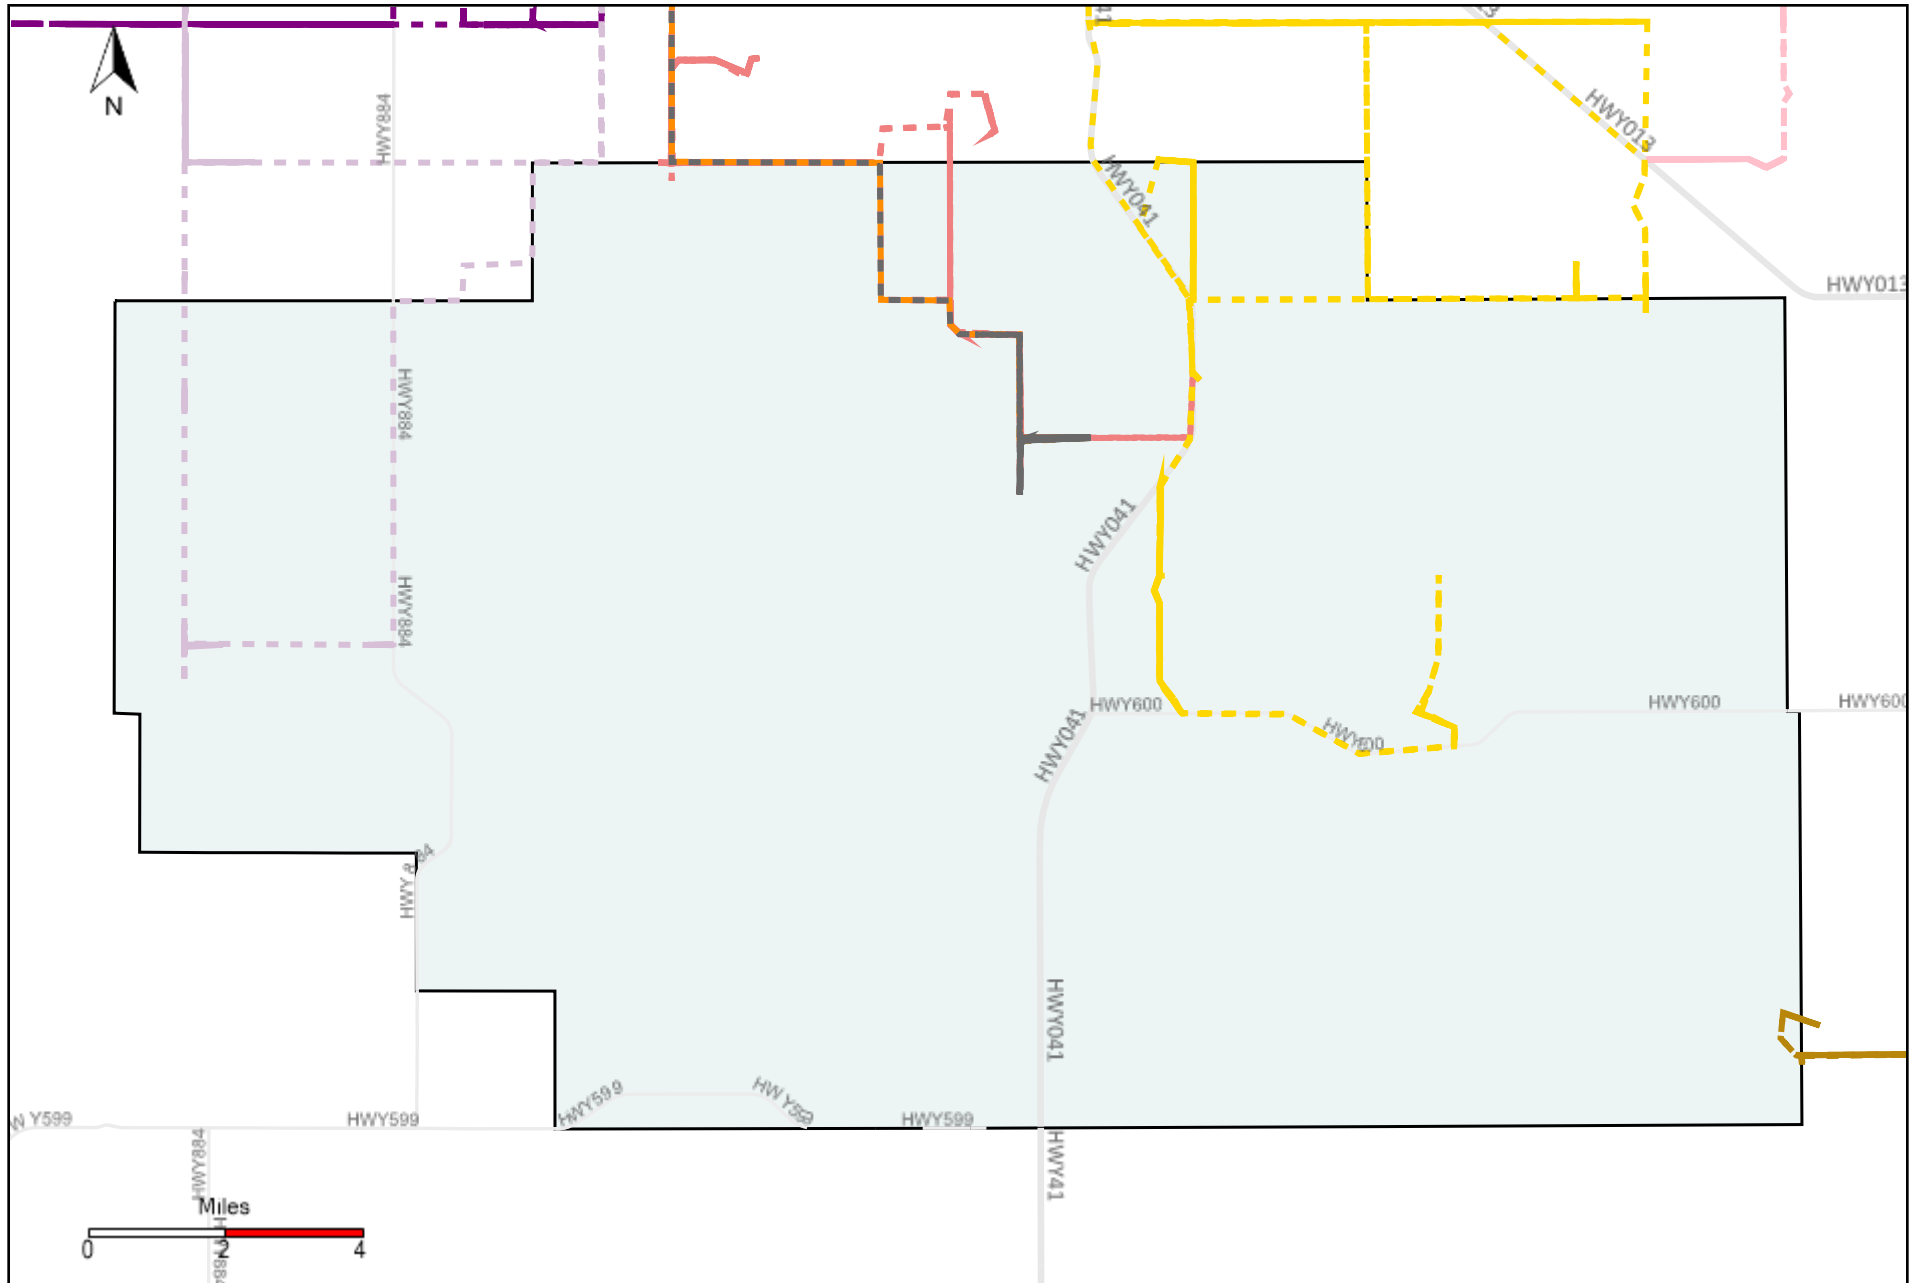

Vehicle Name List	Total Distance(km)	Total Hours
*****	776.58	79 hrs 53 min 37 sec

Division: 3 Grader Report(2022-05-22 ~ 2022-05-28)

Vehicle Name List	Total Distance(km)	Total Hours
*****	1183.71	132 hrs 19 min 52 sec

Division: 4 Grader Report(2022-05-22 ~ 2022-05-28)

Vehicle Name List	Total Distance(km)	Total Hours
*****	1340.11	141 hrs 6 min 13 sec

Division: 5 Grader Report(2022-05-22 ~ 2022-05-28)

Vehicle Name List	Total Distance(km)	Total Hours
*****	1224.32	119 hrs 31 min 52 sec