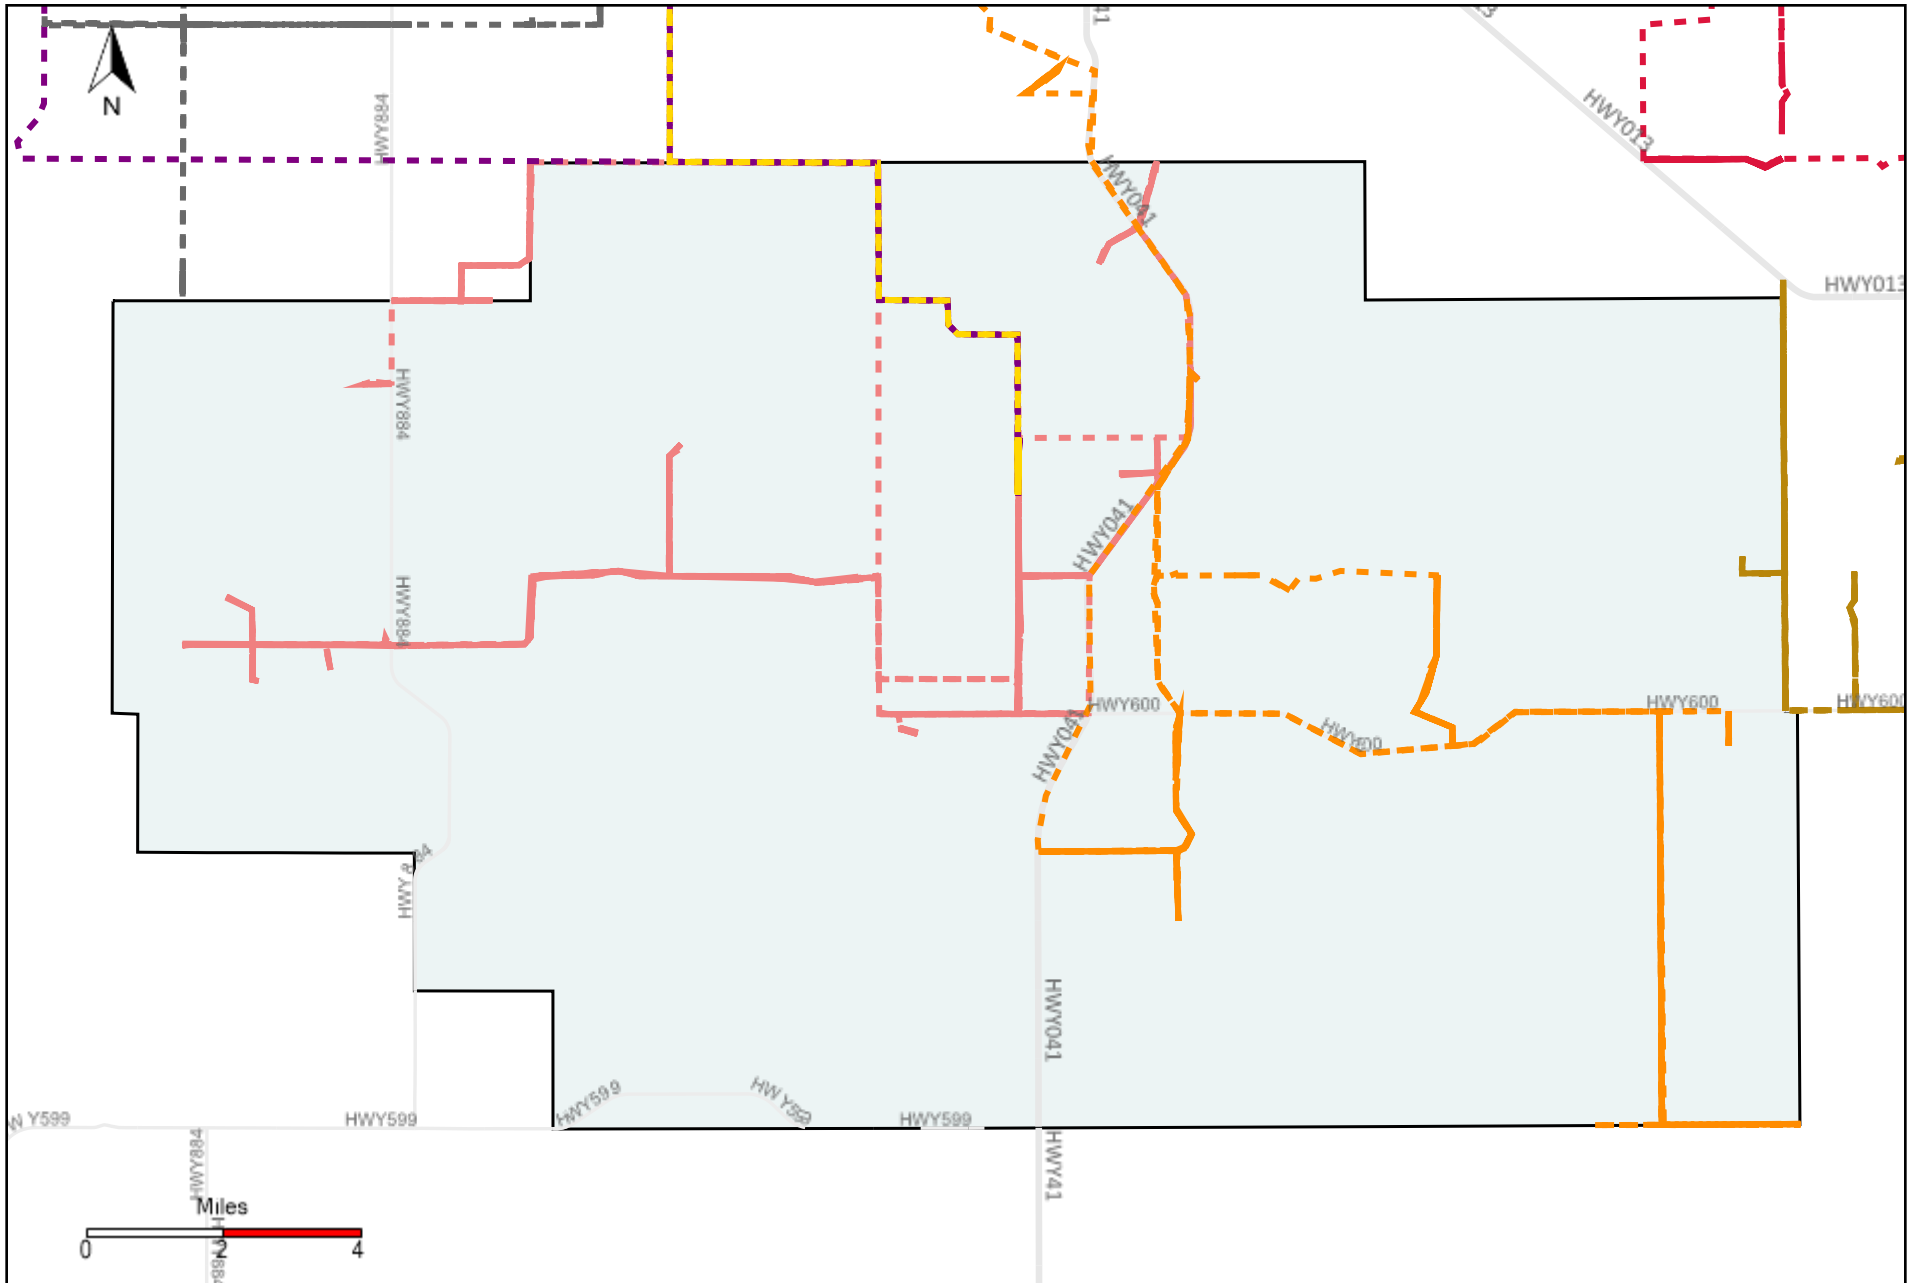

Provost Weekly Grader Report (2022-05-15 ~ 2022-05-21)

Division: 2 Grader Report(2022-05-15 ~ 2022-05-21)

Vehicle Name List	Total Distance(km)	Total Hours
*****	758.25	79 hrs 14 min 53 sec

Division: 3 Grader Report(2022-05-15 ~ 2022-05-21)

Vehicle Name List	Total Distance(km)	Total Hours
*****	2217.72	226 hrs 59 min 44 sec

Division: 4 Grader Report(2022-05-15 ~ 2022-05-21)

Vehicle Name List	Total Distance(km)	Total Hours
*****	1443.7	149 hrs 30 min 1 sec

Division: 5 Grader Report(2022-05-15 ~ 2022-05-21)

Vehicle Name List	Total Distance(km)	Total Hours
*****	1780.08	160 hrs 19 min 41 sec

Division: 7 Grader Report(2022-05-15 ~ 2022-05-21)

Vehicle Name List	Total Distance(km)	Total Hours
*****	1009.44	83 hrs 32 min 1 sec