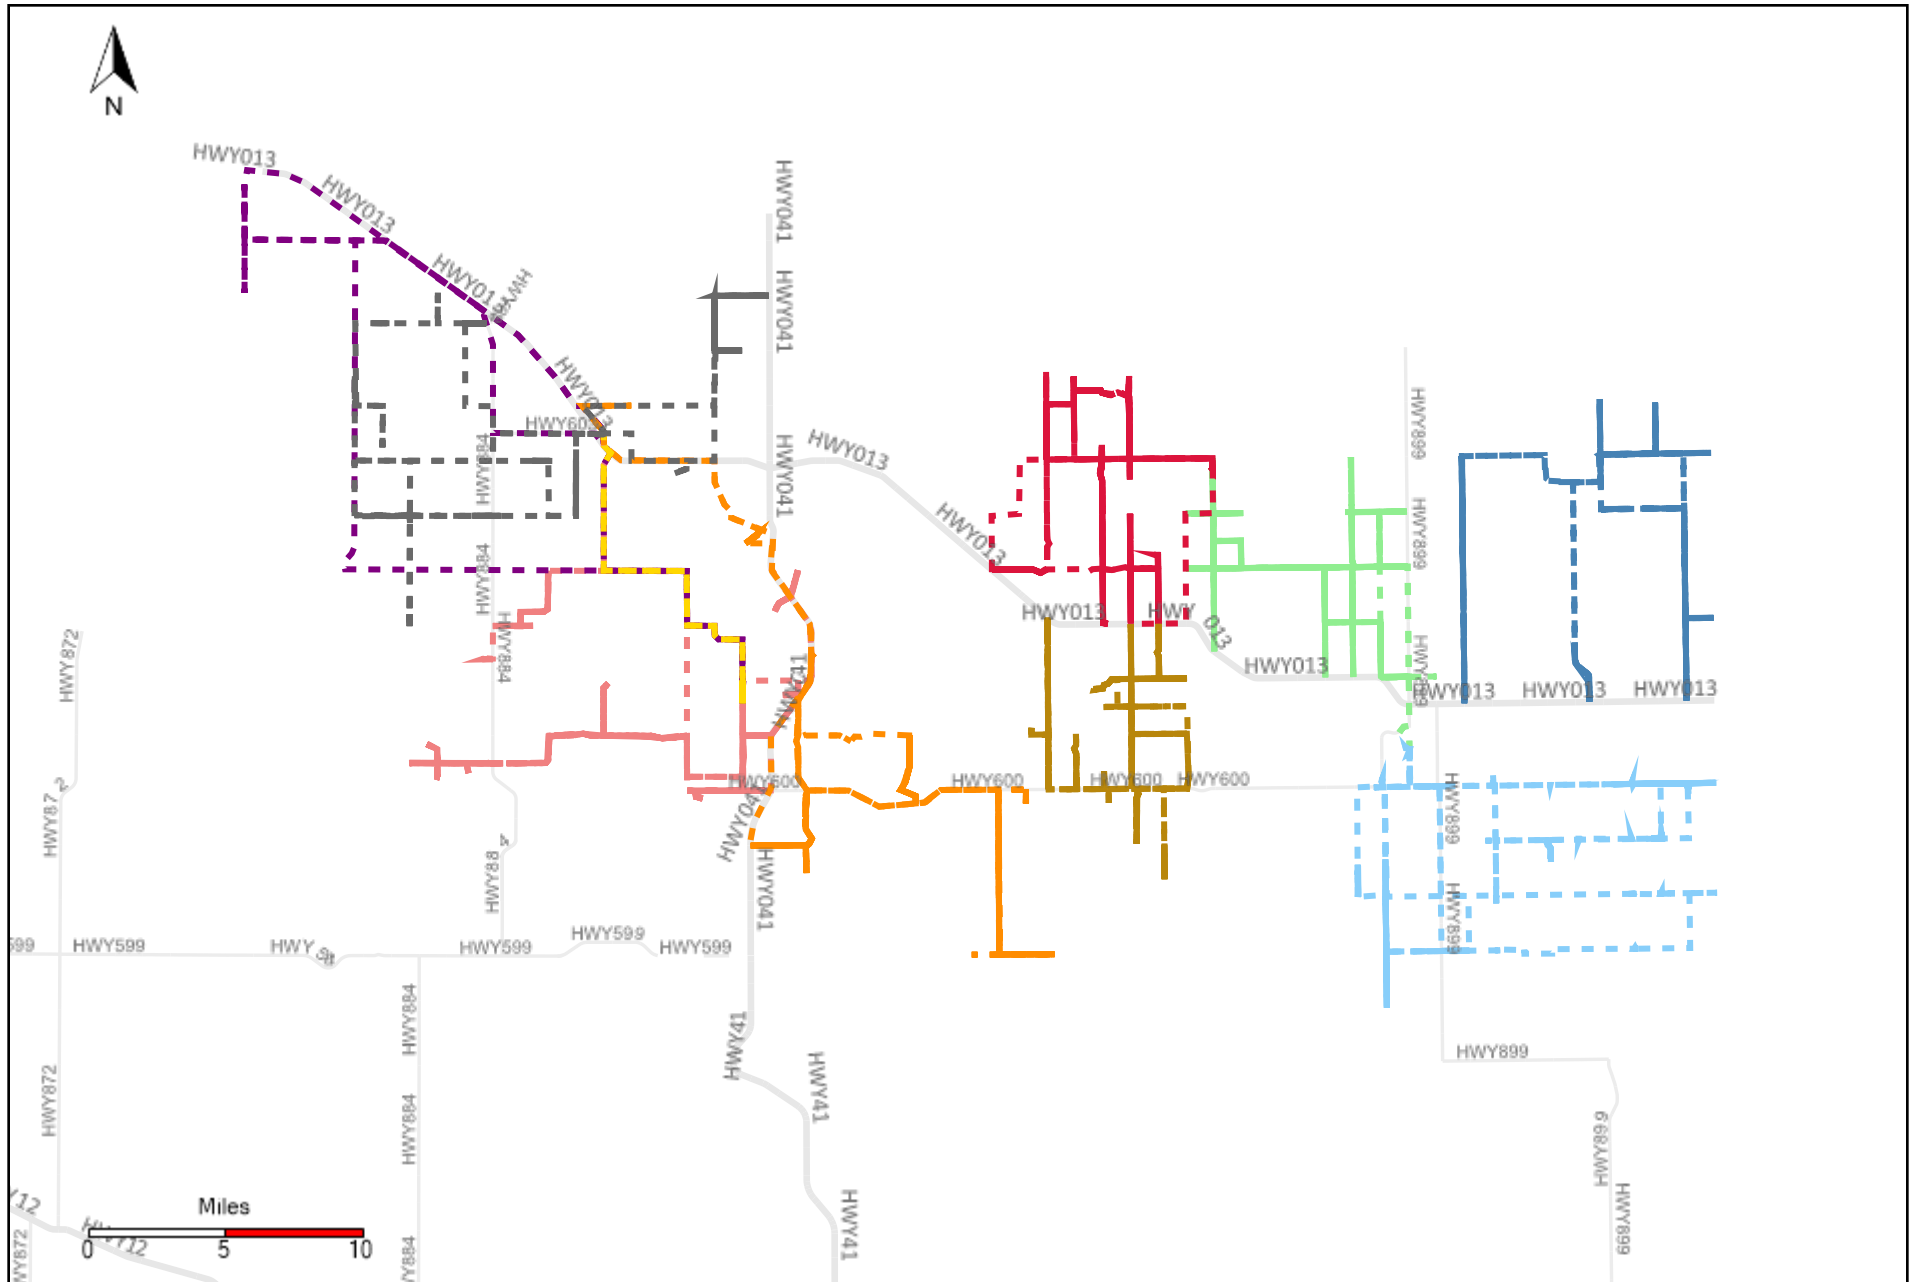

Provost Weekly Grader Report (2022-05-15 ~ 2022-05-21)

Division: 2 Grader Report(2022-05-15 ~ 2022-05-21)

Vehicle Name List	Total Distance(km)	Total Hours
*****	758.25	79 hrs 14 min 53 sec

Division: 3 Grader Report(2022-05-15 ~ 2022-05-21)

Vehicle Name List	Total Distance(km)	Total Hours
*****	2217.72	226 hrs 59 min 44 sec

Division: 4 Grader Report(2022-05-15 ~ 2022-05-21)

Vehicle Name List	Total Distance(km)	Total Hours
*****	1443.7	149 hrs 30 min 1 sec

Division: 5 Grader Report(2022-05-15 ~ 2022-05-21)

Vehicle Name List	Total Distance(km)	Total Hours
*****	1780.08	160 hrs 19 min 41 sec

Division: 7 Grader Report(2022-05-15 ~ 2022-05-21)

Vehicle Name List	Total Distance(km)	Total Hours
*****	1009.44	83 hrs 32 min 1 sec