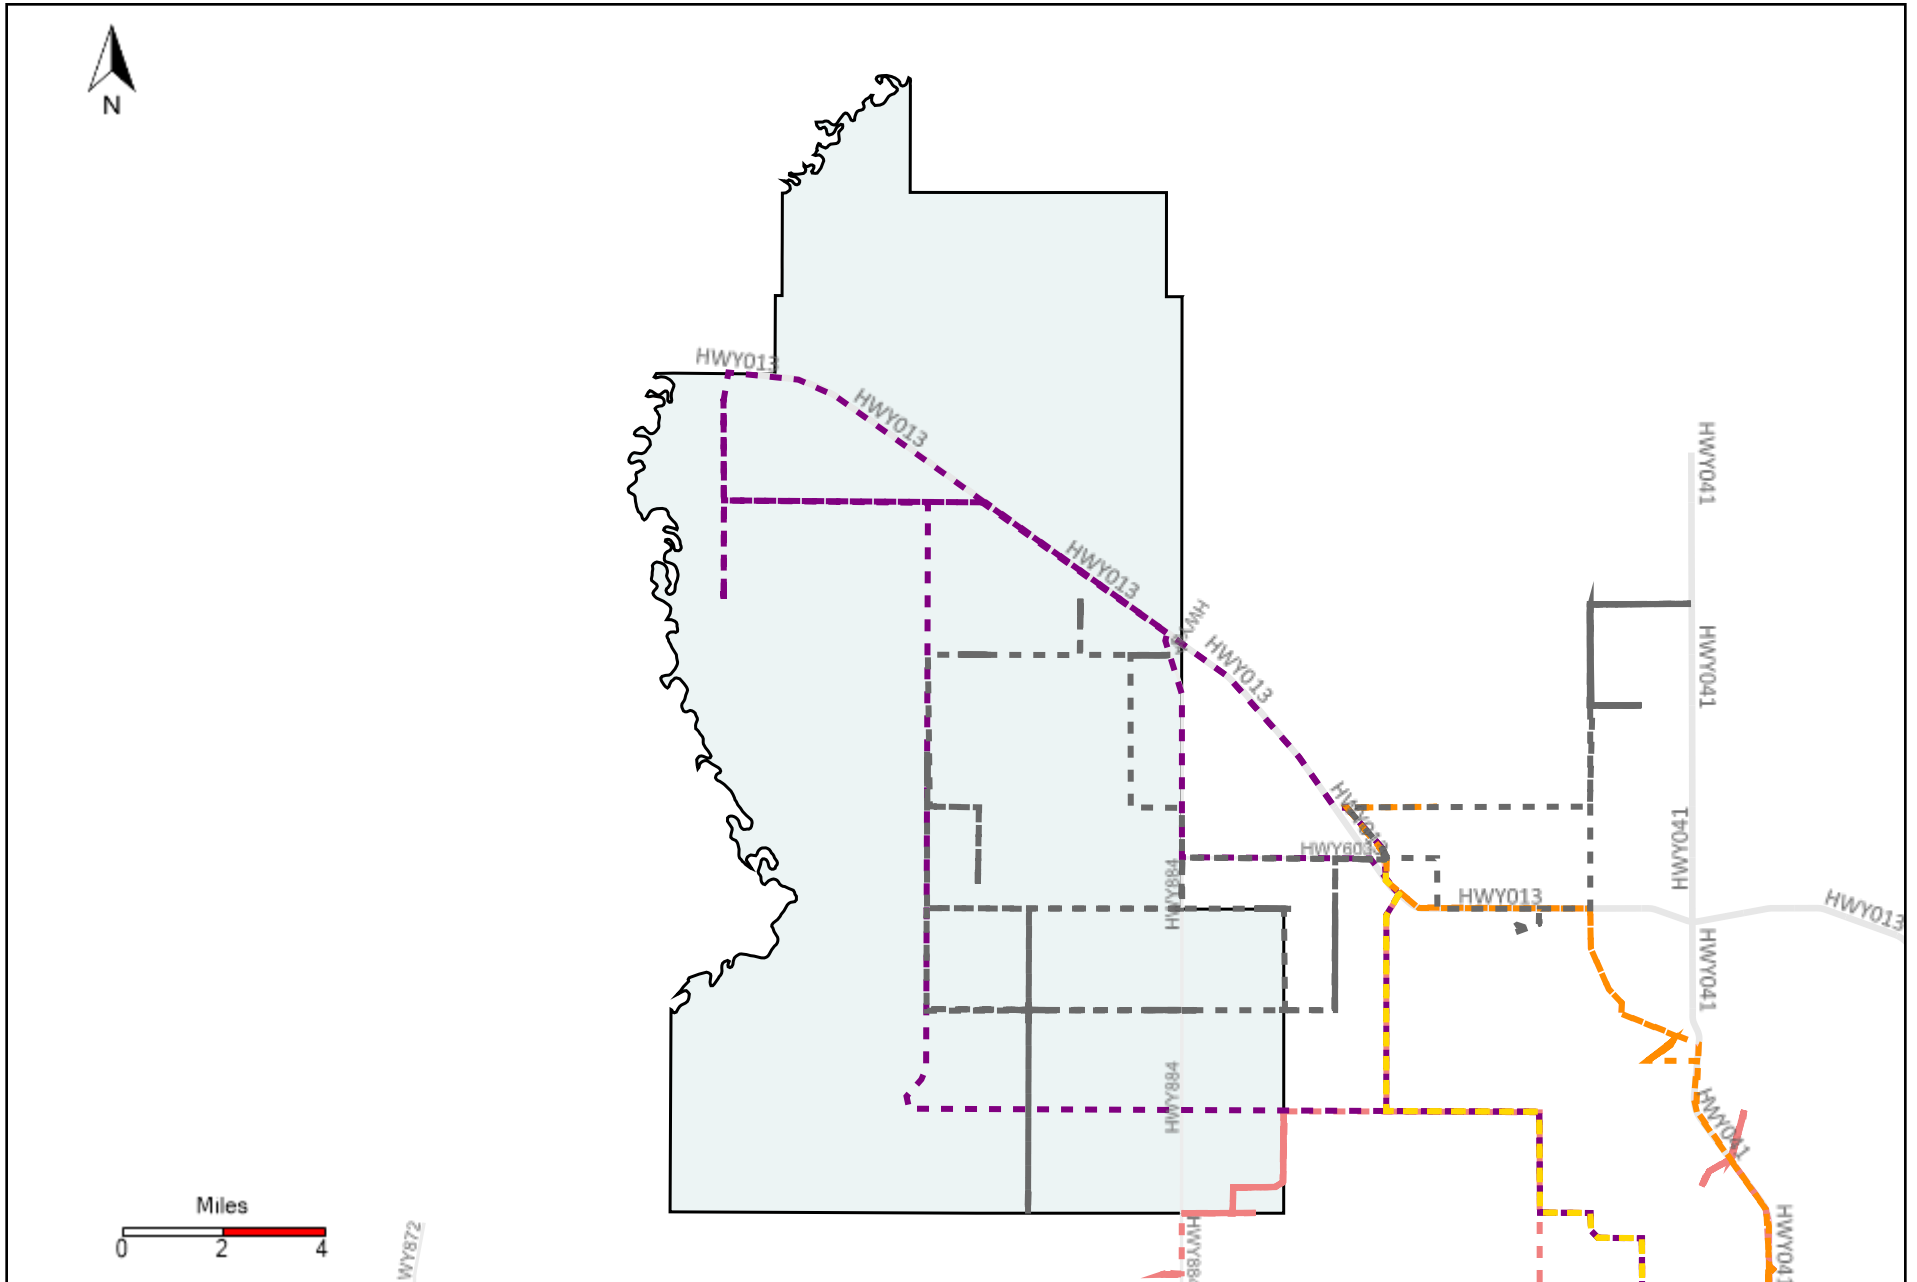

Provost Weekly Grader Report (2022-05-15 ~ 2022-05-21)

Division: 2 Grader Report(2022-05-15 ~ 2022-05-21)

Vehicle Name List	Total Distance(km)	Total Hours
*****	758.25	79 hrs 14 min 53 sec

Division: 3 Grader Report(2022-05-15 ~ 2022-05-21)

Vehicle Name List	Total Distance(km)	Total Hours
*****	2217.72	226 hrs 59 min 44 sec

Division: 4 Grader Report(2022-05-15 ~ 2022-05-21)

Vehicle Name List	Total Distance(km)	Total Hours
*****	1443.7	149 hrs 30 min 1 sec

Division: 5 Grader Report(2022-05-15 ~ 2022-05-21)

Vehicle Name List	Total Distance(km)	Total Hours
*****	1780.08	160 hrs 19 min 41 sec

Division: 7 Grader Report(2022-05-15 ~ 2022-05-21)

Vehicle Name List	Total Distance(km)	Total Hours
*****	1009.44	83 hrs 32 min 1 sec