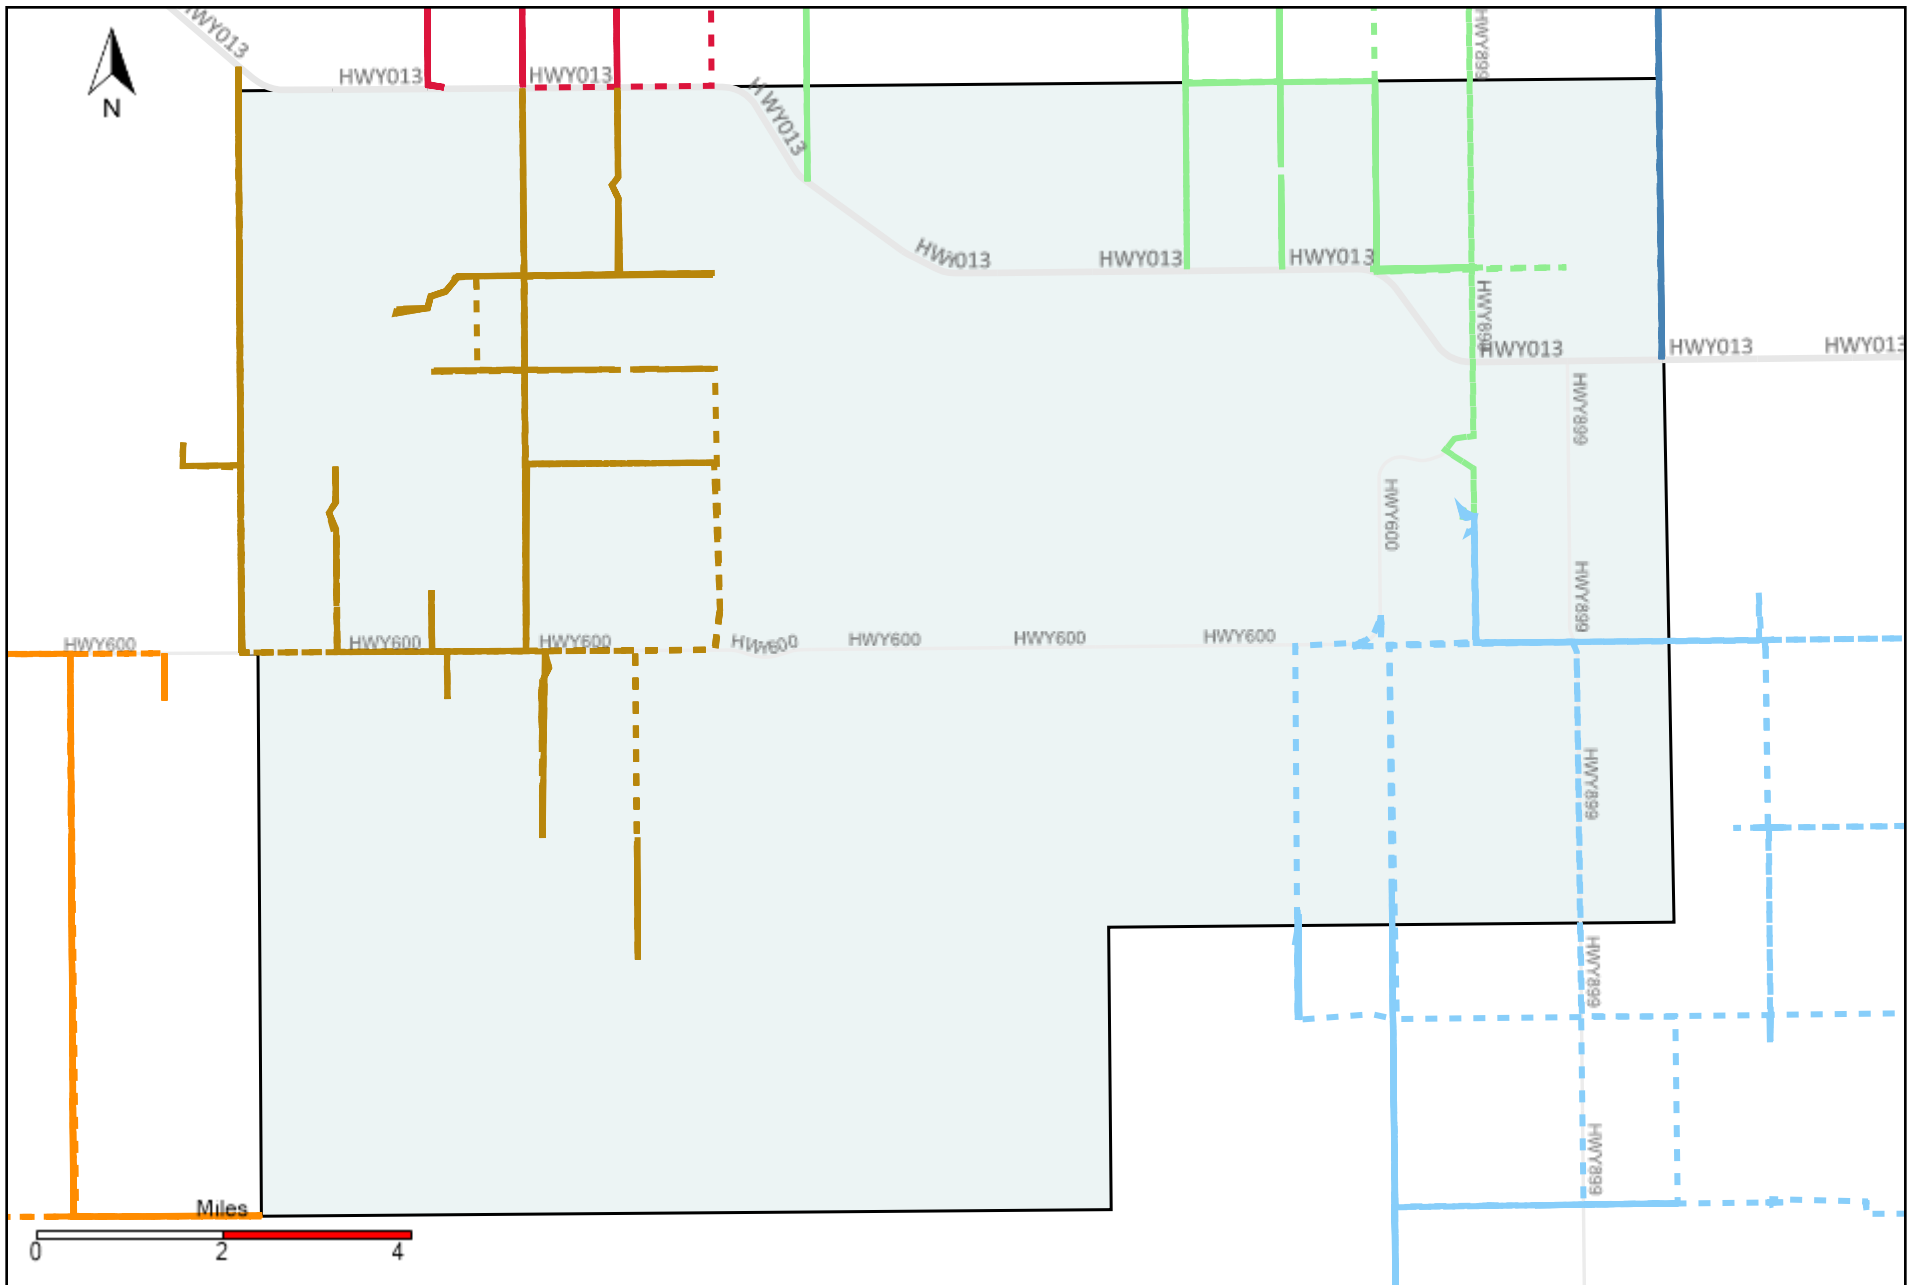

Provost Weekly Grader Report (2022-05-15 ~ 2022-05-21)

Division: 2 Grader Report(2022-05-15 ~ 2022-05-21)

Vehicle Name List	Total Distance(km)	Total Hours
*****	758.25	79 hrs 14 min 53 sec

Division: 3 Grader Report(2022-05-15 ~ 2022-05-21)

Vehicle Name List	Total Distance(km)	Total Hours
*****	2217.72	226 hrs 59 min 44 sec

Division: 4 Grader Report(2022-05-15 ~ 2022-05-21)

Vehicle Name List	Total Distance(km)	Total Hours
*****	1443.7	149 hrs 30 min 1 sec

Division: 5 Grader Report(2022-05-15 ~ 2022-05-21)

Vehicle Name List	Total Distance(km)	Total Hours
*****	1780.08	160 hrs 19 min 41 sec

Division: 7 Grader Report(2022-05-15 ~ 2022-05-21)

Vehicle Name List	Total Distance(km)	Total Hours
*****	1009.44	83 hrs 32 min 1 sec