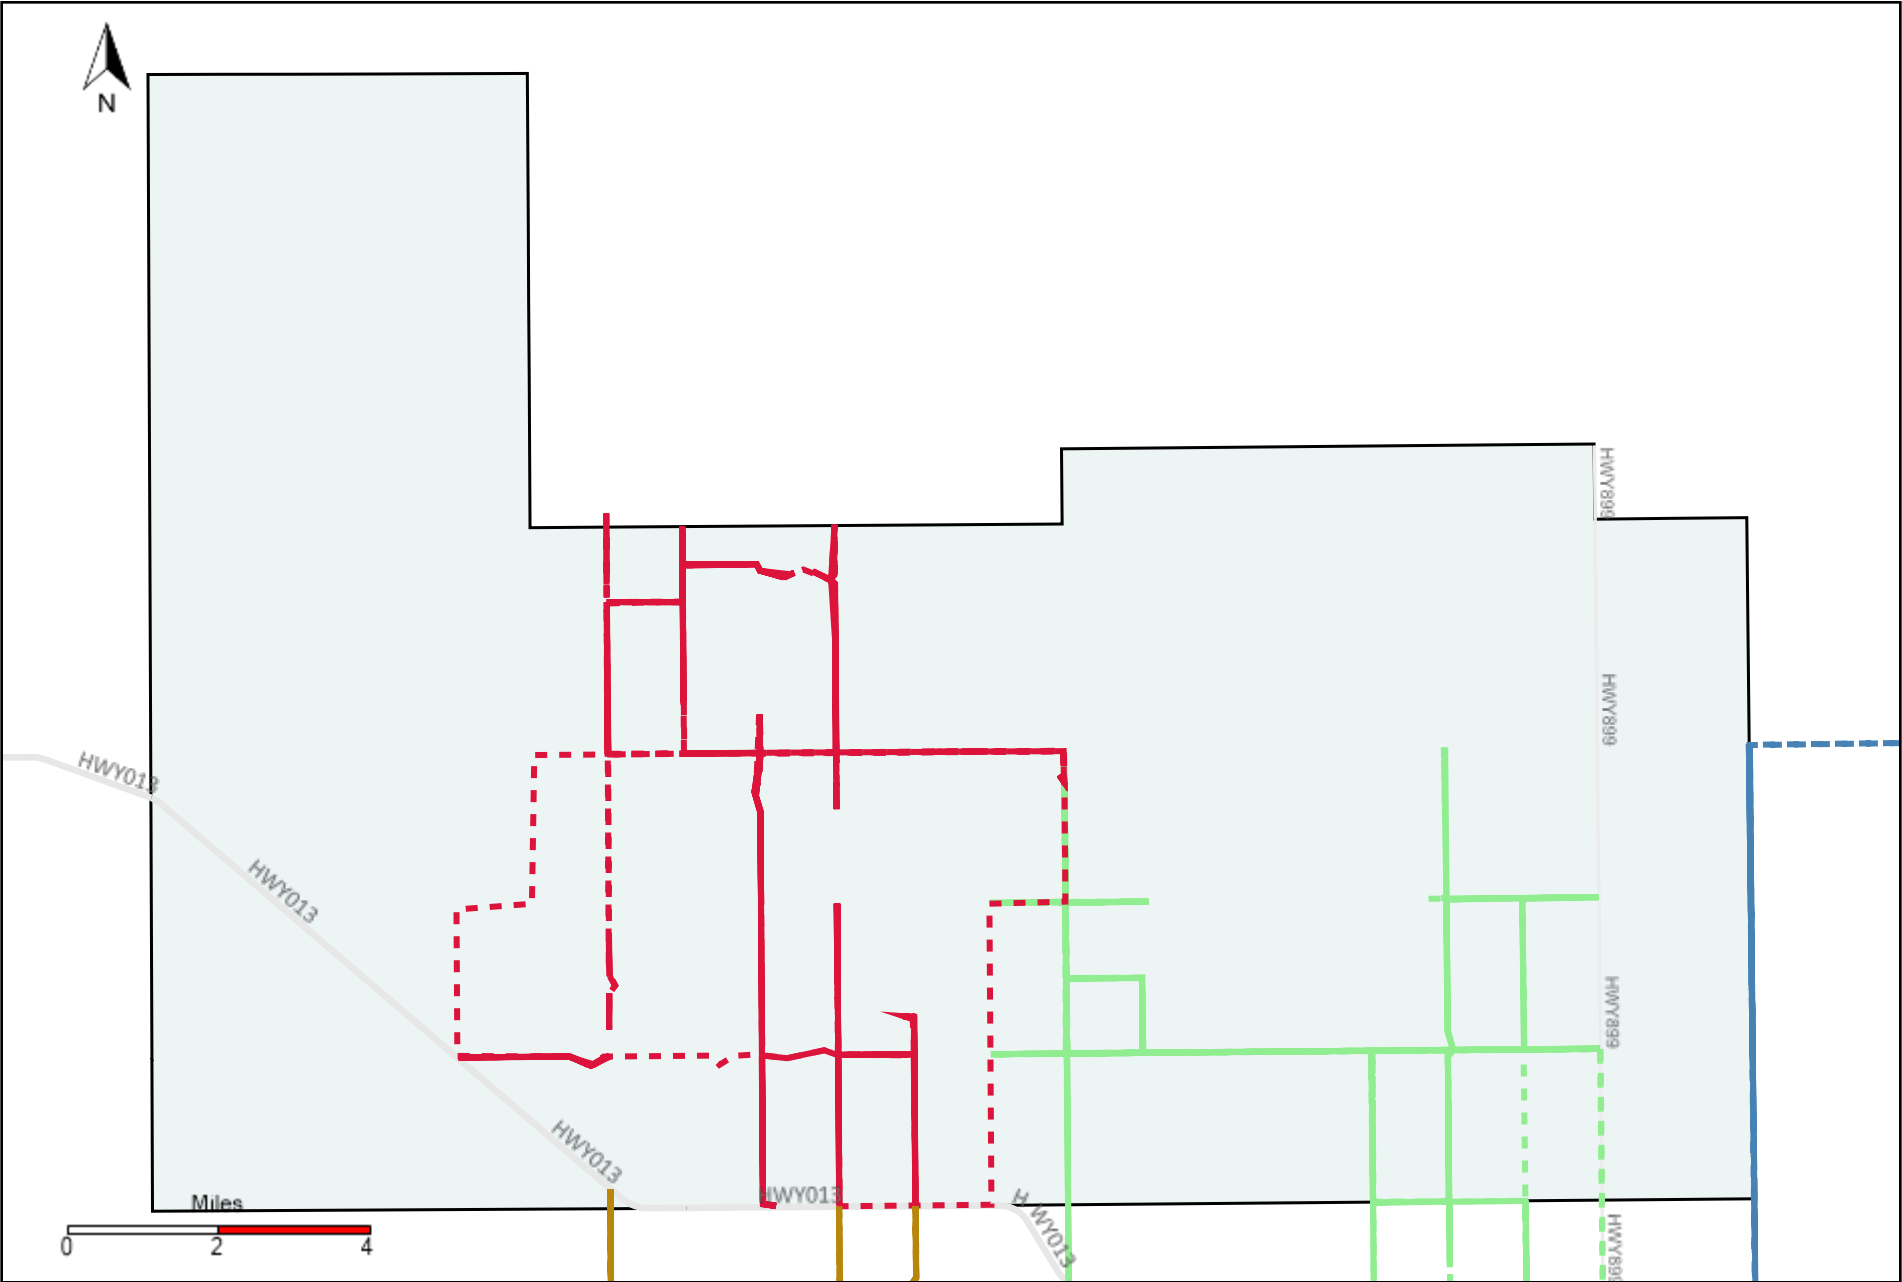

Provost Weekly Grader Report (2022-05-15 ~ 2022-05-21)

Division: 2 Grader Report(2022-05-15 ~ 2022-05-21)

Vehicle Name List	Total Distance(km)	Total Hours
*****	758.25	79 hrs 14 min 53 sec

Division: 3 Grader Report(2022-05-15 ~ 2022-05-21)

Vehicle Name List	Total Distance(km)	Total Hours
*****	2217.72	226 hrs 59 min 44 sec

Division: 4 Grader Report(2022-05-15 ~ 2022-05-21)

Vehicle Name List	Total Distance(km)	Total Hours
*****	1443.7	149 hrs 30 min 1 sec

Division: 5 Grader Report(2022-05-15 ~ 2022-05-21)

Vehicle Name List	Total Distance(km)	Total Hours
*****	1780.08	160 hrs 19 min 41 sec

Division: 7 Grader Report(2022-05-15 ~ 2022-05-21)

Vehicle Name List	Total Distance(km)	Total Hours
*****	1009.44	83 hrs 32 min 1 sec