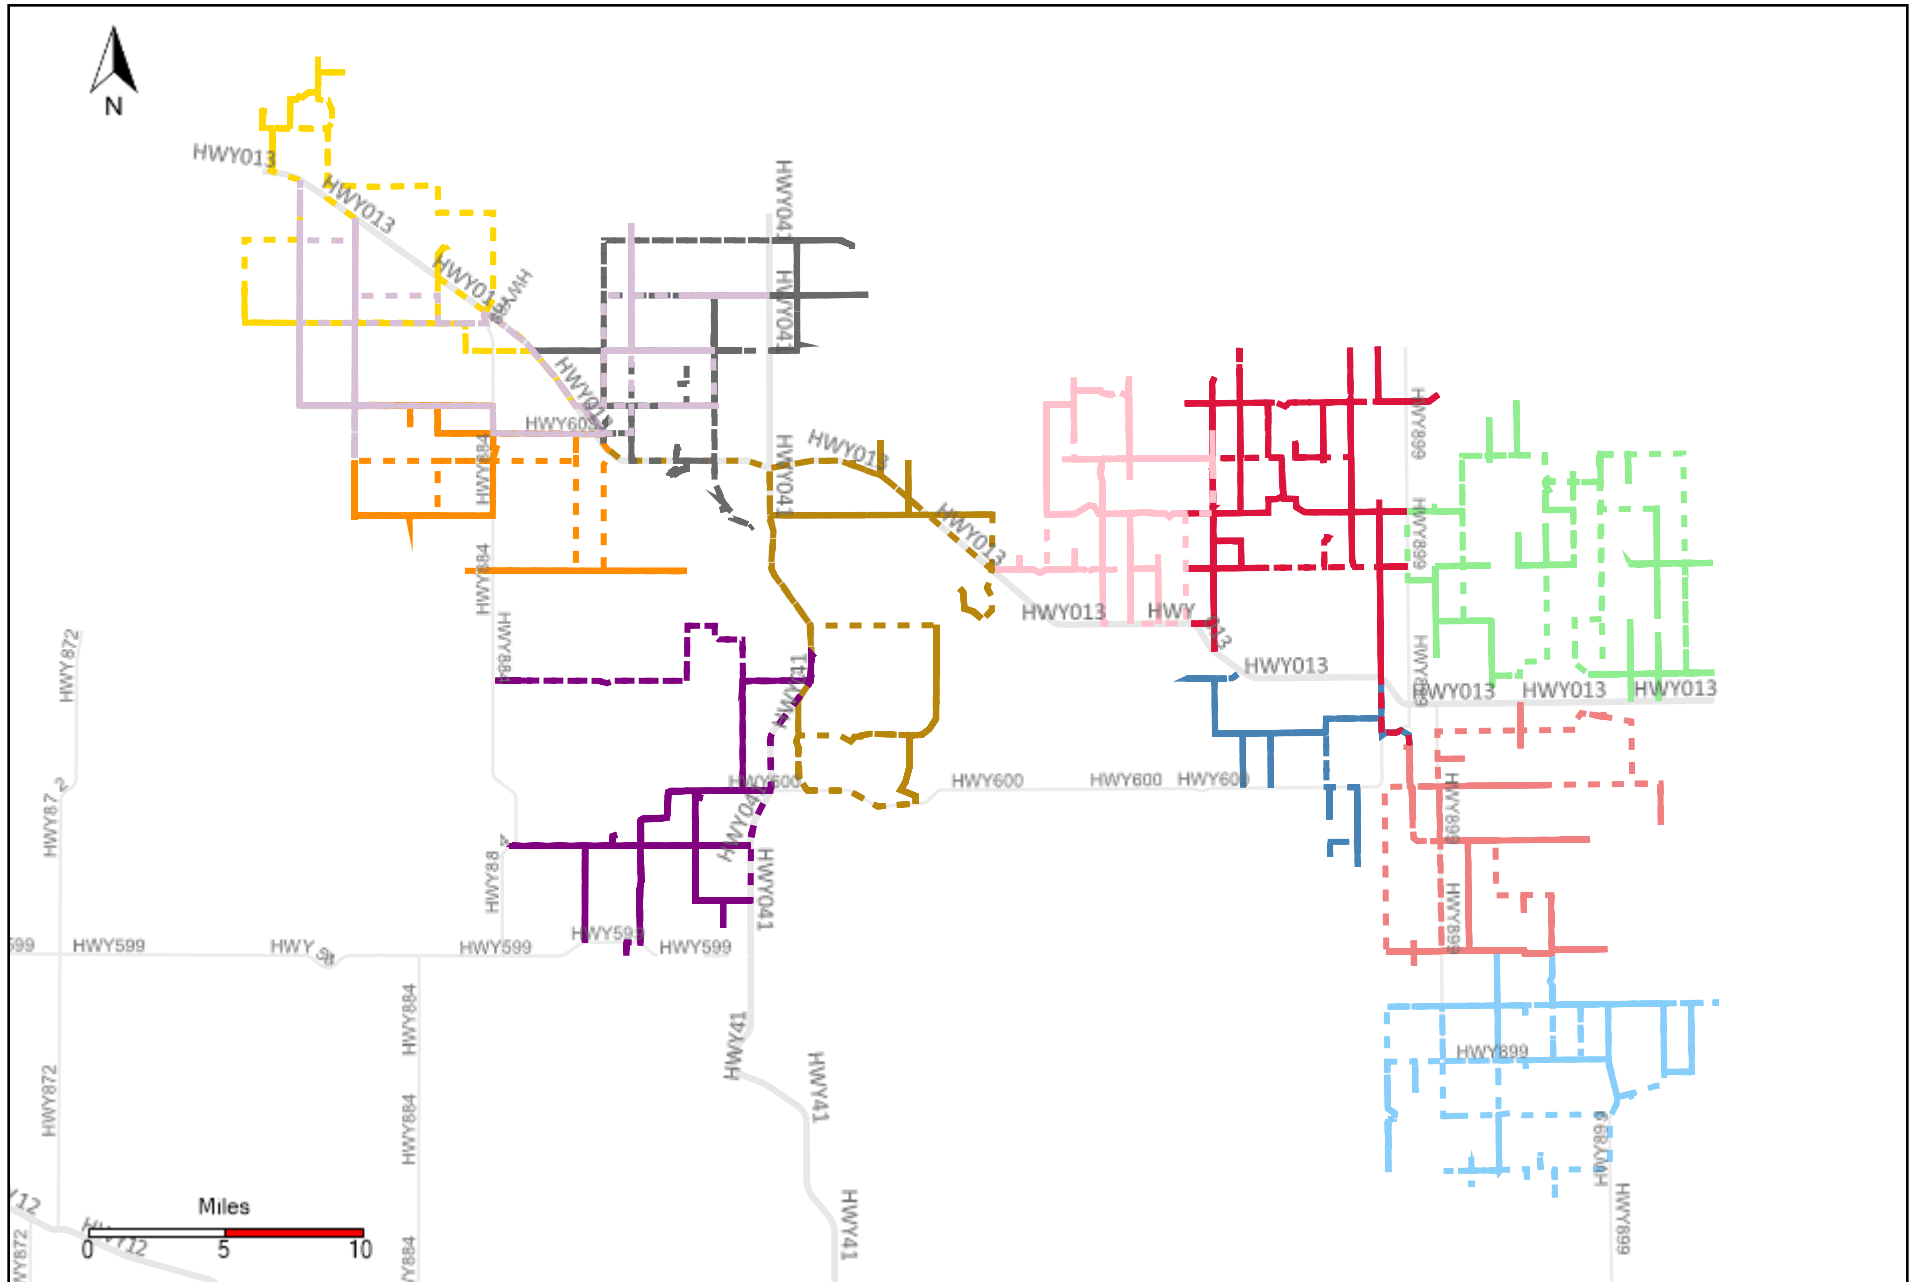

Provost Weekly Grader Report (2022-05-08 ~ 2022-05-14)

Division: 1 Grader Report(2022-05-08 ~ 2022-05-14)

Vehicle Name List	Total Distance(km)	Total Hours
*****	881.35	98 hrs 34 min 43 sec

Division: 2 Grader Report(2022-05-08 ~ 2022-05-14)

Vehicle Name List	Total Distance(km)	Total Hours
*****	935	100 hrs 50 min 42 sec

Division: 3 Grader Report(2022-05-08 ~ 2022-05-14)

Vehicle Name List	Total Distance(km)	Total Hours
*****	1670.84	179 hrs 15 min 21 sec

Division: 4 Grader Report(2022-05-08 ~ 2022-05-14)

Vehicle Name List	Total Distance(km)	Total Hours
*****	1772.6	194 hrs 4 min 11 sec

Division: 5 Grader Report(2022-05-08 ~ 2022-05-14)

Vehicle Name List	Total Distance(km)	Total Hours
*****	1322.28	142 hrs 47 min 37 sec

Division: 6 Grader Report(2022-05-08 ~ 2022-05-14)

Vehicle Name List	Total Distance(km)	Total Hours
*****	2052.11	223 hrs 52 min 55 sec

Division: 7 Grader Report(2022-05-08 ~ 2022-05-14)

Vehicle Name List	Total Distance(km)	Total Hours
*****	1247.5	133 hrs 46 min 29 sec