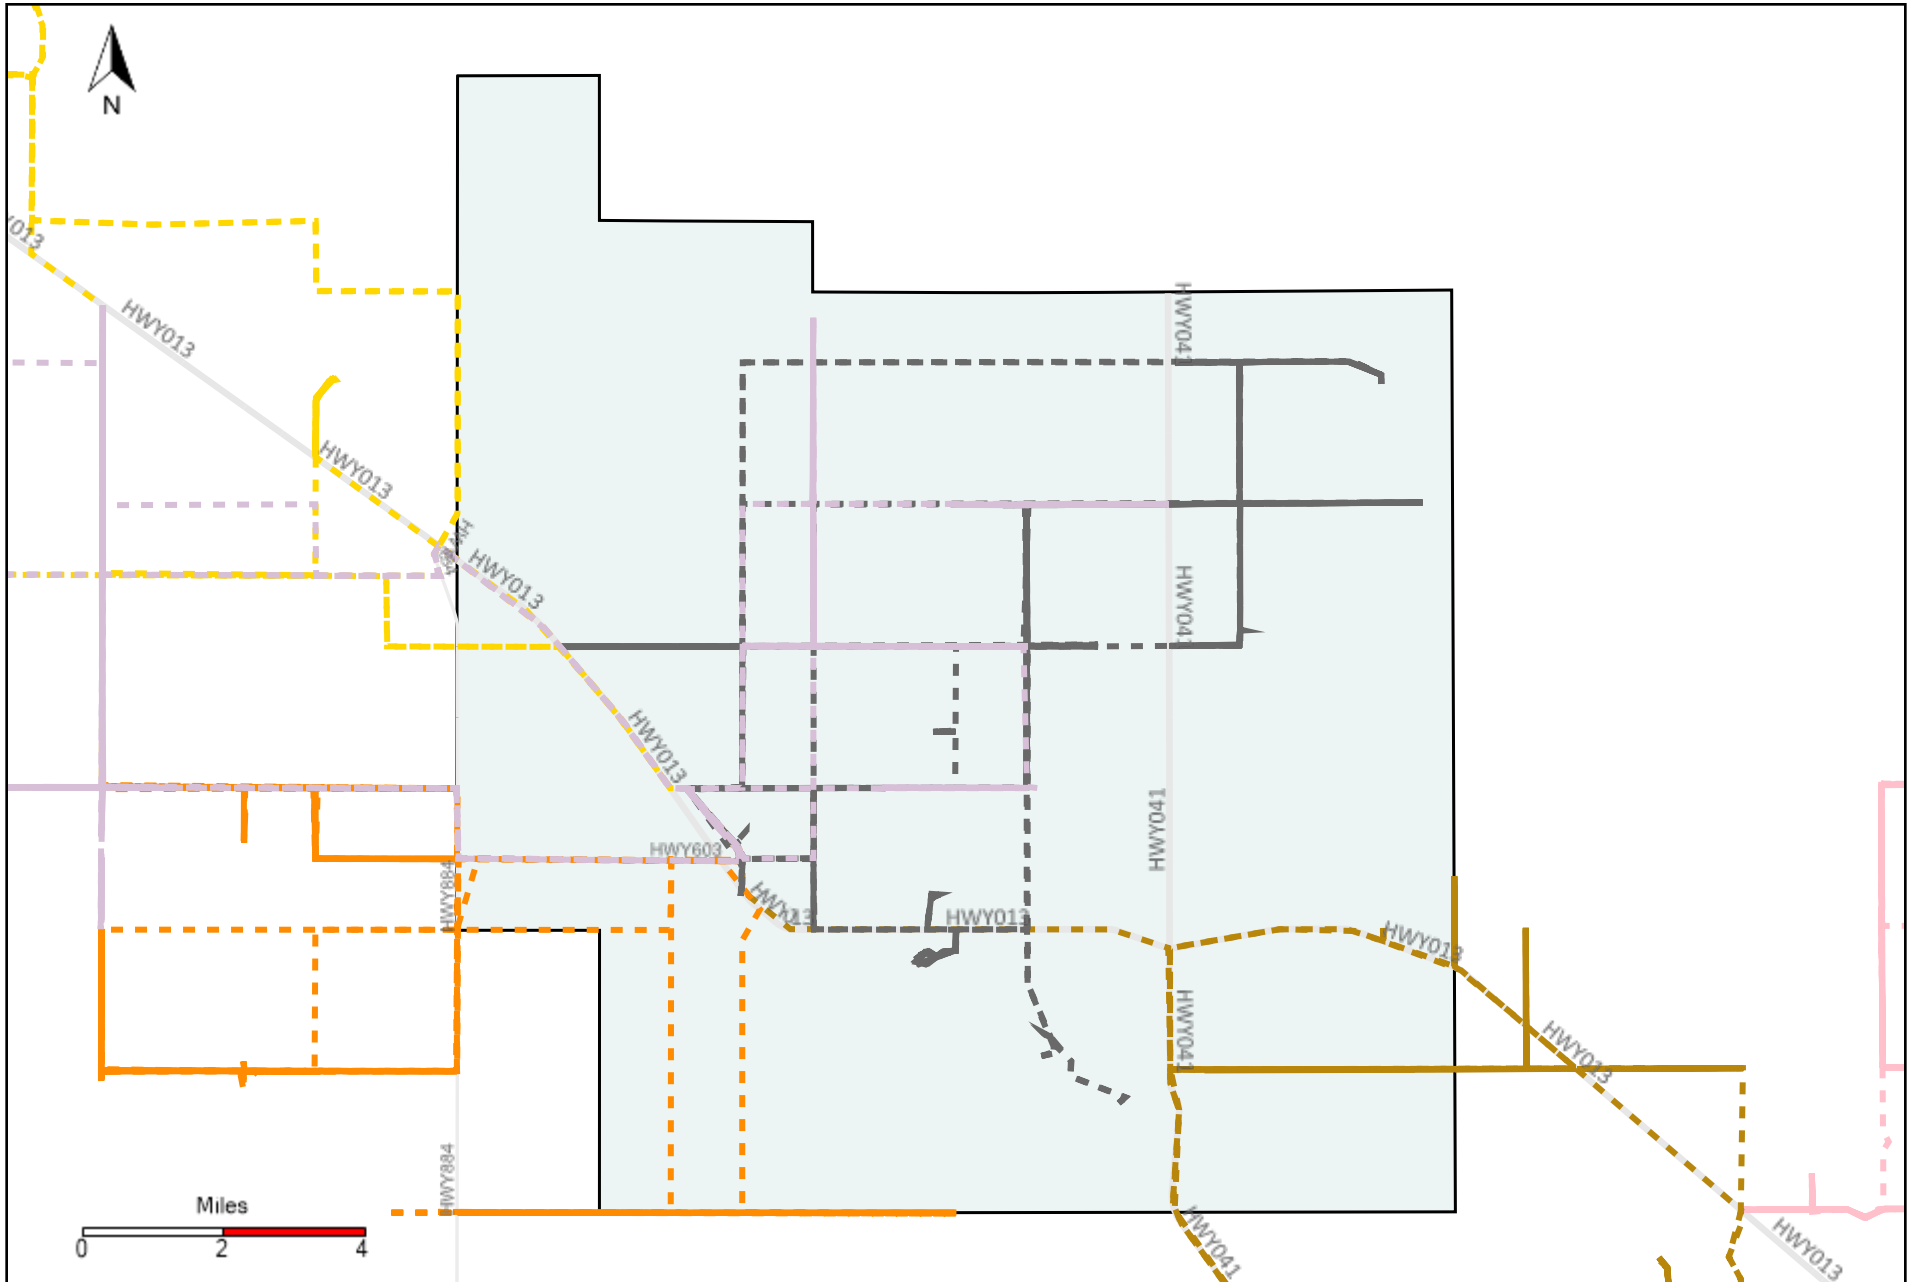

Division: 6 Grader Report(2022-05-08 ~ 2022-05-14)

Vehicle Name List	Total Distance(km)	Total Hours
*****	2052.11	223 hrs 52 min 55 sec