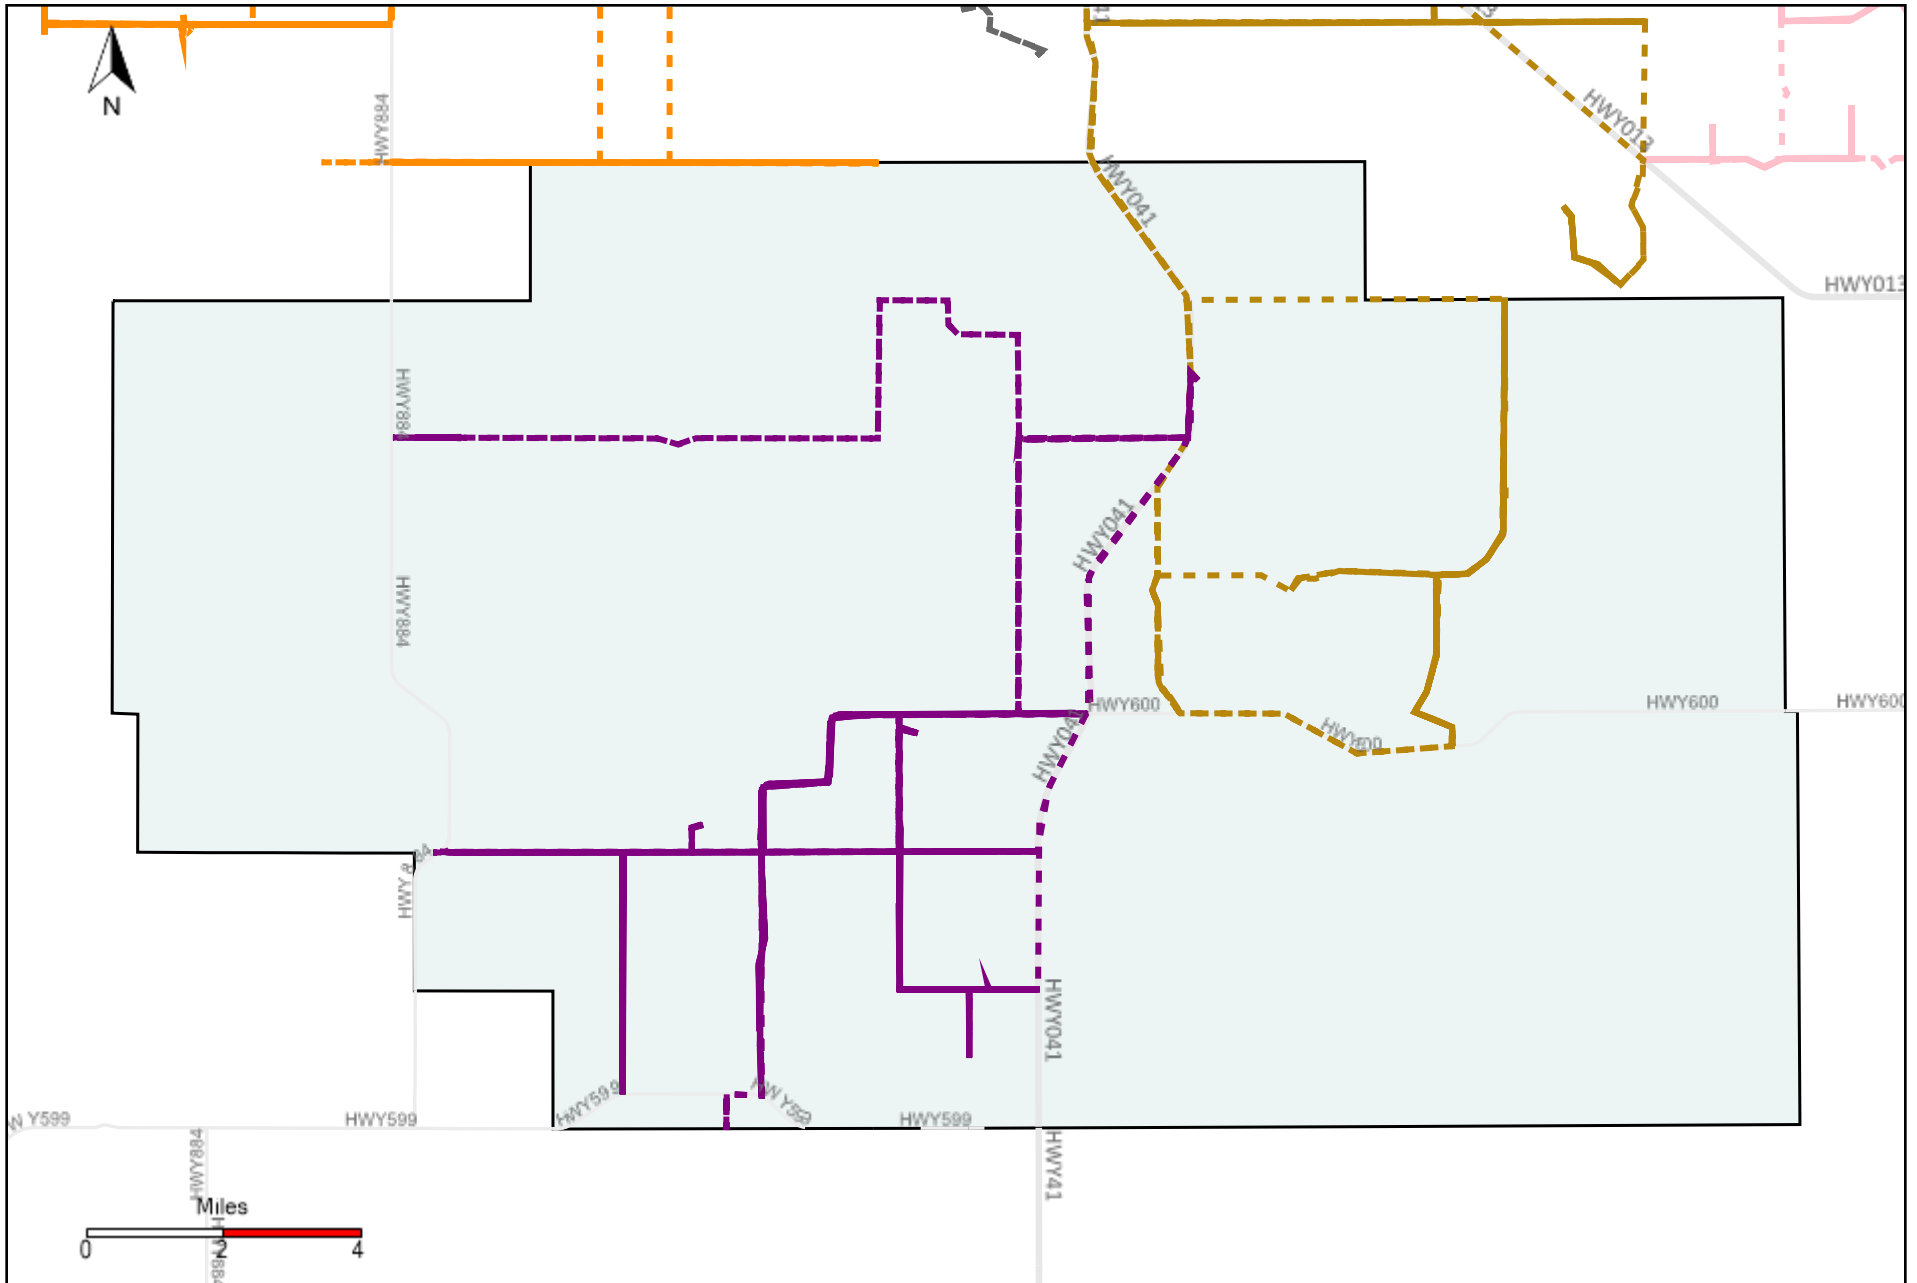

Vehicle Name List	Total Distance(km)	Total Hours
*****	935	100 hrs 50 min 42 sec

Division: 3 Grader Report(2022-05-08 ~ 2022-05-14)

Vehicle Name List	Total Distance(km)	Total Hours
*****	1670.84	179 hrs 15 min 21 sec

Division: 4 Grader Report(2022-05-08 ~ 2022-05-14)

Vehicle Name List	Total Distance(km)	Total Hours
*****	1772.6	194 hrs 4 min 11 sec

Division: 5 Grader Report(2022-05-08 ~ 2022-05-14)

Vehicle Name List	Total Distance(km)	Total Hours
*****	1322.28	142 hrs 47 min 37 sec

Division: 6 Grader Report(2022-05-08 ~ 2022-05-14)

Vehicle Name List	Total Distance(km)	Total Hours
*****	2052.11	223 hrs 52 min 55 sec

Division: 7 Grader Report(2022-05-08 ~ 2022-05-14)

Vehicle Name List	Total Distance(km)	Total Hours
*****	1247.5	133 hrs 46 min 29 sec