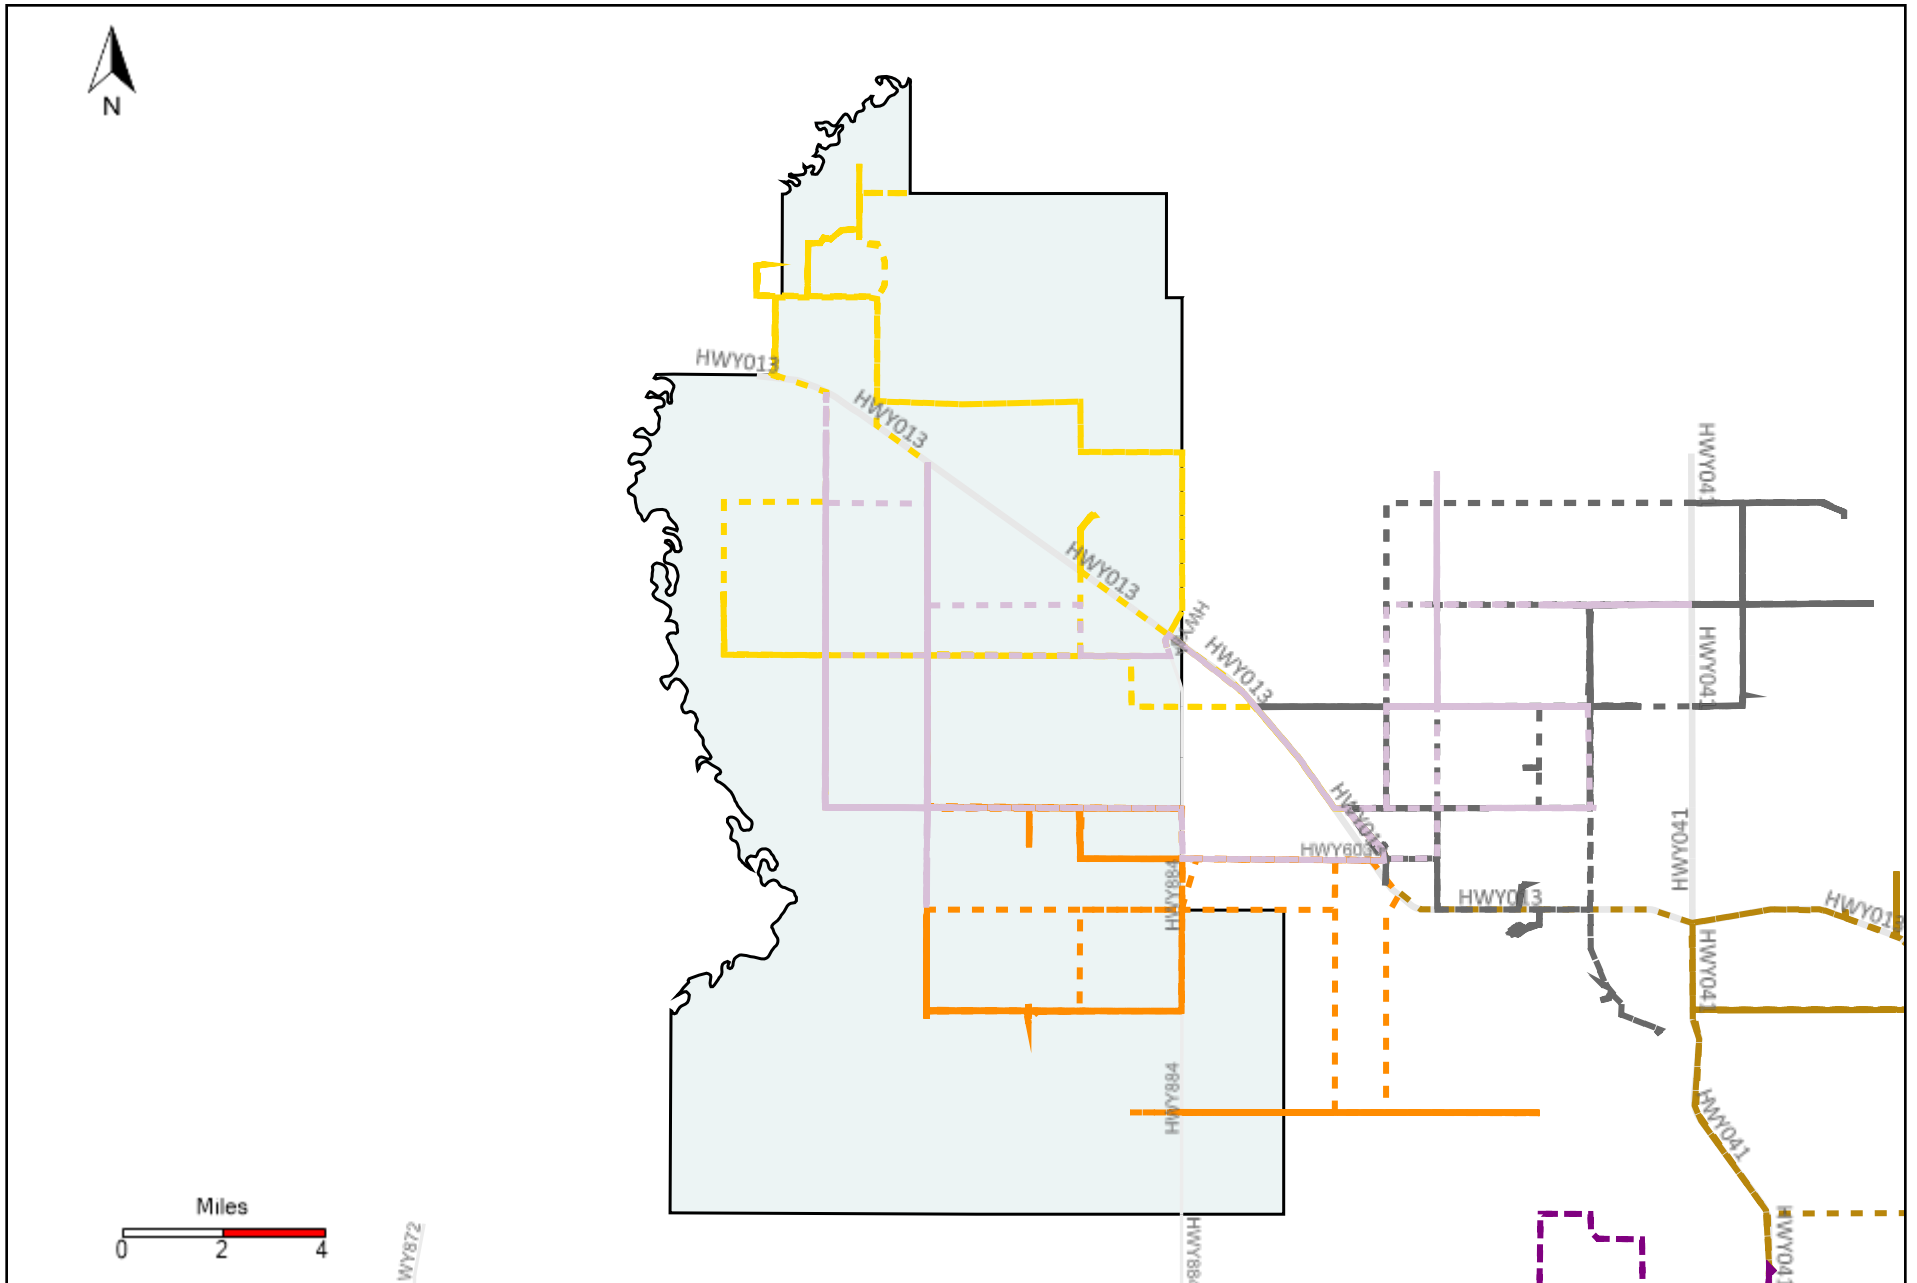

Provost Weekly Grader Report (2022-05-08 ~ 2022-05-14)

Division: 1 Grader Report(2022-05-08 ~ 2022-05-14)

Vehicle Name List	Total Distance(km)	Total Hours
*****	881.35	98 hrs 34 min 43 sec

Division: 2 Grader Report(2022-05-08 ~ 2022-05-14)

Vehicle Name List	Total Distance(km)	Total Hours
*****	935	100 hrs 50 min 42 sec

Division: 3 Grader Report(2022-05-08 ~ 2022-05-14)

Vehicle Name List	Total Distance(km)	Total Hours
*****	1670.84	179 hrs 15 min 21 sec

Division: 4 Grader Report(2022-05-08 ~ 2022-05-14)

Vehicle Name List	Total Distance(km)	Total Hours
*****	1772.6	194 hrs 4 min 11 sec

Division: 5 Grader Report(2022-05-08 ~ 2022-05-14)

Vehicle Name List	Total Distance(km)	Total Hours
*****	1322.28	142 hrs 47 min 37 sec

Division: 6 Grader Report(2022-05-08 ~ 2022-05-14)

Vehicle Name List	Total Distance(km)	Total Hours
*****	2052.11	223 hrs 52 min 55 sec

Division: 7 Grader Report(2022-05-08 ~ 2022-05-14)

Vehicle Name List	Total Distance(km)	Total Hours
*****	1247.5	133 hrs 46 min 29 sec