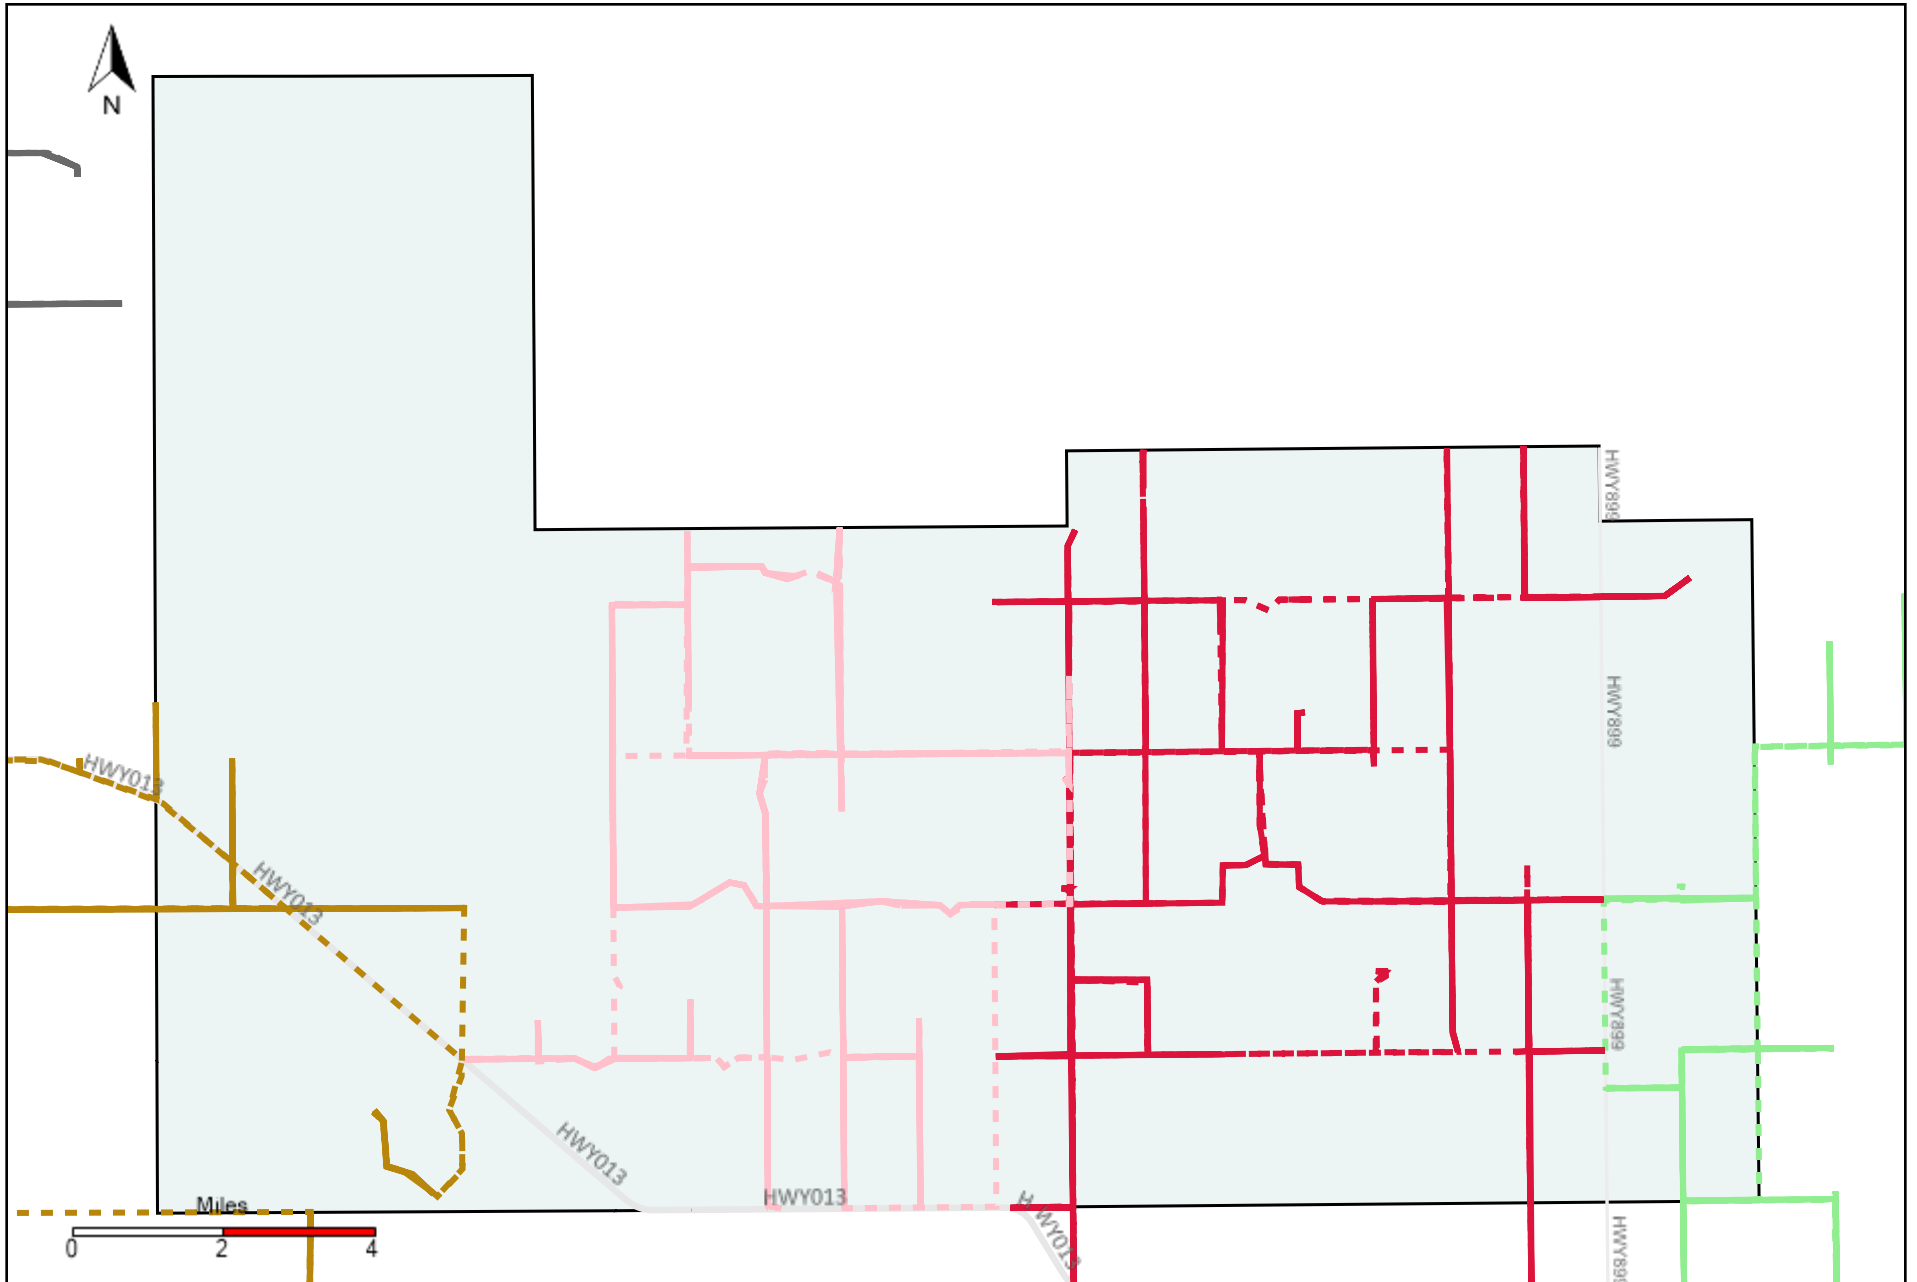

Provost Weekly Grader Report (2022-05-08 ~ 2022-05-14)

Division: 1 Grader Report(2022-05-08 ~ 2022-05-14)

Vehicle Name List	Total Distance(km)	Total Hours
*****	881.35	98 hrs 34 min 43 sec

Division: 2 Grader Report(2022-05-08 ~ 2022-05-14)

Vehicle Name List	Total Distance(km)	Total Hours
*****	935	100 hrs 50 min 42 sec

Division: 3 Grader Report(2022-05-08 ~ 2022-05-14)

Vehicle Name List	Total Distance(km)	Total Hours
*****	1670.84	179 hrs 15 min 21 sec

Division: 4 Grader Report(2022-05-08 ~ 2022-05-14)

Vehicle Name List	Total Distance(km)	Total Hours
*****	1772.6	194 hrs 4 min 11 sec

Division: 5 Grader Report(2022-05-08 ~ 2022-05-14)

Vehicle Name List	Total Distance(km)	Total Hours
*****	1322.28	142 hrs 47 min 37 sec

Division: 6 Grader Report(2022-05-08 ~ 2022-05-14)

Vehicle Name List	Total Distance(km)	Total Hours
*****	2052.11	223 hrs 52 min 55 sec

Division: 7 Grader Report(2022-05-08 ~ 2022-05-14)

Vehicle Name List	Total Distance(km)	Total Hours
*****	1247.5	133 hrs 46 min 29 sec