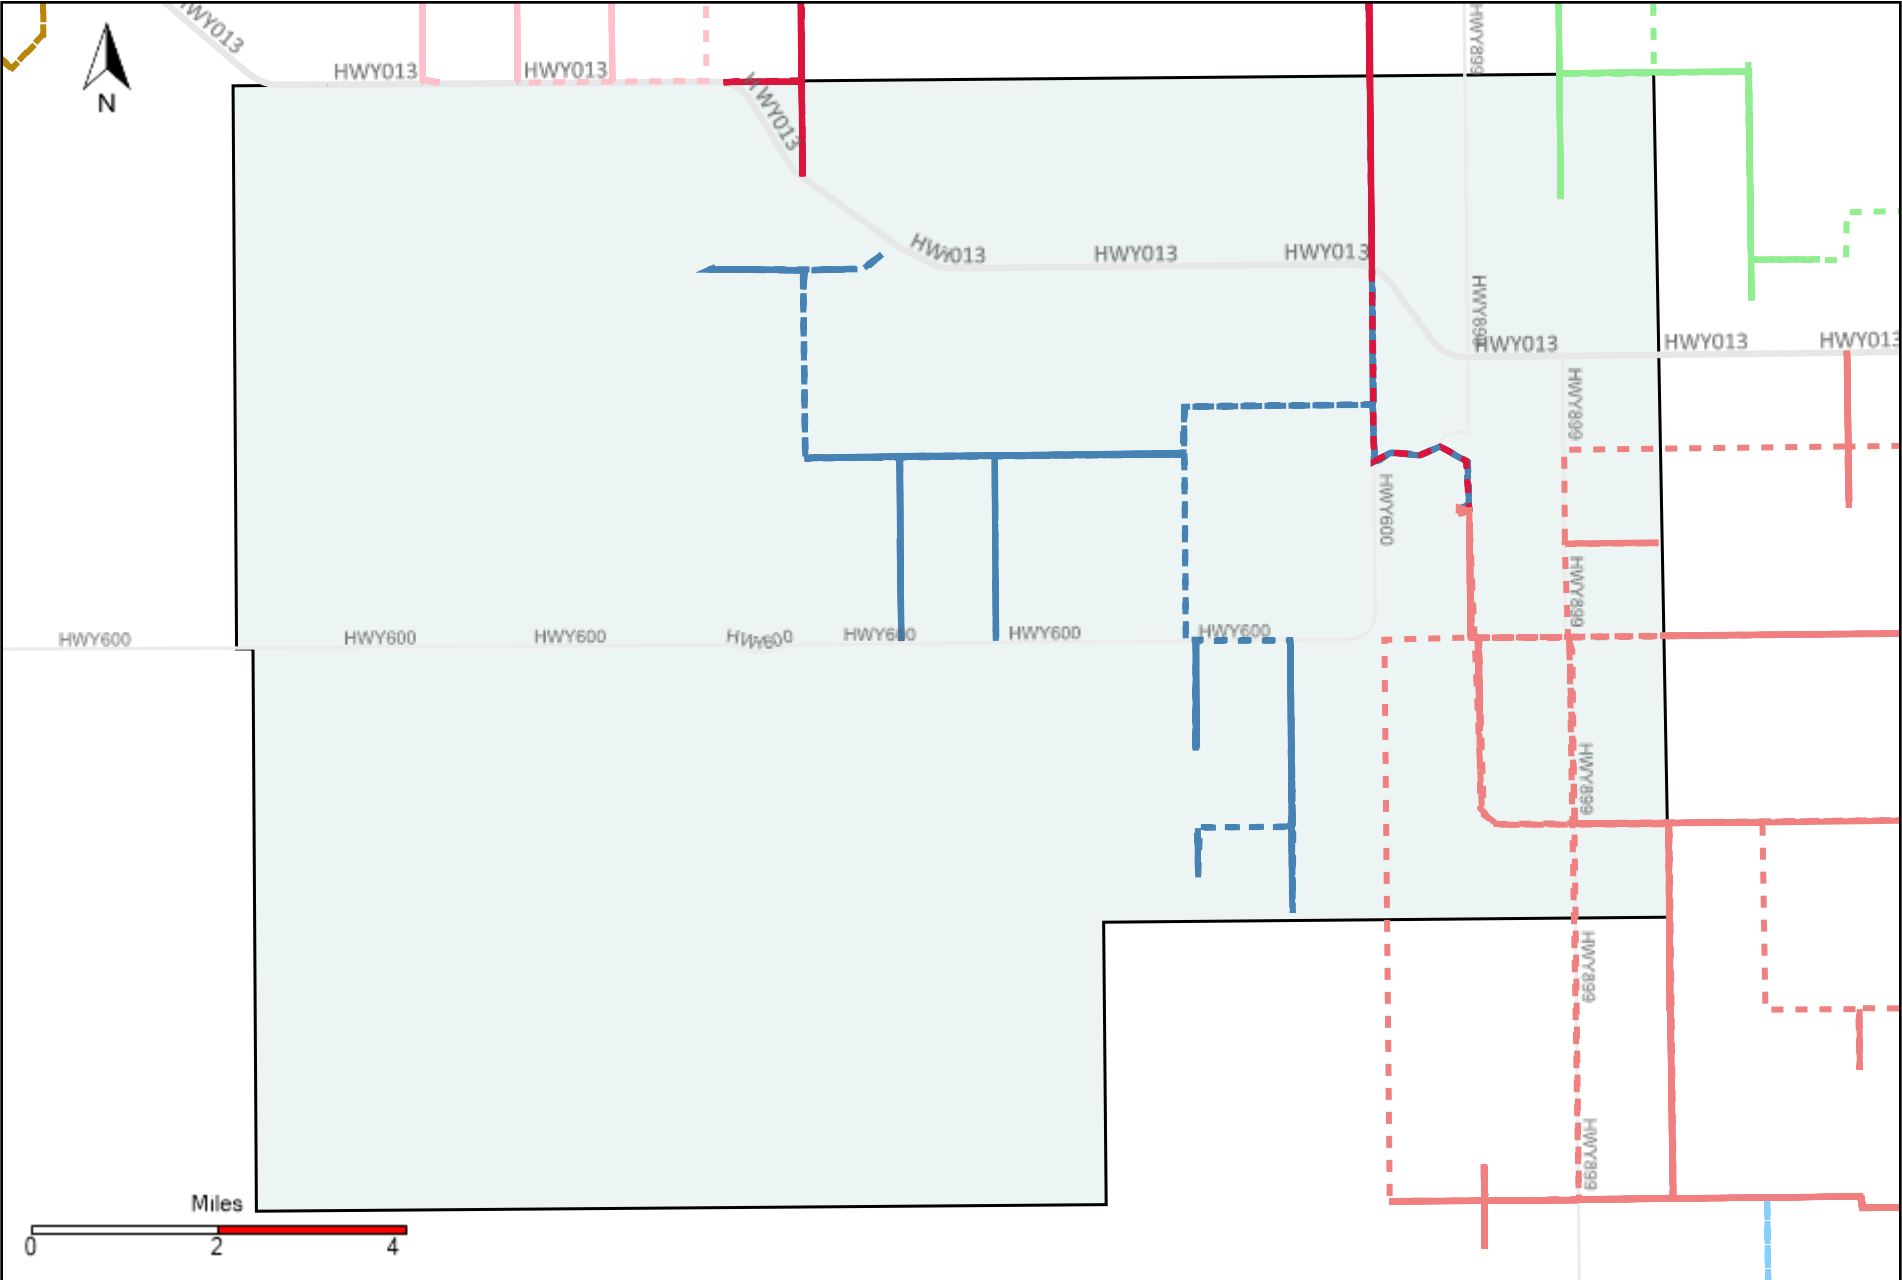

Provost Weekly Grader Report (2022-05-08 ~ 2022-05-14)

Division: 1 Grader Report(2022-05-08 ~ 2022-05-14)

Vehicle Name List	Total Distance(km)	Total Hours
*****	881.35	98 hrs 34 min 43 sec

Division: 2 Grader Report(2022-05-08 ~ 2022-05-14)

Vehicle Name List	Total Distance(km)	Total Hours
*****	935	100 hrs 50 min 42 sec

Division: 3 Grader Report(2022-05-08 ~ 2022-05-14)

Vehicle Name List	Total Distance(km)	Total Hours
*****	1670.84	179 hrs 15 min 21 sec

Division: 4 Grader Report(2022-05-08 ~ 2022-05-14)

Vehicle Name List	Total Distance(km)	Total Hours
*****	1772.6	194 hrs 4 min 11 sec

Division: 5 Grader Report(2022-05-08 ~ 2022-05-14)

Vehicle Name List	Total Distance(km)	Total Hours
*****	1322.28	142 hrs 47 min 37 sec

Division: 6 Grader Report(2022-05-08 ~ 2022-05-14)

Vehicle Name List	Total Distance(km)	Total Hours
*****	2052.11	223 hrs 52 min 55 sec

Division: 7 Grader Report(2022-05-08 ~ 2022-05-14)

Vehicle Name List	Total Distance(km)	Total Hours
*****	1247.5	133 hrs 46 min 29 sec