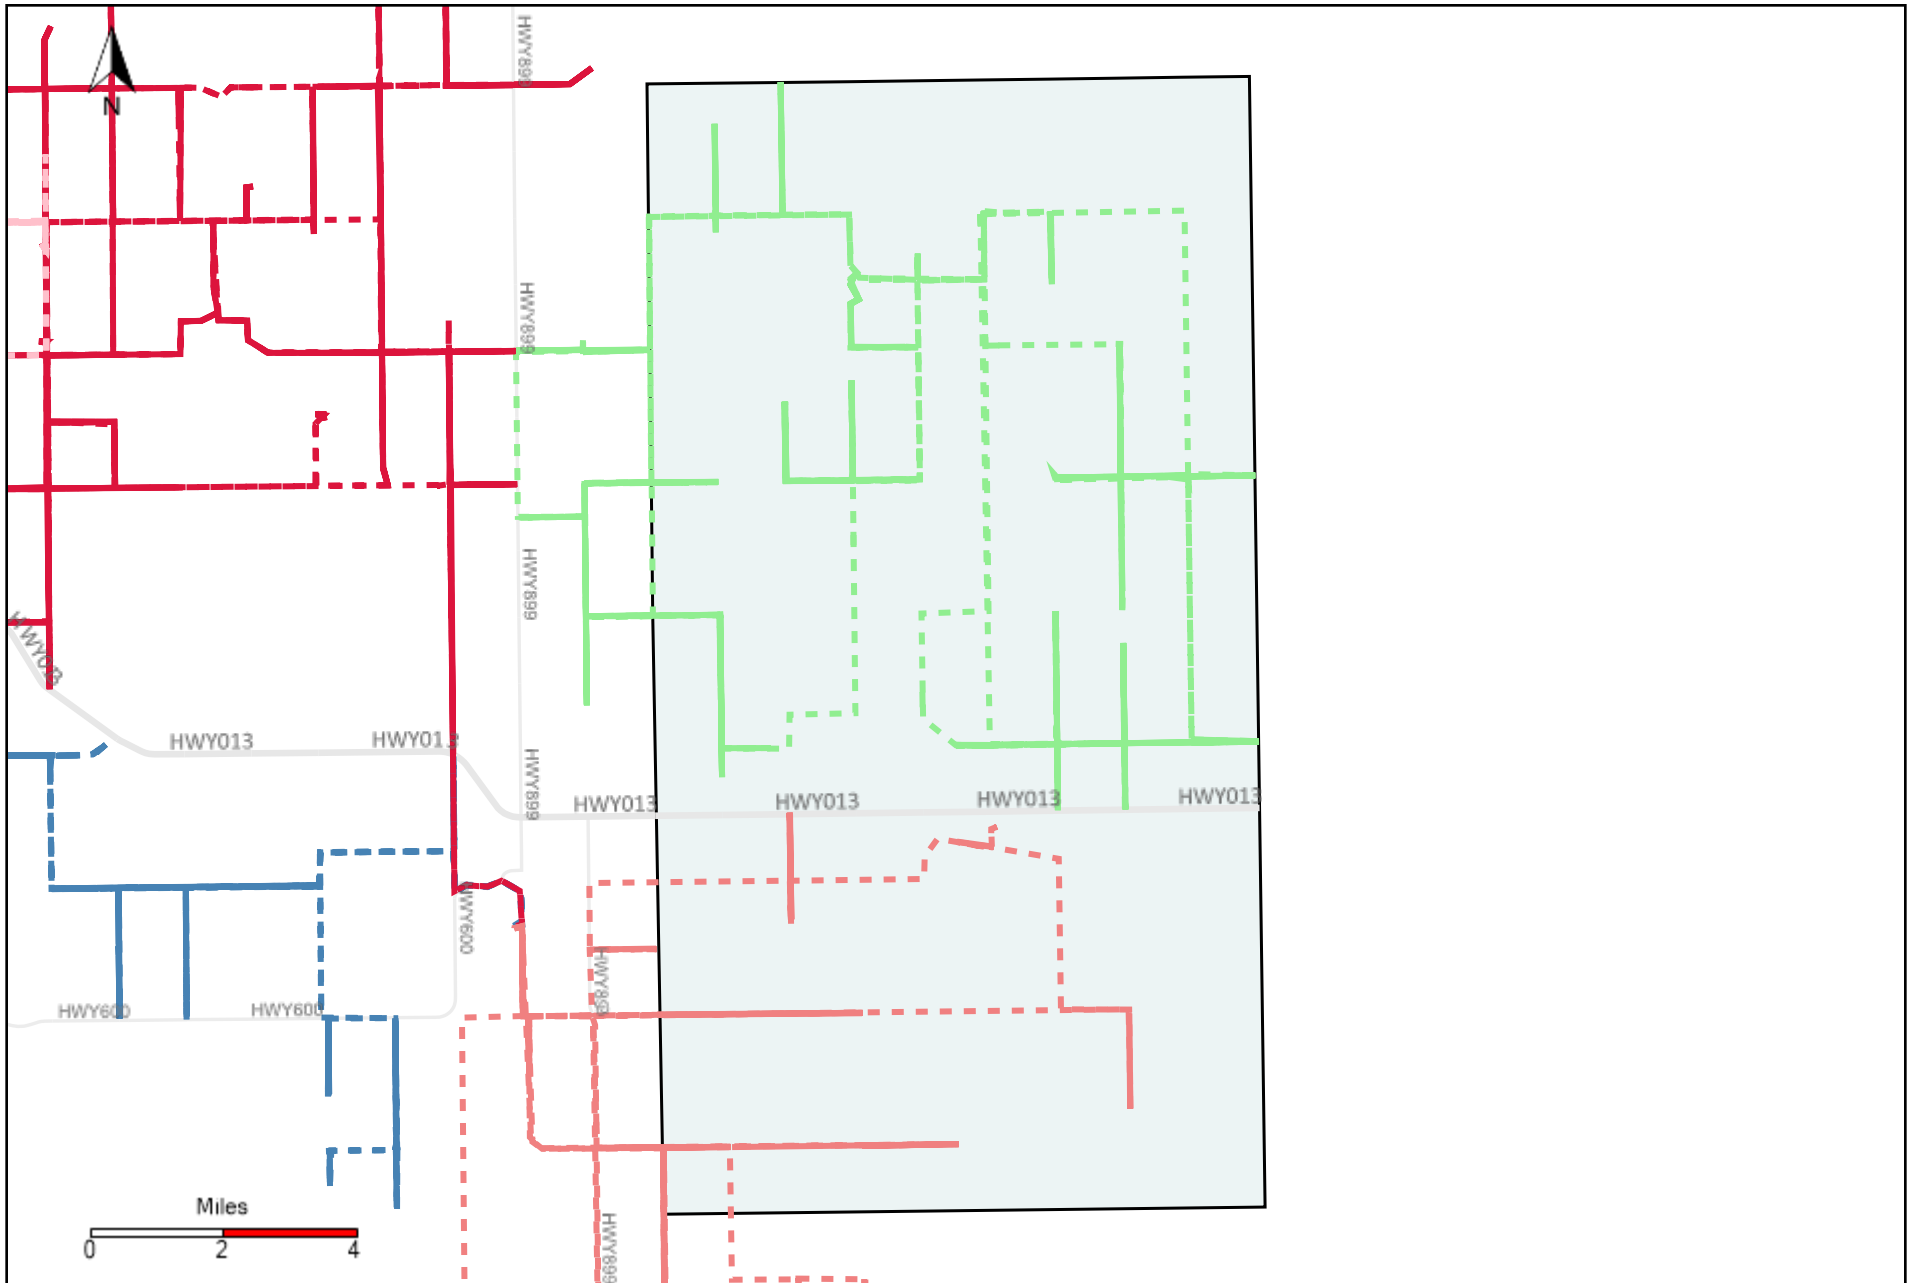

Provost Weekly Grader Report (2022-05-08 ~ 2022-05-14)

Division: 1 Grader Report(2022-05-08 ~ 2022-05-14)

Vehicle Name List	Total Distance(km)	Total Hours
*****	881.35	98 hrs 34 min 43 sec

Division: 2 Grader Report(2022-05-08 ~ 2022-05-14)

Vehicle Name List	Total Distance(km)	Total Hours
*****	935	100 hrs 50 min 42 sec

Division: 3 Grader Report(2022-05-08 ~ 2022-05-14)

Vehicle Name List	Total Distance(km)	Total Hours
*****	1670.84	179 hrs 15 min 21 sec

Division: 4 Grader Report(2022-05-08 ~ 2022-05-14)

Vehicle Name List	Total Distance(km)	Total Hours
*****	1772.6	194 hrs 4 min 11 sec

Division: 5 Grader Report(2022-05-08 ~ 2022-05-14)

Vehicle Name List	Total Distance(km)	Total Hours
*****	1322.28	142 hrs 47 min 37 sec

Division: 6 Grader Report(2022-05-08 ~ 2022-05-14)

Vehicle Name List	Total Distance(km)	Total Hours
*****	2052.11	223 hrs 52 min 55 sec

Division: 7 Grader Report(2022-05-08 ~ 2022-05-14)

Vehicle Name List	Total Distance(km)	Total Hours
*****	1247.5	133 hrs 46 min 29 sec