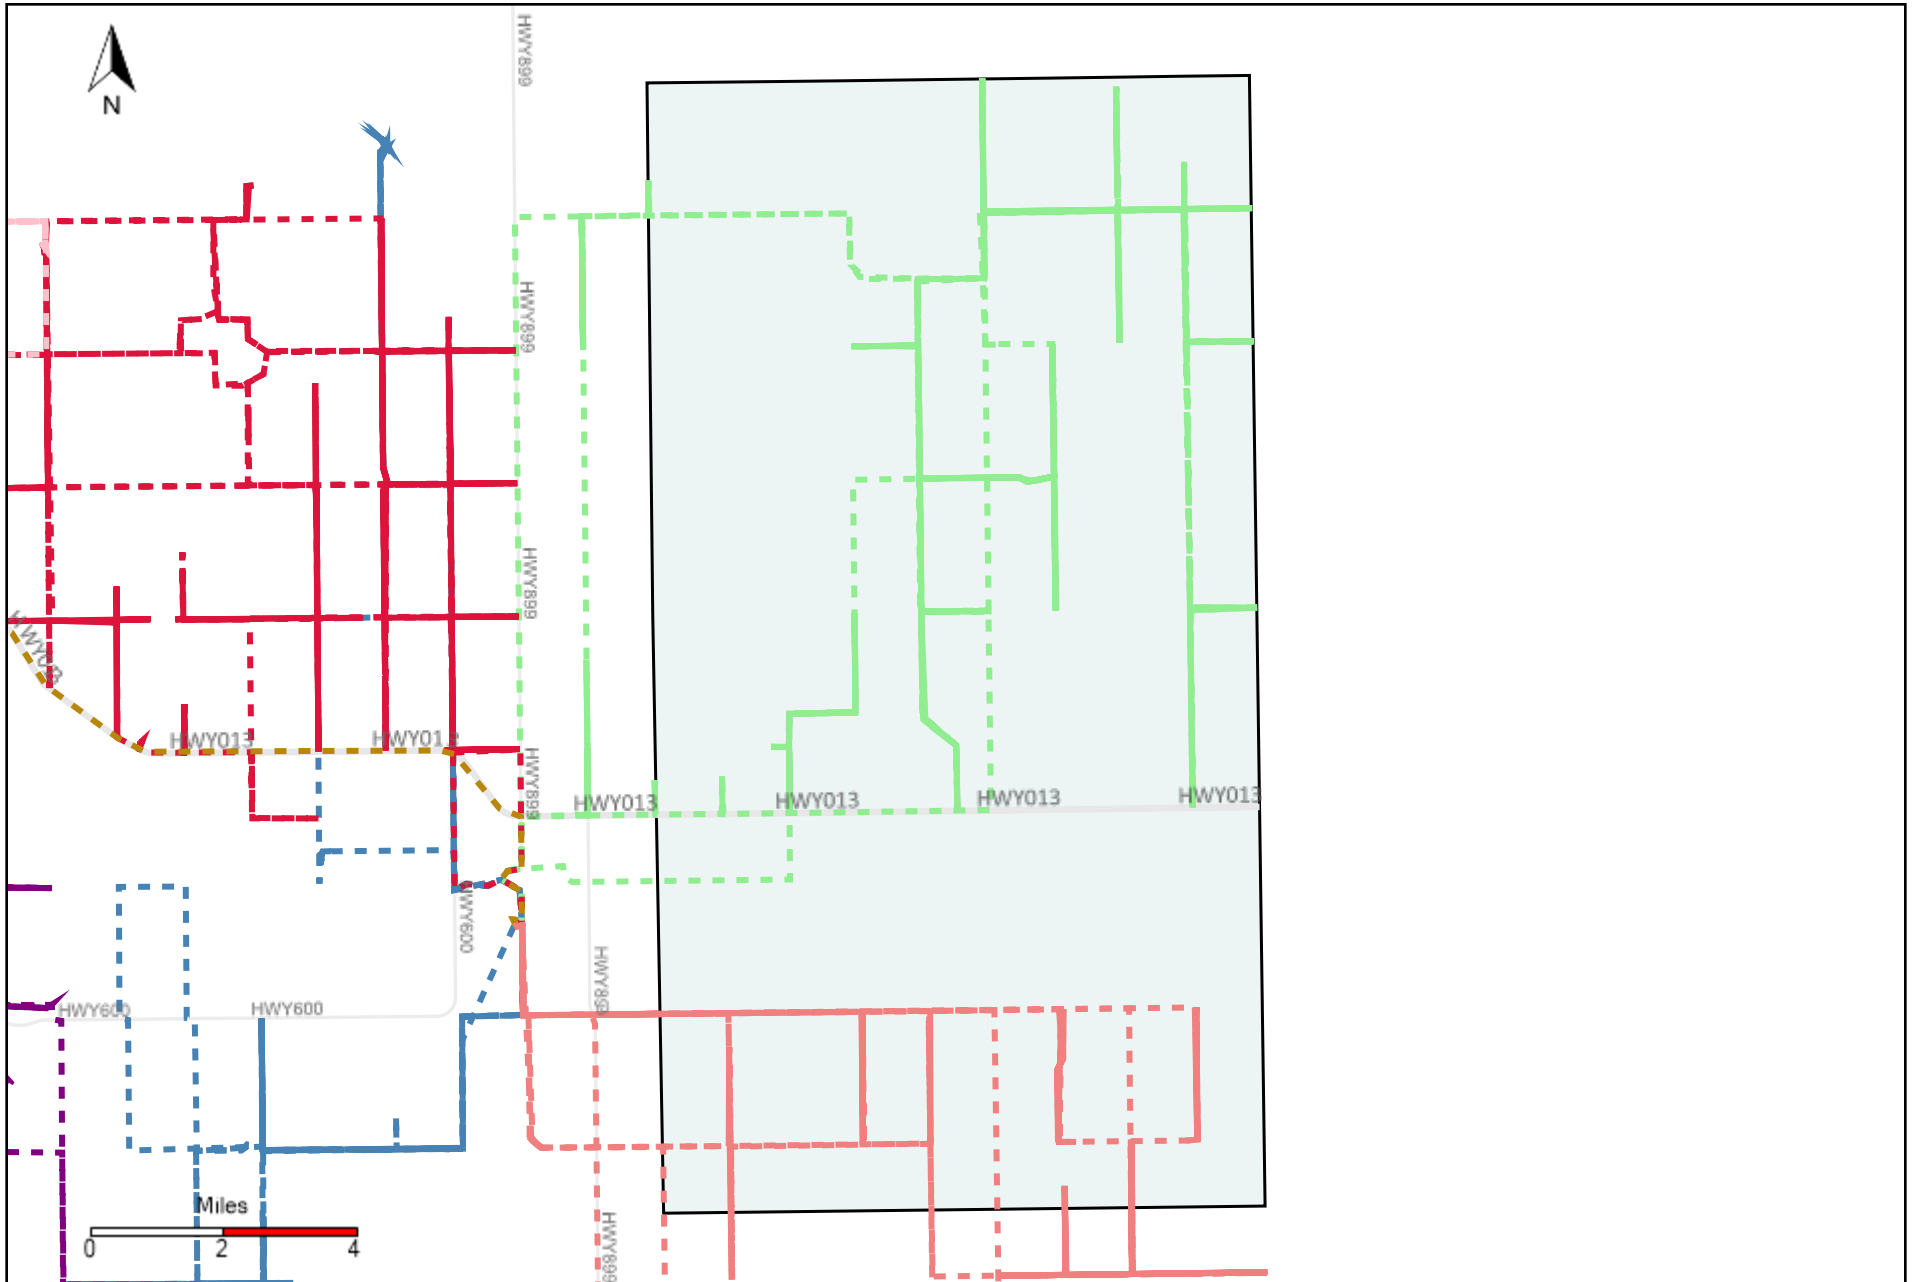

Provost Weekly Grader Report (2022-05-01 ~ 2022-05-07)

Division: 1 Grader Report(2022-05-01 ~ 2022-05-07)

Vehicle Name List	Total Distance(km)	Total Hours
*****	1215.4	128 hrs 15 min 27 sec

Division: 2 Grader Report(2022-05-01 ~ 2022-05-07)

Vehicle Name List	Total Distance(km)	Total Hours
*****	970.31	96 hrs 28 min 20 sec

Division: 3 Grader Report(2022-05-01 ~ 2022-05-07)

Vehicle Name List	Total Distance(km)	Total Hours
*****	2557.73	255 hrs 40 min 16 sec

Division: 4 Grader Report(2022-05-01 ~ 2022-05-07)

Vehicle Name List	Total Distance(km)	Total Hours
*****	2786.81	276 hrs 23 min 29 sec

Division: 5 Grader Report(2022-05-01 ~ 2022-05-07)

Vehicle Name List	Total Distance(km)	Total Hours
*****	1216.06	124 hrs 12 min 30 sec

Division: 6 Grader Report(2022-05-01 ~ 2022-05-07)

Vehicle Name List	Total Distance(km)	Total Hours
*****	2600.41	249 hrs 12 min 14 sec

Division: 7 Grader Report(2022-05-01 ~ 2022-05-07)

Vehicle Name List	Total Distance(km)	Total Hours
*****	1681.58	158 hrs 41 min 37 sec