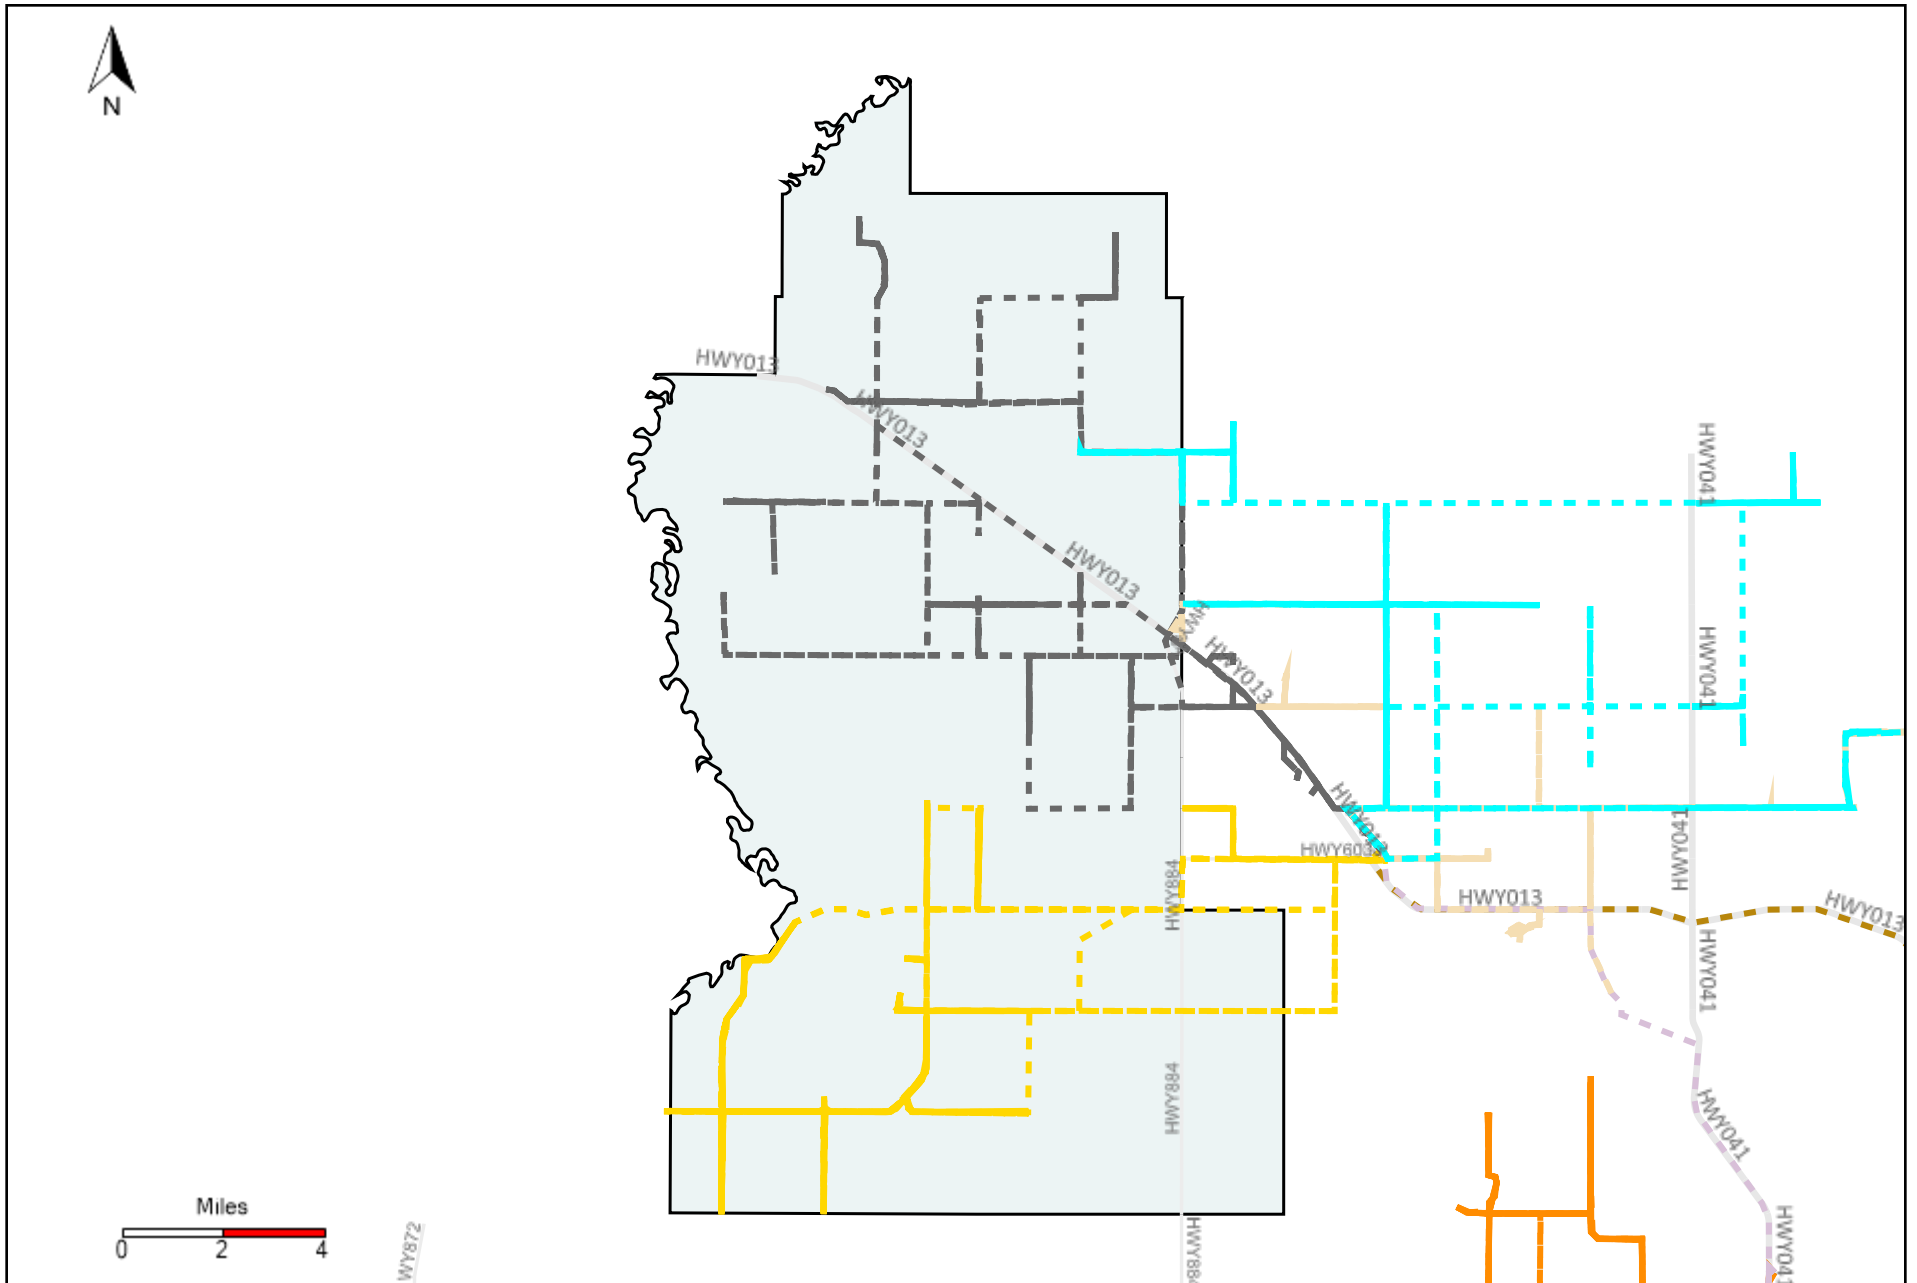

Provost Weekly Grader Report (2022-05-01 ~ 2022-05-07)

Division: 1 Grader Report(2022-05-01 ~ 2022-05-07)

Vehicle Name List	Total Distance(km)	Total Hours
*****	1215.4	128 hrs 15 min 27 sec

Division: 2 Grader Report(2022-05-01 ~ 2022-05-07)

Vehicle Name List	Total Distance(km)	Total Hours
*****	970.31	96 hrs 28 min 20 sec

Division: 3 Grader Report(2022-05-01 ~ 2022-05-07)

Vehicle Name List	Total Distance(km)	Total Hours
*****	2557.73	255 hrs 40 min 16 sec

Division: 4 Grader Report(2022-05-01 ~ 2022-05-07)

Vehicle Name List	Total Distance(km)	Total Hours
*****	2786.81	276 hrs 23 min 29 sec

Division: 5 Grader Report(2022-05-01 ~ 2022-05-07)

Vehicle Name List	Total Distance(km)	Total Hours
*****	1216.06	124 hrs 12 min 30 sec

Division: 6 Grader Report(2022-05-01 ~ 2022-05-07)

Vehicle Name List	Total Distance(km)	Total Hours
*****	2600.41	249 hrs 12 min 14 sec

Division: 7 Grader Report(2022-05-01 ~ 2022-05-07)

Vehicle Name List	Total Distance(km)	Total Hours
*****	1681.58	158 hrs 41 min 37 sec