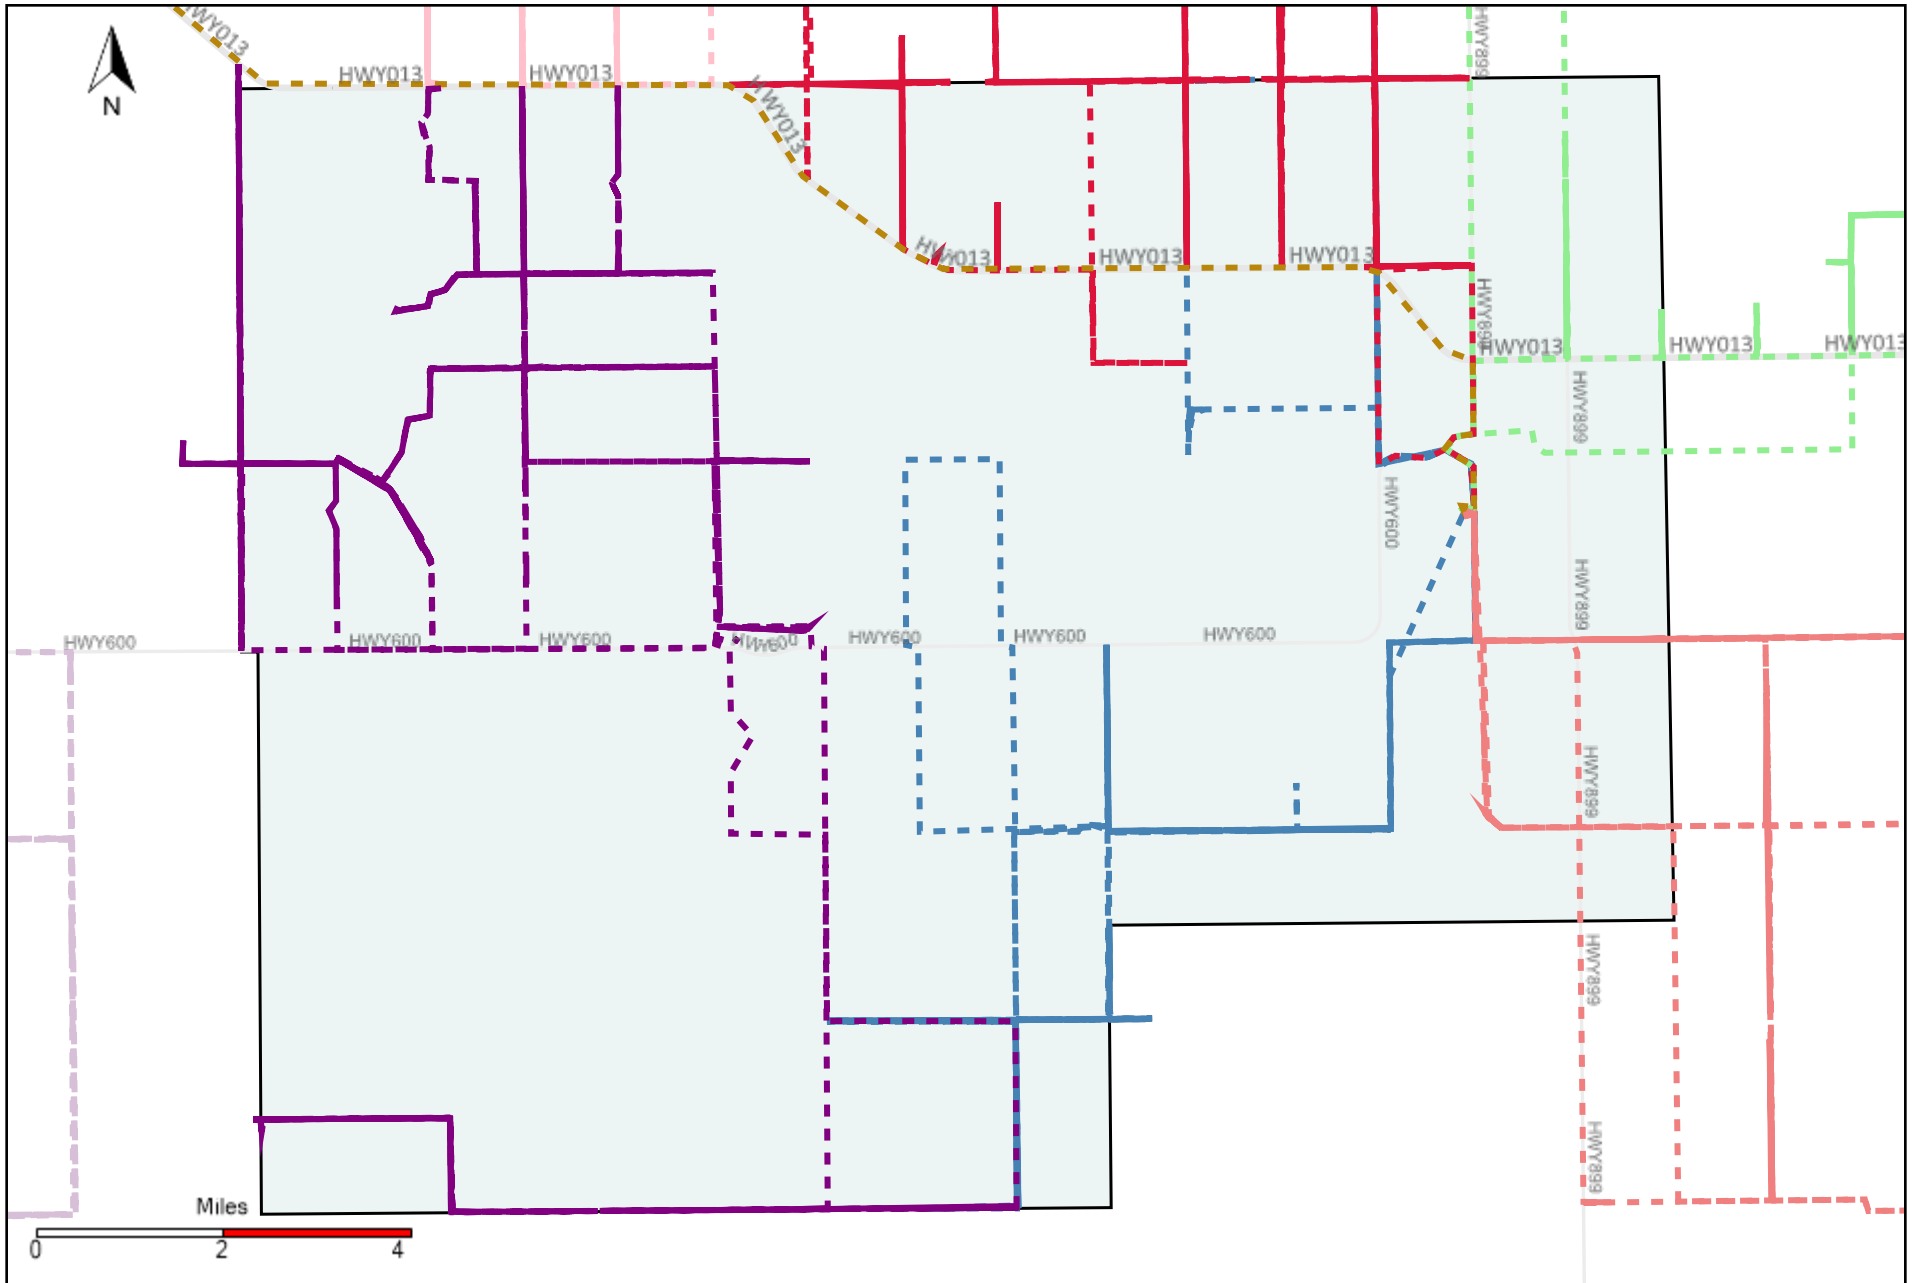

Provost Weekly Grader Report (2022-05-01 ~ 2022-05-07)

Division: 1 Grader Report(2022-05-01 ~ 2022-05-07)

Vehicle Name List	Total Distance(km)	Total Hours
*****	1215.4	128 hrs 15 min 27 sec

Division: 2 Grader Report(2022-05-01 ~ 2022-05-07)

Vehicle Name List	Total Distance(km)	Total Hours
*****	970.31	96 hrs 28 min 20 sec

Division: 3 Grader Report(2022-05-01 ~ 2022-05-07)

Vehicle Name List	Total Distance(km)	Total Hours
*****	2557.73	255 hrs 40 min 16 sec

Division: 4 Grader Report(2022-05-01 ~ 2022-05-07)

Vehicle Name List	Total Distance(km)	Total Hours
*****	2786.81	276 hrs 23 min 29 sec

Division: 5 Grader Report(2022-05-01 ~ 2022-05-07)

Vehicle Name List	Total Distance(km)	Total Hours
*****	1216.06	124 hrs 12 min 30 sec

Division: 6 Grader Report(2022-05-01 ~ 2022-05-07)

Vehicle Name List	Total Distance(km)	Total Hours
*****	2600.41	249 hrs 12 min 14 sec

Division: 7 Grader Report(2022-05-01 ~ 2022-05-07)

Vehicle Name List	Total Distance(km)	Total Hours
*****	1681.58	158 hrs 41 min 37 sec