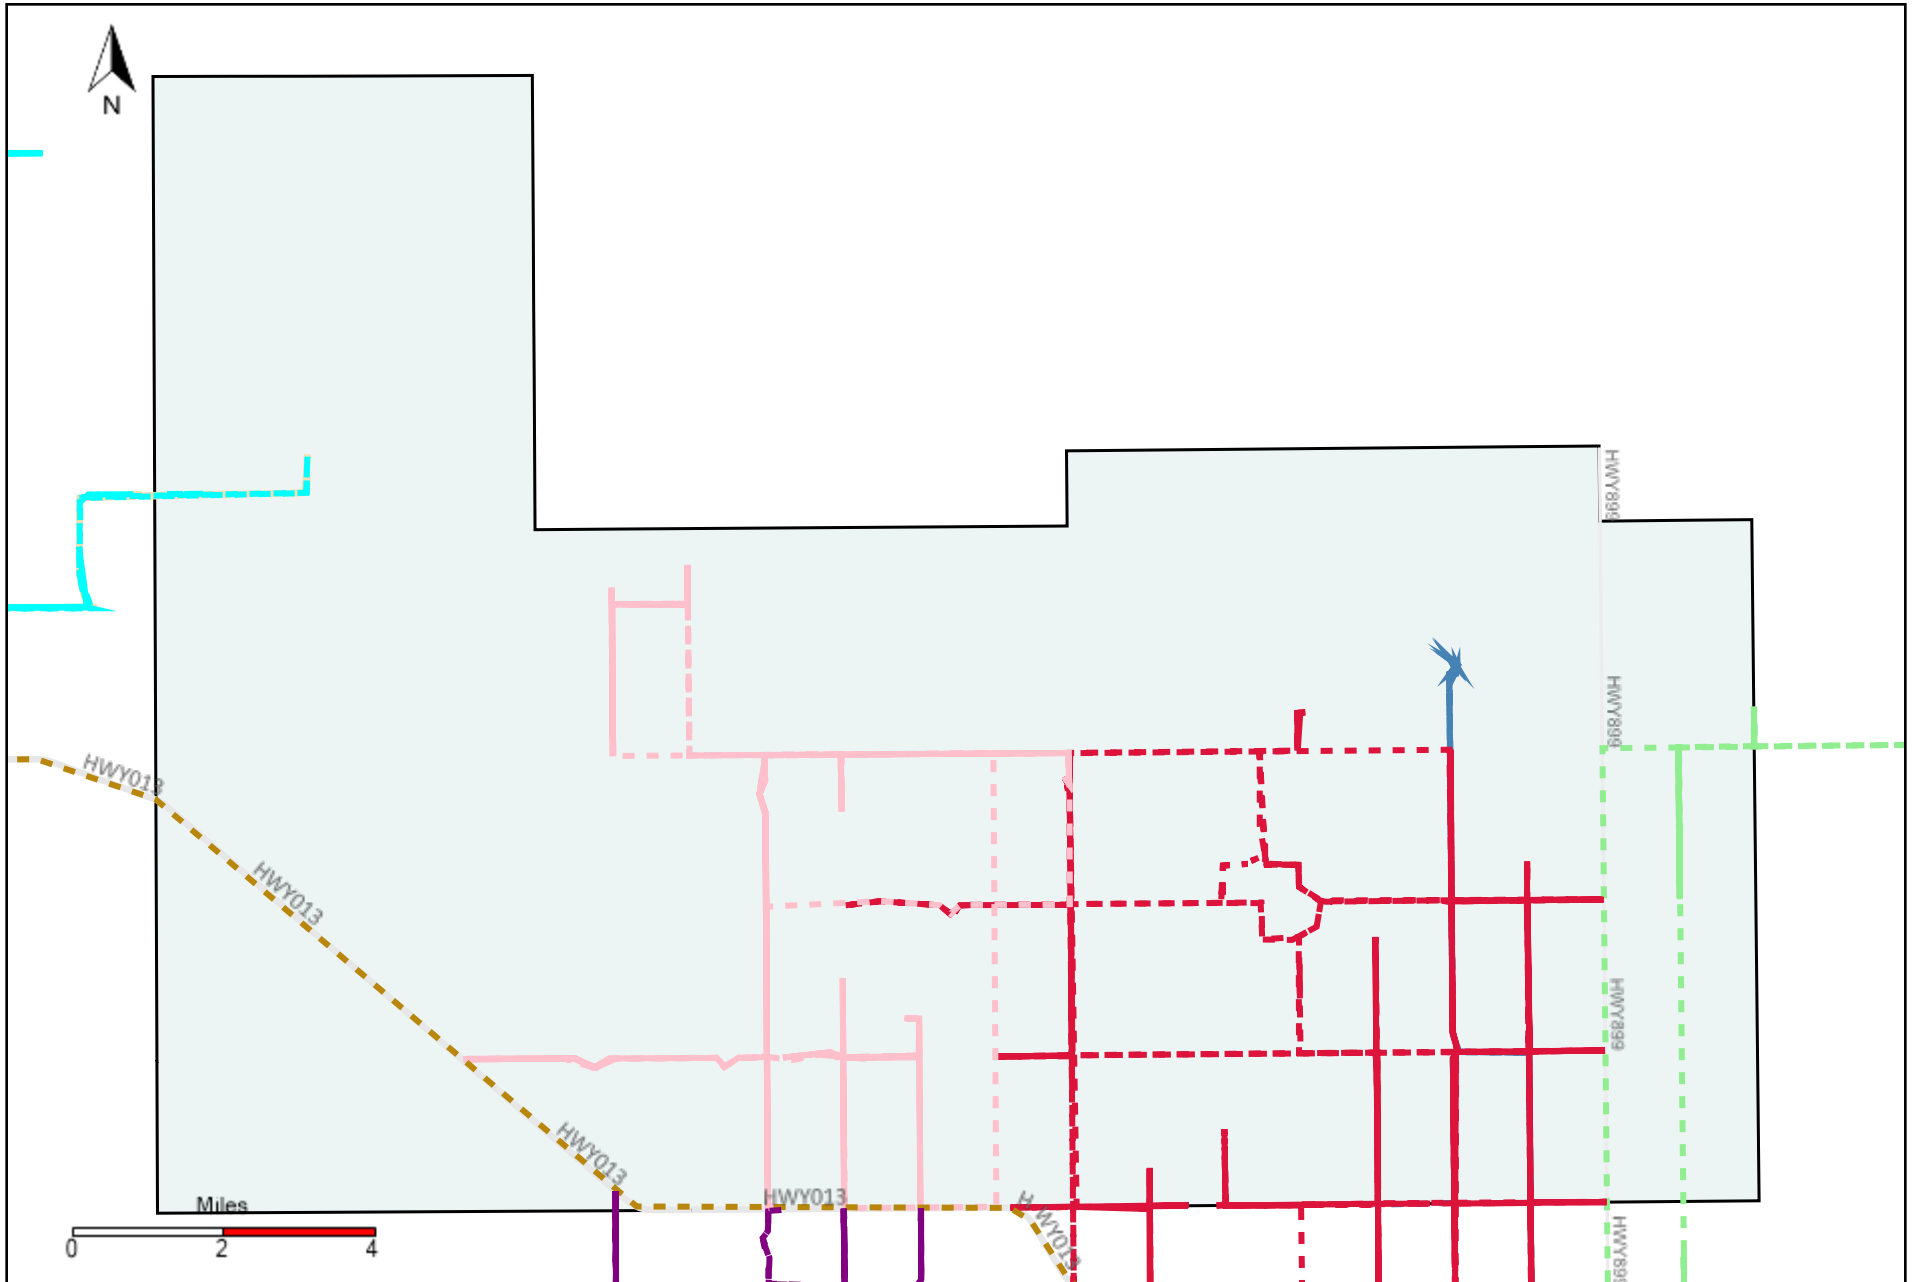

Division: 4 Grader Report(2022-05-01 ~ 2022-05-07)

Vehicle Name List	Total Distance(km)	Total Hours
*****	2786.81	276 hrs 23 min 29 sec