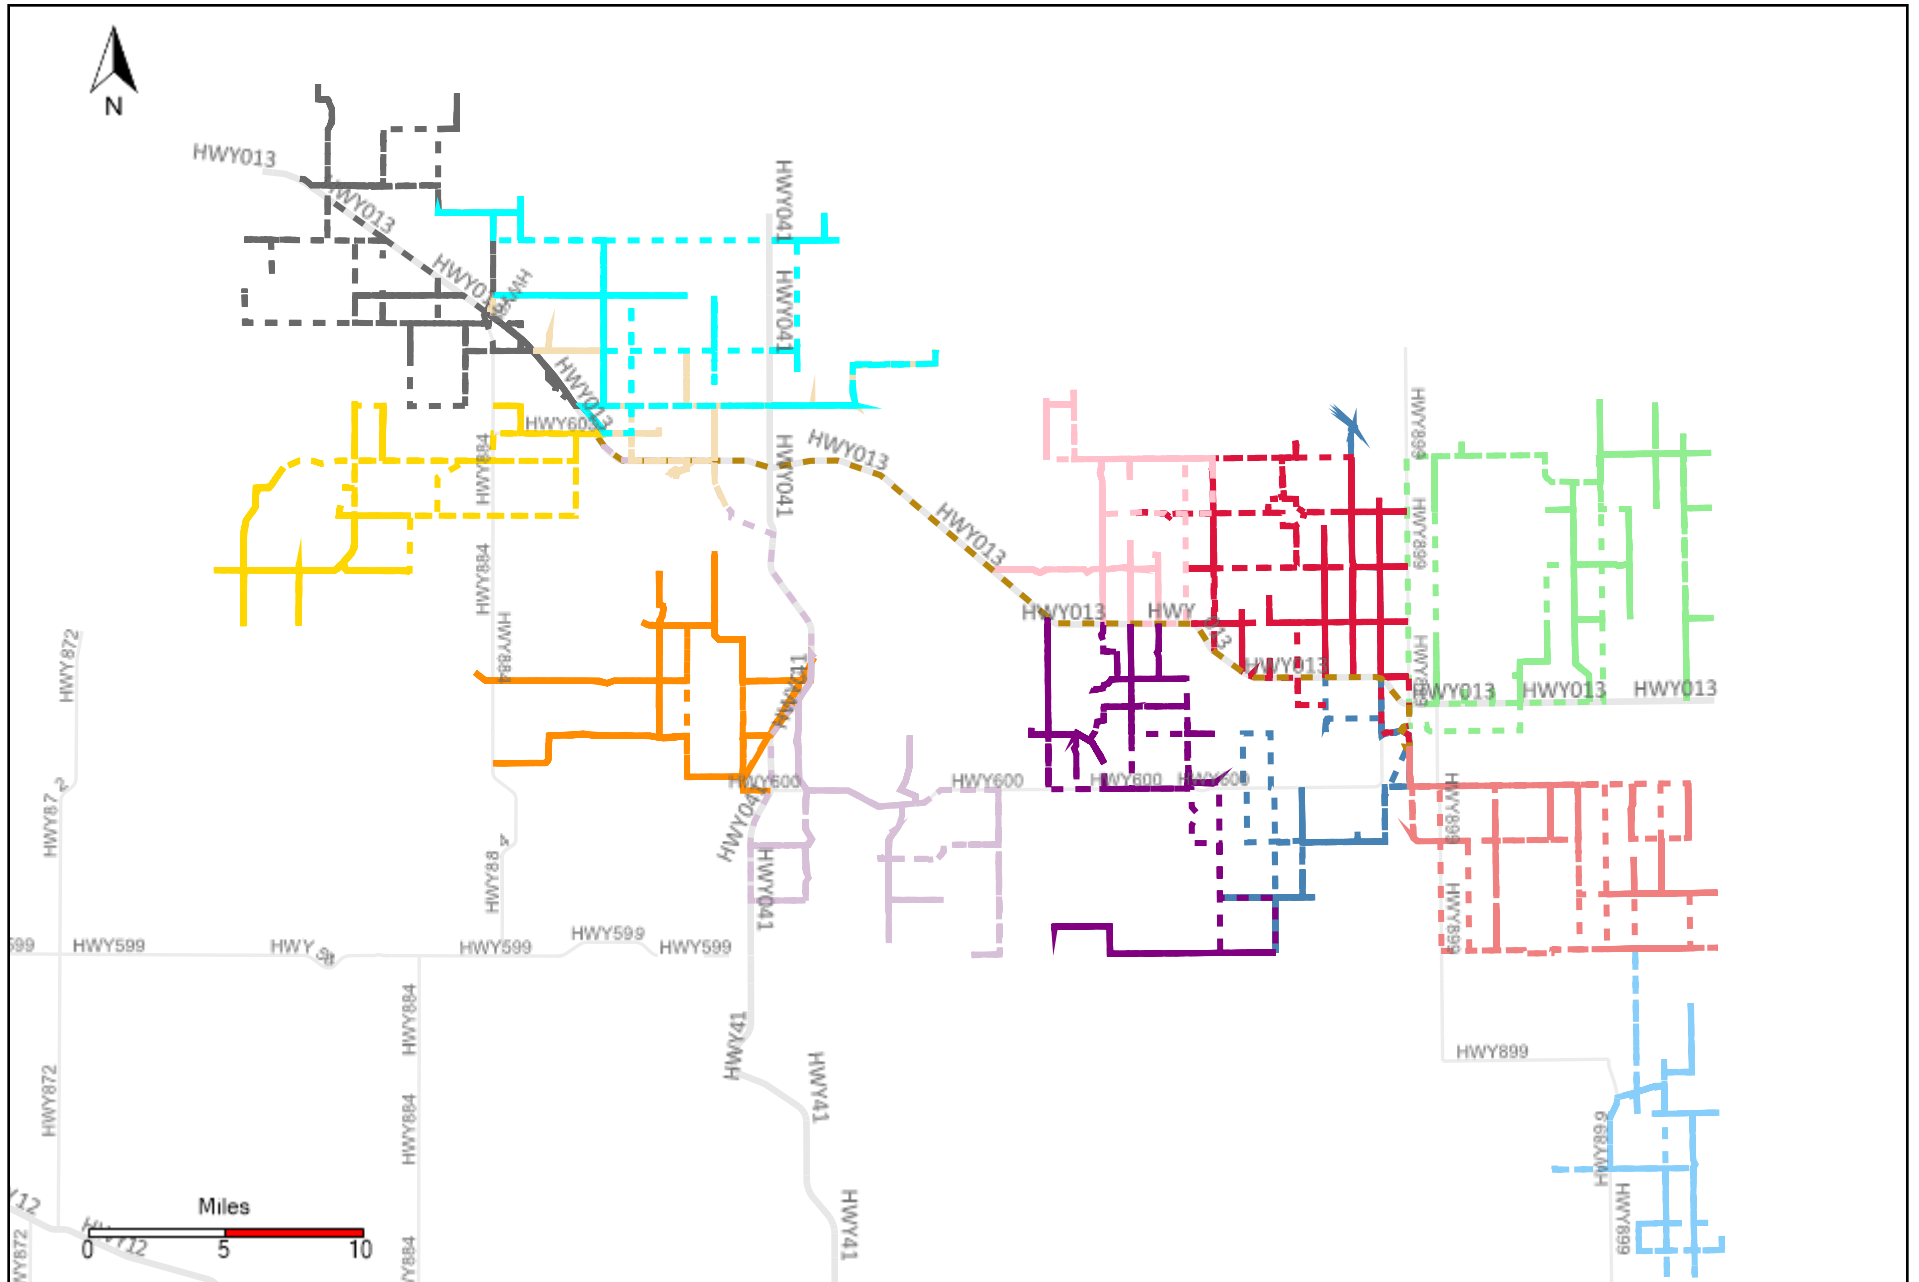

Provost Weekly Grader Report (2022-05-01 ~ 2022-05-07)

Division: 1 Grader Report(2022-05-01 ~ 2022-05-07)

Vehicle Name List	Total Distance(km)	Total Hours
*****	1215.4	128 hrs 15 min 27 sec

Division: 2 Grader Report(2022-05-01 ~ 2022-05-07)

Vehicle Name List	Total Distance(km)	Total Hours
*****	970.31	96 hrs 28 min 20 sec

Division: 3 Grader Report(2022-05-01 ~ 2022-05-07)

Vehicle Name List	Total Distance(km)	Total Hours
*****	2557.73	255 hrs 40 min 16 sec

Division: 4 Grader Report(2022-05-01 ~ 2022-05-07)

Vehicle Name List	Total Distance(km)	Total Hours
*****	2786.81	276 hrs 23 min 29 sec

Division: 5 Grader Report(2022-05-01 ~ 2022-05-07)

Vehicle Name List	Total Distance(km)	Total Hours
*****	1216.06	124 hrs 12 min 30 sec

Division: 6 Grader Report(2022-05-01 ~ 2022-05-07)

Vehicle Name List	Total Distance(km)	Total Hours
*****	2600.41	249 hrs 12 min 14 sec

Division: 7 Grader Report(2022-05-01 ~ 2022-05-07)

Vehicle Name List	Total Distance(km)	Total Hours
*****	1681.58	158 hrs 41 min 37 sec