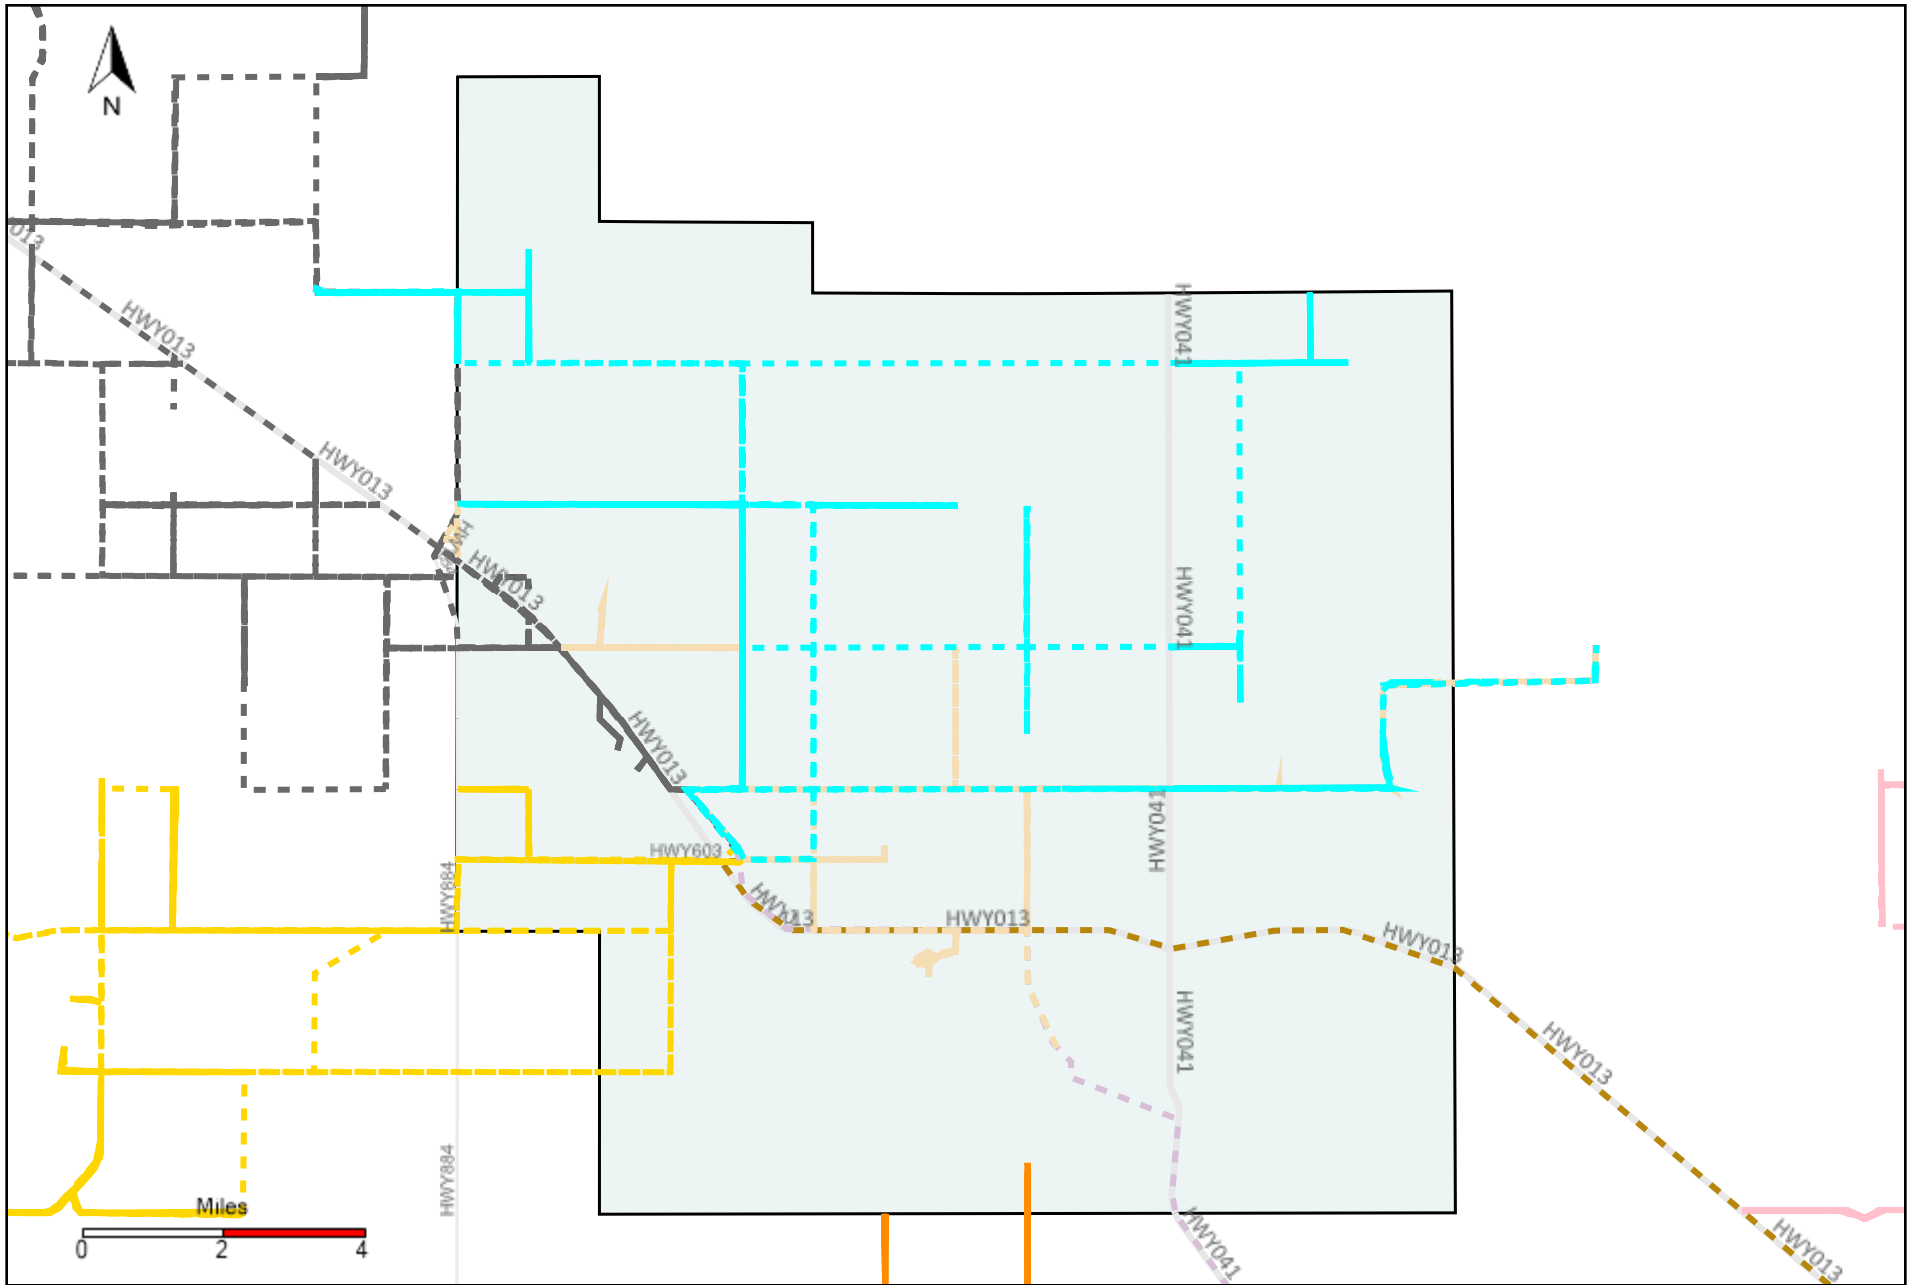

Vehicle Name List	Total Distance(km)	Total Hours
*****	970.31	96 hrs 28 min 20 sec

Division: 3 Grader Report(2022-05-01 ~ 2022-05-07)

Vehicle Name List	Total Distance(km)	Total Hours
*****	2557.73	255 hrs 40 min 16 sec

Division: 4 Grader Report(2022-05-01 ~ 2022-05-07)

Vehicle Name List	Total Distance(km)	Total Hours
*****	2786.81	276 hrs 23 min 29 sec

Division: 5 Grader Report(2022-05-01 ~ 2022-05-07)

Vehicle Name List	Total Distance(km)	Total Hours
*****	1216.06	124 hrs 12 min 30 sec

Division: 6 Grader Report(2022-05-01 ~ 2022-05-07)

Vehicle Name List	Total Distance(km)	Total Hours
*****	2600.41	249 hrs 12 min 14 sec

Division: 7 Grader Report(2022-05-01 ~ 2022-05-07)

Vehicle Name List	Total Distance(km)	Total Hours
*****	1681.58	158 hrs 41 min 37 sec