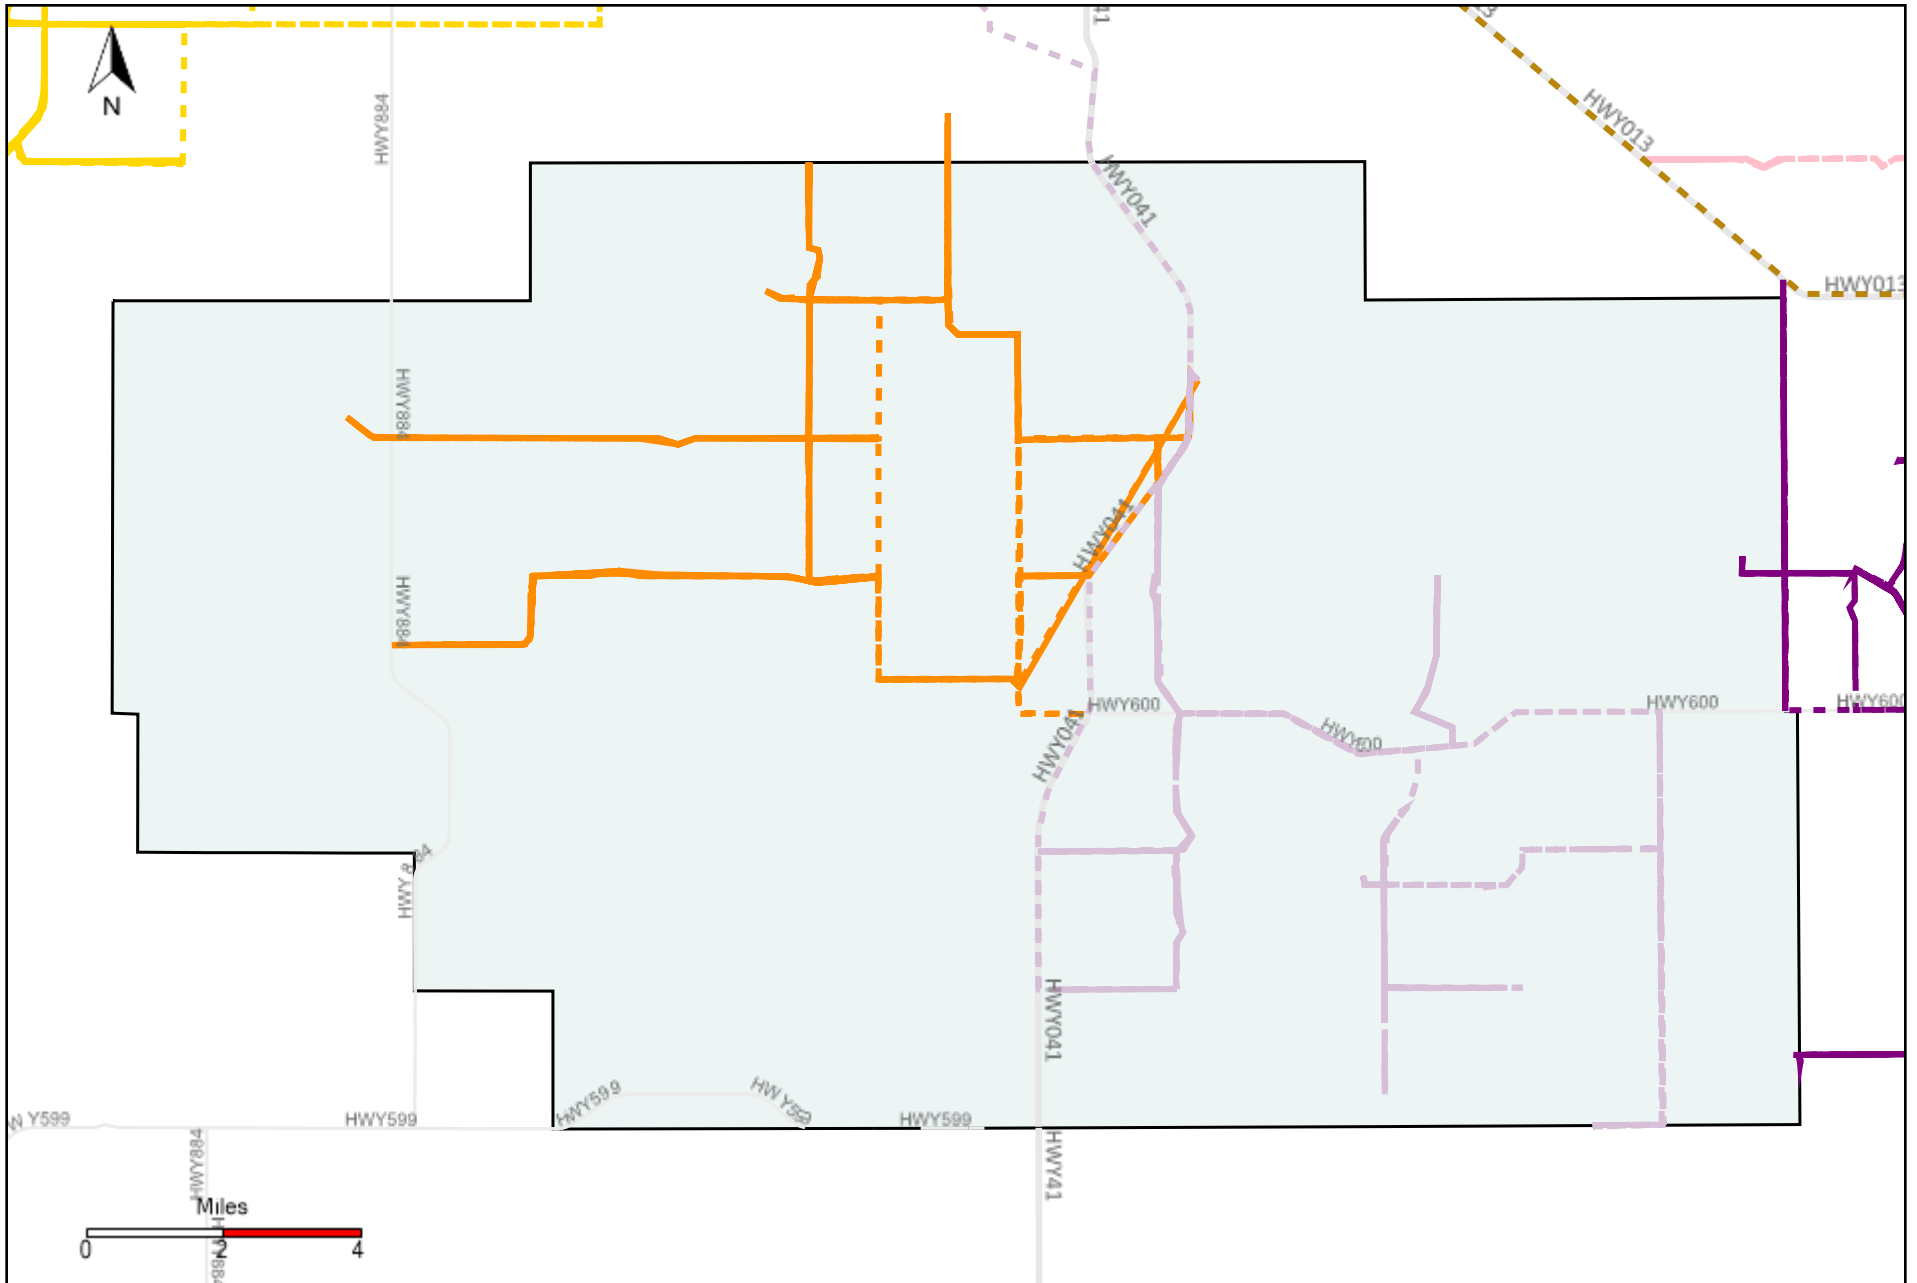

Provost Weekly Grader Report (2022-05-01 ~ 2022-05-07)

Division: 1 Grader Report(2022-05-01 ~ 2022-05-07)

Vehicle Name List	Total Distance(km)	Total Hours
*****	1215.4	128 hrs 15 min 27 sec

Division: 2 Grader Report(2022-05-01 ~ 2022-05-07)

Vehicle Name List	Total Distance(km)	Total Hours
*****	970.31	96 hrs 28 min 20 sec

Division: 3 Grader Report(2022-05-01 ~ 2022-05-07)

Vehicle Name List	Total Distance(km)	Total Hours
*****	2557.73	255 hrs 40 min 16 sec

Division: 4 Grader Report(2022-05-01 ~ 2022-05-07)

Vehicle Name List	Total Distance(km)	Total Hours
*****	2786.81	276 hrs 23 min 29 sec

Division: 5 Grader Report(2022-05-01 ~ 2022-05-07)

Vehicle Name List	Total Distance(km)	Total Hours
*****	1216.06	124 hrs 12 min 30 sec

Division: 6 Grader Report(2022-05-01 ~ 2022-05-07)

Vehicle Name List	Total Distance(km)	Total Hours
*****	2600.41	249 hrs 12 min 14 sec

Division: 7 Grader Report(2022-05-01 ~ 2022-05-07)

Vehicle Name List	Total Distance(km)	Total Hours
*****	1681.58	158 hrs 41 min 37 sec